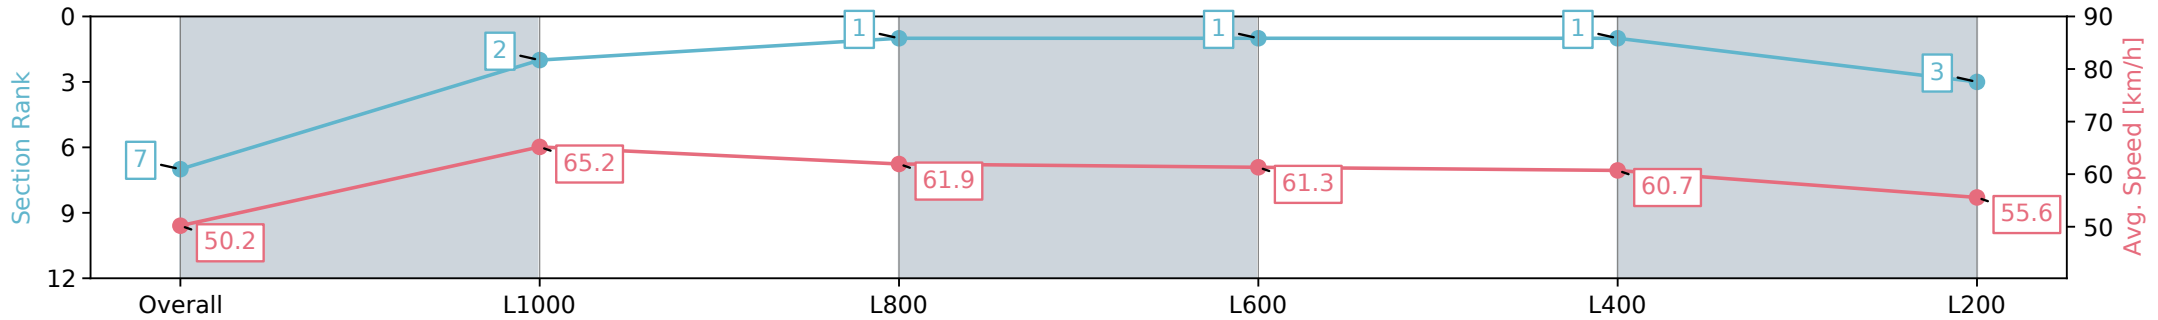

Morphettville SA - Professional

Race 1: Maughan Thiem Ford Handicap - 1200m

31 August 2024 - 12:20PM

Track Rating: Soft 6, Weather: Overcast, Rail Position: +7m 1200m
Chute, +4m Rmdr.

Section	Overall	L1000	L800	L600	L400	L200
Section Times	1:13.87 [7] (0:14.33)	0:59.54 [2] (0:11.05)	0:48.49 [1] (0:11.75)	0:36.74 [1] (0:11.88)	0:24.86 [1] (0:11.89)	0:12.97 [3] (0:12.97)
Average Speed [km/h]	50.2	65.2	61.9	61.3	60.7	55.6
Top Speed [km/h]	63.3	69.8	63.2	62.6	61.3	59.4
Avg. Dist. to Rail [m]	6.1	4.5	2.8	2.4	2.2	4.0
Avg. Stride Freq. [Hz]	2.4	2.5	2.4	2.4	2.4	2.3
Avg. Stride Length [m]	5.7	7.1	7.0	7.0	6.9	6.6