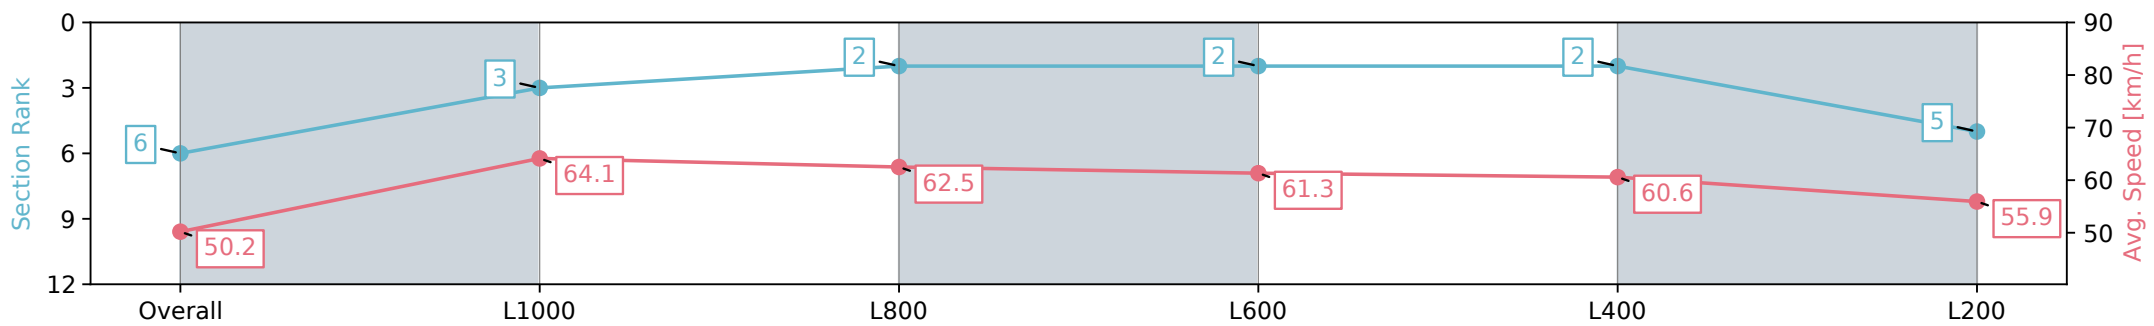

Morphettville SA - Professional

Race 1: Maughan Thiem Ford Handicap - 1200m

31 August 2024 - 12:20PM

Track Rating: Soft 6, Weather: Overcast, Rail Position: +7m 1200m
Chute, +4m Rmdr.

Section	Overall	L1000	L800	L600	L400	L200
Section Times	1:13.84 [6] (0:14.34)	0:59.50 [3] (0:11.22)	0:48.28 [2] (0:11.66)	0:36.62 [2] (0:11.84)	0:24.78 [2] (0:11.92)	0:12.86 [5] (0:12.86)
Average Speed [km/h]	50.2	64.1	62.5	61.3	60.6	55.9
Top Speed [km/h]	63.0	65.3	64.1	63.3	63.0	59.1
Avg. Dist. to Rail [m]	7.6	5.4	3.2	1.8	2.5	4.6
Avg. Stride Freq. [Hz]	2.4	2.5	2.4	2.4	2.5	2.4
Avg. Stride Length [m]	5.7	7.2	7.1	7.0	6.8	6.6

[] Ranking at each section and finish
 -:-:- No data available at this section
 NA No data available

Horse/Jockey Name	EXCEL AND FLY/Todd Pannell
Finish Rank	7
Fastest Section Time (Section)	0:11.05 (L1000)
Top Speed [km/h] (Section)	69.8 (Overall)
Race State	Finished