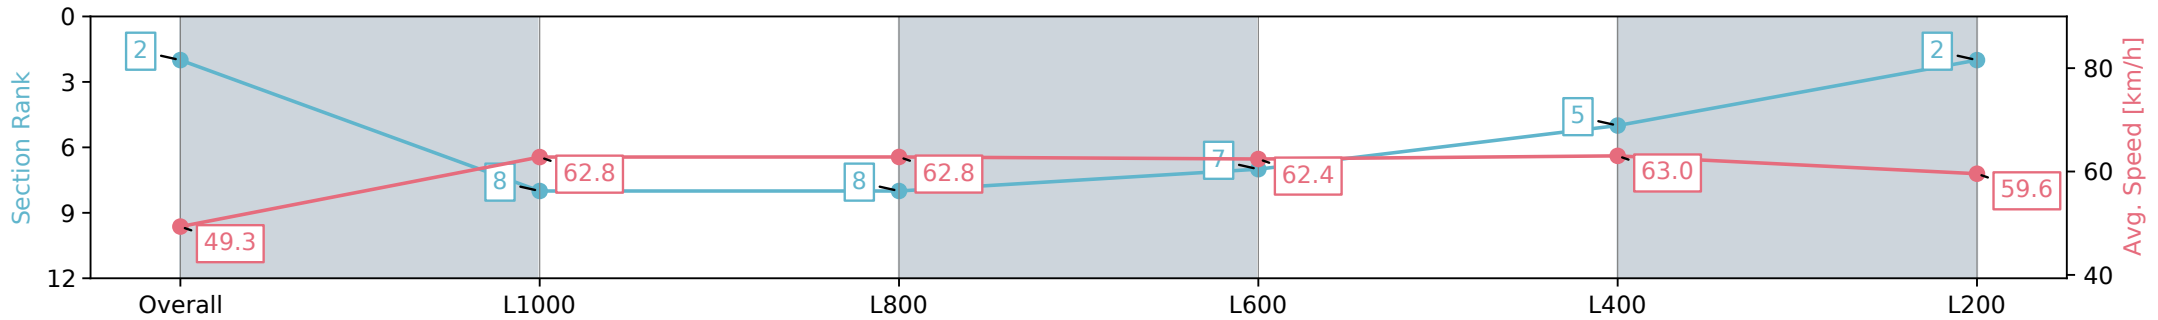

Morphettville SA - Professional

Race 1: Maughan Thiem Ford Handicap - 1200m

31 August 2024 - 12:20PM

Track Rating: Soft 6, Weather: Overcast, Rail Position: +7m 1200m
Chute, +4m Rmdr.

Section	Overall	L1000	L800	L600	L400	L200
Section Times	1:12.98 [2] (0:14.60)	0:58.38 [8] (0:11.46)	0:46.92 [8] (0:11.62)	0:35.30 [7] (0:11.71)	0:23.59 [5] (0:11.50)	0:12.09 [2] (0:12.09)
Average Speed [km/h]	49.3	62.8	62.8	62.4	63.0	59.6
Top Speed [km/h]	63.8	63.9	63.9	63.4	64.0	62.8
Avg. Dist. to Rail [m]	9.6	4.5	3.4	3.0	5.8	7.8
Avg. Stride Freq. [Hz]	2.3	2.4	2.4	2.3	2.4	2.3
Avg. Stride Length [m]	5.9	7.3	7.4	7.4	7.3	7.1