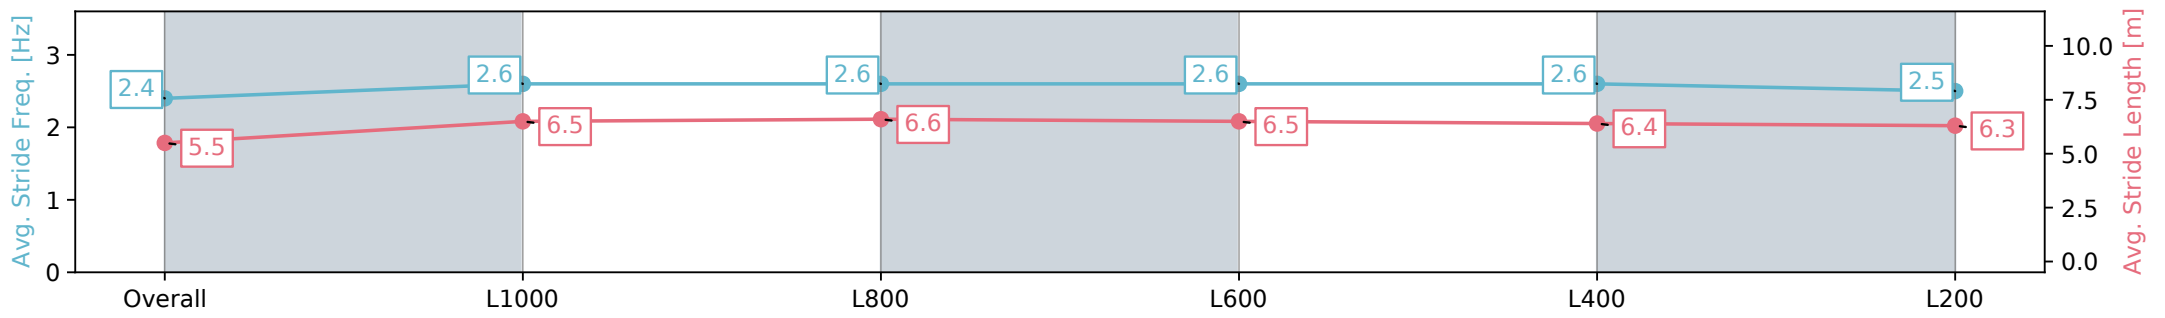

Morphettville SA - Professional

Race 1: Maughan Thiem Ford Handicap - 1200m

31 August 2024 - 12:20PM

Track Rating: Soft 6, Weather: Overcast, Rail Position: +7m 1200m
Chute, +4m Rmdr.

Section	Overall	L1000	L800	L600	L400	L200
Section Times	1:13.61 [4] (0:14.55)	0:59.06 [6] (0:11.52)	0:47.54 [9] (0:11.56)	0:35.98 [5] (0:11.77)	0:24.21 [6] (0:11.65)	0:12.56 [7] (0:12.56)
Average Speed [km/h]	49.5	62.5	63.2	62.2	62.0	57.3
Top Speed [km/h]	62.2	63.4	64.2	63.1	63.5	61.1
Avg. Dist. to Rail [m]	8.3	5.8	3.9	3.3	4.3	6.9
Avg. Stride Freq. [Hz]	2.4	2.6	2.6	2.6	2.6	2.5
Avg. Stride Length [m]	5.5	6.5	6.6	6.5	6.4	6.3