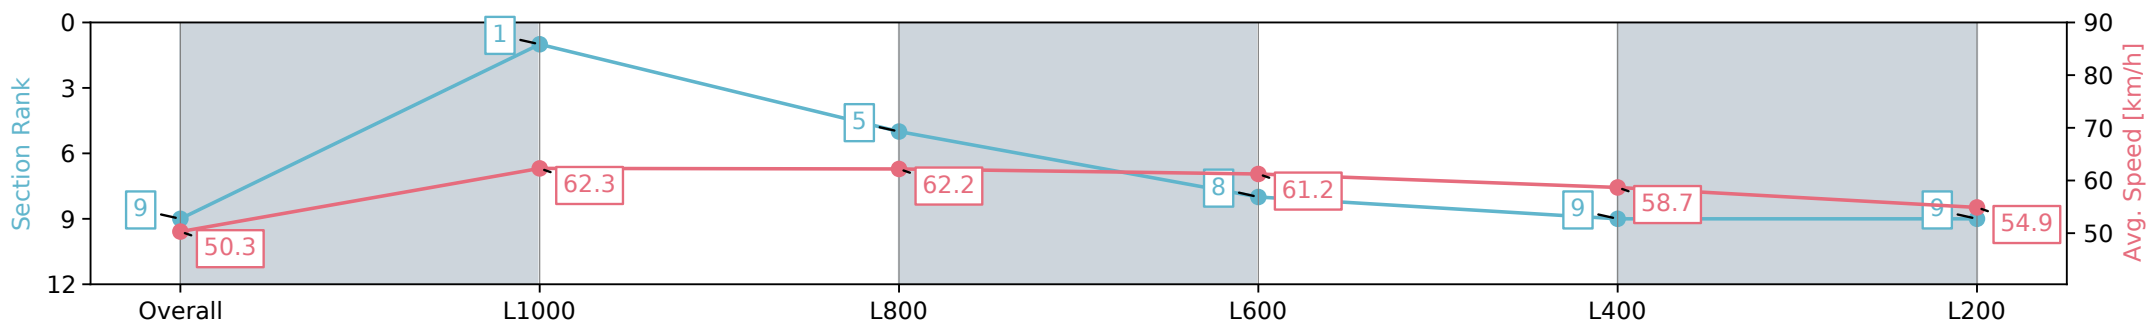

Morphettville SA - Professional

Race 1: Maughan Thiem Ford Handicap - 1200m

31 August 2024 - 12:20PM

Track Rating: Soft 6, Weather: Overcast, Rail Position: +7m 1200m
Chute, +4m Rmdr.

Section	Overall	L1000	L800	L600	L400	L200
Section Times	1:15.25 [9] (0:14.32)	1:00.93 [1] (0:11.55)	0:49.38 [5] (0:11.83)	0:37.55 [8] (0:12.06)	0:25.49 [9] (0:12.38)	0:13.11 [9] (0:13.11)
Average Speed [km/h]	50.3	62.3	62.2	61.2	58.7	54.9
Top Speed [km/h]	62.5	63.1	63.1	62.5	60.2	58.3
Avg. Dist. to Rail [m]	10.0	6.4	5.5	5.0	6.6	8.7
Avg. Stride Freq. [Hz]	2.4	2.5	2.4	2.4	2.4	2.3
Avg. Stride Length [m]	5.7	7.0	7.1	7.0	6.9	6.6