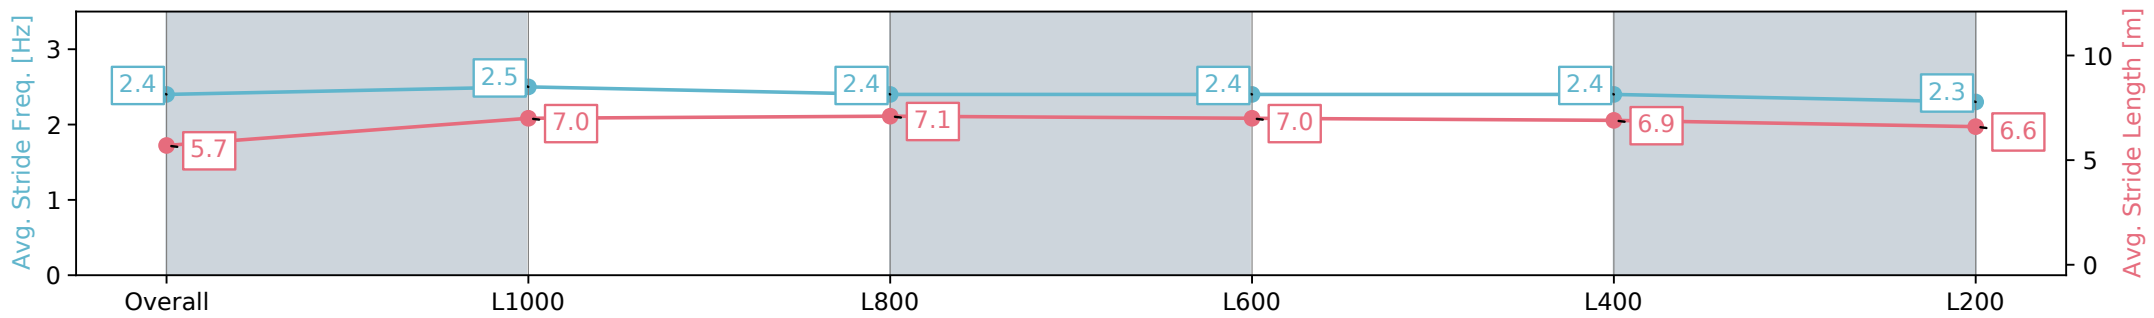

- [] Ranking at each section and finish
- :-:- No data available at this section
- NA No data available

Horse/Jockey Name	RIPPA BUZZ/Stacey Metcalfe
Finish Rank	9
Fastest Section Time (Section)	0:11.55 (L1000)
Top Speed [km/h] (Section)	63.1 (Overall)
Race State	Finished

Morphettville SA - Professional

Race 1: Maughan Thiem Ford Handicap - 1200m

31 August 2024 - 12:20PM

Track Rating: Soft 6, Weather: Overcast, Rail Position: +7m 1200m
Chute, +4m Rmdr.

Section	Overall	L1000	L800	L600	L400	L200
Section Times	1:15.25 [9] (0:14.32)	1:00.93 [1] (0:11.55)	0:49.38 [5] (0:11.83)	0:37.55 [8] (0:12.06)	0:25.49 [9] (0:12.38)	0:13.11 [9] (0:13.11)
Average Speed [km/h]	50.3	62.3	62.2	61.2	58.7	54.9
Top Speed [km/h]	62.5	63.1	63.1	62.5	60.2	58.3
Avg. Dist. to Rail [m]	10.0	6.4	5.5	5.0	6.6	8.7
Avg. Stride Freq. [Hz]	2.4	2.5	2.4	2.4	2.4	2.3
Avg. Stride Length [m]	5.7	7.0	7.1	7.0	6.9	6.6