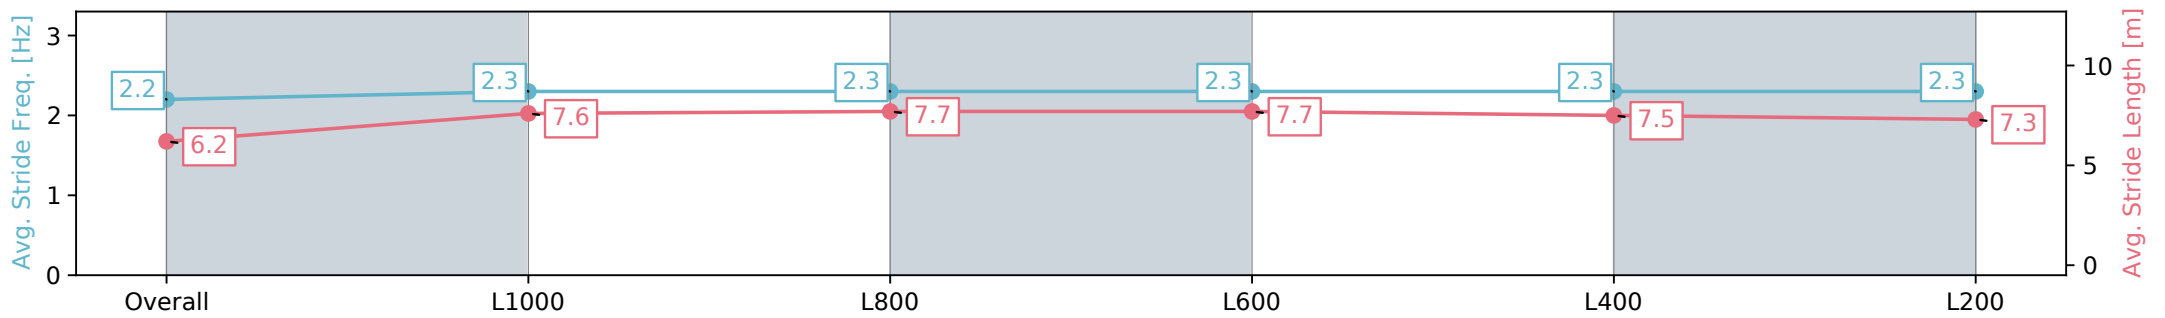

31 August 2024 - 12:20PM

Track Rating: Soft 6, Weather: Overcast, Rail Position: +7m 1200m
Chute, +4m Rmdr.

Section	Overall	L1000	L800	L600	L400	L200
Section Times	1:12.77 [1] (0:14.62)	0:58.15 [9] (0:11.42)	0:46.73 [7] (0:11.69)	0:35.04 [9] (0:11.50)	0:23.54 [3] (0:11.39)	0:12.15 [1] (0:12.15)
Average Speed [km/h]	49.3	63.0	62.6	63.8	63.7	59.3
Top Speed [km/h]	63.5	63.8	64.3	64.8	64.7	62.2
Avg. Dist. to Rail [m]	9.4	5.9	4.2	4.2	5.8	7.5
Avg. Stride Freq. [Hz]	2.2	2.3	2.3	2.3	2.3	2.3
Avg. Stride Length [m]	6.2	7.6	7.7	7.7	7.5	7.3