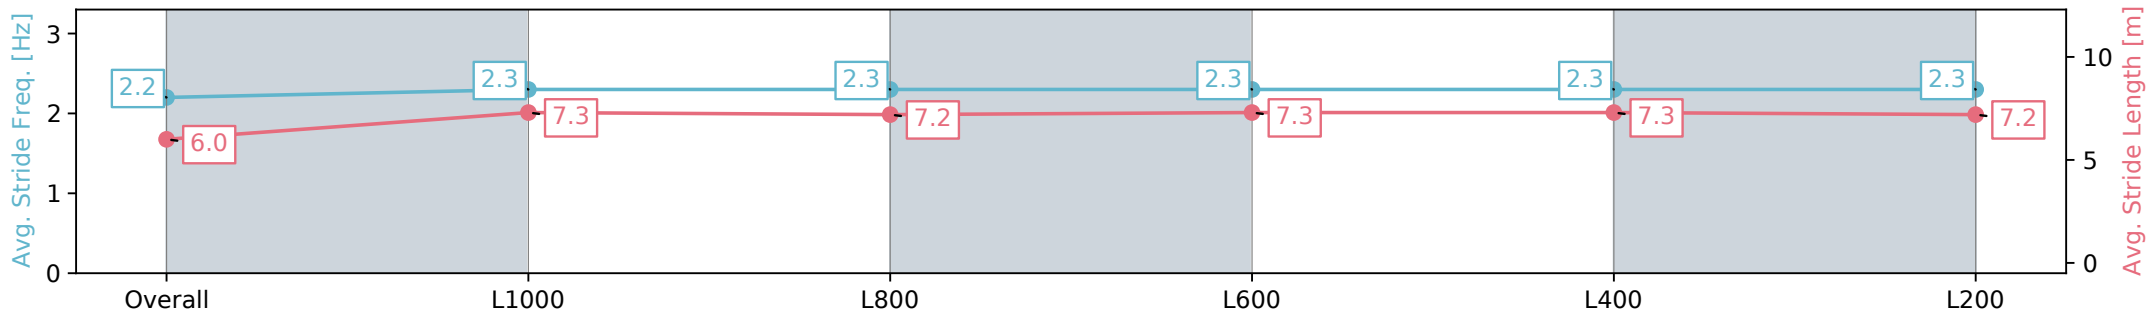

Morphettville SA - Professional

Race 1: Maughan Thiem Ford Handicap - 1200m

31 August 2024 - 12:20PM

Track Rating: Soft 6, Weather: Overcast, Rail Position: +7m 1200m
Chute, +4m Rmdr.

Section	Overall	L1000	L800	L600	L400	L200
Section Times	1:13.11 [3] (0:14.42)	0:58.69 [5] (0:11.44)	0:47.25 [4] (0:11.82)	0:35.43 [6] (0:11.86)	0:23.57 [8] (0:11.48)	0:12.09 [6] (0:12.09)
Average Speed [km/h]	50.0	62.9	61.7	61.6	63.3	59.6
Top Speed [km/h]	61.7	63.4	63.1	63.3	63.9	62.8
Avg. Dist. to Rail [m]	3.8	3.2	2.8	3.3	7.1	9.0
Avg. Stride Freq. [Hz]	2.2	2.3	2.3	2.3	2.3	2.3
Avg. Stride Length [m]	6.0	7.3	7.2	7.3	7.3	7.2