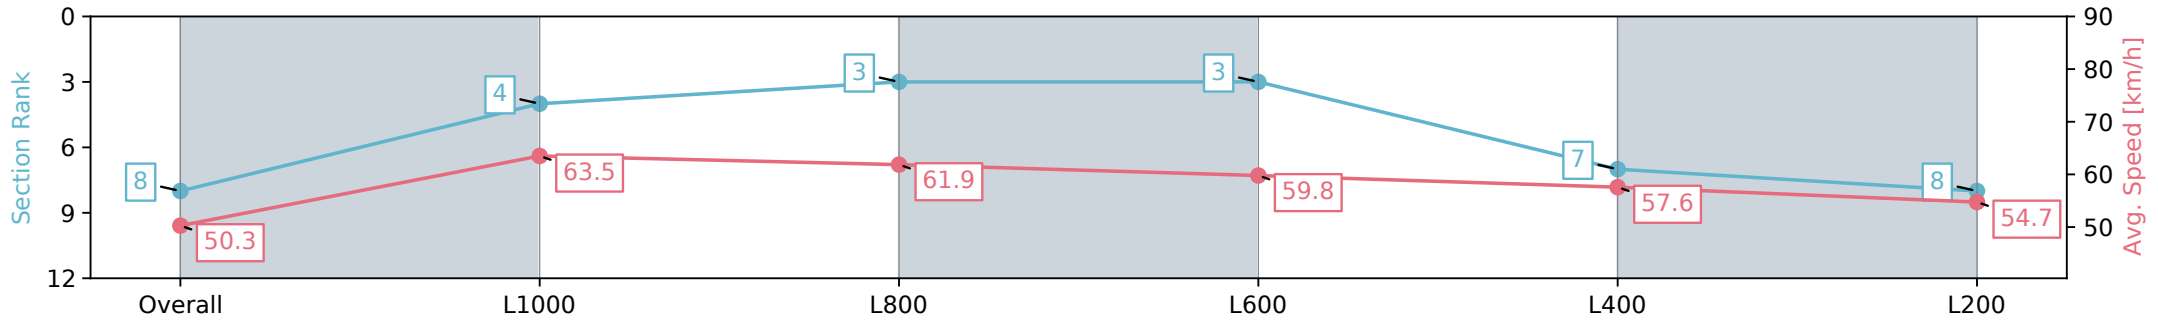

Morphettville SA - Professional

Race 1: Maughan Thiem Ford Handicap - 1200m

31 August 2024 - 12:20PM

Track Rating: Soft 6, Weather: Overcast, Rail Position: +7m 1200m
Chute, +4m Rmdr.

Section	Overall	L1000	L800	L600	L400	L200
Section Times	1:15.20 [8] (0:14.34)	1:00.86 [4] (0:11.33)	0:49.53 [3] (0:11.73)	0:37.80 [3] (0:12.10)	0:25.70 [7] (0:12.53)	0:13.17 [8] (0:13.17)
Average Speed [km/h]	50.3	63.5	61.9	59.8	57.6	54.7
Top Speed [km/h]	63.8	64.5	63.4	61.6	59.1	55.9
Avg. Dist. to Rail [m]	4.4	3.9	2.5	0.9	2.1	5.6
Avg. Stride Freq. [Hz]	2.4	2.4	2.4	2.3	2.3	2.3
Avg. Stride Length [m]	5.7	7.1	7.2	7.1	7.0	6.8

- [] Ranking at each section and finish
- :-:- No data available at this section
- NA No data available

Horse/Jockey Name	RIPPA BUZZ/Stacey Metcalfe
Finish Rank	9
Fastest Section Time (Section)	0:11.55 (L1000)
Top Speed [km/h] (Section)	63.1 (Overall)
Race State	Finished