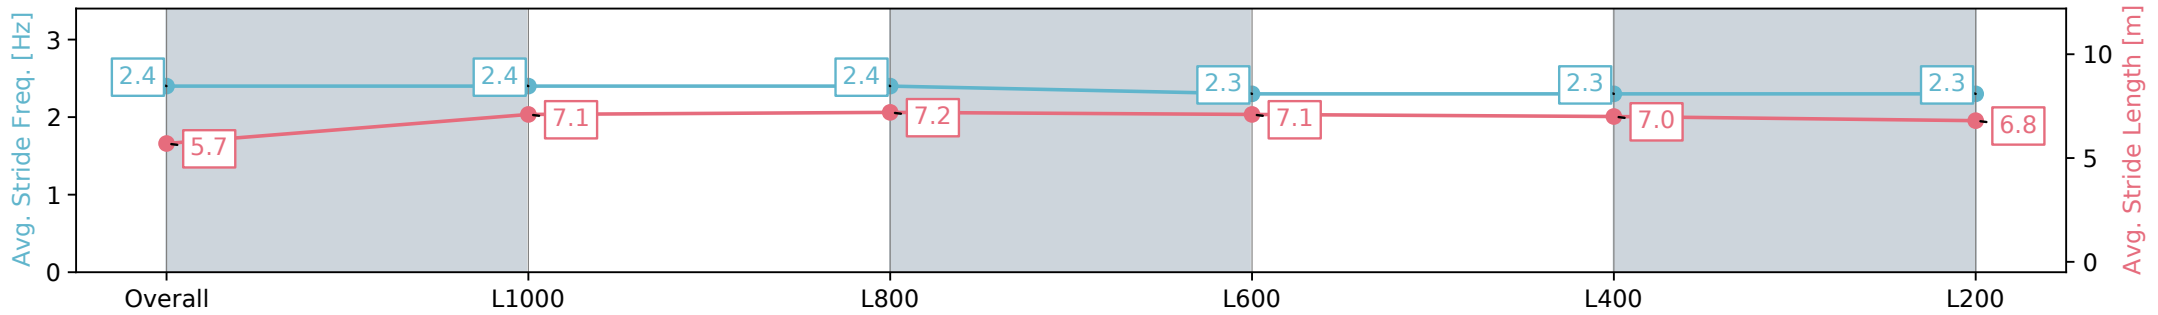

Morphettville SA - Professional

Race 1: Maughan Thiem Ford Handicap - 1200m

31 August 2024 - 12:20PM

Track Rating: Soft 6, Weather: Overcast, Rail Position: +7m 1200m
Chute, +4m Rmdr.

Section	Overall	L1000	L800	L600	L400	L200
Section Times	1:15.20 [8] (0:14.34)	1:00.86 [4] (0:11.33)	0:49.53 [3] (0:11.73)	0:37.80 [3] (0:12.10)	0:25.70 [7] (0:12.53)	0:13.17 [8] (0:13.17)
Average Speed [km/h]	50.3	63.5	61.9	59.8	57.6	54.7
Top Speed [km/h]	63.8	64.5	63.4	61.6	59.1	55.9
Avg. Dist. to Rail [m]	4.4	3.9	2.5	0.9	2.1	5.6
Avg. Stride Freq. [Hz]	2.4	2.4	2.4	2.3	2.3	2.3
Avg. Stride Length [m]	5.7	7.1	7.2	7.1	7.0	6.8

- [] Ranking at each section and finish
- :-:- No data available at this section
- NA No data available

Horse/Jockey Name	RIPPA BUZZ/Stacey Metcalfe
Finish Rank	9
Fastest Section Time (Section)	0:11.55 (L1000)
Top Speed [km/h] (Section)	63.1 (Overall)
Race State	Finished

Morphettville SA - Professional

Race 1: Maughan Thiem Ford Handicap - 1200m

31 August 2024 - 12:20PM

Track Rating: Soft 6, Weather: Overcast, Rail Position: +7m 1200m
Chute, +4m Rmdr.

Section	Overall	L1000	L800	L600	L400	L200
Section Times	1:15.25 [9] (0:14.32)	1:00.93 [1] (0:11.55)	0:49.38 [5] (0:11.83)	0:37.55 [8] (0:12.06)	0:25.49 [9] (0:12.38)	0:13.11 [9] (0:13.11)
Average Speed [km/h]	50.3	62.3	62.2	61.2	58.7	54.9
Top Speed [km/h]	62.5	63.1	63.1	62.5	60.2	58.3
Avg. Dist. to Rail [m]	10.0	6.4	5.5	5.0	6.6	8.7
Avg. Stride Freq. [Hz]	2.4	2.5	2.4	2.4	2.4	2.3
Avg. Stride Length [m]	5.7	7.0	7.1	7.0	6.9	6.6