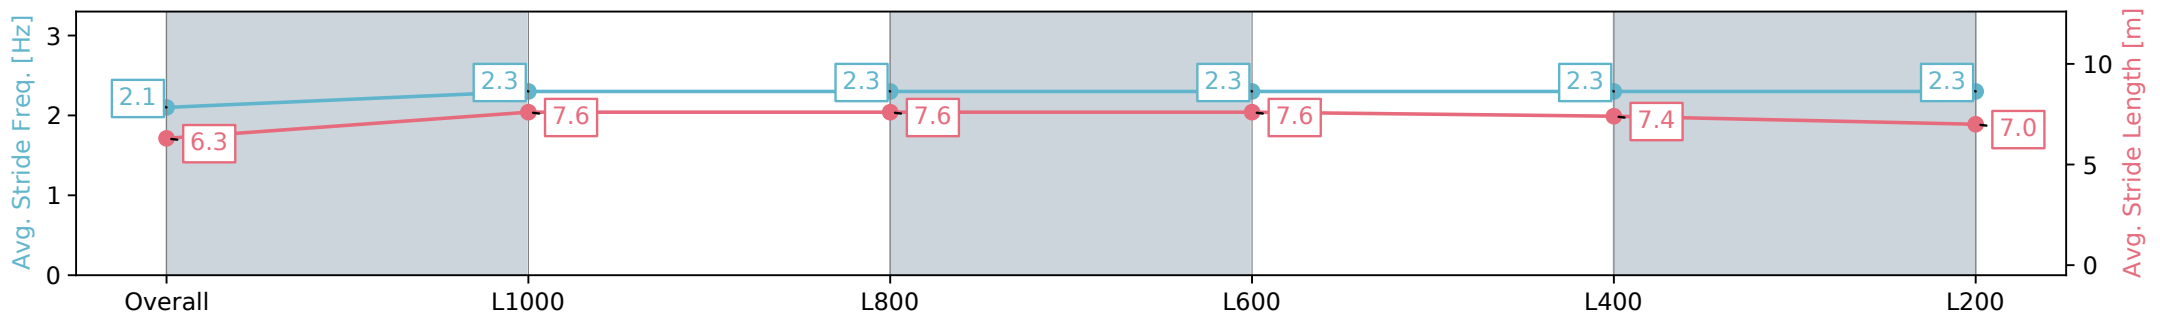

Morphettville SA - Professional

Race 1: Maughan Thiem Ford Handicap - 1200m

31 August 2024 - 12:20PM

Track Rating: Soft 6, Weather: Overcast, Rail Position: +7m 1200m
Chute, +4m Rmdr.

Section	Overall	L1000	L800	L600	L400	L200
Section Times	1:13.67 [5] (0:14.56)	0:59.10 [7] (0:11.37)	0:47.73 [6] (0:11.61)	0:36.12 [4] (0:11.72)	0:24.40 [4] (0:11.70)	0:12.70 [4] (0:12.70)
Average Speed [km/h]	49.4	63.4	62.8	61.9	61.6	56.7
Top Speed [km/h]	63.5	64.5	63.9	63.5	62.4	61.4
Avg. Dist. to Rail [m]	7.3	4.4	3.2	1.7	1.5	2.5
Avg. Stride Freq. [Hz]	2.1	2.3	2.3	2.3	2.3	2.3
Avg. Stride Length [m]	6.3	7.6	7.6	7.6	7.4	7.0