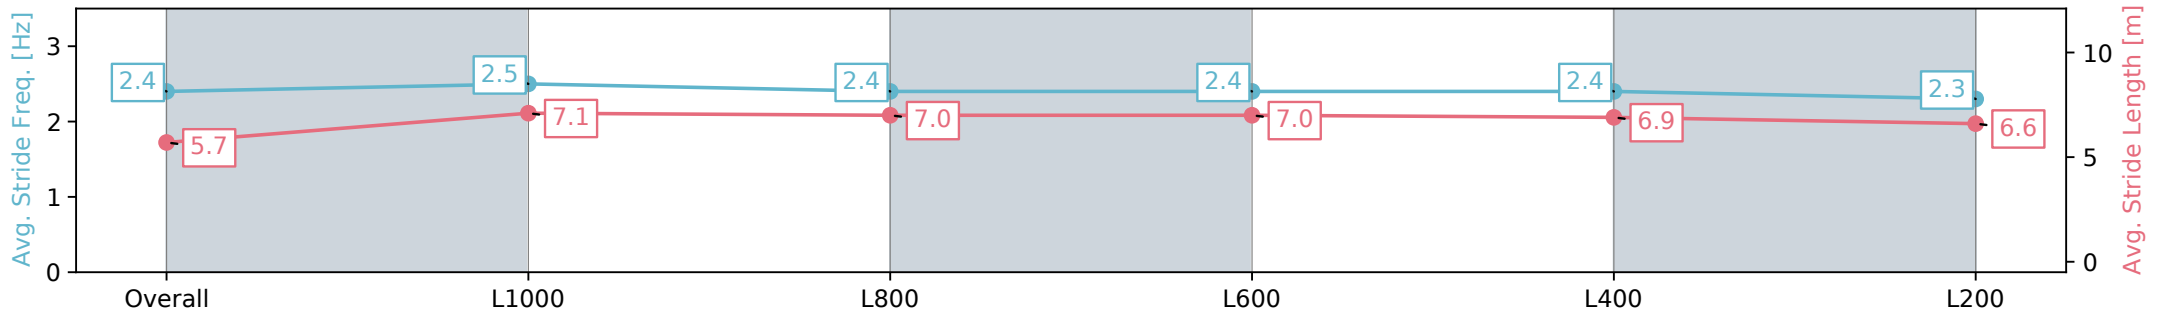

[] Ranking at each section and finish
 -:-:- No data available at this section
 NA No data available

Horse/Jockey Name	EXCEL AND FLY/Todd Pannell
Finish Rank	7
Fastest Section Time (Section)	0:11.05 (L1000)
Top Speed [km/h] (Section)	69.8 (Overall)
Race State	Finished

Morphettville SA - Professional

Race 1: Maughan Thiem Ford Handicap - 1200m

31 August 2024 - 12:20PM

Track Rating: Soft 6, Weather: Overcast, Rail Position: +7m 1200m
Chute, +4m Rmdr.

Section	Overall	L1000	L800	L600	L400	L200
Section Times	1:13.87 [7] (0:14.33)	0:59.54 [2] (0:11.05)	0:48.49 [1] (0:11.75)	0:36.74 [1] (0:11.88)	0:24.86 [1] (0:11.89)	0:12.97 [3] (0:12.97)
Average Speed [km/h]	50.2	65.2	61.9	61.3	60.7	55.6
Top Speed [km/h]	63.3	69.8	63.2	62.6	61.3	59.4
Avg. Dist. to Rail [m]	6.1	4.5	2.8	2.4	2.2	4.0
Avg. Stride Freq. [Hz]	2.4	2.5	2.4	2.4	2.4	2.3
Avg. Stride Length [m]	5.7	7.1	7.0	7.0	6.9	6.6

- [] Ranking at each section and finish
- :-:- No data available at this section
- NA No data available

Horse/Jockey Name	LEGACY ROSE/Jessica Eaton
Finish Rank	8
Fastest Section Time (Section)	0:11.33 (L1000)
Top Speed [km/h] (Section)	64.5 (Overall)
Race State	Finished

Morphettville SA - Professional

Race 1: Maughan Thiem Ford Handicap - 1200m

31 August 2024 - 12:20PM

Track Rating: Soft 6, Weather: Overcast, Rail Position: +7m 1200m
Chute, +4m Rmdr.

Section	Overall	L1000	L800	L600	L400	L200
Section Times	1:15.20 [8] (0:14.34)	1:00.86 [4] (0:11.33)	0:49.53 [3] (0:11.73)	0:37.80 [3] (0:12.10)	0:25.70 [7] (0:12.53)	0:13.17 [8] (0:13.17)
Average Speed [km/h]	50.3	63.5	61.9	59.8	57.6	54.7
Top Speed [km/h]	63.8	64.5	63.4	61.6	59.1	55.9
Avg. Dist. to Rail [m]	4.4	3.9	2.5	0.9	2.1	5.6
Avg. Stride Freq. [Hz]	2.4	2.4	2.4	2.3	2.3	2.3
Avg. Stride Length [m]	5.7	7.1	7.2	7.1	7.0	6.8