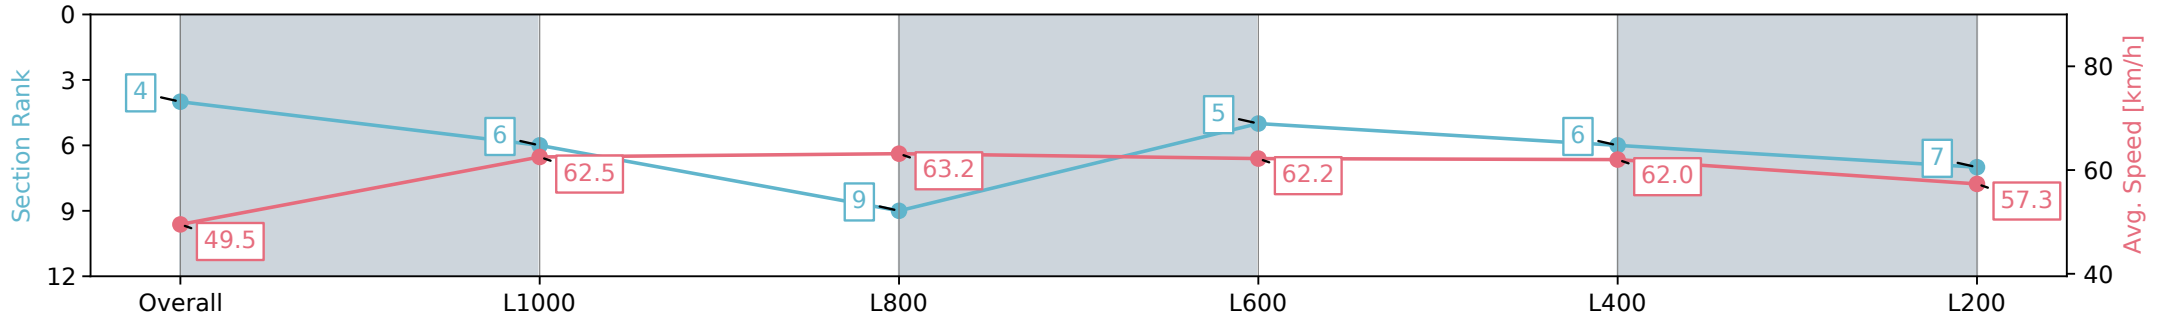

Morphettville SA - Professional

Race 1: Maughan Thiem Ford Handicap - 1200m

31 August 2024 - 12:20PM

Track Rating: Soft 6, Weather: Overcast, Rail Position: +7m 1200m
Chute, +4m Rmdr.

Section	Overall	L1000	L800	L600	L400	L200
Section Times	1:13.61 [4] (0:14.55)	0:59.06 [6] (0:11.52)	0:47.54 [9] (0:11.56)	0:35.98 [5] (0:11.77)	0:24.21 [6] (0:11.65)	0:12.56 [7] (0:12.56)
Average Speed [km/h]	49.5	62.5	63.2	62.2	62.0	57.3
Top Speed [km/h]	62.2	63.4	64.2	63.1	63.5	61.1
Avg. Dist. to Rail [m]	8.3	5.8	3.9	3.3	4.3	6.9
Avg. Stride Freq. [Hz]	2.4	2.6	2.6	2.6	2.6	2.5
Avg. Stride Length [m]	5.5	6.5	6.6	6.5	6.4	6.3