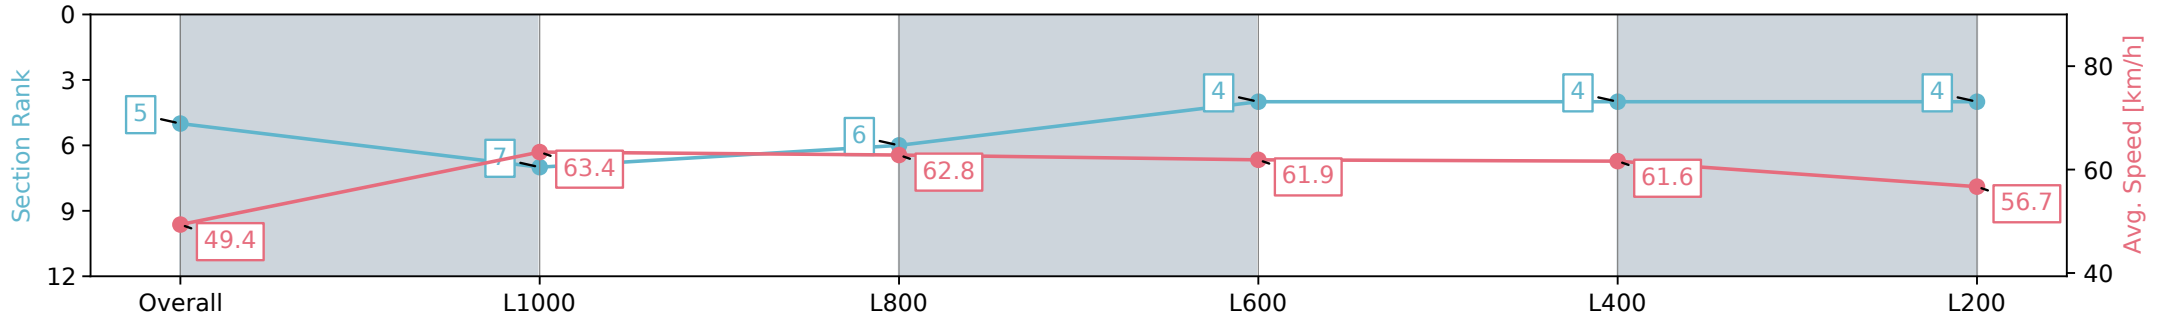

Morphettville SA - Professional

Race 1: Maughan Thiem Ford Handicap - 1200m

31 August 2024 - 12:20PM

Track Rating: Soft 6, Weather: Overcast, Rail Position: +7m 1200m
Chute, +4m Rmdr.

Section	Overall	L1000	L800	L600	L400	L200
Section Times	1:13.67 [5] (0:14.56)	0:59.10 [7] (0:11.37)	0:47.73 [6] (0:11.61)	0:36.12 [4] (0:11.72)	0:24.40 [4] (0:11.70)	0:12.70 [4] (0:12.70)
Average Speed [km/h]	49.4	63.4	62.8	61.9	61.6	56.7
Top Speed [km/h]	63.5	64.5	63.9	63.5	62.4	61.4
Avg. Dist. to Rail [m]	7.3	4.4	3.2	1.7	1.5	2.5
Avg. Stride Freq. [Hz]	2.1	2.3	2.3	2.3	2.3	2.3
Avg. Stride Length [m]	6.3	7.6	7.6	7.6	7.4	7.0