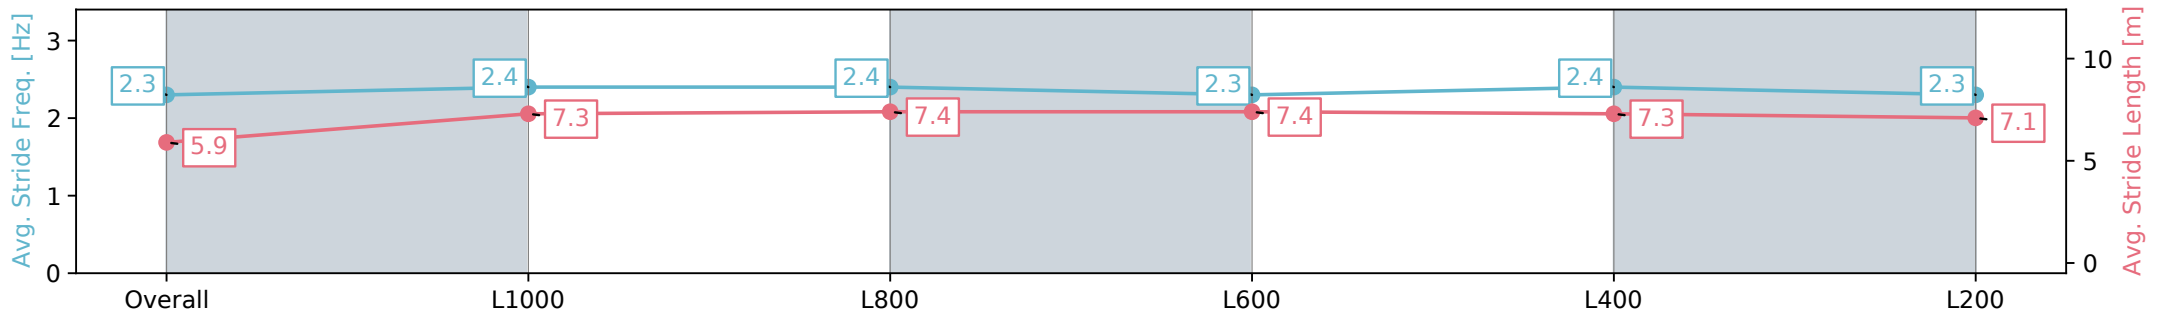

Morphettville SA - Professional

Race 1: Maughan Thiem Ford Handicap - 1200m

31 August 2024 - 12:20PM

Track Rating: Soft 6, Weather: Overcast, Rail Position: +7m 1200m
Chute, +4m Rmdr.

Section	Overall	L1000	L800	L600	L400	L200
Section Times	1:12.98 [2] (0:14.60)	0:58.38 [8] (0:11.46)	0:46.92 [8] (0:11.62)	0:35.30 [7] (0:11.71)	0:23.59 [5] (0:11.50)	0:12.09 [2] (0:12.09)
Average Speed [km/h]	49.3	62.8	62.8	62.4	63.0	59.6
Top Speed [km/h]	63.8	63.9	63.9	63.4	64.0	62.8
Avg. Dist. to Rail [m]	9.6	4.5	3.4	3.0	5.8	7.8
Avg. Stride Freq. [Hz]	2.3	2.4	2.4	2.3	2.4	2.3
Avg. Stride Length [m]	5.9	7.3	7.4	7.4	7.3	7.1