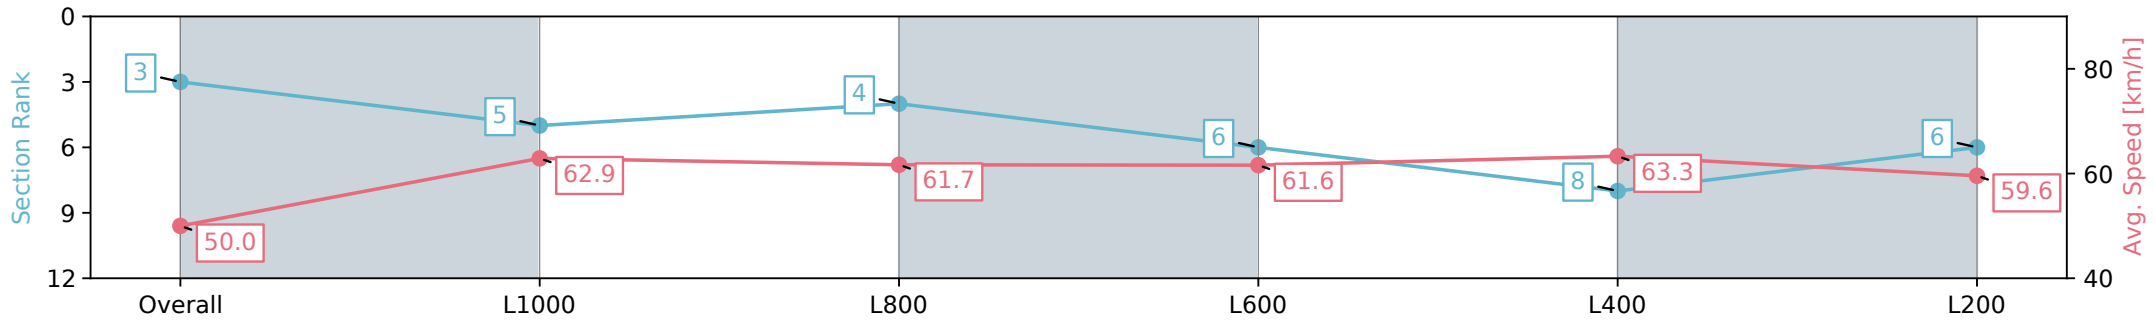

Morphettville SA - Professional

Race 1: Maughan Thiem Ford Handicap - 1200m

31 August 2024 - 12:20PM

Track Rating: Soft 6, Weather: Overcast, Rail Position: +7m 1200m
Chute, +4m Rmdr.

Section	Overall	L1000	L800	L600	L400	L200
Section Times	1:13.11 [3] (0:14.42)	0:58.69 [5] (0:11.44)	0:47.25 [4] (0:11.82)	0:35.43 [6] (0:11.86)	0:23.57 [8] (0:11.48)	0:12.09 [6] (0:12.09)
Average Speed [km/h]	50.0	62.9	61.7	61.6	63.3	59.6
Top Speed [km/h]	61.7	63.4	63.1	63.3	63.9	62.8
Avg. Dist. to Rail [m]	3.8	3.2	2.8	3.3	7.1	9.0
Avg. Stride Freq. [Hz]	2.2	2.3	2.3	2.3	2.3	2.3
Avg. Stride Length [m]	6.0	7.3	7.2	7.3	7.3	7.2