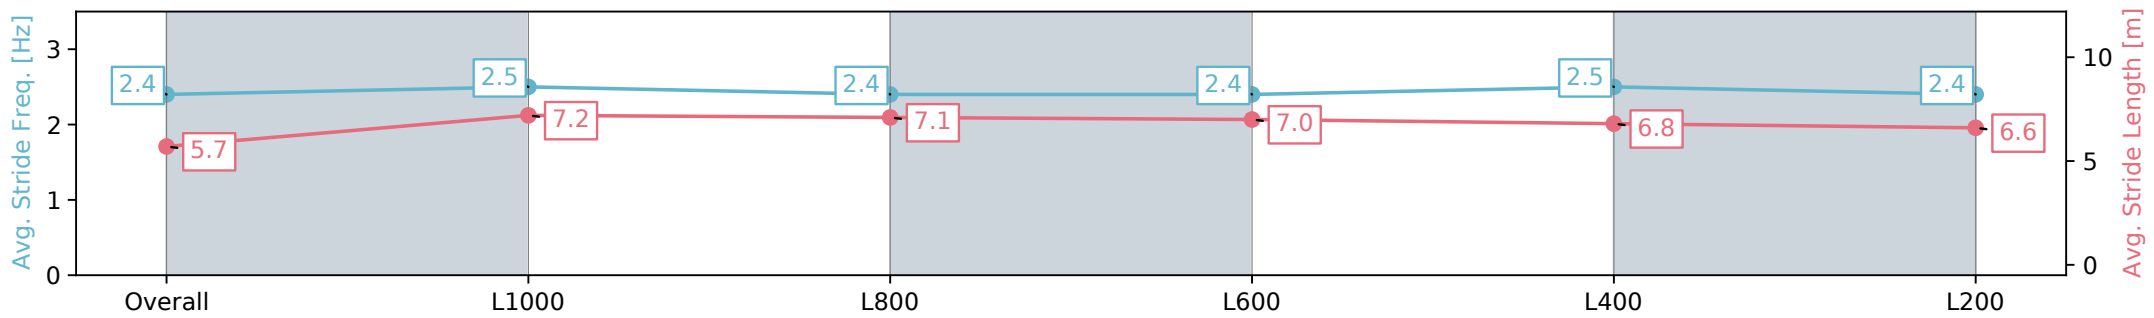

Morphettville SA - Professional

Race 1: Maughan Thiem Ford Handicap - 1200m

31 August 2024 - 12:20PM

Track Rating: Soft 6, Weather: Overcast, Rail Position: +7m 1200m
Chute, +4m Rmdr.

Section	Overall	L1000	L800	L600	L400	L200
Section Times	1:13.84 [6] (0:14.34)	0:59.50 [3] (0:11.22)	0:48.28 [2] (0:11.66)	0:36.62 [2] (0:11.84)	0:24.78 [2] (0:11.92)	0:12.86 [5] (0:12.86)
Average Speed [km/h]	50.2	64.1	62.5	61.3	60.6	55.9
Top Speed [km/h]	63.0	65.3	64.1	63.3	63.0	59.1
Avg. Dist. to Rail [m]	7.6	5.4	3.2	1.8	2.5	4.6
Avg. Stride Freq. [Hz]	2.4	2.5	2.4	2.4	2.5	2.4
Avg. Stride Length [m]	5.7	7.2	7.1	7.0	6.8	6.6

[] Ranking at each section and finish
 -:-:- No data available at this section
 NA No data available

Horse/Jockey Name	EXCEL AND FLY/Todd Pannell
Finish Rank	7
Fastest Section Time (Section)	0:11.05 (L1000)
Top Speed [km/h] (Section)	69.8 (Overall)
Race State	Finished