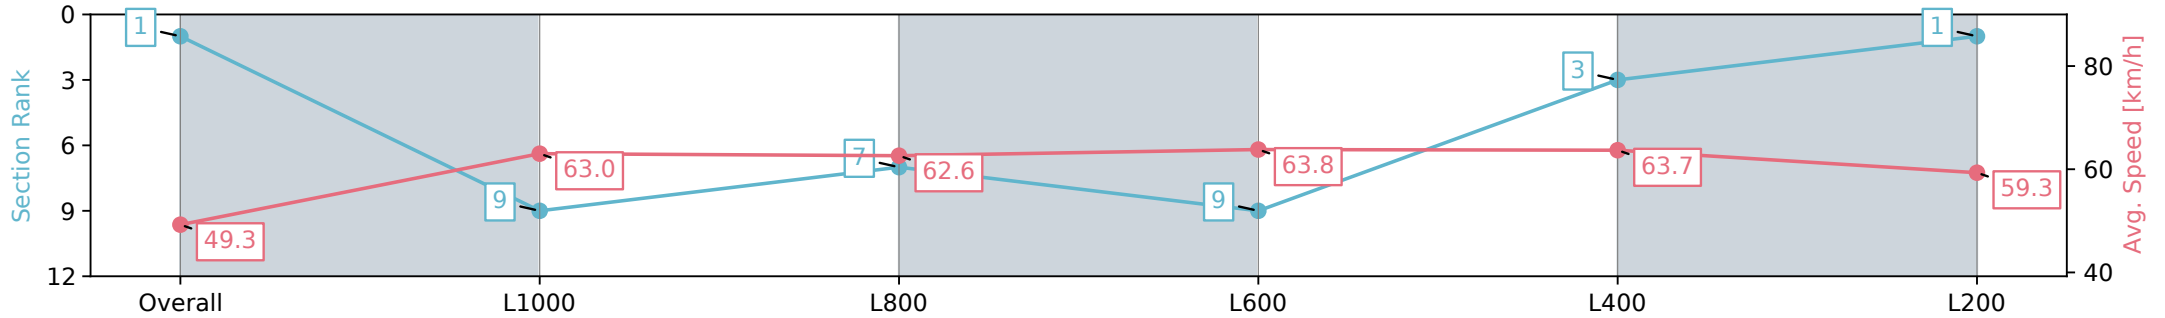

31 August 2024 - 12:20PM

Track Rating: Soft 6, Weather: Overcast, Rail Position: +7m 1200m
Chute, +4m Rmdr.

Section	Overall	L1000	L800	L600	L400	L200
Section Times	1:12.77 [1] (0:14.62)	0:58.15 [9] (0:11.42)	0:46.73 [7] (0:11.69)	0:35.04 [9] (0:11.50)	0:23.54 [3] (0:11.39)	0:12.15 [1] (0:12.15)
Average Speed [km/h]	49.3	63.0	62.6	63.8	63.7	59.3
Top Speed [km/h]	63.5	63.8	64.3	64.8	64.7	62.2
Avg. Dist. to Rail [m]	9.4	5.9	4.2	4.2	5.8	7.5
Avg. Stride Freq. [Hz]	2.2	2.3	2.3	2.3	2.3	2.3
Avg. Stride Length [m]	6.2	7.6	7.7	7.7	7.5	7.3