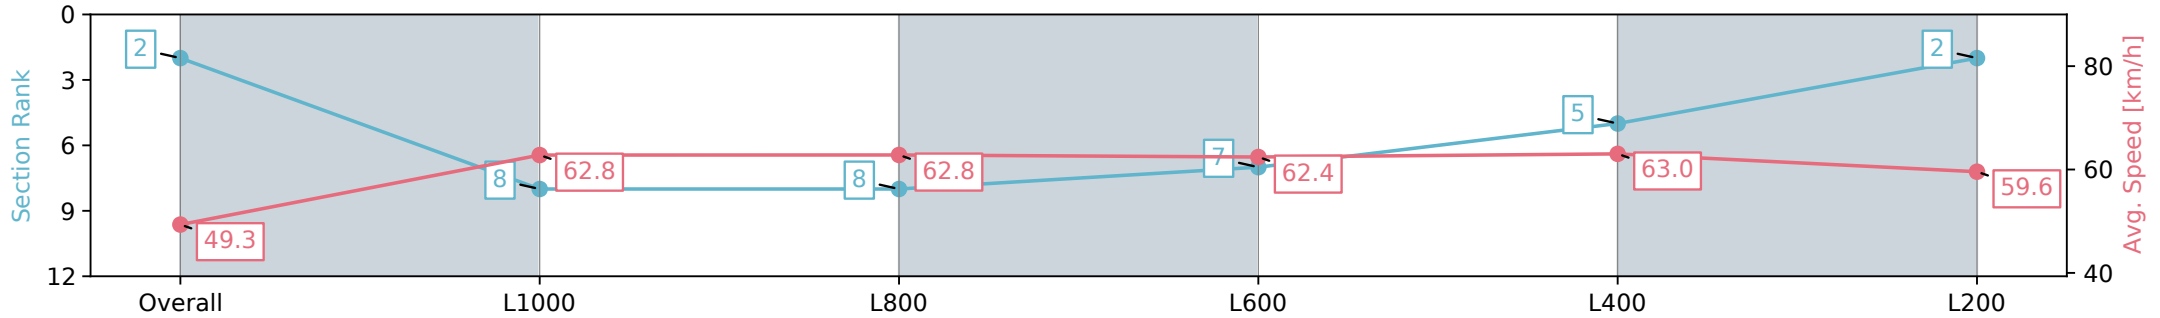

Section	Overall	L1000	L800	L600	L400	L200
Section Times	1:12.98 [2] (0:14.60)	0:58.38 [8] (0:11.46)	0:46.92 [8] (0:11.62)	0:35.30 [7] (0:11.71)	0:23.59 [5] (0:11.50)	0:12.09 [2] (0:12.09)
Average Speed [km/h]	49.3	62.8	62.8	62.4	63.0	59.6
Top Speed [km/h]	63.8	63.9	63.9	63.4	64.0	62.8
Avg. Dist. to Rail [m]	9.6	4.5	3.4	3.0	5.8	7.8
Avg. Stride Freq. [Hz]	2.3	2.4	2.4	2.3	2.4	2.3
Avg. Stride Length [m]	5.9	7.3	7.4	7.4	7.3	7.1