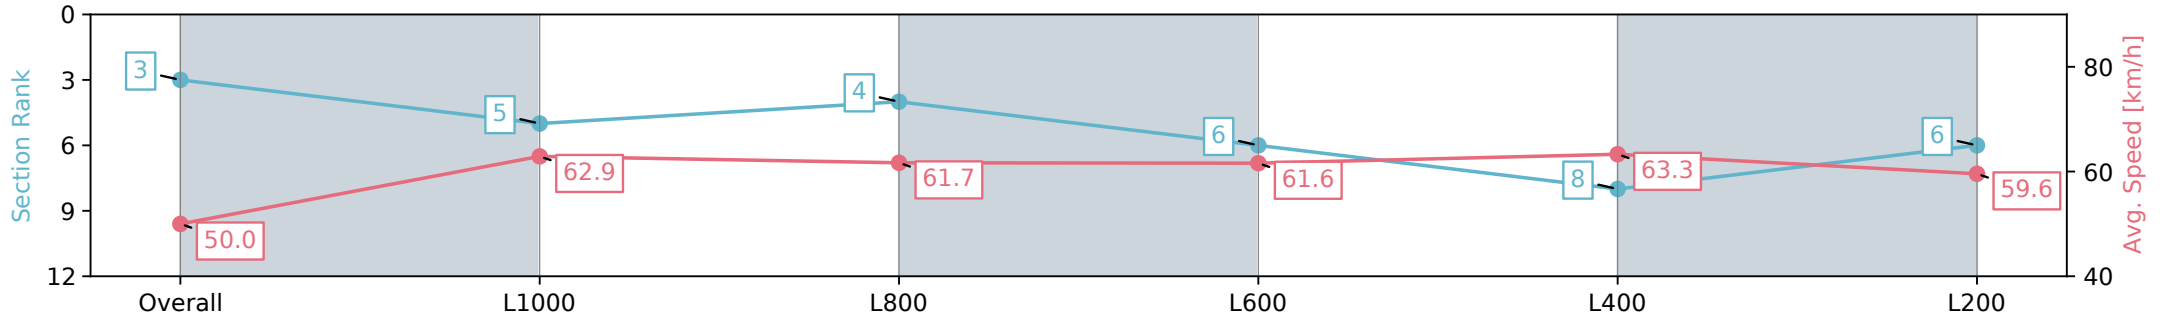

Section	Overall	L1000	L800	L600	L400	L200
Section Times	1:13.11 [3] (0:14.42)	0:58.69 [5] (0:11.44)	0:47.25 [4] (0:11.82)	0:35.43 [6] (0:11.86)	0:23.57 [8] (0:11.48)	0:12.09 [6] (0:12.09)
Average Speed [km/h]	50.0	62.9	61.7	61.6	63.3	59.6
Top Speed [km/h]	61.7	63.4	63.1	63.3	63.9	62.8
Avg. Dist. to Rail [m]	3.8	3.2	2.8	3.3	7.1	9.0
Avg. Stride Freq. [Hz]	2.2	2.3	2.3	2.3	2.3	2.3
Avg. Stride Length [m]	6.0	7.3	7.2	7.3	7.3	7.2