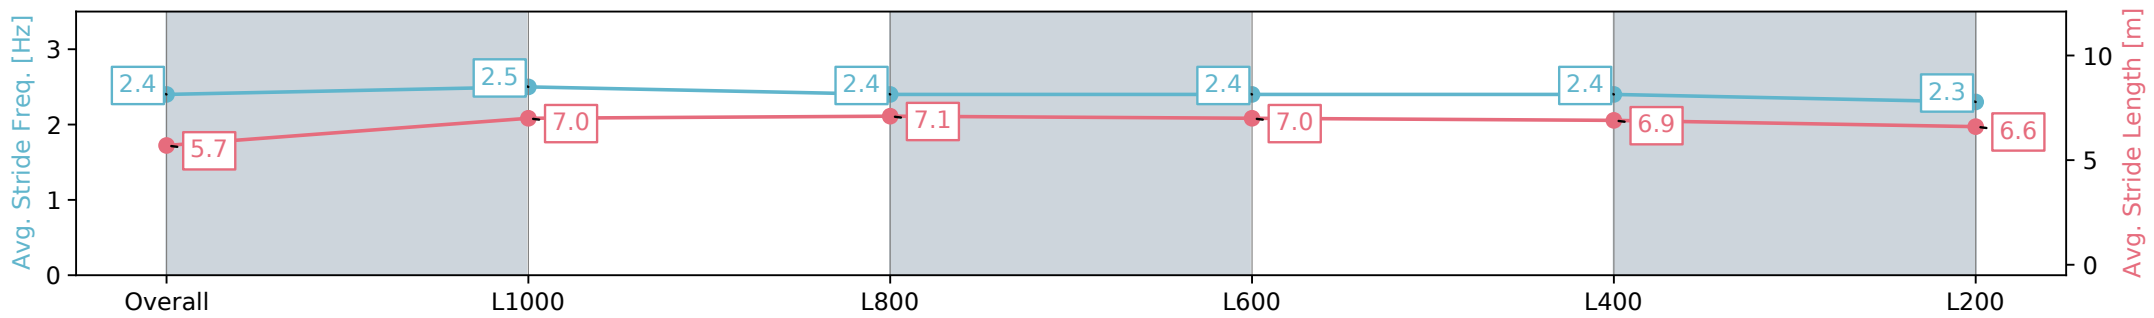

Morphettville SA - Professional

Race 1: Maughan Thiem Ford Handicap - 1200m

31 August 2024 - 12:20PM

Track Rating: Soft 6, Weather: Overcast, Rail Position: +7m 1200m  
Chute, +4m Remainder Sectional 609m

Section	Overall	L1000	L800	L600	L400	L200
Section Times	1:15.25 [9] (0:14.32)	1:00.93 [1] (0:11.55)	0:49.38 [5] (0:11.83)	0:37.55 [8] (0:12.06)	0:25.49 [9] (0:12.38)	0:13.11 [9] (0:13.11)
Average Speed [km/h]	50.3	62.3	62.2	61.2	58.7	54.9
Top Speed [km/h]	62.5	63.1	63.1	62.5	60.2	58.3
Avg. Dist. to Rail [m]	10.0	6.4	5.5	5.0	6.6	8.7
Avg. Stride Freq. [Hz]	2.4	2.5	2.4	2.4	2.4	2.3
Avg. Stride Length [m]	5.7	7.0	7.1	7.0	6.9	6.6