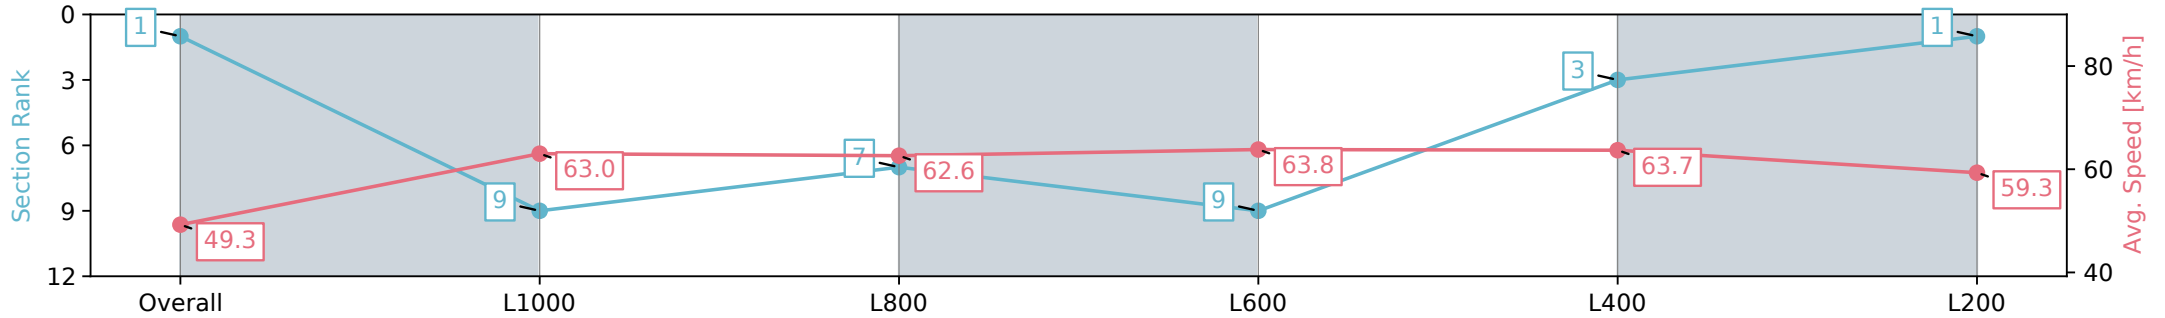

31 August 2024 - 12:20PM

Track Rating: Soft 6, Weather: Overcast, Rail Position: +7m 1200m  
Chute, +4m Remainder Sectional 609m

Section	Overall	L1000	L800	L600	L400	L200
Section Times	1:12.77 [1] (0:14.62)	0:58.15 [9] (0:11.42)	0:46.73 [7] (0:11.69)	0:35.04 [9] (0:11.50)	0:23.54 [3] (0:11.39)	0:12.15 [1] (0:12.15)
Average Speed [km/h]	49.3	63.0	62.6	63.8	63.7	59.3
Top Speed [km/h]	63.5	63.8	64.3	64.8	64.7	62.2
Avg. Dist. to Rail [m]	9.4	5.9	4.2	4.2	5.8	7.5
Avg. Stride Freq. [Hz]	2.2	2.3	2.3	2.3	2.3	2.3
Avg. Stride Length [m]	6.2	7.6	7.7	7.7	7.5	7.3