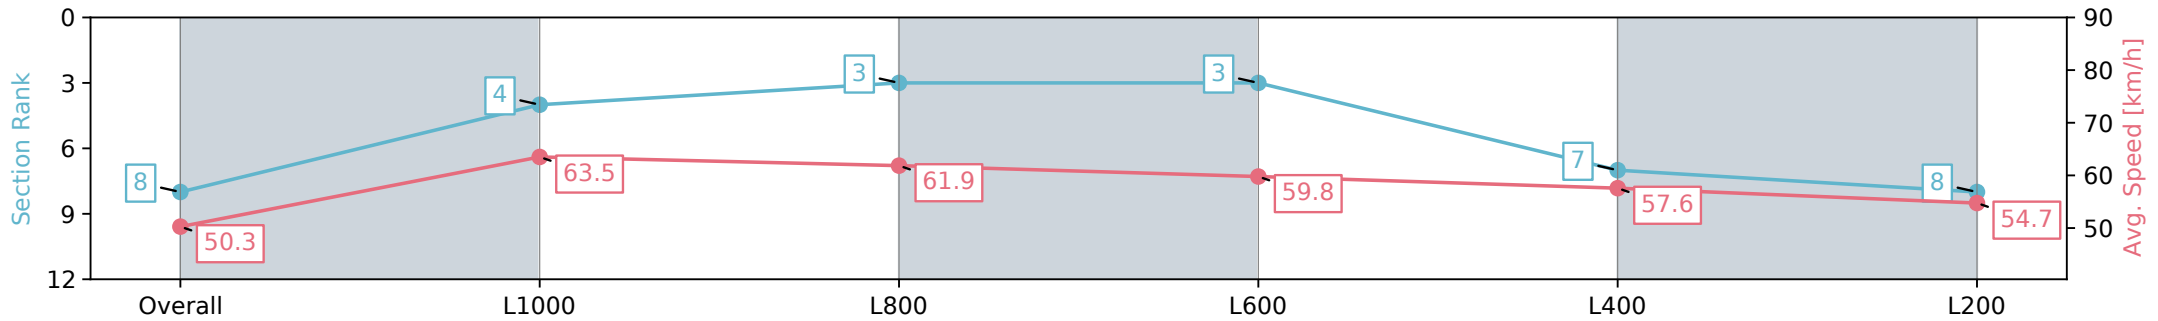

Morphettville SA - Professional

Race 1: Maughan Thiem Ford Handicap - 1200m

31 August 2024 - 12:20PM

Track Rating: Soft 6, Weather: Overcast, Rail Position: +7m 1200m  
Chute, +4m Remainder Sectional 609m

Section	Overall	L1000	L800	L600	L400	L200
Section Times	1:15.20 [8] (0:14.34)	1:00.86 [4] (0:11.33)	0:49.53 [3] (0:11.73)	0:37.80 [3] (0:12.10)	0:25.70 [7] (0:12.53)	0:13.17 [8] (0:13.17)
Average Speed [km/h]	50.3	63.5	61.9	59.8	57.6	54.7
Top Speed [km/h]	63.8	64.5	63.4	61.6	59.1	55.9
Avg. Dist. to Rail [m]	4.4	3.9	2.5	0.9	2.1	5.6
Avg. Stride Freq. [Hz]	2.4	2.4	2.4	2.3	2.3	2.3
Avg. Stride Length [m]	5.7	7.1	7.2	7.1	7.0	6.8