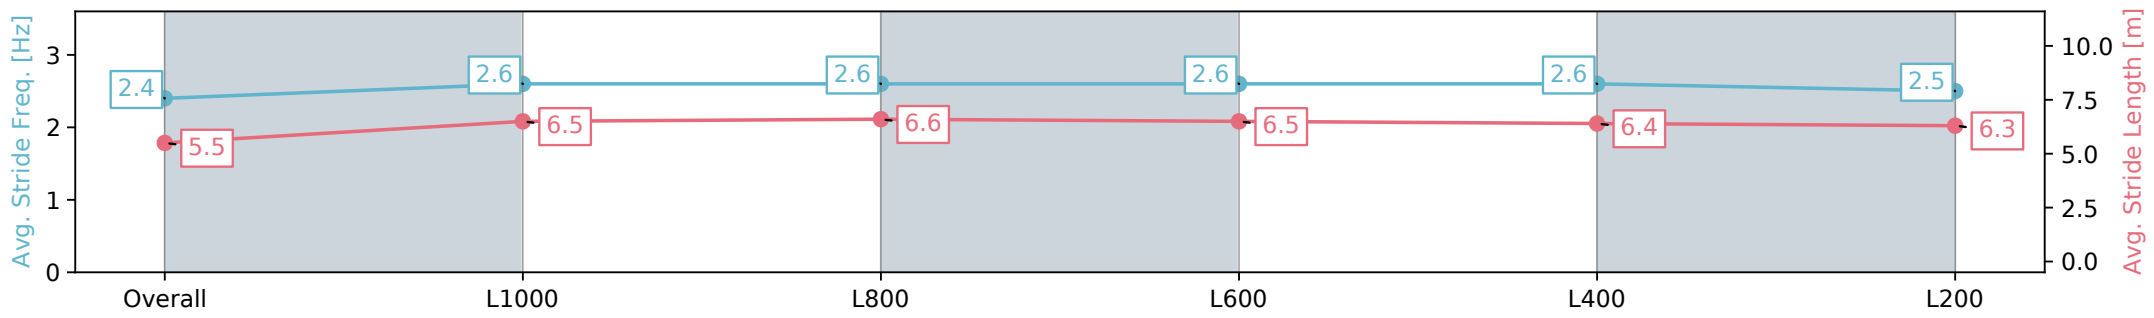

Section	Overall	L1000	L800	L600	L400	L200
Section Times	1:13.61 [4] (0:14.55)	0:59.06 [6] (0:11.52)	0:47.54 [9] (0:11.56)	0:35.98 [5] (0:11.77)	0:24.21 [6] (0:11.65)	0:12.56 [7] (0:12.56)
Average Speed [km/h]	49.5	62.5	63.2	62.2	62.0	57.3
Top Speed [km/h]	62.2	63.4	64.2	63.1	63.5	61.1
Avg. Dist. to Rail [m]	8.3	5.8	3.9	3.3	4.3	6.9
Avg. Stride Freq. [Hz]	2.4	2.6	2.6	2.6	2.6	2.5
Avg. Stride Length [m]	5.5	6.5	6.6	6.5	6.4	6.3