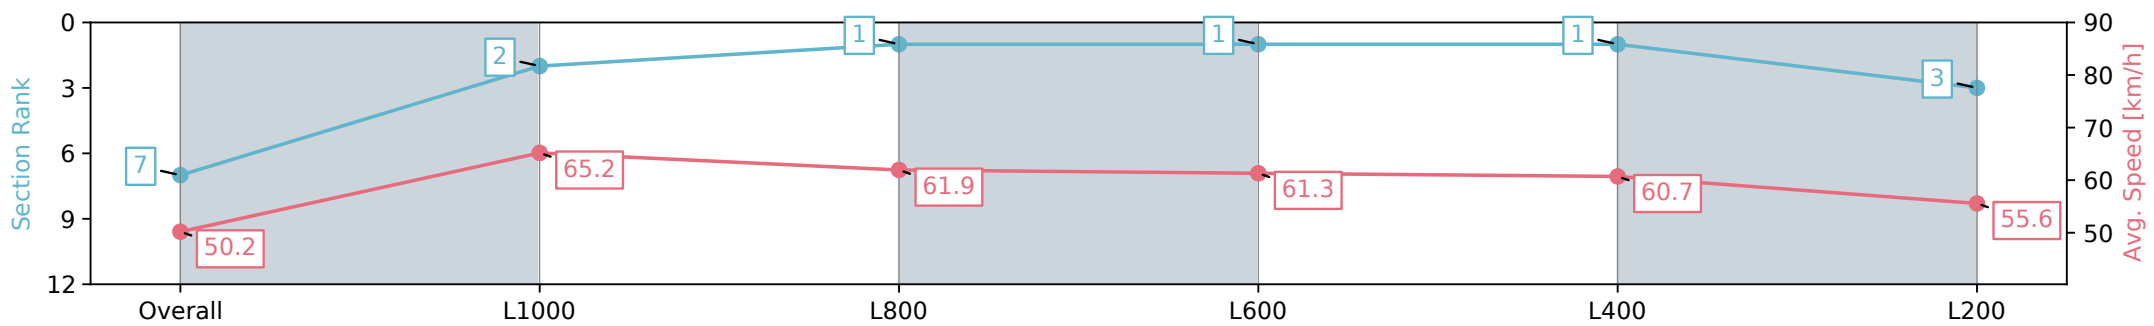

Morphettville SA - Professional

Race 1: Maughan Thiem Ford Handicap - 1200m

31 August 2024 - 12:20PM

Track Rating: Soft 6, Weather: Overcast, Rail Position: +7m 1200m  
Chute, +4m Remainder Sectional 609m

Section	Overall	L1000	L800	L600	L400	L200
Section Times	1:13.87 [7] (0:14.33)	0:59.54 [2] (0:11.05)	0:48.49 [1] (0:11.75)	0:36.74 [1] (0:11.88)	0:24.86 [1] (0:11.89)	0:12.97 [3] (0:12.97)
Average Speed [km/h]	50.2	65.2	61.9	61.3	60.7	55.6
Top Speed [km/h]	63.3	69.8	63.2	62.6	61.3	59.4
Avg. Dist. to Rail [m]	6.1	4.5	2.8	2.4	2.2	4.0
Avg. Stride Freq. [Hz]	2.4	2.5	2.4	2.4	2.4	2.3
Avg. Stride Length [m]	5.7	7.1	7.0	7.0	6.9	6.6