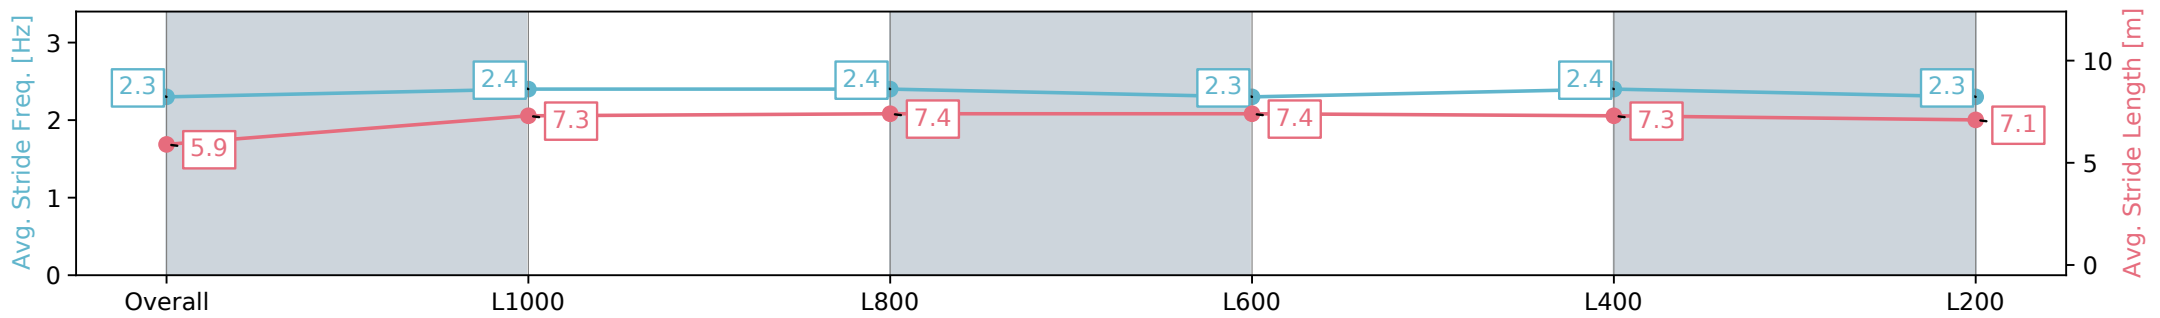

Section	Overall	L1000	L800	L600	L400	L200
Section Times	1:12.98 [2] (0:14.60)	0:58.38 [8] (0:11.46)	0:46.92 [8] (0:11.62)	0:35.30 [7] (0:11.71)	0:23.59 [5] (0:11.50)	0:12.09 [2] (0:12.09)
Average Speed [km/h]	49.3	62.8	62.8	62.4	63.0	59.6
Top Speed [km/h]	63.8	63.9	63.9	63.4	64.0	62.8
Avg. Dist. to Rail [m]	9.6	4.5	3.4	3.0	5.8	7.8
Avg. Stride Freq. [Hz]	2.3	2.4	2.4	2.3	2.4	2.3
Avg. Stride Length [m]	5.9	7.3	7.4	7.4	7.3	7.1