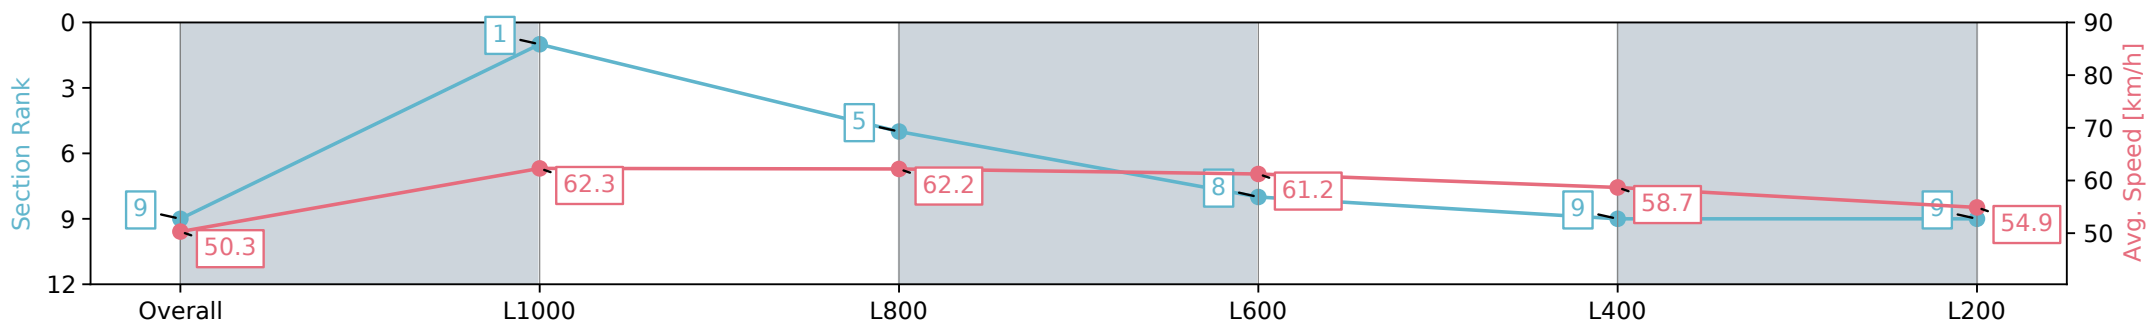

Morphettville SA - Professional

Race 1: Maughan Thiem Ford Handicap - 1200m

31 August 2024 - 12:20PM

Track Rating: Soft 6, Weather: Overcast, Rail Position: +7m 1200m  
Chute, +4m Remainder Sectional 609m

Section	Overall	L1000	L800	L600	L400	L200
Section Times	1:15.25 [9] (0:14.32)	1:00.93 [1] (0:11.55)	0:49.38 [5] (0:11.83)	0:37.55 [8] (0:12.06)	0:25.49 [9] (0:12.38)	0:13.11 [9] (0:13.11)
Average Speed [km/h]	50.3	62.3	62.2	61.2	58.7	54.9
Top Speed [km/h]	62.5	63.1	63.1	62.5	60.2	58.3
Avg. Dist. to Rail [m]	10.0	6.4	5.5	5.0	6.6	8.7
Avg. Stride Freq. [Hz]	2.4	2.5	2.4	2.4	2.4	2.3
Avg. Stride Length [m]	5.7	7.0	7.1	7.0	6.9	6.6