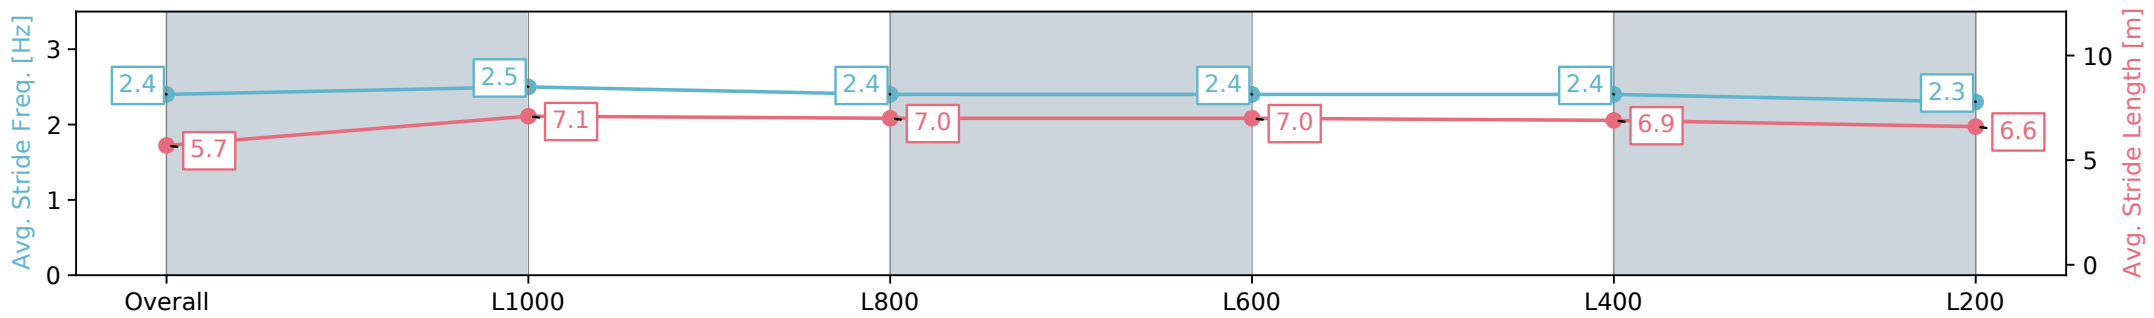

Morphettville SA - Professional

Race 1: Maughan Thiem Ford Handicap - 1200m

31 August 2024 - 12:20PM

Track Rating: Soft 6, Weather: Overcast, Rail Position: +7m 1200m  
Chute, +4m Remainder Sectional 609m

Section	Overall	L1000	L800	L600	L400	L200
Section Times	1:13.87 [7] (0:14.33)	0:59.54 [2] (0:11.05)	0:48.49 [1] (0:11.75)	0:36.74 [1] (0:11.88)	0:24.86 [1] (0:11.89)	0:12.97 [3] (0:12.97)
Average Speed [km/h]	50.2	65.2	61.9	61.3	60.7	55.6
Top Speed [km/h]	63.3	69.8	63.2	62.6	61.3	59.4
Avg. Dist. to Rail [m]	6.1	4.5	2.8	2.4	2.2	4.0
Avg. Stride Freq. [Hz]	2.4	2.5	2.4	2.4	2.4	2.3
Avg. Stride Length [m]	5.7	7.1	7.0	7.0	6.9	6.6