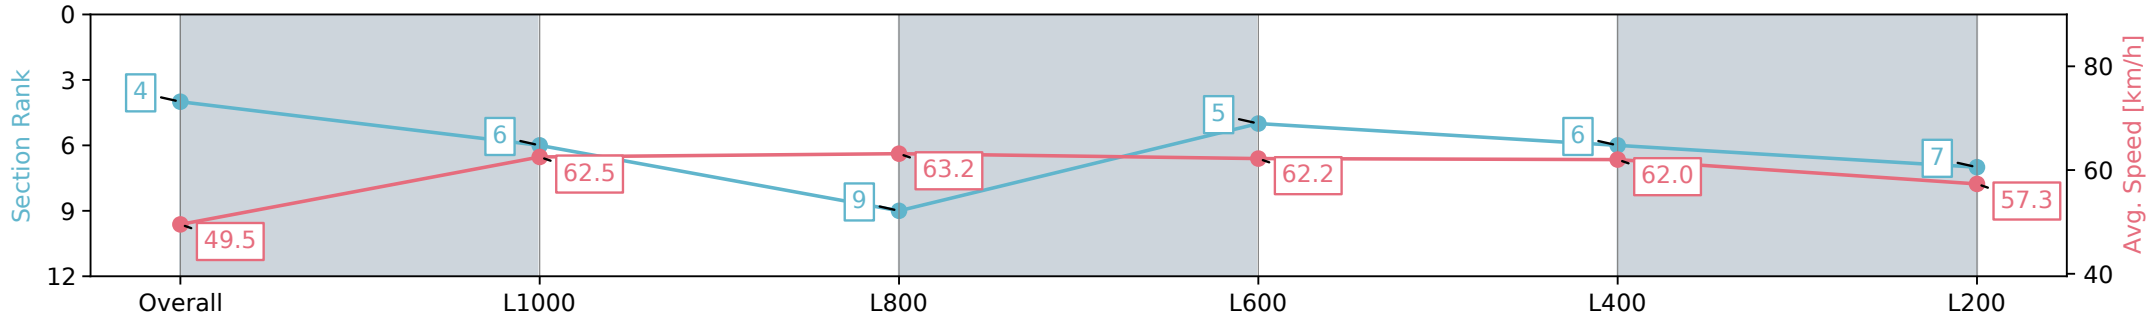

Section	Overall	L1000	L800	L600	L400	L200
Section Times	1:13.61 [4] (0:14.55)	0:59.06 [6] (0:11.52)	0:47.54 [9] (0:11.56)	0:35.98 [5] (0:11.77)	0:24.21 [6] (0:11.65)	0:12.56 [7] (0:12.56)
Average Speed [km/h]	49.5	62.5	63.2	62.2	62.0	57.3
Top Speed [km/h]	62.2	63.4	64.2	63.1	63.5	61.1
Avg. Dist. to Rail [m]	8.3	5.8	3.9	3.3	4.3	6.9
Avg. Stride Freq. [Hz]	2.4	2.6	2.6	2.6	2.6	2.5
Avg. Stride Length [m]	5.5	6.5	6.6	6.5	6.4	6.3