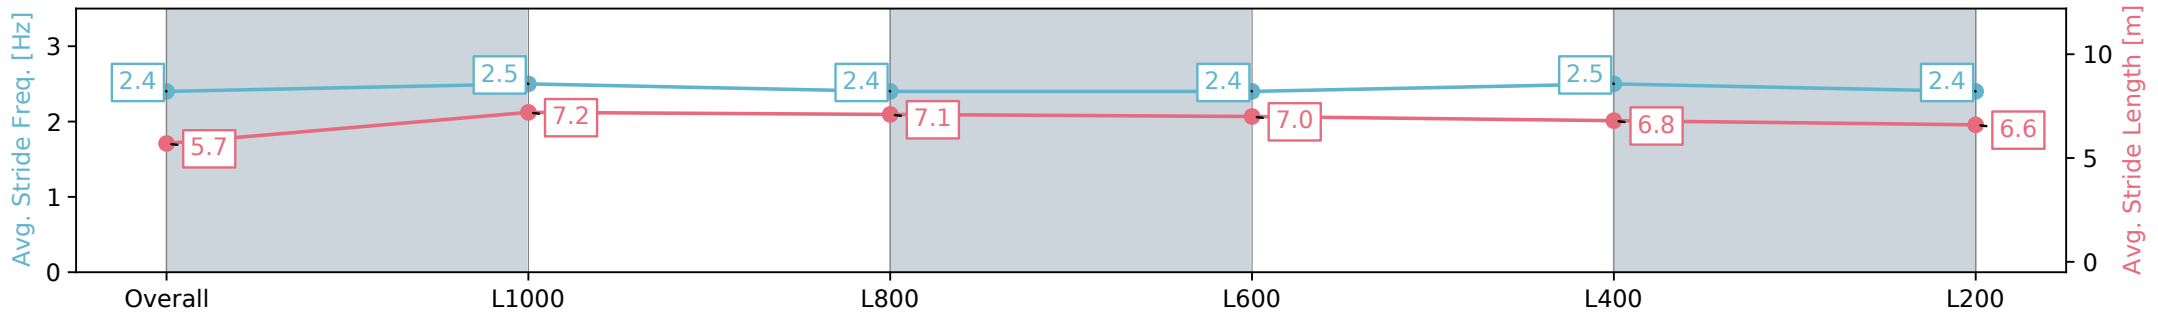

Morphettville SA - Professional

Race 1: Maughan Thiem Ford Handicap - 1200m

31 August 2024 - 12:20PM

Track Rating: Soft 6, Weather: Overcast, Rail Position: +7m 1200m  
Chute, +4m Remainder Sectional 609m

Section	Overall	L1000	L800	L600	L400	L200
Section Times	1:13.84 [6] (0:14.34)	0:59.50 [3] (0:11.22)	0:48.28 [2] (0:11.66)	0:36.62 [2] (0:11.84)	0:24.78 [2] (0:11.92)	0:12.86 [5] (0:12.86)
Average Speed [km/h]	50.2	64.1	62.5	61.3	60.6	55.9
Top Speed [km/h]	63.0	65.3	64.1	63.3	63.0	59.1
Avg. Dist. to Rail [m]	7.6	5.4	3.2	1.8	2.5	4.6
Avg. Stride Freq. [Hz]	2.4	2.5	2.4	2.4	2.5	2.4
Avg. Stride Length [m]	5.7	7.2	7.1	7.0	6.8	6.6