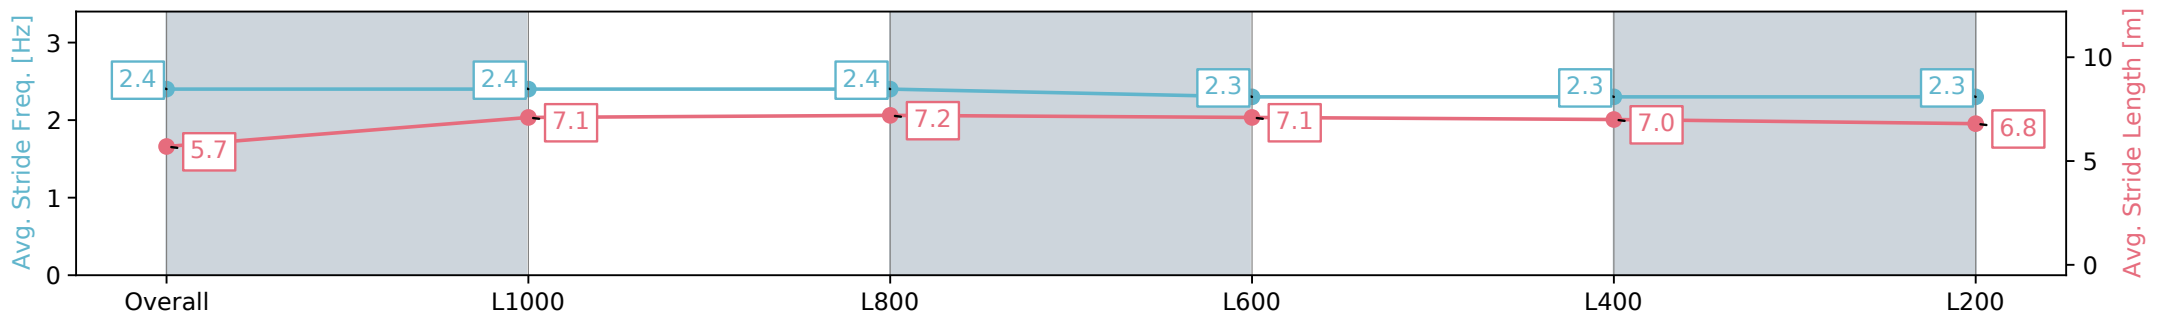

Morphettville SA - Professional

Race 1: Maughan Thiem Ford Handicap - 1200m

31 August 2024 - 12:20PM

Track Rating: Soft 6, Weather: Overcast, Rail Position: +7m 1200m  
Chute, +4m Remainder Sectional 609m

Section	Overall	L1000	L800	L600	L400	L200
Section Times	1:15.20 [8] (0:14.34)	1:00.86 [4] (0:11.33)	0:49.53 [3] (0:11.73)	0:37.80 [3] (0:12.10)	0:25.70 [7] (0:12.53)	0:13.17 [8] (0:13.17)
Average Speed [km/h]	50.3	63.5	61.9	59.8	57.6	54.7
Top Speed [km/h]	63.8	64.5	63.4	61.6	59.1	55.9
Avg. Dist. to Rail [m]	4.4	3.9	2.5	0.9	2.1	5.6
Avg. Stride Freq. [Hz]	2.4	2.4	2.4	2.3	2.3	2.3
Avg. Stride Length [m]	5.7	7.1	7.2	7.1	7.0	6.8