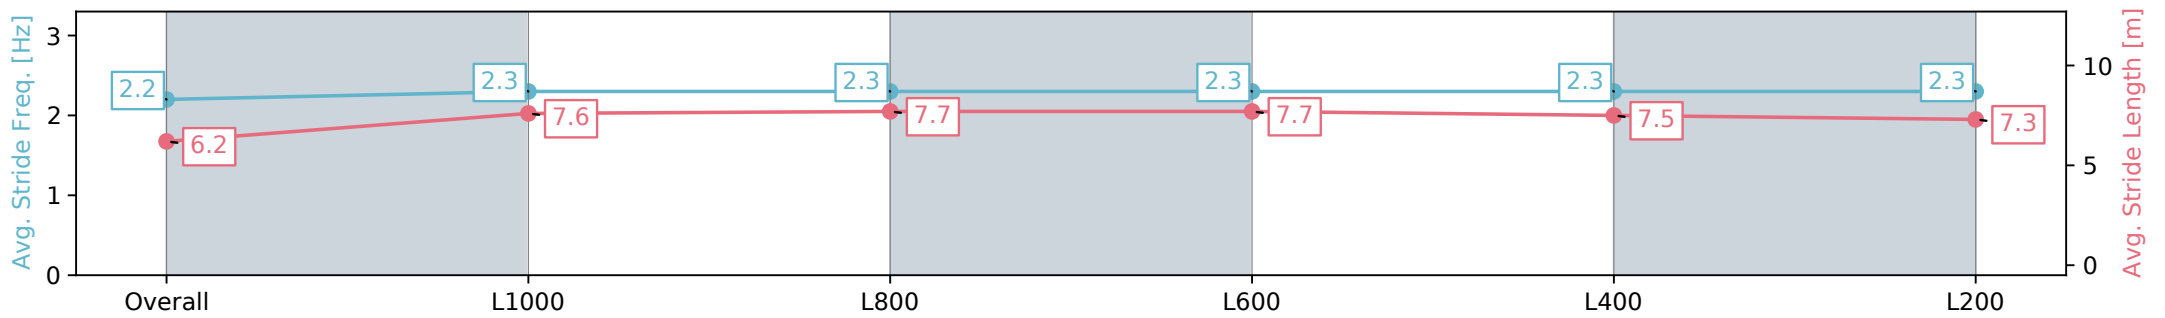

31 August 2024 - 12:20PM

Track Rating: Soft 6, Weather: Overcast, Rail Position: +7m 1200m  
Chute, +4m Remainder Sectional 609m

Section	Overall	L1000	L800	L600	L400	L200
Section Times	1:12.77 [1] (0:14.62)	0:58.15 [9] (0:11.42)	0:46.73 [7] (0:11.69)	0:35.04 [9] (0:11.50)	0:23.54 [3] (0:11.39)	0:12.15 [1] (0:12.15)
Average Speed [km/h]	49.3	63.0	62.6	63.8	63.7	59.3
Top Speed [km/h]	63.5	63.8	64.3	64.8	64.7	62.2
Avg. Dist. to Rail [m]	9.4	5.9	4.2	4.2	5.8	7.5
Avg. Stride Freq. [Hz]	2.2	2.3	2.3	2.3	2.3	2.3
Avg. Stride Length [m]	6.2	7.6	7.7	7.7	7.5	7.3