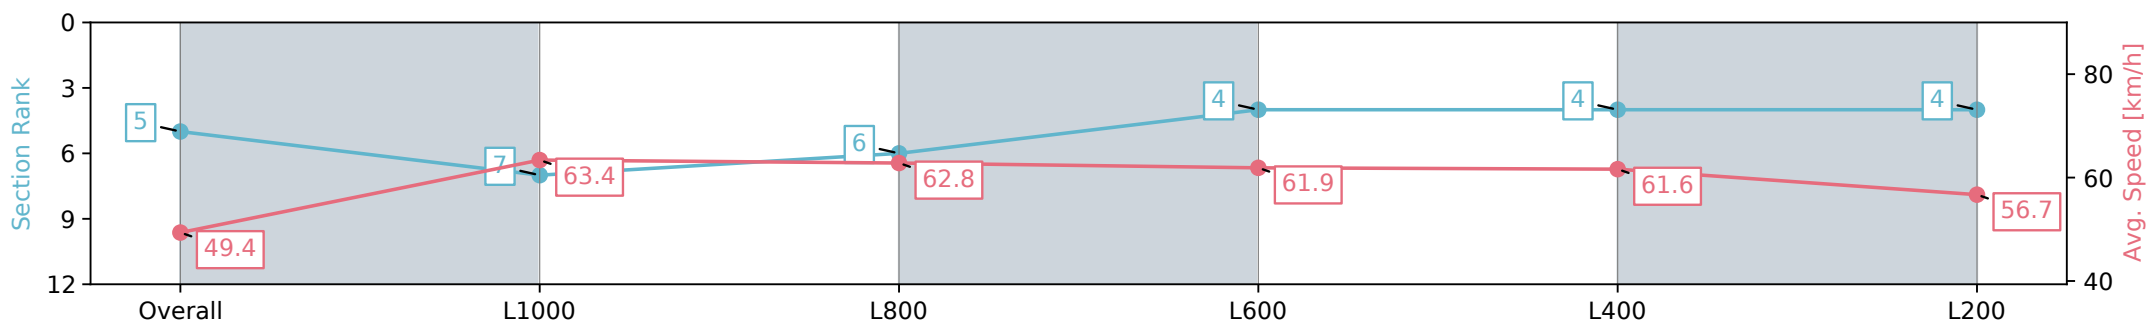

Section	Overall	L1000	L800	L600	L400	L200
Section Times	1:13.67 [5] (0:14.56)	0:59.10 [7] (0:11.37)	0:47.73 [6] (0:11.61)	0:36.12 [4] (0:11.72)	0:24.40 [4] (0:11.70)	0:12.70 [4] (0:12.70)
Average Speed [km/h]	49.4	63.4	62.8	61.9	61.6	56.7
Top Speed [km/h]	63.5	64.5	63.9	63.5	62.4	61.4
Avg. Dist. to Rail [m]	7.3	4.4	3.2	1.7	1.5	2.5
Avg. Stride Freq. [Hz]	2.1	2.3	2.3	2.3	2.3	2.3
Avg. Stride Length [m]	6.3	7.6	7.6	7.6	7.4	7.0