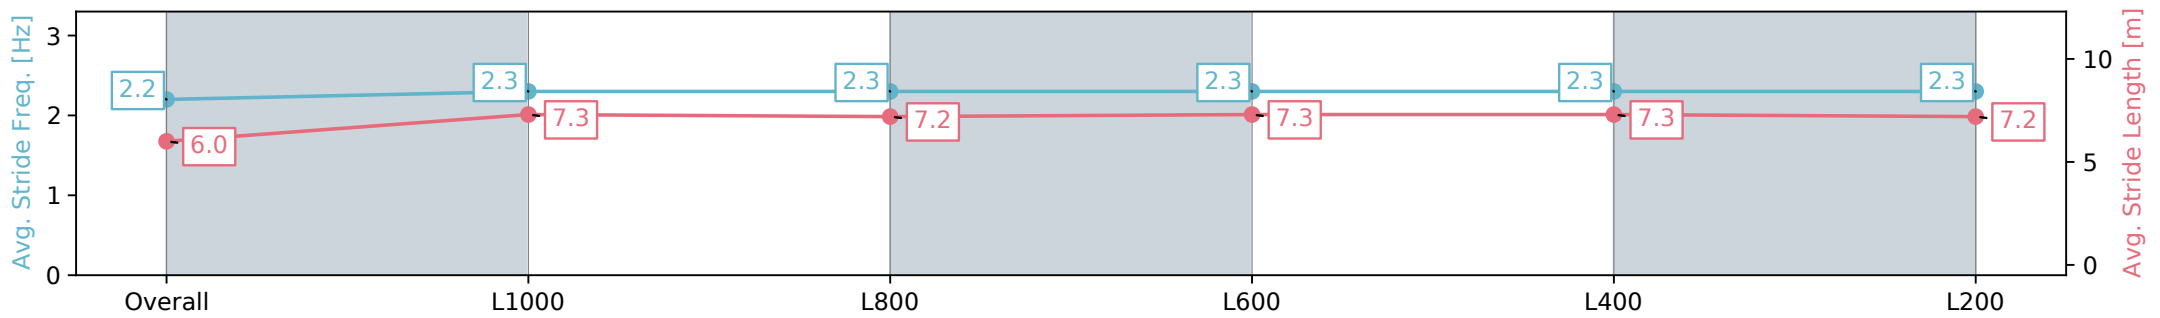

Section	Overall	L1000	L800	L600	L400	L200
Section Times	1:13.11 [3] (0:14.42)	0:58.69 [5] (0:11.44)	0:47.25 [4] (0:11.82)	0:35.43 [6] (0:11.86)	0:23.57 [8] (0:11.48)	0:12.09 [6] (0:12.09)
Average Speed [km/h]	50.0	62.9	61.7	61.6	63.3	59.6
Top Speed [km/h]	61.7	63.4	63.1	63.3	63.9	62.8
Avg. Dist. to Rail [m]	3.8	3.2	2.8	3.3	7.1	9.0
Avg. Stride Freq. [Hz]	2.2	2.3	2.3	2.3	2.3	2.3
Avg. Stride Length [m]	6.0	7.3	7.2	7.3	7.3	7.2