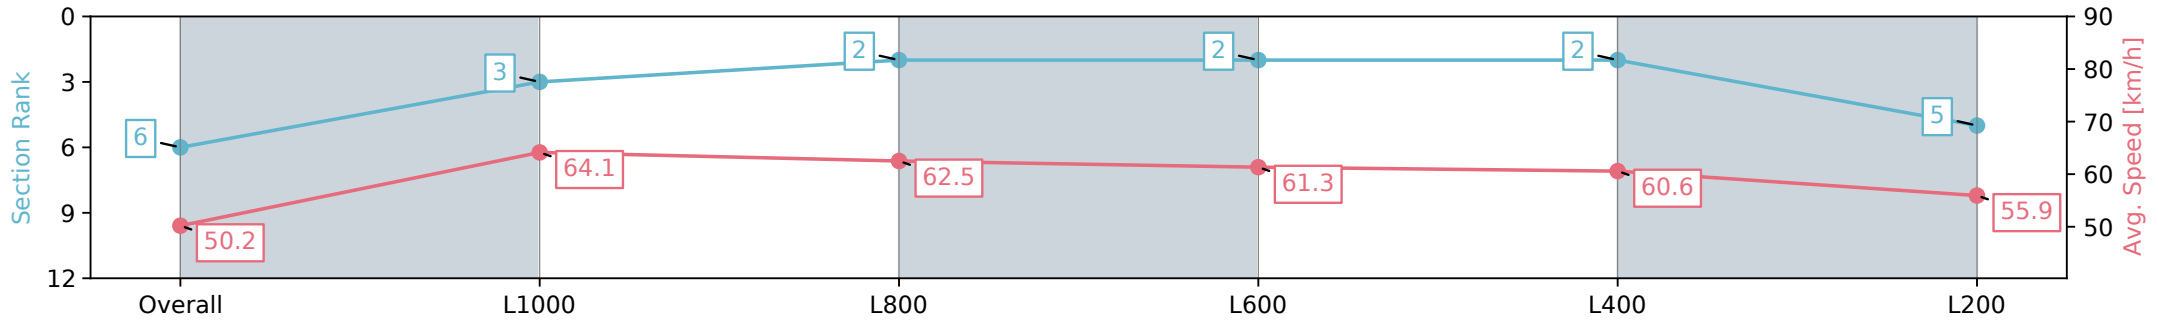

Morphettville SA - Professional

Race 1: Maughan Thiem Ford Handicap - 1200m

31 August 2024 - 12:20PM

Track Rating: Soft 6, Weather: Overcast, Rail Position: +7m 1200m  
Chute, +4m Remainder Sectional 609m

Section	Overall	L1000	L800	L600	L400	L200
Section Times	1:13.84 [6] (0:14.34)	0:59.50 [3] (0:11.22)	0:48.28 [2] (0:11.66)	0:36.62 [2] (0:11.84)	0:24.78 [2] (0:11.92)	0:12.86 [5] (0:12.86)
Average Speed [km/h]	50.2	64.1	62.5	61.3	60.6	55.9
Top Speed [km/h]	63.0	65.3	64.1	63.3	63.0	59.1
Avg. Dist. to Rail [m]	7.6	5.4	3.2	1.8	2.5	4.6
Avg. Stride Freq. [Hz]	2.4	2.5	2.4	2.4	2.5	2.4
Avg. Stride Length [m]	5.7	7.2	7.1	7.0	6.8	6.6