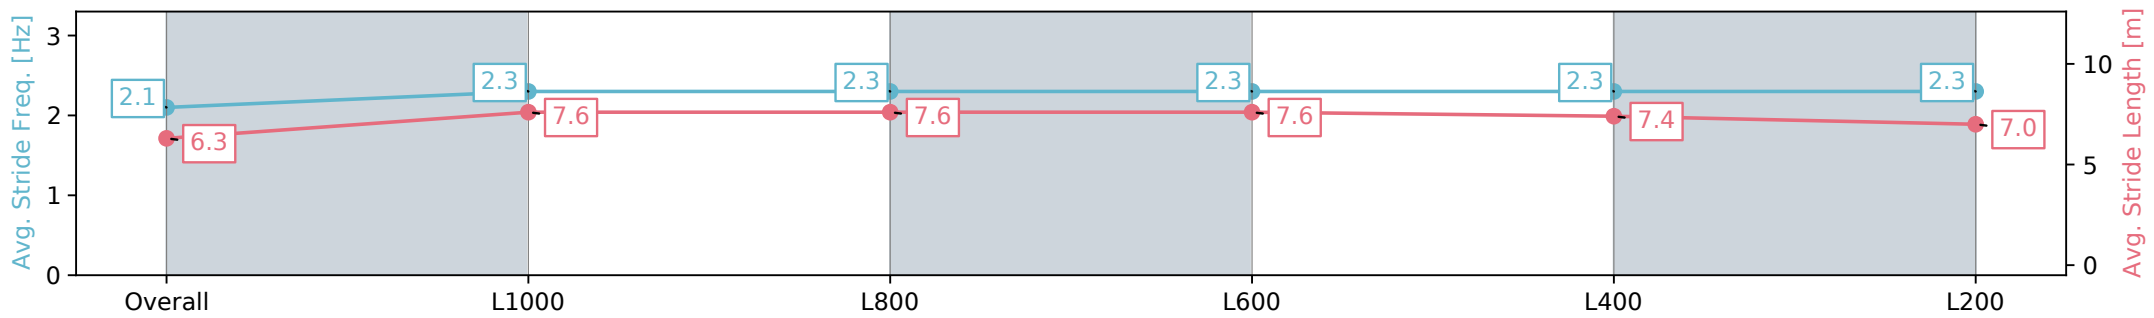

Section	Overall	L1000	L800	L600	L400	L200
Section Times	1:13.67 [5] (0:14.56)	0:59.10 [7] (0:11.37)	0:47.73 [6] (0:11.61)	0:36.12 [4] (0:11.72)	0:24.40 [4] (0:11.70)	0:12.70 [4] (0:12.70)
Average Speed [km/h]	49.4	63.4	62.8	61.9	61.6	56.7
Top Speed [km/h]	63.5	64.5	63.9	63.5	62.4	61.4
Avg. Dist. to Rail [m]	7.3	4.4	3.2	1.7	1.5	2.5
Avg. Stride Freq. [Hz]	2.1	2.3	2.3	2.3	2.3	2.3
Avg. Stride Length [m]	6.3	7.6	7.6	7.6	7.4	7.0