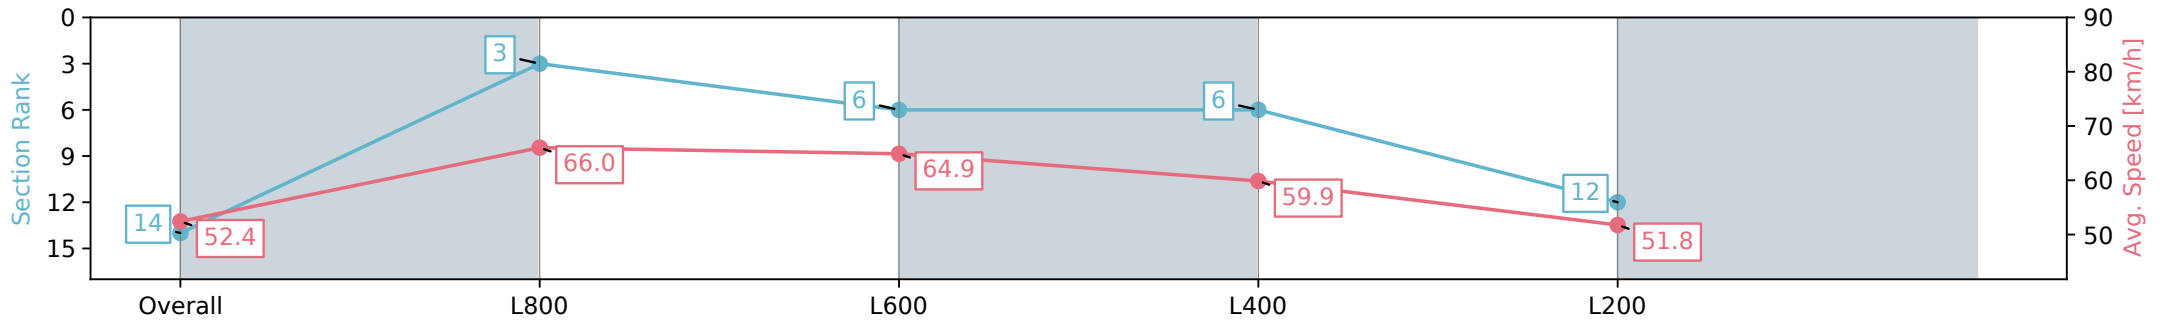

Horse/Jockey Name	ROYAL TYKE/Tatum Bull
Finish Rank	14
Fastest Section Time (Section)	0:10.98 (L800)
Top Speed [km/h] (Section)	68.4 (Overall)
Race State	Finished

Morphettville Parks SA - Professional

Race 9: Sportsbet Photo Finish Refund Handicap - 1000m

24 August 2024 - 5:03PM

Track Rating: Soft 6, Weather: Fine, Rail Position: +6m 1000m-W/
Post, +3m Remainder Sectional 608m

Section	Overall	L800	L600	L400	L200
Section Times	1:02.02 [14] (0:13.76)	0:48.26 [3] (0:10.98)	0:37.28 [6] (0:11.42)	0:25.86 [6] (0:12.13)	0:13.73 [12] (0:13.73)
Average Speed [km/h]	52.4	66.0	64.9	59.9	51.8
Top Speed [km/h]	68.4	68.4	65.6	63.7	57.4
Avg. Dist. to Rail [m]	10.3	3.8	4.4	5.8	8.1
Avg. Stride Freq. [Hz]	2.3	2.5	2.5	2.4	2.2
Avg. Stride Length [m]	6.2	7.4	7.2	7.0	6.5

- [ ] Ranking at each section and finish
- -:-:- No data available at this section
- NA No data available