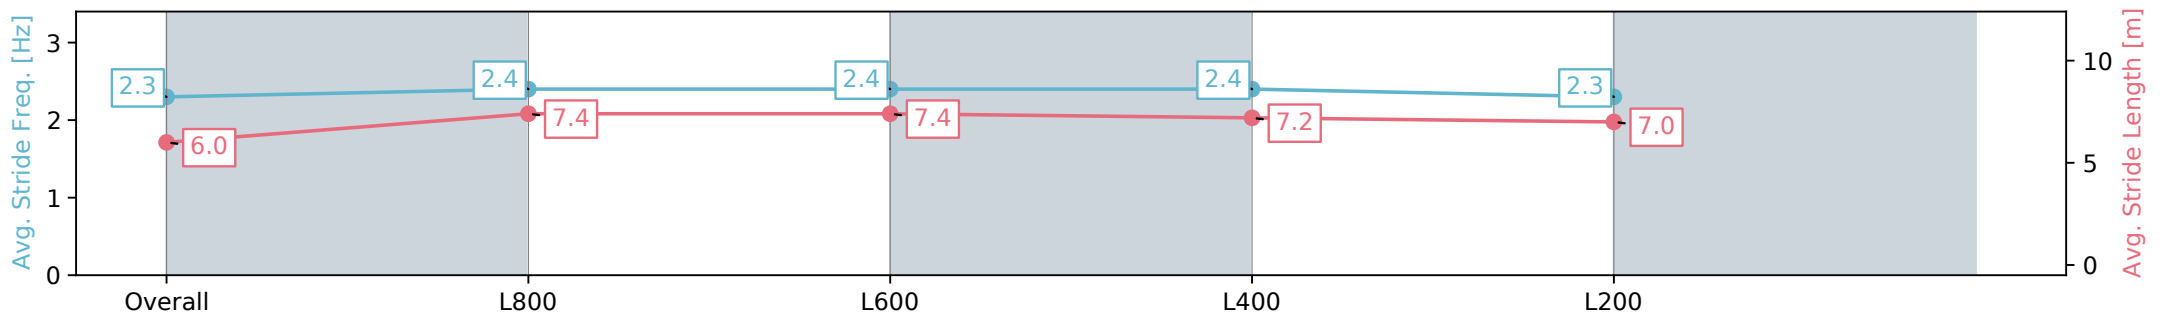

Section	Overall	L800	L600	L400	L200
Section Times	0:59.84 [5] (0:14.05)	0:45.79 [9] (0:10.89)	0:34.90 [8] (0:11.23)	0:23.67 [7] (0:11.57)	0:12.09 [6] (0:12.09)
Average Speed [km/h]	51.3	66.4	64.9	62.5	58.9
Top Speed [km/h]	67.5	67.5	65.6	64.0	61.5
Avg. Dist. to Rail [m]	3.6	1.8	2.1	4.7	5.3
Avg. Stride Freq. [Hz]	2.3	2.4	2.4	2.4	2.3
Avg. Stride Length [m]	6.0	7.4	7.4	7.2	7.0