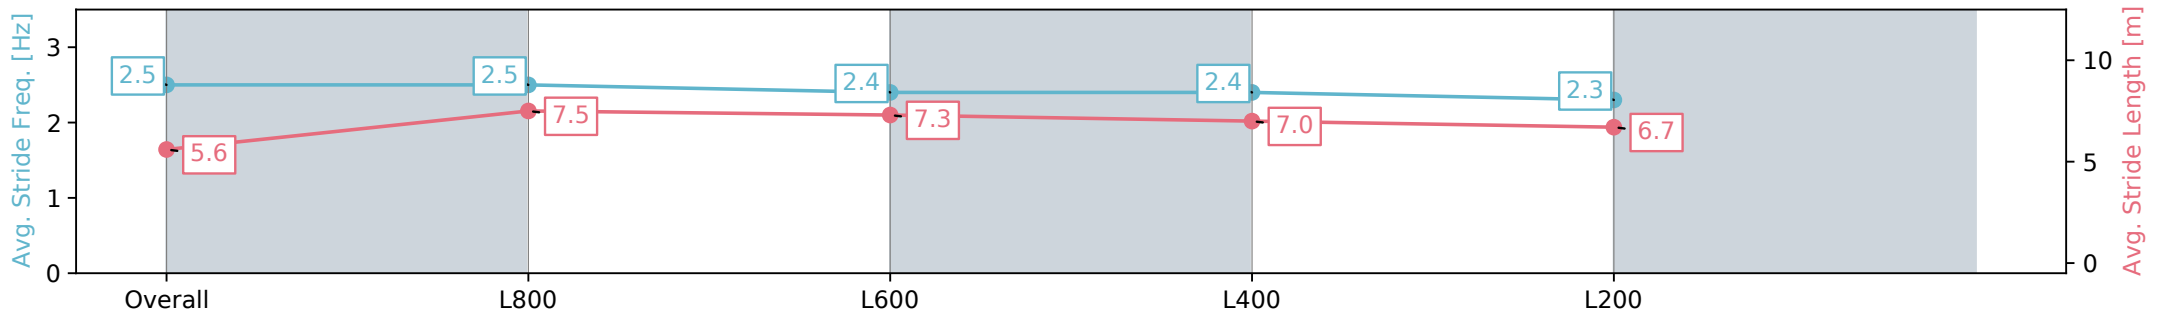

Section	Overall	L800	L600	L400	L200
Section Times	1:00.23 [9] (0:13.74)	0:46.49 [2] (0:10.60)	0:35.89 [2] (0:11.28)	0:24.61 [3] (0:11.92)	0:12.69 [4] (0:12.69)
Average Speed [km/h]	52.4	68.0	64.1	60.5	56.1
Top Speed [km/h]	69.6	68.8	65.0	63.3	59.0
Avg. Dist. to Rail [m]	5.7	0.6	1.0	1.0	0.9
Avg. Stride Freq. [Hz]	2.5	2.5	2.4	2.4	2.3
Avg. Stride Length [m]	5.6	7.5	7.3	7.0	6.7