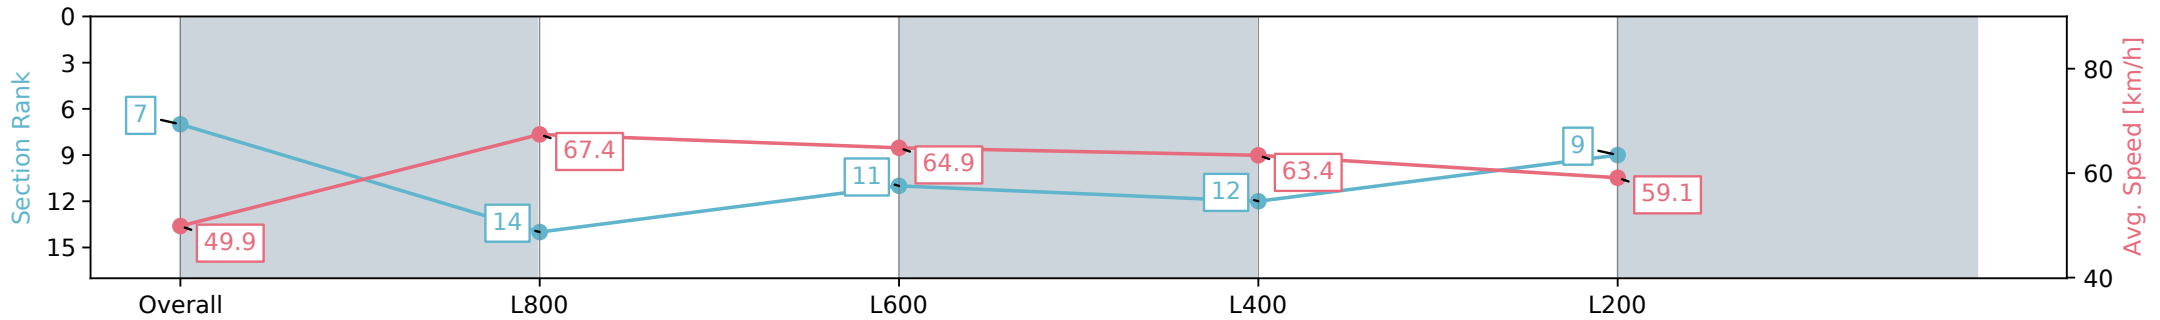

Section	Overall	L800	L600	L400	L200
Section Times	1:00.05 [7] (0:14.45)	0:45.60 [14] (0:10.74)	0:34.86 [11] (0:11.37)	0:23.49 [12] (0:11.45)	0:12.04 [9] (0:12.04)
Average Speed [km/h]	49.9	67.4	64.9	63.4	59.1
Top Speed [km/h]	66.9	69.6	66.7	64.5	62.7
Avg. Dist. to Rail [m]	3.4	2.4	3.8	5.9	8.2
Avg. Stride Freq. [Hz]	2.3	2.4	2.4	2.4	2.4
Avg. Stride Length [m]	5.9	7.4	7.4	7.3	6.7