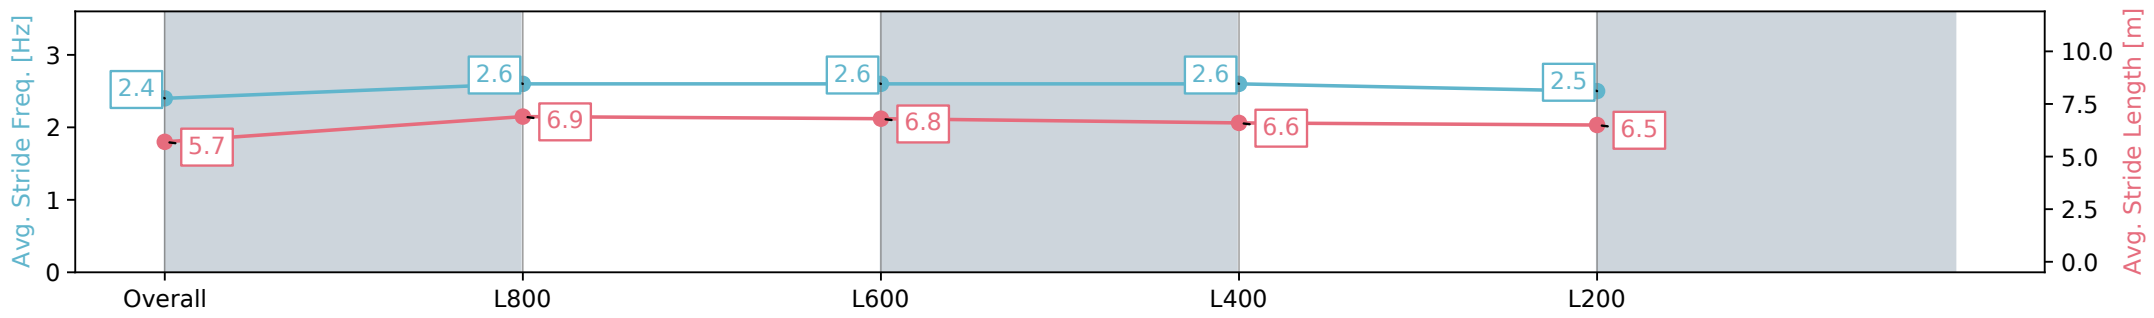

Horse/Jockey Name	WINNING REVOLUTION/Taylor Johnstone
Finish Rank	6
Fastest Section Time (Section)	0:11.07 (L800)
Top Speed [km/h] (Section)	66.3 (L800)
Race State	Finished

Morphettville Parks SA - Professional
Race 9: Sportsbet Photo Finish Refund Handicap - 1000m
24 August 2024 - 5:03PM
Track Rating: Soft 6, Weather: Fine, Rail Position: +6m 1000m-W/
Post, +3m Remainder Sectional 608m

Section	Overall	L800	L600	L400	L200
Section Times	1:00.04 [6] (0:14.34)	0:45.70 [12] (0:11.07)	0:34.63 [14] (0:11.33)	0:23.30 [13] (0:11.48)	0:11.82 [11] (0:11.82)
Average Speed [km/h]	50.2	65.5	65.0	63.3	60.2
Top Speed [km/h]	66.0	65.8	66.3	64.3	62.2
Avg. Dist. to Rail [m]	8.7	3.1	3.7	7.2	8.4
Avg. Stride Freq. [Hz]	2.4	2.6	2.6	2.6	2.5
Avg. Stride Length [m]	5.7	6.9	6.8	6.6	6.5

Report Created: Sat 24 August 2024 17:46:58 GMT+10 (Note: Timing is based on positional data)

[ ] Ranking at each section and finish
-:-:- No data available at this section
NA No data available