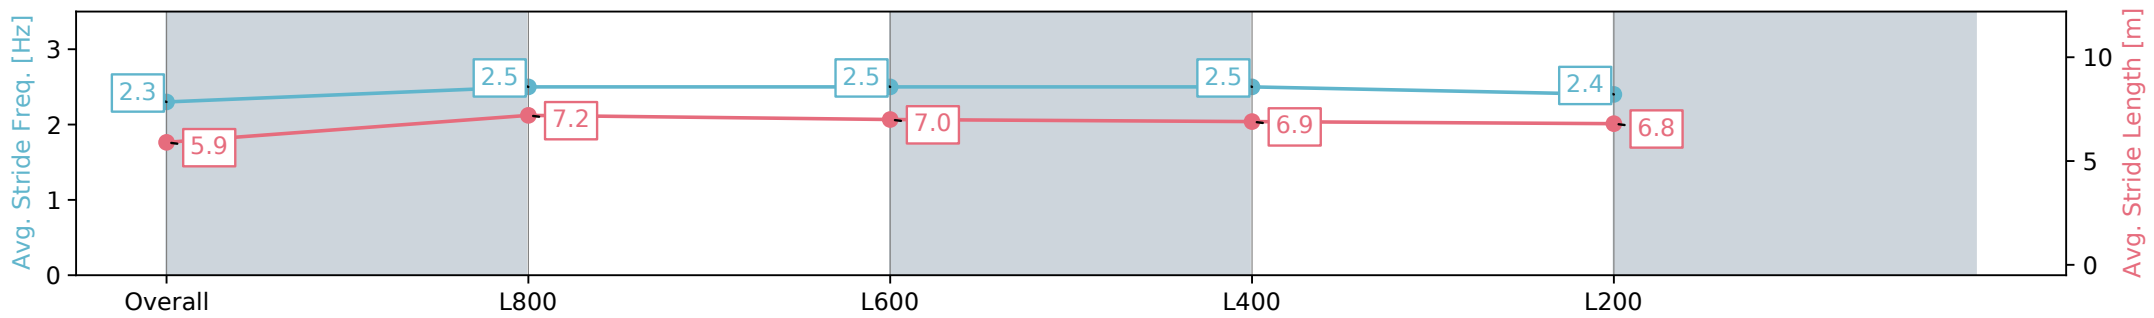

Horse/Jockey Name	FINAL CHANCE/Alana Kelly
Finish Rank	10
Fastest Section Time (Section)	0:11.13 (L800)
Top Speed [km/h] (Section)	66.4 (Overall)
Race State	Finished

Morphettville Parks SA - Professional
Race 9: Sportsbet Photo Finish Refund Handicap - 1000m
24 August 2024 - 5:03PM
Track Rating: Soft 6, Weather: Fine, Rail Position: +6m 1000m-W/
Post, +3m Remainder Sectional 608m

Section	Overall	L800	L600	L400	L200
Section Times	1:00.65 [10] (0:14.20)	0:46.45 [10] (0:11.13)	0:35.32 [13] (0:11.52)	0:23.80 [14] (0:11.64)	0:12.16 [14] (0:12.16)
Average Speed [km/h]	50.7	65.2	63.6	62.0	58.6
Top Speed [km/h]	65.9	66.4	64.0	63.7	61.6
Avg. Dist. to Rail [m]	8.7	2.8	3.0	2.1	2.7
Avg. Stride Freq. [Hz]	2.3	2.5	2.5	2.5	2.4
Avg. Stride Length [m]	5.9	7.2	7.0	6.9	6.8

Report Created: Sat 24 August 2024 17:47:01 GMT+10 (Note: Timing is based on positional data)

[ ] Ranking at each section and finish
-:-:- No data available at this section
NA No data available