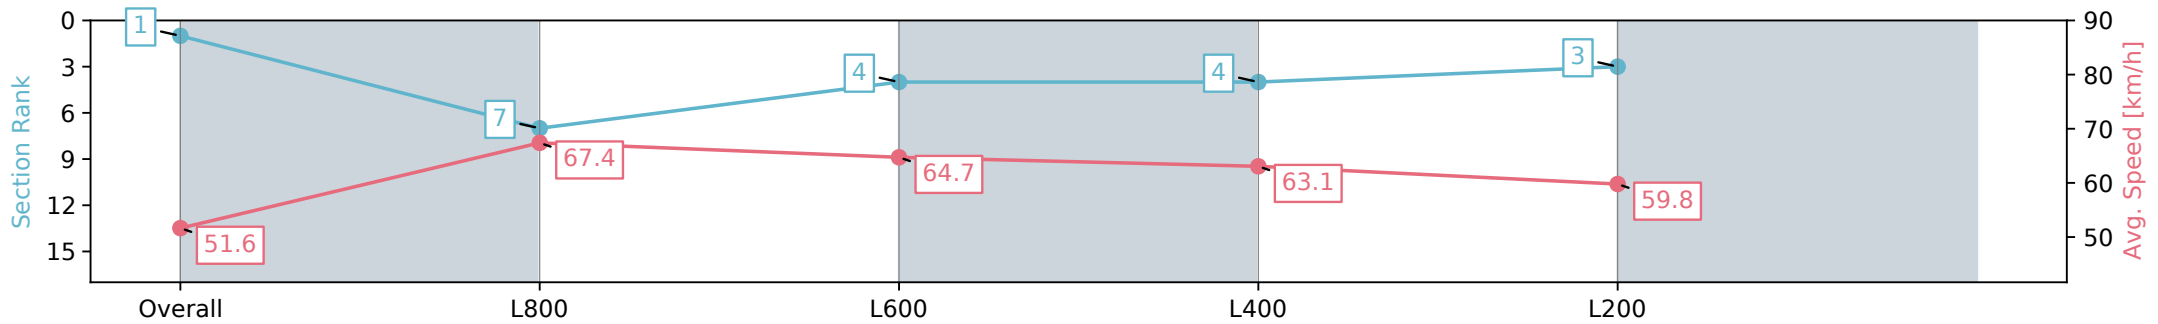

24 August 2024 - 5:03PM

Track Rating: Soft 6, Weather: Fine, Rail Position: +6m 1000m-W/
Post, +3m Remainder Sectional 608m

Section	Overall	L800	L600	L400	L200
Section Times	0:59.39 [1] (0:13.94)	0:45.45 [7] (0:10.74)	0:34.71 [4] (0:11.31)	0:23.40 [4] (0:11.48)	0:11.92 [3] (0:11.92)
Average Speed [km/h]	51.6	67.4	64.7	63.1	59.8
Top Speed [km/h]	68.2	68.6	66.8	64.7	62.3
Avg. Dist. to Rail [m]	5.4	2.5	2.7	4.4	5.1
Avg. Stride Freq. [Hz]	2.3	2.4	2.4	2.4	2.4
Avg. Stride Length [m]	6.2	7.7	7.6	7.3	7.0