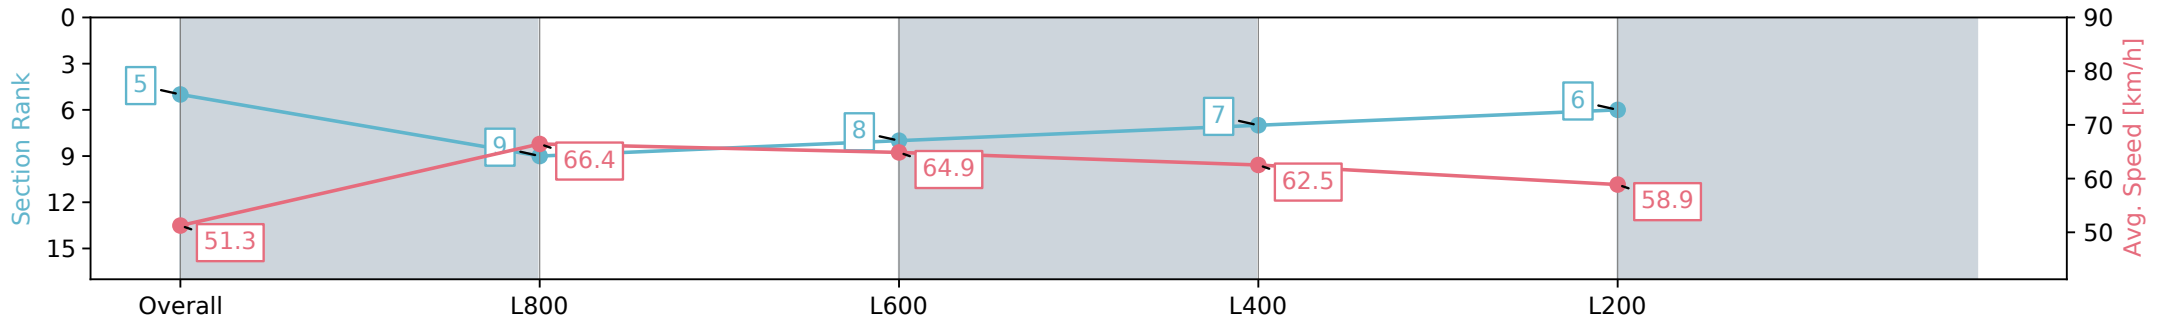

Section	Overall	L800	L600	L400	L200
Section Times	0:59.84 [5] (0:14.05)	0:45.79 [9] (0:10.89)	0:34.90 [8] (0:11.23)	0:23.67 [7] (0:11.57)	0:12.09 [6] (0:12.09)
Average Speed [km/h]	51.3	66.4	64.9	62.5	58.9
Top Speed [km/h]	67.5	67.5	65.6	64.0	61.5
Avg. Dist. to Rail [m]	3.6	1.8	2.1	4.7	5.3
Avg. Stride Freq. [Hz]	2.3	2.4	2.4	2.4	2.3
Avg. Stride Length [m]	6.0	7.4	7.4	7.2	7.0