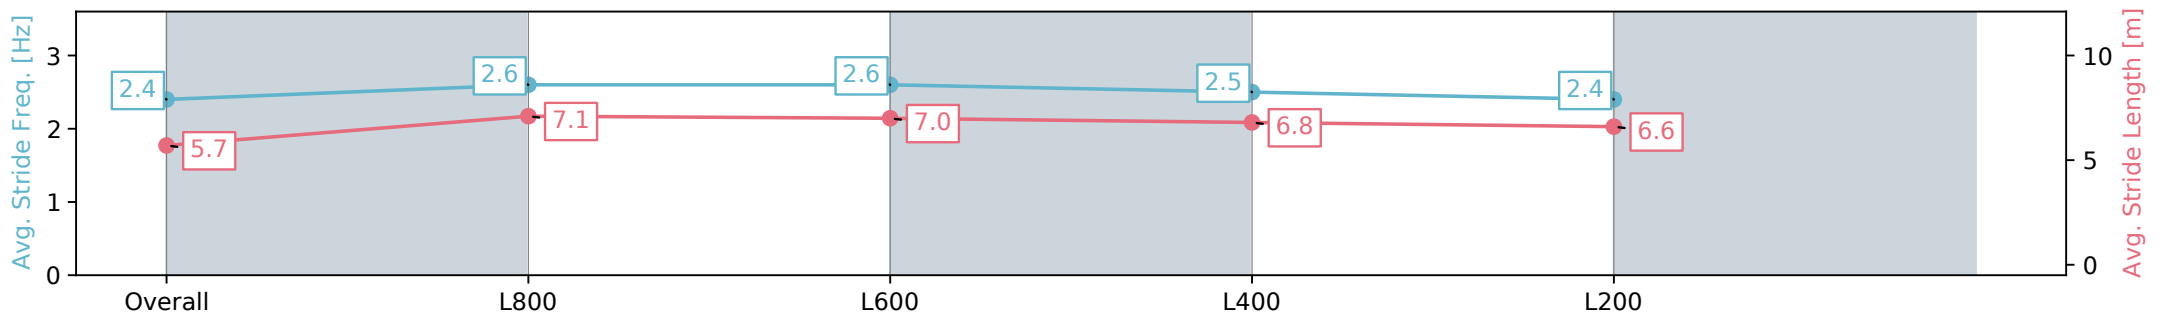

Horse/Jockey Name	PLUS FOURS/Lachlan Neindorf
Finish Rank	13
Fastest Section Time (Section)	0:11.07 (L800)
Top Speed [km/h] (Section)	68.1 (Overall)
Race State	Finished

Morphettville Parks SA - Professional

Race 9: Sportsbet Photo Finish Refund Handicap - 1000m

24 August 2024 - 5:03PM

Track Rating: Soft 6, Weather: Fine, Rail Position: +6m 1000m-W/
Post, +3m Remainder Sectional 608m

Section	Overall	L800	L600	L400	L200
Section Times	1:00.91 [13] (0:13.97)	0:46.94 [8] (0:11.07)	0:35.87 [10] (0:11.40)	0:24.47 [10] (0:11.85)	0:12.62 [13] (0:12.62)
Average Speed [km/h]	51.6	65.6	64.7	61.2	56.4
Top Speed [km/h]	68.1	67.6	66.8	62.6	60.1
Avg. Dist. to Rail [m]	7.5	3.5	3.9	6.7	8.1
Avg. Stride Freq. [Hz]	2.4	2.6	2.6	2.5	2.4
Avg. Stride Length [m]	5.7	7.1	7.0	6.8	6.6

Report Created: Sat 24 August 2024 17:47:04 GMT+10 (Note: Timing is based on positional data)

[ ] Ranking at each section and finish
-:-:- No data available at this section
NA No data available