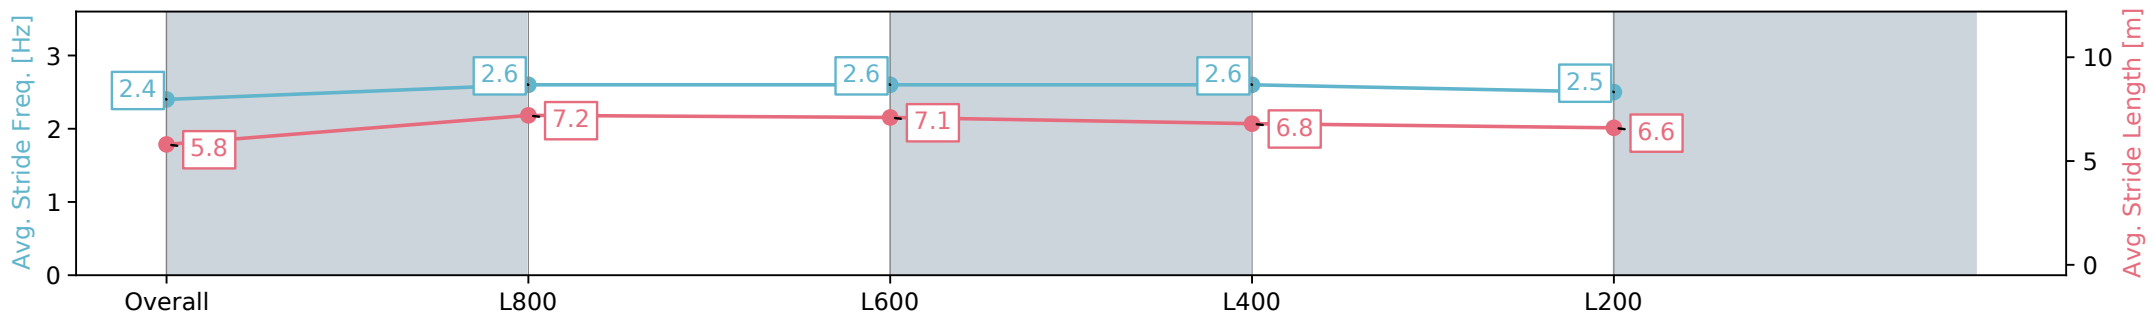

Horse/Jockey Name	THE GOV/Alana Livesey
Finish Rank	3
Fastest Section Time (Section)	0:10.72 (L800)
Top Speed [km/h] (Section)	68.9 (Overall)
Race State	Finished

Morphettville Parks SA - Professional
Race 9: Sportsbet Photo Finish Refund Handicap - 1000m
24 August 2024 - 5:03PM
Track Rating: Soft 6, Weather: Fine, Rail Position: +6m 1000m-W/
Post, +3m Remainder Sectional 608m

Section	Overall	L800	L600	L400	L200
Section Times	0:59.72 [3] (0:14.31)	0:45.41 [11] (0:10.72)	0:34.69 [9] (0:11.21)	0:23.48 [8] (0:11.45)	0:12.03 [5] (0:12.03)
Average Speed [km/h]	50.3	67.4	65.0	63.3	59.2
Top Speed [km/h]	68.3	68.9	67.3	64.4	61.8
Avg. Dist. to Rail [m]	6.1	1.2	2.0	4.9	6.8
Avg. Stride Freq. [Hz]	2.4	2.6	2.6	2.6	2.5
Avg. Stride Length [m]	5.8	7.2	7.1	6.8	6.6

Report Created: Sat 24 August 2024 17:46:56 GMT+10 (Note: Timing is based on positional data)

[ ] Ranking at each section and finish
-:-:- No data available at this section
NA No data available