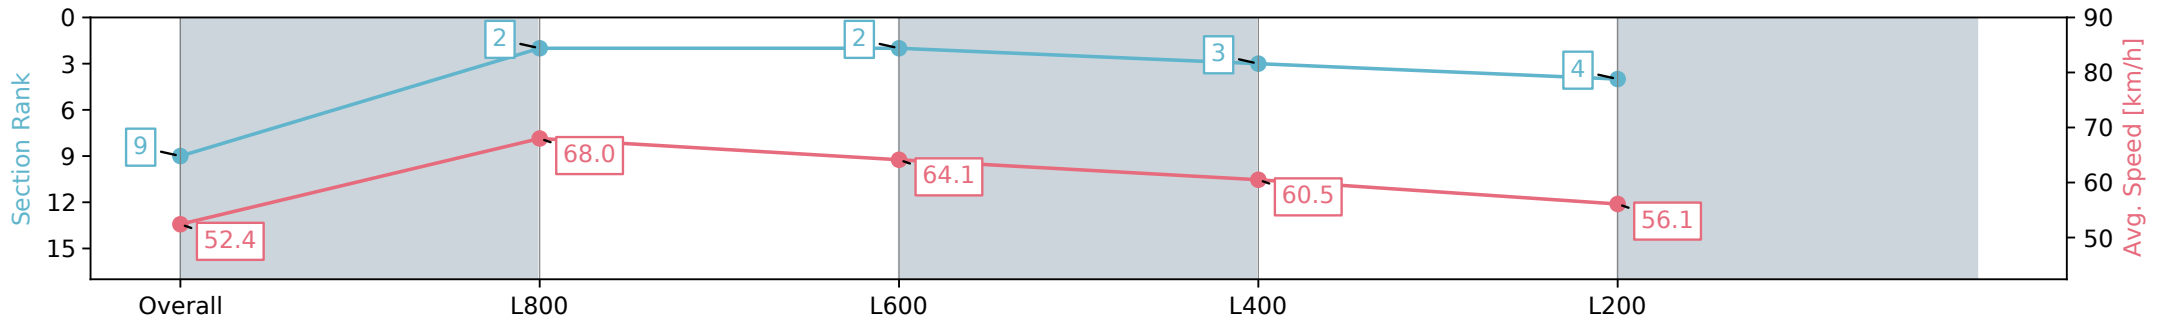

Section	Overall	L800	L600	L400	L200
Section Times	1:00.23 [9] (0:13.74)	0:46.49 [2] (0:10.60)	0:35.89 [2] (0:11.28)	0:24.61 [3] (0:11.92)	0:12.69 [4] (0:12.69)
Average Speed [km/h]	52.4	68.0	64.1	60.5	56.1
Top Speed [km/h]	69.6	68.8	65.0	63.3	59.0
Avg. Dist. to Rail [m]	5.7	0.6	1.0	1.0	0.9
Avg. Stride Freq. [Hz]	2.5	2.5	2.4	2.4	2.3
Avg. Stride Length [m]	5.6	7.5	7.3	7.0	6.7