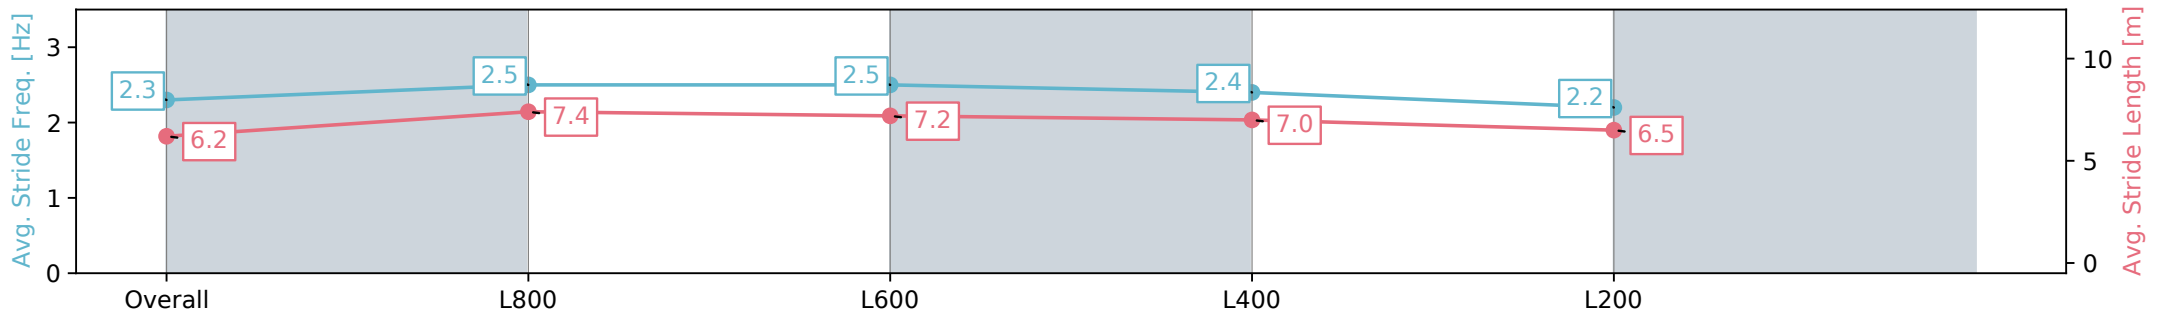

Horse/Jockey Name	ROYAL TYKE/Tatum Bull
Finish Rank	14
Fastest Section Time (Section)	0:10.98 (L800)
Top Speed [km/h] (Section)	68.4 (Overall)
Race State	Finished

Morphettville Parks SA - Professional

Race 9: Sportsbet Photo Finish Refund Handicap - 1000m

24 August 2024 - 5:03PM

Track Rating: Soft 6, Weather: Fine, Rail Position: +6m 1000m-W/
Post, +3m Remainder Sectional 608m

Section	Overall	L800	L600	L400	L200
Section Times	1:02.02 [14] (0:13.76)	0:48.26 [3] (0:10.98)	0:37.28 [6] (0:11.42)	0:25.86 [6] (0:12.13)	0:13.73 [12] (0:13.73)
Average Speed [km/h]	52.4	66.0	64.9	59.9	51.8
Top Speed [km/h]	68.4	68.4	65.6	63.7	57.4
Avg. Dist. to Rail [m]	10.3	3.8	4.4	5.8	8.1
Avg. Stride Freq. [Hz]	2.3	2.5	2.5	2.4	2.2
Avg. Stride Length [m]	6.2	7.4	7.2	7.0	6.5

- [ ] Ranking at each section and finish
- -:-:- No data available at this section
- NA No data available