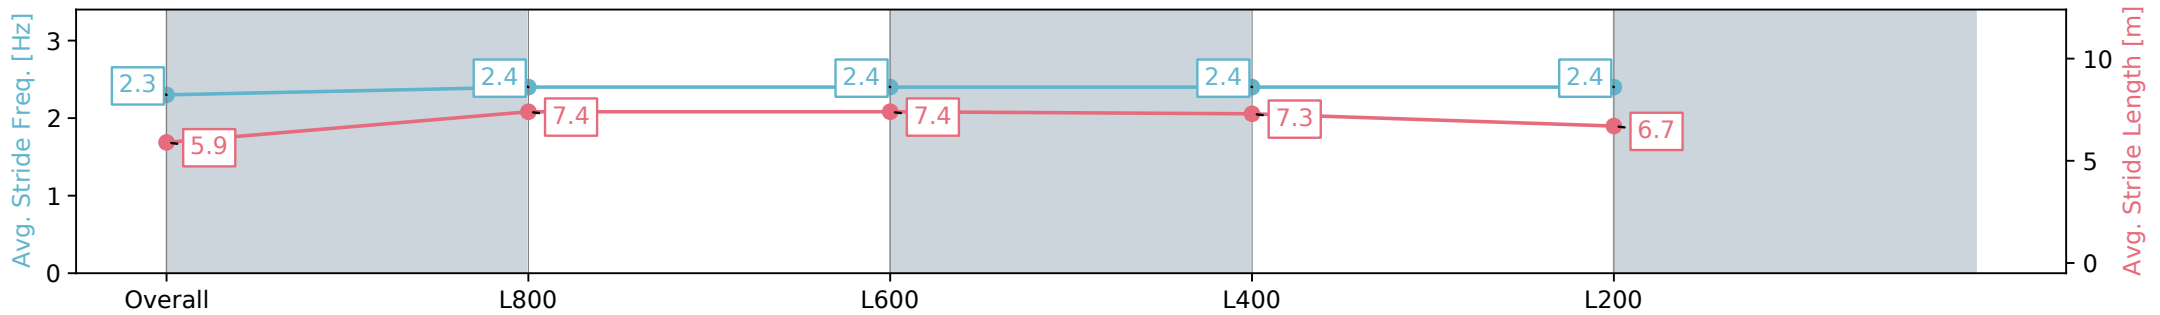

Section	Overall	L800	L600	L400	L200
Section Times	1:00.05 [7] (0:14.45)	0:45.60 [14] (0:10.74)	0:34.86 [11] (0:11.37)	0:23.49 [12] (0:11.45)	0:12.04 [9] (0:12.04)
Average Speed [km/h]	49.9	67.4	64.9	63.4	59.1
Top Speed [km/h]	66.9	69.6	66.7	64.5	62.7
Avg. Dist. to Rail [m]	3.4	2.4	3.8	5.9	8.2
Avg. Stride Freq. [Hz]	2.3	2.4	2.4	2.4	2.4
Avg. Stride Length [m]	5.9	7.4	7.4	7.3	6.7