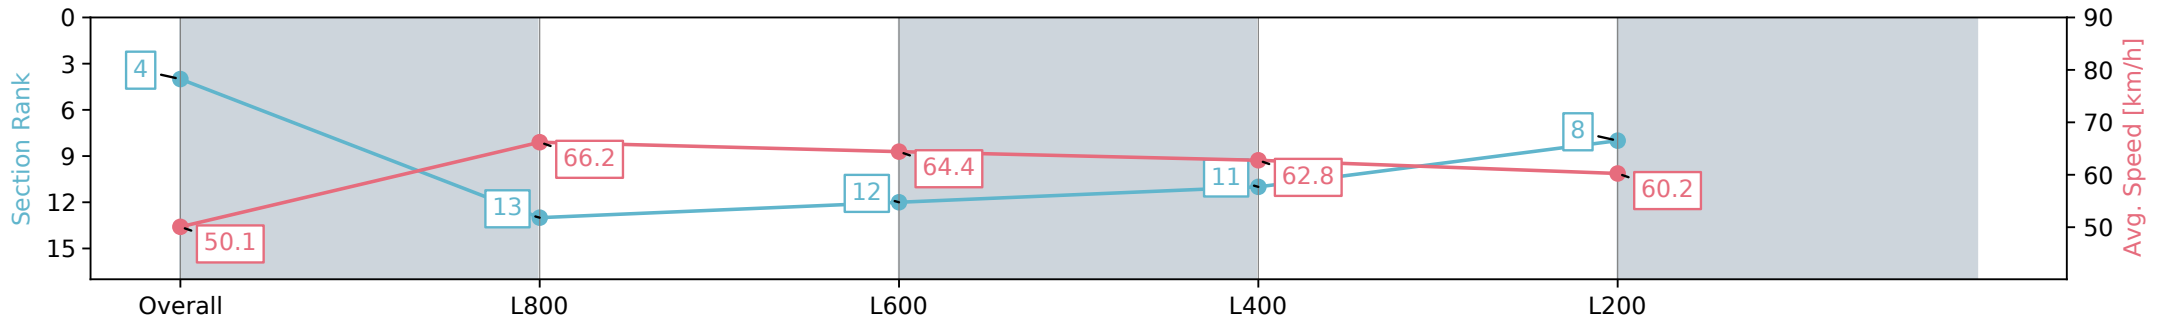

Section	Overall	L800	L600	L400	L200
Section Times	0:59.80 [4] (0:14.39)	0:45.41 [13] (0:10.87)	0:34.54 [12] (0:11.24)	0:23.30 [11] (0:11.48)	0:11.82 [8] (0:11.82)
Average Speed [km/h]	50.1	66.2	64.4	62.8	60.2
Top Speed [km/h]	66.5	67.2	65.7	63.9	62.4
Avg. Dist. to Rail [m]	1.9	0.3	1.0	0.9	2.9
Avg. Stride Freq. [Hz]	2.3	2.4	2.4	2.4	2.4
Avg. Stride Length [m]	6.0	7.6	7.3	7.2	7.1