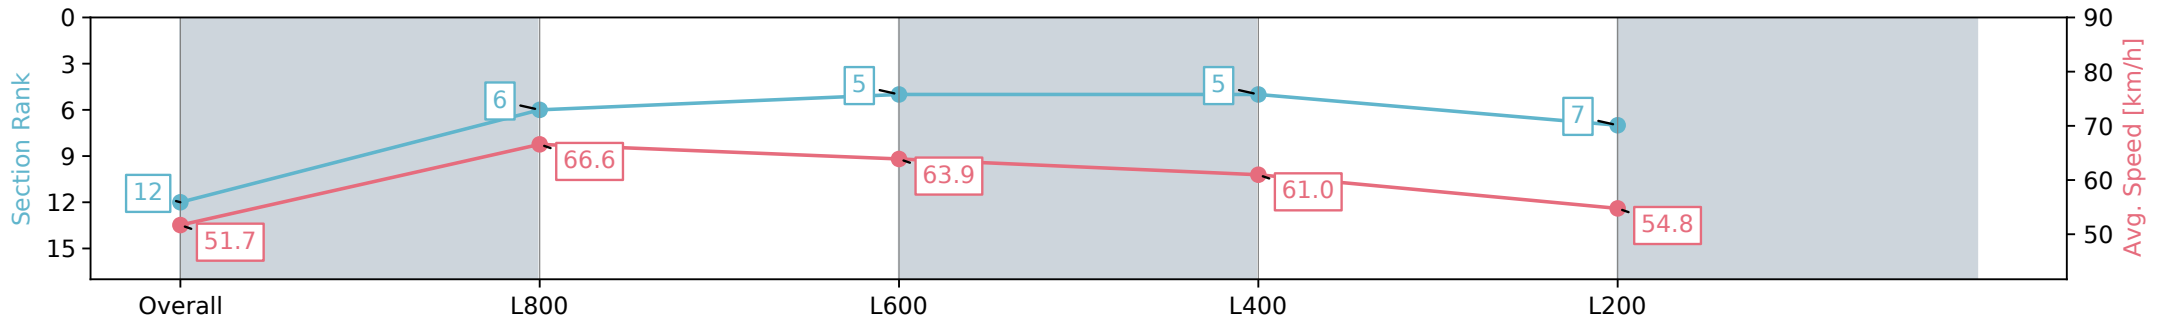

Horse/Jockey Name	CHOSEN BLONDE/Matthew Chadwick
Finish Rank	12
Fastest Section Time (Section)	0:10.81 (L800)
Top Speed [km/h] (Section)	67.7 (Overall)
Race State	Finished

Morphettville Parks SA - Professional

Race 9: Sportsbet Photo Finish Refund Handicap - 1000m

24 August 2024 - 5:03PM

Track Rating: Soft 6, Weather: Fine, Rail Position: +6m 1000m-W/
Post, +3m Remainder Sectional 608m

Section	Overall	L800	L600	L400	L200
Section Times	1:00.87 [12] (0:13.92)	0:46.95 [6] (0:10.81)	0:36.14 [5] (0:11.33)	0:24.81 [5] (0:11.82)	0:12.99 [7] (0:12.99)
Average Speed [km/h]	51.7	66.6	63.9	61.0	54.8
Top Speed [km/h]	67.7	67.3	65.7	62.5	58.1
Avg. Dist. to Rail [m]	1.7	0.2	0.9	1.2	4.7
Avg. Stride Freq. [Hz]	2.3	2.6	2.6	2.5	2.4
Avg. Stride Length [m]	5.9	7.2	6.9	6.8	6.3

- [ ] Ranking at each section and finish
- -:-:- No data available at this section
- NA No data available