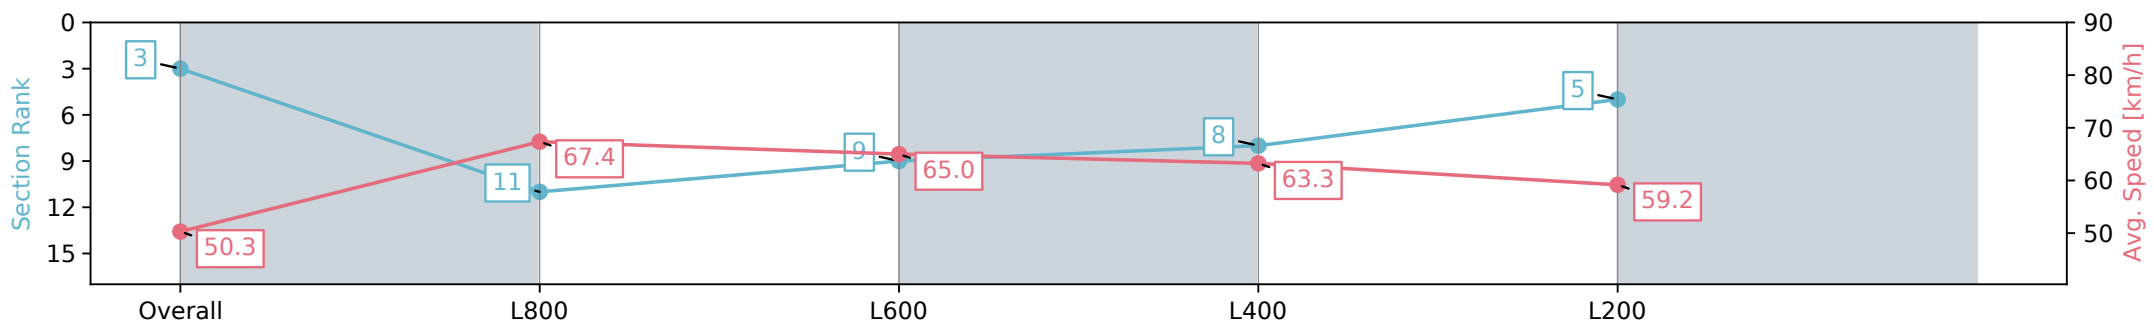

Horse/Jockey Name	THE GOV/Alana Livesey
Finish Rank	3
Fastest Section Time (Section)	0:10.72 (L800)
Top Speed [km/h] (Section)	68.9 (Overall)
Race State	Finished

Morphettville Parks SA - Professional
Race 9: Sportsbet Photo Finish Refund Handicap - 1000m
24 August 2024 - 5:03PM
Track Rating: Soft 6, Weather: Fine, Rail Position: +6m 1000m-W/
Post, +3m Remainder Sectional 608m

Section	Overall	L800	L600	L400	L200
Section Times	0:59.72 [3] (0:14.31)	0:45.41 [11] (0:10.72)	0:34.69 [9] (0:11.21)	0:23.48 [8] (0:11.45)	0:12.03 [5] (0:12.03)
Average Speed [km/h]	50.3	67.4	65.0	63.3	59.2
Top Speed [km/h]	68.3	68.9	67.3	64.4	61.8
Avg. Dist. to Rail [m]	6.1	1.2	2.0	4.9	6.8
Avg. Stride Freq. [Hz]	2.4	2.6	2.6	2.6	2.5
Avg. Stride Length [m]	5.8	7.2	7.1	6.8	6.6

Report Created: Sat 24 August 2024 17:46:56 GMT+10 (Note: Timing is based on positional data)

[ ] Ranking at each section and finish
-:-:- No data available at this section
NA No data available