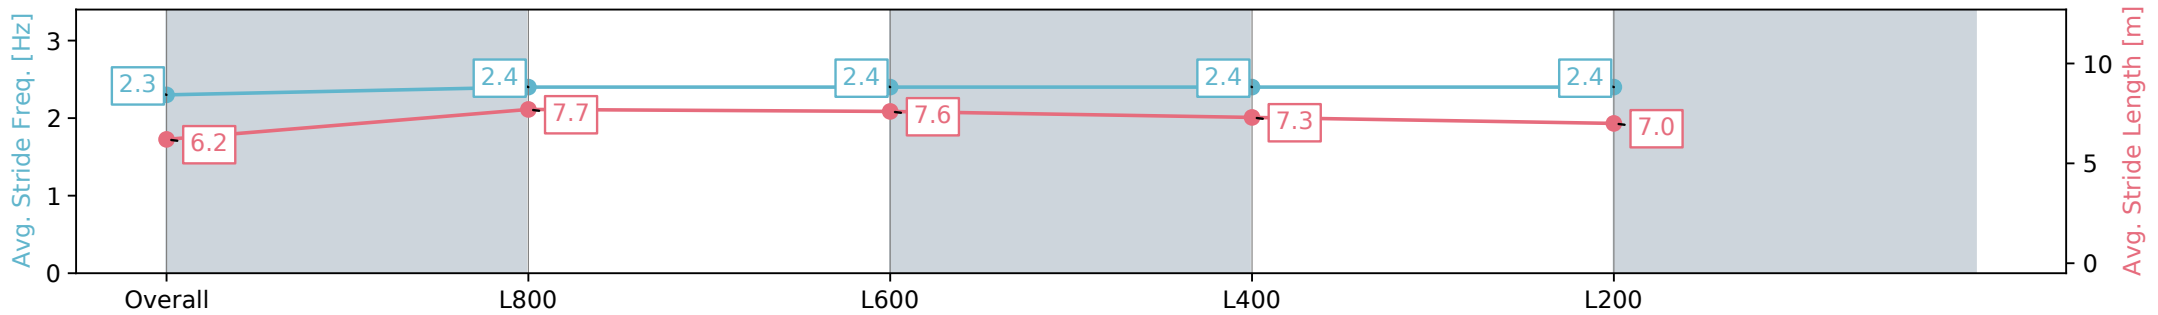

24 August 2024 - 5:03PM

Track Rating: Soft 6, Weather: Fine, Rail Position: +6m 1000m-W/
Post, +3m Remainder Sectional 608m

Section	Overall	L800	L600	L400	L200
Section Times	0:59.39 [1] (0:13.94)	0:45.45 [7] (0:10.74)	0:34.71 [4] (0:11.31)	0:23.40 [4] (0:11.48)	0:11.92 [3] (0:11.92)
Average Speed [km/h]	51.6	67.4	64.7	63.1	59.8
Top Speed [km/h]	68.2	68.6	66.8	64.7	62.3
Avg. Dist. to Rail [m]	5.4	2.5	2.7	4.4	5.1
Avg. Stride Freq. [Hz]	2.3	2.4	2.4	2.4	2.4
Avg. Stride Length [m]	6.2	7.7	7.6	7.3	7.0