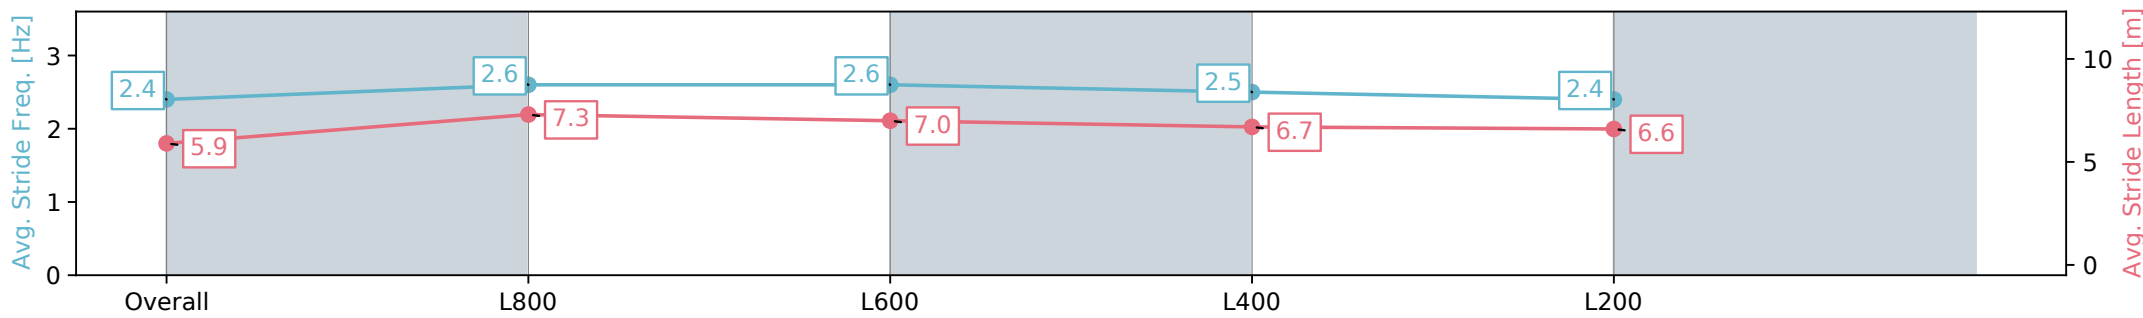

Section	Overall	L800	L600	L400	L200
Section Times	1:00.08 [8] (0:13.78)	0:46.30 [4] (0:10.65)	0:35.65 [3] (0:11.14)	0:24.51 [2] (0:11.86)	0:12.65 [2] (0:12.65)
Average Speed [km/h]	52.2	67.7	64.9	60.8	56.2
Top Speed [km/h]	69.6	68.6	66.0	63.3	58.5
Avg. Dist. to Rail [m]	5.7	0.8	0.7	2.1	2.3
Avg. Stride Freq. [Hz]	2.4	2.6	2.6	2.5	2.4
Avg. Stride Length [m]	5.9	7.3	7.0	6.7	6.6