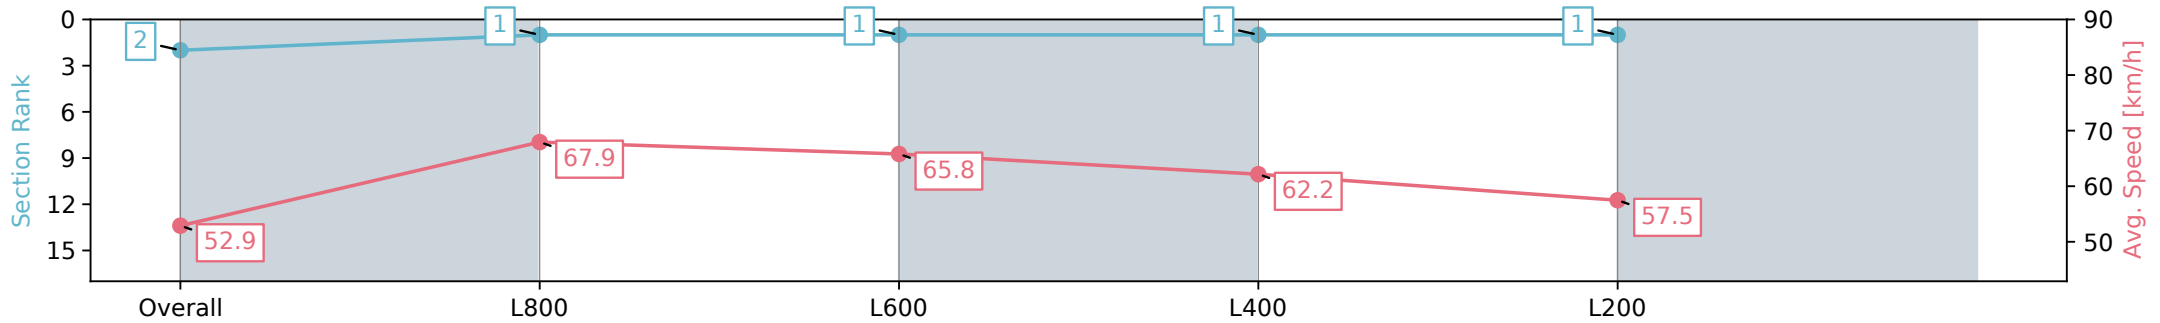

Section	Overall	L800	L600	L400	L200
Section Times	0:59.59 [2] (0:13.60)	0:45.99 [1] (0:10.68)	0:35.31 [1] (0:11.23)	0:24.08 [1] (0:11.69)	0:12.39 [1] (0:12.39)
Average Speed [km/h]	52.9	67.9	65.8	62.2	57.5
Top Speed [km/h]	68.9	68.8	66.7	63.7	60.7
Avg. Dist. to Rail [m]	10.4	2.9	4.6	4.8	2.2
Avg. Stride Freq. [Hz]	2.3	2.5	2.4	2.3	2.3
Avg. Stride Length [m]	6.2	7.6	7.4	7.3	7.0