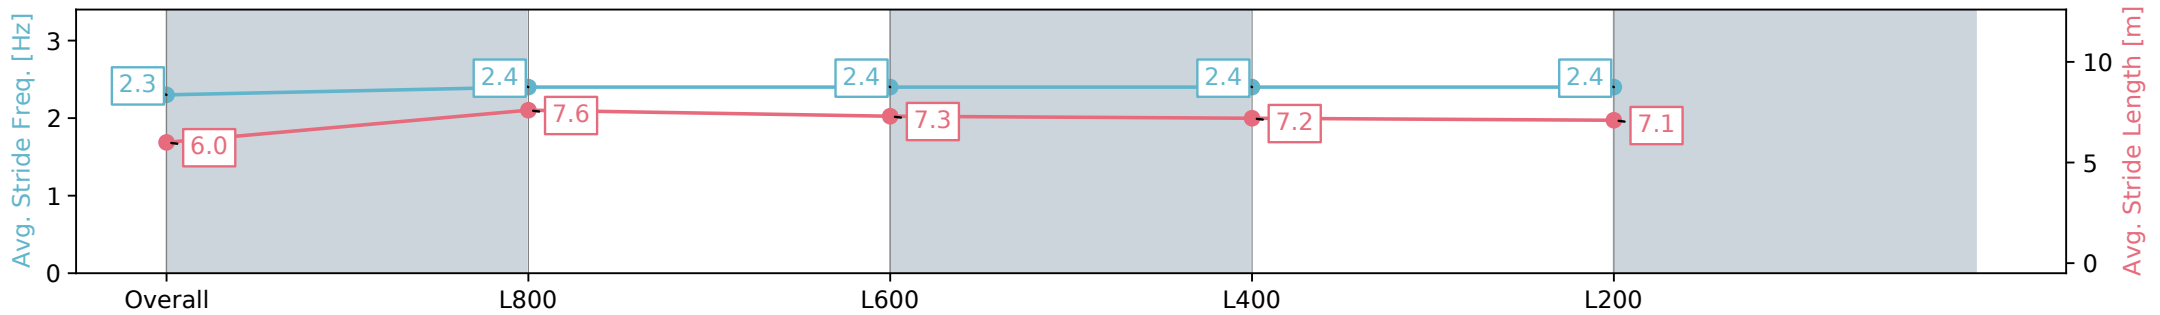

Section	Overall	L800	L600	L400	L200
Section Times	0:59.80 [4] (0:14.39)	0:45.41 [13] (0:10.87)	0:34.54 [12] (0:11.24)	0:23.30 [11] (0:11.48)	0:11.82 [8] (0:11.82)
Average Speed [km/h]	50.1	66.2	64.4	62.8	60.2
Top Speed [km/h]	66.5	67.2	65.7	63.9	62.4
Avg. Dist. to Rail [m]	1.9	0.3	1.0	0.9	2.9
Avg. Stride Freq. [Hz]	2.3	2.4	2.4	2.4	2.4
Avg. Stride Length [m]	6.0	7.6	7.3	7.2	7.1