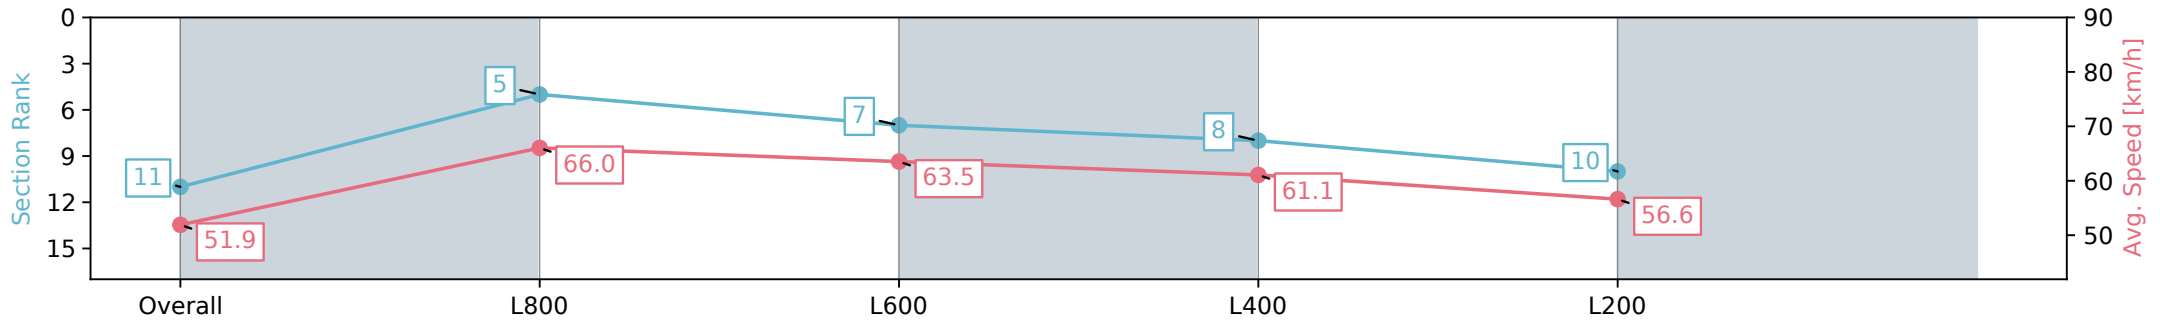

Horse/Jockey Name	MOUSE ALMIGHTY/Stacey Metcalfe
Finish Rank	11
Fastest Section Time (Section)	0:10.92 (L800)
Top Speed [km/h] (Section)	67.3 (Overall)
Race State	Finished

Morphettville Parks SA - Professional

Race 9: Sportsbet Photo Finish Refund Handicap - 1000m

24 August 2024 - 5:03PM

Track Rating: Soft 6, Weather: Fine, Rail Position: +6m 1000m-W/
Post, +3m Remainder Sectional 608m

Section	Overall	L800	L600	L400	L200
Section Times	1:00.67 [11] (0:13.89)	0:46.78 [5] (0:10.92)	0:35.86 [7] (0:11.43)	0:24.43 [8] (0:11.85)	0:12.58 [10] (0:12.57)
Average Speed [km/h]	51.9	66.0	63.5	61.1	56.6
Top Speed [km/h]	67.3	67.3	65.0	62.6	59.1
Avg. Dist. to Rail [m]	4.3	1.4	1.5	3.1	6.1
Avg. Stride Freq. [Hz]	2.5	2.6	2.6	2.5	2.5
Avg. Stride Length [m]	5.7	7.0	6.9	6.7	6.4

[ ] Ranking at each section and finish
-:-:- No data available at this section
NA No data available