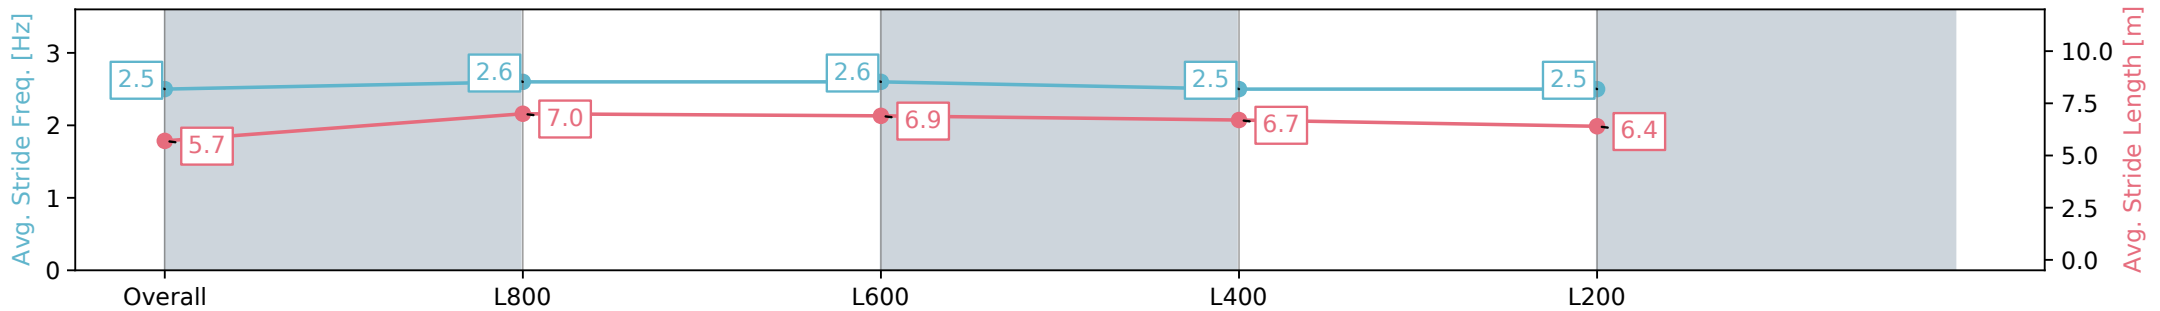

Section	Overall	L800	L600	L400	L200
Section Times	1:00.67 [11] (0:13.89)	0:46.78 [5] (0:10.92)	0:35.86 [7] (0:11.43)	0:24.43 [8] (0:11.85)	0:12.58 [10] (0:12.57)
Average Speed [km/h]	51.9	66.0	63.5	61.1	56.6
Top Speed [km/h]	67.3	67.3	65.0	62.6	59.1
Avg. Dist. to Rail [m]	4.3	1.4	1.5	3.1	6.1
Avg. Stride Freq. [Hz]	2.5	2.6	2.6	2.5	2.5
Avg. Stride Length [m]	5.7	7.0	6.9	6.7	6.4