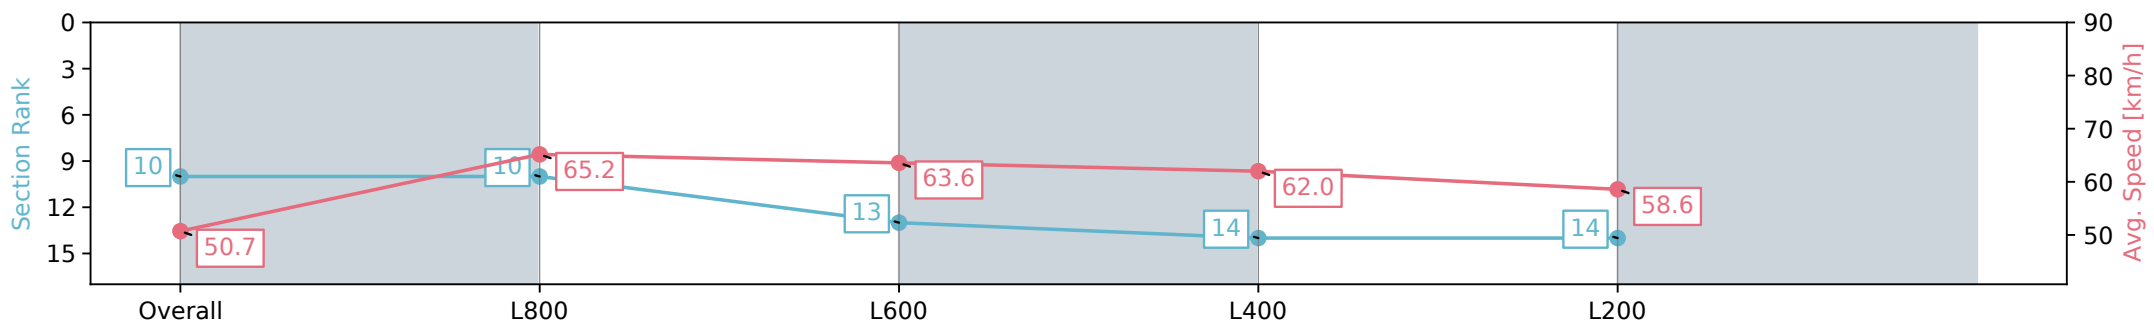

Horse/Jockey Name	FINAL CHANCE/Alana Kelly
Finish Rank	10
Fastest Section Time (Section)	0:11.13 (L800)
Top Speed [km/h] (Section)	66.4 (Overall)
Race State	Finished

Morphettville Parks SA - Professional
Race 9: Sportsbet Photo Finish Refund Handicap - 1000m
24 August 2024 - 5:03PM
Track Rating: Soft 6, Weather: Fine, Rail Position: +6m 1000m-W/
Post, +3m Remainder Sectional 608m

Section	Overall	L800	L600	L400	L200
Section Times	1:00.65 [10] (0:14.20)	0:46.45 [10] (0:11.13)	0:35.32 [13] (0:11.52)	0:23.80 [14] (0:11.64)	0:12.16 [14] (0:12.16)
Average Speed [km/h]	50.7	65.2	63.6	62.0	58.6
Top Speed [km/h]	65.9	66.4	64.0	63.7	61.6
Avg. Dist. to Rail [m]	8.7	2.8	3.0	2.1	2.7
Avg. Stride Freq. [Hz]	2.3	2.5	2.5	2.5	2.4
Avg. Stride Length [m]	5.9	7.2	7.0	6.9	6.8

Report Created: Sat 24 August 2024 17:47:01 GMT+10 (Note: Timing is based on positional data)

[ ] Ranking at each section and finish
-:-:- No data available at this section
NA No data available