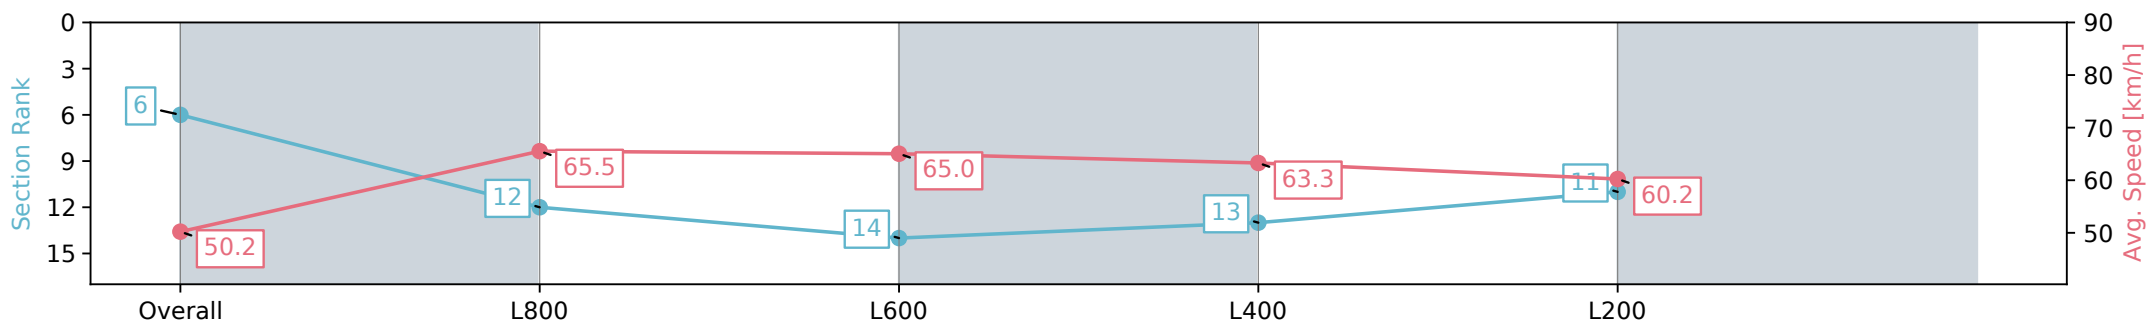

Horse/Jockey Name	WINNING REVOLUTION/Taylor Johnstone
Finish Rank	6
Fastest Section Time (Section)	0:11.07 (L800)
Top Speed [km/h] (Section)	66.3 (L800)
Race State	Finished

Morphettville Parks SA - Professional
Race 9: Sportsbet Photo Finish Refund Handicap - 1000m
24 August 2024 - 5:03PM
Track Rating: Soft 6, Weather: Fine, Rail Position: +6m 1000m-W/
Post, +3m Remainder Sectional 608m

Section	Overall	L800	L600	L400	L200
Section Times	1:00.04 [6] (0:14.34)	0:45.70 [12] (0:11.07)	0:34.63 [14] (0:11.33)	0:23.30 [13] (0:11.48)	0:11.82 [11] (0:11.82)
Average Speed [km/h]	50.2	65.5	65.0	63.3	60.2
Top Speed [km/h]	66.0	65.8	66.3	64.3	62.2
Avg. Dist. to Rail [m]	8.7	3.1	3.7	7.2	8.4
Avg. Stride Freq. [Hz]	2.4	2.6	2.6	2.6	2.5
Avg. Stride Length [m]	5.7	6.9	6.8	6.6	6.5

Report Created: Sat 24 August 2024 17:46:58 GMT+10 (Note: Timing is based on positional data)

[ ] Ranking at each section and finish
-:-:- No data available at this section
NA No data available