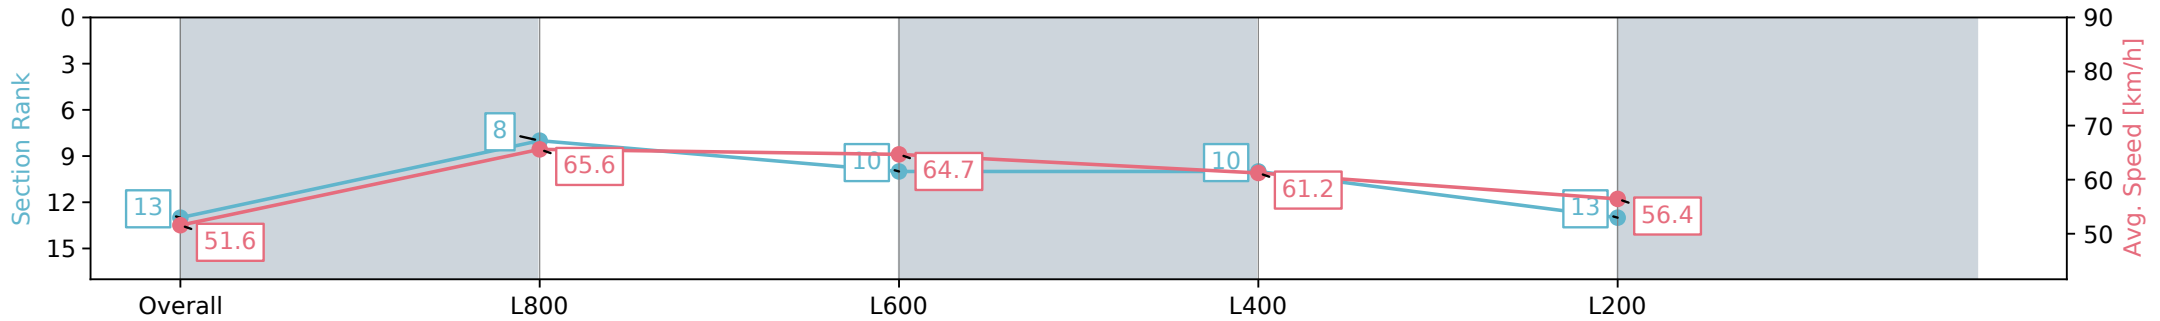

Horse/Jockey Name	PLUS FOURS/Lachlan Neindorf
Finish Rank	13
Fastest Section Time (Section)	0:11.07 (L800)
Top Speed [km/h] (Section)	68.1 (Overall)
Race State	Finished

Morphettville Parks SA - Professional

Race 9: Sportsbet Photo Finish Refund Handicap - 1000m

24 August 2024 - 5:03PM

Track Rating: Soft 6, Weather: Fine, Rail Position: +6m 1000m-W/
Post, +3m Remainder Sectional 608m

Section	Overall	L800	L600	L400	L200
Section Times	1:00.91 [13] (0:13.97)	0:46.94 [8] (0:11.07)	0:35.87 [10] (0:11.40)	0:24.47 [10] (0:11.85)	0:12.62 [13] (0:12.62)
Average Speed [km/h]	51.6	65.6	64.7	61.2	56.4
Top Speed [km/h]	68.1	67.6	66.8	62.6	60.1
Avg. Dist. to Rail [m]	7.5	3.5	3.9	6.7	8.1
Avg. Stride Freq. [Hz]	2.4	2.6	2.6	2.5	2.4
Avg. Stride Length [m]	5.7	7.1	7.0	6.8	6.6

Report Created: Sat 24 August 2024 17:47:04 GMT+10 (Note: Timing is based on positional data)

[ ] Ranking at each section and finish
-:-:- No data available at this section
NA No data available