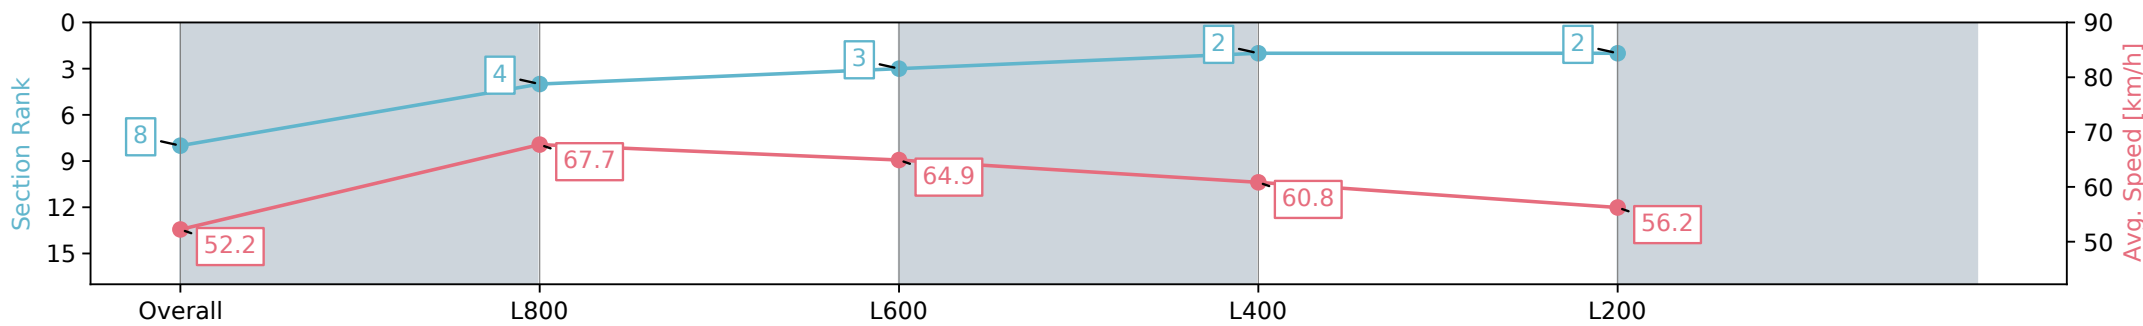

Section	Overall	L800	L600	L400	L200
Section Times	1:00.08 [8] (0:13.78)	0:46.30 [4] (0:10.65)	0:35.65 [3] (0:11.14)	0:24.51 [2] (0:11.86)	0:12.65 [2] (0:12.65)
Average Speed [km/h]	52.2	67.7	64.9	60.8	56.2
Top Speed [km/h]	69.6	68.6	66.0	63.3	58.5
Avg. Dist. to Rail [m]	5.7	0.8	0.7	2.1	2.3
Avg. Stride Freq. [Hz]	2.4	2.6	2.6	2.5	2.4
Avg. Stride Length [m]	5.9	7.3	7.0	6.7	6.6