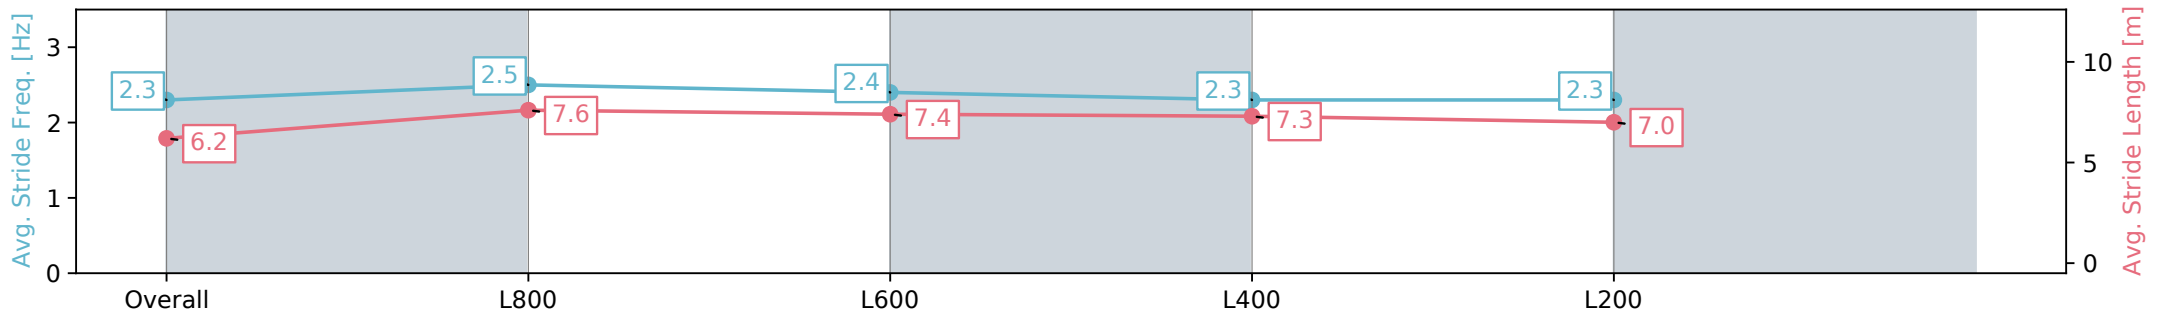

Section	Overall	L800	L600	L400	L200
Section Times	0:59.59 [2] (0:13.60)	0:45.99 [1] (0:10.68)	0:35.31 [1] (0:11.23)	0:24.08 [1] (0:11.69)	0:12.39 [1] (0:12.39)
Average Speed [km/h]	52.9	67.9	65.8	62.2	57.5
Top Speed [km/h]	68.9	68.8	66.7	63.7	60.7
Avg. Dist. to Rail [m]	10.4	2.9	4.6	4.8	2.2
Avg. Stride Freq. [Hz]	2.3	2.5	2.4	2.3	2.3
Avg. Stride Length [m]	6.2	7.6	7.4	7.3	7.0