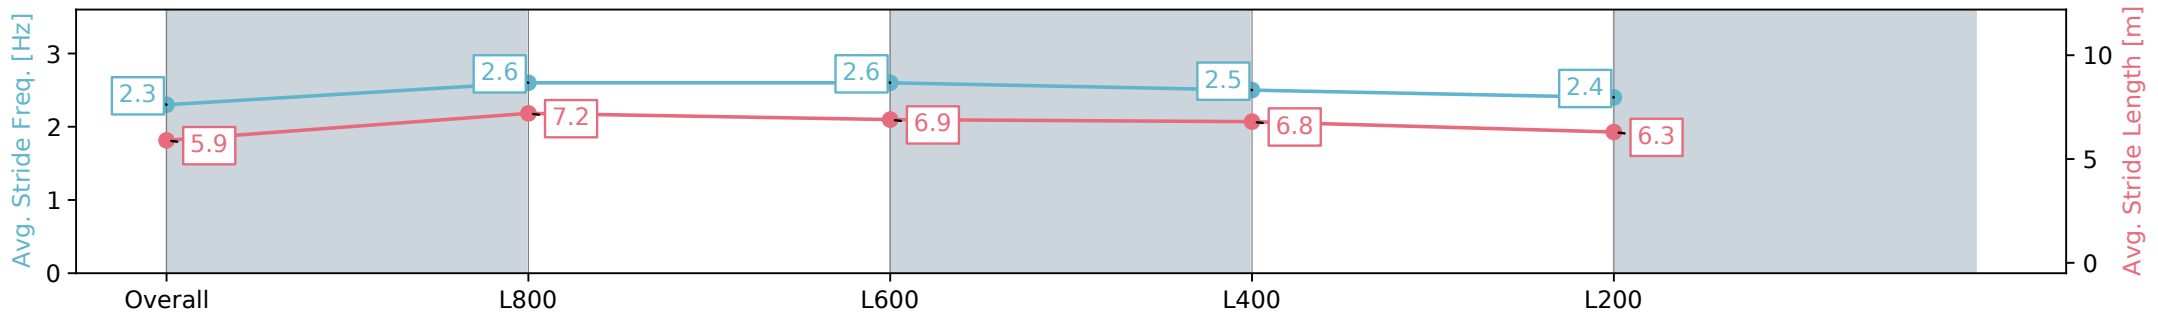

Horse/Jockey Name	CHOSEN BLONDE/Matthew Chadwick
Finish Rank	12
Fastest Section Time (Section)	0:10.81 (L800)
Top Speed [km/h] (Section)	67.7 (Overall)
Race State	Finished

Morphettville Parks SA - Professional

Race 9: Sportsbet Photo Finish Refund Handicap - 1000m

24 August 2024 - 5:03PM

Track Rating: Soft 6, Weather: Fine, Rail Position: +6m 1000m-W/
Post, +3m Remainder Sectional 608m

Section	Overall	L800	L600	L400	L200
Section Times	1:00.87 [12] (0:13.92)	0:46.95 [6] (0:10.81)	0:36.14 [5] (0:11.33)	0:24.81 [5] (0:11.82)	0:12.99 [7] (0:12.99)
Average Speed [km/h]	51.7	66.6	63.9	61.0	54.8
Top Speed [km/h]	67.7	67.3	65.7	62.5	58.1
Avg. Dist. to Rail [m]	1.7	0.2	0.9	1.2	4.7
Avg. Stride Freq. [Hz]	2.3	2.6	2.6	2.5	2.4
Avg. Stride Length [m]	5.9	7.2	6.9	6.8	6.3

- [ ] Ranking at each section and finish
- -:-:- No data available at this section
- NA No data available