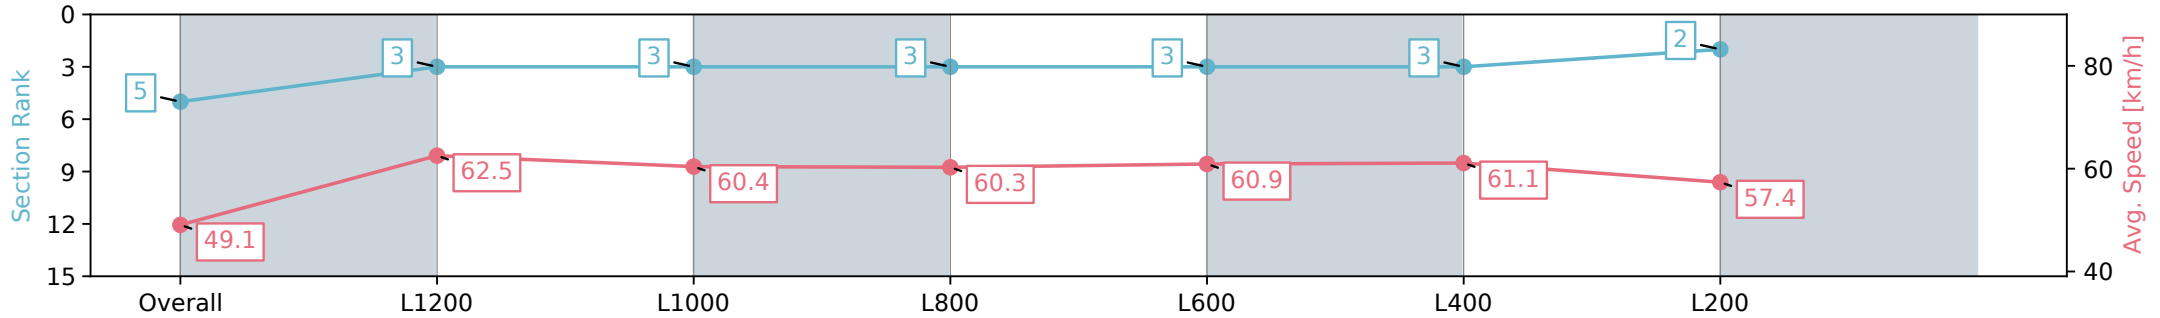

Horse/Jockey Name	FAVOURITE CHILD/Ben Price
Finish Rank	5
Fastest Section Time (Section)	0:11.50 (L1200)
Top Speed [km/h] (Section)	63.3 (Overall)
Race State	Finished

Morphettville Parks SA - Professional
Race 8: Sportsbet Leon Macdonald Stakes - 1400m
24 August 2024 - 4:28PM
Track Rating: Soft 6, Weather: Fine, Rail Position: +6m 1000m-W/
Post, +3m Remainder Sectional 608m

Section	Overall	L1200	L1000	L800	L600	L400	L200
Section Times	1:26.41 [5] (0:14.68)	1:11.73 [3] (0:11.50)	1:00.23 [3] (0:11.87)	0:48.36 [3] (0:11.97)	0:36.39 [3] (0:11.96)	0:24.43 [3] (0:11.89)	0:12.54 [2] (0:12.54)
Average Speed [km/h]	49.1	62.5	60.4	60.3	60.9	61.1	57.4
Top Speed [km/h]	61.8	63.3	61.1	60.8	61.3	62.2	61.4
Avg. Dist. to Rail [m]	2.1	1.1	0.9	0.9	2.1	5.4	7.1
Avg. Stride Freq. [Hz]	2.3	2.3	2.3	2.3	2.3	2.4	2.3
Avg. Stride Length [m]	5.9	7.4	7.3	7.3	7.3	7.1	7.0

Report Created: Sat 24 August 2024 17:18:38 GMT+10 (Note: Timing is based on positional data)

[ ] Ranking at each section and finish
-:-:- No data available at this section
NA No data available