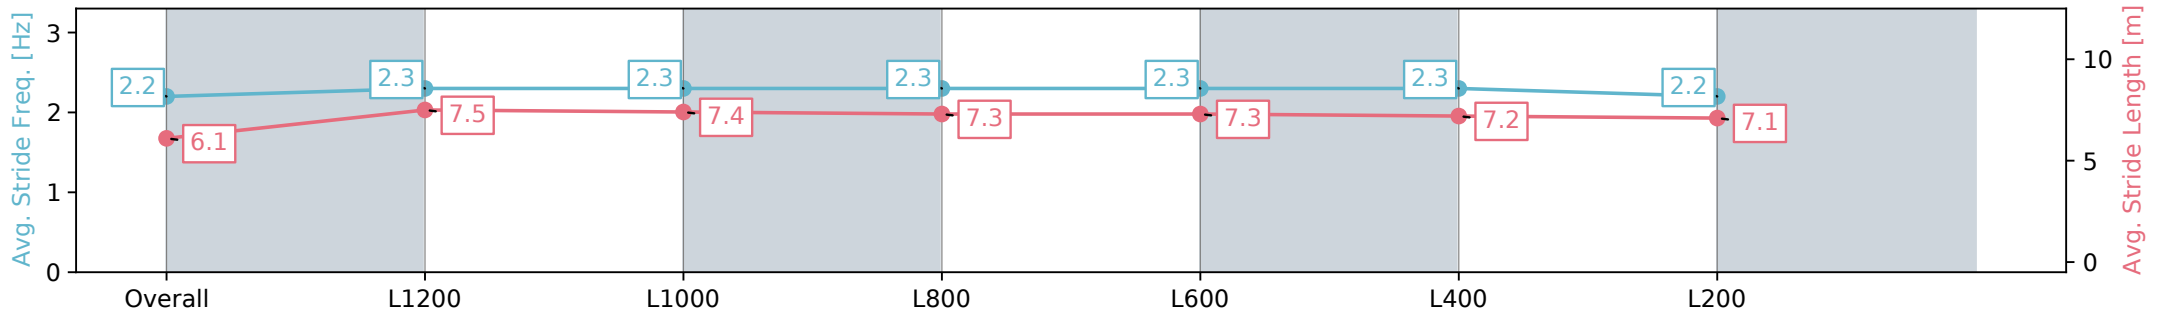

Horse/Jockey Name	AIR ASSAULT/Jason Holder
Finish Rank	10
Fastest Section Time (Section)	0:11.48 (L1200)
Top Speed [km/h] (Section)	64.0 (Overall)
Race State	Finished

Morphettville Parks SA - Professional

Race 8: Sportsbet Leon Macdonald Stakes - 1400m

24 August 2024 - 4:28PM

Track Rating: Soft 6, Weather: Fine, Rail Position: +6m 1000m-W/
Post, +3m Remainder Sectional 608m

Section	Overall	L1200	L1000	L800	L600	L400	L200
Section Times	1:26.71 [10] (0:14.53)	1:12.18 [1] (0:11.48)	1:00.70 [2] (0:11.84)	0:48.86 [1] (0:11.97)	0:36.89 [1] (0:12.04)	0:24.85 [1] (0:11.95)	0:12.90 [1] (0:12.90)
Average Speed [km/h]	49.5	62.7	60.5	60.2	60.2	60.6	55.8
Top Speed [km/h]	60.8	64.0	62.6	60.5	60.9	61.5	60.3
Avg. Dist. to Rail [m]	1.5	1.1	0.7	0.2	1.3	3.3	4.4
Avg. Stride Freq. [Hz]	2.2	2.3	2.3	2.3	2.3	2.3	2.2
Avg. Stride Length [m]	6.1	7.5	7.4	7.3	7.3	7.2	7.1

Report Created: Sat 24 August 2024 17:18:43 GMT+10 (Note: Timing is based on positional data)

[ ] Ranking at each section and finish
-:-:- No data available at this section
NA No data available