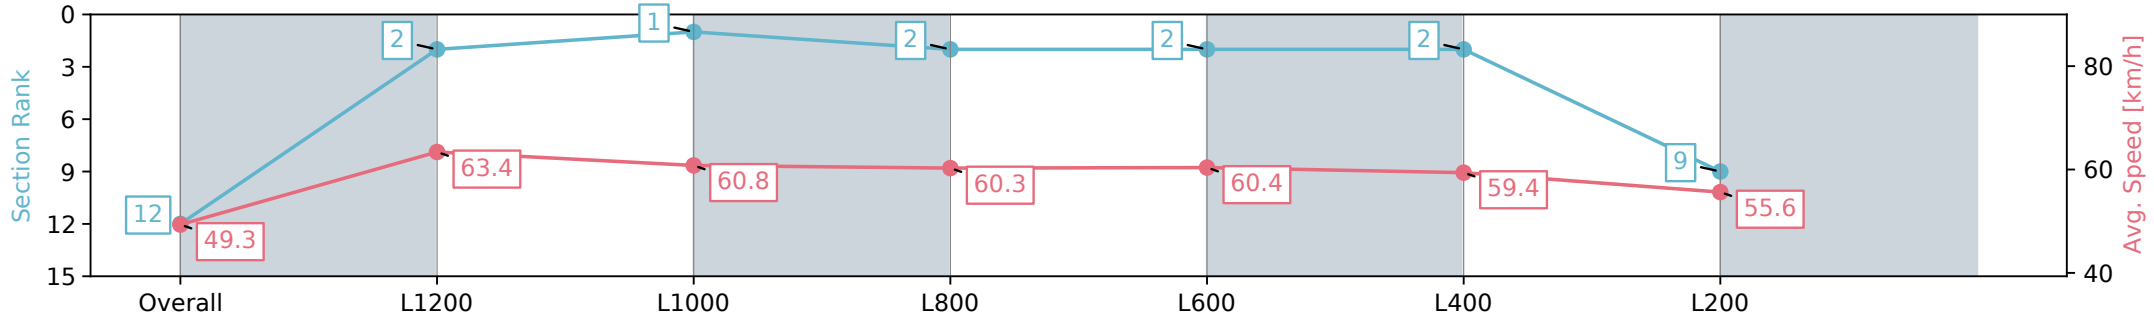

Horse/Jockey Name	INDISPENSABLE/Tatum Bull
Finish Rank	12
Fastest Section Time (Section)	0:11.36 (L1200)
Top Speed [km/h] (Section)	64.4 (Overall)
Race State	Finished

Morphettville Parks SA - Professional
Race 8: Sportsbet Leon Macdonald Stakes - 1400m
24 August 2024 - 4:28PM
Track Rating: Soft 6, Weather: Fine, Rail Position: +6m 1000m-W/
Post, +3m Remainder Sectional 608m

Section	Overall	L1200	L1000	L800	L600	L400	L200
Section Times	1:27.18 [12] (0:14.59)	1:12.59 [2] (0:11.36)	1:01.23 [1] (0:11.93)	0:49.30 [2] (0:12.00)	0:37.30 [2] (0:12.10)	0:25.20 [2] (0:12.27)	0:12.93 [9] (0:12.93)
Average Speed [km/h]	49.3	63.4	60.8	60.3	60.4	59.4	55.6
Top Speed [km/h]	61.8	64.4	62.5	60.7	61.2	60.8	59.2
Avg. Dist. to Rail [m]	6.7	1.5	1.5	2.0	2.6	6.9	7.8
Avg. Stride Freq. [Hz]	2.3	2.4	2.4	2.4	2.4	2.4	2.3
Avg. Stride Length [m]	5.9	7.3	7.2	7.1	7.0	6.7	6.8

Report Created: Sat 24 August 2024 17:18:45 GMT+10 (Note: Timing is based on positional data)

[ ] Ranking at each section and finish
-:-:- No data available at this section
NA No data available