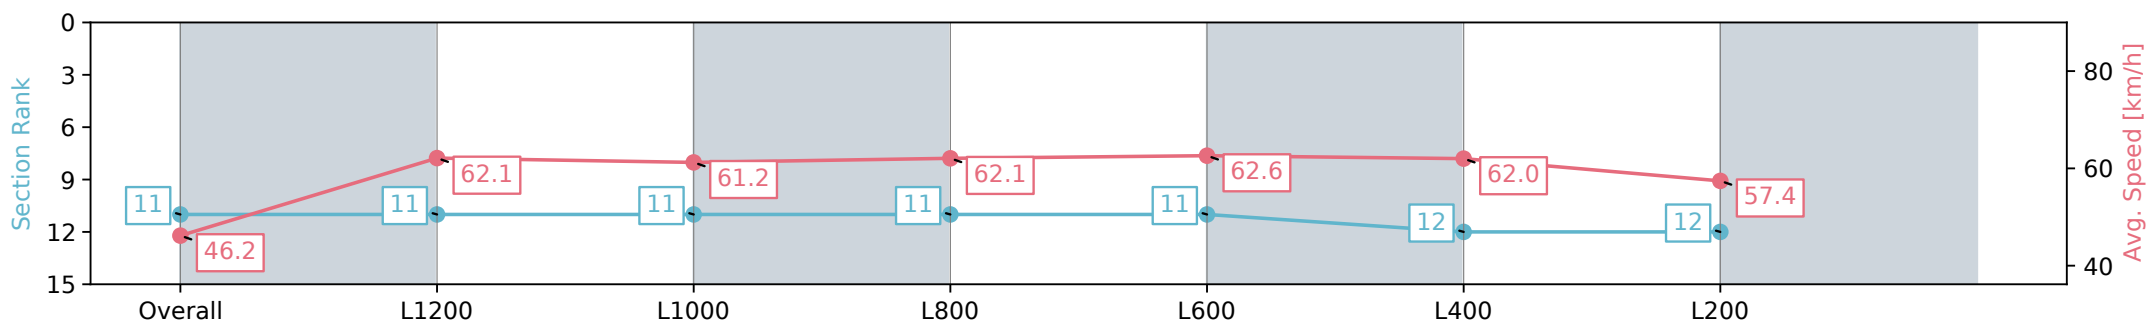

Horse/Jockey Name	PUDDING/Jacob Opperman
Finish Rank	11
Fastest Section Time (Section)	0:11.56 (L1200)
Top Speed [km/h] (Section)	63.8 (L1200)
Race State	Finished

Morphettville Parks SA - Professional
Race 8: Sportsbet Leon Macdonald Stakes - 1400m
24 August 2024 - 4:28PM
Track Rating: Soft 6, Weather: Fine, Rail Position: +6m 1000m-W/
Post, +3m Remainder Sectional 608m

Section	Overall	L1200	L1000	L800	L600	L400	L200
Section Times	1:26.95 [11] (0:15.61)	1:11.34 [11] (0:11.56)	0:59.77 [11] (0:11.88)	0:47.89 [11] (0:11.69)	0:36.20 [11] (0:11.86)	0:24.34 [12] (0:11.81)	0:12.53 [12] (0:12.53)
Average Speed [km/h]	46.2	62.1	61.2	62.1	62.6	62.0	57.4
Top Speed [km/h]	60.1	63.6	63.8	63.4	63.4	63.3	60.1
Avg. Dist. to Rail [m]	6.0	1.2	2.1	2.6	5.7	7.3	7.2
Avg. Stride Freq. [Hz]	2.2	2.3	2.3	2.3	2.4	2.4	2.3
Avg. Stride Length [m]	5.8	7.3	7.4	7.4	7.2	7.1	7.0

Report Created: Sat 24 August 2024 17:18:44 GMT+10 (Note: Timing is based on positional data)

[ ] Ranking at each section and finish
-:-:- No data available at this section
NA No data available