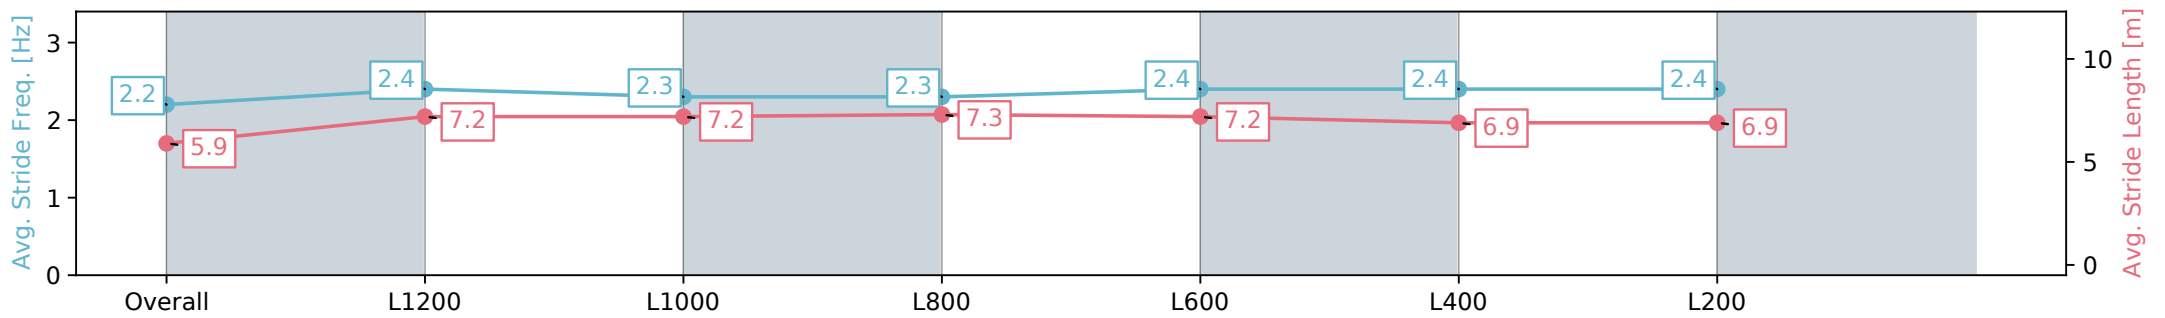

Horse/Jockey Name	DUBAI POET/Jessica Eaton
Finish Rank	6
Fastest Section Time (Section)	0:11.40 (L1200)
Top Speed [km/h] (Section)	64.2 (Overall)
Race State	Finished

Morphettville Parks SA - Professional
Race 8: Sportsbet Leon Macdonald Stakes - 1400m
24 August 2024 - 4:28PM
Track Rating: Soft 6, Weather: Fine, Rail Position: +6m 1000m-W/
Post, +3m Remainder Sectional 608m

Section	Overall	L1200	L1000	L800	L600	L400	L200
Section Times	1:26.58 [6] (0:14.80)	1:11.78 [4] (0:11.40)	1:00.38 [4] (0:11.93)	0:48.45 [4] (0:11.90)	0:36.55 [4] (0:12.04)	0:24.51 [5] (0:11.92)	0:12.59 [6] (0:12.59)
Average Speed [km/h]	48.7	63.2	61.0	61.1	61.0	61.1	57.2
Top Speed [km/h]	61.8	64.2	62.1	63.2	61.8	62.0	61.9
Avg. Dist. to Rail [m]	6.2	1.9	2.4	3.2	3.4	6.8	9.1
Avg. Stride Freq. [Hz]	2.2	2.4	2.3	2.3	2.4	2.4	2.4
Avg. Stride Length [m]	5.9	7.2	7.2	7.3	7.2	6.9	6.9

Report Created: Sat 24 August 2024 17:18:39 GMT+10 (Note: Timing is based on positional data)

[ ] Ranking at each section and finish
-:-:- No data available at this section
NA No data available