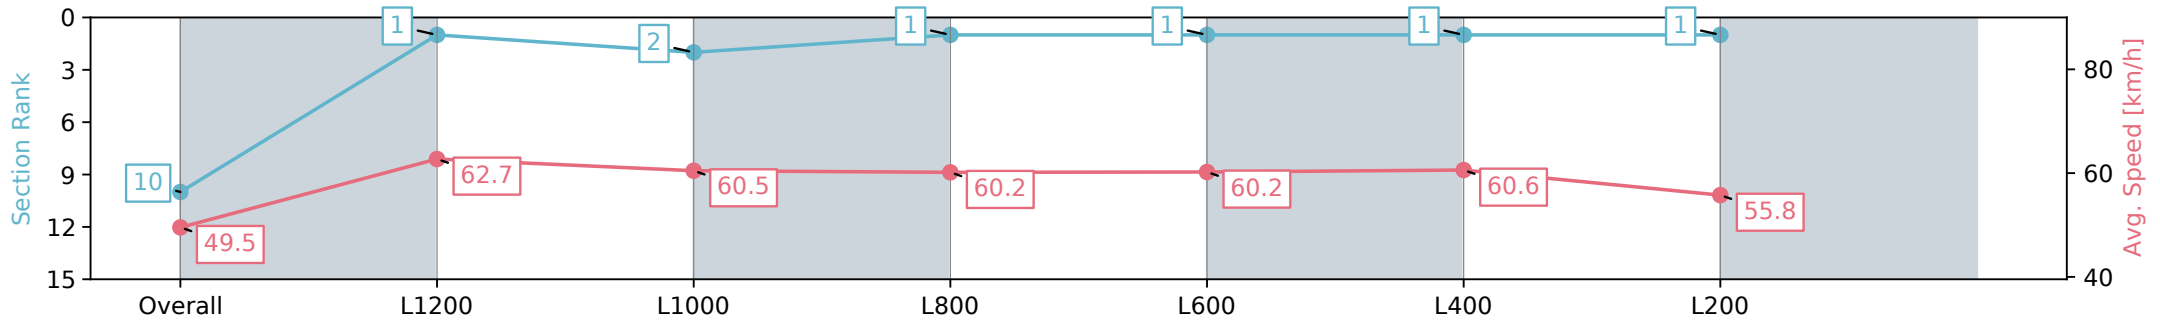

Horse/Jockey Name	AIR ASSAULT/Jason Holder
Finish Rank	10
Fastest Section Time (Section)	0:11.48 (L1200)
Top Speed [km/h] (Section)	64.0 (Overall)
Race State	Finished

Morphettville Parks SA - Professional

Race 8: Sportsbet Leon Macdonald Stakes - 1400m

24 August 2024 - 4:28PM

Track Rating: Soft 6, Weather: Fine, Rail Position: +6m 1000m-W/
Post, +3m Remainder Sectional 608m

Section	Overall	L1200	L1000	L800	L600	L400	L200
Section Times	1:26.71 [10] (0:14.53)	1:12.18 [1] (0:11.48)	1:00.70 [2] (0:11.84)	0:48.86 [1] (0:11.97)	0:36.89 [1] (0:12.04)	0:24.85 [1] (0:11.95)	0:12.90 [1] (0:12.90)
Average Speed [km/h]	49.5	62.7	60.5	60.2	60.2	60.6	55.8
Top Speed [km/h]	60.8	64.0	62.6	60.5	60.9	61.5	60.3
Avg. Dist. to Rail [m]	1.5	1.1	0.7	0.2	1.3	3.3	4.4
Avg. Stride Freq. [Hz]	2.2	2.3	2.3	2.3	2.3	2.3	2.2
Avg. Stride Length [m]	6.1	7.5	7.4	7.3	7.3	7.2	7.1

Report Created: Sat 24 August 2024 17:18:43 GMT+10 (Note: Timing is based on positional data)

[ ] Ranking at each section and finish
-:-:- No data available at this section
NA No data available