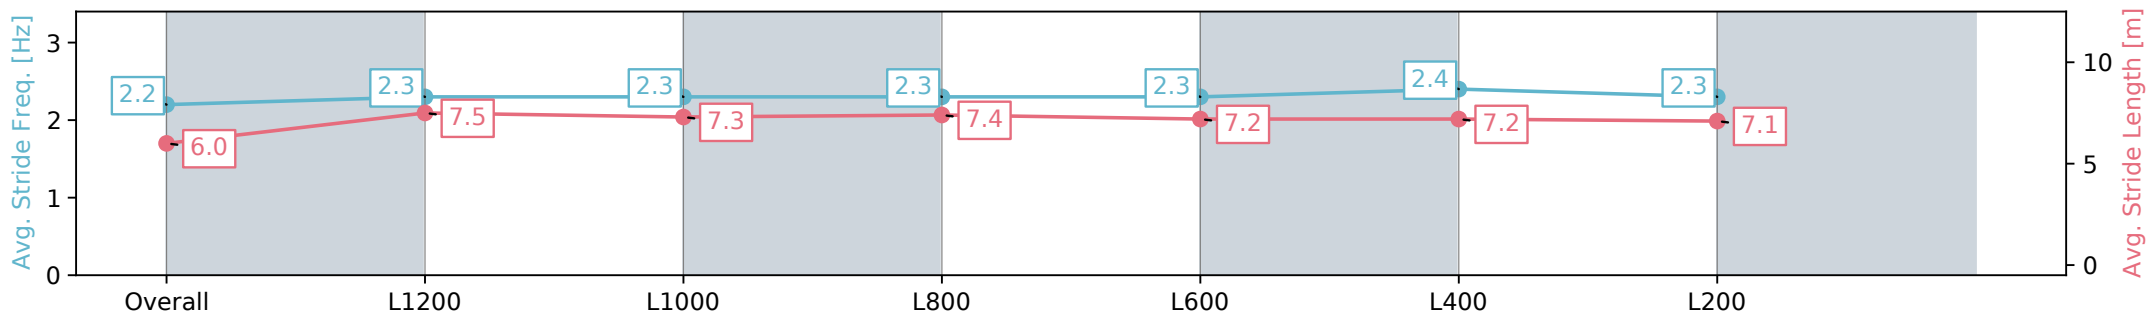

Horse/Jockey Name	SEE YOU IN HEAVEN/Jake Toeroek
Finish Rank	4
Fastest Section Time (Section)	0:11.56 (L1200)
Top Speed [km/h] (Section)	63.9 (L600)
Race State	Finished

Morphettville Parks SA - Professional
Race 8: Sportsbet Leon Macdonald Stakes - 1400m
24 August 2024 - 4:28PM
Track Rating: Soft 6, Weather: Fine, Rail Position: +6m 1000m-W/
Post, +3m Remainder Sectional 608m

Section	Overall	L1200	L1000	L800	L600	L400	L200
Section Times	1:26.24 [4] (0:14.91)	1:11.33 [6] (0:11.56)	0:59.76 [6] (0:11.96)	0:47.80 [6] (0:11.89)	0:35.91 [6] (0:11.89)	0:24.02 [6] (0:11.76)	0:12.26 [5] (0:12.26)
Average Speed [km/h]	48.4	62.1	60.2	60.6	61.2	61.8	58.8
Top Speed [km/h]	60.7	63.3	61.8	61.6	62.1	63.9	62.4
Avg. Dist. to Rail [m]	2.5	1.0	0.4	0.8	1.7	7.0	10.1
Avg. Stride Freq. [Hz]	2.2	2.3	2.3	2.3	2.3	2.4	2.3
Avg. Stride Length [m]	6.0	7.5	7.3	7.4	7.2	7.2	7.1

Report Created: Sat 24 August 2024 17:18:37 GMT+10 (Note: Timing is based on positional data)

[ ] Ranking at each section and finish
-:-:- No data available at this section
NA No data available