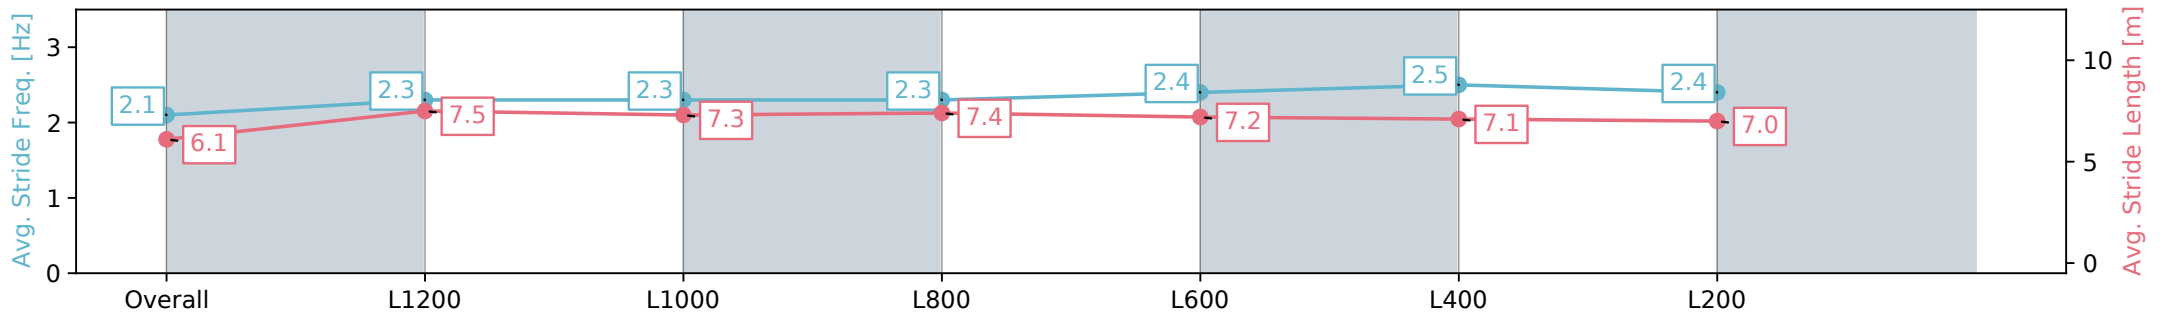

Horse/Jockey Name	NICOLINI VITO/Lyle Hewitson
Finish Rank	3
Fastest Section Time (Section)	0:11.55 (L1200)
Top Speed [km/h] (Section)	64.6 (Overall)
Race State	Finished

Morphettville Parks SA - Professional
Race 8: Sportsbet Leon Macdonald Stakes - 1400m
24 August 2024 - 4:28PM
Track Rating: Soft 6, Weather: Fine, Rail Position: +6m 1000m-W/
Post, +3m Remainder Sectional 608m

Section	Overall	L1200	L1000	L800	L600	L400	L200
Section Times	1:26.16 [3] (0:15.38)	1:10.78 [9] (0:11.55)	0:59.23 [10] (0:11.96)	0:47.27 [10] (0:11.76)	0:35.51 [10] (0:11.81)	0:23.70 [10] (0:11.57)	0:12.12 [7] (0:12.12)
Average Speed [km/h]	46.9	62.2	60.5	61.4	62.2	63.0	59.5
Top Speed [km/h]	59.7	64.6	63.6	62.2	63.1	63.8	62.7
Avg. Dist. to Rail [m]	6.8	1.1	1.0	1.2	3.8	8.5	12.1
Avg. Stride Freq. [Hz]	2.1	2.3	2.3	2.3	2.4	2.5	2.4
Avg. Stride Length [m]	6.1	7.5	7.3	7.4	7.2	7.1	7.0

Report Created: Sat 24 August 2024 17:18:36 GMT+10 (Note: Timing is based on positional data)

[ ] Ranking at each section and finish
-:-:- No data available at this section
NA No data available