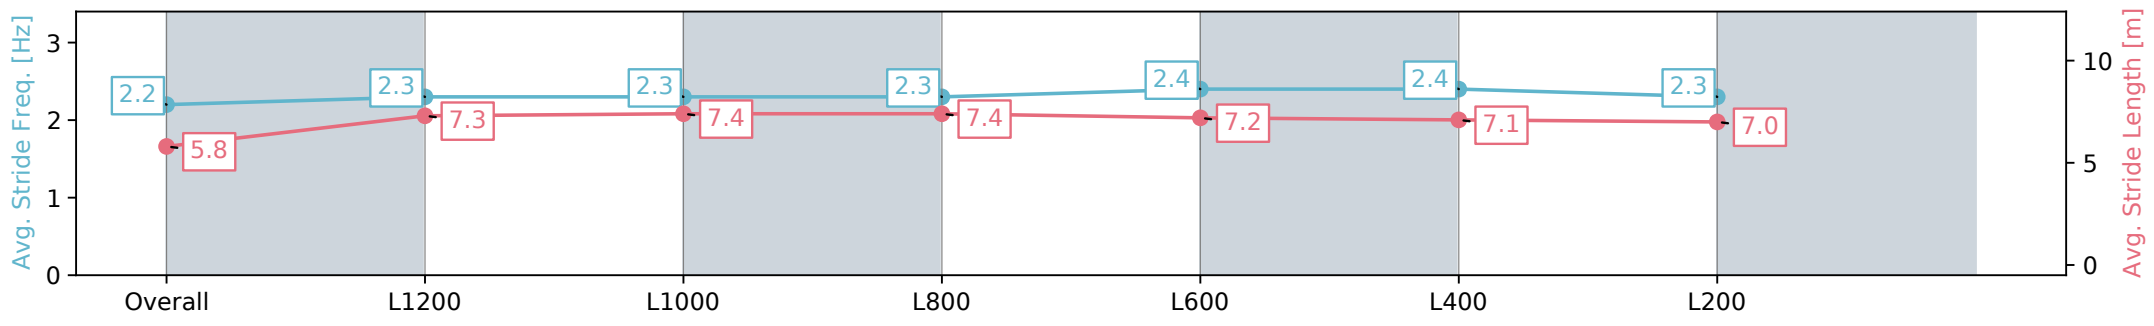

Horse/Jockey Name	PUDDING/Jacob Opperman
Finish Rank	11
Fastest Section Time (Section)	0:11.56 (L1200)
Top Speed [km/h] (Section)	63.8 (L1200)
Race State	Finished

Morphettville Parks SA - Professional
Race 8: Sportsbet Leon Macdonald Stakes - 1400m
24 August 2024 - 4:28PM
Track Rating: Soft 6, Weather: Fine, Rail Position: +6m 1000m-W/
Post, +3m Remainder Sectional 608m

Section	Overall	L1200	L1000	L800	L600	L400	L200
Section Times	1:26.95 [11] (0:15.61)	1:11.34 [11] (0:11.56)	0:59.77 [11] (0:11.88)	0:47.89 [11] (0:11.69)	0:36.20 [11] (0:11.86)	0:24.34 [12] (0:11.81)	0:12.53 [12] (0:12.53)
Average Speed [km/h]	46.2	62.1	61.2	62.1	62.6	62.0	57.4
Top Speed [km/h]	60.1	63.6	63.8	63.4	63.4	63.3	60.1
Avg. Dist. to Rail [m]	6.0	1.2	2.1	2.6	5.7	7.3	7.2
Avg. Stride Freq. [Hz]	2.2	2.3	2.3	2.3	2.4	2.4	2.3
Avg. Stride Length [m]	5.8	7.3	7.4	7.4	7.2	7.1	7.0

Report Created: Sat 24 August 2024 17:18:44 GMT+10 (Note: Timing is based on positional data)

[ ] Ranking at each section and finish
-:-:- No data available at this section
NA No data available