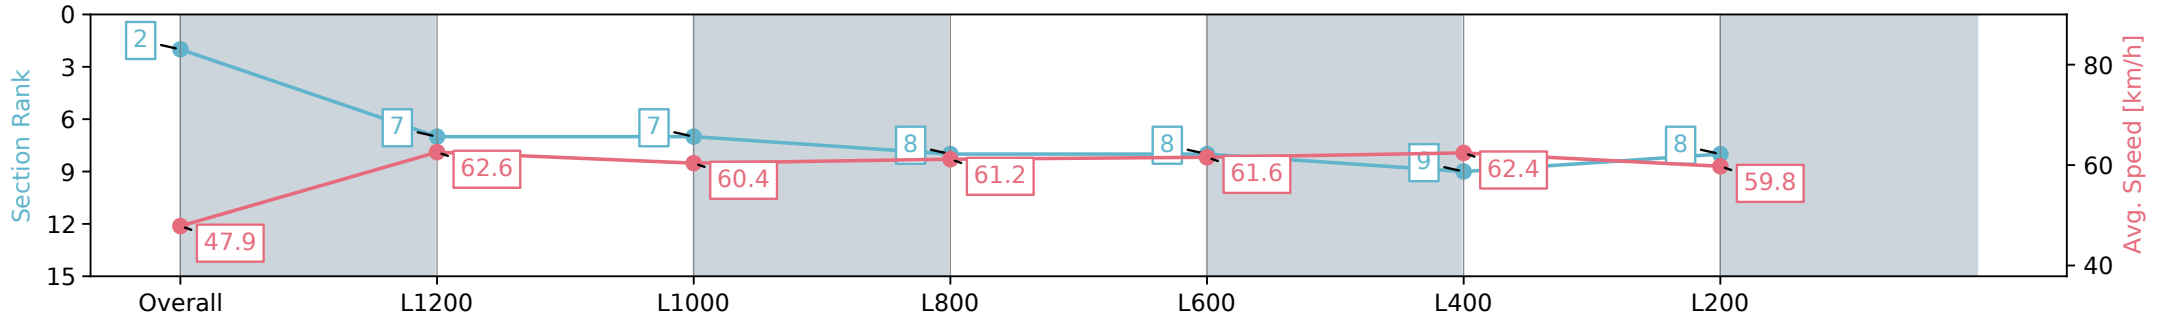

Horse/Jockey Name	ATTRITION/Beau Mertens
Finish Rank	2
Fastest Section Time (Section)	0:11.52 (L1200)
Top Speed [km/h] (Section)	63.4 (Overall)
Race State	Finished

Morphettville Parks SA - Professional
Race 8: Sportsbet Leon Macdonald Stakes - 1400m
24 August 2024 - 4:28PM
Track Rating: Soft 6, Weather: Fine, Rail Position: +6m 1000m-W/
Post, +3m Remainder Sectional 608m

Section	Overall	L1200	L1000	L800	L600	L400	L200
Section Times	1:26.14 [2] (0:15.04)	1:11.10 [7] (0:11.52)	0:59.58 [7] (0:12.02)	0:47.56 [8] (0:11.83)	0:35.73 [8] (0:11.99)	0:23.74 [9] (0:11.70)	0:12.04 [8] (0:12.04)
Average Speed [km/h]	47.9	62.6	60.4	61.2	61.6	62.4	59.8
Top Speed [km/h]	60.3	63.4	61.5	62.4	62.5	63.2	62.5
Avg. Dist. to Rail [m]	4.9	1.2	2.0	2.5	4.3	7.6	10.7
Avg. Stride Freq. [Hz]	2.2	2.4	2.3	2.3	2.4	2.5	2.4
Avg. Stride Length [m]	5.9	7.0	6.8	7.1	7.1	7.0	7.0

Report Created: Sat 24 August 2024 17:18:35 GMT+10 (Note: Timing is based on positional data)

[ ] Ranking at each section and finish
-:-:- No data available at this section
NA No data available