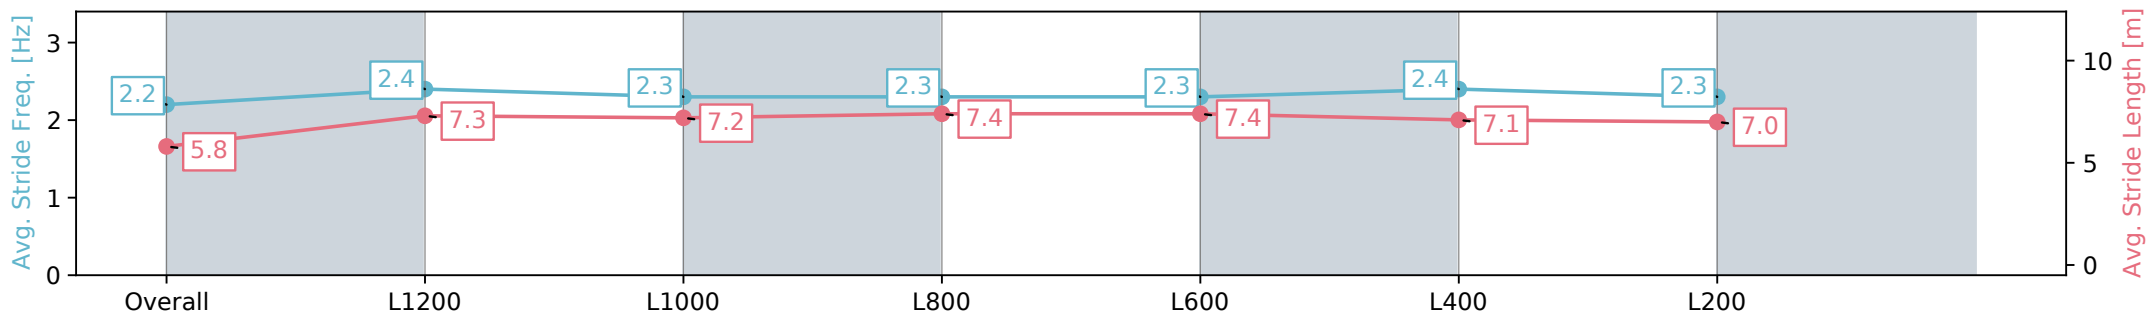

Horse/Jockey Name	MY KHALIFA/Dom Tourneur
Finish Rank	7
Fastest Section Time (Section)	0:11.53 (L1200)
Top Speed [km/h] (Section)	64.0 (L600)
Race State	Finished

Morphettville Parks SA - Professional
Race 8: Sportsbet Leon Macdonald Stakes - 1400m
24 August 2024 - 4:28PM
Track Rating: Soft 6, Weather: Fine, Rail Position: +6m 1000m-W/
Post, +3m Remainder Sectional 608m

Section	Overall	L1200	L1000	L800	L600	L400	L200
Section Times	1:26.58 [7] (0:15.39)	1:11.19 [10] (0:11.53)	0:59.66 [9] (0:11.93)	0:47.73 [9] (0:11.67)	0:36.06 [9] (0:11.80)	0:24.26 [8] (0:11.95)	0:12.31 [10] (0:12.31)
Average Speed [km/h]	46.8	62.4	60.4	61.8	61.8	60.8	58.6
Top Speed [km/h]	60.3	63.9	63.0	62.1	62.6	64.0	60.9
Avg. Dist. to Rail [m]	6.1	1.0	0.6	0.6	2.4	5.8	9.4
Avg. Stride Freq. [Hz]	2.2	2.4	2.3	2.3	2.3	2.4	2.3
Avg. Stride Length [m]	5.8	7.3	7.2	7.4	7.4	7.1	7.0

Report Created: Sat 24 August 2024 17:18:40 GMT+10 (Note: Timing is based on positional data)

[ ] Ranking at each section and finish
-:-:- No data available at this section
NA No data available