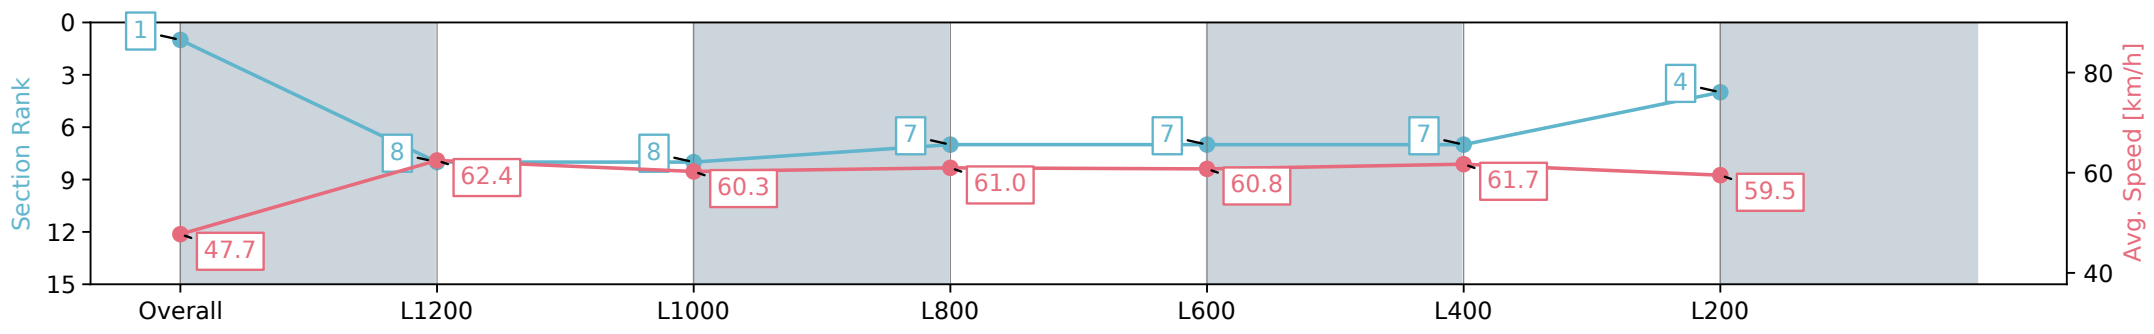

Horse/Jockey Name	SECOND TO NUN/Kayla Crowther
Finish Rank	1
Fastest Section Time (Section)	0:11.52 (L1200)
Top Speed [km/h] (Section)	63.7 (Overall)
Race State	Finished

Morphettville Parks SA - Professional
Race 8: Sportsbet Leon Macdonald Stakes - 1400m
24 August 2024 - 4:28PM
Track Rating: Soft 6, Weather: Fine, Rail Position: +6m 1000m-W/
Post, +3m Remainder Sectional 608m

Section	Overall	L1200	L1000	L800	L600	L400	L200
Section Times	1:26.07 [1] (0:15.10)	1:10.97 [8] (0:11.52)	0:59.45 [8] (0:11.94)	0:47.51 [7] (0:11.82)	0:35.69 [7] (0:11.89)	0:23.80 [7] (0:11.70)	0:12.10 [4] (0:12.10)
Average Speed [km/h]	47.7	62.4	60.3	61.0	60.8	61.7	59.5
Top Speed [km/h]	61.0	63.7	62.0	61.9	61.7	62.3	62.2
Avg. Dist. to Rail [m]	3.9	1.0	0.5	0.6	0.8	2.1	4.5
Avg. Stride Freq. [Hz]	2.3	2.4	2.4	2.4	2.4	2.5	2.5
Avg. Stride Length [m]	5.7	7.1	7.0	7.0	7.0	6.8	6.7

Report Created: Sat 24 August 2024 17:18:34 GMT+10 (Note: Timing is based on positional data)

[ ] Ranking at each section and finish
-:-:- No data available at this section
NA No data available