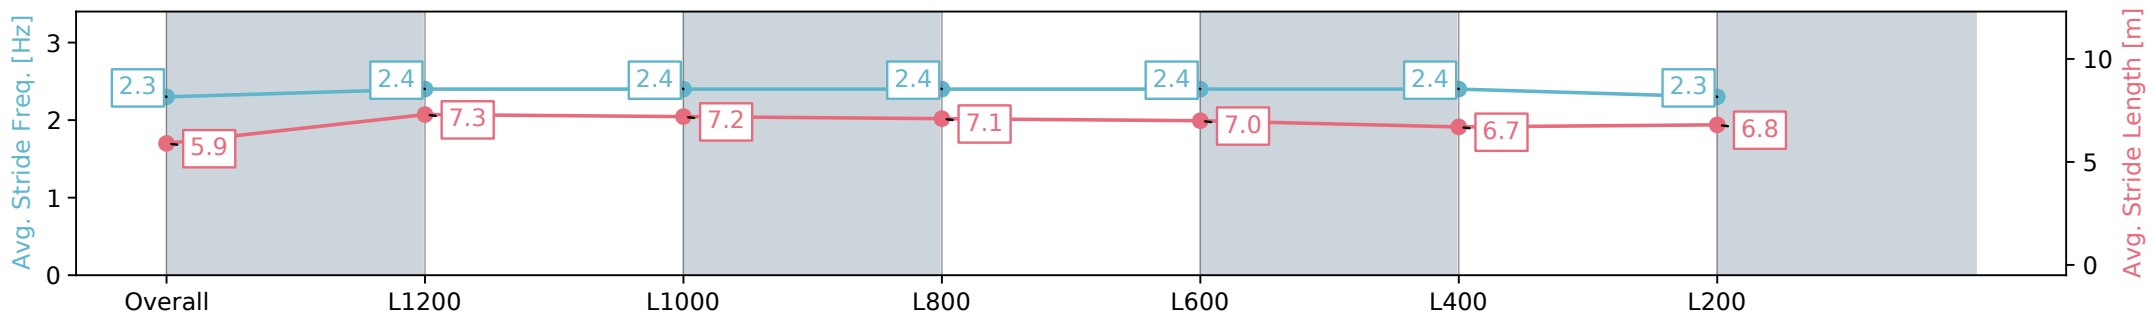

Horse/Jockey Name	INDISPENSABLE/Tatum Bull
Finish Rank	12
Fastest Section Time (Section)	0:11.36 (L1200)
Top Speed [km/h] (Section)	64.4 (Overall)
Race State	Finished

Morphettville Parks SA - Professional
Race 8: Sportsbet Leon Macdonald Stakes - 1400m
24 August 2024 - 4:28PM
Track Rating: Soft 6, Weather: Fine, Rail Position: +6m 1000m-W/
Post, +3m Remainder Sectional 608m

Section	Overall	L1200	L1000	L800	L600	L400	L200
Section Times	1:27.18 [12] (0:14.59)	1:12.59 [2] (0:11.36)	1:01.23 [1] (0:11.93)	0:49.30 [2] (0:12.00)	0:37.30 [2] (0:12.10)	0:25.20 [2] (0:12.27)	0:12.93 [9] (0:12.93)
Average Speed [km/h]	49.3	63.4	60.8	60.3	60.4	59.4	55.6
Top Speed [km/h]	61.8	64.4	62.5	60.7	61.2	60.8	59.2
Avg. Dist. to Rail [m]	6.7	1.5	1.5	2.0	2.6	6.9	7.8
Avg. Stride Freq. [Hz]	2.3	2.4	2.4	2.4	2.4	2.4	2.3
Avg. Stride Length [m]	5.9	7.3	7.2	7.1	7.0	6.7	6.8

Report Created: Sat 24 August 2024 17:18:45 GMT+10 (Note: Timing is based on positional data)

[ ] Ranking at each section and finish
-:-:- No data available at this section
NA No data available