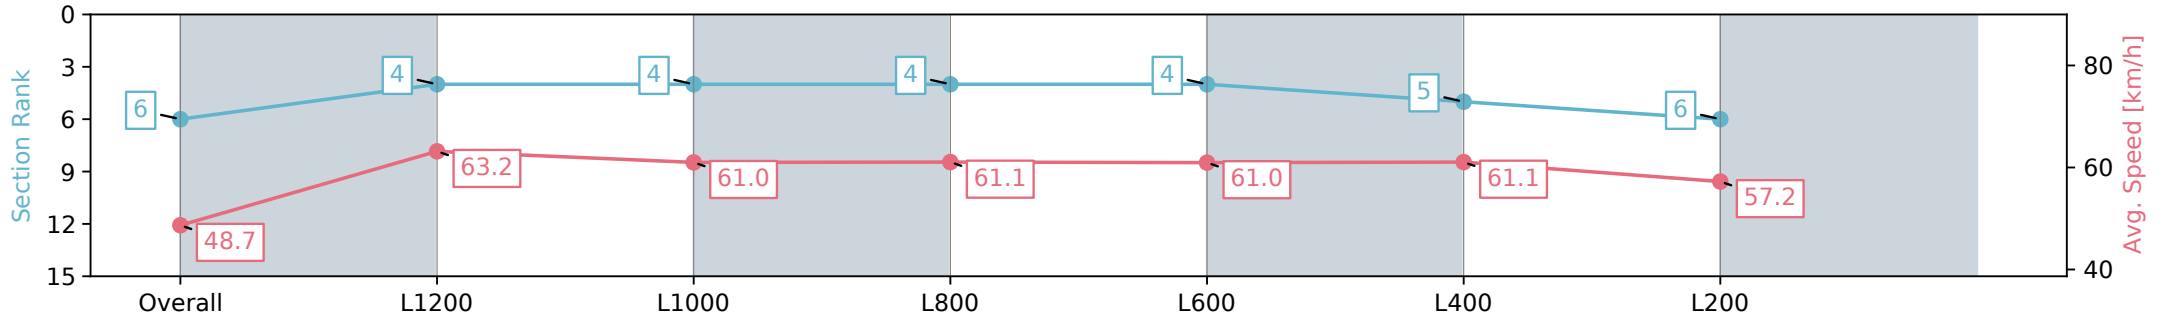

Horse/Jockey Name	DUBAI POET/Jessica Eaton
Finish Rank	6
Fastest Section Time (Section)	0:11.40 (L1200)
Top Speed [km/h] (Section)	64.2 (Overall)
Race State	Finished

Morphettville Parks SA - Professional
Race 8: Sportsbet Leon Macdonald Stakes - 1400m
24 August 2024 - 4:28PM
Track Rating: Soft 6, Weather: Fine, Rail Position: +6m 1000m-W/
Post, +3m Remainder Sectional 608m

Section	Overall	L1200	L1000	L800	L600	L400	L200
Section Times	1:26.58 [6] (0:14.80)	1:11.78 [4] (0:11.40)	1:00.38 [4] (0:11.93)	0:48.45 [4] (0:11.90)	0:36.55 [4] (0:12.04)	0:24.51 [5] (0:11.92)	0:12.59 [6] (0:12.59)
Average Speed [km/h]	48.7	63.2	61.0	61.1	61.0	61.1	57.2
Top Speed [km/h]	61.8	64.2	62.1	63.2	61.8	62.0	61.9
Avg. Dist. to Rail [m]	6.2	1.9	2.4	3.2	3.4	6.8	9.1
Avg. Stride Freq. [Hz]	2.2	2.4	2.3	2.3	2.4	2.4	2.4
Avg. Stride Length [m]	5.9	7.2	7.2	7.3	7.2	6.9	6.9

Report Created: Sat 24 August 2024 17:18:39 GMT+10 (Note: Timing is based on positional data)

[ ] Ranking at each section and finish
-:-:- No data available at this section
NA No data available