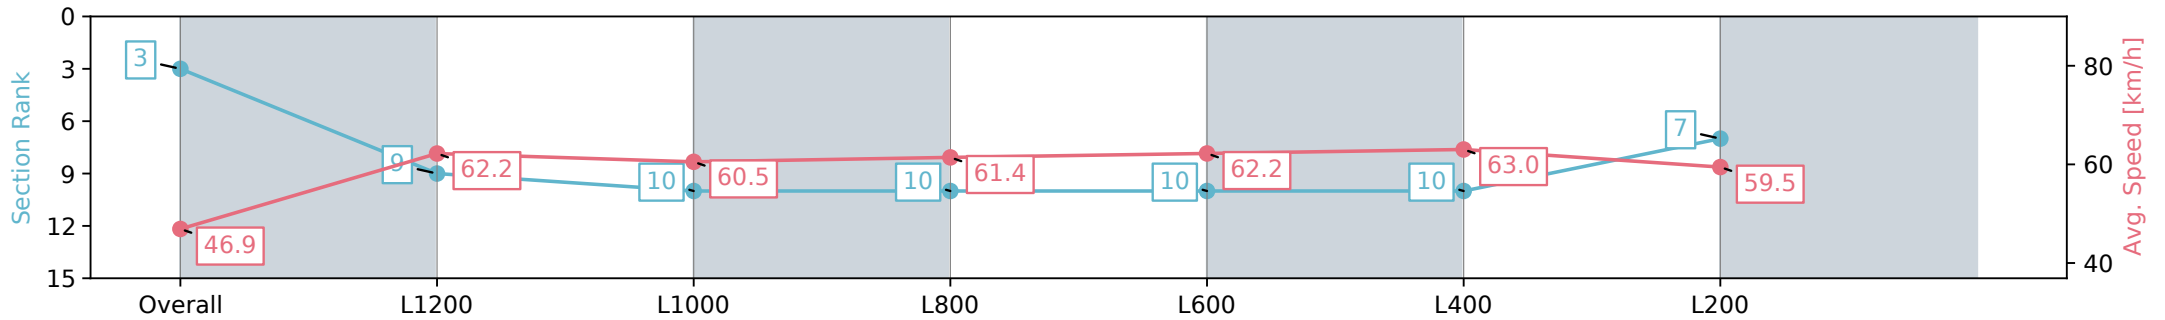

Horse/Jockey Name	NICOLINI VITO/Lyle Hewitson
Finish Rank	3
Fastest Section Time (Section)	0:11.55 (L1200)
Top Speed [km/h] (Section)	64.6 (Overall)
Race State	Finished

Morphettville Parks SA - Professional
Race 8: Sportsbet Leon Macdonald Stakes - 1400m
24 August 2024 - 4:28PM
Track Rating: Soft 6, Weather: Fine, Rail Position: +6m 1000m-W/
Post, +3m Remainder Sectional 608m

Section	Overall	L1200	L1000	L800	L600	L400	L200
Section Times	1:26.16 [3] (0:15.38)	1:10.78 [9] (0:11.55)	0:59.23 [10] (0:11.96)	0:47.27 [10] (0:11.76)	0:35.51 [10] (0:11.81)	0:23.70 [10] (0:11.57)	0:12.12 [7] (0:12.12)
Average Speed [km/h]	46.9	62.2	60.5	61.4	62.2	63.0	59.5
Top Speed [km/h]	59.7	64.6	63.6	62.2	63.1	63.8	62.7
Avg. Dist. to Rail [m]	6.8	1.1	1.0	1.2	3.8	8.5	12.1
Avg. Stride Freq. [Hz]	2.1	2.3	2.3	2.3	2.4	2.5	2.4
Avg. Stride Length [m]	6.1	7.5	7.3	7.4	7.2	7.1	7.0

Report Created: Sat 24 August 2024 17:18:36 GMT+10 (Note: Timing is based on positional data)

[ ] Ranking at each section and finish
-:-:- No data available at this section
NA No data available