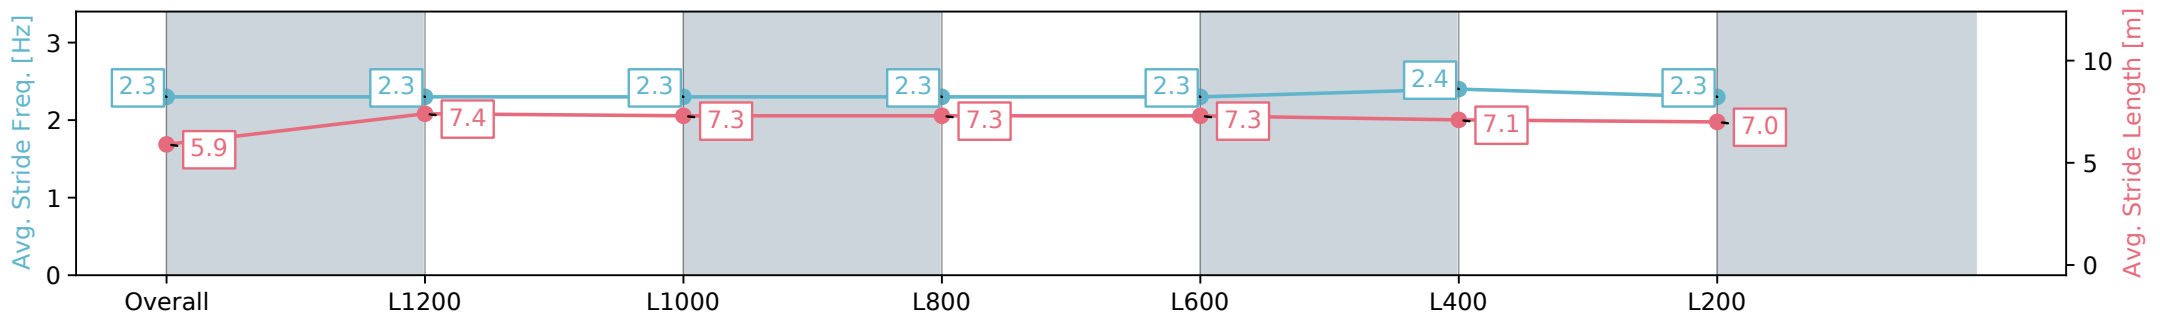

Horse/Jockey Name	FAVOURITE CHILD/Ben Price
Finish Rank	5
Fastest Section Time (Section)	0:11.50 (L1200)
Top Speed [km/h] (Section)	63.3 (Overall)
Race State	Finished

Morphettville Parks SA - Professional
Race 8: Sportsbet Leon Macdonald Stakes - 1400m
24 August 2024 - 4:28PM
Track Rating: Soft 6, Weather: Fine, Rail Position: +6m 1000m-W/
Post, +3m Remainder Sectional 608m

Section	Overall	L1200	L1000	L800	L600	L400	L200
Section Times	1:26.41 [5] (0:14.68)	1:11.73 [3] (0:11.50)	1:00.23 [3] (0:11.87)	0:48.36 [3] (0:11.97)	0:36.39 [3] (0:11.96)	0:24.43 [3] (0:11.89)	0:12.54 [2] (0:12.54)
Average Speed [km/h]	49.1	62.5	60.4	60.3	60.9	61.1	57.4
Top Speed [km/h]	61.8	63.3	61.1	60.8	61.3	62.2	61.4
Avg. Dist. to Rail [m]	2.1	1.1	0.9	0.9	2.1	5.4	7.1
Avg. Stride Freq. [Hz]	2.3	2.3	2.3	2.3	2.3	2.4	2.3
Avg. Stride Length [m]	5.9	7.4	7.3	7.3	7.3	7.1	7.0

Report Created: Sat 24 August 2024 17:18:38 GMT+10 (Note: Timing is based on positional data)

[ ] Ranking at each section and finish
-:-:- No data available at this section
NA No data available