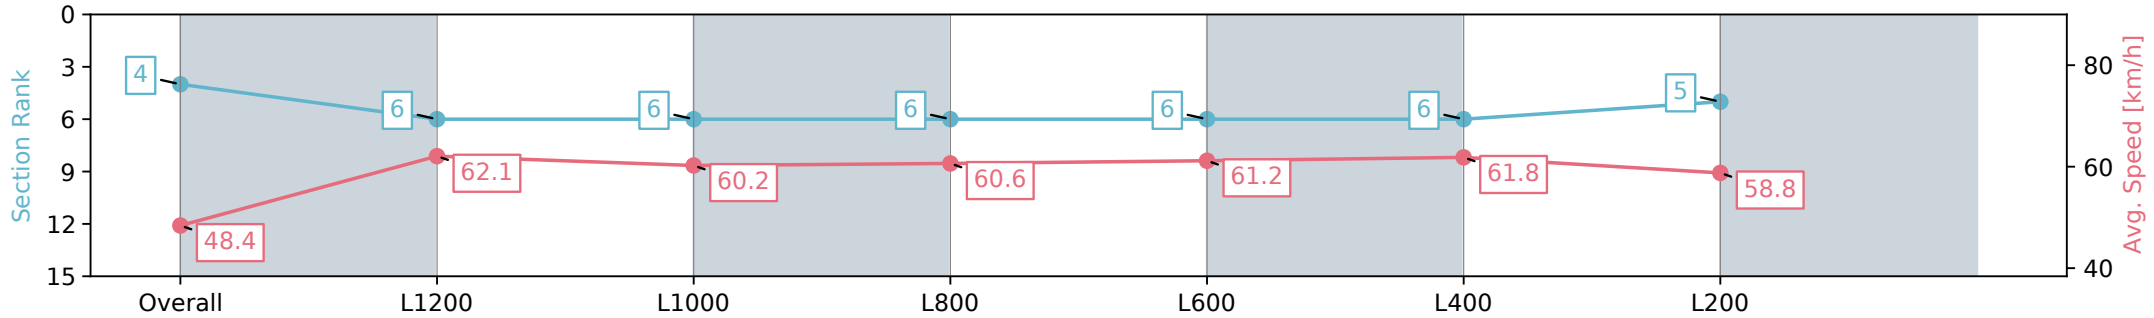

Horse/Jockey Name	SEE YOU IN HEAVEN/Jake Toeroek
Finish Rank	4
Fastest Section Time (Section)	0:11.56 (L1200)
Top Speed [km/h] (Section)	63.9 (L600)
Race State	Finished

Morphettville Parks SA - Professional
Race 8: Sportsbet Leon Macdonald Stakes - 1400m
24 August 2024 - 4:28PM
Track Rating: Soft 6, Weather: Fine, Rail Position: +6m 1000m-W/
Post, +3m Remainder Sectional 608m

Section	Overall	L1200	L1000	L800	L600	L400	L200
Section Times	1:26.24 [4] (0:14.91)	1:11.33 [6] (0:11.56)	0:59.76 [6] (0:11.96)	0:47.80 [6] (0:11.89)	0:35.91 [6] (0:11.89)	0:24.02 [6] (0:11.76)	0:12.26 [5] (0:12.26)
Average Speed [km/h]	48.4	62.1	60.2	60.6	61.2	61.8	58.8
Top Speed [km/h]	60.7	63.3	61.8	61.6	62.1	63.9	62.4
Avg. Dist. to Rail [m]	2.5	1.0	0.4	0.8	1.7	7.0	10.1
Avg. Stride Freq. [Hz]	2.2	2.3	2.3	2.3	2.3	2.4	2.3
Avg. Stride Length [m]	6.0	7.5	7.3	7.4	7.2	7.2	7.1

Report Created: Sat 24 August 2024 17:18:37 GMT+10 (Note: Timing is based on positional data)

[ ] Ranking at each section and finish
-:-:- No data available at this section
NA No data available