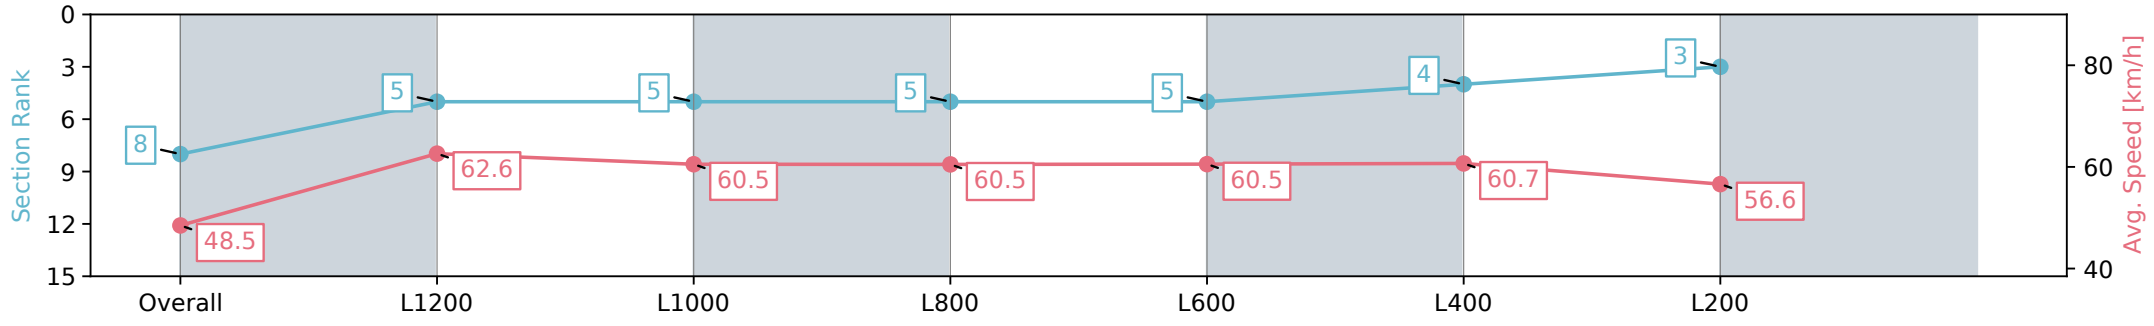

Horse/Jockey Name	LORD VLADIVOSTOK/Todd Pannell
Finish Rank	8
Fastest Section Time (Section)	0:11.48 (L1200)
Top Speed [km/h] (Section)	63.9 (Overall)
Race State	Finished

Morphettville Parks SA - Professional
Race 8: Sportsbet Leon Macdonald Stakes - 1400m
24 August 2024 - 4:28PM
Track Rating: Soft 6, Weather: Fine, Rail Position: +6m 1000m-W/
Post, +3m Remainder Sectional 608m

Section	Overall	L1200	L1000	L800	L600	L400	L200
Section Times	1:26.64 [8] (0:14.88)	1:11.76 [5] (0:11.48)	1:00.28 [5] (0:11.85)	0:48.43 [5] (0:11.90)	0:36.53 [5] (0:11.92)	0:24.61 [4] (0:11.88)	0:12.73 [3] (0:12.73)
Average Speed [km/h]	48.5	62.6	60.5	60.5	60.5	60.7	56.6
Top Speed [km/h]	60.8	63.9	62.2	61.2	61.4	61.5	60.1
Avg. Dist. to Rail [m]	1.7	1.2	0.6	0.1	0.7	1.3	2.2
Avg. Stride Freq. [Hz]	2.3	2.4	2.4	2.4	2.4	2.5	2.4
Avg. Stride Length [m]	5.9	7.2	7.1	7.1	7.0	6.9	6.6

Report Created: Sat 24 August 2024 17:18:41 GMT+10 (Note: Timing is based on positional data)

[ ] Ranking at each section and finish
-:-:- No data available at this section
NA No data available