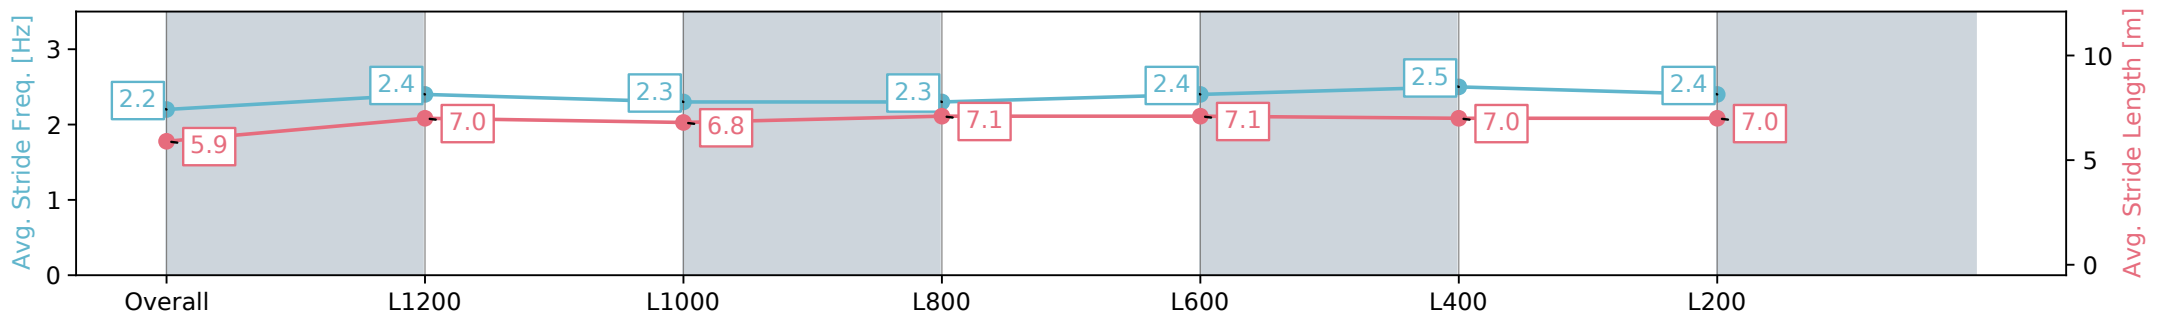

Horse/Jockey Name	ATTRITION/Beau Mertens
Finish Rank	2
Fastest Section Time (Section)	0:11.52 (L1200)
Top Speed [km/h] (Section)	63.4 (Overall)
Race State	Finished

Morphettville Parks SA - Professional
Race 8: Sportsbet Leon Macdonald Stakes - 1400m
24 August 2024 - 4:28PM
Track Rating: Soft 6, Weather: Fine, Rail Position: +6m 1000m-W/
Post, +3m Remainder Sectional 608m

Section	Overall	L1200	L1000	L800	L600	L400	L200
Section Times	1:26.14 [2] (0:15.04)	1:11.10 [7] (0:11.52)	0:59.58 [7] (0:12.02)	0:47.56 [8] (0:11.83)	0:35.73 [8] (0:11.99)	0:23.74 [9] (0:11.70)	0:12.04 [8] (0:12.04)
Average Speed [km/h]	47.9	62.6	60.4	61.2	61.6	62.4	59.8
Top Speed [km/h]	60.3	63.4	61.5	62.4	62.5	63.2	62.5
Avg. Dist. to Rail [m]	4.9	1.2	2.0	2.5	4.3	7.6	10.7
Avg. Stride Freq. [Hz]	2.2	2.4	2.3	2.3	2.4	2.5	2.4
Avg. Stride Length [m]	5.9	7.0	6.8	7.1	7.1	7.0	7.0

Report Created: Sat 24 August 2024 17:18:35 GMT+10 (Note: Timing is based on positional data)

[ ] Ranking at each section and finish
-:-:- No data available at this section
NA No data available