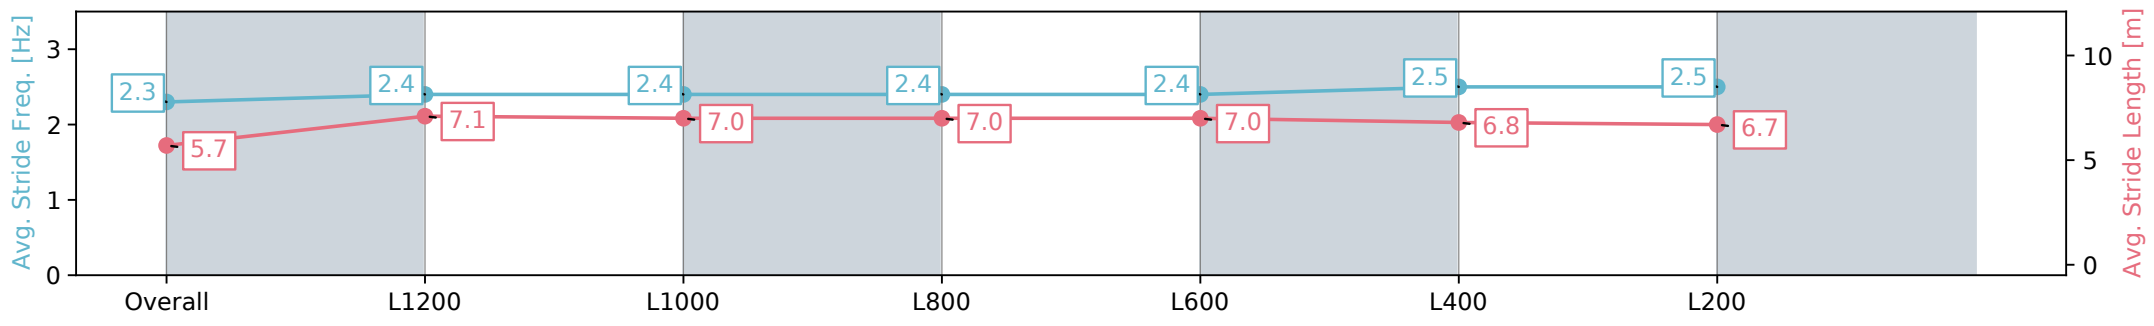

Horse/Jockey Name	SECOND TO NUN/Kayla Crowther
Finish Rank	1
Fastest Section Time (Section)	0:11.52 (L1200)
Top Speed [km/h] (Section)	63.7 (Overall)
Race State	Finished

Morphettville Parks SA - Professional
Race 8: Sportsbet Leon Macdonald Stakes - 1400m
24 August 2024 - 4:28PM
Track Rating: Soft 6, Weather: Fine, Rail Position: +6m 1000m-W/
Post, +3m Remainder Sectional 608m

Section	Overall	L1200	L1000	L800	L600	L400	L200
Section Times	1:26.07 [1] (0:15.10)	1:10.97 [8] (0:11.52)	0:59.45 [8] (0:11.94)	0:47.51 [7] (0:11.82)	0:35.69 [7] (0:11.89)	0:23.80 [7] (0:11.70)	0:12.10 [4] (0:12.10)
Average Speed [km/h]	47.7	62.4	60.3	61.0	60.8	61.7	59.5
Top Speed [km/h]	61.0	63.7	62.0	61.9	61.7	62.3	62.2
Avg. Dist. to Rail [m]	3.9	1.0	0.5	0.6	0.8	2.1	4.5
Avg. Stride Freq. [Hz]	2.3	2.4	2.4	2.4	2.4	2.5	2.5
Avg. Stride Length [m]	5.7	7.1	7.0	7.0	7.0	6.8	6.7

Report Created: Sat 24 August 2024 17:18:34 GMT+10 (Note: Timing is based on positional data)

[ ] Ranking at each section and finish
-:-:- No data available at this section
NA No data available