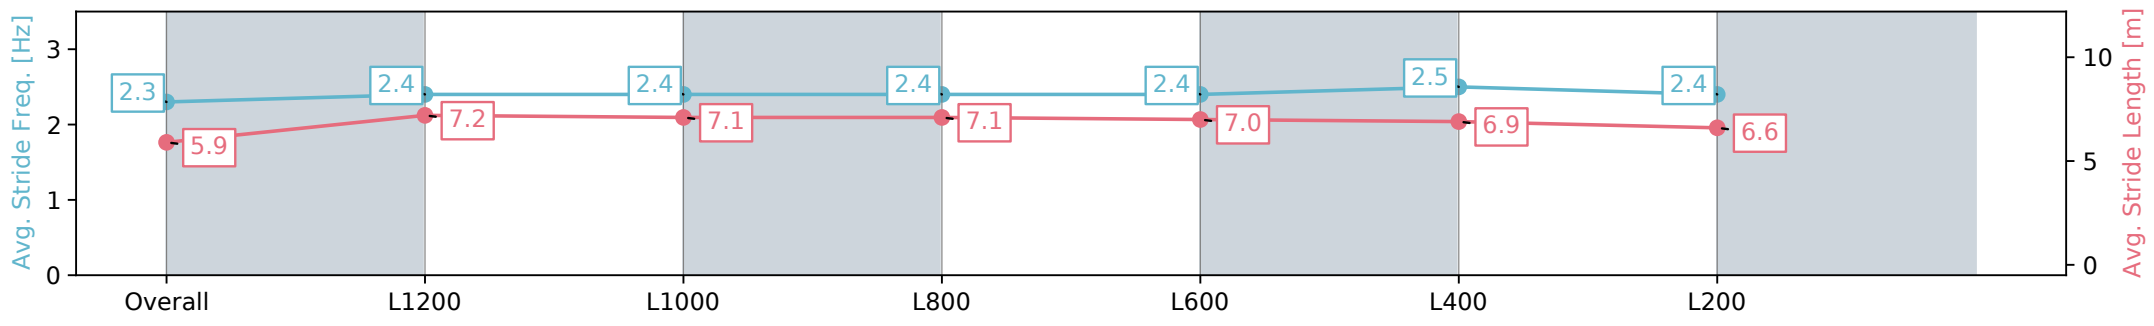

Horse/Jockey Name	LORD VLADIVOSTOK/Todd Pannell
Finish Rank	8
Fastest Section Time (Section)	0:11.48 (L1200)
Top Speed [km/h] (Section)	63.9 (Overall)
Race State	Finished

Morphettville Parks SA - Professional
Race 8: Sportsbet Leon Macdonald Stakes - 1400m
24 August 2024 - 4:28PM
Track Rating: Soft 6, Weather: Fine, Rail Position: +6m 1000m-W/
Post, +3m Remainder Sectional 608m

Section	Overall	L1200	L1000	L800	L600	L400	L200
Section Times	1:26.64 [8] (0:14.88)	1:11.76 [5] (0:11.48)	1:00.28 [5] (0:11.85)	0:48.43 [5] (0:11.90)	0:36.53 [5] (0:11.92)	0:24.61 [4] (0:11.88)	0:12.73 [3] (0:12.73)
Average Speed [km/h]	48.5	62.6	60.5	60.5	60.5	60.7	56.6
Top Speed [km/h]	60.8	63.9	62.2	61.2	61.4	61.5	60.1
Avg. Dist. to Rail [m]	1.7	1.2	0.6	0.1	0.7	1.3	2.2
Avg. Stride Freq. [Hz]	2.3	2.4	2.4	2.4	2.4	2.5	2.4
Avg. Stride Length [m]	5.9	7.2	7.1	7.1	7.0	6.9	6.6

Report Created: Sat 24 August 2024 17:18:41 GMT+10 (Note: Timing is based on positional data)

[ ] Ranking at each section and finish
-:-:- No data available at this section
NA No data available