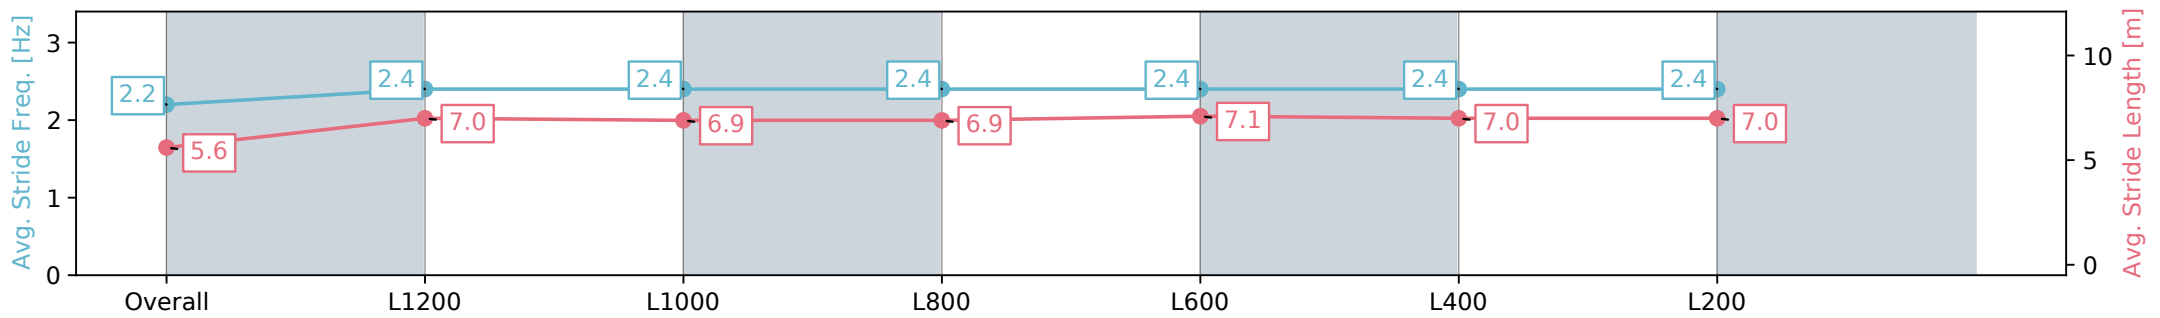

Horse/Jockey Name	THE MAP/Margaret Collett
Finish Rank	9
Fastest Section Time (Section)	0:11.59 (L1200)
Top Speed [km/h] (Section)	63.8 (Overall)
Race State	Finished

Morphettville Parks SA - Professional

Race 8: Sportsbet Leon Macdonald Stakes - 1400m

24 August 2024 - 4:28PM

Track Rating: Soft 6, Weather: Fine, Rail Position: +6m 1000m-W/
Post, +3m Remainder Sectional 608m

Section	Overall	L1200	L1000	L800	L600	L400	L200
Section Times	1:26.67 [9] (0:15.64)	1:11.03 [12] (0:11.59)	0:59.44 [12] (0:11.85)	0:47.59 [12] (0:11.71)	0:35.88 [12] (0:11.69)	0:24.19 [11] (0:11.84)	0:12.35 [11] (0:12.35)
Average Speed [km/h]	46.1	62.0	61.0	61.6	62.2	61.1	58.4
Top Speed [km/h]	59.9	63.8	63.6	62.6	63.4	62.1	60.6
Avg. Dist. to Rail [m]	2.1	0.9	0.9	1.0	1.8	3.0	3.9
Avg. Stride Freq. [Hz]	2.2	2.4	2.4	2.4	2.4	2.4	2.4
Avg. Stride Length [m]	5.6	7.0	6.9	6.9	7.1	7.0	7.0

Report Created: Sat 24 August 2024 17:18:42 GMT+10 (Note: Timing is based on positional data)

[ ] Ranking at each section and finish
-:-:- No data available at this section
NA No data available