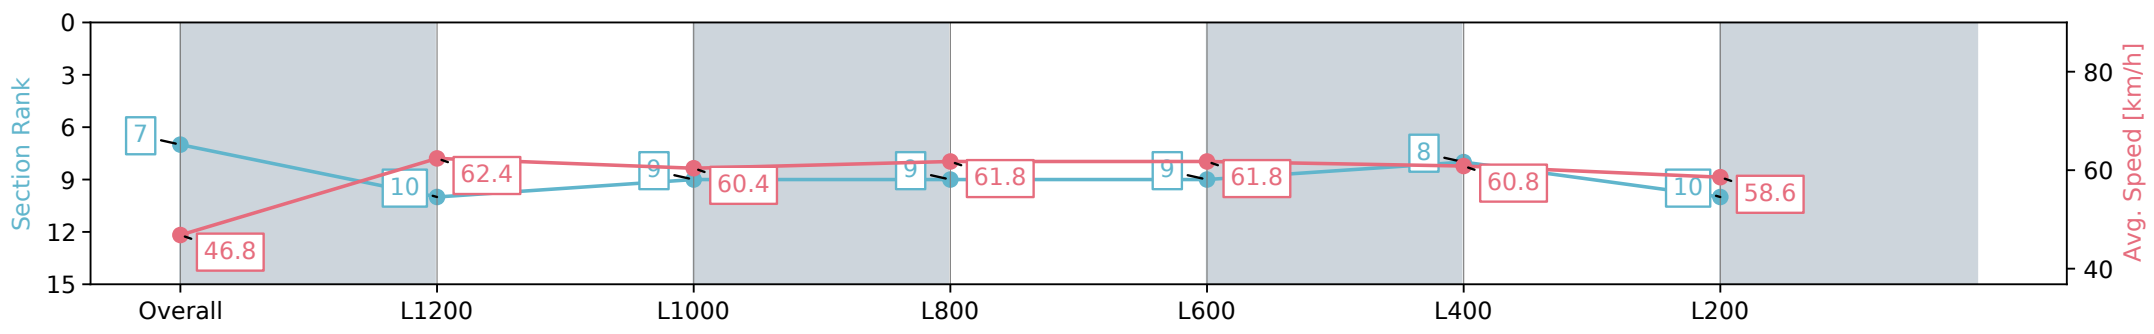

Horse/Jockey Name	MY KHALIFA/Dom Tourneur
Finish Rank	7
Fastest Section Time (Section)	0:11.53 (L1200)
Top Speed [km/h] (Section)	64.0 (L600)
Race State	Finished

Morphettville Parks SA - Professional
Race 8: Sportsbet Leon Macdonald Stakes - 1400m
24 August 2024 - 4:28PM
Track Rating: Soft 6, Weather: Fine, Rail Position: +6m 1000m-W/
Post, +3m Remainder Sectional 608m

Section	Overall	L1200	L1000	L800	L600	L400	L200
Section Times	1:26.58 [7] (0:15.39)	1:11.19 [10] (0:11.53)	0:59.66 [9] (0:11.93)	0:47.73 [9] (0:11.67)	0:36.06 [9] (0:11.80)	0:24.26 [8] (0:11.95)	0:12.31 [10] (0:12.31)
Average Speed [km/h]	46.8	62.4	60.4	61.8	61.8	60.8	58.6
Top Speed [km/h]	60.3	63.9	63.0	62.1	62.6	64.0	60.9
Avg. Dist. to Rail [m]	6.1	1.0	0.6	0.6	2.4	5.8	9.4
Avg. Stride Freq. [Hz]	2.2	2.4	2.3	2.3	2.3	2.4	2.3
Avg. Stride Length [m]	5.8	7.3	7.2	7.4	7.4	7.1	7.0

Report Created: Sat 24 August 2024 17:18:40 GMT+10 (Note: Timing is based on positional data)

[ ] Ranking at each section and finish
-:-:- No data available at this section
NA No data available