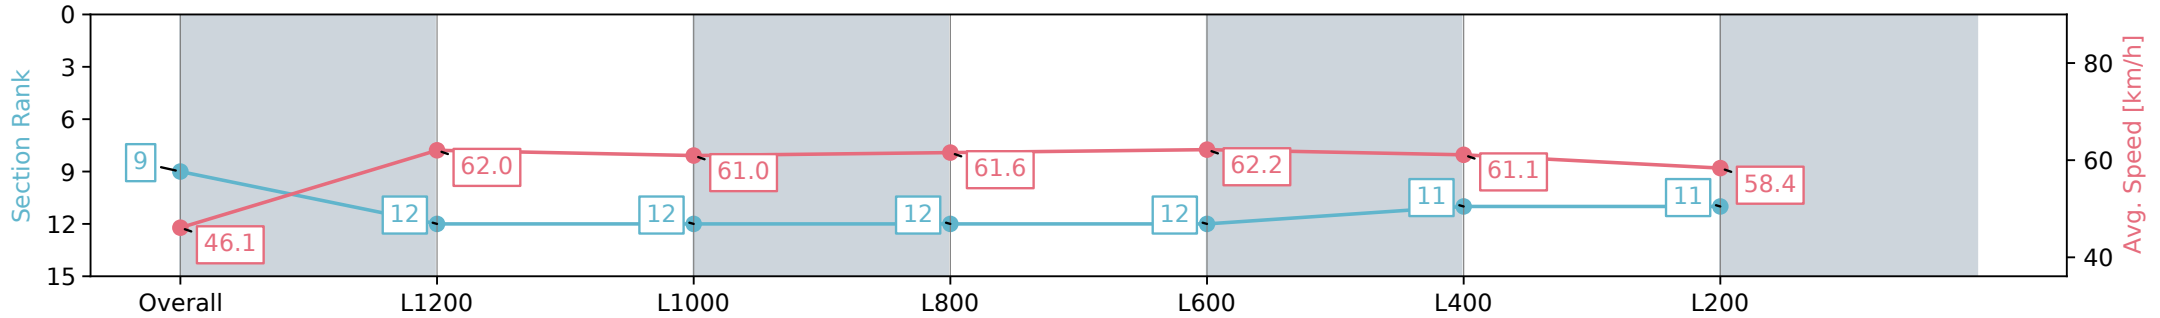

Horse/Jockey Name	THE MAP/Margaret Collett
Finish Rank	9
Fastest Section Time (Section)	0:11.59 (L1200)
Top Speed [km/h] (Section)	63.8 (Overall)
Race State	Finished

Morphettville Parks SA - Professional

Race 8: Sportsbet Leon Macdonald Stakes - 1400m

24 August 2024 - 4:28PM

Track Rating: Soft 6, Weather: Fine, Rail Position: +6m 1000m-W/
Post, +3m Remainder Sectional 608m

Section	Overall	L1200	L1000	L800	L600	L400	L200
Section Times	1:26.67 [9] (0:15.64)	1:11.03 [12] (0:11.59)	0:59.44 [12] (0:11.85)	0:47.59 [12] (0:11.71)	0:35.88 [12] (0:11.69)	0:24.19 [11] (0:11.84)	0:12.35 [11] (0:12.35)
Average Speed [km/h]	46.1	62.0	61.0	61.6	62.2	61.1	58.4
Top Speed [km/h]	59.9	63.8	63.6	62.6	63.4	62.1	60.6
Avg. Dist. to Rail [m]	2.1	0.9	0.9	1.0	1.8	3.0	3.9
Avg. Stride Freq. [Hz]	2.2	2.4	2.4	2.4	2.4	2.4	2.4
Avg. Stride Length [m]	5.6	7.0	6.9	6.9	7.1	7.0	7.0

Report Created: Sat 24 August 2024 17:18:42 GMT+10 (Note: Timing is based on positional data)

[ ] Ranking at each section and finish
-:-:- No data available at this section
NA No data available