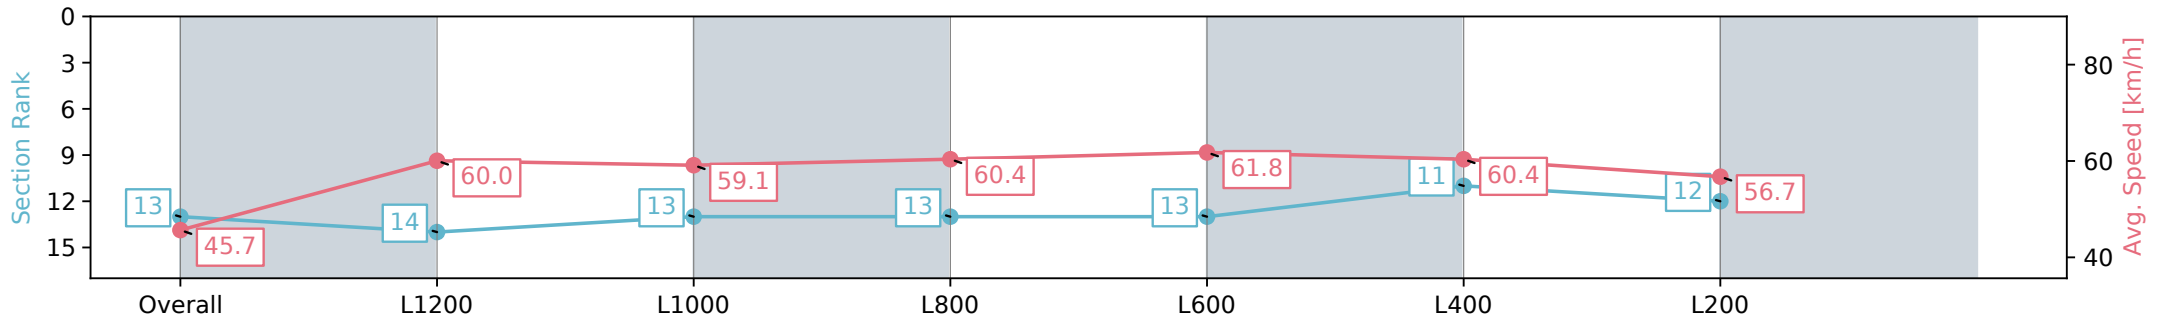

Horse/Jockey Name	LUNAR SOLAR/Margaret Collett
Finish Rank	13
Fastest Section Time (Section)	0:11.74 (L600)
Top Speed [km/h] (Section)	63.3 (L800)
Race State	Finished

Morphettville Parks SA - Professional

Race 7: Fleurieu Milk Company Handicap - 1400m

24 August 2024 - 3:54PM

Track Rating: Soft 6, Weather: Fine, Rail Position: +6m 1000m-W/
Post, +3m Remainder Sectional 608m

Section	Overall	L1200	L1000	L800	L600	L400	L200
Section Times	1:28.27 [13] (0:15.78)	1:12.49 [14] (0:11.97)	1:00.52 [13] (0:12.20)	0:48.32 [13] (0:11.93)	0:36.39 [13] (0:11.74)	0:24.65 [11] (0:11.96)	0:12.69 [12] (0:12.69)
Average Speed [km/h]	45.7	60.0	59.1	60.4	61.8	60.4	56.7
Top Speed [km/h]	57.7	62.0	60.0	61.5	63.3	62.5	59.9
Avg. Dist. to Rail [m]	7.3	1.0	0.5	0.5	1.0	2.2	2.4
Avg. Stride Freq. [Hz]	2.2	2.4	2.3	2.4	2.4	2.5	2.4
Avg. Stride Length [m]	5.8	7.1	7.0	7.0	7.0	6.7	6.6

- [ ] Ranking at each section and finish
- -:-:- No data available at this section
- NA No data available