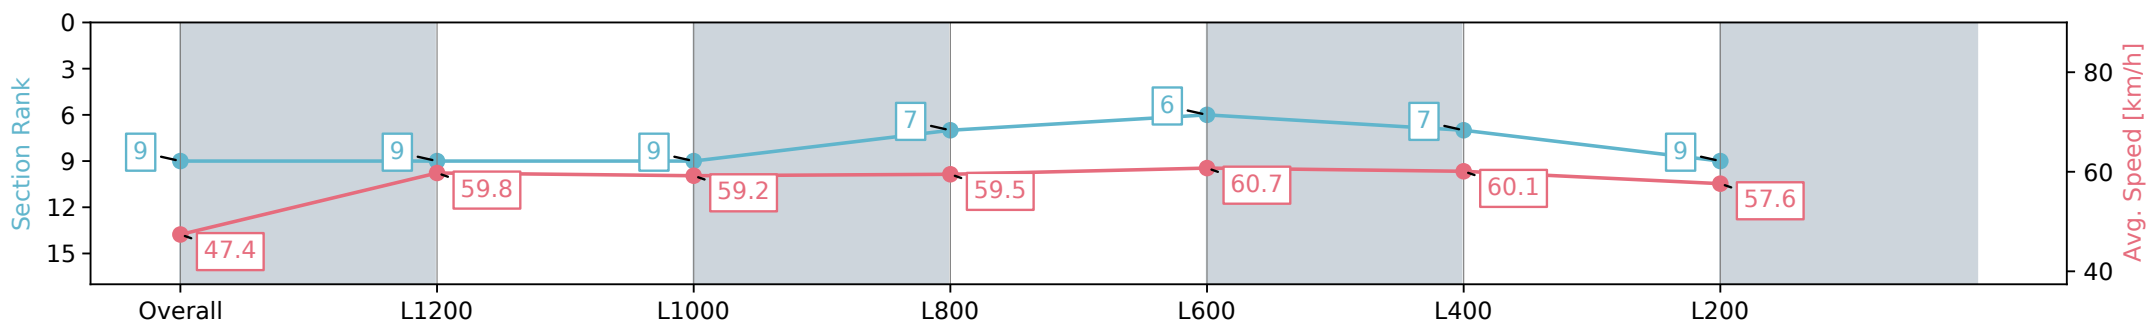

Horse/Jockey Name	TOAST THE DEEL/Jessica Eaton
Finish Rank	9
Fastest Section Time (Section)	0:11.85 (L600)
Top Speed [km/h] (Section)	62.0 (L800)
Race State	Finished

Morphettville Parks SA - Professional
Race 7: Fleurieu Milk Company Handicap - 1400m
24 August 2024 - 3:54PM
Track Rating: Soft 6, Weather: Fine, Rail Position: +6m 1000m-W/
Post, +3m Remainder Sectional 608m

Section	Overall	L1200	L1000	L800	L600	L400	L200
Section Times	1:27.70 [9] (0:15.20)	1:12.50 [9] (0:12.03)	1:00.47 [9] (0:12.10)	0:48.37 [7] (0:12.06)	0:36.31 [6] (0:11.85)	0:24.46 [7] (0:11.97)	0:12.49 [9] (0:12.49)
Average Speed [km/h]	47.4	59.8	59.2	59.5	60.7	60.1	57.6
Top Speed [km/h]	59.6	61.2	60.3	60.8	62.0	62.0	60.9
Avg. Dist. to Rail [m]	3.7	1.2	0.9	1.2	0.5	0.7	3.2
Avg. Stride Freq. [Hz]	2.2	2.4	2.4	2.3	2.4	2.4	2.3
Avg. Stride Length [m]	5.8	7.0	6.9	7.1	7.0	6.8	6.9

Report Created: Sat 24 August 2024 16:37:35 GMT+10 (Note: Timing is based on positional data)

[ ] Ranking at each section and finish
-:-:- No data available at this section
NA No data available