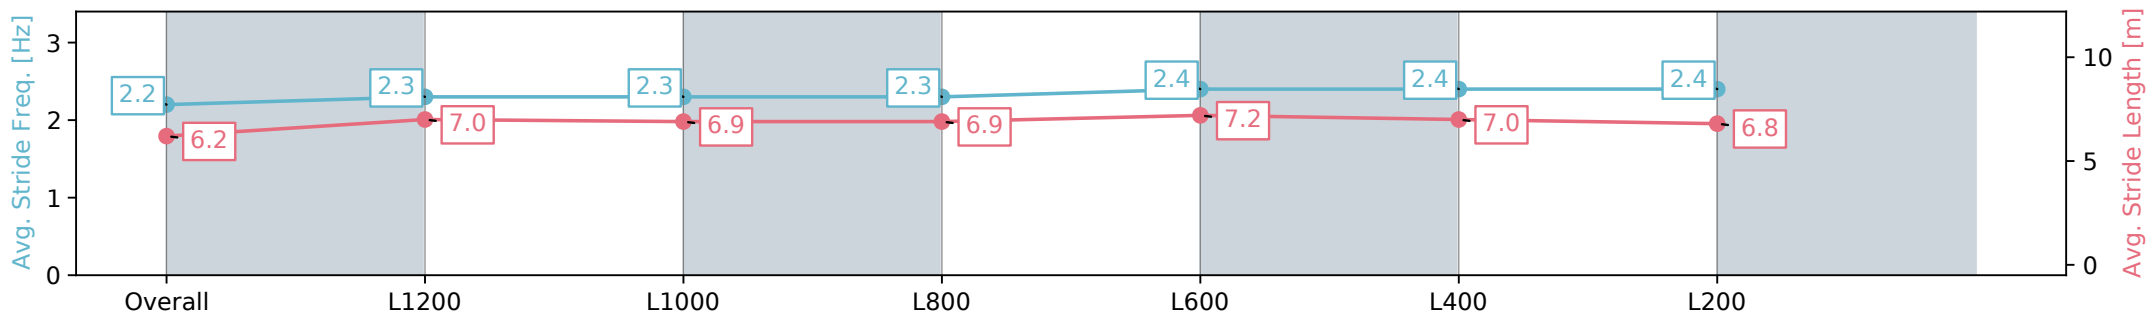

Horse/Jockey Name	WILLYBEAFCTOR/Alana Livesey
Finish Rank	6
Fastest Section Time (Section)	0:11.88 (L400)
Top Speed [km/h] (Section)	62.6 (L600)
Race State	Finished

Morphettville Parks SA - Professional
Race 7: Fleurieu Milk Company Handicap - 1400m
24 August 2024 - 3:54PM
Track Rating: Soft 6, Weather: Fine, Rail Position: +6m 1000m-W/
Post, +3m Remainder Sectional 608m

Section	Overall	L1200	L1000	L800	L600	L400	L200
Section Times	1:27.59 [6] (0:14.81)	1:12.78 [4] (0:12.07)	1:00.71 [4] (0:12.13)	0:48.58 [4] (0:12.14)	0:36.44 [4] (0:11.98)	0:24.46 [5] (0:11.88)	0:12.58 [7] (0:12.57)
Average Speed [km/h]	48.6	59.6	59.4	59.4	60.6	60.9	57.2
Top Speed [km/h]	60.9	61.0	59.9	59.9	61.8	62.6	60.7
Avg. Dist. to Rail [m]	2.4	1.0	0.8	0.9	1.3	2.5	2.1
Avg. Stride Freq. [Hz]	2.2	2.3	2.3	2.3	2.4	2.4	2.4
Avg. Stride Length [m]	6.2	7.0	6.9	6.9	7.2	7.0	6.8

Report Created: Sat 24 August 2024 16:37:33 GMT+10 (Note: Timing is based on positional data)

[ ] Ranking at each section and finish
-:-:- No data available at this section
NA No data available