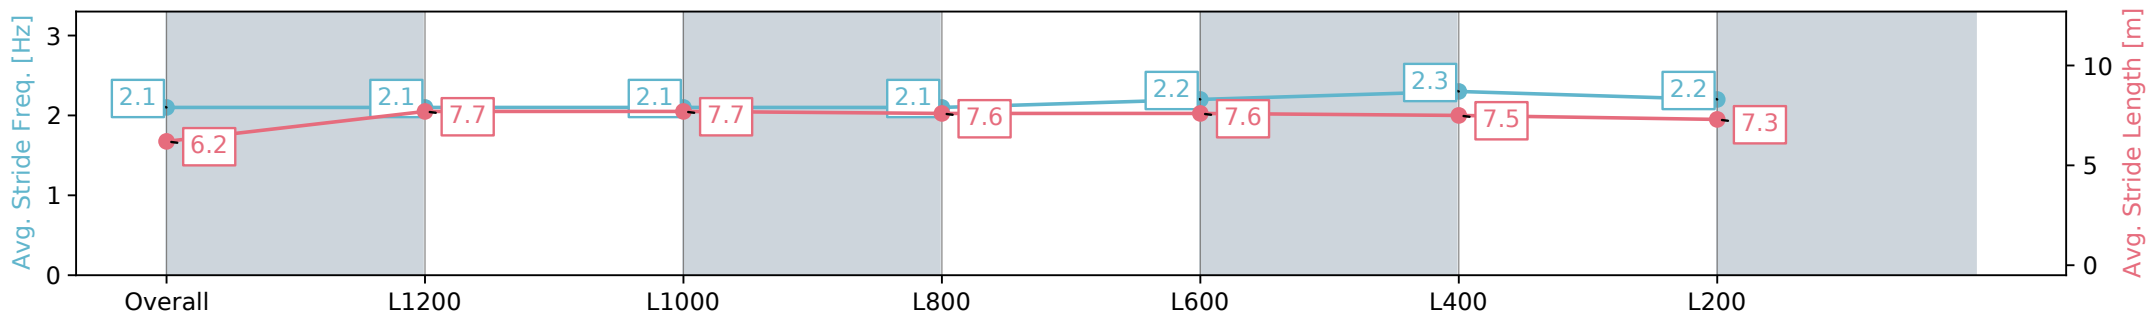

Horse/Jockey Name	HEADPHONES/Samuel Payne
Finish Rank	4
Fastest Section Time (Section)	0:11.68 (L400)
Top Speed [km/h] (Section)	62.7 (L600)
Race State	Finished

Morphettville Parks SA - Professional
Race 7: Fleurieu Milk Company Handicap - 1400m
24 August 2024 - 3:54PM
Track Rating: Soft 6, Weather: Fine, Rail Position: +6m 1000m-W/
Post, +3m Remainder Sectional 608m

Section	Overall	L1200	L1000	L800	L600	L400	L200
Section Times	1:27.40 [4] (0:14.95)	1:12.45 [5] (0:12.01)	1:00.44 [5] (0:12.23)	0:48.21 [5] (0:12.24)	0:35.97 [8] (0:11.89)	0:24.08 [8] (0:11.68)	0:12.40 [6] (0:12.40)
Average Speed [km/h]	48.1	60.0	59.2	58.8	60.7	61.7	58.0
Top Speed [km/h]	60.4	60.6	59.7	59.8	61.5	62.7	61.0
Avg. Dist. to Rail [m]	3.1	1.2	1.1	0.8	0.9	1.9	3.2
Avg. Stride Freq. [Hz]	2.1	2.1	2.1	2.1	2.2	2.3	2.2
Avg. Stride Length [m]	6.2	7.7	7.7	7.6	7.6	7.5	7.3

Report Created: Sat 24 August 2024 16:37:31 GMT+10 (Note: Timing is based on positional data)

[ ] Ranking at each section and finish
-:-:- No data available at this section
NA No data available