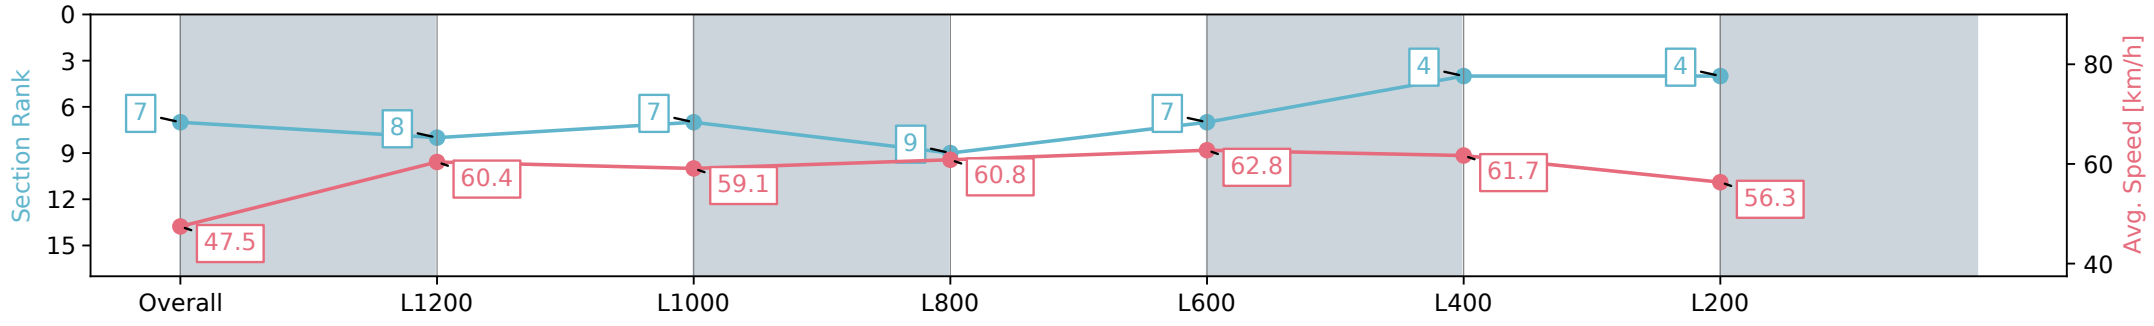

Horse/Jockey Name	SIXTEEN REASONS/Jacob Opperman
Finish Rank	7
Fastest Section Time (Section)	0:11.68 (L600)
Top Speed [km/h] (Section)	63.5 (L800)
Race State	Finished

Morphettville Parks SA - Professional
Race 7: Fleurieu Milk Company Handicap - 1400m
24 August 2024 - 3:54PM
Track Rating: Soft 6, Weather: Fine, Rail Position: +6m 1000m-W/
Post, +3m Remainder Sectional 608m

Section	Overall	L1200	L1000	L800	L600	L400	L200
Section Times	1:27.63 [7] (0:15.19)	1:12.44 [8] (0:11.93)	1:00.51 [7] (0:12.34)	0:48.17 [9] (0:11.93)	0:36.24 [7] (0:11.68)	0:24.56 [4] (0:11.77)	0:12.79 [4] (0:12.79)
Average Speed [km/h]	47.5	60.4	59.1	60.8	62.8	61.7	56.3
Top Speed [km/h]	59.2	61.2	60.5	62.6	63.5	62.6	60.2
Avg. Dist. to Rail [m]	8.0	1.7	2.7	3.2	3.3	5.3	7.1
Avg. Stride Freq. [Hz]	2.1	2.3	2.3	2.3	2.4	2.4	2.3
Avg. Stride Length [m]	6.0	7.1	7.3	7.3	7.2	7.1	6.9

Report Created: Sat 24 August 2024 16:37:34 GMT+10 (Note: Timing is based on positional data)

[ ] Ranking at each section and finish
-:-:- No data available at this section
NA No data available