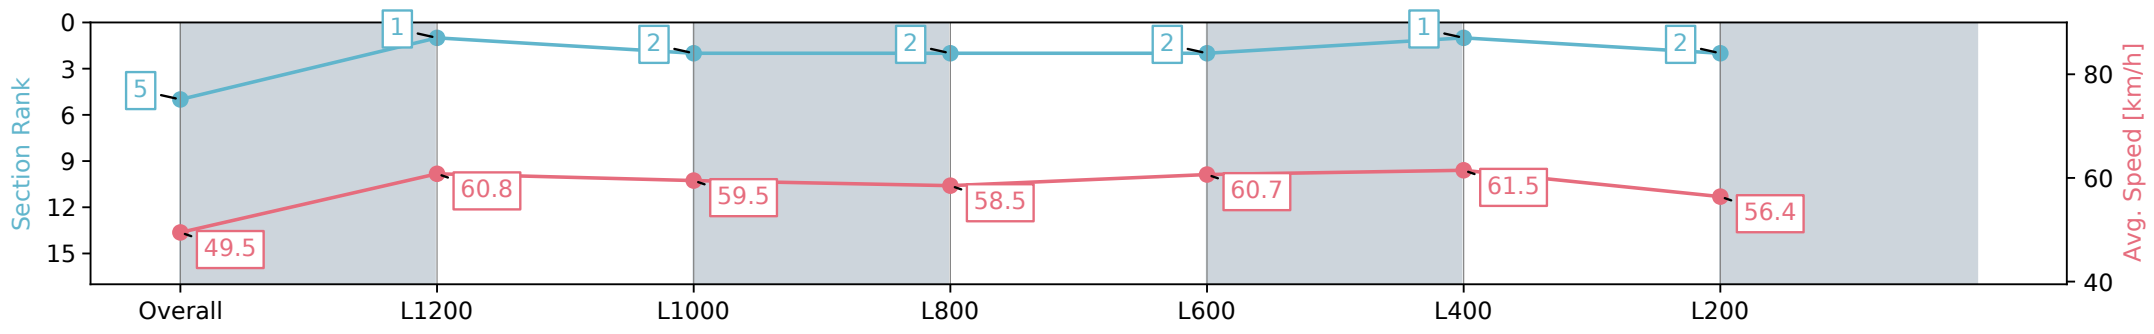

Horse/Jockey Name	PORTATION/Stacey Metcalfe
Finish Rank	5
Fastest Section Time (Section)	0:11.80 (L400)
Top Speed [km/h] (Section)	62.3 (L600)
Race State	Finished

Morphettville Parks SA - Professional
Race 7: Fleurieu Milk Company Handicap - 1400m
24 August 2024 - 3:54PM
Track Rating: Soft 6, Weather: Fine, Rail Position: +6m 1000m-W/
Post, +3m Remainder Sectional 608m

Section	Overall	L1200	L1000	L800	L600	L400	L200
Section Times	1:27.45 [5] (0:14.56)	1:12.89 [1] (0:11.84)	1:01.05 [2] (0:12.11)	0:48.94 [2] (0:12.33)	0:36.61 [2] (0:12.04)	0:24.57 [1] (0:11.80)	0:12.77 [2] (0:12.77)
Average Speed [km/h]	49.5	60.8	59.5	58.5	60.7	61.5	56.4
Top Speed [km/h]	60.8	62.1	61.4	59.1	62.1	62.3	60.8
Avg. Dist. to Rail [m]	4.2	1.0	0.8	1.4	2.3	3.8	5.3
Avg. Stride Freq. [Hz]	2.3	2.3	2.3	2.3	2.4	2.4	2.3
Avg. Stride Length [m]	6.0	7.2	7.1	7.1	7.1	7.0	6.8

Report Created: Sat 24 August 2024 16:37:32 GMT+10 (Note: Timing is based on positional data)

[ ] Ranking at each section and finish
-:-:- No data available at this section
NA No data available