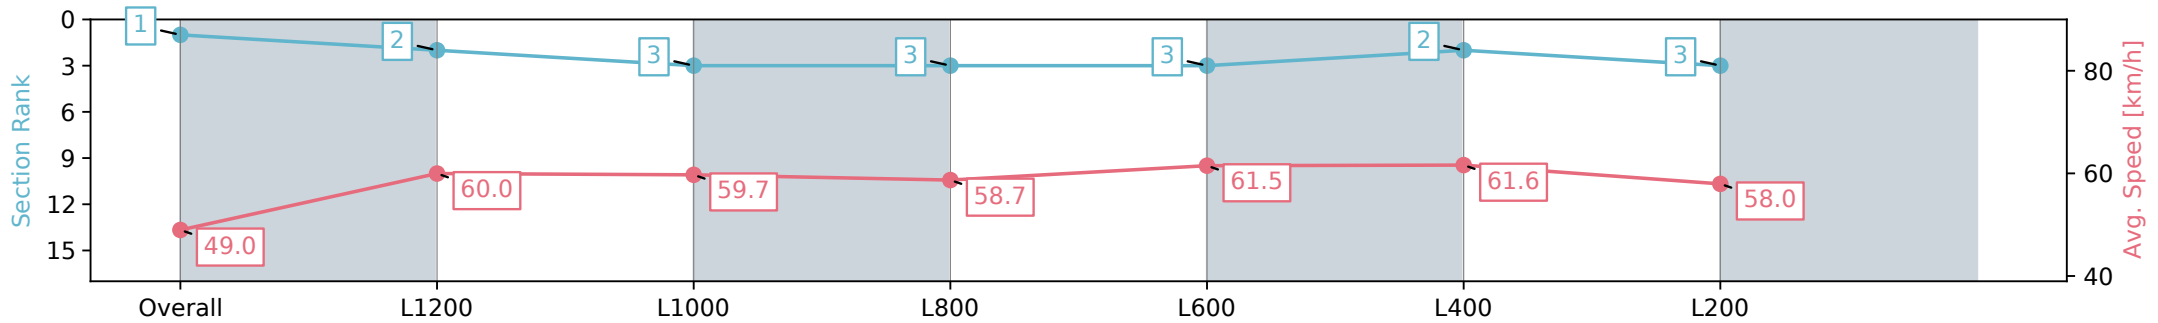

24 August 2024 - 3:54PM

Track Rating: Soft 6, Weather: Fine, Rail Position: +6m 1000m-W/
 Post, +3m Remainder Sectional 608m

Section	Overall	L1200	L1000	L800	L600	L400	L200
Section Times	1:27.12 [1] (0:14.72)	1:12.40 [2] (0:11.99)	1:00.41 [3] (0:12.10)	0:48.31 [3] (0:12.30)	0:36.01 [3] (0:11.83)	0:24.18 [2] (0:11.77)	0:12.41 [3] (0:12.41)
Average Speed [km/h]	49.0	60.0	59.7	58.7	61.5	61.6	58.0
Top Speed [km/h]	60.2	60.4	61.0	60.6	62.2	62.9	62.1
Avg. Dist. to Rail [m]	4.9	1.2	0.9	1.1	1.8	3.9	6.1
Avg. Stride Freq. [Hz]	2.3	2.4	2.4	2.4	2.5	2.6	2.5
Avg. Stride Length [m]	5.7	6.9	6.9	6.9	6.9	6.7	6.5