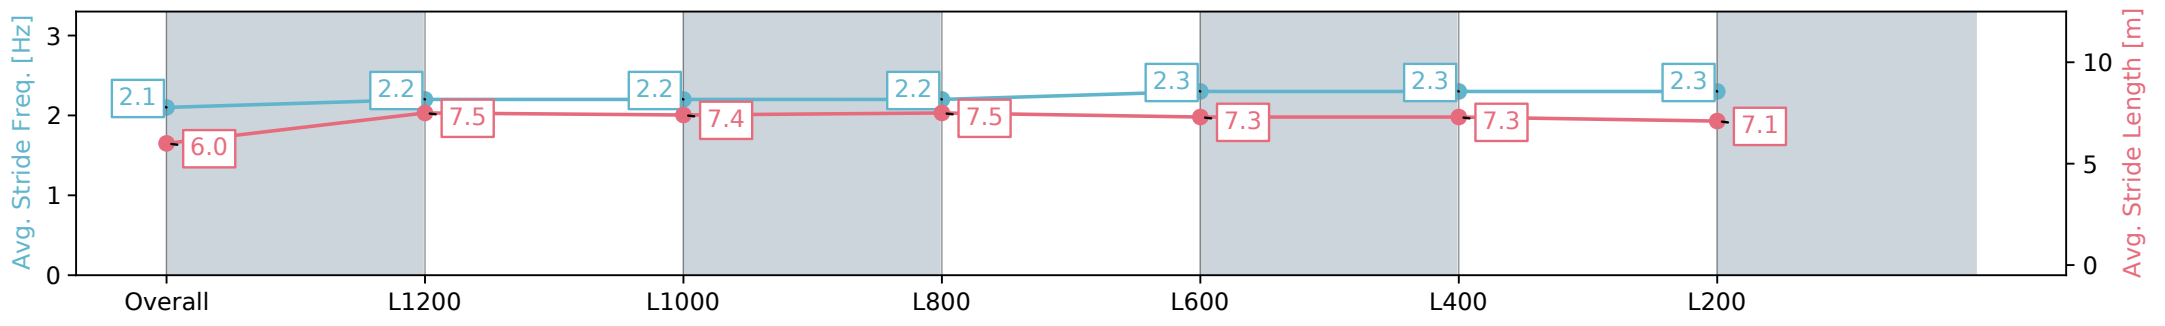

Horse/Jockey Name	MAGNETIC PRINCE/Melissa Julius
Finish Rank	8
Fastest Section Time (Section)	0:11.69 (L400)
Top Speed [km/h] (Section)	63.1 (L600)
Race State	Finished

Morphettville Parks SA - Professional
Race 7: Fleurieu Milk Company Handicap - 1400m
24 August 2024 - 3:54PM
Track Rating: Soft 6, Weather: Fine, Rail Position: +6m 1000m-W/
Post, +3m Remainder Sectional 608m

Section	Overall	L1200	L1000	L800	L600	L400	L200
Section Times	1:27.69 [8] (0:15.54)	1:12.15 [11] (0:12.07)	1:00.08 [12] (0:12.16)	0:47.92 [12] (0:11.92)	0:36.00 [10] (0:11.96)	0:24.04 [12] (0:11.69)	0:12.35 [10] (0:12.35)
Average Speed [km/h]	46.3	59.5	59.3	60.6	61.6	62.3	58.2
Top Speed [km/h]	58.8	61.4	60.6	61.9	62.8	63.1	61.3
Avg. Dist. to Rail [m]	2.4	1.0	0.5	0.9	4.0	5.5	8.0
Avg. Stride Freq. [Hz]	2.1	2.2	2.2	2.2	2.3	2.3	2.3
Avg. Stride Length [m]	6.0	7.5	7.4	7.5	7.3	7.3	7.1

Report Created: Sat 24 August 2024 16:37:35 GMT+10 (Note: Timing is based on positional data)

[ ] Ranking at each section and finish
-:-:- No data available at this section
NA No data available