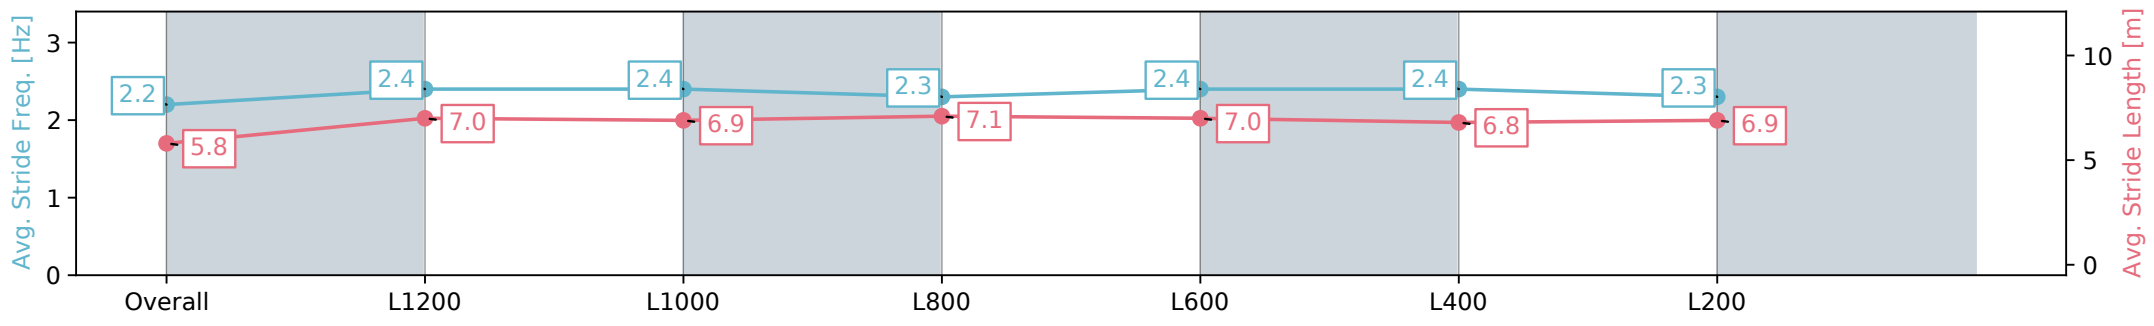

Horse/Jockey Name	TOAST THE DEEL/Jessica Eaton
Finish Rank	9
Fastest Section Time (Section)	0:11.85 (L600)
Top Speed [km/h] (Section)	62.0 (L800)
Race State	Finished

Morphettville Parks SA - Professional
Race 7: Fleurieu Milk Company Handicap - 1400m
24 August 2024 - 3:54PM
Track Rating: Soft 6, Weather: Fine, Rail Position: +6m 1000m-W/
Post, +3m Remainder Sectional 608m

Section	Overall	L1200	L1000	L800	L600	L400	L200
Section Times	1:27.70 [9] (0:15.20)	1:12.50 [9] (0:12.03)	1:00.47 [9] (0:12.10)	0:48.37 [7] (0:12.06)	0:36.31 [6] (0:11.85)	0:24.46 [7] (0:11.97)	0:12.49 [9] (0:12.49)
Average Speed [km/h]	47.4	59.8	59.2	59.5	60.7	60.1	57.6
Top Speed [km/h]	59.6	61.2	60.3	60.8	62.0	62.0	60.9
Avg. Dist. to Rail [m]	3.7	1.2	0.9	1.2	0.5	0.7	3.2
Avg. Stride Freq. [Hz]	2.2	2.4	2.4	2.3	2.4	2.4	2.3
Avg. Stride Length [m]	5.8	7.0	6.9	7.1	7.0	6.8	6.9

Report Created: Sat 24 August 2024 16:37:35 GMT+10 (Note: Timing is based on positional data)

[ ] Ranking at each section and finish
-:-:- No data available at this section
NA No data available