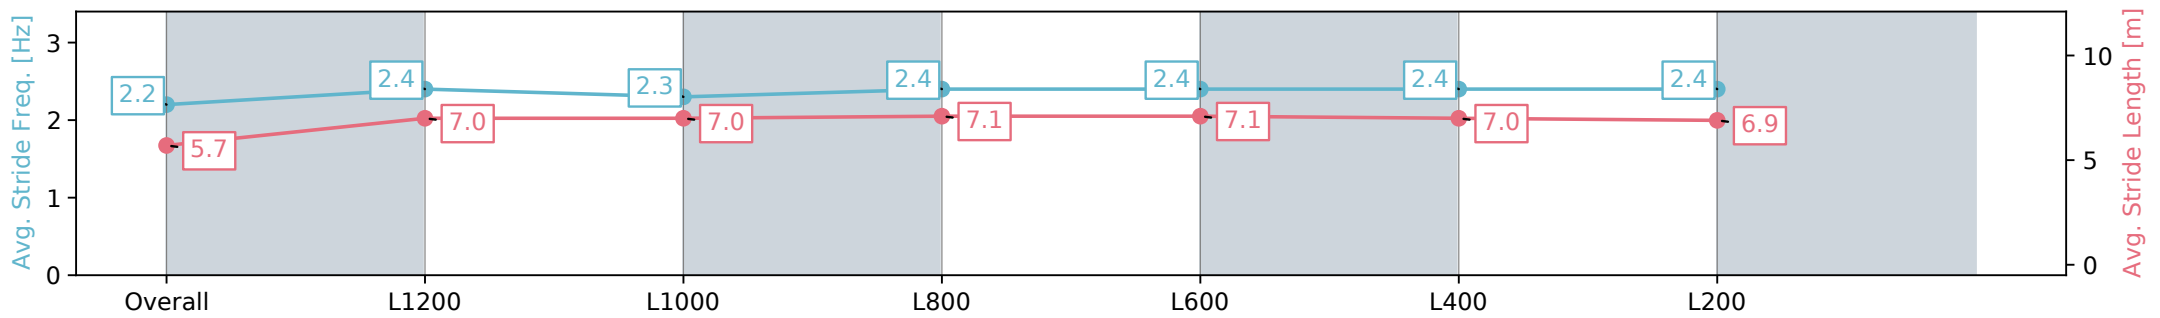

Horse/Jockey Name	AMMO AMOR/Tatum Bull
Finish Rank	12
Fastest Section Time (Section)	0:11.96 (L1200)
Top Speed [km/h] (Section)	62.0 (L600)
Race State	Finished

Morphettville Parks SA - Professional

Race 7: Fleurieu Milk Company Handicap - 1400m

24 August 2024 - 3:54PM

Track Rating: Soft 6, Weather: Fine, Rail Position: +6m 1000m-W/
Post, +3m Remainder Sectional 608m

Section	Overall	L1200	L1000	L800	L600	L400	L200
Section Times	1:28.04 [12] (0:15.55)	1:12.49 [12] (0:11.96)	1:00.53 [10] (0:12.23)	0:48.30 [11] (0:11.96)	0:36.34 [11] (0:12.09)	0:24.25 [14] (0:11.98)	0:12.27 [14] (0:12.27)
Average Speed [km/h]	46.3	60.3	59.4	60.6	60.9	60.8	58.6
Top Speed [km/h]	58.3	61.9	60.9	61.0	61.4	62.0	60.9
Avg. Dist. to Rail [m]	6.9	1.9	2.3	2.3	4.0	6.5	10.0
Avg. Stride Freq. [Hz]	2.2	2.4	2.3	2.4	2.4	2.4	2.4
Avg. Stride Length [m]	5.7	7.0	7.0	7.1	7.1	7.0	6.9

Report Created: Sat 24 August 2024 16:37:38 GMT+10 (Note: Timing is based on positional data)

[ ] Ranking at each section and finish
-:-:- No data available at this section
NA No data available