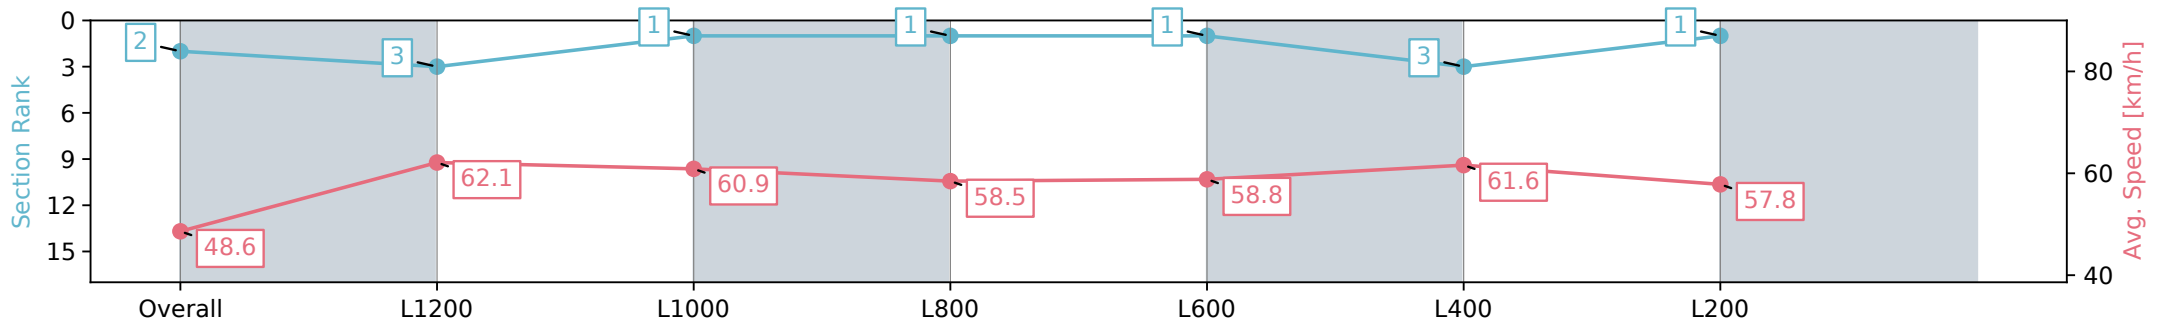

Section	Overall	L1200	L1000	L800	L600	L400	L200
Section Times	1:27.13 [2] (0:14.80)	1:12.33 [3] (0:11.60)	1:00.73 [1] (0:11.90)	0:48.83 [1] (0:12.36)	0:36.47 [1] (0:12.30)	0:24.17 [3] (0:11.71)	0:12.46 [1] (0:12.46)
Average Speed [km/h]	48.6	62.1	60.9	58.5	58.8	61.6	57.8
Top Speed [km/h]	60.9	62.6	63.2	59.5	61.5	62.1	60.6
Avg. Dist. to Rail [m]	6.6	2.2	1.3	1.1	1.0	1.5	3.3
Avg. Stride Freq. [Hz]	2.2	2.2	2.2	2.1	2.2	2.3	2.2
Avg. Stride Length [m]	6.0	7.5	7.4	7.3	7.2	7.1	7.0