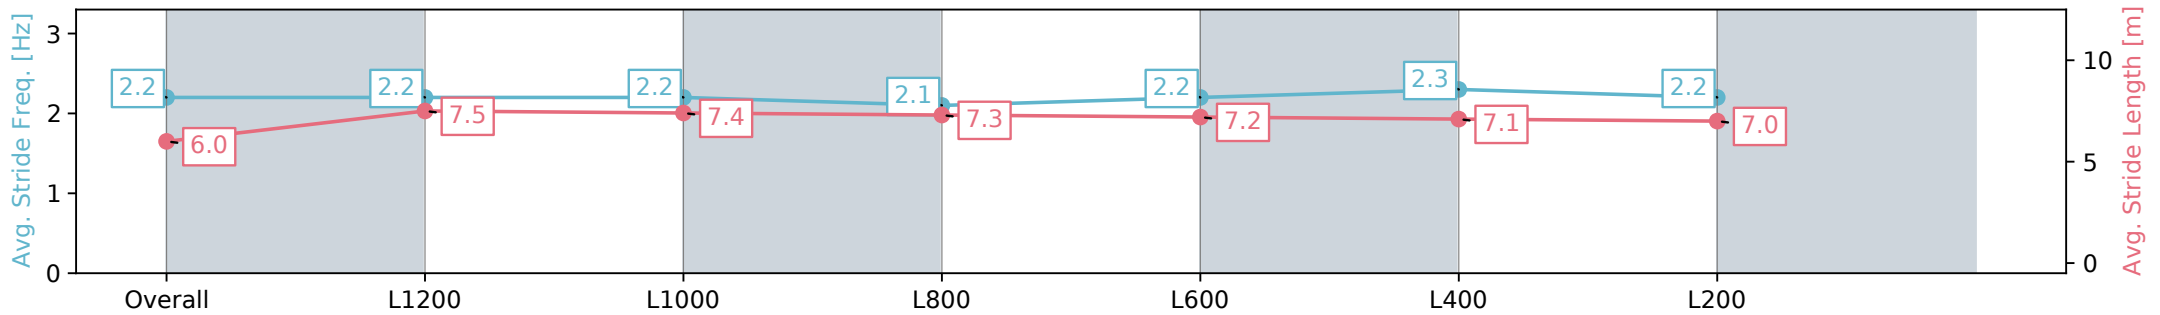

Section	Overall	L1200	L1000	L800	L600	L400	L200
Section Times	1:27.13 [2] (0:14.80)	1:12.33 [3] (0:11.60)	1:00.73 [1] (0:11.90)	0:48.83 [1] (0:12.36)	0:36.47 [1] (0:12.30)	0:24.17 [3] (0:11.71)	0:12.46 [1] (0:12.46)
Average Speed [km/h]	48.6	62.1	60.9	58.5	58.8	61.6	57.8
Top Speed [km/h]	60.9	62.6	63.2	59.5	61.5	62.1	60.6
Avg. Dist. to Rail [m]	6.6	2.2	1.3	1.1	1.0	1.5	3.3
Avg. Stride Freq. [Hz]	2.2	2.2	2.2	2.1	2.2	2.3	2.2
Avg. Stride Length [m]	6.0	7.5	7.4	7.3	7.2	7.1	7.0