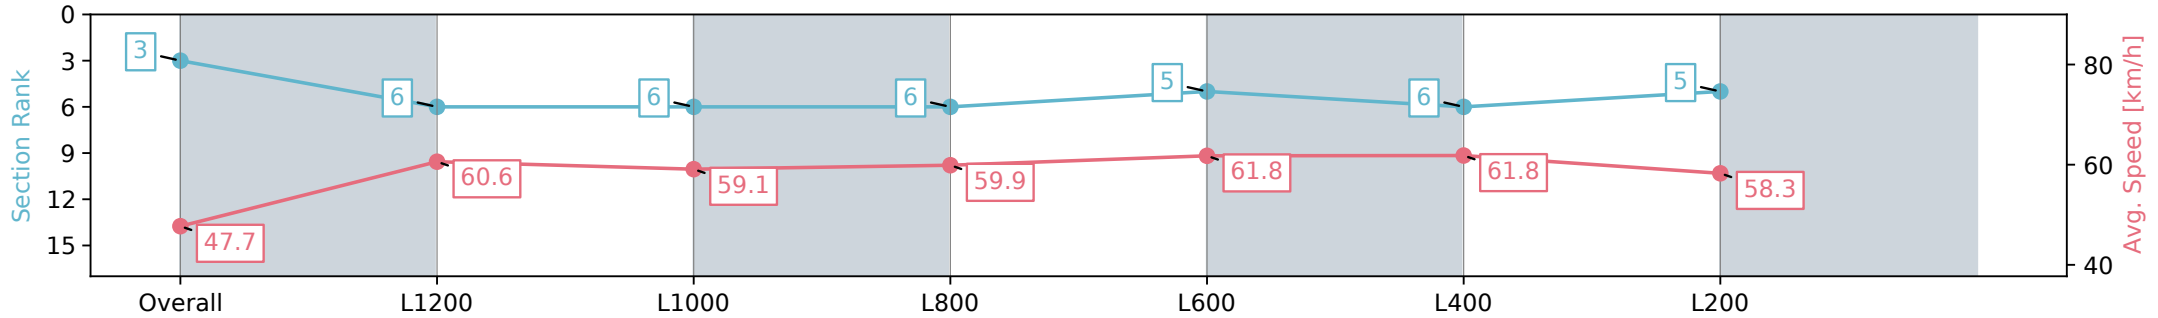

Horse/Jockey Name	TIPPA/Rochelle Milnes
Finish Rank	3
Fastest Section Time (Section)	0:11.71 (L400)
Top Speed [km/h] (Section)	63.2 (L800)
Race State	Finished

Morphettville Parks SA - Professional
Race 7: Fleurieu Milk Company Handicap - 1400m

24 August 2024 - 3:54PM

Track Rating: Soft 6, Weather: Fine, Rail Position: +6m 1000m-W/
Post, +3m Remainder Sectional 608m

Section	Overall	L1200	L1000	L800	L600	L400	L200
Section Times	1:27.20 [3] (0:15.10)	1:12.10 [6] (0:11.88)	1:00.22 [6] (0:12.28)	0:47.93 [6] (0:12.05)	0:35.88 [5] (0:11.81)	0:24.07 [6] (0:11.71)	0:12.36 [5] (0:12.36)
Average Speed [km/h]	47.7	60.6	59.1	59.9	61.8	61.8	58.3
Top Speed [km/h]	60.1	62.0	59.7	60.7	63.2	62.6	61.3
Avg. Dist. to Rail [m]	7.8	2.6	1.6	1.5	2.3	3.9	6.0
Avg. Stride Freq. [Hz]	2.2	2.3	2.3	2.3	2.4	2.4	2.4
Avg. Stride Length [m]	5.8	7.3	7.2	7.3	7.2	7.1	6.9

[ ] Ranking at each section and finish
-:-:- No data available at this section
NA No data available