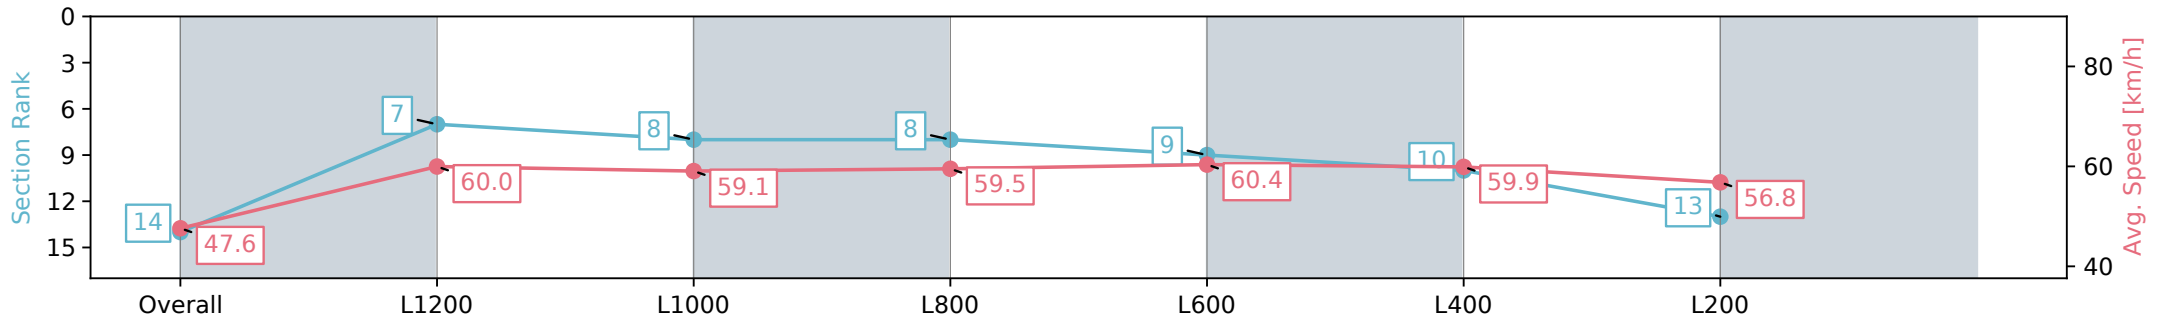

Horse/Jockey Name	SANDASTAN/Sairyn Fawke
Finish Rank	14
Fastest Section Time (Section)	0:12.00 (L1200)
Top Speed [km/h] (Section)	61.1 (L800)
Race State	Finished

Morphettville Parks SA - Professional

Race 7: Fleurieu Milk Company Handicap - 1400m

24 August 2024 - 3:54PM

Track Rating: Soft 6, Weather: Fine, Rail Position: +6m 1000m-W/
Post, +3m Remainder Sectional 608m

Section	Overall	L1200	L1000	L800	L600	L400	L200
Section Times	1:28.37 [14] (0:15.14)	1:13.23 [7] (0:12.00)	1:01.23 [8] (0:12.25)	0:48.98 [8] (0:12.13)	0:36.85 [9] (0:12.06)	0:24.79 [10] (0:12.10)	0:12.69 [13] (0:12.69)
Average Speed [km/h]	47.6	60.0	59.1	59.5	60.4	59.9	56.8
Top Speed [km/h]	59.1	61.0	59.9	60.8	61.1	60.9	59.1
Avg. Dist. to Rail [m]	5.1	1.1	1.3	1.3	2.1	3.8	5.9
Avg. Stride Freq. [Hz]	2.2	2.2	2.2	2.2	2.2	2.2	2.2
Avg. Stride Length [m]	5.9	7.3	7.3	7.5	7.5	7.4	7.3

Report Created: Sat 24 August 2024 16:37:40 GMT+10 (Note: Timing is based on positional data)

- [ ] Ranking at each section and finish
- -:-:- No data available at this section
- NA No data available