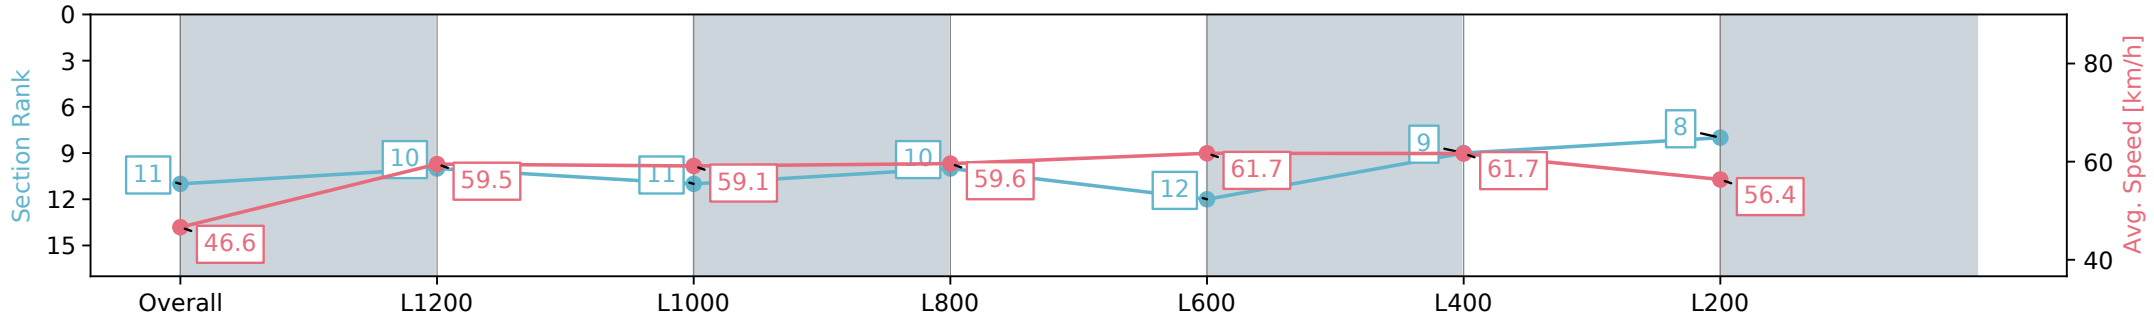

Horse/Jockey Name	ANNIHILATE/Teagan Voorham
Finish Rank	11
Fastest Section Time (Section)	0:11.71 (L600)
Top Speed [km/h] (Section)	62.7 (L600)
Race State	Finished

Morphettville Parks SA - Professional
Race 7: Fleurieu Milk Company Handicap - 1400m
24 August 2024 - 3:54PM
Track Rating: Soft 6, Weather: Fine, Rail Position: +6m 1000m-W/
Post, +3m Remainder Sectional 608m

Section	Overall	L1200	L1000	L800	L600	L400	L200
Section Times	1:28.00 [11] (0:15.46)	1:12.54 [10] (0:12.06)	1:00.48 [11] (0:12.15)	0:48.33 [10] (0:12.06)	0:36.27 [12] (0:11.71)	0:24.56 [9] (0:11.76)	0:12.80 [8] (0:12.80)
Average Speed [km/h]	46.6	59.5	59.1	59.6	61.7	61.7	56.4
Top Speed [km/h]	58.8	60.8	59.9	60.9	62.7	62.7	61.0
Avg. Dist. to Rail [m]	0.8	1.3	0.7	0.3	1.3	5.2	7.3
Avg. Stride Freq. [Hz]	2.2	2.2	2.2	2.2	2.2	2.3	2.2
Avg. Stride Length [m]	5.9	7.4	7.4	7.4	7.5	7.7	7.1

Report Created: Sat 24 August 2024 16:37:37 GMT+10 (Note: Timing is based on positional data)

[ ] Ranking at each section and finish
-:-:- No data available at this section
NA No data available