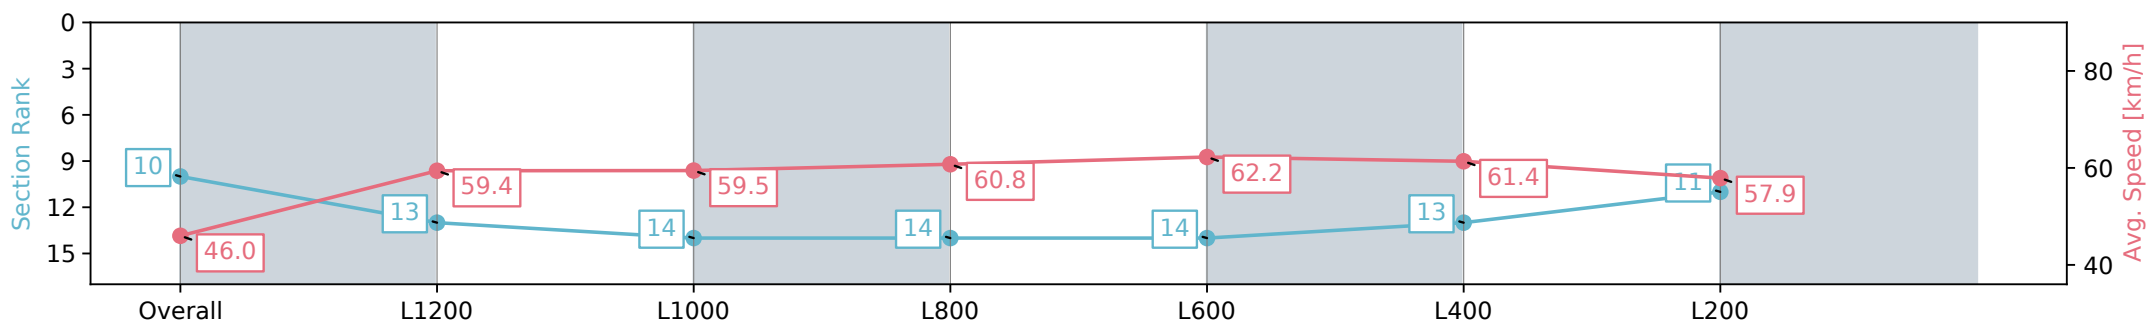

Horse/Jockey Name	GOLIOTUS/Felicity Atkinson
Finish Rank	10
Fastest Section Time (Section)	0:11.79 (L600)
Top Speed [km/h] (Section)	64.0 (L800)
Race State	Finished

Morphettville Parks SA - Professional
Race 7: Fleurieu Milk Company Handicap - 1400m
24 August 2024 - 3:54PM
Track Rating: Soft 6, Weather: Fine, Rail Position: +6m 1000m-W/
Post, +3m Remainder Sectional 608m

Section	Overall	L1200	L1000	L800	L600	L400	L200
Section Times	1:27.98 [10] (0:15.64)	1:12.34 [13] (0:12.14)	1:00.20 [14] (0:12.22)	0:47.98 [14] (0:11.92)	0:36.06 [14] (0:11.79)	0:24.27 [13] (0:11.83)	0:12.44 [11] (0:12.44)
Average Speed [km/h]	46.0	59.4	59.5	60.8	62.2	61.4	57.9
Top Speed [km/h]	56.8	62.4	60.3	61.9	64.0	62.1	60.6
Avg. Dist. to Rail [m]	9.3	1.8	2.1	2.2	3.4	5.7	8.8
Avg. Stride Freq. [Hz]	2.2	2.3	2.3	2.3	2.4	2.4	2.4
Avg. Stride Length [m]	5.7	6.9	7.0	7.0	7.2	7.1	6.7

Report Created: Sat 24 August 2024 16:37:36 GMT+10 (Note: Timing is based on positional data)

[ ] Ranking at each section and finish
-:-:- No data available at this section
NA No data available