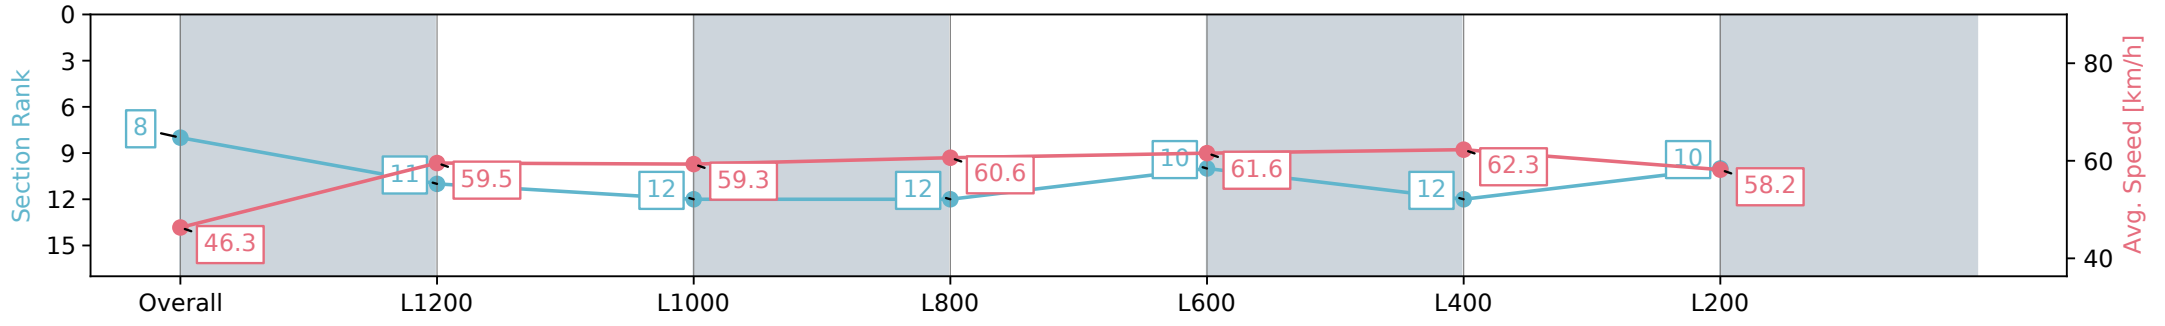

Horse/Jockey Name	MAGNETIC PRINCE/Melissa Julius
Finish Rank	8
Fastest Section Time (Section)	0:11.69 (L400)
Top Speed [km/h] (Section)	63.1 (L600)
Race State	Finished

Morphettville Parks SA - Professional
Race 7: Fleurieu Milk Company Handicap - 1400m
24 August 2024 - 3:54PM
Track Rating: Soft 6, Weather: Fine, Rail Position: +6m 1000m-W/
Post, +3m Remainder Sectional 608m

Section	Overall	L1200	L1000	L800	L600	L400	L200
Section Times	1:27.69 [8] (0:15.54)	1:12.15 [11] (0:12.07)	1:00.08 [12] (0:12.16)	0:47.92 [12] (0:11.92)	0:36.00 [10] (0:11.96)	0:24.04 [12] (0:11.69)	0:12.35 [10] (0:12.35)
Average Speed [km/h]	46.3	59.5	59.3	60.6	61.6	62.3	58.2
Top Speed [km/h]	58.8	61.4	60.6	61.9	62.8	63.1	61.3
Avg. Dist. to Rail [m]	2.4	1.0	0.5	0.9	4.0	5.5	8.0
Avg. Stride Freq. [Hz]	2.1	2.2	2.2	2.2	2.3	2.3	2.3
Avg. Stride Length [m]	6.0	7.5	7.4	7.5	7.3	7.3	7.1

Report Created: Sat 24 August 2024 16:37:35 GMT+10 (Note: Timing is based on positional data)

[ ] Ranking at each section and finish
-:-:- No data available at this section
NA No data available