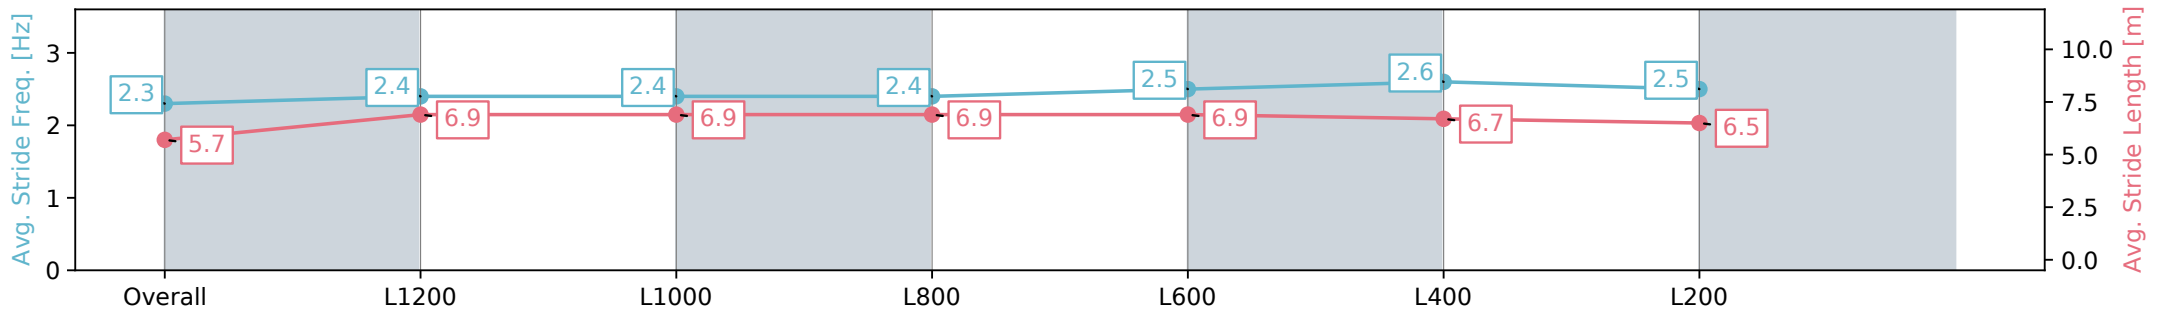

24 August 2024 - 3:54PM

Track Rating: Soft 6, Weather: Fine, Rail Position: +6m 1000m-W/
 Post, +3m Remainder Sectional 608m

Section	Overall	L1200	L1000	L800	L600	L400	L200
Section Times	1:27.12 [1] (0:14.72)	1:12.40 [2] (0:11.99)	1:00.41 [3] (0:12.10)	0:48.31 [3] (0:12.30)	0:36.01 [3] (0:11.83)	0:24.18 [2] (0:11.77)	0:12.41 [3] (0:12.41)
Average Speed [km/h]	49.0	60.0	59.7	58.7	61.5	61.6	58.0
Top Speed [km/h]	60.2	60.4	61.0	60.6	62.2	62.9	62.1
Avg. Dist. to Rail [m]	4.9	1.2	0.9	1.1	1.8	3.9	6.1
Avg. Stride Freq. [Hz]	2.3	2.4	2.4	2.4	2.5	2.6	2.5
Avg. Stride Length [m]	5.7	6.9	6.9	6.9	6.9	6.7	6.5