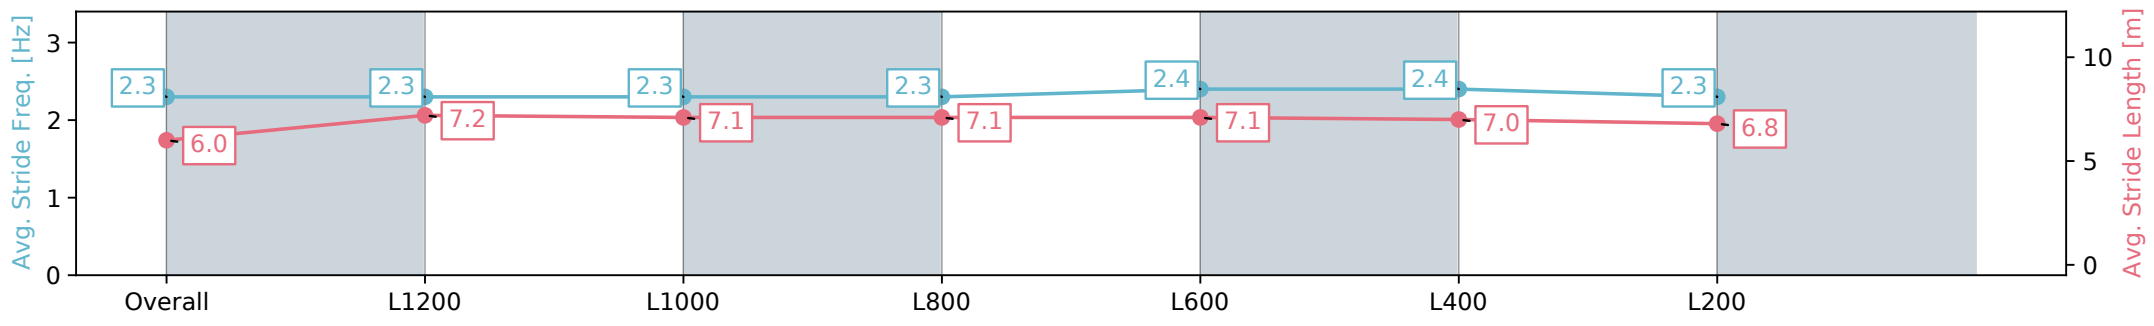

Horse/Jockey Name	PORTATION/Stacey Metcalfe
Finish Rank	5
Fastest Section Time (Section)	0:11.80 (L400)
Top Speed [km/h] (Section)	62.3 (L600)
Race State	Finished

Morphettville Parks SA - Professional
Race 7: Fleurieu Milk Company Handicap - 1400m
24 August 2024 - 3:54PM
Track Rating: Soft 6, Weather: Fine, Rail Position: +6m 1000m-W/
Post, +3m Remainder Sectional 608m

Section	Overall	L1200	L1000	L800	L600	L400	L200
Section Times	1:27.45 [5] (0:14.56)	1:12.89 [1] (0:11.84)	1:01.05 [2] (0:12.11)	0:48.94 [2] (0:12.33)	0:36.61 [2] (0:12.04)	0:24.57 [1] (0:11.80)	0:12.77 [2] (0:12.77)
Average Speed [km/h]	49.5	60.8	59.5	58.5	60.7	61.5	56.4
Top Speed [km/h]	60.8	62.1	61.4	59.1	62.1	62.3	60.8
Avg. Dist. to Rail [m]	4.2	1.0	0.8	1.4	2.3	3.8	5.3
Avg. Stride Freq. [Hz]	2.3	2.3	2.3	2.3	2.4	2.4	2.3
Avg. Stride Length [m]	6.0	7.2	7.1	7.1	7.1	7.0	6.8

Report Created: Sat 24 August 2024 16:37:32 GMT+10 (Note: Timing is based on positional data)

[ ] Ranking at each section and finish
-:-:- No data available at this section
NA No data available