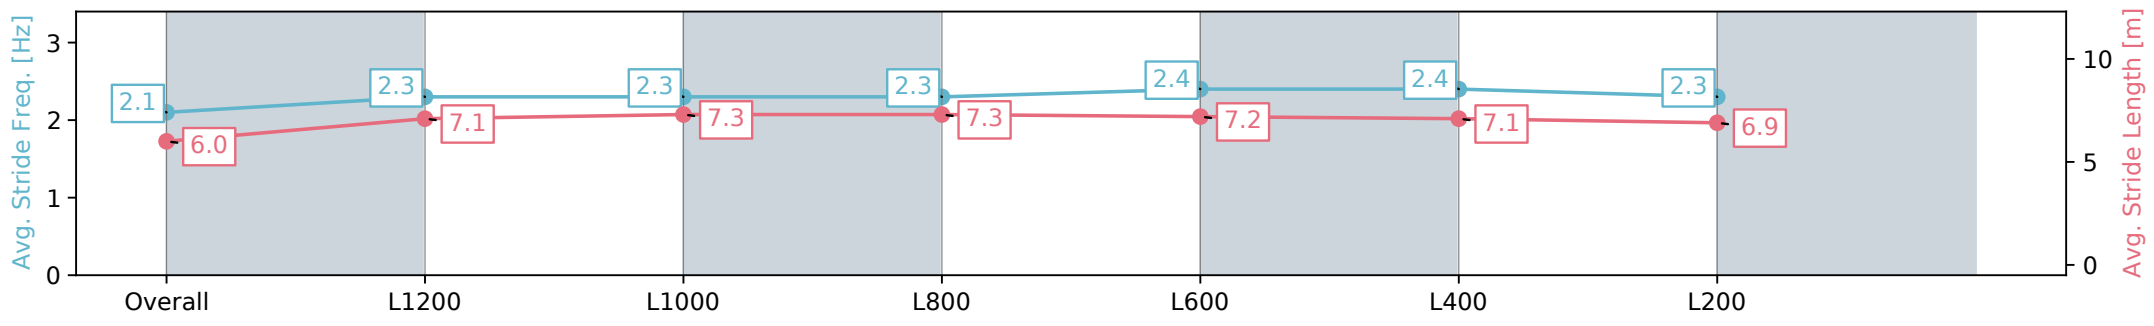

Horse/Jockey Name	SIXTEEN REASONS/Jacob Opperman
Finish Rank	7
Fastest Section Time (Section)	0:11.68 (L600)
Top Speed [km/h] (Section)	63.5 (L800)
Race State	Finished

Morphettville Parks SA - Professional
Race 7: Fleurieu Milk Company Handicap - 1400m
24 August 2024 - 3:54PM
Track Rating: Soft 6, Weather: Fine, Rail Position: +6m 1000m-W/
Post, +3m Remainder Sectional 608m

Section	Overall	L1200	L1000	L800	L600	L400	L200
Section Times	1:27.63 [7] (0:15.19)	1:12.44 [8] (0:11.93)	1:00.51 [7] (0:12.34)	0:48.17 [9] (0:11.93)	0:36.24 [7] (0:11.68)	0:24.56 [4] (0:11.77)	0:12.79 [4] (0:12.79)
Average Speed [km/h]	47.5	60.4	59.1	60.8	62.8	61.7	56.3
Top Speed [km/h]	59.2	61.2	60.5	62.6	63.5	62.6	60.2
Avg. Dist. to Rail [m]	8.0	1.7	2.7	3.2	3.3	5.3	7.1
Avg. Stride Freq. [Hz]	2.1	2.3	2.3	2.3	2.4	2.4	2.3
Avg. Stride Length [m]	6.0	7.1	7.3	7.3	7.2	7.1	6.9

Report Created: Sat 24 August 2024 16:37:34 GMT+10 (Note: Timing is based on positional data)

[ ] Ranking at each section and finish
-:-:- No data available at this section
NA No data available