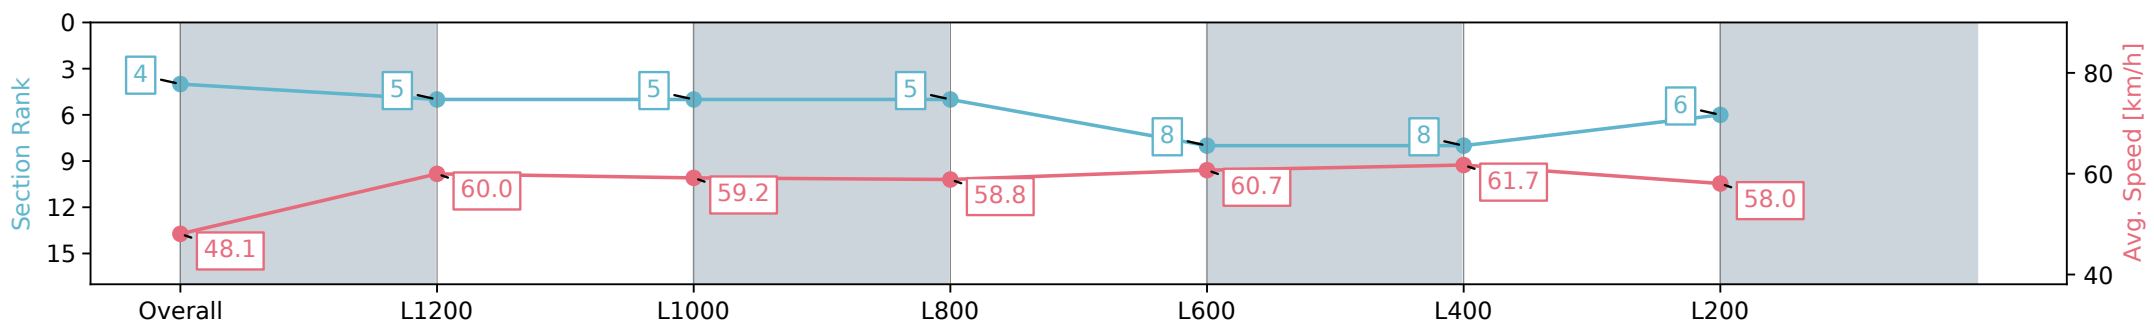

Horse/Jockey Name	HEADPHONES/Samuel Payne
Finish Rank	4
Fastest Section Time (Section)	0:11.68 (L400)
Top Speed [km/h] (Section)	62.7 (L600)
Race State	Finished

Morphettville Parks SA - Professional
Race 7: Fleurieu Milk Company Handicap - 1400m
24 August 2024 - 3:54PM
Track Rating: Soft 6, Weather: Fine, Rail Position: +6m 1000m-W/
Post, +3m Remainder Sectional 608m

Section	Overall	L1200	L1000	L800	L600	L400	L200
Section Times	1:27.40 [4] (0:14.95)	1:12.45 [5] (0:12.01)	1:00.44 [5] (0:12.23)	0:48.21 [5] (0:12.24)	0:35.97 [8] (0:11.89)	0:24.08 [8] (0:11.68)	0:12.40 [6] (0:12.40)
Average Speed [km/h]	48.1	60.0	59.2	58.8	60.7	61.7	58.0
Top Speed [km/h]	60.4	60.6	59.7	59.8	61.5	62.7	61.0
Avg. Dist. to Rail [m]	3.1	1.2	1.1	0.8	0.9	1.9	3.2
Avg. Stride Freq. [Hz]	2.1	2.1	2.1	2.1	2.2	2.3	2.2
Avg. Stride Length [m]	6.2	7.7	7.7	7.6	7.6	7.5	7.3

Report Created: Sat 24 August 2024 16:37:31 GMT+10 (Note: Timing is based on positional data)

[ ] Ranking at each section and finish
-:-:- No data available at this section
NA No data available