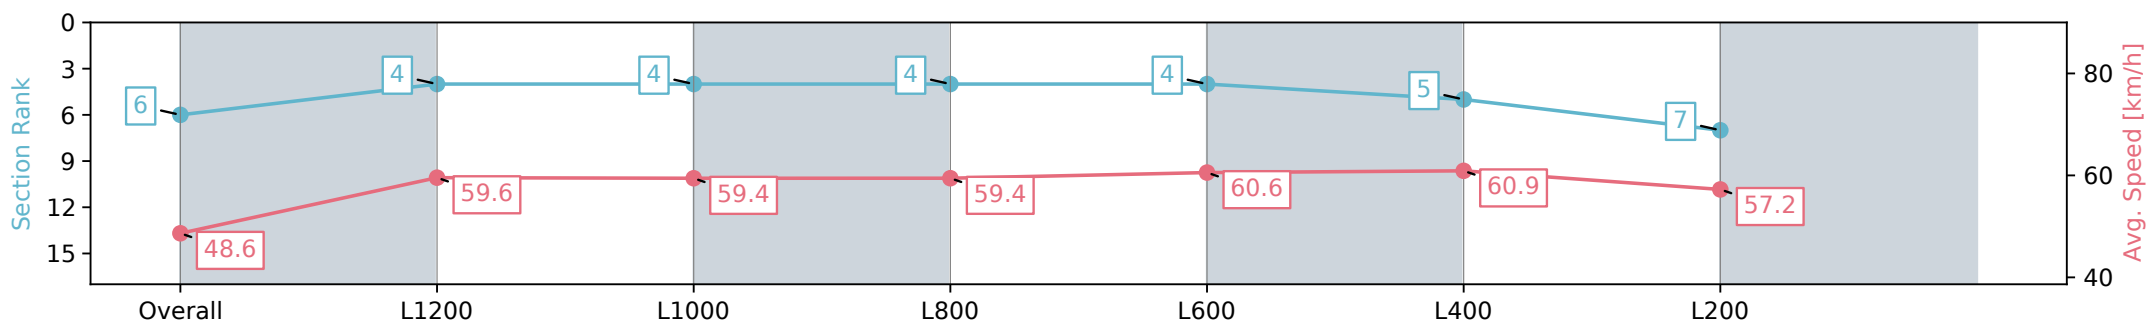

Horse/Jockey Name	WILLYBEAFCTOR/Alana Livesey
Finish Rank	6
Fastest Section Time (Section)	0:11.88 (L400)
Top Speed [km/h] (Section)	62.6 (L600)
Race State	Finished

Morphettville Parks SA - Professional
Race 7: Fleurieu Milk Company Handicap - 1400m
24 August 2024 - 3:54PM
Track Rating: Soft 6, Weather: Fine, Rail Position: +6m 1000m-W/
Post, +3m Remainder Sectional 608m

Section	Overall	L1200	L1000	L800	L600	L400	L200
Section Times	1:27.59 [6] (0:14.81)	1:12.78 [4] (0:12.07)	1:00.71 [4] (0:12.13)	0:48.58 [4] (0:12.14)	0:36.44 [4] (0:11.98)	0:24.46 [5] (0:11.88)	0:12.58 [7] (0:12.57)
Average Speed [km/h]	48.6	59.6	59.4	59.4	60.6	60.9	57.2
Top Speed [km/h]	60.9	61.0	59.9	59.9	61.8	62.6	60.7
Avg. Dist. to Rail [m]	2.4	1.0	0.8	0.9	1.3	2.5	2.1
Avg. Stride Freq. [Hz]	2.2	2.3	2.3	2.3	2.4	2.4	2.4
Avg. Stride Length [m]	6.2	7.0	6.9	6.9	7.2	7.0	6.8

Report Created: Sat 24 August 2024 16:37:33 GMT+10 (Note: Timing is based on positional data)

[ ] Ranking at each section and finish
-:-:- No data available at this section
NA No data available