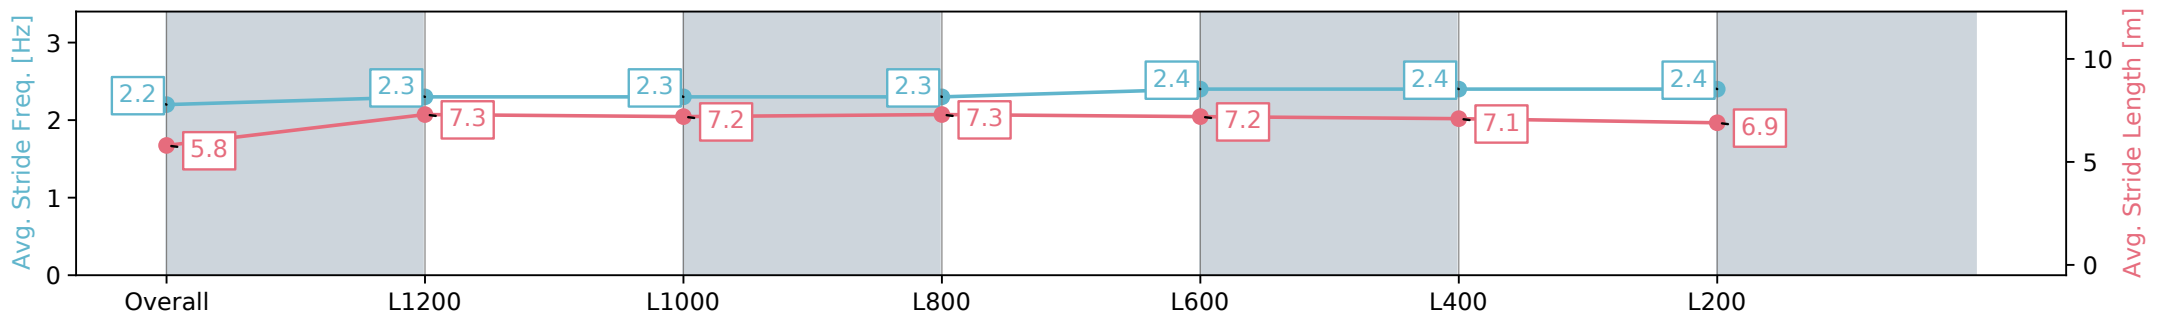

Horse/Jockey Name	TIPPA/Rochelle Milnes
Finish Rank	3
Fastest Section Time (Section)	0:11.71 (L400)
Top Speed [km/h] (Section)	63.2 (L800)
Race State	Finished

Morphettville Parks SA - Professional
Race 7: Fleurieu Milk Company Handicap - 1400m

24 August 2024 - 3:54PM

Track Rating: Soft 6, Weather: Fine, Rail Position: +6m 1000m-W/
Post, +3m Remainder Sectional 608m

Section	Overall	L1200	L1000	L800	L600	L400	L200
Section Times	1:27.20 [3] (0:15.10)	1:12.10 [6] (0:11.88)	1:00.22 [6] (0:12.28)	0:47.93 [6] (0:12.05)	0:35.88 [5] (0:11.81)	0:24.07 [6] (0:11.71)	0:12.36 [5] (0:12.36)
Average Speed [km/h]	47.7	60.6	59.1	59.9	61.8	61.8	58.3
Top Speed [km/h]	60.1	62.0	59.7	60.7	63.2	62.6	61.3
Avg. Dist. to Rail [m]	7.8	2.6	1.6	1.5	2.3	3.9	6.0
Avg. Stride Freq. [Hz]	2.2	2.3	2.3	2.3	2.4	2.4	2.4
Avg. Stride Length [m]	5.8	7.3	7.2	7.3	7.2	7.1	6.9

[ ] Ranking at each section and finish
-:-:- No data available at this section
NA No data available