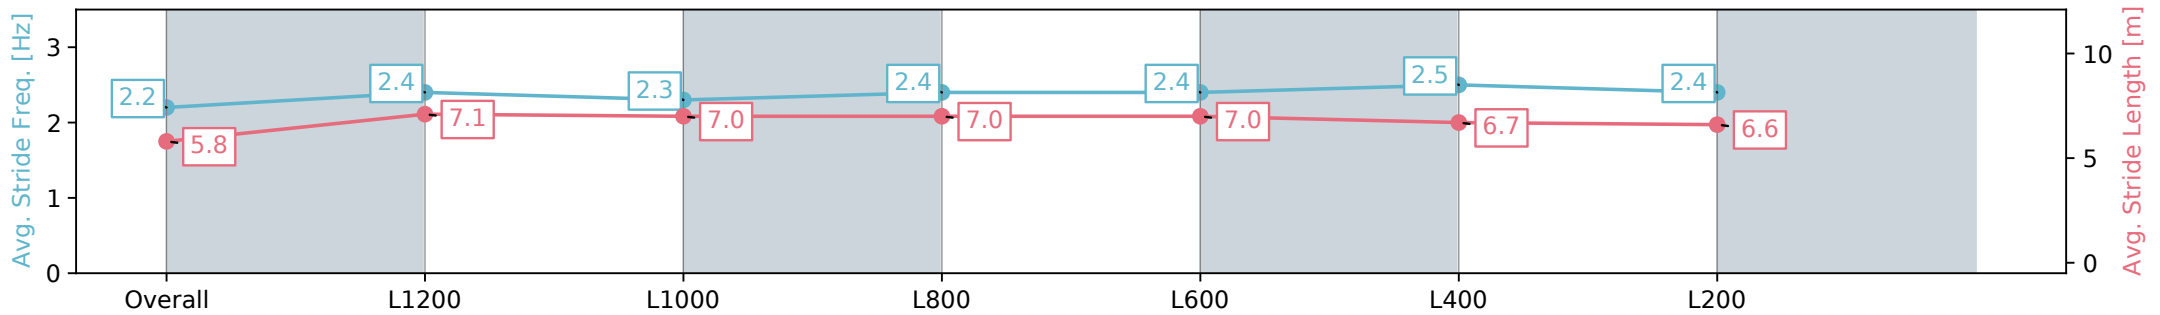

Horse/Jockey Name	LUNAR SOLAR/Margaret Collett
Finish Rank	13
Fastest Section Time (Section)	0:11.74 (L600)
Top Speed [km/h] (Section)	63.3 (L800)
Race State	Finished

Morphettville Parks SA - Professional

Race 7: Fleurieu Milk Company Handicap - 1400m

24 August 2024 - 3:54PM

Track Rating: Soft 6, Weather: Fine, Rail Position: +6m 1000m-W/
Post, +3m Remainder Sectional 608m

Section	Overall	L1200	L1000	L800	L600	L400	L200
Section Times	1:28.27 [13] (0:15.78)	1:12.49 [14] (0:11.97)	1:00.52 [13] (0:12.20)	0:48.32 [13] (0:11.93)	0:36.39 [13] (0:11.74)	0:24.65 [11] (0:11.96)	0:12.69 [12] (0:12.69)
Average Speed [km/h]	45.7	60.0	59.1	60.4	61.8	60.4	56.7
Top Speed [km/h]	57.7	62.0	60.0	61.5	63.3	62.5	59.9
Avg. Dist. to Rail [m]	7.3	1.0	0.5	0.5	1.0	2.2	2.4
Avg. Stride Freq. [Hz]	2.2	2.4	2.3	2.4	2.4	2.5	2.4
Avg. Stride Length [m]	5.8	7.1	7.0	7.0	7.0	6.7	6.6

- [ ] Ranking at each section and finish
- -:-:- No data available at this section
- NA No data available