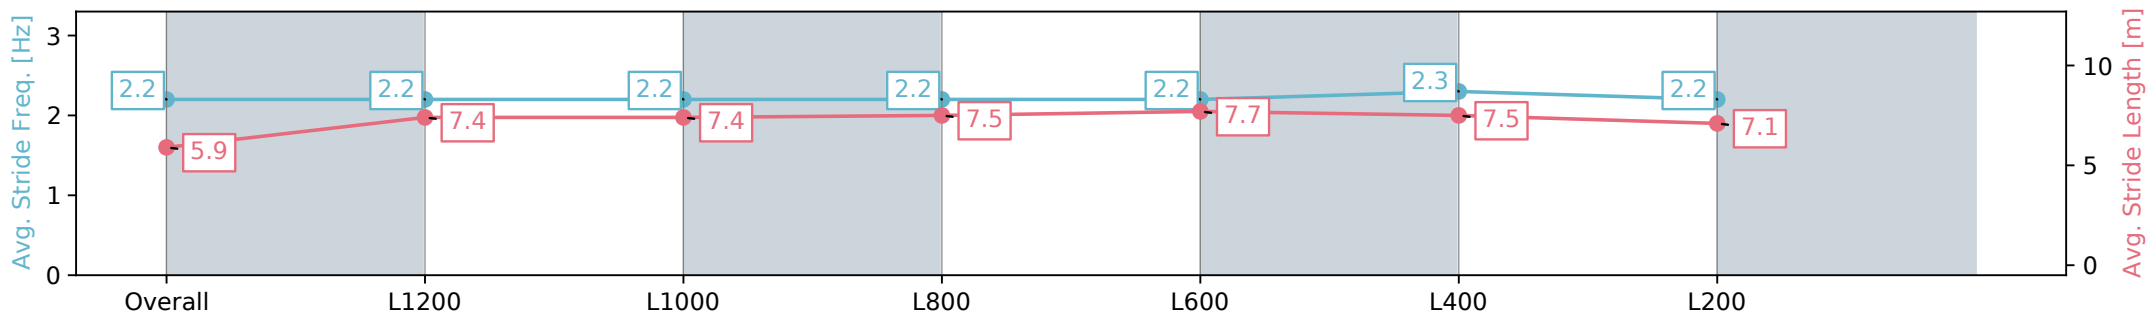

Horse/Jockey Name	ANNIHILATE/Teagan Voorham
Finish Rank	11
Fastest Section Time (Section)	0:11.71 (L600)
Top Speed [km/h] (Section)	62.7 (L600)
Race State	Finished

Morphettville Parks SA - Professional
Race 7: Fleurieu Milk Company Handicap - 1400m
24 August 2024 - 3:54PM
Track Rating: Soft 6, Weather: Fine, Rail Position: +6m 1000m-W/
Post, +3m Remainder Sectional 608m

Section	Overall	L1200	L1000	L800	L600	L400	L200
Section Times	1:28.00 [11] (0:15.46)	1:12.54 [10] (0:12.06)	1:00.48 [11] (0:12.15)	0:48.33 [10] (0:12.06)	0:36.27 [12] (0:11.71)	0:24.56 [9] (0:11.76)	0:12.80 [8] (0:12.80)
Average Speed [km/h]	46.6	59.5	59.1	59.6	61.7	61.7	56.4
Top Speed [km/h]	58.8	60.8	59.9	60.9	62.7	62.7	61.0
Avg. Dist. to Rail [m]	0.8	1.3	0.7	0.3	1.3	5.2	7.3
Avg. Stride Freq. [Hz]	2.2	2.2	2.2	2.2	2.2	2.3	2.2
Avg. Stride Length [m]	5.9	7.4	7.4	7.4	7.5	7.7	7.1

Report Created: Sat 24 August 2024 16:37:37 GMT+10 (Note: Timing is based on positional data)

[ ] Ranking at each section and finish
-:-:- No data available at this section
NA No data available