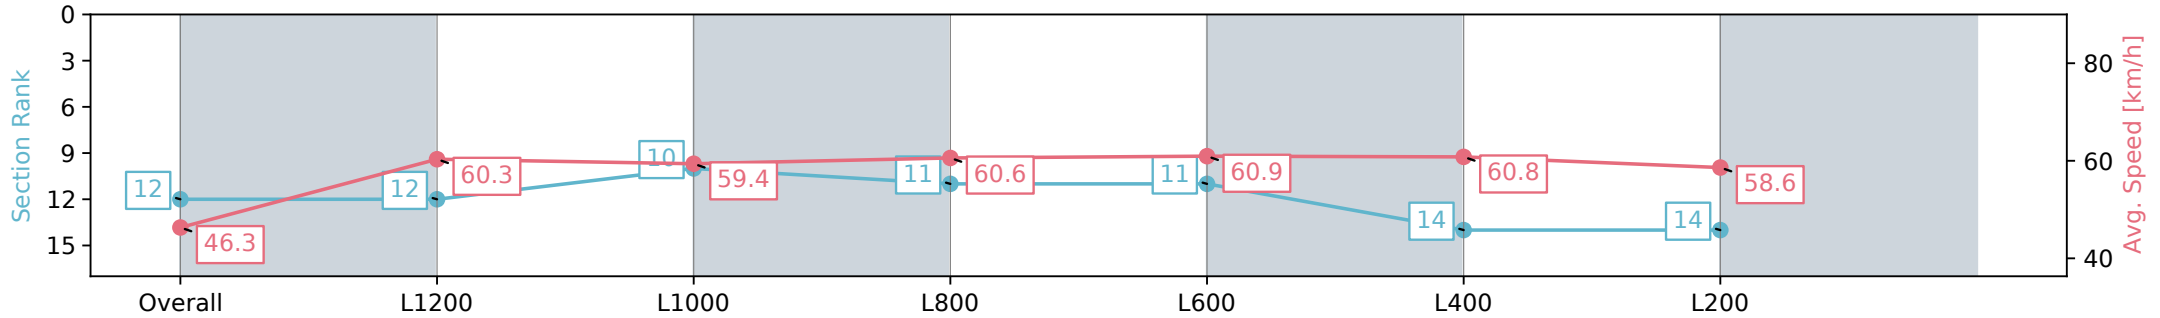

Horse/Jockey Name	AMMO AMOR/Tatum Bull
Finish Rank	12
Fastest Section Time (Section)	0:11.96 (L1200)
Top Speed [km/h] (Section)	62.0 (L600)
Race State	Finished

Morphettville Parks SA - Professional

Race 7: Fleurieu Milk Company Handicap - 1400m

24 August 2024 - 3:54PM

Track Rating: Soft 6, Weather: Fine, Rail Position: +6m 1000m-W/
Post, +3m Remainder Sectional 608m

Section	Overall	L1200	L1000	L800	L600	L400	L200
Section Times	1:28.04 [12] (0:15.55)	1:12.49 [12] (0:11.96)	1:00.53 [10] (0:12.23)	0:48.30 [11] (0:11.96)	0:36.34 [11] (0:12.09)	0:24.25 [14] (0:11.98)	0:12.27 [14] (0:12.27)
Average Speed [km/h]	46.3	60.3	59.4	60.6	60.9	60.8	58.6
Top Speed [km/h]	58.3	61.9	60.9	61.0	61.4	62.0	60.9
Avg. Dist. to Rail [m]	6.9	1.9	2.3	2.3	4.0	6.5	10.0
Avg. Stride Freq. [Hz]	2.2	2.4	2.3	2.4	2.4	2.4	2.4
Avg. Stride Length [m]	5.7	7.0	7.0	7.1	7.1	7.0	6.9

Report Created: Sat 24 August 2024 16:37:38 GMT+10 (Note: Timing is based on positional data)

[ ] Ranking at each section and finish
-:-:- No data available at this section
NA No data available