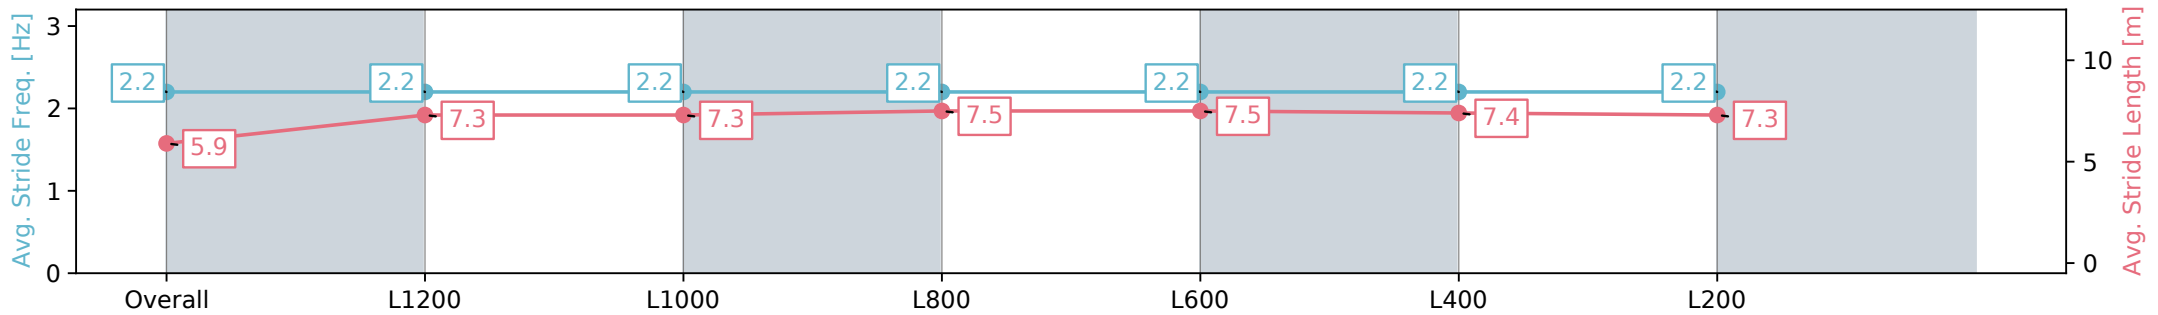

Horse/Jockey Name	SANDASTAN/Sairyn Fawke
Finish Rank	14
Fastest Section Time (Section)	0:12.00 (L1200)
Top Speed [km/h] (Section)	61.1 (L800)
Race State	Finished

Morphettville Parks SA - Professional

Race 7: Fleurieu Milk Company Handicap - 1400m

24 August 2024 - 3:54PM

Track Rating: Soft 6, Weather: Fine, Rail Position: +6m 1000m-W/
Post, +3m Remainder Sectional 608m

Section	Overall	L1200	L1000	L800	L600	L400	L200
Section Times	1:28.37 [14] (0:15.14)	1:13.23 [7] (0:12.00)	1:01.23 [8] (0:12.25)	0:48.98 [8] (0:12.13)	0:36.85 [9] (0:12.06)	0:24.79 [10] (0:12.10)	0:12.69 [13] (0:12.69)
Average Speed [km/h]	47.6	60.0	59.1	59.5	60.4	59.9	56.8
Top Speed [km/h]	59.1	61.0	59.9	60.8	61.1	60.9	59.1
Avg. Dist. to Rail [m]	5.1	1.1	1.3	1.3	2.1	3.8	5.9
Avg. Stride Freq. [Hz]	2.2	2.2	2.2	2.2	2.2	2.2	2.2
Avg. Stride Length [m]	5.9	7.3	7.3	7.5	7.5	7.4	7.3

Report Created: Sat 24 August 2024 16:37:40 GMT+10 (Note: Timing is based on positional data)

- [ ] Ranking at each section and finish
- -:-:- No data available at this section
- NA No data available