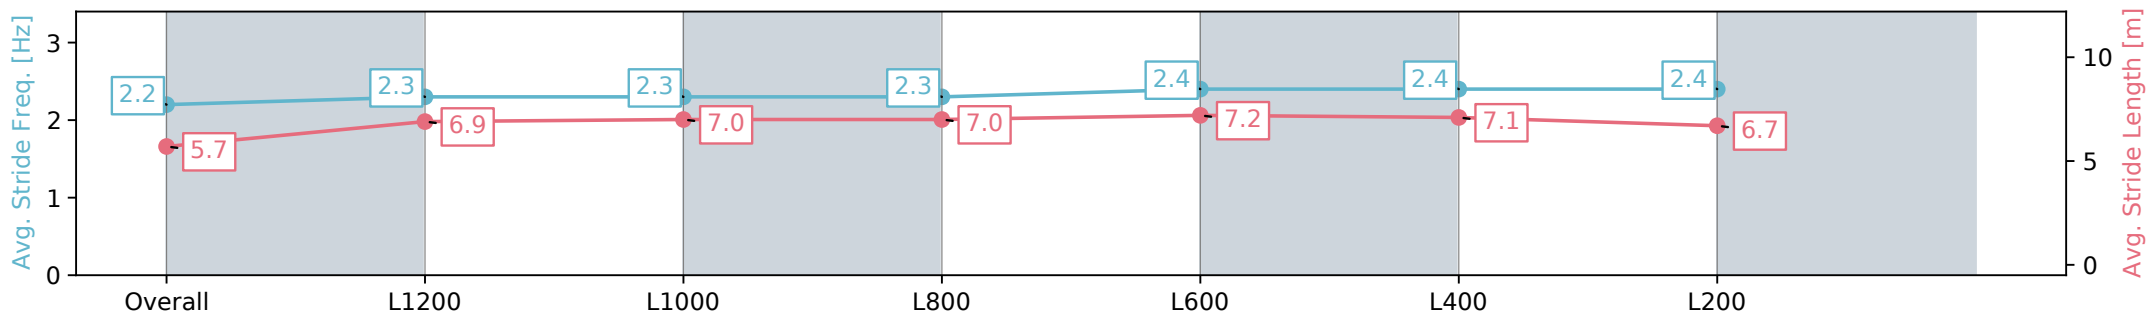

Horse/Jockey Name	GOLIOTUS/Felicity Atkinson
Finish Rank	10
Fastest Section Time (Section)	0:11.79 (L600)
Top Speed [km/h] (Section)	64.0 (L800)
Race State	Finished

Morphettville Parks SA - Professional
Race 7: Fleurieu Milk Company Handicap - 1400m
24 August 2024 - 3:54PM
Track Rating: Soft 6, Weather: Fine, Rail Position: +6m 1000m-W/
Post, +3m Remainder Sectional 608m

Section	Overall	L1200	L1000	L800	L600	L400	L200
Section Times	1:27.98 [10] (0:15.64)	1:12.34 [13] (0:12.14)	1:00.20 [14] (0:12.22)	0:47.98 [14] (0:11.92)	0:36.06 [14] (0:11.79)	0:24.27 [13] (0:11.83)	0:12.44 [11] (0:12.44)
Average Speed [km/h]	46.0	59.4	59.5	60.8	62.2	61.4	57.9
Top Speed [km/h]	56.8	62.4	60.3	61.9	64.0	62.1	60.6
Avg. Dist. to Rail [m]	9.3	1.8	2.1	2.2	3.4	5.7	8.8
Avg. Stride Freq. [Hz]	2.2	2.3	2.3	2.3	2.4	2.4	2.4
Avg. Stride Length [m]	5.7	6.9	7.0	7.0	7.2	7.1	6.7

Report Created: Sat 24 August 2024 16:37:36 GMT+10 (Note: Timing is based on positional data)

[ ] Ranking at each section and finish
-:-:- No data available at this section
NA No data available