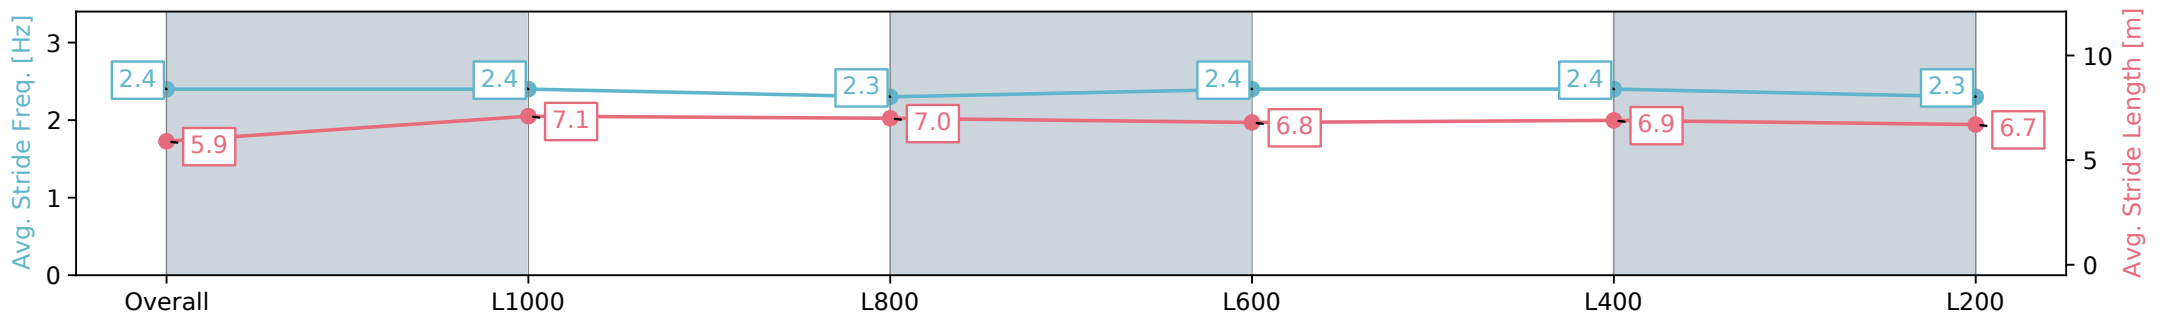

Horse/Jockey Name	OUTPOST/Tatum Bull
Finish Rank	11
Fastest Section Time (Section)	0:11.70 (L800)
Top Speed [km/h] (Section)	66.4 (Overall)
Race State	Finished

Morphettville Parks SA - Professional
Race 6: Peter Elberg Funerals Handicap - 1250m
24 August 2024 - 3:13PM
Track Rating: Soft 6, Weather: Fine, Rail Position: +6m 1000m-W/
Post, +3m Remainder Sectional 608m

Section	Overall	L1000	L800	L600	L400	L200
Section Times	1:18.57 [11] (0:17.37)	1:01.20 [9] (0:11.70)	0:49.50 [10] (0:12.17)	0:37.33 [10] (0:12.18)	0:25.15 [11] (0:12.15)	0:13.00 [12] (0:13.00)
Average Speed [km/h]	51.8	62.4	59.6	60.3	59.9	55.4
Top Speed [km/h]	66.4	64.0	60.3	61.6	61.6	58.6
Avg. Dist. to Rail [m]	5.8	2.8	2.9	3.6	7.8	11.7
Avg. Stride Freq. [Hz]	2.4	2.4	2.3	2.4	2.4	2.3
Avg. Stride Length [m]	5.9	7.1	7.0	6.8	6.9	6.7

Report Created: Sat 24 August 2024 16:05:33 GMT+10 (Note: Timing is based on positional data)

[ ] Ranking at each section and finish
-:-:- No data available at this section
NA No data available