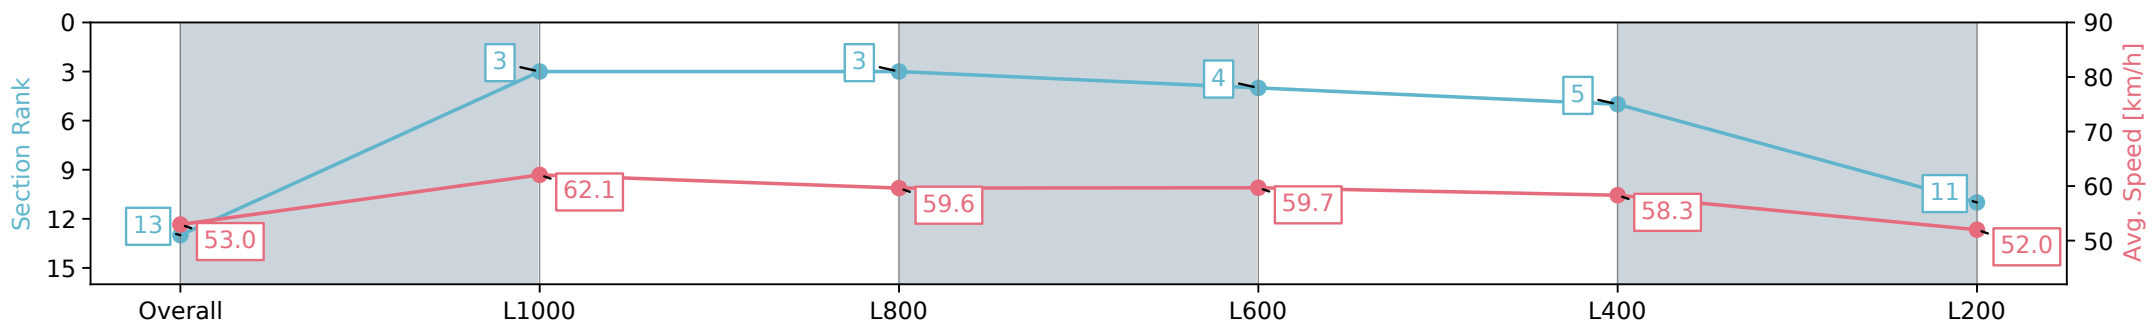

Horse/Jockey Name	PUTANOTHERCOININ/Dylan Caboche
Finish Rank	13
Fastest Section Time (Section)	0:11.60 (L800)
Top Speed [km/h] (Section)	65.2 (Overall)
Race State	Finished

Morphettville Parks SA - Professional

Race 6: Peter Elberg Funerals Handicap - 1250m

24 August 2024 - 3:13PM

Track Rating: Soft 6, Weather: Fine, Rail Position: +6m 1000m-W/
Post, +3m Remainder Sectional 608m

Section	Overall	L1000	L800	L600	L400	L200
Section Times	1:19.32 [13] (0:17.01)	1:02.31 [3] (0:11.60)	0:50.71 [3] (0:12.17)	0:38.54 [4] (0:12.25)	0:26.29 [5] (0:12.45)	0:13.84 [11] (0:13.84)
Average Speed [km/h]	53.0	62.1	59.6	59.7	58.3	52.0
Top Speed [km/h]	65.2	64.1	60.9	60.6	59.8	55.7
Avg. Dist. to Rail [m]	3.1	0.8	2.9	3.0	4.0	6.7
Avg. Stride Freq. [Hz]	2.4	2.5	2.4	2.4	2.4	2.3
Avg. Stride Length [m]	6.1	7.0	6.9	6.9	6.7	6.3

Report Created: Sat 24 August 2024 16:05:34 GMT+10 (Note: Timing is based on positional data)

[ ] Ranking at each section and finish
-:-:- No data available at this section
NA No data available