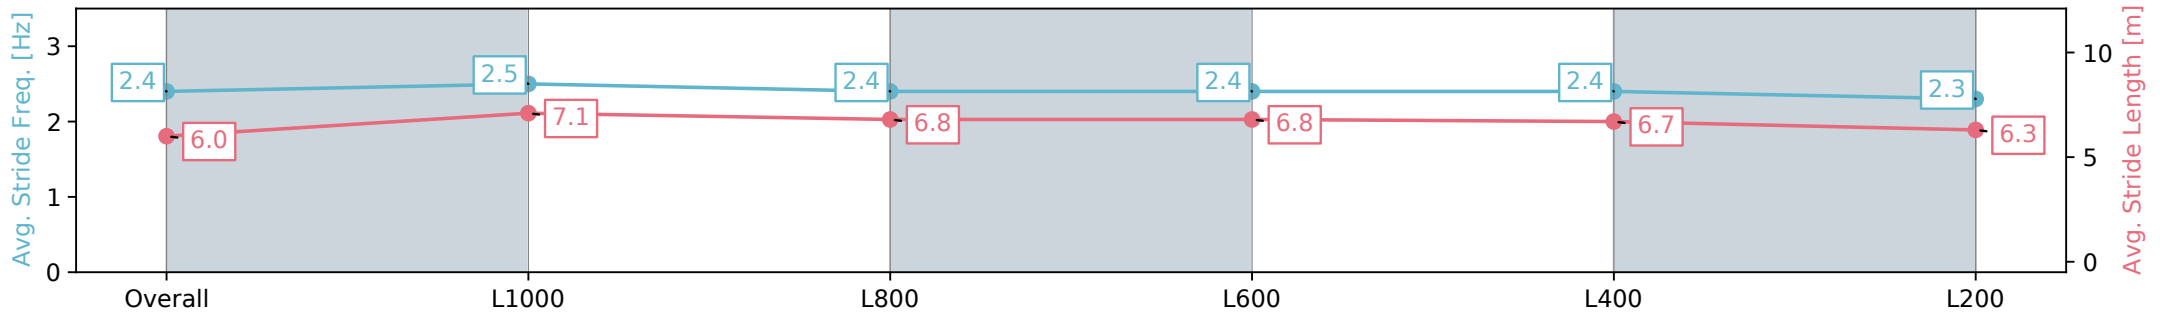

Horse/Jockey Name	SUNDAY FUN DAY/Todd Pannell
Finish Rank	12
Fastest Section Time (Section)	0:11.53 (L800)
Top Speed [km/h] (Section)	65.4 (Overall)
Race State	Finished

Morphettville Parks SA - Professional

Race 6: Peter Elberg Funerals Handicap - 1250m

24 August 2024 - 3:13PM

Track Rating: Soft 6, Weather: Fine, Rail Position: +6m 1000m-W/
Post, +3m Remainder Sectional 608m

Section	Overall	L1000	L800	L600	L400	L200
Section Times	1:18.87 [12] (0:16.91)	1:01.96 [2] (0:11.53)	0:50.43 [2] (0:12.09)	0:38.34 [1] (0:12.18)	0:26.16 [2] (0:12.42)	0:13.74 [4] (0:13.74)
Average Speed [km/h]	53.2	62.7	59.7	59.3	58.2	52.4
Top Speed [km/h]	65.4	65.3	60.8	59.7	59.5	56.2
Avg. Dist. to Rail [m]	2.0	0.9	0.7	0.9	2.8	5.4
Avg. Stride Freq. [Hz]	2.4	2.5	2.4	2.4	2.4	2.3
Avg. Stride Length [m]	6.0	7.1	6.8	6.8	6.7	6.3

- [ ] Ranking at each section and finish
- -:-:- No data available at this section
- NA No data available