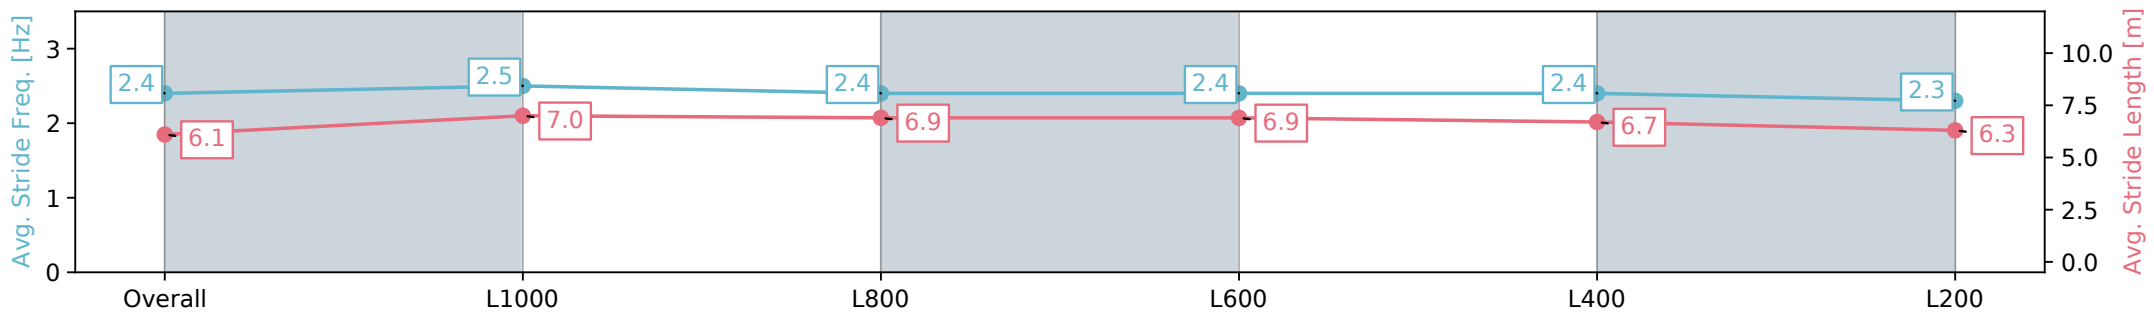

Horse/Jockey Name	PUTANOTHERCOININ/Dylan Caboche
Finish Rank	13
Fastest Section Time (Section)	0:11.60 (L800)
Top Speed [km/h] (Section)	65.2 (Overall)
Race State	Finished

Morphettville Parks SA - Professional

Race 6: Peter Elberg Funerals Handicap - 1250m

24 August 2024 - 3:13PM

Track Rating: Soft 6, Weather: Fine, Rail Position: +6m 1000m-W/
Post, +3m Remainder Sectional 608m

Section	Overall	L1000	L800	L600	L400	L200
Section Times	1:19.32 [13] (0:17.01)	1:02.31 [3] (0:11.60)	0:50.71 [3] (0:12.17)	0:38.54 [4] (0:12.25)	0:26.29 [5] (0:12.45)	0:13.84 [11] (0:13.84)
Average Speed [km/h]	53.0	62.1	59.6	59.7	58.3	52.0
Top Speed [km/h]	65.2	64.1	60.9	60.6	59.8	55.7
Avg. Dist. to Rail [m]	3.1	0.8	2.9	3.0	4.0	6.7
Avg. Stride Freq. [Hz]	2.4	2.5	2.4	2.4	2.4	2.3
Avg. Stride Length [m]	6.1	7.0	6.9	6.9	6.7	6.3

Report Created: Sat 24 August 2024 16:05:34 GMT+10 (Note: Timing is based on positional data)

[ ] Ranking at each section and finish
-:-:- No data available at this section
NA No data available