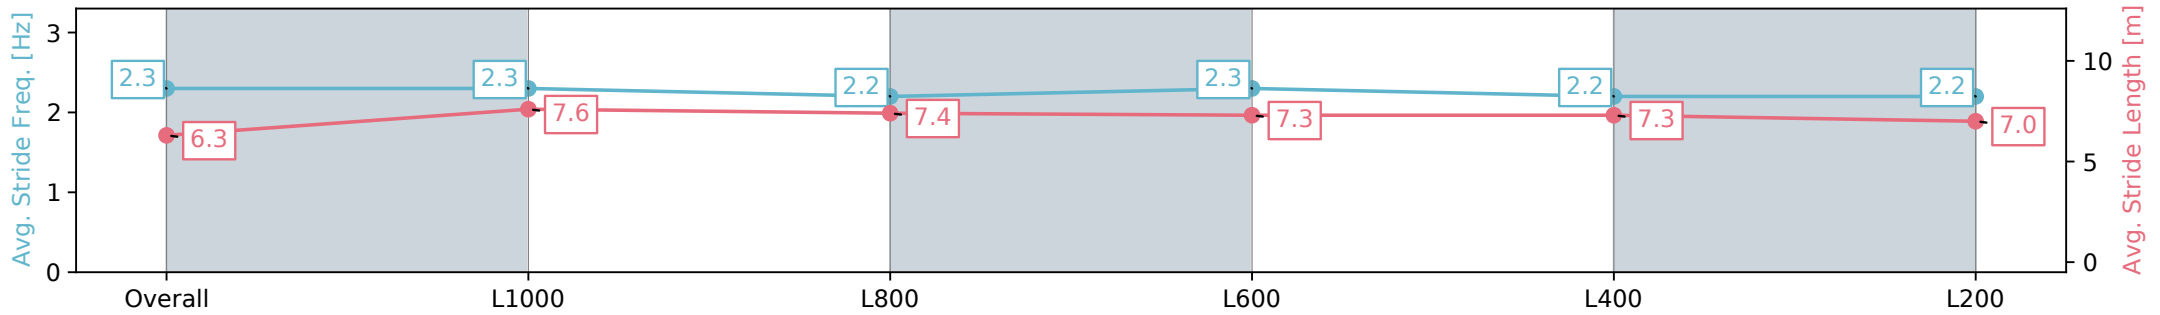

Section	Overall	L1000	L800	L600	L400	L200
Section Times	1:18.08 [6] (0:16.91)	1:01.17 [1] (0:11.48)	0:49.69 [1] (0:12.15)	0:37.54 [2] (0:12.16)	0:25.38 [1] (0:12.28)	0:13.09 [2] (0:13.09)
Average Speed [km/h]	53.3	63.3	59.6	59.8	58.9	55.1
Top Speed [km/h]	67.4	66.5	60.7	60.1	60.0	58.4
Avg. Dist. to Rail [m]	7.6	2.1	1.6	2.1	4.9	8.0
Avg. Stride Freq. [Hz]	2.3	2.3	2.2	2.3	2.2	2.2
Avg. Stride Length [m]	6.3	7.6	7.4	7.3	7.3	7.0