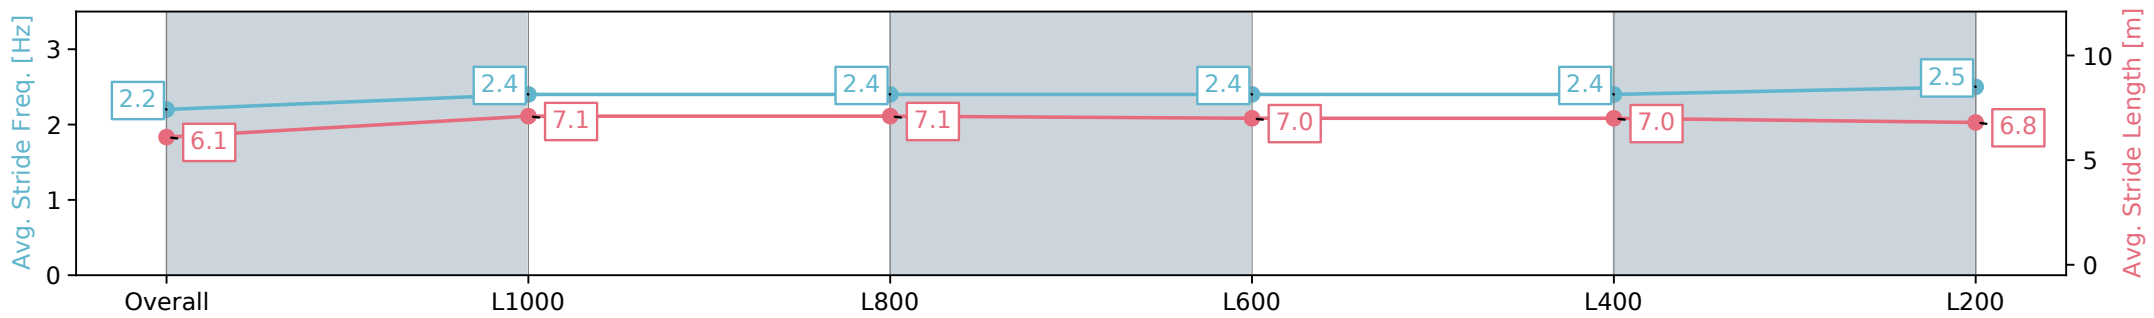

Race 6: Peter Elberg Funerals Handicap - 1250m

24 August 2024 - 3:13PM

Track Rating: Soft 6, Weather: Fine, Rail Position: +6m 1000m-W/
Post, +3m Remainder Sectional 608m

Section	Overall	L1000	L800	L600	L400	L200
Section Times	1:17.36 [1] (0:17.54)	0:59.82 [11] (0:11.57)	0:48.24 [11] (0:11.96)	0:36.28 [8] (0:12.14)	0:24.14 [9] (0:12.00)	0:12.14 [7] (0:12.14)
Average Speed [km/h]	51.3	62.4	60.3	59.7	60.2	59.3
Top Speed [km/h]	64.7	64.4	61.5	60.3	61.0	61.3
Avg. Dist. to Rail [m]	2.6	1.0	1.1	1.2	2.1	3.6
Avg. Stride Freq. [Hz]	2.2	2.4	2.4	2.4	2.4	2.5
Avg. Stride Length [m]	6.1	7.1	7.1	7.0	7.0	6.8