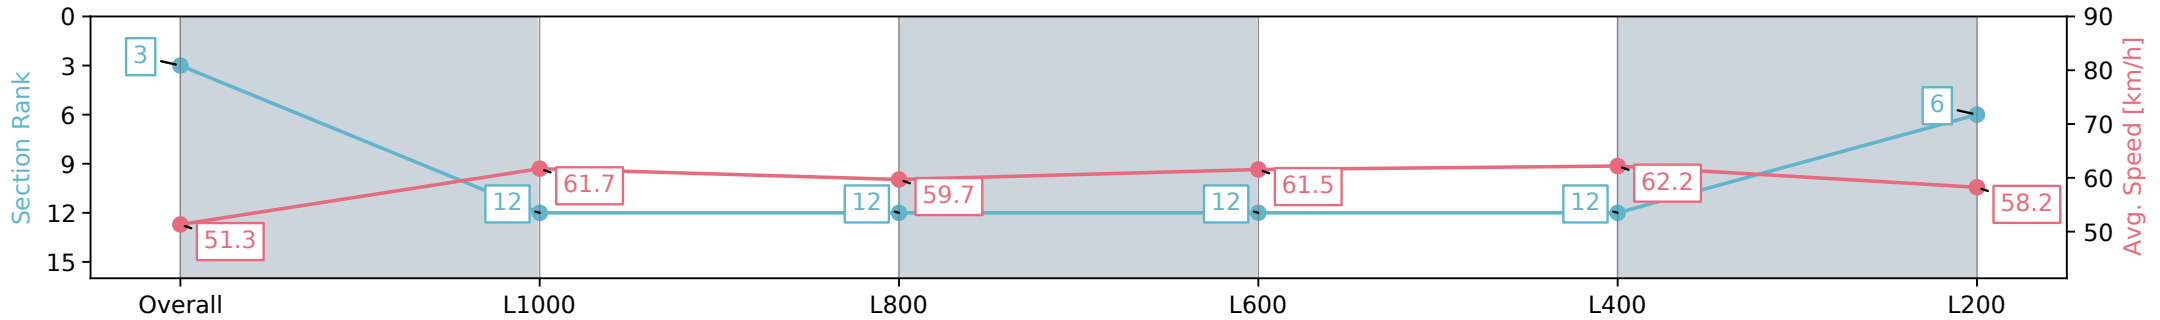

Section	Overall	L1000	L800	L600	L400	L200
Section Times	1:17.57 [3] (0:17.55)	1:00.02 [12] (0:11.79)	0:48.23 [12] (0:12.11)	0:36.12 [12] (0:11.99)	0:24.13 [12] (0:11.77)	0:12.36 [6] (0:12.36)
Average Speed [km/h]	51.3	61.7	59.7	61.5	62.2	58.2
Top Speed [km/h]	68.3	63.1	61.3	62.2	63.0	62.3
Avg. Dist. to Rail [m]	3.5	2.1	2.1	4.3	8.8	11.0
Avg. Stride Freq. [Hz]	2.3	2.3	2.3	2.4	2.4	2.4
Avg. Stride Length [m]	6.1	7.2	7.0	6.9	7.0	6.8