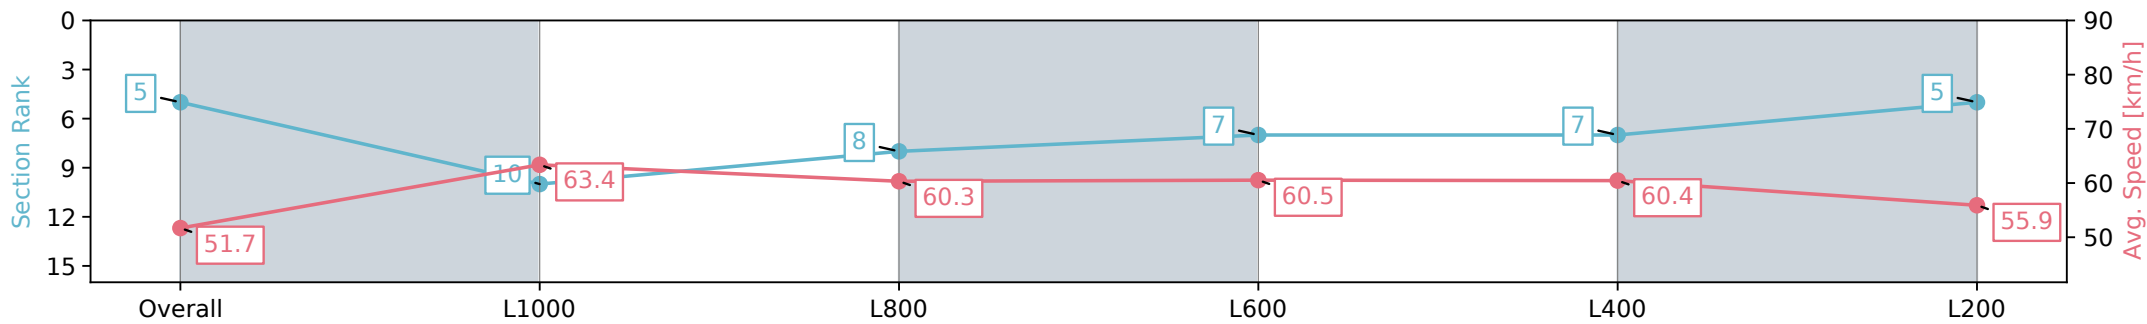

Section	Overall	L1000	L800	L600	L400	L200
Section Times	1:18.06 [5] (0:17.45)	1:00.61 [10] (0:11.55)	0:49.06 [8] (0:12.03)	0:37.03 [7] (0:12.13)	0:24.90 [7] (0:12.03)	0:12.87 [5] (0:12.87)
Average Speed [km/h]	51.7	63.4	60.3	60.5	60.4	55.9
Top Speed [km/h]	64.1	64.4	61.3	61.7	61.3	60.5
Avg. Dist. to Rail [m]	7.3	3.4	3.5	3.4	6.4	9.8
Avg. Stride Freq. [Hz]	2.4	2.5	2.5	2.4	2.5	2.4
Avg. Stride Length [m]	5.9	7.1	6.8	6.9	6.7	6.6