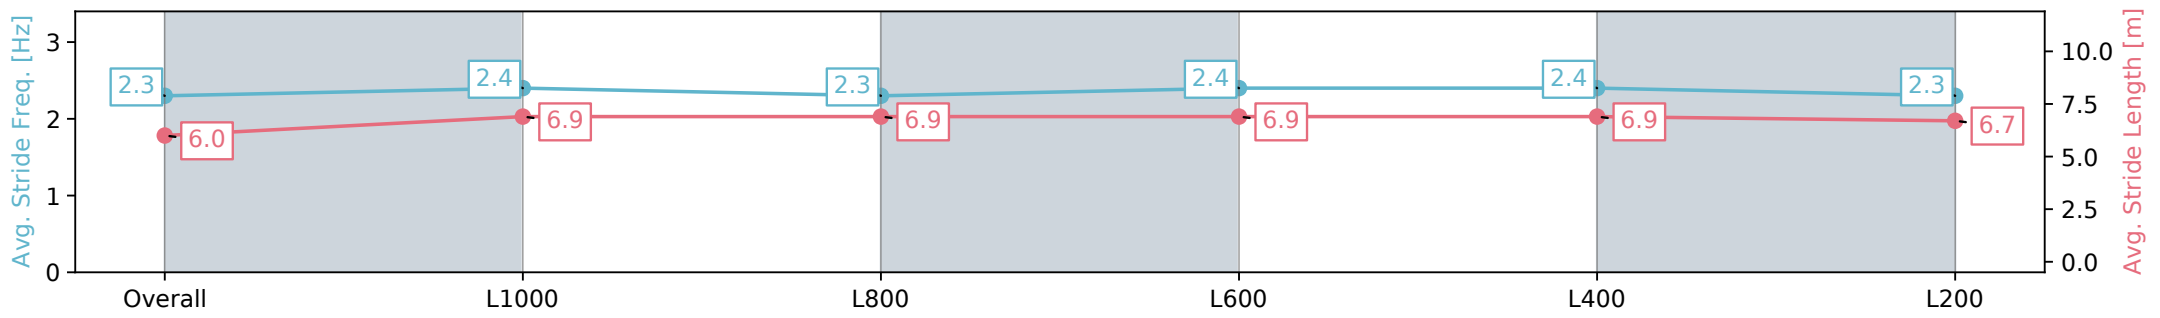

Morphettville Parks SA - Professional

Race 6: Peter Elberg Funerals Handicap - 1250m

24 August 2024 - 3:13PM

Track Rating: Soft 6, Weather: Fine, Rail Position: +6m 1000m-W/
Post, +3m Remainder Sectional 608m

Section	Overall	L1000	L800	L600	L400	L200
Section Times	1:18.33 [9] (0:17.83)	1:00.50 [13] (0:11.76)	0:48.74 [13] (0:12.16)	0:36.58 [13] (0:11.89)	0:24.69 [13] (0:12.05)	0:12.64 [13] (0:12.64)
Average Speed [km/h]	50.5	61.9	59.5	61.6	60.6	57.0
Top Speed [km/h]	64.2	63.9	62.4	62.3	61.1	60.0
Avg. Dist. to Rail [m]	4.7	2.2	2.0	3.2	8.5	13.0
Avg. Stride Freq. [Hz]	2.3	2.4	2.3	2.4	2.4	2.3
Avg. Stride Length [m]	6.0	6.9	6.9	6.9	6.9	6.7