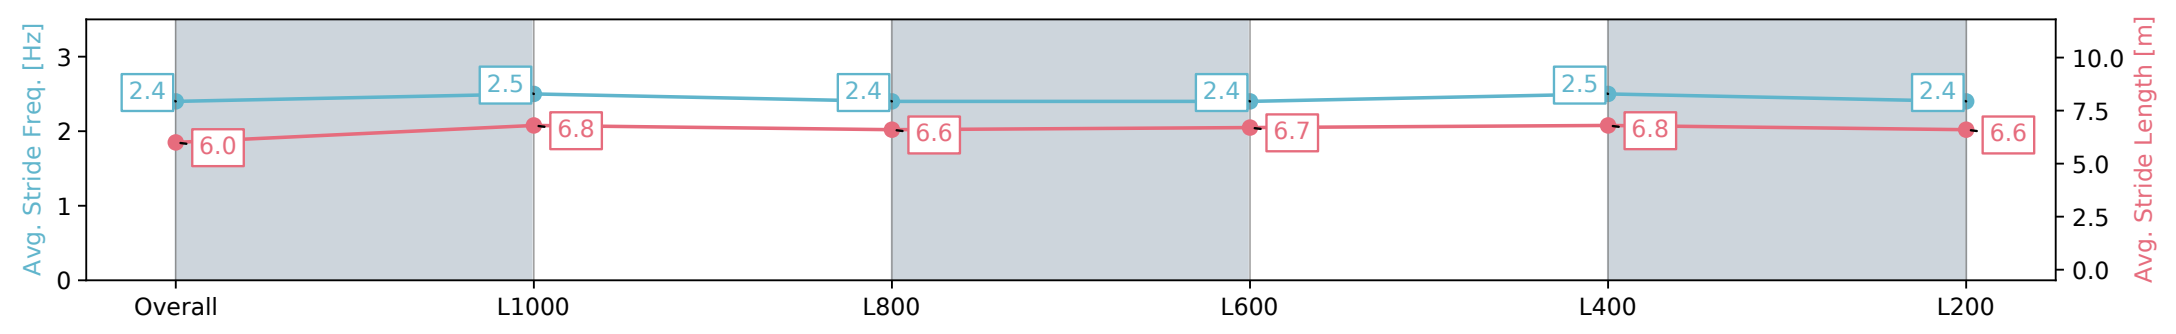

Morphettville Parks SA - Professional

Race 6: Peter Elberg Funerals Handicap - 1250m

24 August 2024 - 3:13PM

Track Rating: Soft 6, Weather: Fine, Rail Position: +6m 1000m-W/
Post, +3m Remainder Sectional 608m

Section	Overall	L1000	L800	L600	L400	L200
Section Times	1:18.15 [8] (0:17.32)	1:00.83 [8] (0:11.74)	0:49.09 [9] (0:12.21)	0:36.88 [11] (0:12.07)	0:24.81 [10] (0:12.04)	0:12.77 [10] (0:12.77)
Average Speed [km/h]	52.0	61.9	59.2	60.4	60.4	56.4
Top Speed [km/h]	64.9	63.0	60.4	61.4	61.1	60.0
Avg. Dist. to Rail [m]	2.5	2.1	2.0	2.2	5.8	9.1
Avg. Stride Freq. [Hz]	2.4	2.5	2.4	2.4	2.5	2.4
Avg. Stride Length [m]	6.0	6.8	6.6	6.7	6.8	6.6