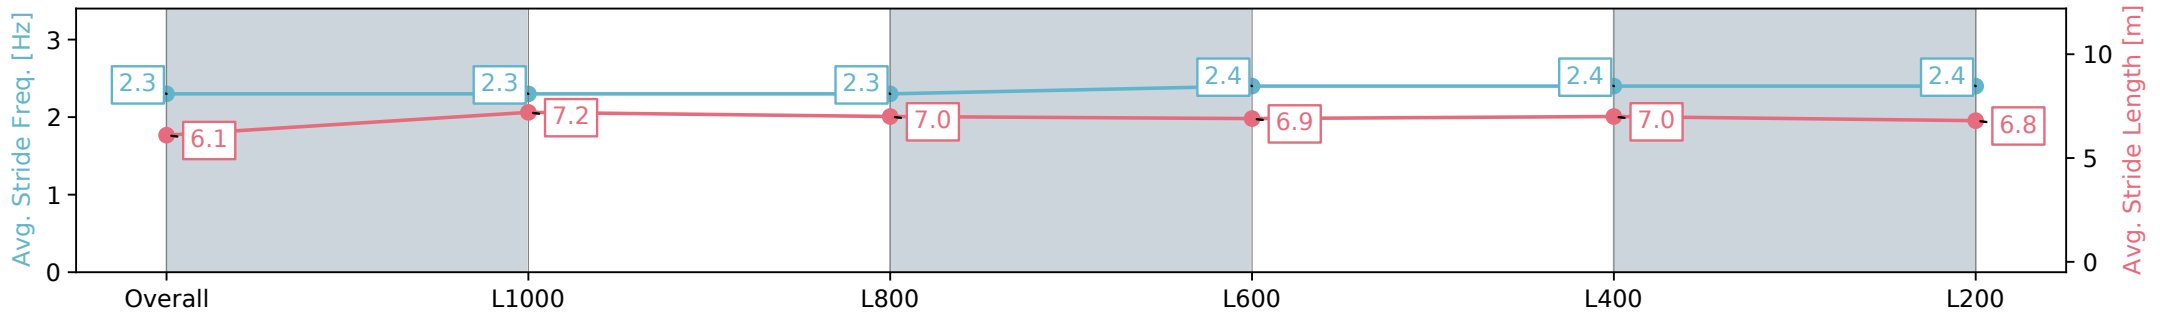

Section	Overall	L1000	L800	L600	L400	L200
Section Times	1:17.57 [3] (0:17.55)	1:00.02 [12] (0:11.79)	0:48.23 [12] (0:12.11)	0:36.12 [12] (0:11.99)	0:24.13 [12] (0:11.77)	0:12.36 [6] (0:12.36)
Average Speed [km/h]	51.3	61.7	59.7	61.5	62.2	58.2
Top Speed [km/h]	68.3	63.1	61.3	62.2	63.0	62.3
Avg. Dist. to Rail [m]	3.5	2.1	2.1	4.3	8.8	11.0
Avg. Stride Freq. [Hz]	2.3	2.3	2.3	2.4	2.4	2.4
Avg. Stride Length [m]	6.1	7.2	7.0	6.9	7.0	6.8