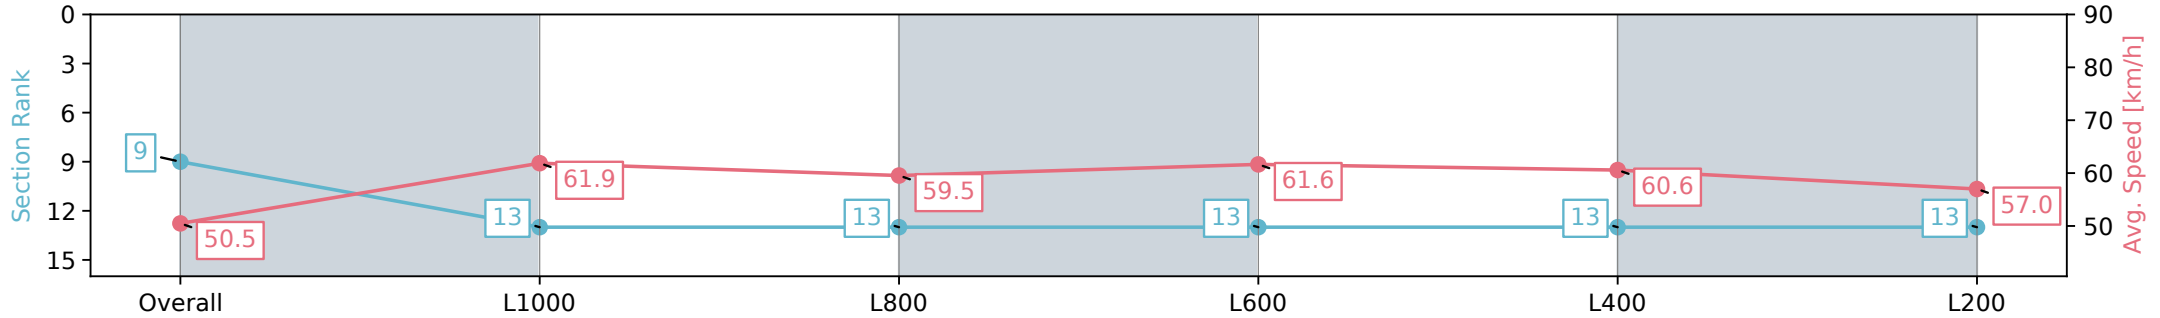

Horse/Jockey Name	TWO KAY KLICK/Alana Livesey
Finish Rank	9
Fastest Section Time (Section)	0:11.76 (L800)
Top Speed [km/h] (Section)	64.2 (Overall)
Race State	Finished

Morphettville Parks SA - Professional

Race 6: Peter Elberg Funerals Handicap - 1250m

24 August 2024 - 3:13PM

Track Rating: Soft 6, Weather: Fine, Rail Position: +6m 1000m-W/
Post, +3m Remainder Sectional 608m

Section	Overall	L1000	L800	L600	L400	L200
Section Times	1:18.33 [9] (0:17.83)	1:00.50 [13] (0:11.76)	0:48.74 [13] (0:12.16)	0:36.58 [13] (0:11.89)	0:24.69 [13] (0:12.05)	0:12.64 [13] (0:12.64)
Average Speed [km/h]	50.5	61.9	59.5	61.6	60.6	57.0
Top Speed [km/h]	64.2	63.9	62.4	62.3	61.1	60.0
Avg. Dist. to Rail [m]	4.7	2.2	2.0	3.2	8.5	13.0
Avg. Stride Freq. [Hz]	2.3	2.4	2.3	2.4	2.4	2.3
Avg. Stride Length [m]	6.0	6.9	6.9	6.9	6.9	6.7

Report Created: Sat 24 August 2024 16:05:32 GMT+10 (Note: Timing is based on positional data)

[ ] Ranking at each section and finish
-:-:- No data available at this section
NA No data available