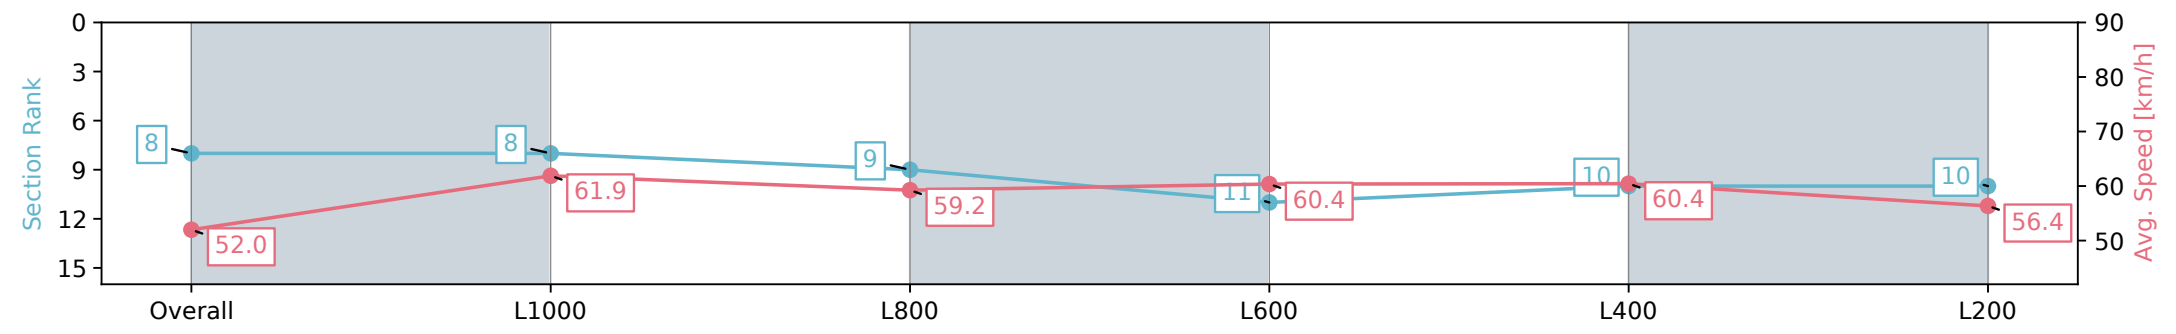

Horse/Jockey Name	BURNING THE CLOCK/Jacob Opperman
Finish Rank	8
Fastest Section Time (Section)	0:11.74 (L800)
Top Speed [km/h] (Section)	64.9 (Overall)
Race State	Finished

Morphettville Parks SA - Professional

Race 6: Peter Elberg Funerals Handicap - 1250m

24 August 2024 - 3:13PM

Track Rating: Soft 6, Weather: Fine, Rail Position: +6m 1000m-W/
Post, +3m Remainder Sectional 608m

Section	Overall	L1000	L800	L600	L400	L200
Section Times	1:18.15 [8] (0:17.32)	1:00.83 [8] (0:11.74)	0:49.09 [9] (0:12.21)	0:36.88 [11] (0:12.07)	0:24.81 [10] (0:12.04)	0:12.77 [10] (0:12.77)
Average Speed [km/h]	52.0	61.9	59.2	60.4	60.4	56.4
Top Speed [km/h]	64.9	63.0	60.4	61.4	61.1	60.0
Avg. Dist. to Rail [m]	2.5	2.1	2.0	2.2	5.8	9.1
Avg. Stride Freq. [Hz]	2.4	2.5	2.4	2.4	2.5	2.4
Avg. Stride Length [m]	6.0	6.8	6.6	6.7	6.8	6.6

Report Created: Sat 24 August 2024 16:05:31 GMT+10 (Note: Timing is based on positional data)

[ ] Ranking at each section and finish
-:-:- No data available at this section
NA No data available