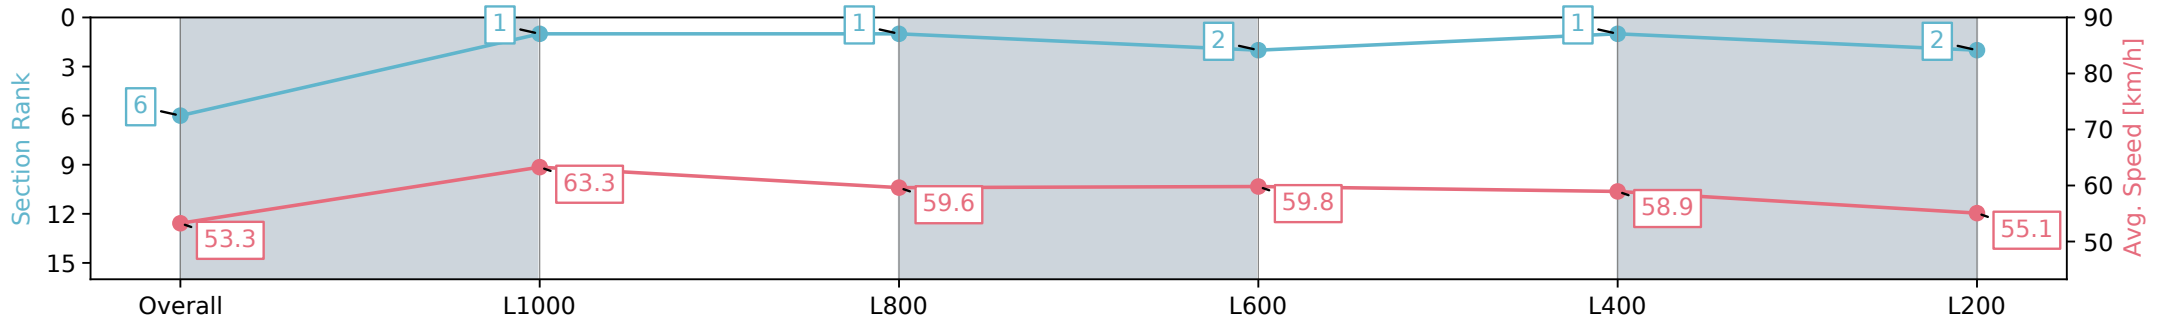

Section	Overall	L1000	L800	L600	L400	L200
Section Times	1:18.08 [6] (0:16.91)	1:01.17 [1] (0:11.48)	0:49.69 [1] (0:12.15)	0:37.54 [2] (0:12.16)	0:25.38 [1] (0:12.28)	0:13.09 [2] (0:13.09)
Average Speed [km/h]	53.3	63.3	59.6	59.8	58.9	55.1
Top Speed [km/h]	67.4	66.5	60.7	60.1	60.0	58.4
Avg. Dist. to Rail [m]	7.6	2.1	1.6	2.1	4.9	8.0
Avg. Stride Freq. [Hz]	2.3	2.3	2.2	2.3	2.2	2.2
Avg. Stride Length [m]	6.3	7.6	7.4	7.3	7.3	7.0