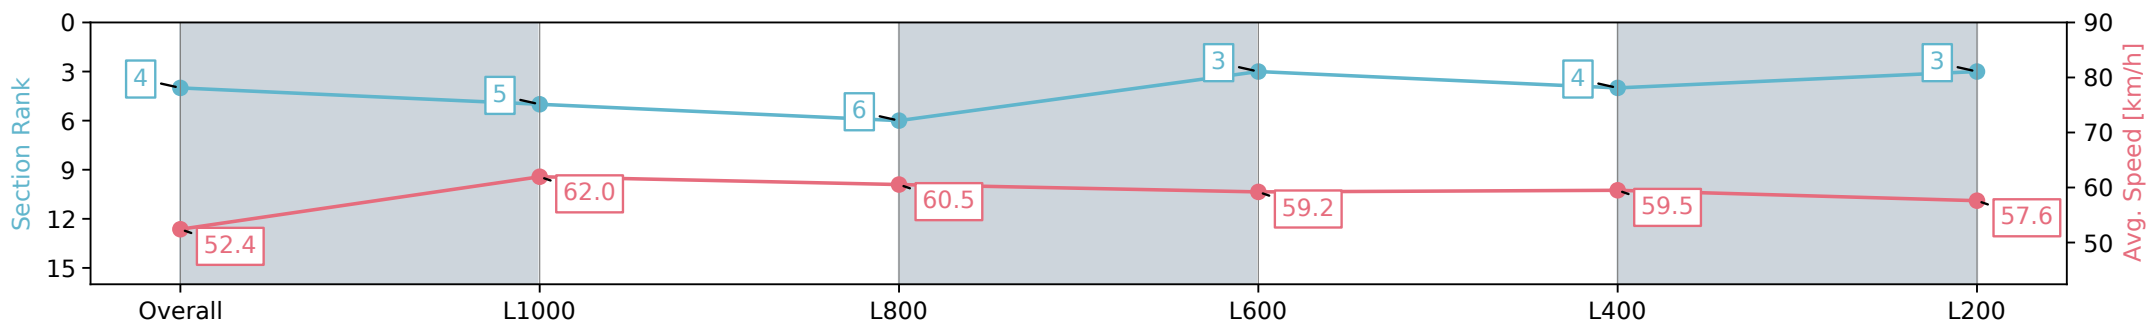

Section	Overall	L1000	L800	L600	L400	L200
Section Times	1:17.58 [4] (0:17.16)	1:00.42 [5] (0:11.63)	0:48.79 [6] (0:11.94)	0:36.85 [3] (0:12.20)	0:24.65 [4] (0:12.16)	0:12.49 [3] (0:12.49)
Average Speed [km/h]	52.4	62.0	60.5	59.2	59.5	57.6
Top Speed [km/h]	63.9	63.8	61.2	60.1	60.7	60.6
Avg. Dist. to Rail [m]	1.0	0.9	1.2	0.9	2.5	3.3
Avg. Stride Freq. [Hz]	2.3	2.4	2.4	2.4	2.5	2.4
Avg. Stride Length [m]	6.1	7.0	7.1	6.8	6.7	6.7