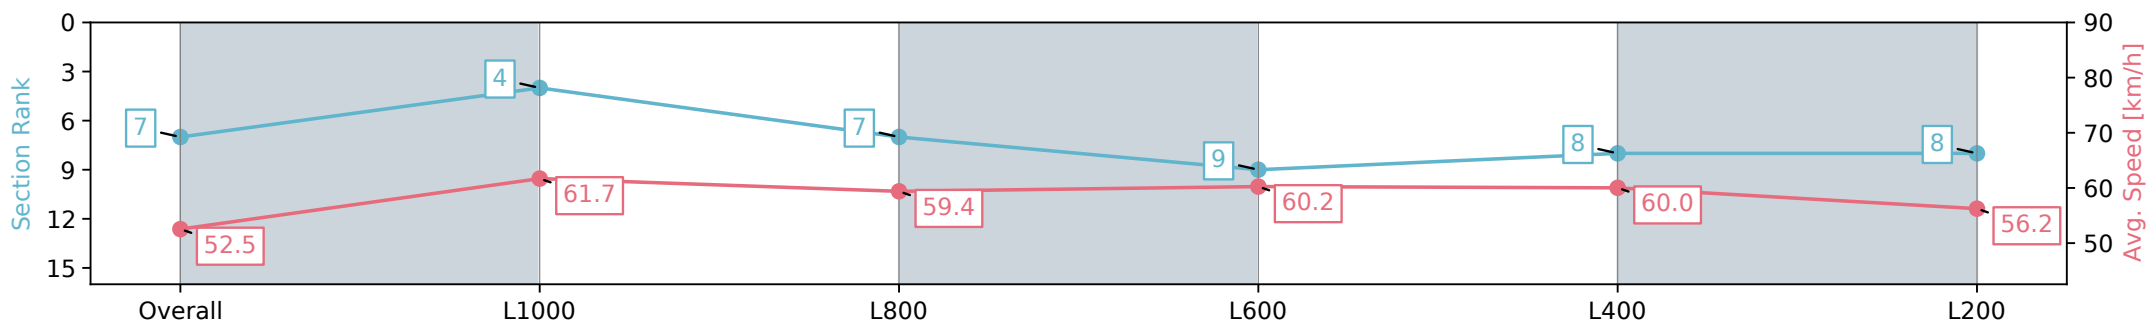

Section	Overall	L1000	L800	L600	L400	L200
Section Times	1:18.08 [7] (0:17.15)	1:00.93 [4] (0:11.75)	0:49.18 [7] (0:12.19)	0:36.99 [9] (0:12.12)	0:24.87 [8] (0:12.08)	0:12.79 [8] (0:12.79)
Average Speed [km/h]	52.5	61.7	59.4	60.2	60.0	56.2
Top Speed [km/h]	64.6	63.9	61.0	60.7	61.1	59.1
Avg. Dist. to Rail [m]	4.3	1.8	2.2	2.5	4.5	6.0
Avg. Stride Freq. [Hz]	2.4	2.4	2.4	2.4	2.4	2.4
Avg. Stride Length [m]	5.9	6.8	6.7	6.9	6.8	6.6