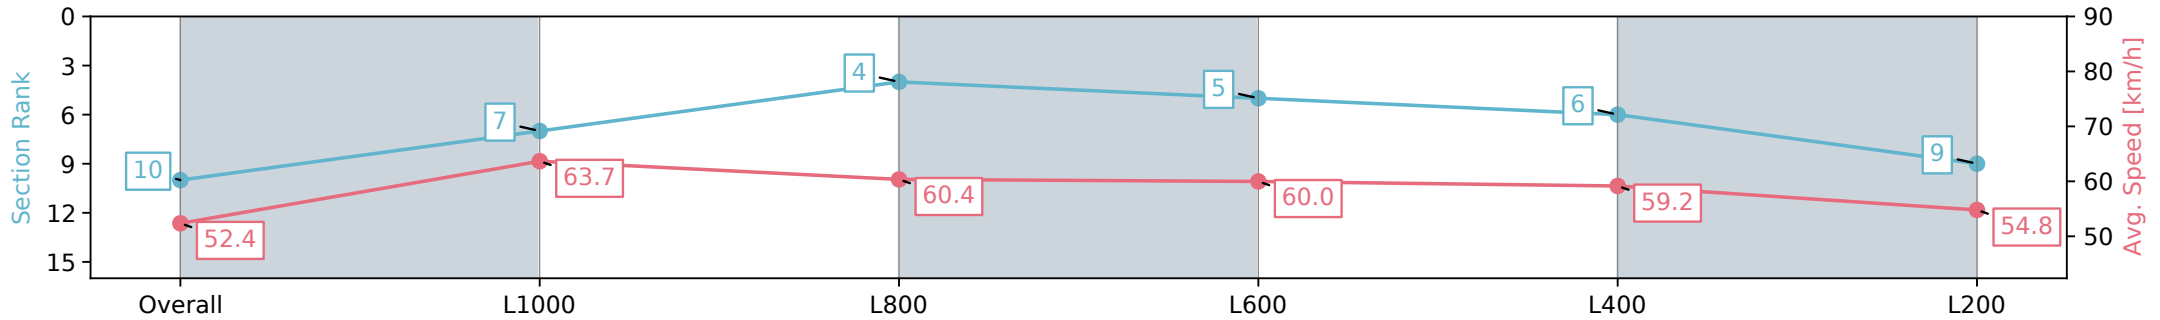

Horse/Jockey Name	PRICILLA'S CHOICE/Nichola Yuen
Finish Rank	10
Fastest Section Time (Section)	0:11.51 (L800)
Top Speed [km/h] (Section)	65.1 (Overall)
Race State	Finished

Morphettville Parks SA - Professional

Race 6: Peter Elberg Funerals Handicap - 1250m

24 August 2024 - 3:13PM

Track Rating: Soft 6, Weather: Fine, Rail Position: +6m 1000m-W/
Post, +3m Remainder Sectional 608m

Section	Overall	L1000	L800	L600	L400	L200
Section Times	1:18.47 [10] (0:17.21)	1:01.26 [7] (0:11.51)	0:49.75 [4] (0:12.06)	0:37.69 [5] (0:12.26)	0:25.43 [6] (0:12.28)	0:13.15 [9] (0:13.15)
Average Speed [km/h]	52.4	63.7	60.4	60.0	59.2	54.8
Top Speed [km/h]	65.1	65.1	62.1	60.6	60.0	58.6
Avg. Dist. to Rail [m]	9.9	3.9	4.3	3.7	6.2	9.5
Avg. Stride Freq. [Hz]	2.2	2.3	2.3	2.3	2.3	2.2
Avg. Stride Length [m]	6.4	7.6	7.3	7.2	7.1	7.0

Report Created: Sat 24 August 2024 16:05:32 GMT+10 (Note: Timing is based on positional data)

- [ ] Ranking at each section and finish
- -:-:- No data available at this section
- NA No data available