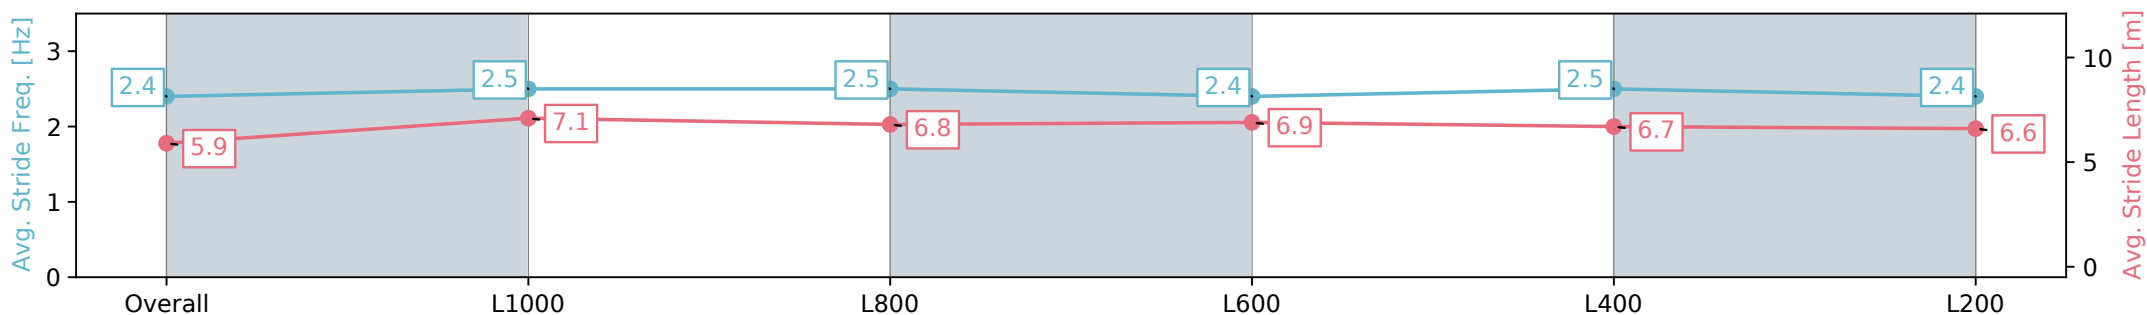

Section	Overall	L1000	L800	L600	L400	L200
Section Times	1:18.06 [5] (0:17.45)	1:00.61 [10] (0:11.55)	0:49.06 [8] (0:12.03)	0:37.03 [7] (0:12.13)	0:24.90 [7] (0:12.03)	0:12.87 [5] (0:12.87)
Average Speed [km/h]	51.7	63.4	60.3	60.5	60.4	55.9
Top Speed [km/h]	64.1	64.4	61.3	61.7	61.3	60.5
Avg. Dist. to Rail [m]	7.3	3.4	3.5	3.4	6.4	9.8
Avg. Stride Freq. [Hz]	2.4	2.5	2.5	2.4	2.5	2.4
Avg. Stride Length [m]	5.9	7.1	6.8	6.9	6.7	6.6