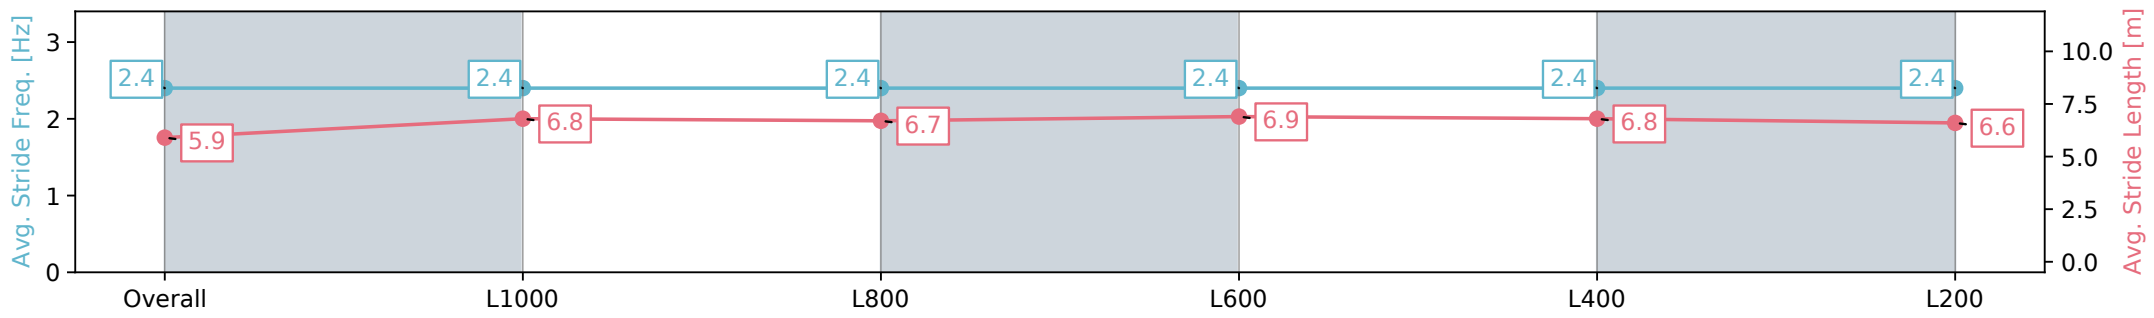

Section	Overall	L1000	L800	L600	L400	L200
Section Times	1:18.08 [7] (0:17.15)	1:00.93 [4] (0:11.75)	0:49.18 [7] (0:12.19)	0:36.99 [9] (0:12.12)	0:24.87 [8] (0:12.08)	0:12.79 [8] (0:12.79)
Average Speed [km/h]	52.5	61.7	59.4	60.2	60.0	56.2
Top Speed [km/h]	64.6	63.9	61.0	60.7	61.1	59.1
Avg. Dist. to Rail [m]	4.3	1.8	2.2	2.5	4.5	6.0
Avg. Stride Freq. [Hz]	2.4	2.4	2.4	2.4	2.4	2.4
Avg. Stride Length [m]	5.9	6.8	6.7	6.9	6.8	6.6