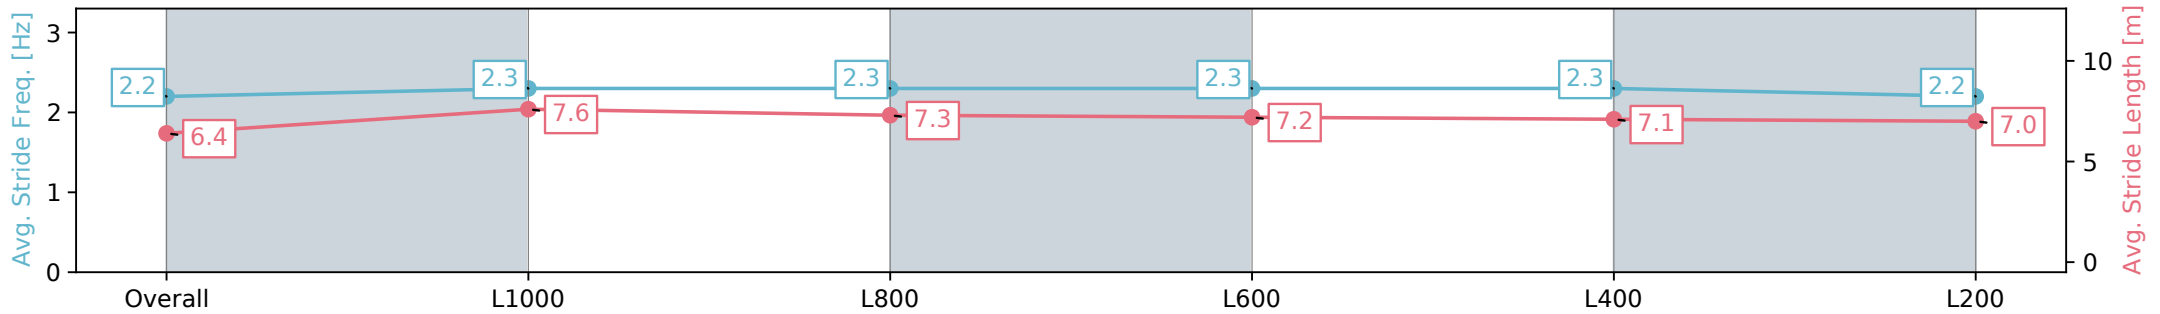

Morphettville Parks SA - Professional

Race 6: Peter Elberg Funerals Handicap - 1250m

24 August 2024 - 3:13PM

Track Rating: Soft 6, Weather: Fine, Rail Position: +6m 1000m-W/
Post, +3m Remainder Sectional 608m

Section	Overall	L1000	L800	L600	L400	L200
Section Times	1:18.47 [10] (0:17.21)	1:01.26 [7] (0:11.51)	0:49.75 [4] (0:12.06)	0:37.69 [5] (0:12.26)	0:25.43 [6] (0:12.28)	0:13.15 [9] (0:13.15)
Average Speed [km/h]	52.4	63.7	60.4	60.0	59.2	54.8
Top Speed [km/h]	65.1	65.1	62.1	60.6	60.0	58.6
Avg. Dist. to Rail [m]	9.9	3.9	4.3	3.7	6.2	9.5
Avg. Stride Freq. [Hz]	2.2	2.3	2.3	2.3	2.3	2.2
Avg. Stride Length [m]	6.4	7.6	7.3	7.2	7.1	7.0