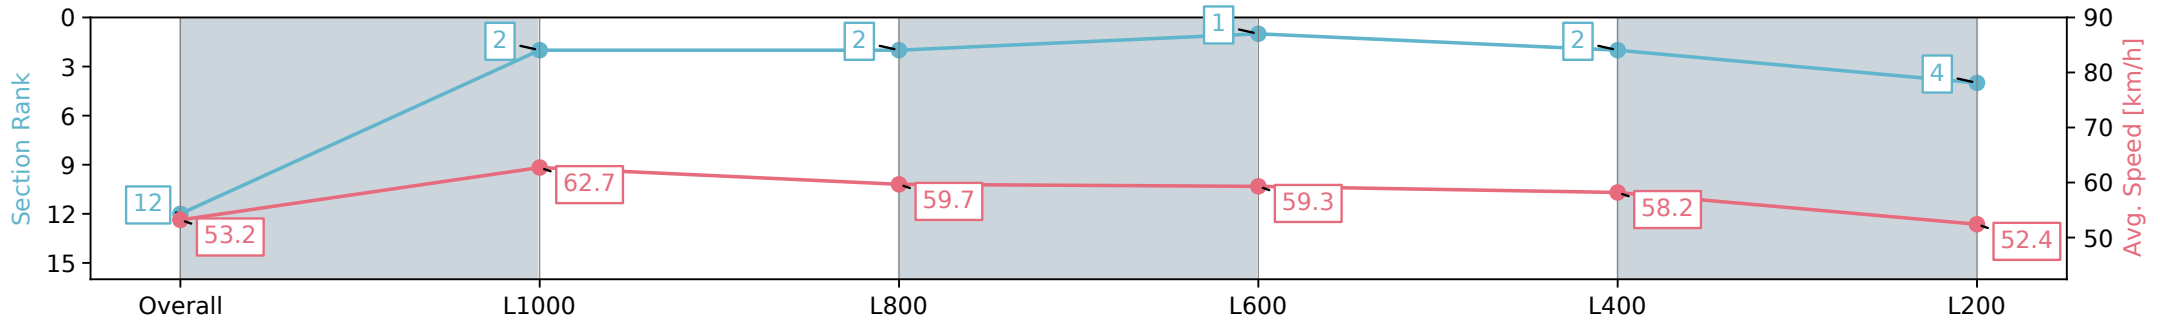

Horse/Jockey Name	SUNDAY FUN DAY/Todd Pannell
Finish Rank	12
Fastest Section Time (Section)	0:11.53 (L800)
Top Speed [km/h] (Section)	65.4 (Overall)
Race State	Finished

Morphettville Parks SA - Professional

Race 6: Peter Elberg Funerals Handicap - 1250m

24 August 2024 - 3:13PM

Track Rating: Soft 6, Weather: Fine, Rail Position: +6m 1000m-W/
Post, +3m Remainder Sectional 608m

Section	Overall	L1000	L800	L600	L400	L200
Section Times	1:18.87 [12] (0:16.91)	1:01.96 [2] (0:11.53)	0:50.43 [2] (0:12.09)	0:38.34 [1] (0:12.18)	0:26.16 [2] (0:12.42)	0:13.74 [4] (0:13.74)
Average Speed [km/h]	53.2	62.7	59.7	59.3	58.2	52.4
Top Speed [km/h]	65.4	65.3	60.8	59.7	59.5	56.2
Avg. Dist. to Rail [m]	2.0	0.9	0.7	0.9	2.8	5.4
Avg. Stride Freq. [Hz]	2.4	2.5	2.4	2.4	2.4	2.3
Avg. Stride Length [m]	6.0	7.1	6.8	6.8	6.7	6.3

- [ ] Ranking at each section and finish
- -:-:- No data available at this section
- NA No data available