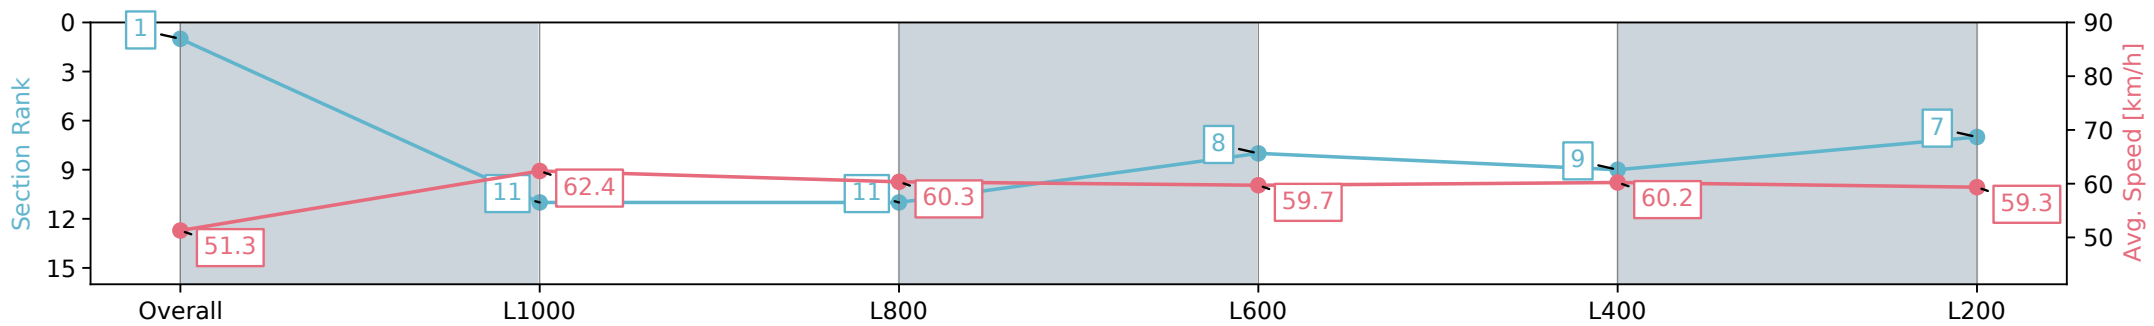

Race 6: Peter Elberg Funerals Handicap - 1250m

24 August 2024 - 3:13PM

Track Rating: Soft 6, Weather: Fine, Rail Position: +6m 1000m-W/
Post, +3m Remainder Sectional 608m

Section	Overall	L1000	L800	L600	L400	L200
Section Times	1:17.36 [1] (0:17.54)	0:59.82 [11] (0:11.57)	0:48.24 [11] (0:11.96)	0:36.28 [8] (0:12.14)	0:24.14 [9] (0:12.00)	0:12.14 [7] (0:12.14)
Average Speed [km/h]	51.3	62.4	60.3	59.7	60.2	59.3
Top Speed [km/h]	64.7	64.4	61.5	60.3	61.0	61.3
Avg. Dist. to Rail [m]	2.6	1.0	1.1	1.2	2.1	3.6
Avg. Stride Freq. [Hz]	2.2	2.4	2.4	2.4	2.4	2.5
Avg. Stride Length [m]	6.1	7.1	7.1	7.0	7.0	6.8