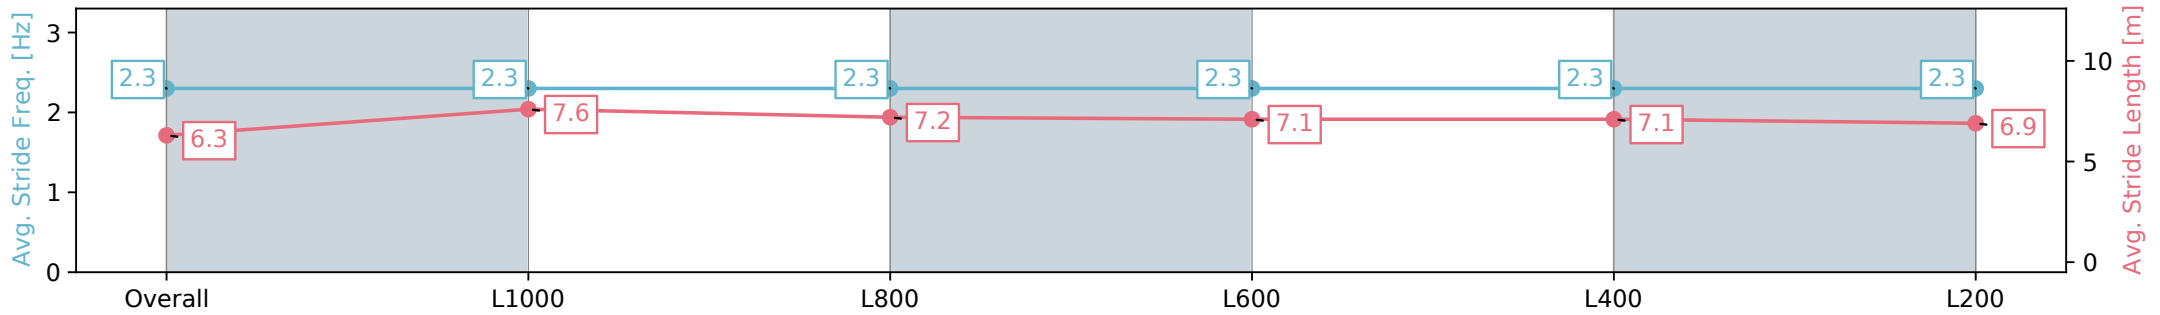

Section	Overall	L1000	L800	L600	L400	L200
Section Times	1:17.50 [2] (0:17.21)	1:00.29 [6] (0:11.56)	0:48.72 [5] (0:12.02)	0:36.70 [6] (0:12.13)	0:24.57 [3] (0:12.02)	0:12.55 [1] (0:12.55)
Average Speed [km/h]	52.4	63.0	60.3	60.4	60.4	57.4
Top Speed [km/h]	65.7	64.6	61.1	61.1	61.1	60.0
Avg. Dist. to Rail [m]	8.6	2.5	3.1	2.9	5.5	8.1
Avg. Stride Freq. [Hz]	2.3	2.3	2.3	2.3	2.3	2.3
Avg. Stride Length [m]	6.3	7.6	7.2	7.1	7.1	6.9