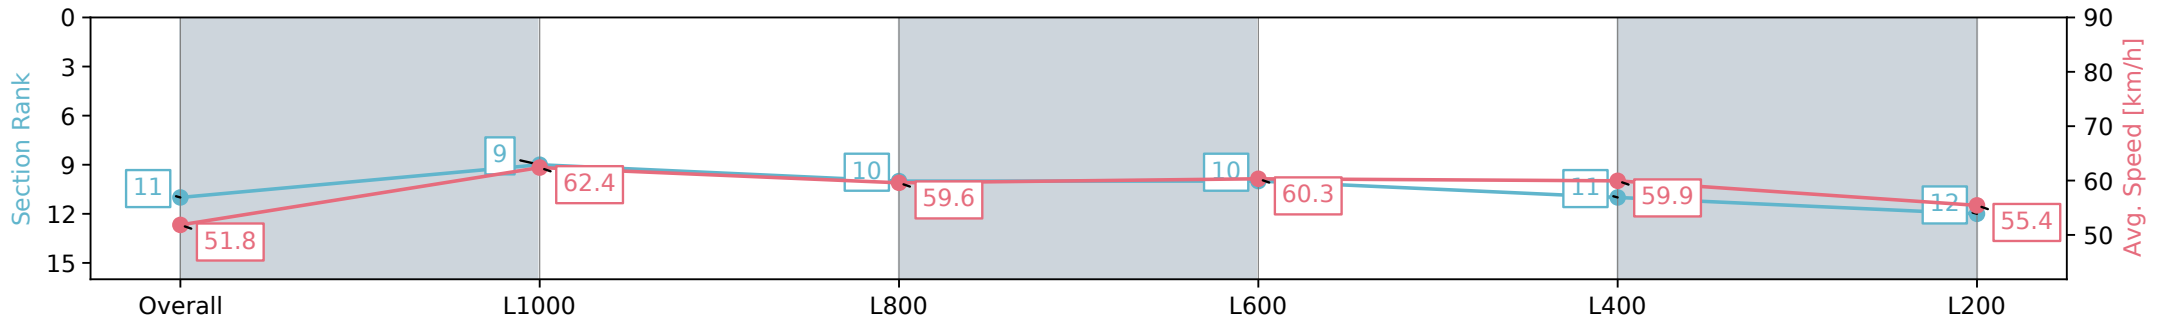

Horse/Jockey Name	OUTPOST/Tatum Bull
Finish Rank	11
Fastest Section Time (Section)	0:11.70 (L800)
Top Speed [km/h] (Section)	66.4 (Overall)
Race State	Finished

Morphettville Parks SA - Professional
Race 6: Peter Elberg Funerals Handicap - 1250m
24 August 2024 - 3:13PM
Track Rating: Soft 6, Weather: Fine, Rail Position: +6m 1000m-W/
Post, +3m Remainder Sectional 608m

Section	Overall	L1000	L800	L600	L400	L200
Section Times	1:18.57 [11] (0:17.37)	1:01.20 [9] (0:11.70)	0:49.50 [10] (0:12.17)	0:37.33 [10] (0:12.18)	0:25.15 [11] (0:12.15)	0:13.00 [12] (0:13.00)
Average Speed [km/h]	51.8	62.4	59.6	60.3	59.9	55.4
Top Speed [km/h]	66.4	64.0	60.3	61.6	61.6	58.6
Avg. Dist. to Rail [m]	5.8	2.8	2.9	3.6	7.8	11.7
Avg. Stride Freq. [Hz]	2.4	2.4	2.3	2.4	2.4	2.3
Avg. Stride Length [m]	5.9	7.1	7.0	6.8	6.9	6.7

Report Created: Sat 24 August 2024 16:05:33 GMT+10 (Note: Timing is based on positional data)

[ ] Ranking at each section and finish
-:-:- No data available at this section
NA No data available