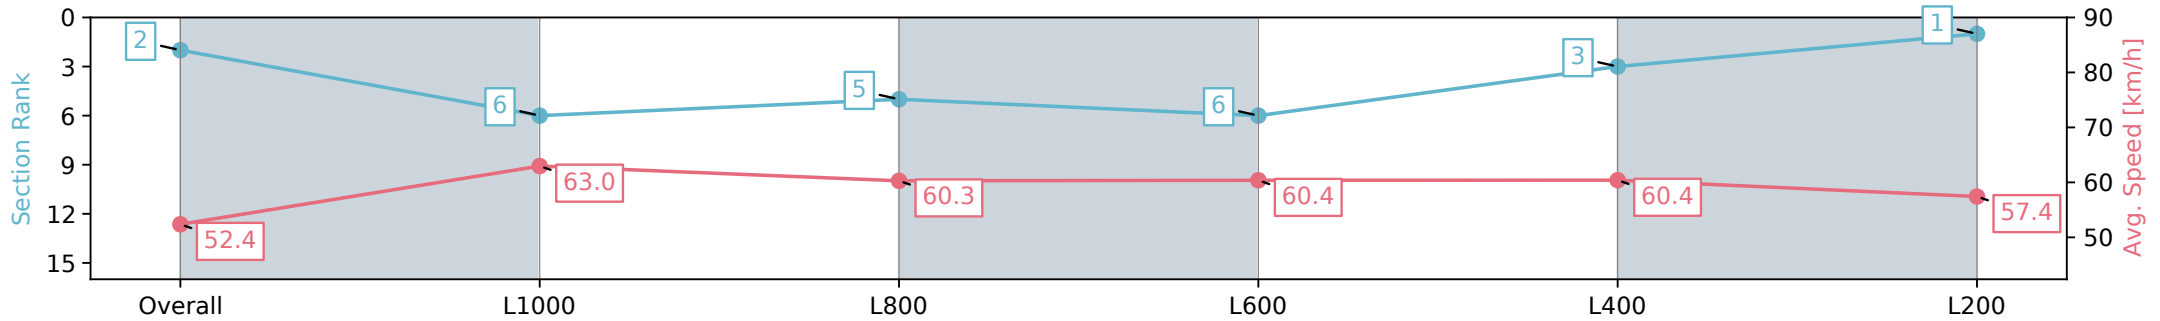

Section	Overall	L1000	L800	L600	L400	L200
Section Times	1:17.50 [2] (0:17.21)	1:00.29 [6] (0:11.56)	0:48.72 [5] (0:12.02)	0:36.70 [6] (0:12.13)	0:24.57 [3] (0:12.02)	0:12.55 [1] (0:12.55)
Average Speed [km/h]	52.4	63.0	60.3	60.4	60.4	57.4
Top Speed [km/h]	65.7	64.6	61.1	61.1	61.1	60.0
Avg. Dist. to Rail [m]	8.6	2.5	3.1	2.9	5.5	8.1
Avg. Stride Freq. [Hz]	2.3	2.3	2.3	2.3	2.3	2.3
Avg. Stride Length [m]	6.3	7.6	7.2	7.1	7.1	6.9