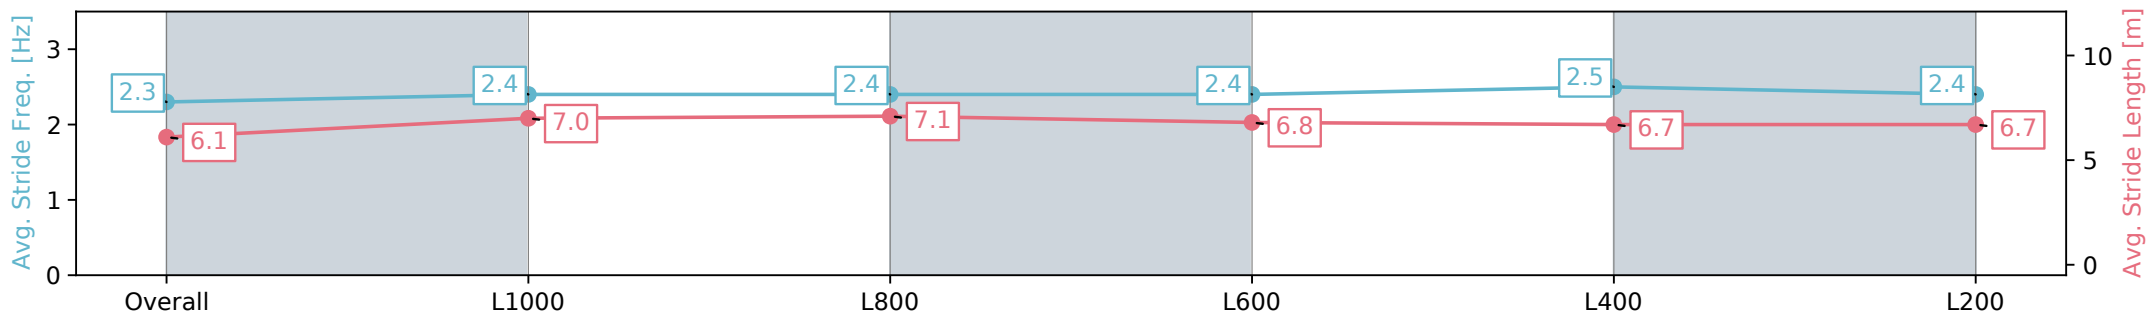

Section	Overall	L1000	L800	L600	L400	L200
Section Times	1:17.58 [4] (0:17.16)	1:00.42 [5] (0:11.63)	0:48.79 [6] (0:11.94)	0:36.85 [3] (0:12.20)	0:24.65 [4] (0:12.16)	0:12.49 [3] (0:12.49)
Average Speed [km/h]	52.4	62.0	60.5	59.2	59.5	57.6
Top Speed [km/h]	63.9	63.8	61.2	60.1	60.7	60.6
Avg. Dist. to Rail [m]	1.0	0.9	1.2	0.9	2.5	3.3
Avg. Stride Freq. [Hz]	2.3	2.4	2.4	2.4	2.5	2.4
Avg. Stride Length [m]	6.1	7.0	7.1	6.8	6.7	6.7