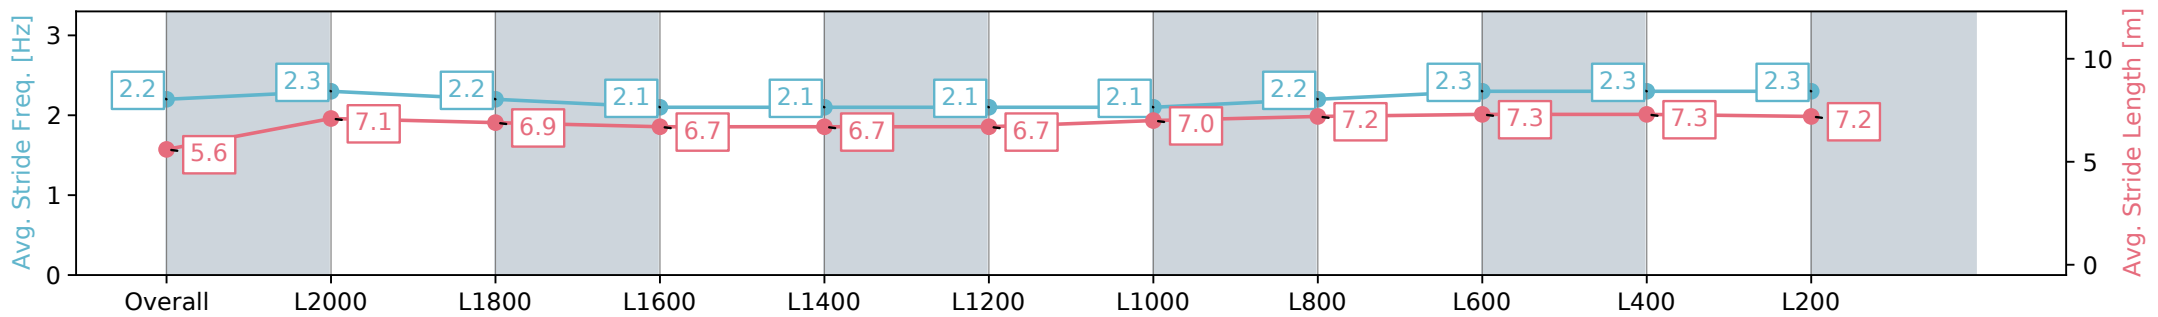

Horse/Jockey Name	SANTELMO FUEGO/Jason Holder
Finish Rank	8
Fastest Section Time (Section)	0:11.87 (L200)
Top Speed [km/h] (Section)	61.9 (L600)
Race State	Finished

Morphettville Parks SA - Professional

Race 5: Spring Carnival at Morphettville (October 19th - November 9th) Handicap - 2250m

24 August 2024 - 2:38PM

Track Rating: Soft 6, Weather: Fine, Rail Position: +6m 1000m-W/ Post, +3m Remainder Sectional 608m

Section	Overall	L2000	L1800	L1600	L1400	L1200	L1000	L800	L600	L400	L200
Section Times	2:30.75 [8] (0:19.86)	2:10.89 [7] (0:12.48)	1:58.41 [6] (0:13.49)	1:44.92 [6] (0:14.12)	1:30.80 [6] (0:14.14)	1:16.66 [7] (0:14.32)	1:02.34 [7] (0:13.34)	0:49.00 [7] (0:12.77)	0:36.23 [8] (0:12.32)	0:23.91 [10] (0:11.87)	0:12.04 [10] (0:12.04)
Average Speed [km/h]	45.3	57.7	53.7	51.2	51.1	50.6	53.9	56.6	59.5	61.1	59.6
Top Speed [km/h]	59.9	59.9	56.5	52.3	52.0	52.4	55.8	58.2	60.7	61.9	61.2
Avg. Dist. to Rail [m]	5.1	0.4	1.4	2.7	2.3	1.2	0.7	0.6	3.1	6.1	7.9
Avg. Stride Freq. [Hz]	2.2	2.3	2.2	2.1	2.1	2.1	2.1	2.2	2.3	2.3	2.3
Avg. Stride Length [m]	5.6	7.1	6.9	6.7	6.7	6.7	7.0	7.2	7.3	7.3	7.2

Report Created: Sat 24 August 2024 15:32:31 GMT+10 (Note: Timing is based on positional data)

- [ ] Ranking at each section and finish
- -:-:- No data available at this section
- NA No data available