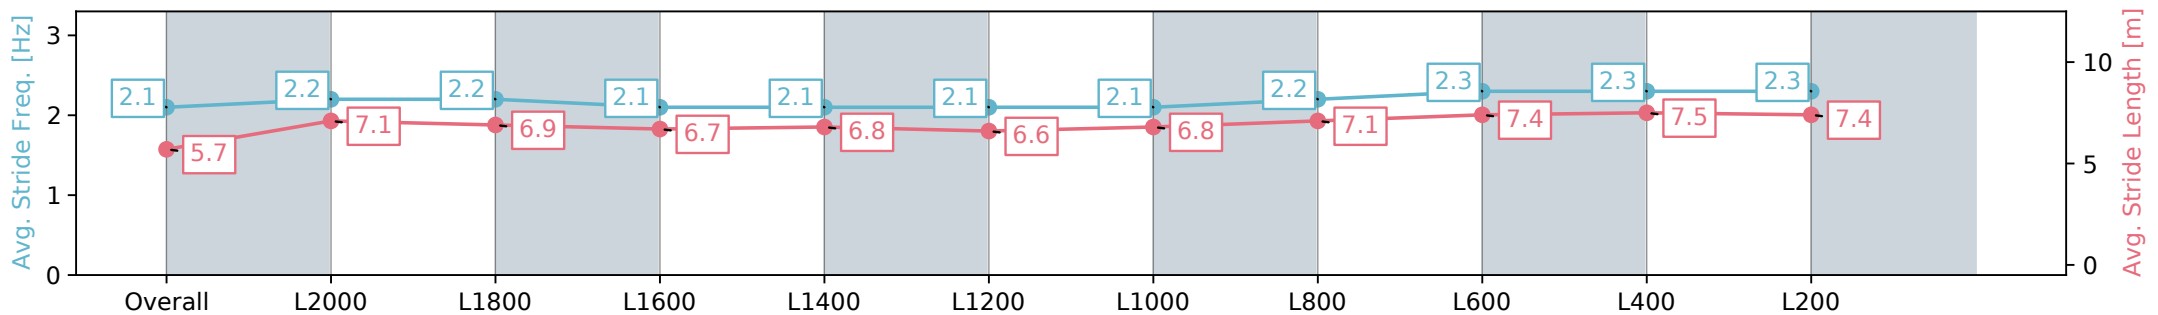

Section	Overall	L2000	L1800	L1600	L1400	L1200	L1000	L800	L600	L400	L200
Section Times	2:29.82 [1] (0:20.46)	2:09.36 [11] (0:12.84)	1:56.52 [10] (0:13.27)	1:43.25 [10] (0:14.01)	1:29.24 [10] (0:14.00)	1:15.24 [10] (0:14.40)	1:00.84 [11] (0:13.28)	0:47.55 [11] (0:12.63)	0:34.92 [11] (0:11.89)	0:23.03 [9] (0:11.49)	0:11.54 [6] (0:11.54)
Average Speed [km/h]	44.0	56.2	54.4	51.4	51.5	50.4	54.2	57.3	61.6	62.9	62.2
Top Speed [km/h]	57.6	58.7	56.0	52.0	53.3	55.0	55.7	59.8	63.1	63.4	63.2
Avg. Dist. to Rail [m]	6.1	0.6	0.3	1.0	0.9	1.4	2.1	1.9	2.8	3.8	8.8
Avg. Stride Freq. [Hz]	2.1	2.2	2.2	2.1	2.1	2.1	2.1	2.2	2.3	2.3	2.3
Avg. Stride Length [m]	5.7	7.1	6.9	6.7	6.8	6.6	6.8	7.1	7.4	7.5	7.4