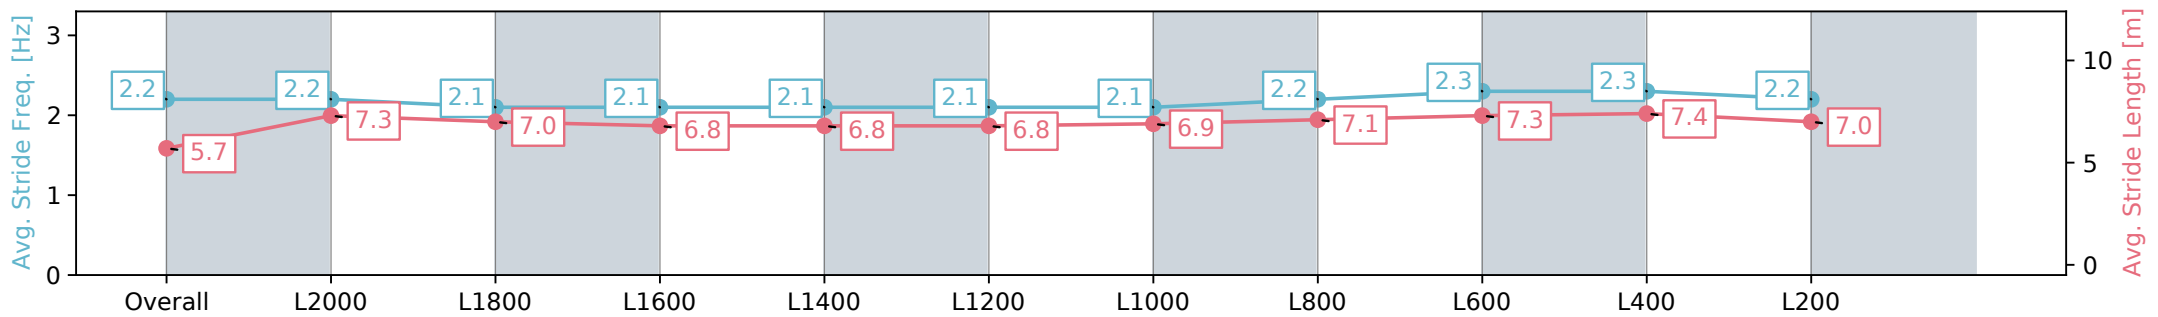

Section	Overall	L2000	L1800	L1600	L1400	L1200	L1000	L800	L600	L400	L200
Section Times	2:30.48 [4] (0:19.39)	2:11.09 [4] (0:12.40)	1:58.69 [4] (0:13.54)	1:45.15 [4] (0:14.06)	1:31.09 [4] (0:14.11)	1:16.98 [3] (0:14.04)	1:02.94 [2] (0:13.45)	0:49.49 [2] (0:12.84)	0:36.65 [2] (0:12.27)	0:24.38 [2] (0:11.84)	0:12.54 [1] (0:12.54)
Average Speed [km/h]	46.4	58.2	53.6	51.5	51.1	51.8	53.6	56.2	59.1	61.1	57.3
Top Speed [km/h]	60.5	60.5	55.8	52.4	51.9	53.1	54.9	58.1	61.1	61.5	60.8
Avg. Dist. to Rail [m]	5.0	1.1	1.5	2.2	2.0	2.1	2.3	1.3	1.3	3.4	4.4
Avg. Stride Freq. [Hz]	2.2	2.2	2.1	2.1	2.1	2.1	2.1	2.2	2.3	2.3	2.2
Avg. Stride Length [m]	5.7	7.3	7.0	6.8	6.8	6.8	6.9	7.1	7.3	7.4	7.0