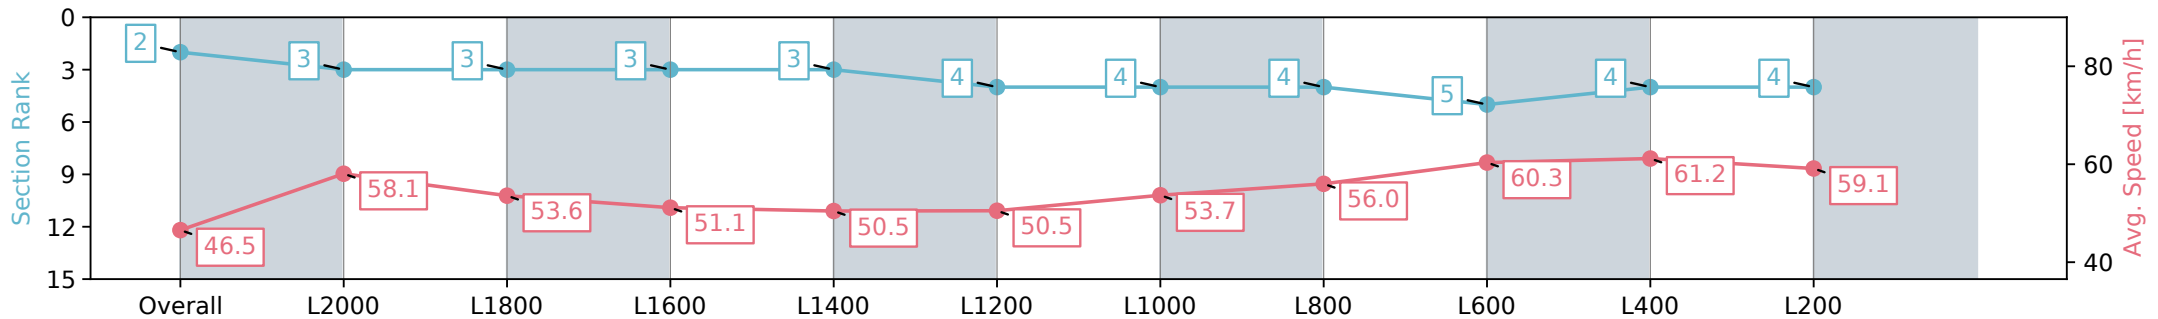

Section	Overall	L2000	L1800	L1600	L1400	L1200	L1000	L800	L600	L400	L200
Section Times	2:30.17 [2] (0:19.31)	2:10.86 [3] (0:12.43)	1:58.43 [3] (0:13.44)	1:44.99 [3] (0:14.11)	1:30.88 [3] (0:14.27)	1:16.61 [4] (0:14.35)	1:02.26 [4] (0:13.44)	0:48.82 [4] (0:12.89)	0:35.93 [5] (0:12.00)	0:23.93 [4] (0:11.80)	0:12.13 [4] (0:12.13)
Average Speed [km/h]	46.5	58.1	53.6	51.1	50.5	50.5	53.7	56.0	60.3	61.2	59.1
Top Speed [km/h]	60.9	60.8	56.3	52.1	51.8	51.6	55.6	57.9	61.8	62.1	61.6
Avg. Dist. to Rail [m]	3.8	0.4	0.2	0.6	0.5	1.1	1.4	0.9	1.1	2.0	1.6
Avg. Stride Freq. [Hz]	2.2	2.2	2.1	2.1	2.1	2.1	2.1	2.1	2.2	2.3	2.2
Avg. Stride Length [m]	5.9	7.3	7.0	6.7	6.5	6.5	6.8	7.0	7.4	7.5	7.4