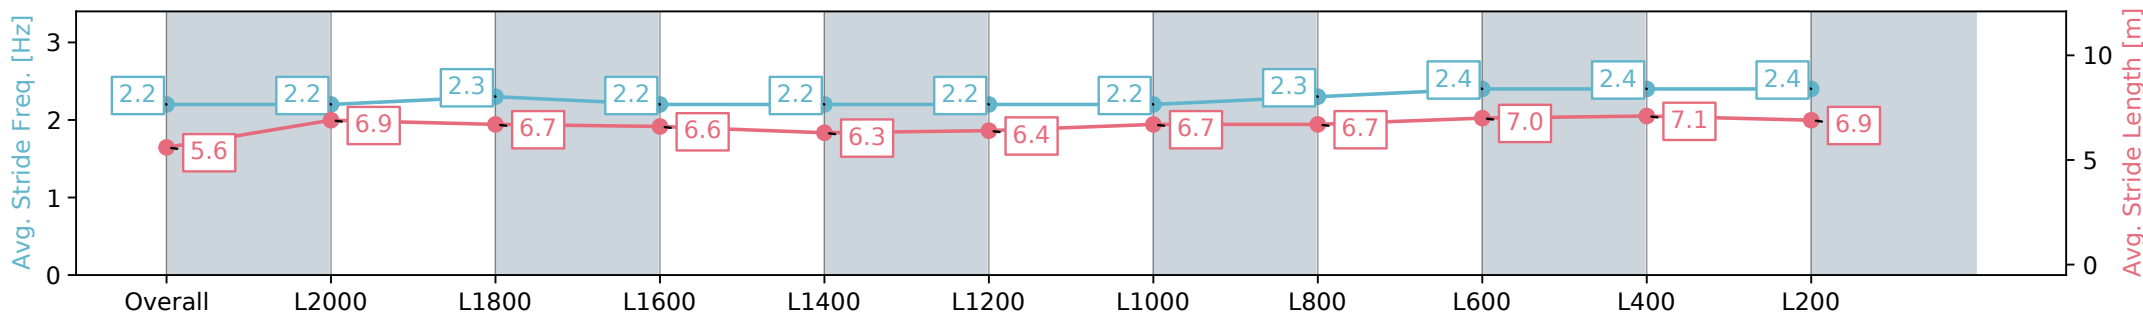

Horse/Jockey Name	CHOSEN MISS/Rochelle Milnes
Finish Rank	9
Fastest Section Time (Section)	0:11.73 (L200)
Top Speed [km/h] (Section)	62.7 (L600)
Race State	Finished

Morphettville Parks SA - Professional
Race 5: Spring Carnival at Morphettville (October 19th - November 9th) Handicap - 2250m

24 August 2024 - 2:38PM

Track Rating: Soft 6, Weather: Fine, Rail Position: +6m 1000m-W/
Post, +3m Remainder Sectional 608m

Section	Overall	L2000	L1800	L1600	L1400	L1200	L1000	L800	L600	L400	L200
Section Times	2:30.94 [9] (0:20.50)	2:10.44 [12] (0:13.11)	1:57.33 [12] (0:13.28)	1:44.05 [12] (0:13.94)	1:30.11 [12] (0:14.07)	1:16.04 [12] (0:14.37)	1:01.67 [12] (0:13.15)	0:48.52 [12] (0:12.68)	0:35.84 [12] (0:12.14)	0:23.70 [12] (0:11.73)	0:11.97 [12] (0:11.97)
Average Speed [km/h]	44.2	55.4	54.6	51.8	51.3	50.6	54.9	56.9	59.8	61.4	60.0
Top Speed [km/h]	57.5	57.4	55.5	52.9	53.5	53.6	55.8	58.4	61.7	62.7	62.0
Avg. Dist. to Rail [m]	8.3	2.8	1.6	1.6	1.0	2.0	2.7	1.5	1.4	1.2	2.3
Avg. Stride Freq. [Hz]	2.2	2.2	2.3	2.2	2.2	2.2	2.2	2.3	2.4	2.4	2.4
Avg. Stride Length [m]	5.6	6.9	6.7	6.6	6.3	6.4	6.7	6.7	7.0	7.1	6.9

Report Created: Sat 24 August 2024 15:32:32 GMT+10 (Note: Timing is based on positional data)

- [ ] Ranking at each section and finish
- -:-:- No data available at this section
- NA No data available