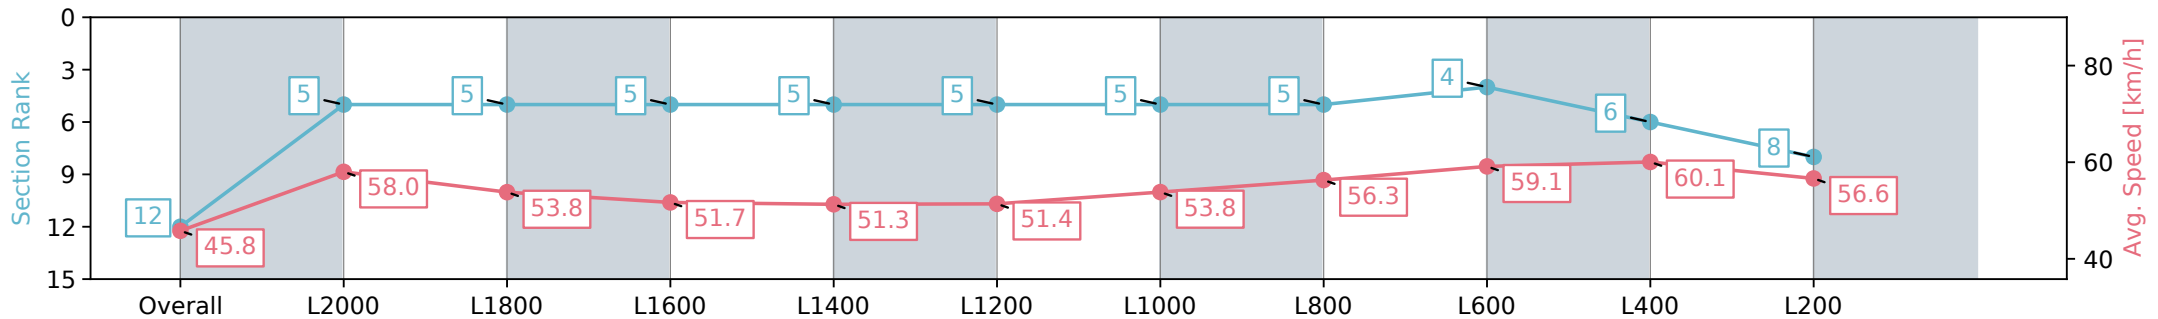

Horse/Jockey Name	NAMA DUDE/Alana Kelly
Finish Rank	12
Fastest Section Time (Section)	0:12.05 (L200)
Top Speed [km/h] (Section)	61.4 (L600)
Race State	Finished

Morphettville Parks SA - Professional

Race 5: Spring Carnival at Morphettville (October 19th - November 9th) Handicap - 2250m

24 August 2024 - 2:38PM

Track Rating: Soft 6, Weather: Fine, Rail Position: +6m 1000m-W/ Post, +3m Remainder Sectional 608m

Section	Overall	L2000	L1800	L1600	L1400	L1200	L1000	L800	L600	L400	L200
Section Times	2:31.29 [12] (0:19.72)	2:11.57 [5] (0:12.47)	1:59.10 [5] (0:13.56)	1:45.54 [5] (0:13.96)	1:31.58 [5] (0:14.08)	1:17.50 [5] (0:14.16)	1:03.34 [5] (0:13.41)	0:49.93 [5] (0:12.82)	0:37.11 [4] (0:12.37)	0:24.74 [6] (0:12.05)	0:12.69 [8] (0:12.69)
Average Speed [km/h]	45.8	58.0	53.8	51.7	51.3	51.4	53.8	56.3	59.1	60.1	56.6
Top Speed [km/h]	59.3	59.7	55.6	52.5	52.1	52.9	55.2	57.0	61.0	61.4	59.8
Avg. Dist. to Rail [m]	6.1	1.9	2.2	2.2	2.0	2.0	2.1	1.4	2.4	5.3	6.7
Avg. Stride Freq. [Hz]	2.2	2.2	2.1	2.0	2.0	2.0	2.1	2.1	2.2	2.2	2.1
Avg. Stride Length [m]	5.7	7.4	7.2	6.9	6.9	6.9	7.1	7.3	7.5	7.4	7.3

Report Created: Sat 24 August 2024 15:32:37 GMT+10 (Note: Timing is based on positional data)

- [ ] Ranking at each section and finish
- -:-:- No data available at this section
- NA No data available