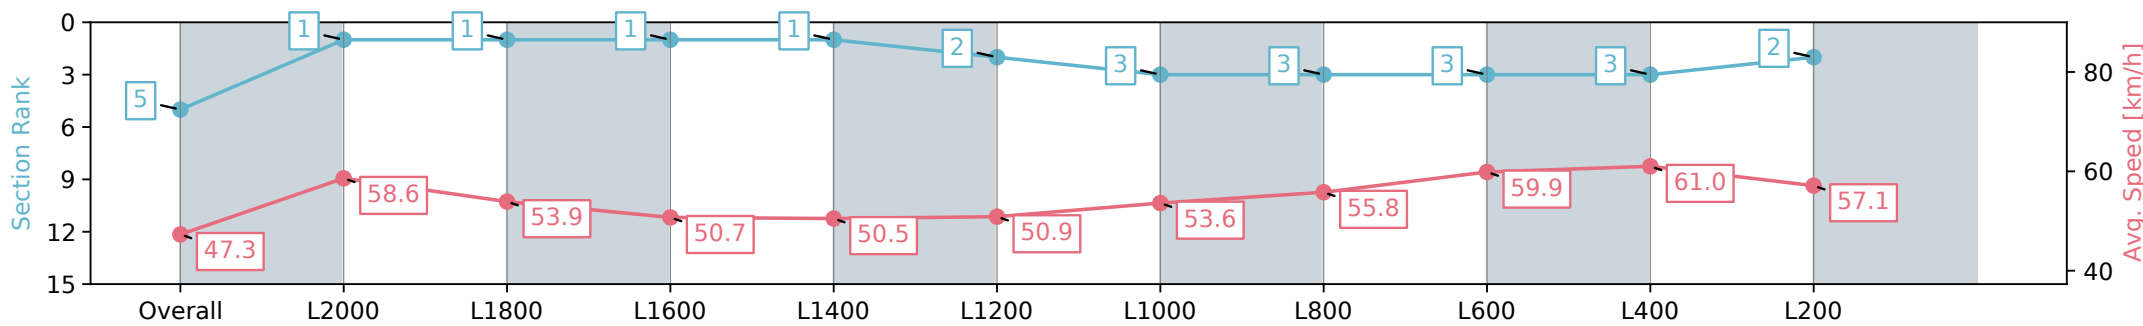

Horse/Jockey Name	TAMETOMO/Teagan Voorham
Finish Rank	5
Fastest Section Time (Section)	0:11.87 (L200)
Top Speed [km/h] (Section)	62.4 (L600)
Race State	Finished

Morphettville Parks SA - Professional

Race 5: Spring Carnival at Morphettville (October 19th - November 9th) Handicap - 2250m

24 August 2024 - 2:38PM

Track Rating: Soft 6, Weather: Fine, Rail Position: +6m 1000m-W/
Post, +3m Remainder Sectional 608m

Section	Overall	L2000	L1800	L1600	L1400	L1200	L1000	L800	L600	L400	L200
Section Times	2:30.52 [5] (0:19.03)	2:11.49 [1] (0:12.28)	1:59.20 [1] (0:13.46)	1:45.74 [1] (0:14.22)	1:31.52 [1] (0:14.30)	1:17.22 [2] (0:14.28)	1:02.93 [3] (0:13.42)	0:49.51 [3] (0:12.91)	0:36.60 [3] (0:12.19)	0:24.41 [3] (0:11.87)	0:12.54 [2] (0:12.54)
Average Speed [km/h]	47.3	58.6	53.9	50.7	50.5	50.9	53.6	55.8	59.9	61.0	57.1
Top Speed [km/h]	61.8	59.8	57.7	51.6	51.0	52.8	55.1	57.2	61.9	62.4	60.4
Avg. Dist. to Rail [m]	6.6	0.5	1.2	1.7	1.7	1.7	0.8	0.2	2.1	3.5	5.3
Avg. Stride Freq. [Hz]	2.5	2.4	2.3	2.2	2.2	2.2	2.3	2.3	2.4	2.5	2.4
Avg. Stride Length [m]	5.3	6.7	6.5	6.3	6.3	6.3	6.6	6.7	7.0	6.8	6.6

Report Created: Sat 24 August 2024 15:32:27 GMT+10 (Note: Timing is based on positional data)

- [ ] Ranking at each section and finish
- -:-:- No data available at this section
- NA No data available