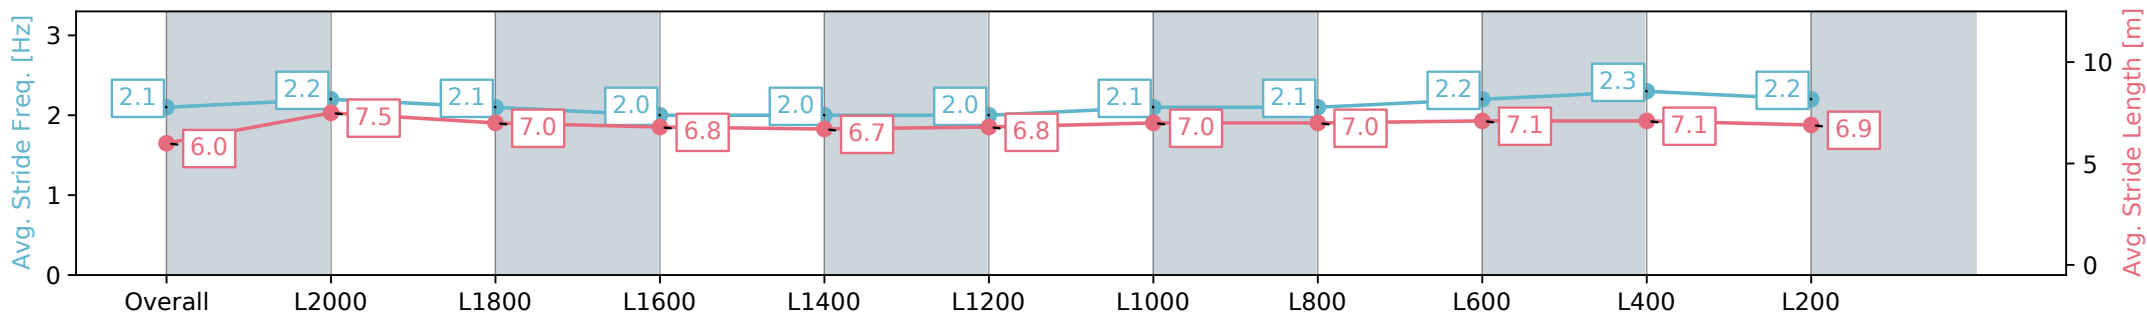

Horse/Jockey Name	BADISS/Nichola Yuen
Finish Rank	11
Fastest Section Time (Section)	0:12.11 (L200)
Top Speed [km/h] (Section)	61.8 (Overall)
Race State	Finished

Morphettville Parks SA - Professional

Race 5: Spring Carnival at Morphettville (October 19th - November 9th) Handicap - 2250m

24 August 2024 - 2:38PM

Track Rating: Soft 6, Weather: Fine, Rail Position: +6m 1000m-W/ Post, +3m Remainder Sectional 608m

Section	Overall	L2000	L1800	L1600	L1400	L1200	L1000	L800	L600	L400	L200
Section Times	2:31.11 [11] (0:19.30)	2:11.81 [2] (0:12.28)	1:59.53 [2] (0:13.49)	1:46.04 [2] (0:13.97)	1:32.07 [2] (0:14.14)	1:17.93 [1] (0:14.18)	1:03.75 [1] (0:13.49)	0:50.26 [1] (0:12.94)	0:37.32 [1] (0:12.30)	0:25.02 [1] (0:12.11)	0:12.91 [5] (0:12.91)
Average Speed [km/h]	46.9	59.1	53.8	51.6	51.1	51.2	53.5	55.8	58.8	59.5	55.4
Top Speed [km/h]	61.5	61.8	56.1	52.3	51.7	52.7	54.5	57.9	59.6	60.4	58.5
Avg. Dist. to Rail [m]	9.7	2.2	1.4	1.8	1.8	1.7	1.7	1.0	0.8	0.6	0.7
Avg. Stride Freq. [Hz]	2.1	2.2	2.1	2.0	2.0	2.0	2.1	2.1	2.2	2.3	2.2
Avg. Stride Length [m]	6.0	7.5	7.0	6.8	6.7	6.8	7.0	7.0	7.1	7.1	6.9

Report Created: Sat 24 August 2024 15:32:35 GMT+10 (Note: Timing is based on positional data)

- [ ] Ranking at each section and finish
- -:-:- No data available at this section
- NA No data available