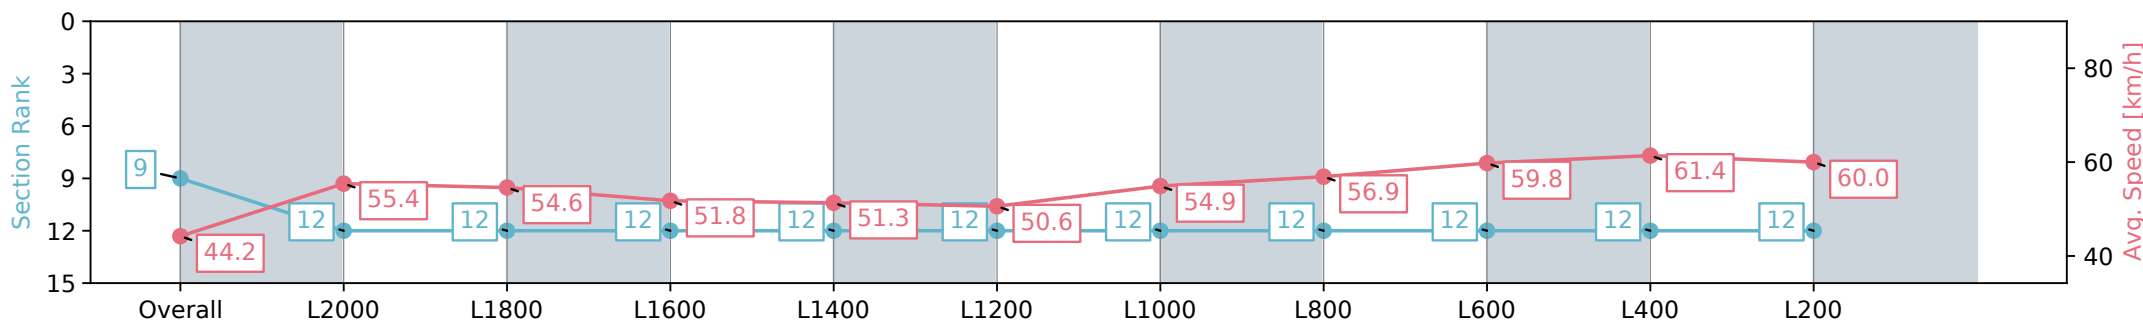

Horse/Jockey Name	CHOSEN MISS/Rochelle Milnes
Finish Rank	9
Fastest Section Time (Section)	0:11.73 (L200)
Top Speed [km/h] (Section)	62.7 (L600)
Race State	Finished

Morphettville Parks SA - Professional
Race 5: Spring Carnival at Morphettville (October 19th - November 9th) Handicap - 2250m

24 August 2024 - 2:38PM

Track Rating: Soft 6, Weather: Fine, Rail Position: +6m 1000m-W/
Post, +3m Remainder Sectional 608m

Section	Overall	L2000	L1800	L1600	L1400	L1200	L1000	L800	L600	L400	L200
Section Times	2:30.94 [9] (0:20.50)	2:10.44 [12] (0:13.11)	1:57.33 [12] (0:13.28)	1:44.05 [12] (0:13.94)	1:30.11 [12] (0:14.07)	1:16.04 [12] (0:14.37)	1:01.67 [12] (0:13.15)	0:48.52 [12] (0:12.68)	0:35.84 [12] (0:12.14)	0:23.70 [12] (0:11.73)	0:11.97 [12] (0:11.97)
Average Speed [km/h]	44.2	55.4	54.6	51.8	51.3	50.6	54.9	56.9	59.8	61.4	60.0
Top Speed [km/h]	57.5	57.4	55.5	52.9	53.5	53.6	55.8	58.4	61.7	62.7	62.0
Avg. Dist. to Rail [m]	8.3	2.8	1.6	1.6	1.0	2.0	2.7	1.5	1.4	1.2	2.3
Avg. Stride Freq. [Hz]	2.2	2.2	2.3	2.2	2.2	2.2	2.2	2.3	2.4	2.4	2.4
Avg. Stride Length [m]	5.6	6.9	6.7	6.6	6.3	6.4	6.7	6.7	7.0	7.1	6.9

Report Created: Sat 24 August 2024 15:32:32 GMT+10 (Note: Timing is based on positional data)

- [ ] Ranking at each section and finish
- -:-:- No data available at this section
- NA No data available