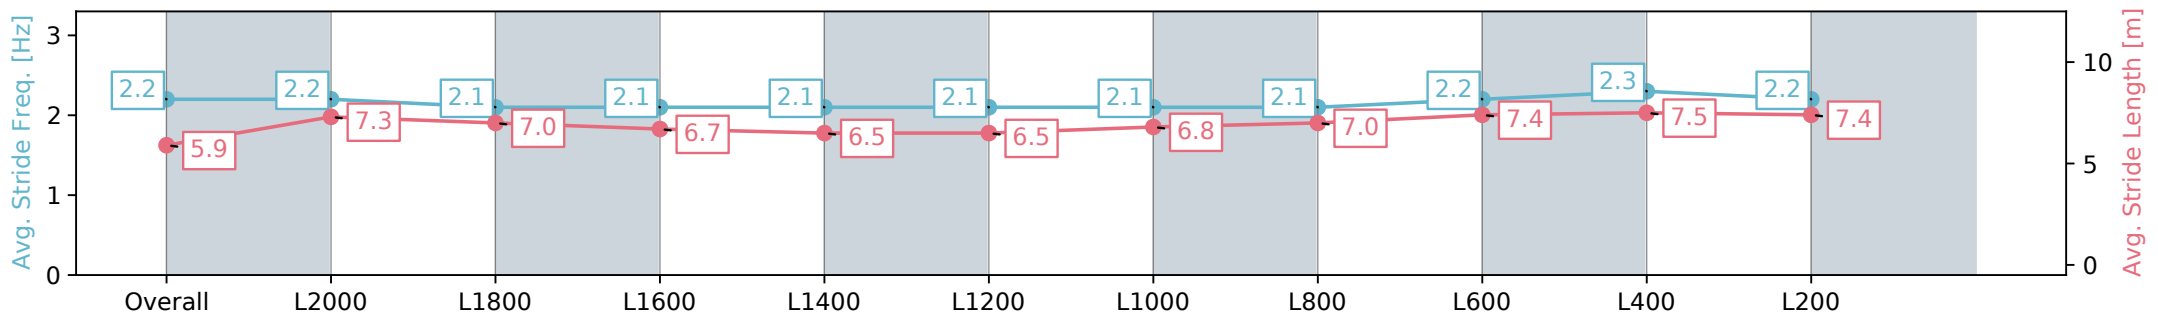

Section	Overall	L2000	L1800	L1600	L1400	L1200	L1000	L800	L600	L400	L200
Section Times	2:30.17 [2] (0:19.31)	2:10.86 [3] (0:12.43)	1:58.43 [3] (0:13.44)	1:44.99 [3] (0:14.11)	1:30.88 [3] (0:14.27)	1:16.61 [4] (0:14.35)	1:02.26 [4] (0:13.44)	0:48.82 [4] (0:12.89)	0:35.93 [5] (0:12.00)	0:23.93 [4] (0:11.80)	0:12.13 [4] (0:12.13)
Average Speed [km/h]	46.5	58.1	53.6	51.1	50.5	50.5	53.7	56.0	60.3	61.2	59.1
Top Speed [km/h]	60.9	60.8	56.3	52.1	51.8	51.6	55.6	57.9	61.8	62.1	61.6
Avg. Dist. to Rail [m]	3.8	0.4	0.2	0.6	0.5	1.1	1.4	0.9	1.1	2.0	1.6
Avg. Stride Freq. [Hz]	2.2	2.2	2.1	2.1	2.1	2.1	2.1	2.1	2.2	2.3	2.2
Avg. Stride Length [m]	5.9	7.3	7.0	6.7	6.5	6.5	6.8	7.0	7.4	7.5	7.4