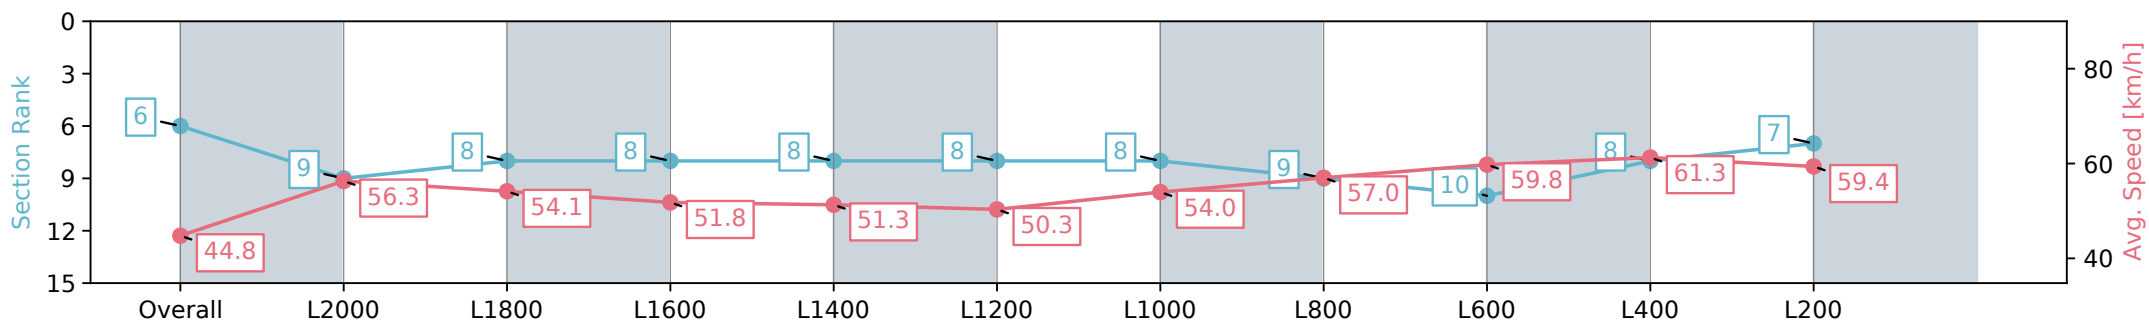

Horse/Jockey Name	D'ISLES/Sophie Logan
Finish Rank	6
Fastest Section Time (Section)	0:11.81 (L200)
Top Speed [km/h] (Section)	62.1 (L600)
Race State	Finished

Morphettville Parks SA - Professional

Race 5: Spring Carnival at Morphettville (October 19th - November 9th) Handicap - 2250m

24 August 2024 - 2:38PM

Track Rating: Soft 6, Weather: Fine, Rail Position: +6m 1000m-W/ Post, +3m Remainder Sectional 608m

Section	Overall	L2000	L1800	L1600	L1400	L1200	L1000	L800	L600	L400	L200
Section Times	2:30.68 [6] (0:20.13)	2:10.55 [9] (0:12.78)	1:57.77 [8] (0:13.31)	1:44.46 [8] (0:13.92)	1:30.54 [8] (0:14.04)	1:16.50 [8] (0:14.41)	1:02.09 [8] (0:13.36)	0:48.73 [9] (0:12.69)	0:36.04 [10] (0:12.15)	0:23.89 [8] (0:11.81)	0:12.08 [7] (0:12.08)
Average Speed [km/h]	44.8	56.3	54.1	51.8	51.3	50.3	54.0	57.0	59.8	61.3	59.4
Top Speed [km/h]	57.8	58.1	56.0	52.2	52.3	53.7	55.4	58.8	60.8	62.1	60.8
Avg. Dist. to Rail [m]	5.7	0.3	0.2	0.6	0.7	1.4	1.9	1.5	1.7	2.7	2.7
Avg. Stride Freq. [Hz]	2.2	2.2	2.1	2.1	2.1	2.1	2.1	2.1	2.3	2.3	2.3
Avg. Stride Length [m]	5.6	7.2	7.0	6.7	6.6	6.6	6.9	7.1	7.2	7.3	7.3

Report Created: Sat 24 August 2024 15:32:28 GMT+10 (Note: Timing is based on positional data)

- [ ] Ranking at each section and finish
- -:-:- No data available at this section
- NA No data available