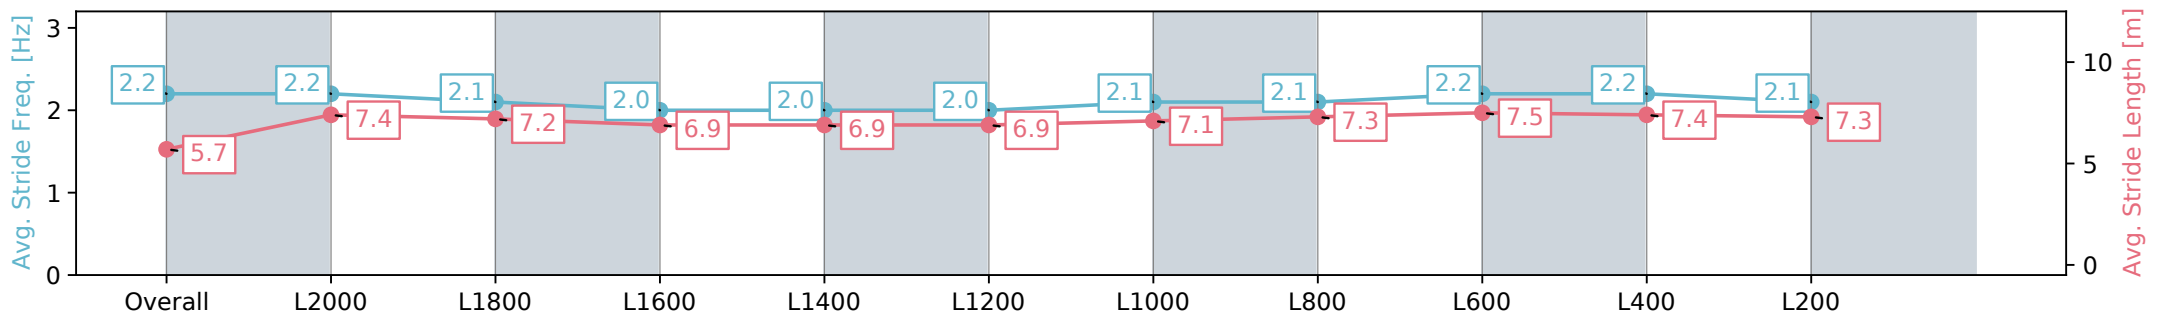

Horse/Jockey Name	NAMA DUDE/Alana Kelly
Finish Rank	12
Fastest Section Time (Section)	0:12.05 (L200)
Top Speed [km/h] (Section)	61.4 (L600)
Race State	Finished

Morphettville Parks SA - Professional

Race 5: Spring Carnival at Morphettville (October 19th - November 9th) Handicap - 2250m

24 August 2024 - 2:38PM

Track Rating: Soft 6, Weather: Fine, Rail Position: +6m 1000m-W/ Post, +3m Remainder Sectional 608m

Section	Overall	L2000	L1800	L1600	L1400	L1200	L1000	L800	L600	L400	L200
Section Times	2:31.29 [12] (0:19.72)	2:11.57 [5] (0:12.47)	1:59.10 [5] (0:13.56)	1:45.54 [5] (0:13.96)	1:31.58 [5] (0:14.08)	1:17.50 [5] (0:14.16)	1:03.34 [5] (0:13.41)	0:49.93 [5] (0:12.82)	0:37.11 [4] (0:12.37)	0:24.74 [6] (0:12.05)	0:12.69 [8] (0:12.69)
Average Speed [km/h]	45.8	58.0	53.8	51.7	51.3	51.4	53.8	56.3	59.1	60.1	56.6
Top Speed [km/h]	59.3	59.7	55.6	52.5	52.1	52.9	55.2	57.0	61.0	61.4	59.8
Avg. Dist. to Rail [m]	6.1	1.9	2.2	2.2	2.0	2.0	2.1	1.4	2.4	5.3	6.7
Avg. Stride Freq. [Hz]	2.2	2.2	2.1	2.0	2.0	2.0	2.1	2.1	2.2	2.2	2.1
Avg. Stride Length [m]	5.7	7.4	7.2	6.9	6.9	6.9	7.1	7.3	7.5	7.4	7.3

Report Created: Sat 24 August 2024 15:32:37 GMT+10 (Note: Timing is based on positional data)

- [ ] Ranking at each section and finish
- -:-:- No data available at this section
- NA No data available