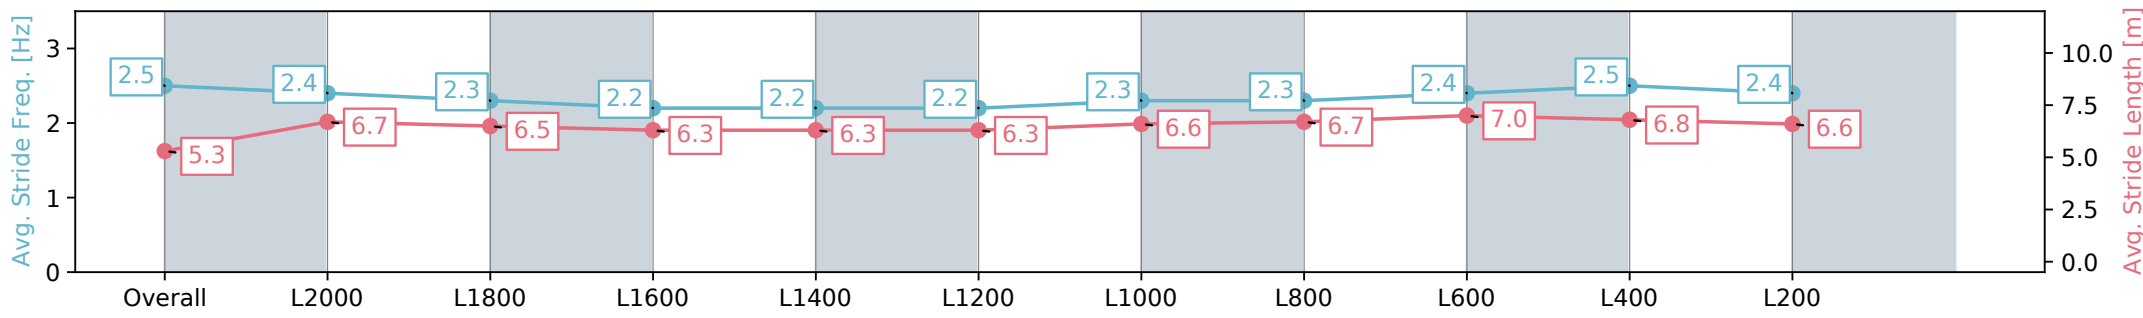

Section	Overall	L2000	L1800	L1600	L1400	L1200	L1000	L800	L600	L400	L200
Section Times	2:30.52 [5] (0:19.03)	2:11.49 [1] (0:12.28)	1:59.20 [1] (0:13.46)	1:45.74 [1] (0:14.22)	1:31.52 [1] (0:14.30)	1:17.22 [2] (0:14.28)	1:02.93 [3] (0:13.42)	0:49.51 [3] (0:12.91)	0:36.60 [3] (0:12.19)	0:24.41 [3] (0:11.87)	0:12.54 [2] (0:12.54)
Average Speed [km/h]	47.3	58.6	53.9	50.7	50.5	50.9	53.6	55.8	59.9	61.0	57.1
Top Speed [km/h]	61.8	59.8	57.7	51.6	51.0	52.8	55.1	57.2	61.9	62.4	60.4
Avg. Dist. to Rail [m]	6.6	0.5	1.2	1.7	1.7	1.7	0.8	0.2	2.1	3.5	5.3
Avg. Stride Freq. [Hz]	2.5	2.4	2.3	2.2	2.2	2.2	2.3	2.3	2.4	2.5	2.4
Avg. Stride Length [m]	5.3	6.7	6.5	6.3	6.3	6.3	6.6	6.7	7.0	6.8	6.6