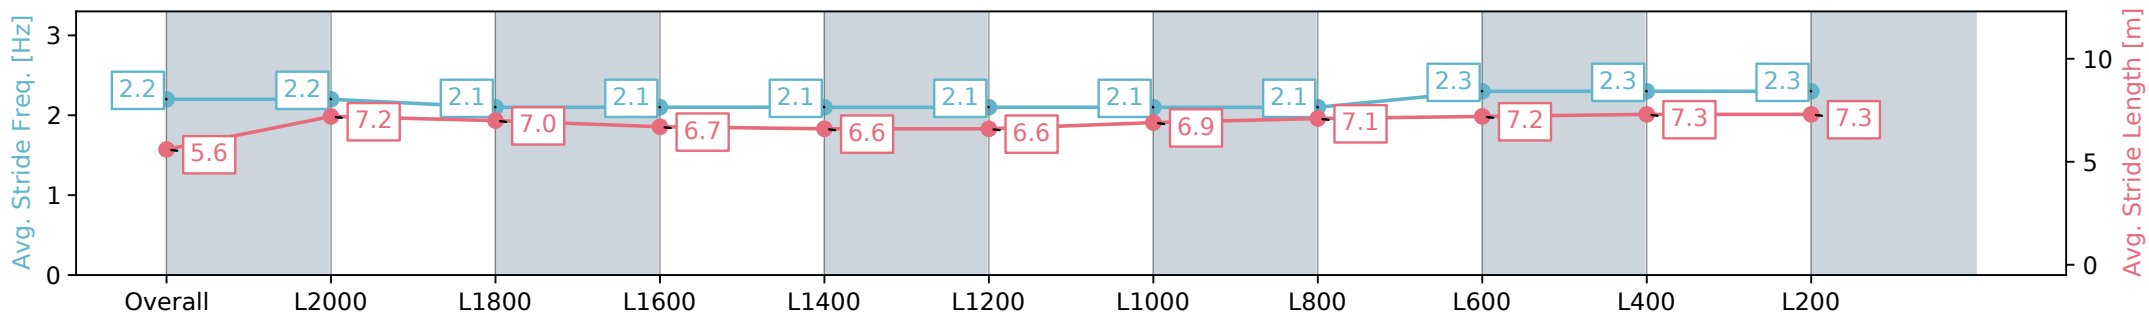

Horse/Jockey Name	D'ISLES/Sophie Logan
Finish Rank	6
Fastest Section Time (Section)	0:11.81 (L200)
Top Speed [km/h] (Section)	62.1 (L600)
Race State	Finished

Morphettville Parks SA - Professional

Race 5: Spring Carnival at Morphettville (October 19th - November 9th) Handicap - 2250m

24 August 2024 - 2:38PM

Track Rating: Soft 6, Weather: Fine, Rail Position: +6m 1000m-W/ Post, +3m Remainder Sectional 608m

Section	Overall	L2000	L1800	L1600	L1400	L1200	L1000	L800	L600	L400	L200
Section Times	2:30.68 [6] (0:20.13)	2:10.55 [9] (0:12.78)	1:57.77 [8] (0:13.31)	1:44.46 [8] (0:13.92)	1:30.54 [8] (0:14.04)	1:16.50 [8] (0:14.41)	1:02.09 [8] (0:13.36)	0:48.73 [9] (0:12.69)	0:36.04 [10] (0:12.15)	0:23.89 [8] (0:11.81)	0:12.08 [7] (0:12.08)
Average Speed [km/h]	44.8	56.3	54.1	51.8	51.3	50.3	54.0	57.0	59.8	61.3	59.4
Top Speed [km/h]	57.8	58.1	56.0	52.2	52.3	53.7	55.4	58.8	60.8	62.1	60.8
Avg. Dist. to Rail [m]	5.7	0.3	0.2	0.6	0.7	1.4	1.9	1.5	1.7	2.7	2.7
Avg. Stride Freq. [Hz]	2.2	2.2	2.1	2.1	2.1	2.1	2.1	2.1	2.3	2.3	2.3
Avg. Stride Length [m]	5.6	7.2	7.0	6.7	6.6	6.6	6.9	7.1	7.2	7.3	7.3

Report Created: Sat 24 August 2024 15:32:28 GMT+10 (Note: Timing is based on positional data)

- [ ] Ranking at each section and finish
- -:-:- No data available at this section
- NA No data available