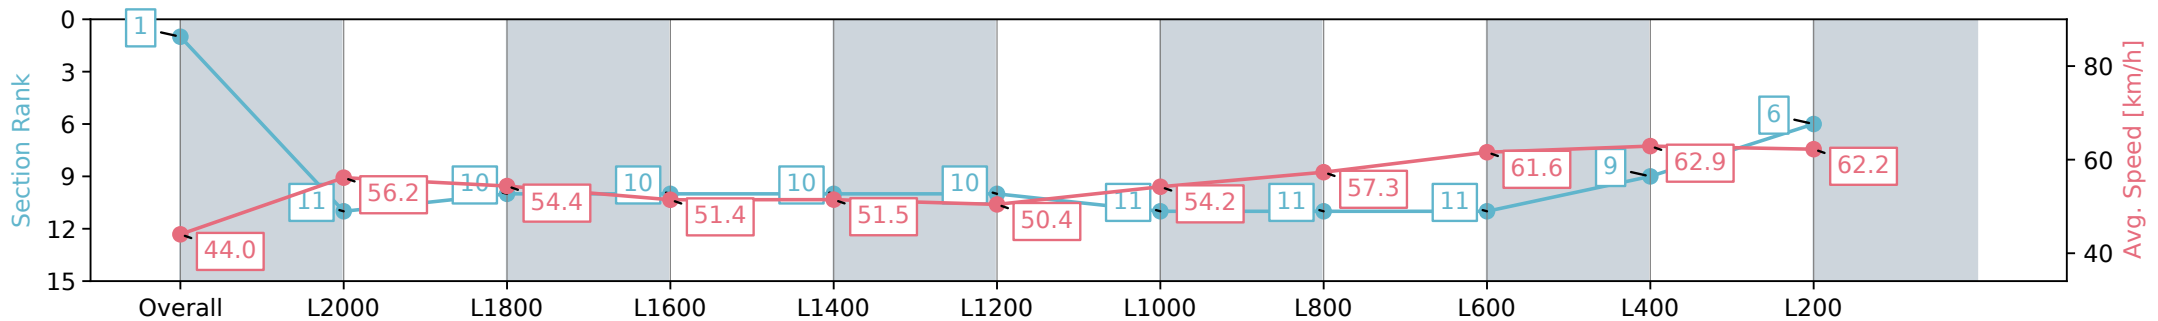

Section	Overall	L2000	L1800	L1600	L1400	L1200	L1000	L800	L600	L400	L200
Section Times	2:29.82 [1] (0:20.46)	2:09.36 [11] (0:12.84)	1:56.52 [10] (0:13.27)	1:43.25 [10] (0:14.01)	1:29.24 [10] (0:14.00)	1:15.24 [10] (0:14.40)	1:00.84 [11] (0:13.28)	0:47.55 [11] (0:12.63)	0:34.92 [11] (0:11.89)	0:23.03 [9] (0:11.49)	0:11.54 [6] (0:11.54)
Average Speed [km/h]	44.0	56.2	54.4	51.4	51.5	50.4	54.2	57.3	61.6	62.9	62.2
Top Speed [km/h]	57.6	58.7	56.0	52.0	53.3	55.0	55.7	59.8	63.1	63.4	63.2
Avg. Dist. to Rail [m]	6.1	0.6	0.3	1.0	0.9	1.4	2.1	1.9	2.8	3.8	8.8
Avg. Stride Freq. [Hz]	2.1	2.2	2.2	2.1	2.1	2.1	2.1	2.2	2.3	2.3	2.3
Avg. Stride Length [m]	5.7	7.1	6.9	6.7	6.8	6.6	6.8	7.1	7.4	7.5	7.4