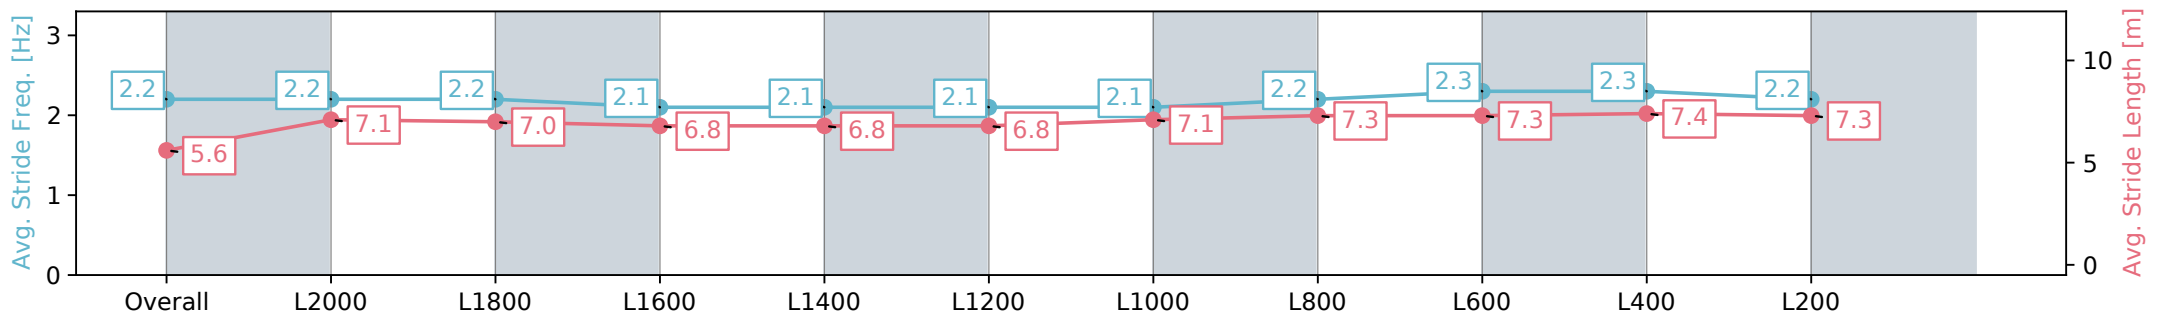

Horse/Jockey Name	EAGLELOU/Jake Toeroek
Finish Rank	7
Fastest Section Time (Section)	0:11.90 (L200)
Top Speed [km/h] (Section)	62.2 (L600)
Race State	Finished

Morphettville Parks SA - Professional

Race 5: Spring Carnival at Morphettville (October 19th - November 9th) Handicap - 2250m

24 August 2024 - 2:38PM

Track Rating: Soft 6, Weather: Fine, Rail Position: +6m 1000m-W/ Post, +3m Remainder Sectional 608m

Section	Overall	L2000	L1800	L1600	L1400	L1200	L1000	L800	L600	L400	L200
Section Times	2:30.73 [7] (0:20.04)	2:10.69 [8] (0:12.91)	1:57.78 [9] (0:13.47)	1:44.31 [9] (0:13.95)	1:30.36 [9] (0:13.99)	1:16.37 [9] (0:14.25)	1:02.12 [9] (0:13.30)	0:48.82 [8] (0:12.59)	0:36.23 [7] (0:12.25)	0:23.98 [7] (0:11.90)	0:12.08 [9] (0:12.08)
Average Speed [km/h]	45.1	56.2	54.0	51.6	51.6	51.0	54.2	57.6	60.3	60.8	59.4
Top Speed [km/h]	57.8	57.7	56.3	52.9	53.8	53.4	56.0	60.8	60.8	62.2	60.9
Avg. Dist. to Rail [m]	7.2	2.3	1.8	1.8	1.8	1.8	1.8	2.7	2.8	3.8	8.9
Avg. Stride Freq. [Hz]	2.2	2.2	2.2	2.1	2.1	2.1	2.1	2.2	2.3	2.3	2.2
Avg. Stride Length [m]	5.6	7.1	7.0	6.8	6.8	6.8	7.1	7.3	7.3	7.4	7.3

Report Created: Sat 24 August 2024 15:32:30 GMT+10 (Note: Timing is based on positional data)

- [ ] Ranking at each section and finish
- -:-:- No data available at this section
- NA No data available