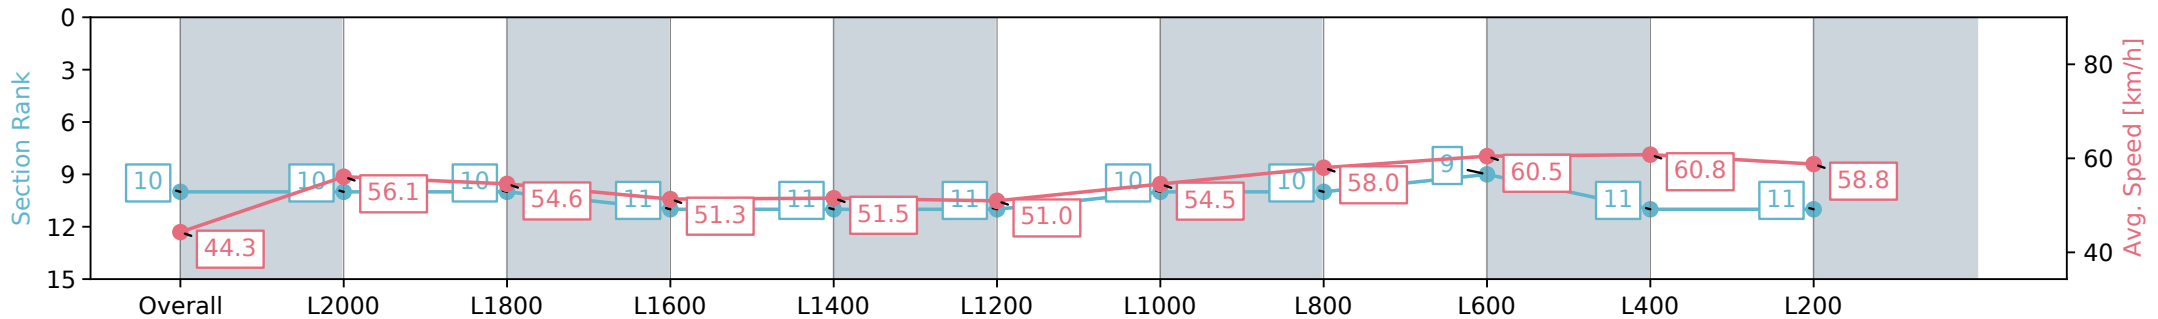

Horse/Jockey Name	SET TO PROPHET/Taylor Johnstone
Finish Rank	10
Fastest Section Time (Section)	0:11.94 (L200)
Top Speed [km/h] (Section)	61.3 (L600)
Race State	Finished

Morphettville Parks SA - Professional

Race 5: Spring Carnival at Morphettville (October 19th - November 9th) Handicap - 2250m

24 August 2024 - 2:38PM

Track Rating: Soft 6, Weather: Fine, Rail Position: +6m 1000m-W/ Post, +3m Remainder Sectional 608m

Section	Overall	L2000	L1800	L1600	L1400	L1200	L1000	L800	L600	L400	L200
Section Times	2:30.97 [10] (0:20.39)	2:10.58 [10] (0:12.91)	1:57.67 [10] (0:13.28)	1:44.38 [11] (0:14.07)	1:30.31 [11] (0:14.00)	1:16.31 [11] (0:14.28)	1:02.02 [10] (0:13.20)	0:48.82 [10] (0:12.49)	0:36.33 [9] (0:12.20)	0:24.13 [11] (0:11.94)	0:12.19 [11] (0:12.19)
Average Speed [km/h]	44.3	56.1	54.6	51.3	51.5	51.0	54.5	58.0	60.5	60.8	58.8
Top Speed [km/h]	58.2	58.4	56.4	52.6	53.6	54.6	55.6	60.2	60.9	61.3	61.2
Avg. Dist. to Rail [m]	7.3	1.8	1.5	1.8	1.6	1.9	2.7	2.6	3.6	6.8	9.9
Avg. Stride Freq. [Hz]	2.2	2.2	2.1	2.1	2.1	2.1	2.1	2.2	2.3	2.3	2.2
Avg. Stride Length [m]	5.5	7.2	7.1	6.9	7.0	6.9	7.1	7.2	7.2	7.4	7.3

Report Created: Sat 24 August 2024 15:32:34 GMT+10 (Note: Timing is based on positional data)

- [ ] Ranking at each section and finish
- -:-:- No data available at this section
- NA No data available