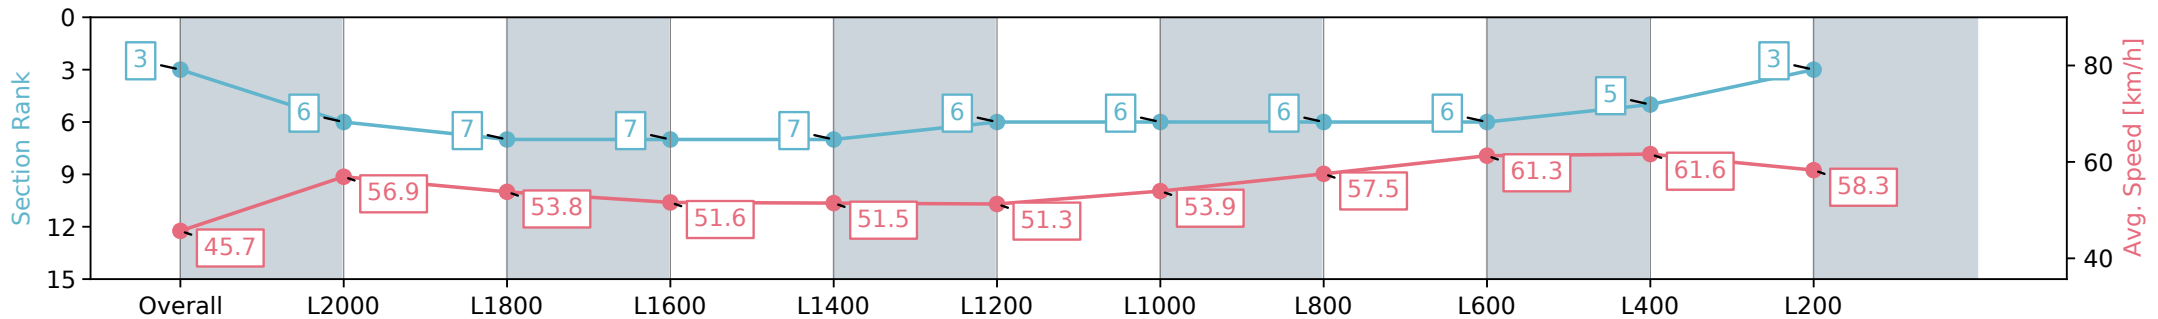

Section	Overall	L2000	L1800	L1600	L1400	L1200	L1000	L800	L600	L400	L200
Section Times	2:30.35 [3] (0:19.82)	2:10.53 [6] (0:12.75)	1:57.78 [7] (0:13.48)	1:44.30 [7] (0:13.97)	1:30.33 [7] (0:14.03)	1:16.30 [6] (0:14.24)	1:02.06 [6] (0:13.35)	0:48.71 [6] (0:12.60)	0:36.11 [6] (0:12.03)	0:24.08 [5] (0:11.75)	0:12.33 [3] (0:12.33)
Average Speed [km/h]	45.7	56.9	53.8	51.6	51.5	51.3	53.9	57.5	61.3	61.6	58.3
Top Speed [km/h]	58.6	59.0	56.1	52.1	52.8	53.2	55.5	59.4	62.4	62.8	60.5
Avg. Dist. to Rail [m]	9.1	2.2	1.3	1.7	1.7	2.4	2.8	2.5	3.7	5.8	7.6
Avg. Stride Freq. [Hz]	2.2	2.2	2.1	2.1	2.1	2.1	2.1	2.2	2.3	2.3	2.3
Avg. Stride Length [m]	5.7	7.2	6.8	6.7	6.6	6.8	6.9	7.0	7.4	7.3	7.0