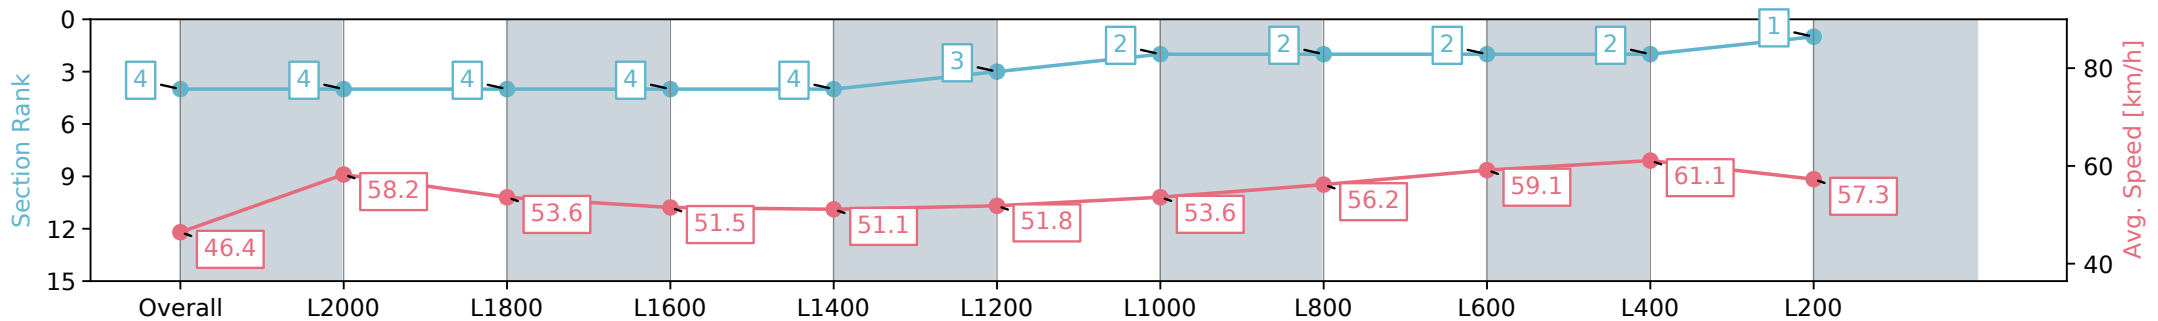

Section	Overall	L2000	L1800	L1600	L1400	L1200	L1000	L800	L600	L400	L200
Section Times	2:30.48 [4] (0:19.39)	2:11.09 [4] (0:12.40)	1:58.69 [4] (0:13.54)	1:45.15 [4] (0:14.06)	1:31.09 [4] (0:14.11)	1:16.98 [3] (0:14.04)	1:02.94 [2] (0:13.45)	0:49.49 [2] (0:12.84)	0:36.65 [2] (0:12.27)	0:24.38 [2] (0:11.84)	0:12.54 [1] (0:12.54)
Average Speed [km/h]	46.4	58.2	53.6	51.5	51.1	51.8	53.6	56.2	59.1	61.1	57.3
Top Speed [km/h]	60.5	60.5	55.8	52.4	51.9	53.1	54.9	58.1	61.1	61.5	60.8
Avg. Dist. to Rail [m]	5.0	1.1	1.5	2.2	2.0	2.1	2.3	1.3	1.3	3.4	4.4
Avg. Stride Freq. [Hz]	2.2	2.2	2.1	2.1	2.1	2.1	2.1	2.2	2.3	2.3	2.2
Avg. Stride Length [m]	5.7	7.3	7.0	6.8	6.8	6.8	6.9	7.1	7.3	7.4	7.0