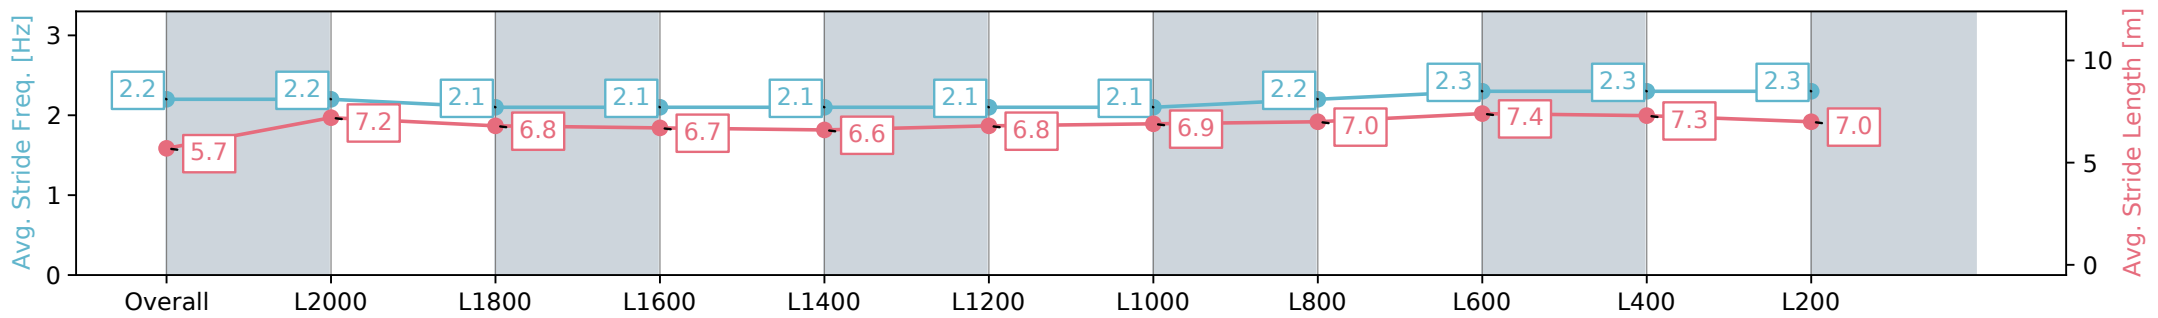

Section	Overall	L2000	L1800	L1600	L1400	L1200	L1000	L800	L600	L400	L200
Section Times	2:30.35 [3] (0:19.82)	2:10.53 [6] (0:12.75)	1:57.78 [7] (0:13.48)	1:44.30 [7] (0:13.97)	1:30.33 [7] (0:14.03)	1:16.30 [6] (0:14.24)	1:02.06 [6] (0:13.35)	0:48.71 [6] (0:12.60)	0:36.11 [6] (0:12.03)	0:24.08 [5] (0:11.75)	0:12.33 [3] (0:12.33)
Average Speed [km/h]	45.7	56.9	53.8	51.6	51.5	51.3	53.9	57.5	61.3	61.6	58.3
Top Speed [km/h]	58.6	59.0	56.1	52.1	52.8	53.2	55.5	59.4	62.4	62.8	60.5
Avg. Dist. to Rail [m]	9.1	2.2	1.3	1.7	1.7	2.4	2.8	2.5	3.7	5.8	7.6
Avg. Stride Freq. [Hz]	2.2	2.2	2.1	2.1	2.1	2.1	2.1	2.2	2.3	2.3	2.3
Avg. Stride Length [m]	5.7	7.2	6.8	6.7	6.6	6.8	6.9	7.0	7.4	7.3	7.0