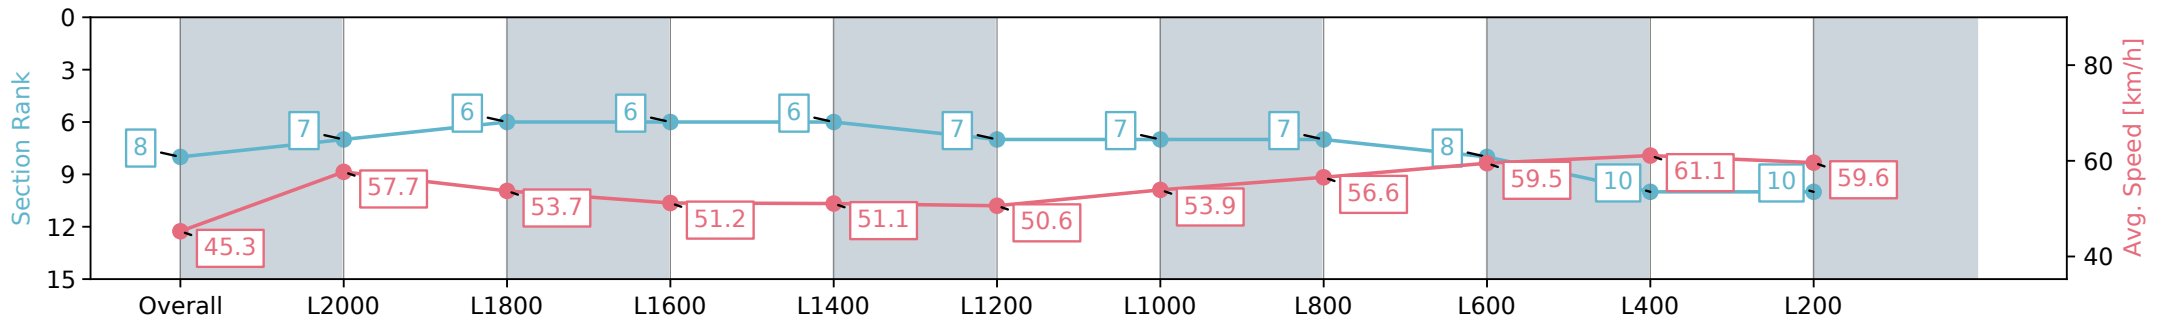

Horse/Jockey Name	SANTELMO FUEGO/Jason Holder
Finish Rank	8
Fastest Section Time (Section)	0:11.87 (L200)
Top Speed [km/h] (Section)	61.9 (L600)
Race State	Finished

Morphettville Parks SA - Professional

Race 5: Spring Carnival at Morphettville (October 19th - November 9th) Handicap - 2250m

24 August 2024 - 2:38PM

Track Rating: Soft 6, Weather: Fine, Rail Position: +6m 1000m-W/ Post, +3m Remainder Sectional 608m

Section	Overall	L2000	L1800	L1600	L1400	L1200	L1000	L800	L600	L400	L200
Section Times	2:30.75 [8] (0:19.86)	2:10.89 [7] (0:12.48)	1:58.41 [6] (0:13.49)	1:44.92 [6] (0:14.12)	1:30.80 [6] (0:14.14)	1:16.66 [7] (0:14.32)	1:02.34 [7] (0:13.34)	0:49.00 [7] (0:12.77)	0:36.23 [8] (0:12.32)	0:23.91 [10] (0:11.87)	0:12.04 [10] (0:12.04)
Average Speed [km/h]	45.3	57.7	53.7	51.2	51.1	50.6	53.9	56.6	59.5	61.1	59.6
Top Speed [km/h]	59.9	59.9	56.5	52.3	52.0	52.4	55.8	58.2	60.7	61.9	61.2
Avg. Dist. to Rail [m]	5.1	0.4	1.4	2.7	2.3	1.2	0.7	0.6	3.1	6.1	7.9
Avg. Stride Freq. [Hz]	2.2	2.3	2.2	2.1	2.1	2.1	2.1	2.2	2.3	2.3	2.3
Avg. Stride Length [m]	5.6	7.1	6.9	6.7	6.7	6.7	7.0	7.2	7.3	7.3	7.2

Report Created: Sat 24 August 2024 15:32:31 GMT+10 (Note: Timing is based on positional data)

- [ ] Ranking at each section and finish
- -:-:- No data available at this section
- NA No data available