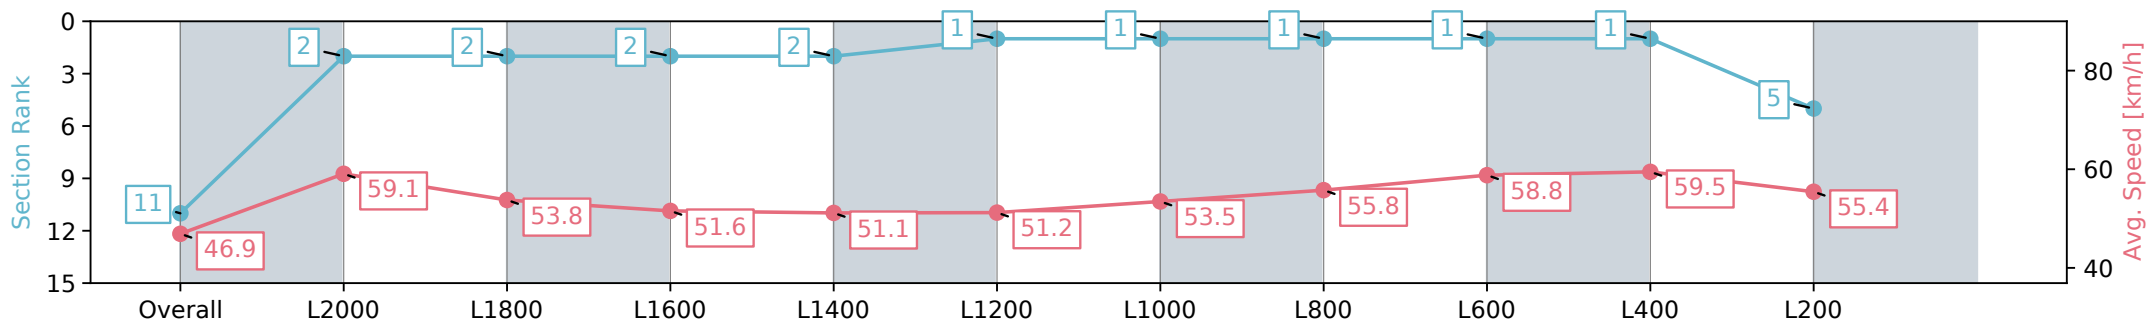

Horse/Jockey Name	BADISS/Nichola Yuen
Finish Rank	11
Fastest Section Time (Section)	0:12.11 (L200)
Top Speed [km/h] (Section)	61.8 (Overall)
Race State	Finished

Morphettville Parks SA - Professional

Race 5: Spring Carnival at Morphettville (October 19th - November 9th) Handicap - 2250m

24 August 2024 - 2:38PM

Track Rating: Soft 6, Weather: Fine, Rail Position: +6m 1000m-W/ Post, +3m Remainder Sectional 608m

Section	Overall	L2000	L1800	L1600	L1400	L1200	L1000	L800	L600	L400	L200
Section Times	2:31.11 [11] (0:19.30)	2:11.81 [2] (0:12.28)	1:59.53 [2] (0:13.49)	1:46.04 [2] (0:13.97)	1:32.07 [2] (0:14.14)	1:17.93 [1] (0:14.18)	1:03.75 [1] (0:13.49)	0:50.26 [1] (0:12.94)	0:37.32 [1] (0:12.30)	0:25.02 [1] (0:12.11)	0:12.91 [5] (0:12.91)
Average Speed [km/h]	46.9	59.1	53.8	51.6	51.1	51.2	53.5	55.8	58.8	59.5	55.4
Top Speed [km/h]	61.5	61.8	56.1	52.3	51.7	52.7	54.5	57.9	59.6	60.4	58.5
Avg. Dist. to Rail [m]	9.7	2.2	1.4	1.8	1.8	1.7	1.7	1.0	0.8	0.6	0.7
Avg. Stride Freq. [Hz]	2.1	2.2	2.1	2.0	2.0	2.0	2.1	2.1	2.2	2.3	2.2
Avg. Stride Length [m]	6.0	7.5	7.0	6.8	6.7	6.8	7.0	7.0	7.1	7.1	6.9

Report Created: Sat 24 August 2024 15:32:35 GMT+10 (Note: Timing is based on positional data)

- [ ] Ranking at each section and finish
- -:-:- No data available at this section
- NA No data available