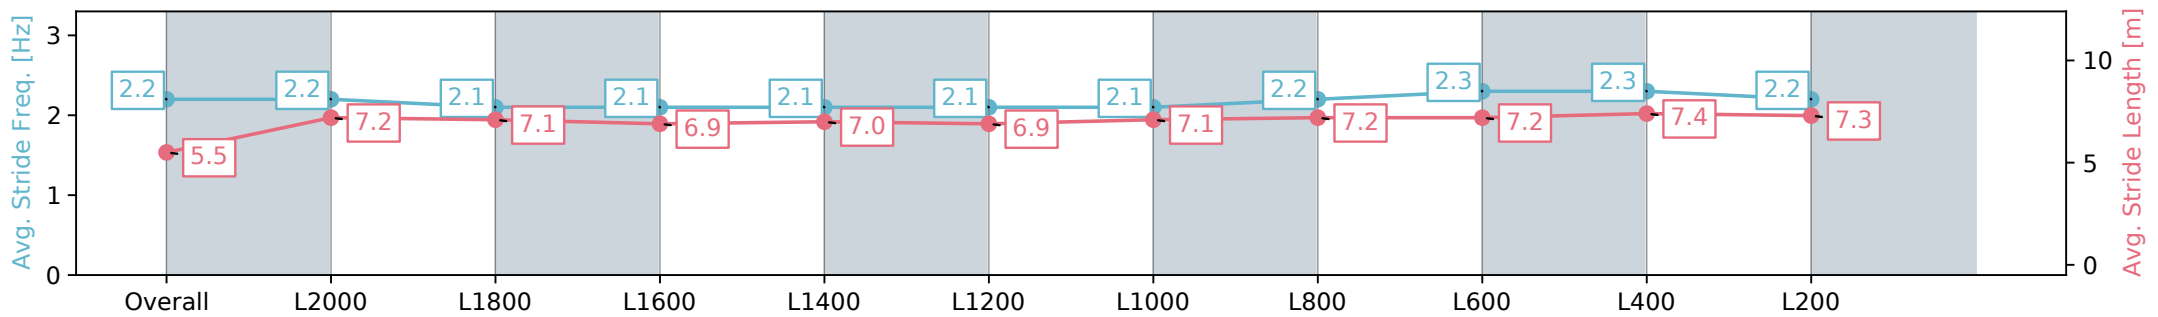

Horse/Jockey Name	SET TO PROPHET/Taylor Johnstone
Finish Rank	10
Fastest Section Time (Section)	0:11.94 (L200)
Top Speed [km/h] (Section)	61.3 (L600)
Race State	Finished

Morphettville Parks SA - Professional

Race 5: Spring Carnival at Morphettville (October 19th - November 9th) Handicap - 2250m

24 August 2024 - 2:38PM

Track Rating: Soft 6, Weather: Fine, Rail Position: +6m 1000m-W/ Post, +3m Remainder Sectional 608m

Section	Overall	L2000	L1800	L1600	L1400	L1200	L1000	L800	L600	L400	L200
Section Times	2:30.97 [10] (0:20.39)	2:10.58 [10] (0:12.91)	1:57.67 [10] (0:13.28)	1:44.38 [11] (0:14.07)	1:30.31 [11] (0:14.00)	1:16.31 [11] (0:14.28)	1:02.02 [10] (0:13.20)	0:48.82 [10] (0:12.49)	0:36.33 [9] (0:12.20)	0:24.13 [11] (0:11.94)	0:12.19 [11] (0:12.19)
Average Speed [km/h]	44.3	56.1	54.6	51.3	51.5	51.0	54.5	58.0	60.5	60.8	58.8
Top Speed [km/h]	58.2	58.4	56.4	52.6	53.6	54.6	55.6	60.2	60.9	61.3	61.2
Avg. Dist. to Rail [m]	7.3	1.8	1.5	1.8	1.6	1.9	2.7	2.6	3.6	6.8	9.9
Avg. Stride Freq. [Hz]	2.2	2.2	2.1	2.1	2.1	2.1	2.1	2.2	2.3	2.3	2.2
Avg. Stride Length [m]	5.5	7.2	7.1	6.9	7.0	6.9	7.1	7.2	7.2	7.4	7.3

Report Created: Sat 24 August 2024 15:32:34 GMT+10 (Note: Timing is based on positional data)

- [ ] Ranking at each section and finish
- -:-:- No data available at this section
- NA No data available