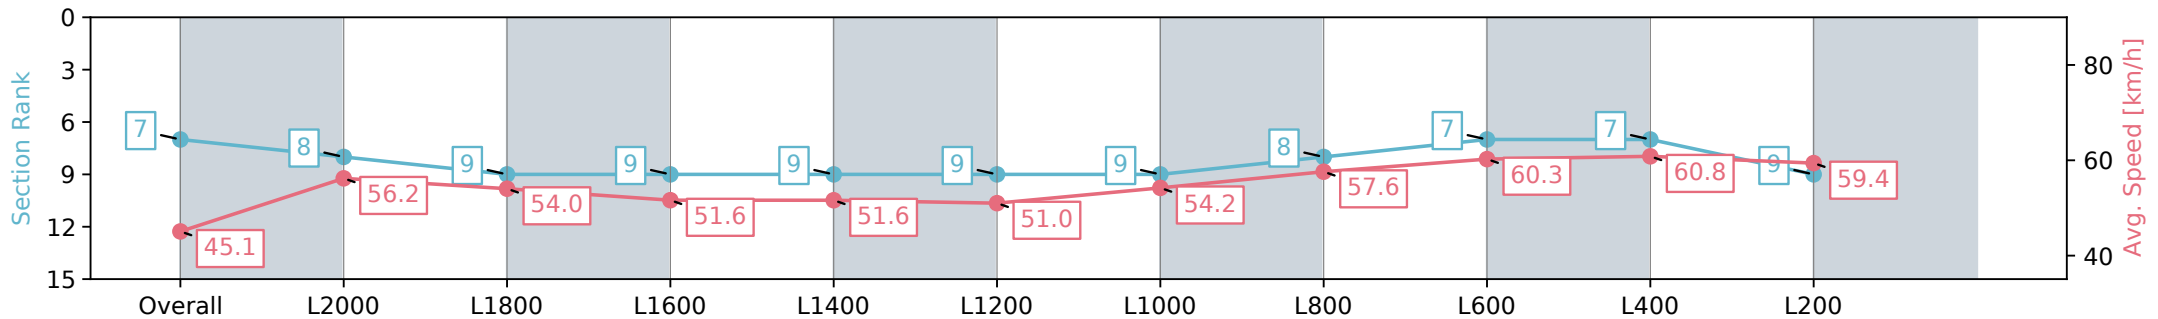

Horse/Jockey Name	EAGLELOU/Jake Toeroek
Finish Rank	7
Fastest Section Time (Section)	0:11.90 (L200)
Top Speed [km/h] (Section)	62.2 (L600)
Race State	Finished

Morphettville Parks SA - Professional

Race 5: Spring Carnival at Morphettville (October 19th - November 9th) Handicap - 2250m

24 August 2024 - 2:38PM

Track Rating: Soft 6, Weather: Fine, Rail Position: +6m 1000m-W/ Post, +3m Remainder Sectional 608m

Section	Overall	L2000	L1800	L1600	L1400	L1200	L1000	L800	L600	L400	L200
Section Times	2:30.73 [7] (0:20.04)	2:10.69 [8] (0:12.91)	1:57.78 [9] (0:13.47)	1:44.31 [9] (0:13.95)	1:30.36 [9] (0:13.99)	1:16.37 [9] (0:14.25)	1:02.12 [9] (0:13.30)	0:48.82 [8] (0:12.59)	0:36.23 [7] (0:12.25)	0:23.98 [7] (0:11.90)	0:12.08 [9] (0:12.08)
Average Speed [km/h]	45.1	56.2	54.0	51.6	51.6	51.0	54.2	57.6	60.3	60.8	59.4
Top Speed [km/h]	57.8	57.7	56.3	52.9	53.8	53.4	56.0	60.8	60.8	62.2	60.9
Avg. Dist. to Rail [m]	7.2	2.3	1.8	1.8	1.8	1.8	1.8	2.7	2.8	3.8	8.9
Avg. Stride Freq. [Hz]	2.2	2.2	2.2	2.1	2.1	2.1	2.1	2.2	2.3	2.3	2.2
Avg. Stride Length [m]	5.6	7.1	7.0	6.8	6.8	6.8	7.1	7.3	7.3	7.4	7.3

Report Created: Sat 24 August 2024 15:32:30 GMT+10 (Note: Timing is based on positional data)

- [ ] Ranking at each section and finish
- -:-:- No data available at this section
- NA No data available