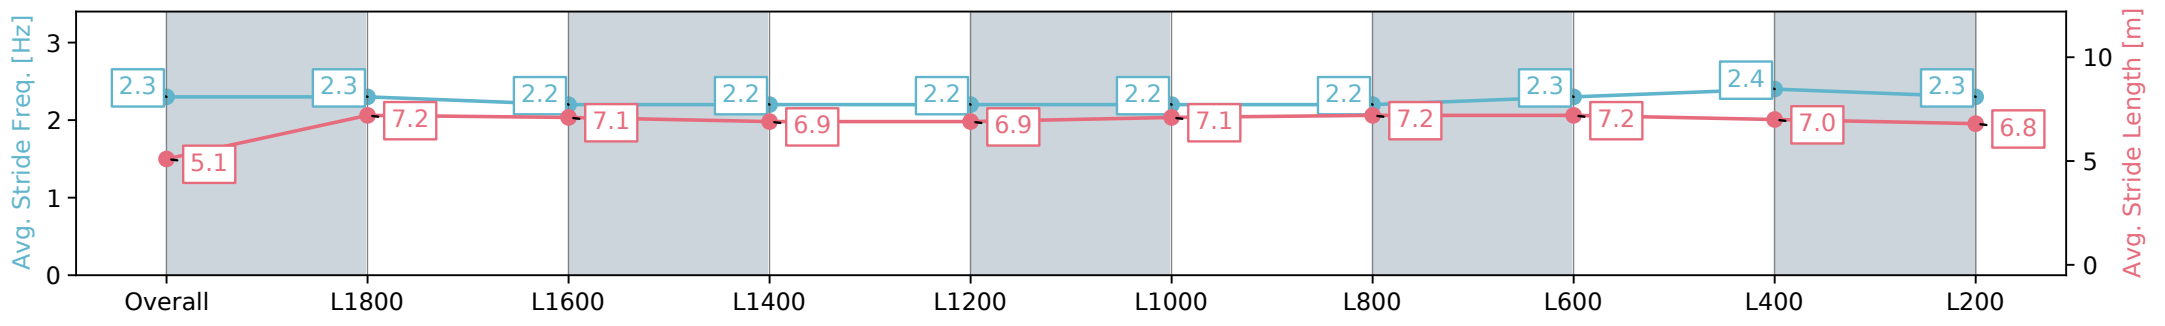

Horse/Jockey Name	EXALTED FIRE/Rochelle Milnes
Finish Rank	3
Fastest Section Time (Section)	0:12.06 (L400)
Top Speed [km/h] (Section)	61.9 (Overall)
Race State	Finished

Morphettville Parks SA - Professional
Race 4: Happy 70th Birthday John Payne Handicap - 1950m
24 August 2024 - 2:02PM
Track Rating: Soft 6, Weather: Fine, Rail Position: +6m 1000m-W/
Post, +3m Remainder Sectional 608m

Section	Overall	L1800	L1600	L1400	L1200	L1000	L800	L600	L400	L200
Section Times	2:06.21 [3] (0:12.85)	1:53.36 [1] (0:12.36)	1:41.00 [1] (0:12.88)	1:28.12 [1] (0:13.13)	1:14.99 [1] (0:13.32)	1:01.67 [1] (0:12.66)	0:49.01 [1] (0:12.23)	0:36.78 [1] (0:12.14)	0:24.64 [1] (0:12.06)	0:12.58 [2] (0:12.57)
Average Speed [km/h]	42.5	59.1	55.9	54.8	54.3	56.9	59.0	60.0	59.9	56.6
Top Speed [km/h]	61.9	61.3	57.1	55.5	54.8	58.7	59.5	60.6	61.5	59.0
Avg. Dist. to Rail [m]	9.4	2.6	0.3	0.3	1.0	1.8	1.8	1.9	2.1	2.3
Avg. Stride Freq. [Hz]	2.3	2.3	2.2	2.2	2.2	2.2	2.2	2.3	2.4	2.3
Avg. Stride Length [m]	5.1	7.2	7.1	6.9	6.9	7.1	7.2	7.2	7.0	6.8

Report Created: Sat 24 August 2024 14:46:29 GMT+10 (Note: Timing is based on positional data)

[ ] Ranking at each section and finish
-:-:- No data available at this section
NA No data available