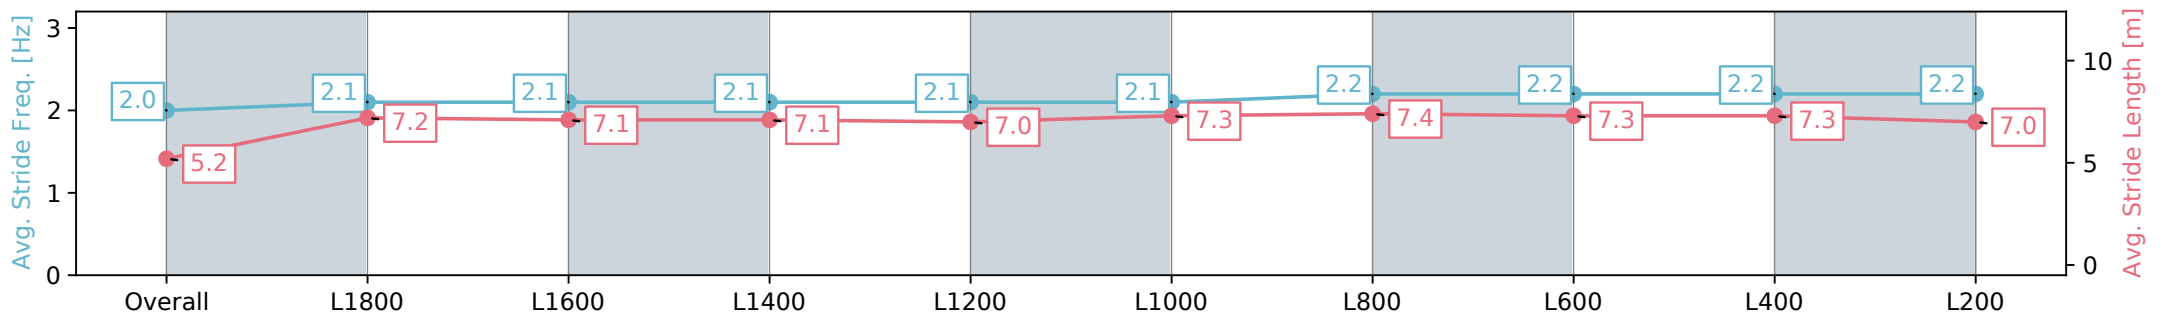

Horse/Jockey Name	MONTEPULCIANO/Kayla Crowther
Finish Rank	10
Fastest Section Time (Section)	0:11.84 (L800)
Top Speed [km/h] (Section)	61.5 (L800)
Race State	Finished

Morphettville Parks SA - Professional
Race 4: Happy 70th Birthday John Payne Handicap - 1950m
24 August 2024 - 2:02PM
Track Rating: Soft 6, Weather: Fine, Rail Position: +6m 1000m-W/
Post, +3m Remainder Sectional 608m

Section	Overall	L1800	L1600	L1400	L1200	L1000	L800	L600	L400	L200
Section Times	2:07.26 [10] (0:13.83)	1:53.43 [10] (0:12.63)	1:40.80 [10] (0:13.14)	1:27.66 [9] (0:13.13)	1:14.53 [9] (0:13.44)	1:01.09 [9] (0:12.57)	0:48.51 [9] (0:11.84)	0:36.67 [9] (0:11.99)	0:24.68 [10] (0:12.19)	0:12.49 [10] (0:12.49)
Average Speed [km/h]	39.3	57.1	54.8	55.0	54.0	57.4	60.9	60.3	59.2	57.1
Top Speed [km/h]	57.7	58.1	56.3	56.4	56.2	60.3	61.5	60.9	59.8	58.3
Avg. Dist. to Rail [m]	7.6	0.3	0.5	0.8	1.6	1.8	1.0	0.8	2.8	4.6
Avg. Stride Freq. [Hz]	2.0	2.1	2.1	2.1	2.1	2.1	2.2	2.2	2.2	2.2
Avg. Stride Length [m]	5.2	7.2	7.1	7.1	7.0	7.3	7.4	7.3	7.3	7.0

Report Created: Sat 24 August 2024 14:46:37 GMT+10 (Note: Timing is based on positional data)

[ ] Ranking at each section and finish
-:-:- No data available at this section
NA No data available