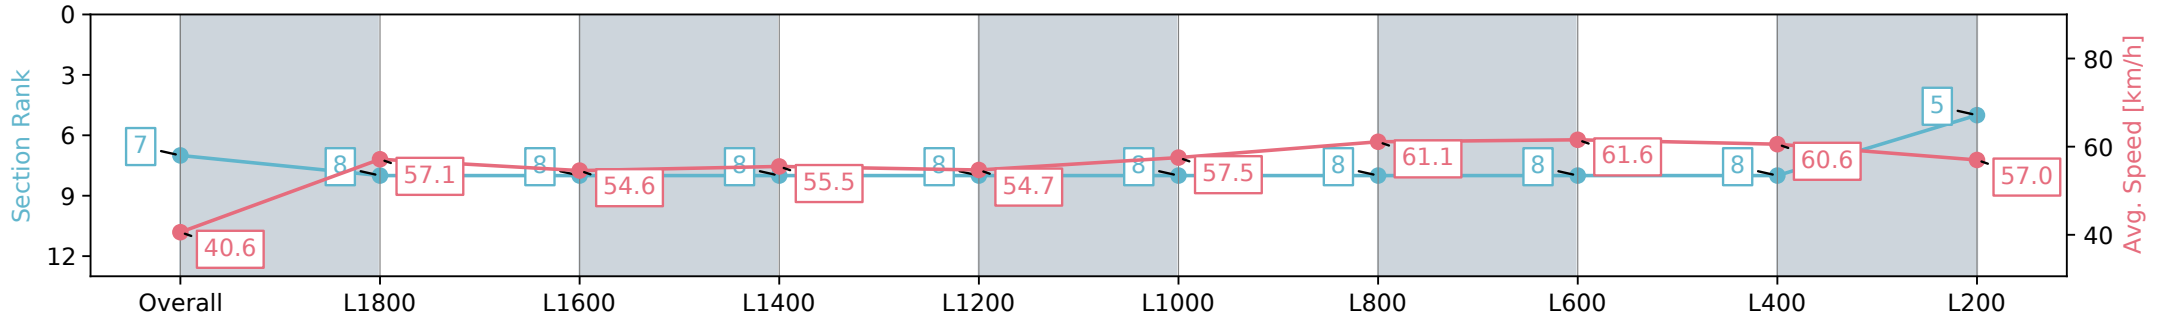

Horse/Jockey Name	FLYWAY/Dom Tourneur
Finish Rank	7
Fastest Section Time (Section)	0:11.87 (L800)
Top Speed [km/h] (Section)	63.0 (L600)
Race State	Finished

Morphettville Parks SA - Professional
Race 4: Happy 70th Birthday John Payne Handicap - 1950m
24 August 2024 - 2:02PM
Track Rating: Soft 6, Weather: Fine, Rail Position: +6m 1000m-W/
Post, +3m Remainder Sectional 608m

Section	Overall	L1800	L1600	L1400	L1200	L1000	L800	L600	L400	L200
Section Times	2:06.75 [7] (0:13.49)	1:53.26 [8] (0:12.73)	1:40.53 [8] (0:13.24)	1:27.29 [8] (0:13.04)	1:14.25 [8] (0:13.43)	1:00.82 [8] (0:12.54)	0:48.28 [8] (0:11.87)	0:36.41 [8] (0:11.96)	0:24.45 [8] (0:11.95)	0:12.50 [5] (0:12.50)
Average Speed [km/h]	40.6	57.1	54.6	55.5	54.7	57.5	61.1	61.6	60.6	57.0
Top Speed [km/h]	56.5	60.3	55.3	56.6	56.7	60.5	61.9	63.0	61.5	60.2
Avg. Dist. to Rail [m]	9.6	2.2	2.5	2.4	3.5	4.4	3.7	3.6	3.8	3.3
Avg. Stride Freq. [Hz]	2.1	2.2	2.2	2.2	2.2	2.2	2.3	2.3	2.4	2.3
Avg. Stride Length [m]	5.0	7.0	6.9	7.0	7.0	7.2	7.5	7.3	7.0	6.8

Report Created: Sat 24 August 2024 14:46:33 GMT+10 (Note: Timing is based on positional data)

[ ] Ranking at each section and finish
-:-:- No data available at this section
NA No data available