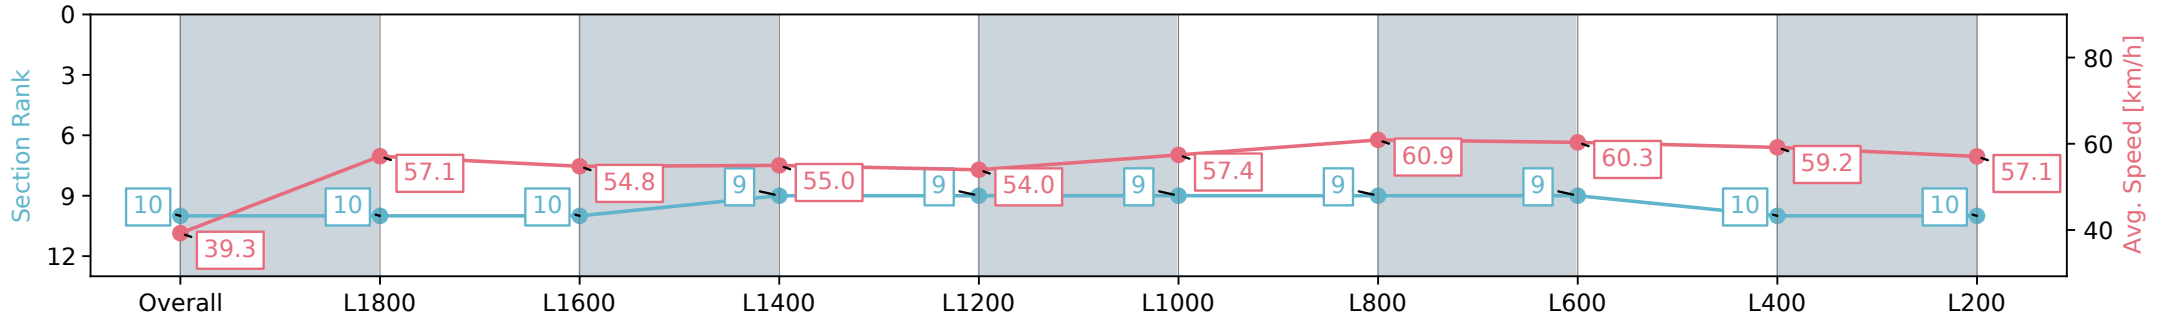

Horse/Jockey Name	MONTEPULCIANO/Kayla Crowther
Finish Rank	10
Fastest Section Time (Section)	0:11.84 (L800)
Top Speed [km/h] (Section)	61.5 (L800)
Race State	Finished

Morphettville Parks SA - Professional
Race 4: Happy 70th Birthday John Payne Handicap - 1950m
24 August 2024 - 2:02PM
Track Rating: Soft 6, Weather: Fine, Rail Position: +6m 1000m-W/
Post, +3m Remainder Sectional 608m

Section	Overall	L1800	L1600	L1400	L1200	L1000	L800	L600	L400	L200
Section Times	2:07.26 [10] (0:13.83)	1:53.43 [10] (0:12.63)	1:40.80 [10] (0:13.14)	1:27.66 [9] (0:13.13)	1:14.53 [9] (0:13.44)	1:01.09 [9] (0:12.57)	0:48.51 [9] (0:11.84)	0:36.67 [9] (0:11.99)	0:24.68 [10] (0:12.19)	0:12.49 [10] (0:12.49)
Average Speed [km/h]	39.3	57.1	54.8	55.0	54.0	57.4	60.9	60.3	59.2	57.1
Top Speed [km/h]	57.7	58.1	56.3	56.4	56.2	60.3	61.5	60.9	59.8	58.3
Avg. Dist. to Rail [m]	7.6	0.3	0.5	0.8	1.6	1.8	1.0	0.8	2.8	4.6
Avg. Stride Freq. [Hz]	2.0	2.1	2.1	2.1	2.1	2.1	2.2	2.2	2.2	2.2
Avg. Stride Length [m]	5.2	7.2	7.1	7.1	7.0	7.3	7.4	7.3	7.3	7.0

Report Created: Sat 24 August 2024 14:46:37 GMT+10 (Note: Timing is based on positional data)

[ ] Ranking at each section and finish
-:-:- No data available at this section
NA No data available