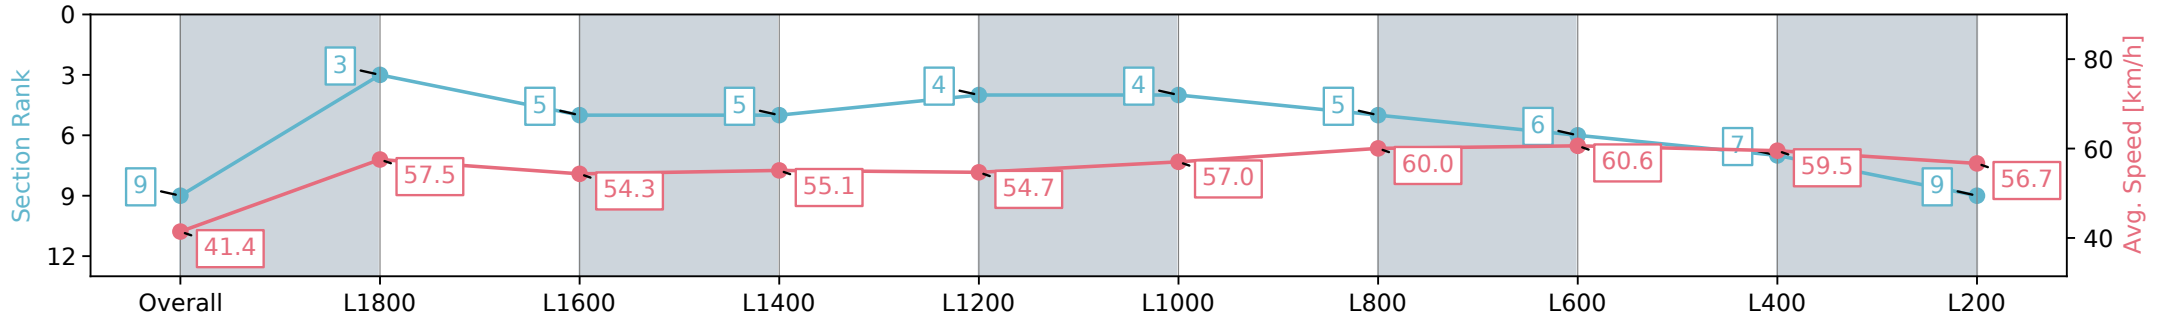

Horse/Jockey Name	KHOR/Jake Toeroek
Finish Rank	9
Fastest Section Time (Section)	0:12.05 (L800)
Top Speed [km/h] (Section)	61.9 (L600)
Race State	Finished

Morphettville Parks SA - Professional
Race 4: Happy 70th Birthday John Payne Handicap - 1950m

24 August 2024 - 2:02PM

Track Rating: Soft 6, Weather: Fine, Rail Position: +6m 1000m-W/
Post, +3m Remainder Sectional 608m

Section	Overall	L1800	L1600	L1400	L1200	L1000	L800	L600	L400	L200
Section Times	2:06.90 [9] (0:13.13)	1:53.77 [3] (0:12.61)	1:41.16 [5] (0:13.26)	1:27.90 [5] (0:13.11)	1:14.79 [4] (0:13.28)	1:01.50 [4] (0:12.66)	0:48.84 [5] (0:12.05)	0:36.79 [6] (0:12.12)	0:24.67 [7] (0:12.21)	0:12.46 [9] (0:12.46)
Average Speed [km/h]	41.4	57.5	54.3	55.1	54.7	57.0	60.0	60.6	59.5	56.7
Top Speed [km/h]	59.0	60.0	55.3	55.9	55.8	59.1	61.2	61.9	60.9	58.5
Avg. Dist. to Rail [m]	5.9	1.7	1.3	1.6	1.9	2.6	2.4	3.3	6.2	8.2
Avg. Stride Freq. [Hz]	2.2	2.3	2.2	2.2	2.2	2.2	2.3	2.3	2.4	2.3
Avg. Stride Length [m]	5.2	7.1	7.0	6.9	6.9	7.1	7.3	7.2	6.9	6.7

Report Created: Sat 24 August 2024 14:46:35 GMT+10 (Note: Timing is based on positional data)

- [ ] Ranking at each section and finish
- -:-:- No data available at this section
- NA No data available