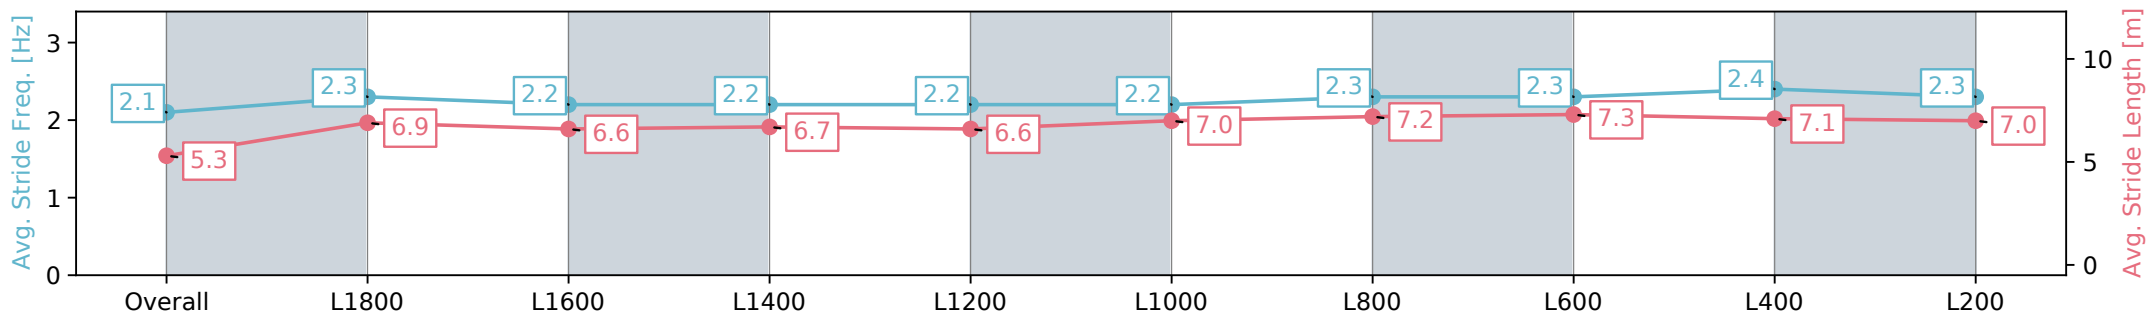

Horse/Jockey Name	LAKE'S FOLLY/Tatum Bull
Finish Rank	2
Fastest Section Time (Section)	0:11.83 (L800)
Top Speed [km/h] (Section)	61.8 (L600)
Race State	Finished

Morphettville Parks SA - Professional
Race 4: Happy 70th Birthday John Payne Handicap - 1950m
24 August 2024 - 2:02PM
Track Rating: Soft 6, Weather: Fine, Rail Position: +6m 1000m-W/
Post, +3m Remainder Sectional 608m

Section	Overall	L1800	L1600	L1400	L1200	L1000	L800	L600	L400	L200
Section Times	2:06.16 [2] (0:13.30)	1:52.86 [6] (0:12.72)	1:40.14 [7] (0:13.25)	1:26.89 [7] (0:13.16)	1:13.73 [7] (0:13.34)	1:00.39 [7] (0:12.51)	0:47.88 [7] (0:11.83)	0:36.05 [7] (0:11.97)	0:24.08 [5] (0:11.94)	0:12.14 [4] (0:12.14)
Average Speed [km/h]	40.5	56.4	54.3	54.7	54.2	57.7	61.1	60.7	60.6	58.7
Top Speed [km/h]	58.0	57.9	54.9	55.2	56.1	60.1	61.6	61.8	61.6	60.8
Avg. Dist. to Rail [m]	3.8	0.8	0.5	0.4	1.0	1.5	1.2	1.8	2.6	4.9
Avg. Stride Freq. [Hz]	2.1	2.3	2.2	2.2	2.2	2.2	2.3	2.3	2.4	2.3
Avg. Stride Length [m]	5.3	6.9	6.6	6.7	6.6	7.0	7.2	7.3	7.1	7.0

Report Created: Sat 24 August 2024 14:46:28 GMT+10 (Note: Timing is based on positional data)

[ ] Ranking at each section and finish
-:-:- No data available at this section
NA No data available