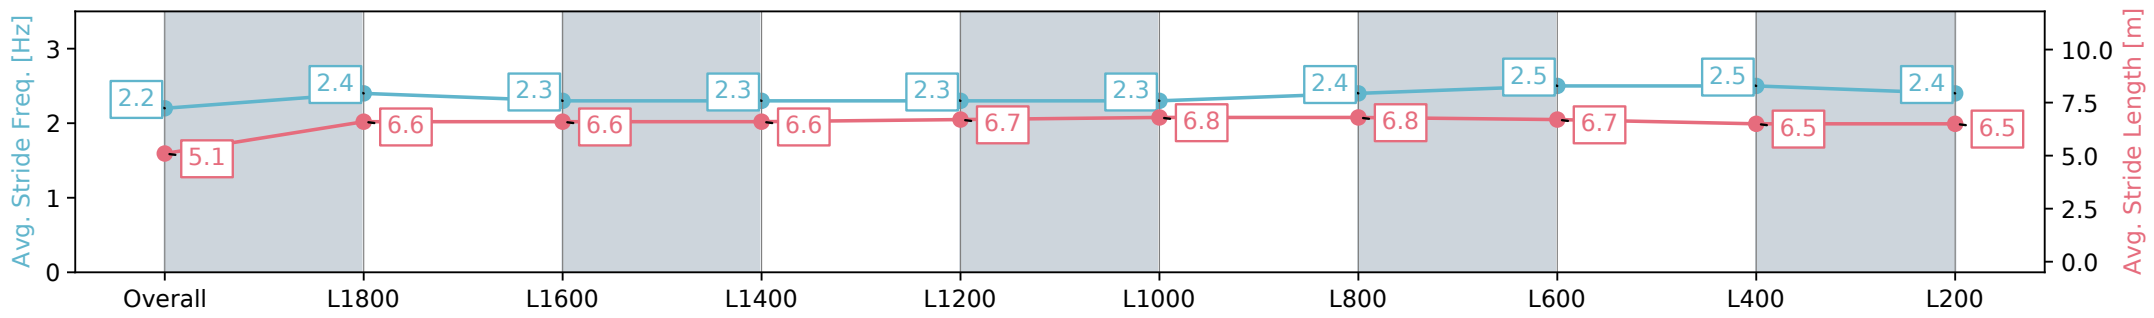

Horse/Jockey Name	EXALTED RUTH/Lyle Hewitson
Finish Rank	8
Fastest Section Time (Section)	0:12.18 (L600)
Top Speed [km/h] (Section)	61.7 (L1800)
Race State	Finished

Morphettville Parks SA - Professional
Race 4: Happy 70th Birthday John Payne Handicap - 1950m
24 August 2024 - 2:02PM
Track Rating: Soft 6, Weather: Fine, Rail Position: +6m 1000m-W/
Post, +3m Remainder Sectional 608m

Section	Overall	L1800	L1600	L1400	L1200	L1000	L800	L600	L400	L200
Section Times	2:06.78 [8] (0:13.15)	1:53.63 [4] (0:12.48)	1:41.15 [3] (0:13.02)	1:28.13 [3] (0:13.08)	1:15.05 [3] (0:13.20)	1:01.85 [3] (0:12.66)	0:49.19 [3] (0:12.25)	0:36.94 [4] (0:12.18)	0:24.76 [4] (0:12.24)	0:12.52 [6] (0:12.52)
Average Speed [km/h]	41.4	58.7	55.6	55.1	55.0	56.9	59.0	60.5	59.2	56.9
Top Speed [km/h]	58.5	61.7	57.0	55.9	55.6	59.6	60.1	61.0	60.0	58.7
Avg. Dist. to Rail [m]	7.3	3.3	2.1	1.5	1.4	2.1	2.0	3.8	5.3	7.0
Avg. Stride Freq. [Hz]	2.2	2.4	2.3	2.3	2.3	2.3	2.4	2.5	2.5	2.4
Avg. Stride Length [m]	5.1	6.6	6.6	6.6	6.7	6.8	6.8	6.7	6.5	6.5

Report Created: Sat 24 August 2024 14:46:34 GMT+10 (Note: Timing is based on positional data)

[ ] Ranking at each section and finish
-:-:- No data available at this section
NA No data available