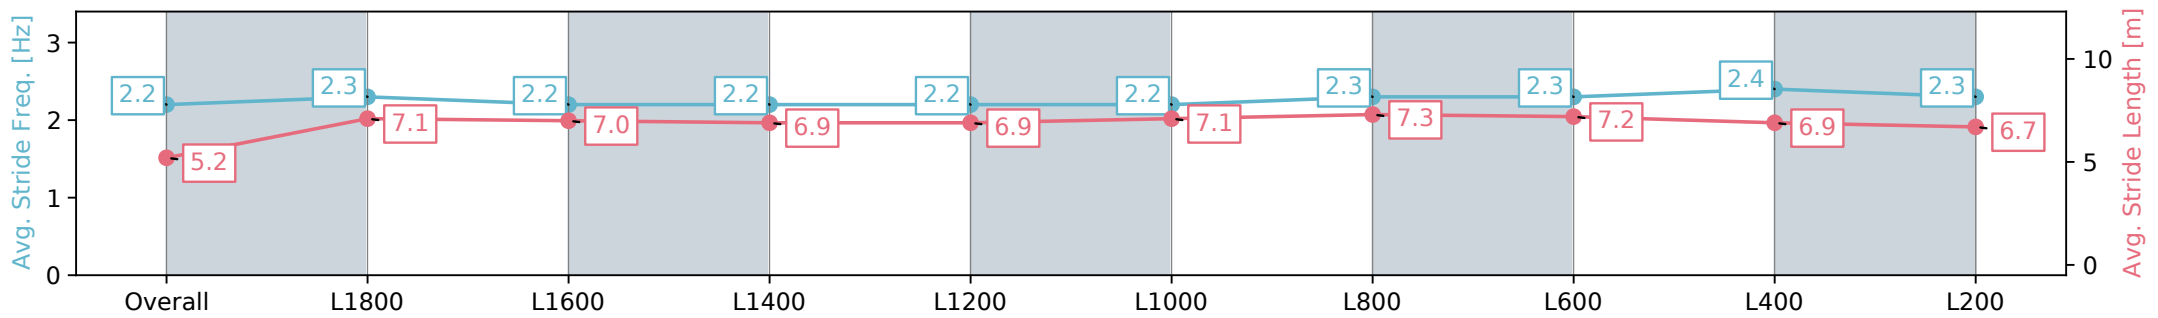

Horse/Jockey Name	KHOR/Jake Toeroek
Finish Rank	9
Fastest Section Time (Section)	0:12.05 (L800)
Top Speed [km/h] (Section)	61.9 (L600)
Race State	Finished

Morphettville Parks SA - Professional
Race 4: Happy 70th Birthday John Payne Handicap - 1950m

24 August 2024 - 2:02PM

Track Rating: Soft 6, Weather: Fine, Rail Position: +6m 1000m-W/
Post, +3m Remainder Sectional 608m

Section	Overall	L1800	L1600	L1400	L1200	L1000	L800	L600	L400	L200
Section Times	2:06.90 [9] (0:13.13)	1:53.77 [3] (0:12.61)	1:41.16 [5] (0:13.26)	1:27.90 [5] (0:13.11)	1:14.79 [4] (0:13.28)	1:01.50 [4] (0:12.66)	0:48.84 [5] (0:12.05)	0:36.79 [6] (0:12.12)	0:24.67 [7] (0:12.21)	0:12.46 [9] (0:12.46)
Average Speed [km/h]	41.4	57.5	54.3	55.1	54.7	57.0	60.0	60.6	59.5	56.7
Top Speed [km/h]	59.0	60.0	55.3	55.9	55.8	59.1	61.2	61.9	60.9	58.5
Avg. Dist. to Rail [m]	5.9	1.7	1.3	1.6	1.9	2.6	2.4	3.3	6.2	8.2
Avg. Stride Freq. [Hz]	2.2	2.3	2.2	2.2	2.2	2.2	2.3	2.3	2.4	2.3
Avg. Stride Length [m]	5.2	7.1	7.0	6.9	6.9	7.1	7.3	7.2	6.9	6.7

Report Created: Sat 24 August 2024 14:46:35 GMT+10 (Note: Timing is based on positional data)

- [ ] Ranking at each section and finish
- -:-:- No data available at this section
- NA No data available