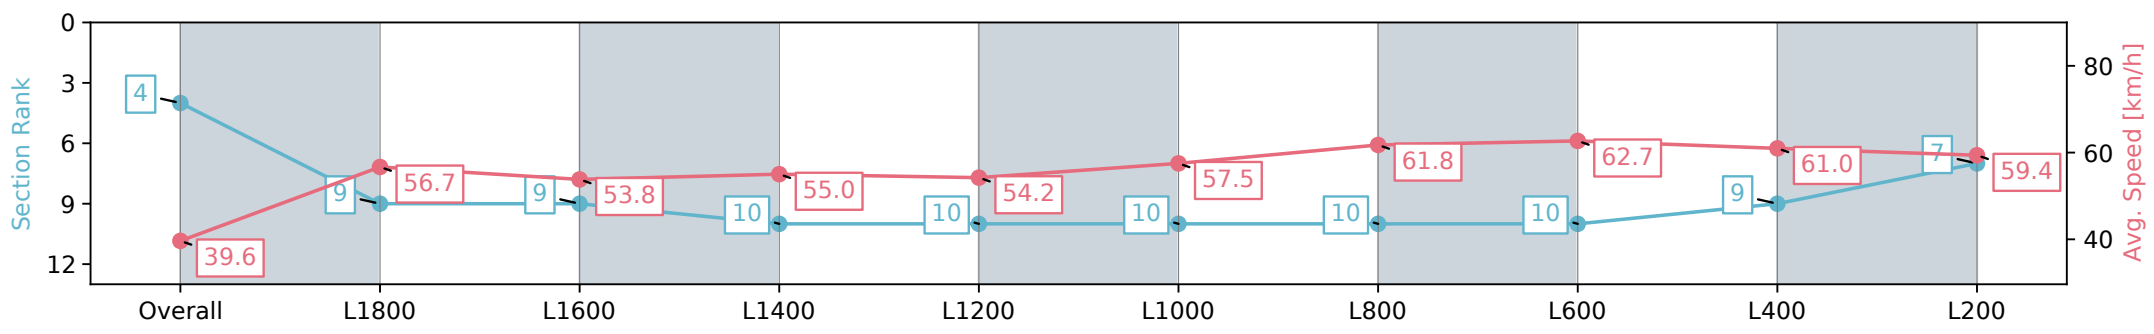

Horse/Jockey Name	GOTTABESAVVY/Todd Pannell
Finish Rank	4
Fastest Section Time (Section)	0:11.73 (L800)
Top Speed [km/h] (Section)	63.7 (L600)
Race State	Finished

Morphettville Parks SA - Professional
Race 4: Happy 70th Birthday John Payne Handicap - 1950m
24 August 2024 - 2:02PM
Track Rating: Soft 6, Weather: Fine, Rail Position: +6m 1000m-W/
Post, +3m Remainder Sectional 608m

Section	Overall	L1800	L1600	L1400	L1200	L1000	L800	L600	L400	L200
Section Times	2:06.30 [4] (0:13.68)	1:52.62 [9] (0:12.76)	1:39.86 [9] (0:13.40)	1:26.46 [10] (0:13.10)	1:13.36 [10] (0:13.42)	0:59.94 [10] (0:12.55)	0:47.39 [10] (0:11.73)	0:35.66 [10] (0:11.74)	0:23.92 [9] (0:11.92)	0:12.00 [7] (0:12.00)
Average Speed [km/h]	39.6	56.7	53.8	55.0	54.2	57.5	61.8	62.7	61.0	59.4
Top Speed [km/h]	57.1	57.7	55.0	57.1	56.5	60.2	63.2	63.7	61.8	61.0
Avg. Dist. to Rail [m]	5.3	1.0	1.0	1.2	2.0	2.2	2.2	3.6	6.9	7.8
Avg. Stride Freq. [Hz]	2.2	2.4	2.3	2.3	2.2	2.3	2.4	2.4	2.4	2.4
Avg. Stride Length [m]	4.8	6.6	6.6	6.5	6.5	6.7	7.0	7.2	7.1	6.8

Report Created: Sat 24 August 2024 14:46:30 GMT+10 (Note: Timing is based on positional data)

[ ] Ranking at each section and finish
-:-:- No data available at this section
NA No data available