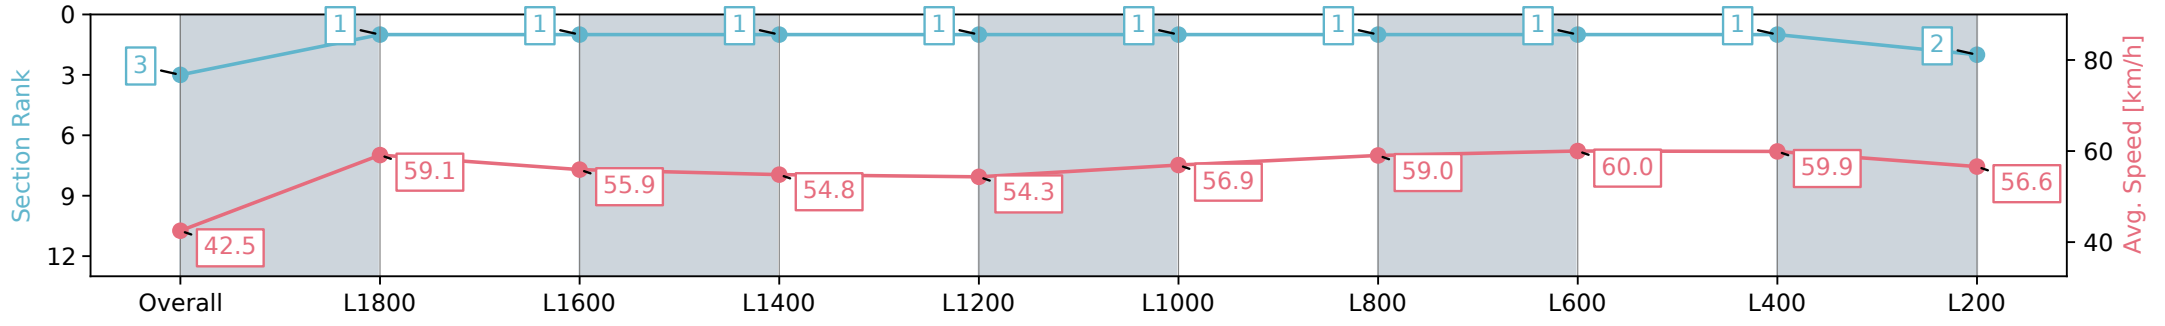

Horse/Jockey Name	EXALTED FIRE/Rochelle Milnes
Finish Rank	3
Fastest Section Time (Section)	0:12.06 (L400)
Top Speed [km/h] (Section)	61.9 (Overall)
Race State	Finished

Morphettville Parks SA - Professional
Race 4: Happy 70th Birthday John Payne Handicap - 1950m
24 August 2024 - 2:02PM
Track Rating: Soft 6, Weather: Fine, Rail Position: +6m 1000m-W/
Post, +3m Remainder Sectional 608m

Section	Overall	L1800	L1600	L1400	L1200	L1000	L800	L600	L400	L200
Section Times	2:06.21 [3] (0:12.85)	1:53.36 [1] (0:12.36)	1:41.00 [1] (0:12.88)	1:28.12 [1] (0:13.13)	1:14.99 [1] (0:13.32)	1:01.67 [1] (0:12.66)	0:49.01 [1] (0:12.23)	0:36.78 [1] (0:12.14)	0:24.64 [1] (0:12.06)	0:12.58 [2] (0:12.57)
Average Speed [km/h]	42.5	59.1	55.9	54.8	54.3	56.9	59.0	60.0	59.9	56.6
Top Speed [km/h]	61.9	61.3	57.1	55.5	54.8	58.7	59.5	60.6	61.5	59.0
Avg. Dist. to Rail [m]	9.4	2.6	0.3	0.3	1.0	1.8	1.8	1.9	2.1	2.3
Avg. Stride Freq. [Hz]	2.3	2.3	2.2	2.2	2.2	2.2	2.2	2.3	2.4	2.3
Avg. Stride Length [m]	5.1	7.2	7.1	6.9	6.9	7.1	7.2	7.2	7.0	6.8

Report Created: Sat 24 August 2024 14:46:29 GMT+10 (Note: Timing is based on positional data)

[ ] Ranking at each section and finish
-:-:- No data available at this section
NA No data available