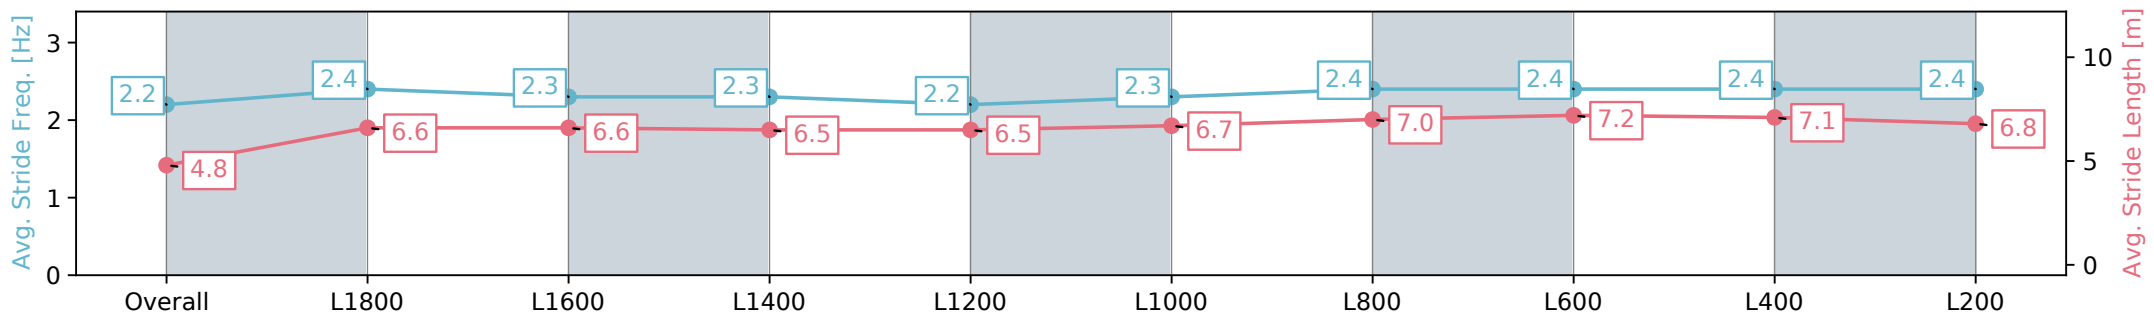

Horse/Jockey Name	GOTTABESAVVY/Todd Pannell
Finish Rank	4
Fastest Section Time (Section)	0:11.73 (L800)
Top Speed [km/h] (Section)	63.7 (L600)
Race State	Finished

Morphettville Parks SA - Professional
Race 4: Happy 70th Birthday John Payne Handicap - 1950m
24 August 2024 - 2:02PM
Track Rating: Soft 6, Weather: Fine, Rail Position: +6m 1000m-W/
Post, +3m Remainder Sectional 608m

Section	Overall	L1800	L1600	L1400	L1200	L1000	L800	L600	L400	L200
Section Times	2:06.30 [4] (0:13.68)	1:52.62 [9] (0:12.76)	1:39.86 [9] (0:13.40)	1:26.46 [10] (0:13.10)	1:13.36 [10] (0:13.42)	0:59.94 [10] (0:12.55)	0:47.39 [10] (0:11.73)	0:35.66 [10] (0:11.74)	0:23.92 [9] (0:11.92)	0:12.00 [7] (0:12.00)
Average Speed [km/h]	39.6	56.7	53.8	55.0	54.2	57.5	61.8	62.7	61.0	59.4
Top Speed [km/h]	57.1	57.7	55.0	57.1	56.5	60.2	63.2	63.7	61.8	61.0
Avg. Dist. to Rail [m]	5.3	1.0	1.0	1.2	2.0	2.2	2.2	3.6	6.9	7.8
Avg. Stride Freq. [Hz]	2.2	2.4	2.3	2.3	2.2	2.3	2.4	2.4	2.4	2.4
Avg. Stride Length [m]	4.8	6.6	6.6	6.5	6.5	6.7	7.0	7.2	7.1	6.8

Report Created: Sat 24 August 2024 14:46:30 GMT+10 (Note: Timing is based on positional data)

[ ] Ranking at each section and finish
-:-:- No data available at this section
NA No data available