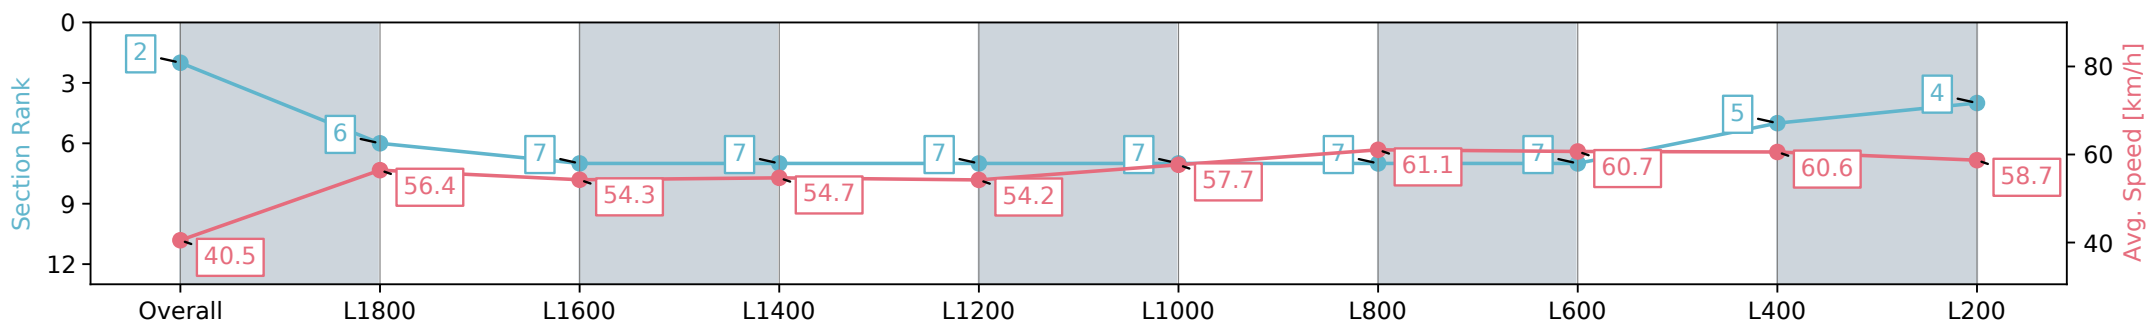

Horse/Jockey Name	LAKE'S FOLLY/Tatum Bull
Finish Rank	2
Fastest Section Time (Section)	0:11.83 (L800)
Top Speed [km/h] (Section)	61.8 (L600)
Race State	Finished

Morphettville Parks SA - Professional
Race 4: Happy 70th Birthday John Payne Handicap - 1950m
24 August 2024 - 2:02PM
Track Rating: Soft 6, Weather: Fine, Rail Position: +6m 1000m-W/
Post, +3m Remainder Sectional 608m

Section	Overall	L1800	L1600	L1400	L1200	L1000	L800	L600	L400	L200
Section Times	2:06.16 [2] (0:13.30)	1:52.86 [6] (0:12.72)	1:40.14 [7] (0:13.25)	1:26.89 [7] (0:13.16)	1:13.73 [7] (0:13.34)	1:00.39 [7] (0:12.51)	0:47.88 [7] (0:11.83)	0:36.05 [7] (0:11.97)	0:24.08 [5] (0:11.94)	0:12.14 [4] (0:12.14)
Average Speed [km/h]	40.5	56.4	54.3	54.7	54.2	57.7	61.1	60.7	60.6	58.7
Top Speed [km/h]	58.0	57.9	54.9	55.2	56.1	60.1	61.6	61.8	61.6	60.8
Avg. Dist. to Rail [m]	3.8	0.8	0.5	0.4	1.0	1.5	1.2	1.8	2.6	4.9
Avg. Stride Freq. [Hz]	2.1	2.3	2.2	2.2	2.2	2.2	2.3	2.3	2.4	2.3
Avg. Stride Length [m]	5.3	6.9	6.6	6.7	6.6	7.0	7.2	7.3	7.1	7.0

Report Created: Sat 24 August 2024 14:46:28 GMT+10 (Note: Timing is based on positional data)

[ ] Ranking at each section and finish
-:-:- No data available at this section
NA No data available