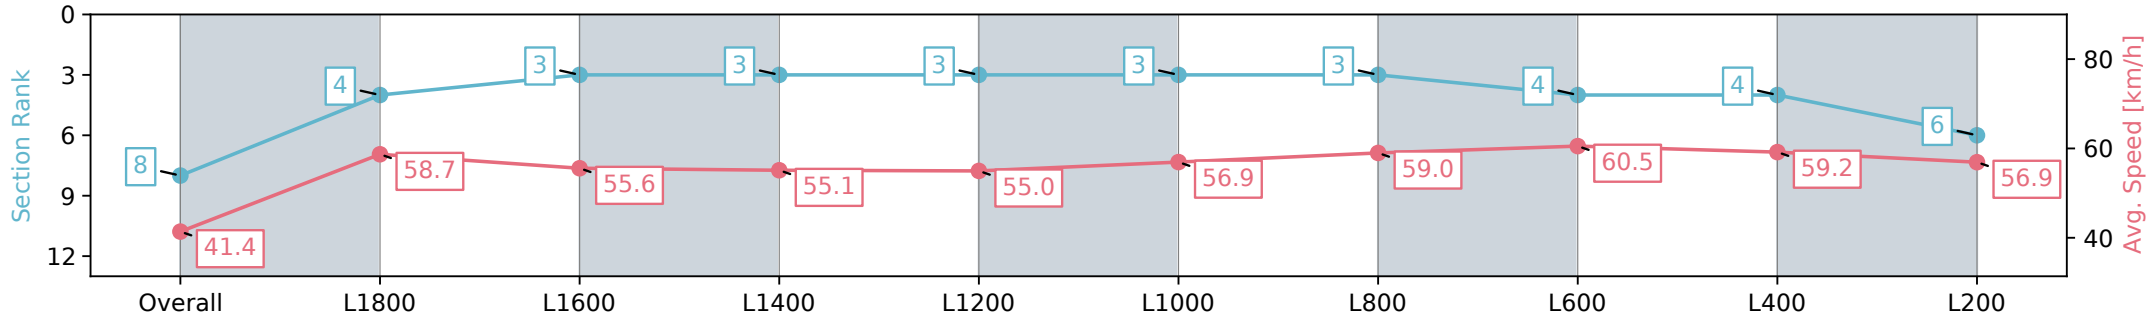

Horse/Jockey Name	EXALTED RUTH/Lyle Hewitson
Finish Rank	8
Fastest Section Time (Section)	0:12.18 (L600)
Top Speed [km/h] (Section)	61.7 (L1800)
Race State	Finished

Morphettville Parks SA - Professional
Race 4: Happy 70th Birthday John Payne Handicap - 1950m
24 August 2024 - 2:02PM
Track Rating: Soft 6, Weather: Fine, Rail Position: +6m 1000m-W/
Post, +3m Remainder Sectional 608m

Section	Overall	L1800	L1600	L1400	L1200	L1000	L800	L600	L400	L200
Section Times	2:06.78 [8] (0:13.15)	1:53.63 [4] (0:12.48)	1:41.15 [3] (0:13.02)	1:28.13 [3] (0:13.08)	1:15.05 [3] (0:13.20)	1:01.85 [3] (0:12.66)	0:49.19 [3] (0:12.25)	0:36.94 [4] (0:12.18)	0:24.76 [4] (0:12.24)	0:12.52 [6] (0:12.52)
Average Speed [km/h]	41.4	58.7	55.6	55.1	55.0	56.9	59.0	60.5	59.2	56.9
Top Speed [km/h]	58.5	61.7	57.0	55.9	55.6	59.6	60.1	61.0	60.0	58.7
Avg. Dist. to Rail [m]	7.3	3.3	2.1	1.5	1.4	2.1	2.0	3.8	5.3	7.0
Avg. Stride Freq. [Hz]	2.2	2.4	2.3	2.3	2.3	2.3	2.4	2.5	2.5	2.4
Avg. Stride Length [m]	5.1	6.6	6.6	6.6	6.7	6.8	6.8	6.7	6.5	6.5

Report Created: Sat 24 August 2024 14:46:34 GMT+10 (Note: Timing is based on positional data)

[ ] Ranking at each section and finish
-:-:- No data available at this section
NA No data available