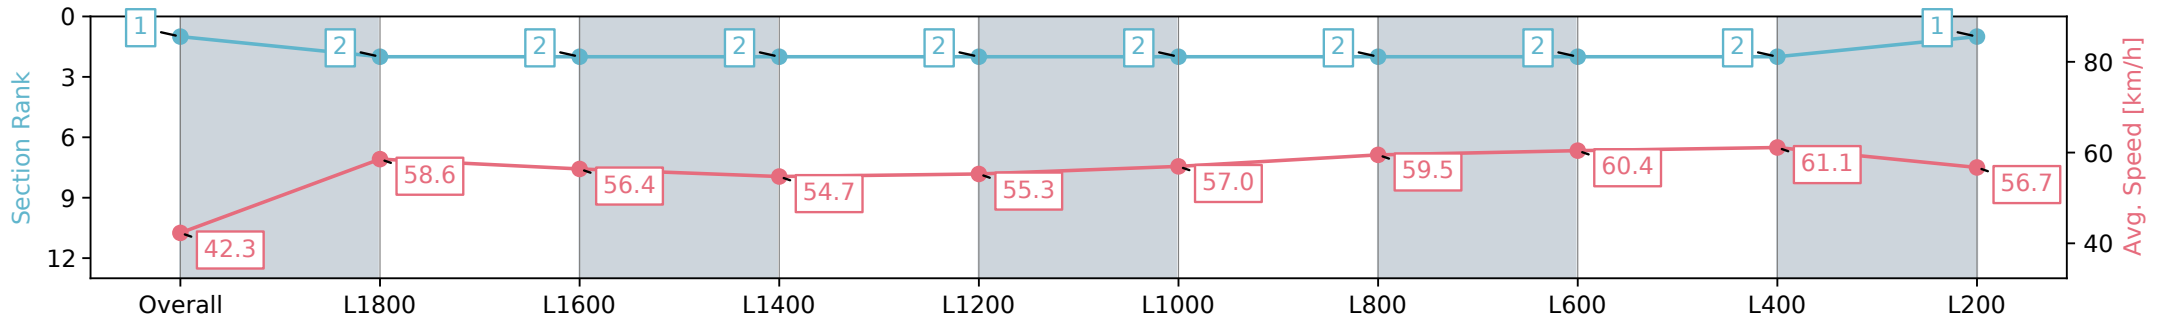

24 August 2024 - 2:02PM

Track Rating: Soft 6, Weather: Fine, Rail Position: +6m 1000m-W/
 Post, +3m Remainder Sectional 608m

Section	Overall	L1800	L1600	L1400	L1200	L1000	L800	L600	L400	L200
Section Times	2:06.10 [1] (0:12.86)	1:53.24 [2] (0:12.47)	1:40.77 [2] (0:12.87)	1:27.90 [2] (0:13.19)	1:14.71 [2] (0:13.35)	1:01.36 [2] (0:12.67)	0:48.69 [2] (0:12.17)	0:36.52 [2] (0:12.13)	0:24.39 [2] (0:11.82)	0:12.57 [1] (0:12.56)
Average Speed [km/h]	42.3	58.6	56.4	54.7	55.3	57.0	59.5	60.4	61.1	56.7
Top Speed [km/h]	62.4	62.2	57.0	55.5	56.0	59.3	61.2	61.9	62.0	59.8
Avg. Dist. to Rail [m]	8.1	2.9	3.6	3.0	4.3	4.8	3.1	2.8	1.8	3.0
Avg. Stride Freq. [Hz]	2.2	2.4	2.3	2.3	2.3	2.3	2.4	2.4	2.5	2.4
Avg. Stride Length [m]	5.1	6.9	6.8	6.8	6.8	6.9	7.0	6.9	6.7	6.5