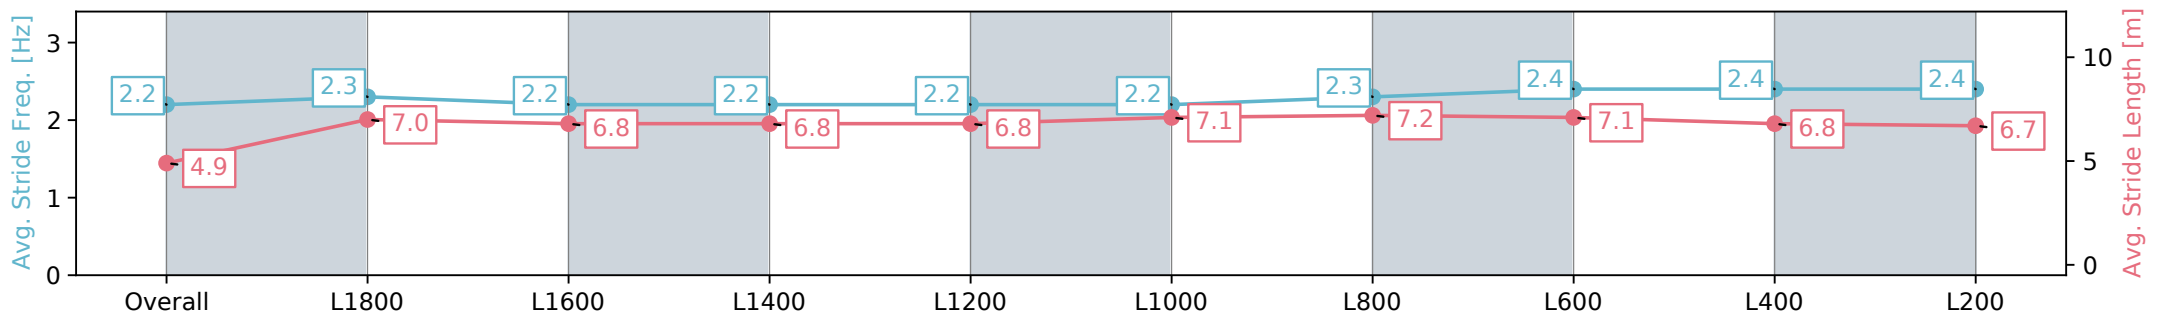

Horse/Jockey Name	THE DEVIL IN HER/Alana Kelly
Finish Rank	6
Fastest Section Time (Section)	0:11.95 (L800)
Top Speed [km/h] (Section)	62.4 (L600)
Race State	Finished

Morphettville Parks SA - Professional
Race 4: Happy 70th Birthday John Payne Handicap - 1950m
24 August 2024 - 2:02PM
Track Rating: Soft 6, Weather: Fine, Rail Position: +6m 1000m-W/
Post, +3m Remainder Sectional 608m

Section	Overall	L1800	L1600	L1400	L1200	L1000	L800	L600	L400	L200
Section Times	2:06.68 [6] (0:13.36)	1:53.32 [7] (0:12.63)	1:40.69 [6] (0:13.21)	1:27.48 [6] (0:13.10)	1:14.38 [6] (0:13.26)	1:01.12 [6] (0:12.57)	0:48.54 [6] (0:11.95)	0:36.59 [5] (0:12.11)	0:24.48 [6] (0:12.12)	0:12.36 [8] (0:12.36)
Average Speed [km/h]	40.7	57.4	54.6	55.1	54.9	57.3	60.7	60.9	59.9	57.6
Top Speed [km/h]	58.0	58.7	55.4	55.7	56.1	60.2	62.0	62.4	61.3	59.4
Avg. Dist. to Rail [m]	6.7	1.6	1.3	1.2	1.8	3.1	2.9	4.0	6.2	8.3
Avg. Stride Freq. [Hz]	2.2	2.3	2.2	2.2	2.2	2.2	2.2	2.3	2.4	2.4
Avg. Stride Length [m]	4.9	7.0	6.8	6.8	6.8	7.1	7.2	7.1	6.8	6.7

Report Created: Sat 24 August 2024 14:46:32 GMT+10 (Note: Timing is based on positional data)

[ ] Ranking at each section and finish
-:-:- No data available at this section
NA No data available