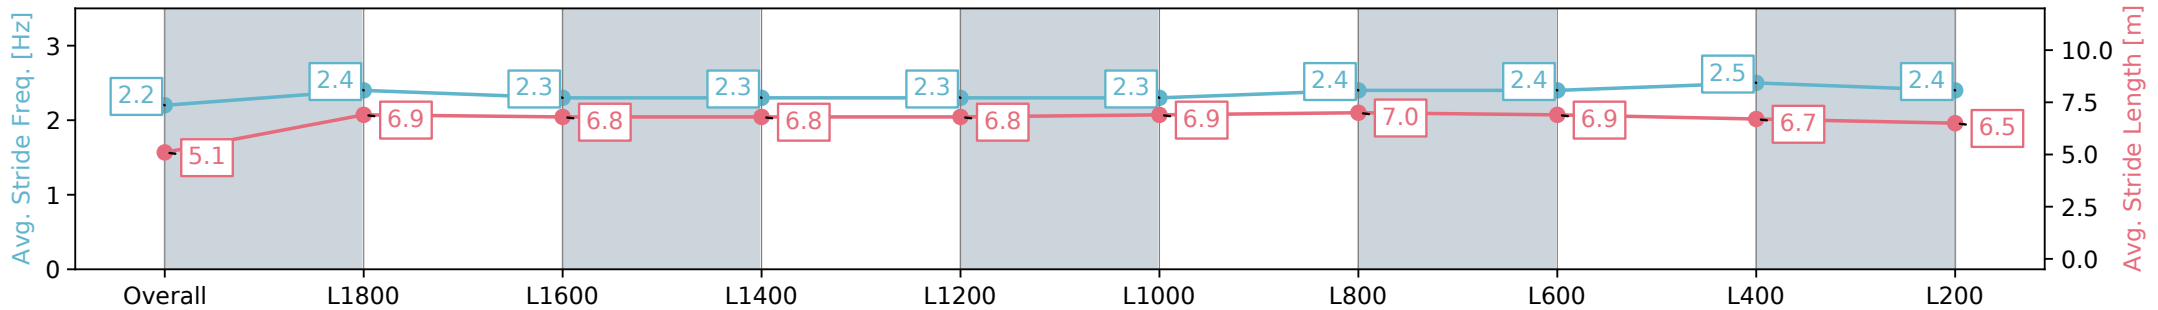

24 August 2024 - 2:02PM

Track Rating: Soft 6, Weather: Fine, Rail Position: +6m 1000m-W/
 Post, +3m Remainder Sectional 608m

Section	Overall	L1800	L1600	L1400	L1200	L1000	L800	L600	L400	L200
Section Times	2:06.10 [1] (0:12.86)	1:53.24 [2] (0:12.47)	1:40.77 [2] (0:12.87)	1:27.90 [2] (0:13.19)	1:14.71 [2] (0:13.35)	1:01.36 [2] (0:12.67)	0:48.69 [2] (0:12.17)	0:36.52 [2] (0:12.13)	0:24.39 [2] (0:11.82)	0:12.57 [1] (0:12.56)
Average Speed [km/h]	42.3	58.6	56.4	54.7	55.3	57.0	59.5	60.4	61.1	56.7
Top Speed [km/h]	62.4	62.2	57.0	55.5	56.0	59.3	61.2	61.9	62.0	59.8
Avg. Dist. to Rail [m]	8.1	2.9	3.6	3.0	4.3	4.8	3.1	2.8	1.8	3.0
Avg. Stride Freq. [Hz]	2.2	2.4	2.3	2.3	2.3	2.3	2.4	2.4	2.5	2.4
Avg. Stride Length [m]	5.1	6.9	6.8	6.8	6.8	6.9	7.0	6.9	6.7	6.5