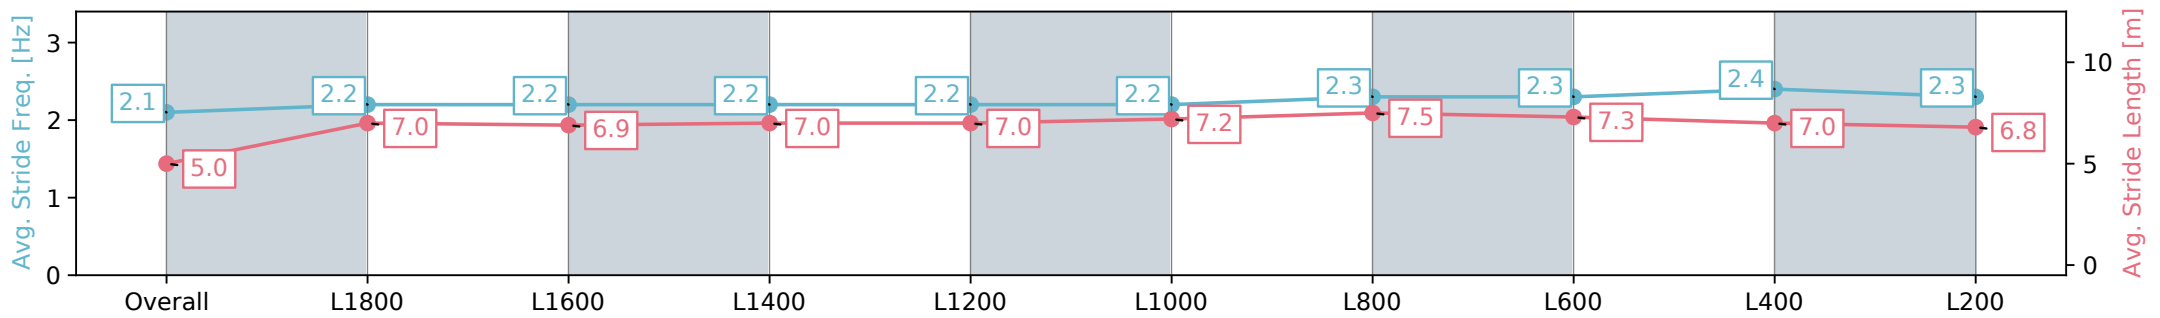

Horse/Jockey Name	FLYWAY/Dom Tourneur
Finish Rank	7
Fastest Section Time (Section)	0:11.87 (L800)
Top Speed [km/h] (Section)	63.0 (L600)
Race State	Finished

Morphettville Parks SA - Professional
Race 4: Happy 70th Birthday John Payne Handicap - 1950m
24 August 2024 - 2:02PM
Track Rating: Soft 6, Weather: Fine, Rail Position: +6m 1000m-W/
Post, +3m Remainder Sectional 608m

Section	Overall	L1800	L1600	L1400	L1200	L1000	L800	L600	L400	L200
Section Times	2:06.75 [7] (0:13.49)	1:53.26 [8] (0:12.73)	1:40.53 [8] (0:13.24)	1:27.29 [8] (0:13.04)	1:14.25 [8] (0:13.43)	1:00.82 [8] (0:12.54)	0:48.28 [8] (0:11.87)	0:36.41 [8] (0:11.96)	0:24.45 [8] (0:11.95)	0:12.50 [5] (0:12.50)
Average Speed [km/h]	40.6	57.1	54.6	55.5	54.7	57.5	61.1	61.6	60.6	57.0
Top Speed [km/h]	56.5	60.3	55.3	56.6	56.7	60.5	61.9	63.0	61.5	60.2
Avg. Dist. to Rail [m]	9.6	2.2	2.5	2.4	3.5	4.4	3.7	3.6	3.8	3.3
Avg. Stride Freq. [Hz]	2.1	2.2	2.2	2.2	2.2	2.2	2.3	2.3	2.4	2.3
Avg. Stride Length [m]	5.0	7.0	6.9	7.0	7.0	7.2	7.5	7.3	7.0	6.8

Report Created: Sat 24 August 2024 14:46:33 GMT+10 (Note: Timing is based on positional data)

[ ] Ranking at each section and finish
-:-:- No data available at this section
NA No data available