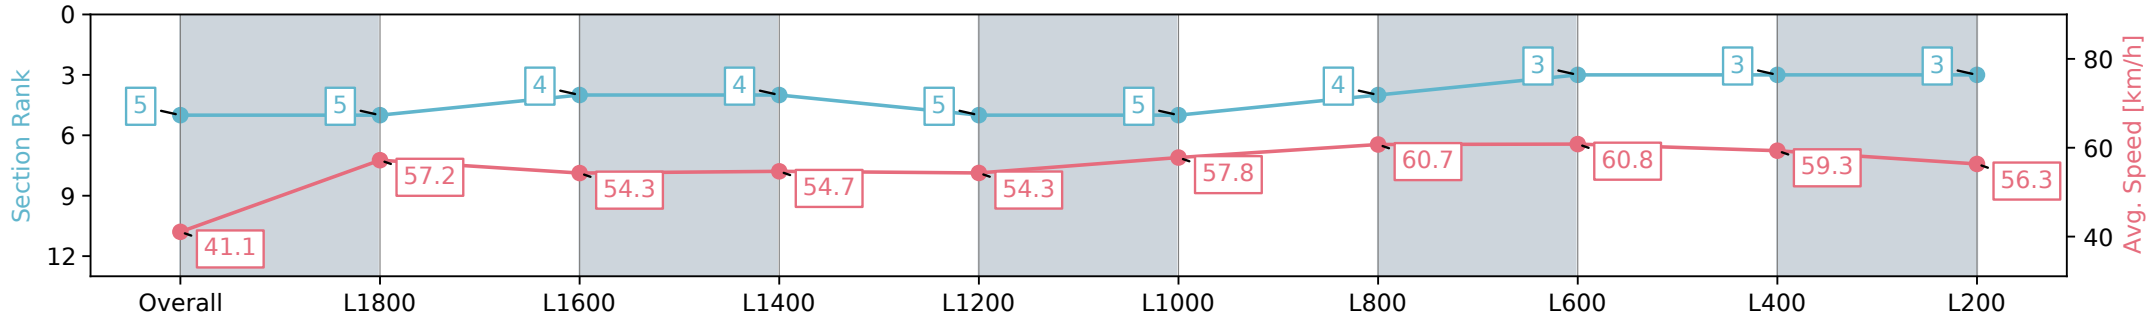

Horse/Jockey Name	VINO DECASA NOSTRA/Sophie Logan
Finish Rank	5
Fastest Section Time (Section)	0:11.89 (L800)
Top Speed [km/h] (Section)	61.5 (L600)
Race State	Finished

Morphettville Parks SA - Professional
Race 4: Happy 70th Birthday John Payne Handicap - 1950m
24 August 2024 - 2:02PM
Track Rating: Soft 6, Weather: Fine, Rail Position: +6m 1000m-W/
Post, +3m Remainder Sectional 608m

Section	Overall	L1800	L1600	L1400	L1200	L1000	L800	L600	L400	L200
Section Times	2:06.57 [5] (0:13.17)	1:53.40 [5] (0:12.53)	1:40.87 [4] (0:13.28)	1:27.59 [4] (0:13.18)	1:14.41 [5] (0:13.30)	1:01.11 [5] (0:12.47)	0:48.64 [4] (0:11.89)	0:36.75 [3] (0:11.92)	0:24.83 [3] (0:12.18)	0:12.65 [3] (0:12.65)
Average Speed [km/h]	41.1	57.2	54.3	54.7	54.3	57.8	60.7	60.8	59.3	56.3
Top Speed [km/h]	58.5	58.9	55.0	55.6	56.0	60.4	61.1	61.5	60.6	58.3
Avg. Dist. to Rail [m]	4.4	0.7	0.3	0.5	1.2	1.4	1.0	1.3	2.8	4.8
Avg. Stride Freq. [Hz]	2.2	2.2	2.2	2.2	2.2	2.2	2.3	2.3	2.3	2.3
Avg. Stride Length [m]	5.1	7.1	6.9	6.6	6.7	6.9	7.1	7.1	7.0	6.8

Report Created: Sat 24 August 2024 14:46:31 GMT+10 (Note: Timing is based on positional data)

[ ] Ranking at each section and finish
-:-:- No data available at this section
NA No data available