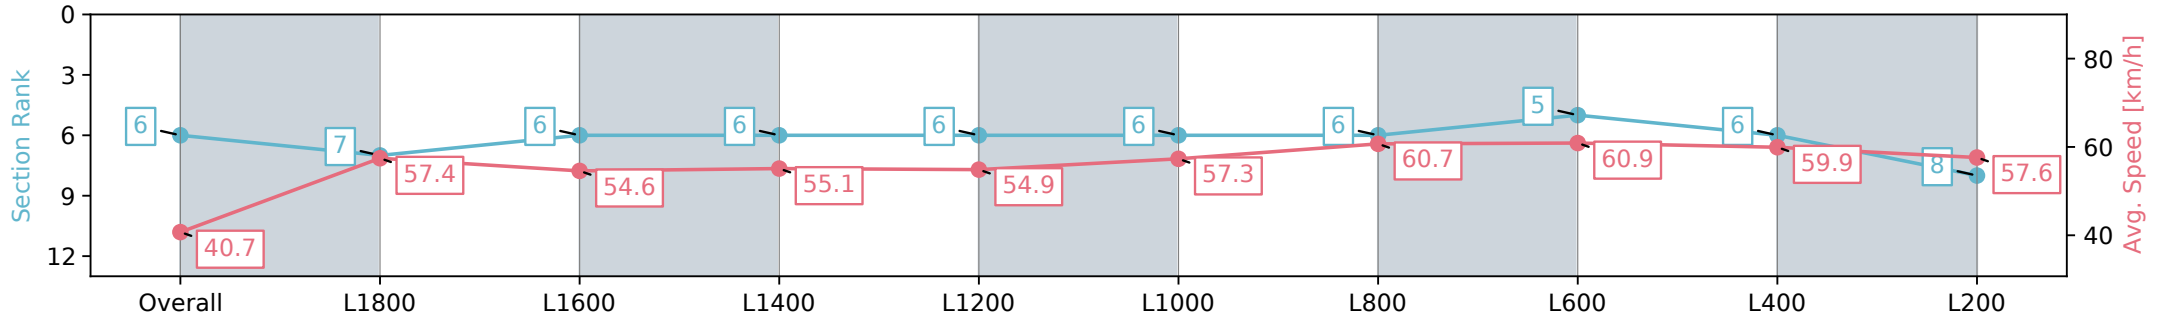

Horse/Jockey Name	THE DEVIL IN HER/Alana Kelly
Finish Rank	6
Fastest Section Time (Section)	0:11.95 (L800)
Top Speed [km/h] (Section)	62.4 (L600)
Race State	Finished

Morphettville Parks SA - Professional
Race 4: Happy 70th Birthday John Payne Handicap - 1950m
24 August 2024 - 2:02PM
Track Rating: Soft 6, Weather: Fine, Rail Position: +6m 1000m-W/
Post, +3m Remainder Sectional 608m

Section	Overall	L1800	L1600	L1400	L1200	L1000	L800	L600	L400	L200
Section Times	2:06.68 [6] (0:13.36)	1:53.32 [7] (0:12.63)	1:40.69 [6] (0:13.21)	1:27.48 [6] (0:13.10)	1:14.38 [6] (0:13.26)	1:01.12 [6] (0:12.57)	0:48.54 [6] (0:11.95)	0:36.59 [5] (0:12.11)	0:24.48 [6] (0:12.12)	0:12.36 [8] (0:12.36)
Average Speed [km/h]	40.7	57.4	54.6	55.1	54.9	57.3	60.7	60.9	59.9	57.6
Top Speed [km/h]	58.0	58.7	55.4	55.7	56.1	60.2	62.0	62.4	61.3	59.4
Avg. Dist. to Rail [m]	6.7	1.6	1.3	1.2	1.8	3.1	2.9	4.0	6.2	8.3
Avg. Stride Freq. [Hz]	2.2	2.3	2.2	2.2	2.2	2.2	2.2	2.3	2.4	2.4
Avg. Stride Length [m]	4.9	7.0	6.8	6.8	6.8	7.1	7.2	7.1	6.8	6.7

Report Created: Sat 24 August 2024 14:46:32 GMT+10 (Note: Timing is based on positional data)

[ ] Ranking at each section and finish
-:-:- No data available at this section
NA No data available