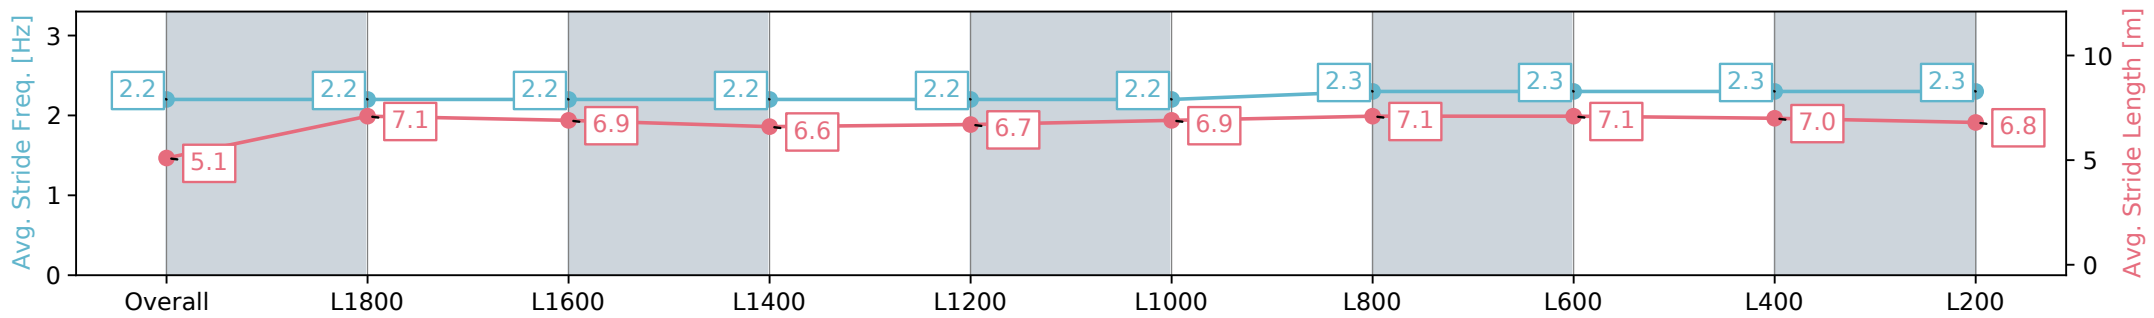

Horse/Jockey Name	VINO DECASA NOSTRA/Sophie Logan
Finish Rank	5
Fastest Section Time (Section)	0:11.89 (L800)
Top Speed [km/h] (Section)	61.5 (L600)
Race State	Finished

Morphettville Parks SA - Professional
Race 4: Happy 70th Birthday John Payne Handicap - 1950m
24 August 2024 - 2:02PM
Track Rating: Soft 6, Weather: Fine, Rail Position: +6m 1000m-W/
Post, +3m Remainder Sectional 608m

Section	Overall	L1800	L1600	L1400	L1200	L1000	L800	L600	L400	L200
Section Times	2:06.57 [5] (0:13.17)	1:53.40 [5] (0:12.53)	1:40.87 [4] (0:13.28)	1:27.59 [4] (0:13.18)	1:14.41 [5] (0:13.30)	1:01.11 [5] (0:12.47)	0:48.64 [4] (0:11.89)	0:36.75 [3] (0:11.92)	0:24.83 [3] (0:12.18)	0:12.65 [3] (0:12.65)
Average Speed [km/h]	41.1	57.2	54.3	54.7	54.3	57.8	60.7	60.8	59.3	56.3
Top Speed [km/h]	58.5	58.9	55.0	55.6	56.0	60.4	61.1	61.5	60.6	58.3
Avg. Dist. to Rail [m]	4.4	0.7	0.3	0.5	1.2	1.4	1.0	1.3	2.8	4.8
Avg. Stride Freq. [Hz]	2.2	2.2	2.2	2.2	2.2	2.2	2.3	2.3	2.3	2.3
Avg. Stride Length [m]	5.1	7.1	6.9	6.6	6.7	6.9	7.1	7.1	7.0	6.8

Report Created: Sat 24 August 2024 14:46:31 GMT+10 (Note: Timing is based on positional data)

[ ] Ranking at each section and finish
-:-:- No data available at this section
NA No data available