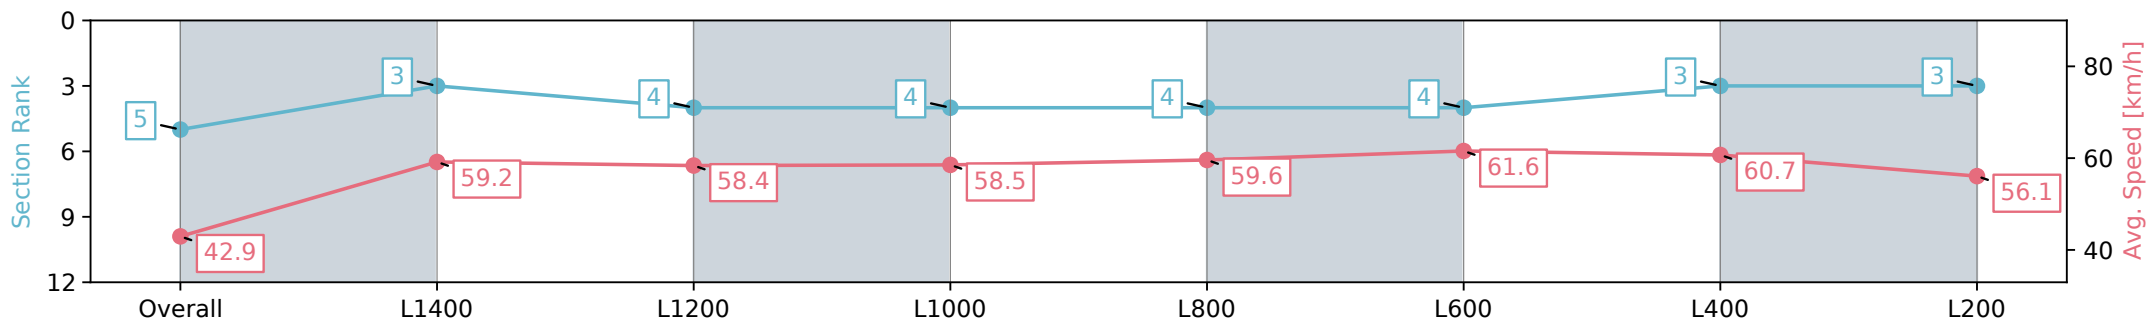

Morphettville Parks SA - Professional

Race 3: Dominant Handicap - 1550m

24 August 2024 - 1:27PM

Track Rating: Soft 6, Weather: Fine, Rail Position: +6m 1000m-W/
Post, +3m Remainder Sectional 608m

Section	Overall	L1400	L1200	L1000	L800	L600	L400	L200
Section Times	1:38.16 [5] (0:12.57)	1:25.58 [3] (0:12.18)	1:13.40 [4] (0:12.44)	1:00.96 [4] (0:12.35)	0:48.61 [4] (0:12.12)	0:36.49 [4] (0:11.87)	0:24.62 [3] (0:11.93)	0:12.69 [3] (0:12.69)
Average Speed [km/h]	42.9	59.2	58.4	58.5	59.6	61.6	60.7	56.1
Top Speed [km/h]	58.3	59.9	59.5	59.2	60.3	62.5	62.2	58.4
Avg. Dist. to Rail [m]	1.7	0.9	1.9	2.3	1.9	2.4	3.2	3.6
Avg. Stride Freq. [Hz]	2.1	2.3	2.2	2.2	2.3	2.4	2.4	2.3
Avg. Stride Length [m]	5.6	7.2	7.1	7.0	7.1	7.1	7.2	6.9