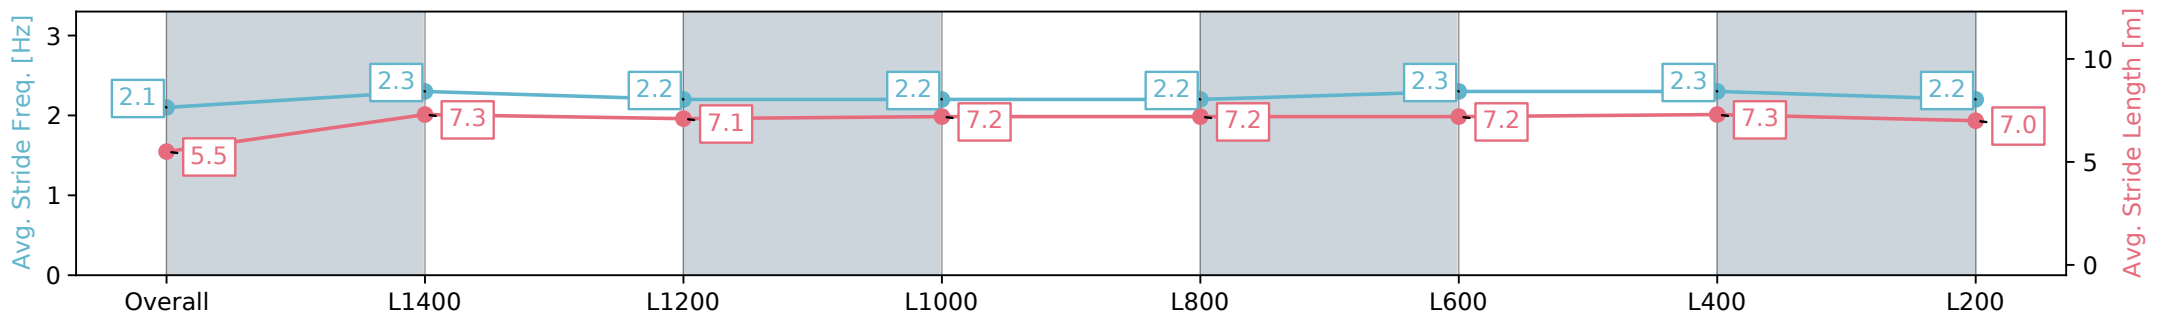

Morphettville Parks SA - Professional

Race 3: Dominant Handicap - 1550m

24 August 2024 - 1:27PM

Track Rating: Soft 6, Weather: Fine, Rail Position: +6m 1000m-W/
Post, +3m Remainder Sectional 608m

Section	Overall	L1400	L1200	L1000	L800	L600	L400	L200
Section Times	1:38.63 [7] (0:12.78)	1:25.85 [6] (0:12.25)	1:13.60 [6] (0:12.43)	1:01.17 [6] (0:12.31)	0:48.86 [6] (0:12.11)	0:36.75 [6] (0:12.01)	0:24.74 [6] (0:12.20)	0:12.54 [7] (0:12.54)
Average Speed [km/h]	42.3	58.9	58.5	58.5	59.7	60.4	59.2	56.8
Top Speed [km/h]	58.3	59.7	60.2	59.5	60.2	61.0	60.7	58.7
Avg. Dist. to Rail [m]	2.8	1.6	1.7	1.6	1.2	1.2	3.4	5.7
Avg. Stride Freq. [Hz]	2.1	2.3	2.2	2.2	2.2	2.3	2.3	2.2
Avg. Stride Length [m]	5.5	7.3	7.1	7.2	7.2	7.2	7.3	7.0