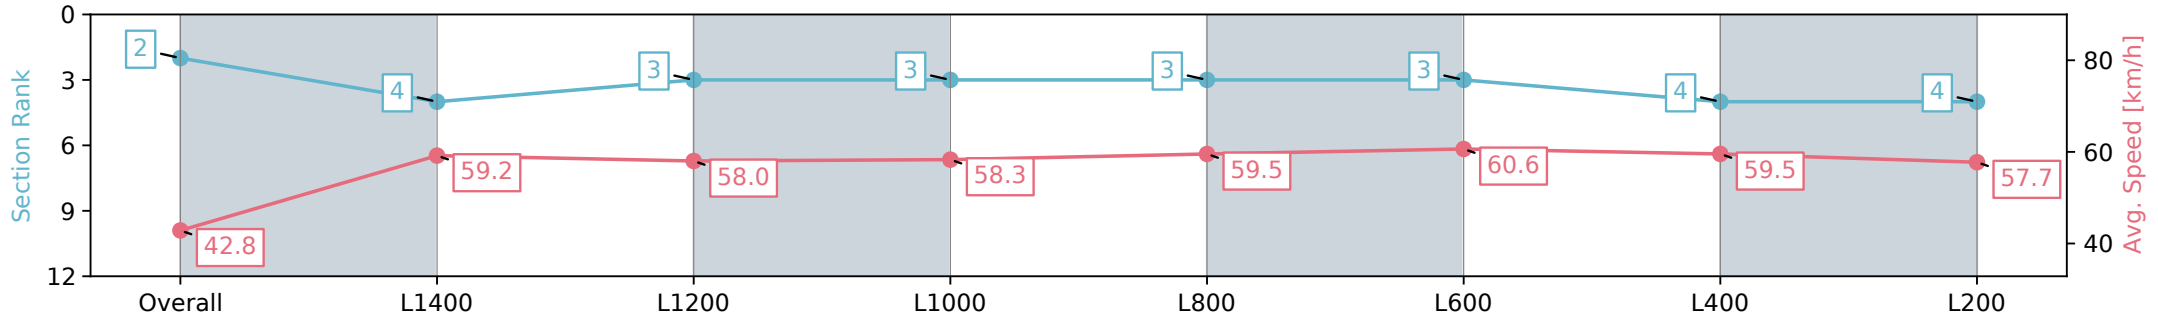

Morphettville Parks SA - Professional

Race 3: Dominant Handicap - 1550m

24 August 2024 - 1:27PM

Track Rating: Soft 6, Weather: Fine, Rail Position: +6m 1000m-W/
Post, +3m Remainder Sectional 608m

Section	Overall	L1400	L1200	L1000	L800	L600	L400	L200
Section Times	1:38.00 [2] (0:12.59)	1:25.41 [4] (0:12.16)	1:13.25 [3] (0:12.37)	1:00.88 [3] (0:12.37)	0:48.51 [3] (0:12.09)	0:36.42 [3] (0:11.97)	0:24.45 [4] (0:12.11)	0:12.34 [4] (0:12.34)
Average Speed [km/h]	42.8	59.2	58.0	58.3	59.5	60.6	59.5	57.7
Top Speed [km/h]	58.7	59.8	59.8	59.3	60.3	61.6	61.2	59.5
Avg. Dist. to Rail [m]	1.7	0.3	0.5	0.4	0.8	1.2	1.3	2.8
Avg. Stride Freq. [Hz]	2.3	2.4	2.4	2.3	2.4	2.5	2.4	2.4
Avg. Stride Length [m]	5.2	6.9	6.8	6.9	6.8	6.9	6.9	6.6