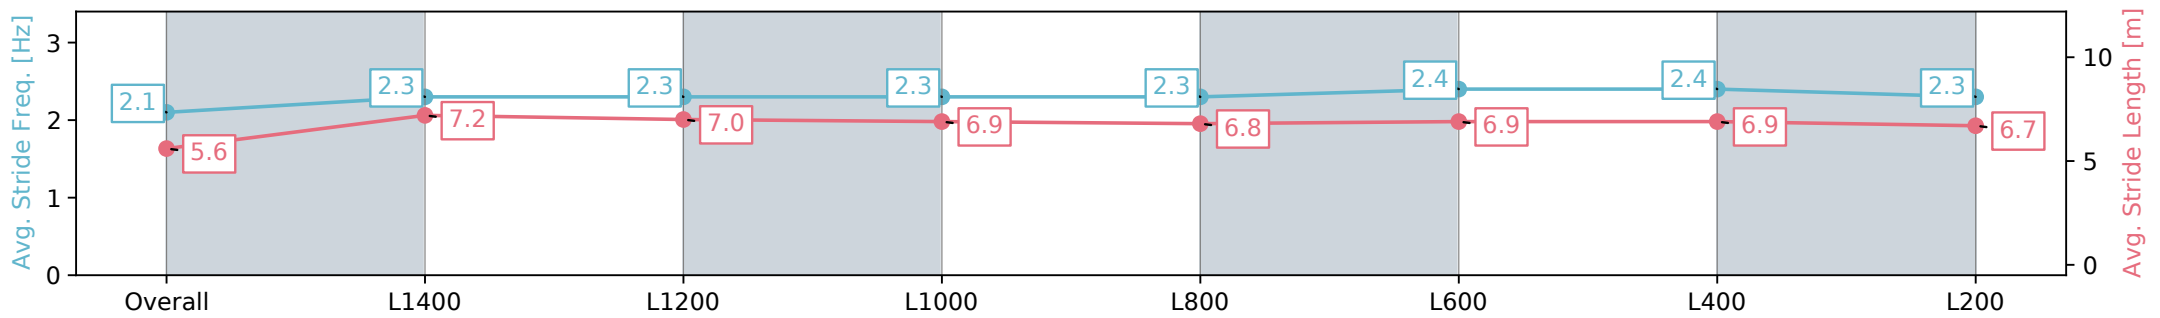

Morphettville Parks SA - Professional

Race 3: Dominant Handicap - 1550m

24 August 2024 - 1:27PM

Track Rating: Soft 6, Weather: Fine, Rail Position: +6m 1000m-W/
Post, +3m Remainder Sectional 608m

Section	Overall	L1400	L1200	L1000	L800	L600	L400	L200
Section Times	1:38.01 [3] (0:12.47)	1:25.54 [2] (0:12.01)	1:13.53 [2] (0:12.44)	1:01.09 [2] (0:12.38)	0:48.71 [2] (0:12.20)	0:36.51 [2] (0:11.91)	0:24.60 [2] (0:12.03)	0:12.57 [1] (0:12.56)
Average Speed [km/h]	43.4	60.0	58.5	58.3	59.3	61.1	60.0	56.7
Top Speed [km/h]	59.7	60.6	59.8	58.9	60.7	61.5	61.7	57.9
Avg. Dist. to Rail [m]	3.0	1.6	1.8	2.4	1.8	1.9	2.2	2.7
Avg. Stride Freq. [Hz]	2.1	2.3	2.3	2.3	2.3	2.4	2.4	2.3
Avg. Stride Length [m]	5.6	7.2	7.0	6.9	6.8	6.9	6.9	6.7