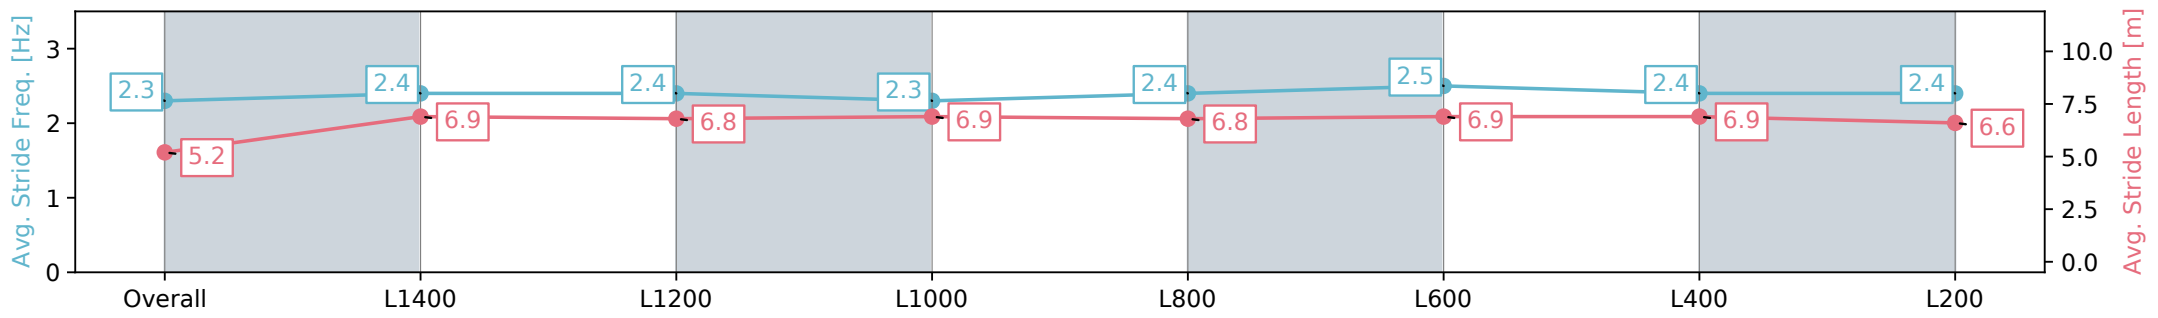

Morphettville Parks SA - Professional

Race 3: Dominant Handicap - 1550m

24 August 2024 - 1:27PM

Track Rating: Soft 6, Weather: Fine, Rail Position: +6m 1000m-W/
Post, +3m Remainder Sectional 608m

Section	Overall	L1400	L1200	L1000	L800	L600	L400	L200
Section Times	1:38.00 [2] (0:12.59)	1:25.41 [4] (0:12.16)	1:13.25 [3] (0:12.37)	1:00.88 [3] (0:12.37)	0:48.51 [3] (0:12.09)	0:36.42 [3] (0:11.97)	0:24.45 [4] (0:12.11)	0:12.34 [4] (0:12.34)
Average Speed [km/h]	42.8	59.2	58.0	58.3	59.5	60.6	59.5	57.7
Top Speed [km/h]	58.7	59.8	59.8	59.3	60.3	61.6	61.2	59.5
Avg. Dist. to Rail [m]	1.7	0.3	0.5	0.4	0.8	1.2	1.3	2.8
Avg. Stride Freq. [Hz]	2.3	2.4	2.4	2.3	2.4	2.5	2.4	2.4
Avg. Stride Length [m]	5.2	6.9	6.8	6.9	6.8	6.9	6.9	6.6