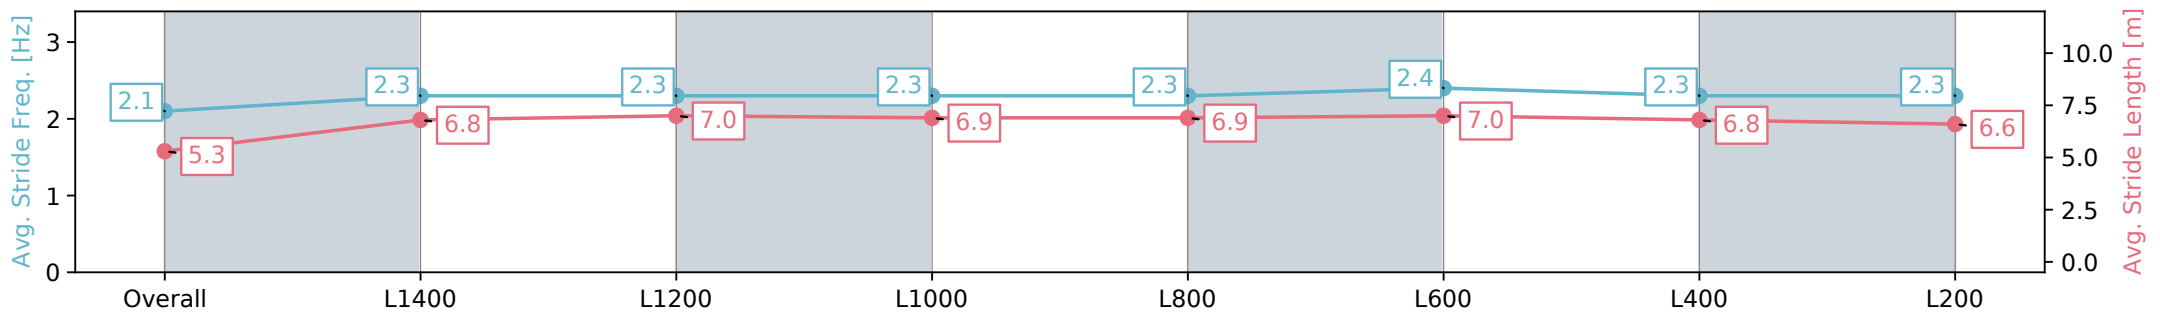

Morphettville Parks SA - Professional

Race 3: Dominant Handicap - 1550m

24 August 2024 - 1:27PM

Track Rating: Soft 6, Weather: Fine, Rail Position: +6m 1000m-W/
Post, +3m Remainder Sectional 608m

Section	Overall	L1400	L1200	L1000	L800	L600	L400	L200
Section Times	1:39.58 [9] (0:13.14)	1:26.44 [9] (0:12.23)	1:14.21 [9] (0:12.35)	1:01.86 [9] (0:12.38)	0:49.48 [9] (0:12.06)	0:37.42 [8] (0:12.03)	0:25.39 [8] (0:12.54)	0:12.85 [8] (0:12.85)
Average Speed [km/h]	41.1	59.0	58.4	58.1	59.5	60.4	57.9	55.4
Top Speed [km/h]	58.1	60.4	59.8	59.7	61.2	61.0	59.6	56.3
Avg. Dist. to Rail [m]	7.0	3.4	0.5	1.0	1.5	1.8	6.3	7.3
Avg. Stride Freq. [Hz]	2.1	2.3	2.3	2.3	2.3	2.4	2.3	2.3
Avg. Stride Length [m]	5.3	6.8	7.0	6.9	6.9	7.0	6.8	6.6