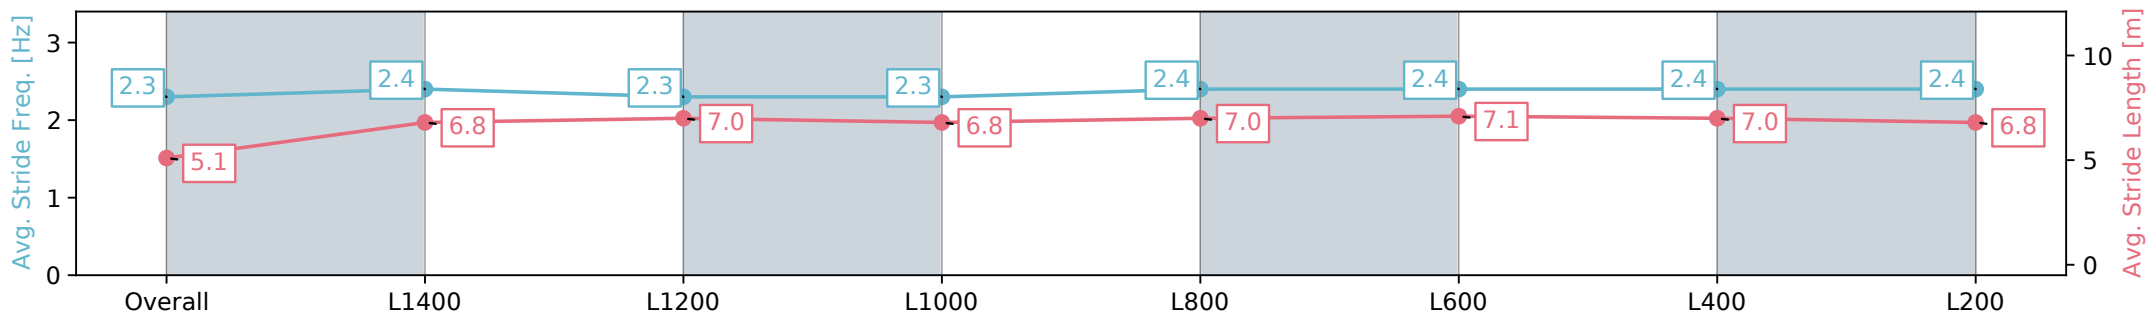

24 August 2024 - 1:27PM

Track Rating: Soft 6, Weather: Fine, Rail Position: +6m 1000m-W/ Post, +3m Remainder Sectional 608m

Section	Overall	L1400	L1200	L1000	L800	L600	L400	L200
Section Times	1:37.95 [1] (0:12.86)	1:25.09 [8] (0:12.27)	1:12.82 [7] (0:12.54)	1:00.28 [7] (0:12.36)	0:47.92 [7] (0:12.08)	0:35.84 [7] (0:11.97)	0:23.87 [7] (0:11.88)	0:11.99 [6] (0:11.99)
Average Speed [km/h]	42.0	58.8	58.0	58.3	59.8	60.7	60.8	59.4
Top Speed [km/h]	58.5	59.9	59.1	59.8	61.1	61.8	61.3	61.1
Avg. Dist. to Rail [m]	5.8	2.5	1.7	2.2	1.8	1.4	4.0	6.4
Avg. Stride Freq. [Hz]	2.3	2.4	2.3	2.3	2.4	2.4	2.4	2.4
Avg. Stride Length [m]	5.1	6.8	7.0	6.8	7.0	7.1	7.0	6.8