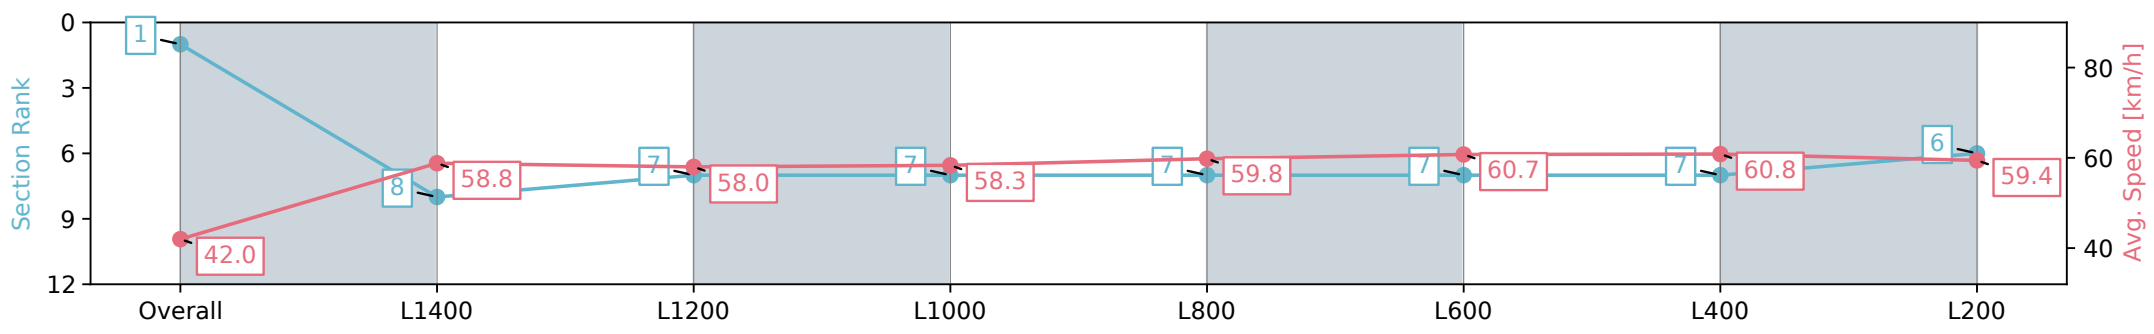

24 August 2024 - 1:27PM

Track Rating: Soft 6, Weather: Fine, Rail Position: +6m 1000m-W/ Post, +3m Remainder Sectional 608m

Section	Overall	L1400	L1200	L1000	L800	L600	L400	L200
Section Times	1:37.95 [1] (0:12.86)	1:25.09 [8] (0:12.27)	1:12.82 [7] (0:12.54)	1:00.28 [7] (0:12.36)	0:47.92 [7] (0:12.08)	0:35.84 [7] (0:11.97)	0:23.87 [7] (0:11.88)	0:11.99 [6] (0:11.99)
Average Speed [km/h]	42.0	58.8	58.0	58.3	59.8	60.7	60.8	59.4
Top Speed [km/h]	58.5	59.9	59.1	59.8	61.1	61.8	61.3	61.1
Avg. Dist. to Rail [m]	5.8	2.5	1.7	2.2	1.8	1.4	4.0	6.4
Avg. Stride Freq. [Hz]	2.3	2.4	2.3	2.3	2.4	2.4	2.4	2.4
Avg. Stride Length [m]	5.1	6.8	7.0	6.8	7.0	7.1	7.0	6.8