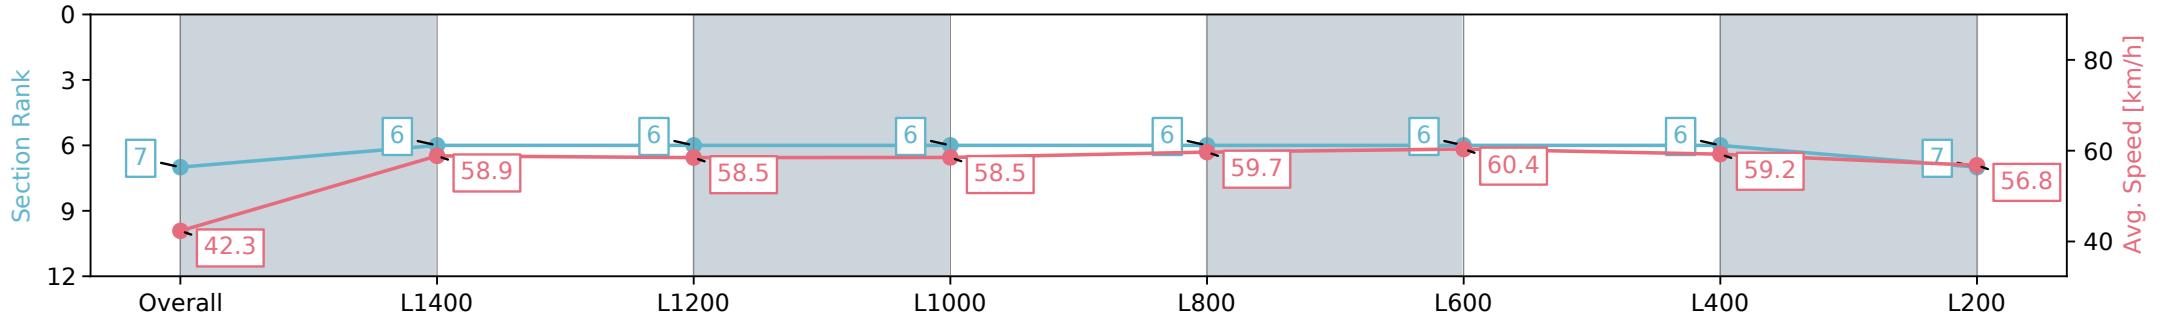

Morphettville Parks SA - Professional

Race 3: Dominant Handicap - 1550m

24 August 2024 - 1:27PM

Track Rating: Soft 6, Weather: Fine, Rail Position: +6m 1000m-W/
Post, +3m Remainder Sectional 608m

Section	Overall	L1400	L1200	L1000	L800	L600	L400	L200
Section Times	1:38.63 [7] (0:12.78)	1:25.85 [6] (0:12.25)	1:13.60 [6] (0:12.43)	1:01.17 [6] (0:12.31)	0:48.86 [6] (0:12.11)	0:36.75 [6] (0:12.01)	0:24.74 [6] (0:12.20)	0:12.54 [7] (0:12.54)
Average Speed [km/h]	42.3	58.9	58.5	58.5	59.7	60.4	59.2	56.8
Top Speed [km/h]	58.3	59.7	60.2	59.5	60.2	61.0	60.7	58.7
Avg. Dist. to Rail [m]	2.8	1.6	1.7	1.6	1.2	1.2	3.4	5.7
Avg. Stride Freq. [Hz]	2.1	2.3	2.2	2.2	2.2	2.3	2.3	2.2
Avg. Stride Length [m]	5.5	7.3	7.1	7.2	7.2	7.2	7.3	7.0