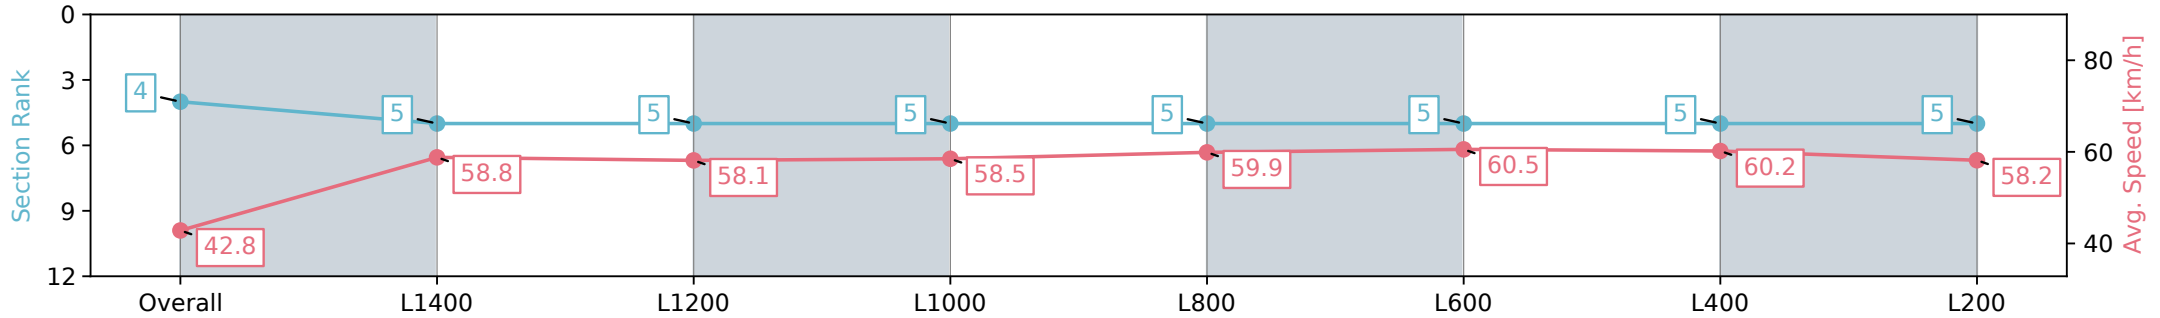

Morphettville Parks SA - Professional

Race 3: Dominant Handicap - 1550m

24 August 2024 - 1:27PM

Track Rating: Soft 6, Weather: Fine, Rail Position: +6m 1000m-W/
Post, +3m Remainder Sectional 608m

Section	Overall	L1400	L1200	L1000	L800	L600	L400	L200
Section Times	1:38.13 [4] (0:12.63)	1:25.50 [5] (0:12.28)	1:13.21 [5] (0:12.51)	1:00.70 [5] (0:12.33)	0:48.37 [5] (0:12.09)	0:36.28 [5] (0:12.03)	0:24.25 [5] (0:12.01)	0:12.24 [5] (0:12.24)
Average Speed [km/h]	42.8	58.8	58.1	58.5	59.9	60.5	60.2	58.2
Top Speed [km/h]	58.5	59.4	59.4	59.5	60.7	62.2	61.3	60.3
Avg. Dist. to Rail [m]	5.0	2.5	2.1	2.5	2.0	1.9	3.4	5.4
Avg. Stride Freq. [Hz]	2.3	2.3	2.3	2.3	2.3	2.4	2.4	2.3
Avg. Stride Length [m]	5.1	7.0	7.1	6.8	7.0	7.2	7.1	6.9