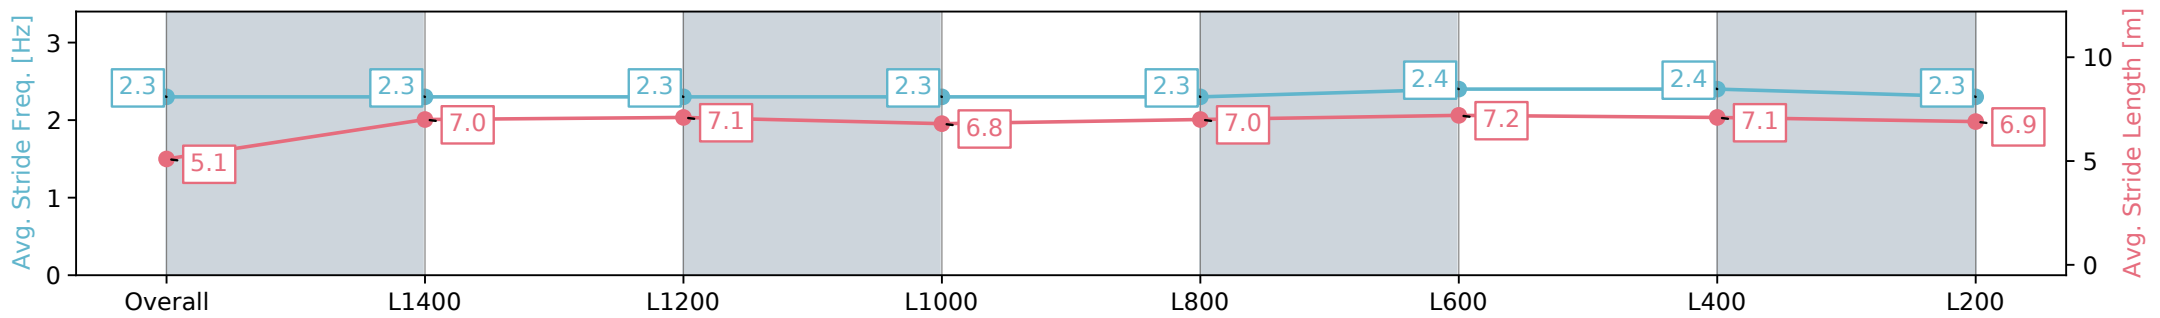

Morphettville Parks SA - Professional

Race 3: Dominant Handicap - 1550m

24 August 2024 - 1:27PM

Track Rating: Soft 6, Weather: Fine, Rail Position: +6m 1000m-W/
Post, +3m Remainder Sectional 608m

Section	Overall	L1400	L1200	L1000	L800	L600	L400	L200
Section Times	1:38.13 [4] (0:12.63)	1:25.50 [5] (0:12.28)	1:13.21 [5] (0:12.51)	1:00.70 [5] (0:12.33)	0:48.37 [5] (0:12.09)	0:36.28 [5] (0:12.03)	0:24.25 [5] (0:12.01)	0:12.24 [5] (0:12.24)
Average Speed [km/h]	42.8	58.8	58.1	58.5	59.9	60.5	60.2	58.2
Top Speed [km/h]	58.5	59.4	59.4	59.5	60.7	62.2	61.3	60.3
Avg. Dist. to Rail [m]	5.0	2.5	2.1	2.5	2.0	1.9	3.4	5.4
Avg. Stride Freq. [Hz]	2.3	2.3	2.3	2.3	2.3	2.4	2.4	2.3
Avg. Stride Length [m]	5.1	7.0	7.1	6.8	7.0	7.2	7.1	6.9