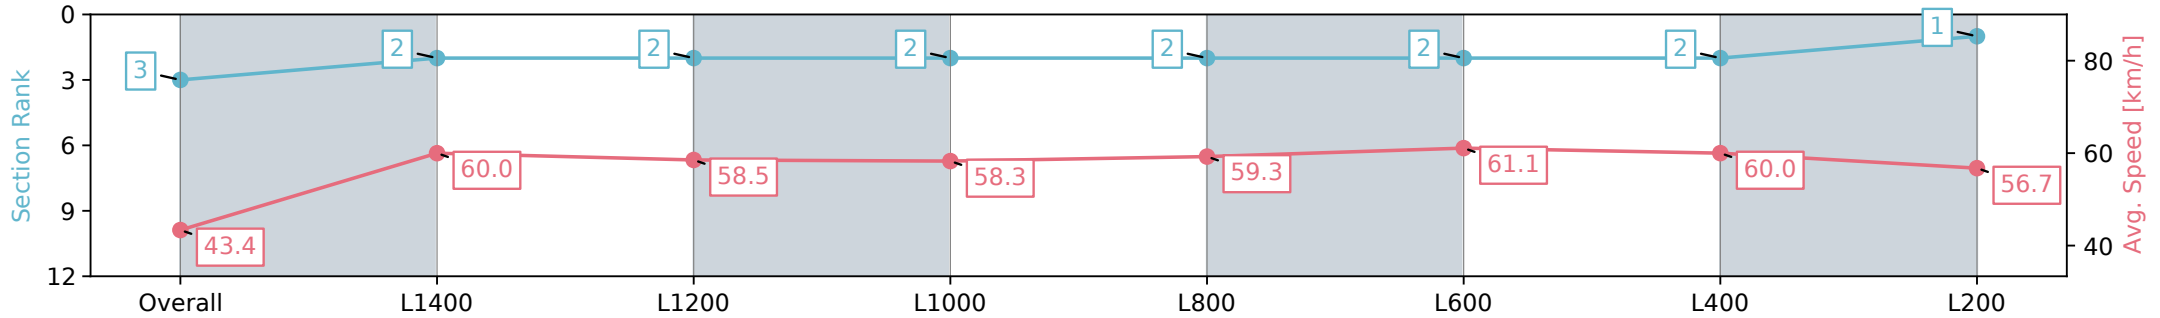

Morphettville Parks SA - Professional

Race 3: Dominant Handicap - 1550m

24 August 2024 - 1:27PM

Track Rating: Soft 6, Weather: Fine, Rail Position: +6m 1000m-W/
Post, +3m Remainder Sectional 608m

Section	Overall	L1400	L1200	L1000	L800	L600	L400	L200
Section Times	1:38.01 [3] (0:12.47)	1:25.54 [2] (0:12.01)	1:13.53 [2] (0:12.44)	1:01.09 [2] (0:12.38)	0:48.71 [2] (0:12.20)	0:36.51 [2] (0:11.91)	0:24.60 [2] (0:12.03)	0:12.57 [1] (0:12.56)
Average Speed [km/h]	43.4	60.0	58.5	58.3	59.3	61.1	60.0	56.7
Top Speed [km/h]	59.7	60.6	59.8	58.9	60.7	61.5	61.7	57.9
Avg. Dist. to Rail [m]	3.0	1.6	1.8	2.4	1.8	1.9	2.2	2.7
Avg. Stride Freq. [Hz]	2.1	2.3	2.3	2.3	2.3	2.4	2.4	2.3
Avg. Stride Length [m]	5.6	7.2	7.0	6.9	6.8	6.9	6.9	6.7