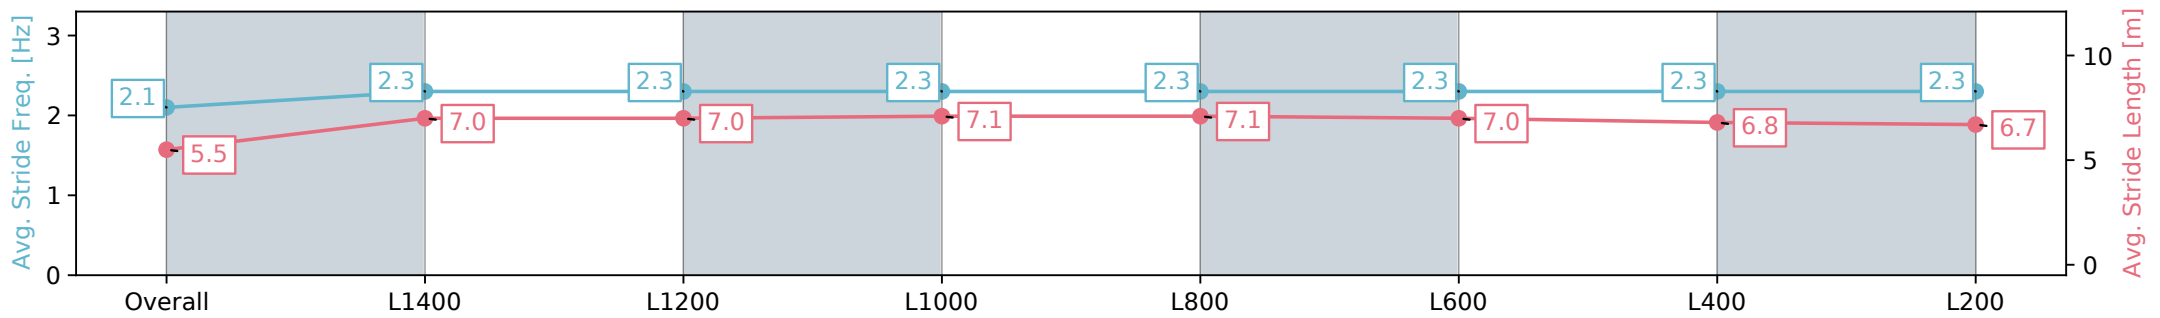

Morphettville Parks SA - Professional

Race 3: Dominant Handicap - 1550m

24 August 2024 - 1:27PM

Track Rating: Soft 6, Weather: Fine, Rail Position: +6m 1000m-W/
Post, +3m Remainder Sectional 608m

Section	Overall	L1400	L1200	L1000	L800	L600	L400	L200
Section Times	1:39.51 [8] (0:12.83)	1:26.68 [7] (0:12.40)	1:14.28 [8] (0:12.47)	1:01.81 [8] (0:12.36)	0:49.45 [8] (0:12.12)	0:37.33 [9] (0:12.24)	0:25.09 [9] (0:12.45)	0:12.64 [9] (0:12.64)
Average Speed [km/h]	42.1	58.3	58.1	58.3	59.4	58.9	57.6	56.4
Top Speed [km/h]	58.3	59.7	59.4	60.2	60.3	59.9	59.5	58.4
Avg. Dist. to Rail [m]	4.4	2.6	1.2	0.9	0.6	0.3	0.4	0.7
Avg. Stride Freq. [Hz]	2.1	2.3	2.3	2.3	2.3	2.3	2.3	2.3
Avg. Stride Length [m]	5.5	7.0	7.0	7.1	7.1	7.0	6.8	6.7