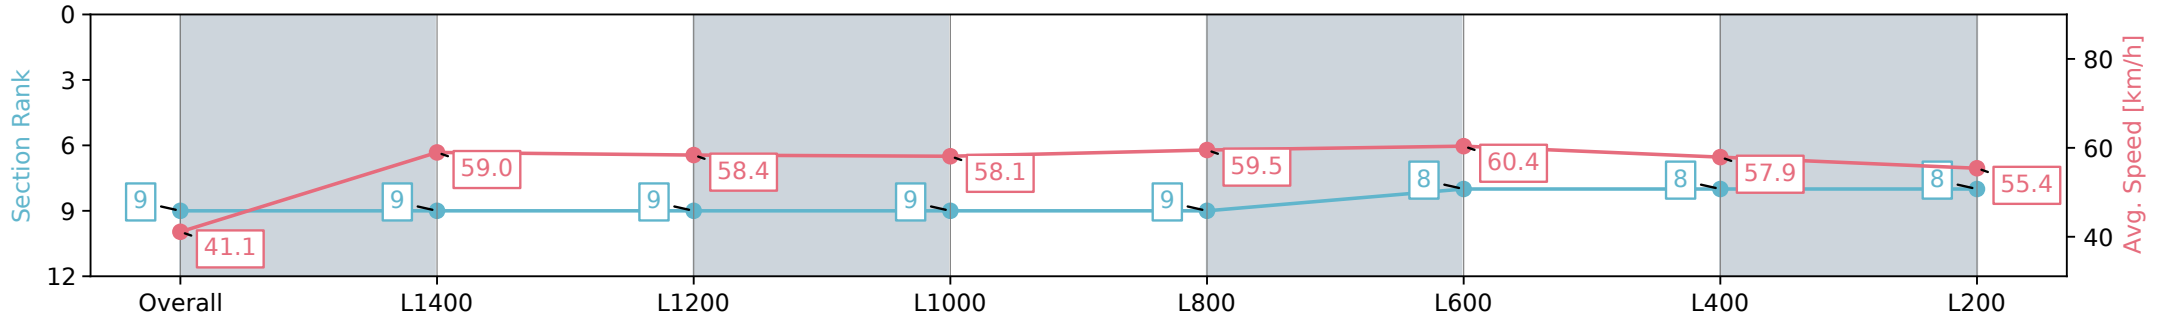

Morphettville Parks SA - Professional

Race 3: Dominant Handicap - 1550m

24 August 2024 - 1:27PM

Track Rating: Soft 6, Weather: Fine, Rail Position: +6m 1000m-W/
Post, +3m Remainder Sectional 608m

Section	Overall	L1400	L1200	L1000	L800	L600	L400	L200
Section Times	1:39.58 [9] (0:13.14)	1:26.44 [9] (0:12.23)	1:14.21 [9] (0:12.35)	1:01.86 [9] (0:12.38)	0:49.48 [9] (0:12.06)	0:37.42 [8] (0:12.03)	0:25.39 [8] (0:12.54)	0:12.85 [8] (0:12.85)
Average Speed [km/h]	41.1	59.0	58.4	58.1	59.5	60.4	57.9	55.4
Top Speed [km/h]	58.1	60.4	59.8	59.7	61.2	61.0	59.6	56.3
Avg. Dist. to Rail [m]	7.0	3.4	0.5	1.0	1.5	1.8	6.3	7.3
Avg. Stride Freq. [Hz]	2.1	2.3	2.3	2.3	2.3	2.4	2.3	2.3
Avg. Stride Length [m]	5.3	6.8	7.0	6.9	6.9	7.0	6.8	6.6