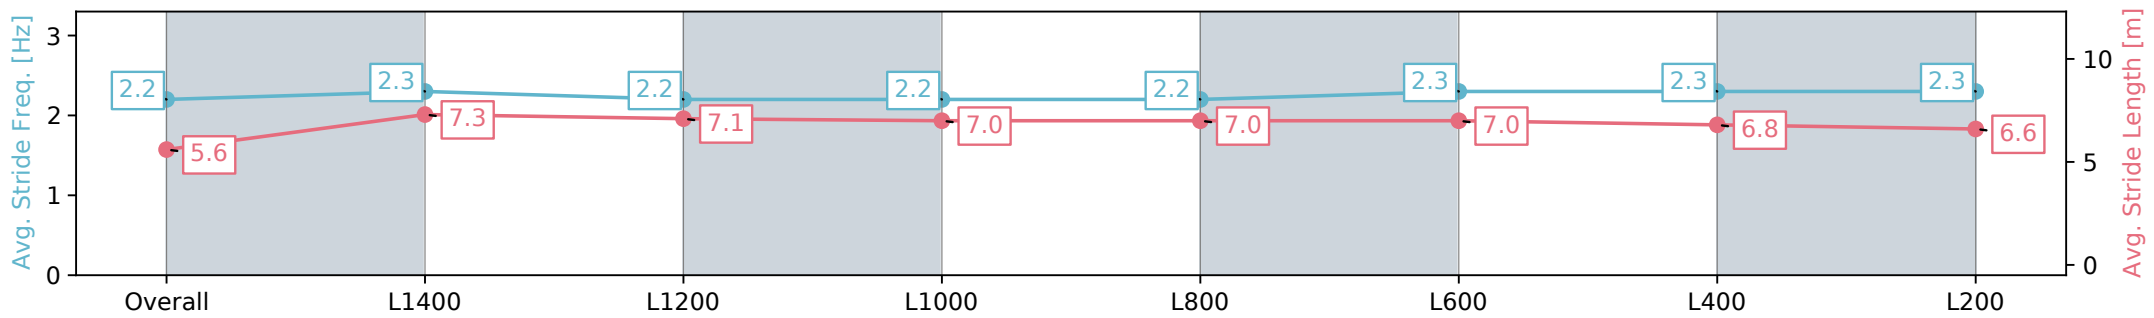

Morphettville Parks SA - Professional

Race 3: Dominant Handicap - 1550m

24 August 2024 - 1:27PM

Track Rating: Soft 6, Weather: Fine, Rail Position: +6m 1000m-W/
Post, +3m Remainder Sectional 608m

Section	Overall	L1400	L1200	L1000	L800	L600	L400	L200
Section Times	1:38.20 [6] (0:12.31)	1:25.89 [1] (0:12.02)	1:13.87 [1] (0:12.38)	1:01.49 [1] (0:12.38)	0:49.11 [1] (0:12.21)	0:36.90 [1] (0:11.93)	0:24.97 [1] (0:12.22)	0:12.75 [2] (0:12.75)
Average Speed [km/h]	43.8	60.0	58.5	58.2	59.1	60.5	59.1	55.8
Top Speed [km/h]	59.3	60.5	59.7	59.2	59.7	61.0	60.5	57.6
Avg. Dist. to Rail [m]	3.5	0.2	1.1	1.4	0.9	0.8	0.7	0.6
Avg. Stride Freq. [Hz]	2.2	2.3	2.2	2.2	2.2	2.3	2.3	2.3
Avg. Stride Length [m]	5.6	7.3	7.1	7.0	7.0	7.0	6.8	6.6