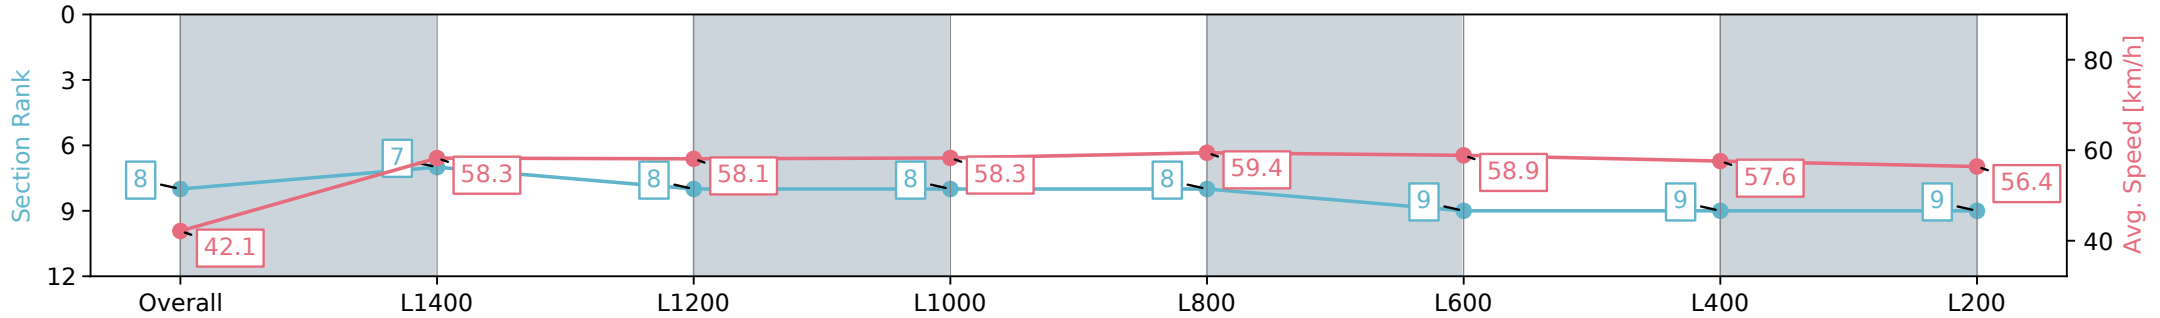

Morphettville Parks SA - Professional

Race 3: Dominant Handicap - 1550m

24 August 2024 - 1:27PM

Track Rating: Soft 6, Weather: Fine, Rail Position: +6m 1000m-W/
Post, +3m Remainder Sectional 608m

Section	Overall	L1400	L1200	L1000	L800	L600	L400	L200
Section Times	1:39.51 [8] (0:12.83)	1:26.68 [7] (0:12.40)	1:14.28 [8] (0:12.47)	1:01.81 [8] (0:12.36)	0:49.45 [8] (0:12.12)	0:37.33 [9] (0:12.24)	0:25.09 [9] (0:12.45)	0:12.64 [9] (0:12.64)
Average Speed [km/h]	42.1	58.3	58.1	58.3	59.4	58.9	57.6	56.4
Top Speed [km/h]	58.3	59.7	59.4	60.2	60.3	59.9	59.5	58.4
Avg. Dist. to Rail [m]	4.4	2.6	1.2	0.9	0.6	0.3	0.4	0.7
Avg. Stride Freq. [Hz]	2.1	2.3	2.3	2.3	2.3	2.3	2.3	2.3
Avg. Stride Length [m]	5.5	7.0	7.0	7.1	7.1	7.0	6.8	6.7