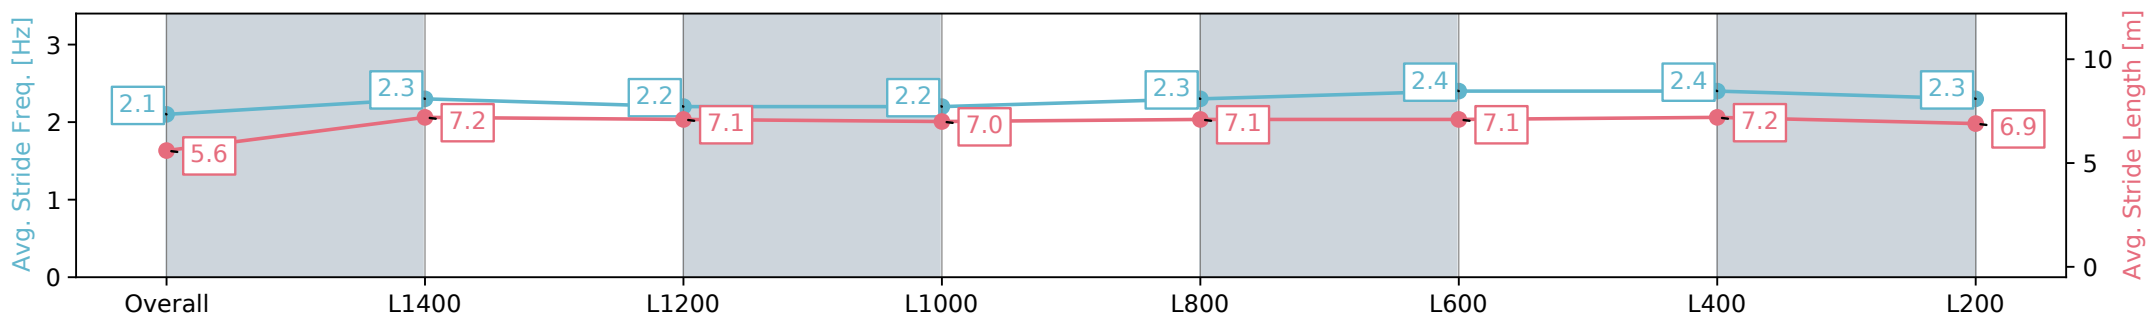

Morphettville Parks SA - Professional

Race 3: Dominant Handicap - 1550m

24 August 2024 - 1:27PM

Track Rating: Soft 6, Weather: Fine, Rail Position: +6m 1000m-W/
Post, +3m Remainder Sectional 608m

Section	Overall	L1400	L1200	L1000	L800	L600	L400	L200
Section Times	1:38.16 [5] (0:12.57)	1:25.58 [3] (0:12.18)	1:13.40 [4] (0:12.44)	1:00.96 [4] (0:12.35)	0:48.61 [4] (0:12.12)	0:36.49 [4] (0:11.87)	0:24.62 [3] (0:11.93)	0:12.69 [3] (0:12.69)
Average Speed [km/h]	42.9	59.2	58.4	58.5	59.6	61.6	60.7	56.1
Top Speed [km/h]	58.3	59.9	59.5	59.2	60.3	62.5	62.2	58.4
Avg. Dist. to Rail [m]	1.7	0.9	1.9	2.3	1.9	2.4	3.2	3.6
Avg. Stride Freq. [Hz]	2.1	2.3	2.2	2.2	2.3	2.4	2.4	2.3
Avg. Stride Length [m]	5.6	7.2	7.1	7.0	7.1	7.1	7.2	6.9