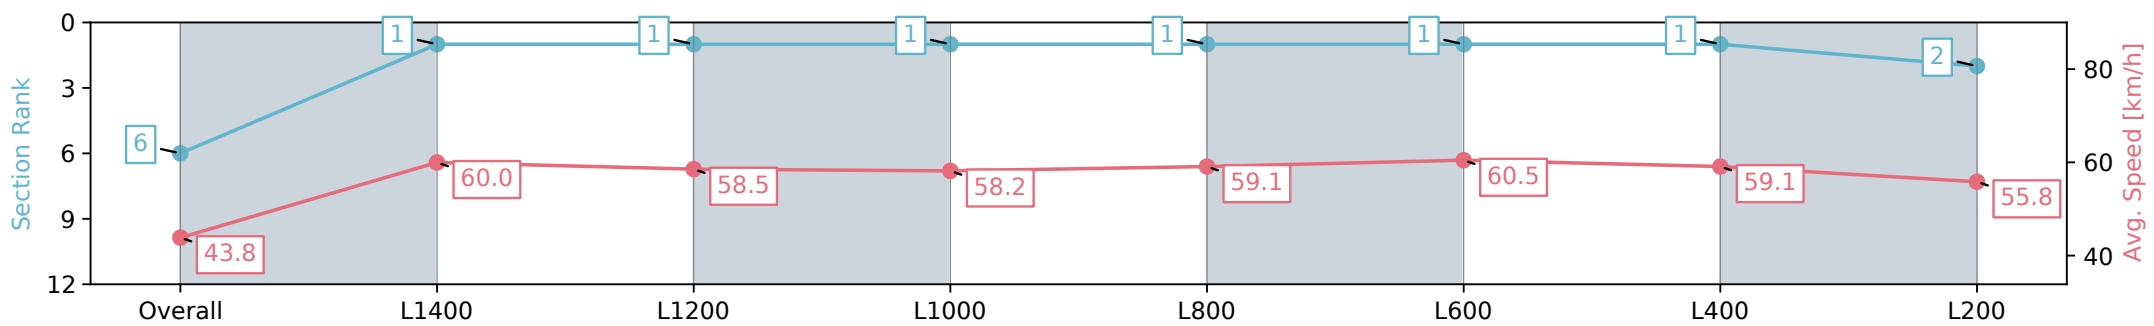

Morphettville Parks SA - Professional

Race 3: Dominant Handicap - 1550m

24 August 2024 - 1:27PM

Track Rating: Soft 6, Weather: Fine, Rail Position: +6m 1000m-W/
Post, +3m Remainder Sectional 608m

Section	Overall	L1400	L1200	L1000	L800	L600	L400	L200
Section Times	1:38.20 [6] (0:12.31)	1:25.89 [1] (0:12.02)	1:13.87 [1] (0:12.38)	1:01.49 [1] (0:12.38)	0:49.11 [1] (0:12.21)	0:36.90 [1] (0:11.93)	0:24.97 [1] (0:12.22)	0:12.75 [2] (0:12.75)
Average Speed [km/h]	43.8	60.0	58.5	58.2	59.1	60.5	59.1	55.8
Top Speed [km/h]	59.3	60.5	59.7	59.2	59.7	61.0	60.5	57.6
Avg. Dist. to Rail [m]	3.5	0.2	1.1	1.4	0.9	0.8	0.7	0.6
Avg. Stride Freq. [Hz]	2.2	2.3	2.2	2.2	2.2	2.3	2.3	2.3
Avg. Stride Length [m]	5.6	7.3	7.1	7.0	7.0	7.0	6.8	6.6