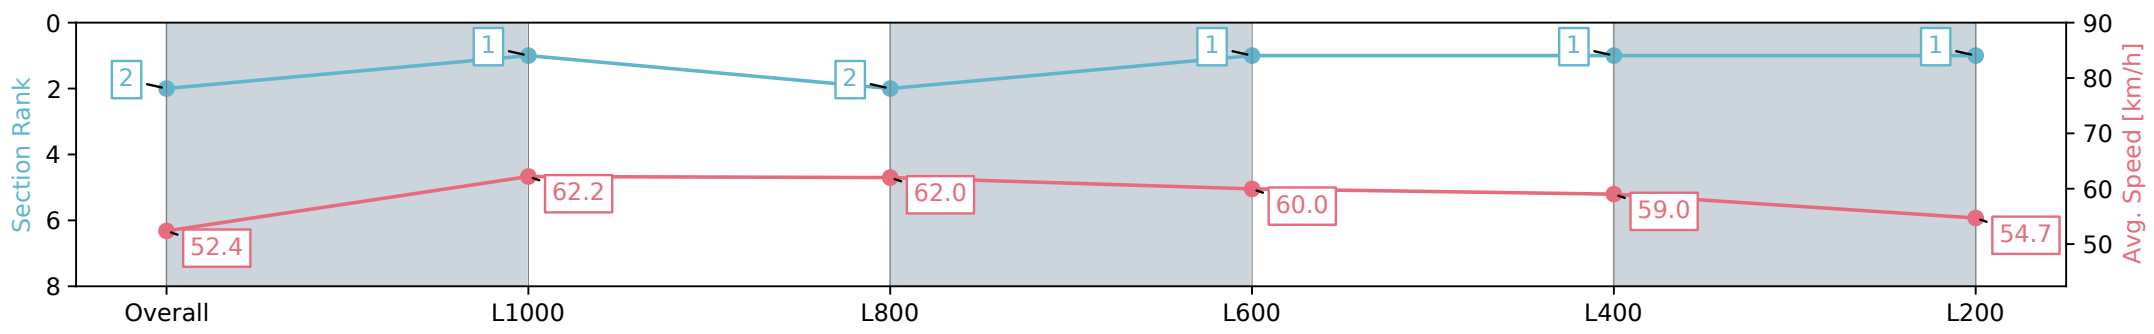

Morphettville Parks SA - Professional

Race 2: Hahn Handicap - 1250m

24 August 2024 - 12:52PM

Track Rating: Soft 6, Weather: Fine, Rail Position: +6m 1000m-W/
Post, +3m Remainder Sectional 608m

Section	Overall	L1000	L800	L600	L400	L200
Section Times	1:17.71 [2] (0:17.19)	1:00.52 [1] (0:11.50)	0:49.02 [2] (0:11.63)	0:37.39 [1] (0:12.01)	0:25.38 [1] (0:12.22)	0:13.16 [1] (0:13.16)
Average Speed [km/h]	52.4	62.2	62.0	60.0	59.0	54.7
Top Speed [km/h]	65.2	65.3	63.2	60.9	60.0	58.1
Avg. Dist. to Rail [m]	2.3	0.9	0.3	0.5	1.0	2.2
Avg. Stride Freq. [Hz]	2.4	2.5	2.5	2.4	2.4	2.4
Avg. Stride Length [m]	5.9	7.0	7.0	6.9	6.6	6.3