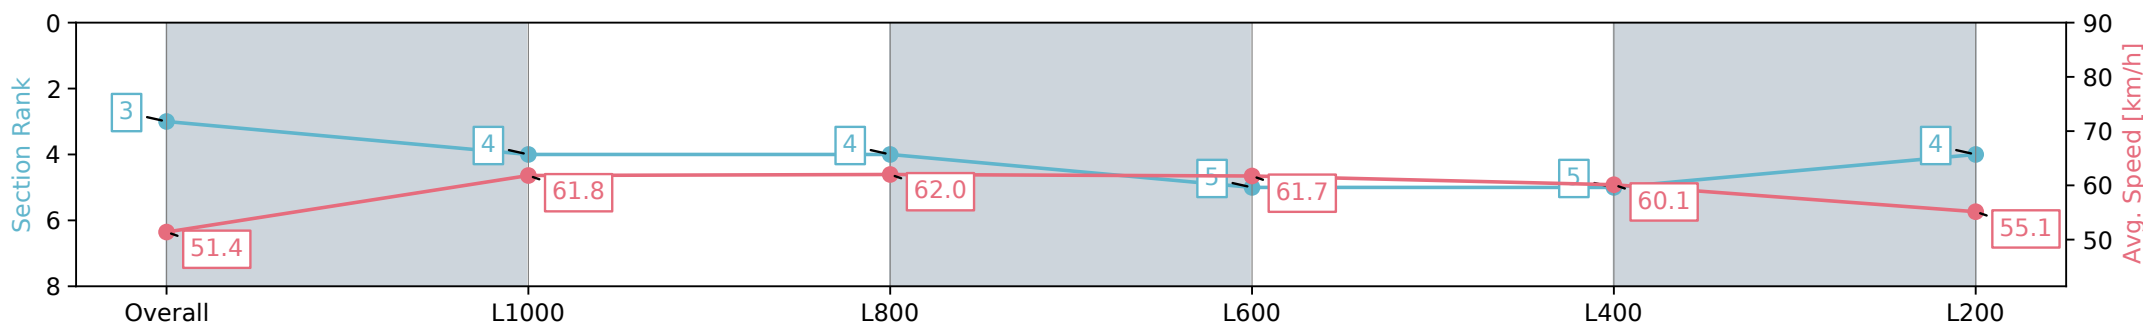

Morphettville Parks SA - Professional

Race 2: Hahn Handicap - 1250m

24 August 2024 - 12:52PM

Track Rating: Soft 6, Weather: Fine, Rail Position: +6m 1000m-W/
Post, +3m Remainder Sectional 608m

Section	Overall	L1000	L800	L600	L400	L200
Section Times	1:17.86 [3] (0:17.49)	1:00.37 [4] (0:11.75)	0:48.62 [4] (0:11.68)	0:36.94 [5] (0:11.84)	0:25.10 [5] (0:12.06)	0:13.04 [4] (0:13.04)
Average Speed [km/h]	51.4	61.8	62.0	61.7	60.1	55.1
Top Speed [km/h]	64.0	63.6	63.1	63.2	61.0	58.8
Avg. Dist. to Rail [m]	2.7	1.6	2.3	2.7	3.8	5.1
Avg. Stride Freq. [Hz]	2.3	2.4	2.4	2.4	2.4	2.3
Avg. Stride Length [m]	6.1	7.2	7.3	7.1	6.9	6.7