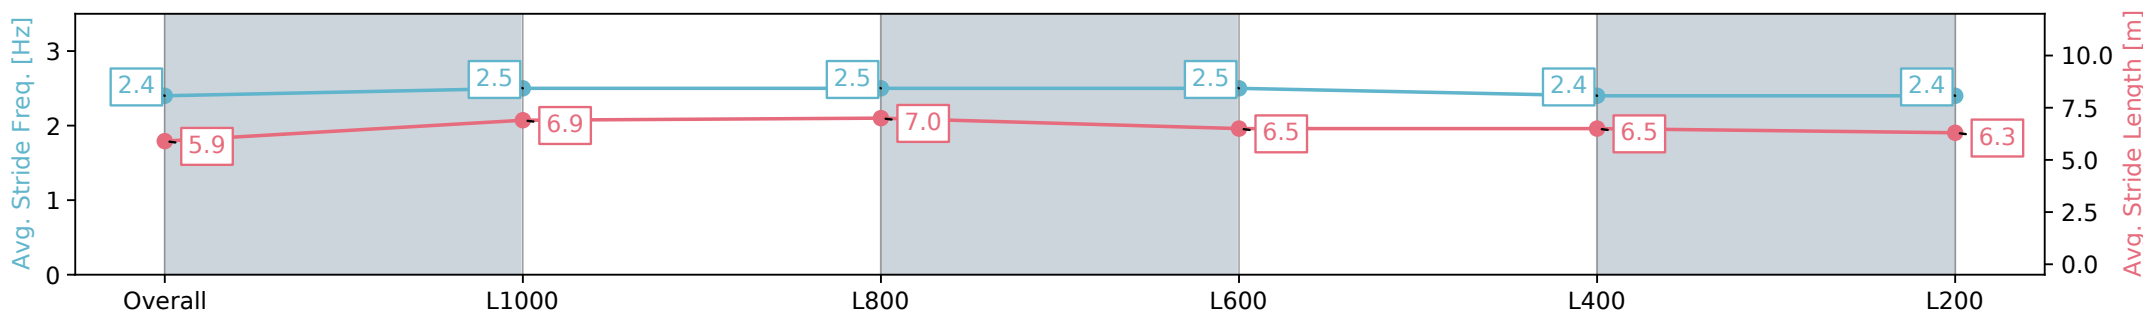

Morphettville Parks SA - Professional

Race 2: Hahn Handicap - 1250m

24 August 2024 - 12:52PM

Track Rating: Soft 6, Weather: Fine, Rail Position: +6m 1000m-W/
Post, +3m Remainder Sectional 608m

Section	Overall	L1000	L800	L600	L400	L200
Section Times	1:18.00 [4] (0:17.69)	1:00.31 [5] (0:11.62)	0:48.69 [5] (0:11.47)	0:37.22 [3] (0:11.88)	0:25.34 [3] (0:12.25)	0:13.09 [5] (0:13.09)
Average Speed [km/h]	50.9	62.2	62.9	61.0	59.0	55.0
Top Speed [km/h]	62.8	63.3	63.4	63.2	60.4	57.1
Avg. Dist. to Rail [m]	4.4	1.0	1.1	1.2	1.7	4.2
Avg. Stride Freq. [Hz]	2.4	2.5	2.5	2.5	2.4	2.4
Avg. Stride Length [m]	5.9	6.9	7.0	6.5	6.5	6.3

Morphettville Parks SA - Professional

Race 2: Hahn Handicap - 1250m

24 August 2024 - 12:52PM

Track Rating: Soft 6, Weather: Fine, Rail Position: +6m 1000m-W/
Post, +3m Remainder Sectional 608m

Section	Overall	L1000	L800	L600	L400	L200
Section Times	1:18.10 [5] (0:17.20)	1:00.90 [2] (0:11.45)	0:49.45 [1] (0:11.77)	0:37.68 [2] (0:12.07)	0:25.61 [2] (0:12.31)	0:13.30 [3] (0:13.30)
Average Speed [km/h]	52.4	63.0	61.4	60.3	58.9	54.1
Top Speed [km/h]	67.1	67.1	62.4	61.8	60.5	56.9
Avg. Dist. to Rail [m]	3.3	0.6	1.5	2.2	3.2	3.3
Avg. Stride Freq. [Hz]	2.3	2.4	2.4	2.4	2.4	2.4
Avg. Stride Length [m]	6.2	7.4	7.3	7.2	6.8	6.4