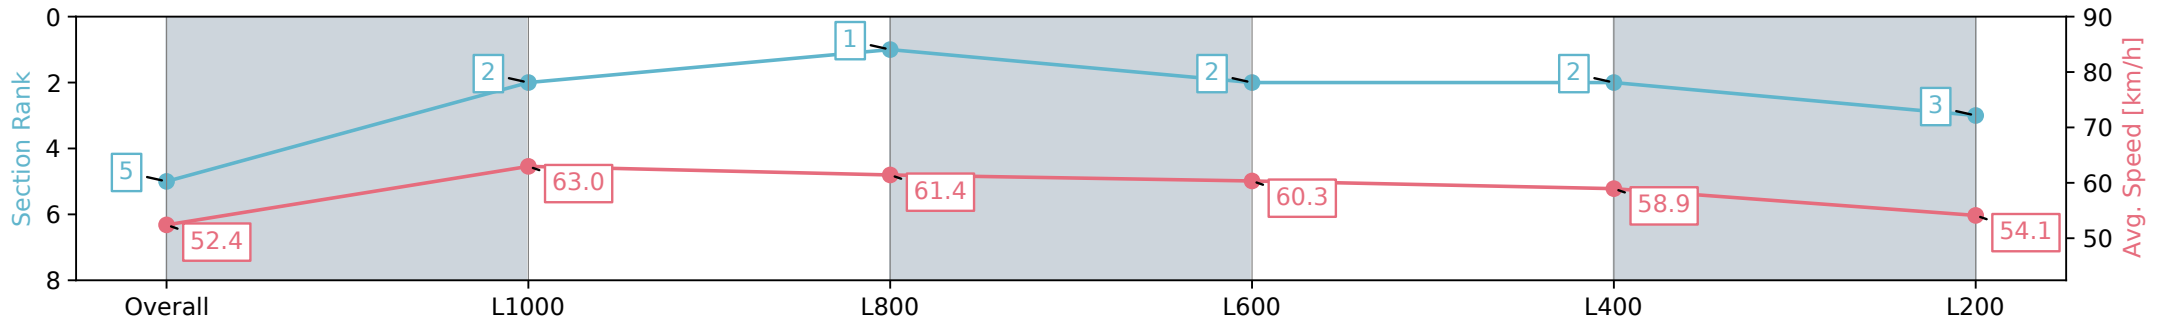

Morphettville Parks SA - Professional

Race 2: Hahn Handicap - 1250m

24 August 2024 - 12:52PM

Track Rating: Soft 6, Weather: Fine, Rail Position: +6m 1000m-W/
Post, +3m Remainder Sectional 608m

Section	Overall	L1000	L800	L600	L400	L200
Section Times	1:18.10 [5] (0:17.20)	1:00.90 [2] (0:11.45)	0:49.45 [1] (0:11.77)	0:37.68 [2] (0:12.07)	0:25.61 [2] (0:12.31)	0:13.30 [3] (0:13.30)
Average Speed [km/h]	52.4	63.0	61.4	60.3	58.9	54.1
Top Speed [km/h]	67.1	67.1	62.4	61.8	60.5	56.9
Avg. Dist. to Rail [m]	3.3	0.6	1.5	2.2	3.2	3.3
Avg. Stride Freq. [Hz]	2.3	2.4	2.4	2.4	2.4	2.4
Avg. Stride Length [m]	6.2	7.4	7.3	7.2	6.8	6.4

- [] Ranking at each section and finish
- :-:- No data available at this section
- NA No data available