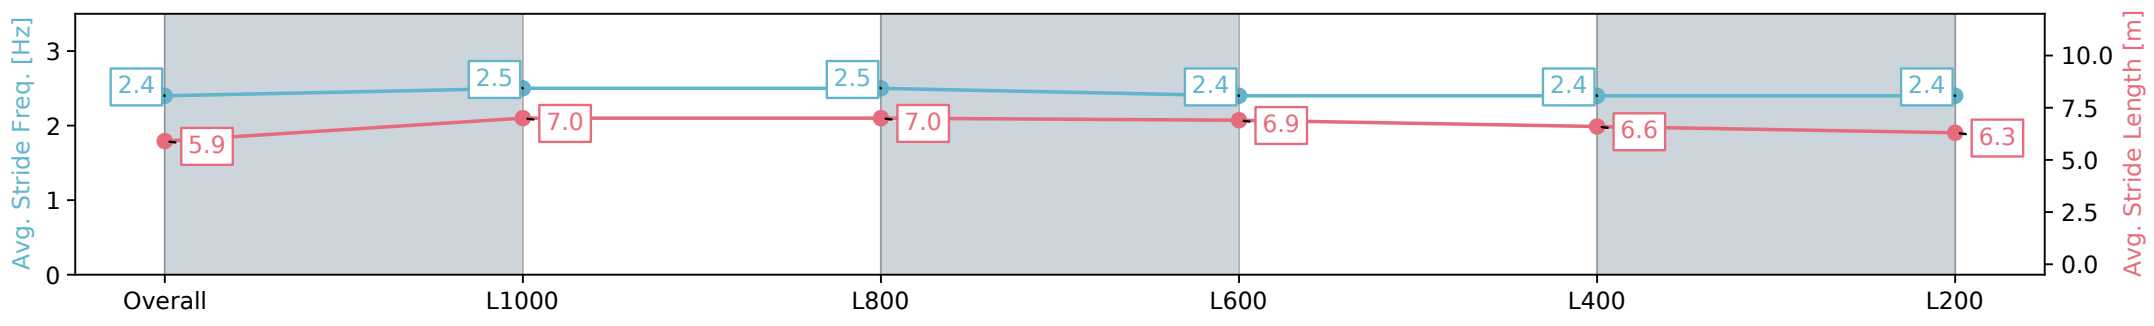

Morphettville Parks SA - Professional

Race 2: Hahn Handicap - 1250m

24 August 2024 - 12:52PM

Track Rating: Soft 6, Weather: Fine, Rail Position: +6m 1000m-W/
Post, +3m Remainder Sectional 608m

Section	Overall	L1000	L800	L600	L400	L200
Section Times	1:17.71 [2] (0:17.19)	1:00.52 [1] (0:11.50)	0:49.02 [2] (0:11.63)	0:37.39 [1] (0:12.01)	0:25.38 [1] (0:12.22)	0:13.16 [1] (0:13.16)
Average Speed [km/h]	52.4	62.2	62.0	60.0	59.0	54.7
Top Speed [km/h]	65.2	65.3	63.2	60.9	60.0	58.1
Avg. Dist. to Rail [m]	2.3	0.9	0.3	0.5	1.0	2.2
Avg. Stride Freq. [Hz]	2.4	2.5	2.5	2.4	2.4	2.4
Avg. Stride Length [m]	5.9	7.0	7.0	6.9	6.6	6.3