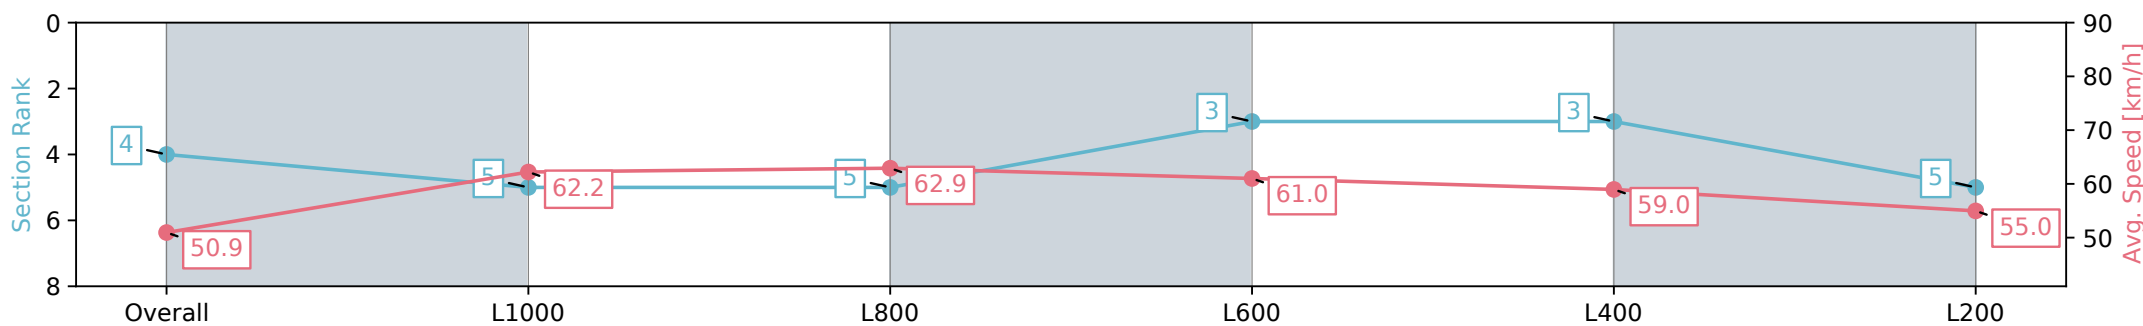

Morphettville Parks SA - Professional

Race 2: Hahn Handicap - 1250m

24 August 2024 - 12:52PM

Track Rating: Soft 6, Weather: Fine, Rail Position: +6m 1000m-W/
Post, +3m Remainder Sectional 608m

Section	Overall	L1000	L800	L600	L400	L200
Section Times	1:18.00 [4] (0:17.69)	1:00.31 [5] (0:11.62)	0:48.69 [5] (0:11.47)	0:37.22 [3] (0:11.88)	0:25.34 [3] (0:12.25)	0:13.09 [5] (0:13.09)
Average Speed [km/h]	50.9	62.2	62.9	61.0	59.0	55.0
Top Speed [km/h]	62.8	63.3	63.4	63.2	60.4	57.1
Avg. Dist. to Rail [m]	4.4	1.0	1.1	1.2	1.7	4.2
Avg. Stride Freq. [Hz]	2.4	2.5	2.5	2.5	2.4	2.4
Avg. Stride Length [m]	5.9	6.9	7.0	6.5	6.5	6.3

Report Created: Sat 24 August 2024 13:36:24 GMT+10 (Note: Timing is based on positional data)

[] Ranking at each section and finish
 -:-:- No data available at this section
 NA No data available

Horse/Jockey Name	I LOVERAIN/Jake Toeroek
Finish Rank	5
Fastest Section Time (Section)	0:11.45 (L800)
Top Speed [km/h] (Section)	67.1 (Overall)
Race State	Finished