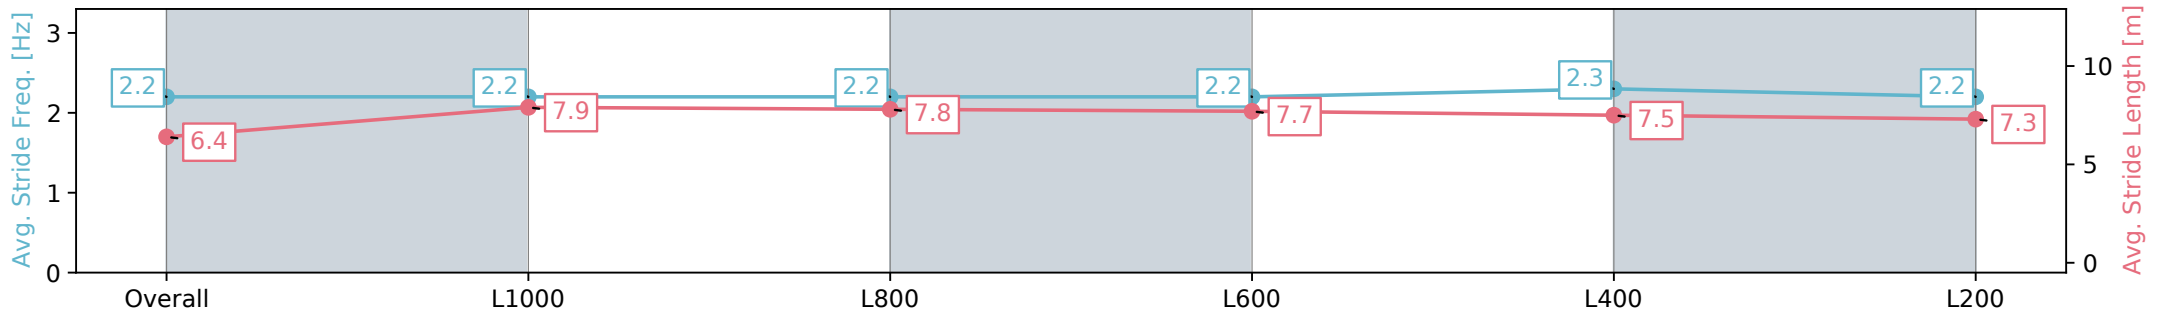

Race 2: Hahn Handicap - 1250m

24 August 2024 - 12:52PM

Track Rating: Soft 6, Weather: Fine, Rail Position: +6m 1000m-W/
Post, +3m Remainder Sectional 608m

Section	Overall	L1000	L800	L600	L400	L200
Section Times	1:17.39 [1] (0:17.34)	1:00.05 [3] (0:11.78)	0:48.27 [3] (0:11.69)	0:36.58 [4] (0:11.88)	0:24.70 [4] (0:11.94)	0:12.76 [2] (0:12.76)
Average Speed [km/h]	51.9	61.5	62.2	61.6	60.6	56.6
Top Speed [km/h]	63.7	62.4	63.1	63.6	61.7	59.3
Avg. Dist. to Rail [m]	1.3	1.9	3.7	3.3	2.8	3.7
Avg. Stride Freq. [Hz]	2.2	2.2	2.2	2.2	2.3	2.2
Avg. Stride Length [m]	6.4	7.9	7.8	7.7	7.5	7.3