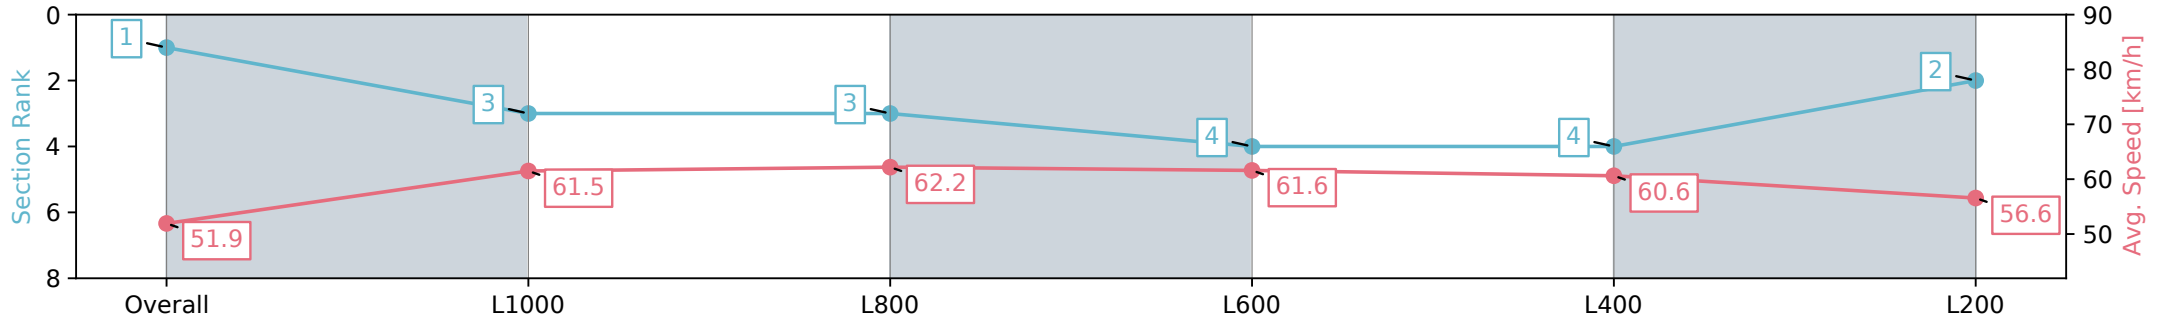

Race 2: Hahn Handicap - 1250m

24 August 2024 - 12:52PM

Track Rating: Soft 6, Weather: Fine, Rail Position: +6m 1000m-W/
Post, +3m Remainder Sectional 608m

Section	Overall	L1000	L800	L600	L400	L200
Section Times	1:17.39 [1] (0:17.34)	1:00.05 [3] (0:11.78)	0:48.27 [3] (0:11.69)	0:36.58 [4] (0:11.88)	0:24.70 [4] (0:11.94)	0:12.76 [2] (0:12.76)
Average Speed [km/h]	51.9	61.5	62.2	61.6	60.6	56.6
Top Speed [km/h]	63.7	62.4	63.1	63.6	61.7	59.3
Avg. Dist. to Rail [m]	1.3	1.9	3.7	3.3	2.8	3.7
Avg. Stride Freq. [Hz]	2.2	2.2	2.2	2.2	2.3	2.2
Avg. Stride Length [m]	6.4	7.9	7.8	7.7	7.5	7.3