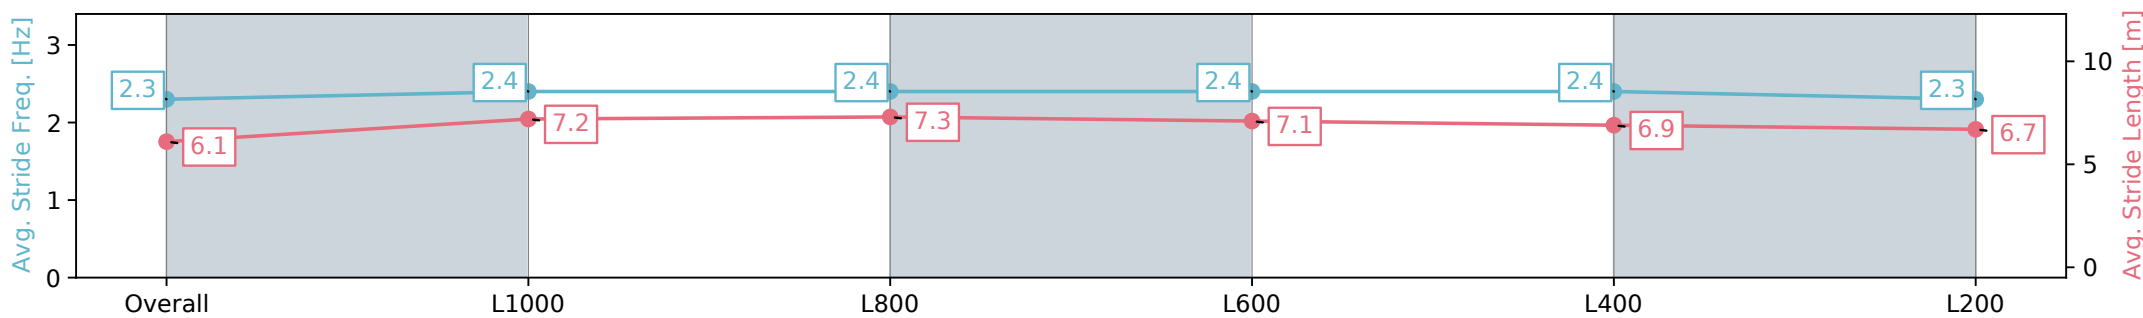

Morphettville Parks SA - Professional

Race 2: Hahn Handicap - 1250m

24 August 2024 - 12:52PM

Track Rating: Soft 6, Weather: Fine, Rail Position: +6m 1000m-W/
Post, +3m Remainder Sectional 608m

Section	Overall	L1000	L800	L600	L400	L200
Section Times	1:17.86 [3] (0:17.49)	1:00.37 [4] (0:11.75)	0:48.62 [4] (0:11.68)	0:36.94 [5] (0:11.84)	0:25.10 [5] (0:12.06)	0:13.04 [4] (0:13.04)
Average Speed [km/h]	51.4	61.8	62.0	61.7	60.1	55.1
Top Speed [km/h]	64.0	63.6	63.1	63.2	61.0	58.8
Avg. Dist. to Rail [m]	2.7	1.6	2.3	2.7	3.8	5.1
Avg. Stride Freq. [Hz]	2.3	2.4	2.4	2.4	2.4	2.3
Avg. Stride Length [m]	6.1	7.2	7.3	7.1	6.9	6.7