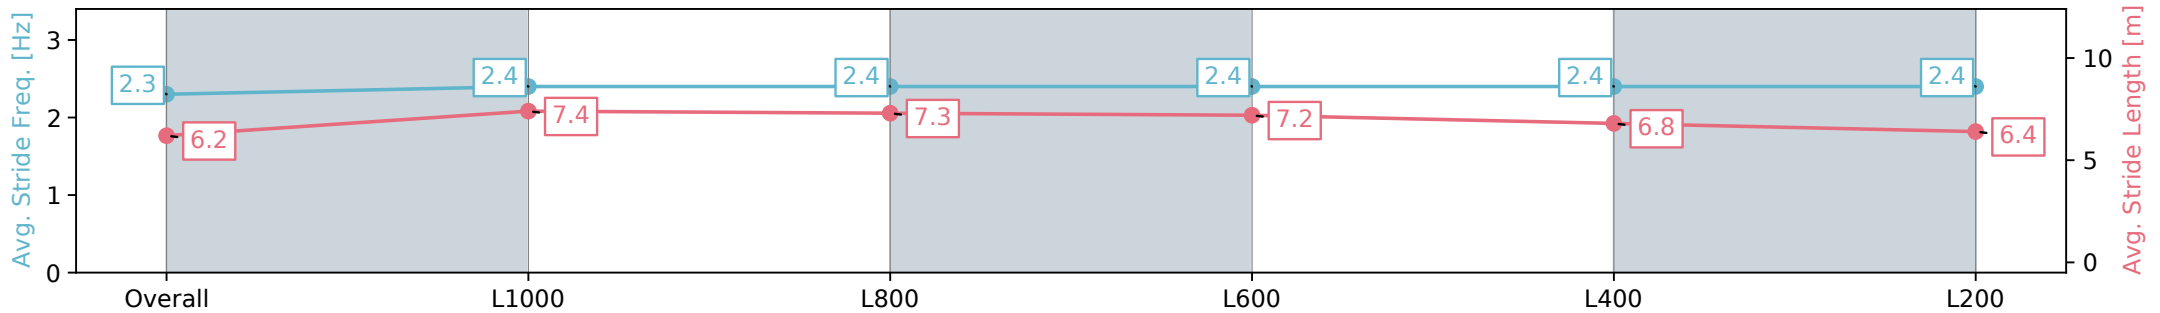

Morphettville Parks SA - Professional

Race 2: Hahn Handicap - 1250m

24 August 2024 - 12:52PM

Track Rating: Soft 6, Weather: Fine, Rail Position: +6m 1000m-W/
Post, +3m Remainder Sectional 608m

Section	Overall	L1000	L800	L600	L400	L200
Section Times	1:18.10 [5] (0:17.20)	1:00.90 [2] (0:11.45)	0:49.45 [1] (0:11.77)	0:37.68 [2] (0:12.07)	0:25.61 [2] (0:12.31)	0:13.30 [3] (0:13.30)
Average Speed [km/h]	52.4	63.0	61.4	60.3	58.9	54.1
Top Speed [km/h]	67.1	67.1	62.4	61.8	60.5	56.9
Avg. Dist. to Rail [m]	3.3	0.6	1.5	2.2	3.2	3.3
Avg. Stride Freq. [Hz]	2.3	2.4	2.4	2.4	2.4	2.4
Avg. Stride Length [m]	6.2	7.4	7.3	7.2	6.8	6.4

- [] Ranking at each section and finish
- :-:- No data available at this section
- NA No data available