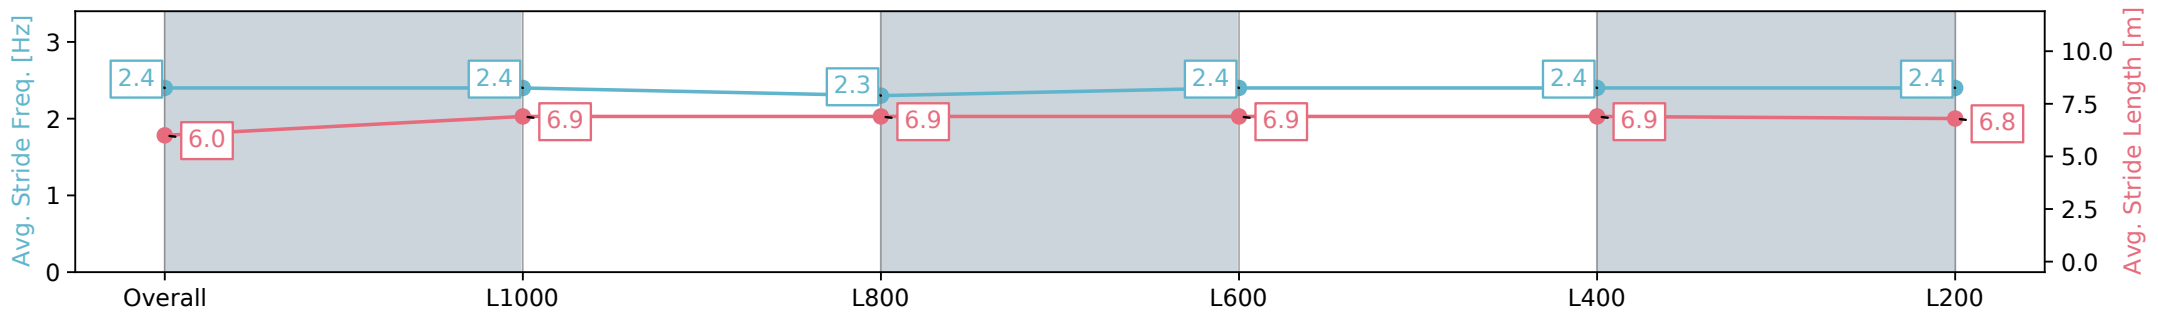

Section	Overall	L1000	L800	L600	L400	L200
Section Times	1:17.00 [2] (0:17.08)	0:59.92 [2] (0:11.77)	0:48.15 [3] (0:11.91)	0:36.24 [3] (0:11.74)	0:24.50 [3] (0:12.07)	0:12.43 [3] (0:12.43)
Average Speed [km/h]	52.7	61.3	60.6	61.6	59.9	57.8
Top Speed [km/h]	64.5	61.9	61.5	62.8	60.8	61.0
Avg. Dist. to Rail [m]	2.5	0.9	1.0	0.9	2.1	1.0
Avg. Stride Freq. [Hz]	2.4	2.4	2.3	2.4	2.4	2.4
Avg. Stride Length [m]	6.0	6.9	6.9	6.9	6.9	6.8