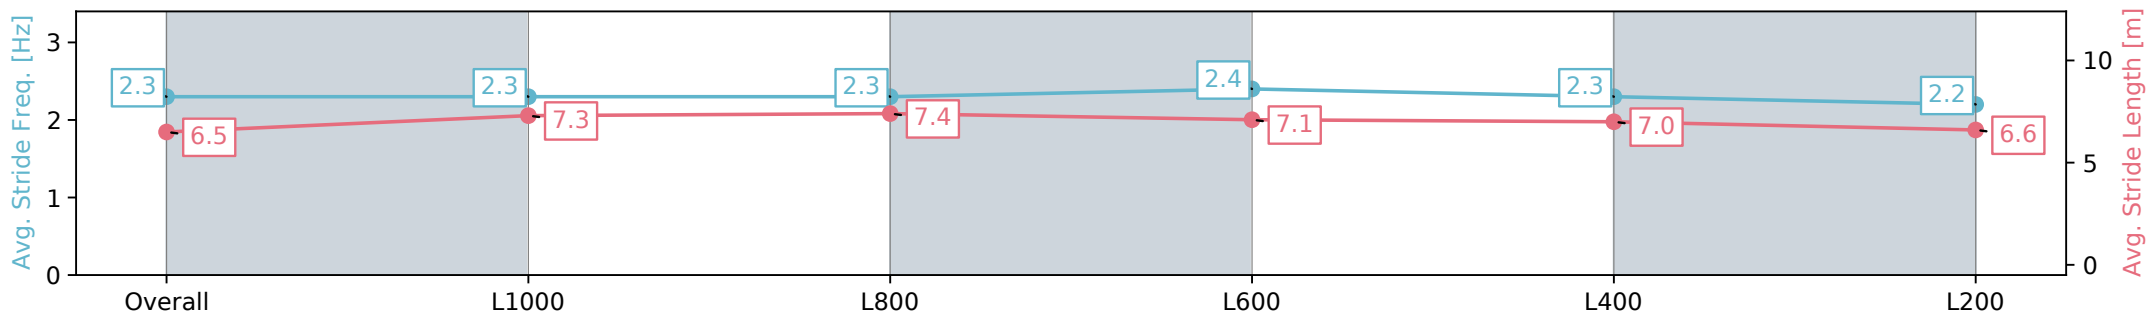

Horse/Jockey Name	IDRACOWRA/Callan Murray
Finish Rank	12
Fastest Section Time (Section)	0:11.66 (L800)
Top Speed [km/h] (Section)	66.0 (Overall)
Race State	Finished

Morphettville Parks SA - Professional

Race 1: Sportsbet Nobody Does It Better Maiden Plate - 1250m

24 August 2024 - 12:18PM

Track Rating: Soft 6, Weather: Fine, Rail Position: +6m 1000m-W/ Post, +3m Remainder Sectional 608m

Section	Overall	L1000	L800	L600	L400	L200
Section Times	1:18.74 [12] (0:16.97)	1:01.77 [1] (0:11.66)	0:50.11 [1] (0:11.80)	0:38.31 [1] (0:11.93)	0:26.38 [1] (0:12.63)	0:13.75 [8] (0:13.75)
Average Speed [km/h]	53.0	62.0	61.1	60.8	57.4	52.3
Top Speed [km/h]	66.0	63.1	62.5	62.2	59.3	55.0
Avg. Dist. to Rail [m]	4.5	1.0	1.2	1.6	2.5	1.4
Avg. Stride Freq. [Hz]	2.3	2.3	2.3	2.4	2.3	2.2
Avg. Stride Length [m]	6.5	7.3	7.4	7.1	7.0	6.6

Report Created: Sat 24 August 2024 13:08:03 GMT+10 (Note: Timing is based on positional data)

- [ ] Ranking at each section and finish
- -:-:- No data available at this section
- NA No data available