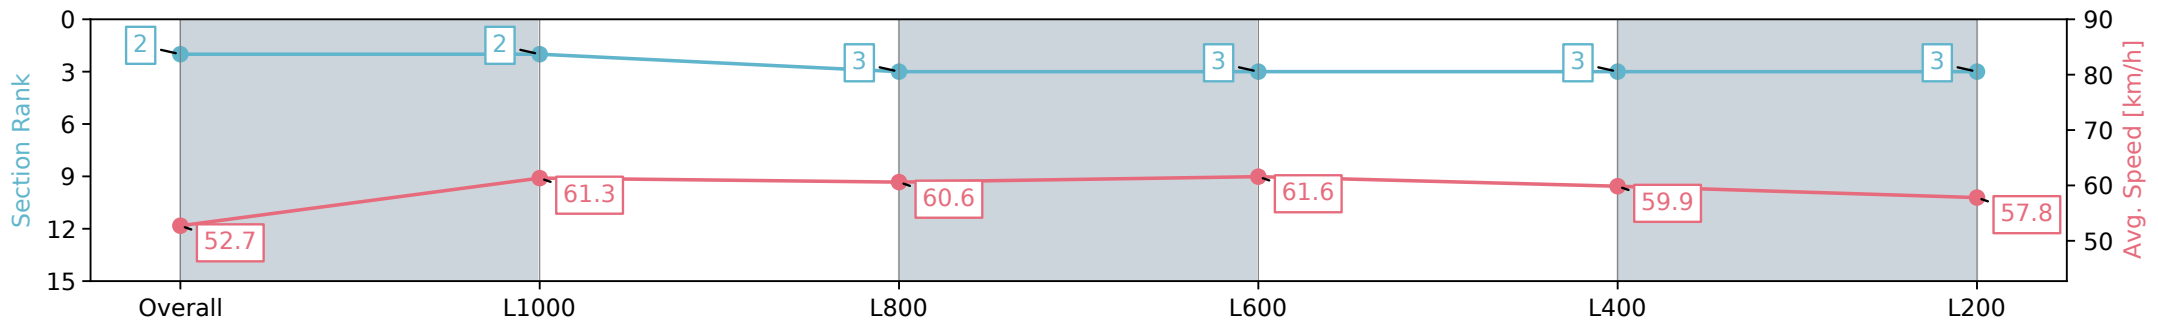

Section	Overall	L1000	L800	L600	L400	L200
Section Times	1:17.00 [2] (0:17.08)	0:59.92 [2] (0:11.77)	0:48.15 [3] (0:11.91)	0:36.24 [3] (0:11.74)	0:24.50 [3] (0:12.07)	0:12.43 [3] (0:12.43)
Average Speed [km/h]	52.7	61.3	60.6	61.6	59.9	57.8
Top Speed [km/h]	64.5	61.9	61.5	62.8	60.8	61.0
Avg. Dist. to Rail [m]	2.5	0.9	1.0	0.9	2.1	1.0
Avg. Stride Freq. [Hz]	2.4	2.4	2.3	2.4	2.4	2.4
Avg. Stride Length [m]	6.0	6.9	6.9	6.9	6.9	6.8