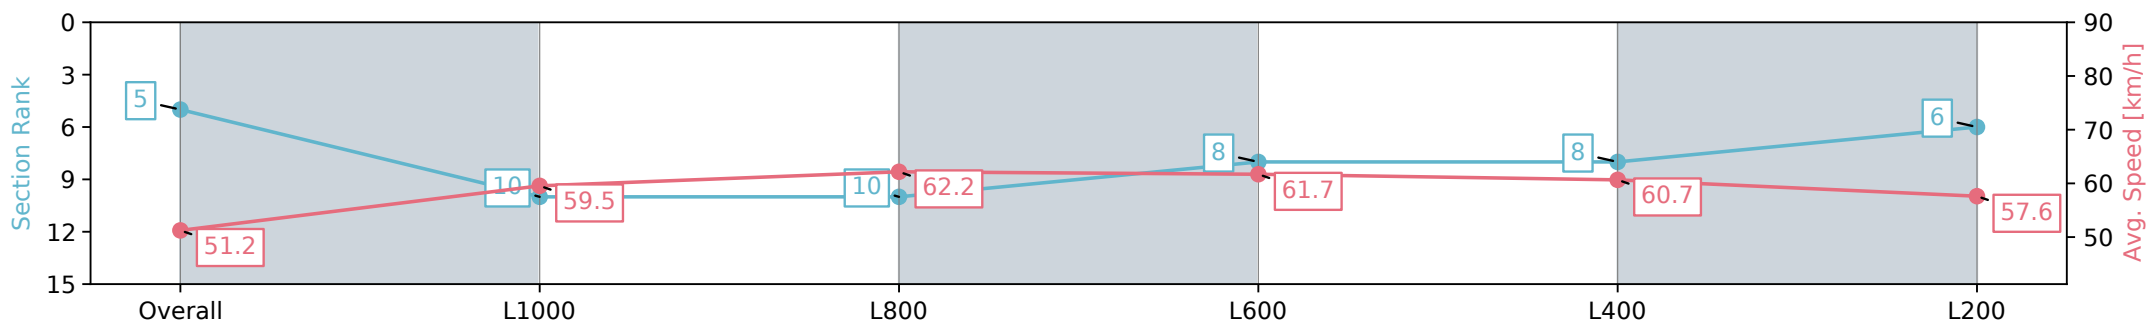

Horse/Jockey Name	THE LAST FLASH/Stacey Metcalfe
Finish Rank	5
Fastest Section Time (Section)	0:11.62 (L600)
Top Speed [km/h] (Section)	63.6 (Overall)
Race State	Finished

Morphettville Parks SA - Professional
Race 1: Sportsbet Nobody Does It Better Maiden Plate - 1250m
24 August 2024 - 12:18PM
Track Rating: Soft 6, Weather: Fine, Rail Position: +6m 1000m-W/ Post, +3m Remainder Sectional 608m

Section	Overall	L1000	L800	L600	L400	L200
Section Times	1:17.41 [5] (0:17.56)	0:59.85 [10] (0:12.09)	0:47.76 [10] (0:11.62)	0:36.14 [8] (0:11.73)	0:24.41 [8] (0:11.91)	0:12.50 [6] (0:12.50)
Average Speed [km/h]	51.2	59.5	62.2	61.7	60.7	57.6
Top Speed [km/h]	63.6	61.9	63.3	62.6	61.6	60.0
Avg. Dist. to Rail [m]	3.5	0.5	1.3	1.1	2.6	1.8
Avg. Stride Freq. [Hz]	2.3	2.3	2.3	2.3	2.3	2.3
Avg. Stride Length [m]	6.2	7.3	7.2	7.2	7.4	7.2

Report Created: Sat 24 August 2024 13:07:57 GMT+10 (Note: Timing is based on positional data)

[ ] Ranking at each section and finish
-:-:- No data available at this section
NA No data available