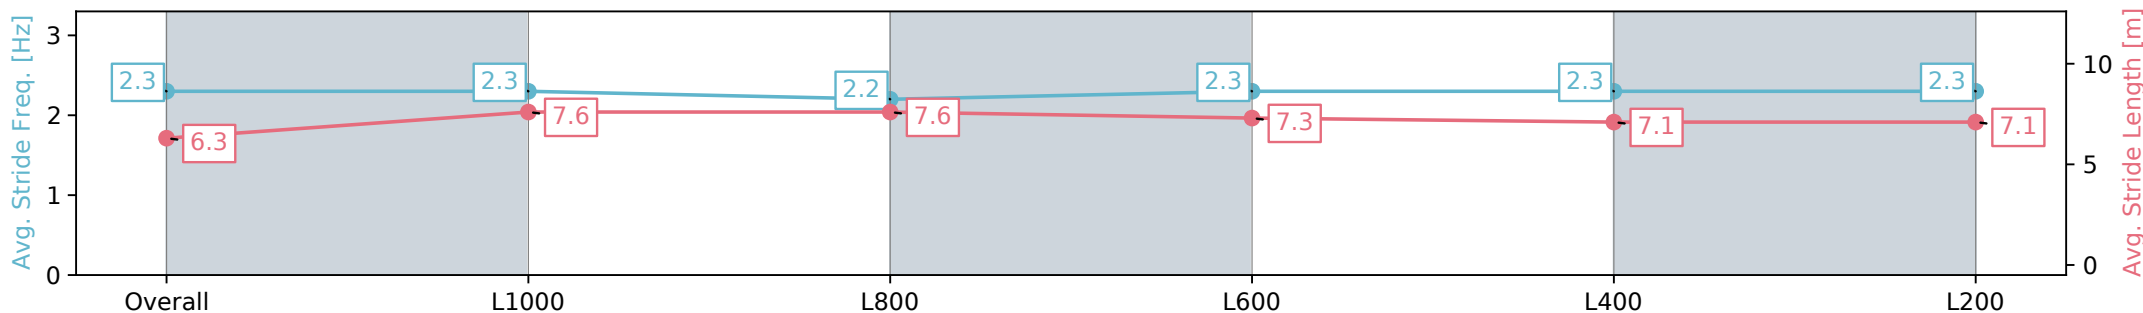

24 August 2024 - 12:18PM

Track Rating: Soft 6, Weather: Fine, Rail Position: +6m 1000m-W/
 Post, +3m Remainder Sectional 608m

Section	Overall	L1000	L800	L600	L400	L200
Section Times	1:16.95 [1] (0:17.37)	0:59.58 [7] (0:11.67)	0:47.91 [4] (0:11.81)	0:36.10 [4] (0:11.80)	0:24.30 [5] (0:11.76)	0:12.54 [1] (0:12.54)
Average Speed [km/h]	51.9	62.3	61.4	62.0	61.6	57.4
Top Speed [km/h]	64.3	63.4	62.6	63.8	62.8	60.4
Avg. Dist. to Rail [m]	5.2	2.1	2.7	3.1	3.4	3.6
Avg. Stride Freq. [Hz]	2.3	2.3	2.2	2.3	2.3	2.3
Avg. Stride Length [m]	6.3	7.6	7.6	7.3	7.1	7.1