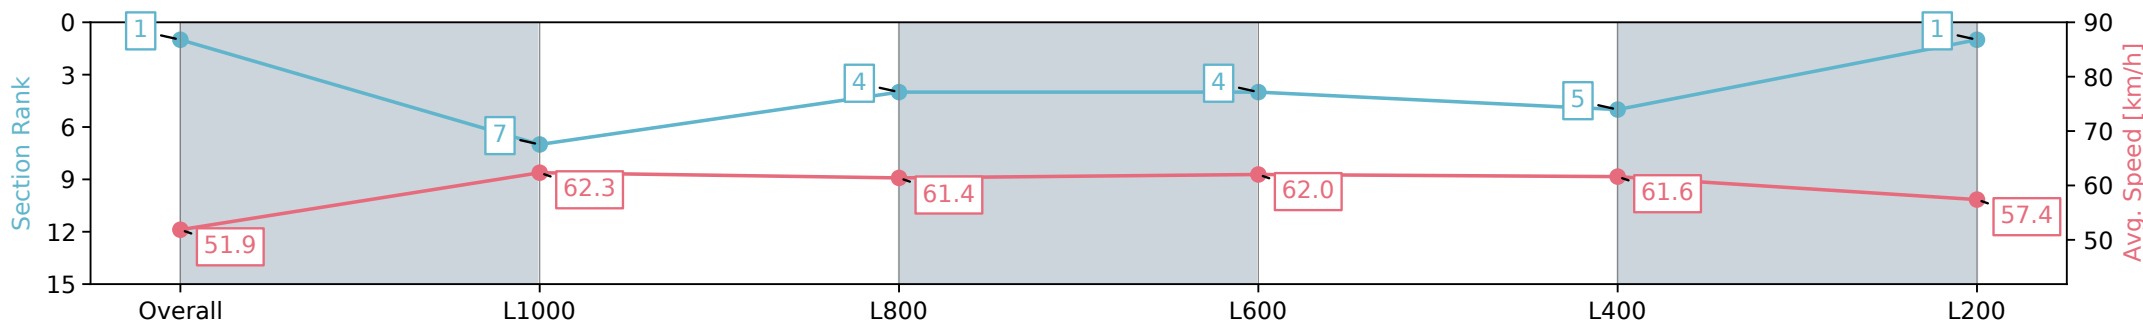

24 August 2024 - 12:18PM

Track Rating: Soft 6, Weather: Fine, Rail Position: +6m 1000m-W/
 Post, +3m Remainder Sectional 608m

Section	Overall	L1000	L800	L600	L400	L200
Section Times	1:16.95 [1] (0:17.37)	0:59.58 [7] (0:11.67)	0:47.91 [4] (0:11.81)	0:36.10 [4] (0:11.80)	0:24.30 [5] (0:11.76)	0:12.54 [1] (0:12.54)
Average Speed [km/h]	51.9	62.3	61.4	62.0	61.6	57.4
Top Speed [km/h]	64.3	63.4	62.6	63.8	62.8	60.4
Avg. Dist. to Rail [m]	5.2	2.1	2.7	3.1	3.4	3.6
Avg. Stride Freq. [Hz]	2.3	2.3	2.2	2.3	2.3	2.3
Avg. Stride Length [m]	6.3	7.6	7.6	7.3	7.1	7.1