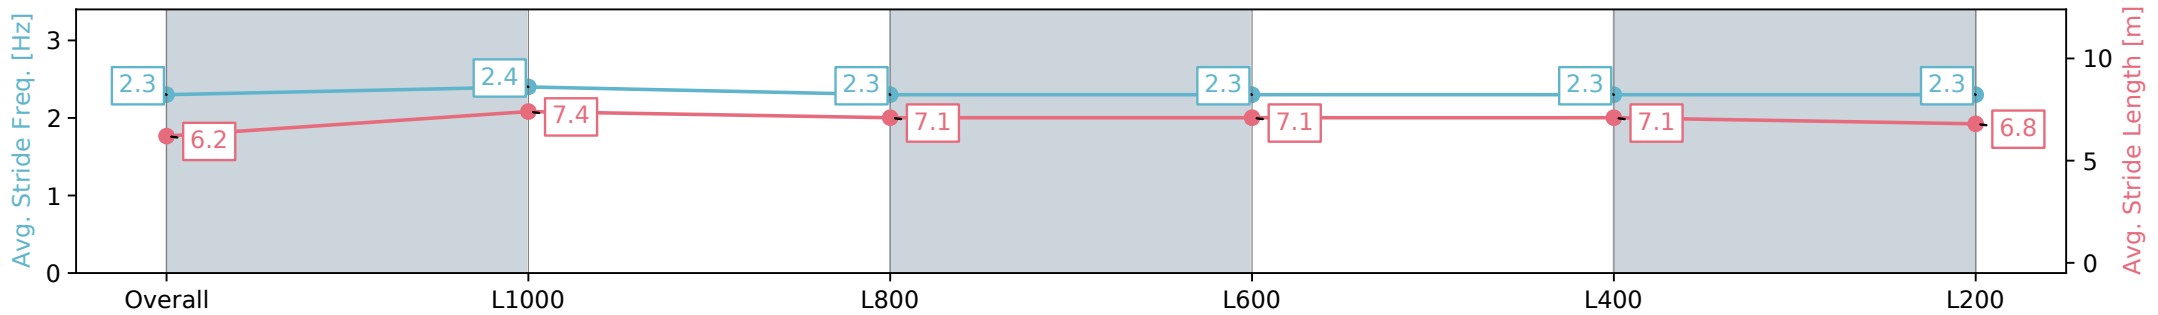

Morphettville Parks SA - Professional

Race 1: Sportsbet Nobody Does It Better Maiden Plate - 1250m

24 August 2024 - 12:18PM

Track Rating: Soft 6, Weather: Fine, Rail Position: +6m 1000m-W/
Post, +3m Remainder Sectional 608m

Section	Overall	L1000	L800	L600	L400	L200
Section Times	1:17.49 [7] (0:17.20)	1:00.29 [3] (0:11.61)	0:48.68 [2] (0:11.82)	0:36.86 [2] (0:11.78)	0:25.08 [2] (0:12.15)	0:12.93 [2] (0:12.93)
Average Speed [km/h]	52.3	62.7	61.1	61.6	59.5	55.8
Top Speed [km/h]	64.1	63.5	63.0	62.4	61.1	58.4
Avg. Dist. to Rail [m]	3.3	1.8	1.8	1.6	2.6	3.0
Avg. Stride Freq. [Hz]	2.3	2.4	2.3	2.3	2.3	2.3
Avg. Stride Length [m]	6.2	7.4	7.1	7.1	7.1	6.8