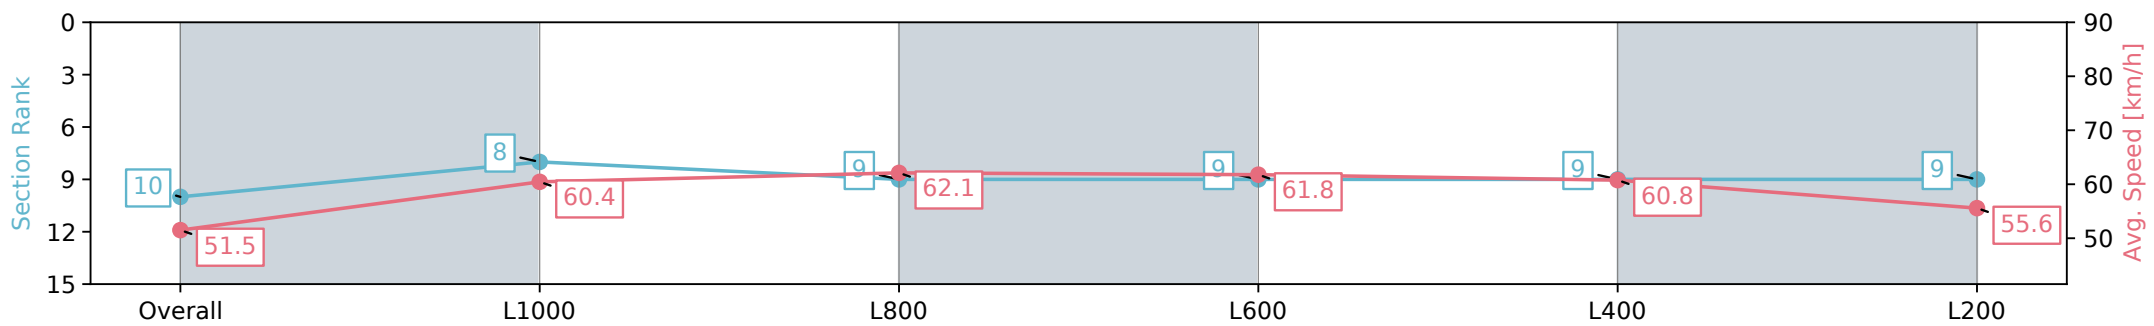

Horse/Jockey Name	ZOUNORMOUS/Dom Tourneur
Finish Rank	10
Fastest Section Time (Section)	0:11.70 (L600)
Top Speed [km/h] (Section)	64.1 (Overall)
Race State	Finished

Morphettville Parks SA - Professional
Race 1: Sportsbet Nobody Does It Better Maiden Plate - 1250m
24 August 2024 - 12:18PM
Track Rating: Soft 6, Weather: Fine, Rail Position: +6m 1000m-W/ Post, +3m Remainder Sectional 608m

Section	Overall	L1000	L800	L600	L400	L200
Section Times	1:18.05 [10] (0:17.49)	1:00.56 [8] (0:12.09)	0:48.47 [9] (0:11.70)	0:36.77 [9] (0:11.88)	0:24.89 [9] (0:11.96)	0:12.93 [9] (0:12.93)
Average Speed [km/h]	51.5	60.4	62.1	61.8	60.8	55.6
Top Speed [km/h]	64.1	62.3	62.8	62.8	62.1	59.5
Avg. Dist. to Rail [m]	4.8	3.2	3.9	3.3	5.6	9.3
Avg. Stride Freq. [Hz]	2.3	2.3	2.3	2.3	2.4	2.3
Avg. Stride Length [m]	6.2	7.2	7.3	7.3	7.1	6.9

Report Created: Sat 24 August 2024 13:08:01 GMT+10 (Note: Timing is based on positional data)

[ ] Ranking at each section and finish
-:-:- No data available at this section
NA No data available