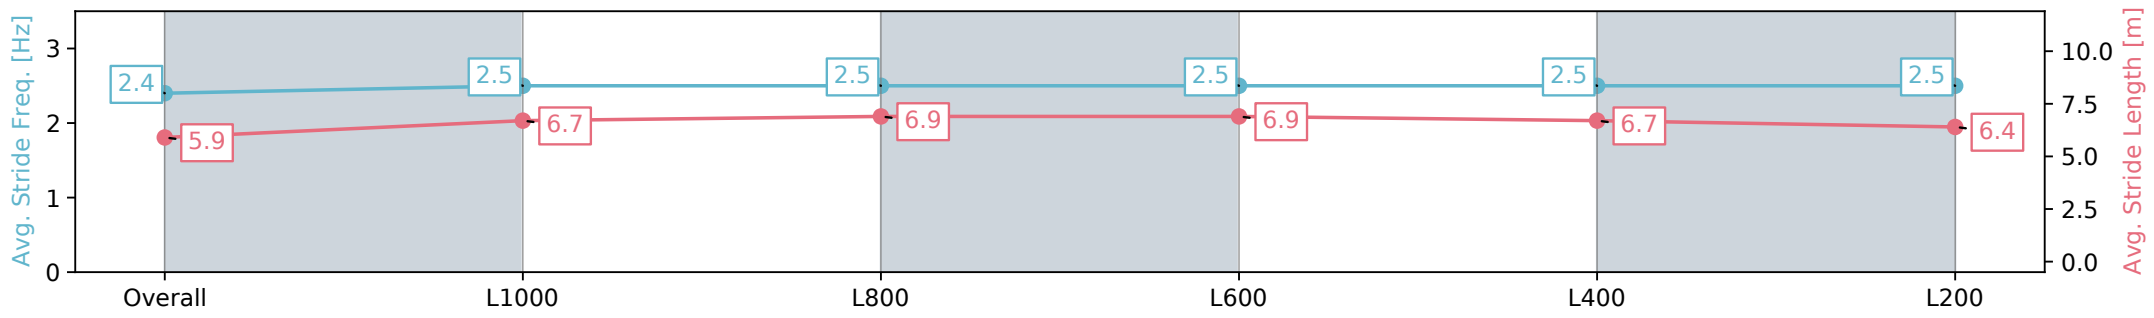

Section	Overall	L1000	L800	L600	L400	L200
Section Times	1:17.08 [3] (0:17.31)	0:59.77 [5] (0:11.87)	0:47.90 [6] (0:11.87)	0:36.03 [7] (0:11.73)	0:24.30 [6] (0:11.92)	0:12.38 [5] (0:12.38)
Average Speed [km/h]	51.9	60.9	60.9	61.9	60.6	58.2
Top Speed [km/h]	63.9	63.0	61.9	62.9	61.4	60.8
Avg. Dist. to Rail [m]	1.3	1.2	1.9	1.4	2.5	4.9
Avg. Stride Freq. [Hz]	2.4	2.5	2.5	2.5	2.5	2.5
Avg. Stride Length [m]	5.9	6.7	6.9	6.9	6.7	6.4