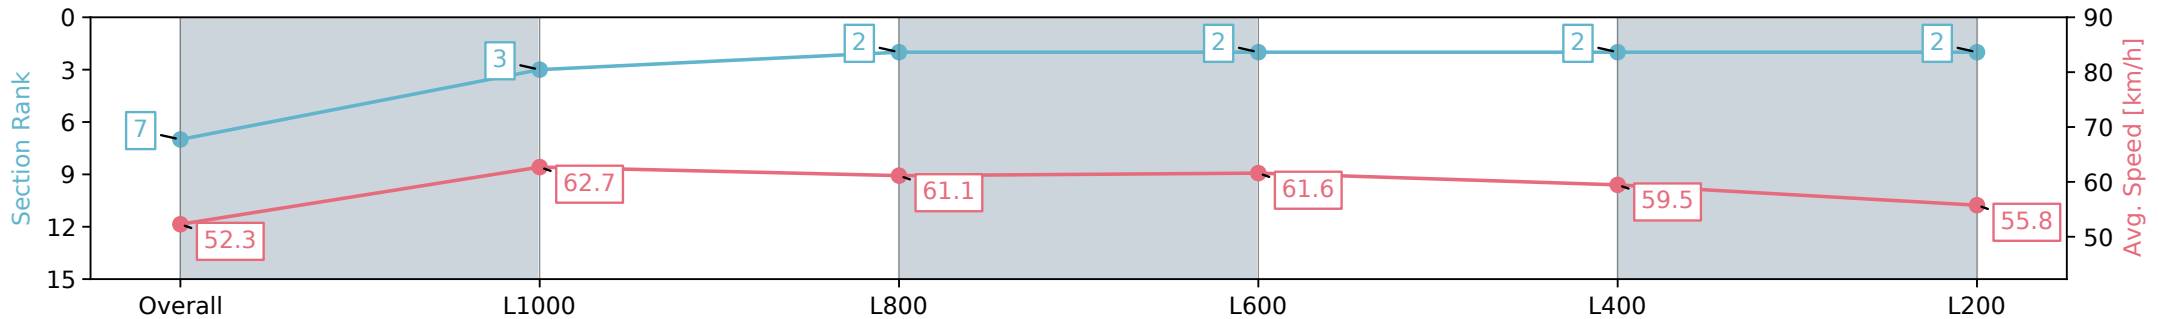

Section	Overall	L1000	L800	L600	L400	L200
Section Times	1:17.49 [7] (0:17.20)	1:00.29 [3] (0:11.61)	0:48.68 [2] (0:11.82)	0:36.86 [2] (0:11.78)	0:25.08 [2] (0:12.15)	0:12.93 [2] (0:12.93)
Average Speed [km/h]	52.3	62.7	61.1	61.6	59.5	55.8
Top Speed [km/h]	64.1	63.5	63.0	62.4	61.1	58.4
Avg. Dist. to Rail [m]	3.3	1.8	1.8	1.6	2.6	3.0
Avg. Stride Freq. [Hz]	2.3	2.4	2.3	2.3	2.3	2.3
Avg. Stride Length [m]	6.2	7.4	7.1	7.1	7.1	6.8