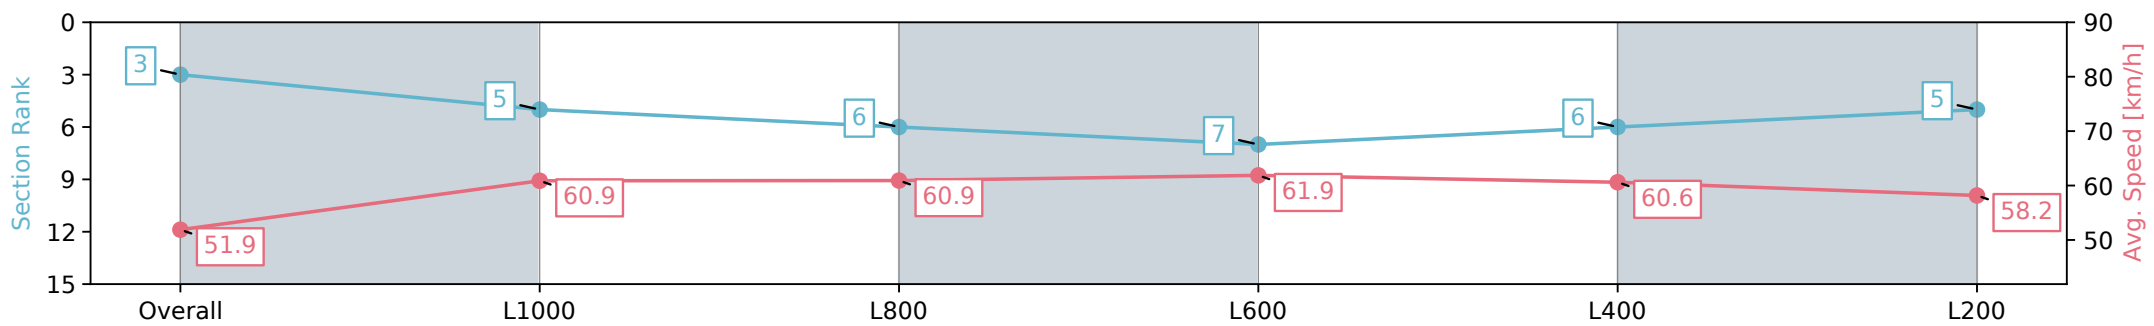

Section	Overall	L1000	L800	L600	L400	L200
Section Times	1:17.08 [3] (0:17.31)	0:59.77 [5] (0:11.87)	0:47.90 [6] (0:11.87)	0:36.03 [7] (0:11.73)	0:24.30 [6] (0:11.92)	0:12.38 [5] (0:12.38)
Average Speed [km/h]	51.9	60.9	60.9	61.9	60.6	58.2
Top Speed [km/h]	63.9	63.0	61.9	62.9	61.4	60.8
Avg. Dist. to Rail [m]	1.3	1.2	1.9	1.4	2.5	4.9
Avg. Stride Freq. [Hz]	2.4	2.5	2.5	2.5	2.5	2.5
Avg. Stride Length [m]	5.9	6.7	6.9	6.9	6.7	6.4