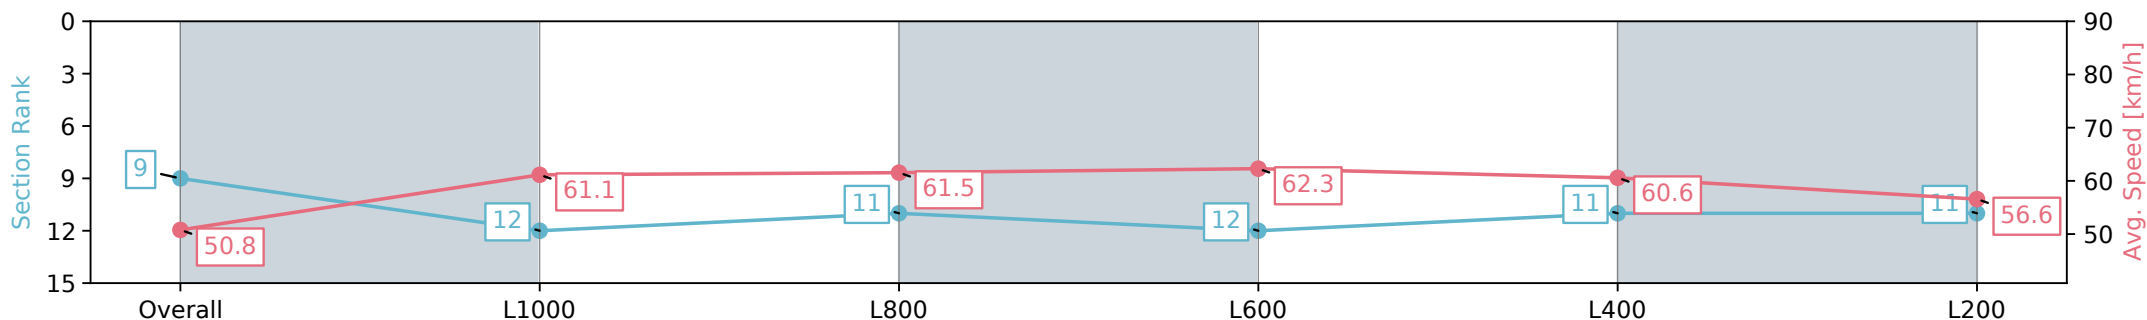

Horse/Jockey Name	ESTICON/Alana Livesey
Finish Rank	9
Fastest Section Time (Section)	0:11.73 (L400)
Top Speed [km/h] (Section)	65.2 (Overall)
Race State	Finished

Morphettville Parks SA - Professional

Race 1: Sportsbet Nobody Does It Better Maiden Plate - 1250m

24 August 2024 - 12:18PM

Track Rating: Soft 6, Weather: Fine, Rail Position: +6m 1000m-W/ Post, +3m Remainder Sectional 608m

Section	Overall	L1000	L800	L600	L400	L200
Section Times	1:18.00 [9] (0:17.79)	1:00.21 [12] (0:11.97)	0:48.24 [11] (0:11.79)	0:36.45 [12] (0:11.73)	0:24.72 [11] (0:11.98)	0:12.74 [11] (0:12.74)
Average Speed [km/h]	50.8	61.1	61.5	62.3	60.6	56.6
Top Speed [km/h]	65.2	64.9	63.3	63.5	61.7	59.8
Avg. Dist. to Rail [m]	5.2	3.5	3.9	2.7	5.1	6.4
Avg. Stride Freq. [Hz]	2.3	2.4	2.3	2.4	2.3	2.3
Avg. Stride Length [m]	6.2	7.2	7.3	7.3	7.1	6.9

Report Created: Sat 24 August 2024 13:08:01 GMT+10 (Note: Timing is based on positional data)

- [ ] Ranking at each section and finish
- -:-:- No data available at this section
- NA No data available