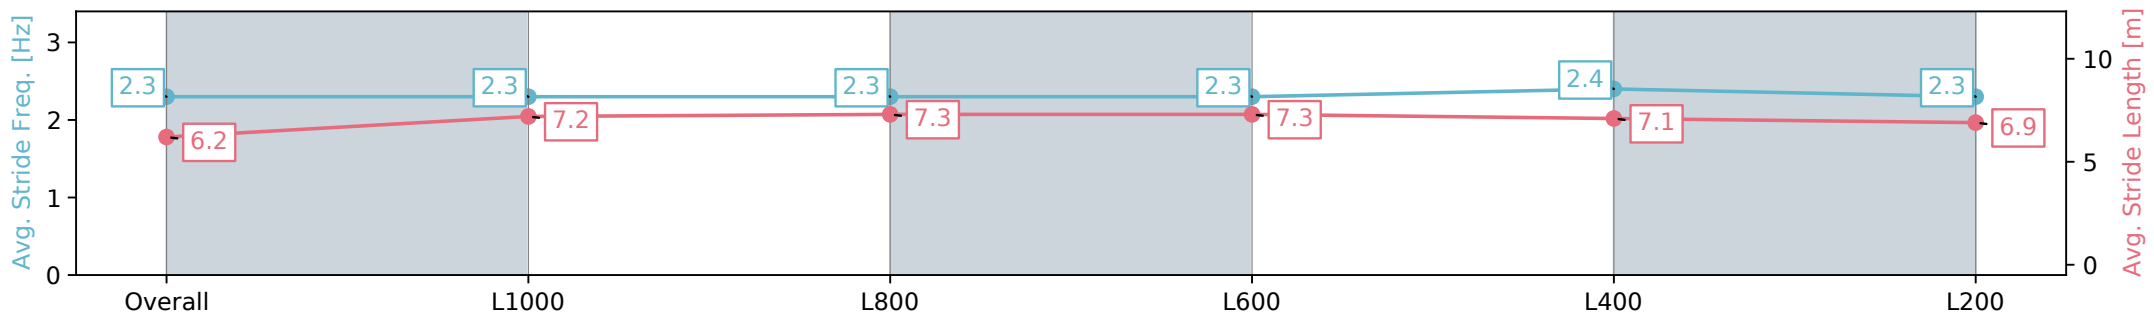

Horse/Jockey Name	ZOUNORMOUS/Dom Tourneur
Finish Rank	10
Fastest Section Time (Section)	0:11.70 (L600)
Top Speed [km/h] (Section)	64.1 (Overall)
Race State	Finished

Morphettville Parks SA - Professional
Race 1: Sportsbet Nobody Does It Better Maiden Plate - 1250m
24 August 2024 - 12:18PM
Track Rating: Soft 6, Weather: Fine, Rail Position: +6m 1000m-W/ Post, +3m Remainder Sectional 608m

Section	Overall	L1000	L800	L600	L400	L200
Section Times	1:18.05 [10] (0:17.49)	1:00.56 [8] (0:12.09)	0:48.47 [9] (0:11.70)	0:36.77 [9] (0:11.88)	0:24.89 [9] (0:11.96)	0:12.93 [9] (0:12.93)
Average Speed [km/h]	51.5	60.4	62.1	61.8	60.8	55.6
Top Speed [km/h]	64.1	62.3	62.8	62.8	62.1	59.5
Avg. Dist. to Rail [m]	4.8	3.2	3.9	3.3	5.6	9.3
Avg. Stride Freq. [Hz]	2.3	2.3	2.3	2.3	2.4	2.3
Avg. Stride Length [m]	6.2	7.2	7.3	7.3	7.1	6.9

Report Created: Sat 24 August 2024 13:08:01 GMT+10 (Note: Timing is based on positional data)

[ ] Ranking at each section and finish
-:-:- No data available at this section
NA No data available