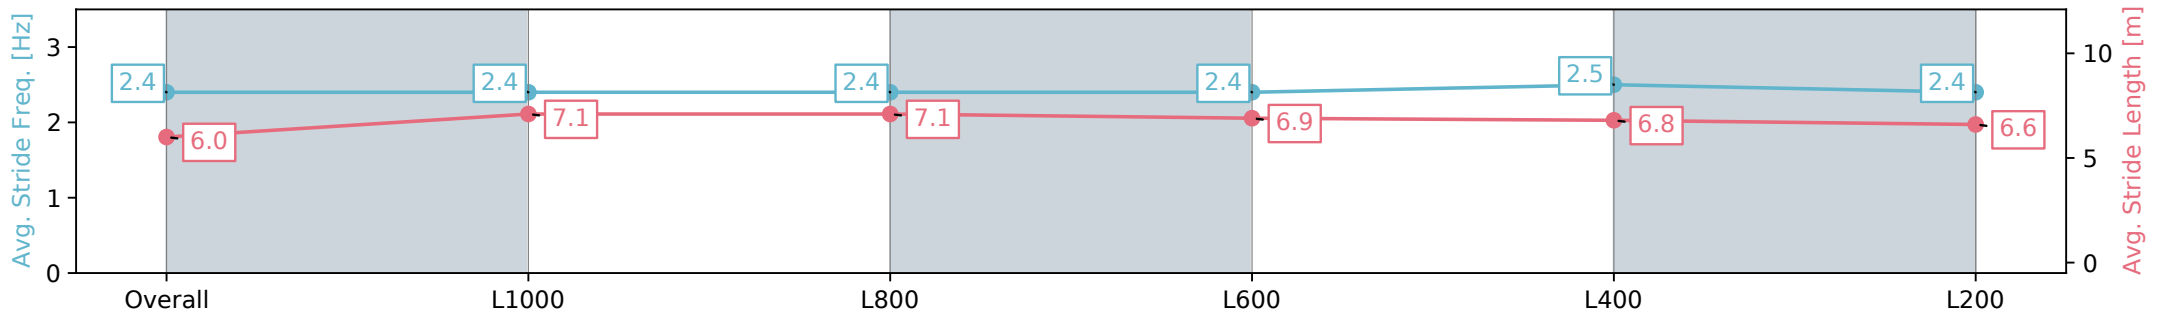

Morphettville Parks SA - Professional

Race 1: Sportsbet Nobody Does It Better Maiden Plate - 1250m

24 August 2024 - 12:18PM

Track Rating: Soft 6, Weather: Fine, Rail Position: +6m 1000m-W/
Post, +3m Remainder Sectional 608m

Section	Overall	L1000	L800	L600	L400	L200
Section Times	1:17.41 [6] (0:17.36)	1:00.05 [6] (0:11.82)	0:48.23 [5] (0:11.76)	0:36.47 [6] (0:11.99)	0:24.48 [7] (0:11.98)	0:12.50 [7] (0:12.50)
Average Speed [km/h]	51.8	60.9	61.4	61.0	60.5	57.7
Top Speed [km/h]	64.1	62.4	62.7	62.8	62.1	61.0
Avg. Dist. to Rail [m]	1.5	0.5	1.3	2.7	4.8	7.3
Avg. Stride Freq. [Hz]	2.4	2.4	2.4	2.4	2.5	2.4
Avg. Stride Length [m]	6.0	7.1	7.1	6.9	6.8	6.6