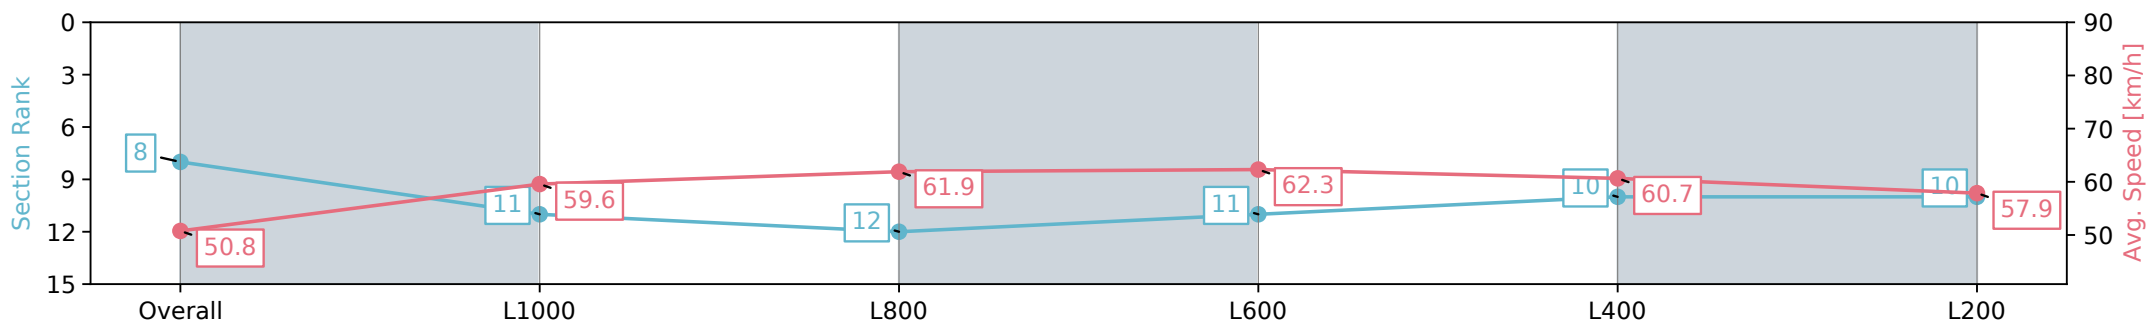

Horse/Jockey Name	THINKINGNINTYNINE/Teagan Voorham
Finish Rank	8
Fastest Section Time (Section)	0:11.65 (L400)
Top Speed [km/h] (Section)	63.9 (L800)
Race State	Finished

Morphettville Parks SA - Professional

Race 1: Sportsbet Nobody Does It Better Maiden Plate - 1250m

24 August 2024 - 12:18PM

Track Rating: Soft 6, Weather: Fine, Rail Position: +6m 1000m-W/ Post, +3m Remainder Sectional 608m

Section	Overall	L1000	L800	L600	L400	L200
Section Times	1:17.56 [8] (0:17.72)	0:59.84 [11] (0:12.15)	0:47.69 [12] (0:11.67)	0:36.02 [11] (0:11.65)	0:24.37 [10] (0:11.94)	0:12.43 [10] (0:12.43)
Average Speed [km/h]	50.8	59.6	61.9	62.3	60.7	57.9
Top Speed [km/h]	63.7	63.6	63.9	63.9	61.4	61.6
Avg. Dist. to Rail [m]	3.6	1.1	2.0	1.5	3.2	4.4
Avg. Stride Freq. [Hz]	2.3	2.4	2.4	2.4	2.4	2.4
Avg. Stride Length [m]	6.1	7.1	7.2	7.1	6.9	6.8

Report Created: Sat 24 August 2024 13:08:00 GMT+10 (Note: Timing is based on positional data)

- [ ] Ranking at each section and finish
- -:-:- No data available at this section
- NA No data available