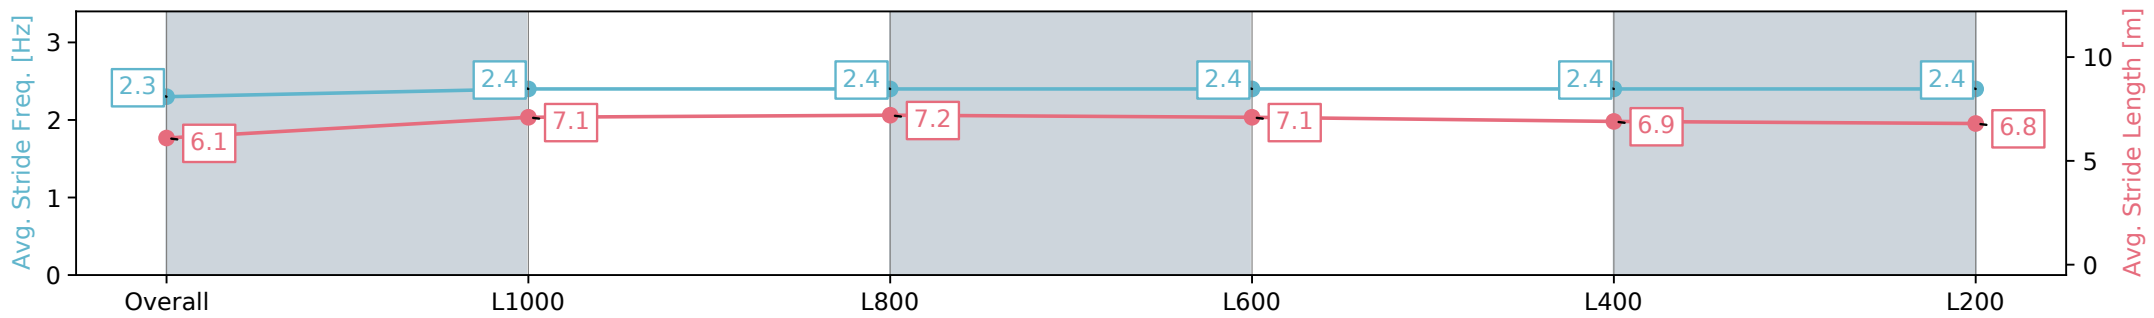

Morphettville Parks SA - Professional

Race 1: Sportsbet Nobody Does It Better Maiden Plate - 1250m

24 August 2024 - 12:18PM

Track Rating: Soft 6, Weather: Fine, Rail Position: +6m 1000m-W/ Post, +3m Remainder Sectional 608m

Section	Overall	L1000	L800	L600	L400	L200
Section Times	1:17.56 [8] (0:17.72)	0:59.84 [11] (0:12.15)	0:47.69 [12] (0:11.67)	0:36.02 [11] (0:11.65)	0:24.37 [10] (0:11.94)	0:12.43 [10] (0:12.43)
Average Speed [km/h]	50.8	59.6	61.9	62.3	60.7	57.9
Top Speed [km/h]	63.7	63.6	63.9	63.9	61.4	61.6
Avg. Dist. to Rail [m]	3.6	1.1	2.0	1.5	3.2	4.4
Avg. Stride Freq. [Hz]	2.3	2.4	2.4	2.4	2.4	2.4
Avg. Stride Length [m]	6.1	7.1	7.2	7.1	6.9	6.8