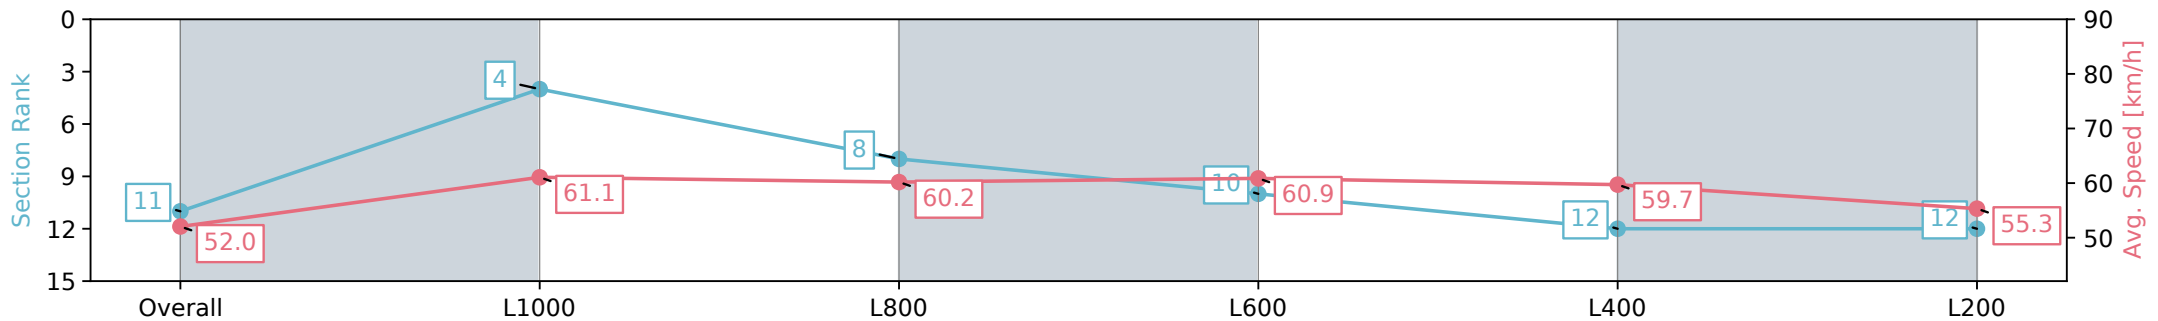

Horse/Jockey Name	ARTISTIC GAL/Nichola Yuen
Finish Rank	11
Fastest Section Time (Section)	0:12.03 (L800)
Top Speed [km/h] (Section)	62.5 (Overall)
Race State	Finished

Morphettville Parks SA - Professional

Race 1: Sportsbet Nobody Does It Better Maiden Plate - 1250m

24 August 2024 - 12:18PM

Track Rating: Soft 6, Weather: Fine, Rail Position: +6m 1000m-W/Post, +3m Remainder Sectional 608m

Section	Overall	L1000	L800	L600	L400	L200
Section Times	1:18.65 [11] (0:17.31)	1:01.34 [4] (0:12.03)	0:49.31 [8] (0:12.07)	0:37.24 [10] (0:12.07)	0:25.17 [12] (0:12.15)	0:13.02 [12] (0:13.02)
Average Speed [km/h]	52.0	61.1	60.2	60.9	59.7	55.3
Top Speed [km/h]	62.5	62.1	61.7	62.2	61.3	58.8
Avg. Dist. to Rail [m]	4.8	4.2	3.9	3.5	4.7	4.0
Avg. Stride Freq. [Hz]	2.3	2.4	2.3	2.4	2.4	2.3
Avg. Stride Length [m]	6.2	7.2	7.2	7.1	7.0	6.7

Report Created: Sat 24 August 2024 13:08:02 GMT+10 (Note: Timing is based on positional data)

- [ ] Ranking at each section and finish
- -:-:- No data available at this section
- NA No data available