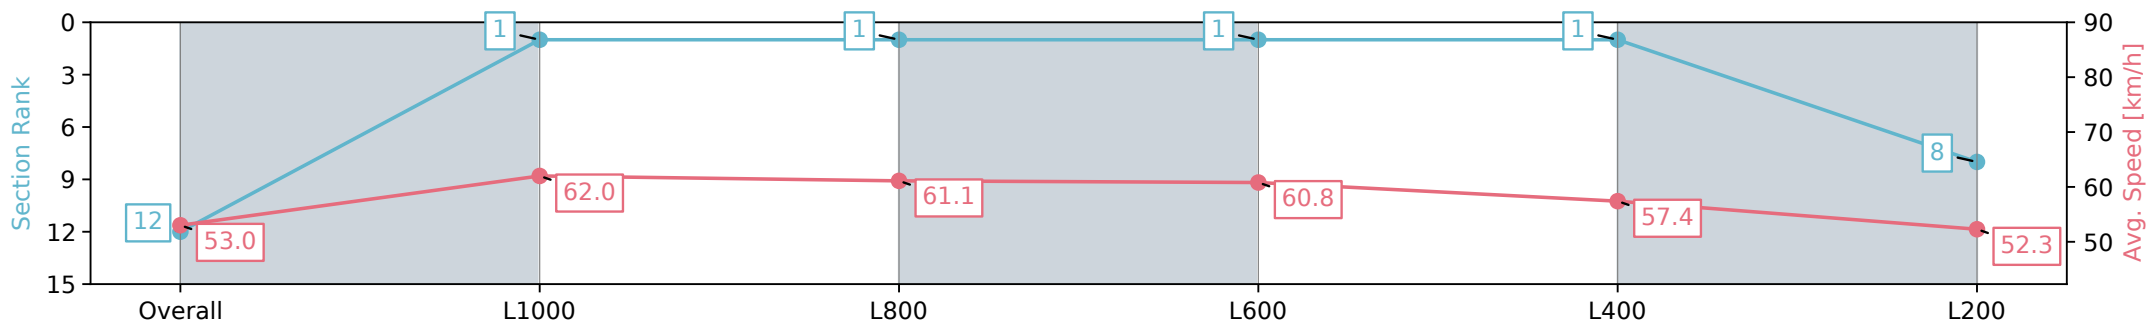

Horse/Jockey Name	IDRACOWRA/Callan Murray
Finish Rank	12
Fastest Section Time (Section)	0:11.66 (L800)
Top Speed [km/h] (Section)	66.0 (Overall)
Race State	Finished

Morphettville Parks SA - Professional

Race 1: Sportsbet Nobody Does It Better Maiden Plate - 1250m

24 August 2024 - 12:18PM

Track Rating: Soft 6, Weather: Fine, Rail Position: +6m 1000m-W/ Post, +3m Remainder Sectional 608m

Section	Overall	L1000	L800	L600	L400	L200
Section Times	1:18.74 [12] (0:16.97)	1:01.77 [1] (0:11.66)	0:50.11 [1] (0:11.80)	0:38.31 [1] (0:11.93)	0:26.38 [1] (0:12.63)	0:13.75 [8] (0:13.75)
Average Speed [km/h]	53.0	62.0	61.1	60.8	57.4	52.3
Top Speed [km/h]	66.0	63.1	62.5	62.2	59.3	55.0
Avg. Dist. to Rail [m]	4.5	1.0	1.2	1.6	2.5	1.4
Avg. Stride Freq. [Hz]	2.3	2.3	2.3	2.4	2.3	2.2
Avg. Stride Length [m]	6.5	7.3	7.4	7.1	7.0	6.6

Report Created: Sat 24 August 2024 13:08:03 GMT+10 (Note: Timing is based on positional data)

- [ ] Ranking at each section and finish
- -:-:- No data available at this section
- NA No data available