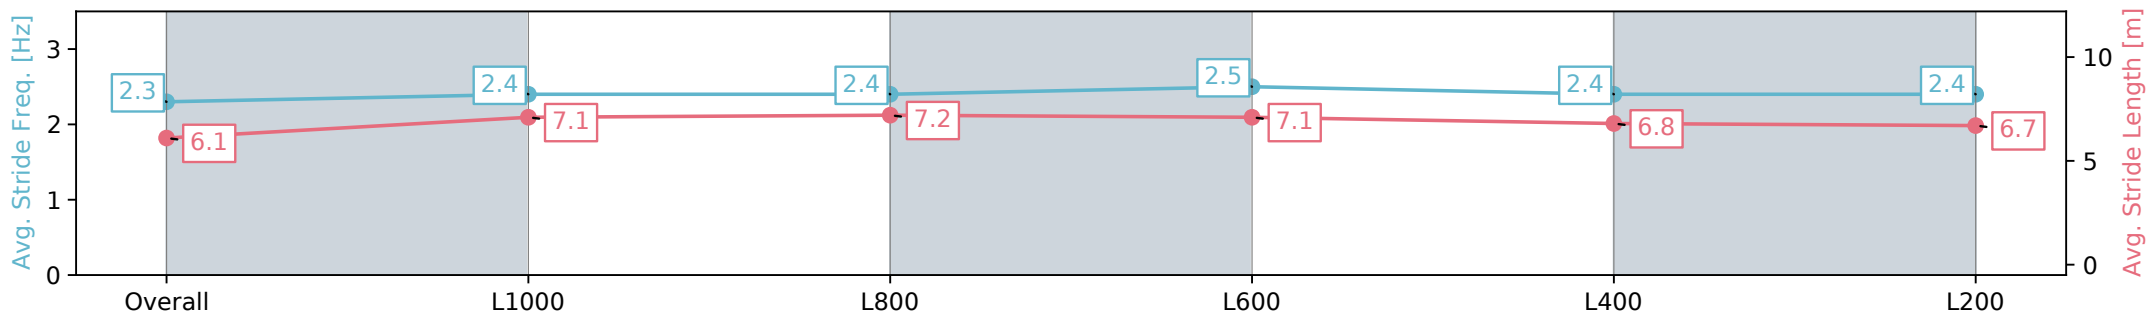

Section	Overall	L1000	L800	L600	L400	L200
Section Times	1:17.38 [4] (0:17.54)	0:59.84 [9] (0:11.75)	0:48.09 [7] (0:11.64)	0:36.45 [5] (0:11.61)	0:24.84 [4] (0:12.11)	0:12.73 [4] (0:12.73)
Average Speed [km/h]	51.4	61.8	62.3	62.9	60.0	56.6
Top Speed [km/h]	64.3	63.1	63.1	63.7	61.6	59.8
Avg. Dist. to Rail [m]	6.2	2.2	2.4	3.0	5.4	6.6
Avg. Stride Freq. [Hz]	2.3	2.4	2.4	2.5	2.4	2.4
Avg. Stride Length [m]	6.1	7.1	7.2	7.1	6.8	6.7