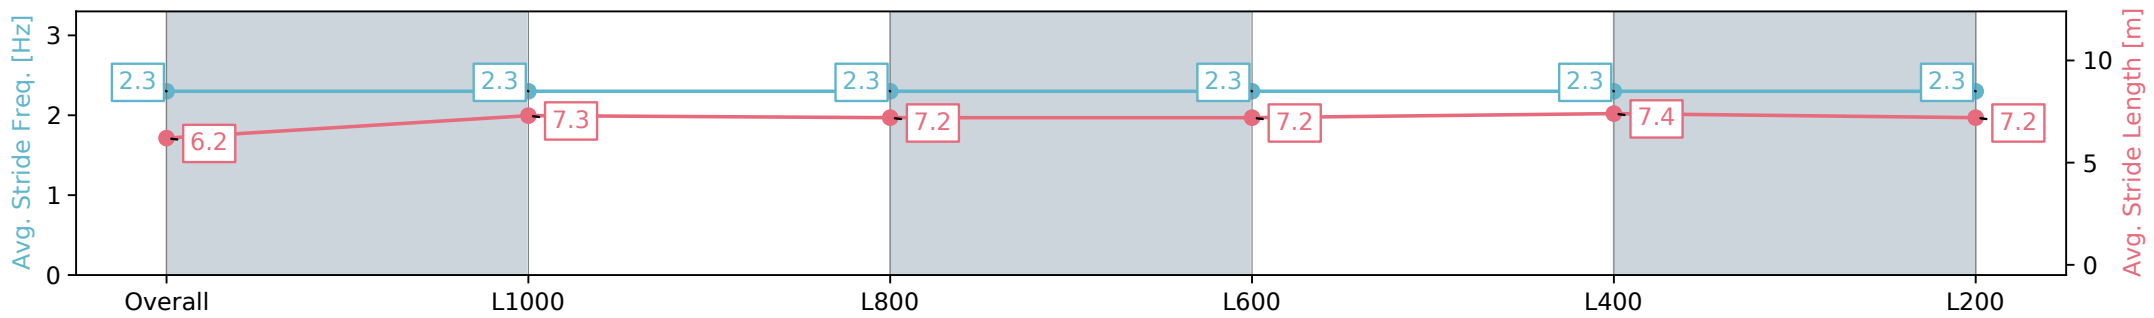

Horse/Jockey Name	THE LAST FLASH/Stacey Metcalfe
Finish Rank	5
Fastest Section Time (Section)	0:11.62 (L600)
Top Speed [km/h] (Section)	63.6 (Overall)
Race State	Finished

Morphettville Parks SA - Professional
Race 1: Sportsbet Nobody Does It Better Maiden Plate - 1250m
24 August 2024 - 12:18PM
Track Rating: Soft 6, Weather: Fine, Rail Position: +6m 1000m-W/ Post, +3m Remainder Sectional 608m

Section	Overall	L1000	L800	L600	L400	L200
Section Times	1:17.41 [5] (0:17.56)	0:59.85 [10] (0:12.09)	0:47.76 [10] (0:11.62)	0:36.14 [8] (0:11.73)	0:24.41 [8] (0:11.91)	0:12.50 [6] (0:12.50)
Average Speed [km/h]	51.2	59.5	62.2	61.7	60.7	57.6
Top Speed [km/h]	63.6	61.9	63.3	62.6	61.6	60.0
Avg. Dist. to Rail [m]	3.5	0.5	1.3	1.1	2.6	1.8
Avg. Stride Freq. [Hz]	2.3	2.3	2.3	2.3	2.3	2.3
Avg. Stride Length [m]	6.2	7.3	7.2	7.2	7.4	7.2

Report Created: Sat 24 August 2024 13:07:57 GMT+10 (Note: Timing is based on positional data)

[ ] Ranking at each section and finish
-:-:- No data available at this section
NA No data available