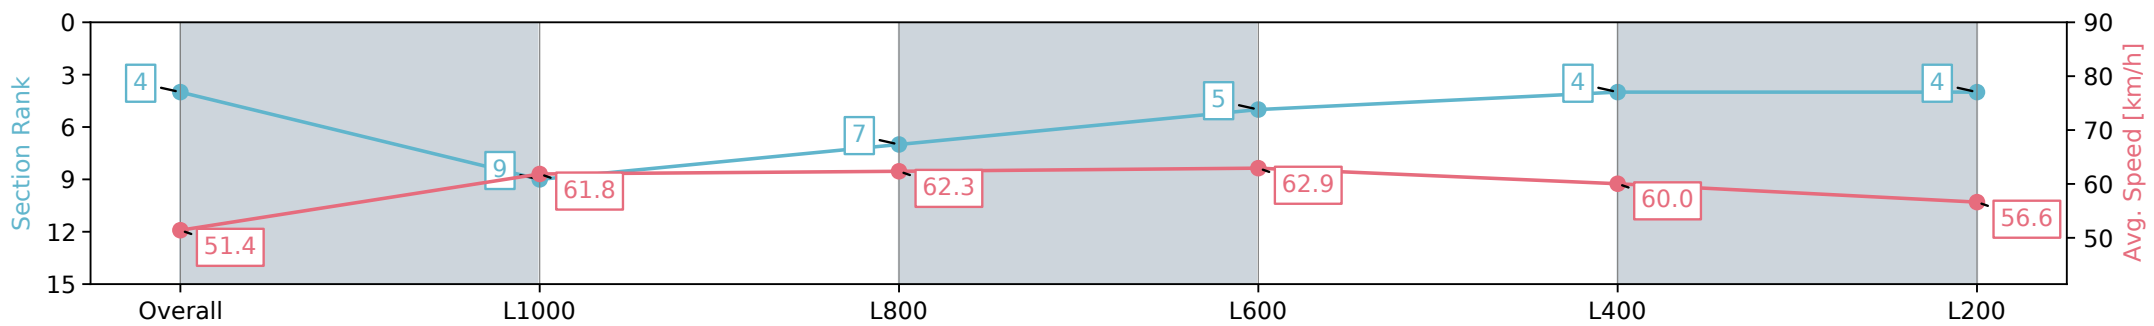

Section	Overall	L1000	L800	L600	L400	L200
Section Times	1:17.38 [4] (0:17.54)	0:59.84 [9] (0:11.75)	0:48.09 [7] (0:11.64)	0:36.45 [5] (0:11.61)	0:24.84 [4] (0:12.11)	0:12.73 [4] (0:12.73)
Average Speed [km/h]	51.4	61.8	62.3	62.9	60.0	56.6
Top Speed [km/h]	64.3	63.1	63.1	63.7	61.6	59.8
Avg. Dist. to Rail [m]	6.2	2.2	2.4	3.0	5.4	6.6
Avg. Stride Freq. [Hz]	2.3	2.4	2.4	2.5	2.4	2.4
Avg. Stride Length [m]	6.1	7.1	7.2	7.1	6.8	6.7