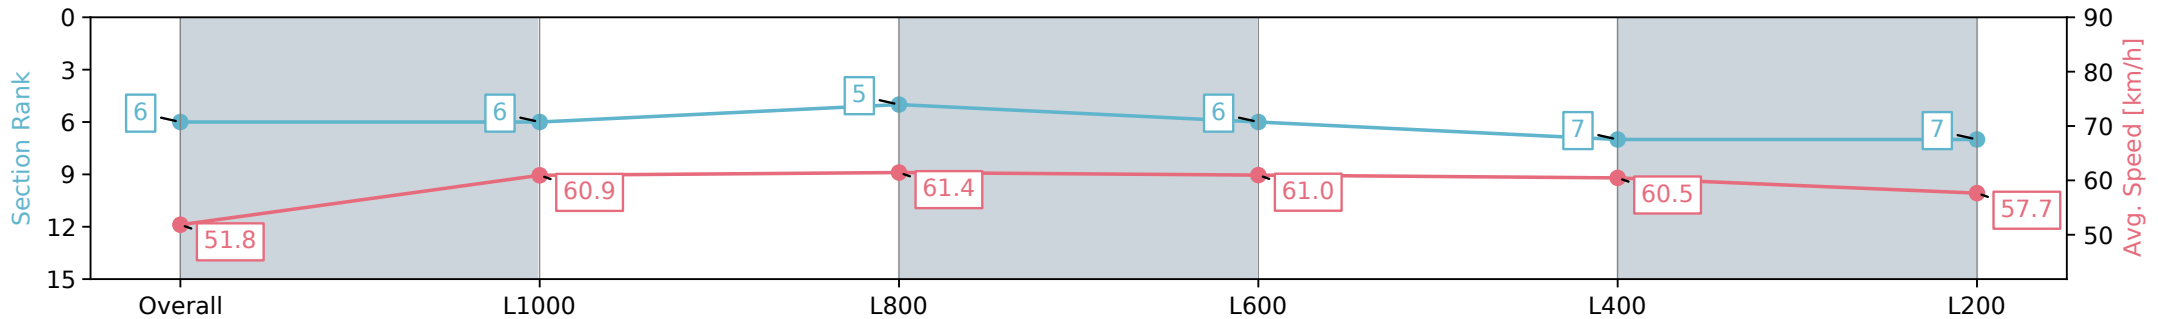

Section	Overall	L1000	L800	L600	L400	L200
Section Times	1:17.41 [6] (0:17.36)	1:00.05 [6] (0:11.82)	0:48.23 [5] (0:11.76)	0:36.47 [6] (0:11.99)	0:24.48 [7] (0:11.98)	0:12.50 [7] (0:12.50)
Average Speed [km/h]	51.8	60.9	61.4	61.0	60.5	57.7
Top Speed [km/h]	64.1	62.4	62.7	62.8	62.1	61.0
Avg. Dist. to Rail [m]	1.5	0.5	1.3	2.7	4.8	7.3
Avg. Stride Freq. [Hz]	2.4	2.4	2.4	2.4	2.5	2.4
Avg. Stride Length [m]	6.0	7.1	7.1	6.9	6.8	6.6