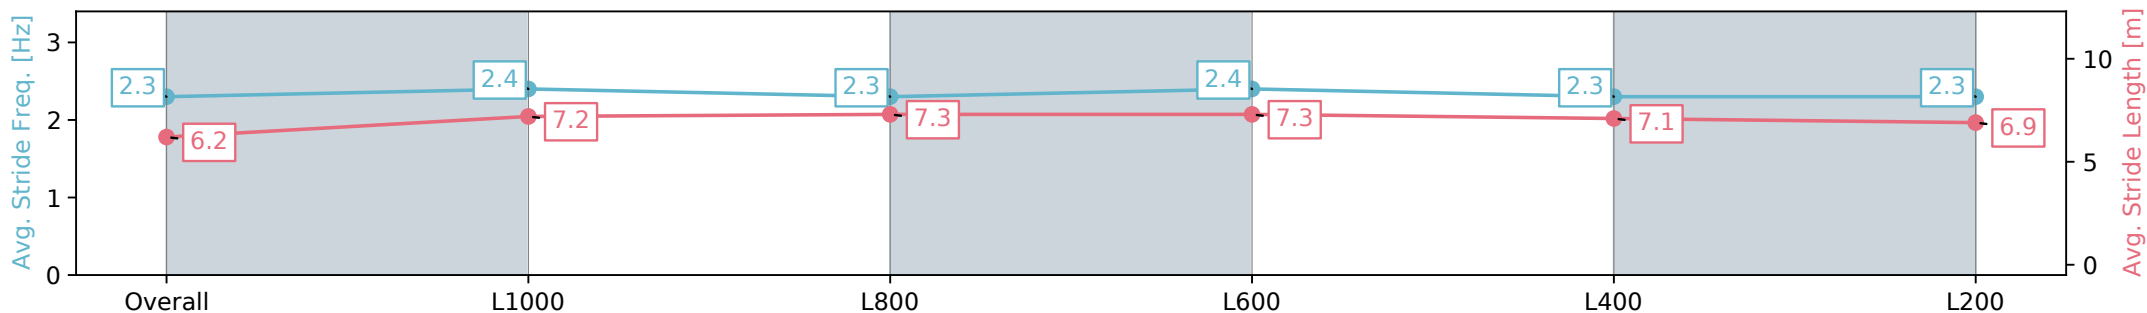

Morphettville Parks SA - Professional

Race 1: Sportsbet Nobody Does It Better Maiden Plate - 1250m

24 August 2024 - 12:18PM

Track Rating: Soft 6, Weather: Fine, Rail Position: +6m 1000m-W/ Post, +3m Remainder Sectional 608m

Section	Overall	L1000	L800	L600	L400	L200
Section Times	1:18.00 [9] (0:17.79)	1:00.21 [12] (0:11.97)	0:48.24 [11] (0:11.79)	0:36.45 [12] (0:11.73)	0:24.72 [11] (0:11.98)	0:12.74 [11] (0:12.74)
Average Speed [km/h]	50.8	61.1	61.5	62.3	60.6	56.6
Top Speed [km/h]	65.2	64.9	63.3	63.5	61.7	59.8
Avg. Dist. to Rail [m]	5.2	3.5	3.9	2.7	5.1	6.4
Avg. Stride Freq. [Hz]	2.3	2.4	2.3	2.4	2.3	2.3
Avg. Stride Length [m]	6.2	7.2	7.3	7.3	7.1	6.9