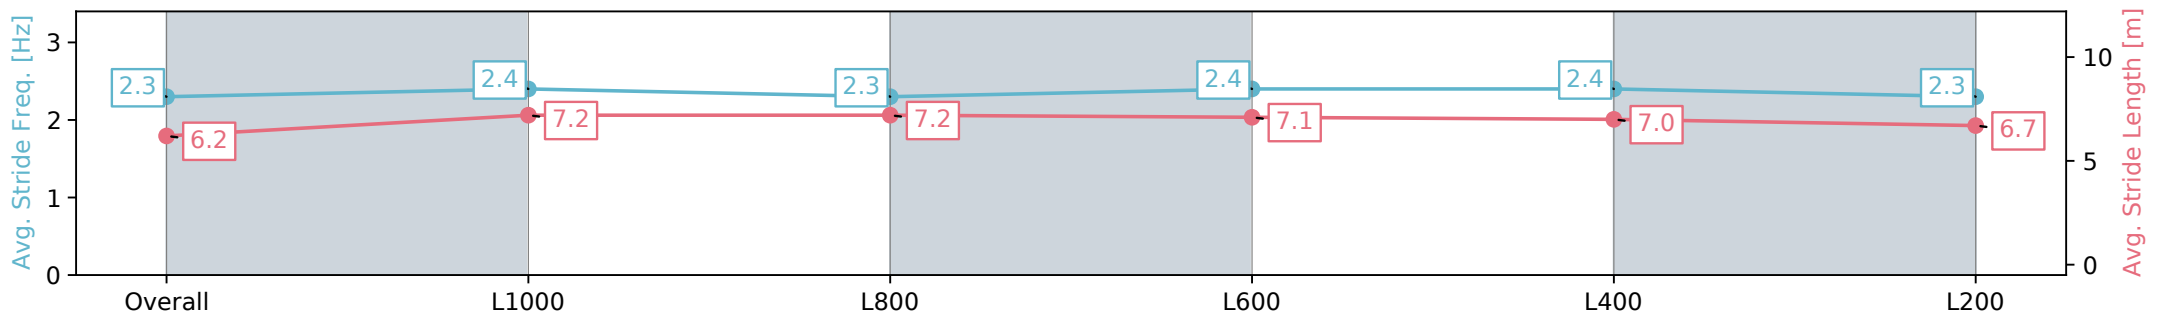

Horse/Jockey Name	ARTISTIC GAL/Nichola Yuen
Finish Rank	11
Fastest Section Time (Section)	0:12.03 (L800)
Top Speed [km/h] (Section)	62.5 (Overall)
Race State	Finished

Morphettville Parks SA - Professional

Race 1: Sportsbet Nobody Does It Better Maiden Plate - 1250m

24 August 2024 - 12:18PM

Track Rating: Soft 6, Weather: Fine, Rail Position: +6m 1000m-W/Post, +3m Remainder Sectional 608m

Section	Overall	L1000	L800	L600	L400	L200
Section Times	1:18.65 [11] (0:17.31)	1:01.34 [4] (0:12.03)	0:49.31 [8] (0:12.07)	0:37.24 [10] (0:12.07)	0:25.17 [12] (0:12.15)	0:13.02 [12] (0:13.02)
Average Speed [km/h]	52.0	61.1	60.2	60.9	59.7	55.3
Top Speed [km/h]	62.5	62.1	61.7	62.2	61.3	58.8
Avg. Dist. to Rail [m]	4.8	4.2	3.9	3.5	4.7	4.0
Avg. Stride Freq. [Hz]	2.3	2.4	2.3	2.4	2.4	2.3
Avg. Stride Length [m]	6.2	7.2	7.2	7.1	7.0	6.7

Report Created: Sat 24 August 2024 13:08:02 GMT+10 (Note: Timing is based on positional data)

- [ ] Ranking at each section and finish
- -:-:- No data available at this section
- NA No data available