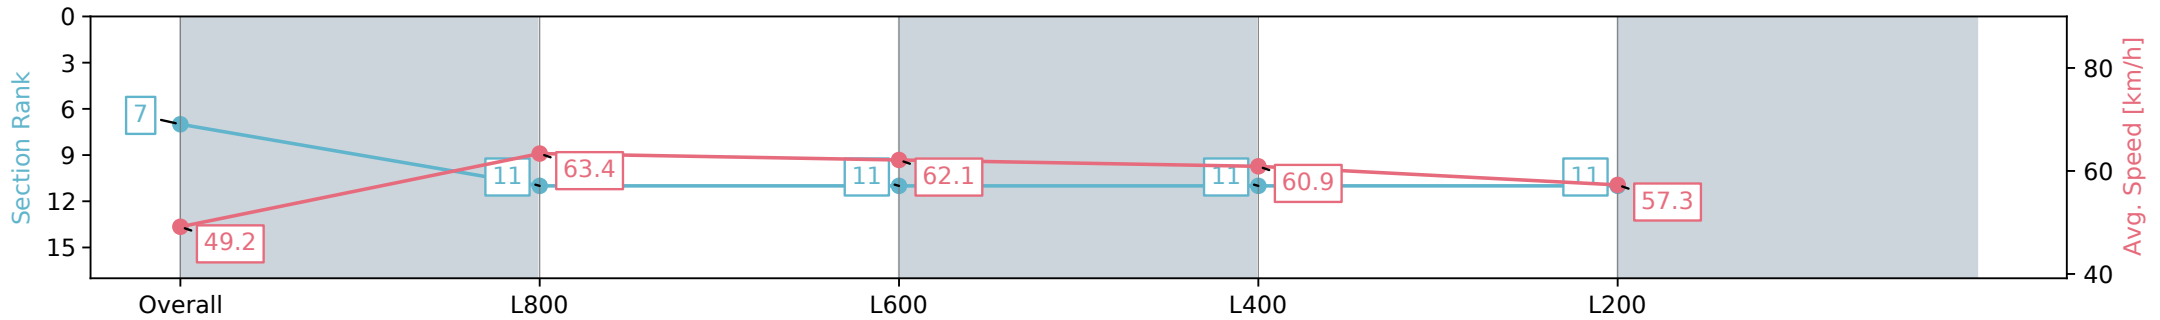

Horse/Jockey Name	ZARACE/Caitlin Jones
Finish Rank	7
Fastest Section Time (Section)	0:11.39 (L800)
Top Speed [km/h] (Section)	65.0 (Overall)
Race State	Finished

Morphettville Parks SA - Professional
Race 9: Winning Edge Presentations Handicap - 1000m
17 August 2024 - 5:00PM
Track Rating: Heavy 8, Weather: Overcast, Rail Position: +3m
Entire; Sectional 604m

Section	Overall	L800	L600	L400	L200
Section Times	1:02.18 [7] (0:14.65)	0:47.53 [11] (0:11.39)	0:36.14 [11] (0:11.70)	0:24.44 [11] (0:11.92)	0:12.52 [11] (0:12.52)
Average Speed [km/h]	49.2	63.4	62.1	60.9	57.3
Top Speed [km/h]	65.0	65.0	63.0	62.2	61.0
Avg. Dist. to Rail [m]	7.5	2.3	1.6	5.7	8.9
Avg. Stride Freq. [Hz]	2.3	2.4	2.4	2.4	2.3
Avg. Stride Length [m]	5.8	7.2	7.1	7.1	6.8

Report Created: Sat 17 August 2024 17:46:05 GMT+10 (Note: Timing is based on positional data)

[ ] Ranking at each section and finish
-:-:- No data available at this section
NA No data available