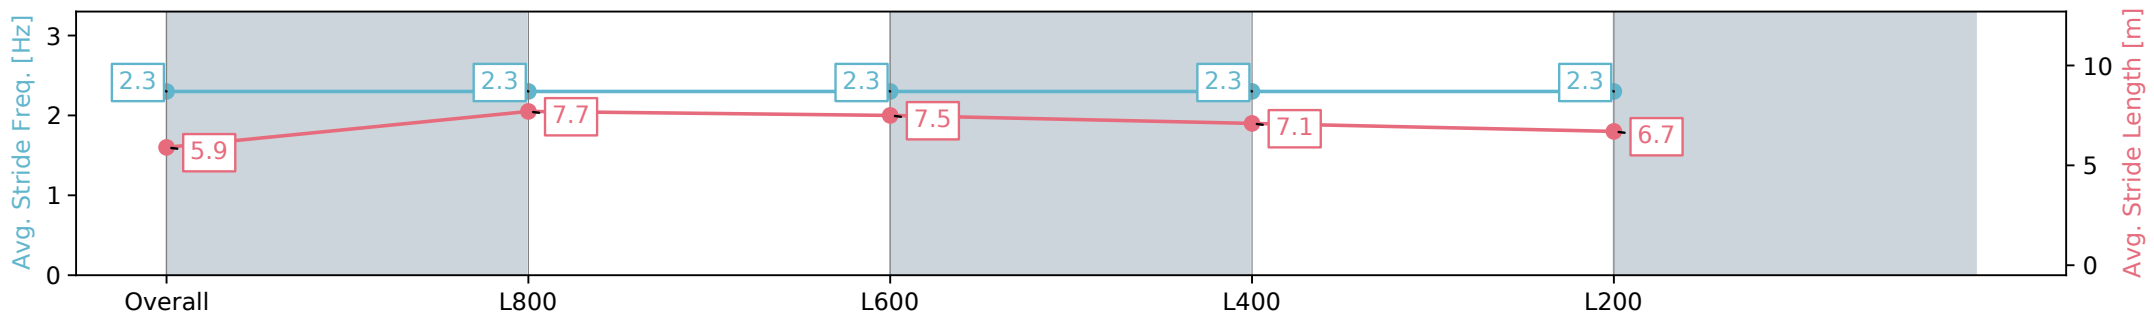

Horse/Jockey Name	HIGH ON SUGAR/Kayla Crowther
Finish Rank	8
Fastest Section Time (Section)	0:11.26 (L800)
Top Speed [km/h] (Section)	68.4 (Overall)
Race State	Finished

Morphettville Parks SA - Professional
Race 9: Winning Edge Presentations Handicap - 1000m
17 August 2024 - 5:00PM
Track Rating: Heavy 8, Weather: Overcast, Rail Position: +3m
Entire; Sectional 604m

Section	Overall	L800	L600	L400	L200
Section Times	1:02.20 [8] (0:14.30)	0:47.90 [6] (0:11.26)	0:36.64 [5] (0:11.71)	0:24.93 [5] (0:12.04)	0:12.89 [8] (0:12.89)
Average Speed [km/h]	50.4	64.3	62.1	60.1	55.6
Top Speed [km/h]	68.4	68.3	63.0	61.7	60.4
Avg. Dist. to Rail [m]	6.5	3.3	1.6	4.5	6.9
Avg. Stride Freq. [Hz]	2.3	2.3	2.3	2.3	2.3
Avg. Stride Length [m]	5.9	7.7	7.5	7.1	6.7

Report Created: Sat 17 August 2024 17:46:05 GMT+10 (Note: Timing is based on positional data)

[ ] Ranking at each section and finish
-:-:- No data available at this section
NA No data available