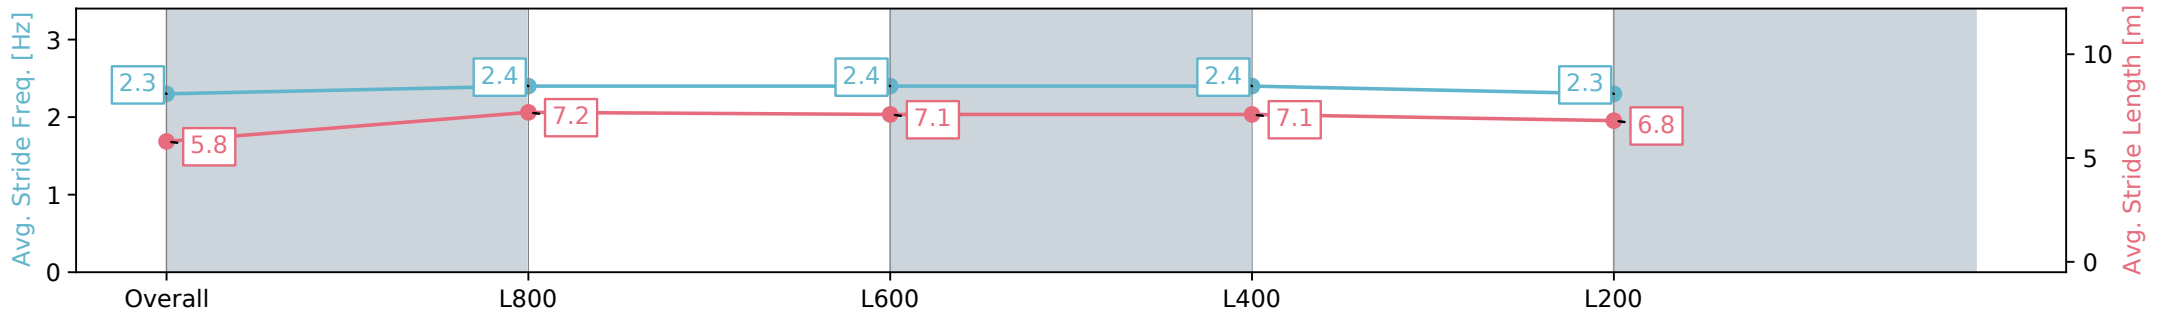

Horse/Jockey Name	ZARACE/Caitlin Jones
Finish Rank	7
Fastest Section Time (Section)	0:11.39 (L800)
Top Speed [km/h] (Section)	65.0 (Overall)
Race State	Finished

Morphettville Parks SA - Professional
Race 9: Winning Edge Presentations Handicap - 1000m
17 August 2024 - 5:00PM
Track Rating: Heavy 8, Weather: Overcast, Rail Position: +3m
Entire; Sectional 604m

Section	Overall	L800	L600	L400	L200
Section Times	1:02.18 [7] (0:14.65)	0:47.53 [11] (0:11.39)	0:36.14 [11] (0:11.70)	0:24.44 [11] (0:11.92)	0:12.52 [11] (0:12.52)
Average Speed [km/h]	49.2	63.4	62.1	60.9	57.3
Top Speed [km/h]	65.0	65.0	63.0	62.2	61.0
Avg. Dist. to Rail [m]	7.5	2.3	1.6	5.7	8.9
Avg. Stride Freq. [Hz]	2.3	2.4	2.4	2.4	2.3
Avg. Stride Length [m]	5.8	7.2	7.1	7.1	6.8

Report Created: Sat 17 August 2024 17:46:05 GMT+10 (Note: Timing is based on positional data)

[ ] Ranking at each section and finish
-:-:- No data available at this section
NA No data available