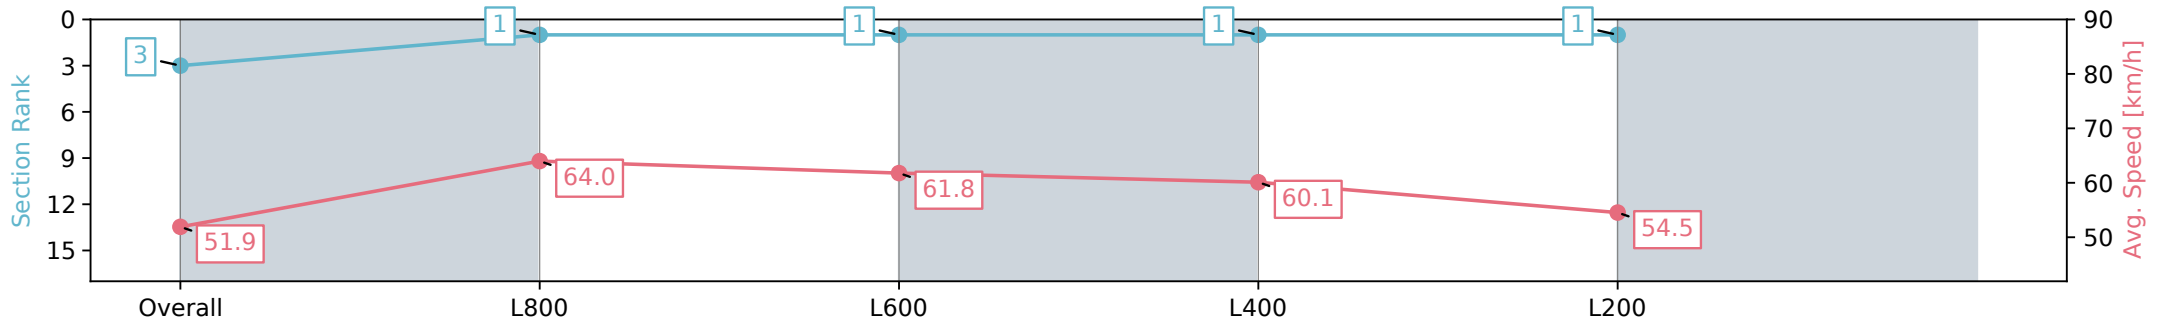

Horse/Jockey Name	MINTULEE/Alana Livesey
Finish Rank	3
Fastest Section Time (Section)	0:11.25 (L800)
Top Speed [km/h] (Section)	66.8 (Overall)
Race State	Finished

Morphettville Parks SA - Professional
Race 9: Winning Edge Presentations Handicap - 1000m
17 August 2024 - 5:00PM
Track Rating: Heavy 8, Weather: Overcast, Rail Position: +3m
Entire; Sectional 604m

Section	Overall	L800	L600	L400	L200
Section Times	1:01.97 [3] (0:13.88)	0:48.09 [1] (0:11.25)	0:36.84 [1] (0:11.69)	0:25.15 [1] (0:12.00)	0:13.15 [1] (0:13.15)
Average Speed [km/h]	51.9	64.0	61.8	60.1	54.5
Top Speed [km/h]	66.8	65.9	62.8	61.3	58.0
Avg. Dist. to Rail [m]	7.9	1.2	0.9	1.6	2.3
Avg. Stride Freq. [Hz]	2.5	2.5	2.6	2.6	2.5
Avg. Stride Length [m]	5.7	7.0	6.7	6.5	6.1

[ ] Ranking at each section and finish
-:-:- No data available at this section
NA No data available