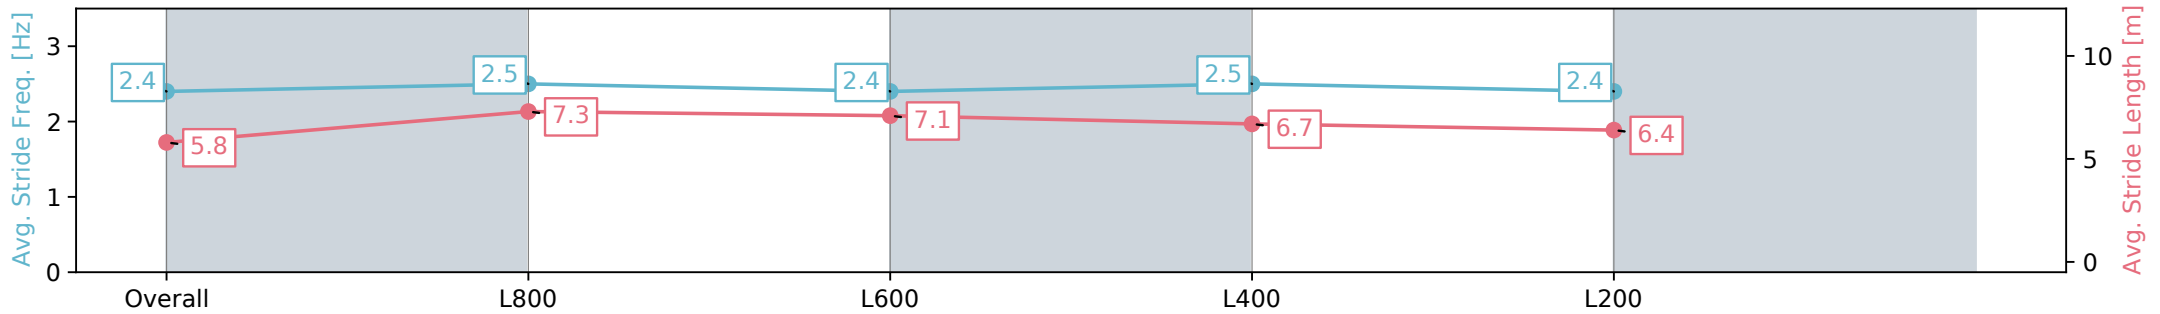

Horse/Jockey Name	MAGIC FIELD/Rochelle Milnes
Finish Rank	6
Fastest Section Time (Section)	0:11.20 (L800)
Top Speed [km/h] (Section)	66.8 (Overall)
Race State	Finished

Morphettville Parks SA - Professional
Race 9: Winning Edge Presentations Handicap - 1000m
17 August 2024 - 5:00PM
Track Rating: Heavy 8, Weather: Overcast, Rail Position: +3m
Entire; Sectional 604m

Section	Overall	L800	L600	L400	L200
Section Times	1:02.10 [6] (0:14.25)	0:47.85 [5] (0:11.20)	0:36.65 [4] (0:11.62)	0:25.03 [4] (0:11.93)	0:13.10 [3] (0:13.10)
Average Speed [km/h]	50.6	64.2	61.9	60.5	54.8
Top Speed [km/h]	66.5	66.8	63.3	61.6	57.8
Avg. Dist. to Rail [m]	5.2	0.8	0.7	1.6	4.0
Avg. Stride Freq. [Hz]	2.4	2.5	2.4	2.5	2.4
Avg. Stride Length [m]	5.8	7.3	7.1	6.7	6.4

Report Created: Sat 17 August 2024 17:46:04 GMT+10 (Note: Timing is based on positional data)

[ ] Ranking at each section and finish
-:-:- No data available at this section
NA No data available