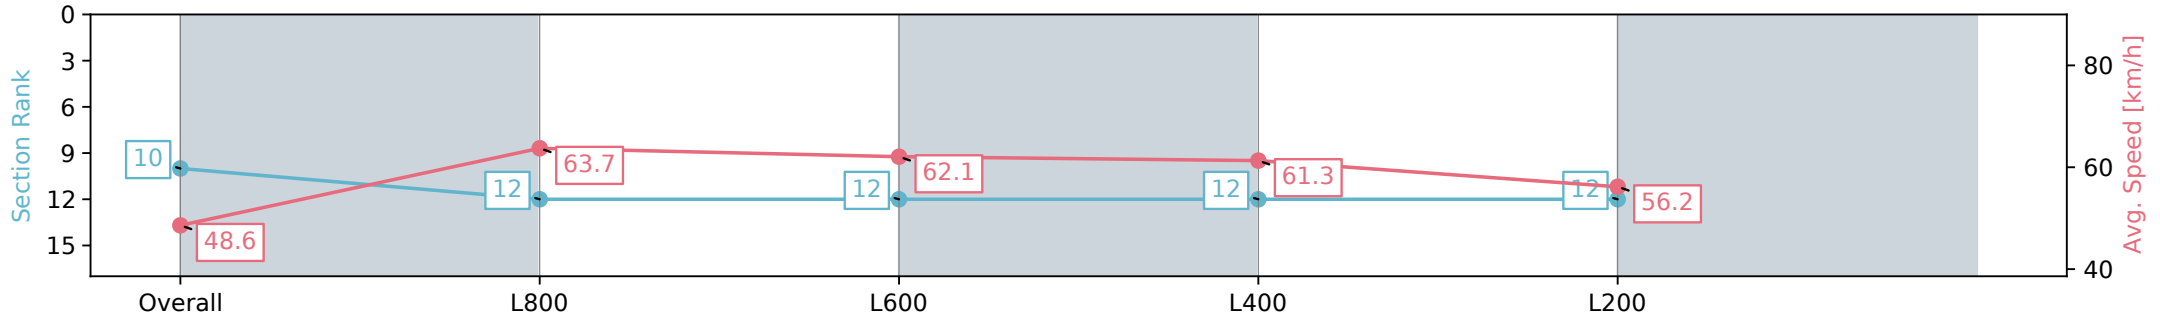

Horse/Jockey Name	DEEVINE/Callan Murray
Finish Rank	10
Fastest Section Time (Section)	0:11.31 (L800)
Top Speed [km/h] (Section)	65.2 (Overall)
Race State	Finished

Morphettville Parks SA - Professional
Race 9: Winning Edge Presentations Handicap - 1000m
17 August 2024 - 5:00PM
Track Rating: Heavy 8, Weather: Overcast, Rail Position: +3m
Entire; Sectional 604m

Section	Overall	L800	L600	L400	L200
Section Times	1:02.48 [10] (0:14.83)	0:47.65 [12] (0:11.31)	0:36.34 [12] (0:11.79)	0:24.55 [12] (0:11.80)	0:12.75 [12] (0:12.75)
Average Speed [km/h]	48.6	63.7	62.1	61.3	56.2
Top Speed [km/h]	64.4	65.2	63.5	62.2	61.0
Avg. Dist. to Rail [m]	10.2	2.0	2.3	4.8	8.5
Avg. Stride Freq. [Hz]	2.3	2.5	2.4	2.5	2.4
Avg. Stride Length [m]	5.7	7.0	7.1	6.9	6.6

Report Created: Sat 17 August 2024 17:46:07 GMT+10 (Note: Timing is based on positional data)

[ ] Ranking at each section and finish
-:-:- No data available at this section
NA No data available