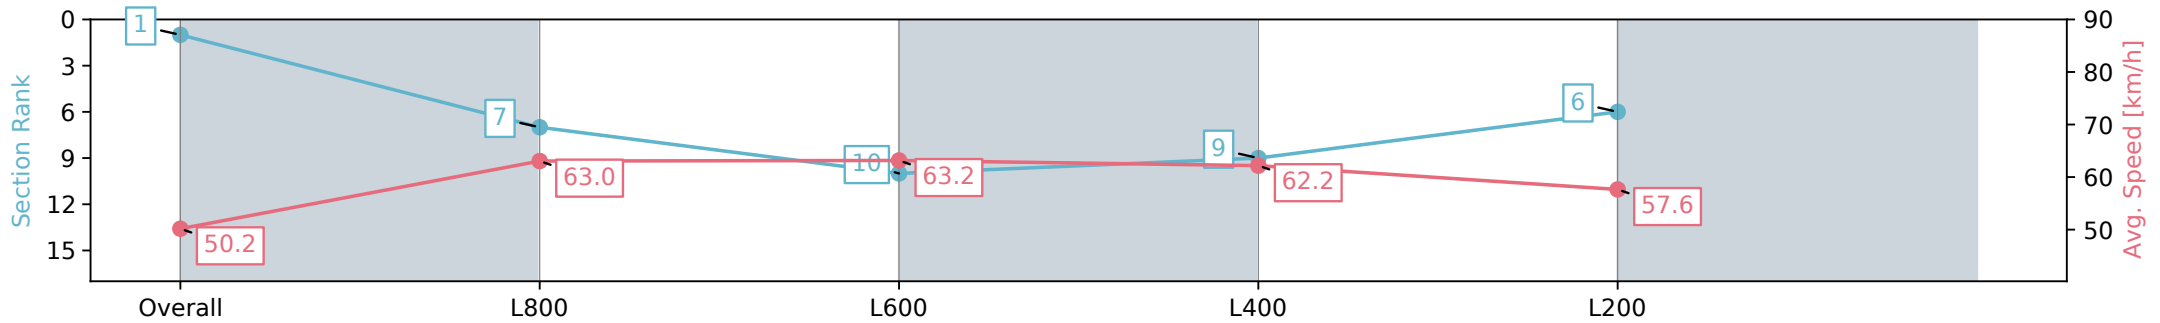

Horse/Jockey Name	WINNING REVOLUTION/Taylor Johnstone
Finish Rank	1
Fastest Section Time (Section)	0:11.54 (L800)
Top Speed [km/h] (Section)	66.6 (Overall)
Race State	Finished

Morphettville Parks SA - Professional
Race 9: Winning Edge Presentations Handicap - 1000m
17 August 2024 - 5:00PM
Track Rating: Heavy 8, Weather: Overcast, Rail Position: +3m
Entire; Sectional 604m

Section	Overall	L800	L600	L400	L200
Section Times	1:01.68 [1] (0:14.36)	0:47.32 [7] (0:11.54)	0:35.78 [10] (0:11.65)	0:24.13 [9] (0:11.69)	0:12.44 [6] (0:12.44)
Average Speed [km/h]	50.2	63.0	63.2	62.2	57.6
Top Speed [km/h]	66.6	64.7	63.8	63.0	61.4
Avg. Dist. to Rail [m]	11.2	4.4	3.5	6.7	9.4
Avg. Stride Freq. [Hz]	2.4	2.6	2.6	2.6	2.5
Avg. Stride Length [m]	5.7	6.6	6.4	6.5	6.3

Report Created: Sat 17 August 2024 17:46:00 GMT+10 (Note: Timing is based on positional data)

[ ] Ranking at each section and finish
-:-:- No data available at this section
NA No data available