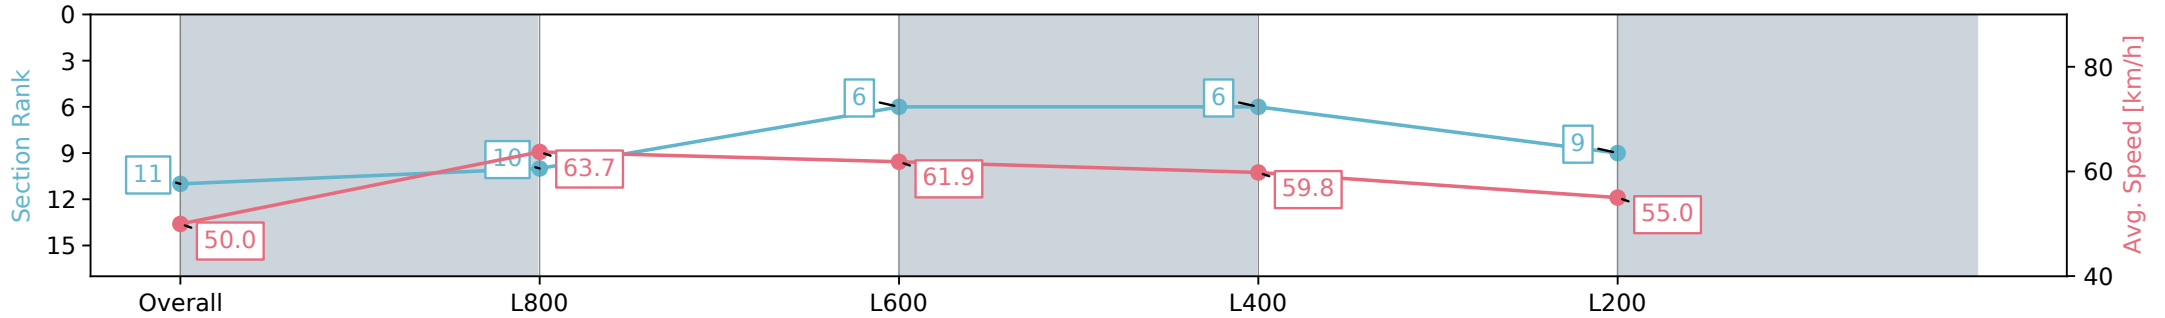

Horse/Jockey Name	LEFT TURN CLYDE/Jason Holder
Finish Rank	11
Fastest Section Time (Section)	0:11.33 (L800)
Top Speed [km/h] (Section)	66.3 (Overall)
Race State	Finished

Morphettville Parks SA - Professional
Race 9: Winning Edge Presentations Handicap - 1000m
17 August 2024 - 5:00PM
Track Rating: Heavy 8, Weather: Overcast, Rail Position: +3m
Entire; Sectional 604m

Section	Overall	L800	L600	L400	L200
Section Times	1:02.49 [11] (0:14.40)	0:48.09 [10] (0:11.33)	0:36.76 [6] (0:11.67)	0:25.09 [6] (0:12.06)	0:13.03 [9] (0:13.03)
Average Speed [km/h]	50.0	63.7	61.9	59.8	55.0
Top Speed [km/h]	66.0	66.3	63.2	61.5	57.6
Avg. Dist. to Rail [m]	3.9	1.8	0.4	2.9	5.9
Avg. Stride Freq. [Hz]	2.4	2.5	2.5	2.5	2.4
Avg. Stride Length [m]	5.7	7.0	6.9	6.5	6.3

Report Created: Sat 17 August 2024 17:46:07 GMT+10 (Note: Timing is based on positional data)

[ ] Ranking at each section and finish
-:-:- No data available at this section
NA No data available