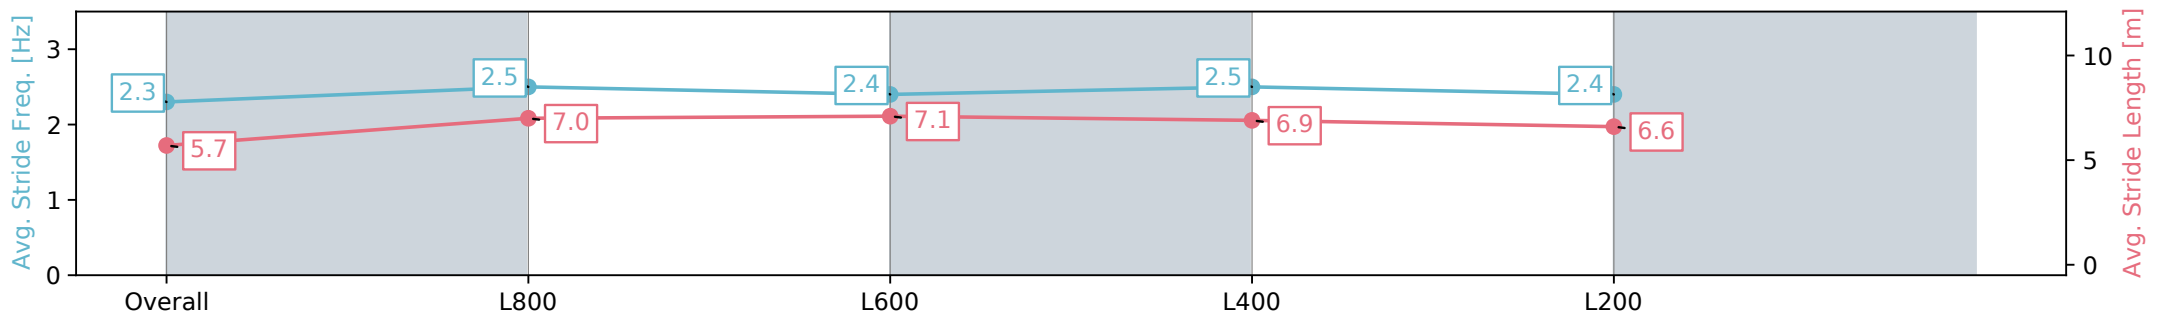

Horse/Jockey Name	DEEVINE/Callan Murray
Finish Rank	10
Fastest Section Time (Section)	0:11.31 (L800)
Top Speed [km/h] (Section)	65.2 (Overall)
Race State	Finished

Morphettville Parks SA - Professional
Race 9: Winning Edge Presentations Handicap - 1000m
17 August 2024 - 5:00PM
Track Rating: Heavy 8, Weather: Overcast, Rail Position: +3m
Entire; Sectional 604m

Section	Overall	L800	L600	L400	L200
Section Times	1:02.48 [10] (0:14.83)	0:47.65 [12] (0:11.31)	0:36.34 [12] (0:11.79)	0:24.55 [12] (0:11.80)	0:12.75 [12] (0:12.75)
Average Speed [km/h]	48.6	63.7	62.1	61.3	56.2
Top Speed [km/h]	64.4	65.2	63.5	62.2	61.0
Avg. Dist. to Rail [m]	10.2	2.0	2.3	4.8	8.5
Avg. Stride Freq. [Hz]	2.3	2.5	2.4	2.5	2.4
Avg. Stride Length [m]	5.7	7.0	7.1	6.9	6.6

Report Created: Sat 17 August 2024 17:46:07 GMT+10 (Note: Timing is based on positional data)

[ ] Ranking at each section and finish
-:-:- No data available at this section
NA No data available