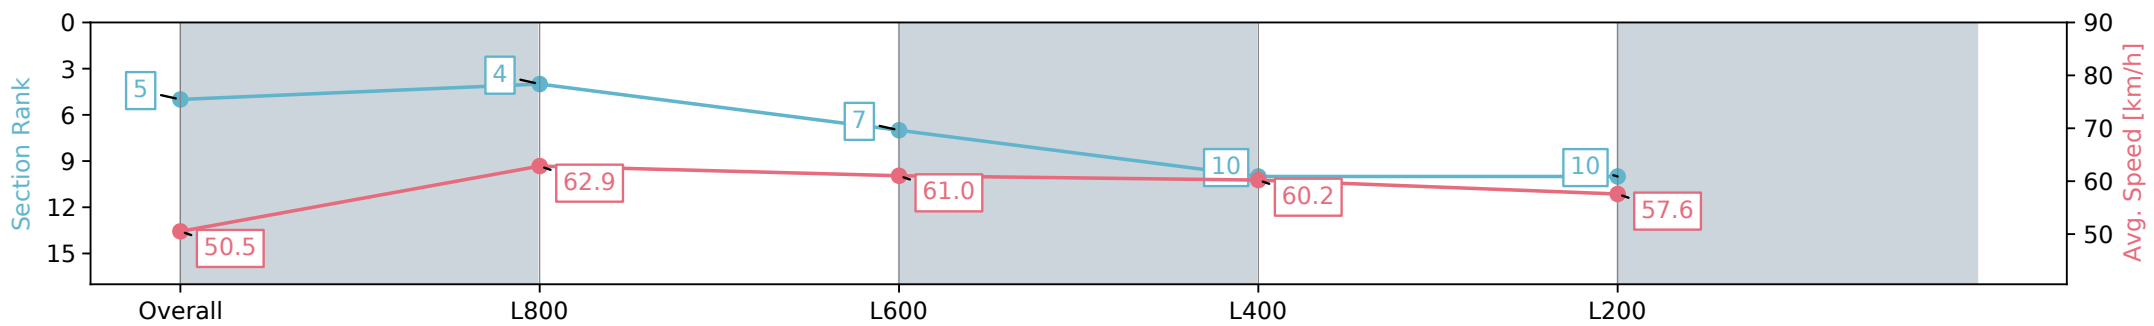

Horse/Jockey Name	WILLASTON/Dom Tourneur
Finish Rank	5
Fastest Section Time (Section)	0:11.53 (L800)
Top Speed [km/h] (Section)	68.4 (Overall)
Race State	Finished

Morphettville Parks SA - Professional
Race 9: Winning Edge Presentations Handicap - 1000m
17 August 2024 - 5:00PM
Track Rating: Heavy 8, Weather: Overcast, Rail Position: +3m
Entire; Sectional 604m

Section	Overall	L800	L600	L400	L200
Section Times	1:02.08 [5] (0:14.22)	0:47.86 [4] (0:11.53)	0:36.33 [7] (0:11.88)	0:24.45 [10] (0:11.99)	0:12.46 [10] (0:12.46)
Average Speed [km/h]	50.5	62.9	61.0	60.2	57.6
Top Speed [km/h]	68.4	67.5	62.4	61.8	60.0
Avg. Dist. to Rail [m]	3.1	2.0	1.2	2.3	1.6
Avg. Stride Freq. [Hz]	2.4	2.5	2.4	2.5	2.4
Avg. Stride Length [m]	5.6	7.0	7.0	6.8	6.6

Report Created: Sat 17 August 2024 17:46:03 GMT+10 (Note: Timing is based on positional data)

[ ] Ranking at each section and finish
-:-:- No data available at this section
NA No data available