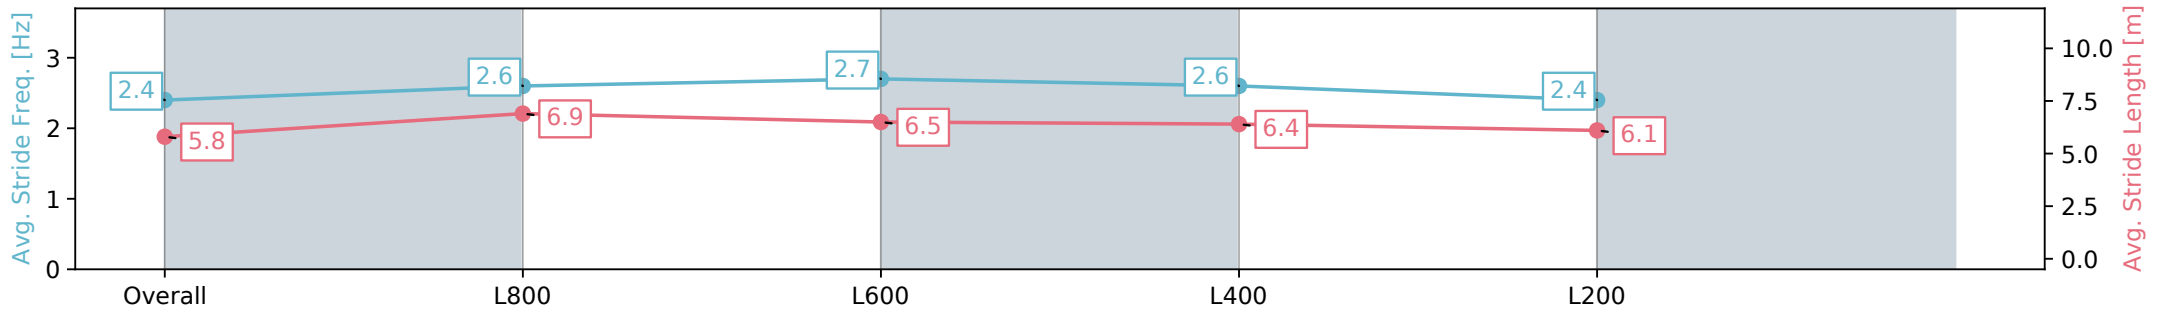

Horse/Jockey Name	JUNGLE SENSATION/Jarrold Fry
Finish Rank	12
Fastest Section Time (Section)	0:11.23 (L800)
Top Speed [km/h] (Section)	66.1 (Overall)
Race State	Finished

Morphettville Parks SA - Professional
Race 9: Winning Edge Presentations Handicap - 1000m
17 August 2024 - 5:00PM
Track Rating: Heavy 8, Weather: Overcast, Rail Position: +3m
Entire; Sectional 604m

Section	Overall	L800	L600	L400	L200
Section Times	1:02.58 [12] (0:13.94)	0:48.64 [2] (0:11.23)	0:37.41 [2] (0:11.76)	0:25.65 [2] (0:12.18)	0:13.47 [4] (0:13.47)
Average Speed [km/h]	51.7	64.4	62.5	59.6	53.1
Top Speed [km/h]	66.1	66.0	63.3	62.3	56.8
Avg. Dist. to Rail [m]	9.7	2.2	3.5	4.3	5.0
Avg. Stride Freq. [Hz]	2.4	2.6	2.7	2.6	2.4
Avg. Stride Length [m]	5.8	6.9	6.5	6.4	6.1

Report Created: Sat 17 August 2024 17:46:08 GMT+10 (Note: Timing is based on positional data)

[ ] Ranking at each section and finish
-:-:- No data available at this section
NA No data available