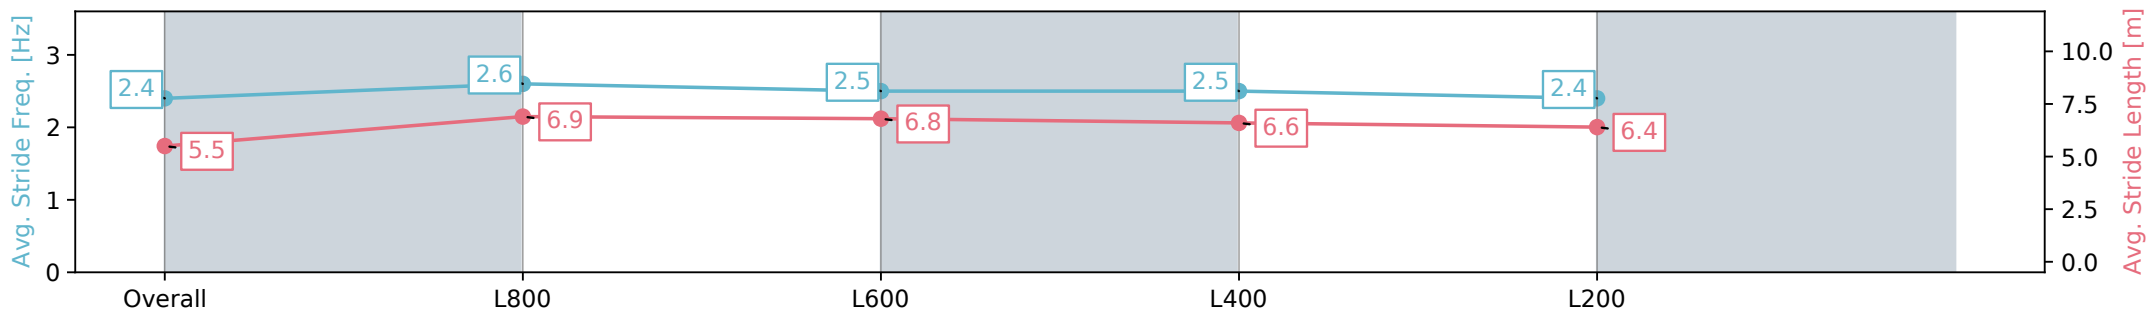

Horse/Jockey Name	MAZOVIA/Jacob Opperman
Finish Rank	14
Fastest Section Time (Section)	0:11.40 (L800)
Top Speed [km/h] (Section)	67.1 (Overall)
Race State	Finished

Morphettville Parks SA - Professional
Race 9: Winning Edge Presentations Handicap - 1000m
17 August 2024 - 5:00PM
Track Rating: Heavy 8, Weather: Overcast, Rail Position: +3m
Entire; Sectional 604m

Section	Overall	L800	L600	L400	L200
Section Times	1:02.98 [14] (0:14.85)	0:48.13 [13] (0:11.40)	0:36.73 [13] (0:11.86)	0:24.87 [13] (0:12.09)	0:12.78 [13] (0:12.78)
Average Speed [km/h]	48.5	63.4	61.7	60.1	56.0
Top Speed [km/h]	66.0	67.1	63.1	60.8	58.9
Avg. Dist. to Rail [m]	5.3	1.6	2.7	5.6	6.9
Avg. Stride Freq. [Hz]	2.4	2.6	2.5	2.5	2.4
Avg. Stride Length [m]	5.5	6.9	6.8	6.6	6.4

Report Created: Sat 17 August 2024 17:46:09 GMT+10 (Note: Timing is based on positional data)

[ ] Ranking at each section and finish
-:-:- No data available at this section
NA No data available