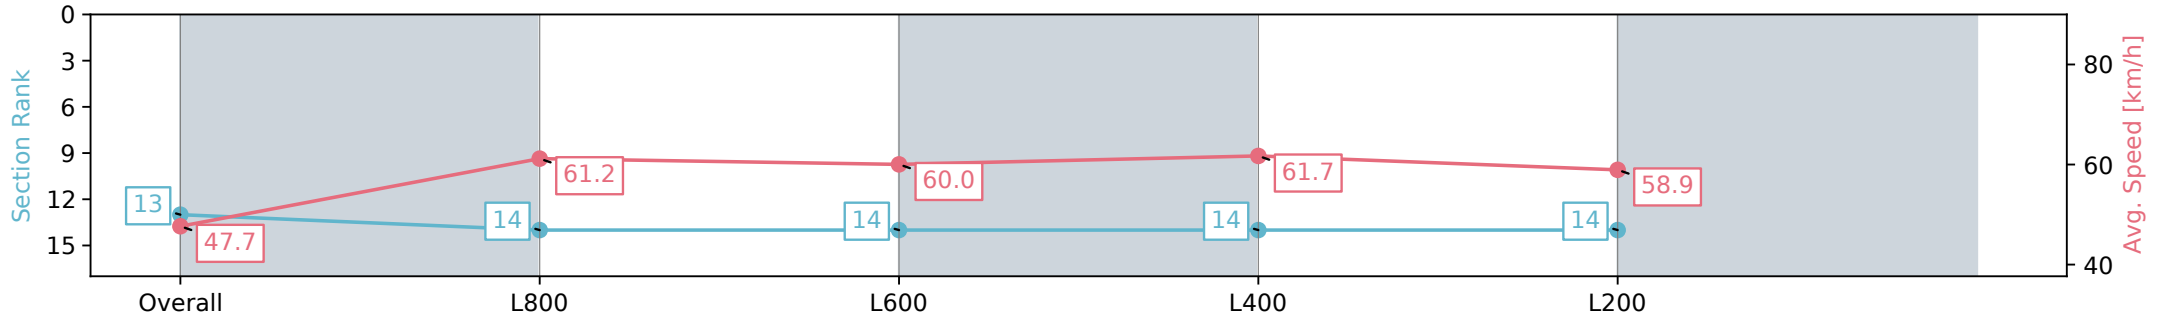

Horse/Jockey Name	CARBONE/Nichola Yuen
Finish Rank	13
Fastest Section Time (Section)	0:11.68 (L400)
Top Speed [km/h] (Section)	63.1 (L600)
Race State	Finished

Morphettville Parks SA - Professional
Race 9: Winning Edge Presentations Handicap - 1000m
17 August 2024 - 5:00PM
Track Rating: Heavy 8, Weather: Overcast, Rail Position: +3m
Entire; Sectional 604m

Section	Overall	L800	L600	L400	L200
Section Times	1:02.84 [13] (0:15.10)	0:47.74 [14] (0:11.81)	0:35.93 [14] (0:12.08)	0:23.85 [14] (0:11.68)	0:12.17 [14] (0:12.17)
Average Speed [km/h]	47.7	61.2	60.0	61.7	58.9
Top Speed [km/h]	63.0	63.0	60.8	63.1	61.6
Avg. Dist. to Rail [m]	7.7	1.4	1.1	2.4	2.1
Avg. Stride Freq. [Hz]	2.3	2.4	2.4	2.4	2.4
Avg. Stride Length [m]	5.6	6.8	6.9	7.0	6.9

Report Created: Sat 17 August 2024 17:46:09 GMT+10 (Note: Timing is based on positional data)

[ ] Ranking at each section and finish
-:-:- No data available at this section
NA No data available