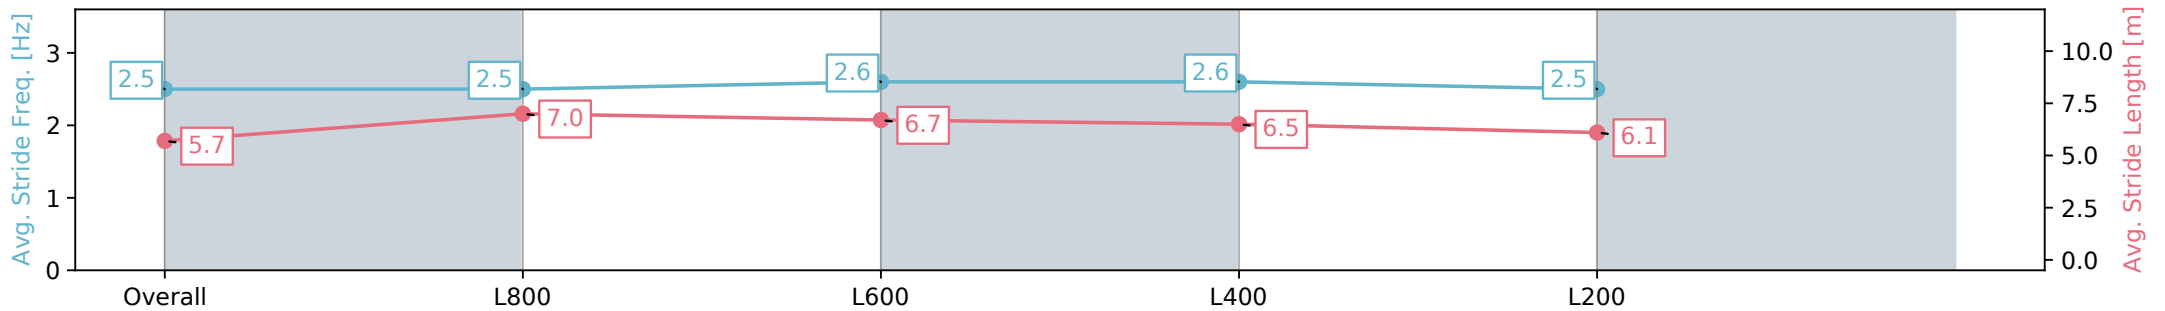

Horse/Jockey Name	MINTULEE/Alana Livesey
Finish Rank	3
Fastest Section Time (Section)	0:11.25 (L800)
Top Speed [km/h] (Section)	66.8 (Overall)
Race State	Finished

Morphettville Parks SA - Professional
Race 9: Winning Edge Presentations Handicap - 1000m
17 August 2024 - 5:00PM
Track Rating: Heavy 8, Weather: Overcast, Rail Position: +3m
Entire; Sectional 604m

Section	Overall	L800	L600	L400	L200
Section Times	1:01.97 [3] (0:13.88)	0:48.09 [1] (0:11.25)	0:36.84 [1] (0:11.69)	0:25.15 [1] (0:12.00)	0:13.15 [1] (0:13.15)
Average Speed [km/h]	51.9	64.0	61.8	60.1	54.5
Top Speed [km/h]	66.8	65.9	62.8	61.3	58.0
Avg. Dist. to Rail [m]	7.9	1.2	0.9	1.6	2.3
Avg. Stride Freq. [Hz]	2.5	2.5	2.6	2.6	2.5
Avg. Stride Length [m]	5.7	7.0	6.7	6.5	6.1

[ ] Ranking at each section and finish
-:-:- No data available at this section
NA No data available