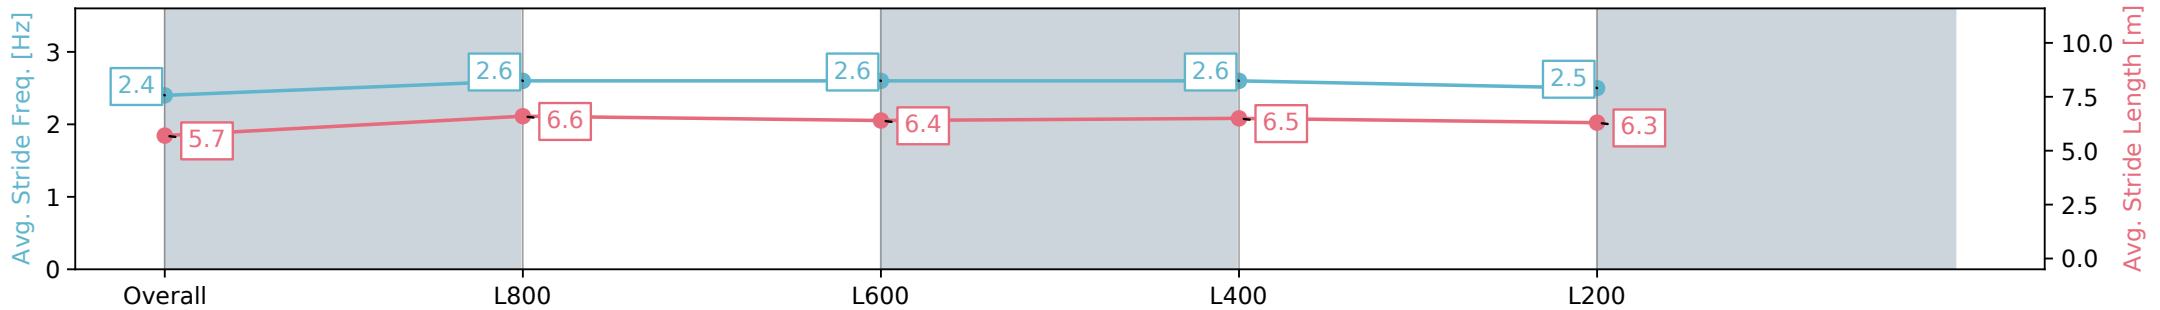

Horse/Jockey Name	WINNING REVOLUTION/Taylor Johnstone
Finish Rank	1
Fastest Section Time (Section)	0:11.54 (L800)
Top Speed [km/h] (Section)	66.6 (Overall)
Race State	Finished

Morphettville Parks SA - Professional
Race 9: Winning Edge Presentations Handicap - 1000m
17 August 2024 - 5:00PM
Track Rating: Heavy 8, Weather: Overcast, Rail Position: +3m
Entire; Sectional 604m

Section	Overall	L800	L600	L400	L200
Section Times	1:01.68 [1] (0:14.36)	0:47.32 [7] (0:11.54)	0:35.78 [10] (0:11.65)	0:24.13 [9] (0:11.69)	0:12.44 [6] (0:12.44)
Average Speed [km/h]	50.2	63.0	63.2	62.2	57.6
Top Speed [km/h]	66.6	64.7	63.8	63.0	61.4
Avg. Dist. to Rail [m]	11.2	4.4	3.5	6.7	9.4
Avg. Stride Freq. [Hz]	2.4	2.6	2.6	2.6	2.5
Avg. Stride Length [m]	5.7	6.6	6.4	6.5	6.3

Report Created: Sat 17 August 2024 17:46:00 GMT+10 (Note: Timing is based on positional data)

[ ] Ranking at each section and finish
-:-:- No data available at this section
NA No data available