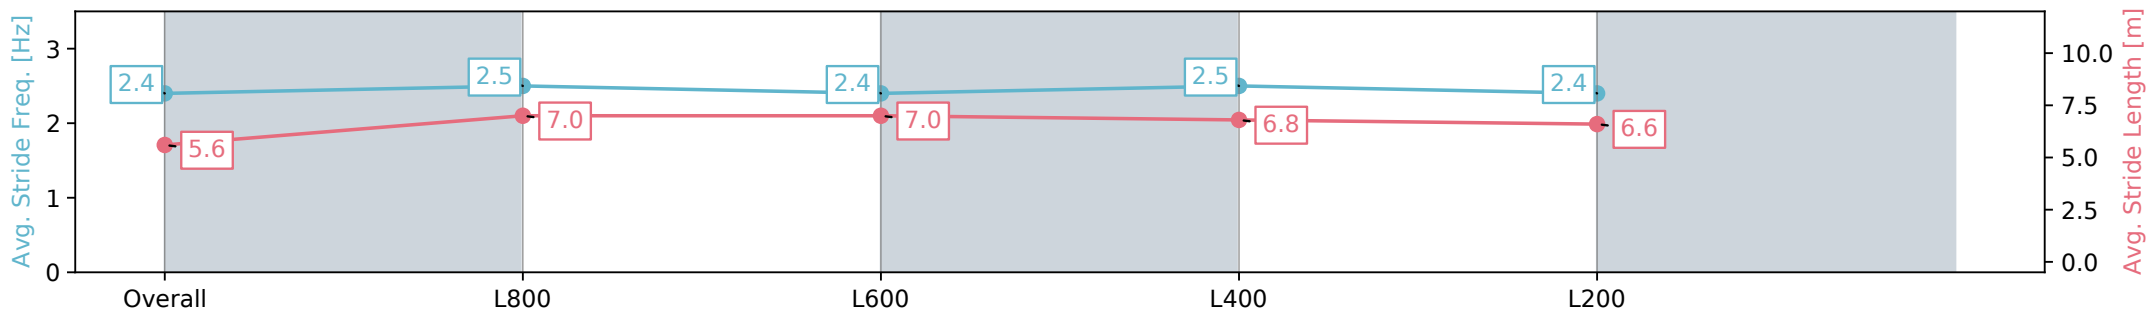

Horse/Jockey Name	WILLASTON/Dom Tourneur
Finish Rank	5
Fastest Section Time (Section)	0:11.53 (L800)
Top Speed [km/h] (Section)	68.4 (Overall)
Race State	Finished

Morphettville Parks SA - Professional
Race 9: Winning Edge Presentations Handicap - 1000m
17 August 2024 - 5:00PM
Track Rating: Heavy 8, Weather: Overcast, Rail Position: +3m
Entire; Sectional 604m

Section	Overall	L800	L600	L400	L200
Section Times	1:02.08 [5] (0:14.22)	0:47.86 [4] (0:11.53)	0:36.33 [7] (0:11.88)	0:24.45 [10] (0:11.99)	0:12.46 [10] (0:12.46)
Average Speed [km/h]	50.5	62.9	61.0	60.2	57.6
Top Speed [km/h]	68.4	67.5	62.4	61.8	60.0
Avg. Dist. to Rail [m]	3.1	2.0	1.2	2.3	1.6
Avg. Stride Freq. [Hz]	2.4	2.5	2.4	2.5	2.4
Avg. Stride Length [m]	5.6	7.0	7.0	6.8	6.6

Report Created: Sat 17 August 2024 17:46:03 GMT+10 (Note: Timing is based on positional data)

[ ] Ranking at each section and finish
-:-:- No data available at this section
NA No data available