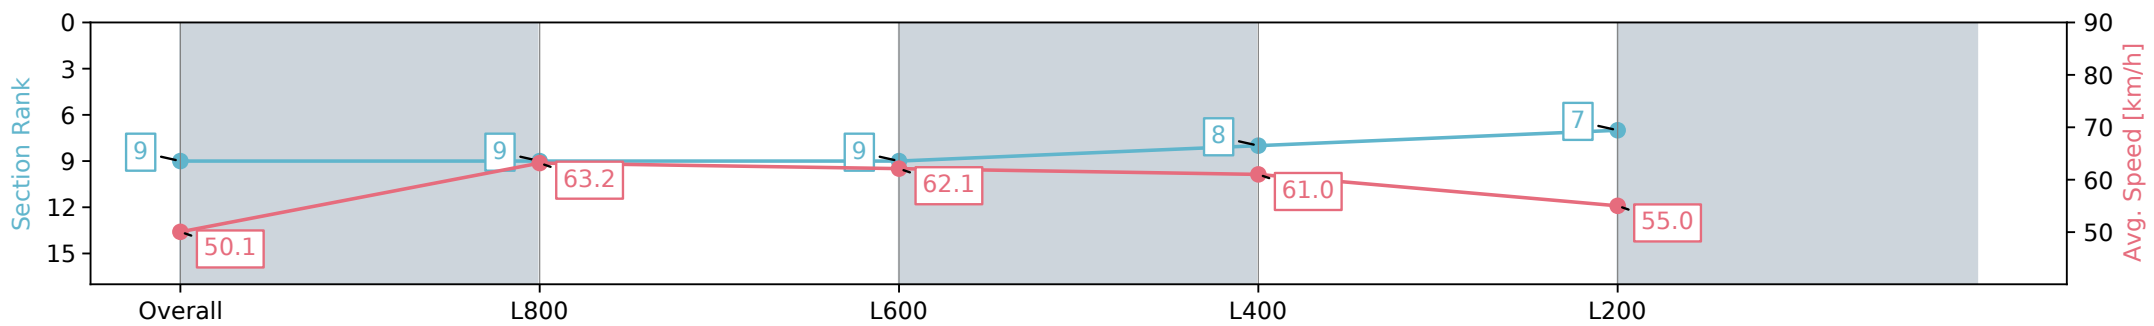

Horse/Jockey Name	LORD MORTON/Teagan Voorham
Finish Rank	9
Fastest Section Time (Section)	0:11.39 (L800)
Top Speed [km/h] (Section)	65.2 (Overall)
Race State	Finished

Morphettville Parks SA - Professional
Race 9: Winning Edge Presentations Handicap - 1000m
17 August 2024 - 5:00PM
Track Rating: Heavy 8, Weather: Overcast, Rail Position: +3m
Entire; Sectional 604m

Section	Overall	L800	L600	L400	L200
Section Times	1:02.30 [9] (0:14.40)	0:47.90 [9] (0:11.39)	0:36.51 [9] (0:11.66)	0:24.85 [8] (0:11.84)	0:13.01 [7] (0:13.01)
Average Speed [km/h]	50.1	63.2	62.1	61.0	55.0
Top Speed [km/h]	65.2	65.0	63.5	62.4	59.6
Avg. Dist. to Rail [m]	1.7	0.3	1.0	2.3	3.7
Avg. Stride Freq. [Hz]	2.4	2.5	2.5	2.5	2.4
Avg. Stride Length [m]	5.8	7.0	6.9	6.7	6.2

Report Created: Sat 17 August 2024 17:46:06 GMT+10 (Note: Timing is based on positional data)

[ ] Ranking at each section and finish
-:-:- No data available at this section
NA No data available