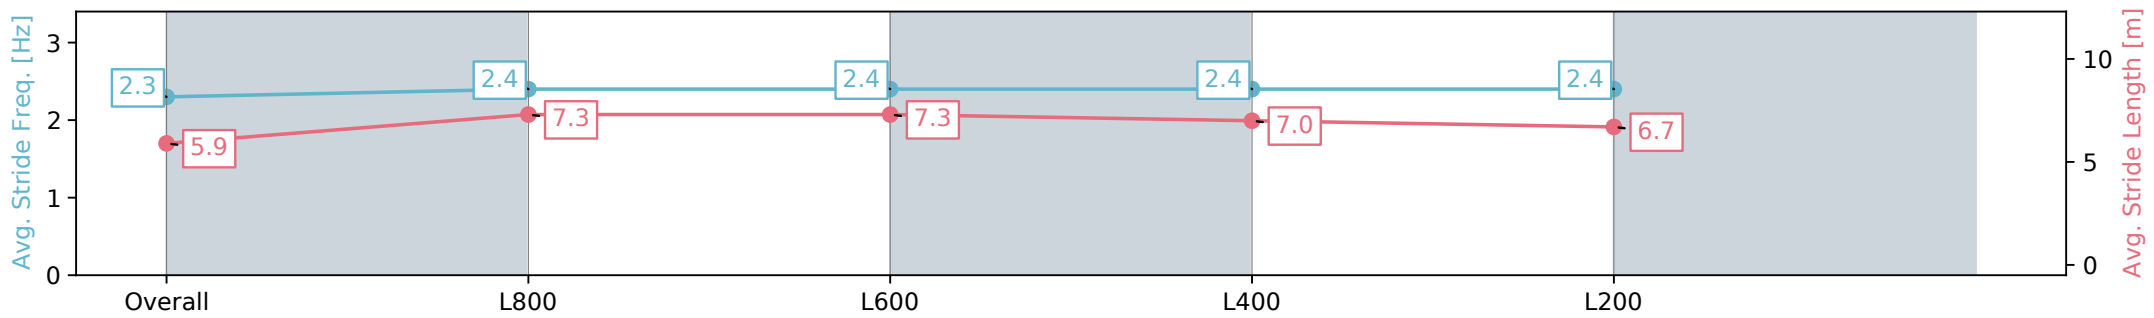

Horse/Jockey Name	KALASEC/Jake Toeroek
Finish Rank	2
Fastest Section Time (Section)	0:11.42 (L800)
Top Speed [km/h] (Section)	65.3 (Overall)
Race State	Finished

Morphettville Parks SA - Professional
Race 9: Winning Edge Presentations Handicap - 1000m
17 August 2024 - 5:00PM
Track Rating: Heavy 8, Weather: Overcast, Rail Position: +3m
Entire; Sectional 604m

Section	Overall	L800	L600	L400	L200
Section Times	1:01.71 [2] (0:14.36)	0:47.35 [8] (0:11.42)	0:35.93 [8] (0:11.64)	0:24.29 [7] (0:11.81)	0:12.48 [5] (0:12.48)
Average Speed [km/h]	50.1	63.4	62.9	61.5	57.4
Top Speed [km/h]	65.3	65.1	64.1	62.3	61.1
Avg. Dist. to Rail [m]	9.3	3.2	2.8	5.5	7.7
Avg. Stride Freq. [Hz]	2.3	2.4	2.4	2.4	2.4
Avg. Stride Length [m]	5.9	7.3	7.3	7.0	6.7

Report Created: Sat 17 August 2024 17:46:01 GMT+10 (Note: Timing is based on positional data)

[ ] Ranking at each section and finish
-:-:- No data available at this section
NA No data available