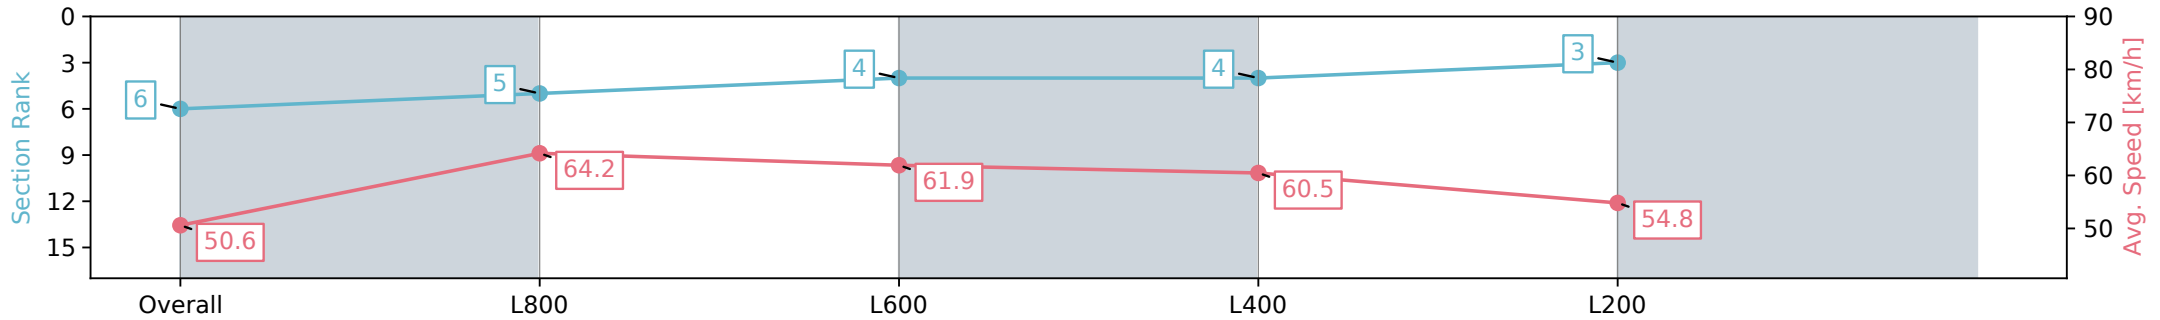

Horse/Jockey Name	MAGIC FIELD/Rochelle Milnes
Finish Rank	6
Fastest Section Time (Section)	0:11.20 (L800)
Top Speed [km/h] (Section)	66.8 (Overall)
Race State	Finished

Morphettville Parks SA - Professional
Race 9: Winning Edge Presentations Handicap - 1000m
17 August 2024 - 5:00PM
Track Rating: Heavy 8, Weather: Overcast, Rail Position: +3m
Entire; Sectional 604m

Section	Overall	L800	L600	L400	L200
Section Times	1:02.10 [6] (0:14.25)	0:47.85 [5] (0:11.20)	0:36.65 [4] (0:11.62)	0:25.03 [4] (0:11.93)	0:13.10 [3] (0:13.10)
Average Speed [km/h]	50.6	64.2	61.9	60.5	54.8
Top Speed [km/h]	66.5	66.8	63.3	61.6	57.8
Avg. Dist. to Rail [m]	5.2	0.8	0.7	1.6	4.0
Avg. Stride Freq. [Hz]	2.4	2.5	2.4	2.5	2.4
Avg. Stride Length [m]	5.8	7.3	7.1	6.7	6.4

Report Created: Sat 17 August 2024 17:46:04 GMT+10 (Note: Timing is based on positional data)

[ ] Ranking at each section and finish
-:-:- No data available at this section
NA No data available