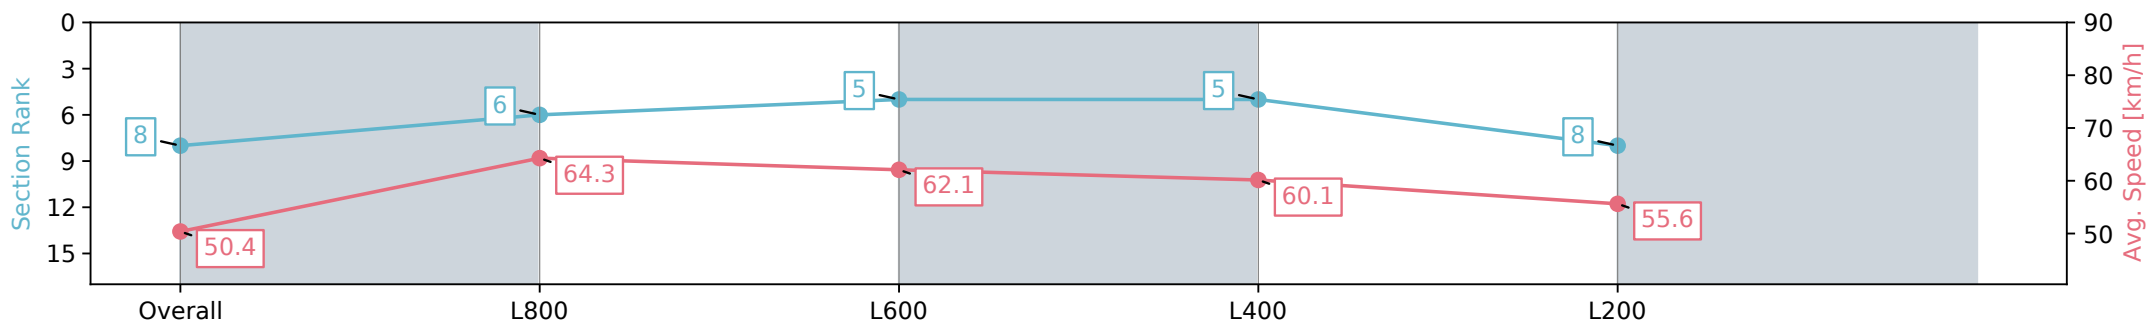

Horse/Jockey Name	HIGH ON SUGAR/Kayla Crowther
Finish Rank	8
Fastest Section Time (Section)	0:11.26 (L800)
Top Speed [km/h] (Section)	68.4 (Overall)
Race State	Finished

Morphettville Parks SA - Professional
Race 9: Winning Edge Presentations Handicap - 1000m
17 August 2024 - 5:00PM
Track Rating: Heavy 8, Weather: Overcast, Rail Position: +3m
Entire; Sectional 604m

Section	Overall	L800	L600	L400	L200
Section Times	1:02.20 [8] (0:14.30)	0:47.90 [6] (0:11.26)	0:36.64 [5] (0:11.71)	0:24.93 [5] (0:12.04)	0:12.89 [8] (0:12.89)
Average Speed [km/h]	50.4	64.3	62.1	60.1	55.6
Top Speed [km/h]	68.4	68.3	63.0	61.7	60.4
Avg. Dist. to Rail [m]	6.5	3.3	1.6	4.5	6.9
Avg. Stride Freq. [Hz]	2.3	2.3	2.3	2.3	2.3
Avg. Stride Length [m]	5.9	7.7	7.5	7.1	6.7

Report Created: Sat 17 August 2024 17:46:05 GMT+10 (Note: Timing is based on positional data)

[ ] Ranking at each section and finish
-:-:- No data available at this section
NA No data available