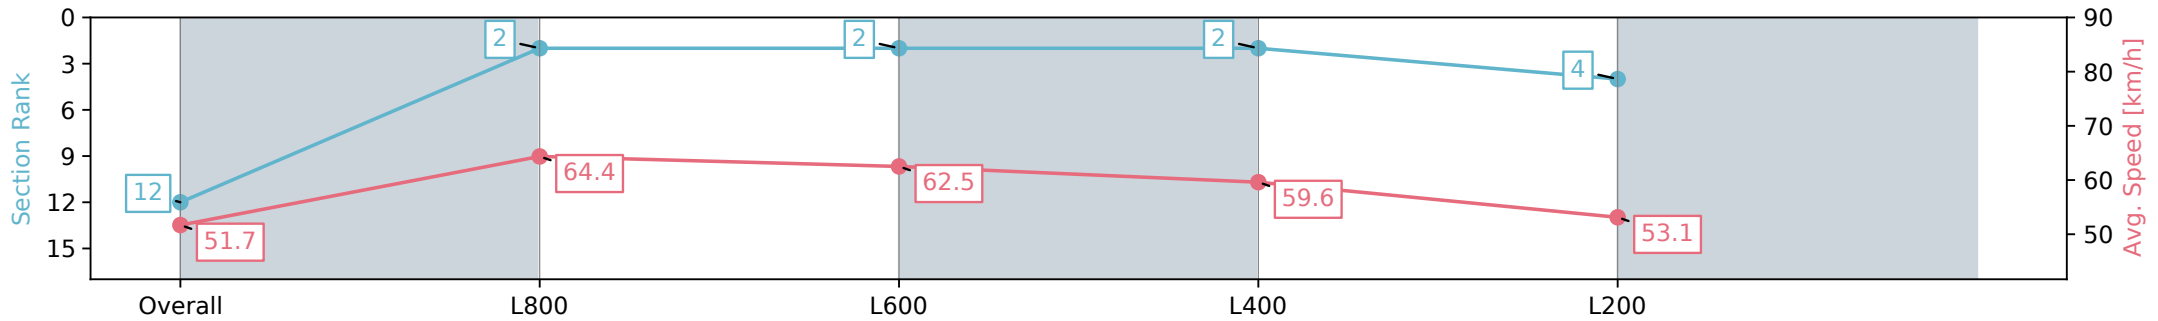

Horse/Jockey Name	JUNGLE SENSATION/Jarrold Fry
Finish Rank	12
Fastest Section Time (Section)	0:11.23 (L800)
Top Speed [km/h] (Section)	66.1 (Overall)
Race State	Finished

Morphettville Parks SA - Professional
Race 9: Winning Edge Presentations Handicap - 1000m
17 August 2024 - 5:00PM
Track Rating: Heavy 8, Weather: Overcast, Rail Position: +3m
Entire; Sectional 604m

Section	Overall	L800	L600	L400	L200
Section Times	1:02.58 [12] (0:13.94)	0:48.64 [2] (0:11.23)	0:37.41 [2] (0:11.76)	0:25.65 [2] (0:12.18)	0:13.47 [4] (0:13.47)
Average Speed [km/h]	51.7	64.4	62.5	59.6	53.1
Top Speed [km/h]	66.1	66.0	63.3	62.3	56.8
Avg. Dist. to Rail [m]	9.7	2.2	3.5	4.3	5.0
Avg. Stride Freq. [Hz]	2.4	2.6	2.7	2.6	2.4
Avg. Stride Length [m]	5.8	6.9	6.5	6.4	6.1

Report Created: Sat 17 August 2024 17:46:08 GMT+10 (Note: Timing is based on positional data)

[ ] Ranking at each section and finish
-:-:- No data available at this section
NA No data available