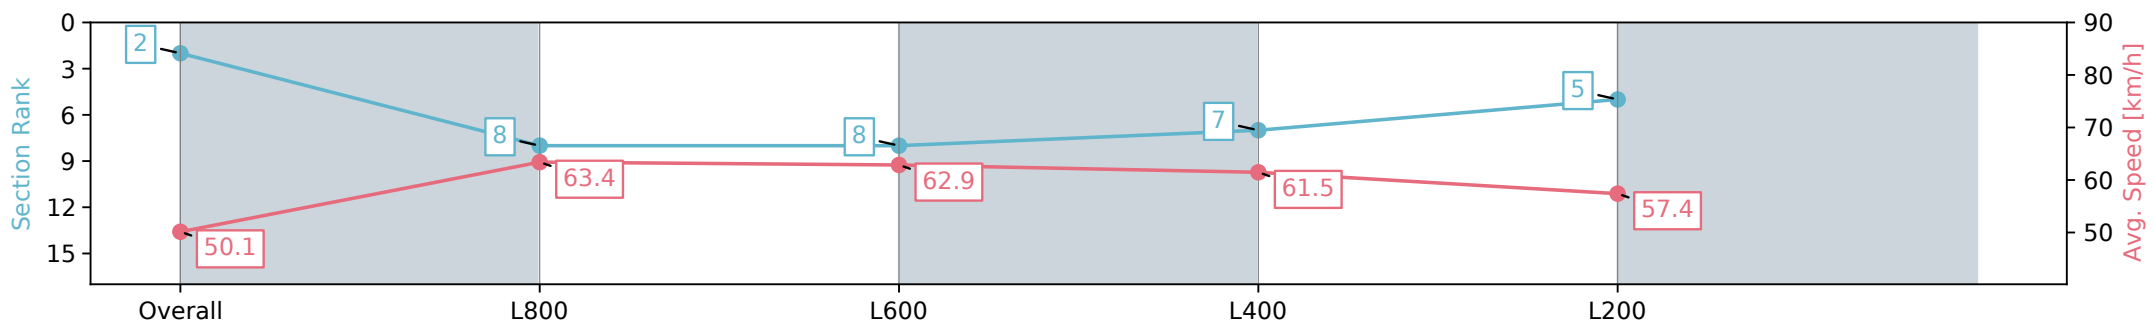

Horse/Jockey Name	KALASEC/Jake Toeroek
Finish Rank	2
Fastest Section Time (Section)	0:11.42 (L800)
Top Speed [km/h] (Section)	65.3 (Overall)
Race State	Finished

Morphettville Parks SA - Professional
Race 9: Winning Edge Presentations Handicap - 1000m
17 August 2024 - 5:00PM
Track Rating: Heavy 8, Weather: Overcast, Rail Position: +3m
Entire; Sectional 604m

Section	Overall	L800	L600	L400	L200
Section Times	1:01.71 [2] (0:14.36)	0:47.35 [8] (0:11.42)	0:35.93 [8] (0:11.64)	0:24.29 [7] (0:11.81)	0:12.48 [5] (0:12.48)
Average Speed [km/h]	50.1	63.4	62.9	61.5	57.4
Top Speed [km/h]	65.3	65.1	64.1	62.3	61.1
Avg. Dist. to Rail [m]	9.3	3.2	2.8	5.5	7.7
Avg. Stride Freq. [Hz]	2.3	2.4	2.4	2.4	2.4
Avg. Stride Length [m]	5.9	7.3	7.3	7.0	6.7

Report Created: Sat 17 August 2024 17:46:01 GMT+10 (Note: Timing is based on positional data)

[ ] Ranking at each section and finish
-:-:- No data available at this section
NA No data available