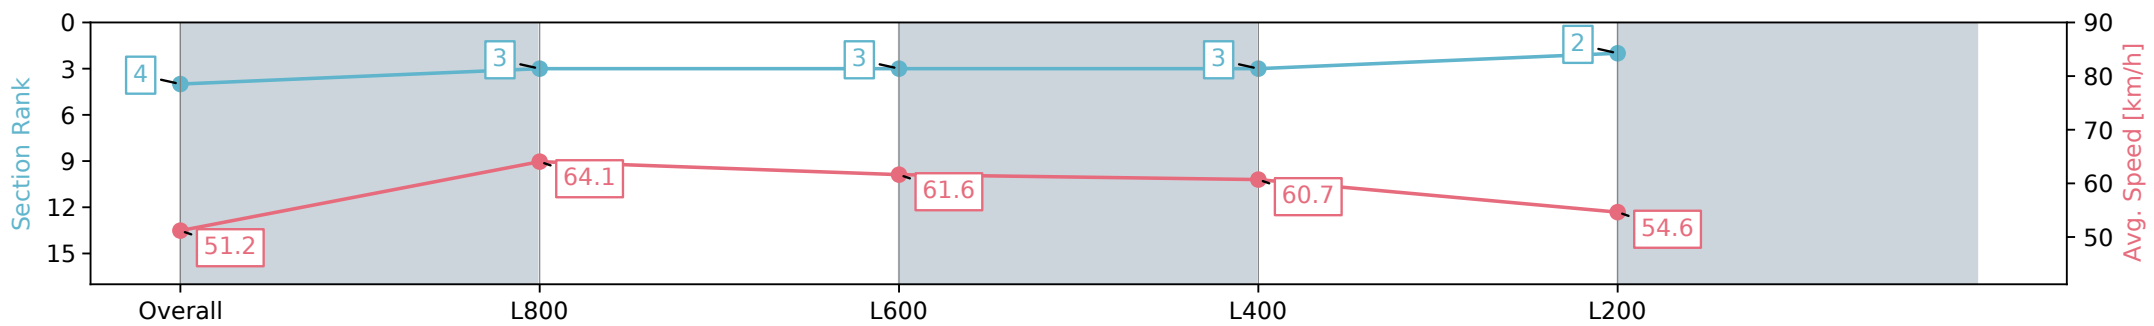

Horse/Jockey Name	QEYAADY/Todd Pannell
Finish Rank	4
Fastest Section Time (Section)	0:11.25 (L800)
Top Speed [km/h] (Section)	65.7 (Overall)
Race State	Finished

Morphettville Parks SA - Professional
Race 9: Winning Edge Presentations Handicap - 1000m
17 August 2024 - 5:00PM
Track Rating: Heavy 8, Weather: Overcast, Rail Position: +3m
Entire; Sectional 604m

Section	Overall	L800	L600	L400	L200
Section Times	1:02.06 [4] (0:14.09)	0:47.97 [3] (0:11.25)	0:36.72 [3] (0:11.71)	0:25.01 [3] (0:11.89)	0:13.12 [2] (0:13.12)
Average Speed [km/h]	51.2	64.1	61.6	60.7	54.6
Top Speed [km/h]	65.4	65.7	62.8	61.8	58.3
Avg. Dist. to Rail [m]	4.5	0.8	0.6	1.5	2.5
Avg. Stride Freq. [Hz]	2.3	2.5	2.4	2.5	2.3
Avg. Stride Length [m]	6.1	7.1	6.8	6.7	6.4

Report Created: Sat 17 August 2024 17:46:03 GMT+10 (Note: Timing is based on positional data)

[ ] Ranking at each section and finish
-:-:- No data available at this section
NA No data available