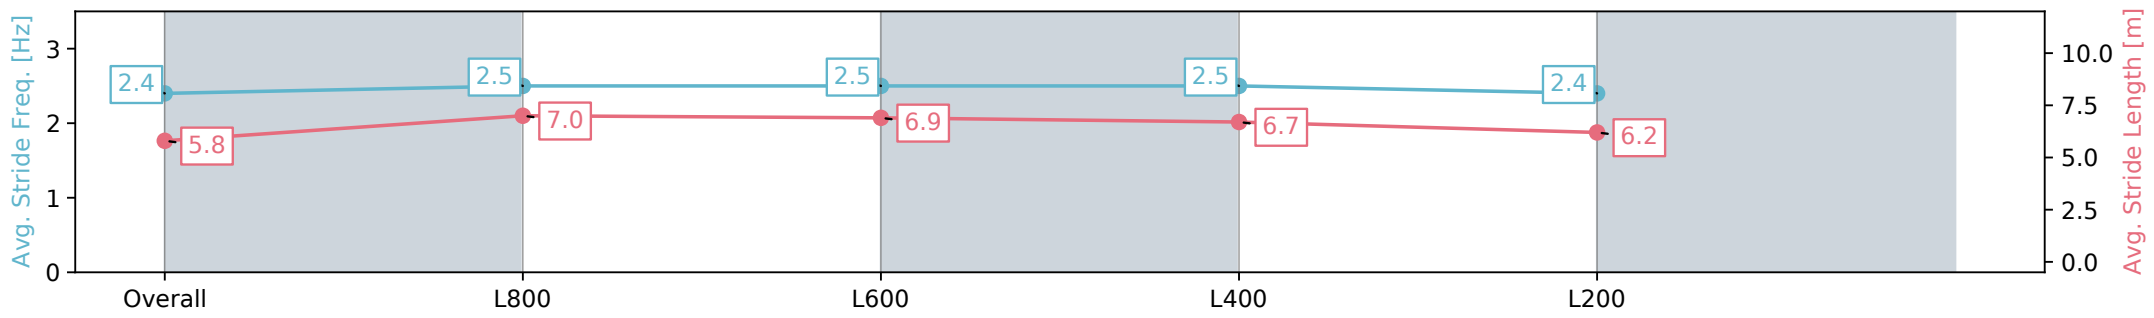

Horse/Jockey Name	LORD MORTON/Teagan Voorham
Finish Rank	9
Fastest Section Time (Section)	0:11.39 (L800)
Top Speed [km/h] (Section)	65.2 (Overall)
Race State	Finished

Morphettville Parks SA - Professional
Race 9: Winning Edge Presentations Handicap - 1000m
17 August 2024 - 5:00PM
Track Rating: Heavy 8, Weather: Overcast, Rail Position: +3m
Entire; Sectional 604m

Section	Overall	L800	L600	L400	L200
Section Times	1:02.30 [9] (0:14.40)	0:47.90 [9] (0:11.39)	0:36.51 [9] (0:11.66)	0:24.85 [8] (0:11.84)	0:13.01 [7] (0:13.01)
Average Speed [km/h]	50.1	63.2	62.1	61.0	55.0
Top Speed [km/h]	65.2	65.0	63.5	62.4	59.6
Avg. Dist. to Rail [m]	1.7	0.3	1.0	2.3	3.7
Avg. Stride Freq. [Hz]	2.4	2.5	2.5	2.5	2.4
Avg. Stride Length [m]	5.8	7.0	6.9	6.7	6.2

Report Created: Sat 17 August 2024 17:46:06 GMT+10 (Note: Timing is based on positional data)

[ ] Ranking at each section and finish
-:-:- No data available at this section
NA No data available