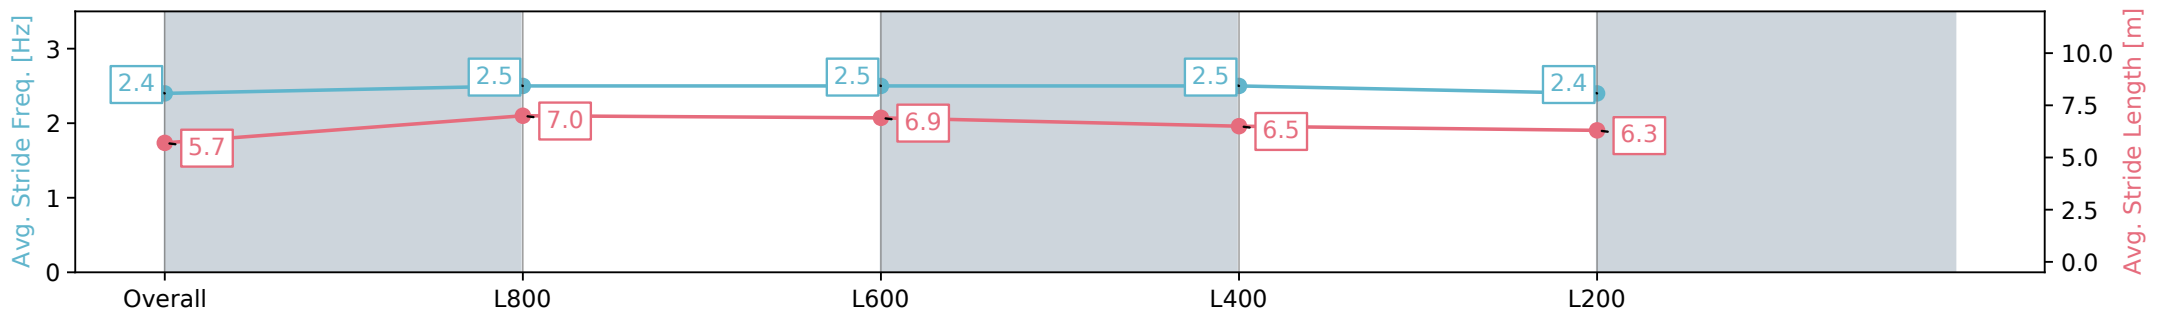

Horse/Jockey Name	LEFT TURN CLYDE/Jason Holder
Finish Rank	11
Fastest Section Time (Section)	0:11.33 (L800)
Top Speed [km/h] (Section)	66.3 (Overall)
Race State	Finished

Morphettville Parks SA - Professional
Race 9: Winning Edge Presentations Handicap - 1000m
17 August 2024 - 5:00PM
Track Rating: Heavy 8, Weather: Overcast, Rail Position: +3m
Entire; Sectional 604m

Section	Overall	L800	L600	L400	L200
Section Times	1:02.49 [11] (0:14.40)	0:48.09 [10] (0:11.33)	0:36.76 [6] (0:11.67)	0:25.09 [6] (0:12.06)	0:13.03 [9] (0:13.03)
Average Speed [km/h]	50.0	63.7	61.9	59.8	55.0
Top Speed [km/h]	66.0	66.3	63.2	61.5	57.6
Avg. Dist. to Rail [m]	3.9	1.8	0.4	2.9	5.9
Avg. Stride Freq. [Hz]	2.4	2.5	2.5	2.5	2.4
Avg. Stride Length [m]	5.7	7.0	6.9	6.5	6.3

Report Created: Sat 17 August 2024 17:46:07 GMT+10 (Note: Timing is based on positional data)

[ ] Ranking at each section and finish
-:-:- No data available at this section
NA No data available