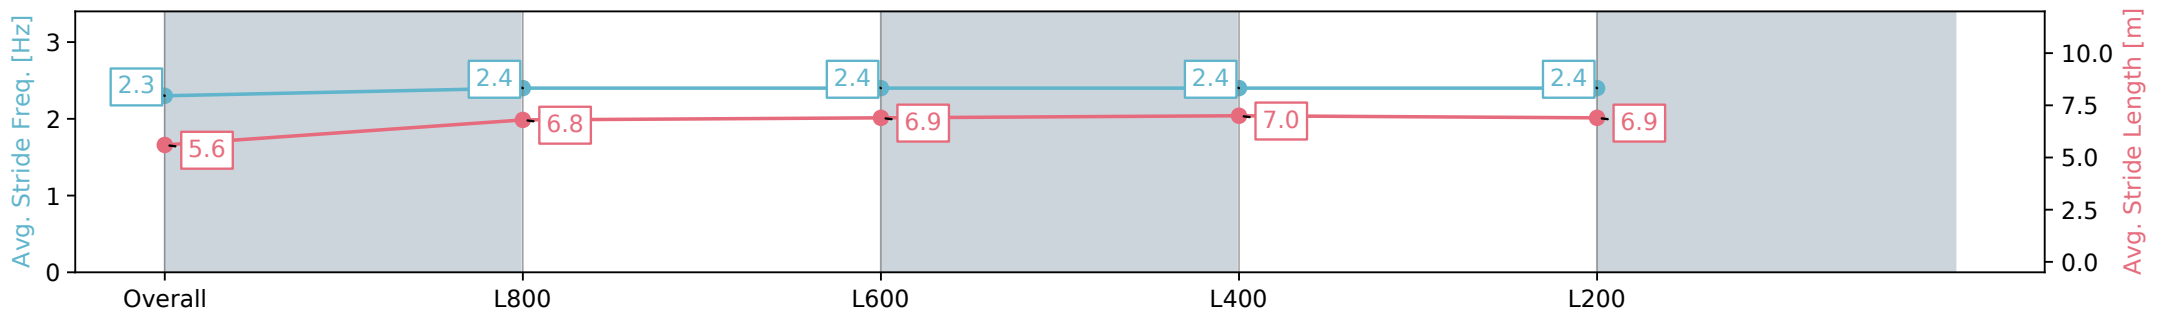

Horse/Jockey Name	CARBONE/Nichola Yuen
Finish Rank	13
Fastest Section Time (Section)	0:11.68 (L400)
Top Speed [km/h] (Section)	63.1 (L600)
Race State	Finished

Morphettville Parks SA - Professional
Race 9: Winning Edge Presentations Handicap - 1000m
17 August 2024 - 5:00PM
Track Rating: Heavy 8, Weather: Overcast, Rail Position: +3m
Entire; Sectional 604m

Section	Overall	L800	L600	L400	L200
Section Times	1:02.84 [13] (0:15.10)	0:47.74 [14] (0:11.81)	0:35.93 [14] (0:12.08)	0:23.85 [14] (0:11.68)	0:12.17 [14] (0:12.17)
Average Speed [km/h]	47.7	61.2	60.0	61.7	58.9
Top Speed [km/h]	63.0	63.0	60.8	63.1	61.6
Avg. Dist. to Rail [m]	7.7	1.4	1.1	2.4	2.1
Avg. Stride Freq. [Hz]	2.3	2.4	2.4	2.4	2.4
Avg. Stride Length [m]	5.6	6.8	6.9	7.0	6.9

Report Created: Sat 17 August 2024 17:46:09 GMT+10 (Note: Timing is based on positional data)

[ ] Ranking at each section and finish
-:-:- No data available at this section
NA No data available