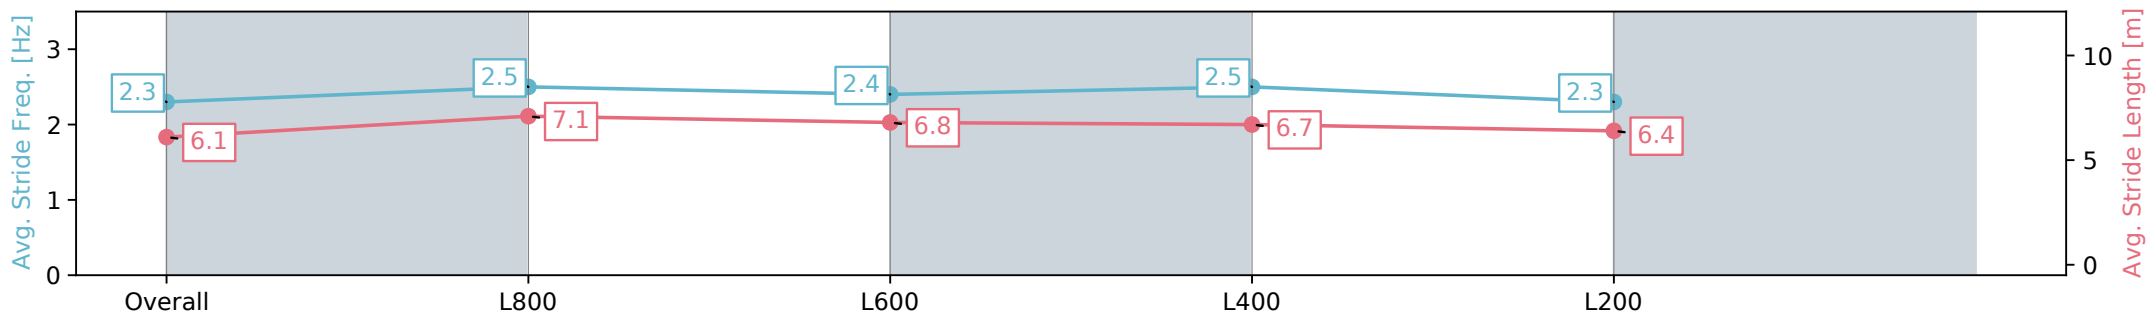

Horse/Jockey Name	QEYAADY/Todd Pannell
Finish Rank	4
Fastest Section Time (Section)	0:11.25 (L800)
Top Speed [km/h] (Section)	65.7 (Overall)
Race State	Finished

Morphettville Parks SA - Professional
Race 9: Winning Edge Presentations Handicap - 1000m
17 August 2024 - 5:00PM
Track Rating: Heavy 8, Weather: Overcast, Rail Position: +3m
Entire; Sectional 604m

Section	Overall	L800	L600	L400	L200
Section Times	1:02.06 [4] (0:14.09)	0:47.97 [3] (0:11.25)	0:36.72 [3] (0:11.71)	0:25.01 [3] (0:11.89)	0:13.12 [2] (0:13.12)
Average Speed [km/h]	51.2	64.1	61.6	60.7	54.6
Top Speed [km/h]	65.4	65.7	62.8	61.8	58.3
Avg. Dist. to Rail [m]	4.5	0.8	0.6	1.5	2.5
Avg. Stride Freq. [Hz]	2.3	2.5	2.4	2.5	2.3
Avg. Stride Length [m]	6.1	7.1	6.8	6.7	6.4

Report Created: Sat 17 August 2024 17:46:03 GMT+10 (Note: Timing is based on positional data)

[ ] Ranking at each section and finish
-:-:- No data available at this section
NA No data available