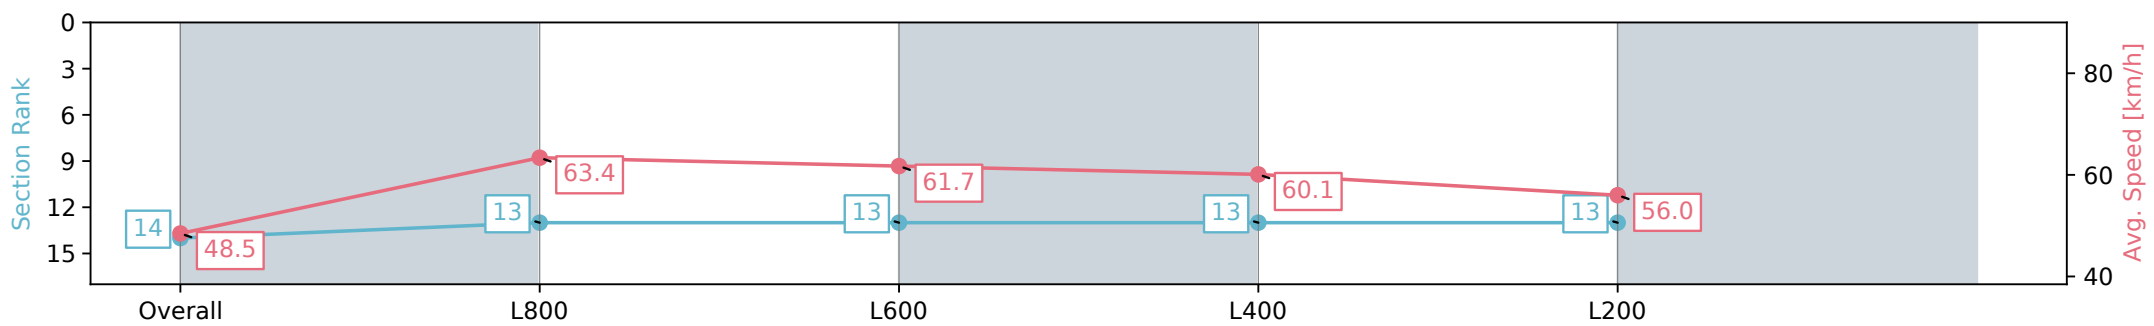

Horse/Jockey Name	MAZOVIA/Jacob Opperman
Finish Rank	14
Fastest Section Time (Section)	0:11.40 (L800)
Top Speed [km/h] (Section)	67.1 (Overall)
Race State	Finished

Morphettville Parks SA - Professional
Race 9: Winning Edge Presentations Handicap - 1000m
17 August 2024 - 5:00PM
Track Rating: Heavy 8, Weather: Overcast, Rail Position: +3m
Entire; Sectional 604m

Section	Overall	L800	L600	L400	L200
Section Times	1:02.98 [14] (0:14.85)	0:48.13 [13] (0:11.40)	0:36.73 [13] (0:11.86)	0:24.87 [13] (0:12.09)	0:12.78 [13] (0:12.78)
Average Speed [km/h]	48.5	63.4	61.7	60.1	56.0
Top Speed [km/h]	66.0	67.1	63.1	60.8	58.9
Avg. Dist. to Rail [m]	5.3	1.6	2.7	5.6	6.9
Avg. Stride Freq. [Hz]	2.4	2.6	2.5	2.5	2.4
Avg. Stride Length [m]	5.5	6.9	6.8	6.6	6.4

Report Created: Sat 17 August 2024 17:46:09 GMT+10 (Note: Timing is based on positional data)

[ ] Ranking at each section and finish
-:-:- No data available at this section
NA No data available