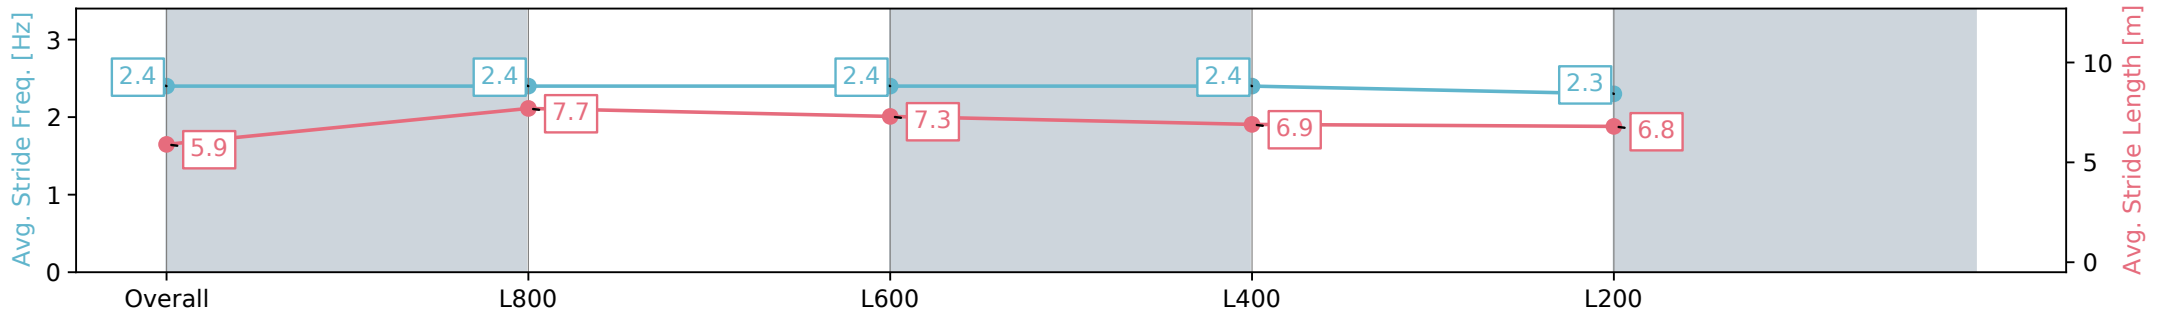

Morphettville Parks SA - Professional

Race 8: Sportsbet Same Race Multi Handicap - 1000m

17 August 2024 - 4:17PM

Track Rating: Heavy 8, Weather: Overcast, Rail Position: +3m Entire; Sectional 604m

Section	Overall	L800	L600	L400	L200
Section Times	1:01.43 [6] (0:14.17)	0:47.26 [5] (0:11.02)	0:36.24 [3] (0:11.54)	0:24.70 [2] (0:11.99)	0:12.71 [3] (0:12.71)
Average Speed [km/h]	50.8	65.2	62.7	60.2	56.5
Top Speed [km/h]	67.2	67.2	64.2	61.6	59.5
Avg. Dist. to Rail [m]	3.7	1.0	0.9	2.6	2.4
Avg. Stride Freq. [Hz]	2.4	2.4	2.4	2.4	2.3
Avg. Stride Length [m]	5.9	7.7	7.3	6.9	6.8