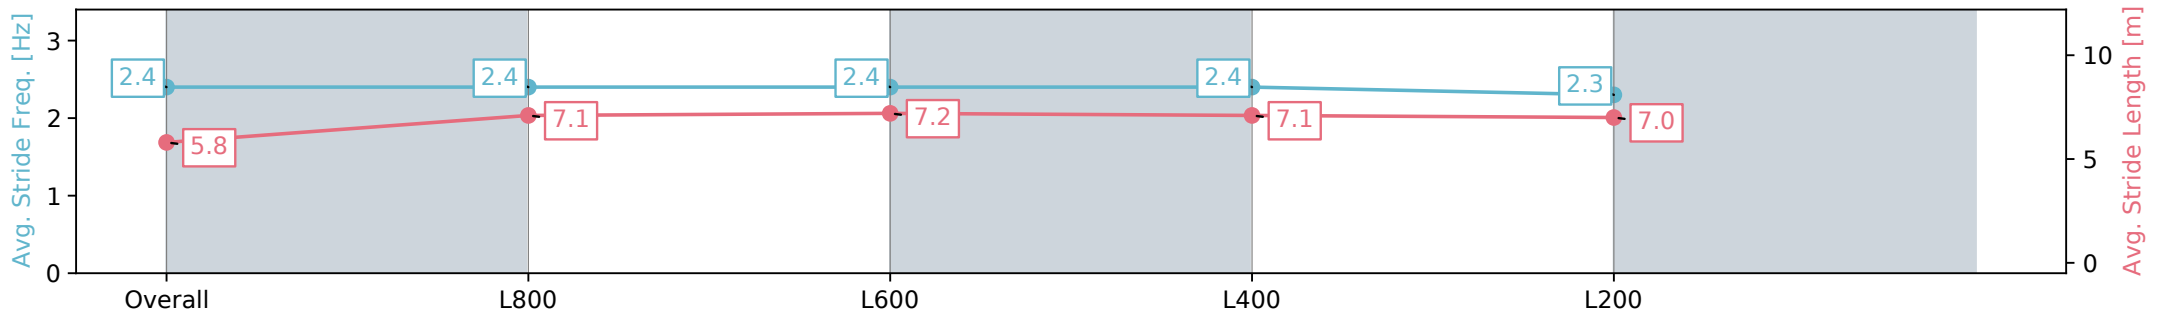

17 August 2024 - 4:17PM

Track Rating: Heavy 8, Weather: Overcast, Rail Position: +3m Entire; Sectional 604m

Section	Overall	L800	L600	L400	L200
Section Times	1:00.75 [1] (0:14.15)	0:46.60 [4] (0:11.18)	0:35.42 [5] (0:11.52)	0:23.90 [4] (0:11.74)	0:12.16 [1] (0:12.16)
Average Speed [km/h]	50.9	64.7	63.1	61.5	58.9
Top Speed [km/h]	66.6	65.6	64.0	62.2	61.8
Avg. Dist. to Rail [m]	3.8	1.9	1.5	2.0	2.1
Avg. Stride Freq. [Hz]	2.4	2.4	2.4	2.4	2.3
Avg. Stride Length [m]	5.8	7.1	7.2	7.1	7.0