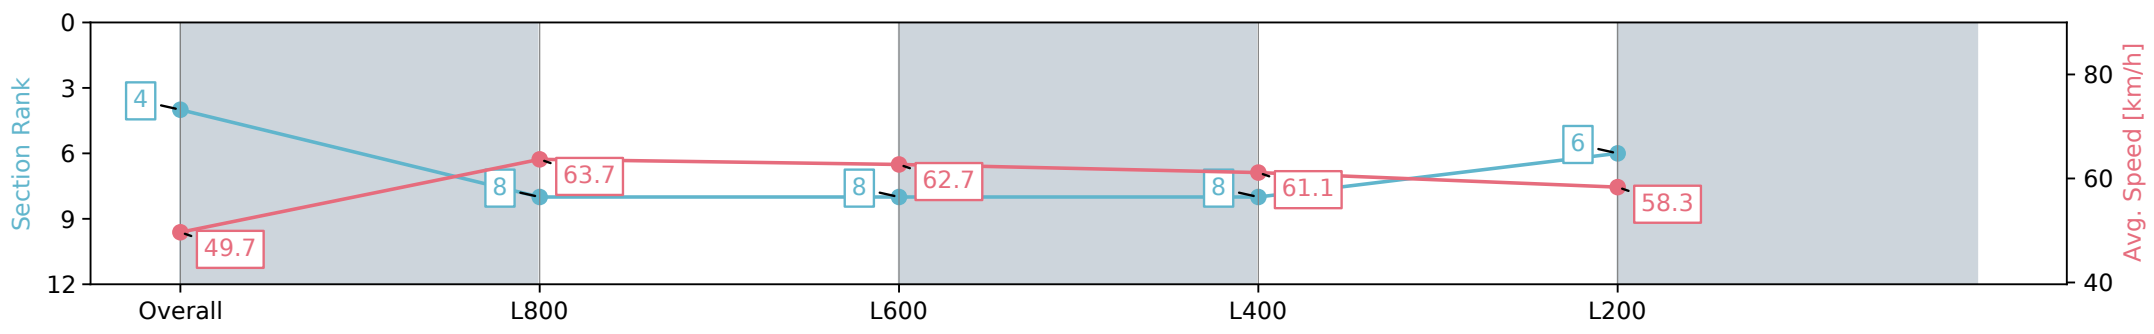

Morphettville Parks SA - Professional

Race 8: Sportsbet Same Race Multi Handicap - 1000m

17 August 2024 - 4:17PM

Track Rating: Heavy 8, Weather: Overcast, Rail Position: +3m
Entire; Sectional 604m

Section	Overall	L800	L600	L400	L200
Section Times	1:01.32 [4] (0:14.48)	0:46.84 [8] (0:11.31)	0:35.53 [8] (0:11.43)	0:24.10 [8] (0:11.79)	0:12.31 [6] (0:12.31)
Average Speed [km/h]	49.7	63.7	62.7	61.1	58.3
Top Speed [km/h]	64.9	65.0	64.2	62.2	60.5
Avg. Dist. to Rail [m]	2.0	0.7	0.8	2.8	5.0
Avg. Stride Freq. [Hz]	2.3	2.4	2.4	2.5	2.4
Avg. Stride Length [m]	5.9	7.3	7.1	7.0	6.6