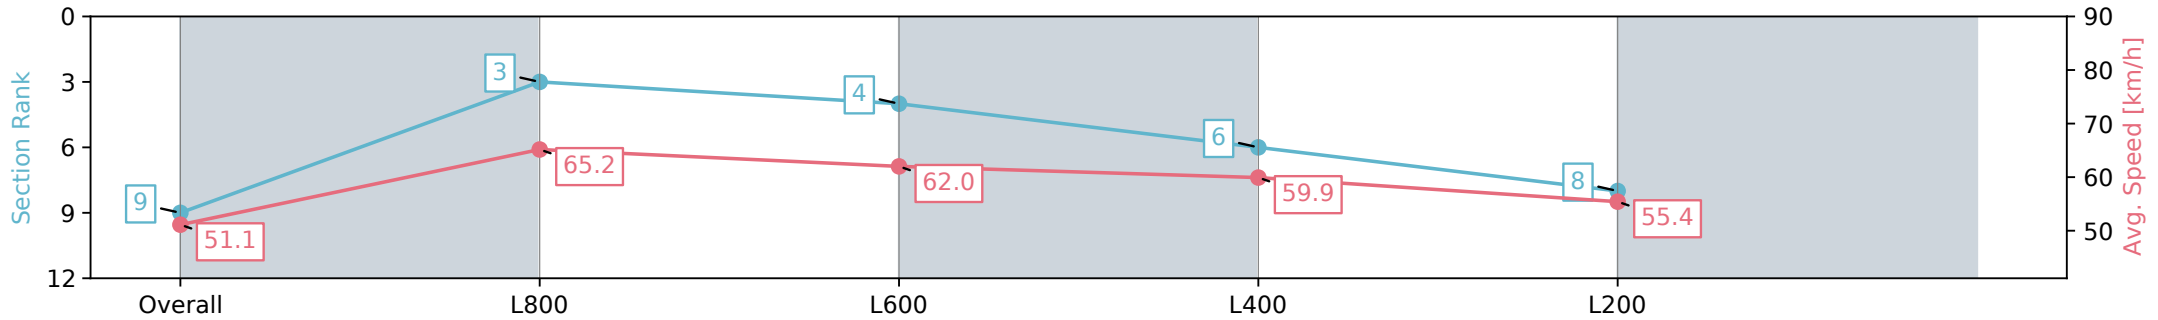

Morphettville Parks SA - Professional

Race 8: Sportsbet Same Race Multi Handicap - 1000m

17 August 2024 - 4:17PM

Track Rating: Heavy 8, Weather: Overcast, Rail Position: +3m
Entire; Sectional 604m

Section	Overall	L800	L600	L400	L200
Section Times	1:02.12 [9] (0:14.10)	0:48.02 [3] (0:11.10)	0:36.92 [4] (0:11.86)	0:25.06 [6] (0:12.11)	0:12.95 [8] (0:12.95)
Average Speed [km/h]	51.1	65.2	62.0	59.9	55.4
Top Speed [km/h]	67.3	67.2	64.1	61.3	58.2
Avg. Dist. to Rail [m]	8.5	2.7	3.2	6.6	7.9
Avg. Stride Freq. [Hz]	2.5	2.6	2.6	2.6	2.5
Avg. Stride Length [m]	5.7	6.9	6.7	6.5	6.2