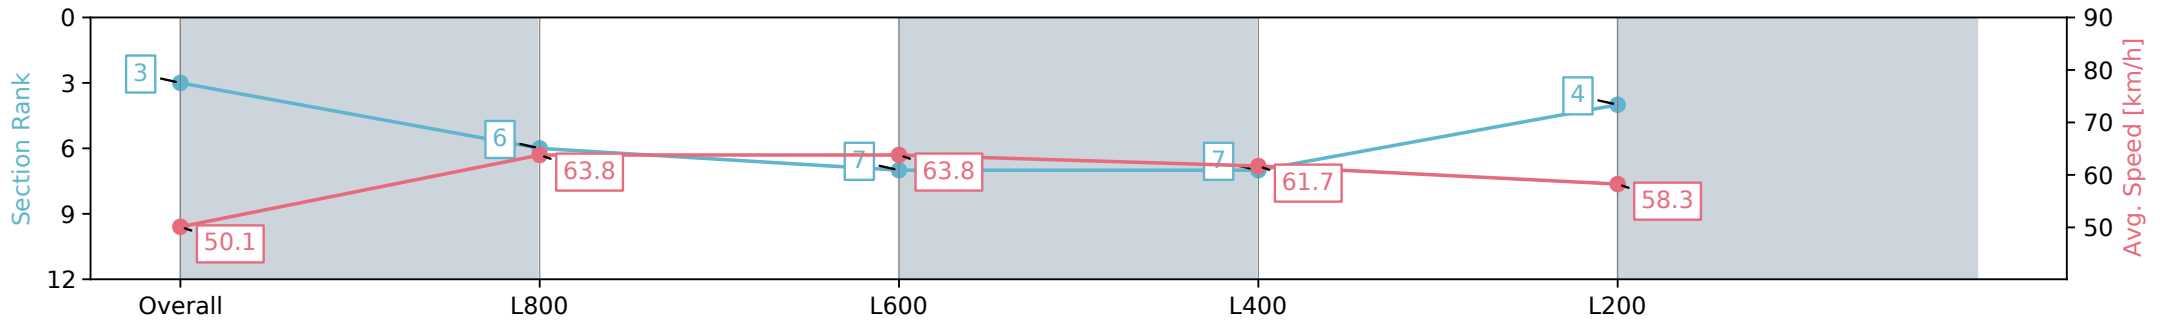

Morphettville Parks SA - Professional

Race 8: Sportsbet Same Race Multi Handicap - 1000m

17 August 2024 - 4:17PM

Track Rating: Heavy 8, Weather: Overcast, Rail Position: +3m
Entire; Sectional 604m

Section	Overall	L800	L600	L400	L200
Section Times	1:01.27 [3] (0:14.37)	0:46.90 [6] (0:11.36)	0:35.54 [7] (0:11.45)	0:24.09 [7] (0:11.77)	0:12.32 [4] (0:12.32)
Average Speed [km/h]	50.1	63.8	63.8	61.7	58.3
Top Speed [km/h]	66.5	66.6	64.4	62.9	60.4
Avg. Dist. to Rail [m]	6.0	2.6	2.5	6.6	6.6
Avg. Stride Freq. [Hz]	2.3	2.5	2.5	2.5	2.4
Avg. Stride Length [m]	5.9	7.2	7.1	6.8	6.6