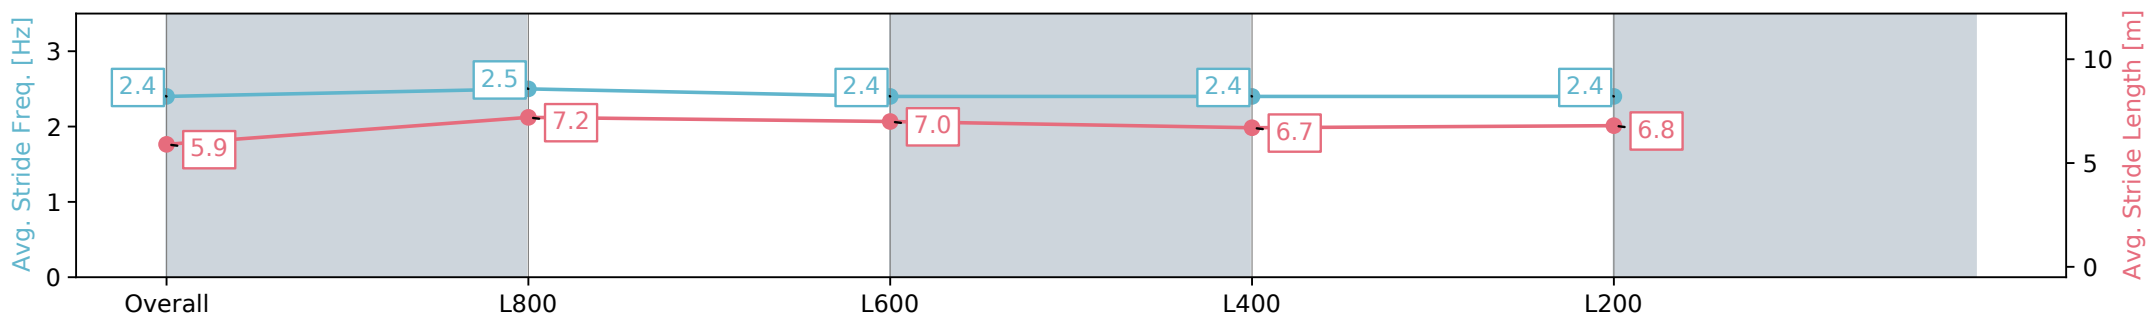

Morphettville Parks SA - Professional

Race 8: Sportsbet Same Race Multi Handicap - 1000m

17 August 2024 - 4:17PM

Track Rating: Heavy 8, Weather: Overcast, Rail Position: +3m Entire; Sectional 604m

Section	Overall	L800	L600	L400	L200
Section Times	1:01.43 [5] (0:13.93)	0:47.50 [1] (0:11.02)	0:36.48 [1] (0:11.80)	0:24.68 [3] (0:12.26)	0:12.42 [7] (0:12.42)
Average Speed [km/h]	51.7	65.5	61.0	58.8	57.8
Top Speed [km/h]	67.4	67.7	64.0	60.8	59.7
Avg. Dist. to Rail [m]	1.8	1.0	0.4	0.4	0.3
Avg. Stride Freq. [Hz]	2.4	2.5	2.4	2.4	2.4
Avg. Stride Length [m]	5.9	7.2	7.0	6.7	6.8