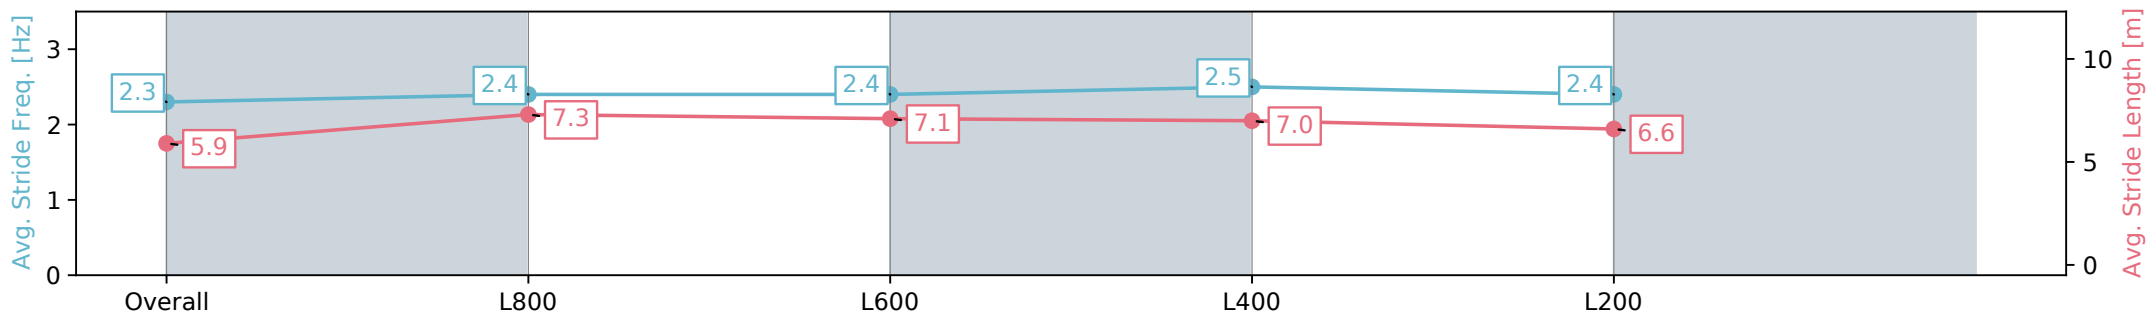

Morphettville Parks SA - Professional

Race 8: Sportsbet Same Race Multi Handicap - 1000m

17 August 2024 - 4:17PM

Track Rating: Heavy 8, Weather: Overcast, Rail Position: +3m
Entire; Sectional 604m

Section	Overall	L800	L600	L400	L200
Section Times	1:01.32 [4] (0:14.48)	0:46.84 [8] (0:11.31)	0:35.53 [8] (0:11.43)	0:24.10 [8] (0:11.79)	0:12.31 [6] (0:12.31)
Average Speed [km/h]	49.7	63.7	62.7	61.1	58.3
Top Speed [km/h]	64.9	65.0	64.2	62.2	60.5
Avg. Dist. to Rail [m]	2.0	0.7	0.8	2.8	5.0
Avg. Stride Freq. [Hz]	2.3	2.4	2.4	2.5	2.4
Avg. Stride Length [m]	5.9	7.3	7.1	7.0	6.6