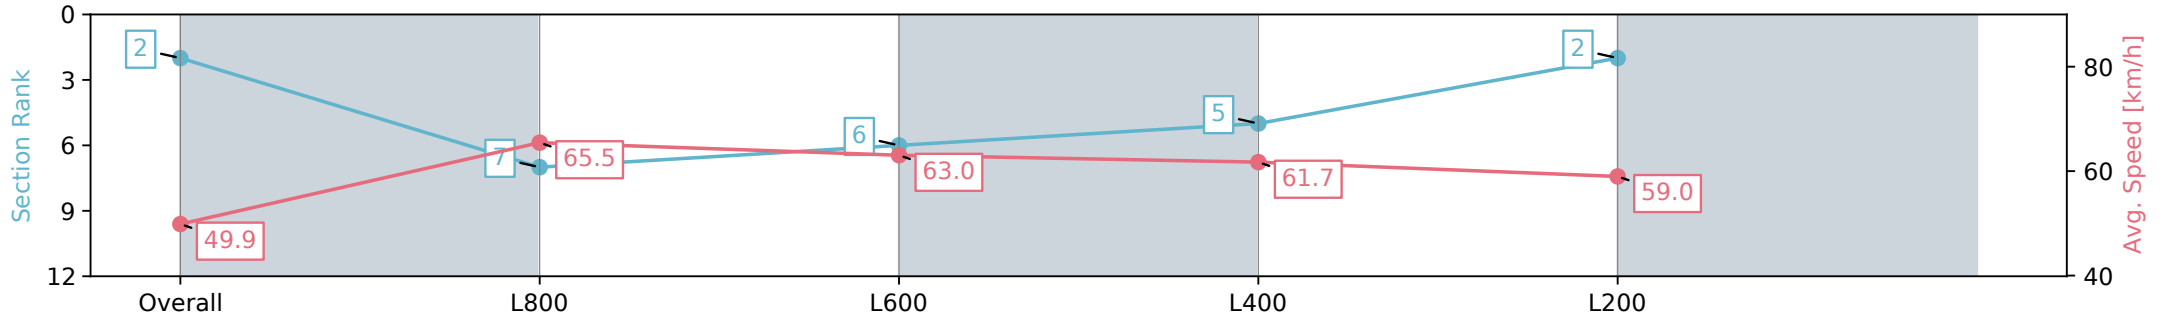

Morphettville Parks SA - Professional

Race 8: Sportsbet Same Race Multi Handicap - 1000m

17 August 2024 - 4:17PM

Track Rating: Heavy 8, Weather: Overcast, Rail Position: +3m Entire; Sectional 604m

Section	Overall	L800	L600	L400	L200
Section Times	1:00.84 [2] (0:14.44)	0:46.40 [7] (0:11.03)	0:35.37 [6] (0:11.50)	0:23.87 [5] (0:11.72)	0:12.15 [2] (0:12.15)
Average Speed [km/h]	49.9	65.5	63.0	61.7	59.0
Top Speed [km/h]	67.2	67.9	64.6	62.4	61.9
Avg. Dist. to Rail [m]	2.0	1.4	1.2	3.2	4.0
Avg. Stride Freq. [Hz]	2.2	2.4	2.3	2.4	2.4
Avg. Stride Length [m]	6.1	7.5	7.5	7.0	6.9