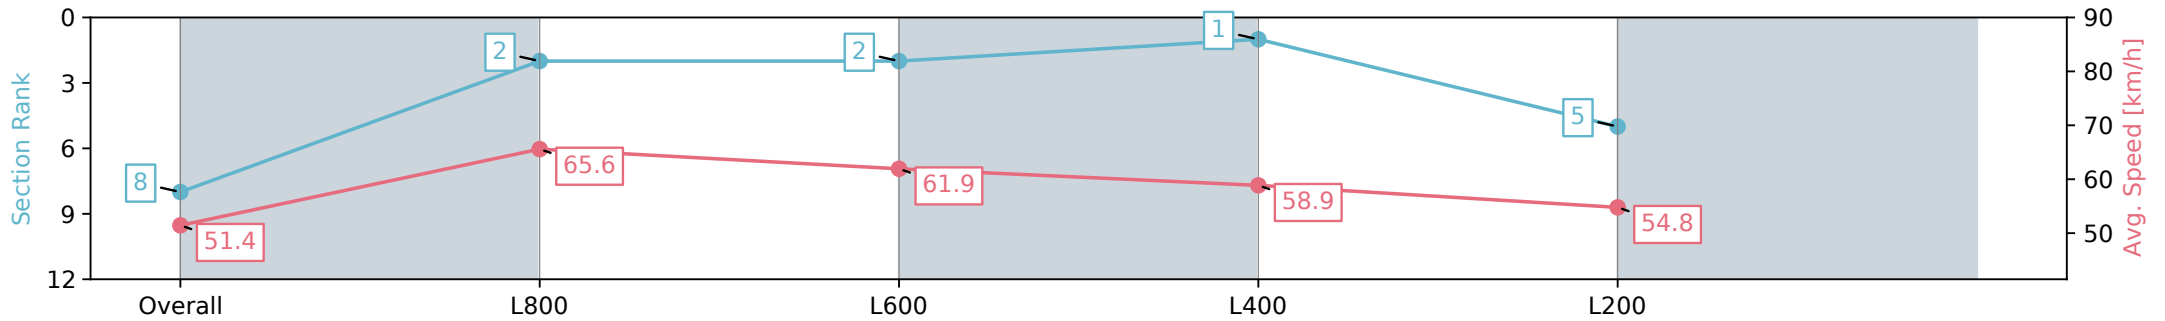

Morphettville Parks SA - Professional

Race 8: Sportsbet Same Race Multi Handicap - 1000m

17 August 2024 - 4:17PM

Track Rating: Heavy 8, Weather: Overcast, Rail Position: +3m
Entire; Sectional 604m

Section	Overall	L800	L600	L400	L200
Section Times	1:02.04 [8] (0:14.00)	0:48.04 [2] (0:11.00)	0:37.04 [2] (0:11.70)	0:25.34 [1] (0:12.26)	0:13.08 [5] (0:13.08)
Average Speed [km/h]	51.4	65.6	61.9	58.9	54.8
Top Speed [km/h]	65.5	66.5	65.3	60.5	57.4
Avg. Dist. to Rail [m]	5.3	1.5	1.1	1.7	3.4
Avg. Stride Freq. [Hz]	2.4	2.5	2.4	2.4	2.3
Avg. Stride Length [m]	6.0	7.2	7.1	6.7	6.5

- [] Ranking at each section and finish
- :-:- No data available at this section
- NA No data available

Horse/Jockey Name	MOUSE ALMIGHTY/Stacey Metcalfe
Finish Rank	9
Fastest Section Time (Section)	0:11.10 (L800)
Top Speed [km/h] (Section)	67.3 (Overall)
Race State	Finished