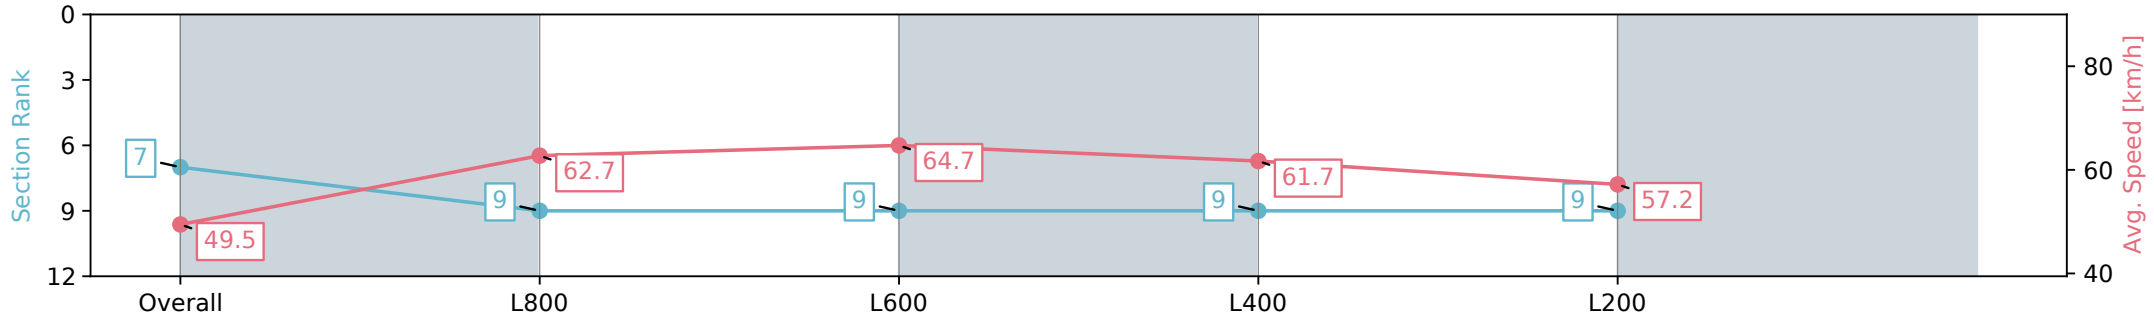

Morphettville Parks SA - Professional

Race 8: Sportsbet Same Race Multi Handicap - 1000m

17 August 2024 - 4:17PM

Track Rating: Heavy 8, Weather: Overcast, Rail Position: +3m Entire; Sectional 604m

Section	Overall	L800	L600	L400	L200
Section Times	1:01.87 [7] (0:14.56)	0:47.31 [9] (0:11.56)	0:35.75 [9] (0:11.39)	0:24.36 [9] (0:11.81)	0:12.55 [9] (0:12.55)
Average Speed [km/h]	49.5	62.7	64.7	61.7	57.2
Top Speed [km/h]	64.1	66.1	66.0	63.2	61.0
Avg. Dist. to Rail [m]	7.2	2.8	3.7	9.6	10.6
Avg. Stride Freq. [Hz]	2.3	2.4	2.5	2.5	2.4
Avg. Stride Length [m]	6.0	7.3	7.2	6.9	6.5