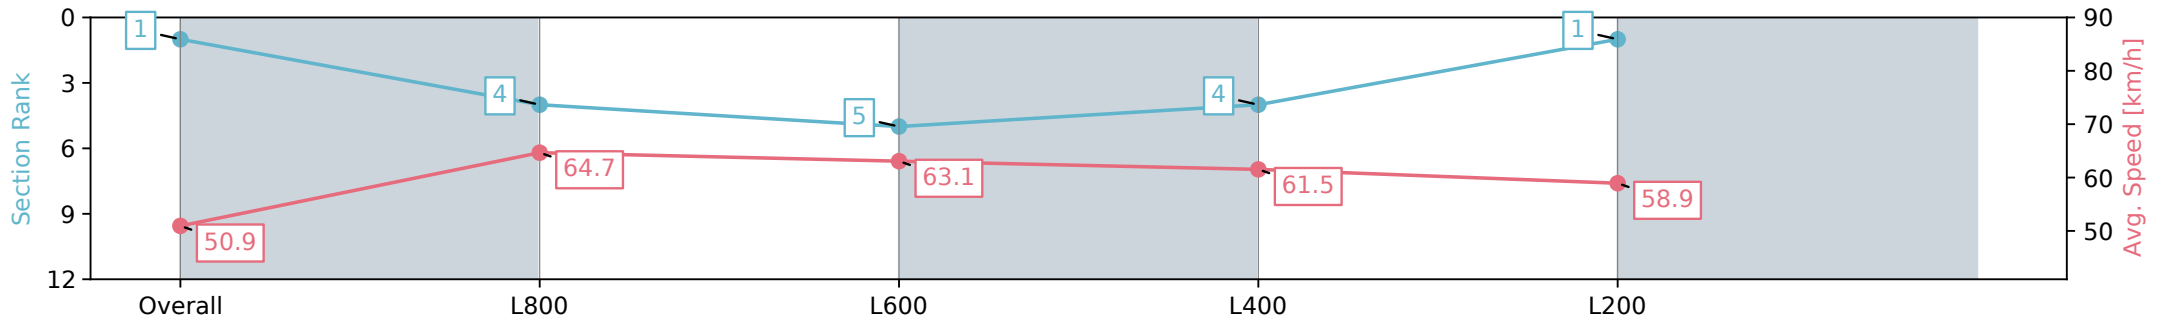

17 August 2024 - 4:17PM

Track Rating: Heavy 8, Weather: Overcast, Rail Position: +3m Entire; Sectional 604m

Section	Overall	L800	L600	L400	L200
Section Times	1:00.75 [1] (0:14.15)	0:46.60 [4] (0:11.18)	0:35.42 [5] (0:11.52)	0:23.90 [4] (0:11.74)	0:12.16 [1] (0:12.16)
Average Speed [km/h]	50.9	64.7	63.1	61.5	58.9
Top Speed [km/h]	66.6	65.6	64.0	62.2	61.8
Avg. Dist. to Rail [m]	3.8	1.9	1.5	2.0	2.1
Avg. Stride Freq. [Hz]	2.4	2.4	2.4	2.4	2.3
Avg. Stride Length [m]	5.8	7.1	7.2	7.1	7.0