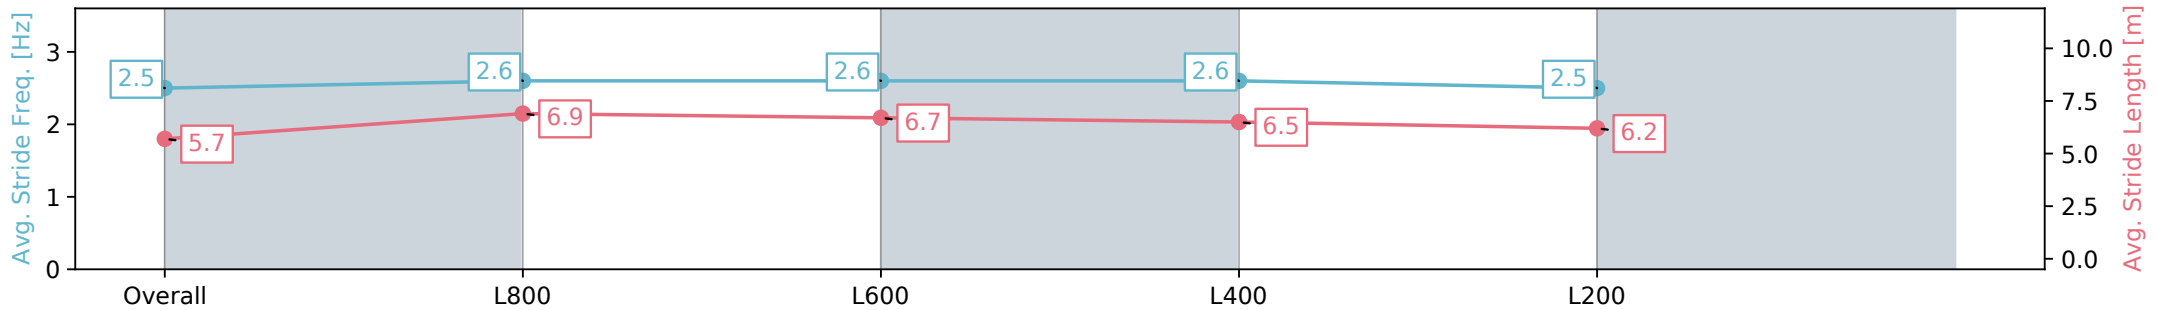

- [] Ranking at each section and finish
- :-:- No data available at this section
- NA No data available

Horse/Jockey Name	MOUSE ALMIGHTY/Stacey Metcalfe
Finish Rank	9
Fastest Section Time (Section)	0:11.10 (L800)
Top Speed [km/h] (Section)	67.3 (Overall)
Race State	Finished

Morphettville Parks SA - Professional

Race 8: Sportsbet Same Race Multi Handicap - 1000m

17 August 2024 - 4:17PM

Track Rating: Heavy 8, Weather: Overcast, Rail Position: +3m
Entire; Sectional 604m

Section	Overall	L800	L600	L400	L200
Section Times	1:02.12 [9] (0:14.10)	0:48.02 [3] (0:11.10)	0:36.92 [4] (0:11.86)	0:25.06 [6] (0:12.11)	0:12.95 [8] (0:12.95)
Average Speed [km/h]	51.1	65.2	62.0	59.9	55.4
Top Speed [km/h]	67.3	67.2	64.1	61.3	58.2
Avg. Dist. to Rail [m]	8.5	2.7	3.2	6.6	7.9
Avg. Stride Freq. [Hz]	2.5	2.6	2.6	2.6	2.5
Avg. Stride Length [m]	5.7	6.9	6.7	6.5	6.2

- [] Ranking at each section and finish
- :-:- No data available at this section
- NA No data available