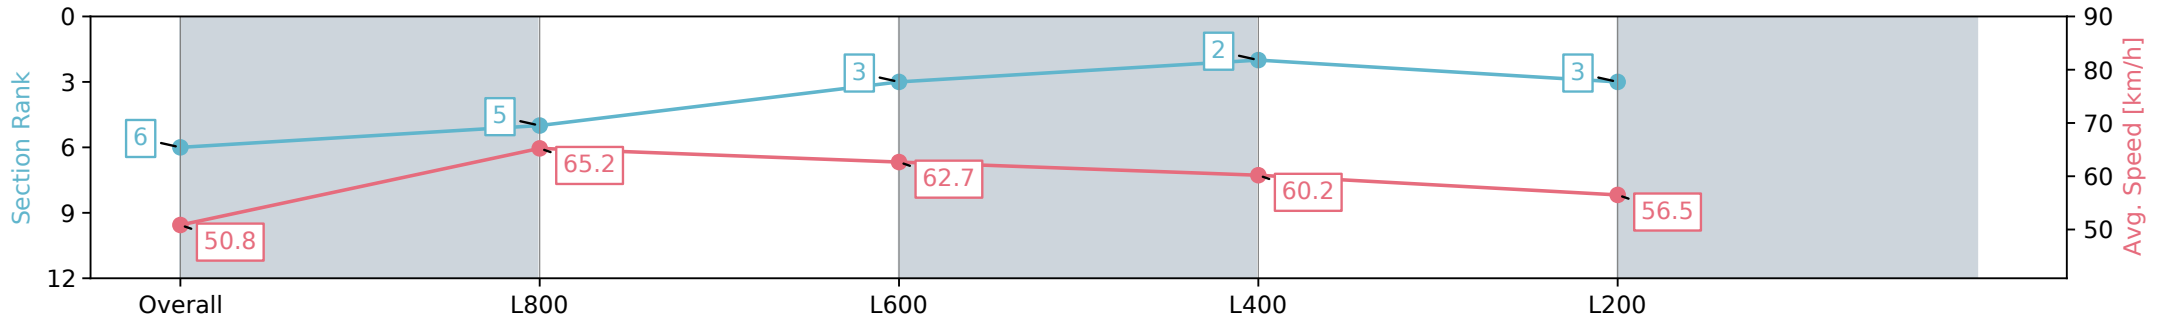

Morphettville Parks SA - Professional

Race 8: Sportsbet Same Race Multi Handicap - 1000m

17 August 2024 - 4:17PM

Track Rating: Heavy 8, Weather: Overcast, Rail Position: +3m Entire; Sectional 604m

Section	Overall	L800	L600	L400	L200
Section Times	1:01.43 [6] (0:14.17)	0:47.26 [5] (0:11.02)	0:36.24 [3] (0:11.54)	0:24.70 [2] (0:11.99)	0:12.71 [3] (0:12.71)
Average Speed [km/h]	50.8	65.2	62.7	60.2	56.5
Top Speed [km/h]	67.2	67.2	64.2	61.6	59.5
Avg. Dist. to Rail [m]	3.7	1.0	0.9	2.6	2.4
Avg. Stride Freq. [Hz]	2.4	2.4	2.4	2.4	2.3
Avg. Stride Length [m]	5.9	7.7	7.3	6.9	6.8