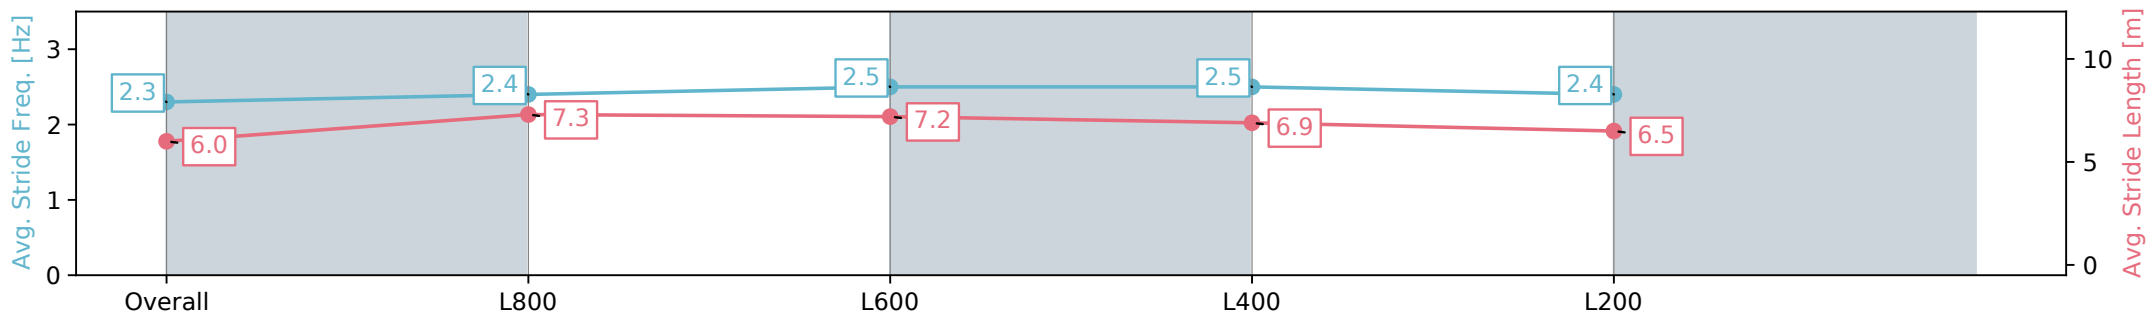

Morphettville Parks SA - Professional

Race 8: Sportsbet Same Race Multi Handicap - 1000m

17 August 2024 - 4:17PM

Track Rating: Heavy 8, Weather: Overcast, Rail Position: +3m Entire; Sectional 604m

Section	Overall	L800	L600	L400	L200
Section Times	1:01.87 [7] (0:14.56)	0:47.31 [9] (0:11.56)	0:35.75 [9] (0:11.39)	0:24.36 [9] (0:11.81)	0:12.55 [9] (0:12.55)
Average Speed [km/h]	49.5	62.7	64.7	61.7	57.2
Top Speed [km/h]	64.1	66.1	66.0	63.2	61.0
Avg. Dist. to Rail [m]	7.2	2.8	3.7	9.6	10.6
Avg. Stride Freq. [Hz]	2.3	2.4	2.5	2.5	2.4
Avg. Stride Length [m]	6.0	7.3	7.2	6.9	6.5