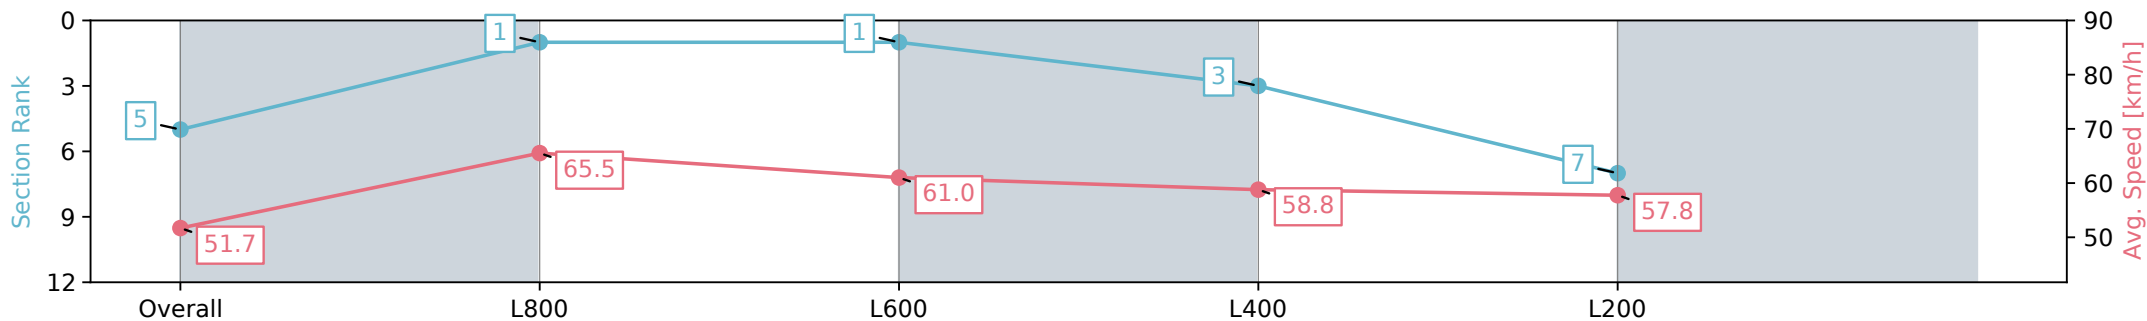

Morphettville Parks SA - Professional

Race 8: Sportsbet Same Race Multi Handicap - 1000m

17 August 2024 - 4:17PM

Track Rating: Heavy 8, Weather: Overcast, Rail Position: +3m Entire; Sectional 604m

Section	Overall	L800	L600	L400	L200
Section Times	1:01.43 [5] (0:13.93)	0:47.50 [1] (0:11.02)	0:36.48 [1] (0:11.80)	0:24.68 [3] (0:12.26)	0:12.42 [7] (0:12.42)
Average Speed [km/h]	51.7	65.5	61.0	58.8	57.8
Top Speed [km/h]	67.4	67.7	64.0	60.8	59.7
Avg. Dist. to Rail [m]	1.8	1.0	0.4	0.4	0.3
Avg. Stride Freq. [Hz]	2.4	2.5	2.4	2.4	2.4
Avg. Stride Length [m]	5.9	7.2	7.0	6.7	6.8