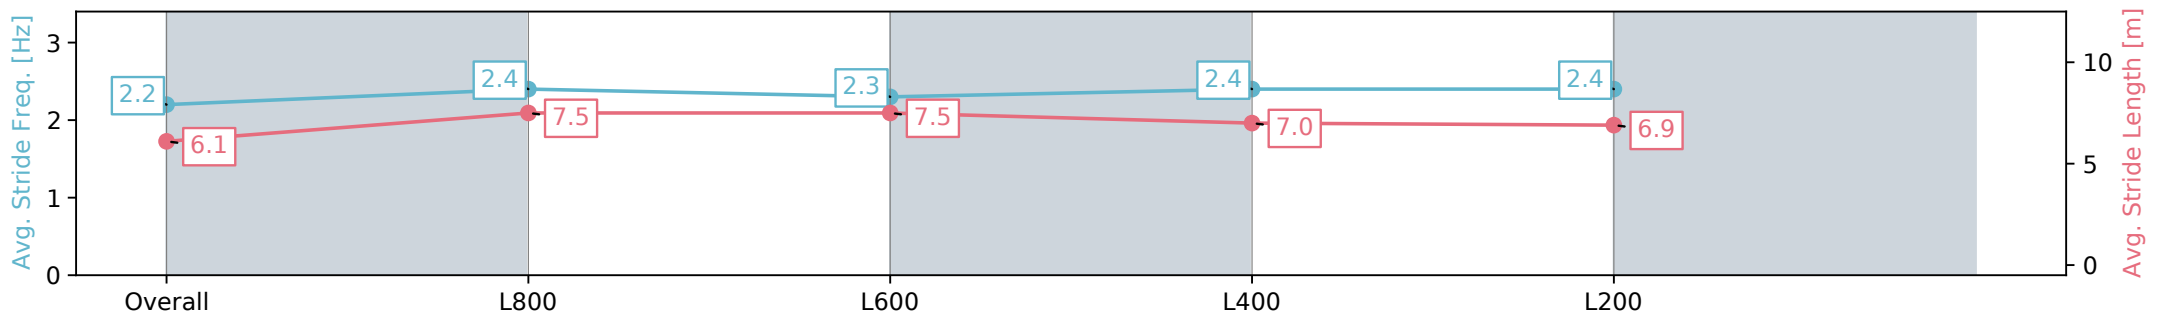

Morphettville Parks SA - Professional

Race 8: Sportsbet Same Race Multi Handicap - 1000m

17 August 2024 - 4:17PM

Track Rating: Heavy 8, Weather: Overcast, Rail Position: +3m Entire; Sectional 604m

Section	Overall	L800	L600	L400	L200
Section Times	1:00.84 [2] (0:14.44)	0:46.40 [7] (0:11.03)	0:35.37 [6] (0:11.50)	0:23.87 [5] (0:11.72)	0:12.15 [2] (0:12.15)
Average Speed [km/h]	49.9	65.5	63.0	61.7	59.0
Top Speed [km/h]	67.2	67.9	64.6	62.4	61.9
Avg. Dist. to Rail [m]	2.0	1.4	1.2	3.2	4.0
Avg. Stride Freq. [Hz]	2.2	2.4	2.3	2.4	2.4
Avg. Stride Length [m]	6.1	7.5	7.5	7.0	6.9