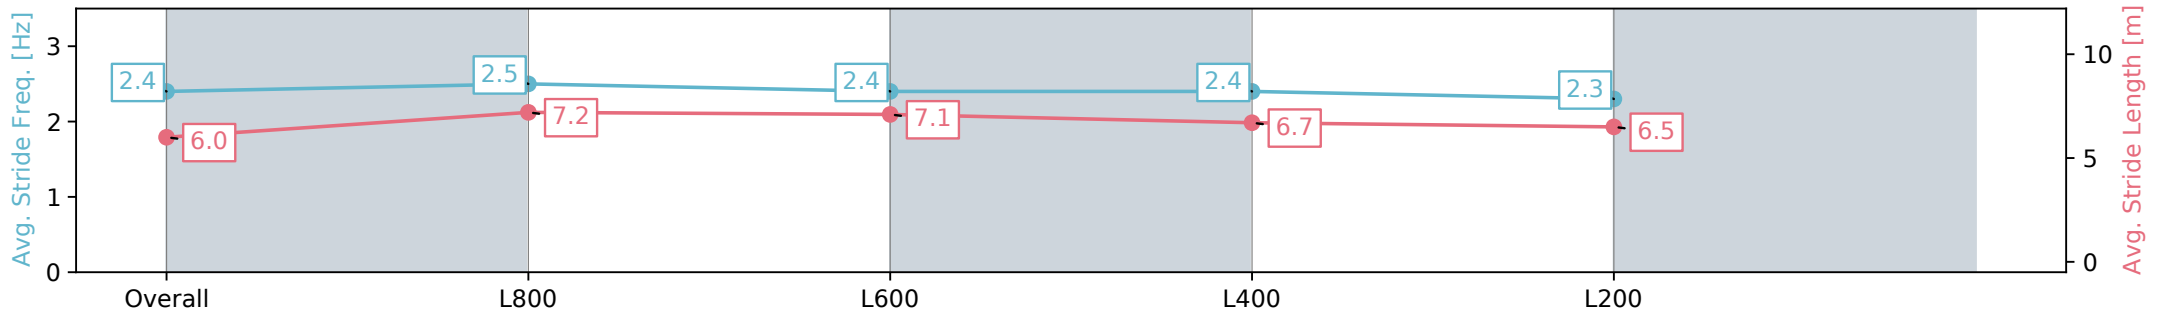

Morphettville Parks SA - Professional

Race 8: Sportsbet Same Race Multi Handicap - 1000m

17 August 2024 - 4:17PM

Track Rating: Heavy 8, Weather: Overcast, Rail Position: +3m
Entire; Sectional 604m

Section	Overall	L800	L600	L400	L200
Section Times	1:02.04 [8] (0:14.00)	0:48.04 [2] (0:11.00)	0:37.04 [2] (0:11.70)	0:25.34 [1] (0:12.26)	0:13.08 [5] (0:13.08)
Average Speed [km/h]	51.4	65.6	61.9	58.9	54.8
Top Speed [km/h]	65.5	66.5	65.3	60.5	57.4
Avg. Dist. to Rail [m]	5.3	1.5	1.1	1.7	3.4
Avg. Stride Freq. [Hz]	2.4	2.5	2.4	2.4	2.3
Avg. Stride Length [m]	6.0	7.2	7.1	6.7	6.5

- [] Ranking at each section and finish
- :-:- No data available at this section
- NA No data available

Horse/Jockey Name	MOUSE ALMIGHTY/Stacey Metcalfe
Finish Rank	9
Fastest Section Time (Section)	0:11.10 (L800)
Top Speed [km/h] (Section)	67.3 (Overall)
Race State	Finished