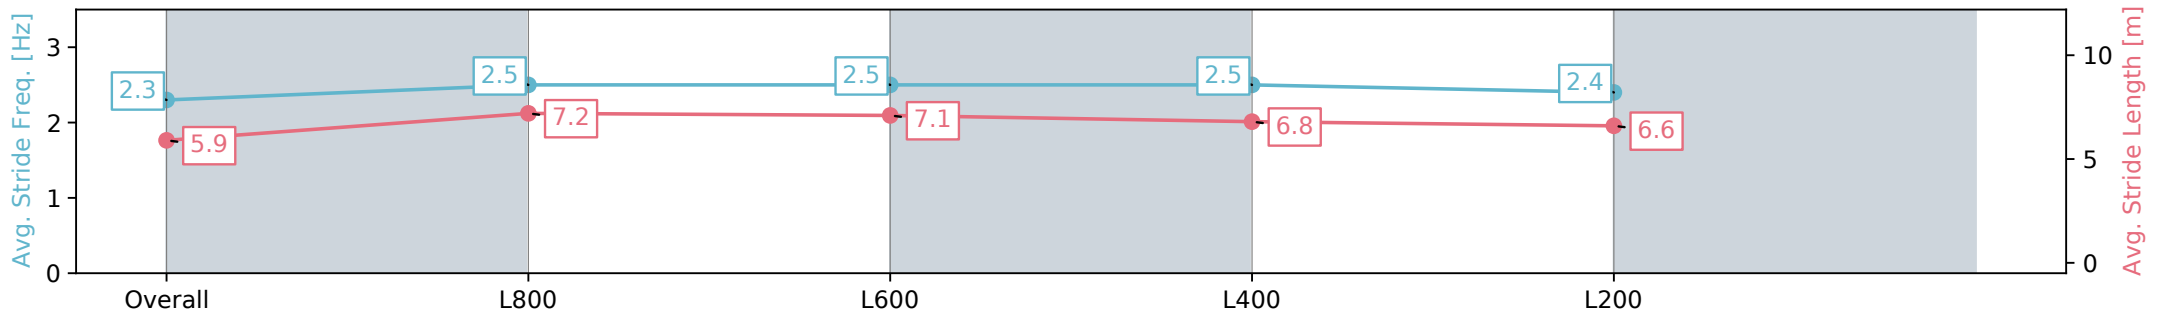

Morphettville Parks SA - Professional

Race 8: Sportsbet Same Race Multi Handicap - 1000m

17 August 2024 - 4:17PM

Track Rating: Heavy 8, Weather: Overcast, Rail Position: +3m
Entire; Sectional 604m

Section	Overall	L800	L600	L400	L200
Section Times	1:01.27 [3] (0:14.37)	0:46.90 [6] (0:11.36)	0:35.54 [7] (0:11.45)	0:24.09 [7] (0:11.77)	0:12.32 [4] (0:12.32)
Average Speed [km/h]	50.1	63.8	63.8	61.7	58.3
Top Speed [km/h]	66.5	66.6	64.4	62.9	60.4
Avg. Dist. to Rail [m]	6.0	2.6	2.5	6.6	6.6
Avg. Stride Freq. [Hz]	2.3	2.5	2.5	2.5	2.4
Avg. Stride Length [m]	5.9	7.2	7.1	6.8	6.6