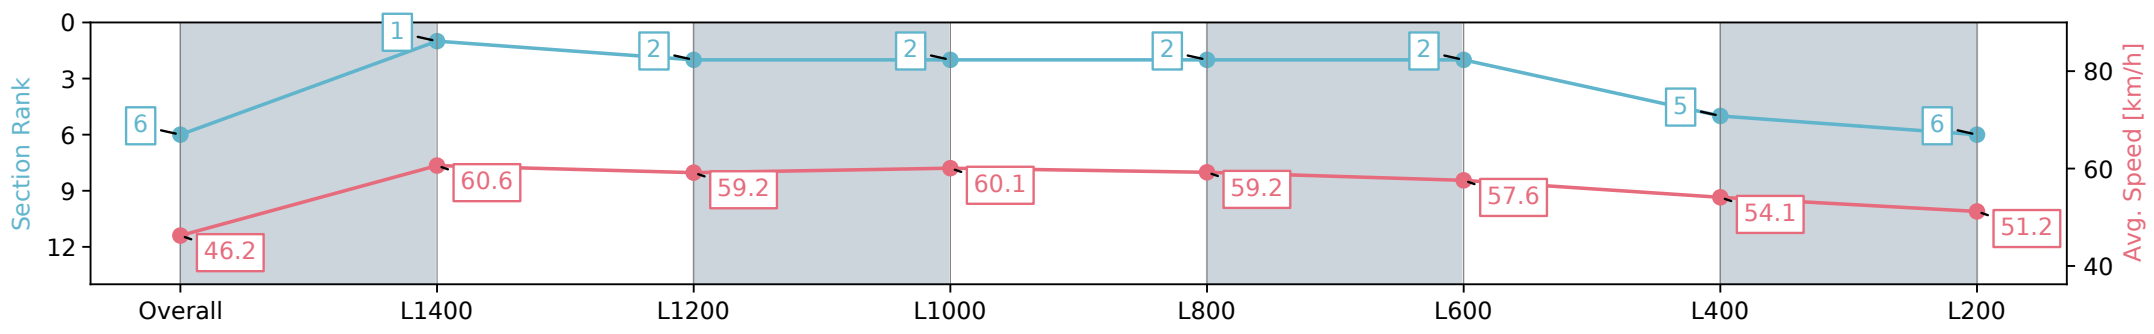

Morphettville Parks SA - Professional

Race 6: Peter Elberg Funerals Handicap - 1550m

17 August 2024 - 3:07PM

Track Rating: Heavy 8, Weather: Overcast, Rail Position: +3m
Entire; Sectional 604m

Section	Overall	L1400	L1200	L1000	L800	L600	L400	L200
Section Times	1:40.06 [6] (0:11.71)	1:28.35 [1] (0:11.90)	1:16.45 [2] (0:12.24)	1:04.21 [2] (0:11.97)	0:52.24 [2] (0:12.20)	0:40.04 [2] (0:12.69)	0:27.35 [5] (0:13.34)	0:14.01 [6] (0:14.01)
Average Speed [km/h]	46.2	60.6	59.2	60.1	59.2	57.6	54.1	51.2
Top Speed [km/h]	61.7	62.0	60.4	61.0	60.3	58.8	56.2	52.5
Avg. Dist. to Rail [m]	7.4	2.1	0.9	1.0	1.4	2.2	2.5	3.9
Avg. Stride Freq. [Hz]	2.2	2.4	2.3	2.3	2.4	2.4	2.3	2.3
Avg. Stride Length [m]	5.6	7.0	7.1	7.1	6.8	6.4	6.2	6.0