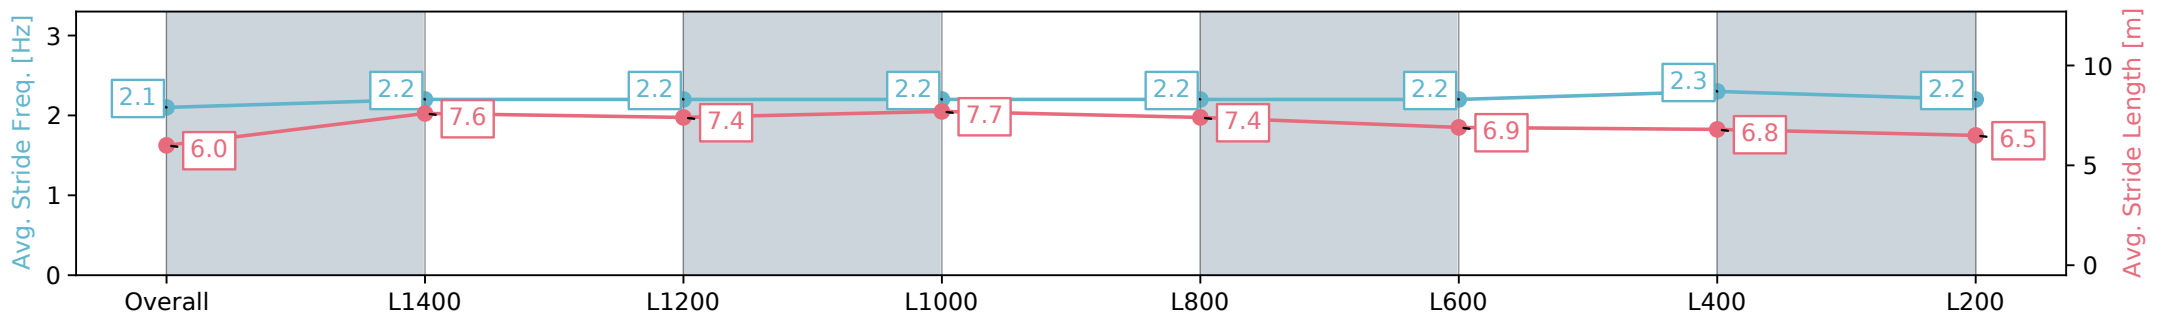

Morphettville Parks SA - Professional

Race 6: Peter Elberg Funerals Handicap - 1550m

17 August 2024 - 3:07PM

Track Rating: Heavy 8, Weather: Overcast, Rail Position: +3m
Entire; Sectional 604m

Section	Overall	L1400	L1200	L1000	L800	L600	L400	L200
Section Times	1:39.63 [5] (0:11.73)	1:27.90 [2] (0:11.84)	1:16.06 [1] (0:12.23)	1:03.83 [1] (0:12.00)	0:51.83 [1] (0:12.20)	0:39.63 [1] (0:12.41)	0:27.22 [1] (0:12.95)	0:14.27 [3] (0:14.27)
Average Speed [km/h]	46.0	61.0	58.9	60.0	59.2	58.2	55.6	50.2
Top Speed [km/h]	62.7	62.7	60.0	60.7	60.0	59.1	57.4	53.4
Avg. Dist. to Rail [m]	2.2	1.3	0.4	0.4	0.5	0.6	0.6	1.0
Avg. Stride Freq. [Hz]	2.1	2.2	2.2	2.2	2.2	2.2	2.3	2.2
Avg. Stride Length [m]	6.0	7.6	7.4	7.7	7.4	6.9	6.8	6.5