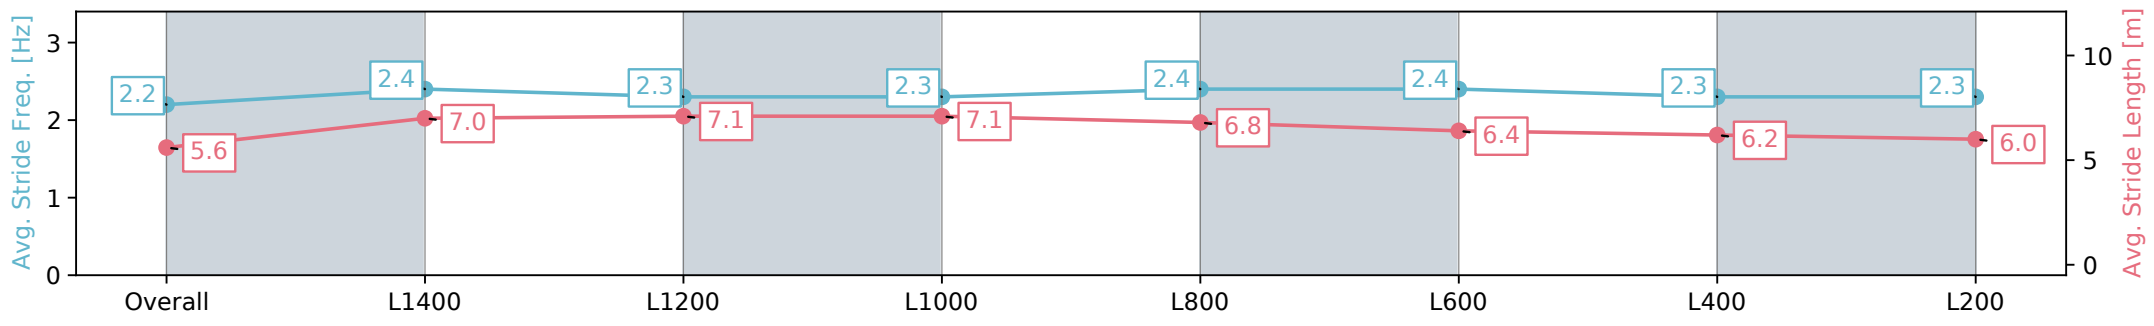

Morphettville Parks SA - Professional

Race 6: Peter Elberg Funerals Handicap - 1550m

17 August 2024 - 3:07PM

Track Rating: Heavy 8, Weather: Overcast, Rail Position: +3m
Entire; Sectional 604m

Section	Overall	L1400	L1200	L1000	L800	L600	L400	L200
Section Times	1:40.06 [6] (0:11.71)	1:28.35 [1] (0:11.90)	1:16.45 [2] (0:12.24)	1:04.21 [2] (0:11.97)	0:52.24 [2] (0:12.20)	0:40.04 [2] (0:12.69)	0:27.35 [5] (0:13.34)	0:14.01 [6] (0:14.01)
Average Speed [km/h]	46.2	60.6	59.2	60.1	59.2	57.6	54.1	51.2
Top Speed [km/h]	61.7	62.0	60.4	61.0	60.3	58.8	56.2	52.5
Avg. Dist. to Rail [m]	7.4	2.1	0.9	1.0	1.4	2.2	2.5	3.9
Avg. Stride Freq. [Hz]	2.2	2.4	2.3	2.3	2.4	2.4	2.3	2.3
Avg. Stride Length [m]	5.6	7.0	7.1	7.1	6.8	6.4	6.2	6.0