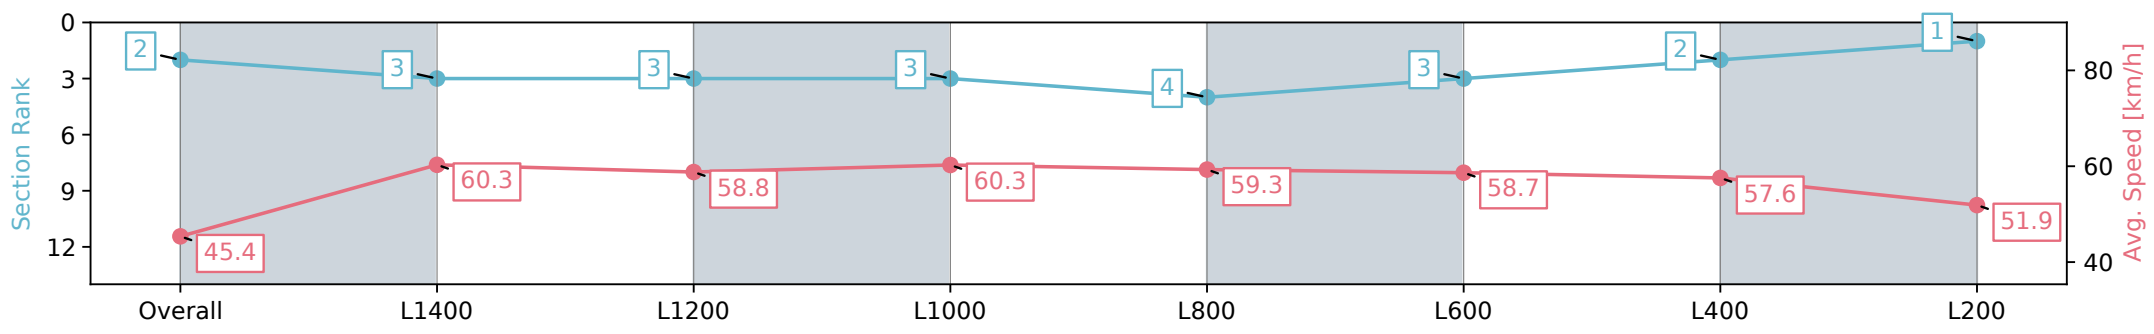

Morphettville Parks SA - Professional

Race 6: Peter Elberg Funerals Handicap - 1550m

17 August 2024 - 3:07PM

Track Rating: Heavy 8, Weather: Overcast, Rail Position: +3m
Entire; Sectional 604m

Section	Overall	L1400	L1200	L1000	L800	L600	L400	L200
Section Times	1:38.96 [2] (0:11.90)	1:27.06 [3] (0:11.95)	1:15.11 [3] (0:12.25)	1:02.86 [3] (0:11.94)	0:50.92 [4] (0:12.13)	0:38.79 [3] (0:12.42)	0:26.37 [2] (0:12.56)	0:13.81 [1] (0:13.81)
Average Speed [km/h]	45.4	60.3	58.8	60.3	59.3	58.7	57.6	51.9
Top Speed [km/h]	61.5	61.2	59.5	61.1	60.6	60.2	60.1	55.9
Avg. Dist. to Rail [m]	1.3	0.9	0.3	0.3	0.2	1.7	3.2	3.9
Avg. Stride Freq. [Hz]	2.3	2.4	2.3	2.4	2.3	2.4	2.4	2.3
Avg. Stride Length [m]	5.4	7.0	7.0	7.1	7.1	6.7	6.5	6.2