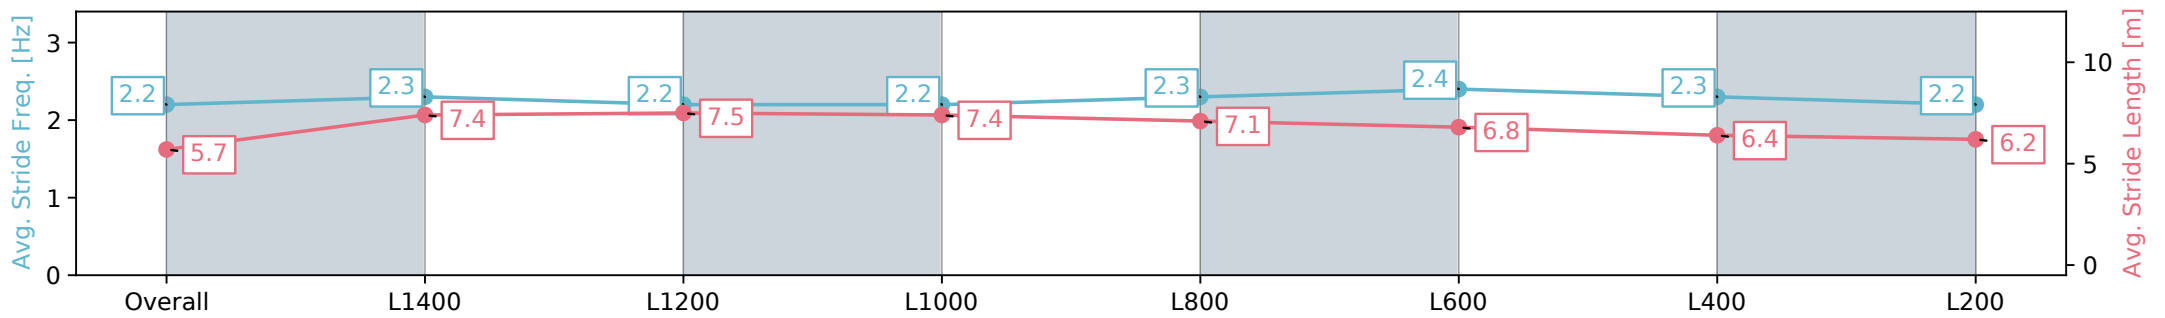

Morphettville Parks SA - Professional

Race 6: Peter Elberg Funerals Handicap - 1550m

17 August 2024 - 3:07PM

Track Rating: Heavy 8, Weather: Overcast, Rail Position: +3m
Entire; Sectional 604m

Section	Overall	L1400	L1200	L1000	L800	L600	L400	L200
Section Times	1:40.46 [7] (0:11.94)	1:28.52 [4] (0:11.92)	1:16.60 [4] (0:12.25)	1:04.35 [4] (0:11.92)	0:52.43 [3] (0:12.20)	0:40.23 [4] (0:12.46)	0:27.77 [4] (0:13.31)	0:14.46 [5] (0:14.46)
Average Speed [km/h]	45.2	60.4	59.2	60.3	59.4	58.7	54.3	49.6
Top Speed [km/h]	61.2	61.2	59.5	62.8	60.9	60.0	56.8	52.1
Avg. Dist. to Rail [m]	4.2	1.9	0.9	1.0	2.2	2.8	3.8	5.4
Avg. Stride Freq. [Hz]	2.2	2.3	2.2	2.2	2.3	2.4	2.3	2.2
Avg. Stride Length [m]	5.7	7.4	7.5	7.4	7.1	6.8	6.4	6.2