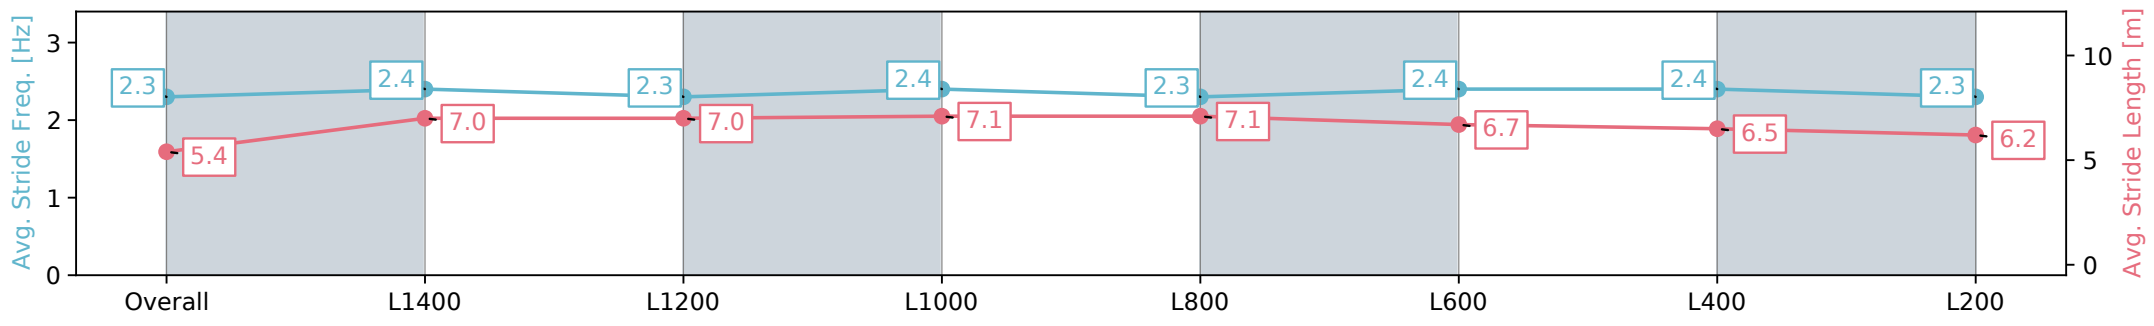

Morphettville Parks SA - Professional

Race 6: Peter Elberg Funerals Handicap - 1550m

17 August 2024 - 3:07PM

Track Rating: Heavy 8, Weather: Overcast, Rail Position: +3m
Entire; Sectional 604m

Section	Overall	L1400	L1200	L1000	L800	L600	L400	L200
Section Times	1:38.96 [2] (0:11.90)	1:27.06 [3] (0:11.95)	1:15.11 [3] (0:12.25)	1:02.86 [3] (0:11.94)	0:50.92 [4] (0:12.13)	0:38.79 [3] (0:12.42)	0:26.37 [2] (0:12.56)	0:13.81 [1] (0:13.81)
Average Speed [km/h]	45.4	60.3	58.8	60.3	59.3	58.7	57.6	51.9
Top Speed [km/h]	61.5	61.2	59.5	61.1	60.6	60.2	60.1	55.9
Avg. Dist. to Rail [m]	1.3	0.9	0.3	0.3	0.2	1.7	3.2	3.9
Avg. Stride Freq. [Hz]	2.3	2.4	2.3	2.4	2.3	2.4	2.4	2.3
Avg. Stride Length [m]	5.4	7.0	7.0	7.1	7.1	6.7	6.5	6.2