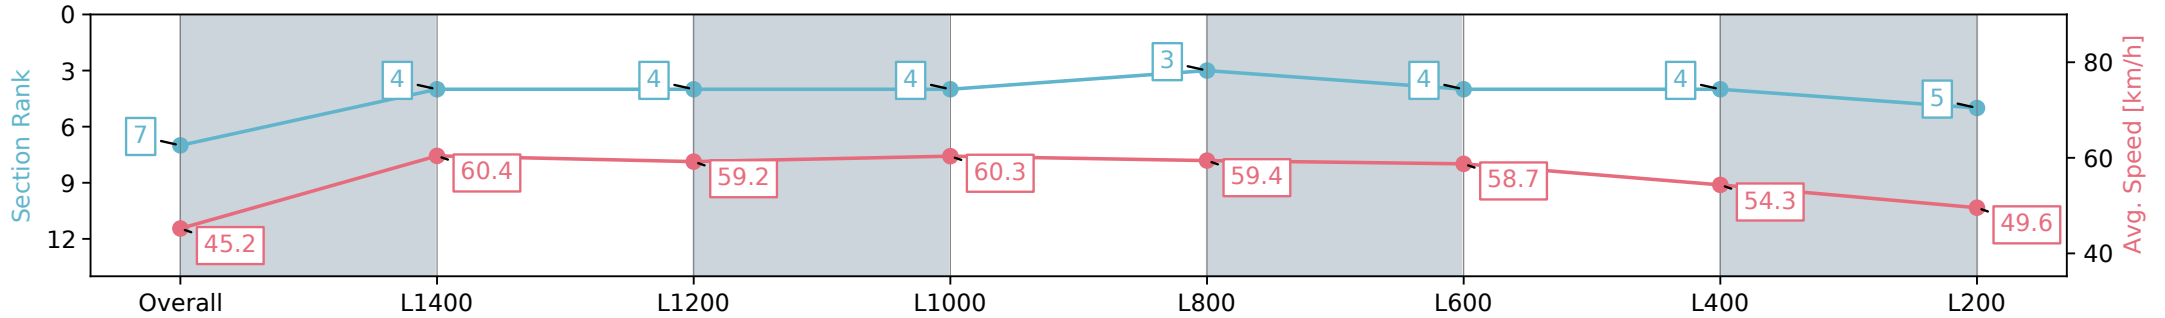

Morphettville Parks SA - Professional

Race 6: Peter Elberg Funerals Handicap - 1550m

17 August 2024 - 3:07PM

Track Rating: Heavy 8, Weather: Overcast, Rail Position: +3m
Entire; Sectional 604m

Section	Overall	L1400	L1200	L1000	L800	L600	L400	L200
Section Times	1:40.46 [7] (0:11.94)	1:28.52 [4] (0:11.92)	1:16.60 [4] (0:12.25)	1:04.35 [4] (0:11.92)	0:52.43 [3] (0:12.20)	0:40.23 [4] (0:12.46)	0:27.77 [4] (0:13.31)	0:14.46 [5] (0:14.46)
Average Speed [km/h]	45.2	60.4	59.2	60.3	59.4	58.7	54.3	49.6
Top Speed [km/h]	61.2	61.2	59.5	62.8	60.9	60.0	56.8	52.1
Avg. Dist. to Rail [m]	4.2	1.9	0.9	1.0	2.2	2.8	3.8	5.4
Avg. Stride Freq. [Hz]	2.2	2.3	2.2	2.2	2.3	2.4	2.3	2.2
Avg. Stride Length [m]	5.7	7.4	7.5	7.4	7.1	6.8	6.4	6.2