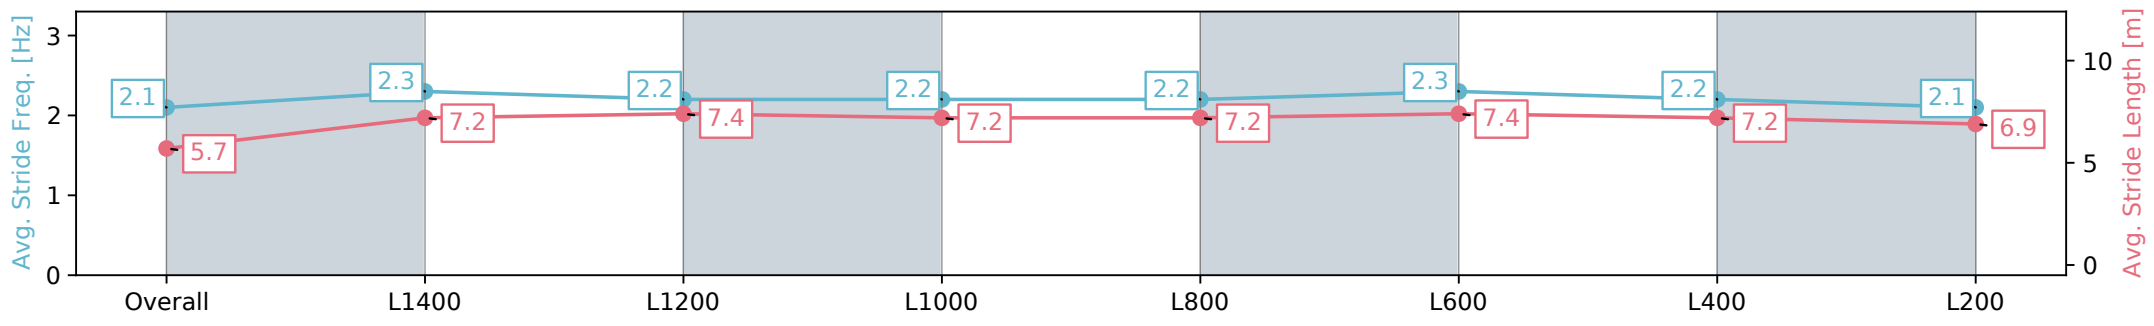

Morphettville Parks SA - Professional

Race 6: Peter Elberg Funerals Handicap - 1550m

17 August 2024 - 3:07PM

Track Rating: Heavy 8, Weather: Overcast, Rail Position: +3m
Entire; Sectional 604m

Section	Overall	L1400	L1200	L1000	L800	L600	L400	L200
Section Times	1:39.41 [4] (0:12.31)	1:27.10 [8] (0:12.21)	1:14.89 [8] (0:12.27)	1:02.62 [8] (0:12.27)	0:50.35 [9] (0:12.19)	0:38.16 [10] (0:12.31)	0:25.85 [7] (0:12.52)	0:13.33 [7] (0:13.33)
Average Speed [km/h]	43.9	59.1	59.3	58.9	59.3	60.0	58.1	53.7
Top Speed [km/h]	59.4	59.8	61.1	60.0	59.9	60.6	60.0	57.7
Avg. Dist. to Rail [m]	7.8	3.8	1.9	3.4	2.6	4.3	6.3	8.4
Avg. Stride Freq. [Hz]	2.1	2.3	2.2	2.2	2.2	2.3	2.2	2.1
Avg. Stride Length [m]	5.7	7.2	7.4	7.2	7.2	7.4	7.2	6.9