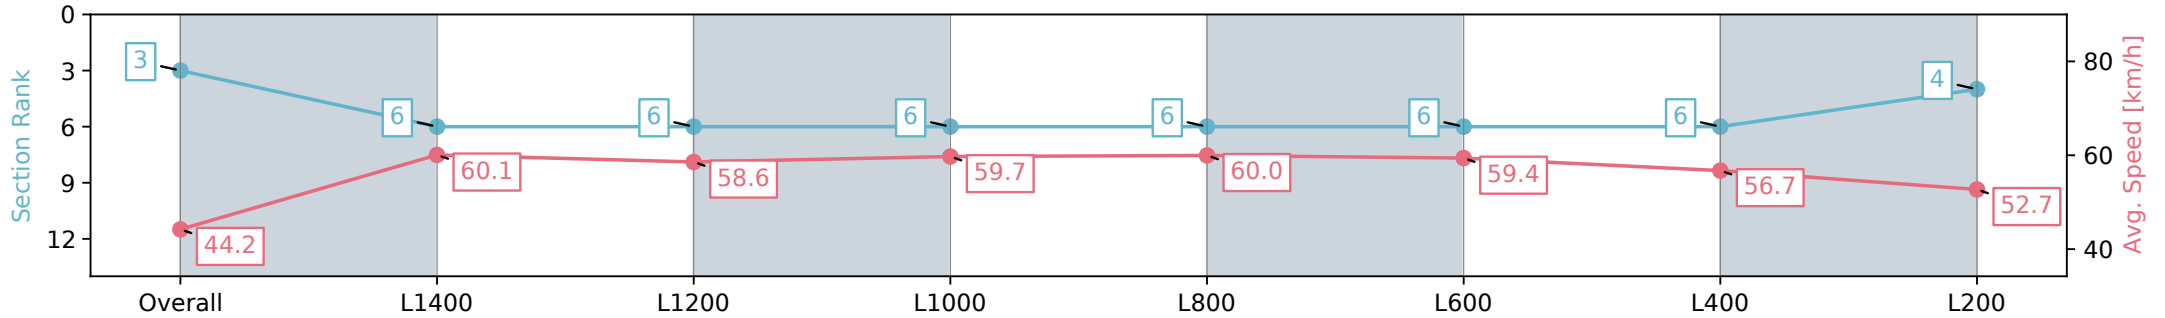

Morphettville Parks SA - Professional

Race 6: Peter Elberg Funerals Handicap - 1550m

17 August 2024 - 3:07PM

Track Rating: Heavy 8, Weather: Overcast, Rail Position: +3m
Entire; Sectional 604m

Section	Overall	L1400	L1200	L1000	L800	L600	L400	L200
Section Times	1:39.31 [3] (0:12.21)	1:27.10 [6] (0:11.98)	1:15.12 [6] (0:12.38)	1:02.74 [6] (0:12.07)	0:50.67 [6] (0:12.04)	0:38.63 [6] (0:12.27)	0:26.36 [6] (0:12.76)	0:13.60 [4] (0:13.60)
Average Speed [km/h]	44.2	60.1	58.6	59.7	60.0	59.4	56.7	52.7
Top Speed [km/h]	59.4	61.6	59.4	61.4	61.5	60.1	58.0	55.4
Avg. Dist. to Rail [m]	3.5	1.0	1.0	2.1	1.8	1.9	4.9	4.4
Avg. Stride Freq. [Hz]	2.1	2.3	2.3	2.3	2.3	2.3	2.3	2.3
Avg. Stride Length [m]	5.8	7.1	6.9	7.0	7.0	6.9	6.6	6.5