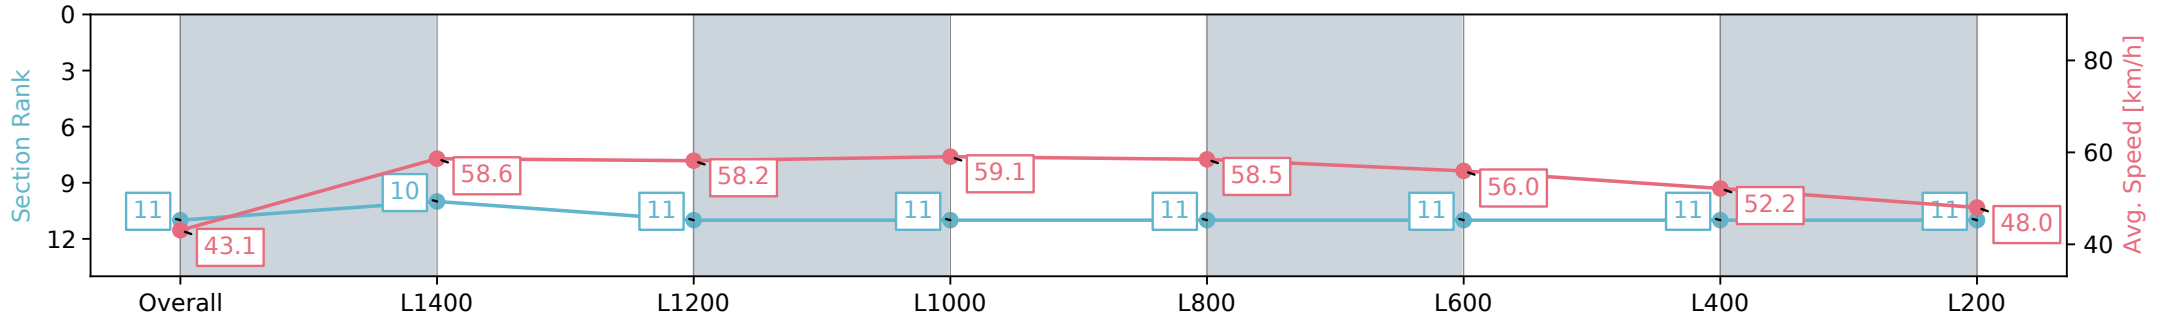

Morphettville Parks SA - Professional

Race 6: Peter Elberg Funerals Handicap - 1550m

17 August 2024 - 3:07PM

Track Rating: Heavy 8, Weather: Overcast, Rail Position: +3m
Entire; Sectional 604m

Section	Overall	L1400	L1200	L1000	L800	L600	L400	L200
Section Times	1:43.62 [11] (0:12.55)	1:31.07 [10] (0:12.31)	1:18.76 [11] (0:12.47)	1:06.29 [11] (0:12.20)	0:54.09 [11] (0:12.34)	0:41.75 [11] (0:12.97)	0:28.78 [11] (0:13.85)	0:14.93 [11] (0:14.93)
Average Speed [km/h]	43.1	58.6	58.2	59.1	58.5	56.0	52.2	48.0
Top Speed [km/h]	57.2	59.5	58.7	60.0	59.9	57.7	53.7	50.5
Avg. Dist. to Rail [m]	5.7	2.1	1.3	2.1	1.1	1.5	2.9	4.5
Avg. Stride Freq. [Hz]	2.2	2.3	2.3	2.3	2.3	2.3	2.3	2.1
Avg. Stride Length [m]	5.5	6.9	6.8	6.9	6.8	6.5	6.3	6.1