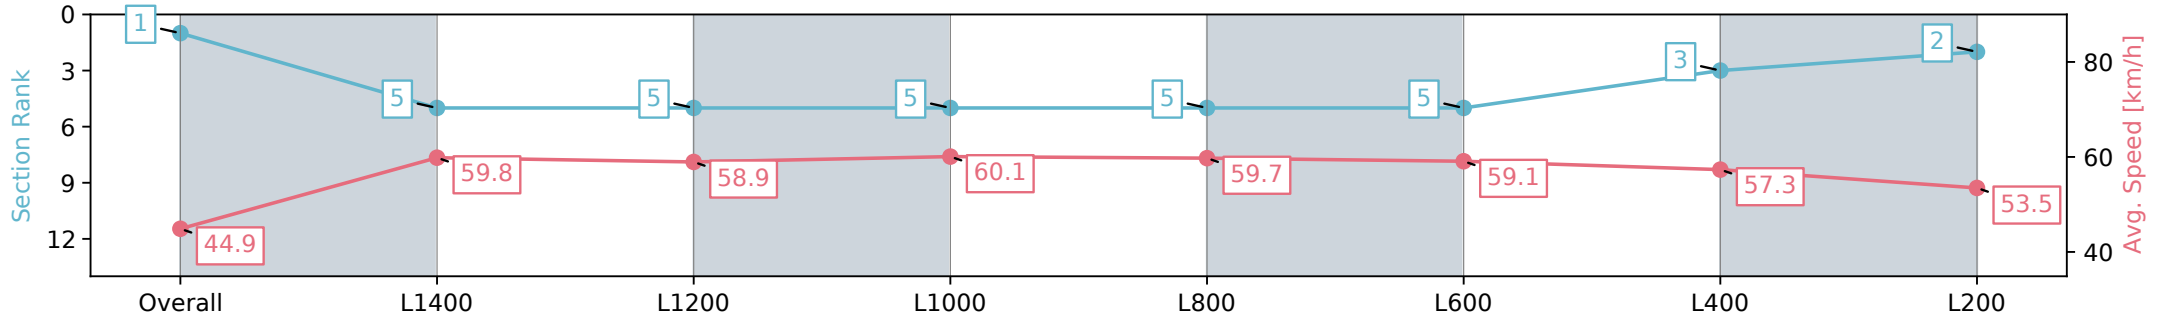

Race 6: Peter Elberg Funerals Handicap - 1550m

17 August 2024 - 3:07PM

Track Rating: Heavy 8, Weather: Overcast, Rail Position: +3m
Entire; Sectional 604m

Section	Overall	L1400	L1200	L1000	L800	L600	L400	L200
Section Times	1:38.64 [1] (0:12.03)	1:26.61 [5] (0:12.05)	1:14.56 [5] (0:12.23)	1:02.33 [5] (0:12.00)	0:50.33 [5] (0:12.09)	0:38.24 [5] (0:12.24)	0:26.00 [3] (0:12.60)	0:13.40 [2] (0:13.40)
Average Speed [km/h]	44.9	59.8	58.9	60.1	59.7	59.1	57.3	53.5
Top Speed [km/h]	61.3	60.8	60.1	62.3	62.8	60.0	58.4	56.3
Avg. Dist. to Rail [m]	4.6	2.0	0.4	1.2	1.4	1.1	2.0	3.1
Avg. Stride Freq. [Hz]	2.2	2.4	2.3	2.3	2.3	2.3	2.4	2.3
Avg. Stride Length [m]	5.6	7.1	7.1	7.0	6.8	6.7	6.5	6.3