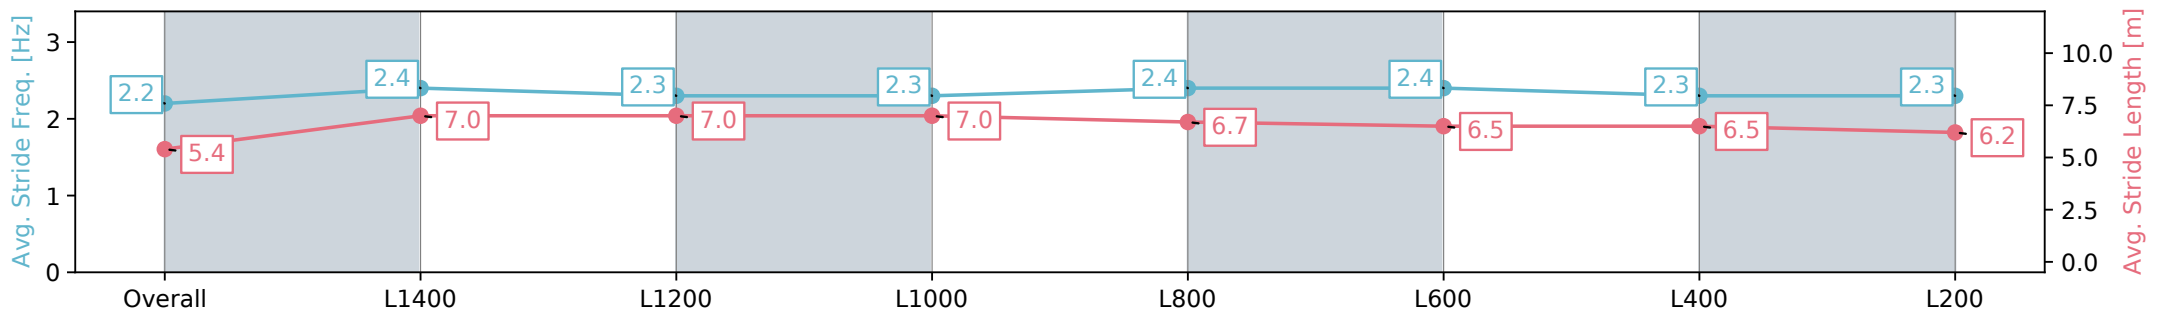

Morphettville Parks SA - Professional

Race 6: Peter Elberg Funerals Handicap - 1550m

17 August 2024 - 3:07PM

Track Rating: Heavy 8, Weather: Overcast, Rail Position: +3m
Entire; Sectional 604m

Section	Overall	L1400	L1200	L1000	L800	L600	L400	L200
Section Times	1:40.79 [9] (0:12.48)	1:28.31 [9] (0:12.22)	1:16.09 [10] (0:12.28)	1:03.81 [10] (0:12.09)	0:51.72 [10] (0:12.16)	0:39.56 [9] (0:12.62)	0:26.94 [10] (0:13.09)	0:13.85 [9] (0:13.85)
Average Speed [km/h]	43.3	59.1	58.8	59.6	59.4	57.8	55.2	51.7
Top Speed [km/h]	58.2	60.0	59.4	60.5	60.5	59.3	56.4	53.5
Avg. Dist. to Rail [m]	6.2	2.0	0.4	1.5	1.7	2.0	4.1	8.0
Avg. Stride Freq. [Hz]	2.2	2.4	2.3	2.3	2.4	2.4	2.3	2.3
Avg. Stride Length [m]	5.4	7.0	7.0	7.0	6.7	6.5	6.5	6.2

[] Ranking at each section and finish
 -:-:- No data available at this section
 NA No data available

Horse/Jockey Name	CULLEN SKINK/Ben Price
Finish Rank	10
Fastest Section Time (Section)	0:12.09 (L1000)
Top Speed [km/h] (Section)	60.7 (L1000)
Race State	Finished