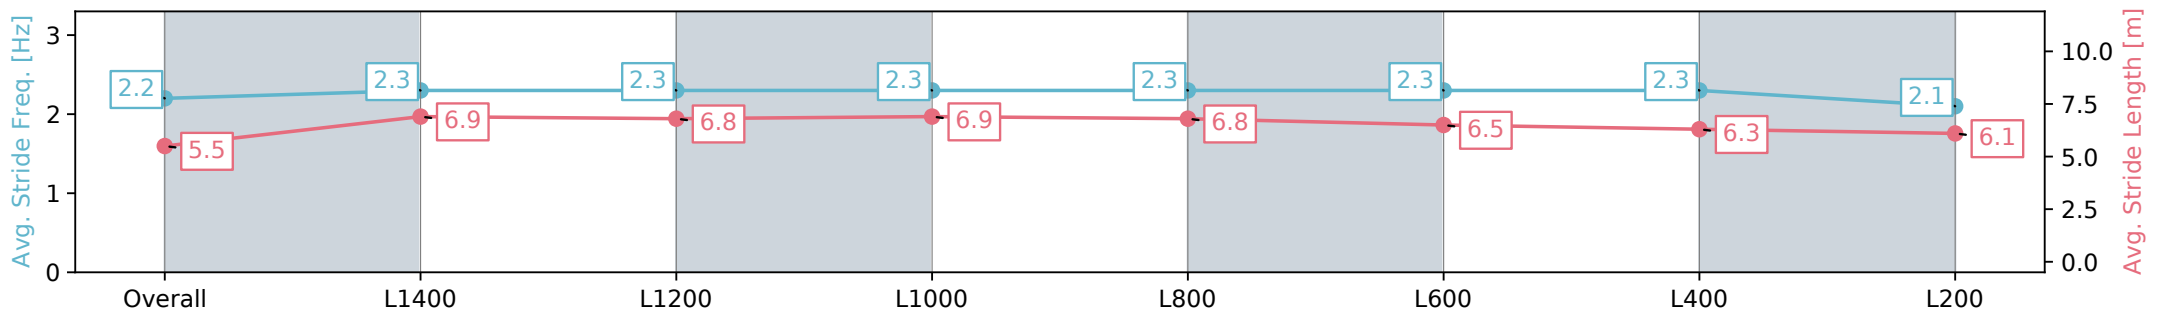

Morphettville Parks SA - Professional

Race 6: Peter Elberg Funerals Handicap - 1550m

17 August 2024 - 3:07PM

Track Rating: Heavy 8, Weather: Overcast, Rail Position: +3m
Entire; Sectional 604m

Section	Overall	L1400	L1200	L1000	L800	L600	L400	L200
Section Times	1:43.62 [11] (0:12.55)	1:31.07 [10] (0:12.31)	1:18.76 [11] (0:12.47)	1:06.29 [11] (0:12.20)	0:54.09 [11] (0:12.34)	0:41.75 [11] (0:12.97)	0:28.78 [11] (0:13.85)	0:14.93 [11] (0:14.93)
Average Speed [km/h]	43.1	58.6	58.2	59.1	58.5	56.0	52.2	48.0
Top Speed [km/h]	57.2	59.5	58.7	60.0	59.9	57.7	53.7	50.5
Avg. Dist. to Rail [m]	5.7	2.1	1.3	2.1	1.1	1.5	2.9	4.5
Avg. Stride Freq. [Hz]	2.2	2.3	2.3	2.3	2.3	2.3	2.3	2.1
Avg. Stride Length [m]	5.5	6.9	6.8	6.9	6.8	6.5	6.3	6.1