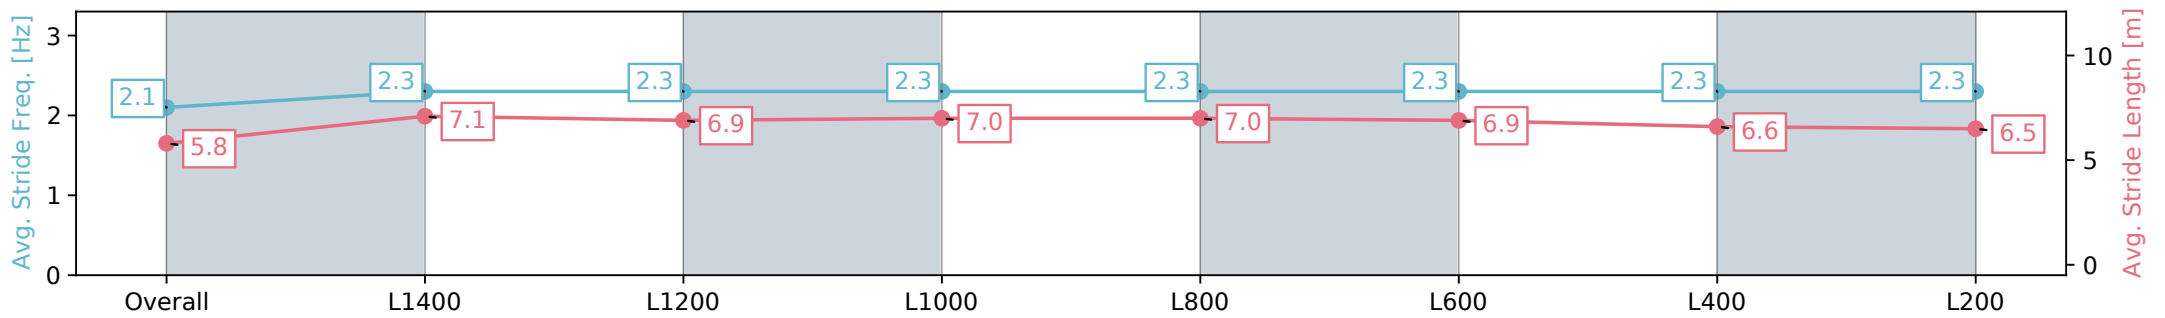

Morphettville Parks SA - Professional

Race 6: Peter Elberg Funerals Handicap - 1550m

17 August 2024 - 3:07PM

Track Rating: Heavy 8, Weather: Overcast, Rail Position: +3m
Entire; Sectional 604m

Section	Overall	L1400	L1200	L1000	L800	L600	L400	L200
Section Times	1:39.31 [3] (0:12.21)	1:27.10 [6] (0:11.98)	1:15.12 [6] (0:12.38)	1:02.74 [6] (0:12.07)	0:50.67 [6] (0:12.04)	0:38.63 [6] (0:12.27)	0:26.36 [6] (0:12.76)	0:13.60 [4] (0:13.60)
Average Speed [km/h]	44.2	60.1	58.6	59.7	60.0	59.4	56.7	52.7
Top Speed [km/h]	59.4	61.6	59.4	61.4	61.5	60.1	58.0	55.4
Avg. Dist. to Rail [m]	3.5	1.0	1.0	2.1	1.8	1.9	4.9	4.4
Avg. Stride Freq. [Hz]	2.1	2.3	2.3	2.3	2.3	2.3	2.3	2.3
Avg. Stride Length [m]	5.8	7.1	6.9	7.0	7.0	6.9	6.6	6.5