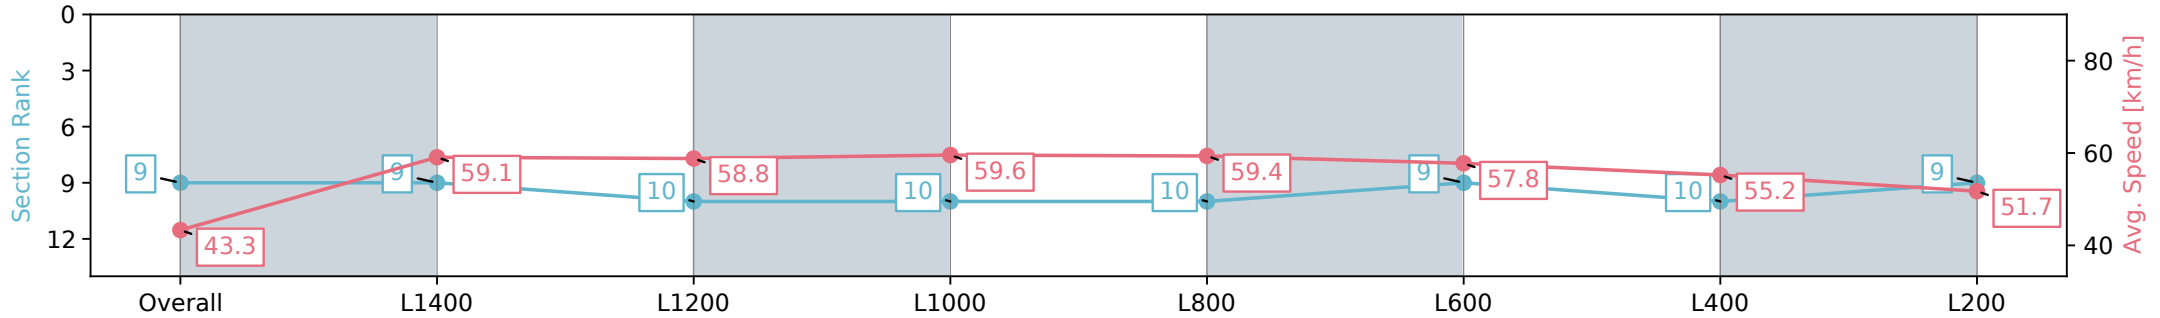

Morphettville Parks SA - Professional

Race 6: Peter Elberg Funerals Handicap - 1550m

17 August 2024 - 3:07PM

Track Rating: Heavy 8, Weather: Overcast, Rail Position: +3m
Entire; Sectional 604m

Section	Overall	L1400	L1200	L1000	L800	L600	L400	L200
Section Times	1:40.79 [9] (0:12.48)	1:28.31 [9] (0:12.22)	1:16.09 [10] (0:12.28)	1:03.81 [10] (0:12.09)	0:51.72 [10] (0:12.16)	0:39.56 [9] (0:12.62)	0:26.94 [10] (0:13.09)	0:13.85 [9] (0:13.85)
Average Speed [km/h]	43.3	59.1	58.8	59.6	59.4	57.8	55.2	51.7
Top Speed [km/h]	58.2	60.0	59.4	60.5	60.5	59.3	56.4	53.5
Avg. Dist. to Rail [m]	6.2	2.0	0.4	1.5	1.7	2.0	4.1	8.0
Avg. Stride Freq. [Hz]	2.2	2.4	2.3	2.3	2.4	2.4	2.3	2.3
Avg. Stride Length [m]	5.4	7.0	7.0	7.0	6.7	6.5	6.5	6.2