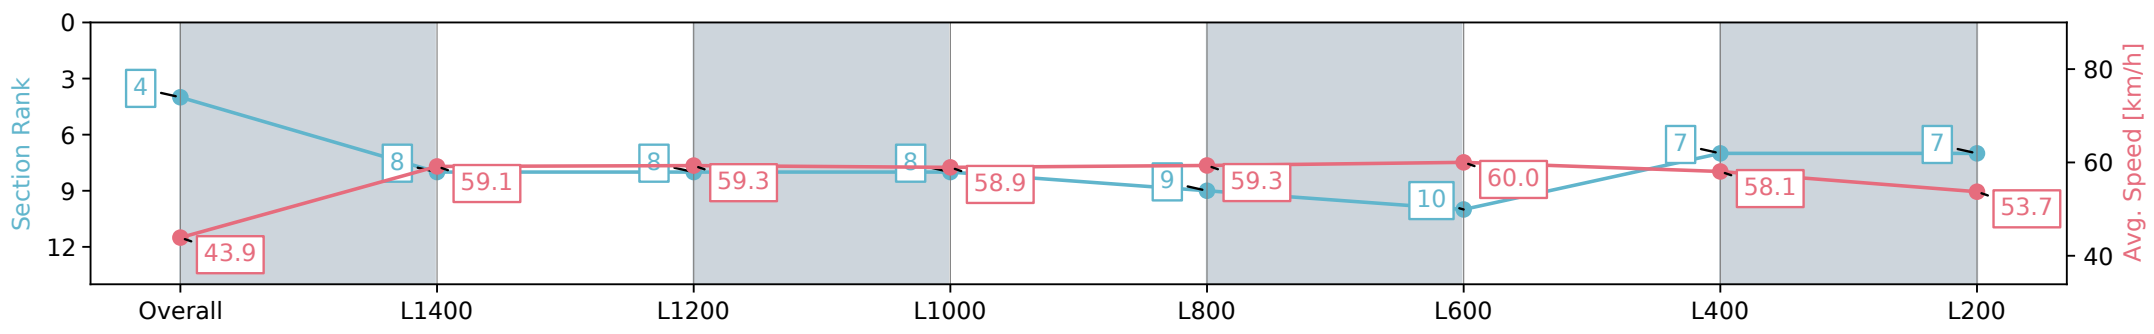

Morphettville Parks SA - Professional

Race 6: Peter Elberg Funerals Handicap - 1550m

17 August 2024 - 3:07PM

Track Rating: Heavy 8, Weather: Overcast, Rail Position: +3m
Entire; Sectional 604m

Section	Overall	L1400	L1200	L1000	L800	L600	L400	L200
Section Times	1:39.41 [4] (0:12.31)	1:27.10 [8] (0:12.21)	1:14.89 [8] (0:12.27)	1:02.62 [8] (0:12.27)	0:50.35 [9] (0:12.19)	0:38.16 [10] (0:12.31)	0:25.85 [7] (0:12.52)	0:13.33 [7] (0:13.33)
Average Speed [km/h]	43.9	59.1	59.3	58.9	59.3	60.0	58.1	53.7
Top Speed [km/h]	59.4	59.8	61.1	60.0	59.9	60.6	60.0	57.7
Avg. Dist. to Rail [m]	7.8	3.8	1.9	3.4	2.6	4.3	6.3	8.4
Avg. Stride Freq. [Hz]	2.1	2.3	2.2	2.2	2.2	2.3	2.2	2.1
Avg. Stride Length [m]	5.7	7.2	7.4	7.2	7.2	7.4	7.2	6.9