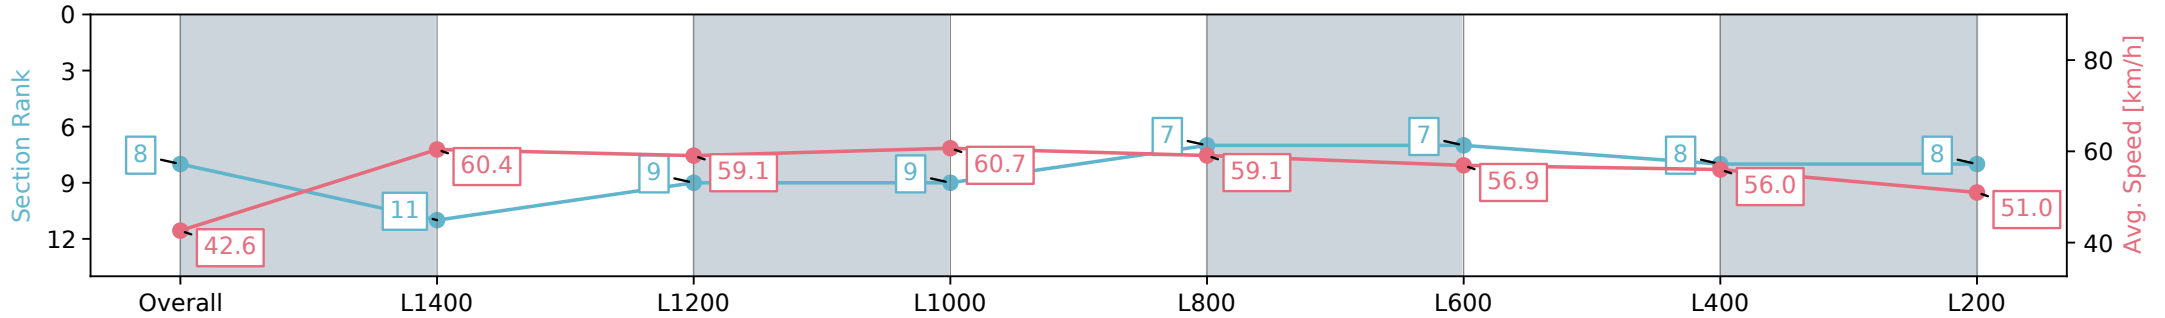

Morphettville Parks SA - Professional

Race 6: Peter Elberg Funerals Handicap - 1550m

17 August 2024 - 3:07PM

Track Rating: Heavy 8, Weather: Overcast, Rail Position: +3m
Entire; Sectional 604m

Section	Overall	L1400	L1200	L1000	L800	L600	L400	L200
Section Times	1:40.64 [8] (0:12.67)	1:27.97 [11] (0:11.93)	1:16.04 [9] (0:12.21)	1:03.83 [9] (0:11.86)	0:51.97 [7] (0:12.19)	0:39.78 [7] (0:12.81)	0:26.97 [8] (0:12.91)	0:14.06 [8] (0:14.06)
Average Speed [km/h]	42.6	60.4	59.1	60.7	59.1	56.9	56.0	51.0
Top Speed [km/h]	58.0	61.7	60.4	61.4	61.6	57.9	57.7	54.4
Avg. Dist. to Rail [m]	2.3	0.9	0.2	0.4	0.4	2.0	4.0	8.0
Avg. Stride Freq. [Hz]	2.1	2.3	2.3	2.3	2.3	2.4	2.4	2.3
Avg. Stride Length [m]	5.6	7.1	7.1	7.2	7.0	6.7	6.5	6.1