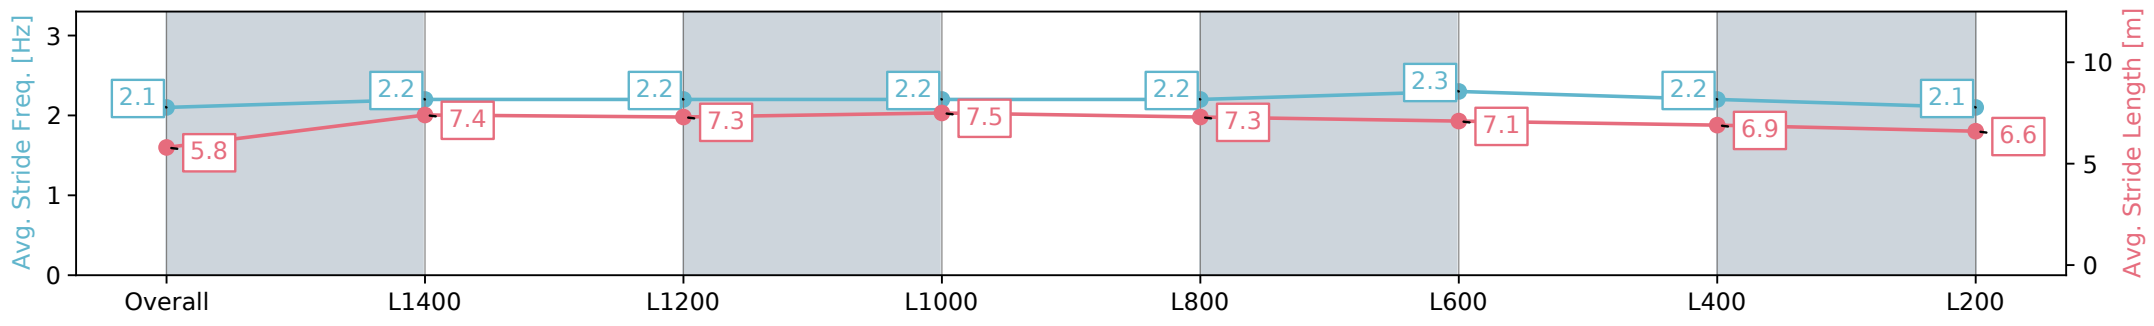

[] Ranking at each section and finish
 -:-:- No data available at this section
 NA No data available

Horse/Jockey Name	CULLEN SKINK/Ben Price
Finish Rank	10
Fastest Section Time (Section)	0:12.09 (L1000)
Top Speed [km/h] (Section)	60.7 (L1000)
Race State	Finished

Morphettville Parks SA - Professional

Race 6: Peter Elberg Funerals Handicap - 1550m

17 August 2024 - 3:07PM

Track Rating: Heavy 8, Weather: Overcast, Rail Position: +3m Entire; Sectional 604m

Section	Overall	L1400	L1200	L1000	L800	L600	L400	L200
Section Times	1:41.38 [10] (0:12.22)	1:29.16 [7] (0:12.20)	1:16.96 [7] (0:12.36)	1:04.60 [7] (0:12.09)	0:52.51 [8] (0:12.34)	0:40.17 [8] (0:12.61)	0:27.56 [9] (0:13.26)	0:14.30 [10] (0:14.30)
Average Speed [km/h]	44.2	59.2	58.7	59.6	58.6	58.0	54.7	50.1
Top Speed [km/h]	59.0	59.9	59.2	60.7	60.4	59.5	57.7	51.9
Avg. Dist. to Rail [m]	6.0	2.4	1.3	2.0	2.0	2.7	5.7	9.7
Avg. Stride Freq. [Hz]	2.1	2.2	2.2	2.2	2.2	2.3	2.2	2.1
Avg. Stride Length [m]	5.8	7.4	7.3	7.5	7.3	7.1	6.9	6.6