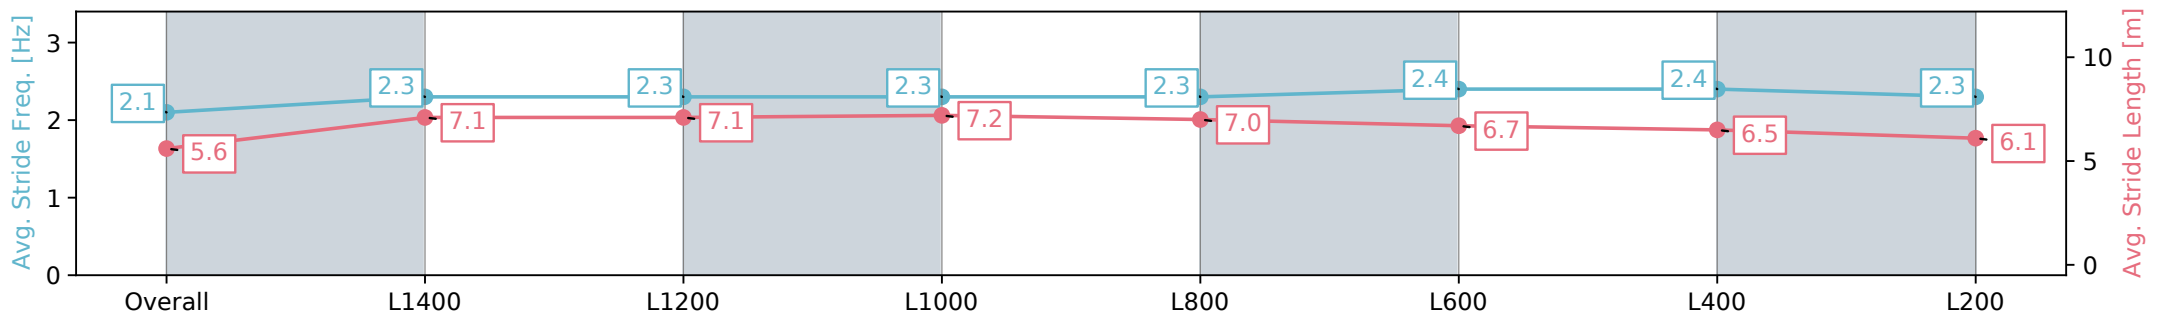

Morphettville Parks SA - Professional

Race 6: Peter Elberg Funerals Handicap - 1550m

17 August 2024 - 3:07PM

Track Rating: Heavy 8, Weather: Overcast, Rail Position: +3m
Entire; Sectional 604m

Section	Overall	L1400	L1200	L1000	L800	L600	L400	L200
Section Times	1:40.64 [8] (0:12.67)	1:27.97 [11] (0:11.93)	1:16.04 [9] (0:12.21)	1:03.83 [9] (0:11.86)	0:51.97 [7] (0:12.19)	0:39.78 [7] (0:12.81)	0:26.97 [8] (0:12.91)	0:14.06 [8] (0:14.06)
Average Speed [km/h]	42.6	60.4	59.1	60.7	59.1	56.9	56.0	51.0
Top Speed [km/h]	58.0	61.7	60.4	61.4	61.6	57.9	57.7	54.4
Avg. Dist. to Rail [m]	2.3	0.9	0.2	0.4	0.4	2.0	4.0	8.0
Avg. Stride Freq. [Hz]	2.1	2.3	2.3	2.3	2.3	2.4	2.4	2.3
Avg. Stride Length [m]	5.6	7.1	7.1	7.2	7.0	6.7	6.5	6.1