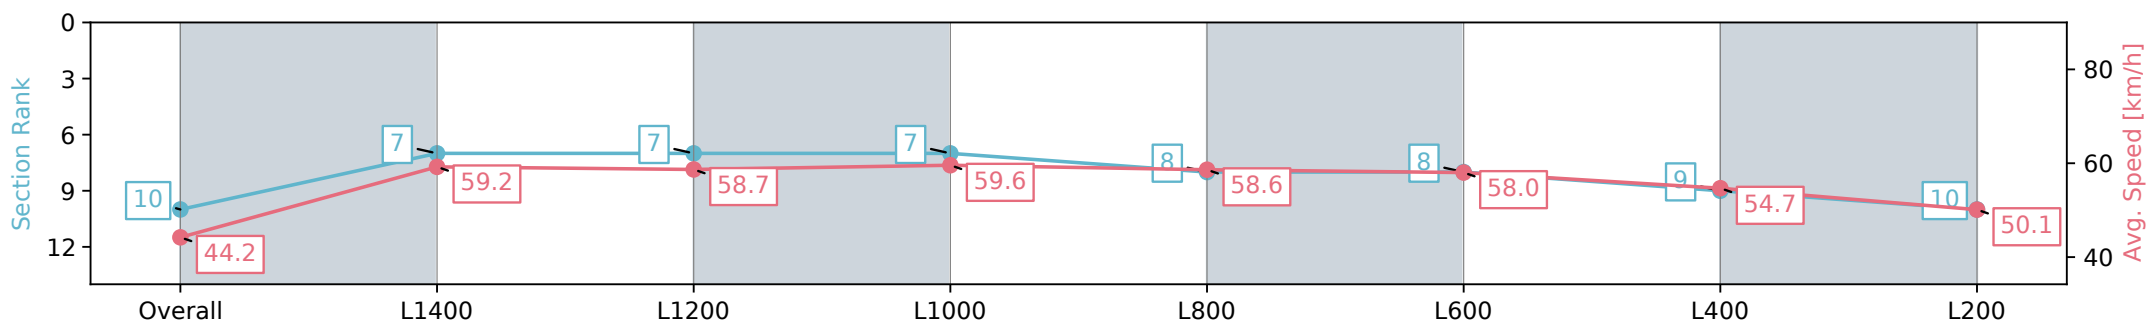

Morphettville Parks SA - Professional

Race 6: Peter Elberg Funerals Handicap - 1550m

17 August 2024 - 3:07PM

Track Rating: Heavy 8, Weather: Overcast, Rail Position: +3m Entire; Sectional 604m

Section	Overall	L1400	L1200	L1000	L800	L600	L400	L200
Section Times	1:41.38 [10] (0:12.22)	1:29.16 [7] (0:12.20)	1:16.96 [7] (0:12.36)	1:04.60 [7] (0:12.09)	0:52.51 [8] (0:12.34)	0:40.17 [8] (0:12.61)	0:27.56 [9] (0:13.26)	0:14.30 [10] (0:14.30)
Average Speed [km/h]	44.2	59.2	58.7	59.6	58.6	58.0	54.7	50.1
Top Speed [km/h]	59.0	59.9	59.2	60.7	60.4	59.5	57.7	51.9
Avg. Dist. to Rail [m]	6.0	2.4	1.3	2.0	2.0	2.7	5.7	9.7
Avg. Stride Freq. [Hz]	2.1	2.2	2.2	2.2	2.2	2.3	2.2	2.1
Avg. Stride Length [m]	5.8	7.4	7.3	7.5	7.3	7.1	6.9	6.6