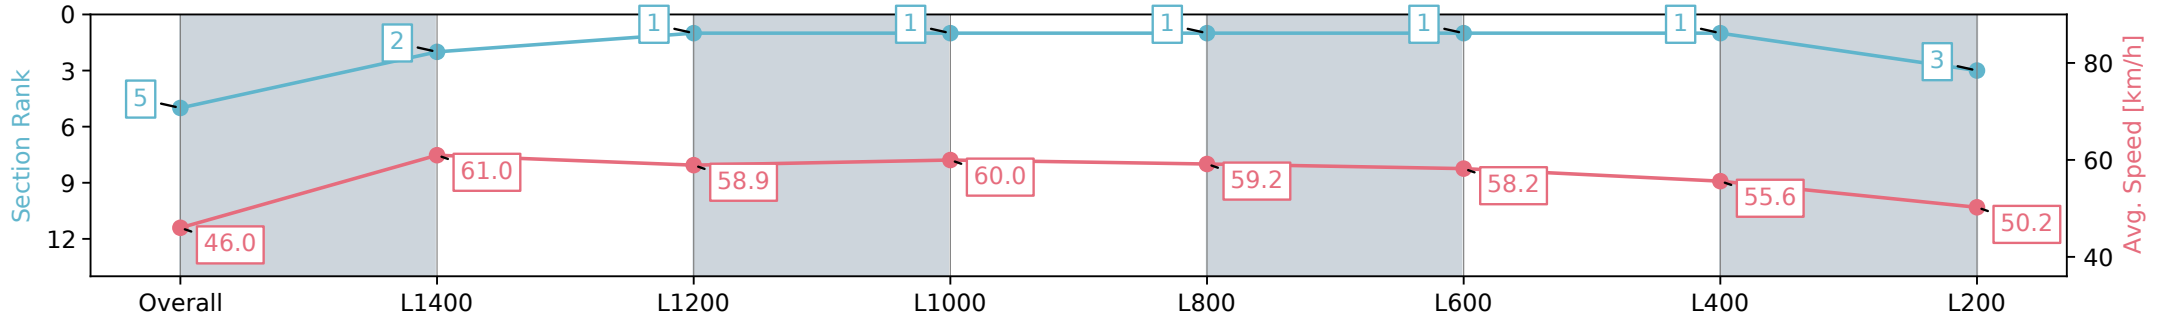

Morphettville Parks SA - Professional

Race 6: Peter Elberg Funerals Handicap - 1550m

17 August 2024 - 3:07PM

Track Rating: Heavy 8, Weather: Overcast, Rail Position: +3m
Entire; Sectional 604m

Section	Overall	L1400	L1200	L1000	L800	L600	L400	L200
Section Times	1:39.63 [5] (0:11.73)	1:27.90 [2] (0:11.84)	1:16.06 [1] (0:12.23)	1:03.83 [1] (0:12.00)	0:51.83 [1] (0:12.20)	0:39.63 [1] (0:12.41)	0:27.22 [1] (0:12.95)	0:14.27 [3] (0:14.27)
Average Speed [km/h]	46.0	61.0	58.9	60.0	59.2	58.2	55.6	50.2
Top Speed [km/h]	62.7	62.7	60.0	60.7	60.0	59.1	57.4	53.4
Avg. Dist. to Rail [m]	2.2	1.3	0.4	0.4	0.5	0.6	0.6	1.0
Avg. Stride Freq. [Hz]	2.1	2.2	2.2	2.2	2.2	2.2	2.3	2.2
Avg. Stride Length [m]	6.0	7.6	7.4	7.7	7.4	6.9	6.8	6.5