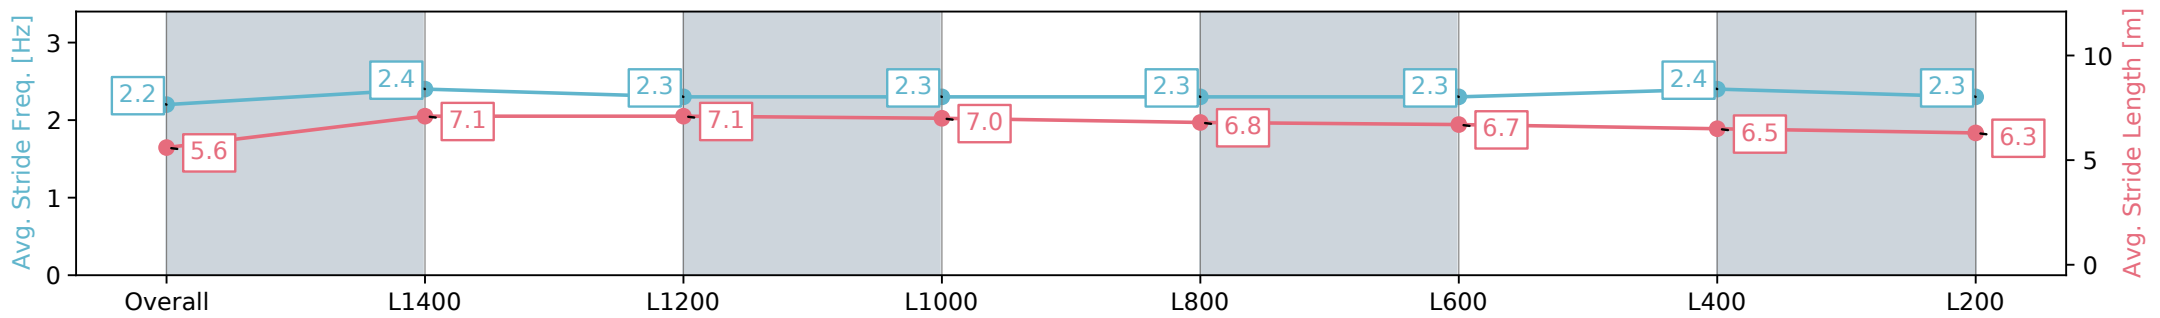

Race 6: Peter Elberg Funerals Handicap - 1550m

17 August 2024 - 3:07PM

Track Rating: Heavy 8, Weather: Overcast, Rail Position: +3m
Entire; Sectional 604m

Section	Overall	L1400	L1200	L1000	L800	L600	L400	L200
Section Times	1:38.64 [1] (0:12.03)	1:26.61 [5] (0:12.05)	1:14.56 [5] (0:12.23)	1:02.33 [5] (0:12.00)	0:50.33 [5] (0:12.09)	0:38.24 [5] (0:12.24)	0:26.00 [3] (0:12.60)	0:13.40 [2] (0:13.40)
Average Speed [km/h]	44.9	59.8	58.9	60.1	59.7	59.1	57.3	53.5
Top Speed [km/h]	61.3	60.8	60.1	62.3	62.8	60.0	58.4	56.3
Avg. Dist. to Rail [m]	4.6	2.0	0.4	1.2	1.4	1.1	2.0	3.1
Avg. Stride Freq. [Hz]	2.2	2.4	2.3	2.3	2.3	2.3	2.4	2.3
Avg. Stride Length [m]	5.6	7.1	7.1	7.0	6.8	6.7	6.5	6.3