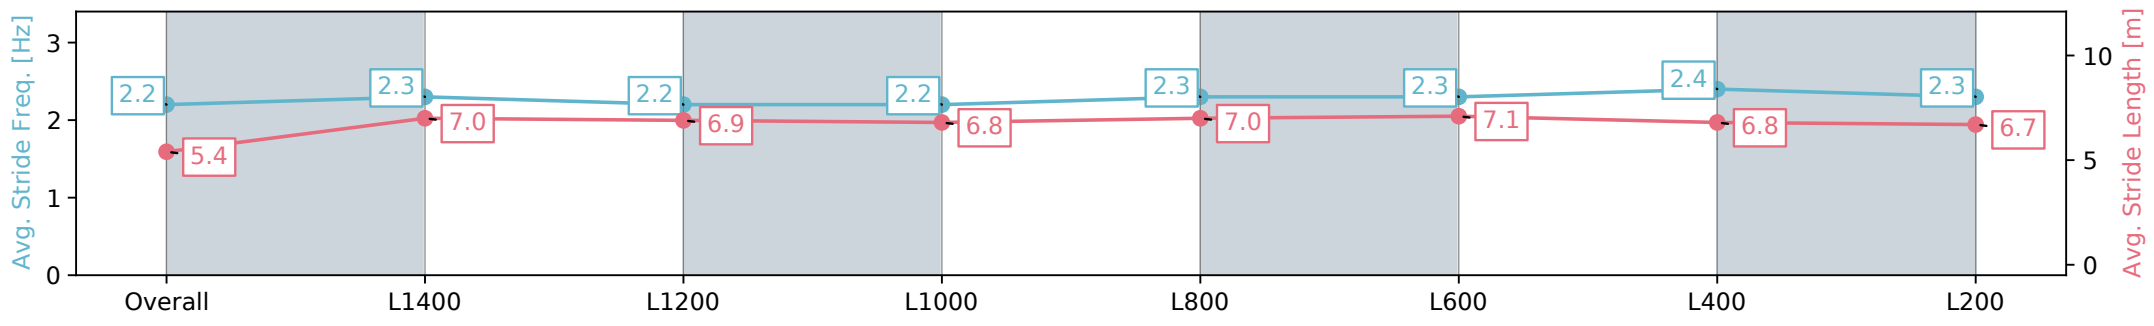

Morphettville Parks SA - Professional

Race 5: Sportsbet Fast Form Handicap - 1550m

17 August 2024 - 2:29PM

Track Rating: Heavy 8, Weather: Overcast, Rail Position: +3m
Entire; Sectional 604m

Section	Overall	L1400	L1200	L1000	L800	L600	L400	L200
Section Times	1:41.89 [4] (0:12.44)	1:29.45 [9] (0:12.53)	1:16.92 [9] (0:13.35)	1:03.57 [8] (0:13.50)	0:50.07 [9] (0:12.62)	0:37.45 [9] (0:12.06)	0:25.39 [6] (0:12.42)	0:12.97 [6] (0:12.97)
Average Speed [km/h]	43.4	57.5	53.9	53.3	57.1	59.3	58.1	55.3
Top Speed [km/h]	58.0	58.3	55.7	56.5	58.0	60.6	60.3	56.8
Avg. Dist. to Rail [m]	0.8	0.5	0.3	0.3	0.4	1.0	1.1	2.5
Avg. Stride Freq. [Hz]	2.2	2.3	2.2	2.2	2.3	2.3	2.4	2.3
Avg. Stride Length [m]	5.4	7.0	6.9	6.8	7.0	7.1	6.8	6.7