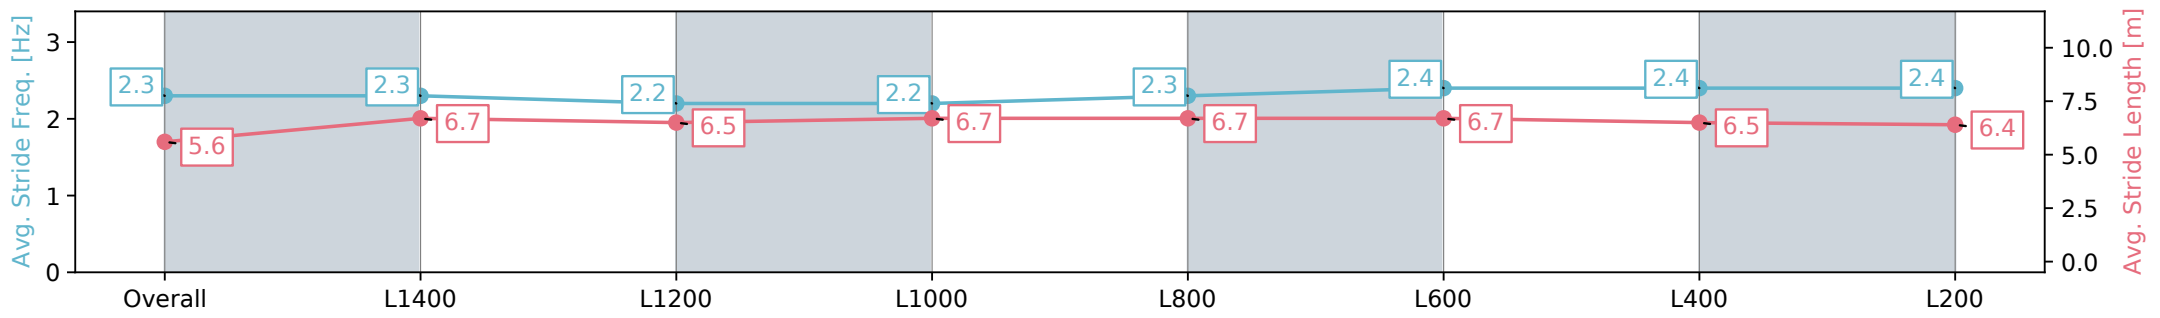

Morphettville Parks SA - Professional

Race 5: Sportsbet Fast Form Handicap - 1550m

17 August 2024 - 2:29PM

Track Rating: Heavy 8, Weather: Overcast, Rail Position: +3m
Entire; Sectional 604m

Section	Overall	L1400	L1200	L1000	L800	L600	L400	L200
Section Times	1:41.92 [6] (0:11.62)	1:30.30 [1] (0:12.47)	1:17.83 [1] (0:13.54)	1:04.29 [1] (0:13.47)	0:50.82 [2] (0:12.89)	0:37.93 [2] (0:12.37)	0:25.56 [2] (0:12.46)	0:13.10 [4] (0:13.10)
Average Speed [km/h]	46.5	57.7	53.4	53.5	55.9	58.6	57.9	54.8
Top Speed [km/h]	60.7	60.5	54.2	55.1	57.9	59.3	59.5	56.4
Avg. Dist. to Rail [m]	4.1	0.9	0.6	1.3	1.0	1.0	1.4	1.3
Avg. Stride Freq. [Hz]	2.3	2.3	2.2	2.2	2.3	2.4	2.4	2.4
Avg. Stride Length [m]	5.6	6.7	6.5	6.7	6.7	6.7	6.5	6.4