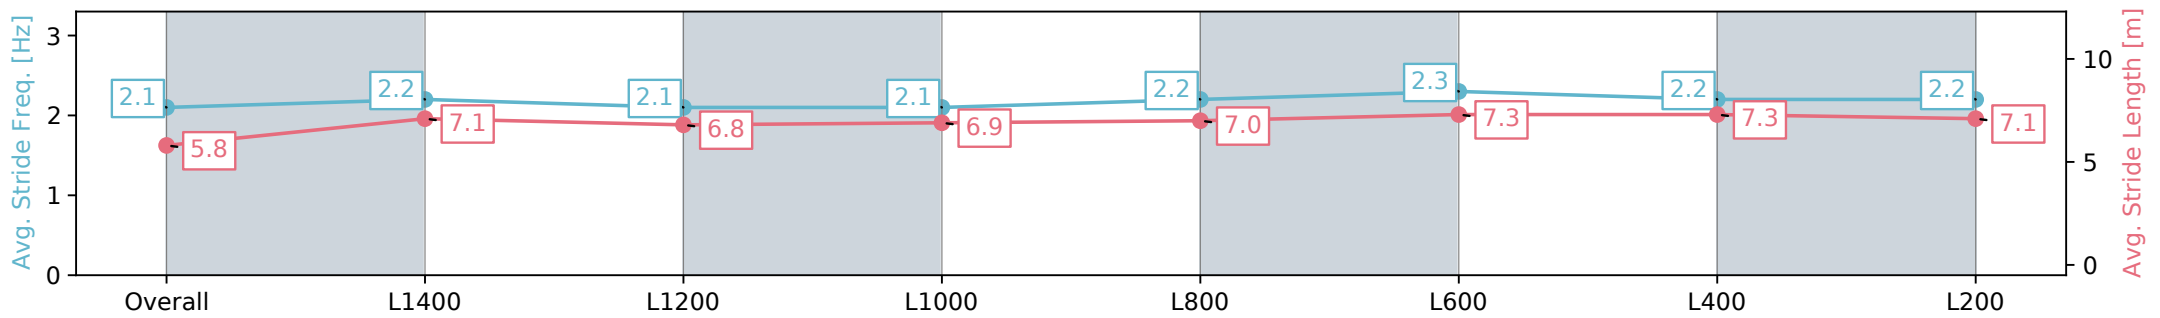

Morphettville Parks SA - Professional

Race 5: Sportsbet Fast Form Handicap - 1550m

17 August 2024 - 2:29PM

Track Rating: Heavy 8, Weather: Overcast, Rail Position: +3m
Entire; Sectional 604m

Section	Overall	L1400	L1200	L1000	L800	L600	L400	L200
Section Times	1:41.70 [3] (0:11.88)	1:29.82 [4] (0:12.65)	1:17.17 [4] (0:13.61)	1:03.56 [5] (0:13.22)	0:50.34 [3] (0:12.88)	0:37.46 [6] (0:12.23)	0:25.23 [5] (0:12.30)	0:12.93 [3] (0:12.93)
Average Speed [km/h]	45.5	57.0	53.7	54.7	56.4	60.4	59.1	55.6
Top Speed [km/h]	58.9	58.9	55.4	57.0	58.9	61.5	59.8	58.0
Avg. Dist. to Rail [m]	5.1	2.5	2.7	3.5	3.4	4.2	6.0	8.1
Avg. Stride Freq. [Hz]	2.1	2.2	2.1	2.1	2.2	2.3	2.2	2.2
Avg. Stride Length [m]	5.8	7.1	6.8	6.9	7.0	7.3	7.3	7.1