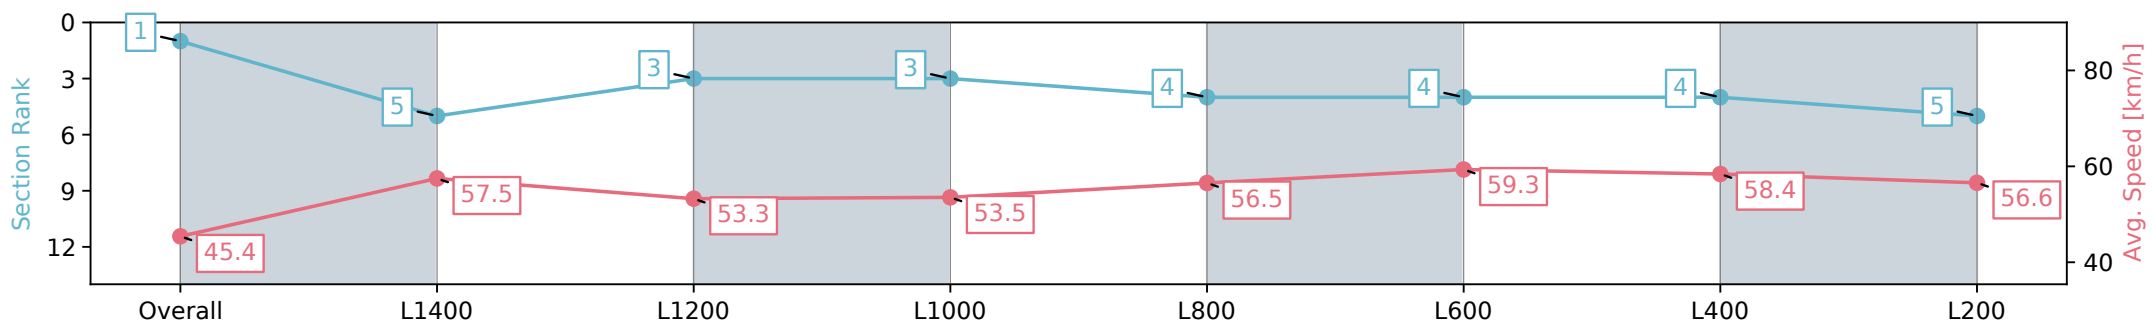

17 August 2024 - 2:29PM

Track Rating: Heavy 8, Weather: Overcast, Rail Position: +3m
Entire; Sectional 604m

Section	Overall	L1400	L1200	L1000	L800	L600	L400	L200
Section Times	1:41.55 [1] (0:11.89)	1:29.66 [5] (0:12.53)	1:17.13 [3] (0:13.53)	1:03.60 [3] (0:13.45)	0:50.15 [4] (0:12.76)	0:37.39 [4] (0:12.28)	0:25.10 [4] (0:12.42)	0:12.68 [5] (0:12.68)
Average Speed [km/h]	45.4	57.5	53.3	53.5	56.5	59.3	58.4	56.6
Top Speed [km/h]	58.8	58.9	54.7	56.5	59.2	60.6	59.9	58.8
Avg. Dist. to Rail [m]	1.3	0.6	0.2	0.6	1.0	2.2	3.5	4.4
Avg. Stride Freq. [Hz]	2.1	2.3	2.2	2.2	2.3	2.4	2.4	2.3
Avg. Stride Length [m]	5.7	7.1	6.8	6.9	6.9	6.9	6.9	6.7