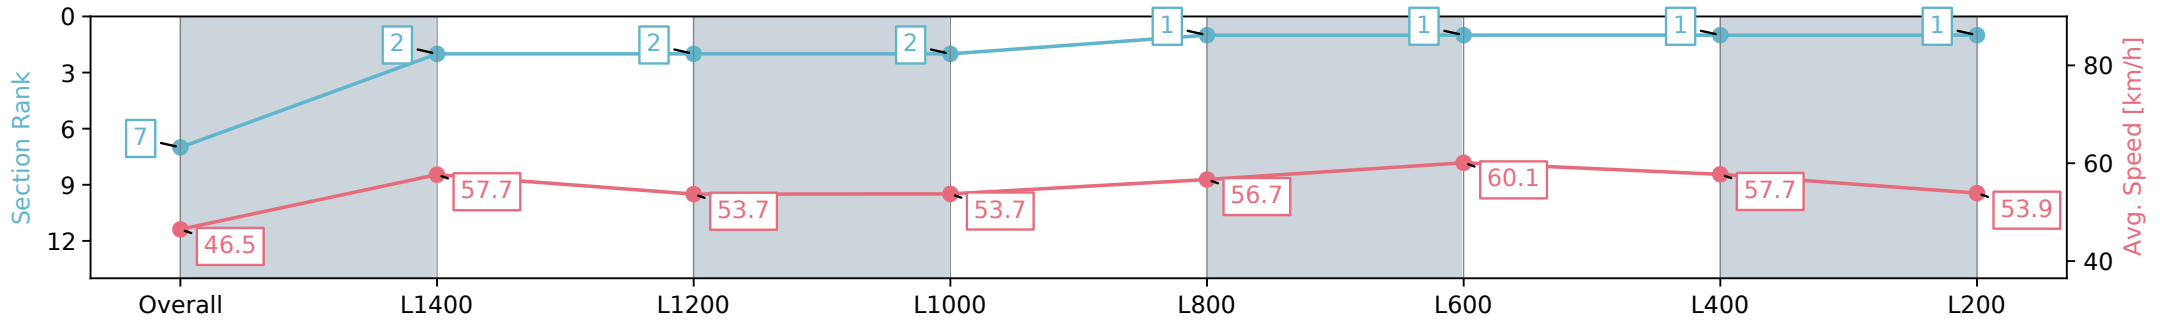

Morphettville Parks SA - Professional

Race 5: Sportsbet Fast Form Handicap - 1550m

17 August 2024 - 2:29PM

Track Rating: Heavy 8, Weather: Overcast, Rail Position: +3m
Entire; Sectional 604m

Section	Overall	L1400	L1200	L1000	L800	L600	L400	L200
Section Times	1:41.94 [7] (0:11.63)	1:30.31 [2] (0:12.51)	1:17.80 [2] (0:13.55)	1:04.25 [2] (0:13.40)	0:50.85 [1] (0:12.81)	0:38.04 [1] (0:12.19)	0:25.85 [1] (0:12.54)	0:13.31 [1] (0:13.31)
Average Speed [km/h]	46.5	57.7	53.7	53.7	56.7	60.1	57.7	53.9
Top Speed [km/h]	60.9	60.5	54.4	54.9	58.1	61.2	59.9	56.6
Avg. Dist. to Rail [m]	8.0	2.5	1.7	2.5	2.4	2.8	3.7	5.0
Avg. Stride Freq. [Hz]	2.2	2.2	2.2	2.1	2.2	2.3	2.3	2.2
Avg. Stride Length [m]	5.7	7.2	6.7	6.8	7.1	7.3	7.1	6.7