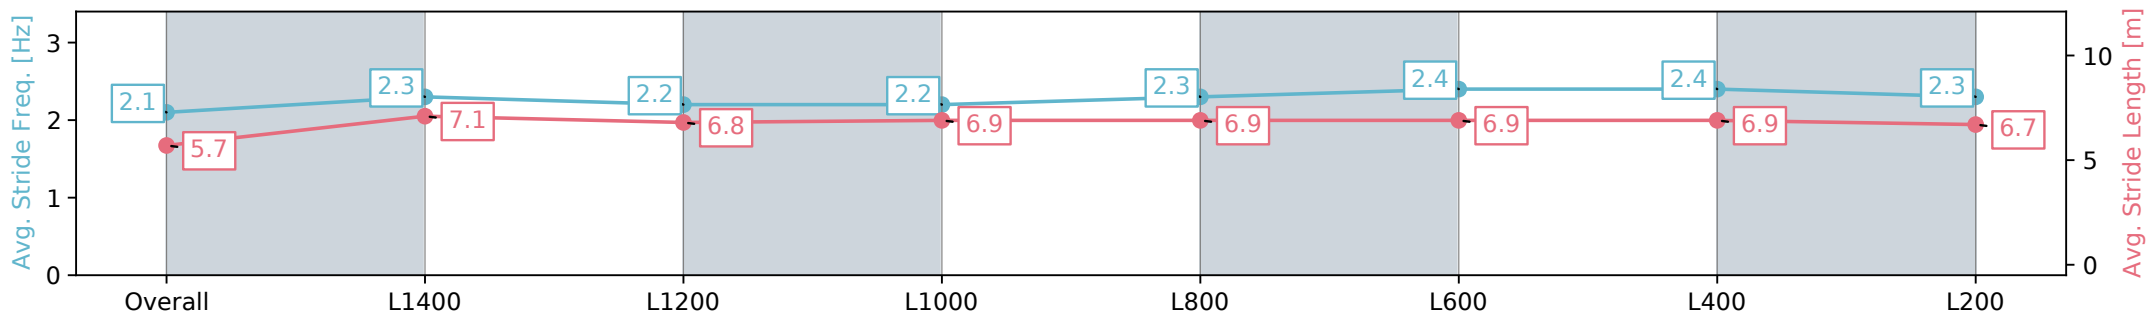

17 August 2024 - 2:29PM

Track Rating: Heavy 8, Weather: Overcast, Rail Position: +3m
Entire; Sectional 604m

Section	Overall	L1400	L1200	L1000	L800	L600	L400	L200
Section Times	1:41.55 [1] (0:11.89)	1:29.66 [5] (0:12.53)	1:17.13 [3] (0:13.53)	1:03.60 [3] (0:13.45)	0:50.15 [4] (0:12.76)	0:37.39 [4] (0:12.28)	0:25.10 [4] (0:12.42)	0:12.68 [5] (0:12.68)
Average Speed [km/h]	45.4	57.5	53.3	53.5	56.5	59.3	58.4	56.6
Top Speed [km/h]	58.8	58.9	54.7	56.5	59.2	60.6	59.9	58.8
Avg. Dist. to Rail [m]	1.3	0.6	0.2	0.6	1.0	2.2	3.5	4.4
Avg. Stride Freq. [Hz]	2.1	2.3	2.2	2.2	2.3	2.4	2.4	2.3
Avg. Stride Length [m]	5.7	7.1	6.8	6.9	6.9	6.9	6.9	6.7