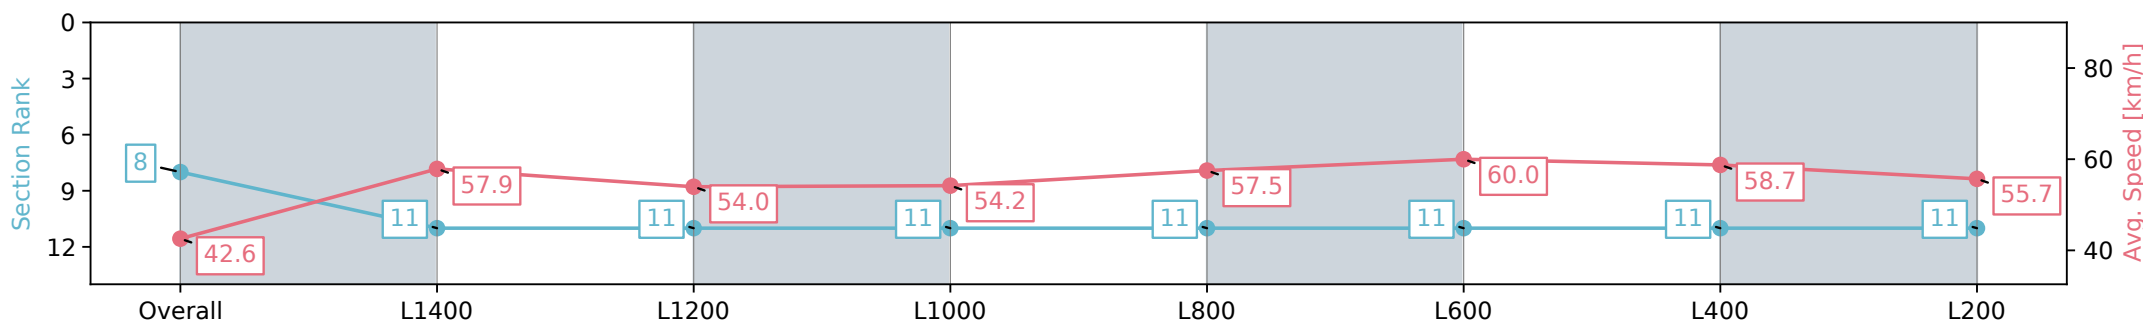

Morphettville Parks SA - Professional

Race 5: Sportsbet Fast Form Handicap - 1550m

17 August 2024 - 2:29PM

Track Rating: Heavy 8, Weather: Overcast, Rail Position: +3m
Entire; Sectional 604m

Section	Overall	L1400	L1200	L1000	L800	L600	L400	L200
Section Times	1:42.08 [8] (0:12.68)	1:29.40 [11] (0:12.48)	1:16.92 [11] (0:13.45)	1:03.47 [11] (0:13.33)	0:50.14 [11] (0:12.61)	0:37.53 [11] (0:12.27)	0:25.26 [11] (0:12.36)	0:12.90 [11] (0:12.90)
Average Speed [km/h]	42.6	57.9	54.0	54.2	57.5	60.0	58.7	55.7
Top Speed [km/h]	57.5	58.9	56.2	57.4	59.3	61.0	59.7	58.1
Avg. Dist. to Rail [m]	5.2	0.8	1.7	2.8	2.9	3.6	6.7	9.9
Avg. Stride Freq. [Hz]	2.1	2.2	2.1	2.1	2.1	2.2	2.2	2.1
Avg. Stride Length [m]	5.6	7.4	7.2	7.3	7.4	7.5	7.5	7.2