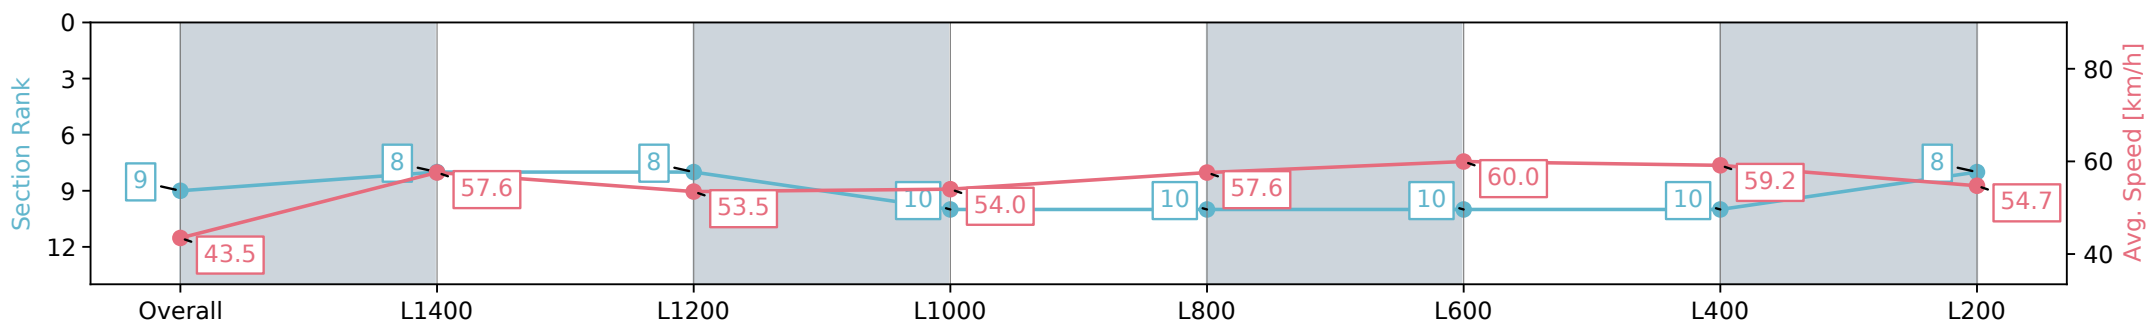

Morphettville Parks SA - Professional

Race 5: Sportsbet Fast Form Handicap - 1550m

17 August 2024 - 2:29PM

Track Rating: Heavy 8, Weather: Overcast, Rail Position: +3m
Entire; Sectional 604m

Section	Overall	L1400	L1200	L1000	L800	L600	L400	L200
Section Times	1:42.13 [9] (0:12.44)	1:29.69 [8] (0:12.52)	1:17.17 [8] (0:13.60)	1:03.57 [10] (0:13.37)	0:50.20 [10] (0:12.57)	0:37.62 [10] (0:12.27)	0:25.35 [10] (0:12.26)	0:13.09 [8] (0:13.09)
Average Speed [km/h]	43.5	57.6	53.5	54.0	57.6	60.0	59.2	54.7
Top Speed [km/h]	57.2	58.8	55.9	56.4	59.8	61.3	61.3	56.8
Avg. Dist. to Rail [m]	4.0	1.2	1.9	2.5	2.6	3.5	5.2	6.0
Avg. Stride Freq. [Hz]	2.2	2.3	2.2	2.2	2.3	2.4	2.5	2.4
Avg. Stride Length [m]	5.4	6.9	6.7	6.8	6.9	6.9	6.7	6.4