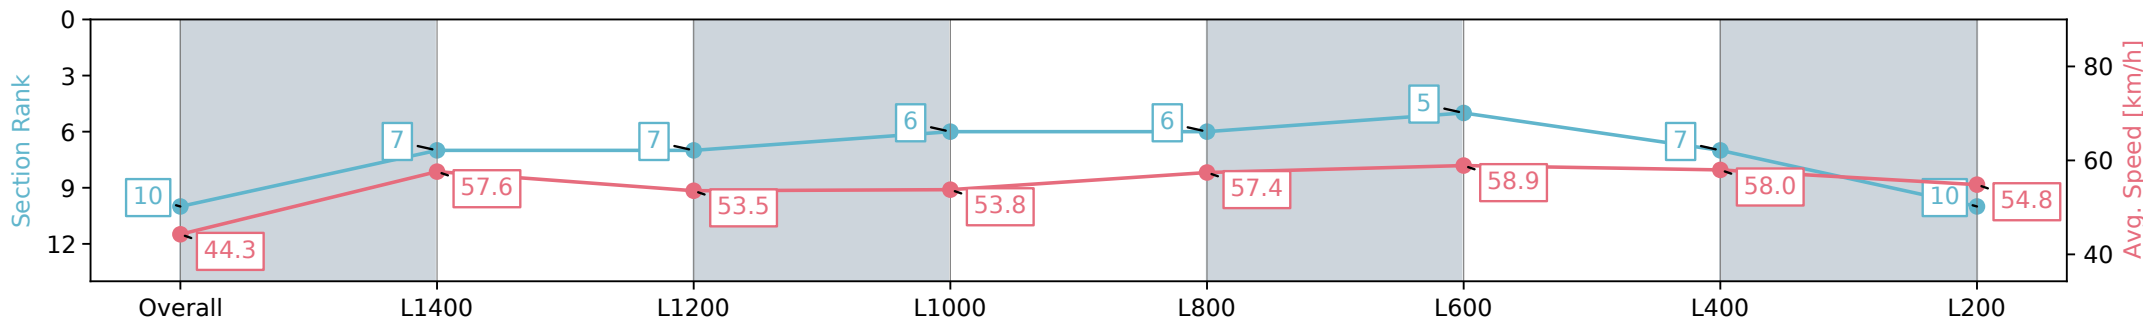

Morphettville Parks SA - Professional

Race 5: Sportsbet Fast Form Handicap - 1550m

17 August 2024 - 2:29PM

Track Rating: Heavy 8, Weather: Overcast, Rail Position: +3m
Entire; Sectional 604m

Section	Overall	L1400	L1200	L1000	L800	L600	L400	L200
Section Times	1:42.14 [10] (0:12.21)	1:29.93 [7] (0:12.51)	1:17.42 [7] (0:13.50)	1:03.92 [6] (0:13.40)	0:50.52 [6] (0:12.56)	0:37.95 [5] (0:12.41)	0:25.54 [7] (0:12.49)	0:13.05 [10] (0:13.05)
Average Speed [km/h]	44.3	57.6	53.5	53.8	57.4	58.9	58.0	54.8
Top Speed [km/h]	58.3	59.1	55.7	57.1	58.8	60.2	59.0	56.5
Avg. Dist. to Rail [m]	2.2	0.8	0.6	1.4	1.5	2.3	4.4	6.7
Avg. Stride Freq. [Hz]	2.2	2.3	2.2	2.1	2.2	2.3	2.3	2.2
Avg. Stride Length [m]	5.5	7.1	6.9	7.0	7.1	7.1	7.0	6.8