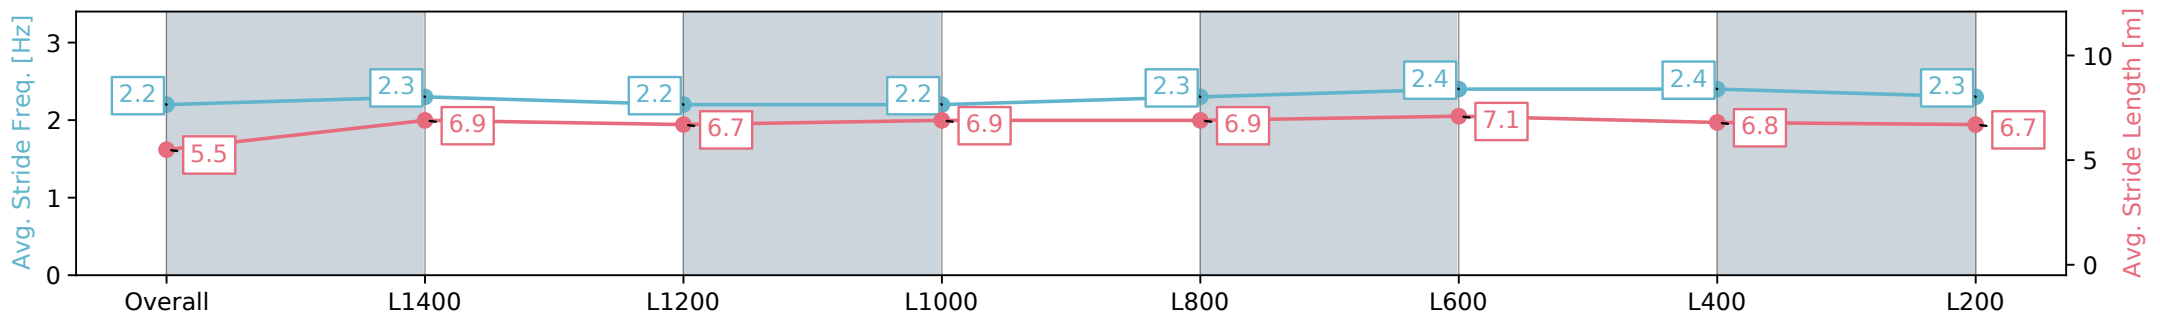

Morphettville Parks SA - Professional

Race 5: Sportsbet Fast Form Handicap - 1550m

17 August 2024 - 2:29PM

Track Rating: Heavy 8, Weather: Overcast, Rail Position: +3m Entire; Sectional 604m

Section	Overall	L1400	L1200	L1000	L800	L600	L400	L200
Section Times	1:41.90 [5] (0:12.11)	1:29.79 [6] (0:12.56)	1:17.22 [6] (0:13.59)	1:03.63 [7] (0:13.35)	0:50.28 [7] (0:12.71)	0:37.57 [8] (0:12.31)	0:25.26 [9] (0:12.39)	0:12.87 [7] (0:12.87)
Average Speed [km/h]	44.6	57.4	53.5	54.0	57.0	60.0	58.8	55.8
Top Speed [km/h]	58.8	58.8	54.4	56.7	58.9	61.3	60.2	58.6
Avg. Dist. to Rail [m]	3.5	1.6	1.5	2.1	2.4	4.0	7.5	8.4
Avg. Stride Freq. [Hz]	2.2	2.3	2.2	2.2	2.3	2.4	2.4	2.3
Avg. Stride Length [m]	5.5	6.9	6.7	6.9	6.9	7.1	6.8	6.7