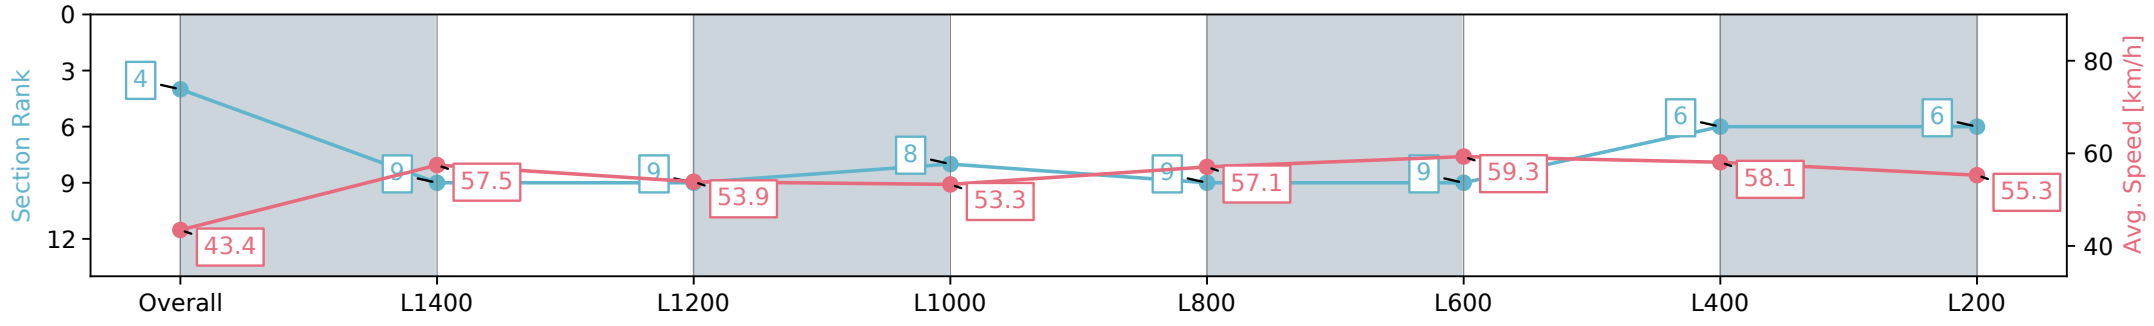

Morphettville Parks SA - Professional

Race 5: Sportsbet Fast Form Handicap - 1550m

17 August 2024 - 2:29PM

Track Rating: Heavy 8, Weather: Overcast, Rail Position: +3m
Entire; Sectional 604m

Section	Overall	L1400	L1200	L1000	L800	L600	L400	L200
Section Times	1:41.89 [4] (0:12.44)	1:29.45 [9] (0:12.53)	1:16.92 [9] (0:13.35)	1:03.57 [8] (0:13.50)	0:50.07 [9] (0:12.62)	0:37.45 [9] (0:12.06)	0:25.39 [6] (0:12.42)	0:12.97 [6] (0:12.97)
Average Speed [km/h]	43.4	57.5	53.9	53.3	57.1	59.3	58.1	55.3
Top Speed [km/h]	58.0	58.3	55.7	56.5	58.0	60.6	60.3	56.8
Avg. Dist. to Rail [m]	0.8	0.5	0.3	0.3	0.4	1.0	1.1	2.5
Avg. Stride Freq. [Hz]	2.2	2.3	2.2	2.2	2.3	2.3	2.4	2.3
Avg. Stride Length [m]	5.4	7.0	6.9	6.8	7.0	7.1	6.8	6.7