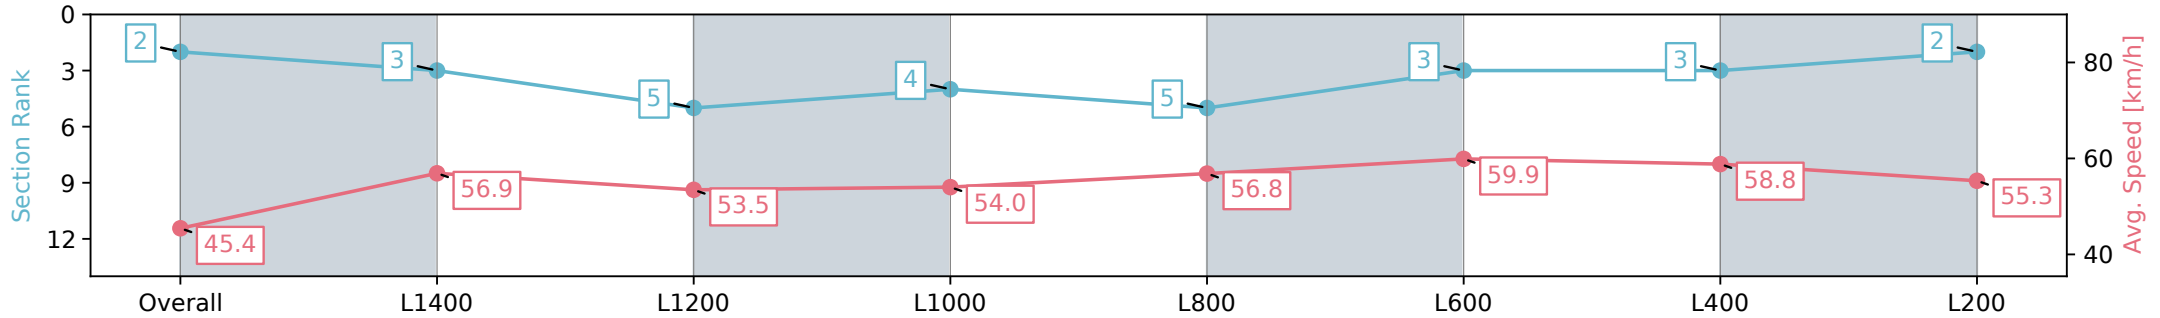

Morphettville Parks SA - Professional

Race 5: Sportsbet Fast Form Handicap - 1550m

17 August 2024 - 2:29PM

Track Rating: Heavy 8, Weather: Overcast, Rail Position: +3m
Entire; Sectional 604m

Section	Overall	L1400	L1200	L1000	L800	L600	L400	L200
Section Times	1:41.65 [2] (0:11.86)	1:29.79 [3] (0:12.70)	1:17.09 [5] (0:13.52)	1:03.57 [4] (0:13.35)	0:50.22 [5] (0:12.71)	0:37.51 [3] (0:12.24)	0:25.27 [3] (0:12.30)	0:12.97 [2] (0:12.97)
Average Speed [km/h]	45.4	56.9	53.5	54.0	56.8	59.9	58.8	55.3
Top Speed [km/h]	59.1	58.6	54.5	57.3	58.8	61.3	60.0	57.5
Avg. Dist. to Rail [m]	2.6	1.6	1.0	1.5	1.6	2.7	4.1	5.3
Avg. Stride Freq. [Hz]	2.1	2.2	2.1	2.1	2.2	2.3	2.3	2.2
Avg. Stride Length [m]	5.8	7.2	7.0	7.0	7.2	7.2	7.1	6.9