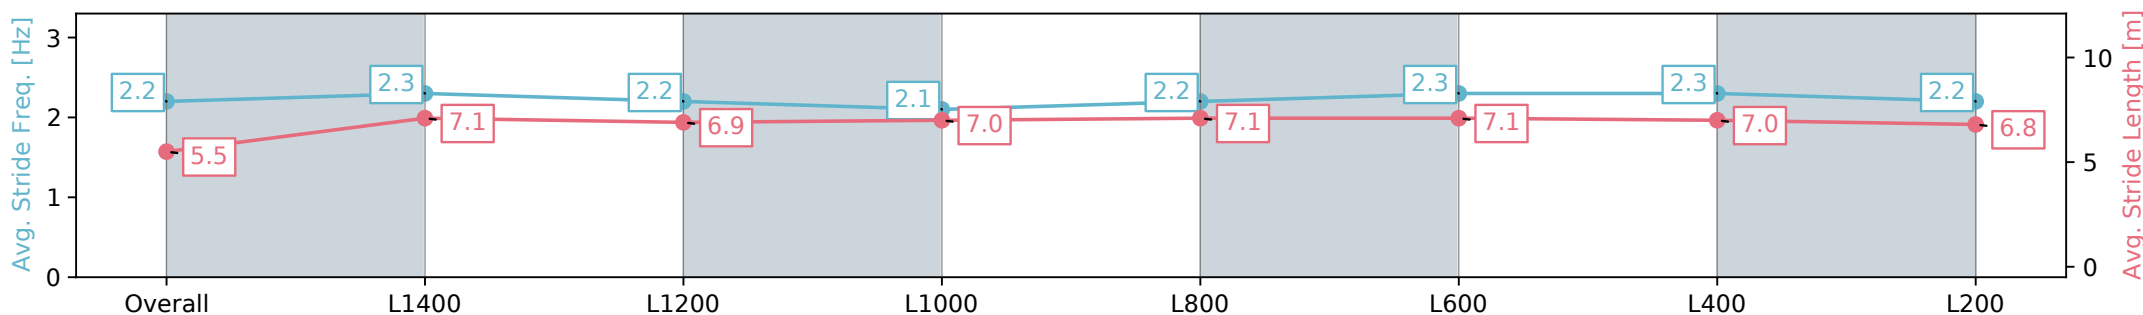

Morphettville Parks SA - Professional

Race 5: Sportsbet Fast Form Handicap - 1550m

17 August 2024 - 2:29PM

Track Rating: Heavy 8, Weather: Overcast, Rail Position: +3m
Entire; Sectional 604m

Section	Overall	L1400	L1200	L1000	L800	L600	L400	L200
Section Times	1:42.14 [10] (0:12.21)	1:29.93 [7] (0:12.51)	1:17.42 [7] (0:13.50)	1:03.92 [6] (0:13.40)	0:50.52 [6] (0:12.56)	0:37.95 [5] (0:12.41)	0:25.54 [7] (0:12.49)	0:13.05 [10] (0:13.05)
Average Speed [km/h]	44.3	57.6	53.5	53.8	57.4	58.9	58.0	54.8
Top Speed [km/h]	58.3	59.1	55.7	57.1	58.8	60.2	59.0	56.5
Avg. Dist. to Rail [m]	2.2	0.8	0.6	1.4	1.5	2.3	4.4	6.7
Avg. Stride Freq. [Hz]	2.2	2.3	2.2	2.1	2.2	2.3	2.3	2.2
Avg. Stride Length [m]	5.5	7.1	6.9	7.0	7.1	7.1	7.0	6.8