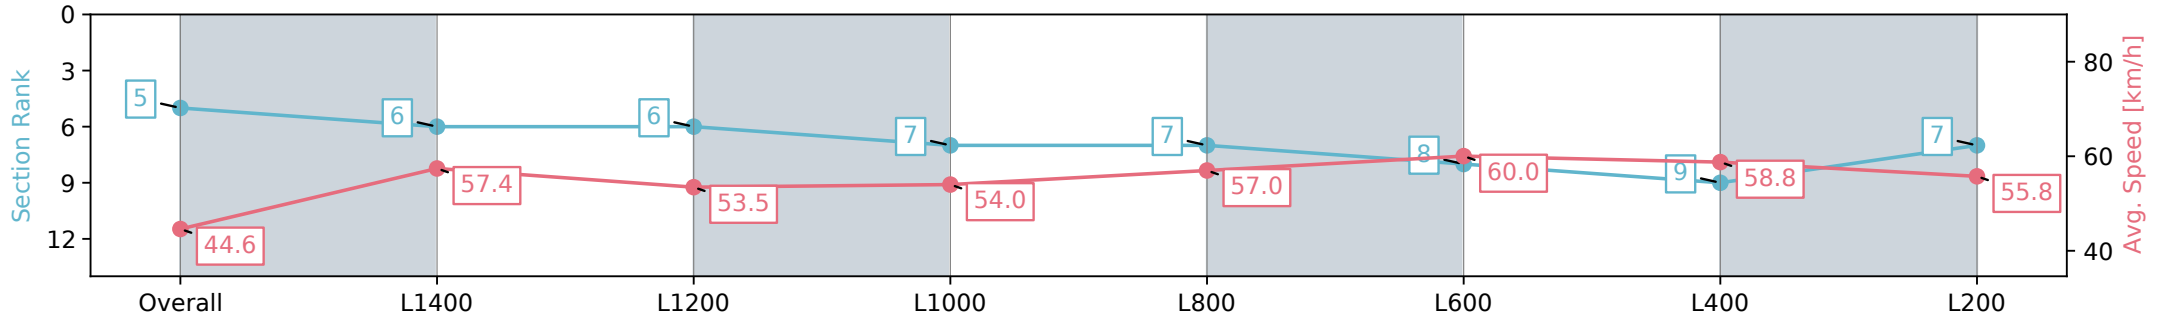

Morphettville Parks SA - Professional

Race 5: Sportsbet Fast Form Handicap - 1550m

17 August 2024 - 2:29PM

Track Rating: Heavy 8, Weather: Overcast, Rail Position: +3m Entire; Sectional 604m

Section	Overall	L1400	L1200	L1000	L800	L600	L400	L200
Section Times	1:41.90 [5] (0:12.11)	1:29.79 [6] (0:12.56)	1:17.22 [6] (0:13.59)	1:03.63 [7] (0:13.35)	0:50.28 [7] (0:12.71)	0:37.57 [8] (0:12.31)	0:25.26 [9] (0:12.39)	0:12.87 [7] (0:12.87)
Average Speed [km/h]	44.6	57.4	53.5	54.0	57.0	60.0	58.8	55.8
Top Speed [km/h]	58.8	58.8	54.4	56.7	58.9	61.3	60.2	58.6
Avg. Dist. to Rail [m]	3.5	1.6	1.5	2.1	2.4	4.0	7.5	8.4
Avg. Stride Freq. [Hz]	2.2	2.3	2.2	2.2	2.3	2.4	2.4	2.3
Avg. Stride Length [m]	5.5	6.9	6.7	6.9	6.9	7.1	6.8	6.7