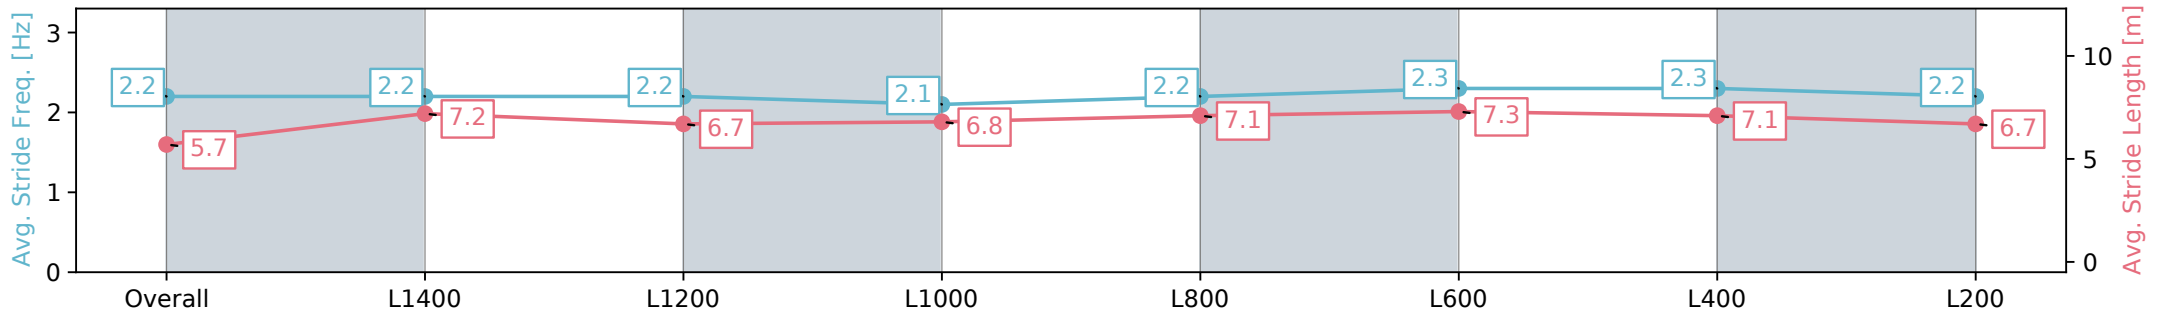

Morphettville Parks SA - Professional

Race 5: Sportsbet Fast Form Handicap - 1550m

17 August 2024 - 2:29PM

Track Rating: Heavy 8, Weather: Overcast, Rail Position: +3m
Entire; Sectional 604m

Section	Overall	L1400	L1200	L1000	L800	L600	L400	L200
Section Times	1:41.94 [7] (0:11.63)	1:30.31 [2] (0:12.51)	1:17.80 [2] (0:13.55)	1:04.25 [2] (0:13.40)	0:50.85 [1] (0:12.81)	0:38.04 [1] (0:12.19)	0:25.85 [1] (0:12.54)	0:13.31 [1] (0:13.31)
Average Speed [km/h]	46.5	57.7	53.7	53.7	56.7	60.1	57.7	53.9
Top Speed [km/h]	60.9	60.5	54.4	54.9	58.1	61.2	59.9	56.6
Avg. Dist. to Rail [m]	8.0	2.5	1.7	2.5	2.4	2.8	3.7	5.0
Avg. Stride Freq. [Hz]	2.2	2.2	2.2	2.1	2.2	2.3	2.3	2.2
Avg. Stride Length [m]	5.7	7.2	6.7	6.8	7.1	7.3	7.1	6.7