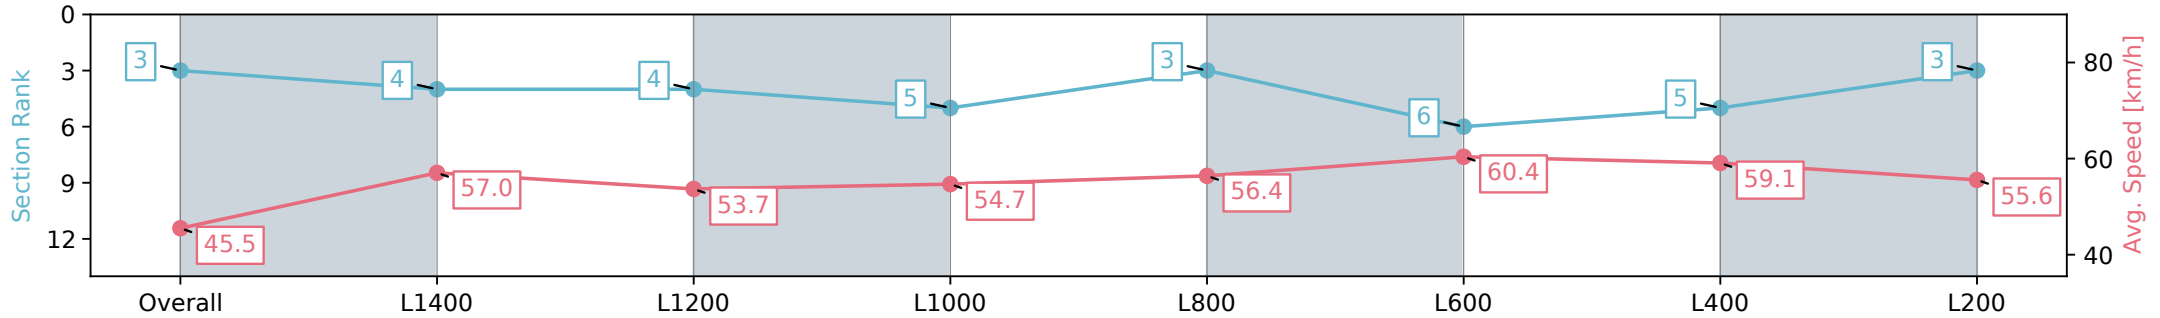

Morphettville Parks SA - Professional

Race 5: Sportsbet Fast Form Handicap - 1550m

17 August 2024 - 2:29PM

Track Rating: Heavy 8, Weather: Overcast, Rail Position: +3m
Entire; Sectional 604m

Section	Overall	L1400	L1200	L1000	L800	L600	L400	L200
Section Times	1:41.70 [3] (0:11.88)	1:29.82 [4] (0:12.65)	1:17.17 [4] (0:13.61)	1:03.56 [5] (0:13.22)	0:50.34 [3] (0:12.88)	0:37.46 [6] (0:12.23)	0:25.23 [5] (0:12.30)	0:12.93 [3] (0:12.93)
Average Speed [km/h]	45.5	57.0	53.7	54.7	56.4	60.4	59.1	55.6
Top Speed [km/h]	58.9	58.9	55.4	57.0	58.9	61.5	59.8	58.0
Avg. Dist. to Rail [m]	5.1	2.5	2.7	3.5	3.4	4.2	6.0	8.1
Avg. Stride Freq. [Hz]	2.1	2.2	2.1	2.1	2.2	2.3	2.2	2.2
Avg. Stride Length [m]	5.8	7.1	6.8	6.9	7.0	7.3	7.3	7.1