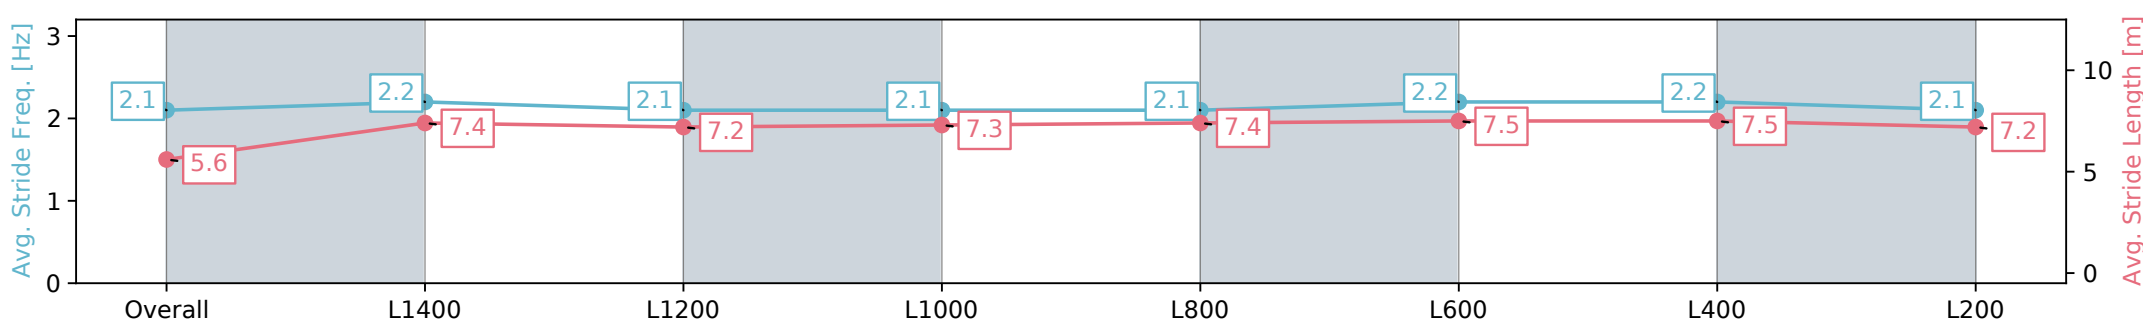

Morphettville Parks SA - Professional

Race 5: Sportsbet Fast Form Handicap - 1550m

17 August 2024 - 2:29PM

Track Rating: Heavy 8, Weather: Overcast, Rail Position: +3m
Entire; Sectional 604m

Section	Overall	L1400	L1200	L1000	L800	L600	L400	L200
Section Times	1:42.08 [8] (0:12.68)	1:29.40 [11] (0:12.48)	1:16.92 [11] (0:13.45)	1:03.47 [11] (0:13.33)	0:50.14 [11] (0:12.61)	0:37.53 [11] (0:12.27)	0:25.26 [11] (0:12.36)	0:12.90 [11] (0:12.90)
Average Speed [km/h]	42.6	57.9	54.0	54.2	57.5	60.0	58.7	55.7
Top Speed [km/h]	57.5	58.9	56.2	57.4	59.3	61.0	59.7	58.1
Avg. Dist. to Rail [m]	5.2	0.8	1.7	2.8	2.9	3.6	6.7	9.9
Avg. Stride Freq. [Hz]	2.1	2.2	2.1	2.1	2.1	2.2	2.2	2.1
Avg. Stride Length [m]	5.6	7.4	7.2	7.3	7.4	7.5	7.5	7.2