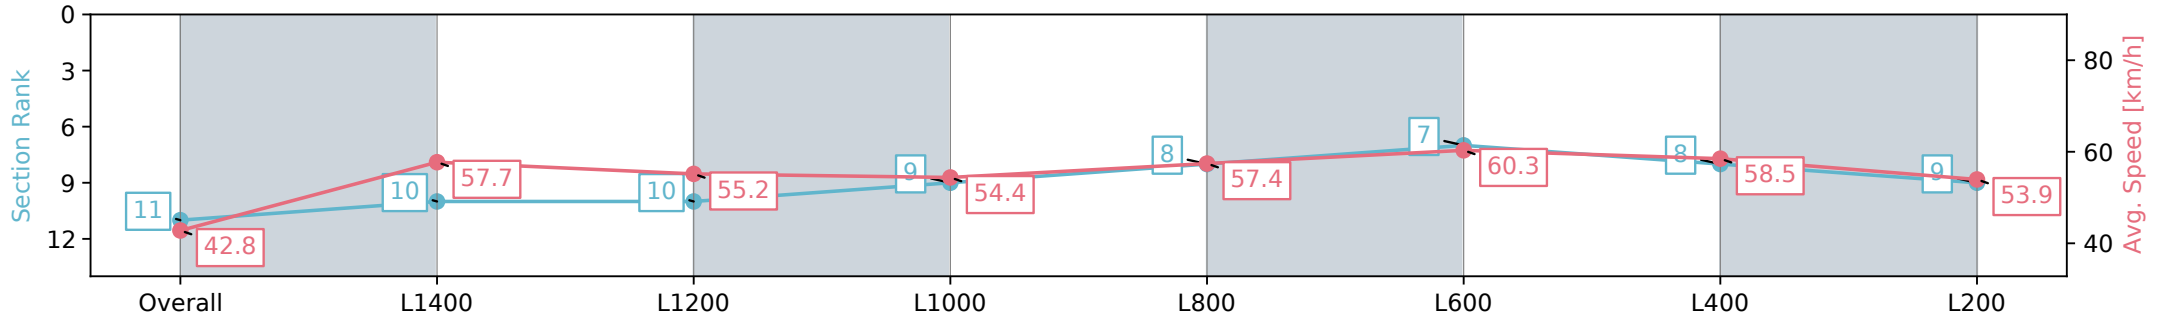

Morphettville Parks SA - Professional

Race 5: Sportsbet Fast Form Handicap - 1550m

17 August 2024 - 2:29PM

Track Rating: Heavy 8, Weather: Overcast, Rail Position: +3m
Entire; Sectional 604m

Section	Overall	L1400	L1200	L1000	L800	L600	L400	L200
Section Times	1:42.32 [11] (0:12.62)	1:29.70 [10] (0:12.51)	1:17.19 [10] (0:13.25)	1:03.94 [9] (0:13.26)	0:50.68 [8] (0:12.65)	0:38.03 [7] (0:12.32)	0:25.71 [8] (0:12.44)	0:13.27 [9] (0:13.27)
Average Speed [km/h]	42.8	57.7	55.2	54.4	57.4	60.3	58.5	53.9
Top Speed [km/h]	57.3	58.9	58.3	57.6	59.3	61.2	60.1	56.7
Avg. Dist. to Rail [m]	5.9	2.2	2.4	3.0	3.4	5.0	6.9	9.4
Avg. Stride Freq. [Hz]	2.1	2.4	2.3	2.2	2.3	2.4	2.4	2.3
Avg. Stride Length [m]	5.5	6.8	6.8	6.9	6.9	7.0	6.7	6.5