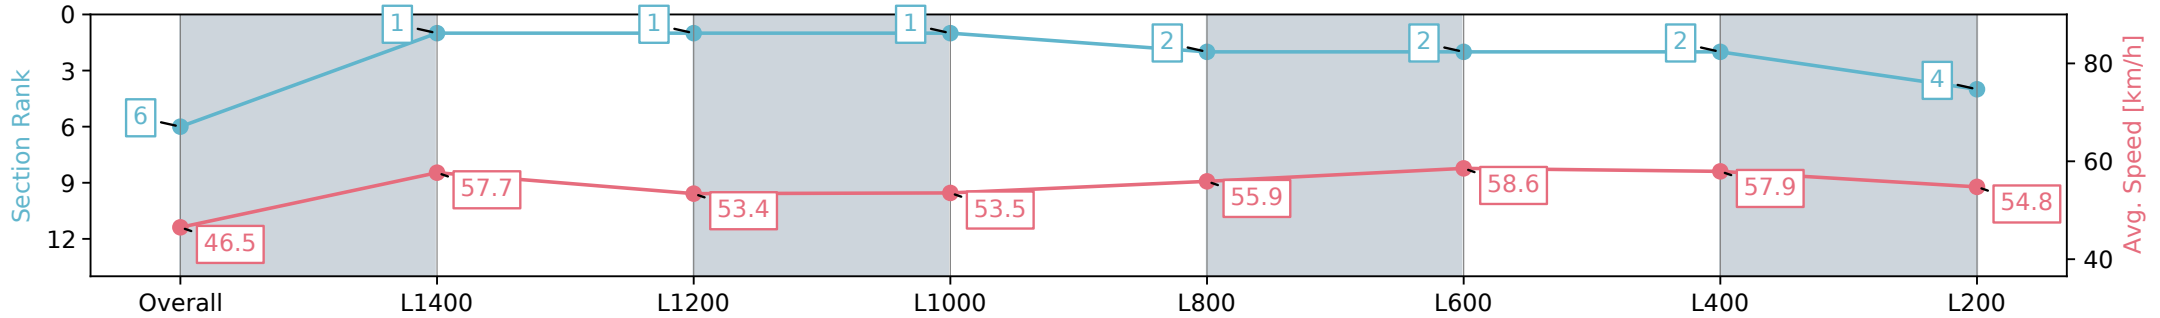

Morphettville Parks SA - Professional

Race 5: Sportsbet Fast Form Handicap - 1550m

17 August 2024 - 2:29PM

Track Rating: Heavy 8, Weather: Overcast, Rail Position: +3m
Entire; Sectional 604m

Section	Overall	L1400	L1200	L1000	L800	L600	L400	L200
Section Times	1:41.92 [6] (0:11.62)	1:30.30 [1] (0:12.47)	1:17.83 [1] (0:13.54)	1:04.29 [1] (0:13.47)	0:50.82 [2] (0:12.89)	0:37.93 [2] (0:12.37)	0:25.56 [2] (0:12.46)	0:13.10 [4] (0:13.10)
Average Speed [km/h]	46.5	57.7	53.4	53.5	55.9	58.6	57.9	54.8
Top Speed [km/h]	60.7	60.5	54.2	55.1	57.9	59.3	59.5	56.4
Avg. Dist. to Rail [m]	4.1	0.9	0.6	1.3	1.0	1.0	1.4	1.3
Avg. Stride Freq. [Hz]	2.3	2.3	2.2	2.2	2.3	2.4	2.4	2.4
Avg. Stride Length [m]	5.6	6.7	6.5	6.7	6.7	6.7	6.5	6.4