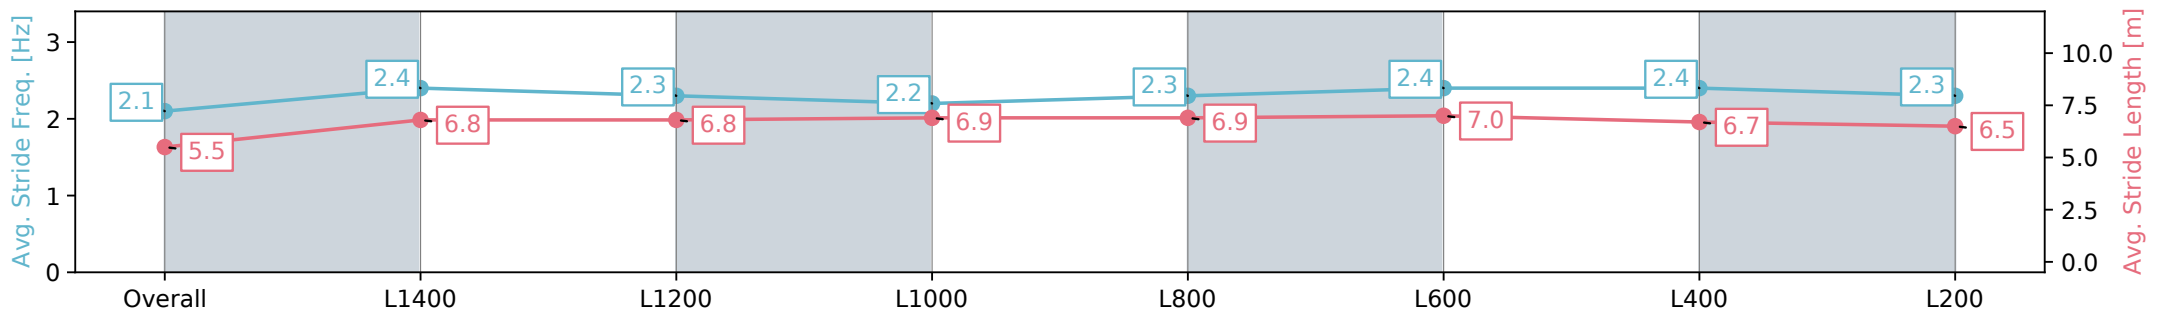

Morphettville Parks SA - Professional

Race 5: Sportsbet Fast Form Handicap - 1550m

17 August 2024 - 2:29PM

Track Rating: Heavy 8, Weather: Overcast, Rail Position: +3m
Entire; Sectional 604m

Section	Overall	L1400	L1200	L1000	L800	L600	L400	L200
Section Times	1:42.32 [11] (0:12.62)	1:29.70 [10] (0:12.51)	1:17.19 [10] (0:13.25)	1:03.94 [9] (0:13.26)	0:50.68 [8] (0:12.65)	0:38.03 [7] (0:12.32)	0:25.71 [8] (0:12.44)	0:13.27 [9] (0:13.27)
Average Speed [km/h]	42.8	57.7	55.2	54.4	57.4	60.3	58.5	53.9
Top Speed [km/h]	57.3	58.9	58.3	57.6	59.3	61.2	60.1	56.7
Avg. Dist. to Rail [m]	5.9	2.2	2.4	3.0	3.4	5.0	6.9	9.4
Avg. Stride Freq. [Hz]	2.1	2.4	2.3	2.2	2.3	2.4	2.4	2.3
Avg. Stride Length [m]	5.5	6.8	6.8	6.9	6.9	7.0	6.7	6.5