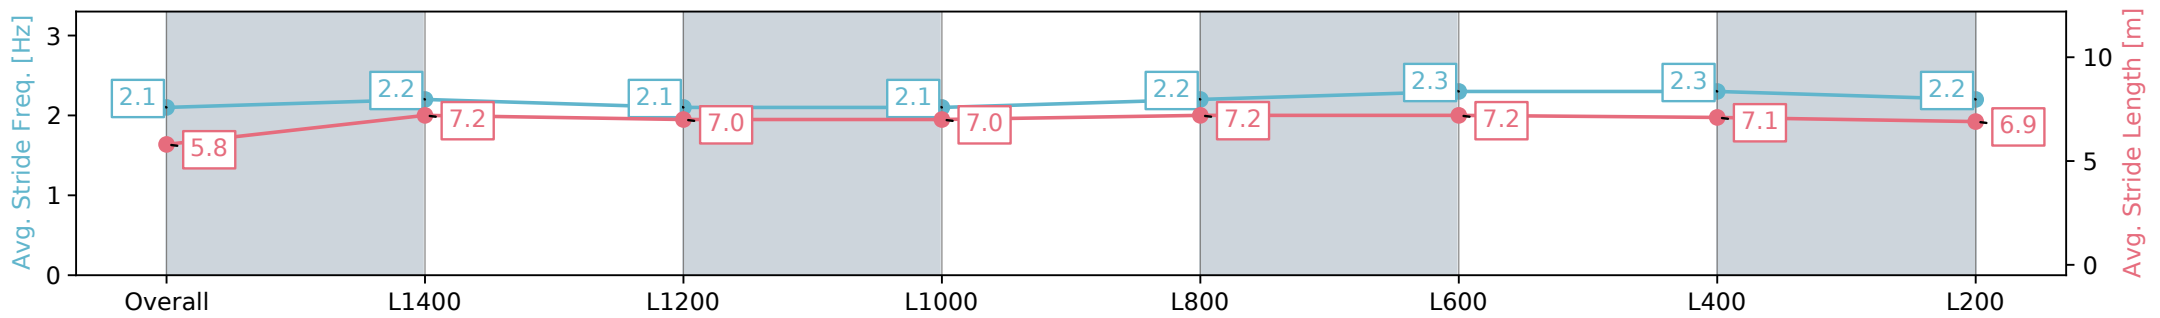

Morphettville Parks SA - Professional

Race 5: Sportsbet Fast Form Handicap - 1550m

17 August 2024 - 2:29PM

Track Rating: Heavy 8, Weather: Overcast, Rail Position: +3m
Entire; Sectional 604m

Section	Overall	L1400	L1200	L1000	L800	L600	L400	L200
Section Times	1:41.65 [2] (0:11.86)	1:29.79 [3] (0:12.70)	1:17.09 [5] (0:13.52)	1:03.57 [4] (0:13.35)	0:50.22 [5] (0:12.71)	0:37.51 [3] (0:12.24)	0:25.27 [3] (0:12.30)	0:12.97 [2] (0:12.97)
Average Speed [km/h]	45.4	56.9	53.5	54.0	56.8	59.9	58.8	55.3
Top Speed [km/h]	59.1	58.6	54.5	57.3	58.8	61.3	60.0	57.5
Avg. Dist. to Rail [m]	2.6	1.6	1.0	1.5	1.6	2.7	4.1	5.3
Avg. Stride Freq. [Hz]	2.1	2.2	2.1	2.1	2.2	2.3	2.3	2.2
Avg. Stride Length [m]	5.8	7.2	7.0	7.0	7.2	7.2	7.1	6.9