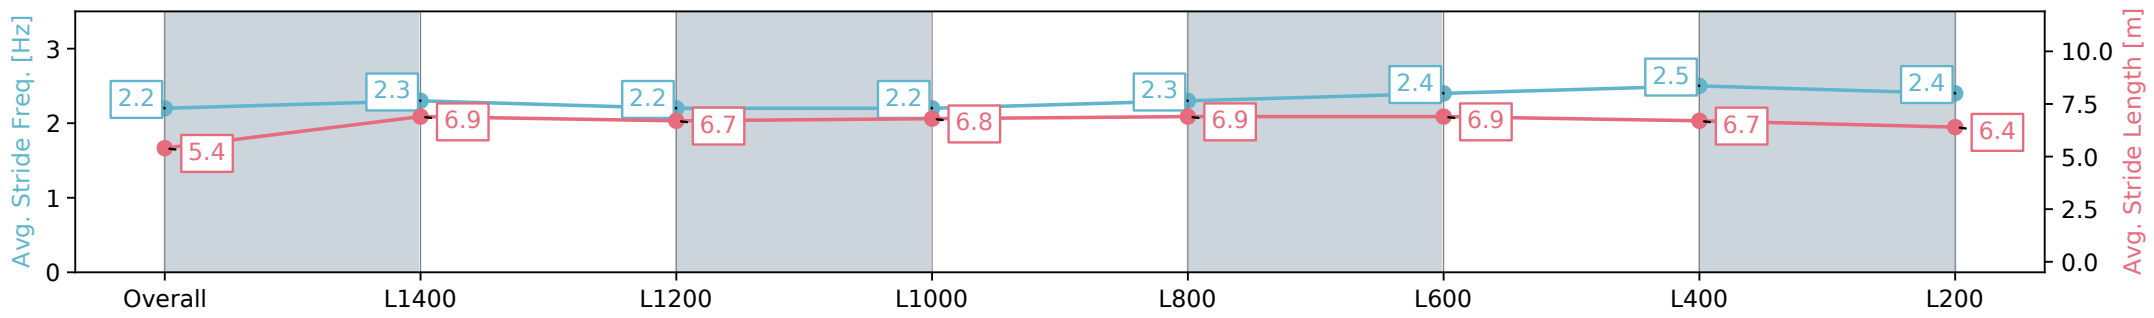

Morphettville Parks SA - Professional

Race 5: Sportsbet Fast Form Handicap - 1550m

17 August 2024 - 2:29PM

Track Rating: Heavy 8, Weather: Overcast, Rail Position: +3m
Entire; Sectional 604m

Section	Overall	L1400	L1200	L1000	L800	L600	L400	L200
Section Times	1:42.13 [9] (0:12.44)	1:29.69 [8] (0:12.52)	1:17.17 [8] (0:13.60)	1:03.57 [10] (0:13.37)	0:50.20 [10] (0:12.57)	0:37.62 [10] (0:12.27)	0:25.35 [10] (0:12.26)	0:13.09 [8] (0:13.09)
Average Speed [km/h]	43.5	57.6	53.5	54.0	57.6	60.0	59.2	54.7
Top Speed [km/h]	57.2	58.8	55.9	56.4	59.8	61.3	61.3	56.8
Avg. Dist. to Rail [m]	4.0	1.2	1.9	2.5	2.6	3.5	5.2	6.0
Avg. Stride Freq. [Hz]	2.2	2.3	2.2	2.2	2.3	2.4	2.5	2.4
Avg. Stride Length [m]	5.4	6.9	6.7	6.8	6.9	6.9	6.7	6.4