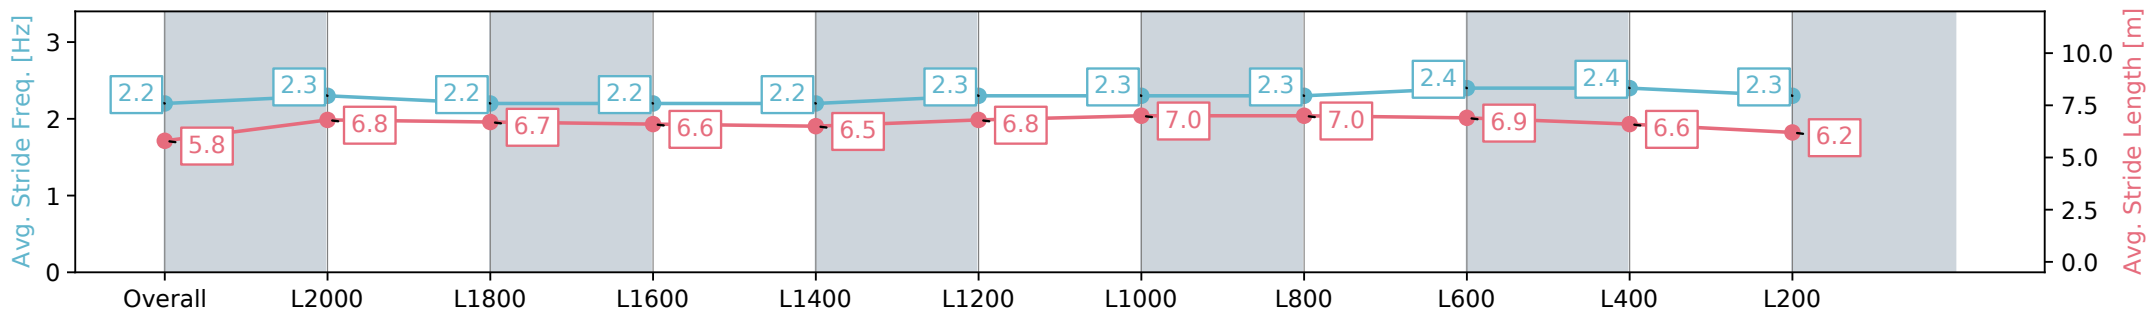

Morphettville Parks SA - Professional

Race 4: PFD Food Services Handicap - 2250m

17 August 2024 - 1:52PM

Track Rating: Heavy 8, Weather: Overcast, Rail Position: +3m
Entire; Sectional 604m

Section	Overall	L2000	L1800	L1600	L1400	L1200	L1000	L800	L600	L400	L200
Section Times	2:31.93 [7] (0:19.69)	2:12.24 [7] (0:13.25)	1:58.99 [7] (0:13.55)	1:45.44 [7] (0:13.76)	1:31.68 [6] (0:13.91)	1:17.77 [6] (0:13.05)	1:04.72 [6] (0:12.64)	0:52.08 [6] (0:12.33)	0:39.75 [6] (0:12.71)	0:27.04 [7] (0:13.00)	0:14.04 [6] (0:14.04)
Average Speed [km/h]	45.9	54.9	53.9	52.5	51.9	56.0	57.1	59.0	57.9	55.6	51.1
Top Speed [km/h]	57.5	57.4	54.6	53.2	53.8	57.5	59.4	59.6	59.6	57.0	53.7
Avg. Dist. to Rail [m]	4.9	2.4	2.6	1.9	2.2	2.4	4.0	4.1	3.4	4.3	5.3
Avg. Stride Freq. [Hz]	2.2	2.3	2.2	2.2	2.2	2.3	2.3	2.3	2.4	2.4	2.3
Avg. Stride Length [m]	5.8	6.8	6.7	6.6	6.5	6.8	7.0	7.0	6.9	6.6	6.2