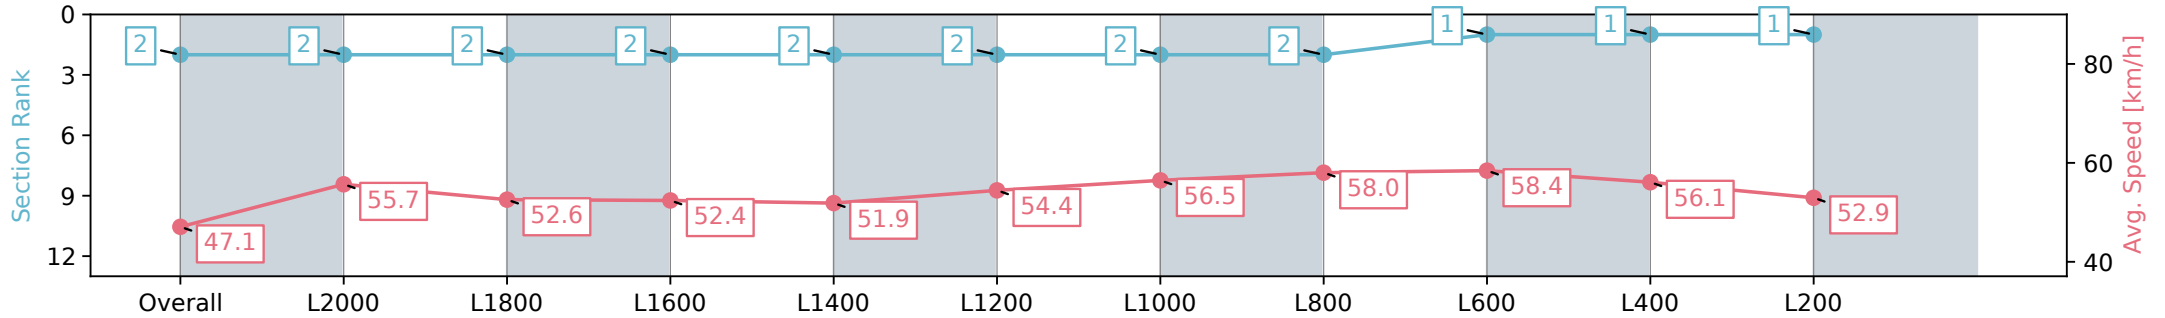

Morphettville Parks SA - Professional

Race 4: PFD Food Services Handicap - 2250m

17 August 2024 - 1:52PM

Track Rating: Heavy 8, Weather: Overcast, Rail Position: +3m
Entire; Sectional 604m

Section	Overall	L2000	L1800	L1600	L1400	L1200	L1000	L800	L600	L400	L200
Section Times	2:30.61 [2] (0:19.12)	2:11.49 [2] (0:12.93)	1:58.56 [2] (0:13.67)	1:44.89 [2] (0:13.74)	1:31.15 [2] (0:13.89)	1:17.26 [2] (0:13.33)	1:03.93 [2] (0:12.75)	0:51.18 [2] (0:12.44)	0:38.74 [1] (0:12.37)	0:26.37 [1] (0:12.82)	0:13.55 [1] (0:13.55)
Average Speed [km/h]	47.1	55.7	52.6	52.4	51.9	54.4	56.5	58.0	58.4	56.1	52.9
Top Speed [km/h]	58.2	57.1	54.2	53.4	53.3	55.6	57.1	58.8	59.8	57.9	54.6
Avg. Dist. to Rail [m]	2.8	0.3	0.3	0.1	0.9	1.2	1.5	1.0	0.5	1.1	1.2
Avg. Stride Freq. [Hz]	2.2	2.2	2.2	2.1	2.1	2.1	2.2	2.2	2.2	2.2	2.2
Avg. Stride Length [m]	6.0	7.0	6.8	6.9	6.8	6.9	7.1	7.2	7.3	7.0	6.6