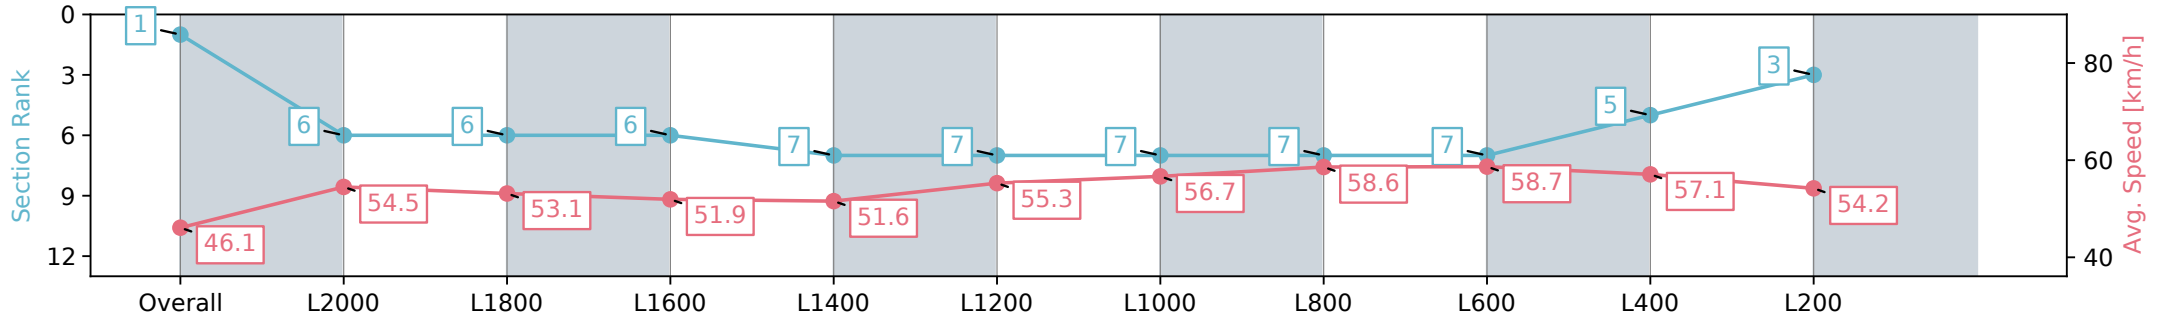

Race 4: PFD Food Services Handicap - 2250m

17 August 2024 - 1:52PM

Track Rating: Heavy 8, Weather: Overcast, Rail Position: +3m
Entire; Sectional 604m

Section	Overall	L2000	L1800	L1600	L1400	L1200	L1000	L800	L600	L400	L200
Section Times	2:30.60 [1] (0:19.56)	2:11.04 [6] (0:13.24)	1:57.80 [6] (0:13.57)	1:44.22 [6] (0:13.87)	1:30.35 [7] (0:13.98)	1:16.37 [7] (0:13.09)	1:03.28 [7] (0:12.71)	0:50.57 [7] (0:12.33)	0:38.24 [7] (0:12.35)	0:25.89 [5] (0:12.65)	0:13.24 [3] (0:13.24)
Average Speed [km/h]	46.1	54.5	53.1	51.9	51.6	55.3	56.7	58.6	58.7	57.1	54.2
Top Speed [km/h]	57.2	55.9	53.6	52.9	53.3	56.1	58.3	60.0	60.1	58.0	56.0
Avg. Dist. to Rail [m]	2.1	0.8	0.4	0.6	0.7	0.8	1.7	1.5	1.2	2.7	3.9
Avg. Stride Freq. [Hz]	2.2	2.1	2.1	2.0	2.0	2.1	2.1	2.2	2.2	2.2	2.2
Avg. Stride Length [m]	5.7	6.9	6.8	6.8	6.8	7.1	7.2	7.3	7.1	7.0	6.7