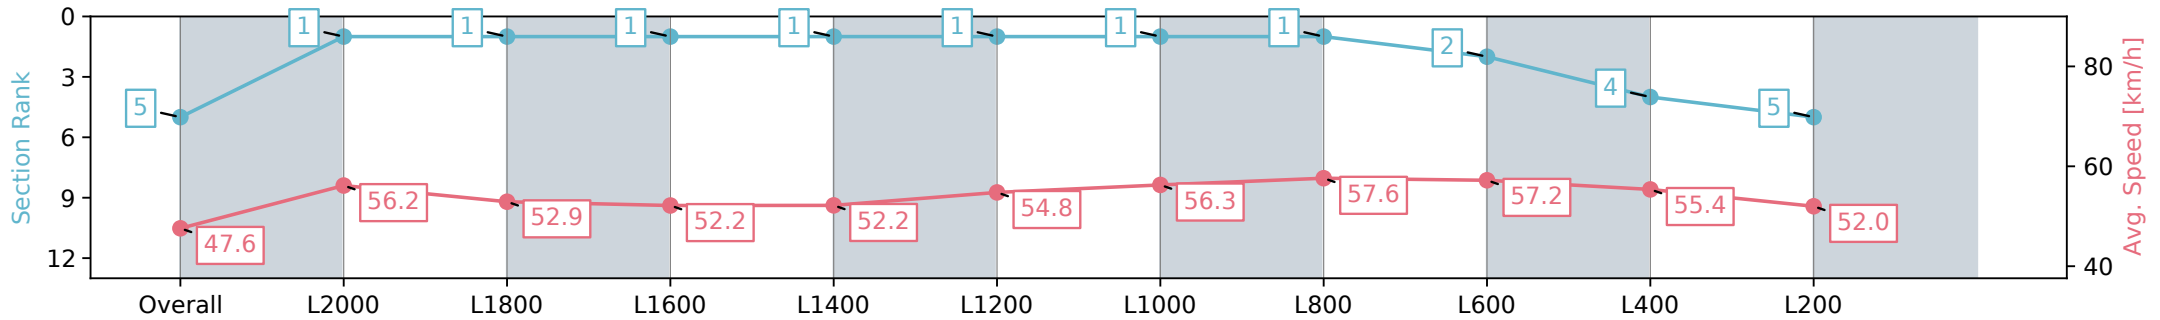

Morphettville Parks SA - Professional

Race 4: PFD Food Services Handicap - 2250m

17 August 2024 - 1:52PM

Track Rating: Heavy 8, Weather: Overcast, Rail Position: +3m
Entire; Sectional 604m

Section	Overall	L2000	L1800	L1600	L1400	L1200	L1000	L800	L600	L400	L200
Section Times	2:31.52 [5] (0:19.03)	2:12.49 [1] (0:12.90)	1:59.59 [1] (0:13.68)	1:45.91 [1] (0:13.85)	1:32.06 [1] (0:13.81)	1:18.25 [1] (0:13.28)	1:04.96 [1] (0:12.82)	0:52.14 [1] (0:12.53)	0:39.61 [2] (0:12.76)	0:26.85 [4] (0:13.06)	0:13.79 [5] (0:13.79)
Average Speed [km/h]	47.6	56.2	52.9	52.2	52.2	54.8	56.3	57.6	57.2	55.4	52.0
Top Speed [km/h]	59.6	59.4	54.6	53.1	54.0	55.7	56.8	58.1	58.1	56.5	54.0
Avg. Dist. to Rail [m]	5.2	1.6	1.1	1.5	1.7	1.8	2.8	2.0	2.0	3.7	4.7
Avg. Stride Freq. [Hz]	2.3	2.3	2.2	2.2	2.2	2.3	2.3	2.4	2.4	2.4	2.3
Avg. Stride Length [m]	5.7	6.7	6.6	6.5	6.4	6.5	6.6	6.6	6.4	6.4	6.1