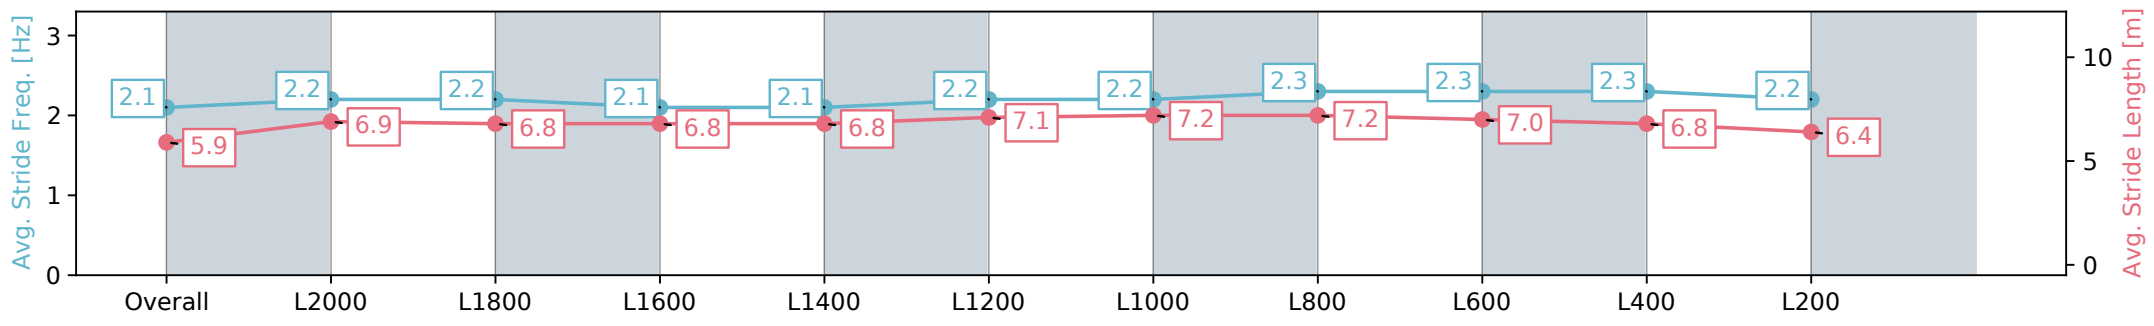

Morphettville Parks SA - Professional

Race 4: PFD Food Services Handicap - 2250m

17 August 2024 - 1:52PM

Track Rating: Heavy 8, Weather: Overcast, Rail Position: +3m
Entire; Sectional 604m

Section	Overall	L2000	L1800	L1600	L1400	L1200	L1000	L800	L600	L400	L200
Section Times	2:31.98 [8] (0:19.79)	2:12.19 [8] (0:13.23)	1:58.96 [8] (0:13.62)	1:45.34 [8] (0:13.74)	1:31.60 [8] (0:14.00)	1:17.60 [8] (0:13.18)	1:04.42 [8] (0:12.68)	0:51.74 [9] (0:12.27)	0:39.47 [8] (0:12.61)	0:26.86 [8] (0:13.03)	0:13.83 [8] (0:13.83)
Average Speed [km/h]	45.6	54.6	53.3	52.4	51.6	55.4	56.9	58.9	57.5	55.3	51.8
Top Speed [km/h]	58.7	56.6	54.6	53.8	53.5	56.1	59.4	60.4	59.6	56.0	54.8
Avg. Dist. to Rail [m]	4.2	1.4	1.3	1.6	2.2	2.4	3.1	2.8	0.8	1.5	3.7
Avg. Stride Freq. [Hz]	2.1	2.2	2.2	2.1	2.1	2.2	2.2	2.3	2.3	2.3	2.2
Avg. Stride Length [m]	5.9	6.9	6.8	6.8	6.8	7.1	7.2	7.2	7.0	6.8	6.4