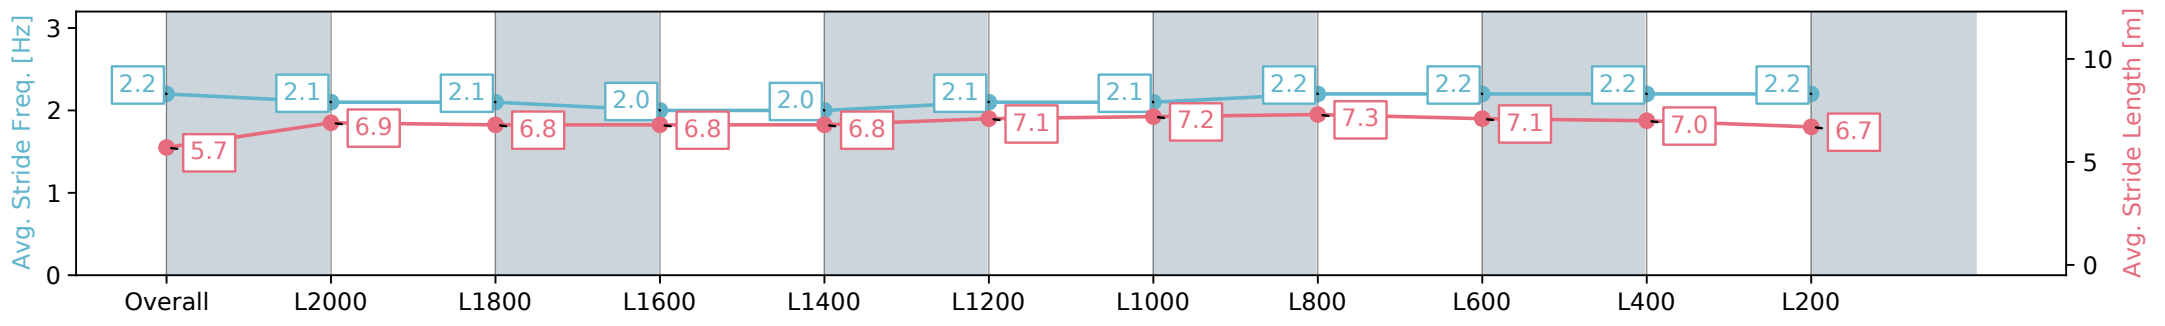

Horse/Jockey Name	SMILING ASSASSIN/Kayla Crowther
Finish Rank	1
Fastest Section Time (Section)	0:12.33 (L600)
Top Speed [km/h] (Section)	60.1 (L800)
Race State	Finished

Morphettville Parks SA - Professional

Race 4: PFD Food Services Handicap - 2250m

17 August 2024 - 1:52PM

Track Rating: Heavy 8, Weather: Overcast, Rail Position: +3m
Entire; Sectional 604m

Section	Overall	L2000	L1800	L1600	L1400	L1200	L1000	L800	L600	L400	L200
Section Times	2:30.60 [1] (0:19.56)	2:11.04 [6] (0:13.24)	1:57.80 [6] (0:13.57)	1:44.22 [6] (0:13.87)	1:30.35 [7] (0:13.98)	1:16.37 [7] (0:13.09)	1:03.28 [7] (0:12.71)	0:50.57 [7] (0:12.33)	0:38.24 [7] (0:12.35)	0:25.89 [5] (0:12.65)	0:13.24 [3] (0:13.24)
Average Speed [km/h]	46.1	54.5	53.1	51.9	51.6	55.3	56.7	58.6	58.7	57.1	54.2
Top Speed [km/h]	57.2	55.9	53.6	52.9	53.3	56.1	58.3	60.0	60.1	58.0	56.0
Avg. Dist. to Rail [m]	2.1	0.8	0.4	0.6	0.7	0.8	1.7	1.5	1.2	2.7	3.9
Avg. Stride Freq. [Hz]	2.2	2.1	2.1	2.0	2.0	2.1	2.1	2.2	2.2	2.2	2.2
Avg. Stride Length [m]	5.7	6.9	6.8	6.8	6.8	7.1	7.2	7.3	7.1	7.0	6.7

Report Created: Sat 17 August 2024 14:42:00 GMT+10 (Note: Timing is based on positional data)

- [ ] Ranking at each section and finish
- -:-:- No data available at this section
- NA No data available