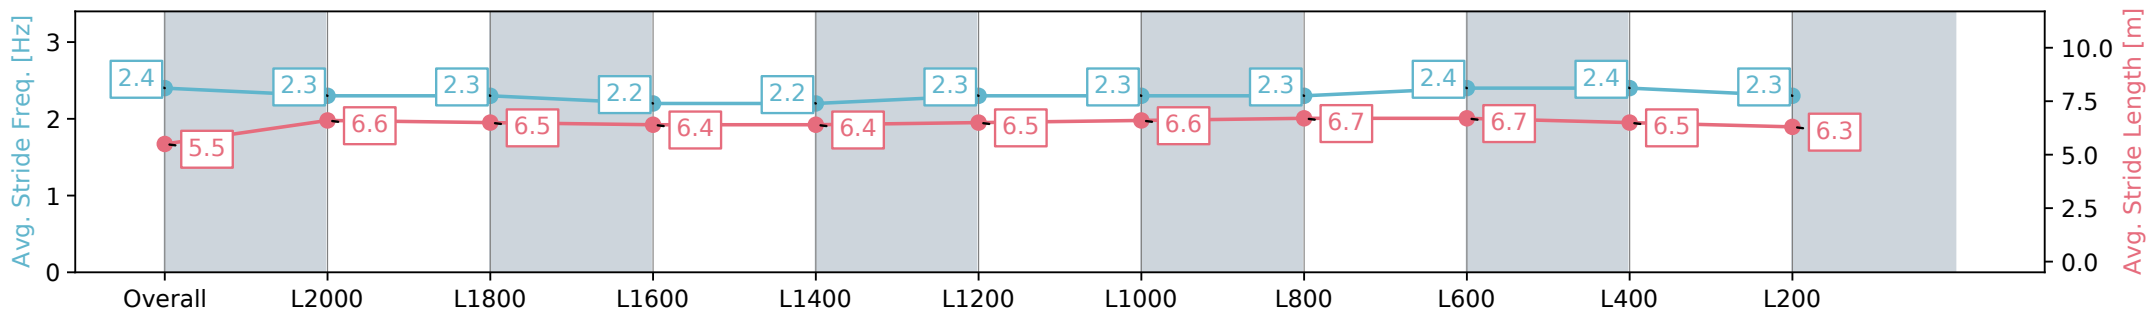

Morphettville Parks SA - Professional

Race 4: PFD Food Services Handicap - 2250m

17 August 2024 - 1:52PM

Track Rating: Heavy 8, Weather: Overcast, Rail Position: +3m
Entire; Sectional 604m

Section	Overall	L2000	L1800	L1600	L1400	L1200	L1000	L800	L600	L400	L200
Section Times	2:31.01 [4] (0:19.37)	2:11.64 [4] (0:13.05)	1:58.59 [4] (0:13.62)	1:44.97 [4] (0:13.82)	1:31.15 [4] (0:13.96)	1:17.19 [4] (0:13.19)	1:04.00 [4] (0:12.66)	0:51.34 [4] (0:12.40)	0:38.94 [4] (0:12.40)	0:26.54 [3] (0:12.94)	0:13.60 [4] (0:13.60)
Average Speed [km/h]	46.5	55.2	52.8	52.1	51.6	54.8	56.9	58.2	58.5	55.8	52.7
Top Speed [km/h]	58.6	57.1	54.1	53.1	53.2	55.7	58.2	59.8	59.8	57.3	55.8
Avg. Dist. to Rail [m]	2.6	0.2	0.4	0.4	0.5	0.7	1.7	1.1	1.2	1.0	1.1
Avg. Stride Freq. [Hz]	2.4	2.3	2.3	2.2	2.2	2.3	2.3	2.3	2.4	2.4	2.3
Avg. Stride Length [m]	5.5	6.6	6.5	6.4	6.4	6.5	6.6	6.7	6.7	6.5	6.3