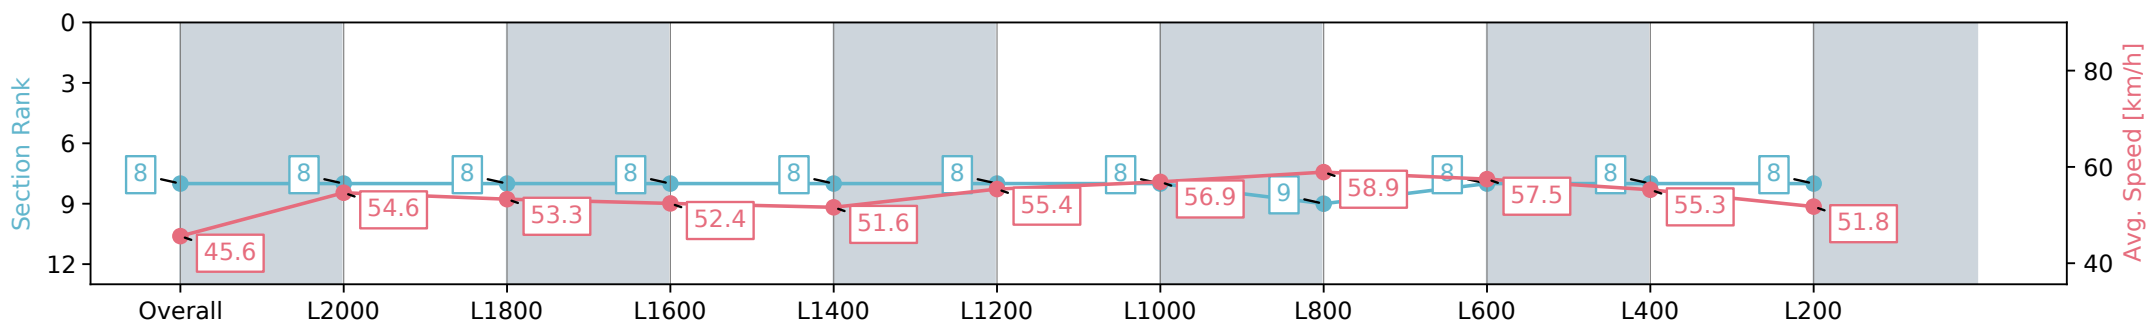

Morphettville Parks SA - Professional

Race 4: PFD Food Services Handicap - 2250m

17 August 2024 - 1:52PM

Track Rating: Heavy 8, Weather: Overcast, Rail Position: +3m
Entire; Sectional 604m

Section	Overall	L2000	L1800	L1600	L1400	L1200	L1000	L800	L600	L400	L200
Section Times	2:31.98 [8] (0:19.79)	2:12.19 [8] (0:13.23)	1:58.96 [8] (0:13.62)	1:45.34 [8] (0:13.74)	1:31.60 [8] (0:14.00)	1:17.60 [8] (0:13.18)	1:04.42 [8] (0:12.68)	0:51.74 [9] (0:12.27)	0:39.47 [8] (0:12.61)	0:26.86 [8] (0:13.03)	0:13.83 [8] (0:13.83)
Average Speed [km/h]	45.6	54.6	53.3	52.4	51.6	55.4	56.9	58.9	57.5	55.3	51.8
Top Speed [km/h]	58.7	56.6	54.6	53.8	53.5	56.1	59.4	60.4	59.6	56.0	54.8
Avg. Dist. to Rail [m]	4.2	1.4	1.3	1.6	2.2	2.4	3.1	2.8	0.8	1.5	3.7
Avg. Stride Freq. [Hz]	2.1	2.2	2.2	2.1	2.1	2.2	2.2	2.3	2.3	2.3	2.2
Avg. Stride Length [m]	5.9	6.9	6.8	6.8	6.8	7.1	7.2	7.2	7.0	6.8	6.4