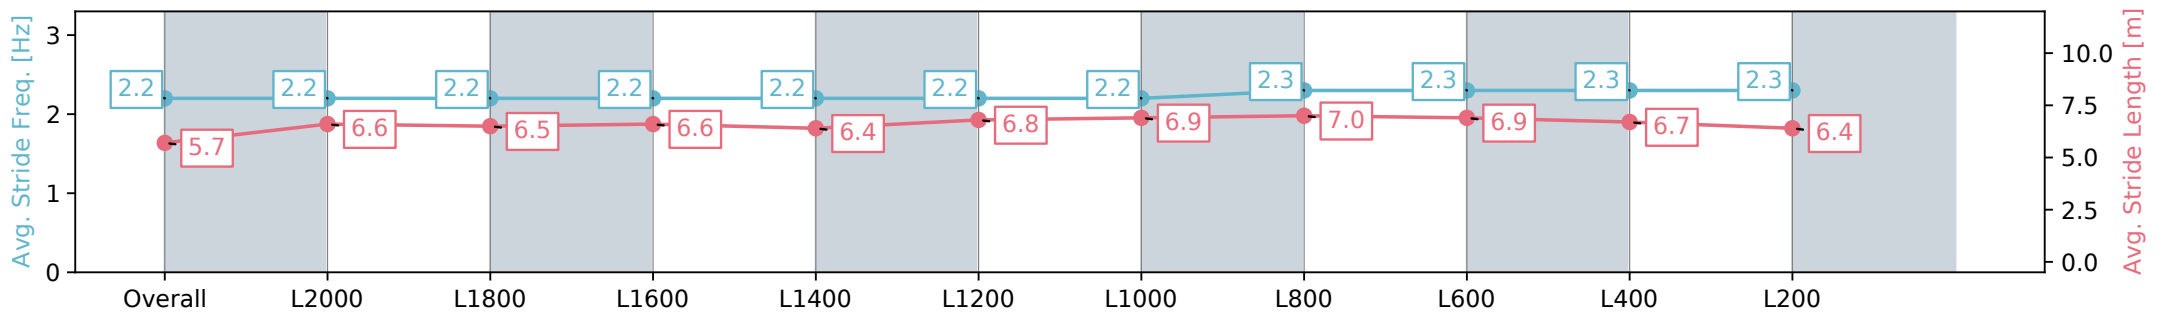

Morphettville Parks SA - Professional

Race 4: PFD Food Services Handicap - 2250m

17 August 2024 - 1:52PM

Track Rating: Heavy 8, Weather: Overcast, Rail Position: +3m
Entire; Sectional 604m

Section	Overall	L2000	L1800	L1600	L1400	L1200	L1000	L800	L600	L400	L200
Section Times	2:31.74 [6] (0:20.02)	2:11.72 [9] (0:13.22)	1:58.50 [10] (0:13.55)	1:44.95 [9] (0:13.88)	1:31.07 [10] (0:13.95)	1:17.12 [10] (0:12.99)	1:04.13 [9] (0:12.56)	0:51.57 [8] (0:12.37)	0:39.20 [9] (0:12.59)	0:26.61 [9] (0:13.04)	0:13.57 [9] (0:13.56)
Average Speed [km/h]	45.3	54.9	53.6	52.1	51.7	56.3	57.5	58.8	58.2	55.6	52.9
Top Speed [km/h]	57.7	57.0	54.3	53.2	53.4	57.8	58.4	59.4	59.2	56.6	54.9
Avg. Dist. to Rail [m]	7.0	2.3	1.8	2.2	2.3	2.5	4.0	3.7	3.3	5.6	9.3
Avg. Stride Freq. [Hz]	2.2	2.2	2.2	2.2	2.2	2.2	2.2	2.3	2.3	2.3	2.3
Avg. Stride Length [m]	5.7	6.6	6.5	6.6	6.4	6.8	6.9	7.0	6.9	6.7	6.4