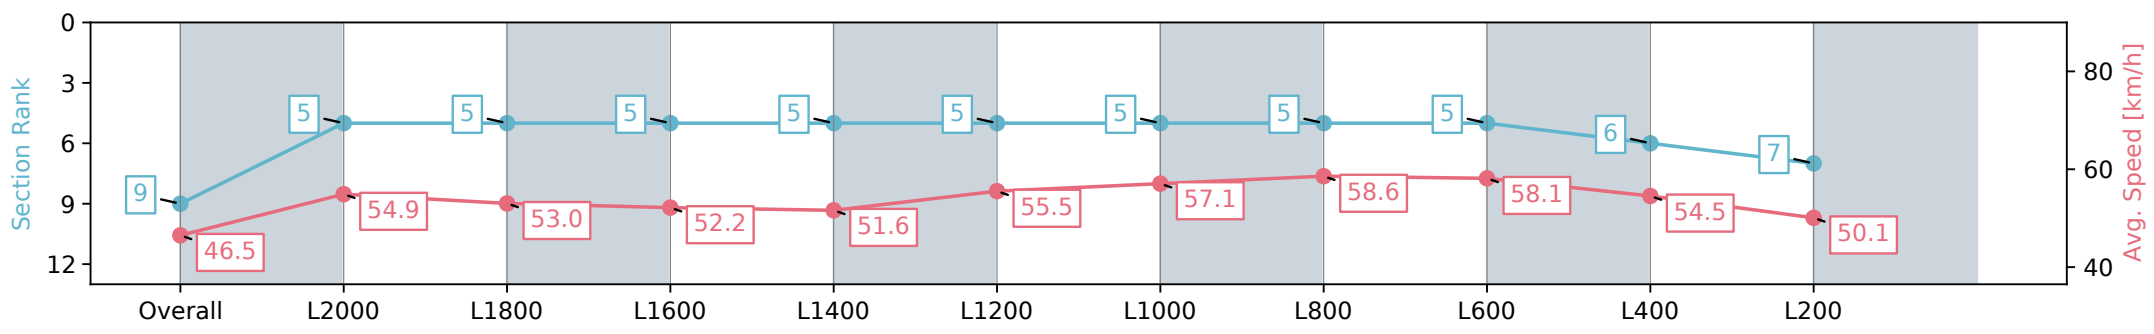

Morphettville Parks SA - Professional

Race 4: PFD Food Services Handicap - 2250m

17 August 2024 - 1:52PM

Track Rating: Heavy 8, Weather: Overcast, Rail Position: +3m
Entire; Sectional 604m

Section	Overall	L2000	L1800	L1600	L1400	L1200	L1000	L800	L600	L400	L200
Section Times	2:32.32 [9] (0:19.42)	2:12.90 [5] (0:13.15)	1:59.75 [5] (0:13.63)	1:46.12 [5] (0:13.84)	1:32.28 [5] (0:13.97)	1:18.31 [5] (0:13.10)	1:05.21 [5] (0:12.65)	0:52.56 [5] (0:12.40)	0:40.16 [5] (0:12.60)	0:27.56 [6] (0:13.27)	0:14.29 [7] (0:14.28)
Average Speed [km/h]	46.5	54.9	53.0	52.2	51.6	55.5	57.1	58.6	58.1	54.5	50.1
Top Speed [km/h]	57.8	57.3	53.9	53.2	53.8	56.3	59.5	59.3	59.5	55.9	52.7
Avg. Dist. to Rail [m]	5.5	0.8	0.8	1.5	1.7	1.8	3.3	3.7	2.7	3.8	5.0
Avg. Stride Freq. [Hz]	2.1	2.1	2.1	2.1	2.1	2.1	2.1	2.2	2.3	2.3	2.1
Avg. Stride Length [m]	6.1	7.1	6.9	6.9	6.9	7.1	7.4	7.3	7.1	6.7	6.4