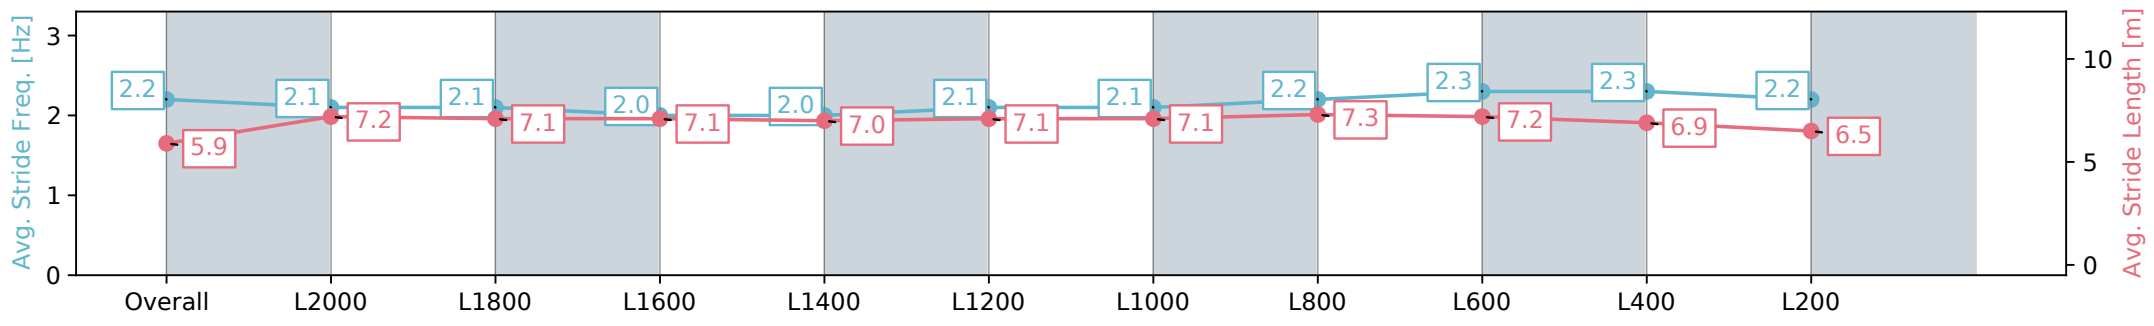

Morphettville Parks SA - Professional

Race 4: PFD Food Services Handicap - 2250m

17 August 2024 - 1:52PM

Track Rating: Heavy 8, Weather: Overcast, Rail Position: +3m
Entire; Sectional 604m

Section	Overall	L2000	L1800	L1600	L1400	L1200	L1000	L800	L600	L400	L200
Section Times	2:30.77 [3] (0:19.21)	2:11.56 [3] (0:13.10)	1:58.46 [3] (0:13.65)	1:44.81 [3] (0:13.84)	1:30.97 [3] (0:13.89)	1:17.08 [3] (0:13.15)	1:03.93 [3] (0:12.78)	0:51.15 [3] (0:12.32)	0:38.83 [3] (0:12.48)	0:26.35 [2] (0:12.90)	0:13.45 [2] (0:13.45)
Average Speed [km/h]	47.1	55.2	53.0	52.1	51.9	55.3	56.4	58.9	58.4	55.9	53.3
Top Speed [km/h]	59.0	58.0	54.2	52.7	54.3	56.6	57.8	59.7	60.0	56.8	57.9
Avg. Dist. to Rail [m]	4.3	1.2	0.8	1.0	1.3	1.7	2.9	2.8	2.2	1.9	2.2
Avg. Stride Freq. [Hz]	2.2	2.1	2.1	2.0	2.0	2.1	2.1	2.2	2.3	2.3	2.2
Avg. Stride Length [m]	5.9	7.2	7.1	7.1	7.0	7.1	7.1	7.3	7.2	6.9	6.5