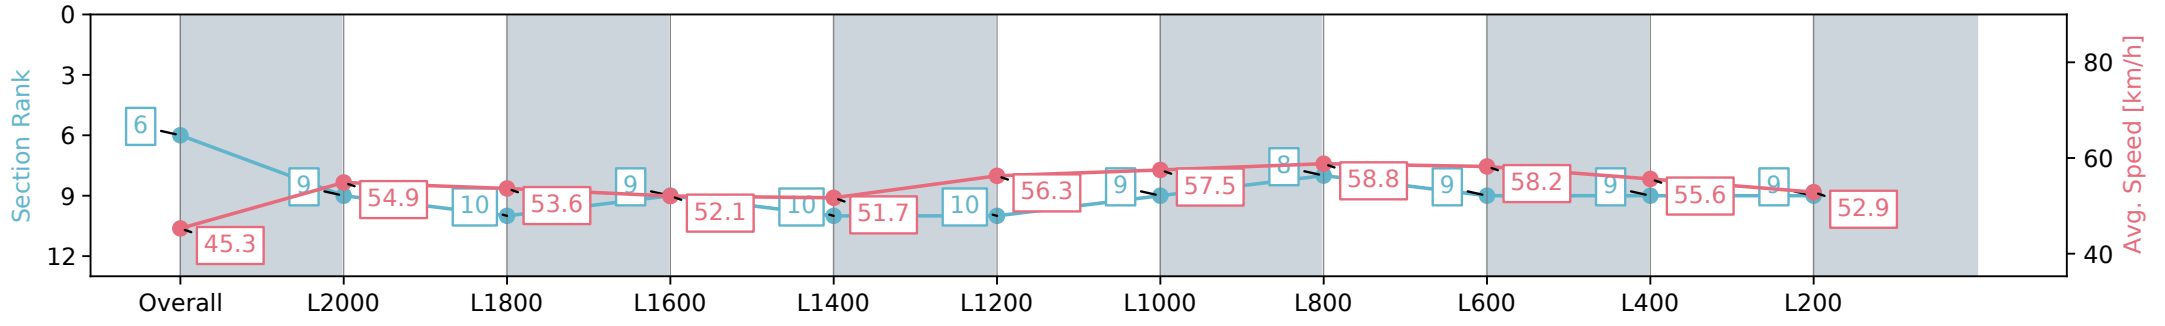

Morphettville Parks SA - Professional

Race 4: PFD Food Services Handicap - 2250m

17 August 2024 - 1:52PM

Track Rating: Heavy 8, Weather: Overcast, Rail Position: +3m
Entire; Sectional 604m

Section	Overall	L2000	L1800	L1600	L1400	L1200	L1000	L800	L600	L400	L200
Section Times	2:31.74 [6] (0:20.02)	2:11.72 [9] (0:13.22)	1:58.50 [10] (0:13.55)	1:44.95 [9] (0:13.88)	1:31.07 [10] (0:13.95)	1:17.12 [10] (0:12.99)	1:04.13 [9] (0:12.56)	0:51.57 [8] (0:12.37)	0:39.20 [9] (0:12.59)	0:26.61 [9] (0:13.04)	0:13.57 [9] (0:13.56)
Average Speed [km/h]	45.3	54.9	53.6	52.1	51.7	56.3	57.5	58.8	58.2	55.6	52.9
Top Speed [km/h]	57.7	57.0	54.3	53.2	53.4	57.8	58.4	59.4	59.2	56.6	54.9
Avg. Dist. to Rail [m]	7.0	2.3	1.8	2.2	2.3	2.5	4.0	3.7	3.3	5.6	9.3
Avg. Stride Freq. [Hz]	2.2	2.2	2.2	2.2	2.2	2.2	2.2	2.3	2.3	2.3	2.3
Avg. Stride Length [m]	5.7	6.6	6.5	6.6	6.4	6.8	6.9	7.0	6.9	6.7	6.4