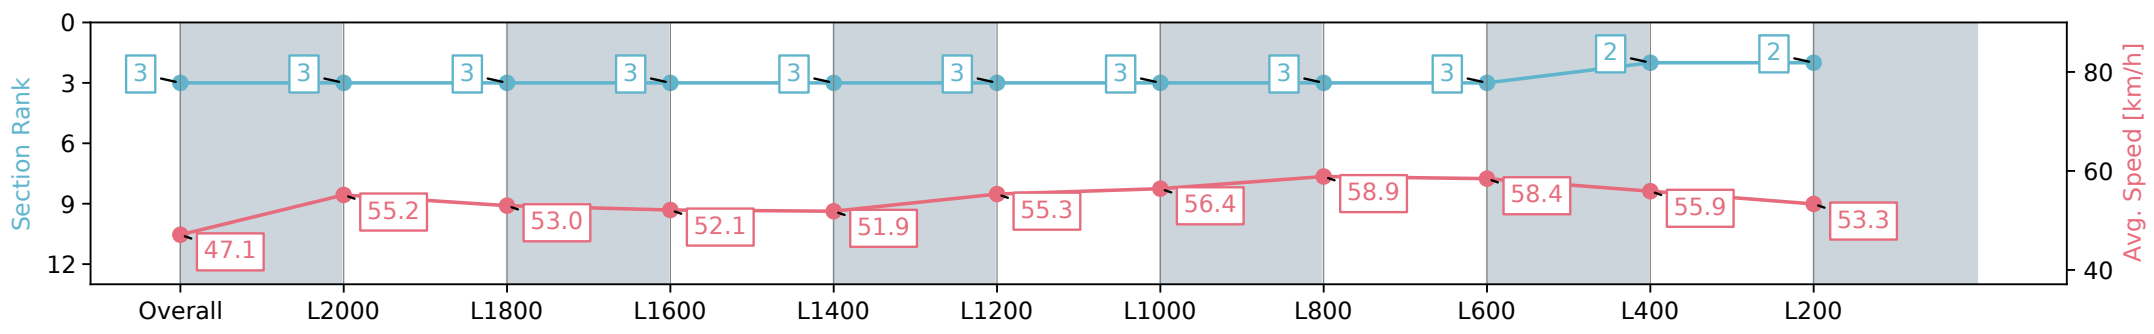

Morphettville Parks SA - Professional

Race 4: PFD Food Services Handicap - 2250m

17 August 2024 - 1:52PM

Track Rating: Heavy 8, Weather: Overcast, Rail Position: +3m
Entire; Sectional 604m

Section	Overall	L2000	L1800	L1600	L1400	L1200	L1000	L800	L600	L400	L200
Section Times	2:30.77 [3] (0:19.21)	2:11.56 [3] (0:13.10)	1:58.46 [3] (0:13.65)	1:44.81 [3] (0:13.84)	1:30.97 [3] (0:13.89)	1:17.08 [3] (0:13.15)	1:03.93 [3] (0:12.78)	0:51.15 [3] (0:12.32)	0:38.83 [3] (0:12.48)	0:26.35 [2] (0:12.90)	0:13.45 [2] (0:13.45)
Average Speed [km/h]	47.1	55.2	53.0	52.1	51.9	55.3	56.4	58.9	58.4	55.9	53.3
Top Speed [km/h]	59.0	58.0	54.2	52.7	54.3	56.6	57.8	59.7	60.0	56.8	57.9
Avg. Dist. to Rail [m]	4.3	1.2	0.8	1.0	1.3	1.7	2.9	2.8	2.2	1.9	2.2
Avg. Stride Freq. [Hz]	2.2	2.1	2.1	2.0	2.0	2.1	2.1	2.2	2.3	2.3	2.2
Avg. Stride Length [m]	5.9	7.2	7.1	7.1	7.0	7.1	7.1	7.3	7.2	6.9	6.5