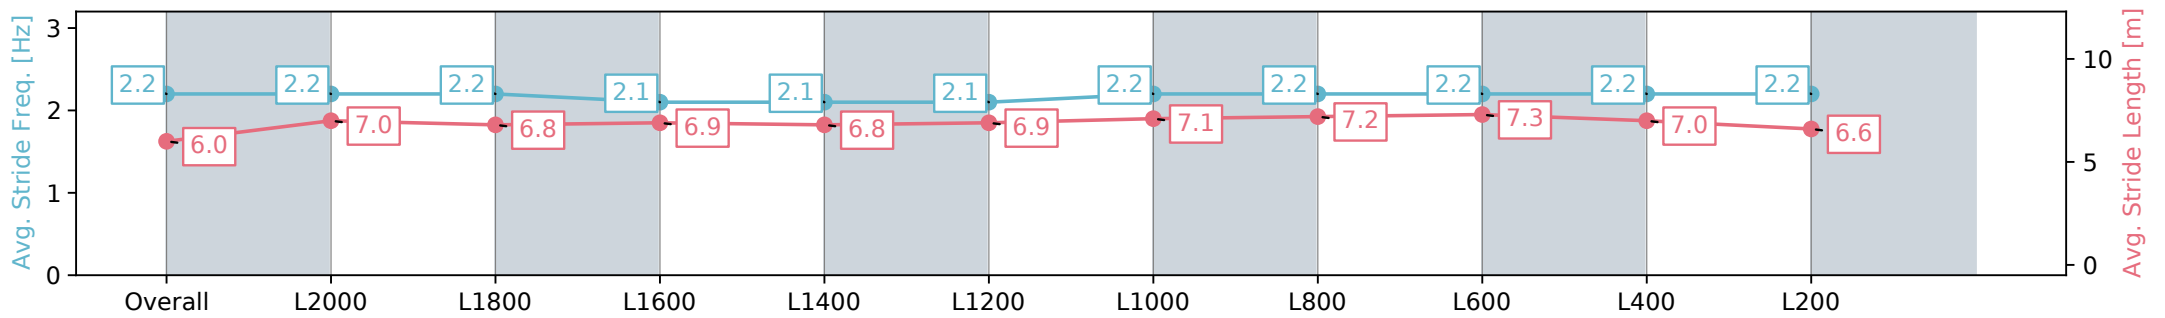

Morphettville Parks SA - Professional

Race 4: PFD Food Services Handicap - 2250m

17 August 2024 - 1:52PM

Track Rating: Heavy 8, Weather: Overcast, Rail Position: +3m
Entire; Sectional 604m

Section	Overall	L2000	L1800	L1600	L1400	L1200	L1000	L800	L600	L400	L200
Section Times	2:30.61 [2] (0:19.12)	2:11.49 [2] (0:12.93)	1:58.56 [2] (0:13.67)	1:44.89 [2] (0:13.74)	1:31.15 [2] (0:13.89)	1:17.26 [2] (0:13.33)	1:03.93 [2] (0:12.75)	0:51.18 [2] (0:12.44)	0:38.74 [1] (0:12.37)	0:26.37 [1] (0:12.82)	0:13.55 [1] (0:13.55)
Average Speed [km/h]	47.1	55.7	52.6	52.4	51.9	54.4	56.5	58.0	58.4	56.1	52.9
Top Speed [km/h]	58.2	57.1	54.2	53.4	53.3	55.6	57.1	58.8	59.8	57.9	54.6
Avg. Dist. to Rail [m]	2.8	0.3	0.3	0.1	0.9	1.2	1.5	1.0	0.5	1.1	1.2
Avg. Stride Freq. [Hz]	2.2	2.2	2.2	2.1	2.1	2.1	2.2	2.2	2.2	2.2	2.2
Avg. Stride Length [m]	6.0	7.0	6.8	6.9	6.8	6.9	7.1	7.2	7.3	7.0	6.6