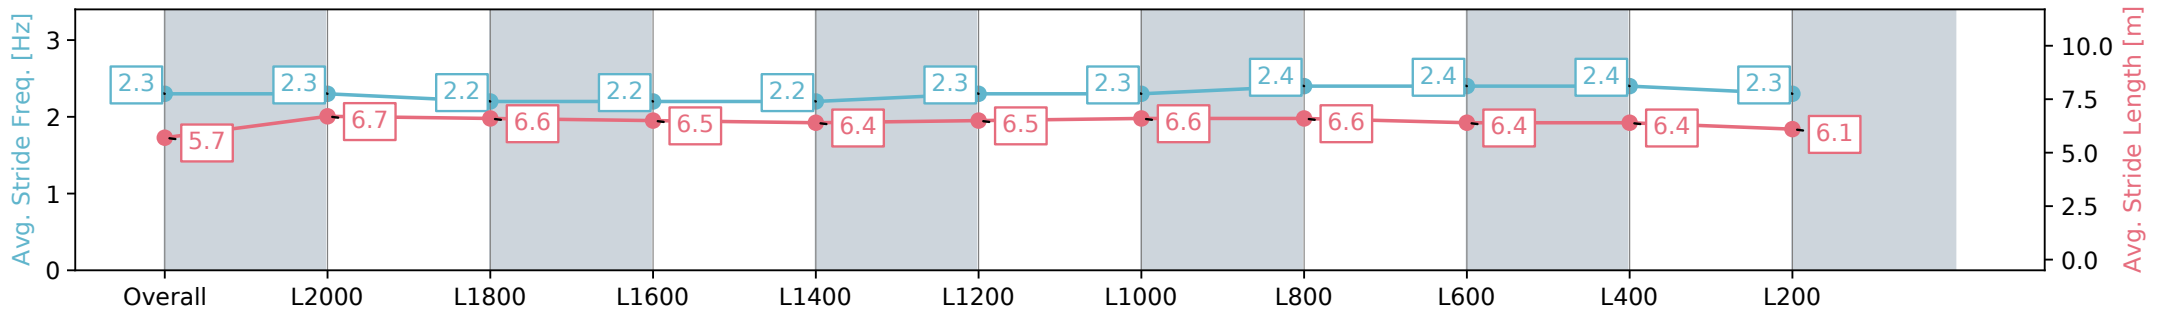

Morphettville Parks SA - Professional

Race 4: PFD Food Services Handicap - 2250m

17 August 2024 - 1:52PM

Track Rating: Heavy 8, Weather: Overcast, Rail Position: +3m
Entire; Sectional 604m

Section	Overall	L2000	L1800	L1600	L1400	L1200	L1000	L800	L600	L400	L200
Section Times	2:31.52 [5] (0:19.03)	2:12.49 [1] (0:12.90)	1:59.59 [1] (0:13.68)	1:45.91 [1] (0:13.85)	1:32.06 [1] (0:13.81)	1:18.25 [1] (0:13.28)	1:04.96 [1] (0:12.82)	0:52.14 [1] (0:12.53)	0:39.61 [2] (0:12.76)	0:26.85 [4] (0:13.06)	0:13.79 [5] (0:13.79)
Average Speed [km/h]	47.6	56.2	52.9	52.2	52.2	54.8	56.3	57.6	57.2	55.4	52.0
Top Speed [km/h]	59.6	59.4	54.6	53.1	54.0	55.7	56.8	58.1	58.1	56.5	54.0
Avg. Dist. to Rail [m]	5.2	1.6	1.1	1.5	1.7	1.8	2.8	2.0	2.0	3.7	4.7
Avg. Stride Freq. [Hz]	2.3	2.3	2.2	2.2	2.2	2.3	2.3	2.4	2.4	2.4	2.3
Avg. Stride Length [m]	5.7	6.7	6.6	6.5	6.4	6.5	6.6	6.6	6.4	6.4	6.1