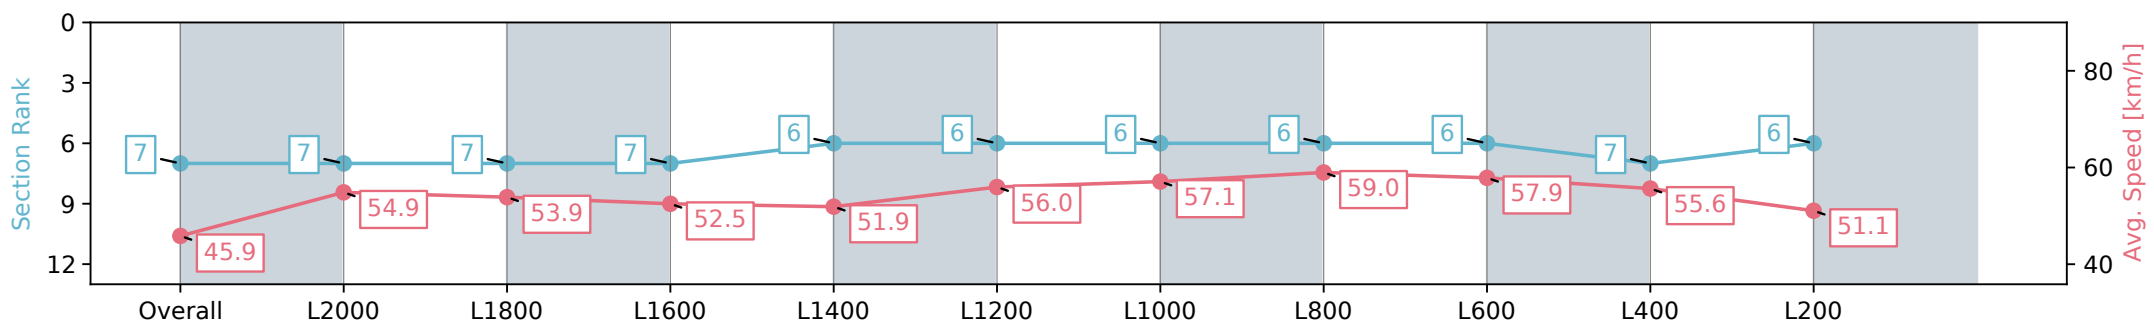

Morphettville Parks SA - Professional

Race 4: PFD Food Services Handicap - 2250m

17 August 2024 - 1:52PM

Track Rating: Heavy 8, Weather: Overcast, Rail Position: +3m
Entire; Sectional 604m

Section	Overall	L2000	L1800	L1600	L1400	L1200	L1000	L800	L600	L400	L200
Section Times	2:31.93 [7] (0:19.69)	2:12.24 [7] (0:13.25)	1:58.99 [7] (0:13.55)	1:45.44 [7] (0:13.76)	1:31.68 [6] (0:13.91)	1:17.77 [6] (0:13.05)	1:04.72 [6] (0:12.64)	0:52.08 [6] (0:12.33)	0:39.75 [6] (0:12.71)	0:27.04 [7] (0:13.00)	0:14.04 [6] (0:14.04)
Average Speed [km/h]	45.9	54.9	53.9	52.5	51.9	56.0	57.1	59.0	57.9	55.6	51.1
Top Speed [km/h]	57.5	57.4	54.6	53.2	53.8	57.5	59.4	59.6	59.6	57.0	53.7
Avg. Dist. to Rail [m]	4.9	2.4	2.6	1.9	2.2	2.4	4.0	4.1	3.4	4.3	5.3
Avg. Stride Freq. [Hz]	2.2	2.3	2.2	2.2	2.2	2.3	2.3	2.3	2.4	2.4	2.3
Avg. Stride Length [m]	5.8	6.8	6.7	6.6	6.5	6.8	7.0	7.0	6.9	6.6	6.2