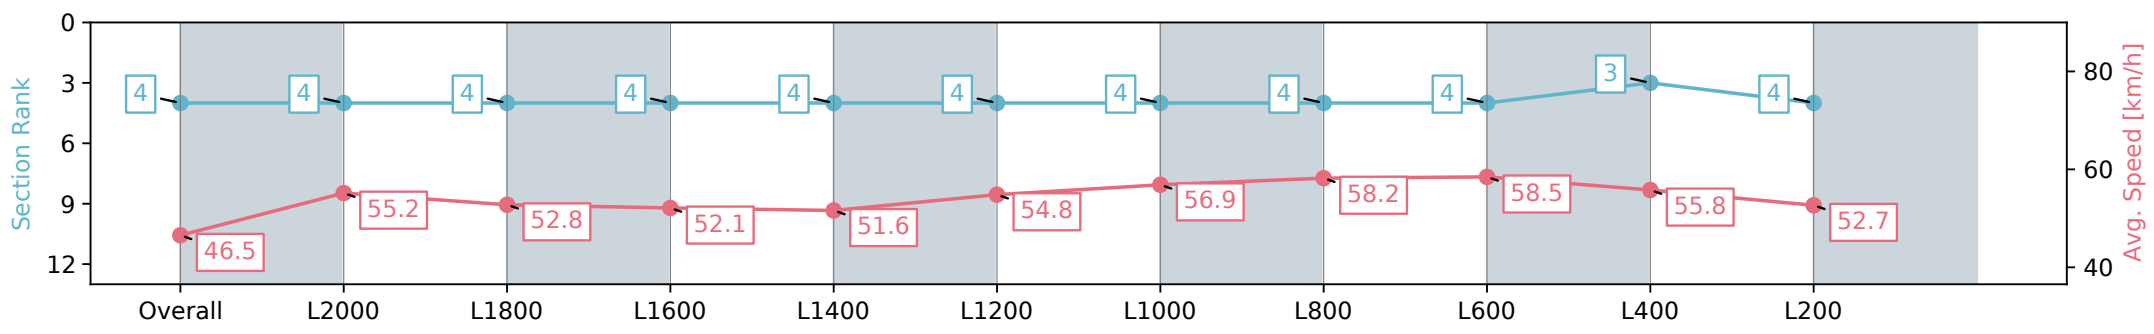

Morphettville Parks SA - Professional

Race 4: PFD Food Services Handicap - 2250m

17 August 2024 - 1:52PM

Track Rating: Heavy 8, Weather: Overcast, Rail Position: +3m
Entire; Sectional 604m

Section	Overall	L2000	L1800	L1600	L1400	L1200	L1000	L800	L600	L400	L200
Section Times	2:31.01 [4] (0:19.37)	2:11.64 [4] (0:13.05)	1:58.59 [4] (0:13.62)	1:44.97 [4] (0:13.82)	1:31.15 [4] (0:13.96)	1:17.19 [4] (0:13.19)	1:04.00 [4] (0:12.66)	0:51.34 [4] (0:12.40)	0:38.94 [4] (0:12.40)	0:26.54 [3] (0:12.94)	0:13.60 [4] (0:13.60)
Average Speed [km/h]	46.5	55.2	52.8	52.1	51.6	54.8	56.9	58.2	58.5	55.8	52.7
Top Speed [km/h]	58.6	57.1	54.1	53.1	53.2	55.7	58.2	59.8	59.8	57.3	55.8
Avg. Dist. to Rail [m]	2.6	0.2	0.4	0.4	0.5	0.7	1.7	1.1	1.2	1.0	1.1
Avg. Stride Freq. [Hz]	2.4	2.3	2.3	2.2	2.2	2.3	2.3	2.3	2.4	2.4	2.3
Avg. Stride Length [m]	5.5	6.6	6.5	6.4	6.4	6.5	6.6	6.7	6.7	6.5	6.3