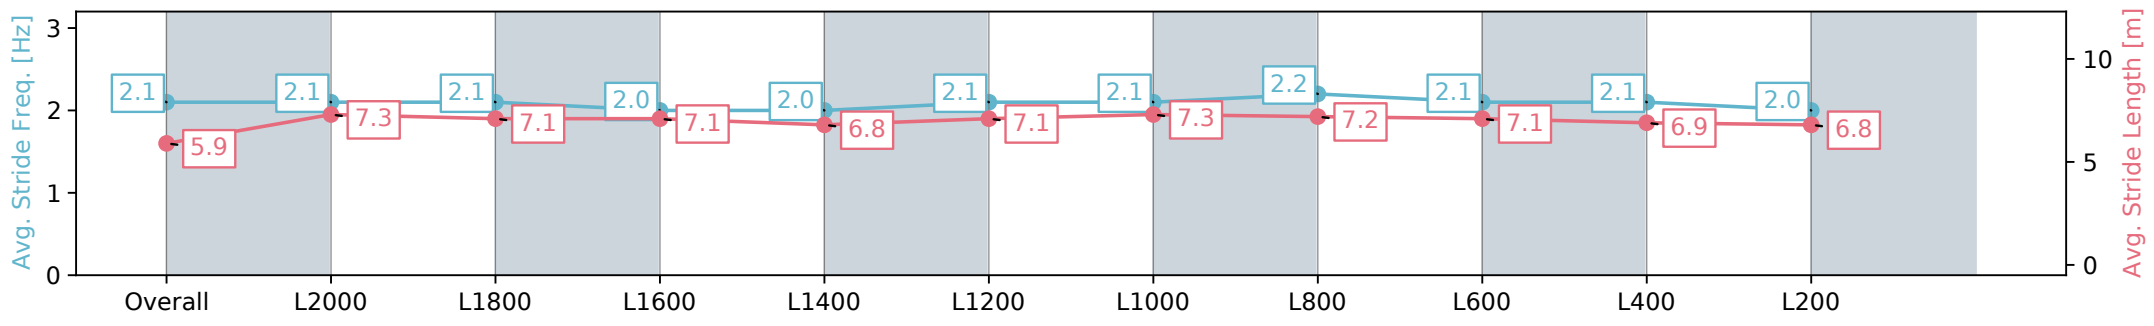

Morphettville Parks SA - Professional

Race 4: PFD Food Services Handicap - 2250m

17 August 2024 - 1:52PM

Track Rating: Heavy 8, Weather: Overcast, Rail Position: +3m
Entire; Sectional 604m

Section	Overall	L2000	L1800	L1600	L1400	L1200	L1000	L800	L600	L400	L200
Section Times	2:34.24 [10] (0:20.03)	2:14.21 [10] (0:13.15)	2:01.06 [9] (0:13.63)	1:47.43 [10] (0:13.75)	1:33.68 [9] (0:14.00)	1:19.68 [9] (0:13.10)	1:06.58 [10] (0:12.66)	0:53.92 [10] (0:12.88)	0:41.04 [10] (0:13.13)	0:27.91 [10] (0:13.69)	0:14.22 [10] (0:14.22)
Average Speed [km/h]	45.0	54.8	52.9	52.3	51.5	55.2	57.0	56.1	55.2	52.7	50.3
Top Speed [km/h]	57.3	56.9	53.9	53.8	52.6	57.0	57.5	56.9	56.8	53.4	53.0
Avg. Dist. to Rail [m]	4.8	0.7	0.4	0.4	0.8	0.9	2.3	2.4	1.0	1.6	3.4
Avg. Stride Freq. [Hz]	2.1	2.1	2.1	2.0	2.0	2.1	2.1	2.2	2.1	2.1	2.0
Avg. Stride Length [m]	5.9	7.3	7.1	7.1	6.8	7.1	7.3	7.2	7.1	6.9	6.8

[] Ranking at each section and finish
 -:-:- No data available at this section
 NA No data available