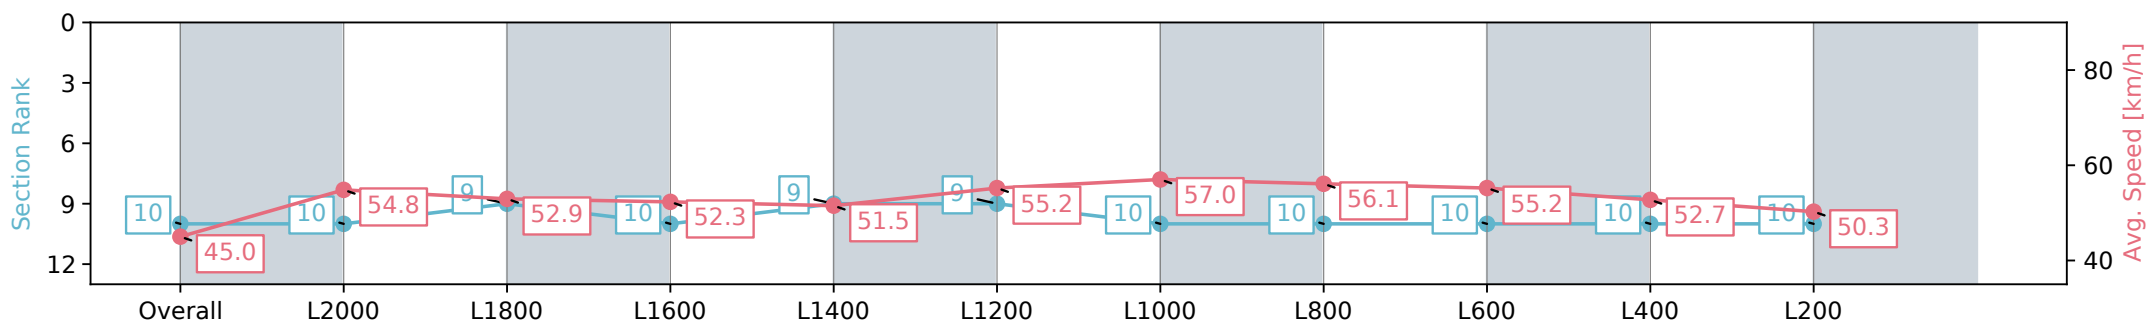

Morphettville Parks SA - Professional

Race 4: PFD Food Services Handicap - 2250m

17 August 2024 - 1:52PM

Track Rating: Heavy 8, Weather: Overcast, Rail Position: +3m
Entire; Sectional 604m

Section	Overall	L2000	L1800	L1600	L1400	L1200	L1000	L800	L600	L400	L200
Section Times	2:34.24 [10] (0:20.03)	2:14.21 [10] (0:13.15)	2:01.06 [9] (0:13.63)	1:47.43 [10] (0:13.75)	1:33.68 [9] (0:14.00)	1:19.68 [9] (0:13.10)	1:06.58 [10] (0:12.66)	0:53.92 [10] (0:12.88)	0:41.04 [10] (0:13.13)	0:27.91 [10] (0:13.69)	0:14.22 [10] (0:14.22)
Average Speed [km/h]	45.0	54.8	52.9	52.3	51.5	55.2	57.0	56.1	55.2	52.7	50.3
Top Speed [km/h]	57.3	56.9	53.9	53.8	52.6	57.0	57.5	56.9	56.8	53.4	53.0
Avg. Dist. to Rail [m]	4.8	0.7	0.4	0.4	0.8	0.9	2.3	2.4	1.0	1.6	3.4
Avg. Stride Freq. [Hz]	2.1	2.1	2.1	2.0	2.0	2.1	2.1	2.2	2.1	2.1	2.0
Avg. Stride Length [m]	5.9	7.3	7.1	7.1	6.8	7.1	7.3	7.2	7.1	6.9	6.8