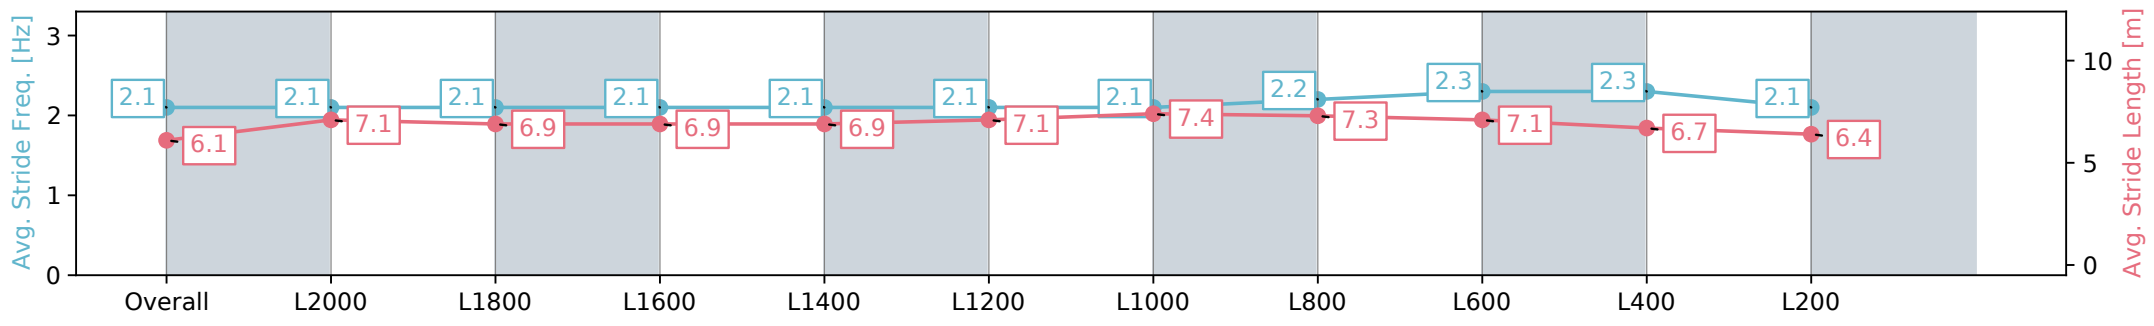

Morphettville Parks SA - Professional

Race 4: PFD Food Services Handicap - 2250m

17 August 2024 - 1:52PM

Track Rating: Heavy 8, Weather: Overcast, Rail Position: +3m
Entire; Sectional 604m

Section	Overall	L2000	L1800	L1600	L1400	L1200	L1000	L800	L600	L400	L200
Section Times	2:32.32 [9] (0:19.42)	2:12.90 [5] (0:13.15)	1:59.75 [5] (0:13.63)	1:46.12 [5] (0:13.84)	1:32.28 [5] (0:13.97)	1:18.31 [5] (0:13.10)	1:05.21 [5] (0:12.65)	0:52.56 [5] (0:12.40)	0:40.16 [5] (0:12.60)	0:27.56 [6] (0:13.27)	0:14.29 [7] (0:14.28)
Average Speed [km/h]	46.5	54.9	53.0	52.2	51.6	55.5	57.1	58.6	58.1	54.5	50.1
Top Speed [km/h]	57.8	57.3	53.9	53.2	53.8	56.3	59.5	59.3	59.5	55.9	52.7
Avg. Dist. to Rail [m]	5.5	0.8	0.8	1.5	1.7	1.8	3.3	3.7	2.7	3.8	5.0
Avg. Stride Freq. [Hz]	2.1	2.1	2.1	2.1	2.1	2.1	2.1	2.2	2.3	2.3	2.1
Avg. Stride Length [m]	6.1	7.1	6.9	6.9	6.9	7.1	7.4	7.3	7.1	6.7	6.4