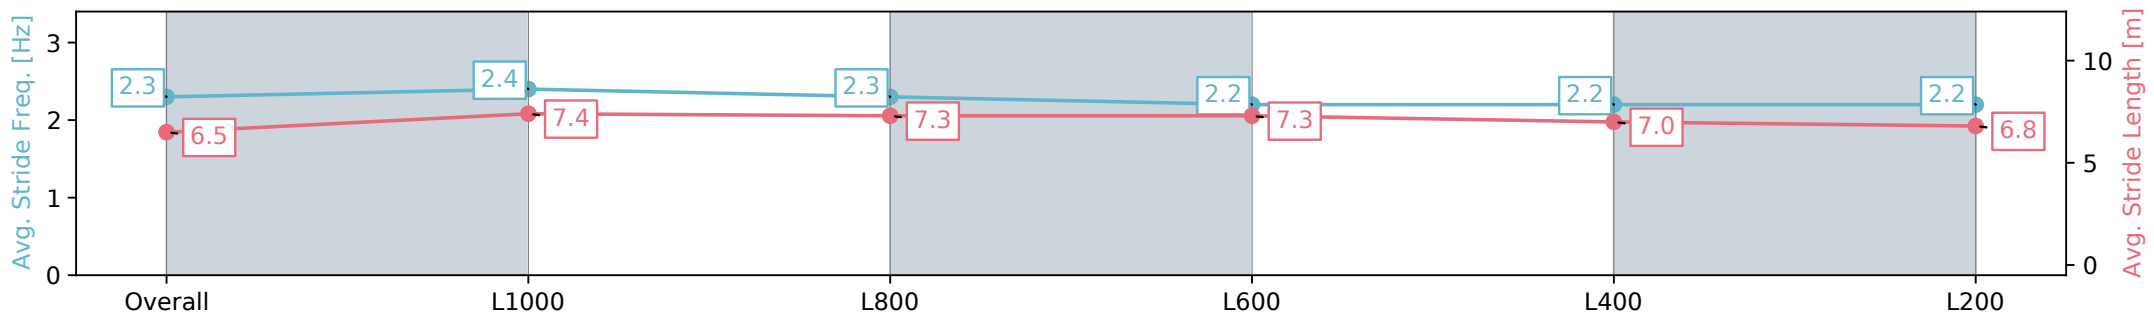

Morphettville Parks SA - Professional

Race 3: Canadian Club Maiden Plate - 1250m

17 August 2024 - 1:20PM

Track Rating: Heavy 8, Weather: Overcast, Rail Position: +3m
Entire; Sectional 604m

Section	Overall	L1000	L800	L600	L400	L200
Section Times	1:19.33 [7] (0:16.67)	1:02.66 [8] (0:11.57)	0:51.08 [8] (0:12.03)	0:39.05 [10] (0:12.42)	0:26.63 [10] (0:13.08)	0:13.55 [8] (0:13.55)
Average Speed [km/h]	54.1	63.3	60.1	58.6	55.3	53.2
Top Speed [km/h]	66.3	65.4	62.3	59.5	55.8	55.7
Avg. Dist. to Rail [m]	4.8	3.1	2.5	2.1	4.6	8.7
Avg. Stride Freq. [Hz]	2.3	2.4	2.3	2.2	2.2	2.2
Avg. Stride Length [m]	6.5	7.4	7.3	7.3	7.0	6.8

[] Ranking at each section and finish
 -:-:- No data available at this section
 NA No data available

Horse/Jockey Name	NO TELLING GOLD/Alana Livesey
Finish Rank	8
Fastest Section Time (Section)	0:11.54 (L800)
Top Speed [km/h] (Section)	67.5 (Overall)
Race State	Finished