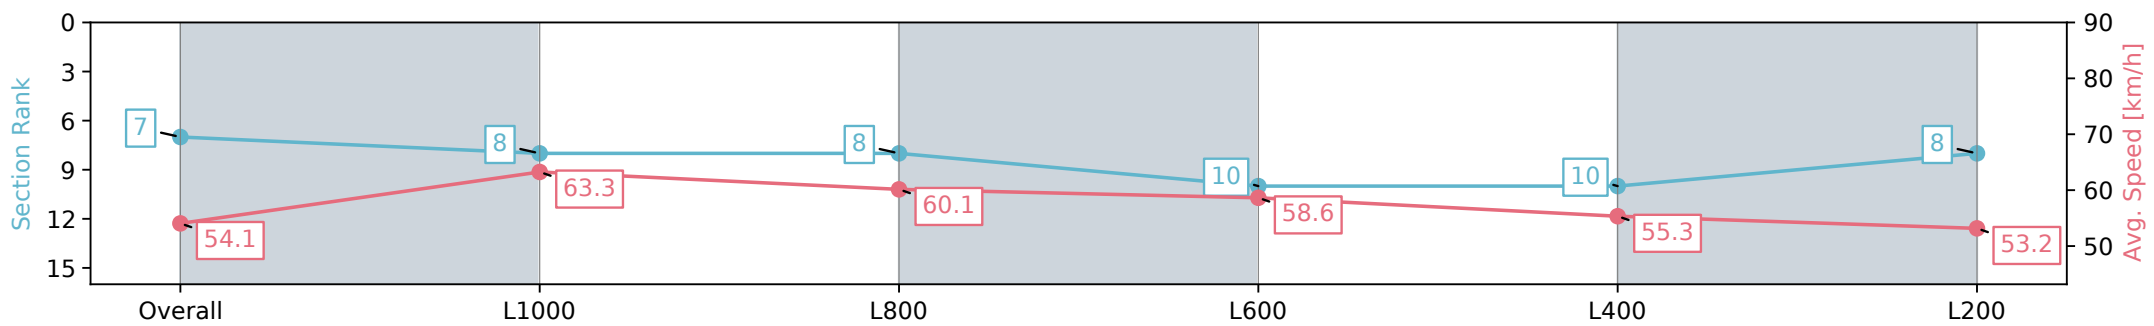

Morphettville Parks SA - Professional

Race 3: Canadian Club Maiden Plate - 1250m

17 August 2024 - 1:20PM

Track Rating: Heavy 8, Weather: Overcast, Rail Position: +3m
Entire; Sectional 604m

Section	Overall	L1000	L800	L600	L400	L200
Section Times	1:19.33 [7] (0:16.67)	1:02.66 [8] (0:11.57)	0:51.08 [8] (0:12.03)	0:39.05 [10] (0:12.42)	0:26.63 [10] (0:13.08)	0:13.55 [8] (0:13.55)
Average Speed [km/h]	54.1	63.3	60.1	58.6	55.3	53.2
Top Speed [km/h]	66.3	65.4	62.3	59.5	55.8	55.7
Avg. Dist. to Rail [m]	4.8	3.1	2.5	2.1	4.6	8.7
Avg. Stride Freq. [Hz]	2.3	2.4	2.3	2.2	2.2	2.2
Avg. Stride Length [m]	6.5	7.4	7.3	7.3	7.0	6.8

[] Ranking at each section and finish
 -:-:- No data available at this section
 NA No data available

Horse/Jockey Name	NO TELLING GOLD/Alana Livesey
Finish Rank	8
Fastest Section Time (Section)	0:11.54 (L800)
Top Speed [km/h] (Section)	67.5 (Overall)
Race State	Finished