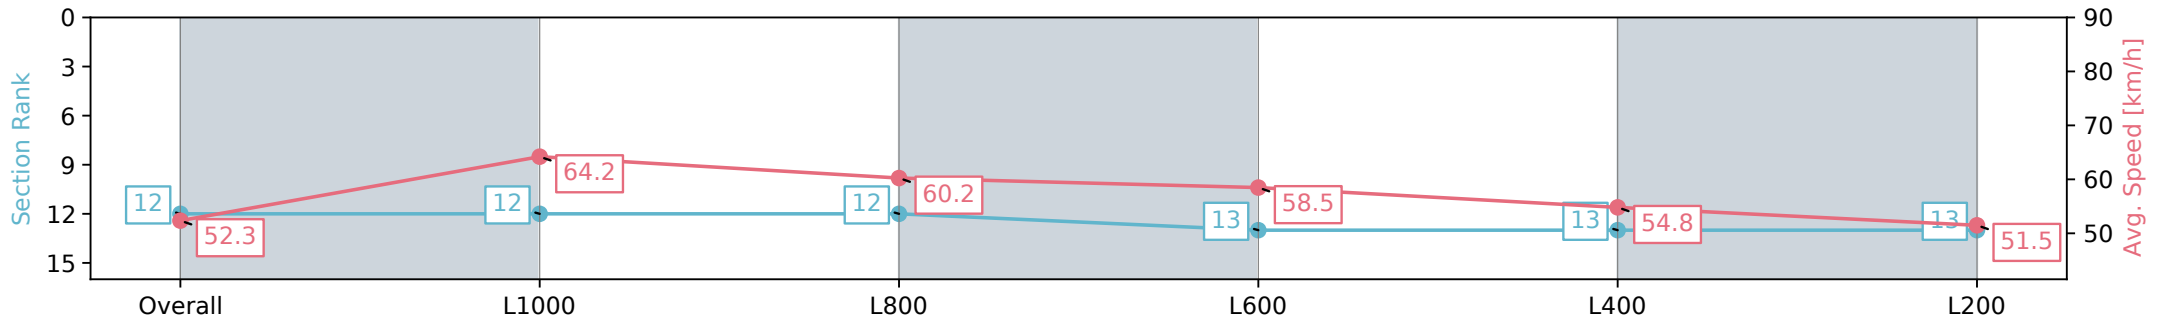

Morphettville Parks SA - Professional

Race 3: Canadian Club Maiden Plate - 1250m

17 August 2024 - 1:20PM

Track Rating: Heavy 8, Weather: Overcast, Rail Position: +3m
Entire; Sectional 604m

Section	Overall	L1000	L800	L600	L400	L200
Section Times	1:20.34 [12] (0:17.24)	1:03.10 [12] (0:11.39)	0:51.71 [12] (0:12.01)	0:39.70 [13] (0:12.47)	0:27.23 [13] (0:13.25)	0:13.98 [13] (0:13.98)
Average Speed [km/h]	52.3	64.2	60.2	58.5	54.8	51.5
Top Speed [km/h]	66.5	66.4	62.5	59.9	57.7	54.1
Avg. Dist. to Rail [m]	8.4	2.9	2.7	2.4	4.1	6.6
Avg. Stride Freq. [Hz]	2.4	2.6	2.5	2.5	2.4	2.4
Avg. Stride Length [m]	6.0	6.8	6.7	6.6	6.4	6.1