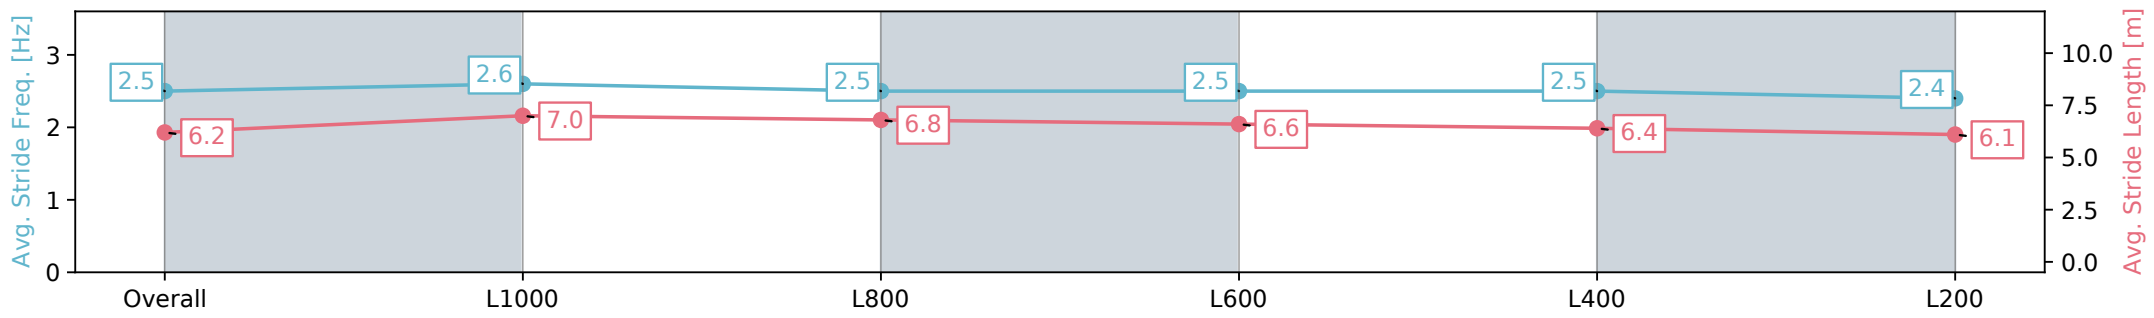

Morphettville Parks SA - Professional

Race 3: Canadian Club Maiden Plate - 1250m

17 August 2024 - 1:20PM

Track Rating: Heavy 8, Weather: Overcast, Rail Position: +3m
Entire; Sectional 604m

Section	Overall	L1000	L800	L600	L400	L200
Section Times	1:18.42 [2] (0:16.30)	1:02.12 [3] (0:11.43)	0:50.69 [3] (0:12.01)	0:38.68 [3] (0:12.45)	0:26.23 [1] (0:12.65)	0:13.58 [1] (0:13.57)
Average Speed [km/h]	55.3	64.4	60.2	58.5	57.1	53.0
Top Speed [km/h]	67.3	66.9	62.8	59.0	58.2	56.1
Avg. Dist. to Rail [m]	6.5	4.0	2.5	1.9	2.8	5.9
Avg. Stride Freq. [Hz]	2.5	2.6	2.5	2.5	2.5	2.4
Avg. Stride Length [m]	6.2	7.0	6.8	6.6	6.4	6.1