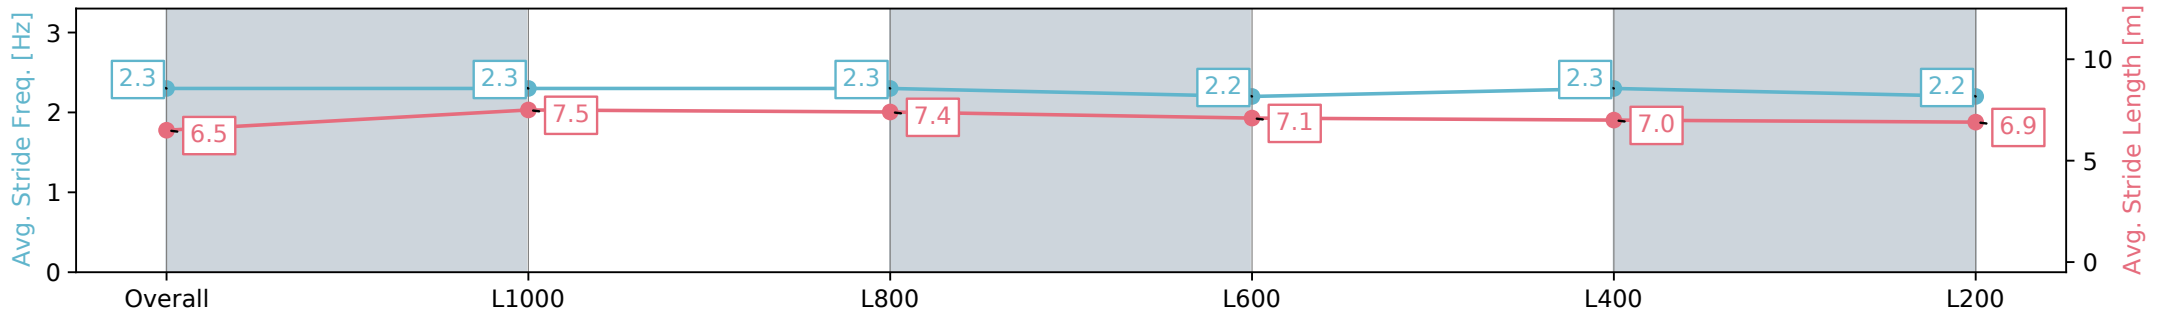

Race 3: Canadian Club Maiden Plate - 1250m

17 August 2024 - 1:20PM

Track Rating: Heavy 8, Weather: Overcast, Rail Position: +3m
Entire; Sectional 604m

Section	Overall	L1000	L800	L600	L400	L200
Section Times	1:18.32 [1] (0:16.55)	1:01.77 [7] (0:11.39)	0:50.38 [5] (0:11.96)	0:38.42 [5] (0:12.48)	0:25.94 [5] (0:12.67)	0:13.27 [2] (0:13.27)
Average Speed [km/h]	54.4	63.7	60.4	57.8	56.9	54.2
Top Speed [km/h]	67.2	67.2	62.0	59.2	58.0	56.9
Avg. Dist. to Rail [m]	1.7	1.3	1.3	0.5	2.3	4.7
Avg. Stride Freq. [Hz]	2.3	2.3	2.3	2.2	2.3	2.2
Avg. Stride Length [m]	6.5	7.5	7.4	7.1	7.0	6.9