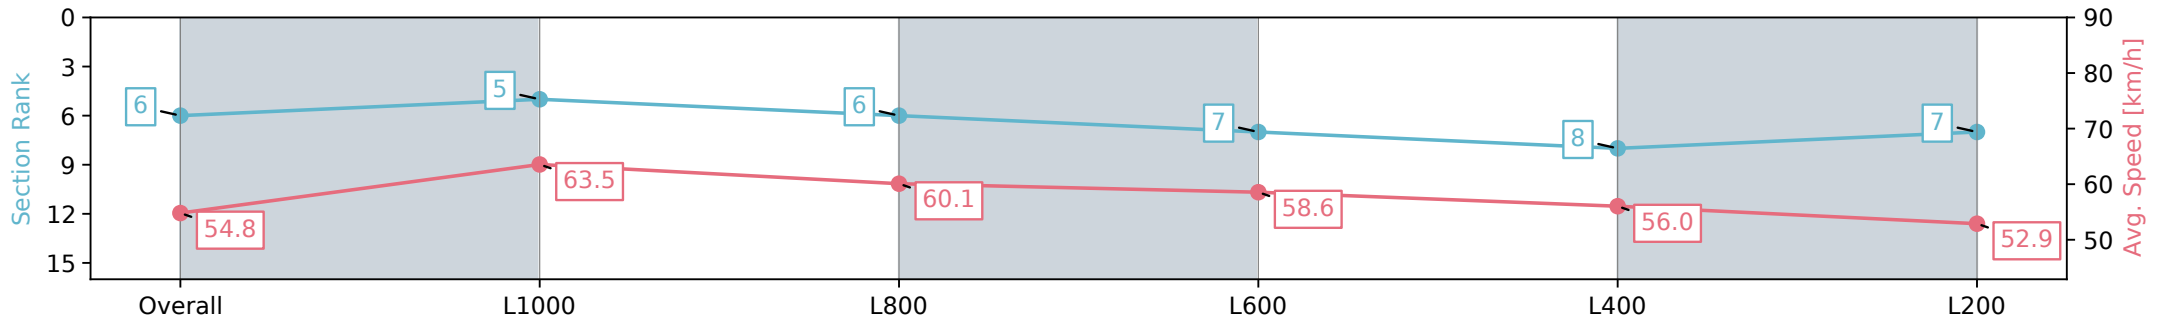

Morphettville Parks SA - Professional

Race 3: Canadian Club Maiden Plate - 1250m

17 August 2024 - 1:20PM

Track Rating: Heavy 8, Weather: Overcast, Rail Position: +3m
Entire; Sectional 604m

Section	Overall	L1000	L800	L600	L400	L200
Section Times	1:19.11 [6] (0:16.47)	1:02.64 [5] (0:11.56)	0:51.07 [6] (0:12.05)	0:39.02 [7] (0:12.48)	0:26.54 [8] (0:12.92)	0:13.62 [7] (0:13.62)
Average Speed [km/h]	54.8	63.5	60.1	58.6	56.0	52.9
Top Speed [km/h]	67.1	66.9	61.4	59.3	58.8	54.8
Avg. Dist. to Rail [m]	8.8	3.6	2.5	2.4	4.3	7.2
Avg. Stride Freq. [Hz]	2.3	2.3	2.2	2.2	2.2	2.1
Avg. Stride Length [m]	6.6	7.7	7.5	7.3	7.1	6.9