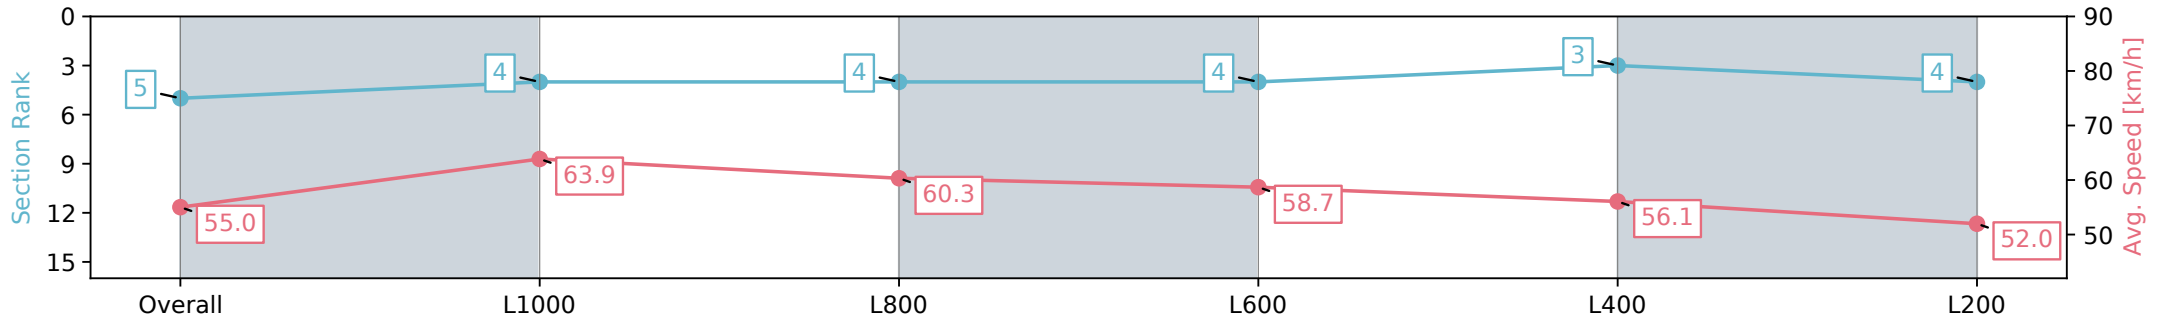

Morphettville Parks SA - Professional

Race 3: Canadian Club Maiden Plate - 1250m

17 August 2024 - 1:20PM

Track Rating: Heavy 8, Weather: Overcast, Rail Position: +3m
Entire; Sectional 604m

Section	Overall	L1000	L800	L600	L400	L200
Section Times	1:19.09 [5] (0:16.38)	1:02.71 [4] (0:11.42)	0:51.29 [4] (0:12.04)	0:39.25 [4] (0:12.47)	0:26.78 [3] (0:12.94)	0:13.84 [4] (0:13.84)
Average Speed [km/h]	55.0	63.9	60.3	58.7	56.1	52.0
Top Speed [km/h]	67.9	66.6	61.7	59.9	59.0	55.0
Avg. Dist. to Rail [m]	5.4	2.7	3.5	3.1	3.8	5.8
Avg. Stride Freq. [Hz]	2.4	2.5	2.4	2.4	2.4	2.3
Avg. Stride Length [m]	6.4	7.1	7.0	6.9	6.5	6.5