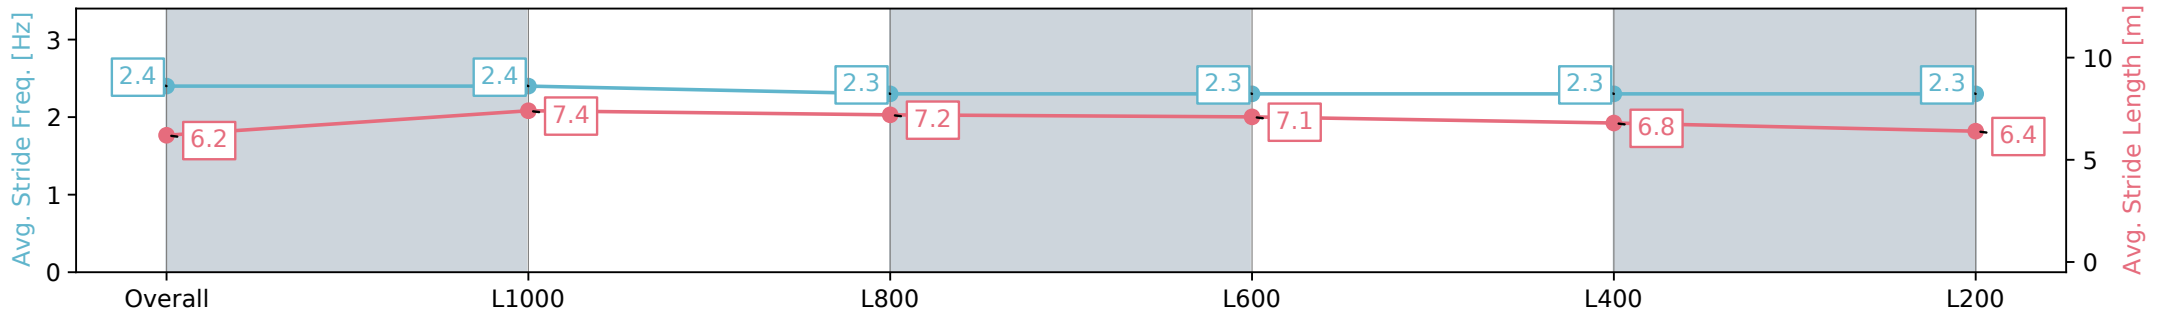

[] Ranking at each section and finish
 -:-:- No data available at this section
 NA No data available

Horse/Jockey Name	TOOWANDA/Stacey Metcalfe
Finish Rank	11
Fastest Section Time (Section)	0:11.38 (L800)
Top Speed [km/h] (Section)	67.1 (Overall)
Race State	Finished

Morphettville Parks SA - Professional

Race 3: Canadian Club Maiden Plate - 1250m

17 August 2024 - 1:20PM

Track Rating: Heavy 8, Weather: Overcast, Rail Position: +3m
Entire; Sectional 604m

Section	Overall	L1000	L800	L600	L400	L200
Section Times	1:20.07 [11] (0:16.89)	1:03.18 [10] (0:11.38)	0:51.80 [9] (0:11.99)	0:39.81 [9] (0:12.69)	0:27.12 [11] (0:13.13)	0:13.99 [12] (0:13.99)
Average Speed [km/h]	53.4	64.3	60.3	57.2	54.9	51.5
Top Speed [km/h]	66.9	67.1	62.9	58.6	56.0	54.6
Avg. Dist. to Rail [m]	7.2	2.9	2.3	1.3	1.7	3.0
Avg. Stride Freq. [Hz]	2.4	2.4	2.3	2.3	2.3	2.3
Avg. Stride Length [m]	6.2	7.4	7.2	7.1	6.8	6.4