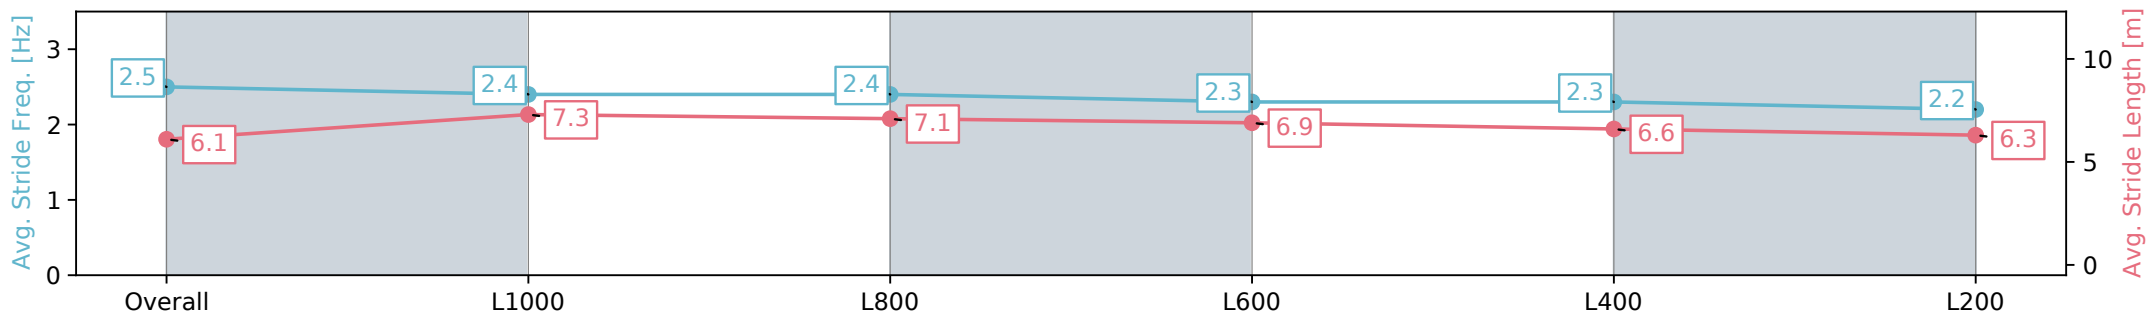

Morphettville Parks SA - Professional

Race 3: Canadian Club Maiden Plate - 1250m

17 August 2024 - 1:20PM

Track Rating: Heavy 8, Weather: Overcast, Rail Position: +3m
Entire; Sectional 604m

Section	Overall	L1000	L800	L600	L400	L200
Section Times	1:19.53 [9] (0:16.23)	1:03.30 [2] (0:11.48)	0:51.82 [2] (0:11.96)	0:39.86 [2] (0:12.62)	0:27.24 [2] (0:12.99)	0:14.25 [5] (0:14.25)
Average Speed [km/h]	55.6	63.8	60.4	57.5	55.6	50.6
Top Speed [km/h]	68.3	68.0	63.1	59.0	57.0	54.7
Avg. Dist. to Rail [m]	3.1	3.3	2.3	1.4	2.2	2.7
Avg. Stride Freq. [Hz]	2.5	2.4	2.4	2.3	2.3	2.2
Avg. Stride Length [m]	6.1	7.3	7.1	6.9	6.6	6.3