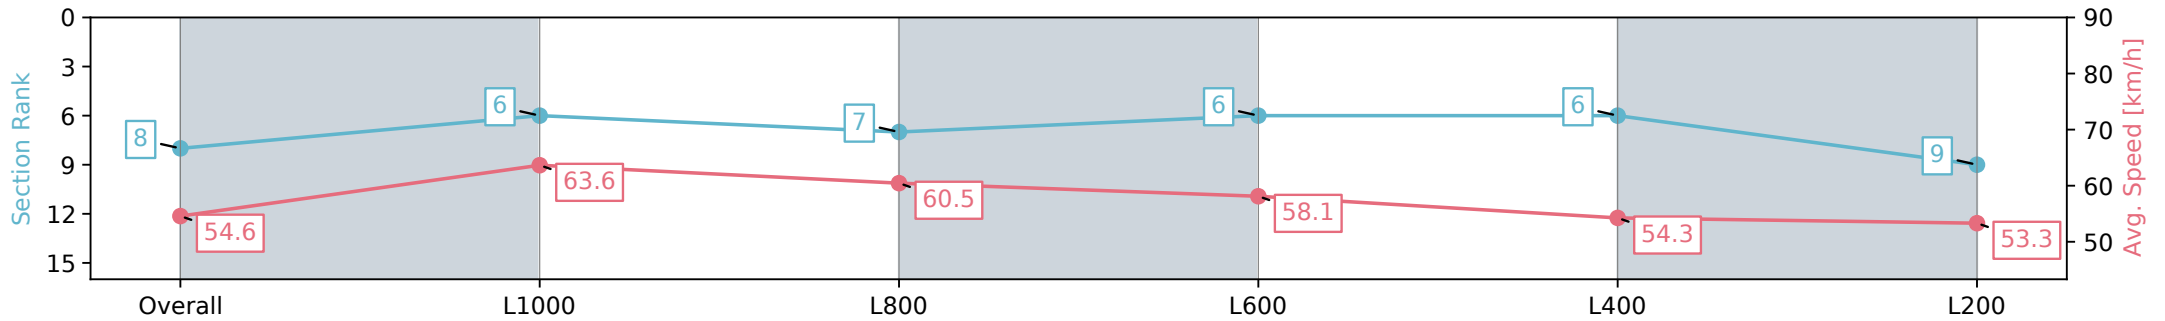

Morphettville Parks SA - Professional

Race 3: Canadian Club Maiden Plate - 1250m

17 August 2024 - 1:20PM

Track Rating: Heavy 8, Weather: Overcast, Rail Position: +3m
Entire; Sectional 604m

Section	Overall	L1000	L800	L600	L400	L200
Section Times	1:19.37 [8] (0:16.52)	1:02.85 [6] (0:11.54)	0:51.31 [7] (0:11.96)	0:39.35 [6] (0:12.51)	0:26.84 [6] (0:13.32)	0:13.52 [9] (0:13.52)
Average Speed [km/h]	54.6	63.6	60.5	58.1	54.3	53.3
Top Speed [km/h]	67.5	66.6	62.4	61.3	57.5	55.8
Avg. Dist. to Rail [m]	3.3	3.5	2.2	1.7	2.6	3.6
Avg. Stride Freq. [Hz]	2.2	2.2	2.2	2.1	2.1	2.1
Avg. Stride Length [m]	6.8	7.9	7.7	7.3	7.2	7.1