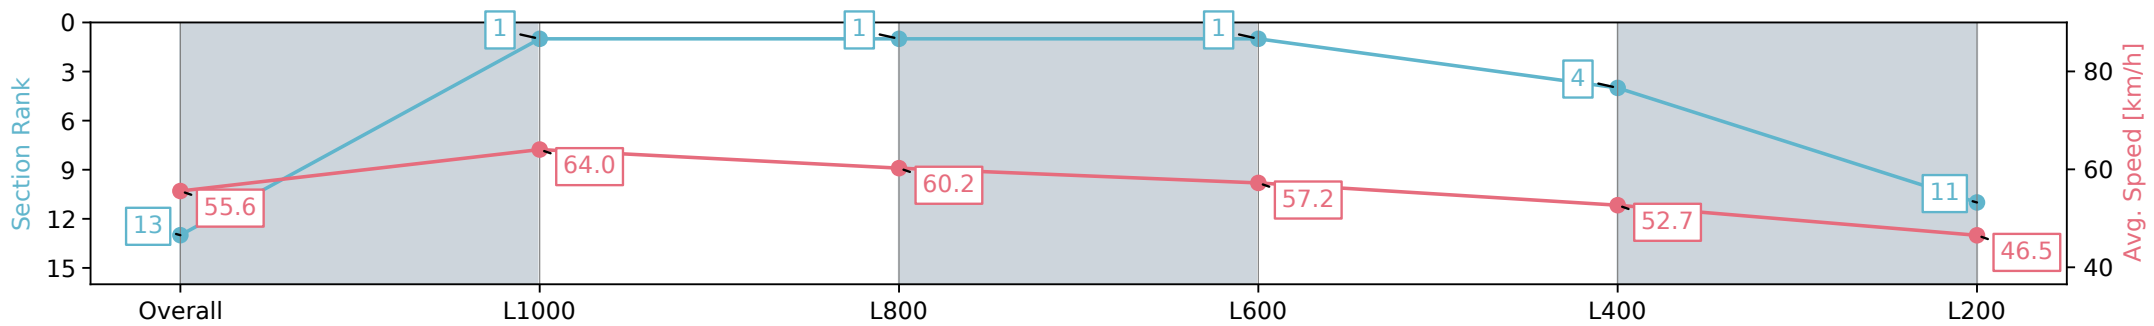

Morphettville Parks SA - Professional

Race 3: Canadian Club Maiden Plate - 1250m

17 August 2024 - 1:20PM

Track Rating: Heavy 8, Weather: Overcast, Rail Position: +3m
Entire; Sectional 604m

Section	Overall	L1000	L800	L600	L400	L200
Section Times	1:21.50 [13] (0:16.21)	1:05.29 [1] (0:11.39)	0:53.90 [1] (0:12.03)	0:41.87 [1] (0:12.69)	0:29.18 [4] (0:13.71)	0:15.47 [11] (0:15.47)
Average Speed [km/h]	55.6	64.0	60.2	57.2	52.7	46.5
Top Speed [km/h]	68.3	67.6	62.5	59.0	55.2	50.5
Avg. Dist. to Rail [m]	3.9	2.8	2.5	1.7	2.3	4.6
Avg. Stride Freq. [Hz]	2.4	2.4	2.4	2.4	2.3	2.2
Avg. Stride Length [m]	6.3	7.2	7.0	6.8	6.4	6.0