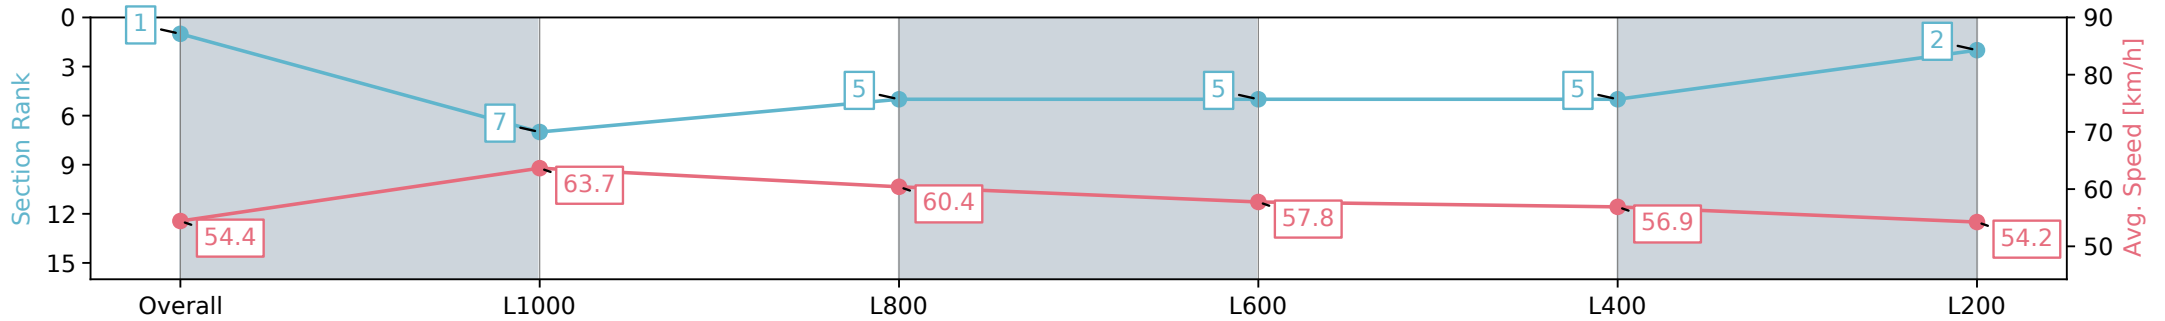

Race 3: Canadian Club Maiden Plate - 1250m

17 August 2024 - 1:20PM

Track Rating: Heavy 8, Weather: Overcast, Rail Position: +3m
Entire; Sectional 604m

Section	Overall	L1000	L800	L600	L400	L200
Section Times	1:18.32 [1] (0:16.55)	1:01.77 [7] (0:11.39)	0:50.38 [5] (0:11.96)	0:38.42 [5] (0:12.48)	0:25.94 [5] (0:12.67)	0:13.27 [2] (0:13.27)
Average Speed [km/h]	54.4	63.7	60.4	57.8	56.9	54.2
Top Speed [km/h]	67.2	67.2	62.0	59.2	58.0	56.9
Avg. Dist. to Rail [m]	1.7	1.3	1.3	0.5	2.3	4.7
Avg. Stride Freq. [Hz]	2.3	2.3	2.3	2.2	2.3	2.2
Avg. Stride Length [m]	6.5	7.5	7.4	7.1	7.0	6.9