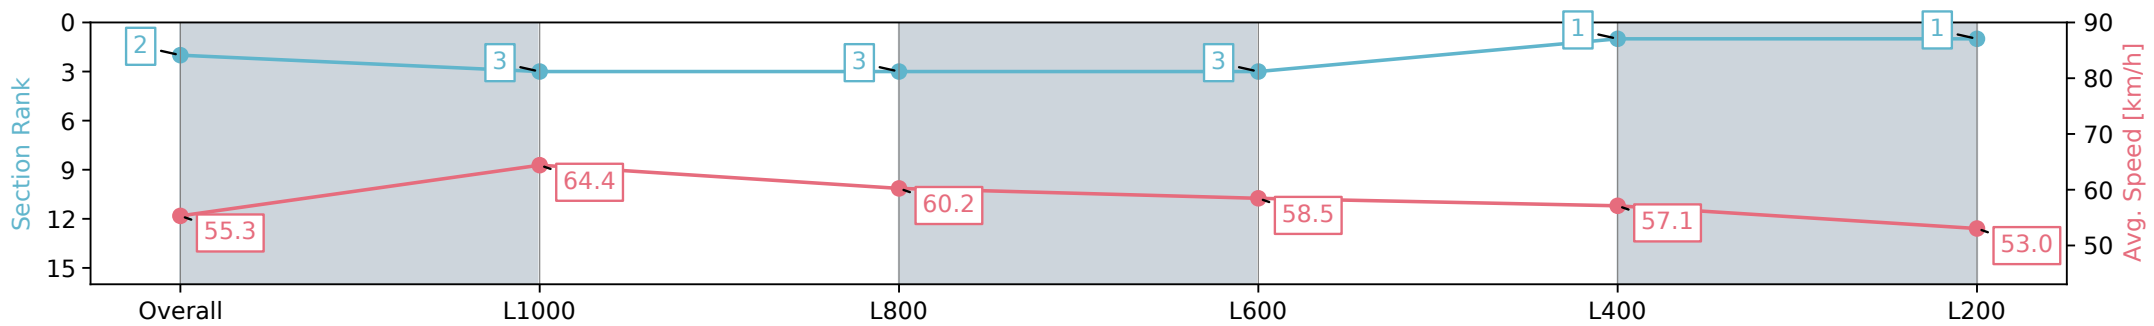

Morphettville Parks SA - Professional

Race 3: Canadian Club Maiden Plate - 1250m

17 August 2024 - 1:20PM

Track Rating: Heavy 8, Weather: Overcast, Rail Position: +3m
Entire; Sectional 604m

Section	Overall	L1000	L800	L600	L400	L200
Section Times	1:18.42 [2] (0:16.30)	1:02.12 [3] (0:11.43)	0:50.69 [3] (0:12.01)	0:38.68 [3] (0:12.45)	0:26.23 [1] (0:12.65)	0:13.58 [1] (0:13.57)
Average Speed [km/h]	55.3	64.4	60.2	58.5	57.1	53.0
Top Speed [km/h]	67.3	66.9	62.8	59.0	58.2	56.1
Avg. Dist. to Rail [m]	6.5	4.0	2.5	1.9	2.8	5.9
Avg. Stride Freq. [Hz]	2.5	2.6	2.5	2.5	2.5	2.4
Avg. Stride Length [m]	6.2	7.0	6.8	6.6	6.4	6.1