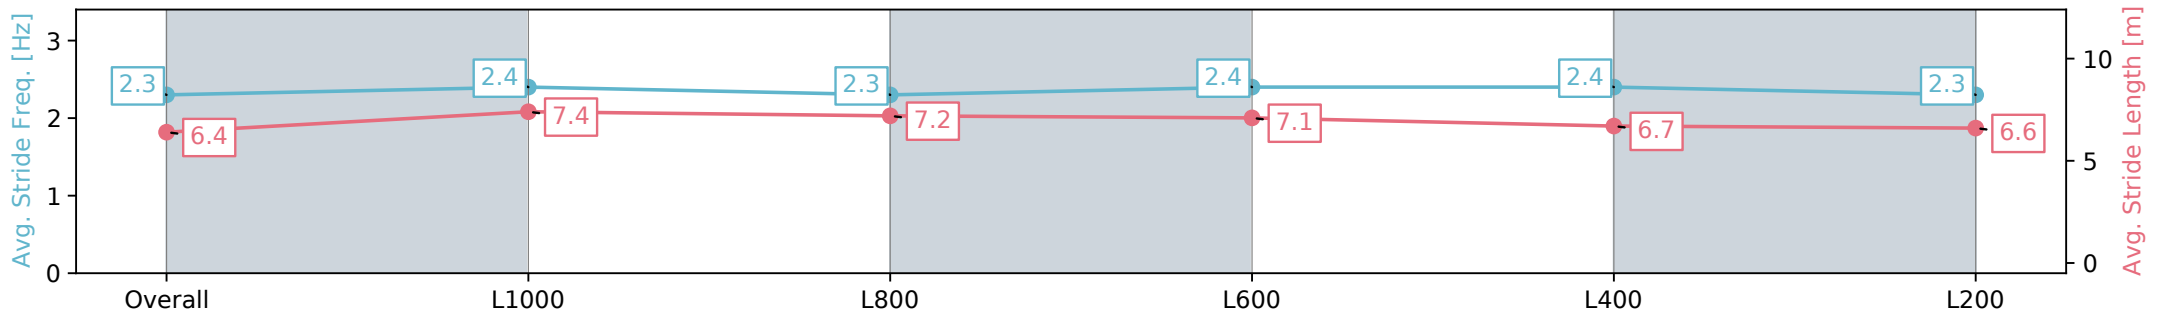

Morphettville Parks SA - Professional

Race 3: Canadian Club Maiden Plate - 1250m

17 August 2024 - 1:20PM

Track Rating: Heavy 8, Weather: Overcast, Rail Position: +3m
Entire; Sectional 604m

Section	Overall	L1000	L800	L600	L400	L200
Section Times	1:18.62 [3] (0:16.73)	1:01.89 [9] (0:11.71)	0:50.18 [11] (0:11.99)	0:38.19 [11] (0:12.12)	0:26.07 [7] (0:12.56)	0:13.51 [3] (0:13.51)
Average Speed [km/h]	53.9	63.0	60.8	60.3	57.7	53.3
Top Speed [km/h]	66.0	64.8	61.7	61.2	59.7	57.1
Avg. Dist. to Rail [m]	7.6	4.8	4.4	3.0	4.9	8.6
Avg. Stride Freq. [Hz]	2.3	2.4	2.3	2.4	2.4	2.3
Avg. Stride Length [m]	6.4	7.4	7.2	7.1	6.7	6.6