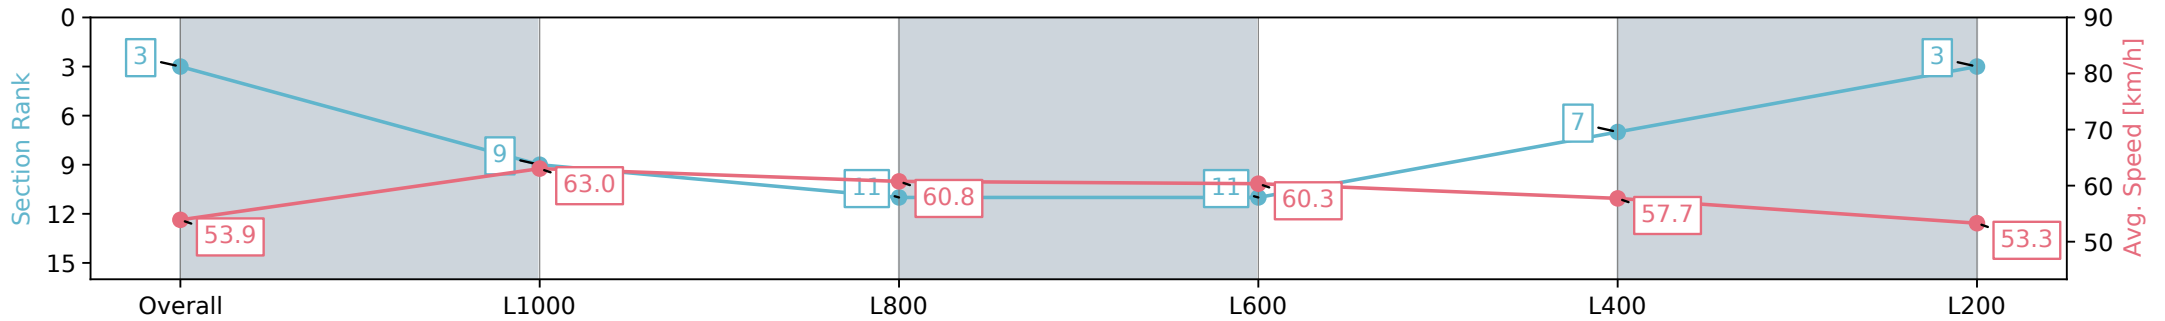

Morphettville Parks SA - Professional

Race 3: Canadian Club Maiden Plate - 1250m

17 August 2024 - 1:20PM

Track Rating: Heavy 8, Weather: Overcast, Rail Position: +3m
Entire; Sectional 604m

Section	Overall	L1000	L800	L600	L400	L200
Section Times	1:18.62 [3] (0:16.73)	1:01.89 [9] (0:11.71)	0:50.18 [11] (0:11.99)	0:38.19 [11] (0:12.12)	0:26.07 [7] (0:12.56)	0:13.51 [3] (0:13.51)
Average Speed [km/h]	53.9	63.0	60.8	60.3	57.7	53.3
Top Speed [km/h]	66.0	64.8	61.7	61.2	59.7	57.1
Avg. Dist. to Rail [m]	7.6	4.8	4.4	3.0	4.9	8.6
Avg. Stride Freq. [Hz]	2.3	2.4	2.3	2.4	2.4	2.3
Avg. Stride Length [m]	6.4	7.4	7.2	7.1	6.7	6.6