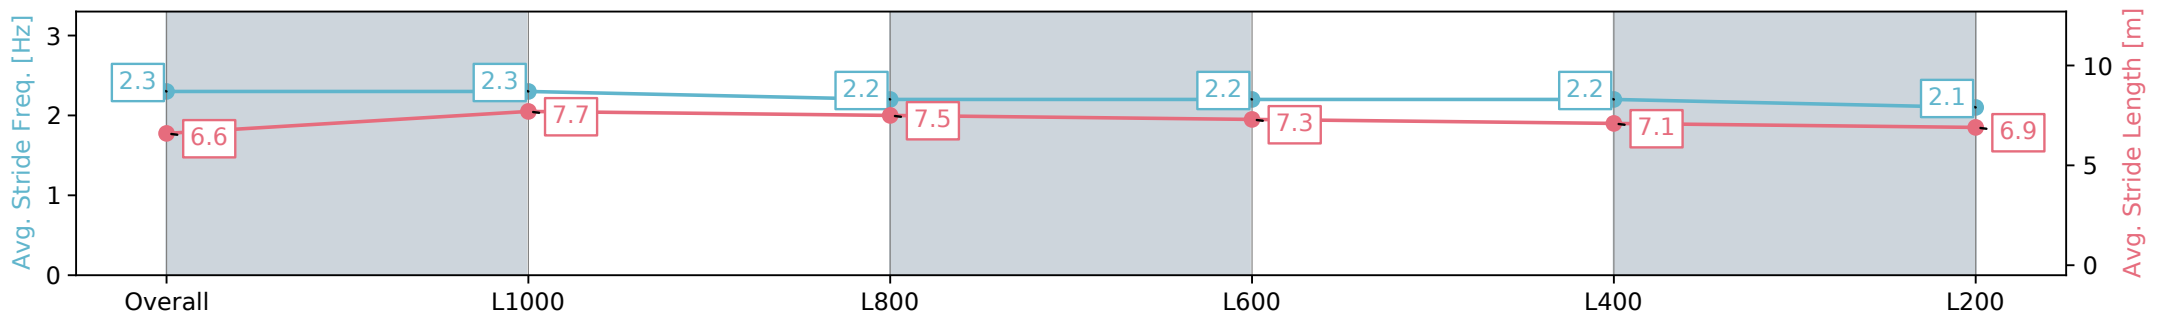

Morphettville Parks SA - Professional

Race 3: Canadian Club Maiden Plate - 1250m

17 August 2024 - 1:20PM

Track Rating: Heavy 8, Weather: Overcast, Rail Position: +3m
Entire; Sectional 604m

Section	Overall	L1000	L800	L600	L400	L200
Section Times	1:19.11 [6] (0:16.47)	1:02.64 [5] (0:11.56)	0:51.07 [6] (0:12.05)	0:39.02 [7] (0:12.48)	0:26.54 [8] (0:12.92)	0:13.62 [7] (0:13.62)
Average Speed [km/h]	54.8	63.5	60.1	58.6	56.0	52.9
Top Speed [km/h]	67.1	66.9	61.4	59.3	58.8	54.8
Avg. Dist. to Rail [m]	8.8	3.6	2.5	2.4	4.3	7.2
Avg. Stride Freq. [Hz]	2.3	2.3	2.2	2.2	2.2	2.1
Avg. Stride Length [m]	6.6	7.7	7.5	7.3	7.1	6.9