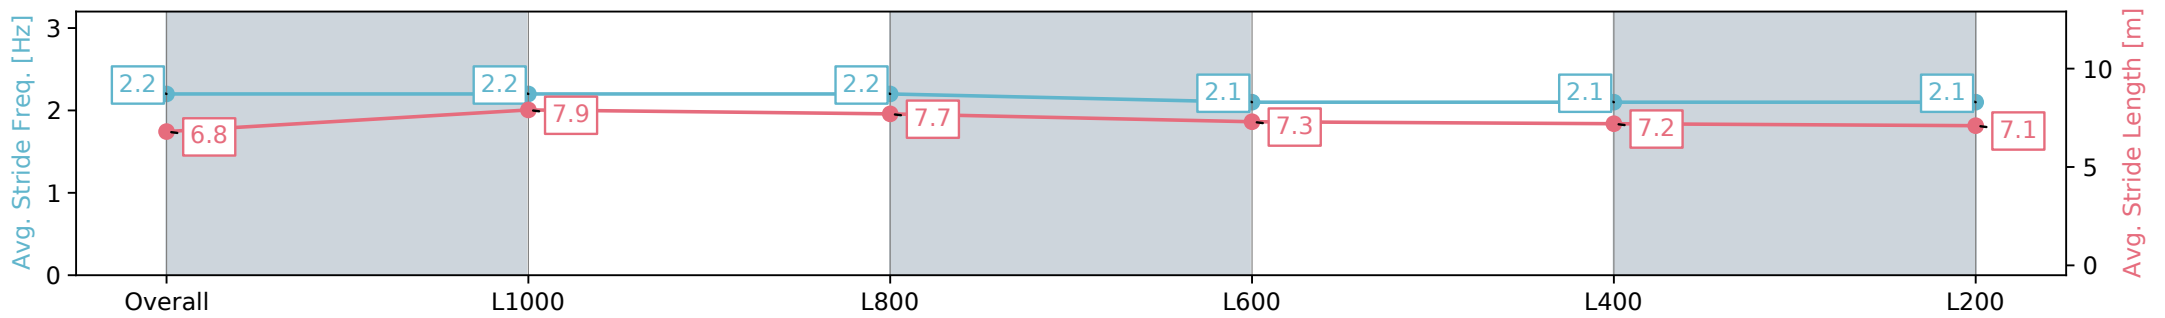

[] Ranking at each section and finish
 -:-:- No data available at this section
 NA No data available

Horse/Jockey Name	NO TELLING GOLD/Alana Livesey
Finish Rank	8
Fastest Section Time (Section)	0:11.54 (L800)
Top Speed [km/h] (Section)	67.5 (Overall)
Race State	Finished

Morphettville Parks SA - Professional

Race 3: Canadian Club Maiden Plate - 1250m

17 August 2024 - 1:20PM

Track Rating: Heavy 8, Weather: Overcast, Rail Position: +3m
Entire; Sectional 604m

Section	Overall	L1000	L800	L600	L400	L200
Section Times	1:19.37 [8] (0:16.52)	1:02.85 [6] (0:11.54)	0:51.31 [7] (0:11.96)	0:39.35 [6] (0:12.51)	0:26.84 [6] (0:13.32)	0:13.52 [9] (0:13.52)
Average Speed [km/h]	54.6	63.6	60.5	58.1	54.3	53.3
Top Speed [km/h]	67.5	66.6	62.4	61.3	57.5	55.8
Avg. Dist. to Rail [m]	3.3	3.5	2.2	1.7	2.6	3.6
Avg. Stride Freq. [Hz]	2.2	2.2	2.2	2.1	2.1	2.1
Avg. Stride Length [m]	6.8	7.9	7.7	7.3	7.2	7.1