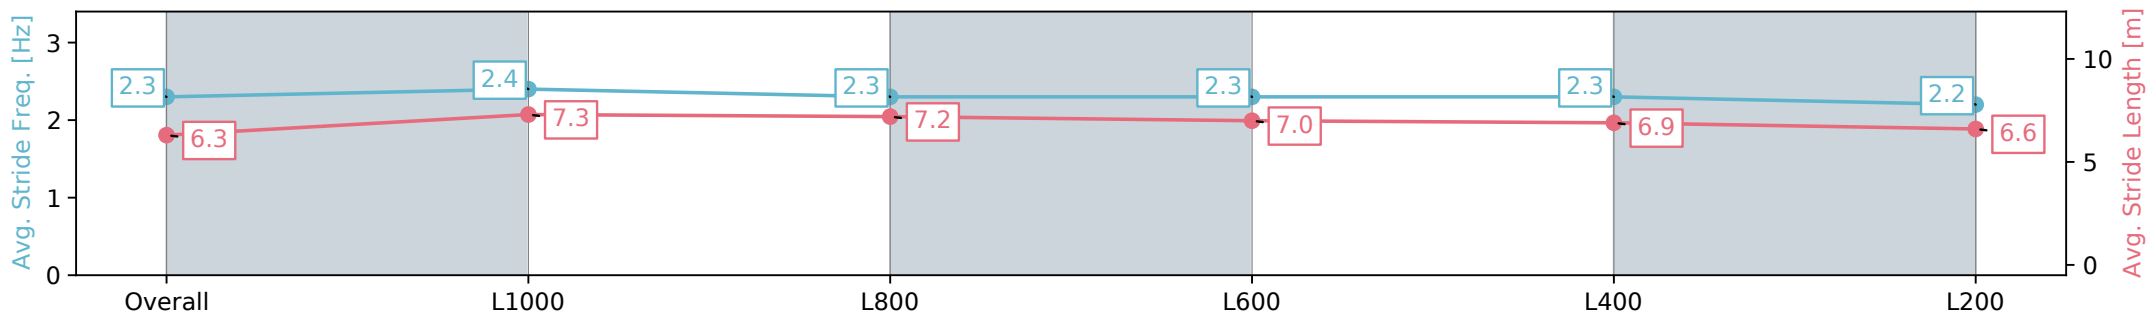

Morphettville Parks SA - Professional

Race 3: Canadian Club Maiden Plate - 1250m

17 August 2024 - 1:20PM

Track Rating: Heavy 8, Weather: Overcast, Rail Position: +3m
Entire; Sectional 604m

Section	Overall	L1000	L800	L600	L400	L200
Section Times	1:19.07 [4] (0:16.92)	1:02.15 [11] (0:11.36)	0:50.79 [10] (0:11.97)	0:38.82 [8] (0:12.37)	0:26.45 [9] (0:12.77)	0:13.68 [6] (0:13.68)
Average Speed [km/h]	53.3	64.3	60.1	57.9	56.3	52.6
Top Speed [km/h]	67.7	67.6	61.6	58.7	57.5	55.2
Avg. Dist. to Rail [m]	6.2	2.5	0.7	1.0	1.0	2.9
Avg. Stride Freq. [Hz]	2.3	2.4	2.3	2.3	2.3	2.2
Avg. Stride Length [m]	6.3	7.3	7.2	7.0	6.9	6.6