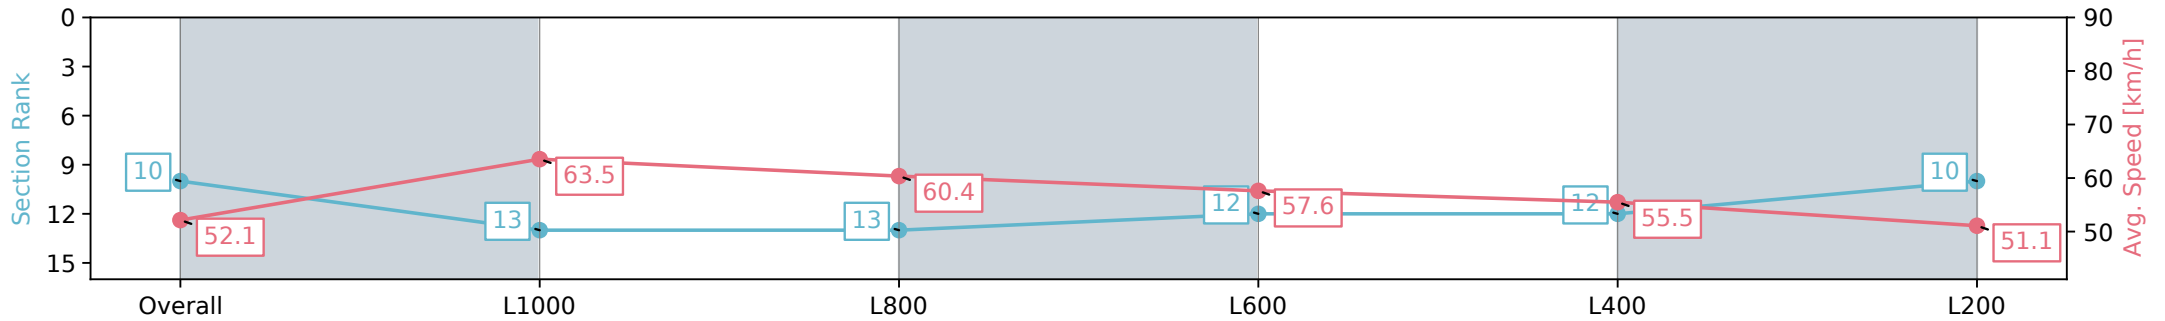

Morphettville Parks SA - Professional

Race 3: Canadian Club Maiden Plate - 1250m

17 August 2024 - 1:20PM

Track Rating: Heavy 8, Weather: Overcast, Rail Position: +3m
Entire; Sectional 604m

Section	Overall	L1000	L800	L600	L400	L200
Section Times	1:19.98 [10] (0:17.28)	1:02.70 [13] (0:11.42)	0:51.28 [13] (0:11.92)	0:39.36 [12] (0:12.37)	0:26.99 [12] (0:12.89)	0:14.10 [10] (0:14.10)
Average Speed [km/h]	52.1	63.5	60.4	57.6	55.5	51.1
Top Speed [km/h]	65.1	66.1	60.9	59.0	56.9	54.1
Avg. Dist. to Rail [m]	4.5	1.4	0.9	2.0	1.1	1.7
Avg. Stride Freq. [Hz]	2.2	2.3	2.3	2.2	2.2	2.2
Avg. Stride Length [m]	6.4	7.5	7.4	7.1	6.9	6.6

[] Ranking at each section and finish
 -:-:- No data available at this section
 NA No data available

Horse/Jockey Name	TOOWANDA/Stacey Metcalfe
Finish Rank	11
Fastest Section Time (Section)	0:11.38 (L800)
Top Speed [km/h] (Section)	67.1 (Overall)
Race State	Finished