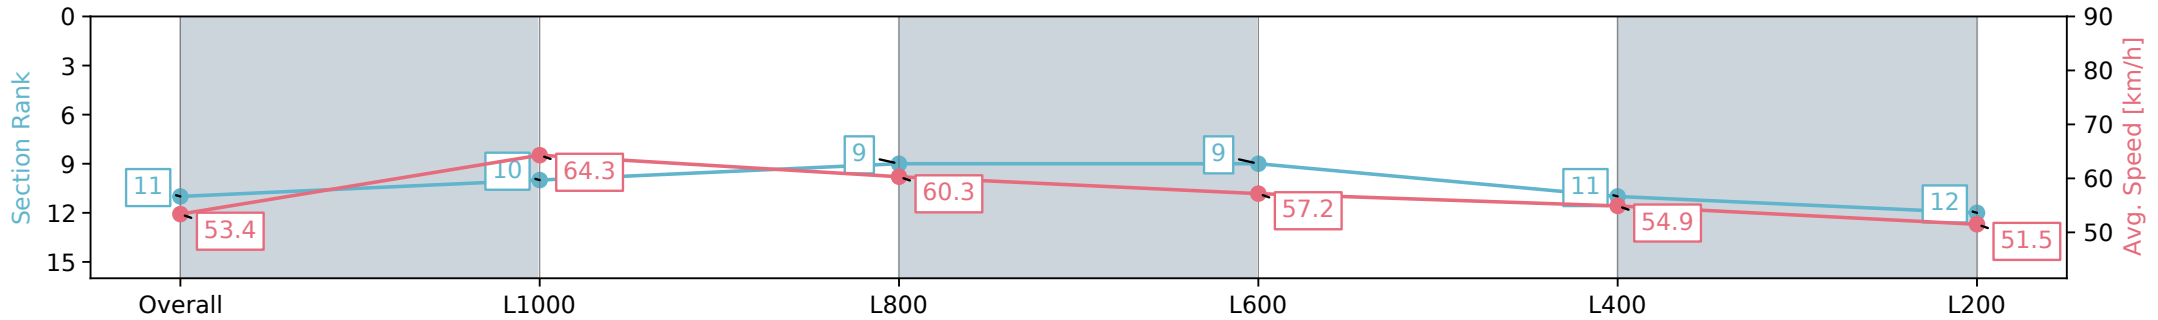

Morphettville Parks SA - Professional

Race 3: Canadian Club Maiden Plate - 1250m

17 August 2024 - 1:20PM

Track Rating: Heavy 8, Weather: Overcast, Rail Position: +3m
Entire; Sectional 604m

Section	Overall	L1000	L800	L600	L400	L200
Section Times	1:20.07 [11] (0:16.89)	1:03.18 [10] (0:11.38)	0:51.80 [9] (0:11.99)	0:39.81 [9] (0:12.69)	0:27.12 [11] (0:13.13)	0:13.99 [12] (0:13.99)
Average Speed [km/h]	53.4	64.3	60.3	57.2	54.9	51.5
Top Speed [km/h]	66.9	67.1	62.9	58.6	56.0	54.6
Avg. Dist. to Rail [m]	7.2	2.9	2.3	1.3	1.7	3.0
Avg. Stride Freq. [Hz]	2.4	2.4	2.3	2.3	2.3	2.3
Avg. Stride Length [m]	6.2	7.4	7.2	7.1	6.8	6.4