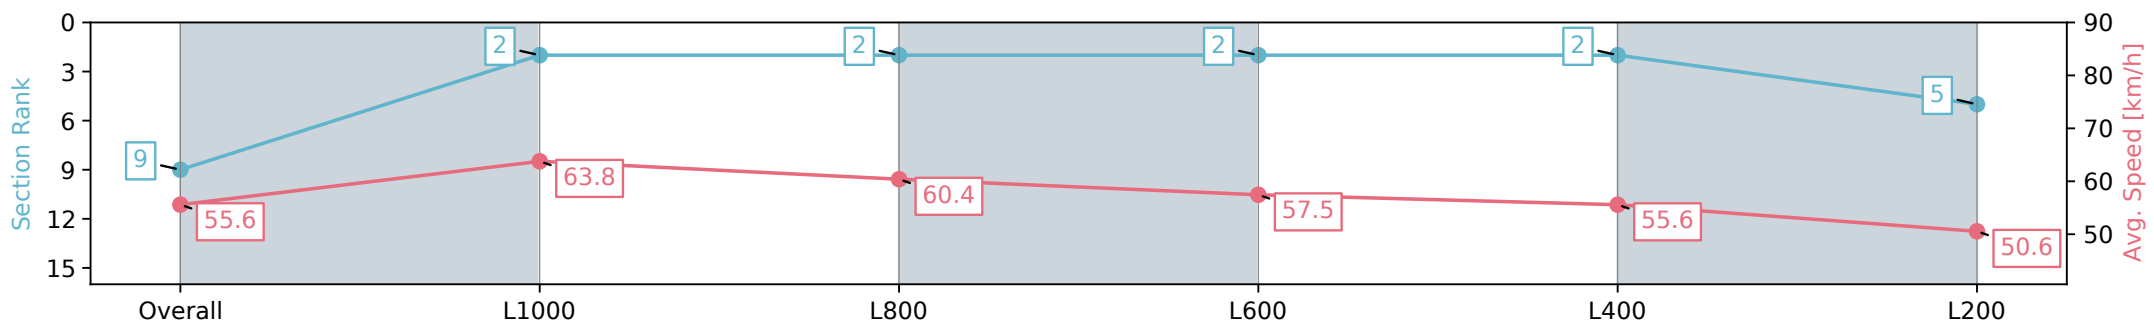

Morphettville Parks SA - Professional

Race 3: Canadian Club Maiden Plate - 1250m

17 August 2024 - 1:20PM

Track Rating: Heavy 8, Weather: Overcast, Rail Position: +3m
Entire; Sectional 604m

Section	Overall	L1000	L800	L600	L400	L200
Section Times	1:19.53 [9] (0:16.23)	1:03.30 [2] (0:11.48)	0:51.82 [2] (0:11.96)	0:39.86 [2] (0:12.62)	0:27.24 [2] (0:12.99)	0:14.25 [5] (0:14.25)
Average Speed [km/h]	55.6	63.8	60.4	57.5	55.6	50.6
Top Speed [km/h]	68.3	68.0	63.1	59.0	57.0	54.7
Avg. Dist. to Rail [m]	3.1	3.3	2.3	1.4	2.2	2.7
Avg. Stride Freq. [Hz]	2.5	2.4	2.4	2.3	2.3	2.2
Avg. Stride Length [m]	6.1	7.3	7.1	6.9	6.6	6.3