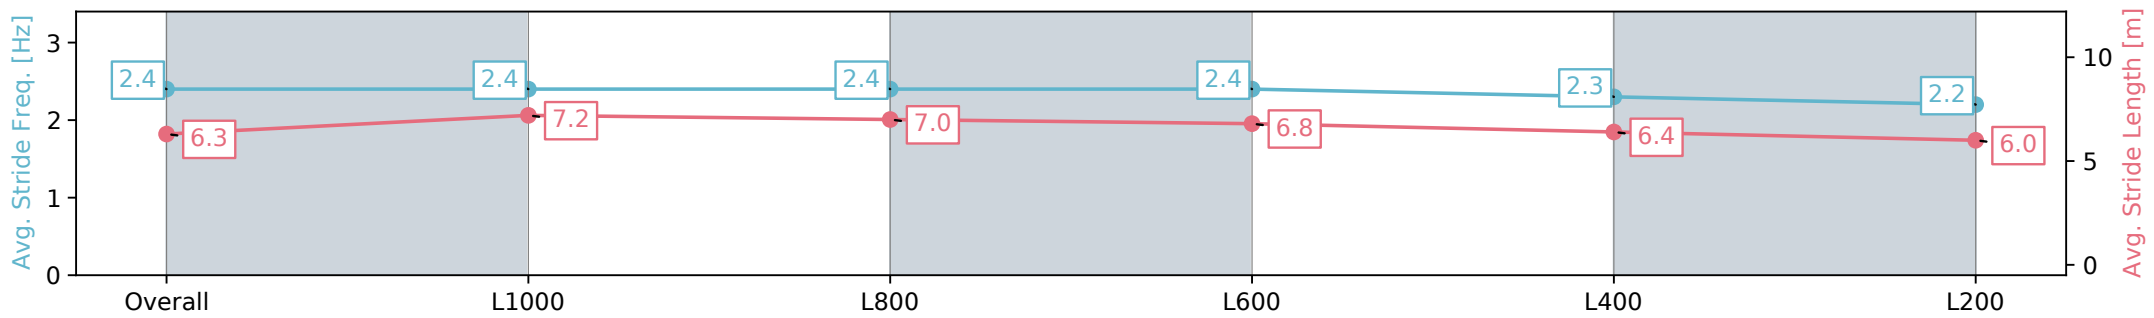

Morphettville Parks SA - Professional

Race 3: Canadian Club Maiden Plate - 1250m

17 August 2024 - 1:20PM

Track Rating: Heavy 8, Weather: Overcast, Rail Position: +3m
Entire; Sectional 604m

Section	Overall	L1000	L800	L600	L400	L200
Section Times	1:21.50 [13] (0:16.21)	1:05.29 [1] (0:11.39)	0:53.90 [1] (0:12.03)	0:41.87 [1] (0:12.69)	0:29.18 [4] (0:13.71)	0:15.47 [11] (0:15.47)
Average Speed [km/h]	55.6	64.0	60.2	57.2	52.7	46.5
Top Speed [km/h]	68.3	67.6	62.5	59.0	55.2	50.5
Avg. Dist. to Rail [m]	3.9	2.8	2.5	1.7	2.3	4.6
Avg. Stride Freq. [Hz]	2.4	2.4	2.4	2.4	2.3	2.2
Avg. Stride Length [m]	6.3	7.2	7.0	6.8	6.4	6.0

[] Ranking at each section and finish
 -:-:- No data available at this section
 NA No data available