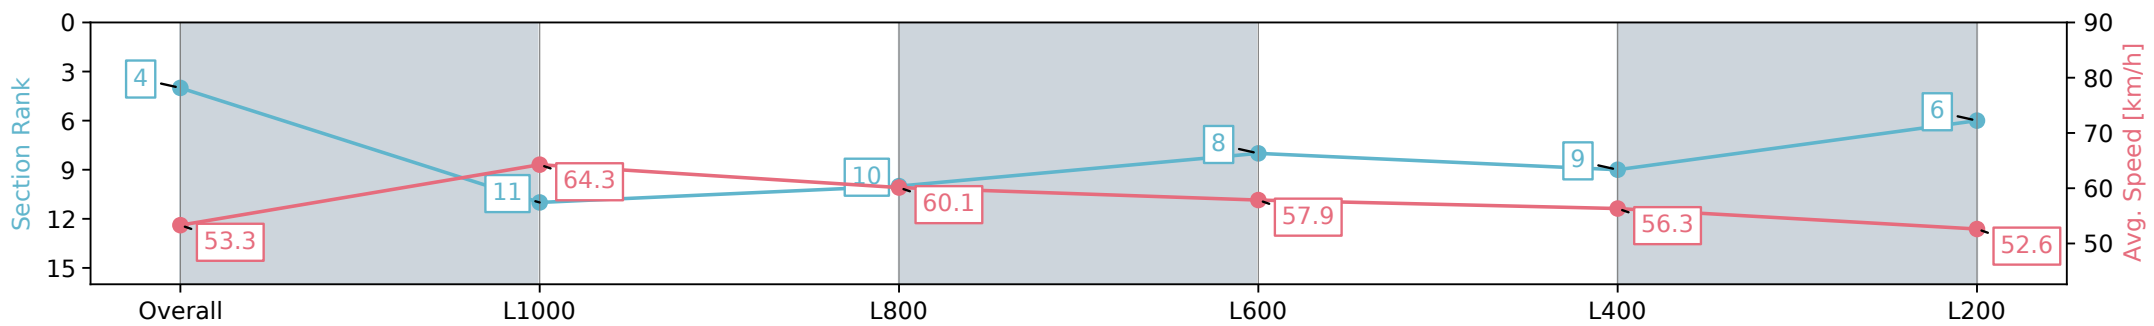

Morphettville Parks SA - Professional

Race 3: Canadian Club Maiden Plate - 1250m

17 August 2024 - 1:20PM

Track Rating: Heavy 8, Weather: Overcast, Rail Position: +3m
Entire; Sectional 604m

Section	Overall	L1000	L800	L600	L400	L200
Section Times	1:19.07 [4] (0:16.92)	1:02.15 [11] (0:11.36)	0:50.79 [10] (0:11.97)	0:38.82 [8] (0:12.37)	0:26.45 [9] (0:12.77)	0:13.68 [6] (0:13.68)
Average Speed [km/h]	53.3	64.3	60.1	57.9	56.3	52.6
Top Speed [km/h]	67.7	67.6	61.6	58.7	57.5	55.2
Avg. Dist. to Rail [m]	6.2	2.5	0.7	1.0	1.0	2.9
Avg. Stride Freq. [Hz]	2.3	2.4	2.3	2.3	2.3	2.2
Avg. Stride Length [m]	6.3	7.3	7.2	7.0	6.9	6.6