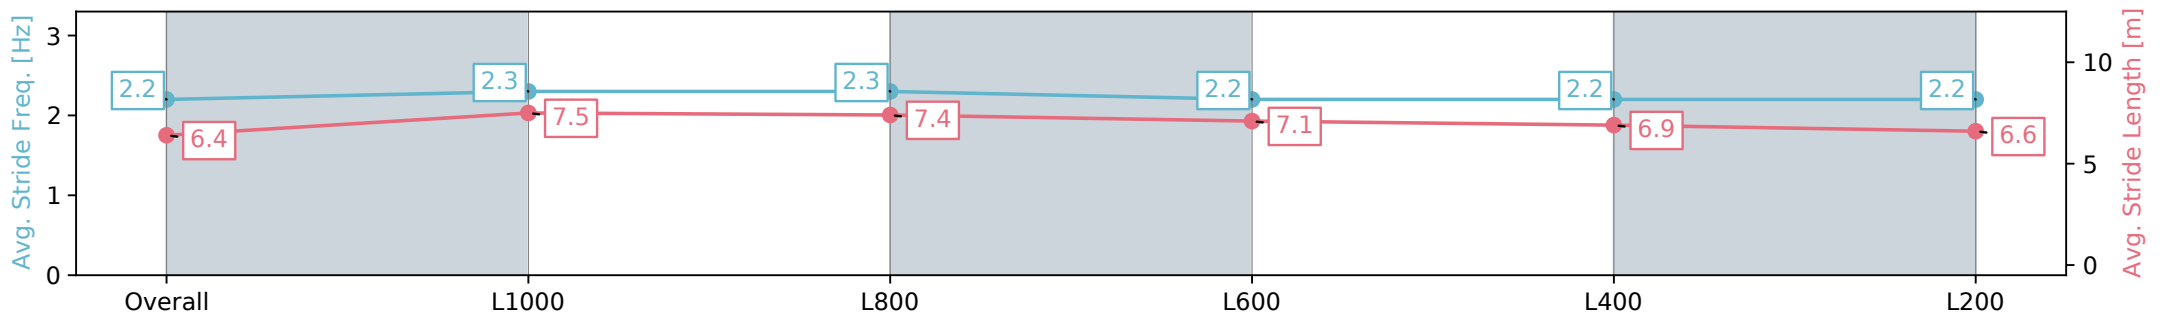

Morphettville Parks SA - Professional

Race 3: Canadian Club Maiden Plate - 1250m

17 August 2024 - 1:20PM

Track Rating: Heavy 8, Weather: Overcast, Rail Position: +3m
Entire; Sectional 604m

Section	Overall	L1000	L800	L600	L400	L200
Section Times	1:19.98 [10] (0:17.28)	1:02.70 [13] (0:11.42)	0:51.28 [13] (0:11.92)	0:39.36 [12] (0:12.37)	0:26.99 [12] (0:12.89)	0:14.10 [10] (0:14.10)
Average Speed [km/h]	52.1	63.5	60.4	57.6	55.5	51.1
Top Speed [km/h]	65.1	66.1	60.9	59.0	56.9	54.1
Avg. Dist. to Rail [m]	4.5	1.4	0.9	2.0	1.1	1.7
Avg. Stride Freq. [Hz]	2.2	2.3	2.3	2.2	2.2	2.2
Avg. Stride Length [m]	6.4	7.5	7.4	7.1	6.9	6.6

[] Ranking at each section and finish
 -:-:- No data available at this section
 NA No data available

Horse/Jockey Name	TOOWANDA/Stacey Metcalfe
Finish Rank	11
Fastest Section Time (Section)	0:11.38 (L800)
Top Speed [km/h] (Section)	67.1 (Overall)
Race State	Finished