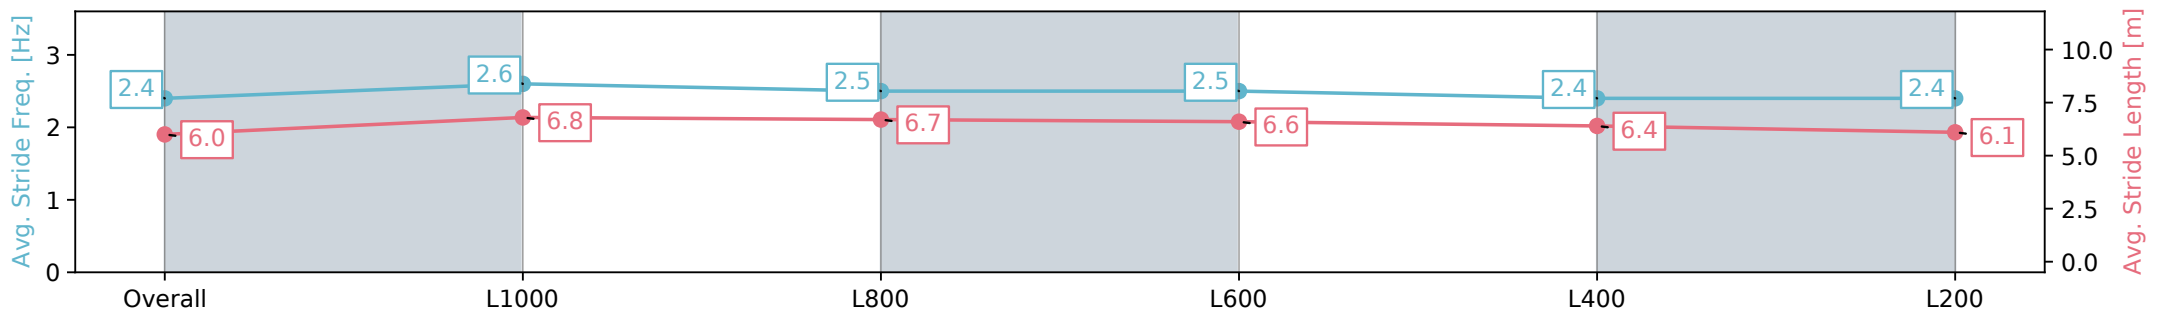

Morphettville Parks SA - Professional

Race 3: Canadian Club Maiden Plate - 1250m

17 August 2024 - 1:20PM

Track Rating: Heavy 8, Weather: Overcast, Rail Position: +3m
Entire; Sectional 604m

Section	Overall	L1000	L800	L600	L400	L200
Section Times	1:20.34 [12] (0:17.24)	1:03.10 [12] (0:11.39)	0:51.71 [12] (0:12.01)	0:39.70 [13] (0:12.47)	0:27.23 [13] (0:13.25)	0:13.98 [13] (0:13.98)
Average Speed [km/h]	52.3	64.2	60.2	58.5	54.8	51.5
Top Speed [km/h]	66.5	66.4	62.5	59.9	57.7	54.1
Avg. Dist. to Rail [m]	8.4	2.9	2.7	2.4	4.1	6.6
Avg. Stride Freq. [Hz]	2.4	2.6	2.5	2.5	2.4	2.4
Avg. Stride Length [m]	6.0	6.8	6.7	6.6	6.4	6.1