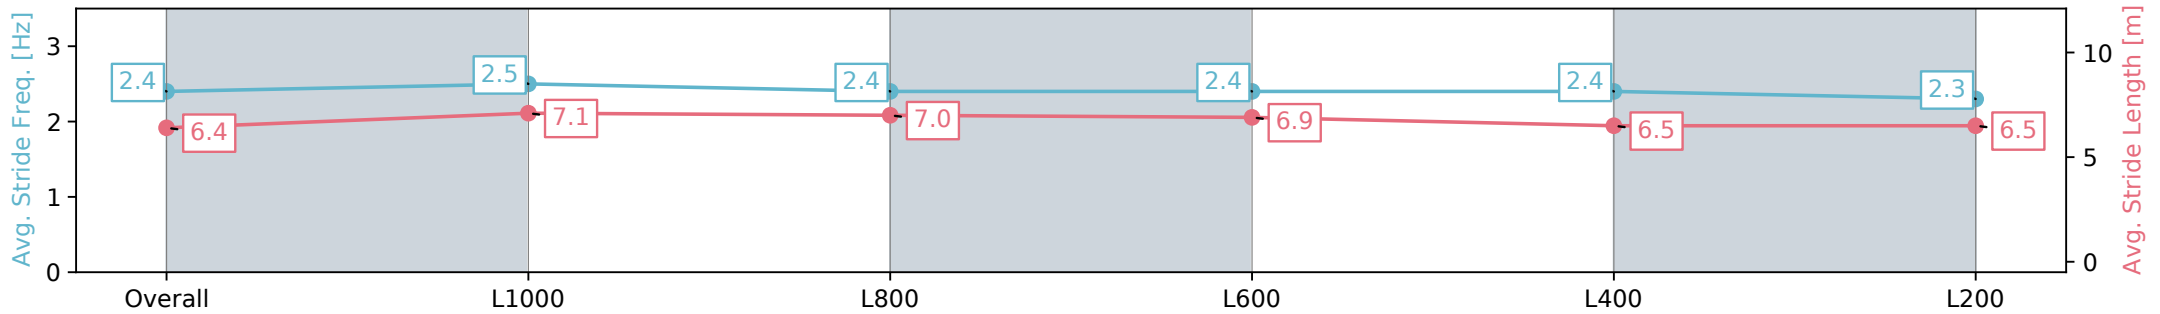

Morphettville Parks SA - Professional

Race 3: Canadian Club Maiden Plate - 1250m

17 August 2024 - 1:20PM

Track Rating: Heavy 8, Weather: Overcast, Rail Position: +3m
Entire; Sectional 604m

Section	Overall	L1000	L800	L600	L400	L200
Section Times	1:19.09 [5] (0:16.38)	1:02.71 [4] (0:11.42)	0:51.29 [4] (0:12.04)	0:39.25 [4] (0:12.47)	0:26.78 [3] (0:12.94)	0:13.84 [4] (0:13.84)
Average Speed [km/h]	55.0	63.9	60.3	58.7	56.1	52.0
Top Speed [km/h]	67.9	66.6	61.7	59.9	59.0	55.0
Avg. Dist. to Rail [m]	5.4	2.7	3.5	3.1	3.8	5.8
Avg. Stride Freq. [Hz]	2.4	2.5	2.4	2.4	2.4	2.3
Avg. Stride Length [m]	6.4	7.1	7.0	6.9	6.5	6.5