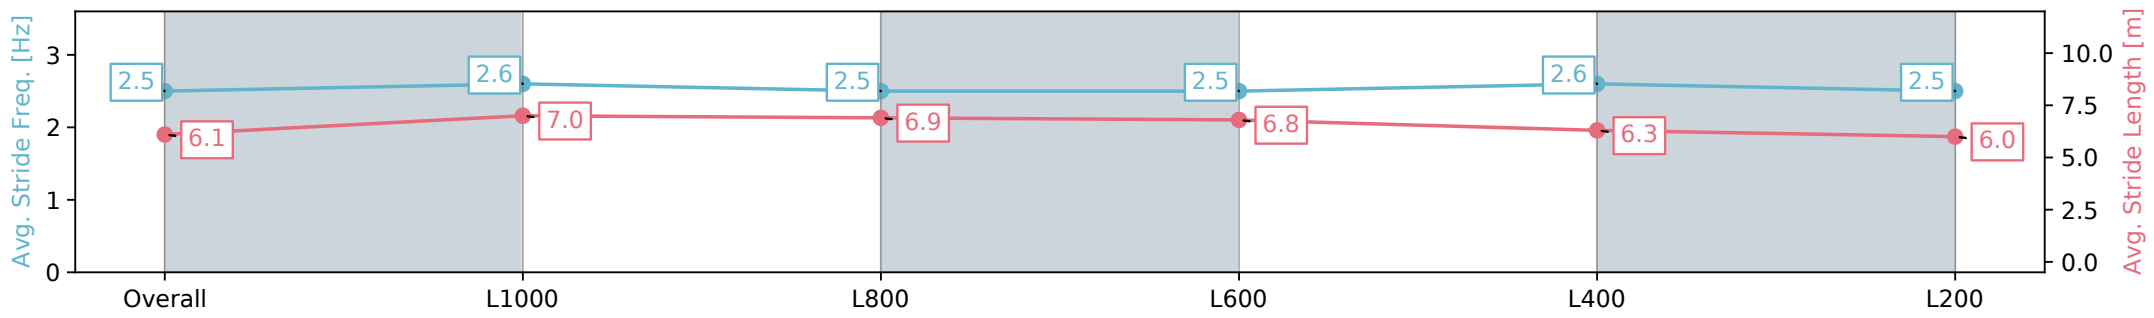

Morphettville Parks SA - Professional

Race 2: Sportsbet Jockey Watch Handicap - 1250m

17 August 2024 - 12:43PM

Track Rating: Heavy 8, Weather: Overcast, Rail Position: +3m Entire; Sectional 604m

Section	Overall	L1000	L800	L600	L400	L200
Section Times	1:17.51 [3] (0:16.49)	1:01.02 [2] (0:11.47)	0:49.55 [2] (0:11.74)	0:37.81 [2] (0:11.86)	0:25.95 [2] (0:12.36)	0:13.59 [1] (0:13.59)
Average Speed [km/h]	54.6	63.6	61.3	61.0	58.5	53.1
Top Speed [km/h]	66.1	65.5	63.2	61.7	60.2	57.5
Avg. Dist. to Rail [m]	5.5	2.1	0.9	1.1	2.5	3.5
Avg. Stride Freq. [Hz]	2.5	2.6	2.5	2.5	2.6	2.5
Avg. Stride Length [m]	6.1	7.0	6.9	6.8	6.3	6.0