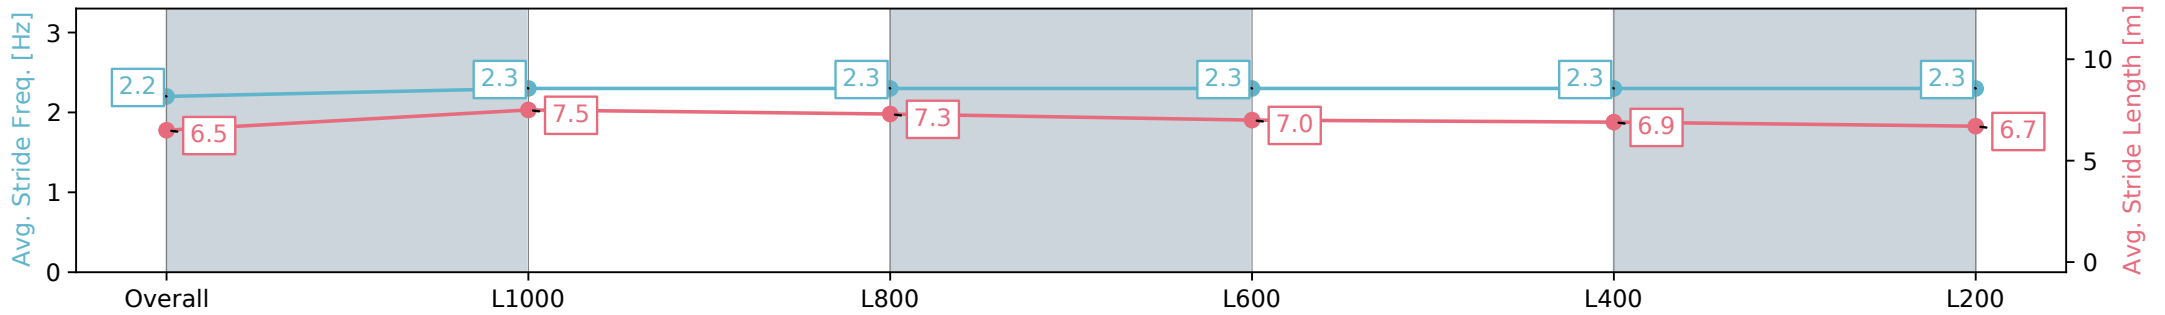

Morphettville Parks SA - Professional

Race 2: Sportsbet Jockey Watch Handicap - 1250m

17 August 2024 - 12:43PM

Track Rating: Heavy 8, Weather: Overcast, Rail Position: +3m
Entire; Sectional 604m

Section	Overall	L1000	L800	L600	L400	L200
Section Times	1:17.51 [2] (0:17.07)	1:00.44 [5] (0:11.53)	0:48.91 [5] (0:11.75)	0:37.16 [5] (0:11.90)	0:25.26 [5] (0:12.28)	0:12.98 [5] (0:12.98)
Average Speed [km/h]	52.8	62.6	61.5	60.8	59.0	55.5
Top Speed [km/h]	63.8	63.8	62.8	62.1	60.1	58.4
Avg. Dist. to Rail [m]	1.4	0.6	0.7	1.4	4.4	5.6
Avg. Stride Freq. [Hz]	2.2	2.3	2.3	2.3	2.3	2.3
Avg. Stride Length [m]	6.5	7.5	7.3	7.0	6.9	6.7