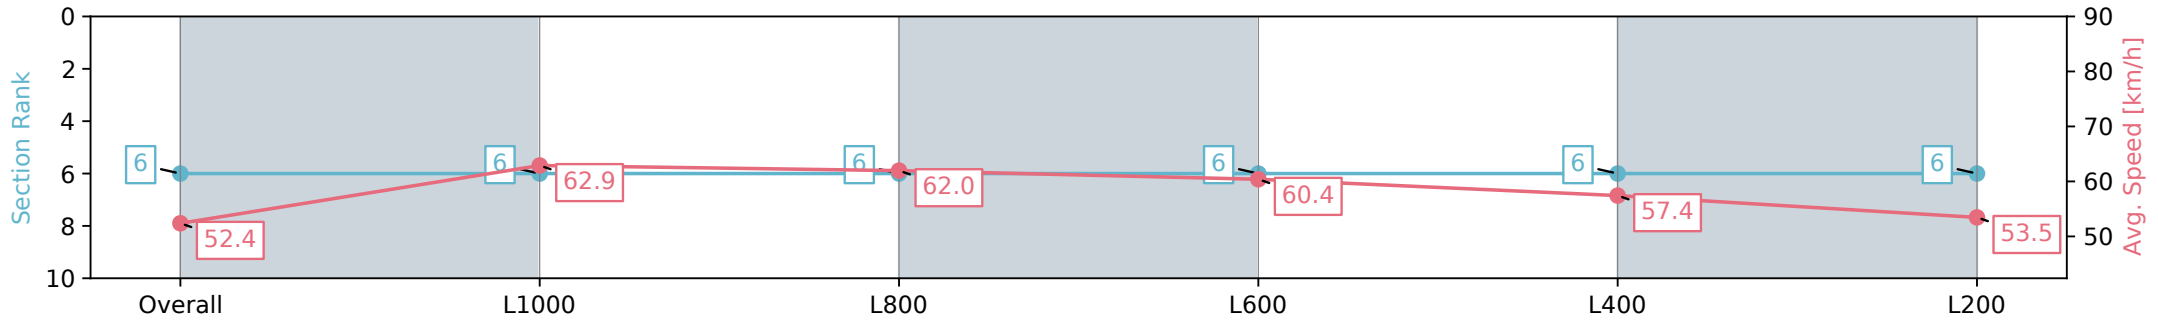

Morphettville Parks SA - Professional

Race 2: Sportsbet Jockey Watch Handicap - 1250m

17 August 2024 - 12:43PM

Track Rating: Heavy 8, Weather: Overcast, Rail Position: +3m Entire; Sectional 604m

Section	Overall	L1000	L800	L600	L400	L200
Section Times	1:18.49 [6] (0:17.19)	1:01.30 [6] (0:11.52)	0:49.78 [6] (0:11.68)	0:38.10 [6] (0:12.02)	0:26.08 [6] (0:12.59)	0:13.49 [6] (0:13.49)
Average Speed [km/h]	52.4	62.9	62.0	60.4	57.4	53.5
Top Speed [km/h]	63.7	63.7	64.5	62.1	59.8	56.6
Avg. Dist. to Rail [m]	3.4	1.3	1.1	1.7	4.5	6.4
Avg. Stride Freq. [Hz]	2.3	2.4	2.4	2.4	2.3	2.3
Avg. Stride Length [m]	6.3	7.2	7.2	7.1	6.9	6.6

- [] Ranking at each section and finish
- :-:- No data available at this section
- NA No data available

Horse/Jockey Name	SHEZ BETTY/Teagan Voorham
Finish Rank	7
Fastest Section Time (Section)	0:11.59 (L800)
Top Speed [km/h] (Section)	63.7 (Overall)
Race State	Finished