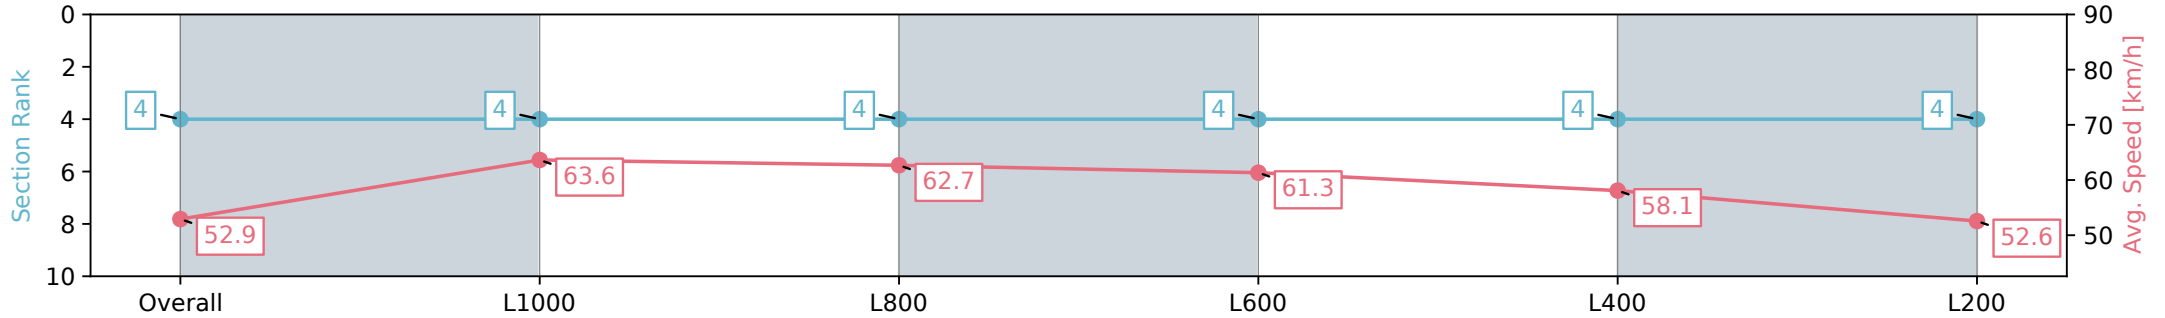

Morphettville Parks SA - Professional

Race 2: Sportsbet Jockey Watch Handicap - 1250m

17 August 2024 - 12:43PM

Track Rating: Heavy 8, Weather: Overcast, Rail Position: +3m
Entire; Sectional 604m

Section	Overall	L1000	L800	L600	L400	L200
Section Times	1:18.14 [4] (0:17.02)	1:01.12 [4] (0:11.47)	0:49.65 [4] (0:11.56)	0:38.08 [4] (0:11.91)	0:26.17 [4] (0:12.49)	0:13.68 [4] (0:13.68)
Average Speed [km/h]	52.9	63.6	62.7	61.3	58.1	52.6
Top Speed [km/h]	64.8	64.8	64.1	62.4	61.3	55.8
Avg. Dist. to Rail [m]	4.3	2.3	1.9	2.9	3.8	4.8
Avg. Stride Freq. [Hz]	2.3	2.4	2.4	2.4	2.4	2.3
Avg. Stride Length [m]	6.4	7.4	7.1	6.9	6.6	6.2