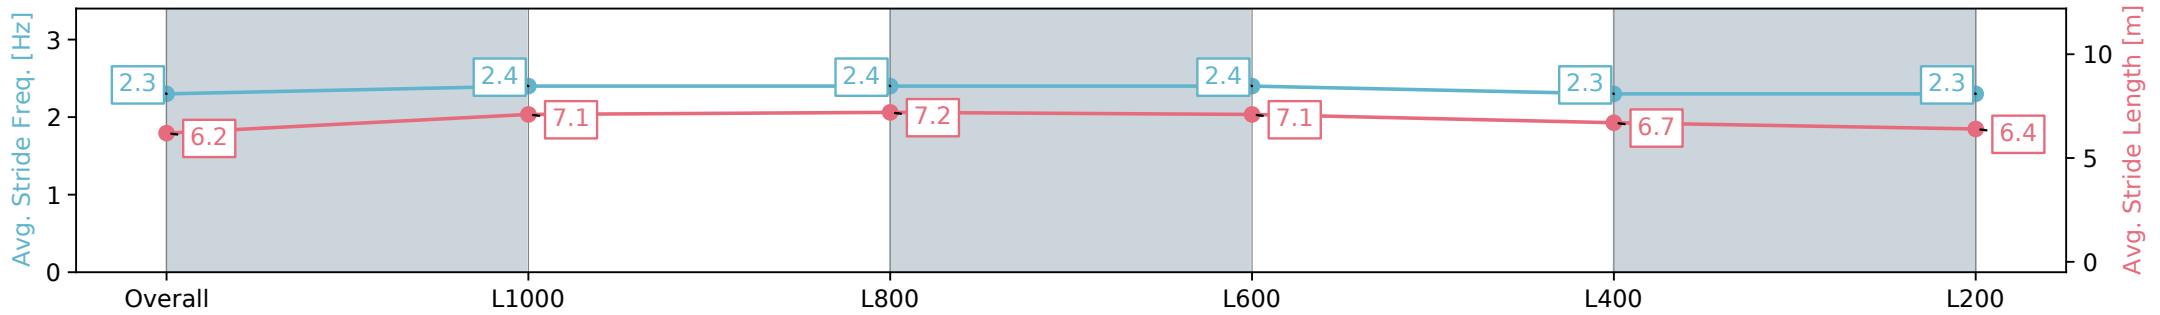

- [] Ranking at each section and finish
- :-:- No data available at this section
- NA No data available

Horse/Jockey Name	SHEZ BETTY/Teagan Voorham
Finish Rank	7
Fastest Section Time (Section)	0:11.59 (L800)
Top Speed [km/h] (Section)	63.7 (Overall)
Race State	Finished

Morphettville Parks SA - Professional

Race 2: Sportsbet Jockey Watch Handicap - 1250m

17 August 2024 - 12:43PM

Track Rating: Heavy 8, Weather: Overcast, Rail Position: +3m Entire; Sectional 604m

Section	Overall	L1000	L800	L600	L400	L200
Section Times	1:18.97 [7] (0:17.44)	1:01.53 [7] (0:11.59)	0:49.94 [7] (0:11.69)	0:38.25 [7] (0:11.91)	0:26.34 [7] (0:12.60)	0:13.74 [7] (0:13.74)
Average Speed [km/h]	51.6	62.3	61.7	60.4	57.3	52.4
Top Speed [km/h]	63.1	63.7	63.4	61.8	58.8	56.1
Avg. Dist. to Rail [m]	2.9	0.9	0.6	0.3	1.5	4.2
Avg. Stride Freq. [Hz]	2.3	2.4	2.4	2.4	2.3	2.3
Avg. Stride Length [m]	6.2	7.1	7.2	7.1	6.7	6.4