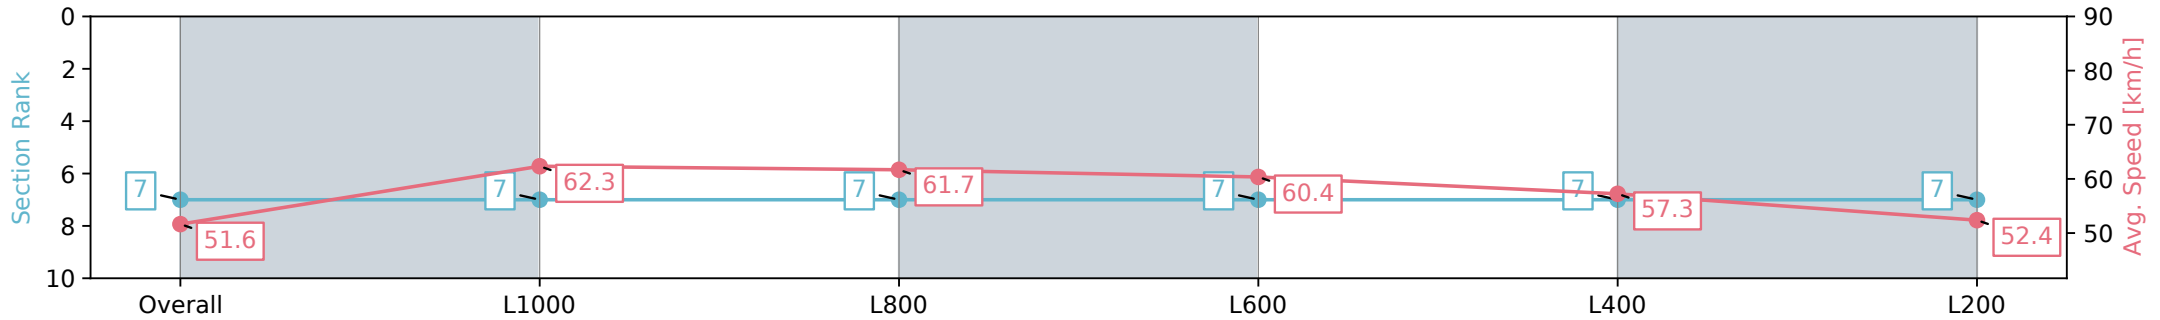

Morphettville Parks SA - Professional

Race 2: Sportsbet Jockey Watch Handicap - 1250m

17 August 2024 - 12:43PM

Track Rating: Heavy 8, Weather: Overcast, Rail Position: +3m Entire; Sectional 604m

Section	Overall	L1000	L800	L600	L400	L200
Section Times	1:18.97 [7] (0:17.44)	1:01.53 [7] (0:11.59)	0:49.94 [7] (0:11.69)	0:38.25 [7] (0:11.91)	0:26.34 [7] (0:12.60)	0:13.74 [7] (0:13.74)
Average Speed [km/h]	51.6	62.3	61.7	60.4	57.3	52.4
Top Speed [km/h]	63.1	63.7	63.4	61.8	58.8	56.1
Avg. Dist. to Rail [m]	2.9	0.9	0.6	0.3	1.5	4.2
Avg. Stride Freq. [Hz]	2.3	2.4	2.4	2.4	2.3	2.3
Avg. Stride Length [m]	6.2	7.1	7.2	7.1	6.7	6.4