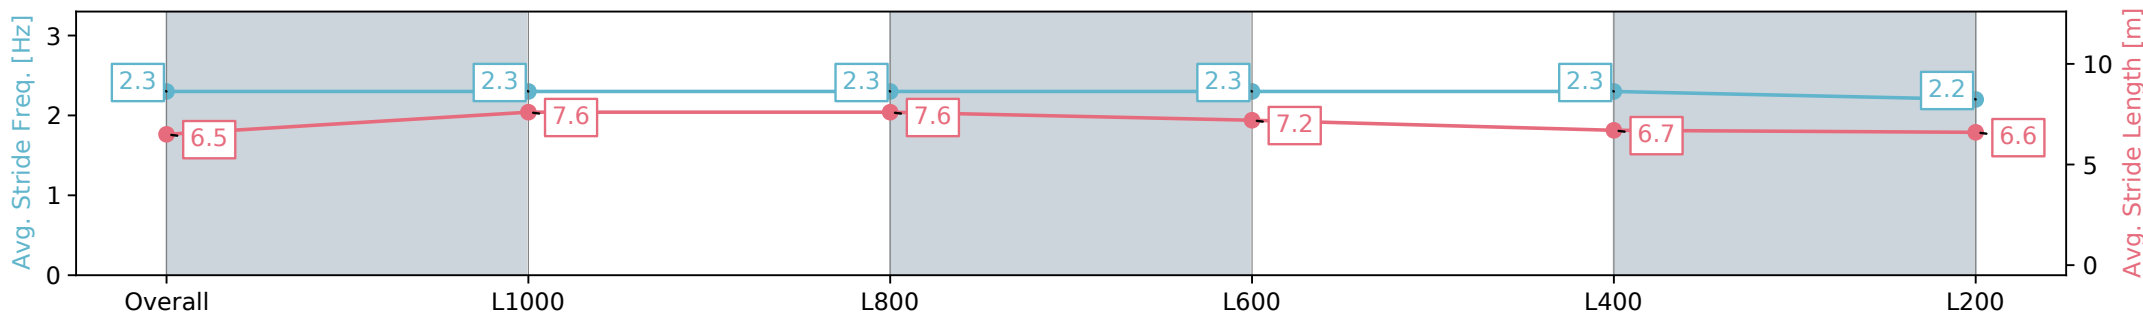

Morphettville Parks SA - Professional

Race 2: Sportsbet Jockey Watch Handicap - 1250m

17 August 2024 - 12:43PM

Track Rating: Heavy 8, Weather: Overcast, Rail Position: +3m
Entire; Sectional 604m

Section	Overall	L1000	L800	L600	L400	L200
Section Times	1:18.25 [5] (0:16.80)	1:01.45 [3] (0:11.46)	0:49.99 [3] (0:11.56)	0:38.43 [3] (0:11.87)	0:26.56 [3] (0:12.62)	0:13.94 [3] (0:13.94)
Average Speed [km/h]	53.6	63.8	62.5	61.5	57.4	51.7
Top Speed [km/h]	65.5	65.5	63.8	62.1	59.1	56.0
Avg. Dist. to Rail [m]	4.3	2.6	2.1	2.5	3.6	4.3
Avg. Stride Freq. [Hz]	2.3	2.3	2.3	2.3	2.3	2.2
Avg. Stride Length [m]	6.5	7.6	7.6	7.2	6.7	6.6