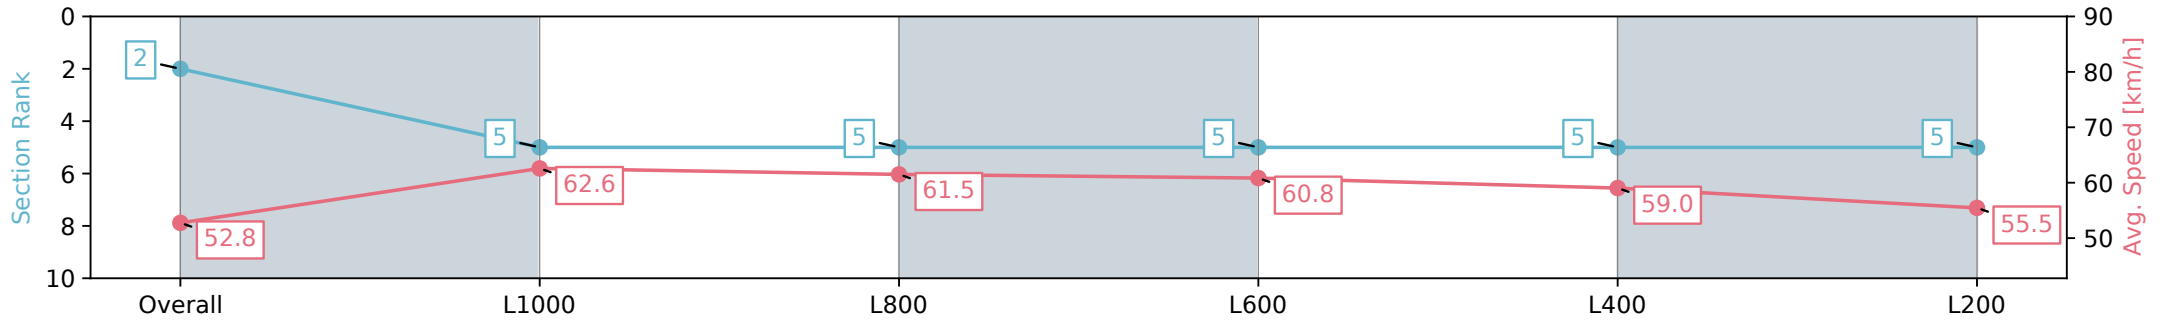

Morphettville Parks SA - Professional

Race 2: Sportsbet Jockey Watch Handicap - 1250m

17 August 2024 - 12:43PM

Track Rating: Heavy 8, Weather: Overcast, Rail Position: +3m
Entire; Sectional 604m

Section	Overall	L1000	L800	L600	L400	L200
Section Times	1:17.51 [2] (0:17.07)	1:00.44 [5] (0:11.53)	0:48.91 [5] (0:11.75)	0:37.16 [5] (0:11.90)	0:25.26 [5] (0:12.28)	0:12.98 [5] (0:12.98)
Average Speed [km/h]	52.8	62.6	61.5	60.8	59.0	55.5
Top Speed [km/h]	63.8	63.8	62.8	62.1	60.1	58.4
Avg. Dist. to Rail [m]	1.4	0.6	0.7	1.4	4.4	5.6
Avg. Stride Freq. [Hz]	2.2	2.3	2.3	2.3	2.3	2.3
Avg. Stride Length [m]	6.5	7.5	7.3	7.0	6.9	6.7