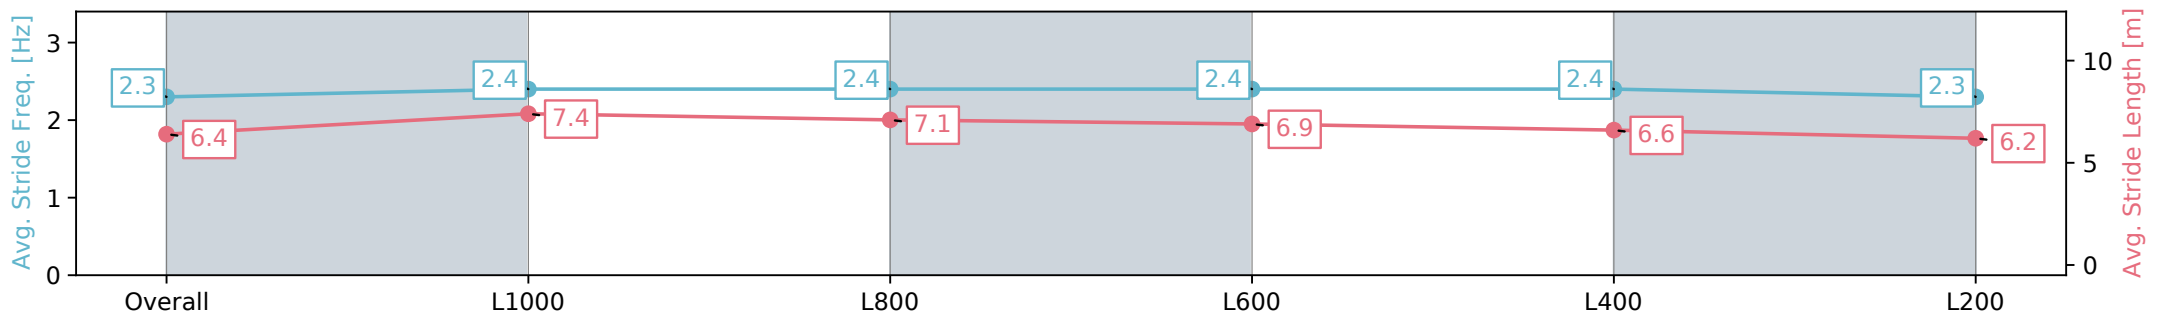

Morphettville Parks SA - Professional

Race 2: Sportsbet Jockey Watch Handicap - 1250m

17 August 2024 - 12:43PM

Track Rating: Heavy 8, Weather: Overcast, Rail Position: +3m
Entire; Sectional 604m

Section	Overall	L1000	L800	L600	L400	L200
Section Times	1:18.14 [4] (0:17.02)	1:01.12 [4] (0:11.47)	0:49.65 [4] (0:11.56)	0:38.08 [4] (0:11.91)	0:26.17 [4] (0:12.49)	0:13.68 [4] (0:13.68)
Average Speed [km/h]	52.9	63.6	62.7	61.3	58.1	52.6
Top Speed [km/h]	64.8	64.8	64.1	62.4	61.3	55.8
Avg. Dist. to Rail [m]	4.3	2.3	1.9	2.9	3.8	4.8
Avg. Stride Freq. [Hz]	2.3	2.4	2.4	2.4	2.4	2.3
Avg. Stride Length [m]	6.4	7.4	7.1	6.9	6.6	6.2