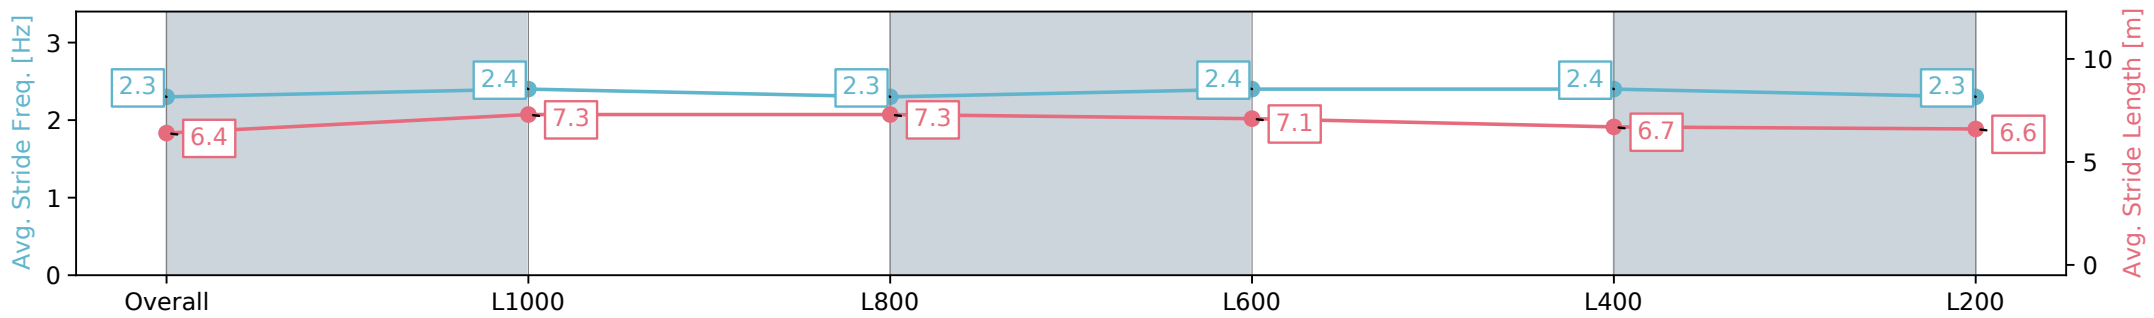

17 August 2024 - 12:43PM

Track Rating: Heavy 8, Weather: Overcast, Rail Position: +3m
Entire; Sectional 604m

Section	Overall	L1000	L800	L600	L400	L200
Section Times	1:17.42 [1] (0:16.39)	1:01.03 [1] (0:11.45)	0:49.58 [1] (0:11.73)	0:37.85 [1] (0:11.90)	0:25.95 [1] (0:12.51)	0:13.44 [2] (0:13.44)
Average Speed [km/h]	55.0	63.3	61.4	60.8	57.7	53.6
Top Speed [km/h]	66.2	65.6	62.7	63.0	59.0	57.0
Avg. Dist. to Rail [m]	2.4	1.5	0.6	0.7	2.2	2.3
Avg. Stride Freq. [Hz]	2.3	2.4	2.3	2.4	2.4	2.3
Avg. Stride Length [m]	6.4	7.3	7.3	7.1	6.7	6.6