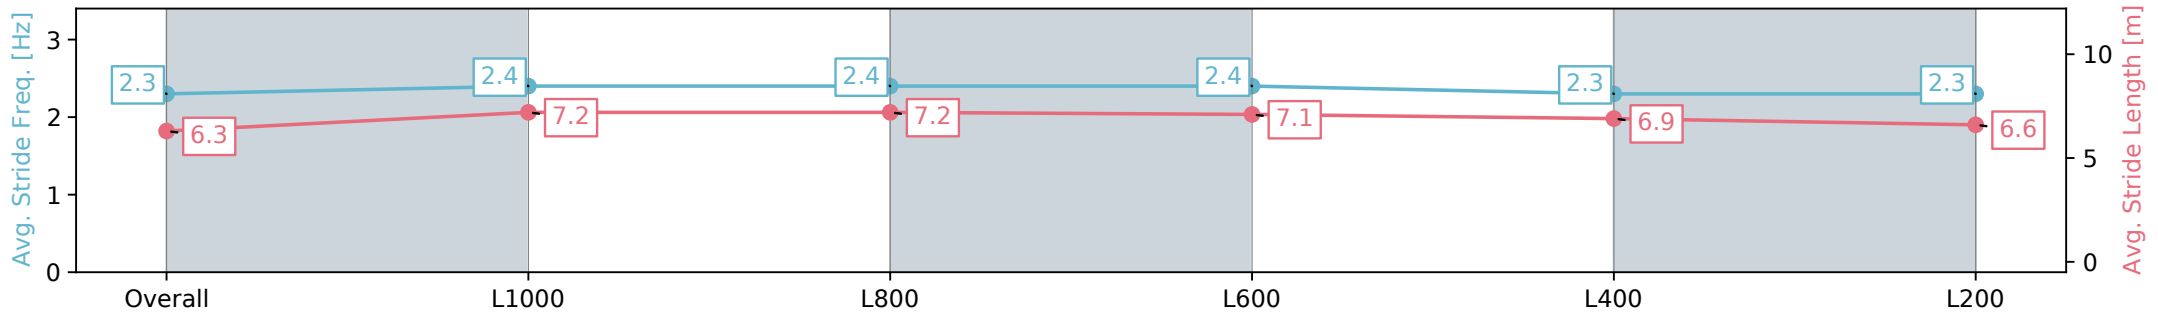

Morphettville Parks SA - Professional

Race 2: Sportsbet Jockey Watch Handicap - 1250m

17 August 2024 - 12:43PM

Track Rating: Heavy 8, Weather: Overcast, Rail Position: +3m Entire; Sectional 604m

Section	Overall	L1000	L800	L600	L400	L200
Section Times	1:18.49 [6] (0:17.19)	1:01.30 [6] (0:11.52)	0:49.78 [6] (0:11.68)	0:38.10 [6] (0:12.02)	0:26.08 [6] (0:12.59)	0:13.49 [6] (0:13.49)
Average Speed [km/h]	52.4	62.9	62.0	60.4	57.4	53.5
Top Speed [km/h]	63.7	63.7	64.5	62.1	59.8	56.6
Avg. Dist. to Rail [m]	3.4	1.3	1.1	1.7	4.5	6.4
Avg. Stride Freq. [Hz]	2.3	2.4	2.4	2.4	2.3	2.3
Avg. Stride Length [m]	6.3	7.2	7.2	7.1	6.9	6.6

- [] Ranking at each section and finish
- :-:- No data available at this section
- NA No data available

Horse/Jockey Name	SHEZ BETTY/Teagan Voorham
Finish Rank	7
Fastest Section Time (Section)	0:11.59 (L800)
Top Speed [km/h] (Section)	63.7 (Overall)
Race State	Finished

Morphettville Parks SA - Professional

Race 2: Sportsbet Jockey Watch Handicap - 1250m

17 August 2024 - 12:43PM

Track Rating: Heavy 8, Weather: Overcast, Rail Position: +3m Entire; Sectional 604m

Section	Overall	L1000	L800	L600	L400	L200
Section Times	1:18.97 [7] (0:17.44)	1:01.53 [7] (0:11.59)	0:49.94 [7] (0:11.69)	0:38.25 [7] (0:11.91)	0:26.34 [7] (0:12.60)	0:13.74 [7] (0:13.74)
Average Speed [km/h]	51.6	62.3	61.7	60.4	57.3	52.4
Top Speed [km/h]	63.1	63.7	63.4	61.8	58.8	56.1
Avg. Dist. to Rail [m]	2.9	0.9	0.6	0.3	1.5	4.2
Avg. Stride Freq. [Hz]	2.3	2.4	2.4	2.4	2.3	2.3
Avg. Stride Length [m]	6.2	7.1	7.2	7.1	6.7	6.4