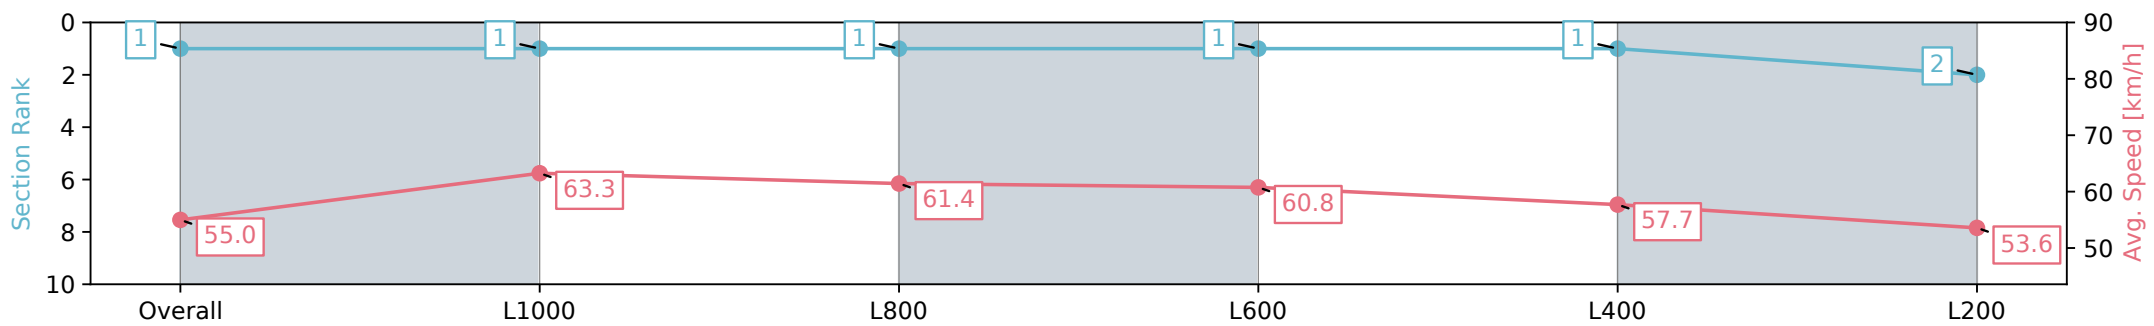

17 August 2024 - 12:43PM

Track Rating: Heavy 8, Weather: Overcast, Rail Position: +3m
Entire; Sectional 604m

Section	Overall	L1000	L800	L600	L400	L200
Section Times	1:17.42 [1] (0:16.39)	1:01.03 [1] (0:11.45)	0:49.58 [1] (0:11.73)	0:37.85 [1] (0:11.90)	0:25.95 [1] (0:12.51)	0:13.44 [2] (0:13.44)
Average Speed [km/h]	55.0	63.3	61.4	60.8	57.7	53.6
Top Speed [km/h]	66.2	65.6	62.7	63.0	59.0	57.0
Avg. Dist. to Rail [m]	2.4	1.5	0.6	0.7	2.2	2.3
Avg. Stride Freq. [Hz]	2.3	2.4	2.3	2.4	2.4	2.3
Avg. Stride Length [m]	6.4	7.3	7.3	7.1	6.7	6.6