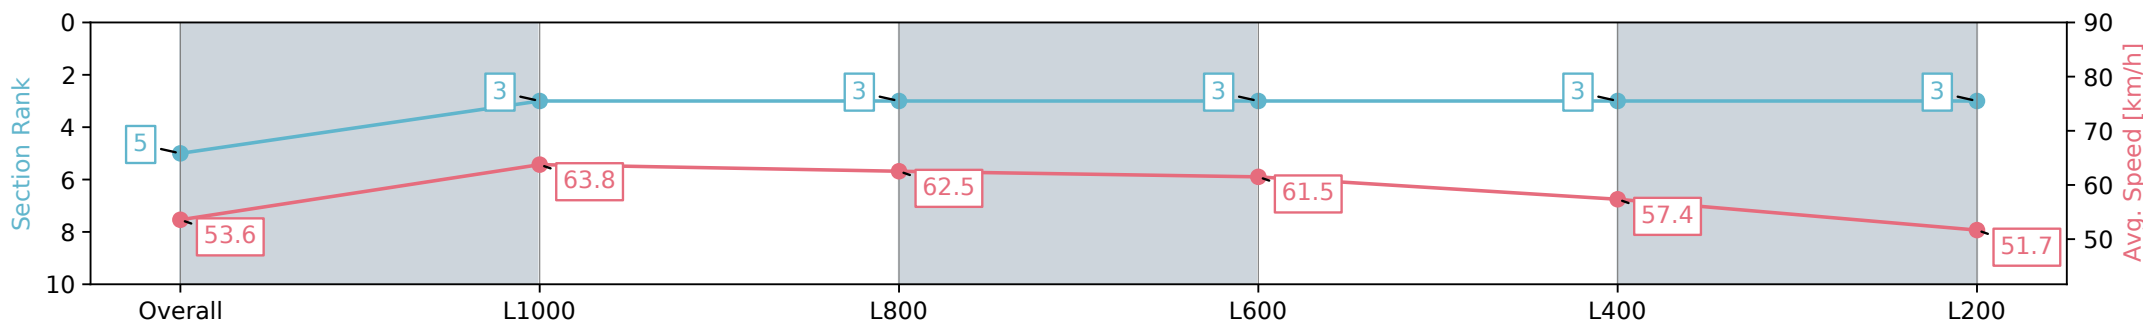

Morphettville Parks SA - Professional

Race 2: Sportsbet Jockey Watch Handicap - 1250m

17 August 2024 - 12:43PM

Track Rating: Heavy 8, Weather: Overcast, Rail Position: +3m
Entire; Sectional 604m

Section	Overall	L1000	L800	L600	L400	L200
Section Times	1:18.25 [5] (0:16.80)	1:01.45 [3] (0:11.46)	0:49.99 [3] (0:11.56)	0:38.43 [3] (0:11.87)	0:26.56 [3] (0:12.62)	0:13.94 [3] (0:13.94)
Average Speed [km/h]	53.6	63.8	62.5	61.5	57.4	51.7
Top Speed [km/h]	65.5	65.5	63.8	62.1	59.1	56.0
Avg. Dist. to Rail [m]	4.3	2.6	2.1	2.5	3.6	4.3
Avg. Stride Freq. [Hz]	2.3	2.3	2.3	2.3	2.3	2.2
Avg. Stride Length [m]	6.5	7.6	7.6	7.2	6.7	6.6