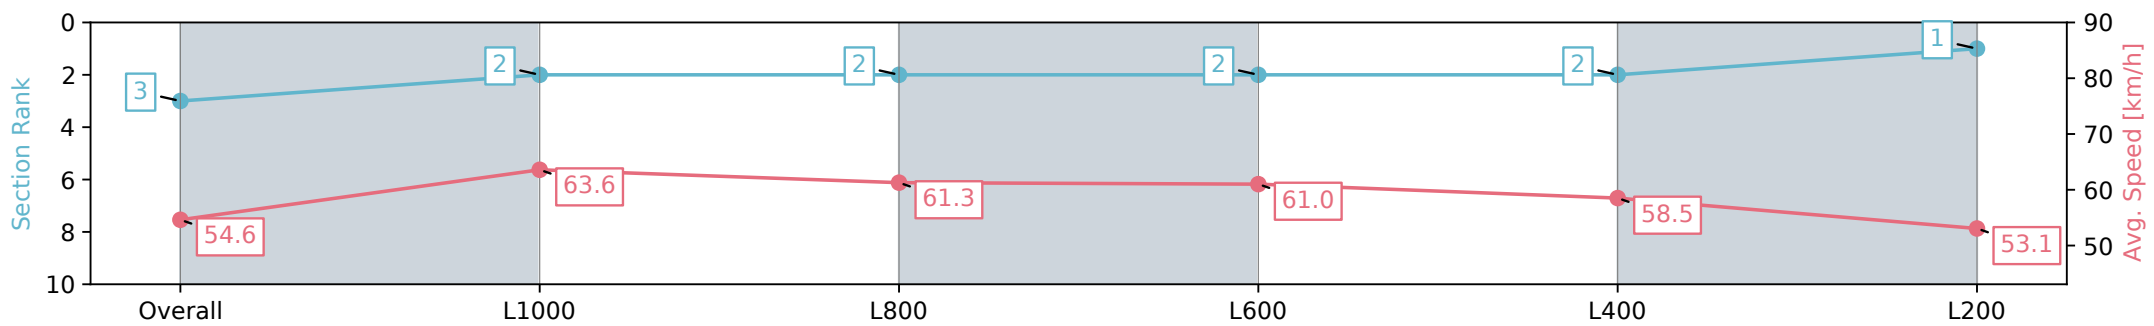

Morphettville Parks SA - Professional

Race 2: Sportsbet Jockey Watch Handicap - 1250m

17 August 2024 - 12:43PM

Track Rating: Heavy 8, Weather: Overcast, Rail Position: +3m Entire; Sectional 604m

Section	Overall	L1000	L800	L600	L400	L200
Section Times	1:17.51 [3] (0:16.49)	1:01.02 [2] (0:11.47)	0:49.55 [2] (0:11.74)	0:37.81 [2] (0:11.86)	0:25.95 [2] (0:12.36)	0:13.59 [1] (0:13.59)
Average Speed [km/h]	54.6	63.6	61.3	61.0	58.5	53.1
Top Speed [km/h]	66.1	65.5	63.2	61.7	60.2	57.5
Avg. Dist. to Rail [m]	5.5	2.1	0.9	1.1	2.5	3.5
Avg. Stride Freq. [Hz]	2.5	2.6	2.5	2.5	2.6	2.5
Avg. Stride Length [m]	6.1	7.0	6.9	6.8	6.3	6.0