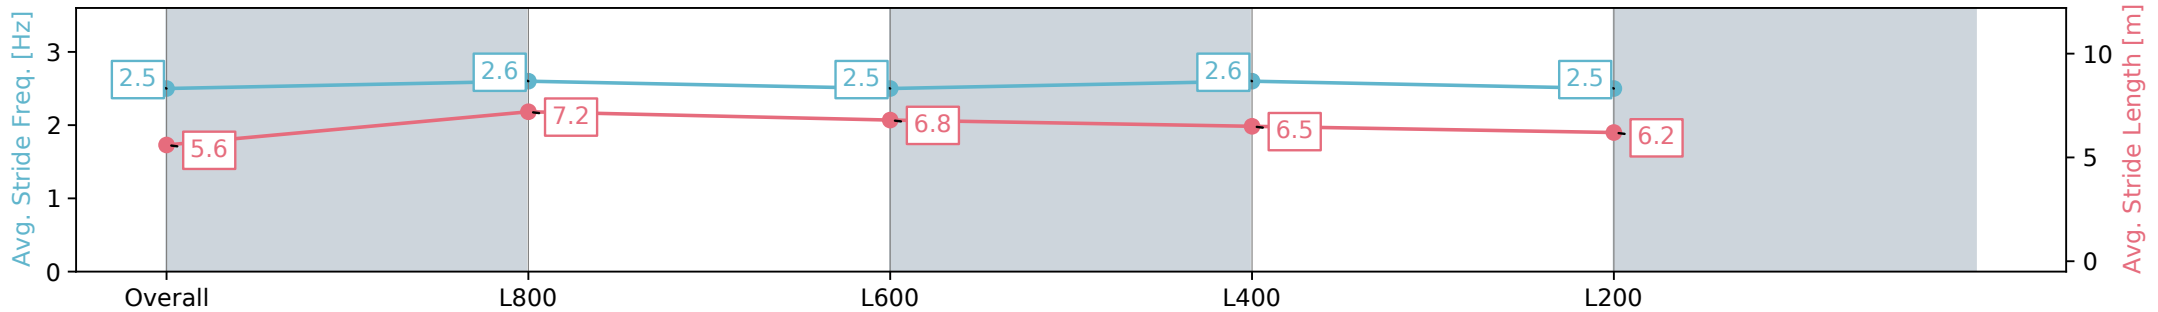

Morphettville Parks SA - Professional

Race 1: Quayclean Handicap - 1000m

17 August 2024 - 12:08PM

Track Rating: Heavy 8, Weather: Overcast, Rail Position: +3m  
Entire; Sectional 604m

Section	Overall	L800	L600	L400	L200
Section Times	1:00.86 [2] (0:13.81)	0:47.05 [2] (0:10.69)	0:36.36 [1] (0:11.64)	0:24.72 [2] (0:11.97)	0:12.75 [3] (0:12.75)
Average Speed [km/h]	52.2	67.3	62.0	60.2	56.3
Top Speed [km/h]	71.3	69.8	63.3	62.8	58.8
Avg. Dist. to Rail [m]	3.8	0.9	0.6	1.0	2.2
Avg. Stride Freq. [Hz]	2.5	2.6	2.5	2.6	2.5
Avg. Stride Length [m]	5.6	7.2	6.8	6.5	6.2