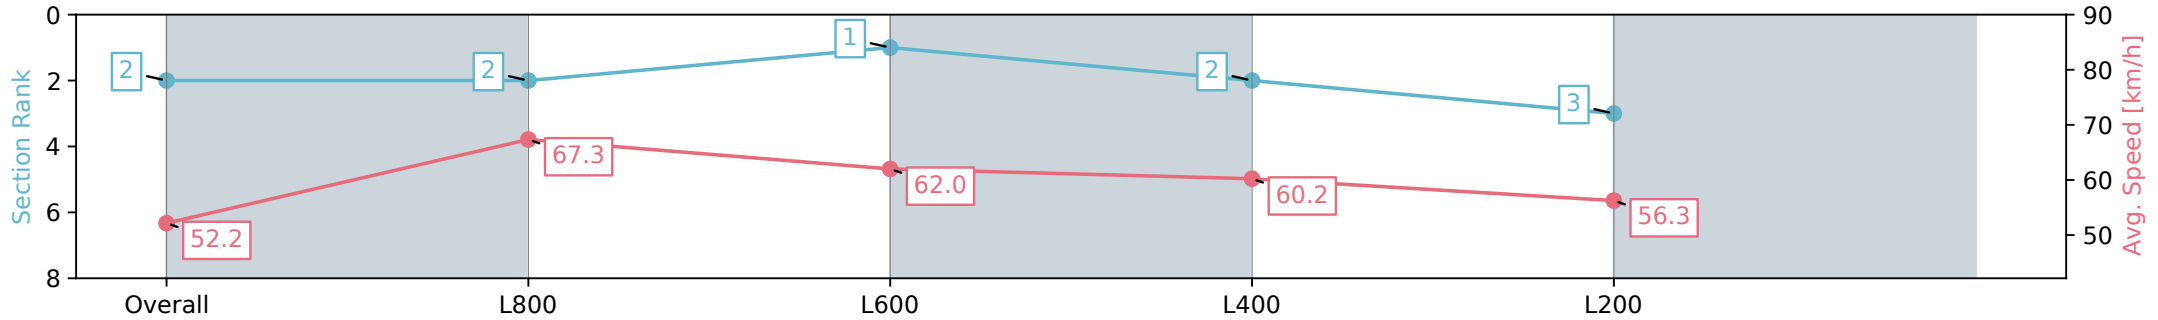

Morphettville Parks SA - Professional

Race 1: Quayclean Handicap - 1000m

17 August 2024 - 12:08PM

Track Rating: Heavy 8, Weather: Overcast, Rail Position: +3m  
Entire; Sectional 604m

Section	Overall	L800	L600	L400	L200
Section Times	1:00.86 [2] (0:13.81)	0:47.05 [2] (0:10.69)	0:36.36 [1] (0:11.64)	0:24.72 [2] (0:11.97)	0:12.75 [3] (0:12.75)
Average Speed [km/h]	52.2	67.3	62.0	60.2	56.3
Top Speed [km/h]	71.3	69.8	63.3	62.8	58.8
Avg. Dist. to Rail [m]	3.8	0.9	0.6	1.0	2.2
Avg. Stride Freq. [Hz]	2.5	2.6	2.5	2.6	2.5
Avg. Stride Length [m]	5.6	7.2	6.8	6.5	6.2