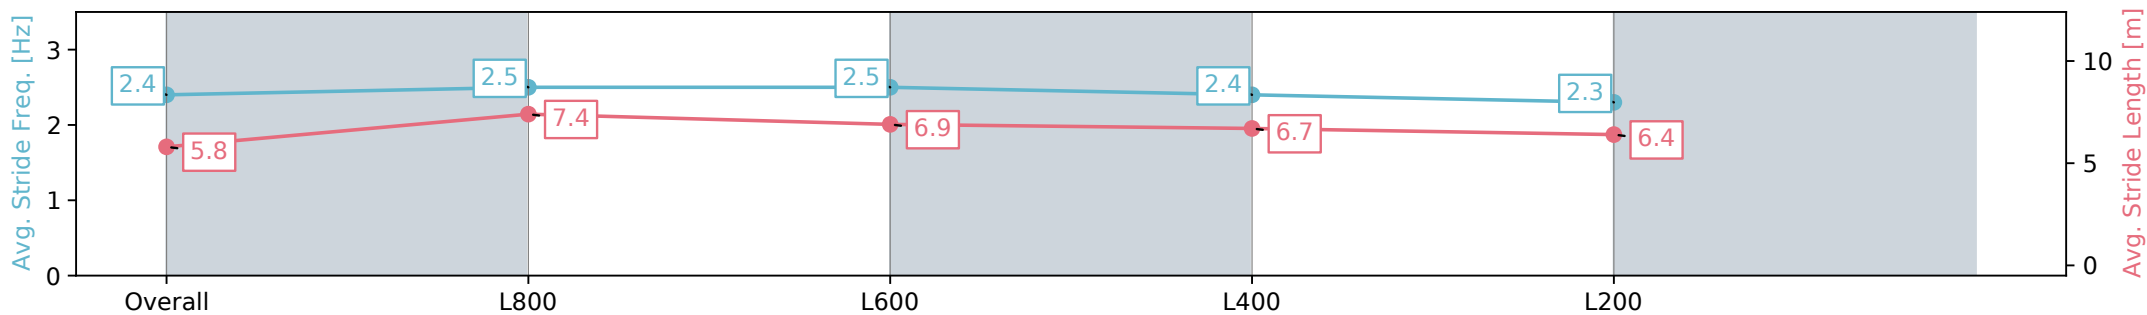

Report Created: Sat 17 August 2024 13:07:00 GMT+10 (Note: Timing is based on positional data)

[ ] Ranking at each section and finish  
 -:-:- No data available at this section  
 NA No data available

Horse/Jockey Name	KNOPFLER/Jake Toeroek
Finish Rank	5
Fastest Section Time (Section)	0:10.70 (L800)
Top Speed [km/h] (Section)	70.1 (Overall)
Race State	Finished

Morphettville Parks SA - Professional

Race 1: Quayclean Handicap - 1000m

17 August 2024 - 12:08PM

Track Rating: Heavy 8, Weather: Overcast, Rail Position: +3m  
Entire; Sectional 604m

Section	Overall	L800	L600	L400	L200
Section Times	1:02.48 [5] (0:14.44)	0:48.04 [5] (0:10.70)	0:37.34 [5] (0:11.56)	0:25.77 [5] (0:12.22)	0:13.55 [5] (0:13.55)
Average Speed [km/h]	49.9	67.2	62.8	59.1	53.0
Top Speed [km/h]	70.1	69.6	64.6	60.8	56.6
Avg. Dist. to Rail [m]	3.4	1.2	1.9	2.6	4.9
Avg. Stride Freq. [Hz]	2.4	2.5	2.5	2.4	2.3
Avg. Stride Length [m]	5.8	7.4	6.9	6.7	6.4