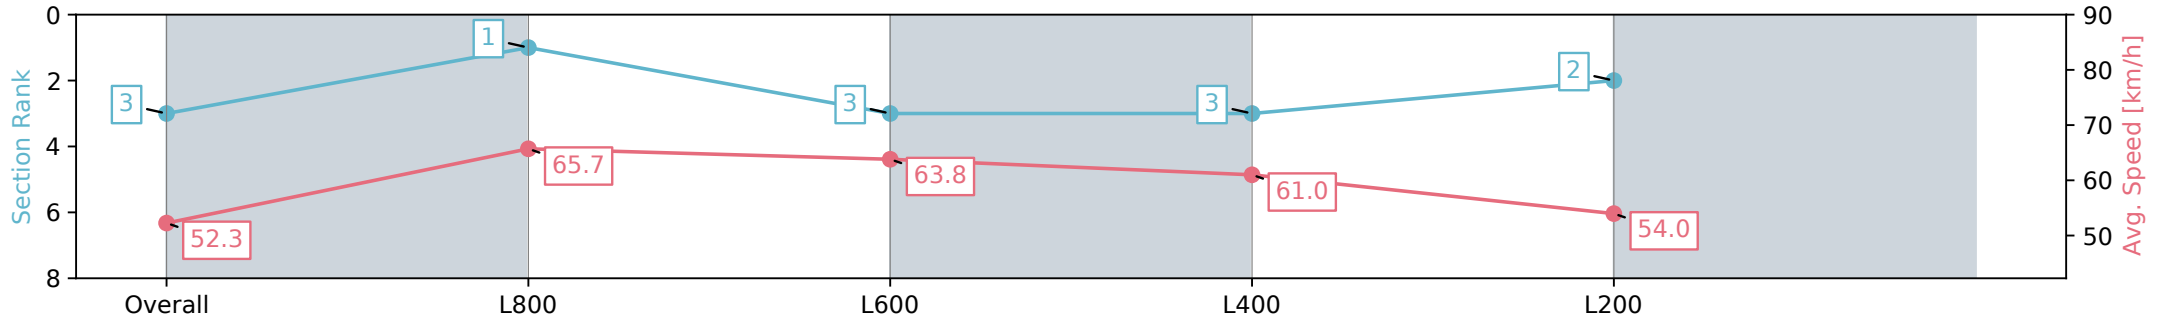

Morphettville Parks SA - Professional

Race 1: Quayclean Handicap - 1000m

17 August 2024 - 12:08PM

Track Rating: Heavy 8, Weather: Overcast, Rail Position: +3m  
Entire; Sectional 604m

Section	Overall	L800	L600	L400	L200
Section Times	1:01.34 [3] (0:13.79)	0:47.55 [1] (0:10.98)	0:36.57 [3] (0:11.43)	0:25.14 [3] (0:11.87)	0:13.27 [2] (0:13.27)
Average Speed [km/h]	52.3	65.7	63.8	61.0	54.0
Top Speed [km/h]	68.6	67.9	65.8	62.6	58.8
Avg. Dist. to Rail [m]	2.7	1.1	2.3	3.7	4.5
Avg. Stride Freq. [Hz]	2.4	2.5	2.5	2.5	2.3
Avg. Stride Length [m]	5.9	7.3	7.0	6.8	6.4