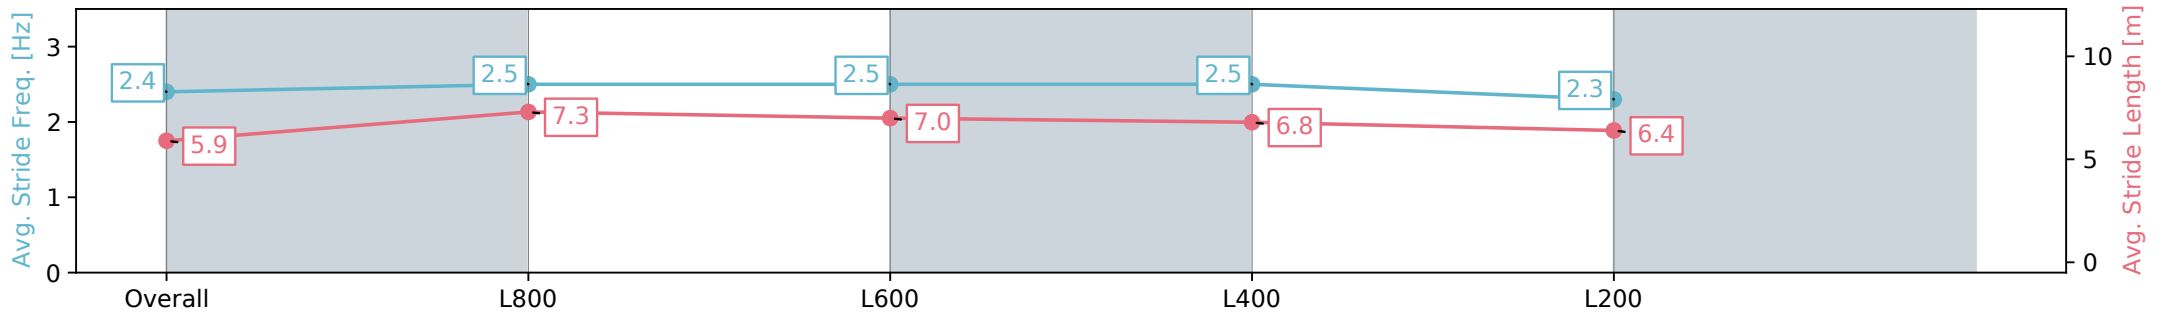

Morphettville Parks SA - Professional

Race 1: Quayclean Handicap - 1000m

17 August 2024 - 12:08PM

Track Rating: Heavy 8, Weather: Overcast, Rail Position: +3m  
Entire; Sectional 604m

Section	Overall	L800	L600	L400	L200
Section Times	1:01.34 [3] (0:13.79)	0:47.55 [1] (0:10.98)	0:36.57 [3] (0:11.43)	0:25.14 [3] (0:11.87)	0:13.27 [2] (0:13.27)
Average Speed [km/h]	52.3	65.7	63.8	61.0	54.0
Top Speed [km/h]	68.6	67.9	65.8	62.6	58.8
Avg. Dist. to Rail [m]	2.7	1.1	2.3	3.7	4.5
Avg. Stride Freq. [Hz]	2.4	2.5	2.5	2.5	2.3
Avg. Stride Length [m]	5.9	7.3	7.0	6.8	6.4

Report Created: Sat 17 August 2024 13:07:00 GMT+10 (Note: Timing is based on positional data)

- [ ] Ranking at each section and finish
- :-:- No data available at this section
- NA No data available

Horse/Jockey Name	PALM OF JUMEIRAH/Kayla Crowther
Finish Rank	4
Fastest Section Time (Section)	0:10.79 (L800)
Top Speed [km/h] (Section)	69.1 (Overall)
Race State	Finished