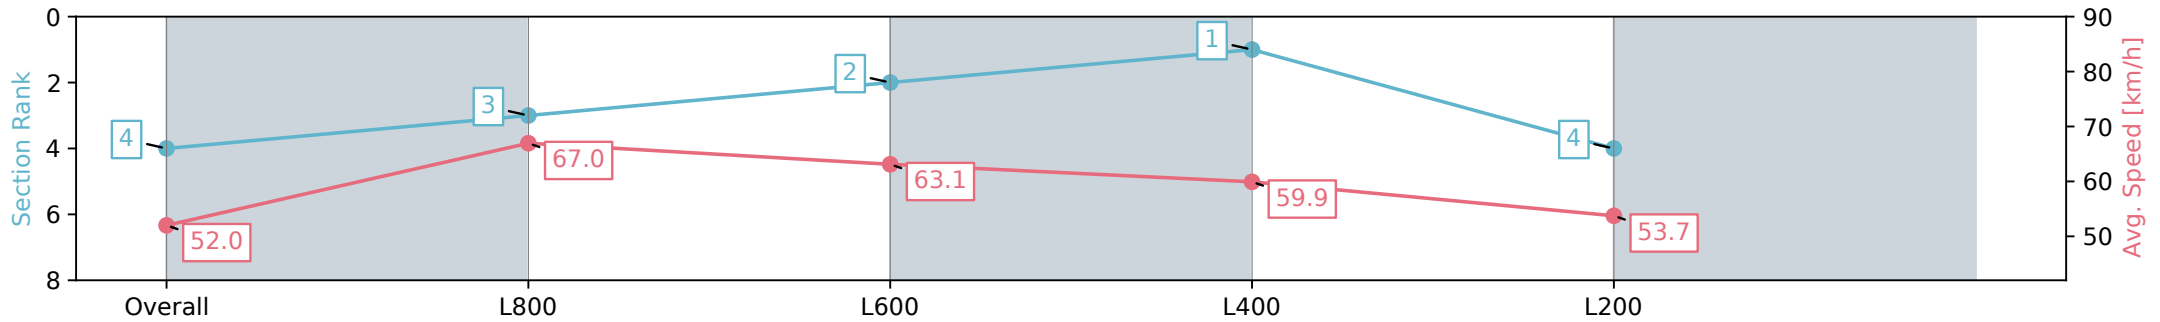

Morphettville Parks SA - Professional

Race 1: Quayclean Handicap - 1000m

17 August 2024 - 12:08PM

Track Rating: Heavy 8, Weather: Overcast, Rail Position: +3m  
Entire; Sectional 604m

Section	Overall	L800	L600	L400	L200
Section Times	1:01.51 [4] (0:13.86)	0:47.65 [3] (0:10.79)	0:36.86 [2] (0:11.48)	0:25.38 [1] (0:12.02)	0:13.36 [4] (0:13.36)
Average Speed [km/h]	52.0	67.0	63.1	59.9	53.7
Top Speed [km/h]	69.0	69.1	64.5	62.7	57.5
Avg. Dist. to Rail [m]	5.3	2.6	1.1	1.1	1.9
Avg. Stride Freq. [Hz]	2.3	2.4	2.4	2.4	2.3
Avg. Stride Length [m]	6.2	7.6	7.4	6.9	6.5

Report Created: Sat 17 August 2024 13:07:00 GMT+10 (Note: Timing is based on positional data)

[ ] Ranking at each section and finish  
 -:-:- No data available at this section  
 NA No data available

Horse/Jockey Name	KNOPFLER/Jake Toeroek
Finish Rank	5
Fastest Section Time (Section)	0:10.70 (L800)
Top Speed [km/h] (Section)	70.1 (Overall)
Race State	Finished