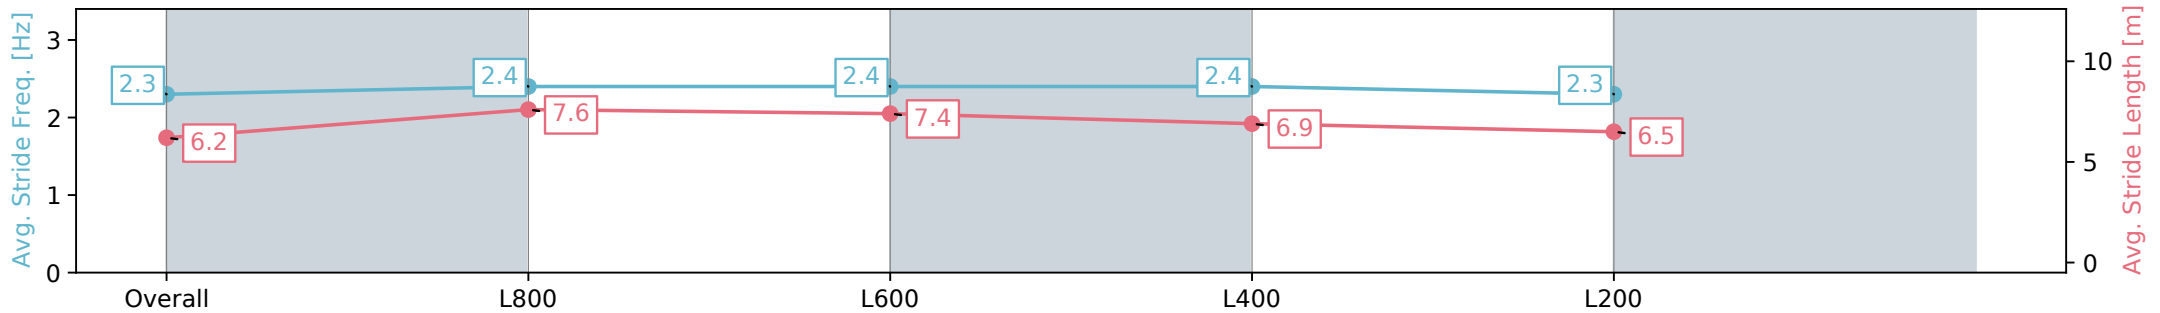

Morphettville Parks SA - Professional

Race 1: Quayclean Handicap - 1000m

17 August 2024 - 12:08PM

Track Rating: Heavy 8, Weather: Overcast, Rail Position: +3m  
Entire; Sectional 604m

Section	Overall	L800	L600	L400	L200
Section Times	1:01.51 [4] (0:13.86)	0:47.65 [3] (0:10.79)	0:36.86 [2] (0:11.48)	0:25.38 [1] (0:12.02)	0:13.36 [4] (0:13.36)
Average Speed [km/h]	52.0	67.0	63.1	59.9	53.7
Top Speed [km/h]	69.0	69.1	64.5	62.7	57.5
Avg. Dist. to Rail [m]	5.3	2.6	1.1	1.1	1.9
Avg. Stride Freq. [Hz]	2.3	2.4	2.4	2.4	2.3
Avg. Stride Length [m]	6.2	7.6	7.4	6.9	6.5

Report Created: Sat 17 August 2024 13:07:00 GMT+10 (Note: Timing is based on positional data)

[ ] Ranking at each section and finish  
 -:-:- No data available at this section  
 NA No data available

Horse/Jockey Name	KNOPFLER/Jake Toeroek
Finish Rank	5
Fastest Section Time (Section)	0:10.70 (L800)
Top Speed [km/h] (Section)	70.1 (Overall)
Race State	Finished