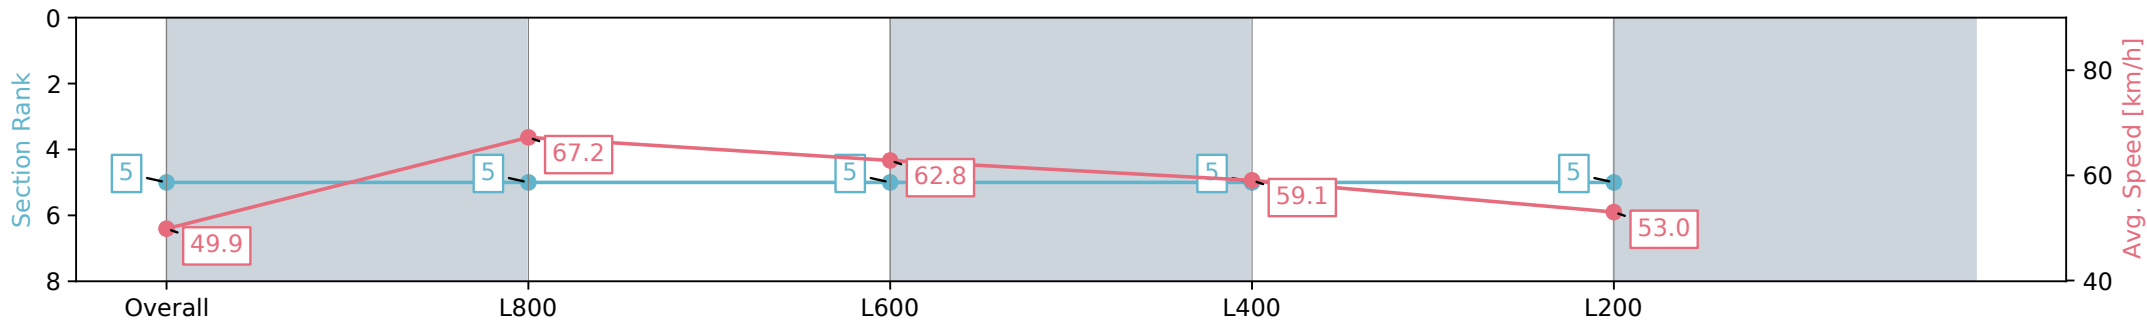

Report Created: Sat 17 August 2024 13:07:00 GMT+10 (Note: Timing is based on positional data)

[ ] Ranking at each section and finish  
 -:-:- No data available at this section  
 NA No data available

Horse/Jockey Name	KNOPFLER/Jake Toeroek
Finish Rank	5
Fastest Section Time (Section)	0:10.70 (L800)
Top Speed [km/h] (Section)	70.1 (Overall)
Race State	Finished

Morphettville Parks SA - Professional

Race 1: Quayclean Handicap - 1000m

17 August 2024 - 12:08PM

Track Rating: Heavy 8, Weather: Overcast, Rail Position: +3m  
Entire; Sectional 604m

Section	Overall	L800	L600	L400	L200
Section Times	1:02.48 [5] (0:14.44)	0:48.04 [5] (0:10.70)	0:37.34 [5] (0:11.56)	0:25.77 [5] (0:12.22)	0:13.55 [5] (0:13.55)
Average Speed [km/h]	49.9	67.2	62.8	59.1	53.0
Top Speed [km/h]	70.1	69.6	64.6	60.8	56.6
Avg. Dist. to Rail [m]	3.4	1.2	1.9	2.6	4.9
Avg. Stride Freq. [Hz]	2.4	2.5	2.5	2.4	2.3
Avg. Stride Length [m]	5.8	7.4	6.9	6.7	6.4