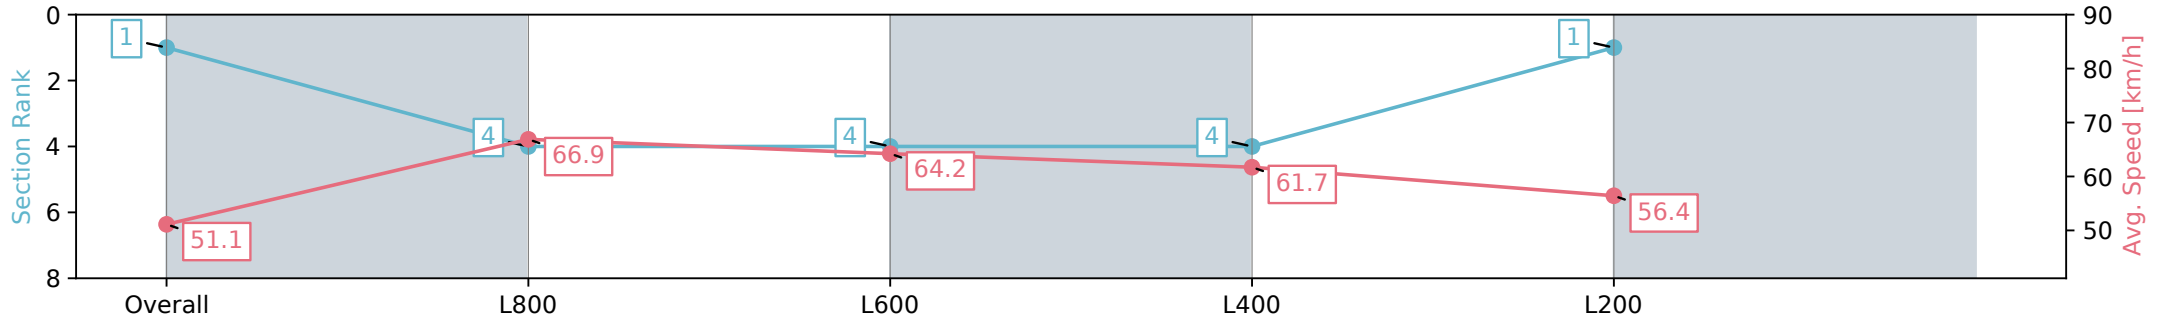

Race 1: Quayclean Handicap - 1000m

17 August 2024 - 12:08PM

Track Rating: Heavy 8, Weather: Overcast, Rail Position: +3m  
Entire; Sectional 604m

Section	Overall	L800	L600	L400	L200
Section Times	1:00.75 [1] (0:14.09)	0:46.66 [4] (0:10.81)	0:35.85 [4] (0:11.40)	0:24.45 [4] (0:11.73)	0:12.72 [1] (0:12.72)
Average Speed [km/h]	51.1	66.9	64.2	61.7	56.4
Top Speed [km/h]	69.3	69.4	66.6	62.8	60.1
Avg. Dist. to Rail [m]	5.4	2.3	2.5	4.9	5.5
Avg. Stride Freq. [Hz]	2.4	2.4	2.4	2.4	2.4
Avg. Stride Length [m]	6.0	7.6	7.3	7.1	6.6