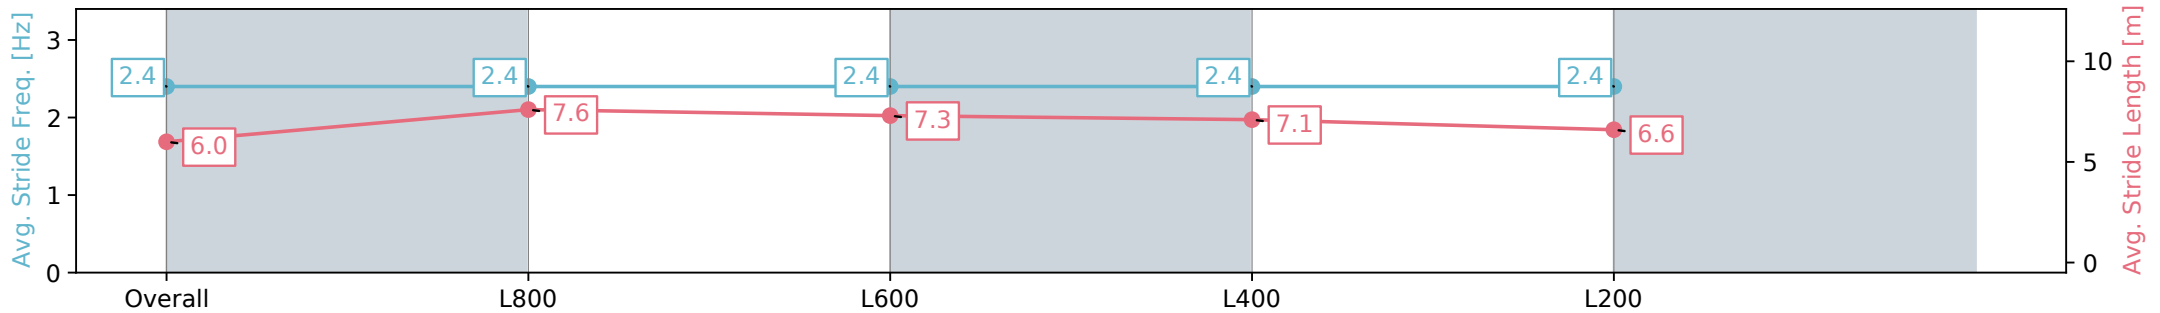

Race 1: Quayclean Handicap - 1000m

17 August 2024 - 12:08PM

Track Rating: Heavy 8, Weather: Overcast, Rail Position: +3m  
Entire; Sectional 604m

Section	Overall	L800	L600	L400	L200
Section Times	1:00.75 [1] (0:14.09)	0:46.66 [4] (0:10.81)	0:35.85 [4] (0:11.40)	0:24.45 [4] (0:11.73)	0:12.72 [1] (0:12.72)
Average Speed [km/h]	51.1	66.9	64.2	61.7	56.4
Top Speed [km/h]	69.3	69.4	66.6	62.8	60.1
Avg. Dist. to Rail [m]	5.4	2.3	2.5	4.9	5.5
Avg. Stride Freq. [Hz]	2.4	2.4	2.4	2.4	2.4
Avg. Stride Length [m]	6.0	7.6	7.3	7.1	6.6