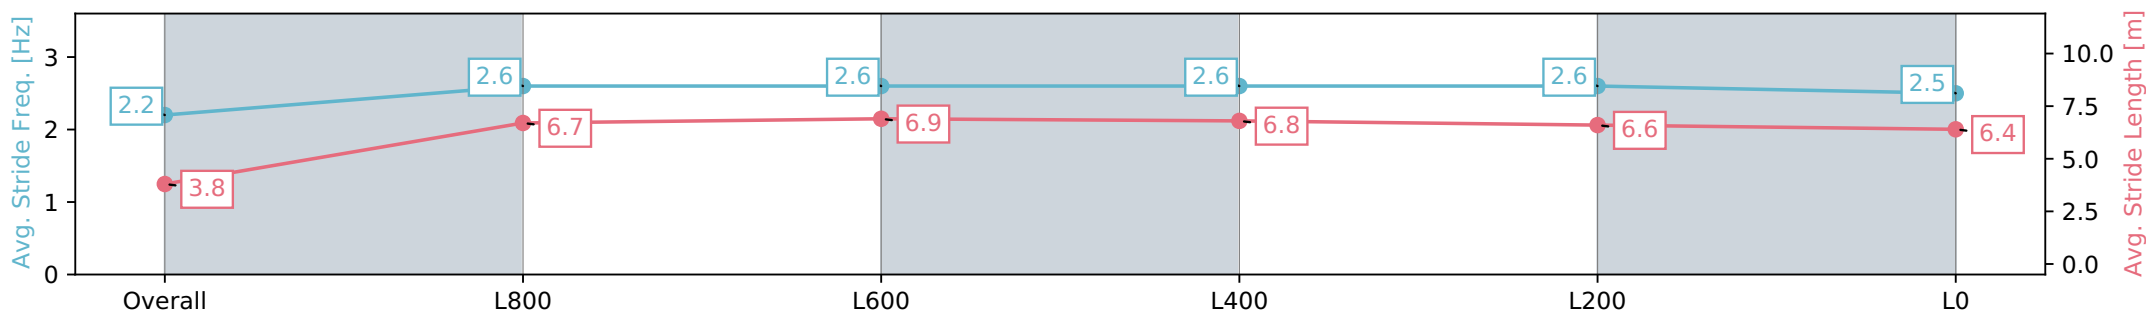

Report Created: Sat 10 August 2024 17:46:24 GMT+10 (Note: Timing is based on positional data)

- [] Ranking at each section and finish
- :-:- No data available at this section
- NA No data available

Horse/Jockey Name	THE GOV/Alana Livesey
Finish Rank	11
Fastest Section Time (Section)	0:11.34 (L800)
Top Speed [km/h] (Section)	65.7 (Overall)
Race State	Finished

Morphettville SA - Professional

Race 9: Sportsbet Fast Form Handicap - 1050m

10 August 2024 - 4:59PM

Track Rating: Soft 6, Weather: Fine, Rail Position: +4m Entire Sectional 605m

Section	Overall	L800	L600	L400	L200	L0
Section Times	1:04.62 [11] (0:05.60)	0:59.02 [7] (0:11.54)	0:47.48 [6] (0:11.34)	0:36.14 [6] (0:11.59)	0:24.55 [6] (0:11.80)	0:12.75 [7] (0:12.75)
Average Speed [km/h]	32.2	62.4	64.0	62.9	61.3	56.5
Top Speed [km/h]	54.5	65.7	65.0	63.7	63.3	60.3
Avg. Dist. to Rail [m]	4.1	3.1	2.2	2.1	5.1	7.2
Avg. Stride Freq. [Hz]	2.2	2.6	2.6	2.6	2.6	2.5
Avg. Stride Length [m]	3.8	6.7	6.9	6.8	6.6	6.4