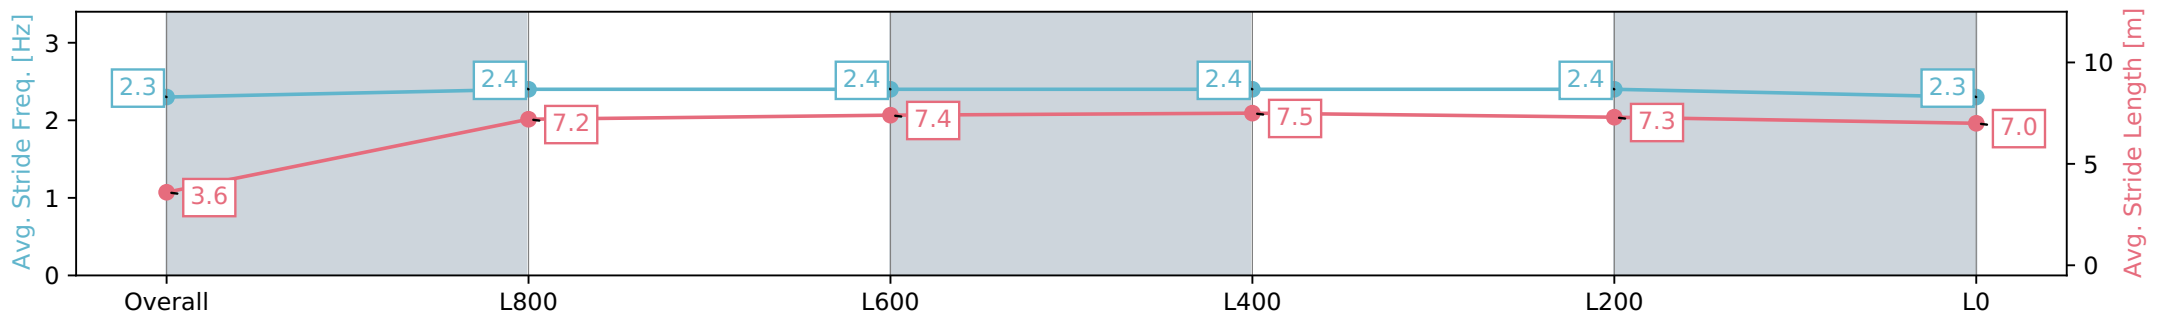

Morphettville SA - Professional

Race 9: Sportsbet Fast Form Handicap - 1050m

10 August 2024 - 4:59PM

Track Rating: Soft 6, Weather: Fine, Rail Position: +4m Entire Sectional 605m

Section	Overall	L800	L600	L400	L200	L0
Section Times	1:04.48 [9] (0:05.77)	0:58.71 [10] (0:11.51)	0:47.20 [8] (0:11.52)	0:35.68 [10] (0:11.56)	0:24.12 [9] (0:11.79)	0:12.33 [10] (0:12.33)
Average Speed [km/h]	31.2	62.7	63.4	63.6	61.5	58.5
Top Speed [km/h]	54.2	65.6	65.7	65.6	62.7	61.4
Avg. Dist. to Rail [m]	8.6	4.9	3.8	4.1	8.7	12.7
Avg. Stride Freq. [Hz]	2.3	2.4	2.4	2.4	2.4	2.3
Avg. Stride Length [m]	3.6	7.2	7.4	7.5	7.3	7.0