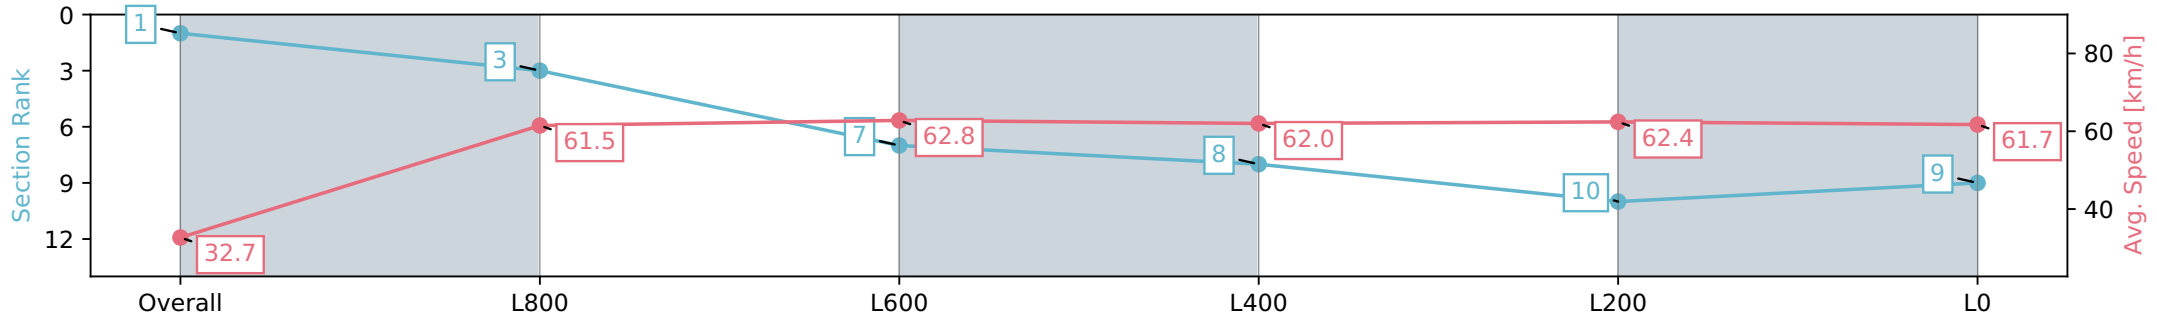

Race 9: Sportsbet Fast Form Handicap - 1050m

10 August 2024 - 4:59PM

Track Rating: Soft 6, Weather: Fine, Rail Position: +4m Entire Sectional 605m

Section	Overall	L800	L600	L400	L200	L0
Section Times	1:03.69 [1] (0:05.51)	0:58.18 [3] (0:11.72)	0:46.46 [7] (0:11.53)	0:34.93 [8] (0:11.70)	0:23.23 [10] (0:11.59)	0:11.64 [9] (0:11.64)
Average Speed [km/h]	32.7	61.5	62.8	62.0	62.4	61.7
Top Speed [km/h]	53.3	64.4	64.3	62.8	63.9	63.9
Avg. Dist. to Rail [m]	1.9	1.3	1.8	1.4	2.5	4.8
Avg. Stride Freq. [Hz]	2.1	2.4	2.4	2.4	2.4	2.4
Avg. Stride Length [m]	4.1	7.0	7.4	7.2	7.1	6.8