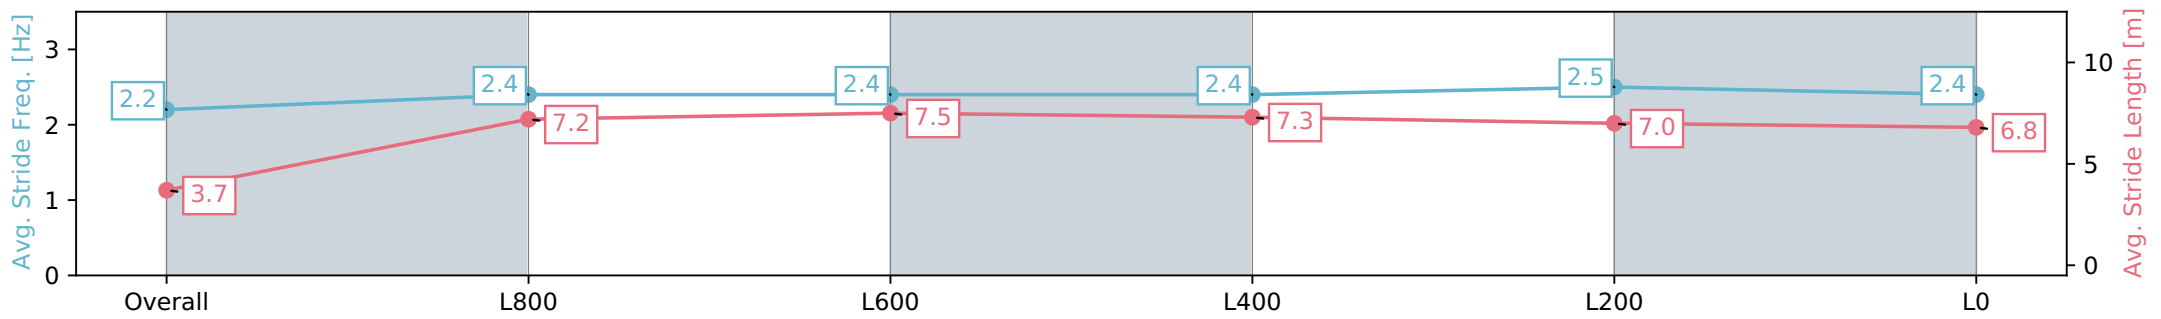

Morphettville SA - Professional

Race 9: Sportsbet Fast Form Handicap - 1050m

10 August 2024 - 4:59PM

Track Rating: Soft 6, Weather: Fine, Rail Position: +4m Entire Sectional 605m

Section	Overall	L800	L600	L400	L200	L0
Section Times	1:04.17 [6] (0:05.72)	0:58.45 [9] (0:11.57)	0:46.87 [9] (0:11.34)	0:35.53 [7] (0:11.64)	0:23.89 [7] (0:11.56)	0:12.33 [6] (0:12.33)
Average Speed [km/h]	31.4	62.3	64.3	63.3	62.7	58.4
Top Speed [km/h]	54.4	66.5	66.3	65.2	64.1	61.8
Avg. Dist. to Rail [m]	11.3	6.3	3.7	4.2	7.7	9.8
Avg. Stride Freq. [Hz]	2.2	2.4	2.4	2.4	2.5	2.4
Avg. Stride Length [m]	3.7	7.2	7.5	7.3	7.0	6.8