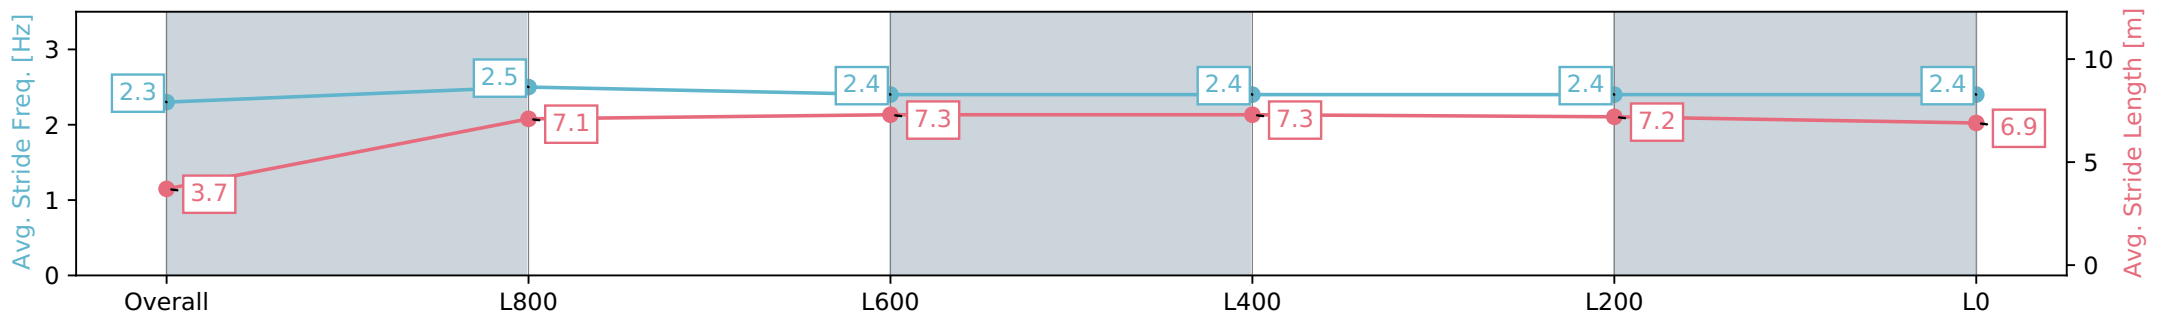

Morphettville SA - Professional

Race 9: Sportsbet Fast Form Handicap - 1050m

10 August 2024 - 4:59PM

Track Rating: Soft 6, Weather: Fine, Rail Position: +4m Entire Sectional 605m

Section	Overall	L800	L600	L400	L200	L0
Section Times	1:03.89 [3] (0:05.57)	0:58.31 [5] (0:11.51)	0:46.80 [5] (0:11.32)	0:35.48 [4] (0:11.59)	0:23.89 [4] (0:11.64)	0:12.25 [3] (0:12.25)
Average Speed [km/h]	32.4	62.6	63.7	62.4	61.9	58.8
Top Speed [km/h]	56.2	64.9	65.0	64.0	63.3	62.3
Avg. Dist. to Rail [m]	3.3	1.4	0.6	0.8	1.4	1.6
Avg. Stride Freq. [Hz]	2.3	2.5	2.4	2.4	2.4	2.4
Avg. Stride Length [m]	3.7	7.1	7.3	7.3	7.2	6.9