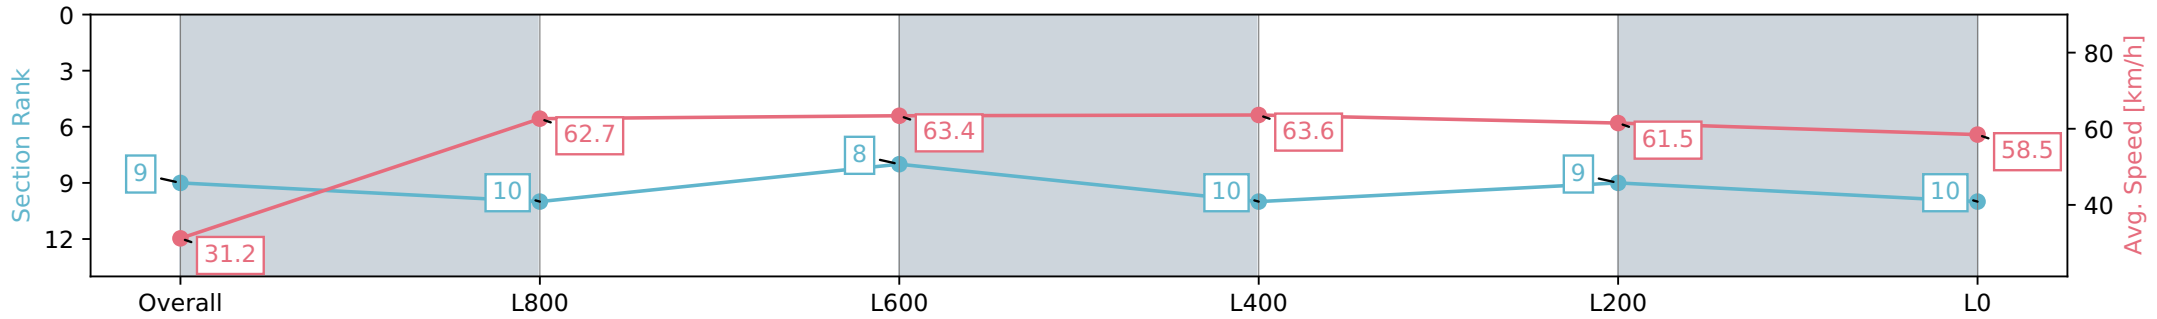

Morphettville SA - Professional

Race 9: Sportsbet Fast Form Handicap - 1050m

10 August 2024 - 4:59PM

Track Rating: Soft 6, Weather: Fine, Rail Position: +4m Entire Sectional 605m

Section	Overall	L800	L600	L400	L200	L0
Section Times	1:04.48 [9] (0:05.77)	0:58.71 [10] (0:11.51)	0:47.20 [8] (0:11.52)	0:35.68 [10] (0:11.56)	0:24.12 [9] (0:11.79)	0:12.33 [10] (0:12.33)
Average Speed [km/h]	31.2	62.7	63.4	63.6	61.5	58.5
Top Speed [km/h]	54.2	65.6	65.7	65.6	62.7	61.4
Avg. Dist. to Rail [m]	8.6	4.9	3.8	4.1	8.7	12.7
Avg. Stride Freq. [Hz]	2.3	2.4	2.4	2.4	2.4	2.3
Avg. Stride Length [m]	3.6	7.2	7.4	7.5	7.3	7.0

Report Created: Sat 10 August 2024 17:46:21 GMT+10 (Note: Timing is based on positional data)

- [] Ranking at each section and finish
- :-:- No data available at this section
- NA No data available

Horse/Jockey Name	DEEPFLOAT DIVA/Jake Toeroek
Finish Rank	10
Fastest Section Time (Section)	0:11.37 (L800)
Top Speed [km/h] (Section)	65.4 (L1000)
Race State	Finished