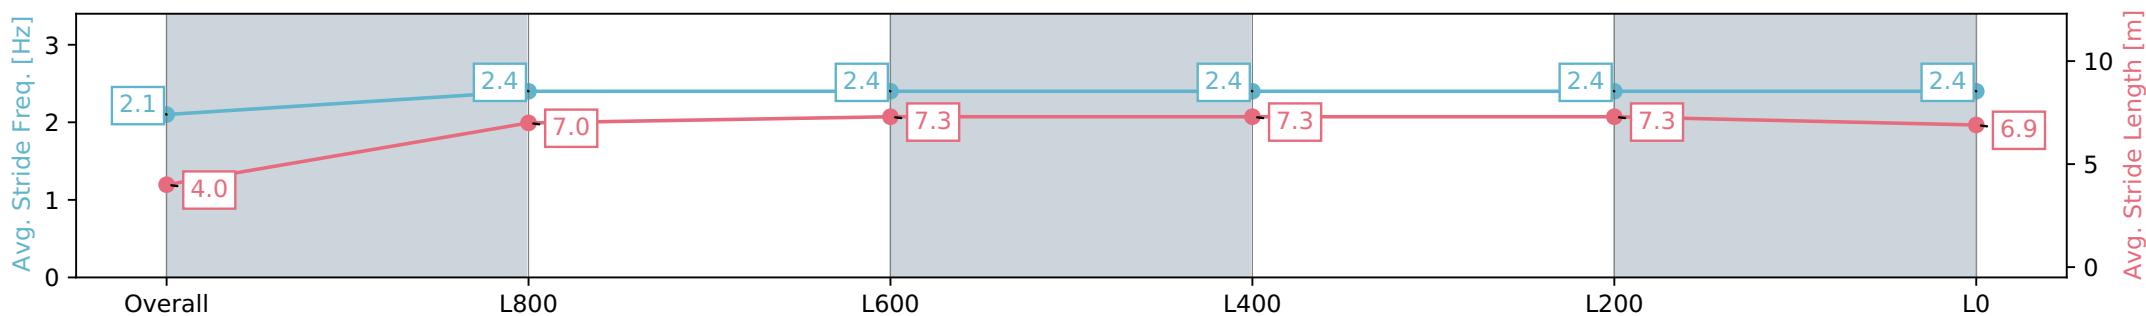

Morphettville SA - Professional

Race 9: Sportsbet Fast Form Handicap - 1050m

10 August 2024 - 4:59PM

Track Rating: Soft 6, Weather: Fine, Rail Position: +4m Entire Sectional 605m

Section	Overall	L800	L600	L400	L200	L0
Section Times	1:04.36 [8] (0:05.54)	0:58.82 [4] (0:11.77)	0:47.05 [10] (0:11.60)	0:35.45 [11] (0:11.68)	0:23.77 [11] (0:11.61)	0:12.16 [11] (0:12.16)
Average Speed [km/h]	32.2	61.2	62.9	62.6	62.5	59.1
Top Speed [km/h]	55.6	63.9	64.1	64.6	63.2	62.4
Avg. Dist. to Rail [m]	5.8	3.8	2.9	3.3	6.8	10.8
Avg. Stride Freq. [Hz]	2.1	2.4	2.4	2.4	2.4	2.4
Avg. Stride Length [m]	4.0	7.0	7.3	7.3	7.3	6.9