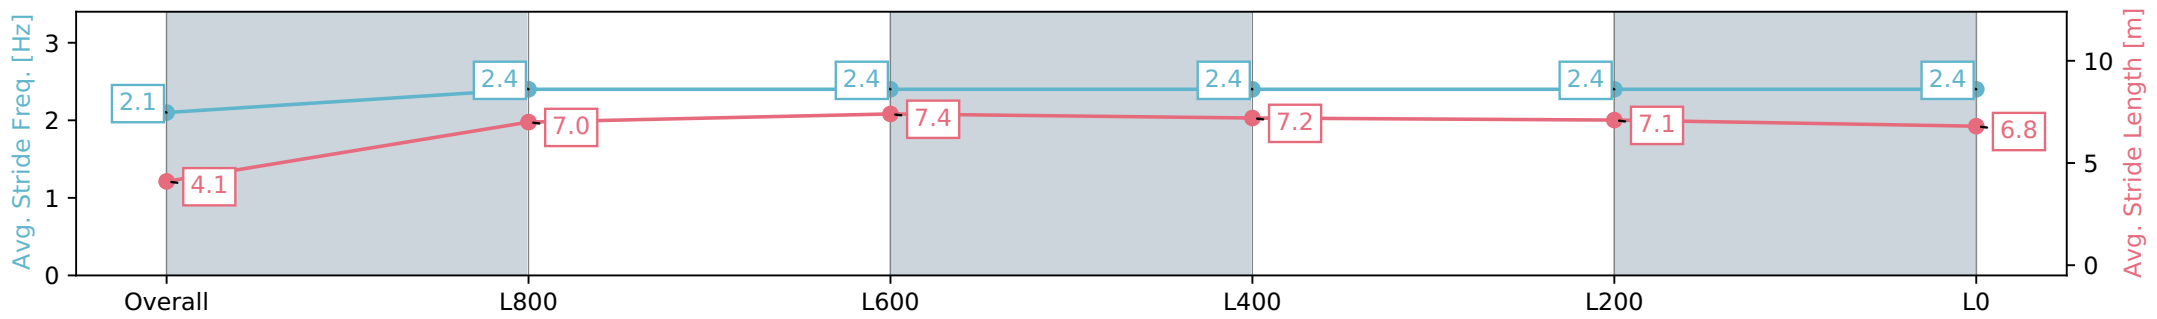

Race 9: Sportsbet Fast Form Handicap - 1050m

10 August 2024 - 4:59PM

Track Rating: Soft 6, Weather: Fine, Rail Position: +4m Entire Sectional 605m

Section	Overall	L800	L600	L400	L200	L0
Section Times	1:03.69 [1] (0:05.51)	0:58.18 [3] (0:11.72)	0:46.46 [7] (0:11.53)	0:34.93 [8] (0:11.70)	0:23.23 [10] (0:11.59)	0:11.64 [9] (0:11.64)
Average Speed [km/h]	32.7	61.5	62.8	62.0	62.4	61.7
Top Speed [km/h]	53.3	64.4	64.3	62.8	63.9	63.9
Avg. Dist. to Rail [m]	1.9	1.3	1.8	1.4	2.5	4.8
Avg. Stride Freq. [Hz]	2.1	2.4	2.4	2.4	2.4	2.4
Avg. Stride Length [m]	4.1	7.0	7.4	7.2	7.1	6.8