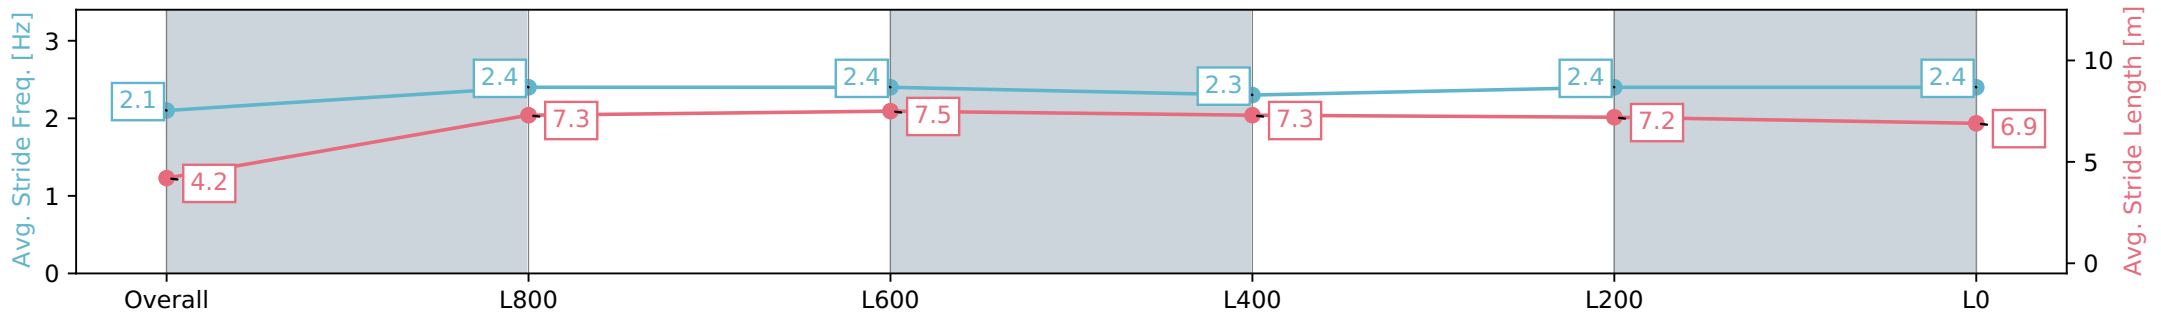

Morphettville SA - Professional

Race 9: Sportsbet Fast Form Handicap - 1050m

10 August 2024 - 4:59PM

Track Rating: Soft 6, Weather: Fine, Rail Position: +4m Entire Sectional 605m

Section	Overall	L800	L600	L400	L200	L0
Section Times	1:03.81 [2] (0:05.30)	0:58.51 [1] (0:11.46)	0:47.05 [1] (0:11.20)	0:35.85 [1] (0:11.71)	0:24.14 [1] (0:11.84)	0:12.30 [1] (0:12.30)
Average Speed [km/h]	34.0	62.8	64.5	62.1	60.8	58.6
Top Speed [km/h]	56.4	65.9	66.0	63.6	61.8	60.5
Avg. Dist. to Rail [m]	5.4	3.3	1.2	1.7	2.3	3.3
Avg. Stride Freq. [Hz]	2.1	2.4	2.4	2.3	2.4	2.4
Avg. Stride Length [m]	4.2	7.3	7.5	7.3	7.2	6.9