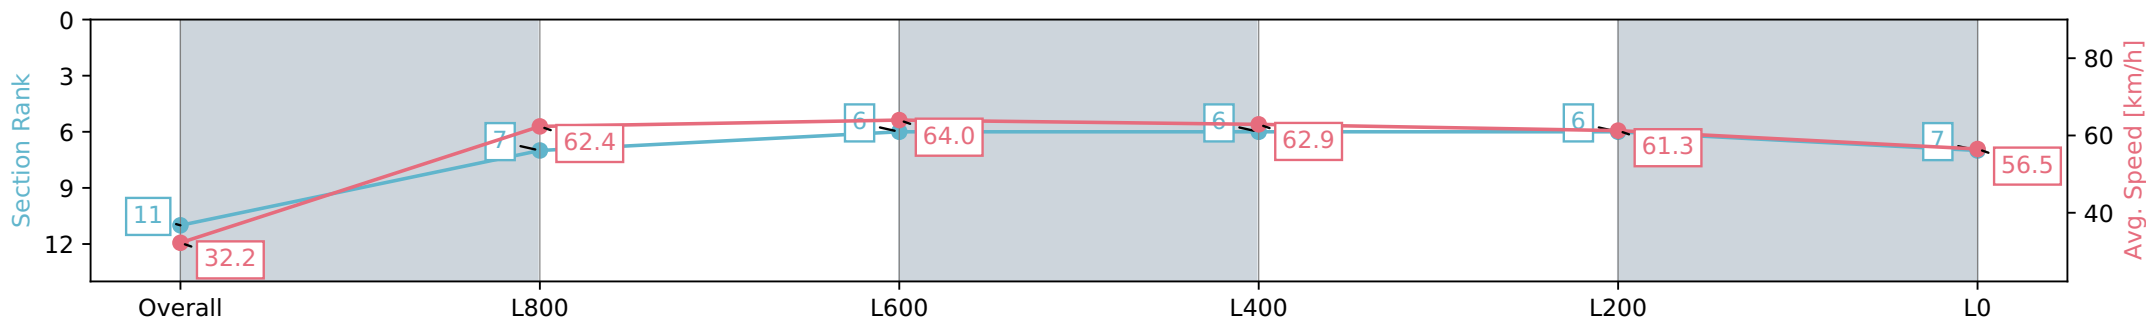

Morphettville SA - Professional

Race 9: Sportsbet Fast Form Handicap - 1050m

10 August 2024 - 4:59PM

Track Rating: Soft 6, Weather: Fine, Rail Position: +4m Entire Sectional 605m

Section	Overall	L800	L600	L400	L200	L0
Section Times	1:04.62 [11] (0:05.60)	0:59.02 [7] (0:11.54)	0:47.48 [6] (0:11.34)	0:36.14 [6] (0:11.59)	0:24.55 [6] (0:11.80)	0:12.75 [7] (0:12.75)
Average Speed [km/h]	32.2	62.4	64.0	62.9	61.3	56.5
Top Speed [km/h]	54.5	65.7	65.0	63.7	63.3	60.3
Avg. Dist. to Rail [m]	4.1	3.1	2.2	2.1	5.1	7.2
Avg. Stride Freq. [Hz]	2.2	2.6	2.6	2.6	2.6	2.5
Avg. Stride Length [m]	3.8	6.7	6.9	6.8	6.6	6.4