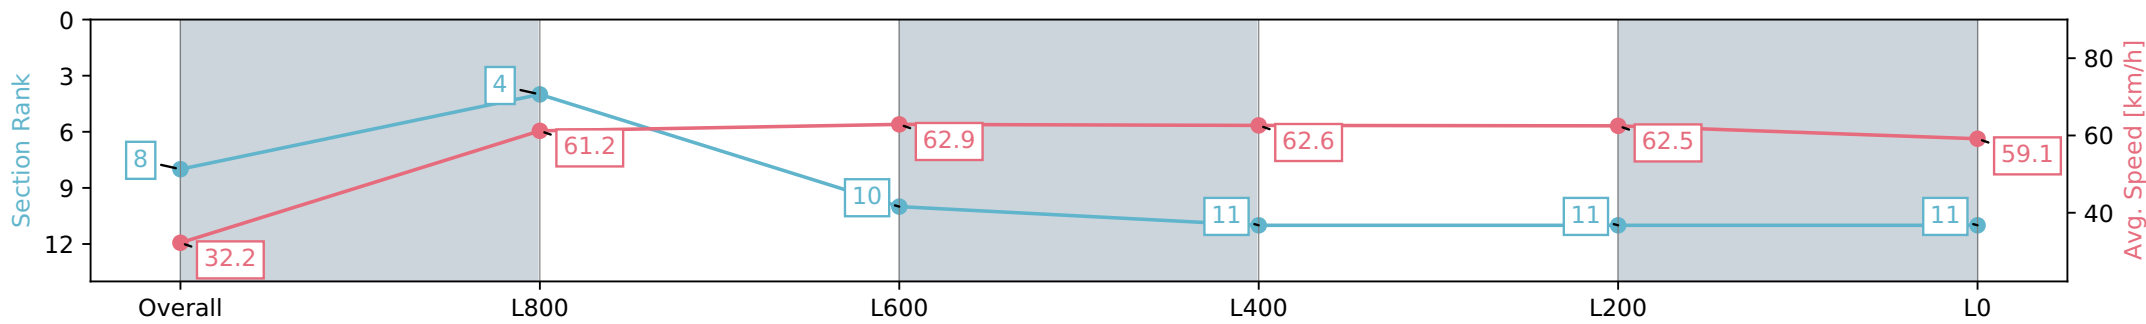

Morphettville SA - Professional

Race 9: Sportsbet Fast Form Handicap - 1050m

10 August 2024 - 4:59PM

Track Rating: Soft 6, Weather: Fine, Rail Position: +4m Entire Sectional 605m

Section	Overall	L800	L600	L400	L200	L0
Section Times	1:04.36 [8] (0:05.54)	0:58.82 [4] (0:11.77)	0:47.05 [10] (0:11.60)	0:35.45 [11] (0:11.68)	0:23.77 [11] (0:11.61)	0:12.16 [11] (0:12.16)
Average Speed [km/h]	32.2	61.2	62.9	62.6	62.5	59.1
Top Speed [km/h]	55.6	63.9	64.1	64.6	63.2	62.4
Avg. Dist. to Rail [m]	5.8	3.8	2.9	3.3	6.8	10.8
Avg. Stride Freq. [Hz]	2.1	2.4	2.4	2.4	2.4	2.4
Avg. Stride Length [m]	4.0	7.0	7.3	7.3	7.3	6.9