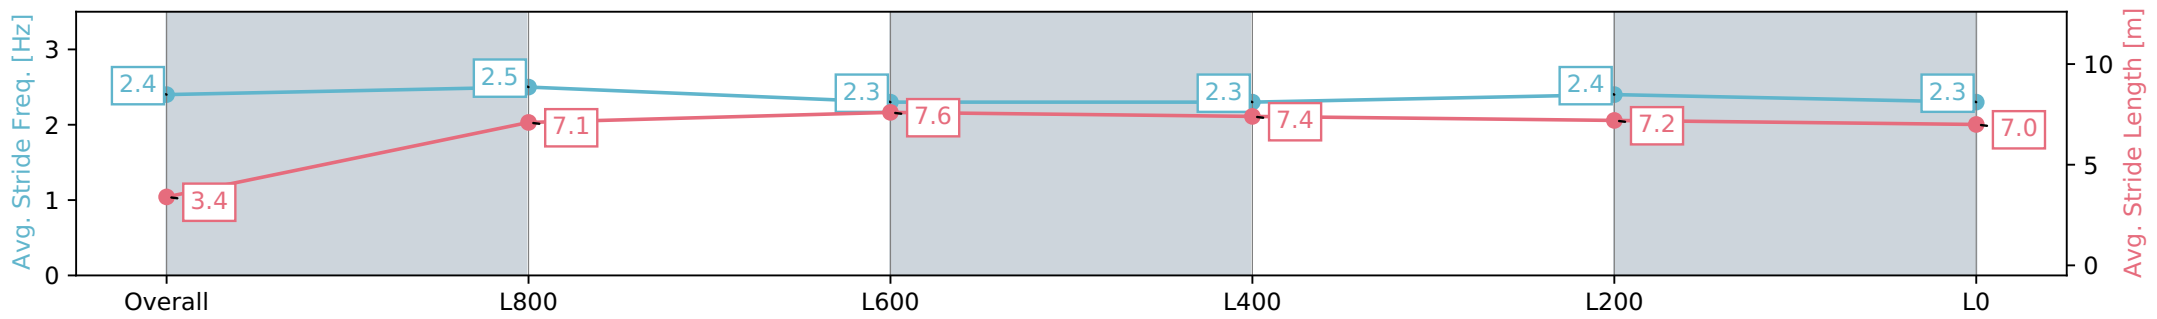

Morphettville SA - Professional

Race 9: Sportsbet Fast Form Handicap - 1050m

10 August 2024 - 4:59PM

Track Rating: Soft 6, Weather: Fine, Rail Position: +4m Entire Sectional 605m

Section	Overall	L800	L600	L400	L200	L0
Section Times	1:04.01 [4] (0:05.62)	0:58.39 [8] (0:11.37)	0:47.02 [3] (0:11.40)	0:35.62 [3] (0:11.60)	0:24.02 [3] (0:11.72)	0:12.30 [5] (0:12.30)
Average Speed [km/h]	32.0	63.3	63.9	62.8	61.7	58.5
Top Speed [km/h]	55.3	65.7	64.7	63.6	63.1	61.5
Avg. Dist. to Rail [m]	10.2	4.9	2.9	2.2	4.7	6.5
Avg. Stride Freq. [Hz]	2.4	2.5	2.3	2.3	2.4	2.3
Avg. Stride Length [m]	3.4	7.1	7.6	7.4	7.2	7.0