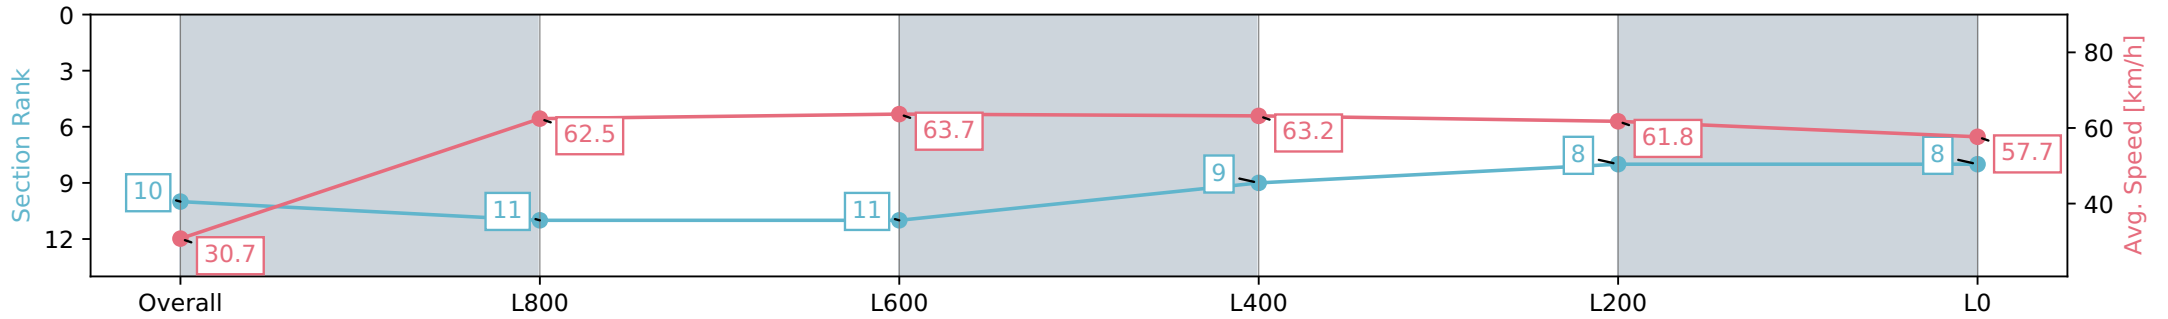

Morphettville SA - Professional

Race 9: Sportsbet Fast Form Handicap - 1050m

10 August 2024 - 4:59PM

Track Rating: Soft 6, Weather: Fine, Rail Position: +4m Entire Sectional 605m

Section	Overall	L800	L600	L400	L200	L0
Section Times	1:04.51 [10] (0:05.90)	0:58.61 [11] (0:11.52)	0:47.09 [11] (0:11.37)	0:35.72 [9] (0:11.51)	0:24.21 [8] (0:11.73)	0:12.48 [8] (0:12.48)
Average Speed [km/h]	30.7	62.5	63.7	63.2	61.8	57.7
Top Speed [km/h]	56.1	65.2	65.4	64.1	62.3	61.5
Avg. Dist. to Rail [m]	6.1	1.9	1.4	2.1	4.7	8.6
Avg. Stride Freq. [Hz]	2.2	2.4	2.3	2.3	2.3	2.3
Avg. Stride Length [m]	3.7	7.4	7.8	7.7	7.4	7.1

Report Created: Sat 10 August 2024 17:46:24 GMT+10 (Note: Timing is based on positional data)

- [] Ranking at each section and finish
- :-:- No data available at this section
- NA No data available

Horse/Jockey Name	THE GOV/Alana Livesey
Finish Rank	11
Fastest Section Time (Section)	0:11.34 (L800)
Top Speed [km/h] (Section)	65.7 (Overall)
Race State	Finished