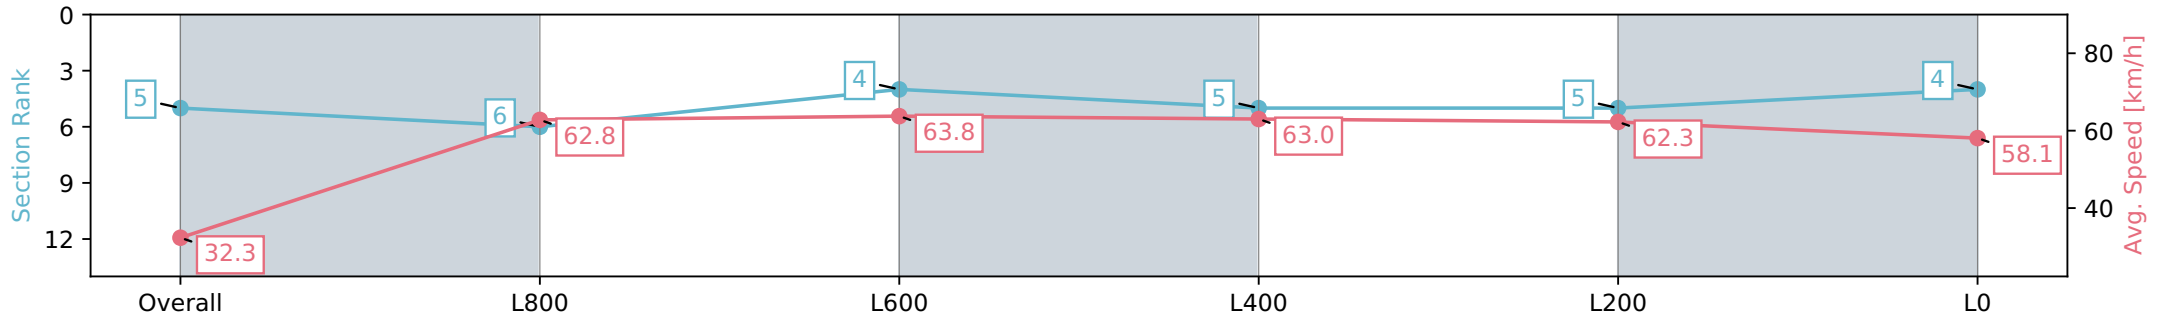

Morphettville SA - Professional

Race 9: Sportsbet Fast Form Handicap - 1050m

10 August 2024 - 4:59PM

Track Rating: Soft 6, Weather: Fine, Rail Position: +4m Entire Sectional 605m

Section	Overall	L800	L600	L400	L200	L0
Section Times	1:04.09 [5] (0:05.57)	0:58.51 [6] (0:11.49)	0:47.02 [4] (0:11.37)	0:35.65 [5] (0:11.62)	0:24.03 [5] (0:11.62)	0:12.41 [4] (0:12.41)
Average Speed [km/h]	32.3	62.8	63.8	63.0	62.3	58.1
Top Speed [km/h]	54.3	64.8	65.0	64.0	62.9	62.0
Avg. Dist. to Rail [m]	9.0	4.0	2.3	2.9	5.8	7.8
Avg. Stride Freq. [Hz]	2.1	2.4	2.4	2.4	2.4	2.4
Avg. Stride Length [m]	3.9	7.2	7.4	7.2	7.1	6.8