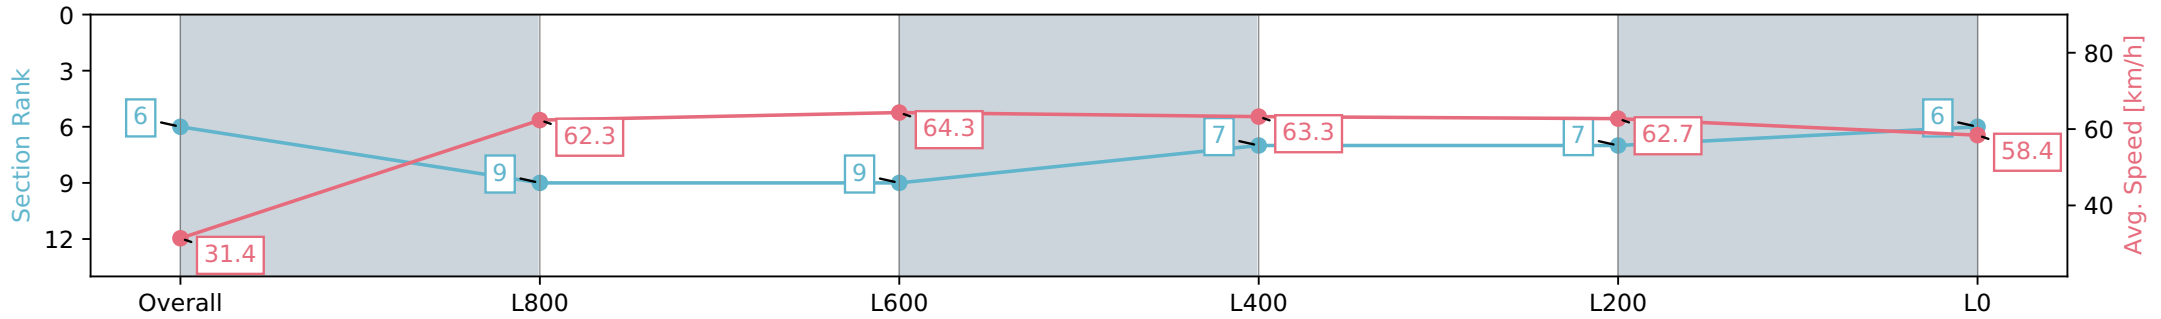

Morphettville SA - Professional

Race 9: Sportsbet Fast Form Handicap - 1050m

10 August 2024 - 4:59PM

Track Rating: Soft 6, Weather: Fine, Rail Position: +4m Entire Sectional 605m

Section	Overall	L800	L600	L400	L200	L0
Section Times	1:04.17 [6] (0:05.72)	0:58.45 [9] (0:11.57)	0:46.87 [9] (0:11.34)	0:35.53 [7] (0:11.64)	0:23.89 [7] (0:11.56)	0:12.33 [6] (0:12.33)
Average Speed [km/h]	31.4	62.3	64.3	63.3	62.7	58.4
Top Speed [km/h]	54.4	66.5	66.3	65.2	64.1	61.8
Avg. Dist. to Rail [m]	11.3	6.3	3.7	4.2	7.7	9.8
Avg. Stride Freq. [Hz]	2.2	2.4	2.4	2.4	2.5	2.4
Avg. Stride Length [m]	3.7	7.2	7.5	7.3	7.0	6.8