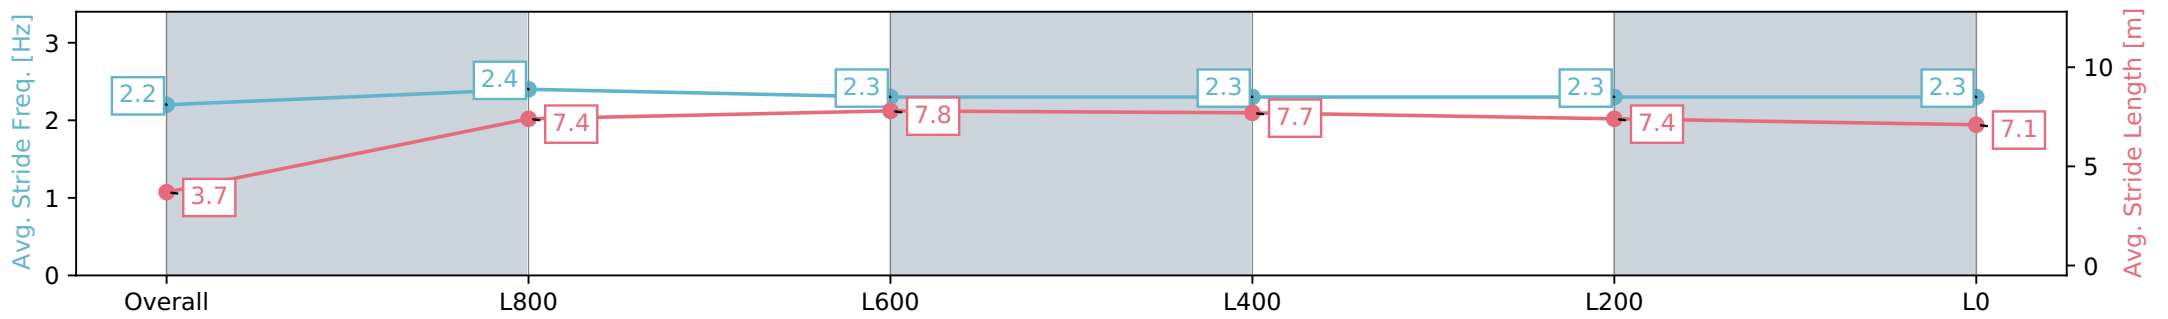

Morphettville SA - Professional

Race 9: Sportsbet Fast Form Handicap - 1050m

10 August 2024 - 4:59PM

Track Rating: Soft 6, Weather: Fine, Rail Position: +4m Entire Sectional 605m

Section	Overall	L800	L600	L400	L200	L0
Section Times	1:04.51 [10] (0:05.90)	0:58.61 [11] (0:11.52)	0:47.09 [11] (0:11.37)	0:35.72 [9] (0:11.51)	0:24.21 [8] (0:11.73)	0:12.48 [8] (0:12.48)
Average Speed [km/h]	30.7	62.5	63.7	63.2	61.8	57.7
Top Speed [km/h]	56.1	65.2	65.4	64.1	62.3	61.5
Avg. Dist. to Rail [m]	6.1	1.9	1.4	2.1	4.7	8.6
Avg. Stride Freq. [Hz]	2.2	2.4	2.3	2.3	2.3	2.3
Avg. Stride Length [m]	3.7	7.4	7.8	7.7	7.4	7.1

Report Created: Sat 10 August 2024 17:46:24 GMT+10 (Note: Timing is based on positional data)

- [] Ranking at each section and finish
- :-:- No data available at this section
- NA No data available

Horse/Jockey Name	THE GOV/Alana Livesey
Finish Rank	11
Fastest Section Time (Section)	0:11.34 (L800)
Top Speed [km/h] (Section)	65.7 (Overall)
Race State	Finished