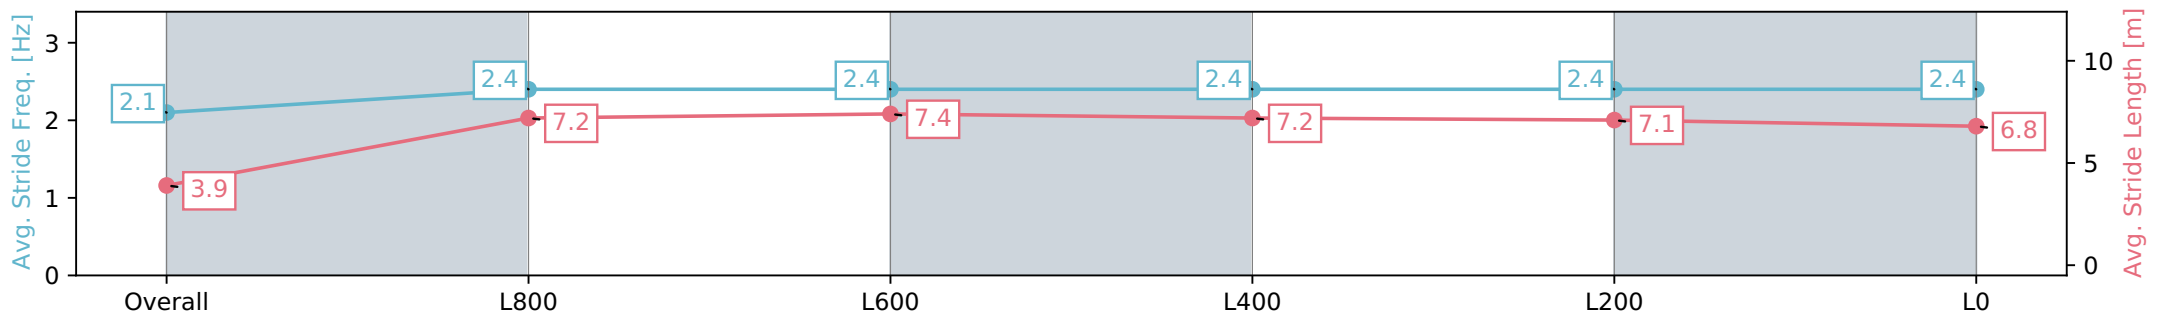

Morphettville SA - Professional

Race 9: Sportsbet Fast Form Handicap - 1050m

10 August 2024 - 4:59PM

Track Rating: Soft 6, Weather: Fine, Rail Position: +4m Entire Sectional 605m

Section	Overall	L800	L600	L400	L200	L0
Section Times	1:04.09 [5] (0:05.57)	0:58.51 [6] (0:11.49)	0:47.02 [4] (0:11.37)	0:35.65 [5] (0:11.62)	0:24.03 [5] (0:11.62)	0:12.41 [4] (0:12.41)
Average Speed [km/h]	32.3	62.8	63.8	63.0	62.3	58.1
Top Speed [km/h]	54.3	64.8	65.0	64.0	62.9	62.0
Avg. Dist. to Rail [m]	9.0	4.0	2.3	2.9	5.8	7.8
Avg. Stride Freq. [Hz]	2.1	2.4	2.4	2.4	2.4	2.4
Avg. Stride Length [m]	3.9	7.2	7.4	7.2	7.1	6.8