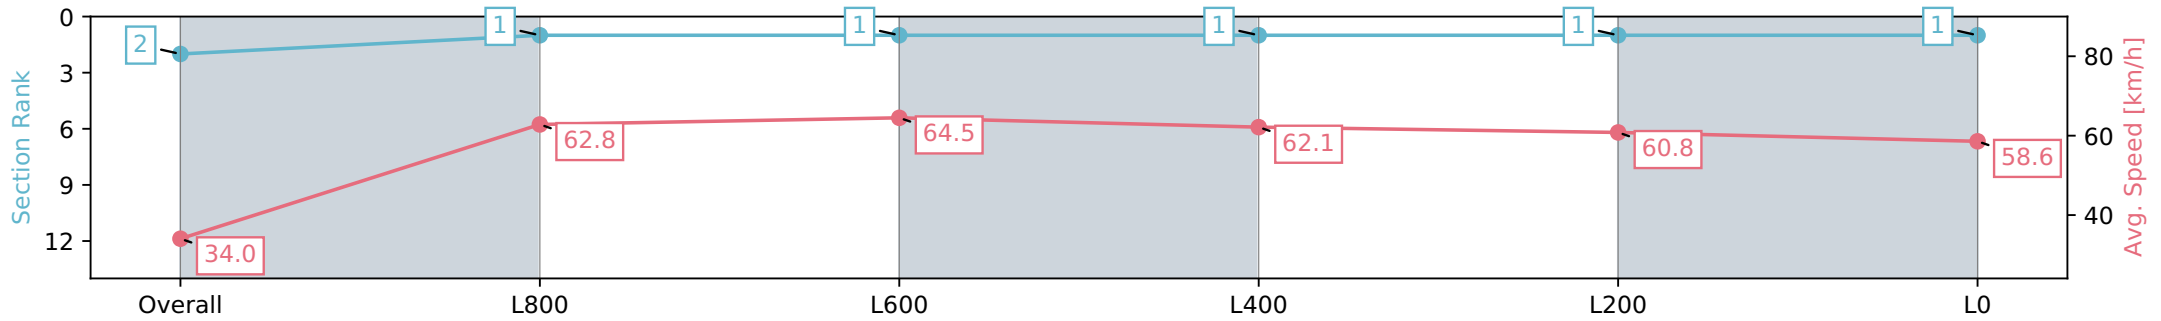

Morphettville SA - Professional

Race 9: Sportsbet Fast Form Handicap - 1050m

10 August 2024 - 4:59PM

Track Rating: Soft 6, Weather: Fine, Rail Position: +4m Entire Sectional 605m

Section	Overall	L800	L600	L400	L200	L0
Section Times	1:03.81 [2] (0:05.30)	0:58.51 [1] (0:11.46)	0:47.05 [1] (0:11.20)	0:35.85 [1] (0:11.71)	0:24.14 [1] (0:11.84)	0:12.30 [1] (0:12.30)
Average Speed [km/h]	34.0	62.8	64.5	62.1	60.8	58.6
Top Speed [km/h]	56.4	65.9	66.0	63.6	61.8	60.5
Avg. Dist. to Rail [m]	5.4	3.3	1.2	1.7	2.3	3.3
Avg. Stride Freq. [Hz]	2.1	2.4	2.4	2.3	2.4	2.4
Avg. Stride Length [m]	4.2	7.3	7.5	7.3	7.2	6.9