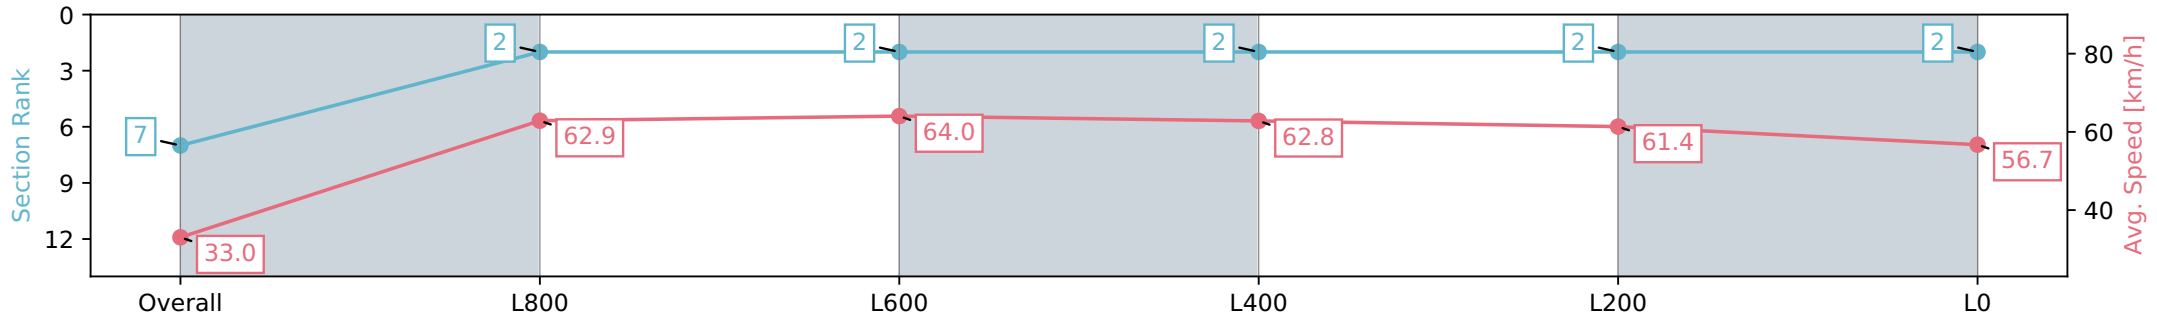

Morphettville SA - Professional

Race 9: Sportsbet Fast Form Handicap - 1050m

10 August 2024 - 4:59PM

Track Rating: Soft 6, Weather: Fine, Rail Position: +4m Entire Sectional 605m

Section	Overall	L800	L600	L400	L200	L0
Section Times	1:04.31 [7] (0:05.49)	0:58.82 [2] (0:11.45)	0:47.37 [2] (0:11.32)	0:36.05 [2] (0:11.59)	0:24.46 [2] (0:11.77)	0:12.69 [2] (0:12.69)
Average Speed [km/h]	33.0	62.9	64.0	62.8	61.4	56.7
Top Speed [km/h]	55.3	65.3	65.5	63.9	62.2	60.3
Avg. Dist. to Rail [m]	7.0	4.2	2.0	2.1	2.9	5.0
Avg. Stride Freq. [Hz]	2.3	2.6	2.6	2.5	2.5	2.5
Avg. Stride Length [m]	3.8	6.7	6.9	6.9	6.7	6.4