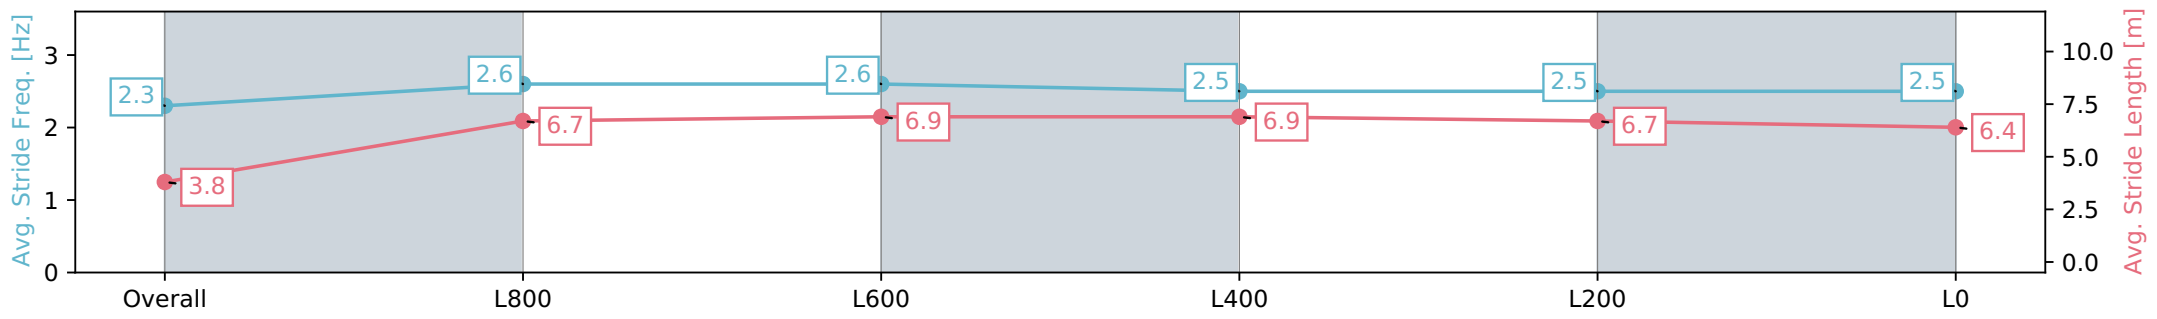

Morphettville SA - Professional

Race 9: Sportsbet Fast Form Handicap - 1050m

10 August 2024 - 4:59PM

Track Rating: Soft 6, Weather: Fine, Rail Position: +4m Entire Sectional 605m

Section	Overall	L800	L600	L400	L200	L0
Section Times	1:04.31 [7] (0:05.49)	0:58.82 [2] (0:11.45)	0:47.37 [2] (0:11.32)	0:36.05 [2] (0:11.59)	0:24.46 [2] (0:11.77)	0:12.69 [2] (0:12.69)
Average Speed [km/h]	33.0	62.9	64.0	62.8	61.4	56.7
Top Speed [km/h]	55.3	65.3	65.5	63.9	62.2	60.3
Avg. Dist. to Rail [m]	7.0	4.2	2.0	2.1	2.9	5.0
Avg. Stride Freq. [Hz]	2.3	2.6	2.6	2.5	2.5	2.5
Avg. Stride Length [m]	3.8	6.7	6.9	6.9	6.7	6.4