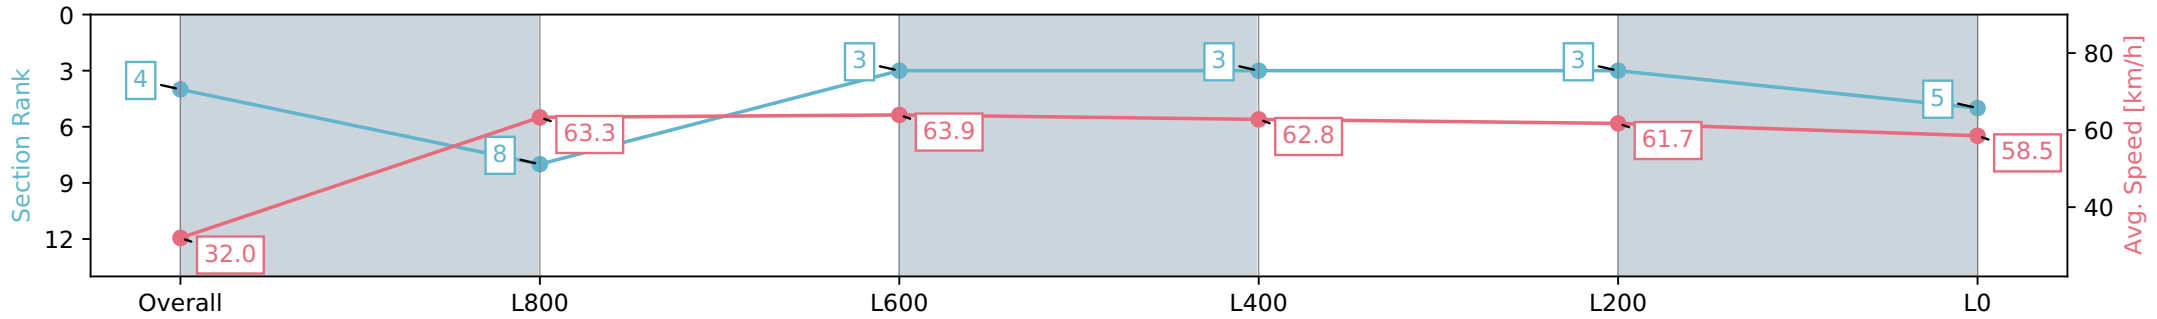

Morphettville SA - Professional

Race 9: Sportsbet Fast Form Handicap - 1050m

10 August 2024 - 4:59PM

Track Rating: Soft 6, Weather: Fine, Rail Position: +4m Entire Sectional 605m

Section	Overall	L800	L600	L400	L200	L0
Section Times	1:04.01 [4] (0:05.62)	0:58.39 [8] (0:11.37)	0:47.02 [3] (0:11.40)	0:35.62 [3] (0:11.60)	0:24.02 [3] (0:11.72)	0:12.30 [5] (0:12.30)
Average Speed [km/h]	32.0	63.3	63.9	62.8	61.7	58.5
Top Speed [km/h]	55.3	65.7	64.7	63.6	63.1	61.5
Avg. Dist. to Rail [m]	10.2	4.9	2.9	2.2	4.7	6.5
Avg. Stride Freq. [Hz]	2.4	2.5	2.3	2.3	2.4	2.3
Avg. Stride Length [m]	3.4	7.1	7.6	7.4	7.2	7.0