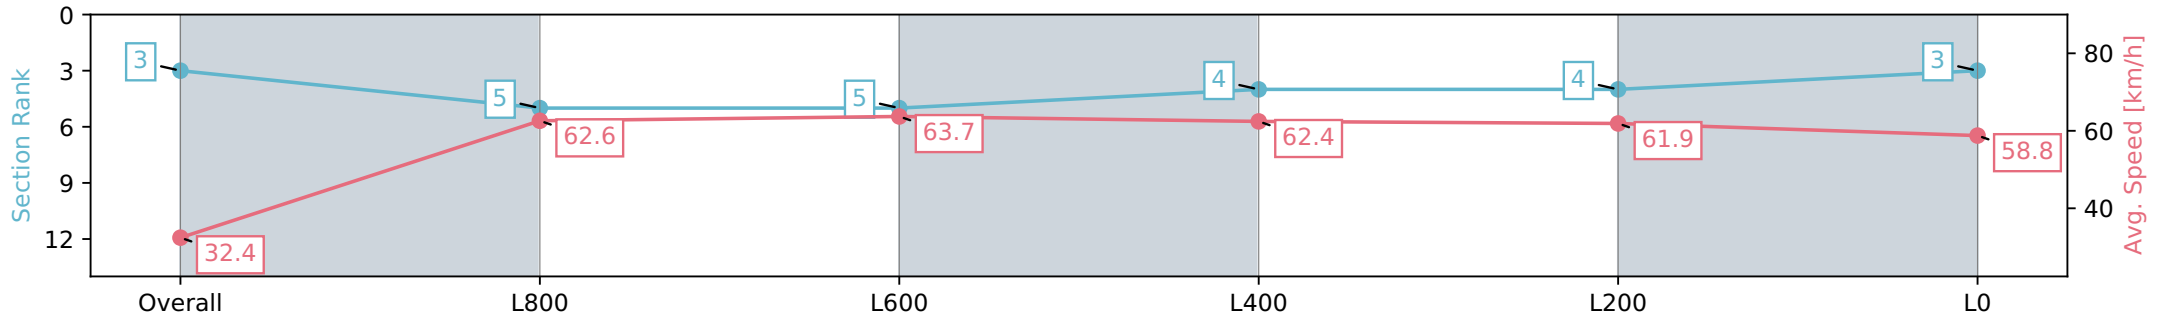

Morphettville SA - Professional

Race 9: Sportsbet Fast Form Handicap - 1050m

10 August 2024 - 4:59PM

Track Rating: Soft 6, Weather: Fine, Rail Position: +4m Entire Sectional 605m

Section	Overall	L800	L600	L400	L200	L0
Section Times	1:03.89 [3] (0:05.57)	0:58.31 [5] (0:11.51)	0:46.80 [5] (0:11.32)	0:35.48 [4] (0:11.59)	0:23.89 [4] (0:11.64)	0:12.25 [3] (0:12.25)
Average Speed [km/h]	32.4	62.6	63.7	62.4	61.9	58.8
Top Speed [km/h]	56.2	64.9	65.0	64.0	63.3	62.3
Avg. Dist. to Rail [m]	3.3	1.4	0.6	0.8	1.4	1.6
Avg. Stride Freq. [Hz]	2.3	2.5	2.4	2.4	2.4	2.4
Avg. Stride Length [m]	3.7	7.1	7.3	7.3	7.2	6.9