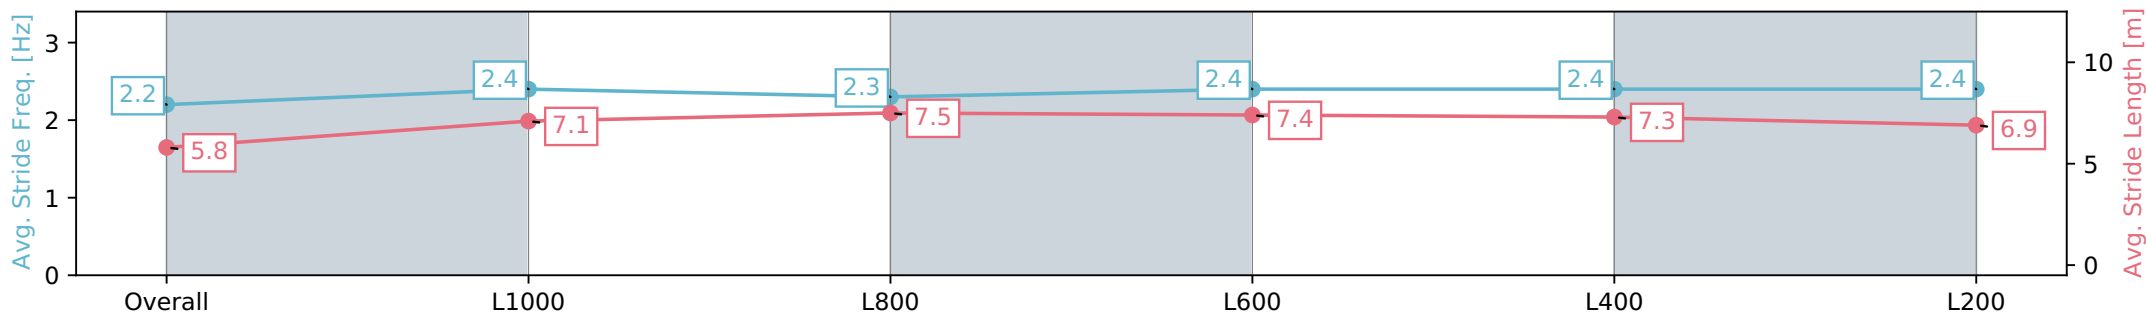

Horse/Jockey Name	MY KHALIFA/Dom Tourneur
Finish Rank	2
Fastest Section Time (Section)	0:11.30 (L1000)
Top Speed [km/h] (Section)	64.6 (Overall)
Race State	Finished

Morphettville SA - Professional
Race 8: Grand Syndicates Behemoth Stakes (Formerly Spring Stakes) - 1200m
10 August 2024 - 4:19PM
Track Rating: Soft 6, Weather: Fine, Rail Position: +4m Entire Sectional 605m

Section	Overall	L1000	L800	L600	L400	L200
Section Times	1:12.93 [2] (0:14.56)	0:58.37 [9] (0:11.30)	0:47.07 [10] (0:11.70)	0:35.37 [10] (0:11.55)	0:23.82 [8] (0:11.52)	0:12.30 [7] (0:12.30)
Average Speed [km/h]	49.5	63.7	62.3	63.2	62.8	58.5
Top Speed [km/h]	63.8	64.6	63.0	63.9	63.7	61.4
Avg. Dist. to Rail [m]	7.8	3.7	3.4	2.9	5.6	7.5
Avg. Stride Freq. [Hz]	2.2	2.4	2.3	2.4	2.4	2.4
Avg. Stride Length [m]	5.8	7.1	7.5	7.4	7.3	6.9

Report Created: Sat 10 August 2024 17:06:20 GMT+10 (Note: Timing is based on positional data)

[ ] Ranking at each section and finish
-:-:- No data available at this section
NA No data available