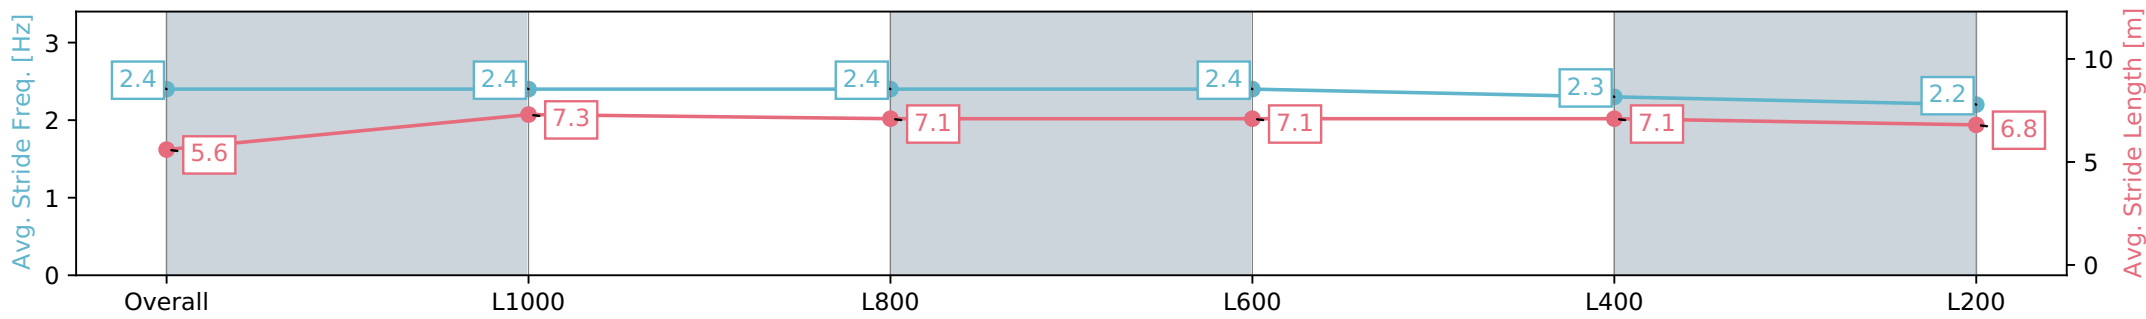

Horse/Jockey Name	BRAVE ACTION/Samuel Payne
Finish Rank	12
Fastest Section Time (Section)	0:11.25 (L1000)
Top Speed [km/h] (Section)	65.5 (Overall)
Race State	Finished

Morphettville SA - Professional
Race 8: Grand Syndicates Behemoth Stakes (Formerly Spring Stakes) - 1200m
10 August 2024 - 4:19PM
Track Rating: Soft 6, Weather: Fine, Rail Position: +4m Entire Sectional 605m

Section	Overall	L1000	L800	L600	L400	L200
Section Times	1:14.28 [12] (0:14.47)	0:59.81 [8] (0:11.25)	0:48.56 [8] (0:11.70)	0:36.86 [9] (0:11.78)	0:25.08 [10] (0:12.14)	0:12.94 [12] (0:12.94)
Average Speed [km/h]	49.8	64.0	62.1	62.2	59.7	55.8
Top Speed [km/h]	63.1	65.5	63.4	63.6	61.8	58.9
Avg. Dist. to Rail [m]	3.9	1.8	2.5	3.3	5.4	8.0
Avg. Stride Freq. [Hz]	2.4	2.4	2.4	2.4	2.3	2.2
Avg. Stride Length [m]	5.6	7.3	7.1	7.1	7.1	6.8

Report Created: Sat 10 August 2024 17:06:45 GMT+10 (Note: Timing is based on positional data)

- [ ] Ranking at each section and finish
- -:-:- No data available at this section
- NA No data available