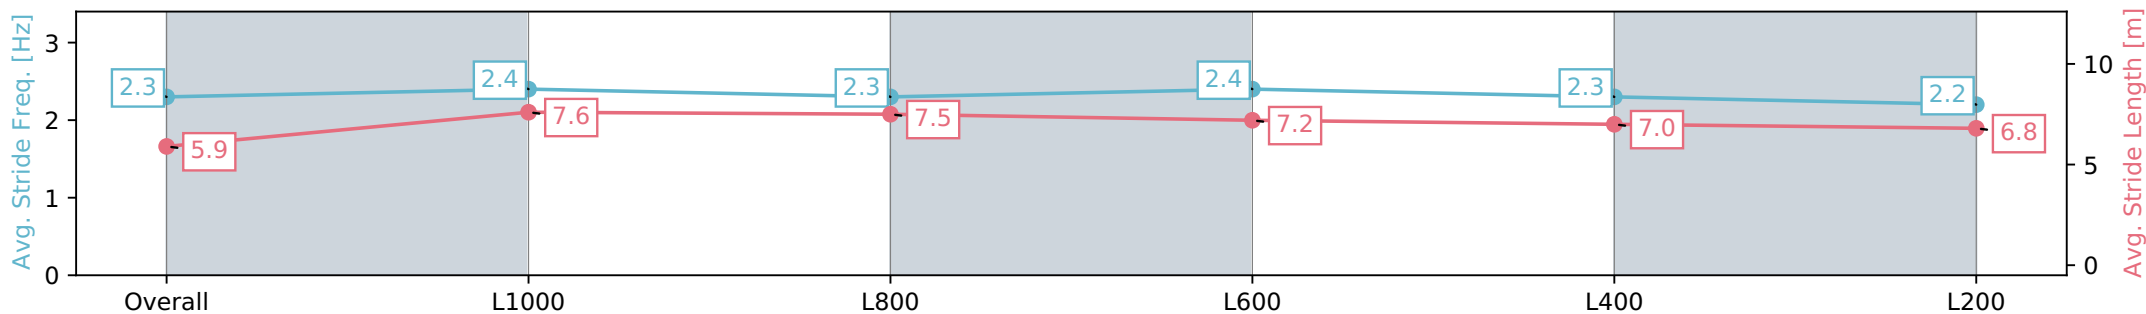

Horse/Jockey Name	STRUCK BY/Rochelle Milnes
Finish Rank	8
Fastest Section Time (Section)	0:10.86 (L1000)
Top Speed [km/h] (Section)	67.1 (Overall)
Race State	Finished

Morphettville SA - Professional
Race 8: Grand Syndicates Behemoth Stakes (Formerly Spring Stakes) - 1200m
10 August 2024 - 4:19PM
Track Rating: Soft 6, Weather: Fine, Rail Position: +4m Entire Sectional 605m

Section	Overall	L1000	L800	L600	L400	L200
Section Times	1:13.46 [8] (0:14.10)	0:59.36 [3] (0:10.86)	0:48.50 [2] (0:11.42)	0:37.08 [1] (0:11.71)	0:25.37 [1] (0:12.23)	0:13.14 [2] (0:13.14)
Average Speed [km/h]	51.1	66.3	63.5	61.8	59.0	54.8
Top Speed [km/h]	67.0	67.1	64.9	63.5	60.7	57.5
Avg. Dist. to Rail [m]	9.5	3.3	2.1	1.0	2.4	4.0
Avg. Stride Freq. [Hz]	2.3	2.4	2.3	2.4	2.3	2.2
Avg. Stride Length [m]	5.9	7.6	7.5	7.2	7.0	6.8

Report Created: Sat 10 August 2024 17:06:35 GMT+10 (Note: Timing is based on positional data)

- [ ] Ranking at each section and finish
- -:-:- No data available at this section
- NA No data available