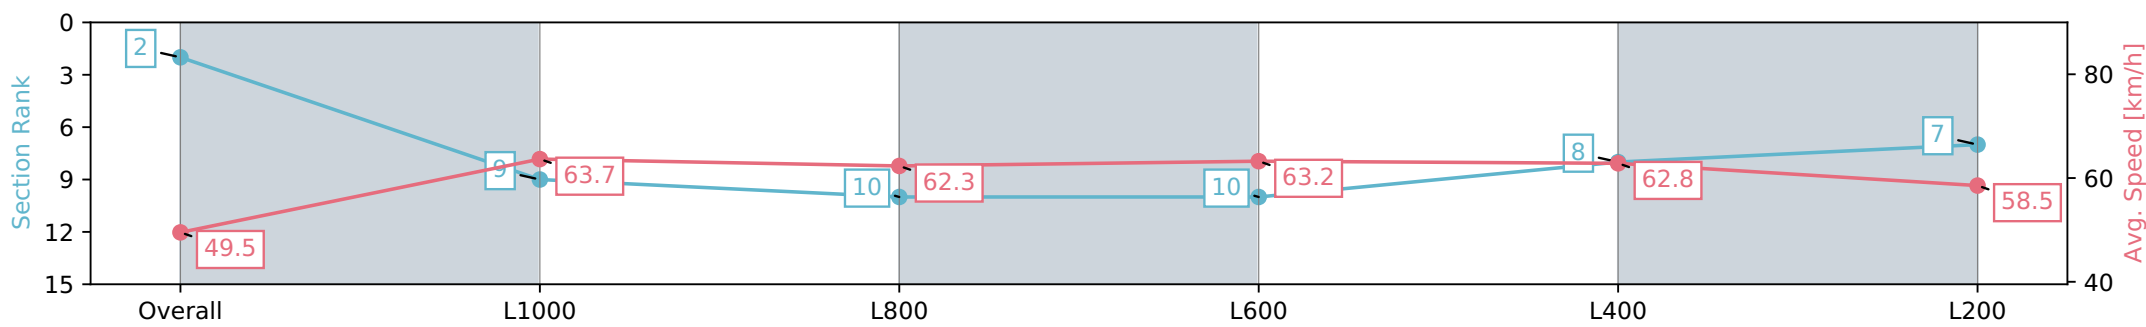

Horse/Jockey Name	MY KHALIFA/Dom Tourneur
Finish Rank	2
Fastest Section Time (Section)	0:11.30 (L1000)
Top Speed [km/h] (Section)	64.6 (Overall)
Race State	Finished

Morphettville SA - Professional
Race 8: Grand Syndicates Behemoth Stakes (Formerly Spring Stakes) - 1200m
10 August 2024 - 4:19PM
Track Rating: Soft 6, Weather: Fine, Rail Position: +4m Entire Sectional 605m

Section	Overall	L1000	L800	L600	L400	L200
Section Times	1:12.93 [2] (0:14.56)	0:58.37 [9] (0:11.30)	0:47.07 [10] (0:11.70)	0:35.37 [10] (0:11.55)	0:23.82 [8] (0:11.52)	0:12.30 [7] (0:12.30)
Average Speed [km/h]	49.5	63.7	62.3	63.2	62.8	58.5
Top Speed [km/h]	63.8	64.6	63.0	63.9	63.7	61.4
Avg. Dist. to Rail [m]	7.8	3.7	3.4	2.9	5.6	7.5
Avg. Stride Freq. [Hz]	2.2	2.4	2.3	2.4	2.4	2.4
Avg. Stride Length [m]	5.8	7.1	7.5	7.4	7.3	6.9

Report Created: Sat 10 August 2024 17:06:20 GMT+10 (Note: Timing is based on positional data)

[ ] Ranking at each section and finish
-:-:- No data available at this section
NA No data available