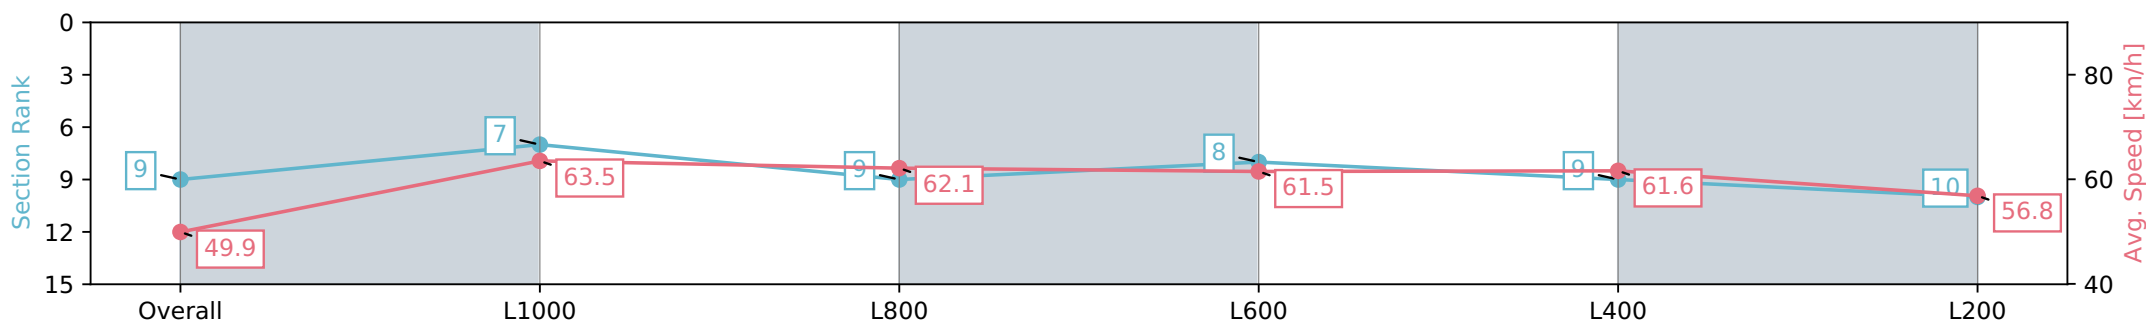

Horse/Jockey Name	BOOGNISH/Jacob Opperman
Finish Rank	9
Fastest Section Time (Section)	0:11.34 (L1000)
Top Speed [km/h] (Section)	64.3 (Overall)
Race State	Finished

Morphettville SA - Professional
Race 8: Grand Syndicates Behemoth Stakes (Formerly Spring Stakes) - 1200m
10 August 2024 - 4:19PM
Track Rating: Soft 6, Weather: Fine, Rail Position: +4m Entire Sectional 605m

Section	Overall	L1000	L800	L600	L400	L200
Section Times	1:13.52 [9] (0:14.42)	0:59.10 [7] (0:11.34)	0:47.76 [9] (0:11.63)	0:36.13 [8] (0:11.75)	0:24.38 [9] (0:11.71)	0:12.67 [10] (0:12.67)
Average Speed [km/h]	49.9	63.5	62.1	61.5	61.6	56.8
Top Speed [km/h]	63.6	64.3	63.2	63.0	62.2	60.1
Avg. Dist. to Rail [m]	2.2	1.8	1.2	0.6	2.7	4.5
Avg. Stride Freq. [Hz]	2.2	2.3	2.2	2.3	2.3	2.2
Avg. Stride Length [m]	6.0	7.8	7.8	7.5	7.4	7.2

Report Created: Sat 10 August 2024 17:06:37 GMT+10 (Note: Timing is based on positional data)

[ ] Ranking at each section and finish
-:-:- No data available at this section
NA No data available