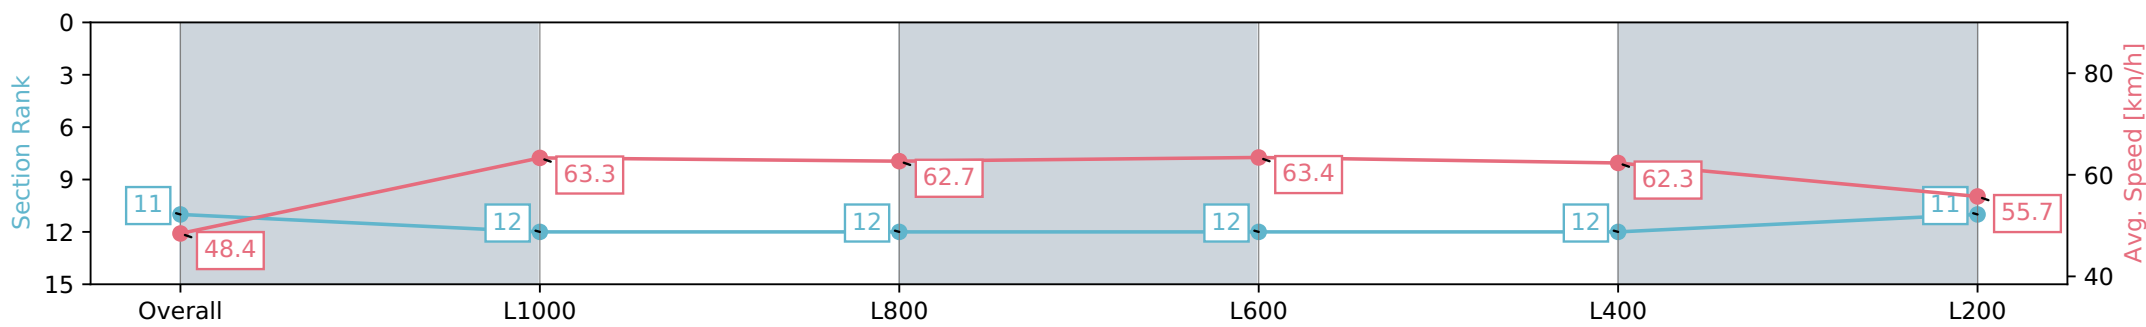

Horse/Jockey Name	EPISODIC/Ben Price
Finish Rank	11
Fastest Section Time (Section)	0:11.38 (L1000)
Top Speed [km/h] (Section)	64.7 (Overall)
Race State	Finished

Morphettville SA - Professional
Race 8: Grand Syndicates Behemoth Stakes (Formerly Spring Stakes) - 1200m
10 August 2024 - 4:19PM
Track Rating: Soft 6, Weather: Fine, Rail Position: +4m Entire Sectional 605m

Section	Overall	L1000	L800	L600	L400	L200
Section Times	1:13.91 [11] (0:14.86)	0:59.05 [12] (0:11.38)	0:47.67 [12] (0:11.61)	0:36.06 [12] (0:11.51)	0:24.55 [12] (0:11.65)	0:12.90 [11] (0:12.90)
Average Speed [km/h]	48.4	63.3	62.7	63.4	62.3	55.7
Top Speed [km/h]	62.6	64.7	63.3	64.5	63.3	59.9
Avg. Dist. to Rail [m]	9.1	3.8	3.0	2.8	7.3	9.8
Avg. Stride Freq. [Hz]	2.2	2.3	2.3	2.4	2.4	2.2
Avg. Stride Length [m]	5.8	7.5	7.5	7.5	7.4	7.0

Report Created: Sat 10 August 2024 17:06:42 GMT+10 (Note: Timing is based on positional data)

- [ ] Ranking at each section and finish
- -:-:- No data available at this section
- NA No data available