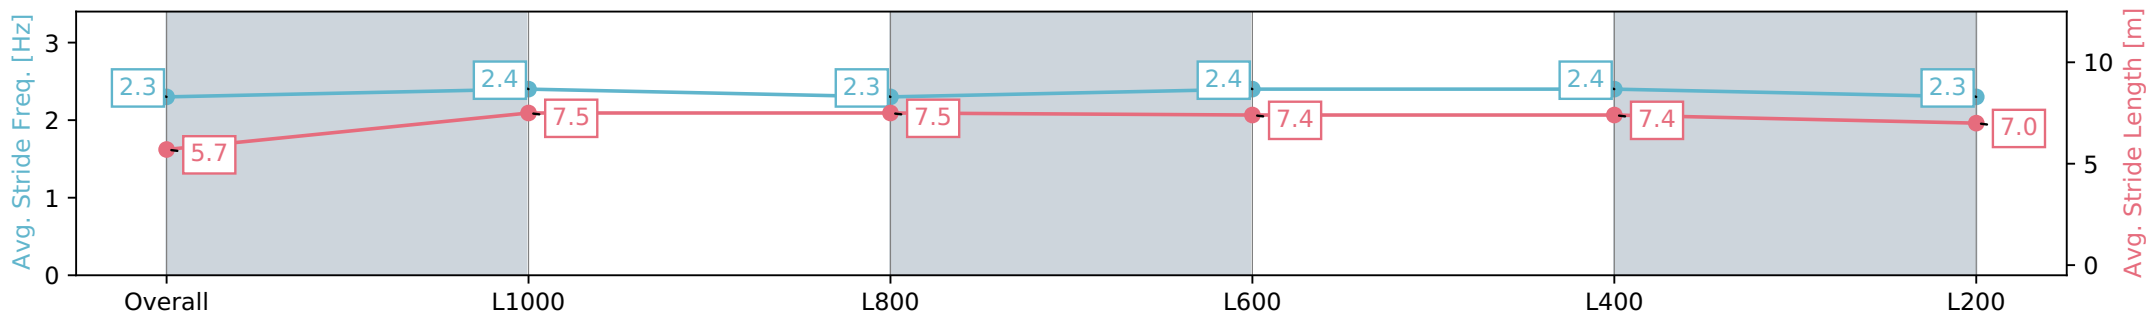

Horse/Jockey Name	SEE YOU IN HEAVEN/Jake Toeroek
Finish Rank	1
Fastest Section Time (Section)	0:11.02 (L1000)
Top Speed [km/h] (Section)	67.2 (Overall)
Race State	Finished

Morphettville SA - Professional
Race 8: Grand Syndicates Behemoth Stakes (Formerly Spring Stakes) - 1200m
10 August 2024 - 4:19PM
Track Rating: Soft 6, Weather: Fine, Rail Position: +4m Entire Sectional 605m

Section	Overall	L1000	L800	L600	L400	L200
Section Times	1:12.67 [1] (0:14.67)	0:58.00 [10] (0:11.02)	0:46.98 [7] (0:11.53)	0:35.45 [6] (0:11.56)	0:23.88 [5] (0:11.54)	0:12.34 [3] (0:12.34)
Average Speed [km/h]	49.1	65.4	62.8	62.9	62.9	58.3
Top Speed [km/h]	67.2	66.8	63.7	63.6	63.8	62.3
Avg. Dist. to Rail [m]	7.4	3.7	2.1	2.1	5.5	6.7
Avg. Stride Freq. [Hz]	2.3	2.4	2.3	2.4	2.4	2.3
Avg. Stride Length [m]	5.7	7.5	7.5	7.4	7.4	7.0

Report Created: Sat 10 August 2024 17:06:18 GMT+10 (Note: Timing is based on positional data)

- [ ] Ranking at each section and finish
- -:-:- No data available at this section
- NA No data available