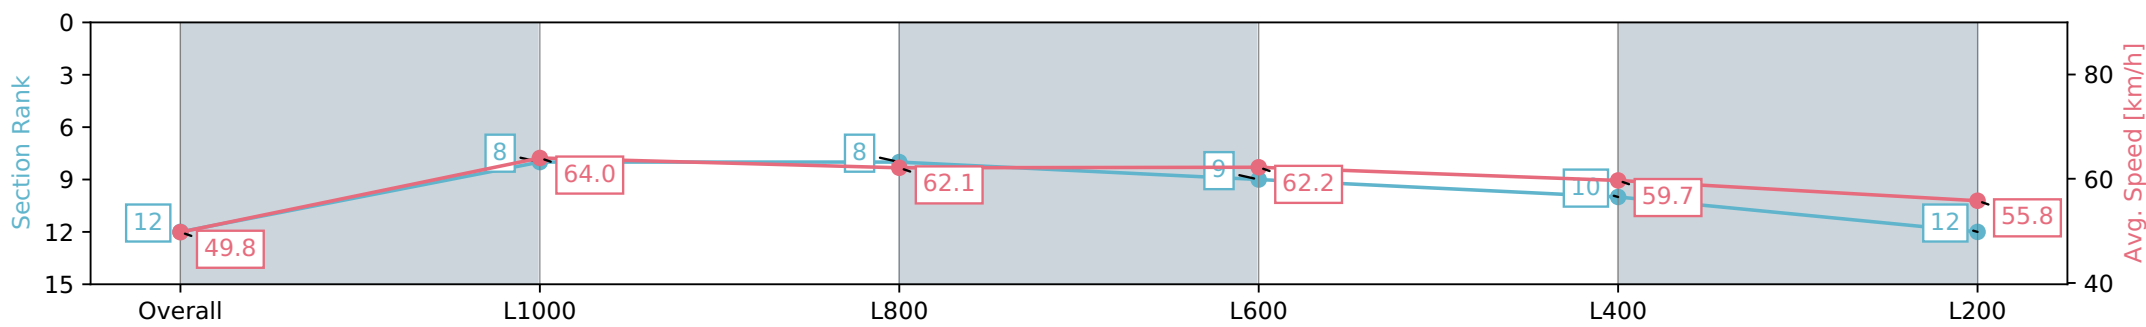

Horse/Jockey Name	BRAVE ACTION/Samuel Payne
Finish Rank	12
Fastest Section Time (Section)	0:11.25 (L1000)
Top Speed [km/h] (Section)	65.5 (Overall)
Race State	Finished

Morphettville SA - Professional
Race 8: Grand Syndicates Behemoth Stakes (Formerly Spring Stakes) - 1200m
10 August 2024 - 4:19PM
Track Rating: Soft 6, Weather: Fine, Rail Position: +4m Entire Sectional 605m

Section	Overall	L1000	L800	L600	L400	L200
Section Times	1:14.28 [12] (0:14.47)	0:59.81 [8] (0:11.25)	0:48.56 [8] (0:11.70)	0:36.86 [9] (0:11.78)	0:25.08 [10] (0:12.14)	0:12.94 [12] (0:12.94)
Average Speed [km/h]	49.8	64.0	62.1	62.2	59.7	55.8
Top Speed [km/h]	63.1	65.5	63.4	63.6	61.8	58.9
Avg. Dist. to Rail [m]	3.9	1.8	2.5	3.3	5.4	8.0
Avg. Stride Freq. [Hz]	2.4	2.4	2.4	2.4	2.3	2.2
Avg. Stride Length [m]	5.6	7.3	7.1	7.1	7.1	6.8

Report Created: Sat 10 August 2024 17:06:45 GMT+10 (Note: Timing is based on positional data)

- [ ] Ranking at each section and finish
- -:-:- No data available at this section
- NA No data available