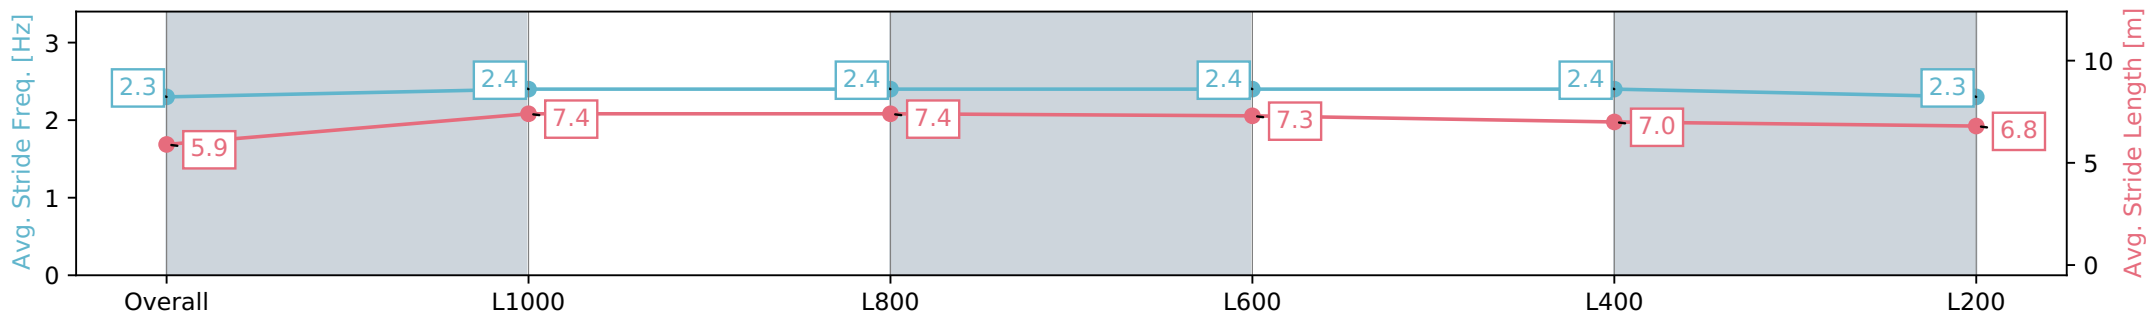

Horse/Jockey Name	DUBAI POET/Jessica Eaton
Finish Rank	5
Fastest Section Time (Section)	0:11.17 (L1000)
Top Speed [km/h] (Section)	66.0 (Overall)
Race State	Finished

Morphettville SA - Professional
Race 8: Grand Syndicates Behemoth Stakes (Formerly Spring Stakes) - 1200m
10 August 2024 - 4:19PM
Track Rating: Soft 6, Weather: Fine, Rail Position: +4m Entire Sectional 605m

Section	Overall	L1000	L800	L600	L400	L200
Section Times	1:13.16 [5] (0:14.07)	0:59.09 [2] (0:11.17)	0:47.92 [3] (0:11.53)	0:36.39 [3] (0:11.76)	0:24.63 [3] (0:11.90)	0:12.73 [4] (0:12.73)
Average Speed [km/h]	51.2	64.5	62.8	61.6	60.7	56.6
Top Speed [km/h]	66.0	65.3	64.6	62.5	62.4	59.9
Avg. Dist. to Rail [m]	4.8	2.4	1.9	1.1	3.5	4.9
Avg. Stride Freq. [Hz]	2.3	2.4	2.4	2.4	2.4	2.3
Avg. Stride Length [m]	5.9	7.4	7.4	7.3	7.0	6.8

Report Created: Sat 10 August 2024 17:06:28 GMT+10 (Note: Timing is based on positional data)

- [ ] Ranking at each section and finish
- -:-:- No data available at this section
- NA No data available