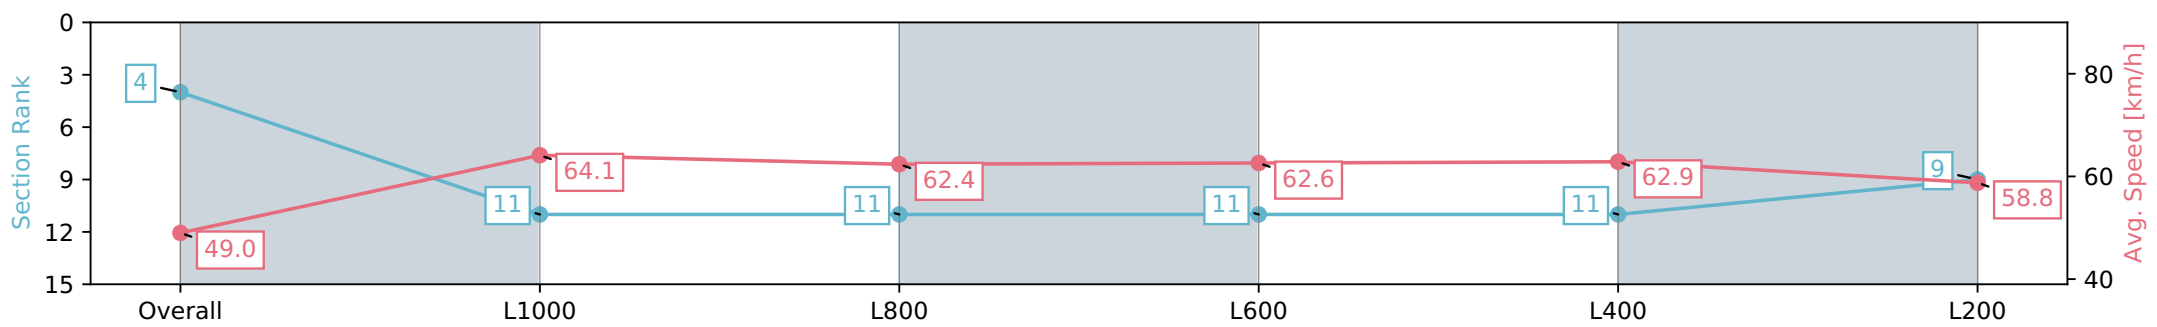

Horse/Jockey Name	SECOND TO NUN/Kayla Crowther
Finish Rank	4
Fastest Section Time (Section)	0:11.22 (L1000)
Top Speed [km/h] (Section)	65.6 (Overall)
Race State	Finished

Morphettville SA - Professional
Race 8: Grand Syndicates Behemoth Stakes (Formerly Spring Stakes) - 1200m
10 August 2024 - 4:19PM
Track Rating: Soft 6, Weather: Fine, Rail Position: +4m Entire Sectional 605m

Section	Overall	L1000	L800	L600	L400	L200
Section Times	1:13.06 [4] (0:14.71)	0:58.35 [11] (0:11.22)	0:47.13 [11] (0:11.64)	0:35.49 [11] (0:11.74)	0:23.75 [11] (0:11.51)	0:12.24 [9] (0:12.24)
Average Speed [km/h]	49.0	64.1	62.4	62.6	62.9	58.8
Top Speed [km/h]	65.6	64.9	63.1	63.5	63.6	61.8
Avg. Dist. to Rail [m]	5.2	2.9	2.4	3.9	2.4	1.5
Avg. Stride Freq. [Hz]	2.3	2.5	2.4	2.5	2.6	2.5
Avg. Stride Length [m]	5.5	7.1	7.1	6.9	6.8	6.5

Report Created: Sat 10 August 2024 17:06:25 GMT+10 (Note: Timing is based on positional data)

- [ ] Ranking at each section and finish
- -:-:- No data available at this section
- NA No data available