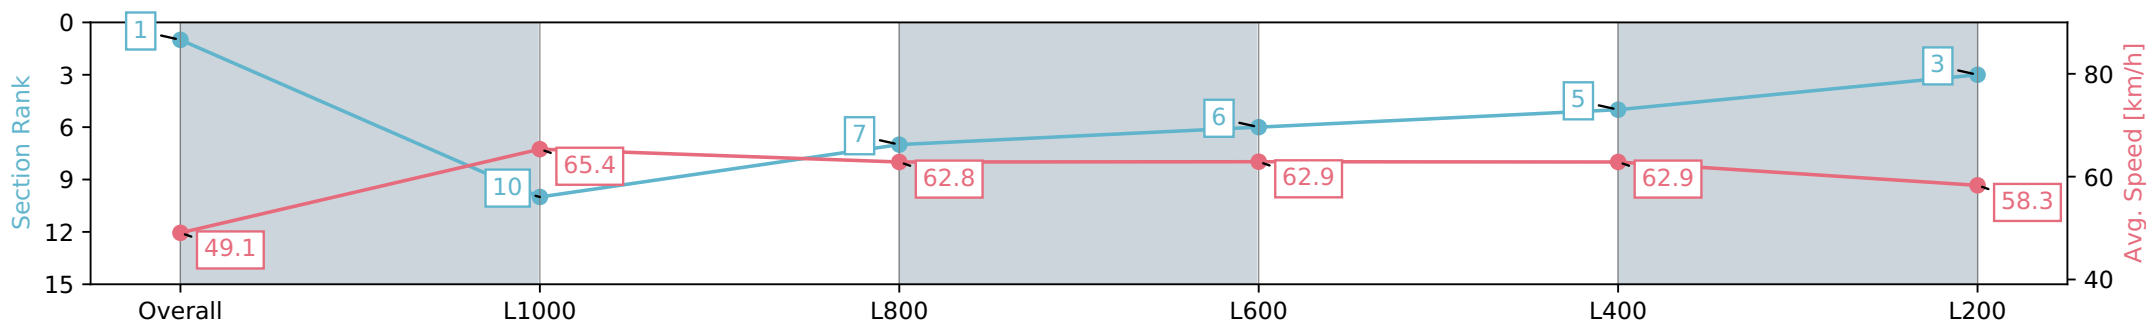

Horse/Jockey Name	SEE YOU IN HEAVEN/Jake Toeroek
Finish Rank	1
Fastest Section Time (Section)	0:11.02 (L1000)
Top Speed [km/h] (Section)	67.2 (Overall)
Race State	Finished

Morphettville SA - Professional
Race 8: Grand Syndicates Behemoth Stakes (Formerly Spring Stakes) - 1200m
10 August 2024 - 4:19PM
Track Rating: Soft 6, Weather: Fine, Rail Position: +4m Entire Sectional 605m

Section	Overall	L1000	L800	L600	L400	L200
Section Times	1:12.67 [1] (0:14.67)	0:58.00 [10] (0:11.02)	0:46.98 [7] (0:11.53)	0:35.45 [6] (0:11.56)	0:23.88 [5] (0:11.54)	0:12.34 [3] (0:12.34)
Average Speed [km/h]	49.1	65.4	62.8	62.9	62.9	58.3
Top Speed [km/h]	67.2	66.8	63.7	63.6	63.8	62.3
Avg. Dist. to Rail [m]	7.4	3.7	2.1	2.1	5.5	6.7
Avg. Stride Freq. [Hz]	2.3	2.4	2.3	2.4	2.4	2.3
Avg. Stride Length [m]	5.7	7.5	7.5	7.4	7.4	7.0

Report Created: Sat 10 August 2024 17:06:18 GMT+10 (Note: Timing is based on positional data)

- [ ] Ranking at each section and finish
- -:-:- No data available at this section
- NA No data available