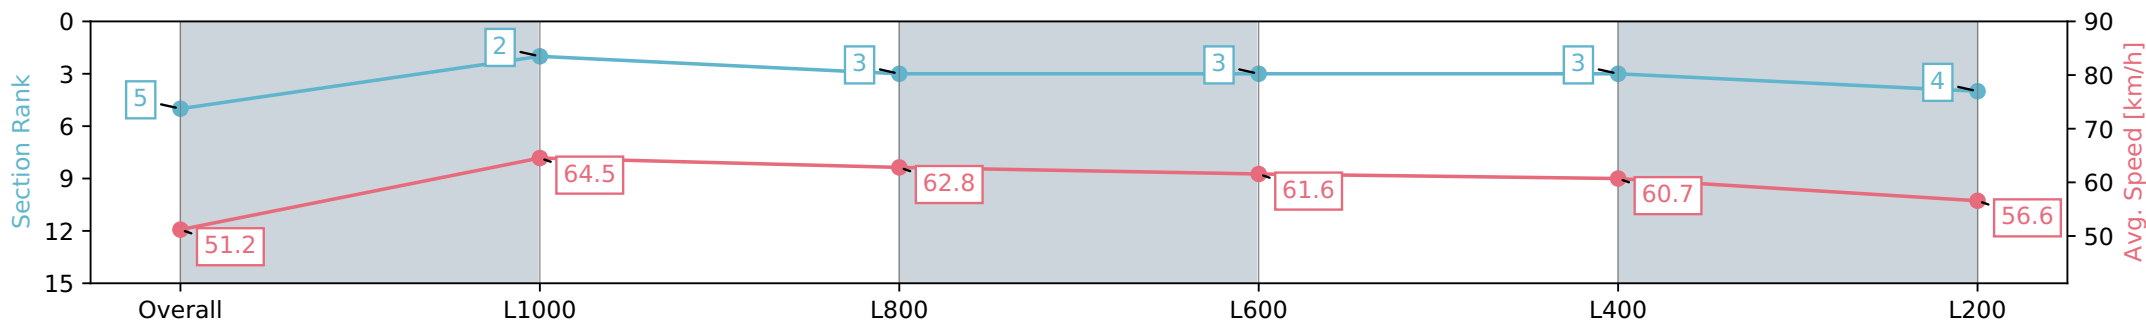

Horse/Jockey Name	DUBAI POET/Jessica Eaton
Finish Rank	5
Fastest Section Time (Section)	0:11.17 (L1000)
Top Speed [km/h] (Section)	66.0 (Overall)
Race State	Finished

Morphettville SA - Professional
Race 8: Grand Syndicates Behemoth Stakes (Formerly Spring Stakes) - 1200m
10 August 2024 - 4:19PM
Track Rating: Soft 6, Weather: Fine, Rail Position: +4m Entire Sectional 605m

Section	Overall	L1000	L800	L600	L400	L200
Section Times	1:13.16 [5] (0:14.07)	0:59.09 [2] (0:11.17)	0:47.92 [3] (0:11.53)	0:36.39 [3] (0:11.76)	0:24.63 [3] (0:11.90)	0:12.73 [4] (0:12.73)
Average Speed [km/h]	51.2	64.5	62.8	61.6	60.7	56.6
Top Speed [km/h]	66.0	65.3	64.6	62.5	62.4	59.9
Avg. Dist. to Rail [m]	4.8	2.4	1.9	1.1	3.5	4.9
Avg. Stride Freq. [Hz]	2.3	2.4	2.4	2.4	2.4	2.3
Avg. Stride Length [m]	5.9	7.4	7.4	7.3	7.0	6.8

Report Created: Sat 10 August 2024 17:06:28 GMT+10 (Note: Timing is based on positional data)

- [ ] Ranking at each section and finish
- -:-:- No data available at this section
- NA No data available