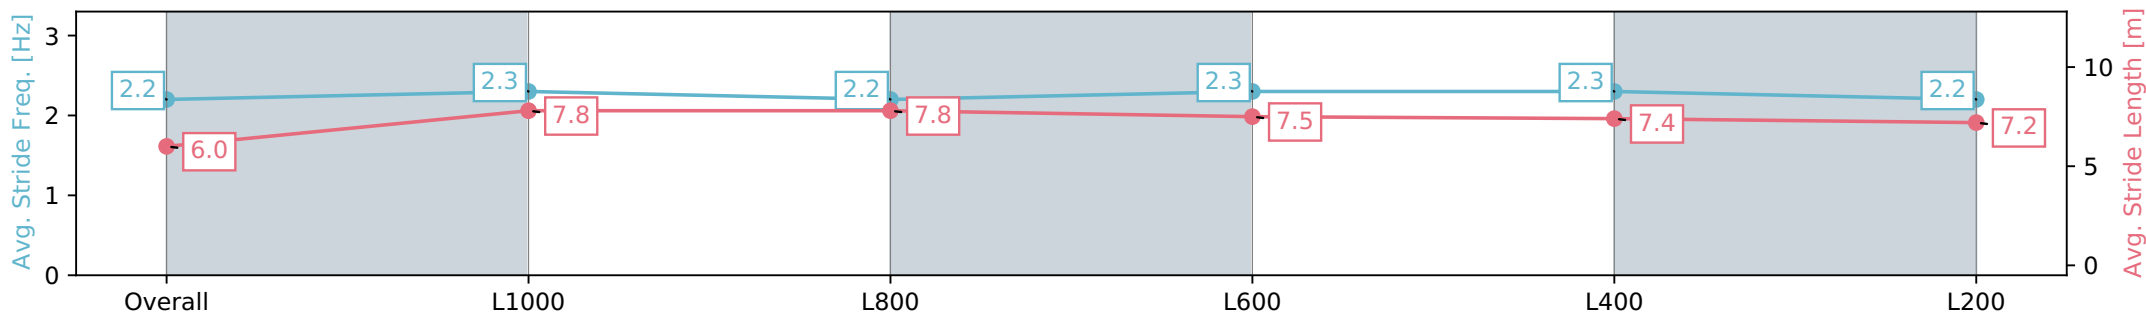

Horse/Jockey Name	BOOGNISH/Jacob Opperman
Finish Rank	9
Fastest Section Time (Section)	0:11.34 (L1000)
Top Speed [km/h] (Section)	64.3 (Overall)
Race State	Finished

Morphettville SA - Professional
Race 8: Grand Syndicates Behemoth Stakes (Formerly Spring Stakes) - 1200m
10 August 2024 - 4:19PM
Track Rating: Soft 6, Weather: Fine, Rail Position: +4m Entire Sectional 605m

Section	Overall	L1000	L800	L600	L400	L200
Section Times	1:13.52 [9] (0:14.42)	0:59.10 [7] (0:11.34)	0:47.76 [9] (0:11.63)	0:36.13 [8] (0:11.75)	0:24.38 [9] (0:11.71)	0:12.67 [10] (0:12.67)
Average Speed [km/h]	49.9	63.5	62.1	61.5	61.6	56.8
Top Speed [km/h]	63.6	64.3	63.2	63.0	62.2	60.1
Avg. Dist. to Rail [m]	2.2	1.8	1.2	0.6	2.7	4.5
Avg. Stride Freq. [Hz]	2.2	2.3	2.2	2.3	2.3	2.2
Avg. Stride Length [m]	6.0	7.8	7.8	7.5	7.4	7.2

Report Created: Sat 10 August 2024 17:06:37 GMT+10 (Note: Timing is based on positional data)

[ ] Ranking at each section and finish
-:-:- No data available at this section
NA No data available