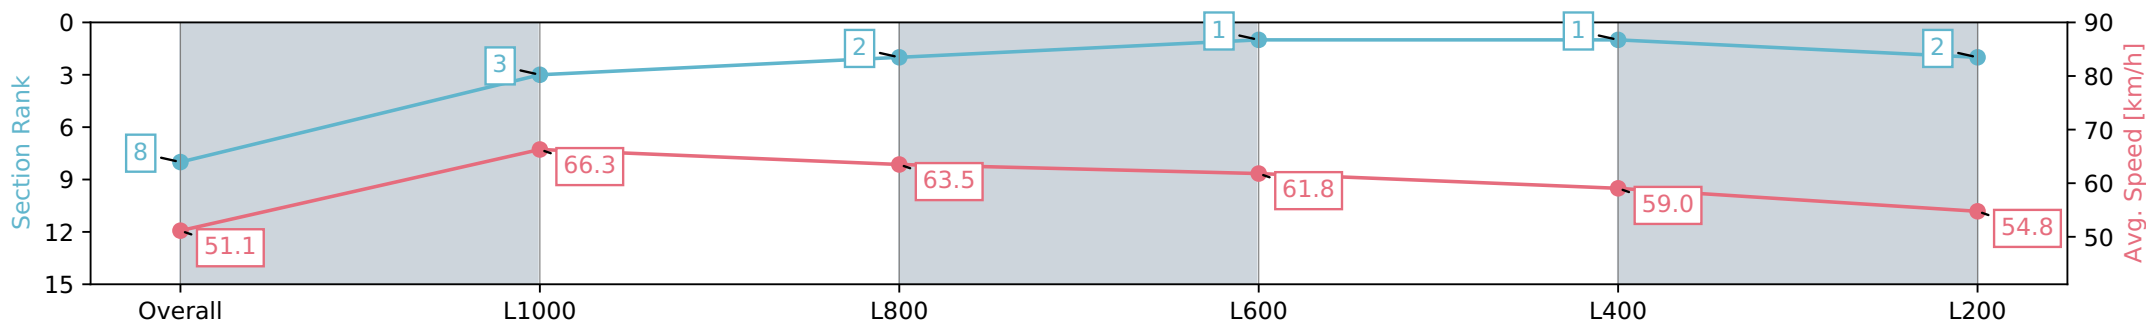

Horse/Jockey Name	STRUCK BY/Rochelle Milnes
Finish Rank	8
Fastest Section Time (Section)	0:10.86 (L1000)
Top Speed [km/h] (Section)	67.1 (Overall)
Race State	Finished

Morphettville SA - Professional
Race 8: Grand Syndicates Behemoth Stakes (Formerly Spring Stakes) - 1200m
10 August 2024 - 4:19PM
Track Rating: Soft 6, Weather: Fine, Rail Position: +4m Entire Sectional 605m

Section	Overall	L1000	L800	L600	L400	L200
Section Times	1:13.46 [8] (0:14.10)	0:59.36 [3] (0:10.86)	0:48.50 [2] (0:11.42)	0:37.08 [1] (0:11.71)	0:25.37 [1] (0:12.23)	0:13.14 [2] (0:13.14)
Average Speed [km/h]	51.1	66.3	63.5	61.8	59.0	54.8
Top Speed [km/h]	67.0	67.1	64.9	63.5	60.7	57.5
Avg. Dist. to Rail [m]	9.5	3.3	2.1	1.0	2.4	4.0
Avg. Stride Freq. [Hz]	2.3	2.4	2.3	2.4	2.3	2.2
Avg. Stride Length [m]	5.9	7.6	7.5	7.2	7.0	6.8

Report Created: Sat 10 August 2024 17:06:35 GMT+10 (Note: Timing is based on positional data)

- [ ] Ranking at each section and finish
- -:-:- No data available at this section
- NA No data available