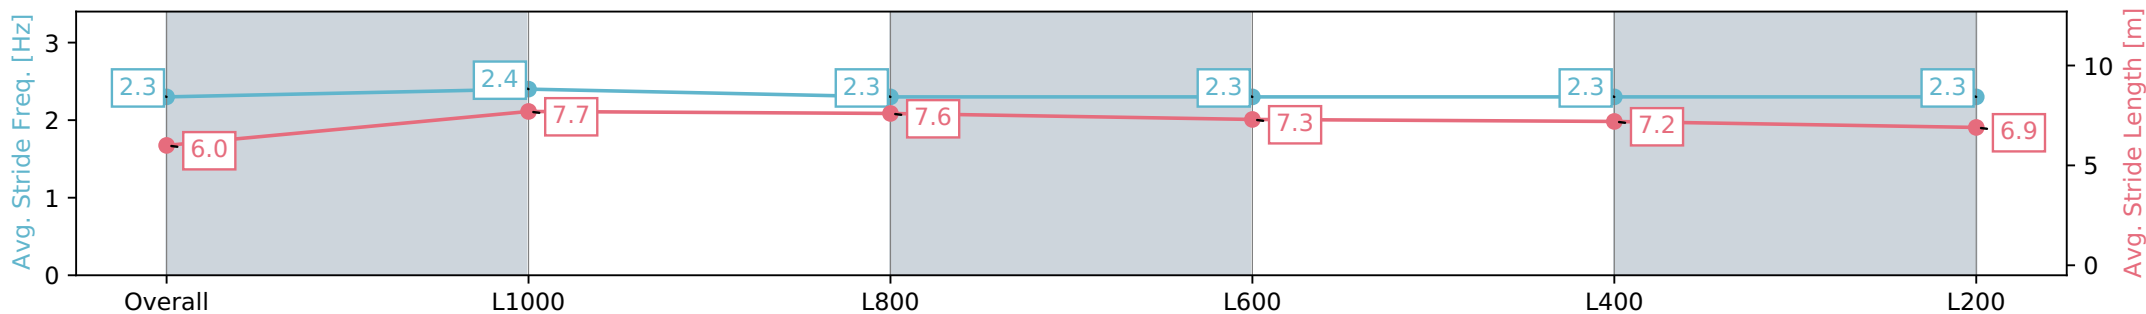

Horse/Jockey Name	KARACASU/Callan Murray
Finish Rank	6
Fastest Section Time (Section)	0:10.96 (L1000)
Top Speed [km/h] (Section)	67.5 (Overall)
Race State	Finished

Morphettville SA - Professional
Race 8: Grand Syndicates Behemoth Stakes (Formerly Spring Stakes) - 1200m
10 August 2024 - 4:19PM
Track Rating: Soft 6, Weather: Fine, Rail Position: +4m Entire Sectional 605m

Section	Overall	L1000	L800	L600	L400	L200
Section Times	1:13.18 [6] (0:13.99)	0:59.19 [1] (0:10.96)	0:48.23 [1] (0:11.49)	0:36.74 [2] (0:11.80)	0:24.94 [2] (0:12.01)	0:12.93 [1] (0:12.93)
Average Speed [km/h]	51.4	65.7	62.9	61.5	60.1	55.7
Top Speed [km/h]	67.4	67.5	64.7	62.8	60.9	58.8
Avg. Dist. to Rail [m]	7.5	2.3	1.4	1.4	2.4	3.1
Avg. Stride Freq. [Hz]	2.3	2.4	2.3	2.3	2.3	2.3
Avg. Stride Length [m]	6.0	7.7	7.6	7.3	7.2	6.9

Report Created: Sat 10 August 2024 17:06:30 GMT+10 (Note: Timing is based on positional data)

- [ ] Ranking at each section and finish
- -:-:- No data available at this section
- NA No data available