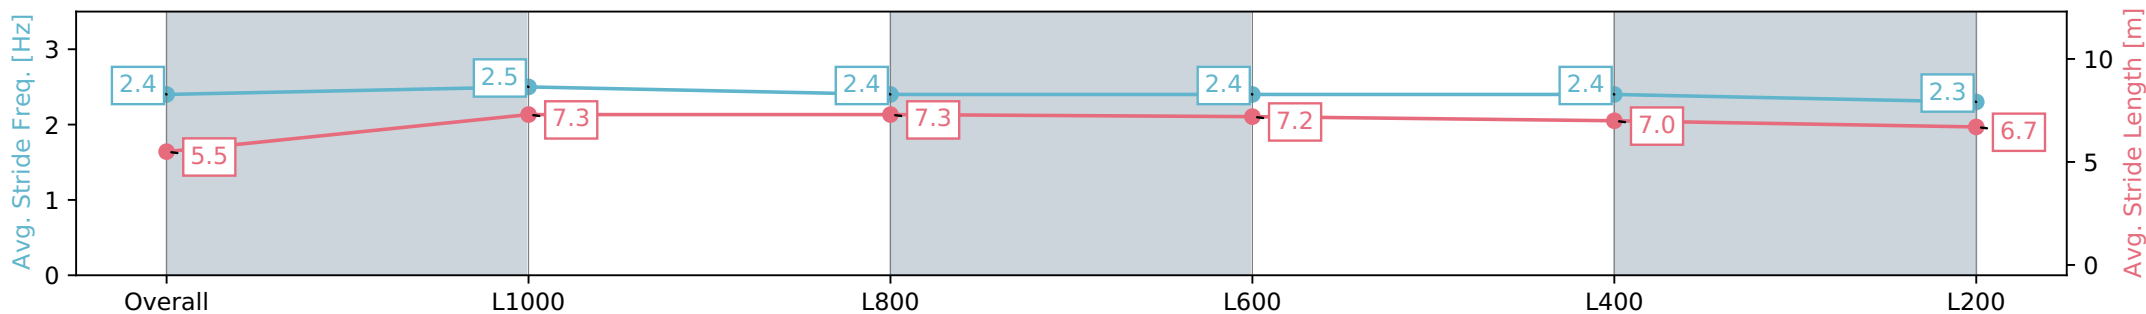

Morphettville SA - Professional

Race 8: Grand Syndicates Behemoth Stakes (Formerly Spring Stakes) - 1200m

10 August 2024 - 4:19PM

Track Rating: Soft 6, Weather: Fine, Rail Position: +4m Entire Sectional 605m

Section	Overall	L1000	L800	L600	L400	L200
Section Times	1:13.74 [10] (0:14.30)	0:59.44 [5] (0:11.02)	0:48.42 [4] (0:11.63)	0:36.79 [4] (0:11.73)	0:25.06 [4] (0:11.91)	0:13.15 [6] (0:13.15)
Average Speed [km/h]	50.3	65.3	62.5	62.0	60.7	54.8
Top Speed [km/h]	65.7	66.1	64.0	62.7	62.3	58.5
Avg. Dist. to Rail [m]	6.5	3.6	2.8	1.9	4.6	6.1
Avg. Stride Freq. [Hz]	2.4	2.5	2.4	2.4	2.4	2.3
Avg. Stride Length [m]	5.5	7.3	7.3	7.2	7.0	6.7