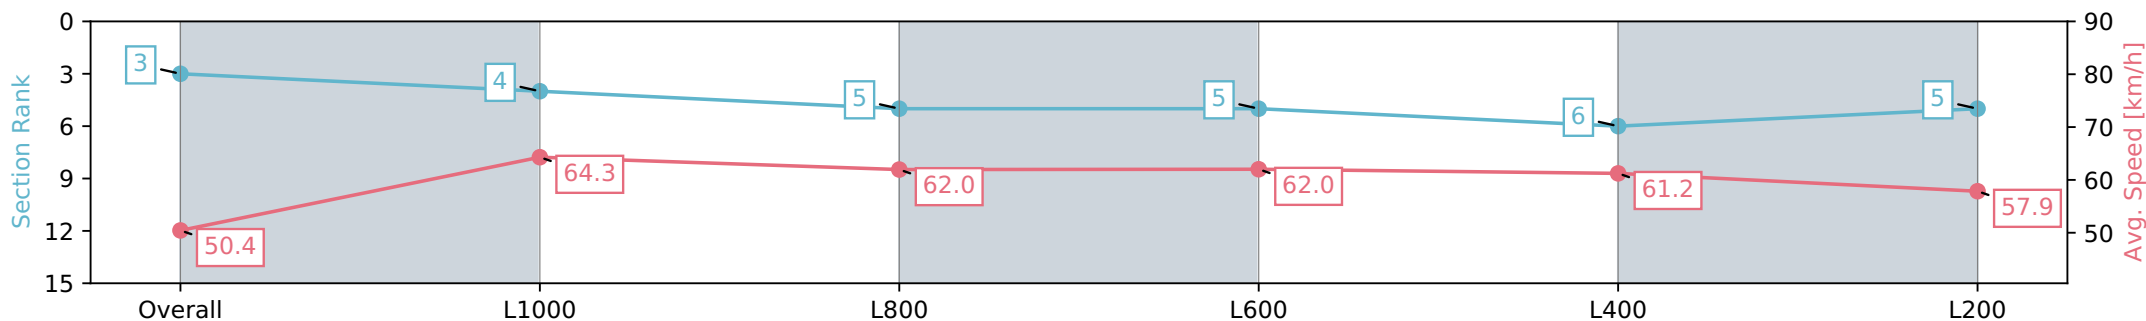

Horse/Jockey Name	AIR ASSAULT/Jason Holder
Finish Rank	3
Fastest Section Time (Section)	0:11.23 (L1000)
Top Speed [km/h] (Section)	64.7 (Overall)
Race State	Finished

Morphettville SA - Professional
Race 8: Grand Syndicates Behemoth Stakes (Formerly Spring Stakes) - 1200m
10 August 2024 - 4:19PM
Track Rating: Soft 6, Weather: Fine, Rail Position: +4m Entire Sectional 605m

Section	Overall	L1000	L800	L600	L400	L200
Section Times	1:13.04 [3] (0:14.27)	0:58.77 [4] (0:11.23)	0:47.54 [5] (0:11.67)	0:35.87 [5] (0:11.64)	0:24.23 [6] (0:11.78)	0:12.45 [5] (0:12.45)
Average Speed [km/h]	50.4	64.3	62.0	62.0	61.2	57.9
Top Speed [km/h]	63.8	64.7	63.7	62.9	62.4	60.7
Avg. Dist. to Rail [m]	3.1	2.9	1.7	0.7	2.7	2.5
Avg. Stride Freq. [Hz]	2.3	2.4	2.3	2.3	2.3	2.3
Avg. Stride Length [m]	6.0	7.5	7.5	7.4	7.3	7.0

Report Created: Sat 10 August 2024 17:06:23 GMT+10 (Note: Timing is based on positional data)

- [ ] Ranking at each section and finish
- -:-:- No data available at this section
- NA No data available