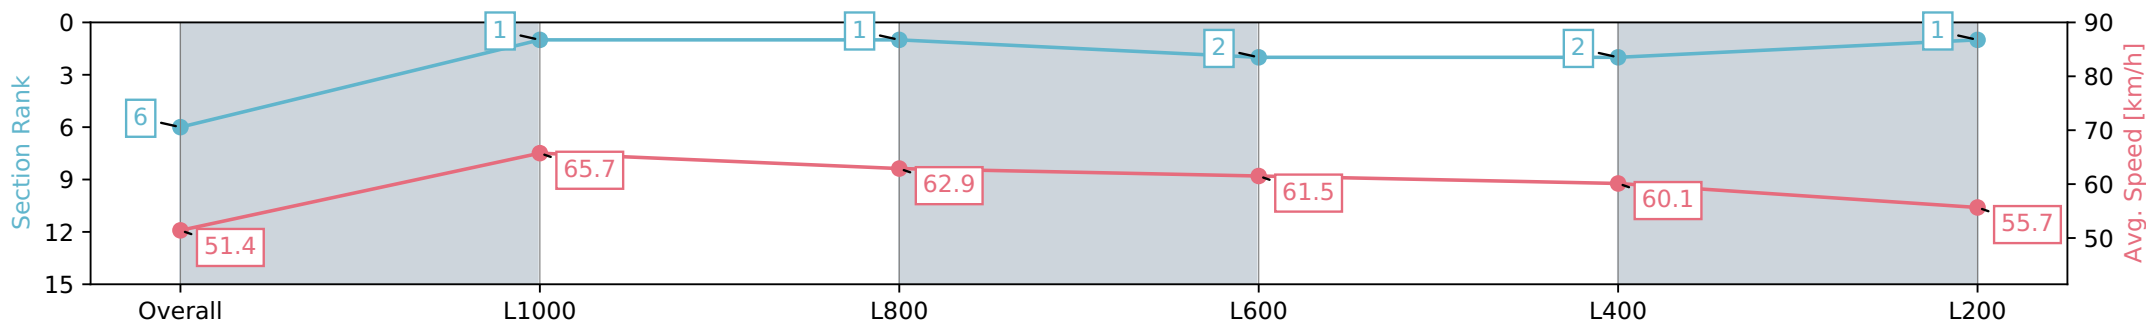

Horse/Jockey Name	KARACASU/Callan Murray
Finish Rank	6
Fastest Section Time (Section)	0:10.96 (L1000)
Top Speed [km/h] (Section)	67.5 (Overall)
Race State	Finished

Morphettville SA - Professional
Race 8: Grand Syndicates Behemoth Stakes (Formerly Spring Stakes) - 1200m
10 August 2024 - 4:19PM
Track Rating: Soft 6, Weather: Fine, Rail Position: +4m Entire Sectional 605m

Section	Overall	L1000	L800	L600	L400	L200
Section Times	1:13.18 [6] (0:13.99)	0:59.19 [1] (0:10.96)	0:48.23 [1] (0:11.49)	0:36.74 [2] (0:11.80)	0:24.94 [2] (0:12.01)	0:12.93 [1] (0:12.93)
Average Speed [km/h]	51.4	65.7	62.9	61.5	60.1	55.7
Top Speed [km/h]	67.4	67.5	64.7	62.8	60.9	58.8
Avg. Dist. to Rail [m]	7.5	2.3	1.4	1.4	2.4	3.1
Avg. Stride Freq. [Hz]	2.3	2.4	2.3	2.3	2.3	2.3
Avg. Stride Length [m]	6.0	7.7	7.6	7.3	7.2	6.9

Report Created: Sat 10 August 2024 17:06:30 GMT+10 (Note: Timing is based on positional data)

- [ ] Ranking at each section and finish
- -:-:- No data available at this section
- NA No data available