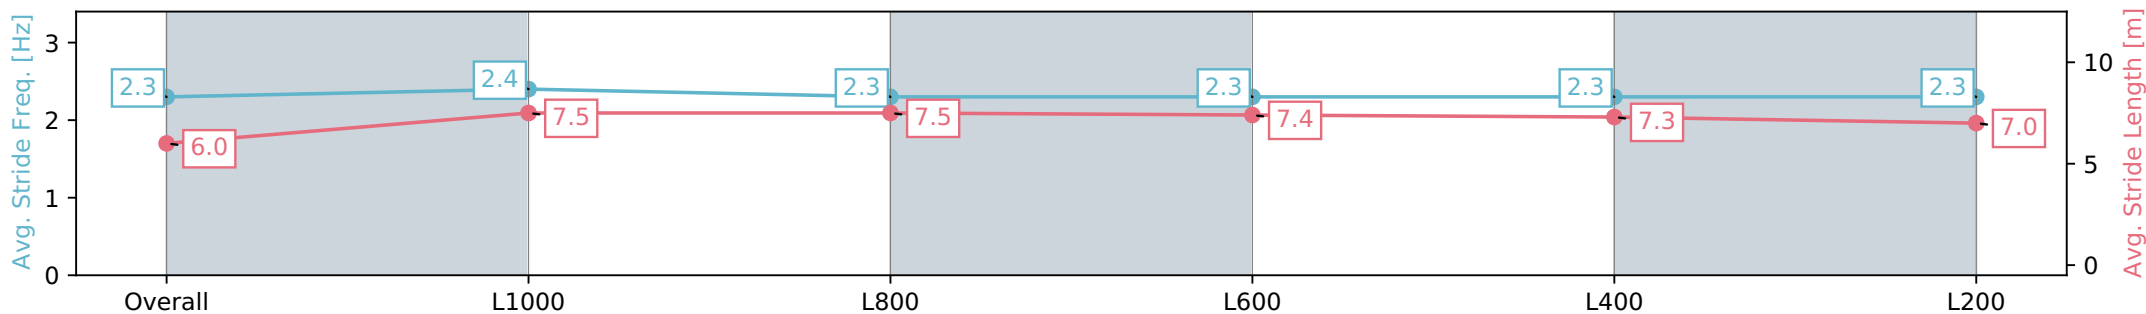

Horse/Jockey Name	AIR ASSAULT/Jason Holder
Finish Rank	3
Fastest Section Time (Section)	0:11.23 (L1000)
Top Speed [km/h] (Section)	64.7 (Overall)
Race State	Finished

Morphettville SA - Professional
Race 8: Grand Syndicates Behemoth Stakes (Formerly Spring Stakes) - 1200m
10 August 2024 - 4:19PM
Track Rating: Soft 6, Weather: Fine, Rail Position: +4m Entire Sectional 605m

Section	Overall	L1000	L800	L600	L400	L200
Section Times	1:13.04 [3] (0:14.27)	0:58.77 [4] (0:11.23)	0:47.54 [5] (0:11.67)	0:35.87 [5] (0:11.64)	0:24.23 [6] (0:11.78)	0:12.45 [5] (0:12.45)
Average Speed [km/h]	50.4	64.3	62.0	62.0	61.2	57.9
Top Speed [km/h]	63.8	64.7	63.7	62.9	62.4	60.7
Avg. Dist. to Rail [m]	3.1	2.9	1.7	0.7	2.7	2.5
Avg. Stride Freq. [Hz]	2.3	2.4	2.3	2.3	2.3	2.3
Avg. Stride Length [m]	6.0	7.5	7.5	7.4	7.3	7.0

Report Created: Sat 10 August 2024 17:06:23 GMT+10 (Note: Timing is based on positional data)

- [ ] Ranking at each section and finish
- -:-:- No data available at this section
- NA No data available