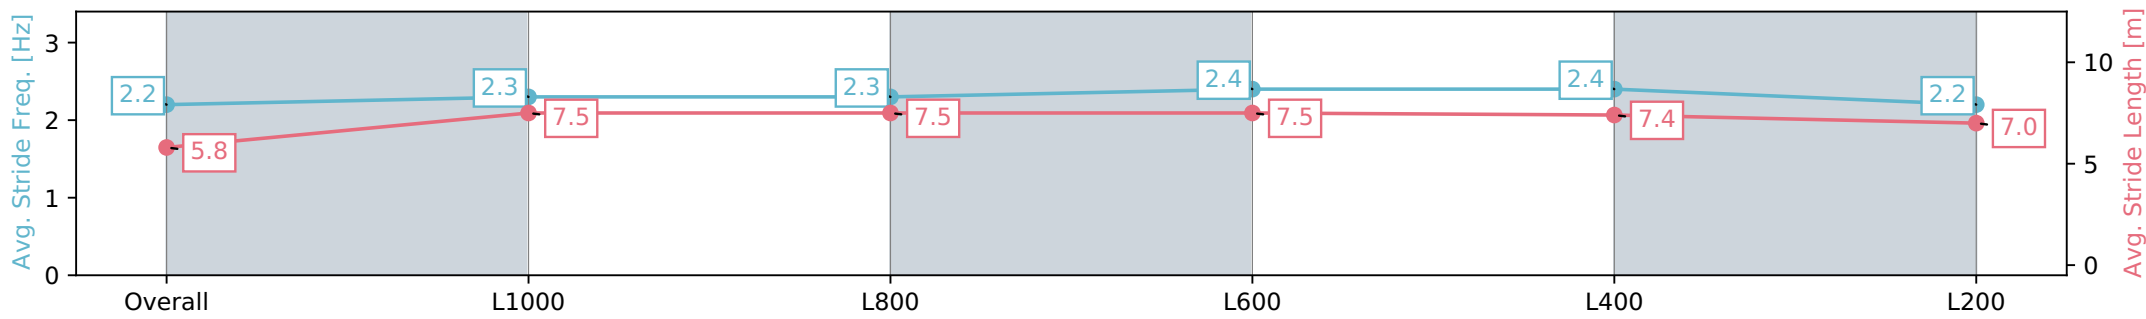

Horse/Jockey Name	EPISODIC/Ben Price
Finish Rank	11
Fastest Section Time (Section)	0:11.38 (L1000)
Top Speed [km/h] (Section)	64.7 (Overall)
Race State	Finished

Morphettville SA - Professional
Race 8: Grand Syndicates Behemoth Stakes (Formerly Spring Stakes) - 1200m
10 August 2024 - 4:19PM
Track Rating: Soft 6, Weather: Fine, Rail Position: +4m Entire Sectional 605m

Section	Overall	L1000	L800	L600	L400	L200
Section Times	1:13.91 [11] (0:14.86)	0:59.05 [12] (0:11.38)	0:47.67 [12] (0:11.61)	0:36.06 [12] (0:11.51)	0:24.55 [12] (0:11.65)	0:12.90 [11] (0:12.90)
Average Speed [km/h]	48.4	63.3	62.7	63.4	62.3	55.7
Top Speed [km/h]	62.6	64.7	63.3	64.5	63.3	59.9
Avg. Dist. to Rail [m]	9.1	3.8	3.0	2.8	7.3	9.8
Avg. Stride Freq. [Hz]	2.2	2.3	2.3	2.4	2.4	2.2
Avg. Stride Length [m]	5.8	7.5	7.5	7.5	7.4	7.0

Report Created: Sat 10 August 2024 17:06:42 GMT+10 (Note: Timing is based on positional data)

- [ ] Ranking at each section and finish
- -:-:- No data available at this section
- NA No data available