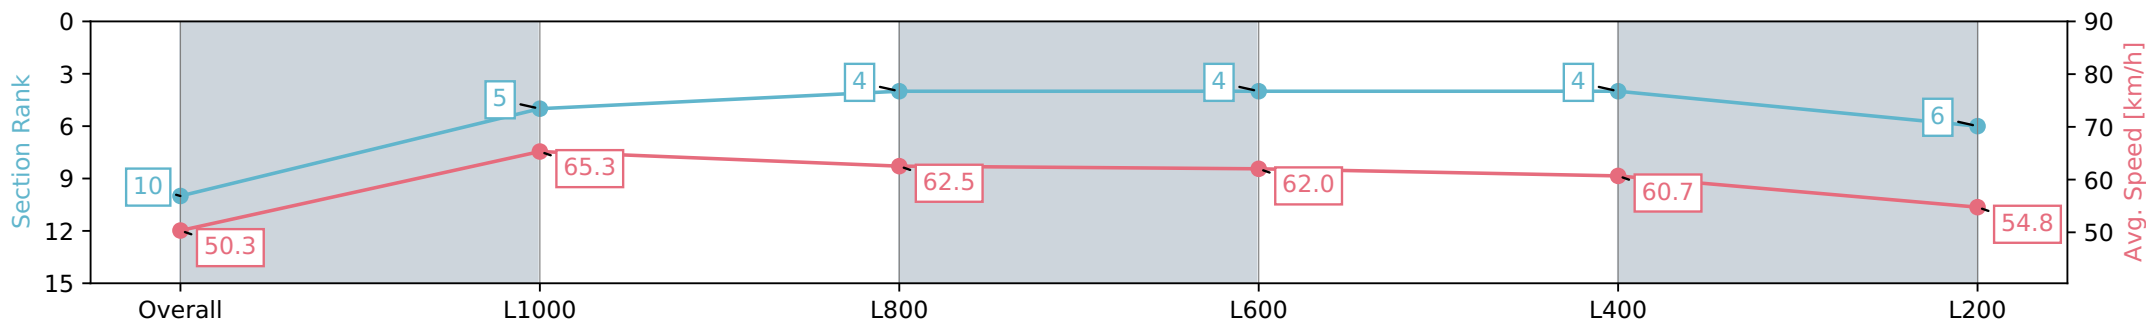

Section	Overall	L1000	L800	L600	L400	L200
Section Times	1:13.74 [10] (0:14.30)	0:59.44 [5] (0:11.02)	0:48.42 [4] (0:11.63)	0:36.79 [4] (0:11.73)	0:25.06 [4] (0:11.91)	0:13.15 [6] (0:13.15)
Average Speed [km/h]	50.3	65.3	62.5	62.0	60.7	54.8
Top Speed [km/h]	65.7	66.1	64.0	62.7	62.3	58.5
Avg. Dist. to Rail [m]	6.5	3.6	2.8	1.9	4.6	6.1
Avg. Stride Freq. [Hz]	2.4	2.5	2.4	2.4	2.4	2.3
Avg. Stride Length [m]	5.5	7.3	7.3	7.2	7.0	6.7