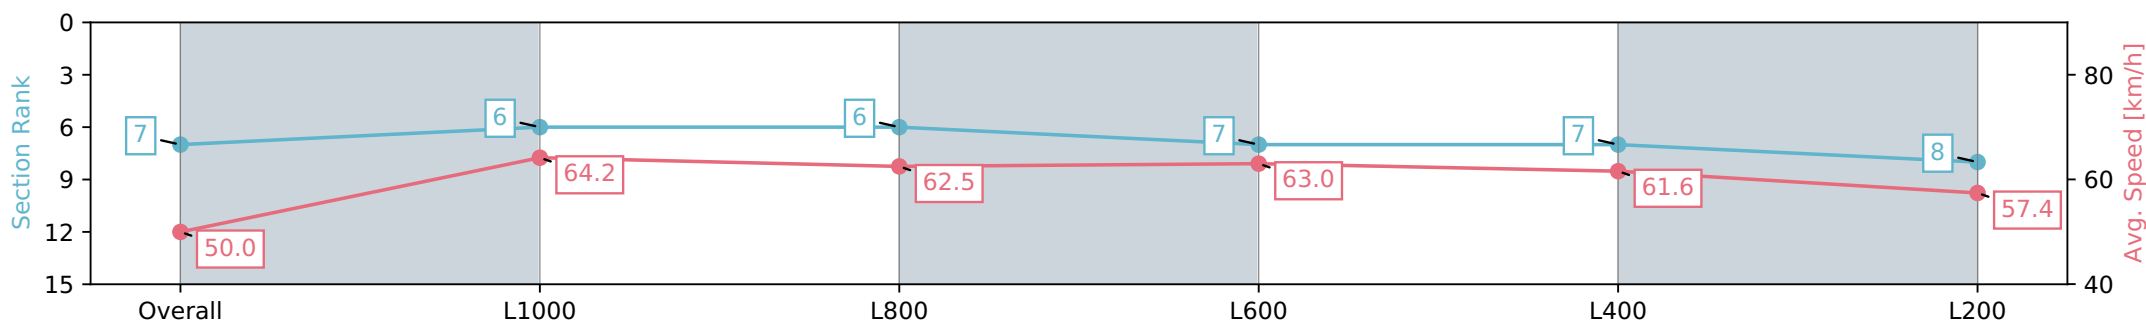

Horse/Jockey Name	ARUGAMAMA/Caitlin Jones
Finish Rank	7
Fastest Section Time (Section)	0:11.23 (L1000)
Top Speed [km/h] (Section)	64.9 (Overall)
Race State	Finished

Morphettville SA - Professional
Race 8: Grand Syndicates Behemoth Stakes (Formerly Spring Stakes) - 1200m
10 August 2024 - 4:19PM
Track Rating: Soft 6, Weather: Fine, Rail Position: +4m Entire Sectional 605m

Section	Overall	L1000	L800	L600	L400	L200
Section Times	1:13.32 [7] (0:14.41)	0:58.91 [6] (0:11.23)	0:47.68 [6] (0:11.67)	0:36.01 [7] (0:11.69)	0:24.32 [7] (0:11.77)	0:12.55 [8] (0:12.55)
Average Speed [km/h]	50.0	64.2	62.5	63.0	61.6	57.4
Top Speed [km/h]	63.8	64.9	63.2	64.2	62.2	60.9
Avg. Dist. to Rail [m]	6.1	3.6	3.6	4.2	7.2	8.6
Avg. Stride Freq. [Hz]	2.3	2.4	2.3	2.4	2.3	2.3
Avg. Stride Length [m]	5.8	7.6	7.5	7.4	7.4	7.0

Report Created: Sat 10 August 2024 17:06:32 GMT+10 (Note: Timing is based on positional data)

- [ ] Ranking at each section and finish
- -:-:- No data available at this section
- NA No data available