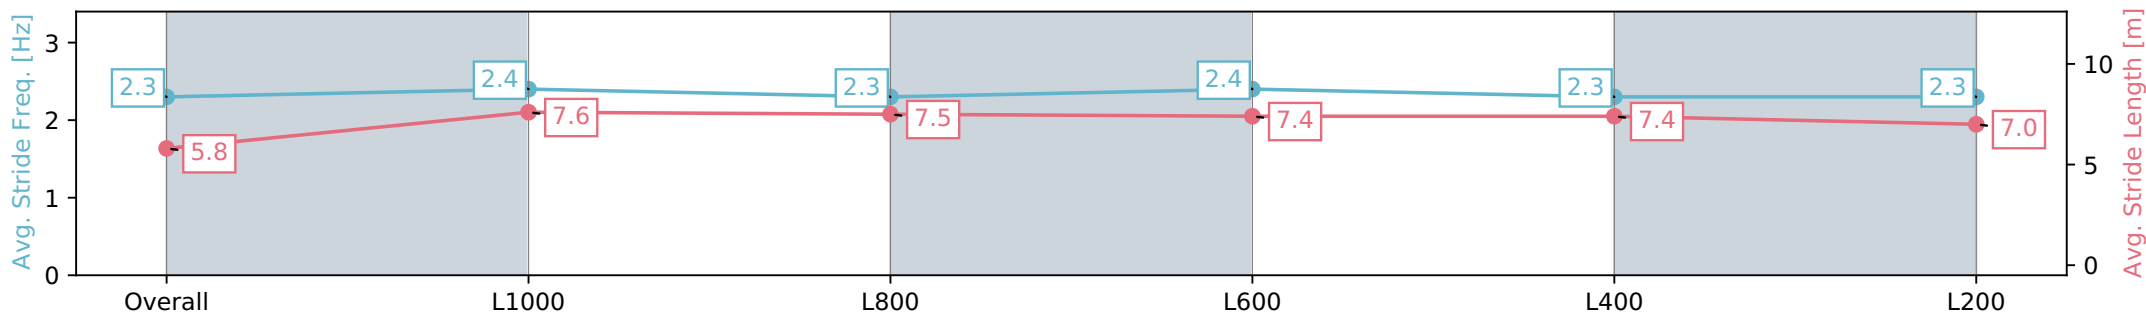

Horse/Jockey Name	ARUGAMAMA/Caitlin Jones
Finish Rank	7
Fastest Section Time (Section)	0:11.23 (L1000)
Top Speed [km/h] (Section)	64.9 (Overall)
Race State	Finished

Morphettville SA - Professional
Race 8: Grand Syndicates Behemoth Stakes (Formerly Spring Stakes) - 1200m
10 August 2024 - 4:19PM
Track Rating: Soft 6, Weather: Fine, Rail Position: +4m Entire Sectional 605m

Section	Overall	L1000	L800	L600	L400	L200
Section Times	1:13.32 [7] (0:14.41)	0:58.91 [6] (0:11.23)	0:47.68 [6] (0:11.67)	0:36.01 [7] (0:11.69)	0:24.32 [7] (0:11.77)	0:12.55 [8] (0:12.55)
Average Speed [km/h]	50.0	64.2	62.5	63.0	61.6	57.4
Top Speed [km/h]	63.8	64.9	63.2	64.2	62.2	60.9
Avg. Dist. to Rail [m]	6.1	3.6	3.6	4.2	7.2	8.6
Avg. Stride Freq. [Hz]	2.3	2.4	2.3	2.4	2.3	2.3
Avg. Stride Length [m]	5.8	7.6	7.5	7.4	7.4	7.0

Report Created: Sat 10 August 2024 17:06:32 GMT+10 (Note: Timing is based on positional data)

- [ ] Ranking at each section and finish
- -:-:- No data available at this section
- NA No data available