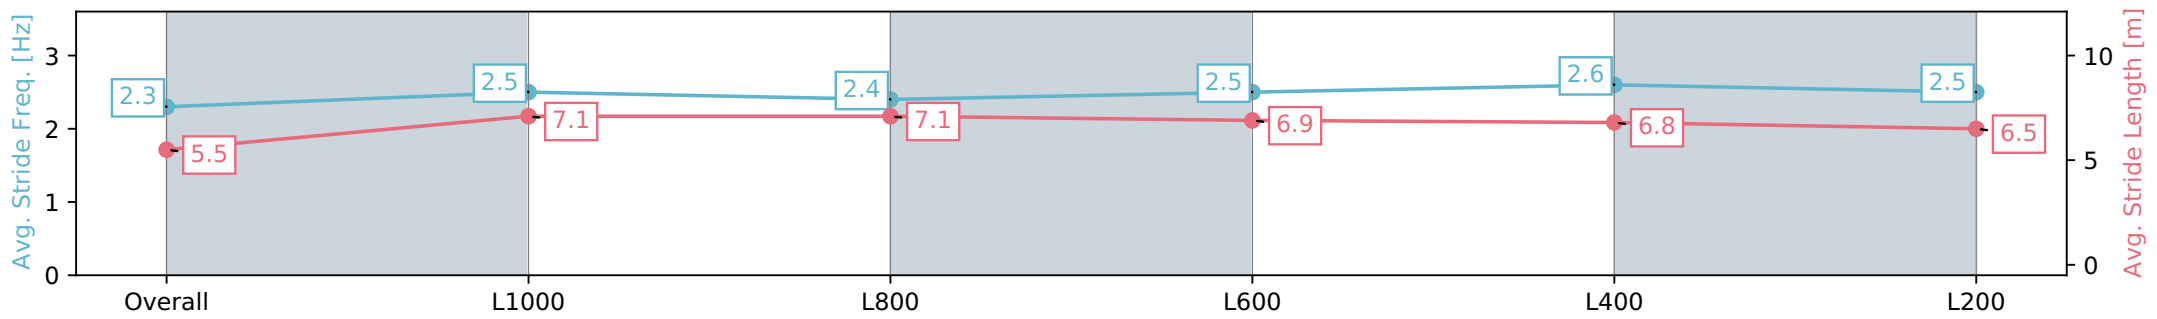

Horse/Jockey Name	SECOND TO NUN/Kayla Crowther
Finish Rank	4
Fastest Section Time (Section)	0:11.22 (L1000)
Top Speed [km/h] (Section)	65.6 (Overall)
Race State	Finished

Morphettville SA - Professional
Race 8: Grand Syndicates Behemoth Stakes (Formerly Spring Stakes) - 1200m
10 August 2024 - 4:19PM
Track Rating: Soft 6, Weather: Fine, Rail Position: +4m Entire Sectional 605m

Section	Overall	L1000	L800	L600	L400	L200
Section Times	1:13.06 [4] (0:14.71)	0:58.35 [11] (0:11.22)	0:47.13 [11] (0:11.64)	0:35.49 [11] (0:11.74)	0:23.75 [11] (0:11.51)	0:12.24 [9] (0:12.24)
Average Speed [km/h]	49.0	64.1	62.4	62.6	62.9	58.8
Top Speed [km/h]	65.6	64.9	63.1	63.5	63.6	61.8
Avg. Dist. to Rail [m]	5.2	2.9	2.4	3.9	2.4	1.5
Avg. Stride Freq. [Hz]	2.3	2.5	2.4	2.5	2.6	2.5
Avg. Stride Length [m]	5.5	7.1	7.1	6.9	6.8	6.5

Report Created: Sat 10 August 2024 17:06:25 GMT+10 (Note: Timing is based on positional data)

- [ ] Ranking at each section and finish
- -:-:- No data available at this section
- NA No data available