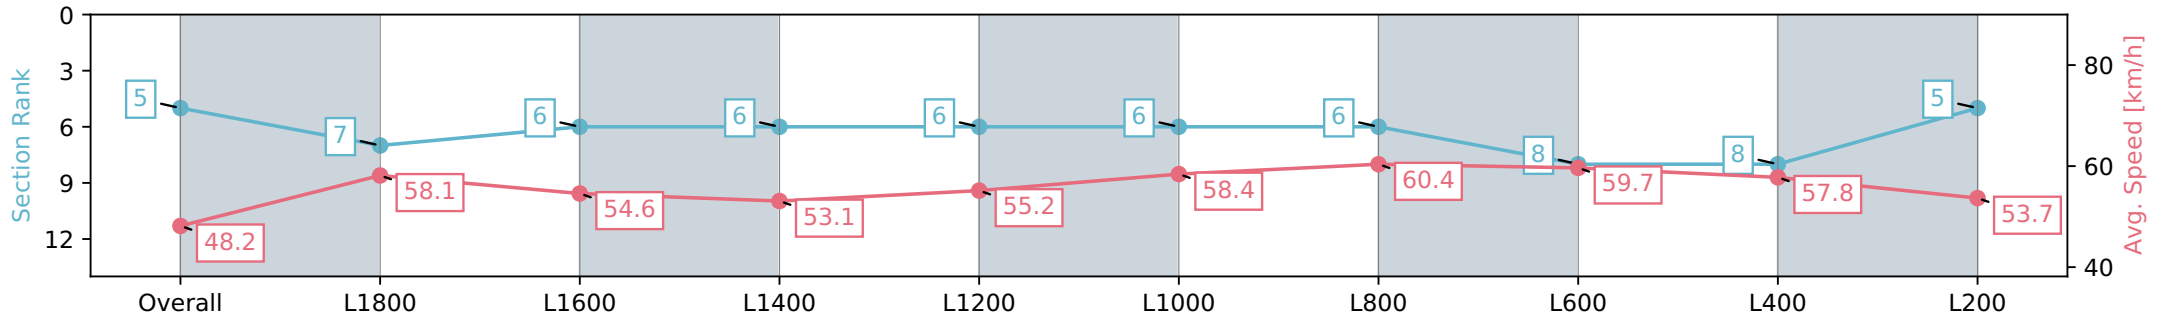

Morphettville SA - Professional

Race 6: SkyCity Handicap - 2019m

10 August 2024 - 2:58PM

Track Rating: Soft 6, Weather: Fine, Rail Position: +4m Entire Sectional 605m

Section	Overall	L1800	L1600	L1400	L1200	L1000	L800	L600	L400	L200
Section Times	2:11.37 [5] (0:16.52)	1:54.85 [7] (0:12.45)	1:42.40 [6] (0:13.19)	1:29.21 [6] (0:13.66)	1:15.55 [6] (0:13.12)	1:02.43 [6] (0:12.33)	0:50.10 [6] (0:12.03)	0:38.07 [8] (0:12.18)	0:25.89 [8] (0:12.50)	0:13.39 [5] (0:13.39)
Average Speed [km/h]	48.2	58.1	54.6	53.1	55.2	58.4	60.4	59.7	57.8	53.7
Top Speed [km/h]	59.0	59.4	57.1	53.7	56.1	60.3	61.0	60.7	58.5	57.3
Avg. Dist. to Rail [m]	7.3	1.8	1.4	1.6	1.4	1.5	2.0	1.8	3.2	4.3
Avg. Stride Freq. [Hz]	2.3	2.4	2.3	2.3	2.3	2.4	2.4	2.4	2.4	2.4
Avg. Stride Length [m]	5.7	6.8	6.6	6.6	6.8	6.9	7.0	6.7	6.4	6.2