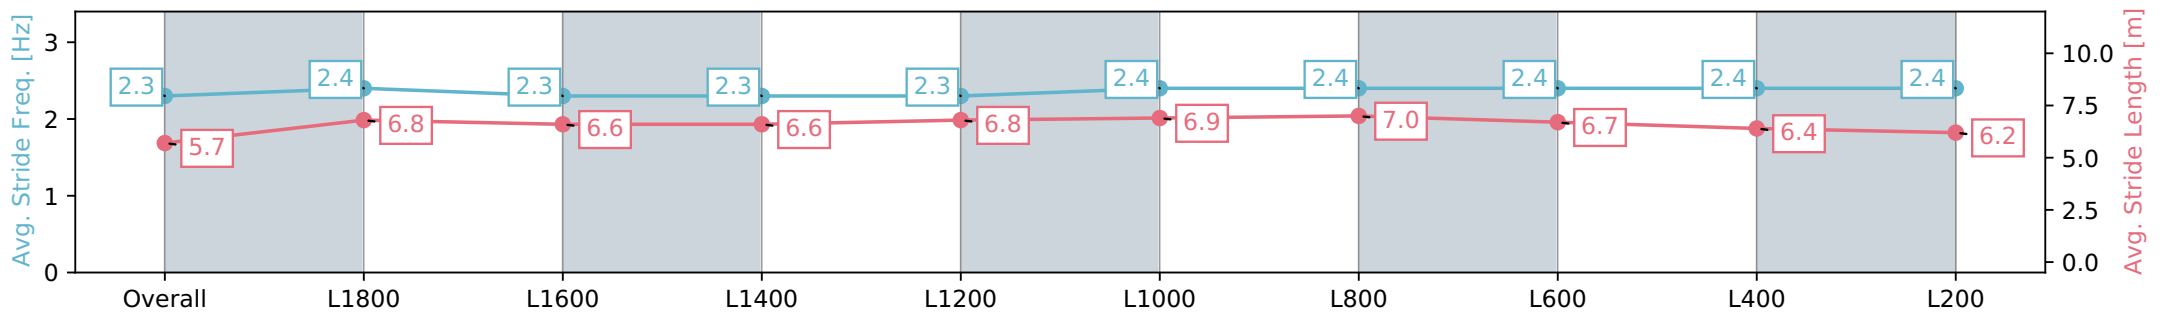

Morphettville SA - Professional

Race 6: SkyCity Handicap - 2019m

10 August 2024 - 2:58PM

Track Rating: Soft 6, Weather: Fine, Rail Position: +4m Entire Sectional 605m

Section	Overall	L1800	L1600	L1400	L1200	L1000	L800	L600	L400	L200
Section Times	2:11.37 [5] (0:16.52)	1:54.85 [7] (0:12.45)	1:42.40 [6] (0:13.19)	1:29.21 [6] (0:13.66)	1:15.55 [6] (0:13.12)	1:02.43 [6] (0:12.33)	0:50.10 [6] (0:12.03)	0:38.07 [8] (0:12.18)	0:25.89 [8] (0:12.50)	0:13.39 [5] (0:13.39)
Average Speed [km/h]	48.2	58.1	54.6	53.1	55.2	58.4	60.4	59.7	57.8	53.7
Top Speed [km/h]	59.0	59.4	57.1	53.7	56.1	60.3	61.0	60.7	58.5	57.3
Avg. Dist. to Rail [m]	7.3	1.8	1.4	1.6	1.4	1.5	2.0	1.8	3.2	4.3
Avg. Stride Freq. [Hz]	2.3	2.4	2.3	2.3	2.3	2.4	2.4	2.4	2.4	2.4
Avg. Stride Length [m]	5.7	6.8	6.6	6.6	6.8	6.9	7.0	6.7	6.4	6.2

Morphettville SA - Professional

Race 6: SkyCity Handicap - 2019m

10 August 2024 - 2:58PM

Track Rating: Soft 6, Weather: Fine, Rail Position: +4m Entire Sectional 605m

Section	Overall	L1800	L1600	L1400	L1200	L1000	L800	L600	L400	L200
Section Times	2:11.65 [6] (0:15.78)	1:55.87 [2] (0:12.49)	1:43.38 [3] (0:13.27)	1:30.11 [3] (0:13.77)	1:16.34 [3] (0:13.15)	1:03.19 [3] (0:12.43)	0:50.76 [3] (0:12.16)	0:38.60 [5] (0:12.30)	0:26.30 [6] (0:12.77)	0:13.53 [8] (0:13.53)
Average Speed [km/h]	50.5	58.2	54.3	52.9	55.2	58.0	59.7	59.3	56.6	53.3
Top Speed [km/h]	61.4	60.8	56.9	54.8	56.3	59.7	60.3	60.4	57.8	55.4
Avg. Dist. to Rail [m]	8.5	3.2	3.1	3.0	2.4	2.5	2.3	2.6	4.9	7.9
Avg. Stride Freq. [Hz]	2.1	2.2	2.1	2.1	2.1	2.2	2.2	2.3	2.2	2.1
Avg. Stride Length [m]	6.4	7.3	7.1	6.8	6.9	7.2	7.2	7.1	7.0	6.8