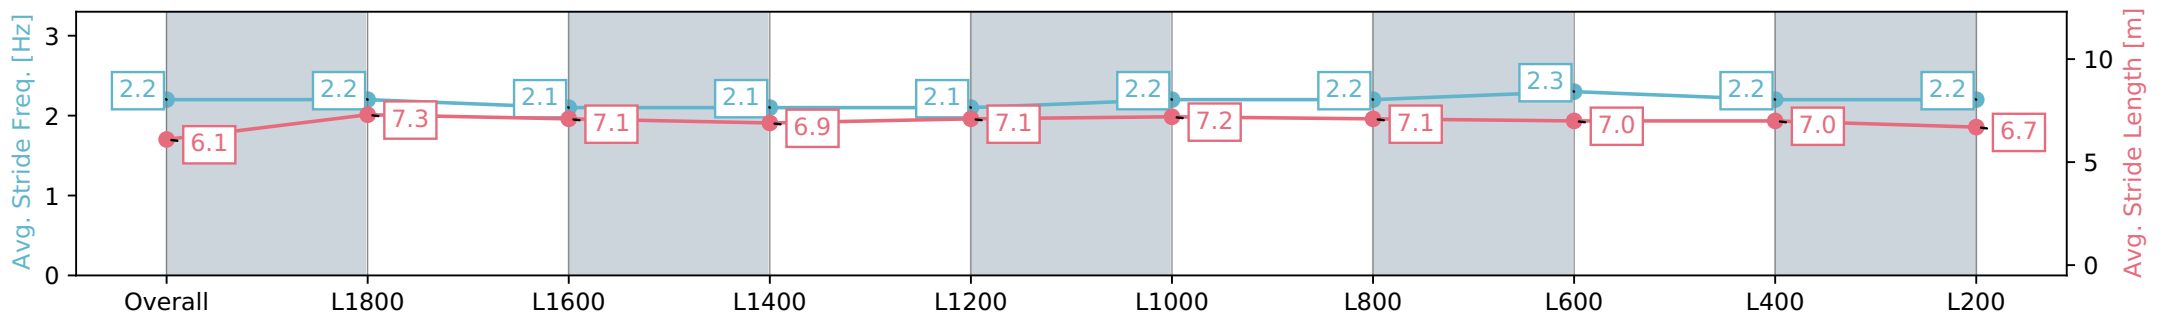

Report Created: Sat 10 August 2024 15:46:51 GMT+10 (Note: Timing is based on positional data)

- [ ] Ranking at each section and finish
- :-:- No data available at this section
- NA No data available

Horse/Jockey Name	POINTLESS PRAISE/Stacey Metcalfe
Finish Rank	7
Fastest Section Time (Section)	0:12.15 (L600)
Top Speed [km/h] (Section)	60.1 (L800)
Race State	Finished

Morphettville SA - Professional

Race 6: SkyCity Handicap - 2019m

10 August 2024 - 2:58PM

Track Rating: Soft 6, Weather: Fine, Rail Position: +4m Entire Sectional 605m

Section	Overall	L1800	L1600	L1400	L1200	L1000	L800	L600	L400	L200
Section Times	2:11.87 [7] (0:16.03)	1:55.84 [3] (0:12.48)	1:43.36 [4] (0:13.21)	1:30.15 [4] (0:13.73)	1:16.42 [4] (0:13.03)	1:03.39 [4] (0:12.42)	0:50.97 [4] (0:12.15)	0:38.82 [3] (0:12.23)	0:26.59 [4] (0:12.81)	0:13.78 [7] (0:13.78)
Average Speed [km/h]	49.3	57.9	54.5	52.8	55.5	58.0	59.5	59.1	56.3	52.2
Top Speed [km/h]	59.4	59.5	58.1	53.9	56.0	59.6	60.1	60.1	57.3	55.4
Avg. Dist. to Rail [m]	4.8	1.0	1.2	1.4	0.9	1.2	1.3	1.0	1.9	2.4
Avg. Stride Freq. [Hz]	2.2	2.2	2.1	2.1	2.1	2.2	2.2	2.3	2.2	2.2
Avg. Stride Length [m]	6.1	7.3	7.1	6.9	7.1	7.2	7.1	7.0	7.0	6.7

Morphettville SA - Professional

Race 6: SkyCity Handicap - 2019m

10 August 2024 - 2:58PM

Track Rating: Soft 6, Weather: Fine, Rail Position: +4m Entire Sectional 605m

Section	Overall	L1800	L1600	L1400	L1200	L1000	L800	L600	L400	L200
Section Times	2:11.89 [8] (0:17.33)	1:54.56 [11] (0:12.64)	1:41.92 [11] (0:12.87)	1:29.05 [11] (0:13.72)	1:15.33 [11] (0:13.11)	1:02.22 [11] (0:11.88)	0:50.34 [10] (0:11.65)	0:38.69 [6] (0:12.15)	0:26.54 [5] (0:12.79)	0:13.75 [9] (0:13.75)
Average Speed [km/h]	45.8	57.3	55.9	52.9	55.4	60.7	62.7	60.6	56.7	52.4
Top Speed [km/h]	57.7	59.7	57.5	55.4	58.2	62.8	63.3	62.3	59.0	54.6
Avg. Dist. to Rail [m]	4.9	1.8	2.0	2.2	2.4	4.2	4.1	4.4	7.7	10.5
Avg. Stride Freq. [Hz]	2.1	2.3	2.2	2.2	2.2	2.3	2.3	2.3	2.3	2.2
Avg. Stride Length [m]	5.6	6.6	6.6	6.4	6.7	7.0	7.1	7.1	6.9	6.6