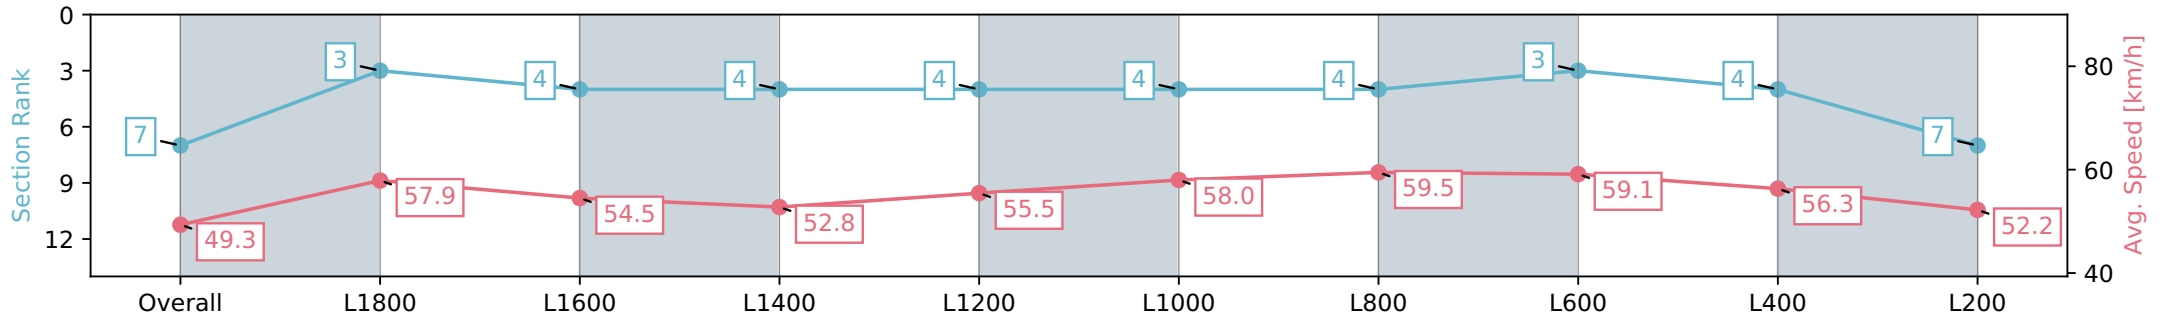

Report Created: Sat 10 August 2024 15:46:51 GMT+10 (Note: Timing is based on positional data)

- [ ] Ranking at each section and finish
- :-:- No data available at this section
- NA No data available

Horse/Jockey Name	POINTLESS PRAISE/Stacey Metcalfe
Finish Rank	7
Fastest Section Time (Section)	0:12.15 (L600)
Top Speed [km/h] (Section)	60.1 (L800)
Race State	Finished

Morphettville SA - Professional

Race 6: SkyCity Handicap - 2019m

10 August 2024 - 2:58PM

Track Rating: Soft 6, Weather: Fine, Rail Position: +4m Entire Sectional 605m

Section	Overall	L1800	L1600	L1400	L1200	L1000	L800	L600	L400	L200
Section Times	2:11.87 [7] (0:16.03)	1:55.84 [3] (0:12.48)	1:43.36 [4] (0:13.21)	1:30.15 [4] (0:13.73)	1:16.42 [4] (0:13.03)	1:03.39 [4] (0:12.42)	0:50.97 [4] (0:12.15)	0:38.82 [3] (0:12.23)	0:26.59 [4] (0:12.81)	0:13.78 [7] (0:13.78)
Average Speed [km/h]	49.3	57.9	54.5	52.8	55.5	58.0	59.5	59.1	56.3	52.2
Top Speed [km/h]	59.4	59.5	58.1	53.9	56.0	59.6	60.1	60.1	57.3	55.4
Avg. Dist. to Rail [m]	4.8	1.0	1.2	1.4	0.9	1.2	1.3	1.0	1.9	2.4
Avg. Stride Freq. [Hz]	2.2	2.2	2.1	2.1	2.1	2.2	2.2	2.3	2.2	2.2
Avg. Stride Length [m]	6.1	7.3	7.1	6.9	7.1	7.2	7.1	7.0	7.0	6.7