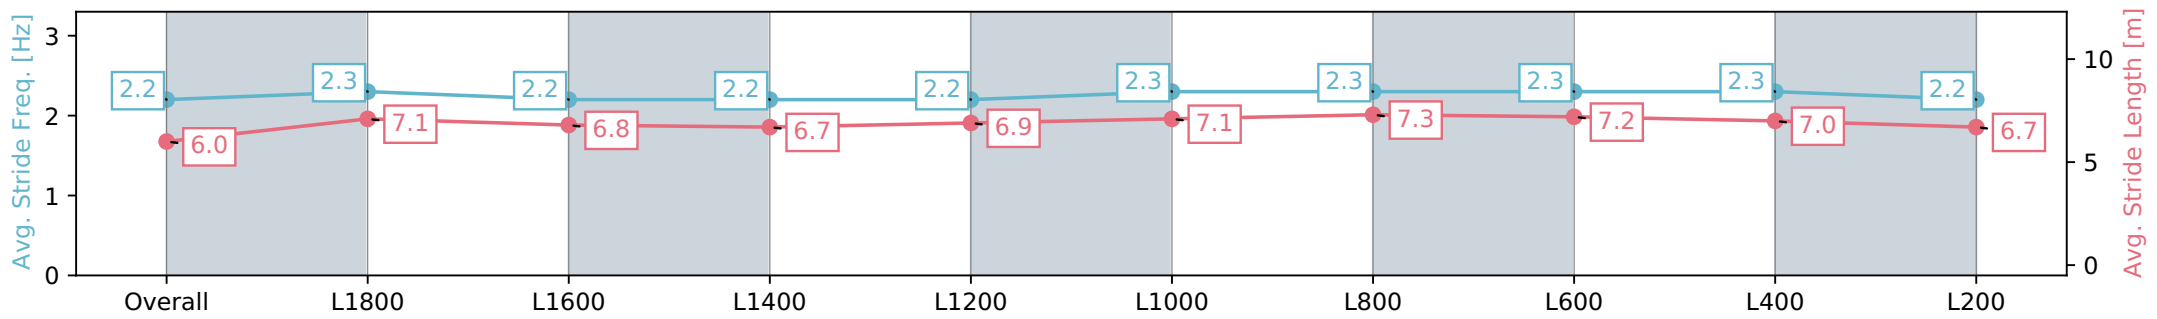

Morphettville SA - Professional

Race 6: SkyCity Handicap - 2019m

10 August 2024 - 2:58PM

Track Rating: Soft 6, Weather: Fine, Rail Position: +4m Entire Sectional 605m

Section	Overall	L1800	L1600	L1400	L1200	L1000	L800	L600	L400	L200
Section Times	2:11.19 [4] (0:16.28)	1:54.91 [5] (0:12.42)	1:42.49 [5] (0:13.19)	1:29.30 [5] (0:13.72)	1:15.58 [5] (0:13.11)	1:02.47 [5] (0:12.39)	0:50.08 [5] (0:12.09)	0:37.99 [7] (0:12.16)	0:25.83 [7] (0:12.47)	0:13.36 [3] (0:13.36)
Average Speed [km/h]	48.7	58.2	54.6	52.9	55.3	58.1	60.3	60.5	58.1	53.9
Top Speed [km/h]	59.3	59.5	57.7	53.8	55.9	60.6	61.0	61.6	60.0	57.2
Avg. Dist. to Rail [m]	6.5	1.4	1.6	2.0	1.9	2.4	3.1	4.0	6.1	7.5
Avg. Stride Freq. [Hz]	2.2	2.3	2.2	2.2	2.2	2.3	2.3	2.3	2.3	2.2
Avg. Stride Length [m]	6.0	7.1	6.8	6.7	6.9	7.1	7.3	7.2	7.0	6.7

Morphettville SA - Professional

Race 6: SkyCity Handicap - 2019m

10 August 2024 - 2:58PM

Track Rating: Soft 6, Weather: Fine, Rail Position: +4m Entire Sectional 605m

Section	Overall	L1800	L1600	L1400	L1200	L1000	L800	L600	L400	L200
Section Times	2:11.37 [5] (0:16.52)	1:54.85 [7] (0:12.45)	1:42.40 [6] (0:13.19)	1:29.21 [6] (0:13.66)	1:15.55 [6] (0:13.12)	1:02.43 [6] (0:12.33)	0:50.10 [6] (0:12.03)	0:38.07 [8] (0:12.18)	0:25.89 [8] (0:12.50)	0:13.39 [5] (0:13.39)
Average Speed [km/h]	48.2	58.1	54.6	53.1	55.2	58.4	60.4	59.7	57.8	53.7
Top Speed [km/h]	59.0	59.4	57.1	53.7	56.1	60.3	61.0	60.7	58.5	57.3
Avg. Dist. to Rail [m]	7.3	1.8	1.4	1.6	1.4	1.5	2.0	1.8	3.2	4.3
Avg. Stride Freq. [Hz]	2.3	2.4	2.3	2.3	2.3	2.4	2.4	2.4	2.4	2.4
Avg. Stride Length [m]	5.7	6.8	6.6	6.6	6.8	6.9	7.0	6.7	6.4	6.2