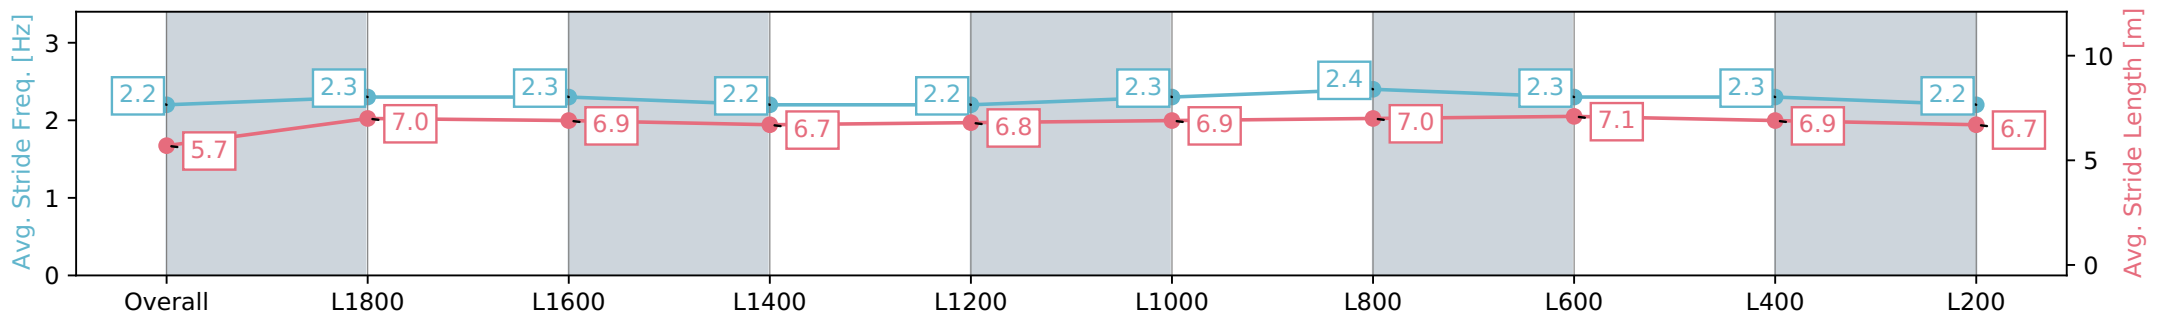

Morphettville SA - Professional

Race 6: SkyCity Handicap - 2019m

10 August 2024 - 2:58PM

Track Rating: Soft 6, Weather: Fine, Rail Position: +4m Entire Sectional 605m

Section	Overall	L1800	L1600	L1400	L1200	L1000	L800	L600	L400	L200
Section Times	2:12.30 [11] (0:17.26)	1:55.04 [10] (0:12.48)	1:42.56 [10] (0:12.89)	1:29.67 [10] (0:13.70)	1:15.97 [10] (0:13.11)	1:02.86 [10] (0:12.33)	0:50.53 [11] (0:11.92)	0:38.61 [11] (0:12.34)	0:26.27 [11] (0:12.70)	0:13.57 [11] (0:13.56)
Average Speed [km/h]	46.2	58.2	55.9	53.0	55.5	58.4	61.3	59.5	57.1	53.1
Top Speed [km/h]	58.7	60.3	57.5	54.9	56.6	60.4	61.9	61.2	58.1	55.7
Avg. Dist. to Rail [m]	9.6	2.6	2.4	2.7	2.8	3.3	3.4	4.0	6.4	10.3
Avg. Stride Freq. [Hz]	2.2	2.3	2.3	2.2	2.2	2.3	2.4	2.3	2.3	2.2
Avg. Stride Length [m]	5.7	7.0	6.9	6.7	6.8	6.9	7.0	7.1	6.9	6.7