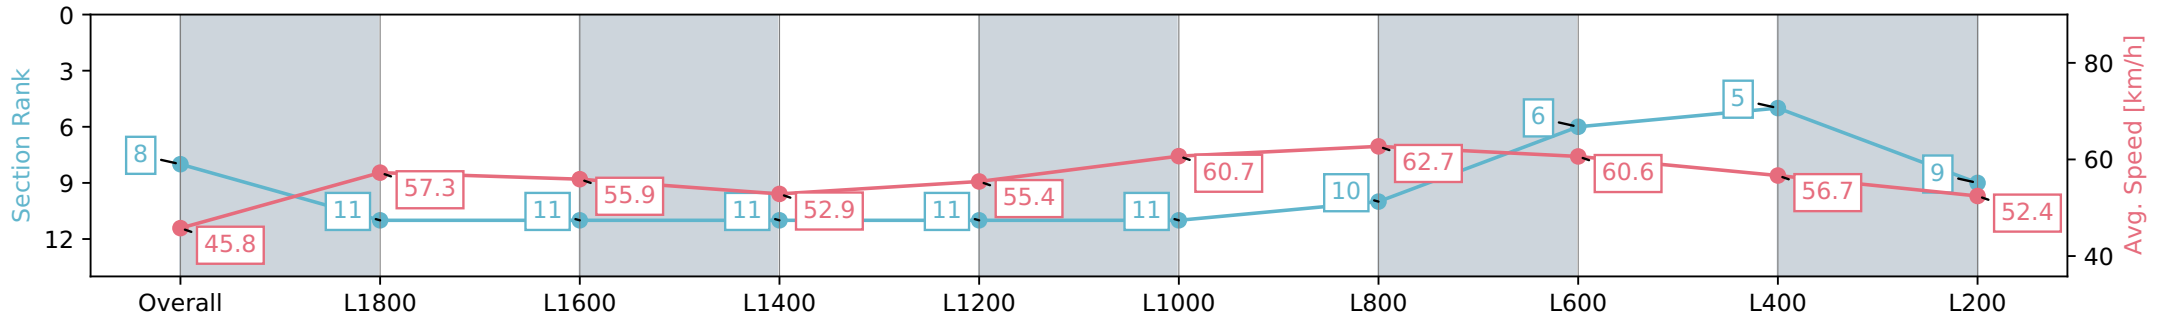

Morphettville SA - Professional

Race 6: SkyCity Handicap - 2019m

10 August 2024 - 2:58PM

Track Rating: Soft 6, Weather: Fine, Rail Position: +4m Entire Sectional 605m

Section	Overall	L1800	L1600	L1400	L1200	L1000	L800	L600	L400	L200
Section Times	2:11.89 [8] (0:17.33)	1:54.56 [11] (0:12.64)	1:41.92 [11] (0:12.87)	1:29.05 [11] (0:13.72)	1:15.33 [11] (0:13.11)	1:02.22 [11] (0:11.88)	0:50.34 [10] (0:11.65)	0:38.69 [6] (0:12.15)	0:26.54 [5] (0:12.79)	0:13.75 [9] (0:13.75)
Average Speed [km/h]	45.8	57.3	55.9	52.9	55.4	60.7	62.7	60.6	56.7	52.4
Top Speed [km/h]	57.7	59.7	57.5	55.4	58.2	62.8	63.3	62.3	59.0	54.6
Avg. Dist. to Rail [m]	4.9	1.8	2.0	2.2	2.4	4.2	4.1	4.4	7.7	10.5
Avg. Stride Freq. [Hz]	2.1	2.3	2.2	2.2	2.2	2.3	2.3	2.3	2.3	2.2
Avg. Stride Length [m]	5.6	6.6	6.6	6.4	6.7	7.0	7.1	7.1	6.9	6.6