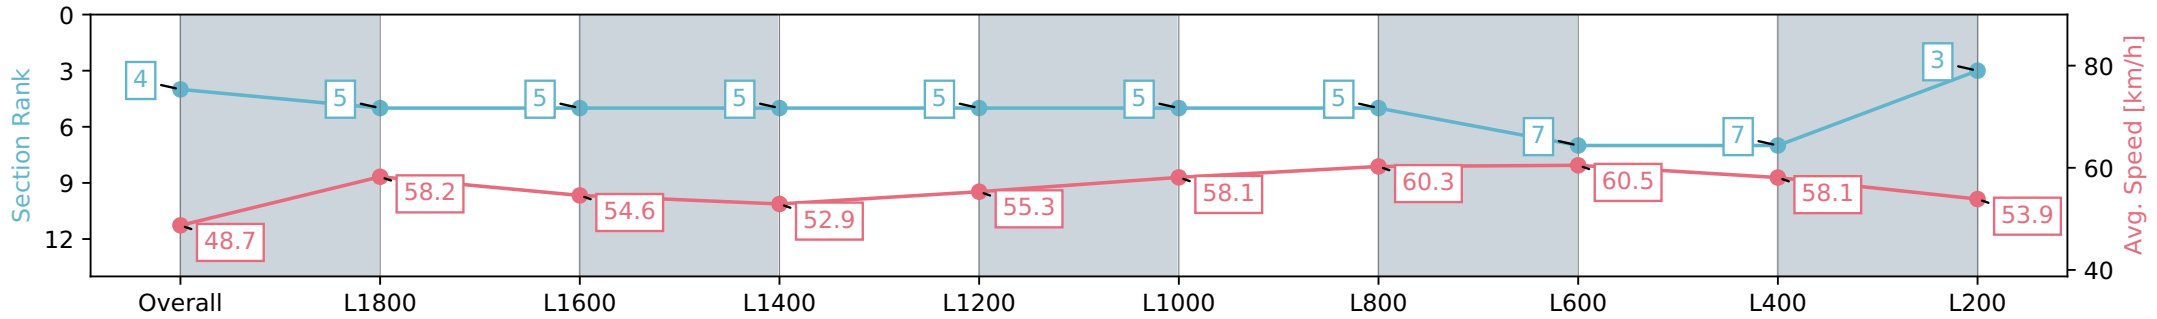

Morphettville SA - Professional

Race 6: SkyCity Handicap - 2019m

10 August 2024 - 2:58PM

Track Rating: Soft 6, Weather: Fine, Rail Position: +4m Entire Sectional 605m

Section	Overall	L1800	L1600	L1400	L1200	L1000	L800	L600	L400	L200
Section Times	2:11.19 [4] (0:16.28)	1:54.91 [5] (0:12.42)	1:42.49 [5] (0:13.19)	1:29.30 [5] (0:13.72)	1:15.58 [5] (0:13.11)	1:02.47 [5] (0:12.39)	0:50.08 [5] (0:12.09)	0:37.99 [7] (0:12.16)	0:25.83 [7] (0:12.47)	0:13.36 [3] (0:13.36)
Average Speed [km/h]	48.7	58.2	54.6	52.9	55.3	58.1	60.3	60.5	58.1	53.9
Top Speed [km/h]	59.3	59.5	57.7	53.8	55.9	60.6	61.0	61.6	60.0	57.2
Avg. Dist. to Rail [m]	6.5	1.4	1.6	2.0	1.9	2.4	3.1	4.0	6.1	7.5
Avg. Stride Freq. [Hz]	2.2	2.3	2.2	2.2	2.2	2.3	2.3	2.3	2.3	2.2
Avg. Stride Length [m]	6.0	7.1	6.8	6.7	6.9	7.1	7.3	7.2	7.0	6.7