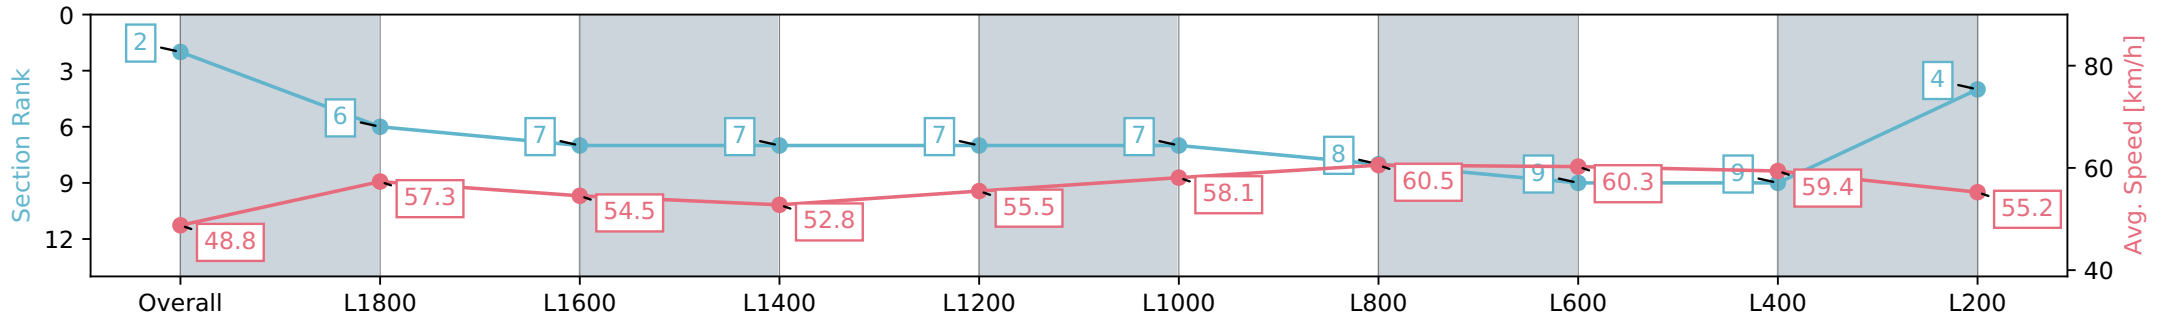

Morphettville SA - Professional

Race 6: SkyCity Handicap - 2019m

10 August 2024 - 2:58PM

Track Rating: Soft 6, Weather: Fine, Rail Position: +4m Entire Sectional 605m

Section	Overall	L1800	L1600	L1400	L1200	L1000	L800	L600	L400	L200
Section Times	2:10.91 [2] (0:16.30)	1:54.61 [6] (0:12.68)	1:41.93 [7] (0:13.20)	1:28.73 [7] (0:13.75)	1:14.98 [7] (0:13.12)	1:01.86 [7] (0:12.37)	0:49.49 [8] (0:12.04)	0:37.45 [9] (0:12.19)	0:25.26 [9] (0:12.23)	0:13.03 [4] (0:13.03)
Average Speed [km/h]	48.8	57.3	54.5	52.8	55.5	58.1	60.5	60.3	59.4	55.2
Top Speed [km/h]	58.2	58.4	57.0	53.5	56.3	60.3	60.9	60.6	60.2	58.0
Avg. Dist. to Rail [m]	7.1	2.7	2.5	2.5	2.3	2.6	3.0	3.8	8.0	10.1
Avg. Stride Freq. [Hz]	2.2	2.2	2.2	2.1	2.2	2.2	2.2	2.3	2.3	2.2
Avg. Stride Length [m]	5.9	7.2	7.0	7.0	7.0	6.9	7.1	7.3	7.1	6.8