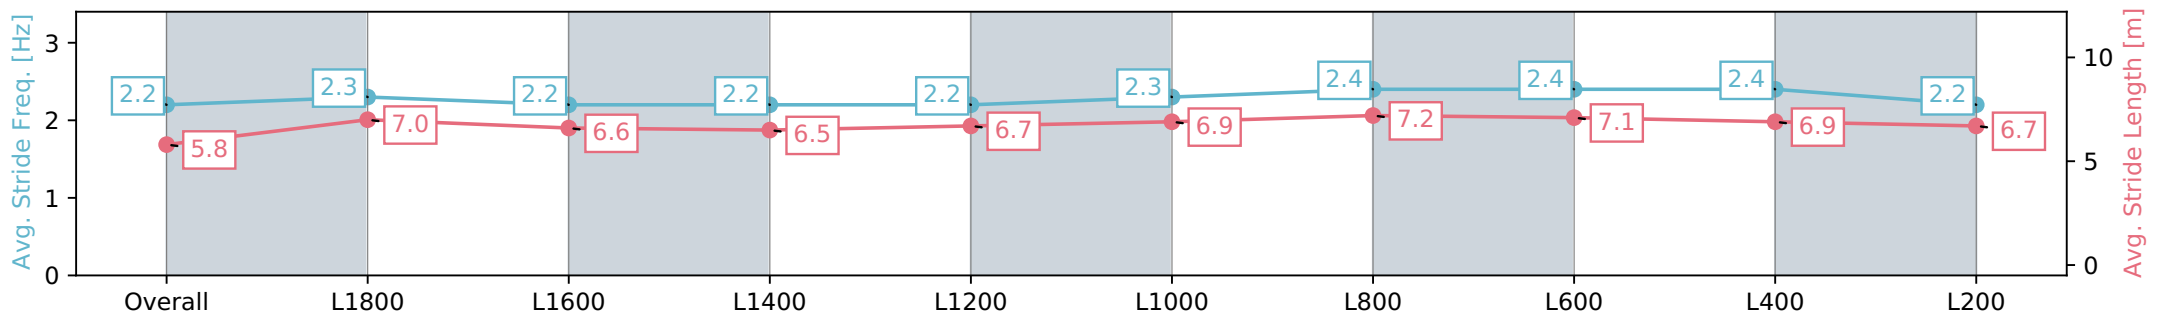

10 August 2024 - 2:58PM

Track Rating: Soft 6, Weather: Fine, Rail Position: +4m Entire Sectional 605m

Section	Overall	L1800	L1600	L1400	L1200	L1000	L800	L600	L400	L200
Section Times	2:10.76 [1] (0:16.57)	1:54.18 [8] (0:12.62)	1:41.56 [8] (0:13.19)	1:28.37 [8] (0:13.76)	1:14.61 [8] (0:13.09)	1:01.52 [9] (0:12.09)	0:49.43 [7] (0:11.72)	0:37.71 [4] (0:11.97)	0:25.74 [2] (0:12.34)	0:13.40 [1] (0:13.40)
Average Speed [km/h]	48.1	57.7	54.5	52.9	55.5	59.5	62.3	61.4	58.6	53.8
Top Speed [km/h]	60.0	59.1	56.8	54.0	56.8	63.2	63.0	62.4	61.2	56.5
Avg. Dist. to Rail [m]	9.5	2.9	2.6	2.7	2.4	3.3	3.6	3.7	6.2	8.5
Avg. Stride Freq. [Hz]	2.2	2.3	2.2	2.2	2.2	2.3	2.4	2.4	2.4	2.2
Avg. Stride Length [m]	5.8	7.0	6.6	6.5	6.7	6.9	7.2	7.1	6.9	6.7