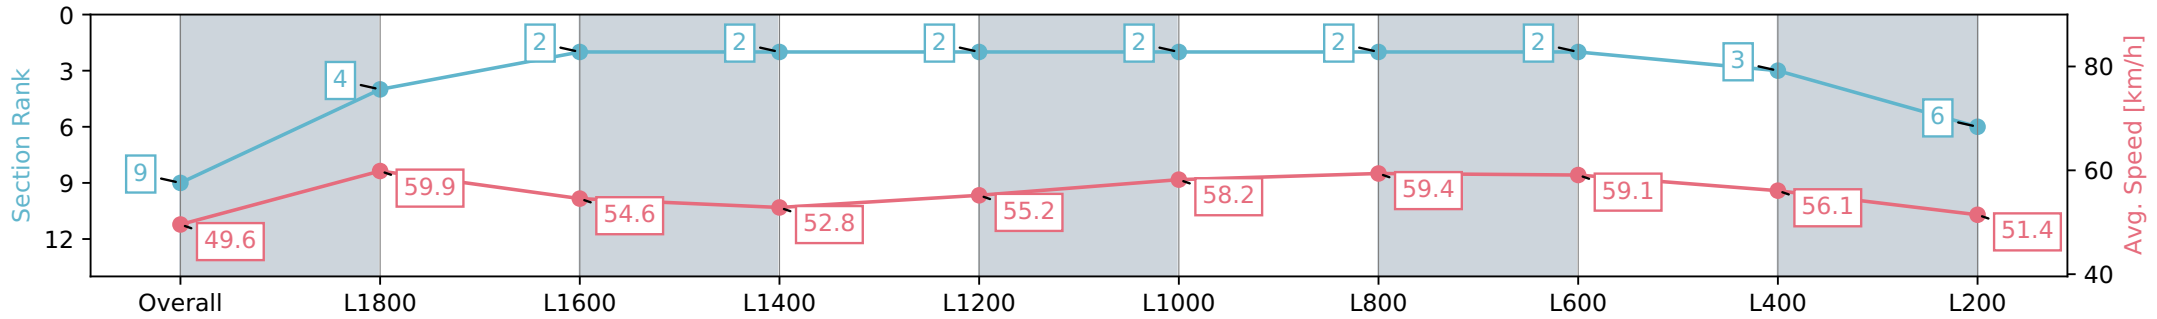

Morphettville SA - Professional

Race 6: SkyCity Handicap - 2019m

10 August 2024 - 2:58PM

Track Rating: Soft 6, Weather: Fine, Rail Position: +4m Entire Sectional 605m

Section	Overall	L1800	L1600	L1400	L1200	L1000	L800	L600	L400	L200
Section Times	2:12.01 [9] (0:16.09)	1:55.92 [4] (0:12.04)	1:43.88 [2] (0:13.20)	1:30.68 [2] (0:13.66)	1:17.02 [2] (0:13.11)	1:03.91 [2] (0:12.38)	0:51.53 [2] (0:12.25)	0:39.28 [2] (0:12.38)	0:26.90 [3] (0:12.90)	0:14.00 [6] (0:14.00)
Average Speed [km/h]	49.6	59.9	54.6	52.8	55.2	58.2	59.4	59.1	56.1	51.4
Top Speed [km/h]	63.1	63.3	57.5	54.9	56.3	60.1	59.9	59.9	58.3	54.4
Avg. Dist. to Rail [m]	10.0	1.1	0.5	0.8	1.5	2.1	2.6	3.2	5.0	6.6
Avg. Stride Freq. [Hz]	2.2	2.2	2.1	2.1	2.1	2.2	2.2	2.3	2.2	2.1
Avg. Stride Length [m]	5.9	7.4	7.2	7.1	7.2	7.4	7.4	7.2	7.0	6.8

Report Created: Sat 10 August 2024 15:47:04 GMT+10 (Note: Timing is based on positional data)

- [ ] Ranking at each section and finish
- :-:- No data available at this section
- NA No data available

Horse/Jockey Name	EAGLELOU/Jake Toeroek
Finish Rank	10
Fastest Section Time (Section)	0:11.97 (L600)
Top Speed [km/h] (Section)	60.9 (L1000)
Race State	Finished