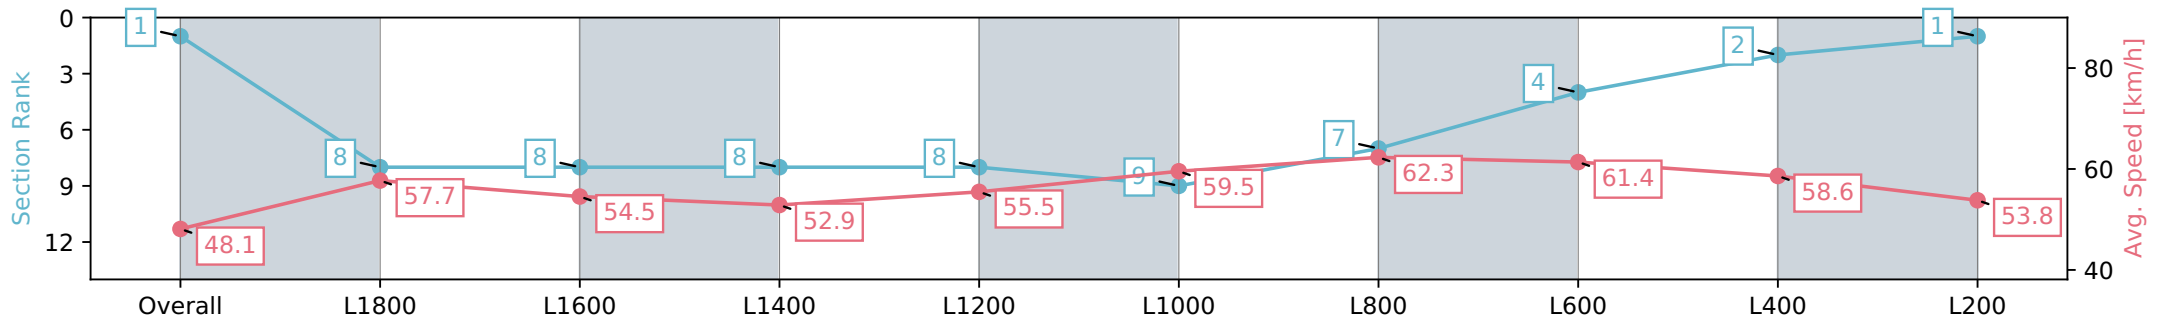

10 August 2024 - 2:58PM

Track Rating: Soft 6, Weather: Fine, Rail Position: +4m Entire Sectional 605m

Section	Overall	L1800	L1600	L1400	L1200	L1000	L800	L600	L400	L200
Section Times	2:10.76 [1] (0:16.57)	1:54.18 [8] (0:12.62)	1:41.56 [8] (0:13.19)	1:28.37 [8] (0:13.76)	1:14.61 [8] (0:13.09)	1:01.52 [9] (0:12.09)	0:49.43 [7] (0:11.72)	0:37.71 [4] (0:11.97)	0:25.74 [2] (0:12.34)	0:13.40 [1] (0:13.40)
Average Speed [km/h]	48.1	57.7	54.5	52.9	55.5	59.5	62.3	61.4	58.6	53.8
Top Speed [km/h]	60.0	59.1	56.8	54.0	56.8	63.2	63.0	62.4	61.2	56.5
Avg. Dist. to Rail [m]	9.5	2.9	2.6	2.7	2.4	3.3	3.6	3.7	6.2	8.5
Avg. Stride Freq. [Hz]	2.2	2.3	2.2	2.2	2.2	2.3	2.4	2.4	2.4	2.2
Avg. Stride Length [m]	5.8	7.0	6.6	6.5	6.7	6.9	7.2	7.1	6.9	6.7