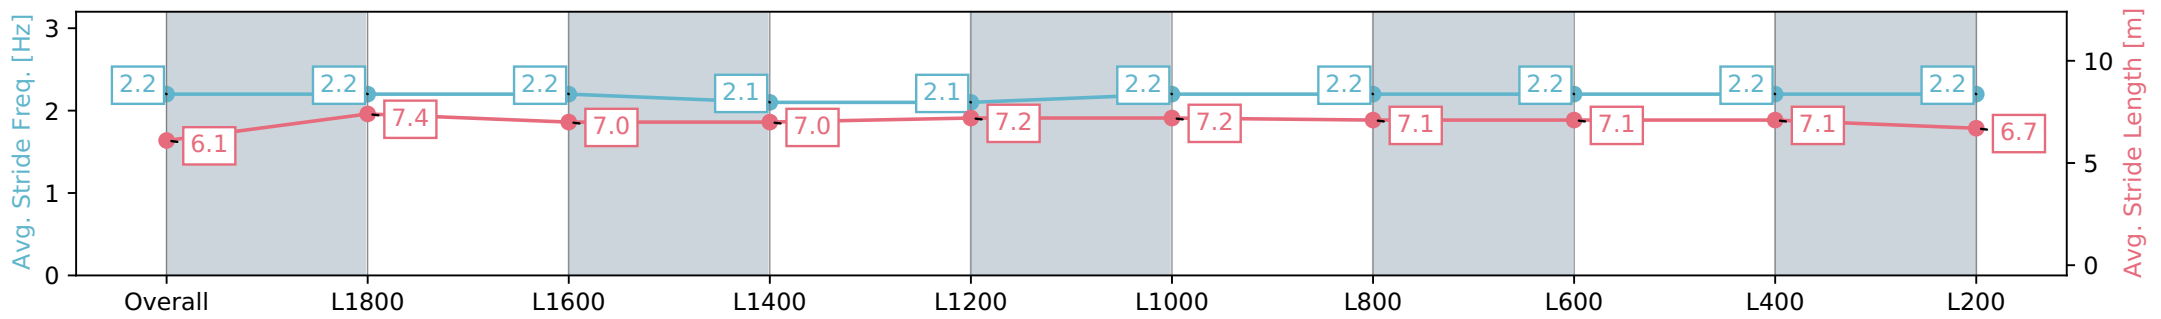

Morphettville SA - Professional

Race 6: SkyCity Handicap - 2019m

10 August 2024 - 2:58PM

Track Rating: Soft 6, Weather: Fine, Rail Position: +4m Entire Sectional 605m

Section	Overall	L1800	L1600	L1400	L1200	L1000	L800	L600	L400	L200
Section Times	2:11.01 [3] (0:15.75)	1:55.26 [1] (0:12.20)	1:43.06 [1] (0:13.15)	1:29.91 [1] (0:13.72)	1:16.19 [1] (0:13.10)	1:03.09 [1] (0:12.35)	0:50.74 [1] (0:12.20)	0:38.54 [1] (0:12.17)	0:26.37 [1] (0:12.75)	0:13.62 [2] (0:13.62)
Average Speed [km/h]	50.4	59.3	54.7	53.0	55.2	58.4	59.2	59.4	56.7	52.9
Top Speed [km/h]	61.5	61.8	57.1	54.7	55.9	59.1	59.8	59.8	58.1	55.4
Avg. Dist. to Rail [m]	6.8	1.8	2.0	2.2	1.3	1.4	1.2	1.1	3.6	5.6
Avg. Stride Freq. [Hz]	2.2	2.2	2.2	2.1	2.1	2.2	2.2	2.2	2.2	2.2
Avg. Stride Length [m]	6.1	7.4	7.0	7.0	7.2	7.2	7.1	7.1	7.1	6.7

Morphettville SA - Professional

Race 6: SkyCity Handicap - 2019m

10 August 2024 - 2:58PM

Track Rating: Soft 6, Weather: Fine, Rail Position: +4m Entire Sectional 605m

Section	Overall	L1800	L1600	L1400	L1200	L1000	L800	L600	L400	L200
Section Times	2:11.19 [4] (0:16.28)	1:54.91 [5] (0:12.42)	1:42.49 [5] (0:13.19)	1:29.30 [5] (0:13.72)	1:15.58 [5] (0:13.11)	1:02.47 [5] (0:12.39)	0:50.08 [5] (0:12.09)	0:37.99 [7] (0:12.16)	0:25.83 [7] (0:12.47)	0:13.36 [3] (0:13.36)
Average Speed [km/h]	48.7	58.2	54.6	52.9	55.3	58.1	60.3	60.5	58.1	53.9
Top Speed [km/h]	59.3	59.5	57.7	53.8	55.9	60.6	61.0	61.6	60.0	57.2
Avg. Dist. to Rail [m]	6.5	1.4	1.6	2.0	1.9	2.4	3.1	4.0	6.1	7.5
Avg. Stride Freq. [Hz]	2.2	2.3	2.2	2.2	2.2	2.3	2.3	2.3	2.3	2.2
Avg. Stride Length [m]	6.0	7.1	6.8	6.7	6.9	7.1	7.3	7.2	7.0	6.7