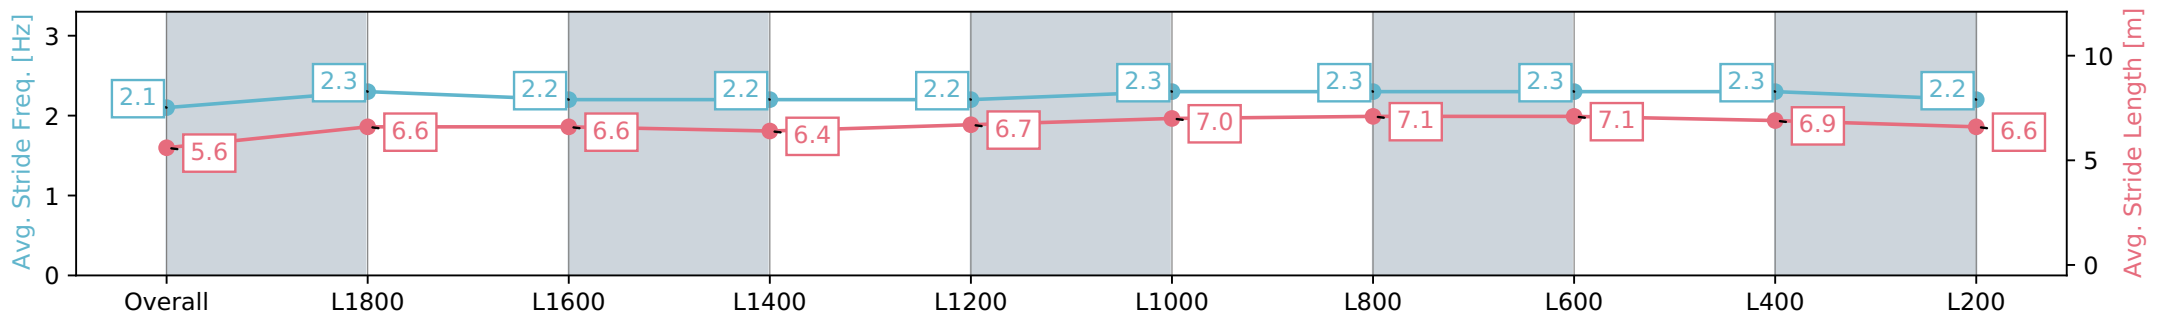

Morphettville SA - Professional

Race 6: SkyCity Handicap - 2019m

10 August 2024 - 2:58PM

Track Rating: Soft 6, Weather: Fine, Rail Position: +4m Entire Sectional 605m

Section	Overall	L1800	L1600	L1400	L1200	L1000	L800	L600	L400	L200
Section Times	2:11.89 [8] (0:17.33)	1:54.56 [11] (0:12.64)	1:41.92 [11] (0:12.87)	1:29.05 [11] (0:13.72)	1:15.33 [11] (0:13.11)	1:02.22 [11] (0:11.88)	0:50.34 [10] (0:11.65)	0:38.69 [6] (0:12.15)	0:26.54 [5] (0:12.79)	0:13.75 [9] (0:13.75)
Average Speed [km/h]	45.8	57.3	55.9	52.9	55.4	60.7	62.7	60.6	56.7	52.4
Top Speed [km/h]	57.7	59.7	57.5	55.4	58.2	62.8	63.3	62.3	59.0	54.6
Avg. Dist. to Rail [m]	4.9	1.8	2.0	2.2	2.4	4.2	4.1	4.4	7.7	10.5
Avg. Stride Freq. [Hz]	2.1	2.3	2.2	2.2	2.2	2.3	2.3	2.3	2.3	2.2
Avg. Stride Length [m]	5.6	6.6	6.6	6.4	6.7	7.0	7.1	7.1	6.9	6.6

Morphettville SA - Professional

Race 6: SkyCity Handicap - 2019m

10 August 2024 - 2:58PM

Track Rating: Soft 6, Weather: Fine, Rail Position: +4m Entire Sectional 605m

Section	Overall	L1800	L1600	L1400	L1200	L1000	L800	L600	L400	L200
Section Times	2:12.01 [9] (0:16.09)	1:55.92 [4] (0:12.04)	1:43.88 [2] (0:13.20)	1:30.68 [2] (0:13.66)	1:17.02 [2] (0:13.11)	1:03.91 [2] (0:12.38)	0:51.53 [2] (0:12.25)	0:39.28 [2] (0:12.38)	0:26.90 [3] (0:12.90)	0:14.00 [6] (0:14.00)
Average Speed [km/h]	49.6	59.9	54.6	52.8	55.2	58.2	59.4	59.1	56.1	51.4
Top Speed [km/h]	63.1	63.3	57.5	54.9	56.3	60.1	59.9	59.9	58.3	54.4
Avg. Dist. to Rail [m]	10.0	1.1	0.5	0.8	1.5	2.1	2.6	3.2	5.0	6.6
Avg. Stride Freq. [Hz]	2.2	2.2	2.1	2.1	2.1	2.2	2.2	2.3	2.2	2.1
Avg. Stride Length [m]	5.9	7.4	7.2	7.1	7.2	7.4	7.4	7.2	7.0	6.8