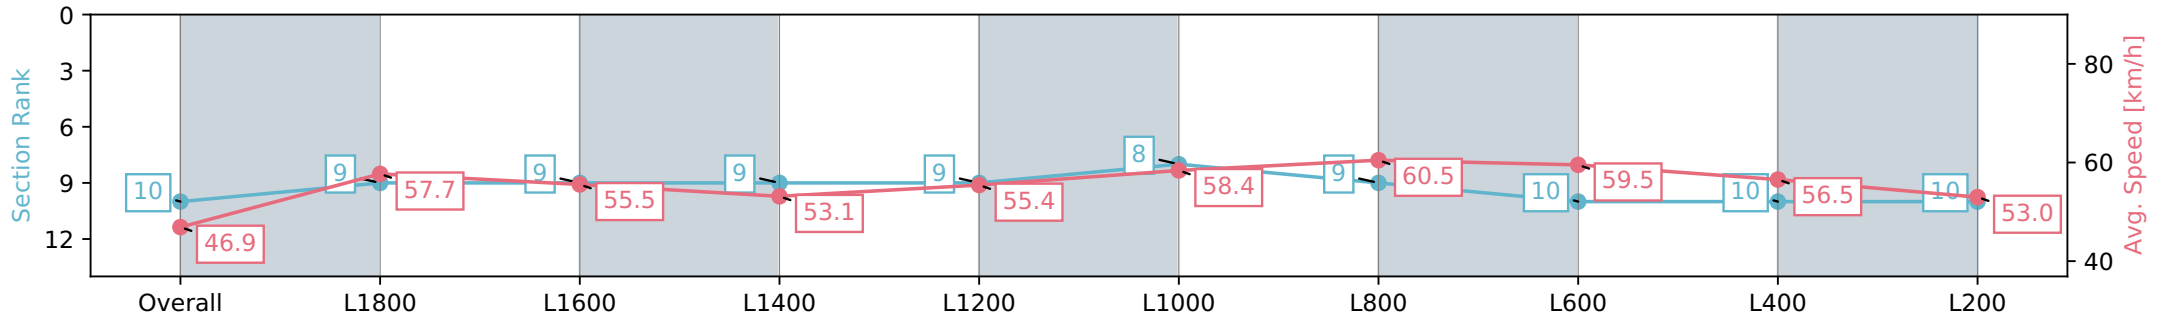

Report Created: Sat 10 August 2024 15:47:04 GMT+10 (Note: Timing is based on positional data)

- [ ] Ranking at each section and finish
- :-:- No data available at this section
- NA No data available

Horse/Jockey Name	EAGLELOU/Jake Toeroek
Finish Rank	10
Fastest Section Time (Section)	0:11.97 (L600)
Top Speed [km/h] (Section)	60.9 (L1000)
Race State	Finished

Morphettville SA - Professional

Race 6: SkyCity Handicap - 2019m

10 August 2024 - 2:58PM

Track Rating: Soft 6, Weather: Fine, Rail Position: +4m Entire Sectional 605m

Section	Overall	L1800	L1600	L1400	L1200	L1000	L800	L600	L400	L200
Section Times	2:12.02 [10] (0:16.98)	1:55.04 [9] (0:12.56)	1:42.47 [9] (0:12.98)	1:29.49 [9] (0:13.63)	1:15.86 [9] (0:13.06)	1:02.80 [8] (0:12.32)	0:50.48 [9] (0:11.97)	0:38.51 [10] (0:12.16)	0:26.35 [10] (0:12.75)	0:13.60 [10] (0:13.60)
Average Speed [km/h]	46.9	57.7	55.5	53.1	55.4	58.4	60.5	59.5	56.5	53.0
Top Speed [km/h]	58.1	59.4	56.8	54.5	56.8	60.8	60.9	60.6	57.3	55.2
Avg. Dist. to Rail [m]	9.4	1.9	1.6	1.7	1.4	1.7	1.4	1.1	2.7	4.3
Avg. Stride Freq. [Hz]	2.1	2.2	2.2	2.1	2.2	2.2	2.3	2.3	2.2	2.2
Avg. Stride Length [m]	6.1	7.1	7.0	6.8	6.9	7.2	7.3	7.2	6.9	6.7