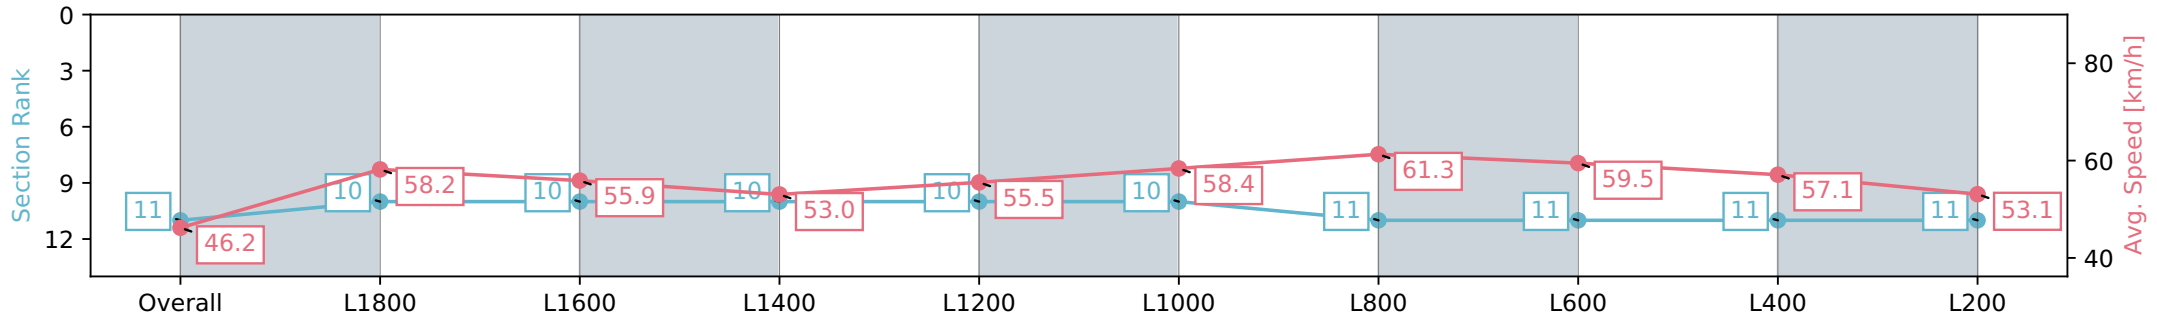

Morphettville SA - Professional

Race 6: SkyCity Handicap - 2019m

10 August 2024 - 2:58PM

Track Rating: Soft 6, Weather: Fine, Rail Position: +4m Entire Sectional 605m

Section	Overall	L1800	L1600	L1400	L1200	L1000	L800	L600	L400	L200
Section Times	2:12.30 [11] (0:17.26)	1:55.04 [10] (0:12.48)	1:42.56 [10] (0:12.89)	1:29.67 [10] (0:13.70)	1:15.97 [10] (0:13.11)	1:02.86 [10] (0:12.33)	0:50.53 [11] (0:11.92)	0:38.61 [11] (0:12.34)	0:26.27 [11] (0:12.70)	0:13.57 [11] (0:13.56)
Average Speed [km/h]	46.2	58.2	55.9	53.0	55.5	58.4	61.3	59.5	57.1	53.1
Top Speed [km/h]	58.7	60.3	57.5	54.9	56.6	60.4	61.9	61.2	58.1	55.7
Avg. Dist. to Rail [m]	9.6	2.6	2.4	2.7	2.8	3.3	3.4	4.0	6.4	10.3
Avg. Stride Freq. [Hz]	2.2	2.3	2.3	2.2	2.2	2.3	2.4	2.3	2.3	2.2
Avg. Stride Length [m]	5.7	7.0	6.9	6.7	6.8	6.9	7.0	7.1	6.9	6.7