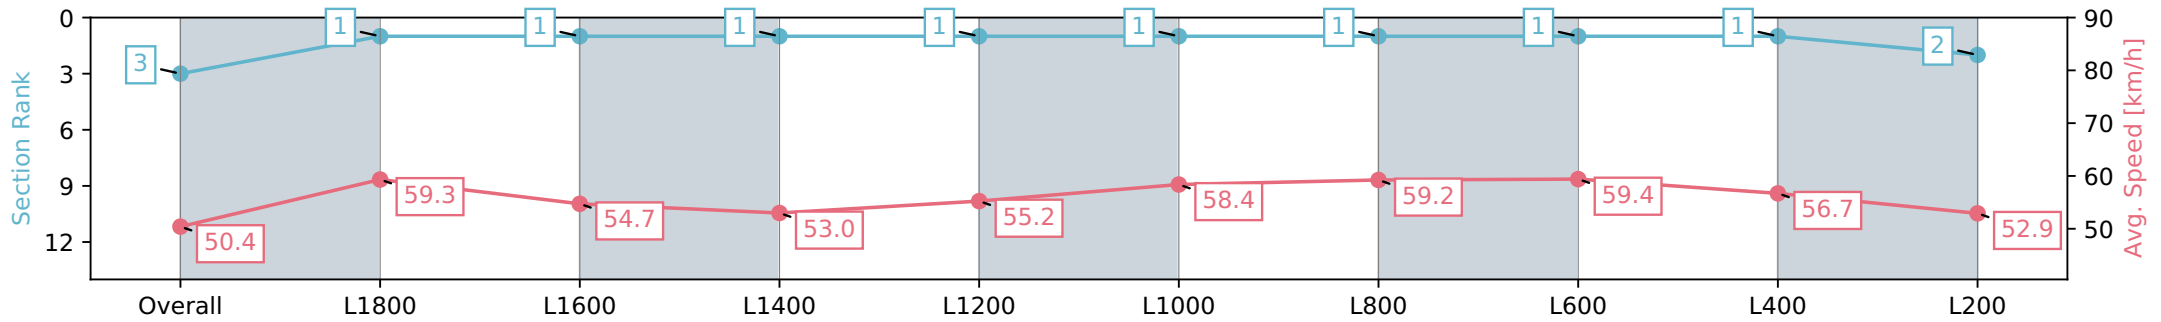

Morphettville SA - Professional

Race 6: SkyCity Handicap - 2019m

10 August 2024 - 2:58PM

Track Rating: Soft 6, Weather: Fine, Rail Position: +4m Entire Sectional 605m

Section	Overall	L1800	L1600	L1400	L1200	L1000	L800	L600	L400	L200
Section Times	2:11.01 [3] (0:15.75)	1:55.26 [1] (0:12.20)	1:43.06 [1] (0:13.15)	1:29.91 [1] (0:13.72)	1:16.19 [1] (0:13.10)	1:03.09 [1] (0:12.35)	0:50.74 [1] (0:12.20)	0:38.54 [1] (0:12.17)	0:26.37 [1] (0:12.75)	0:13.62 [2] (0:13.62)
Average Speed [km/h]	50.4	59.3	54.7	53.0	55.2	58.4	59.2	59.4	56.7	52.9
Top Speed [km/h]	61.5	61.8	57.1	54.7	55.9	59.1	59.8	59.8	58.1	55.4
Avg. Dist. to Rail [m]	6.8	1.8	2.0	2.2	1.3	1.4	1.2	1.1	3.6	5.6
Avg. Stride Freq. [Hz]	2.2	2.2	2.2	2.1	2.1	2.2	2.2	2.2	2.2	2.2
Avg. Stride Length [m]	6.1	7.4	7.0	7.0	7.2	7.2	7.1	7.1	7.1	6.7