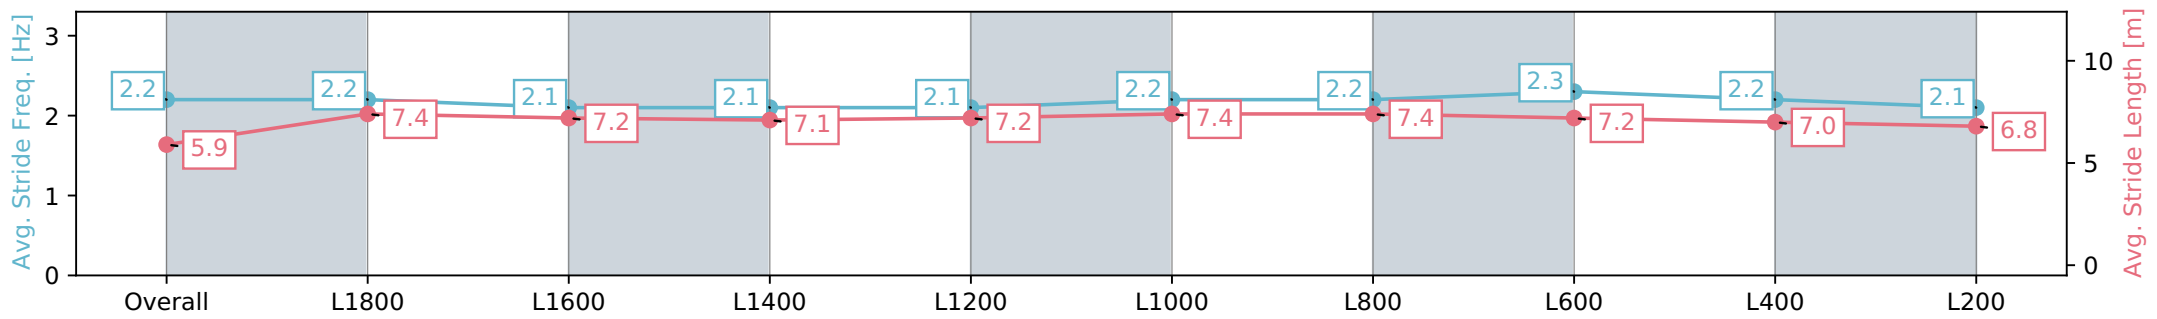

Morphettville SA - Professional

Race 6: SkyCity Handicap - 2019m

10 August 2024 - 2:58PM

Track Rating: Soft 6, Weather: Fine, Rail Position: +4m Entire Sectional 605m

Section	Overall	L1800	L1600	L1400	L1200	L1000	L800	L600	L400	L200
Section Times	2:12.01 [9] (0:16.09)	1:55.92 [4] (0:12.04)	1:43.88 [2] (0:13.20)	1:30.68 [2] (0:13.66)	1:17.02 [2] (0:13.11)	1:03.91 [2] (0:12.38)	0:51.53 [2] (0:12.25)	0:39.28 [2] (0:12.38)	0:26.90 [3] (0:12.90)	0:14.00 [6] (0:14.00)
Average Speed [km/h]	49.6	59.9	54.6	52.8	55.2	58.2	59.4	59.1	56.1	51.4
Top Speed [km/h]	63.1	63.3	57.5	54.9	56.3	60.1	59.9	59.9	58.3	54.4
Avg. Dist. to Rail [m]	10.0	1.1	0.5	0.8	1.5	2.1	2.6	3.2	5.0	6.6
Avg. Stride Freq. [Hz]	2.2	2.2	2.1	2.1	2.1	2.2	2.2	2.3	2.2	2.1
Avg. Stride Length [m]	5.9	7.4	7.2	7.1	7.2	7.4	7.4	7.2	7.0	6.8

Report Created: Sat 10 August 2024 15:47:04 GMT+10 (Note: Timing is based on positional data)

- [ ] Ranking at each section and finish
- :-:- No data available at this section
- NA No data available

Horse/Jockey Name	EAGLELOU/Jake Toeroek
Finish Rank	10
Fastest Section Time (Section)	0:11.97 (L600)
Top Speed [km/h] (Section)	60.9 (L1000)
Race State	Finished

Morphettville SA - Professional

Race 6: SkyCity Handicap - 2019m

10 August 2024 - 2:58PM

Track Rating: Soft 6, Weather: Fine, Rail Position: +4m Entire Sectional 605m

Section	Overall	L1800	L1600	L1400	L1200	L1000	L800	L600	L400	L200
Section Times	2:12.02 [10] (0:16.98)	1:55.04 [9] (0:12.56)	1:42.47 [9] (0:12.98)	1:29.49 [9] (0:13.63)	1:15.86 [9] (0:13.06)	1:02.80 [8] (0:12.32)	0:50.48 [9] (0:11.97)	0:38.51 [10] (0:12.16)	0:26.35 [10] (0:12.75)	0:13.60 [10] (0:13.60)
Average Speed [km/h]	46.9	57.7	55.5	53.1	55.4	58.4	60.5	59.5	56.5	53.0
Top Speed [km/h]	58.1	59.4	56.8	54.5	56.8	60.8	60.9	60.6	57.3	55.2
Avg. Dist. to Rail [m]	9.4	1.9	1.6	1.7	1.4	1.7	1.4	1.1	2.7	4.3
Avg. Stride Freq. [Hz]	2.1	2.2	2.2	2.1	2.2	2.2	2.3	2.3	2.2	2.2
Avg. Stride Length [m]	6.1	7.1	7.0	6.8	6.9	7.2	7.3	7.2	6.9	6.7