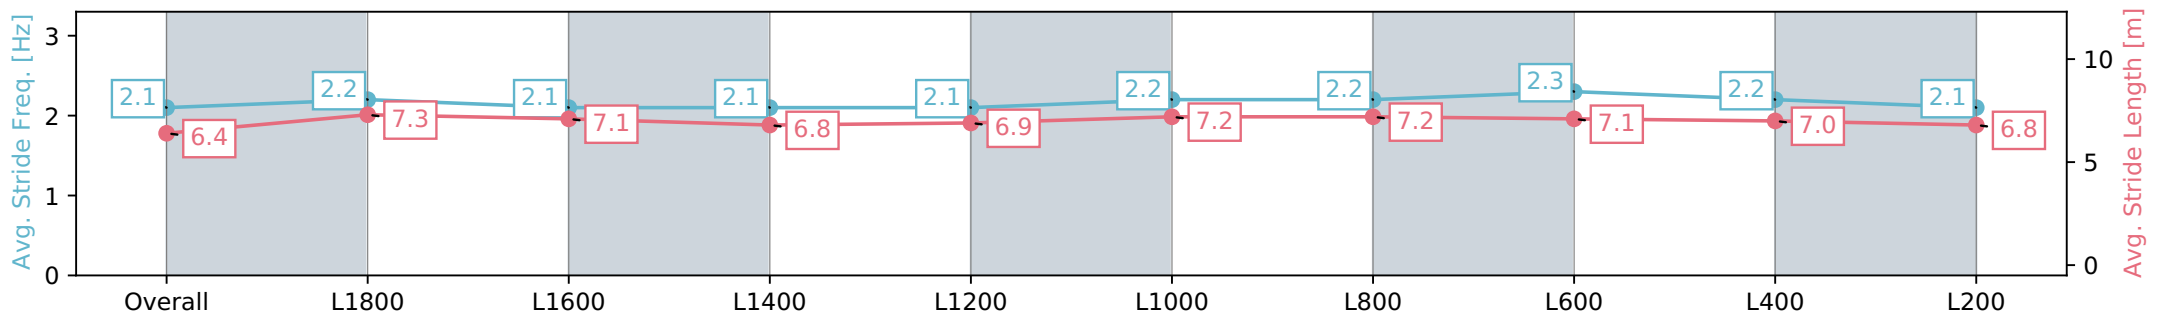

Morphettville SA - Professional

Race 6: SkyCity Handicap - 2019m

10 August 2024 - 2:58PM

Track Rating: Soft 6, Weather: Fine, Rail Position: +4m Entire Sectional 605m

Section	Overall	L1800	L1600	L1400	L1200	L1000	L800	L600	L400	L200
Section Times	2:11.65 [6] (0:15.78)	1:55.87 [2] (0:12.49)	1:43.38 [3] (0:13.27)	1:30.11 [3] (0:13.77)	1:16.34 [3] (0:13.15)	1:03.19 [3] (0:12.43)	0:50.76 [3] (0:12.16)	0:38.60 [5] (0:12.30)	0:26.30 [6] (0:12.77)	0:13.53 [8] (0:13.53)
Average Speed [km/h]	50.5	58.2	54.3	52.9	55.2	58.0	59.7	59.3	56.6	53.3
Top Speed [km/h]	61.4	60.8	56.9	54.8	56.3	59.7	60.3	60.4	57.8	55.4
Avg. Dist. to Rail [m]	8.5	3.2	3.1	3.0	2.4	2.5	2.3	2.6	4.9	7.9
Avg. Stride Freq. [Hz]	2.1	2.2	2.1	2.1	2.1	2.2	2.2	2.3	2.2	2.1
Avg. Stride Length [m]	6.4	7.3	7.1	6.8	6.9	7.2	7.2	7.1	7.0	6.8

Report Created: Sat 10 August 2024 15:46:51 GMT+10 (Note: Timing is based on positional data)

- [ ] Ranking at each section and finish
- :-:- No data available at this section
- NA No data available

Horse/Jockey Name	POINTLESS PRAISE/Stacey Metcalfe
Finish Rank	7
Fastest Section Time (Section)	0:12.15 (L600)
Top Speed [km/h] (Section)	60.1 (L800)
Race State	Finished

Morphettville SA - Professional

Race 6: SkyCity Handicap - 2019m

10 August 2024 - 2:58PM

Track Rating: Soft 6, Weather: Fine, Rail Position: +4m Entire Sectional 605m

Section	Overall	L1800	L1600	L1400	L1200	L1000	L800	L600	L400	L200
Section Times	2:11.87 [7] (0:16.03)	1:55.84 [3] (0:12.48)	1:43.36 [4] (0:13.21)	1:30.15 [4] (0:13.73)	1:16.42 [4] (0:13.03)	1:03.39 [4] (0:12.42)	0:50.97 [4] (0:12.15)	0:38.82 [3] (0:12.23)	0:26.59 [4] (0:12.81)	0:13.78 [7] (0:13.78)
Average Speed [km/h]	49.3	57.9	54.5	52.8	55.5	58.0	59.5	59.1	56.3	52.2
Top Speed [km/h]	59.4	59.5	58.1	53.9	56.0	59.6	60.1	60.1	57.3	55.4
Avg. Dist. to Rail [m]	4.8	1.0	1.2	1.4	0.9	1.2	1.3	1.0	1.9	2.4
Avg. Stride Freq. [Hz]	2.2	2.2	2.1	2.1	2.1	2.2	2.2	2.3	2.2	2.2
Avg. Stride Length [m]	6.1	7.3	7.1	6.9	7.1	7.2	7.1	7.0	7.0	6.7