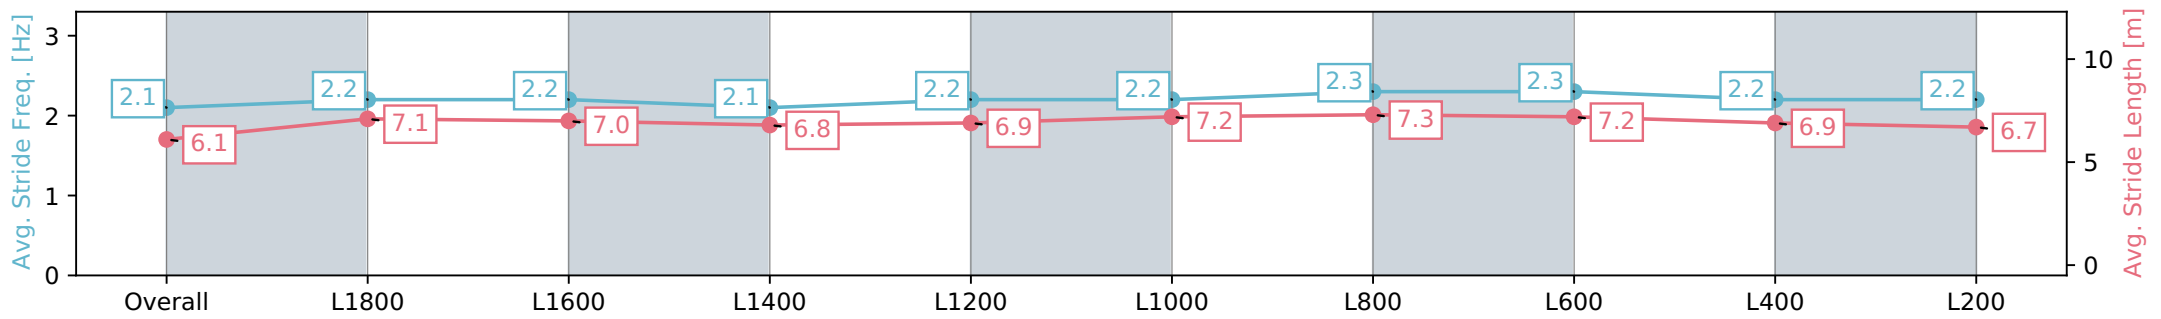

Morphettville SA - Professional

Race 6: SkyCity Handicap - 2019m

10 August 2024 - 2:58PM

Track Rating: Soft 6, Weather: Fine, Rail Position: +4m Entire Sectional 605m

Section	Overall	L1800	L1600	L1400	L1200	L1000	L800	L600	L400	L200
Section Times	2:12.02 [10] (0:16.98)	1:55.04 [9] (0:12.56)	1:42.47 [9] (0:12.98)	1:29.49 [9] (0:13.63)	1:15.86 [9] (0:13.06)	1:02.80 [8] (0:12.32)	0:50.48 [9] (0:11.97)	0:38.51 [10] (0:12.16)	0:26.35 [10] (0:12.75)	0:13.60 [10] (0:13.60)
Average Speed [km/h]	46.9	57.7	55.5	53.1	55.4	58.4	60.5	59.5	56.5	53.0
Top Speed [km/h]	58.1	59.4	56.8	54.5	56.8	60.8	60.9	60.6	57.3	55.2
Avg. Dist. to Rail [m]	9.4	1.9	1.6	1.7	1.4	1.7	1.4	1.1	2.7	4.3
Avg. Stride Freq. [Hz]	2.1	2.2	2.2	2.1	2.2	2.2	2.3	2.3	2.2	2.2
Avg. Stride Length [m]	6.1	7.1	7.0	6.8	6.9	7.2	7.3	7.2	6.9	6.7

Morphettville SA - Professional

Race 6: SkyCity Handicap - 2019m

10 August 2024 - 2:58PM

Track Rating: Soft 6, Weather: Fine, Rail Position: +4m Entire Sectional 605m

Section	Overall	L1800	L1600	L1400	L1200	L1000	L800	L600	L400	L200
Section Times	2:12.30 [11] (0:17.26)	1:55.04 [10] (0:12.48)	1:42.56 [10] (0:12.89)	1:29.67 [10] (0:13.70)	1:15.97 [10] (0:13.11)	1:02.86 [10] (0:12.33)	0:50.53 [11] (0:11.92)	0:38.61 [11] (0:12.34)	0:26.27 [11] (0:12.70)	0:13.57 [11] (0:13.56)
Average Speed [km/h]	46.2	58.2	55.9	53.0	55.5	58.4	61.3	59.5	57.1	53.1
Top Speed [km/h]	58.7	60.3	57.5	54.9	56.6	60.4	61.9	61.2	58.1	55.7
Avg. Dist. to Rail [m]	9.6	2.6	2.4	2.7	2.8	3.3	3.4	4.0	6.4	10.3
Avg. Stride Freq. [Hz]	2.2	2.3	2.3	2.2	2.2	2.3	2.4	2.3	2.3	2.2
Avg. Stride Length [m]	5.7	7.0	6.9	6.7	6.8	6.9	7.0	7.1	6.9	6.7