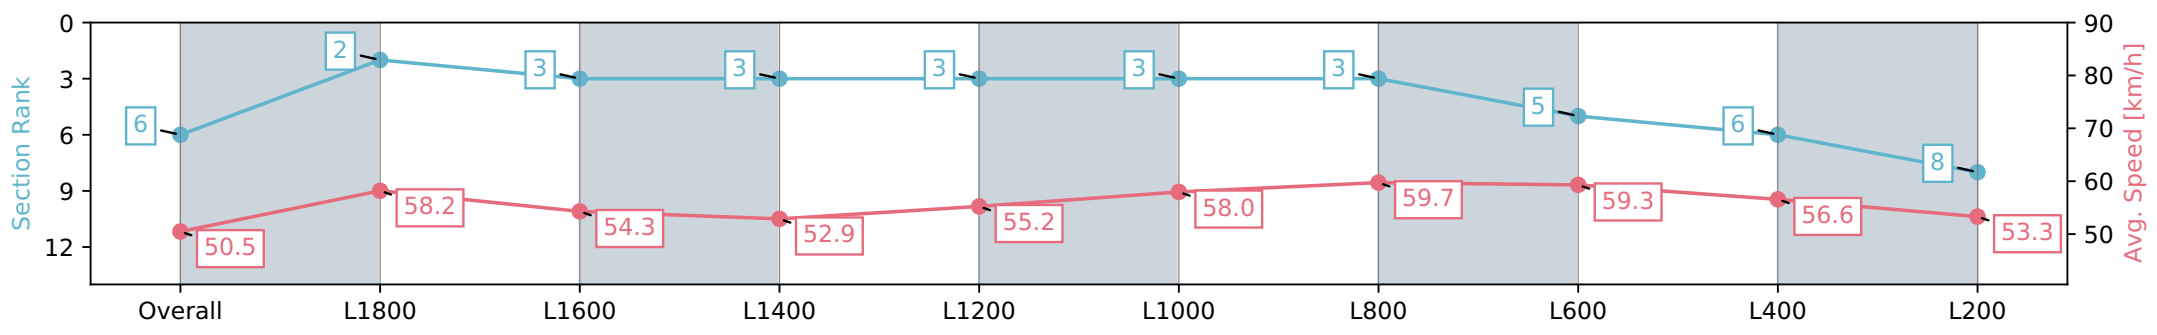

Morphettville SA - Professional

Race 6: SkyCity Handicap - 2019m

10 August 2024 - 2:58PM

Track Rating: Soft 6, Weather: Fine, Rail Position: +4m Entire Sectional 605m

Section	Overall	L1800	L1600	L1400	L1200	L1000	L800	L600	L400	L200
Section Times	2:11.65 [6] (0:15.78)	1:55.87 [2] (0:12.49)	1:43.38 [3] (0:13.27)	1:30.11 [3] (0:13.77)	1:16.34 [3] (0:13.15)	1:03.19 [3] (0:12.43)	0:50.76 [3] (0:12.16)	0:38.60 [5] (0:12.30)	0:26.30 [6] (0:12.77)	0:13.53 [8] (0:13.53)
Average Speed [km/h]	50.5	58.2	54.3	52.9	55.2	58.0	59.7	59.3	56.6	53.3
Top Speed [km/h]	61.4	60.8	56.9	54.8	56.3	59.7	60.3	60.4	57.8	55.4
Avg. Dist. to Rail [m]	8.5	3.2	3.1	3.0	2.4	2.5	2.3	2.6	4.9	7.9
Avg. Stride Freq. [Hz]	2.1	2.2	2.1	2.1	2.1	2.2	2.2	2.3	2.2	2.1
Avg. Stride Length [m]	6.4	7.3	7.1	6.8	6.9	7.2	7.2	7.1	7.0	6.8

Report Created: Sat 10 August 2024 15:46:51 GMT+10 (Note: Timing is based on positional data)

- [ ] Ranking at each section and finish
- :-:- No data available at this section
- NA No data available

Horse/Jockey Name	POINTLESS PRAISE/Stacey Metcalfe
Finish Rank	7
Fastest Section Time (Section)	0:12.15 (L600)
Top Speed [km/h] (Section)	60.1 (L800)
Race State	Finished