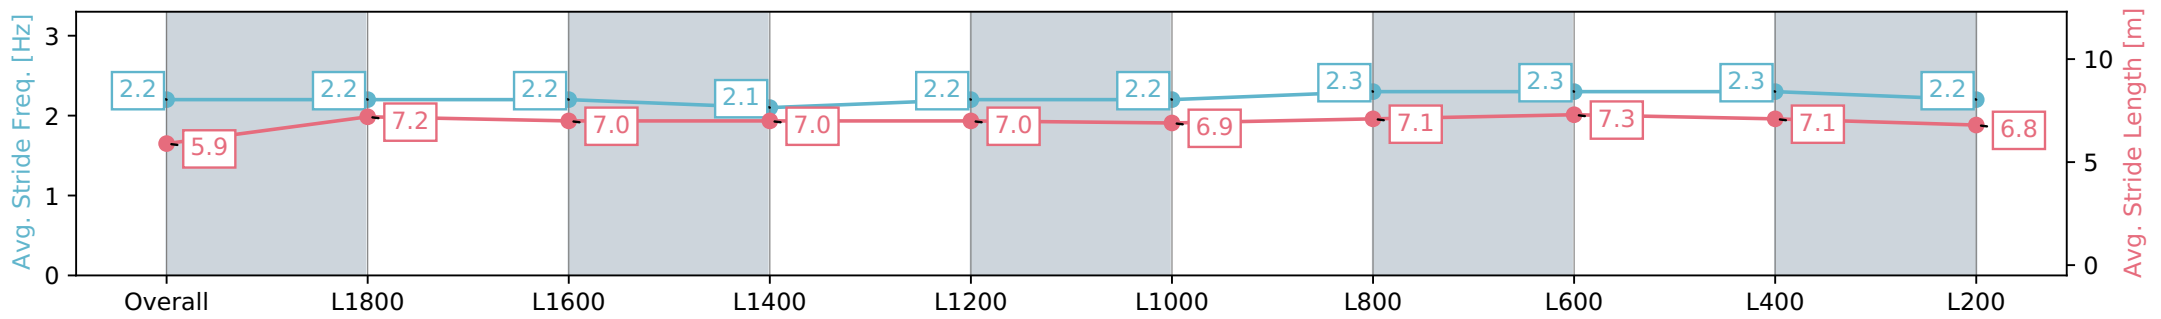

Morphettville SA - Professional

Race 6: SkyCity Handicap - 2019m

10 August 2024 - 2:58PM

Track Rating: Soft 6, Weather: Fine, Rail Position: +4m Entire Sectional 605m

Section	Overall	L1800	L1600	L1400	L1200	L1000	L800	L600	L400	L200
Section Times	2:10.91 [2] (0:16.30)	1:54.61 [6] (0:12.68)	1:41.93 [7] (0:13.20)	1:28.73 [7] (0:13.75)	1:14.98 [7] (0:13.12)	1:01.86 [7] (0:12.37)	0:49.49 [8] (0:12.04)	0:37.45 [9] (0:12.19)	0:25.26 [9] (0:12.23)	0:13.03 [4] (0:13.03)
Average Speed [km/h]	48.8	57.3	54.5	52.8	55.5	58.1	60.5	60.3	59.4	55.2
Top Speed [km/h]	58.2	58.4	57.0	53.5	56.3	60.3	60.9	60.6	60.2	58.0
Avg. Dist. to Rail [m]	7.1	2.7	2.5	2.5	2.3	2.6	3.0	3.8	8.0	10.1
Avg. Stride Freq. [Hz]	2.2	2.2	2.2	2.1	2.2	2.2	2.2	2.3	2.3	2.2
Avg. Stride Length [m]	5.9	7.2	7.0	7.0	7.0	6.9	7.1	7.3	7.1	6.8