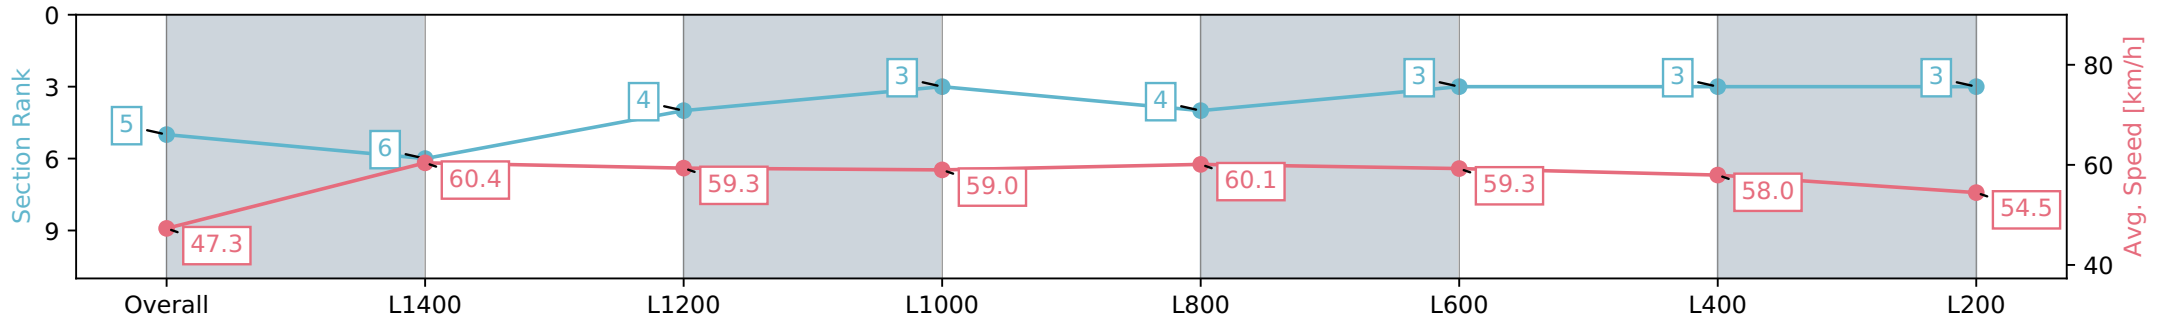

Morphettville SA - Professional

Race 5: Peter Elberg Funerals Handicap - 1600m

10 August 2024 - 2:22PM

Track Rating: Soft 6, Weather: Fine, Rail Position: +4m Entire Sectional 605m

Section	Overall	L1400	L1200	L1000	L800	L600	L400	L200
Section Times	1:41.44 [5] (0:15.22)	1:26.22 [6] (0:11.96)	1:14.26 [4] (0:12.15)	1:02.11 [3] (0:12.21)	0:49.90 [4] (0:11.99)	0:37.91 [3] (0:12.22)	0:25.69 [3] (0:12.45)	0:13.24 [3] (0:13.24)
Average Speed [km/h]	47.3	60.4	59.3	59.0	60.1	59.3	58.0	54.5
Top Speed [km/h]	60.1	60.7	60.5	60.0	61.2	59.8	58.9	57.3
Avg. Dist. to Rail [m]	1.4	1.0	0.5	0.4	0.6	1.0	2.4	3.5
Avg. Stride Freq. [Hz]	2.3	2.3	2.3	2.3	2.3	2.3	2.3	2.3
Avg. Stride Length [m]	5.6	7.2	7.2	7.2	7.2	7.0	6.9	6.7