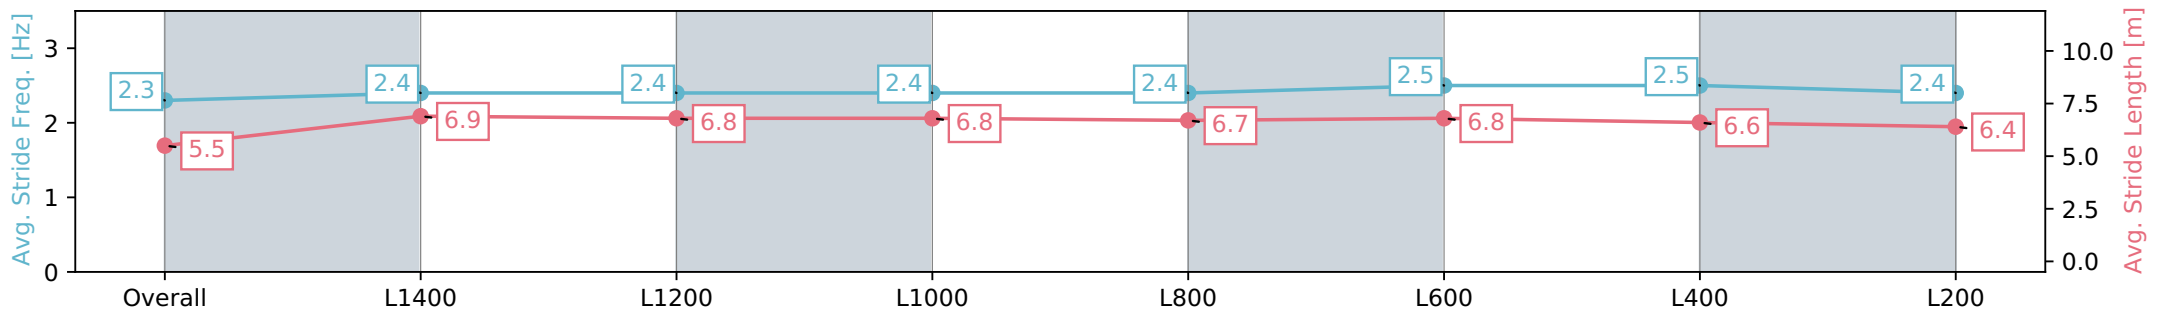

Morphettville SA - Professional

Race 5: Peter Elberg Funerals Handicap - 1600m

10 August 2024 - 2:22PM

Track Rating: Soft 6, Weather: Fine, Rail Position: +4m Entire Sectional 605m

Section	Overall	L1400	L1200	L1000	L800	L600	L400	L200
Section Times	1:41.06 [3] (0:15.13)	1:25.93 [4] (0:12.22)	1:13.71 [5] (0:12.28)	1:01.42 [6] (0:12.13)	0:49.29 [6] (0:11.99)	0:37.30 [6] (0:12.13)	0:25.17 [7] (0:12.33)	0:12.84 [4] (0:12.84)
Average Speed [km/h]	47.6	59.7	59.1	59.4	60.5	60.3	58.8	56.0
Top Speed [km/h]	58.5	60.4	60.2	61.7	61.5	61.6	59.8	57.9
Avg. Dist. to Rail [m]	6.0	3.6	2.0	2.2	2.4	3.0	5.3	5.1
Avg. Stride Freq. [Hz]	2.3	2.4	2.4	2.4	2.4	2.5	2.5	2.4
Avg. Stride Length [m]	5.5	6.9	6.8	6.8	6.7	6.8	6.6	6.4