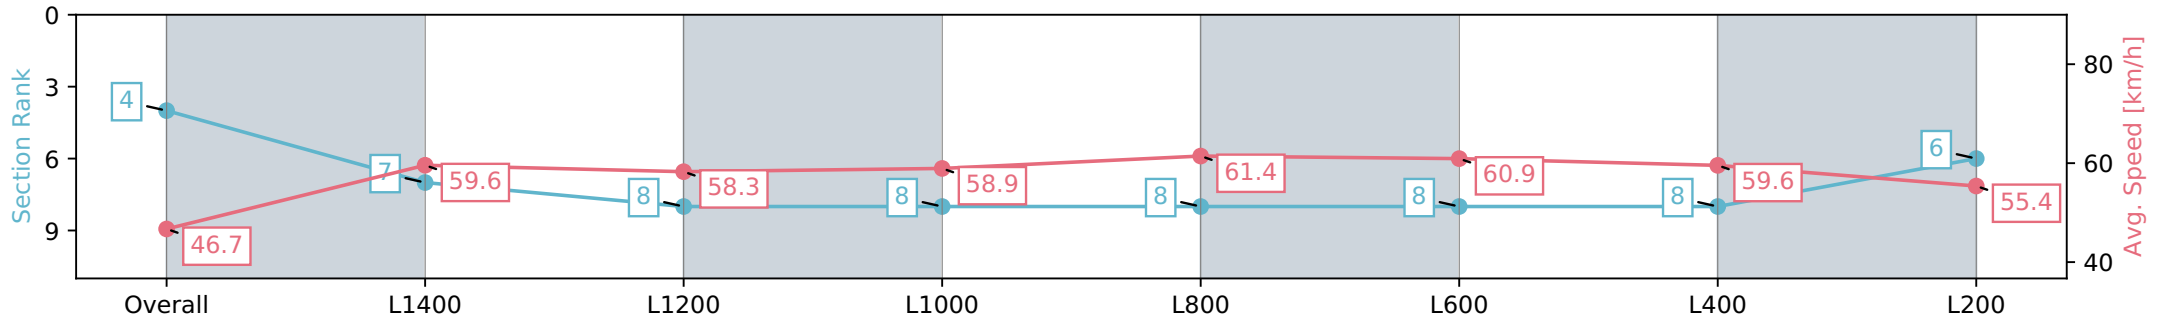

Morphettville SA - Professional

Race 5: Peter Elberg Funerals Handicap - 1600m

10 August 2024 - 2:22PM

Track Rating: Soft 6, Weather: Fine, Rail Position: +4m Entire Sectional 605m

Section	Overall	L1400	L1200	L1000	L800	L600	L400	L200
Section Times	1:41.32 [4] (0:15.41)	1:25.91 [7] (0:12.20)	1:13.71 [8] (0:12.44)	1:01.27 [8] (0:12.23)	0:49.04 [8] (0:11.81)	0:37.23 [8] (0:12.02)	0:25.21 [8] (0:12.21)	0:13.00 [6] (0:13.00)
Average Speed [km/h]	46.7	59.6	58.3	58.9	61.4	60.9	59.6	55.4
Top Speed [km/h]	60.0	60.6	59.2	60.3	62.6	62.2	59.9	58.8
Avg. Dist. to Rail [m]	4.6	2.5	1.7	2.3	2.2	3.3	8.0	9.0
Avg. Stride Freq. [Hz]	2.2	2.3	2.3	2.3	2.4	2.4	2.4	2.3
Avg. Stride Length [m]	5.6	6.9	6.9	6.9	6.9	6.8	6.8	6.6