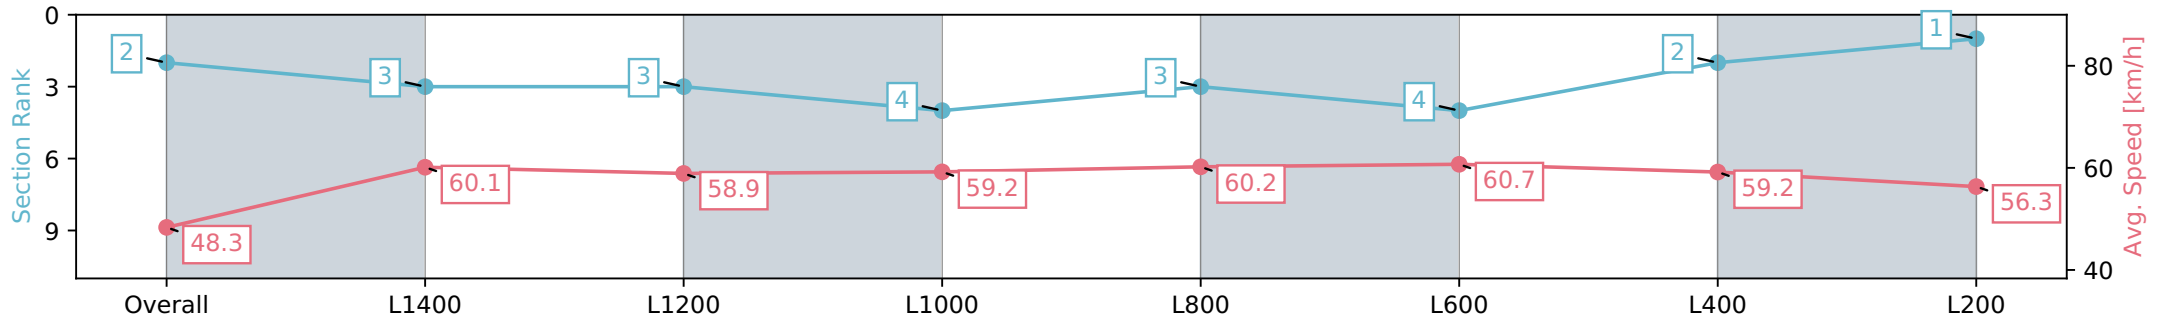

Morphettville SA - Professional

Race 5: Peter Elberg Funerals Handicap - 1600m

10 August 2024 - 2:22PM

Track Rating: Soft 6, Weather: Fine, Rail Position: +4m Entire Sectional 605m

Section	Overall	L1400	L1200	L1000	L800	L600	L400	L200
Section Times	1:40.60 [2] (0:14.92)	1:25.68 [3] (0:12.08)	1:13.60 [3] (0:12.34)	1:01.26 [4] (0:12.14)	0:49.12 [3] (0:12.06)	0:37.06 [4] (0:12.04)	0:25.02 [2] (0:12.22)	0:12.80 [1] (0:12.80)
Average Speed [km/h]	48.3	60.1	58.9	59.2	60.2	60.7	59.2	56.3
Top Speed [km/h]	59.5	60.7	60.4	60.6	60.8	61.1	59.9	58.4
Avg. Dist. to Rail [m]	4.2	2.7	2.1	2.3	2.4	2.9	3.9	5.9
Avg. Stride Freq. [Hz]	2.3	2.3	2.3	2.3	2.3	2.4	2.3	2.3
Avg. Stride Length [m]	5.7	7.2	7.2	7.2	6.9	6.8	6.8	6.7