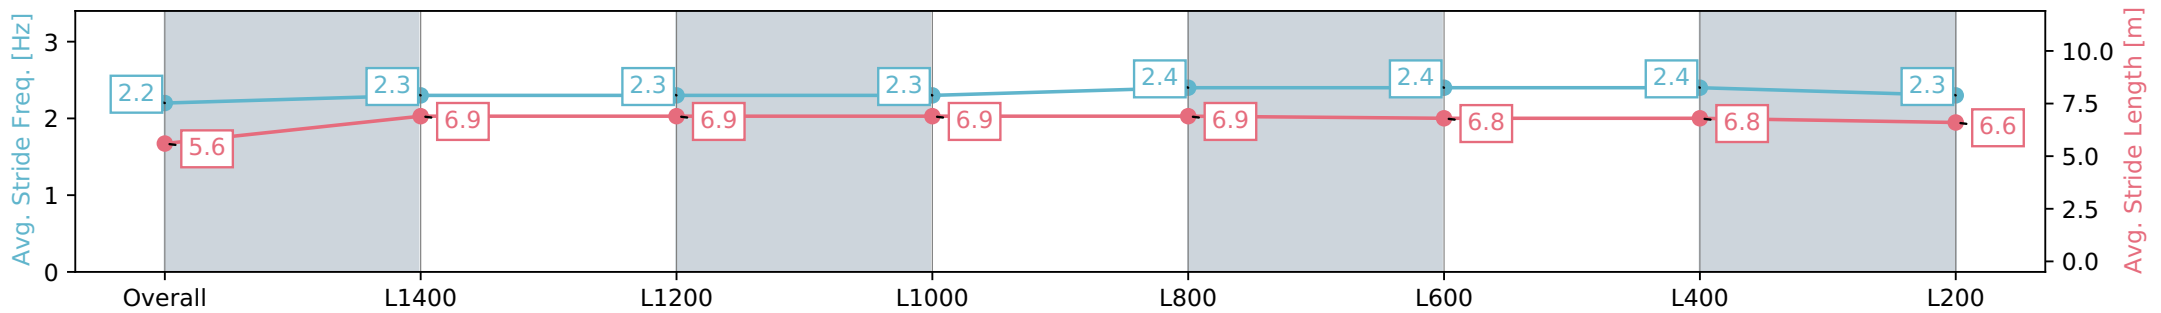

Morphettville SA - Professional

Race 5: Peter Elberg Funerals Handicap - 1600m

10 August 2024 - 2:22PM

Track Rating: Soft 6, Weather: Fine, Rail Position: +4m Entire Sectional 605m

Section	Overall	L1400	L1200	L1000	L800	L600	L400	L200
Section Times	1:41.32 [4] (0:15.41)	1:25.91 [7] (0:12.20)	1:13.71 [8] (0:12.44)	1:01.27 [8] (0:12.23)	0:49.04 [8] (0:11.81)	0:37.23 [8] (0:12.02)	0:25.21 [8] (0:12.21)	0:13.00 [6] (0:13.00)
Average Speed [km/h]	46.7	59.6	58.3	58.9	61.4	60.9	59.6	55.4
Top Speed [km/h]	60.0	60.6	59.2	60.3	62.6	62.2	59.9	58.8
Avg. Dist. to Rail [m]	4.6	2.5	1.7	2.3	2.2	3.3	8.0	9.0
Avg. Stride Freq. [Hz]	2.2	2.3	2.3	2.3	2.4	2.4	2.4	2.3
Avg. Stride Length [m]	5.6	6.9	6.9	6.9	6.9	6.8	6.8	6.6