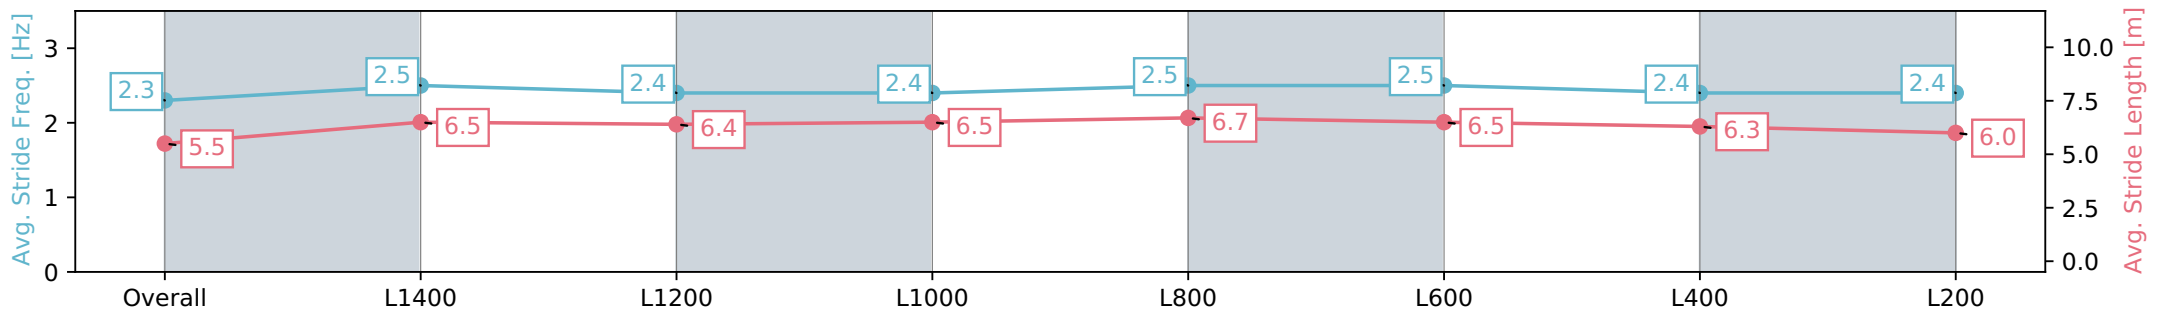

Morphettville SA - Professional

Race 5: Peter Elberg Funerals Handicap - 1600m

10 August 2024 - 2:22PM

Track Rating: Soft 6, Weather: Fine, Rail Position: +4m Entire Sectional 605m

Section	Overall	L1400	L1200	L1000	L800	L600	L400	L200
Section Times	1:42.49 [8] (0:14.65)	1:27.84 [2] (0:12.03)	1:15.81 [2] (0:12.39)	1:03.42 [2] (0:12.19)	0:51.23 [2] (0:12.14)	0:39.09 [2] (0:12.42)	0:26.67 [4] (0:12.95)	0:13.72 [8] (0:13.72)
Average Speed [km/h]	49.2	60.6	58.6	59.1	59.7	58.5	55.8	52.5
Top Speed [km/h]	61.2	61.4	59.5	59.6	60.1	59.4	56.9	54.7
Avg. Dist. to Rail [m]	7.4	3.6	2.4	2.5	2.1	1.9	2.6	2.6
Avg. Stride Freq. [Hz]	2.3	2.5	2.4	2.4	2.5	2.5	2.4	2.4
Avg. Stride Length [m]	5.5	6.5	6.4	6.5	6.7	6.5	6.3	6.0