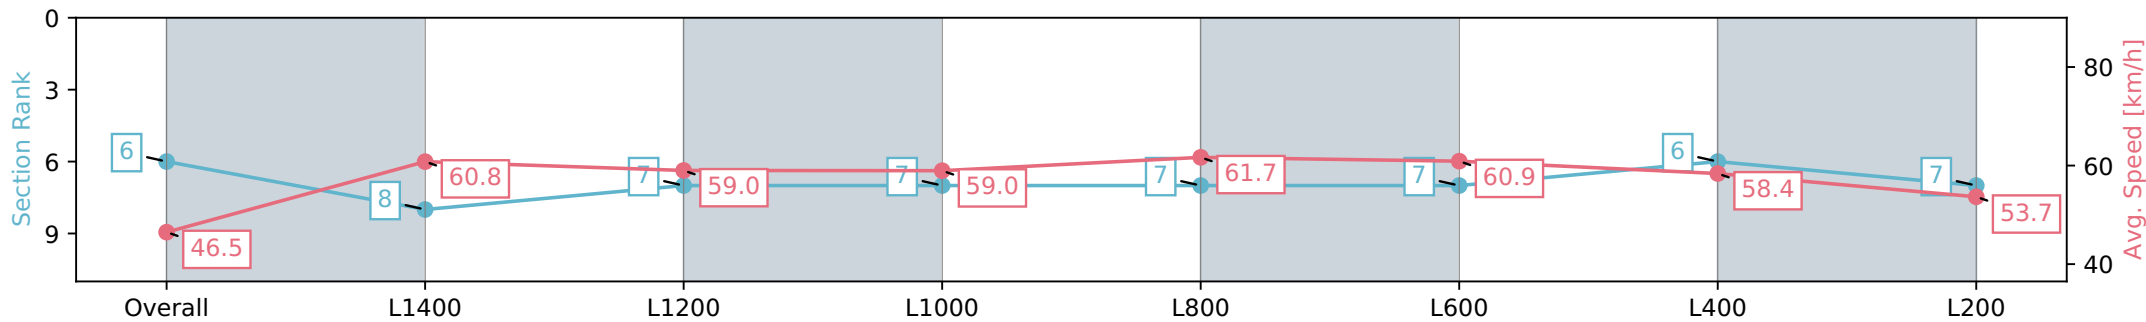

Morphettville SA - Professional

Race 5: Peter Elberg Funerals Handicap - 1600m

10 August 2024 - 2:22PM

Track Rating: Soft 6, Weather: Fine, Rail Position: +4m Entire Sectional 605m

Section	Overall	L1400	L1200	L1000	L800	L600	L400	L200
Section Times	1:41.75 [6] (0:15.53)	1:26.22 [8] (0:11.99)	1:14.23 [7] (0:12.28)	1:01.94 [7] (0:12.23)	0:49.71 [7] (0:11.79)	0:37.92 [7] (0:12.06)	0:25.86 [6] (0:12.44)	0:13.42 [7] (0:13.42)
Average Speed [km/h]	46.5	60.8	59.0	59.0	61.7	60.9	58.4	53.7
Top Speed [km/h]	60.8	61.5	60.6	60.4	62.9	62.5	59.0	57.9
Avg. Dist. to Rail [m]	5.9	3.3	2.4	2.6	2.9	3.8	7.1	7.8
Avg. Stride Freq. [Hz]	2.1	2.3	2.2	2.2	2.2	2.2	2.2	2.1
Avg. Stride Length [m]	5.8	7.2	7.1	7.2	7.3	7.4	7.4	7.1