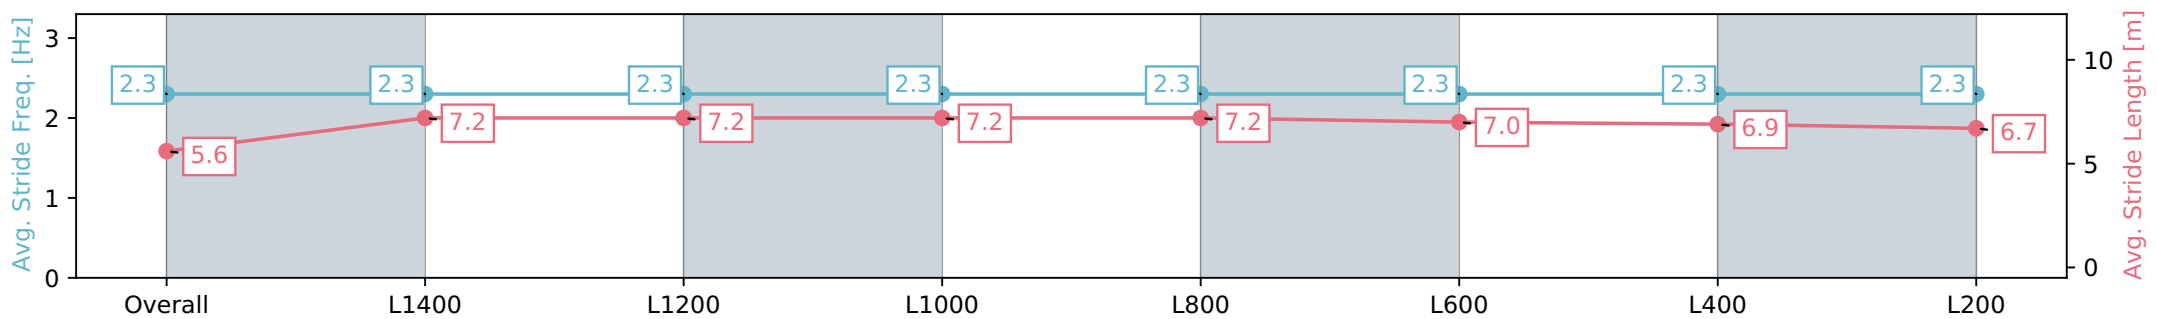

Morphettville SA - Professional

Race 5: Peter Elberg Funerals Handicap - 1600m

10 August 2024 - 2:22PM

Track Rating: Soft 6, Weather: Fine, Rail Position: +4m Entire Sectional 605m

Section	Overall	L1400	L1200	L1000	L800	L600	L400	L200
Section Times	1:41.44 [5] (0:15.22)	1:26.22 [6] (0:11.96)	1:14.26 [4] (0:12.15)	1:02.11 [3] (0:12.21)	0:49.90 [4] (0:11.99)	0:37.91 [3] (0:12.22)	0:25.69 [3] (0:12.45)	0:13.24 [3] (0:13.24)
Average Speed [km/h]	47.3	60.4	59.3	59.0	60.1	59.3	58.0	54.5
Top Speed [km/h]	60.1	60.7	60.5	60.0	61.2	59.8	58.9	57.3
Avg. Dist. to Rail [m]	1.4	1.0	0.5	0.4	0.6	1.0	2.4	3.5
Avg. Stride Freq. [Hz]	2.3	2.3	2.3	2.3	2.3	2.3	2.3	2.3
Avg. Stride Length [m]	5.6	7.2	7.2	7.2	7.2	7.0	6.9	6.7