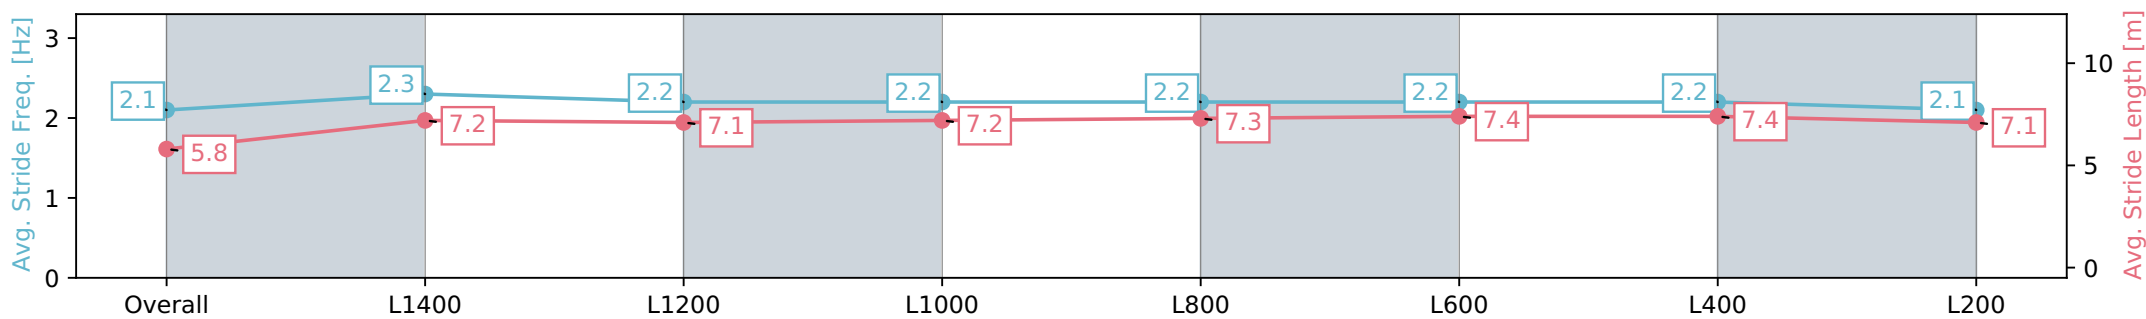

Morphettville SA - Professional

Race 5: Peter Elberg Funerals Handicap - 1600m

10 August 2024 - 2:22PM

Track Rating: Soft 6, Weather: Fine, Rail Position: +4m Entire Sectional 605m

Section	Overall	L1400	L1200	L1000	L800	L600	L400	L200
Section Times	1:41.75 [6] (0:15.53)	1:26.22 [8] (0:11.99)	1:14.23 [7] (0:12.28)	1:01.94 [7] (0:12.23)	0:49.71 [7] (0:11.79)	0:37.92 [7] (0:12.06)	0:25.86 [6] (0:12.44)	0:13.42 [7] (0:13.42)
Average Speed [km/h]	46.5	60.8	59.0	59.0	61.7	60.9	58.4	53.7
Top Speed [km/h]	60.8	61.5	60.6	60.4	62.9	62.5	59.0	57.9
Avg. Dist. to Rail [m]	5.9	3.3	2.4	2.6	2.9	3.8	7.1	7.8
Avg. Stride Freq. [Hz]	2.1	2.3	2.2	2.2	2.2	2.2	2.2	2.1
Avg. Stride Length [m]	5.8	7.2	7.1	7.2	7.3	7.4	7.4	7.1