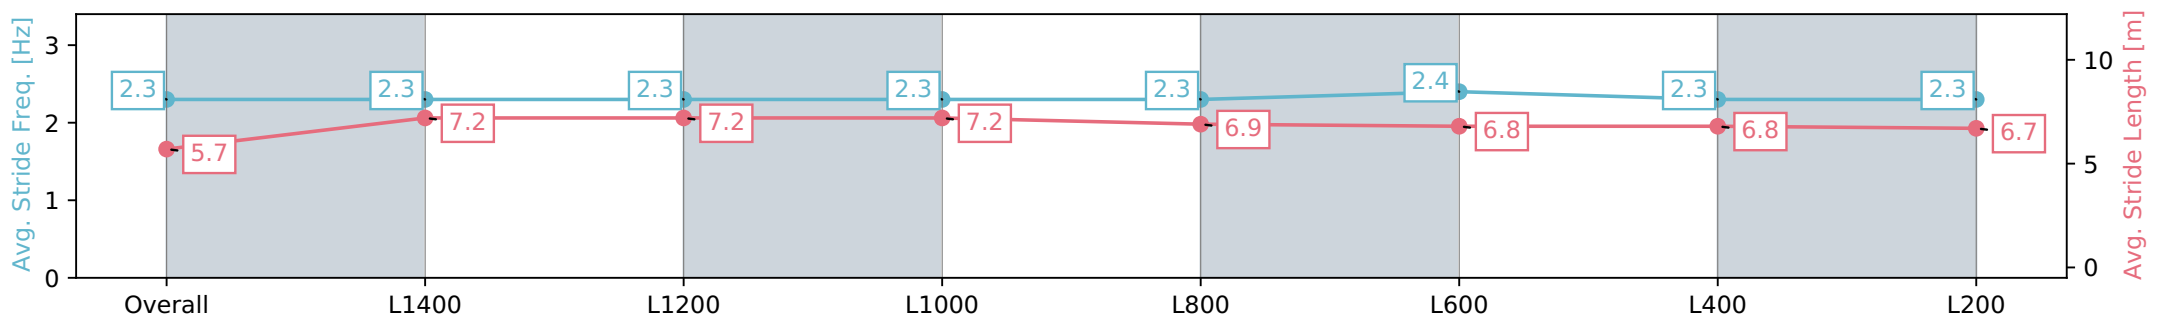

Morphettville SA - Professional

Race 5: Peter Elberg Funerals Handicap - 1600m

10 August 2024 - 2:22PM

Track Rating: Soft 6, Weather: Fine, Rail Position: +4m Entire Sectional 605m

Section	Overall	L1400	L1200	L1000	L800	L600	L400	L200
Section Times	1:40.60 [2] (0:14.92)	1:25.68 [3] (0:12.08)	1:13.60 [3] (0:12.34)	1:01.26 [4] (0:12.14)	0:49.12 [3] (0:12.06)	0:37.06 [4] (0:12.04)	0:25.02 [2] (0:12.22)	0:12.80 [1] (0:12.80)
Average Speed [km/h]	48.3	60.1	58.9	59.2	60.2	60.7	59.2	56.3
Top Speed [km/h]	59.5	60.7	60.4	60.6	60.8	61.1	59.9	58.4
Avg. Dist. to Rail [m]	4.2	2.7	2.1	2.3	2.4	2.9	3.9	5.9
Avg. Stride Freq. [Hz]	2.3	2.3	2.3	2.3	2.3	2.4	2.3	2.3
Avg. Stride Length [m]	5.7	7.2	7.2	7.2	6.9	6.8	6.8	6.7