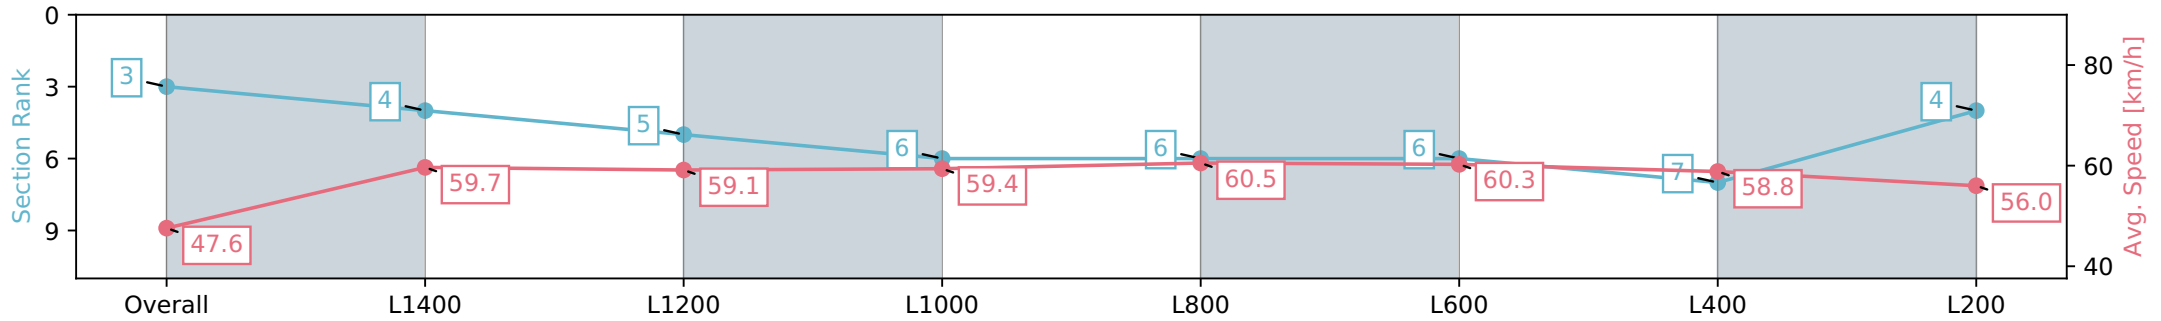

Morphettville SA - Professional

Race 5: Peter Elberg Funerals Handicap - 1600m

10 August 2024 - 2:22PM

Track Rating: Soft 6, Weather: Fine, Rail Position: +4m Entire Sectional 605m

Section	Overall	L1400	L1200	L1000	L800	L600	L400	L200
Section Times	1:41.06 [3] (0:15.13)	1:25.93 [4] (0:12.22)	1:13.71 [5] (0:12.28)	1:01.42 [6] (0:12.13)	0:49.29 [6] (0:11.99)	0:37.30 [6] (0:12.13)	0:25.17 [7] (0:12.33)	0:12.84 [4] (0:12.84)
Average Speed [km/h]	47.6	59.7	59.1	59.4	60.5	60.3	58.8	56.0
Top Speed [km/h]	58.5	60.4	60.2	61.7	61.5	61.6	59.8	57.9
Avg. Dist. to Rail [m]	6.0	3.6	2.0	2.2	2.4	3.0	5.3	5.1
Avg. Stride Freq. [Hz]	2.3	2.4	2.4	2.4	2.4	2.5	2.5	2.4
Avg. Stride Length [m]	5.5	6.9	6.8	6.8	6.7	6.8	6.6	6.4