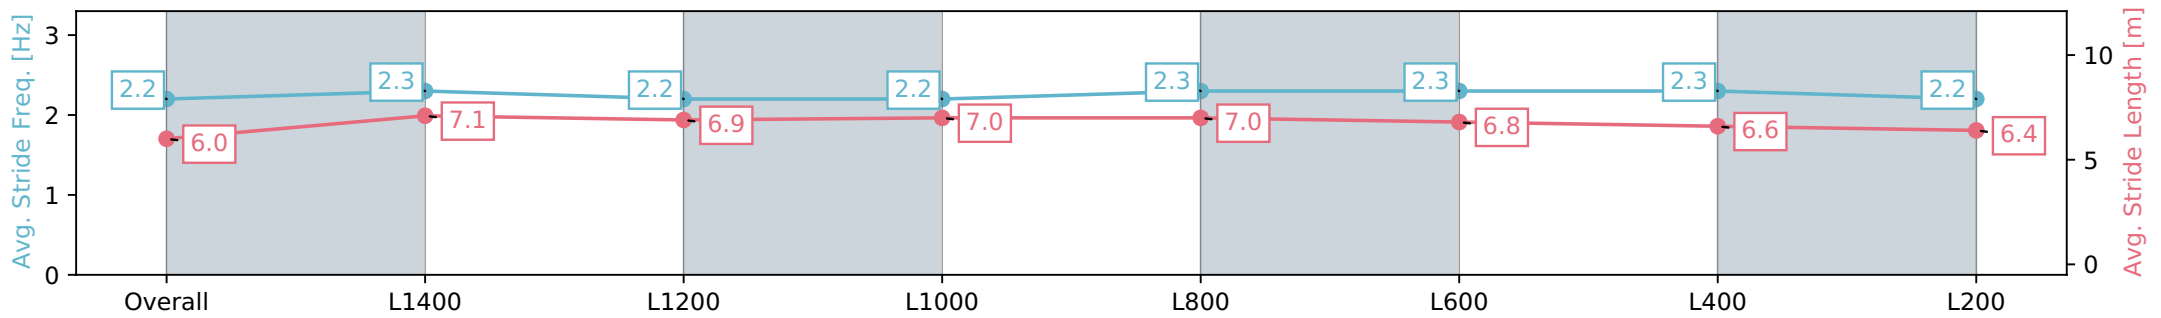

Morphettville SA - Professional

Race 5: Peter Elberg Funerals Handicap - 1600m

10 August 2024 - 2:22PM

Track Rating: Soft 6, Weather: Fine, Rail Position: +4m Entire Sectional 605m

Section	Overall	L1400	L1200	L1000	L800	L600	L400	L200
Section Times	1:42.22 [7] (0:14.50)	1:27.72 [1] (0:12.07)	1:15.65 [1] (0:12.38)	1:03.27 [1] (0:12.15)	0:51.12 [1] (0:12.16)	0:38.96 [1] (0:12.28)	0:26.68 [1] (0:12.72)	0:13.96 [5] (0:13.96)
Average Speed [km/h]	49.5	60.1	58.4	59.3	59.4	58.8	56.7	51.5
Top Speed [km/h]	60.4	60.5	58.9	59.7	60.0	59.3	57.6	55.5
Avg. Dist. to Rail [m]	2.0	1.7	1.3	1.4	1.0	0.7	0.9	0.5
Avg. Stride Freq. [Hz]	2.2	2.3	2.2	2.2	2.3	2.3	2.3	2.2
Avg. Stride Length [m]	6.0	7.1	6.9	7.0	7.0	6.8	6.6	6.4

Report Created: Sat 10 August 2024 15:07:09 GMT+10 (Note: Timing is based on positional data)

- [] Ranking at each section and finish
- :-:- No data available at this section
- NA No data available

Horse/Jockey Name	KISS THE BRIDE/Anna Jordsjo
Finish Rank	8
Fastest Section Time (Section)	0:12.03 (L1400)
Top Speed [km/h] (Section)	61.4 (Overall)
Race State	Finished

Morphettville SA - Professional

Race 5: Peter Elberg Funerals Handicap - 1600m

10 August 2024 - 2:22PM

Track Rating: Soft 6, Weather: Fine, Rail Position: +4m Entire Sectional 605m

Section	Overall	L1400	L1200	L1000	L800	L600	L400	L200
Section Times	1:42.49 [8] (0:14.65)	1:27.84 [2] (0:12.03)	1:15.81 [2] (0:12.39)	1:03.42 [2] (0:12.19)	0:51.23 [2] (0:12.14)	0:39.09 [2] (0:12.42)	0:26.67 [4] (0:12.95)	0:13.72 [8] (0:13.72)
Average Speed [km/h]	49.2	60.6	58.6	59.1	59.7	58.5	55.8	52.5
Top Speed [km/h]	61.2	61.4	59.5	59.6	60.1	59.4	56.9	54.7
Avg. Dist. to Rail [m]	7.4	3.6	2.4	2.5	2.1	1.9	2.6	2.6
Avg. Stride Freq. [Hz]	2.3	2.5	2.4	2.4	2.5	2.5	2.4	2.4
Avg. Stride Length [m]	5.5	6.5	6.4	6.5	6.7	6.5	6.3	6.0