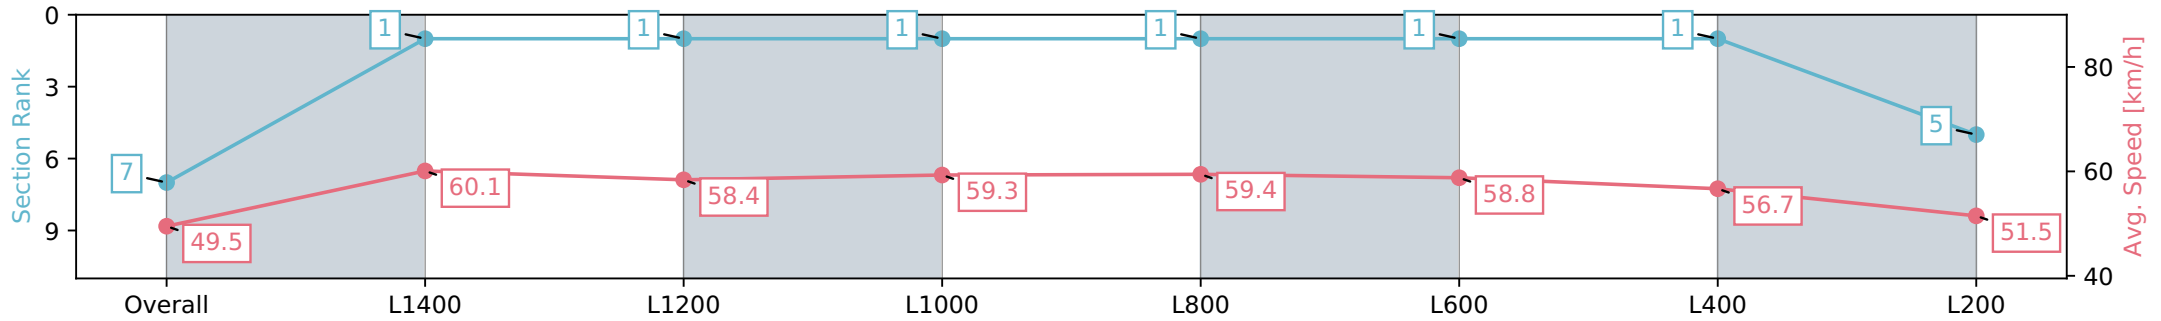

Morphettville SA - Professional

Race 5: Peter Elberg Funerals Handicap - 1600m

10 August 2024 - 2:22PM

Track Rating: Soft 6, Weather: Fine, Rail Position: +4m Entire Sectional 605m

Section	Overall	L1400	L1200	L1000	L800	L600	L400	L200
Section Times	1:42.22 [7] (0:14.50)	1:27.72 [1] (0:12.07)	1:15.65 [1] (0:12.38)	1:03.27 [1] (0:12.15)	0:51.12 [1] (0:12.16)	0:38.96 [1] (0:12.28)	0:26.68 [1] (0:12.72)	0:13.96 [5] (0:13.96)
Average Speed [km/h]	49.5	60.1	58.4	59.3	59.4	58.8	56.7	51.5
Top Speed [km/h]	60.4	60.5	58.9	59.7	60.0	59.3	57.6	55.5
Avg. Dist. to Rail [m]	2.0	1.7	1.3	1.4	1.0	0.7	0.9	0.5
Avg. Stride Freq. [Hz]	2.2	2.3	2.2	2.2	2.3	2.3	2.3	2.2
Avg. Stride Length [m]	6.0	7.1	6.9	7.0	7.0	6.8	6.6	6.4