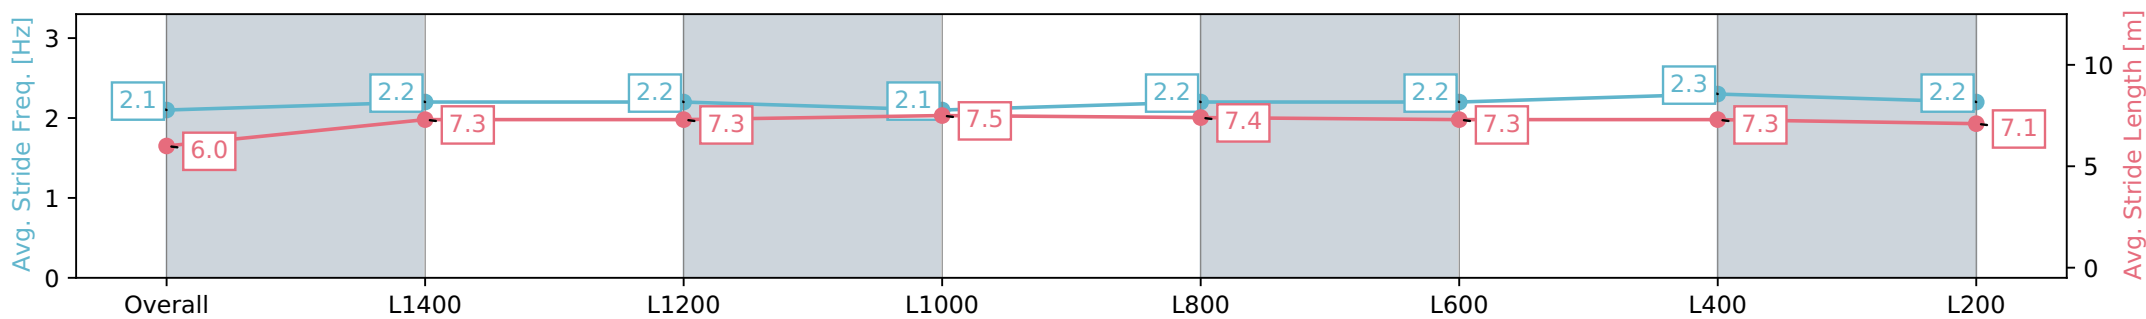

10 August 2024 - 2:22PM

Track Rating: Soft 6, Weather: Fine, Rail Position: +4m Entire Sectional 605m

Section	Overall	L1400	L1200	L1000	L800	L600	L400	L200
Section Times	1:40.56 [1] (0:15.17)	1:25.39 [5] (0:12.23)	1:13.16 [6] (0:12.17)	1:00.99 [5] (0:12.18)	0:48.81 [5] (0:11.98)	0:36.83 [5] (0:12.12)	0:24.71 [5] (0:12.04)	0:12.67 [2] (0:12.67)
Average Speed [km/h]	47.3	59.4	59.4	59.1	60.4	60.0	60.1	56.9
Top Speed [km/h]	59.2	60.0	60.2	60.0	61.6	60.8	60.9	59.6
Avg. Dist. to Rail [m]	3.4	2.2	1.4	1.6	1.4	2.2	4.7	7.0
Avg. Stride Freq. [Hz]	2.1	2.2	2.2	2.1	2.2	2.2	2.3	2.2
Avg. Stride Length [m]	6.0	7.3	7.3	7.5	7.4	7.3	7.3	7.1