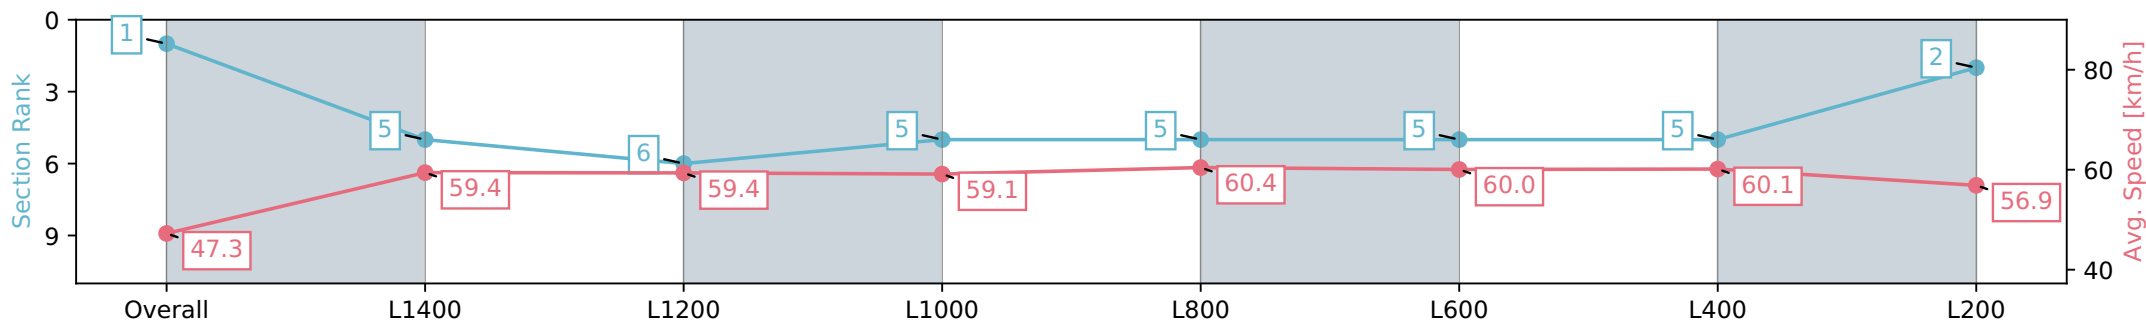

10 August 2024 - 2:22PM

Track Rating: Soft 6, Weather: Fine, Rail Position: +4m Entire Sectional 605m

Section	Overall	L1400	L1200	L1000	L800	L600	L400	L200
Section Times	1:40.56 [1] (0:15.17)	1:25.39 [5] (0:12.23)	1:13.16 [6] (0:12.17)	1:00.99 [5] (0:12.18)	0:48.81 [5] (0:11.98)	0:36.83 [5] (0:12.12)	0:24.71 [5] (0:12.04)	0:12.67 [2] (0:12.67)
Average Speed [km/h]	47.3	59.4	59.4	59.1	60.4	60.0	60.1	56.9
Top Speed [km/h]	59.2	60.0	60.2	60.0	61.6	60.8	60.9	59.6
Avg. Dist. to Rail [m]	3.4	2.2	1.4	1.6	1.4	2.2	4.7	7.0
Avg. Stride Freq. [Hz]	2.1	2.2	2.2	2.1	2.2	2.2	2.3	2.2
Avg. Stride Length [m]	6.0	7.3	7.3	7.5	7.4	7.3	7.3	7.1