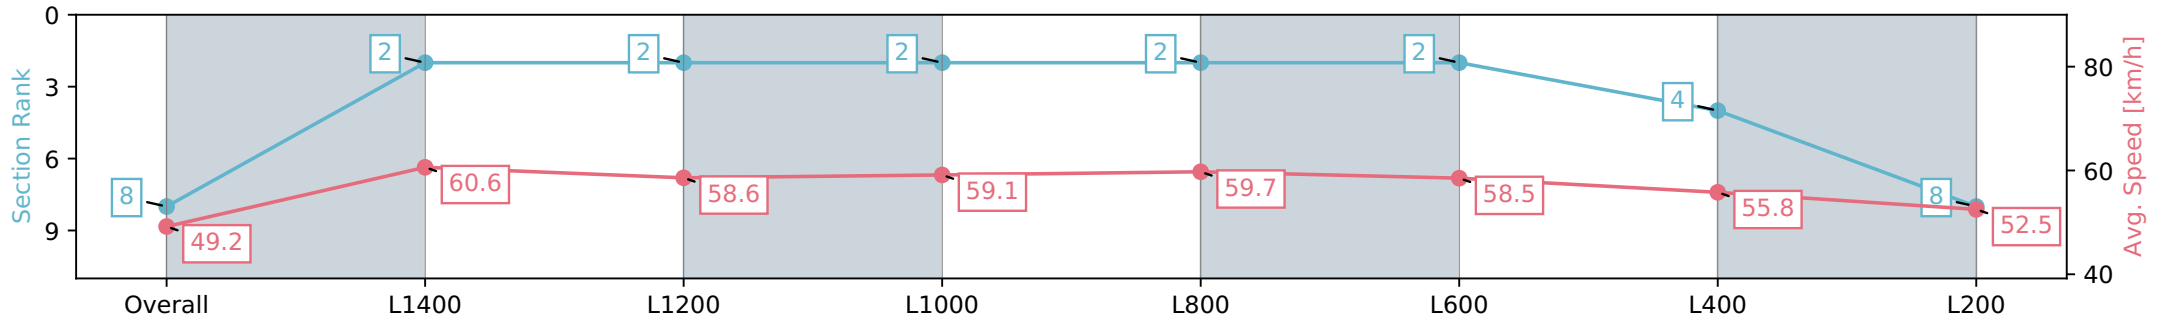

Morphettville SA - Professional

Race 5: Peter Elberg Funerals Handicap - 1600m

10 August 2024 - 2:22PM

Track Rating: Soft 6, Weather: Fine, Rail Position: +4m Entire Sectional 605m

Section	Overall	L1400	L1200	L1000	L800	L600	L400	L200
Section Times	1:42.49 [8] (0:14.65)	1:27.84 [2] (0:12.03)	1:15.81 [2] (0:12.39)	1:03.42 [2] (0:12.19)	0:51.23 [2] (0:12.14)	0:39.09 [2] (0:12.42)	0:26.67 [4] (0:12.95)	0:13.72 [8] (0:13.72)
Average Speed [km/h]	49.2	60.6	58.6	59.1	59.7	58.5	55.8	52.5
Top Speed [km/h]	61.2	61.4	59.5	59.6	60.1	59.4	56.9	54.7
Avg. Dist. to Rail [m]	7.4	3.6	2.4	2.5	2.1	1.9	2.6	2.6
Avg. Stride Freq. [Hz]	2.3	2.5	2.4	2.4	2.5	2.5	2.4	2.4
Avg. Stride Length [m]	5.5	6.5	6.4	6.5	6.7	6.5	6.3	6.0