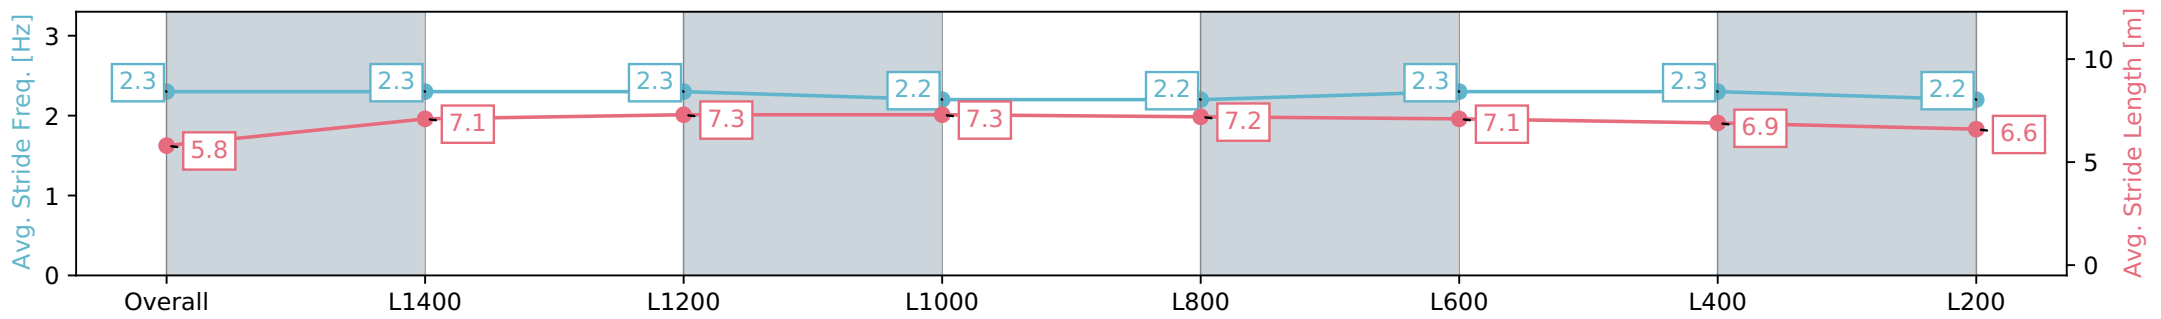

Morphettville SA - Professional

Race 4: David Laass Birthday Handicap - 1600m

10 August 2024 - 1:49PM

Track Rating: Soft 6, Weather: Fine, Rail Position: +4m Entire Sectional 605m

Section	Overall	L1400	L1200	L1000	L800	L600	L400	L200
Section Times	1:42.89 [10] (0:14.66)	1:28.23 [8] (0:12.12)	1:16.11 [9] (0:11.96)	1:04.15 [5] (0:12.35)	0:51.80 [5] (0:12.56)	0:39.23 [3] (0:12.27)	0:26.96 [4] (0:12.69)	0:14.27 [7] (0:14.27)
Average Speed [km/h]	49.2	60.5	61.1	58.3	58.0	59.6	56.9	50.5
Top Speed [km/h]	60.6	61.4	61.8	59.3	60.1	60.5	59.1	55.1
Avg. Dist. to Rail [m]	7.0	4.4	4.1	4.2	3.5	3.2	3.8	6.8
Avg. Stride Freq. [Hz]	2.3	2.3	2.3	2.2	2.2	2.3	2.3	2.2
Avg. Stride Length [m]	5.8	7.1	7.3	7.3	7.2	7.1	6.9	6.6