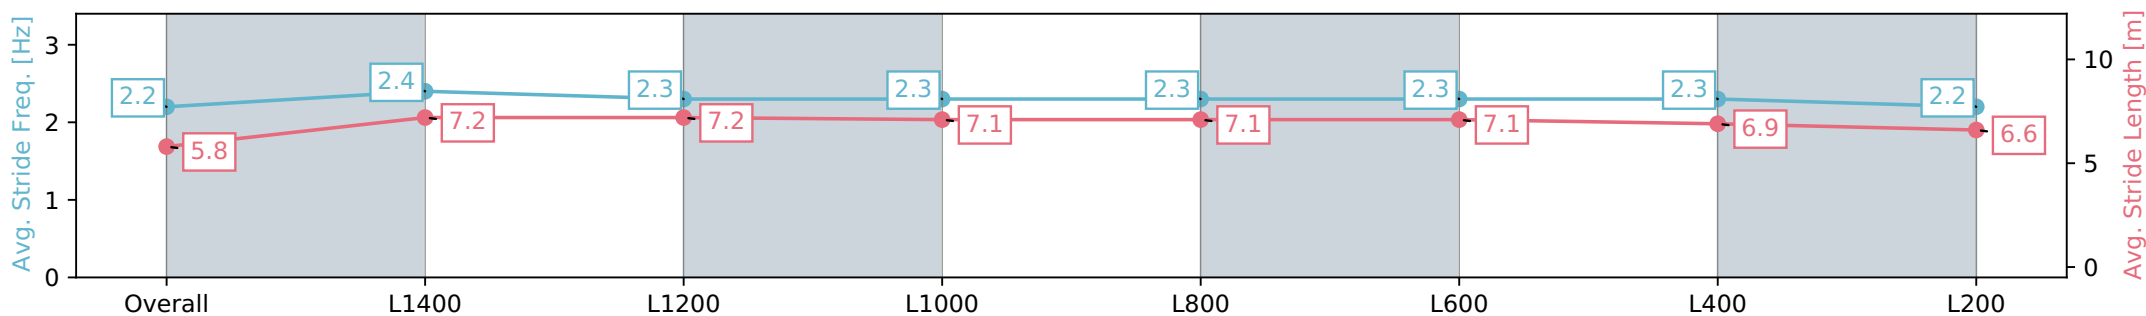

Morphettville SA - Professional

Race 4: David Laass Birthday Handicap - 1600m

10 August 2024 - 1:49PM

Track Rating: Soft 6, Weather: Fine, Rail Position: +4m Entire Sectional 605m

Section	Overall	L1400	L1200	L1000	L800	L600	L400	L200
Section Times	1:42.87 [9] (0:15.33)	1:27.54 [11] (0:11.78)	1:15.76 [11] (0:12.26)	1:03.50 [11] (0:12.35)	0:51.15 [11] (0:12.62)	0:38.53 [11] (0:12.25)	0:26.28 [10] (0:12.67)	0:13.61 [10] (0:13.61)
Average Speed [km/h]	47.1	61.4	59.0	58.4	57.7	59.4	57.1	52.9
Top Speed [km/h]	60.5	62.4	62.5	59.5	59.7	60.2	58.8	56.0
Avg. Dist. to Rail [m]	5.2	1.7	2.0	4.1	3.1	2.7	1.3	0.3
Avg. Stride Freq. [Hz]	2.2	2.4	2.3	2.3	2.3	2.3	2.3	2.2
Avg. Stride Length [m]	5.8	7.2	7.2	7.1	7.1	7.1	6.9	6.6