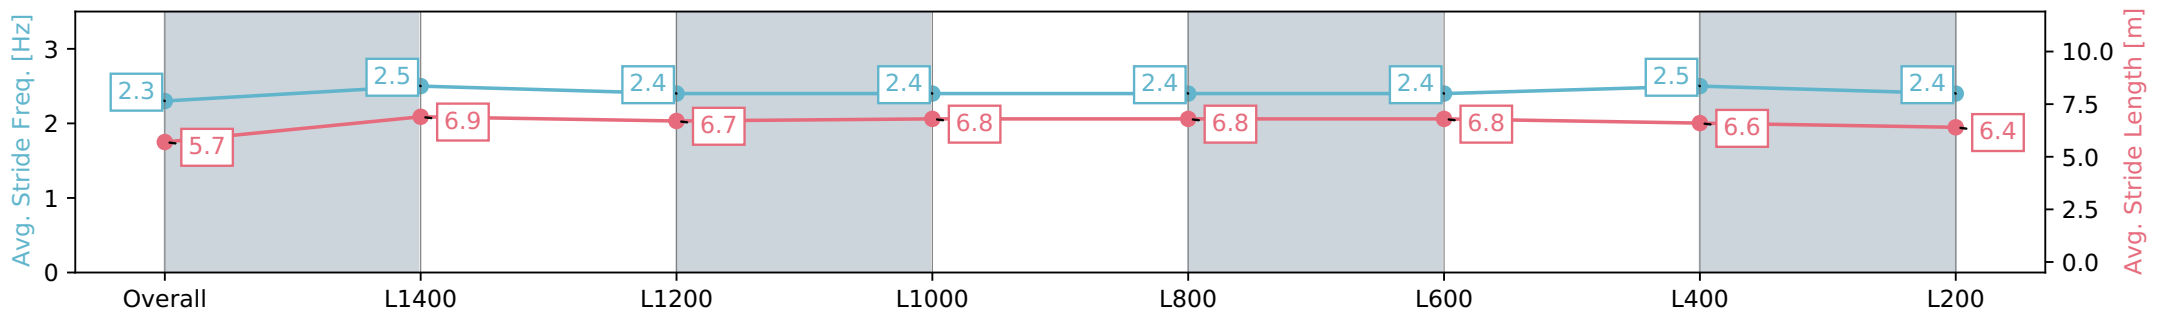

Morphettville SA - Professional

Race 4: David Laass Birthday Handicap - 1600m

10 August 2024 - 1:49PM

Track Rating: Soft 6, Weather: Fine, Rail Position: +4m Entire Sectional 605m

Section	Overall	L1400	L1200	L1000	L800	L600	L400	L200
Section Times	1:41.44 [2] (0:14.97)	1:26.47 [10] (0:11.92)	1:14.55 [10] (0:12.31)	1:02.24 [10] (0:12.31)	0:49.93 [10] (0:12.55)	0:37.38 [9] (0:12.14)	0:25.24 [7] (0:12.20)	0:13.04 [5] (0:13.04)
Average Speed [km/h]	48.2	60.6	58.8	58.5	57.8	59.8	59.1	55.2
Top Speed [km/h]	59.9	61.5	61.4	59.5	59.6	60.7	60.7	58.1
Avg. Dist. to Rail [m]	3.3	1.3	1.3	2.9	2.3	1.5	2.0	3.0
Avg. Stride Freq. [Hz]	2.3	2.5	2.4	2.4	2.4	2.4	2.5	2.4
Avg. Stride Length [m]	5.7	6.9	6.7	6.8	6.8	6.8	6.6	6.4