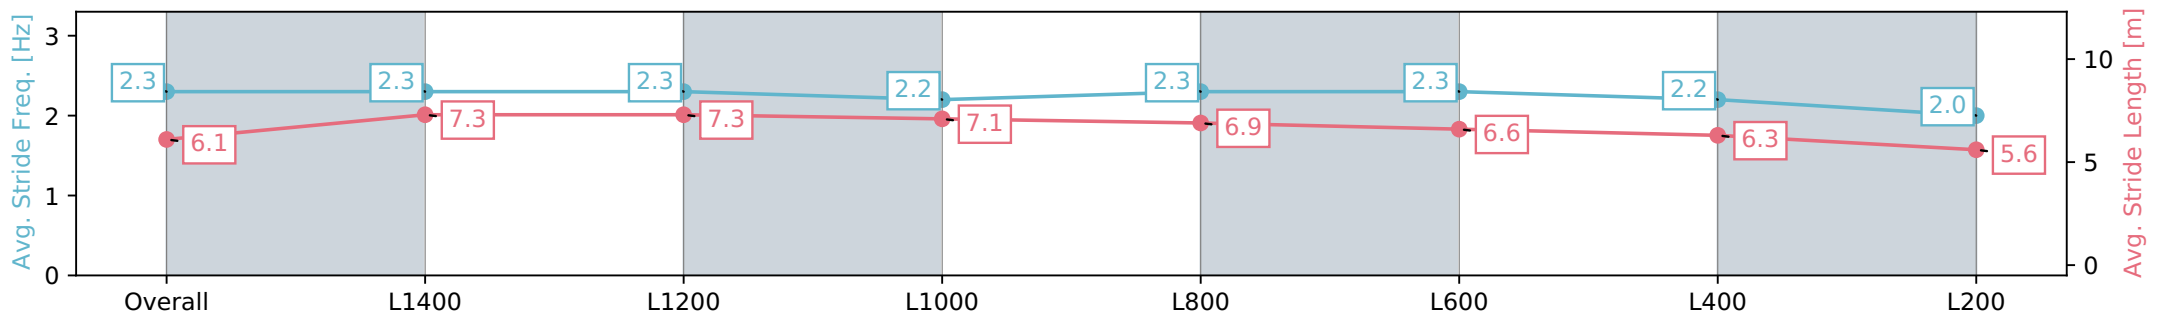

Morphettville SA - Professional

Race 4: David Laass Birthday Handicap - 1600m

10 August 2024 - 1:49PM

Track Rating: Soft 6, Weather: Fine, Rail Position: +4m Entire Sectional 605m

Section	Overall	L1400	L1200	L1000	L800	L600	L400	L200
Section Times	1:49.20 [11] (0:14.19)	1:35.01 [2] (0:11.87)	1:23.14 [2] (0:12.23)	1:10.91 [2] (0:12.55)	0:58.36 [3] (0:12.89)	0:45.47 [6] (0:13.46)	0:32.01 [11] (0:14.44)	0:17.57 [11] (0:17.56)
Average Speed [km/h]	50.9	61.2	59.2	57.4	56.3	54.2	50.0	41.0
Top Speed [km/h]	64.0	64.0	60.6	58.5	57.0	56.9	52.8	48.0
Avg. Dist. to Rail [m]	7.9	2.5	1.9	2.7	2.1	2.9	1.3	0.9
Avg. Stride Freq. [Hz]	2.3	2.3	2.3	2.2	2.3	2.3	2.2	2.0
Avg. Stride Length [m]	6.1	7.3	7.3	7.1	6.9	6.6	6.3	5.6