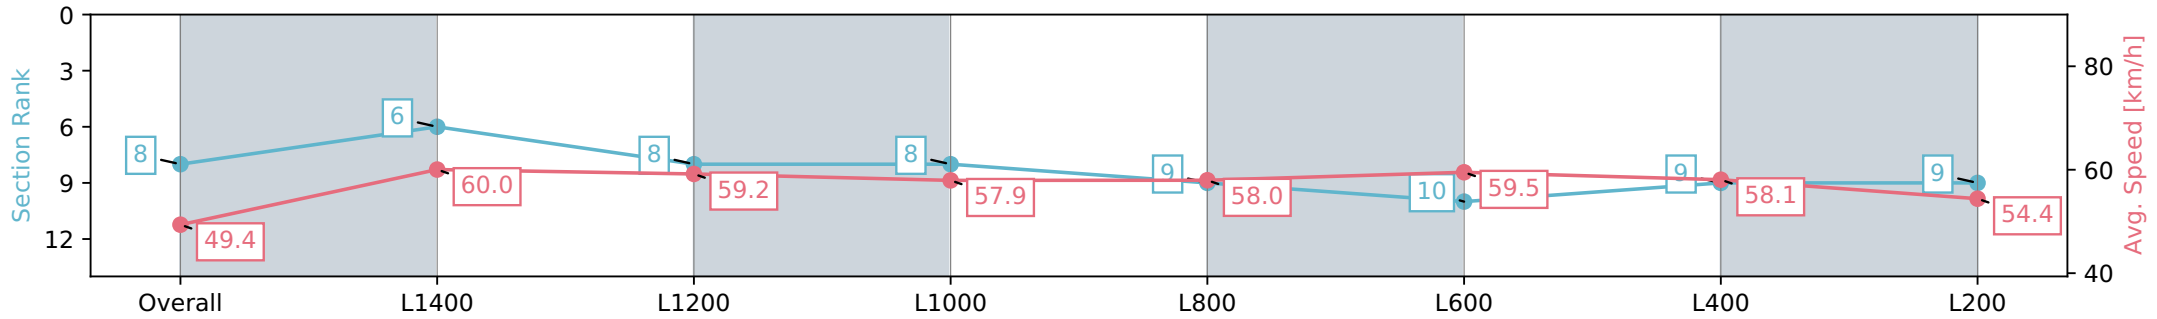

Morphettville SA - Professional

Race 4: David Laass Birthday Handicap - 1600m

10 August 2024 - 1:49PM

Track Rating: Soft 6, Weather: Fine, Rail Position: +4m Entire Sectional 605m

Section	Overall	L1400	L1200	L1000	L800	L600	L400	L200
Section Times	1:42.19 [8] (0:14.56)	1:27.62 [6] (0:12.16)	1:15.46 [8] (0:12.31)	1:03.15 [8] (0:12.42)	0:50.73 [9] (0:12.61)	0:38.12 [10] (0:12.39)	0:25.73 [9] (0:12.51)	0:13.22 [9] (0:13.22)
Average Speed [km/h]	49.4	60.0	59.2	57.9	58.0	59.5	58.1	54.4
Top Speed [km/h]	59.8	61.0	60.9	58.9	59.9	60.2	59.5	56.7
Avg. Dist. to Rail [m]	5.5	3.4	3.1	3.9	3.8	4.8	7.2	10.3
Avg. Stride Freq. [Hz]	2.3	2.3	2.3	2.2	2.2	2.3	2.3	2.2
Avg. Stride Length [m]	5.9	7.3	7.3	7.2	7.2	7.2	7.0	6.8