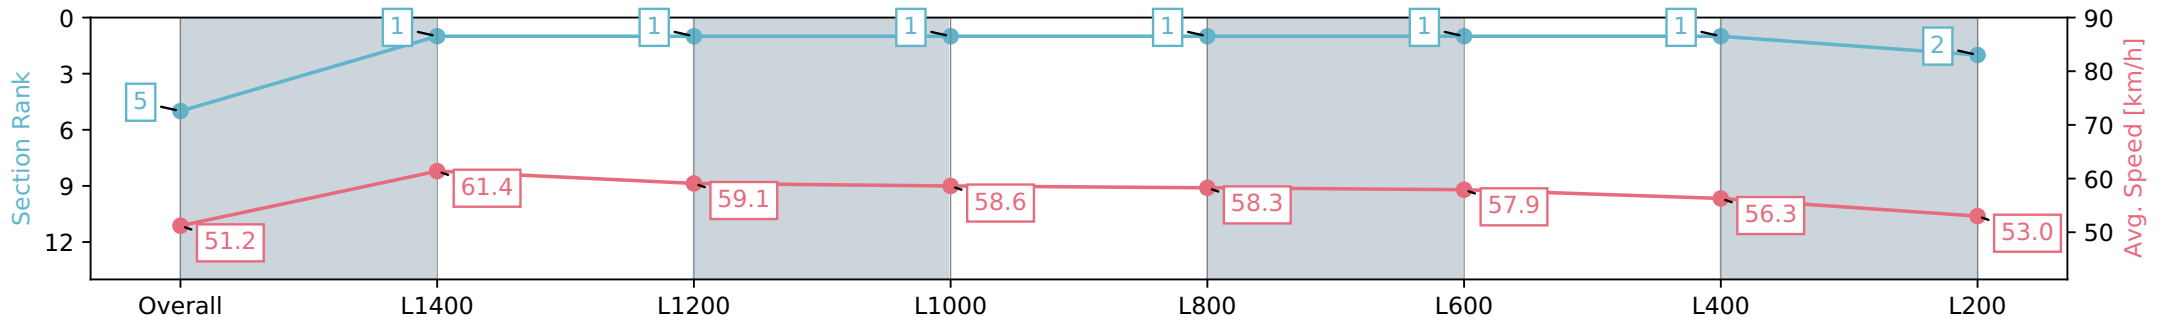

Morphettville SA - Professional

Race 4: David Laass Birthday Handicap - 1600m

10 August 2024 - 1:49PM

Track Rating: Soft 6, Weather: Fine, Rail Position: +4m Entire Sectional 605m

Section	Overall	L1400	L1200	L1000	L800	L600	L400	L200
Section Times	1:41.66 [5] (0:14.08)	1:27.58 [1] (0:11.80)	1:15.78 [1] (0:12.23)	1:03.55 [1] (0:12.28)	0:51.26 [1] (0:12.39)	0:38.87 [1] (0:12.48)	0:26.39 [1] (0:12.81)	0:13.58 [2] (0:13.57)
Average Speed [km/h]	51.2	61.4	59.1	58.6	58.3	57.9	56.3	53.0
Top Speed [km/h]	62.1	62.8	59.8	58.8	59.6	59.4	56.7	55.5
Avg. Dist. to Rail [m]	4.8	1.9	1.2	1.8	1.2	0.9	1.3	1.1
Avg. Stride Freq. [Hz]	2.4	2.4	2.3	2.3	2.3	2.3	2.3	2.3
Avg. Stride Length [m]	5.9	7.2	7.0	7.0	7.0	6.8	6.6	6.3