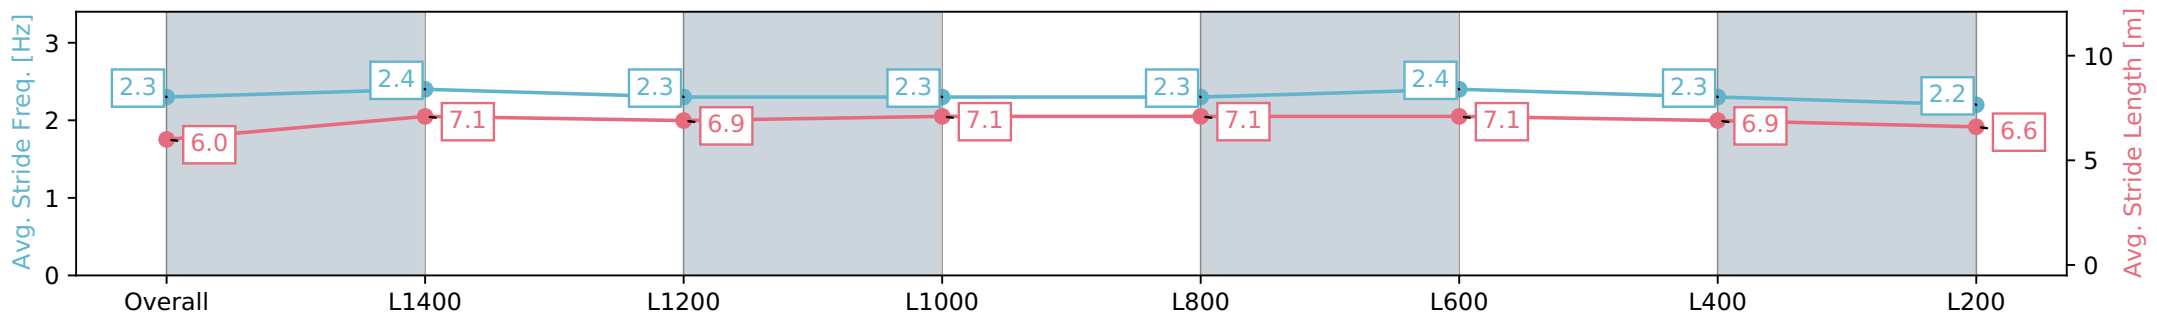

Morphettville SA - Professional

Race 4: David Laass Birthday Handicap - 1600m

10 August 2024 - 1:49PM

Track Rating: Soft 6, Weather: Fine, Rail Position: +4m Entire Sectional 605m

Section	Overall	L1400	L1200	L1000	L800	L600	L400	L200
Section Times	1:41.94 [6] (0:14.45)	1:27.49 [5] (0:11.92)	1:15.57 [5] (0:12.46)	1:03.11 [7] (0:12.35)	0:50.76 [7] (0:12.71)	0:38.05 [7] (0:12.08)	0:25.97 [6] (0:12.50)	0:13.47 [6] (0:13.47)
Average Speed [km/h]	49.8	60.7	58.4	58.3	58.1	61.7	58.0	53.5
Top Speed [km/h]	61.2	61.6	59.7	59.3	59.6	66.0	60.8	56.8
Avg. Dist. to Rail [m]	1.2	1.0	3.0	7.1	7.0	6.7	6.4	7.1
Avg. Stride Freq. [Hz]	2.3	2.4	2.3	2.3	2.3	2.4	2.3	2.2
Avg. Stride Length [m]	6.0	7.1	6.9	7.1	7.1	7.1	6.9	6.6