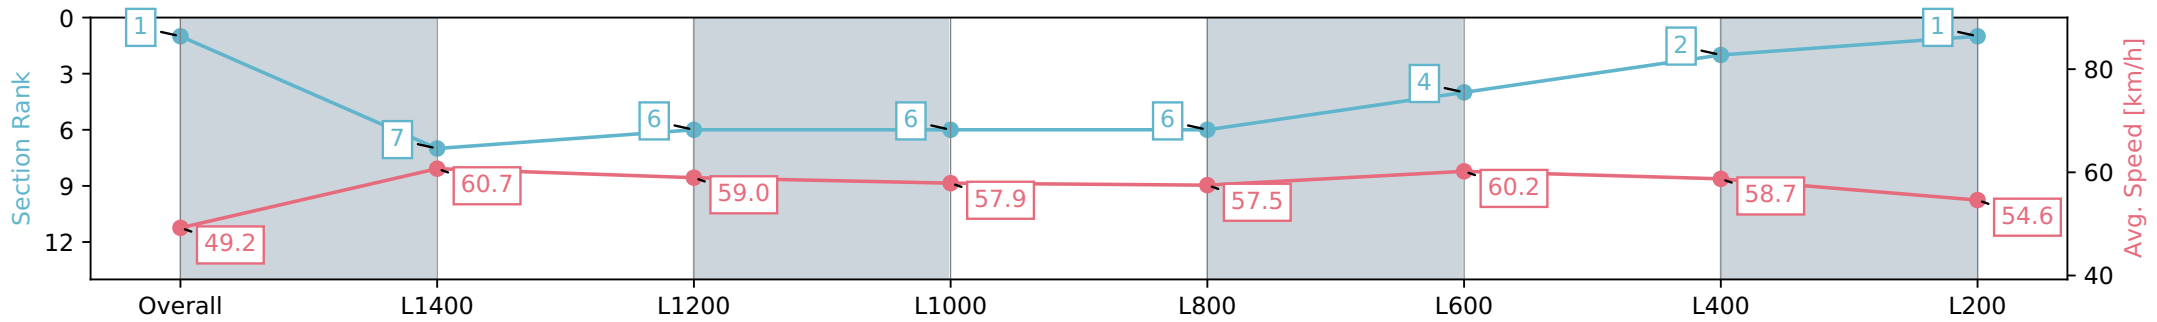

Race 4: David Laass Birthday Handicap - 1600m

10 August 2024 - 1:49PM

Track Rating: Soft 6, Weather: Fine, Rail Position: +4m Entire Sectional 605m

Section	Overall	L1400	L1200	L1000	L800	L600	L400	L200
Section Times	1:41.19 [1] (0:14.62)	1:26.57 [7] (0:11.89)	1:14.68 [6] (0:12.24)	1:02.44 [6] (0:12.42)	0:50.02 [6] (0:12.55)	0:37.47 [4] (0:12.04)	0:25.43 [2] (0:12.24)	0:13.19 [1] (0:13.19)
Average Speed [km/h]	49.2	60.7	59.0	57.9	57.5	60.2	58.7	54.6
Top Speed [km/h]	61.4	61.5	59.9	58.6	58.8	61.4	60.9	56.9
Avg. Dist. to Rail [m]	1.3	0.8	0.6	1.3	0.8	1.1	0.8	1.1
Avg. Stride Freq. [Hz]	2.3	2.3	2.3	2.2	2.2	2.4	2.4	2.3
Avg. Stride Length [m]	6.0	7.3	7.3	7.2	7.1	7.0	6.9	6.7