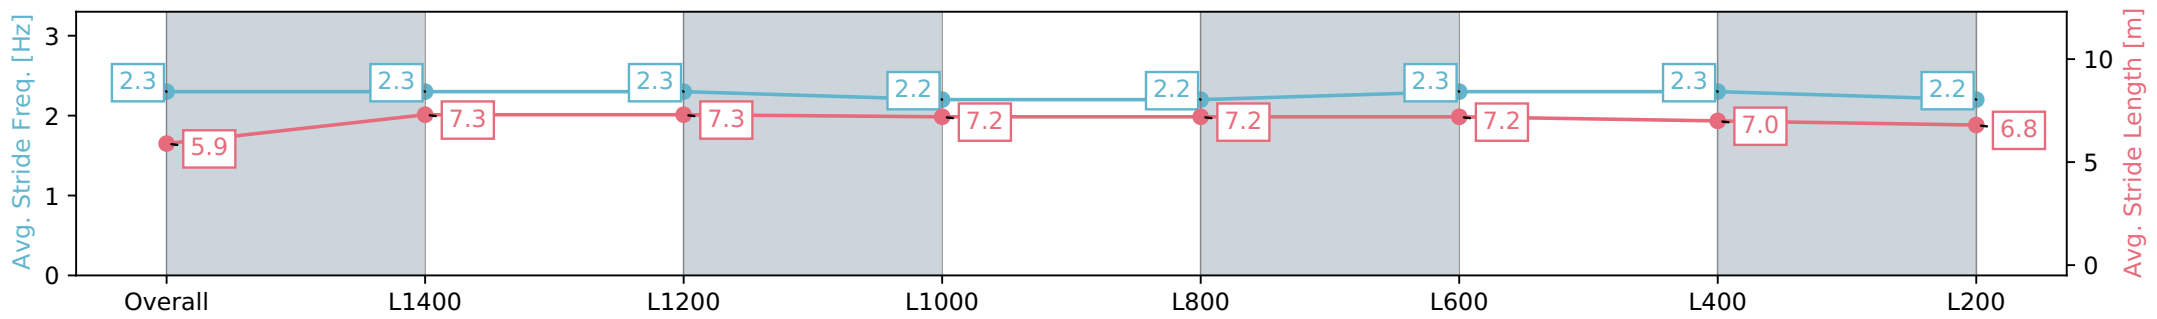

Morphettville SA - Professional

Race 4: David Laass Birthday Handicap - 1600m

10 August 2024 - 1:49PM

Track Rating: Soft 6, Weather: Fine, Rail Position: +4m Entire Sectional 605m

Section	Overall	L1400	L1200	L1000	L800	L600	L400	L200
Section Times	1:42.19 [8] (0:14.56)	1:27.62 [6] (0:12.16)	1:15.46 [8] (0:12.31)	1:03.15 [8] (0:12.42)	0:50.73 [9] (0:12.61)	0:38.12 [10] (0:12.39)	0:25.73 [9] (0:12.51)	0:13.22 [9] (0:13.22)
Average Speed [km/h]	49.4	60.0	59.2	57.9	58.0	59.5	58.1	54.4
Top Speed [km/h]	59.8	61.0	60.9	58.9	59.9	60.2	59.5	56.7
Avg. Dist. to Rail [m]	5.5	3.4	3.1	3.9	3.8	4.8	7.2	10.3
Avg. Stride Freq. [Hz]	2.3	2.3	2.3	2.2	2.2	2.3	2.3	2.2
Avg. Stride Length [m]	5.9	7.3	7.3	7.2	7.2	7.2	7.0	6.8