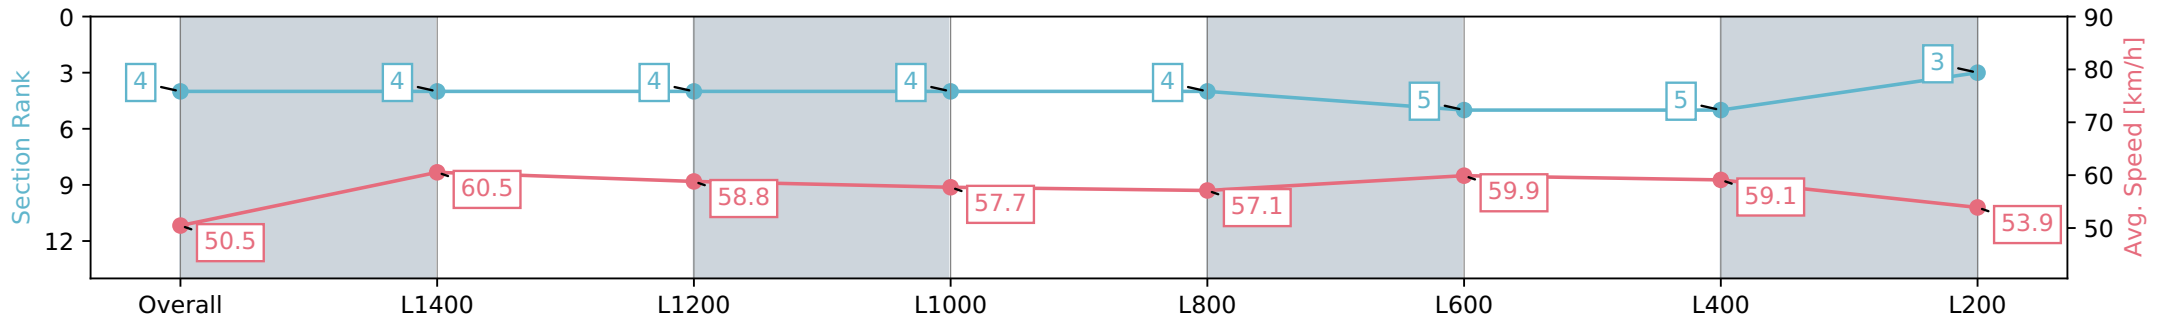

Morphettville SA - Professional

Race 4: David Laass Birthday Handicap - 1600m

10 August 2024 - 1:49PM

Track Rating: Soft 6, Weather: Fine, Rail Position: +4m Entire Sectional 605m

Section	Overall	L1400	L1200	L1000	L800	L600	L400	L200
Section Times	1:41.55 [4] (0:14.28)	1:27.27 [4] (0:11.96)	1:15.31 [4] (0:12.28)	1:03.02 [4] (0:12.48)	0:50.54 [4] (0:12.72)	0:37.82 [5] (0:12.22)	0:25.60 [5] (0:12.27)	0:13.33 [3] (0:13.33)
Average Speed [km/h]	50.5	60.5	58.8	57.7	57.1	59.9	59.1	53.9
Top Speed [km/h]	62.6	61.4	59.6	58.3	58.4	61.2	60.9	57.5
Avg. Dist. to Rail [m]	5.2	1.4	1.6	2.8	2.3	3.4	4.1	5.1
Avg. Stride Freq. [Hz]	2.3	2.4	2.3	2.3	2.3	2.4	2.4	2.3
Avg. Stride Length [m]	5.9	7.0	7.0	6.9	6.9	6.9	6.7	6.5