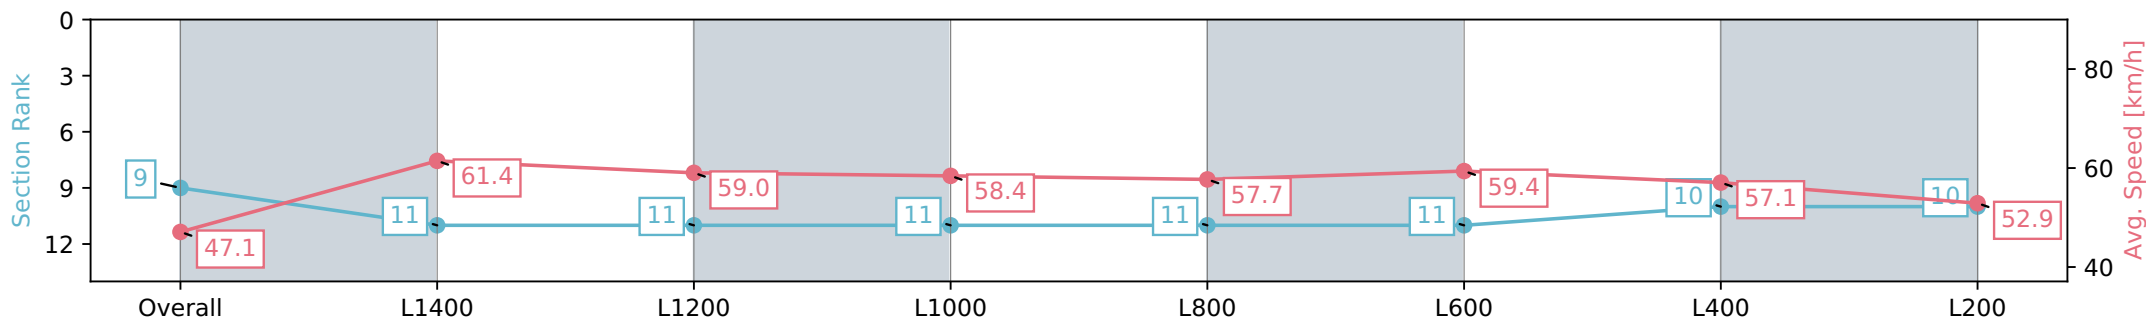

Morphettville SA - Professional

Race 4: David Laass Birthday Handicap - 1600m

10 August 2024 - 1:49PM

Track Rating: Soft 6, Weather: Fine, Rail Position: +4m Entire Sectional 605m

Section	Overall	L1400	L1200	L1000	L800	L600	L400	L200
Section Times	1:42.87 [9] (0:15.33)	1:27.54 [11] (0:11.78)	1:15.76 [11] (0:12.26)	1:03.50 [11] (0:12.35)	0:51.15 [11] (0:12.62)	0:38.53 [11] (0:12.25)	0:26.28 [10] (0:12.67)	0:13.61 [10] (0:13.61)
Average Speed [km/h]	47.1	61.4	59.0	58.4	57.7	59.4	57.1	52.9
Top Speed [km/h]	60.5	62.4	62.5	59.5	59.7	60.2	58.8	56.0
Avg. Dist. to Rail [m]	5.2	1.7	2.0	4.1	3.1	2.7	1.3	0.3
Avg. Stride Freq. [Hz]	2.2	2.4	2.3	2.3	2.3	2.3	2.3	2.2
Avg. Stride Length [m]	5.8	7.2	7.2	7.1	7.1	7.1	6.9	6.6