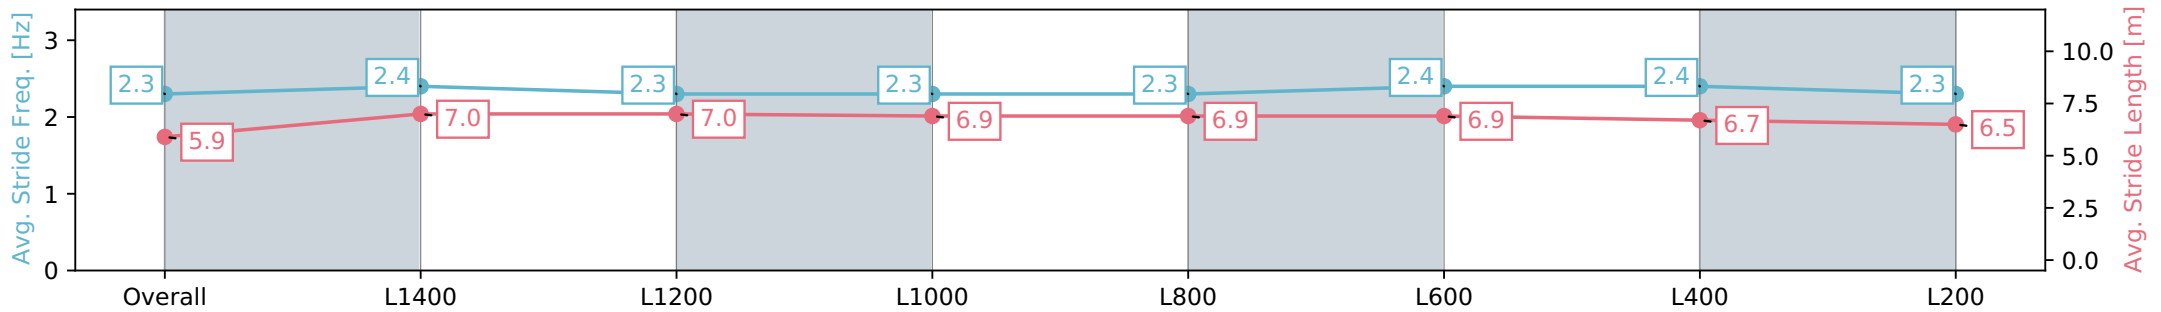

Morphettville SA - Professional

Race 4: David Laass Birthday Handicap - 1600m

10 August 2024 - 1:49PM

Track Rating: Soft 6, Weather: Fine, Rail Position: +4m Entire Sectional 605m

Section	Overall	L1400	L1200	L1000	L800	L600	L400	L200
Section Times	1:41.55 [4] (0:14.28)	1:27.27 [4] (0:11.96)	1:15.31 [4] (0:12.28)	1:03.02 [4] (0:12.48)	0:50.54 [4] (0:12.72)	0:37.82 [5] (0:12.22)	0:25.60 [5] (0:12.27)	0:13.33 [3] (0:13.33)
Average Speed [km/h]	50.5	60.5	58.8	57.7	57.1	59.9	59.1	53.9
Top Speed [km/h]	62.6	61.4	59.6	58.3	58.4	61.2	60.9	57.5
Avg. Dist. to Rail [m]	5.2	1.4	1.6	2.8	2.3	3.4	4.1	5.1
Avg. Stride Freq. [Hz]	2.3	2.4	2.3	2.3	2.3	2.4	2.4	2.3
Avg. Stride Length [m]	5.9	7.0	7.0	6.9	6.9	6.9	6.7	6.5