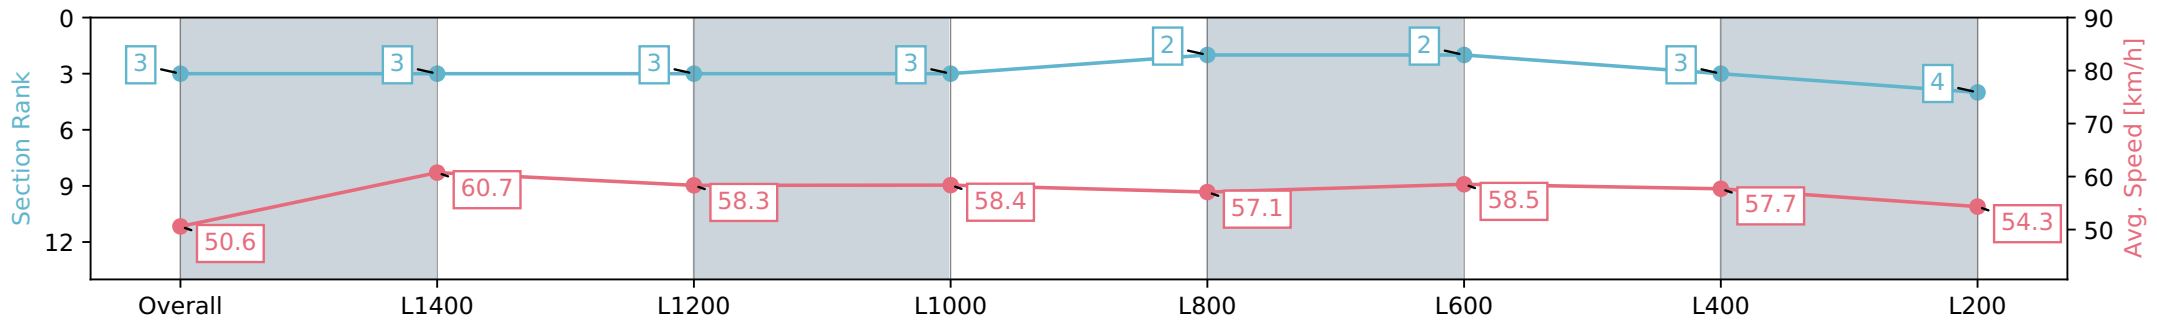

Morphettville SA - Professional

Race 4: David Laass Birthday Handicap - 1600m

10 August 2024 - 1:49PM

Track Rating: Soft 6, Weather: Fine, Rail Position: +4m Entire Sectional 605m

Section	Overall	L1400	L1200	L1000	L800	L600	L400	L200
Section Times	1:41.55 [3] (0:14.23)	1:27.32 [3] (0:11.88)	1:15.44 [3] (0:12.33)	1:03.11 [3] (0:12.35)	0:50.76 [2] (0:12.66)	0:38.10 [2] (0:12.37)	0:25.73 [3] (0:12.48)	0:13.25 [4] (0:13.25)
Average Speed [km/h]	50.6	60.7	58.3	58.4	57.1	58.5	57.7	54.3
Top Speed [km/h]	62.0	62.3	59.7	60.7	57.6	60.1	59.1	56.9
Avg. Dist. to Rail [m]	2.4	0.5	0.7	1.9	1.2	1.2	0.8	1.4
Avg. Stride Freq. [Hz]	2.3	2.3	2.2	2.2	2.2	2.3	2.3	2.2
Avg. Stride Length [m]	6.0	7.3	7.3	7.1	7.1	7.1	7.1	6.8