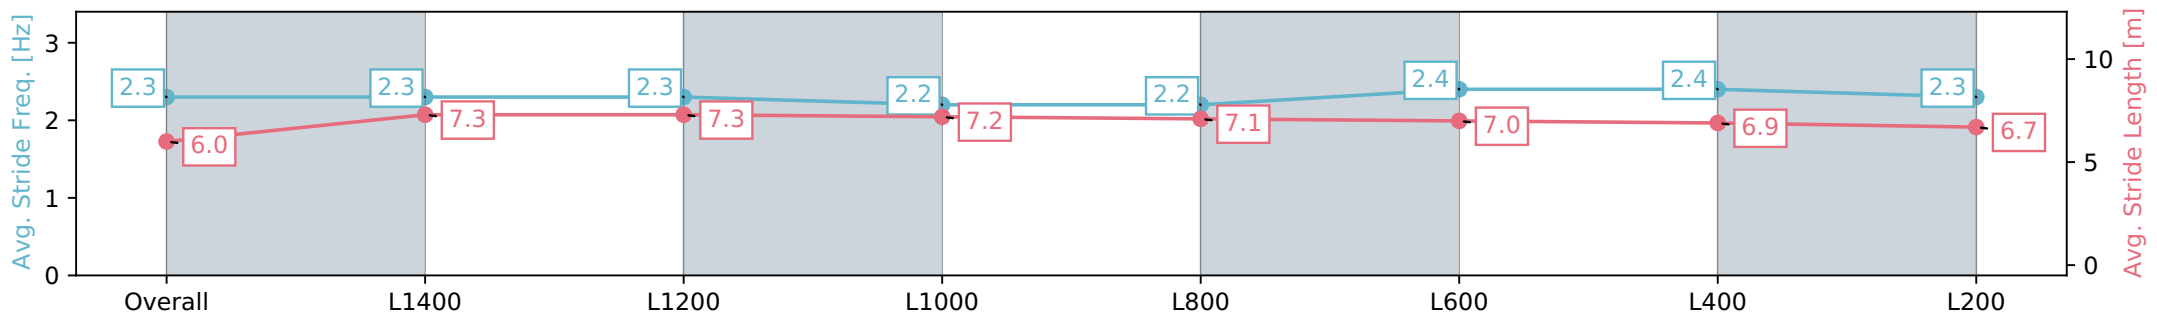

Race 4: David Laass Birthday Handicap - 1600m

10 August 2024 - 1:49PM

Track Rating: Soft 6, Weather: Fine, Rail Position: +4m Entire Sectional 605m

Section	Overall	L1400	L1200	L1000	L800	L600	L400	L200
Section Times	1:41.19 [1] (0:14.62)	1:26.57 [7] (0:11.89)	1:14.68 [6] (0:12.24)	1:02.44 [6] (0:12.42)	0:50.02 [6] (0:12.55)	0:37.47 [4] (0:12.04)	0:25.43 [2] (0:12.24)	0:13.19 [1] (0:13.19)
Average Speed [km/h]	49.2	60.7	59.0	57.9	57.5	60.2	58.7	54.6
Top Speed [km/h]	61.4	61.5	59.9	58.6	58.8	61.4	60.9	56.9
Avg. Dist. to Rail [m]	1.3	0.8	0.6	1.3	0.8	1.1	0.8	1.1
Avg. Stride Freq. [Hz]	2.3	2.3	2.3	2.2	2.2	2.4	2.4	2.3
Avg. Stride Length [m]	6.0	7.3	7.3	7.2	7.1	7.0	6.9	6.7