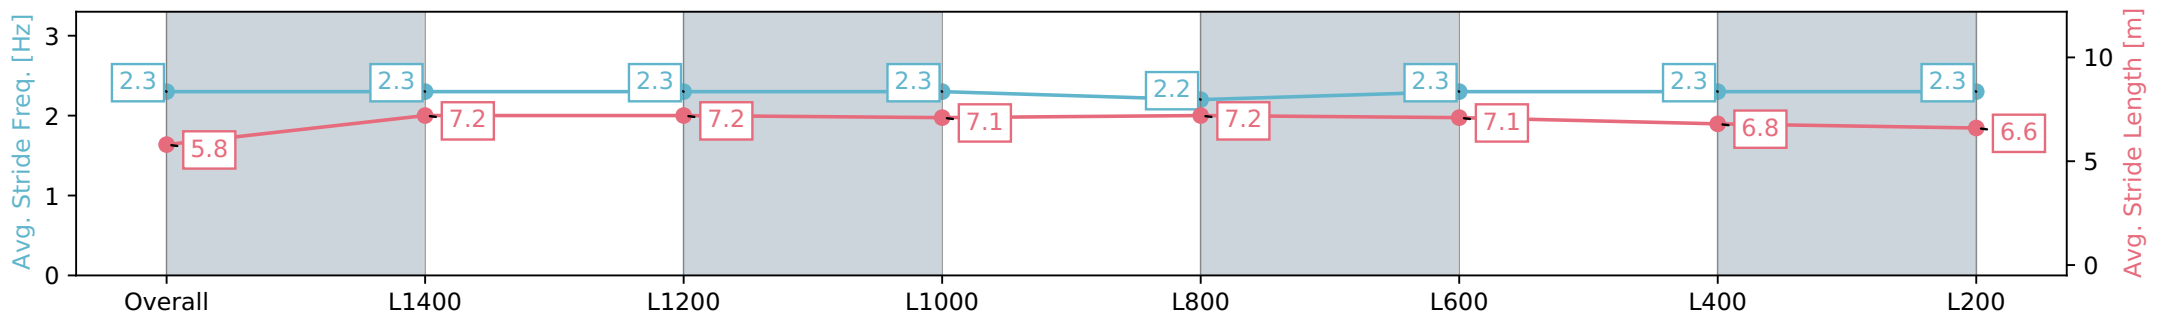

Morphettville SA - Professional

Race 4: David Laass Birthday Handicap - 1600m

10 August 2024 - 1:49PM

Track Rating: Soft 6, Weather: Fine, Rail Position: +4m Entire Sectional 605m

Section	Overall	L1400	L1200	L1000	L800	L600	L400	L200
Section Times	1:42.06 [7] (0:14.69)	1:27.37 [9] (0:11.99)	1:15.38 [7] (0:12.41)	1:02.97 [9] (0:12.34)	0:50.63 [8] (0:12.59)	0:38.04 [8] (0:12.37)	0:25.67 [8] (0:12.51)	0:13.16 [8] (0:13.16)
Average Speed [km/h]	49.1	60.3	58.4	58.3	57.8	59.4	57.9	54.8
Top Speed [km/h]	62.4	63.1	61.1	59.4	58.7	61.0	60.9	56.8
Avg. Dist. to Rail [m]	4.3	1.8	1.7	3.0	2.8	4.0	5.5	8.0
Avg. Stride Freq. [Hz]	2.3	2.3	2.3	2.3	2.2	2.3	2.3	2.3
Avg. Stride Length [m]	5.8	7.2	7.2	7.1	7.2	7.1	6.8	6.6