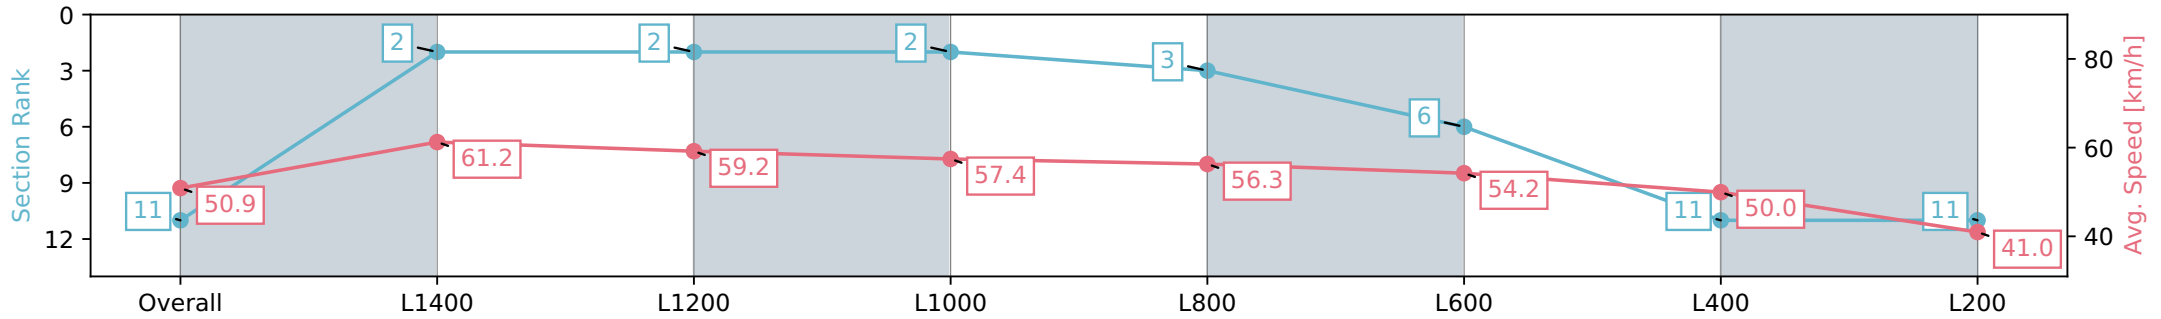

Morphettville SA - Professional

Race 4: David Laass Birthday Handicap - 1600m

10 August 2024 - 1:49PM

Track Rating: Soft 6, Weather: Fine, Rail Position: +4m Entire Sectional 605m

Section	Overall	L1400	L1200	L1000	L800	L600	L400	L200
Section Times	1:49.20 [11] (0:14.19)	1:35.01 [2] (0:11.87)	1:23.14 [2] (0:12.23)	1:10.91 [2] (0:12.55)	0:58.36 [3] (0:12.89)	0:45.47 [6] (0:13.46)	0:32.01 [11] (0:14.44)	0:17.57 [11] (0:17.56)
Average Speed [km/h]	50.9	61.2	59.2	57.4	56.3	54.2	50.0	41.0
Top Speed [km/h]	64.0	64.0	60.6	58.5	57.0	56.9	52.8	48.0
Avg. Dist. to Rail [m]	7.9	2.5	1.9	2.7	2.1	2.9	1.3	0.9
Avg. Stride Freq. [Hz]	2.3	2.3	2.3	2.2	2.3	2.3	2.2	2.0
Avg. Stride Length [m]	6.1	7.3	7.3	7.1	6.9	6.6	6.3	5.6