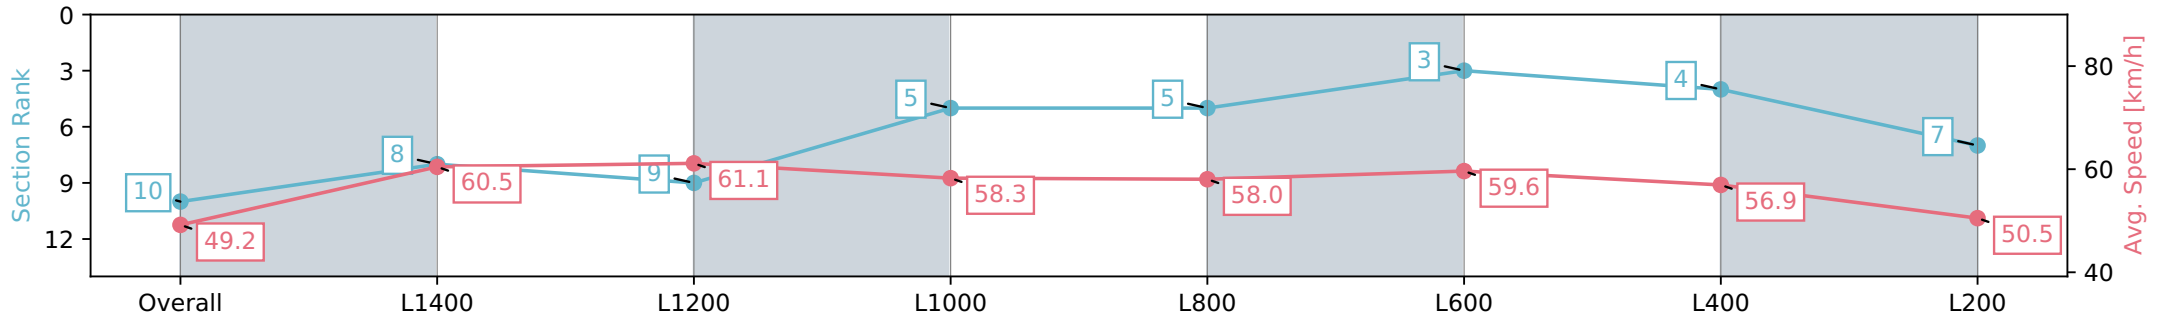

Morphettville SA - Professional

Race 4: David Laass Birthday Handicap - 1600m

10 August 2024 - 1:49PM

Track Rating: Soft 6, Weather: Fine, Rail Position: +4m Entire Sectional 605m

Section	Overall	L1400	L1200	L1000	L800	L600	L400	L200
Section Times	1:42.89 [10] (0:14.66)	1:28.23 [8] (0:12.12)	1:16.11 [9] (0:11.96)	1:04.15 [5] (0:12.35)	0:51.80 [5] (0:12.56)	0:39.23 [3] (0:12.27)	0:26.96 [4] (0:12.69)	0:14.27 [7] (0:14.27)
Average Speed [km/h]	49.2	60.5	61.1	58.3	58.0	59.6	56.9	50.5
Top Speed [km/h]	60.6	61.4	61.8	59.3	60.1	60.5	59.1	55.1
Avg. Dist. to Rail [m]	7.0	4.4	4.1	4.2	3.5	3.2	3.8	6.8
Avg. Stride Freq. [Hz]	2.3	2.3	2.3	2.2	2.2	2.3	2.3	2.2
Avg. Stride Length [m]	5.8	7.1	7.3	7.3	7.2	7.1	6.9	6.6