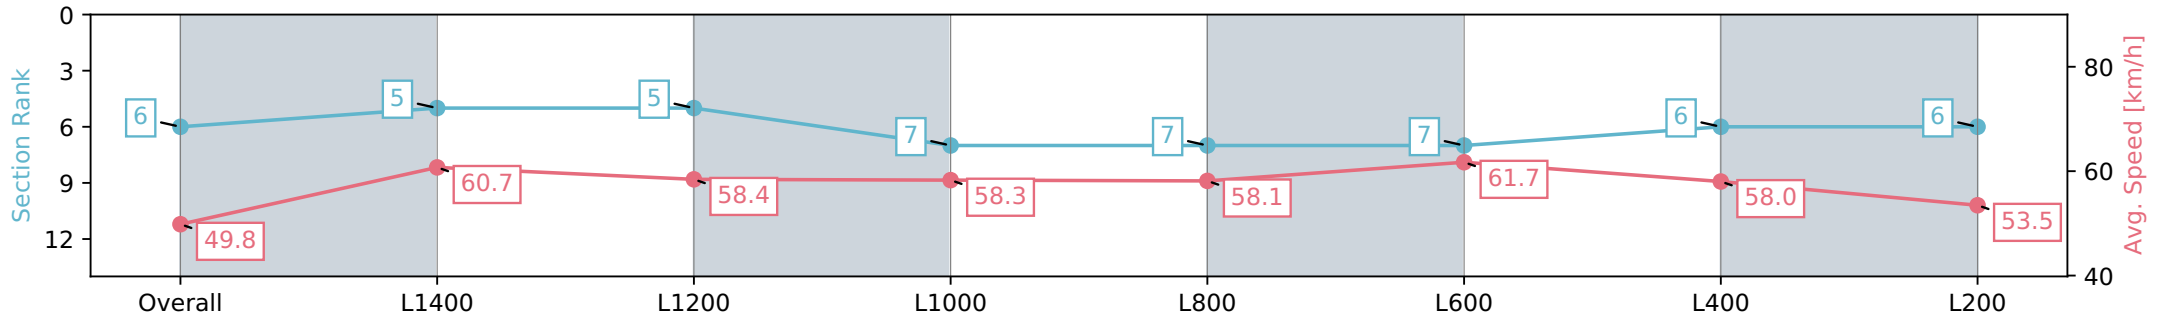

Morphettville SA - Professional

Race 4: David Laass Birthday Handicap - 1600m

10 August 2024 - 1:49PM

Track Rating: Soft 6, Weather: Fine, Rail Position: +4m Entire Sectional 605m

Section	Overall	L1400	L1200	L1000	L800	L600	L400	L200
Section Times	1:41.94 [6] (0:14.45)	1:27.49 [5] (0:11.92)	1:15.57 [5] (0:12.46)	1:03.11 [7] (0:12.35)	0:50.76 [7] (0:12.71)	0:38.05 [7] (0:12.08)	0:25.97 [6] (0:12.50)	0:13.47 [6] (0:13.47)
Average Speed [km/h]	49.8	60.7	58.4	58.3	58.1	61.7	58.0	53.5
Top Speed [km/h]	61.2	61.6	59.7	59.3	59.6	66.0	60.8	56.8
Avg. Dist. to Rail [m]	1.2	1.0	3.0	7.1	7.0	6.7	6.4	7.1
Avg. Stride Freq. [Hz]	2.3	2.4	2.3	2.3	2.3	2.4	2.3	2.2
Avg. Stride Length [m]	6.0	7.1	6.9	7.1	7.1	7.1	6.9	6.6