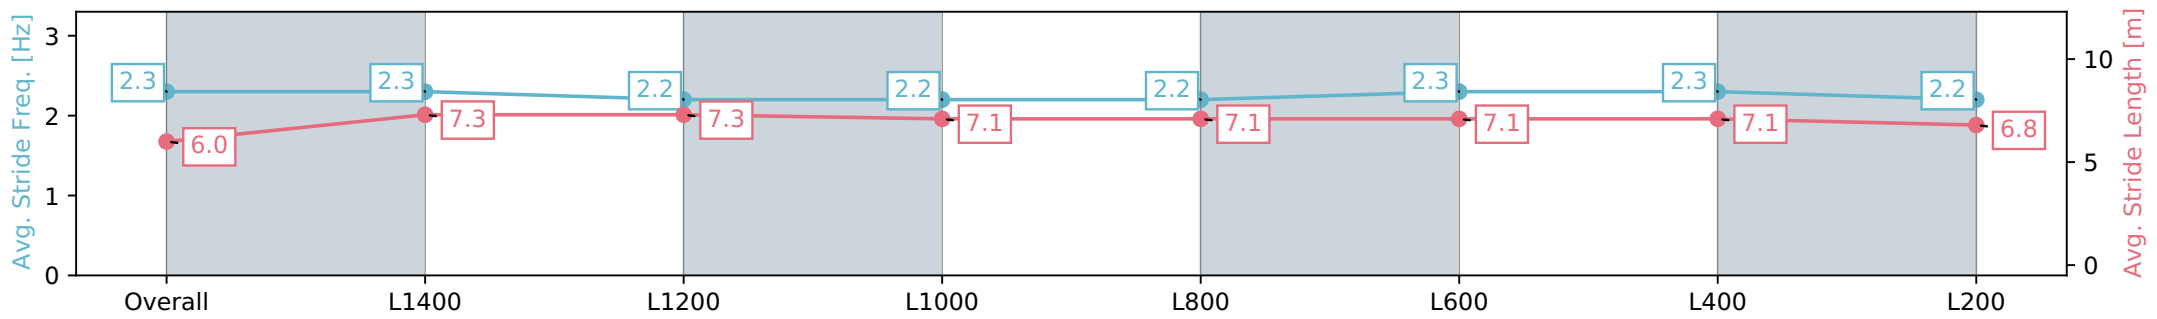

Morphettville SA - Professional

Race 4: David Laass Birthday Handicap - 1600m

10 August 2024 - 1:49PM

Track Rating: Soft 6, Weather: Fine, Rail Position: +4m Entire Sectional 605m

Section	Overall	L1400	L1200	L1000	L800	L600	L400	L200
Section Times	1:41.55 [3] (0:14.23)	1:27.32 [3] (0:11.88)	1:15.44 [3] (0:12.33)	1:03.11 [3] (0:12.35)	0:50.76 [2] (0:12.66)	0:38.10 [2] (0:12.37)	0:25.73 [3] (0:12.48)	0:13.25 [4] (0:13.25)
Average Speed [km/h]	50.6	60.7	58.3	58.4	57.1	58.5	57.7	54.3
Top Speed [km/h]	62.0	62.3	59.7	60.7	57.6	60.1	59.1	56.9
Avg. Dist. to Rail [m]	2.4	0.5	0.7	1.9	1.2	1.2	0.8	1.4
Avg. Stride Freq. [Hz]	2.3	2.3	2.2	2.2	2.2	2.3	2.3	2.2
Avg. Stride Length [m]	6.0	7.3	7.3	7.1	7.1	7.1	7.1	6.8