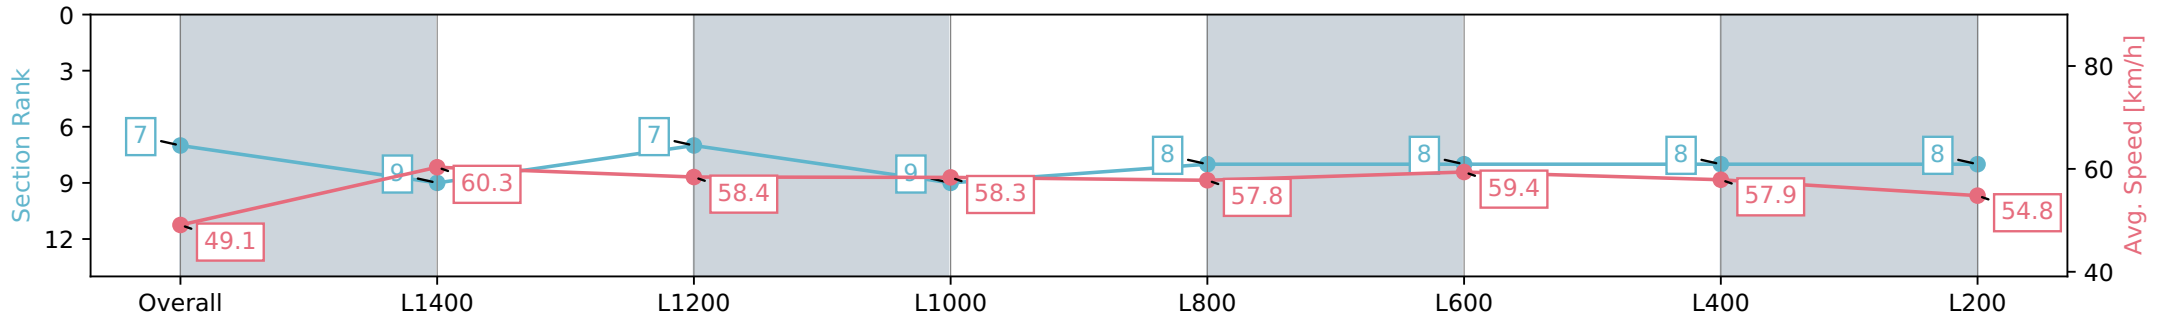

Morphettville SA - Professional

Race 4: David Laass Birthday Handicap - 1600m

10 August 2024 - 1:49PM

Track Rating: Soft 6, Weather: Fine, Rail Position: +4m Entire Sectional 605m

Section	Overall	L1400	L1200	L1000	L800	L600	L400	L200
Section Times	1:42.06 [7] (0:14.69)	1:27.37 [9] (0:11.99)	1:15.38 [7] (0:12.41)	1:02.97 [9] (0:12.34)	0:50.63 [8] (0:12.59)	0:38.04 [8] (0:12.37)	0:25.67 [8] (0:12.51)	0:13.16 [8] (0:13.16)
Average Speed [km/h]	49.1	60.3	58.4	58.3	57.8	59.4	57.9	54.8
Top Speed [km/h]	62.4	63.1	61.1	59.4	58.7	61.0	60.9	56.8
Avg. Dist. to Rail [m]	4.3	1.8	1.7	3.0	2.8	4.0	5.5	8.0
Avg. Stride Freq. [Hz]	2.3	2.3	2.3	2.3	2.2	2.3	2.3	2.3
Avg. Stride Length [m]	5.8	7.2	7.2	7.1	7.2	7.1	6.8	6.6