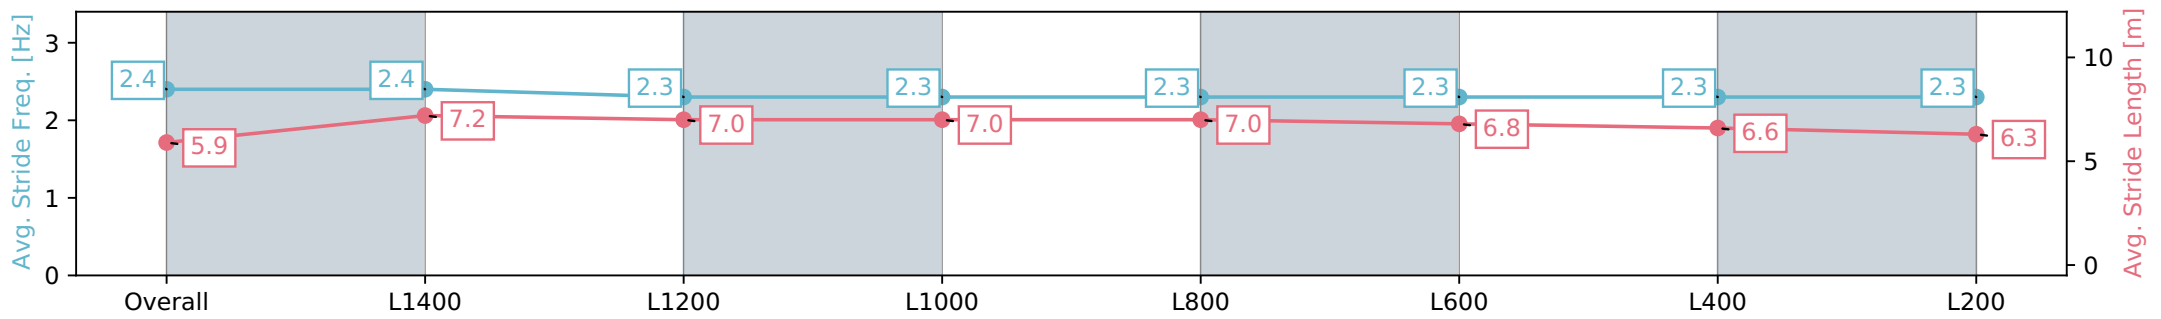

Morphettville SA - Professional

Race 4: David Laass Birthday Handicap - 1600m

10 August 2024 - 1:49PM

Track Rating: Soft 6, Weather: Fine, Rail Position: +4m Entire Sectional 605m

Section	Overall	L1400	L1200	L1000	L800	L600	L400	L200
Section Times	1:41.66 [5] (0:14.08)	1:27.58 [1] (0:11.80)	1:15.78 [1] (0:12.23)	1:03.55 [1] (0:12.28)	0:51.26 [1] (0:12.39)	0:38.87 [1] (0:12.48)	0:26.39 [1] (0:12.81)	0:13.58 [2] (0:13.57)
Average Speed [km/h]	51.2	61.4	59.1	58.6	58.3	57.9	56.3	53.0
Top Speed [km/h]	62.1	62.8	59.8	58.8	59.6	59.4	56.7	55.5
Avg. Dist. to Rail [m]	4.8	1.9	1.2	1.8	1.2	0.9	1.3	1.1
Avg. Stride Freq. [Hz]	2.4	2.4	2.3	2.3	2.3	2.3	2.3	2.3
Avg. Stride Length [m]	5.9	7.2	7.0	7.0	7.0	6.8	6.6	6.3