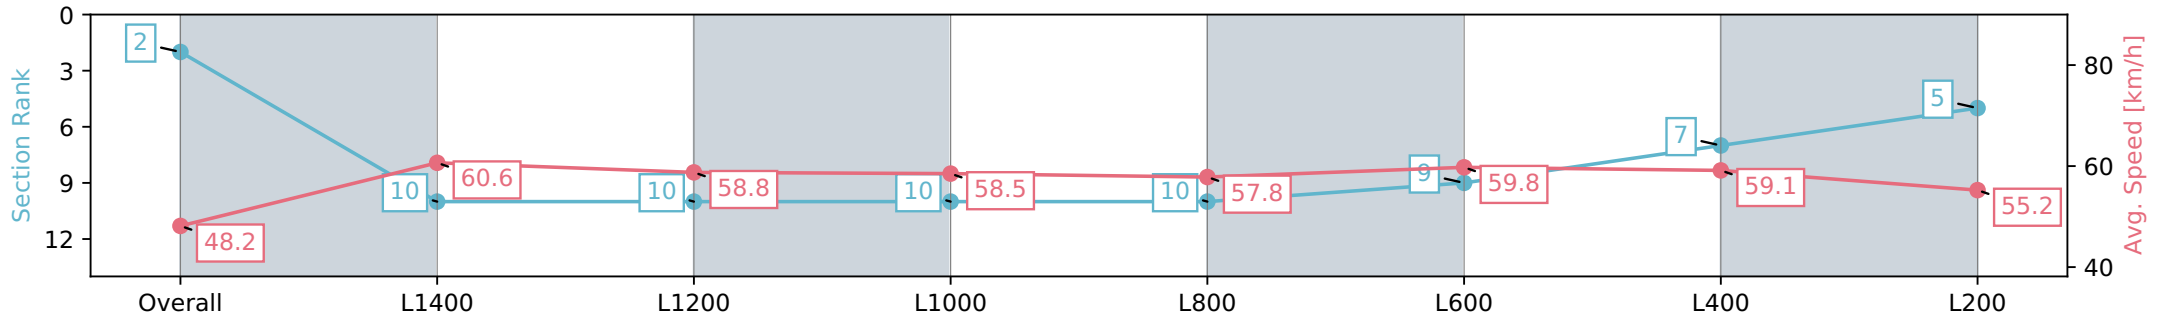

Morphettville SA - Professional

Race 4: David Laass Birthday Handicap - 1600m

10 August 2024 - 1:49PM

Track Rating: Soft 6, Weather: Fine, Rail Position: +4m Entire Sectional 605m

Section	Overall	L1400	L1200	L1000	L800	L600	L400	L200
Section Times	1:41.44 [2] (0:14.97)	1:26.47 [10] (0:11.92)	1:14.55 [10] (0:12.31)	1:02.24 [10] (0:12.31)	0:49.93 [10] (0:12.55)	0:37.38 [9] (0:12.14)	0:25.24 [7] (0:12.20)	0:13.04 [5] (0:13.04)
Average Speed [km/h]	48.2	60.6	58.8	58.5	57.8	59.8	59.1	55.2
Top Speed [km/h]	59.9	61.5	61.4	59.5	59.6	60.7	60.7	58.1
Avg. Dist. to Rail [m]	3.3	1.3	1.3	2.9	2.3	1.5	2.0	3.0
Avg. Stride Freq. [Hz]	2.3	2.5	2.4	2.4	2.4	2.4	2.5	2.4
Avg. Stride Length [m]	5.7	6.9	6.7	6.8	6.8	6.8	6.6	6.4