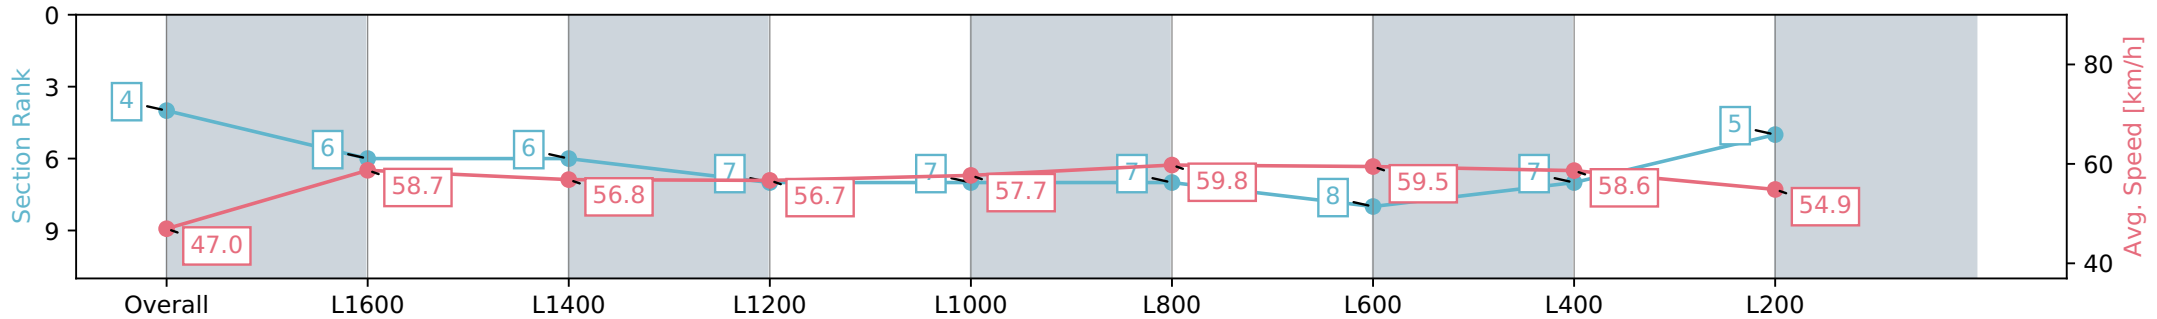

Morphettville SA - Professional

Race 3: Sportsbet Jockey Watch Handicap - 1800m

10 August 2024 - 1:13PM

Track Rating: Soft 6, Weather: Fine, Rail Position: +4m Entire Sectional 605m

Section	Overall	L1600	L1400	L1200	L1000	L800	L600	L400	L200
Section Times	1:55.46 [4] (0:15.34)	1:40.12 [6] (0:12.26)	1:27.86 [6] (0:12.70)	1:15.16 [7] (0:12.75)	1:02.41 [7] (0:12.49)	0:49.92 [7] (0:12.15)	0:37.77 [8] (0:12.26)	0:25.51 [7] (0:12.39)	0:13.12 [5] (0:13.12)
Average Speed [km/h]	47.0	58.7	56.8	56.7	57.7	59.8	59.5	58.6	54.9
Top Speed [km/h]	60.5	60.5	58.4	57.9	58.5	60.9	60.7	59.8	56.8
Avg. Dist. to Rail [m]	1.6	0.8	0.8	1.2	1.5	2.0	2.5	5.8	3.9
Avg. Stride Freq. [Hz]	2.3	2.4	2.3	2.2	2.3	2.3	2.3	2.4	2.3
Avg. Stride Length [m]	5.5	6.9	6.9	6.7	6.8	6.8	6.8	6.6	6.5