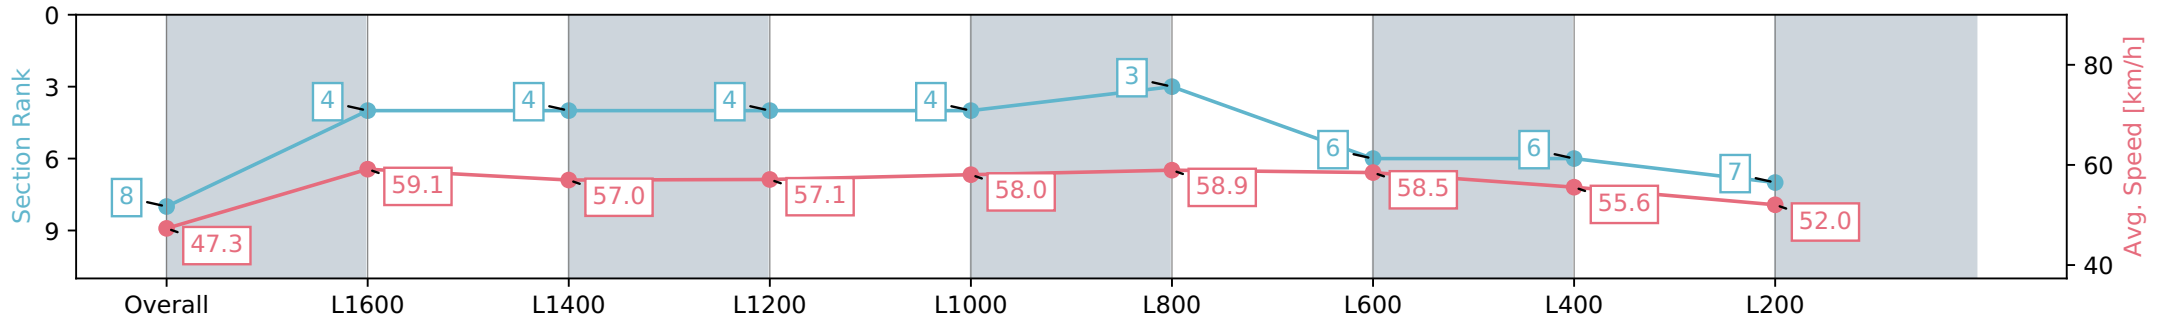

Morphettville SA - Professional

Race 3: Sportsbet Jockey Watch Handicap - 1800m

10 August 2024 - 1:13PM

Track Rating: Soft 6, Weather: Fine, Rail Position: +4m Entire Sectional 605m

Section	Overall	L1600	L1400	L1200	L1000	L800	L600	L400	L200
Section Times	1:56.70 [8] (0:15.22)	1:41.48 [4] (0:12.18)	1:29.30 [4] (0:12.73)	1:16.57 [4] (0:12.69)	1:03.88 [4] (0:12.39)	0:51.49 [3] (0:12.30)	0:39.19 [6] (0:12.36)	0:26.83 [6] (0:12.99)	0:13.84 [7] (0:13.84)
Average Speed [km/h]	47.3	59.1	57.0	57.1	58.0	58.9	58.5	55.6	52.0
Top Speed [km/h]	59.3	59.9	58.0	57.6	58.9	60.9	59.8	57.0	53.2
Avg. Dist. to Rail [m]	6.0	3.1	2.0	1.5	2.2	1.9	0.8	3.0	3.8
Avg. Stride Freq. [Hz]	2.3	2.3	2.2	2.2	2.3	2.3	2.3	2.2	2.2
Avg. Stride Length [m]	5.5	7.1	7.1	7.1	7.1	7.2	7.1	7.0	6.6