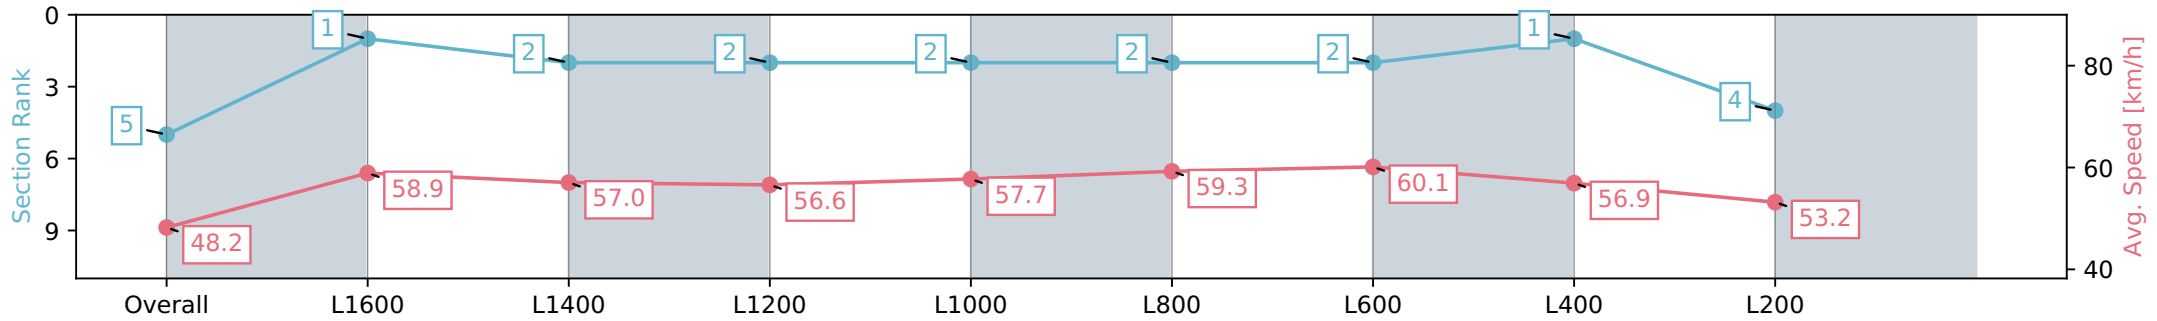

Morphettville SA - Professional

Race 3: Sportsbet Jockey Watch Handicap - 1800m

10 August 2024 - 1:13PM

Track Rating: Soft 6, Weather: Fine, Rail Position: +4m Entire Sectional 605m

Section	Overall	L1600	L1400	L1200	L1000	L800	L600	L400	L200
Section Times	1:55.49 [5] (0:14.96)	1:40.53 [1] (0:12.22)	1:28.31 [2] (0:12.62)	1:15.69 [2] (0:12.74)	1:02.95 [2] (0:12.46)	0:50.49 [2] (0:12.22)	0:38.27 [2] (0:12.05)	0:26.22 [1] (0:12.70)	0:13.52 [4] (0:13.52)
Average Speed [km/h]	48.2	58.9	57.0	56.6	57.7	59.3	60.1	56.9	53.2
Top Speed [km/h]	60.8	60.8	57.8	57.3	58.7	61.9	62.3	59.1	55.3
Avg. Dist. to Rail [m]	4.1	0.8	0.5	0.5	1.1	1.2	1.4	3.1	2.6
Avg. Stride Freq. [Hz]	2.3	2.4	2.3	2.3	2.3	2.3	2.4	2.3	2.3
Avg. Stride Length [m]	5.6	6.9	6.9	6.9	7.0	7.0	6.8	6.7	6.5