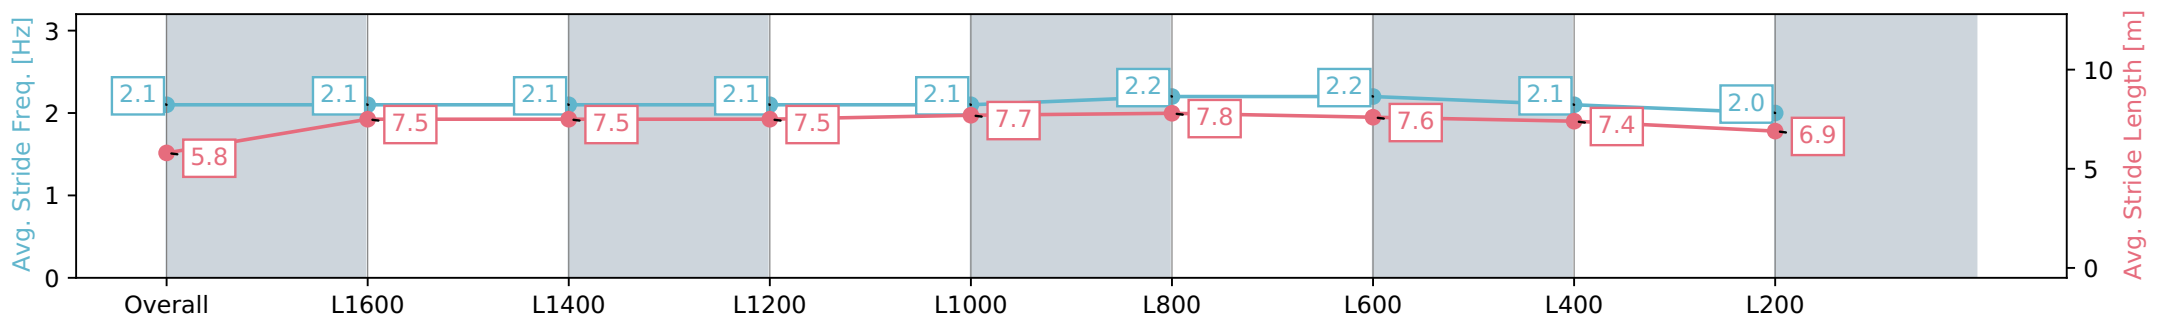

Morphettville SA - Professional

Race 3: Sportsbet Jockey Watch Handicap - 1800m

10 August 2024 - 1:13PM

Track Rating: Soft 6, Weather: Fine, Rail Position: +4m Entire Sectional 605m

Section	Overall	L1600	L1400	L1200	L1000	L800	L600	L400	L200
Section Times	1:56.60 [7] (0:15.56)	1:41.04 [8] (0:12.43)	1:28.61 [8] (0:12.59)	1:16.02 [8] (0:12.68)	1:03.34 [8] (0:12.28)	0:51.05 [8] (0:11.95)	0:39.10 [5] (0:12.18)	0:26.92 [5] (0:12.83)	0:14.09 [6] (0:14.09)
Average Speed [km/h]	46.3	57.9	57.1	56.7	58.6	60.8	60.1	56.4	51.2
Top Speed [km/h]	57.2	59.1	59.0	58.4	60.1	61.9	61.6	58.4	54.1
Avg. Dist. to Rail [m]	5.5	1.1	0.5	0.5	1.3	2.2	2.9	4.9	4.1
Avg. Stride Freq. [Hz]	2.1	2.1	2.1	2.1	2.1	2.2	2.2	2.1	2.0
Avg. Stride Length [m]	5.8	7.5	7.5	7.5	7.5	7.7	7.8	7.6	6.9