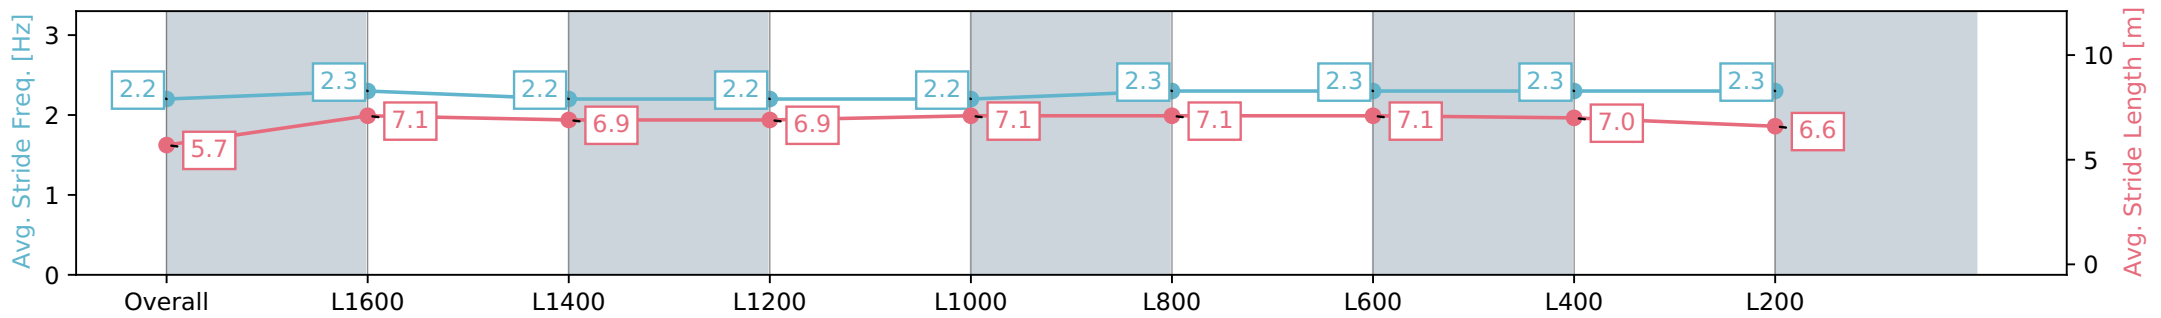

10 August 2024 - 1:13PM

Track Rating: Soft 6, Weather: Fine, Rail Position: +4m Entire Sectional 605m

Section	Overall	L1600	L1400	L1200	L1000	L800	L600	L400	L200
Section Times	1:55.00 [1] (0:15.19)	1:39.81 [3] (0:12.33)	1:27.48 [5] (0:12.69)	1:14.79 [5] (0:12.74)	1:02.05 [5] (0:12.43)	0:49.62 [6] (0:12.07)	0:37.55 [4] (0:12.07)	0:25.48 [4] (0:12.21)	0:13.27 [2] (0:13.27)
Average Speed [km/h]	47.3	58.5	56.7	56.6	58.0	59.5	59.6	59.0	54.3
Top Speed [km/h]	59.6	59.4	57.4	57.0	59.4	60.4	60.3	60.2	57.9
Avg. Dist. to Rail [m]	1.0	0.4	0.4	0.3	0.4	0.2	0.3	0.8	0.8
Avg. Stride Freq. [Hz]	2.2	2.3	2.2	2.2	2.2	2.3	2.3	2.3	2.3
Avg. Stride Length [m]	5.7	7.1	6.9	6.9	7.1	7.1	7.1	7.0	6.6