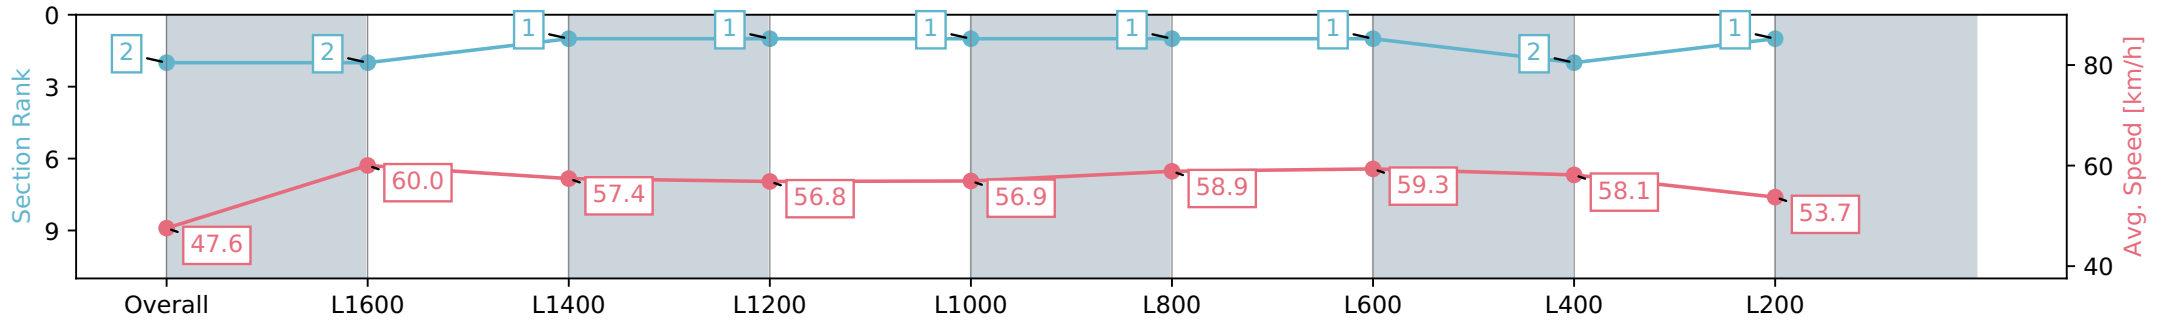

Morphettville SA - Professional

Race 3: Sportsbet Jockey Watch Handicap - 1800m

10 August 2024 - 1:13PM

Track Rating: Soft 6, Weather: Fine, Rail Position: +4m Entire Sectional 605m

Section	Overall	L1600	L1400	L1200	L1000	L800	L600	L400	L200
Section Times	1:55.04 [2] (0:15.14)	1:39.90 [2] (0:12.01)	1:27.89 [1] (0:12.51)	1:15.38 [1] (0:12.61)	1:02.77 [1] (0:12.63)	0:50.14 [1] (0:12.24)	0:37.90 [1] (0:12.13)	0:25.77 [2] (0:12.36)	0:13.41 [1] (0:13.41)
Average Speed [km/h]	47.6	60.0	57.4	56.8	56.9	58.9	59.3	58.1	53.7
Top Speed [km/h]	61.3	61.5	58.4	57.8	57.5	59.3	59.7	59.2	56.7
Avg. Dist. to Rail [m]	3.6	1.6	0.5	1.1	0.4	0.2	0.2	0.4	0.7
Avg. Stride Freq. [Hz]	2.2	2.3	2.2	2.2	2.2	2.2	2.3	2.3	2.3
Avg. Stride Length [m]	5.7	7.2	7.1	7.1	7.1	7.2	7.1	7.0	6.4