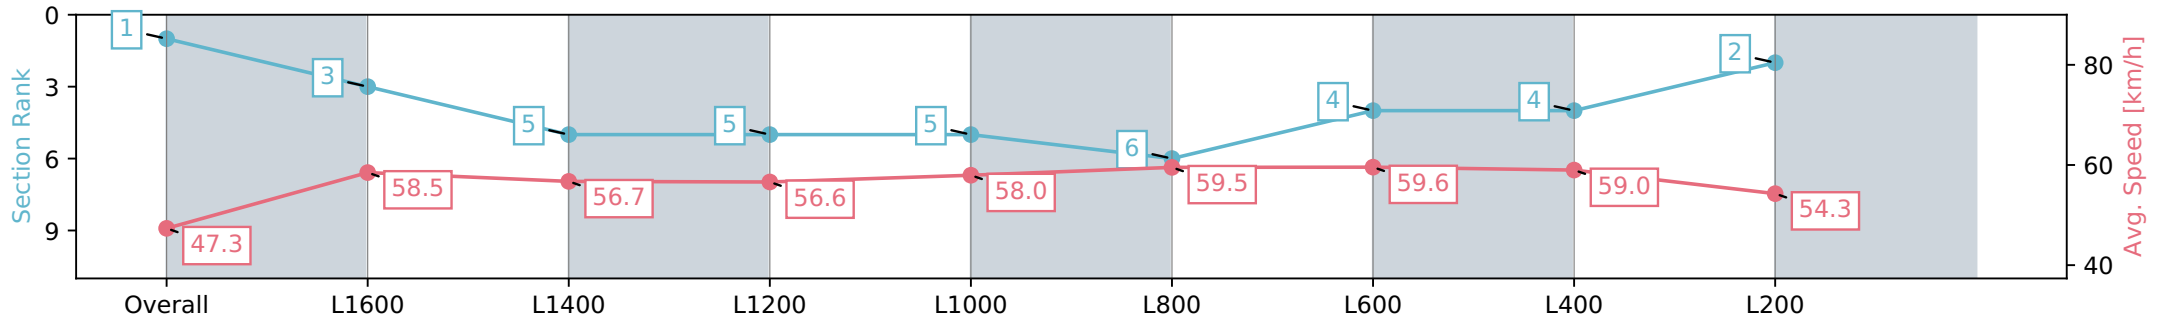

10 August 2024 - 1:13PM

Track Rating: Soft 6, Weather: Fine, Rail Position: +4m Entire Sectional 605m

Section	Overall	L1600	L1400	L1200	L1000	L800	L600	L400	L200
Section Times	1:55.00 [1] (0:15.19)	1:39.81 [3] (0:12.33)	1:27.48 [5] (0:12.69)	1:14.79 [5] (0:12.74)	1:02.05 [5] (0:12.43)	0:49.62 [6] (0:12.07)	0:37.55 [4] (0:12.07)	0:25.48 [4] (0:12.21)	0:13.27 [2] (0:13.27)
Average Speed [km/h]	47.3	58.5	56.7	56.6	58.0	59.5	59.6	59.0	54.3
Top Speed [km/h]	59.6	59.4	57.4	57.0	59.4	60.4	60.3	60.2	57.9
Avg. Dist. to Rail [m]	1.0	0.4	0.4	0.3	0.4	0.2	0.3	0.8	0.8
Avg. Stride Freq. [Hz]	2.2	2.3	2.2	2.2	2.2	2.3	2.3	2.3	2.3
Avg. Stride Length [m]	5.7	7.1	6.9	6.9	7.1	7.1	7.1	7.0	6.6