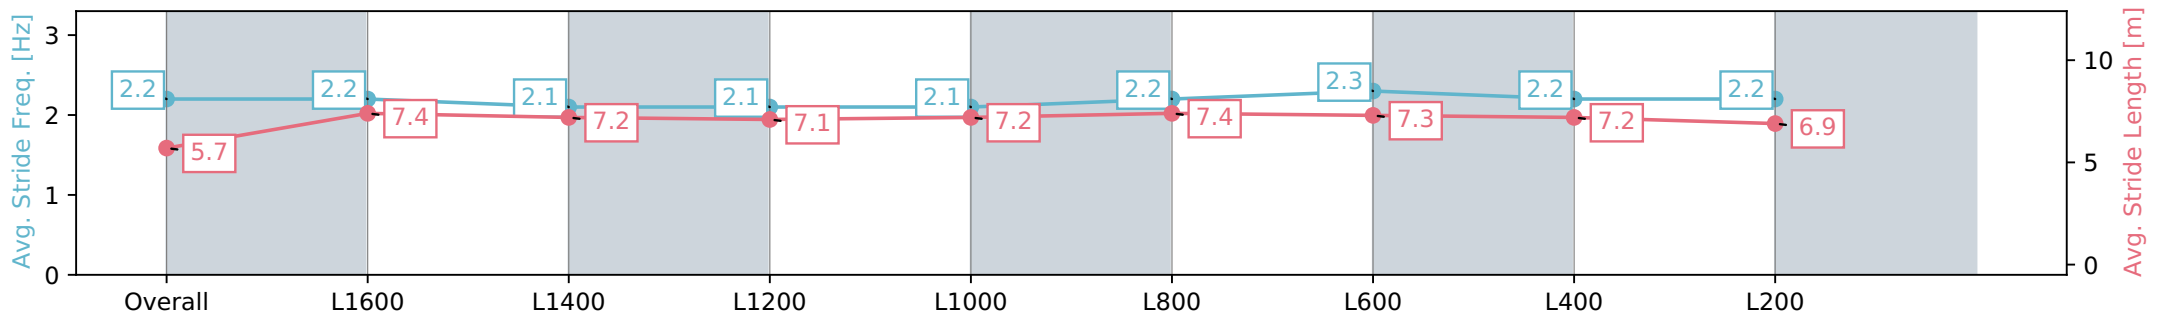

Morphettville SA - Professional

Race 3: Sportsbet Jockey Watch Handicap - 1800m

10 August 2024 - 1:13PM

Track Rating: Soft 6, Weather: Fine, Rail Position: +4m Entire Sectional 605m

Section	Overall	L1600	L1400	L1200	L1000	L800	L600	L400	L200
Section Times	1:55.20 [3] (0:15.38)	1:39.82 [7] (0:12.27)	1:27.55 [7] (0:12.62)	1:14.93 [6] (0:12.74)	1:02.19 [6] (0:12.28)	0:49.90 [4] (0:12.02)	0:37.88 [3] (0:12.04)	0:25.84 [3] (0:12.44)	0:13.40 [3] (0:13.40)
Average Speed [km/h]	46.8	58.7	57.5	57.0	58.7	60.6	60.7	58.2	53.7
Top Speed [km/h]	58.7	59.4	58.6	57.9	59.5	62.0	61.8	59.5	56.6
Avg. Dist. to Rail [m]	3.1	2.4	2.5	2.2	2.9	3.3	2.8	4.3	4.0
Avg. Stride Freq. [Hz]	2.2	2.2	2.1	2.1	2.1	2.2	2.3	2.2	2.2
Avg. Stride Length [m]	5.7	7.4	7.2	7.1	7.2	7.4	7.3	7.2	6.9