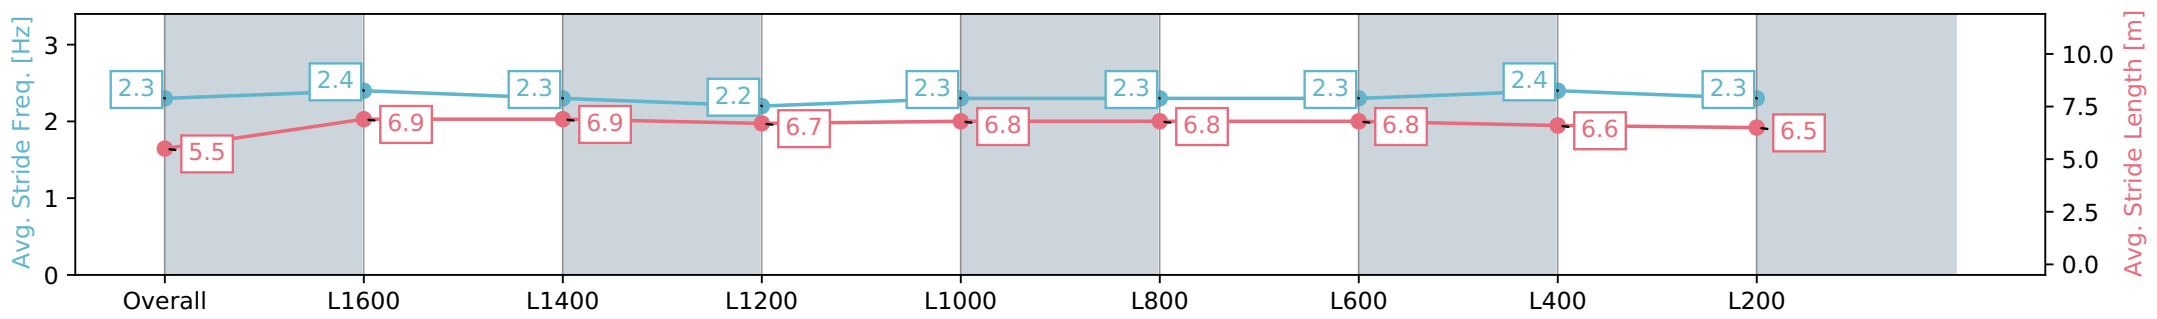

Morphettville SA - Professional

Race 3: Sportsbet Jockey Watch Handicap - 1800m

10 August 2024 - 1:13PM

Track Rating: Soft 6, Weather: Fine, Rail Position: +4m Entire Sectional 605m

Section	Overall	L1600	L1400	L1200	L1000	L800	L600	L400	L200
Section Times	1:55.46 [4] (0:15.34)	1:40.12 [6] (0:12.26)	1:27.86 [6] (0:12.70)	1:15.16 [7] (0:12.75)	1:02.41 [7] (0:12.49)	0:49.92 [7] (0:12.15)	0:37.77 [8] (0:12.26)	0:25.51 [7] (0:12.39)	0:13.12 [5] (0:13.12)
Average Speed [km/h]	47.0	58.7	56.8	56.7	57.7	59.8	59.5	58.6	54.9
Top Speed [km/h]	60.5	60.5	58.4	57.9	58.5	60.9	60.7	59.8	56.8
Avg. Dist. to Rail [m]	1.6	0.8	0.8	1.2	1.5	2.0	2.5	5.8	3.9
Avg. Stride Freq. [Hz]	2.3	2.4	2.3	2.2	2.3	2.3	2.3	2.4	2.3
Avg. Stride Length [m]	5.5	6.9	6.9	6.7	6.8	6.8	6.8	6.6	6.5