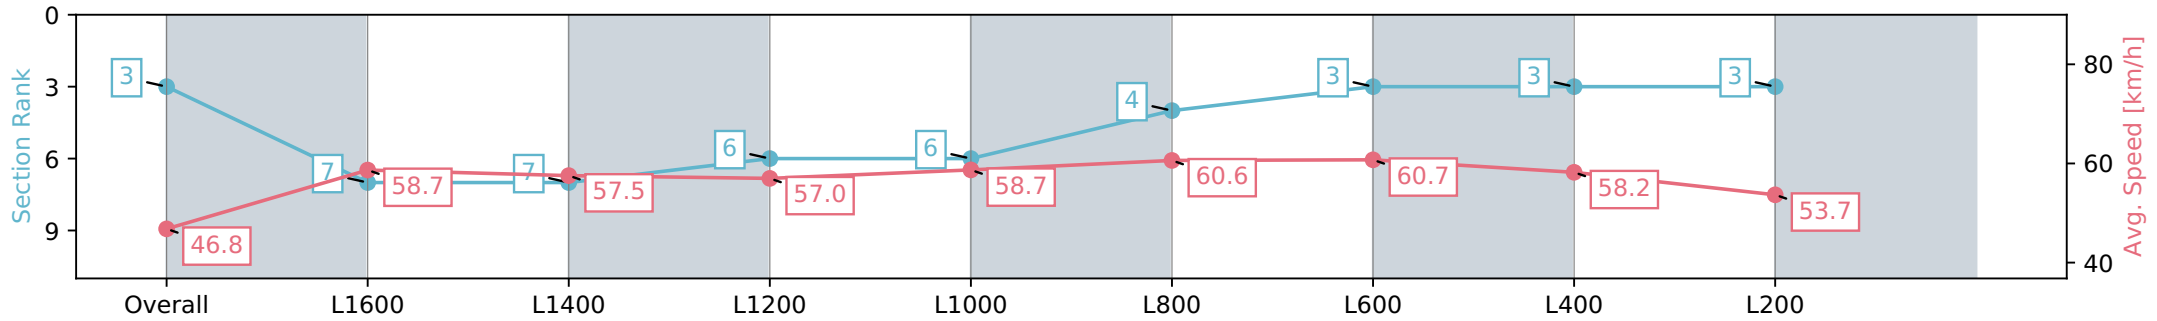

Morphettville SA - Professional

Race 3: Sportsbet Jockey Watch Handicap - 1800m

10 August 2024 - 1:13PM

Track Rating: Soft 6, Weather: Fine, Rail Position: +4m Entire Sectional 605m

Section	Overall	L1600	L1400	L1200	L1000	L800	L600	L400	L200
Section Times	1:55.20 [3] (0:15.38)	1:39.82 [7] (0:12.27)	1:27.55 [7] (0:12.62)	1:14.93 [6] (0:12.74)	1:02.19 [6] (0:12.28)	0:49.90 [4] (0:12.02)	0:37.88 [3] (0:12.04)	0:25.84 [3] (0:12.44)	0:13.40 [3] (0:13.40)
Average Speed [km/h]	46.8	58.7	57.5	57.0	58.7	60.6	60.7	58.2	53.7
Top Speed [km/h]	58.7	59.4	58.6	57.9	59.5	62.0	61.8	59.5	56.6
Avg. Dist. to Rail [m]	3.1	2.4	2.5	2.2	2.9	3.3	2.8	4.3	4.0
Avg. Stride Freq. [Hz]	2.2	2.2	2.1	2.1	2.1	2.2	2.3	2.2	2.2
Avg. Stride Length [m]	5.7	7.4	7.2	7.1	7.2	7.4	7.3	7.2	6.9