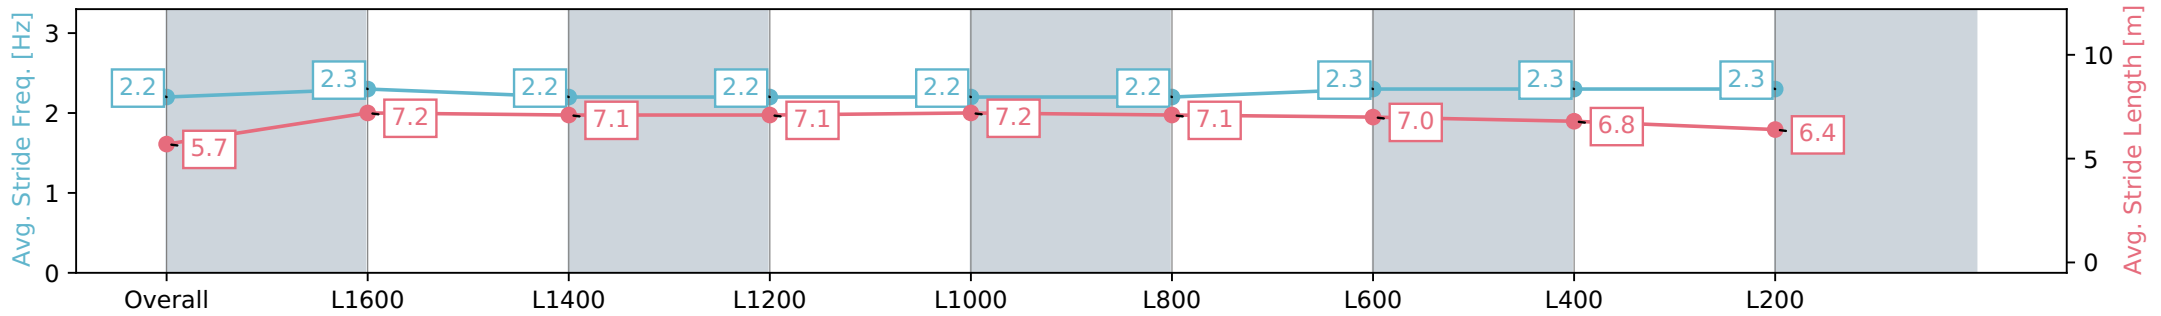

Morphettville SA - Professional

Race 3: Sportsbet Jockey Watch Handicap - 1800m

10 August 2024 - 1:13PM

Track Rating: Soft 6, Weather: Fine, Rail Position: +4m Entire Sectional 605m

Section	Overall	L1600	L1400	L1200	L1000	L800	L600	L400	L200
Section Times	1:55.04 [2] (0:15.14)	1:39.90 [2] (0:12.01)	1:27.89 [1] (0:12.51)	1:15.38 [1] (0:12.61)	1:02.77 [1] (0:12.63)	0:50.14 [1] (0:12.24)	0:37.90 [1] (0:12.13)	0:25.77 [2] (0:12.36)	0:13.41 [1] (0:13.41)
Average Speed [km/h]	47.6	60.0	57.4	56.8	56.9	58.9	59.3	58.1	53.7
Top Speed [km/h]	61.3	61.5	58.4	57.8	57.5	59.3	59.7	59.2	56.7
Avg. Dist. to Rail [m]	3.6	1.6	0.5	1.1	0.4	0.2	0.2	0.4	0.7
Avg. Stride Freq. [Hz]	2.2	2.3	2.2	2.2	2.2	2.2	2.3	2.3	2.3
Avg. Stride Length [m]	5.7	7.2	7.1	7.1	7.1	7.2	7.1	7.0	6.4