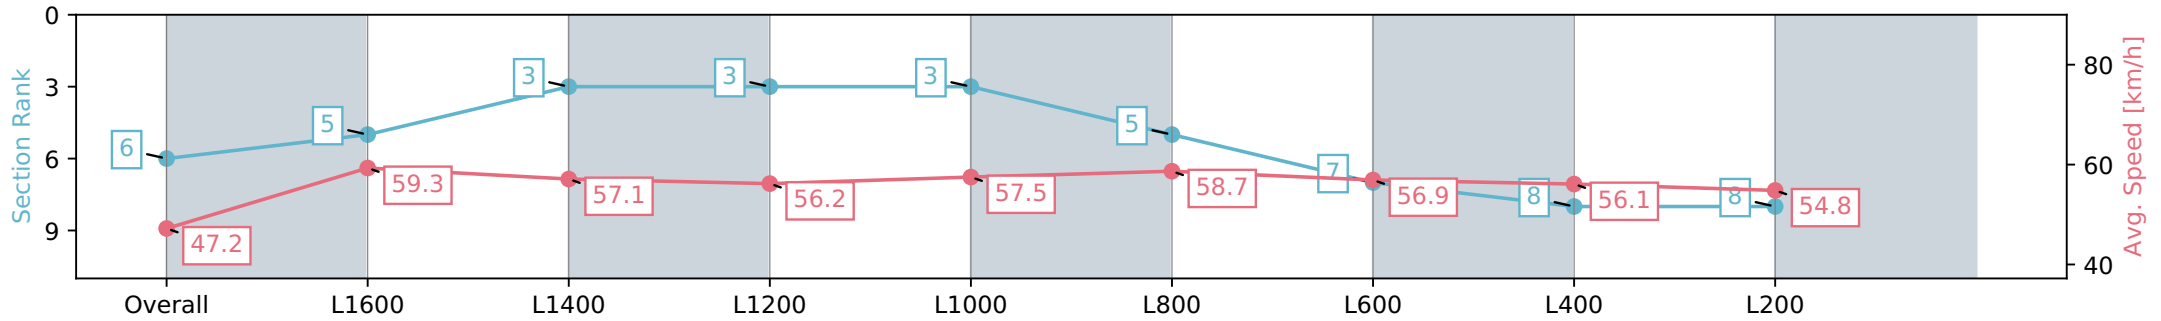

Morphettville SA - Professional

Race 3: Sportsbet Jockey Watch Handicap - 1800m

10 August 2024 - 1:13PM

Track Rating: Soft 6, Weather: Fine, Rail Position: +4m Entire Sectional 605m

Section	Overall	L1600	L1400	L1200	L1000	L800	L600	L400	L200
Section Times	1:56.29 [6] (0:15.24)	1:41.05 [5] (0:12.15)	1:28.90 [3] (0:12.61)	1:16.29 [3] (0:12.80)	1:03.49 [3] (0:12.51)	0:50.98 [5] (0:12.28)	0:38.69 [7] (0:12.68)	0:26.01 [8] (0:12.90)	0:13.11 [8] (0:13.11)
Average Speed [km/h]	47.2	59.3	57.1	56.2	57.5	58.7	56.9	56.1	54.8
Top Speed [km/h]	61.2	61.6	58.7	57.1	58.7	59.5	58.7	56.7	55.6
Avg. Dist. to Rail [m]	2.6	1.1	0.5	0.4	0.8	0.5	0.7	3.8	5.6
Avg. Stride Freq. [Hz]	2.3	2.4	2.3	2.3	2.3	2.3	2.3	2.3	2.3
Avg. Stride Length [m]	5.5	6.9	6.8	6.8	6.9	7.0	6.9	6.8	6.7