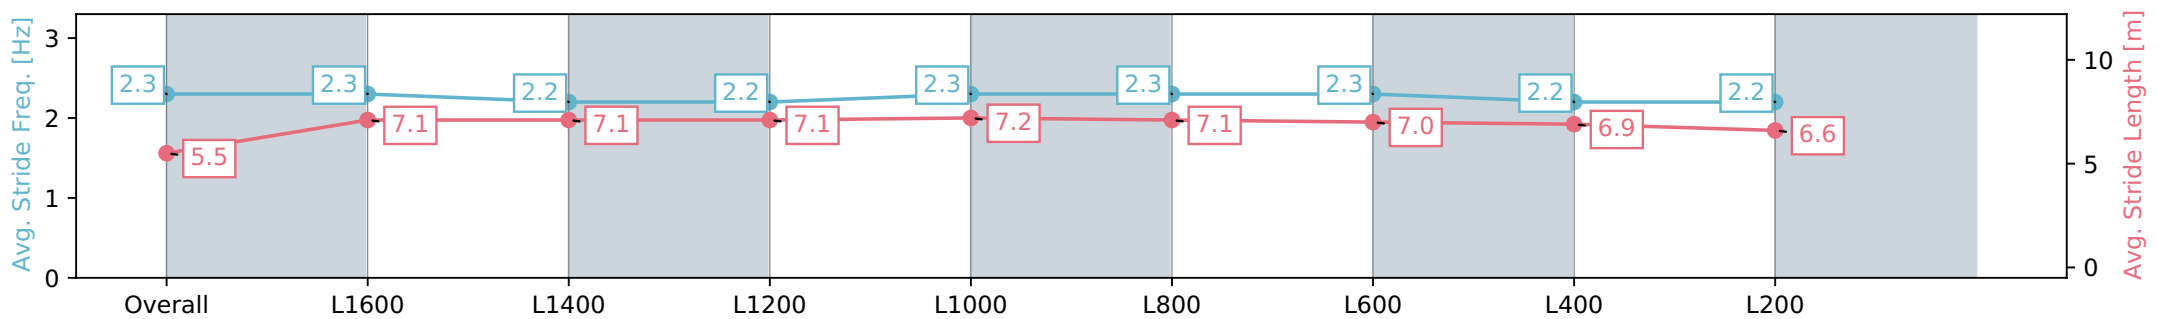

Morphettville SA - Professional

Race 3: Sportsbet Jockey Watch Handicap - 1800m

10 August 2024 - 1:13PM

Track Rating: Soft 6, Weather: Fine, Rail Position: +4m Entire Sectional 605m

Section	Overall	L1600	L1400	L1200	L1000	L800	L600	L400	L200
Section Times	1:56.70 [8] (0:15.22)	1:41.48 [4] (0:12.18)	1:29.30 [4] (0:12.73)	1:16.57 [4] (0:12.69)	1:03.88 [4] (0:12.39)	0:51.49 [3] (0:12.30)	0:39.19 [6] (0:12.36)	0:26.83 [6] (0:12.99)	0:13.84 [7] (0:13.84)
Average Speed [km/h]	47.3	59.1	57.0	57.1	58.0	58.9	58.5	55.6	52.0
Top Speed [km/h]	59.3	59.9	58.0	57.6	58.9	60.9	59.8	57.0	53.2
Avg. Dist. to Rail [m]	6.0	3.1	2.0	1.5	2.2	1.9	0.8	3.0	3.8
Avg. Stride Freq. [Hz]	2.3	2.3	2.2	2.2	2.3	2.3	2.3	2.2	2.2
Avg. Stride Length [m]	5.5	7.1	7.1	7.1	7.1	7.2	7.1	7.0	6.6