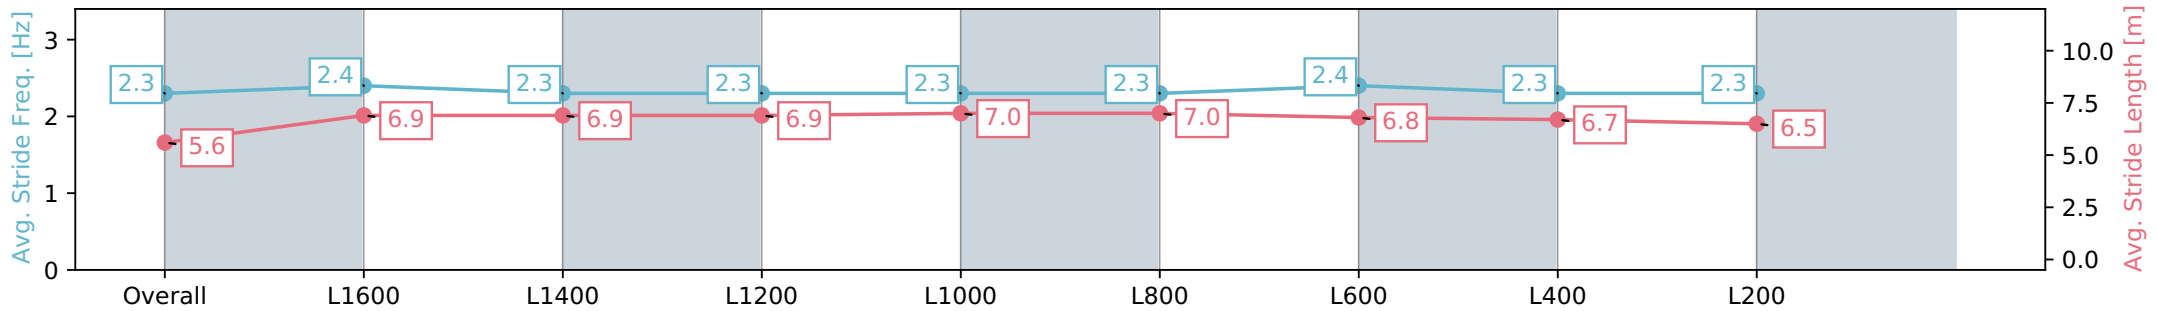

Morphettville SA - Professional

Race 3: Sportsbet Jockey Watch Handicap - 1800m

10 August 2024 - 1:13PM

Track Rating: Soft 6, Weather: Fine, Rail Position: +4m Entire Sectional 605m

Section	Overall	L1600	L1400	L1200	L1000	L800	L600	L400	L200
Section Times	1:55.49 [5] (0:14.96)	1:40.53 [1] (0:12.22)	1:28.31 [2] (0:12.62)	1:15.69 [2] (0:12.74)	1:02.95 [2] (0:12.46)	0:50.49 [2] (0:12.22)	0:38.27 [2] (0:12.05)	0:26.22 [1] (0:12.70)	0:13.52 [4] (0:13.52)
Average Speed [km/h]	48.2	58.9	57.0	56.6	57.7	59.3	60.1	56.9	53.2
Top Speed [km/h]	60.8	60.8	57.8	57.3	58.7	61.9	62.3	59.1	55.3
Avg. Dist. to Rail [m]	4.1	0.8	0.5	0.5	1.1	1.2	1.4	3.1	2.6
Avg. Stride Freq. [Hz]	2.3	2.4	2.3	2.3	2.3	2.3	2.4	2.3	2.3
Avg. Stride Length [m]	5.6	6.9	6.9	6.9	7.0	7.0	6.8	6.7	6.5