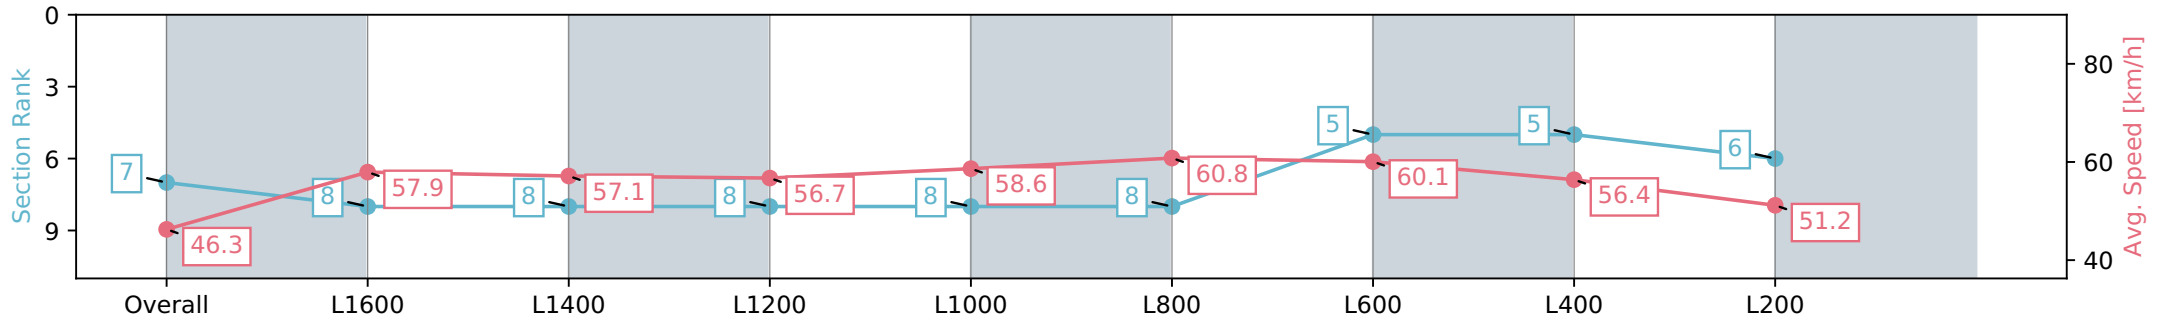

Morphettville SA - Professional

Race 3: Sportsbet Jockey Watch Handicap - 1800m

10 August 2024 - 1:13PM

Track Rating: Soft 6, Weather: Fine, Rail Position: +4m Entire Sectional 605m

Section	Overall	L1600	L1400	L1200	L1000	L800	L600	L400	L200
Section Times	1:56.60 [7] (0:15.56)	1:41.04 [8] (0:12.43)	1:28.61 [8] (0:12.59)	1:16.02 [8] (0:12.68)	1:03.34 [8] (0:12.28)	0:51.05 [8] (0:11.95)	0:39.10 [5] (0:12.18)	0:26.92 [5] (0:12.83)	0:14.09 [6] (0:14.09)
Average Speed [km/h]	46.3	57.9	57.1	56.7	58.6	60.8	60.1	56.4	51.2
Top Speed [km/h]	57.2	59.1	59.0	58.4	60.1	61.9	61.6	58.4	54.1
Avg. Dist. to Rail [m]	5.5	1.1	0.5	0.5	1.3	2.2	2.9	4.9	4.1
Avg. Stride Freq. [Hz]	2.1	2.1	2.1	2.1	2.1	2.2	2.2	2.1	2.0
Avg. Stride Length [m]	5.8	7.5	7.5	7.5	7.5	7.7	7.8	7.6	6.9