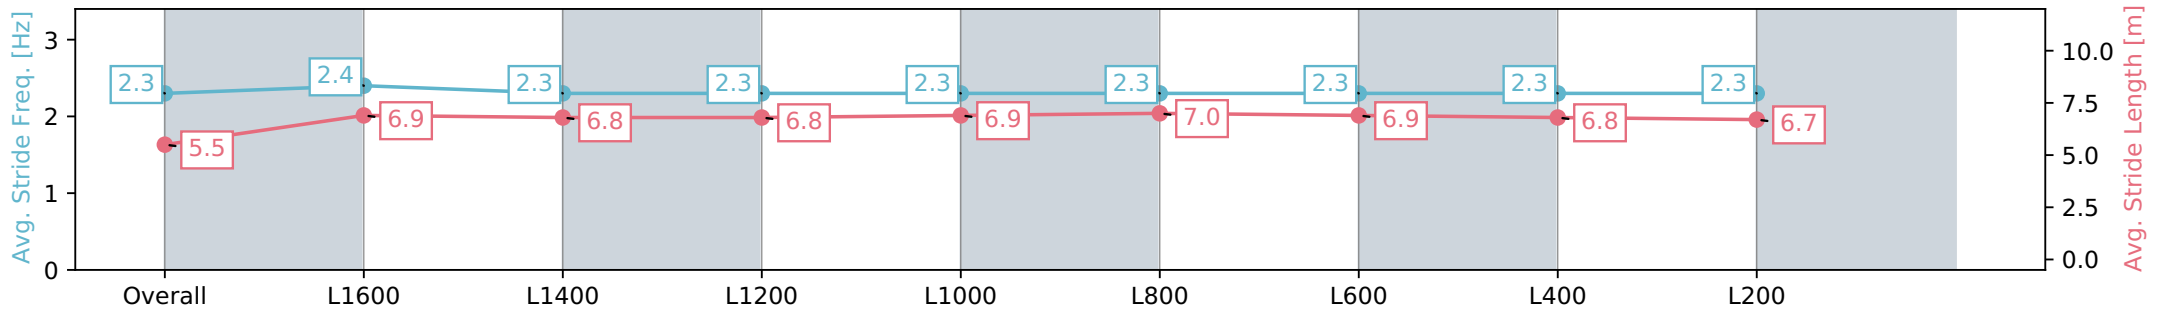

Morphettville SA - Professional

Race 3: Sportsbet Jockey Watch Handicap - 1800m

10 August 2024 - 1:13PM

Track Rating: Soft 6, Weather: Fine, Rail Position: +4m Entire Sectional 605m

Section	Overall	L1600	L1400	L1200	L1000	L800	L600	L400	L200
Section Times	1:56.29 [6] (0:15.24)	1:41.05 [5] (0:12.15)	1:28.90 [3] (0:12.61)	1:16.29 [3] (0:12.80)	1:03.49 [3] (0:12.51)	0:50.98 [5] (0:12.28)	0:38.69 [7] (0:12.68)	0:26.01 [8] (0:12.90)	0:13.11 [8] (0:13.11)
Average Speed [km/h]	47.2	59.3	57.1	56.2	57.5	58.7	56.9	56.1	54.8
Top Speed [km/h]	61.2	61.6	58.7	57.1	58.7	59.5	58.7	56.7	55.6
Avg. Dist. to Rail [m]	2.6	1.1	0.5	0.4	0.8	0.5	0.7	3.8	5.6
Avg. Stride Freq. [Hz]	2.3	2.4	2.3	2.3	2.3	2.3	2.3	2.3	2.3
Avg. Stride Length [m]	5.5	6.9	6.8	6.8	6.9	7.0	6.9	6.8	6.7