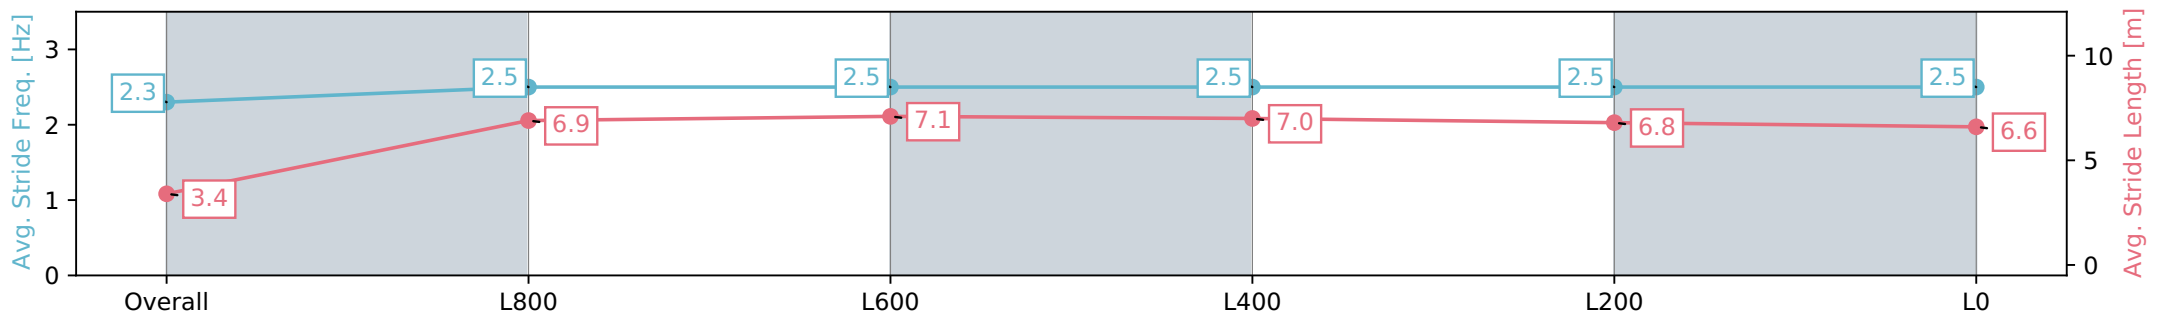

10 August 2024 - 12:38PM

Track Rating: Soft 6, Weather: Fine, Rail Position: +4m Entire Sectional 605m

Section	Overall	L800	L600	L400	L200	L0
Section Times	1:03.57 [1] (0:05.82)	0:57.75 [1] (0:11.56)	0:46.19 [8] (0:10.99)	0:35.20 [8] (0:11.30)	0:23.90 [6] (0:11.61)	0:12.29 [4] (0:12.28)
Average Speed [km/h]	31.2	62.3	65.2	63.3	62.0	58.6
Top Speed [km/h]	54.6	65.6	66.1	65.1	62.8	61.1
Avg. Dist. to Rail [m]	3.1	0.6	0.7	1.1	0.6	0.7
Avg. Stride Freq. [Hz]	2.3	2.5	2.5	2.5	2.5	2.5
Avg. Stride Length [m]	3.4	6.9	7.1	7.0	6.8	6.6