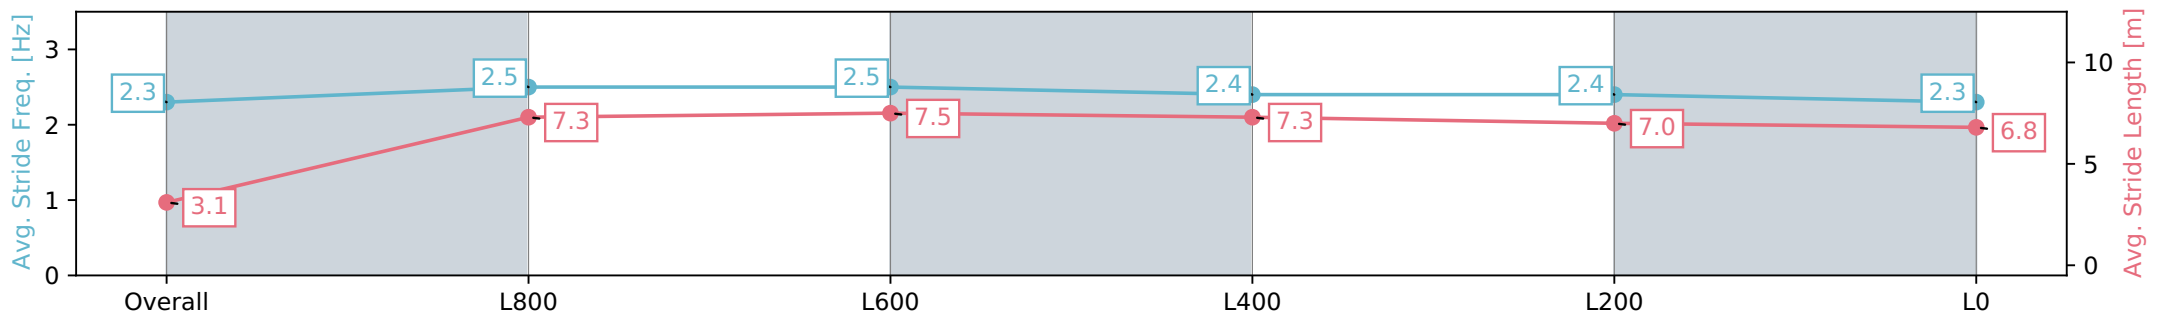

Morphettville SA - Professional

Race 2: Thomas Farms Maiden Plate - 1050m

10 August 2024 - 12:38PM

Track Rating: Soft 6, Weather: Fine, Rail Position: +4m Entire Sectional 605m

Section	Overall	L800	L600	L400	L200	L0
Section Times	1:04.27 [5] (0:06.32)	0:57.95 [8] (0:10.81)	0:47.14 [4] (0:10.78)	0:36.36 [2] (0:11.46)	0:24.90 [4] (0:11.90)	0:13.00 [3] (0:13.00)
Average Speed [km/h]	28.3	66.7	67.5	63.4	60.8	55.5
Top Speed [km/h]	59.4	69.0	69.2	65.5	62.5	59.1
Avg. Dist. to Rail [m]	9.9	4.5	2.8	2.0	5.8	7.5
Avg. Stride Freq. [Hz]	2.3	2.5	2.5	2.4	2.4	2.3
Avg. Stride Length [m]	3.1	7.3	7.5	7.3	7.0	6.8