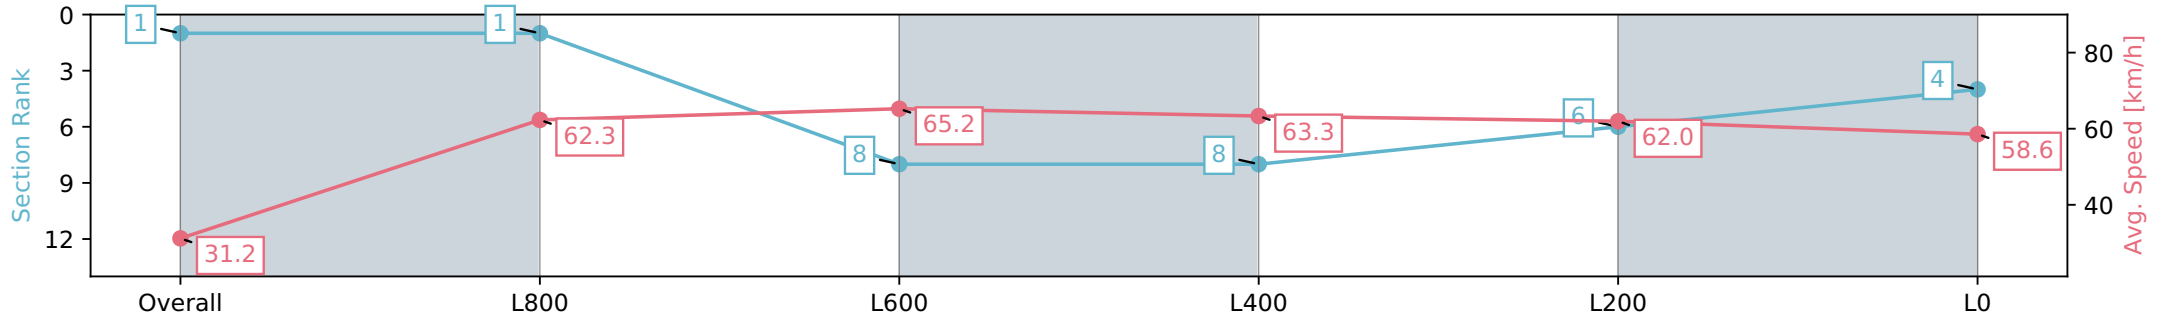

10 August 2024 - 12:38PM

Track Rating: Soft 6, Weather: Fine, Rail Position: +4m Entire Sectional 605m

Section	Overall	L800	L600	L400	L200	L0
Section Times	1:03.57 [1] (0:05.82)	0:57.75 [1] (0:11.56)	0:46.19 [8] (0:10.99)	0:35.20 [8] (0:11.30)	0:23.90 [6] (0:11.61)	0:12.29 [4] (0:12.28)
Average Speed [km/h]	31.2	62.3	65.2	63.3	62.0	58.6
Top Speed [km/h]	54.6	65.6	66.1	65.1	62.8	61.1
Avg. Dist. to Rail [m]	3.1	0.6	0.7	1.1	0.6	0.7
Avg. Stride Freq. [Hz]	2.3	2.5	2.5	2.5	2.5	2.5
Avg. Stride Length [m]	3.4	6.9	7.1	7.0	6.8	6.6