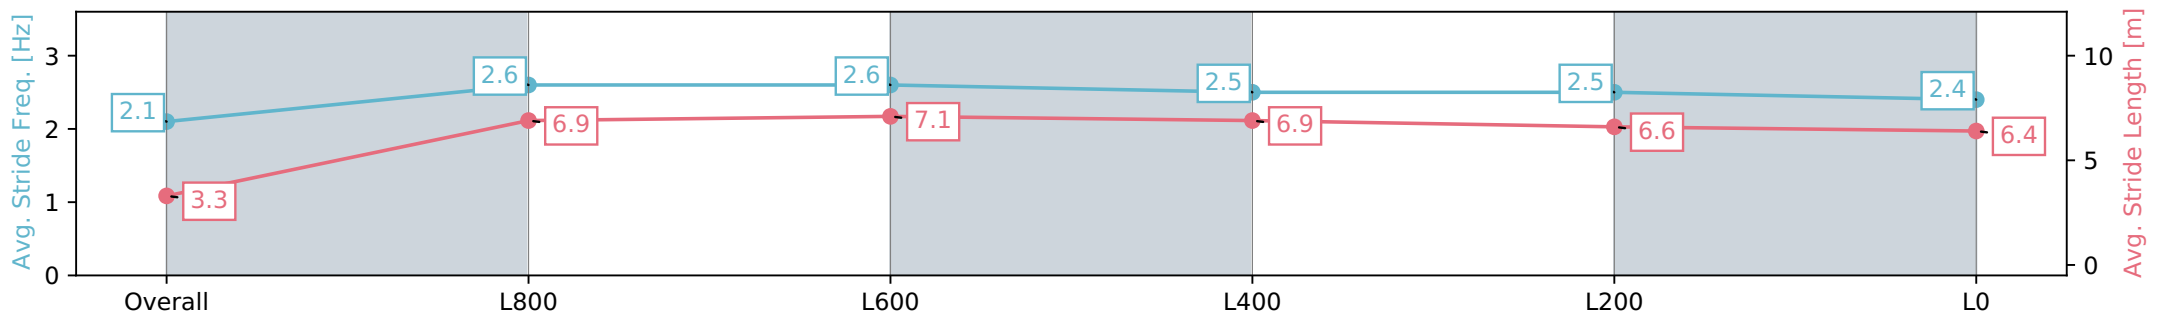

- [] Ranking at each section and finish
- :-:- No data available at this section
- NA No data available

Horse/Jockey Name	MADAM MILLY/Jason Holder
Finish Rank	11
Fastest Section Time (Section)	0:10.77 (L800)
Top Speed [km/h] (Section)	68.4 (Overall)
Race State	Finished

Morphettville SA - Professional

Race 2: Thomas Farms Maiden Plate - 1050m

10 August 2024 - 12:38PM

Track Rating: Soft 6, Weather: Fine, Rail Position: +4m Entire Sectional 605m

Section	Overall	L800	L600	L400	L200	L0
Section Times	1:05.48 [11] (0:06.59)	0:58.89 [11] (0:11.06)	0:47.83 [10] (0:10.77)	0:37.06 [9] (0:11.34)	0:25.72 [7] (0:12.27)	0:13.45 [10] (0:13.45)
Average Speed [km/h]	27.7	65.1	65.9	62.3	58.5	53.5
Top Speed [km/h]	59.9	68.4	67.4	63.8	59.2	58.1
Avg. Dist. to Rail [m]	4.7	1.6	3.5	3.5	1.7	2.1
Avg. Stride Freq. [Hz]	2.1	2.6	2.6	2.5	2.5	2.4
Avg. Stride Length [m]	3.3	6.9	7.1	6.9	6.6	6.4