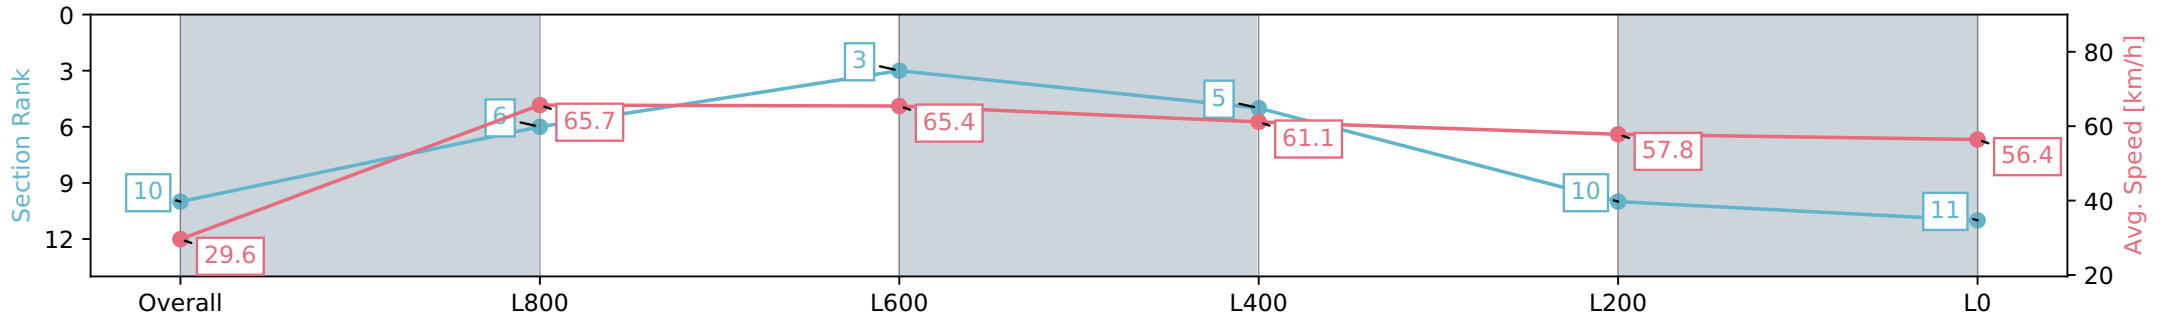

Morphettville SA - Professional

Race 2: Thomas Farms Maiden Plate - 1050m

10 August 2024 - 12:38PM

Track Rating: Soft 6, Weather: Fine, Rail Position: +4m Entire Sectional 605m

Section	Overall	L800	L600	L400	L200	L0
Section Times	1:05.19 [10] (0:06.11)	0:59.08 [6] (0:10.97)	0:48.11 [3] (0:11.03)	0:37.08 [5] (0:11.82)	0:25.26 [10] (0:12.50)	0:12.76 [11] (0:12.76)
Average Speed [km/h]	29.6	65.7	65.4	61.1	57.8	56.4
Top Speed [km/h]	57.7	68.0	67.3	62.6	59.1	57.6
Avg. Dist. to Rail [m]	9.7	4.4	1.0	0.6	3.1	5.9
Avg. Stride Freq. [Hz]	2.4	2.6	2.5	2.4	2.4	2.4
Avg. Stride Length [m]	3.1	7.1	7.1	7.0	6.8	6.7

- [] Ranking at each section and finish
- :-:- No data available at this section
- NA No data available

Horse/Jockey Name	MADAM MILLY/Jason Holder
Finish Rank	11
Fastest Section Time (Section)	0:10.77 (L800)
Top Speed [km/h] (Section)	68.4 (Overall)
Race State	Finished