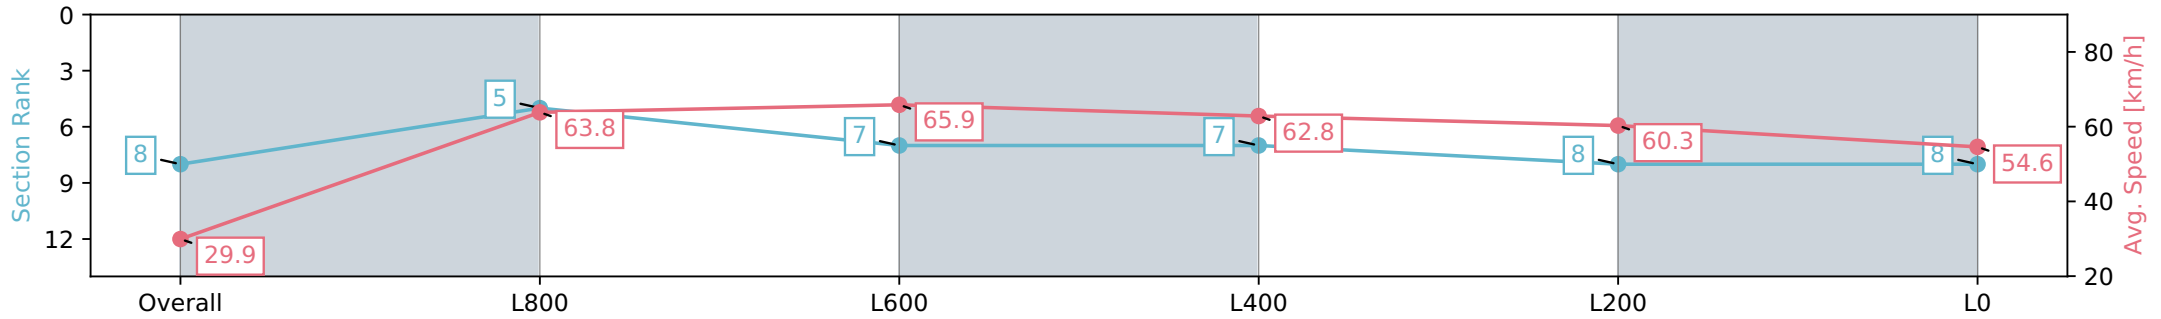

Morphettville SA - Professional

Race 2: Thomas Farms Maiden Plate - 1050m

10 August 2024 - 12:38PM

Track Rating: Soft 6, Weather: Fine, Rail Position: +4m Entire Sectional 605m

Section	Overall	L800	L600	L400	L200	L0
Section Times	1:04.99 [8] (0:06.05)	0:58.94 [5] (0:11.28)	0:47.66 [7] (0:11.01)	0:36.65 [7] (0:11.49)	0:25.16 [8] (0:11.96)	0:13.20 [8] (0:13.20)
Average Speed [km/h]	29.9	63.8	65.9	62.8	60.3	54.6
Top Speed [km/h]	56.3	67.1	66.1	65.1	61.6	58.1
Avg. Dist. to Rail [m]	8.3	3.3	1.5	0.9	2.5	3.9
Avg. Stride Freq. [Hz]	2.3	2.6	2.5	2.5	2.4	2.3
Avg. Stride Length [m]	3.3	6.9	7.3	7.1	6.9	6.5