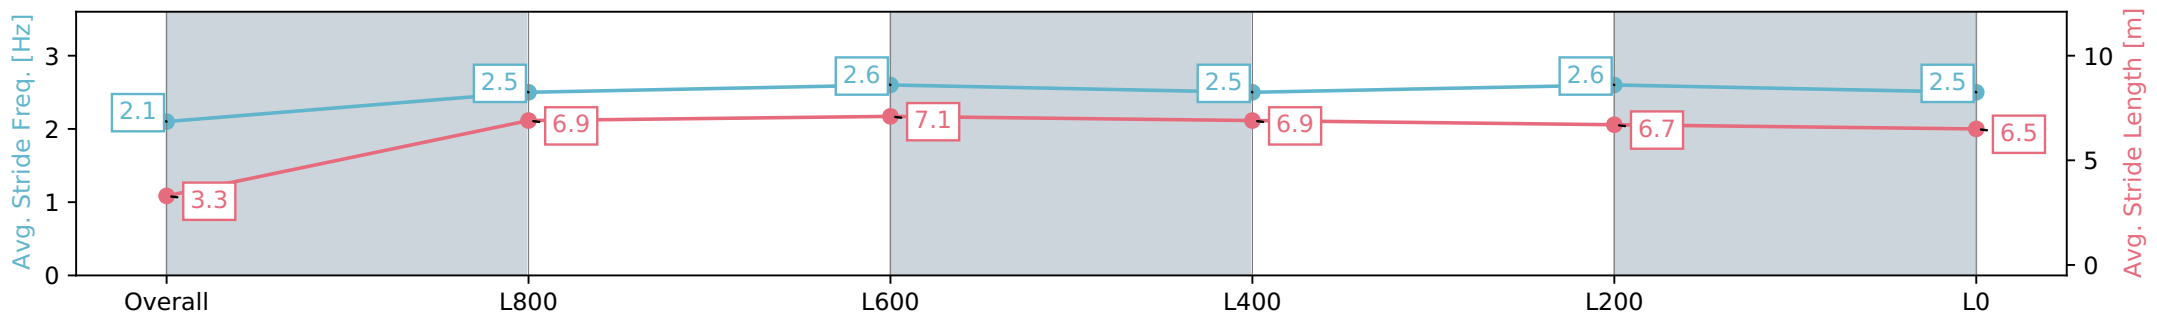

Morphettville SA - Professional

Race 2: Thomas Farms Maiden Plate - 1050m

10 August 2024 - 12:38PM

Track Rating: Soft 6, Weather: Fine, Rail Position: +4m Entire Sectional 605m

Section	Overall	L800	L600	L400	L200	L0
Section Times	1:04.29 [6] (0:06.47)	0:57.82 [9] (0:11.48)	0:46.34 [11] (0:11.00)	0:35.34 [11] (0:11.32)	0:24.02 [11] (0:11.52)	0:12.50 [9] (0:12.50)
Average Speed [km/h]	28.0	62.7	65.5	62.9	62.3	57.6
Top Speed [km/h]	54.9	66.5	66.6	64.1	63.2	61.0
Avg. Dist. to Rail [m]	2.7	1.2	0.7	2.1	1.3	0.8
Avg. Stride Freq. [Hz]	2.1	2.5	2.6	2.5	2.6	2.5
Avg. Stride Length [m]	3.3	6.9	7.1	6.9	6.7	6.5