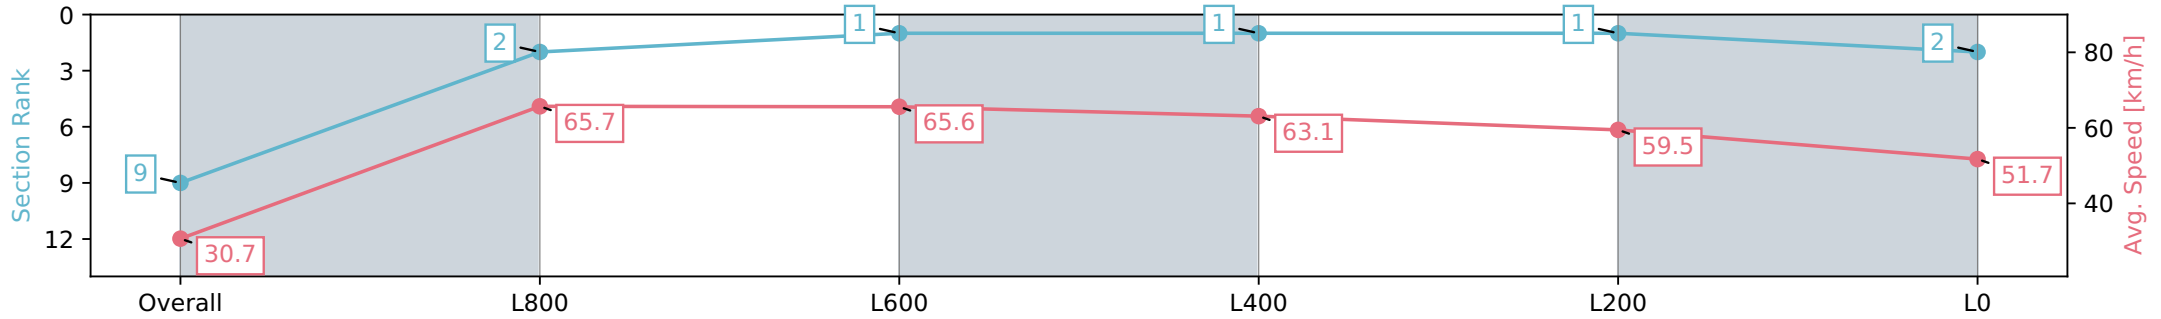

Morphettville SA - Professional

Race 2: Thomas Farms Maiden Plate - 1050m

10 August 2024 - 12:38PM

Track Rating: Soft 6, Weather: Fine, Rail Position: +4m Entire Sectional 605m

Section	Overall	L800	L600	L400	L200	L0
Section Times	1:05.03 [9] (0:05.86)	0:59.17 [2] (0:10.98)	0:48.19 [1] (0:10.90)	0:37.29 [1] (0:11.28)	0:26.00 [1] (0:12.09)	0:13.91 [2] (0:13.91)
Average Speed [km/h]	30.7	65.7	65.6	63.1	59.5	51.7
Top Speed [km/h]	58.9	67.6	66.5	64.8	61.1	56.5
Avg. Dist. to Rail [m]	7.2	1.9	1.5	2.2	0.9	1.1
Avg. Stride Freq. [Hz]	2.4	2.6	2.6	2.5	2.5	2.4
Avg. Stride Length [m]	3.2	6.9	7.1	6.9	6.7	6.0