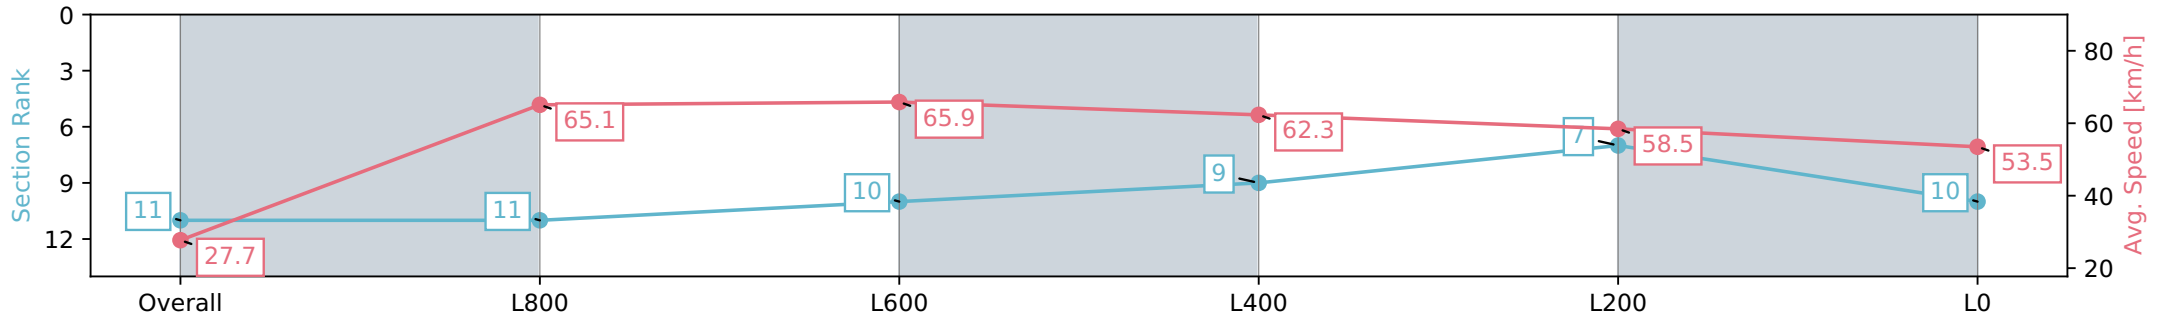

Morphettville SA - Professional

Race 2: Thomas Farms Maiden Plate - 1050m

10 August 2024 - 12:38PM

Track Rating: Soft 6, Weather: Fine, Rail Position: +4m Entire Sectional 605m

Section	Overall	L800	L600	L400	L200	L0
Section Times	1:05.48 [11] (0:06.59)	0:58.89 [11] (0:11.06)	0:47.83 [10] (0:10.77)	0:37.06 [9] (0:11.34)	0:25.72 [7] (0:12.27)	0:13.45 [10] (0:13.45)
Average Speed [km/h]	27.7	65.1	65.9	62.3	58.5	53.5
Top Speed [km/h]	59.9	68.4	67.4	63.8	59.2	58.1
Avg. Dist. to Rail [m]	4.7	1.6	3.5	3.5	1.7	2.1
Avg. Stride Freq. [Hz]	2.1	2.6	2.6	2.5	2.5	2.4
Avg. Stride Length [m]	3.3	6.9	7.1	6.9	6.6	6.4