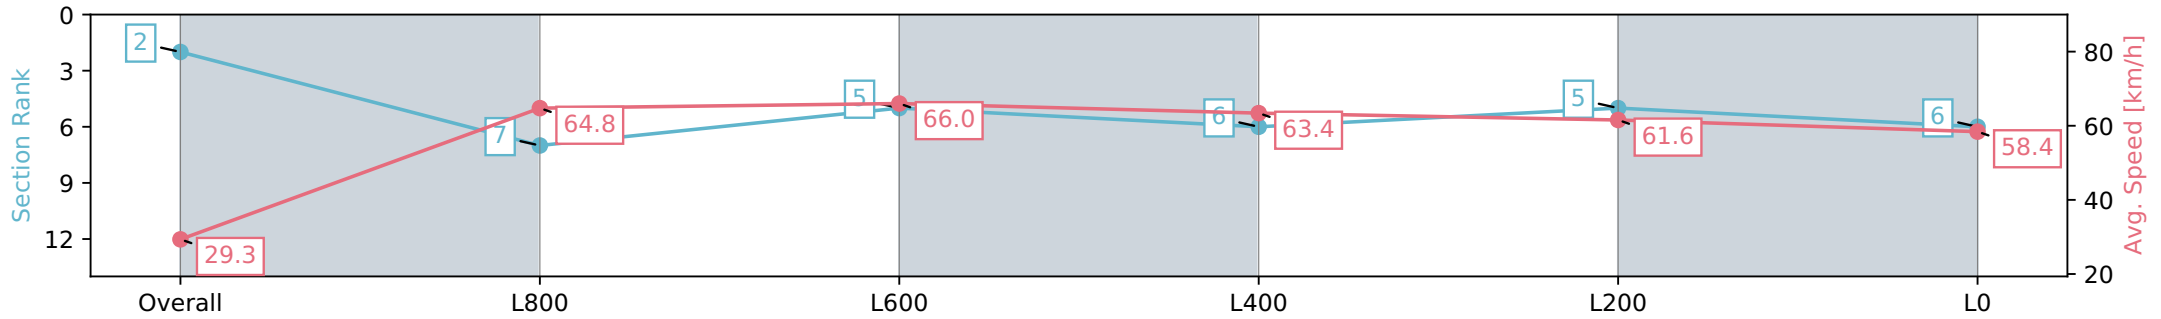

Morphettville SA - Professional

Race 2: Thomas Farms Maiden Plate - 1050m

10 August 2024 - 12:38PM

Track Rating: Soft 6, Weather: Fine, Rail Position: +4m Entire Sectional 605m

Section	Overall	L800	L600	L400	L200	L0
Section Times	1:03.69 [2] (0:06.12)	0:57.57 [7] (0:11.12)	0:46.45 [5] (0:10.93)	0:35.52 [6] (0:11.44)	0:24.08 [5] (0:11.75)	0:12.33 [6] (0:12.33)
Average Speed [km/h]	29.3	64.8	66.0	63.4	61.6	58.4
Top Speed [km/h]	58.0	67.4	66.9	65.0	63.4	62.3
Avg. Dist. to Rail [m]	3.3	0.8	0.6	1.3	5.1	6.0
Avg. Stride Freq. [Hz]	2.2	2.4	2.4	2.3	2.3	2.3
Avg. Stride Length [m]	3.3	7.3	7.7	7.5	7.2	7.1