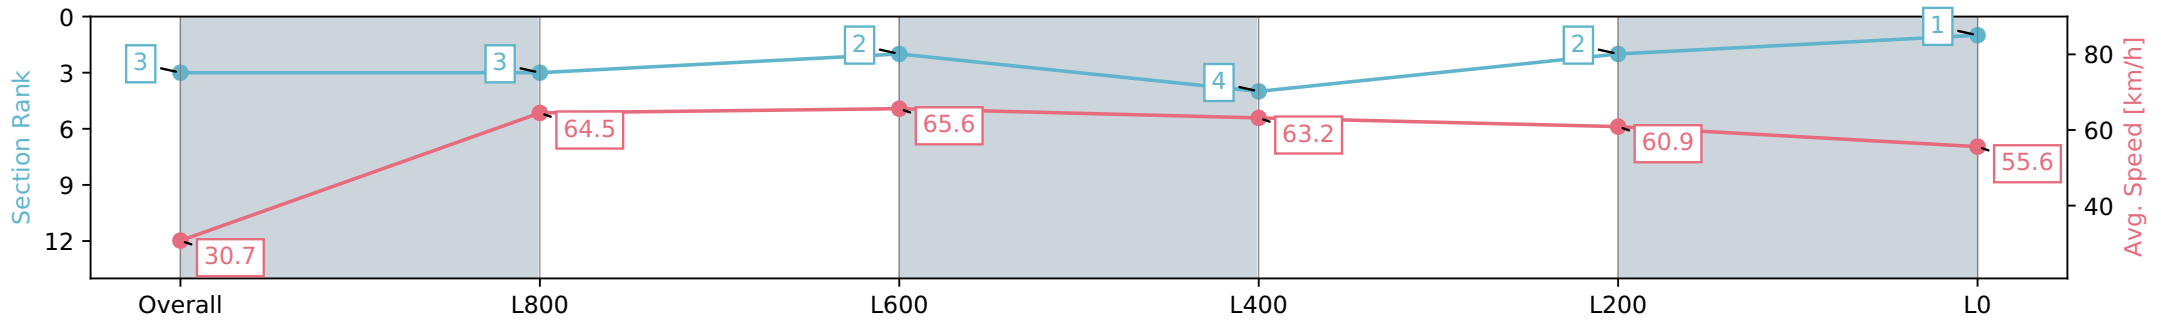

Morphettville SA - Professional

Race 2: Thomas Farms Maiden Plate - 1050m

10 August 2024 - 12:38PM

Track Rating: Soft 6, Weather: Fine, Rail Position: +4m Entire Sectional 605m

Section	Overall	L800	L600	L400	L200	L0
Section Times	1:04.01 [3] (0:05.87)	0:58.14 [3] (0:11.17)	0:46.97 [2] (0:10.92)	0:36.05 [4] (0:11.27)	0:24.78 [2] (0:11.86)	0:12.92 [1] (0:12.92)
Average Speed [km/h]	30.7	64.5	65.6	63.2	60.9	55.6
Top Speed [km/h]	57.6	66.1	66.2	64.9	61.9	58.1
Avg. Dist. to Rail [m]	4.8	1.1	1.0	1.7	1.0	2.0
Avg. Stride Freq. [Hz]	2.2	2.4	2.4	2.4	2.4	2.3
Avg. Stride Length [m]	3.4	7.3	7.5	7.4	7.1	6.7