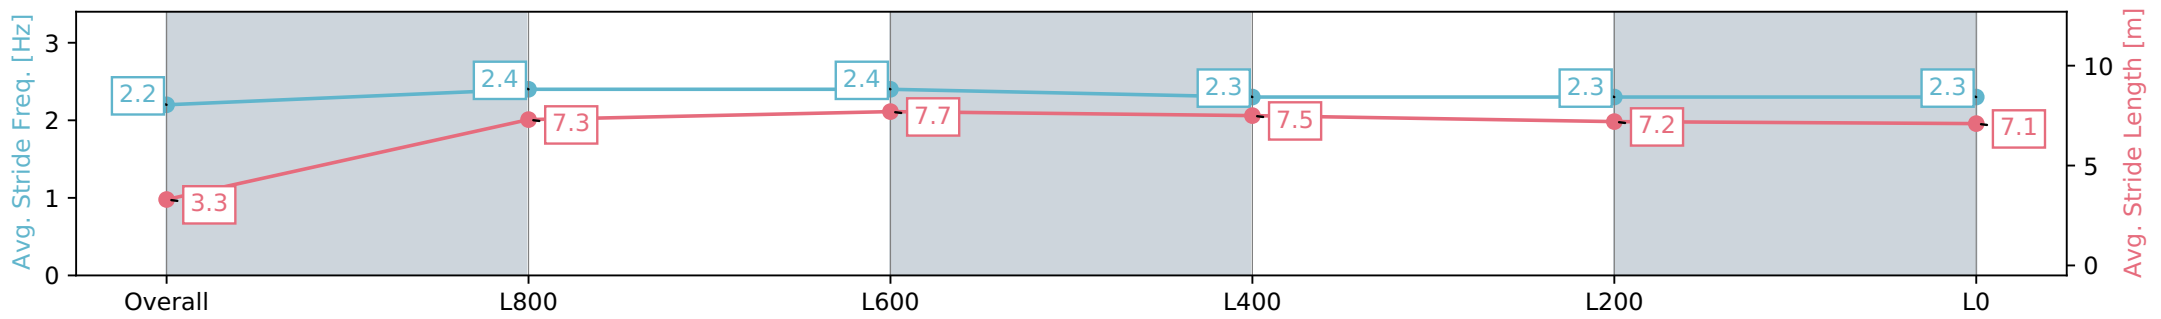

Morphettville SA - Professional

Race 2: Thomas Farms Maiden Plate - 1050m

10 August 2024 - 12:38PM

Track Rating: Soft 6, Weather: Fine, Rail Position: +4m Entire Sectional 605m

Section	Overall	L800	L600	L400	L200	L0
Section Times	1:03.69 [2] (0:06.12)	0:57.57 [7] (0:11.12)	0:46.45 [5] (0:10.93)	0:35.52 [6] (0:11.44)	0:24.08 [5] (0:11.75)	0:12.33 [6] (0:12.33)
Average Speed [km/h]	29.3	64.8	66.0	63.4	61.6	58.4
Top Speed [km/h]	58.0	67.4	66.9	65.0	63.4	62.3
Avg. Dist. to Rail [m]	3.3	0.8	0.6	1.3	5.1	6.0
Avg. Stride Freq. [Hz]	2.2	2.4	2.4	2.3	2.3	2.3
Avg. Stride Length [m]	3.3	7.3	7.7	7.5	7.2	7.1