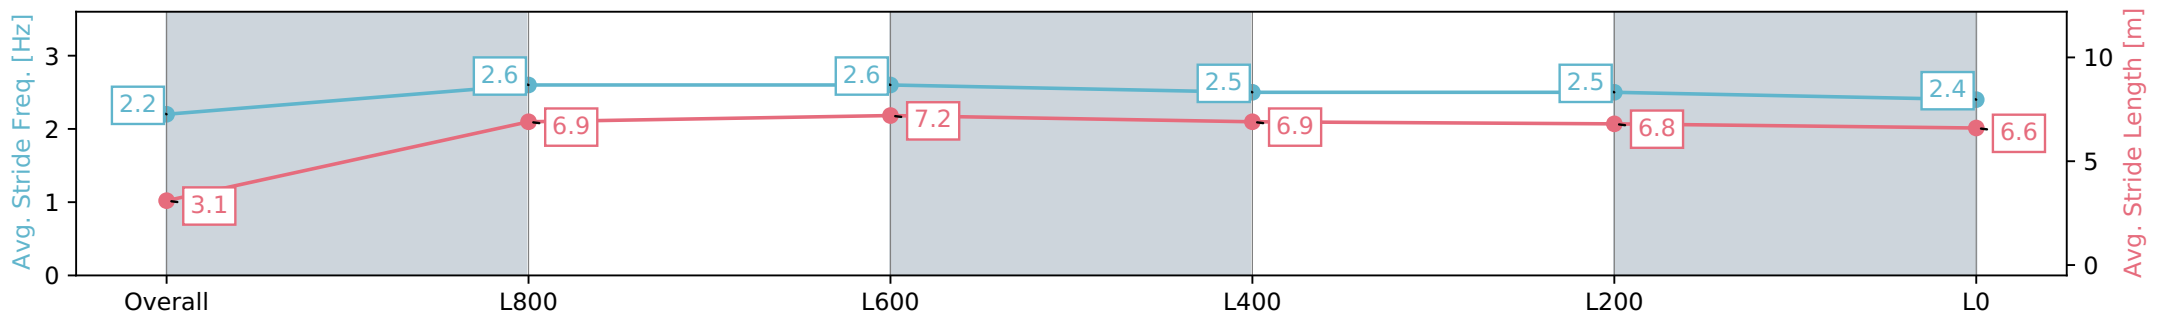

Morphettville SA - Professional

Race 2: Thomas Farms Maiden Plate - 1050m

10 August 2024 - 12:38PM

Track Rating: Soft 6, Weather: Fine, Rail Position: +4m Entire Sectional 605m

Section	Overall	L800	L600	L400	L200	L0
Section Times	1:04.14 [4] (0:06.52)	0:57.62 [10] (0:10.73)	0:46.89 [6] (0:10.70)	0:36.19 [3] (0:11.39)	0:24.80 [3] (0:12.00)	0:12.80 [5] (0:12.80)
Average Speed [km/h]	28.5	67.1	66.9	62.6	60.1	56.2
Top Speed [km/h]	64.4	70.1	68.0	65.4	61.2	60.4
Avg. Dist. to Rail [m]	5.0	0.9	1.1	1.9	2.5	4.4
Avg. Stride Freq. [Hz]	2.2	2.6	2.6	2.5	2.5	2.4
Avg. Stride Length [m]	3.1	6.9	7.2	6.9	6.8	6.6