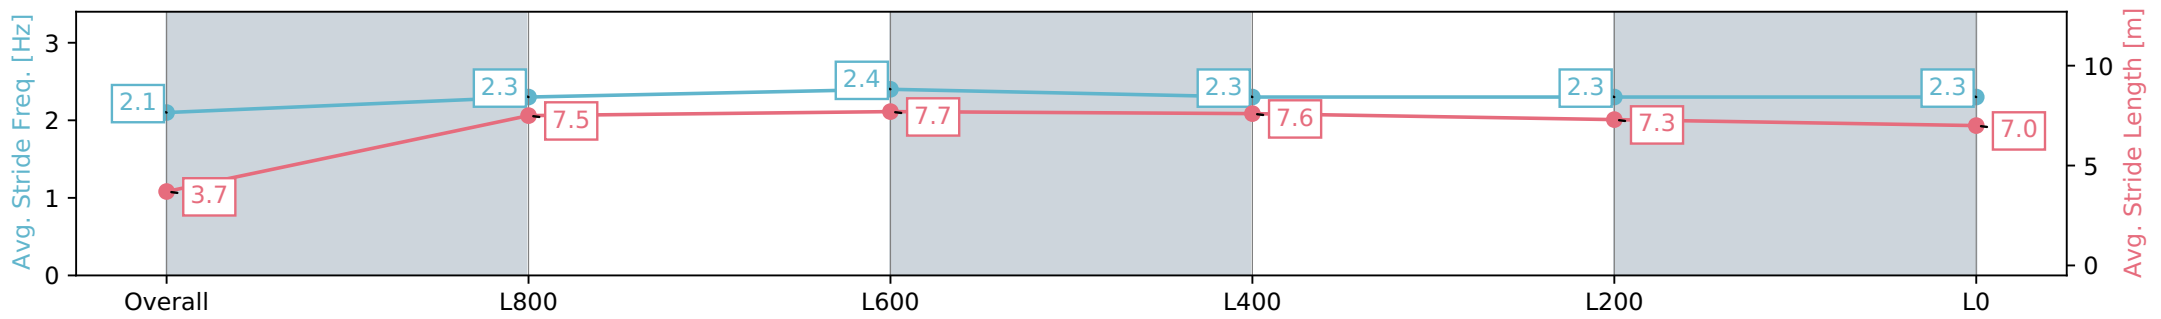

Morphettville SA - Professional

Race 2: Thomas Farms Maiden Plate - 1050m

10 August 2024 - 12:38PM

Track Rating: Soft 6, Weather: Fine, Rail Position: +4m Entire Sectional 605m

Section	Overall	L800	L600	L400	L200	L0
Section Times	1:04.36 [7] (0:05.95)	0:58.41 [4] (0:11.63)	0:46.78 [9] (0:10.99)	0:35.79 [10] (0:11.35)	0:24.44 [9] (0:11.81)	0:12.63 [7] (0:12.63)
Average Speed [km/h]	30.3	61.9	65.7	63.5	60.9	57.0
Top Speed [km/h]	53.5	65.2	66.3	65.8	62.6	59.5
Avg. Dist. to Rail [m]	1.3	0.3	0.7	0.6	1.1	2.5
Avg. Stride Freq. [Hz]	2.1	2.3	2.4	2.3	2.3	2.3
Avg. Stride Length [m]	3.7	7.5	7.7	7.6	7.3	7.0