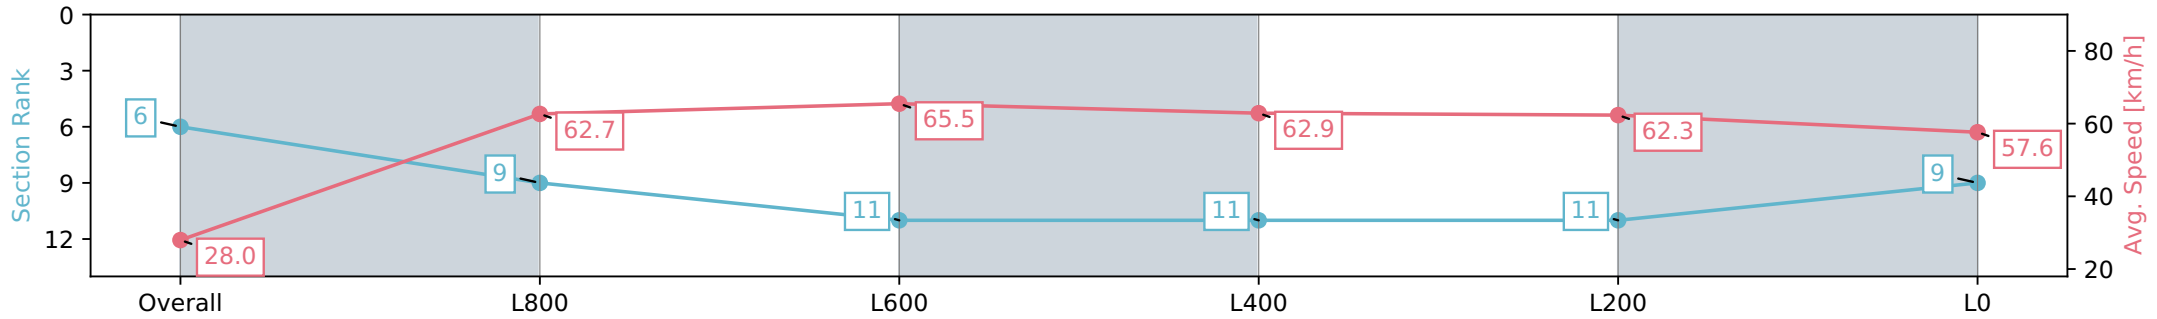

Morphettville SA - Professional

Race 2: Thomas Farms Maiden Plate - 1050m

10 August 2024 - 12:38PM

Track Rating: Soft 6, Weather: Fine, Rail Position: +4m Entire Sectional 605m

Section	Overall	L800	L600	L400	L200	L0
Section Times	1:04.29 [6] (0:06.47)	0:57.82 [9] (0:11.48)	0:46.34 [11] (0:11.00)	0:35.34 [11] (0:11.32)	0:24.02 [11] (0:11.52)	0:12.50 [9] (0:12.50)
Average Speed [km/h]	28.0	62.7	65.5	62.9	62.3	57.6
Top Speed [km/h]	54.9	66.5	66.6	64.1	63.2	61.0
Avg. Dist. to Rail [m]	2.7	1.2	0.7	2.1	1.3	0.8
Avg. Stride Freq. [Hz]	2.1	2.5	2.6	2.5	2.6	2.5
Avg. Stride Length [m]	3.3	6.9	7.1	6.9	6.7	6.5