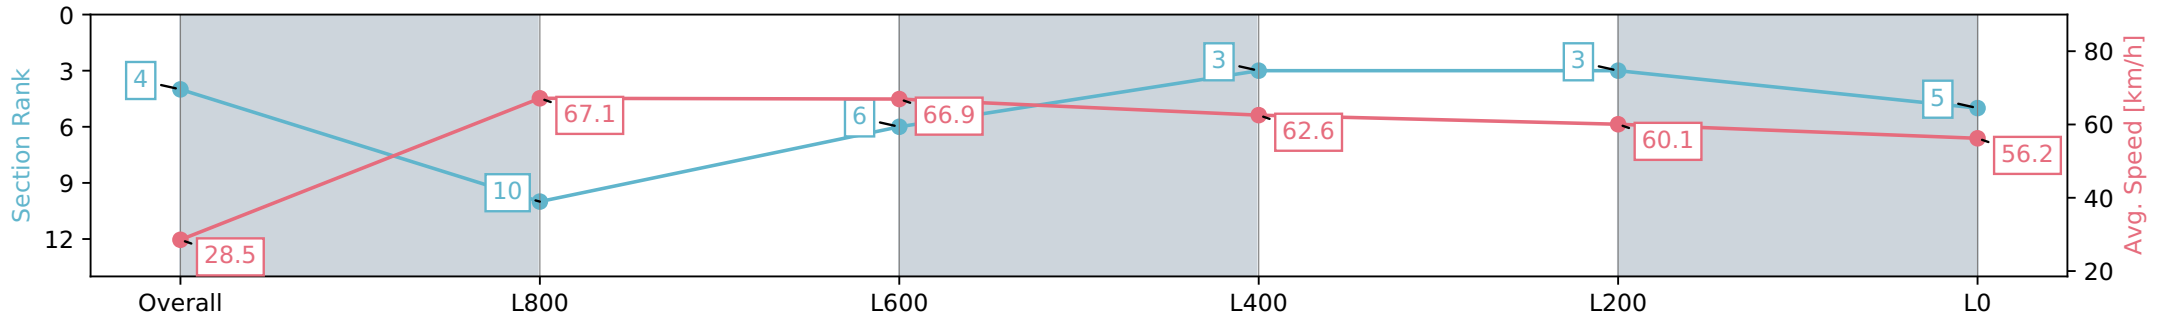

Morphettville SA - Professional

Race 2: Thomas Farms Maiden Plate - 1050m

10 August 2024 - 12:38PM

Track Rating: Soft 6, Weather: Fine, Rail Position: +4m Entire Sectional 605m

Section	Overall	L800	L600	L400	L200	L0
Section Times	1:04.14 [4] (0:06.52)	0:57.62 [10] (0:10.73)	0:46.89 [6] (0:10.70)	0:36.19 [3] (0:11.39)	0:24.80 [3] (0:12.00)	0:12.80 [5] (0:12.80)
Average Speed [km/h]	28.5	67.1	66.9	62.6	60.1	56.2
Top Speed [km/h]	64.4	70.1	68.0	65.4	61.2	60.4
Avg. Dist. to Rail [m]	5.0	0.9	1.1	1.9	2.5	4.4
Avg. Stride Freq. [Hz]	2.2	2.6	2.6	2.5	2.5	2.4
Avg. Stride Length [m]	3.1	6.9	7.2	6.9	6.8	6.6