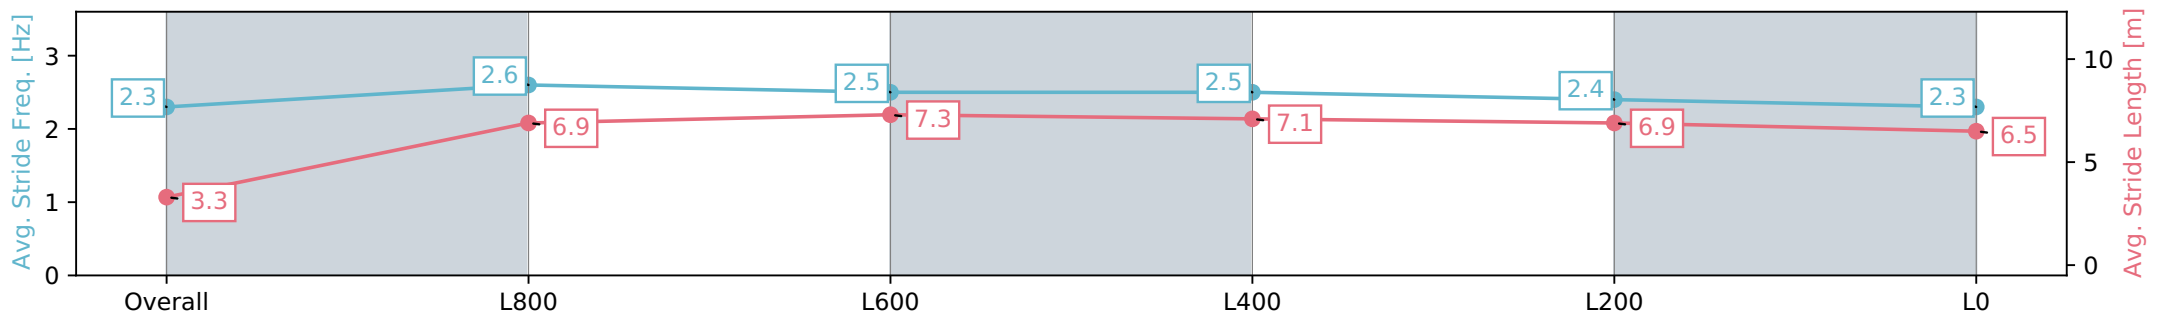

Morphettville SA - Professional

Race 2: Thomas Farms Maiden Plate - 1050m

10 August 2024 - 12:38PM

Track Rating: Soft 6, Weather: Fine, Rail Position: +4m Entire Sectional 605m

Section	Overall	L800	L600	L400	L200	L0
Section Times	1:04.99 [8] (0:06.05)	0:58.94 [5] (0:11.28)	0:47.66 [7] (0:11.01)	0:36.65 [7] (0:11.49)	0:25.16 [8] (0:11.96)	0:13.20 [8] (0:13.20)
Average Speed [km/h]	29.9	63.8	65.9	62.8	60.3	54.6
Top Speed [km/h]	56.3	67.1	66.1	65.1	61.6	58.1
Avg. Dist. to Rail [m]	8.3	3.3	1.5	0.9	2.5	3.9
Avg. Stride Freq. [Hz]	2.3	2.6	2.5	2.5	2.4	2.3
Avg. Stride Length [m]	3.3	6.9	7.3	7.1	6.9	6.5