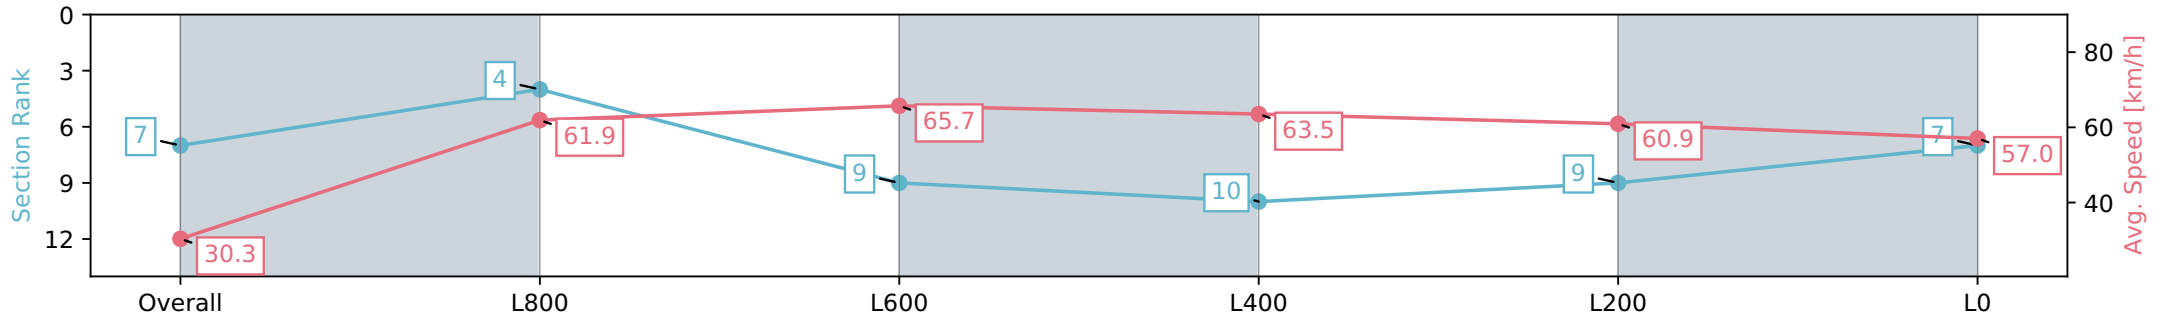

Morphettville SA - Professional

Race 2: Thomas Farms Maiden Plate - 1050m

10 August 2024 - 12:38PM

Track Rating: Soft 6, Weather: Fine, Rail Position: +4m Entire Sectional 605m

Section	Overall	L800	L600	L400	L200	L0
Section Times	1:04.36 [7] (0:05.95)	0:58.41 [4] (0:11.63)	0:46.78 [9] (0:10.99)	0:35.79 [10] (0:11.35)	0:24.44 [9] (0:11.81)	0:12.63 [7] (0:12.63)
Average Speed [km/h]	30.3	61.9	65.7	63.5	60.9	57.0
Top Speed [km/h]	53.5	65.2	66.3	65.8	62.6	59.5
Avg. Dist. to Rail [m]	1.3	0.3	0.7	0.6	1.1	2.5
Avg. Stride Freq. [Hz]	2.1	2.3	2.4	2.3	2.3	2.3
Avg. Stride Length [m]	3.7	7.5	7.7	7.6	7.3	7.0