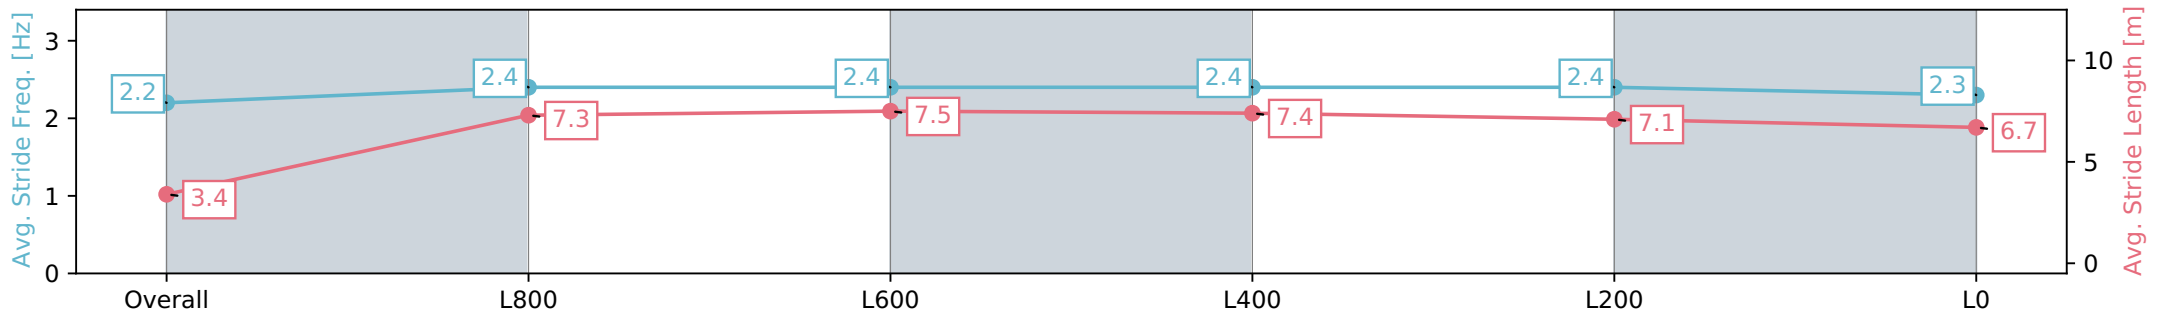

Morphettville SA - Professional

Race 2: Thomas Farms Maiden Plate - 1050m

10 August 2024 - 12:38PM

Track Rating: Soft 6, Weather: Fine, Rail Position: +4m Entire Sectional 605m

Section	Overall	L800	L600	L400	L200	L0
Section Times	1:04.01 [3] (0:05.87)	0:58.14 [3] (0:11.17)	0:46.97 [2] (0:10.92)	0:36.05 [4] (0:11.27)	0:24.78 [2] (0:11.86)	0:12.92 [1] (0:12.92)
Average Speed [km/h]	30.7	64.5	65.6	63.2	60.9	55.6
Top Speed [km/h]	57.6	66.1	66.2	64.9	61.9	58.1
Avg. Dist. to Rail [m]	4.8	1.1	1.0	1.7	1.0	2.0
Avg. Stride Freq. [Hz]	2.2	2.4	2.4	2.4	2.4	2.3
Avg. Stride Length [m]	3.4	7.3	7.5	7.4	7.1	6.7