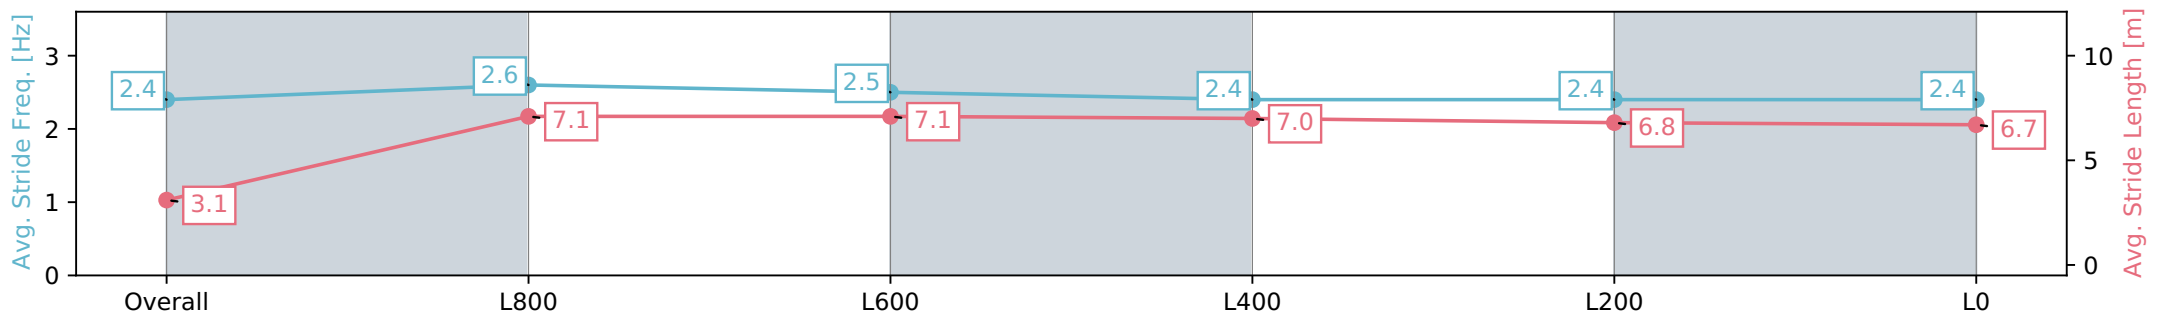

Morphettville SA - Professional

Race 2: Thomas Farms Maiden Plate - 1050m

10 August 2024 - 12:38PM

Track Rating: Soft 6, Weather: Fine, Rail Position: +4m Entire Sectional 605m

Section	Overall	L800	L600	L400	L200	L0
Section Times	1:05.19 [10] (0:06.11)	0:59.08 [6] (0:10.97)	0:48.11 [3] (0:11.03)	0:37.08 [5] (0:11.82)	0:25.26 [10] (0:12.50)	0:12.76 [11] (0:12.76)
Average Speed [km/h]	29.6	65.7	65.4	61.1	57.8	56.4
Top Speed [km/h]	57.7	68.0	67.3	62.6	59.1	57.6
Avg. Dist. to Rail [m]	9.7	4.4	1.0	0.6	3.1	5.9
Avg. Stride Freq. [Hz]	2.4	2.6	2.5	2.4	2.4	2.4
Avg. Stride Length [m]	3.1	7.1	7.1	7.0	6.8	6.7

- [] Ranking at each section and finish
- :-:- No data available at this section
- NA No data available

Horse/Jockey Name	MADAM MILLY/Jason Holder
Finish Rank	11
Fastest Section Time (Section)	0:10.77 (L800)
Top Speed [km/h] (Section)	68.4 (Overall)
Race State	Finished