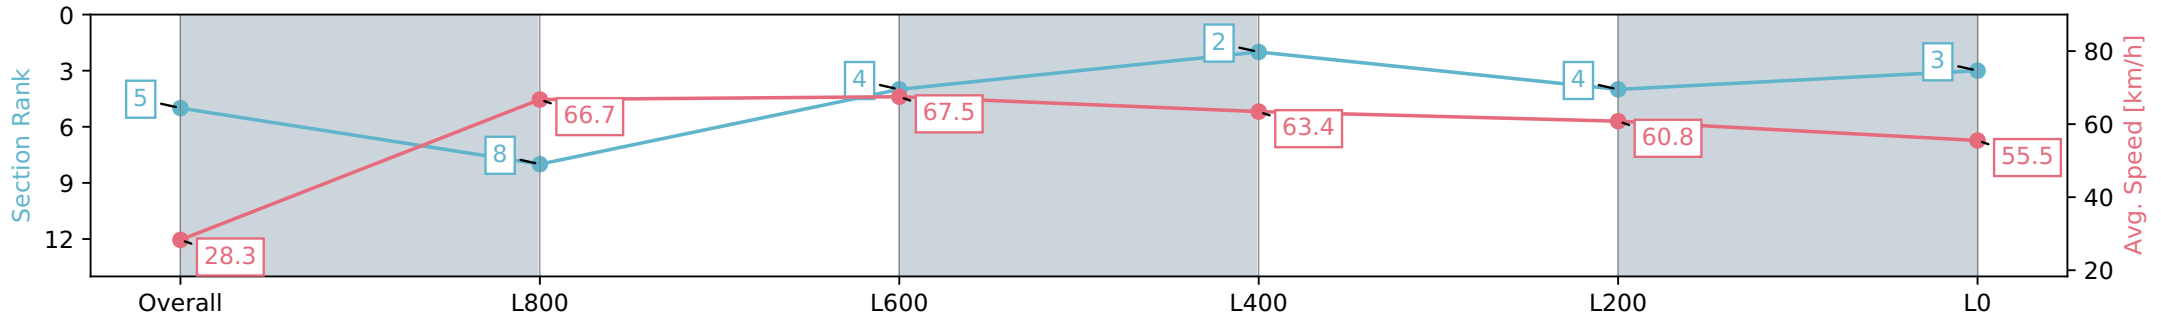

Morphettville SA - Professional

Race 2: Thomas Farms Maiden Plate - 1050m

10 August 2024 - 12:38PM

Track Rating: Soft 6, Weather: Fine, Rail Position: +4m Entire Sectional 605m

Section	Overall	L800	L600	L400	L200	L0
Section Times	1:04.27 [5] (0:06.32)	0:57.95 [8] (0:10.81)	0:47.14 [4] (0:10.78)	0:36.36 [2] (0:11.46)	0:24.90 [4] (0:11.90)	0:13.00 [3] (0:13.00)
Average Speed [km/h]	28.3	66.7	67.5	63.4	60.8	55.5
Top Speed [km/h]	59.4	69.0	69.2	65.5	62.5	59.1
Avg. Dist. to Rail [m]	9.9	4.5	2.8	2.0	5.8	7.5
Avg. Stride Freq. [Hz]	2.3	2.5	2.5	2.4	2.4	2.3
Avg. Stride Length [m]	3.1	7.3	7.5	7.3	7.0	6.8