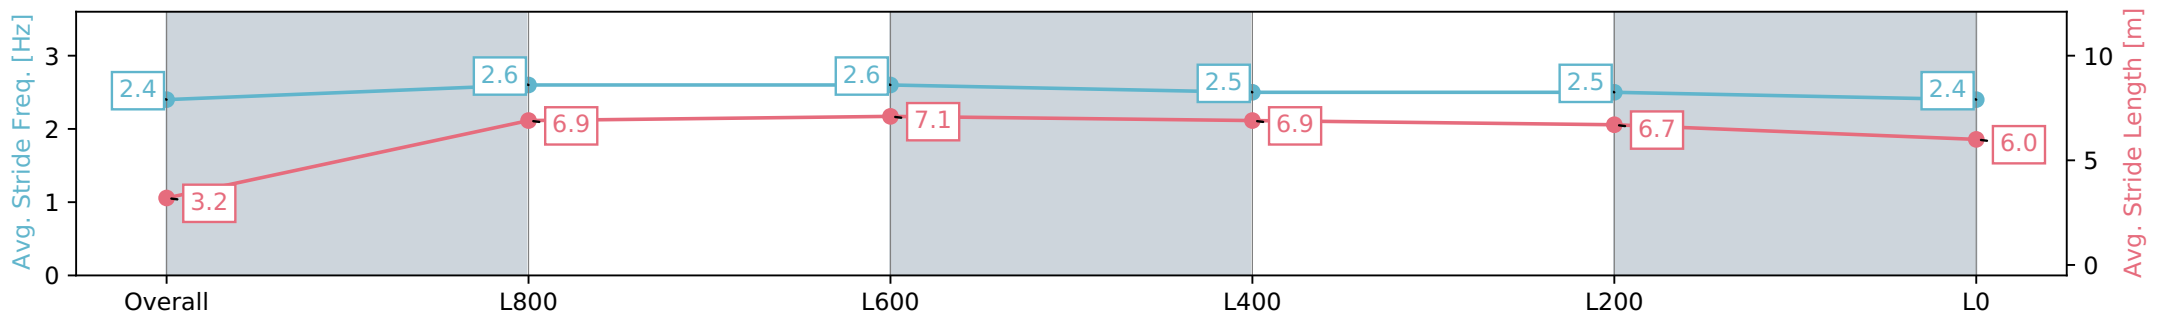

Morphettville SA - Professional

Race 2: Thomas Farms Maiden Plate - 1050m

10 August 2024 - 12:38PM

Track Rating: Soft 6, Weather: Fine, Rail Position: +4m Entire Sectional 605m

Section	Overall	L800	L600	L400	L200	L0
Section Times	1:05.03 [9] (0:05.86)	0:59.17 [2] (0:10.98)	0:48.19 [1] (0:10.90)	0:37.29 [1] (0:11.28)	0:26.00 [1] (0:12.09)	0:13.91 [2] (0:13.91)
Average Speed [km/h]	30.7	65.7	65.6	63.1	59.5	51.7
Top Speed [km/h]	58.9	67.6	66.5	64.8	61.1	56.5
Avg. Dist. to Rail [m]	7.2	1.9	1.5	2.2	0.9	1.1
Avg. Stride Freq. [Hz]	2.4	2.6	2.6	2.5	2.5	2.4
Avg. Stride Length [m]	3.2	6.9	7.1	6.9	6.7	6.0