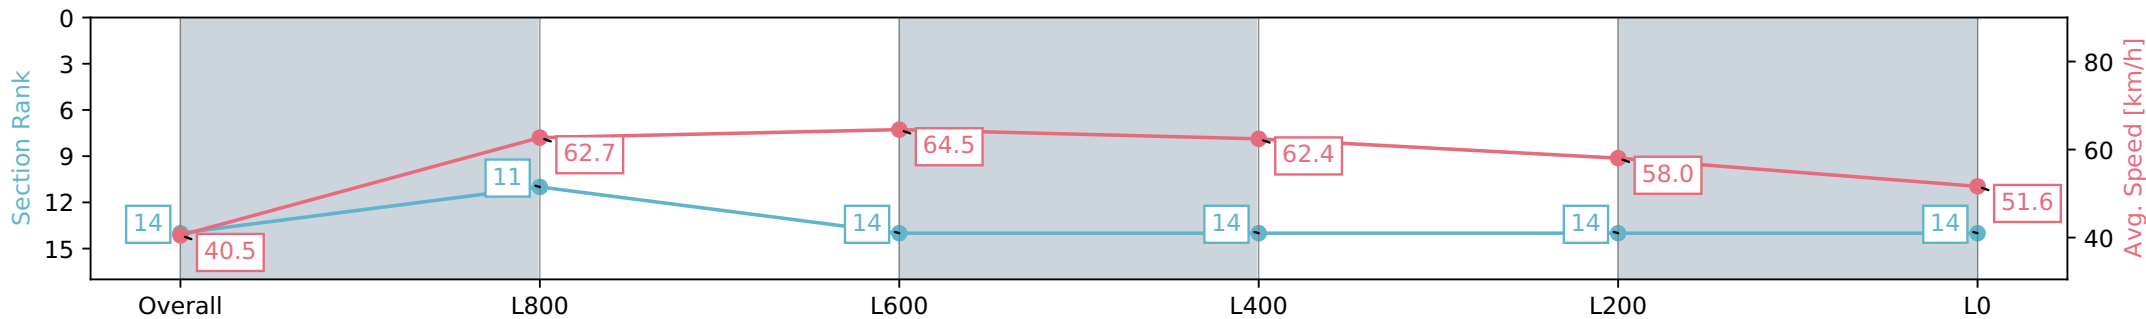

Horse/Jockey Name	DRAGONFACE/Teagan Voorham
Finish Rank	14
Fastest Section Time (Section)	0:11.35 (L800)
Top Speed [km/h] (Section)	65.7 (Overall)
Race State	Finished

Morphettville SA - Professional
Race 9: Grand Syndicates Handicap - 1100m

27 July 2024 - 4:45PM

Track Rating: Soft 7, Weather: Overcast, Rail Position: True

Section	Overall	L800	L600	L400	L200	L0
Section Times	1:10.27 [14] (0:09.14)	1:01.13 [11] (0:11.49)	0:49.64 [14] (0:11.35)	0:38.29 [14] (0:11.81)	0:26.48 [14] (0:12.53)	0:13.95 [14] (0:13.95)
Average Speed [km/h]	40.5	62.7	64.5	62.4	58.0	51.6
Top Speed [km/h]	58.8	65.7	65.5	64.6	60.4	55.2
Avg. Dist. to Rail [m]	14.5	8.1	4.5	4.9	8.3	9.5
Avg. Stride Freq. [Hz]	2.2	2.4	2.4	2.4	2.3	2.2
Avg. Stride Length [m]	5.1	6.9	7.3	7.0	6.8	6.4

- [ ] Ranking at each section and finish
- -:-:- No data available at this section
- NA No data available