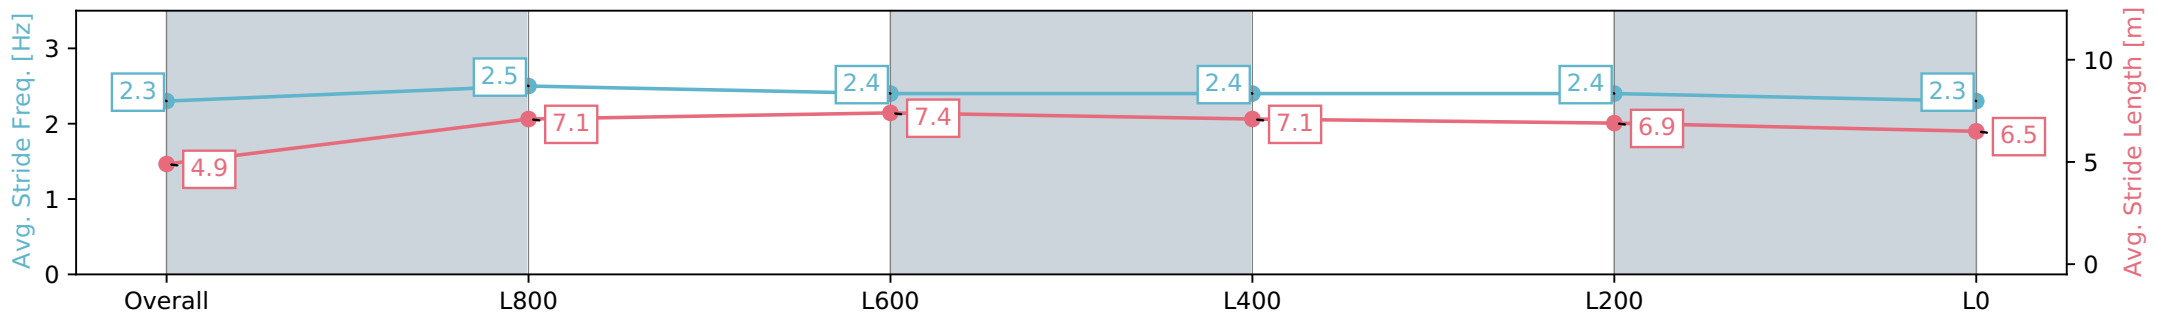

Report Created: Sat 27 July 2024 17:33:40 GMT+10 (Note: Timing is based on positional data)

- [] Ranking at each section and finish
- :-:- No data available at this section
- NA No data available

Horse/Jockey Name	HOOKED ON WEALTH/Jessica Eaton
Finish Rank	11
Fastest Section Time (Section)	0:11.20 (L1000)
Top Speed [km/h] (Section)	66.8 (L1000)
Race State	Finished

Morphettville SA - Professional
 Race 9: Grand Syndicates Handicap - 1100m
 27 July 2024 - 4:45PM

Track Rating: Soft 7, Weather: Overcast, Rail Position: True

Section	Overall	L800	L600	L400	L200	L0
Section Times	1:08.99 [11] (0:08.86)	1:00.13 [5] (0:11.20)	0:48.93 [6] (0:11.32)	0:37.61 [7] (0:11.94)	0:25.67 [8] (0:12.28)	0:13.39 [12] (0:13.39)
Average Speed [km/h]	40.6	64.3	64.7	61.8	59.3	53.8
Top Speed [km/h]	62.2	66.6	66.8	63.1	61.2	57.3
Avg. Dist. to Rail [m]	11.3	7.7	4.8	4.7	9.8	13.8
Avg. Stride Freq. [Hz]	2.3	2.5	2.4	2.4	2.4	2.3
Avg. Stride Length [m]	4.9	7.1	7.4	7.1	6.9	6.5