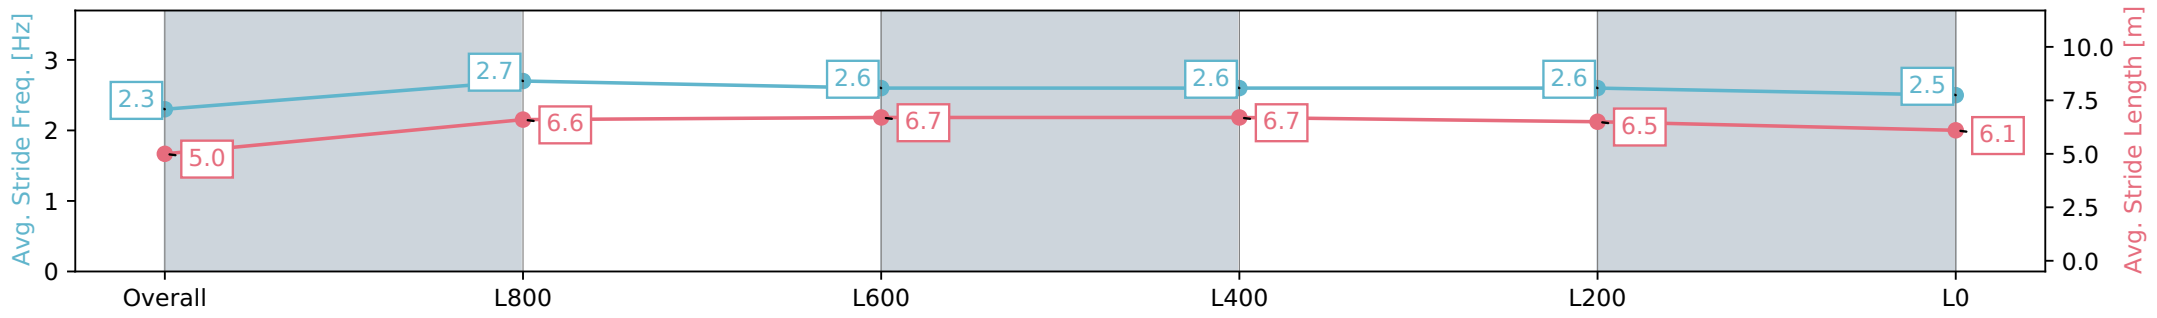

Morphettville SA - Professional
 Race 9: Grand Syndicates Handicap - 1100m
 27 July 2024 - 4:45PM
 Track Rating: Soft 7, Weather: Overcast, Rail Position: True

Section	Overall	L800	L600	L400	L200	L0
Section Times	1:07.98 [3] (0:08.81)	0:59.17 [4] (0:11.21)	0:47.96 [5] (0:11.25)	0:36.71 [5] (0:11.69)	0:25.02 [4] (0:12.00)	0:13.02 [3] (0:13.02)
Average Speed [km/h]	40.7	64.5	64.8	62.5	60.5	55.3
Top Speed [km/h]	66.9	66.5	65.8	64.0	61.7	59.2
Avg. Dist. to Rail [m]	5.4	4.3	3.1	3.3	6.0	8.4
Avg. Stride Freq. [Hz]	2.3	2.7	2.6	2.6	2.6	2.5
Avg. Stride Length [m]	5.0	6.6	6.7	6.7	6.5	6.1