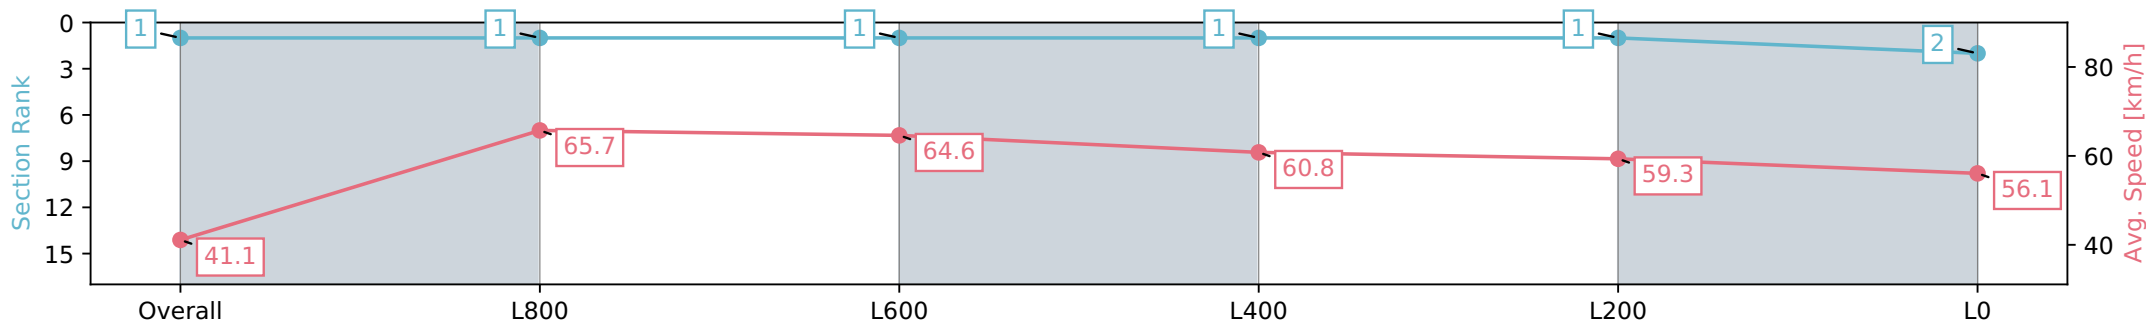

27 July 2024 - 4:45PM

Track Rating: Soft 7, Weather: Overcast, Rail Position: True

Section	Overall	L800	L600	L400	L200	L0
Section Times	1:07.67 [1] (0:08.73)	0:58.94 [1] (0:10.97)	0:47.97 [1] (0:11.19)	0:36.78 [1] (0:11.79)	0:24.99 [1] (0:12.13)	0:12.86 [2] (0:12.86)
Average Speed [km/h]	41.1	65.7	64.6	60.8	59.3	56.1
Top Speed [km/h]	61.2	66.9	66.4	63.2	59.8	59.0
Avg. Dist. to Rail [m]	8.7	5.3	1.5	0.8	1.4	3.6
Avg. Stride Freq. [Hz]	2.2	2.4	2.4	2.3	2.3	2.3
Avg. Stride Length [m]	5.2	7.5	7.6	7.3	6.9	6.5