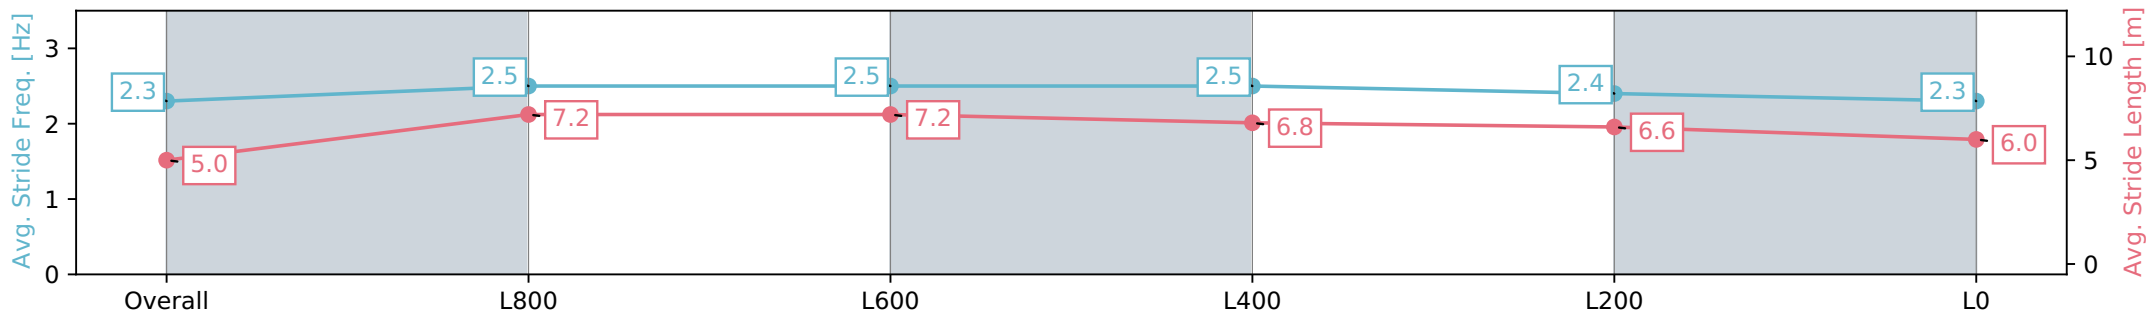

Morphettville SA - Professional

Race 9: Grand Syndicates Handicap - 1100m

27 July 2024 - 4:45PM

Track Rating: Soft 7, Weather: Overcast, Rail Position: True

Section	Overall	L800	L600	L400	L200	L0
Section Times	1:10.07 [13] (0:08.77)	1:01.30 [2] (0:11.00)	0:50.30 [2] (0:11.35)	0:38.95 [2] (0:11.80)	0:27.15 [3] (0:12.66)	0:14.49 [10] (0:14.49)
Average Speed [km/h]	41.1	65.5	64.0	61.6	57.1	49.7
Top Speed [km/h]	63.0	66.2	66.0	62.8	59.8	53.5
Avg. Dist. to Rail [m]	6.6	4.0	2.2	2.0	3.8	4.3
Avg. Stride Freq. [Hz]	2.3	2.5	2.5	2.5	2.4	2.3
Avg. Stride Length [m]	5.0	7.2	7.2	6.8	6.6	6.0

- [] Ranking at each section and finish
- :-:- No data available at this section
- NA No data available

Horse/Jockey Name	DRAGONFACE/Teagan Voorham
Finish Rank	14
Fastest Section Time (Section)	0:11.35 (L800)
Top Speed [km/h] (Section)	65.7 (Overall)
Race State	Finished