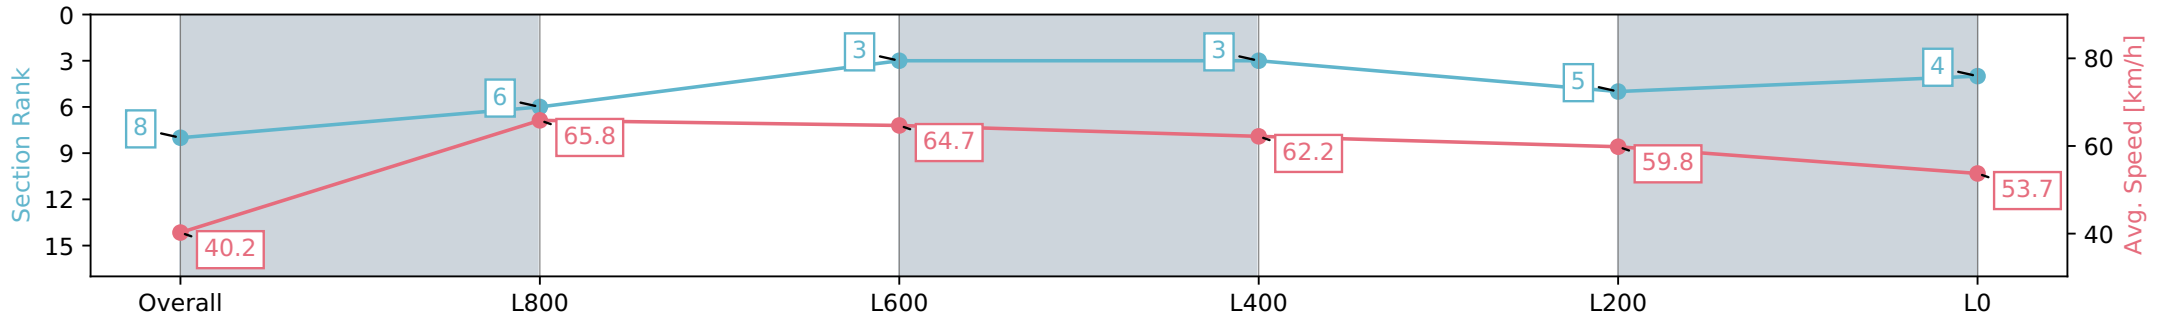

- [] Ranking at each section and finish
- :-:- No data available at this section
- NA No data available

Horse/Jockey Name	DESERT DANCING/Ben Price
Finish Rank	8
Fastest Section Time (Section)	0:10.94 (L1000)
Top Speed [km/h] (Section)	67.5 (Overall)
Race State	Finished

Morphettville SA - Professional
 Race 9: Grand Syndicates Handicap - 1100m
 27 July 2024 - 4:45PM
 Track Rating: Soft 7, Weather: Overcast, Rail Position: True

Section	Overall	L800	L600	L400	L200	L0
Section Times	1:08.56 [8] (0:08.94)	0:59.62 [6] (0:10.94)	0:48.68 [3] (0:11.32)	0:37.36 [3] (0:11.81)	0:25.55 [5] (0:12.14)	0:13.41 [4] (0:13.41)
Average Speed [km/h]	40.2	65.8	64.7	62.2	59.8	53.7
Top Speed [km/h]	62.3	67.5	66.7	63.3	62.6	58.6
Avg. Dist. to Rail [m]	6.7	5.6	4.7	4.2	5.9	7.1
Avg. Stride Freq. [Hz]	2.2	2.4	2.3	2.4	2.3	2.2
Avg. Stride Length [m]	5.1	7.5	7.6	7.3	7.0	6.8