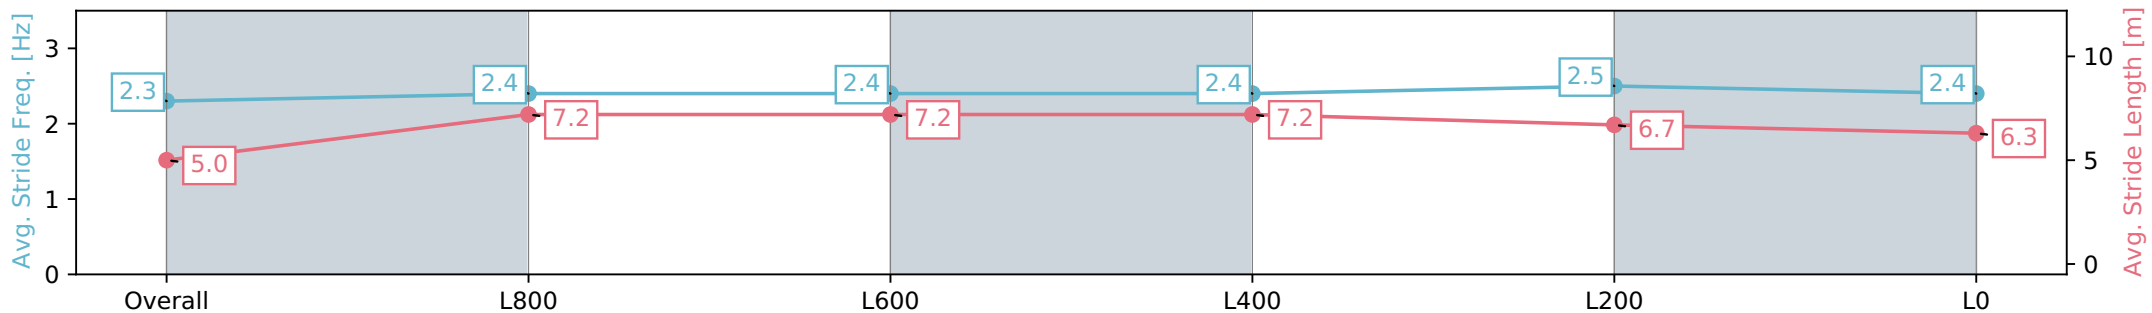

- [] Ranking at each section and finish
- :-:- No data available at this section
- NA No data available

Horse/Jockey Name	MILLIVOY/Justin Potter
Finish Rank	10
Fastest Section Time (Section)	0:11.26 (L800)
Top Speed [km/h] (Section)	68.5 (L1000)
Race State	Finished

Morphettville SA - Professional
 Race 9: Grand Syndicates Handicap - 1100m
 27 July 2024 - 4:45PM

Track Rating: Soft 7, Weather: Overcast, Rail Position: True

Section	Overall	L800	L600	L400	L200	L0
Section Times	1:08.80 [10] (0:08.94)	0:59.86 [7] (0:11.36)	0:48.50 [8] (0:11.26)	0:37.24 [9] (0:11.78)	0:25.46 [11] (0:12.12)	0:13.34 [9] (0:13.34)
Average Speed [km/h]	40.2	63.6	64.9	62.4	60.1	53.9
Top Speed [km/h]	61.4	68.3	68.5	64.2	61.7	58.4
Avg. Dist. to Rail [m]	10.4	7.3	4.7	4.1	9.5	11.6
Avg. Stride Freq. [Hz]	2.3	2.4	2.4	2.4	2.5	2.4
Avg. Stride Length [m]	5.0	7.2	7.2	7.2	6.7	6.3