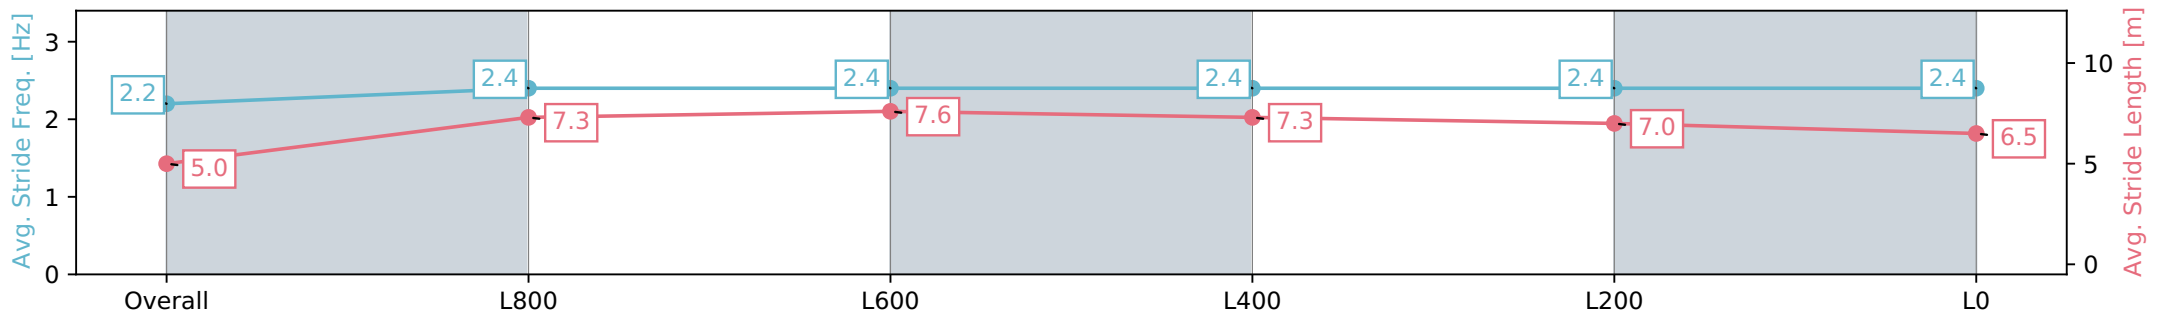

Morphettville SA - Professional
 Race 9: Grand Syndicates Handicap - 1100m
 27 July 2024 - 4:45PM

Track Rating: Soft 7, Weather: Overcast, Rail Position: True

Section	Overall	L800	L600	L400	L200	L0
Section Times	1:08.08 [4] (0:09.25)	0:58.83 [13] (0:11.31)	0:47.52 [13] (0:11.21)	0:36.31 [13] (0:11.56)	0:24.75 [9] (0:12.03)	0:12.72 [7] (0:12.72)
Average Speed [km/h]	38.9	63.7	65.2	63.5	60.7	56.6
Top Speed [km/h]	59.8	65.5	65.9	65.1	61.4	60.0
Avg. Dist. to Rail [m]	12.9	6.8	4.1	4.0	9.9	13.5
Avg. Stride Freq. [Hz]	2.2	2.4	2.4	2.4	2.4	2.4
Avg. Stride Length [m]	5.0	7.3	7.6	7.3	7.0	6.5