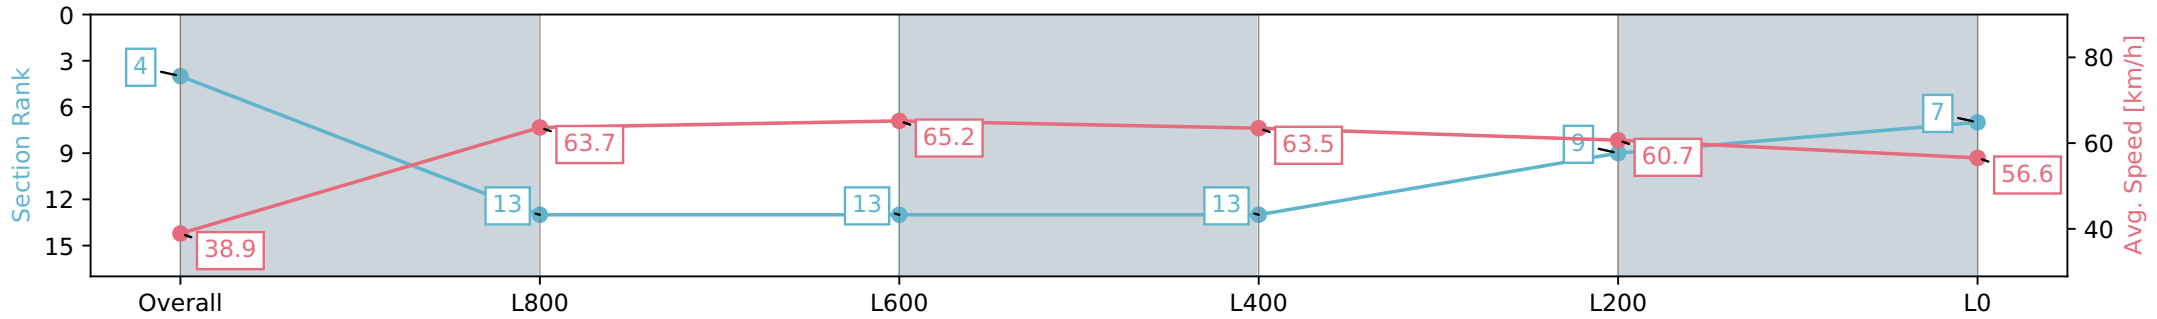

Morphettville SA - Professional
 Race 9: Grand Syndicates Handicap - 1100m
 27 July 2024 - 4:45PM

Track Rating: Soft 7, Weather: Overcast, Rail Position: True

Section	Overall	L800	L600	L400	L200	L0
Section Times	1:08.08 [4] (0:09.25)	0:58.83 [13] (0:11.31)	0:47.52 [13] (0:11.21)	0:36.31 [13] (0:11.56)	0:24.75 [9] (0:12.03)	0:12.72 [7] (0:12.72)
Average Speed [km/h]	38.9	63.7	65.2	63.5	60.7	56.6
Top Speed [km/h]	59.8	65.5	65.9	65.1	61.4	60.0
Avg. Dist. to Rail [m]	12.9	6.8	4.1	4.0	9.9	13.5
Avg. Stride Freq. [Hz]	2.2	2.4	2.4	2.4	2.4	2.4
Avg. Stride Length [m]	5.0	7.3	7.6	7.3	7.0	6.5