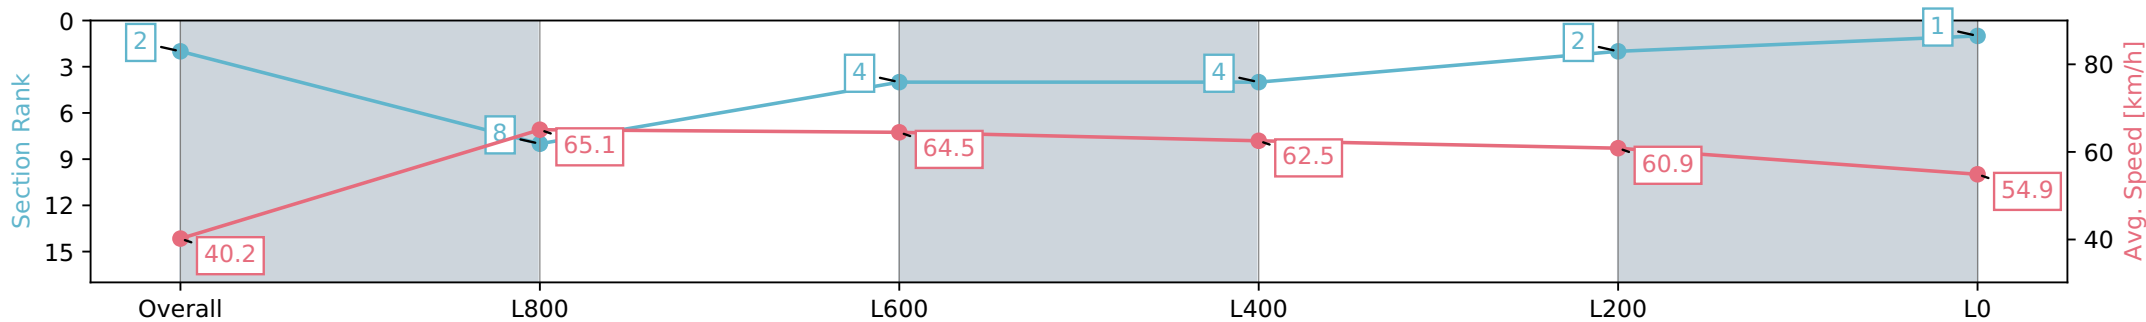

Horse/Jockey Name	KALASEC/Jake Toeroek
Finish Rank	2
Fastest Section Time (Section)	0:11.07 (L1000)
Top Speed [km/h] (Section)	66.6 (Overall)
Race State	Finished

Morphettville SA - Professional
Race 9: Grand Syndicates Handicap - 1100m

27 July 2024 - 4:45PM

Track Rating: Soft 7, Weather: Overcast, Rail Position: True

Section	Overall	L800	L600	L400	L200	L0
Section Times	1:07.94 [2] (0:08.95)	0:58.99 [8] (0:11.07)	0:47.92 [4] (0:11.25)	0:36.67 [4] (0:11.65)	0:25.02 [2] (0:11.89)	0:13.13 [1] (0:13.13)
Average Speed [km/h]	40.2	65.1	64.5	62.5	60.9	54.9
Top Speed [km/h]	62.0	66.6	66.6	63.9	62.0	58.2
Avg. Dist. to Rail [m]	5.9	4.6	2.5	2.2	5.5	7.7
Avg. Stride Freq. [Hz]	2.2	2.5	2.4	2.4	2.5	2.4
Avg. Stride Length [m]	5.0	7.2	7.4	7.3	6.9	6.5

- [ ] Ranking at each section and finish
- -:-:- No data available at this section
- NA No data available