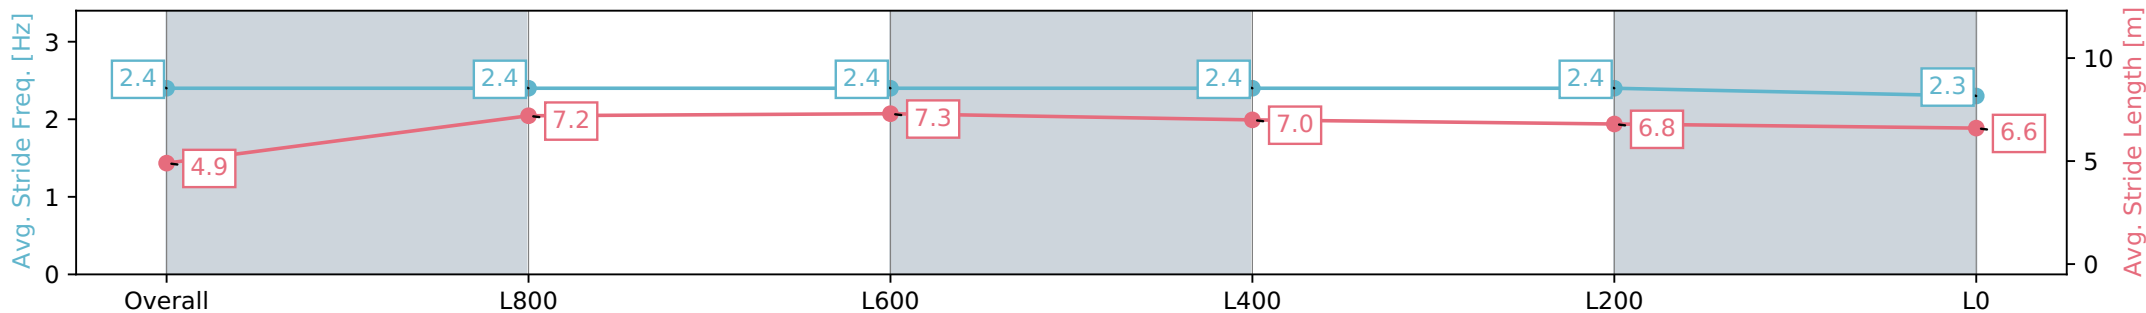

Horse/Jockey Name	FLYIN' FOR US/Will Price
Finish Rank	6
Fastest Section Time (Section)	0:11.26 (L800)
Top Speed [km/h] (Section)	65.5 (Overall)
Race State	Finished

Morphettville SA - Professional
Race 9: Grand Syndicates Handicap - 1100m

27 July 2024 - 4:45PM

Track Rating: Soft 7, Weather: Overcast, Rail Position: True

Section	Overall	L800	L600	L400	L200	L0
Section Times	1:08.33 [6] (0:08.77)	0:59.56 [3] (0:11.30)	0:48.26 [7] (0:11.26)	0:37.00 [6] (0:11.76)	0:25.24 [6] (0:12.18)	0:13.06 [5] (0:13.06)
Average Speed [km/h]	41.0	63.8	64.8	62.4	59.7	55.0
Top Speed [km/h]	59.9	65.5	65.4	64.3	61.0	58.3
Avg. Dist. to Rail [m]	8.1	5.7	4.0	3.7	7.5	10.2
Avg. Stride Freq. [Hz]	2.4	2.4	2.4	2.4	2.4	2.3
Avg. Stride Length [m]	4.9	7.2	7.3	7.0	6.8	6.6

- [ ] Ranking at each section and finish
- -:-:- No data available at this section
- NA No data available