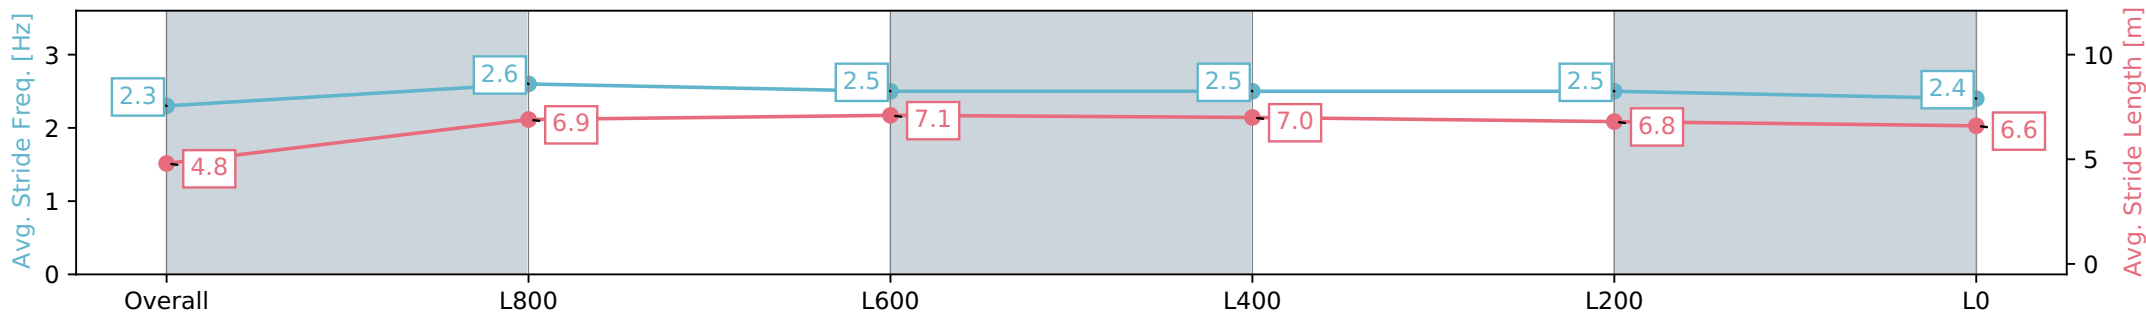

Morphettville SA - Professional
Race 9: Grand Syndicates Handicap - 1100m

27 July 2024 - 4:45PM

Track Rating: Soft 7, Weather: Overcast, Rail Position: True

Section	Overall	L800	L600	L400	L200	L0
Section Times	1:08.37 [7] (0:09.07)	0:59.30 [9] (0:11.32)	0:47.98 [10] (0:11.34)	0:36.64 [12] (0:11.81)	0:24.83 [13] (0:12.06)	0:12.77 [11] (0:12.77)
Average Speed [km/h]	39.7	63.6	64.8	62.5	60.3	56.4
Top Speed [km/h]	59.1	66.1	66.8	63.5	61.5	58.5
Avg. Dist. to Rail [m]	12.5	6.5	5.4	4.9	7.8	9.0
Avg. Stride Freq. [Hz]	2.3	2.6	2.5	2.5	2.5	2.4
Avg. Stride Length [m]	4.8	6.9	7.1	7.0	6.8	6.6