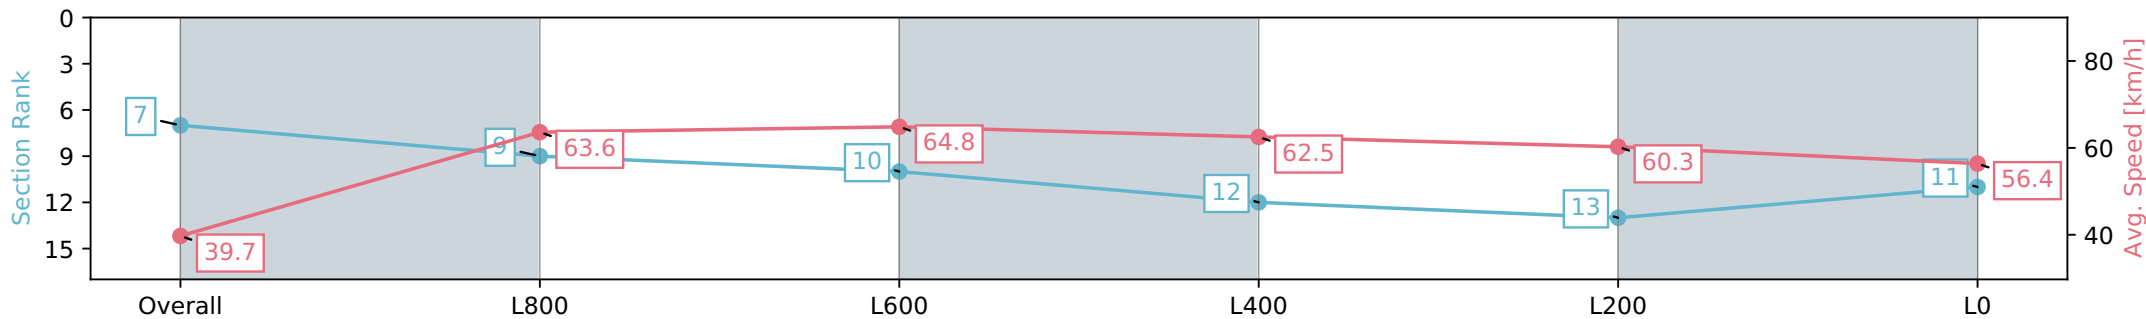

Morphettville SA - Professional
Race 9: Grand Syndicates Handicap - 1100m

27 July 2024 - 4:45PM

Track Rating: Soft 7, Weather: Overcast, Rail Position: True

Section	Overall	L800	L600	L400	L200	L0
Section Times	1:08.37 [7] (0:09.07)	0:59.30 [9] (0:11.32)	0:47.98 [10] (0:11.34)	0:36.64 [12] (0:11.81)	0:24.83 [13] (0:12.06)	0:12.77 [11] (0:12.77)
Average Speed [km/h]	39.7	63.6	64.8	62.5	60.3	56.4
Top Speed [km/h]	59.1	66.1	66.8	63.5	61.5	58.5
Avg. Dist. to Rail [m]	12.5	6.5	5.4	4.9	7.8	9.0
Avg. Stride Freq. [Hz]	2.3	2.6	2.5	2.5	2.5	2.4
Avg. Stride Length [m]	4.8	6.9	7.1	7.0	6.8	6.6