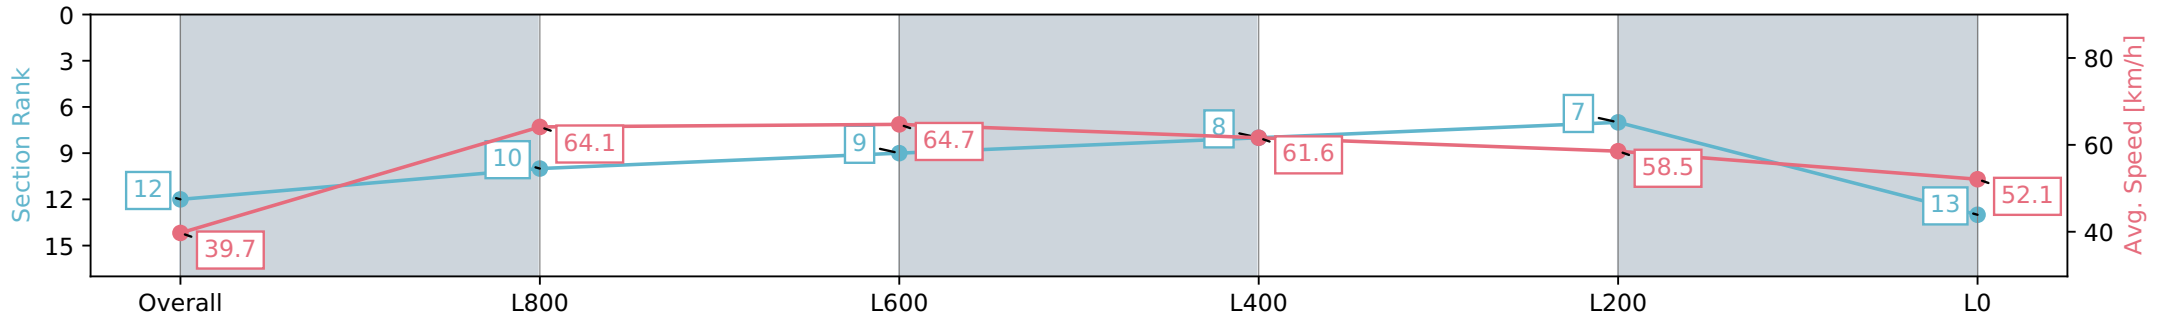

Horse/Jockey Name	NEVER SURRENDER/Taylor Johnstone
Finish Rank	12
Fastest Section Time (Section)	0:11.18 (L800)
Top Speed [km/h] (Section)	66.4 (Overall)
Race State	Finished

Morphettville SA - Professional
Race 9: Grand Syndicates Handicap - 1100m
27 July 2024 - 4:45PM
Track Rating: Soft 7, Weather: Overcast, Rail Position: True

Section	Overall	L800	L600	L400	L200	L0
Section Times	1:09.45 [12] (0:09.07)	1:00.38 [10] (0:11.24)	0:49.14 [9] (0:11.18)	0:37.96 [8] (0:11.80)	0:26.16 [7] (0:12.36)	0:13.80 [13] (0:13.80)
Average Speed [km/h]	39.7	64.1	64.7	61.6	58.5	52.1
Top Speed [km/h]	59.3	66.4	65.7	63.1	60.2	55.8
Avg. Dist. to Rail [m]	2.5	2.6	1.9	2.0	4.0	5.9
Avg. Stride Freq. [Hz]	2.1	2.4	2.4	2.3	2.3	2.2
Avg. Stride Length [m]	5.3	7.4	7.6	7.3	7.0	6.6

Report Created: Sat 27 July 2024 17:33:45 GMT+10 (Note: Timing is based on positional data)

- [ ] Ranking at each section and finish
- -:-:- No data available at this section
- NA No data available