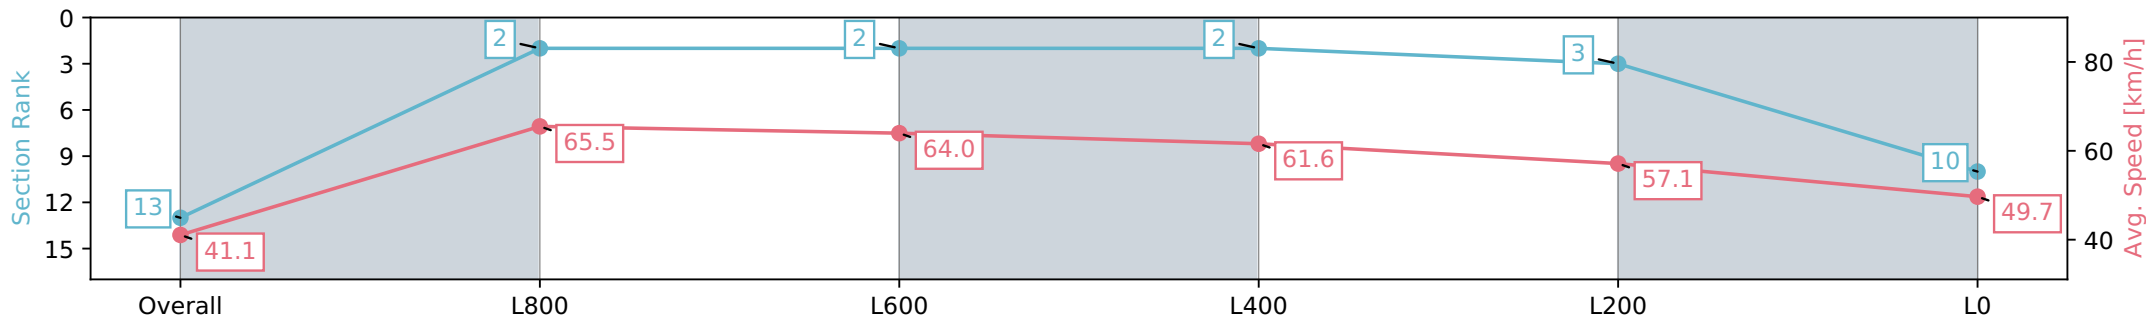

Morphettville SA - Professional

Race 9: Grand Syndicates Handicap - 1100m

27 July 2024 - 4:45PM

Track Rating: Soft 7, Weather: Overcast, Rail Position: True

Section	Overall	L800	L600	L400	L200	L0
Section Times	1:10.07 [13] (0:08.77)	1:01.30 [2] (0:11.00)	0:50.30 [2] (0:11.35)	0:38.95 [2] (0:11.80)	0:27.15 [3] (0:12.66)	0:14.49 [10] (0:14.49)
Average Speed [km/h]	41.1	65.5	64.0	61.6	57.1	49.7
Top Speed [km/h]	63.0	66.2	66.0	62.8	59.8	53.5
Avg. Dist. to Rail [m]	6.6	4.0	2.2	2.0	3.8	4.3
Avg. Stride Freq. [Hz]	2.3	2.5	2.5	2.5	2.4	2.3
Avg. Stride Length [m]	5.0	7.2	7.2	6.8	6.6	6.0

- [] Ranking at each section and finish
- :-:- No data available at this section
- NA No data available

Horse/Jockey Name	DRAGONFACE/Teagan Voorham
Finish Rank	14
Fastest Section Time (Section)	0:11.35 (L800)
Top Speed [km/h] (Section)	65.7 (Overall)
Race State	Finished