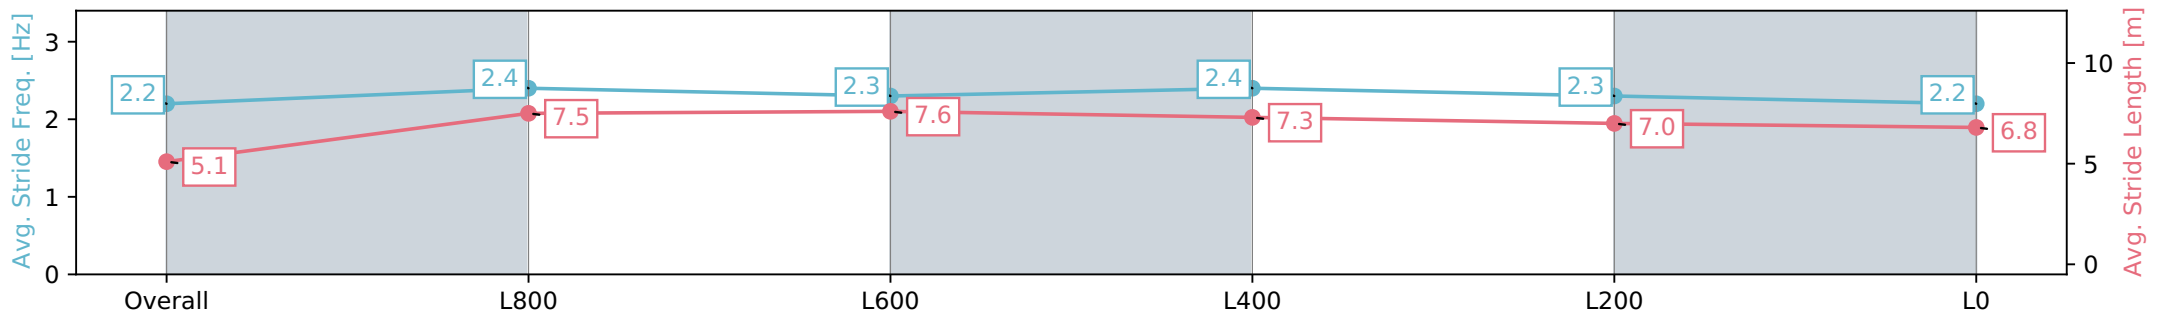

- [] Ranking at each section and finish
- :-:- No data available at this section
- NA No data available

Horse/Jockey Name	DESERT DANCING/Ben Price
Finish Rank	8
Fastest Section Time (Section)	0:10.94 (L1000)
Top Speed [km/h] (Section)	67.5 (Overall)
Race State	Finished

Morphettville SA - Professional
 Race 9: Grand Syndicates Handicap - 1100m
 27 July 2024 - 4:45PM
 Track Rating: Soft 7, Weather: Overcast, Rail Position: True

Section	Overall	L800	L600	L400	L200	L0
Section Times	1:08.56 [8] (0:08.94)	0:59.62 [6] (0:10.94)	0:48.68 [3] (0:11.32)	0:37.36 [3] (0:11.81)	0:25.55 [5] (0:12.14)	0:13.41 [4] (0:13.41)
Average Speed [km/h]	40.2	65.8	64.7	62.2	59.8	53.7
Top Speed [km/h]	62.3	67.5	66.7	63.3	62.6	58.6
Avg. Dist. to Rail [m]	6.7	5.6	4.7	4.2	5.9	7.1
Avg. Stride Freq. [Hz]	2.2	2.4	2.3	2.4	2.3	2.2
Avg. Stride Length [m]	5.1	7.5	7.6	7.3	7.0	6.8