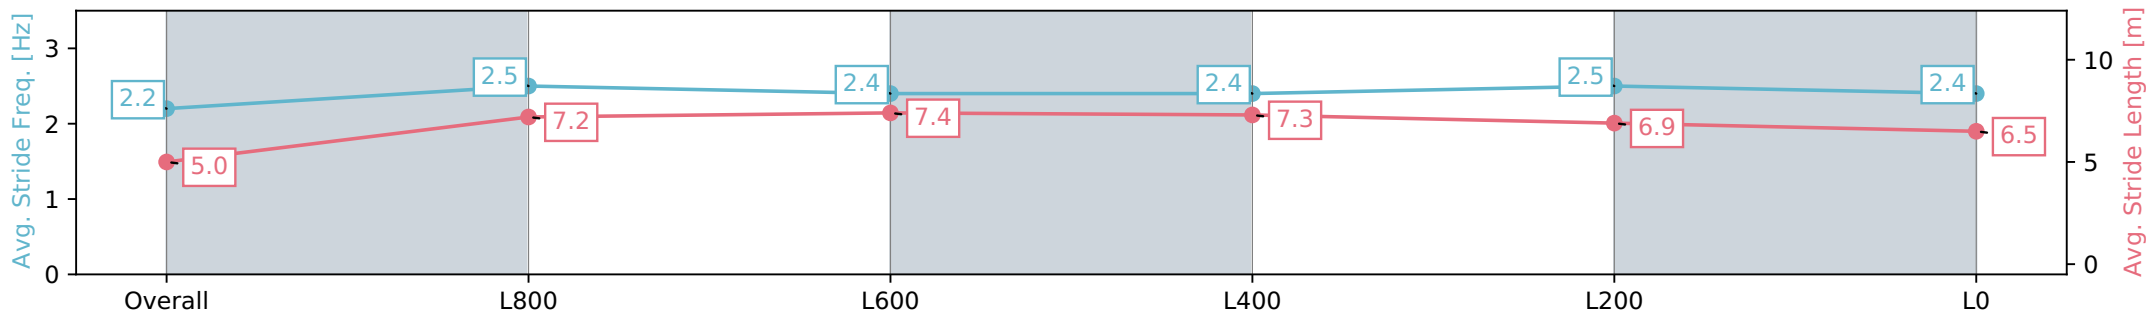

Horse/Jockey Name	KALASEC/Jake Toeroek
Finish Rank	2
Fastest Section Time (Section)	0:11.07 (L1000)
Top Speed [km/h] (Section)	66.6 (Overall)
Race State	Finished

Morphettville SA - Professional
Race 9: Grand Syndicates Handicap - 1100m

27 July 2024 - 4:45PM

Track Rating: Soft 7, Weather: Overcast, Rail Position: True

Section	Overall	L800	L600	L400	L200	L0
Section Times	1:07.94 [2] (0:08.95)	0:58.99 [8] (0:11.07)	0:47.92 [4] (0:11.25)	0:36.67 [4] (0:11.65)	0:25.02 [2] (0:11.89)	0:13.13 [1] (0:13.13)
Average Speed [km/h]	40.2	65.1	64.5	62.5	60.9	54.9
Top Speed [km/h]	62.0	66.6	66.6	63.9	62.0	58.2
Avg. Dist. to Rail [m]	5.9	4.6	2.5	2.2	5.5	7.7
Avg. Stride Freq. [Hz]	2.2	2.5	2.4	2.4	2.5	2.4
Avg. Stride Length [m]	5.0	7.2	7.4	7.3	6.9	6.5

- [ ] Ranking at each section and finish
- -:-:- No data available at this section
- NA No data available