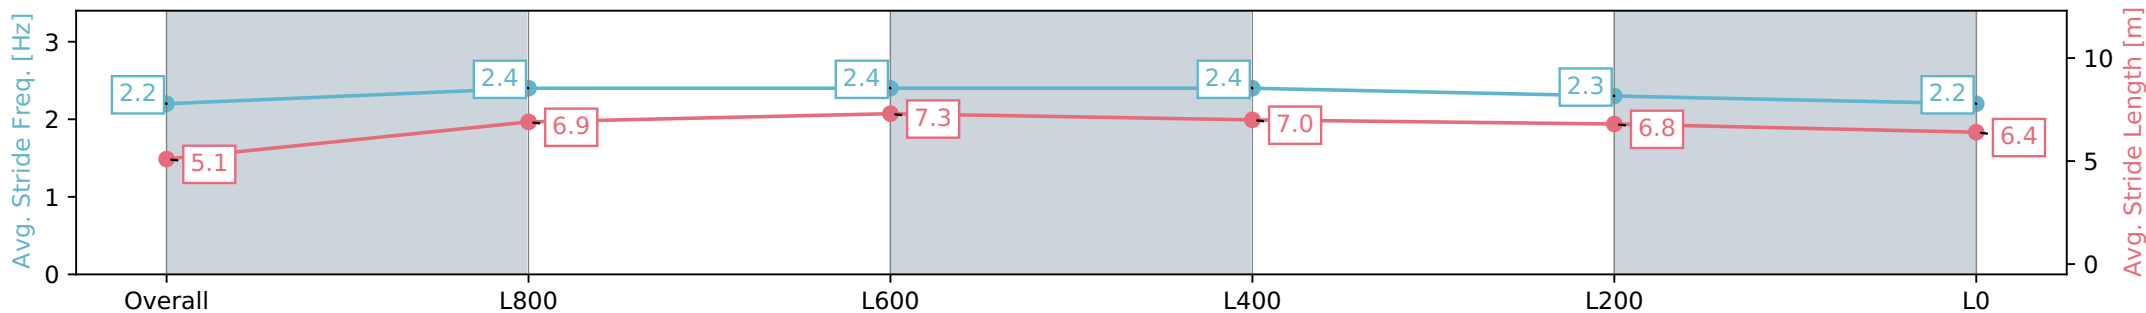

Morphettville SA - Professional

Race 9: Grand Syndicates Handicap - 1100m

27 July 2024 - 4:45PM

Track Rating: Soft 7, Weather: Overcast, Rail Position: True

Section	Overall	L800	L600	L400	L200	L0
Section Times	1:10.07 [13] (0:08.77)	1:01.30 [2] (0:11.00)	0:50.30 [2] (0:11.35)	0:38.95 [2] (0:11.80)	0:27.15 [3] (0:12.66)	0:14.49 [10] (0:14.49)
Average Speed [km/h]	41.1	65.5	64.0	61.6	57.1	49.7
Top Speed [km/h]	63.0	66.2	66.0	62.8	59.8	53.5
Avg. Dist. to Rail [m]	6.6	4.0	2.2	2.0	3.8	4.3
Avg. Stride Freq. [Hz]	2.3	2.5	2.5	2.5	2.4	2.3
Avg. Stride Length [m]	5.0	7.2	7.2	6.8	6.6	6.0

- [] Ranking at each section and finish
- :-:- No data available at this section
- NA No data available

Horse/Jockey Name	DRAGONFACE/Teagan Voorham
Finish Rank	14
Fastest Section Time (Section)	0:11.35 (L800)
Top Speed [km/h] (Section)	65.7 (Overall)
Race State	Finished

Morphettville SA - Professional
Race 9: Grand Syndicates Handicap - 1100m

27 July 2024 - 4:45PM

Track Rating: Soft 7, Weather: Overcast, Rail Position: True

Section	Overall	L800	L600	L400	L200	L0
Section Times	1:10.27 [14] (0:09.14)	1:01.13 [11] (0:11.49)	0:49.64 [14] (0:11.35)	0:38.29 [14] (0:11.81)	0:26.48 [14] (0:12.53)	0:13.95 [14] (0:13.95)
Average Speed [km/h]	40.5	62.7	64.5	62.4	58.0	51.6
Top Speed [km/h]	58.8	65.7	65.5	64.6	60.4	55.2
Avg. Dist. to Rail [m]	14.5	8.1	4.5	4.9	8.3	9.5
Avg. Stride Freq. [Hz]	2.2	2.4	2.4	2.4	2.3	2.2
Avg. Stride Length [m]	5.1	6.9	7.3	7.0	6.8	6.4