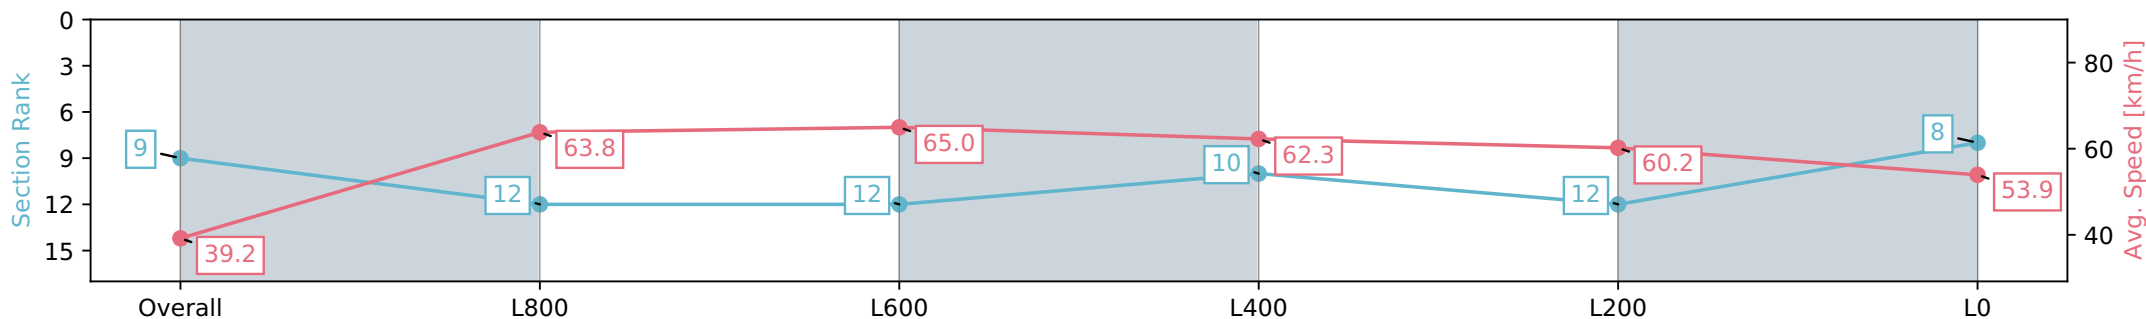

Horse/Jockey Name	MISLUDI/Caitlin Jones
Finish Rank	9
Fastest Section Time (Section)	0:11.15 (L800)
Top Speed [km/h] (Section)	66.2 (L1000)
Race State	Finished

Morphettville SA - Professional
Race 9: Grand Syndicates Handicap - 1100m

27 July 2024 - 4:45PM

Track Rating: Soft 7, Weather: Overcast, Rail Position: True

Section	Overall	L800	L600	L400	L200	L0
Section Times	1:08.74 [9] (0:09.17)	0:59.57 [12] (0:11.28)	0:48.28 [12] (0:11.15)	0:37.13 [10] (0:11.76)	0:25.37 [12] (0:12.03)	0:13.34 [8] (0:13.34)
Average Speed [km/h]	39.2	63.8	65.0	62.3	60.2	53.9
Top Speed [km/h]	60.1	65.6	66.2	65.4	62.2	57.8
Avg. Dist. to Rail [m]	3.9	2.8	2.1	3.2	4.9	5.9
Avg. Stride Freq. [Hz]	2.3	2.6	2.6	2.5	2.5	2.4
Avg. Stride Length [m]	4.9	6.9	7.0	6.8	6.7	6.3

- [ ] Ranking at each section and finish
- -:-:- No data available at this section
- NA No data available