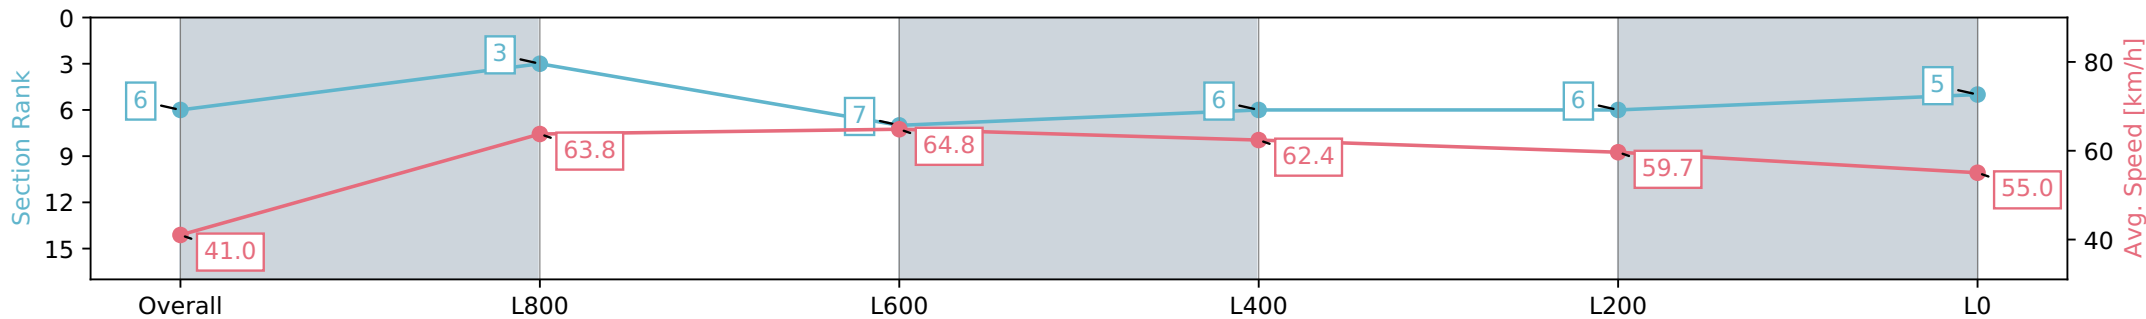

Horse/Jockey Name	FLYIN' FOR US/Will Price
Finish Rank	6
Fastest Section Time (Section)	0:11.26 (L800)
Top Speed [km/h] (Section)	65.5 (Overall)
Race State	Finished

Morphettville SA - Professional
Race 9: Grand Syndicates Handicap - 1100m

27 July 2024 - 4:45PM

Track Rating: Soft 7, Weather: Overcast, Rail Position: True

Section	Overall	L800	L600	L400	L200	L0
Section Times	1:08.33 [6] (0:08.77)	0:59.56 [3] (0:11.30)	0:48.26 [7] (0:11.26)	0:37.00 [6] (0:11.76)	0:25.24 [6] (0:12.18)	0:13.06 [5] (0:13.06)
Average Speed [km/h]	41.0	63.8	64.8	62.4	59.7	55.0
Top Speed [km/h]	59.9	65.5	65.4	64.3	61.0	58.3
Avg. Dist. to Rail [m]	8.1	5.7	4.0	3.7	7.5	10.2
Avg. Stride Freq. [Hz]	2.4	2.4	2.4	2.4	2.4	2.3
Avg. Stride Length [m]	4.9	7.2	7.3	7.0	6.8	6.6

- [ ] Ranking at each section and finish
- -:-:- No data available at this section
- NA No data available