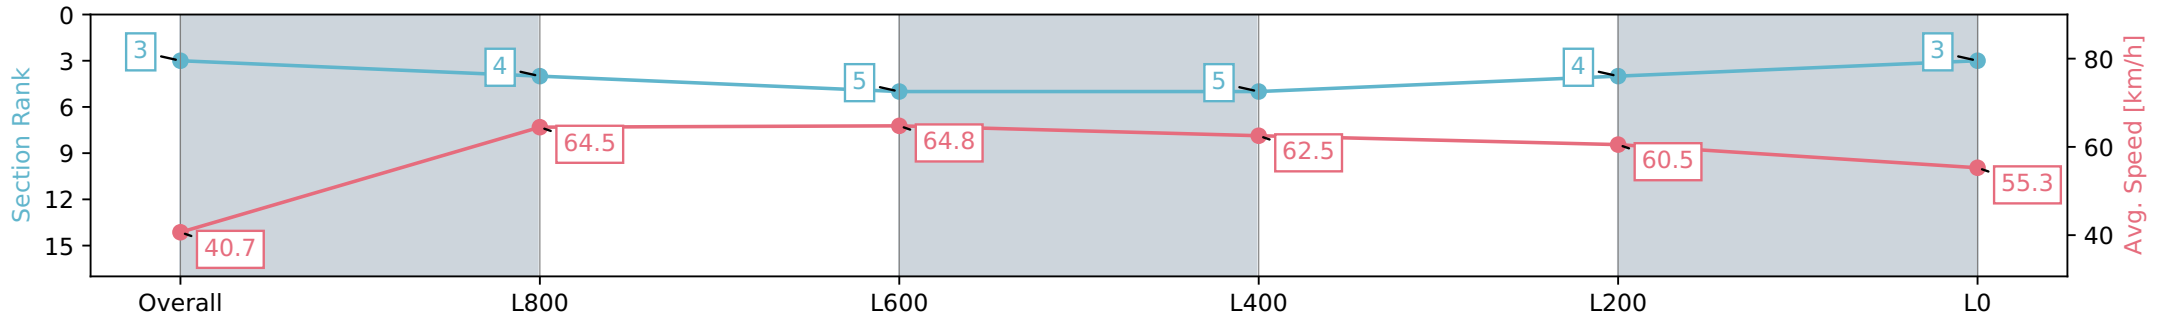

Morphettville SA - Professional
 Race 9: Grand Syndicates Handicap - 1100m
 27 July 2024 - 4:45PM
 Track Rating: Soft 7, Weather: Overcast, Rail Position: True

Section	Overall	L800	L600	L400	L200	L0
Section Times	1:07.98 [3] (0:08.81)	0:59.17 [4] (0:11.21)	0:47.96 [5] (0:11.25)	0:36.71 [5] (0:11.69)	0:25.02 [4] (0:12.00)	0:13.02 [3] (0:13.02)
Average Speed [km/h]	40.7	64.5	64.8	62.5	60.5	55.3
Top Speed [km/h]	66.9	66.5	65.8	64.0	61.7	59.2
Avg. Dist. to Rail [m]	5.4	4.3	3.1	3.3	6.0	8.4
Avg. Stride Freq. [Hz]	2.3	2.7	2.6	2.6	2.6	2.5
Avg. Stride Length [m]	5.0	6.6	6.7	6.7	6.5	6.1