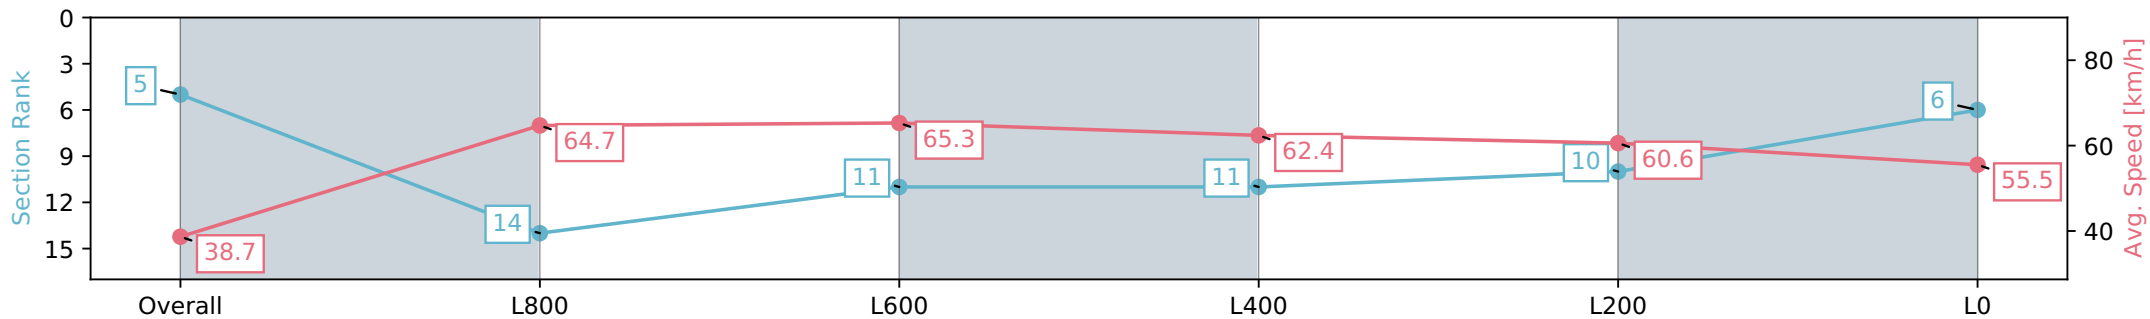

Horse/Jockey Name	SABERMETRIC/Samuel Payne
Finish Rank	5
Fastest Section Time (Section)	0:11.12 (L1000)
Top Speed [km/h] (Section)	66.7 (L1000)
Race State	Finished

Morphettville SA - Professional
Race 9: Grand Syndicates Handicap - 1100m
27 July 2024 - 4:45PM
Track Rating: Soft 7, Weather: Overcast, Rail Position: True

Section	Overall	L800	L600	L400	L200	L0
Section Times	1:08.29 [5] (0:09.33)	0:58.96 [14] (0:11.12)	0:47.84 [11] (0:11.16)	0:36.68 [11] (0:11.72)	0:24.96 [10] (0:11.97)	0:12.99 [6] (0:12.99)
Average Speed [km/h]	38.7	64.7	65.3	62.4	60.6	55.5
Top Speed [km/h]	61.2	65.8	66.7	63.8	61.8	59.0
Avg. Dist. to Rail [m]	10.4	4.7	3.5	3.0	7.0	9.4
Avg. Stride Freq. [Hz]	2.2	2.5	2.4	2.4	2.4	2.3
Avg. Stride Length [m]	4.9	7.2	7.4	7.1	7.0	6.7

- [ ] Ranking at each section and finish
- -:-:- No data available at this section
- NA No data available