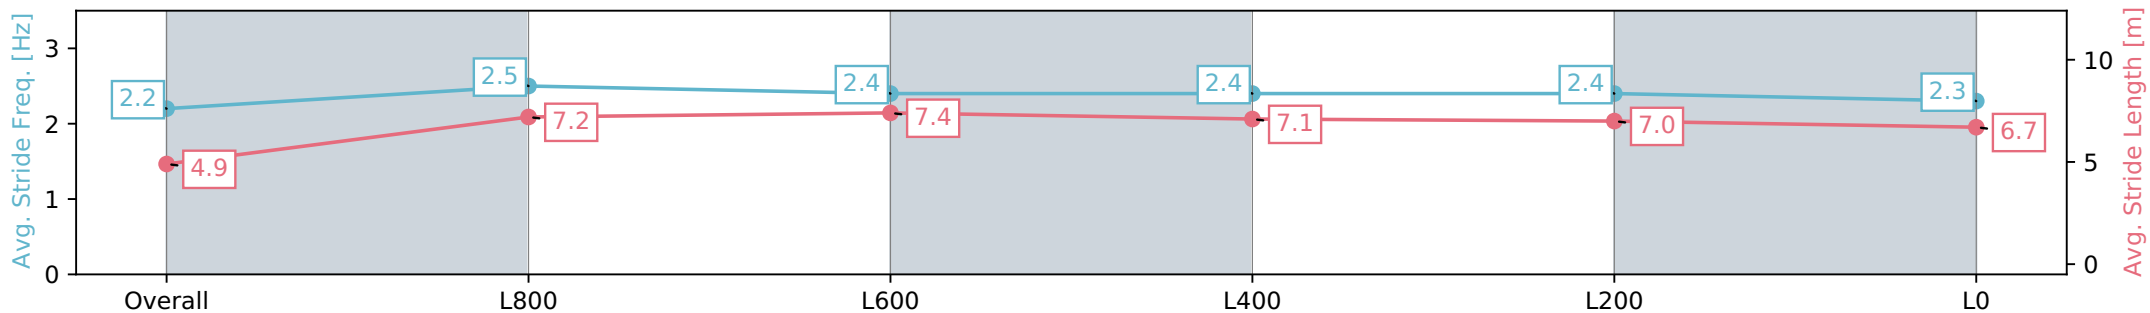

Horse/Jockey Name	SABERMETRIC/Samuel Payne
Finish Rank	5
Fastest Section Time (Section)	0:11.12 (L1000)
Top Speed [km/h] (Section)	66.7 (L1000)
Race State	Finished

Morphettville SA - Professional
Race 9: Grand Syndicates Handicap - 1100m
27 July 2024 - 4:45PM
Track Rating: Soft 7, Weather: Overcast, Rail Position: True

Section	Overall	L800	L600	L400	L200	L0
Section Times	1:08.29 [5] (0:09.33)	0:58.96 [14] (0:11.12)	0:47.84 [11] (0:11.16)	0:36.68 [11] (0:11.72)	0:24.96 [10] (0:11.97)	0:12.99 [6] (0:12.99)
Average Speed [km/h]	38.7	64.7	65.3	62.4	60.6	55.5
Top Speed [km/h]	61.2	65.8	66.7	63.8	61.8	59.0
Avg. Dist. to Rail [m]	10.4	4.7	3.5	3.0	7.0	9.4
Avg. Stride Freq. [Hz]	2.2	2.5	2.4	2.4	2.4	2.3
Avg. Stride Length [m]	4.9	7.2	7.4	7.1	7.0	6.7

- [ ] Ranking at each section and finish
- -:-:- No data available at this section
- NA No data available