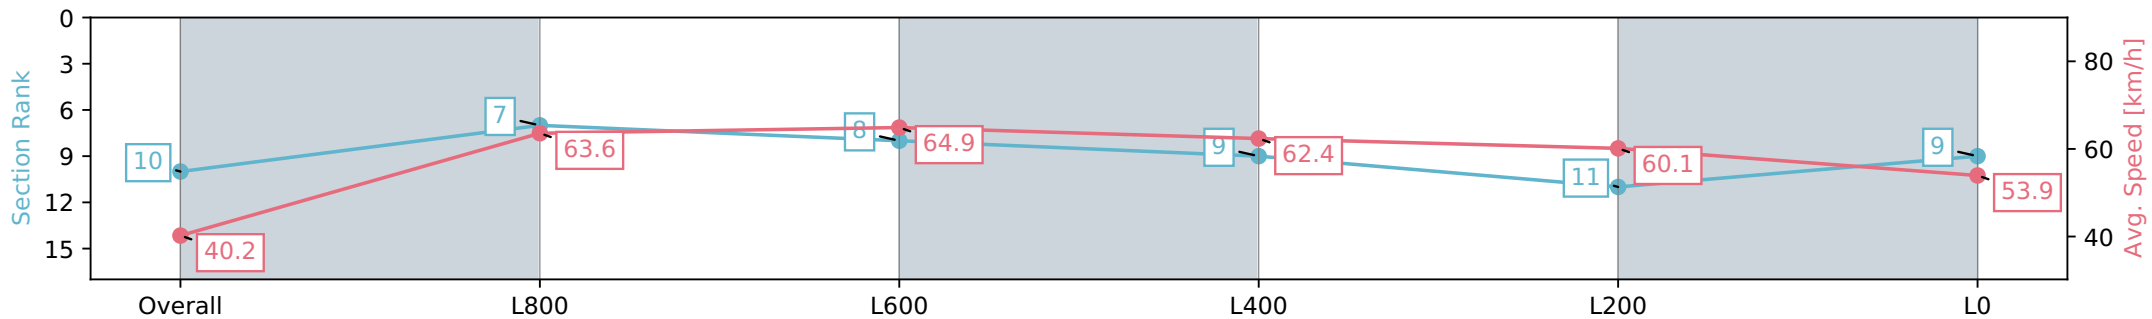

Horse/Jockey Name	MILLIVOY/Justin Potter
Finish Rank	10
Fastest Section Time (Section)	0:11.26 (L800)
Top Speed [km/h] (Section)	68.5 (L1000)
Race State	Finished

Morphettville SA - Professional
Race 9: Grand Syndicates Handicap - 1100m
27 July 2024 - 4:45PM

Track Rating: Soft 7, Weather: Overcast, Rail Position: True

Section	Overall	L800	L600	L400	L200	L0
Section Times	1:08.80 [10] (0:08.94)	0:59.86 [7] (0:11.36)	0:48.50 [8] (0:11.26)	0:37.24 [9] (0:11.78)	0:25.46 [11] (0:12.12)	0:13.34 [9] (0:13.34)
Average Speed [km/h]	40.2	63.6	64.9	62.4	60.1	53.9
Top Speed [km/h]	61.4	68.3	68.5	64.2	61.7	58.4
Avg. Dist. to Rail [m]	10.4	7.3	4.7	4.1	9.5	11.6
Avg. Stride Freq. [Hz]	2.3	2.4	2.4	2.4	2.5	2.4
Avg. Stride Length [m]	5.0	7.2	7.2	7.2	6.7	6.3

Report Created: Sat 27 July 2024 17:33:40 GMT+10 (Note: Timing is based on positional data)

- [ ] Ranking at each section and finish
- -:-:- No data available at this section
- NA No data available