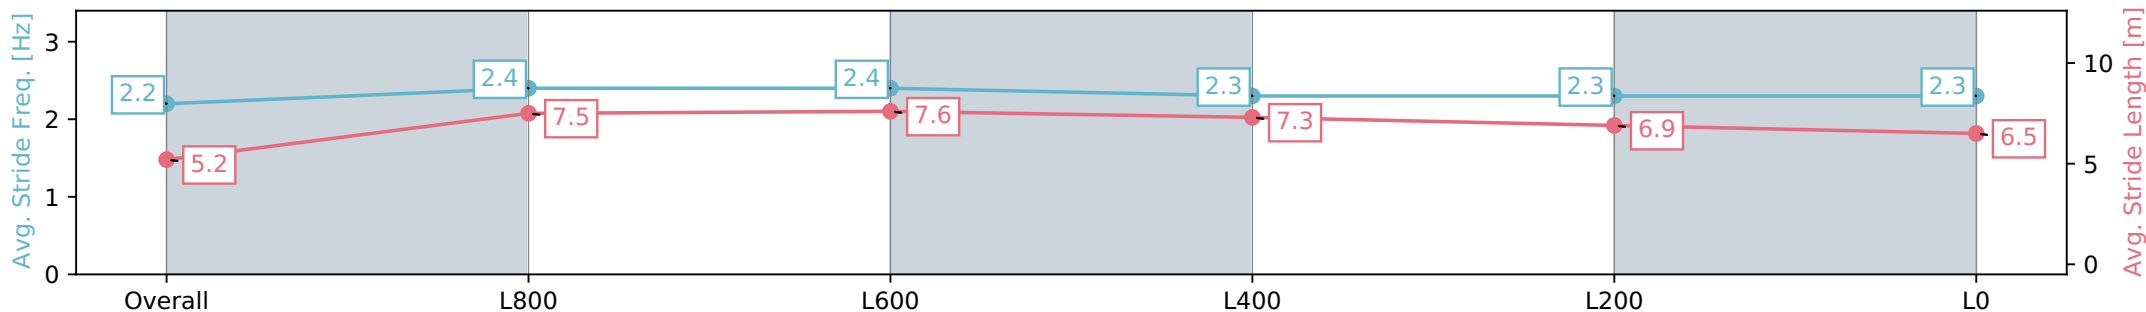

27 July 2024 - 4:45PM

Track Rating: Soft 7, Weather: Overcast, Rail Position: True

Section	Overall	L800	L600	L400	L200	L0
Section Times	1:07.67 [1] (0:08.73)	0:58.94 [1] (0:10.97)	0:47.97 [1] (0:11.19)	0:36.78 [1] (0:11.79)	0:24.99 [1] (0:12.13)	0:12.86 [2] (0:12.86)
Average Speed [km/h]	41.1	65.7	64.6	60.8	59.3	56.1
Top Speed [km/h]	61.2	66.9	66.4	63.2	59.8	59.0
Avg. Dist. to Rail [m]	8.7	5.3	1.5	0.8	1.4	3.6
Avg. Stride Freq. [Hz]	2.2	2.4	2.4	2.3	2.3	2.3
Avg. Stride Length [m]	5.2	7.5	7.6	7.3	6.9	6.5