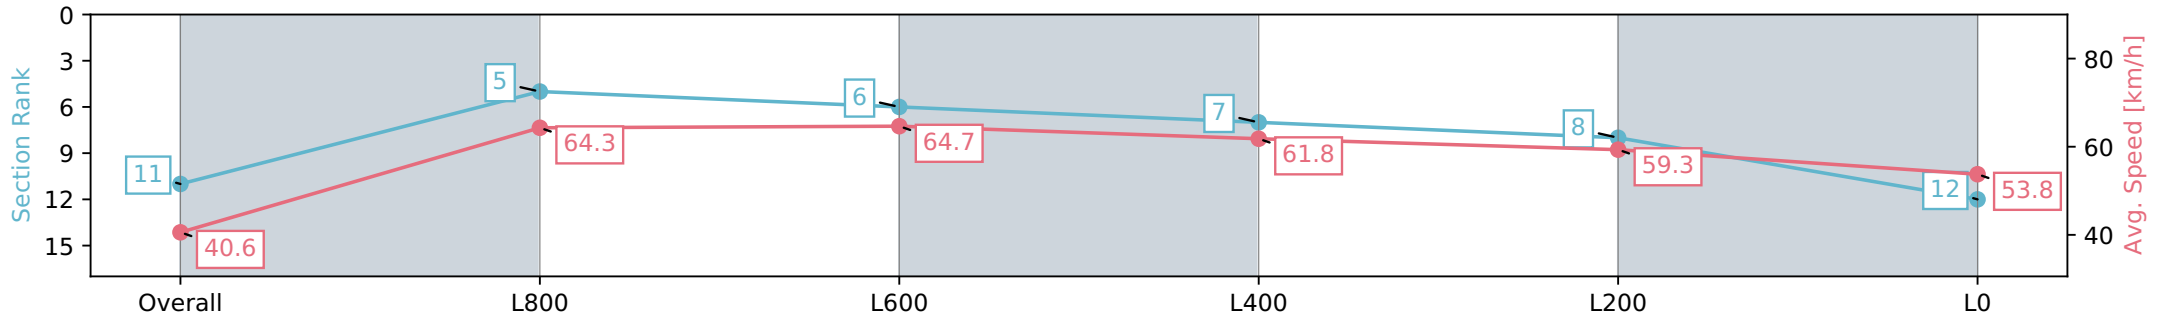

Horse/Jockey Name	HOOKED ON WEALTH/Jessica Eaton
Finish Rank	11
Fastest Section Time (Section)	0:11.20 (L1000)
Top Speed [km/h] (Section)	66.8 (L1000)
Race State	Finished

Morphettville SA - Professional
Race 9: Grand Syndicates Handicap - 1100m
27 July 2024 - 4:45PM

Track Rating: Soft 7, Weather: Overcast, Rail Position: True

Section	Overall	L800	L600	L400	L200	L0
Section Times	1:08.99 [11] (0:08.86)	1:00.13 [5] (0:11.20)	0:48.93 [6] (0:11.32)	0:37.61 [7] (0:11.94)	0:25.67 [8] (0:12.28)	0:13.39 [12] (0:13.39)
Average Speed [km/h]	40.6	64.3	64.7	61.8	59.3	53.8
Top Speed [km/h]	62.2	66.6	66.8	63.1	61.2	57.3
Avg. Dist. to Rail [m]	11.3	7.7	4.8	4.7	9.8	13.8
Avg. Stride Freq. [Hz]	2.3	2.5	2.4	2.4	2.4	2.3
Avg. Stride Length [m]	4.9	7.1	7.4	7.1	6.9	6.5

Report Created: Sat 27 July 2024 17:33:42 GMT+10 (Note: Timing is based on positional data)

- [ ] Ranking at each section and finish
- -:-:- No data available at this section
- NA No data available