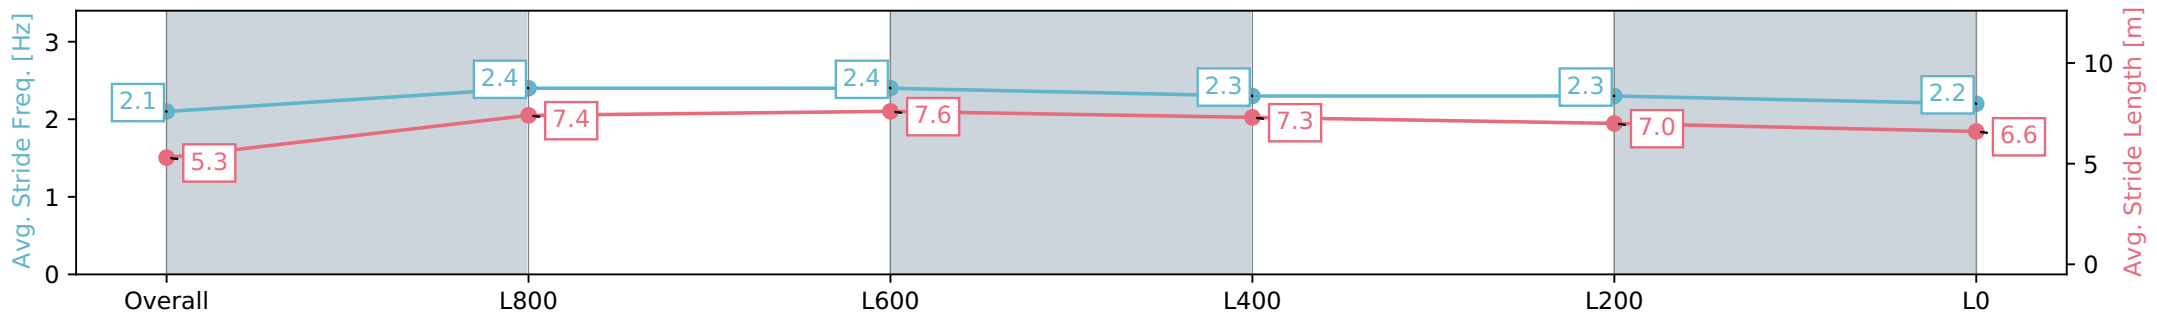

Report Created: Sat 27 July 2024 17:33:42 GMT+10 (Note: Timing is based on positional data)

- [] Ranking at each section and finish
- :-:- No data available at this section
- NA No data available

Horse/Jockey Name	NEVER SURRENDER/Taylor Johnstone
Finish Rank	12
Fastest Section Time (Section)	0:11.18 (L800)
Top Speed [km/h] (Section)	66.4 (Overall)
Race State	Finished

Morphettville SA - Professional
 Race 9: Grand Syndicates Handicap - 1100m
 27 July 2024 - 4:45PM
 Track Rating: Soft 7, Weather: Overcast, Rail Position: True

Section	Overall	L800	L600	L400	L200	L0
Section Times	1:09.45 [12] (0:09.07)	1:00.38 [10] (0:11.24)	0:49.14 [9] (0:11.18)	0:37.96 [8] (0:11.80)	0:26.16 [7] (0:12.36)	0:13.80 [13] (0:13.80)
Average Speed [km/h]	39.7	64.1	64.7	61.6	58.5	52.1
Top Speed [km/h]	59.3	66.4	65.7	63.1	60.2	55.8
Avg. Dist. to Rail [m]	2.5	2.6	1.9	2.0	4.0	5.9
Avg. Stride Freq. [Hz]	2.1	2.4	2.4	2.3	2.3	2.2
Avg. Stride Length [m]	5.3	7.4	7.6	7.3	7.0	6.6