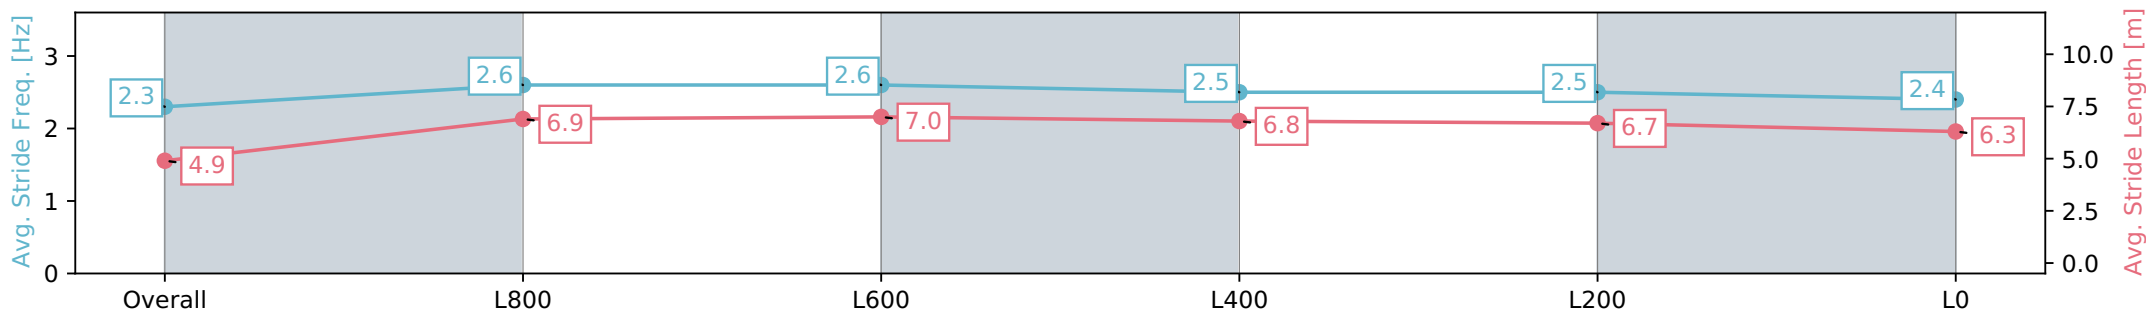

Report Created: Sat 27 July 2024 17:33:35 GMT+10 (Note: Timing is based on positional data)

- [] Ranking at each section and finish
- :-:- No data available at this section
- NA No data available

Horse/Jockey Name	MISLUDI/Caitlin Jones
Finish Rank	9
Fastest Section Time (Section)	0:11.15 (L800)
Top Speed [km/h] (Section)	66.2 (L1000)
Race State	Finished

Morphettville SA - Professional
Race 9: Grand Syndicates Handicap - 1100m

27 July 2024 - 4:45PM

Track Rating: Soft 7, Weather: Overcast, Rail Position: True

Section	Overall	L800	L600	L400	L200	L0
Section Times	1:08.74 [9] (0:09.17)	0:59.57 [12] (0:11.28)	0:48.28 [12] (0:11.15)	0:37.13 [10] (0:11.76)	0:25.37 [12] (0:12.03)	0:13.34 [8] (0:13.34)
Average Speed [km/h]	39.2	63.8	65.0	62.3	60.2	53.9
Top Speed [km/h]	60.1	65.6	66.2	65.4	62.2	57.8
Avg. Dist. to Rail [m]	3.9	2.8	2.1	3.2	4.9	5.9
Avg. Stride Freq. [Hz]	2.3	2.6	2.6	2.5	2.5	2.4
Avg. Stride Length [m]	4.9	6.9	7.0	6.8	6.7	6.3