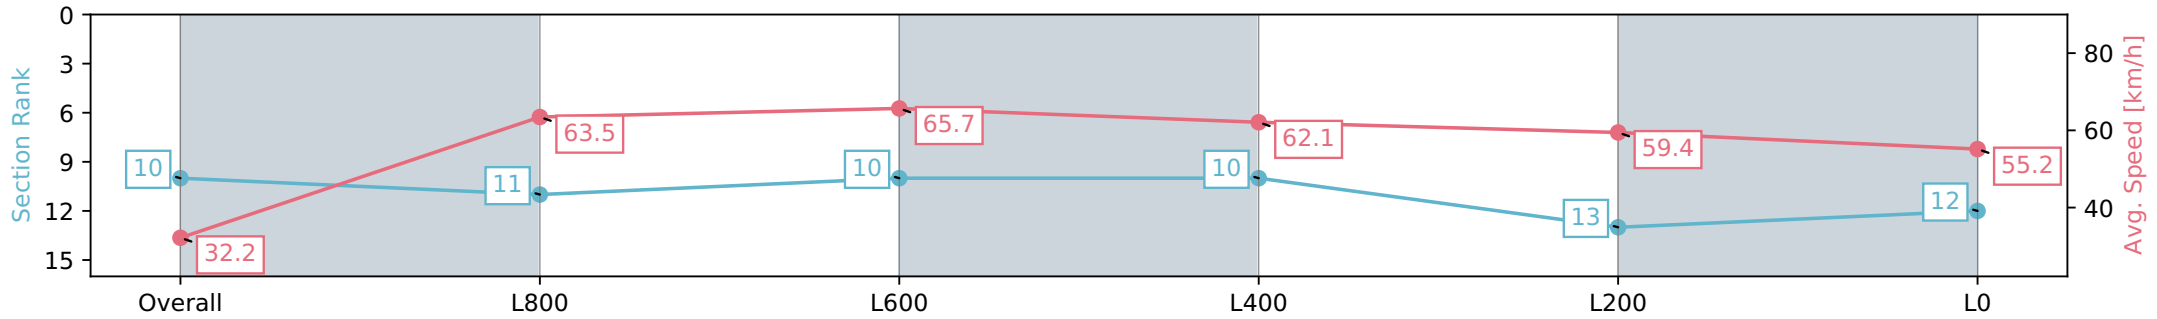

Horse/Jockey Name	BRAVE ACTION/Jessica Eaton
Finish Rank	10
Fastest Section Time (Section)	0:11.17 (L800)
Top Speed [km/h] (Section)	68.1 (L1000)
Race State	Finished

Morphettville SA - Professional
Race 8: Sportsbet Lightning Stakes - 1050m
27 July 2024 - 4:10PM
Track Rating: Soft 7, Weather: Overcast, Rail Position: True

Section	Overall	L800	L600	L400	L200	L0
Section Times	1:05.44 [10] (0:05.56)	0:59.87 [11] (0:11.36)	0:48.51 [10] (0:11.17)	0:37.34 [10] (0:11.98)	0:25.36 [13] (0:12.30)	0:13.06 [12] (0:13.06)
Average Speed [km/h]	32.2	63.5	65.7	62.1	59.4	55.2
Top Speed [km/h]	54.4	67.6	68.1	64.8	60.8	57.6
Avg. Dist. to Rail [m]	13.6	7.5	4.1	6.6	10.6	9.1
Avg. Stride Freq. [Hz]	2.2	2.6	2.5	2.4	2.4	2.3
Avg. Stride Length [m]	4.2	6.9	7.2	7.1	7.0	6.8

Report Created: Sat 27 July 2024 17:01:24 GMT+10 (Note: Timing is based on positional data)

- [ ] Ranking at each section and finish
- -:-:- No data available at this section
- NA No data available