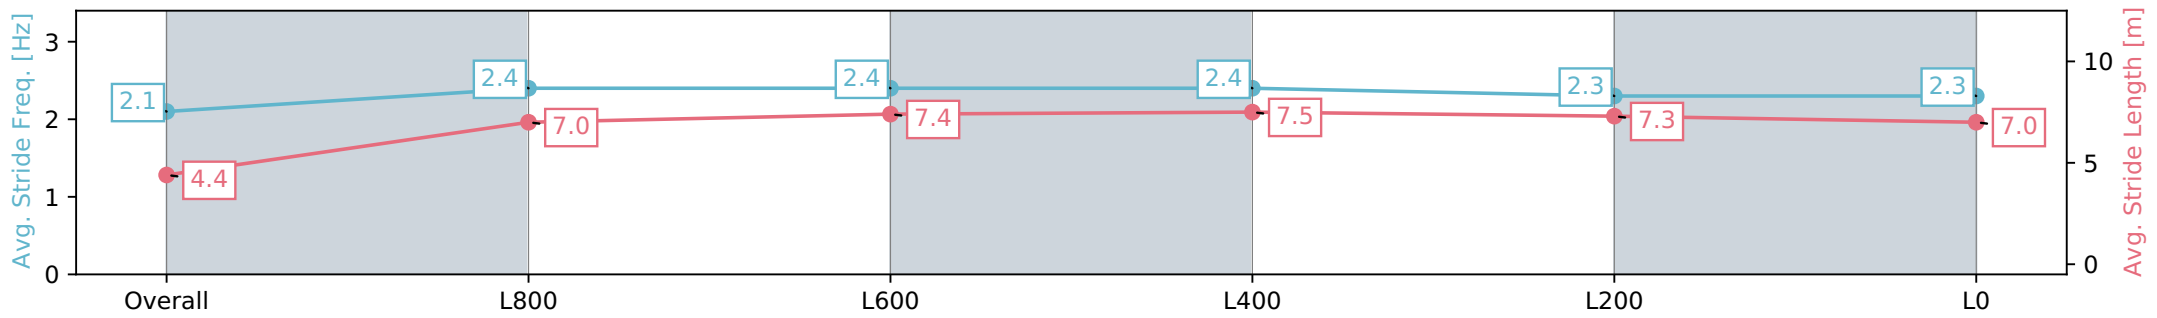

Horse/Jockey Name	LINGANI/Dom Tourneur
Finish Rank	1
Fastest Section Time (Section)	0:11.22 (L800)
Top Speed [km/h] (Section)	66.7 (Overall)
Race State	Finished

Morphettville SA - Professional
Race 8: Sportsbet Lightning Stakes - 1050m
27 July 2024 - 4:10PM
Track Rating: Soft 7, Weather: Overcast, Rail Position: True

Section	Overall	L800	L600	L400	L200	L0
Section Times	1:04.22 [1] (0:05.51)	0:58.71 [9] (0:11.45)	0:47.26 [11] (0:11.22)	0:36.04 [11] (0:11.70)	0:24.34 [11] (0:11.86)	0:12.48 [8] (0:12.48)
Average Speed [km/h]	32.6	63.0	64.9	62.9	61.4	57.7
Top Speed [km/h]	55.2	66.7	66.0	64.6	62.1	60.8
Avg. Dist. to Rail [m]	10.5	5.9	2.6	4.5	8.4	7.0
Avg. Stride Freq. [Hz]	2.1	2.4	2.4	2.4	2.3	2.3
Avg. Stride Length [m]	4.4	7.0	7.4	7.5	7.3	7.0

Report Created: Sat 27 July 2024 17:00:59 GMT+10 (Note: Timing is based on positional data)

- [ ] Ranking at each section and finish
- -:-:- No data available at this section
- NA No data available