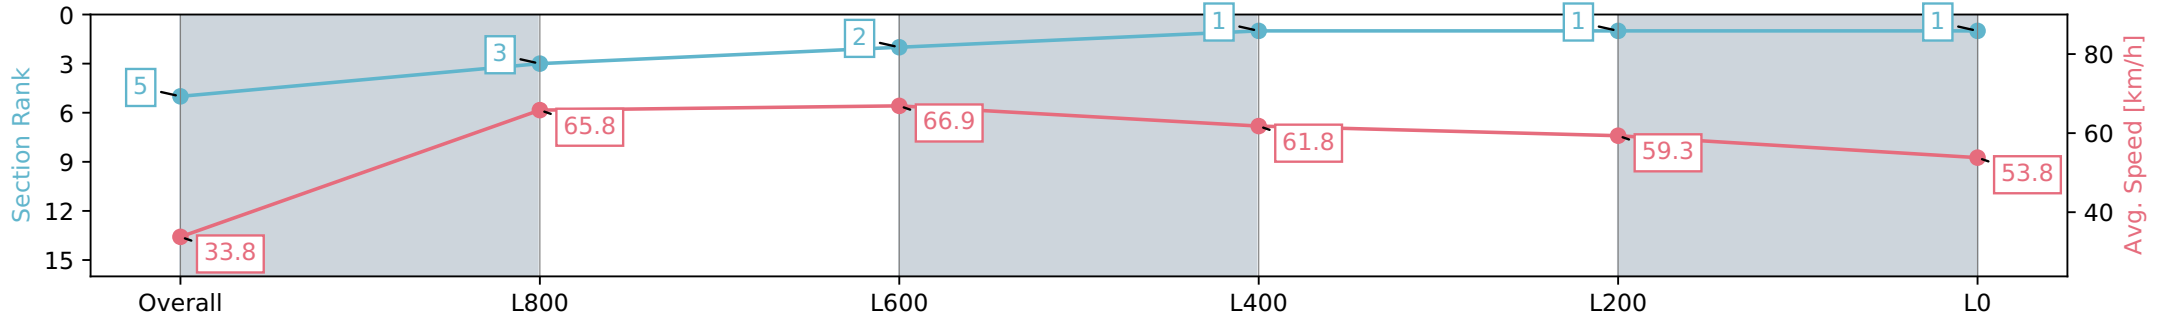

Horse/Jockey Name	WHISTLEFIELD/Linda Meech
Finish Rank	5
Fastest Section Time (Section)	0:10.89 (L800)
Top Speed [km/h] (Section)	69.6 (Overall)
Race State	Finished

Morphettville SA - Professional
Race 8: Sportsbet Lightning Stakes - 1050m
27 July 2024 - 4:10PM
Track Rating: Soft 7, Weather: Overcast, Rail Position: True

Section	Overall	L800	L600	L400	L200	L0
Section Times	1:04.65 [5] (0:05.33)	0:59.32 [3] (0:10.95)	0:48.37 [2] (0:10.89)	0:37.48 [1] (0:11.86)	0:25.62 [1] (0:12.25)	0:13.37 [1] (0:13.37)
Average Speed [km/h]	33.8	65.8	66.9	61.8	59.3	53.8
Top Speed [km/h]	57.1	69.6	69.2	63.1	61.0	58.5
Avg. Dist. to Rail [m]	11.6	7.1	3.0	3.9	7.0	8.2
Avg. Stride Freq. [Hz]	2.2	2.7	2.6	2.5	2.5	2.4
Avg. Stride Length [m]	4.5	6.8	7.0	6.8	6.5	6.3

Report Created: Sat 27 July 2024 17:01:10 GMT+10 (Note: Timing is based on positional data)

- [ ] Ranking at each section and finish
- -:-:- No data available at this section
- NA No data available