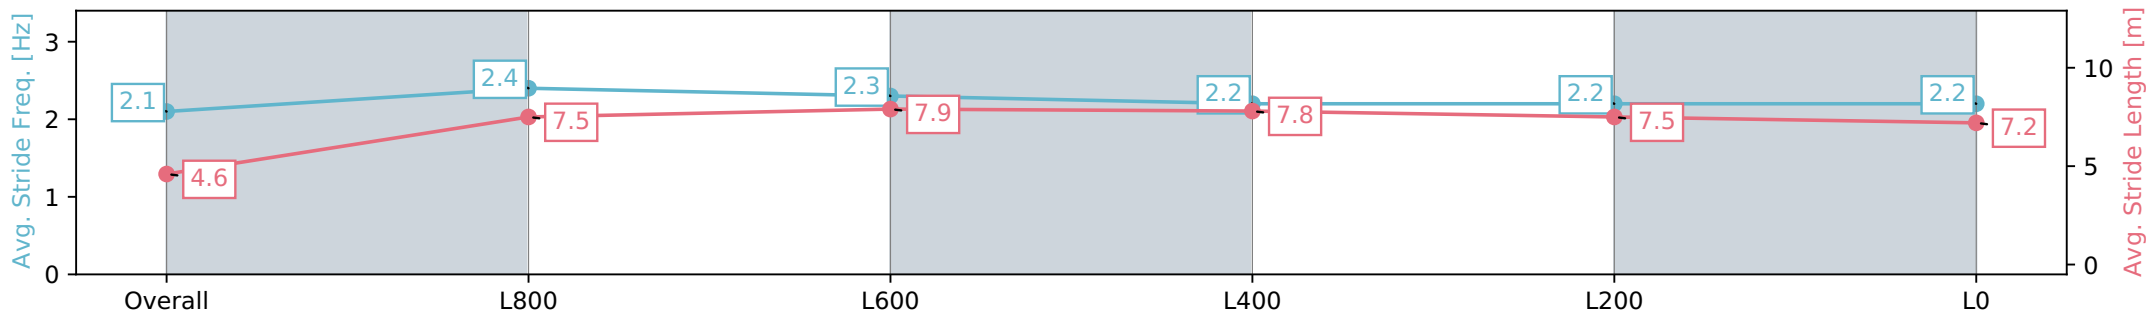

Horse/Jockey Name	KUROYANAGI/Jamie Kah
Finish Rank	2
Fastest Section Time (Section)	0:11.16 (L800)
Top Speed [km/h] (Section)	67.3 (Overall)
Race State	Finished

Morphettville SA - Professional
Race 8: Sportsbet Lightning Stakes - 1050m

27 July 2024 - 4:10PM

Track Rating: Soft 7, Weather: Overcast, Rail Position: True

Section	Overall	L800	L600	L400	L200	L0
Section Times	1:04.25 [2] (0:05.21)	0:59.04 [1] (0:11.27)	0:47.77 [5] (0:11.16)	0:36.61 [5] (0:11.92)	0:24.69 [5] (0:11.95)	0:12.74 [3] (0:12.74)
Average Speed [km/h]	34.5	63.9	65.4	61.4	60.9	56.5
Top Speed [km/h]	56.0	67.3	66.9	62.6	62.0	60.2
Avg. Dist. to Rail [m]	9.7	5.8	3.4	3.5	7.8	9.3
Avg. Stride Freq. [Hz]	2.1	2.4	2.3	2.2	2.2	2.2
Avg. Stride Length [m]	4.6	7.5	7.9	7.8	7.5	7.2

Report Created: Sat 27 July 2024 17:01:02 GMT+10 (Note: Timing is based on positional data)

- [ ] Ranking at each section and finish
- -:-:- No data available at this section
- NA No data available