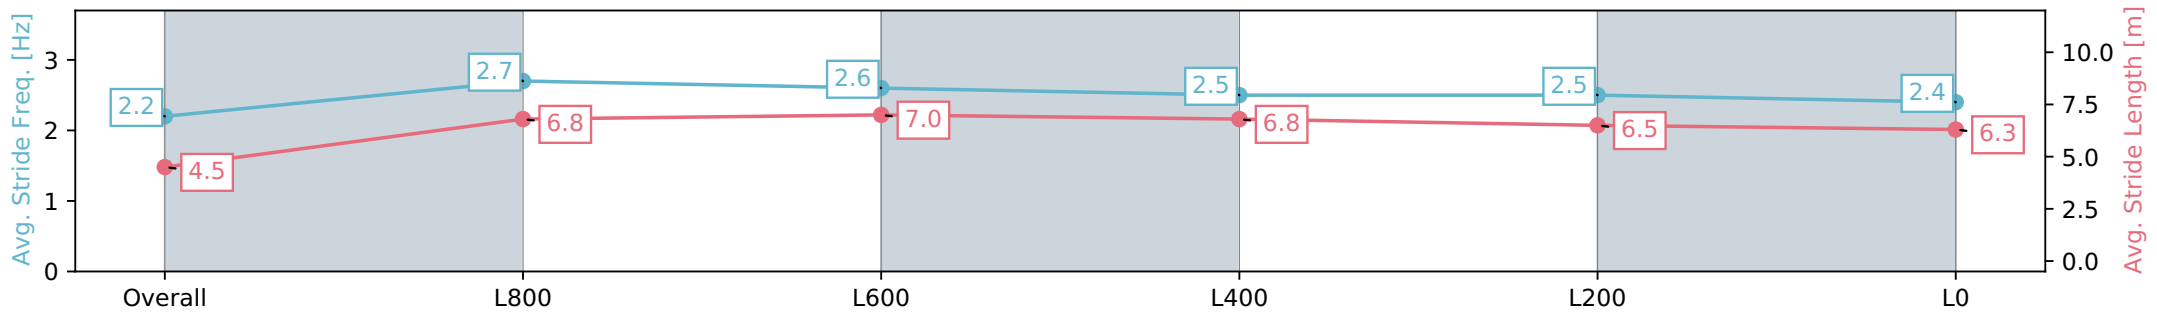

Horse/Jockey Name	WHISTLEFIELD/Linda Meech
Finish Rank	5
Fastest Section Time (Section)	0:10.89 (L800)
Top Speed [km/h] (Section)	69.6 (Overall)
Race State	Finished

Morphettville SA - Professional
Race 8: Sportsbet Lightning Stakes - 1050m
27 July 2024 - 4:10PM
Track Rating: Soft 7, Weather: Overcast, Rail Position: True

Section	Overall	L800	L600	L400	L200	L0
Section Times	1:04.65 [5] (0:05.33)	0:59.32 [3] (0:10.95)	0:48.37 [2] (0:10.89)	0:37.48 [1] (0:11.86)	0:25.62 [1] (0:12.25)	0:13.37 [1] (0:13.37)
Average Speed [km/h]	33.8	65.8	66.9	61.8	59.3	53.8
Top Speed [km/h]	57.1	69.6	69.2	63.1	61.0	58.5
Avg. Dist. to Rail [m]	11.6	7.1	3.0	3.9	7.0	8.2
Avg. Stride Freq. [Hz]	2.2	2.7	2.6	2.5	2.5	2.4
Avg. Stride Length [m]	4.5	6.8	7.0	6.8	6.5	6.3

Report Created: Sat 27 July 2024 17:01:10 GMT+10 (Note: Timing is based on positional data)

- [ ] Ranking at each section and finish
- -:-:- No data available at this section
- NA No data available