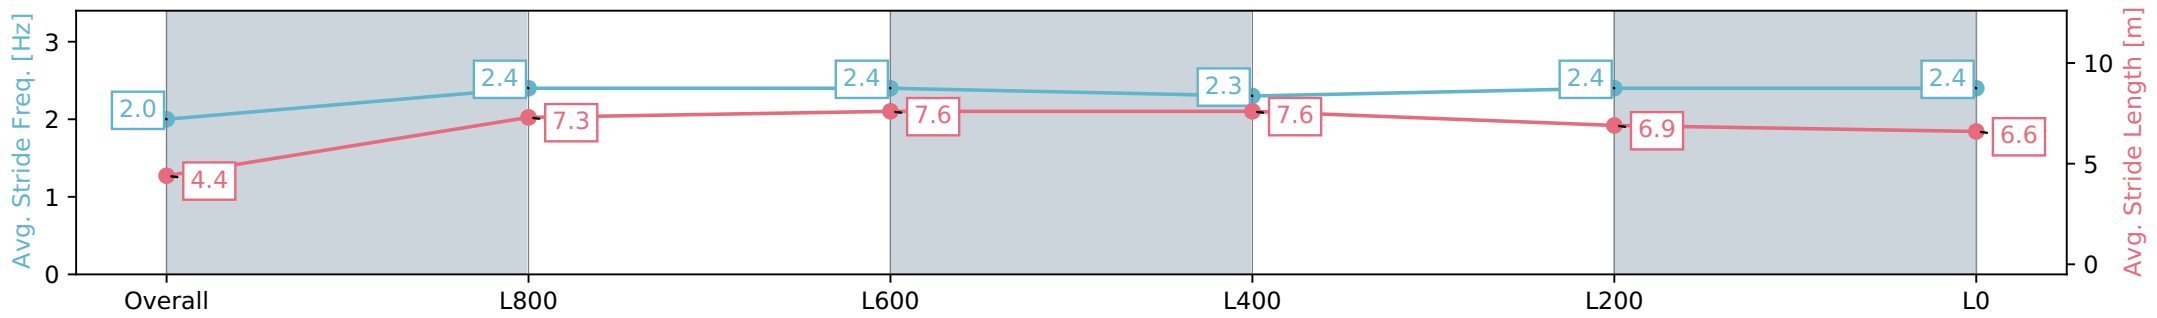

Horse/Jockey Name	AVIATRESS/Jake Toeroek
Finish Rank	3
Fastest Section Time (Section)	0:11.19 (L800)
Top Speed [km/h] (Section)	66.8 (L1000)
Race State	Finished

Morphettville SA - Professional
Race 8: Sportsbet Lightning Stakes - 1050m
27 July 2024 - 4:10PM

Track Rating: Soft 7, Weather: Overcast, Rail Position: True

Section	Overall	L800	L600	L400	L200	L0
Section Times	1:04.28 [3] (0:05.77)	0:58.51 [12] (0:11.43)	0:47.08 [13] (0:11.19)	0:35.89 [13] (0:11.59)	0:24.30 [12] (0:11.76)	0:12.54 [7] (0:12.54)
Average Speed [km/h]	31.3	63.1	65.3	63.5	62.2	57.3
Top Speed [km/h]	52.8	66.8	66.8	65.4	64.1	61.9
Avg. Dist. to Rail [m]	14.5	7.2	3.9	4.3	11.0	12.7
Avg. Stride Freq. [Hz]	2.0	2.4	2.4	2.3	2.4	2.4
Avg. Stride Length [m]	4.4	7.3	7.6	7.6	6.9	6.6

Report Created: Sat 27 July 2024 17:01:04 GMT+10 (Note: Timing is based on positional data)

- [ ] Ranking at each section and finish
- -:-:- No data available at this section
- NA No data available