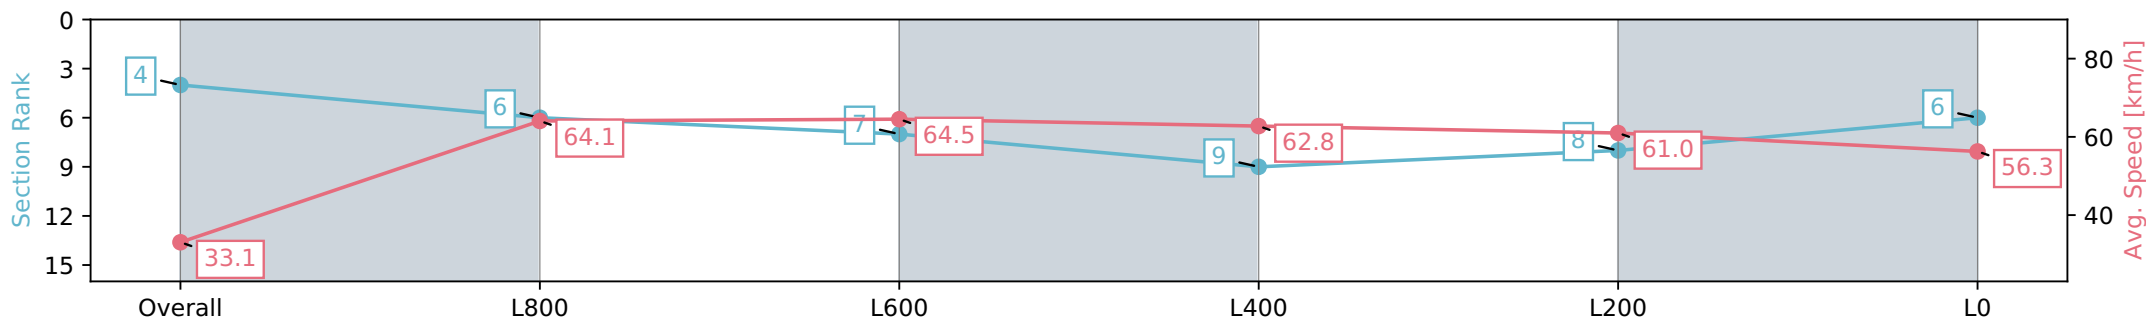

Morphettville SA - Professional  
Race 8: Sportsbet Lightning Stakes - 1050m

27 July 2024 - 4:10PM

Track Rating: Soft 7, Weather: Overcast, Rail Position: True

Section	Overall	L800	L600	L400	L200	L0
Section Times	1:04.47 [4] (0:05.44)	0:59.03 [6] (0:11.25)	0:47.78 [7] (0:11.28)	0:36.49 [9] (0:11.73)	0:24.76 [8] (0:11.96)	0:12.80 [6] (0:12.80)
Average Speed [km/h]	33.1	64.1	64.5	62.8	61.0	56.3
Top Speed [km/h]	56.4	66.8	65.7	64.2	62.3	59.7
Avg. Dist. to Rail [m]	7.9	4.7	2.6	4.3	7.9	6.1
Avg. Stride Freq. [Hz]	2.0	2.4	2.4	2.4	2.4	2.3
Avg. Stride Length [m]	4.6	7.3	7.4	7.3	6.8	6.7