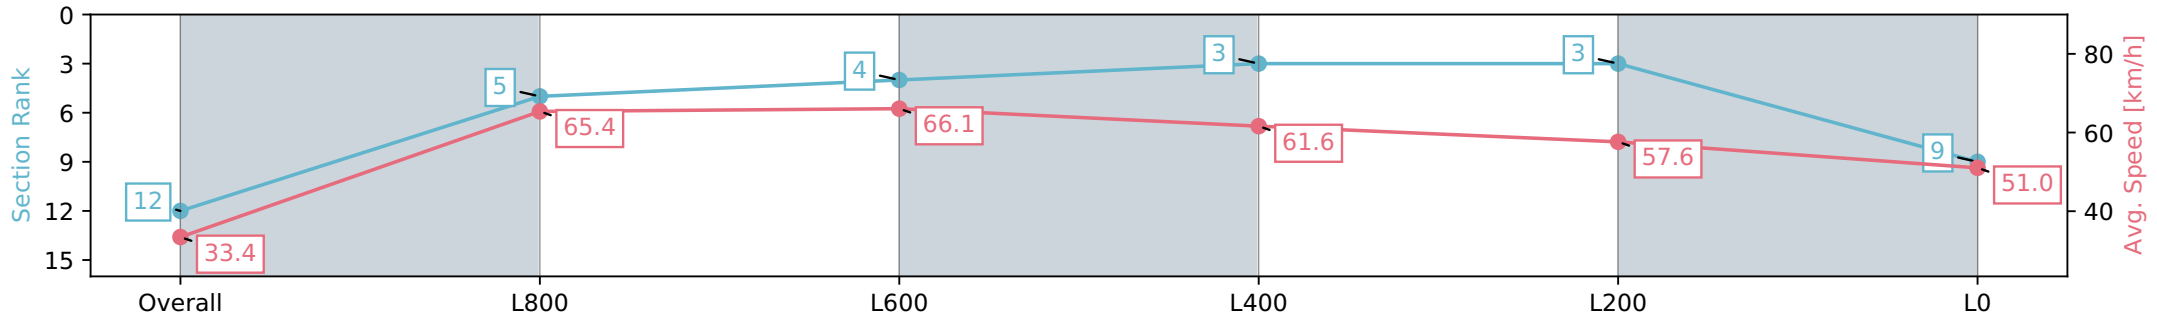

Horse/Jockey Name	MAGIC FIELD/Rochelle Milnes
Finish Rank	12
Fastest Section Time (Section)	0:10.96 (L800)
Top Speed [km/h] (Section)	68.2 (Overall)
Race State	Finished

Morphettville SA - Professional
Race 8: Sportsbet Lightning Stakes - 1050m
27 July 2024 - 4:10PM

Track Rating: Soft 7, Weather: Overcast, Rail Position: True

Section	Overall	L800	L600	L400	L200	L0
Section Times	1:05.95 [12] (0:05.39)	1:00.56 [5] (0:11.03)	0:49.53 [4] (0:10.96)	0:38.57 [3] (0:11.89)	0:26.68 [3] (0:12.55)	0:14.13 [9] (0:14.13)
Average Speed [km/h]	33.4	65.4	66.1	61.6	57.6	51.0
Top Speed [km/h]	57.8	68.2	67.9	64.3	59.4	55.1
Avg. Dist. to Rail [m]	6.9	3.5	1.6	3.3	3.6	3.5
Avg. Stride Freq. [Hz]	2.3	2.6	2.6	2.5	2.4	2.3
Avg. Stride Length [m]	4.1	7.0	7.2	6.9	6.5	6.2

Report Created: Sat 27 July 2024 17:01:30 GMT+10 (Note: Timing is based on positional data)

- [ ] Ranking at each section and finish
- -:-:- No data available at this section
- NA No data available