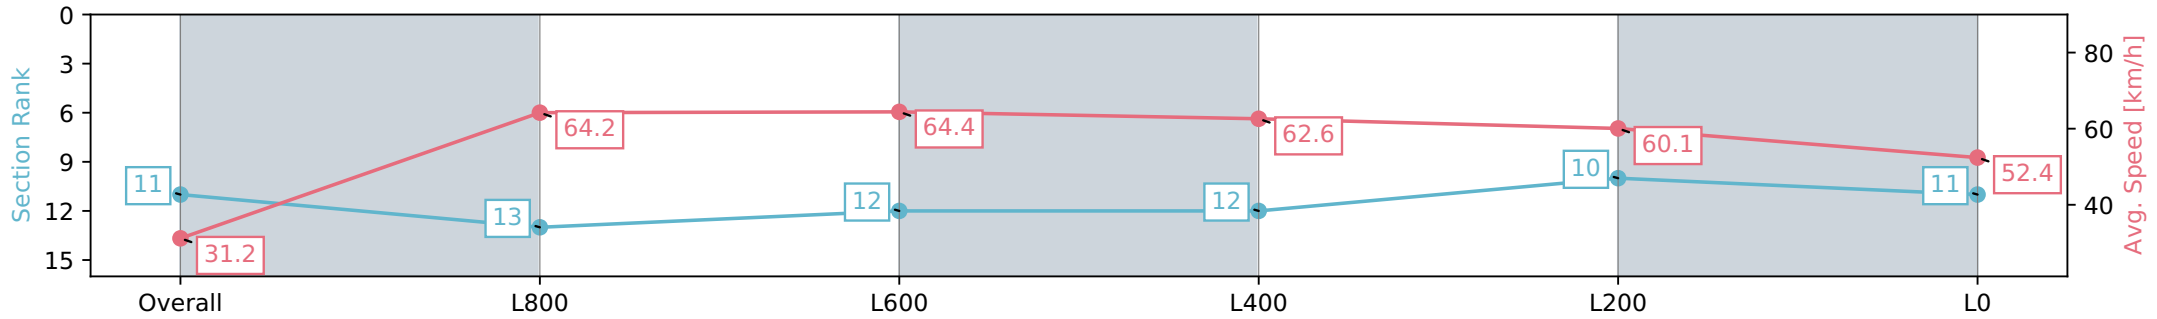

Horse/Jockey Name	HAJRA/Kayla Crowther
Finish Rank	11
Fastest Section Time (Section)	0:11.20 (L800)
Top Speed [km/h] (Section)	67.1 (L1000)
Race State	Finished

Morphettville SA - Professional
Race 8: Sportsbet Lightning Stakes - 1050m
27 July 2024 - 4:10PM
Track Rating: Soft 7, Weather: Overcast, Rail Position: True

Section	Overall	L800	L600	L400	L200	L0
Section Times	1:05.66 [11] (0:05.84)	0:59.82 [13] (0:11.21)	0:48.61 [12] (0:11.20)	0:37.41 [12] (0:11.60)	0:25.81 [10] (0:12.06)	0:13.75 [11] (0:13.75)
Average Speed [km/h]	31.2	64.2	64.4	62.6	60.1	52.4
Top Speed [km/h]	55.3	66.6	67.1	64.6	61.3	57.7
Avg. Dist. to Rail [m]	5.0	3.5	0.7	1.9	3.4	2.9
Avg. Stride Freq. [Hz]	2.1	2.4	2.4	2.5	2.4	2.3
Avg. Stride Length [m]	4.1	7.1	7.4	7.0	6.8	6.4

Report Created: Sat 27 July 2024 17:01:27 GMT+10 (Note: Timing is based on positional data)

- [ ] Ranking at each section and finish
- -:-:- No data available at this section
- NA No data available