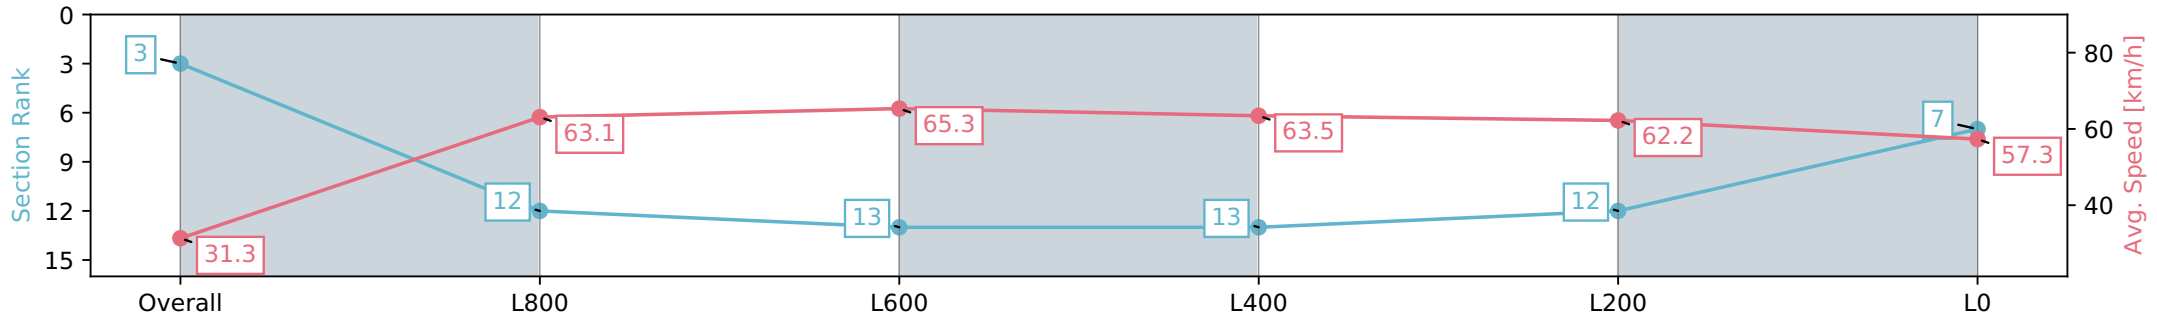

Horse/Jockey Name	AVIATRESS/Jake Toeroek
Finish Rank	3
Fastest Section Time (Section)	0:11.19 (L800)
Top Speed [km/h] (Section)	66.8 (L1000)
Race State	Finished

Morphettville SA - Professional
Race 8: Sportsbet Lightning Stakes - 1050m
27 July 2024 - 4:10PM

Track Rating: Soft 7, Weather: Overcast, Rail Position: True

Section	Overall	L800	L600	L400	L200	L0
Section Times	1:04.28 [3] (0:05.77)	0:58.51 [12] (0:11.43)	0:47.08 [13] (0:11.19)	0:35.89 [13] (0:11.59)	0:24.30 [12] (0:11.76)	0:12.54 [7] (0:12.54)
Average Speed [km/h]	31.3	63.1	65.3	63.5	62.2	57.3
Top Speed [km/h]	52.8	66.8	66.8	65.4	64.1	61.9
Avg. Dist. to Rail [m]	14.5	7.2	3.9	4.3	11.0	12.7
Avg. Stride Freq. [Hz]	2.0	2.4	2.4	2.3	2.4	2.4
Avg. Stride Length [m]	4.4	7.3	7.6	7.6	6.9	6.6

Report Created: Sat 27 July 2024 17:01:04 GMT+10 (Note: Timing is based on positional data)

- [ ] Ranking at each section and finish
- -:-:- No data available at this section
- NA No data available