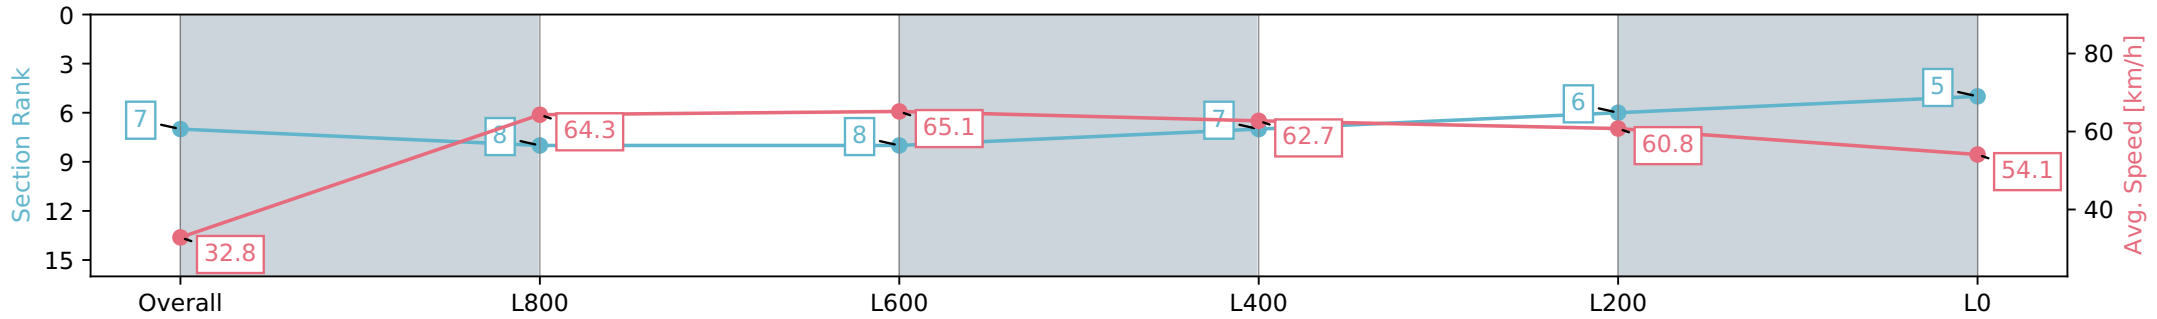

Horse/Jockey Name	WIGGUM/Lachlan Neindorf
Finish Rank	7
Fastest Section Time (Section)	0:11.20 (L800)
Top Speed [km/h] (Section)	67.8 (Overall)
Race State	Finished

Morphettville SA - Professional
Race 8: Sportsbet Lightning Stakes - 1050m
27 July 2024 - 4:10PM
Track Rating: Soft 7, Weather: Overcast, Rail Position: True

Section	Overall	L800	L600	L400	L200	L0
Section Times	1:04.95 [7] (0:05.48)	0:59.47 [8] (0:11.21)	0:48.26 [8] (0:11.20)	0:37.06 [7] (0:11.75)	0:25.31 [6] (0:11.99)	0:13.32 [5] (0:13.32)
Average Speed [km/h]	32.8	64.3	65.1	62.7	60.8	54.1
Top Speed [km/h]	56.1	67.8	67.7	63.2	63.1	59.2
Avg. Dist. to Rail [m]	12.0	6.6	3.3	4.7	9.4	10.7
Avg. Stride Freq. [Hz]	2.3	2.4	2.3	2.3	2.4	2.2
Avg. Stride Length [m]	4.0	7.4	7.7	7.5	7.1	6.7

Report Created: Sat 27 July 2024 17:01:16 GMT+10 (Note: Timing is based on positional data)

[ ] Ranking at each section and finish
-:-:- No data available at this section
NA No data available