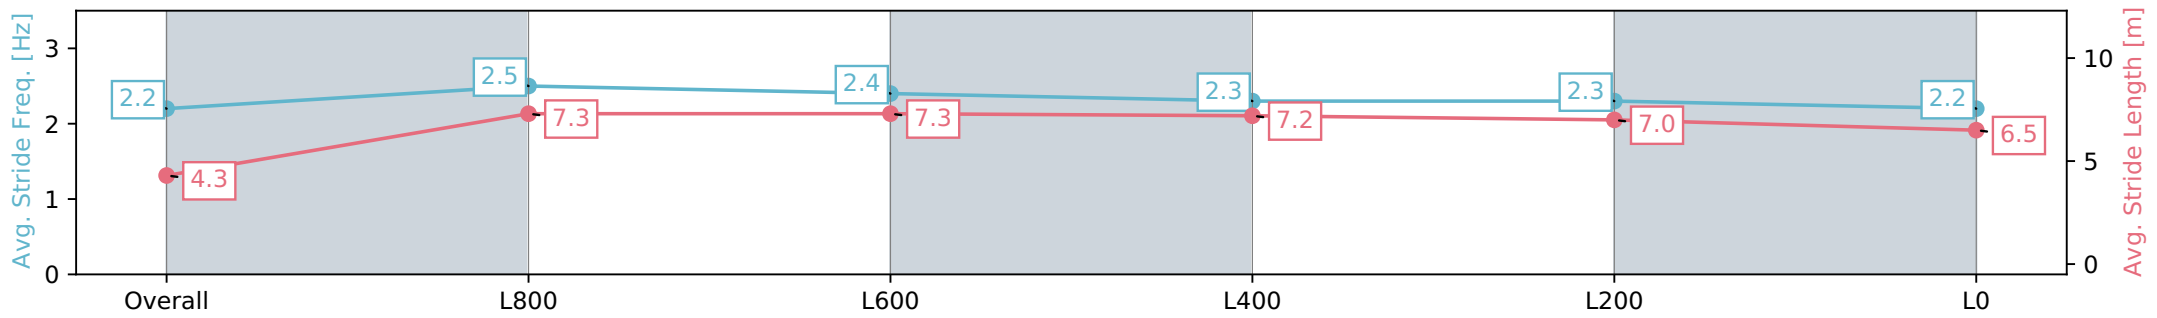

Report Created: Sat 27 July 2024 17:01:19 GMT+10 (Note: Timing is based on positional data)

- [ ] Ranking at each section and finish
- :-:- No data available at this section
- NA No data available

Horse/Jockey Name	SATIN AND SILK/Todd Pannell
Finish Rank	9
Fastest Section Time (Section)	0:10.86 (L1000)
Top Speed [km/h] (Section)	68.8 (Overall)
Race State	Finished

Morphettville SA - Professional  
 Race 8: Sportsbet Lightning Stakes - 1050m  
 27 July 2024 - 4:10PM  
 Track Rating: Soft 7, Weather: Overcast, Rail Position: True

Section	Overall	L800	L600	L400	L200	L0
Section Times	1:05.21 [9] (0:05.34)	0:59.87 [4] (0:10.86)	0:49.01 [1] (0:10.98)	0:38.03 [2] (0:11.90)	0:26.13 [2] (0:12.39)	0:13.74 [2] (0:13.74)
Average Speed [km/h]	33.9	66.3	65.7	60.7	58.1	52.4
Top Speed [km/h]	58.3	68.8	68.7	62.6	59.9	56.0
Avg. Dist. to Rail [m]	3.6	2.0	0.6	0.7	0.6	0.2
Avg. Stride Freq. [Hz]	2.2	2.5	2.4	2.3	2.3	2.2
Avg. Stride Length [m]	4.3	7.3	7.3	7.2	7.0	6.5