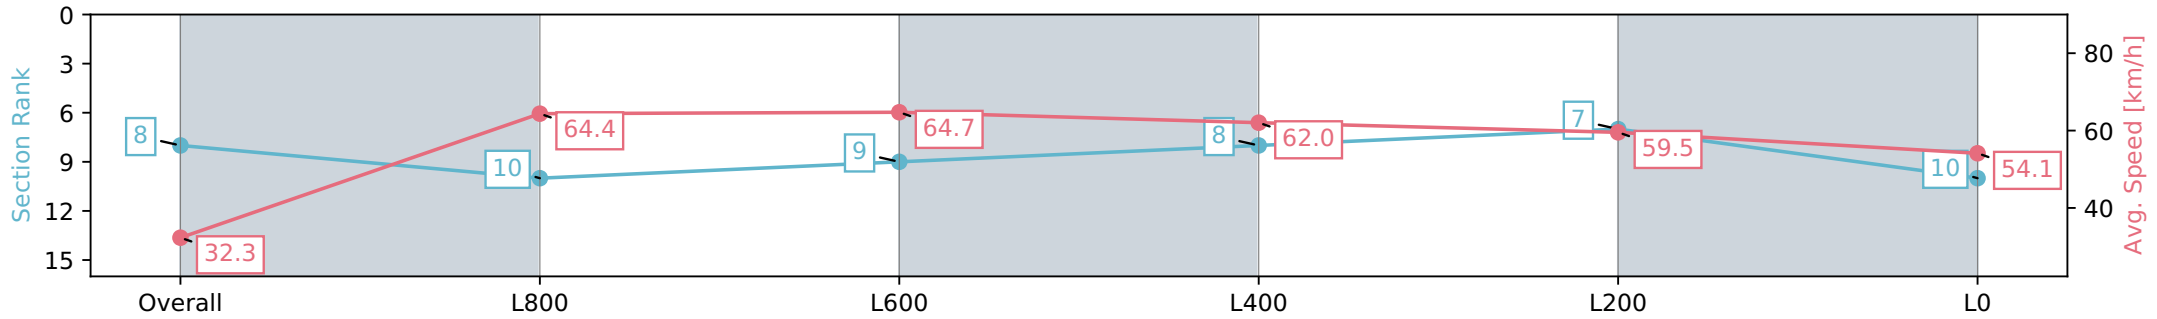

Morphettville SA - Professional  
 Race 8: Sportsbet Lightning Stakes - 1050m  
 27 July 2024 - 4:10PM

Track Rating: Soft 7, Weather: Overcast, Rail Position: True

Section	Overall	L800	L600	L400	L200	L0
Section Times	1:05.16 [8] (0:05.56)	0:59.59 [10] (0:11.21)	0:48.38 [9] (0:11.16)	0:37.22 [8] (0:11.75)	0:25.47 [7] (0:12.14)	0:13.33 [10] (0:13.33)
Average Speed [km/h]	32.3	64.4	64.7	62.0	59.5	54.1
Top Speed [km/h]	54.9	66.9	67.5	63.3	61.0	58.0
Avg. Dist. to Rail [m]	5.7	2.9	0.7	2.8	3.5	4.8
Avg. Stride Freq. [Hz]	2.0	2.4	2.4	2.4	2.4	2.3
Avg. Stride Length [m]	4.4	7.4	7.5	7.0	6.9	6.5