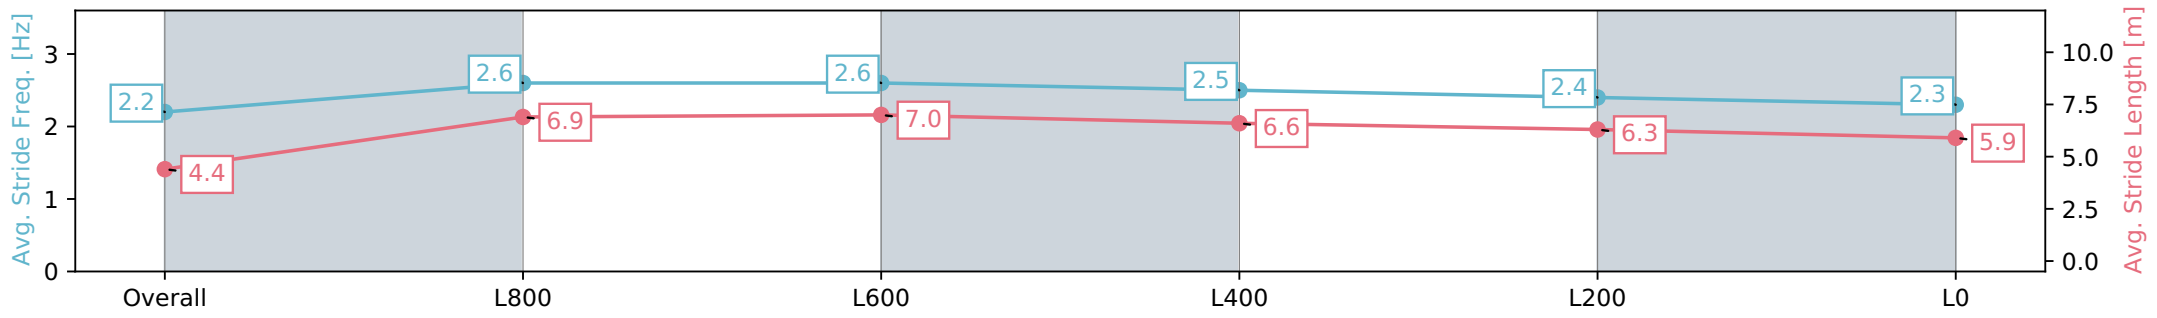

Morphettville SA - Professional  
 Race 8: Sportsbet Lightning Stakes - 1050m  
 27 July 2024 - 4:10PM

Track Rating: Soft 7, Weather: Overcast, Rail Position: True

Section	Overall	L800	L600	L400	L200	L0
Section Times	1:05.95 [12] (0:05.39)	1:00.56 [5] (0:11.03)	0:49.53 [4] (0:10.96)	0:38.57 [3] (0:11.89)	0:26.68 [3] (0:12.55)	0:14.13 [9] (0:14.13)
Average Speed [km/h]	33.4	65.4	66.1	61.6	57.6	51.0
Top Speed [km/h]	57.8	68.2	67.9	64.3	59.4	55.1
Avg. Dist. to Rail [m]	6.9	3.5	1.6	3.3	3.6	3.5
Avg. Stride Freq. [Hz]	2.3	2.6	2.6	2.5	2.4	2.3
Avg. Stride Length [m]	4.1	7.0	7.2	6.9	6.5	6.2

Report Created: Sat 27 July 2024 17:01:30 GMT+10 (Note: Timing is based on positional data)

- [ ] Ranking at each section and finish
- :-:- No data available at this section
- NA No data available

Horse/Jockey Name	BONAVENTA/Sophie Logan
Finish Rank	13
Fastest Section Time (Section)	0:11.06 (L1000)
Top Speed [km/h] (Section)	68.4 (L1000)
Race State	Finished

Morphettville SA - Professional  
 Race 8: Sportsbet Lightning Stakes - 1050m  
 27 July 2024 - 4:10PM  
 Track Rating: Soft 7, Weather: Overcast, Rail Position: True

Section	Overall	L800	L600	L400	L200	L0
Section Times	1:07.81 [13] (0:05.30)	1:02.51 [2] (0:11.06)	0:51.45 [3] (0:11.12)	0:40.33 [4] (0:12.25)	0:28.08 [9] (0:13.25)	0:14.83 [13] (0:14.83)
Average Speed [km/h]	34.1	65.2	65.3	60.1	54.8	48.6
Top Speed [km/h]	57.7	68.2	68.4	62.7	58.7	55.2
Avg. Dist. to Rail [m]	7.5	4.5	2.6	4.2	6.9	8.4
Avg. Stride Freq. [Hz]	2.2	2.6	2.6	2.5	2.4	2.3
Avg. Stride Length [m]	4.4	6.9	7.0	6.6	6.3	5.9