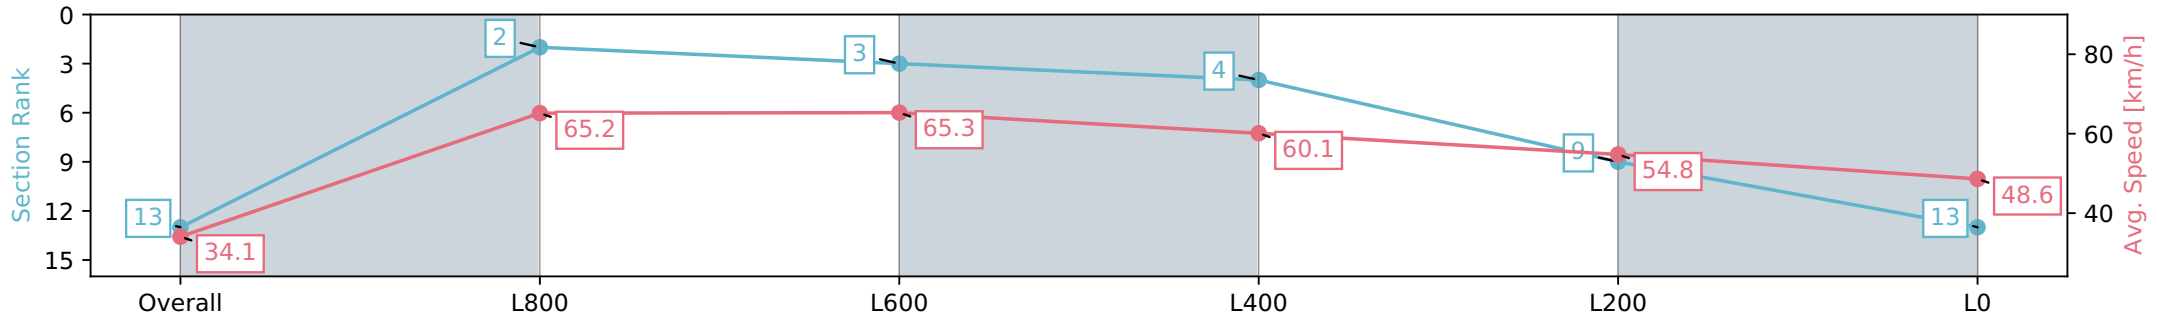

Horse/Jockey Name	BONAVENTA/Sophie Logan
Finish Rank	13
Fastest Section Time (Section)	0:11.06 (L1000)
Top Speed [km/h] (Section)	68.4 (L1000)
Race State	Finished

Morphettville SA - Professional
Race 8: Sportsbet Lightning Stakes - 1050m
27 July 2024 - 4:10PM
Track Rating: Soft 7, Weather: Overcast, Rail Position: True

Section	Overall	L800	L600	L400	L200	L0
Section Times	1:07.81 [13] (0:05.30)	1:02.51 [2] (0:11.06)	0:51.45 [3] (0:11.12)	0:40.33 [4] (0:12.25)	0:28.08 [9] (0:13.25)	0:14.83 [13] (0:14.83)
Average Speed [km/h]	34.1	65.2	65.3	60.1	54.8	48.6
Top Speed [km/h]	57.7	68.2	68.4	62.7	58.7	55.2
Avg. Dist. to Rail [m]	7.5	4.5	2.6	4.2	6.9	8.4
Avg. Stride Freq. [Hz]	2.2	2.6	2.6	2.5	2.4	2.3
Avg. Stride Length [m]	4.4	6.9	7.0	6.6	6.3	5.9

Report Created: Sat 27 July 2024 17:01:33 GMT+10 (Note: Timing is based on positional data)

[ ] Ranking at each section and finish
-:-:- No data available at this section
NA No data available