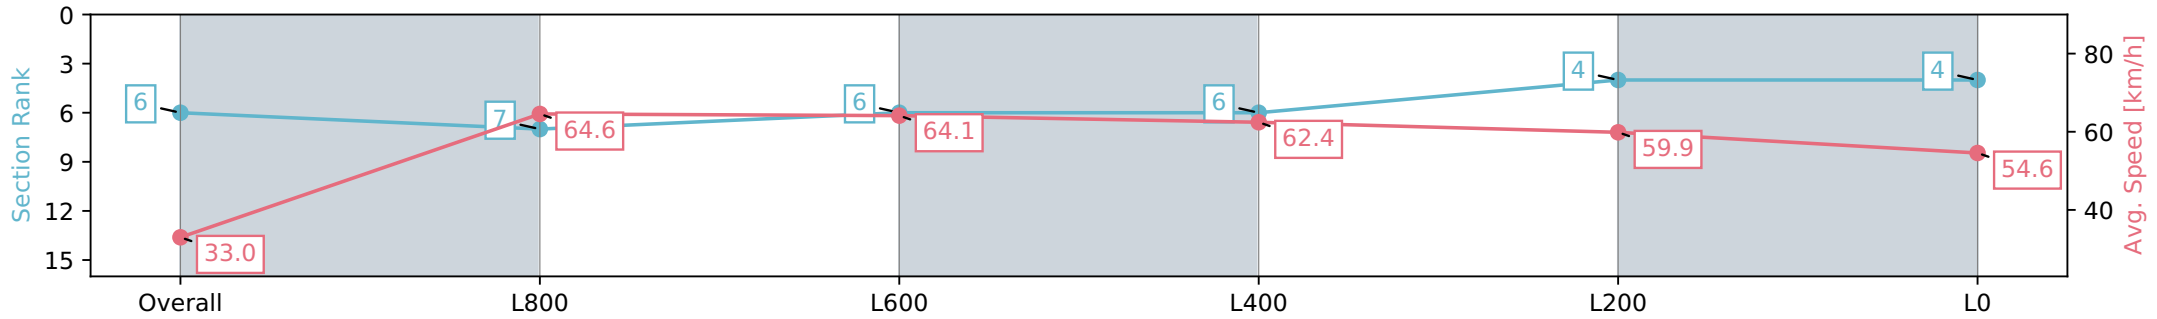

Horse/Jockey Name	MESROUR/Ben Price
Finish Rank	6
Fastest Section Time (Section)	0:11.15 (L1000)
Top Speed [km/h] (Section)	67.9 (Overall)
Race State	Finished

Morphettville SA - Professional
Race 8: Sportsbet Lightning Stakes - 1050m
27 July 2024 - 4:10PM
Track Rating: Soft 7, Weather: Overcast, Rail Position: True

Section	Overall	L800	L600	L400	L200	L0
Section Times	1:04.75 [6] (0:05.46)	0:59.29 [7] (0:11.15)	0:48.14 [6] (0:11.25)	0:36.89 [6] (0:11.61)	0:25.28 [4] (0:12.09)	0:13.19 [4] (0:13.19)
Average Speed [km/h]	33.0	64.6	64.1	62.4	59.9	54.6
Top Speed [km/h]	56.0	67.9	66.9	64.9	62.0	59.5
Avg. Dist. to Rail [m]	3.0	1.8	0.6	1.2	4.5	3.5
Avg. Stride Freq. [Hz]	2.0	2.5	2.5	2.4	2.4	2.3
Avg. Stride Length [m]	4.6	7.1	7.3	7.1	6.7	6.5

Report Created: Sat 27 July 2024 17:01:13 GMT+10 (Note: Timing is based on positional data)

[ ] Ranking at each section and finish
-:-:- No data available at this section
NA No data available