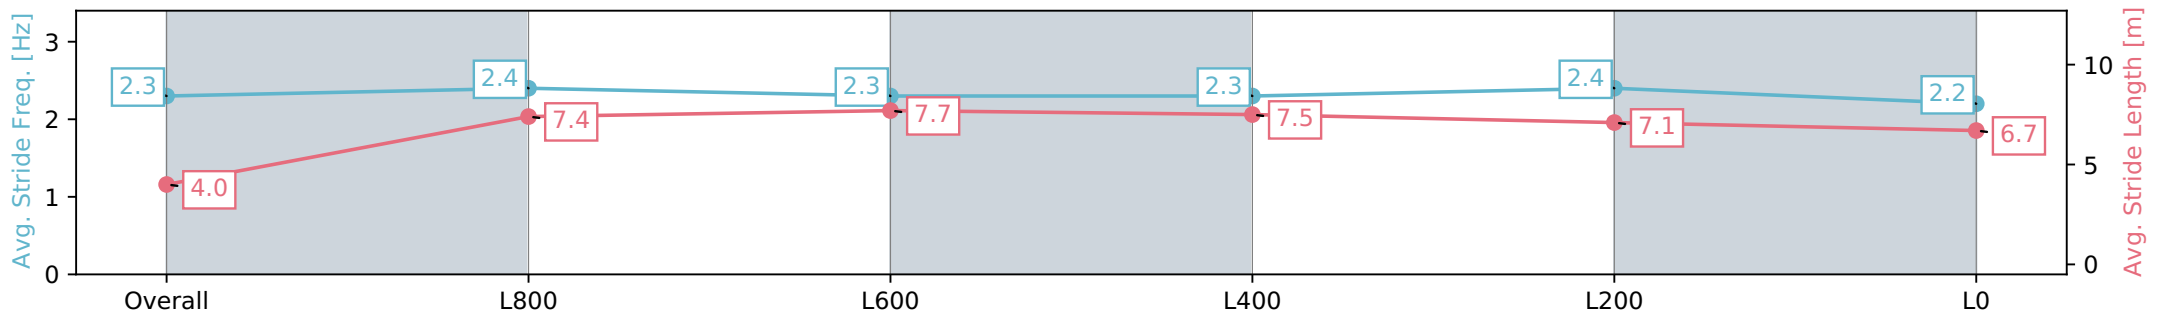

Report Created: Sat 27 July 2024 17:01:13 GMT+10 (Note: Timing is based on positional data)

[ ] Ranking at each section and finish  
 -:-:- No data available at this section  
 NA No data available

Horse/Jockey Name	WIGGUM/Lachlan Neindorf
Finish Rank	7
Fastest Section Time (Section)	0:11.20 (L800)
Top Speed [km/h] (Section)	67.8 (Overall)
Race State	Finished

Morphettville SA - Professional  
 Race 8: Sportsbet Lightning Stakes - 1050m  
 27 July 2024 - 4:10PM  
 Track Rating: Soft 7, Weather: Overcast, Rail Position: True

Section	Overall	L800	L600	L400	L200	L0
Section Times	1:04.95 [7] (0:05.48)	0:59.47 [8] (0:11.21)	0:48.26 [8] (0:11.20)	0:37.06 [7] (0:11.75)	0:25.31 [6] (0:11.99)	0:13.32 [5] (0:13.32)
Average Speed [km/h]	32.8	64.3	65.1	62.7	60.8	54.1
Top Speed [km/h]	56.1	67.8	67.7	63.2	63.1	59.2
Avg. Dist. to Rail [m]	12.0	6.6	3.3	4.7	9.4	10.7
Avg. Stride Freq. [Hz]	2.3	2.4	2.3	2.3	2.4	2.2
Avg. Stride Length [m]	4.0	7.4	7.7	7.5	7.1	6.7