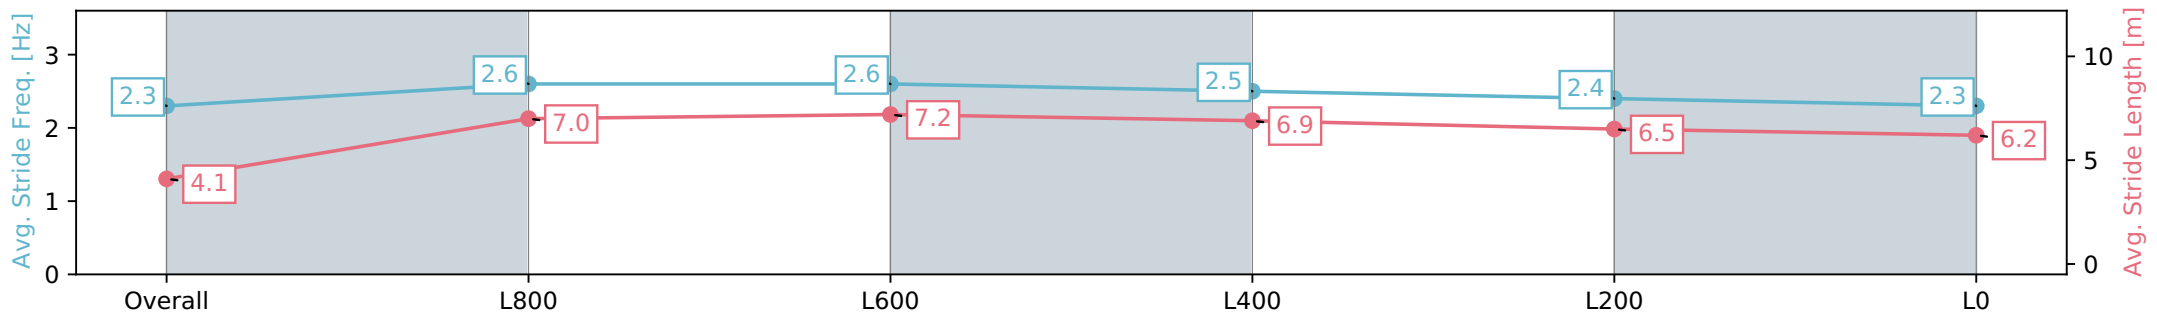

Morphettville SA - Professional  
 Race 8: Sportsbet Lightning Stakes - 1050m  
 27 July 2024 - 4:10PM  
 Track Rating: Soft 7, Weather: Overcast, Rail Position: True

Section	Overall	L800	L600	L400	L200	L0
Section Times	1:05.66 [11] (0:05.84)	0:59.82 [13] (0:11.21)	0:48.61 [12] (0:11.20)	0:37.41 [12] (0:11.60)	0:25.81 [10] (0:12.06)	0:13.75 [11] (0:13.75)
Average Speed [km/h]	31.2	64.2	64.4	62.6	60.1	52.4
Top Speed [km/h]	55.3	66.6	67.1	64.6	61.3	57.7
Avg. Dist. to Rail [m]	5.0	3.5	0.7	1.9	3.4	2.9
Avg. Stride Freq. [Hz]	2.1	2.4	2.4	2.5	2.4	2.3
Avg. Stride Length [m]	4.1	7.1	7.4	7.0	6.8	6.4

Report Created: Sat 27 July 2024 17:01:27 GMT+10 (Note: Timing is based on positional data)

- [ ] Ranking at each section and finish
- :-:- No data available at this section
- NA No data available

Horse/Jockey Name	MAGIC FIELD/Rochelle Milnes
Finish Rank	12
Fastest Section Time (Section)	0:10.96 (L800)
Top Speed [km/h] (Section)	68.2 (Overall)
Race State	Finished

Morphettville SA - Professional  
 Race 8: Sportsbet Lightning Stakes - 1050m  
 27 July 2024 - 4:10PM

Track Rating: Soft 7, Weather: Overcast, Rail Position: True

Section	Overall	L800	L600	L400	L200	L0
Section Times	1:05.95 [12] (0:05.39)	1:00.56 [5] (0:11.03)	0:49.53 [4] (0:10.96)	0:38.57 [3] (0:11.89)	0:26.68 [3] (0:12.55)	0:14.13 [9] (0:14.13)
Average Speed [km/h]	33.4	65.4	66.1	61.6	57.6	51.0
Top Speed [km/h]	57.8	68.2	67.9	64.3	59.4	55.1
Avg. Dist. to Rail [m]	6.9	3.5	1.6	3.3	3.6	3.5
Avg. Stride Freq. [Hz]	2.3	2.6	2.6	2.5	2.4	2.3
Avg. Stride Length [m]	4.1	7.0	7.2	6.9	6.5	6.2