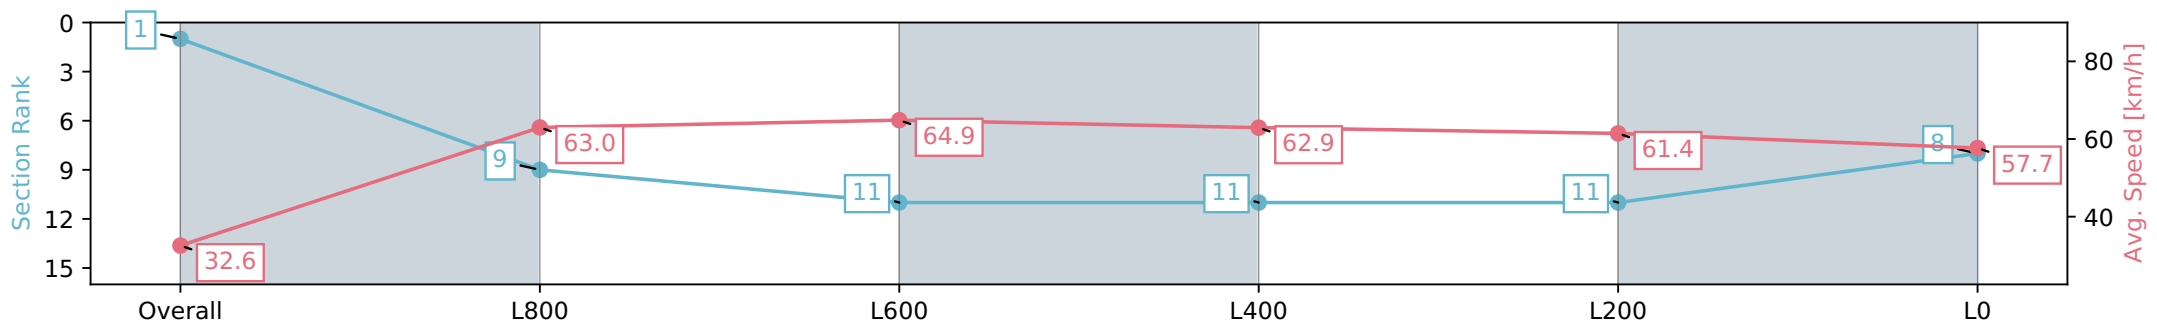

Horse/Jockey Name	LINGANI/Dom Tourneur
Finish Rank	1
Fastest Section Time (Section)	0:11.22 (L800)
Top Speed [km/h] (Section)	66.7 (Overall)
Race State	Finished

Morphettville SA - Professional
Race 8: Sportsbet Lightning Stakes - 1050m
27 July 2024 - 4:10PM
Track Rating: Soft 7, Weather: Overcast, Rail Position: True

Section	Overall	L800	L600	L400	L200	L0
Section Times	1:04.22 [1] (0:05.51)	0:58.71 [9] (0:11.45)	0:47.26 [11] (0:11.22)	0:36.04 [11] (0:11.70)	0:24.34 [11] (0:11.86)	0:12.48 [8] (0:12.48)
Average Speed [km/h]	32.6	63.0	64.9	62.9	61.4	57.7
Top Speed [km/h]	55.2	66.7	66.0	64.6	62.1	60.8
Avg. Dist. to Rail [m]	10.5	5.9	2.6	4.5	8.4	7.0
Avg. Stride Freq. [Hz]	2.1	2.4	2.4	2.4	2.3	2.3
Avg. Stride Length [m]	4.4	7.0	7.4	7.5	7.3	7.0

Report Created: Sat 27 July 2024 17:00:59 GMT+10 (Note: Timing is based on positional data)

- [ ] Ranking at each section and finish
- -:-:- No data available at this section
- NA No data available