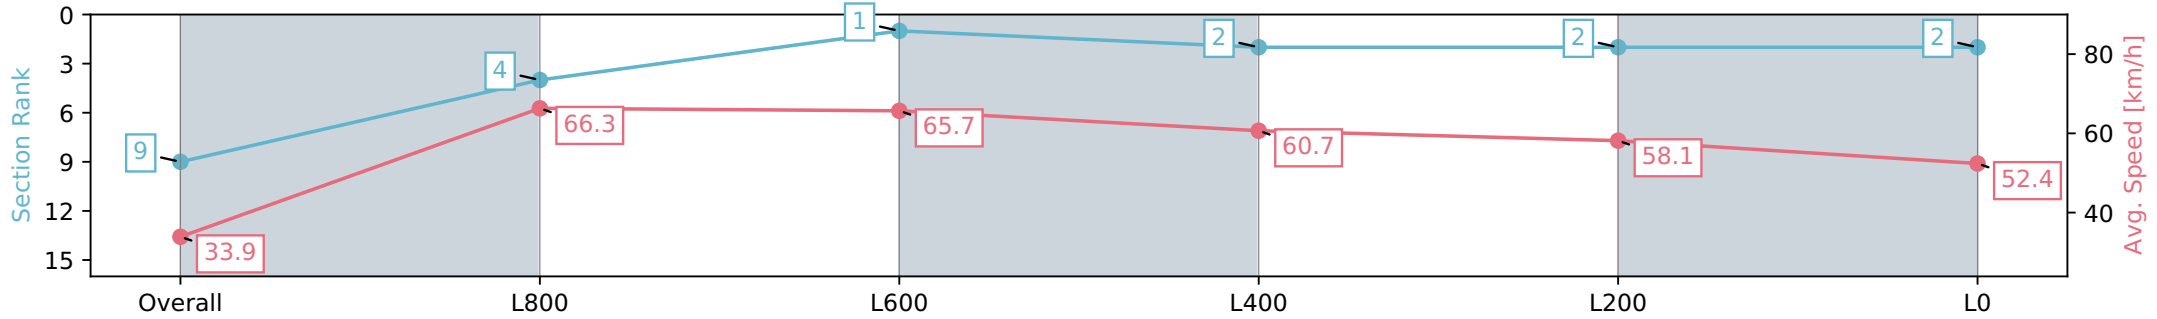

Morphettville SA - Professional  
 Race 8: Sportsbet Lightning Stakes - 1050m  
 27 July 2024 - 4:10PM  
 Track Rating: Soft 7, Weather: Overcast, Rail Position: True

Section	Overall	L800	L600	L400	L200	L0
Section Times	1:05.21 [9] (0:05.34)	0:59.87 [4] (0:10.86)	0:49.01 [1] (0:10.98)	0:38.03 [2] (0:11.90)	0:26.13 [2] (0:12.39)	0:13.74 [2] (0:13.74)
Average Speed [km/h]	33.9	66.3	65.7	60.7	58.1	52.4
Top Speed [km/h]	58.3	68.8	68.7	62.6	59.9	56.0
Avg. Dist. to Rail [m]	3.6	2.0	0.6	0.7	0.6	0.2
Avg. Stride Freq. [Hz]	2.2	2.5	2.4	2.3	2.3	2.2
Avg. Stride Length [m]	4.3	7.3	7.3	7.2	7.0	6.5