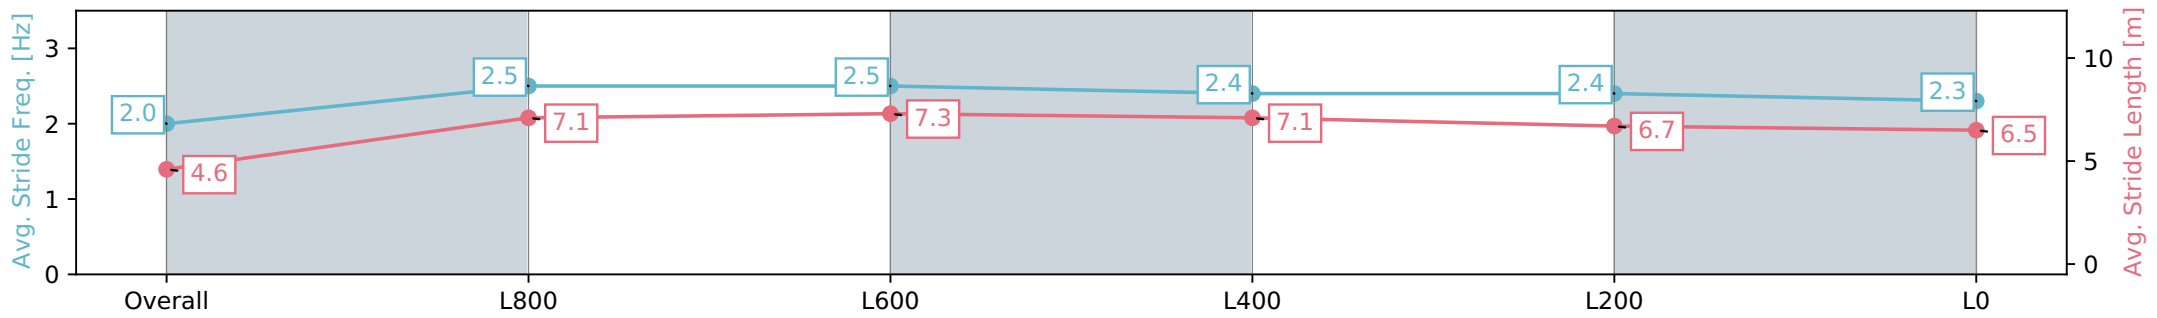

Report Created: Sat 27 July 2024 17:01:10 GMT+10 (Note: Timing is based on positional data)

- [ ] Ranking at each section and finish
- :-:- No data available at this section
- NA No data available

Horse/Jockey Name	MESROUR/Ben Price
Finish Rank	6
Fastest Section Time (Section)	0:11.15 (L1000)
Top Speed [km/h] (Section)	67.9 (Overall)
Race State	Finished

Morphettville SA - Professional  
 Race 8: Sportsbet Lightning Stakes - 1050m  
 27 July 2024 - 4:10PM  
 Track Rating: Soft 7, Weather: Overcast, Rail Position: True

Section	Overall	L800	L600	L400	L200	L0
Section Times	1:04.75 [6] (0:05.46)	0:59.29 [7] (0:11.15)	0:48.14 [6] (0:11.25)	0:36.89 [6] (0:11.61)	0:25.28 [4] (0:12.09)	0:13.19 [4] (0:13.19)
Average Speed [km/h]	33.0	64.6	64.1	62.4	59.9	54.6
Top Speed [km/h]	56.0	67.9	66.9	64.9	62.0	59.5
Avg. Dist. to Rail [m]	3.0	1.8	0.6	1.2	4.5	3.5
Avg. Stride Freq. [Hz]	2.0	2.5	2.5	2.4	2.4	2.3
Avg. Stride Length [m]	4.6	7.1	7.3	7.1	6.7	6.5