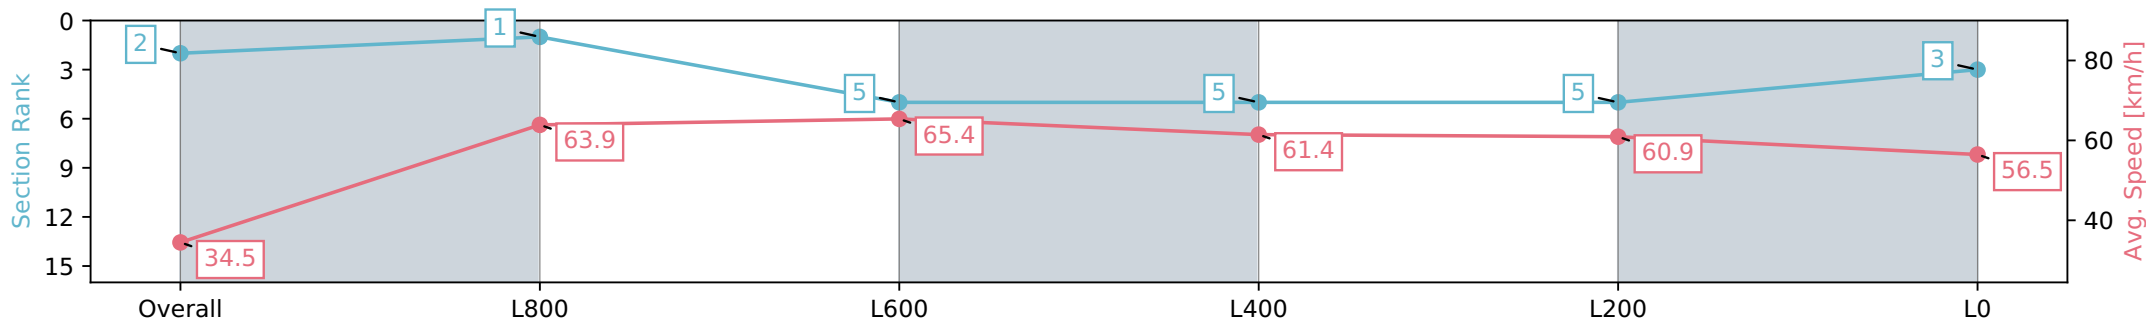

Horse/Jockey Name	KUROYANAGI/Jamie Kah
Finish Rank	2
Fastest Section Time (Section)	0:11.16 (L800)
Top Speed [km/h] (Section)	67.3 (Overall)
Race State	Finished

Morphettville SA - Professional
Race 8: Sportsbet Lightning Stakes - 1050m

27 July 2024 - 4:10PM

Track Rating: Soft 7, Weather: Overcast, Rail Position: True

Section	Overall	L800	L600	L400	L200	L0
Section Times	1:04.25 [2] (0:05.21)	0:59.04 [1] (0:11.27)	0:47.77 [5] (0:11.16)	0:36.61 [5] (0:11.92)	0:24.69 [5] (0:11.95)	0:12.74 [3] (0:12.74)
Average Speed [km/h]	34.5	63.9	65.4	61.4	60.9	56.5
Top Speed [km/h]	56.0	67.3	66.9	62.6	62.0	60.2
Avg. Dist. to Rail [m]	9.7	5.8	3.4	3.5	7.8	9.3
Avg. Stride Freq. [Hz]	2.1	2.4	2.3	2.2	2.2	2.2
Avg. Stride Length [m]	4.6	7.5	7.9	7.8	7.5	7.2

Report Created: Sat 27 July 2024 17:01:02 GMT+10 (Note: Timing is based on positional data)

- [ ] Ranking at each section and finish
- -:-:- No data available at this section
- NA No data available