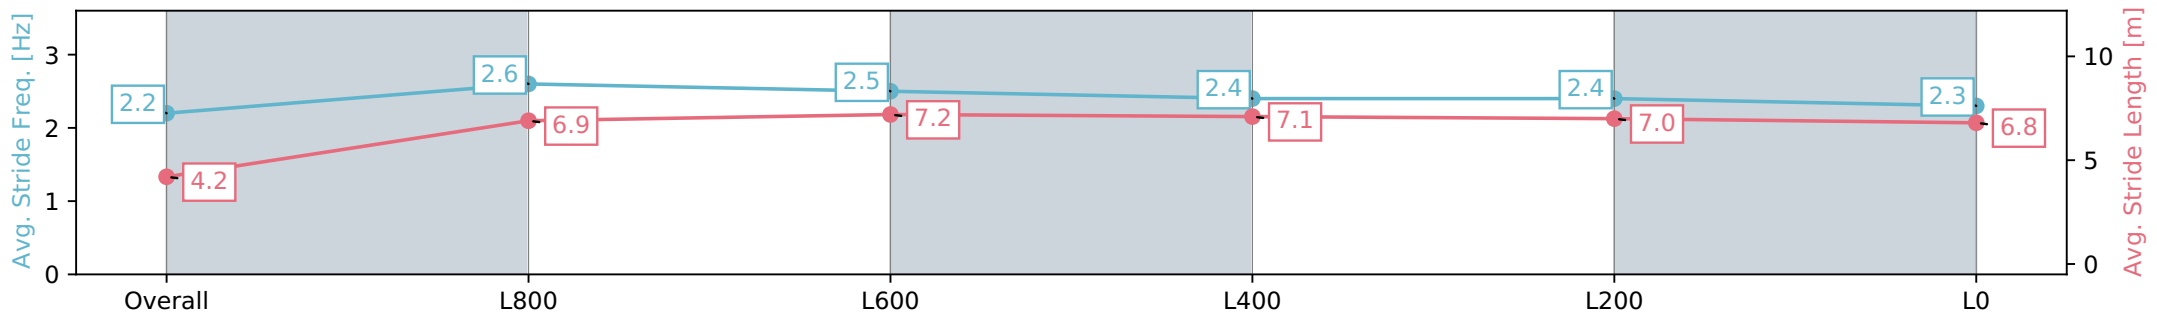

Report Created: Sat 27 July 2024 17:01:22 GMT+10 (Note: Timing is based on positional data)

- [ ] Ranking at each section and finish
- :-:- No data available at this section
- NA No data available

Horse/Jockey Name	BRAVE ACTION/Jessica Eaton
Finish Rank	10
Fastest Section Time (Section)	0:11.17 (L800)
Top Speed [km/h] (Section)	68.1 (L1000)
Race State	Finished

Morphettville SA - Professional  
 Race 8: Sportsbet Lightning Stakes - 1050m  
 27 July 2024 - 4:10PM  
 Track Rating: Soft 7, Weather: Overcast, Rail Position: True

Section	Overall	L800	L600	L400	L200	L0
Section Times	1:05.44 [10] (0:05.56)	0:59.87 [11] (0:11.36)	0:48.51 [10] (0:11.17)	0:37.34 [10] (0:11.98)	0:25.36 [13] (0:12.30)	0:13.06 [12] (0:13.06)
Average Speed [km/h]	32.2	63.5	65.7	62.1	59.4	55.2
Top Speed [km/h]	54.4	67.6	68.1	64.8	60.8	57.6
Avg. Dist. to Rail [m]	13.6	7.5	4.1	6.6	10.6	9.1
Avg. Stride Freq. [Hz]	2.2	2.6	2.5	2.4	2.4	2.3
Avg. Stride Length [m]	4.2	6.9	7.2	7.1	7.0	6.8