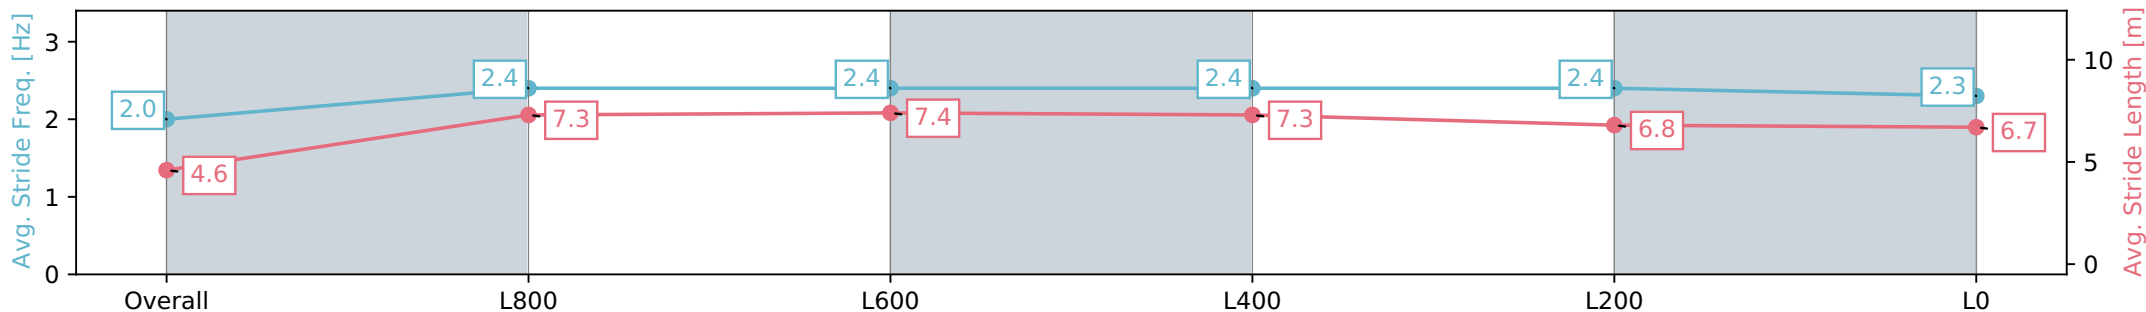

Morphettville SA - Professional  
Race 8: Sportsbet Lightning Stakes - 1050m

27 July 2024 - 4:10PM

Track Rating: Soft 7, Weather: Overcast, Rail Position: True

Section	Overall	L800	L600	L400	L200	L0
Section Times	1:04.47 [4] (0:05.44)	0:59.03 [6] (0:11.25)	0:47.78 [7] (0:11.28)	0:36.49 [9] (0:11.73)	0:24.76 [8] (0:11.96)	0:12.80 [6] (0:12.80)
Average Speed [km/h]	33.1	64.1	64.5	62.8	61.0	56.3
Top Speed [km/h]	56.4	66.8	65.7	64.2	62.3	59.7
Avg. Dist. to Rail [m]	7.9	4.7	2.6	4.3	7.9	6.1
Avg. Stride Freq. [Hz]	2.0	2.4	2.4	2.4	2.4	2.3
Avg. Stride Length [m]	4.6	7.3	7.4	7.3	6.8	6.7