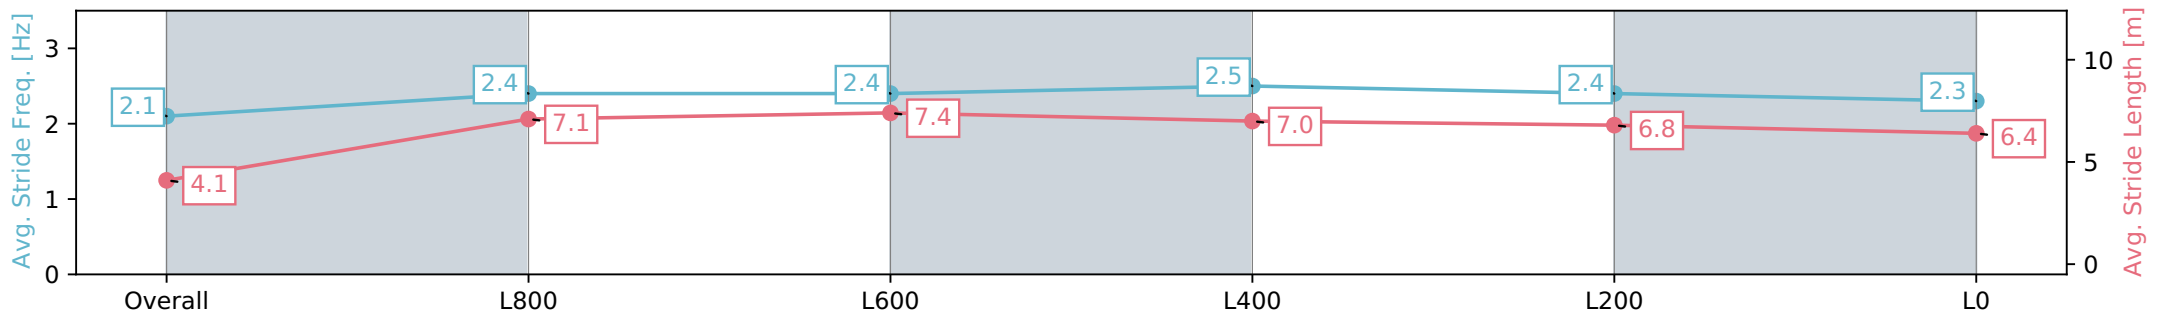

Morphettville SA - Professional  
 Race 8: Sportsbet Lightning Stakes - 1050m  
 27 July 2024 - 4:10PM  
 Track Rating: Soft 7, Weather: Overcast, Rail Position: True

Section	Overall	L800	L600	L400	L200	L0
Section Times	1:05.44 [10] (0:05.56)	0:59.87 [11] (0:11.36)	0:48.51 [10] (0:11.17)	0:37.34 [10] (0:11.98)	0:25.36 [13] (0:12.30)	0:13.06 [12] (0:13.06)
Average Speed [km/h]	32.2	63.5	65.7	62.1	59.4	55.2
Top Speed [km/h]	54.4	67.6	68.1	64.8	60.8	57.6
Avg. Dist. to Rail [m]	13.6	7.5	4.1	6.6	10.6	9.1
Avg. Stride Freq. [Hz]	2.2	2.6	2.5	2.4	2.4	2.3
Avg. Stride Length [m]	4.2	6.9	7.2	7.1	7.0	6.8

Report Created: Sat 27 July 2024 17:01:24 GMT+10 (Note: Timing is based on positional data)

- [ ] Ranking at each section and finish
- :-:- No data available at this section
- NA No data available

Horse/Jockey Name	HAJRA/Kayla Crowther
Finish Rank	11
Fastest Section Time (Section)	0:11.20 (L800)
Top Speed [km/h] (Section)	67.1 (L1000)
Race State	Finished

Morphettville SA - Professional  
 Race 8: Sportsbet Lightning Stakes - 1050m  
 27 July 2024 - 4:10PM  
 Track Rating: Soft 7, Weather: Overcast, Rail Position: True

Section	Overall	L800	L600	L400	L200	L0
Section Times	1:05.66 [11] (0:05.84)	0:59.82 [13] (0:11.21)	0:48.61 [12] (0:11.20)	0:37.41 [12] (0:11.60)	0:25.81 [10] (0:12.06)	0:13.75 [11] (0:13.75)
Average Speed [km/h]	31.2	64.2	64.4	62.6	60.1	52.4
Top Speed [km/h]	55.3	66.6	67.1	64.6	61.3	57.7
Avg. Dist. to Rail [m]	5.0	3.5	0.7	1.9	3.4	2.9
Avg. Stride Freq. [Hz]	2.1	2.4	2.4	2.5	2.4	2.3
Avg. Stride Length [m]	4.1	7.1	7.4	7.0	6.8	6.4