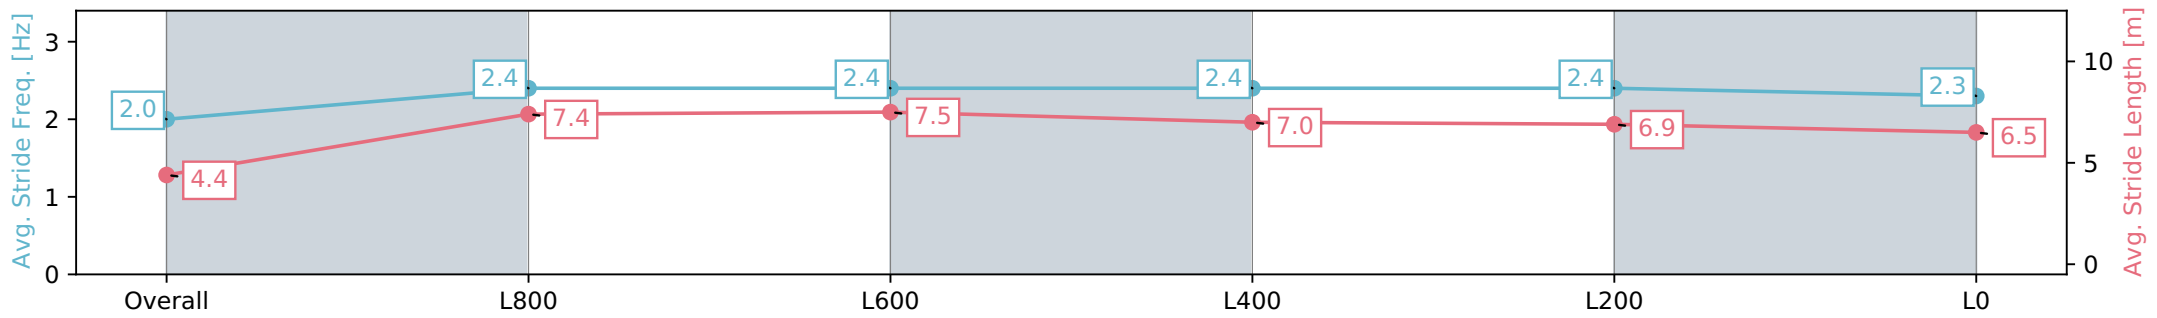

Morphettville SA - Professional  
 Race 8: Sportsbet Lightning Stakes - 1050m  
 27 July 2024 - 4:10PM

Track Rating: Soft 7, Weather: Overcast, Rail Position: True

Section	Overall	L800	L600	L400	L200	L0
Section Times	1:05.16 [8] (0:05.56)	0:59.59 [10] (0:11.21)	0:48.38 [9] (0:11.16)	0:37.22 [8] (0:11.75)	0:25.47 [7] (0:12.14)	0:13.33 [10] (0:13.33)
Average Speed [km/h]	32.3	64.4	64.7	62.0	59.5	54.1
Top Speed [km/h]	54.9	66.9	67.5	63.3	61.0	58.0
Avg. Dist. to Rail [m]	5.7	2.9	0.7	2.8	3.5	4.8
Avg. Stride Freq. [Hz]	2.0	2.4	2.4	2.4	2.4	2.3
Avg. Stride Length [m]	4.4	7.4	7.5	7.0	6.9	6.5