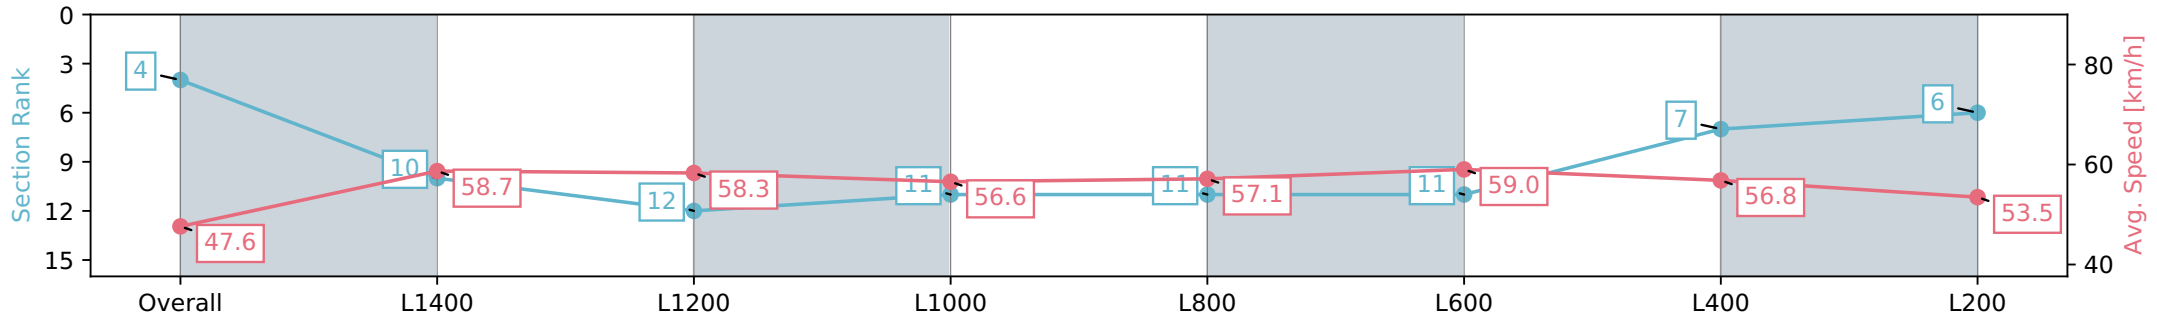

Horse/Jockey Name	FLYING ASSASSIN/Sairyn Fawke
Finish Rank	4
Fastest Section Time (Section)	0:12.38 (L1400)
Top Speed [km/h] (Section)	60.0 (Overall)
Race State	Finished

Morphettville SA - Professional
Race 7: Happy Retirement Peter Jolly Handicap - 1600m
27 July 2024 - 3:32PM
Track Rating: Soft 7, Weather: Overcast, Rail Position: True

Section	Overall	L1400	L1200	L1000	L800	L600	L400	L200
Section Times	1:43.99 [4] (0:15.14)	1:28.85 [10] (0:12.38)	1:16.47 [12] (0:12.42)	1:04.05 [11] (0:12.74)	0:51.31 [11] (0:12.62)	0:38.69 [11] (0:12.43)	0:26.26 [7] (0:12.80)	0:13.46 [6] (0:13.46)
Average Speed [km/h]	47.6	58.7	58.3	56.6	57.1	59.0	56.8	53.5
Top Speed [km/h]	59.3	60.0	59.6	58.7	58.2	59.7	57.8	56.5
Avg. Dist. to Rail [m]	10.3	2.7	1.5	1.9	1.1	3.2	9.2	11.3
Avg. Stride Freq. [Hz]	2.3	2.3	2.3	2.2	2.3	2.3	2.3	2.2
Avg. Stride Length [m]	5.8	7.0	7.0	7.0	7.1	7.2	7.0	6.8

Report Created: Sat 27 July 2024 16:24:23 GMT+10 (Note: Timing is based on positional data)

- [ ] Ranking at each section and finish
- -:-:- No data available at this section
- NA No data available