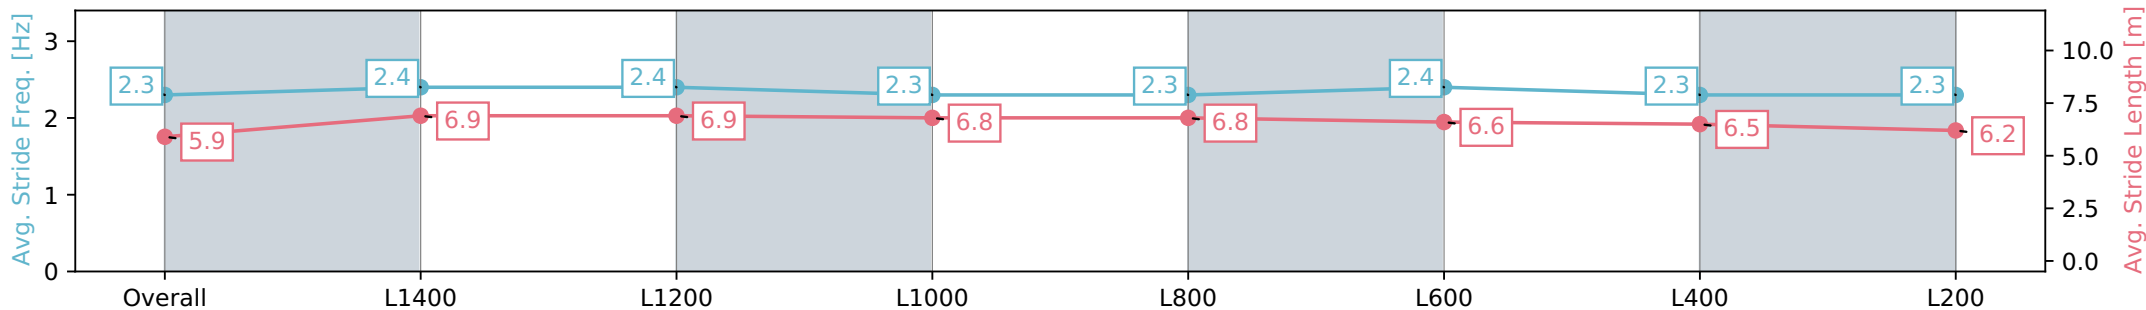

Report Created: Sat 27 July 2024 16:24:42 GMT+10 (Note: Timing is based on positional data)

- [] Ranking at each section and finish
- :-:- No data available at this section
- NA No data available

Horse/Jockey Name	HARD PRINCE/Jake Toeroek
Finish Rank	11
Fastest Section Time (Section)	0:12.08 (L1400)
Top Speed [km/h] (Section)	61.0 (Overall)
Race State	Finished

Morphettville SA - Professional
 Race 7: Happy Retirement Peter Jolly Handicap - 1600m
 27 July 2024 - 3:32PM
 Track Rating: Soft 7, Weather: Overcast, Rail Position: True

Section	Overall	L1400	L1200	L1000	L800	L600	L400	L200
Section Times	1:45.35 [11] (0:14.66)	1:30.69 [5] (0:12.08)	1:18.61 [5] (0:12.31)	1:06.30 [4] (0:12.88)	0:53.42 [4] (0:12.84)	0:40.58 [4] (0:12.91)	0:27.67 [6] (0:13.28)	0:14.39 [8] (0:14.39)
Average Speed [km/h]	49.1	59.7	58.3	55.9	56.2	56.0	54.4	50.0
Top Speed [km/h]	60.7	61.0	59.5	57.5	57.3	57.0	55.9	52.6
Avg. Dist. to Rail [m]	2.3	0.6	0.5	0.3	0.4	0.9	2.9	4.9
Avg. Stride Freq. [Hz]	2.3	2.4	2.4	2.3	2.3	2.4	2.3	2.3
Avg. Stride Length [m]	5.9	6.9	6.9	6.8	6.8	6.6	6.5	6.2