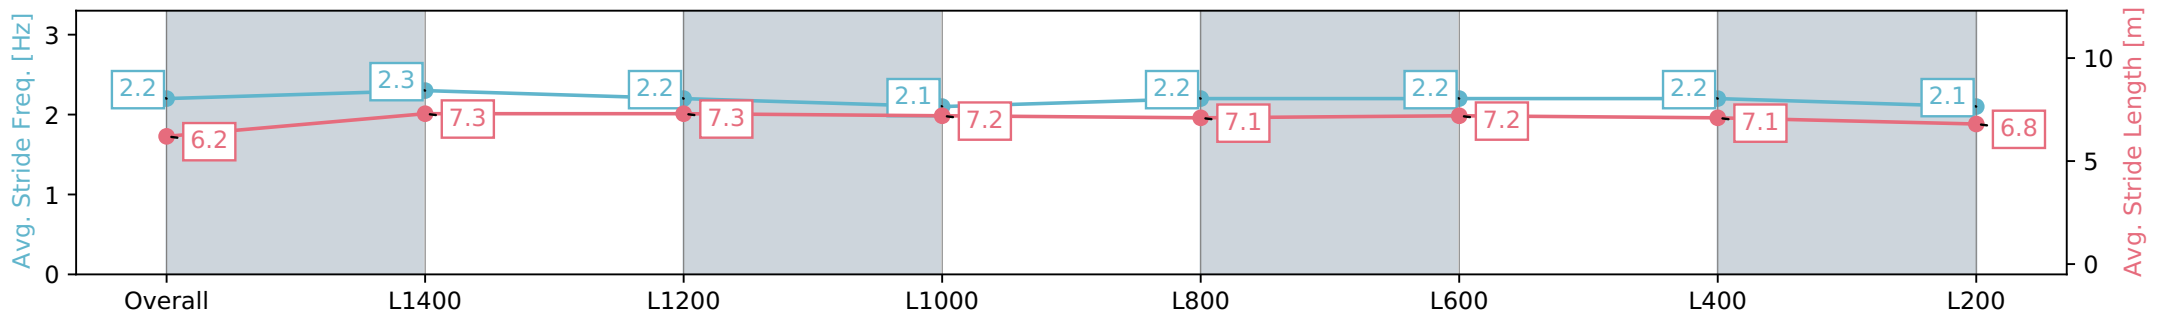

Morphettville SA - Professional
 Race 7: Happy Retirement Peter Jolly Handicap - 1600m
 27 July 2024 - 3:32PM
 Track Rating: Soft 7, Weather: Overcast, Rail Position: True

Section	Overall	L1400	L1200	L1000	L800	L600	L400	L200
Section Times	1:43.95 [3] (0:14.76)	1:29.19 [6] (0:12.00)	1:17.19 [6] (0:12.43)	1:04.76 [6] (0:12.89)	0:51.87 [6] (0:12.76)	0:39.11 [6] (0:12.57)	0:26.53 [3] (0:12.76)	0:13.77 [3] (0:13.77)
Average Speed [km/h]	48.9	60.2	58.2	55.9	57.0	58.3	56.9	52.2
Top Speed [km/h]	62.1	62.2	58.9	56.8	57.8	59.5	58.1	55.0
Avg. Dist. to Rail [m]	4.1	1.6	1.0	2.0	2.4	3.4	6.2	7.3
Avg. Stride Freq. [Hz]	2.2	2.3	2.2	2.1	2.2	2.2	2.2	2.1
Avg. Stride Length [m]	6.2	7.3	7.3	7.2	7.1	7.2	7.1	6.8