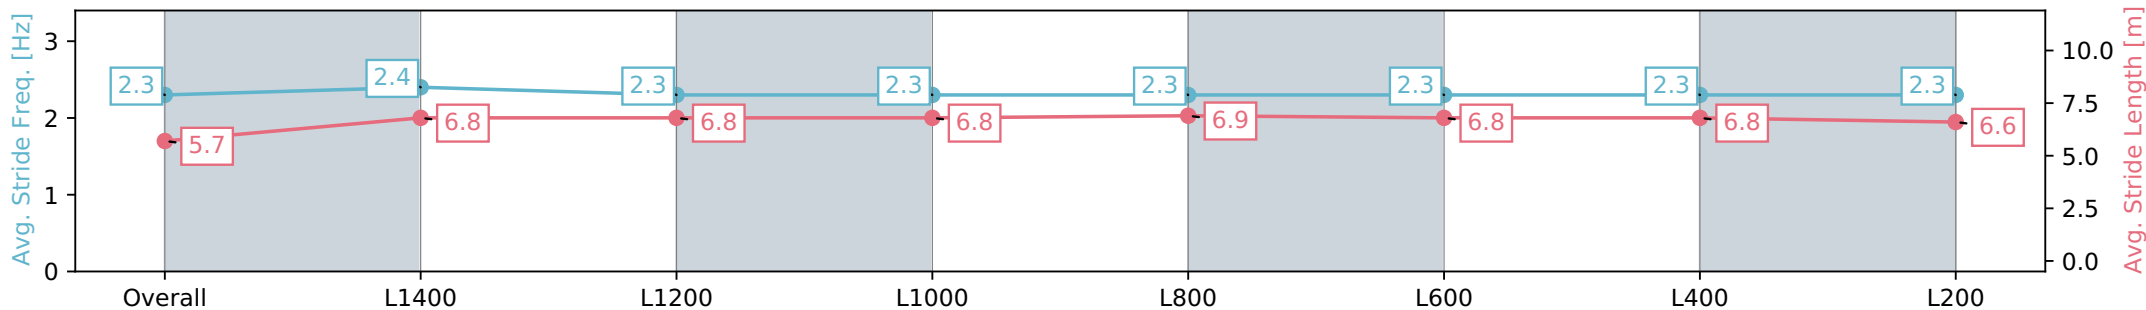

Morphettville SA - Professional
 Race 7: Happy Retirement Peter Jolly Handicap - 1600m
 27 July 2024 - 3:32PM
 Track Rating: Soft 7, Weather: Overcast, Rail Position: True

Section	Overall	L1400	L1200	L1000	L800	L600	L400	L200
Section Times	1:44.53 [7] (0:15.16)	1:29.37 [11] (0:12.33)	1:17.04 [11] (0:12.64)	1:04.40 [12] (0:12.76)	0:51.64 [12] (0:12.76)	0:38.88 [12] (0:12.70)	0:26.18 [12] (0:12.68)	0:13.50 [9] (0:13.50)
Average Speed [km/h]	47.4	58.9	57.2	56.5	56.8	57.2	57.0	53.3
Top Speed [km/h]	58.1	59.6	58.8	58.5	58.6	59.0	58.6	55.1
Avg. Dist. to Rail [m]	8.0	2.0	1.6	3.5	2.3	1.7	4.2	6.1
Avg. Stride Freq. [Hz]	2.3	2.4	2.3	2.3	2.3	2.3	2.3	2.3
Avg. Stride Length [m]	5.7	6.8	6.8	6.8	6.9	6.8	6.8	6.6