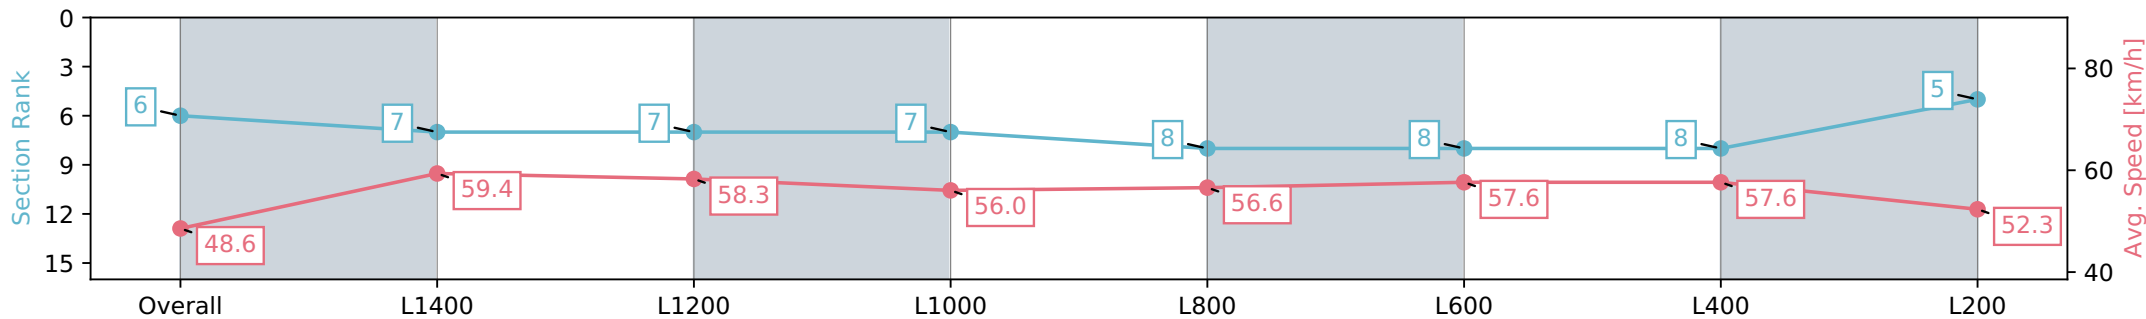

Horse/Jockey Name	MISS RUBICK/Sophie Logan
Finish Rank	6
Fastest Section Time (Section)	0:12.21 (L1400)
Top Speed [km/h] (Section)	61.1 (Overall)
Race State	Finished

Morphettville SA - Professional
Race 7: Happy Retirement Peter Jolly Handicap - 1600m
27 July 2024 - 3:32PM
Track Rating: Soft 7, Weather: Overcast, Rail Position: True

Section	Overall	L1400	L1200	L1000	L800	L600	L400	L200
Section Times	1:44.17 [6] (0:14.82)	1:29.35 [7] (0:12.21)	1:17.14 [7] (0:12.42)	1:04.72 [7] (0:12.85)	0:51.87 [8] (0:12.84)	0:39.03 [8] (0:12.70)	0:26.33 [8] (0:12.57)	0:13.75 [5] (0:13.75)
Average Speed [km/h]	48.6	59.4	58.3	56.0	56.6	57.6	57.6	52.3
Top Speed [km/h]	61.1	60.9	59.2	56.9	58.0	58.7	58.4	56.4
Avg. Dist. to Rail [m]	5.1	2.0	1.3	2.5	2.9	3.1	4.5	4.0
Avg. Stride Freq. [Hz]	2.3	2.3	2.3	2.2	2.2	2.3	2.3	2.3
Avg. Stride Length [m]	5.9	7.0	7.0	6.9	7.0	7.0	6.9	6.4

Report Created: Sat 27 July 2024 16:24:29 GMT+10 (Note: Timing is based on positional data)

- [ ] Ranking at each section and finish
- -:-:- No data available at this section
- NA No data available