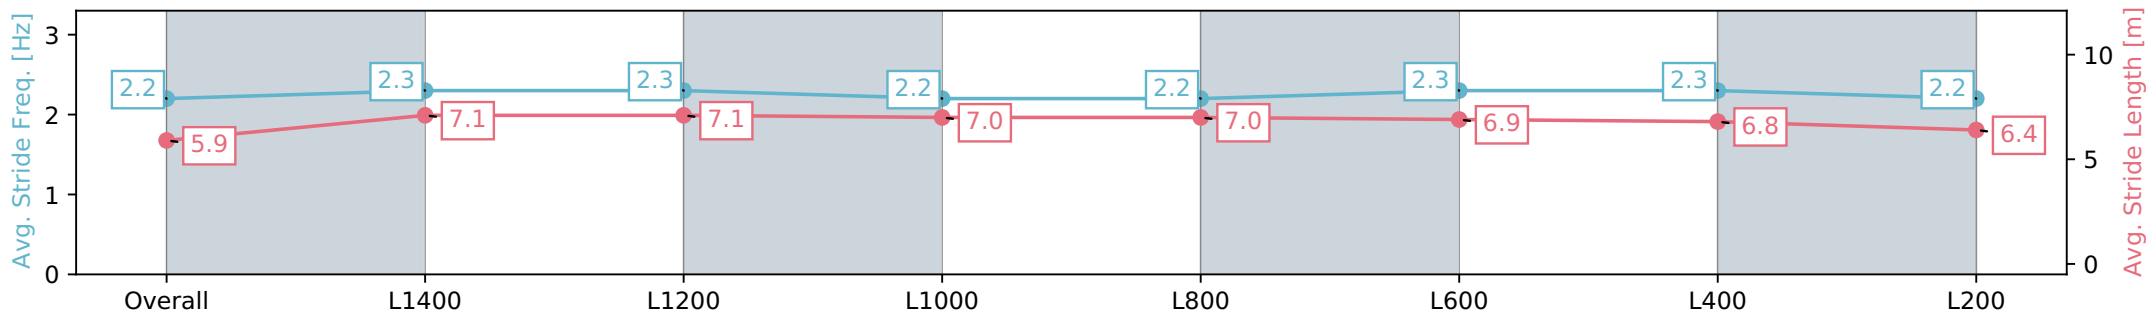

Report Created: Sat 27 July 2024 16:24:36 GMT+10 (Note: Timing is based on positional data)

- [] Ranking at each section and finish
- :-:- No data available at this section
- NA No data available

Horse/Jockey Name	CHEROKEE MISS/Will Price
Finish Rank	9
Fastest Section Time (Section)	0:12.11 (L1400)
Top Speed [km/h] (Section)	61.1 (Overall)
Race State	Finished

Morphettville SA - Professional
 Race 7: Happy Retirement Peter Jolly Handicap - 1600m
 27 July 2024 - 3:32PM
 Track Rating: Soft 7, Weather: Overcast, Rail Position: True

Section	Overall	L1400	L1200	L1000	L800	L600	L400	L200
Section Times	1:45.24 [9] (0:15.09)	1:30.15 [9] (0:12.11)	1:18.04 [8] (0:12.35)	1:05.69 [8] (0:12.77)	0:52.92 [9] (0:12.79)	0:40.13 [7] (0:12.83)	0:27.30 [10] (0:13.15)	0:14.15 [10] (0:14.15)
Average Speed [km/h]	47.8	59.7	58.6	56.4	56.6	56.6	54.8	50.9
Top Speed [km/h]	60.1	61.1	59.6	57.7	57.7	57.6	56.3	52.9
Avg. Dist. to Rail [m]	8.3	1.0	1.8	2.4	1.6	1.4	1.8	2.7
Avg. Stride Freq. [Hz]	2.2	2.3	2.3	2.2	2.2	2.3	2.3	2.2
Avg. Stride Length [m]	5.9	7.1	7.1	7.0	7.0	6.9	6.8	6.4