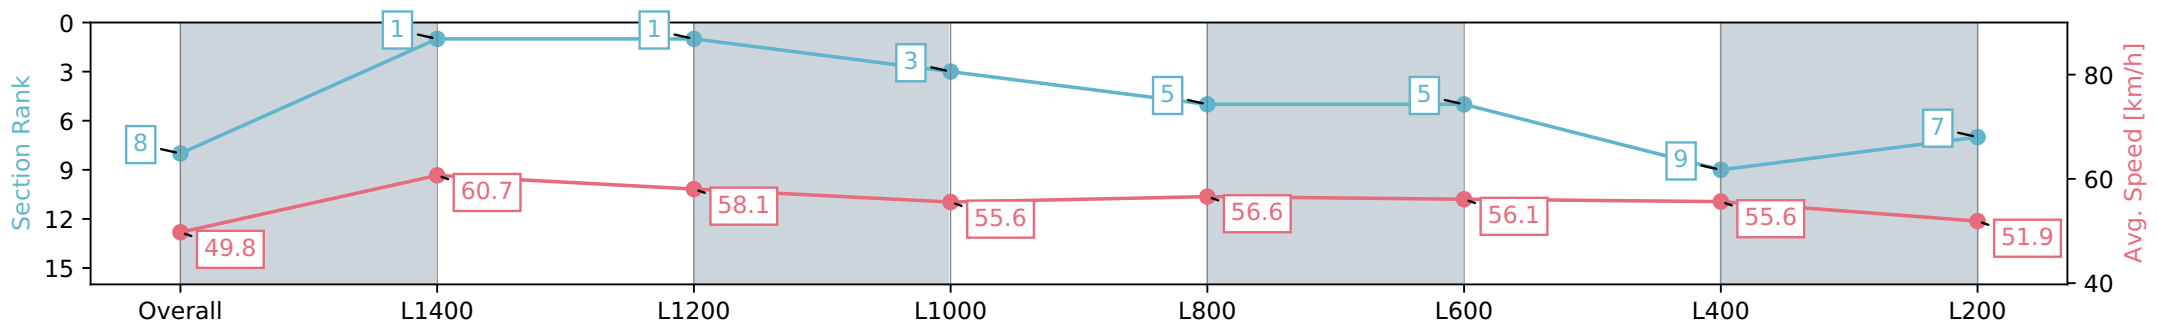

Horse/Jockey Name	KIRKLISTON BLU/Callan Murray
Finish Rank	8
Fastest Section Time (Section)	0:12.03 (L1400)
Top Speed [km/h] (Section)	62.7 (Overall)
Race State	Finished

Morphettville SA - Professional
Race 7: Happy Retirement Peter Jolly Handicap - 1600m
27 July 2024 - 3:32PM
Track Rating: Soft 7, Weather: Overcast, Rail Position: True

Section	Overall	L1400	L1200	L1000	L800	L600	L400	L200
Section Times	1:44.77 [8] (0:14.46)	1:30.31 [1] (0:12.03)	1:18.28 [1] (0:12.54)	1:05.74 [3] (0:12.96)	0:52.78 [5] (0:12.83)	0:39.95 [5] (0:13.05)	0:26.90 [9] (0:13.05)	0:13.85 [7] (0:13.85)
Average Speed [km/h]	49.8	60.7	58.1	55.6	56.6	56.1	55.6	51.9
Top Speed [km/h]	62.6	62.7	59.6	56.6	57.4	57.6	56.5	54.0
Avg. Dist. to Rail [m]	4.8	3.3	3.1	2.8	1.9	3.3	5.3	6.2
Avg. Stride Freq. [Hz]	2.3	2.3	2.3	2.2	2.2	2.3	2.3	2.2
Avg. Stride Length [m]	6.0	7.2	7.1	7.0	7.0	6.9	6.8	6.6

Report Created: Sat 27 July 2024 16:24:36 GMT+10 (Note: Timing is based on positional data)

- [ ] Ranking at each section and finish
- -:-:- No data available at this section
- NA No data available