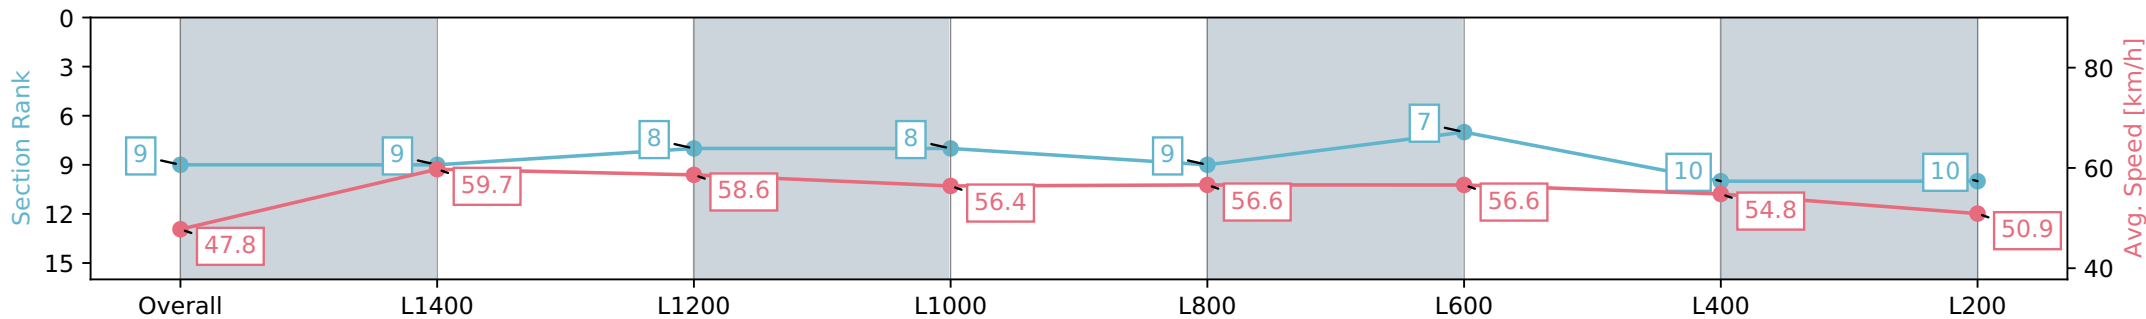

Horse/Jockey Name	CHEROKEE MISS/Will Price
Finish Rank	9
Fastest Section Time (Section)	0:12.11 (L1400)
Top Speed [km/h] (Section)	61.1 (Overall)
Race State	Finished

Morphettville SA - Professional
Race 7: Happy Retirement Peter Jolly Handicap - 1600m
27 July 2024 - 3:32PM
Track Rating: Soft 7, Weather: Overcast, Rail Position: True

Section	Overall	L1400	L1200	L1000	L800	L600	L400	L200
Section Times	1:45.24 [9] (0:15.09)	1:30.15 [9] (0:12.11)	1:18.04 [8] (0:12.35)	1:05.69 [8] (0:12.77)	0:52.92 [9] (0:12.79)	0:40.13 [7] (0:12.83)	0:27.30 [10] (0:13.15)	0:14.15 [10] (0:14.15)
Average Speed [km/h]	47.8	59.7	58.6	56.4	56.6	56.6	54.8	50.9
Top Speed [km/h]	60.1	61.1	59.6	57.7	57.7	57.6	56.3	52.9
Avg. Dist. to Rail [m]	8.3	1.0	1.8	2.4	1.6	1.4	1.8	2.7
Avg. Stride Freq. [Hz]	2.2	2.3	2.3	2.2	2.2	2.3	2.3	2.2
Avg. Stride Length [m]	5.9	7.1	7.1	7.0	7.0	6.9	6.8	6.4

- [ ] Ranking at each section and finish
- -:-:- No data available at this section
- NA No data available