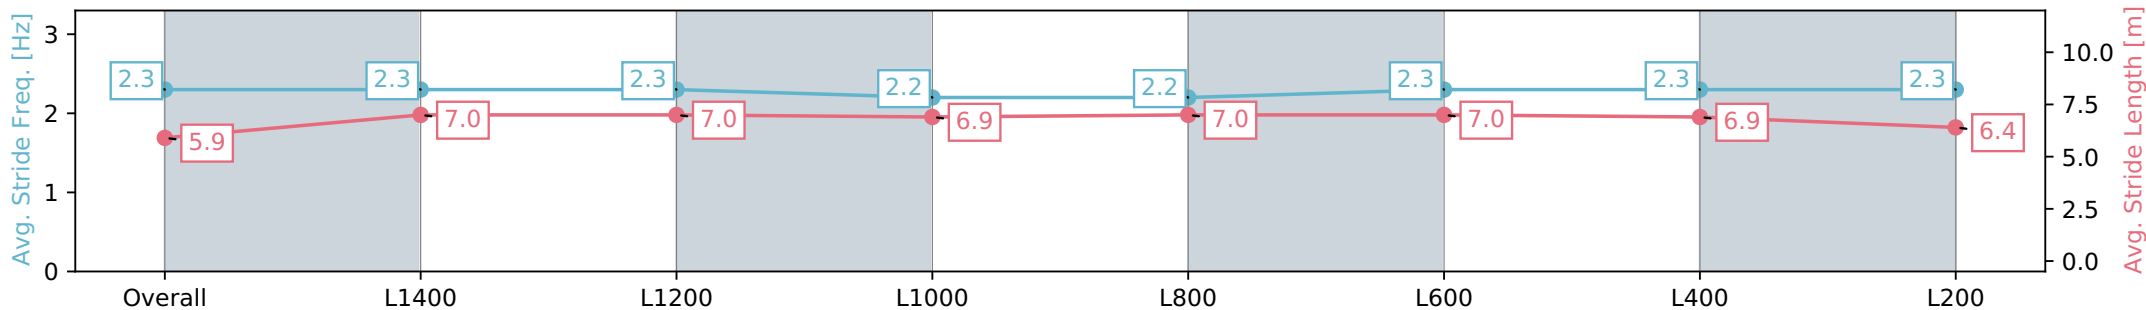

Horse/Jockey Name	MISS RUBICK/Sophie Logan
Finish Rank	6
Fastest Section Time (Section)	0:12.21 (L1400)
Top Speed [km/h] (Section)	61.1 (Overall)
Race State	Finished

Morphettville SA - Professional
Race 7: Happy Retirement Peter Jolly Handicap - 1600m
27 July 2024 - 3:32PM
Track Rating: Soft 7, Weather: Overcast, Rail Position: True

Section	Overall	L1400	L1200	L1000	L800	L600	L400	L200
Section Times	1:44.17 [6] (0:14.82)	1:29.35 [7] (0:12.21)	1:17.14 [7] (0:12.42)	1:04.72 [7] (0:12.85)	0:51.87 [8] (0:12.84)	0:39.03 [8] (0:12.70)	0:26.33 [8] (0:12.57)	0:13.75 [5] (0:13.75)
Average Speed [km/h]	48.6	59.4	58.3	56.0	56.6	57.6	57.6	52.3
Top Speed [km/h]	61.1	60.9	59.2	56.9	58.0	58.7	58.4	56.4
Avg. Dist. to Rail [m]	5.1	2.0	1.3	2.5	2.9	3.1	4.5	4.0
Avg. Stride Freq. [Hz]	2.3	2.3	2.3	2.2	2.2	2.3	2.3	2.3
Avg. Stride Length [m]	5.9	7.0	7.0	6.9	7.0	7.0	6.9	6.4

Report Created: Sat 27 July 2024 16:24:29 GMT+10 (Note: Timing is based on positional data)

- [ ] Ranking at each section and finish
- -:-:- No data available at this section
- NA No data available