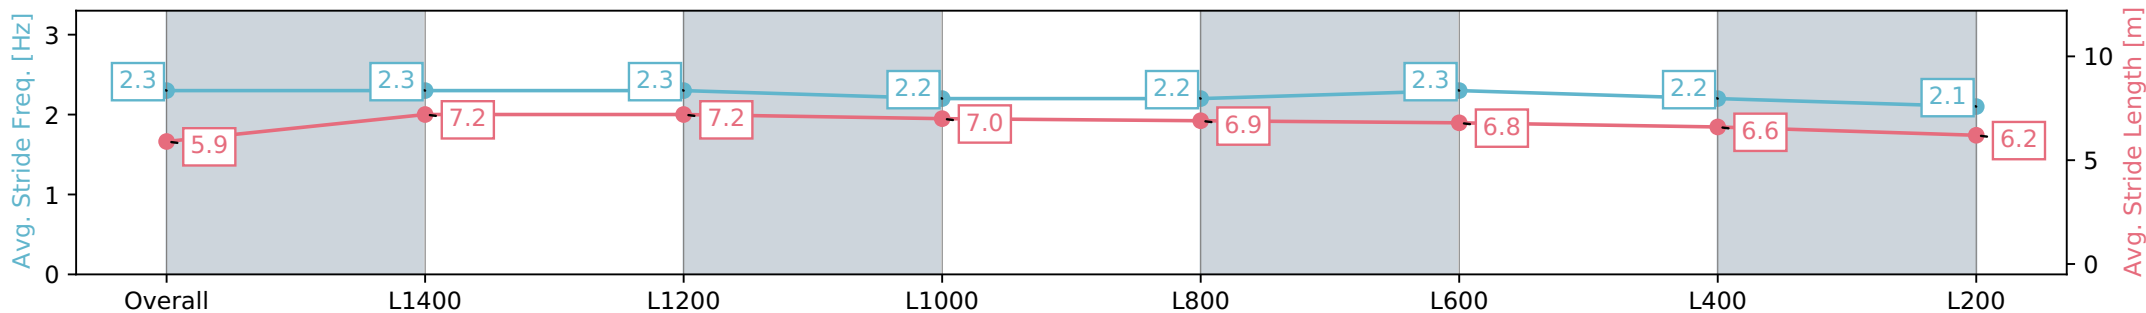

Morphettville SA - Professional
 Race 7: Happy Retirement Peter Jolly Handicap - 1600m
 27 July 2024 - 3:32PM
 Track Rating: Soft 7, Weather: Overcast, Rail Position: True

Section	Overall	L1400	L1200	L1000	L800	L600	L400	L200
Section Times	1:45.35 [11] (0:14.66)	1:30.69 [5] (0:12.08)	1:18.61 [5] (0:12.31)	1:06.30 [4] (0:12.88)	0:53.42 [4] (0:12.84)	0:40.58 [4] (0:12.91)	0:27.67 [6] (0:13.28)	0:14.39 [8] (0:14.39)
Average Speed [km/h]	49.1	59.7	58.3	55.9	56.2	56.0	54.4	50.0
Top Speed [km/h]	60.7	61.0	59.5	57.5	57.3	57.0	55.9	52.6
Avg. Dist. to Rail [m]	2.3	0.6	0.5	0.3	0.4	0.9	2.9	4.9
Avg. Stride Freq. [Hz]	2.3	2.4	2.4	2.3	2.3	2.4	2.3	2.3
Avg. Stride Length [m]	5.9	6.9	6.9	6.8	6.8	6.6	6.5	6.2

Report Created: Sat 27 July 2024 16:24:46 GMT+10 (Note: Timing is based on positional data)

- [] Ranking at each section and finish
- :-:- No data available at this section
- NA No data available

Horse/Jockey Name	NAVY GOLD/Ben Price
Finish Rank	12
Fastest Section Time (Section)	0:12.02 (L1400)
Top Speed [km/h] (Section)	61.9 (Overall)
Race State	Finished

Morphettville SA - Professional
 Race 7: Happy Retirement Peter Jolly Handicap - 1600m
 27 July 2024 - 3:32PM
 Track Rating: Soft 7, Weather: Overcast, Rail Position: True

Section	Overall	L1400	L1200	L1000	L800	L600	L400	L200
Section Times	1:46.41 [12] (0:14.50)	1:31.91 [2] (0:12.02)	1:19.89 [2] (0:12.23)	1:07.66 [1] (0:12.94)	0:54.72 [2] (0:12.95)	0:41.77 [2] (0:12.97)	0:28.80 [4] (0:13.62)	0:15.18 [11] (0:15.18)
Average Speed [km/h]	49.6	60.4	59.0	55.6	55.6	55.5	53.0	47.4
Top Speed [km/h]	61.9	61.9	60.3	56.6	56.5	56.6	54.6	51.2
Avg. Dist. to Rail [m]	3.9	1.9	0.8	0.6	0.4	0.4	0.8	0.8
Avg. Stride Freq. [Hz]	2.3	2.3	2.3	2.2	2.2	2.3	2.2	2.1
Avg. Stride Length [m]	5.9	7.2	7.2	7.0	6.9	6.8	6.6	6.2