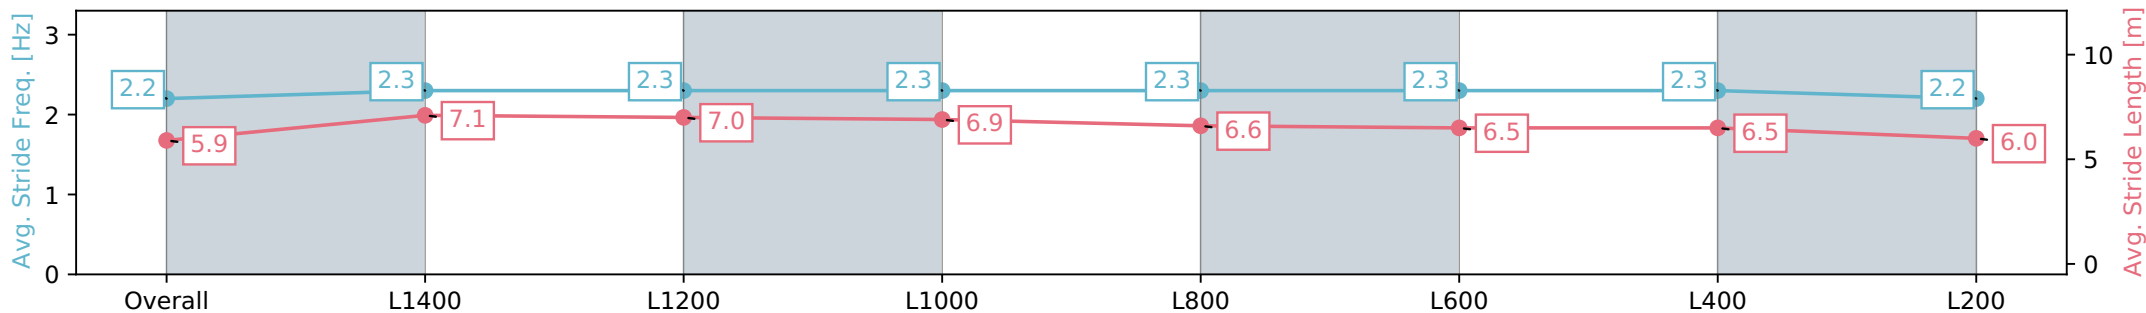

Morphettville SA - Professional
 Race 7: Happy Retirement Peter Jolly Handicap - 1600m
 27 July 2024 - 3:32PM
 Track Rating: Soft 7, Weather: Overcast, Rail Position: True

Section	Overall	L1400	L1200	L1000	L800	L600	L400	L200
Section Times	1:46.41 [12] (0:14.50)	1:31.91 [2] (0:12.02)	1:19.89 [2] (0:12.23)	1:07.66 [1] (0:12.94)	0:54.72 [2] (0:12.95)	0:41.77 [2] (0:12.97)	0:28.80 [4] (0:13.62)	0:15.18 [11] (0:15.18)
Average Speed [km/h]	49.6	60.4	59.0	55.6	55.6	55.5	53.0	47.4
Top Speed [km/h]	61.9	61.9	60.3	56.6	56.5	56.6	54.6	51.2
Avg. Dist. to Rail [m]	3.9	1.9	0.8	0.6	0.4	0.4	0.8	0.8
Avg. Stride Freq. [Hz]	2.3	2.3	2.3	2.2	2.2	2.3	2.2	2.1
Avg. Stride Length [m]	5.9	7.2	7.2	7.0	6.9	6.8	6.6	6.2

Report Created: Sat 27 July 2024 16:24:49 GMT+10 (Note: Timing is based on positional data)

- [] Ranking at each section and finish
- :-:- No data available at this section
- NA No data available

Horse/Jockey Name	FIERY MOON/Rochelle Milnes
Finish Rank	13
Fastest Section Time (Section)	0:12.01 (L1400)
Top Speed [km/h] (Section)	62.1 (Overall)
Race State	Finished

Morphettville SA - Professional
 Race 7: Happy Retirement Peter Jolly Handicap - 1600m
 27 July 2024 - 3:32PM
 Track Rating: Soft 7, Weather: Overcast, Rail Position: True

Section	Overall	L1400	L1200	L1000	L800	L600	L400	L200
Section Times	1:46.42 [13] (0:15.22)	1:31.20 [12] (0:12.01)	1:19.19 [9] (0:12.39)	1:06.80 [9] (0:12.61)	0:54.19 [7] (0:12.98)	0:41.21 [9] (0:13.05)	0:28.16 [11] (0:13.46)	0:14.70 [13] (0:14.70)
Average Speed [km/h]	47.4	60.2	58.3	57.2	55.5	55.1	53.6	48.9
Top Speed [km/h]	61.2	62.1	59.8	58.0	56.1	55.9	54.3	51.9
Avg. Dist. to Rail [m]	7.8	1.3	1.2	1.2	0.4	0.2	0.2	1.7
Avg. Stride Freq. [Hz]	2.2	2.3	2.3	2.3	2.3	2.3	2.3	2.2
Avg. Stride Length [m]	5.9	7.1	7.0	6.9	6.6	6.5	6.5	6.0