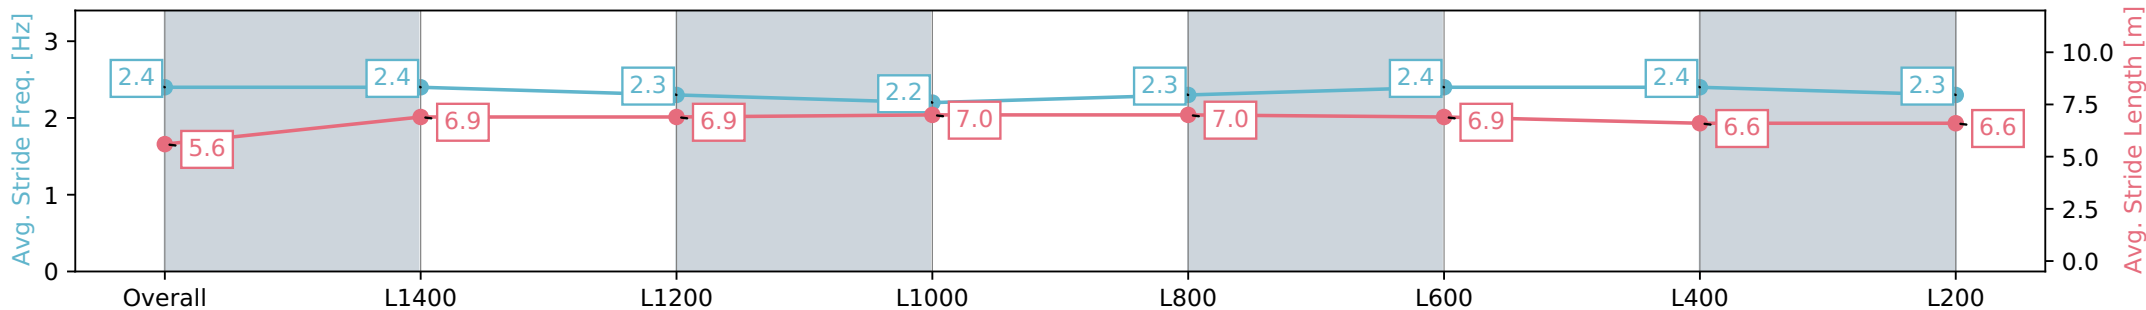

Horse/Jockey Name	TIPSY VIXEN/Jacob Opperman
Finish Rank	2
Fastest Section Time (Section)	0:12.39 (L1400)
Top Speed [km/h] (Section)	60.6 (L1000)
Race State	Finished

Morphettville SA - Professional
Race 7: Happy Retirement Peter Jolly Handicap - 1600m
27 July 2024 - 3:32PM
Track Rating: Soft 7, Weather: Overcast, Rail Position: True

Section	Overall	L1400	L1200	L1000	L800	L600	L400	L200
Section Times	1:43.59 [2] (0:14.88)	1:28.71 [8] (0:12.39)	1:16.32 [10] (0:12.61)	1:03.71 [10] (0:12.75)	0:50.96 [10] (0:12.63)	0:38.33 [10] (0:12.40)	0:25.93 [5] (0:12.56)	0:13.36 [4] (0:13.36)
Average Speed [km/h]	48.4	58.8	57.6	56.4	57.7	59.4	57.9	53.8
Top Speed [km/h]	59.0	59.5	58.9	57.8	60.6	60.4	59.4	57.7
Avg. Dist. to Rail [m]	8.5	3.2	2.4	3.3	3.1	4.4	8.0	9.2
Avg. Stride Freq. [Hz]	2.4	2.4	2.3	2.2	2.3	2.4	2.4	2.3
Avg. Stride Length [m]	5.6	6.9	6.9	7.0	7.0	6.9	6.6	6.6

Report Created: Sat 27 July 2024 16:24:16 GMT+10 (Note: Timing is based on positional data)

- [ ] Ranking at each section and finish
- -:-:- No data available at this section
- NA No data available