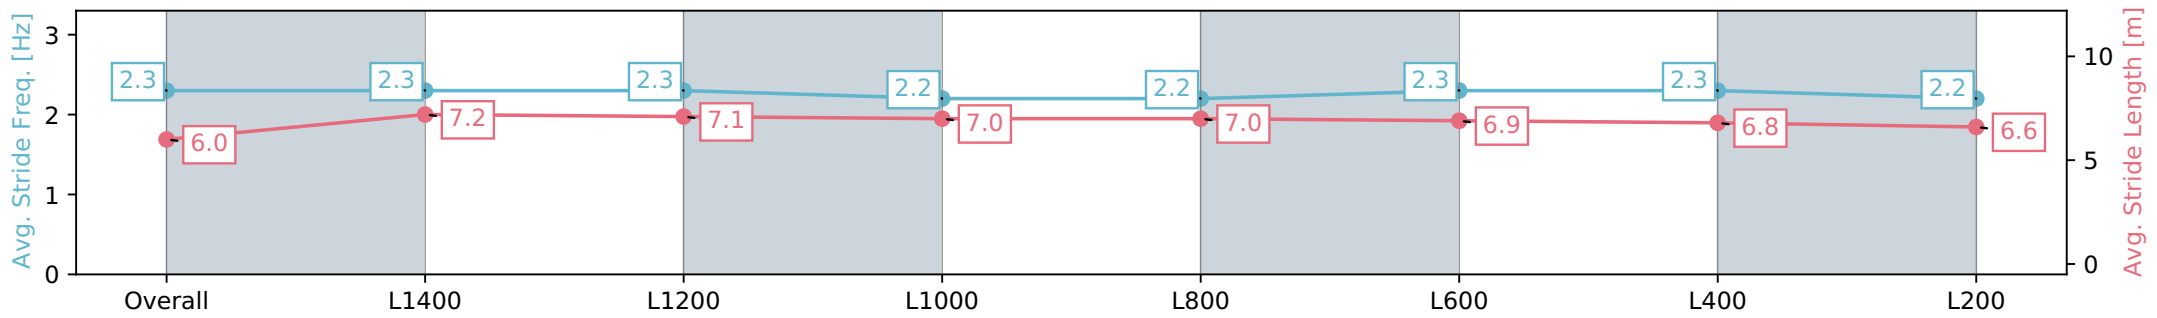

Report Created: Sat 27 July 2024 16:24:33 GMT+10 (Note: Timing is based on positional data)

- [] Ranking at each section and finish
- :-:- No data available at this section
- NA No data available

Horse/Jockey Name	KIRKLISTON BLU/Callan Murray
Finish Rank	8
Fastest Section Time (Section)	0:12.03 (L1400)
Top Speed [km/h] (Section)	62.7 (Overall)
Race State	Finished

Morphettville SA - Professional
 Race 7: Happy Retirement Peter Jolly Handicap - 1600m
 27 July 2024 - 3:32PM
 Track Rating: Soft 7, Weather: Overcast, Rail Position: True

Section	Overall	L1400	L1200	L1000	L800	L600	L400	L200
Section Times	1:44.77 [8] (0:14.46)	1:30.31 [1] (0:12.03)	1:18.28 [1] (0:12.54)	1:05.74 [3] (0:12.96)	0:52.78 [5] (0:12.83)	0:39.95 [5] (0:13.05)	0:26.90 [9] (0:13.05)	0:13.85 [7] (0:13.85)
Average Speed [km/h]	49.8	60.7	58.1	55.6	56.6	56.1	55.6	51.9
Top Speed [km/h]	62.6	62.7	59.6	56.6	57.4	57.6	56.5	54.0
Avg. Dist. to Rail [m]	4.8	3.3	3.1	2.8	1.9	3.3	5.3	6.2
Avg. Stride Freq. [Hz]	2.3	2.3	2.3	2.2	2.2	2.3	2.3	2.2
Avg. Stride Length [m]	6.0	7.2	7.1	7.0	7.0	6.9	6.8	6.6