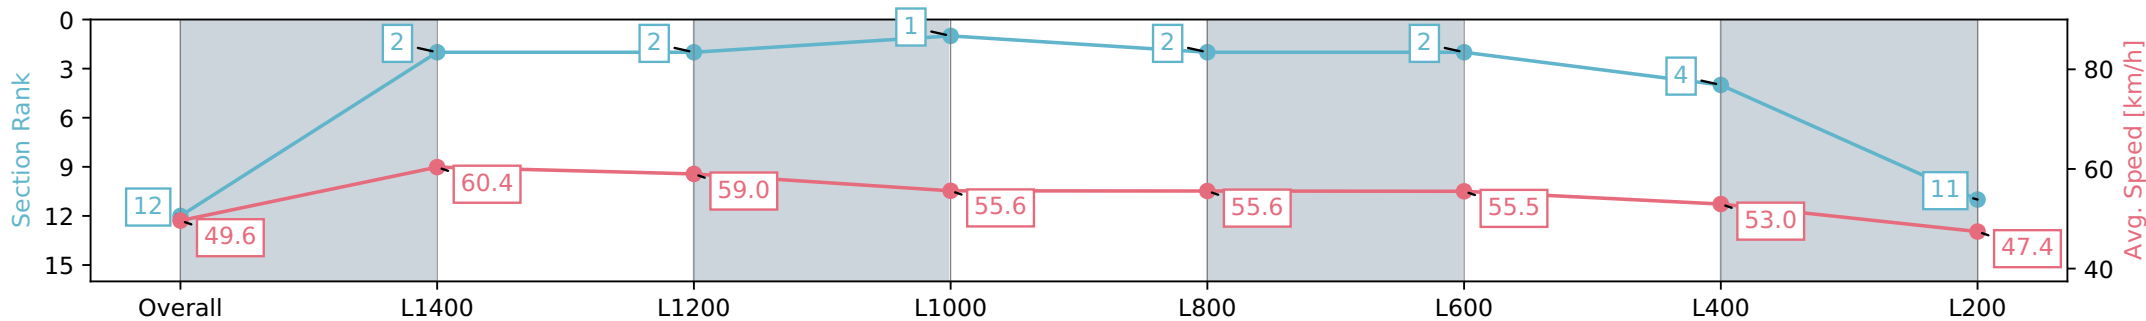

Horse/Jockey Name	NAVY GOLD/Ben Price
Finish Rank	12
Fastest Section Time (Section)	0:12.02 (L1400)
Top Speed [km/h] (Section)	61.9 (Overall)
Race State	Finished

Morphettville SA - Professional
Race 7: Happy Retirement Peter Jolly Handicap - 1600m
27 July 2024 - 3:32PM
Track Rating: Soft 7, Weather: Overcast, Rail Position: True

Section	Overall	L1400	L1200	L1000	L800	L600	L400	L200
Section Times	1:46.41 [12] (0:14.50)	1:31.91 [2] (0:12.02)	1:19.89 [2] (0:12.23)	1:07.66 [1] (0:12.94)	0:54.72 [2] (0:12.95)	0:41.77 [2] (0:12.97)	0:28.80 [4] (0:13.62)	0:15.18 [11] (0:15.18)
Average Speed [km/h]	49.6	60.4	59.0	55.6	55.6	55.5	53.0	47.4
Top Speed [km/h]	61.9	61.9	60.3	56.6	56.5	56.6	54.6	51.2
Avg. Dist. to Rail [m]	3.9	1.9	0.8	0.6	0.4	0.4	0.8	0.8
Avg. Stride Freq. [Hz]	2.3	2.3	2.3	2.2	2.2	2.3	2.2	2.1
Avg. Stride Length [m]	5.9	7.2	7.2	7.0	6.9	6.8	6.6	6.2

Report Created: Sat 27 July 2024 16:24:49 GMT+10 (Note: Timing is based on positional data)

- [ ] Ranking at each section and finish
- -:-:- No data available at this section
- NA No data available