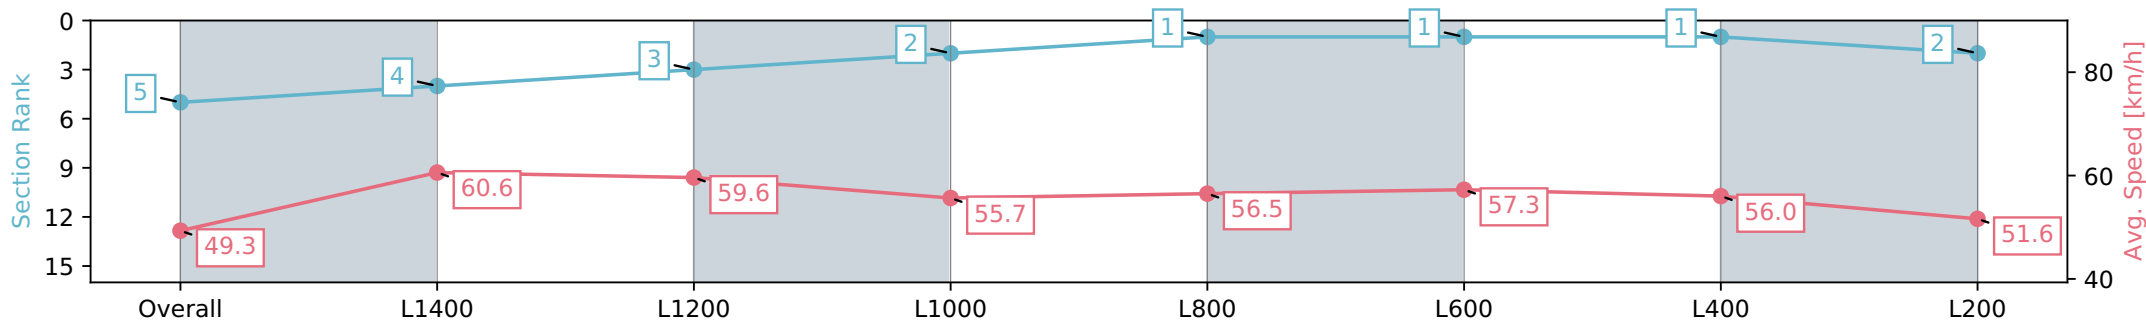

Horse/Jockey Name	BURNING BRIGHT/Taylor Johnstone
Finish Rank	5
Fastest Section Time (Section)	0:12.02 (L1400)
Top Speed [km/h] (Section)	63.7 (Overall)
Race State	Finished

Morphettville SA - Professional
Race 7: Happy Retirement Peter Jolly Handicap - 1600m
27 July 2024 - 3:32PM
Track Rating: Soft 7, Weather: Overcast, Rail Position: True

Section	Overall	L1400	L1200	L1000	L800	L600	L400	L200
Section Times	1:44.10 [5] (0:14.61)	1:29.49 [4] (0:12.02)	1:17.47 [3] (0:12.13)	1:05.34 [2] (0:12.93)	0:52.41 [1] (0:12.85)	0:39.56 [1] (0:12.69)	0:26.87 [1] (0:12.92)	0:13.95 [2] (0:13.95)
Average Speed [km/h]	49.3	60.6	59.6	55.7	56.5	57.3	56.0	51.6
Top Speed [km/h]	63.7	63.6	62.5	56.6	57.4	58.0	57.7	54.5
Avg. Dist. to Rail [m]	12.2	3.4	1.1	1.3	1.7	2.0	4.7	5.6
Avg. Stride Freq. [Hz]	2.3	2.4	2.4	2.3	2.3	2.3	2.3	2.3
Avg. Stride Length [m]	5.9	7.0	7.0	6.7	6.6	6.8	6.6	6.2

Report Created: Sat 27 July 2024 16:24:26 GMT+10 (Note: Timing is based on positional data)

- [ ] Ranking at each section and finish
- -:-:- No data available at this section
- NA No data available