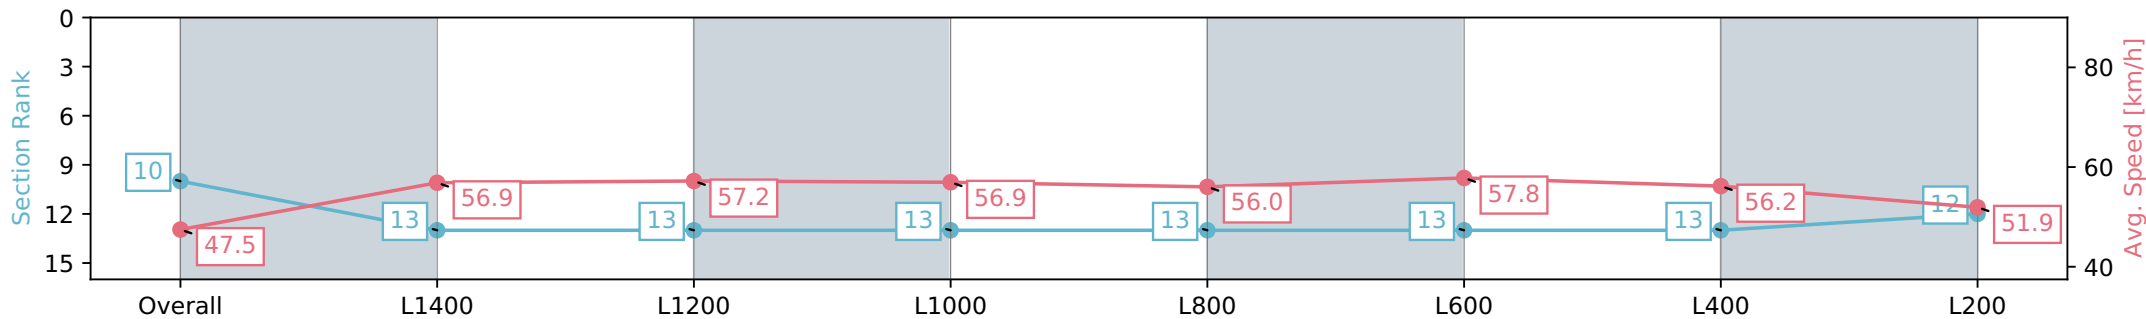

Horse/Jockey Name	REEL WHISKEY/Stacey Metcalfe
Finish Rank	10
Fastest Section Time (Section)	0:12.48 (L600)
Top Speed [km/h] (Section)	58.8 (L800)
Race State	Finished

Morphettville SA - Professional
Race 7: Happy Retirement Peter Jolly Handicap - 1600m
27 July 2024 - 3:32PM
Track Rating: Soft 7, Weather: Overcast, Rail Position: True

Section	Overall	L1400	L1200	L1000	L800	L600	L400	L200
Section Times	1:45.29 [10] (0:15.22)	1:30.07 [13] (0:12.76)	1:17.31 [13] (0:12.61)	1:04.70 [13] (0:12.64)	0:52.06 [13] (0:12.87)	0:39.19 [13] (0:12.48)	0:26.71 [13] (0:12.83)	0:13.88 [12] (0:13.88)
Average Speed [km/h]	47.5	56.9	57.2	56.9	56.0	57.8	56.2	51.9
Top Speed [km/h]	58.6	58.3	58.8	58.2	57.4	58.8	58.1	55.8
Avg. Dist. to Rail [m]	12.0	2.5	0.8	1.1	0.7	0.4	2.2	6.0
Avg. Stride Freq. [Hz]	2.3	2.3	2.3	2.3	2.3	2.4	2.4	2.3
Avg. Stride Length [m]	5.7	6.8	6.9	6.8	6.7	6.7	6.6	6.3

Report Created: Sat 27 July 2024 16:24:42 GMT+10 (Note: Timing is based on positional data)

- [ ] Ranking at each section and finish
- -:-:- No data available at this section
- NA No data available