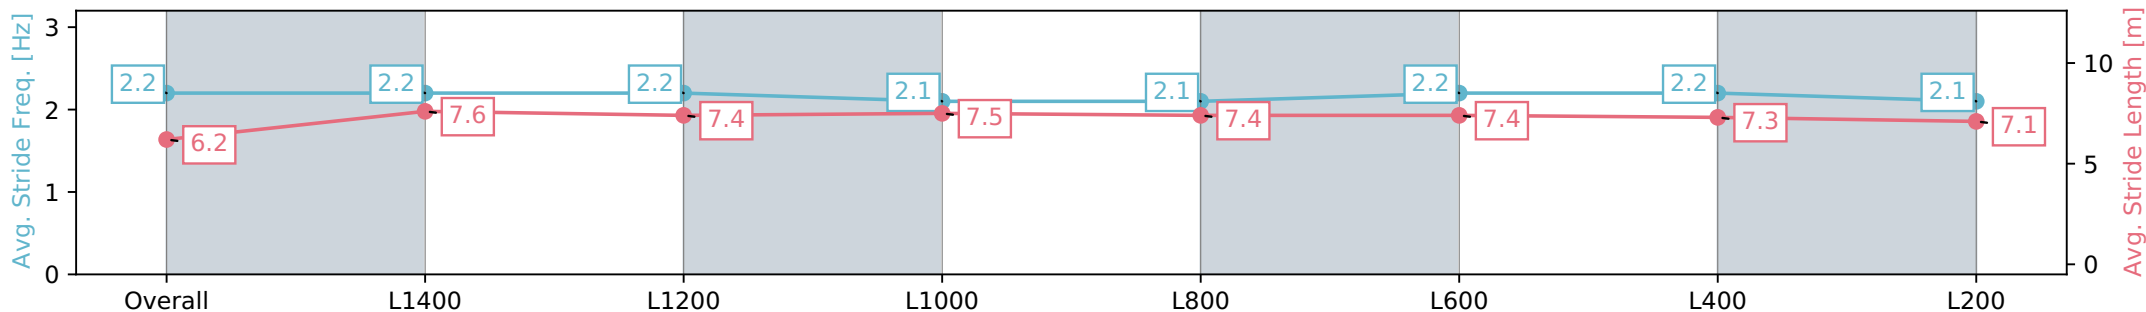

Horse/Jockey Name	A SAMURAI MIND/Lachlan Neindorf
Finish Rank	1
Fastest Section Time (Section)	0:12.13 (L1400)
Top Speed [km/h] (Section)	60.9 (Overall)
Race State	Finished

Morphettville SA - Professional
Race 7: Happy Retirement Peter Jolly Handicap - 1600m
27 July 2024 - 3:32PM
Track Rating: Soft 7, Weather: Overcast, Rail Position: True

Section	Overall	L1400	L1200	L1000	L800	L600	L400	L200
Section Times	1:43.20 [1] (0:14.59)	1:28.61 [3] (0:12.13)	1:16.48 [4] (0:12.33)	1:04.15 [5] (0:12.78)	0:51.37 [3] (0:12.86)	0:38.51 [3] (0:12.60)	0:25.91 [2] (0:12.60)	0:13.31 [1] (0:13.31)
Average Speed [km/h]	49.4	59.9	59.1	56.2	56.7	58.2	57.6	54.1
Top Speed [km/h]	60.9	60.9	60.3	57.2	57.6	59.0	59.4	56.5
Avg. Dist. to Rail [m]	7.6	2.9	2.8	3.5	3.2	3.6	8.0	9.0
Avg. Stride Freq. [Hz]	2.2	2.2	2.2	2.1	2.1	2.2	2.2	2.1
Avg. Stride Length [m]	6.2	7.6	7.4	7.5	7.4	7.4	7.3	7.1

Report Created: Sat 27 July 2024 16:24:12 GMT+10 (Note: Timing is based on positional data)

- [ ] Ranking at each section and finish
- -:-:- No data available at this section
- NA No data available