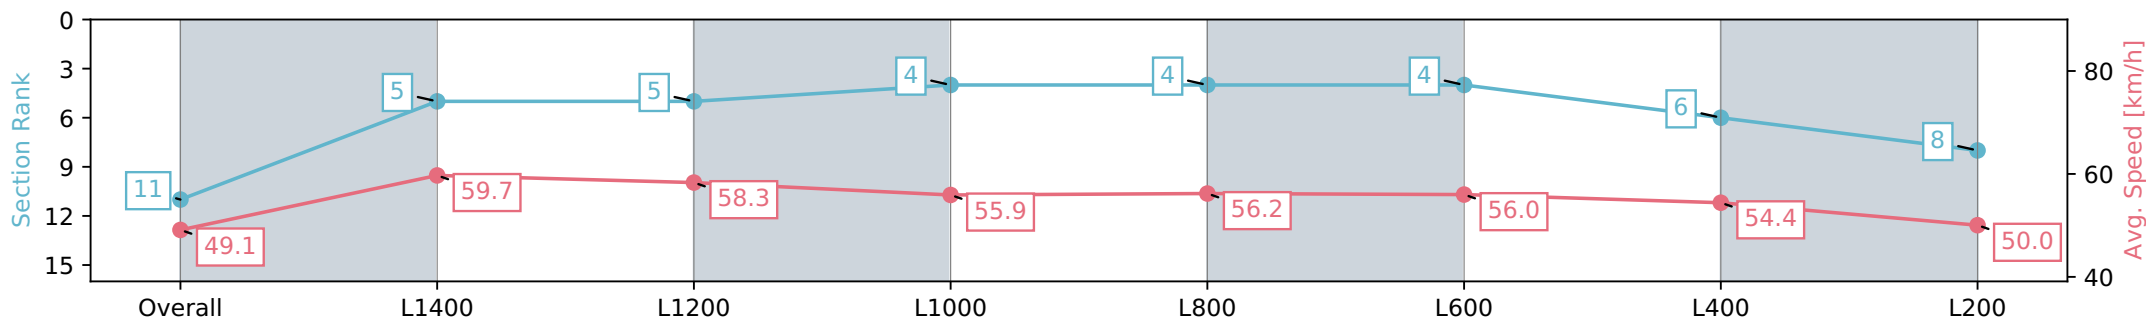

Horse/Jockey Name	HARD PRINCE/Jake Toeroek
Finish Rank	11
Fastest Section Time (Section)	0:12.08 (L1400)
Top Speed [km/h] (Section)	61.0 (Overall)
Race State	Finished

Morphettville SA - Professional
Race 7: Happy Retirement Peter Jolly Handicap - 1600m
27 July 2024 - 3:32PM
Track Rating: Soft 7, Weather: Overcast, Rail Position: True

Section	Overall	L1400	L1200	L1000	L800	L600	L400	L200
Section Times	1:45.35 [11] (0:14.66)	1:30.69 [5] (0:12.08)	1:18.61 [5] (0:12.31)	1:06.30 [4] (0:12.88)	0:53.42 [4] (0:12.84)	0:40.58 [4] (0:12.91)	0:27.67 [6] (0:13.28)	0:14.39 [8] (0:14.39)
Average Speed [km/h]	49.1	59.7	58.3	55.9	56.2	56.0	54.4	50.0
Top Speed [km/h]	60.7	61.0	59.5	57.5	57.3	57.0	55.9	52.6
Avg. Dist. to Rail [m]	2.3	0.6	0.5	0.3	0.4	0.9	2.9	4.9
Avg. Stride Freq. [Hz]	2.3	2.4	2.4	2.3	2.3	2.4	2.3	2.3
Avg. Stride Length [m]	5.9	6.9	6.9	6.8	6.8	6.6	6.5	6.2

Report Created: Sat 27 July 2024 16:24:46 GMT+10 (Note: Timing is based on positional data)

- [ ] Ranking at each section and finish
- -:-:- No data available at this section
- NA No data available