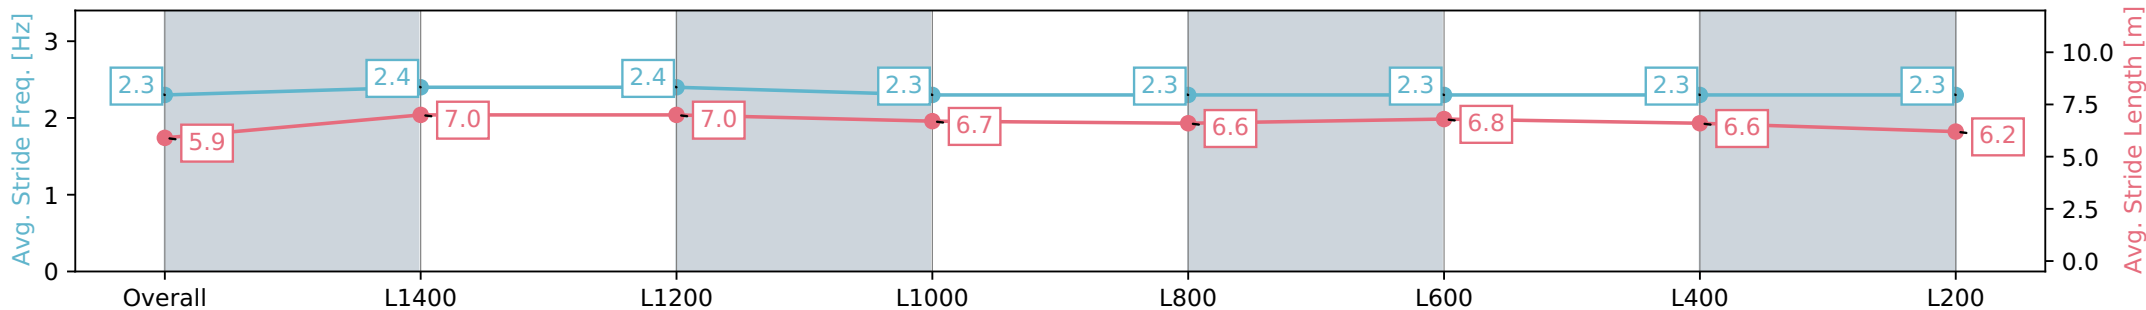

Morphettville SA - Professional
 Race 7: Happy Retirement Peter Jolly Handicap - 1600m
 27 July 2024 - 3:32PM
 Track Rating: Soft 7, Weather: Overcast, Rail Position: True

Section	Overall	L1400	L1200	L1000	L800	L600	L400	L200
Section Times	1:44.10 [5] (0:14.61)	1:29.49 [4] (0:12.02)	1:17.47 [3] (0:12.13)	1:05.34 [2] (0:12.93)	0:52.41 [1] (0:12.85)	0:39.56 [1] (0:12.69)	0:26.87 [1] (0:12.92)	0:13.95 [2] (0:13.95)
Average Speed [km/h]	49.3	60.6	59.6	55.7	56.5	57.3	56.0	51.6
Top Speed [km/h]	63.7	63.6	62.5	56.6	57.4	58.0	57.7	54.5
Avg. Dist. to Rail [m]	12.2	3.4	1.1	1.3	1.7	2.0	4.7	5.6
Avg. Stride Freq. [Hz]	2.3	2.4	2.4	2.3	2.3	2.3	2.3	2.3
Avg. Stride Length [m]	5.9	7.0	7.0	6.7	6.6	6.8	6.6	6.2