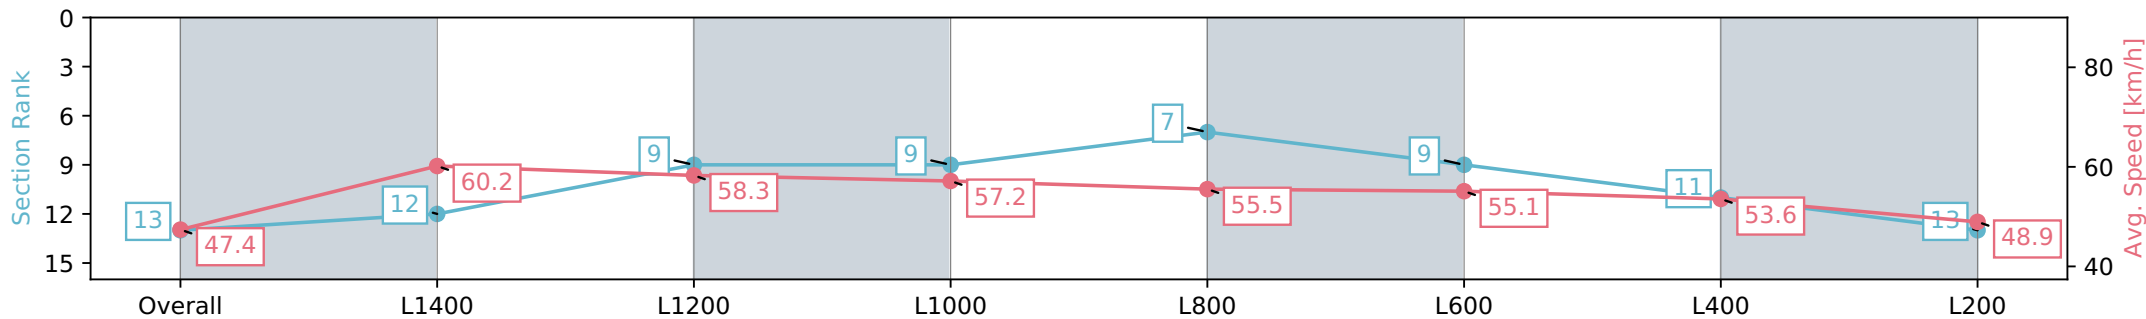

Report Created: Sat 27 July 2024 16:24:49 GMT+10 (Note: Timing is based on positional data)

- [] Ranking at each section and finish
- :-:- No data available at this section
- NA No data available

Horse/Jockey Name	FIERY MOON/Rochelle Milnes
Finish Rank	13
Fastest Section Time (Section)	0:12.01 (L1400)
Top Speed [km/h] (Section)	62.1 (Overall)
Race State	Finished

Morphettville SA - Professional
 Race 7: Happy Retirement Peter Jolly Handicap - 1600m
 27 July 2024 - 3:32PM
 Track Rating: Soft 7, Weather: Overcast, Rail Position: True

Section	Overall	L1400	L1200	L1000	L800	L600	L400	L200
Section Times	1:46.42 [13] (0:15.22)	1:31.20 [12] (0:12.01)	1:19.19 [9] (0:12.39)	1:06.80 [9] (0:12.61)	0:54.19 [7] (0:12.98)	0:41.21 [9] (0:13.05)	0:28.16 [11] (0:13.46)	0:14.70 [13] (0:14.70)
Average Speed [km/h]	47.4	60.2	58.3	57.2	55.5	55.1	53.6	48.9
Top Speed [km/h]	61.2	62.1	59.8	58.0	56.1	55.9	54.3	51.9
Avg. Dist. to Rail [m]	7.8	1.3	1.2	1.2	0.4	0.2	0.2	1.7
Avg. Stride Freq. [Hz]	2.2	2.3	2.3	2.3	2.3	2.3	2.3	2.2
Avg. Stride Length [m]	5.9	7.1	7.0	6.9	6.6	6.5	6.5	6.0