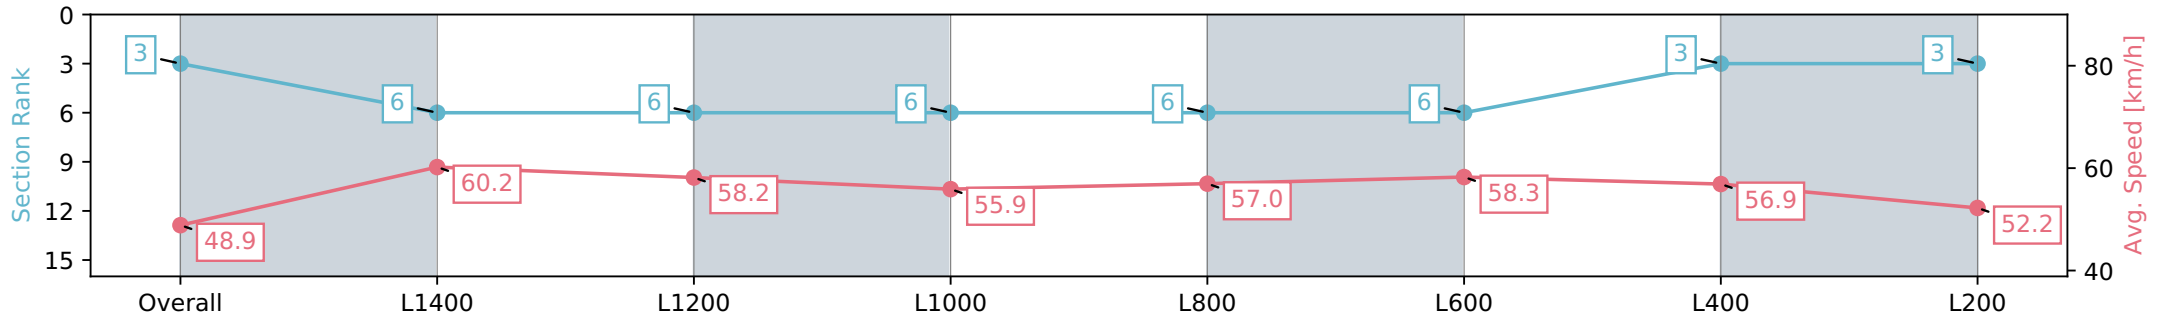

Morphettville SA - Professional
 Race 7: Happy Retirement Peter Jolly Handicap - 1600m
 27 July 2024 - 3:32PM
 Track Rating: Soft 7, Weather: Overcast, Rail Position: True

Section	Overall	L1400	L1200	L1000	L800	L600	L400	L200
Section Times	1:43.95 [3] (0:14.76)	1:29.19 [6] (0:12.00)	1:17.19 [6] (0:12.43)	1:04.76 [6] (0:12.89)	0:51.87 [6] (0:12.76)	0:39.11 [6] (0:12.57)	0:26.53 [3] (0:12.76)	0:13.77 [3] (0:13.77)
Average Speed [km/h]	48.9	60.2	58.2	55.9	57.0	58.3	56.9	52.2
Top Speed [km/h]	62.1	62.2	58.9	56.8	57.8	59.5	58.1	55.0
Avg. Dist. to Rail [m]	4.1	1.6	1.0	2.0	2.4	3.4	6.2	7.3
Avg. Stride Freq. [Hz]	2.2	2.3	2.2	2.1	2.2	2.2	2.2	2.1
Avg. Stride Length [m]	6.2	7.3	7.3	7.2	7.1	7.2	7.1	6.8