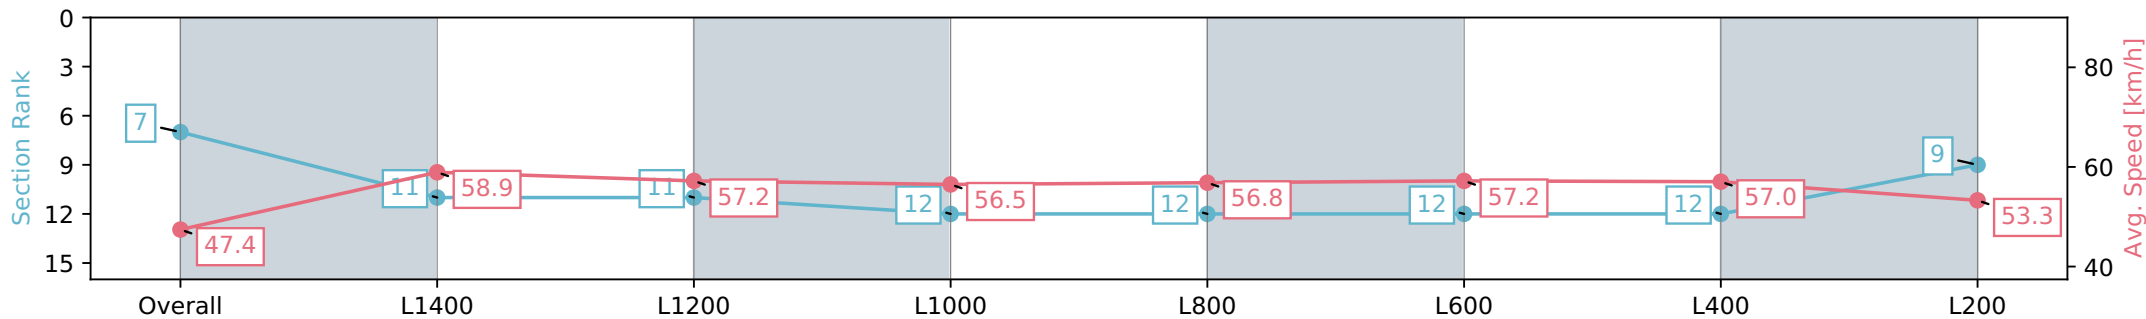

Morphettville SA - Professional
 Race 7: Happy Retirement Peter Jolly Handicap - 1600m
 27 July 2024 - 3:32PM
 Track Rating: Soft 7, Weather: Overcast, Rail Position: True

Section	Overall	L1400	L1200	L1000	L800	L600	L400	L200
Section Times	1:44.53 [7] (0:15.16)	1:29.37 [11] (0:12.33)	1:17.04 [11] (0:12.64)	1:04.40 [12] (0:12.76)	0:51.64 [12] (0:12.76)	0:38.88 [12] (0:12.70)	0:26.18 [12] (0:12.68)	0:13.50 [9] (0:13.50)
Average Speed [km/h]	47.4	58.9	57.2	56.5	56.8	57.2	57.0	53.3
Top Speed [km/h]	58.1	59.6	58.8	58.5	58.6	59.0	58.6	55.1
Avg. Dist. to Rail [m]	8.0	2.0	1.6	3.5	2.3	1.7	4.2	6.1
Avg. Stride Freq. [Hz]	2.3	2.4	2.3	2.3	2.3	2.3	2.3	2.3
Avg. Stride Length [m]	5.7	6.8	6.8	6.8	6.9	6.8	6.8	6.6