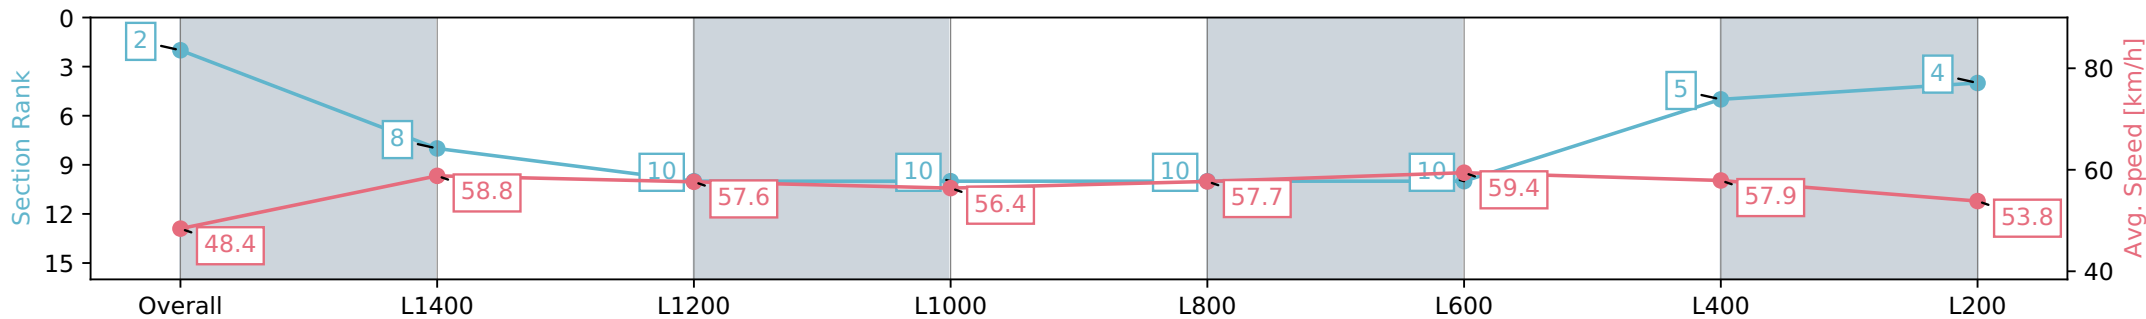

Horse/Jockey Name	TIPSY VIXEN/Jacob Opperman
Finish Rank	2
Fastest Section Time (Section)	0:12.39 (L1400)
Top Speed [km/h] (Section)	60.6 (L1000)
Race State	Finished

Morphettville SA - Professional
Race 7: Happy Retirement Peter Jolly Handicap - 1600m
27 July 2024 - 3:32PM
Track Rating: Soft 7, Weather: Overcast, Rail Position: True

Section	Overall	L1400	L1200	L1000	L800	L600	L400	L200
Section Times	1:43.59 [2] (0:14.88)	1:28.71 [8] (0:12.39)	1:16.32 [10] (0:12.61)	1:03.71 [10] (0:12.75)	0:50.96 [10] (0:12.63)	0:38.33 [10] (0:12.40)	0:25.93 [5] (0:12.56)	0:13.36 [4] (0:13.36)
Average Speed [km/h]	48.4	58.8	57.6	56.4	57.7	59.4	57.9	53.8
Top Speed [km/h]	59.0	59.5	58.9	57.8	60.6	60.4	59.4	57.7
Avg. Dist. to Rail [m]	8.5	3.2	2.4	3.3	3.1	4.4	8.0	9.2
Avg. Stride Freq. [Hz]	2.4	2.4	2.3	2.2	2.3	2.4	2.4	2.3
Avg. Stride Length [m]	5.6	6.9	6.9	7.0	7.0	6.9	6.6	6.6

Report Created: Sat 27 July 2024 16:24:16 GMT+10 (Note: Timing is based on positional data)

- [ ] Ranking at each section and finish
- -:-:- No data available at this section
- NA No data available