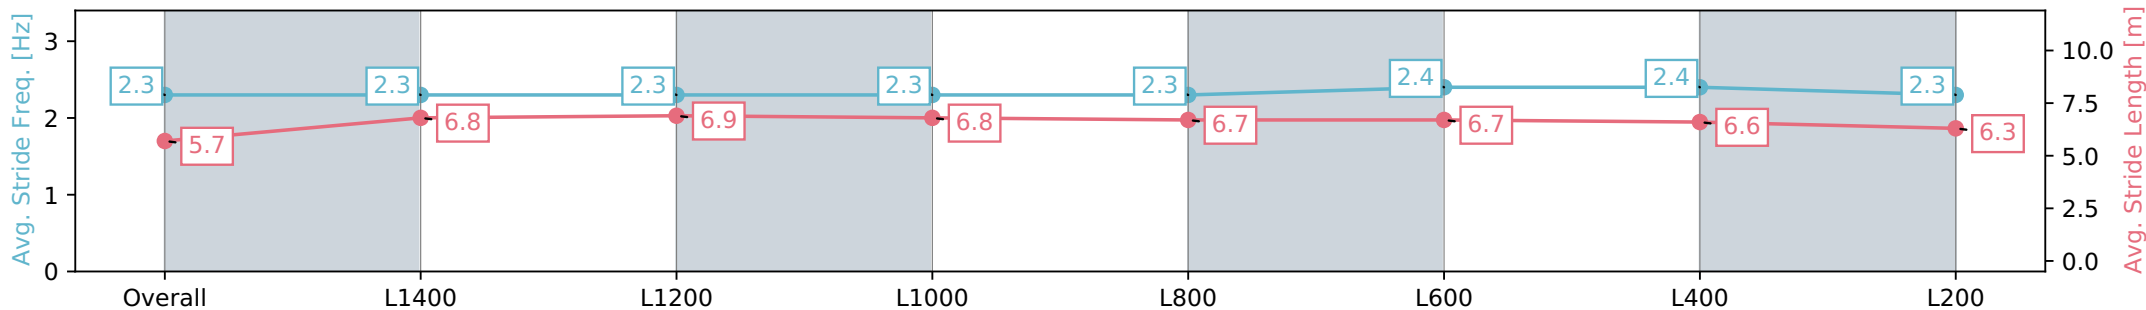

- [] Ranking at each section and finish
- :-:- No data available at this section
- NA No data available

Horse/Jockey Name	REEL WHISKEY/Stacey Metcalfe
Finish Rank	10
Fastest Section Time (Section)	0:12.48 (L600)
Top Speed [km/h] (Section)	58.8 (L800)
Race State	Finished

Morphettville SA - Professional
 Race 7: Happy Retirement Peter Jolly Handicap - 1600m
 27 July 2024 - 3:32PM
 Track Rating: Soft 7, Weather: Overcast, Rail Position: True

Section	Overall	L1400	L1200	L1000	L800	L600	L400	L200
Section Times	1:45.29 [10] (0:15.22)	1:30.07 [13] (0:12.76)	1:17.31 [13] (0:12.61)	1:04.70 [13] (0:12.64)	0:52.06 [13] (0:12.87)	0:39.19 [13] (0:12.48)	0:26.71 [13] (0:12.83)	0:13.88 [12] (0:13.88)
Average Speed [km/h]	47.5	56.9	57.2	56.9	56.0	57.8	56.2	51.9
Top Speed [km/h]	58.6	58.3	58.8	58.2	57.4	58.8	58.1	55.8
Avg. Dist. to Rail [m]	12.0	2.5	0.8	1.1	0.7	0.4	2.2	6.0
Avg. Stride Freq. [Hz]	2.3	2.3	2.3	2.3	2.3	2.4	2.4	2.3
Avg. Stride Length [m]	5.7	6.8	6.9	6.8	6.7	6.7	6.6	6.3