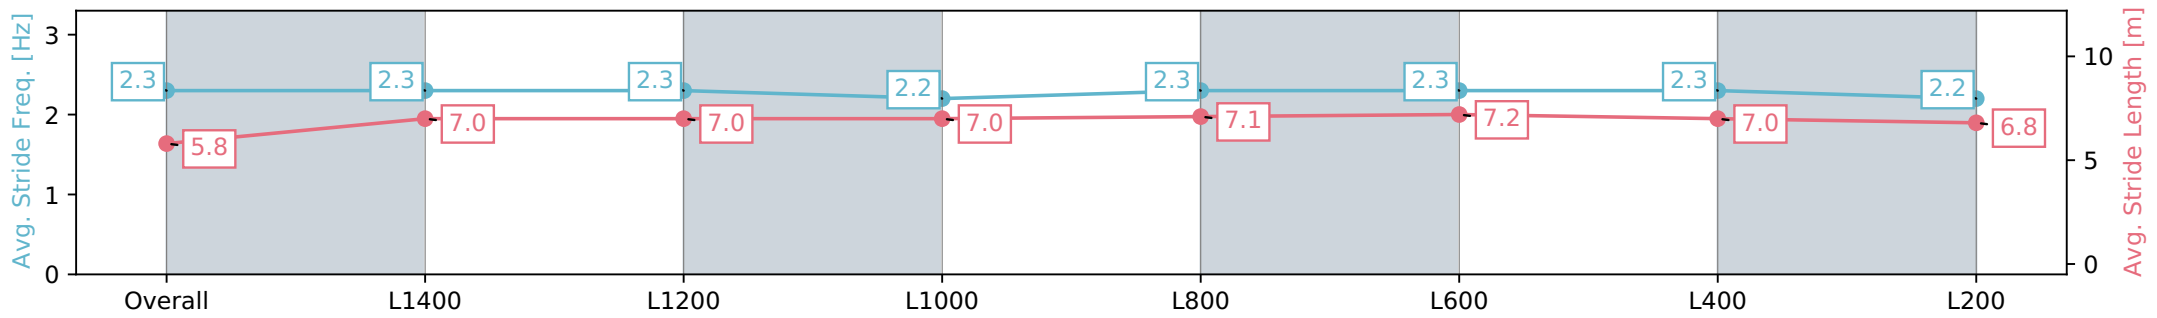

Horse/Jockey Name	FLYING ASSASSIN/Sairyn Fawke
Finish Rank	4
Fastest Section Time (Section)	0:12.38 (L1400)
Top Speed [km/h] (Section)	60.0 (Overall)
Race State	Finished

Morphettville SA - Professional
Race 7: Happy Retirement Peter Jolly Handicap - 1600m
27 July 2024 - 3:32PM
Track Rating: Soft 7, Weather: Overcast, Rail Position: True

Section	Overall	L1400	L1200	L1000	L800	L600	L400	L200
Section Times	1:43.99 [4] (0:15.14)	1:28.85 [10] (0:12.38)	1:16.47 [12] (0:12.42)	1:04.05 [11] (0:12.74)	0:51.31 [11] (0:12.62)	0:38.69 [11] (0:12.43)	0:26.26 [7] (0:12.80)	0:13.46 [6] (0:13.46)
Average Speed [km/h]	47.6	58.7	58.3	56.6	57.1	59.0	56.8	53.5
Top Speed [km/h]	59.3	60.0	59.6	58.7	58.2	59.7	57.8	56.5
Avg. Dist. to Rail [m]	10.3	2.7	1.5	1.9	1.1	3.2	9.2	11.3
Avg. Stride Freq. [Hz]	2.3	2.3	2.3	2.2	2.3	2.3	2.3	2.2
Avg. Stride Length [m]	5.8	7.0	7.0	7.0	7.1	7.2	7.0	6.8

Report Created: Sat 27 July 2024 16:24:23 GMT+10 (Note: Timing is based on positional data)

- [ ] Ranking at each section and finish
- -:-:- No data available at this section
- NA No data available