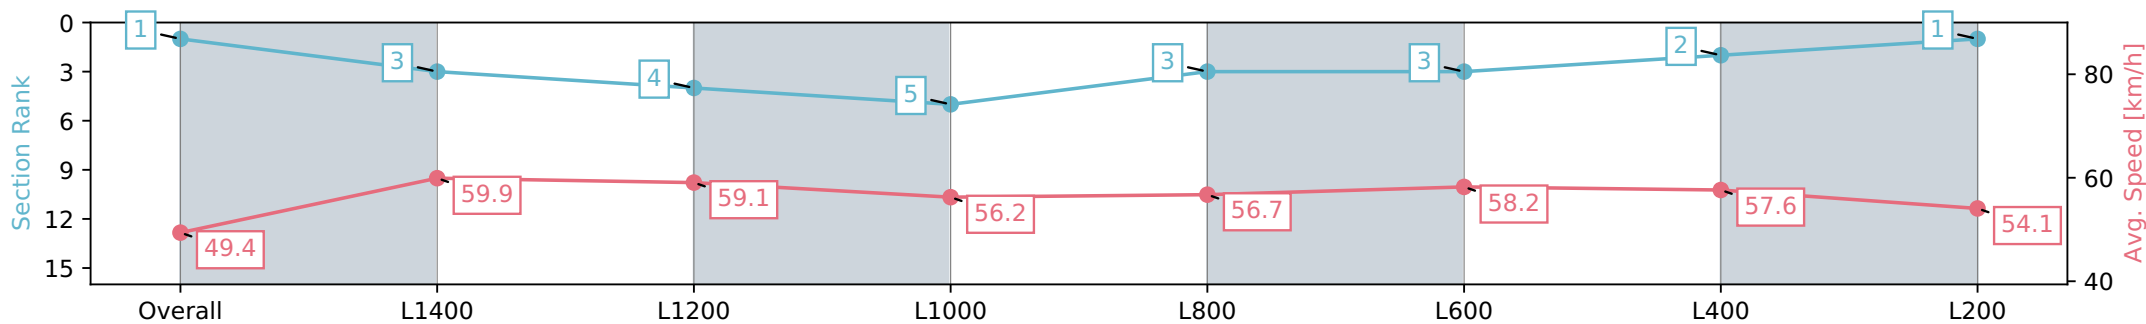

Horse/Jockey Name	A SAMURAI MIND/Lachlan Neindorf
Finish Rank	1
Fastest Section Time (Section)	0:12.13 (L1400)
Top Speed [km/h] (Section)	60.9 (Overall)
Race State	Finished

Morphettville SA - Professional
Race 7: Happy Retirement Peter Jolly Handicap - 1600m
27 July 2024 - 3:32PM
Track Rating: Soft 7, Weather: Overcast, Rail Position: True

Section	Overall	L1400	L1200	L1000	L800	L600	L400	L200
Section Times	1:43.20 [1] (0:14.59)	1:28.61 [3] (0:12.13)	1:16.48 [4] (0:12.33)	1:04.15 [5] (0:12.78)	0:51.37 [3] (0:12.86)	0:38.51 [3] (0:12.60)	0:25.91 [2] (0:12.60)	0:13.31 [1] (0:13.31)
Average Speed [km/h]	49.4	59.9	59.1	56.2	56.7	58.2	57.6	54.1
Top Speed [km/h]	60.9	60.9	60.3	57.2	57.6	59.0	59.4	56.5
Avg. Dist. to Rail [m]	7.6	2.9	2.8	3.5	3.2	3.6	8.0	9.0
Avg. Stride Freq. [Hz]	2.2	2.2	2.2	2.1	2.1	2.2	2.2	2.1
Avg. Stride Length [m]	6.2	7.6	7.4	7.5	7.4	7.4	7.3	7.1

Report Created: Sat 27 July 2024 16:24:12 GMT+10 (Note: Timing is based on positional data)

- [ ] Ranking at each section and finish
- -:-:- No data available at this section
- NA No data available