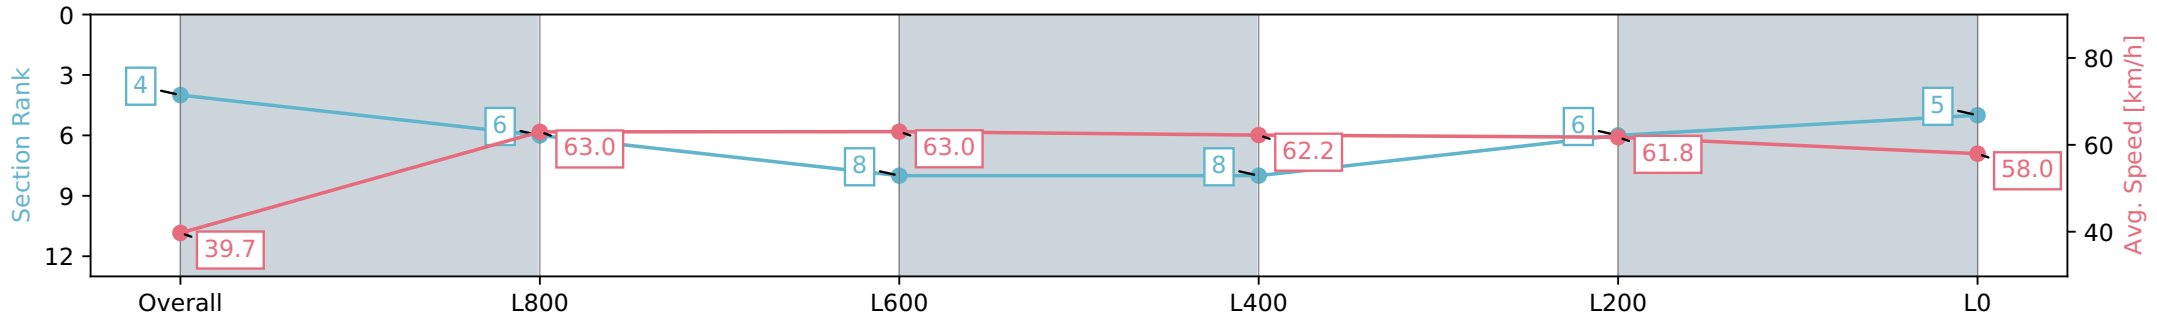

Morphettville SA - Professional

Race 6: Peter Elberg Funerals Handicap - 1100m

27 July 2024 - 2:52PM

Track Rating: Soft 7, Weather: Overcast, Rail Position: True

Section	Overall	L800	L600	L400	L200	L0
Section Times	1:07.60 [4] (0:09.08)	0:58.52 [6] (0:11.44)	0:47.08 [8] (0:11.42)	0:35.66 [8] (0:11.56)	0:24.10 [6] (0:11.67)	0:12.43 [5] (0:12.43)
Average Speed [km/h]	39.7	63.0	63.0	62.2	61.8	58.0
Top Speed [km/h]	60.0	64.4	64.2	63.5	62.7	60.6
Avg. Dist. to Rail [m]	3.1	1.1	0.6	0.3	1.8	4.9
Avg. Stride Freq. [Hz]	2.1	2.4	2.4	2.4	2.4	2.4
Avg. Stride Length [m]	5.3	7.3	7.4	7.3	7.0	6.7