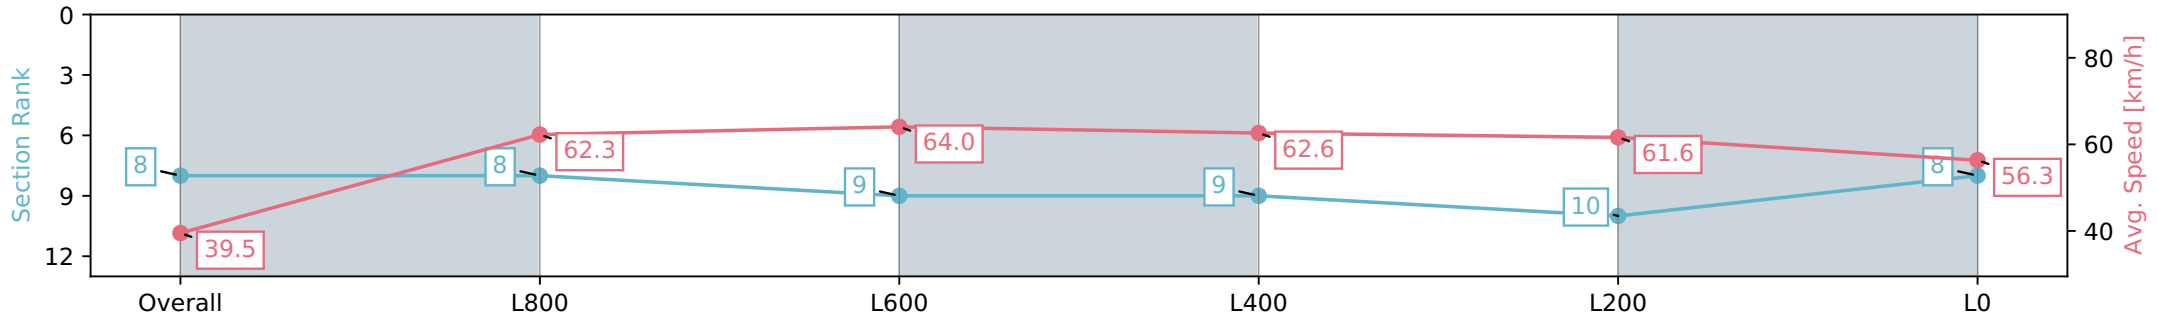

Report Created: Sat 27 July 2024 15:41:35 GMT+10 (Note: Timing is based on positional data)

[] Ranking at each section and finish
 -:-:- No data available at this section
 NA No data available

Horse/Jockey Name	FIFTEEN ROUNDS/Justin Potter
Finish Rank	8
Fastest Section Time (Section)	0:11.34 (L800)
Top Speed [km/h] (Section)	65.5 (L1000)
Race State	Finished

Morphettville SA - Professional
 Race 6: Peter Elberg Funerals Handicap - 1100m
 27 July 2024 - 2:52PM
 Track Rating: Soft 7, Weather: Overcast, Rail Position: True

Section	Overall	L800	L600	L400	L200	L0
Section Times	1:08.26 [8] (0:09.14)	0:59.12 [8] (0:11.56)	0:47.55 [9] (0:11.34)	0:36.21 [9] (0:11.64)	0:24.57 [10] (0:11.79)	0:12.78 [8] (0:12.78)
Average Speed [km/h]	39.5	62.3	64.0	62.6	61.6	56.3
Top Speed [km/h]	60.4	63.9	65.5	63.6	62.4	60.1
Avg. Dist. to Rail [m]	7.7	3.8	2.3	2.8	6.8	8.9
Avg. Stride Freq. [Hz]	2.1	2.3	2.4	2.4	2.4	2.3
Avg. Stride Length [m]	5.2	7.5	7.5	7.2	7.0	6.9