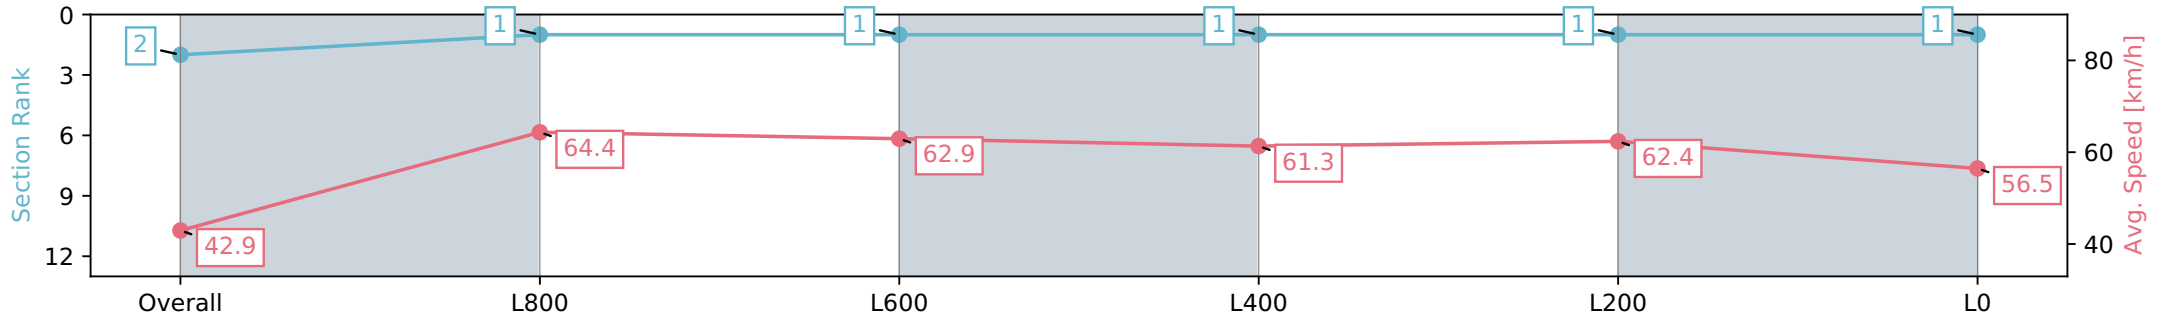

Horse/Jockey Name	KARACASU/Lachlan Neindorf
Finish Rank	2
Fastest Section Time (Section)	0:11.21 (L1000)
Top Speed [km/h] (Section)	65.9 (Overall)
Race State	Finished

Morphettville SA - Professional
Race 6: Peter Elberg Funerals Handicap - 1100m
27 July 2024 - 2:52PM
Track Rating: Soft 7, Weather: Overcast, Rail Position: True

Section	Overall	L800	L600	L400	L200	L0
Section Times	1:07.30 [2] (0:08.52)	0:58.78 [1] (0:11.21)	0:47.57 [1] (0:11.46)	0:36.11 [1] (0:11.79)	0:24.32 [1] (0:11.56)	0:12.76 [1] (0:12.76)
Average Speed [km/h]	42.9	64.4	62.9	61.3	62.4	56.5
Top Speed [km/h]	61.9	65.9	65.7	62.1	63.6	61.8
Avg. Dist. to Rail [m]	2.3	1.5	0.9	0.8	0.5	1.0
Avg. Stride Freq. [Hz]	2.1	2.4	2.3	2.3	2.4	2.3
Avg. Stride Length [m]	5.5	7.6	7.6	7.4	7.3	6.9

Report Created: Sat 27 July 2024 15:41:22 GMT+10 (Note: Timing is based on positional data)

- [ ] Ranking at each section and finish
- -:-:- No data available at this section
- NA No data available