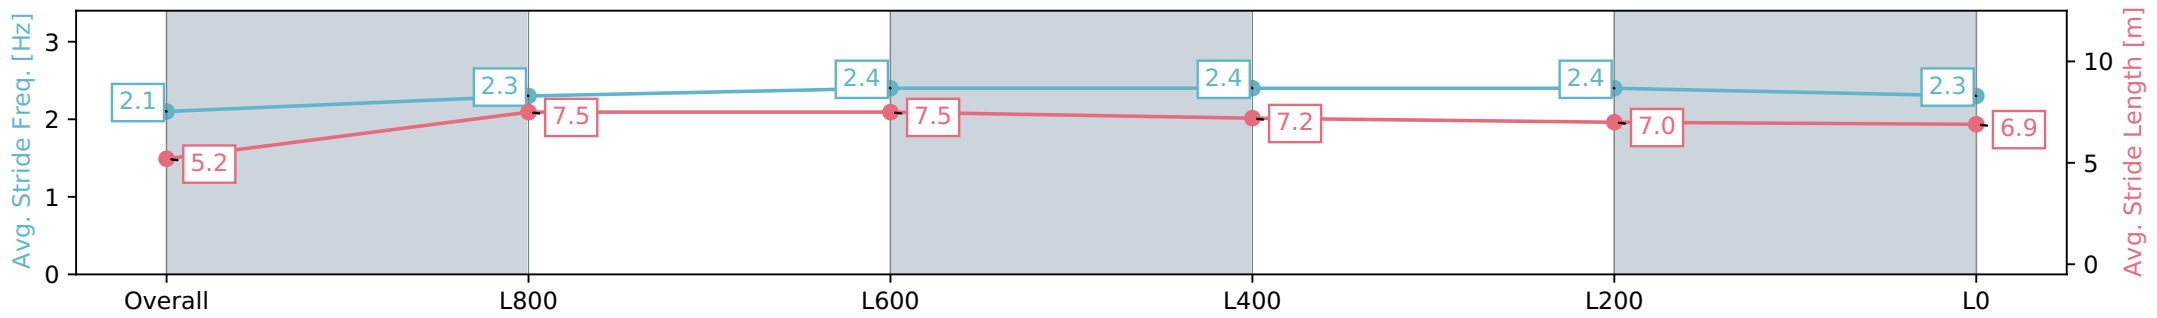

Morphettville SA - Professional
 Race 6: Peter Elberg Funerals Handicap - 1100m
 27 July 2024 - 2:52PM
 Track Rating: Soft 7, Weather: Overcast, Rail Position: True

Section	Overall	L800	L600	L400	L200	L0
Section Times	1:07.86 [7] (0:09.04)	0:58.82 [5] (0:11.46)	0:47.36 [6] (0:11.40)	0:35.96 [7] (0:11.68)	0:24.28 [7] (0:11.76)	0:12.52 [7] (0:12.52)
Average Speed [km/h]	39.8	62.8	63.7	62.1	61.5	57.5
Top Speed [km/h]	59.5	64.6	64.3	63.4	62.3	60.5
Avg. Dist. to Rail [m]	4.4	2.7	2.3	1.4	4.8	7.8
Avg. Stride Freq. [Hz]	2.1	2.3	2.3	2.3	2.3	2.2
Avg. Stride Length [m]	5.2	7.7	7.8	7.6	7.4	7.2

Report Created: Sat 27 July 2024 15:41:35 GMT+10 (Note: Timing is based on positional data)

[] Ranking at each section and finish
 -:-:- No data available at this section
 NA No data available

Horse/Jockey Name	FIFTEEN ROUNDS/Justin Potter
Finish Rank	8
Fastest Section Time (Section)	0:11.34 (L800)
Top Speed [km/h] (Section)	65.5 (L1000)
Race State	Finished

Morphettville SA - Professional
 Race 6: Peter Elberg Funerals Handicap - 1100m
 27 July 2024 - 2:52PM
 Track Rating: Soft 7, Weather: Overcast, Rail Position: True

Section	Overall	L800	L600	L400	L200	L0
Section Times	1:08.26 [8] (0:09.14)	0:59.12 [8] (0:11.56)	0:47.55 [9] (0:11.34)	0:36.21 [9] (0:11.64)	0:24.57 [10] (0:11.79)	0:12.78 [8] (0:12.78)
Average Speed [km/h]	39.5	62.3	64.0	62.6	61.6	56.3
Top Speed [km/h]	60.4	63.9	65.5	63.6	62.4	60.1
Avg. Dist. to Rail [m]	7.7	3.8	2.3	2.8	6.8	8.9
Avg. Stride Freq. [Hz]	2.1	2.3	2.4	2.4	2.4	2.3
Avg. Stride Length [m]	5.2	7.5	7.5	7.2	7.0	6.9