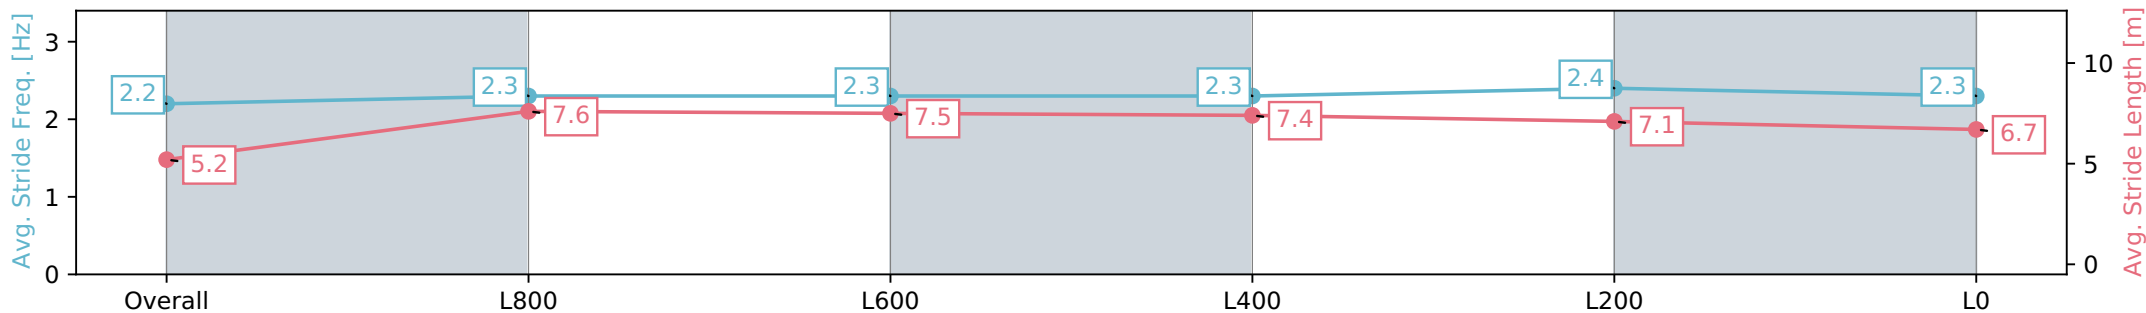

Morphettville SA - Professional
 Race 6: Peter Elberg Funerals Handicap - 1100m
 27 July 2024 - 2:52PM
 Track Rating: Soft 7, Weather: Overcast, Rail Position: True

Section	Overall	L800	L600	L400	L200	L0
Section Times	1:07.74 [5] (0:08.68)	0:59.06 [2] (0:11.30)	0:47.76 [2] (0:11.42)	0:36.34 [2] (0:11.83)	0:24.51 [3] (0:11.80)	0:12.71 [3] (0:12.71)
Average Speed [km/h]	41.5	63.8	63.4	61.2	61.1	56.6
Top Speed [km/h]	61.9	64.8	64.5	62.2	62.4	60.4
Avg. Dist. to Rail [m]	6.6	4.1	2.0	1.3	1.6	3.6
Avg. Stride Freq. [Hz]	2.2	2.3	2.3	2.3	2.4	2.3
Avg. Stride Length [m]	5.2	7.6	7.5	7.4	7.1	6.7