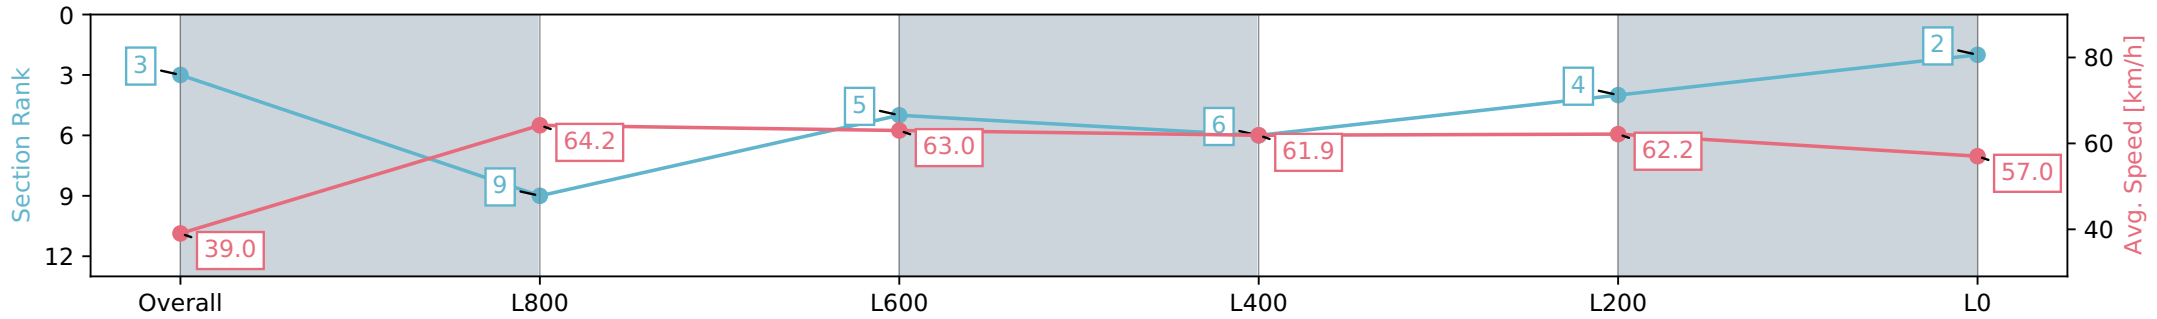

Morphettville SA - Professional
 Race 6: Peter Elberg Funerals Handicap - 1100m
 27 July 2024 - 2:52PM
 Track Rating: Soft 7, Weather: Overcast, Rail Position: True

Section	Overall	L800	L600	L400	L200	L0
Section Times	1:07.49 [3] (0:09.20)	0:58.29 [9] (0:11.21)	0:47.08 [5] (0:11.39)	0:35.69 [6] (0:11.49)	0:24.20 [4] (0:11.56)	0:12.63 [2] (0:12.63)
Average Speed [km/h]	39.0	64.2	63.0	61.9	62.2	57.0
Top Speed [km/h]	62.1	65.5	64.6	63.0	63.1	61.0
Avg. Dist. to Rail [m]	4.1	1.6	0.8	2.3	0.6	2.5
Avg. Stride Freq. [Hz]	2.3	2.4	2.4	2.4	2.5	2.4
Avg. Stride Length [m]	4.7	7.4	7.2	7.1	6.9	6.5