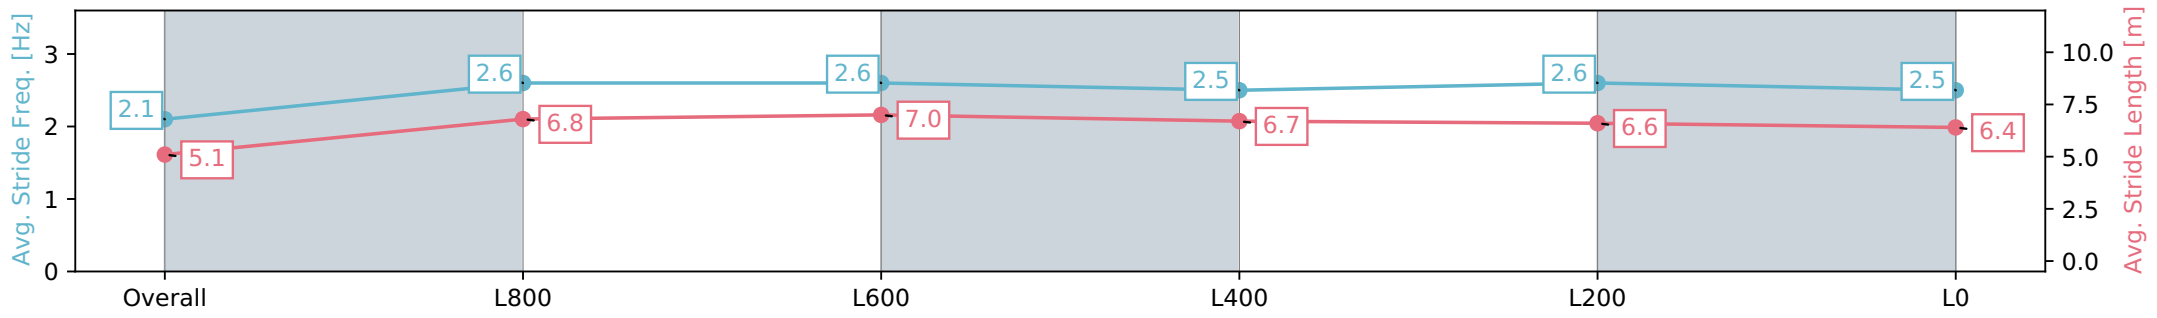

Morphettville SA - Professional
 Race 6: Peter Elberg Funerals Handicap - 1100m
 27 July 2024 - 2:52PM
 Track Rating: Soft 7, Weather: Overcast, Rail Position: True

Section	Overall	L800	L600	L400	L200	L0
Section Times	1:08.26 [8] (0:09.14)	0:59.12 [8] (0:11.56)	0:47.55 [9] (0:11.34)	0:36.21 [9] (0:11.64)	0:24.57 [10] (0:11.79)	0:12.78 [8] (0:12.78)
Average Speed [km/h]	39.5	62.3	64.0	62.6	61.6	56.3
Top Speed [km/h]	60.4	63.9	65.5	63.6	62.4	60.1
Avg. Dist. to Rail [m]	7.7	3.8	2.3	2.8	6.8	8.9
Avg. Stride Freq. [Hz]	2.1	2.3	2.4	2.4	2.4	2.3
Avg. Stride Length [m]	5.2	7.5	7.5	7.2	7.0	6.9

Report Created: Sat 27 July 2024 15:41:37 GMT+10 (Note: Timing is based on positional data)

- [] Ranking at each section and finish
- :-:- No data available at this section
- NA No data available

Horse/Jockey Name	MOUSE ALMIGHTY/Stacey Metcalfe
Finish Rank	9
Fastest Section Time (Section)	0:11.27 (L800)
Top Speed [km/h] (Section)	65.0 (L1000)
Race State	Finished

Morphettville SA - Professional
 Race 6: Peter Elberg Funerals Handicap - 1100m
 27 July 2024 - 2:52PM
 Track Rating: Soft 7, Weather: Overcast, Rail Position: True

Section	Overall	L800	L600	L400	L200	L0
Section Times	1:08.37 [9] (0:09.10)	0:59.27 [7] (0:11.41)	0:47.86 [7] (0:11.27)	0:36.59 [5] (0:11.85)	0:24.74 [8] (0:11.91)	0:12.83 [10] (0:12.83)
Average Speed [km/h]	39.6	63.1	64.3	61.3	61.0	56.2
Top Speed [km/h]	61.1	64.2	65.0	63.2	62.2	59.4
Avg. Dist. to Rail [m]	8.9	3.1	1.6	2.2	6.7	7.8
Avg. Stride Freq. [Hz]	2.1	2.6	2.6	2.5	2.6	2.5
Avg. Stride Length [m]	5.1	6.8	7.0	6.7	6.6	6.4