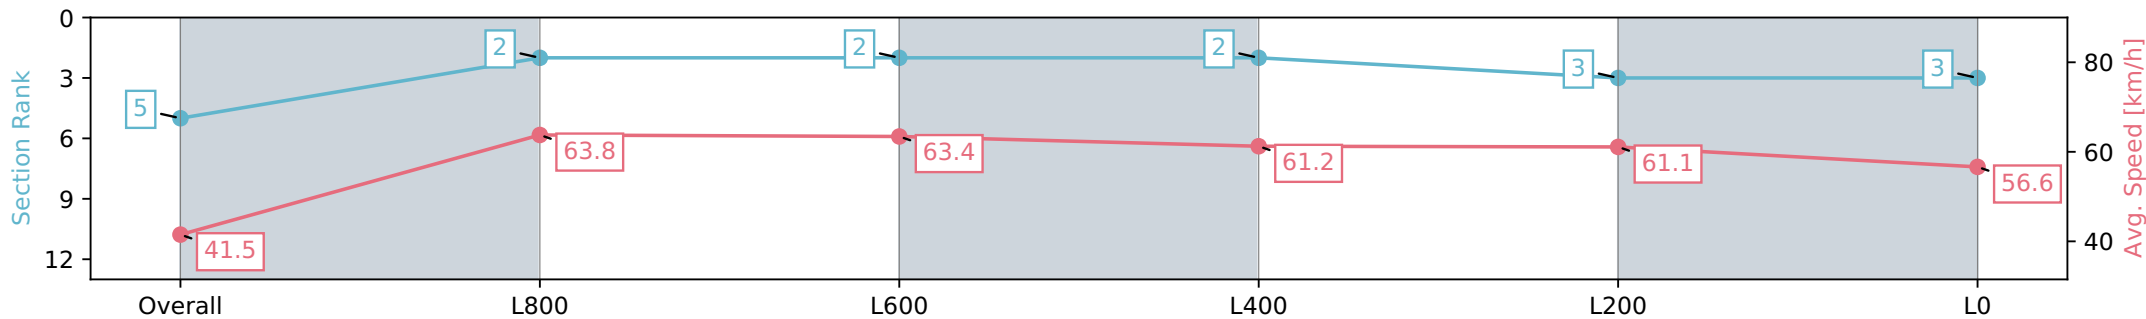

Morphettville SA - Professional
 Race 6: Peter Elberg Funerals Handicap - 1100m
 27 July 2024 - 2:52PM
 Track Rating: Soft 7, Weather: Overcast, Rail Position: True

Section	Overall	L800	L600	L400	L200	L0
Section Times	1:07.74 [5] (0:08.68)	0:59.06 [2] (0:11.30)	0:47.76 [2] (0:11.42)	0:36.34 [2] (0:11.83)	0:24.51 [3] (0:11.80)	0:12.71 [3] (0:12.71)
Average Speed [km/h]	41.5	63.8	63.4	61.2	61.1	56.6
Top Speed [km/h]	61.9	64.8	64.5	62.2	62.4	60.4
Avg. Dist. to Rail [m]	6.6	4.1	2.0	1.3	1.6	3.6
Avg. Stride Freq. [Hz]	2.2	2.3	2.3	2.3	2.4	2.3
Avg. Stride Length [m]	5.2	7.6	7.5	7.4	7.1	6.7