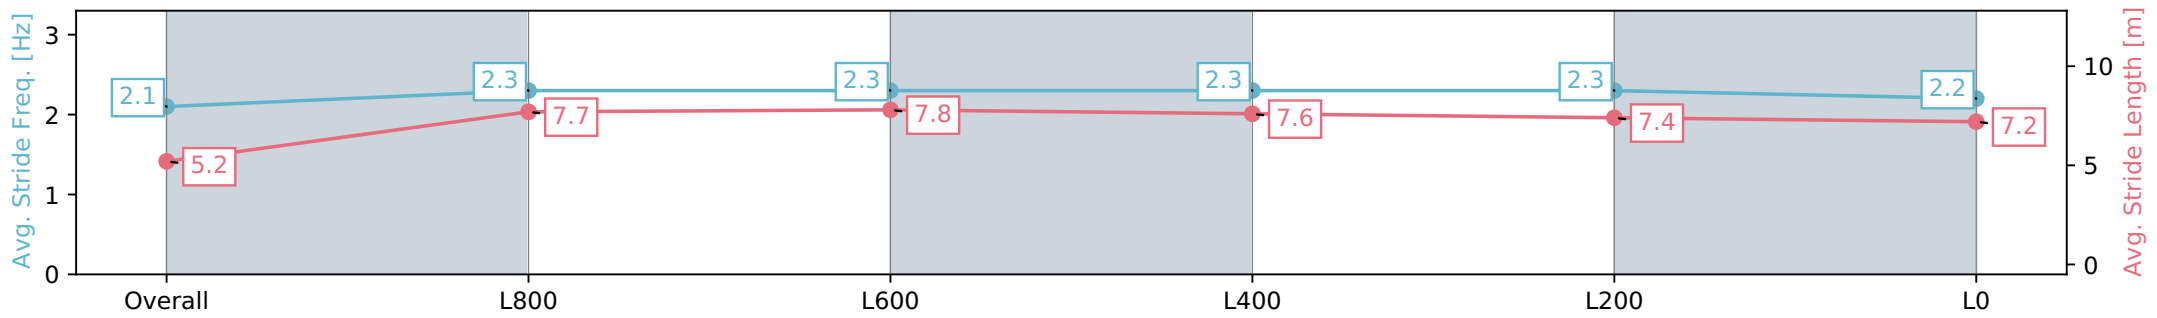

Morphettville SA - Professional
 Race 6: Peter Elberg Funerals Handicap - 1100m
 27 July 2024 - 2:52PM
 Track Rating: Soft 7, Weather: Overcast, Rail Position: True

Section	Overall	L800	L600	L400	L200	L0
Section Times	1:07.75 [6] (0:08.80)	0:58.95 [3] (0:11.37)	0:47.58 [4] (0:11.41)	0:36.17 [4] (0:11.81)	0:24.36 [5] (0:11.68)	0:12.68 [4] (0:12.68)
Average Speed [km/h]	40.9	63.3	63.3	61.1	61.8	56.8
Top Speed [km/h]	61.5	64.8	64.2	61.8	62.2	61.1
Avg. Dist. to Rail [m]	7.5	3.4	0.9	0.4	3.5	5.7
Avg. Stride Freq. [Hz]	2.2	2.4	2.3	2.3	2.4	2.3
Avg. Stride Length [m]	5.2	7.4	7.6	7.4	7.2	6.9

Report Created: Sat 27 July 2024 15:41:32 GMT+10 (Note: Timing is based on positional data)

- [] Ranking at each section and finish
- :-:- No data available at this section
- NA No data available

Horse/Jockey Name	BOOGNISH/Jamie Kah
Finish Rank	7
Fastest Section Time (Section)	0:11.40 (L800)
Top Speed [km/h] (Section)	64.6 (Overall)
Race State	Finished

Morphettville SA - Professional
 Race 6: Peter Elberg Funerals Handicap - 1100m
 27 July 2024 - 2:52PM
 Track Rating: Soft 7, Weather: Overcast, Rail Position: True

Section	Overall	L800	L600	L400	L200	L0
Section Times	1:07.86 [7] (0:09.04)	0:58.82 [5] (0:11.46)	0:47.36 [6] (0:11.40)	0:35.96 [7] (0:11.68)	0:24.28 [7] (0:11.76)	0:12.52 [7] (0:12.52)
Average Speed [km/h]	39.8	62.8	63.7	62.1	61.5	57.5
Top Speed [km/h]	59.5	64.6	64.3	63.4	62.3	60.5
Avg. Dist. to Rail [m]	4.4	2.7	2.3	1.4	4.8	7.8
Avg. Stride Freq. [Hz]	2.1	2.3	2.3	2.3	2.3	2.2
Avg. Stride Length [m]	5.2	7.7	7.8	7.6	7.4	7.2