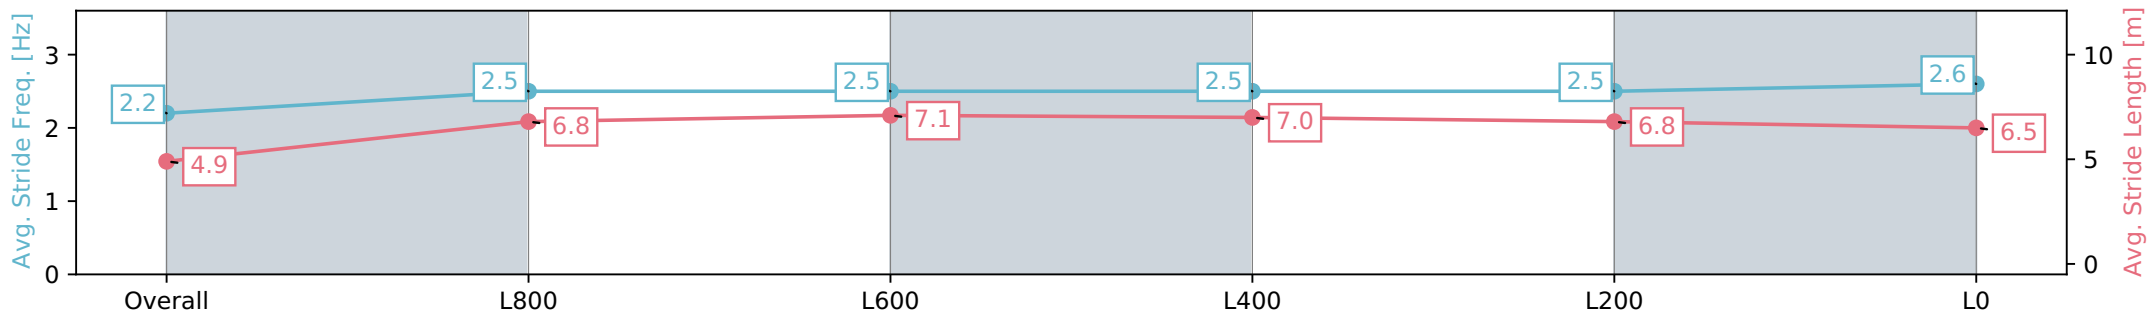

Scratched: Orlabent (#10)

- [] Position in running at each section and finish
- # Saddle cloth number
- :-:- No data available at this section
- DNF Did not finish
- NA No data available
- DNT Did not track
- █ Background shading for fastest section

Section	Overall	L800	L600	L400	L200	L0
Section Times	1:07.29 [1] (0:09.33)	0:57.96 [10] (0:11.52)	0:46.44 [10] (0:11.28)	0:35.16 [10] (0:11.54)	0:23.62 [9] (0:11.52)	0:12.10 [6] (0:12.10)
Average Speed [km/h]	38.7	62.4	64.0	62.8	62.7	59.6
Top Speed [km/h]	62.7	64.4	65.1	64.3	63.7	62.1
Avg. Dist. to Rail [m]	6.2	1.9	0.7	1.6	1.6	1.1
Avg. Stride Freq. [Hz]	2.2	2.5	2.5	2.5	2.5	2.6
Avg. Stride Length [m]	4.9	6.8	7.1	7.0	6.8	6.5