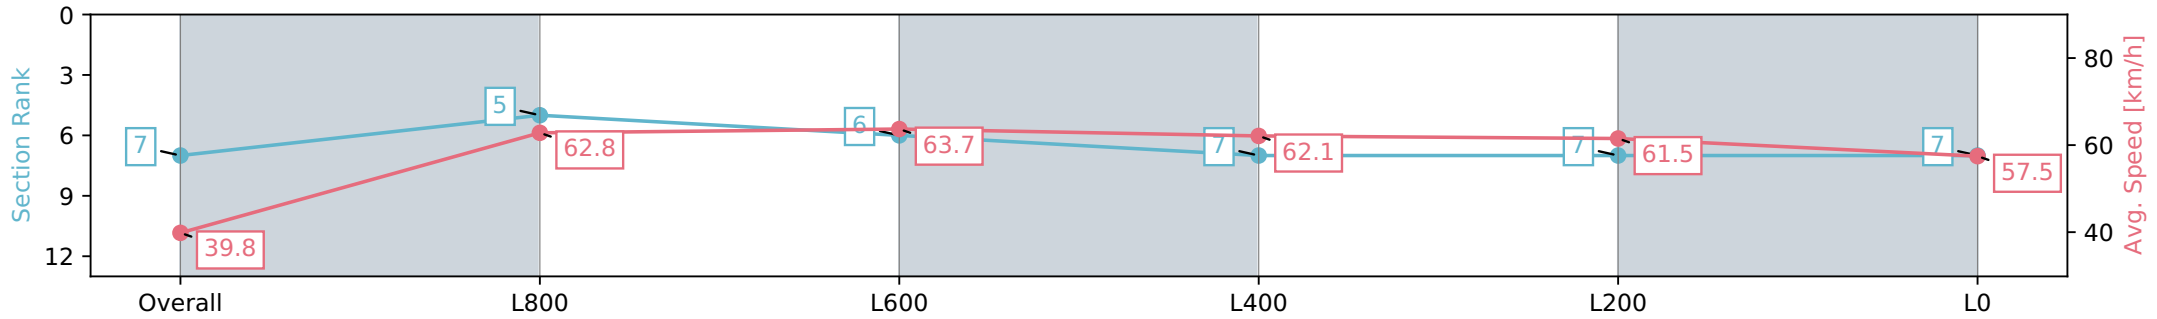

Report Created: Sat 27 July 2024 15:41:32 GMT+10 (Note: Timing is based on positional data)

- [] Ranking at each section and finish
- :-:- No data available at this section
- NA No data available

Horse/Jockey Name	BOOGNISH/Jamie Kah
Finish Rank	7
Fastest Section Time (Section)	0:11.40 (L800)
Top Speed [km/h] (Section)	64.6 (Overall)
Race State	Finished

Morphettville SA - Professional
 Race 6: Peter Elberg Funerals Handicap - 1100m
 27 July 2024 - 2:52PM
 Track Rating: Soft 7, Weather: Overcast, Rail Position: True

Section	Overall	L800	L600	L400	L200	L0
Section Times	1:07.86 [7] (0:09.04)	0:58.82 [5] (0:11.46)	0:47.36 [6] (0:11.40)	0:35.96 [7] (0:11.68)	0:24.28 [7] (0:11.76)	0:12.52 [7] (0:12.52)
Average Speed [km/h]	39.8	62.8	63.7	62.1	61.5	57.5
Top Speed [km/h]	59.5	64.6	64.3	63.4	62.3	60.5
Avg. Dist. to Rail [m]	4.4	2.7	2.3	1.4	4.8	7.8
Avg. Stride Freq. [Hz]	2.1	2.3	2.3	2.3	2.3	2.2
Avg. Stride Length [m]	5.2	7.7	7.8	7.6	7.4	7.2