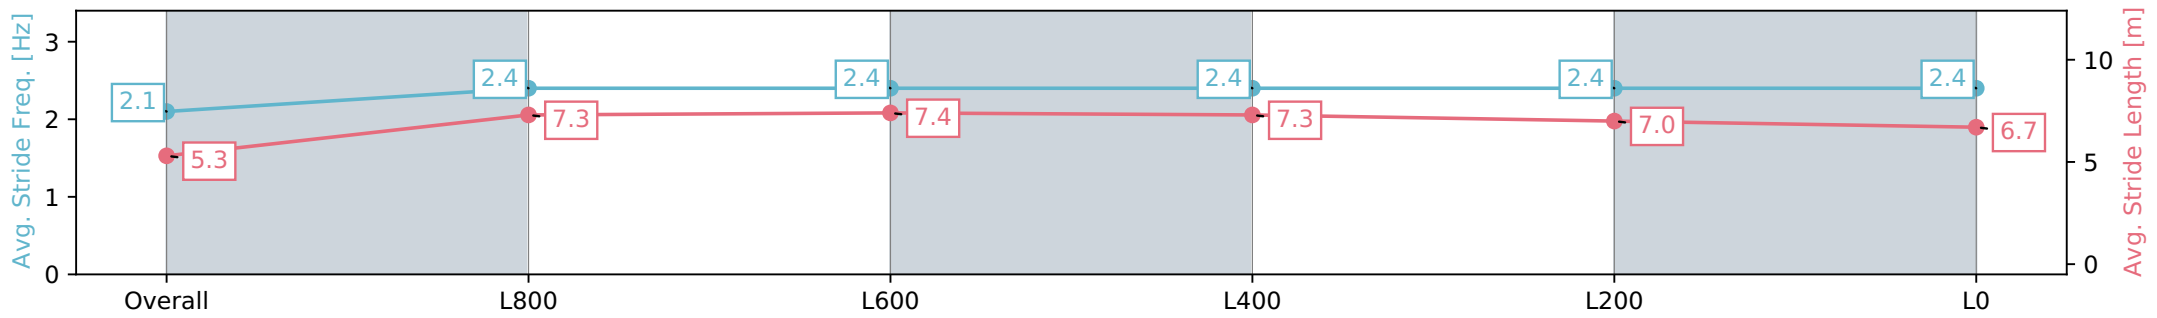

Morphettville SA - Professional

Race 6: Peter Elberg Funerals Handicap - 1100m

27 July 2024 - 2:52PM

Track Rating: Soft 7, Weather: Overcast, Rail Position: True

Section	Overall	L800	L600	L400	L200	L0
Section Times	1:07.60 [4] (0:09.08)	0:58.52 [6] (0:11.44)	0:47.08 [8] (0:11.42)	0:35.66 [8] (0:11.56)	0:24.10 [6] (0:11.67)	0:12.43 [5] (0:12.43)
Average Speed [km/h]	39.7	63.0	63.0	62.2	61.8	58.0
Top Speed [km/h]	60.0	64.4	64.2	63.5	62.7	60.6
Avg. Dist. to Rail [m]	3.1	1.1	0.6	0.3	1.8	4.9
Avg. Stride Freq. [Hz]	2.1	2.4	2.4	2.4	2.4	2.4
Avg. Stride Length [m]	5.3	7.3	7.4	7.3	7.0	6.7