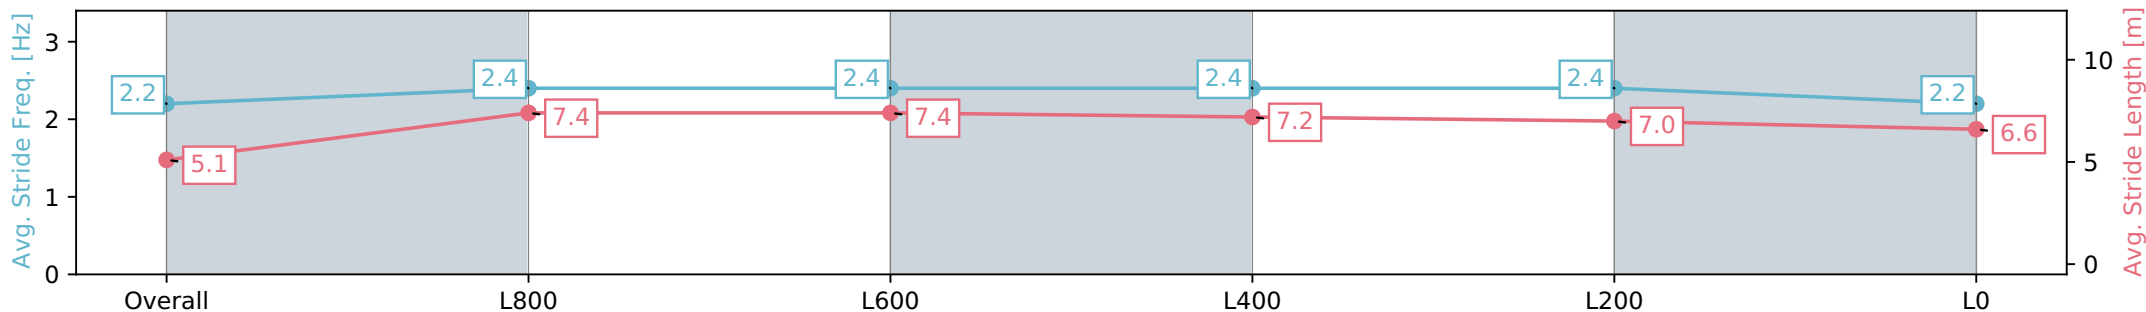

Morphettville SA - Professional
 Race 6: Peter Elberg Funerals Handicap - 1100m
 27 July 2024 - 2:52PM
 Track Rating: Soft 7, Weather: Overcast, Rail Position: True

Section	Overall	L800	L600	L400	L200	L0
Section Times	1:08.37 [9] (0:09.10)	0:59.27 [7] (0:11.41)	0:47.86 [7] (0:11.27)	0:36.59 [5] (0:11.85)	0:24.74 [8] (0:11.91)	0:12.83 [10] (0:12.83)
Average Speed [km/h]	39.6	63.1	64.3	61.3	61.0	56.2
Top Speed [km/h]	61.1	64.2	65.0	63.2	62.2	59.4
Avg. Dist. to Rail [m]	8.9	3.1	1.6	2.2	6.7	7.8
Avg. Stride Freq. [Hz]	2.1	2.6	2.6	2.5	2.6	2.5
Avg. Stride Length [m]	5.1	6.8	7.0	6.7	6.6	6.4

Report Created: Sat 27 July 2024 15:41:39 GMT+10 (Note: Timing is based on positional data)

- [] Ranking at each section and finish
- :-:- No data available at this section
- NA No data available

Horse/Jockey Name	STRUCK BY/Ben Price
Finish Rank	10
Fastest Section Time (Section)	0:11.19 (L1000)
Top Speed [km/h] (Section)	65.2 (Overall)
Race State	Finished

Morphettville SA - Professional
 Race 6: Peter Elberg Funerals Handicap - 1100m
 27 July 2024 - 2:52PM
 Track Rating: Soft 7, Weather: Overcast, Rail Position: True

Section	Overall	L800	L600	L400	L200	L0
Section Times	1:09.18 [10] (0:08.87)	1:00.31 [4] (0:11.19)	0:49.12 [3] (0:11.44)	0:37.68 [3] (0:11.69)	0:25.99 [2] (0:12.30)	0:13.69 [9] (0:13.69)
Average Speed [km/h]	40.6	64.4	63.6	61.9	58.7	52.6
Top Speed [km/h]	62.3	65.2	64.6	62.9	60.8	56.2
Avg. Dist. to Rail [m]	9.8	6.0	3.0	1.1	2.3	5.2
Avg. Stride Freq. [Hz]	2.2	2.4	2.4	2.4	2.4	2.2
Avg. Stride Length [m]	5.1	7.4	7.4	7.2	7.0	6.6