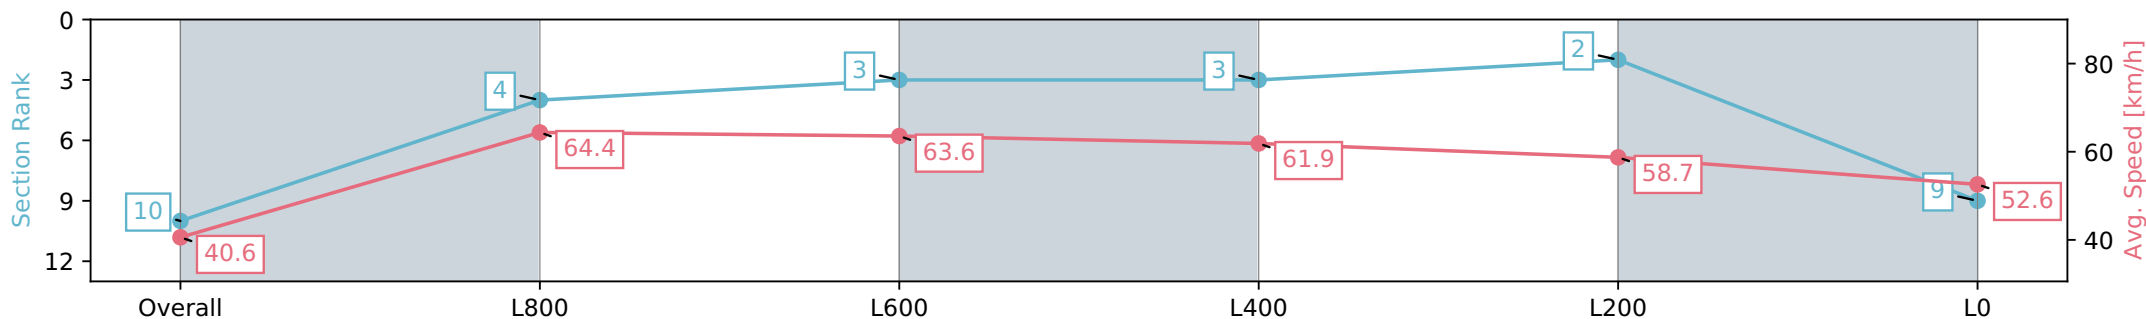

Morphettville SA - Professional
 Race 6: Peter Elberg Funerals Handicap - 1100m
 27 July 2024 - 2:52PM
 Track Rating: Soft 7, Weather: Overcast, Rail Position: True

Section	Overall	L800	L600	L400	L200	L0
Section Times	1:08.37 [9] (0:09.10)	0:59.27 [7] (0:11.41)	0:47.86 [7] (0:11.27)	0:36.59 [5] (0:11.85)	0:24.74 [8] (0:11.91)	0:12.83 [10] (0:12.83)
Average Speed [km/h]	39.6	63.1	64.3	61.3	61.0	56.2
Top Speed [km/h]	61.1	64.2	65.0	63.2	62.2	59.4
Avg. Dist. to Rail [m]	8.9	3.1	1.6	2.2	6.7	7.8
Avg. Stride Freq. [Hz]	2.1	2.6	2.6	2.5	2.6	2.5
Avg. Stride Length [m]	5.1	6.8	7.0	6.7	6.6	6.4

Report Created: Sat 27 July 2024 15:41:39 GMT+10 (Note: Timing is based on positional data)

- [] Ranking at each section and finish
- :-:- No data available at this section
- NA No data available

Horse/Jockey Name	STRUCK BY/Ben Price
Finish Rank	10
Fastest Section Time (Section)	0:11.19 (L1000)
Top Speed [km/h] (Section)	65.2 (Overall)
Race State	Finished

Morphettville SA - Professional
 Race 6: Peter Elberg Funerals Handicap - 1100m
 27 July 2024 - 2:52PM
 Track Rating: Soft 7, Weather: Overcast, Rail Position: True

Section	Overall	L800	L600	L400	L200	L0
Section Times	1:09.18 [10] (0:08.87)	1:00.31 [4] (0:11.19)	0:49.12 [3] (0:11.44)	0:37.68 [3] (0:11.69)	0:25.99 [2] (0:12.30)	0:13.69 [9] (0:13.69)
Average Speed [km/h]	40.6	64.4	63.6	61.9	58.7	52.6
Top Speed [km/h]	62.3	65.2	64.6	62.9	60.8	56.2
Avg. Dist. to Rail [m]	9.8	6.0	3.0	1.1	2.3	5.2
Avg. Stride Freq. [Hz]	2.2	2.4	2.4	2.4	2.4	2.2
Avg. Stride Length [m]	5.1	7.4	7.4	7.2	7.0	6.6