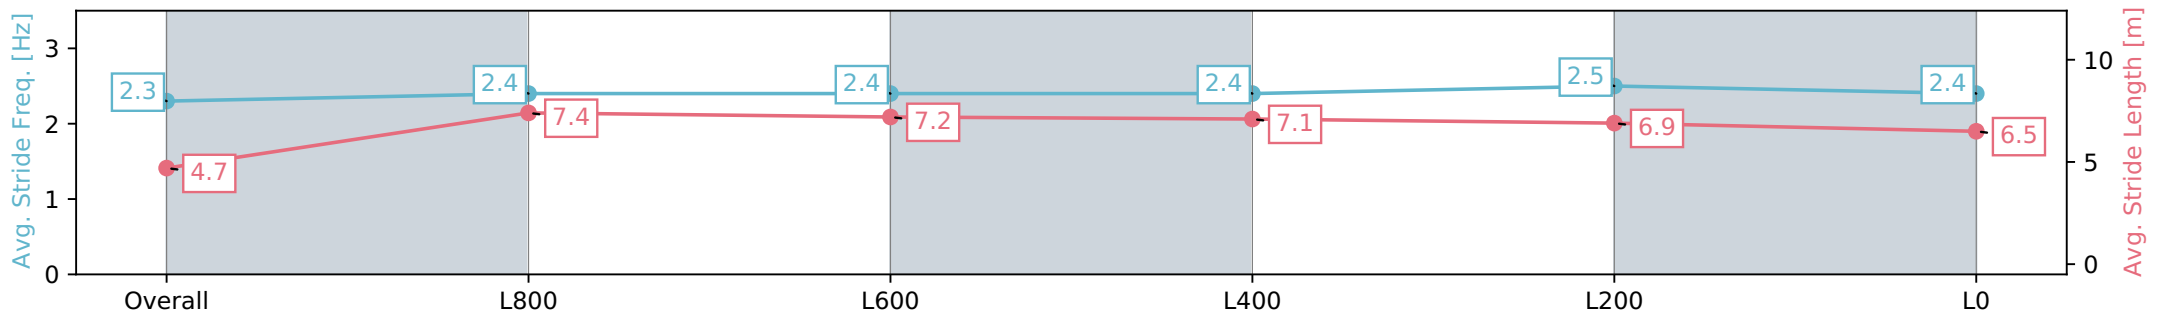

Morphettville SA - Professional
 Race 6: Peter Elberg Funerals Handicap - 1100m
 27 July 2024 - 2:52PM
 Track Rating: Soft 7, Weather: Overcast, Rail Position: True

Section	Overall	L800	L600	L400	L200	L0
Section Times	1:07.49 [3] (0:09.20)	0:58.29 [9] (0:11.21)	0:47.08 [5] (0:11.39)	0:35.69 [6] (0:11.49)	0:24.20 [4] (0:11.56)	0:12.63 [2] (0:12.63)
Average Speed [km/h]	39.0	64.2	63.0	61.9	62.2	57.0
Top Speed [km/h]	62.1	65.5	64.6	63.0	63.1	61.0
Avg. Dist. to Rail [m]	4.1	1.6	0.8	2.3	0.6	2.5
Avg. Stride Freq. [Hz]	2.3	2.4	2.4	2.4	2.5	2.4
Avg. Stride Length [m]	4.7	7.4	7.2	7.1	6.9	6.5