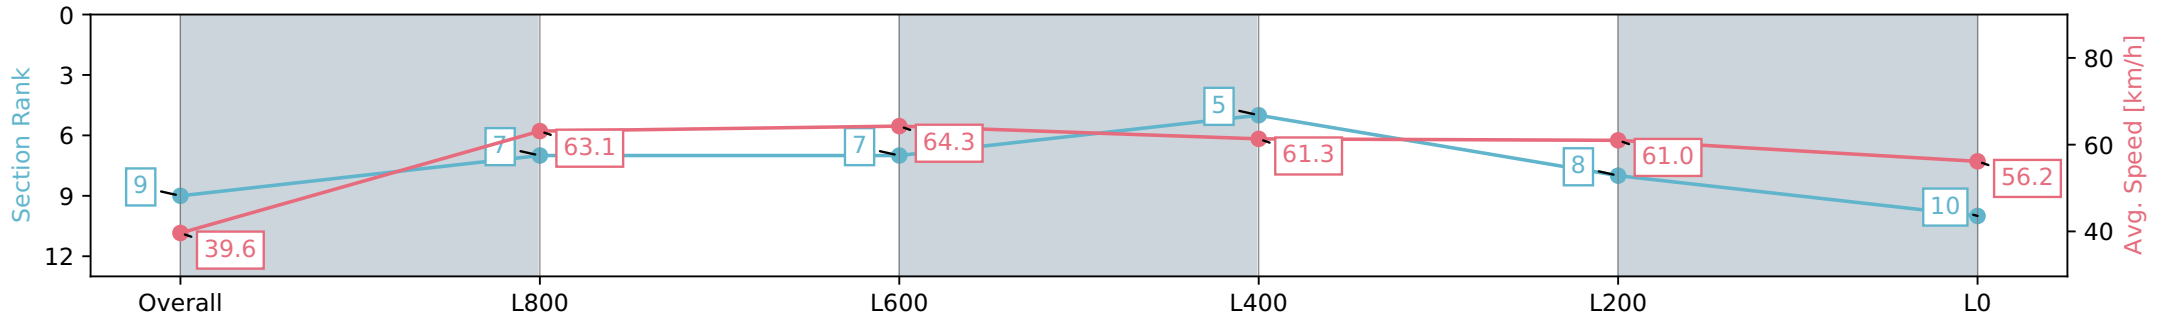

Morphettville SA - Professional
 Race 6: Peter Elberg Funerals Handicap - 1100m
 27 July 2024 - 2:52PM
 Track Rating: Soft 7, Weather: Overcast, Rail Position: True

Section	Overall	L800	L600	L400	L200	L0
Section Times	1:08.26 [8] (0:09.14)	0:59.12 [8] (0:11.56)	0:47.55 [9] (0:11.34)	0:36.21 [9] (0:11.64)	0:24.57 [10] (0:11.79)	0:12.78 [8] (0:12.78)
Average Speed [km/h]	39.5	62.3	64.0	62.6	61.6	56.3
Top Speed [km/h]	60.4	63.9	65.5	63.6	62.4	60.1
Avg. Dist. to Rail [m]	7.7	3.8	2.3	2.8	6.8	8.9
Avg. Stride Freq. [Hz]	2.1	2.3	2.4	2.4	2.4	2.3
Avg. Stride Length [m]	5.2	7.5	7.5	7.2	7.0	6.9

Report Created: Sat 27 July 2024 15:41:37 GMT+10 (Note: Timing is based on positional data)

- [] Ranking at each section and finish
- :-:- No data available at this section
- NA No data available

Horse/Jockey Name	MOUSE ALMIGHTY/Stacey Metcalfe
Finish Rank	9
Fastest Section Time (Section)	0:11.27 (L800)
Top Speed [km/h] (Section)	65.0 (L1000)
Race State	Finished

Morphettville SA - Professional
 Race 6: Peter Elberg Funerals Handicap - 1100m
 27 July 2024 - 2:52PM
 Track Rating: Soft 7, Weather: Overcast, Rail Position: True

Section	Overall	L800	L600	L400	L200	L0
Section Times	1:08.37 [9] (0:09.10)	0:59.27 [7] (0:11.41)	0:47.86 [7] (0:11.27)	0:36.59 [5] (0:11.85)	0:24.74 [8] (0:11.91)	0:12.83 [10] (0:12.83)
Average Speed [km/h]	39.6	63.1	64.3	61.3	61.0	56.2
Top Speed [km/h]	61.1	64.2	65.0	63.2	62.2	59.4
Avg. Dist. to Rail [m]	8.9	3.1	1.6	2.2	6.7	7.8
Avg. Stride Freq. [Hz]	2.1	2.6	2.6	2.5	2.6	2.5
Avg. Stride Length [m]	5.1	6.8	7.0	6.7	6.6	6.4