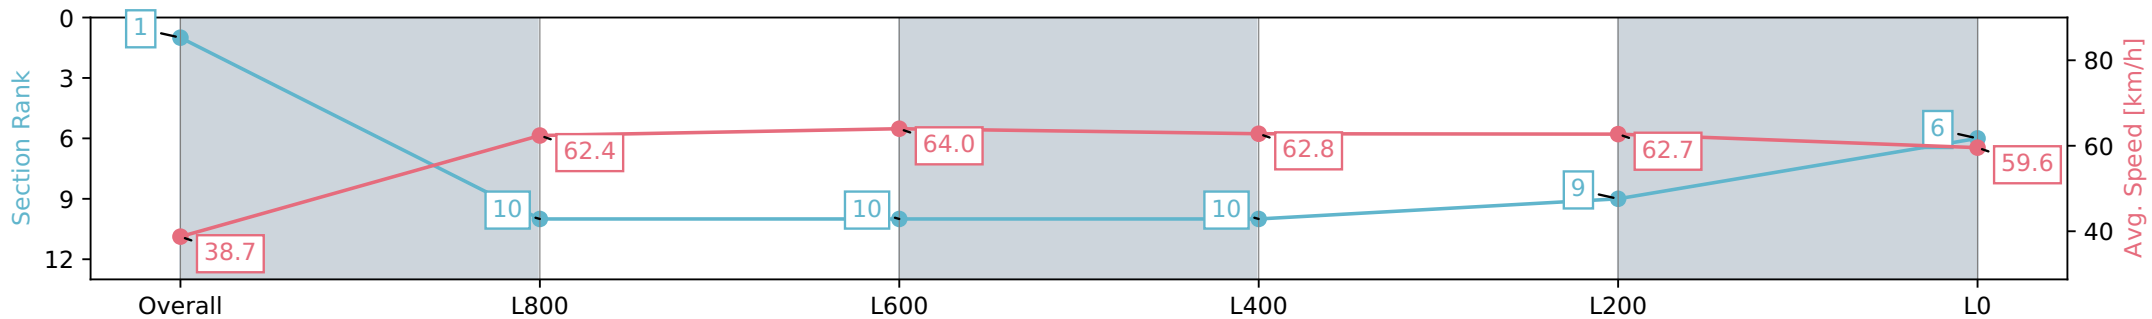

Section	Overall	L800	L600	L400	L200	L0
Section Times	1:07.29 [1] (0:09.33)	0:57.96 [10] (0:11.52)	0:46.44 [10] (0:11.28)	0:35.16 [10] (0:11.54)	0:23.62 [9] (0:11.52)	0:12.10 [6] (0:12.10)
Average Speed [km/h]	38.7	62.4	64.0	62.8	62.7	59.6
Top Speed [km/h]	62.7	64.4	65.1	64.3	63.7	62.1
Avg. Dist. to Rail [m]	6.2	1.9	0.7	1.6	1.6	1.1
Avg. Stride Freq. [Hz]	2.2	2.5	2.5	2.5	2.5	2.6
Avg. Stride Length [m]	4.9	6.8	7.1	7.0	6.8	6.5