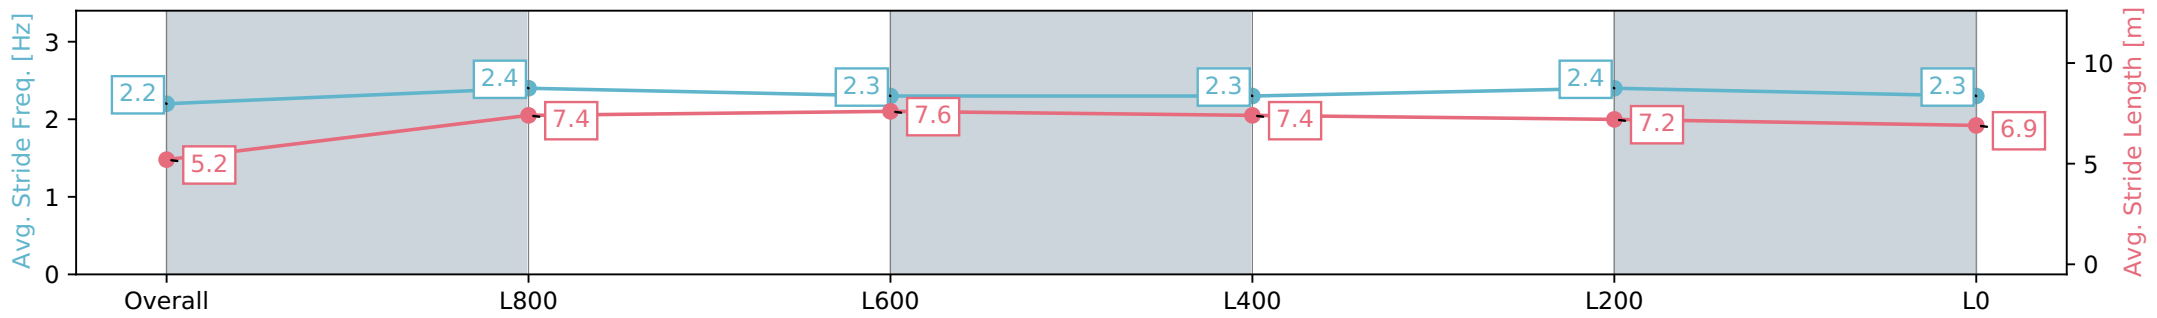

- [] Ranking at each section and finish
- :-:- No data available at this section
- NA No data available

Horse/Jockey Name	ASHFORD STREET/Luke Cartwright
Finish Rank	6
Fastest Section Time (Section)	0:11.37 (L1000)
Top Speed [km/h] (Section)	64.8 (Overall)
Race State	Finished

Morphettville SA - Professional
 Race 6: Peter Elberg Funerals Handicap - 1100m
 27 July 2024 - 2:52PM
 Track Rating: Soft 7, Weather: Overcast, Rail Position: True

Section	Overall	L800	L600	L400	L200	L0
Section Times	1:07.75 [6] (0:08.80)	0:58.95 [3] (0:11.37)	0:47.58 [4] (0:11.41)	0:36.17 [4] (0:11.81)	0:24.36 [5] (0:11.68)	0:12.68 [4] (0:12.68)
Average Speed [km/h]	40.9	63.3	63.3	61.1	61.8	56.8
Top Speed [km/h]	61.5	64.8	64.2	61.8	62.2	61.1
Avg. Dist. to Rail [m]	7.5	3.4	0.9	0.4	3.5	5.7
Avg. Stride Freq. [Hz]	2.2	2.4	2.3	2.3	2.4	2.3
Avg. Stride Length [m]	5.2	7.4	7.6	7.4	7.2	6.9