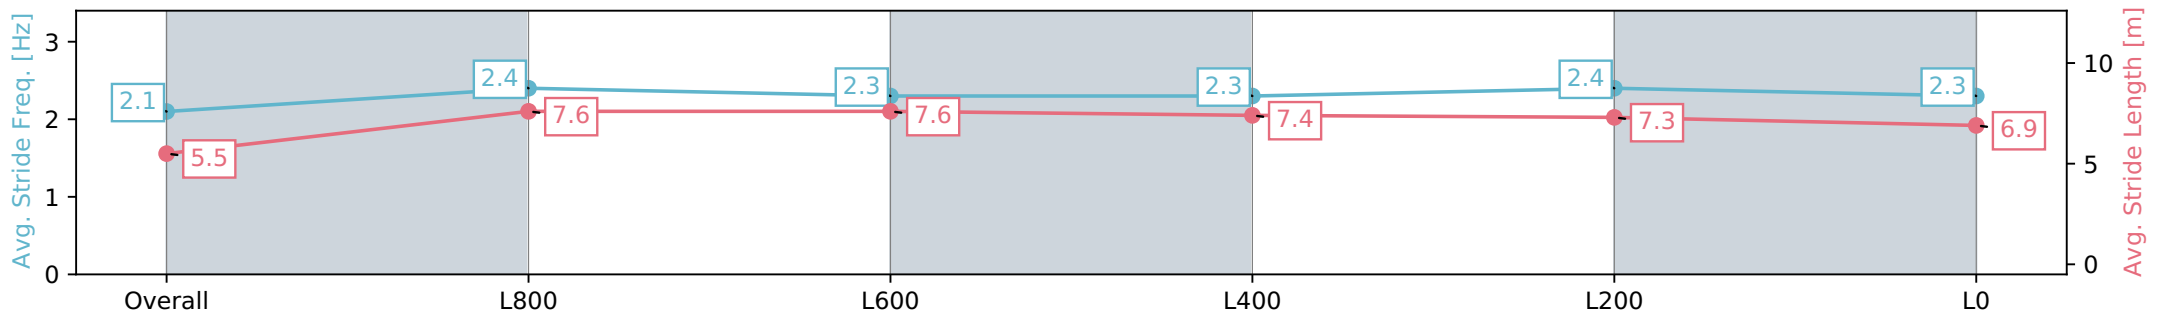

Horse/Jockey Name	KARACASU/Lachlan Neindorf
Finish Rank	2
Fastest Section Time (Section)	0:11.21 (L1000)
Top Speed [km/h] (Section)	65.9 (Overall)
Race State	Finished

Morphettville SA - Professional
Race 6: Peter Elberg Funerals Handicap - 1100m
27 July 2024 - 2:52PM
Track Rating: Soft 7, Weather: Overcast, Rail Position: True

Section	Overall	L800	L600	L400	L200	L0
Section Times	1:07.30 [2] (0:08.52)	0:58.78 [1] (0:11.21)	0:47.57 [1] (0:11.46)	0:36.11 [1] (0:11.79)	0:24.32 [1] (0:11.56)	0:12.76 [1] (0:12.76)
Average Speed [km/h]	42.9	64.4	62.9	61.3	62.4	56.5
Top Speed [km/h]	61.9	65.9	65.7	62.1	63.6	61.8
Avg. Dist. to Rail [m]	2.3	1.5	0.9	0.8	0.5	1.0
Avg. Stride Freq. [Hz]	2.1	2.4	2.3	2.3	2.4	2.3
Avg. Stride Length [m]	5.5	7.6	7.6	7.4	7.3	6.9

Report Created: Sat 27 July 2024 15:41:22 GMT+10 (Note: Timing is based on positional data)

- [ ] Ranking at each section and finish
- -:-:- No data available at this section
- NA No data available