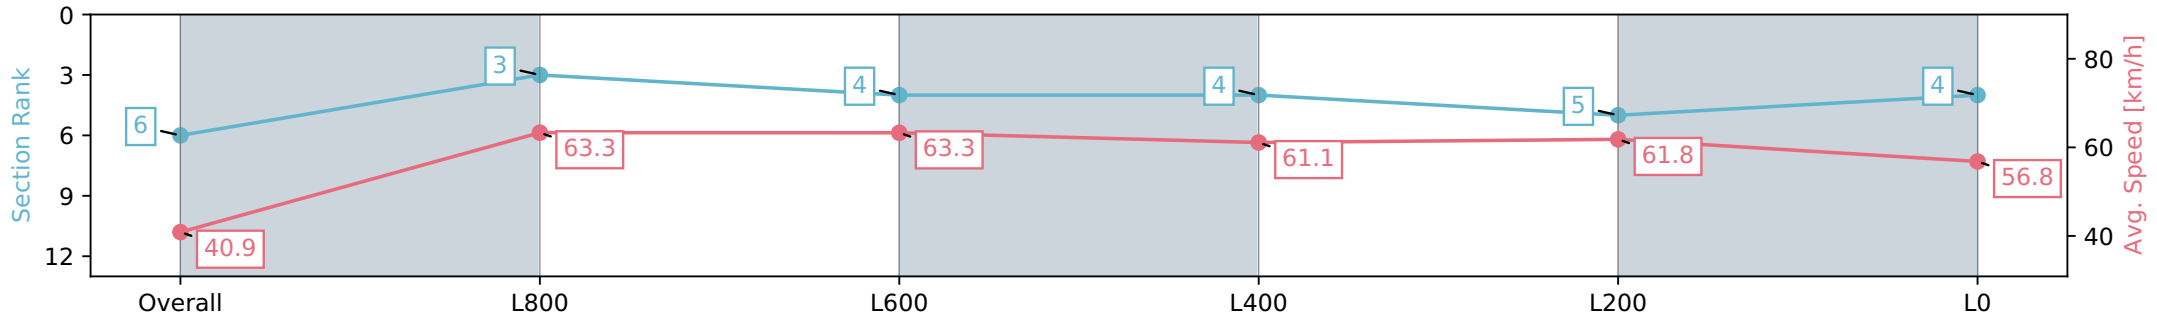

- [] Ranking at each section and finish
- :-:- No data available at this section
- NA No data available

Horse/Jockey Name	ASHFORD STREET/Luke Cartwright
Finish Rank	6
Fastest Section Time (Section)	0:11.37 (L1000)
Top Speed [km/h] (Section)	64.8 (Overall)
Race State	Finished

Morphettville SA - Professional
 Race 6: Peter Elberg Funerals Handicap - 1100m
 27 July 2024 - 2:52PM
 Track Rating: Soft 7, Weather: Overcast, Rail Position: True

Section	Overall	L800	L600	L400	L200	L0
Section Times	1:07.75 [6] (0:08.80)	0:58.95 [3] (0:11.37)	0:47.58 [4] (0:11.41)	0:36.17 [4] (0:11.81)	0:24.36 [5] (0:11.68)	0:12.68 [4] (0:12.68)
Average Speed [km/h]	40.9	63.3	63.3	61.1	61.8	56.8
Top Speed [km/h]	61.5	64.8	64.2	61.8	62.2	61.1
Avg. Dist. to Rail [m]	7.5	3.4	0.9	0.4	3.5	5.7
Avg. Stride Freq. [Hz]	2.2	2.4	2.3	2.3	2.4	2.3
Avg. Stride Length [m]	5.2	7.4	7.6	7.4	7.2	6.9