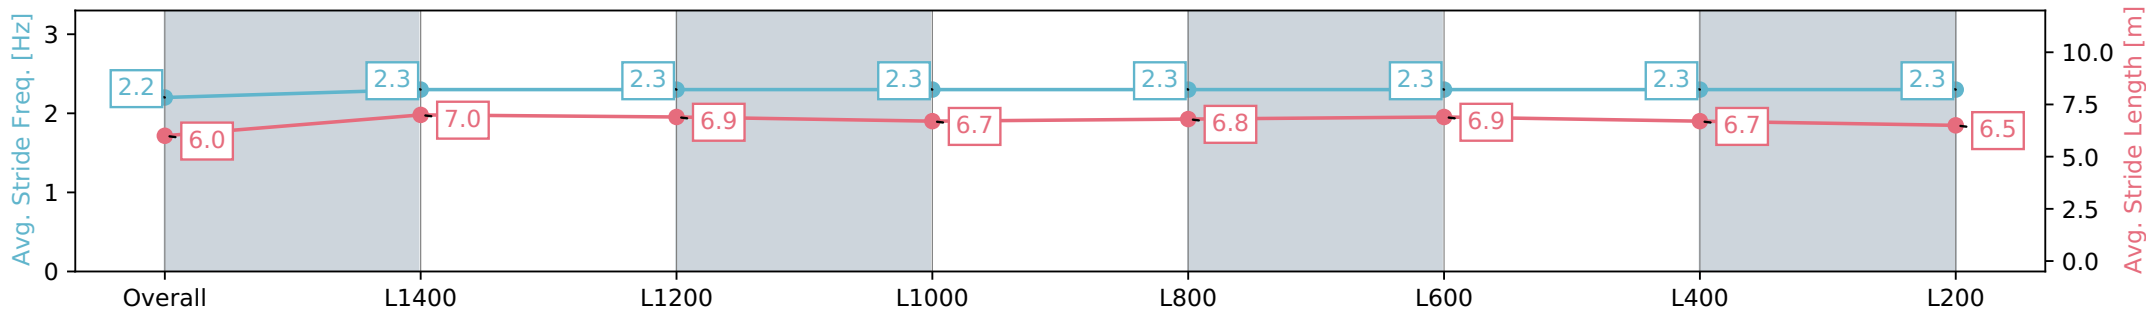

Horse/Jockey Name	BRAVE STAR/Lachlan Neindorf
Finish Rank	1
Fastest Section Time (Section)	0:11.96 (L800)
Top Speed [km/h] (Section)	60.8 (L1000)
Race State	Finished

Morphettville SA - Professional
Race 5: Sportsbet Fast Form Handicap - 1600m
27 July 2024 - 2:12PM
Track Rating: Soft 7, Weather: Overcast, Rail Position: True

Section	Overall	L1400	L1200	L1000	L800	L600	L400	L200
Section Times	1:43.04 [1] (0:15.02)	1:28.02 [2] (0:12.36)	1:15.66 [3] (0:12.47)	1:03.19 [3] (0:12.30)	0:50.89 [3] (0:11.96)	0:38.93 [2] (0:12.35)	0:26.58 [2] (0:12.92)	0:13.66 [2] (0:13.66)
Average Speed [km/h]	47.9	58.5	57.8	58.6	60.3	58.6	56.0	52.7
Top Speed [km/h]	59.5	59.4	58.5	59.1	60.8	60.1	57.1	55.0
Avg. Dist. to Rail [m]	3.3	1.1	0.4	1.1	0.8	1.2	2.0	4.7
Avg. Stride Freq. [Hz]	2.2	2.3	2.3	2.3	2.3	2.3	2.3	2.3
Avg. Stride Length [m]	6.0	7.0	6.9	6.7	6.8	6.9	6.7	6.5

Report Created: Sat 27 July 2024 14:57:13 GMT+10 (Note: Timing is based on positional data)

- [ ] Ranking at each section and finish
- -:-:- No data available at this section
- NA No data available