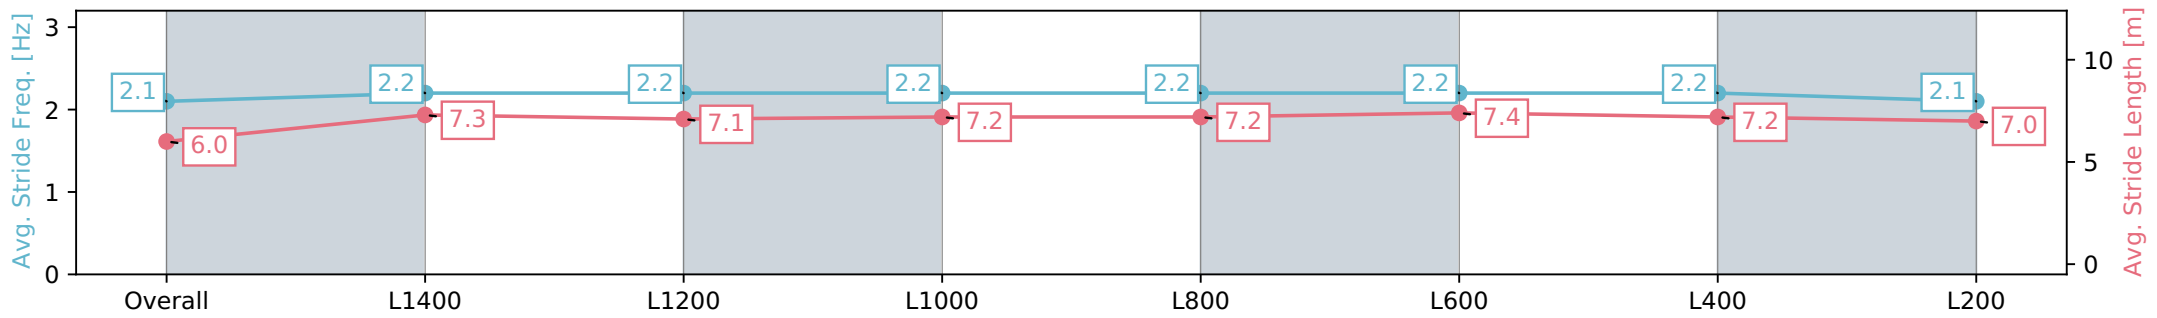

Report Created: Sat 27 July 2024 14:57:17 GMT+10 (Note: Timing is based on positional data)

- [ ] Ranking at each section and finish
- :-:- No data available at this section
- NA No data available

Horse/Jockey Name	MONTEPULCIANO/Kayla Crowther
Finish Rank	3
Fastest Section Time (Section)	0:12.06 (L800)
Top Speed [km/h] (Section)	61.2 (L800)
Race State	Finished

Morphettville SA - Professional  
 Race 5: Sportsbet Fast Form Handicap - 1600m  
 27 July 2024 - 2:12PM  
 Track Rating: Soft 7, Weather: Overcast, Rail Position: True

Section	Overall	L1400	L1200	L1000	L800	L600	L400	L200
Section Times	1:43.29 [3] (0:15.65)	1:27.64 [7] (0:12.35)	1:15.29 [7] (0:12.55)	1:02.74 [7] (0:12.22)	0:50.52 [7] (0:12.06)	0:38.46 [6] (0:12.32)	0:26.14 [5] (0:12.70)	0:13.44 [4] (0:13.44)
Average Speed [km/h]	46.0	58.6	57.7	58.9	60.2	59.4	57.0	53.6
Top Speed [km/h]	58.4	58.9	58.7	59.8	61.1	61.2	57.9	56.3
Avg. Dist. to Rail [m]	5.9	1.7	1.6	2.3	2.2	3.0	4.4	6.6
Avg. Stride Freq. [Hz]	2.1	2.2	2.2	2.2	2.2	2.2	2.2	2.1
Avg. Stride Length [m]	6.0	7.3	7.1	7.2	7.2	7.4	7.2	7.0