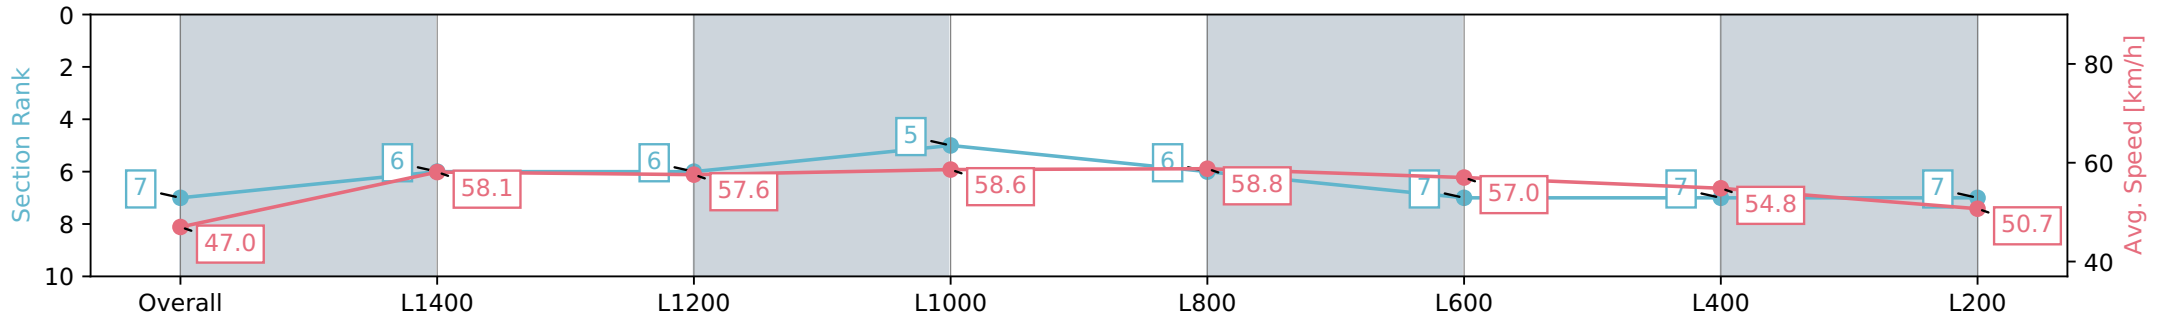

Morphettville SA - Professional  
 Race 5: Sportsbet Fast Form Handicap - 1600m  
 27 July 2024 - 2:12PM  
 Track Rating: Soft 7, Weather: Overcast, Rail Position: True

Section	Overall	L1400	L1200	L1000	L800	L600	L400	L200
Section Times	1:44.61 [6] (0:15.02)	1:29.59 [3] (0:12.20)	1:17.39 [2] (0:12.52)	1:04.87 [2] (0:12.31)	0:52.56 [2] (0:12.17)	0:40.39 [4] (0:12.91)	0:27.48 [4] (0:13.19)	0:14.29 [6] (0:14.28)
Average Speed [km/h]	48.0	59.5	57.7	58.5	59.3	56.0	54.6	50.5
Top Speed [km/h]	61.9	62.0	58.9	59.1	59.9	58.2	55.6	53.2
Avg. Dist. to Rail [m]	7.5	2.5	1.1	1.0	0.7	0.7	2.9	5.2
Avg. Stride Freq. [Hz]	2.3	2.5	2.4	2.4	2.5	2.4	2.4	2.3
Avg. Stride Length [m]	5.9	6.7	6.6	6.7	6.7	6.4	6.3	5.9

Report Created: Sat 27 July 2024 14:57:30 GMT+10 (Note: Timing is based on positional data)

[ ] Ranking at each section and finish  
 -:-:- No data available at this section  
 NA No data available

Horse/Jockey Name	SHAKESPEARE/Stacey Metcalfe
Finish Rank	7
Fastest Section Time (Section)	0:12.28 (L1000)
Top Speed [km/h] (Section)	59.2 (L1000)
Race State	Finished

Morphettville SA - Professional  
 Race 5: Sportsbet Fast Form Handicap - 1600m  
 27 July 2024 - 2:12PM  
 Track Rating: Soft 7, Weather: Overcast, Rail Position: True

Section	Overall	L1400	L1200	L1000	L800	L600	L400	L200
Section Times	1:44.86 [7] (0:15.32)	1:29.54 [6] (0:12.44)	1:17.10 [6] (0:12.53)	1:04.57 [5] (0:12.28)	0:52.29 [6] (0:12.28)	0:40.00 [7] (0:12.67)	0:27.33 [7] (0:13.14)	0:14.19 [7] (0:14.19)
Average Speed [km/h]	47.0	58.1	57.6	58.6	58.8	57.0	54.8	50.7
Top Speed [km/h]	58.8	58.8	58.2	59.0	59.2	58.8	55.8	53.4
Avg. Dist. to Rail [m]	4.0	1.2	0.8	1.2	0.9	0.6	1.5	4.1
Avg. Stride Freq. [Hz]	2.2	2.3	2.3	2.3	2.3	2.3	2.3	2.2
Avg. Stride Length [m]	5.9	7.0	6.9	6.8	7.0	6.8	6.7	6.4