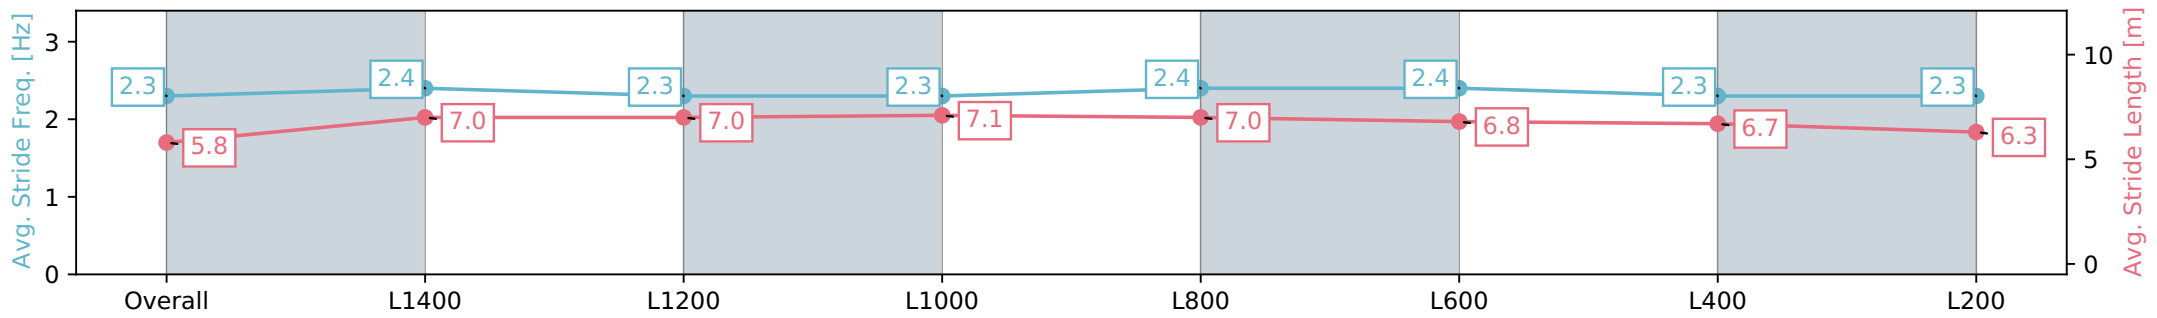

Section	Overall	L1400	L1200	L1000	L800	L600	L400	L200
Section Times	1:43.04 [1] (0:15.02)	1:28.02 [2] (0:12.36)	1:15.66 [3] (0:12.47)	1:03.19 [3] (0:12.30)	0:50.89 [3] (0:11.96)	0:38.93 [2] (0:12.35)	0:26.58 [2] (0:12.92)	0:13.66 [2] (0:13.66)
Average Speed [km/h]	47.9	58.5	57.8	58.6	60.3	58.6	56.0	52.7
Top Speed [km/h]	59.5	59.4	58.5	59.1	60.8	60.1	57.1	55.0
Avg. Dist. to Rail [m]	3.3	1.1	0.4	1.1	0.8	1.2	2.0	4.7
Avg. Stride Freq. [Hz]	2.2	2.3	2.3	2.3	2.3	2.3	2.3	2.3
Avg. Stride Length [m]	6.0	7.0	6.9	6.7	6.8	6.9	6.7	6.5

Report Created: Sat 27 July 2024 14:57:13 GMT+10 (Note: Timing is based on positional data)

- [ ] Ranking at each section and finish
- :-:- No data available at this section
- NA No data available

Horse/Jockey Name	FAVOURITE CHILD/Rochelle Milnes
Finish Rank	2
Fastest Section Time (Section)	0:12.13 (L800)
Top Speed [km/h] (Section)	60.5 (L1000)
Race State	Finished

Morphettville SA - Professional  
 Race 5: Sportsbet Fast Form Handicap - 1600m  
 27 July 2024 - 2:12PM  
 Track Rating: Soft 7, Weather: Overcast, Rail Position: True

Section	Overall	L1400	L1200	L1000	L800	L600	L400	L200
Section Times	1:43.14 [2] (0:14.96)	1:28.18 [1] (0:12.20)	1:15.98 [1] (0:12.31)	1:03.67 [1] (0:12.25)	0:51.42 [1] (0:12.13)	0:39.29 [1] (0:12.34)	0:26.95 [1] (0:12.83)	0:14.12 [1] (0:14.12)
Average Speed [km/h]	48.2	59.0	58.2	58.9	59.5	58.4	56.1	51.0
Top Speed [km/h]	60.3	60.0	59.4	59.8	60.5	59.7	57.2	54.6
Avg. Dist. to Rail [m]	6.3	0.4	0.8	0.7	0.8	0.3	0.5	0.6
Avg. Stride Freq. [Hz]	2.3	2.4	2.3	2.3	2.4	2.4	2.3	2.3
Avg. Stride Length [m]	5.8	7.0	7.0	7.1	7.0	6.8	6.7	6.3