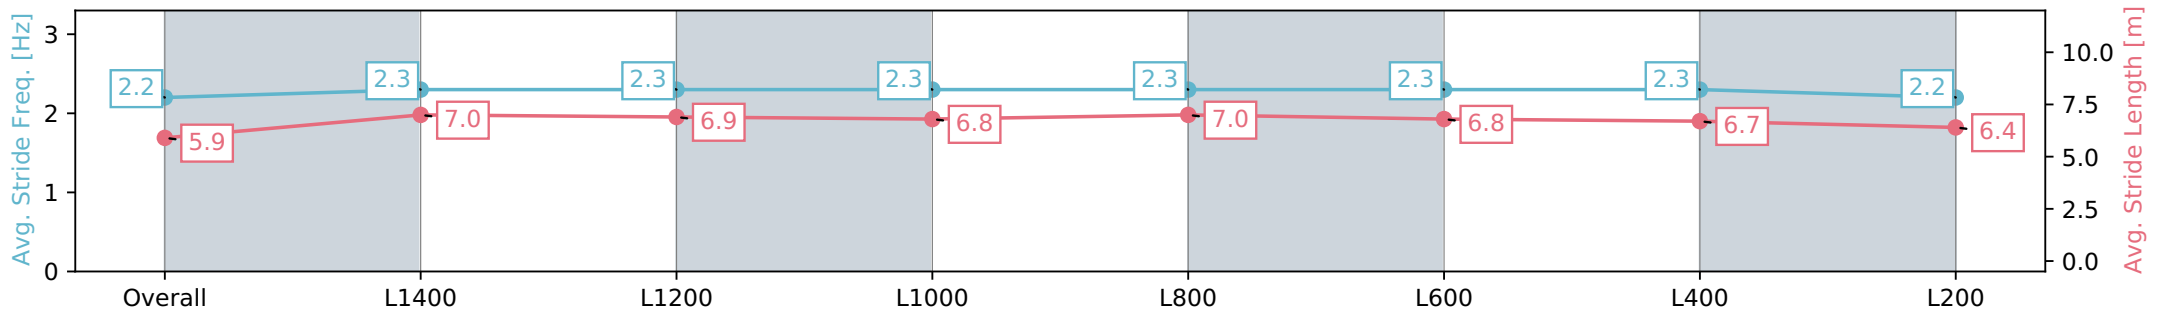

Morphettville SA - Professional  
 Race 5: Sportsbet Fast Form Handicap - 1600m  
 27 July 2024 - 2:12PM  
 Track Rating: Soft 7, Weather: Overcast, Rail Position: True

Section	Overall	L1400	L1200	L1000	L800	L600	L400	L200
Section Times	1:44.61 [6] (0:15.02)	1:29.59 [3] (0:12.20)	1:17.39 [2] (0:12.52)	1:04.87 [2] (0:12.31)	0:52.56 [2] (0:12.17)	0:40.39 [4] (0:12.91)	0:27.48 [4] (0:13.19)	0:14.29 [6] (0:14.28)
Average Speed [km/h]	48.0	59.5	57.7	58.5	59.3	56.0	54.6	50.5
Top Speed [km/h]	61.9	62.0	58.9	59.1	59.9	58.2	55.6	53.2
Avg. Dist. to Rail [m]	7.5	2.5	1.1	1.0	0.7	0.7	2.9	5.2
Avg. Stride Freq. [Hz]	2.3	2.5	2.4	2.4	2.5	2.4	2.4	2.3
Avg. Stride Length [m]	5.9	6.7	6.6	6.7	6.7	6.4	6.3	5.9

Report Created: Sat 27 July 2024 14:57:30 GMT+10 (Note: Timing is based on positional data)

[ ] Ranking at each section and finish  
 -:-:- No data available at this section  
 NA No data available

Horse/Jockey Name	SHAKESPEARE/Stacey Metcalfe
Finish Rank	7
Fastest Section Time (Section)	0:12.28 (L1000)
Top Speed [km/h] (Section)	59.2 (L1000)
Race State	Finished

Morphettville SA - Professional  
 Race 5: Sportsbet Fast Form Handicap - 1600m  
 27 July 2024 - 2:12PM  
 Track Rating: Soft 7, Weather: Overcast, Rail Position: True

Section	Overall	L1400	L1200	L1000	L800	L600	L400	L200
Section Times	1:44.86 [7] (0:15.32)	1:29.54 [6] (0:12.44)	1:17.10 [6] (0:12.53)	1:04.57 [5] (0:12.28)	0:52.29 [6] (0:12.28)	0:40.00 [7] (0:12.67)	0:27.33 [7] (0:13.14)	0:14.19 [7] (0:14.19)
Average Speed [km/h]	47.0	58.1	57.6	58.6	58.8	57.0	54.8	50.7
Top Speed [km/h]	58.8	58.8	58.2	59.0	59.2	58.8	55.8	53.4
Avg. Dist. to Rail [m]	4.0	1.2	0.8	1.2	0.9	0.6	1.5	4.1
Avg. Stride Freq. [Hz]	2.2	2.3	2.3	2.3	2.3	2.3	2.3	2.2
Avg. Stride Length [m]	5.9	7.0	6.9	6.8	7.0	6.8	6.7	6.4