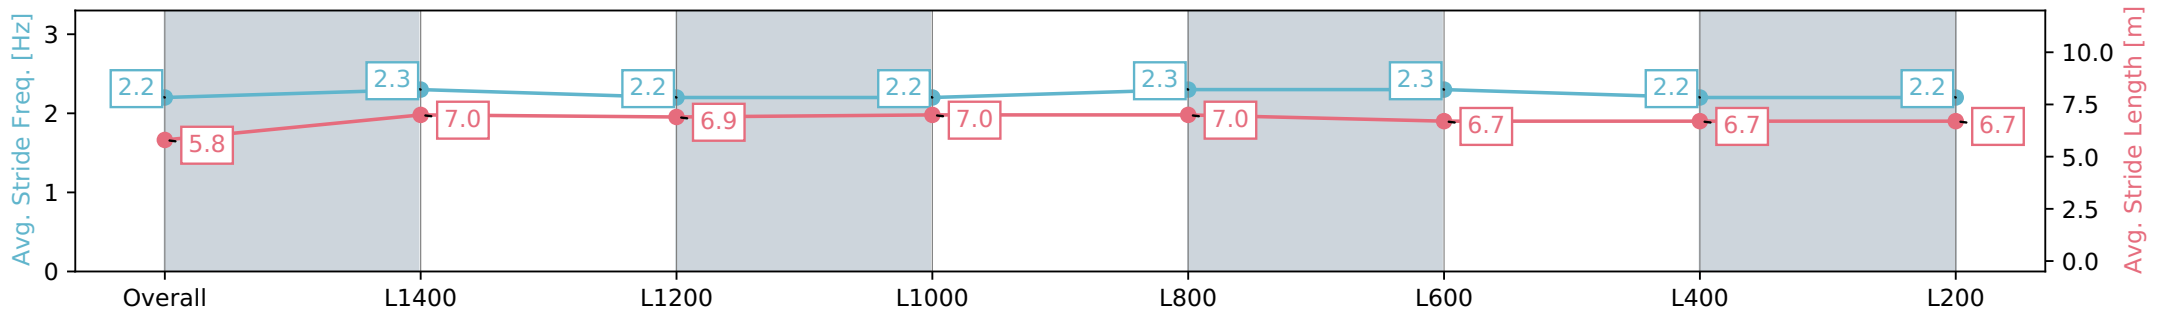

Morphettville SA - Professional  
 Race 5: Sportsbet Fast Form Handicap - 1600m  
 27 July 2024 - 2:12PM  
 Track Rating: Soft 7, Weather: Overcast, Rail Position: True

Section	Overall	L1400	L1200	L1000	L800	L600	L400	L200
Section Times	1:43.71 [4] (0:15.28)	1:28.42 [5] (0:12.46)	1:15.96 [5] (0:12.56)	1:03.40 [6] (0:12.24)	0:51.16 [5] (0:12.26)	0:38.90 [5] (0:12.65)	0:26.25 [6] (0:12.86)	0:13.39 [5] (0:13.39)
Average Speed [km/h]	47.1	58.2	57.7	58.7	59.1	57.4	56.3	53.7
Top Speed [km/h]	58.5	59.1	58.4	59.1	59.6	59.1	56.9	55.9
Avg. Dist. to Rail [m]	5.7	2.2	1.6	2.1	1.7	1.7	4.4	7.1
Avg. Stride Freq. [Hz]	2.2	2.3	2.2	2.2	2.3	2.3	2.2	2.2
Avg. Stride Length [m]	5.8	7.0	6.9	7.0	7.0	6.7	6.7	6.7