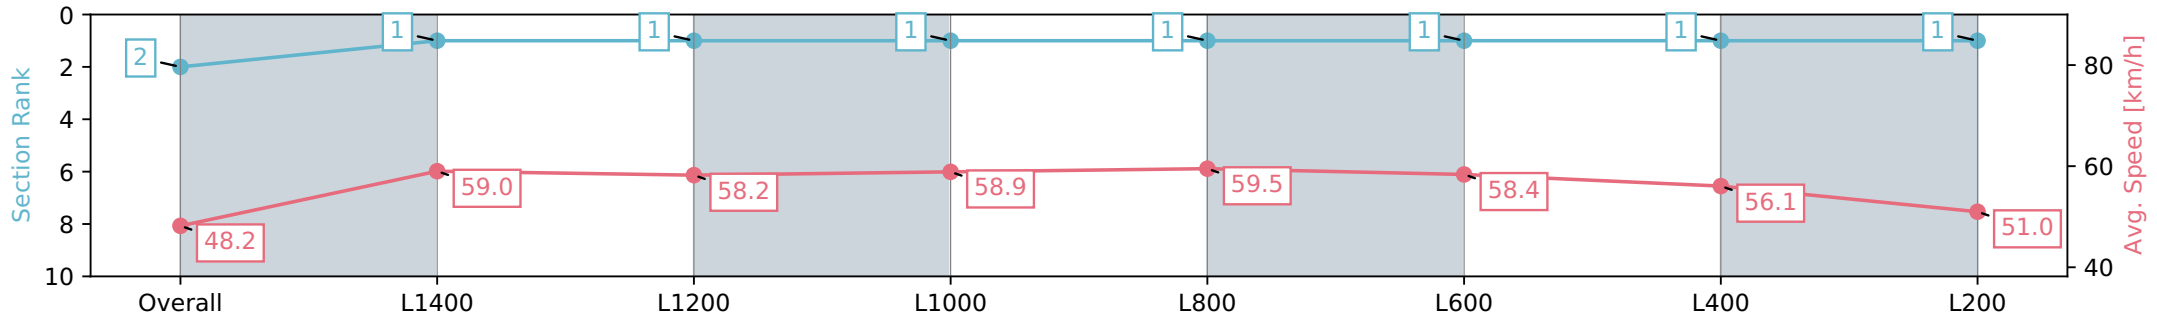

Section	Overall	L1400	L1200	L1000	L800	L600	L400	L200
Section Times	1:43.04 [1] (0:15.02)	1:28.02 [2] (0:12.36)	1:15.66 [3] (0:12.47)	1:03.19 [3] (0:12.30)	0:50.89 [3] (0:11.96)	0:38.93 [2] (0:12.35)	0:26.58 [2] (0:12.92)	0:13.66 [2] (0:13.66)
Average Speed [km/h]	47.9	58.5	57.8	58.6	60.3	58.6	56.0	52.7
Top Speed [km/h]	59.5	59.4	58.5	59.1	60.8	60.1	57.1	55.0
Avg. Dist. to Rail [m]	3.3	1.1	0.4	1.1	0.8	1.2	2.0	4.7
Avg. Stride Freq. [Hz]	2.2	2.3	2.3	2.3	2.3	2.3	2.3	2.3
Avg. Stride Length [m]	6.0	7.0	6.9	6.7	6.8	6.9	6.7	6.5

Report Created: Sat 27 July 2024 14:57:13 GMT+10 (Note: Timing is based on positional data)

- [ ] Ranking at each section and finish
- :-:- No data available at this section
- NA No data available

Horse/Jockey Name	FAVOURITE CHILD/Rochelle Milnes
Finish Rank	2
Fastest Section Time (Section)	0:12.13 (L800)
Top Speed [km/h] (Section)	60.5 (L1000)
Race State	Finished

Morphettville SA - Professional  
 Race 5: Sportsbet Fast Form Handicap - 1600m  
 27 July 2024 - 2:12PM  
 Track Rating: Soft 7, Weather: Overcast, Rail Position: True

Section	Overall	L1400	L1200	L1000	L800	L600	L400	L200
Section Times	1:43.14 [2] (0:14.96)	1:28.18 [1] (0:12.20)	1:15.98 [1] (0:12.31)	1:03.67 [1] (0:12.25)	0:51.42 [1] (0:12.13)	0:39.29 [1] (0:12.34)	0:26.95 [1] (0:12.83)	0:14.12 [1] (0:14.12)
Average Speed [km/h]	48.2	59.0	58.2	58.9	59.5	58.4	56.1	51.0
Top Speed [km/h]	60.3	60.0	59.4	59.8	60.5	59.7	57.2	54.6
Avg. Dist. to Rail [m]	6.3	0.4	0.8	0.7	0.8	0.3	0.5	0.6
Avg. Stride Freq. [Hz]	2.3	2.4	2.3	2.3	2.4	2.4	2.3	2.3
Avg. Stride Length [m]	5.8	7.0	7.0	7.1	7.0	6.8	6.7	6.3