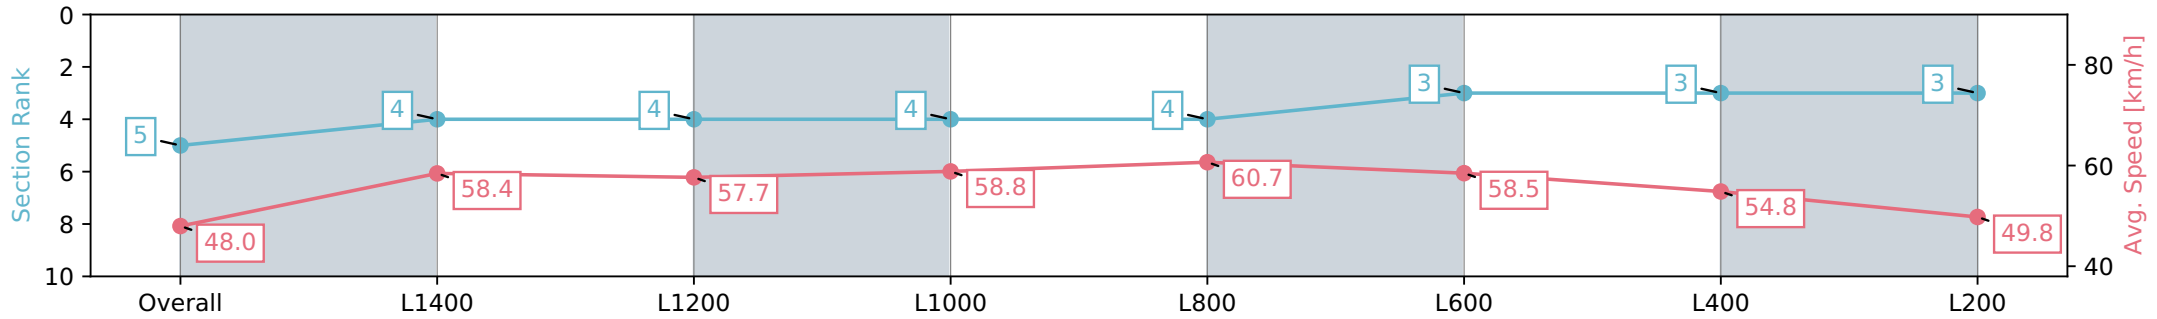

Morphettville SA - Professional  
 Race 5: Sportsbet Fast Form Handicap - 1600m  
 27 July 2024 - 2:12PM  
 Track Rating: Soft 7, Weather: Overcast, Rail Position: True

Section	Overall	L1400	L1200	L1000	L800	L600	L400	L200
Section Times	1:43.71 [4] (0:15.28)	1:28.42 [5] (0:12.46)	1:15.96 [5] (0:12.56)	1:03.40 [6] (0:12.24)	0:51.16 [5] (0:12.26)	0:38.90 [5] (0:12.65)	0:26.25 [6] (0:12.86)	0:13.39 [5] (0:13.39)
Average Speed [km/h]	47.1	58.2	57.7	58.7	59.1	57.4	56.3	53.7
Top Speed [km/h]	58.5	59.1	58.4	59.1	59.6	59.1	56.9	55.9
Avg. Dist. to Rail [m]	5.7	2.2	1.6	2.1	1.7	1.7	4.4	7.1
Avg. Stride Freq. [Hz]	2.2	2.3	2.2	2.2	2.3	2.3	2.2	2.2
Avg. Stride Length [m]	5.8	7.0	6.9	7.0	7.0	6.7	6.7	6.7

Report Created: Sat 27 July 2024 14:57:24 GMT+10 (Note: Timing is based on positional data)

- [ ] Ranking at each section and finish
- :-:- No data available at this section
- NA No data available

Horse/Jockey Name	KINGSWOOD/Jake Toeroek
Finish Rank	5
Fastest Section Time (Section)	0:11.94 (L800)
Top Speed [km/h] (Section)	61.9 (L1000)
Race State	Finished

Morphettville SA - Professional  
 Race 5: Sportsbet Fast Form Handicap - 1600m  
 27 July 2024 - 2:12PM  
 Track Rating: Soft 7, Weather: Overcast, Rail Position: True

Section	Overall	L1400	L1200	L1000	L800	L600	L400	L200
Section Times	1:44.16 [5] (0:15.02)	1:29.14 [4] (0:12.40)	1:16.74 [4] (0:12.53)	1:04.21 [4] (0:12.23)	0:51.98 [4] (0:11.94)	0:40.04 [3] (0:12.42)	0:27.62 [3] (0:13.16)	0:14.46 [3] (0:14.46)
Average Speed [km/h]	48.0	58.4	57.7	58.8	60.7	58.5	54.8	49.8
Top Speed [km/h]	60.0	60.0	58.2	59.8	61.9	60.2	57.4	53.0
Avg. Dist. to Rail [m]	4.9	2.1	0.8	1.7	1.4	1.6	3.1	4.4
Avg. Stride Freq. [Hz]	2.3	2.4	2.3	2.3	2.4	2.5	2.4	2.3
Avg. Stride Length [m]	5.8	6.8	6.8	7.0	6.9	6.6	6.3	6.0