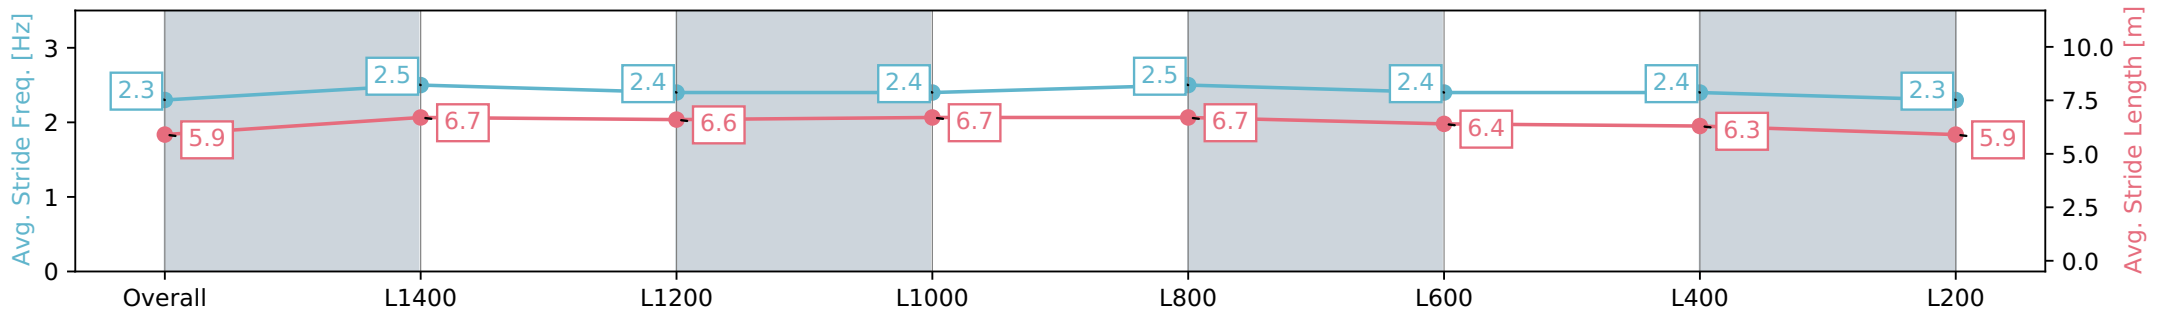

Morphettville SA - Professional  
 Race 5: Sportsbet Fast Form Handicap - 1600m  
 27 July 2024 - 2:12PM  
 Track Rating: Soft 7, Weather: Overcast, Rail Position: True

Section	Overall	L1400	L1200	L1000	L800	L600	L400	L200
Section Times	1:44.16 [5] (0:15.02)	1:29.14 [4] (0:12.40)	1:16.74 [4] (0:12.53)	1:04.21 [4] (0:12.23)	0:51.98 [4] (0:11.94)	0:40.04 [3] (0:12.42)	0:27.62 [3] (0:13.16)	0:14.46 [3] (0:14.46)
Average Speed [km/h]	48.0	58.4	57.7	58.8	60.7	58.5	54.8	49.8
Top Speed [km/h]	60.0	60.0	58.2	59.8	61.9	60.2	57.4	53.0
Avg. Dist. to Rail [m]	4.9	2.1	0.8	1.7	1.4	1.6	3.1	4.4
Avg. Stride Freq. [Hz]	2.3	2.4	2.3	2.3	2.4	2.5	2.4	2.3
Avg. Stride Length [m]	5.8	6.8	6.8	7.0	6.9	6.6	6.3	6.0

Report Created: Sat 27 July 2024 14:57:27 GMT+10 (Note: Timing is based on positional data)

- [ ] Ranking at each section and finish
- :-:- No data available at this section
- NA No data available

Horse/Jockey Name	KISS THE BRIDE/Sairyn Fawke
Finish Rank	6
Fastest Section Time (Section)	0:12.17 (L800)
Top Speed [km/h] (Section)	62.0 (Overall)
Race State	Finished

Morphettville SA - Professional  
 Race 5: Sportsbet Fast Form Handicap - 1600m  
 27 July 2024 - 2:12PM  
 Track Rating: Soft 7, Weather: Overcast, Rail Position: True

Section	Overall	L1400	L1200	L1000	L800	L600	L400	L200
Section Times	1:44.61 [6] (0:15.02)	1:29.59 [3] (0:12.20)	1:17.39 [2] (0:12.52)	1:04.87 [2] (0:12.31)	0:52.56 [2] (0:12.17)	0:40.39 [4] (0:12.91)	0:27.48 [4] (0:13.19)	0:14.29 [6] (0:14.28)
Average Speed [km/h]	48.0	59.5	57.7	58.5	59.3	56.0	54.6	50.5
Top Speed [km/h]	61.9	62.0	58.9	59.1	59.9	58.2	55.6	53.2
Avg. Dist. to Rail [m]	7.5	2.5	1.1	1.0	0.7	0.7	2.9	5.2
Avg. Stride Freq. [Hz]	2.3	2.5	2.4	2.4	2.5	2.4	2.4	2.3
Avg. Stride Length [m]	5.9	6.7	6.6	6.7	6.7	6.4	6.3	5.9