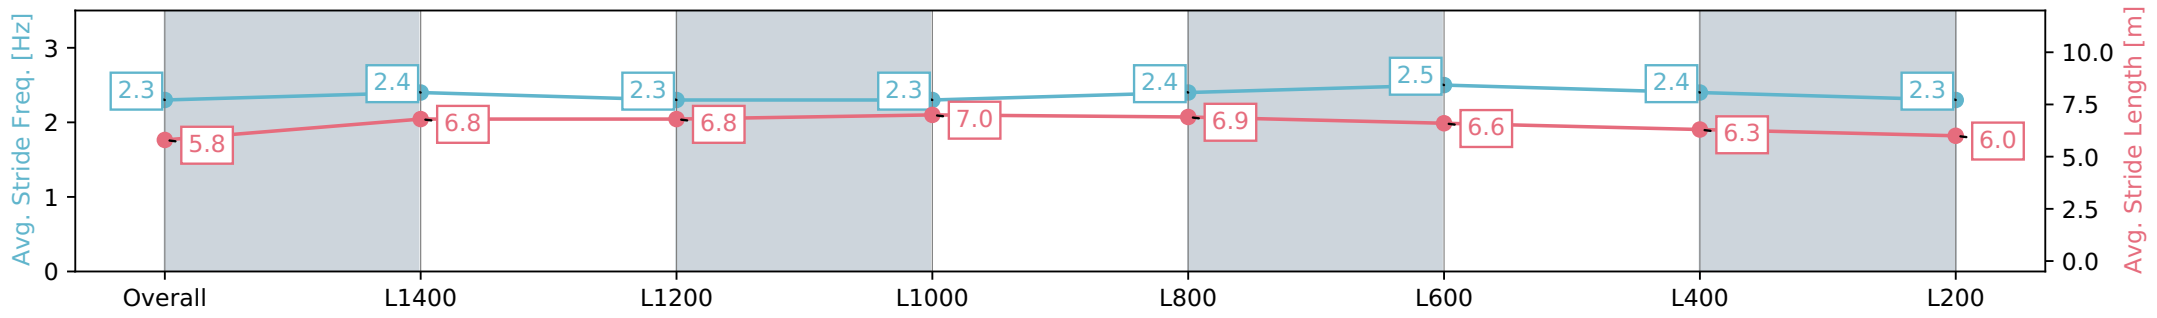

Morphettville SA - Professional  
 Race 5: Sportsbet Fast Form Handicap - 1600m  
 27 July 2024 - 2:12PM  
 Track Rating: Soft 7, Weather: Overcast, Rail Position: True

Section	Overall	L1400	L1200	L1000	L800	L600	L400	L200
Section Times	1:43.71 [4] (0:15.28)	1:28.42 [5] (0:12.46)	1:15.96 [5] (0:12.56)	1:03.40 [6] (0:12.24)	0:51.16 [5] (0:12.26)	0:38.90 [5] (0:12.65)	0:26.25 [6] (0:12.86)	0:13.39 [5] (0:13.39)
Average Speed [km/h]	47.1	58.2	57.7	58.7	59.1	57.4	56.3	53.7
Top Speed [km/h]	58.5	59.1	58.4	59.1	59.6	59.1	56.9	55.9
Avg. Dist. to Rail [m]	5.7	2.2	1.6	2.1	1.7	1.7	4.4	7.1
Avg. Stride Freq. [Hz]	2.2	2.3	2.2	2.2	2.3	2.3	2.2	2.2
Avg. Stride Length [m]	5.8	7.0	6.9	7.0	7.0	6.7	6.7	6.7

Report Created: Sat 27 July 2024 14:57:24 GMT+10 (Note: Timing is based on positional data)

- [ ] Ranking at each section and finish
- :-:- No data available at this section
- NA No data available

Horse/Jockey Name	KINGSWOOD/Jake Toeroek
Finish Rank	5
Fastest Section Time (Section)	0:11.94 (L800)
Top Speed [km/h] (Section)	61.9 (L1000)
Race State	Finished

Morphettville SA - Professional  
 Race 5: Sportsbet Fast Form Handicap - 1600m  
 27 July 2024 - 2:12PM  
 Track Rating: Soft 7, Weather: Overcast, Rail Position: True

Section	Overall	L1400	L1200	L1000	L800	L600	L400	L200
Section Times	1:44.16 [5] (0:15.02)	1:29.14 [4] (0:12.40)	1:16.74 [4] (0:12.53)	1:04.21 [4] (0:12.23)	0:51.98 [4] (0:11.94)	0:40.04 [3] (0:12.42)	0:27.62 [3] (0:13.16)	0:14.46 [3] (0:14.46)
Average Speed [km/h]	48.0	58.4	57.7	58.8	60.7	58.5	54.8	49.8
Top Speed [km/h]	60.0	60.0	58.2	59.8	61.9	60.2	57.4	53.0
Avg. Dist. to Rail [m]	4.9	2.1	0.8	1.7	1.4	1.6	3.1	4.4
Avg. Stride Freq. [Hz]	2.3	2.4	2.3	2.3	2.4	2.5	2.4	2.3
Avg. Stride Length [m]	5.8	6.8	6.8	7.0	6.9	6.6	6.3	6.0