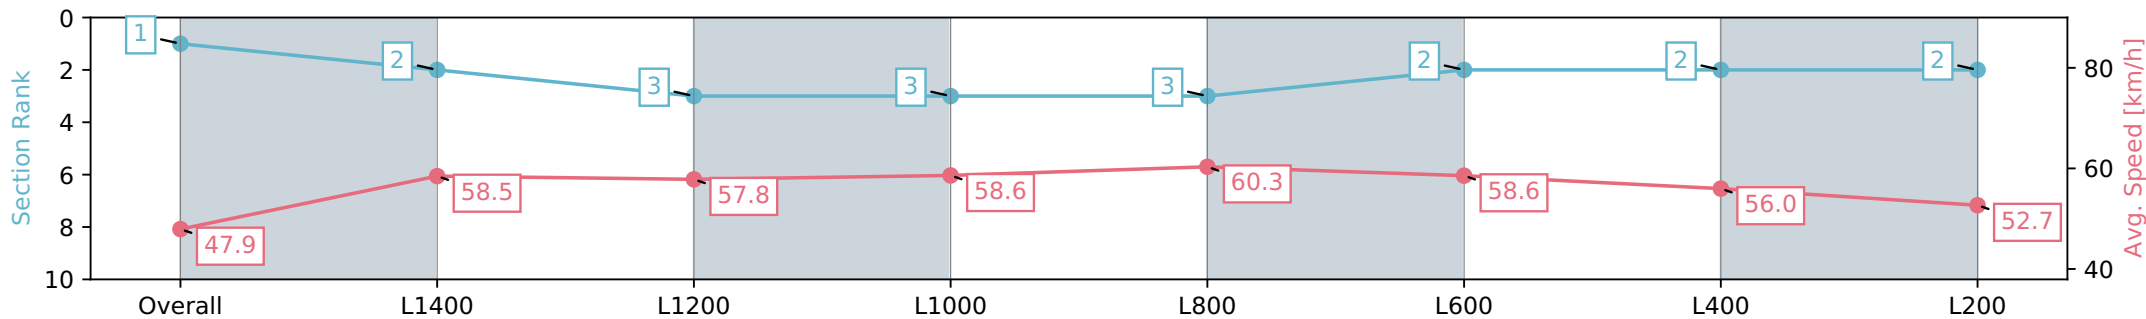

Section	Overall	L1400	L1200	L1000	L800	L600	L400	L200
Section Times	1:43.04 [1] (0:15.02)	1:28.02 [2] (0:12.36)	1:15.66 [3] (0:12.47)	1:03.19 [3] (0:12.30)	0:50.89 [3] (0:11.96)	0:38.93 [2] (0:12.35)	0:26.58 [2] (0:12.92)	0:13.66 [2] (0:13.66)
Average Speed [km/h]	47.9	58.5	57.8	58.6	60.3	58.6	56.0	52.7
Top Speed [km/h]	59.5	59.4	58.5	59.1	60.8	60.1	57.1	55.0
Avg. Dist. to Rail [m]	3.3	1.1	0.4	1.1	0.8	1.2	2.0	4.7
Avg. Stride Freq. [Hz]	2.2	2.3	2.3	2.3	2.3	2.3	2.3	2.3
Avg. Stride Length [m]	6.0	7.0	6.9	6.7	6.8	6.9	6.7	6.5