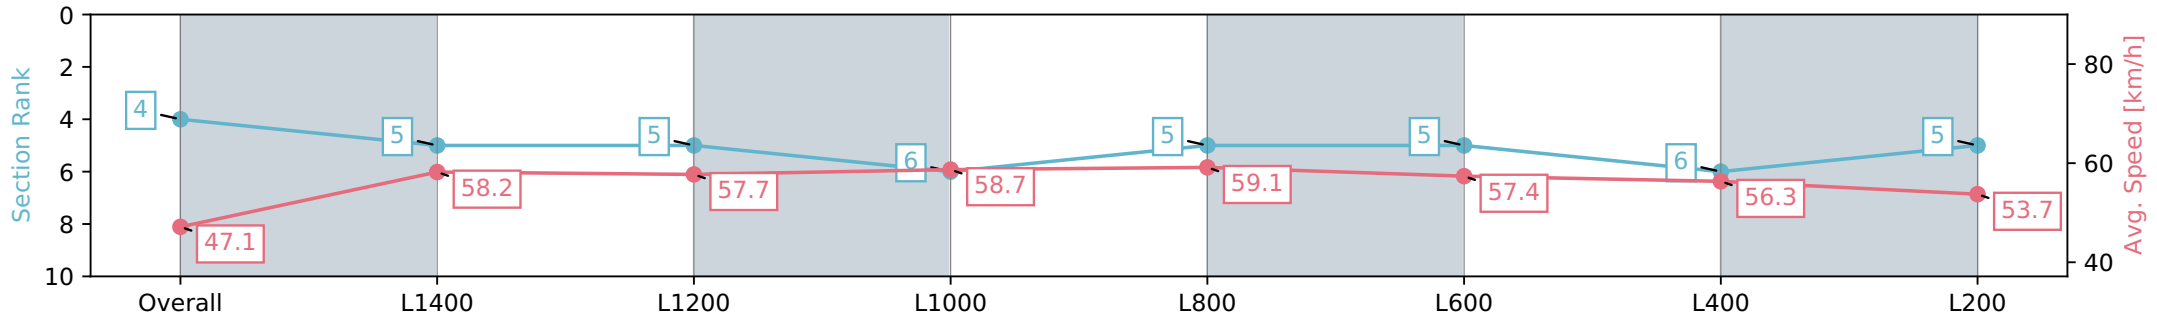

Morphettville SA - Professional  
 Race 5: Sportsbet Fast Form Handicap - 1600m  
 27 July 2024 - 2:12PM  
 Track Rating: Soft 7, Weather: Overcast, Rail Position: True

Section	Overall	L1400	L1200	L1000	L800	L600	L400	L200
Section Times	1:43.71 [4] (0:15.28)	1:28.42 [5] (0:12.46)	1:15.96 [5] (0:12.56)	1:03.40 [6] (0:12.24)	0:51.16 [5] (0:12.26)	0:38.90 [5] (0:12.65)	0:26.25 [6] (0:12.86)	0:13.39 [5] (0:13.39)
Average Speed [km/h]	47.1	58.2	57.7	58.7	59.1	57.4	56.3	53.7
Top Speed [km/h]	58.5	59.1	58.4	59.1	59.6	59.1	56.9	55.9
Avg. Dist. to Rail [m]	5.7	2.2	1.6	2.1	1.7	1.7	4.4	7.1
Avg. Stride Freq. [Hz]	2.2	2.3	2.2	2.2	2.3	2.3	2.2	2.2
Avg. Stride Length [m]	5.8	7.0	6.9	7.0	7.0	6.7	6.7	6.7