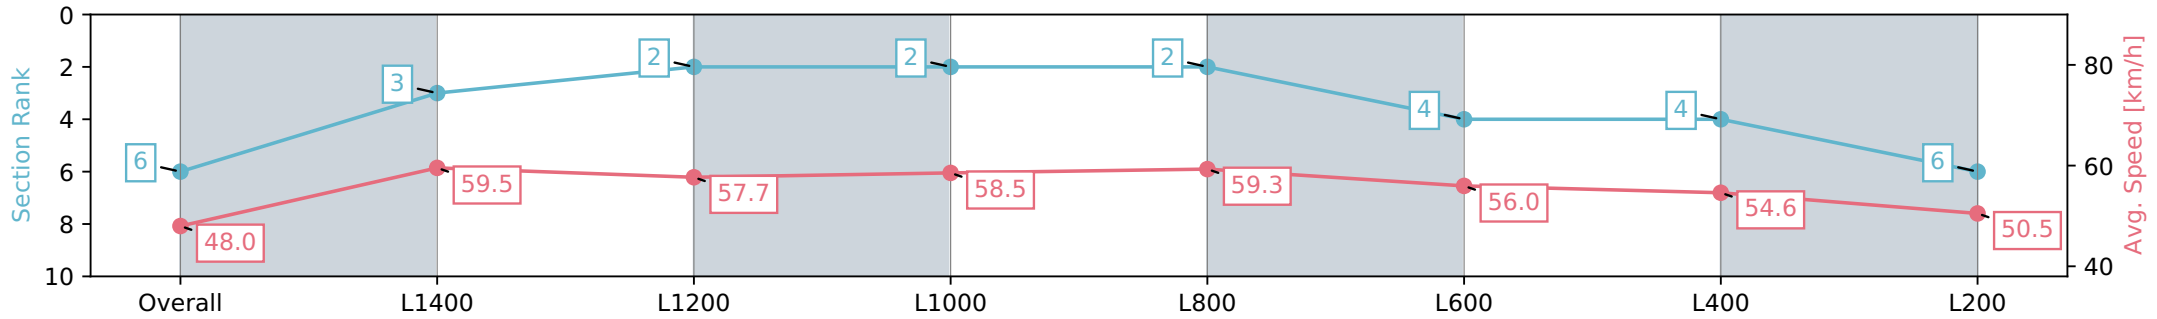

Morphettville SA - Professional  
 Race 5: Sportsbet Fast Form Handicap - 1600m  
 27 July 2024 - 2:12PM  
 Track Rating: Soft 7, Weather: Overcast, Rail Position: True

Section	Overall	L1400	L1200	L1000	L800	L600	L400	L200
Section Times	1:44.16 [5] (0:15.02)	1:29.14 [4] (0:12.40)	1:16.74 [4] (0:12.53)	1:04.21 [4] (0:12.23)	0:51.98 [4] (0:11.94)	0:40.04 [3] (0:12.42)	0:27.62 [3] (0:13.16)	0:14.46 [3] (0:14.46)
Average Speed [km/h]	48.0	58.4	57.7	58.8	60.7	58.5	54.8	49.8
Top Speed [km/h]	60.0	60.0	58.2	59.8	61.9	60.2	57.4	53.0
Avg. Dist. to Rail [m]	4.9	2.1	0.8	1.7	1.4	1.6	3.1	4.4
Avg. Stride Freq. [Hz]	2.3	2.4	2.3	2.3	2.4	2.5	2.4	2.3
Avg. Stride Length [m]	5.8	6.8	6.8	7.0	6.9	6.6	6.3	6.0

Report Created: Sat 27 July 2024 14:57:27 GMT+10 (Note: Timing is based on positional data)

- [ ] Ranking at each section and finish
- :-:- No data available at this section
- NA No data available

Horse/Jockey Name	KISS THE BRIDE/Sairyn Fawke
Finish Rank	6
Fastest Section Time (Section)	0:12.17 (L800)
Top Speed [km/h] (Section)	62.0 (Overall)
Race State	Finished

Morphettville SA - Professional  
 Race 5: Sportsbet Fast Form Handicap - 1600m  
 27 July 2024 - 2:12PM  
 Track Rating: Soft 7, Weather: Overcast, Rail Position: True

Section	Overall	L1400	L1200	L1000	L800	L600	L400	L200
Section Times	1:44.61 [6] (0:15.02)	1:29.59 [3] (0:12.20)	1:17.39 [2] (0:12.52)	1:04.87 [2] (0:12.31)	0:52.56 [2] (0:12.17)	0:40.39 [4] (0:12.91)	0:27.48 [4] (0:13.19)	0:14.29 [6] (0:14.28)
Average Speed [km/h]	48.0	59.5	57.7	58.5	59.3	56.0	54.6	50.5
Top Speed [km/h]	61.9	62.0	58.9	59.1	59.9	58.2	55.6	53.2
Avg. Dist. to Rail [m]	7.5	2.5	1.1	1.0	0.7	0.7	2.9	5.2
Avg. Stride Freq. [Hz]	2.3	2.5	2.4	2.4	2.5	2.4	2.4	2.3
Avg. Stride Length [m]	5.9	6.7	6.6	6.7	6.7	6.4	6.3	5.9