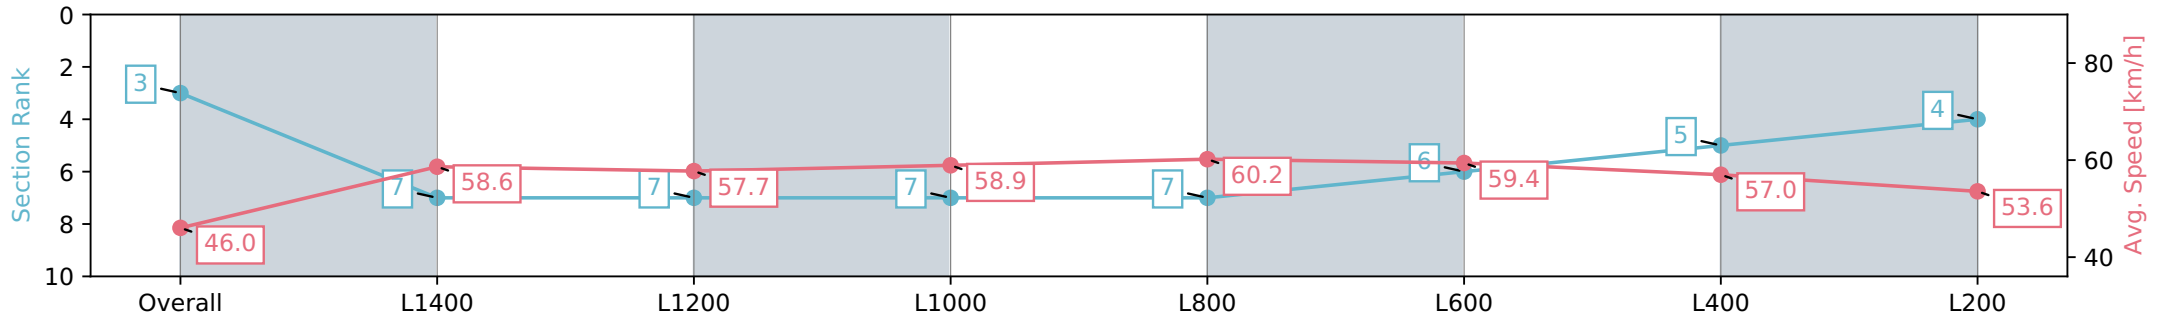

Report Created: Sat 27 July 2024 14:57:17 GMT+10 (Note: Timing is based on positional data)

- [ ] Ranking at each section and finish
- :-:- No data available at this section
- NA No data available

Horse/Jockey Name	MONTEPULCIANO/Kayla Crowther
Finish Rank	3
Fastest Section Time (Section)	0:12.06 (L800)
Top Speed [km/h] (Section)	61.2 (L800)
Race State	Finished

Morphettville SA - Professional  
 Race 5: Sportsbet Fast Form Handicap - 1600m  
 27 July 2024 - 2:12PM  
 Track Rating: Soft 7, Weather: Overcast, Rail Position: True

Section	Overall	L1400	L1200	L1000	L800	L600	L400	L200
Section Times	1:43.29 [3] (0:15.65)	1:27.64 [7] (0:12.35)	1:15.29 [7] (0:12.55)	1:02.74 [7] (0:12.22)	0:50.52 [7] (0:12.06)	0:38.46 [6] (0:12.32)	0:26.14 [5] (0:12.70)	0:13.44 [4] (0:13.44)
Average Speed [km/h]	46.0	58.6	57.7	58.9	60.2	59.4	57.0	53.6
Top Speed [km/h]	58.4	58.9	58.7	59.8	61.1	61.2	57.9	56.3
Avg. Dist. to Rail [m]	5.9	1.7	1.6	2.3	2.2	3.0	4.4	6.6
Avg. Stride Freq. [Hz]	2.1	2.2	2.2	2.2	2.2	2.2	2.2	2.1
Avg. Stride Length [m]	6.0	7.3	7.1	7.2	7.2	7.4	7.2	7.0