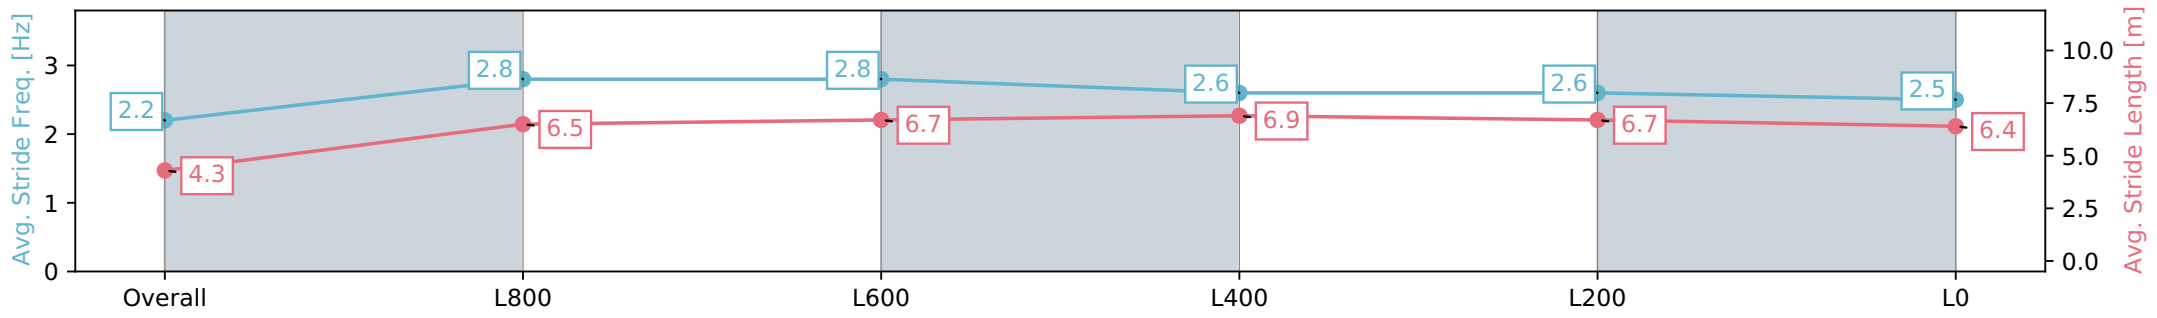

Morphettville SA - Professional

Race 3: SkyCity Handicap - 1800m

27 July 2024 - 1:03PM

Track Rating: Soft 7, Weather: Overcast, Rail Position: True

Section	Overall	L1600	L1400	L1200	L1000	L800	L600	L400	L200
Section Times	1:59.57 [5] (0:14.84)	1:44.73 [4] (0:11.99)	1:32.74 [4] (0:12.55)	1:20.19 [4] (0:12.52)	1:07.67 [4] (0:12.69)	0:54.98 [4] (0:12.70)	0:42.28 [5] (0:13.18)	0:29.10 [6] (0:14.00)	0:15.10 [5] (0:15.10)
Average Speed [km/h]	48.5	60.0	57.8	57.8	56.8	56.9	54.9	51.5	47.7
Top Speed [km/h]	62.0	61.8	59.0	59.0	57.4	57.5	56.6	52.9	50.7
Avg. Dist. to Rail [m]	5.3	3.2	2.2	1.4	1.9	1.4	0.7	2.0	3.6
Avg. Stride Freq. [Hz]	2.5	2.5	2.5	2.4	2.4	2.4	2.4	2.3	2.3
Avg. Stride Length [m]	5.5	6.6	6.5	6.5	6.4	6.6	6.4	6.2	5.8

Report Created: Sat 27 July 2024 14:00:13 GMT+10 (Note: Timing is based on positional data)

- [] Ranking at each section and finish
- :-:- No data available at this section
- NA No data available

Horse/Jockey Name	AFRICAN PIONEER/Callan Murray
Finish Rank	6
Fastest Section Time (Section)	0:12.03 (L1600)
Top Speed [km/h] (Section)	61.6 (Overall)
Race State	Finished

Morphettville SA - Professional

Race 3: SkyCity Handicap - 1800m

27 July 2024 - 1:03PM

Track Rating: Soft 7, Weather: Overcast, Rail Position: True

Section	Overall	L1600	L1400	L1200	L1000	L800	L600	L400	L200
Section Times	2:00.55 [6] (0:14.79)	1:45.76 [3] (0:12.03)	1:33.73 [3] (0:12.46)	1:21.27 [3] (0:12.56)	1:08.70 [3] (0:12.63)	0:56.07 [3] (0:12.73)	0:43.34 [4] (0:13.23)	0:30.11 [5] (0:14.25)	0:15.86 [6] (0:15.86)
Average Speed [km/h]	48.7	59.8	58.0	57.6	57.0	56.5	54.5	50.6	45.4
Top Speed [km/h]	61.6	61.6	59.0	57.9	57.4	57.3	56.1	52.5	48.8
Avg. Dist. to Rail [m]	0.8	1.2	1.2	1.0	1.0	0.5	0.2	1.2	1.3
Avg. Stride Freq. [Hz]	2.3	2.4	2.3	2.3	2.3	2.3	2.3	2.2	2.1
Avg. Stride Length [m]	6.0	7.0	7.0	6.9	6.6	6.5	6.5	6.4	5.9