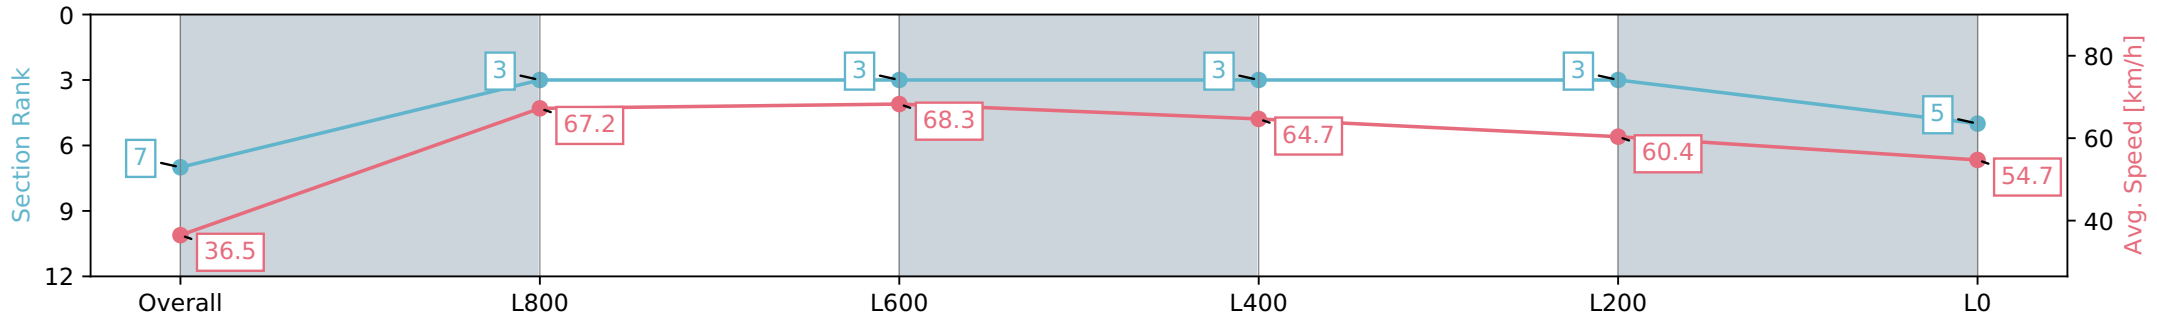

Morphettville SA - Professional

Race 3: SkyCity Handicap - 1800m

27 July 2024 - 1:03PM

Track Rating: Soft 7, Weather: Overcast, Rail Position: True

Section	Overall	L1600	L1400	L1200	L1000	L800	L600	L400	L200
Section Times	2:01.60 [7] (0:15.27)	1:46.33 [7] (0:11.94)	1:34.39 [6] (0:12.45)	1:21.94 [6] (0:12.63)	1:09.31 [6] (0:12.53)	0:56.78 [6] (0:12.83)	0:43.95 [7] (0:13.28)	0:30.67 [7] (0:14.47)	0:16.20 [7] (0:16.20)
Average Speed [km/h]	47.2	60.3	58.0	57.0	57.4	56.0	54.0	49.6	44.4
Top Speed [km/h]	62.8	61.9	59.0	58.2	58.4	57.2	55.4	52.3	47.9
Avg. Dist. to Rail [m]	2.4	0.9	0.8	0.4	0.8	0.4	1.0	0.6	1.2
Avg. Stride Freq. [Hz]	2.2	2.3	2.3	2.2	2.2	2.2	2.3	2.2	2.1
Avg. Stride Length [m]	6.1	7.2	7.1	7.1	7.1	7.0	6.7	6.4	6.0