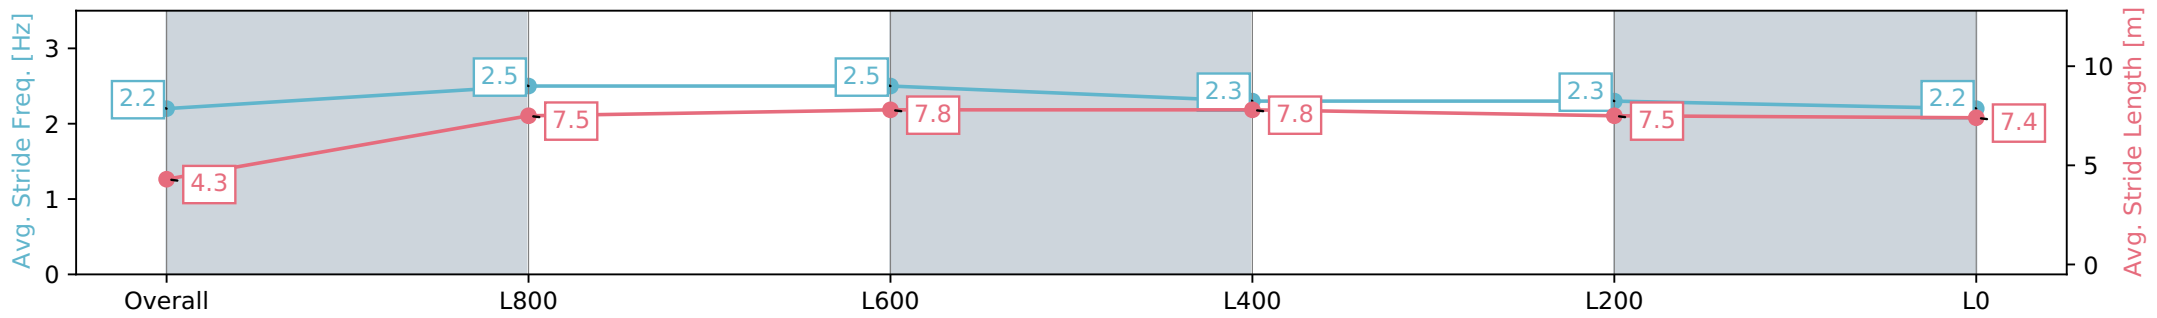

Race 3: SkyCity Handicap - 1800m

27 July 2024 - 1:03PM

Track Rating: Soft 7, Weather: Overcast, Rail Position: True

Section	Overall	L1600	L1400	L1200	L1000	L800	L600	L400	L200
Section Times	1:56.95 [1] (0:15.27)	1:41.68 [6] (0:12.03)	1:29.65 [7] (0:12.53)	1:17.12 [7] (0:12.62)	1:04.50 [7] (0:12.50)	0:52.00 [7] (0:12.50)	0:39.50 [6] (0:12.76)	0:26.74 [4] (0:13.13)	0:13.61 [3] (0:13.61)
Average Speed [km/h]	47.2	59.9	57.9	57.3	57.7	57.8	56.8	55.1	52.8
Top Speed [km/h]	60.9	61.0	58.9	57.6	58.7	58.6	57.5	55.9	54.9
Avg. Dist. to Rail [m]	4.1	2.4	2.2	1.4	2.1	1.5	1.5	3.1	5.7
Avg. Stride Freq. [Hz]	2.3	2.4	2.4	2.4	2.4	2.4	2.4	2.4	2.4
Avg. Stride Length [m]	5.8	6.8	6.6	6.4	6.8	6.7	6.5	6.4	6.2