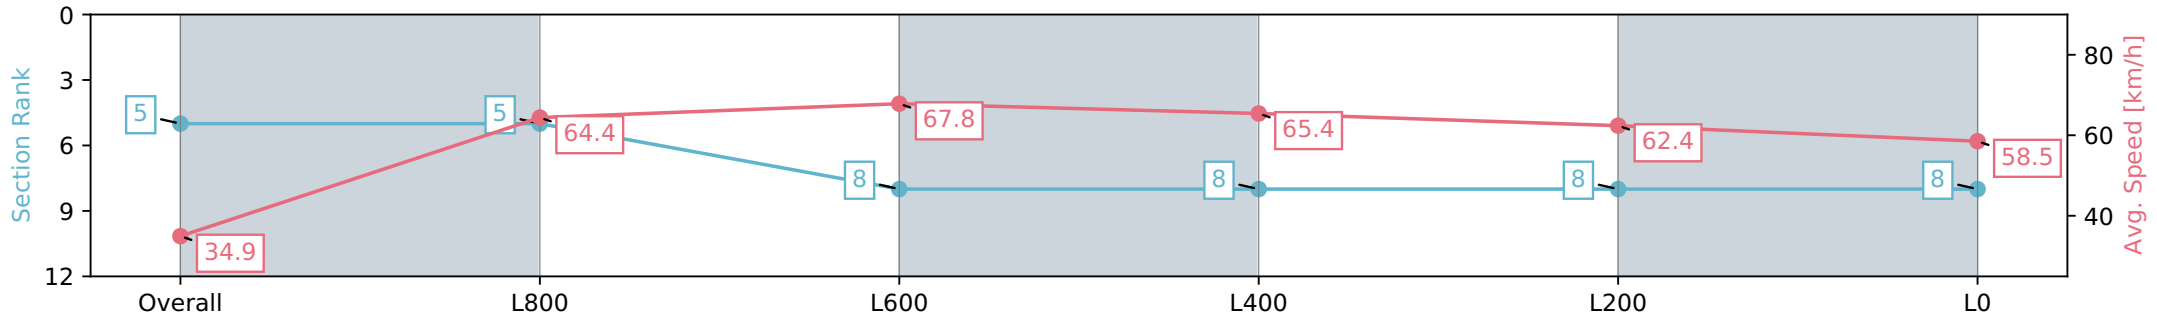

Morphettville SA - Professional

Race 3: SkyCity Handicap - 1800m

27 July 2024 - 1:03PM

Track Rating: Soft 7, Weather: Overcast, Rail Position: True

Section	Overall	L1600	L1400	L1200	L1000	L800	L600	L400	L200
Section Times	1:59.57 [5] (0:14.84)	1:44.73 [4] (0:11.99)	1:32.74 [4] (0:12.55)	1:20.19 [4] (0:12.52)	1:07.67 [4] (0:12.69)	0:54.98 [4] (0:12.70)	0:42.28 [5] (0:13.18)	0:29.10 [6] (0:14.00)	0:15.10 [5] (0:15.10)
Average Speed [km/h]	48.5	60.0	57.8	57.8	56.8	56.9	54.9	51.5	47.7
Top Speed [km/h]	62.0	61.8	59.0	59.0	57.4	57.5	56.6	52.9	50.7
Avg. Dist. to Rail [m]	5.3	3.2	2.2	1.4	1.9	1.4	0.7	2.0	3.6
Avg. Stride Freq. [Hz]	2.5	2.5	2.5	2.4	2.4	2.4	2.4	2.3	2.3
Avg. Stride Length [m]	5.5	6.6	6.5	6.5	6.4	6.6	6.4	6.2	5.8

Morphettville SA - Professional

Race 3: SkyCity Handicap - 1800m

27 July 2024 - 1:03PM

Track Rating: Soft 7, Weather: Overcast, Rail Position: True

Section	Overall	L1600	L1400	L1200	L1000	L800	L600	L400	L200
Section Times	2:00.55 [6] (0:14.79)	1:45.76 [3] (0:12.03)	1:33.73 [3] (0:12.46)	1:21.27 [3] (0:12.56)	1:08.70 [3] (0:12.63)	0:56.07 [3] (0:12.73)	0:43.34 [4] (0:13.23)	0:30.11 [5] (0:14.25)	0:15.86 [6] (0:15.86)
Average Speed [km/h]	48.7	59.8	58.0	57.6	57.0	56.5	54.5	50.6	45.4
Top Speed [km/h]	61.6	61.6	59.0	57.9	57.4	57.3	56.1	52.5	48.8
Avg. Dist. to Rail [m]	0.8	1.2	1.2	1.0	1.0	0.5	0.2	1.2	1.3
Avg. Stride Freq. [Hz]	2.3	2.4	2.3	2.3	2.3	2.3	2.3	2.2	2.1
Avg. Stride Length [m]	6.0	7.0	7.0	6.9	6.6	6.5	6.5	6.4	5.9