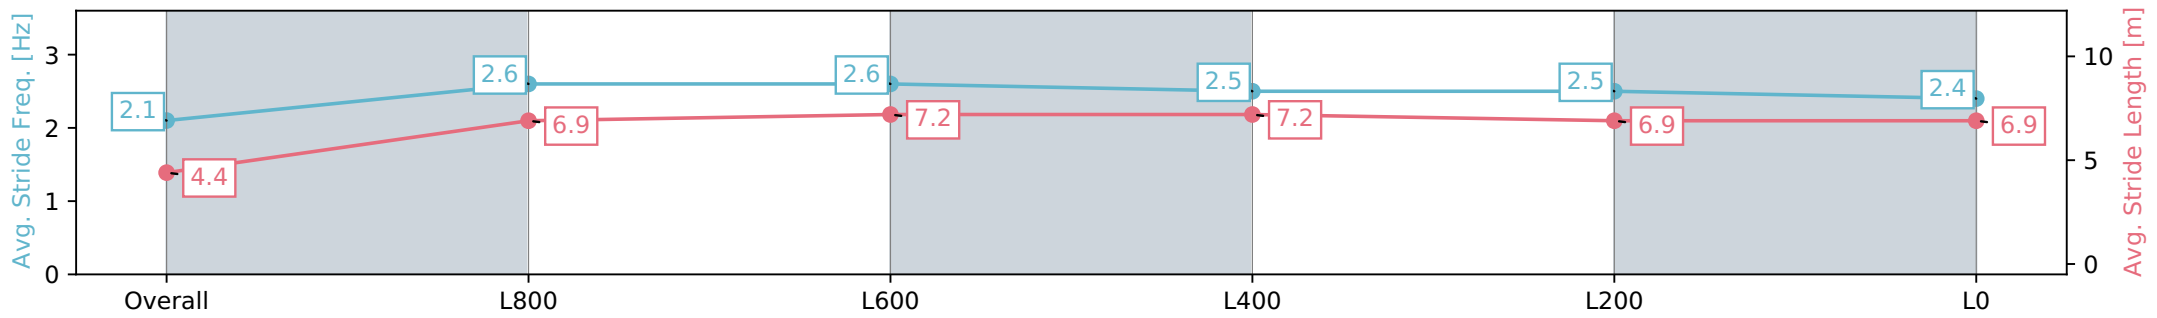

Morphettville SA - Professional

Race 3: SkyCity Handicap - 1800m

27 July 2024 - 1:03PM

Track Rating: Soft 7, Weather: Overcast, Rail Position: True

Section	Overall	L1600	L1400	L1200	L1000	L800	L600	L400	L200
Section Times	1:57.21 [2] (0:15.05)	1:42.16 [5] (0:11.95)	1:30.21 [5] (0:12.56)	1:17.65 [5] (0:12.57)	1:05.07 [5] (0:12.56)	0:52.50 [5] (0:12.45)	0:40.05 [3] (0:12.70)	0:27.35 [2] (0:13.28)	0:14.06 [1] (0:14.06)
Average Speed [km/h]	47.9	60.1	57.9	57.6	57.2	58.3	57.2	54.4	51.3
Top Speed [km/h]	60.2	61.7	58.6	58.0	57.6	58.6	58.6	56.4	52.9
Avg. Dist. to Rail [m]	3.3	2.5	2.3	1.6	2.2	2.1	1.8	3.0	4.9
Avg. Stride Freq. [Hz]	2.2	2.4	2.3	2.3	2.3	2.3	2.3	2.3	2.2
Avg. Stride Length [m]	6.0	7.0	6.8	6.9	6.8	6.8	6.7	6.6	6.4

Morphettville SA - Professional

Race 3: SkyCity Handicap - 1800m

27 July 2024 - 1:03PM

Track Rating: Soft 7, Weather: Overcast, Rail Position: True

Section	Overall	L1600	L1400	L1200	L1000	L800	L600	L400	L200
Section Times	1:57.74 [3] (0:14.77)	1:42.97 [2] (0:11.81)	1:31.16 [2] (0:12.37)	1:18.79 [2] (0:12.53)	1:06.26 [2] (0:12.78)	0:53.48 [2] (0:12.68)	0:40.80 [2] (0:12.92)	0:27.88 [1] (0:13.33)	0:14.55 [2] (0:14.55)
Average Speed [km/h]	48.7	61.0	58.6	57.9	56.4	57.0	56.1	54.1	49.5
Top Speed [km/h]	61.5	62.0	60.7	59.6	57.4	57.5	56.8	56.7	52.8
Avg. Dist. to Rail [m]	2.2	1.8	2.0	1.8	2.0	1.6	1.2	1.5	2.5
Avg. Stride Freq. [Hz]	2.2	2.3	2.3	2.3	2.2	2.2	2.3	2.3	2.2
Avg. Stride Length [m]	6.3	7.4	7.0	6.9	6.9	6.8	6.7	6.7	6.4