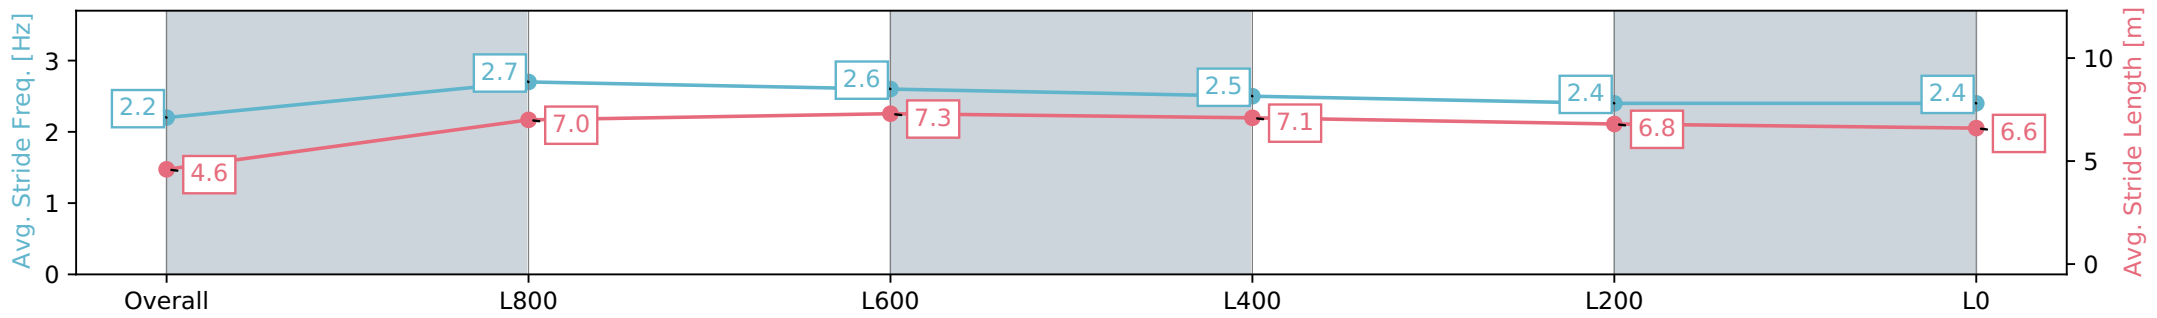

Morphettville SA - Professional

Race 3: SkyCity Handicap - 1800m

27 July 2024 - 1:03PM

Track Rating: Soft 7, Weather: Overcast, Rail Position: True

Section	Overall	L1600	L1400	L1200	L1000	L800	L600	L400	L200
Section Times	2:00.55 [6] (0:14.79)	1:45.76 [3] (0:12.03)	1:33.73 [3] (0:12.46)	1:21.27 [3] (0:12.56)	1:08.70 [3] (0:12.63)	0:56.07 [3] (0:12.73)	0:43.34 [4] (0:13.23)	0:30.11 [5] (0:14.25)	0:15.86 [6] (0:15.86)
Average Speed [km/h]	48.7	59.8	58.0	57.6	57.0	56.5	54.5	50.6	45.4
Top Speed [km/h]	61.6	61.6	59.0	57.9	57.4	57.3	56.1	52.5	48.8
Avg. Dist. to Rail [m]	0.8	1.2	1.2	1.0	1.0	0.5	0.2	1.2	1.3
Avg. Stride Freq. [Hz]	2.3	2.4	2.3	2.3	2.3	2.3	2.3	2.2	2.1
Avg. Stride Length [m]	6.0	7.0	7.0	6.9	6.6	6.5	6.5	6.4	5.9

Morphettville SA - Professional

Race 3: SkyCity Handicap - 1800m

27 July 2024 - 1:03PM

Track Rating: Soft 7, Weather: Overcast, Rail Position: True

Section	Overall	L1600	L1400	L1200	L1000	L800	L600	L400	L200
Section Times	2:01.60 [7] (0:15.27)	1:46.33 [7] (0:11.94)	1:34.39 [6] (0:12.45)	1:21.94 [6] (0:12.63)	1:09.31 [6] (0:12.53)	0:56.78 [6] (0:12.83)	0:43.95 [7] (0:13.28)	0:30.67 [7] (0:14.47)	0:16.20 [7] (0:16.20)
Average Speed [km/h]	47.2	60.3	58.0	57.0	57.4	56.0	54.0	49.6	44.4
Top Speed [km/h]	62.8	61.9	59.0	58.2	58.4	57.2	55.4	52.3	47.9
Avg. Dist. to Rail [m]	2.4	0.9	0.8	0.4	0.8	0.4	1.0	0.6	1.2
Avg. Stride Freq. [Hz]	2.2	2.3	2.3	2.2	2.2	2.2	2.3	2.2	2.1
Avg. Stride Length [m]	6.1	7.2	7.1	7.1	7.1	7.0	6.7	6.4	6.0