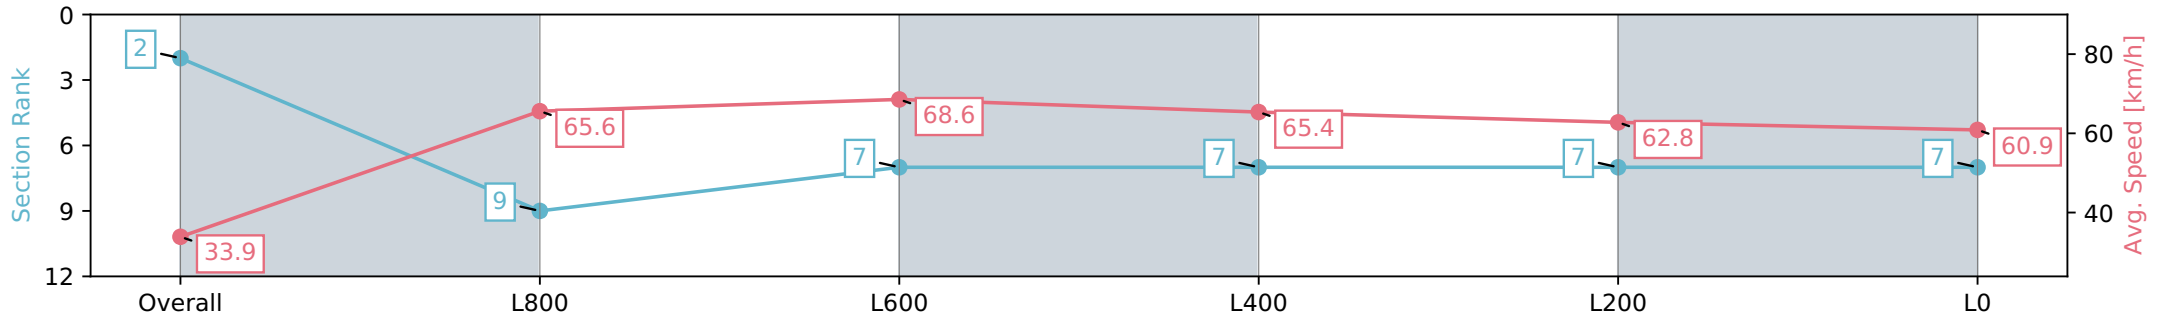

Morphettville SA - Professional

Race 3: SkyCity Handicap - 1800m

27 July 2024 - 1:03PM

Track Rating: Soft 7, Weather: Overcast, Rail Position: True

Section	Overall	L1600	L1400	L1200	L1000	L800	L600	L400	L200
Section Times	1:57.21 [2] (0:15.05)	1:42.16 [5] (0:11.95)	1:30.21 [5] (0:12.56)	1:17.65 [5] (0:12.57)	1:05.07 [5] (0:12.56)	0:52.50 [5] (0:12.45)	0:40.05 [3] (0:12.70)	0:27.35 [2] (0:13.28)	0:14.06 [1] (0:14.06)
Average Speed [km/h]	47.9	60.1	57.9	57.6	57.2	58.3	57.2	54.4	51.3
Top Speed [km/h]	60.2	61.7	58.6	58.0	57.6	58.6	58.6	56.4	52.9
Avg. Dist. to Rail [m]	3.3	2.5	2.3	1.6	2.2	2.1	1.8	3.0	4.9
Avg. Stride Freq. [Hz]	2.2	2.4	2.3	2.3	2.3	2.3	2.3	2.3	2.2
Avg. Stride Length [m]	6.0	7.0	6.8	6.9	6.8	6.8	6.7	6.6	6.4