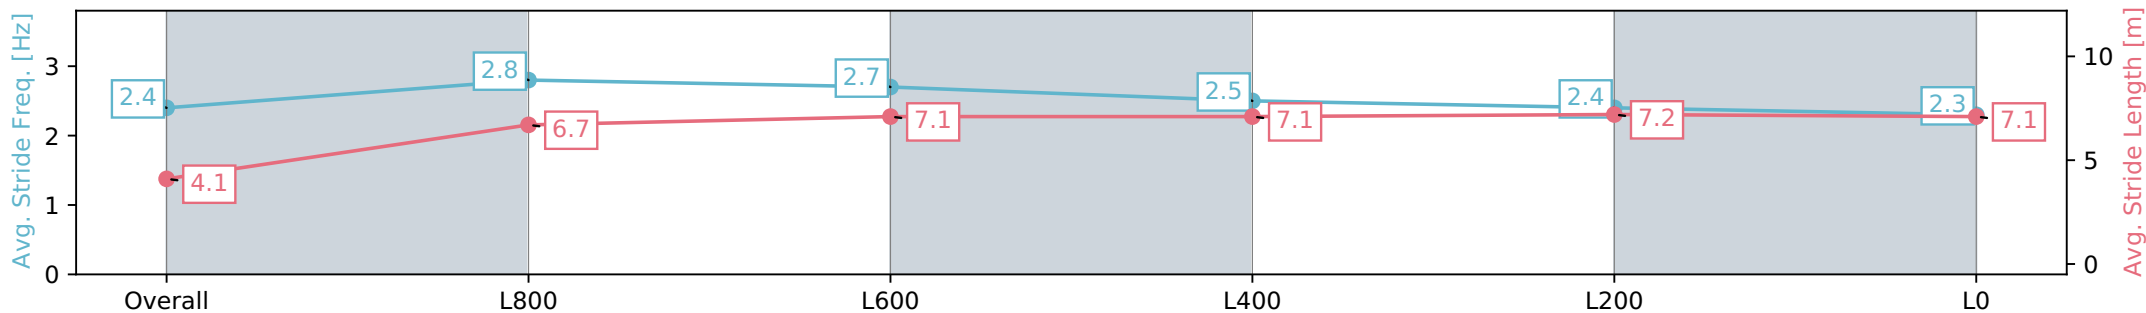

Morphettville SA - Professional

Race 3: SkyCity Handicap - 1800m

27 July 2024 - 1:03PM

Track Rating: Soft 7, Weather: Overcast, Rail Position: True

Section	Overall	L1600	L1400	L1200	L1000	L800	L600	L400	L200
Section Times	1:58.89 [4] (0:14.70)	1:44.19 [1] (0:11.69)	1:32.50 [1] (0:12.55)	1:19.95 [1] (0:12.41)	1:07.54 [1] (0:12.72)	0:54.82 [1] (0:12.73)	0:42.09 [1] (0:13.07)	0:29.02 [3] (0:13.74)	0:15.28 [4] (0:15.28)
Average Speed [km/h]	49.0	61.5	57.6	58.1	56.5	56.7	55.1	52.4	47.1
Top Speed [km/h]	62.1	62.5	61.7	59.4	57.2	57.2	56.6	53.4	50.4
Avg. Dist. to Rail [m]	3.8	2.7	1.1	0.3	1.1	0.6	0.1	0.7	1.6
Avg. Stride Freq. [Hz]	2.3	2.4	2.3	2.3	2.2	2.3	2.3	2.3	2.2
Avg. Stride Length [m]	6.1	7.2	7.0	6.9	6.8	6.6	6.3	6.5	6.1

Morphettville SA - Professional

Race 3: SkyCity Handicap - 1800m

27 July 2024 - 1:03PM

Track Rating: Soft 7, Weather: Overcast, Rail Position: True

Section	Overall	L1600	L1400	L1200	L1000	L800	L600	L400	L200
Section Times	1:59.57 [5] (0:14.84)	1:44.73 [4] (0:11.99)	1:32.74 [4] (0:12.55)	1:20.19 [4] (0:12.52)	1:07.67 [4] (0:12.69)	0:54.98 [4] (0:12.70)	0:42.28 [5] (0:13.18)	0:29.10 [6] (0:14.00)	0:15.10 [5] (0:15.10)
Average Speed [km/h]	48.5	60.0	57.8	57.8	56.8	56.9	54.9	51.5	47.7
Top Speed [km/h]	62.0	61.8	59.0	59.0	57.4	57.5	56.6	52.9	50.7
Avg. Dist. to Rail [m]	5.3	3.2	2.2	1.4	1.9	1.4	0.7	2.0	3.6
Avg. Stride Freq. [Hz]	2.5	2.5	2.5	2.4	2.4	2.4	2.4	2.3	2.3
Avg. Stride Length [m]	5.5	6.6	6.5	6.5	6.4	6.6	6.4	6.2	5.8