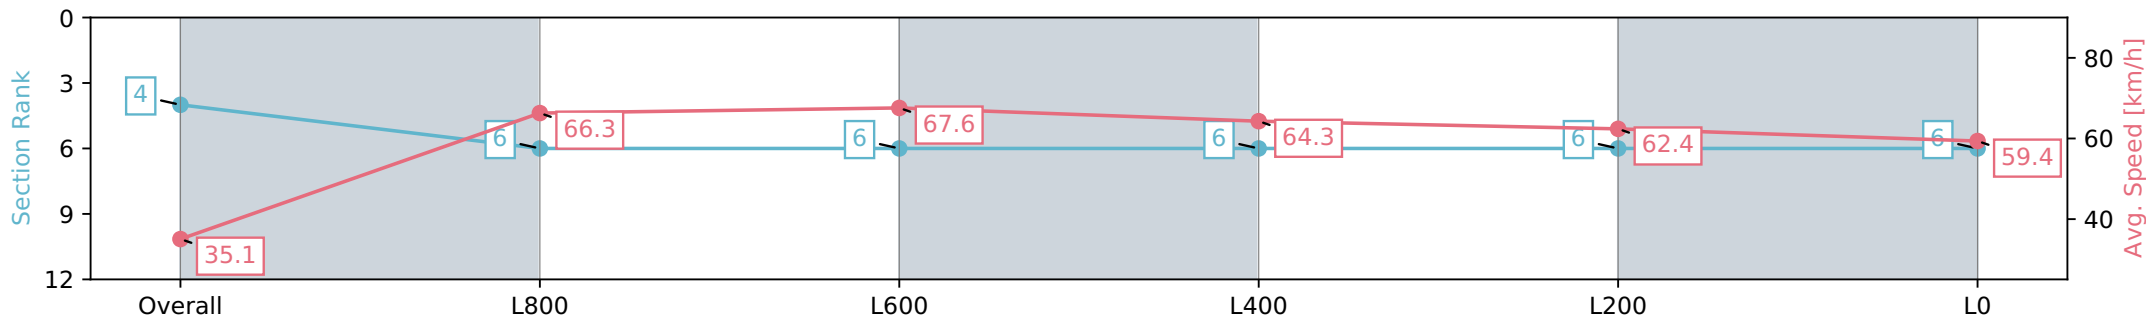

Morphettville SA - Professional

Race 3: SkyCity Handicap - 1800m

27 July 2024 - 1:03PM

Track Rating: Soft 7, Weather: Overcast, Rail Position: True

Section	Overall	L1600	L1400	L1200	L1000	L800	L600	L400	L200
Section Times	1:58.89 [4] (0:14.70)	1:44.19 [1] (0:11.69)	1:32.50 [1] (0:12.55)	1:19.95 [1] (0:12.41)	1:07.54 [1] (0:12.72)	0:54.82 [1] (0:12.73)	0:42.09 [1] (0:13.07)	0:29.02 [3] (0:13.74)	0:15.28 [4] (0:15.28)
Average Speed [km/h]	49.0	61.5	57.6	58.1	56.5	56.7	55.1	52.4	47.1
Top Speed [km/h]	62.1	62.5	61.7	59.4	57.2	57.2	56.6	53.4	50.4
Avg. Dist. to Rail [m]	3.8	2.7	1.1	0.3	1.1	0.6	0.1	0.7	1.6
Avg. Stride Freq. [Hz]	2.3	2.4	2.3	2.3	2.2	2.3	2.3	2.3	2.2
Avg. Stride Length [m]	6.1	7.2	7.0	6.9	6.8	6.6	6.3	6.5	6.1