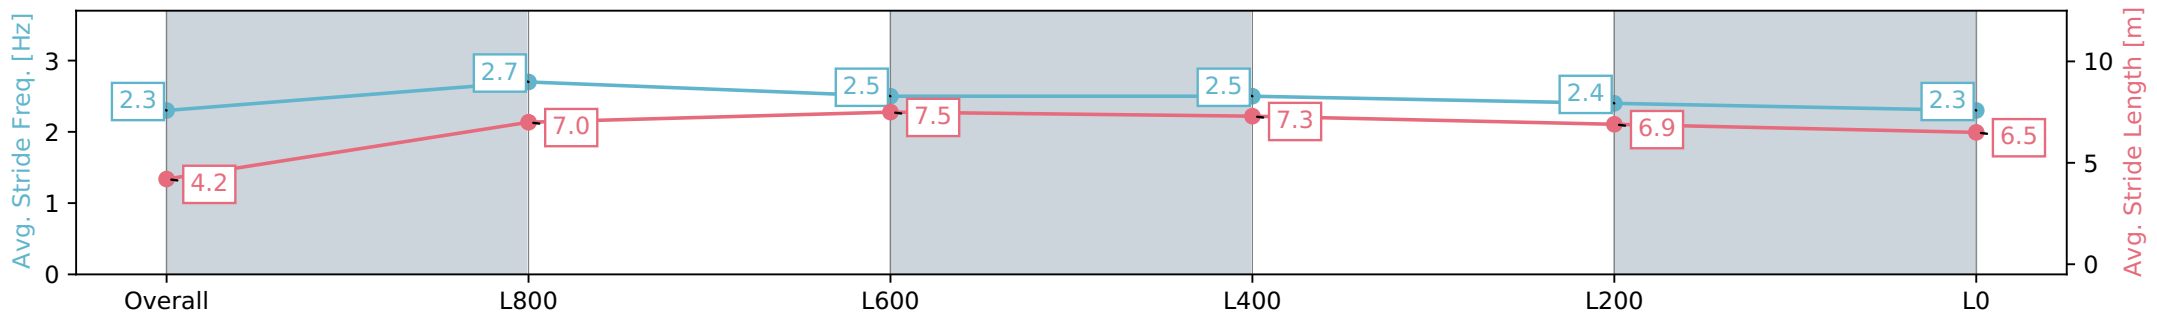

Morphettville SA - Professional

Race 3: SkyCity Handicap - 1800m

27 July 2024 - 1:03PM

Track Rating: Soft 7, Weather: Overcast, Rail Position: True

Section	Overall	L1600	L1400	L1200	L1000	L800	L600	L400	L200
Section Times	2:01.60 [7] (0:15.27)	1:46.33 [7] (0:11.94)	1:34.39 [6] (0:12.45)	1:21.94 [6] (0:12.63)	1:09.31 [6] (0:12.53)	0:56.78 [6] (0:12.83)	0:43.95 [7] (0:13.28)	0:30.67 [7] (0:14.47)	0:16.20 [7] (0:16.20)
Average Speed [km/h]	47.2	60.3	58.0	57.0	57.4	56.0	54.0	49.6	44.4
Top Speed [km/h]	62.8	61.9	59.0	58.2	58.4	57.2	55.4	52.3	47.9
Avg. Dist. to Rail [m]	2.4	0.9	0.8	0.4	0.8	0.4	1.0	0.6	1.2
Avg. Stride Freq. [Hz]	2.2	2.3	2.3	2.2	2.2	2.2	2.3	2.2	2.1
Avg. Stride Length [m]	6.1	7.2	7.1	7.1	7.1	7.0	6.7	6.4	6.0