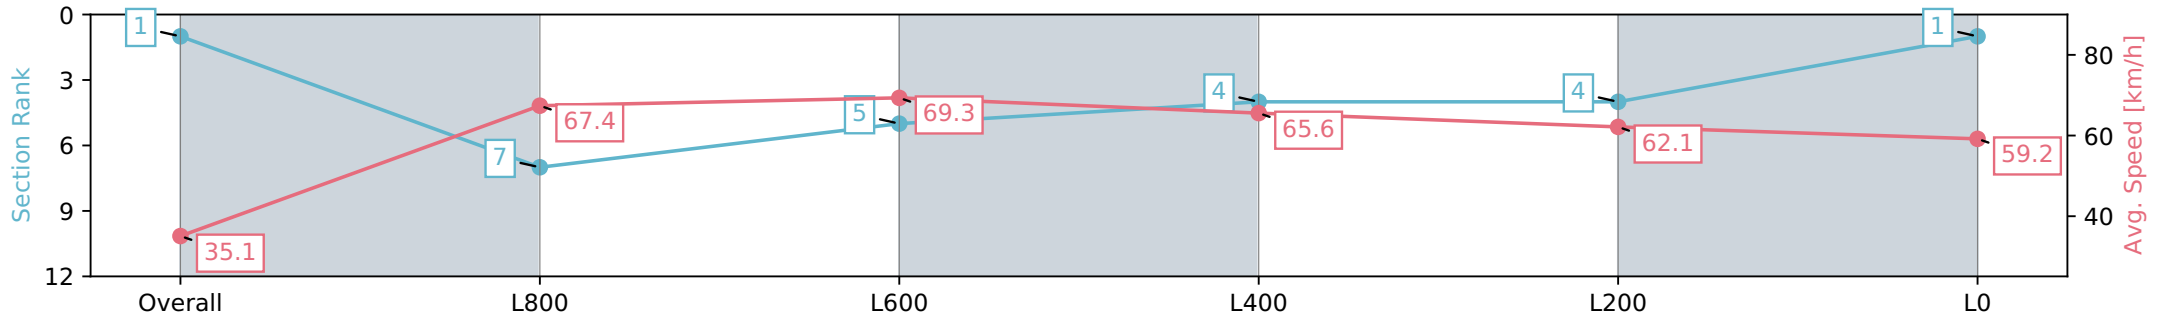

Race 3: SkyCity Handicap - 1800m

27 July 2024 - 1:03PM

Track Rating: Soft 7, Weather: Overcast, Rail Position: True

Section	Overall	L1600	L1400	L1200	L1000	L800	L600	L400	L200
Section Times	1:56.95 [1] (0:15.27)	1:41.68 [6] (0:12.03)	1:29.65 [7] (0:12.53)	1:17.12 [7] (0:12.62)	1:04.50 [7] (0:12.50)	0:52.00 [7] (0:12.50)	0:39.50 [6] (0:12.76)	0:26.74 [4] (0:13.13)	0:13.61 [3] (0:13.61)
Average Speed [km/h]	47.2	59.9	57.9	57.3	57.7	57.8	56.8	55.1	52.8
Top Speed [km/h]	60.9	61.0	58.9	57.6	58.7	58.6	57.5	55.9	54.9
Avg. Dist. to Rail [m]	4.1	2.4	2.2	1.4	2.1	1.5	1.5	3.1	5.7
Avg. Stride Freq. [Hz]	2.3	2.4	2.4	2.4	2.4	2.4	2.4	2.4	2.4
Avg. Stride Length [m]	5.8	6.8	6.6	6.4	6.8	6.7	6.5	6.4	6.2