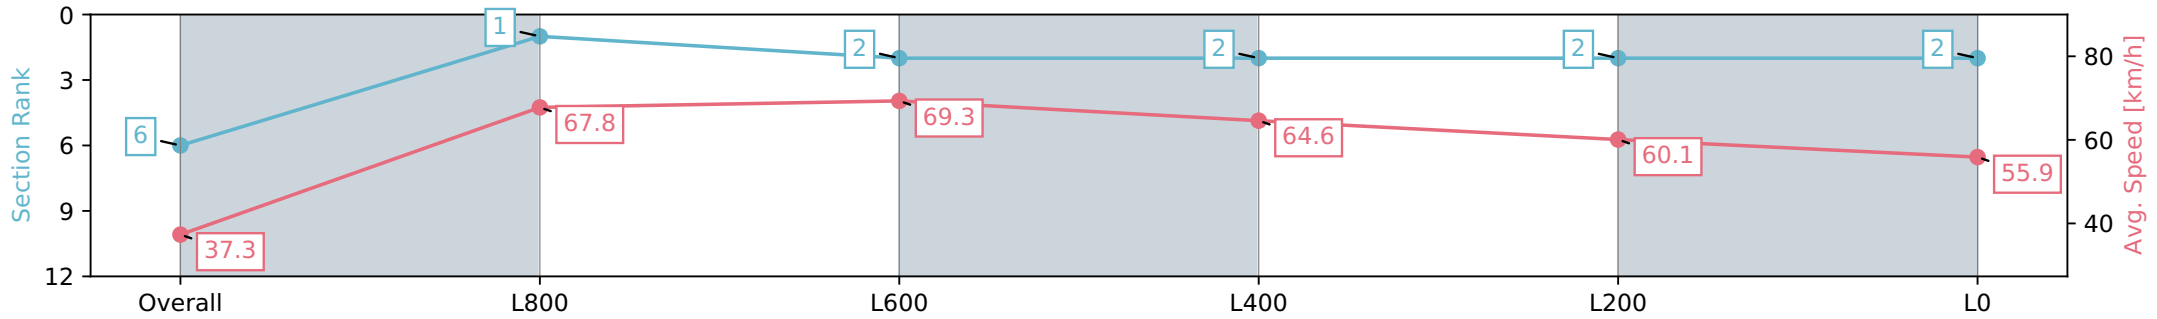

Morphettville SA - Professional

Race 3: SkyCity Handicap - 1800m

27 July 2024 - 1:03PM

Track Rating: Soft 7, Weather: Overcast, Rail Position: True

Section	Overall	L1600	L1400	L1200	L1000	L800	L600	L400	L200
Section Times	2:00.55 [6] (0:14.79)	1:45.76 [3] (0:12.03)	1:33.73 [3] (0:12.46)	1:21.27 [3] (0:12.56)	1:08.70 [3] (0:12.63)	0:56.07 [3] (0:12.73)	0:43.34 [4] (0:13.23)	0:30.11 [5] (0:14.25)	0:15.86 [6] (0:15.86)
Average Speed [km/h]	48.7	59.8	58.0	57.6	57.0	56.5	54.5	50.6	45.4
Top Speed [km/h]	61.6	61.6	59.0	57.9	57.4	57.3	56.1	52.5	48.8
Avg. Dist. to Rail [m]	0.8	1.2	1.2	1.0	1.0	0.5	0.2	1.2	1.3
Avg. Stride Freq. [Hz]	2.3	2.4	2.3	2.3	2.3	2.3	2.3	2.2	2.1
Avg. Stride Length [m]	6.0	7.0	7.0	6.9	6.6	6.5	6.5	6.4	5.9

Morphettville SA - Professional

Race 3: SkyCity Handicap - 1800m

27 July 2024 - 1:03PM

Track Rating: Soft 7, Weather: Overcast, Rail Position: True

Section	Overall	L1600	L1400	L1200	L1000	L800	L600	L400	L200
Section Times	2:01.60 [7] (0:15.27)	1:46.33 [7] (0:11.94)	1:34.39 [6] (0:12.45)	1:21.94 [6] (0:12.63)	1:09.31 [6] (0:12.53)	0:56.78 [6] (0:12.83)	0:43.95 [7] (0:13.28)	0:30.67 [7] (0:14.47)	0:16.20 [7] (0:16.20)
Average Speed [km/h]	47.2	60.3	58.0	57.0	57.4	56.0	54.0	49.6	44.4
Top Speed [km/h]	62.8	61.9	59.0	58.2	58.4	57.2	55.4	52.3	47.9
Avg. Dist. to Rail [m]	2.4	0.9	0.8	0.4	0.8	0.4	1.0	0.6	1.2
Avg. Stride Freq. [Hz]	2.2	2.3	2.3	2.2	2.2	2.2	2.3	2.2	2.1
Avg. Stride Length [m]	6.1	7.2	7.1	7.1	7.1	7.0	6.7	6.4	6.0