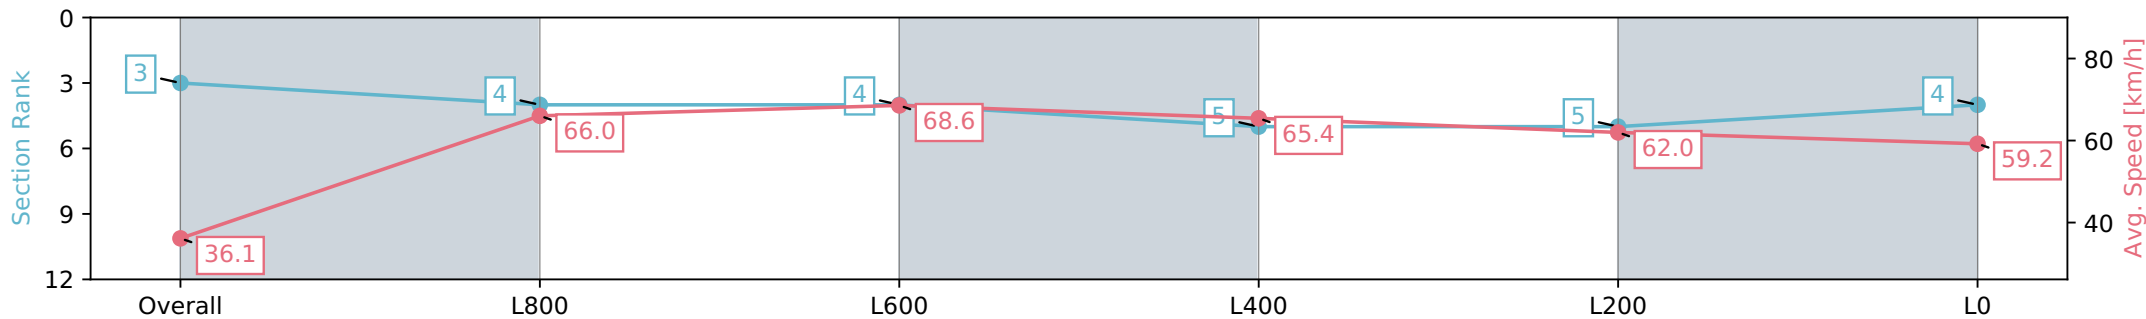

Morphettville SA - Professional

Race 3: SkyCity Handicap - 1800m

27 July 2024 - 1:03PM

Track Rating: Soft 7, Weather: Overcast, Rail Position: True

Section	Overall	L1600	L1400	L1200	L1000	L800	L600	L400	L200
Section Times	1:57.74 [3] (0:14.77)	1:42.97 [2] (0:11.81)	1:31.16 [2] (0:12.37)	1:18.79 [2] (0:12.53)	1:06.26 [2] (0:12.78)	0:53.48 [2] (0:12.68)	0:40.80 [2] (0:12.92)	0:27.88 [1] (0:13.33)	0:14.55 [2] (0:14.55)
Average Speed [km/h]	48.7	61.0	58.6	57.9	56.4	57.0	56.1	54.1	49.5
Top Speed [km/h]	61.5	62.0	60.7	59.6	57.4	57.5	56.8	56.7	52.8
Avg. Dist. to Rail [m]	2.2	1.8	2.0	1.8	2.0	1.6	1.2	1.5	2.5
Avg. Stride Freq. [Hz]	2.2	2.3	2.3	2.3	2.2	2.2	2.3	2.3	2.2
Avg. Stride Length [m]	6.3	7.4	7.0	6.9	6.9	6.8	6.7	6.7	6.4