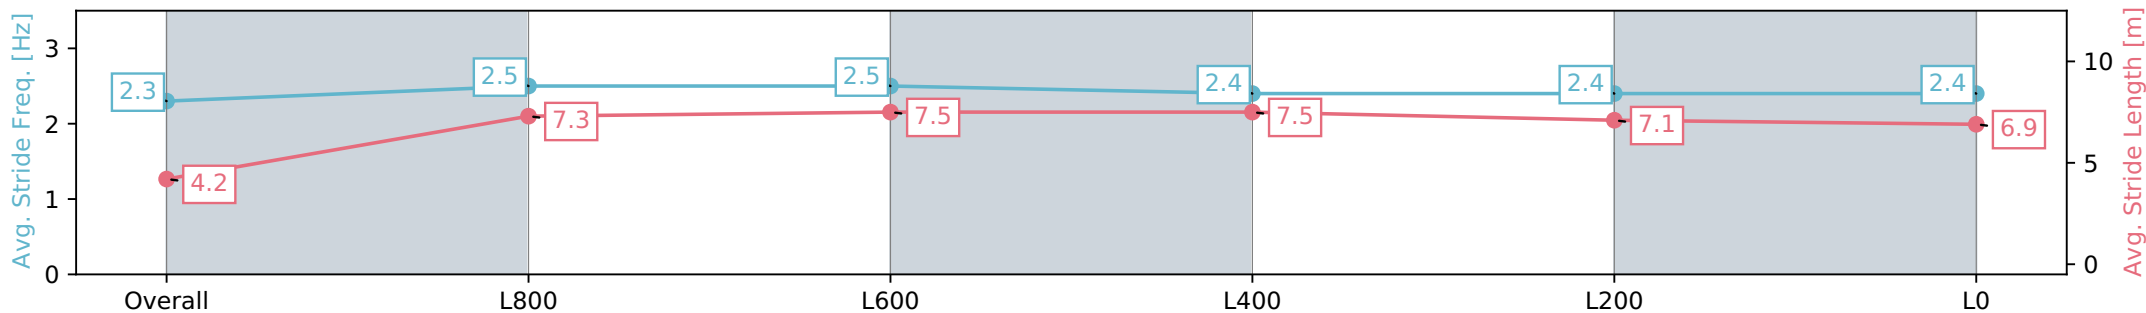

Morphettville SA - Professional

Race 3: SkyCity Handicap - 1800m

27 July 2024 - 1:03PM

Track Rating: Soft 7, Weather: Overcast, Rail Position: True

Section	Overall	L1600	L1400	L1200	L1000	L800	L600	L400	L200
Section Times	1:57.74 [3] (0:14.77)	1:42.97 [2] (0:11.81)	1:31.16 [2] (0:12.37)	1:18.79 [2] (0:12.53)	1:06.26 [2] (0:12.78)	0:53.48 [2] (0:12.68)	0:40.80 [2] (0:12.92)	0:27.88 [1] (0:13.33)	0:14.55 [2] (0:14.55)
Average Speed [km/h]	48.7	61.0	58.6	57.9	56.4	57.0	56.1	54.1	49.5
Top Speed [km/h]	61.5	62.0	60.7	59.6	57.4	57.5	56.8	56.7	52.8
Avg. Dist. to Rail [m]	2.2	1.8	2.0	1.8	2.0	1.6	1.2	1.5	2.5
Avg. Stride Freq. [Hz]	2.2	2.3	2.3	2.3	2.2	2.2	2.3	2.3	2.2
Avg. Stride Length [m]	6.3	7.4	7.0	6.9	6.9	6.8	6.7	6.7	6.4

Morphettville SA - Professional

Race 3: SkyCity Handicap - 1800m

27 July 2024 - 1:03PM

Track Rating: Soft 7, Weather: Overcast, Rail Position: True

Section	Overall	L1600	L1400	L1200	L1000	L800	L600	L400	L200
Section Times	1:58.89 [4] (0:14.70)	1:44.19 [1] (0:11.69)	1:32.50 [1] (0:12.55)	1:19.95 [1] (0:12.41)	1:07.54 [1] (0:12.72)	0:54.82 [1] (0:12.73)	0:42.09 [1] (0:13.07)	0:29.02 [3] (0:13.74)	0:15.28 [4] (0:15.28)
Average Speed [km/h]	49.0	61.5	57.6	58.1	56.5	56.7	55.1	52.4	47.1
Top Speed [km/h]	62.1	62.5	61.7	59.4	57.2	57.2	56.6	53.4	50.4
Avg. Dist. to Rail [m]	3.8	2.7	1.1	0.3	1.1	0.6	0.1	0.7	1.6
Avg. Stride Freq. [Hz]	2.3	2.4	2.3	2.3	2.2	2.3	2.3	2.3	2.2
Avg. Stride Length [m]	6.1	7.2	7.0	6.9	6.8	6.6	6.3	6.5	6.1