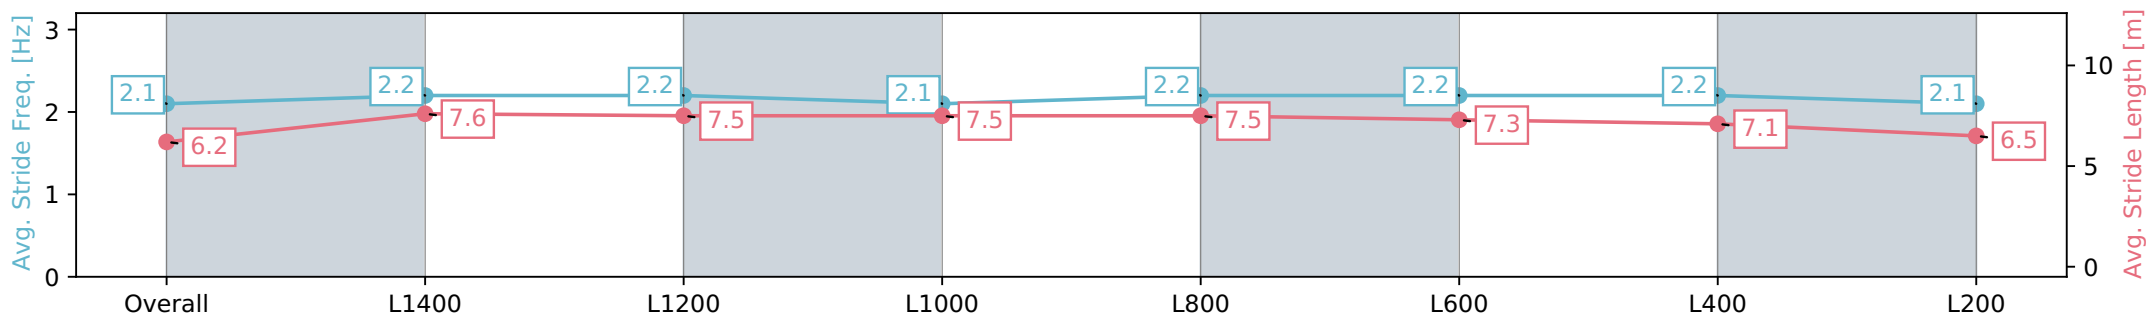

Morphettville SA - Professional

Race 2: Thomas Farms Handicap - 1600m

27 July 2024 - 12:27PM

Track Rating: Soft 7, Weather: Overcast, Rail Position: True

Section	Overall	L1400	L1200	L1000	L800	L600	L400	L200
Section Times	1:45.12 [8] (0:15.62)	1:29.50 [8] (0:11.90)	1:17.60 [8] (0:12.28)	1:05.31 [8] (0:12.47)	0:52.84 [7] (0:12.34)	0:40.50 [7] (0:12.52)	0:27.98 [8] (0:13.05)	0:14.93 [8] (0:14.93)
Average Speed [km/h]	46.2	60.4	58.5	57.7	58.3	57.5	55.2	48.2
Top Speed [km/h]	61.3	61.9	59.8	58.8	59.0	58.8	56.0	53.9
Avg. Dist. to Rail [m]	3.6	0.6	0.5	0.2	0.3	0.3	0.4	1.8
Avg. Stride Freq. [Hz]	2.1	2.2	2.2	2.1	2.2	2.2	2.2	2.1
Avg. Stride Length [m]	6.2	7.6	7.5	7.5	7.5	7.3	7.1	6.5