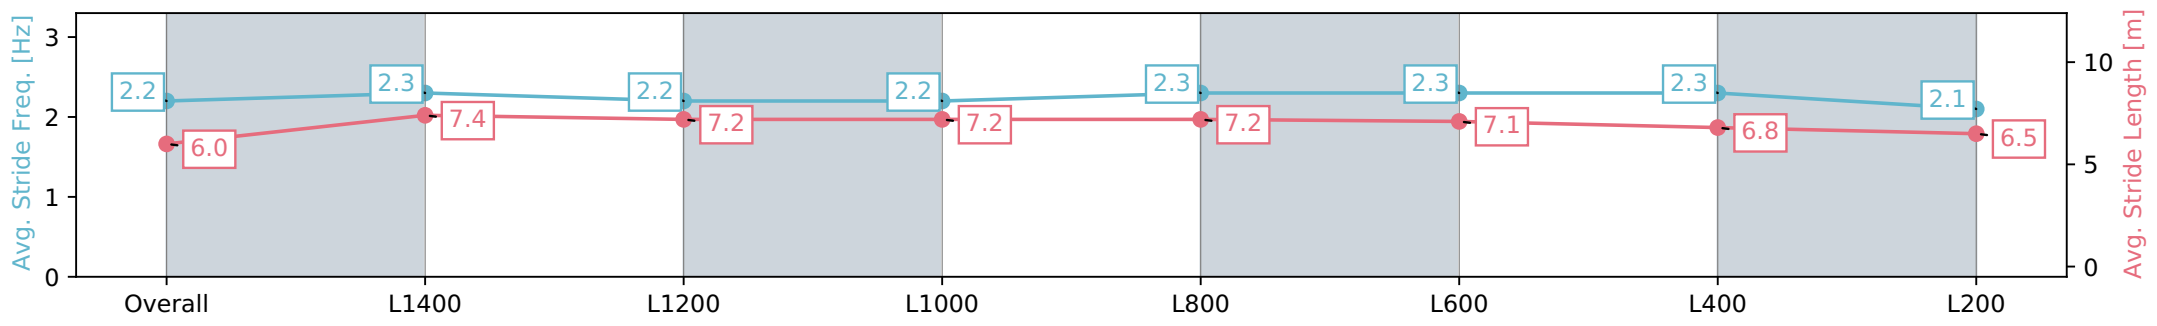

- [] Ranking at each section and finish
- :-:- No data available at this section
- NA No data available

Horse/Jockey Name	POINTLESS PRAISE/Jake Toeroek
Finish Rank	4
Fastest Section Time (Section)	0:11.86 (L1400)
Top Speed [km/h] (Section)	62.5 (Overall)
Race State	Finished

Morphettville SA - Professional
 Race 2: Thomas Farms Handicap - 1600m
 27 July 2024 - 12:27PM
 Track Rating: Soft 7, Weather: Overcast, Rail Position: True

Section	Overall	L1400	L1200	L1000	L800	L600	L400	L200
Section Times	1:44.12 [4] (0:15.11)	1:29.01 [5] (0:11.86)	1:17.15 [3] (0:12.39)	1:04.76 [3] (0:12.52)	0:52.24 [3] (0:12.27)	0:39.97 [3] (0:12.38)	0:27.59 [2] (0:13.07)	0:14.52 [2] (0:14.52)
Average Speed [km/h]	47.7	61.1	58.4	57.5	58.9	58.5	55.1	49.6
Top Speed [km/h]	62.4	62.5	59.8	58.2	59.6	59.3	57.4	52.7
Avg. Dist. to Rail [m]	6.7	2.1	1.1	1.6	1.2	0.9	2.5	3.6
Avg. Stride Freq. [Hz]	2.2	2.3	2.2	2.2	2.3	2.3	2.3	2.1
Avg. Stride Length [m]	6.0	7.4	7.2	7.2	7.2	7.1	6.8	6.5