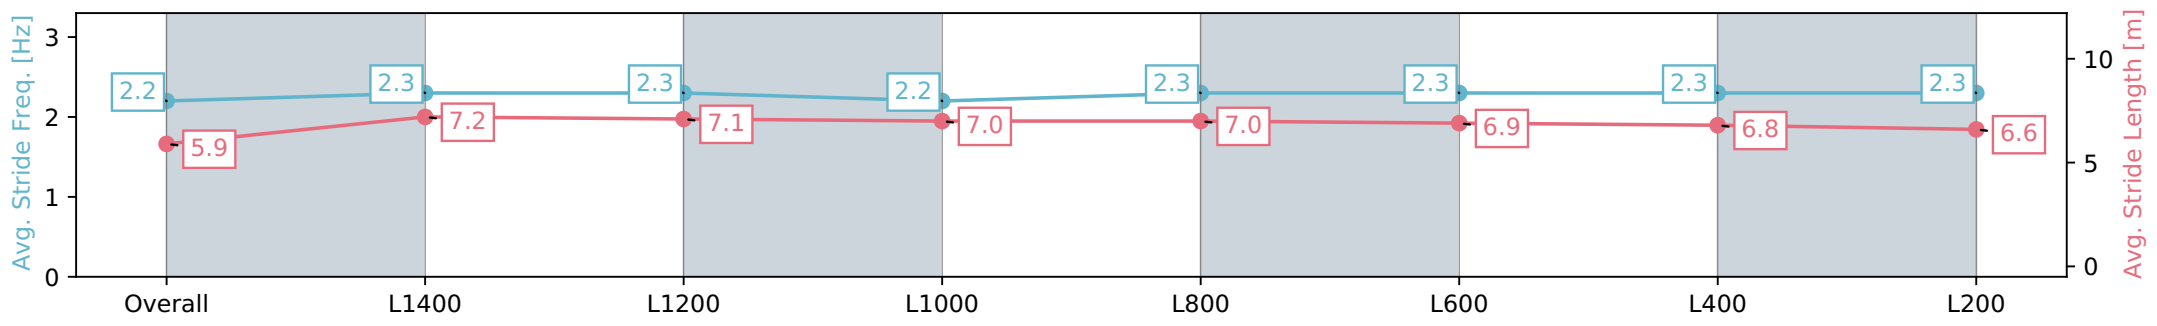

Horse/Jockey Name	NOBLE LEGEND/Will Price
Finish Rank	2
Fastest Section Time (Section)	0:12.09 (L1400)
Top Speed [km/h] (Section)	61.8 (Overall)
Race State	Finished

Morphettville SA - Professional
Race 2: Thomas Farms Handicap - 1600m
27 July 2024 - 12:27PM
Track Rating: Soft 7, Weather: Overcast, Rail Position: True

Section	Overall	L1400	L1200	L1000	L800	L600	L400	L200
Section Times	1:43.34 [2] (0:15.28)	1:28.06 [7] (0:12.09)	1:15.97 [7] (0:12.43)	1:03.54 [7] (0:12.60)	0:50.94 [8] (0:12.28)	0:38.66 [8] (0:12.41)	0:26.25 [7] (0:12.91)	0:13.34 [6] (0:13.34)
Average Speed [km/h]	47.2	59.7	58.0	57.1	59.1	58.4	56.0	54.0
Top Speed [km/h]	61.8	61.0	60.1	58.4	59.9	59.9	57.4	55.2
Avg. Dist. to Rail [m]	3.0	1.2	0.3	1.2	1.6	1.2	4.5	6.5
Avg. Stride Freq. [Hz]	2.2	2.3	2.3	2.2	2.3	2.3	2.3	2.3
Avg. Stride Length [m]	5.9	7.2	7.1	7.0	7.0	6.9	6.8	6.6

Report Created: Sat 27 July 2024 13:14:18 GMT+10 (Note: Timing is based on positional data)

- [ ] Ranking at each section and finish
- -:-:- No data available at this section
- NA No data available