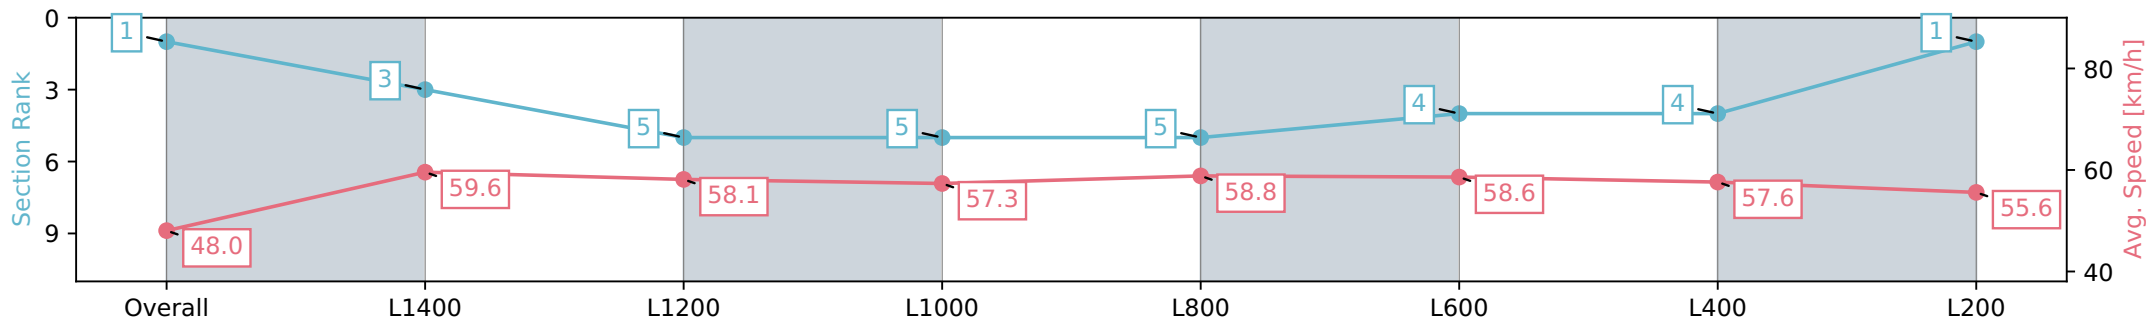

27 July 2024 - 12:27PM

Track Rating: Soft 7, Weather: Overcast, Rail Position: True

Section	Overall	L1400	L1200	L1000	L800	L600	L400	L200
Section Times	1:42.28 [1] (0:15.00)	1:27.28 [3] (0:12.14)	1:15.14 [5] (0:12.43)	1:02.71 [5] (0:12.55)	0:50.16 [5] (0:12.28)	0:37.87 [4] (0:12.39)	0:25.48 [4] (0:12.54)	0:12.94 [1] (0:12.94)
Average Speed [km/h]	48.0	59.6	58.1	57.3	58.8	58.6	57.6	55.6
Top Speed [km/h]	61.1	60.9	60.3	58.5	60.1	60.0	58.7	58.3
Avg. Dist. to Rail [m]	4.7	1.8	0.6	1.5	1.6	1.6	3.6	4.3
Avg. Stride Freq. [Hz]	2.1	2.2	2.1	2.1	2.2	2.2	2.2	2.2
Avg. Stride Length [m]	6.3	7.5	7.5	7.4	7.2	7.1	7.2	6.9