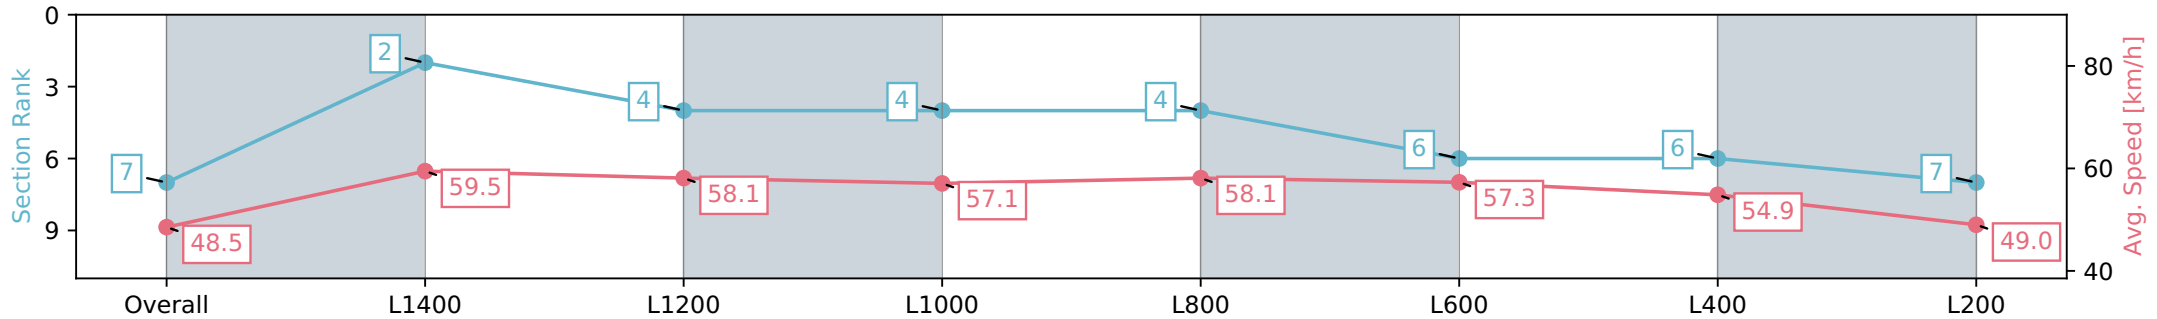

Morphettville SA - Professional
 Race 2: Thomas Farms Handicap - 1600m
 27 July 2024 - 12:27PM
 Track Rating: Soft 7, Weather: Overcast, Rail Position: True

Section	Overall	L1400	L1200	L1000	L800	L600	L400	L200
Section Times	1:44.67 [6] (0:15.00)	1:29.67 [4] (0:11.93)	1:17.74 [2] (0:12.28)	1:05.46 [2] (0:12.57)	0:52.88 [2] (0:12.28)	0:40.59 [1] (0:12.45)	0:28.14 [1] (0:13.15)	0:14.99 [3] (0:14.99)
Average Speed [km/h]	48.0	60.1	58.2	57.4	58.6	58.1	54.9	48.0
Top Speed [km/h]	63.1	62.1	61.3	59.8	59.8	59.1	57.0	53.0
Avg. Dist. to Rail [m]	3.8	1.1	1.4	0.2	1.2	0.9	1.0	1.0
Avg. Stride Freq. [Hz]	2.3	2.4	2.3	2.3	2.3	2.4	2.3	2.2
Avg. Stride Length [m]	5.8	7.1	7.0	7.0	6.8	6.8	6.5	6.0

Report Created: Sat 27 July 2024 13:14:32 GMT+10 (Note: Timing is based on positional data)

- [] Ranking at each section and finish
- :-:- No data available at this section
- NA No data available

Horse/Jockey Name	SOAMES/Alice Lindsay
Finish Rank	7
Fastest Section Time (Section)	0:12.17 (L1400)
Top Speed [km/h] (Section)	61.1 (Overall)
Race State	Finished

Morphettville SA - Professional
 Race 2: Thomas Farms Handicap - 1600m
 27 July 2024 - 12:27PM
 Track Rating: Soft 7, Weather: Overcast, Rail Position: True

Section	Overall	L1400	L1200	L1000	L800	L600	L400	L200
Section Times	1:44.81 [7] (0:14.84)	1:29.97 [2] (0:12.17)	1:17.80 [4] (0:12.41)	1:05.39 [4] (0:12.62)	0:52.77 [4] (0:12.41)	0:40.36 [6] (0:12.53)	0:27.83 [6] (0:13.13)	0:14.70 [7] (0:14.70)
Average Speed [km/h]	48.5	59.5	58.1	57.1	58.1	57.3	54.9	49.0
Top Speed [km/h]	61.1	60.5	60.9	58.2	59.4	59.1	56.2	53.8
Avg. Dist. to Rail [m]	3.8	1.8	0.5	0.5	0.3	0.4	1.1	3.4
Avg. Stride Freq. [Hz]	2.3	2.4	2.3	2.3	2.3	2.4	2.3	2.2
Avg. Stride Length [m]	5.9	6.9	7.0	6.9	6.9	6.8	6.6	6.1