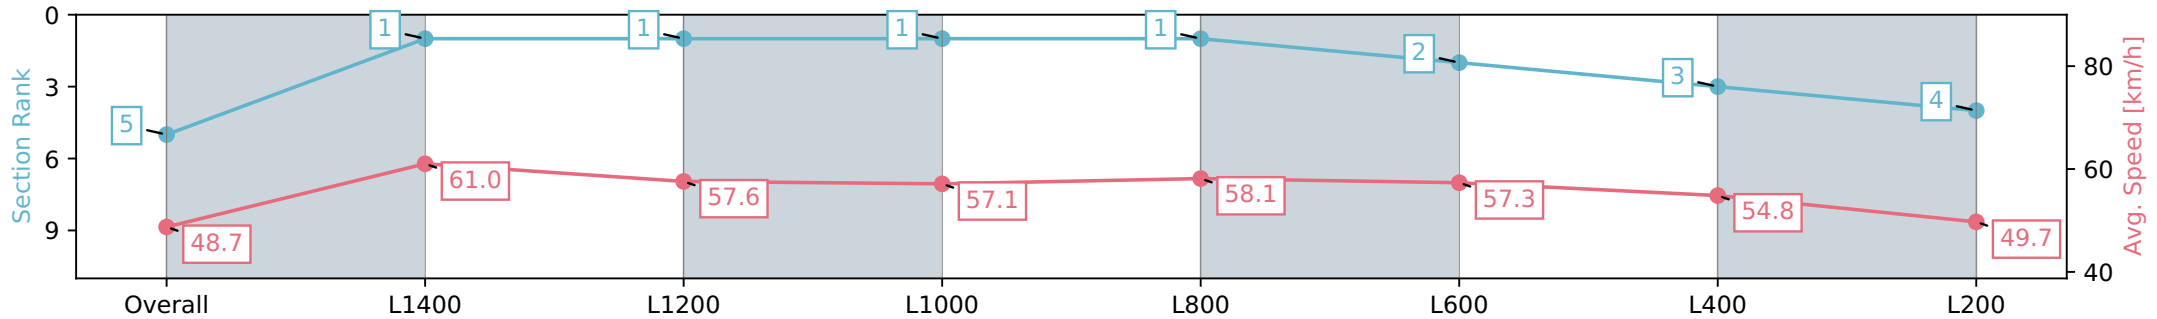

Morphettville SA - Professional
 Race 2: Thomas Farms Handicap - 1600m
 27 July 2024 - 12:27PM
 Track Rating: Soft 7, Weather: Overcast, Rail Position: True

Section	Overall	L1400	L1200	L1000	L800	L600	L400	L200
Section Times	1:44.18 [5] (0:14.79)	1:29.39 [1] (0:11.85)	1:17.54 [1] (0:12.47)	1:05.07 [1] (0:12.61)	0:52.46 [1] (0:12.37)	0:40.09 [2] (0:12.49)	0:27.60 [3] (0:13.12)	0:14.48 [4] (0:14.48)
Average Speed [km/h]	48.7	61.0	57.6	57.1	58.1	57.3	54.8	49.7
Top Speed [km/h]	62.7	62.3	59.0	57.8	59.0	58.4	56.2	52.9
Avg. Dist. to Rail [m]	7.0	2.0	0.6	0.1	0.3	0.7	0.6	0.7
Avg. Stride Freq. [Hz]	2.3	2.4	2.3	2.2	2.3	2.3	2.3	2.2
Avg. Stride Length [m]	5.9	7.2	7.1	7.1	7.0	6.8	6.6	6.3