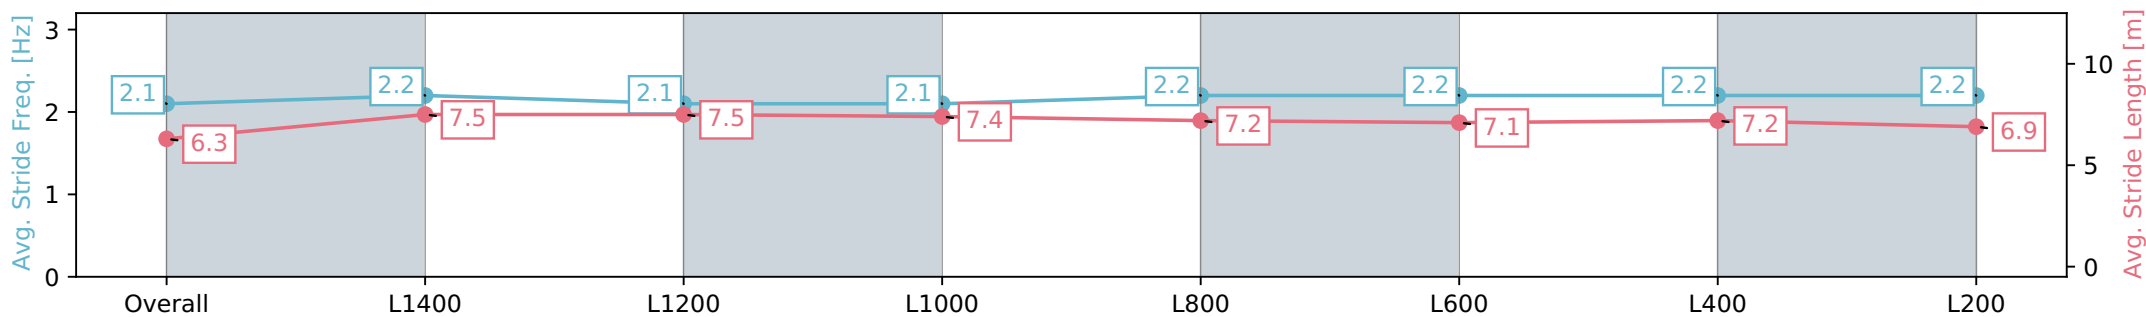

27 July 2024 - 12:27PM

Track Rating: Soft 7, Weather: Overcast, Rail Position: True

Section	Overall	L1400	L1200	L1000	L800	L600	L400	L200
Section Times	1:42.28 [1] (0:15.00)	1:27.28 [3] (0:12.14)	1:15.14 [5] (0:12.43)	1:02.71 [5] (0:12.55)	0:50.16 [5] (0:12.28)	0:37.87 [4] (0:12.39)	0:25.48 [4] (0:12.54)	0:12.94 [1] (0:12.94)
Average Speed [km/h]	48.0	59.6	58.1	57.3	58.8	58.6	57.6	55.6
Top Speed [km/h]	61.1	60.9	60.3	58.5	60.1	60.0	58.7	58.3
Avg. Dist. to Rail [m]	4.7	1.8	0.6	1.5	1.6	1.6	3.6	4.3
Avg. Stride Freq. [Hz]	2.1	2.2	2.1	2.1	2.2	2.2	2.2	2.2
Avg. Stride Length [m]	6.3	7.5	7.5	7.4	7.2	7.1	7.2	6.9