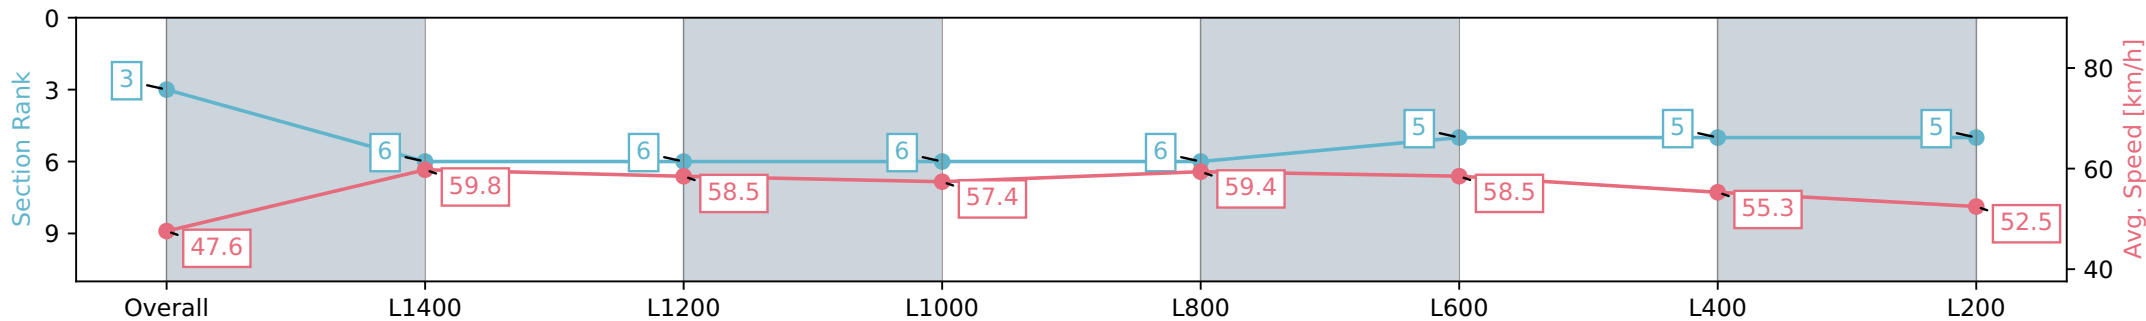

Morphettville SA - Professional

Race 2: Thomas Farms Handicap - 1600m

27 July 2024 - 12:27PM

Track Rating: Soft 7, Weather: Overcast, Rail Position: True

Section	Overall	L1400	L1200	L1000	L800	L600	L400	L200
Section Times	1:43.56 [3] (0:15.17)	1:28.39 [6] (0:12.15)	1:16.24 [6] (0:12.36)	1:03.88 [6] (0:12.55)	0:51.33 [6] (0:12.21)	0:39.12 [5] (0:12.36)	0:26.76 [5] (0:13.02)	0:13.74 [5] (0:13.74)
Average Speed [km/h]	47.6	59.8	58.5	57.4	59.4	58.5	55.3	52.5
Top Speed [km/h]	60.0	60.7	61.0	59.3	61.0	60.6	57.2	54.8
Avg. Dist. to Rail [m]	8.7	2.6	1.2	2.1	1.9	0.9	1.3	2.1
Avg. Stride Freq. [Hz]	2.2	2.4	2.3	2.3	2.3	2.4	2.4	2.3
Avg. Stride Length [m]	6.0	7.0	7.0	7.0	7.1	6.9	6.4	6.3