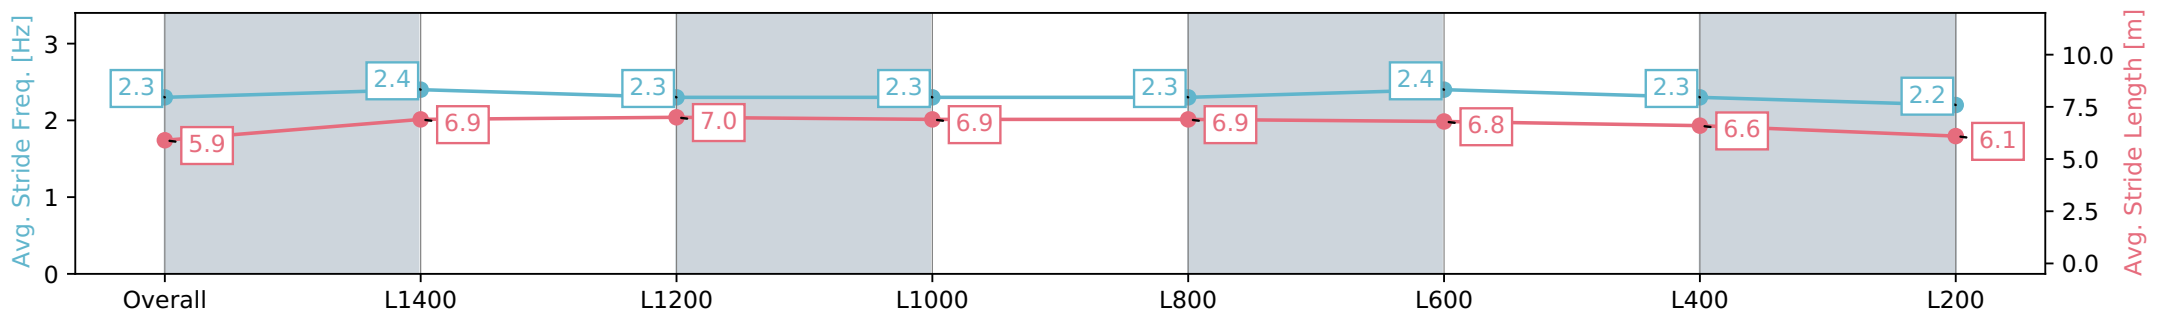

Morphettville SA - Professional
 Race 2: Thomas Farms Handicap - 1600m
 27 July 2024 - 12:27PM
 Track Rating: Soft 7, Weather: Overcast, Rail Position: True

Section	Overall	L1400	L1200	L1000	L800	L600	L400	L200
Section Times	1:44.67 [6] (0:15.00)	1:29.67 [4] (0:11.93)	1:17.74 [2] (0:12.28)	1:05.46 [2] (0:12.57)	0:52.88 [2] (0:12.28)	0:40.59 [1] (0:12.45)	0:28.14 [1] (0:13.15)	0:14.99 [3] (0:14.99)
Average Speed [km/h]	48.0	60.1	58.2	57.4	58.6	58.1	54.9	48.0
Top Speed [km/h]	63.1	62.1	61.3	59.8	59.8	59.1	57.0	53.0
Avg. Dist. to Rail [m]	3.8	1.1	1.4	0.2	1.2	0.9	1.0	1.0
Avg. Stride Freq. [Hz]	2.3	2.4	2.3	2.3	2.3	2.4	2.3	2.2
Avg. Stride Length [m]	5.8	7.1	7.0	7.0	6.8	6.8	6.5	6.0

Report Created: Sat 27 July 2024 13:14:32 GMT+10 (Note: Timing is based on positional data)

- [] Ranking at each section and finish
- :-:- No data available at this section
- NA No data available

Horse/Jockey Name	SOAMES/Alice Lindsay
Finish Rank	7
Fastest Section Time (Section)	0:12.17 (L1400)
Top Speed [km/h] (Section)	61.1 (Overall)
Race State	Finished

Morphettville SA - Professional
 Race 2: Thomas Farms Handicap - 1600m
 27 July 2024 - 12:27PM
 Track Rating: Soft 7, Weather: Overcast, Rail Position: True

Section	Overall	L1400	L1200	L1000	L800	L600	L400	L200
Section Times	1:44.81 [7] (0:14.84)	1:29.97 [2] (0:12.17)	1:17.80 [4] (0:12.41)	1:05.39 [4] (0:12.62)	0:52.77 [4] (0:12.41)	0:40.36 [6] (0:12.53)	0:27.83 [6] (0:13.13)	0:14.70 [7] (0:14.70)
Average Speed [km/h]	48.5	59.5	58.1	57.1	58.1	57.3	54.9	49.0
Top Speed [km/h]	61.1	60.5	60.9	58.2	59.4	59.1	56.2	53.8
Avg. Dist. to Rail [m]	3.8	1.8	0.5	0.5	0.3	0.4	1.1	3.4
Avg. Stride Freq. [Hz]	2.3	2.4	2.3	2.3	2.3	2.4	2.3	2.2
Avg. Stride Length [m]	5.9	6.9	7.0	6.9	6.9	6.8	6.6	6.1