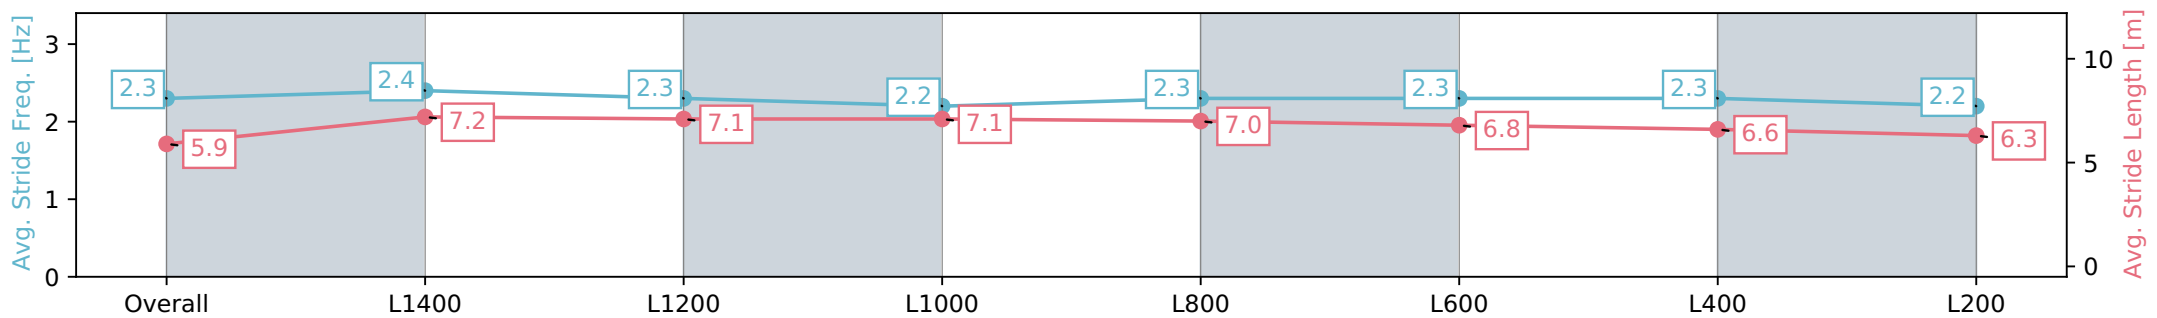

Morphettville SA - Professional
 Race 2: Thomas Farms Handicap - 1600m
 27 July 2024 - 12:27PM
 Track Rating: Soft 7, Weather: Overcast, Rail Position: True

Section	Overall	L1400	L1200	L1000	L800	L600	L400	L200
Section Times	1:44.18 [5] (0:14.79)	1:29.39 [1] (0:11.85)	1:17.54 [1] (0:12.47)	1:05.07 [1] (0:12.61)	0:52.46 [1] (0:12.37)	0:40.09 [2] (0:12.49)	0:27.60 [3] (0:13.12)	0:14.48 [4] (0:14.48)
Average Speed [km/h]	48.7	61.0	57.6	57.1	58.1	57.3	54.8	49.7
Top Speed [km/h]	62.7	62.3	59.0	57.8	59.0	58.4	56.2	52.9
Avg. Dist. to Rail [m]	7.0	2.0	0.6	0.1	0.3	0.7	0.6	0.7
Avg. Stride Freq. [Hz]	2.3	2.4	2.3	2.2	2.3	2.3	2.3	2.2
Avg. Stride Length [m]	5.9	7.2	7.1	7.1	7.0	6.8	6.6	6.3