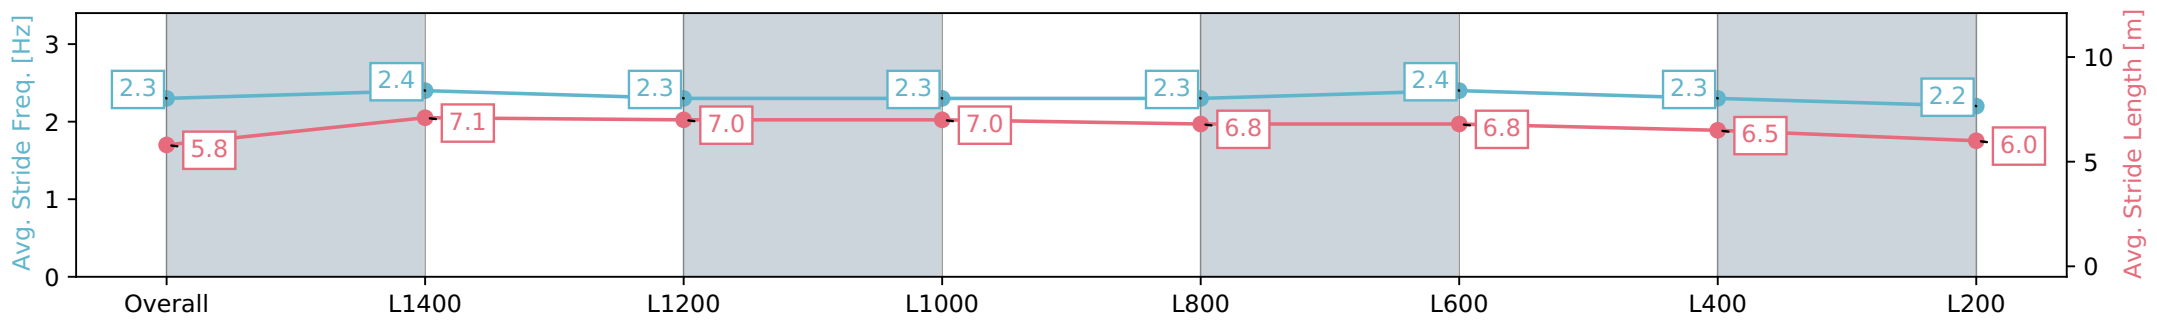

Morphettville SA - Professional
 Race 2: Thomas Farms Handicap - 1600m
 27 July 2024 - 12:27PM
 Track Rating: Soft 7, Weather: Overcast, Rail Position: True

Section	Overall	L1400	L1200	L1000	L800	L600	L400	L200
Section Times	1:44.18 [5] (0:14.79)	1:29.39 [1] (0:11.85)	1:17.54 [1] (0:12.47)	1:05.07 [1] (0:12.61)	0:52.46 [1] (0:12.37)	0:40.09 [2] (0:12.49)	0:27.60 [3] (0:13.12)	0:14.48 [4] (0:14.48)
Average Speed [km/h]	48.7	61.0	57.6	57.1	58.1	57.3	54.8	49.7
Top Speed [km/h]	62.7	62.3	59.0	57.8	59.0	58.4	56.2	52.9
Avg. Dist. to Rail [m]	7.0	2.0	0.6	0.1	0.3	0.7	0.6	0.7
Avg. Stride Freq. [Hz]	2.3	2.4	2.3	2.2	2.3	2.3	2.3	2.2
Avg. Stride Length [m]	5.9	7.2	7.1	7.1	7.0	6.8	6.6	6.3

Report Created: Sat 27 July 2024 13:14:28 GMT+10 (Note: Timing is based on positional data)

- [] Ranking at each section and finish
- :-:- No data available at this section
- NA No data available

Horse/Jockey Name	UNTOUCHABLE ED/Jessica Eaton
Finish Rank	6
Fastest Section Time (Section)	0:11.93 (L1400)
Top Speed [km/h] (Section)	63.1 (Overall)
Race State	Finished

Morphettville SA - Professional
 Race 2: Thomas Farms Handicap - 1600m
 27 July 2024 - 12:27PM
 Track Rating: Soft 7, Weather: Overcast, Rail Position: True

Section	Overall	L1400	L1200	L1000	L800	L600	L400	L200
Section Times	1:44.67 [6] (0:15.00)	1:29.67 [4] (0:11.93)	1:17.74 [2] (0:12.28)	1:05.46 [2] (0:12.57)	0:52.88 [2] (0:12.28)	0:40.59 [1] (0:12.45)	0:28.14 [1] (0:13.15)	0:14.99 [3] (0:14.99)
Average Speed [km/h]	48.0	60.1	58.2	57.4	58.6	58.1	54.9	48.0
Top Speed [km/h]	63.1	62.1	61.3	59.8	59.8	59.1	57.0	53.0
Avg. Dist. to Rail [m]	3.8	1.1	1.4	0.2	1.2	0.9	1.0	1.0
Avg. Stride Freq. [Hz]	2.3	2.4	2.3	2.3	2.3	2.4	2.3	2.2
Avg. Stride Length [m]	5.8	7.1	7.0	7.0	6.8	6.8	6.5	6.0