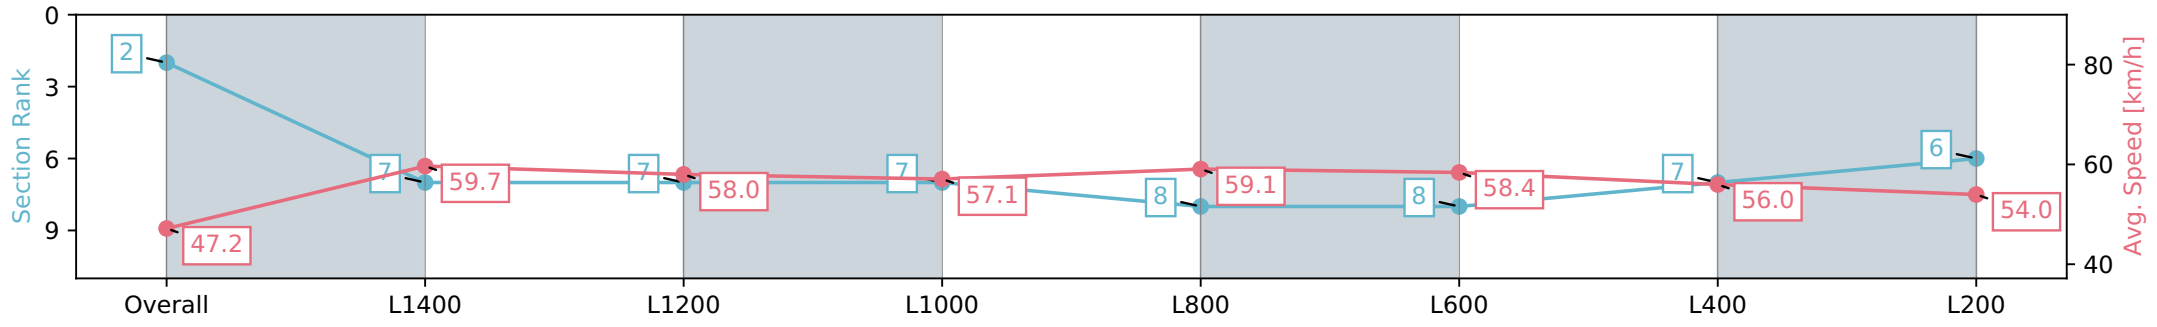

27 July 2024 - 12:27PM

Track Rating: Soft 7, Weather: Overcast, Rail Position: True

Section	Overall	L1400	L1200	L1000	L800	L600	L400	L200
Section Times	1:42.28 [1] (0:15.00)	1:27.28 [3] (0:12.14)	1:15.14 [5] (0:12.43)	1:02.71 [5] (0:12.55)	0:50.16 [5] (0:12.28)	0:37.87 [4] (0:12.39)	0:25.48 [4] (0:12.54)	0:12.94 [1] (0:12.94)
Average Speed [km/h]	48.0	59.6	58.1	57.3	58.8	58.6	57.6	55.6
Top Speed [km/h]	61.1	60.9	60.3	58.5	60.1	60.0	58.7	58.3
Avg. Dist. to Rail [m]	4.7	1.8	0.6	1.5	1.6	1.6	3.6	4.3
Avg. Stride Freq. [Hz]	2.1	2.2	2.1	2.1	2.2	2.2	2.2	2.2
Avg. Stride Length [m]	6.3	7.5	7.5	7.4	7.2	7.1	7.2	6.9

Morphettville SA - Professional
 Race 2: Thomas Farms Handicap - 1600m
 27 July 2024 - 12:27PM
 Track Rating: Soft 7, Weather: Overcast, Rail Position: True

Section	Overall	L1400	L1200	L1000	L800	L600	L400	L200
Section Times	1:43.34 [2] (0:15.28)	1:28.06 [7] (0:12.09)	1:15.97 [7] (0:12.43)	1:03.54 [7] (0:12.60)	0:50.94 [8] (0:12.28)	0:38.66 [8] (0:12.41)	0:26.25 [7] (0:12.91)	0:13.34 [6] (0:13.34)
Average Speed [km/h]	47.2	59.7	58.0	57.1	59.1	58.4	56.0	54.0
Top Speed [km/h]	61.8	61.0	60.1	58.4	59.9	59.9	57.4	55.2
Avg. Dist. to Rail [m]	3.0	1.2	0.3	1.2	1.6	1.2	4.5	6.5
Avg. Stride Freq. [Hz]	2.2	2.3	2.3	2.2	2.3	2.3	2.3	2.3
Avg. Stride Length [m]	5.9	7.2	7.1	7.0	7.0	6.9	6.8	6.6