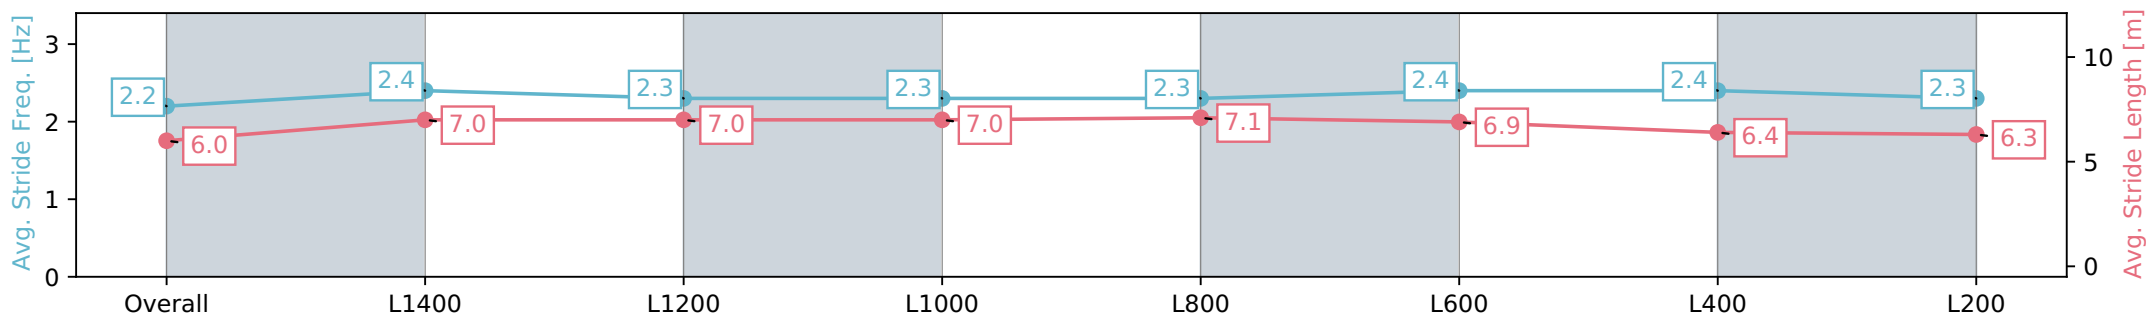

Morphettville SA - Professional

Race 2: Thomas Farms Handicap - 1600m

27 July 2024 - 12:27PM

Track Rating: Soft 7, Weather: Overcast, Rail Position: True

Section	Overall	L1400	L1200	L1000	L800	L600	L400	L200
Section Times	1:43.56 [3] (0:15.17)	1:28.39 [6] (0:12.15)	1:16.24 [6] (0:12.36)	1:03.88 [6] (0:12.55)	0:51.33 [6] (0:12.21)	0:39.12 [5] (0:12.36)	0:26.76 [5] (0:13.02)	0:13.74 [5] (0:13.74)
Average Speed [km/h]	47.6	59.8	58.5	57.4	59.4	58.5	55.3	52.5
Top Speed [km/h]	60.0	60.7	61.0	59.3	61.0	60.6	57.2	54.8
Avg. Dist. to Rail [m]	8.7	2.6	1.2	2.1	1.9	0.9	1.3	2.1
Avg. Stride Freq. [Hz]	2.2	2.4	2.3	2.3	2.3	2.4	2.4	2.3
Avg. Stride Length [m]	6.0	7.0	7.0	7.0	7.1	6.9	6.4	6.3