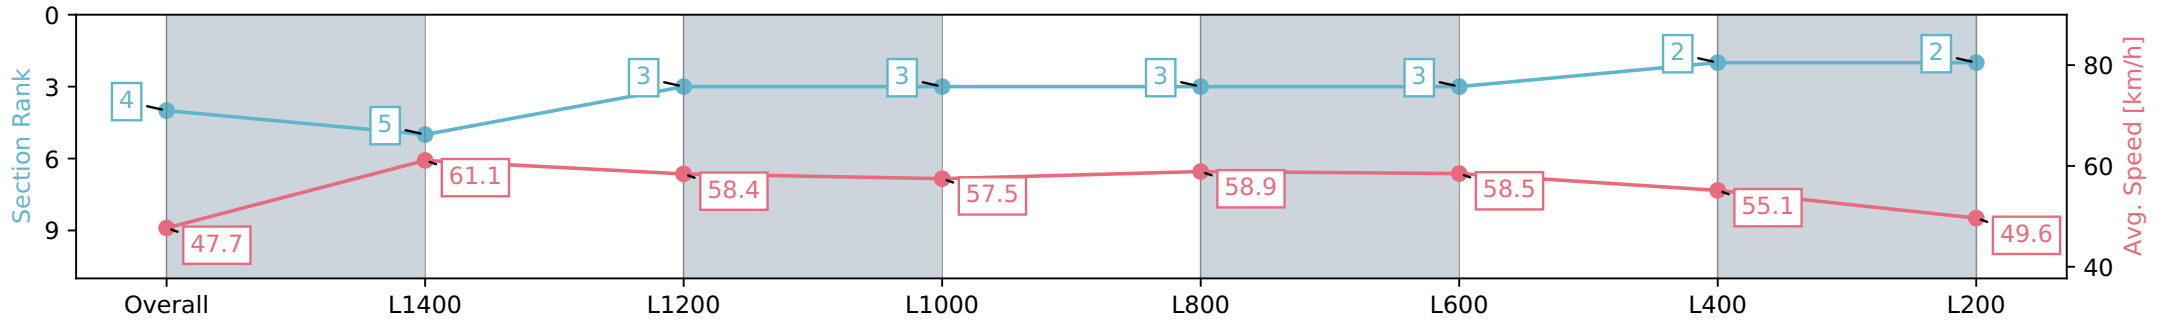

- [] Ranking at each section and finish
- :-:- No data available at this section
- NA No data available

Horse/Jockey Name	POINTLESS PRAISE/Jake Toeroek
Finish Rank	4
Fastest Section Time (Section)	0:11.86 (L1400)
Top Speed [km/h] (Section)	62.5 (Overall)
Race State	Finished

Morphettville SA - Professional
 Race 2: Thomas Farms Handicap - 1600m
 27 July 2024 - 12:27PM
 Track Rating: Soft 7, Weather: Overcast, Rail Position: True

Section	Overall	L1400	L1200	L1000	L800	L600	L400	L200
Section Times	1:44.12 [4] (0:15.11)	1:29.01 [5] (0:11.86)	1:17.15 [3] (0:12.39)	1:04.76 [3] (0:12.52)	0:52.24 [3] (0:12.27)	0:39.97 [3] (0:12.38)	0:27.59 [2] (0:13.07)	0:14.52 [2] (0:14.52)
Average Speed [km/h]	47.7	61.1	58.4	57.5	58.9	58.5	55.1	49.6
Top Speed [km/h]	62.4	62.5	59.8	58.2	59.6	59.3	57.4	52.7
Avg. Dist. to Rail [m]	6.7	2.1	1.1	1.6	1.2	0.9	2.5	3.6
Avg. Stride Freq. [Hz]	2.2	2.3	2.2	2.2	2.3	2.3	2.3	2.1
Avg. Stride Length [m]	6.0	7.4	7.2	7.2	7.2	7.1	6.8	6.5