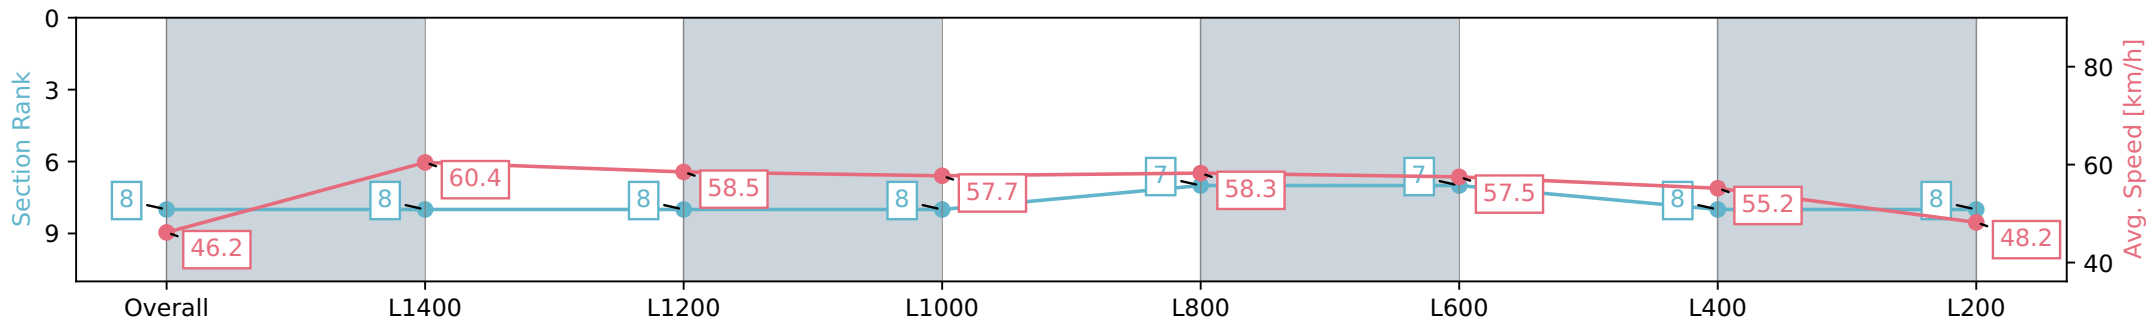

Morphettville SA - Professional

Race 2: Thomas Farms Handicap - 1600m

27 July 2024 - 12:27PM

Track Rating: Soft 7, Weather: Overcast, Rail Position: True

Section	Overall	L1400	L1200	L1000	L800	L600	L400	L200
Section Times	1:45.12 [8] (0:15.62)	1:29.50 [8] (0:11.90)	1:17.60 [8] (0:12.28)	1:05.31 [8] (0:12.47)	0:52.84 [7] (0:12.34)	0:40.50 [7] (0:12.52)	0:27.98 [8] (0:13.05)	0:14.93 [8] (0:14.93)
Average Speed [km/h]	46.2	60.4	58.5	57.7	58.3	57.5	55.2	48.2
Top Speed [km/h]	61.3	61.9	59.8	58.8	59.0	58.8	56.0	53.9
Avg. Dist. to Rail [m]	3.6	0.6	0.5	0.2	0.3	0.3	0.4	1.8
Avg. Stride Freq. [Hz]	2.1	2.2	2.2	2.1	2.2	2.2	2.2	2.1
Avg. Stride Length [m]	6.2	7.6	7.5	7.5	7.5	7.3	7.1	6.5