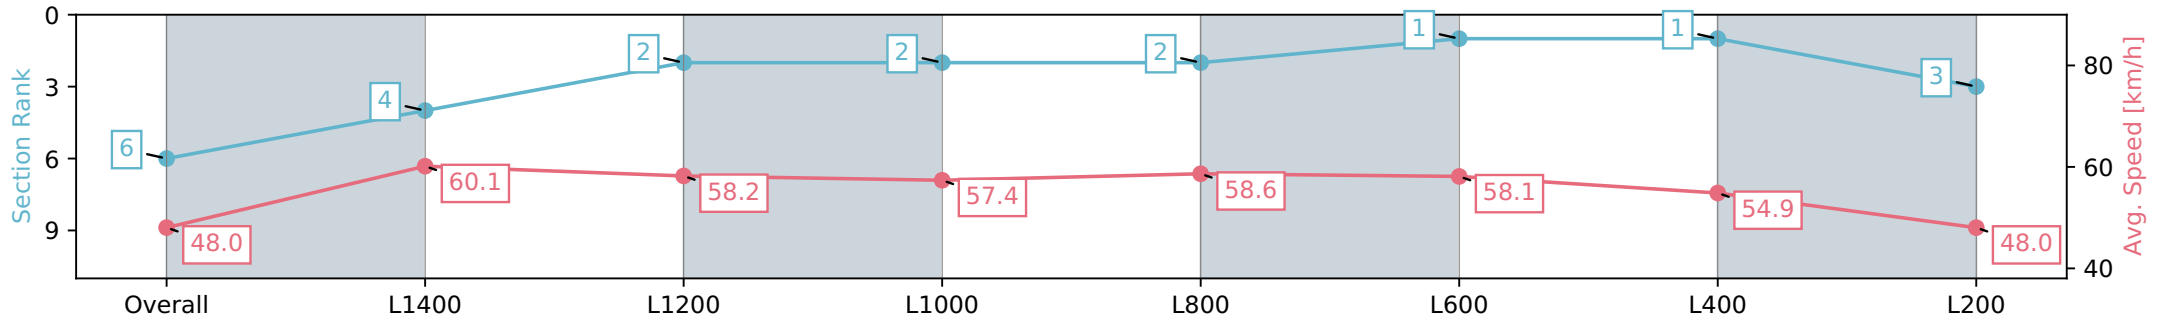

Morphettville SA - Professional
 Race 2: Thomas Farms Handicap - 1600m
 27 July 2024 - 12:27PM
 Track Rating: Soft 7, Weather: Overcast, Rail Position: True

Section	Overall	L1400	L1200	L1000	L800	L600	L400	L200
Section Times	1:44.18 [5] (0:14.79)	1:29.39 [1] (0:11.85)	1:17.54 [1] (0:12.47)	1:05.07 [1] (0:12.61)	0:52.46 [1] (0:12.37)	0:40.09 [2] (0:12.49)	0:27.60 [3] (0:13.12)	0:14.48 [4] (0:14.48)
Average Speed [km/h]	48.7	61.0	57.6	57.1	58.1	57.3	54.8	49.7
Top Speed [km/h]	62.7	62.3	59.0	57.8	59.0	58.4	56.2	52.9
Avg. Dist. to Rail [m]	7.0	2.0	0.6	0.1	0.3	0.7	0.6	0.7
Avg. Stride Freq. [Hz]	2.3	2.4	2.3	2.2	2.3	2.3	2.3	2.2
Avg. Stride Length [m]	5.9	7.2	7.1	7.1	7.0	6.8	6.6	6.3

Report Created: Sat 27 July 2024 13:14:28 GMT+10 (Note: Timing is based on positional data)

- [] Ranking at each section and finish
- :-:- No data available at this section
- NA No data available

Horse/Jockey Name	UNTOUCHABLE ED/Jessica Eaton
Finish Rank	6
Fastest Section Time (Section)	0:11.93 (L1400)
Top Speed [km/h] (Section)	63.1 (Overall)
Race State	Finished

Morphettville SA - Professional
 Race 2: Thomas Farms Handicap - 1600m
 27 July 2024 - 12:27PM
 Track Rating: Soft 7, Weather: Overcast, Rail Position: True

Section	Overall	L1400	L1200	L1000	L800	L600	L400	L200
Section Times	1:44.67 [6] (0:15.00)	1:29.67 [4] (0:11.93)	1:17.74 [2] (0:12.28)	1:05.46 [2] (0:12.57)	0:52.88 [2] (0:12.28)	0:40.59 [1] (0:12.45)	0:28.14 [1] (0:13.15)	0:14.99 [3] (0:14.99)
Average Speed [km/h]	48.0	60.1	58.2	57.4	58.6	58.1	54.9	48.0
Top Speed [km/h]	63.1	62.1	61.3	59.8	59.8	59.1	57.0	53.0
Avg. Dist. to Rail [m]	3.8	1.1	1.4	0.2	1.2	0.9	1.0	1.0
Avg. Stride Freq. [Hz]	2.3	2.4	2.3	2.3	2.3	2.4	2.3	2.2
Avg. Stride Length [m]	5.8	7.1	7.0	7.0	6.8	6.8	6.5	6.0