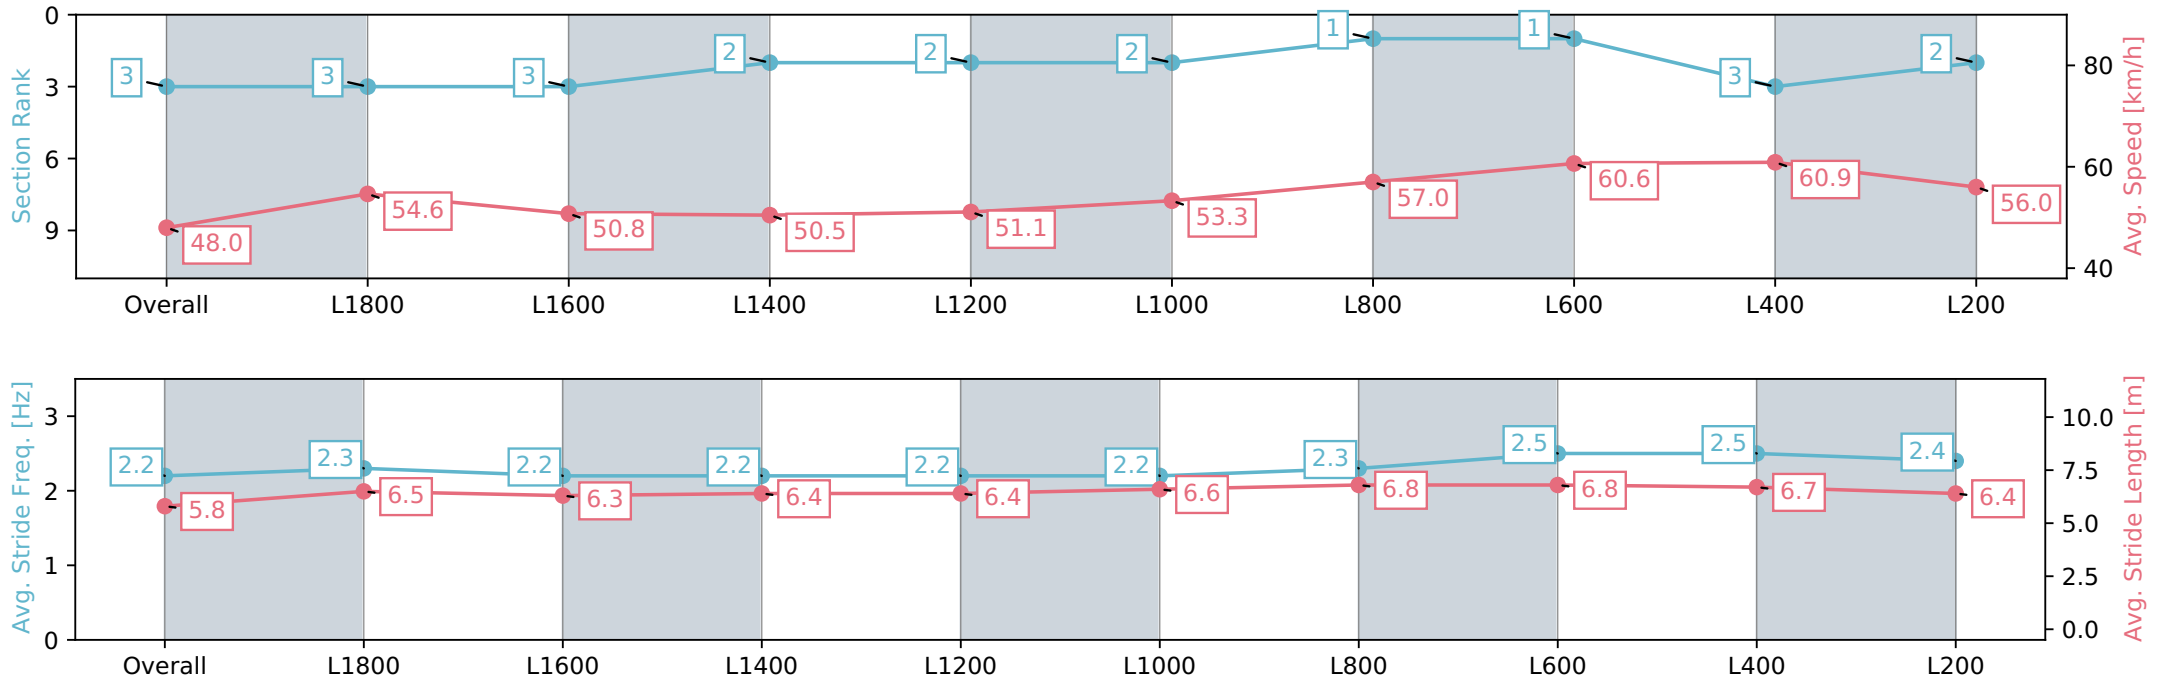

Report Created: Sat 27 July 2024 12:34:43 GMT+10 (Note: Timing is based on positional data)

- [ ] Ranking at each section and finish
- :-:- No data available at this section
- NA No data available

Horse/Jockey Name	CROWN MINT/Alana Livesey
Finish Rank	3
Fastest Section Time (Section)	0:11.90 (L400)
Top Speed [km/h] (Section)	62.3 (L600)
Race State	Finished

Morphettville SA - Professional  
 Race 1: Sportsbet Same Race Multi Handicap - 2000m  
 27 July 2024 - 11:52AM  
 Track Rating: Soft 7, Weather: Overcast, Rail Position: True

Section	Overall	L1800	L1600	L1400	L1200	L1000	L800	L600	L400	L200
Section Times	2:14.12 [3] (0:15.20)	1:58.92 [3] (0:13.27)	1:45.65 [3] (0:14.20)	1:31.45 [2] (0:14.36)	1:17.09 [2] (0:14.14)	1:02.95 [2] (0:13.53)	0:49.42 [1] (0:12.68)	0:36.74 [1] (0:11.98)	0:24.76 [3] (0:11.90)	0:12.86 [2] (0:12.86)
Average Speed [km/h]	48.0	54.6	50.8	50.5	51.1	53.3	57.0	60.6	60.9	56.0
Top Speed [km/h]	59.0	58.9	51.3	51.1	51.5	54.7	59.7	62.0	62.3	59.0
Avg. Dist. to Rail [m]	11.8	2.1	1.8	2.0	1.2	1.1	1.0	2.0	3.3	4.1
Avg. Stride Freq. [Hz]	2.2	2.3	2.2	2.2	2.2	2.2	2.3	2.5	2.5	2.4
Avg. Stride Length [m]	5.8	6.5	6.3	6.4	6.4	6.6	6.8	6.8	6.7	6.4