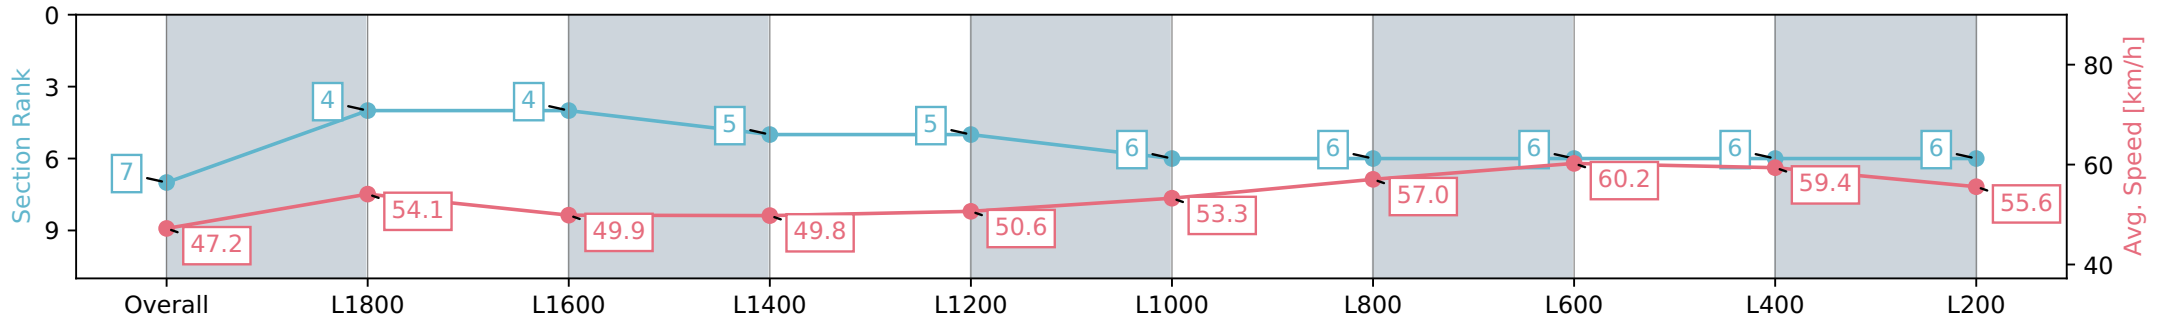

Morphettville SA - Professional  
 Race 1: Sportsbet Same Race Multi Handicap - 2000m  
 27 July 2024 - 11:52AM  
 Track Rating: Soft 7, Weather: Overcast, Rail Position: True

Section	Overall	L1800	L1600	L1400	L1200	L1000	L800	L600	L400	L200
Section Times	2:14.93 [6] (0:15.63)	1:59.30 [6] (0:13.31)	1:45.99 [6] (0:14.44)	1:31.55 [7] (0:14.47)	1:17.08 [7] (0:14.25)	1:02.83 [7] (0:13.47)	0:49.36 [8] (0:12.65)	0:36.71 [8] (0:11.97)	0:24.74 [8] (0:12.02)	0:12.72 [7] (0:12.72)
Average Speed [km/h]	46.5	54.4	49.8	49.9	50.8	53.5	57.1	60.5	59.9	56.6
Top Speed [km/h]	55.9	55.5	51.3	51.3	52.0	54.8	60.0	61.4	60.9	58.9
Avg. Dist. to Rail [m]	10.0	1.4	1.1	1.2	0.8	1.0	1.0	1.3	1.5	3.9
Avg. Stride Freq. [Hz]	2.2	2.2	2.1	2.1	2.1	2.1	2.2	2.3	2.3	2.3
Avg. Stride Length [m]	5.9	6.9	6.3	6.3	6.4	6.6	6.8	7.1	7.1	6.9

Report Created: Sat 27 July 2024 12:34:58 GMT+10 (Note: Timing is based on positional data)

- [ ] Ranking at each section and finish
- :-:- No data available at this section
- NA No data available

Horse/Jockey Name	CALL ME VEXATIOUS/Callan Murray
Finish Rank	7
Fastest Section Time (Section)	0:12.02 (L600)
Top Speed [km/h] (Section)	61.1 (L800)
Race State	Finished

Morphettville SA - Professional  
 Race 1: Sportsbet Same Race Multi Handicap - 2000m  
 27 July 2024 - 11:52AM  
 Track Rating: Soft 7, Weather: Overcast, Rail Position: True

Section	Overall	L1800	L1600	L1400	L1200	L1000	L800	L600	L400	L200
Section Times	2:15.16 [7] (0:15.30)	1:59.86 [4] (0:13.34)	1:46.52 [4] (0:14.44)	1:32.08 [5] (0:14.53)	1:17.55 [5] (0:14.26)	1:03.29 [6] (0:13.49)	0:49.80 [6] (0:12.67)	0:37.13 [6] (0:12.02)	0:25.11 [6] (0:12.16)	0:12.95 [6] (0:12.95)
Average Speed [km/h]	47.2	54.1	49.9	49.8	50.6	53.3	57.0	60.2	59.4	55.6
Top Speed [km/h]	59.0	56.3	51.4	51.3	51.4	54.6	60.5	61.1	60.0	58.1
Avg. Dist. to Rail [m]	7.0	0.6	1.0	1.2	0.9	0.9	0.7	1.0	3.8	6.8
Avg. Stride Freq. [Hz]	2.2	2.1	2.1	2.1	2.1	2.1	2.2	2.2	2.2	2.2
Avg. Stride Length [m]	5.8	7.0	6.6	6.6	6.6	6.8	7.1	7.2	7.3	6.9