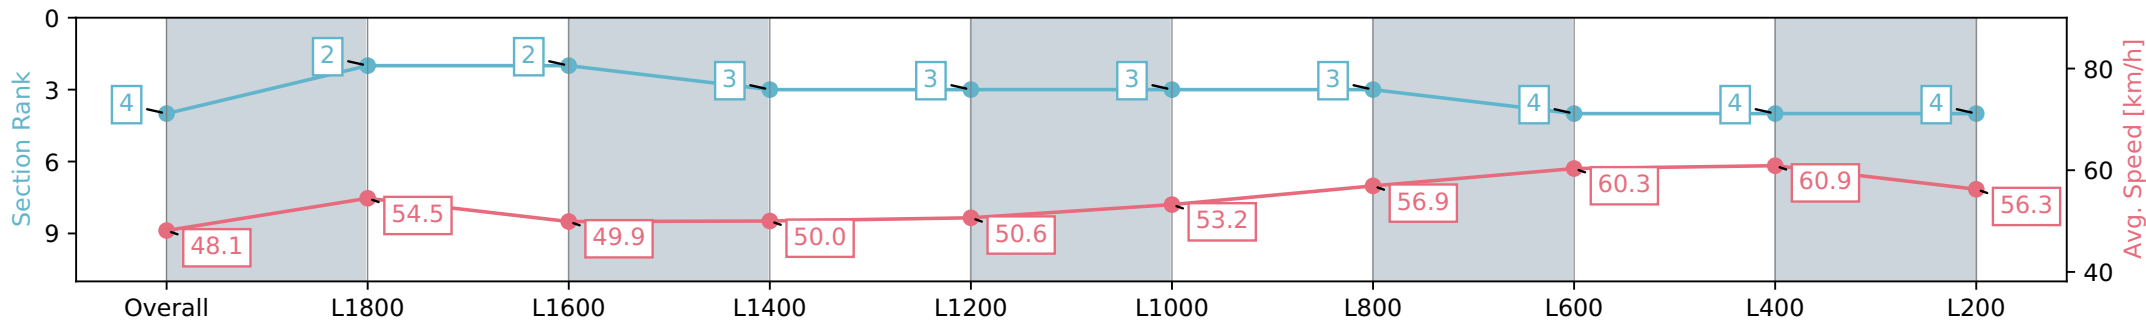

Morphettville SA - Professional  
 Race 1: Sportsbet Same Race Multi Handicap - 2000m  
 27 July 2024 - 11:52AM  
 Track Rating: Soft 7, Weather: Overcast, Rail Position: True

Section	Overall	L1800	L1600	L1400	L1200	L1000	L800	L600	L400	L200
Section Times	2:14.28 [4] (0:15.13)	1:59.15 [2] (0:13.28)	1:45.87 [2] (0:14.43)	1:31.44 [3] (0:14.40)	1:17.04 [3] (0:14.20)	1:02.84 [3] (0:13.52)	0:49.32 [3] (0:12.69)	0:36.63 [4] (0:11.98)	0:24.65 [4] (0:11.84)	0:12.81 [4] (0:12.81)
Average Speed [km/h]	48.1	54.5	49.9	50.0	50.6	53.2	56.9	60.3	60.9	56.3
Top Speed [km/h]	57.9	57.6	51.1	51.3	51.4	54.3	59.7	61.8	61.8	60.0
Avg. Dist. to Rail [m]	11.1	1.1	0.2	0.3	0.3	0.4	0.7	0.9	2.0	3.2
Avg. Stride Freq. [Hz]	2.3	2.3	2.2	2.2	2.2	2.2	2.3	2.3	2.4	2.3
Avg. Stride Length [m]	5.7	6.5	6.3	6.4	6.4	6.6	7.0	7.2	7.1	6.8