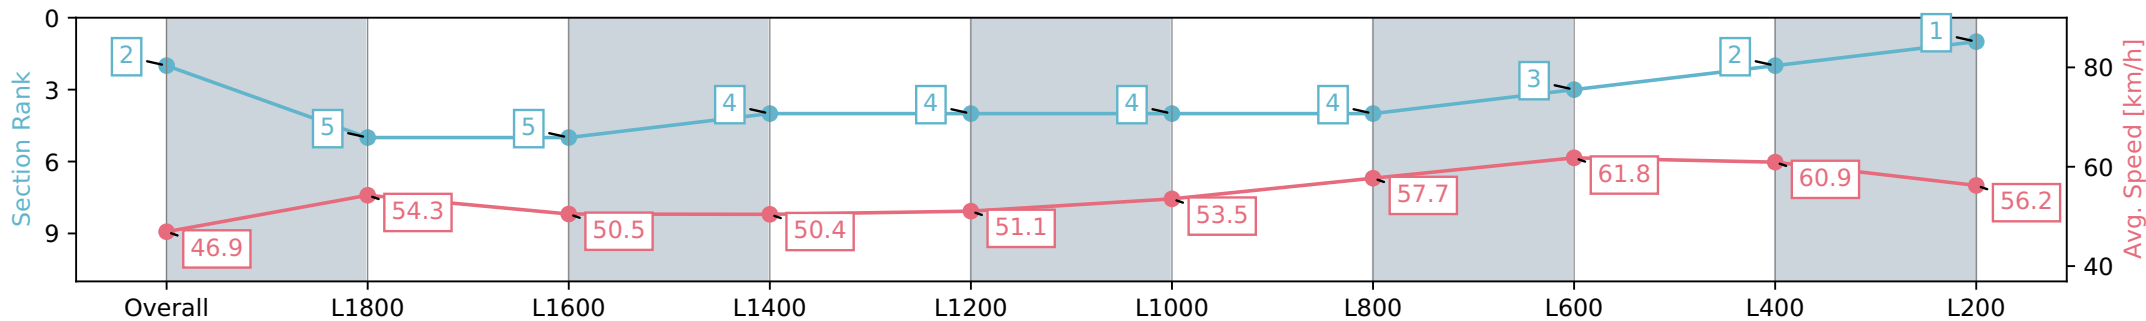

Horse/Jockey Name	CORONA LAD/Lachlan Neindorf
Finish Rank	2
Fastest Section Time (Section)	0:11.75 (L600)
Top Speed [km/h] (Section)	62.4 (L800)
Race State	Finished

Morphettville SA - Professional
Race 1: Sportsbet Same Race Multi Handicap - 2000m
27 July 2024 - 11:52AM
Track Rating: Soft 7, Weather: Overcast, Rail Position: True

Section	Overall	L1800	L1600	L1400	L1200	L1000	L800	L600	L400	L200
Section Times	2:14.05 [2] (0:15.44)	1:58.61 [5] (0:13.35)	1:45.26 [5] (0:14.27)	1:30.99 [4] (0:14.36)	1:16.63 [4] (0:14.18)	1:02.45 [4] (0:13.43)	0:49.02 [4] (0:12.57)	0:36.44 [3] (0:11.75)	0:24.69 [2] (0:11.89)	0:12.80 [1] (0:12.80)
Average Speed [km/h]	46.9	54.3	50.5	50.4	51.1	53.5	57.7	61.8	60.9	56.2
Top Speed [km/h]	57.8	55.9	51.6	51.4	51.6	54.6	61.4	62.4	62.0	59.9
Avg. Dist. to Rail [m]	8.1	1.7	1.5	1.7	1.1	1.5	1.9	2.1	3.5	5.2
Avg. Stride Freq. [Hz]	2.2	2.2	2.1	2.1	2.1	2.2	2.3	2.4	2.4	2.3
Avg. Stride Length [m]	5.8	6.8	6.6	6.6	6.7	6.9	6.9	7.0	7.0	6.8

Report Created: Sat 27 July 2024 12:34:43 GMT+10 (Note: Timing is based on positional data)

- [ ] Ranking at each section and finish
- -:-:- No data available at this section
- NA No data available