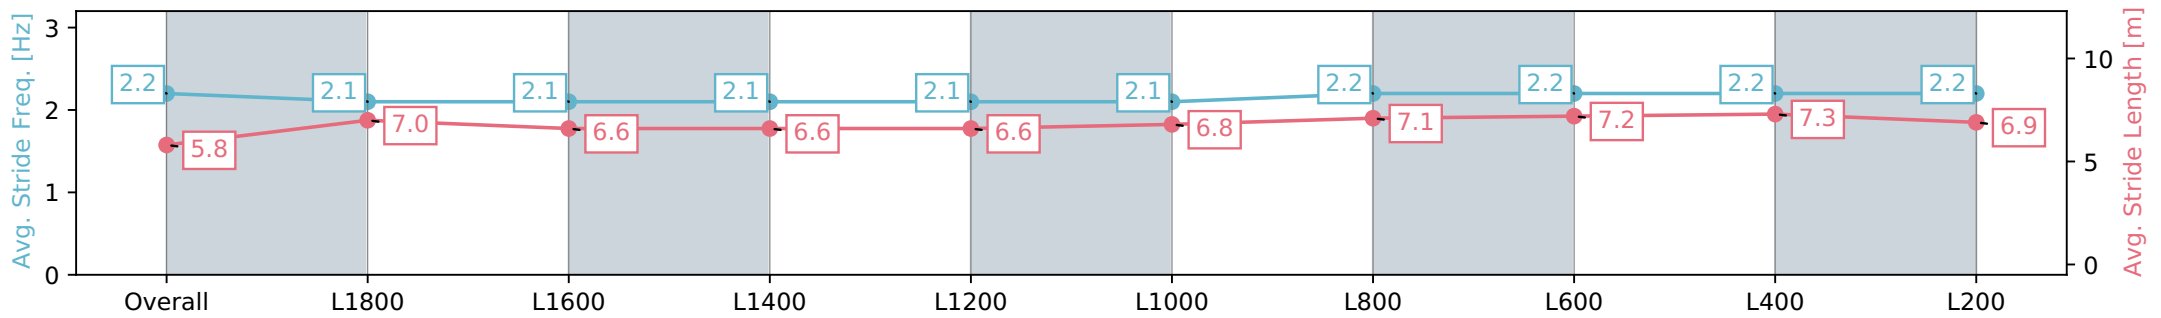

Morphettville SA - Professional  
 Race 1: Sportsbet Same Race Multi Handicap - 2000m  
 27 July 2024 - 11:52AM  
 Track Rating: Soft 7, Weather: Overcast, Rail Position: True

Section	Overall	L1800	L1600	L1400	L1200	L1000	L800	L600	L400	L200
Section Times	2:14.93 [6] (0:15.63)	1:59.30 [6] (0:13.31)	1:45.99 [6] (0:14.44)	1:31.55 [7] (0:14.47)	1:17.08 [7] (0:14.25)	1:02.83 [7] (0:13.47)	0:49.36 [8] (0:12.65)	0:36.71 [8] (0:11.97)	0:24.74 [8] (0:12.02)	0:12.72 [7] (0:12.72)
Average Speed [km/h]	46.5	54.4	49.8	49.9	50.8	53.5	57.1	60.5	59.9	56.6
Top Speed [km/h]	55.9	55.5	51.3	51.3	52.0	54.8	60.0	61.4	60.9	58.9
Avg. Dist. to Rail [m]	10.0	1.4	1.1	1.2	0.8	1.0	1.0	1.3	1.5	3.9
Avg. Stride Freq. [Hz]	2.2	2.2	2.1	2.1	2.1	2.1	2.2	2.3	2.3	2.3
Avg. Stride Length [m]	5.9	6.9	6.3	6.3	6.4	6.6	6.8	7.1	7.1	6.9

Report Created: Sat 27 July 2024 12:34:58 GMT+10 (Note: Timing is based on positional data)

- [ ] Ranking at each section and finish
- :-:- No data available at this section
- NA No data available

Horse/Jockey Name	CALL ME VEXATIOUS/Callan Murray
Finish Rank	7
Fastest Section Time (Section)	0:12.02 (L600)
Top Speed [km/h] (Section)	61.1 (L800)
Race State	Finished

Morphettville SA - Professional  
 Race 1: Sportsbet Same Race Multi Handicap - 2000m  
 27 July 2024 - 11:52AM  
 Track Rating: Soft 7, Weather: Overcast, Rail Position: True

Section	Overall	L1800	L1600	L1400	L1200	L1000	L800	L600	L400	L200
Section Times	2:15.16 [7] (0:15.30)	1:59.86 [4] (0:13.34)	1:46.52 [4] (0:14.44)	1:32.08 [5] (0:14.53)	1:17.55 [5] (0:14.26)	1:03.29 [6] (0:13.49)	0:49.80 [6] (0:12.67)	0:37.13 [6] (0:12.02)	0:25.11 [6] (0:12.16)	0:12.95 [6] (0:12.95)
Average Speed [km/h]	47.2	54.1	49.9	49.8	50.6	53.3	57.0	60.2	59.4	55.6
Top Speed [km/h]	59.0	56.3	51.4	51.3	51.4	54.6	60.5	61.1	60.0	58.1
Avg. Dist. to Rail [m]	7.0	0.6	1.0	1.2	0.9	0.9	0.7	1.0	3.8	6.8
Avg. Stride Freq. [Hz]	2.2	2.1	2.1	2.1	2.1	2.1	2.2	2.2	2.2	2.2
Avg. Stride Length [m]	5.8	7.0	6.6	6.6	6.6	6.8	7.1	7.2	7.3	6.9