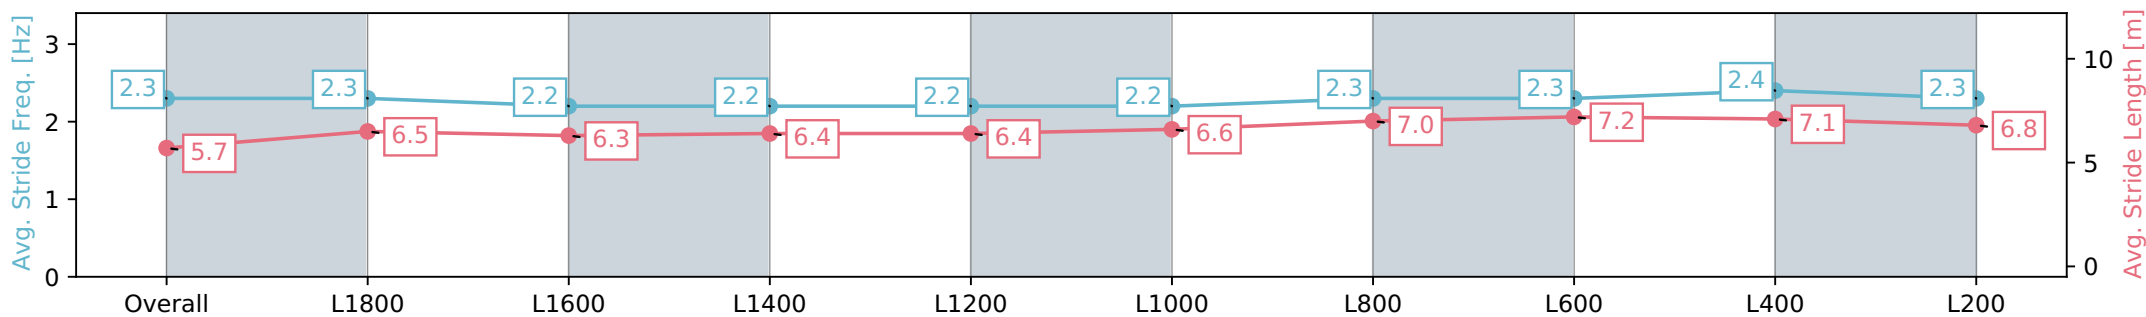

Morphettville SA - Professional  
 Race 1: Sportsbet Same Race Multi Handicap - 2000m  
 27 July 2024 - 11:52AM  
 Track Rating: Soft 7, Weather: Overcast, Rail Position: True

Section	Overall	L1800	L1600	L1400	L1200	L1000	L800	L600	L400	L200
Section Times	2:14.28 [4] (0:15.13)	1:59.15 [2] (0:13.28)	1:45.87 [2] (0:14.43)	1:31.44 [3] (0:14.40)	1:17.04 [3] (0:14.20)	1:02.84 [3] (0:13.52)	0:49.32 [3] (0:12.69)	0:36.63 [4] (0:11.98)	0:24.65 [4] (0:11.84)	0:12.81 [4] (0:12.81)
Average Speed [km/h]	48.1	54.5	49.9	50.0	50.6	53.2	56.9	60.3	60.9	56.3
Top Speed [km/h]	57.9	57.6	51.1	51.3	51.4	54.3	59.7	61.8	61.8	60.0
Avg. Dist. to Rail [m]	11.1	1.1	0.2	0.3	0.3	0.4	0.7	0.9	2.0	3.2
Avg. Stride Freq. [Hz]	2.3	2.3	2.2	2.2	2.2	2.2	2.3	2.3	2.4	2.3
Avg. Stride Length [m]	5.7	6.5	6.3	6.4	6.4	6.6	7.0	7.2	7.1	6.8