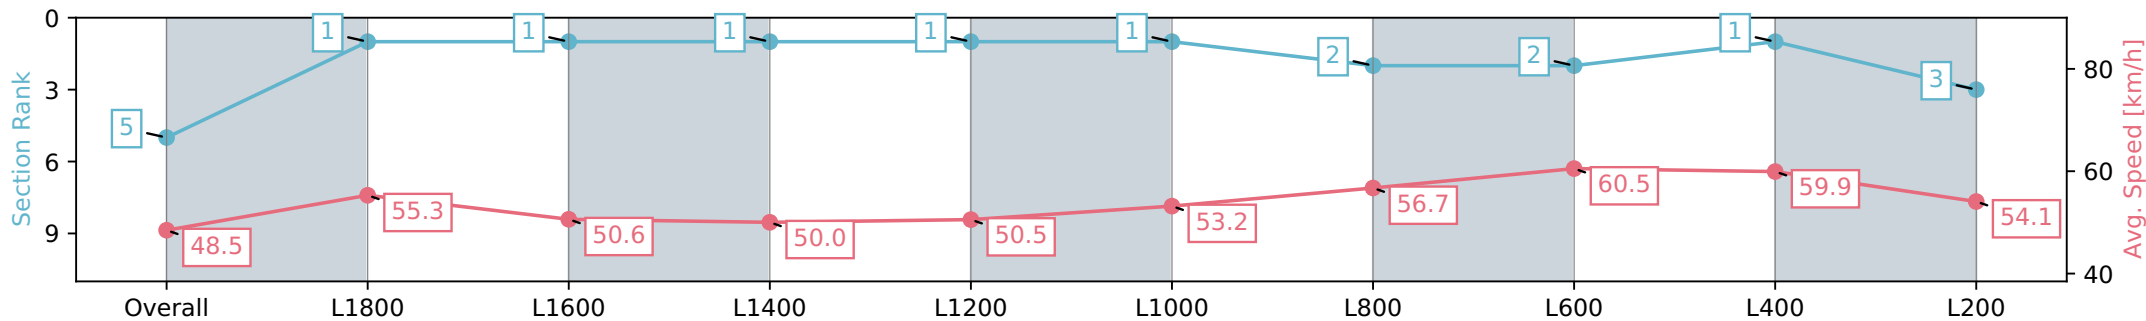

Report Created: Sat 27 July 2024 12:34:51 GMT+10 (Note: Timing is based on positional data)

- [ ] Ranking at each section and finish
- :-:- No data available at this section
- NA No data available

Horse/Jockey Name	LOTTAROC/Jessica Eaton
Finish Rank	5
Fastest Section Time (Section)	0:11.90 (L600)
Top Speed [km/h] (Section)	61.1 (L800)
Race State	Finished

Morphettville SA - Professional  
 Race 1: Sportsbet Same Race Multi Handicap - 2000m  
 27 July 2024 - 11:52AM  
 Track Rating: Soft 7, Weather: Overcast, Rail Position: True

Section	Overall	L1800	L1600	L1400	L1200	L1000	L800	L600	L400	L200
Section Times	2:14.64 [5] (0:15.05)	1:59.59 [1] (0:13.17)	1:46.42 [1] (0:14.23)	1:32.19 [1] (0:14.43)	1:17.76 [1] (0:14.28)	1:03.47 [1] (0:13.53)	0:49.94 [2] (0:12.72)	0:37.22 [2] (0:11.90)	0:25.32 [1] (0:12.01)	0:13.31 [3] (0:13.31)
Average Speed [km/h]	48.5	55.3	50.6	50.0	50.5	53.2	56.7	60.5	59.9	54.1
Top Speed [km/h]	58.8	58.8	52.1	50.8	51.5	55.0	59.2	61.1	61.1	57.7
Avg. Dist. to Rail [m]	13.0	2.6	1.4	1.0	0.5	0.6	0.3	0.2	0.5	0.4
Avg. Stride Freq. [Hz]	2.1	2.2	2.1	2.1	2.1	2.1	2.1	2.3	2.3	2.2
Avg. Stride Length [m]	6.2	7.0	6.5	6.4	6.4	6.7	7.0	7.3	7.2	6.8