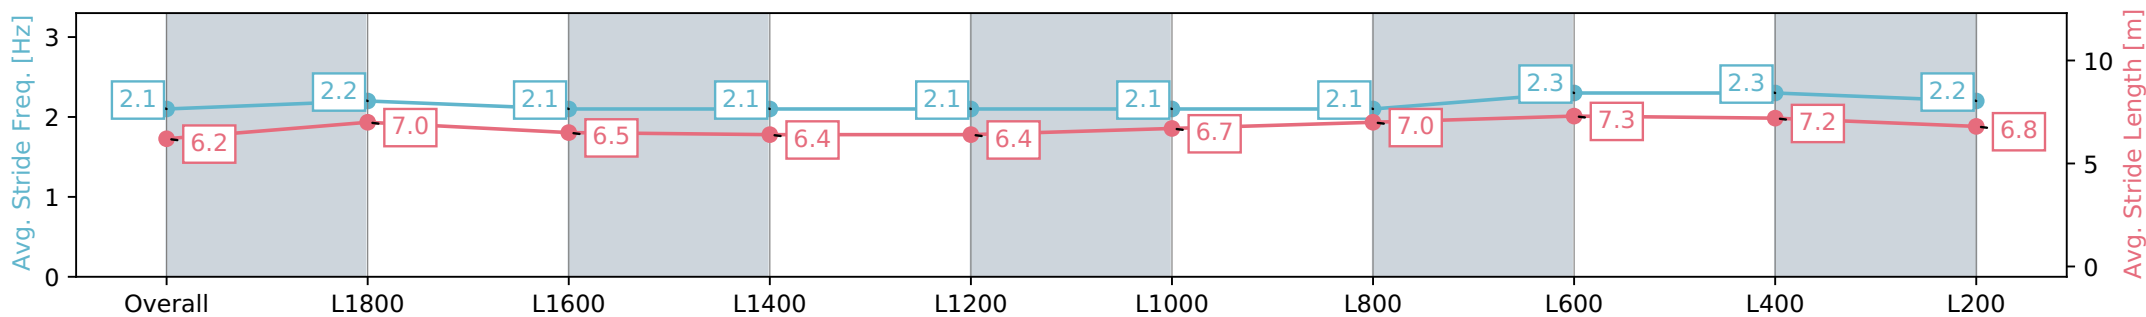

Morphettville SA - Professional  
 Race 1: Sportsbet Same Race Multi Handicap - 2000m  
 27 July 2024 - 11:52AM  
 Track Rating: Soft 7, Weather: Overcast, Rail Position: True

Section	Overall	L1800	L1600	L1400	L1200	L1000	L800	L600	L400	L200
Section Times	2:14.28 [4] (0:15.13)	1:59.15 [2] (0:13.28)	1:45.87 [2] (0:14.43)	1:31.44 [3] (0:14.40)	1:17.04 [3] (0:14.20)	1:02.84 [3] (0:13.52)	0:49.32 [3] (0:12.69)	0:36.63 [4] (0:11.98)	0:24.65 [4] (0:11.84)	0:12.81 [4] (0:12.81)
Average Speed [km/h]	48.1	54.5	49.9	50.0	50.6	53.2	56.9	60.3	60.9	56.3
Top Speed [km/h]	57.9	57.6	51.1	51.3	51.4	54.3	59.7	61.8	61.8	60.0
Avg. Dist. to Rail [m]	11.1	1.1	0.2	0.3	0.3	0.4	0.7	0.9	2.0	3.2
Avg. Stride Freq. [Hz]	2.3	2.3	2.2	2.2	2.2	2.2	2.3	2.3	2.4	2.3
Avg. Stride Length [m]	5.7	6.5	6.3	6.4	6.4	6.6	7.0	7.2	7.1	6.8

Report Created: Sat 27 July 2024 12:34:51 GMT+10 (Note: Timing is based on positional data)

- [ ] Ranking at each section and finish
- :-:- No data available at this section
- NA No data available

Horse/Jockey Name	LOTTAROC/Jessica Eaton
Finish Rank	5
Fastest Section Time (Section)	0:11.90 (L600)
Top Speed [km/h] (Section)	61.1 (L800)
Race State	Finished

Morphettville SA - Professional  
 Race 1: Sportsbet Same Race Multi Handicap - 2000m  
 27 July 2024 - 11:52AM  
 Track Rating: Soft 7, Weather: Overcast, Rail Position: True

Section	Overall	L1800	L1600	L1400	L1200	L1000	L800	L600	L400	L200
Section Times	2:14.64 [5] (0:15.05)	1:59.59 [1] (0:13.17)	1:46.42 [1] (0:14.23)	1:32.19 [1] (0:14.43)	1:17.76 [1] (0:14.28)	1:03.47 [1] (0:13.53)	0:49.94 [2] (0:12.72)	0:37.22 [2] (0:11.90)	0:25.32 [1] (0:12.01)	0:13.31 [3] (0:13.31)
Average Speed [km/h]	48.5	55.3	50.6	50.0	50.5	53.2	56.7	60.5	59.9	54.1
Top Speed [km/h]	58.8	58.8	52.1	50.8	51.5	55.0	59.2	61.1	61.1	57.7
Avg. Dist. to Rail [m]	13.0	2.6	1.4	1.0	0.5	0.6	0.3	0.2	0.5	0.4
Avg. Stride Freq. [Hz]	2.1	2.2	2.1	2.1	2.1	2.1	2.1	2.3	2.3	2.2
Avg. Stride Length [m]	6.2	7.0	6.5	6.4	6.4	6.7	7.0	7.3	7.2	6.8