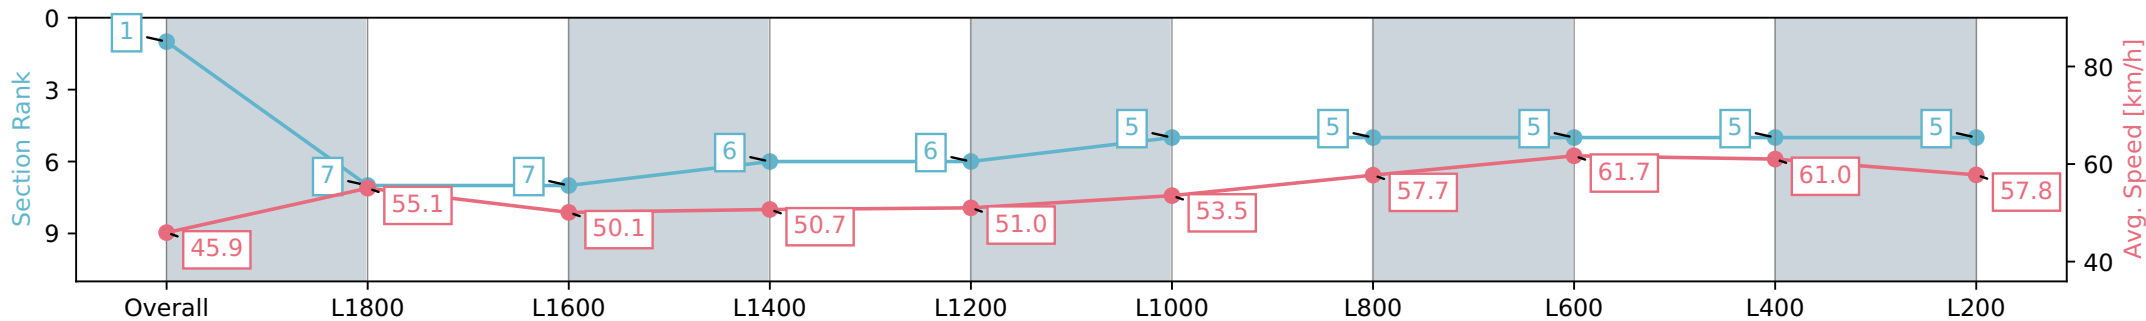

Horse/Jockey Name	CHOSEN MISS/Rochelle Milnes
Finish Rank	1
Fastest Section Time (Section)	0:11.80 (L600)
Top Speed [km/h] (Section)	62.4 (L800)
Race State	Finished

Morphettville SA - Professional
Race 1: Sportsbet Same Race Multi Handicap - 2000m
27 July 2024 - 11:52AM
Track Rating: Soft 7, Weather: Overcast, Rail Position: True

Section	Overall	L1800	L1600	L1400	L1200	L1000	L800	L600	L400	L200
Section Times	2:13.98 [1] (0:15.83)	1:58.15 [7] (0:13.17)	1:44.98 [7] (0:14.37)	1:30.61 [6] (0:14.28)	1:16.32 [6] (0:14.17)	1:02.15 [5] (0:13.45)	0:48.70 [5] (0:12.55)	0:36.15 [5] (0:11.80)	0:24.35 [5] (0:11.89)	0:12.46 [5] (0:12.46)
Average Speed [km/h]	45.9	55.1	50.1	50.7	51.0	53.5	57.7	61.7	61.0	57.8
Top Speed [km/h]	55.6	55.9	51.8	51.5	51.6	54.8	60.7	62.4	62.0	60.2
Avg. Dist. to Rail [m]	10.5	1.9	1.4	1.5	1.2	1.8	1.7	2.3	4.7	6.1
Avg. Stride Freq. [Hz]	2.2	2.3	2.2	2.2	2.2	2.2	2.3	2.4	2.4	2.4
Avg. Stride Length [m]	5.9	6.7	6.4	6.5	6.5	6.6	6.9	7.1	7.0	6.8

Report Created: Sat 27 July 2024 12:34:39 GMT+10 (Note: Timing is based on positional data)

- [ ] Ranking at each section and finish
- -:-:- No data available at this section
- NA No data available