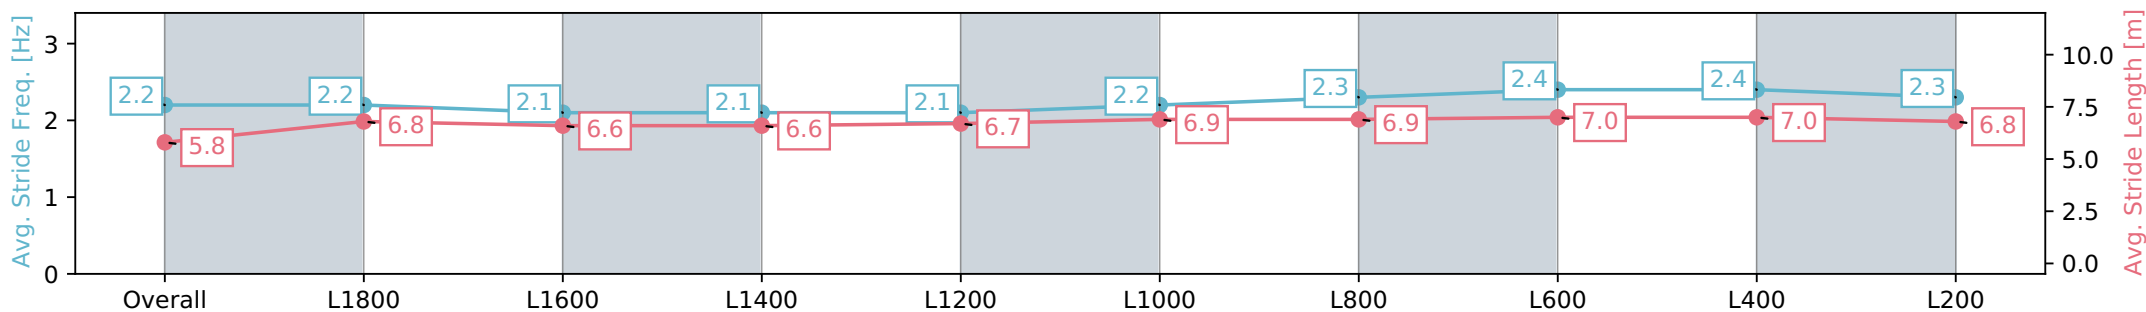

Section	Overall	L1800	L1600	L1400	L1200	L1000	L800	L600	L400	L200
Section Times	2:13.98 [1] (0:15.83)	1:58.15 [7] (0:13.17)	1:44.98 [7] (0:14.37)	1:30.61 [6] (0:14.28)	1:16.32 [6] (0:14.17)	1:02.15 [5] (0:13.45)	0:48.70 [5] (0:12.55)	0:36.15 [5] (0:11.80)	0:24.35 [5] (0:11.89)	0:12.46 [5] (0:12.46)
Average Speed [km/h]	45.9	55.1	50.1	50.7	51.0	53.5	57.7	61.7	61.0	57.8
Top Speed [km/h]	55.6	55.9	51.8	51.5	51.6	54.8	60.7	62.4	62.0	60.2
Avg. Dist. to Rail [m]	10.5	1.9	1.4	1.5	1.2	1.8	1.7	2.3	4.7	6.1
Avg. Stride Freq. [Hz]	2.2	2.3	2.2	2.2	2.2	2.2	2.3	2.4	2.4	2.4
Avg. Stride Length [m]	5.9	6.7	6.4	6.5	6.5	6.6	6.9	7.1	7.0	6.8

Report Created: Sat 27 July 2024 12:34:39 GMT+10 (Note: Timing is based on positional data)

- [ ] Ranking at each section and finish
- :-:- No data available at this section
- NA No data available

Horse/Jockey Name	CORONA LAD/Lachlan Neindorf
Finish Rank	2
Fastest Section Time (Section)	0:11.75 (L600)
Top Speed [km/h] (Section)	62.4 (L800)
Race State	Finished

Morphettville SA - Professional  
 Race 1: Sportsbet Same Race Multi Handicap - 2000m  
 27 July 2024 - 11:52AM  
 Track Rating: Soft 7, Weather: Overcast, Rail Position: True

Section	Overall	L1800	L1600	L1400	L1200	L1000	L800	L600	L400	L200
Section Times	2:14.05 [2] (0:15.44)	1:58.61 [5] (0:13.35)	1:45.26 [5] (0:14.27)	1:30.99 [4] (0:14.36)	1:16.63 [4] (0:14.18)	1:02.45 [4] (0:13.43)	0:49.02 [4] (0:12.57)	0:36.44 [3] (0:11.75)	0:24.69 [2] (0:11.89)	0:12.80 [1] (0:12.80)
Average Speed [km/h]	46.9	54.3	50.5	50.4	51.1	53.5	57.7	61.8	60.9	56.2
Top Speed [km/h]	57.8	55.9	51.6	51.4	51.6	54.6	61.4	62.4	62.0	59.9
Avg. Dist. to Rail [m]	8.1	1.7	1.5	1.7	1.1	1.5	1.9	2.1	3.5	5.2
Avg. Stride Freq. [Hz]	2.2	2.2	2.1	2.1	2.1	2.2	2.3	2.4	2.4	2.3
Avg. Stride Length [m]	5.8	6.8	6.6	6.6	6.7	6.9	6.9	7.0	7.0	6.8