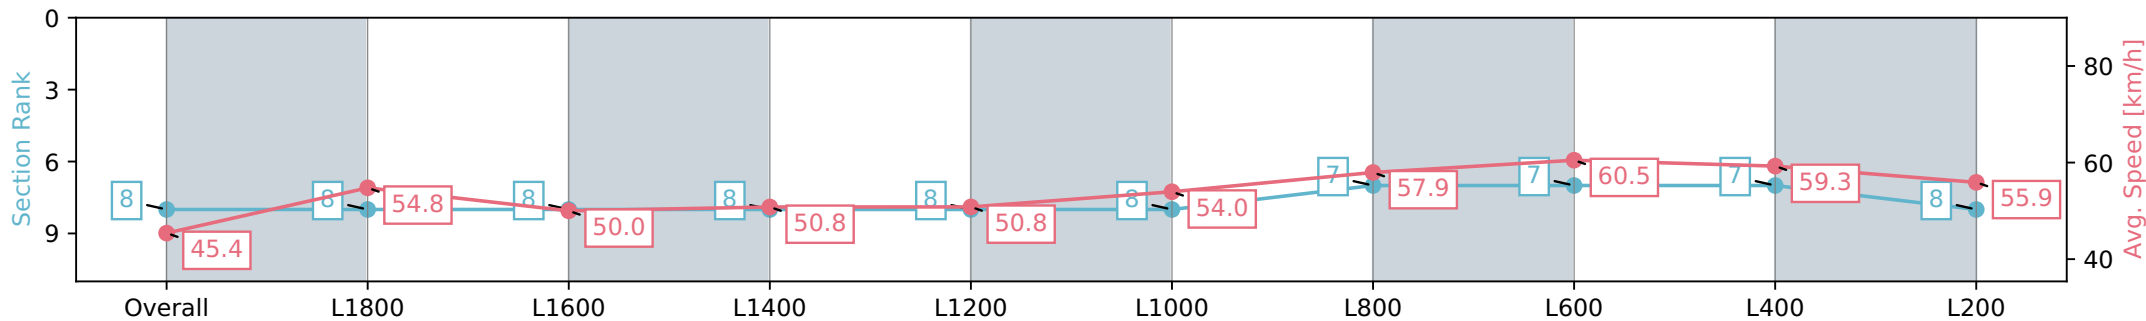

Morphettville SA - Professional  
 Race 1: Sportsbet Same Race Multi Handicap - 2000m  
 27 July 2024 - 11:52AM  
 Track Rating: Soft 7, Weather: Overcast, Rail Position: True

Section	Overall	L1800	L1600	L1400	L1200	L1000	L800	L600	L400	L200
Section Times	2:15.16 [7] (0:15.30)	1:59.86 [4] (0:13.34)	1:46.52 [4] (0:14.44)	1:32.08 [5] (0:14.53)	1:17.55 [5] (0:14.26)	1:03.29 [6] (0:13.49)	0:49.80 [6] (0:12.67)	0:37.13 [6] (0:12.02)	0:25.11 [6] (0:12.16)	0:12.95 [6] (0:12.95)
Average Speed [km/h]	47.2	54.1	49.9	49.8	50.6	53.3	57.0	60.2	59.4	55.6
Top Speed [km/h]	59.0	56.3	51.4	51.3	51.4	54.6	60.5	61.1	60.0	58.1
Avg. Dist. to Rail [m]	7.0	0.6	1.0	1.2	0.9	0.9	0.7	1.0	3.8	6.8
Avg. Stride Freq. [Hz]	2.2	2.1	2.1	2.1	2.1	2.1	2.2	2.2	2.2	2.2
Avg. Stride Length [m]	5.8	7.0	6.6	6.6	6.6	6.8	7.1	7.2	7.3	6.9

Report Created: Sat 27 July 2024 12:35:02 GMT+10 (Note: Timing is based on positional data)

- [ ] Ranking at each section and finish
- :-:- No data available at this section
- NA No data available

Horse/Jockey Name	KIMMORLEY/Jake Toeroek
Finish Rank	8
Fastest Section Time (Section)	0:12.04 (L600)
Top Speed [km/h] (Section)	61.6 (L800)
Race State	Finished

Morphettville SA - Professional  
 Race 1: Sportsbet Same Race Multi Handicap - 2000m  
 27 July 2024 - 11:52AM  
 Track Rating: Soft 7, Weather: Overcast, Rail Position: True

Section	Overall	L1800	L1600	L1400	L1200	L1000	L800	L600	L400	L200
Section Times	2:15.21 [8] (0:16.02)	1:59.19 [8] (0:13.22)	1:45.97 [8] (0:14.39)	1:31.58 [8] (0:14.27)	1:17.31 [8] (0:14.27)	1:03.04 [8] (0:13.35)	0:49.69 [7] (0:12.54)	0:37.15 [7] (0:12.04)	0:25.11 [7] (0:12.23)	0:12.88 [8] (0:12.88)
Average Speed [km/h]	45.4	54.8	50.0	50.8	50.8	54.0	57.9	60.5	59.3	55.9
Top Speed [km/h]	56.1	56.0	51.9	52.2	52.3	55.5	61.4	61.6	60.3	58.0
Avg. Dist. to Rail [m]	12.0	1.2	1.7	2.2	1.9	2.0	2.2	2.8	4.6	8.3
Avg. Stride Freq. [Hz]	2.0	2.1	2.0	2.0	2.0	2.0	2.1	2.2	2.3	2.2
Avg. Stride Length [m]	6.1	7.2	6.9	6.8	6.9	7.2	7.5	7.5	7.2	7.0