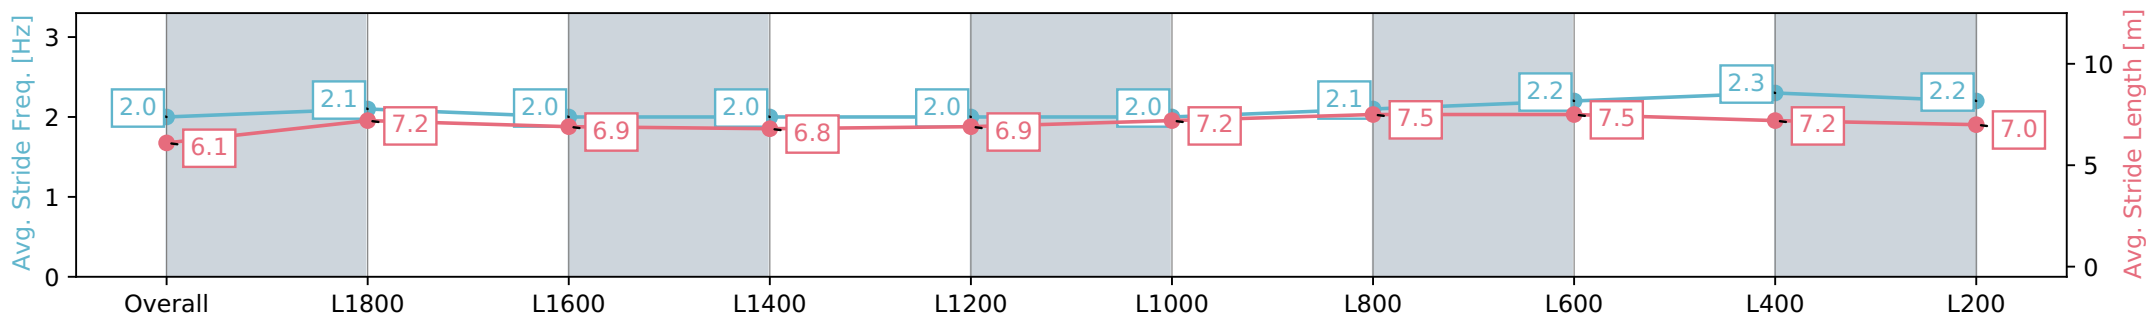

Morphettville SA - Professional  
 Race 1: Sportsbet Same Race Multi Handicap - 2000m  
 27 July 2024 - 11:52AM  
 Track Rating: Soft 7, Weather: Overcast, Rail Position: True

Section	Overall	L1800	L1600	L1400	L1200	L1000	L800	L600	L400	L200
Section Times	2:15.16 [7] (0:15.30)	1:59.86 [4] (0:13.34)	1:46.52 [4] (0:14.44)	1:32.08 [5] (0:14.53)	1:17.55 [5] (0:14.26)	1:03.29 [6] (0:13.49)	0:49.80 [6] (0:12.67)	0:37.13 [6] (0:12.02)	0:25.11 [6] (0:12.16)	0:12.95 [6] (0:12.95)
Average Speed [km/h]	47.2	54.1	49.9	49.8	50.6	53.3	57.0	60.2	59.4	55.6
Top Speed [km/h]	59.0	56.3	51.4	51.3	51.4	54.6	60.5	61.1	60.0	58.1
Avg. Dist. to Rail [m]	7.0	0.6	1.0	1.2	0.9	0.9	0.7	1.0	3.8	6.8
Avg. Stride Freq. [Hz]	2.2	2.1	2.1	2.1	2.1	2.1	2.2	2.2	2.2	2.2
Avg. Stride Length [m]	5.8	7.0	6.6	6.6	6.6	6.8	7.1	7.2	7.3	6.9

Report Created: Sat 27 July 2024 12:35:02 GMT+10 (Note: Timing is based on positional data)

- [ ] Ranking at each section and finish
- :-:- No data available at this section
- NA No data available

Horse/Jockey Name	KIMMORLEY/Jake Toeroek
Finish Rank	8
Fastest Section Time (Section)	0:12.04 (L600)
Top Speed [km/h] (Section)	61.6 (L800)
Race State	Finished

Morphettville SA - Professional  
 Race 1: Sportsbet Same Race Multi Handicap - 2000m  
 27 July 2024 - 11:52AM  
 Track Rating: Soft 7, Weather: Overcast, Rail Position: True

Section	Overall	L1800	L1600	L1400	L1200	L1000	L800	L600	L400	L200
Section Times	2:15.21 [8] (0:16.02)	1:59.19 [8] (0:13.22)	1:45.97 [8] (0:14.39)	1:31.58 [8] (0:14.27)	1:17.31 [8] (0:14.27)	1:03.04 [8] (0:13.35)	0:49.69 [7] (0:12.54)	0:37.15 [7] (0:12.04)	0:25.11 [7] (0:12.23)	0:12.88 [8] (0:12.88)
Average Speed [km/h]	45.4	54.8	50.0	50.8	50.8	54.0	57.9	60.5	59.3	55.9
Top Speed [km/h]	56.1	56.0	51.9	52.2	52.3	55.5	61.4	61.6	60.3	58.0
Avg. Dist. to Rail [m]	12.0	1.2	1.7	2.2	1.9	2.0	2.2	2.8	4.6	8.3
Avg. Stride Freq. [Hz]	2.0	2.1	2.0	2.0	2.0	2.0	2.1	2.2	2.3	2.2
Avg. Stride Length [m]	6.1	7.2	6.9	6.8	6.9	7.2	7.5	7.5	7.2	7.0