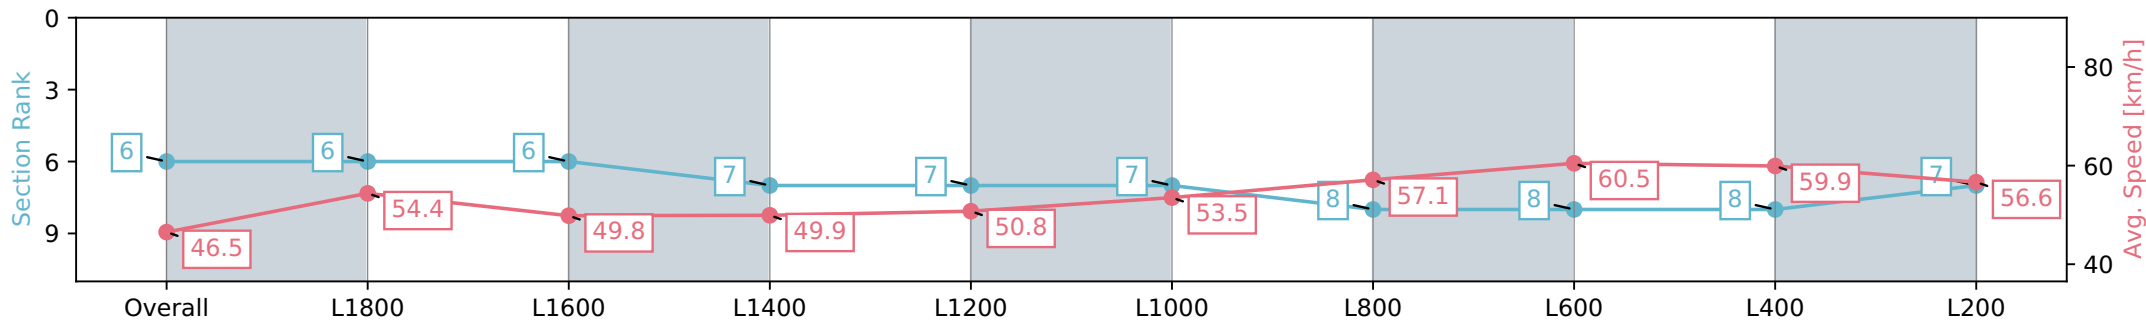

Report Created: Sat 27 July 2024 12:34:54 GMT+10 (Note: Timing is based on positional data)

- [ ] Ranking at each section and finish
- :-:- No data available at this section
- NA No data available

Horse/Jockey Name	SCAMSTER/Dom Tourneur
Finish Rank	6
Fastest Section Time (Section)	0:11.97 (L600)
Top Speed [km/h] (Section)	61.4 (L800)
Race State	Finished

Morphettville SA - Professional  
 Race 1: Sportsbet Same Race Multi Handicap - 2000m  
 27 July 2024 - 11:52AM  
 Track Rating: Soft 7, Weather: Overcast, Rail Position: True

Section	Overall	L1800	L1600	L1400	L1200	L1000	L800	L600	L400	L200
Section Times	2:14.93 [6] (0:15.63)	1:59.30 [6] (0:13.31)	1:45.99 [6] (0:14.44)	1:31.55 [7] (0:14.47)	1:17.08 [7] (0:14.25)	1:02.83 [7] (0:13.47)	0:49.36 [8] (0:12.65)	0:36.71 [8] (0:11.97)	0:24.74 [8] (0:12.02)	0:12.72 [7] (0:12.72)
Average Speed [km/h]	46.5	54.4	49.8	49.9	50.8	53.5	57.1	60.5	59.9	56.6
Top Speed [km/h]	55.9	55.5	51.3	51.3	52.0	54.8	60.0	61.4	60.9	58.9
Avg. Dist. to Rail [m]	10.0	1.4	1.1	1.2	0.8	1.0	1.0	1.3	1.5	3.9
Avg. Stride Freq. [Hz]	2.2	2.2	2.1	2.1	2.1	2.1	2.2	2.3	2.3	2.3
Avg. Stride Length [m]	5.9	6.9	6.3	6.3	6.4	6.6	6.8	7.1	7.1	6.9