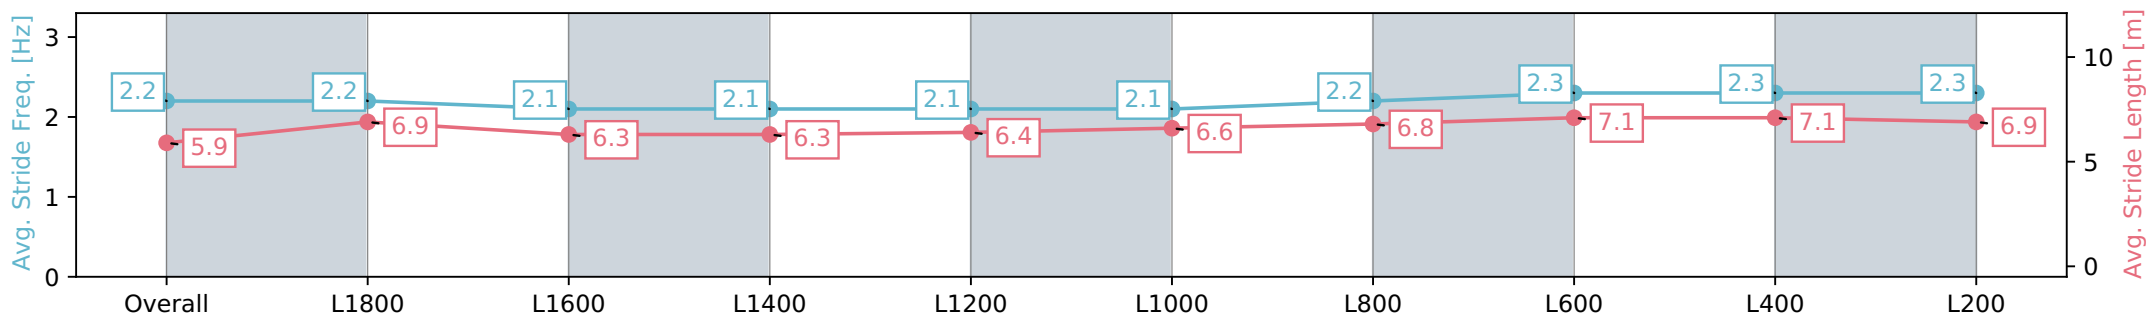

Morphettville SA - Professional  
 Race 1: Sportsbet Same Race Multi Handicap - 2000m  
 27 July 2024 - 11:52AM  
 Track Rating: Soft 7, Weather: Overcast, Rail Position: True

Section	Overall	L1800	L1600	L1400	L1200	L1000	L800	L600	L400	L200
Section Times	2:14.64 [5] (0:15.05)	1:59.59 [1] (0:13.17)	1:46.42 [1] (0:14.23)	1:32.19 [1] (0:14.43)	1:17.76 [1] (0:14.28)	1:03.47 [1] (0:13.53)	0:49.94 [2] (0:12.72)	0:37.22 [2] (0:11.90)	0:25.32 [1] (0:12.01)	0:13.31 [3] (0:13.31)
Average Speed [km/h]	48.5	55.3	50.6	50.0	50.5	53.2	56.7	60.5	59.9	54.1
Top Speed [km/h]	58.8	58.8	52.1	50.8	51.5	55.0	59.2	61.1	61.1	57.7
Avg. Dist. to Rail [m]	13.0	2.6	1.4	1.0	0.5	0.6	0.3	0.2	0.5	0.4
Avg. Stride Freq. [Hz]	2.1	2.2	2.1	2.1	2.1	2.1	2.1	2.3	2.3	2.2
Avg. Stride Length [m]	6.2	7.0	6.5	6.4	6.4	6.7	7.0	7.3	7.2	6.8

Morphettville SA - Professional  
 Race 1: Sportsbet Same Race Multi Handicap - 2000m  
 27 July 2024 - 11:52AM  
 Track Rating: Soft 7, Weather: Overcast, Rail Position: True

Section	Overall	L1800	L1600	L1400	L1200	L1000	L800	L600	L400	L200
Section Times	2:14.93 [6] (0:15.63)	1:59.30 [6] (0:13.31)	1:45.99 [6] (0:14.44)	1:31.55 [7] (0:14.47)	1:17.08 [7] (0:14.25)	1:02.83 [7] (0:13.47)	0:49.36 [8] (0:12.65)	0:36.71 [8] (0:11.97)	0:24.74 [8] (0:12.02)	0:12.72 [7] (0:12.72)
Average Speed [km/h]	46.5	54.4	49.8	49.9	50.8	53.5	57.1	60.5	59.9	56.6
Top Speed [km/h]	55.9	55.5	51.3	51.3	52.0	54.8	60.0	61.4	60.9	58.9
Avg. Dist. to Rail [m]	10.0	1.4	1.1	1.2	0.8	1.0	1.0	1.3	1.5	3.9
Avg. Stride Freq. [Hz]	2.2	2.2	2.1	2.1	2.1	2.1	2.2	2.3	2.3	2.3
Avg. Stride Length [m]	5.9	6.9	6.3	6.3	6.4	6.6	6.8	7.1	7.1	6.9