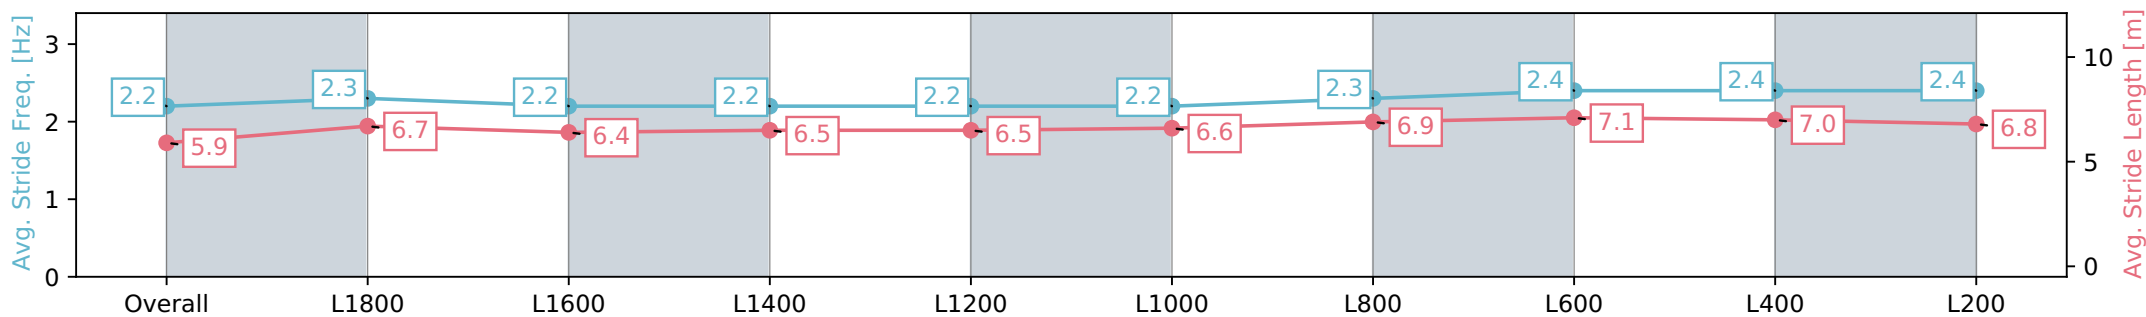

Horse/Jockey Name	CHOSEN MISS/Rochelle Milnes
Finish Rank	1
Fastest Section Time (Section)	0:11.80 (L600)
Top Speed [km/h] (Section)	62.4 (L800)
Race State	Finished

Morphettville SA - Professional
Race 1: Sportsbet Same Race Multi Handicap - 2000m
27 July 2024 - 11:52AM
Track Rating: Soft 7, Weather: Overcast, Rail Position: True

Section	Overall	L1800	L1600	L1400	L1200	L1000	L800	L600	L400	L200
Section Times	2:13.98 [1] (0:15.83)	1:58.15 [7] (0:13.17)	1:44.98 [7] (0:14.37)	1:30.61 [6] (0:14.28)	1:16.32 [6] (0:14.17)	1:02.15 [5] (0:13.45)	0:48.70 [5] (0:12.55)	0:36.15 [5] (0:11.80)	0:24.35 [5] (0:11.89)	0:12.46 [5] (0:12.46)
Average Speed [km/h]	45.9	55.1	50.1	50.7	51.0	53.5	57.7	61.7	61.0	57.8
Top Speed [km/h]	55.6	55.9	51.8	51.5	51.6	54.8	60.7	62.4	62.0	60.2
Avg. Dist. to Rail [m]	10.5	1.9	1.4	1.5	1.2	1.8	1.7	2.3	4.7	6.1
Avg. Stride Freq. [Hz]	2.2	2.3	2.2	2.2	2.2	2.2	2.3	2.4	2.4	2.4
Avg. Stride Length [m]	5.9	6.7	6.4	6.5	6.5	6.6	6.9	7.1	7.0	6.8

Report Created: Sat 27 July 2024 12:34:39 GMT+10 (Note: Timing is based on positional data)

- [ ] Ranking at each section and finish
- -:-:- No data available at this section
- NA No data available