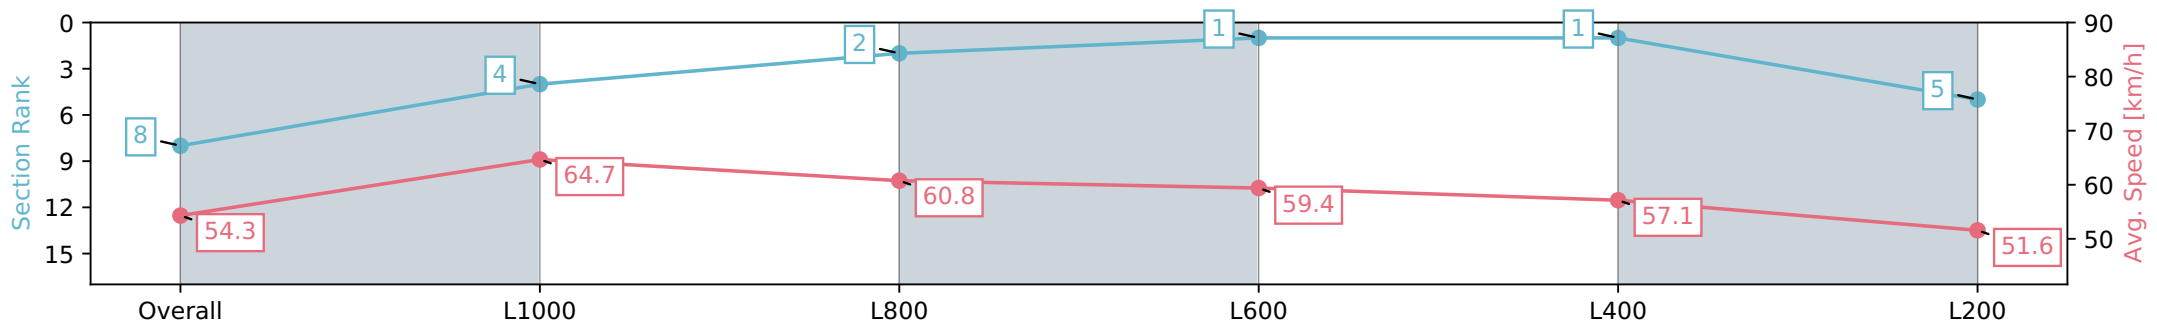

Morphettville Parks SA - Professional

Race 9: Dominant Handicap - 1250m

20 July 2024 - 4:40PM

Track Rating: Heavy 9, Weather: Overcast, Rail Position: True

Section	Overall	L1000	L800	L600	L400	L200
Section Times	1:18.90 [8] (0:16.57)	1:02.32 [4] (0:11.36)	0:50.96 [2] (0:11.93)	0:39.03 [1] (0:12.37)	0:26.66 [1] (0:12.71)	0:13.95 [5] (0:13.95)
Average Speed [km/h]	54.3	64.7	60.8	59.4	57.1	51.6
Top Speed [km/h]	66.8	67.3	62.1	60.3	58.4	55.3
Avg. Dist. to Rail [m]	6.7	4.0	3.5	3.3	4.1	3.6
Avg. Stride Freq. [Hz]	2.3	2.4	2.3	2.3	2.3	2.2
Avg. Stride Length [m]	6.3	7.5	7.3	7.1	6.8	6.5