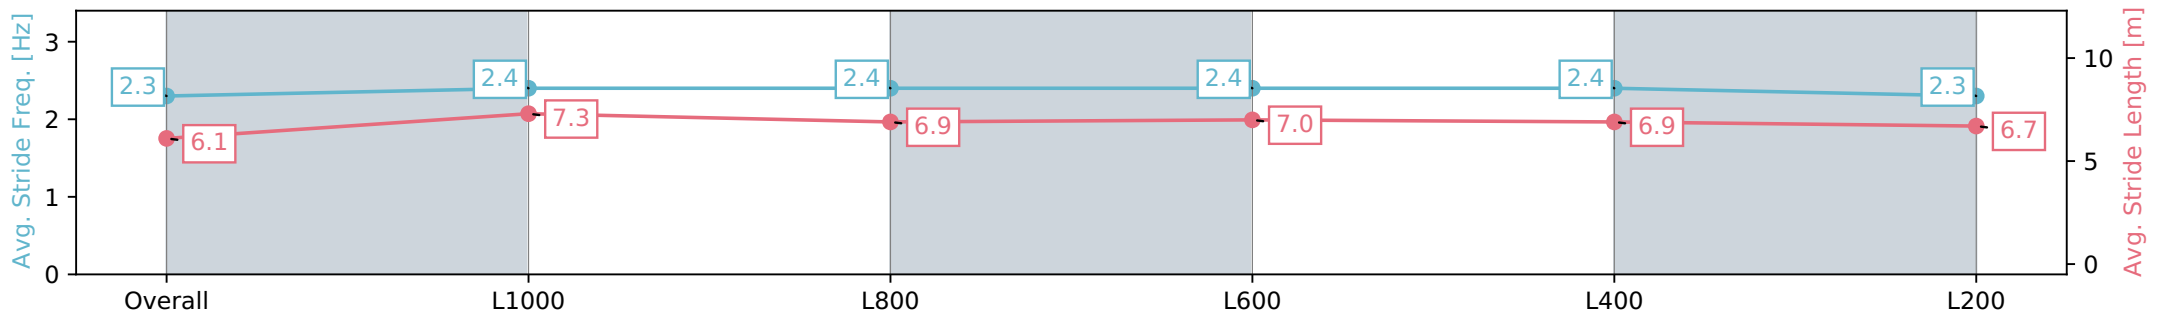

Morphettville Parks SA - Professional

Race 9: Dominant Handicap - 1250m

20 July 2024 - 4:40PM

Track Rating: Heavy 9, Weather: Overcast, Rail Position: True

Section	Overall	L1000	L800	L600	L400	L200
Section Times	1:19.17 [10] (0:17.50)	1:01.67 [13] (0:11.52)	0:50.15 [13] (0:12.00)	0:38.15 [13] (0:12.27)	0:25.88 [13] (0:12.49)	0:13.39 [12] (0:13.39)
Average Speed [km/h]	51.5	63.7	60.5	60.4	58.4	53.8
Top Speed [km/h]	65.6	65.9	61.8	61.3	59.2	57.4
Avg. Dist. to Rail [m]	9.9	3.8	3.6	5.0	6.0	7.7
Avg. Stride Freq. [Hz]	2.3	2.4	2.4	2.4	2.4	2.3
Avg. Stride Length [m]	6.1	7.3	6.9	7.0	6.9	6.7

[] Ranking at each section and finish
 -:-:- No data available at this section
 NA No data available

Horse/Jockey Name	ALPINE BEAU/Samuel Payne
Finish Rank	11
Fastest Section Time (Section)	0:11.60 (L800)
Top Speed [km/h] (Section)	64.5 (Overall)
Race State	Finished