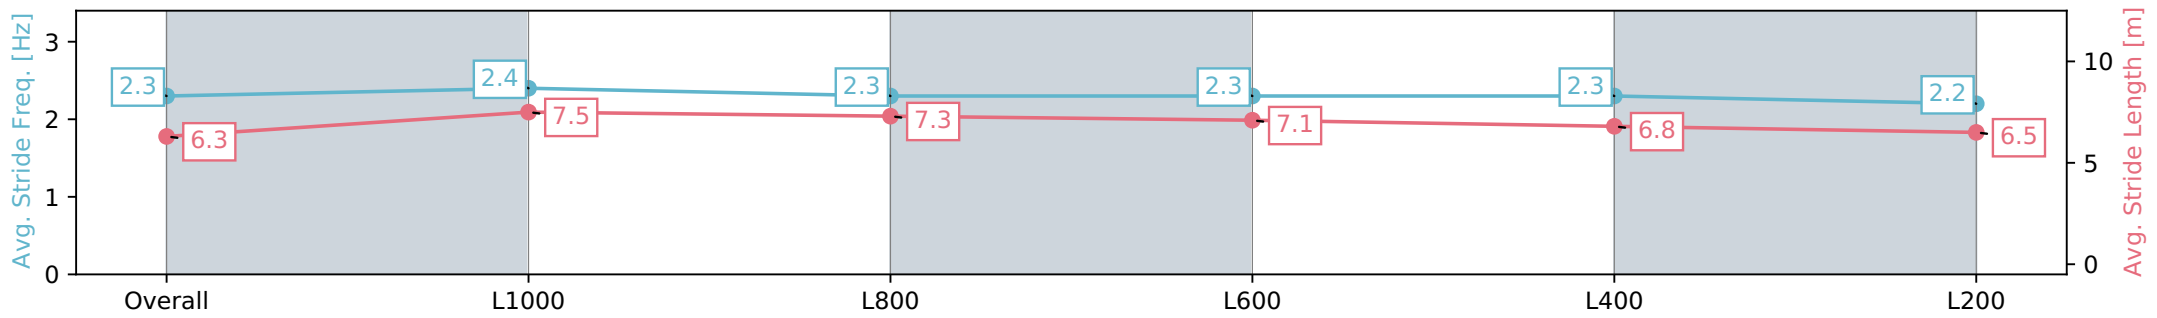

Morphettville Parks SA - Professional

Race 9: Dominant Handicap - 1250m

20 July 2024 - 4:40PM

Track Rating: Heavy 9, Weather: Overcast, Rail Position: True

Section	Overall	L1000	L800	L600	L400	L200
Section Times	1:18.90 [8] (0:16.57)	1:02.32 [4] (0:11.36)	0:50.96 [2] (0:11.93)	0:39.03 [1] (0:12.37)	0:26.66 [1] (0:12.71)	0:13.95 [5] (0:13.95)
Average Speed [km/h]	54.3	64.7	60.8	59.4	57.1	51.6
Top Speed [km/h]	66.8	67.3	62.1	60.3	58.4	55.3
Avg. Dist. to Rail [m]	6.7	4.0	3.5	3.3	4.1	3.6
Avg. Stride Freq. [Hz]	2.3	2.4	2.3	2.3	2.3	2.2
Avg. Stride Length [m]	6.3	7.5	7.3	7.1	6.8	6.5