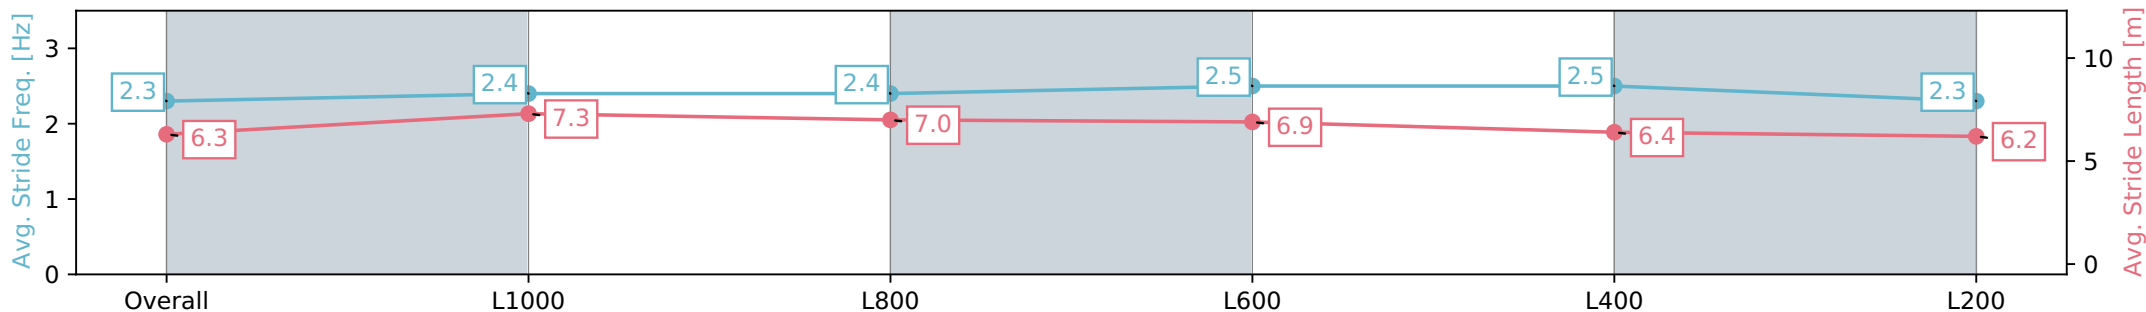

Morphettville Parks SA - Professional

Race 9: Dominant Handicap - 1250m

20 July 2024 - 4:40PM

Track Rating: Heavy 9, Weather: Overcast, Rail Position: True

Section	Overall	L1000	L800	L600	L400	L200
Section Times	1:18.13 [2] (0:16.82)	1:01.31 [7] (0:11.62)	0:49.69 [8] (0:11.94)	0:37.75 [8] (0:12.08)	0:25.67 [4] (0:12.25)	0:13.42 [1] (0:13.42)
Average Speed [km/h]	53.7	63.3	60.9	61.7	59.6	53.6
Top Speed [km/h]	65.0	65.0	62.6	62.9	61.2	57.1
Avg. Dist. to Rail [m]	7.5	4.5	4.4	5.7	6.5	8.4
Avg. Stride Freq. [Hz]	2.3	2.4	2.4	2.5	2.5	2.3
Avg. Stride Length [m]	6.3	7.3	7.0	6.9	6.4	6.2