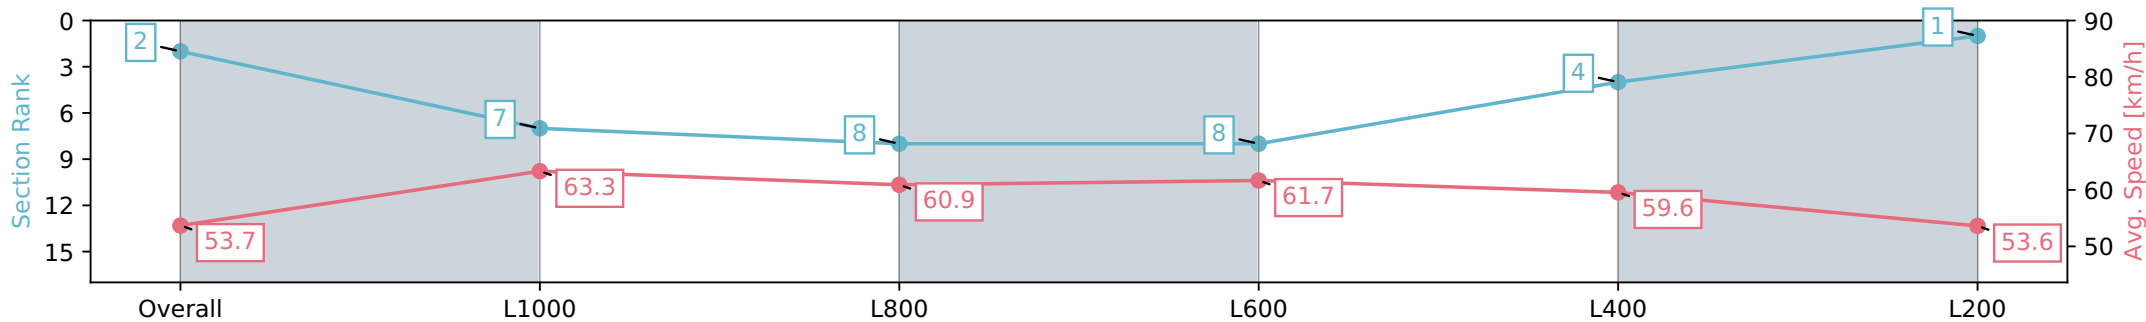

Morphettville Parks SA - Professional

Race 9: Dominant Handicap - 1250m

20 July 2024 - 4:40PM

Track Rating: Heavy 9, Weather: Overcast, Rail Position: True

Section	Overall	L1000	L800	L600	L400	L200
Section Times	1:18.13 [2] (0:16.82)	1:01.31 [7] (0:11.62)	0:49.69 [8] (0:11.94)	0:37.75 [8] (0:12.08)	0:25.67 [4] (0:12.25)	0:13.42 [1] (0:13.42)
Average Speed [km/h]	53.7	63.3	60.9	61.7	59.6	53.6
Top Speed [km/h]	65.0	65.0	62.6	62.9	61.2	57.1
Avg. Dist. to Rail [m]	7.5	4.5	4.4	5.7	6.5	8.4
Avg. Stride Freq. [Hz]	2.3	2.4	2.4	2.5	2.5	2.3
Avg. Stride Length [m]	6.3	7.3	7.0	6.9	6.4	6.2