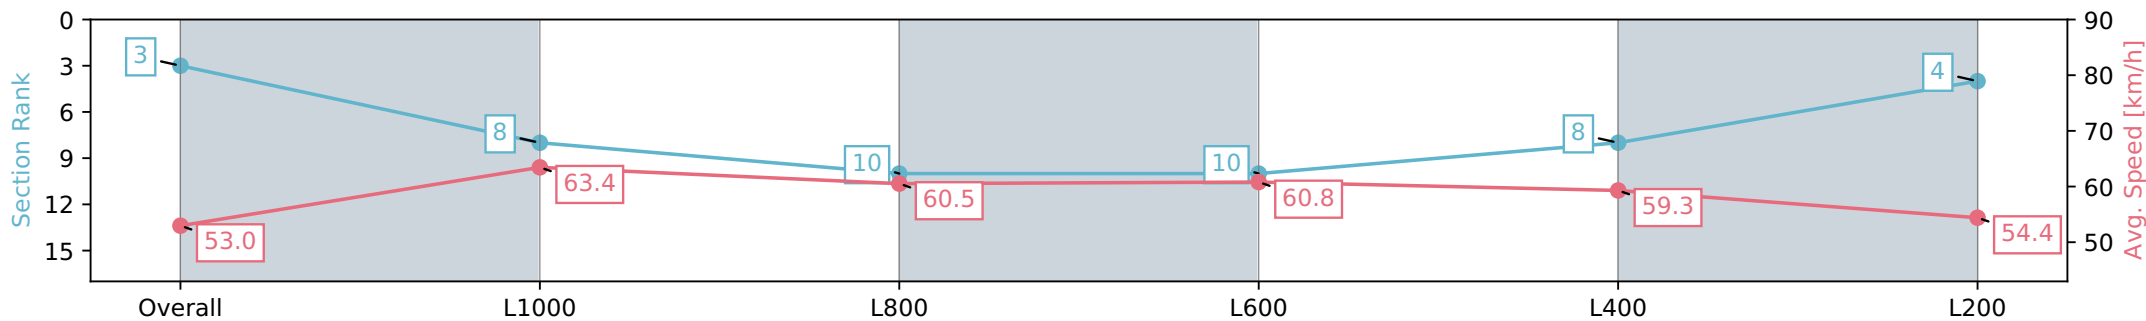

Morphettville Parks SA - Professional

Race 9: Dominant Handicap - 1250m

20 July 2024 - 4:40PM

Track Rating: Heavy 9, Weather: Overcast, Rail Position: True

Section	Overall	L1000	L800	L600	L400	L200
Section Times	1:18.17 [3] (0:17.02)	1:01.15 [8] (0:11.53)	0:49.62 [10] (0:11.99)	0:37.63 [10] (0:12.09)	0:25.54 [8] (0:12.31)	0:13.23 [4] (0:13.23)
Average Speed [km/h]	53.0	63.4	60.5	60.8	59.3	54.4
Top Speed [km/h]	65.7	65.6	62.2	61.6	60.3	58.3
Avg. Dist. to Rail [m]	6.0	3.4	2.9	3.7	7.2	9.1
Avg. Stride Freq. [Hz]	2.3	2.4	2.3	2.4	2.4	2.3
Avg. Stride Length [m]	6.3	7.1	7.0	6.9	6.8	6.5