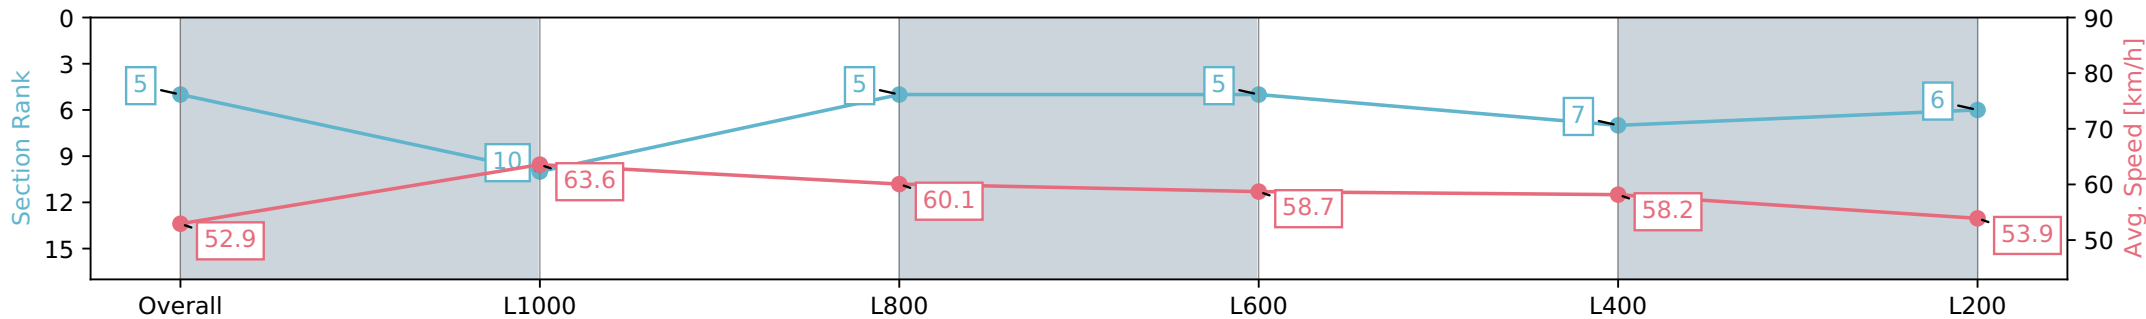

Morphettville Parks SA - Professional

Race 9: Dominant Handicap - 1250m

20 July 2024 - 4:40PM

Track Rating: Heavy 9, Weather: Overcast, Rail Position: True

Section	Overall	L1000	L800	L600	L400	L200
Section Times	1:18.35 [5] (0:17.02)	1:01.33 [10] (0:11.21)	0:50.12 [5] (0:11.98)	0:38.14 [5] (0:12.33)	0:25.81 [7] (0:12.45)	0:13.36 [6] (0:13.36)
Average Speed [km/h]	52.9	63.6	60.1	58.7	58.2	53.9
Top Speed [km/h]	66.1	66.0	61.8	61.0	59.0	57.8
Avg. Dist. to Rail [m]	1.4	1.5	0.6	1.1	4.0	5.7
Avg. Stride Freq. [Hz]	2.2	2.3	2.3	2.3	2.3	2.2
Avg. Stride Length [m]	6.6	7.6	7.4	7.2	7.1	6.9