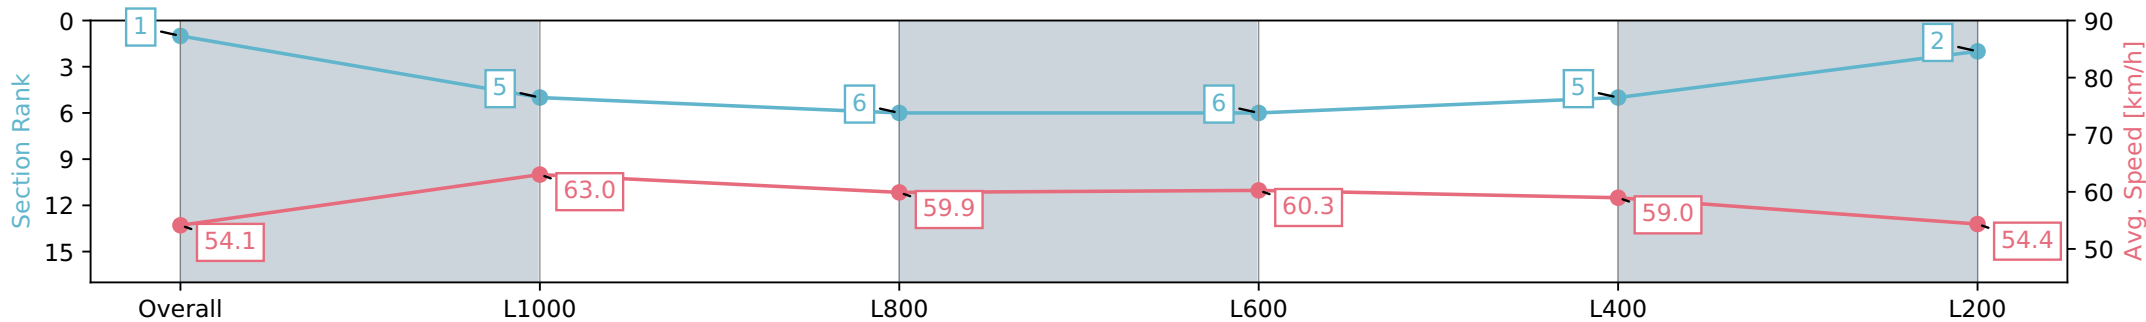

Race 9: Dominant Handicap - 1250m

20 July 2024 - 4:40PM

Track Rating: Heavy 9, Weather: Overcast, Rail Position: True

Section	Overall	L1000	L800	L600	L400	L200
Section Times	1:18.09 [1] (0:16.64)	1:01.45 [5] (0:11.59)	0:49.86 [6] (0:12.08)	0:37.78 [6] (0:12.18)	0:25.60 [5] (0:12.33)	0:13.27 [2] (0:13.27)
Average Speed [km/h]	54.1	63.0	59.9	60.3	59.0	54.4
Top Speed [km/h]	65.3	64.6	60.9	61.9	60.2	57.6
Avg. Dist. to Rail [m]	4.5	2.8	1.8	3.5	5.3	6.3
Avg. Stride Freq. [Hz]	2.4	2.4	2.3	2.4	2.4	2.3
Avg. Stride Length [m]	6.2	7.2	7.1	7.0	6.8	6.7