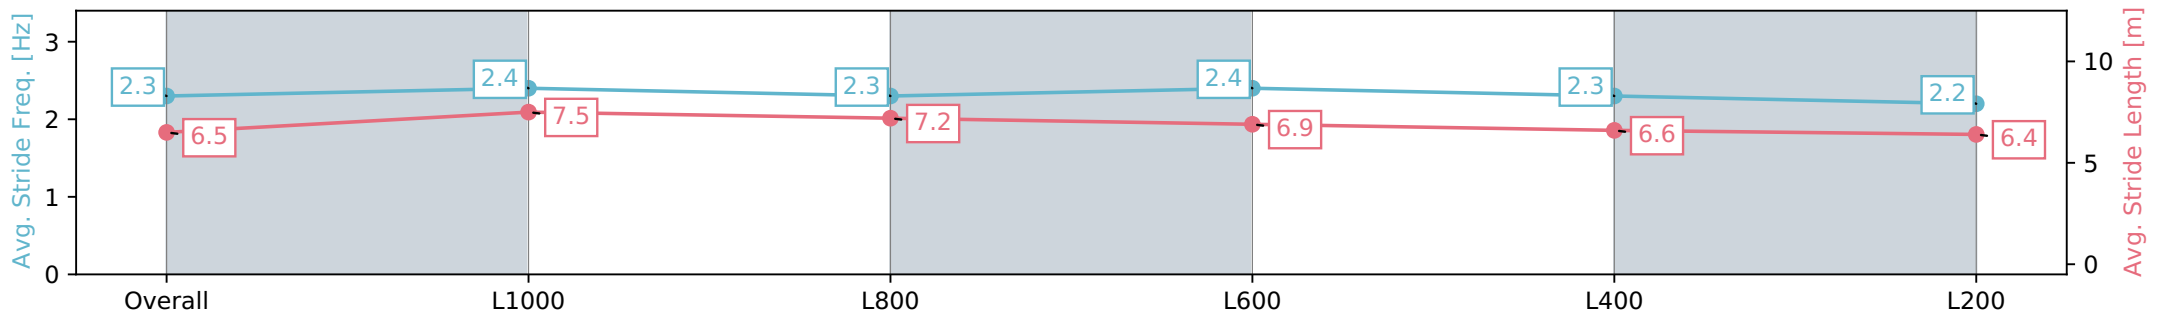

- [] Ranking at each section and finish
- :-:- No data available at this section
- NA No data available

Horse/Jockey Name	SIGN FROM ABOVE/Jason Holder
Finish Rank	14
Fastest Section Time (Section)	0:11.41 (L800)
Top Speed [km/h] (Section)	67.8 (Overall)
Race State	Finished

Morphettville Parks SA - Professional

Race 9: Dominant Handicap - 1250m

20 July 2024 - 4:40PM

Track Rating: Heavy 9, Weather: Overcast, Rail Position: True

Section	Overall	L1000	L800	L600	L400	L200
Section Times	1:19.48 [14] (0:16.56)	1:02.92 [3] (0:11.41)	0:51.51 [3] (0:12.02)	0:39.49 [3] (0:12.33)	0:27.16 [2] (0:12.98)	0:14.18 [9] (0:14.18)
Average Speed [km/h]	54.4	63.7	60.2	59.1	55.6	50.8
Top Speed [km/h]	67.8	67.2	61.1	60.1	58.5	53.9
Avg. Dist. to Rail [m]	4.8	1.9	1.7	2.1	2.7	3.7
Avg. Stride Freq. [Hz]	2.3	2.4	2.3	2.4	2.3	2.2
Avg. Stride Length [m]	6.5	7.5	7.2	6.9	6.6	6.4