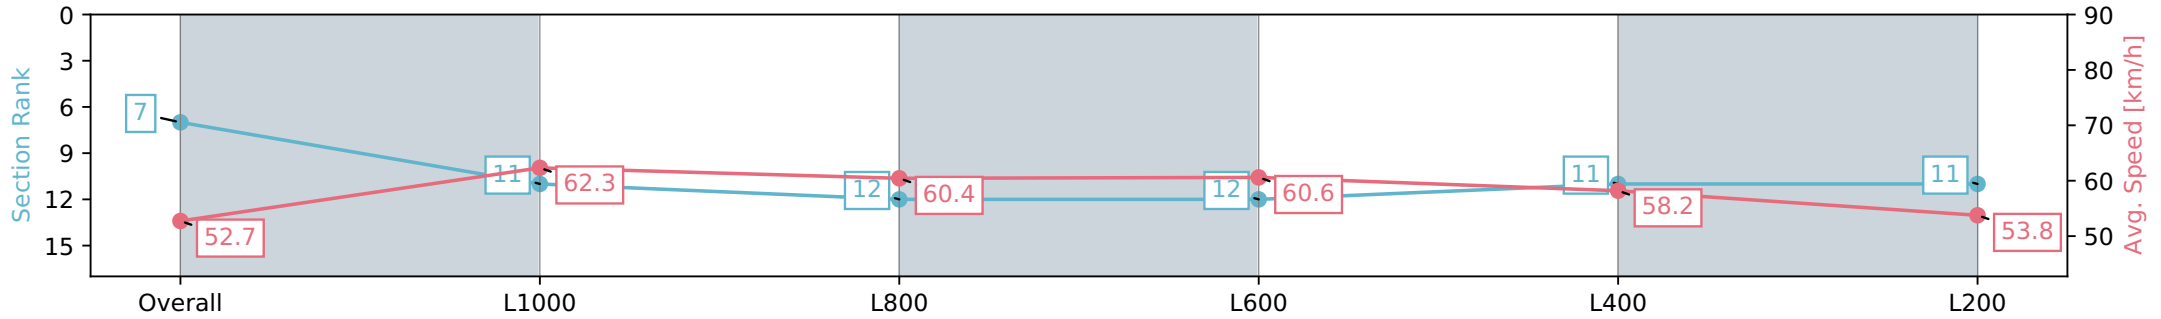

Morphettville Parks SA - Professional

Race 9: Dominant Handicap - 1250m

20 July 2024 - 4:40PM

Track Rating: Heavy 9, Weather: Overcast, Rail Position: True

Section	Overall	L1000	L800	L600	L400	L200
Section Times	1:18.87 [7] (0:17.12)	1:01.75 [11] (0:11.77)	0:49.98 [12] (0:11.98)	0:38.00 [12] (0:12.10)	0:25.90 [11] (0:12.53)	0:13.37 [11] (0:13.37)
Average Speed [km/h]	52.7	62.3	60.4	60.6	58.2	53.8
Top Speed [km/h]	66.2	66.2	62.8	61.6	59.8	57.3
Avg. Dist. to Rail [m]	8.6	3.6	2.6	3.3	4.9	7.4
Avg. Stride Freq. [Hz]	2.3	2.4	2.4	2.4	2.3	2.3
Avg. Stride Length [m]	6.4	7.3	7.0	6.9	6.9	6.7