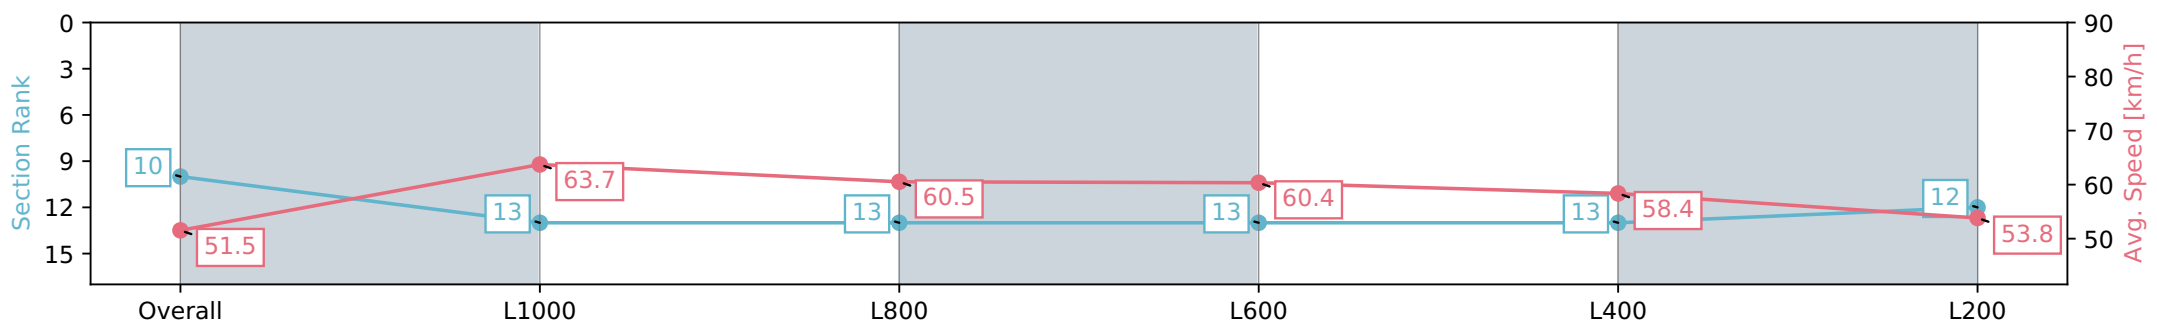

Morphettville Parks SA - Professional

Race 9: Dominant Handicap - 1250m

20 July 2024 - 4:40PM

Track Rating: Heavy 9, Weather: Overcast, Rail Position: True

Section	Overall	L1000	L800	L600	L400	L200
Section Times	1:19.17 [10] (0:17.50)	1:01.67 [13] (0:11.52)	0:50.15 [13] (0:12.00)	0:38.15 [13] (0:12.27)	0:25.88 [13] (0:12.49)	0:13.39 [12] (0:13.39)
Average Speed [km/h]	51.5	63.7	60.5	60.4	58.4	53.8
Top Speed [km/h]	65.6	65.9	61.8	61.3	59.2	57.4
Avg. Dist. to Rail [m]	9.9	3.8	3.6	5.0	6.0	7.7
Avg. Stride Freq. [Hz]	2.3	2.4	2.4	2.4	2.4	2.3
Avg. Stride Length [m]	6.1	7.3	6.9	7.0	6.9	6.7