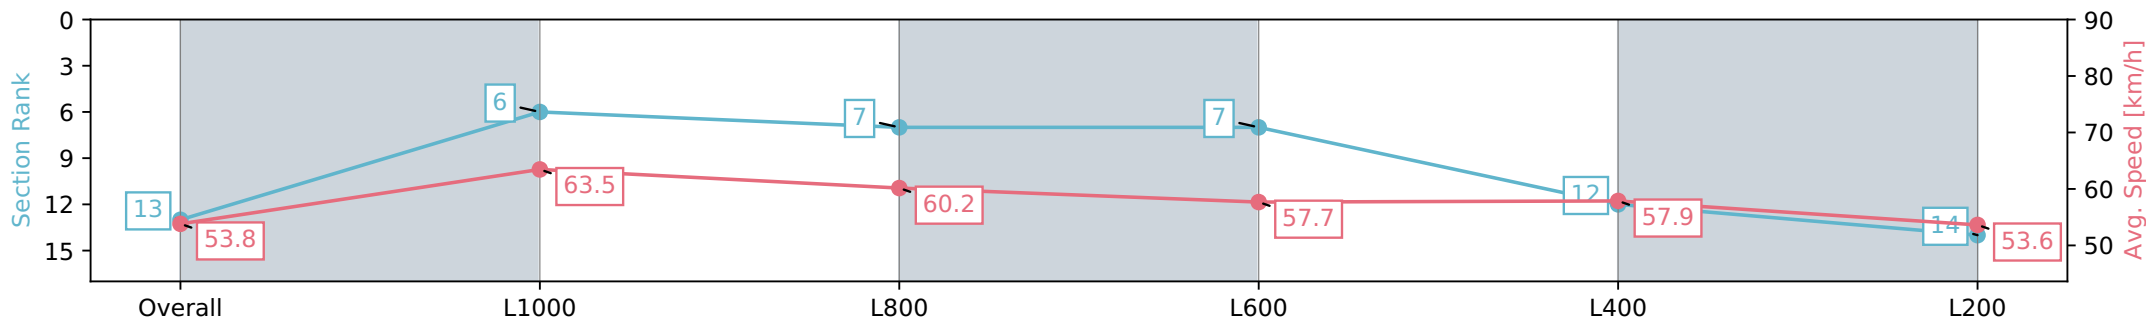

Morphettville Parks SA - Professional

Race 9: Dominant Handicap - 1250m

20 July 2024 - 4:40PM

Track Rating: Heavy 9, Weather: Overcast, Rail Position: True

Section	Overall	L1000	L800	L600	L400	L200
Section Times	1:19.34 [13] (0:16.76)	1:02.58 [6] (0:11.54)	0:51.04 [7] (0:12.06)	0:38.98 [7] (0:12.90)	0:26.08 [12] (0:12.68)	0:13.40 [14] (0:13.40)
Average Speed [km/h]	53.8	63.5	60.2	57.7	57.9	53.6
Top Speed [km/h]	67.0	65.9	62.1	61.9	59.2	57.0
Avg. Dist. to Rail [m]	7.0	3.4	3.6	5.8	8.4	10.6
Avg. Stride Freq. [Hz]	2.3	2.4	2.3	2.3	2.3	2.2
Avg. Stride Length [m]	6.4	7.5	7.1	6.8	6.9	6.7