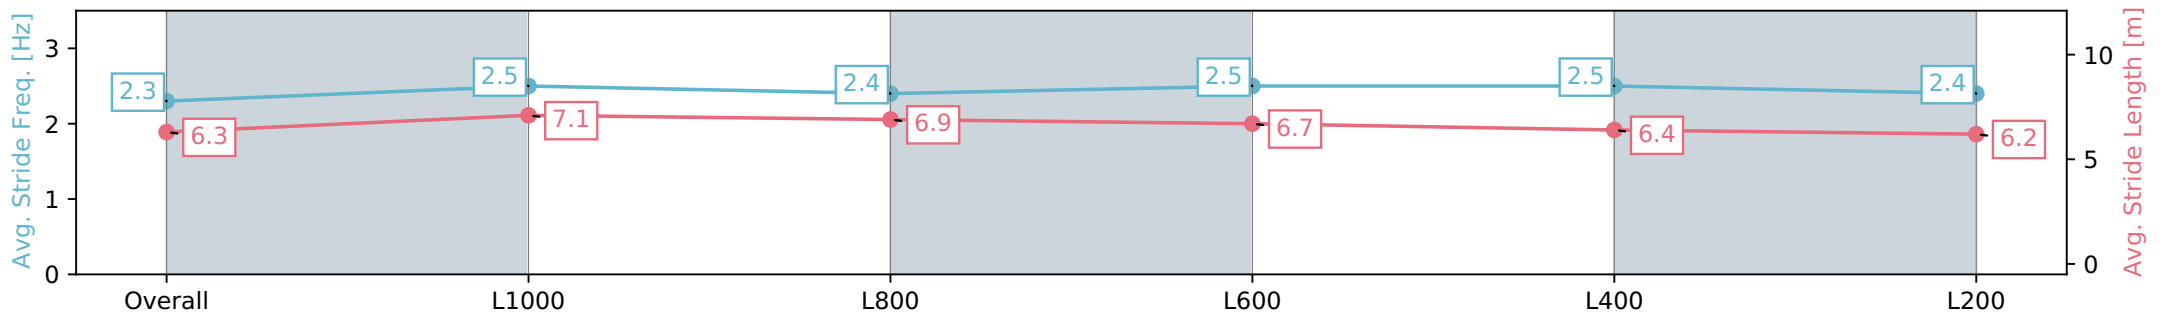

Morphettville Parks SA - Professional

Race 9: Dominant Handicap - 1250m

20 July 2024 - 4:40PM

Track Rating: Heavy 9, Weather: Overcast, Rail Position: True

Section	Overall	L1000	L800	L600	L400	L200
Section Times	1:18.77 [6] (0:17.02)	1:01.75 [9] (0:11.48)	0:50.27 [9] (0:11.95)	0:38.32 [9] (0:12.20)	0:26.12 [9] (0:12.55)	0:13.57 [7] (0:13.56)
Average Speed [km/h]	52.9	63.2	60.4	59.4	57.5	53.1
Top Speed [km/h]	64.5	64.9	61.8	60.9	58.5	57.0
Avg. Dist. to Rail [m]	2.6	1.7	1.2	1.1	2.2	5.5
Avg. Stride Freq. [Hz]	2.3	2.5	2.4	2.5	2.5	2.4
Avg. Stride Length [m]	6.3	7.1	6.9	6.7	6.4	6.2