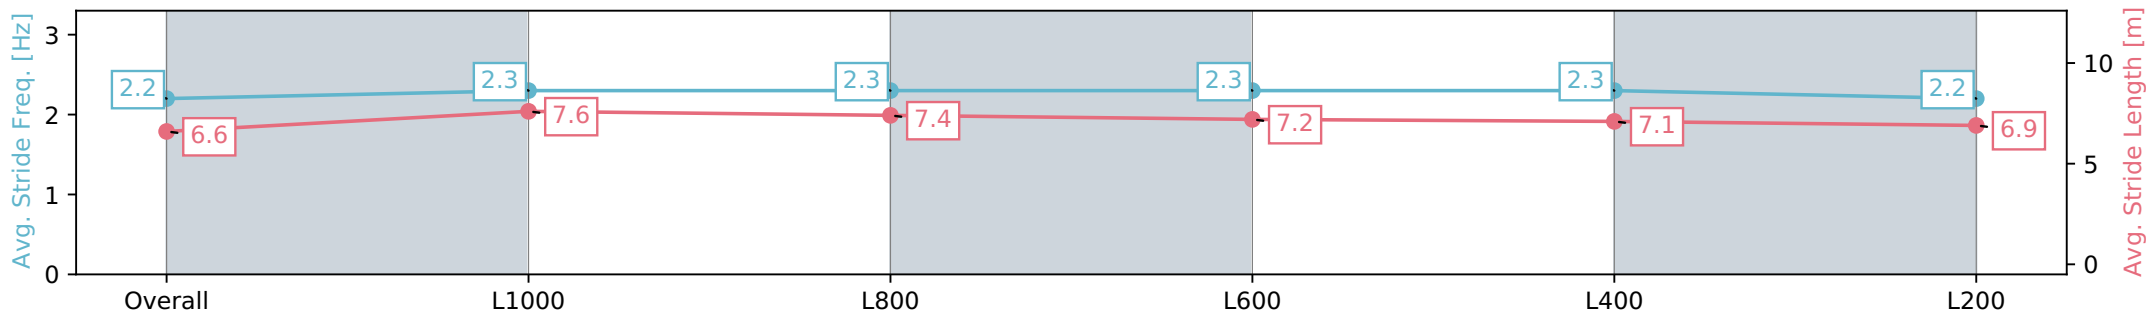

Morphettville Parks SA - Professional

Race 9: Dominant Handicap - 1250m

20 July 2024 - 4:40PM

Track Rating: Heavy 9, Weather: Overcast, Rail Position: True

Section	Overall	L1000	L800	L600	L400	L200
Section Times	1:18.35 [5] (0:17.02)	1:01.33 [10] (0:11.21)	0:50.12 [5] (0:11.98)	0:38.14 [5] (0:12.33)	0:25.81 [7] (0:12.45)	0:13.36 [6] (0:13.36)
Average Speed [km/h]	52.9	63.6	60.1	58.7	58.2	53.9
Top Speed [km/h]	66.1	66.0	61.8	61.0	59.0	57.8
Avg. Dist. to Rail [m]	1.4	1.5	0.6	1.1	4.0	5.7
Avg. Stride Freq. [Hz]	2.2	2.3	2.3	2.3	2.3	2.2
Avg. Stride Length [m]	6.6	7.6	7.4	7.2	7.1	6.9