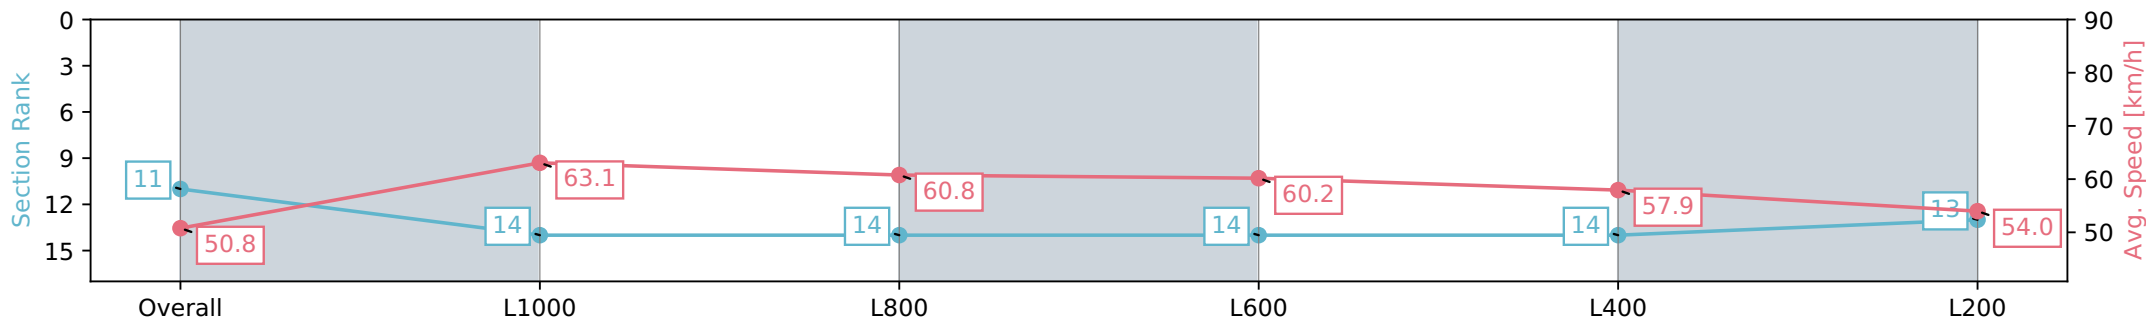

Morphettville Parks SA - Professional

Race 9: Dominant Handicap - 1250m

20 July 2024 - 4:40PM

Track Rating: Heavy 9, Weather: Overcast, Rail Position: True

Section	Overall	L1000	L800	L600	L400	L200
Section Times	1:19.23 [11] (0:17.76)	1:01.47 [14] (0:11.60)	0:49.87 [14] (0:11.91)	0:37.96 [14] (0:12.11)	0:25.85 [14] (0:12.52)	0:13.33 [13] (0:13.33)
Average Speed [km/h]	50.8	63.1	60.8	60.2	57.9	54.0
Top Speed [km/h]	64.5	64.5	62.5	61.0	59.7	57.0
Avg. Dist. to Rail [m]	7.2	3.1	3.3	2.2	3.8	5.8
Avg. Stride Freq. [Hz]	2.0	2.2	2.2	2.2	2.2	2.1
Avg. Stride Length [m]	6.8	7.8	7.7	7.6	7.5	7.3