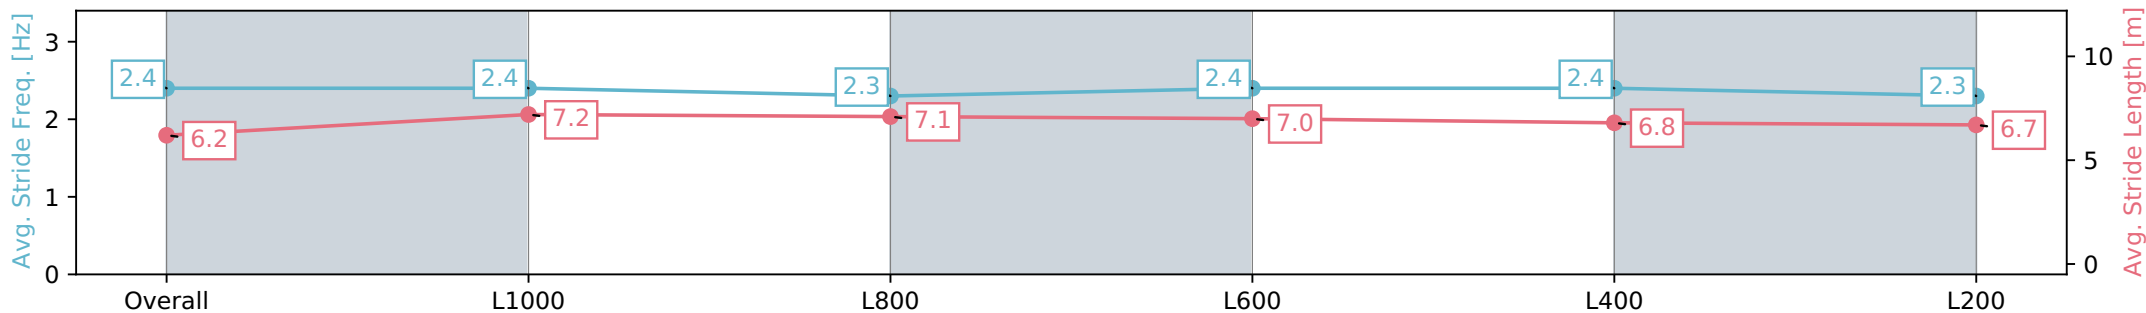

Race 9: Dominant Handicap - 1250m

20 July 2024 - 4:40PM

Track Rating: Heavy 9, Weather: Overcast, Rail Position: True

Section	Overall	L1000	L800	L600	L400	L200
Section Times	1:18.09 [1] (0:16.64)	1:01.45 [5] (0:11.59)	0:49.86 [6] (0:12.08)	0:37.78 [6] (0:12.18)	0:25.60 [5] (0:12.33)	0:13.27 [2] (0:13.27)
Average Speed [km/h]	54.1	63.0	59.9	60.3	59.0	54.4
Top Speed [km/h]	65.3	64.6	60.9	61.9	60.2	57.6
Avg. Dist. to Rail [m]	4.5	2.8	1.8	3.5	5.3	6.3
Avg. Stride Freq. [Hz]	2.4	2.4	2.3	2.4	2.4	2.3
Avg. Stride Length [m]	6.2	7.2	7.1	7.0	6.8	6.7