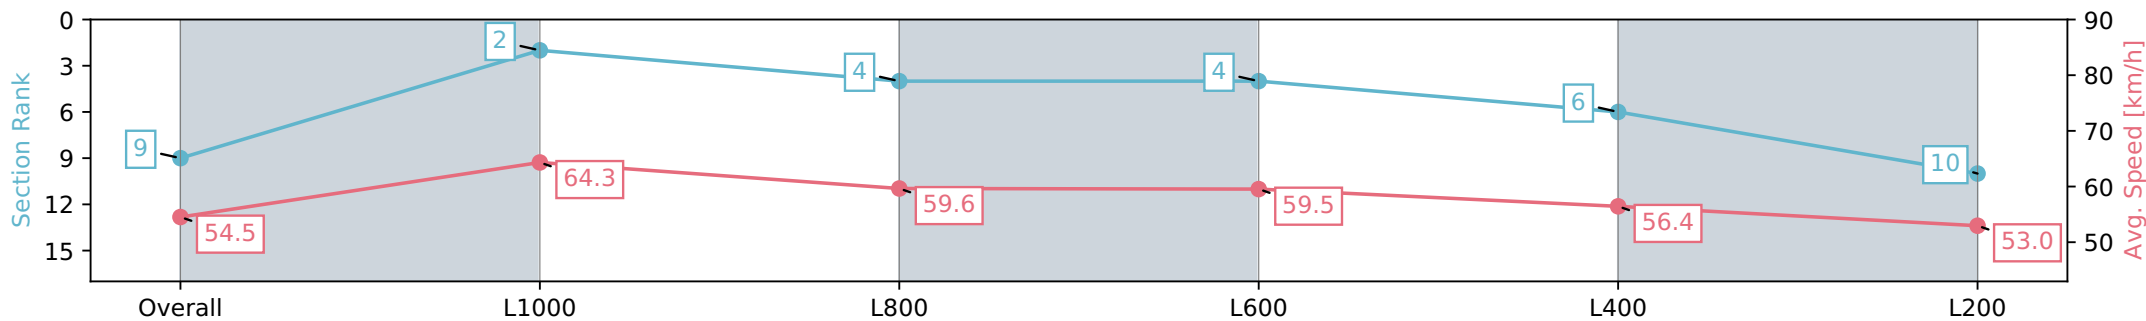

Morphettville Parks SA - Professional

Race 9: Dominant Handicap - 1250m

20 July 2024 - 4:40PM

Track Rating: Heavy 9, Weather: Overcast, Rail Position: True

Section	Overall	L1000	L800	L600	L400	L200
Section Times	1:19.02 [9] (0:16.53)	1:02.49 [2] (0:11.48)	0:51.01 [4] (0:12.16)	0:38.85 [4] (0:12.36)	0:26.49 [6] (0:12.91)	0:13.58 [10] (0:13.57)
Average Speed [km/h]	54.5	64.3	59.6	59.5	56.4	53.0
Top Speed [km/h]	67.1	67.1	60.8	60.9	57.9	55.3
Avg. Dist. to Rail [m]	10.5	4.6	3.9	4.0	6.0	8.7
Avg. Stride Freq. [Hz]	2.4	2.5	2.4	2.4	2.4	2.3
Avg. Stride Length [m]	6.2	7.2	6.7	6.8	6.6	6.4