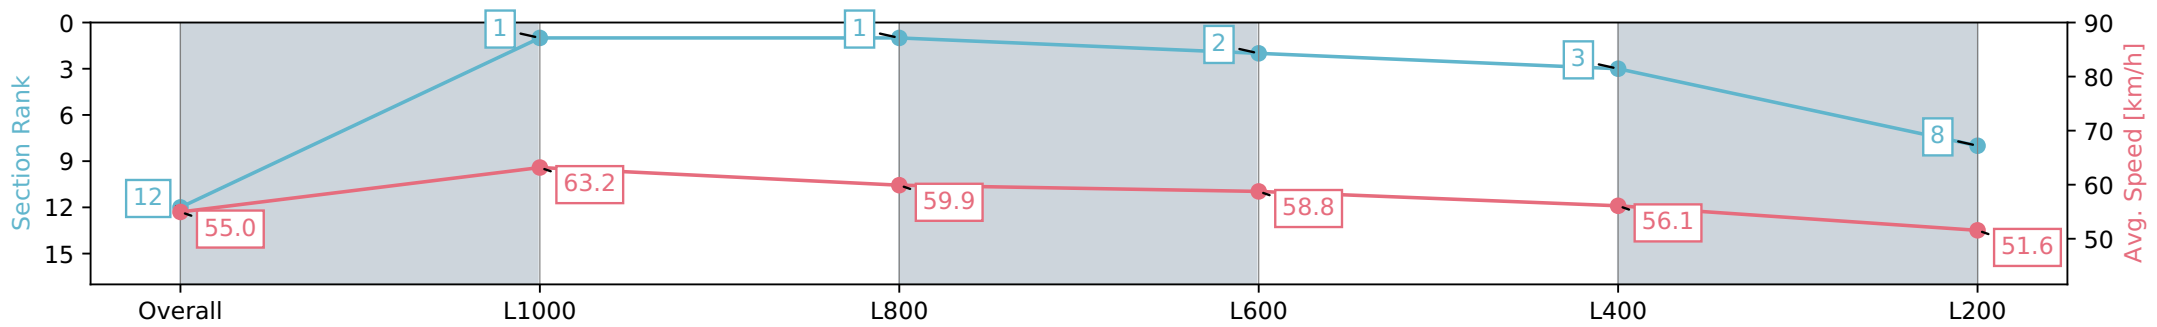

Morphettville Parks SA - Professional

Race 9: Dominant Handicap - 1250m

20 July 2024 - 4:40PM

Track Rating: Heavy 9, Weather: Overcast, Rail Position: True

Section	Overall	L1000	L800	L600	L400	L200
Section Times	1:19.24 [12] (0:16.39)	1:02.85 [1] (0:11.52)	0:51.33 [1] (0:12.07)	0:39.26 [2] (0:12.43)	0:26.83 [3] (0:12.87)	0:13.96 [8] (0:13.96)
Average Speed [km/h]	55.0	63.2	59.9	58.8	56.1	51.6
Top Speed [km/h]	67.1	65.5	61.1	60.0	56.9	56.0
Avg. Dist. to Rail [m]	2.1	2.2	2.4	2.3	1.7	3.0
Avg. Stride Freq. [Hz]	2.3	2.3	2.3	2.3	2.3	2.2
Avg. Stride Length [m]	6.6	7.5	7.2	7.1	6.8	6.6