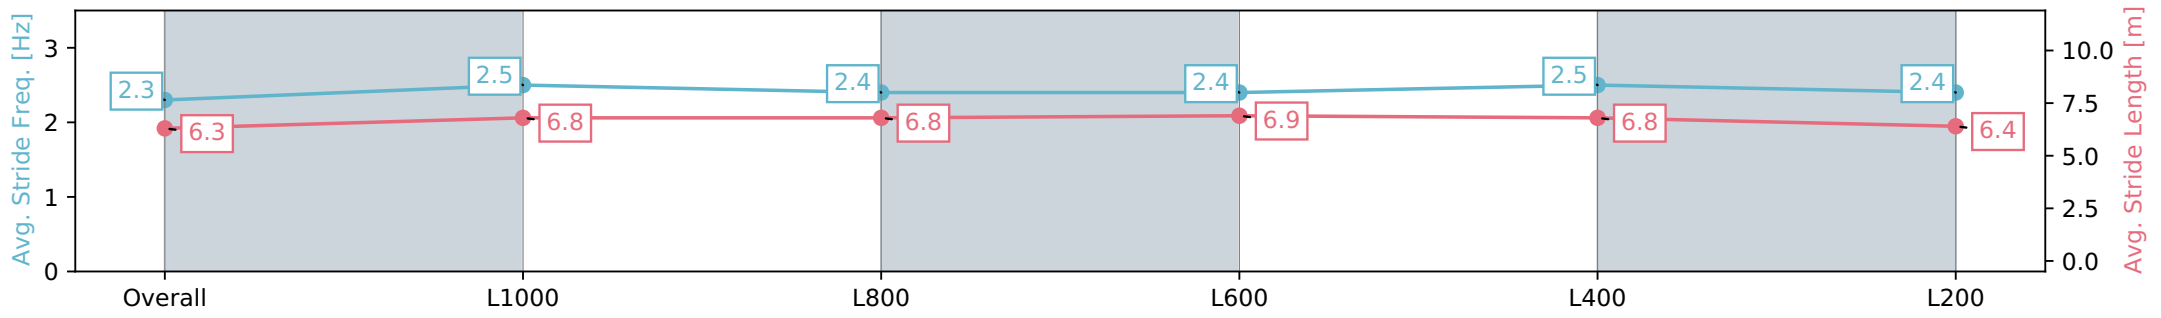

Morphettville Parks SA - Professional

Race 9: Dominant Handicap - 1250m

20 July 2024 - 4:40PM

Track Rating: Heavy 9, Weather: Overcast, Rail Position: True

Section	Overall	L1000	L800	L600	L400	L200
Section Times	1:18.21 [4] (0:17.32)	1:00.89 [12] (0:11.52)	0:49.37 [11] (0:11.93)	0:37.44 [11] (0:12.05)	0:25.39 [10] (0:12.11)	0:13.28 [3] (0:13.28)
Average Speed [km/h]	52.1	63.2	60.6	60.6	59.8	54.3
Top Speed [km/h]	65.0	65.1	62.2	61.3	61.3	57.9
Avg. Dist. to Rail [m]	8.8	2.3	1.8	2.4	4.5	7.2
Avg. Stride Freq. [Hz]	2.3	2.5	2.4	2.4	2.5	2.4
Avg. Stride Length [m]	6.3	6.8	6.8	6.9	6.8	6.4