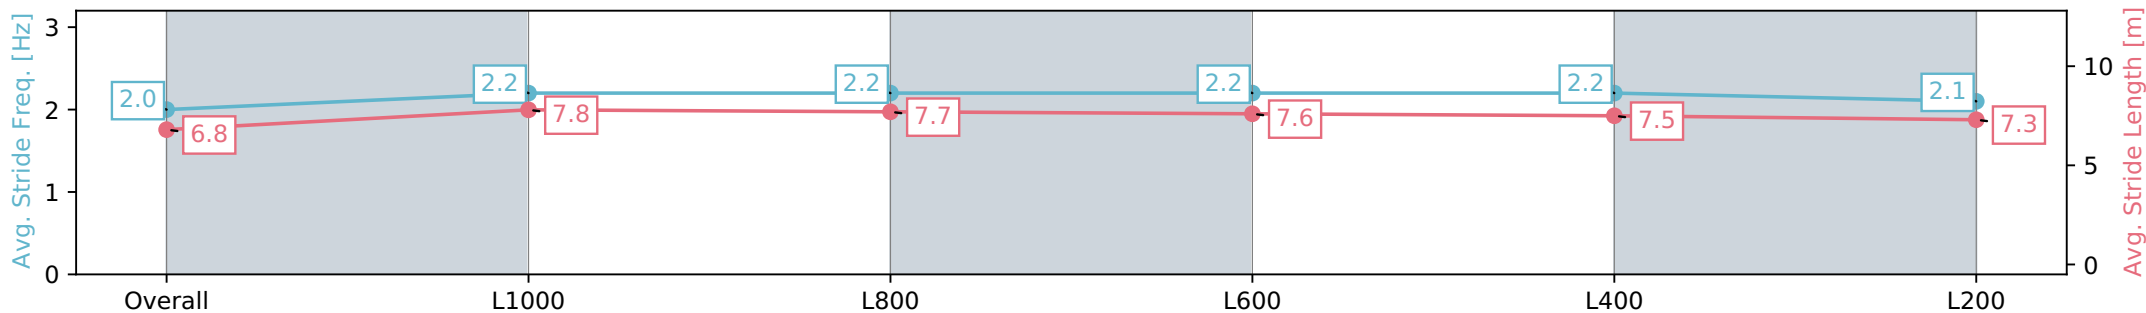

Morphettville Parks SA - Professional

Race 9: Dominant Handicap - 1250m

20 July 2024 - 4:40PM

Track Rating: Heavy 9, Weather: Overcast, Rail Position: True

Section	Overall	L1000	L800	L600	L400	L200
Section Times	1:19.23 [11] (0:17.76)	1:01.47 [14] (0:11.60)	0:49.87 [14] (0:11.91)	0:37.96 [14] (0:12.11)	0:25.85 [14] (0:12.52)	0:13.33 [13] (0:13.33)
Average Speed [km/h]	50.8	63.1	60.8	60.2	57.9	54.0
Top Speed [km/h]	64.5	64.5	62.5	61.0	59.7	57.0
Avg. Dist. to Rail [m]	7.2	3.1	3.3	2.2	3.8	5.8
Avg. Stride Freq. [Hz]	2.0	2.2	2.2	2.2	2.2	2.1
Avg. Stride Length [m]	6.8	7.8	7.7	7.6	7.5	7.3