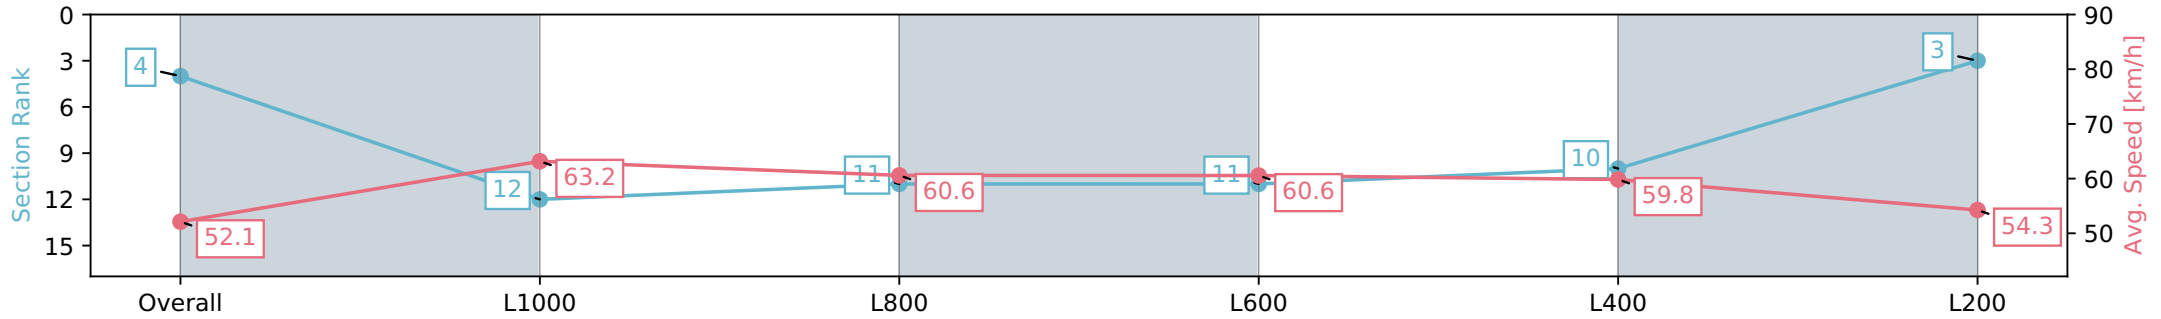

Morphettville Parks SA - Professional

Race 9: Dominant Handicap - 1250m

20 July 2024 - 4:40PM

Track Rating: Heavy 9, Weather: Overcast, Rail Position: True

Section	Overall	L1000	L800	L600	L400	L200
Section Times	1:18.21 [4] (0:17.32)	1:00.89 [12] (0:11.52)	0:49.37 [11] (0:11.93)	0:37.44 [11] (0:12.05)	0:25.39 [10] (0:12.11)	0:13.28 [3] (0:13.28)
Average Speed [km/h]	52.1	63.2	60.6	60.6	59.8	54.3
Top Speed [km/h]	65.0	65.1	62.2	61.3	61.3	57.9
Avg. Dist. to Rail [m]	8.8	2.3	1.8	2.4	4.5	7.2
Avg. Stride Freq. [Hz]	2.3	2.5	2.4	2.4	2.5	2.4
Avg. Stride Length [m]	6.3	6.8	6.8	6.9	6.8	6.4