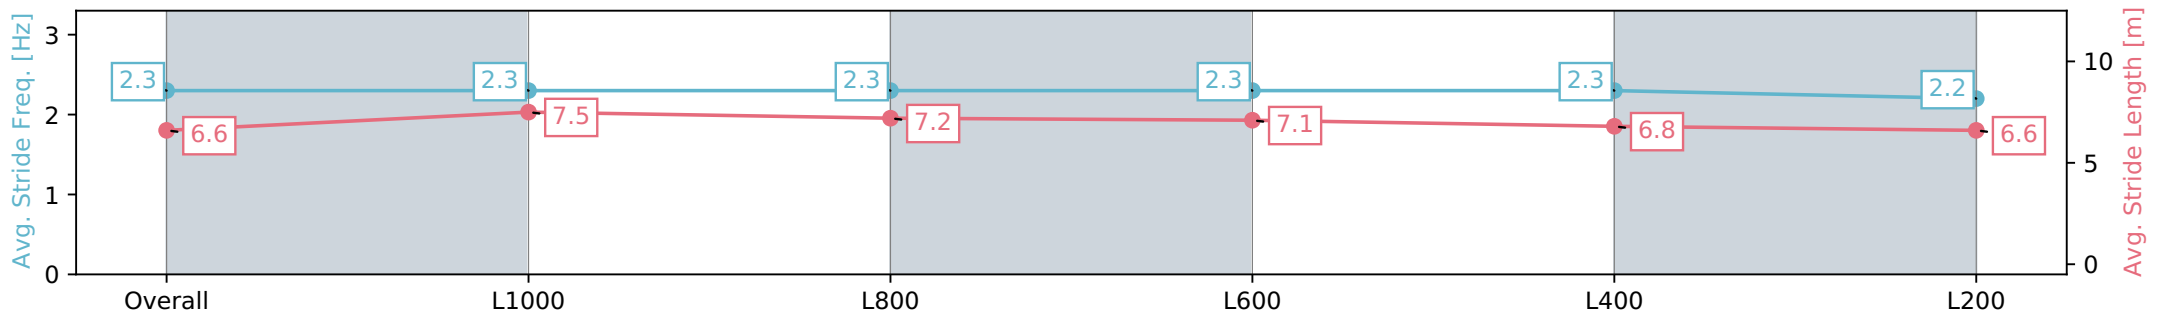

Morphettville Parks SA - Professional

Race 9: Dominant Handicap - 1250m

20 July 2024 - 4:40PM

Track Rating: Heavy 9, Weather: Overcast, Rail Position: True

Section	Overall	L1000	L800	L600	L400	L200
Section Times	1:19.24 [12] (0:16.39)	1:02.85 [1] (0:11.52)	0:51.33 [1] (0:12.07)	0:39.26 [2] (0:12.43)	0:26.83 [3] (0:12.87)	0:13.96 [8] (0:13.96)
Average Speed [km/h]	55.0	63.2	59.9	58.8	56.1	51.6
Top Speed [km/h]	67.1	65.5	61.1	60.0	56.9	56.0
Avg. Dist. to Rail [m]	2.1	2.2	2.4	2.3	1.7	3.0
Avg. Stride Freq. [Hz]	2.3	2.3	2.3	2.3	2.3	2.2
Avg. Stride Length [m]	6.6	7.5	7.2	7.1	6.8	6.6