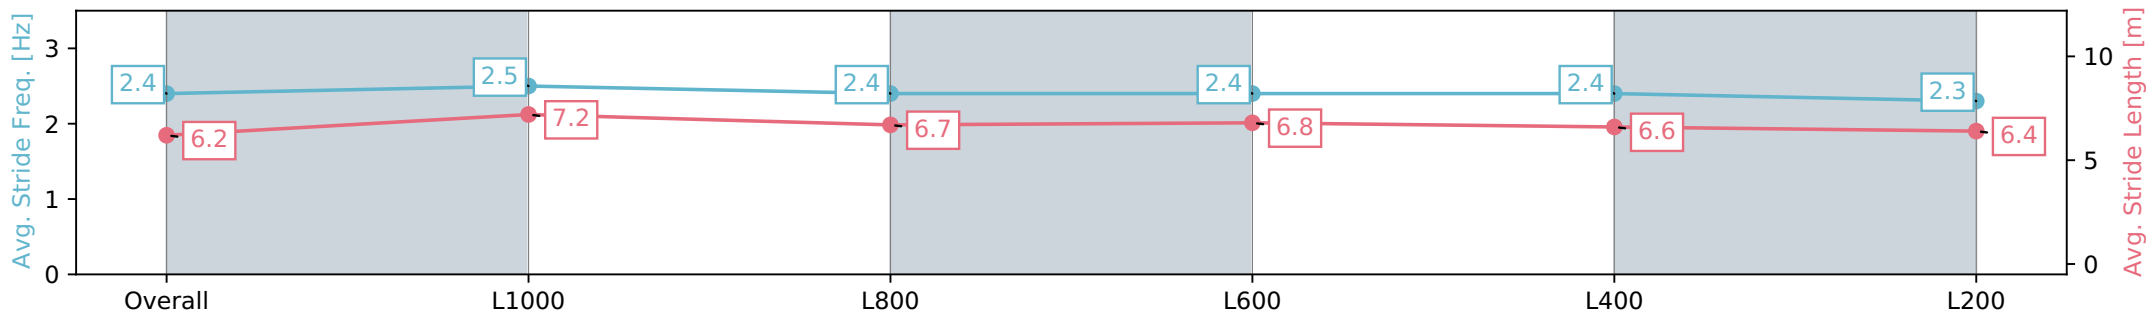

Morphettville Parks SA - Professional

Race 9: Dominant Handicap - 1250m

20 July 2024 - 4:40PM

Track Rating: Heavy 9, Weather: Overcast, Rail Position: True

Section	Overall	L1000	L800	L600	L400	L200
Section Times	1:19.02 [9] (0:16.53)	1:02.49 [2] (0:11.48)	0:51.01 [4] (0:12.16)	0:38.85 [4] (0:12.36)	0:26.49 [6] (0:12.91)	0:13.58 [10] (0:13.57)
Average Speed [km/h]	54.5	64.3	59.6	59.5	56.4	53.0
Top Speed [km/h]	67.1	67.1	60.8	60.9	57.9	55.3
Avg. Dist. to Rail [m]	10.5	4.6	3.9	4.0	6.0	8.7
Avg. Stride Freq. [Hz]	2.4	2.5	2.4	2.4	2.4	2.3
Avg. Stride Length [m]	6.2	7.2	6.7	6.8	6.6	6.4