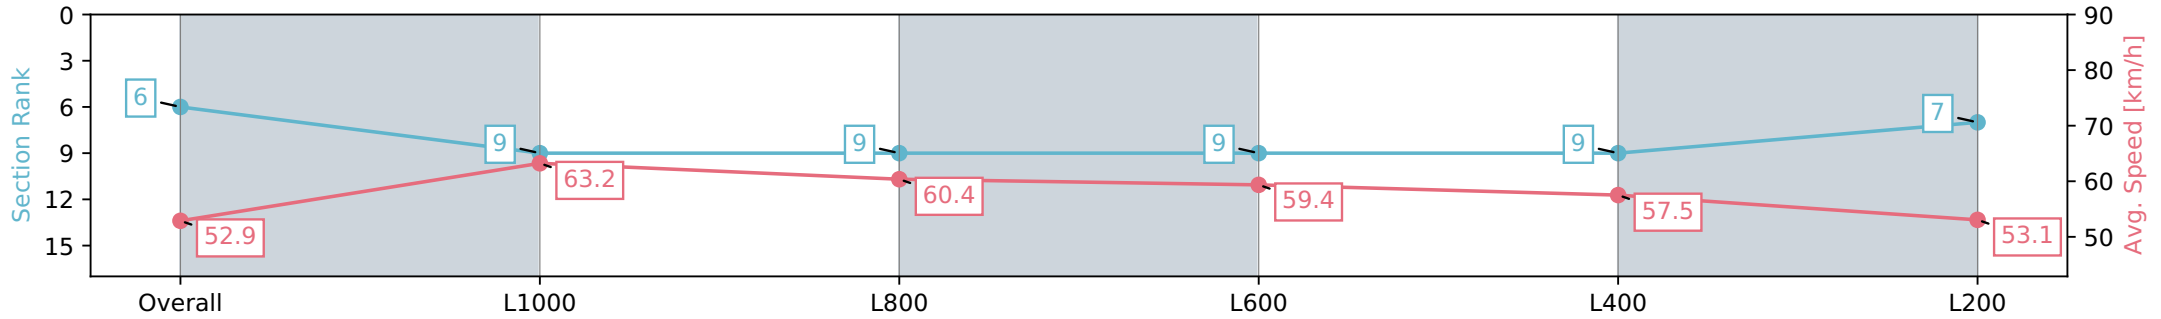

Morphettville Parks SA - Professional

Race 9: Dominant Handicap - 1250m

20 July 2024 - 4:40PM

Track Rating: Heavy 9, Weather: Overcast, Rail Position: True

Section	Overall	L1000	L800	L600	L400	L200
Section Times	1:18.77 [6] (0:17.02)	1:01.75 [9] (0:11.48)	0:50.27 [9] (0:11.95)	0:38.32 [9] (0:12.20)	0:26.12 [9] (0:12.55)	0:13.57 [7] (0:13.56)
Average Speed [km/h]	52.9	63.2	60.4	59.4	57.5	53.1
Top Speed [km/h]	64.5	64.9	61.8	60.9	58.5	57.0
Avg. Dist. to Rail [m]	2.6	1.7	1.2	1.1	2.2	5.5
Avg. Stride Freq. [Hz]	2.3	2.5	2.4	2.5	2.5	2.4
Avg. Stride Length [m]	6.3	7.1	6.9	6.7	6.4	6.2