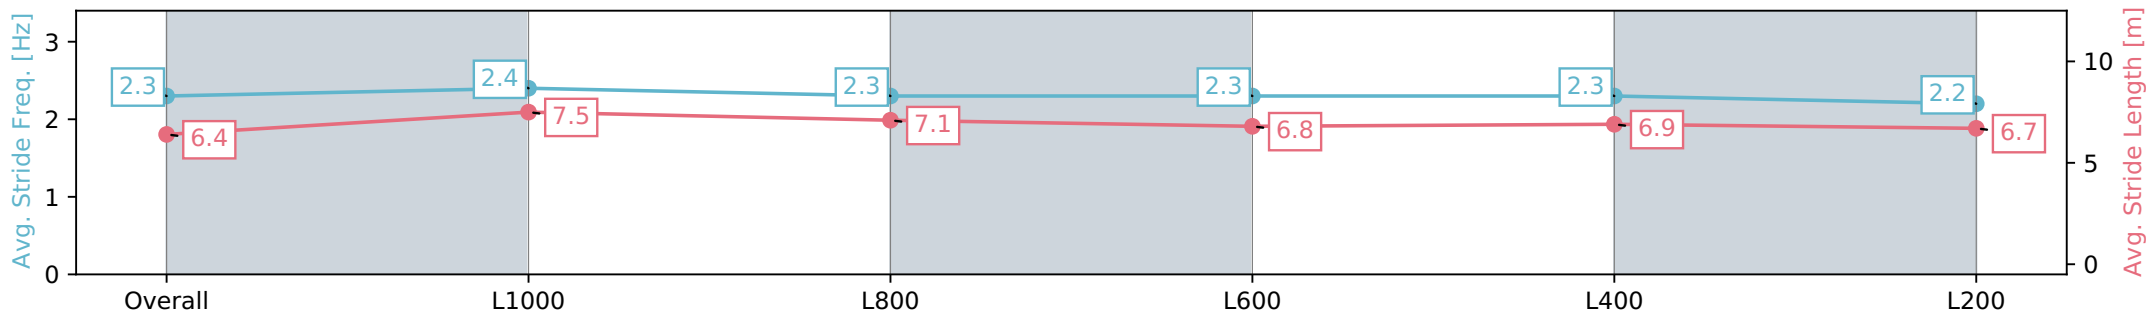

Morphettville Parks SA - Professional

Race 9: Dominant Handicap - 1250m

20 July 2024 - 4:40PM

Track Rating: Heavy 9, Weather: Overcast, Rail Position: True

Section	Overall	L1000	L800	L600	L400	L200
Section Times	1:19.34 [13] (0:16.76)	1:02.58 [6] (0:11.54)	0:51.04 [7] (0:12.06)	0:38.98 [7] (0:12.90)	0:26.08 [12] (0:12.68)	0:13.40 [14] (0:13.40)
Average Speed [km/h]	53.8	63.5	60.2	57.7	57.9	53.6
Top Speed [km/h]	67.0	65.9	62.1	61.9	59.2	57.0
Avg. Dist. to Rail [m]	7.0	3.4	3.6	5.8	8.4	10.6
Avg. Stride Freq. [Hz]	2.3	2.4	2.3	2.3	2.3	2.2
Avg. Stride Length [m]	6.4	7.5	7.1	6.8	6.9	6.7

- [] Ranking at each section and finish
- :-:- No data available at this section
- NA No data available

Horse/Jockey Name	SIGN FROM ABOVE/Jason Holder
Finish Rank	14
Fastest Section Time (Section)	0:11.41 (L800)
Top Speed [km/h] (Section)	67.8 (Overall)
Race State	Finished