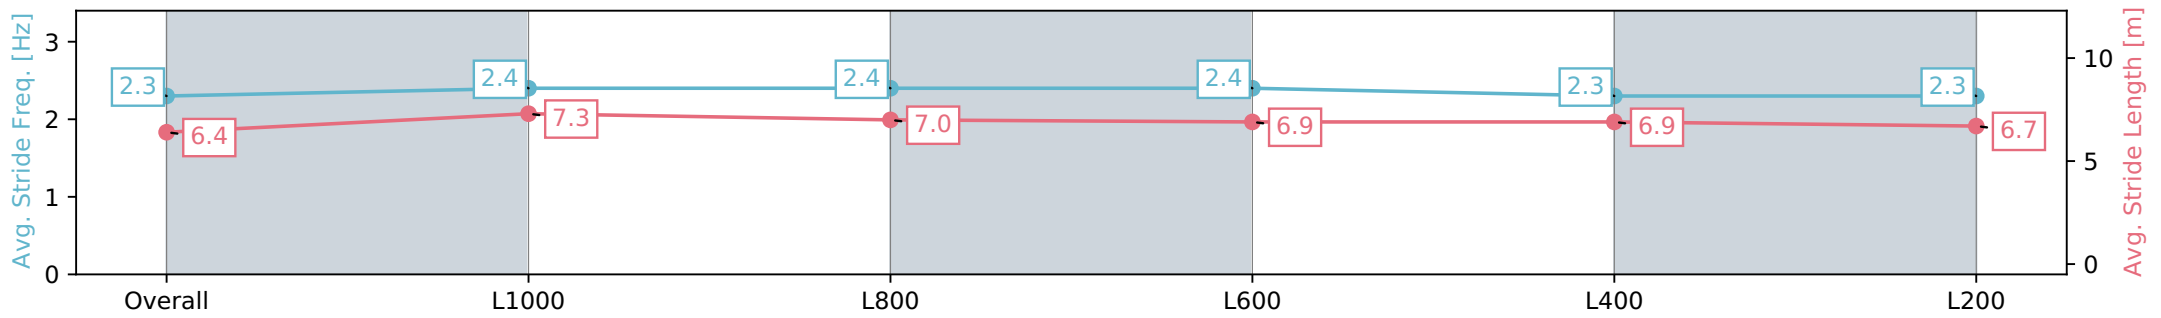

Morphettville Parks SA - Professional

Race 9: Dominant Handicap - 1250m

20 July 2024 - 4:40PM

Track Rating: Heavy 9, Weather: Overcast, Rail Position: True

Section	Overall	L1000	L800	L600	L400	L200
Section Times	1:18.87 [7] (0:17.12)	1:01.75 [11] (0:11.77)	0:49.98 [12] (0:11.98)	0:38.00 [12] (0:12.10)	0:25.90 [11] (0:12.53)	0:13.37 [11] (0:13.37)
Average Speed [km/h]	52.7	62.3	60.4	60.6	58.2	53.8
Top Speed [km/h]	66.2	66.2	62.8	61.6	59.8	57.3
Avg. Dist. to Rail [m]	8.6	3.6	2.6	3.3	4.9	7.4
Avg. Stride Freq. [Hz]	2.3	2.4	2.4	2.4	2.3	2.3
Avg. Stride Length [m]	6.4	7.3	7.0	6.9	6.9	6.7