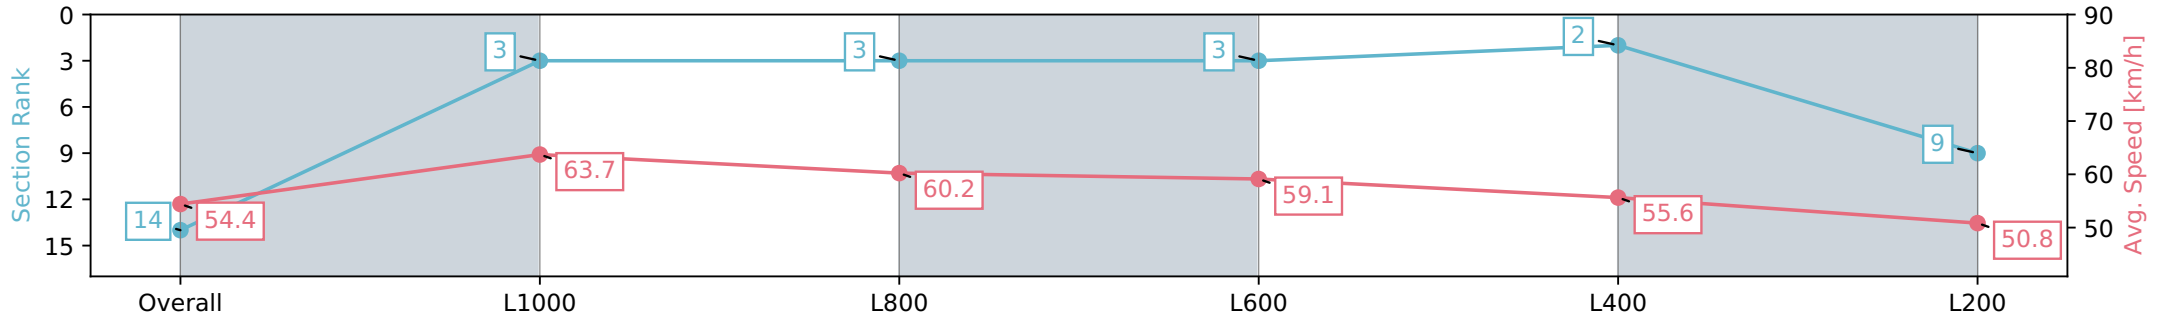

Morphettville Parks SA - Professional

Race 9: Dominant Handicap - 1250m

20 July 2024 - 4:40PM

Track Rating: Heavy 9, Weather: Overcast, Rail Position: True

Section	Overall	L1000	L800	L600	L400	L200
Section Times	1:19.48 [14] (0:16.56)	1:02.92 [3] (0:11.41)	0:51.51 [3] (0:12.02)	0:39.49 [3] (0:12.33)	0:27.16 [2] (0:12.98)	0:14.18 [9] (0:14.18)
Average Speed [km/h]	54.4	63.7	60.2	59.1	55.6	50.8
Top Speed [km/h]	67.8	67.2	61.1	60.1	58.5	53.9
Avg. Dist. to Rail [m]	4.8	1.9	1.7	2.1	2.7	3.7
Avg. Stride Freq. [Hz]	2.3	2.4	2.3	2.4	2.3	2.2
Avg. Stride Length [m]	6.5	7.5	7.2	6.9	6.6	6.4