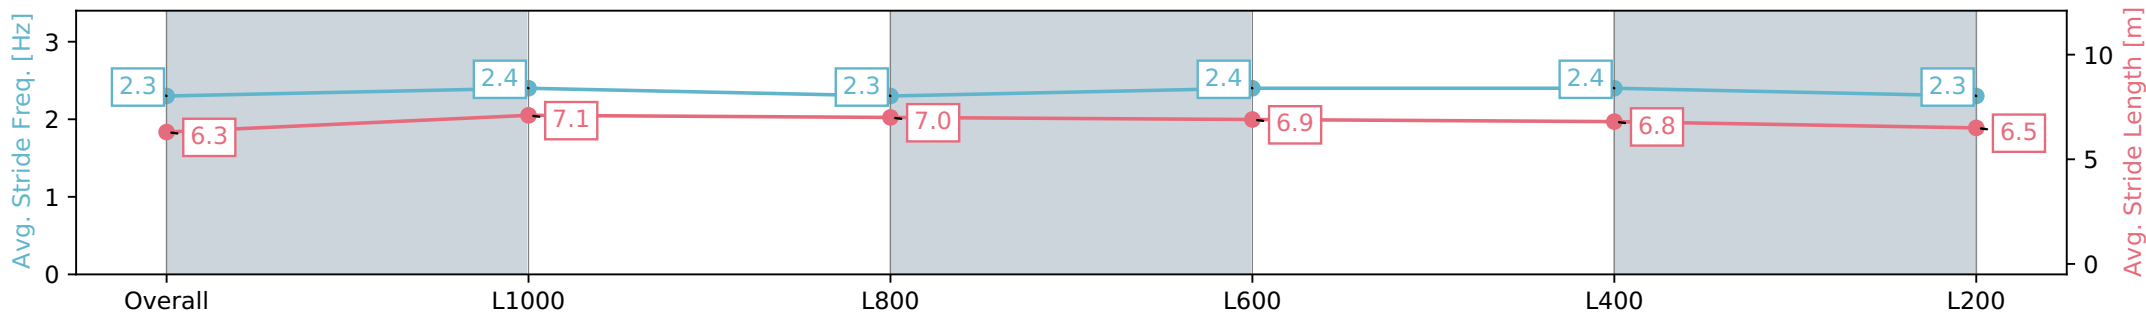

Morphettville Parks SA - Professional

Race 9: Dominant Handicap - 1250m

20 July 2024 - 4:40PM

Track Rating: Heavy 9, Weather: Overcast, Rail Position: True

Section	Overall	L1000	L800	L600	L400	L200
Section Times	1:18.17 [3] (0:17.02)	1:01.15 [8] (0:11.53)	0:49.62 [10] (0:11.99)	0:37.63 [10] (0:12.09)	0:25.54 [8] (0:12.31)	0:13.23 [4] (0:13.23)
Average Speed [km/h]	53.0	63.4	60.5	60.8	59.3	54.4
Top Speed [km/h]	65.7	65.6	62.2	61.6	60.3	58.3
Avg. Dist. to Rail [m]	6.0	3.4	2.9	3.7	7.2	9.1
Avg. Stride Freq. [Hz]	2.3	2.4	2.3	2.4	2.4	2.3
Avg. Stride Length [m]	6.3	7.1	7.0	6.9	6.8	6.5