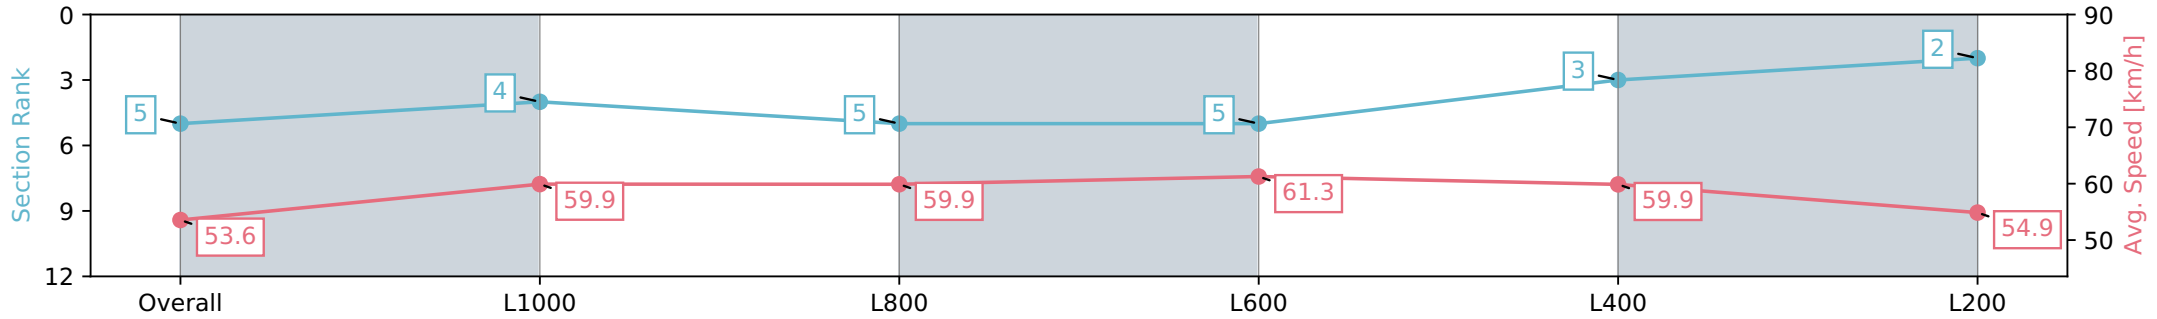

Horse/Jockey Name	WILD IMAGINATION/Alana Livesey
Finish Rank	5
Fastest Section Time (Section)	0:11.96 (L400)
Top Speed [km/h] (Section)	63.3 (L800)
Race State	Finished

Morphettville Parks SA - Professional
Race 8: The Fotobase Group Handicap - 1250m
20 July 2024 - 4:04PM
Track Rating: Heavy 9, Weather: Overcast, Rail Position: True

Section	Overall	L1000	L800	L600	L400	L200
Section Times	1:18.33 [5] (0:16.85)	1:01.48 [4] (0:12.18)	0:49.30 [5] (0:12.10)	0:37.20 [5] (0:11.96)	0:25.24 [3] (0:12.11)	0:13.13 [2] (0:13.13)
Average Speed [km/h]	53.6	59.9	59.9	61.3	59.9	54.9
Top Speed [km/h]	62.7	62.7	60.6	63.3	60.8	58.8
Avg. Dist. to Rail [m]	4.6	2.7	2.5	3.3	3.3	3.7
Avg. Stride Freq. [Hz]	2.3	2.4	2.4	2.4	2.4	2.4
Avg. Stride Length [m]	6.3	7.0	7.0	7.0	6.8	6.5

Report Created: Sat 20 July 2024 16:47:33 GMT+10 (Note: Timing is based on positional data)

- [ ] Ranking at each section and finish
- -:-:- No data available at this section
- NA No data available