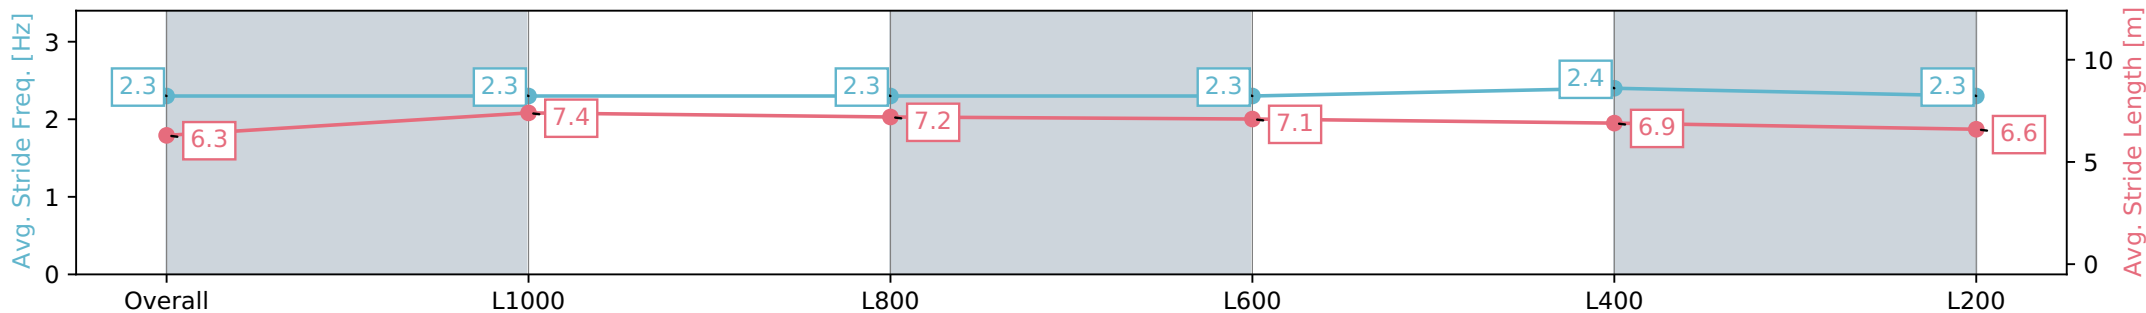

Morphettville Parks SA - Professional

Race 8: The Fotobase Group Handicap - 1250m

20 July 2024 - 4:04PM

Track Rating: Heavy 9, Weather: Overcast, Rail Position: True

Section	Overall	L1000	L800	L600	L400	L200
Section Times	1:18.65 [7] (0:16.79)	1:01.86 [2] (0:11.82)	0:50.04 [2] (0:12.00)	0:38.04 [2] (0:12.38)	0:25.66 [2] (0:12.21)	0:13.45 [3] (0:13.45)
Average Speed [km/h]	53.7	60.9	60.1	58.6	59.1	53.5
Top Speed [km/h]	63.8	63.2	61.7	59.5	60.2	57.2
Avg. Dist. to Rail [m]	2.6	0.4	0.6	1.4	1.7	2.0
Avg. Stride Freq. [Hz]	2.3	2.3	2.3	2.3	2.4	2.3
Avg. Stride Length [m]	6.3	7.4	7.2	7.1	6.9	6.6