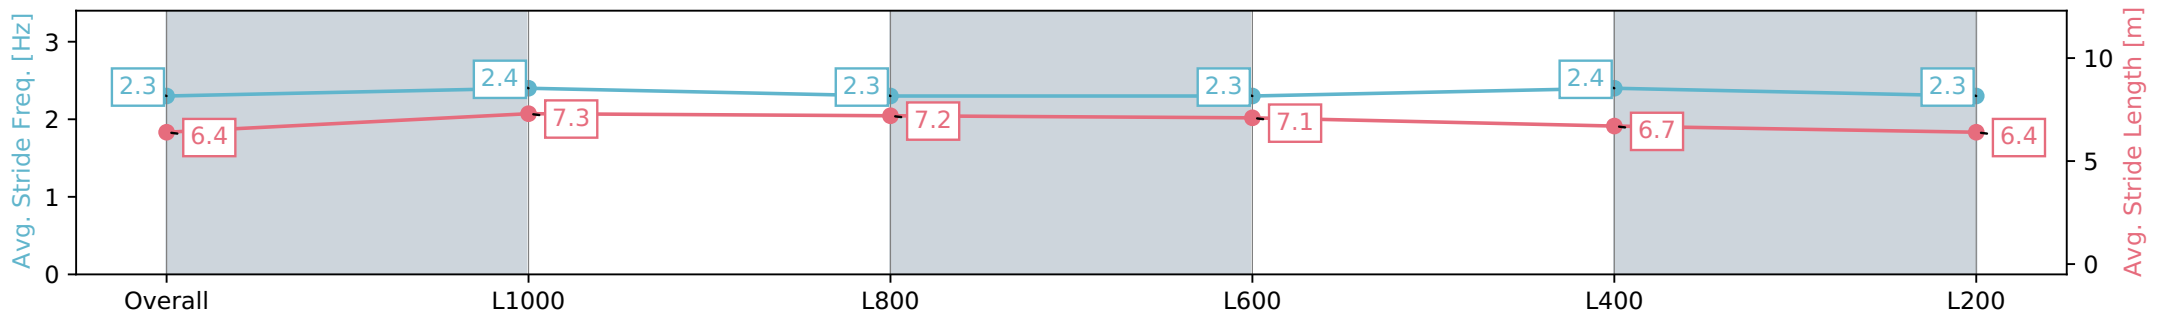

- [] Ranking at each section and finish
- :-:- No data available at this section
- NA No data available

Horse/Jockey Name	METRO LEGEND/Jacob Opperman
Finish Rank	8
Fastest Section Time (Section)	0:11.67 (L800)
Top Speed [km/h] (Section)	66.3 (Overall)
Race State	Finished

Morphettville Parks SA - Professional
 Race 8: The Fotobase Group Handicap - 1250m
 20 July 2024 - 4:04PM
 Track Rating: Heavy 9, Weather: Overcast, Rail Position: True

Section	Overall	L1000	L800	L600	L400	L200
Section Times	1:18.84 [8] (0:16.81)	1:02.03 [3] (0:11.67)	0:50.36 [1] (0:11.92)	0:38.44 [1] (0:12.38)	0:26.06 [1] (0:12.37)	0:13.69 [1] (0:13.69)
Average Speed [km/h]	53.6	63.1	60.8	59.1	58.6	52.6
Top Speed [km/h]	66.3	65.5	62.1	60.9	60.1	56.2
Avg. Dist. to Rail [m]	6.0	4.3	3.4	3.0	2.5	2.5
Avg. Stride Freq. [Hz]	2.3	2.4	2.3	2.3	2.4	2.3
Avg. Stride Length [m]	6.4	7.3	7.2	7.1	6.7	6.4