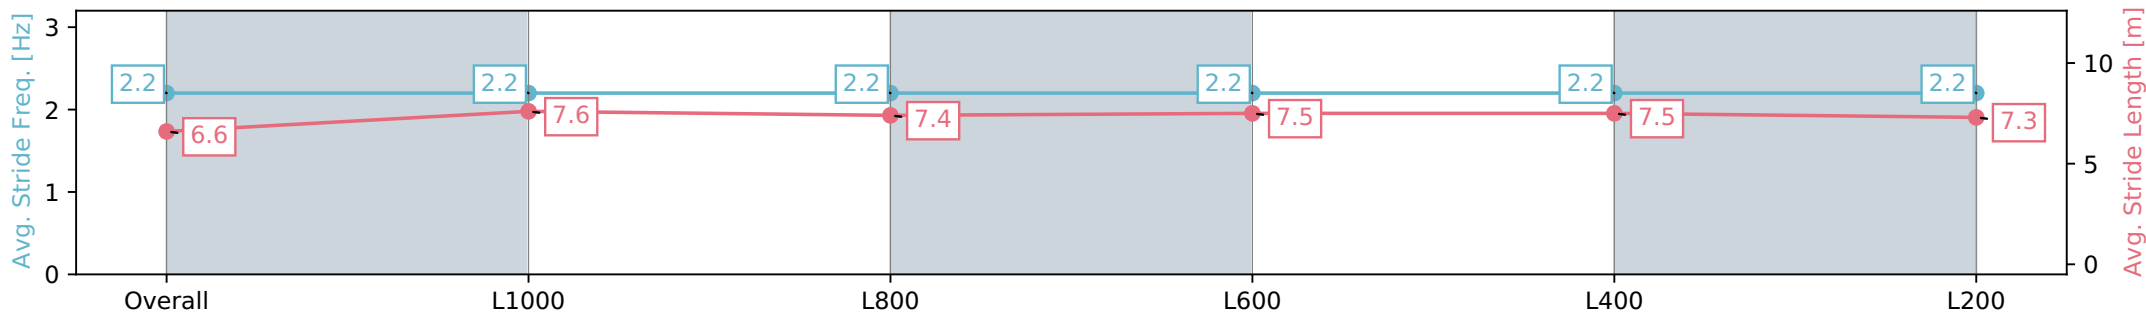

Morphettville Parks SA - Professional

Race 8: The Fotobase Group Handicap - 1250m

20 July 2024 - 4:04PM

Track Rating: Heavy 9, Weather: Overcast, Rail Position: True

Section	Overall	L1000	L800	L600	L400	L200
Section Times	1:18.14 [3] (0:17.16)	1:00.98 [7] (0:11.96)	0:49.02 [6] (0:12.23)	0:36.79 [8] (0:12.15)	0:24.64 [8] (0:11.96)	0:12.68 [7] (0:12.68)
Average Speed [km/h]	52.5	60.7	59.1	60.2	60.6	56.8
Top Speed [km/h]	62.8	62.9	60.1	61.1	61.2	59.2
Avg. Dist. to Rail [m]	2.5	1.8	1.7	2.7	4.6	6.9
Avg. Stride Freq. [Hz]	2.2	2.2	2.2	2.2	2.2	2.2
Avg. Stride Length [m]	6.6	7.6	7.4	7.5	7.5	7.3