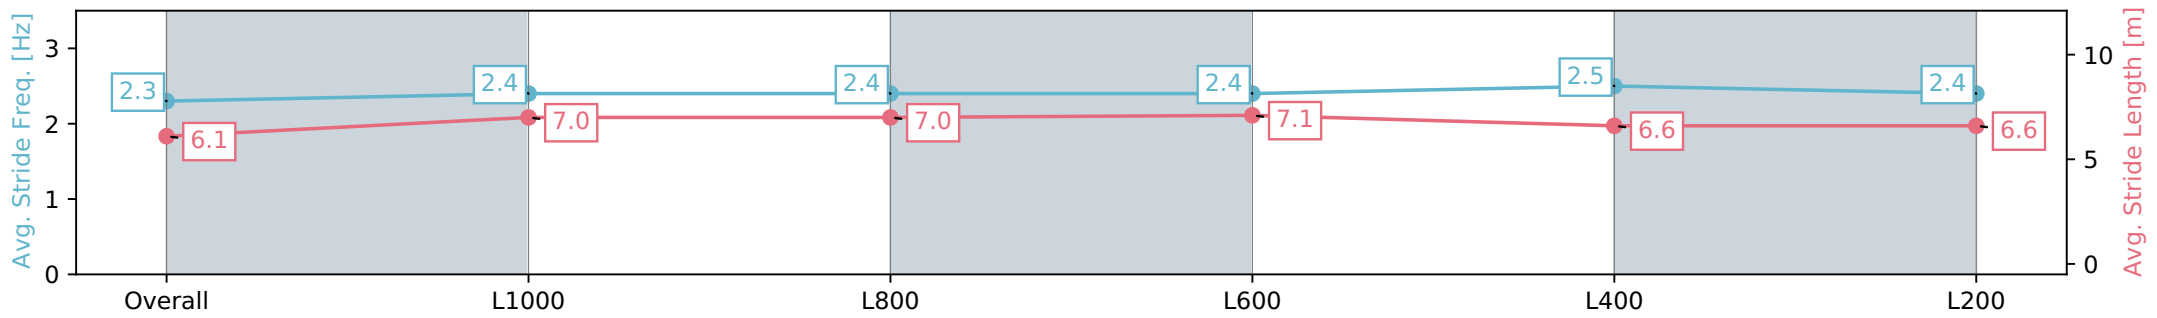

Race 8: The Fotobase Group Handicap - 1250m

20 July 2024 - 4:04PM

Track Rating: Heavy 9, Weather: Overcast, Rail Position: True

Section	Overall	L1000	L800	L600	L400	L200
Section Times	1:17.91 [1] (0:17.28)	1:00.63 [8] (0:11.92)	0:48.71 [8] (0:12.07)	0:36.64 [7] (0:11.93)	0:24.71 [6] (0:12.03)	0:12.68 [4] (0:12.68)
Average Speed [km/h]	52.2	61.6	60.2	61.4	60.4	56.8
Top Speed [km/h]	63.3	62.9	61.4	62.4	61.3	61.3
Avg. Dist. to Rail [m]	5.8	3.9	3.9	3.1	6.2	8.9
Avg. Stride Freq. [Hz]	2.3	2.4	2.4	2.4	2.5	2.4
Avg. Stride Length [m]	6.1	7.0	7.0	7.1	6.6	6.6