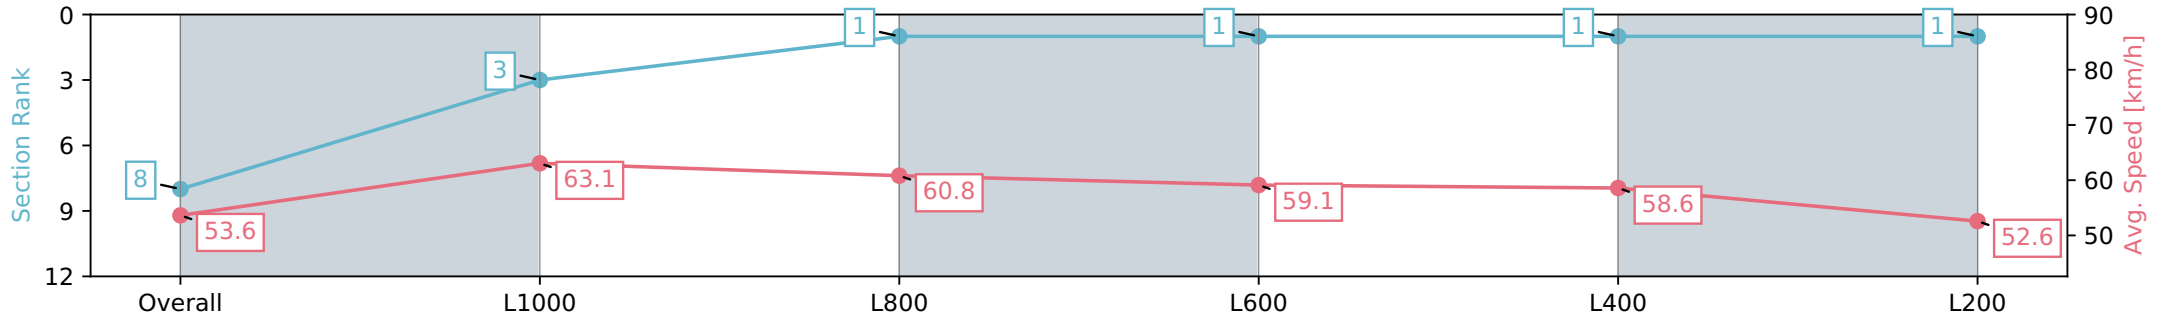

- [] Ranking at each section and finish
- :-:- No data available at this section
- NA No data available

Horse/Jockey Name	METRO LEGEND/Jacob Opperman
Finish Rank	8
Fastest Section Time (Section)	0:11.67 (L800)
Top Speed [km/h] (Section)	66.3 (Overall)
Race State	Finished

Morphettville Parks SA - Professional
 Race 8: The Fotobase Group Handicap - 1250m
 20 July 2024 - 4:04PM
 Track Rating: Heavy 9, Weather: Overcast, Rail Position: True

Section	Overall	L1000	L800	L600	L400	L200
Section Times	1:18.84 [8] (0:16.81)	1:02.03 [3] (0:11.67)	0:50.36 [1] (0:11.92)	0:38.44 [1] (0:12.38)	0:26.06 [1] (0:12.37)	0:13.69 [1] (0:13.69)
Average Speed [km/h]	53.6	63.1	60.8	59.1	58.6	52.6
Top Speed [km/h]	66.3	65.5	62.1	60.9	60.1	56.2
Avg. Dist. to Rail [m]	6.0	4.3	3.4	3.0	2.5	2.5
Avg. Stride Freq. [Hz]	2.3	2.4	2.3	2.3	2.4	2.3
Avg. Stride Length [m]	6.4	7.3	7.2	7.1	6.7	6.4