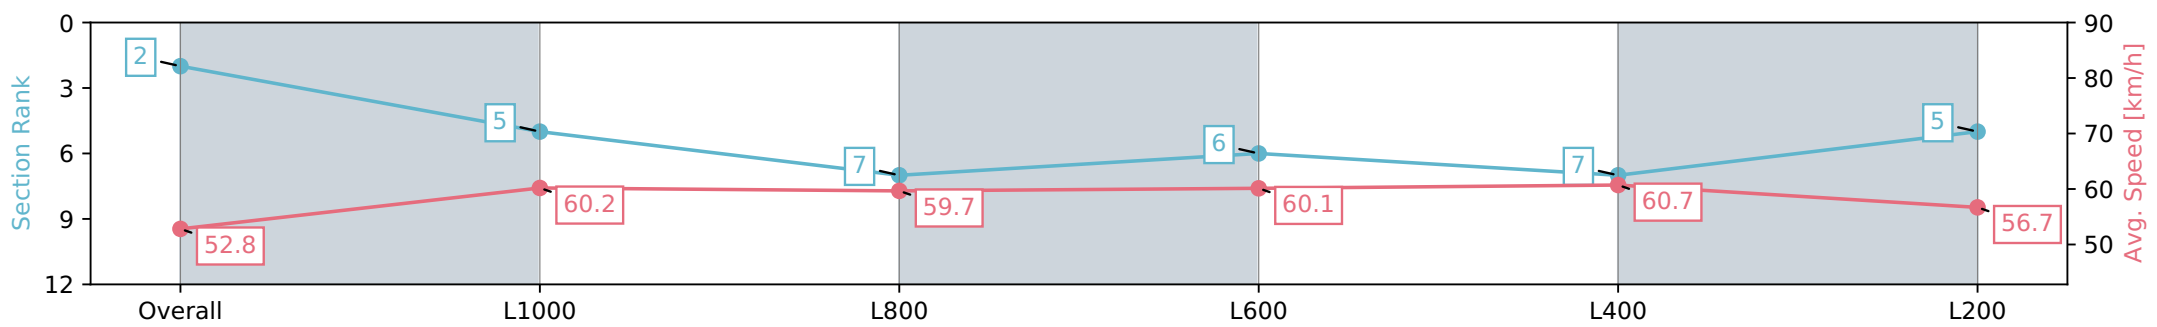

Morphettville Parks SA - Professional

Race 8: The Fotobase Group Handicap - 1250m

20 July 2024 - 4:04PM

Track Rating: Heavy 9, Weather: Overcast, Rail Position: True

Section	Overall	L1000	L800	L600	L400	L200
Section Times	1:17.98 [2] (0:17.07)	1:00.91 [5] (0:12.07)	0:48.84 [7] (0:12.10)	0:36.74 [6] (0:12.08)	0:24.66 [7] (0:11.96)	0:12.70 [5] (0:12.70)
Average Speed [km/h]	52.8	60.2	59.7	60.1	60.7	56.7
Top Speed [km/h]	63.5	63.1	60.5	60.7	61.5	60.3
Avg. Dist. to Rail [m]	2.2	1.8	1.3	1.7	4.1	5.2
Avg. Stride Freq. [Hz]	2.2	2.3	2.3	2.3	2.3	2.3
Avg. Stride Length [m]	6.4	7.2	7.0	7.0	7.2	7.0