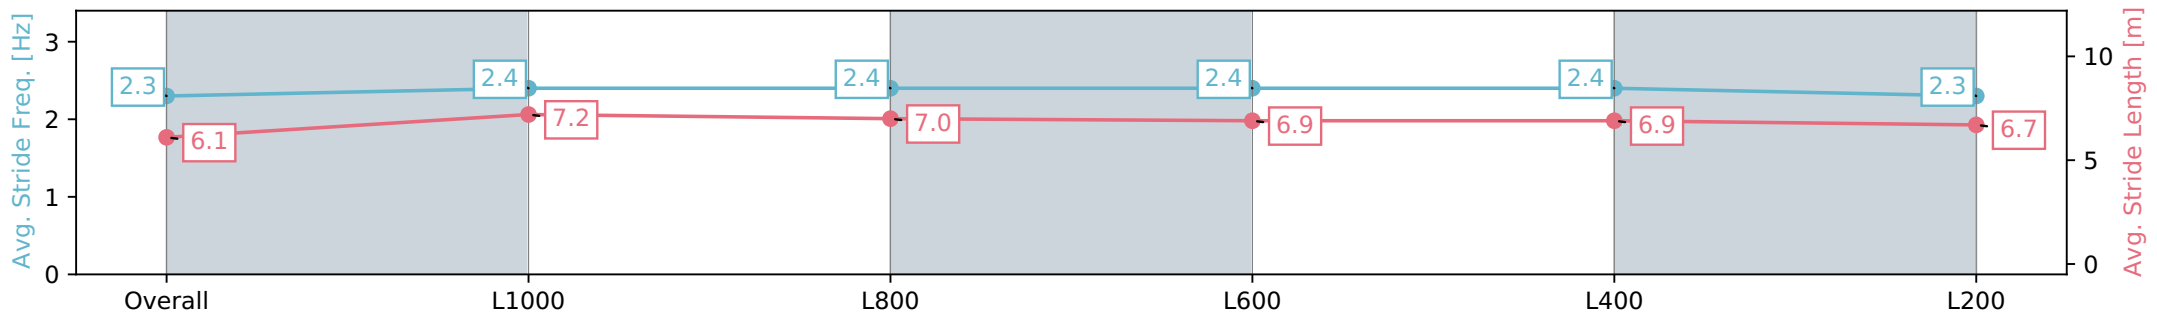

Report Created: Sat 20 July 2024 16:47:33 GMT+10 (Note: Timing is based on positional data)

- [] Ranking at each section and finish
- :-:- No data available at this section
- NA No data available

Horse/Jockey Name	MAGNETIC EDGE/Samuel Payne
Finish Rank	6
Fastest Section Time (Section)	0:12.00 (L400)
Top Speed [km/h] (Section)	64.7 (Overall)
Race State	Finished

Morphettville Parks SA - Professional
 Race 8: The Fotobase Group Handicap - 1250m
 20 July 2024 - 4:04PM
 Track Rating: Heavy 9, Weather: Overcast, Rail Position: True

Section	Overall	L1000	L800	L600	L400	L200
Section Times	1:18.45 [6] (0:17.44)	1:01.01 [9] (0:12.02)	0:48.99 [9] (0:12.10)	0:36.89 [9] (0:12.00)	0:24.89 [9] (0:12.04)	0:12.85 [8] (0:12.85)
Average Speed [km/h]	51.7	60.3	59.6	60.3	60.1	55.9
Top Speed [km/h]	64.7	63.2	61.6	61.6	61.6	60.0
Avg. Dist. to Rail [m]	5.3	1.1	0.6	1.1	2.8	6.3
Avg. Stride Freq. [Hz]	2.3	2.4	2.4	2.4	2.4	2.3
Avg. Stride Length [m]	6.1	7.2	7.0	6.9	6.9	6.7