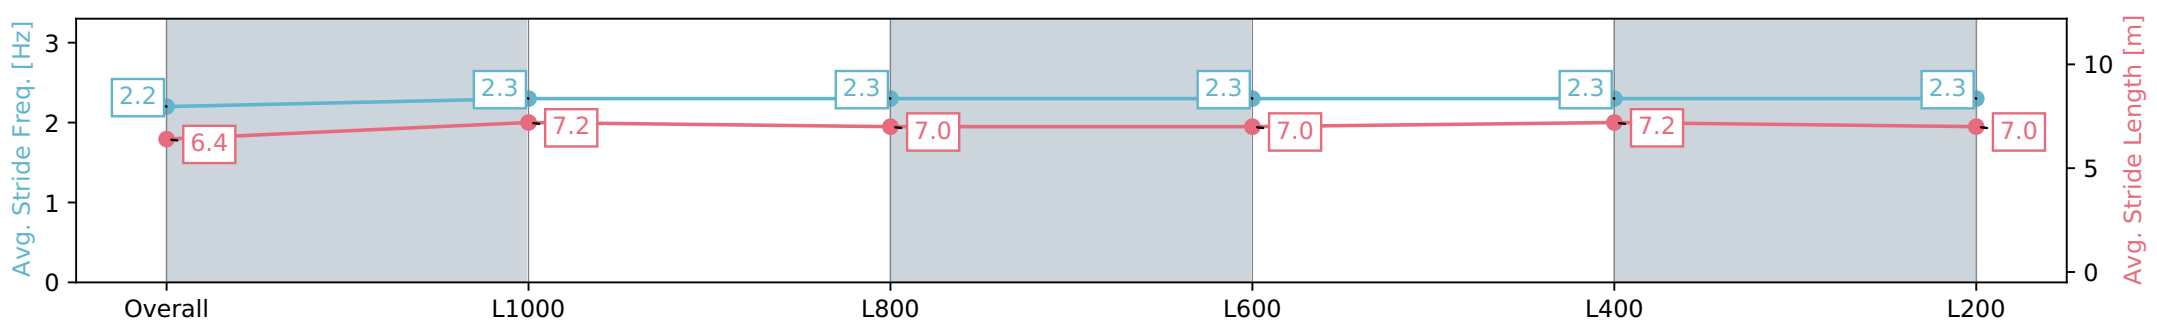

Morphettville Parks SA - Professional

Race 8: The Fotobase Group Handicap - 1250m

20 July 2024 - 4:04PM

Track Rating: Heavy 9, Weather: Overcast, Rail Position: True

Section	Overall	L1000	L800	L600	L400	L200
Section Times	1:17.98 [2] (0:17.07)	1:00.91 [5] (0:12.07)	0:48.84 [7] (0:12.10)	0:36.74 [6] (0:12.08)	0:24.66 [7] (0:11.96)	0:12.70 [5] (0:12.70)
Average Speed [km/h]	52.8	60.2	59.7	60.1	60.7	56.7
Top Speed [km/h]	63.5	63.1	60.5	60.7	61.5	60.3
Avg. Dist. to Rail [m]	2.2	1.8	1.3	1.7	4.1	5.2
Avg. Stride Freq. [Hz]	2.2	2.3	2.3	2.3	2.3	2.3
Avg. Stride Length [m]	6.4	7.2	7.0	7.0	7.2	7.0