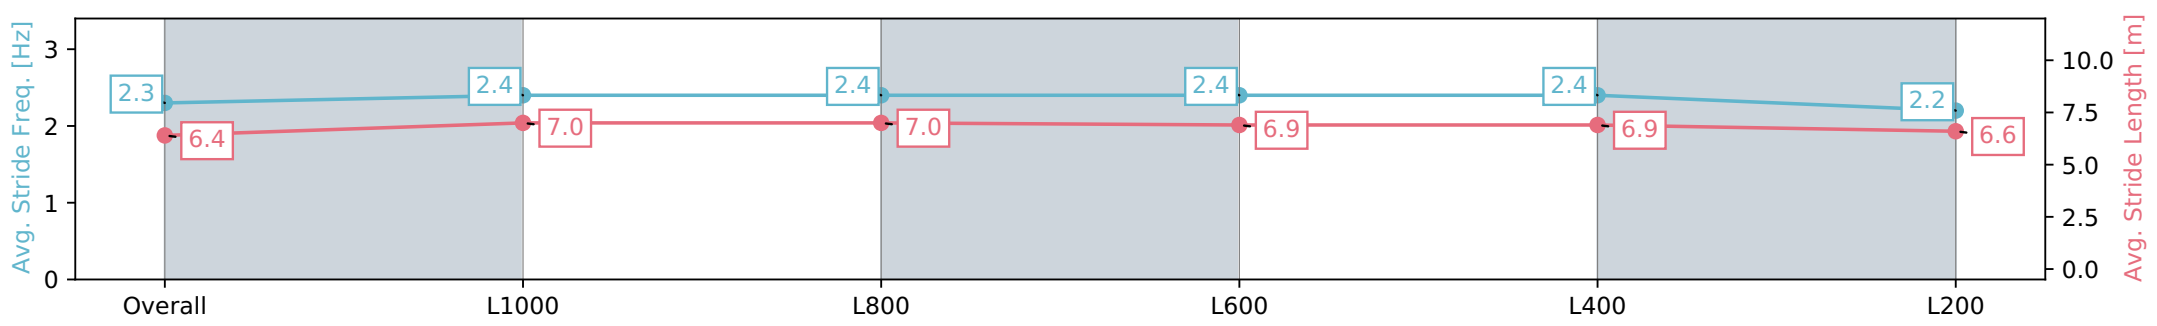

Morphettville Parks SA - Professional

Race 8: The Fotobase Group Handicap - 1250m

20 July 2024 - 4:04PM

Track Rating: Heavy 9, Weather: Overcast, Rail Position: True

Section	Overall	L1000	L800	L600	L400	L200
Section Times	1:19.38 [9] (0:16.56)	1:02.81 [1] (0:12.17)	0:50.64 [3] (0:12.16)	0:38.48 [3] (0:12.27)	0:26.21 [4] (0:12.45)	0:13.76 [9] (0:13.76)
Average Speed [km/h]	54.4	60.3	59.5	59.3	58.1	52.3
Top Speed [km/h]	64.3	63.4	61.2	61.2	59.1	56.2
Avg. Dist. to Rail [m]	6.3	3.3	2.6	2.1	2.3	3.6
Avg. Stride Freq. [Hz]	2.3	2.4	2.4	2.4	2.4	2.2
Avg. Stride Length [m]	6.4	7.0	7.0	6.9	6.9	6.6

- [] Ranking at each section and finish
- :-:- No data available at this section
- NA No data available