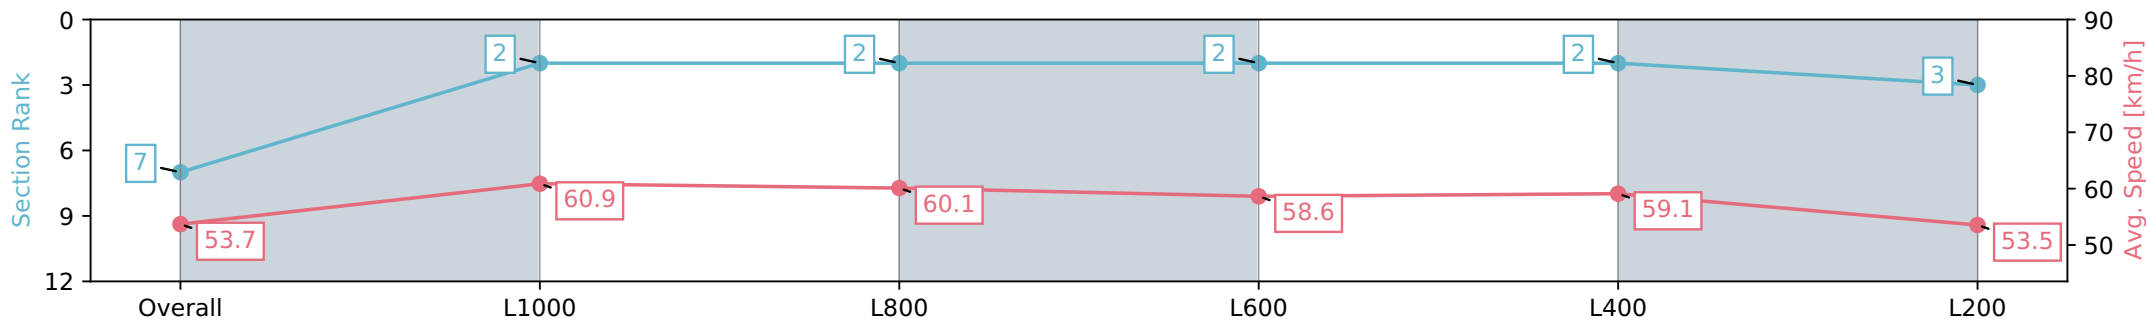

Morphettville Parks SA - Professional

Race 8: The Fotobase Group Handicap - 1250m

20 July 2024 - 4:04PM

Track Rating: Heavy 9, Weather: Overcast, Rail Position: True

Section	Overall	L1000	L800	L600	L400	L200
Section Times	1:18.65 [7] (0:16.79)	1:01.86 [2] (0:11.82)	0:50.04 [2] (0:12.00)	0:38.04 [2] (0:12.38)	0:25.66 [2] (0:12.21)	0:13.45 [3] (0:13.45)
Average Speed [km/h]	53.7	60.9	60.1	58.6	59.1	53.5
Top Speed [km/h]	63.8	63.2	61.7	59.5	60.2	57.2
Avg. Dist. to Rail [m]	2.6	0.4	0.6	1.4	1.7	2.0
Avg. Stride Freq. [Hz]	2.3	2.3	2.3	2.3	2.4	2.3
Avg. Stride Length [m]	6.3	7.4	7.2	7.1	6.9	6.6