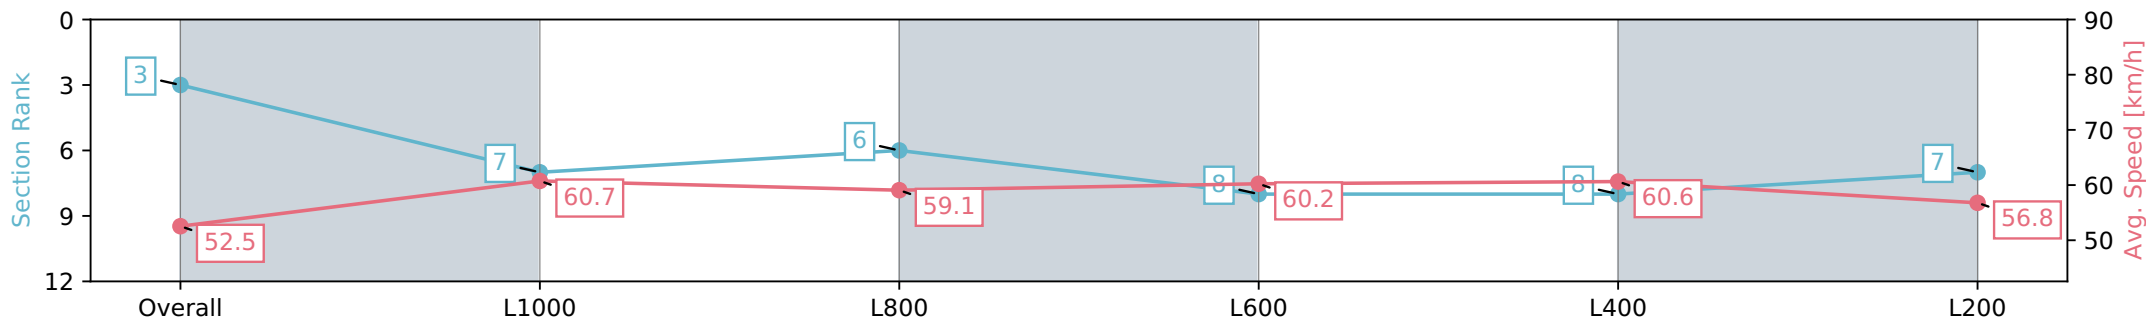

Morphettville Parks SA - Professional

Race 8: The Fotobase Group Handicap - 1250m

20 July 2024 - 4:04PM

Track Rating: Heavy 9, Weather: Overcast, Rail Position: True

Section	Overall	L1000	L800	L600	L400	L200
Section Times	1:18.14 [3] (0:17.16)	1:00.98 [7] (0:11.96)	0:49.02 [6] (0:12.23)	0:36.79 [8] (0:12.15)	0:24.64 [8] (0:11.96)	0:12.68 [7] (0:12.68)
Average Speed [km/h]	52.5	60.7	59.1	60.2	60.6	56.8
Top Speed [km/h]	62.8	62.9	60.1	61.1	61.2	59.2
Avg. Dist. to Rail [m]	2.5	1.8	1.7	2.7	4.6	6.9
Avg. Stride Freq. [Hz]	2.2	2.2	2.2	2.2	2.2	2.2
Avg. Stride Length [m]	6.6	7.6	7.4	7.5	7.5	7.3