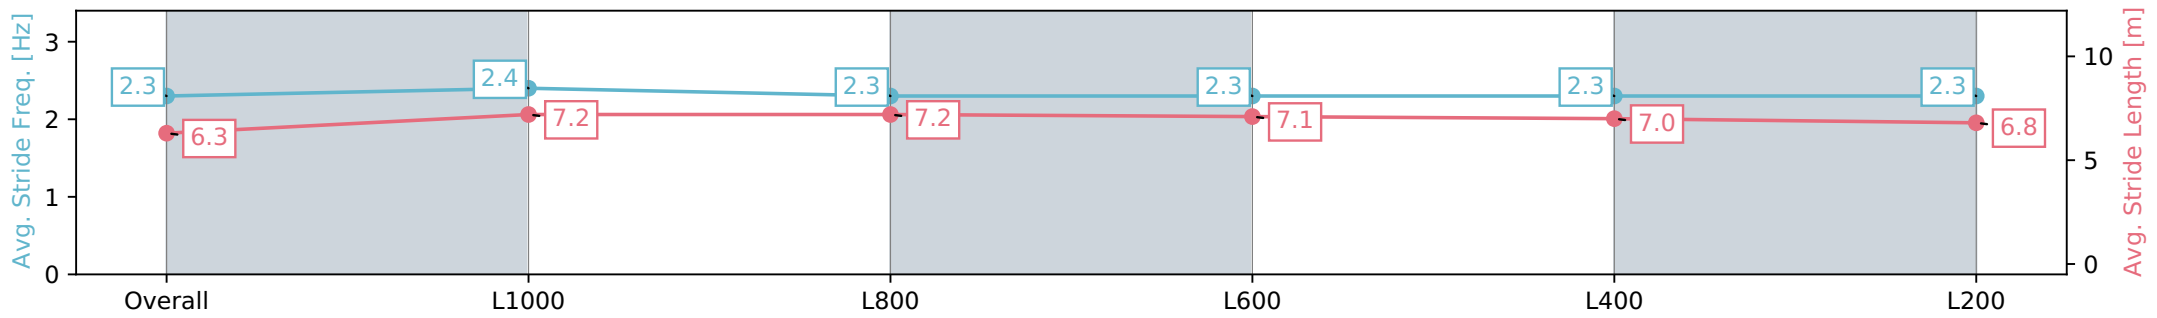

Morphettville Parks SA - Professional
 Race 8: The Fotobase Group Handicap - 1250m
 20 July 2024 - 4:04PM
 Track Rating: Heavy 9, Weather: Overcast, Rail Position: True

Section	Overall	L1000	L800	L600	L400	L200
Section Times	1:18.27 [4] (0:17.10)	1:01.17 [6] (0:11.93)	0:49.24 [4] (0:11.96)	0:37.28 [4] (0:12.18)	0:25.10 [5] (0:12.15)	0:12.95 [6] (0:12.95)
Average Speed [km/h]	52.6	60.9	60.3	59.3	59.3	55.7
Top Speed [km/h]	65.4	63.7	61.9	60.7	60.7	57.2
Avg. Dist. to Rail [m]	3.1	1.5	0.7	0.7	1.9	5.2
Avg. Stride Freq. [Hz]	2.3	2.4	2.3	2.3	2.3	2.3
Avg. Stride Length [m]	6.3	7.2	7.2	7.1	7.0	6.8