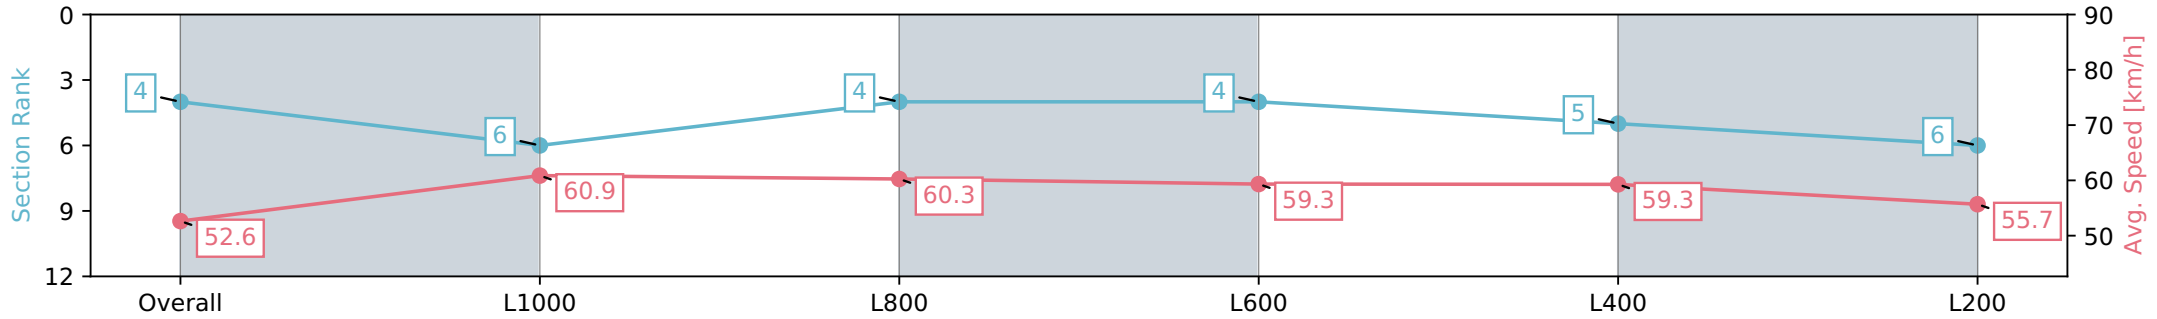

Morphettville Parks SA - Professional
 Race 8: The Fotobase Group Handicap - 1250m
 20 July 2024 - 4:04PM
 Track Rating: Heavy 9, Weather: Overcast, Rail Position: True

Section	Overall	L1000	L800	L600	L400	L200
Section Times	1:18.27 [4] (0:17.10)	1:01.17 [6] (0:11.93)	0:49.24 [4] (0:11.96)	0:37.28 [4] (0:12.18)	0:25.10 [5] (0:12.15)	0:12.95 [6] (0:12.95)
Average Speed [km/h]	52.6	60.9	60.3	59.3	59.3	55.7
Top Speed [km/h]	65.4	63.7	61.9	60.7	60.7	57.2
Avg. Dist. to Rail [m]	3.1	1.5	0.7	0.7	1.9	5.2
Avg. Stride Freq. [Hz]	2.3	2.4	2.3	2.3	2.3	2.3
Avg. Stride Length [m]	6.3	7.2	7.2	7.1	7.0	6.8