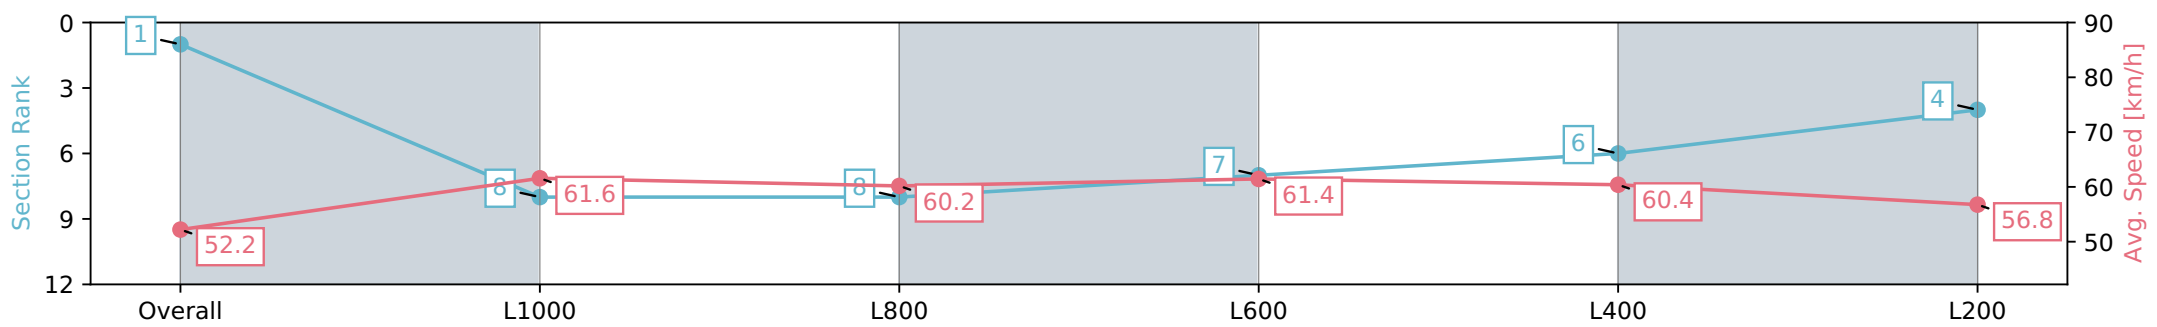

Horse/Jockey Name	EXALTED DAME/Taylor Johnstone
Finish Rank	1
Fastest Section Time (Section)	0:11.92 (L800)
Top Speed [km/h] (Section)	63.3 (Overall)
Race State	Finished

Morphettville Parks SA - Professional

Race 8: The Fotobase Group Handicap - 1250m

20 July 2024 - 4:04PM

Track Rating: Heavy 9, Weather: Overcast, Rail Position: True

Section	Overall	L1000	L800	L600	L400	L200
Section Times	1:17.91 [1] (0:17.28)	1:00.63 [8] (0:11.92)	0:48.71 [8] (0:12.07)	0:36.64 [7] (0:11.93)	0:24.71 [6] (0:12.03)	0:12.68 [4] (0:12.68)
Average Speed [km/h]	52.2	61.6	60.2	61.4	60.4	56.8
Top Speed [km/h]	63.3	62.9	61.4	62.4	61.3	61.3
Avg. Dist. to Rail [m]	5.8	3.9	3.9	3.1	6.2	8.9
Avg. Stride Freq. [Hz]	2.3	2.4	2.4	2.4	2.5	2.4
Avg. Stride Length [m]	6.1	7.0	7.0	7.1	6.6	6.6

- [ ] Ranking at each section and finish
- -:-:- No data available at this section
- NA No data available