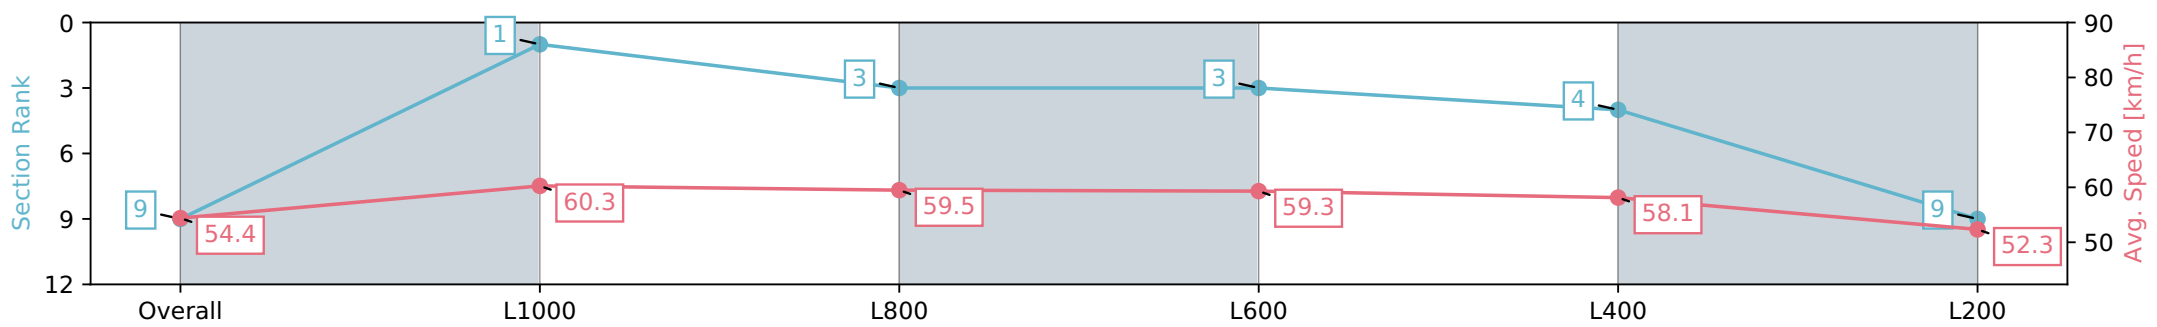

Morphettville Parks SA - Professional

Race 8: The Fotobase Group Handicap - 1250m

20 July 2024 - 4:04PM

Track Rating: Heavy 9, Weather: Overcast, Rail Position: True

Section	Overall	L1000	L800	L600	L400	L200
Section Times	1:19.38 [9] (0:16.56)	1:02.81 [1] (0:12.17)	0:50.64 [3] (0:12.16)	0:38.48 [3] (0:12.27)	0:26.21 [4] (0:12.45)	0:13.76 [9] (0:13.76)
Average Speed [km/h]	54.4	60.3	59.5	59.3	58.1	52.3
Top Speed [km/h]	64.3	63.4	61.2	61.2	59.1	56.2
Avg. Dist. to Rail [m]	6.3	3.3	2.6	2.1	2.3	3.6
Avg. Stride Freq. [Hz]	2.3	2.4	2.4	2.4	2.4	2.2
Avg. Stride Length [m]	6.4	7.0	7.0	6.9	6.9	6.6

- [] Ranking at each section and finish
- :-:- No data available at this section
- NA No data available