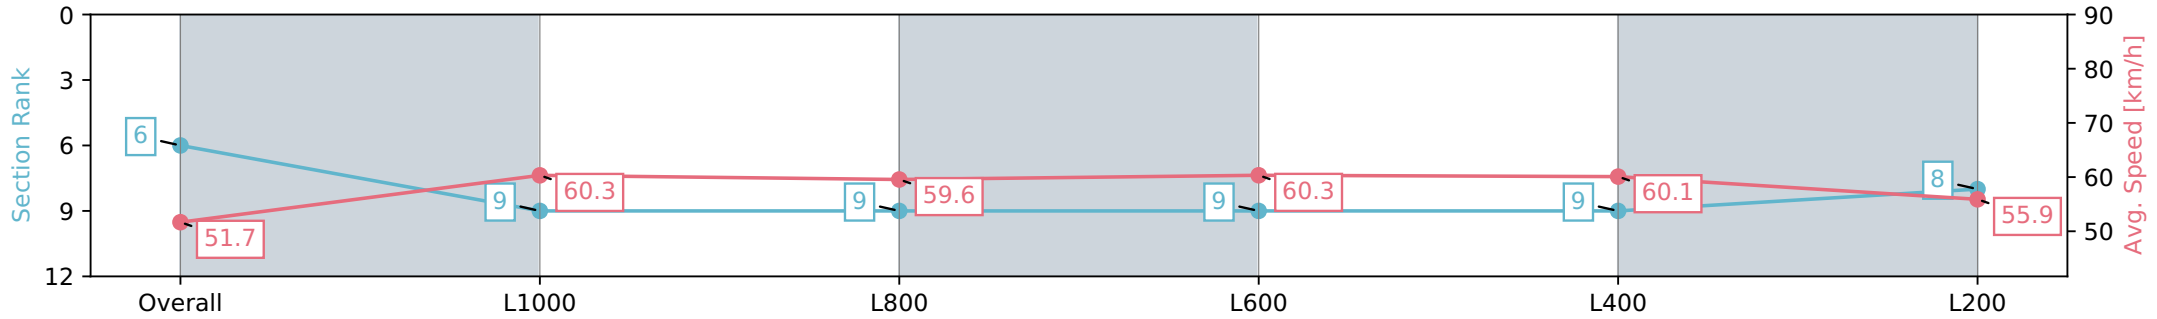

Report Created: Sat 20 July 2024 16:47:33 GMT+10 (Note: Timing is based on positional data)

- [] Ranking at each section and finish
- :-:- No data available at this section
- NA No data available

Horse/Jockey Name	MAGNETIC EDGE/Samuel Payne
Finish Rank	6
Fastest Section Time (Section)	0:12.00 (L400)
Top Speed [km/h] (Section)	64.7 (Overall)
Race State	Finished

Morphettville Parks SA - Professional
 Race 8: The Fotobase Group Handicap - 1250m
 20 July 2024 - 4:04PM
 Track Rating: Heavy 9, Weather: Overcast, Rail Position: True

Section	Overall	L1000	L800	L600	L400	L200
Section Times	1:18.45 [6] (0:17.44)	1:01.01 [9] (0:12.02)	0:48.99 [9] (0:12.10)	0:36.89 [9] (0:12.00)	0:24.89 [9] (0:12.04)	0:12.85 [8] (0:12.85)
Average Speed [km/h]	51.7	60.3	59.6	60.3	60.1	55.9
Top Speed [km/h]	64.7	63.2	61.6	61.6	61.6	60.0
Avg. Dist. to Rail [m]	5.3	1.1	0.6	1.1	2.8	6.3
Avg. Stride Freq. [Hz]	2.3	2.4	2.4	2.4	2.4	2.3
Avg. Stride Length [m]	6.1	7.2	7.0	6.9	6.9	6.7