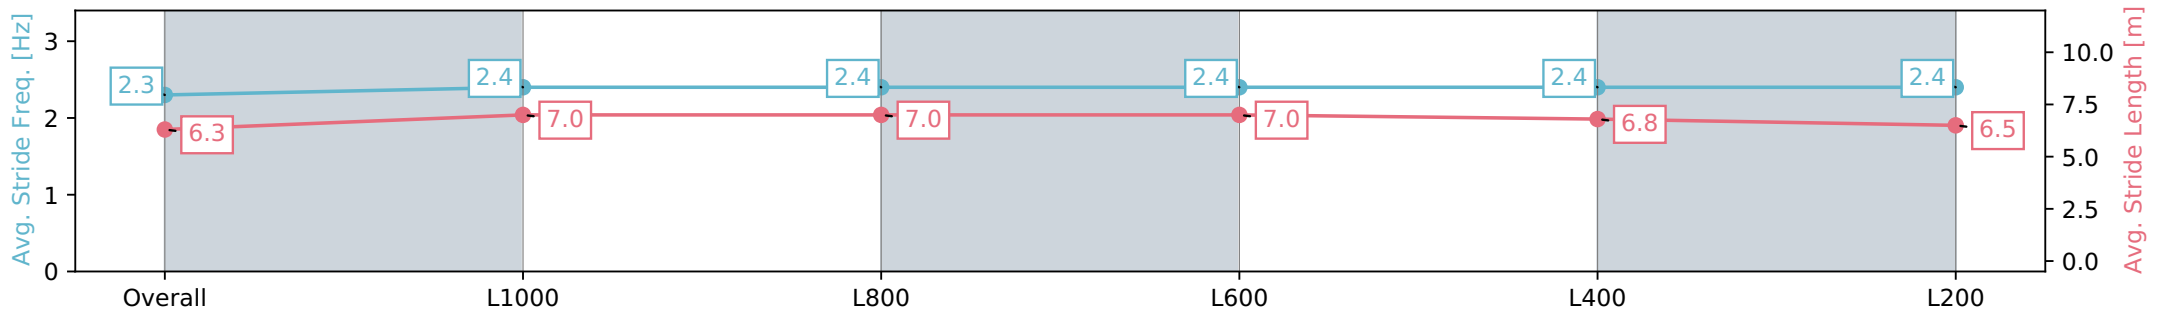

Horse/Jockey Name	WILD IMAGINATION/Alana Livesey
Finish Rank	5
Fastest Section Time (Section)	0:11.96 (L400)
Top Speed [km/h] (Section)	63.3 (L800)
Race State	Finished

Morphettville Parks SA - Professional
Race 8: The Fotobase Group Handicap - 1250m
20 July 2024 - 4:04PM
Track Rating: Heavy 9, Weather: Overcast, Rail Position: True

Section	Overall	L1000	L800	L600	L400	L200
Section Times	1:18.33 [5] (0:16.85)	1:01.48 [4] (0:12.18)	0:49.30 [5] (0:12.10)	0:37.20 [5] (0:11.96)	0:25.24 [3] (0:12.11)	0:13.13 [2] (0:13.13)
Average Speed [km/h]	53.6	59.9	59.9	61.3	59.9	54.9
Top Speed [km/h]	62.7	62.7	60.6	63.3	60.8	58.8
Avg. Dist. to Rail [m]	4.6	2.7	2.5	3.3	3.3	3.7
Avg. Stride Freq. [Hz]	2.3	2.4	2.4	2.4	2.4	2.4
Avg. Stride Length [m]	6.3	7.0	7.0	7.0	6.8	6.5

Report Created: Sat 20 July 2024 16:47:33 GMT+10 (Note: Timing is based on positional data)

- [ ] Ranking at each section and finish
- -:-:- No data available at this section
- NA No data available