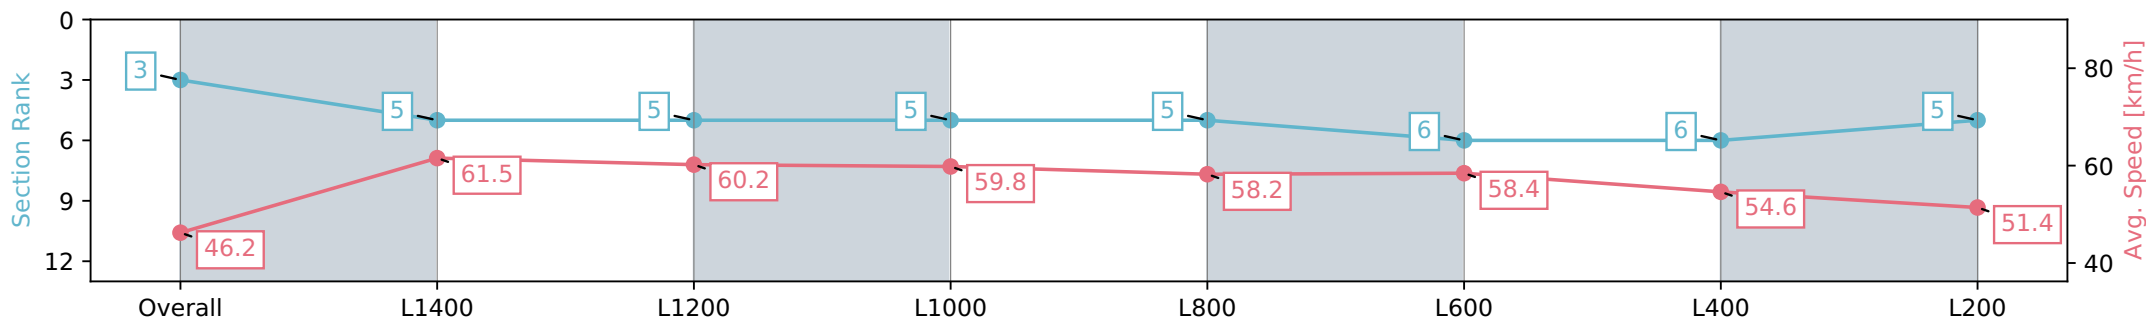

Morphettville Parks SA - Professional

Race 7: AIG Security Handicap - 1550m

20 July 2024 - 3:28PM

Track Rating: Heavy 9, Weather: Overcast, Rail Position: True

Section	Overall	L1400	L1200	L1000	L800	L600	L400	L200
Section Times	1:40.10 [3] (0:11.70)	1:28.40 [5] (0:11.71)	1:16.69 [5] (0:12.17)	1:04.52 [5] (0:12.10)	0:52.42 [5] (0:12.50)	0:39.92 [6] (0:12.65)	0:27.27 [6] (0:13.31)	0:13.96 [5] (0:13.96)
Average Speed [km/h]	46.2	61.5	60.2	59.8	58.2	58.4	54.6	51.4
Top Speed [km/h]	60.6	62.7	61.1	60.7	60.0	61.3	55.8	53.6
Avg. Dist. to Rail [m]	8.9	2.9	3.0	4.5	3.9	4.9	5.8	7.6
Avg. Stride Freq. [Hz]	2.4	2.5	2.4	2.4	2.4	2.4	2.3	2.2
Avg. Stride Length [m]	5.3	6.8	6.9	7.0	6.8	6.8	6.6	6.3