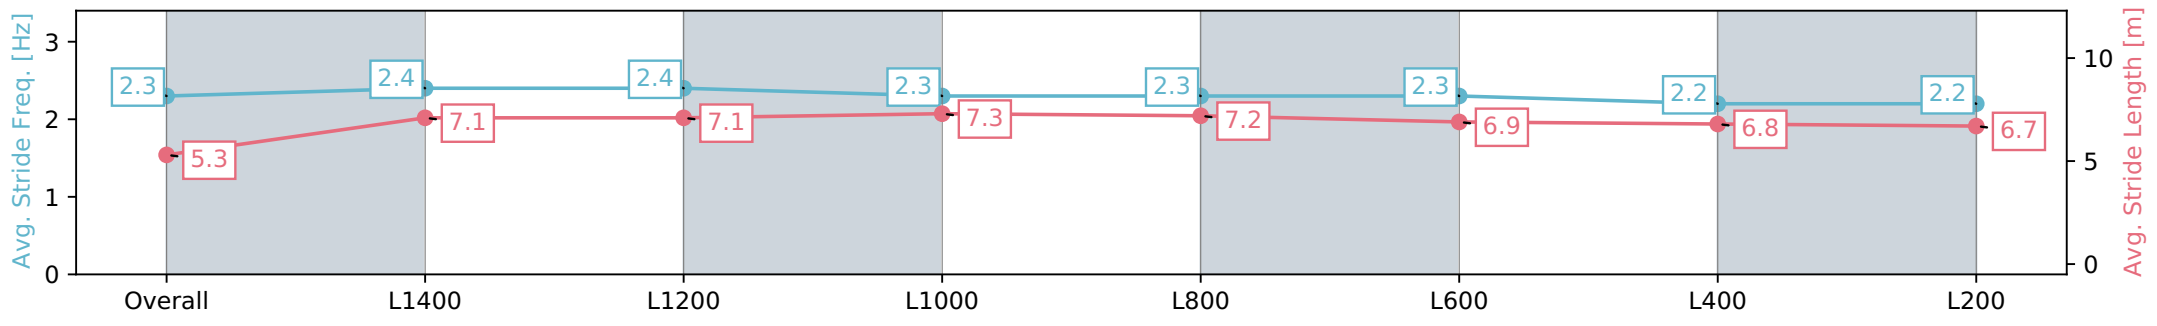

Morphettville Parks SA - Professional

Race 7: AIG Security Handicap - 1550m

20 July 2024 - 3:28PM

Track Rating: Heavy 9, Weather: Overcast, Rail Position: True

Section	Overall	L1400	L1200	L1000	L800	L600	L400	L200
Section Times	1:40.16 [5] (0:12.08)	1:28.08 [10] (0:11.93)	1:16.15 [10] (0:12.21)	1:03.94 [10] (0:12.02)	0:51.92 [10] (0:12.26)	0:39.66 [9] (0:12.63)	0:27.03 [7] (0:13.33)	0:13.70 [7] (0:13.70)
Average Speed [km/h]	44.8	60.4	59.8	60.0	58.9	57.0	54.1	52.4
Top Speed [km/h]	60.8	61.4	61.1	61.6	61.5	58.8	55.3	54.0
Avg. Dist. to Rail [m]	5.5	1.0	2.3	3.5	1.9	0.4	2.4	3.3
Avg. Stride Freq. [Hz]	2.3	2.4	2.4	2.3	2.3	2.3	2.2	2.2
Avg. Stride Length [m]	5.3	7.1	7.1	7.3	7.2	6.9	6.8	6.7