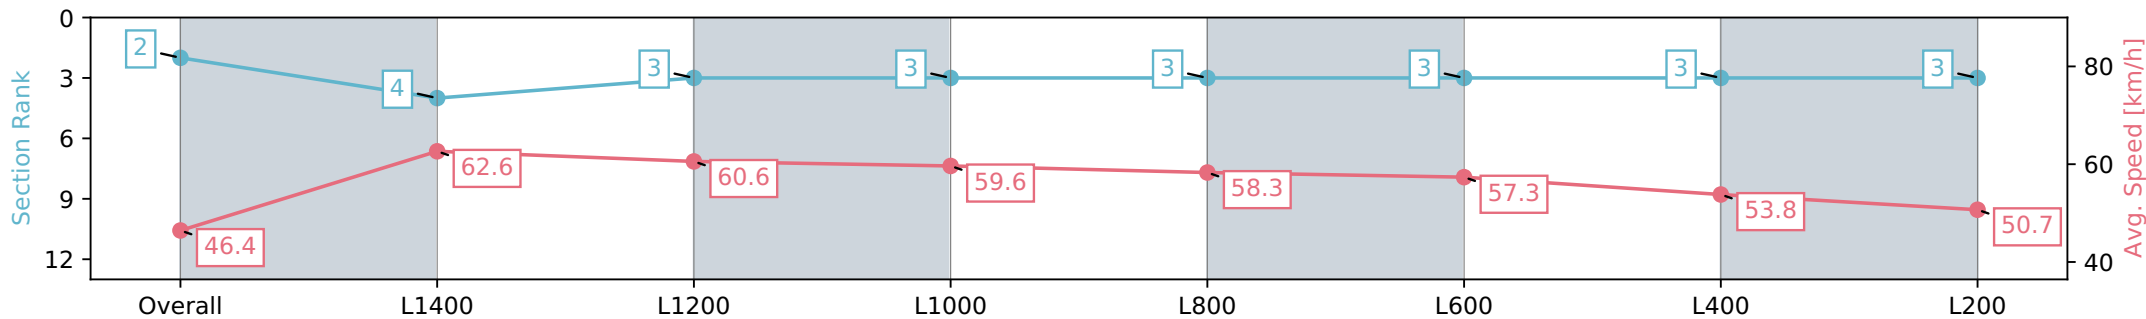

Morphettville Parks SA - Professional

Race 7: AIG Security Handicap - 1550m

20 July 2024 - 3:28PM

Track Rating: Heavy 9, Weather: Overcast, Rail Position: True

Section	Overall	L1400	L1200	L1000	L800	L600	L400	L200
Section Times	1:40.09 [2] (0:11.67)	1:28.42 [4] (0:11.50)	1:16.92 [3] (0:11.99)	1:04.93 [3] (0:12.10)	0:52.83 [3] (0:12.40)	0:40.43 [3] (0:12.79)	0:27.64 [3] (0:13.49)	0:14.15 [3] (0:14.15)
Average Speed [km/h]	46.4	62.6	60.6	59.6	58.3	57.3	53.8	50.7
Top Speed [km/h]	62.2	63.6	62.0	60.3	59.7	58.3	56.8	52.8
Avg. Dist. to Rail [m]	6.0	1.7	1.4	2.4	2.4	3.2	4.0	4.4
Avg. Stride Freq. [Hz]	2.4	2.4	2.4	2.3	2.4	2.3	2.3	2.2
Avg. Stride Length [m]	5.2	7.2	7.1	7.1	6.7	6.7	6.4	6.1