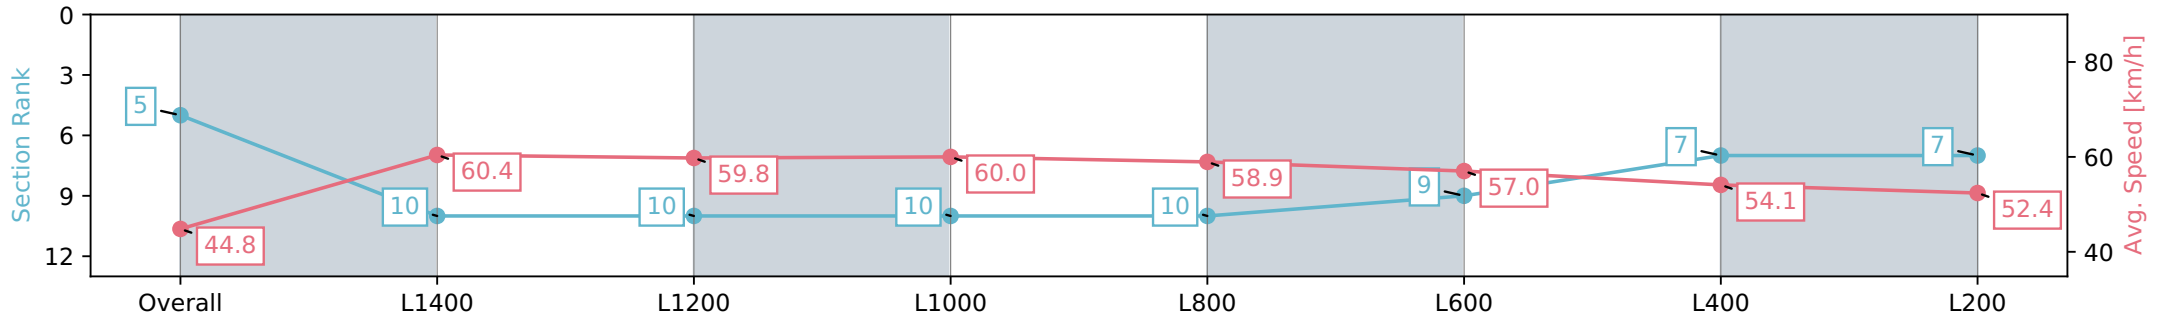

Morphettville Parks SA - Professional

Race 7: AIG Security Handicap - 1550m

20 July 2024 - 3:28PM

Track Rating: Heavy 9, Weather: Overcast, Rail Position: True

Section	Overall	L1400	L1200	L1000	L800	L600	L400	L200
Section Times	1:40.16 [5] (0:12.08)	1:28.08 [10] (0:11.93)	1:16.15 [10] (0:12.21)	1:03.94 [10] (0:12.02)	0:51.92 [10] (0:12.26)	0:39.66 [9] (0:12.63)	0:27.03 [7] (0:13.33)	0:13.70 [7] (0:13.70)
Average Speed [km/h]	44.8	60.4	59.8	60.0	58.9	57.0	54.1	52.4
Top Speed [km/h]	60.8	61.4	61.1	61.6	61.5	58.8	55.3	54.0
Avg. Dist. to Rail [m]	5.5	1.0	2.3	3.5	1.9	0.4	2.4	3.3
Avg. Stride Freq. [Hz]	2.3	2.4	2.4	2.3	2.3	2.3	2.2	2.2
Avg. Stride Length [m]	5.3	7.1	7.1	7.3	7.2	6.9	6.8	6.7