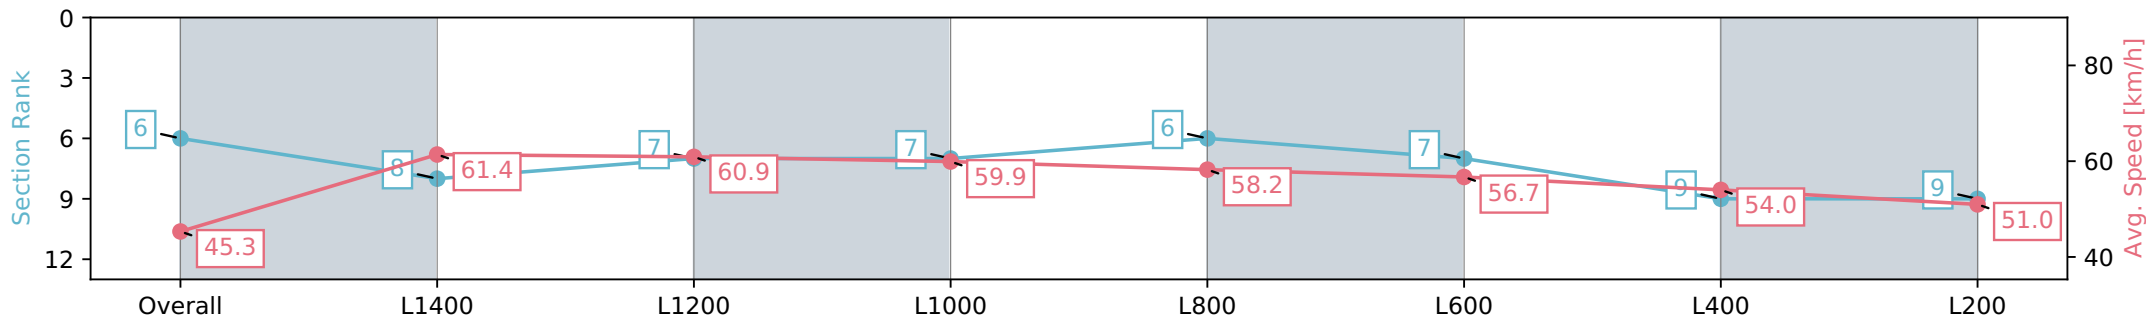

Morphettville Parks SA - Professional

Race 7: AIG Security Handicap - 1550m

20 July 2024 - 3:28PM

Track Rating: Heavy 9, Weather: Overcast, Rail Position: True

Section	Overall	L1400	L1200	L1000	L800	L600	L400	L200
Section Times	1:40.82 [6] (0:11.93)	1:28.89 [8] (0:11.76)	1:17.13 [7] (0:12.08)	1:05.05 [7] (0:12.07)	0:52.98 [6] (0:12.46)	0:40.52 [7] (0:13.01)	0:27.51 [9] (0:13.44)	0:14.07 [9] (0:14.07)
Average Speed [km/h]	45.3	61.4	60.9	59.9	58.2	56.7	54.0	51.0
Top Speed [km/h]	60.1	62.5	61.8	60.8	60.1	57.7	55.5	52.4
Avg. Dist. to Rail [m]	7.7	2.3	3.7	5.3	3.8	4.3	4.7	5.4
Avg. Stride Freq. [Hz]	2.3	2.4	2.4	2.3	2.3	2.3	2.3	2.3
Avg. Stride Length [m]	5.4	7.2	7.2	7.2	7.0	6.9	6.6	6.2