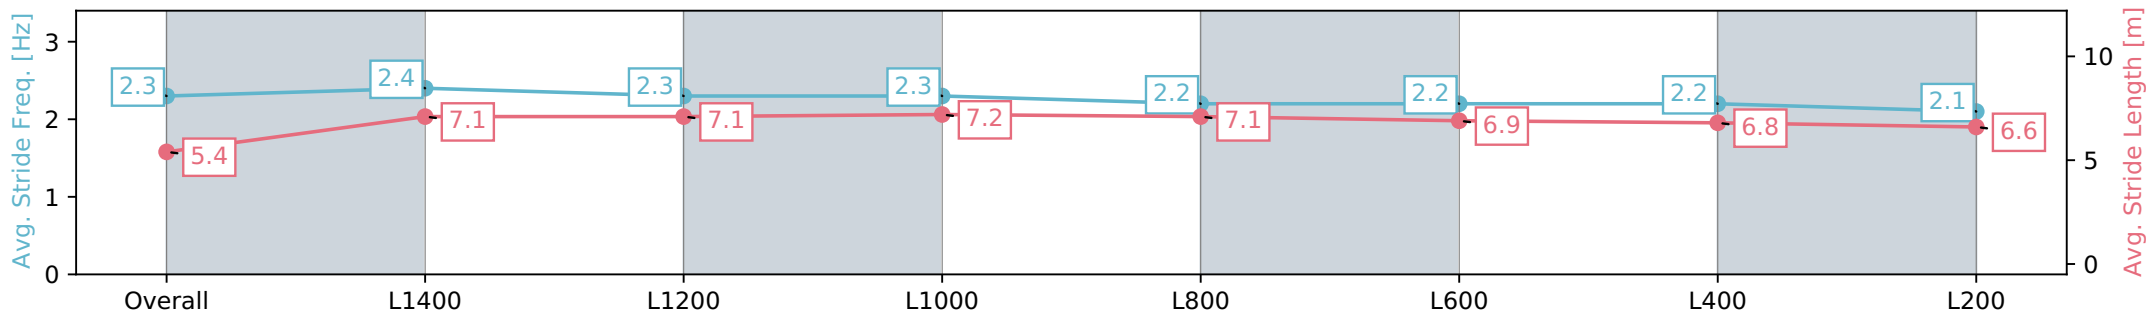

- [] Ranking at each section and finish
- :-:- No data available at this section
- NA No data available

Horse/Jockey Name	STARDEALT/Todd Pannell
Finish Rank	10
Fastest Section Time (Section)	0:11.93 (L1400)
Top Speed [km/h] (Section)	61.7 (L1400)
Race State	Finished

Morphettville Parks SA - Professional

Race 7: AIG Security Handicap - 1550m

20 July 2024 - 3:28PM

Track Rating: Heavy 9, Weather: Overcast, Rail Position: True

Section	Overall	L1400	L1200	L1000	L800	L600	L400	L200
Section Times	1:41.89 [10] (0:11.91)	1:29.98 [7] (0:11.93)	1:18.05 [9] (0:12.26)	1:05.79 [9] (0:12.13)	0:53.66 [9] (0:12.67)	0:40.99 [10] (0:13.30)	0:27.69 [10] (0:13.64)	0:14.05 [10] (0:14.05)
Average Speed [km/h]	45.3	60.4	59.2	59.5	57.1	54.5	52.9	51.0
Top Speed [km/h]	61.0	61.7	61.0	60.5	60.0	55.2	53.9	52.5
Avg. Dist. to Rail [m]	1.8	1.6	1.4	2.3	1.8	1.3	1.5	3.4
Avg. Stride Freq. [Hz]	2.3	2.4	2.3	2.3	2.2	2.2	2.2	2.1
Avg. Stride Length [m]	5.4	7.1	7.1	7.2	7.1	6.9	6.8	6.6

- [] Ranking at each section and finish
- :-:- No data available at this section
- NA No data available