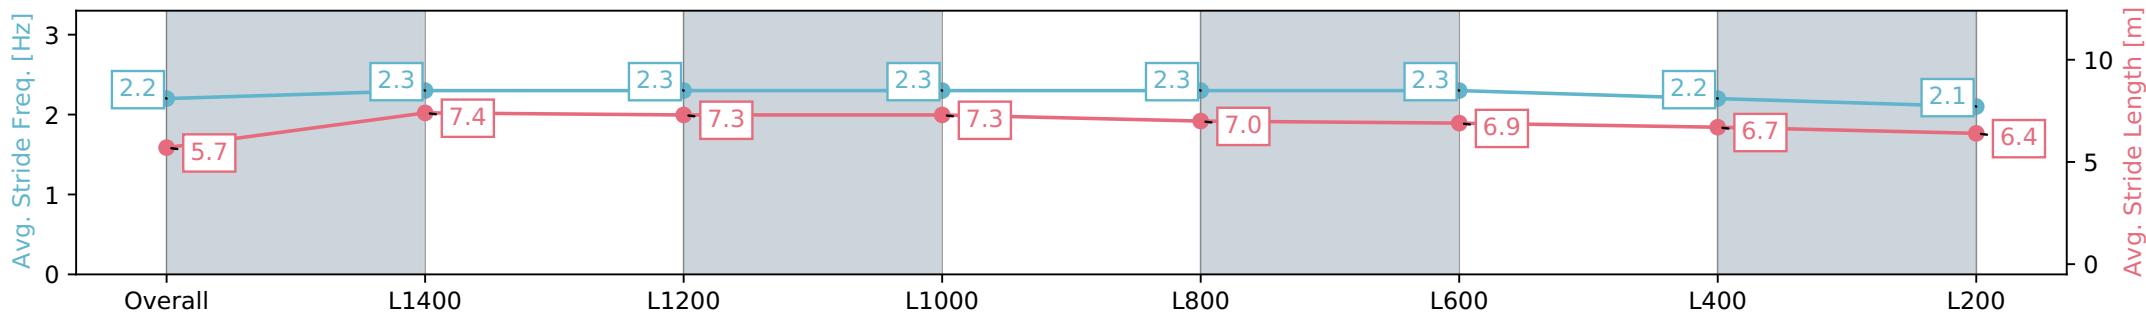

Morphettville Parks SA - Professional

Race 7: AIG Security Handicap - 1550m

20 July 2024 - 3:28PM

Track Rating: Heavy 9, Weather: Overcast, Rail Position: True

Section	Overall	L1400	L1200	L1000	L800	L600	L400	L200
Section Times	1:41.26 [8] (0:11.76)	1:29.50 [6] (0:11.81)	1:17.69 [6] (0:12.19)	1:05.50 [6] (0:12.17)	0:53.33 [8] (0:12.52)	0:40.81 [8] (0:12.74)	0:28.07 [8] (0:13.36)	0:14.71 [8] (0:14.71)
Average Speed [km/h]	45.8	61.1	59.6	59.2	57.6	56.8	54.0	48.6
Top Speed [km/h]	61.2	62.1	60.4	60.5	59.2	57.4	55.6	51.7
Avg. Dist. to Rail [m]	4.9	2.0	1.5	1.7	1.2	0.7	1.5	3.3
Avg. Stride Freq. [Hz]	2.2	2.3	2.3	2.3	2.3	2.3	2.2	2.1
Avg. Stride Length [m]	5.7	7.4	7.3	7.3	7.0	6.9	6.7	6.4