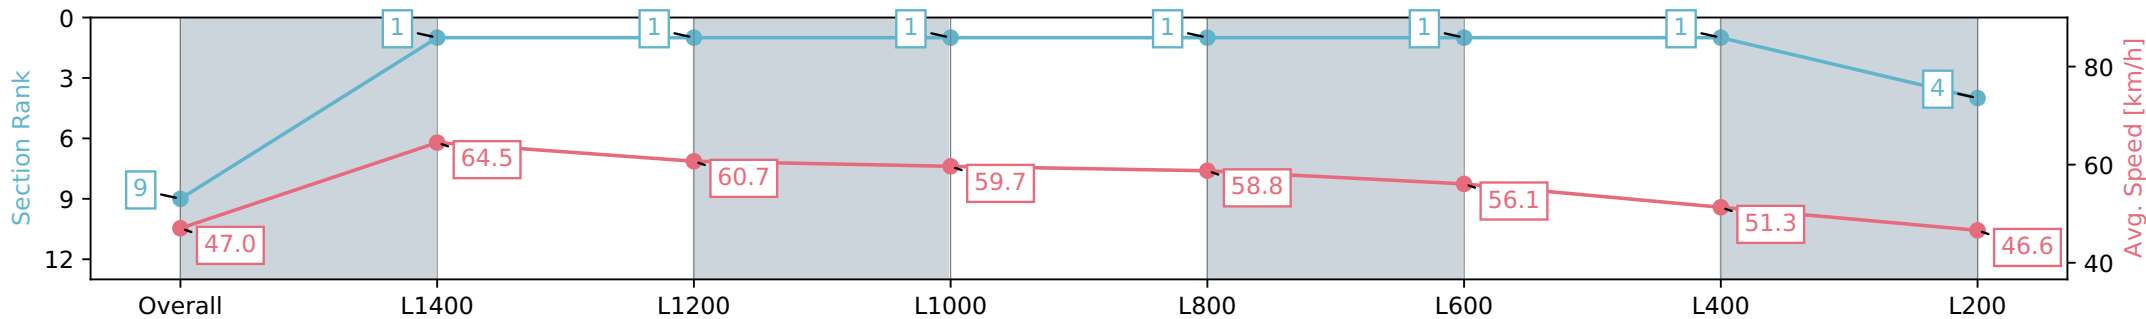

Morphettville Parks SA - Professional

Race 7: AIG Security Handicap - 1550m

20 July 2024 - 3:28PM

Track Rating: Heavy 9, Weather: Overcast, Rail Position: True

Section	Overall	L1400	L1200	L1000	L800	L600	L400	L200
Section Times	1:41.46 [9] (0:11.48)	1:29.98 [1] (0:11.15)	1:18.83 [1] (0:11.97)	1:06.86 [1] (0:12.10)	0:54.76 [1] (0:12.31)	0:42.45 [1] (0:12.98)	0:29.47 [1] (0:14.11)	0:15.36 [4] (0:15.36)
Average Speed [km/h]	47.0	64.5	60.7	59.7	58.8	56.1	51.3	46.6
Top Speed [km/h]	64.4	65.5	63.3	60.2	60.4	57.6	54.2	49.0
Avg. Dist. to Rail [m]	2.8	0.6	1.4	3.0	2.0	2.0	2.2	1.8
Avg. Stride Freq. [Hz]	2.3	2.4	2.3	2.2	2.3	2.2	2.1	2.0
Avg. Stride Length [m]	5.5	7.6	7.5	7.4	7.2	7.0	6.7	6.3

- [] Ranking at each section and finish
- :-:- No data available at this section
- NA No data available

Horse/Jockey Name	STARDEALT/Todd Pannell
Finish Rank	10
Fastest Section Time (Section)	0:11.93 (L1400)
Top Speed [km/h] (Section)	61.7 (L1400)
Race State	Finished