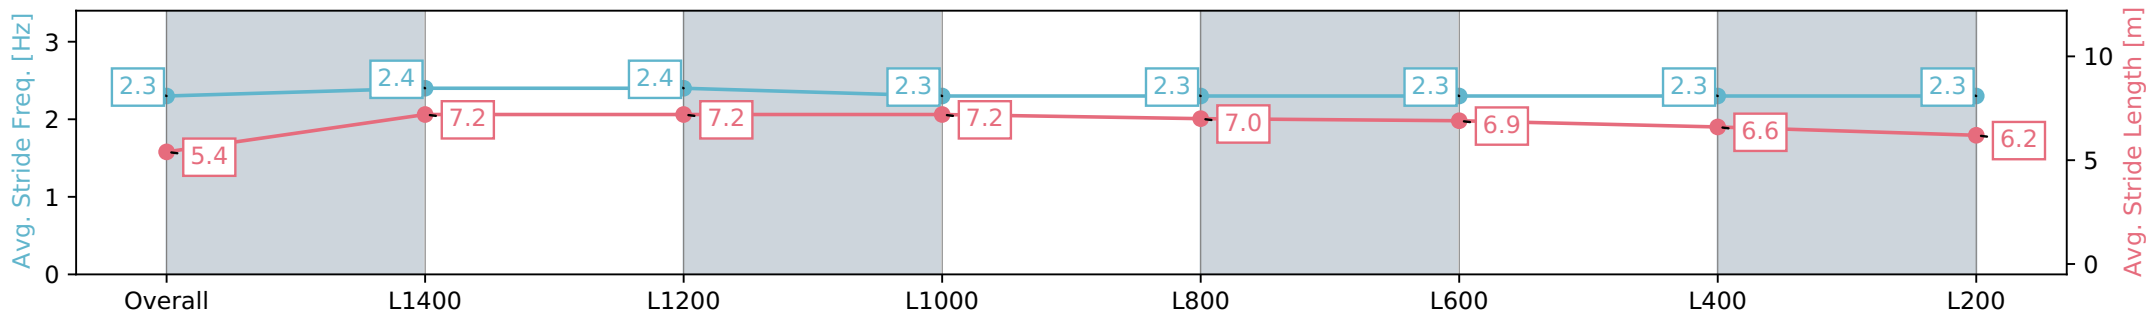

Morphettville Parks SA - Professional

Race 7: AIG Security Handicap - 1550m

20 July 2024 - 3:28PM

Track Rating: Heavy 9, Weather: Overcast, Rail Position: True

Section	Overall	L1400	L1200	L1000	L800	L600	L400	L200
Section Times	1:40.82 [6] (0:11.93)	1:28.89 [8] (0:11.76)	1:17.13 [7] (0:12.08)	1:05.05 [7] (0:12.07)	0:52.98 [6] (0:12.46)	0:40.52 [7] (0:13.01)	0:27.51 [9] (0:13.44)	0:14.07 [9] (0:14.07)
Average Speed [km/h]	45.3	61.4	60.9	59.9	58.2	56.7	54.0	51.0
Top Speed [km/h]	60.1	62.5	61.8	60.8	60.1	57.7	55.5	52.4
Avg. Dist. to Rail [m]	7.7	2.3	3.7	5.3	3.8	4.3	4.7	5.4
Avg. Stride Freq. [Hz]	2.3	2.4	2.4	2.3	2.3	2.3	2.3	2.3
Avg. Stride Length [m]	5.4	7.2	7.2	7.2	7.0	6.9	6.6	6.2