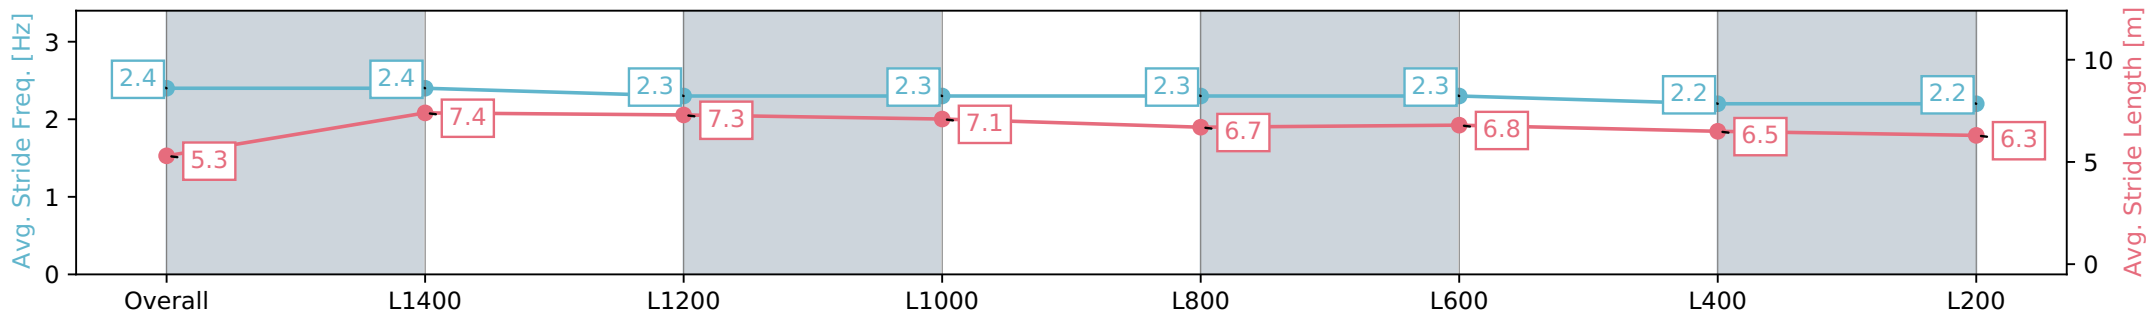

Morphettville Parks SA - Professional

Race 7: AIG Security Handicap - 1550m

20 July 2024 - 3:28PM

Track Rating: Heavy 9, Weather: Overcast, Rail Position: True

Section	Overall	L1400	L1200	L1000	L800	L600	L400	L200
Section Times	1:40.98 [7] (0:11.57)	1:29.40 [3] (0:11.30)	1:18.10 [2] (0:11.87)	1:06.23 [2] (0:12.08)	0:54.15 [2] (0:12.46)	0:41.69 [2] (0:13.13)	0:28.56 [2] (0:13.94)	0:14.62 [6] (0:14.62)
Average Speed [km/h]	46.6	63.8	60.9	59.7	58.0	55.4	51.9	49.0
Top Speed [km/h]	64.2	64.3	62.3	60.2	59.7	56.4	54.9	50.3
Avg. Dist. to Rail [m]	3.7	1.4	0.6	2.1	2.3	2.1	3.3	3.8
Avg. Stride Freq. [Hz]	2.4	2.4	2.3	2.3	2.3	2.3	2.2	2.2
Avg. Stride Length [m]	5.3	7.4	7.3	7.1	6.7	6.8	6.5	6.3