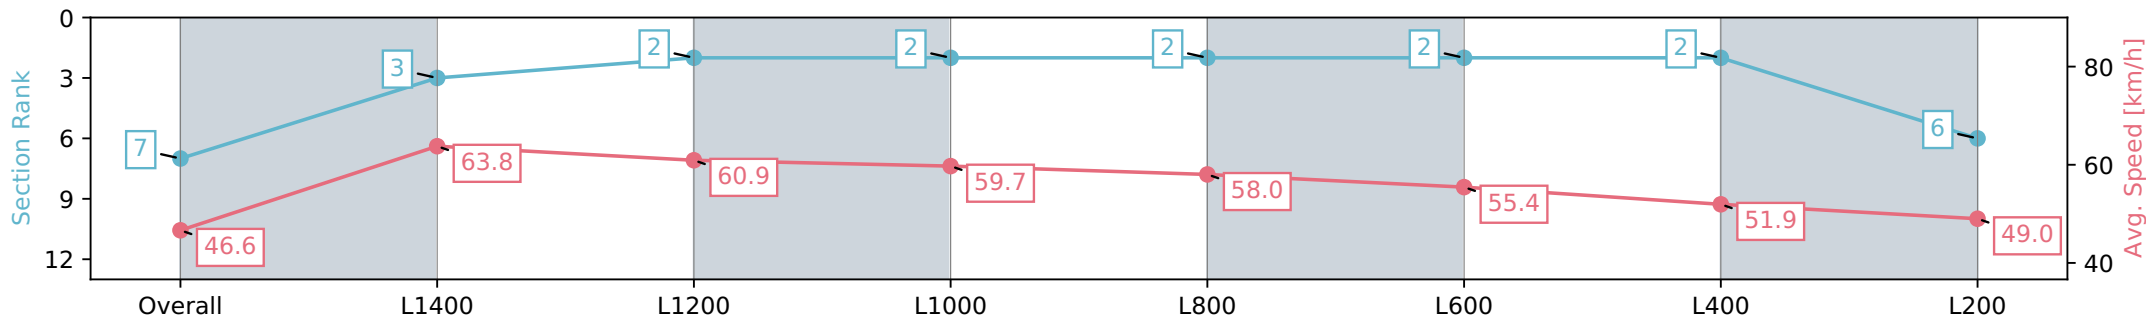

Morphettville Parks SA - Professional

Race 7: AIG Security Handicap - 1550m

20 July 2024 - 3:28PM

Track Rating: Heavy 9, Weather: Overcast, Rail Position: True

Section	Overall	L1400	L1200	L1000	L800	L600	L400	L200
Section Times	1:40.98 [7] (0:11.57)	1:29.40 [3] (0:11.30)	1:18.10 [2] (0:11.87)	1:06.23 [2] (0:12.08)	0:54.15 [2] (0:12.46)	0:41.69 [2] (0:13.13)	0:28.56 [2] (0:13.94)	0:14.62 [6] (0:14.62)
Average Speed [km/h]	46.6	63.8	60.9	59.7	58.0	55.4	51.9	49.0
Top Speed [km/h]	64.2	64.3	62.3	60.2	59.7	56.4	54.9	50.3
Avg. Dist. to Rail [m]	3.7	1.4	0.6	2.1	2.3	2.1	3.3	3.8
Avg. Stride Freq. [Hz]	2.4	2.4	2.3	2.3	2.3	2.3	2.2	2.2
Avg. Stride Length [m]	5.3	7.4	7.3	7.1	6.7	6.8	6.5	6.3