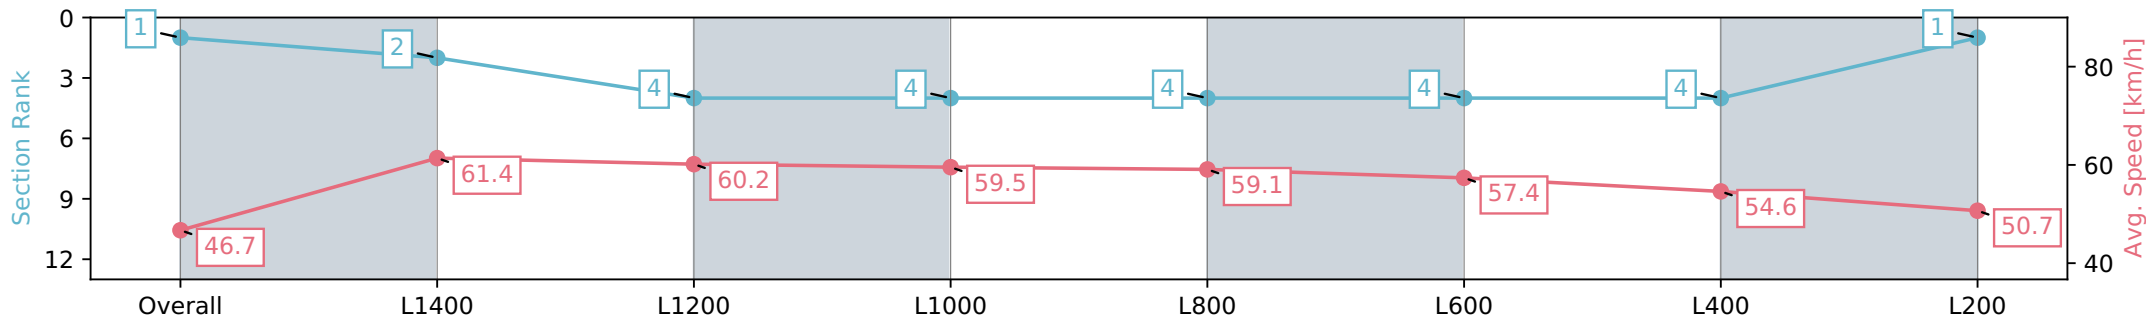

Race 7: AIG Security Handicap - 1550m

20 July 2024 - 3:28PM

Track Rating: Heavy 9, Weather: Overcast, Rail Position: True

Section	Overall	L1400	L1200	L1000	L800	L600	L400	L200
Section Times	1:39.94 [1] (0:11.56)	1:28.38 [2] (0:11.74)	1:16.64 [4] (0:12.11)	1:04.53 [4] (0:12.12)	0:52.41 [4] (0:12.25)	0:40.16 [4] (0:12.78)	0:27.38 [4] (0:13.24)	0:14.14 [1] (0:14.14)
Average Speed [km/h]	46.7	61.4	60.2	59.5	59.1	57.4	54.6	50.7
Top Speed [km/h]	62.0	62.0	61.6	60.2	60.3	59.4	56.6	53.0
Avg. Dist. to Rail [m]	3.0	0.8	1.9	3.3	2.2	3.1	3.6	5.7
Avg. Stride Freq. [Hz]	2.4	2.5	2.4	2.4	2.4	2.4	2.3	2.3
Avg. Stride Length [m]	5.3	6.9	6.9	7.0	7.0	6.6	6.5	6.2