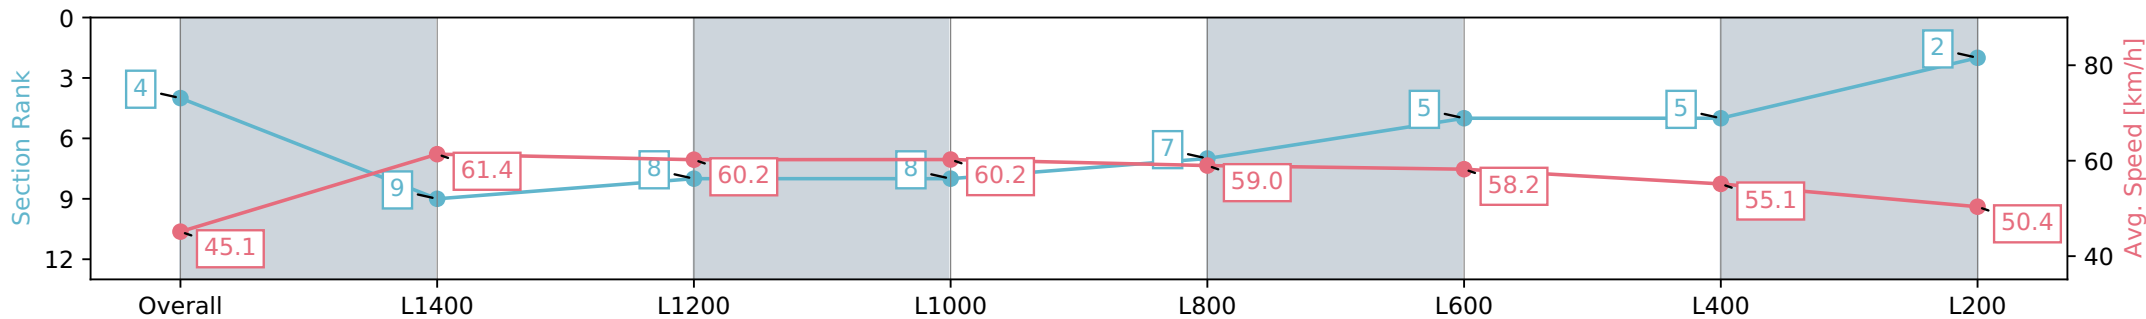

Morphettville Parks SA - Professional

Race 7: AIG Security Handicap - 1550m

20 July 2024 - 3:28PM

Track Rating: Heavy 9, Weather: Overcast, Rail Position: True

Section	Overall	L1400	L1200	L1000	L800	L600	L400	L200
Section Times	1:40.16 [4] (0:11.97)	1:28.19 [9] (0:11.76)	1:16.43 [8] (0:12.15)	1:04.28 [8] (0:12.00)	0:52.28 [7] (0:12.27)	0:40.01 [5] (0:12.60)	0:27.41 [5] (0:13.19)	0:14.22 [2] (0:14.22)
Average Speed [km/h]	45.1	61.4	60.2	60.2	59.0	58.2	55.1	50.4
Top Speed [km/h]	60.5	63.0	61.5	62.5	60.9	59.6	56.8	53.3
Avg. Dist. to Rail [m]	5.6	2.2	2.7	4.0	3.0	3.2	5.3	7.0
Avg. Stride Freq. [Hz]	2.3	2.4	2.4	2.4	2.3	2.4	2.3	2.3
Avg. Stride Length [m]	5.4	6.8	7.0	7.1	7.0	6.8	6.6	6.2