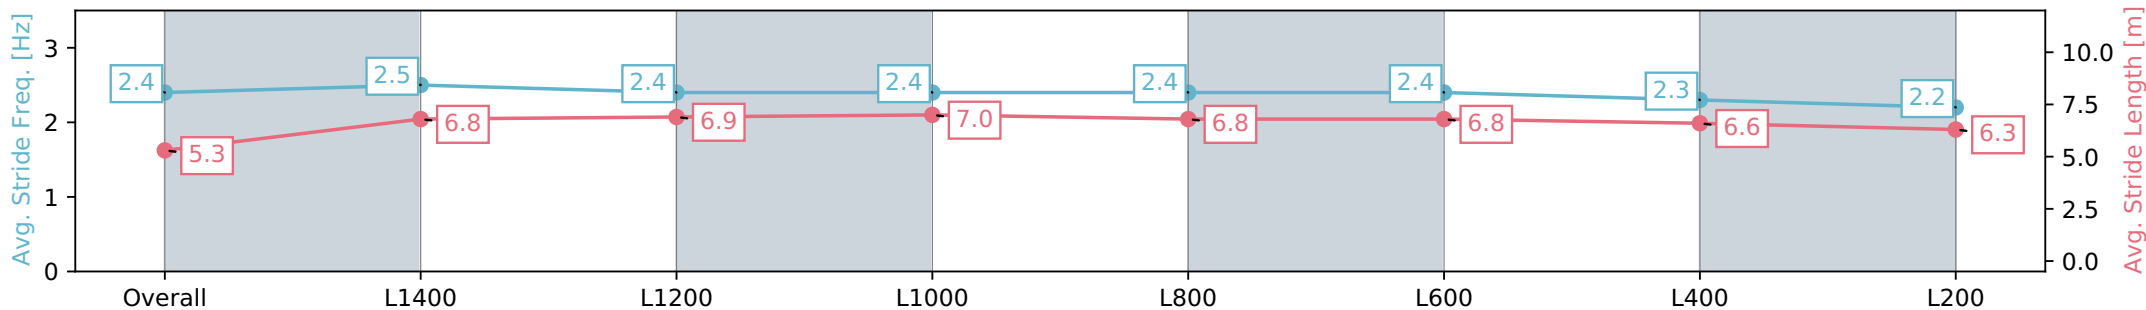

Morphettville Parks SA - Professional

Race 7: AIG Security Handicap - 1550m

20 July 2024 - 3:28PM

Track Rating: Heavy 9, Weather: Overcast, Rail Position: True

Section	Overall	L1400	L1200	L1000	L800	L600	L400	L200
Section Times	1:40.10 [3] (0:11.70)	1:28.40 [5] (0:11.71)	1:16.69 [5] (0:12.17)	1:04.52 [5] (0:12.10)	0:52.42 [5] (0:12.50)	0:39.92 [6] (0:12.65)	0:27.27 [6] (0:13.31)	0:13.96 [5] (0:13.96)
Average Speed [km/h]	46.2	61.5	60.2	59.8	58.2	58.4	54.6	51.4
Top Speed [km/h]	60.6	62.7	61.1	60.7	60.0	61.3	55.8	53.6
Avg. Dist. to Rail [m]	8.9	2.9	3.0	4.5	3.9	4.9	5.8	7.6
Avg. Stride Freq. [Hz]	2.4	2.5	2.4	2.4	2.4	2.4	2.3	2.2
Avg. Stride Length [m]	5.3	6.8	6.9	7.0	6.8	6.8	6.6	6.3