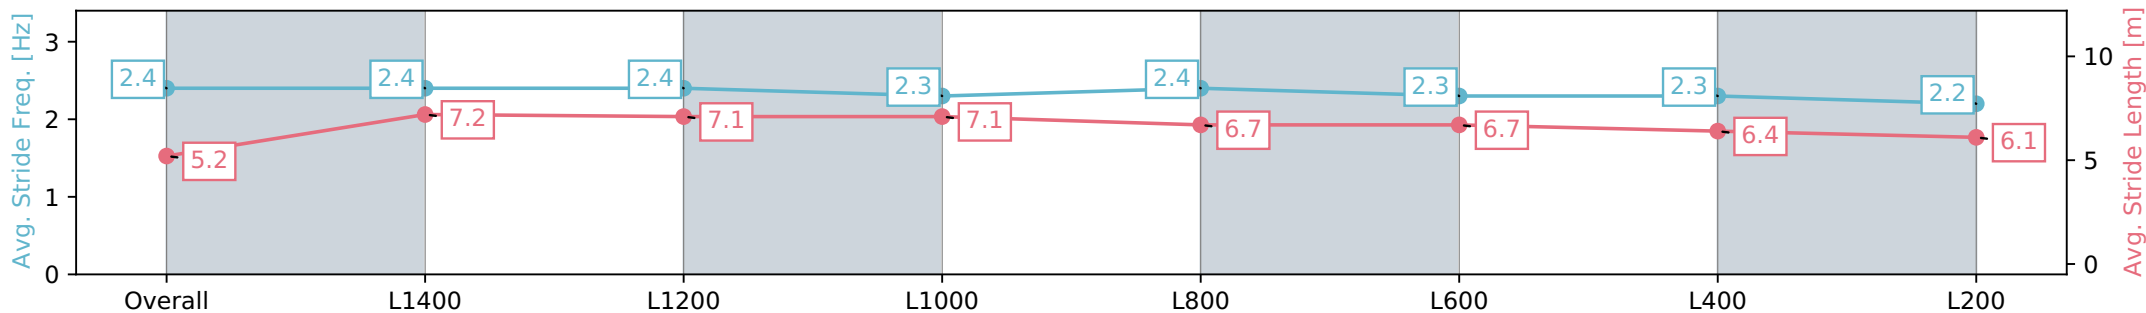

Morphettville Parks SA - Professional

Race 7: AIG Security Handicap - 1550m

20 July 2024 - 3:28PM

Track Rating: Heavy 9, Weather: Overcast, Rail Position: True

Section	Overall	L1400	L1200	L1000	L800	L600	L400	L200
Section Times	1:40.09 [2] (0:11.67)	1:28.42 [4] (0:11.50)	1:16.92 [3] (0:11.99)	1:04.93 [3] (0:12.10)	0:52.83 [3] (0:12.40)	0:40.43 [3] (0:12.79)	0:27.64 [3] (0:13.49)	0:14.15 [3] (0:14.15)
Average Speed [km/h]	46.4	62.6	60.6	59.6	58.3	57.3	53.8	50.7
Top Speed [km/h]	62.2	63.6	62.0	60.3	59.7	58.3	56.8	52.8
Avg. Dist. to Rail [m]	6.0	1.7	1.4	2.4	2.4	3.2	4.0	4.4
Avg. Stride Freq. [Hz]	2.4	2.4	2.4	2.3	2.4	2.3	2.3	2.2
Avg. Stride Length [m]	5.2	7.2	7.1	7.1	6.7	6.7	6.4	6.1