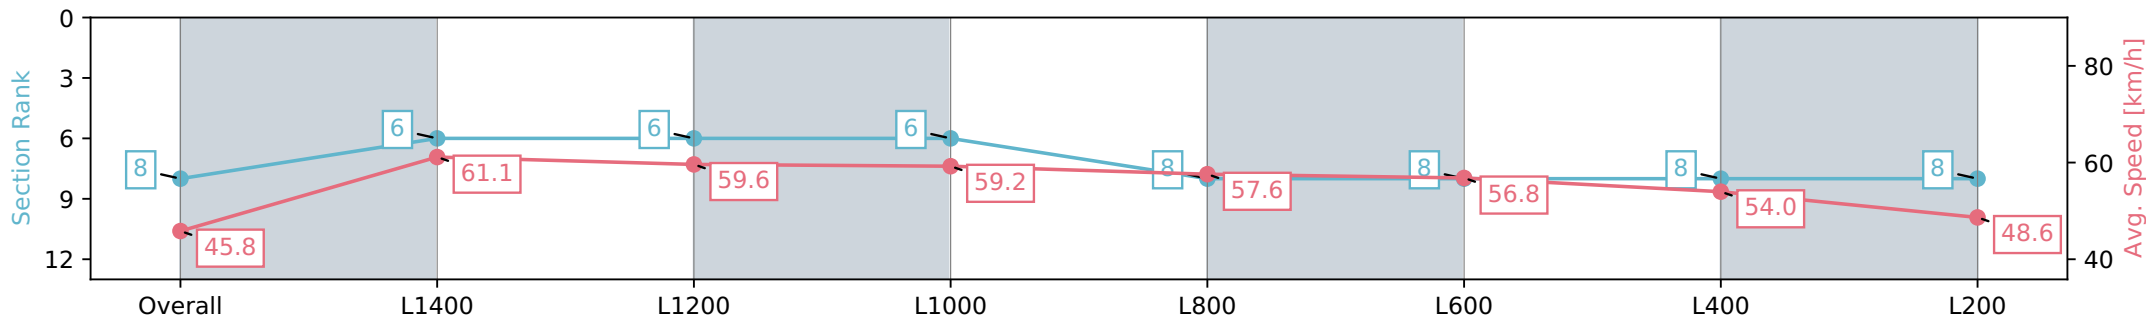

Morphettville Parks SA - Professional

Race 7: AIG Security Handicap - 1550m

20 July 2024 - 3:28PM

Track Rating: Heavy 9, Weather: Overcast, Rail Position: True

Section	Overall	L1400	L1200	L1000	L800	L600	L400	L200
Section Times	1:41.26 [8] (0:11.76)	1:29.50 [6] (0:11.81)	1:17.69 [6] (0:12.19)	1:05.50 [6] (0:12.17)	0:53.33 [8] (0:12.52)	0:40.81 [8] (0:12.74)	0:28.07 [8] (0:13.36)	0:14.71 [8] (0:14.71)
Average Speed [km/h]	45.8	61.1	59.6	59.2	57.6	56.8	54.0	48.6
Top Speed [km/h]	61.2	62.1	60.4	60.5	59.2	57.4	55.6	51.7
Avg. Dist. to Rail [m]	4.9	2.0	1.5	1.7	1.2	0.7	1.5	3.3
Avg. Stride Freq. [Hz]	2.2	2.3	2.3	2.3	2.3	2.3	2.2	2.1
Avg. Stride Length [m]	5.7	7.4	7.3	7.3	7.0	6.9	6.7	6.4