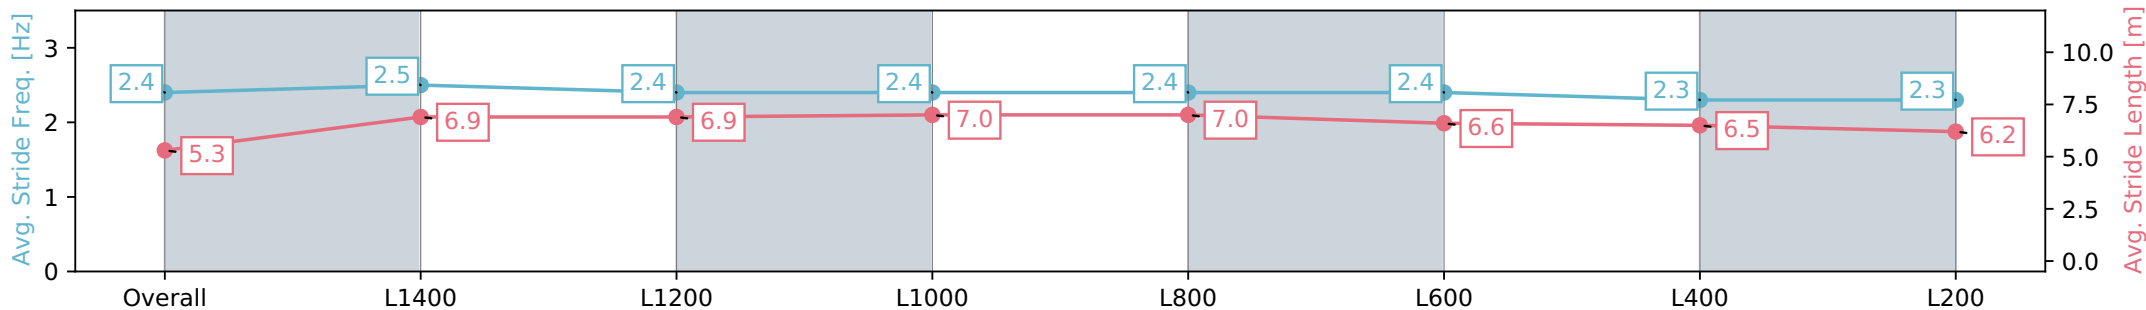

Race 7: AIG Security Handicap - 1550m

20 July 2024 - 3:28PM

Track Rating: Heavy 9, Weather: Overcast, Rail Position: True

Section	Overall	L1400	L1200	L1000	L800	L600	L400	L200
Section Times	1:39.94 [1] (0:11.56)	1:28.38 [2] (0:11.74)	1:16.64 [4] (0:12.11)	1:04.53 [4] (0:12.12)	0:52.41 [4] (0:12.25)	0:40.16 [4] (0:12.78)	0:27.38 [4] (0:13.24)	0:14.14 [1] (0:14.14)
Average Speed [km/h]	46.7	61.4	60.2	59.5	59.1	57.4	54.6	50.7
Top Speed [km/h]	62.0	62.0	61.6	60.2	60.3	59.4	56.6	53.0
Avg. Dist. to Rail [m]	3.0	0.8	1.9	3.3	2.2	3.1	3.6	5.7
Avg. Stride Freq. [Hz]	2.4	2.5	2.4	2.4	2.4	2.4	2.3	2.3
Avg. Stride Length [m]	5.3	6.9	6.9	7.0	7.0	6.6	6.5	6.2