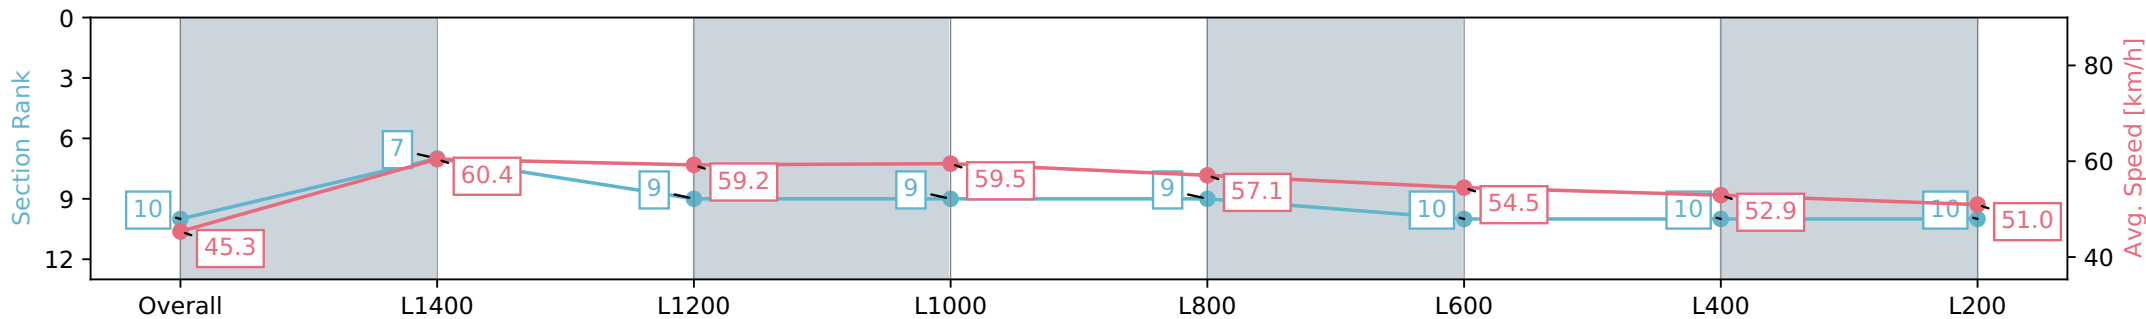

- [] Ranking at each section and finish
- :-:- No data available at this section
- NA No data available

Horse/Jockey Name	STARDEALT/Todd Pannell
Finish Rank	10
Fastest Section Time (Section)	0:11.93 (L1400)
Top Speed [km/h] (Section)	61.7 (L1400)
Race State	Finished

Morphettville Parks SA - Professional

Race 7: AIG Security Handicap - 1550m

20 July 2024 - 3:28PM

Track Rating: Heavy 9, Weather: Overcast, Rail Position: True

Section	Overall	L1400	L1200	L1000	L800	L600	L400	L200
Section Times	1:41.89 [10] (0:11.91)	1:29.98 [7] (0:11.93)	1:18.05 [9] (0:12.26)	1:05.79 [9] (0:12.13)	0:53.66 [9] (0:12.67)	0:40.99 [10] (0:13.30)	0:27.69 [10] (0:13.64)	0:14.05 [10] (0:14.05)
Average Speed [km/h]	45.3	60.4	59.2	59.5	57.1	54.5	52.9	51.0
Top Speed [km/h]	61.0	61.7	61.0	60.5	60.0	55.2	53.9	52.5
Avg. Dist. to Rail [m]	1.8	1.6	1.4	2.3	1.8	1.3	1.5	3.4
Avg. Stride Freq. [Hz]	2.3	2.4	2.3	2.3	2.2	2.2	2.2	2.1
Avg. Stride Length [m]	5.4	7.1	7.1	7.2	7.1	6.9	6.8	6.6