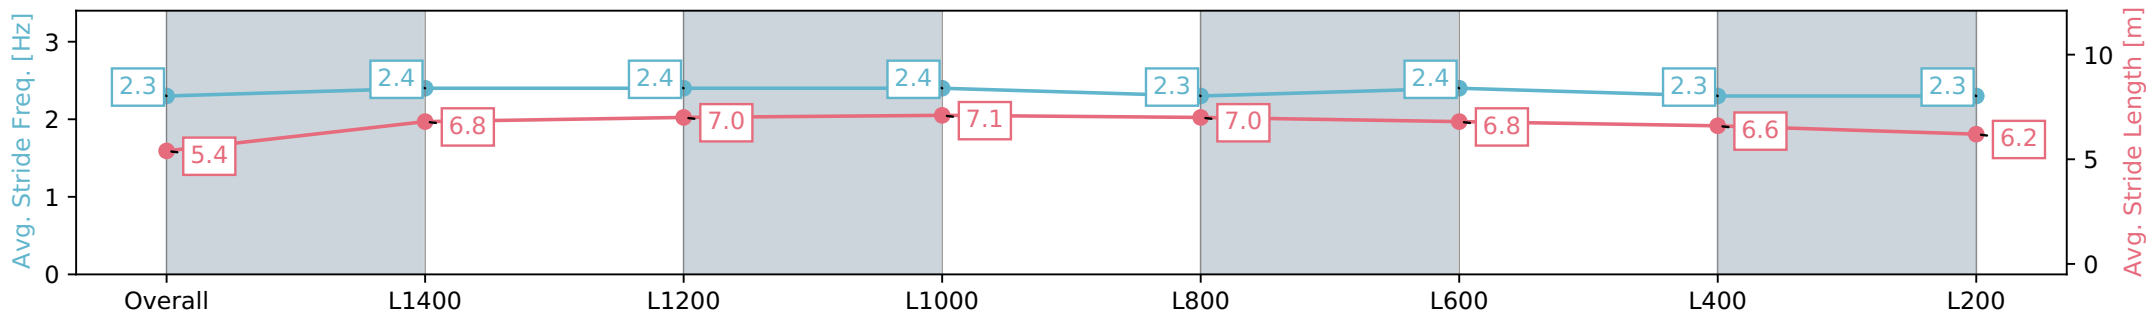

Morphettville Parks SA - Professional

Race 7: AIG Security Handicap - 1550m

20 July 2024 - 3:28PM

Track Rating: Heavy 9, Weather: Overcast, Rail Position: True

Section	Overall	L1400	L1200	L1000	L800	L600	L400	L200
Section Times	1:40.16 [4] (0:11.97)	1:28.19 [9] (0:11.76)	1:16.43 [8] (0:12.15)	1:04.28 [8] (0:12.00)	0:52.28 [7] (0:12.27)	0:40.01 [5] (0:12.60)	0:27.41 [5] (0:13.19)	0:14.22 [2] (0:14.22)
Average Speed [km/h]	45.1	61.4	60.2	60.2	59.0	58.2	55.1	50.4
Top Speed [km/h]	60.5	63.0	61.5	62.5	60.9	59.6	56.8	53.3
Avg. Dist. to Rail [m]	5.6	2.2	2.7	4.0	3.0	3.2	5.3	7.0
Avg. Stride Freq. [Hz]	2.3	2.4	2.4	2.4	2.3	2.4	2.3	2.3
Avg. Stride Length [m]	5.4	6.8	7.0	7.1	7.0	6.8	6.6	6.2