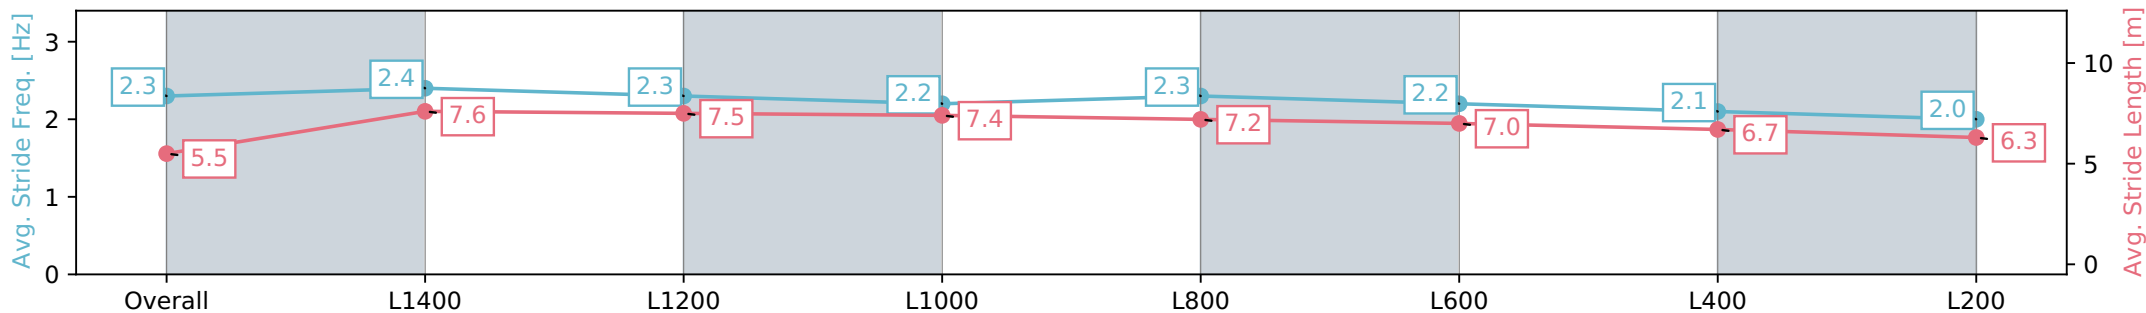

Morphettville Parks SA - Professional

Race 7: AIG Security Handicap - 1550m

20 July 2024 - 3:28PM

Track Rating: Heavy 9, Weather: Overcast, Rail Position: True

Section	Overall	L1400	L1200	L1000	L800	L600	L400	L200
Section Times	1:41.46 [9] (0:11.48)	1:29.98 [1] (0:11.15)	1:18.83 [1] (0:11.97)	1:06.86 [1] (0:12.10)	0:54.76 [1] (0:12.31)	0:42.45 [1] (0:12.98)	0:29.47 [1] (0:14.11)	0:15.36 [4] (0:15.36)
Average Speed [km/h]	47.0	64.5	60.7	59.7	58.8	56.1	51.3	46.6
Top Speed [km/h]	64.4	65.5	63.3	60.2	60.4	57.6	54.2	49.0
Avg. Dist. to Rail [m]	2.8	0.6	1.4	3.0	2.0	2.0	2.2	1.8
Avg. Stride Freq. [Hz]	2.3	2.4	2.3	2.2	2.3	2.2	2.1	2.0
Avg. Stride Length [m]	5.5	7.6	7.5	7.4	7.2	7.0	6.7	6.3

- [] Ranking at each section and finish
- :-:- No data available at this section
- NA No data available

Horse/Jockey Name	STARDEALT/Todd Pannell
Finish Rank	10
Fastest Section Time (Section)	0:11.93 (L1400)
Top Speed [km/h] (Section)	61.7 (L1400)
Race State	Finished