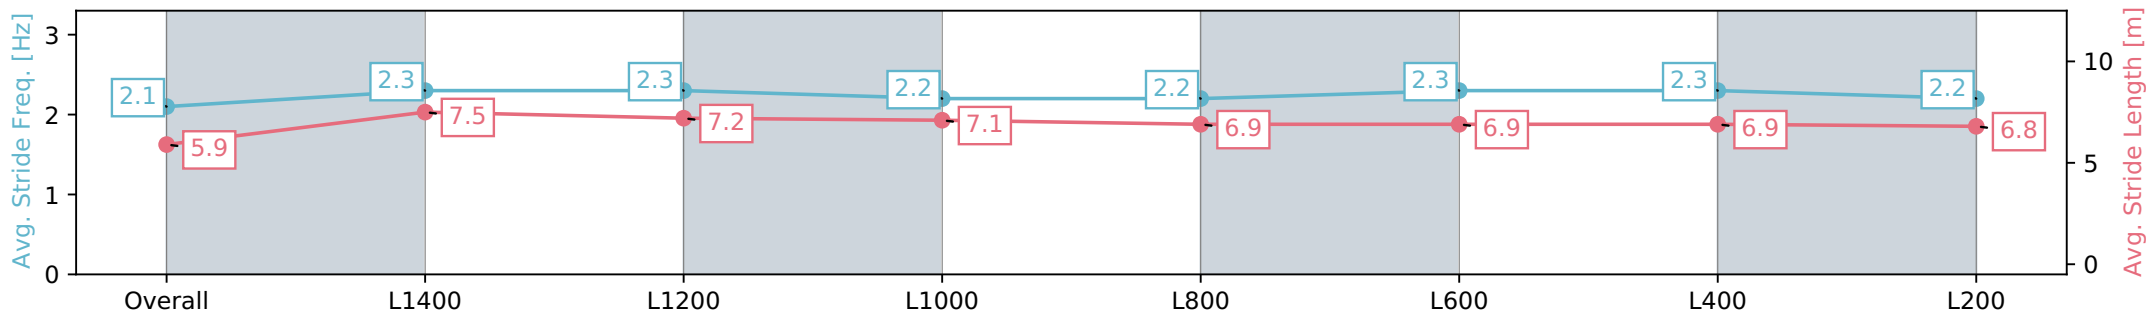

Morphettville Parks SA - Professional

Race 6: Peter Elberg Funerals Handicap - 1550m

20 July 2024 - 2:47PM

Track Rating: Heavy 9, Weather: Overcast, Rail Position: True

Section	Overall	L1400	L1200	L1000	L800	L600	L400	L200
Section Times	1:39.30 [5] (0:12.03)	1:27.27 [2] (0:11.90)	1:15.37 [2] (0:12.00)	1:03.37 [2] (0:12.08)	0:51.29 [2] (0:12.56)	0:38.73 [2] (0:12.50)	0:26.23 [2] (0:12.77)	0:13.46 [3] (0:13.46)
Average Speed [km/h]	45.0	60.5	60.8	59.8	57.6	58.6	56.6	53.2
Top Speed [km/h]	59.1	61.9	61.4	60.6	59.5	59.1	57.7	55.1
Avg. Dist. to Rail [m]	4.3	3.0	2.4	3.5	2.7	2.6	2.7	3.3
Avg. Stride Freq. [Hz]	2.1	2.3	2.3	2.2	2.2	2.3	2.3	2.2
Avg. Stride Length [m]	5.9	7.5	7.2	7.1	6.9	6.9	6.9	6.8