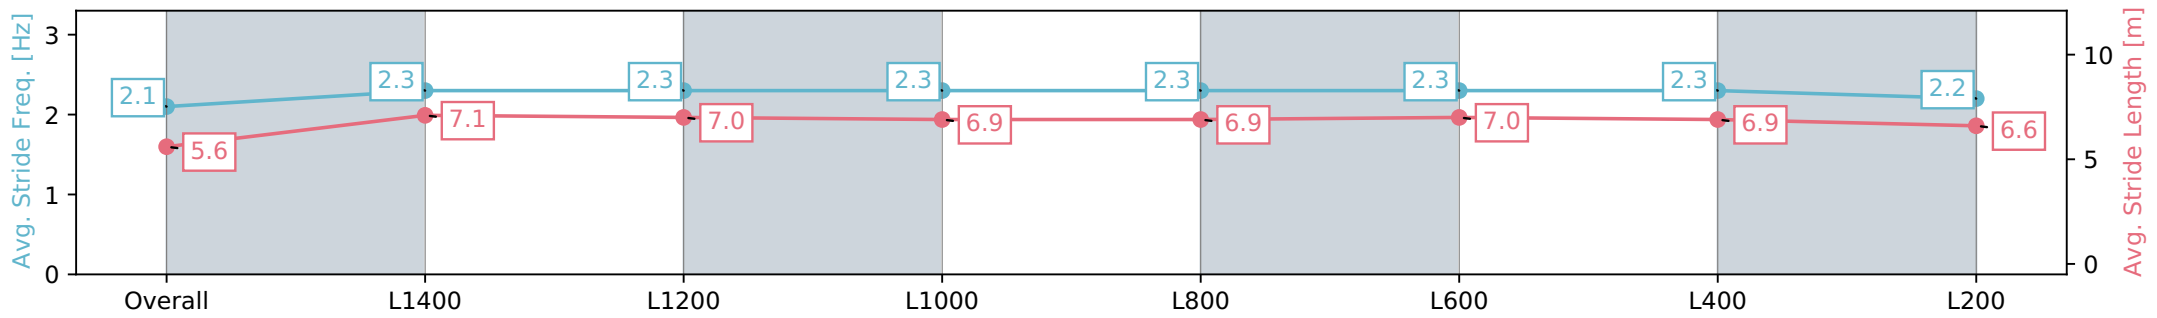

Morphettville Parks SA - Professional
 Race 6: Peter Elberg Funerals Handicap - 1550m
 20 July 2024 - 2:47PM
 Track Rating: Heavy 9, Weather: Overcast, Rail Position: True

Section	Overall	L1400	L1200	L1000	L800	L600	L400	L200
Section Times	1:39.72 [8] (0:12.21)	1:27.51 [6] (0:12.28)	1:15.23 [9] (0:12.32)	1:02.91 [9] (0:12.14)	0:50.77 [9] (0:12.39)	0:38.38 [9] (0:12.38)	0:26.00 [8] (0:12.86)	0:13.14 [8] (0:13.14)
Average Speed [km/h]	44.4	58.7	59.3	59.5	58.3	58.5	56.1	54.6
Top Speed [km/h]	59.2	59.2	60.2	60.6	59.6	59.0	57.6	55.8
Avg. Dist. to Rail [m]	5.6	3.3	2.6	2.6	1.3	1.1	1.3	5.4
Avg. Stride Freq. [Hz]	2.2	2.3	2.3	2.3	2.3	2.3	2.3	2.3
Avg. Stride Length [m]	5.5	6.9	6.9	6.9	6.9	6.6	6.6	6.5

Report Created: Sat 20 July 2024 15:35:11 GMT+10 (Note: Timing is based on positional data)

- [] Ranking at each section and finish
- :-:- No data available at this section
- NA No data available

Horse/Jockey Name	SILENT DON/Ben Price
Finish Rank	9
Fastest Section Time (Section)	0:12.11 (L1200)
Top Speed [km/h] (Section)	60.8 (L1200)
Race State	Finished

Morphettville Parks SA - Professional
 Race 6: Peter Elberg Funerals Handicap - 1550m
 20 July 2024 - 2:47PM
 Track Rating: Heavy 9, Weather: Overcast, Rail Position: True

Section	Overall	L1400	L1200	L1000	L800	L600	L400	L200
Section Times	1:40.02 [9] (0:12.28)	1:27.74 [7] (0:12.18)	1:15.56 [8] (0:12.11)	1:03.45 [8] (0:12.28)	0:51.16 [8] (0:12.45)	0:38.71 [8] (0:12.56)	0:26.15 [9] (0:12.81)	0:13.34 [9] (0:13.34)
Average Speed [km/h]	44.0	59.2	60.1	58.8	58.1	58.8	56.8	53.7
Top Speed [km/h]	59.4	60.0	60.8	59.6	59.0	59.7	58.0	55.9
Avg. Dist. to Rail [m]	2.6	1.4	1.9	3.3	2.9	4.4	4.8	6.8
Avg. Stride Freq. [Hz]	2.1	2.3	2.3	2.3	2.3	2.3	2.3	2.2
Avg. Stride Length [m]	5.6	7.1	7.0	6.9	6.9	7.0	6.9	6.6