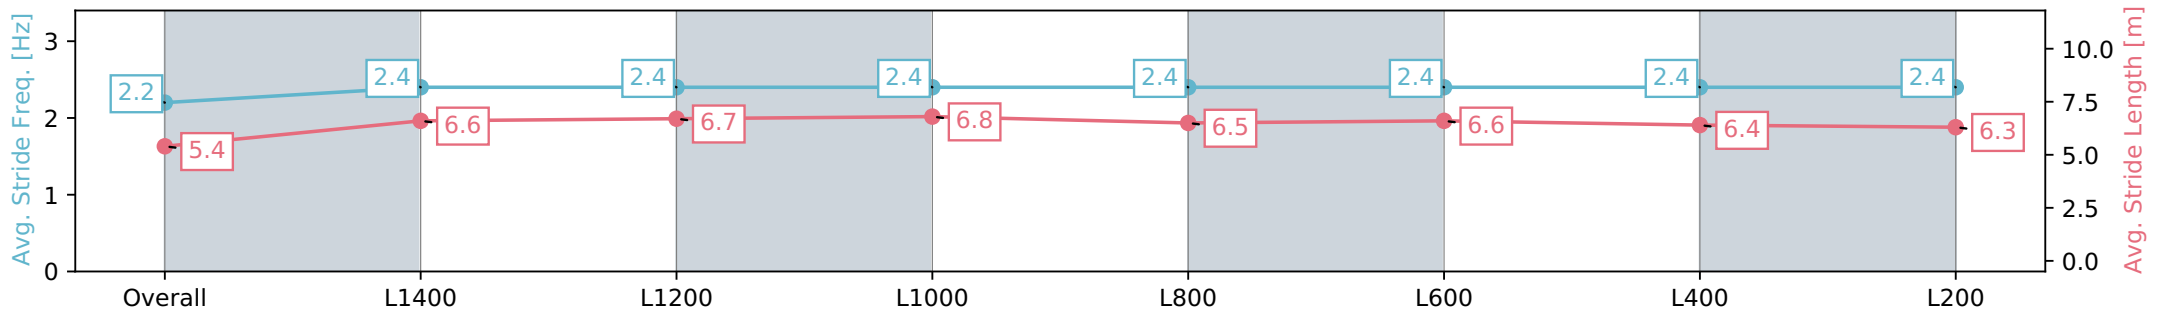

Report Created: Sat 20 July 2024 15:34:55 GMT+10 (Note: Timing is based on positional data)

- [] Ranking at each section and finish
- :-:- No data available at this section
- NA No data available

Horse/Jockey Name	CROWN MINT/Alana Livesey
Finish Rank	4
Fastest Section Time (Section)	0:12.02 (L1400)
Top Speed [km/h] (Section)	60.6 (L1400)
Race State	Finished

Morphettville Parks SA - Professional
 Race 6: Peter Elberg Funerals Handicap - 1550m
 20 July 2024 - 2:47PM
 Track Rating: Heavy 9, Weather: Overcast, Rail Position: True

Section	Overall	L1400	L1200	L1000	L800	L600	L400	L200
Section Times	1:39.17 [4] (0:12.35)	1:26.82 [9] (0:12.02)	1:14.80 [6] (0:12.10)	1:02.70 [7] (0:12.14)	0:50.56 [7] (0:12.51)	0:38.05 [7] (0:12.49)	0:25.56 [6] (0:12.66)	0:12.90 [6] (0:12.90)
Average Speed [km/h]	43.9	60.0	59.8	59.5	57.8	58.3	57.0	55.6
Top Speed [km/h]	60.4	60.6	60.5	60.4	58.5	59.0	57.5	56.8
Avg. Dist. to Rail [m]	5.5	1.1	1.2	2.6	2.2	1.9	1.5	1.4
Avg. Stride Freq. [Hz]	2.2	2.4	2.4	2.4	2.4	2.4	2.4	2.4
Avg. Stride Length [m]	5.4	6.6	6.7	6.8	6.5	6.6	6.4	6.3