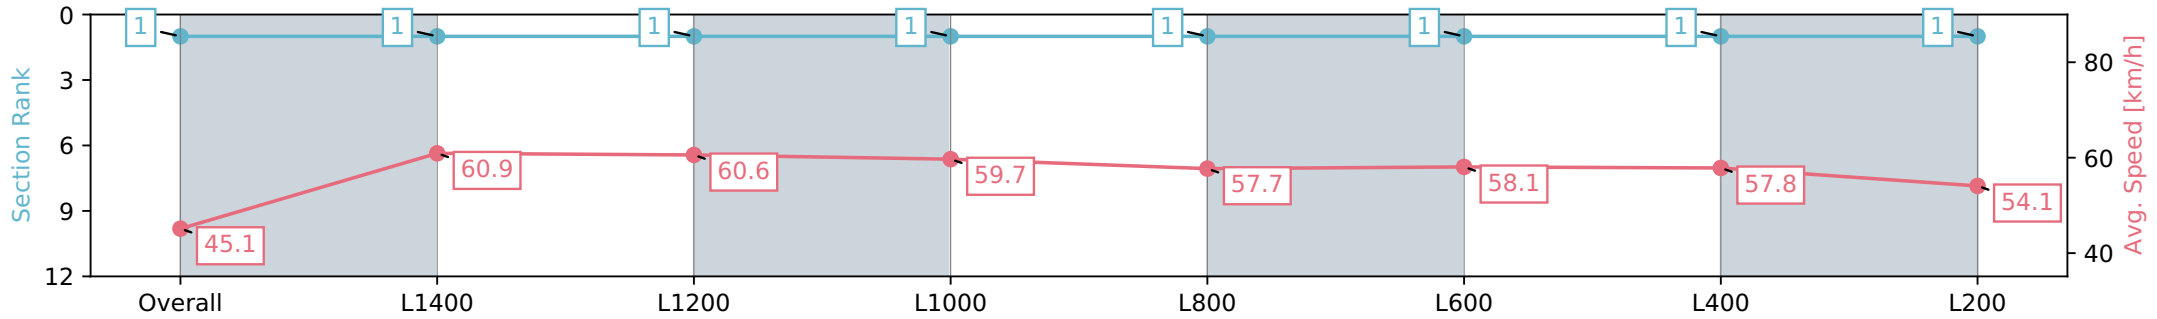

Horse/Jockey Name	WILLYBEAFCTOR/Nichola Yuen
Finish Rank	1
Fastest Section Time (Section)	0:11.82 (L1400)
Top Speed [km/h] (Section)	61.8 (L1400)
Race State	Finished

Morphettville Parks SA - Professional
Race 6: Peter Elberg Funerals Handicap - 1550m
20 July 2024 - 2:47PM
Track Rating: Heavy 9, Weather: Overcast, Rail Position: True

Section	Overall	L1400	L1200	L1000	L800	L600	L400	L200
Section Times	1:38.52 [1] (0:11.97)	1:26.55 [1] (0:11.82)	1:14.73 [1] (0:11.90)	1:02.83 [1] (0:12.08)	0:50.75 [1] (0:12.51)	0:38.24 [1] (0:12.51)	0:25.73 [1] (0:12.48)	0:13.25 [1] (0:13.25)
Average Speed [km/h]	45.1	60.9	60.6	59.7	57.7	58.1	57.8	54.1
Top Speed [km/h]	59.5	61.8	61.6	61.3	59.1	58.8	58.8	56.7
Avg. Dist. to Rail [m]	2.2	1.0	0.3	2.2	1.6	1.5	1.4	1.4
Avg. Stride Freq. [Hz]	2.2	2.4	2.3	2.3	2.3	2.3	2.4	2.3
Avg. Stride Length [m]	5.6	7.2	7.2	7.0	6.7	6.7	6.6	6.4

Report Created: Sat 20 July 2024 15:34:48 GMT+10 (Note: Timing is based on positional data)

- [ ] Ranking at each section and finish
- -:-:- No data available at this section
- NA No data available