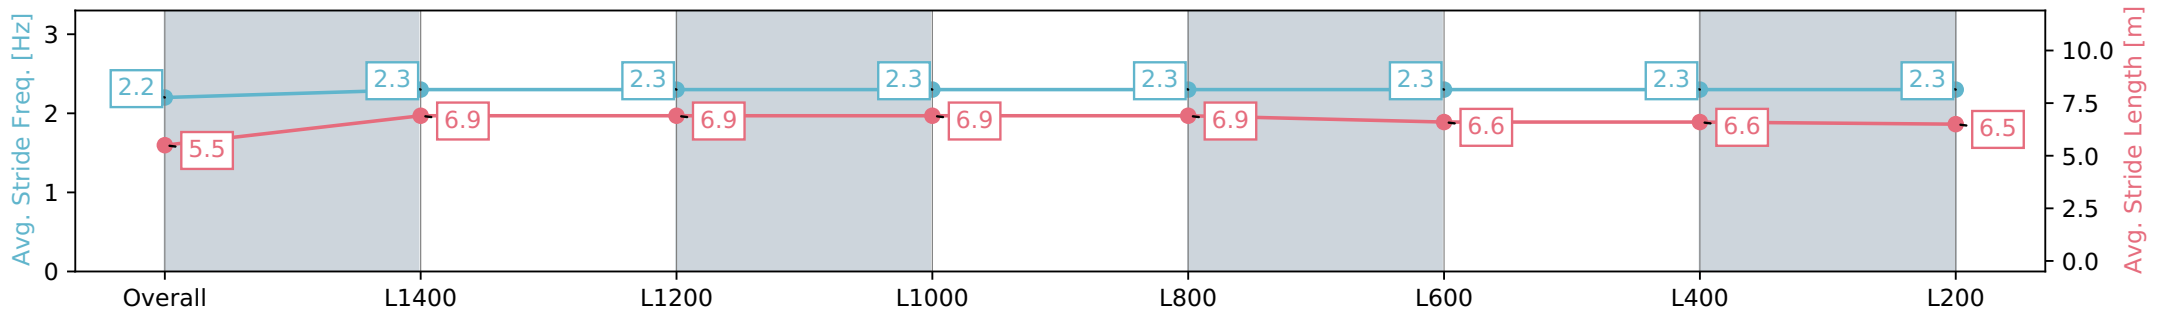

Morphettville Parks SA - Professional
 Race 6: Peter Elberg Funerals Handicap - 1550m
 20 July 2024 - 2:47PM
 Track Rating: Heavy 9, Weather: Overcast, Rail Position: True

Section	Overall	L1400	L1200	L1000	L800	L600	L400	L200
Section Times	1:39.48 [7] (0:12.20)	1:27.28 [5] (0:12.01)	1:15.27 [5] (0:12.10)	1:03.17 [5] (0:12.28)	0:50.88 [6] (0:12.46)	0:38.42 [6] (0:12.62)	0:25.80 [7] (0:12.60)	0:13.20 [7] (0:13.20)
Average Speed [km/h]	44.2	60.0	60.2	58.7	58.2	58.2	57.6	54.3
Top Speed [km/h]	60.1	60.9	60.8	59.3	59.0	58.8	58.3	56.6
Avg. Dist. to Rail [m]	4.3	1.8	2.0	3.5	2.9	3.6	4.4	6.7
Avg. Stride Freq. [Hz]	2.3	2.5	2.5	2.4	2.4	2.5	2.4	2.4
Avg. Stride Length [m]	5.4	6.7	6.7	6.6	6.5	6.5	6.5	6.2

Report Created: Sat 20 July 2024 15:35:08 GMT+10 (Note: Timing is based on positional data)

- [] Ranking at each section and finish
- :-:- No data available at this section
- NA No data available

Horse/Jockey Name	PEACEMAKER/Felicity Atkinson
Finish Rank	8
Fastest Section Time (Section)	0:12.14 (L1000)
Top Speed [km/h] (Section)	60.6 (L1000)
Race State	Finished

Morphettville Parks SA - Professional
 Race 6: Peter Elberg Funerals Handicap - 1550m
 20 July 2024 - 2:47PM
 Track Rating: Heavy 9, Weather: Overcast, Rail Position: True

Section	Overall	L1400	L1200	L1000	L800	L600	L400	L200
Section Times	1:39.72 [8] (0:12.21)	1:27.51 [6] (0:12.28)	1:15.23 [9] (0:12.32)	1:02.91 [9] (0:12.14)	0:50.77 [9] (0:12.39)	0:38.38 [9] (0:12.38)	0:26.00 [8] (0:12.86)	0:13.14 [8] (0:13.14)
Average Speed [km/h]	44.4	58.7	59.3	59.5	58.3	58.5	56.1	54.6
Top Speed [km/h]	59.2	59.2	60.2	60.6	59.6	59.0	57.6	55.8
Avg. Dist. to Rail [m]	5.6	3.3	2.6	2.6	1.3	1.1	1.3	5.4
Avg. Stride Freq. [Hz]	2.2	2.3	2.3	2.3	2.3	2.3	2.3	2.3
Avg. Stride Length [m]	5.5	6.9	6.9	6.9	6.9	6.6	6.6	6.5