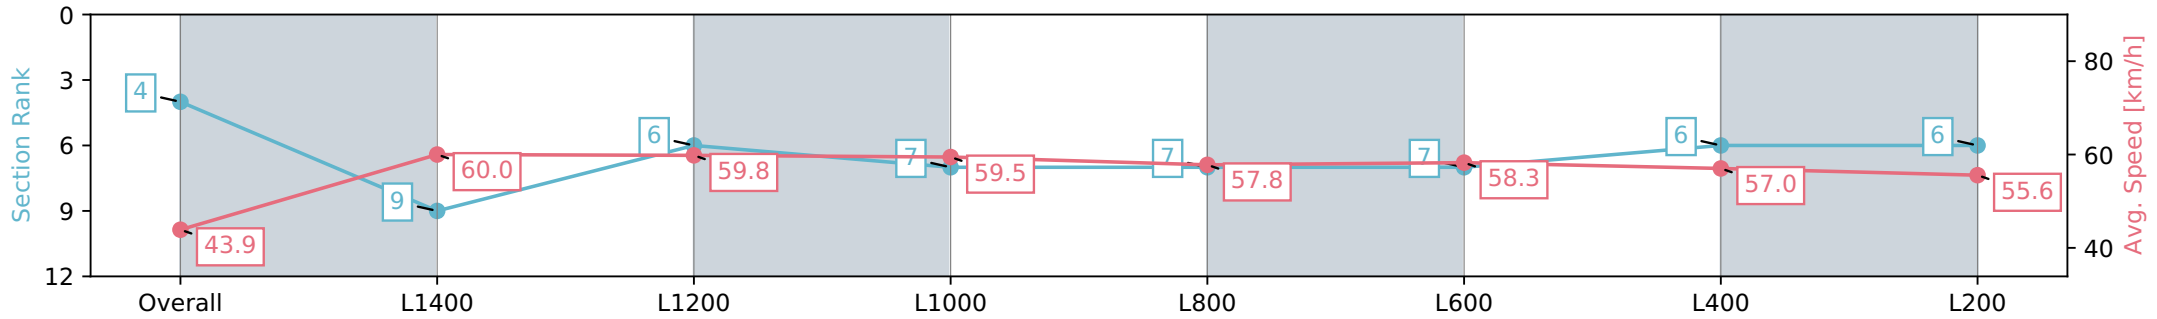

Report Created: Sat 20 July 2024 15:34:55 GMT+10 (Note: Timing is based on positional data)

- [] Ranking at each section and finish
- :-:- No data available at this section
- NA No data available

Horse/Jockey Name	CROWN MINT/Alana Livesey
Finish Rank	4
Fastest Section Time (Section)	0:12.02 (L1400)
Top Speed [km/h] (Section)	60.6 (L1400)
Race State	Finished

Morphettville Parks SA - Professional
 Race 6: Peter Elberg Funerals Handicap - 1550m
 20 July 2024 - 2:47PM
 Track Rating: Heavy 9, Weather: Overcast, Rail Position: True

Section	Overall	L1400	L1200	L1000	L800	L600	L400	L200
Section Times	1:39.17 [4] (0:12.35)	1:26.82 [9] (0:12.02)	1:14.80 [6] (0:12.10)	1:02.70 [7] (0:12.14)	0:50.56 [7] (0:12.51)	0:38.05 [7] (0:12.49)	0:25.56 [6] (0:12.66)	0:12.90 [6] (0:12.90)
Average Speed [km/h]	43.9	60.0	59.8	59.5	57.8	58.3	57.0	55.6
Top Speed [km/h]	60.4	60.6	60.5	60.4	58.5	59.0	57.5	56.8
Avg. Dist. to Rail [m]	5.5	1.1	1.2	2.6	2.2	1.9	1.5	1.4
Avg. Stride Freq. [Hz]	2.2	2.4	2.4	2.4	2.4	2.4	2.4	2.4
Avg. Stride Length [m]	5.4	6.6	6.7	6.8	6.5	6.6	6.4	6.3