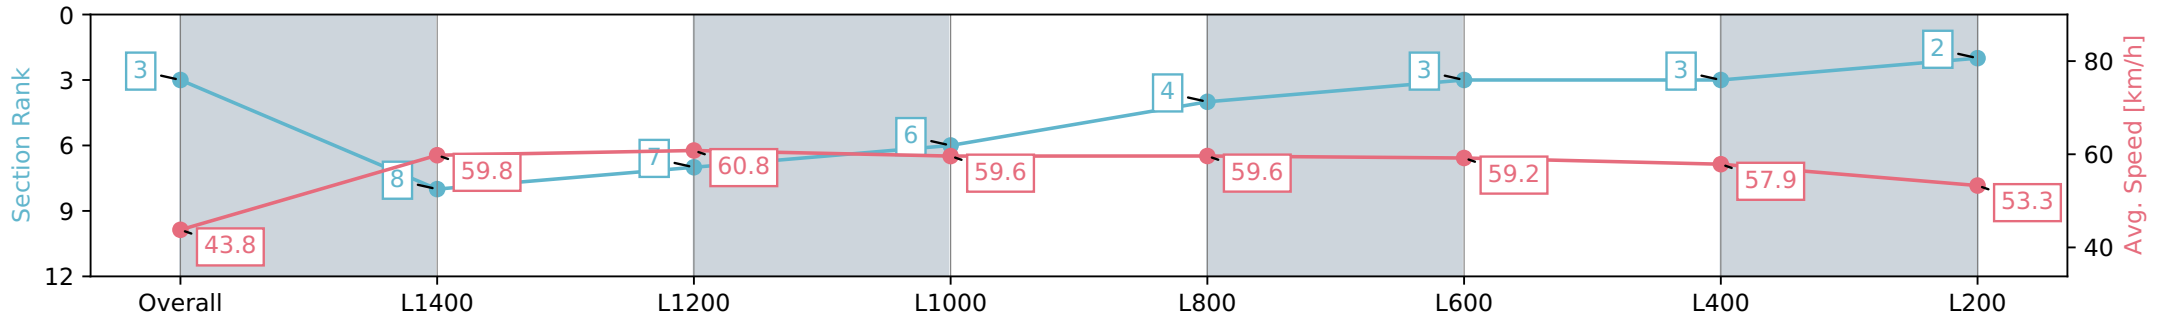

Morphettville Parks SA - Professional
 Race 6: Peter Elberg Funerals Handicap - 1550m
 20 July 2024 - 2:47PM
 Track Rating: Heavy 9, Weather: Overcast, Rail Position: True

Section	Overall	L1400	L1200	L1000	L800	L600	L400	L200
Section Times	1:39.08 [3] (0:12.33)	1:26.75 [8] (0:12.07)	1:14.68 [7] (0:11.98)	1:02.70 [6] (0:12.10)	0:50.60 [4] (0:12.18)	0:38.42 [3] (0:12.43)	0:25.99 [3] (0:12.55)	0:13.44 [2] (0:13.44)
Average Speed [km/h]	43.8	59.8	60.8	59.6	59.6	59.2	57.9	53.3
Top Speed [km/h]	59.1	61.7	62.1	60.7	61.4	60.1	58.6	57.0
Avg. Dist. to Rail [m]	6.4	3.6	2.0	3.5	3.5	3.6	4.3	4.6
Avg. Stride Freq. [Hz]	2.2	2.4	2.4	2.3	2.4	2.4	2.4	2.3
Avg. Stride Length [m]	5.4	7.0	7.1	7.1	7.0	6.9	6.6	6.3