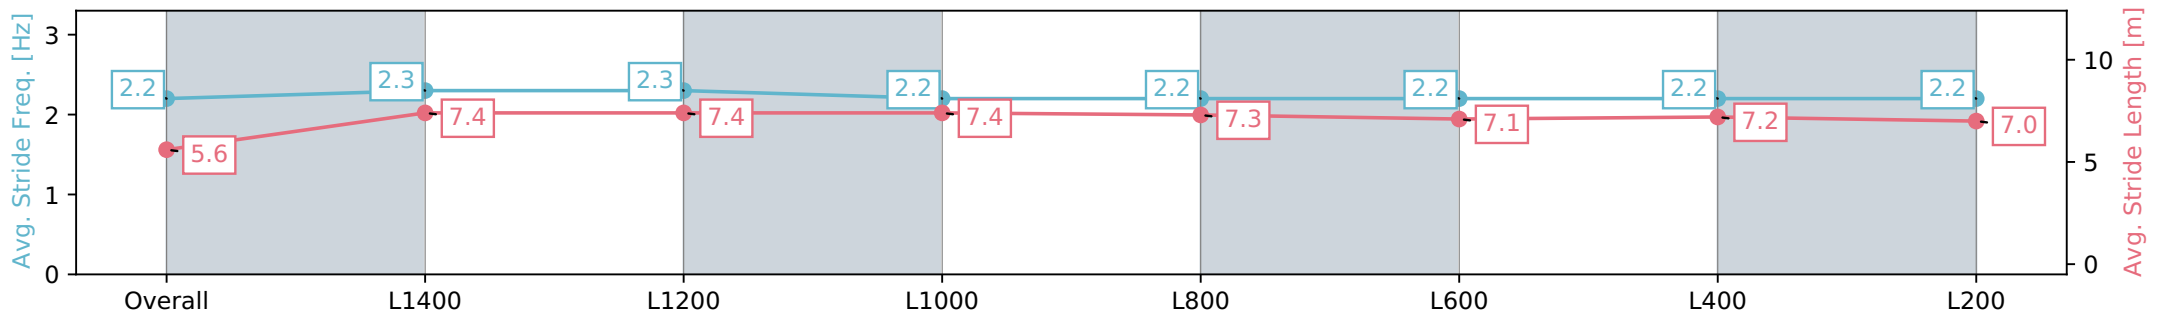

Section	Overall	L1400	L1200	L1000	L800	L600	L400	L200
Section Times	1:38.52 [1] (0:11.97)	1:26.55 [1] (0:11.82)	1:14.73 [1] (0:11.90)	1:02.83 [1] (0:12.08)	0:50.75 [1] (0:12.51)	0:38.24 [1] (0:12.51)	0:25.73 [1] (0:12.48)	0:13.25 [1] (0:13.25)
Average Speed [km/h]	45.1	60.9	60.6	59.7	57.7	58.1	57.8	54.1
Top Speed [km/h]	59.5	61.8	61.6	61.3	59.1	58.8	58.8	56.7
Avg. Dist. to Rail [m]	2.2	1.0	0.3	2.2	1.6	1.5	1.4	1.4
Avg. Stride Freq. [Hz]	2.2	2.4	2.3	2.3	2.3	2.3	2.4	2.3
Avg. Stride Length [m]	5.6	7.2	7.2	7.0	6.7	6.7	6.6	6.4

Morphettville Parks SA - Professional
 Race 6: Peter Elberg Funerals Handicap - 1550m
 20 July 2024 - 2:47PM
 Track Rating: Heavy 9, Weather: Overcast, Rail Position: True

Section	Overall	L1400	L1200	L1000	L800	L600	L400	L200
Section Times	1:38.74 [2] (0:12.14)	1:26.60 [4] (0:12.02)	1:14.58 [4] (0:12.06)	1:02.52 [4] (0:12.33)	0:50.19 [5] (0:12.44)	0:37.75 [5] (0:12.48)	0:25.27 [5] (0:12.42)	0:12.85 [4] (0:12.85)
Average Speed [km/h]	44.5	59.9	59.7	58.5	58.0	58.1	58.2	55.8
Top Speed [km/h]	59.0	60.9	60.5	59.6	59.6	59.1	58.8	57.4
Avg. Dist. to Rail [m]	1.0	0.6	0.4	1.6	1.2	1.5	1.3	3.0
Avg. Stride Freq. [Hz]	2.2	2.3	2.3	2.2	2.2	2.2	2.2	2.2
Avg. Stride Length [m]	5.6	7.4	7.4	7.4	7.3	7.1	7.2	7.0