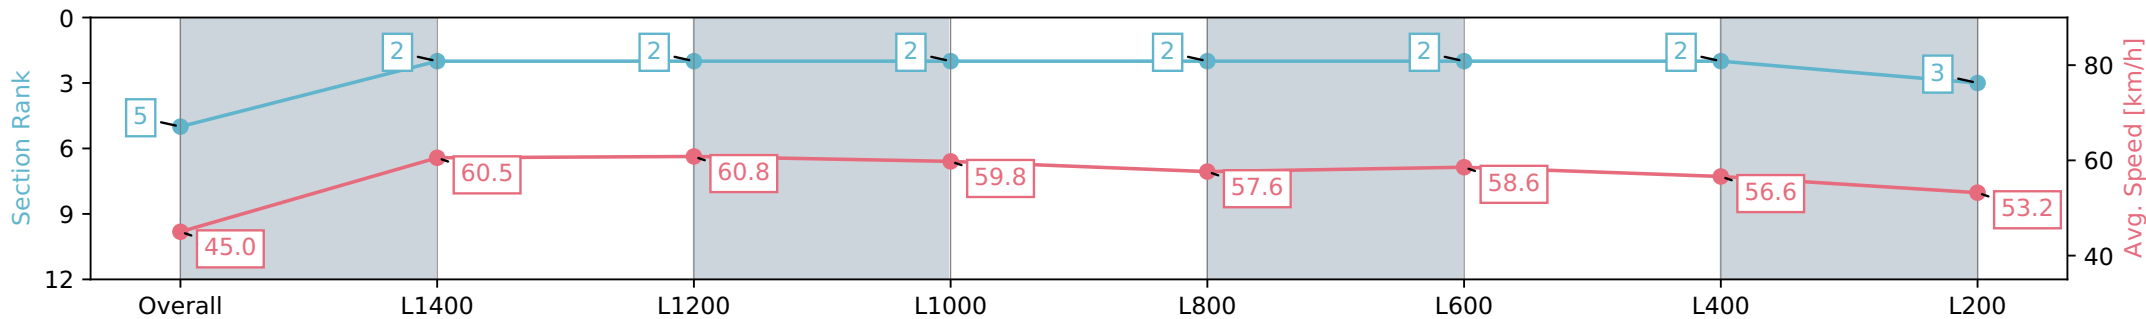

Morphettville Parks SA - Professional

Race 6: Peter Elberg Funerals Handicap - 1550m

20 July 2024 - 2:47PM

Track Rating: Heavy 9, Weather: Overcast, Rail Position: True

Section	Overall	L1400	L1200	L1000	L800	L600	L400	L200
Section Times	1:39.30 [5] (0:12.03)	1:27.27 [2] (0:11.90)	1:15.37 [2] (0:12.00)	1:03.37 [2] (0:12.08)	0:51.29 [2] (0:12.56)	0:38.73 [2] (0:12.50)	0:26.23 [2] (0:12.77)	0:13.46 [3] (0:13.46)
Average Speed [km/h]	45.0	60.5	60.8	59.8	57.6	58.6	56.6	53.2
Top Speed [km/h]	59.1	61.9	61.4	60.6	59.5	59.1	57.7	55.1
Avg. Dist. to Rail [m]	4.3	3.0	2.4	3.5	2.7	2.6	2.7	3.3
Avg. Stride Freq. [Hz]	2.1	2.3	2.3	2.2	2.2	2.3	2.3	2.2
Avg. Stride Length [m]	5.9	7.5	7.2	7.1	6.9	6.9	6.9	6.8