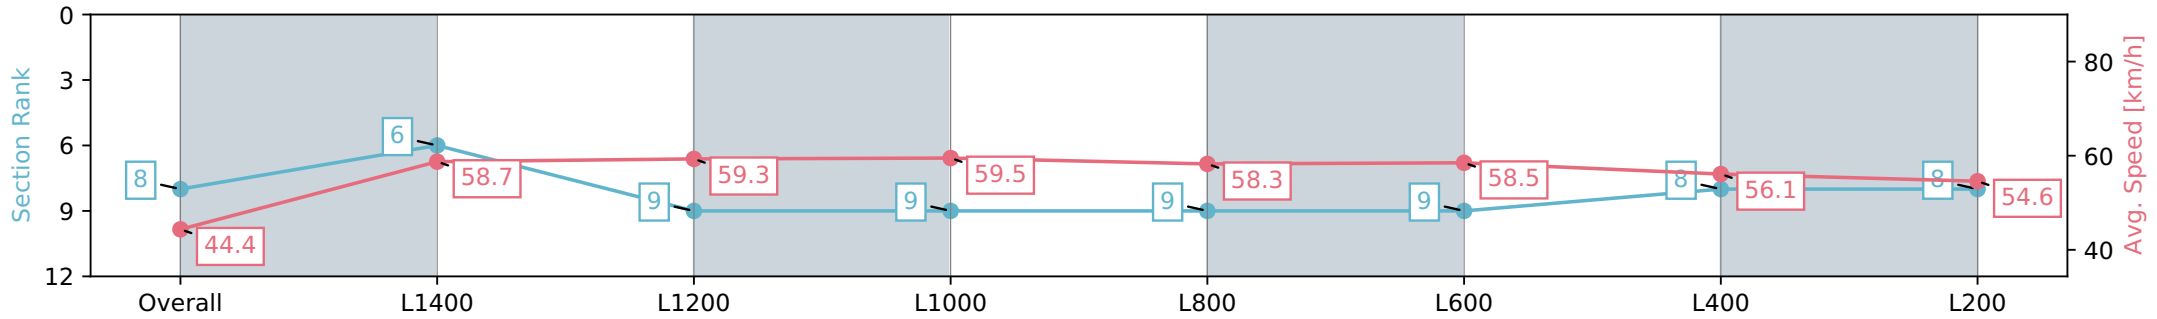

Morphettville Parks SA - Professional
 Race 6: Peter Elberg Funerals Handicap - 1550m
 20 July 2024 - 2:47PM
 Track Rating: Heavy 9, Weather: Overcast, Rail Position: True

Section	Overall	L1400	L1200	L1000	L800	L600	L400	L200
Section Times	1:39.48 [7] (0:12.20)	1:27.28 [5] (0:12.01)	1:15.27 [5] (0:12.10)	1:03.17 [5] (0:12.28)	0:50.88 [6] (0:12.46)	0:38.42 [6] (0:12.62)	0:25.80 [7] (0:12.60)	0:13.20 [7] (0:13.20)
Average Speed [km/h]	44.2	60.0	60.2	58.7	58.2	58.2	57.6	54.3
Top Speed [km/h]	60.1	60.9	60.8	59.3	59.0	58.8	58.3	56.6
Avg. Dist. to Rail [m]	4.3	1.8	2.0	3.5	2.9	3.6	4.4	6.7
Avg. Stride Freq. [Hz]	2.3	2.5	2.5	2.4	2.4	2.5	2.4	2.4
Avg. Stride Length [m]	5.4	6.7	6.7	6.6	6.5	6.5	6.5	6.2

Report Created: Sat 20 July 2024 15:35:08 GMT+10 (Note: Timing is based on positional data)

- [] Ranking at each section and finish
- :-:- No data available at this section
- NA No data available

Horse/Jockey Name	PEACEMAKER/Felicity Atkinson
Finish Rank	8
Fastest Section Time (Section)	0:12.14 (L1000)
Top Speed [km/h] (Section)	60.6 (L1000)
Race State	Finished

Morphettville Parks SA - Professional
 Race 6: Peter Elberg Funerals Handicap - 1550m
 20 July 2024 - 2:47PM
 Track Rating: Heavy 9, Weather: Overcast, Rail Position: True

Section	Overall	L1400	L1200	L1000	L800	L600	L400	L200
Section Times	1:39.72 [8] (0:12.21)	1:27.51 [6] (0:12.28)	1:15.23 [9] (0:12.32)	1:02.91 [9] (0:12.14)	0:50.77 [9] (0:12.39)	0:38.38 [9] (0:12.38)	0:26.00 [8] (0:12.86)	0:13.14 [8] (0:13.14)
Average Speed [km/h]	44.4	58.7	59.3	59.5	58.3	58.5	56.1	54.6
Top Speed [km/h]	59.2	59.2	60.2	60.6	59.6	59.0	57.6	55.8
Avg. Dist. to Rail [m]	5.6	3.3	2.6	2.6	1.3	1.1	1.3	5.4
Avg. Stride Freq. [Hz]	2.2	2.3	2.3	2.3	2.3	2.3	2.3	2.3
Avg. Stride Length [m]	5.5	6.9	6.9	6.9	6.9	6.6	6.6	6.5