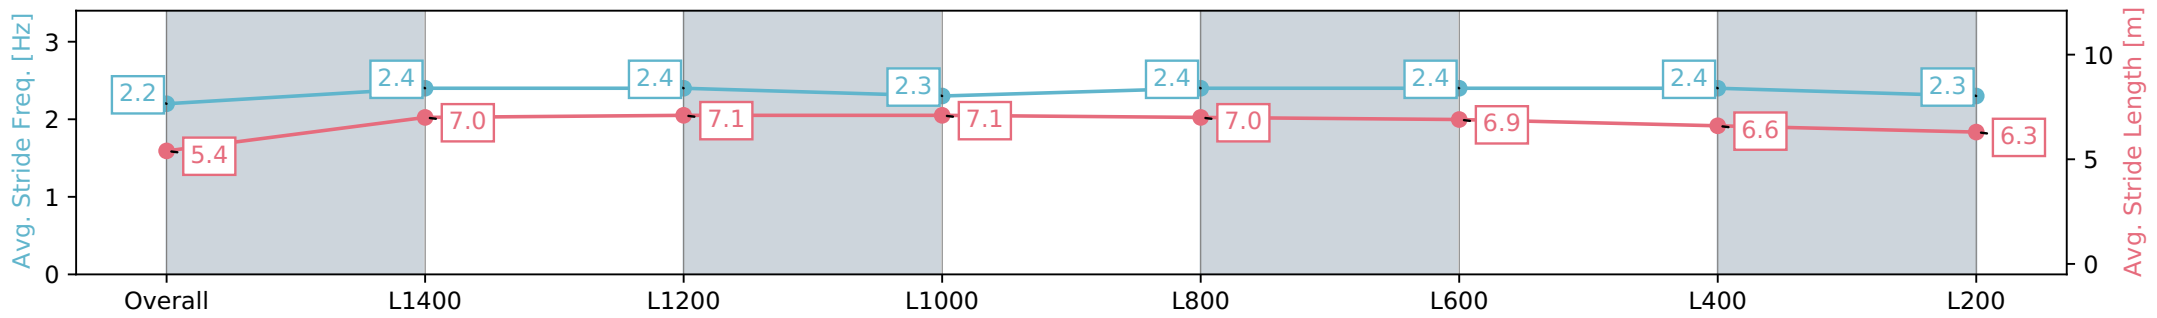

Morphettville Parks SA - Professional
 Race 6: Peter Elberg Funerals Handicap - 1550m
 20 July 2024 - 2:47PM
 Track Rating: Heavy 9, Weather: Overcast, Rail Position: True

Section	Overall	L1400	L1200	L1000	L800	L600	L400	L200
Section Times	1:39.08 [3] (0:12.33)	1:26.75 [8] (0:12.07)	1:14.68 [7] (0:11.98)	1:02.70 [6] (0:12.10)	0:50.60 [4] (0:12.18)	0:38.42 [3] (0:12.43)	0:25.99 [3] (0:12.55)	0:13.44 [2] (0:13.44)
Average Speed [km/h]	43.8	59.8	60.8	59.6	59.6	59.2	57.9	53.3
Top Speed [km/h]	59.1	61.7	62.1	60.7	61.4	60.1	58.6	57.0
Avg. Dist. to Rail [m]	6.4	3.6	2.0	3.5	3.5	3.6	4.3	4.6
Avg. Stride Freq. [Hz]	2.2	2.4	2.4	2.3	2.4	2.4	2.4	2.3
Avg. Stride Length [m]	5.4	7.0	7.1	7.1	7.0	6.9	6.6	6.3