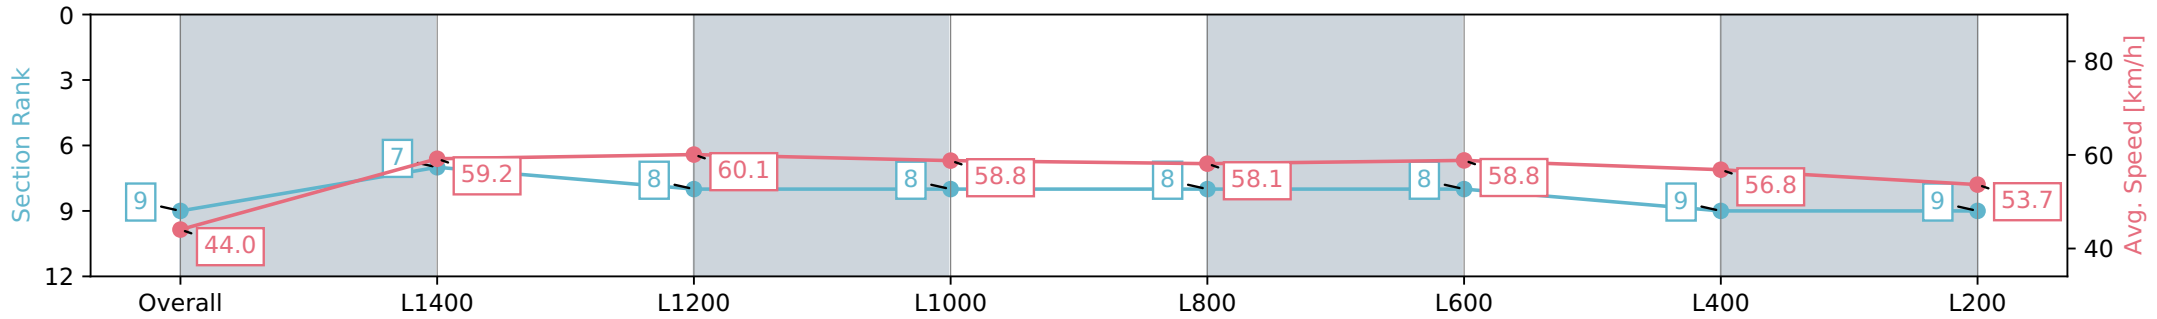

Morphettville Parks SA - Professional
 Race 6: Peter Elberg Funerals Handicap - 1550m
 20 July 2024 - 2:47PM
 Track Rating: Heavy 9, Weather: Overcast, Rail Position: True

Section	Overall	L1400	L1200	L1000	L800	L600	L400	L200
Section Times	1:39.72 [8] (0:12.21)	1:27.51 [6] (0:12.28)	1:15.23 [9] (0:12.32)	1:02.91 [9] (0:12.14)	0:50.77 [9] (0:12.39)	0:38.38 [9] (0:12.38)	0:26.00 [8] (0:12.86)	0:13.14 [8] (0:13.14)
Average Speed [km/h]	44.4	58.7	59.3	59.5	58.3	58.5	56.1	54.6
Top Speed [km/h]	59.2	59.2	60.2	60.6	59.6	59.0	57.6	55.8
Avg. Dist. to Rail [m]	5.6	3.3	2.6	2.6	1.3	1.1	1.3	5.4
Avg. Stride Freq. [Hz]	2.2	2.3	2.3	2.3	2.3	2.3	2.3	2.3
Avg. Stride Length [m]	5.5	6.9	6.9	6.9	6.9	6.6	6.6	6.5

Report Created: Sat 20 July 2024 15:35:11 GMT+10 (Note: Timing is based on positional data)

- [] Ranking at each section and finish
- :-:- No data available at this section
- NA No data available

Horse/Jockey Name	SILENT DON/Ben Price
Finish Rank	9
Fastest Section Time (Section)	0:12.11 (L1200)
Top Speed [km/h] (Section)	60.8 (L1200)
Race State	Finished

Morphettville Parks SA - Professional
 Race 6: Peter Elberg Funerals Handicap - 1550m
 20 July 2024 - 2:47PM
 Track Rating: Heavy 9, Weather: Overcast, Rail Position: True

Section	Overall	L1400	L1200	L1000	L800	L600	L400	L200
Section Times	1:40.02 [9] (0:12.28)	1:27.74 [7] (0:12.18)	1:15.56 [8] (0:12.11)	1:03.45 [8] (0:12.28)	0:51.16 [8] (0:12.45)	0:38.71 [8] (0:12.56)	0:26.15 [9] (0:12.81)	0:13.34 [9] (0:13.34)
Average Speed [km/h]	44.0	59.2	60.1	58.8	58.1	58.8	56.8	53.7
Top Speed [km/h]	59.4	60.0	60.8	59.6	59.0	59.7	58.0	55.9
Avg. Dist. to Rail [m]	2.6	1.4	1.9	3.3	2.9	4.4	4.8	6.8
Avg. Stride Freq. [Hz]	2.1	2.3	2.3	2.3	2.3	2.3	2.3	2.2
Avg. Stride Length [m]	5.6	7.1	7.0	6.9	6.9	7.0	6.9	6.6