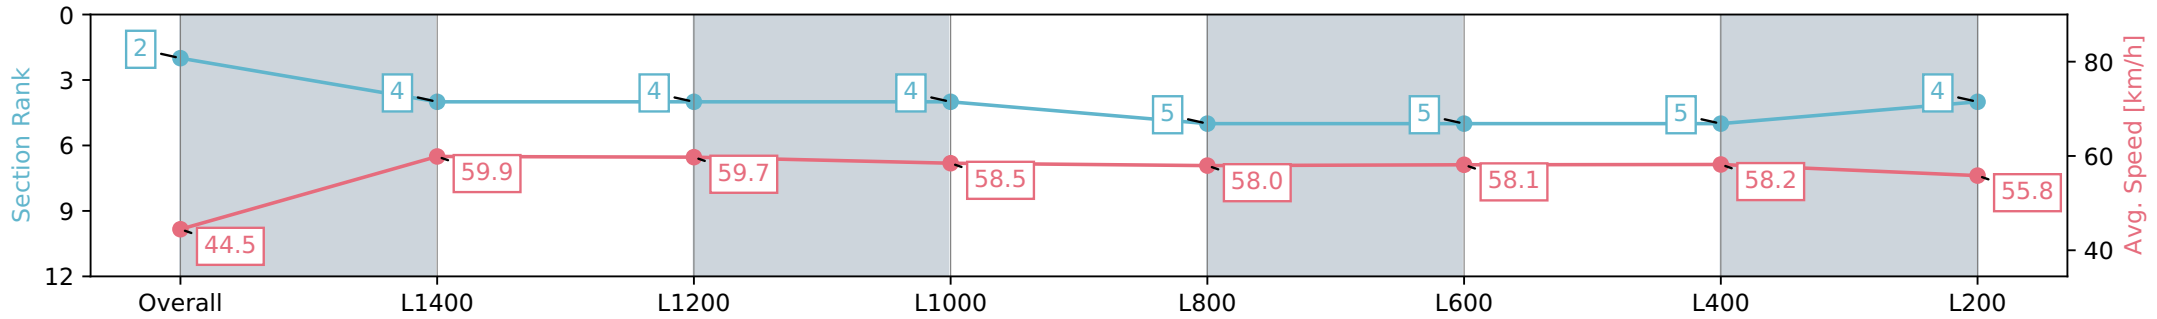

Horse/Jockey Name	GAWNSKI/Caitlin Jones
Finish Rank	2
Fastest Section Time (Section)	0:12.02 (L1400)
Top Speed [km/h] (Section)	60.9 (L1400)
Race State	Finished

Morphettville Parks SA - Professional
Race 6: Peter Elberg Funerals Handicap - 1550m
20 July 2024 - 2:47PM
Track Rating: Heavy 9, Weather: Overcast, Rail Position: True

Section	Overall	L1400	L1200	L1000	L800	L600	L400	L200
Section Times	1:38.74 [2] (0:12.14)	1:26.60 [4] (0:12.02)	1:14.58 [4] (0:12.06)	1:02.52 [4] (0:12.33)	0:50.19 [5] (0:12.44)	0:37.75 [5] (0:12.48)	0:25.27 [5] (0:12.42)	0:12.85 [4] (0:12.85)
Average Speed [km/h]	44.5	59.9	59.7	58.5	58.0	58.1	58.2	55.8
Top Speed [km/h]	59.0	60.9	60.5	59.6	59.6	59.1	58.8	57.4
Avg. Dist. to Rail [m]	1.0	0.6	0.4	1.6	1.2	1.5	1.3	3.0
Avg. Stride Freq. [Hz]	2.2	2.3	2.3	2.2	2.2	2.2	2.2	2.2
Avg. Stride Length [m]	5.6	7.4	7.4	7.4	7.3	7.1	7.2	7.0

Report Created: Sat 20 July 2024 15:34:51 GMT+10 (Note: Timing is based on positional data)

- [ ] Ranking at each section and finish
- -:-:- No data available at this section
- NA No data available