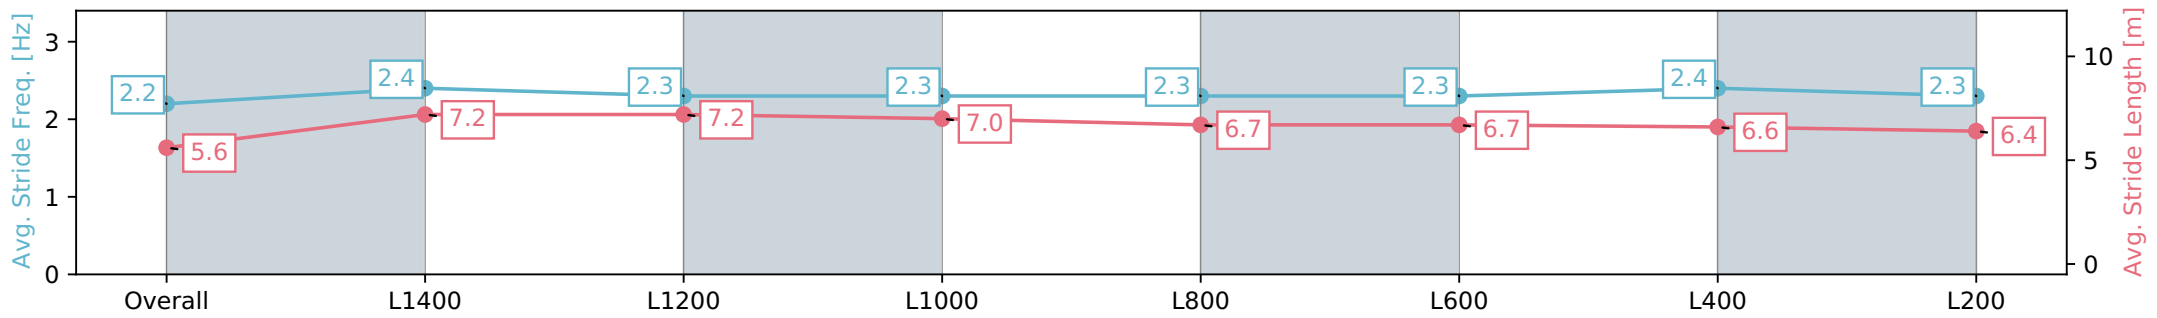

Horse/Jockey Name	WILLYBEAFCTOR/Nichola Yuen
Finish Rank	1
Fastest Section Time (Section)	0:11.82 (L1400)
Top Speed [km/h] (Section)	61.8 (L1400)
Race State	Finished

Morphettville Parks SA - Professional
Race 6: Peter Elberg Funerals Handicap - 1550m
20 July 2024 - 2:47PM
Track Rating: Heavy 9, Weather: Overcast, Rail Position: True

Section	Overall	L1400	L1200	L1000	L800	L600	L400	L200
Section Times	1:38.52 [1] (0:11.97)	1:26.55 [1] (0:11.82)	1:14.73 [1] (0:11.90)	1:02.83 [1] (0:12.08)	0:50.75 [1] (0:12.51)	0:38.24 [1] (0:12.51)	0:25.73 [1] (0:12.48)	0:13.25 [1] (0:13.25)
Average Speed [km/h]	45.1	60.9	60.6	59.7	57.7	58.1	57.8	54.1
Top Speed [km/h]	59.5	61.8	61.6	61.3	59.1	58.8	58.8	56.7
Avg. Dist. to Rail [m]	2.2	1.0	0.3	2.2	1.6	1.5	1.4	1.4
Avg. Stride Freq. [Hz]	2.2	2.4	2.3	2.3	2.3	2.3	2.4	2.3
Avg. Stride Length [m]	5.6	7.2	7.2	7.0	6.7	6.7	6.6	6.4

Report Created: Sat 20 July 2024 15:34:48 GMT+10 (Note: Timing is based on positional data)

- [ ] Ranking at each section and finish
- -:-:- No data available at this section
- NA No data available