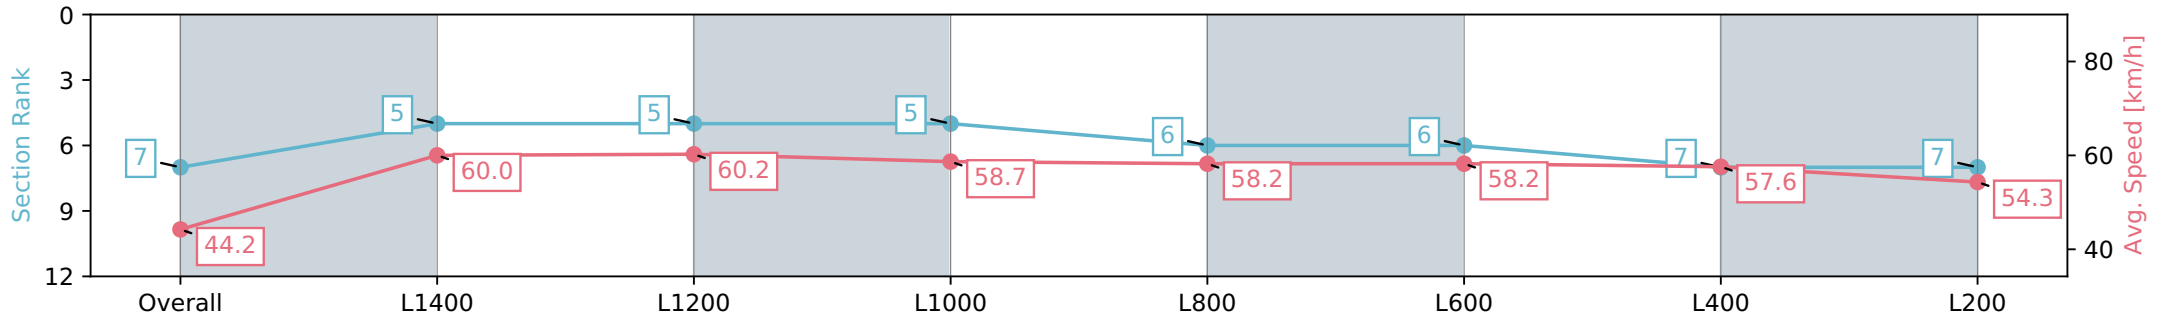

Morphettville Parks SA - Professional
 Race 6: Peter Elberg Funerals Handicap - 1550m
 20 July 2024 - 2:47PM
 Track Rating: Heavy 9, Weather: Overcast, Rail Position: True

Section	Overall	L1400	L1200	L1000	L800	L600	L400	L200
Section Times	1:39.39 [6] (0:12.09)	1:27.30 [3] (0:11.96)	1:15.34 [3] (0:12.11)	1:03.23 [3] (0:12.18)	0:51.05 [3] (0:12.48)	0:38.57 [4] (0:12.59)	0:25.98 [4] (0:12.76)	0:13.22 [5] (0:13.22)
Average Speed [km/h]	44.7	60.4	60.6	59.4	58.0	58.0	56.7	54.3
Top Speed [km/h]	60.1	62.1	61.4	60.9	59.0	58.6	57.8	55.8
Avg. Dist. to Rail [m]	7.9	4.6	3.3	3.7	2.4	2.6	2.3	3.9
Avg. Stride Freq. [Hz]	2.3	2.5	2.4	2.4	2.4	2.4	2.4	2.4
Avg. Stride Length [m]	5.3	6.7	6.7	6.7	6.5	6.3	6.4	6.2

Report Created: Sat 20 July 2024 15:35:04 GMT+10 (Note: Timing is based on positional data)

- [] Ranking at each section and finish
- :-:- No data available at this section
- NA No data available

Horse/Jockey Name	EXALTED RUTH/Margaret Collett
Finish Rank	7
Fastest Section Time (Section)	0:12.01 (L1400)
Top Speed [km/h] (Section)	60.9 (L1400)
Race State	Finished

Morphettville Parks SA - Professional
 Race 6: Peter Elberg Funerals Handicap - 1550m
 20 July 2024 - 2:47PM
 Track Rating: Heavy 9, Weather: Overcast, Rail Position: True

Section	Overall	L1400	L1200	L1000	L800	L600	L400	L200
Section Times	1:39.48 [7] (0:12.20)	1:27.28 [5] (0:12.01)	1:15.27 [5] (0:12.10)	1:03.17 [5] (0:12.28)	0:50.88 [6] (0:12.46)	0:38.42 [6] (0:12.62)	0:25.80 [7] (0:12.60)	0:13.20 [7] (0:13.20)
Average Speed [km/h]	44.2	60.0	60.2	58.7	58.2	58.2	57.6	54.3
Top Speed [km/h]	60.1	60.9	60.8	59.3	59.0	58.8	58.3	56.6
Avg. Dist. to Rail [m]	4.3	1.8	2.0	3.5	2.9	3.6	4.4	6.7
Avg. Stride Freq. [Hz]	2.3	2.5	2.5	2.4	2.4	2.5	2.4	2.4
Avg. Stride Length [m]	5.4	6.7	6.7	6.6	6.5	6.5	6.5	6.2