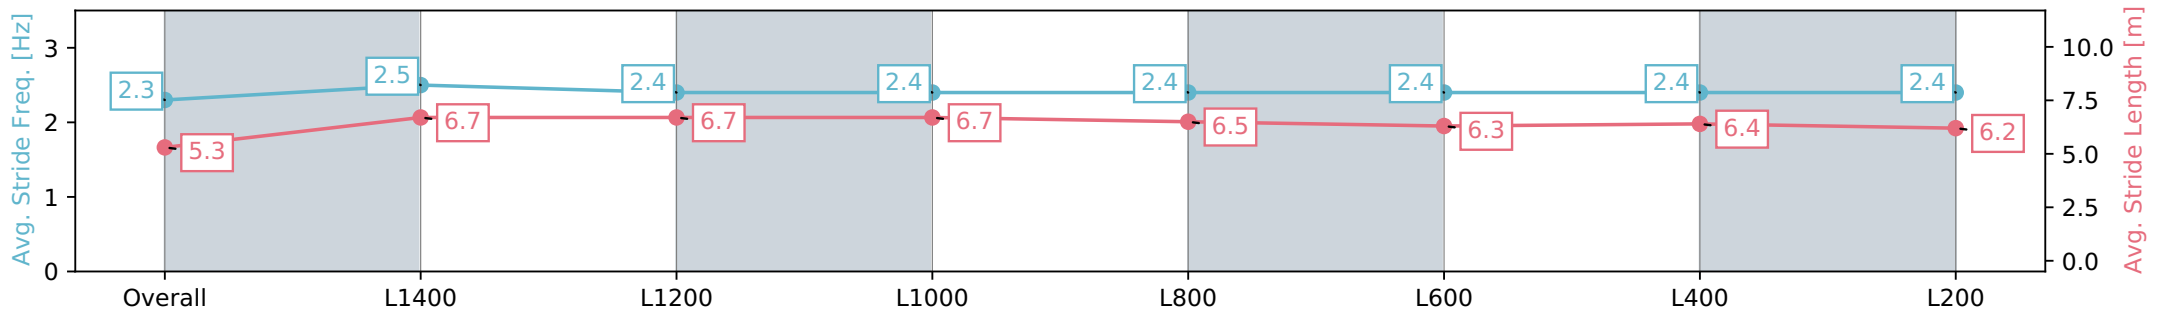

Morphettville Parks SA - Professional

Race 6: Peter Elberg Funerals Handicap - 1550m

20 July 2024 - 2:47PM

Track Rating: Heavy 9, Weather: Overcast, Rail Position: True

Section	Overall	L1400	L1200	L1000	L800	L600	L400	L200
Section Times	1:39.30 [5] (0:12.03)	1:27.27 [2] (0:11.90)	1:15.37 [2] (0:12.00)	1:03.37 [2] (0:12.08)	0:51.29 [2] (0:12.56)	0:38.73 [2] (0:12.50)	0:26.23 [2] (0:12.77)	0:13.46 [3] (0:13.46)
Average Speed [km/h]	45.0	60.5	60.8	59.8	57.6	58.6	56.6	53.2
Top Speed [km/h]	59.1	61.9	61.4	60.6	59.5	59.1	57.7	55.1
Avg. Dist. to Rail [m]	4.3	3.0	2.4	3.5	2.7	2.6	2.7	3.3
Avg. Stride Freq. [Hz]	2.1	2.3	2.3	2.2	2.2	2.3	2.3	2.2
Avg. Stride Length [m]	5.9	7.5	7.2	7.1	6.9	6.9	6.9	6.8

- [] Ranking at each section and finish
- :-:- No data available at this section
- NA No data available

Horse/Jockey Name	TRUMPSTA/Taylor Johnstone
Finish Rank	6
Fastest Section Time (Section)	0:11.96 (L1400)
Top Speed [km/h] (Section)	62.1 (L1400)
Race State	Finished

Morphettville Parks SA - Professional
 Race 6: Peter Elberg Funerals Handicap - 1550m
 20 July 2024 - 2:47PM
 Track Rating: Heavy 9, Weather: Overcast, Rail Position: True

Section	Overall	L1400	L1200	L1000	L800	L600	L400	L200
Section Times	1:39.39 [6] (0:12.09)	1:27.30 [3] (0:11.96)	1:15.34 [3] (0:12.11)	1:03.23 [3] (0:12.18)	0:51.05 [3] (0:12.48)	0:38.57 [4] (0:12.59)	0:25.98 [4] (0:12.76)	0:13.22 [5] (0:13.22)
Average Speed [km/h]	44.7	60.4	60.6	59.4	58.0	58.0	56.7	54.3
Top Speed [km/h]	60.1	62.1	61.4	60.9	59.0	58.6	57.8	55.8
Avg. Dist. to Rail [m]	7.9	4.6	3.3	3.7	2.4	2.6	2.3	3.9
Avg. Stride Freq. [Hz]	2.3	2.5	2.4	2.4	2.4	2.4	2.4	2.4
Avg. Stride Length [m]	5.3	6.7	6.7	6.7	6.5	6.3	6.4	6.2