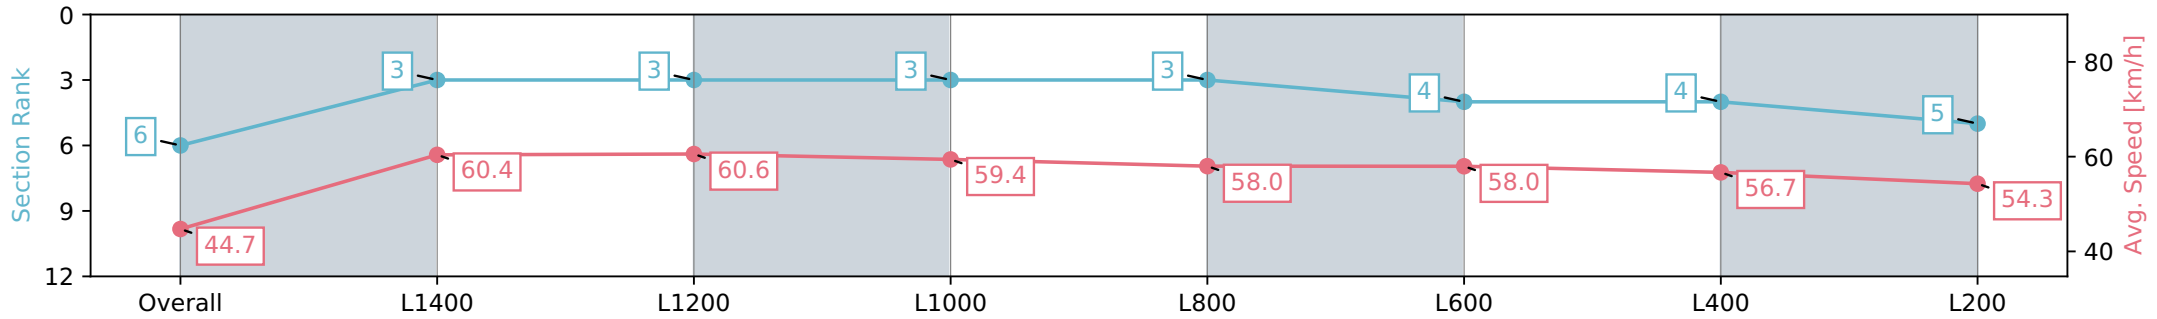

Morphettville Parks SA - Professional

Race 6: Peter Elberg Funerals Handicap - 1550m

20 July 2024 - 2:47PM

Track Rating: Heavy 9, Weather: Overcast, Rail Position: True

Section	Overall	L1400	L1200	L1000	L800	L600	L400	L200
Section Times	1:39.30 [5] (0:12.03)	1:27.27 [2] (0:11.90)	1:15.37 [2] (0:12.00)	1:03.37 [2] (0:12.08)	0:51.29 [2] (0:12.56)	0:38.73 [2] (0:12.50)	0:26.23 [2] (0:12.77)	0:13.46 [3] (0:13.46)
Average Speed [km/h]	45.0	60.5	60.8	59.8	57.6	58.6	56.6	53.2
Top Speed [km/h]	59.1	61.9	61.4	60.6	59.5	59.1	57.7	55.1
Avg. Dist. to Rail [m]	4.3	3.0	2.4	3.5	2.7	2.6	2.7	3.3
Avg. Stride Freq. [Hz]	2.1	2.3	2.3	2.2	2.2	2.3	2.3	2.2
Avg. Stride Length [m]	5.9	7.5	7.2	7.1	6.9	6.9	6.9	6.8

- [] Ranking at each section and finish
- :-:- No data available at this section
- NA No data available

Horse/Jockey Name	TRUMPSTA/Taylor Johnstone
Finish Rank	6
Fastest Section Time (Section)	0:11.96 (L1400)
Top Speed [km/h] (Section)	62.1 (L1400)
Race State	Finished

Morphettville Parks SA - Professional
 Race 6: Peter Elberg Funerals Handicap - 1550m
 20 July 2024 - 2:47PM
 Track Rating: Heavy 9, Weather: Overcast, Rail Position: True

Section	Overall	L1400	L1200	L1000	L800	L600	L400	L200
Section Times	1:39.39 [6] (0:12.09)	1:27.30 [3] (0:11.96)	1:15.34 [3] (0:12.11)	1:03.23 [3] (0:12.18)	0:51.05 [3] (0:12.48)	0:38.57 [4] (0:12.59)	0:25.98 [4] (0:12.76)	0:13.22 [5] (0:13.22)
Average Speed [km/h]	44.7	60.4	60.6	59.4	58.0	58.0	56.7	54.3
Top Speed [km/h]	60.1	62.1	61.4	60.9	59.0	58.6	57.8	55.8
Avg. Dist. to Rail [m]	7.9	4.6	3.3	3.7	2.4	2.6	2.3	3.9
Avg. Stride Freq. [Hz]	2.3	2.5	2.4	2.4	2.4	2.4	2.4	2.4
Avg. Stride Length [m]	5.3	6.7	6.7	6.7	6.5	6.3	6.4	6.2