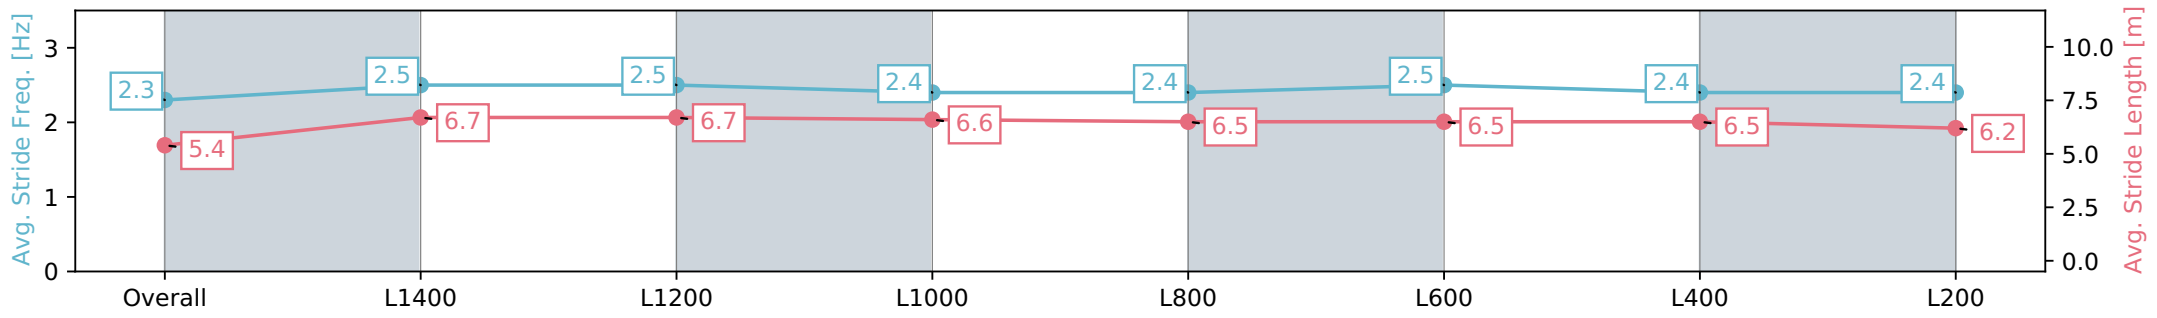

Morphettville Parks SA - Professional
 Race 6: Peter Elberg Funerals Handicap - 1550m
 20 July 2024 - 2:47PM
 Track Rating: Heavy 9, Weather: Overcast, Rail Position: True

Section	Overall	L1400	L1200	L1000	L800	L600	L400	L200
Section Times	1:39.39 [6] (0:12.09)	1:27.30 [3] (0:11.96)	1:15.34 [3] (0:12.11)	1:03.23 [3] (0:12.18)	0:51.05 [3] (0:12.48)	0:38.57 [4] (0:12.59)	0:25.98 [4] (0:12.76)	0:13.22 [5] (0:13.22)
Average Speed [km/h]	44.7	60.4	60.6	59.4	58.0	58.0	56.7	54.3
Top Speed [km/h]	60.1	62.1	61.4	60.9	59.0	58.6	57.8	55.8
Avg. Dist. to Rail [m]	7.9	4.6	3.3	3.7	2.4	2.6	2.3	3.9
Avg. Stride Freq. [Hz]	2.3	2.5	2.4	2.4	2.4	2.4	2.4	2.4
Avg. Stride Length [m]	5.3	6.7	6.7	6.7	6.5	6.3	6.4	6.2

Report Created: Sat 20 July 2024 15:35:04 GMT+10 (Note: Timing is based on positional data)

- [] Ranking at each section and finish
- :-:- No data available at this section
- NA No data available

Horse/Jockey Name	EXALTED RUTH/Margaret Collett
Finish Rank	7
Fastest Section Time (Section)	0:12.01 (L1400)
Top Speed [km/h] (Section)	60.9 (L1400)
Race State	Finished

Morphettville Parks SA - Professional
 Race 6: Peter Elberg Funerals Handicap - 1550m
 20 July 2024 - 2:47PM
 Track Rating: Heavy 9, Weather: Overcast, Rail Position: True

Section	Overall	L1400	L1200	L1000	L800	L600	L400	L200
Section Times	1:39.48 [7] (0:12.20)	1:27.28 [5] (0:12.01)	1:15.27 [5] (0:12.10)	1:03.17 [5] (0:12.28)	0:50.88 [6] (0:12.46)	0:38.42 [6] (0:12.62)	0:25.80 [7] (0:12.60)	0:13.20 [7] (0:13.20)
Average Speed [km/h]	44.2	60.0	60.2	58.7	58.2	58.2	57.6	54.3
Top Speed [km/h]	60.1	60.9	60.8	59.3	59.0	58.8	58.3	56.6
Avg. Dist. to Rail [m]	4.3	1.8	2.0	3.5	2.9	3.6	4.4	6.7
Avg. Stride Freq. [Hz]	2.3	2.5	2.5	2.4	2.4	2.5	2.4	2.4
Avg. Stride Length [m]	5.4	6.7	6.7	6.6	6.5	6.5	6.5	6.2