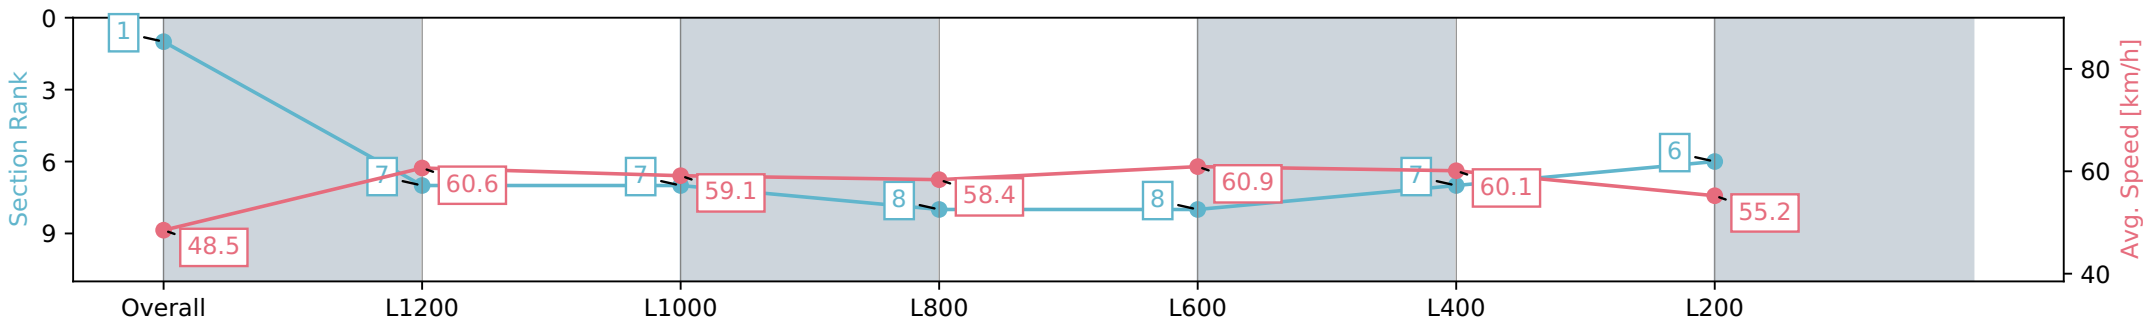

Race 4: Julie Seed Handicap - 1400m

20 July 2024 - 1:32PM

Track Rating: Heavy 9, Weather: Overcast, Rail Position: True

Section	Overall	L1200	L1000	L800	L600	L400	L200
Section Times	1:28.20 [1] (0:14.86)	1:13.34 [7] (0:11.87)	1:01.47 [7] (0:12.25)	0:49.22 [8] (0:12.32)	0:36.90 [8] (0:11.85)	0:25.05 [7] (0:12.03)	0:13.02 [6] (0:13.02)
Average Speed [km/h]	48.5	60.6	59.1	58.4	60.9	60.1	55.2
Top Speed [km/h]	60.6	62.4	61.1	60.8	62.3	62.2	59.4
Avg. Dist. to Rail [m]	5.7	2.1	0.7	0.8	0.8	2.5	5.2
Avg. Stride Freq. [Hz]	2.2	2.4	2.4	2.3	2.4	2.4	2.3
Avg. Stride Length [m]	6.1	7.0	7.0	6.9	6.9	6.8	6.6