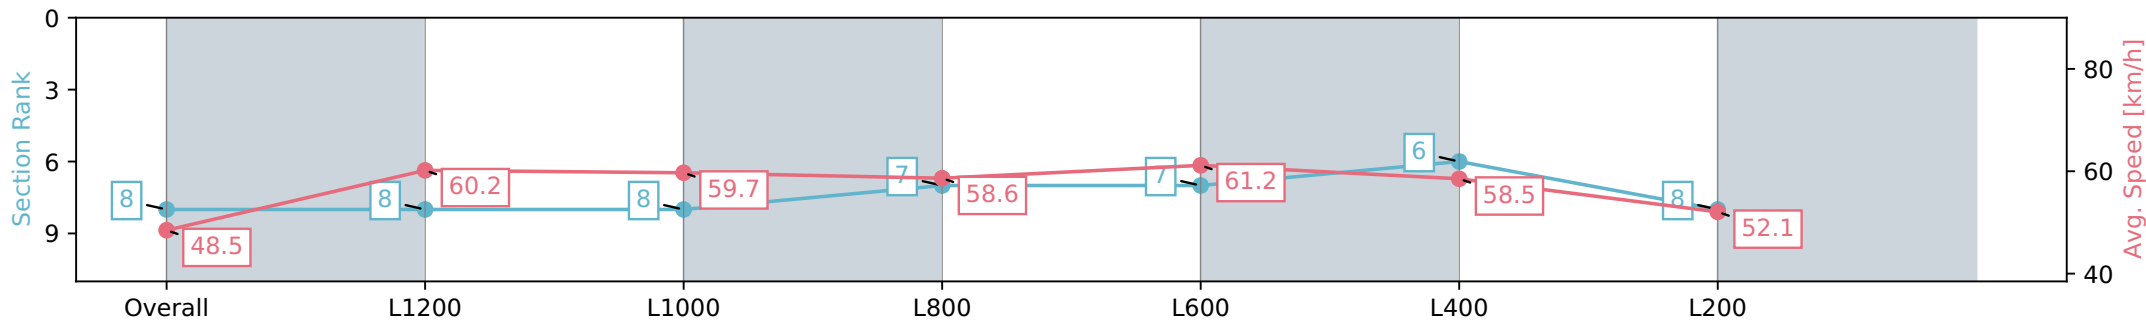

Morphettville Parks SA - Professional

Race 4: Julie Seed Handicap - 1400m

20 July 2024 - 1:32PM

Track Rating: Heavy 9, Weather: Overcast, Rail Position: True

Section	Overall	L1200	L1000	L800	L600	L400	L200
Section Times	1:29.28 [8] (0:14.86)	1:14.42 [8] (0:11.97)	1:02.45 [8] (0:12.14)	0:50.31 [7] (0:12.32)	0:37.99 [7] (0:11.84)	0:26.15 [6] (0:12.32)	0:13.83 [8] (0:13.83)
Average Speed [km/h]	48.5	60.2	59.7	58.6	61.2	58.5	52.1
Top Speed [km/h]	60.0	61.4	61.2	60.6	62.4	61.4	56.9
Avg. Dist. to Rail [m]	5.2	2.5	1.4	1.7	1.1	1.2	4.2
Avg. Stride Freq. [Hz]	2.2	2.3	2.3	2.3	2.4	2.4	2.3
Avg. Stride Length [m]	5.9	7.2	7.2	6.9	6.9	6.7	6.3