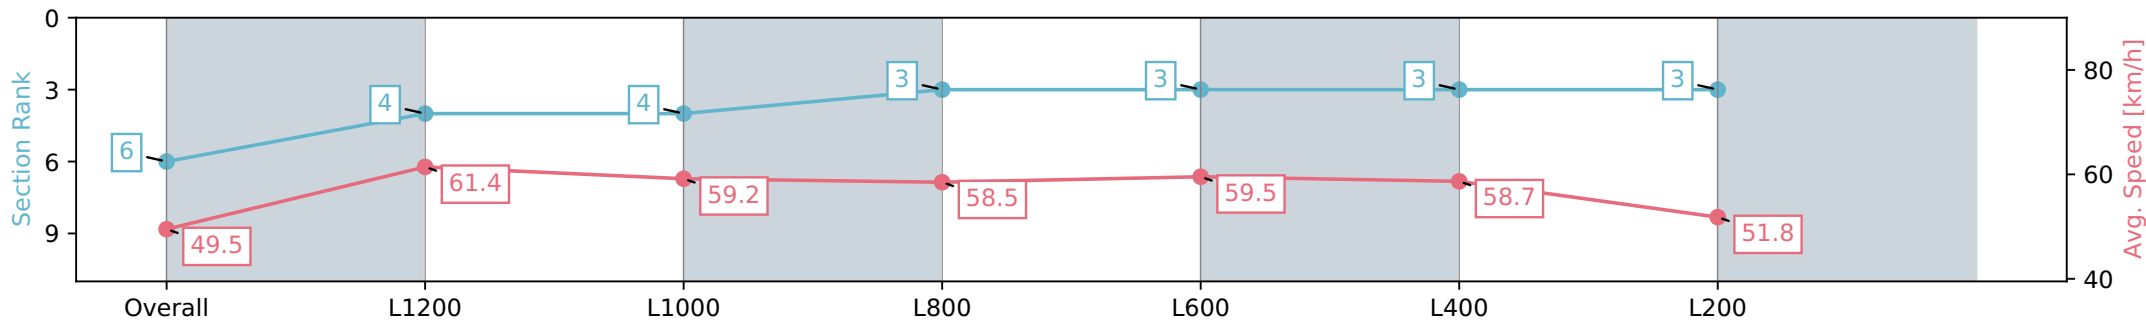

Morphettville Parks SA - Professional

Race 4: Julie Seed Handicap - 1400m

20 July 2024 - 1:32PM

Track Rating: Heavy 9, Weather: Overcast, Rail Position: True

Section	Overall	L1200	L1000	L800	L600	L400	L200
Section Times	1:28.94 [6] (0:14.56)	1:14.38 [4] (0:11.72)	1:02.66 [4] (0:12.08)	0:50.58 [3] (0:12.32)	0:38.26 [3] (0:12.10)	0:26.16 [3] (0:12.27)	0:13.89 [3] (0:13.89)
Average Speed [km/h]	49.5	61.4	59.2	58.5	59.5	58.7	51.8
Top Speed [km/h]	61.9	62.6	60.8	59.6	60.5	60.3	56.6
Avg. Dist. to Rail [m]	2.2	0.1	1.1	0.6	0.4	0.9	2.9
Avg. Stride Freq. [Hz]	2.3	2.3	2.3	2.3	2.4	2.3	2.2
Avg. Stride Length [m]	5.8	7.3	7.1	7.0	7.0	6.9	6.5