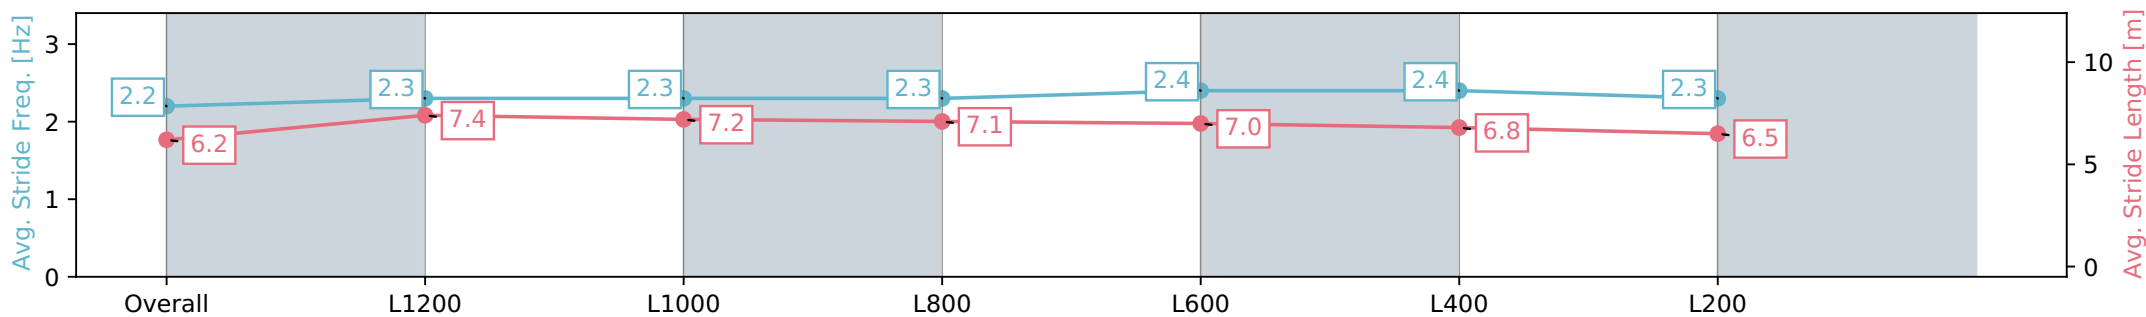

Morphettville Parks SA - Professional

Race 4: Julie Seed Handicap - 1400m

20 July 2024 - 1:32PM

Track Rating: Heavy 9, Weather: Overcast, Rail Position: True

Section	Overall	L1200	L1000	L800	L600	L400	L200
Section Times	1:28.65 [2] (0:14.41)	1:14.24 [3] (0:11.81)	1:02.43 [3] (0:12.19)	0:50.24 [4] (0:12.33)	0:37.91 [4] (0:12.04)	0:25.87 [4] (0:12.28)	0:13.59 [4] (0:13.59)
Average Speed [km/h]	50.0	61.0	59.6	58.6	60.4	58.8	53.0
Top Speed [km/h]	61.6	62.0	60.9	59.7	61.3	60.7	56.7
Avg. Dist. to Rail [m]	4.5	1.8	1.8	2.0	1.6	1.0	2.6
Avg. Stride Freq. [Hz]	2.2	2.3	2.3	2.3	2.4	2.4	2.3
Avg. Stride Length [m]	6.2	7.4	7.2	7.1	7.0	6.8	6.5