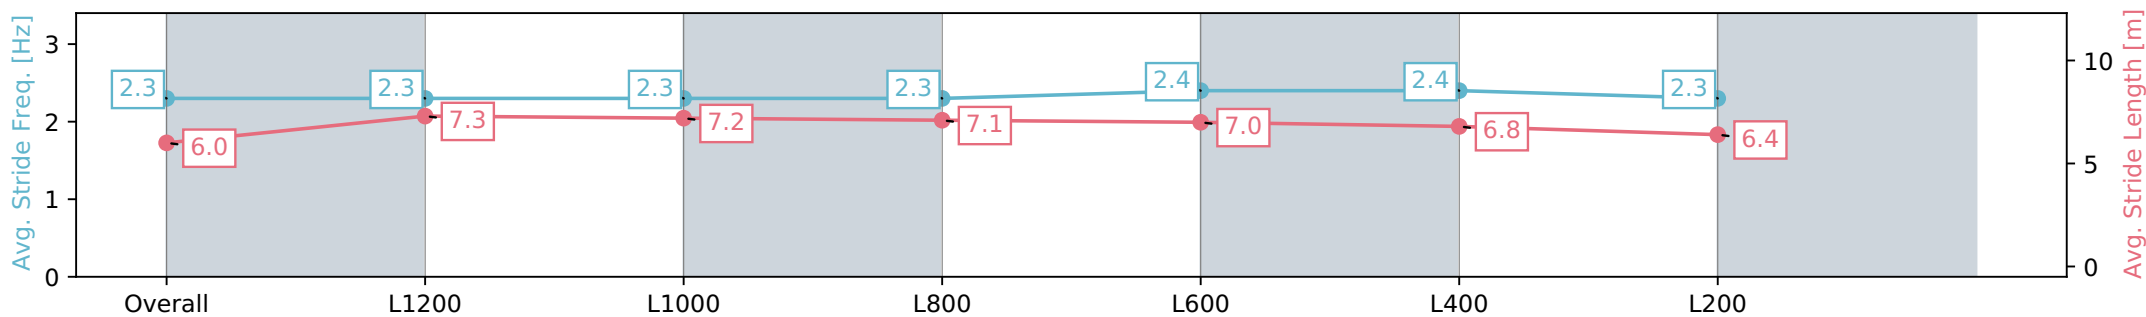

Morphettville Parks SA - Professional

Race 4: Julie Seed Handicap - 1400m

20 July 2024 - 1:32PM

Track Rating: Heavy 9, Weather: Overcast, Rail Position: True

Section	Overall	L1200	L1000	L800	L600	L400	L200
Section Times	1:28.78 [4] (0:14.04)	1:14.74 [2] (0:11.93)	1:02.81 [2] (0:12.20)	0:50.61 [2] (0:12.26)	0:38.35 [1] (0:11.99)	0:26.36 [2] (0:12.46)	0:13.90 [2] (0:13.90)
Average Speed [km/h]	51.4	60.4	59.5	58.9	60.9	58.1	51.8
Top Speed [km/h]	61.7	62.7	61.2	60.2	62.4	60.3	55.2
Avg. Dist. to Rail [m]	2.1	1.9	1.7	1.8	2.4	1.8	1.1
Avg. Stride Freq. [Hz]	2.3	2.3	2.3	2.3	2.4	2.4	2.3
Avg. Stride Length [m]	6.0	7.3	7.2	7.1	7.0	6.8	6.4