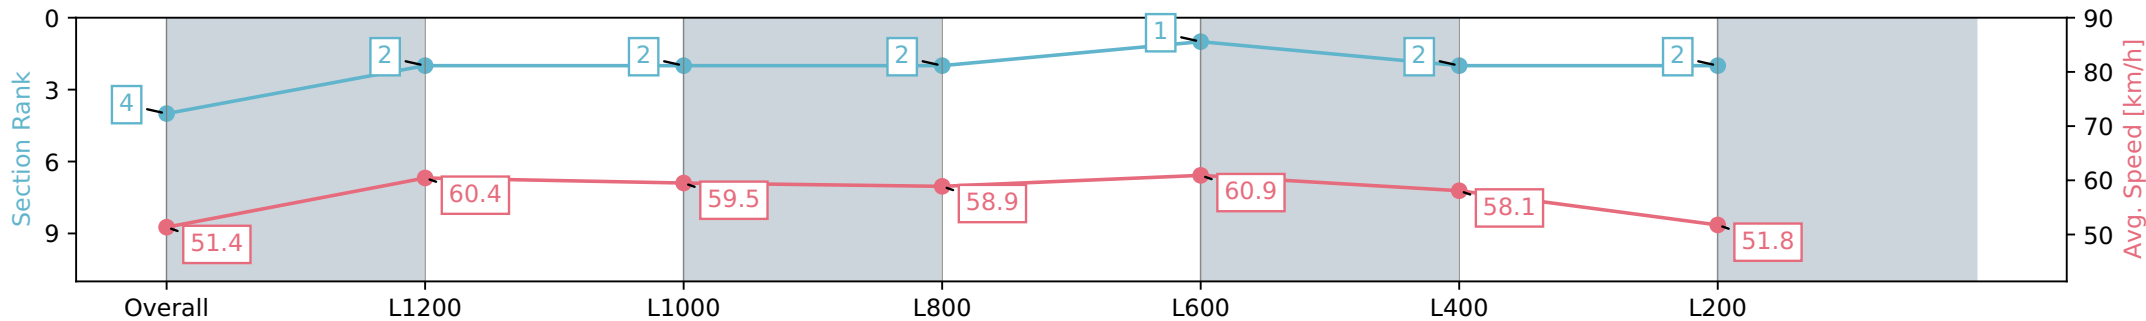

Morphettville Parks SA - Professional

Race 4: Julie Seed Handicap - 1400m

20 July 2024 - 1:32PM

Track Rating: Heavy 9, Weather: Overcast, Rail Position: True

Section	Overall	L1200	L1000	L800	L600	L400	L200
Section Times	1:28.78 [4] (0:14.04)	1:14.74 [2] (0:11.93)	1:02.81 [2] (0:12.20)	0:50.61 [2] (0:12.26)	0:38.35 [1] (0:11.99)	0:26.36 [2] (0:12.46)	0:13.90 [2] (0:13.90)
Average Speed [km/h]	51.4	60.4	59.5	58.9	60.9	58.1	51.8
Top Speed [km/h]	61.7	62.7	61.2	60.2	62.4	60.3	55.2
Avg. Dist. to Rail [m]	2.1	1.9	1.7	1.8	2.4	1.8	1.1
Avg. Stride Freq. [Hz]	2.3	2.3	2.3	2.3	2.4	2.4	2.3
Avg. Stride Length [m]	6.0	7.3	7.2	7.1	7.0	6.8	6.4