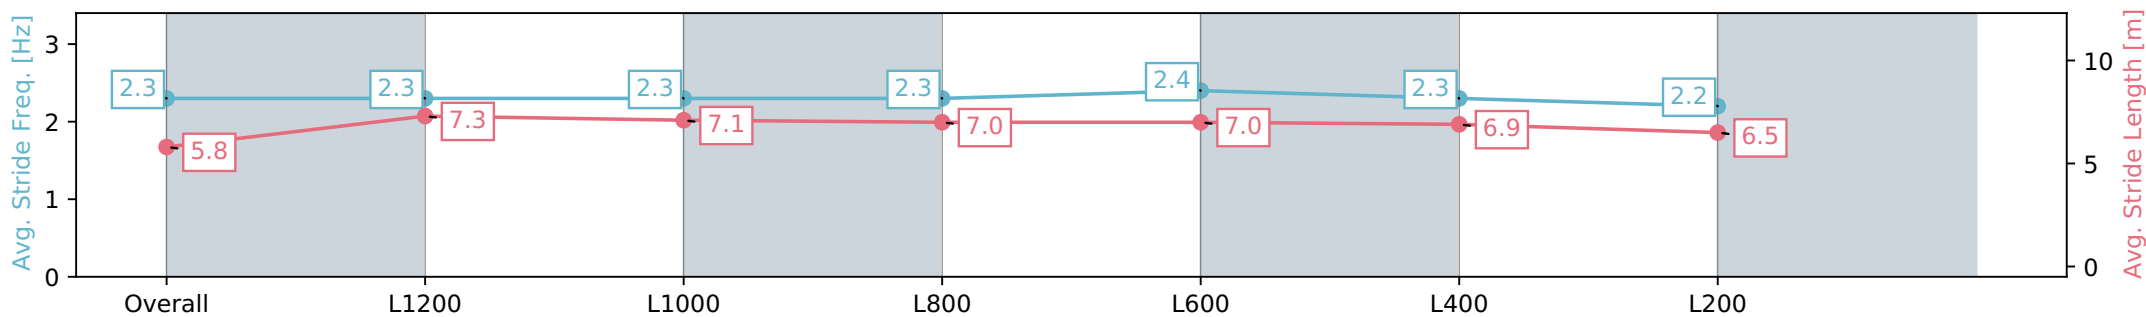

Morphettville Parks SA - Professional

Race 4: Julie Seed Handicap - 1400m

20 July 2024 - 1:32PM

Track Rating: Heavy 9, Weather: Overcast, Rail Position: True

Section	Overall	L1200	L1000	L800	L600	L400	L200
Section Times	1:28.94 [6] (0:14.56)	1:14.38 [4] (0:11.72)	1:02.66 [4] (0:12.08)	0:50.58 [3] (0:12.32)	0:38.26 [3] (0:12.10)	0:26.16 [3] (0:12.27)	0:13.89 [3] (0:13.89)
Average Speed [km/h]	49.5	61.4	59.2	58.5	59.5	58.7	51.8
Top Speed [km/h]	61.9	62.6	60.8	59.6	60.5	60.3	56.6
Avg. Dist. to Rail [m]	2.2	0.1	1.1	0.6	0.4	0.9	2.9
Avg. Stride Freq. [Hz]	2.3	2.3	2.3	2.3	2.4	2.3	2.2
Avg. Stride Length [m]	5.8	7.3	7.1	7.0	7.0	6.9	6.5