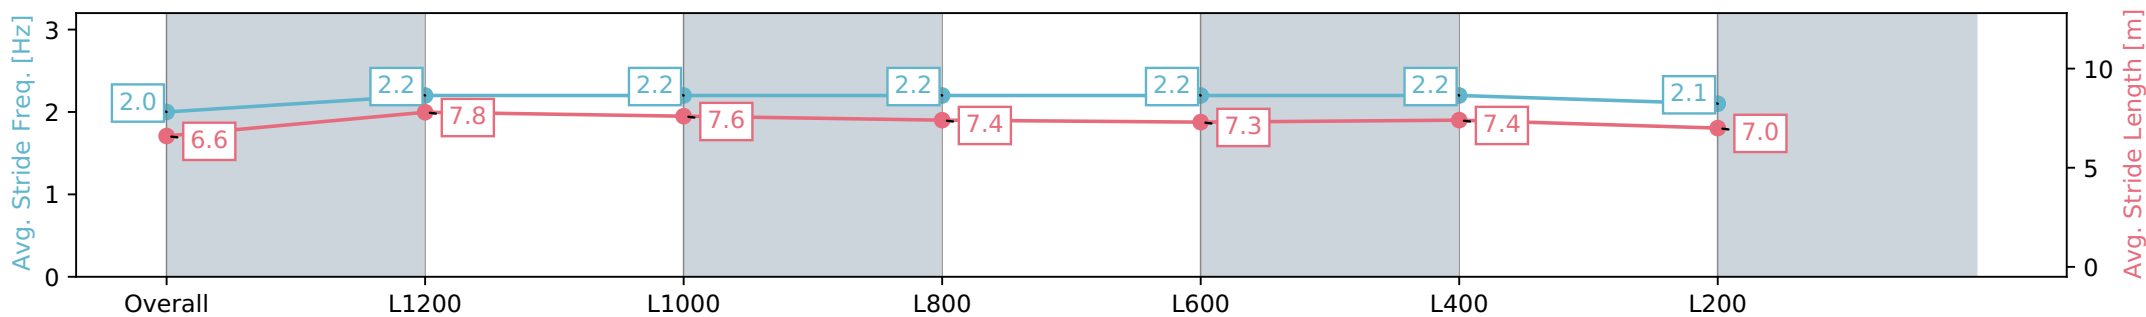

Morphettville Parks SA - Professional

Race 4: Julie Seed Handicap - 1400m

20 July 2024 - 1:32PM

Track Rating: Heavy 9, Weather: Overcast, Rail Position: True

Section	Overall	L1200	L1000	L800	L600	L400	L200
Section Times	1:28.95 [7] (0:14.77)	1:14.18 [6] (0:11.76)	1:02.42 [5] (0:12.19)	0:50.23 [5] (0:12.27)	0:37.96 [5] (0:12.17)	0:25.79 [8] (0:12.25)	0:13.54 [7] (0:13.54)
Average Speed [km/h]	48.7	61.4	59.3	58.9	59.5	58.9	53.2
Top Speed [km/h]	61.4	62.1	60.7	59.6	60.3	60.4	56.6
Avg. Dist. to Rail [m]	2.3	1.2	0.9	1.0	1.3	1.6	5.1
Avg. Stride Freq. [Hz]	2.0	2.2	2.2	2.2	2.2	2.2	2.1
Avg. Stride Length [m]	6.6	7.8	7.6	7.4	7.3	7.4	7.0