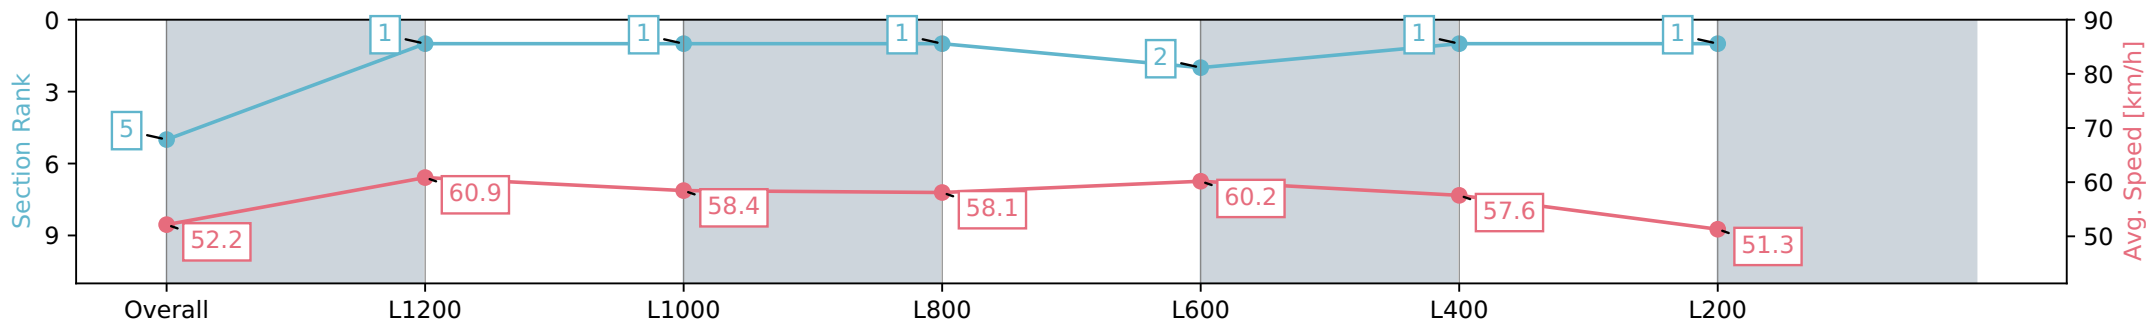

Morphettville Parks SA - Professional

Race 4: Julie Seed Handicap - 1400m

20 July 2024 - 1:32PM

Track Rating: Heavy 9, Weather: Overcast, Rail Position: True

Section	Overall	L1200	L1000	L800	L600	L400	L200
Section Times	1:28.85 [5] (0:13.80)	1:15.05 [1] (0:11.84)	1:03.21 [1] (0:12.39)	0:50.82 [1] (0:12.41)	0:38.41 [2] (0:11.94)	0:26.47 [1] (0:12.41)	0:14.06 [1] (0:14.06)
Average Speed [km/h]	52.2	60.9	58.4	58.1	60.2	57.6	51.3
Top Speed [km/h]	63.7	62.9	60.4	59.6	60.7	59.9	55.1
Avg. Dist. to Rail [m]	3.2	1.6	1.2	1.0	0.6	2.0	0.5
Avg. Stride Freq. [Hz]	2.3	2.3	2.3	2.3	2.5	2.5	2.3
Avg. Stride Length [m]	6.2	7.2	7.0	6.9	6.8	6.5	6.2