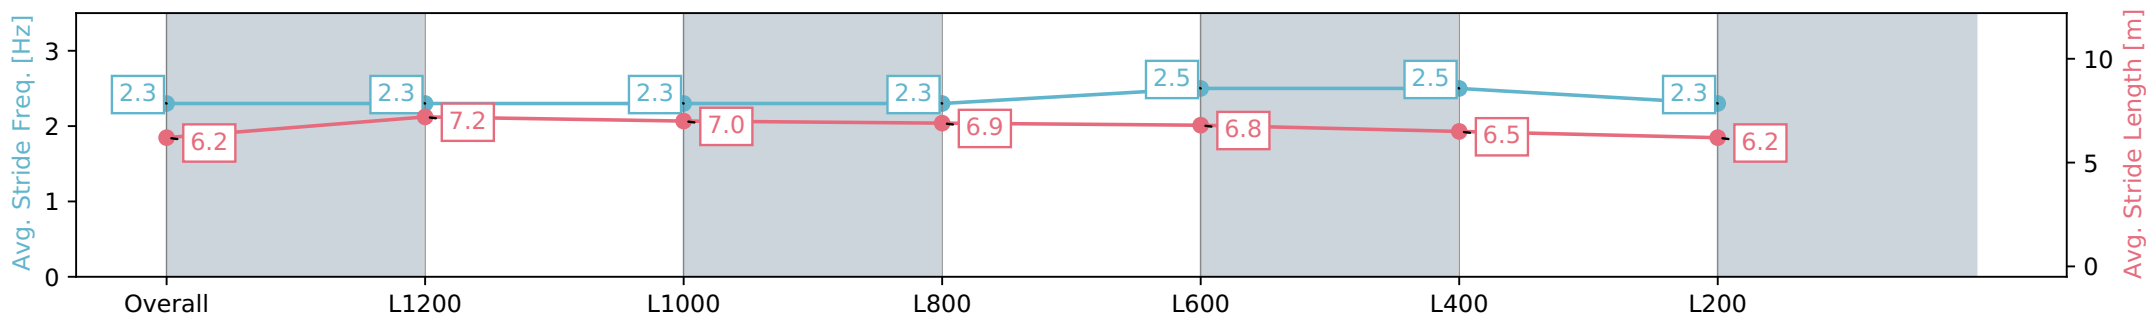

Morphettville Parks SA - Professional

Race 4: Julie Seed Handicap - 1400m

20 July 2024 - 1:32PM

Track Rating: Heavy 9, Weather: Overcast, Rail Position: True

Section	Overall	L1200	L1000	L800	L600	L400	L200
Section Times	1:28.85 [5] (0:13.80)	1:15.05 [1] (0:11.84)	1:03.21 [1] (0:12.39)	0:50.82 [1] (0:12.41)	0:38.41 [2] (0:11.94)	0:26.47 [1] (0:12.41)	0:14.06 [1] (0:14.06)
Average Speed [km/h]	52.2	60.9	58.4	58.1	60.2	57.6	51.3
Top Speed [km/h]	63.7	62.9	60.4	59.6	60.7	59.9	55.1
Avg. Dist. to Rail [m]	3.2	1.6	1.2	1.0	0.6	2.0	0.5
Avg. Stride Freq. [Hz]	2.3	2.3	2.3	2.3	2.5	2.5	2.3
Avg. Stride Length [m]	6.2	7.2	7.0	6.9	6.8	6.5	6.2