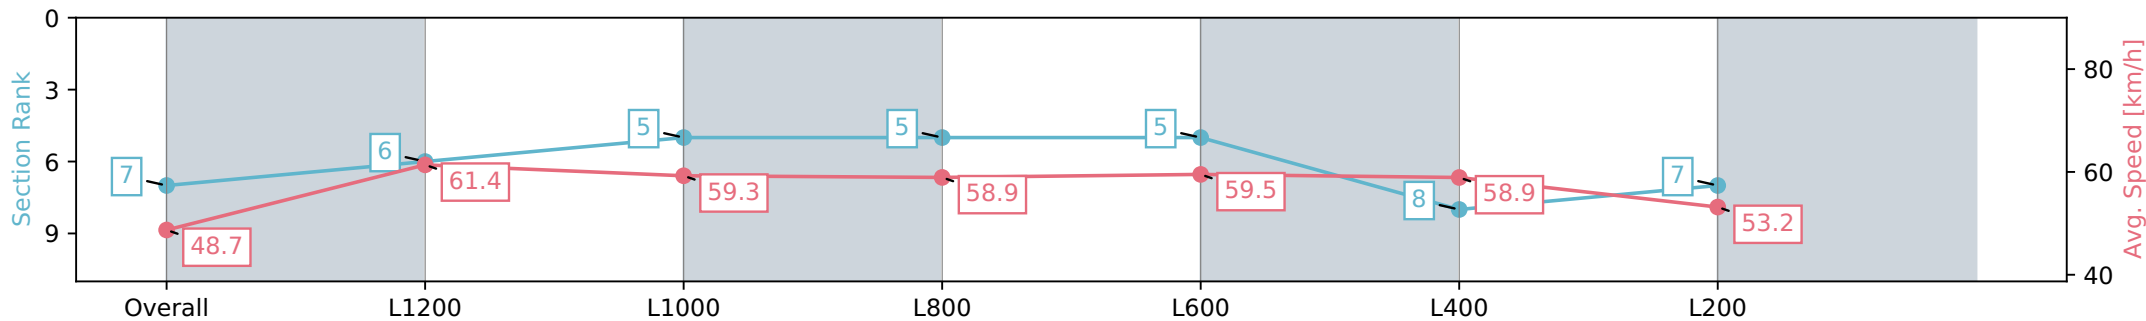

Morphettville Parks SA - Professional

Race 4: Julie Seed Handicap - 1400m

20 July 2024 - 1:32PM

Track Rating: Heavy 9, Weather: Overcast, Rail Position: True

Section	Overall	L1200	L1000	L800	L600	L400	L200
Section Times	1:28.95 [7] (0:14.77)	1:14.18 [6] (0:11.76)	1:02.42 [5] (0:12.19)	0:50.23 [5] (0:12.27)	0:37.96 [5] (0:12.17)	0:25.79 [8] (0:12.25)	0:13.54 [7] (0:13.54)
Average Speed [km/h]	48.7	61.4	59.3	58.9	59.5	58.9	53.2
Top Speed [km/h]	61.4	62.1	60.7	59.6	60.3	60.4	56.6
Avg. Dist. to Rail [m]	2.3	1.2	0.9	1.0	1.3	1.6	5.1
Avg. Stride Freq. [Hz]	2.0	2.2	2.2	2.2	2.2	2.2	2.1
Avg. Stride Length [m]	6.6	7.8	7.6	7.4	7.3	7.4	7.0