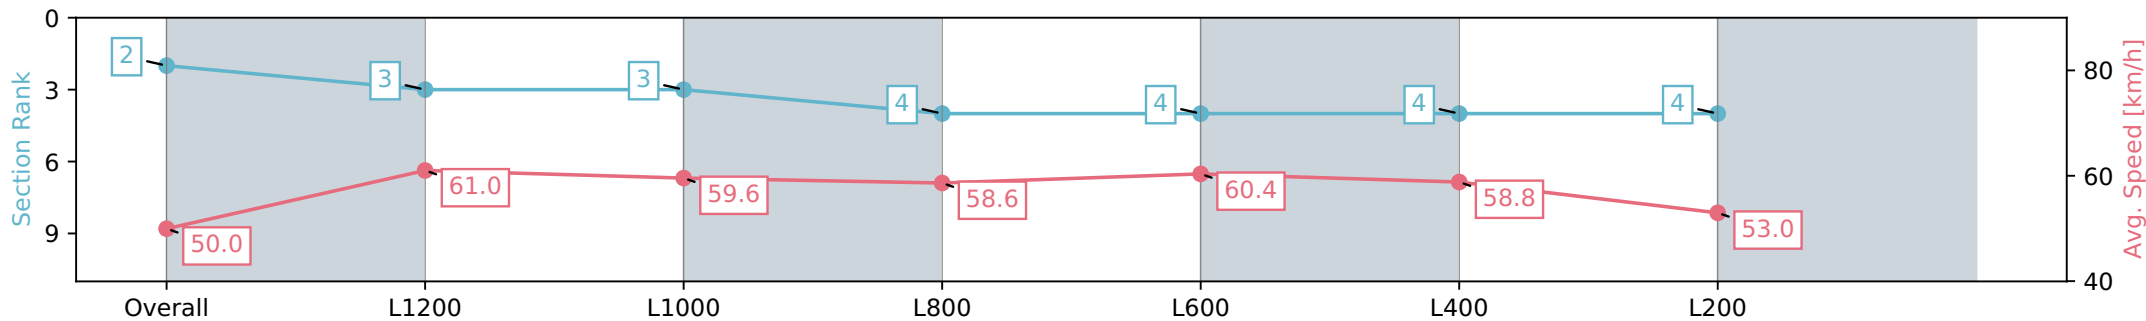

Morphettville Parks SA - Professional

Race 4: Julie Seed Handicap - 1400m

20 July 2024 - 1:32PM

Track Rating: Heavy 9, Weather: Overcast, Rail Position: True

Section	Overall	L1200	L1000	L800	L600	L400	L200
Section Times	1:28.65 [2] (0:14.41)	1:14.24 [3] (0:11.81)	1:02.43 [3] (0:12.19)	0:50.24 [4] (0:12.33)	0:37.91 [4] (0:12.04)	0:25.87 [4] (0:12.28)	0:13.59 [4] (0:13.59)
Average Speed [km/h]	50.0	61.0	59.6	58.6	60.4	58.8	53.0
Top Speed [km/h]	61.6	62.0	60.9	59.7	61.3	60.7	56.7
Avg. Dist. to Rail [m]	4.5	1.8	1.8	2.0	1.6	1.0	2.6
Avg. Stride Freq. [Hz]	2.2	2.3	2.3	2.3	2.4	2.4	2.3
Avg. Stride Length [m]	6.2	7.4	7.2	7.1	7.0	6.8	6.5