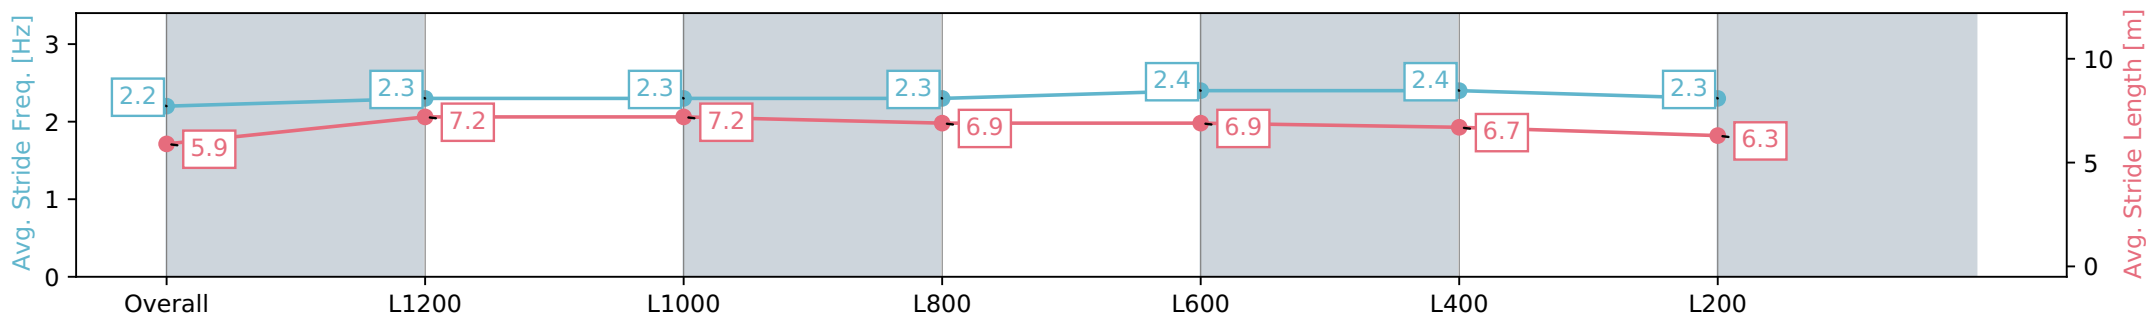

Morphettville Parks SA - Professional

Race 4: Julie Seed Handicap - 1400m

20 July 2024 - 1:32PM

Track Rating: Heavy 9, Weather: Overcast, Rail Position: True

Section	Overall	L1200	L1000	L800	L600	L400	L200
Section Times	1:29.28 [8] (0:14.86)	1:14.42 [8] (0:11.97)	1:02.45 [8] (0:12.14)	0:50.31 [7] (0:12.32)	0:37.99 [7] (0:11.84)	0:26.15 [6] (0:12.32)	0:13.83 [8] (0:13.83)
Average Speed [km/h]	48.5	60.2	59.7	58.6	61.2	58.5	52.1
Top Speed [km/h]	60.0	61.4	61.2	60.6	62.4	61.4	56.9
Avg. Dist. to Rail [m]	5.2	2.5	1.4	1.7	1.1	1.2	4.2
Avg. Stride Freq. [Hz]	2.2	2.3	2.3	2.3	2.4	2.4	2.3
Avg. Stride Length [m]	5.9	7.2	7.2	6.9	6.9	6.7	6.3

- [] Ranking at each section and finish
- :-:- No data available at this section
- NA No data available