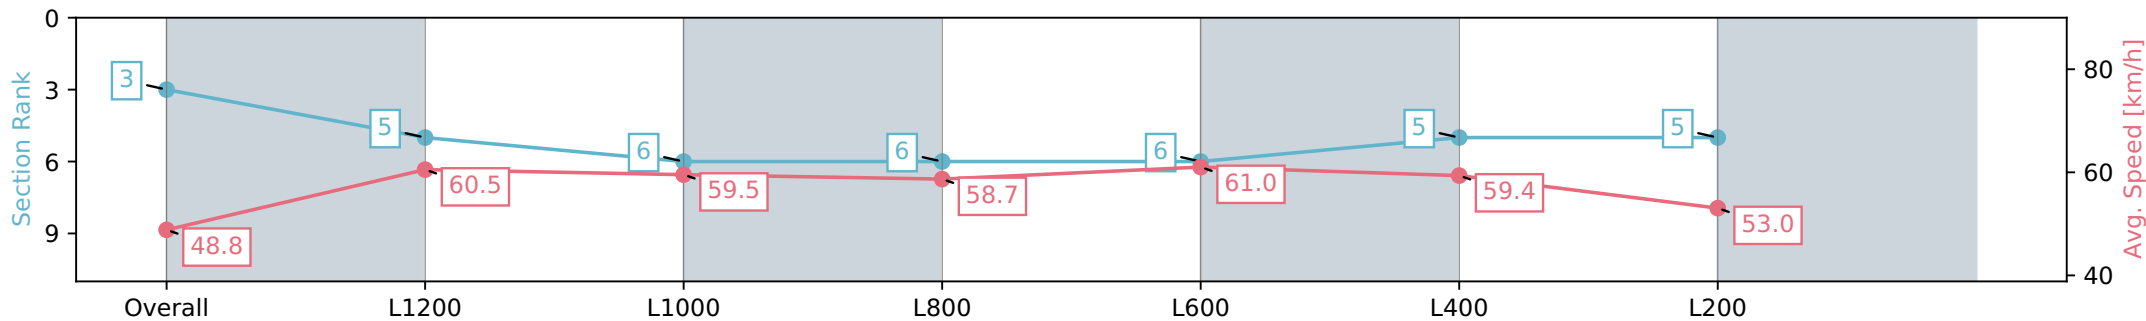

Morphettville Parks SA - Professional

Race 4: Julie Seed Handicap - 1400m

20 July 2024 - 1:32PM

Track Rating: Heavy 9, Weather: Overcast, Rail Position: True

Section	Overall	L1200	L1000	L800	L600	L400	L200
Section Times	1:28.69 [3] (0:14.74)	1:13.95 [5] (0:11.89)	1:02.06 [6] (0:12.14)	0:49.92 [6] (0:12.30)	0:37.62 [6] (0:11.87)	0:25.75 [5] (0:12.18)	0:13.57 [5] (0:13.56)
Average Speed [km/h]	48.8	60.5	59.5	58.7	61.0	59.4	53.0
Top Speed [km/h]	60.0	61.6	61.3	59.7	62.3	60.9	57.5
Avg. Dist. to Rail [m]	2.4	0.6	0.7	1.9	1.0	2.9	4.8
Avg. Stride Freq. [Hz]	2.2	2.3	2.3	2.3	2.4	2.4	2.3
Avg. Stride Length [m]	5.9	7.2	7.0	6.9	7.0	6.7	6.4