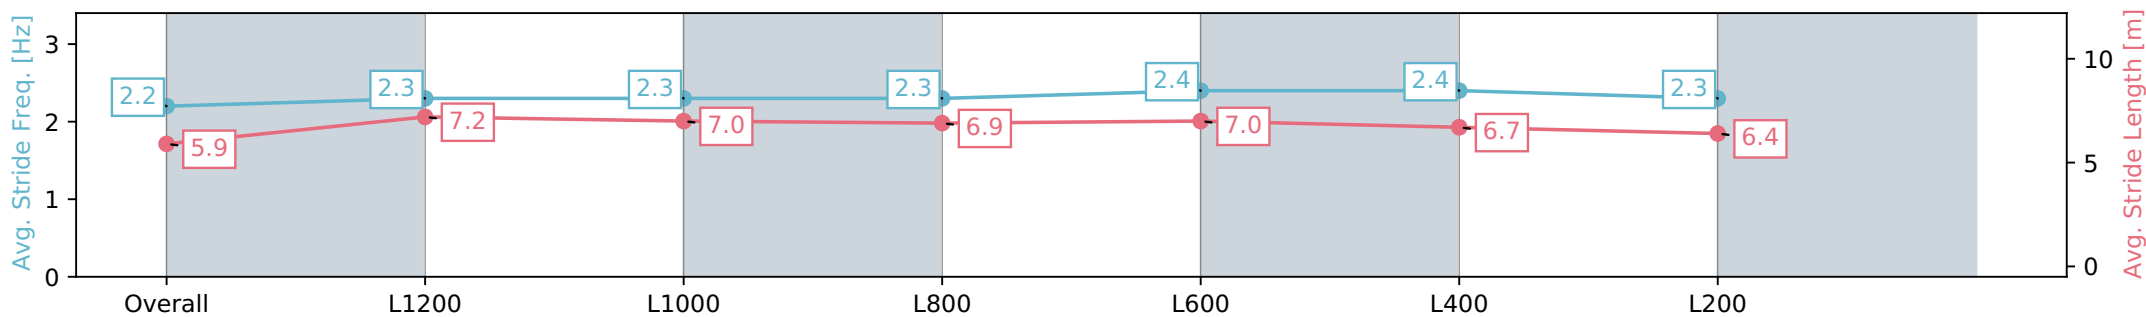

Morphettville Parks SA - Professional

Race 4: Julie Seed Handicap - 1400m

20 July 2024 - 1:32PM

Track Rating: Heavy 9, Weather: Overcast, Rail Position: True

Section	Overall	L1200	L1000	L800	L600	L400	L200
Section Times	1:28.69 [3] (0:14.74)	1:13.95 [5] (0:11.89)	1:02.06 [6] (0:12.14)	0:49.92 [6] (0:12.30)	0:37.62 [6] (0:11.87)	0:25.75 [5] (0:12.18)	0:13.57 [5] (0:13.56)
Average Speed [km/h]	48.8	60.5	59.5	58.7	61.0	59.4	53.0
Top Speed [km/h]	60.0	61.6	61.3	59.7	62.3	60.9	57.5
Avg. Dist. to Rail [m]	2.4	0.6	0.7	1.9	1.0	2.9	4.8
Avg. Stride Freq. [Hz]	2.2	2.3	2.3	2.3	2.4	2.4	2.3
Avg. Stride Length [m]	5.9	7.2	7.0	6.9	7.0	6.7	6.4