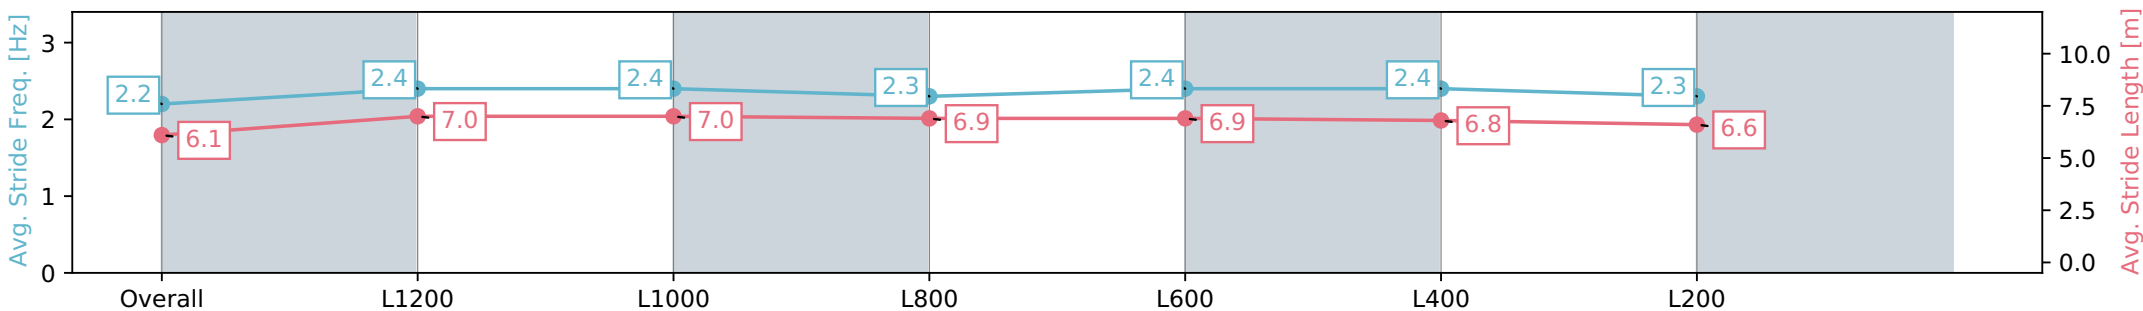

Race 4: Julie Seed Handicap - 1400m

20 July 2024 - 1:32PM

Track Rating: Heavy 9, Weather: Overcast, Rail Position: True

Section	Overall	L1200	L1000	L800	L600	L400	L200
Section Times	1:28.20 [1] (0:14.86)	1:13.34 [7] (0:11.87)	1:01.47 [7] (0:12.25)	0:49.22 [8] (0:12.32)	0:36.90 [8] (0:11.85)	0:25.05 [7] (0:12.03)	0:13.02 [6] (0:13.02)
Average Speed [km/h]	48.5	60.6	59.1	58.4	60.9	60.1	55.2
Top Speed [km/h]	60.6	62.4	61.1	60.8	62.3	62.2	59.4
Avg. Dist. to Rail [m]	5.7	2.1	0.7	0.8	0.8	2.5	5.2
Avg. Stride Freq. [Hz]	2.2	2.4	2.4	2.3	2.4	2.4	2.3
Avg. Stride Length [m]	6.1	7.0	7.0	6.9	6.9	6.8	6.6