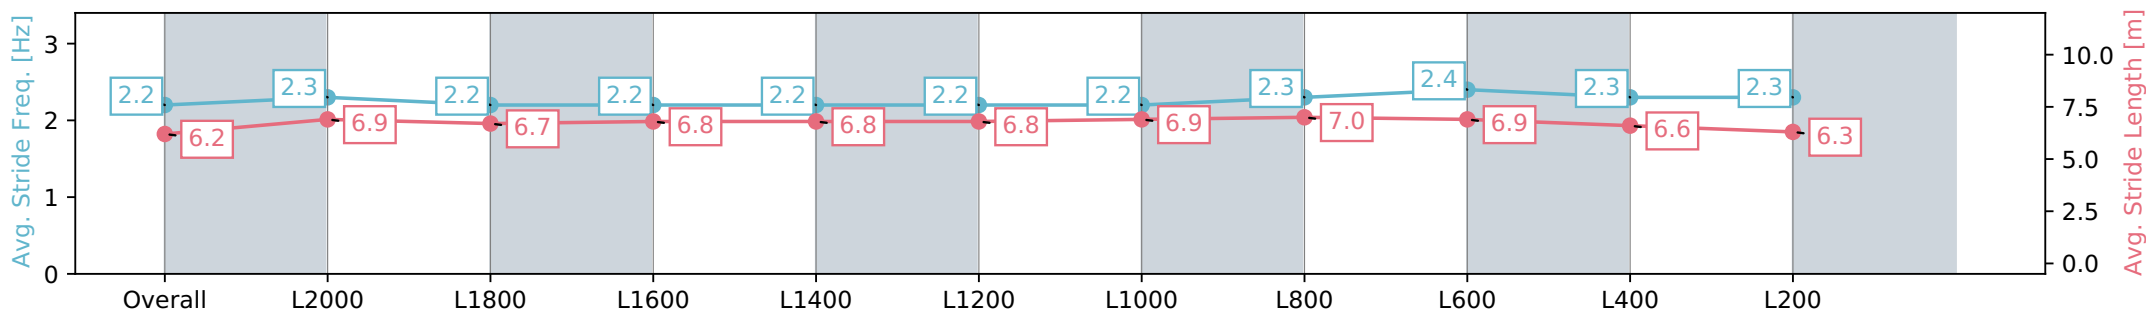

Report Created: Sat 20 July 2024 15:30:19 GMT+10 (Note: Timing is based on positional data)

- [ ] Ranking at each section and finish
- :-:- No data available at this section
- NA No data available

Horse/Jockey Name	A TOUCH FROSTY/Alana Kelly
Finish Rank	7
Fastest Section Time (Section)	0:12.41 (L600)
Top Speed [km/h] (Section)	59.7 (L800)
Race State	Finished

Morphettville Parks SA - Professional

Race 3: Quayclean Handicap - 2250m

20 July 2024 - 12:58PM

Track Rating: Heavy 9, Weather: Overcast, Rail Position: True

Section	Overall	L2000	L1800	L1600	L1400	L1200	L1000	L800	L600	L400	L200
Section Times	2:29.52 [7] (0:18.37)	2:11.15 [5] (0:12.56)	1:58.59 [5] (0:13.45)	1:45.14 [5] (0:13.41)	1:31.73 [5] (0:13.42)	1:18.31 [5] (0:13.36)	1:04.95 [4] (0:12.98)	0:51.97 [4] (0:12.41)	0:39.56 [3] (0:12.54)	0:27.02 [3] (0:13.08)	0:13.94 [5] (0:13.94)
Average Speed [km/h]	49.1	57.7	54.1	54.1	53.7	54.6	55.5	58.3	57.8	55.1	51.5
Top Speed [km/h]	59.3	59.4	55.4	55.3	54.1	55.9	56.8	59.5	59.7	56.3	54.1
Avg. Dist. to Rail [m]	3.5	1.5	2.2	2.9	2.8	2.1	2.4	2.1	1.4	2.0	3.7
Avg. Stride Freq. [Hz]	2.2	2.3	2.2	2.2	2.2	2.2	2.2	2.3	2.4	2.3	2.3
Avg. Stride Length [m]	6.2	6.9	6.7	6.8	6.8	6.8	6.9	7.0	6.9	6.6	6.3