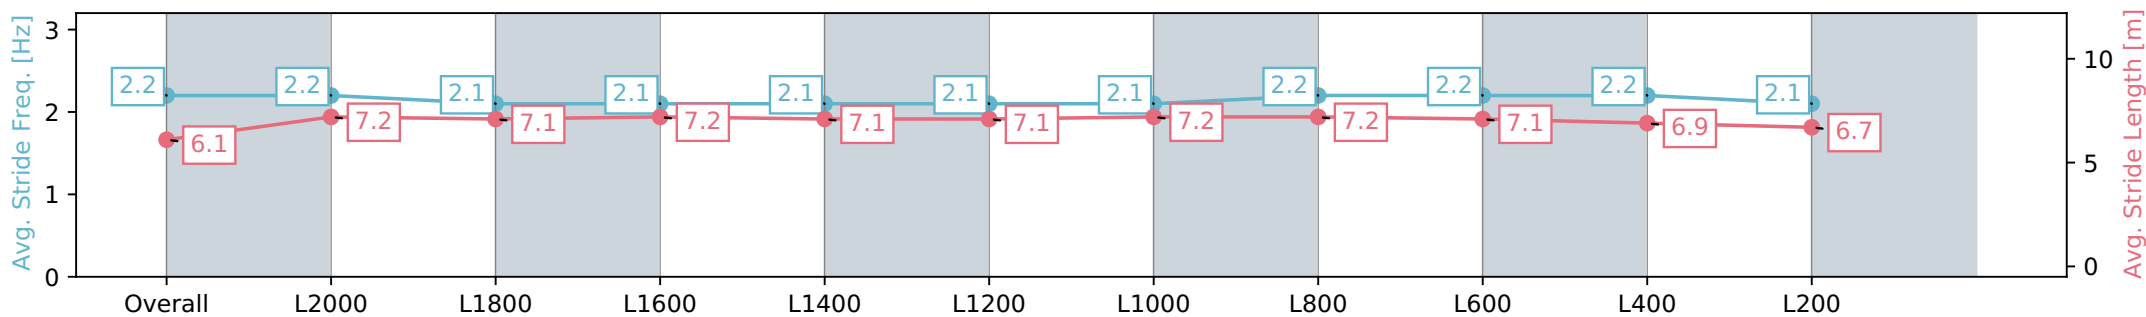

Morphettville Parks SA - Professional

Race 3: Quayclean Handicap - 2250m

20 July 2024 - 12:58PM

Track Rating: Heavy 9, Weather: Overcast, Rail Position: True

Section	Overall	L2000	L1800	L1600	L1400	L1200	L1000	L800	L600	L400	L200
Section Times	2:29.18 [4] (0:18.75)	2:10.43 [7] (0:12.44)	1:57.99 [7] (0:13.47)	1:44.52 [7] (0:13.26)	1:31.26 [6] (0:13.44)	1:17.82 [6] (0:13.40)	1:04.42 [6] (0:12.85)	0:51.57 [5] (0:12.39)	0:39.18 [4] (0:12.63)	0:26.55 [5] (0:12.93)	0:13.62 [4] (0:13.62)
Average Speed [km/h]	48.1	58.1	53.7	54.5	53.7	54.5	56.2	58.5	58.1	56.0	52.6
Top Speed [km/h]	58.8	59.1	55.3	55.3	54.8	56.4	57.9	59.2	59.1	57.5	54.5
Avg. Dist. to Rail [m]	5.0	0.7	1.2	2.3	2.5	2.6	3.3	3.5	3.1	3.9	5.7
Avg. Stride Freq. [Hz]	2.2	2.2	2.1	2.1	2.1	2.1	2.1	2.2	2.2	2.2	2.1
Avg. Stride Length [m]	6.1	7.2	7.1	7.2	7.1	7.1	7.1	7.2	7.2	7.1	6.7