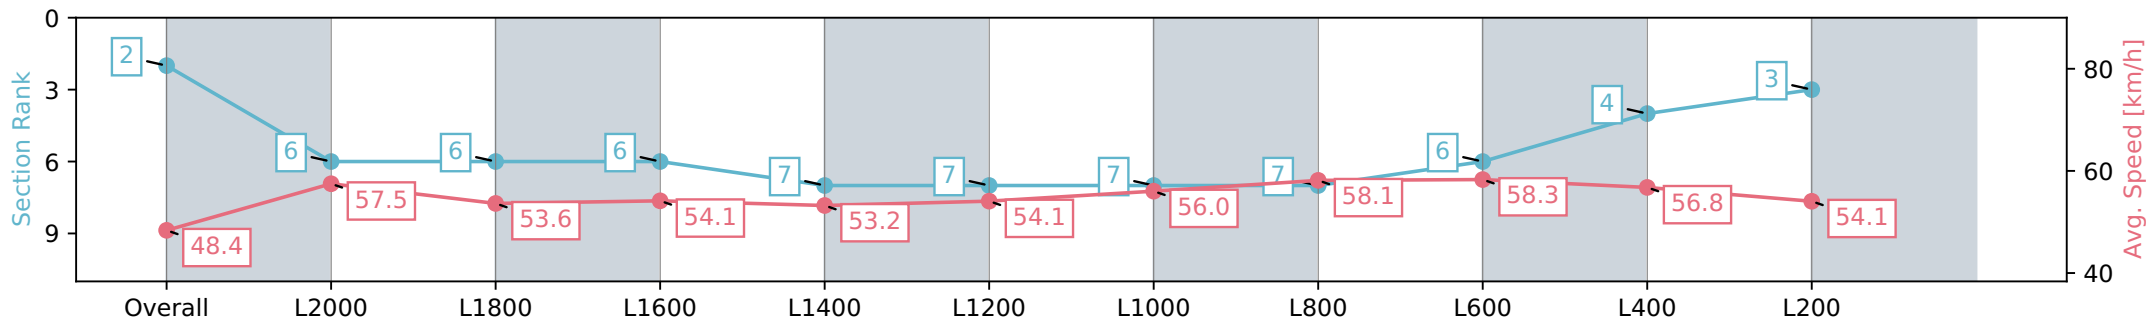

Morphettville Parks SA - Professional

Race 3: Quayclean Handicap - 2250m

20 July 2024 - 12:58PM

Track Rating: Heavy 9, Weather: Overcast, Rail Position: True

Section	Overall	L2000	L1800	L1600	L1400	L1200	L1000	L800	L600	L400	L200
Section Times	2:28.55 [2] (0:18.62)	2:09.93 [6] (0:12.52)	1:57.41 [6] (0:13.48)	1:43.93 [6] (0:13.34)	1:30.59 [7] (0:13.55)	1:17.04 [7] (0:13.40)	1:03.64 [7] (0:12.85)	0:50.79 [7] (0:12.44)	0:38.35 [6] (0:12.42)	0:25.93 [4] (0:12.67)	0:13.26 [3] (0:13.26)
Average Speed [km/h]	48.4	57.5	53.6	54.1	53.2	54.1	56.0	58.1	58.3	56.8	54.1
Top Speed [km/h]	59.1	58.9	55.7	54.9	53.8	55.7	58.0	59.1	59.0	58.1	55.7
Avg. Dist. to Rail [m]	3.4	0.3	0.7	1.3	1.5	1.0	1.9	2.2	0.8	1.9	4.1
Avg. Stride Freq. [Hz]	2.2	2.3	2.2	2.2	2.2	2.2	2.3	2.3	2.4	2.4	2.3
Avg. Stride Length [m]	6.1	6.9	6.7	6.7	6.6	6.7	6.9	6.9	6.9	6.7	6.6