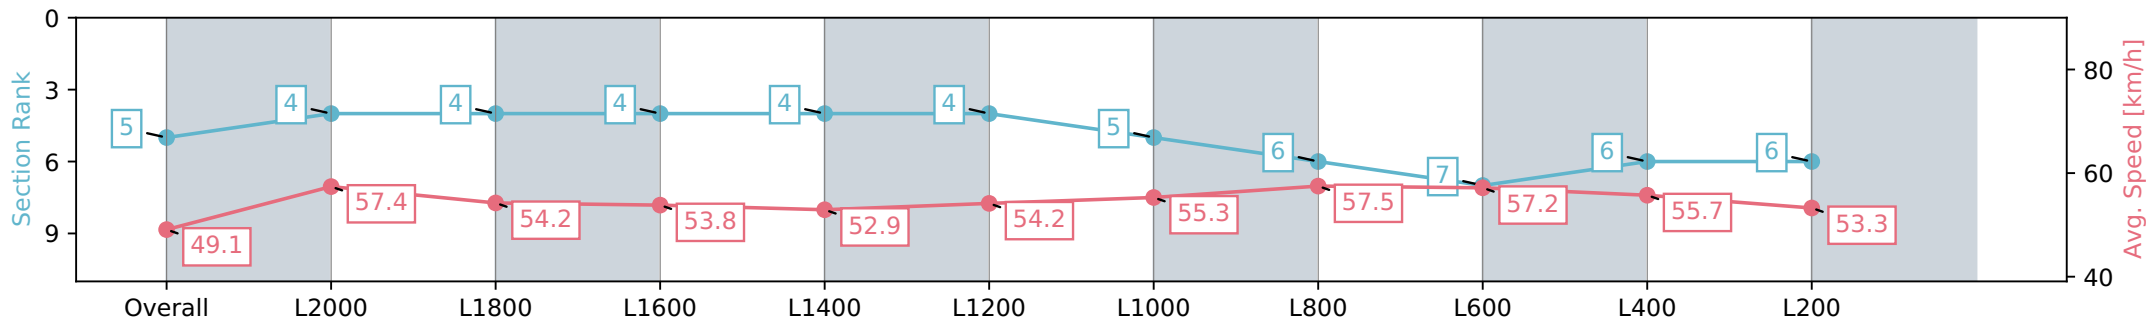

Morphettville Parks SA - Professional

Race 3: Quayclean Handicap - 2250m

20 July 2024 - 12:58PM

Track Rating: Heavy 9, Weather: Overcast, Rail Position: True

Section	Overall	L2000	L1800	L1600	L1400	L1200	L1000	L800	L600	L400	L200
Section Times	2:29.36 [5] (0:18.34)	2:11.02 [4] (0:12.56)	1:58.46 [4] (0:13.28)	1:45.18 [4] (0:13.39)	1:31.79 [4] (0:13.64)	1:18.15 [4] (0:13.45)	1:04.70 [5] (0:13.03)	0:51.67 [6] (0:12.57)	0:39.09 [7] (0:12.69)	0:26.40 [6] (0:12.93)	0:13.47 [6] (0:13.47)
Average Speed [km/h]	49.1	57.4	54.2	53.8	52.9	54.2	55.3	57.5	57.2	55.7	53.3
Top Speed [km/h]	59.9	59.3	55.8	55.0	53.8	55.6	56.9	58.2	58.3	57.6	54.5
Avg. Dist. to Rail [m]	2.5	0.2	0.3	1.7	2.0	1.9	2.1	1.7	1.1	2.7	6.0
Avg. Stride Freq. [Hz]	2.2	2.3	2.2	2.1	2.1	2.1	2.2	2.2	2.2	2.2	2.2
Avg. Stride Length [m]	6.2	7.1	7.0	7.0	6.9	7.0	7.1	7.2	7.2	7.0	6.8

- [ ] Ranking at each section and finish
- :-:- No data available at this section
- NA No data available

Horse/Jockey Name	BELLAVARDO/Ben Price
Finish Rank	6
Fastest Section Time (Section)	0:12.46 (L600)
Top Speed [km/h] (Section)	59.8 (L800)
Race State	Finished