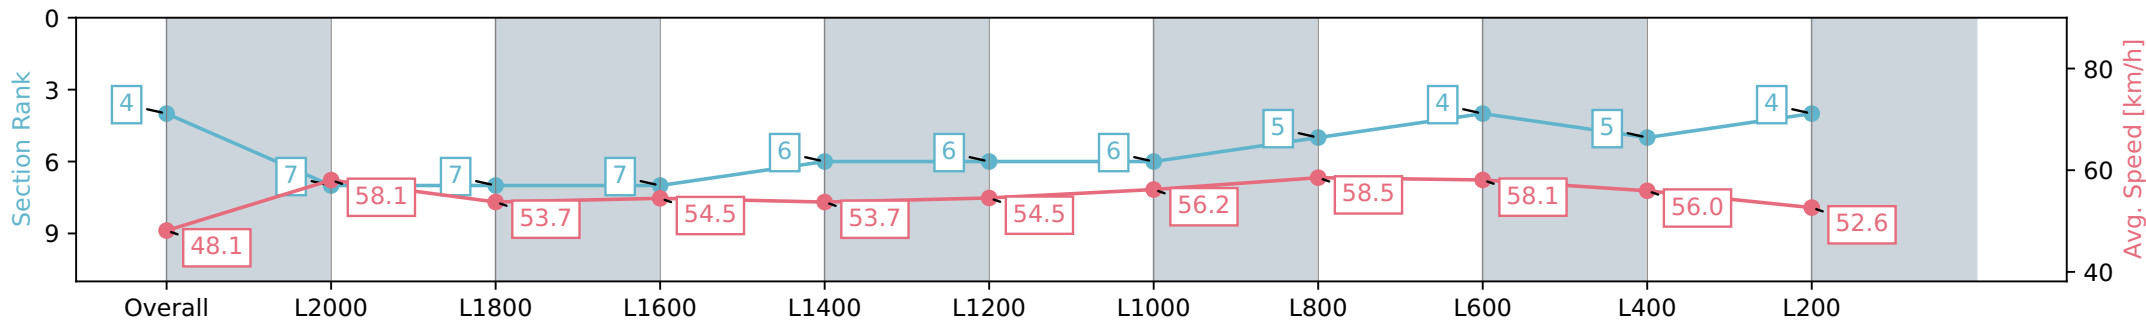

Morphettville Parks SA - Professional

Race 3: Quayclean Handicap - 2250m

20 July 2024 - 12:58PM

Track Rating: Heavy 9, Weather: Overcast, Rail Position: True

Section	Overall	L2000	L1800	L1600	L1400	L1200	L1000	L800	L600	L400	L200
Section Times	2:29.18 [4] (0:18.75)	2:10.43 [7] (0:12.44)	1:57.99 [7] (0:13.47)	1:44.52 [7] (0:13.26)	1:31.26 [6] (0:13.44)	1:17.82 [6] (0:13.40)	1:04.42 [6] (0:12.85)	0:51.57 [5] (0:12.39)	0:39.18 [4] (0:12.63)	0:26.55 [5] (0:12.93)	0:13.62 [4] (0:13.62)
Average Speed [km/h]	48.1	58.1	53.7	54.5	53.7	54.5	56.2	58.5	58.1	56.0	52.6
Top Speed [km/h]	58.8	59.1	55.3	55.3	54.8	56.4	57.9	59.2	59.1	57.5	54.5
Avg. Dist. to Rail [m]	5.0	0.7	1.2	2.3	2.5	2.6	3.3	3.5	3.1	3.9	5.7
Avg. Stride Freq. [Hz]	2.2	2.2	2.1	2.1	2.1	2.1	2.1	2.2	2.2	2.2	2.1
Avg. Stride Length [m]	6.1	7.2	7.1	7.2	7.1	7.1	7.1	7.2	7.2	7.1	6.7