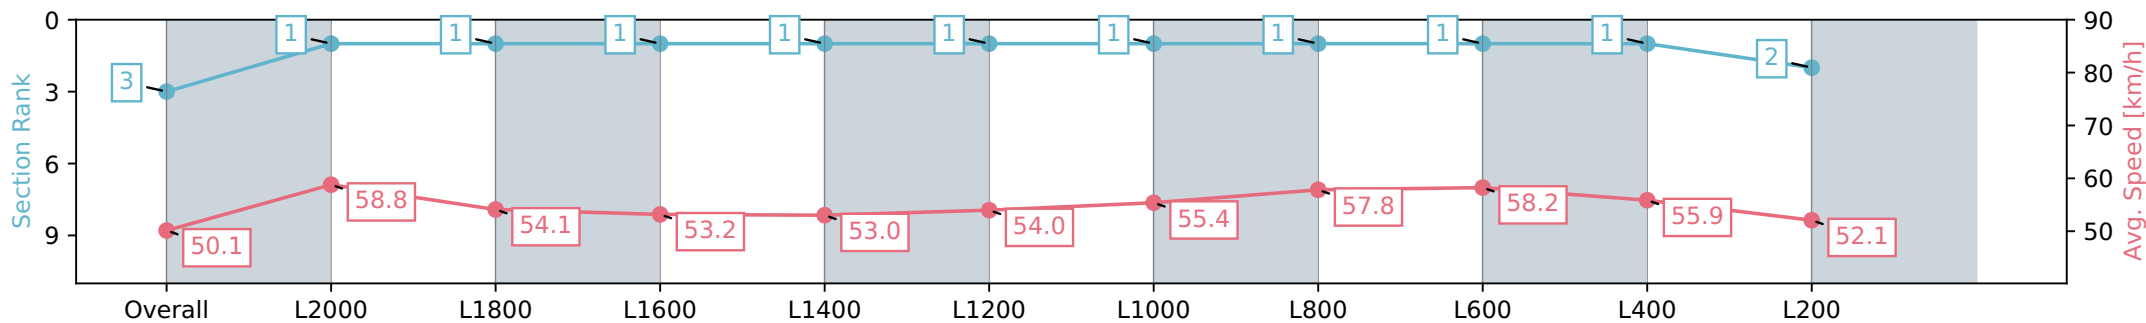

Morphettville Parks SA - Professional

Race 3: Quayclean Handicap - 2250m

20 July 2024 - 12:58PM

Track Rating: Heavy 9, Weather: Overcast, Rail Position: True

Section	Overall	L2000	L1800	L1600	L1400	L1200	L1000	L800	L600	L400	L200
Section Times	2:28.70 [3] (0:17.97)	2:10.73 [1] (0:12.17)	1:58.56 [1] (0:13.27)	1:45.29 [1] (0:13.55)	1:31.74 [1] (0:13.62)	1:18.12 [1] (0:13.43)	1:04.69 [1] (0:12.99)	0:51.70 [1] (0:12.49)	0:39.21 [1] (0:12.47)	0:26.74 [1] (0:12.94)	0:13.80 [2] (0:13.80)
Average Speed [km/h]	50.1	58.8	54.1	53.2	53.0	54.0	55.4	57.8	58.2	55.9	52.1
Top Speed [km/h]	60.1	60.1	56.4	54.0	53.4	54.7	56.6	58.3	59.5	58.0	53.9
Avg. Dist. to Rail [m]	2.3	1.3	0.4	0.9	1.4	1.2	1.8	1.3	1.5	2.3	2.0
Avg. Stride Freq. [Hz]	2.2	2.2	2.1	2.1	2.1	2.1	2.1	2.2	2.2	2.2	2.1
Avg. Stride Length [m]	6.4	7.4	7.2	7.2	7.1	7.0	7.1	7.1	7.2	7.0	6.7