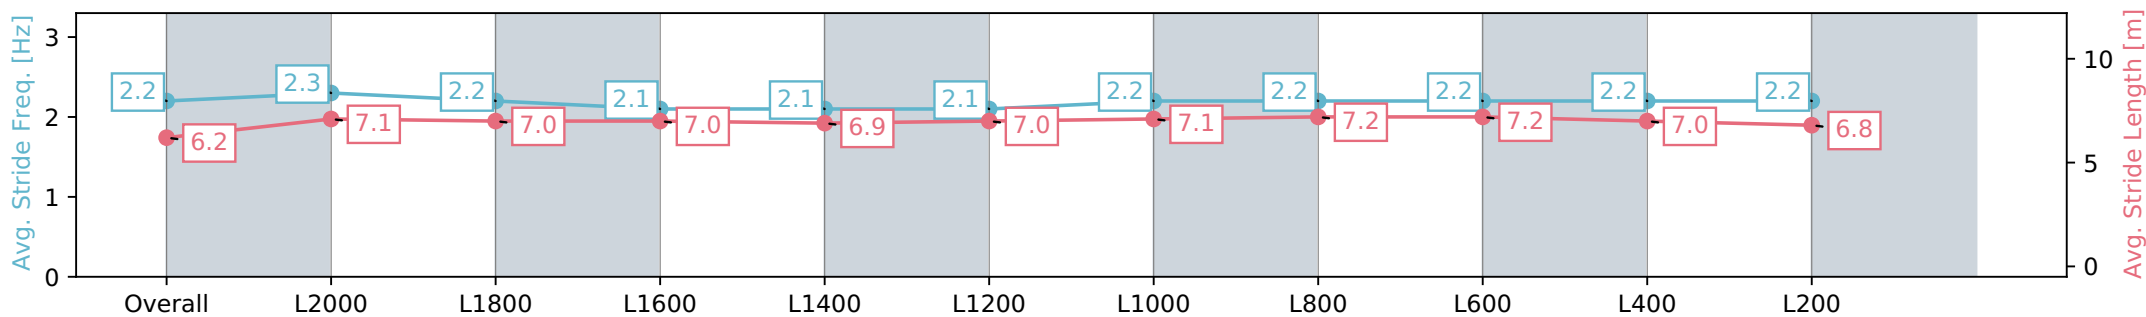

Morphettville Parks SA - Professional

Race 3: Quayclean Handicap - 2250m

20 July 2024 - 12:58PM

Track Rating: Heavy 9, Weather: Overcast, Rail Position: True

Section	Overall	L2000	L1800	L1600	L1400	L1200	L1000	L800	L600	L400	L200
Section Times	2:29.36 [5] (0:18.34)	2:11.02 [4] (0:12.56)	1:58.46 [4] (0:13.28)	1:45.18 [4] (0:13.39)	1:31.79 [4] (0:13.64)	1:18.15 [4] (0:13.45)	1:04.70 [5] (0:13.03)	0:51.67 [6] (0:12.57)	0:39.09 [7] (0:12.69)	0:26.40 [6] (0:12.93)	0:13.47 [6] (0:13.47)
Average Speed [km/h]	49.1	57.4	54.2	53.8	52.9	54.2	55.3	57.5	57.2	55.7	53.3
Top Speed [km/h]	59.9	59.3	55.8	55.0	53.8	55.6	56.9	58.2	58.3	57.6	54.5
Avg. Dist. to Rail [m]	2.5	0.2	0.3	1.7	2.0	1.9	2.1	1.7	1.1	2.7	6.0
Avg. Stride Freq. [Hz]	2.2	2.3	2.2	2.1	2.1	2.1	2.2	2.2	2.2	2.2	2.2
Avg. Stride Length [m]	6.2	7.1	7.0	7.0	6.9	7.0	7.1	7.2	7.2	7.0	6.8

- [ ] Ranking at each section and finish
- :-:- No data available at this section
- NA No data available

Horse/Jockey Name	BELLAVARDO/Ben Price
Finish Rank	6
Fastest Section Time (Section)	0:12.46 (L600)
Top Speed [km/h] (Section)	59.8 (L800)
Race State	Finished