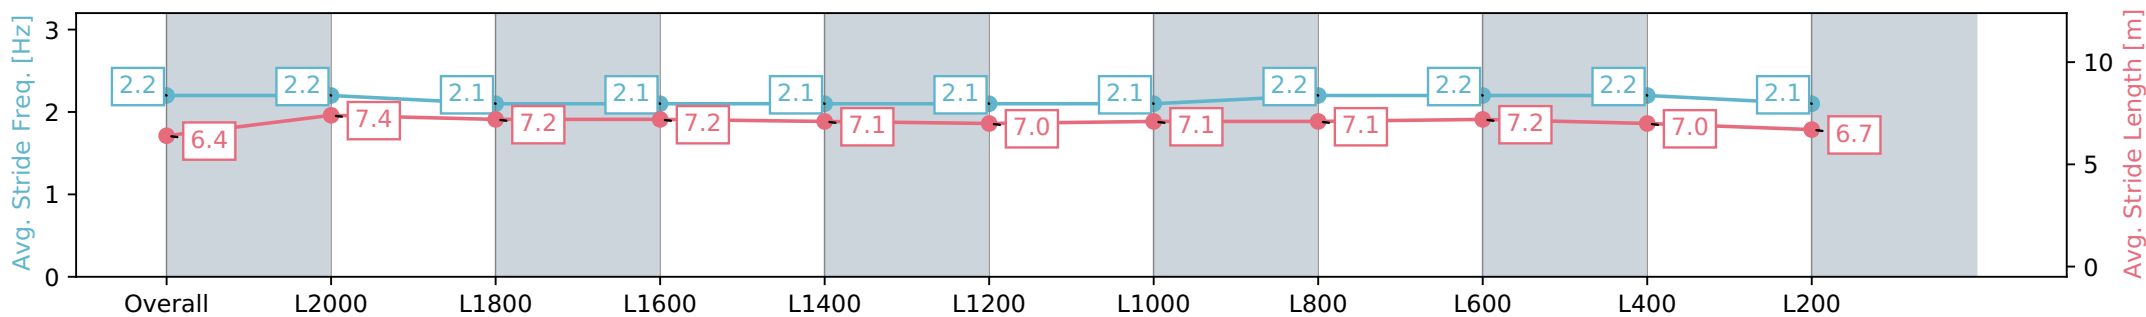

Morphettville Parks SA - Professional

Race 3: Quayclean Handicap - 2250m

20 July 2024 - 12:58PM

Track Rating: Heavy 9, Weather: Overcast, Rail Position: True

Section	Overall	L2000	L1800	L1600	L1400	L1200	L1000	L800	L600	L400	L200
Section Times	2:28.70 [3] (0:17.97)	2:10.73 [1] (0:12.17)	1:58.56 [1] (0:13.27)	1:45.29 [1] (0:13.55)	1:31.74 [1] (0:13.62)	1:18.12 [1] (0:13.43)	1:04.69 [1] (0:12.99)	0:51.70 [1] (0:12.49)	0:39.21 [1] (0:12.47)	0:26.74 [1] (0:12.94)	0:13.80 [2] (0:13.80)
Average Speed [km/h]	50.1	58.8	54.1	53.2	53.0	54.0	55.4	57.8	58.2	55.9	52.1
Top Speed [km/h]	60.1	60.1	56.4	54.0	53.4	54.7	56.6	58.3	59.5	58.0	53.9
Avg. Dist. to Rail [m]	2.3	1.3	0.4	0.9	1.4	1.2	1.8	1.3	1.5	2.3	2.0
Avg. Stride Freq. [Hz]	2.2	2.2	2.1	2.1	2.1	2.1	2.1	2.2	2.2	2.2	2.1
Avg. Stride Length [m]	6.4	7.4	7.2	7.2	7.1	7.0	7.1	7.1	7.2	7.0	6.7