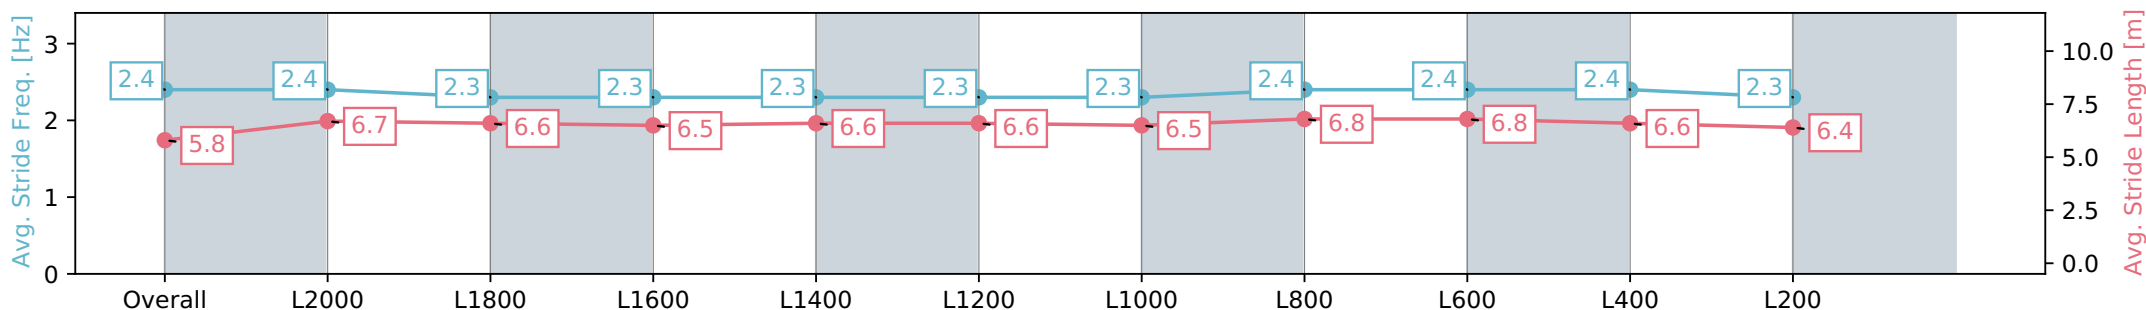

Race 3: Quayclean Handicap - 2250m

20 July 2024 - 12:58PM

Track Rating: Heavy 9, Weather: Overcast, Rail Position: True

Section	Overall	L2000	L1800	L1600	L1400	L1200	L1000	L800	L600	L400	L200
Section Times	2:28.35 [1] (0:18.13)	2:10.22 [3] (0:12.51)	1:57.71 [3] (0:13.25)	1:44.46 [3] (0:13.45)	1:31.01 [3] (0:13.45)	1:17.56 [2] (0:13.35)	1:04.21 [2] (0:13.05)	0:51.16 [2] (0:12.46)	0:38.70 [2] (0:12.46)	0:26.24 [2] (0:12.77)	0:13.47 [1] (0:13.47)
Average Speed [km/h]	49.7	57.4	54.6	53.6	53.7	54.5	55.3	58.2	58.6	56.8	53.2
Top Speed [km/h]	59.6	60.0	55.4	54.9	53.9	55.5	56.5	59.3	60.2	58.3	54.5
Avg. Dist. to Rail [m]	2.0	0.4	0.4	2.0	1.9	1.9	2.6	2.2	2.6	2.7	2.2
Avg. Stride Freq. [Hz]	2.4	2.4	2.3	2.3	2.3	2.3	2.3	2.4	2.4	2.4	2.3
Avg. Stride Length [m]	5.8	6.7	6.6	6.5	6.6	6.6	6.5	6.8	6.8	6.6	6.4