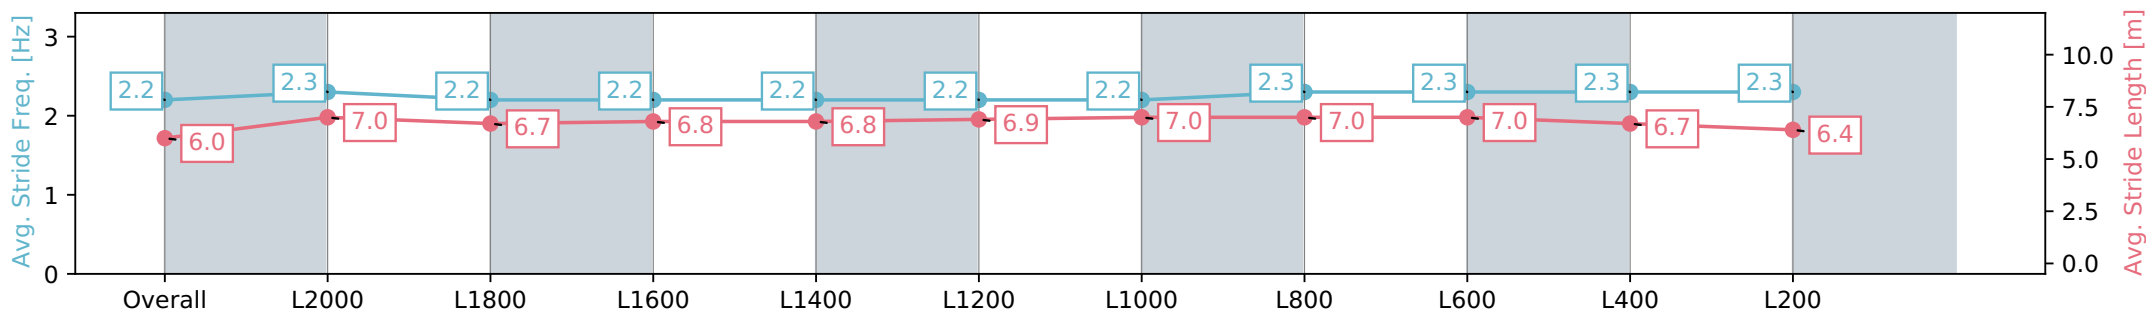

- [ ] Ranking at each section and finish
- :-:- No data available at this section
- NA No data available

Horse/Jockey Name	BELLAVARDO/Ben Price
Finish Rank	6
Fastest Section Time (Section)	0:12.46 (L600)
Top Speed [km/h] (Section)	59.8 (L800)
Race State	Finished

Morphettville Parks SA - Professional

Race 3: Quayclean Handicap - 2250m

20 July 2024 - 12:58PM

Track Rating: Heavy 9, Weather: Overcast, Rail Position: True

Section	Overall	L2000	L1800	L1600	L1400	L1200	L1000	L800	L600	L400	L200
Section Times	2:29.38 [6] (0:19.06)	2:10.32 [8] (0:12.54)	1:57.78 [8] (0:13.50)	1:44.28 [8] (0:13.24)	1:31.04 [8] (0:13.44)	1:17.60 [8] (0:13.35)	1:04.25 [8] (0:12.90)	0:51.35 [8] (0:12.46)	0:38.89 [8] (0:12.53)	0:26.36 [7] (0:12.88)	0:13.48 [7] (0:13.48)
Average Speed [km/h]	47.4	57.7	53.7	54.6	53.7	54.7	55.9	58.3	58.5	56.3	53.2
Top Speed [km/h]	57.8	59.0	56.2	55.4	55.2	56.7	57.7	58.9	59.8	58.5	54.4
Avg. Dist. to Rail [m]	6.1	1.2	1.4	2.3	2.2	2.4	3.3	3.3	3.0	5.2	7.9
Avg. Stride Freq. [Hz]	2.2	2.3	2.2	2.2	2.2	2.2	2.2	2.3	2.3	2.3	2.3
Avg. Stride Length [m]	6.0	7.0	6.7	6.8	6.8	6.9	7.0	7.0	7.0	6.7	6.4

Report Created: Sat 20 July 2024 15:30:19 GMT+10 (Note: Timing is based on positional data)

- [ ] Ranking at each section and finish
- :-:- No data available at this section
- NA No data available

Horse/Jockey Name	A TOUCH FROSTY/Alana Kelly
Finish Rank	7
Fastest Section Time (Section)	0:12.41 (L600)
Top Speed [km/h] (Section)	59.7 (L800)
Race State	Finished