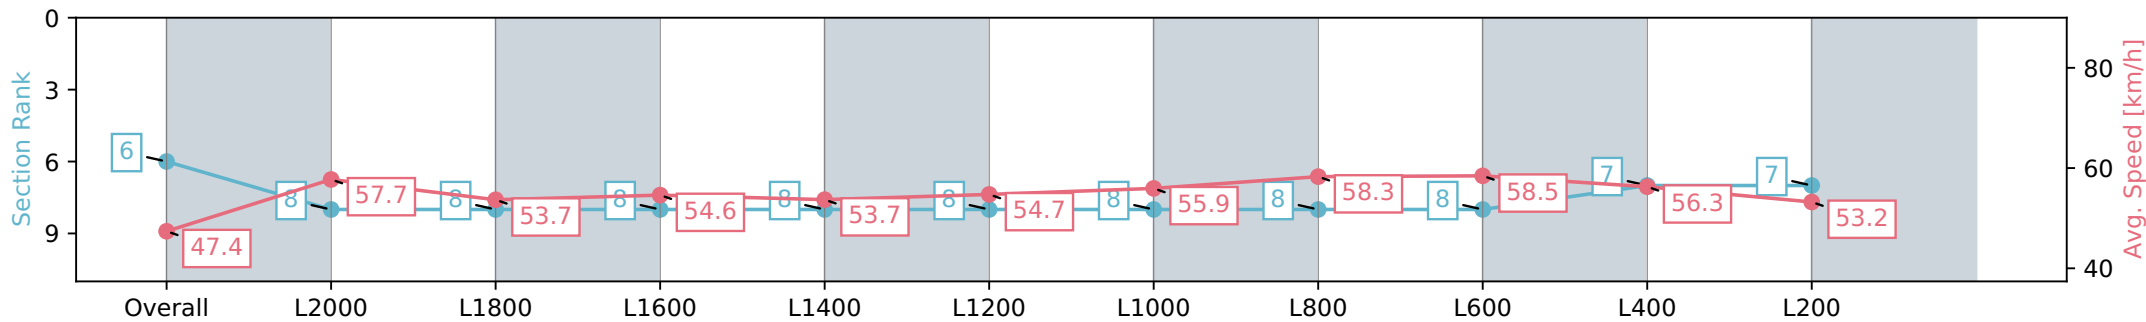

- [ ] Ranking at each section and finish
- :-:- No data available at this section
- NA No data available

Horse/Jockey Name	BELLAVARDO/Ben Price
Finish Rank	6
Fastest Section Time (Section)	0:12.46 (L600)
Top Speed [km/h] (Section)	59.8 (L800)
Race State	Finished

Morphettville Parks SA - Professional

Race 3: Quayclean Handicap - 2250m

20 July 2024 - 12:58PM

Track Rating: Heavy 9, Weather: Overcast, Rail Position: True

Section	Overall	L2000	L1800	L1600	L1400	L1200	L1000	L800	L600	L400	L200
Section Times	2:29.38 [6] (0:19.06)	2:10.32 [8] (0:12.54)	1:57.78 [8] (0:13.50)	1:44.28 [8] (0:13.24)	1:31.04 [8] (0:13.44)	1:17.60 [8] (0:13.35)	1:04.25 [8] (0:12.90)	0:51.35 [8] (0:12.46)	0:38.89 [8] (0:12.53)	0:26.36 [7] (0:12.88)	0:13.48 [7] (0:13.48)
Average Speed [km/h]	47.4	57.7	53.7	54.6	53.7	54.7	55.9	58.3	58.5	56.3	53.2
Top Speed [km/h]	57.8	59.0	56.2	55.4	55.2	56.7	57.7	58.9	59.8	58.5	54.4
Avg. Dist. to Rail [m]	6.1	1.2	1.4	2.3	2.2	2.4	3.3	3.3	3.0	5.2	7.9
Avg. Stride Freq. [Hz]	2.2	2.3	2.2	2.2	2.2	2.2	2.2	2.3	2.3	2.3	2.3
Avg. Stride Length [m]	6.0	7.0	6.7	6.8	6.8	6.9	7.0	7.0	7.0	6.7	6.4

Report Created: Sat 20 July 2024 15:30:19 GMT+10 (Note: Timing is based on positional data)

- [ ] Ranking at each section and finish
- :-:- No data available at this section
- NA No data available

Horse/Jockey Name	A TOUCH FROSTY/Alana Kelly
Finish Rank	7
Fastest Section Time (Section)	0:12.41 (L600)
Top Speed [km/h] (Section)	59.7 (L800)
Race State	Finished