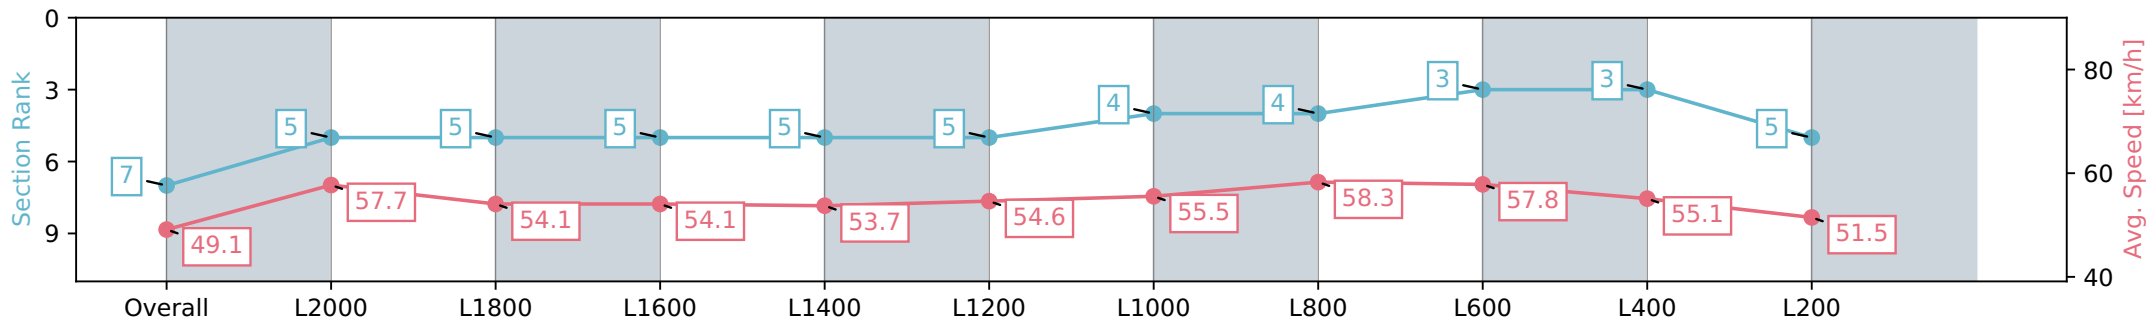

Report Created: Sat 20 July 2024 15:30:19 GMT+10 (Note: Timing is based on positional data)

- [ ] Ranking at each section and finish
- :-:- No data available at this section
- NA No data available

Horse/Jockey Name	A TOUCH FROSTY/Alana Kelly
Finish Rank	7
Fastest Section Time (Section)	0:12.41 (L600)
Top Speed [km/h] (Section)	59.7 (L800)
Race State	Finished

Morphettville Parks SA - Professional

Race 3: Quayclean Handicap - 2250m

20 July 2024 - 12:58PM

Track Rating: Heavy 9, Weather: Overcast, Rail Position: True

Section	Overall	L2000	L1800	L1600	L1400	L1200	L1000	L800	L600	L400	L200
Section Times	2:29.52 [7] (0:18.37)	2:11.15 [5] (0:12.56)	1:58.59 [5] (0:13.45)	1:45.14 [5] (0:13.41)	1:31.73 [5] (0:13.42)	1:18.31 [5] (0:13.36)	1:04.95 [4] (0:12.98)	0:51.97 [4] (0:12.41)	0:39.56 [3] (0:12.54)	0:27.02 [3] (0:13.08)	0:13.94 [5] (0:13.94)
Average Speed [km/h]	49.1	57.7	54.1	54.1	53.7	54.6	55.5	58.3	57.8	55.1	51.5
Top Speed [km/h]	59.3	59.4	55.4	55.3	54.1	55.9	56.8	59.5	59.7	56.3	54.1
Avg. Dist. to Rail [m]	3.5	1.5	2.2	2.9	2.8	2.1	2.4	2.1	1.4	2.0	3.7
Avg. Stride Freq. [Hz]	2.2	2.3	2.2	2.2	2.2	2.2	2.2	2.3	2.4	2.3	2.3
Avg. Stride Length [m]	6.2	6.9	6.7	6.8	6.8	6.8	6.9	7.0	6.9	6.6	6.3