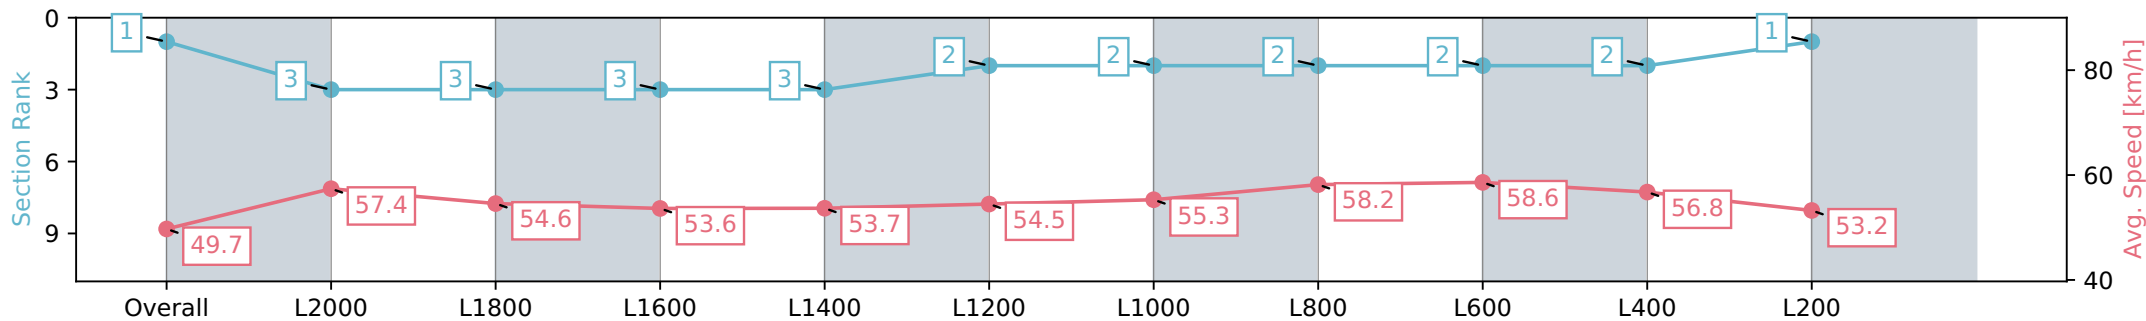

Race 3: Quayclean Handicap - 2250m

20 July 2024 - 12:58PM

Track Rating: Heavy 9, Weather: Overcast, Rail Position: True

Section	Overall	L2000	L1800	L1600	L1400	L1200	L1000	L800	L600	L400	L200
Section Times	2:28.35 [1] (0:18.13)	2:10.22 [3] (0:12.51)	1:57.71 [3] (0:13.25)	1:44.46 [3] (0:13.45)	1:31.01 [3] (0:13.45)	1:17.56 [2] (0:13.35)	1:04.21 [2] (0:13.05)	0:51.16 [2] (0:12.46)	0:38.70 [2] (0:12.46)	0:26.24 [2] (0:12.77)	0:13.47 [1] (0:13.47)
Average Speed [km/h]	49.7	57.4	54.6	53.6	53.7	54.5	55.3	58.2	58.6	56.8	53.2
Top Speed [km/h]	59.6	60.0	55.4	54.9	53.9	55.5	56.5	59.3	60.2	58.3	54.5
Avg. Dist. to Rail [m]	2.0	0.4	0.4	2.0	1.9	1.9	2.6	2.2	2.6	2.7	2.2
Avg. Stride Freq. [Hz]	2.4	2.4	2.3	2.3	2.3	2.3	2.3	2.4	2.4	2.4	2.3
Avg. Stride Length [m]	5.8	6.7	6.6	6.5	6.6	6.6	6.5	6.8	6.8	6.6	6.4