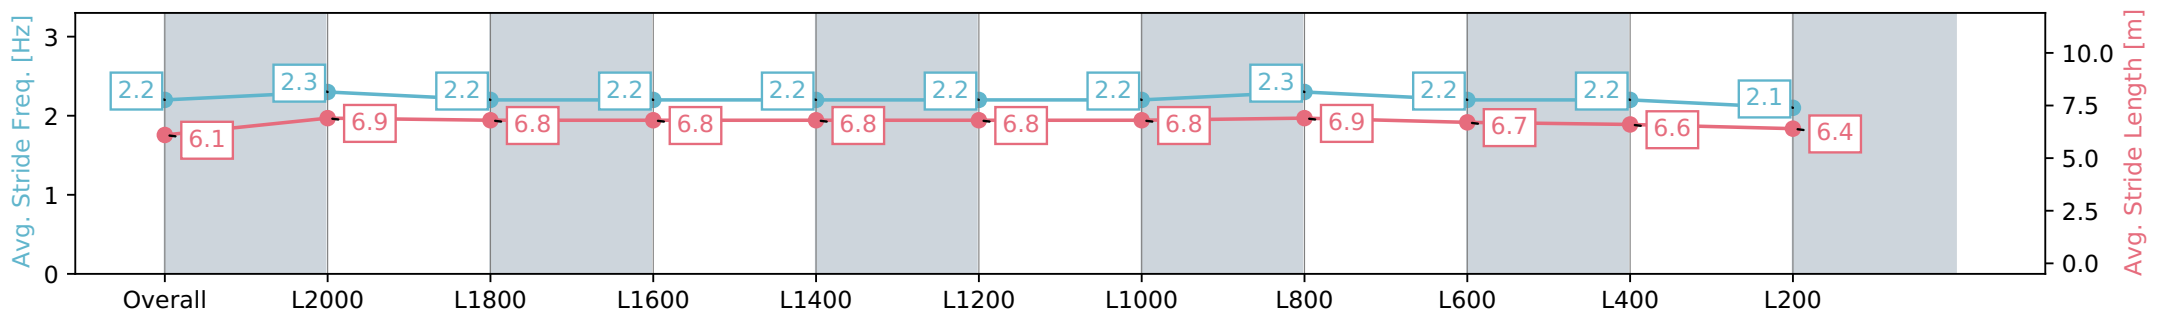

Morphettville Parks SA - Professional

Race 3: Quayclean Handicap - 2250m

20 July 2024 - 12:58PM

Track Rating: Heavy 9, Weather: Overcast, Rail Position: True

Section	Overall	L2000	L1800	L1600	L1400	L1200	L1000	L800	L600	L400	L200
Section Times	2:30.93 [8] (0:18.09)	2:12.84 [2] (0:12.49)	2:00.35 [2] (0:13.24)	1:47.11 [2] (0:13.47)	1:33.64 [2] (0:13.55)	1:20.09 [3] (0:13.38)	1:06.71 [3] (0:13.07)	0:53.64 [3] (0:12.74)	0:40.90 [5] (0:13.14)	0:27.76 [8] (0:13.56)	0:14.19 [8] (0:14.19)
Average Speed [km/h]	49.8	57.5	54.3	53.5	53.2	54.2	55.1	56.7	55.1	53.1	50.5
Top Speed [km/h]	58.9	60.2	55.8	54.3	53.9	55.0	56.3	58.1	56.3	54.0	51.8
Avg. Dist. to Rail [m]	1.2	0.5	0.2	0.8	0.9	1.0	1.7	1.1	1.1	1.1	1.1
Avg. Stride Freq. [Hz]	2.2	2.3	2.2	2.2	2.2	2.2	2.2	2.2	2.3	2.2	2.1
Avg. Stride Length [m]	6.1	6.9	6.8	6.8	6.8	6.8	6.8	6.8	6.9	6.7	6.4