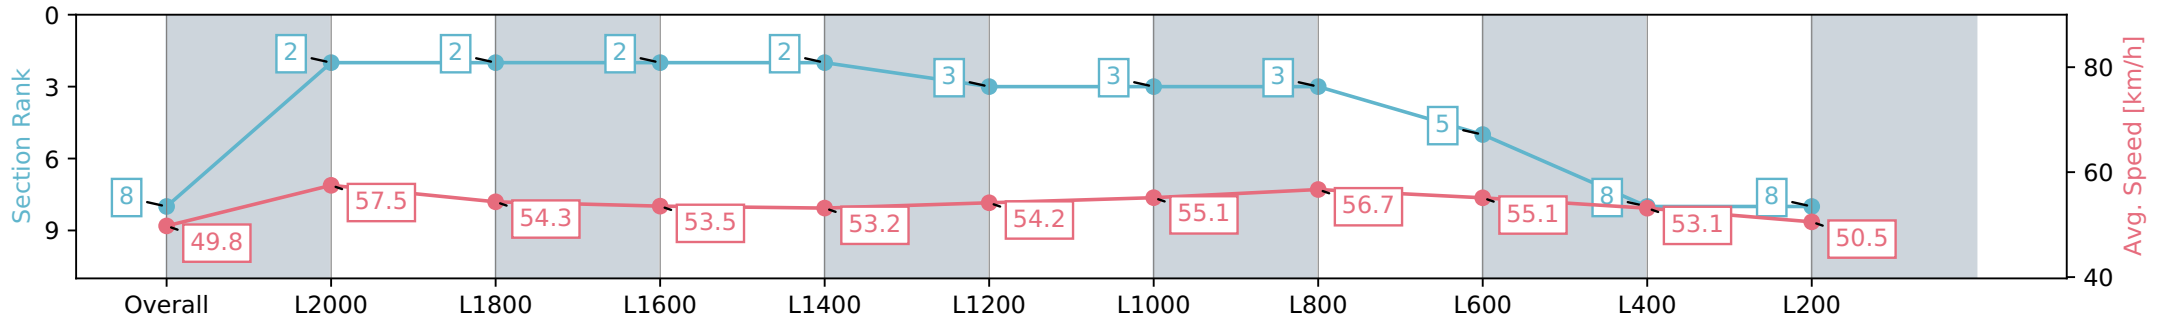

Morphettville Parks SA - Professional

Race 3: Quayclean Handicap - 2250m

20 July 2024 - 12:58PM

Track Rating: Heavy 9, Weather: Overcast, Rail Position: True

Section	Overall	L2000	L1800	L1600	L1400	L1200	L1000	L800	L600	L400	L200
Section Times	2:30.93 [8] (0:18.09)	2:12.84 [2] (0:12.49)	2:00.35 [2] (0:13.24)	1:47.11 [2] (0:13.47)	1:33.64 [2] (0:13.55)	1:20.09 [3] (0:13.38)	1:06.71 [3] (0:13.07)	0:53.64 [3] (0:12.74)	0:40.90 [5] (0:13.14)	0:27.76 [8] (0:13.56)	0:14.19 [8] (0:14.19)
Average Speed [km/h]	49.8	57.5	54.3	53.5	53.2	54.2	55.1	56.7	55.1	53.1	50.5
Top Speed [km/h]	58.9	60.2	55.8	54.3	53.9	55.0	56.3	58.1	56.3	54.0	51.8
Avg. Dist. to Rail [m]	1.2	0.5	0.2	0.8	0.9	1.0	1.7	1.1	1.1	1.1	1.1
Avg. Stride Freq. [Hz]	2.2	2.3	2.2	2.2	2.2	2.2	2.2	2.2	2.3	2.2	2.1
Avg. Stride Length [m]	6.1	6.9	6.8	6.8	6.8	6.8	6.8	6.8	6.9	6.7	6.4