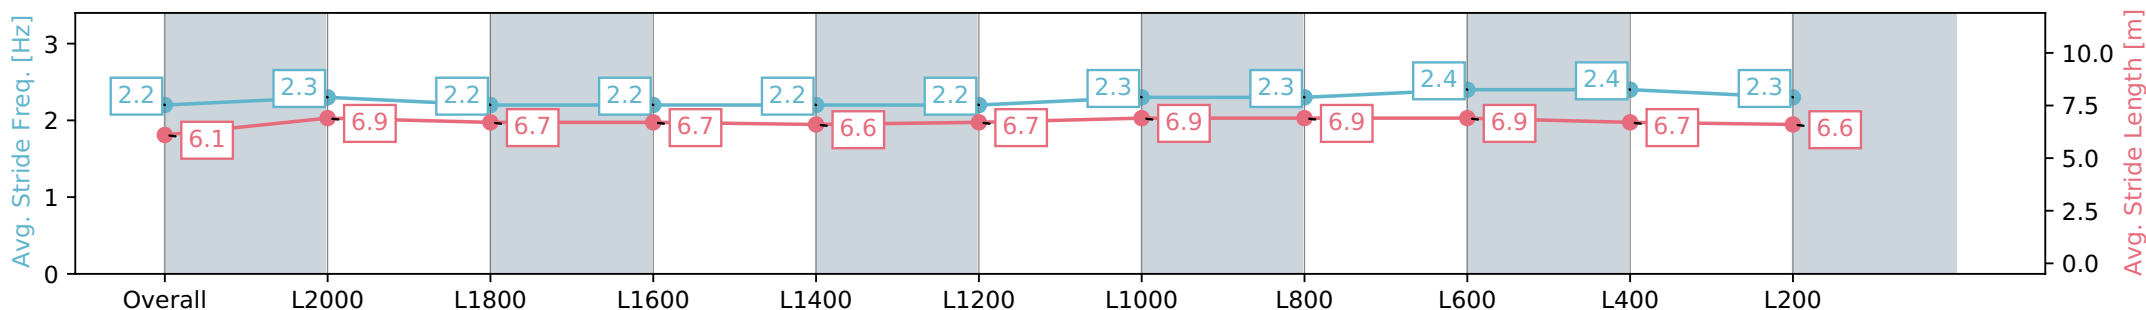

Morphettville Parks SA - Professional

Race 3: Quayclean Handicap - 2250m

20 July 2024 - 12:58PM

Track Rating: Heavy 9, Weather: Overcast, Rail Position: True

Section	Overall	L2000	L1800	L1600	L1400	L1200	L1000	L800	L600	L400	L200
Section Times	2:28.55 [2] (0:18.62)	2:09.93 [6] (0:12.52)	1:57.41 [6] (0:13.48)	1:43.93 [6] (0:13.34)	1:30.59 [7] (0:13.55)	1:17.04 [7] (0:13.40)	1:03.64 [7] (0:12.85)	0:50.79 [7] (0:12.44)	0:38.35 [6] (0:12.42)	0:25.93 [4] (0:12.67)	0:13.26 [3] (0:13.26)
Average Speed [km/h]	48.4	57.5	53.6	54.1	53.2	54.1	56.0	58.1	58.3	56.8	54.1
Top Speed [km/h]	59.1	58.9	55.7	54.9	53.8	55.7	58.0	59.1	59.0	58.1	55.7
Avg. Dist. to Rail [m]	3.4	0.3	0.7	1.3	1.5	1.0	1.9	2.2	0.8	1.9	4.1
Avg. Stride Freq. [Hz]	2.2	2.3	2.2	2.2	2.2	2.2	2.3	2.3	2.4	2.4	2.3
Avg. Stride Length [m]	6.1	6.9	6.7	6.7	6.6	6.7	6.9	6.9	6.9	6.7	6.6