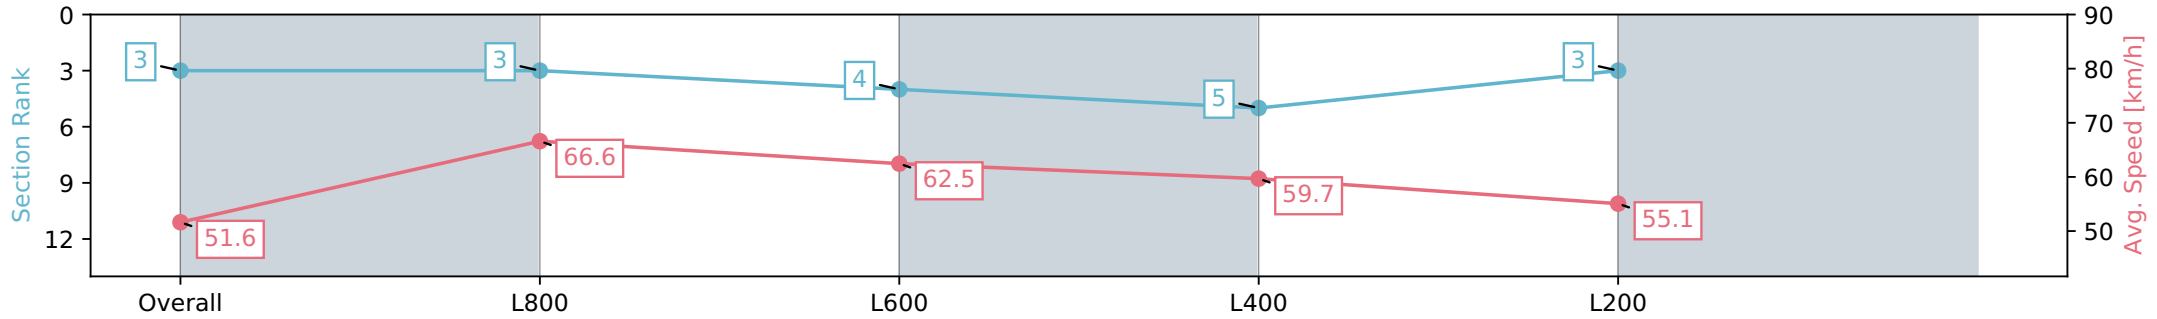

Horse/Jockey Name	EMMOOKI MAGIC/Alana Kelly
Finish Rank	3
Fastest Section Time (Section)	0:10.83 (L800)
Top Speed [km/h] (Section)	68.4 (Overall)
Race State	Finished

Morphettville Parks SA - Professional
Race 2: Sportsbet Set a Deposit Limit Handicap - 1000m
20 July 2024 - 12:23PM
Track Rating: Heavy 9, Weather: Overcast, Rail Position: True

Section	Overall	L800	L600	L400	L200
Section Times	1:01.66 [3] (0:13.95)	0:47.71 [3] (0:10.83)	0:36.88 [4] (0:11.73)	0:25.15 [5] (0:12.15)	0:13.00 [3] (0:13.00)
Average Speed [km/h]	51.6	66.6	62.5	59.7	55.1
Top Speed [km/h]	68.4	68.4	64.2	60.8	58.6
Avg. Dist. to Rail [m]	2.6	0.7	3.1	3.3	3.1
Avg. Stride Freq. [Hz]	2.3	2.5	2.4	2.3	2.3
Avg. Stride Length [m]	6.1	7.4	7.2	7.1	6.7

Report Created: Sat 20 July 2024 13:08:05 GMT+10 (Note: Timing is based on positional data)

- [ ] Ranking at each section and finish
- -:-:- No data available at this section
- NA No data available