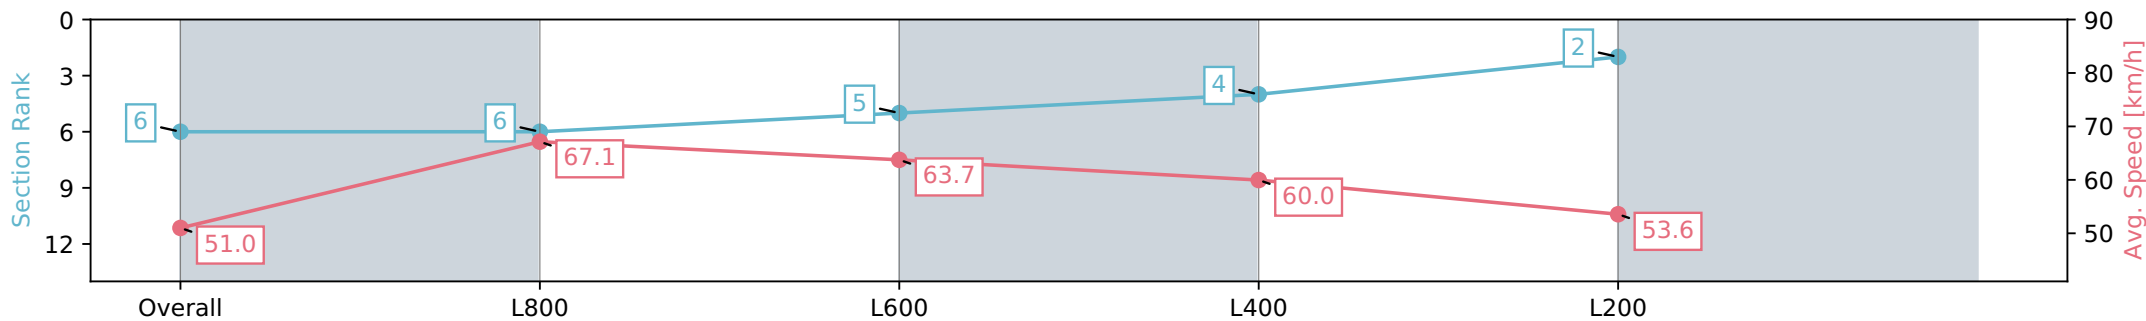

Horse/Jockey Name	STREETCAR APOLLO/Justin Potter
Finish Rank	6
Fastest Section Time (Section)	0:10.80 (L800)
Top Speed [km/h] (Section)	68.5 (Overall)
Race State	Finished

Morphettville Parks SA - Professional
Race 2: Sportsbet Set a Deposit Limit Handicap - 1000m
20 July 2024 - 12:23PM
Track Rating: Heavy 9, Weather: Overcast, Rail Position: True

Section	Overall	L800	L600	L400	L200
Section Times	1:01.93 [6] (0:14.12)	0:47.81 [6] (0:10.80)	0:37.01 [5] (0:11.51)	0:25.50 [4] (0:12.11)	0:13.39 [2] (0:13.39)
Average Speed [km/h]	51.0	67.1	63.7	60.0	53.6
Top Speed [km/h]	68.5	68.5	66.2	61.9	58.0
Avg. Dist. to Rail [m]	11.1	3.4	3.3	5.1	5.7
Avg. Stride Freq. [Hz]	2.3	2.3	2.3	2.3	2.1
Avg. Stride Length [m]	6.2	8.1	7.8	7.4	6.9

Report Created: Sat 20 July 2024 13:08:12 GMT+10 (Note: Timing is based on positional data)

- [ ] Ranking at each section and finish
- -:-:- No data available at this section
- NA No data available