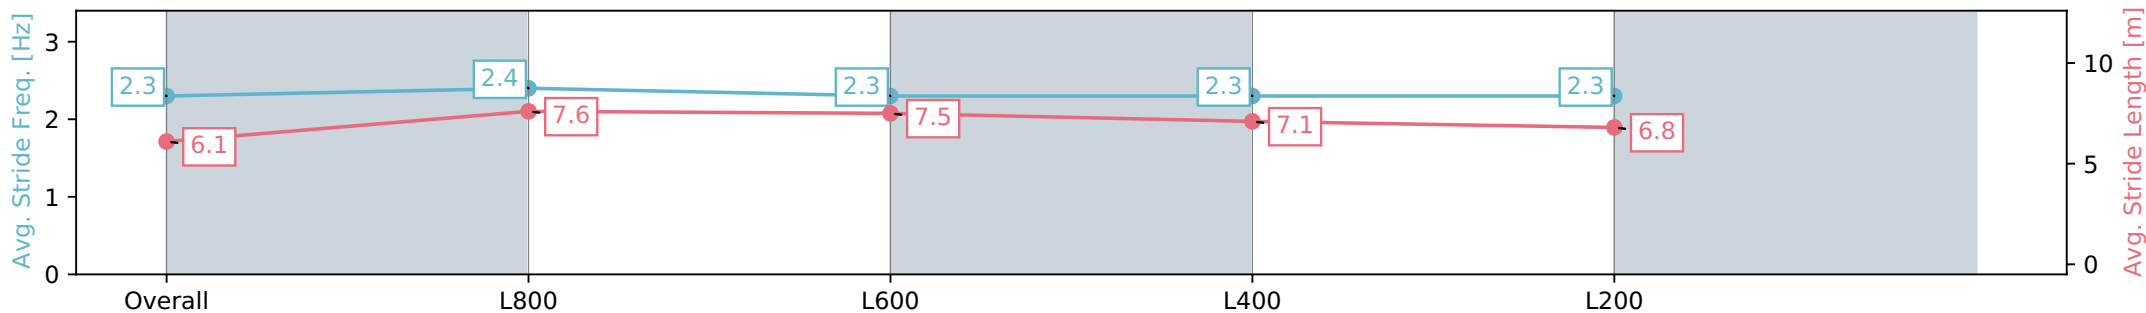

Horse/Jockey Name	ZANTHRON/Nichola Yuen
Finish Rank	2
Fastest Section Time (Section)	0:10.94 (L800)
Top Speed [km/h] (Section)	67.3 (Overall)
Race State	Finished

Morphettville Parks SA - Professional
Race 2: Sportsbet Set a Deposit Limit Handicap - 1000m
20 July 2024 - 12:23PM
Track Rating: Heavy 9, Weather: Overcast, Rail Position: True

Section	Overall	L800	L600	L400	L200
Section Times	1:01.38 [2] (0:14.08)	0:47.30 [5] (0:10.94)	0:36.36 [6] (0:11.59)	0:24.77 [7] (0:12.13)	0:12.64 [5] (0:12.64)
Average Speed [km/h]	51.1	66.3	62.7	59.9	56.8
Top Speed [km/h]	67.2	67.3	64.6	61.9	59.7
Avg. Dist. to Rail [m]	6.6	2.9	1.8	5.4	6.8
Avg. Stride Freq. [Hz]	2.3	2.4	2.3	2.3	2.3
Avg. Stride Length [m]	6.1	7.6	7.5	7.1	6.8

Report Created: Sat 20 July 2024 13:08:03 GMT+10 (Note: Timing is based on positional data)

- [ ] Ranking at each section and finish
- -:-:- No data available at this section
- NA No data available