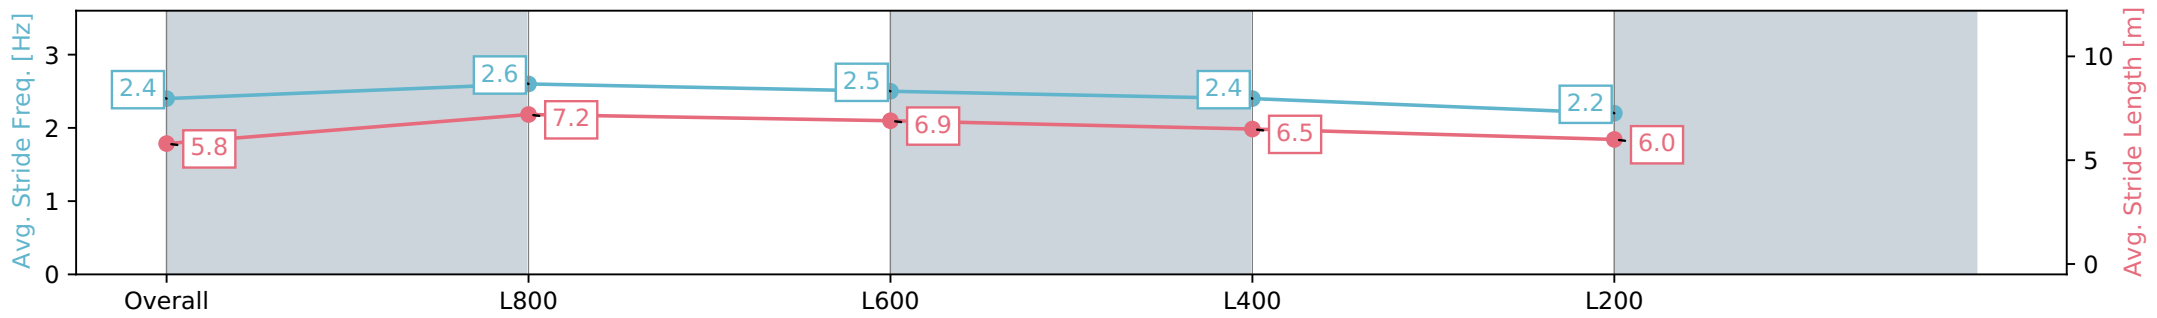

Horse/Jockey Name	SILENT ALERT/Kayla Crowther
Finish Rank	11
Fastest Section Time (Section)	0:10.73 (L800)
Top Speed [km/h] (Section)	69.6 (Overall)
Race State	Finished

Morphettville Parks SA - Professional
Race 2: Sportsbet Set a Deposit Limit Handicap - 1000m
20 July 2024 - 12:23PM
Track Rating: Heavy 9, Weather: Overcast, Rail Position: True

Section	Overall	L800	L600	L400	L200
Section Times	1:04.23 [11] (0:13.97)	0:50.26 [4] (0:10.73)	0:39.53 [2] (0:11.68)	0:27.85 [2] (0:13.06)	0:14.79 [10] (0:14.79)
Average Speed [km/h]	51.5	67.2	61.6	55.3	48.5
Top Speed [km/h]	68.5	69.6	64.1	59.6	52.4
Avg. Dist. to Rail [m]	8.2	1.3	0.4	1.9	2.6
Avg. Stride Freq. [Hz]	2.4	2.6	2.5	2.4	2.2
Avg. Stride Length [m]	5.8	7.2	6.9	6.5	6.0

Report Created: Sat 20 July 2024 13:08:24 GMT+10 (Note: Timing is based on positional data)

- [ ] Ranking at each section and finish
- -:-:- No data available at this section
- NA No data available