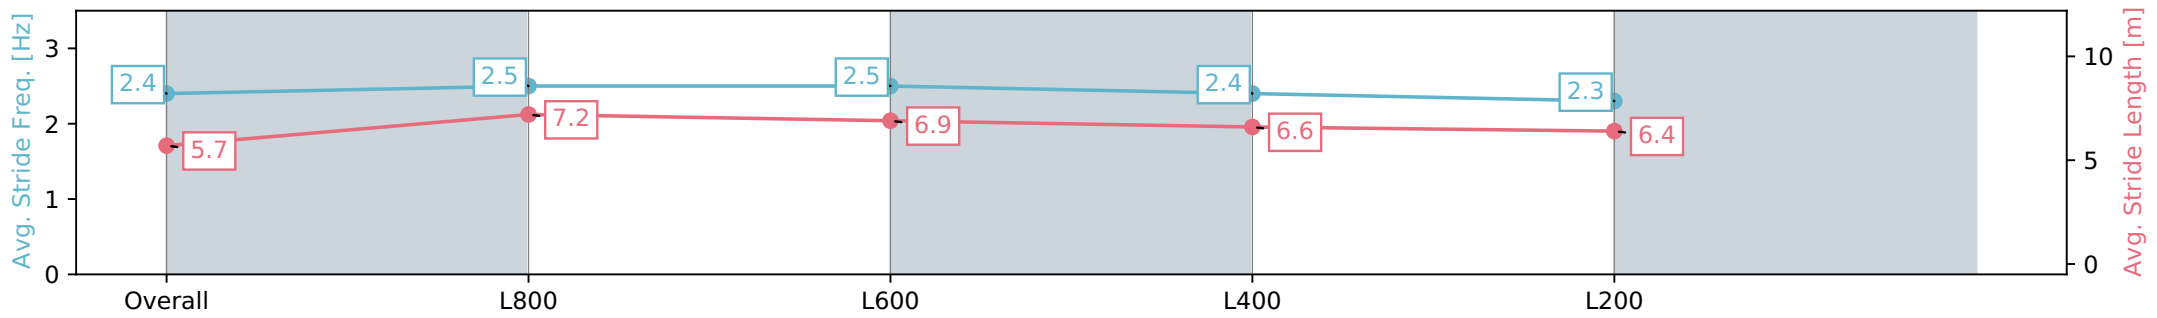

- [] Ranking at each section and finish
- :-:- No data available at this section
- NA No data available

Horse/Jockey Name	GILDED LADY/Sairyn Fawke
Finish Rank	10
Fastest Section Time (Section)	0:11.15 (L800)
Top Speed [km/h] (Section)	67.3 (Overall)
Race State	Finished

Morphettville Parks SA - Professional
 Race 2: Sportsbet Set a Deposit Limit Handicap - 1000m
 20 July 2024 - 12:23PM
 Track Rating: Heavy 9, Weather: Overcast, Rail Position: True

Section	Overall	L800	L600	L400	L200
Section Times	1:02.68 [10] (0:14.36)	0:48.32 [9] (0:11.15)	0:37.17 [10] (0:11.52)	0:25.65 [10] (0:12.46)	0:13.19 [11] (0:13.19)
Average Speed [km/h]	50.0	64.8	62.4	58.0	54.3
Top Speed [km/h]	67.3	67.3	64.2	59.8	58.1
Avg. Dist. to Rail [m]	6.6	1.9	1.1	2.9	5.0
Avg. Stride Freq. [Hz]	2.4	2.5	2.5	2.4	2.3
Avg. Stride Length [m]	5.7	7.2	6.9	6.6	6.4