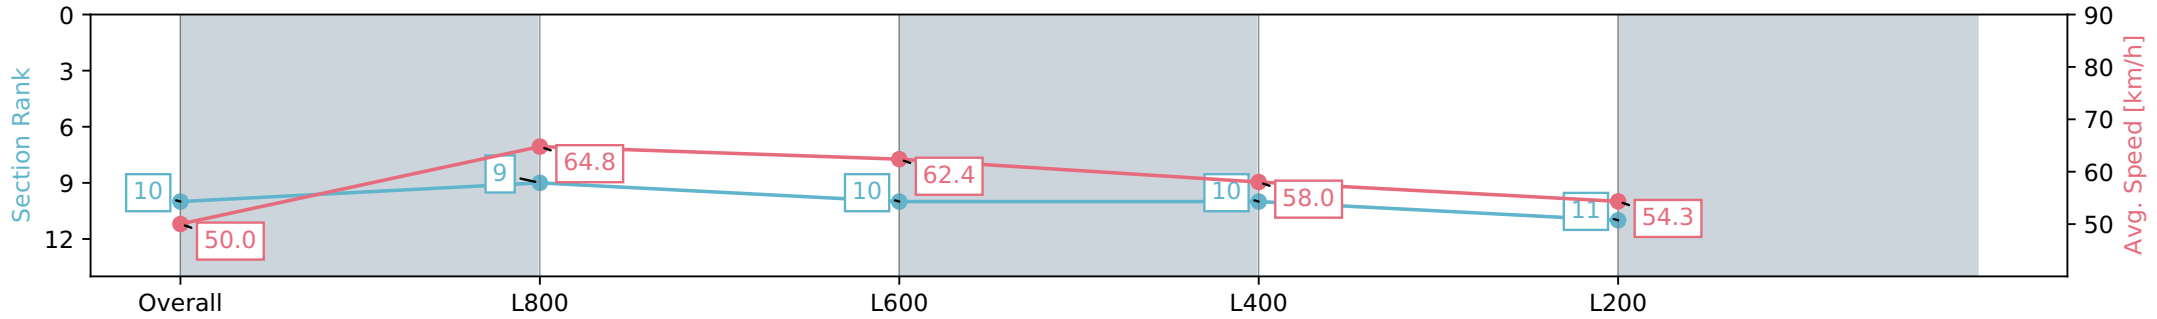

Horse/Jockey Name	GILDED LADY/Sairyn Fawke
Finish Rank	10
Fastest Section Time (Section)	0:11.15 (L800)
Top Speed [km/h] (Section)	67.3 (Overall)
Race State	Finished

Morphettville Parks SA - Professional
Race 2: Sportsbet Set a Deposit Limit Handicap - 1000m
20 July 2024 - 12:23PM
Track Rating: Heavy 9, Weather: Overcast, Rail Position: True

Section	Overall	L800	L600	L400	L200
Section Times	1:02.68 [10] (0:14.36)	0:48.32 [9] (0:11.15)	0:37.17 [10] (0:11.52)	0:25.65 [10] (0:12.46)	0:13.19 [11] (0:13.19)
Average Speed [km/h]	50.0	64.8	62.4	58.0	54.3
Top Speed [km/h]	67.3	67.3	64.2	59.8	58.1
Avg. Dist. to Rail [m]	6.6	1.9	1.1	2.9	5.0
Avg. Stride Freq. [Hz]	2.4	2.5	2.5	2.4	2.3
Avg. Stride Length [m]	5.7	7.2	6.9	6.6	6.4

Report Created: Sat 20 July 2024 13:08:22 GMT+10 (Note: Timing is based on positional data)

[ ] Ranking at each section and finish
-:-:- No data available at this section
NA No data available