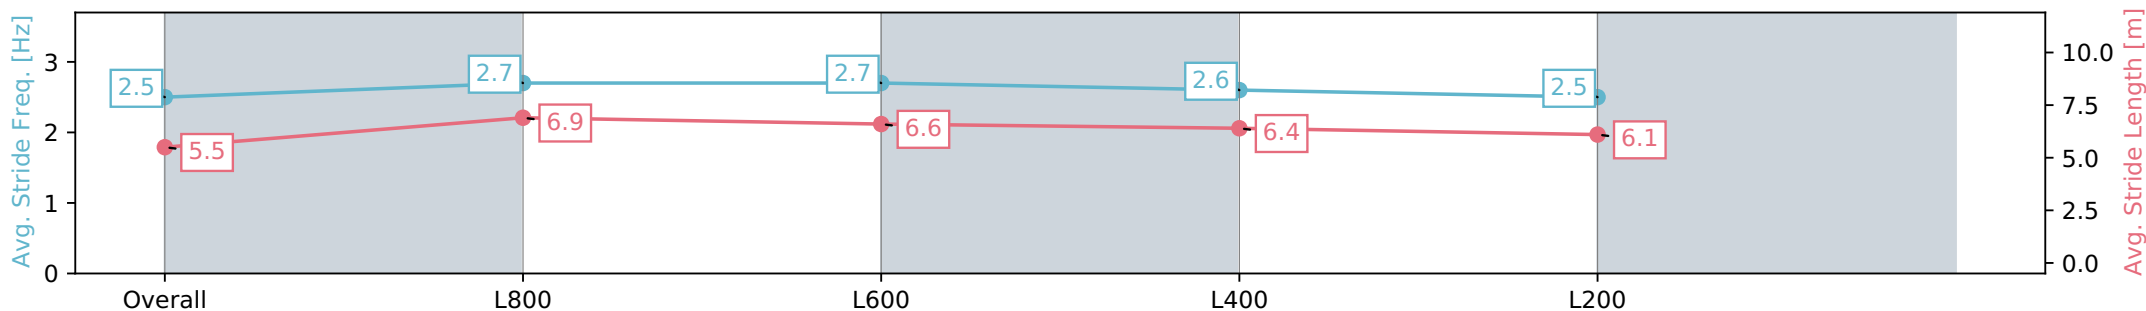

Horse/Jockey Name	MIDNIGHT POKER/Jacob Opperman
Finish Rank	9
Fastest Section Time (Section)	0:10.91 (L800)
Top Speed [km/h] (Section)	67.3 (Overall)
Race State	Finished

Morphettville Parks SA - Professional
Race 2: Sportsbet Set a Deposit Limit Handicap - 1000m
20 July 2024 - 12:23PM
Track Rating: Heavy 9, Weather: Overcast, Rail Position: True

Section	Overall	L800	L600	L400	L200
Section Times	1:02.14 [9] (0:14.37)	0:47.77 [10] (0:10.91)	0:36.86 [8] (0:11.42)	0:25.44 [9] (0:12.30)	0:13.14 [8] (0:13.14)
Average Speed [km/h]	50.1	66.0	63.7	59.1	54.5
Top Speed [km/h]	67.3	67.3	64.8	61.7	56.5
Avg. Dist. to Rail [m]	4.0	1.4	1.7	5.7	7.0
Avg. Stride Freq. [Hz]	2.5	2.7	2.7	2.6	2.5
Avg. Stride Length [m]	5.5	6.9	6.6	6.4	6.1

- [ ] Ranking at each section and finish
- -:-:- No data available at this section
- NA No data available