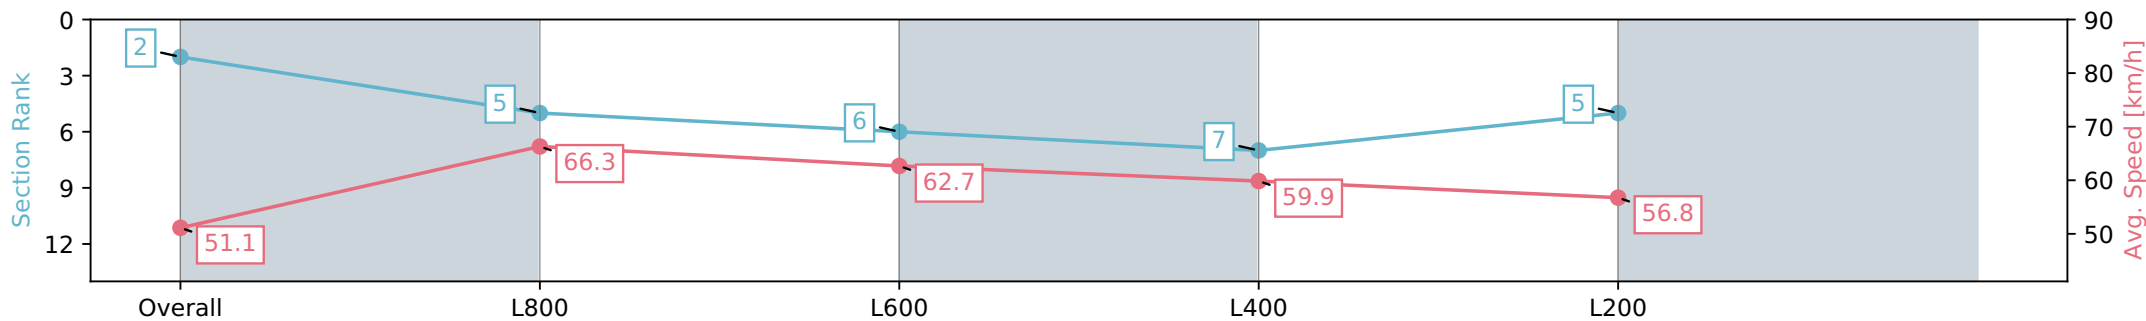

Horse/Jockey Name	ZANTHRON/Nichola Yuen
Finish Rank	2
Fastest Section Time (Section)	0:10.94 (L800)
Top Speed [km/h] (Section)	67.3 (Overall)
Race State	Finished

Morphettville Parks SA - Professional
Race 2: Sportsbet Set a Deposit Limit Handicap - 1000m
20 July 2024 - 12:23PM
Track Rating: Heavy 9, Weather: Overcast, Rail Position: True

Section	Overall	L800	L600	L400	L200
Section Times	1:01.38 [2] (0:14.08)	0:47.30 [5] (0:10.94)	0:36.36 [6] (0:11.59)	0:24.77 [7] (0:12.13)	0:12.64 [5] (0:12.64)
Average Speed [km/h]	51.1	66.3	62.7	59.9	56.8
Top Speed [km/h]	67.2	67.3	64.6	61.9	59.7
Avg. Dist. to Rail [m]	6.6	2.9	1.8	5.4	6.8
Avg. Stride Freq. [Hz]	2.3	2.4	2.3	2.3	2.3
Avg. Stride Length [m]	6.1	7.6	7.5	7.1	6.8

Report Created: Sat 20 July 2024 13:08:03 GMT+10 (Note: Timing is based on positional data)

- [ ] Ranking at each section and finish
- -:-:- No data available at this section
- NA No data available