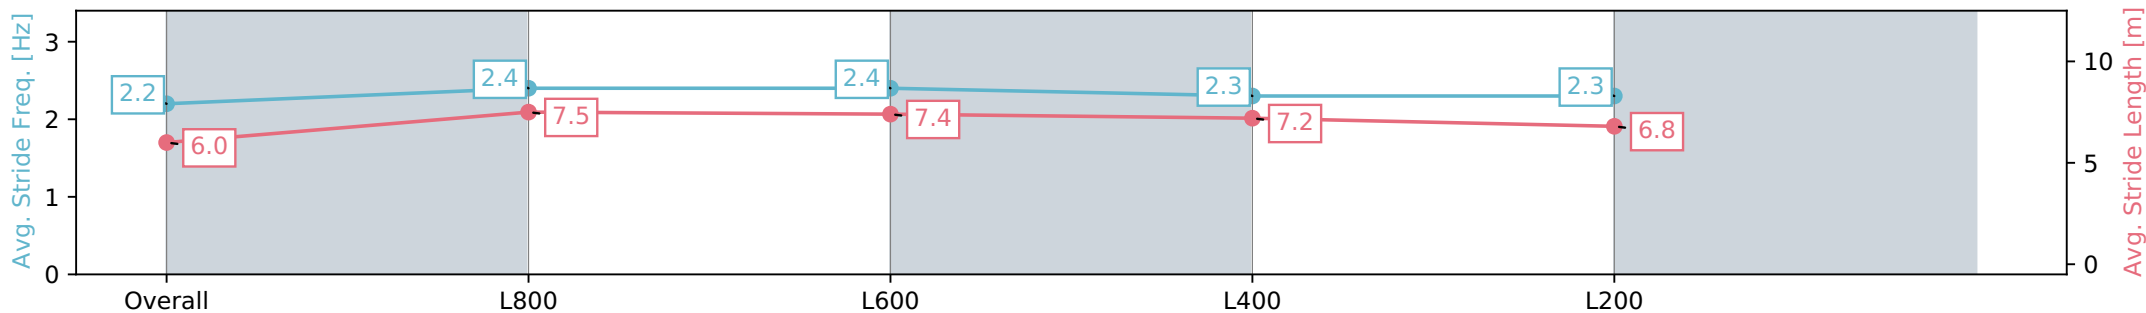

Morphettville Parks SA - Professional
 Race 2: Sportsbet Set a Deposit Limit Handicap - 1000m
 20 July 2024 - 12:23PM
 Track Rating: Heavy 9, Weather: Overcast, Rail Position: True

Section	Overall	L800	L600	L400	L200
Section Times	1:01.86 [5] (0:14.72)	0:47.14 [11] (0:11.01)	0:36.13 [11] (0:11.48)	0:24.65 [11] (0:12.00)	0:12.65 [9] (0:12.65)
Average Speed [km/h]	48.9	66.0	63.8	60.5	56.8
Top Speed [km/h]	67.1	67.1	65.6	62.2	59.3
Avg. Dist. to Rail [m]	6.9	3.7	3.0	6.2	8.8
Avg. Stride Freq. [Hz]	2.2	2.4	2.4	2.3	2.3
Avg. Stride Length [m]	6.0	7.5	7.4	7.2	6.8