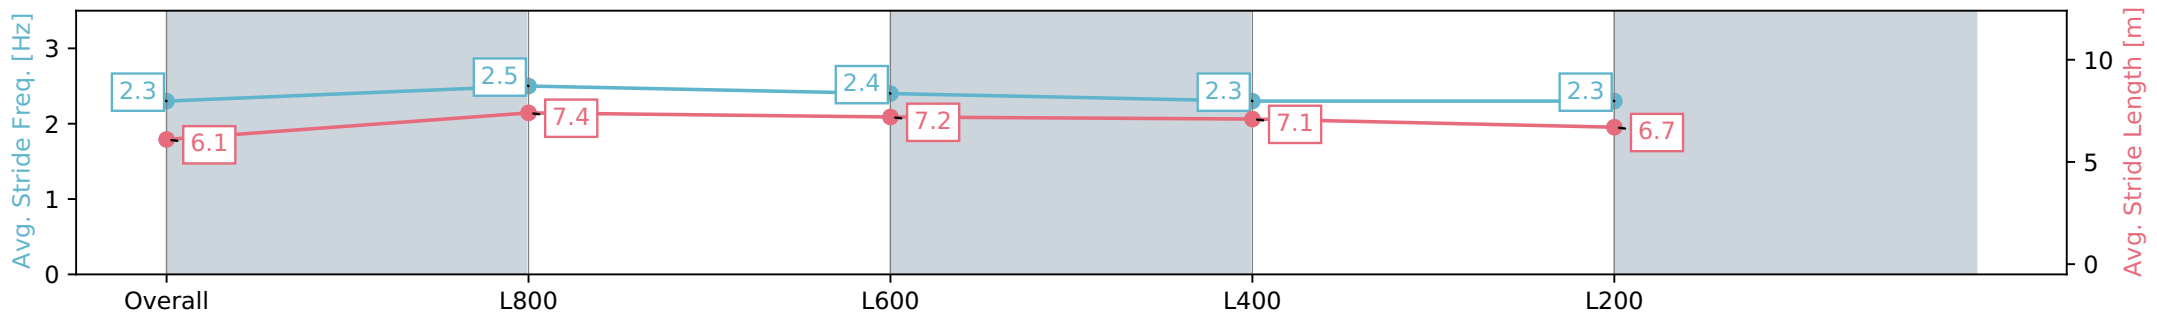

Horse/Jockey Name	EMMOOKI MAGIC/Alana Kelly
Finish Rank	3
Fastest Section Time (Section)	0:10.83 (L800)
Top Speed [km/h] (Section)	68.4 (Overall)
Race State	Finished

Morphettville Parks SA - Professional
Race 2: Sportsbet Set a Deposit Limit Handicap - 1000m
20 July 2024 - 12:23PM
Track Rating: Heavy 9, Weather: Overcast, Rail Position: True

Section	Overall	L800	L600	L400	L200
Section Times	1:01.66 [3] (0:13.95)	0:47.71 [3] (0:10.83)	0:36.88 [4] (0:11.73)	0:25.15 [5] (0:12.15)	0:13.00 [3] (0:13.00)
Average Speed [km/h]	51.6	66.6	62.5	59.7	55.1
Top Speed [km/h]	68.4	68.4	64.2	60.8	58.6
Avg. Dist. to Rail [m]	2.6	0.7	3.1	3.3	3.1
Avg. Stride Freq. [Hz]	2.3	2.5	2.4	2.3	2.3
Avg. Stride Length [m]	6.1	7.4	7.2	7.1	6.7

Report Created: Sat 20 July 2024 13:08:05 GMT+10 (Note: Timing is based on positional data)

- [ ] Ranking at each section and finish
- -:-:- No data available at this section
- NA No data available