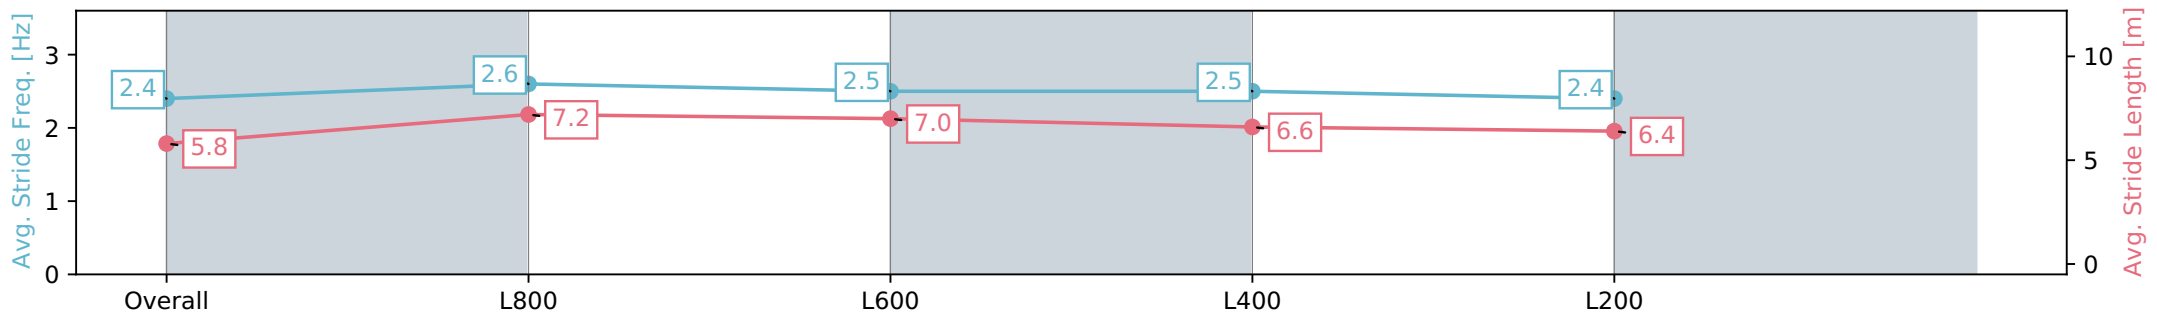

Morphettville Parks SA - Professional
 Race 2: Sportsbet Set a Deposit Limit Handicap - 1000m
 20 July 2024 - 12:23PM
 Track Rating: Heavy 9, Weather: Overcast, Rail Position: True

Section	Overall	L800	L600	L400	L200
Section Times	1:01.75 [4] (0:14.23)	0:47.52 [7] (0:10.80)	0:36.72 [7] (0:11.49)	0:25.23 [6] (0:12.22)	0:13.01 [4] (0:13.01)
Average Speed [km/h]	50.6	66.9	63.9	59.5	55.2
Top Speed [km/h]	67.1	67.6	65.2	61.2	58.7
Avg. Dist. to Rail [m]	8.7	2.7	3.4	7.0	7.7
Avg. Stride Freq. [Hz]	2.4	2.6	2.5	2.5	2.4
Avg. Stride Length [m]	5.8	7.2	7.0	6.6	6.4