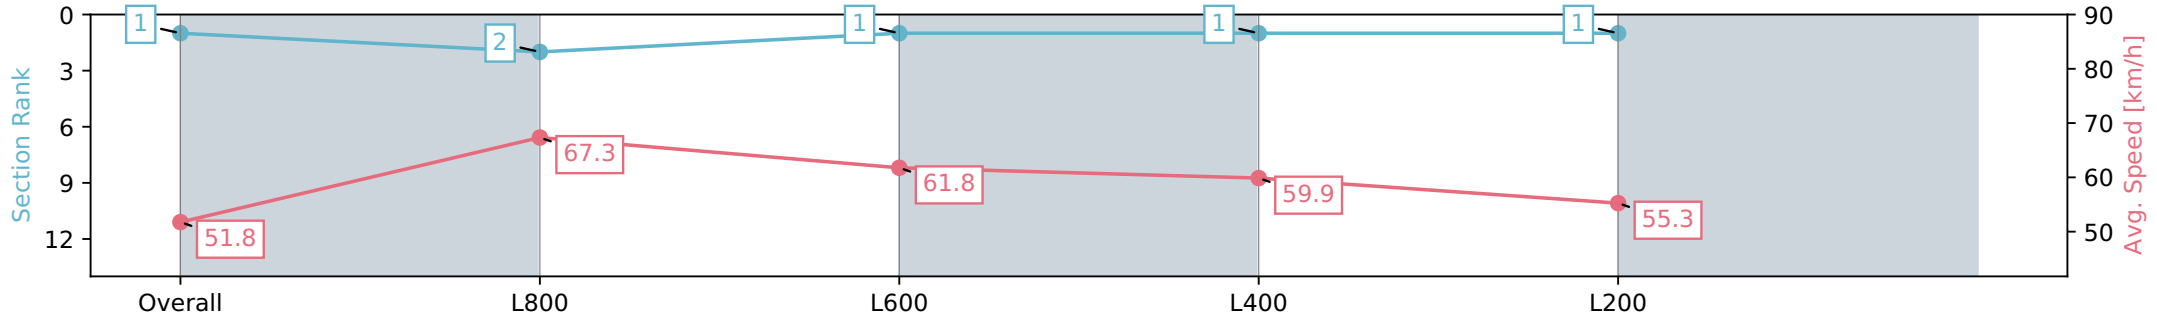

Section	Overall	L800	L600	L400	L200
Section Times	1:01.18 [1] (0:13.92)	0:47.26 [2] (0:10.67)	0:36.59 [1] (0:11.60)	0:24.99 [1] (0:12.02)	0:12.97 [1] (0:12.97)
Average Speed [km/h]	51.8	67.3	61.8	59.9	55.3
Top Speed [km/h]	70.5	69.9	64.2	61.3	59.1
Avg. Dist. to Rail [m]	2.4	0.4	0.9	0.4	0.6
Avg. Stride Freq. [Hz]	2.5	2.6	2.5	2.5	2.4
Avg. Stride Length [m]	5.7	7.1	7.0	6.7	6.4