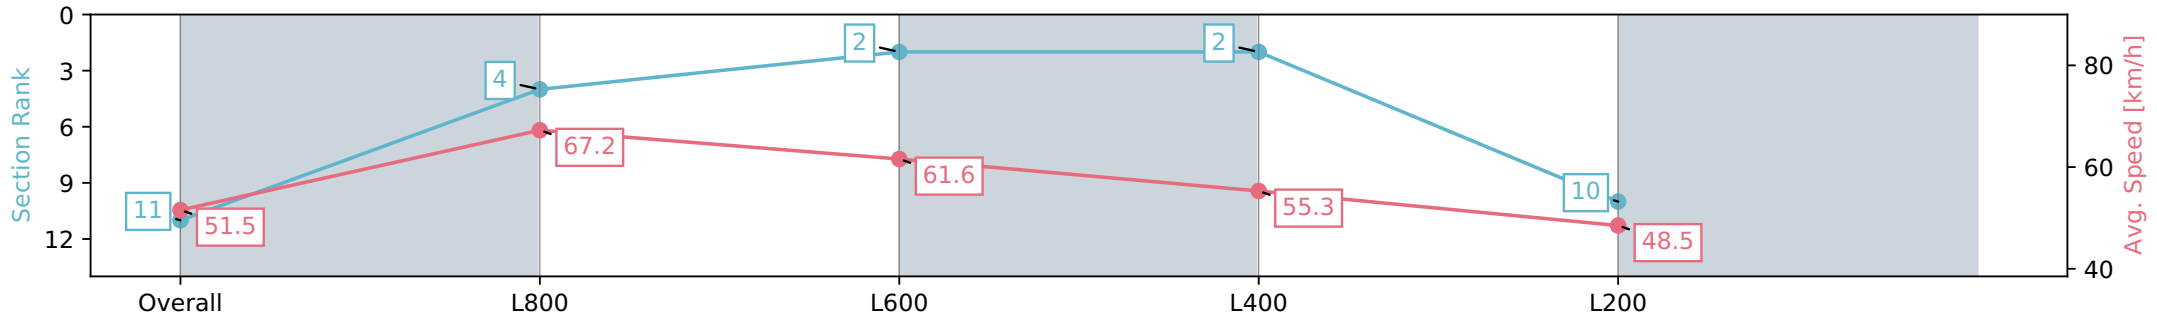

Horse/Jockey Name	SILENT ALERT/Kayla Crowther
Finish Rank	11
Fastest Section Time (Section)	0:10.73 (L800)
Top Speed [km/h] (Section)	69.6 (Overall)
Race State	Finished

Morphettville Parks SA - Professional
Race 2: Sportsbet Set a Deposit Limit Handicap - 1000m
20 July 2024 - 12:23PM
Track Rating: Heavy 9, Weather: Overcast, Rail Position: True

Section	Overall	L800	L600	L400	L200
Section Times	1:04.23 [11] (0:13.97)	0:50.26 [4] (0:10.73)	0:39.53 [2] (0:11.68)	0:27.85 [2] (0:13.06)	0:14.79 [10] (0:14.79)
Average Speed [km/h]	51.5	67.2	61.6	55.3	48.5
Top Speed [km/h]	68.5	69.6	64.1	59.6	52.4
Avg. Dist. to Rail [m]	8.2	1.3	0.4	1.9	2.6
Avg. Stride Freq. [Hz]	2.4	2.6	2.5	2.4	2.2
Avg. Stride Length [m]	5.8	7.2	6.9	6.5	6.0

Report Created: Sat 20 July 2024 13:08:24 GMT+10 (Note: Timing is based on positional data)

- [ ] Ranking at each section and finish
- -:-:- No data available at this section
- NA No data available