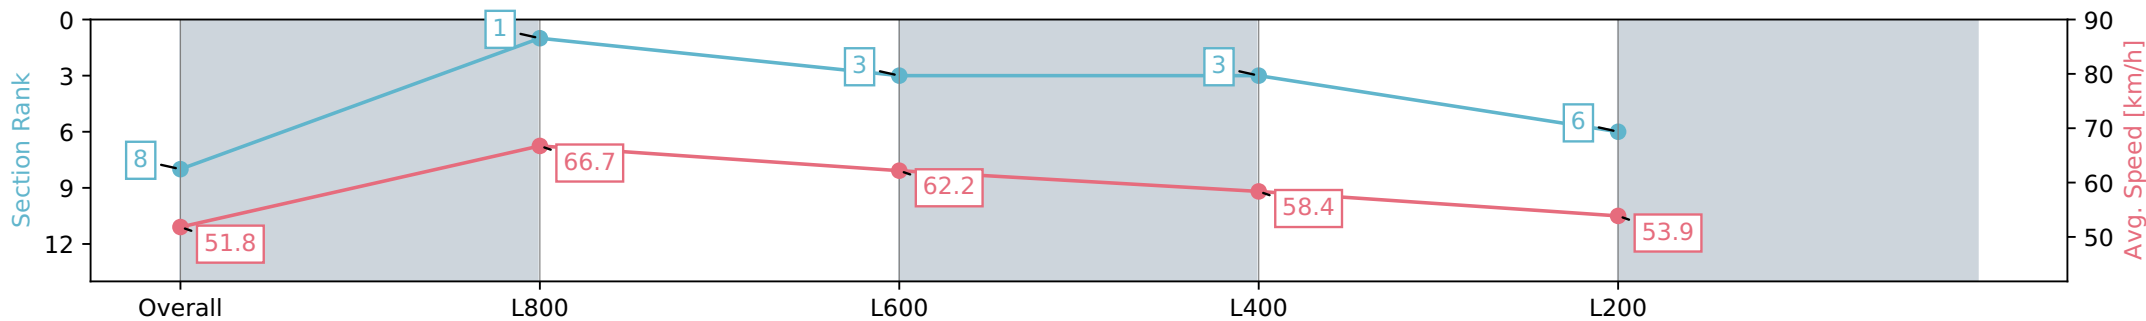

Morphettville Parks SA - Professional
 Race 2: Sportsbet Set a Deposit Limit Handicap - 1000m
 20 July 2024 - 12:23PM
 Track Rating: Heavy 9, Weather: Overcast, Rail Position: True

Section	Overall	L800	L600	L400	L200
Section Times	1:02.11 [8] (0:13.90)	0:48.21 [1] (0:10.85)	0:37.36 [3] (0:11.65)	0:25.71 [3] (0:12.41)	0:13.30 [6] (0:13.30)
Average Speed [km/h]	51.8	66.7	62.2	58.4	53.9
Top Speed [km/h]	68.7	69.2	64.4	60.4	56.5
Avg. Dist. to Rail [m]	9.9	3.0	1.4	2.6	3.9
Avg. Stride Freq. [Hz]	2.5	2.6	2.4	2.4	2.3
Avg. Stride Length [m]	5.8	7.2	7.1	6.8	6.6