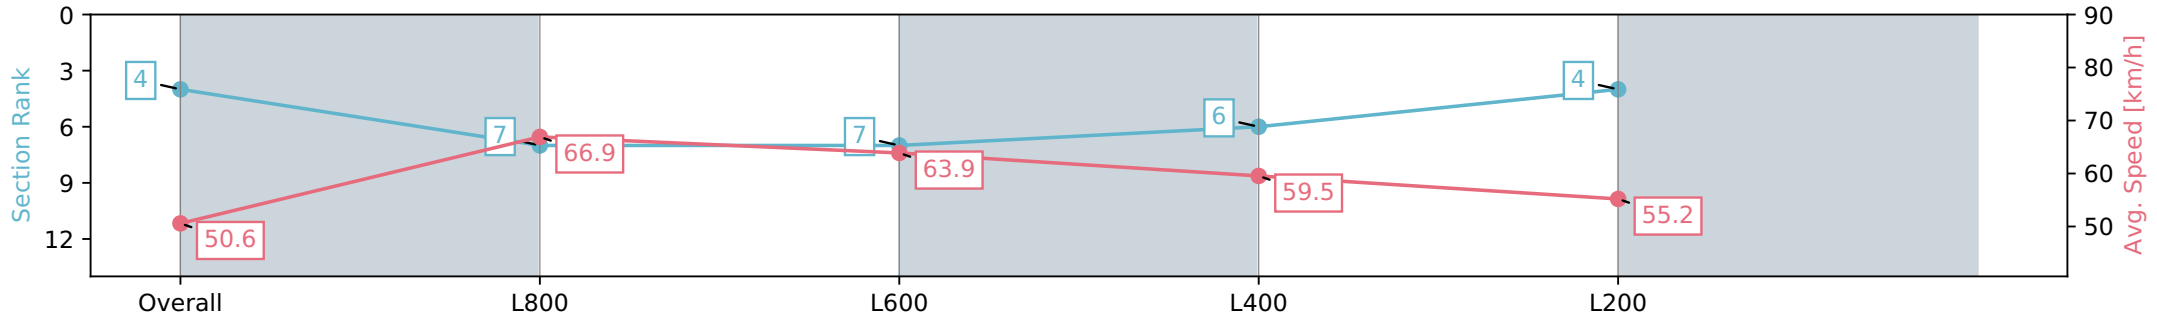

Morphettville Parks SA - Professional
 Race 2: Sportsbet Set a Deposit Limit Handicap - 1000m
 20 July 2024 - 12:23PM
 Track Rating: Heavy 9, Weather: Overcast, Rail Position: True

Section	Overall	L800	L600	L400	L200
Section Times	1:01.75 [4] (0:14.23)	0:47.52 [7] (0:10.80)	0:36.72 [7] (0:11.49)	0:25.23 [6] (0:12.22)	0:13.01 [4] (0:13.01)
Average Speed [km/h]	50.6	66.9	63.9	59.5	55.2
Top Speed [km/h]	67.1	67.6	65.2	61.2	58.7
Avg. Dist. to Rail [m]	8.7	2.7	3.4	7.0	7.7
Avg. Stride Freq. [Hz]	2.4	2.6	2.5	2.5	2.4
Avg. Stride Length [m]	5.8	7.2	7.0	6.6	6.4