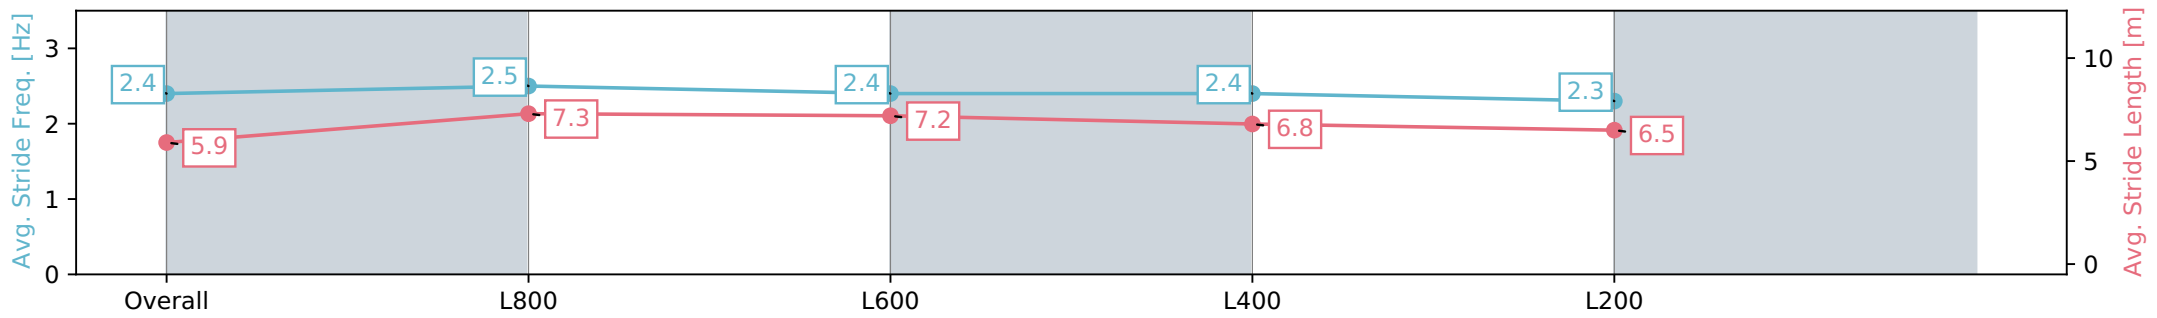

Horse/Jockey Name	CROWN MOSHE/Alana Livesey
Finish Rank	7
Fastest Section Time (Section)	0:11.00 (L800)
Top Speed [km/h] (Section)	66.8 (Overall)
Race State	Finished

Morphettville Parks SA - Professional
Race 2: Sportsbet Set a Deposit Limit Handicap - 1000m
20 July 2024 - 12:23PM
Track Rating: Heavy 9, Weather: Overcast, Rail Position: True

Section	Overall	L800	L600	L400	L200
Section Times	1:02.02 [7] (0:14.28)	0:47.73 [8] (0:11.00)	0:36.73 [9] (0:11.33)	0:25.40 [8] (0:12.25)	0:13.15 [7] (0:13.15)
Average Speed [km/h]	50.3	65.6	63.0	58.9	54.5
Top Speed [km/h]	66.8	66.7	65.7	61.0	56.8
Avg. Dist. to Rail [m]	4.0	0.9	0.9	2.0	2.9
Avg. Stride Freq. [Hz]	2.4	2.5	2.4	2.4	2.3
Avg. Stride Length [m]	5.9	7.3	7.2	6.8	6.5

Report Created: Sat 20 July 2024 13:08:14 GMT+10 (Note: Timing is based on positional data)

- [ ] Ranking at each section and finish
- -:-:- No data available at this section
- NA No data available