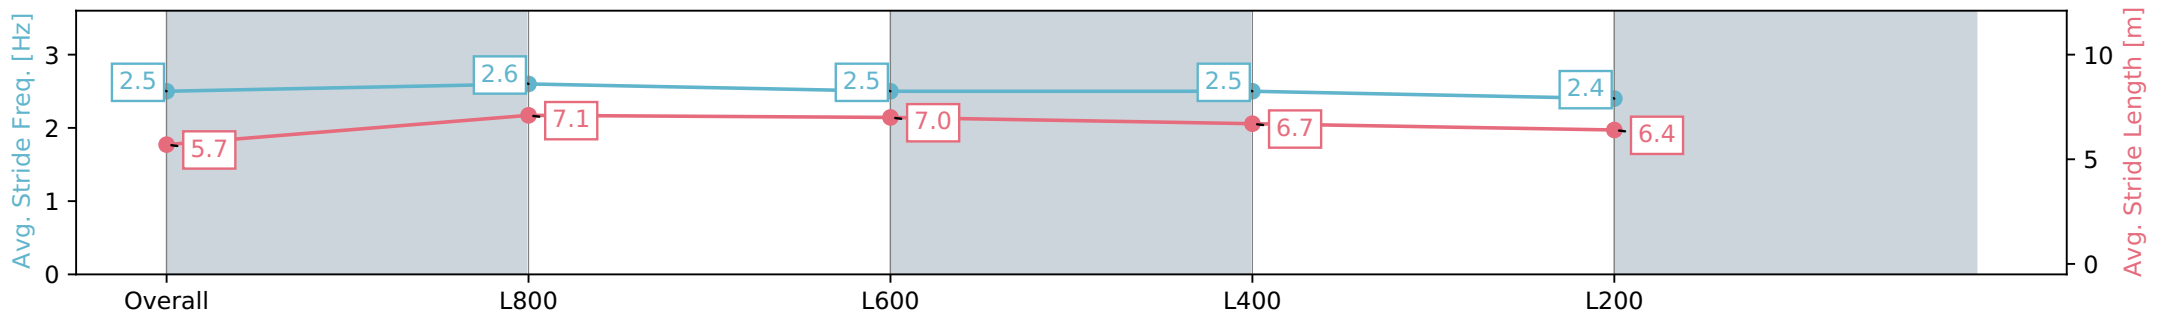

Section	Overall	L800	L600	L400	L200
Section Times	1:01.18 [1] (0:13.92)	0:47.26 [2] (0:10.67)	0:36.59 [1] (0:11.60)	0:24.99 [1] (0:12.02)	0:12.97 [1] (0:12.97)
Average Speed [km/h]	51.8	67.3	61.8	59.9	55.3
Top Speed [km/h]	70.5	69.9	64.2	61.3	59.1
Avg. Dist. to Rail [m]	2.4	0.4	0.9	0.4	0.6
Avg. Stride Freq. [Hz]	2.5	2.6	2.5	2.5	2.4
Avg. Stride Length [m]	5.7	7.1	7.0	6.7	6.4