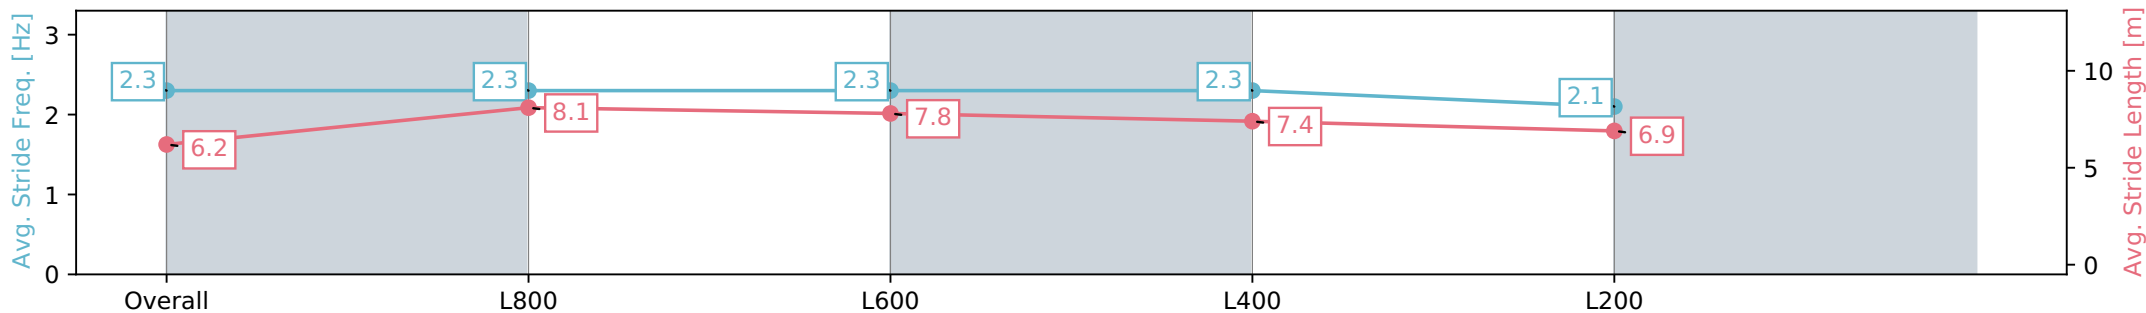

Horse/Jockey Name	STREETCAR APOLLO/Justin Potter
Finish Rank	6
Fastest Section Time (Section)	0:10.80 (L800)
Top Speed [km/h] (Section)	68.5 (Overall)
Race State	Finished

Morphettville Parks SA - Professional
Race 2: Sportsbet Set a Deposit Limit Handicap - 1000m
20 July 2024 - 12:23PM
Track Rating: Heavy 9, Weather: Overcast, Rail Position: True

Section	Overall	L800	L600	L400	L200
Section Times	1:01.93 [6] (0:14.12)	0:47.81 [6] (0:10.80)	0:37.01 [5] (0:11.51)	0:25.50 [4] (0:12.11)	0:13.39 [2] (0:13.39)
Average Speed [km/h]	51.0	67.1	63.7	60.0	53.6
Top Speed [km/h]	68.5	68.5	66.2	61.9	58.0
Avg. Dist. to Rail [m]	11.1	3.4	3.3	5.1	5.7
Avg. Stride Freq. [Hz]	2.3	2.3	2.3	2.3	2.1
Avg. Stride Length [m]	6.2	8.1	7.8	7.4	6.9

Report Created: Sat 20 July 2024 13:08:12 GMT+10 (Note: Timing is based on positional data)

- [ ] Ranking at each section and finish
- -:-:- No data available at this section
- NA No data available