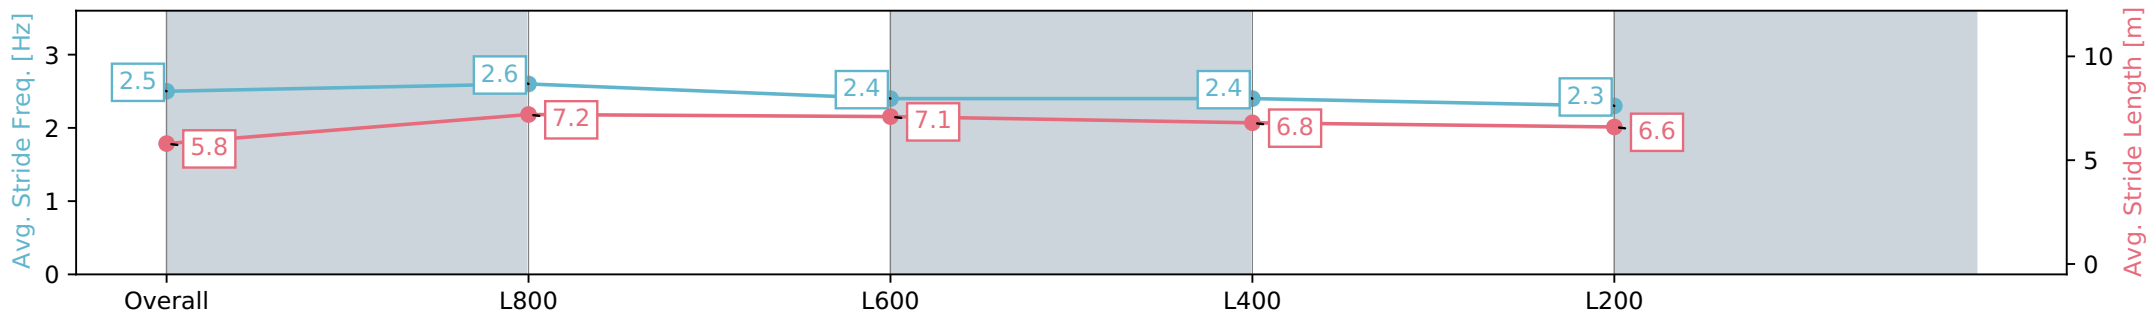

Morphettville Parks SA - Professional
 Race 2: Sportsbet Set a Deposit Limit Handicap - 1000m
 20 July 2024 - 12:23PM
 Track Rating: Heavy 9, Weather: Overcast, Rail Position: True

Section	Overall	L800	L600	L400	L200
Section Times	1:02.11 [8] (0:13.90)	0:48.21 [1] (0:10.85)	0:37.36 [3] (0:11.65)	0:25.71 [3] (0:12.41)	0:13.30 [6] (0:13.30)
Average Speed [km/h]	51.8	66.7	62.2	58.4	53.9
Top Speed [km/h]	68.7	69.2	64.4	60.4	56.5
Avg. Dist. to Rail [m]	9.9	3.0	1.4	2.6	3.9
Avg. Stride Freq. [Hz]	2.5	2.6	2.4	2.4	2.3
Avg. Stride Length [m]	5.8	7.2	7.1	6.8	6.6