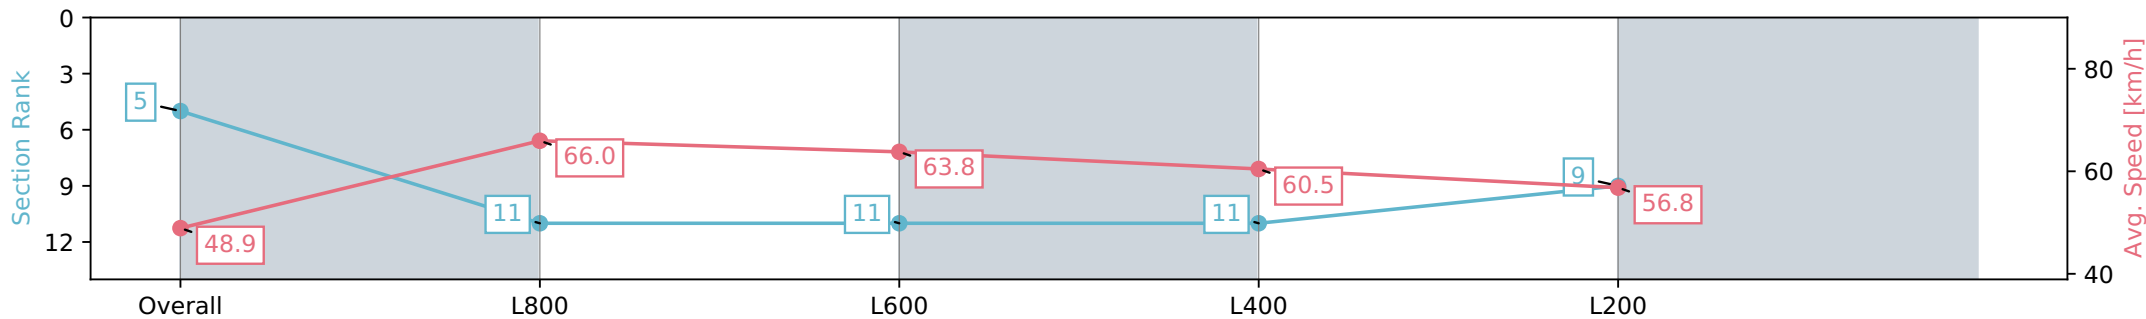

Horse/Jockey Name	ZARKANA/Jessica Eaton
Finish Rank	5
Fastest Section Time (Section)	0:11.01 (L800)
Top Speed [km/h] (Section)	67.1 (Overall)
Race State	Finished

Morphettville Parks SA - Professional
Race 2: Sportsbet Set a Deposit Limit Handicap - 1000m
20 July 2024 - 12:23PM
Track Rating: Heavy 9, Weather: Overcast, Rail Position: True

Section	Overall	L800	L600	L400	L200
Section Times	1:01.86 [5] (0:14.72)	0:47.14 [11] (0:11.01)	0:36.13 [11] (0:11.48)	0:24.65 [11] (0:12.00)	0:12.65 [9] (0:12.65)
Average Speed [km/h]	48.9	66.0	63.8	60.5	56.8
Top Speed [km/h]	67.1	67.1	65.6	62.2	59.3
Avg. Dist. to Rail [m]	6.9	3.7	3.0	6.2	8.8
Avg. Stride Freq. [Hz]	2.2	2.4	2.4	2.3	2.3
Avg. Stride Length [m]	6.0	7.5	7.4	7.2	6.8

Report Created: Sat 20 July 2024 13:08:10 GMT+10 (Note: Timing is based on positional data)

- [ ] Ranking at each section and finish
- -:-:- No data available at this section
- NA No data available