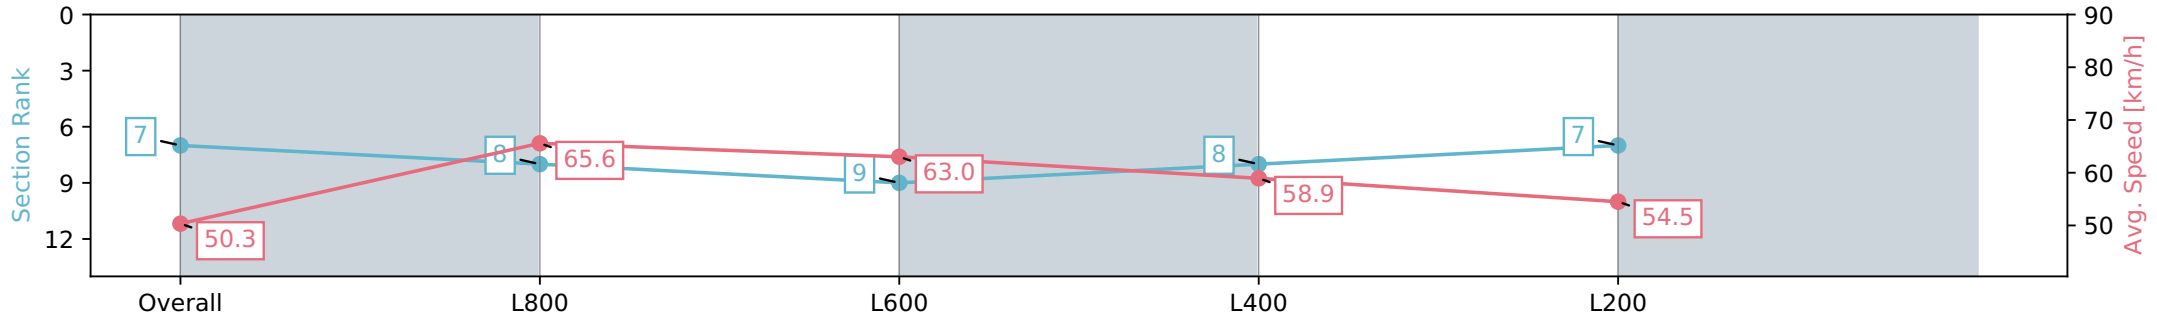

Horse/Jockey Name	CROWN MOSHE/Alana Livesey
Finish Rank	7
Fastest Section Time (Section)	0:11.00 (L800)
Top Speed [km/h] (Section)	66.8 (Overall)
Race State	Finished

Morphettville Parks SA - Professional
Race 2: Sportsbet Set a Deposit Limit Handicap - 1000m
20 July 2024 - 12:23PM
Track Rating: Heavy 9, Weather: Overcast, Rail Position: True

Section	Overall	L800	L600	L400	L200
Section Times	1:02.02 [7] (0:14.28)	0:47.73 [8] (0:11.00)	0:36.73 [9] (0:11.33)	0:25.40 [8] (0:12.25)	0:13.15 [7] (0:13.15)
Average Speed [km/h]	50.3	65.6	63.0	58.9	54.5
Top Speed [km/h]	66.8	66.7	65.7	61.0	56.8
Avg. Dist. to Rail [m]	4.0	0.9	0.9	2.0	2.9
Avg. Stride Freq. [Hz]	2.4	2.5	2.4	2.4	2.3
Avg. Stride Length [m]	5.9	7.3	7.2	6.8	6.5

Report Created: Sat 20 July 2024 13:08:14 GMT+10 (Note: Timing is based on positional data)

- [ ] Ranking at each section and finish
- -:-:- No data available at this section
- NA No data available