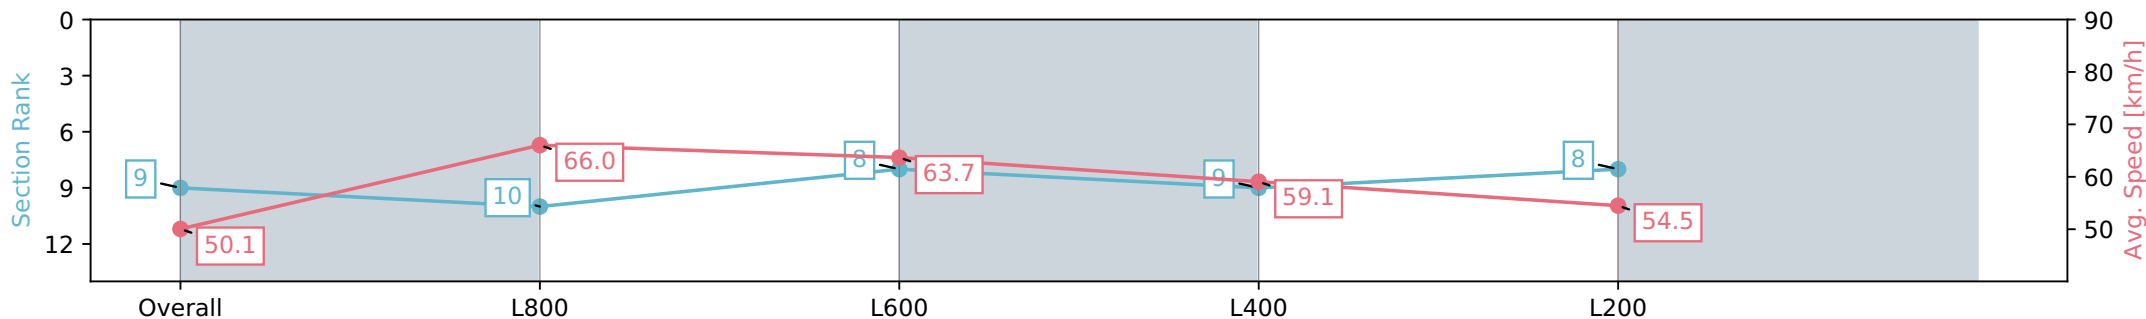

Horse/Jockey Name	MIDNIGHT POKER/Jacob Opperman
Finish Rank	9
Fastest Section Time (Section)	0:10.91 (L800)
Top Speed [km/h] (Section)	67.3 (Overall)
Race State	Finished

Morphettville Parks SA - Professional
Race 2: Sportsbet Set a Deposit Limit Handicap - 1000m
20 July 2024 - 12:23PM
Track Rating: Heavy 9, Weather: Overcast, Rail Position: True

Section	Overall	L800	L600	L400	L200
Section Times	1:02.14 [9] (0:14.37)	0:47.77 [10] (0:10.91)	0:36.86 [8] (0:11.42)	0:25.44 [9] (0:12.30)	0:13.14 [8] (0:13.14)
Average Speed [km/h]	50.1	66.0	63.7	59.1	54.5
Top Speed [km/h]	67.3	67.3	64.8	61.7	56.5
Avg. Dist. to Rail [m]	4.0	1.4	1.7	5.7	7.0
Avg. Stride Freq. [Hz]	2.5	2.7	2.7	2.6	2.5
Avg. Stride Length [m]	5.5	6.9	6.6	6.4	6.1

- [ ] Ranking at each section and finish
- -:-:- No data available at this section
- NA No data available