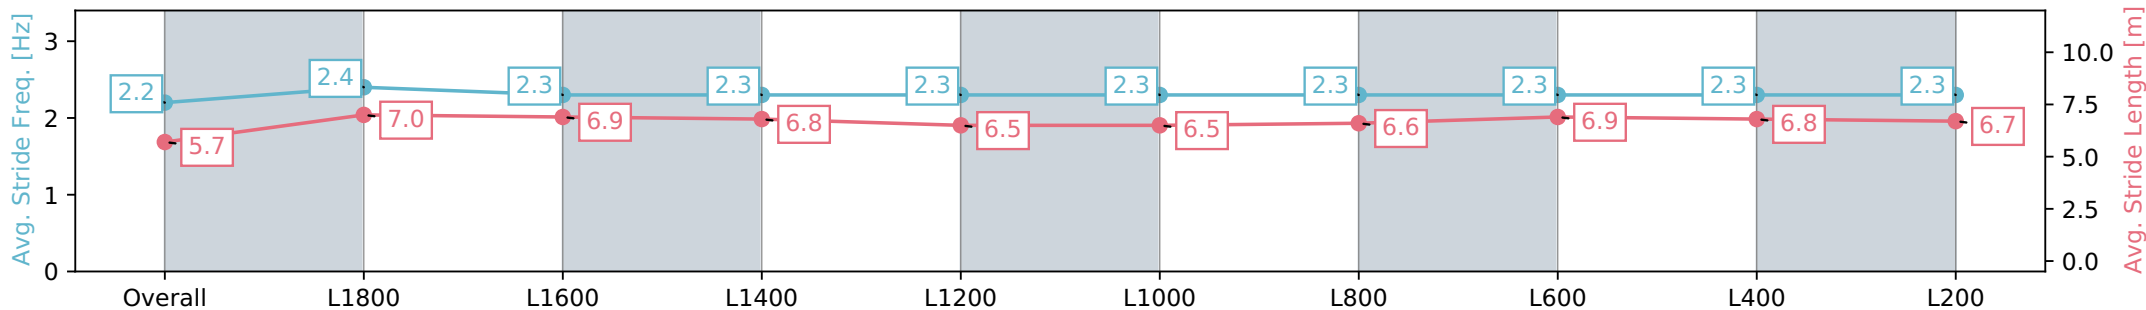

Horse/Jockey Name	RED SEQUOIA/Justin Potter
Finish Rank	2
Fastest Section Time (Section)	0:11.91 (L1800)
Top Speed [km/h] (Section)	62.7 (L1800)
Race State	Finished

Morphettville Parks SA - Professional
Race 1: Sportsbet Photo Finish Refund Handicap - 1950m
20 July 2024 - 11:49AM
Track Rating: Heavy 9, Weather: Overcast, Rail Position: True

Section	Overall	L1800	L1600	L1400	L1200	L1000	L800	L600	L400	L200
Section Times	2:07.22 [2] (0:11.89)	1:55.33 [3] (0:11.91)	1:43.42 [2] (0:12.48)	1:30.94 [2] (0:13.14)	1:17.80 [2] (0:13.42)	1:04.38 [2] (0:13.12)	0:51.26 [2] (0:12.71)	0:38.55 [2] (0:12.69)	0:25.86 [1] (0:12.74)	0:13.12 [2] (0:13.12)
Average Speed [km/h]	45.9	61.3	58.0	54.8	54.3	54.9	56.9	57.5	56.7	54.6
Top Speed [km/h]	60.8	62.7	60.7	55.9	54.8	56.3	58.1	58.2	57.1	55.9
Avg. Dist. to Rail [m]	8.4	3.0	2.2	2.0	1.8	2.6	2.1	2.1	1.5	1.5
Avg. Stride Freq. [Hz]	2.2	2.4	2.3	2.3	2.3	2.3	2.3	2.3	2.3	2.3
Avg. Stride Length [m]	5.7	7.0	6.9	6.8	6.5	6.5	6.6	6.9	6.8	6.7

Report Created: Sat 20 July 2024 12:42:09 GMT+10 (Note: Timing is based on positional data)

- [ ] Ranking at each section and finish
- -:-:- No data available at this section
- NA No data available