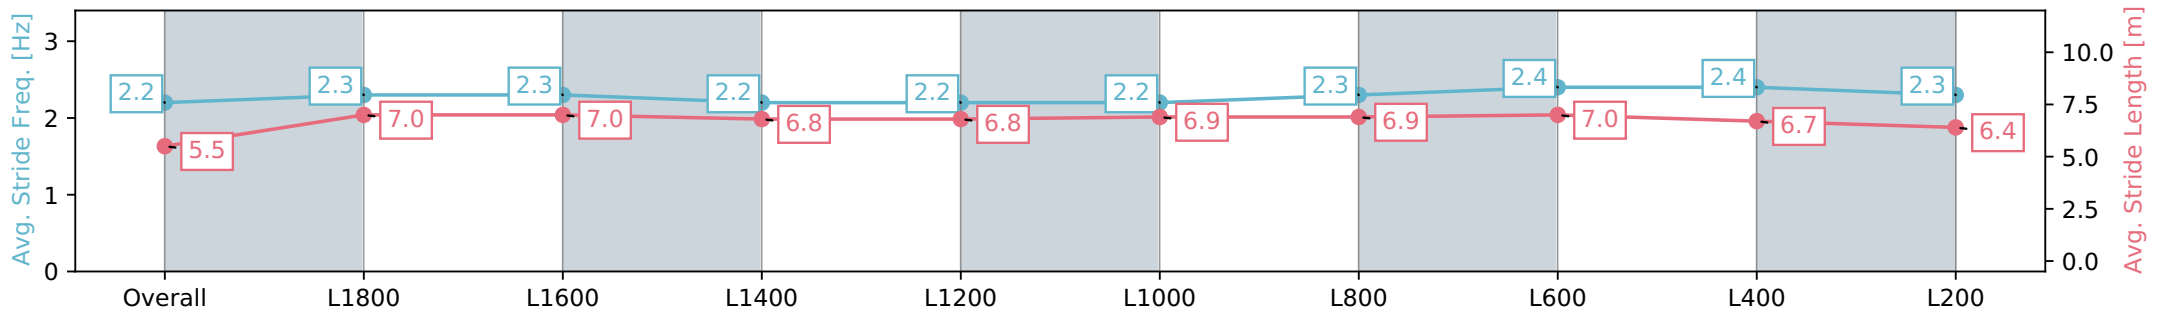

Report Created: Sat 20 July 2024 12:42:17 GMT+10 (Note: Timing is based on positional data)

- [ ] Ranking at each section and finish
- :-:- No data available at this section
- NA No data available

Horse/Jockey Name	ROCKBARTON ROAD/Sairyn Fawke
Finish Rank	5
Fastest Section Time (Section)	0:12.25 (L600)
Top Speed [km/h] (Section)	61.8 (L600)
Race State	Finished

Morphettville Parks SA - Professional  
 Race 1: Sportsbet Photo Finish Refund Handicap - 1950m  
 20 July 2024 - 11:49AM  
 Track Rating: Heavy 9, Weather: Overcast, Rail Position: True

Section	Overall	L1800	L1600	L1400	L1200	L1000	L800	L600	L400	L200
Section Times	2:08.26 [5] (0:12.48)	1:55.78 [10] (0:12.43)	1:43.35 [10] (0:12.54)	1:30.81 [10] (0:13.15)	1:17.66 [10] (0:13.42)	1:04.24 [10] (0:13.01)	0:51.23 [10] (0:12.56)	0:38.66 [10] (0:12.25)	0:26.41 [8] (0:12.88)	0:13.53 [7] (0:13.53)
Average Speed [km/h]	43.6	58.5	57.5	54.9	54.2	55.4	57.5	60.0	56.7	53.1
Top Speed [km/h]	58.2	59.9	58.4	57.4	54.9	57.3	58.6	61.8	59.3	55.8
Avg. Dist. to Rail [m]	10.0	2.0	0.9	1.3	1.7	2.3	1.4	3.7	8.1	8.7
Avg. Stride Freq. [Hz]	2.2	2.3	2.3	2.2	2.2	2.2	2.3	2.4	2.4	2.3
Avg. Stride Length [m]	5.5	7.0	7.0	6.8	6.8	6.9	6.9	7.0	6.7	6.4