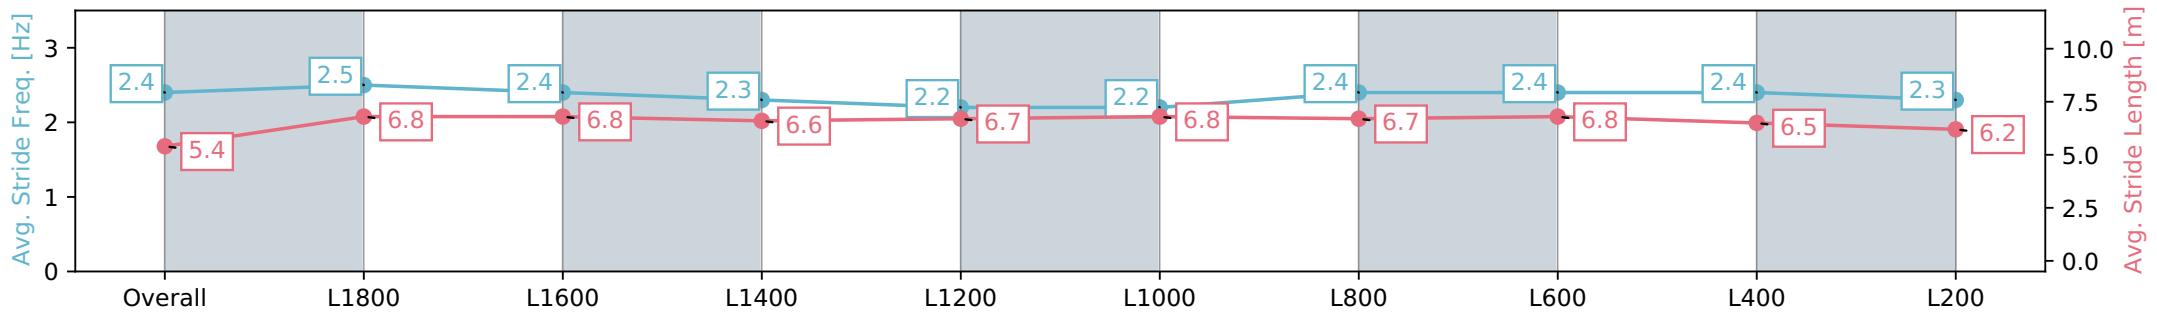

Report Created: Sat 20 July 2024 12:42:22 GMT+10 (Note: Timing is based on positional data)

- [ ] Ranking at each section and finish
- :-:- No data available at this section
- NA No data available

Horse/Jockey Name	FAIR LEGACY/Margaret Collett
Finish Rank	6
Fastest Section Time (Section)	0:12.06 (L1800)
Top Speed [km/h] (Section)	62.4 (L1800)
Race State	Finished

Morphettville Parks SA - Professional  
 Race 1: Sportsbet Photo Finish Refund Handicap - 1950m  
 20 July 2024 - 11:49AM  
 Track Rating: Heavy 9, Weather: Overcast, Rail Position: True

Section	Overall	L1800	L1600	L1400	L1200	L1000	L800	L600	L400	L200
Section Times	2:08.33 [6] (0:11.85)	1:56.48 [2] (0:12.06)	1:44.42 [3] (0:12.59)	1:31.83 [4] (0:13.17)	1:18.66 [3] (0:13.35)	1:05.31 [3] (0:13.14)	0:52.17 [3] (0:12.66)	0:39.51 [3] (0:12.73)	0:26.78 [4] (0:13.00)	0:13.78 [4] (0:13.78)
Average Speed [km/h]	46.1	61.0	57.6	54.7	54.4	54.9	57.1	57.9	56.0	52.0
Top Speed [km/h]	60.7	62.4	59.5	55.4	54.8	56.5	58.6	58.9	57.7	54.8
Avg. Dist. to Rail [m]	11.1	4.4	2.3	1.3	1.5	2.5	2.0	4.0	5.6	5.8
Avg. Stride Freq. [Hz]	2.4	2.5	2.4	2.3	2.2	2.2	2.4	2.4	2.4	2.3
Avg. Stride Length [m]	5.4	6.8	6.8	6.6	6.7	6.8	6.7	6.8	6.5	6.2