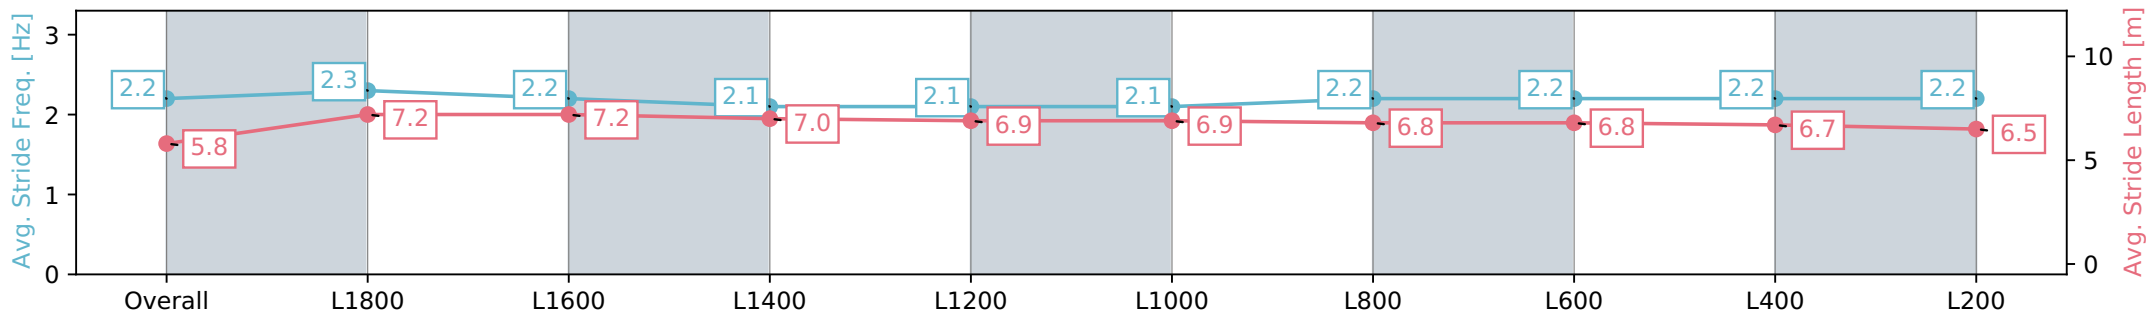

Morphettville Parks SA - Professional  
 Race 1: Sportsbet Photo Finish Refund Handicap - 1950m

20 July 2024 - 11:49AM

Track Rating: Heavy 9, Weather: Overcast, Rail Position: True

Section	Overall	L1800	L1600	L1400	L1200	L1000	L800	L600	L400	L200
Section Times	2:08.39 [8] (0:11.97)	1:56.42 [6] (0:12.20)	1:44.22 [5] (0:12.56)	1:31.66 [5] (0:13.22)	1:18.44 [6] (0:13.40)	1:05.04 [5] (0:13.12)	0:51.92 [6] (0:12.70)	0:39.22 [6] (0:12.70)	0:26.52 [9] (0:12.98)	0:13.54 [9] (0:13.54)
Average Speed [km/h]	45.2	59.2	57.6	54.6	54.5	55.1	57.0	57.7	56.0	52.9
Top Speed [km/h]	59.9	60.3	58.3	55.8	55.0	55.8	58.3	58.5	56.9	54.7
Avg. Dist. to Rail [m]	4.3	0.7	1.7	1.7	2.3	3.1	2.5	3.3	4.1	5.7
Avg. Stride Freq. [Hz]	2.2	2.3	2.2	2.1	2.1	2.1	2.2	2.3	2.2	2.2
Avg. Stride Length [m]	5.7	7.1	7.2	7.1	7.0	7.2	7.2	7.1	6.9	6.7

Report Created: Sat 20 July 2024 12:42:34 GMT+10 (Note: Timing is based on positional data)

- [ ] Ranking at each section and finish
- :-:- No data available at this section
- NA No data available

Horse/Jockey Name	APEROL SPRINT/Jessica Eaton
Finish Rank	9
Fastest Section Time (Section)	0:11.89 (L1800)
Top Speed [km/h] (Section)	61.0 (L1800)
Race State	Finished

Morphettville Parks SA - Professional  
 Race 1: Sportsbet Photo Finish Refund Handicap - 1950m  
 20 July 2024 - 11:49AM  
 Track Rating: Heavy 9, Weather: Overcast, Rail Position: True

Section	Overall	L1800	L1600	L1400	L1200	L1000	L800	L600	L400	L200
Section Times	2:08.40 [9] (0:11.85)	1:56.55 [1] (0:11.89)	1:44.66 [1] (0:12.35)	1:32.31 [1] (0:13.15)	1:19.16 [1] (0:13.42)	1:05.74 [1] (0:13.15)	0:52.59 [1] (0:12.77)	0:39.82 [1] (0:12.91)	0:26.91 [3] (0:13.26)	0:13.65 [8] (0:13.65)
Average Speed [km/h]	45.6	60.5	58.3	54.7	53.9	54.8	56.5	56.1	54.4	52.6
Top Speed [km/h]	60.8	61.0	60.1	55.8	54.7	55.8	57.0	57.1	55.2	53.7
Avg. Dist. to Rail [m]	3.4	0.3	0.3	0.2	0.6	1.8	1.3	1.2	1.9	2.3
Avg. Stride Freq. [Hz]	2.2	2.3	2.2	2.1	2.1	2.1	2.2	2.2	2.2	2.2
Avg. Stride Length [m]	5.8	7.2	7.2	7.0	6.9	6.9	6.8	6.8	6.7	6.5