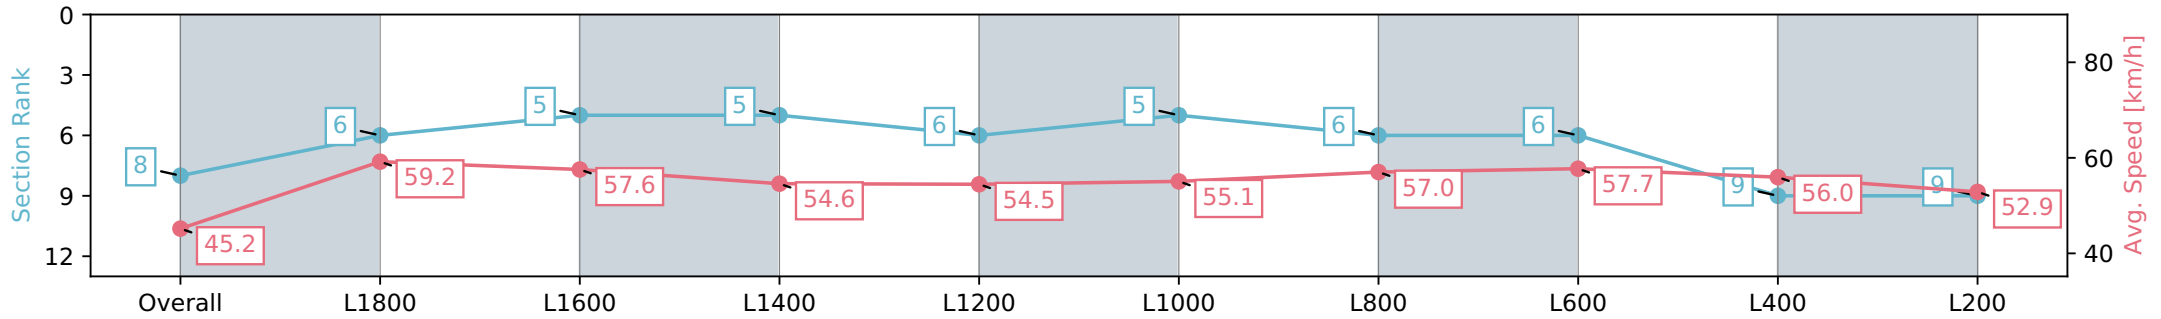

Report Created: Sat 20 July 2024 12:42:30 GMT+10 (Note: Timing is based on positional data)

- [ ] Ranking at each section and finish
- :-:- No data available at this section
- NA No data available

Horse/Jockey Name	ALMONTI/Jacob Opperman
Finish Rank	8
Fastest Section Time (Section)	0:12.20 (L1800)
Top Speed [km/h] (Section)	60.3 (L1800)
Race State	Finished

Morphettville Parks SA - Professional  
 Race 1: Sportsbet Photo Finish Refund Handicap - 1950m

20 July 2024 - 11:49AM

Track Rating: Heavy 9, Weather: Overcast, Rail Position: True

Section	Overall	L1800	L1600	L1400	L1200	L1000	L800	L600	L400	L200
Section Times	2:08.39 [8] (0:11.97)	1:56.42 [6] (0:12.20)	1:44.22 [5] (0:12.56)	1:31.66 [5] (0:13.22)	1:18.44 [6] (0:13.40)	1:05.04 [5] (0:13.12)	0:51.92 [6] (0:12.70)	0:39.22 [6] (0:12.70)	0:26.52 [9] (0:12.98)	0:13.54 [9] (0:13.54)
Average Speed [km/h]	45.2	59.2	57.6	54.6	54.5	55.1	57.0	57.7	56.0	52.9
Top Speed [km/h]	59.9	60.3	58.3	55.8	55.0	55.8	58.3	58.5	56.9	54.7
Avg. Dist. to Rail [m]	4.3	0.7	1.7	1.7	2.3	3.1	2.5	3.3	4.1	5.7
Avg. Stride Freq. [Hz]	2.2	2.3	2.2	2.1	2.1	2.1	2.2	2.3	2.2	2.2
Avg. Stride Length [m]	5.7	7.1	7.2	7.1	7.0	7.2	7.2	7.1	6.9	6.7