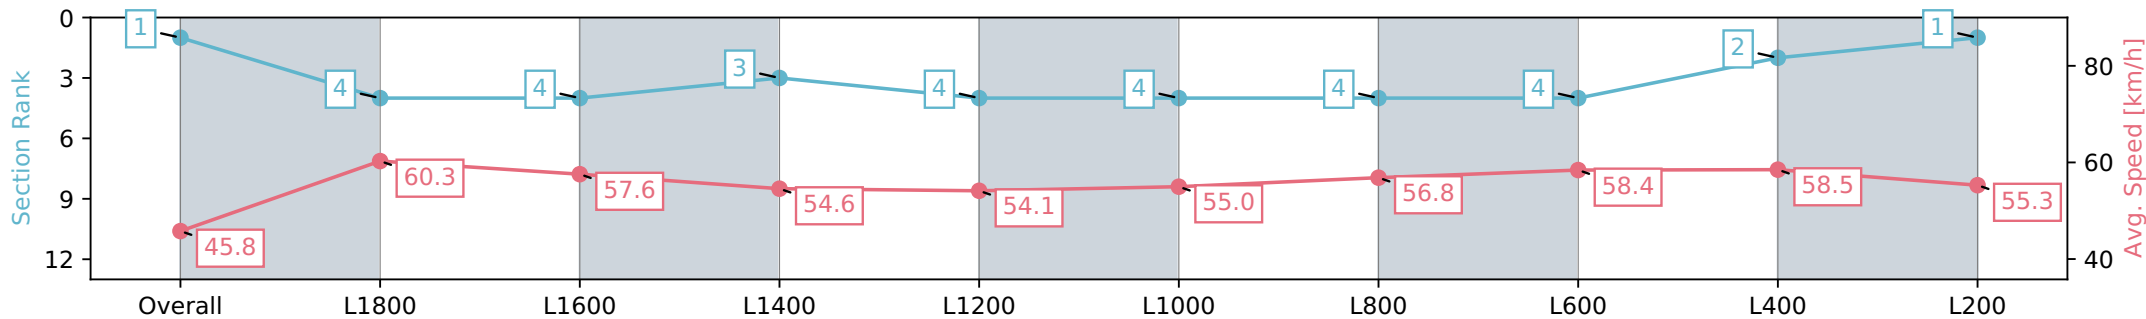

Horse/Jockey Name	HOLMES/Todd Pannell
Finish Rank	1
Fastest Section Time (Section)	0:12.06 (L1800)
Top Speed [km/h] (Section)	61.9 (L1800)
Race State	Finished

Morphettville Parks SA - Professional
Race 1: Sportsbet Photo Finish Refund Handicap - 1950m
20 July 2024 - 11:49AM
Track Rating: Heavy 9, Weather: Overcast, Rail Position: True

Section	Overall	L1800	L1600	L1400	L1200	L1000	L800	L600	L400	L200
Section Times	2:06.77 [1] (0:11.90)	1:54.87 [4] (0:12.06)	1:42.81 [4] (0:12.54)	1:30.27 [3] (0:13.21)	1:17.06 [4] (0:13.36)	1:03.70 [4] (0:13.13)	0:50.57 [4] (0:12.69)	0:37.88 [4] (0:12.53)	0:25.35 [2] (0:12.39)	0:12.96 [1] (0:12.96)
Average Speed [km/h]	45.8	60.3	57.6	54.6	54.1	55.0	56.8	58.4	58.5	55.3
Top Speed [km/h]	60.4	61.9	58.8	56.4	54.6	56.3	58.1	58.7	59.2	57.3
Avg. Dist. to Rail [m]	6.9	2.2	1.2	0.6	0.8	1.6	1.2	2.9	3.6	3.0
Avg. Stride Freq. [Hz]	2.1	2.3	2.2	2.2	2.2	2.2	2.2	2.3	2.3	2.3
Avg. Stride Length [m]	6.0	7.3	7.2	7.0	6.9	6.7	6.8	6.9	7.0	6.8

Report Created: Sat 20 July 2024 12:42:05 GMT+10 (Note: Timing is based on positional data)

- [ ] Ranking at each section and finish
- -:-:- No data available at this section
- NA No data available