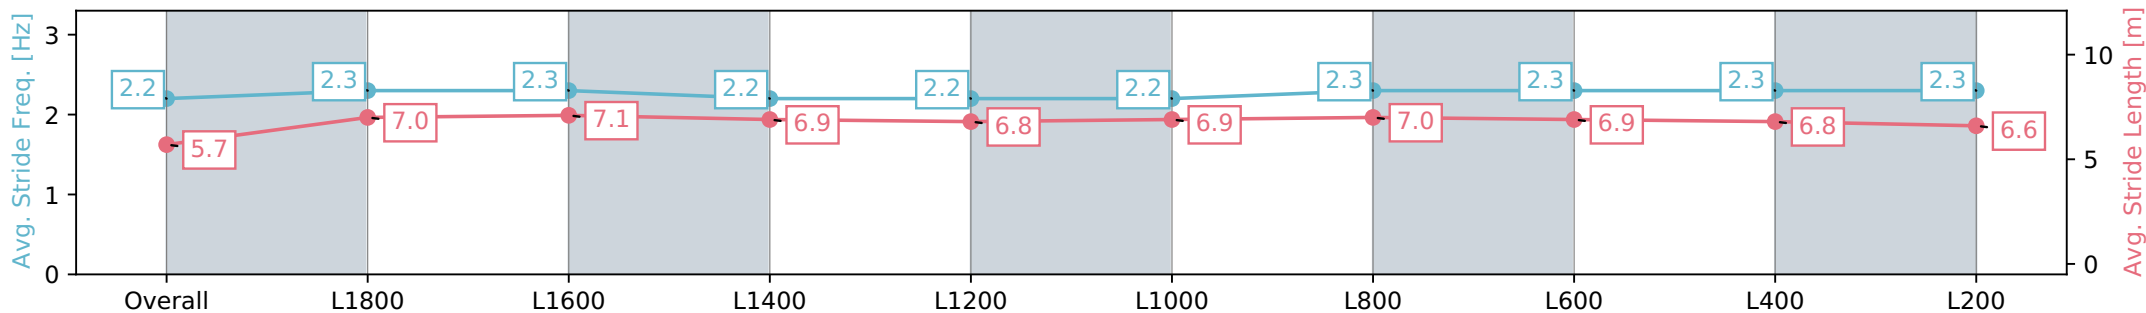

Horse/Jockey Name	LINES OF GLORY/Alana Kelly
Finish Rank	3
Fastest Section Time (Section)	0:12.43 (L1800)
Top Speed [km/h] (Section)	59.8 (L1800)
Race State	Finished

Morphettville Parks SA - Professional
Race 1: Sportsbet Photo Finish Refund Handicap - 1950m
20 July 2024 - 11:49AM
Track Rating: Heavy 9, Weather: Overcast, Rail Position: True

Section	Overall	L1800	L1600	L1400	L1200	L1000	L800	L600	L400	L200
Section Times	2:07.88 [3] (0:11.96)	1:55.92 [5] (0:12.43)	1:43.49 [7] (0:12.63)	1:30.86 [7] (0:13.12)	1:17.74 [7] (0:13.43)	1:04.31 [7] (0:13.06)	0:51.25 [7] (0:12.68)	0:38.57 [7] (0:12.49)	0:26.08 [7] (0:12.80)	0:13.28 [6] (0:13.28)
Average Speed [km/h]	45.6	58.7	57.3	54.9	54.3	55.3	57.1	58.4	56.6	54.0
Top Speed [km/h]	58.6	59.8	57.6	56.2	55.2	56.1	58.4	59.1	58.3	55.7
Avg. Dist. to Rail [m]	8.6	2.6	1.5	1.3	2.0	3.3	2.5	2.4	3.4	3.1
Avg. Stride Freq. [Hz]	2.2	2.3	2.3	2.2	2.2	2.2	2.3	2.3	2.3	2.3
Avg. Stride Length [m]	5.7	7.0	7.1	6.9	6.8	6.9	7.0	6.9	6.8	6.6

Report Created: Sat 20 July 2024 12:42:13 GMT+10 (Note: Timing is based on positional data)

- [ ] Ranking at each section and finish
- -:-:- No data available at this section
- NA No data available