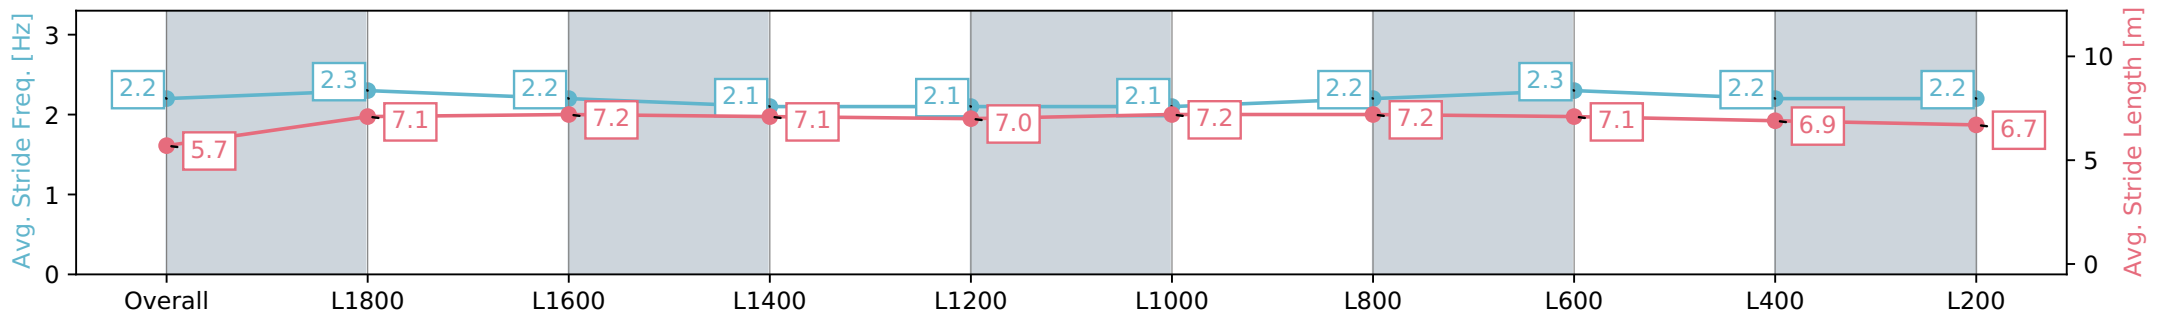

Morphettville Parks SA - Professional  
 Race 1: Sportsbet Photo Finish Refund Handicap - 1950m  
 20 July 2024 - 11:49AM  
 Track Rating: Heavy 9, Weather: Overcast, Rail Position: True

Section	Overall	L1800	L1600	L1400	L1200	L1000	L800	L600	L400	L200
Section Times	2:08.35 [7] (0:12.13)	1:56.22 [7] (0:12.19)	1:44.03 [6] (0:12.46)	1:31.57 [6] (0:13.16)	1:18.41 [5] (0:13.44)	1:04.97 [6] (0:13.01)	0:51.96 [5] (0:12.73)	0:39.23 [5] (0:12.56)	0:26.67 [5] (0:12.88)	0:13.79 [5] (0:13.79)
Average Speed [km/h]	44.7	59.3	57.9	54.7	54.2	55.5	56.9	58.5	56.3	52.0
Top Speed [km/h]	58.8	60.1	60.0	56.1	54.7	56.5	58.5	59.0	58.7	54.6
Avg. Dist. to Rail [m]	5.0	1.0	1.0	0.6	1.9	3.0	2.3	3.5	4.5	4.9
Avg. Stride Freq. [Hz]	2.2	2.3	2.2	2.2	2.2	2.2	2.2	2.3	2.3	2.3
Avg. Stride Length [m]	5.7	7.2	7.1	6.9	6.9	7.1	7.1	7.0	6.7	6.3

Report Created: Sat 20 July 2024 12:42:30 GMT+10 (Note: Timing is based on positional data)

- [ ] Ranking at each section and finish
- :-:- No data available at this section
- NA No data available

Horse/Jockey Name	ALMONTI/Jacob Opperman
Finish Rank	8
Fastest Section Time (Section)	0:12.20 (L1800)
Top Speed [km/h] (Section)	60.3 (L1800)
Race State	Finished

Morphettville Parks SA - Professional  
 Race 1: Sportsbet Photo Finish Refund Handicap - 1950m

20 July 2024 - 11:49AM

Track Rating: Heavy 9, Weather: Overcast, Rail Position: True

Section	Overall	L1800	L1600	L1400	L1200	L1000	L800	L600	L400	L200
Section Times	2:08.39 [8] (0:11.97)	1:56.42 [6] (0:12.20)	1:44.22 [5] (0:12.56)	1:31.66 [5] (0:13.22)	1:18.44 [6] (0:13.40)	1:05.04 [5] (0:13.12)	0:51.92 [6] (0:12.70)	0:39.22 [6] (0:12.70)	0:26.52 [9] (0:12.98)	0:13.54 [9] (0:13.54)
Average Speed [km/h]	45.2	59.2	57.6	54.6	54.5	55.1	57.0	57.7	56.0	52.9
Top Speed [km/h]	59.9	60.3	58.3	55.8	55.0	55.8	58.3	58.5	56.9	54.7
Avg. Dist. to Rail [m]	4.3	0.7	1.7	1.7	2.3	3.1	2.5	3.3	4.1	5.7
Avg. Stride Freq. [Hz]	2.2	2.3	2.2	2.1	2.1	2.1	2.2	2.3	2.2	2.2
Avg. Stride Length [m]	5.7	7.1	7.2	7.1	7.0	7.2	7.2	7.1	6.9	6.7