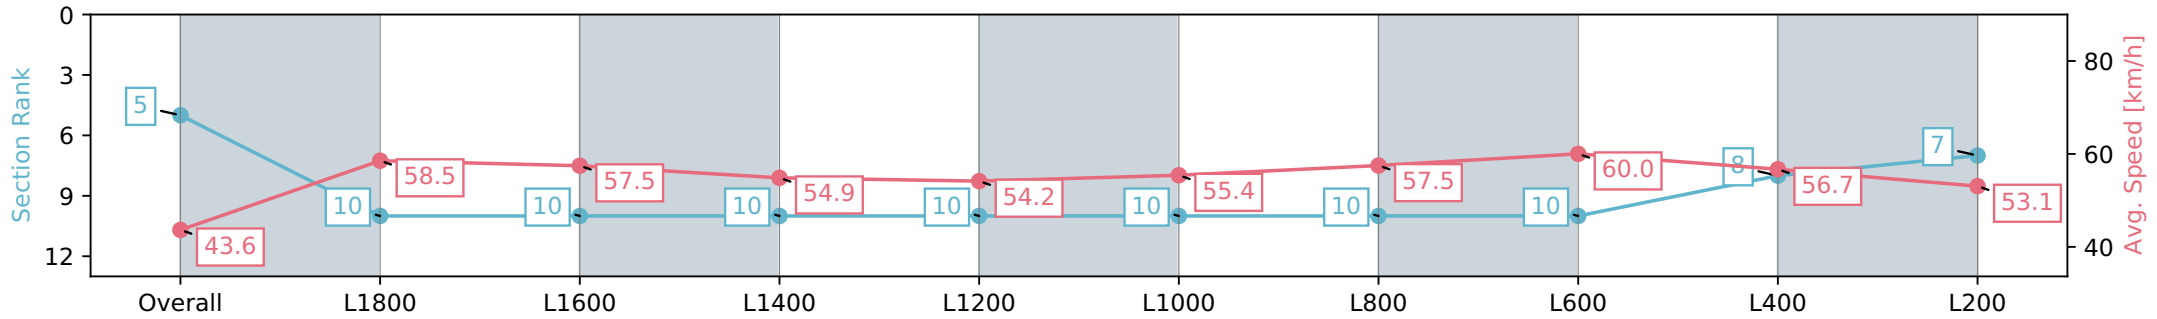

Horse/Jockey Name	ROCKBARTON ROAD/Sairyn Fawke
Finish Rank	5
Fastest Section Time (Section)	0:12.25 (L600)
Top Speed [km/h] (Section)	61.8 (L600)
Race State	Finished

Morphettville Parks SA - Professional
Race 1: Sportsbet Photo Finish Refund Handicap - 1950m
20 July 2024 - 11:49AM
Track Rating: Heavy 9, Weather: Overcast, Rail Position: True

Section	Overall	L1800	L1600	L1400	L1200	L1000	L800	L600	L400	L200
Section Times	2:08.26 [5] (0:12.48)	1:55.78 [10] (0:12.43)	1:43.35 [10] (0:12.54)	1:30.81 [10] (0:13.15)	1:17.66 [10] (0:13.42)	1:04.24 [10] (0:13.01)	0:51.23 [10] (0:12.56)	0:38.66 [10] (0:12.25)	0:26.41 [8] (0:12.88)	0:13.53 [7] (0:13.53)
Average Speed [km/h]	43.6	58.5	57.5	54.9	54.2	55.4	57.5	60.0	56.7	53.1
Top Speed [km/h]	58.2	59.9	58.4	57.4	54.9	57.3	58.6	61.8	59.3	55.8
Avg. Dist. to Rail [m]	10.0	2.0	0.9	1.3	1.7	2.3	1.4	3.7	8.1	8.7
Avg. Stride Freq. [Hz]	2.2	2.3	2.3	2.2	2.2	2.2	2.3	2.4	2.4	2.3
Avg. Stride Length [m]	5.5	7.0	7.0	6.8	6.8	6.9	6.9	7.0	6.7	6.4

Report Created: Sat 20 July 2024 12:42:22 GMT+10 (Note: Timing is based on positional data)

- [ ] Ranking at each section and finish
- -:-:- No data available at this section
- NA No data available