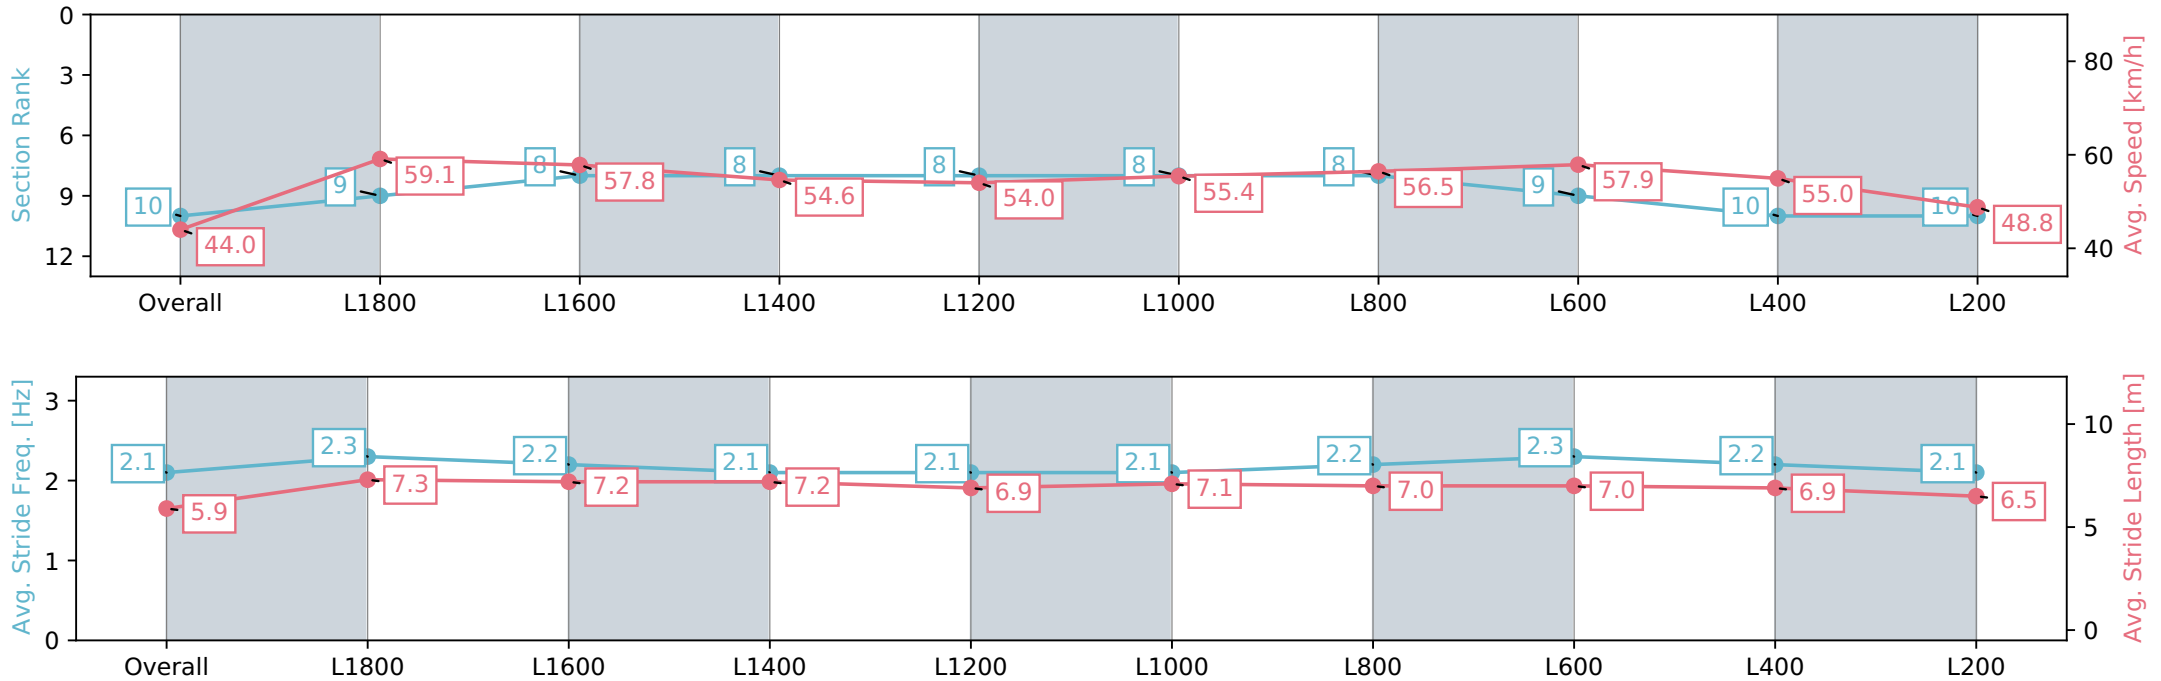

Morphettville Parks SA - Professional  
 Race 1: Sportsbet Photo Finish Refund Handicap - 1950m  
 20 July 2024 - 11:49AM  
 Track Rating: Heavy 9, Weather: Overcast, Rail Position: True

Section	Overall	L1800	L1600	L1400	L1200	L1000	L800	L600	L400	L200
Section Times	2:08.40 [9] (0:11.85)	1:56.55 [1] (0:11.89)	1:44.66 [1] (0:12.35)	1:32.31 [1] (0:13.15)	1:19.16 [1] (0:13.42)	1:05.74 [1] (0:13.15)	0:52.59 [1] (0:12.77)	0:39.82 [1] (0:12.91)	0:26.91 [3] (0:13.26)	0:13.65 [8] (0:13.65)
Average Speed [km/h]	45.6	60.5	58.3	54.7	53.9	54.8	56.5	56.1	54.4	52.6
Top Speed [km/h]	60.8	61.0	60.1	55.8	54.7	55.8	57.0	57.1	55.2	53.7
Avg. Dist. to Rail [m]	3.4	0.3	0.3	0.2	0.6	1.8	1.3	1.2	1.9	2.3
Avg. Stride Freq. [Hz]	2.2	2.3	2.2	2.1	2.1	2.1	2.2	2.2	2.2	2.2
Avg. Stride Length [m]	5.8	7.2	7.2	7.0	6.9	6.9	6.8	6.8	6.7	6.5

Report Created: Sat 20 July 2024 12:42:39 GMT+10 (Note: Timing is based on positional data)

- [ ] Ranking at each section and finish
- :-:- No data available at this section
- NA No data available

Horse/Jockey Name	OCEAN BLAST/Lachlan Neindorf
Finish Rank	10
Fastest Section Time (Section)	0:12.31 (L1800)
Top Speed [km/h] (Section)	60.9 (L1800)
Race State	Finished

Morphettville Parks SA - Professional  
 Race 1: Sportsbet Photo Finish Refund Handicap - 1950m

20 July 2024 - 11:49AM

Track Rating: Heavy 9, Weather: Overcast, Rail Position: True

Section	Overall	L1800	L1600	L1400	L1200	L1000	L800	L600	L400	L200
Section Times	2:09.84 [10] (0:12.33)	1:57.51 [9] (0:12.31)	1:45.20 [8] (0:12.48)	1:32.72 [8] (0:13.19)	1:19.53 [8] (0:13.45)	1:06.08 [8] (0:13.03)	0:53.05 [8] (0:12.77)	0:40.28 [9] (0:12.48)	0:27.80 [10] (0:13.12)	0:14.68 [10] (0:14.68)
Average Speed [km/h]	44.0	59.1	57.8	54.6	54.0	55.4	56.5	57.9	55.0	48.8
Top Speed [km/h]	60.3	60.9	58.3	56.3	54.9	56.3	57.5	59.0	56.6	52.6
Avg. Dist. to Rail [m]	6.7	2.0	0.8	1.0	1.3	2.4	1.6	0.7	1.5	6.2
Avg. Stride Freq. [Hz]	2.1	2.3	2.2	2.1	2.1	2.1	2.2	2.3	2.2	2.1
Avg. Stride Length [m]	5.9	7.3	7.2	7.2	6.9	7.1	7.0	7.0	6.9	6.5