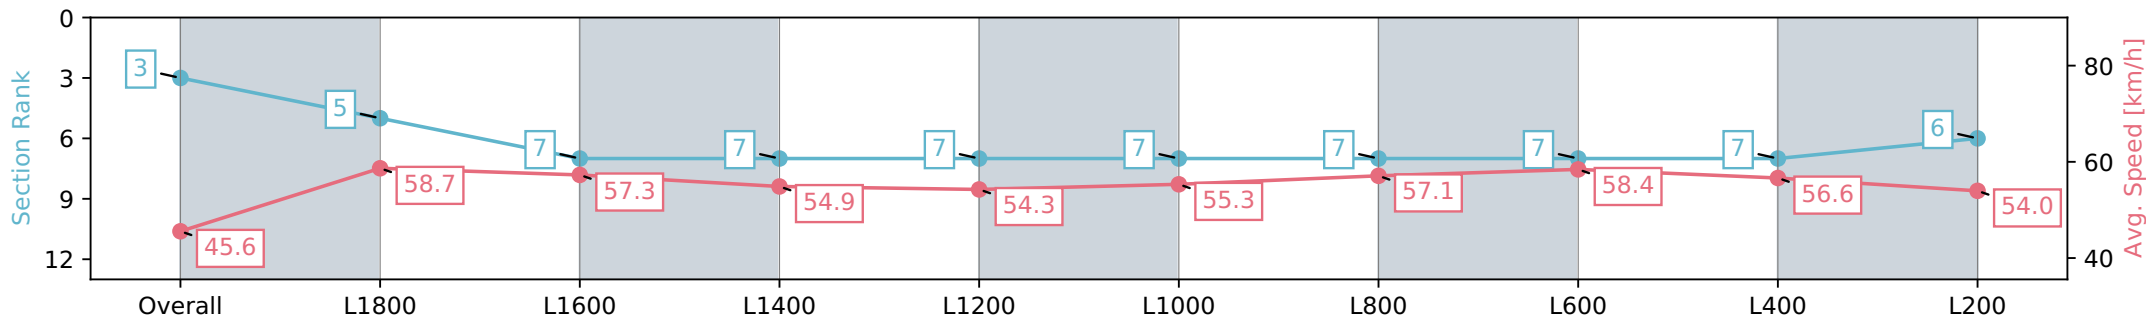

Horse/Jockey Name	LINES OF GLORY/Alana Kelly
Finish Rank	3
Fastest Section Time (Section)	0:12.43 (L1800)
Top Speed [km/h] (Section)	59.8 (L1800)
Race State	Finished

Morphettville Parks SA - Professional
Race 1: Sportsbet Photo Finish Refund Handicap - 1950m
20 July 2024 - 11:49AM
Track Rating: Heavy 9, Weather: Overcast, Rail Position: True

Section	Overall	L1800	L1600	L1400	L1200	L1000	L800	L600	L400	L200
Section Times	2:07.88 [3] (0:11.96)	1:55.92 [5] (0:12.43)	1:43.49 [7] (0:12.63)	1:30.86 [7] (0:13.12)	1:17.74 [7] (0:13.43)	1:04.31 [7] (0:13.06)	0:51.25 [7] (0:12.68)	0:38.57 [7] (0:12.49)	0:26.08 [7] (0:12.80)	0:13.28 [6] (0:13.28)
Average Speed [km/h]	45.6	58.7	57.3	54.9	54.3	55.3	57.1	58.4	56.6	54.0
Top Speed [km/h]	58.6	59.8	57.6	56.2	55.2	56.1	58.4	59.1	58.3	55.7
Avg. Dist. to Rail [m]	8.6	2.6	1.5	1.3	2.0	3.3	2.5	2.4	3.4	3.1
Avg. Stride Freq. [Hz]	2.2	2.3	2.3	2.2	2.2	2.2	2.3	2.3	2.3	2.3
Avg. Stride Length [m]	5.7	7.0	7.1	6.9	6.8	6.9	7.0	6.9	6.8	6.6

Report Created: Sat 20 July 2024 12:42:13 GMT+10 (Note: Timing is based on positional data)

- [ ] Ranking at each section and finish
- -:-:- No data available at this section
- NA No data available