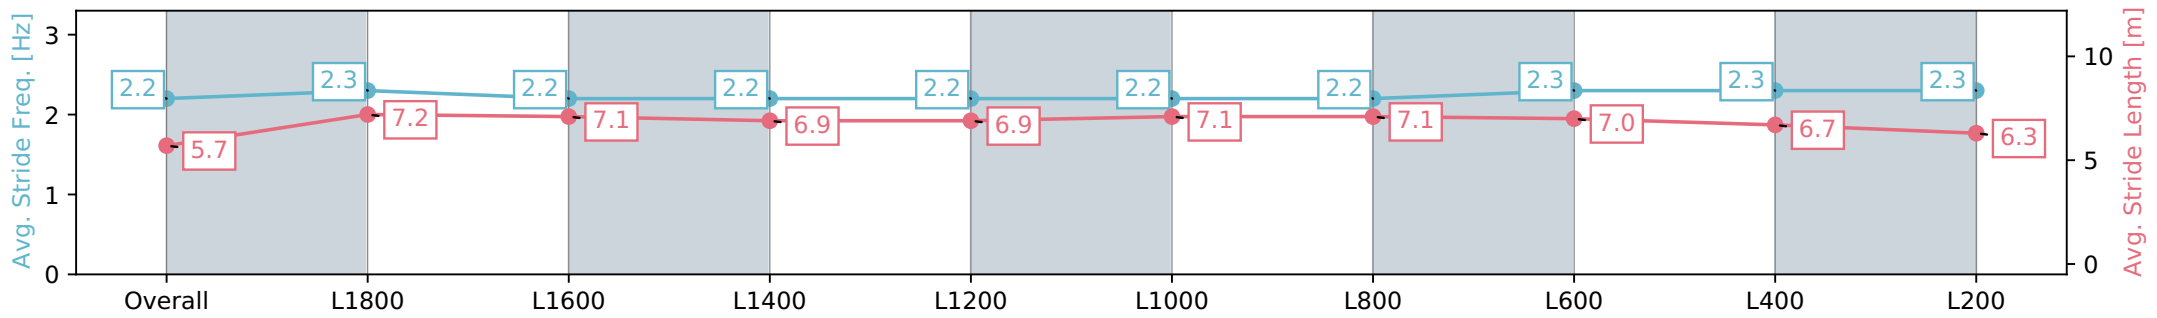

Report Created: Sat 20 July 2024 12:42:26 GMT+10 (Note: Timing is based on positional data)

- [ ] Ranking at each section and finish
- :-:- No data available at this section
- NA No data available

Horse/Jockey Name	ONLY OLD ONCE/Thomas Stockdale
Finish Rank	7
Fastest Section Time (Section)	0:12.19 (L1800)
Top Speed [km/h] (Section)	60.1 (L1800)
Race State	Finished

Morphettville Parks SA - Professional  
 Race 1: Sportsbet Photo Finish Refund Handicap - 1950m  
 20 July 2024 - 11:49AM  
 Track Rating: Heavy 9, Weather: Overcast, Rail Position: True

Section	Overall	L1800	L1600	L1400	L1200	L1000	L800	L600	L400	L200
Section Times	2:08.35 [7] (0:12.13)	1:56.22 [7] (0:12.19)	1:44.03 [6] (0:12.46)	1:31.57 [6] (0:13.16)	1:18.41 [5] (0:13.44)	1:04.97 [6] (0:13.01)	0:51.96 [5] (0:12.73)	0:39.23 [5] (0:12.56)	0:26.67 [5] (0:12.88)	0:13.79 [5] (0:13.79)
Average Speed [km/h]	44.7	59.3	57.9	54.7	54.2	55.5	56.9	58.5	56.3	52.0
Top Speed [km/h]	58.8	60.1	60.0	56.1	54.7	56.5	58.5	59.0	58.7	54.6
Avg. Dist. to Rail [m]	5.0	1.0	1.0	0.6	1.9	3.0	2.3	3.5	4.5	4.9
Avg. Stride Freq. [Hz]	2.2	2.3	2.2	2.2	2.2	2.2	2.2	2.3	2.3	2.3
Avg. Stride Length [m]	5.7	7.2	7.1	6.9	6.9	7.1	7.1	7.0	6.7	6.3