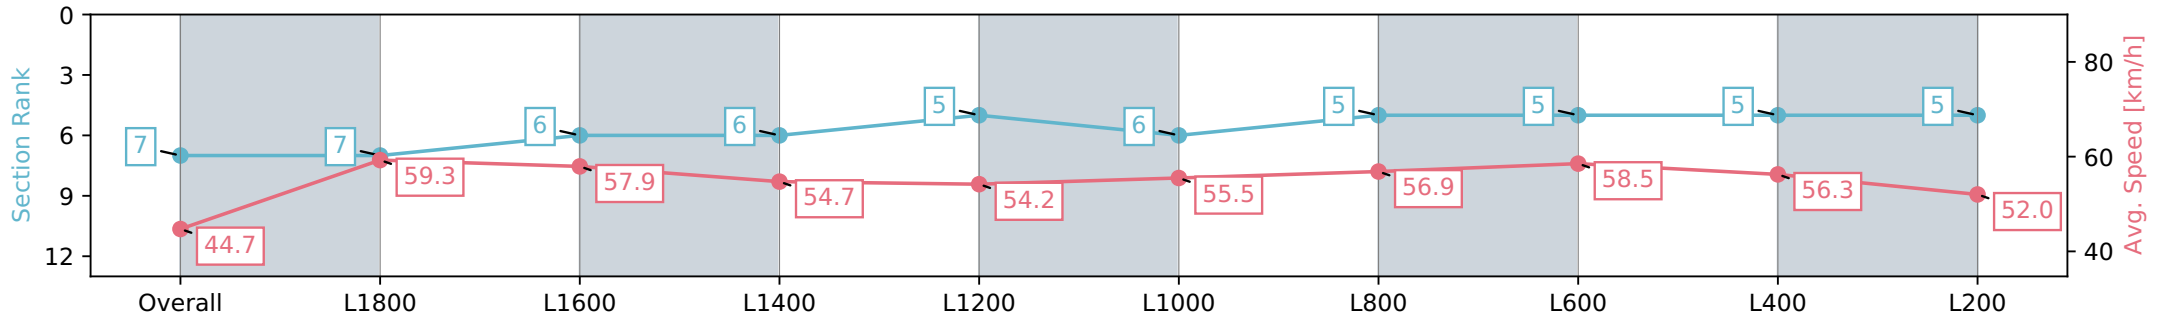

Report Created: Sat 20 July 2024 12:42:26 GMT+10 (Note: Timing is based on positional data)

- [ ] Ranking at each section and finish
- :-:- No data available at this section
- NA No data available

Horse/Jockey Name	ONLY OLD ONCE/Thomas Stockdale
Finish Rank	7
Fastest Section Time (Section)	0:12.19 (L1800)
Top Speed [km/h] (Section)	60.1 (L1800)
Race State	Finished

Morphettville Parks SA - Professional  
 Race 1: Sportsbet Photo Finish Refund Handicap - 1950m  
 20 July 2024 - 11:49AM  
 Track Rating: Heavy 9, Weather: Overcast, Rail Position: True

Section	Overall	L1800	L1600	L1400	L1200	L1000	L800	L600	L400	L200
Section Times	2:08.35 [7] (0:12.13)	1:56.22 [7] (0:12.19)	1:44.03 [6] (0:12.46)	1:31.57 [6] (0:13.16)	1:18.41 [5] (0:13.44)	1:04.97 [6] (0:13.01)	0:51.96 [5] (0:12.73)	0:39.23 [5] (0:12.56)	0:26.67 [5] (0:12.88)	0:13.79 [5] (0:13.79)
Average Speed [km/h]	44.7	59.3	57.9	54.7	54.2	55.5	56.9	58.5	56.3	52.0
Top Speed [km/h]	58.8	60.1	60.0	56.1	54.7	56.5	58.5	59.0	58.7	54.6
Avg. Dist. to Rail [m]	5.0	1.0	1.0	0.6	1.9	3.0	2.3	3.5	4.5	4.9
Avg. Stride Freq. [Hz]	2.2	2.3	2.2	2.2	2.2	2.2	2.2	2.3	2.3	2.3
Avg. Stride Length [m]	5.7	7.2	7.1	6.9	6.9	7.1	7.1	7.0	6.7	6.3