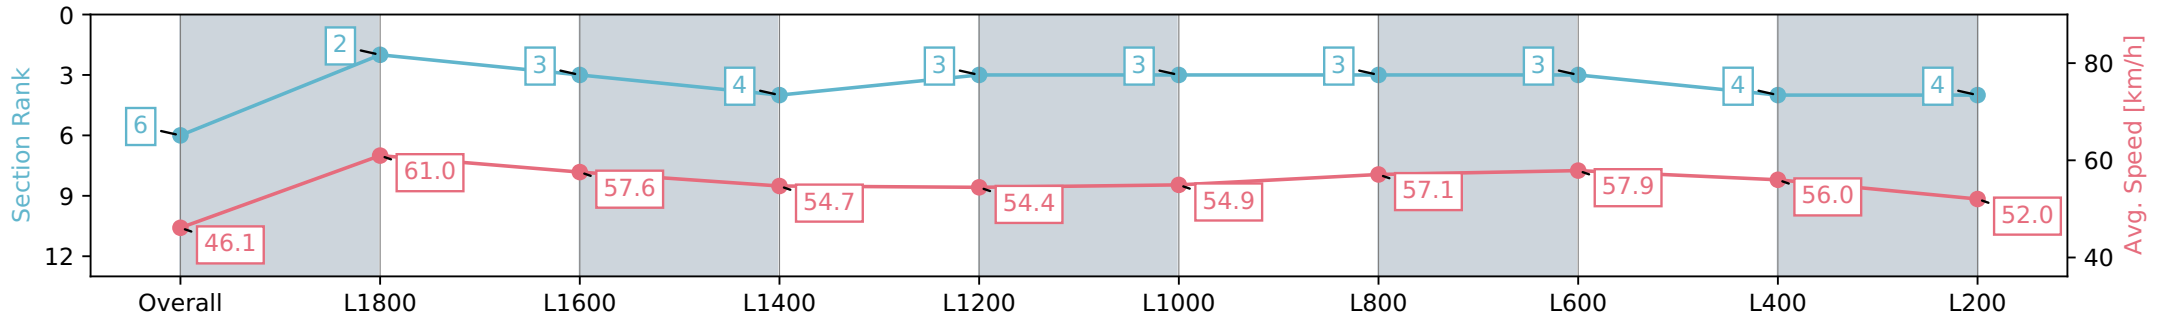

Report Created: Sat 20 July 2024 12:42:22 GMT+10 (Note: Timing is based on positional data)

- [ ] Ranking at each section and finish
- :-:- No data available at this section
- NA No data available

Horse/Jockey Name	FAIR LEGACY/Margaret Collett
Finish Rank	6
Fastest Section Time (Section)	0:12.06 (L1800)
Top Speed [km/h] (Section)	62.4 (L1800)
Race State	Finished

Morphettville Parks SA - Professional  
 Race 1: Sportsbet Photo Finish Refund Handicap - 1950m  
 20 July 2024 - 11:49AM  
 Track Rating: Heavy 9, Weather: Overcast, Rail Position: True

Section	Overall	L1800	L1600	L1400	L1200	L1000	L800	L600	L400	L200
Section Times	2:08.33 [6] (0:11.85)	1:56.48 [2] (0:12.06)	1:44.42 [3] (0:12.59)	1:31.83 [4] (0:13.17)	1:18.66 [3] (0:13.35)	1:05.31 [3] (0:13.14)	0:52.17 [3] (0:12.66)	0:39.51 [3] (0:12.73)	0:26.78 [4] (0:13.00)	0:13.78 [4] (0:13.78)
Average Speed [km/h]	46.1	61.0	57.6	54.7	54.4	54.9	57.1	57.9	56.0	52.0
Top Speed [km/h]	60.7	62.4	59.5	55.4	54.8	56.5	58.6	58.9	57.7	54.8
Avg. Dist. to Rail [m]	11.1	4.4	2.3	1.3	1.5	2.5	2.0	4.0	5.6	5.8
Avg. Stride Freq. [Hz]	2.4	2.5	2.4	2.3	2.2	2.2	2.4	2.4	2.4	2.3
Avg. Stride Length [m]	5.4	6.8	6.8	6.6	6.7	6.8	6.7	6.8	6.5	6.2