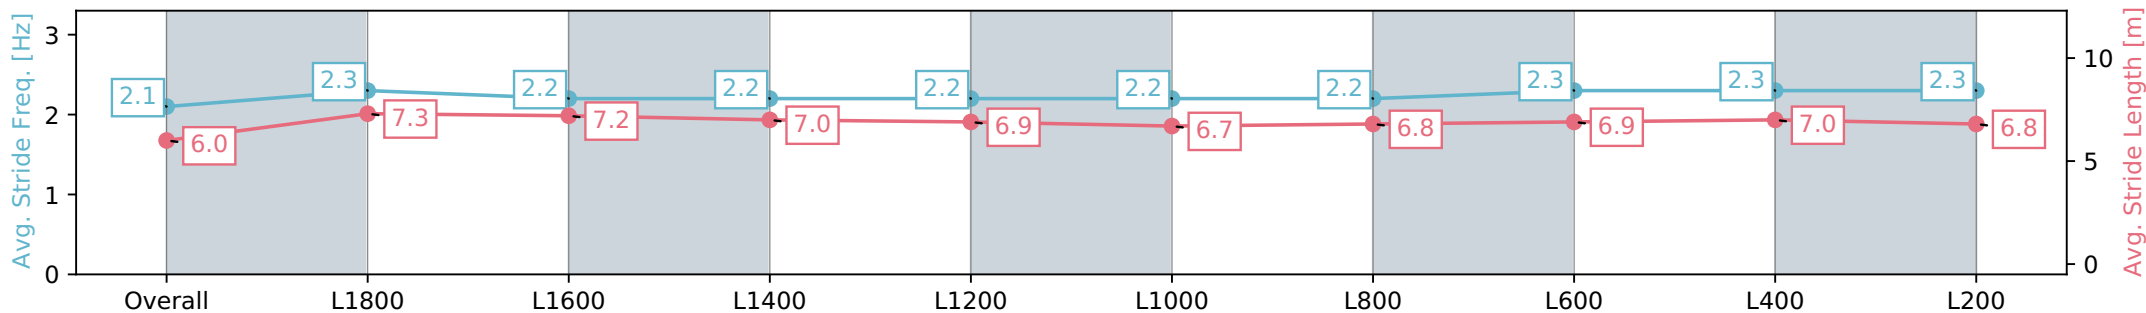

Horse/Jockey Name	HOLMES/Todd Pannell
Finish Rank	1
Fastest Section Time (Section)	0:12.06 (L1800)
Top Speed [km/h] (Section)	61.9 (L1800)
Race State	Finished

Morphettville Parks SA - Professional
Race 1: Sportsbet Photo Finish Refund Handicap - 1950m
20 July 2024 - 11:49AM
Track Rating: Heavy 9, Weather: Overcast, Rail Position: True

Section	Overall	L1800	L1600	L1400	L1200	L1000	L800	L600	L400	L200
Section Times	2:06.77 [1] (0:11.90)	1:54.87 [4] (0:12.06)	1:42.81 [4] (0:12.54)	1:30.27 [3] (0:13.21)	1:17.06 [4] (0:13.36)	1:03.70 [4] (0:13.13)	0:50.57 [4] (0:12.69)	0:37.88 [4] (0:12.53)	0:25.35 [2] (0:12.39)	0:12.96 [1] (0:12.96)
Average Speed [km/h]	45.8	60.3	57.6	54.6	54.1	55.0	56.8	58.4	58.5	55.3
Top Speed [km/h]	60.4	61.9	58.8	56.4	54.6	56.3	58.1	58.7	59.2	57.3
Avg. Dist. to Rail [m]	6.9	2.2	1.2	0.6	0.8	1.6	1.2	2.9	3.6	3.0
Avg. Stride Freq. [Hz]	2.1	2.3	2.2	2.2	2.2	2.2	2.2	2.3	2.3	2.3
Avg. Stride Length [m]	6.0	7.3	7.2	7.0	6.9	6.7	6.8	6.9	7.0	6.8

Report Created: Sat 20 July 2024 12:42:05 GMT+10 (Note: Timing is based on positional data)

- [ ] Ranking at each section and finish
- -:-:- No data available at this section
- NA No data available