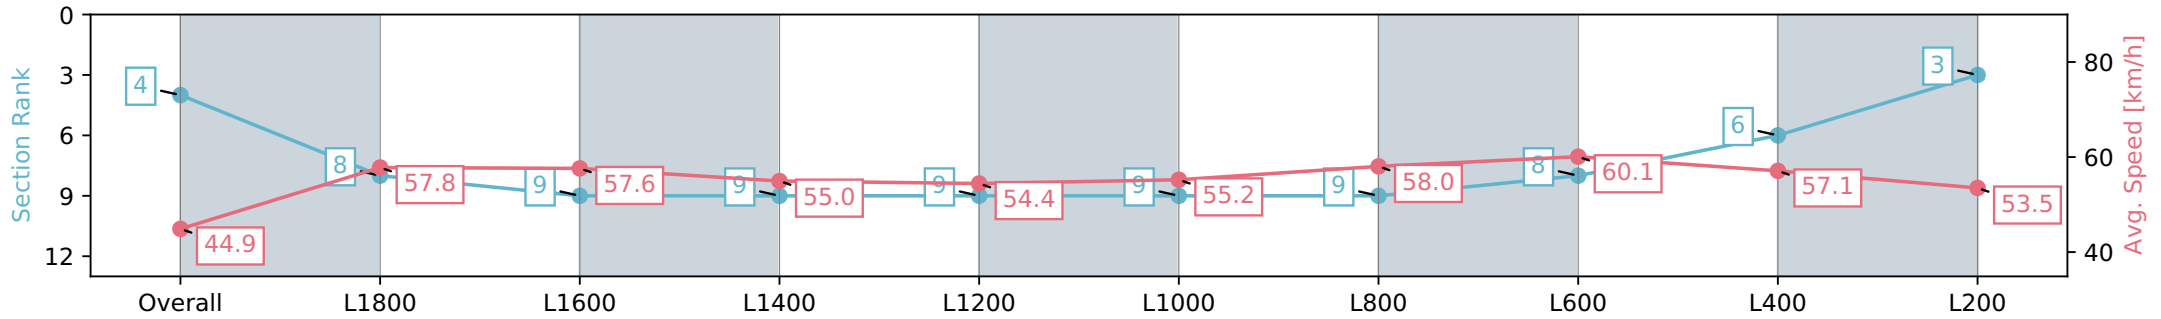

Horse/Jockey Name	DELTA TANGO/Ben Price
Finish Rank	4
Fastest Section Time (Section)	0:12.32 (L600)
Top Speed [km/h] (Section)	61.7 (L600)
Race State	Finished

Morphettville Parks SA - Professional
Race 1: Sportsbet Photo Finish Refund Handicap - 1950m

20 July 2024 - 11:49AM

Track Rating: Heavy 9, Weather: Overcast, Rail Position: True

Section	Overall	L1800	L1600	L1400	L1200	L1000	L800	L600	L400	L200
Section Times	2:07.92 [4] (0:12.19)	1:55.73 [8] (0:12.62)	1:43.11 [9] (0:12.53)	1:30.58 [9] (0:13.14)	1:17.44 [9] (0:13.37)	1:04.07 [9] (0:13.06)	0:51.01 [9] (0:12.50)	0:38.51 [8] (0:12.32)	0:26.19 [6] (0:12.77)	0:13.42 [3] (0:13.42)
Average Speed [km/h]	44.9	57.8	57.6	55.0	54.4	55.2	58.0	60.1	57.1	53.5
Top Speed [km/h]	57.3	59.2	58.4	56.6	55.3	57.2	61.4	61.7	59.3	57.6
Avg. Dist. to Rail [m]	9.7	3.0	1.1	1.5	1.9	2.9	2.7	5.0	8.1	7.7
Avg. Stride Freq. [Hz]	2.1	2.3	2.3	2.2	2.2	2.2	2.2	2.3	2.3	2.3
Avg. Stride Length [m]	5.8	7.0	7.0	6.9	6.9	7.0	7.2	7.2	6.8	6.6

Report Created: Sat 20 July 2024 12:42:17 GMT+10 (Note: Timing is based on positional data)

- [ ] Ranking at each section and finish
- -:-:- No data available at this section
- NA No data available