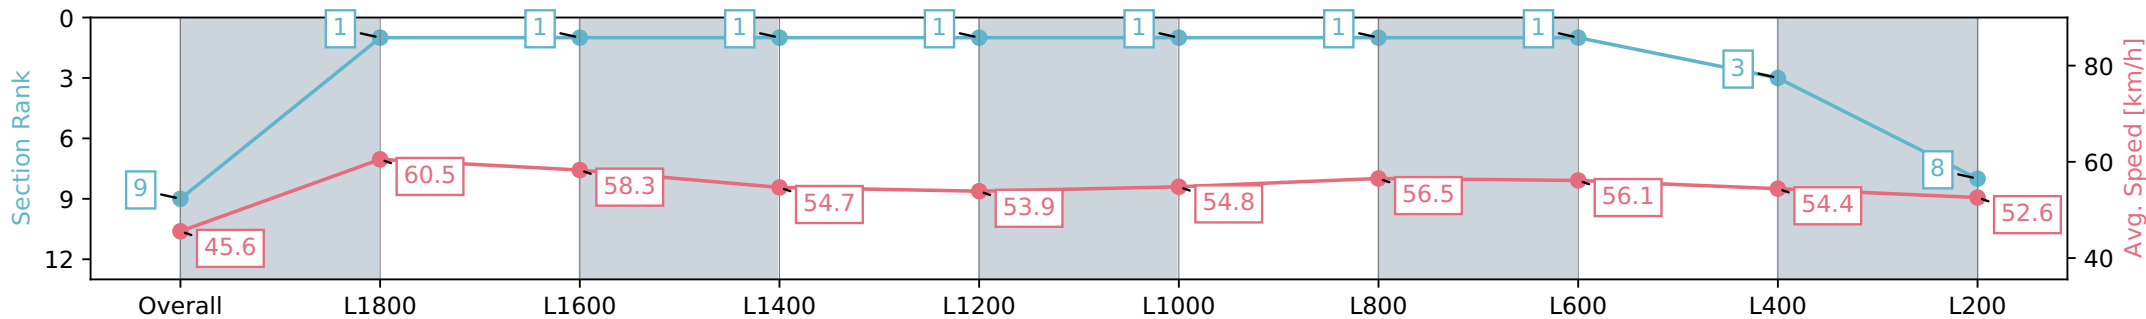

Report Created: Sat 20 July 2024 12:42:34 GMT+10 (Note: Timing is based on positional data)

- [ ] Ranking at each section and finish
- :-:- No data available at this section
- NA No data available

Horse/Jockey Name	APEROL SPRINT/Jessica Eaton
Finish Rank	9
Fastest Section Time (Section)	0:11.89 (L1800)
Top Speed [km/h] (Section)	61.0 (L1800)
Race State	Finished

Morphettville Parks SA - Professional  
 Race 1: Sportsbet Photo Finish Refund Handicap - 1950m  
 20 July 2024 - 11:49AM  
 Track Rating: Heavy 9, Weather: Overcast, Rail Position: True

Section	Overall	L1800	L1600	L1400	L1200	L1000	L800	L600	L400	L200
Section Times	2:08.40 [9] (0:11.85)	1:56.55 [1] (0:11.89)	1:44.66 [1] (0:12.35)	1:32.31 [1] (0:13.15)	1:19.16 [1] (0:13.42)	1:05.74 [1] (0:13.15)	0:52.59 [1] (0:12.77)	0:39.82 [1] (0:12.91)	0:26.91 [3] (0:13.26)	0:13.65 [8] (0:13.65)
Average Speed [km/h]	45.6	60.5	58.3	54.7	53.9	54.8	56.5	56.1	54.4	52.6
Top Speed [km/h]	60.8	61.0	60.1	55.8	54.7	55.8	57.0	57.1	55.2	53.7
Avg. Dist. to Rail [m]	3.4	0.3	0.3	0.2	0.6	1.8	1.3	1.2	1.9	2.3
Avg. Stride Freq. [Hz]	2.2	2.3	2.2	2.1	2.1	2.1	2.2	2.2	2.2	2.2
Avg. Stride Length [m]	5.8	7.2	7.2	7.0	6.9	6.9	6.8	6.8	6.7	6.5