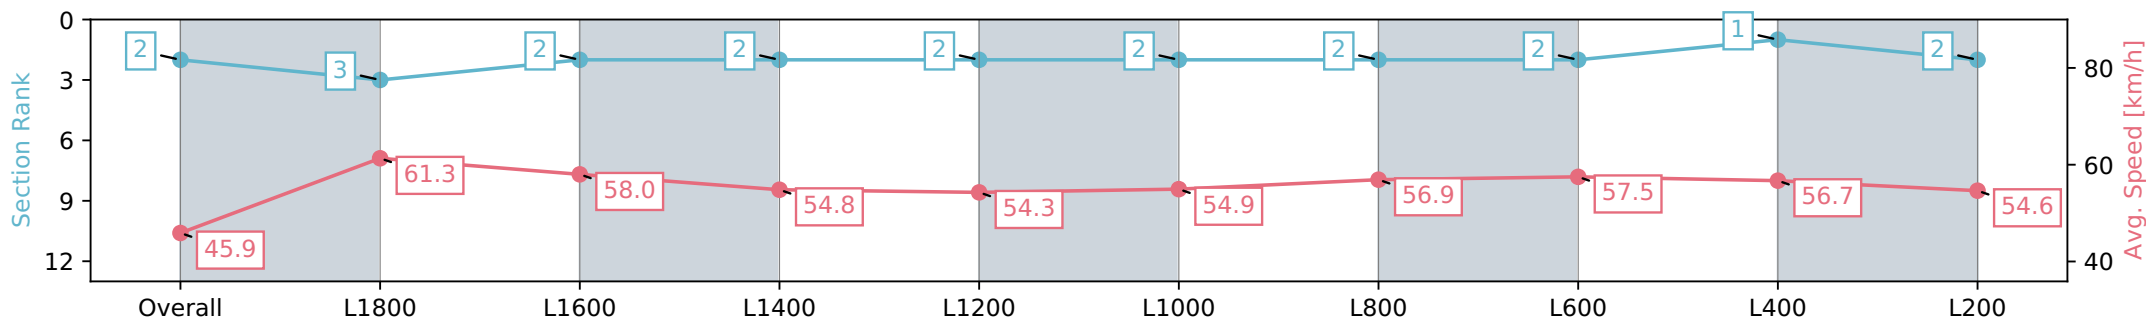

Horse/Jockey Name	RED SEQUOIA/Justin Potter
Finish Rank	2
Fastest Section Time (Section)	0:11.91 (L1800)
Top Speed [km/h] (Section)	62.7 (L1800)
Race State	Finished

Morphettville Parks SA - Professional
Race 1: Sportsbet Photo Finish Refund Handicap - 1950m
20 July 2024 - 11:49AM
Track Rating: Heavy 9, Weather: Overcast, Rail Position: True

Section	Overall	L1800	L1600	L1400	L1200	L1000	L800	L600	L400	L200
Section Times	2:07.22 [2] (0:11.89)	1:55.33 [3] (0:11.91)	1:43.42 [2] (0:12.48)	1:30.94 [2] (0:13.14)	1:17.80 [2] (0:13.42)	1:04.38 [2] (0:13.12)	0:51.26 [2] (0:12.71)	0:38.55 [2] (0:12.69)	0:25.86 [1] (0:12.74)	0:13.12 [2] (0:13.12)
Average Speed [km/h]	45.9	61.3	58.0	54.8	54.3	54.9	56.9	57.5	56.7	54.6
Top Speed [km/h]	60.8	62.7	60.7	55.9	54.8	56.3	58.1	58.2	57.1	55.9
Avg. Dist. to Rail [m]	8.4	3.0	2.2	2.0	1.8	2.6	2.1	2.1	1.5	1.5
Avg. Stride Freq. [Hz]	2.2	2.4	2.3	2.3	2.3	2.3	2.3	2.3	2.3	2.3
Avg. Stride Length [m]	5.7	7.0	6.9	6.8	6.5	6.5	6.6	6.9	6.8	6.7

Report Created: Sat 20 July 2024 12:42:09 GMT+10 (Note: Timing is based on positional data)

- [ ] Ranking at each section and finish
- -:-:- No data available at this section
- NA No data available