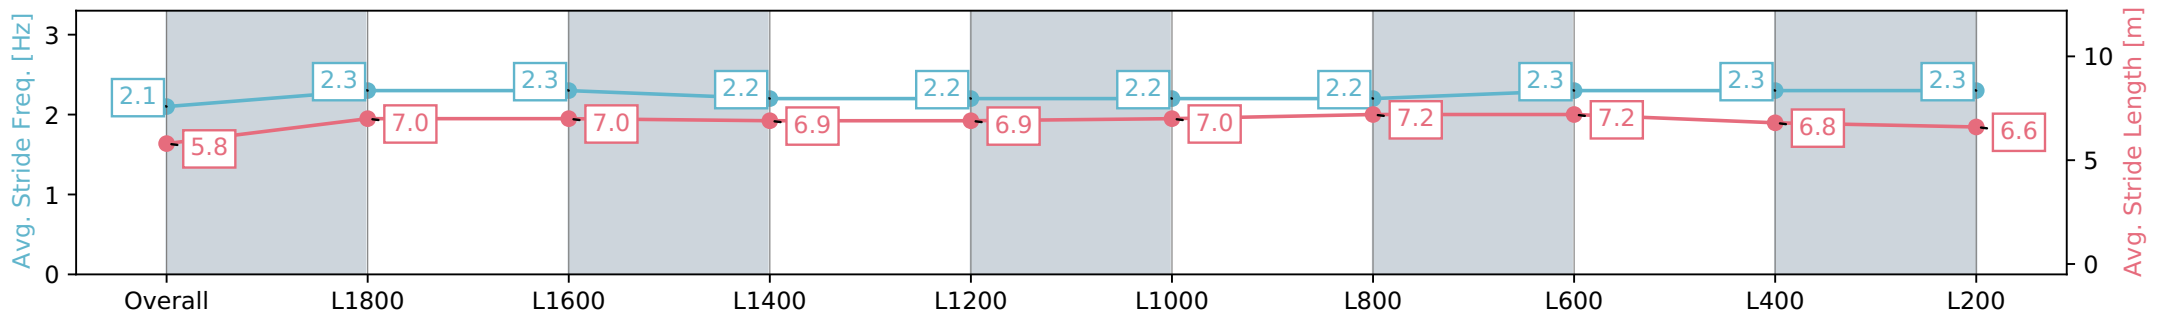

Horse/Jockey Name	DELTA TANGO/Ben Price
Finish Rank	4
Fastest Section Time (Section)	0:12.32 (L600)
Top Speed [km/h] (Section)	61.7 (L600)
Race State	Finished

Morphettville Parks SA - Professional
Race 1: Sportsbet Photo Finish Refund Handicap - 1950m

20 July 2024 - 11:49AM

Track Rating: Heavy 9, Weather: Overcast, Rail Position: True

Section	Overall	L1800	L1600	L1400	L1200	L1000	L800	L600	L400	L200
Section Times	2:07.92 [4] (0:12.19)	1:55.73 [8] (0:12.62)	1:43.11 [9] (0:12.53)	1:30.58 [9] (0:13.14)	1:17.44 [9] (0:13.37)	1:04.07 [9] (0:13.06)	0:51.01 [9] (0:12.50)	0:38.51 [8] (0:12.32)	0:26.19 [6] (0:12.77)	0:13.42 [3] (0:13.42)
Average Speed [km/h]	44.9	57.8	57.6	55.0	54.4	55.2	58.0	60.1	57.1	53.5
Top Speed [km/h]	57.3	59.2	58.4	56.6	55.3	57.2	61.4	61.7	59.3	57.6
Avg. Dist. to Rail [m]	9.7	3.0	1.1	1.5	1.9	2.9	2.7	5.0	8.1	7.7
Avg. Stride Freq. [Hz]	2.1	2.3	2.3	2.2	2.2	2.2	2.2	2.3	2.3	2.3
Avg. Stride Length [m]	5.8	7.0	7.0	6.9	6.9	7.0	7.2	7.2	6.8	6.6

Report Created: Sat 20 July 2024 12:42:17 GMT+10 (Note: Timing is based on positional data)

- [ ] Ranking at each section and finish
- -:-:- No data available at this section
- NA No data available