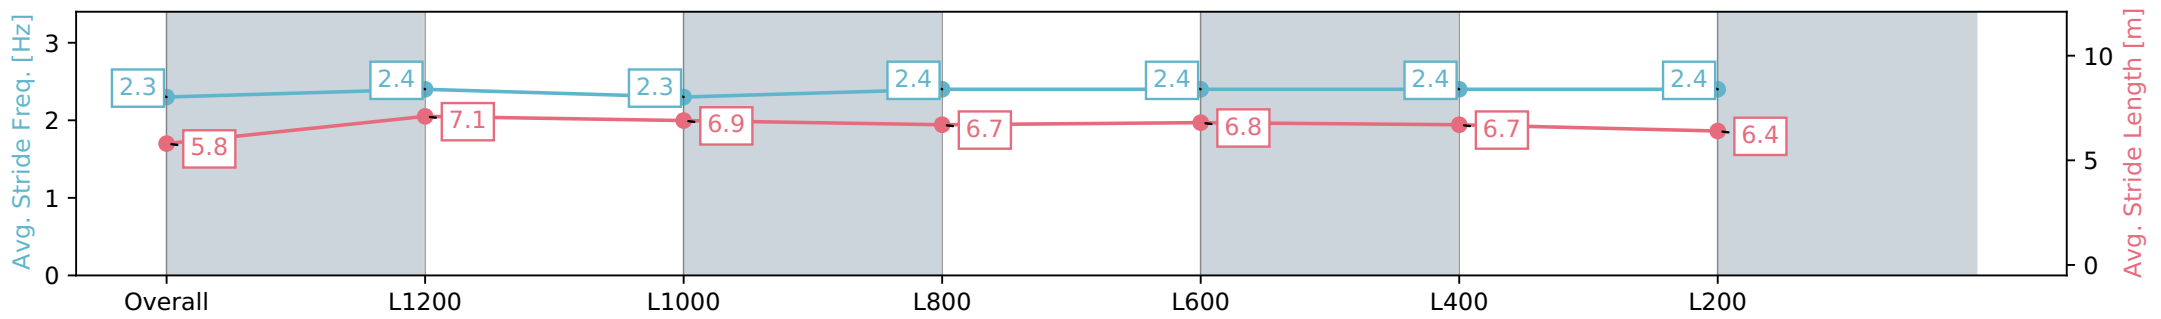

| Section                | Overall                  | L1200                    | L1000                    | L800                     | L600                     | L400                     | L200                     |
|------------------------|--------------------------|--------------------------|--------------------------|--------------------------|--------------------------|--------------------------|--------------------------|
| Section Times          | 1:29.77 [5]<br>(0:14.92) | 1:14.85 [7]<br>(0:11.78) | 1:03.07 [7]<br>(0:12.37) | 0:50.70 [7]<br>(0:12.68) | 0:38.02 [6]<br>(0:12.36) | 0:25.66 [6]<br>(0:12.40) | 0:13.26 [6]<br>(0:13.26) |
| Average Speed [km/h]   | 48.2                     | 61.1                     | 58.5                     | 57.1                     | 59.2                     | 58.5                     | 54.3                     |
| Top Speed [km/h]       | 61.8                     | 62.4                     | 59.3                     | 58.7                     | 60.3                     | 60.3                     | 57.4                     |
| Avg. Dist. to Rail [m] | 3.5                      | 1.0                      | 1.2                      | 1.7                      | 3.1                      | 4.2                      | 5.7                      |
| Avg. Stride Freq. [Hz] | 2.3                      | 2.4                      | 2.3                      | 2.4                      | 2.4                      | 2.4                      | 2.4                      |
| Avg. Stride Length [m] | 5.8                      | 7.1                      | 6.9                      | 6.7                      | 6.8                      | 6.7                      | 6.4                      |