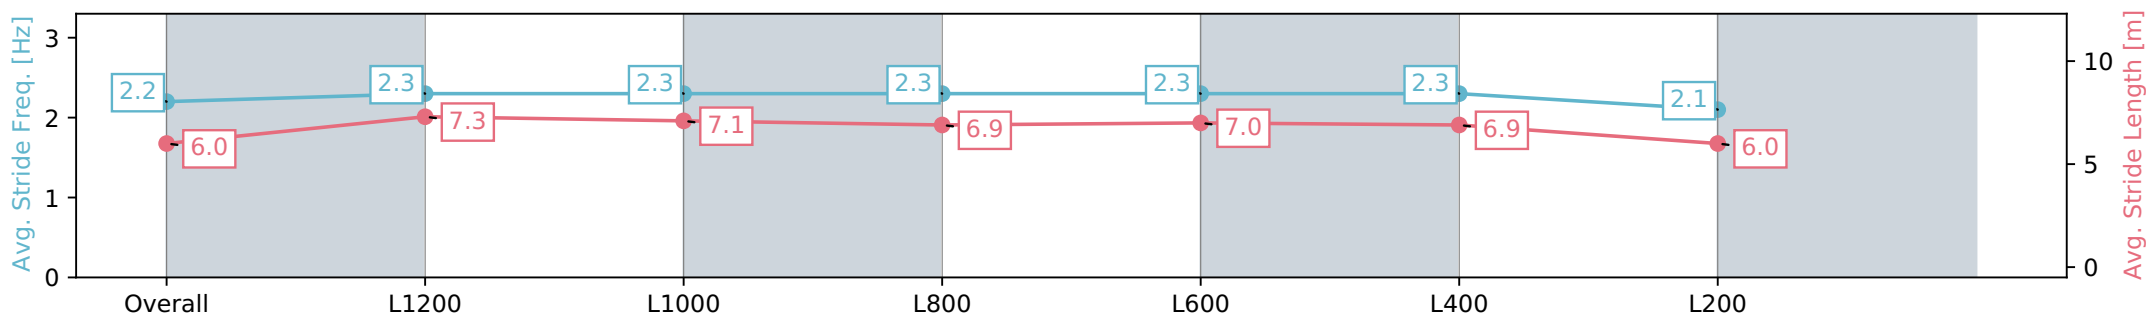

Horse/Jockey Name	KAYSERI/Harry Grace
Finish Rank	13
Fastest Section Time (Section)	0:11.97 (L1200)
Top Speed [km/h] (Section)	61.5 (Overall)
Race State	Finished

Morphettville Parks SA - Professional

Race 9: Sportsbet Same Race Multi Handicap - 1400m

29 June 2024 - 4:26PM

Track Rating: Heavy 9, Weather: Overcast, Rail Position: +9m
1000m-W/Post, +6m Remainder. Sectional 612m

Section	Overall	L1200	L1000	L800	L600	L400	L200
Section Times	1:34.58 [13] (0:15.13)	1:19.45 [10] (0:11.97)	1:07.48 [11] (0:12.39)	0:55.09 [11] (0:12.86)	0:42.23 [11] (0:12.65)	0:29.58 [13] (0:13.10)	0:16.48 [13] (0:16.48)
Average Speed [km/h]	47.6	60.3	59.3	56.6	58.7	55.7	43.7
Top Speed [km/h]	61.4	61.5	60.3	58.2	59.9	58.4	53.2
Avg. Dist. to Rail [m]	11.0	4.3	4.2	4.5	5.4	8.4	11.9
Avg. Stride Freq. [Hz]	2.2	2.3	2.3	2.3	2.3	2.3	2.1
Avg. Stride Length [m]	6.0	7.3	7.1	6.9	7.0	6.9	6.0

- [ ] Ranking at each section and finish
- -:-:- No data available at this section
- NA No data available