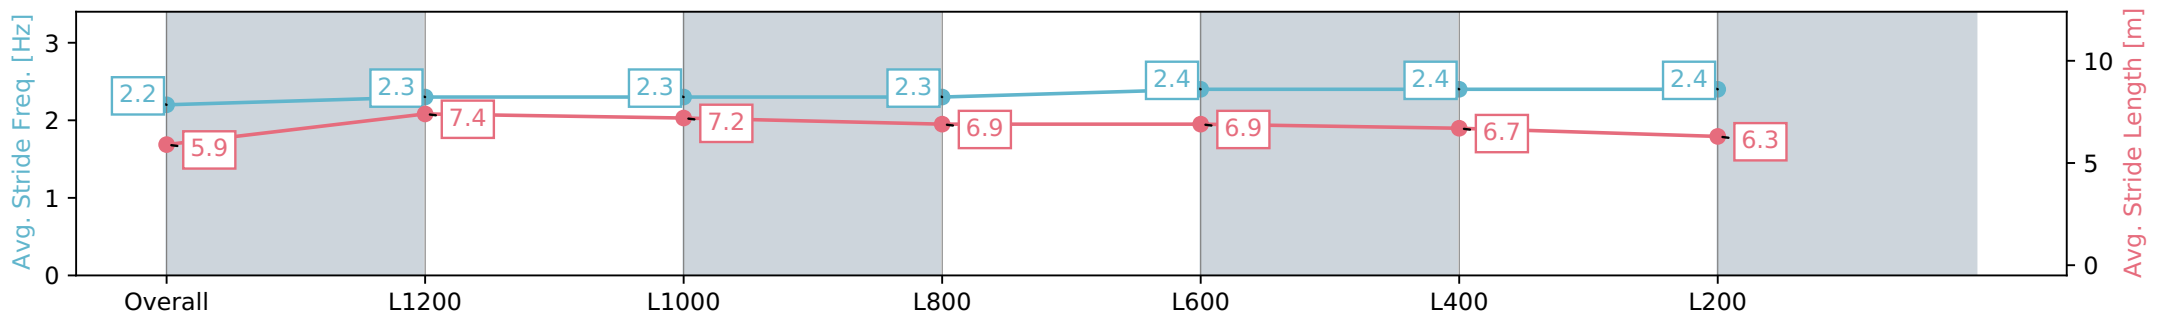

Horse/Jockey Name	SOCIAL CONSCIENCE/Sheridan Clarke
Finish Rank	9
Fastest Section Time (Section)	0:11.80 (L1200)
Top Speed [km/h] (Section)	61.9 (Overall)
Race State	Finished

Morphettville Parks SA - Professional

Race 9: Sportsbet Same Race Multi Handicap - 1400m

29 June 2024 - 4:26PM

Track Rating: Heavy 9, Weather: Overcast, Rail Position: +9m
1000m-W/Post, +6m Remainder. Sectional 612m

Section	Overall	L1200	L1000	L800	L600	L400	L200
Section Times	1:30.20 [9] (0:15.18)	1:15.02 [11] (0:11.80)	1:03.22 [10] (0:12.34)	0:50.88 [10] (0:12.72)	0:38.16 [9] (0:12.30)	0:25.86 [10] (0:12.33)	0:13.53 [7] (0:13.53)
Average Speed [km/h]	47.4	61.0	58.8	56.9	59.3	58.8	53.3
Top Speed [km/h]	60.9	61.9	59.7	58.3	60.7	60.4	57.5
Avg. Dist. to Rail [m]	5.7	1.1	1.6	1.6	2.4	4.9	8.1
Avg. Stride Freq. [Hz]	2.2	2.3	2.3	2.3	2.4	2.4	2.4
Avg. Stride Length [m]	5.9	7.4	7.2	6.9	6.9	6.7	6.3

[ ] Ranking at each section and finish
-:-:- No data available at this section
NA No data available