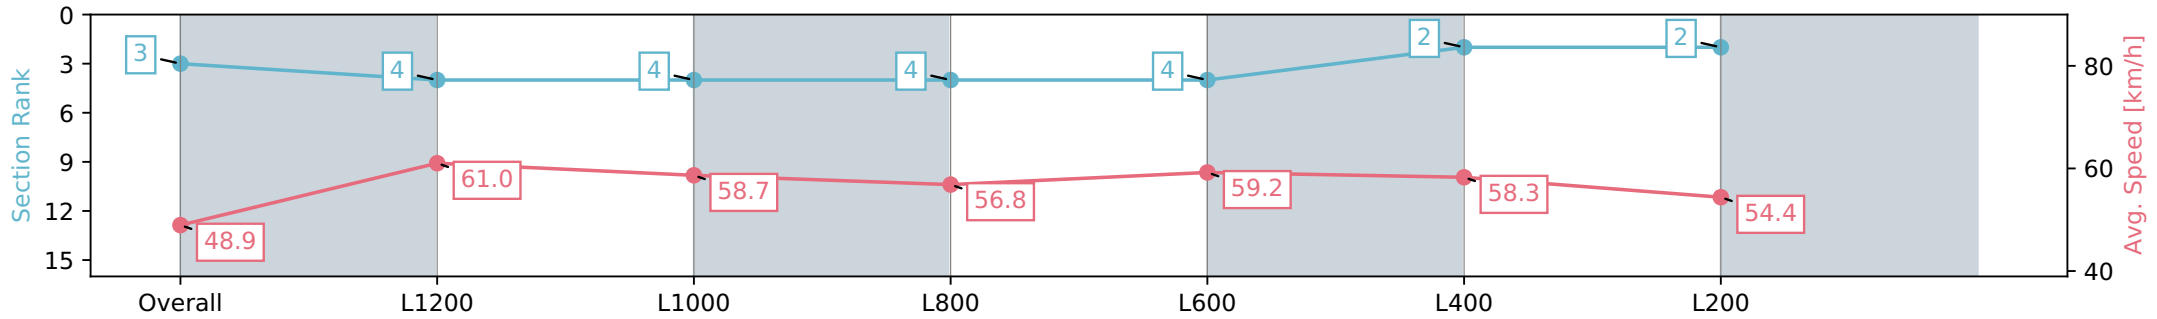

Horse/Jockey Name	BIT OF A REBEL/Alana Livesey
Finish Rank	3
Fastest Section Time (Section)	0:11.79 (L1200)
Top Speed [km/h] (Section)	63.5 (Overall)
Race State	Finished

Morphettville Parks SA - Professional
Race 9: Sportsbet Same Race Multi Handicap - 1400m
29 June 2024 - 4:26PM
Track Rating: Heavy 9, Weather: Overcast, Rail Position: +9m
1000m-W/Post, +6m Remainder. Sectional 612m

Section	Overall	L1200	L1000	L800	L600	L400	L200
Section Times	1:29.45 [3] (0:14.71)	1:14.74 [4] (0:11.79)	1:02.95 [4] (0:12.32)	0:50.63 [4] (0:12.71)	0:37.92 [4] (0:12.25)	0:25.67 [2] (0:12.42)	0:13.25 [2] (0:13.25)
Average Speed [km/h]	48.9	61.0	58.7	56.8	59.2	58.3	54.4
Top Speed [km/h]	63.5	63.0	60.1	58.7	59.8	59.7	57.0
Avg. Dist. to Rail [m]	4.4	1.0	0.9	1.5	1.6	2.8	4.2
Avg. Stride Freq. [Hz]	2.2	2.2	2.2	2.2	2.3	2.3	2.3
Avg. Stride Length [m]	6.1	7.5	7.2	6.9	6.9	6.9	6.6

[ ] Ranking at each section and finish
-:-:- No data available at this section
NA No data available