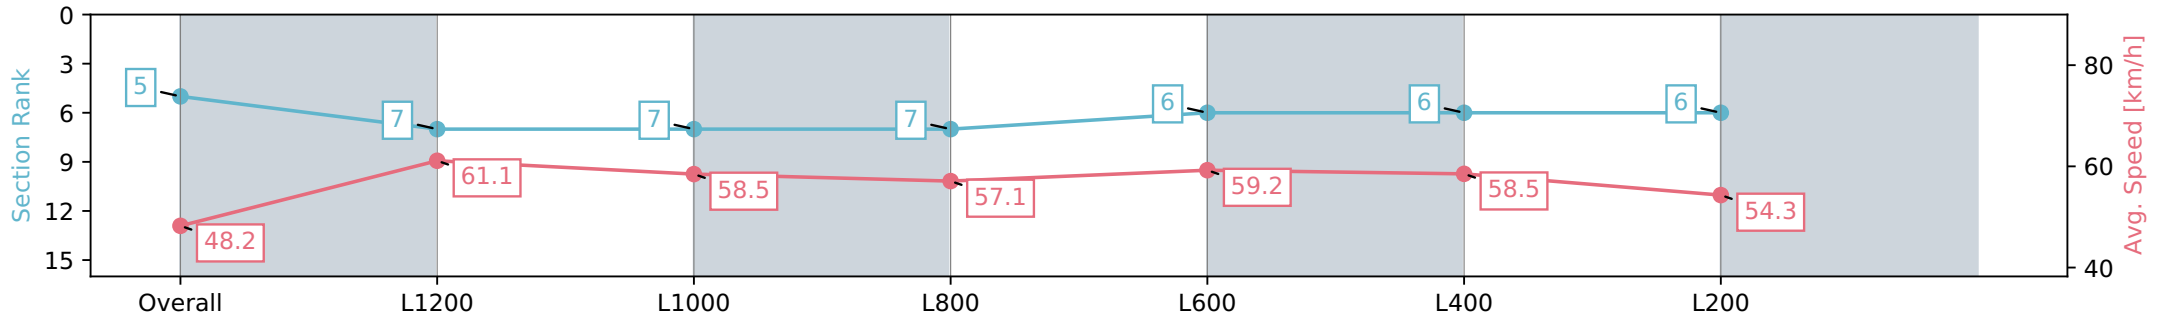

| Section                | Overall                  | L1200                    | L1000                    | L800                     | L600                     | L400                     | L200                     |
|------------------------|--------------------------|--------------------------|--------------------------|--------------------------|--------------------------|--------------------------|--------------------------|
| Section Times          | 1:29.77 [5]<br>(0:14.92) | 1:14.85 [7]<br>(0:11.78) | 1:03.07 [7]<br>(0:12.37) | 0:50.70 [7]<br>(0:12.68) | 0:38.02 [6]<br>(0:12.36) | 0:25.66 [6]<br>(0:12.40) | 0:13.26 [6]<br>(0:13.26) |
| Average Speed [km/h]   | 48.2                     | 61.1                     | 58.5                     | 57.1                     | 59.2                     | 58.5                     | 54.3                     |
| Top Speed [km/h]       | 61.8                     | 62.4                     | 59.3                     | 58.7                     | 60.3                     | 60.3                     | 57.4                     |
| Avg. Dist. to Rail [m] | 3.5                      | 1.0                      | 1.2                      | 1.7                      | 3.1                      | 4.2                      | 5.7                      |
| Avg. Stride Freq. [Hz] | 2.3                      | 2.4                      | 2.3                      | 2.4                      | 2.4                      | 2.4                      | 2.4                      |
| Avg. Stride Length [m] | 5.8                      | 7.1                      | 6.9                      | 6.7                      | 6.8                      | 6.7                      | 6.4                      |