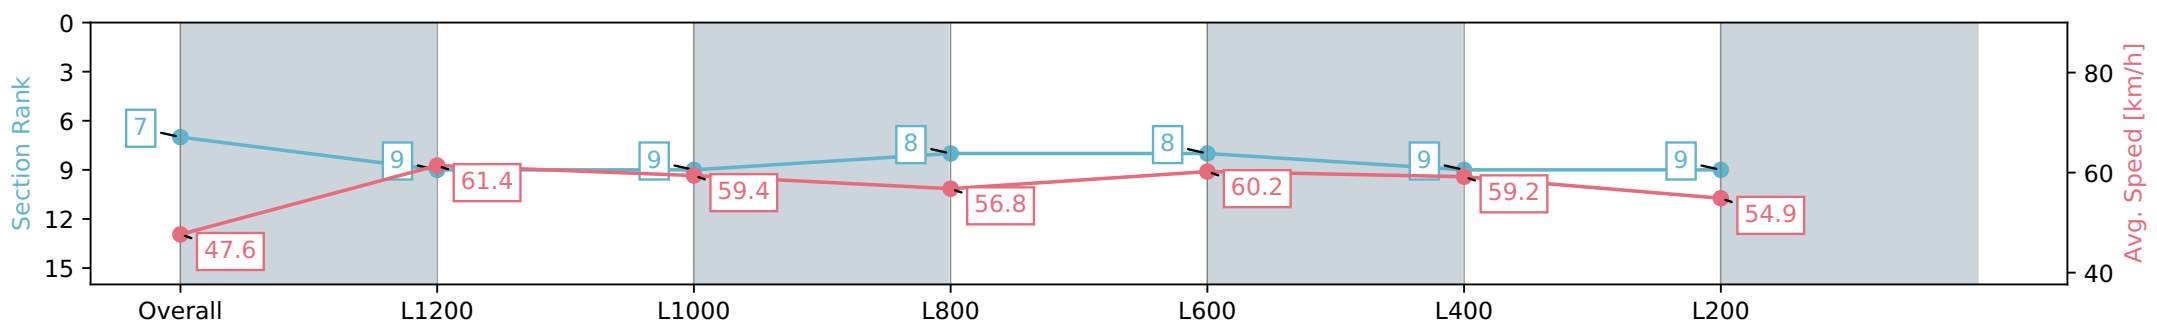

Horse/Jockey Name	MERCHANT BOSS/Todd Pannell
Finish Rank	7
Fastest Section Time (Section)	0:11.75 (L1200)
Top Speed [km/h] (Section)	63.2 (Overall)
Race State	Finished

Morphettville Parks SA - Professional
Race 9: Sportsbet Same Race Multi Handicap - 1400m
29 June 2024 - 4:26PM
Track Rating: Heavy 9, Weather: Overcast, Rail Position: +9m
1000m-W/Post, +6m Remainder. Sectional 612m

Section	Overall	L1200	L1000	L800	L600	L400	L200
Section Times	1:29.87 [7] (0:15.13)	1:14.74 [9] (0:11.75)	1:02.99 [9] (0:12.32)	0:50.67 [8] (0:12.80)	0:37.87 [8] (0:12.33)	0:25.54 [9] (0:12.41)	0:13.13 [9] (0:13.13)
Average Speed [km/h]	47.6	61.4	59.4	56.8	60.2	59.2	54.9
Top Speed [km/h]	62.5	63.2	61.2	58.1	61.5	61.3	58.0
Avg. Dist. to Rail [m]	8.2	3.2	3.7	3.9	5.5	12.0	14.5
Avg. Stride Freq. [Hz]	2.2	2.3	2.3	2.2	2.3	2.3	2.3
Avg. Stride Length [m]	5.8	7.1	7.0	6.8	7.2	7.1	6.8

[ ] Ranking at each section and finish
-:-:- No data available at this section
NA No data available