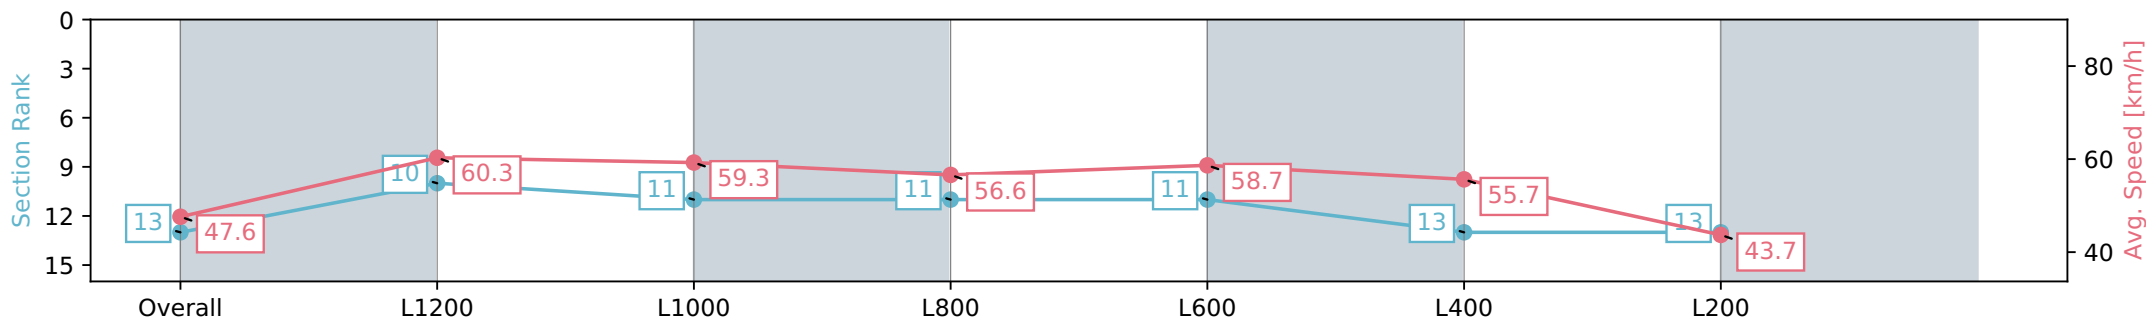

Horse/Jockey Name	KAYSERI/Harry Grace
Finish Rank	13
Fastest Section Time (Section)	0:11.97 (L1200)
Top Speed [km/h] (Section)	61.5 (Overall)
Race State	Finished

Morphettville Parks SA - Professional

Race 9: Sportsbet Same Race Multi Handicap - 1400m

29 June 2024 - 4:26PM

Track Rating: Heavy 9, Weather: Overcast, Rail Position: +9m
1000m-W/Post, +6m Remainder. Sectional 612m

Section	Overall	L1200	L1000	L800	L600	L400	L200
Section Times	1:34.58 [13] (0:15.13)	1:19.45 [10] (0:11.97)	1:07.48 [11] (0:12.39)	0:55.09 [11] (0:12.86)	0:42.23 [11] (0:12.65)	0:29.58 [13] (0:13.10)	0:16.48 [13] (0:16.48)
Average Speed [km/h]	47.6	60.3	59.3	56.6	58.7	55.7	43.7
Top Speed [km/h]	61.4	61.5	60.3	58.2	59.9	58.4	53.2
Avg. Dist. to Rail [m]	11.0	4.3	4.2	4.5	5.4	8.4	11.9
Avg. Stride Freq. [Hz]	2.2	2.3	2.3	2.3	2.3	2.3	2.1
Avg. Stride Length [m]	6.0	7.3	7.1	6.9	7.0	6.9	6.0

- [ ] Ranking at each section and finish
- -:-:- No data available at this section
- NA No data available