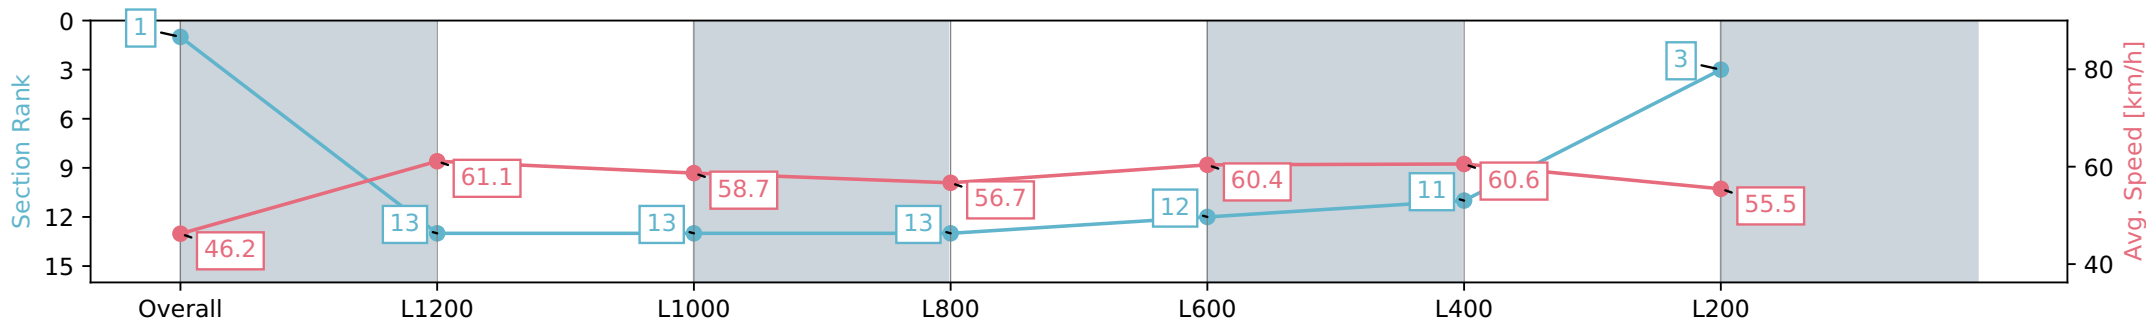

| Section                | Overall                  | L1200                     | L1000                     | L800                      | L600                      | L400                      | L200                     |
|------------------------|--------------------------|---------------------------|---------------------------|---------------------------|---------------------------|---------------------------|--------------------------|
| Section Times          | 1:29.34 [1]<br>(0:15.59) | 1:13.75 [13]<br>(0:11.78) | 1:01.97 [13]<br>(0:12.27) | 0:49.70 [13]<br>(0:12.75) | 0:36.95 [12]<br>(0:12.03) | 0:24.92 [11]<br>(0:11.95) | 0:12.97 [3]<br>(0:12.97) |
| Average Speed [km/h]   | 46.2                     | 61.1                      | 58.7                      | 56.7                      | 60.4                      | 60.6                      | 55.5                     |
| Top Speed [km/h]       | 61.2                     | 62.1                      | 59.4                      | 58.9                      | 61.9                      | 61.7                      | 59.8                     |
| Avg. Dist. to Rail [m] | 7.7                      | 1.0                       | 0.6                       | 1.0                       | 1.9                       | 2.5                       | 3.6                      |
| Avg. Stride Freq. [Hz] | 2.1                      | 2.3                       | 2.3                       | 2.3                       | 2.4                       | 2.4                       | 2.3                      |
| Avg. Stride Length [m] | 5.9                      | 7.5                       | 7.2                       | 6.9                       | 7.1                       | 6.9                       | 6.7                      |