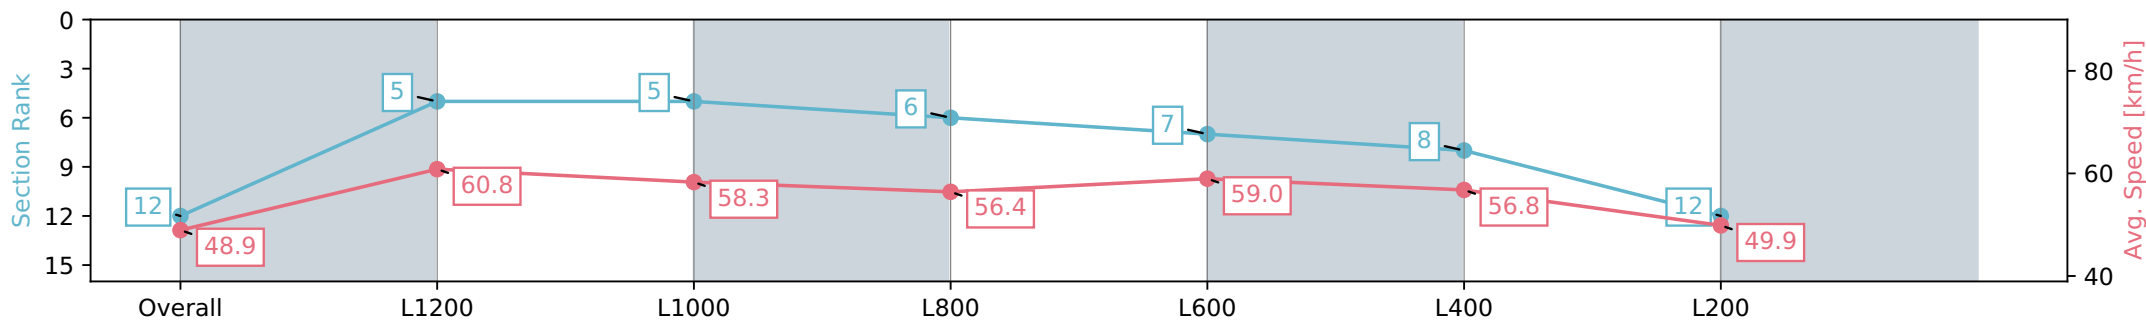

Horse/Jockey Name	ARTILLERY/Jessica Eaton
Finish Rank	12
Fastest Section Time (Section)	0:11.84 (L1200)
Top Speed [km/h] (Section)	62.6 (Overall)
Race State	Finished

Morphettville Parks SA - Professional

Race 9: Sportsbet Same Race Multi Handicap - 1400m

29 June 2024 - 4:26PM

Track Rating: Heavy 9, Weather: Overcast, Rail Position: +9m
1000m-W/Post, +6m Remainder. Sectional 612m

Section	Overall	L1200	L1000	L800	L600	L400	L200
Section Times	1:31.59 [12] (0:14.72)	1:16.87 [5] (0:11.84)	1:05.03 [5] (0:12.40)	0:52.63 [6] (0:12.85)	0:39.78 [7] (0:12.51)	0:27.27 [8] (0:12.84)	0:14.43 [12] (0:14.43)
Average Speed [km/h]	48.9	60.8	58.3	56.4	59.0	56.8	49.9
Top Speed [km/h]	62.6	62.6	60.0	57.8	59.8	59.0	55.2
Avg. Dist. to Rail [m]	4.4	1.0	1.3	2.3	4.2	7.9	11.8
Avg. Stride Freq. [Hz]	2.2	2.2	2.2	2.3	2.3	2.3	2.1
Avg. Stride Length [m]	6.1	7.4	7.2	6.9	7.2	7.0	6.6

- [ ] Ranking at each section and finish
- -:-:- No data available at this section
- NA No data available