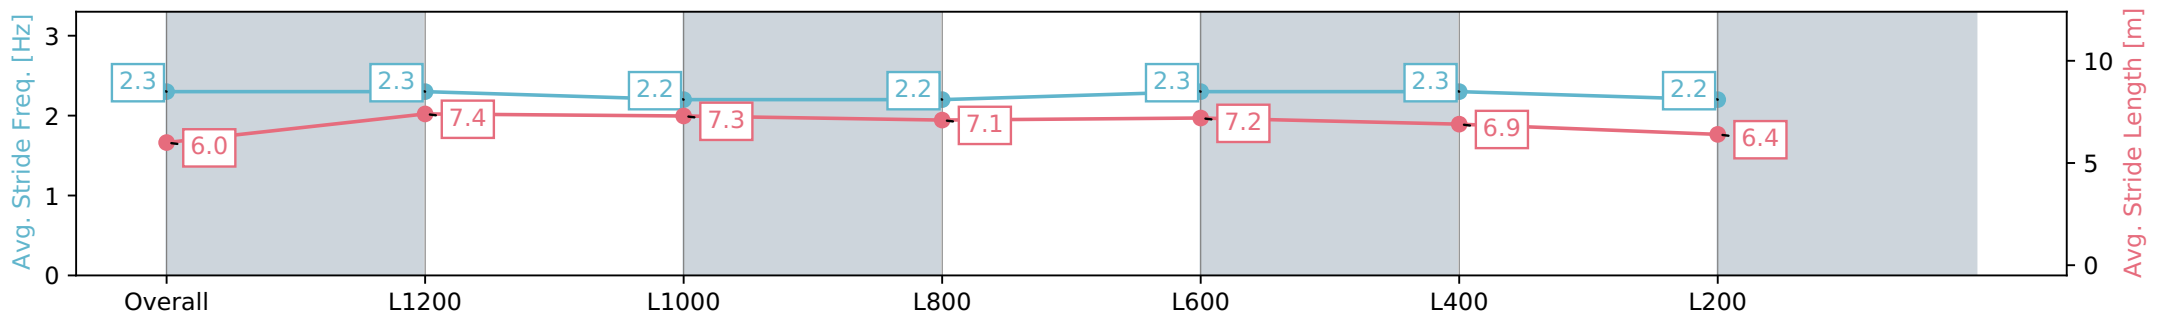

Horse/Jockey Name	BULLS ON PARADE/Callan Murray
Finish Rank	11
Fastest Section Time (Section)	0:11.76 (L1200)
Top Speed [km/h] (Section)	63.2 (Overall)
Race State	Finished

Morphettville Parks SA - Professional

Race 9: Sportsbet Same Race Multi Handicap - 1400m

29 June 2024 - 4:26PM

Track Rating: Heavy 9, Weather: Overcast, Rail Position: +9m
1000m-W/Post, +6m Remainder. Sectional 612m

Section	Overall	L1200	L1000	L800	L600	L400	L200
Section Times	1:31.27 [11] (0:14.54)	1:16.73 [3] (0:11.76)	1:04.97 [3] (0:12.49)	0:52.48 [3] (0:12.71)	0:39.77 [3] (0:12.31)	0:27.46 [4] (0:12.92)	0:14.54 [8] (0:14.54)
Average Speed [km/h]	49.5	61.2	58.2	57.0	60.2	56.3	49.5
Top Speed [km/h]	63.2	63.2	59.7	59.2	61.0	59.4	54.2
Avg. Dist. to Rail [m]	7.5	1.4	1.9	2.8	4.6	7.6	10.7
Avg. Stride Freq. [Hz]	2.3	2.3	2.2	2.2	2.3	2.3	2.2
Avg. Stride Length [m]	6.0	7.4	7.3	7.1	7.2	6.9	6.4

[ ] Ranking at each section and finish
-:-:- No data available at this section
NA No data available