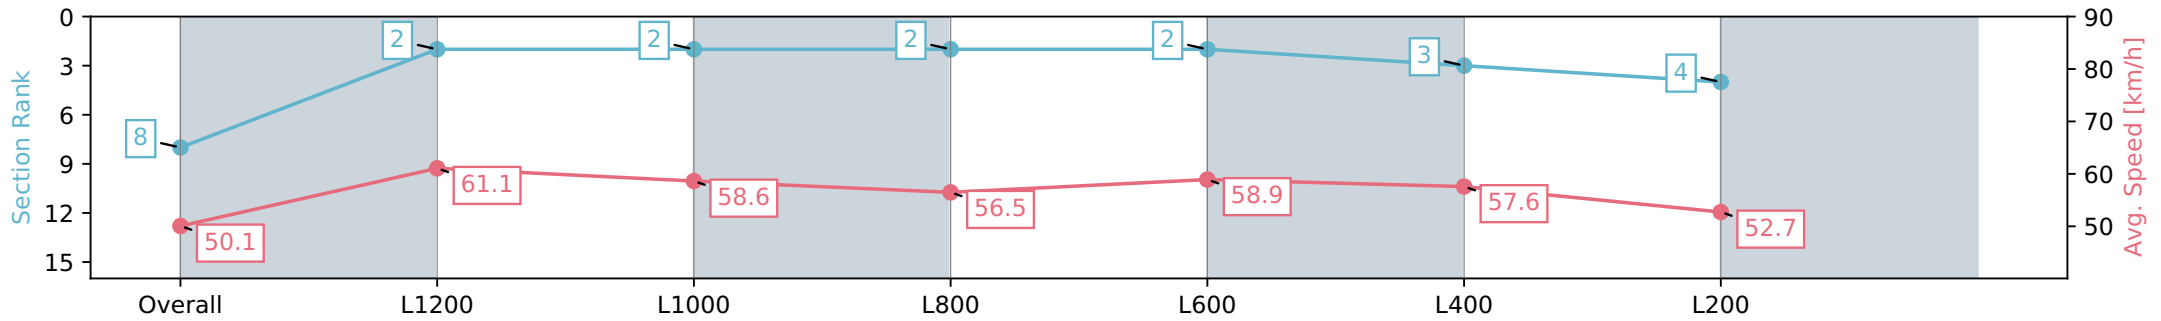

Horse/Jockey Name	EASY BEAST/Sophie Logan
Finish Rank	8
Fastest Section Time (Section)	0:11.78 (L1200)
Top Speed [km/h] (Section)	62.9 (Overall)
Race State	Finished

Morphettville Parks SA - Professional
Race 9: Sportsbet Same Race Multi Handicap - 1400m
29 June 2024 - 4:26PM
Track Rating: Heavy 9, Weather: Overcast, Rail Position: +9m
1000m-W/Post, +6m Remainder. Sectional 612m

Section	Overall	L1200	L1000	L800	L600	L400	L200
Section Times	1:30.05 [8] (0:14.39)	1:15.66 [2] (0:11.78)	1:03.88 [2] (0:12.38)	0:51.50 [2] (0:12.83)	0:38.67 [2] (0:12.41)	0:26.26 [3] (0:12.59)	0:13.67 [4] (0:13.67)
Average Speed [km/h]	50.1	61.1	58.6	56.5	58.9	57.6	52.7
Top Speed [km/h]	62.9	62.9	60.0	57.9	59.8	59.7	56.2
Avg. Dist. to Rail [m]	2.4	1.0	1.8	2.5	2.9	4.4	6.8
Avg. Stride Freq. [Hz]	2.3	2.4	2.3	2.3	2.4	2.4	2.3
Avg. Stride Length [m]	5.9	7.1	7.0	6.6	6.8	6.7	6.4

- [ ] Ranking at each section and finish
- -:-:- No data available at this section
- NA No data available