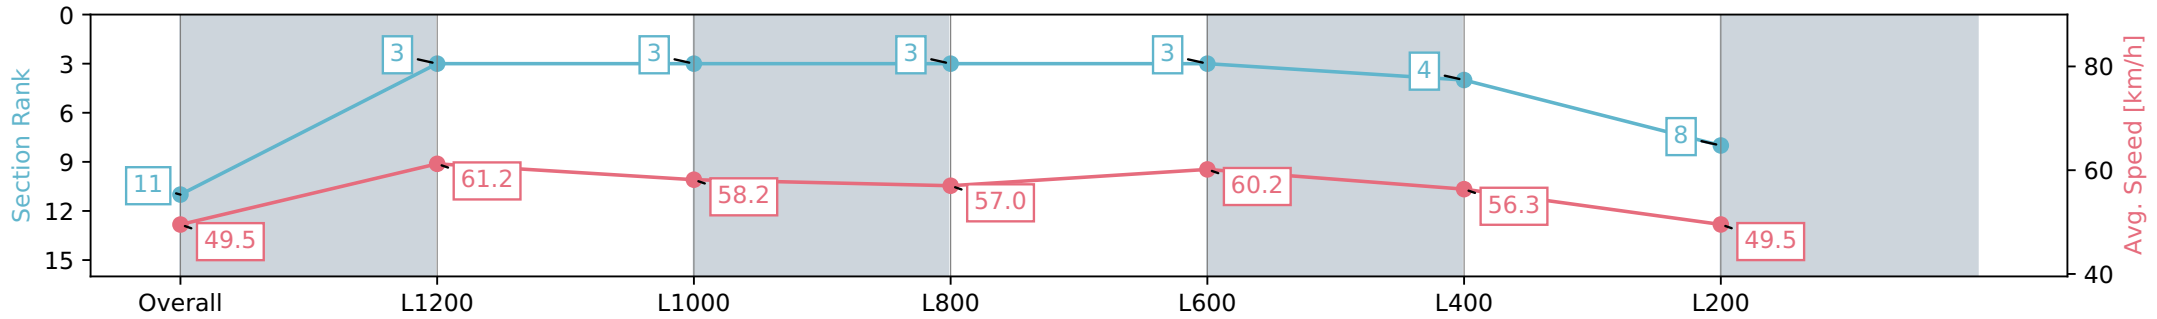

Horse/Jockey Name	BULLS ON PARADE/Callan Murray
Finish Rank	11
Fastest Section Time (Section)	0:11.76 (L1200)
Top Speed [km/h] (Section)	63.2 (Overall)
Race State	Finished

Morphettville Parks SA - Professional

Race 9: Sportsbet Same Race Multi Handicap - 1400m

29 June 2024 - 4:26PM

Track Rating: Heavy 9, Weather: Overcast, Rail Position: +9m
1000m-W/Post, +6m Remainder. Sectional 612m

Section	Overall	L1200	L1000	L800	L600	L400	L200
Section Times	1:31.27 [11] (0:14.54)	1:16.73 [3] (0:11.76)	1:04.97 [3] (0:12.49)	0:52.48 [3] (0:12.71)	0:39.77 [3] (0:12.31)	0:27.46 [4] (0:12.92)	0:14.54 [8] (0:14.54)
Average Speed [km/h]	49.5	61.2	58.2	57.0	60.2	56.3	49.5
Top Speed [km/h]	63.2	63.2	59.7	59.2	61.0	59.4	54.2
Avg. Dist. to Rail [m]	7.5	1.4	1.9	2.8	4.6	7.6	10.7
Avg. Stride Freq. [Hz]	2.3	2.3	2.2	2.2	2.3	2.3	2.2
Avg. Stride Length [m]	6.0	7.4	7.3	7.1	7.2	6.9	6.4

[ ] Ranking at each section and finish
-:-:- No data available at this section
NA No data available