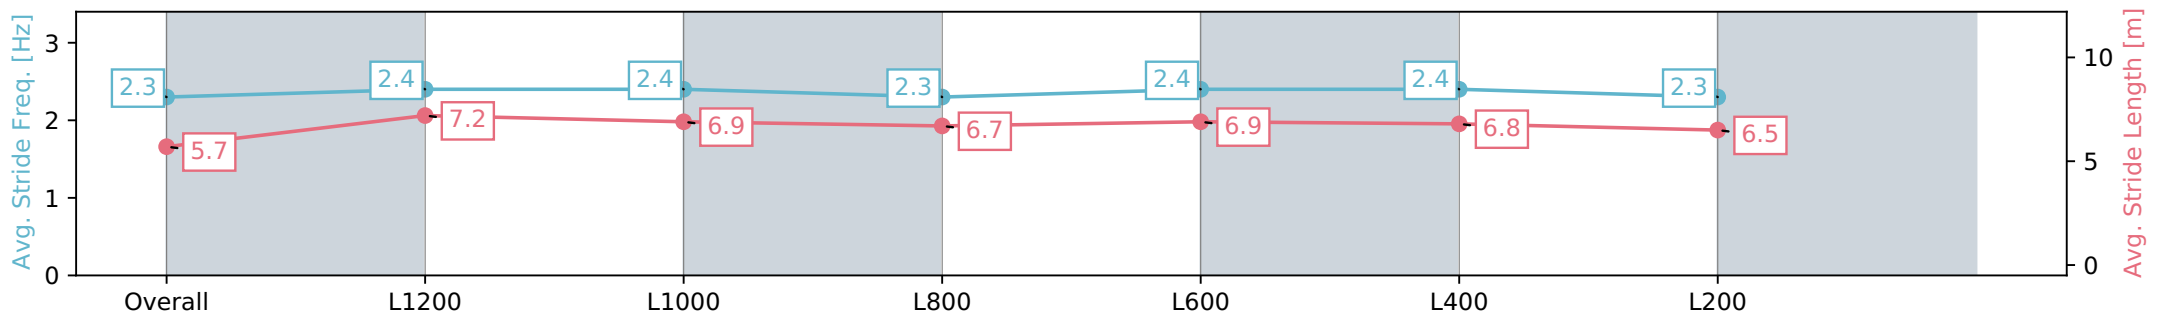

Horse/Jockey Name	DAWNBURST/Kayla Crowther
Finish Rank	10
Fastest Section Time (Section)	0:11.75 (L1200)
Top Speed [km/h] (Section)	63.1 (Overall)
Race State	Finished

Morphettville Parks SA - Professional

Race 9: Sportsbet Same Race Multi Handicap - 1400m

29 June 2024 - 4:26PM

Track Rating: Heavy 9, Weather: Overcast, Rail Position: +9m
1000m-W/Post, +6m Remainder. Sectional 612m

Section	Overall	L1200	L1000	L800	L600	L400	L200
Section Times	1:30.67 [10] (0:15.35)	1:15.32 [12] (0:11.75)	1:03.57 [12] (0:12.39)	0:51.18 [11] (0:12.94)	0:38.24 [13] (0:12.24)	0:26.00 [12] (0:12.48)	0:13.52 [11] (0:13.52)
Average Speed [km/h]	46.9	61.3	58.9	56.2	60.3	58.7	53.3
Top Speed [km/h]	60.5	63.1	60.5	58.7	61.0	60.6	57.2
Avg. Dist. to Rail [m]	9.4	2.6	3.3	3.7	4.8	10.1	11.7
Avg. Stride Freq. [Hz]	2.3	2.4	2.4	2.3	2.4	2.4	2.3
Avg. Stride Length [m]	5.7	7.2	6.9	6.7	6.9	6.8	6.5

[ ] Ranking at each section and finish
-:-:- No data available at this section
NA No data available