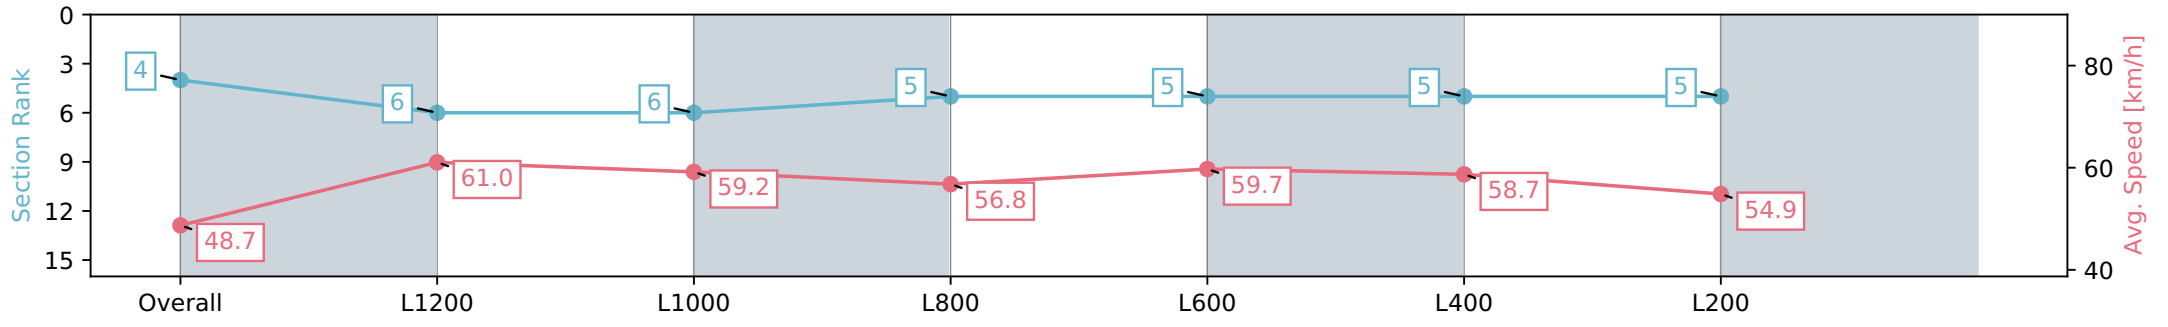

Horse/Jockey Name	BRAVE STAR/Rochelle Milnes
Finish Rank	4
Fastest Section Time (Section)	0:11.80 (L1200)
Top Speed [km/h] (Section)	62.1 (Overall)
Race State	Finished

Morphettville Parks SA - Professional
Race 9: Sportsbet Same Race Multi Handicap - 1400m
29 June 2024 - 4:26PM
Track Rating: Heavy 9, Weather: Overcast, Rail Position: +9m
1000m-W/Post, +6m Remainder. Sectional 612m

Section	Overall	L1200	L1000	L800	L600	L400	L200
Section Times	1:29.61 [4] (0:14.80)	1:14.81 [6] (0:11.80)	1:03.01 [6] (0:12.33)	0:50.68 [5] (0:12.78)	0:37.90 [5] (0:12.33)	0:25.57 [5] (0:12.44)	0:13.13 [5] (0:13.13)
Average Speed [km/h]	48.7	61.0	59.2	56.8	59.7	58.7	54.9
Top Speed [km/h]	61.6	62.1	60.6	58.0	60.2	59.9	57.8
Avg. Dist. to Rail [m]	8.3	2.2	2.7	3.4	4.3	8.9	12.8
Avg. Stride Freq. [Hz]	2.2	2.3	2.3	2.3	2.3	2.4	2.3
Avg. Stride Length [m]	5.9	7.3	7.2	6.9	7.2	6.9	6.9

[ ] Ranking at each section and finish
-:-:- No data available at this section
NA No data available