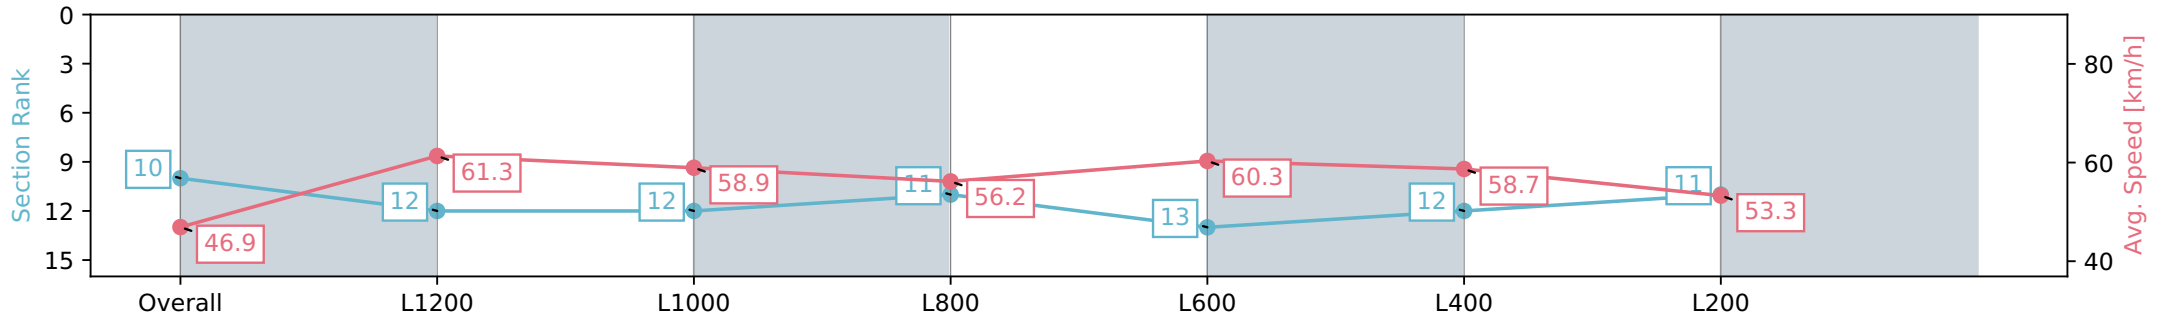

Horse/Jockey Name	DAWNBURST/Kayla Crowther
Finish Rank	10
Fastest Section Time (Section)	0:11.75 (L1200)
Top Speed [km/h] (Section)	63.1 (Overall)
Race State	Finished

Morphettville Parks SA - Professional

Race 9: Sportsbet Same Race Multi Handicap - 1400m

29 June 2024 - 4:26PM

Track Rating: Heavy 9, Weather: Overcast, Rail Position: +9m
1000m-W/Post, +6m Remainder. Sectional 612m

Section	Overall	L1200	L1000	L800	L600	L400	L200
Section Times	1:30.67 [10] (0:15.35)	1:15.32 [12] (0:11.75)	1:03.57 [12] (0:12.39)	0:51.18 [11] (0:12.94)	0:38.24 [13] (0:12.24)	0:26.00 [12] (0:12.48)	0:13.52 [11] (0:13.52)
Average Speed [km/h]	46.9	61.3	58.9	56.2	60.3	58.7	53.3
Top Speed [km/h]	60.5	63.1	60.5	58.7	61.0	60.6	57.2
Avg. Dist. to Rail [m]	9.4	2.6	3.3	3.7	4.8	10.1	11.7
Avg. Stride Freq. [Hz]	2.3	2.4	2.4	2.3	2.4	2.4	2.3
Avg. Stride Length [m]	5.7	7.2	6.9	6.7	6.9	6.8	6.5

[ ] Ranking at each section and finish
-:-:- No data available at this section
NA No data available