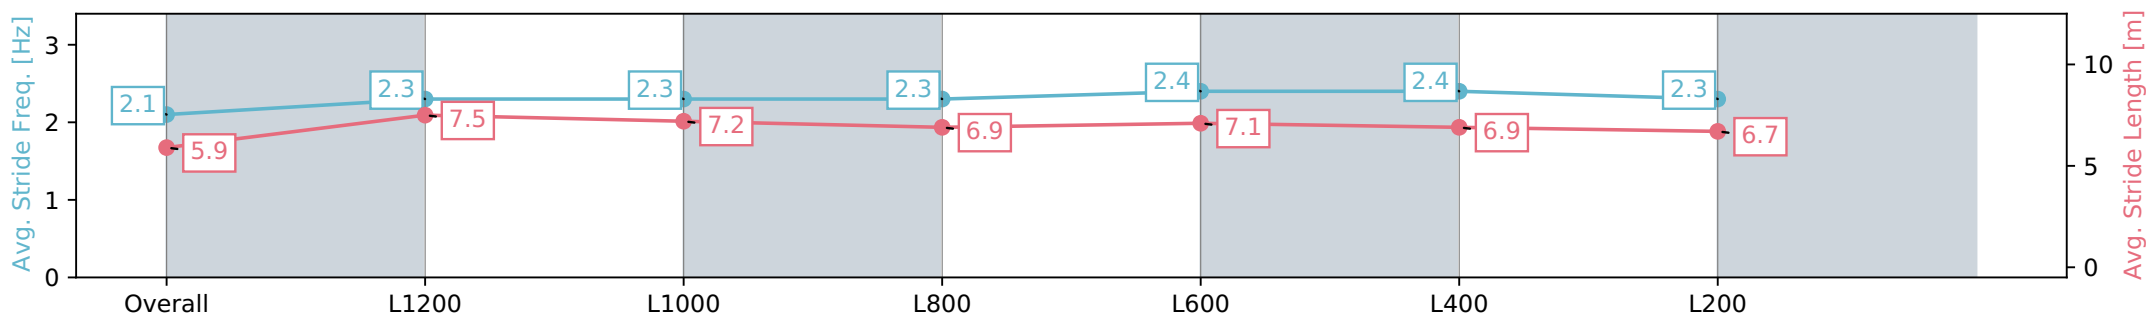

| Section                | Overall                  | L1200                     | L1000                     | L800                      | L600                      | L400                      | L200                     |
|------------------------|--------------------------|---------------------------|---------------------------|---------------------------|---------------------------|---------------------------|--------------------------|
| Section Times          | 1:29.34 [1]<br>(0:15.59) | 1:13.75 [13]<br>(0:11.78) | 1:01.97 [13]<br>(0:12.27) | 0:49.70 [13]<br>(0:12.75) | 0:36.95 [12]<br>(0:12.03) | 0:24.92 [11]<br>(0:11.95) | 0:12.97 [3]<br>(0:12.97) |
| Average Speed [km/h]   | 46.2                     | 61.1                      | 58.7                      | 56.7                      | 60.4                      | 60.6                      | 55.5                     |
| Top Speed [km/h]       | 61.2                     | 62.1                      | 59.4                      | 58.9                      | 61.9                      | 61.7                      | 59.8                     |
| Avg. Dist. to Rail [m] | 7.7                      | 1.0                       | 0.6                       | 1.0                       | 1.9                       | 2.5                       | 3.6                      |
| Avg. Stride Freq. [Hz] | 2.1                      | 2.3                       | 2.3                       | 2.3                       | 2.4                       | 2.4                       | 2.3                      |
| Avg. Stride Length [m] | 5.9                      | 7.5                       | 7.2                       | 6.9                       | 7.1                       | 6.9                       | 6.7                      |