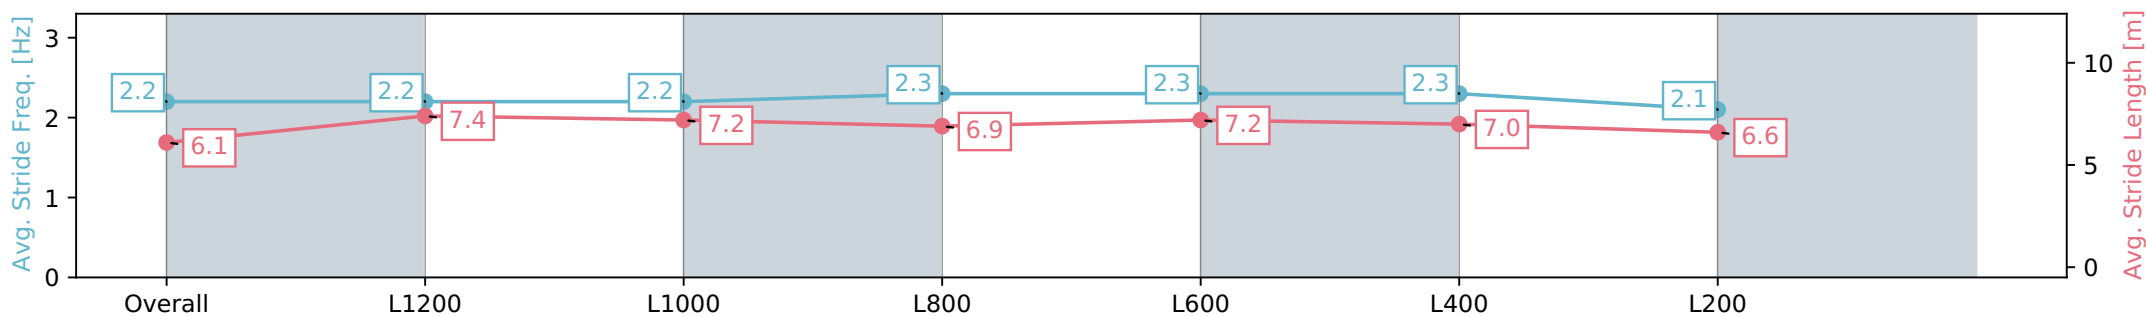

Horse/Jockey Name	ARTILLERY/Jessica Eaton
Finish Rank	12
Fastest Section Time (Section)	0:11.84 (L1200)
Top Speed [km/h] (Section)	62.6 (Overall)
Race State	Finished

Morphettville Parks SA - Professional

Race 9: Sportsbet Same Race Multi Handicap - 1400m

29 June 2024 - 4:26PM

Track Rating: Heavy 9, Weather: Overcast, Rail Position: +9m
1000m-W/Post, +6m Remainder. Sectional 612m

Section	Overall	L1200	L1000	L800	L600	L400	L200
Section Times	1:31.59 [12] (0:14.72)	1:16.87 [5] (0:11.84)	1:05.03 [5] (0:12.40)	0:52.63 [6] (0:12.85)	0:39.78 [7] (0:12.51)	0:27.27 [8] (0:12.84)	0:14.43 [12] (0:14.43)
Average Speed [km/h]	48.9	60.8	58.3	56.4	59.0	56.8	49.9
Top Speed [km/h]	62.6	62.6	60.0	57.8	59.8	59.0	55.2
Avg. Dist. to Rail [m]	4.4	1.0	1.3	2.3	4.2	7.9	11.8
Avg. Stride Freq. [Hz]	2.2	2.2	2.2	2.3	2.3	2.3	2.1
Avg. Stride Length [m]	6.1	7.4	7.2	6.9	7.2	7.0	6.6

- [ ] Ranking at each section and finish
- -:-:- No data available at this section
- NA No data available