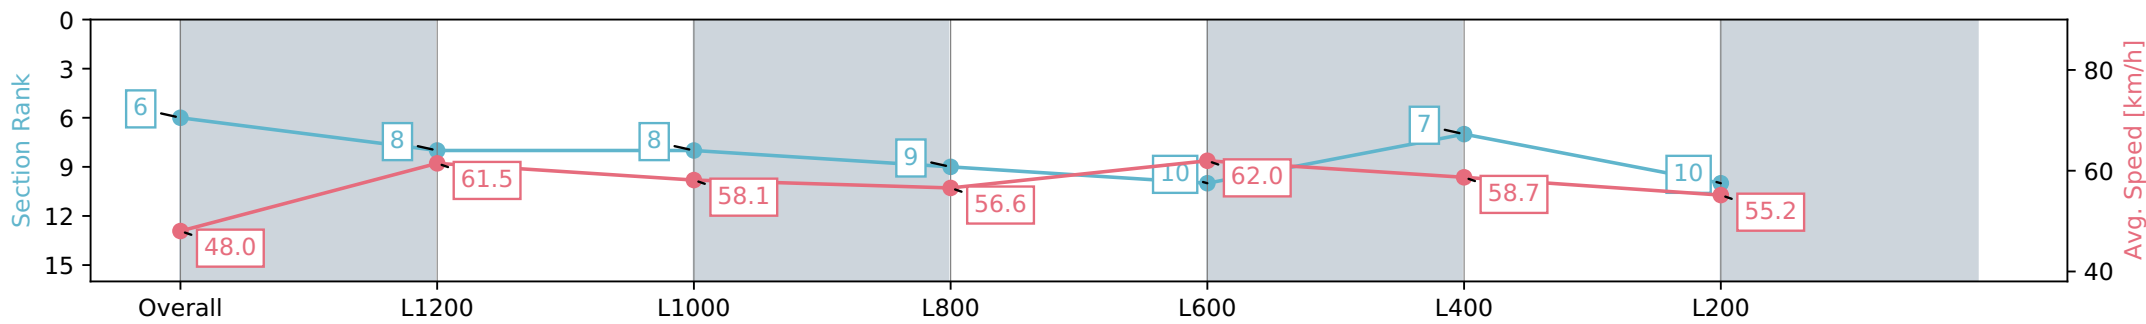

Horse/Jockey Name	AIGUILLETTE/Dom Tourneur
Finish Rank	6
Fastest Section Time (Section)	0:11.73 (L1200)
Top Speed [km/h] (Section)	66.4 (L800)
Race State	Finished

Morphettville Parks SA - Professional

Race 9: Sportsbet Same Race Multi Handicap - 1400m

29 June 2024 - 4:26PM

Track Rating: Heavy 9, Weather: Overcast, Rail Position: +9m
1000m-W/Post, +6m Remainder. Sectional 612m

Section	Overall	L1200	L1000	L800	L600	L400	L200
Section Times	1:29.83 [6] (0:14.99)	1:14.84 [8] (0:11.73)	1:03.11 [8] (0:12.54)	0:50.57 [9] (0:12.94)	0:37.63 [10] (0:12.06)	0:25.57 [7] (0:12.51)	0:13.06 [10] (0:13.06)
Average Speed [km/h]	48.0	61.5	58.1	56.6	62.0	58.7	55.2
Top Speed [km/h]	62.1	62.8	60.1	57.3	66.4	61.1	58.3
Avg. Dist. to Rail [m]	6.6	1.6	3.2	5.0	6.6	11.6	12.7
Avg. Stride Freq. [Hz]	2.2	2.4	2.3	2.3	2.4	2.4	2.3
Avg. Stride Length [m]	5.9	7.1	6.9	6.6	6.9	6.7	6.7

- [ ] Ranking at each section and finish
- -:-:- No data available at this section
- NA No data available