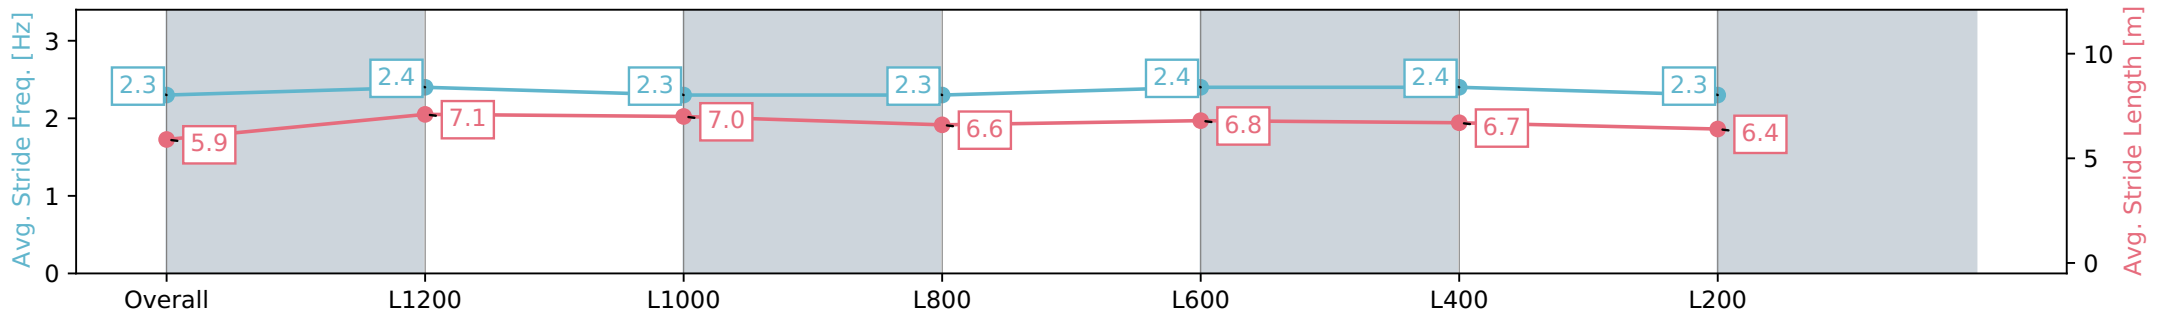

Horse/Jockey Name	EASY BEAST/Sophie Logan
Finish Rank	8
Fastest Section Time (Section)	0:11.78 (L1200)
Top Speed [km/h] (Section)	62.9 (Overall)
Race State	Finished

Morphettville Parks SA - Professional
Race 9: Sportsbet Same Race Multi Handicap - 1400m
29 June 2024 - 4:26PM
Track Rating: Heavy 9, Weather: Overcast, Rail Position: +9m
1000m-W/Post, +6m Remainder. Sectional 612m

Section	Overall	L1200	L1000	L800	L600	L400	L200
Section Times	1:30.05 [8] (0:14.39)	1:15.66 [2] (0:11.78)	1:03.88 [2] (0:12.38)	0:51.50 [2] (0:12.83)	0:38.67 [2] (0:12.41)	0:26.26 [3] (0:12.59)	0:13.67 [4] (0:13.67)
Average Speed [km/h]	50.1	61.1	58.6	56.5	58.9	57.6	52.7
Top Speed [km/h]	62.9	62.9	60.0	57.9	59.8	59.7	56.2
Avg. Dist. to Rail [m]	2.4	1.0	1.8	2.5	2.9	4.4	6.8
Avg. Stride Freq. [Hz]	2.3	2.4	2.3	2.3	2.4	2.4	2.3
Avg. Stride Length [m]	5.9	7.1	7.0	6.6	6.8	6.7	6.4

- [ ] Ranking at each section and finish
- -:-:- No data available at this section
- NA No data available