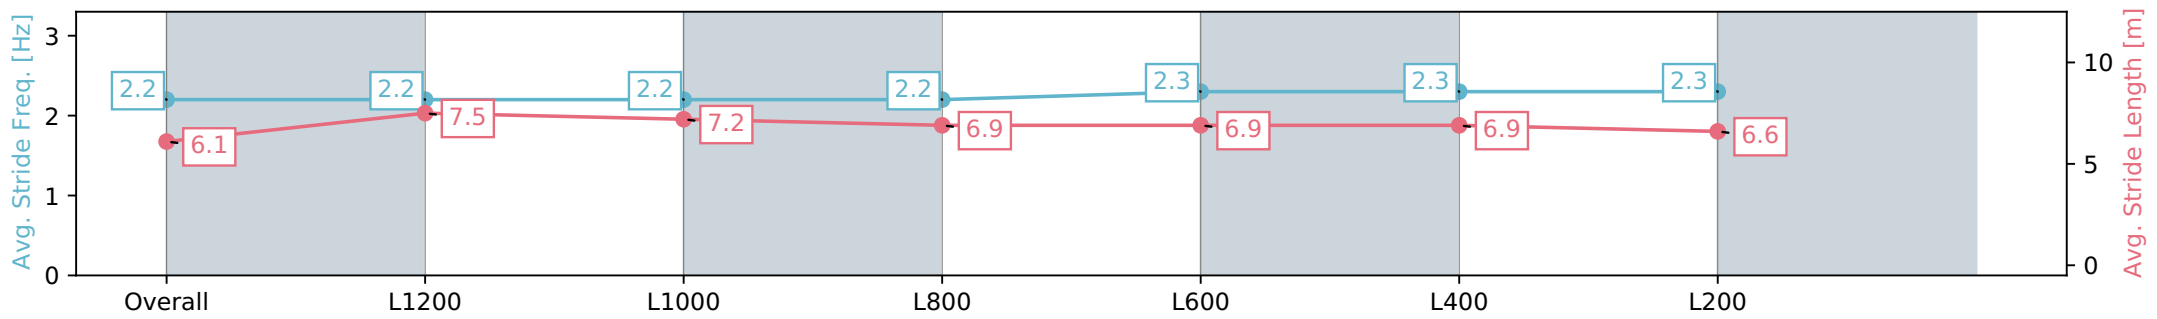

Horse/Jockey Name	BIT OF A REBEL/Alana Livesey
Finish Rank	3
Fastest Section Time (Section)	0:11.79 (L1200)
Top Speed [km/h] (Section)	63.5 (Overall)
Race State	Finished

Morphettville Parks SA - Professional
Race 9: Sportsbet Same Race Multi Handicap - 1400m
29 June 2024 - 4:26PM
Track Rating: Heavy 9, Weather: Overcast, Rail Position: +9m
1000m-W/Post, +6m Remainder. Sectional 612m

Section	Overall	L1200	L1000	L800	L600	L400	L200
Section Times	1:29.45 [3] (0:14.71)	1:14.74 [4] (0:11.79)	1:02.95 [4] (0:12.32)	0:50.63 [4] (0:12.71)	0:37.92 [4] (0:12.25)	0:25.67 [2] (0:12.42)	0:13.25 [2] (0:13.25)
Average Speed [km/h]	48.9	61.0	58.7	56.8	59.2	58.3	54.4
Top Speed [km/h]	63.5	63.0	60.1	58.7	59.8	59.7	57.0
Avg. Dist. to Rail [m]	4.4	1.0	0.9	1.5	1.6	2.8	4.2
Avg. Stride Freq. [Hz]	2.2	2.2	2.2	2.2	2.3	2.3	2.3
Avg. Stride Length [m]	6.1	7.5	7.2	6.9	6.9	6.9	6.6

[ ] Ranking at each section and finish
-:-:- No data available at this section
NA No data available