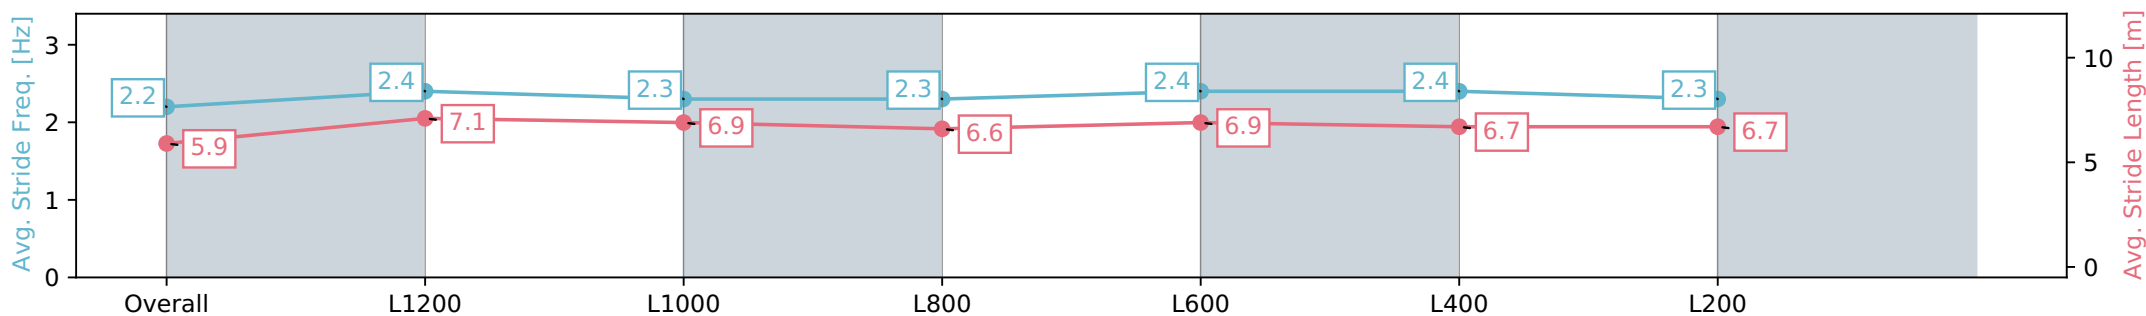

| Section                | Overall                  | L1200                    | L1000                    | L800                     | L600                      | L400                     | L200                      |
|------------------------|--------------------------|--------------------------|--------------------------|--------------------------|---------------------------|--------------------------|---------------------------|
| Section Times          | 1:29.83 [6]<br>(0:14.99) | 1:14.84 [8]<br>(0:11.73) | 1:03.11 [8]<br>(0:12.54) | 0:50.57 [9]<br>(0:12.94) | 0:37.63 [10]<br>(0:12.06) | 0:25.57 [7]<br>(0:12.51) | 0:13.06 [10]<br>(0:13.06) |
| Average Speed [km/h]   | 48.0                     | 61.5                     | 58.1                     | 56.6                     | 62.0                      | 58.7                     | 55.2                      |
| Top Speed [km/h]       | 62.1                     | 62.8                     | 60.1                     | 57.3                     | 66.4                      | 61.1                     | 58.3                      |
| Avg. Dist. to Rail [m] | 6.6                      | 1.6                      | 3.2                      | 5.0                      | 6.6                       | 11.6                     | 12.7                      |
| Avg. Stride Freq. [Hz] | 2.2                      | 2.4                      | 2.3                      | 2.3                      | 2.4                       | 2.4                      | 2.3                       |
| Avg. Stride Length [m] | 5.9                      | 7.1                      | 6.9                      | 6.6                      | 6.9                       | 6.7                      | 6.7                       |