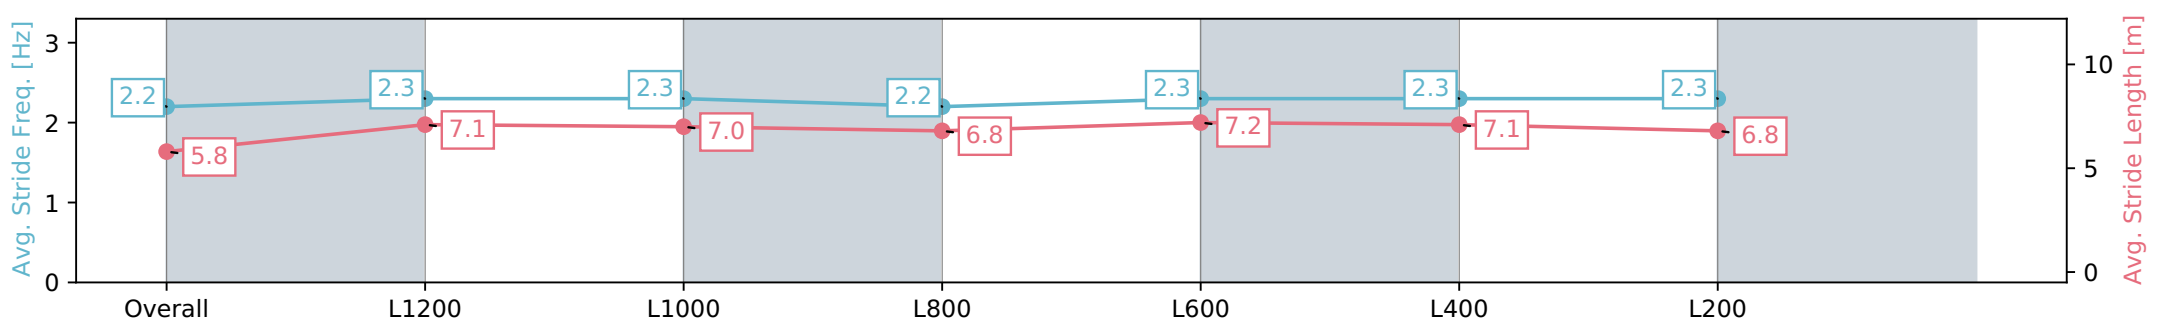

Horse/Jockey Name	MERCHANT BOSS/Todd Pannell
Finish Rank	7
Fastest Section Time (Section)	0:11.75 (L1200)
Top Speed [km/h] (Section)	63.2 (Overall)
Race State	Finished

Morphettville Parks SA - Professional
Race 9: Sportsbet Same Race Multi Handicap - 1400m
29 June 2024 - 4:26PM
Track Rating: Heavy 9, Weather: Overcast, Rail Position: +9m
1000m-W/Post, +6m Remainder. Sectional 612m

Section	Overall	L1200	L1000	L800	L600	L400	L200
Section Times	1:29.87 [7] (0:15.13)	1:14.74 [9] (0:11.75)	1:02.99 [9] (0:12.32)	0:50.67 [8] (0:12.80)	0:37.87 [8] (0:12.33)	0:25.54 [9] (0:12.41)	0:13.13 [9] (0:13.13)
Average Speed [km/h]	47.6	61.4	59.4	56.8	60.2	59.2	54.9
Top Speed [km/h]	62.5	63.2	61.2	58.1	61.5	61.3	58.0
Avg. Dist. to Rail [m]	8.2	3.2	3.7	3.9	5.5	12.0	14.5
Avg. Stride Freq. [Hz]	2.2	2.3	2.3	2.2	2.3	2.3	2.3
Avg. Stride Length [m]	5.8	7.1	7.0	6.8	7.2	7.1	6.8

[ ] Ranking at each section and finish
-:-:- No data available at this section
NA No data available