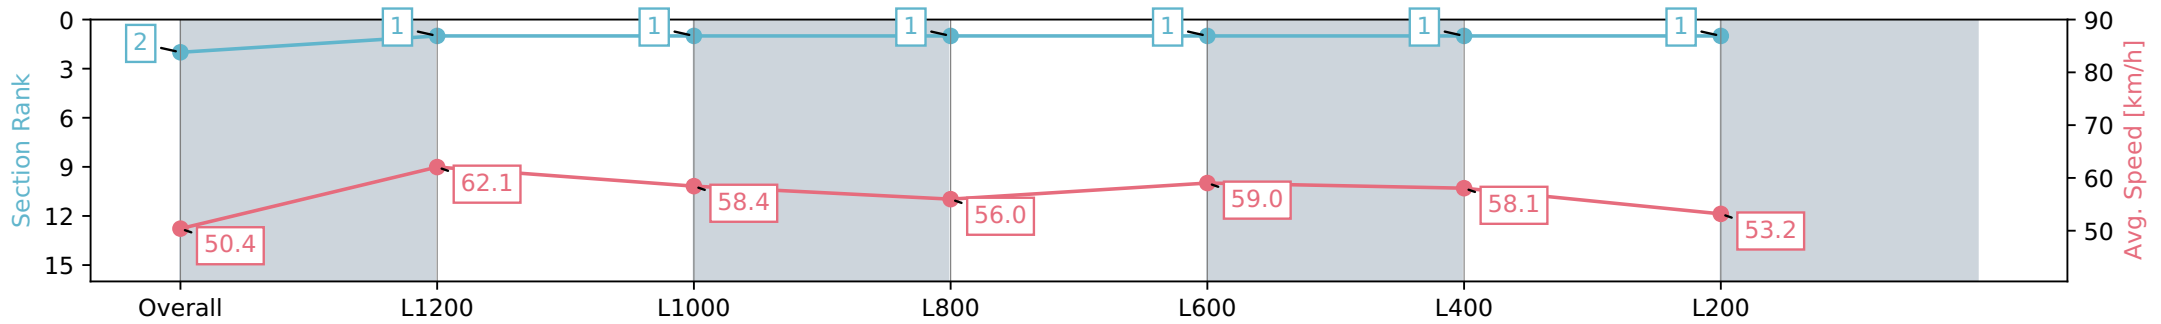

| Section                | Overall                  | L1200                    | L1000                    | L800                     | L600                     | L400                     | L200                     |
|------------------------|--------------------------|--------------------------|--------------------------|--------------------------|--------------------------|--------------------------|--------------------------|
| Section Times          | 1:29.44 [2]<br>(0:14.30) | 1:15.14 [1]<br>(0:11.59) | 1:03.55 [1]<br>(0:12.36) | 0:51.19 [1]<br>(0:12.91) | 0:38.28 [1]<br>(0:12.28) | 0:25.99 [1]<br>(0:12.46) | 0:13.53 [1]<br>(0:13.53) |
| Average Speed [km/h]   | 50.4                     | 62.1                     | 58.4                     | 56.0                     | 59.0                     | 58.1                     | 53.2                     |
| Top Speed [km/h]       | 64.2                     | 64.3                     | 59.7                     | 58.4                     | 59.7                     | 59.3                     | 56.4                     |
| Avg. Dist. to Rail [m] | 2.8                      | 1.2                      | 0.9                      | 1.4                      | 1.7                      | 1.8                      | 1.9                      |
| Avg. Stride Freq. [Hz] | 2.2                      | 2.3                      | 2.2                      | 2.2                      | 2.3                      | 2.3                      | 2.2                      |
| Avg. Stride Length [m] | 6.1                      | 7.5                      | 7.2                      | 6.9                      | 6.8                      | 6.8                      | 6.4                      |