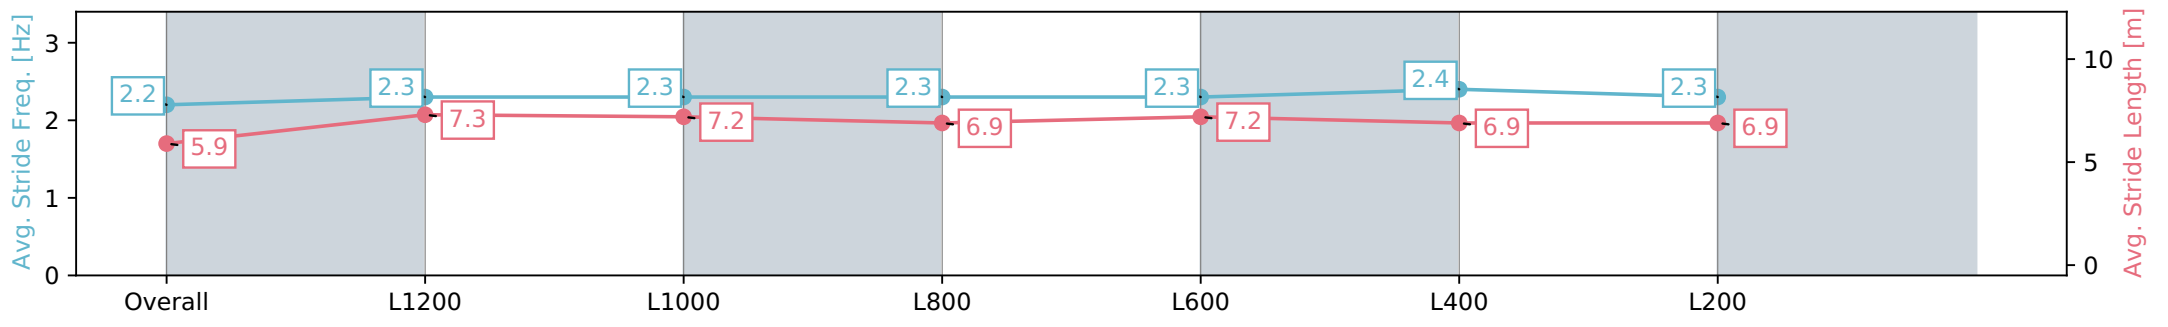

Horse/Jockey Name	BRAVE STAR/Rochelle Milnes
Finish Rank	4
Fastest Section Time (Section)	0:11.80 (L1200)
Top Speed [km/h] (Section)	62.1 (Overall)
Race State	Finished

Morphettville Parks SA - Professional
Race 9: Sportsbet Same Race Multi Handicap - 1400m
29 June 2024 - 4:26PM
Track Rating: Heavy 9, Weather: Overcast, Rail Position: +9m
1000m-W/Post, +6m Remainder. Sectional 612m

Section	Overall	L1200	L1000	L800	L600	L400	L200
Section Times	1:29.61 [4] (0:14.80)	1:14.81 [6] (0:11.80)	1:03.01 [6] (0:12.33)	0:50.68 [5] (0:12.78)	0:37.90 [5] (0:12.33)	0:25.57 [5] (0:12.44)	0:13.13 [5] (0:13.13)
Average Speed [km/h]	48.7	61.0	59.2	56.8	59.7	58.7	54.9
Top Speed [km/h]	61.6	62.1	60.6	58.0	60.2	59.9	57.8
Avg. Dist. to Rail [m]	8.3	2.2	2.7	3.4	4.3	8.9	12.8
Avg. Stride Freq. [Hz]	2.2	2.3	2.3	2.3	2.3	2.4	2.3
Avg. Stride Length [m]	5.9	7.3	7.2	6.9	7.2	6.9	6.9

[ ] Ranking at each section and finish
-:-:- No data available at this section
NA No data available