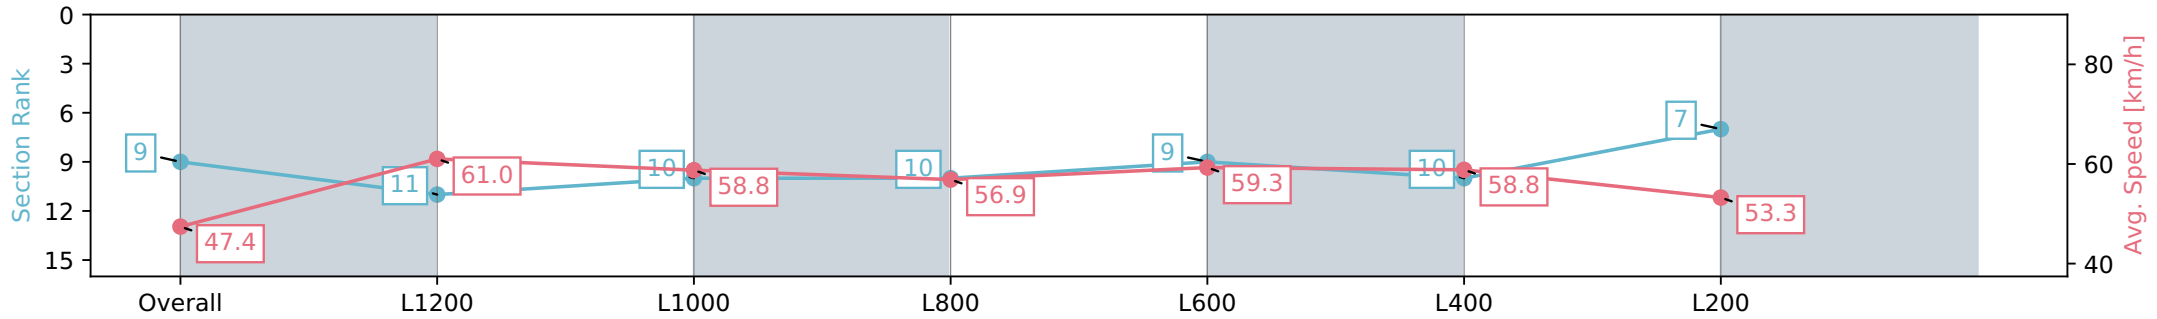

Horse/Jockey Name	SOCIAL CONSCIENCE/Sheridan Clarke
Finish Rank	9
Fastest Section Time (Section)	0:11.80 (L1200)
Top Speed [km/h] (Section)	61.9 (Overall)
Race State	Finished

Morphettville Parks SA - Professional

Race 9: Sportsbet Same Race Multi Handicap - 1400m

29 June 2024 - 4:26PM

Track Rating: Heavy 9, Weather: Overcast, Rail Position: +9m
1000m-W/Post, +6m Remainder. Sectional 612m

Section	Overall	L1200	L1000	L800	L600	L400	L200
Section Times	1:30.20 [9] (0:15.18)	1:15.02 [11] (0:11.80)	1:03.22 [10] (0:12.34)	0:50.88 [10] (0:12.72)	0:38.16 [9] (0:12.30)	0:25.86 [10] (0:12.33)	0:13.53 [7] (0:13.53)
Average Speed [km/h]	47.4	61.0	58.8	56.9	59.3	58.8	53.3
Top Speed [km/h]	60.9	61.9	59.7	58.3	60.7	60.4	57.5
Avg. Dist. to Rail [m]	5.7	1.1	1.6	1.6	2.4	4.9	8.1
Avg. Stride Freq. [Hz]	2.2	2.3	2.3	2.3	2.4	2.4	2.4
Avg. Stride Length [m]	5.9	7.4	7.2	6.9	6.9	6.7	6.3

[ ] Ranking at each section and finish
-:-:- No data available at this section
NA No data available