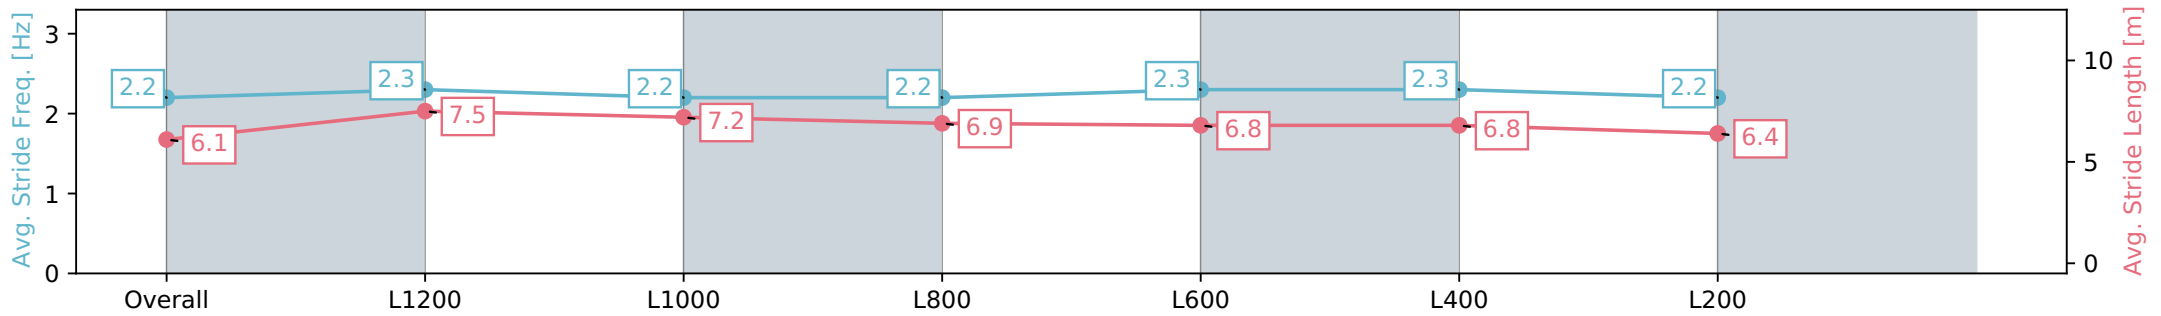

| Section                | Overall                  | L1200                    | L1000                    | L800                     | L600                     | L400                     | L200                     |
|------------------------|--------------------------|--------------------------|--------------------------|--------------------------|--------------------------|--------------------------|--------------------------|
| Section Times          | 1:29.44 [2]<br>(0:14.30) | 1:15.14 [1]<br>(0:11.59) | 1:03.55 [1]<br>(0:12.36) | 0:51.19 [1]<br>(0:12.91) | 0:38.28 [1]<br>(0:12.28) | 0:25.99 [1]<br>(0:12.46) | 0:13.53 [1]<br>(0:13.53) |
| Average Speed [km/h]   | 50.4                     | 62.1                     | 58.4                     | 56.0                     | 59.0                     | 58.1                     | 53.2                     |
| Top Speed [km/h]       | 64.2                     | 64.3                     | 59.7                     | 58.4                     | 59.7                     | 59.3                     | 56.4                     |
| Avg. Dist. to Rail [m] | 2.8                      | 1.2                      | 0.9                      | 1.4                      | 1.7                      | 1.8                      | 1.9                      |
| Avg. Stride Freq. [Hz] | 2.2                      | 2.3                      | 2.2                      | 2.2                      | 2.3                      | 2.3                      | 2.2                      |
| Avg. Stride Length [m] | 6.1                      | 7.5                      | 7.2                      | 6.9                      | 6.8                      | 6.8                      | 6.4                      |