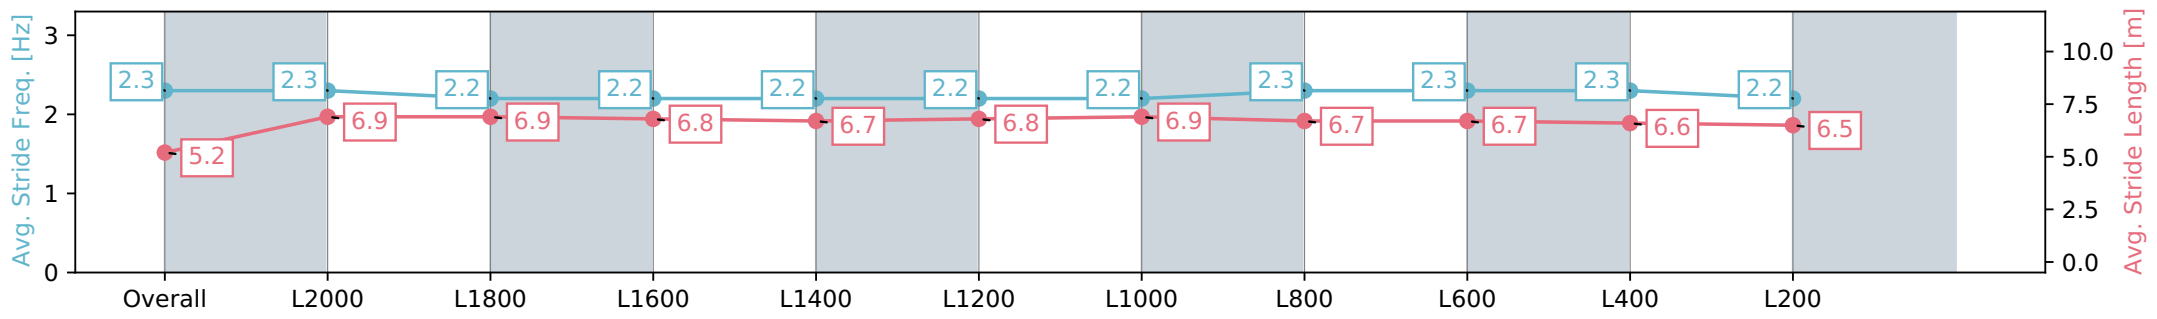

Section	Overall	L2000	L1800	L1600	L1400	L1200	L1000	L800	L600	L400	L200
Section Times	2:33.90 [6] (0:20.59)	2:13.31 [8] (0:12.85)	2:00.46 [8] (0:13.24)	1:47.22 [8] (0:13.33)	1:33.89 [8] (0:13.65)	1:20.24 [9] (0:13.49)	1:06.75 [11] (0:13.09)	0:53.66 [11] (0:12.98)	0:40.68 [5] (0:13.28)	0:27.39 [4] (0:13.56)	0:13.83 [6] (0:13.83)
Average Speed [km/h]	44.2	56.5	55.6	54.1	53.1	54.7	55.2	56.1	56.4	53.9	51.8
Top Speed [km/h]	59.6	57.7	57.4	55.0	54.6	56.0	56.7	57.1	56.7	55.2	53.8
Avg. Dist. to Rail [m]	12.7	2.8	3.7	3.8	4.5	4.3	5.6	5.5	6.5	9.8	12.1
Avg. Stride Freq. [Hz]	2.3	2.3	2.2	2.2	2.2	2.2	2.2	2.3	2.3	2.3	2.2
Avg. Stride Length [m]	5.2	6.9	6.9	6.8	6.7	6.8	6.9	6.7	6.7	6.6	6.5