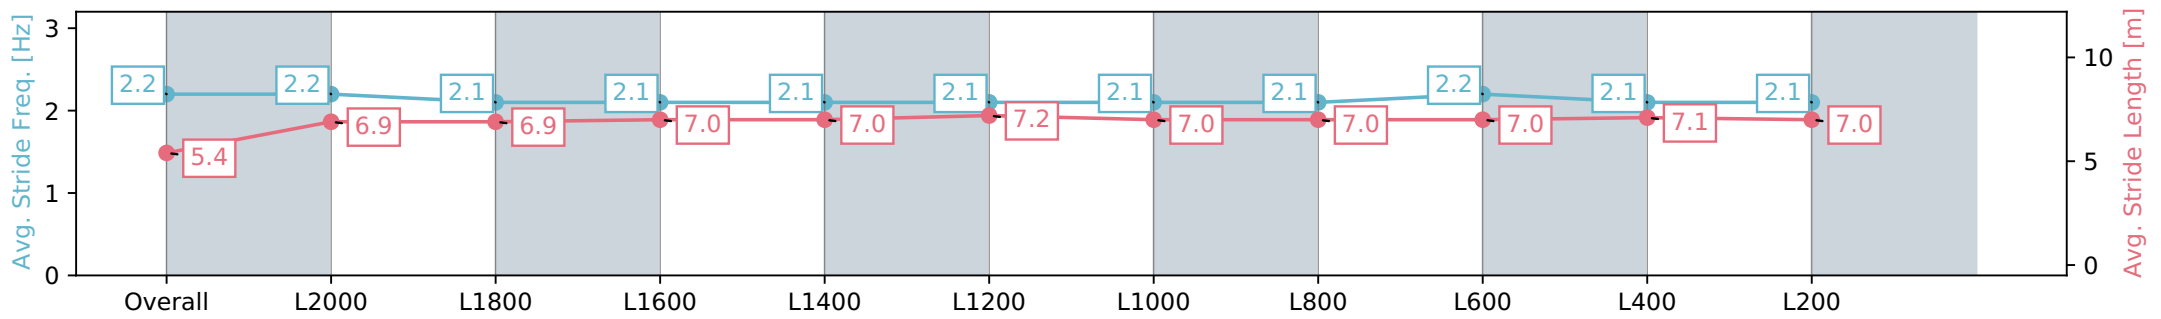

Section	Overall	L2000	L1800	L1600	L1400	L1200	L1000	L800	L600	L400	L200
Section Times	2:32.92 [3] (0:20.30)	2:12.62 [5] (0:12.90)	1:59.72 [6] (0:13.30)	1:46.42 [6] (0:13.36)	1:33.06 [6] (0:13.62)	1:19.44 [7] (0:13.41)	1:06.03 [7] (0:13.14)	0:52.89 [8] (0:13.12)	0:39.77 [4] (0:13.15)	0:26.62 [2] (0:13.44)	0:13.18 [3] (0:13.18)
Average Speed [km/h]	44.6	56.4	55.2	54.0	53.1	54.8	55.0	55.5	56.8	54.4	54.3
Top Speed [km/h]	60.2	57.8	56.0	54.5	54.5	55.7	55.8	57.3	57.7	55.8	55.4
Avg. Dist. to Rail [m]	9.2	3.3	3.4	2.8	3.2	3.7	5.6	5.3	5.8	11.7	14.8
Avg. Stride Freq. [Hz]	2.2	2.2	2.1	2.1	2.1	2.1	2.1	2.1	2.1	2.2	2.1
Avg. Stride Length [m]	5.4	6.9	6.9	7.0	7.0	7.2	7.0	7.0	7.0	7.1	7.0