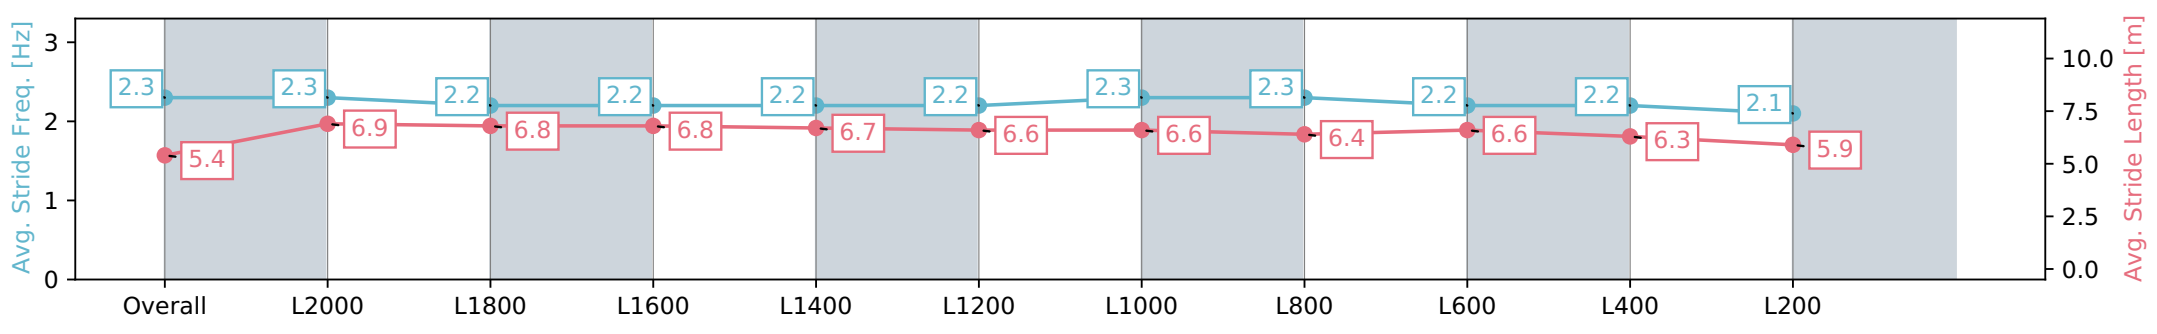

Section	Overall	L2000	L1800	L1600	L1400	L1200	L1000	L800	L600	L400	L200
Section Times	2:38.08 [10] (0:20.54)	2:17.54 [7] (0:12.74)	2:04.80 [7] (0:13.30)	1:51.50 [7] (0:13.31)	1:38.19 [7] (0:13.42)	1:24.77 [6] (0:13.33)	1:11.44 [5] (0:13.11)	0:58.33 [4] (0:13.60)	0:44.73 [10] (0:14.01)	0:30.72 [11] (0:14.54)	0:16.18 [10] (0:16.18)
Average Speed [km/h]	43.9	56.8	54.8	54.1	53.8	54.8	55.1	53.2	52.4	49.8	44.3
Top Speed [km/h]	60.6	59.3	55.5	54.7	54.6	55.7	55.6	55.3	53.3	51.8	48.1
Avg. Dist. to Rail [m]	7.6	1.3	2.2	2.1	2.1	2.3	2.9	2.7	3.1	4.4	5.8
Avg. Stride Freq. [Hz]	2.3	2.3	2.2	2.2	2.2	2.2	2.3	2.3	2.2	2.2	2.1
Avg. Stride Length [m]	5.4	6.9	6.8	6.8	6.8	6.7	6.6	6.6	6.4	6.3	5.9