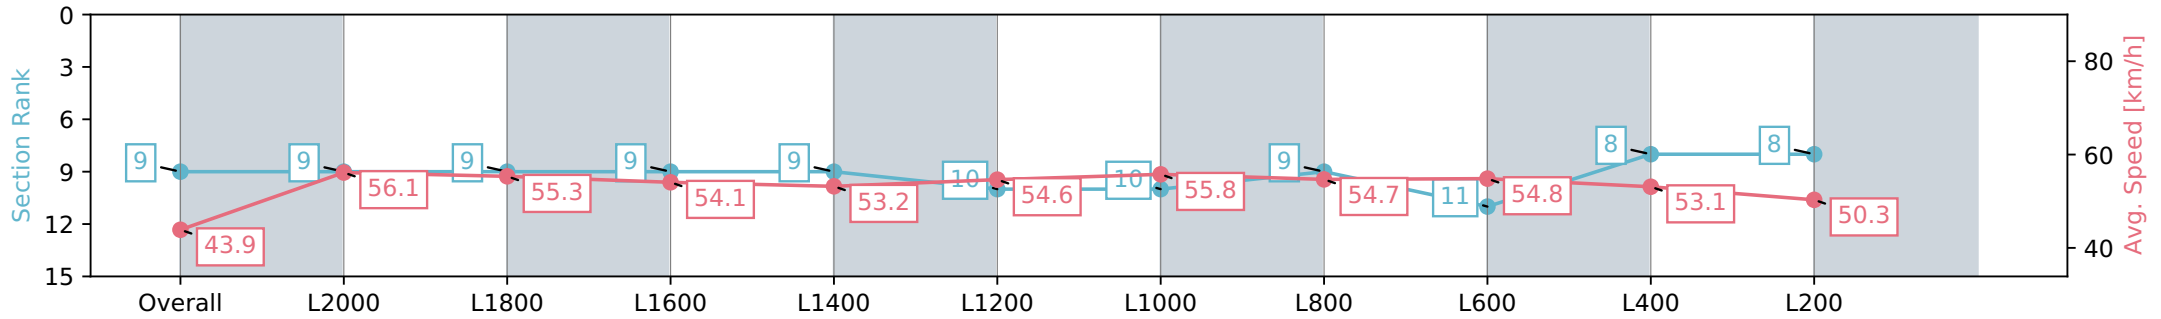

Section	Overall	L2000	L1800	L1600	L1400	L1200	L1000	L800	L600	L400	L200
Section Times	2:34.93 [9] (0:20.60)	2:14.33 [9] (0:12.89)	2:01.44 [9] (0:13.24)	1:48.20 [9] (0:13.34)	1:34.86 [9] (0:13.60)	1:21.26 [10] (0:13.43)	1:07.83 [10] (0:12.96)	0:54.87 [9] (0:13.31)	0:41.56 [11] (0:13.57)	0:27.98 [8] (0:13.73)	0:14.25 [8] (0:14.25)
Average Speed [km/h]	43.9	56.1	55.3	54.1	53.2	54.6	55.8	54.7	54.8	53.1	50.3
Top Speed [km/h]	60.1	59.4	56.4	54.9	55.1	55.3	56.5	56.5	56.0	54.2	51.9
Avg. Dist. to Rail [m]	8.4	1.6	2.7	2.8	3.3	3.4	4.5	4.6	5.6	8.9	11.4
Avg. Stride Freq. [Hz]	2.3	2.3	2.3	2.2	2.3	2.3	2.3	2.3	2.3	2.3	2.3
Avg. Stride Length [m]	5.3	6.8	6.8	6.7	6.6	6.7	6.5	6.4	6.6	6.4	6.2