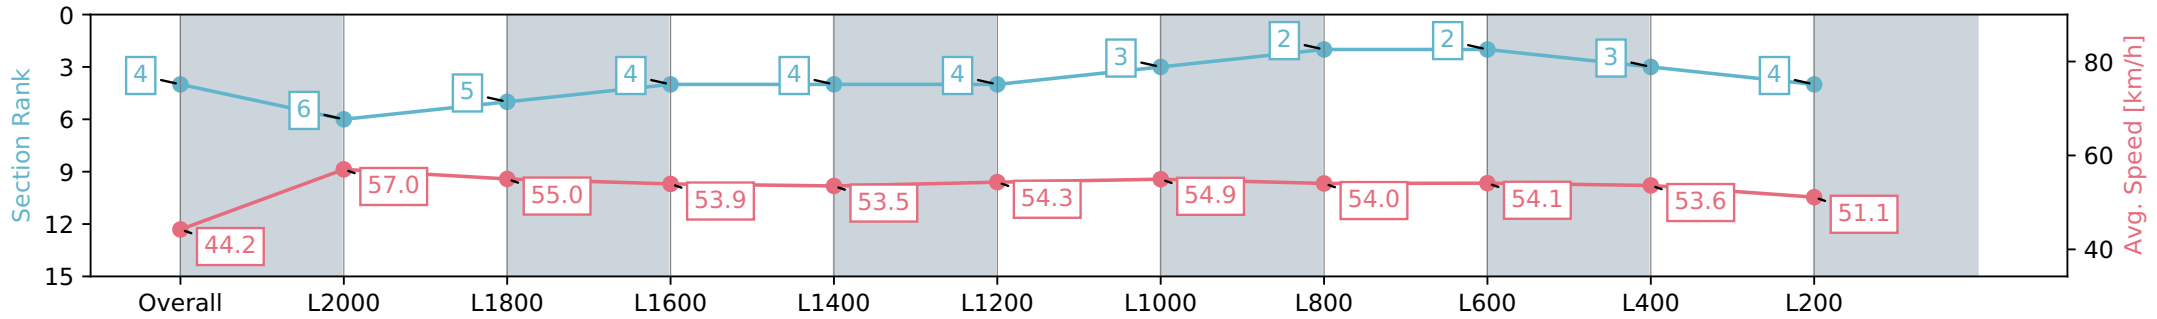

Section	Overall	L2000	L1800	L1600	L1400	L1200	L1000	L800	L600	L400	L200
Section Times	2:33.83 [4] (0:20.35)	2:13.48 [6] (0:12.60)	2:00.88 [5] (0:13.19)	1:47.69 [4] (0:13.34)	1:34.35 [4] (0:13.50)	1:20.85 [4] (0:13.39)	1:07.46 [3] (0:13.14)	0:54.32 [2] (0:13.37)	0:40.95 [2] (0:13.43)	0:27.52 [3] (0:13.49)	0:14.03 [4] (0:14.03)
Average Speed [km/h]	44.2	57.0	55.0	53.9	53.5	54.3	54.9	54.0	54.1	53.6	51.1
Top Speed [km/h]	60.3	59.1	55.6	54.8	54.5	55.1	55.8	55.5	54.4	54.4	52.5
Avg. Dist. to Rail [m]	6.0	0.2	1.1	1.4	1.7	2.0	1.9	1.6	1.7	4.0	7.7
Avg. Stride Freq. [Hz]	2.2	2.2	2.2	2.1	2.1	2.2	2.2	2.2	2.2	2.2	2.2
Avg. Stride Length [m]	5.5	7.2	7.0	6.9	6.7	6.7	6.8	6.6	6.6	6.6	6.4