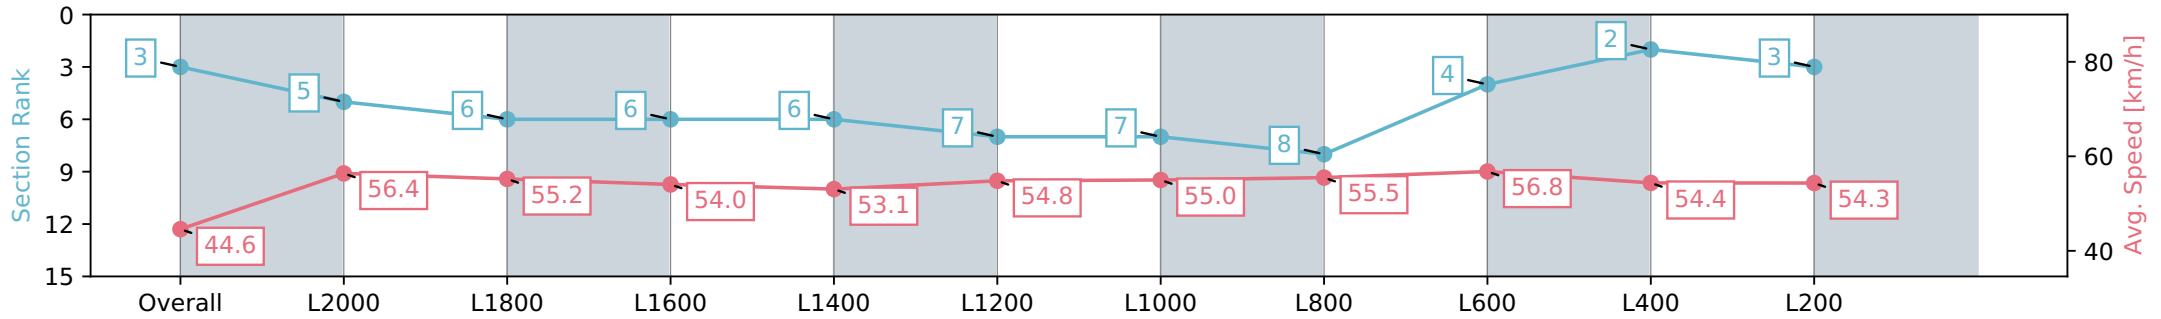

Section	Overall	L2000	L1800	L1600	L1400	L1200	L1000	L800	L600	L400	L200
Section Times	2:32.92 [3] (0:20.30)	2:12.62 [5] (0:12.90)	1:59.72 [6] (0:13.30)	1:46.42 [6] (0:13.36)	1:33.06 [6] (0:13.62)	1:19.44 [7] (0:13.41)	1:06.03 [7] (0:13.14)	0:52.89 [8] (0:13.12)	0:39.77 [4] (0:13.15)	0:26.62 [2] (0:13.44)	0:13.18 [3] (0:13.18)
Average Speed [km/h]	44.6	56.4	55.2	54.0	53.1	54.8	55.0	55.5	56.8	54.4	54.3
Top Speed [km/h]	60.2	57.8	56.0	54.5	54.5	55.7	55.8	57.3	57.7	55.8	55.4
Avg. Dist. to Rail [m]	9.2	3.3	3.4	2.8	3.2	3.7	5.6	5.3	5.8	11.7	14.8
Avg. Stride Freq. [Hz]	2.2	2.2	2.1	2.1	2.1	2.1	2.1	2.1	2.1	2.2	2.1
Avg. Stride Length [m]	5.4	6.9	6.9	7.0	7.0	7.2	7.0	7.0	7.0	7.1	7.0