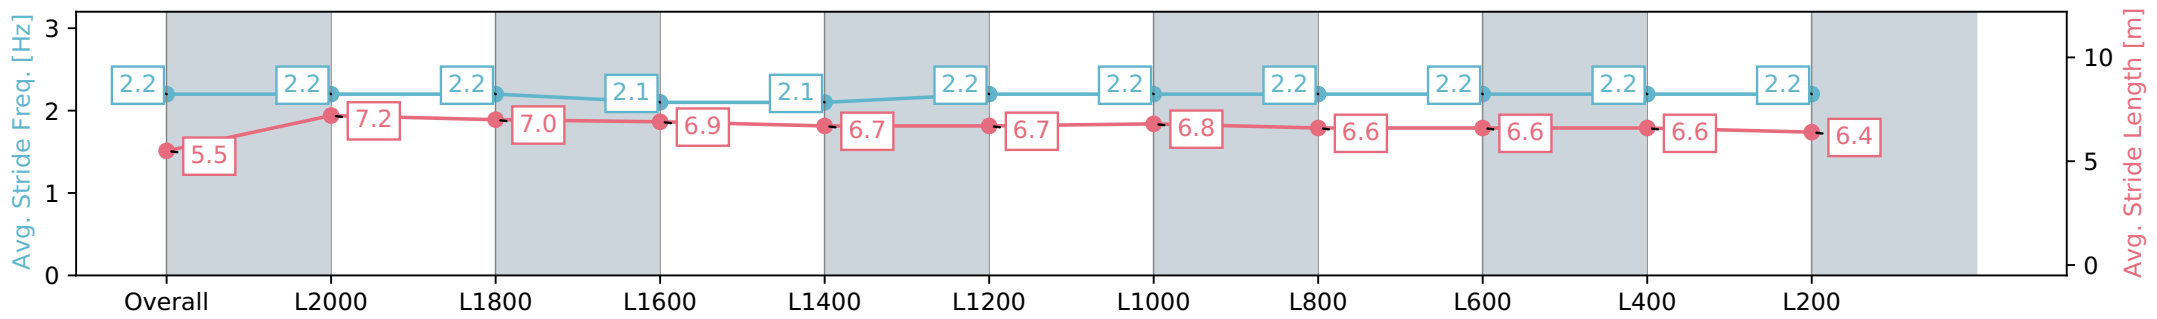

Section	Overall	L2000	L1800	L1600	L1400	L1200	L1000	L800	L600	L400	L200
Section Times	2:33.83 [4] (0:20.35)	2:13.48 [6] (0:12.60)	2:00.88 [5] (0:13.19)	1:47.69 [4] (0:13.34)	1:34.35 [4] (0:13.50)	1:20.85 [4] (0:13.39)	1:07.46 [3] (0:13.14)	0:54.32 [2] (0:13.37)	0:40.95 [2] (0:13.43)	0:27.52 [3] (0:13.49)	0:14.03 [4] (0:14.03)
Average Speed [km/h]	44.2	57.0	55.0	53.9	53.5	54.3	54.9	54.0	54.1	53.6	51.1
Top Speed [km/h]	60.3	59.1	55.6	54.8	54.5	55.1	55.8	55.5	54.4	54.4	52.5
Avg. Dist. to Rail [m]	6.0	0.2	1.1	1.4	1.7	2.0	1.9	1.6	1.7	4.0	7.7
Avg. Stride Freq. [Hz]	2.2	2.2	2.2	2.1	2.1	2.2	2.2	2.2	2.2	2.2	2.2
Avg. Stride Length [m]	5.5	7.2	7.0	6.9	6.7	6.7	6.8	6.6	6.6	6.6	6.4