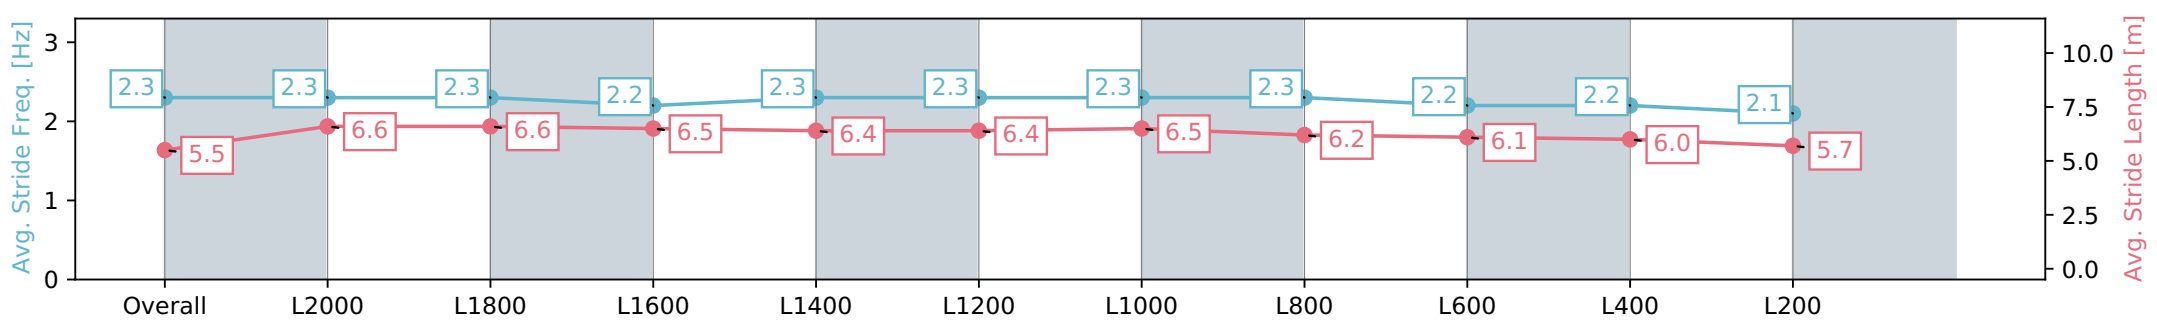

Horse/Jockey Name	SILENT COMMAND/Ben Price
Finish Rank	12
Fastest Section Time (Section)	0:12.52 (L1800)
Top Speed [km/h] (Section)	60.6 (Overall)
Race State	Finished

Morphettville Parks SA - Professional

Race 8: Grand Syndicates Handicap - 2250m

29 June 2024 - 3:50PM

Track Rating: Heavy 9, Weather: Overcast, Rail Position: +9m
1000m-W/Post, +6m Remainder. Sectional 612m

Section	Overall	L2000	L1800	L1600	L1400	L1200	L1000	L800	L600	L400	L200
Section Times	2:40.47 [12] (0:19.99)	2:20.48 [2] (0:12.52)	2:07.96 [2] (0:13.33)	1:54.63 [2] (0:13.28)	1:41.35 [2] (0:13.44)	1:27.91 [2] (0:13.67)	1:14.24 [2] (0:13.46)	1:00.78 [3] (0:14.28)	0:46.49 [12] (0:14.74)	0:31.75 [12] (0:15.35)	0:16.40 [12] (0:16.40)
Average Speed [km/h]	45.4	58.0	55.2	54.4	53.8	53.6	53.6	50.9	49.8	47.2	43.7
Top Speed [km/h]	60.6	59.9	56.3	54.9	54.2	54.4	54.2	53.8	51.1	48.1	45.9
Avg. Dist. to Rail [m]	9.5	3.2	3.7	2.9	2.8	3.1	4.1	4.0	3.2	4.7	6.7
Avg. Stride Freq. [Hz]	2.3	2.3	2.3	2.2	2.3	2.3	2.3	2.3	2.2	2.2	2.1
Avg. Stride Length [m]	5.5	6.6	6.6	6.5	6.4	6.4	6.5	6.2	6.1	6.0	5.7

[ ] Ranking at each section and finish
-:-:- No data available at this section
NA No data available