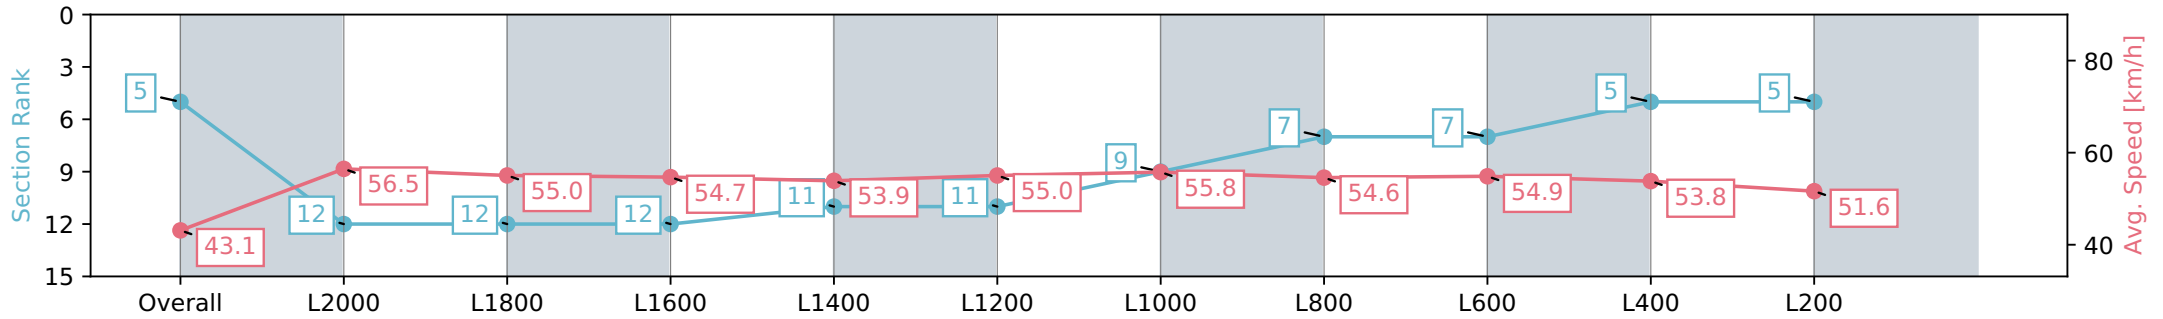

Section	Overall	L2000	L1800	L1600	L1400	L1200	L1000	L800	L600	L400	L200
Section Times	2:33.88 [5] (0:21.11)	2:12.77 [12] (0:12.84)	1:59.93 [12] (0:13.27)	1:46.66 [12] (0:13.18)	1:33.48 [11] (0:13.42)	1:20.06 [11] (0:13.26)	1:06.80 [9] (0:12.95)	0:53.85 [7] (0:13.28)	0:40.57 [7] (0:13.25)	0:27.32 [5] (0:13.44)	0:13.88 [5] (0:13.88)
Average Speed [km/h]	43.1	56.5	55.0	54.7	53.9	55.0	55.8	54.6	54.9	53.8	51.6
Top Speed [km/h]	57.2	57.4	56.3	55.5	55.5	56.6	56.6	57.2	55.8	54.9	53.5
Avg. Dist. to Rail [m]	12.3	2.1	2.6	2.2	2.4	2.5	2.9	3.0	1.8	1.3	1.5
Avg. Stride Freq. [Hz]	2.2	2.2	2.2	2.1	2.1	2.1	2.2	2.2	2.2	2.2	2.2
Avg. Stride Length [m]	5.4	7.2	7.1	7.2	7.0	7.0	6.9	6.8	6.9	6.8	6.6