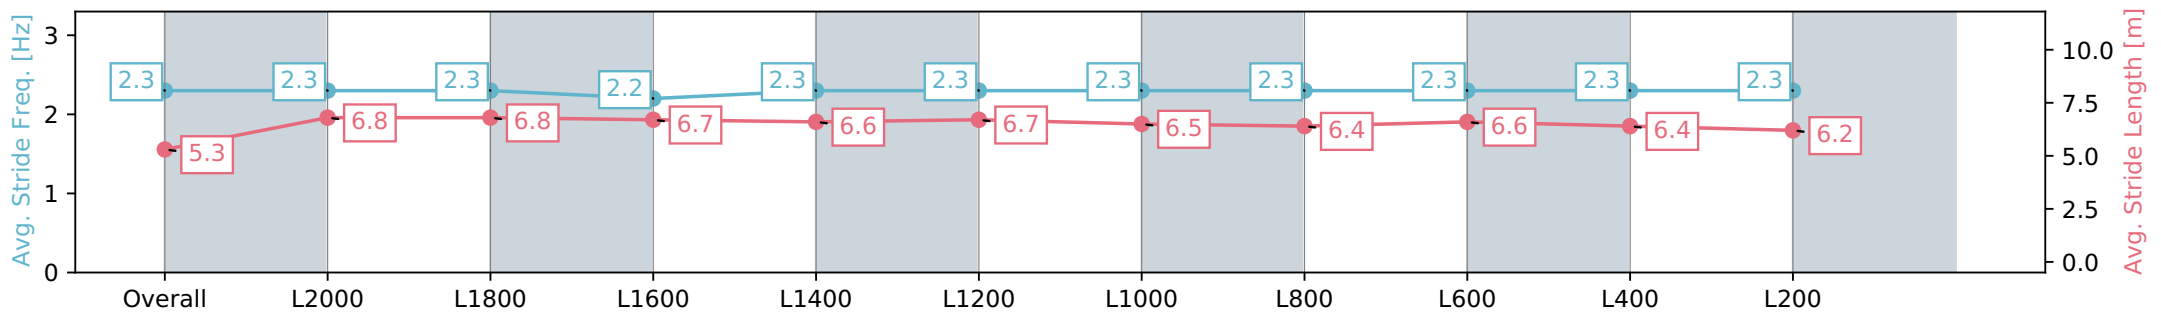

Section	Overall	L2000	L1800	L1600	L1400	L1200	L1000	L800	L600	L400	L200
Section Times	2:34.93 [9] (0:20.60)	2:14.33 [9] (0:12.89)	2:01.44 [9] (0:13.24)	1:48.20 [9] (0:13.34)	1:34.86 [9] (0:13.60)	1:21.26 [10] (0:13.43)	1:07.83 [10] (0:12.96)	0:54.87 [9] (0:13.31)	0:41.56 [11] (0:13.57)	0:27.98 [8] (0:13.73)	0:14.25 [8] (0:14.25)
Average Speed [km/h]	43.9	56.1	55.3	54.1	53.2	54.6	55.8	54.7	54.8	53.1	50.3
Top Speed [km/h]	60.1	59.4	56.4	54.9	55.1	55.3	56.5	56.5	56.0	54.2	51.9
Avg. Dist. to Rail [m]	8.4	1.6	2.7	2.8	3.3	3.4	4.5	4.6	5.6	8.9	11.4
Avg. Stride Freq. [Hz]	2.3	2.3	2.3	2.2	2.3	2.3	2.3	2.3	2.3	2.3	2.3
Avg. Stride Length [m]	5.3	6.8	6.8	6.7	6.6	6.7	6.5	6.4	6.6	6.4	6.2