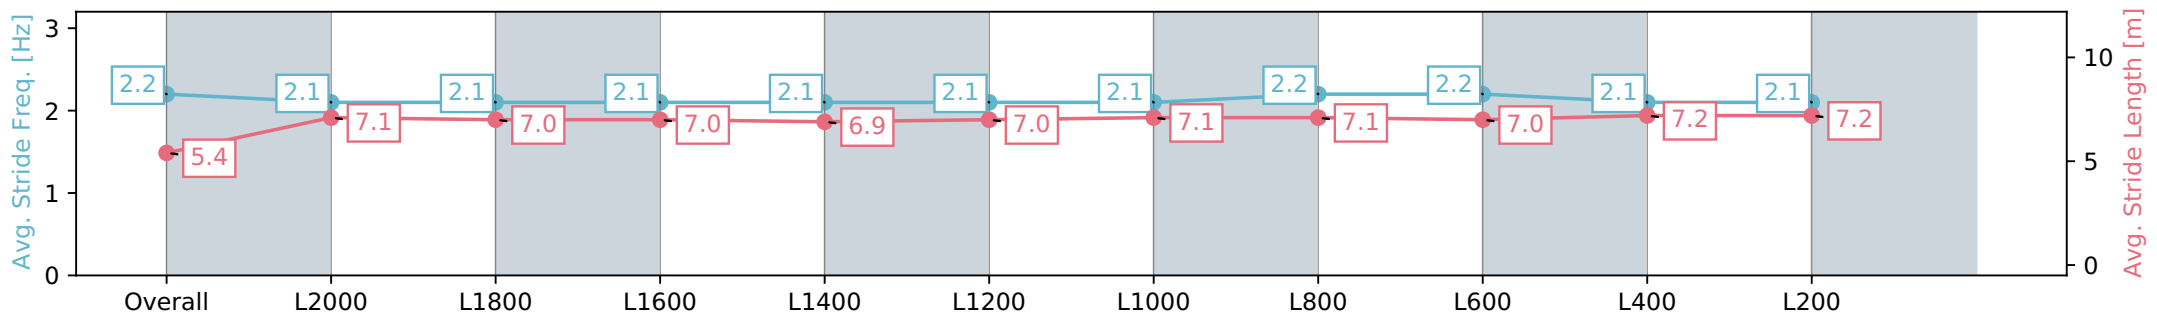

Horse/Jockey Name	SMILING ASSASSIN/Margaret Collett
Finish Rank	1
Fastest Section Time (Section)	0:12.68 (L600)
Top Speed [km/h] (Section)	59.2 (Overall)
Race State	Finished

Morphettville Parks SA - Professional

Race 8: Grand Syndicates Handicap - 2250m

29 June 2024 - 3:50PM

Track Rating: Heavy 9, Weather: Overcast, Rail Position: +9m
1000m-W/Post, +6m Remainder. Sectional 612m

Section	Overall	L2000	L1800	L1600	L1400	L1200	L1000	L800	L600	L400	L200
Section Times	2:32.62 [1] (0:20.76)	2:11.86 [11] (0:13.05)	1:58.81 [11] (0:13.25)	1:45.56 [11] (0:13.36)	1:32.20 [12] (0:13.60)	1:18.60 [12] (0:13.47)	1:05.13 [12] (0:13.06)	0:52.07 [12] (0:12.68)	0:39.39 [6] (0:12.90)	0:26.49 [1] (0:13.28)	0:13.20 [1] (0:13.20)
Average Speed [km/h]	43.9	55.9	55.4	54.1	53.2	54.5	55.4	57.6	58.1	54.9	54.4
Top Speed [km/h]	59.2	57.3	56.7	54.7	54.9	55.2	56.0	58.8	59.2	56.9	55.1
Avg. Dist. to Rail [m]	10.6	3.8	3.7	3.2	3.3	3.5	4.9	6.2	7.0	9.5	13.0
Avg. Stride Freq. [Hz]	2.2	2.1	2.1	2.1	2.1	2.1	2.1	2.2	2.2	2.1	2.1
Avg. Stride Length [m]	5.4	7.1	7.0	7.0	6.9	7.0	7.1	7.1	7.0	7.2	7.2

- [ ] Ranking at each section and finish
- -:-:- No data available at this section
- NA No data available