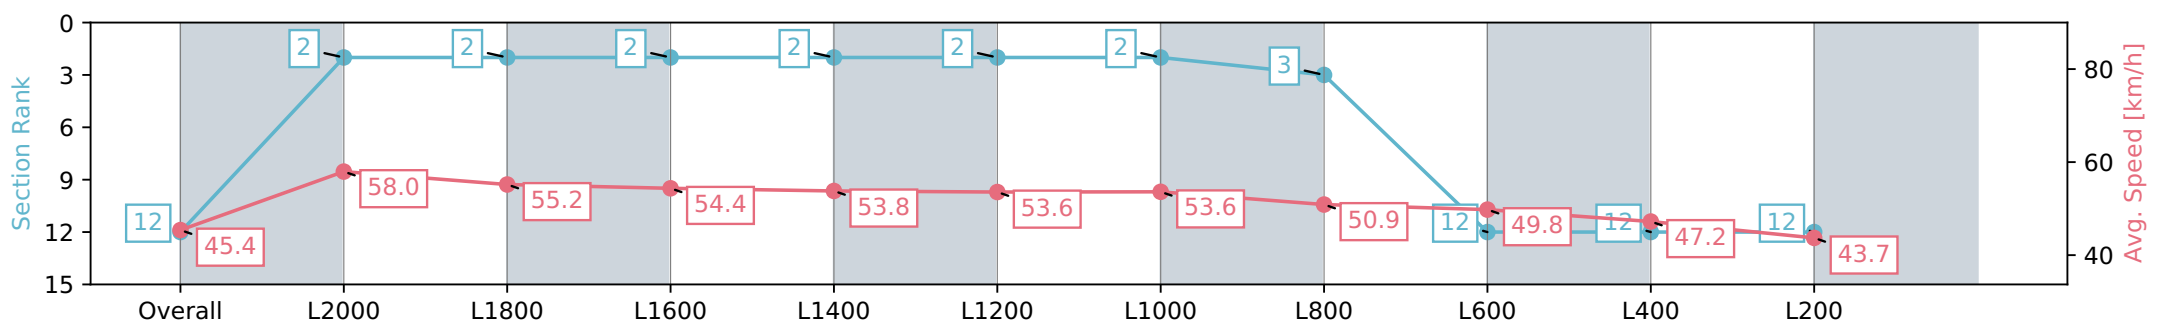

Horse/Jockey Name	SILENT COMMAND/Ben Price
Finish Rank	12
Fastest Section Time (Section)	0:12.52 (L1800)
Top Speed [km/h] (Section)	60.6 (Overall)
Race State	Finished

Morphettville Parks SA - Professional

Race 8: Grand Syndicates Handicap - 2250m

29 June 2024 - 3:50PM

Track Rating: Heavy 9, Weather: Overcast, Rail Position: +9m
1000m-W/Post, +6m Remainder. Sectional 612m

Section	Overall	L2000	L1800	L1600	L1400	L1200	L1000	L800	L600	L400	L200
Section Times	2:40.47 [12] (0:19.99)	2:20.48 [2] (0:12.52)	2:07.96 [2] (0:13.33)	1:54.63 [2] (0:13.28)	1:41.35 [2] (0:13.44)	1:27.91 [2] (0:13.67)	1:14.24 [2] (0:13.46)	1:00.78 [3] (0:14.28)	0:46.49 [12] (0:14.74)	0:31.75 [12] (0:15.35)	0:16.40 [12] (0:16.40)
Average Speed [km/h]	45.4	58.0	55.2	54.4	53.8	53.6	53.6	50.9	49.8	47.2	43.7
Top Speed [km/h]	60.6	59.9	56.3	54.9	54.2	54.4	54.2	53.8	51.1	48.1	45.9
Avg. Dist. to Rail [m]	9.5	3.2	3.7	2.9	2.8	3.1	4.1	4.0	3.2	4.7	6.7
Avg. Stride Freq. [Hz]	2.3	2.3	2.3	2.2	2.3	2.3	2.3	2.3	2.2	2.2	2.1
Avg. Stride Length [m]	5.5	6.6	6.6	6.5	6.4	6.4	6.5	6.2	6.1	6.0	5.7

[ ] Ranking at each section and finish
-:-:- No data available at this section
NA No data available