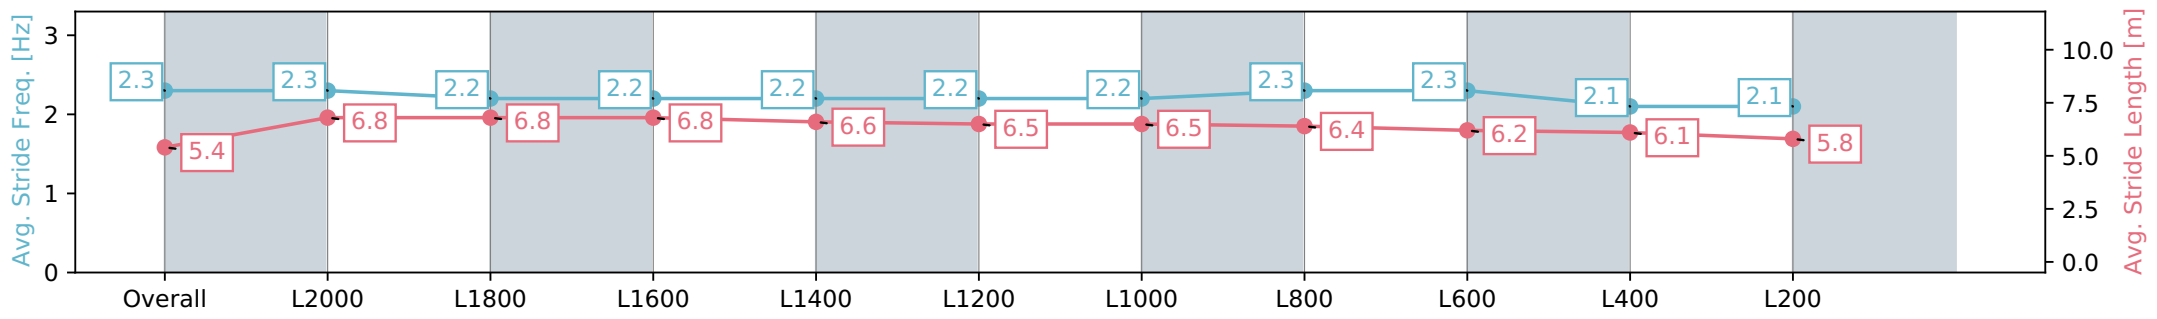

Section	Overall	L2000	L1800	L1600	L1400	L1200	L1000	L800	L600	L400	L200
Section Times	2:38.56 [11] (0:19.84)	2:18.72 [1] (0:12.46)	2:06.26 [1] (0:13.28)	1:52.98 [1] (0:13.23)	1:39.75 [1] (0:13.25)	1:26.50 [1] (0:13.79)	1:12.71 [1] (0:13.47)	0:59.24 [1] (0:13.55)	0:45.69 [1] (0:14.13)	0:31.56 [9] (0:15.45)	0:16.11 [11] (0:16.11)
Average Speed [km/h]	45.6	58.3	55.0	54.4	54.5	52.9	53.4	53.6	52.2	47.1	44.5
Top Speed [km/h]	62.3	60.0	55.8	55.5	55.1	54.4	55.9	55.8	53.1	50.1	45.2
Avg. Dist. to Rail [m]	8.8	2.3	2.6	1.8	1.9	2.4	3.1	3.5	3.9	8.4	9.6
Avg. Stride Freq. [Hz]	2.3	2.3	2.2	2.2	2.2	2.2	2.2	2.3	2.3	2.1	2.1
Avg. Stride Length [m]	5.4	6.8	6.8	6.8	6.6	6.5	6.5	6.4	6.2	6.1	5.8