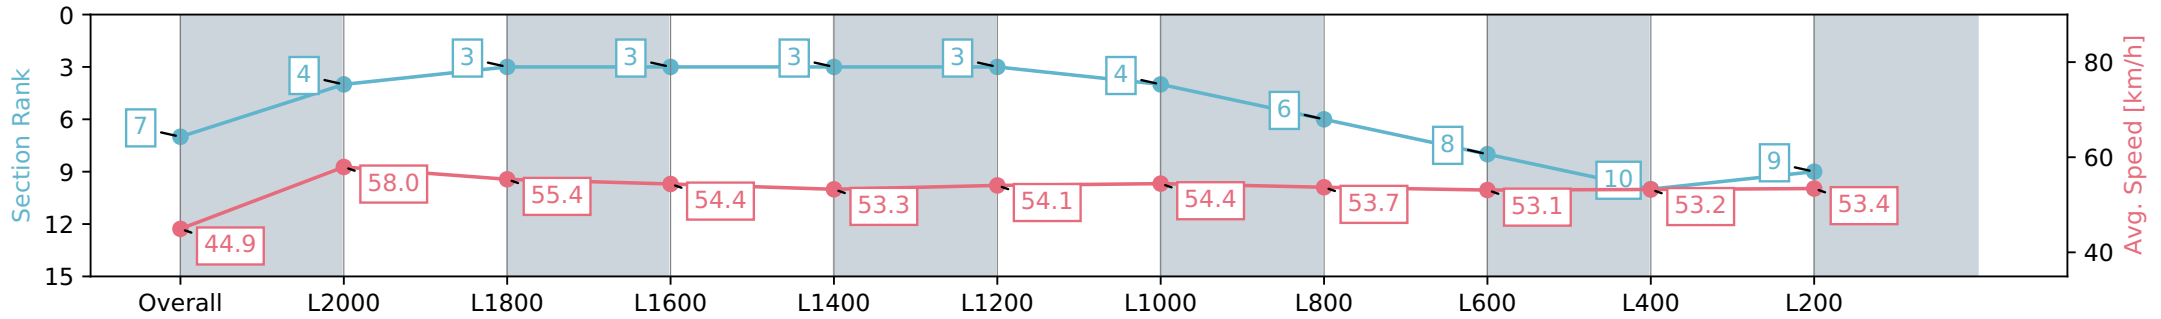

Section	Overall	L2000	L1800	L1600	L1400	L1200	L1000	L800	L600	L400	L200
Section Times	2:34.44 [7] (0:20.23)	2:14.21 [4] (0:12.57)	2:01.63 [3] (0:13.32)	1:48.31 [3] (0:13.27)	1:35.04 [3] (0:13.56)	1:21.48 [3] (0:13.56)	1:07.91 [4] (0:13.25)	0:54.66 [6] (0:13.53)	0:41.13 [8] (0:13.97)	0:27.16 [10] (0:13.73)	0:13.43 [9] (0:13.43)
Average Speed [km/h]	44.9	58.0	55.4	54.4	53.3	54.1	54.4	53.7	53.1	53.2	53.4
Top Speed [km/h]	59.9	59.8	56.3	55.2	53.9	55.0	55.7	56.0	54.1	54.1	54.1
Avg. Dist. to Rail [m]	11.6	4.0	3.9	3.5	3.1	3.3	4.3	4.2	4.9	10.8	14.0
Avg. Stride Freq. [Hz]	2.2	2.2	2.2	2.1	2.1	2.2	2.2	2.2	2.2	2.2	2.1
Avg. Stride Length [m]	5.6	7.2	7.1	7.0	6.6	6.8	6.8	6.7	6.6	6.6	6.9