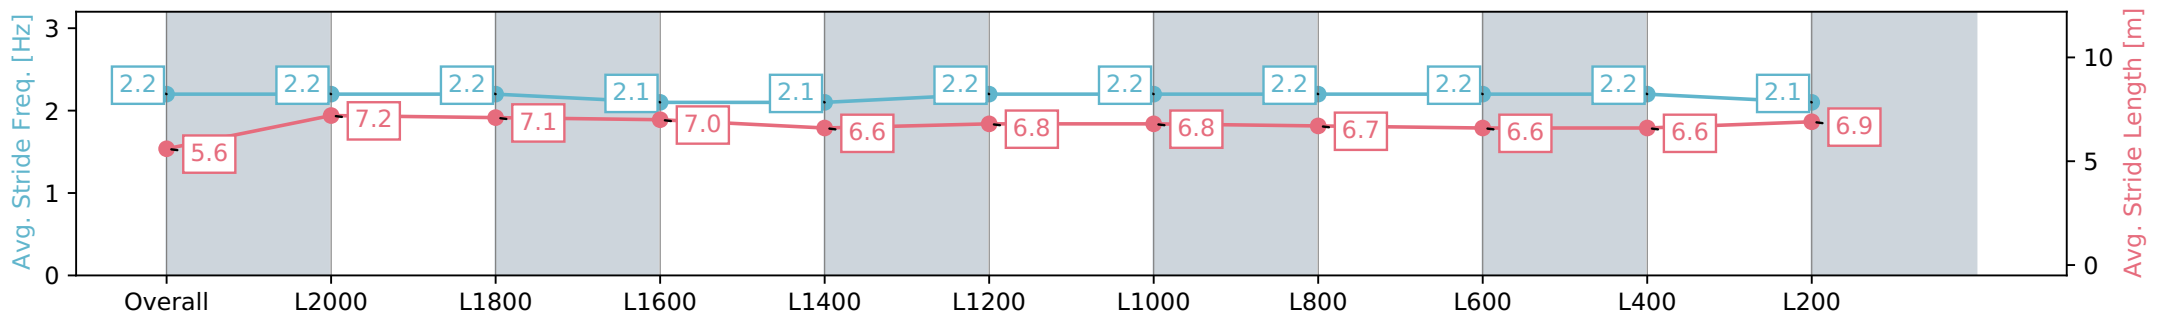

Section	Overall	L2000	L1800	L1600	L1400	L1200	L1000	L800	L600	L400	L200
Section Times	2:34.44 [7] (0:20.23)	2:14.21 [4] (0:12.57)	2:01.63 [3] (0:13.32)	1:48.31 [3] (0:13.27)	1:35.04 [3] (0:13.56)	1:21.48 [3] (0:13.56)	1:07.91 [4] (0:13.25)	0:54.66 [6] (0:13.53)	0:41.13 [8] (0:13.97)	0:27.16 [10] (0:13.73)	0:13.43 [9] (0:13.43)
Average Speed [km/h]	44.9	58.0	55.4	54.4	53.3	54.1	54.4	53.7	53.1	53.2	53.4
Top Speed [km/h]	59.9	59.8	56.3	55.2	53.9	55.0	55.7	56.0	54.1	54.1	54.1
Avg. Dist. to Rail [m]	11.6	4.0	3.9	3.5	3.1	3.3	4.3	4.2	4.9	10.8	14.0
Avg. Stride Freq. [Hz]	2.2	2.2	2.2	2.1	2.1	2.2	2.2	2.2	2.2	2.2	2.1
Avg. Stride Length [m]	5.6	7.2	7.1	7.0	6.6	6.8	6.8	6.7	6.6	6.6	6.9