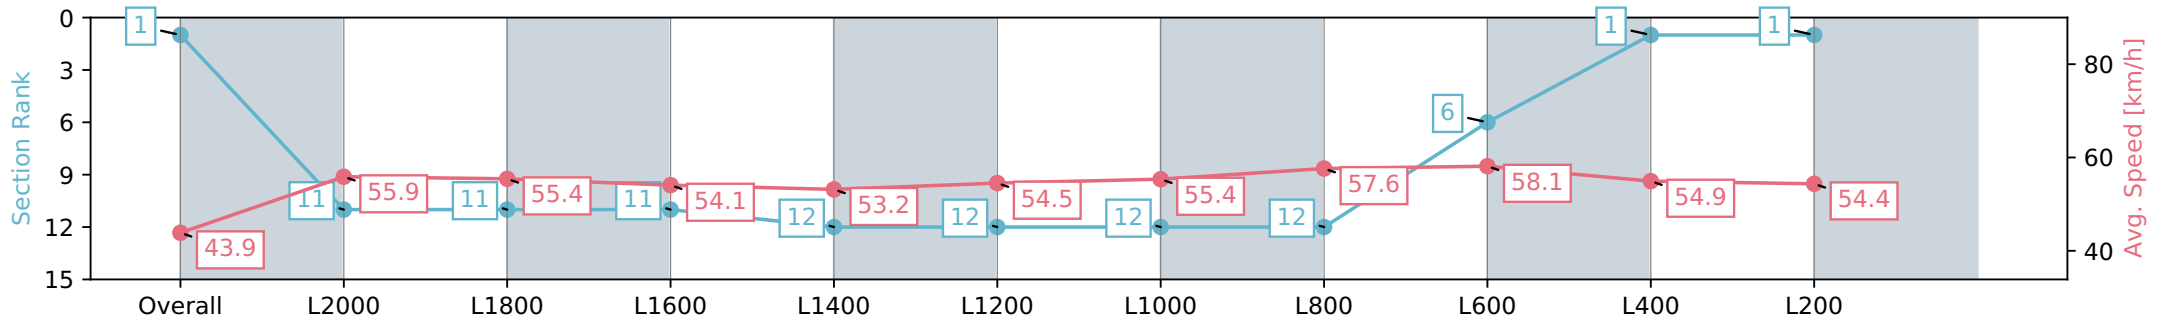

Horse/Jockey Name	SMILING ASSASSIN/Margaret Collett
Finish Rank	1
Fastest Section Time (Section)	0:12.68 (L600)
Top Speed [km/h] (Section)	59.2 (Overall)
Race State	Finished

Morphettville Parks SA - Professional

Race 8: Grand Syndicates Handicap - 2250m

29 June 2024 - 3:50PM

Track Rating: Heavy 9, Weather: Overcast, Rail Position: +9m
1000m-W/Post, +6m Remainder. Sectional 612m

Section	Overall	L2000	L1800	L1600	L1400	L1200	L1000	L800	L600	L400	L200
Section Times	2:32.62 [1] (0:20.76)	2:11.86 [11] (0:13.05)	1:58.81 [11] (0:13.25)	1:45.56 [11] (0:13.36)	1:32.20 [12] (0:13.60)	1:18.60 [12] (0:13.47)	1:05.13 [12] (0:13.06)	0:52.07 [12] (0:12.68)	0:39.39 [6] (0:12.90)	0:26.49 [1] (0:13.28)	0:13.20 [1] (0:13.20)
Average Speed [km/h]	43.9	55.9	55.4	54.1	53.2	54.5	55.4	57.6	58.1	54.9	54.4
Top Speed [km/h]	59.2	57.3	56.7	54.7	54.9	55.2	56.0	58.8	59.2	56.9	55.1
Avg. Dist. to Rail [m]	10.6	3.8	3.7	3.2	3.3	3.5	4.9	6.2	7.0	9.5	13.0
Avg. Stride Freq. [Hz]	2.2	2.1	2.1	2.1	2.1	2.1	2.1	2.2	2.2	2.1	2.1
Avg. Stride Length [m]	5.4	7.1	7.0	7.0	6.9	7.0	7.1	7.1	7.0	7.2	7.2

- [ ] Ranking at each section and finish
- -:-:- No data available at this section
- NA No data available