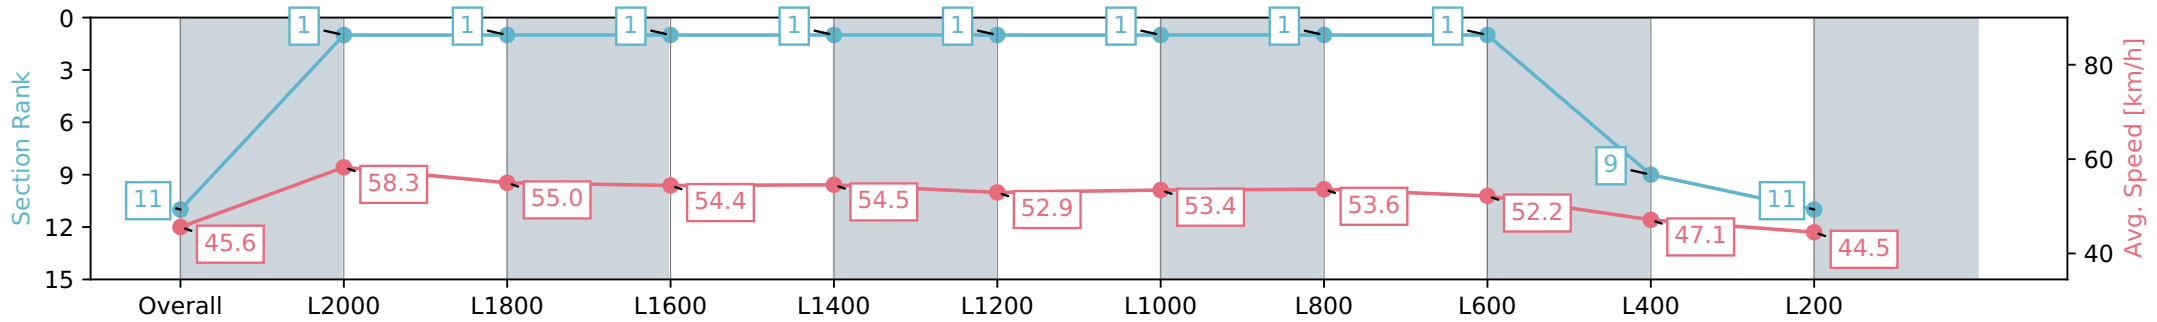

Horse/Jockey Name	HEART OF PUISSANCE/Todd Pannell
Finish Rank	11
Fastest Section Time (Section)	0:12.46 (L1800)
Top Speed [km/h] (Section)	62.3 (Overall)
Race State	Finished

Morphettville Parks SA - Professional

Race 8: Grand Syndicates Handicap - 2250m

29 June 2024 - 3:50PM

Track Rating: Heavy 9, Weather: Overcast, Rail Position: +9m
1000m-W/Post, +6m Remainder. Sectional 612m

Section	Overall	L2000	L1800	L1600	L1400	L1200	L1000	L800	L600	L400	L200
Section Times	2:38.56 [11] (0:19.84)	2:18.72 [1] (0:12.46)	2:06.26 [1] (0:13.28)	1:52.98 [1] (0:13.23)	1:39.75 [1] (0:13.25)	1:26.50 [1] (0:13.79)	1:12.71 [1] (0:13.47)	0:59.24 [1] (0:13.55)	0:45.69 [1] (0:14.13)	0:31.56 [9] (0:15.45)	0:16.11 [11] (0:16.11)
Average Speed [km/h]	45.6	58.3	55.0	54.4	54.5	52.9	53.4	53.6	52.2	47.1	44.5
Top Speed [km/h]	62.3	60.0	55.8	55.5	55.1	54.4	55.9	55.8	53.1	50.1	45.2
Avg. Dist. to Rail [m]	8.8	2.3	2.6	1.8	1.9	2.4	3.1	3.5	3.9	8.4	9.6
Avg. Stride Freq. [Hz]	2.3	2.3	2.2	2.2	2.2	2.2	2.2	2.3	2.3	2.1	2.1
Avg. Stride Length [m]	5.4	6.8	6.8	6.8	6.6	6.5	6.5	6.4	6.2	6.1	5.8

- [ ] Ranking at each section and finish
- -:-:- No data available at this section
- NA No data available