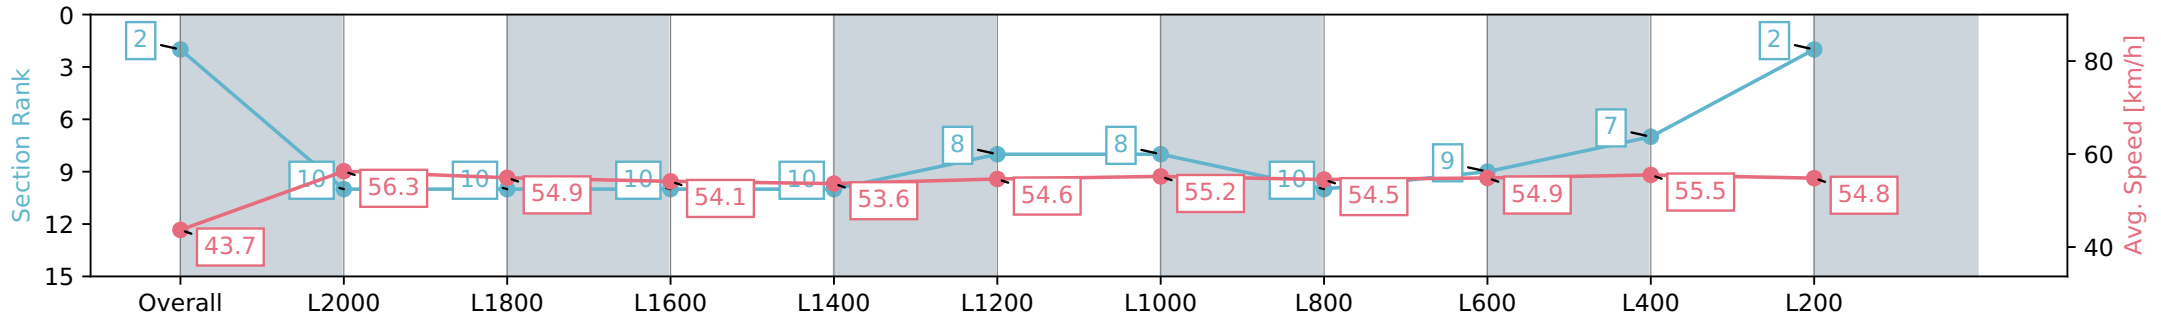

Section	Overall	L2000	L1800	L1600	L1400	L1200	L1000	L800	L600	L400	L200
Section Times	2:32.77 [2] (0:20.75)	2:12.02 [10] (0:12.87)	1:59.15 [10] (0:13.27)	1:45.88 [10] (0:13.31)	1:32.57 [10] (0:13.46)	1:19.11 [8] (0:13.34)	1:05.77 [8] (0:13.08)	0:52.69 [10] (0:13.24)	0:39.45 [9] (0:13.31)	0:26.14 [7] (0:13.05)	0:13.09 [2] (0:13.09)
Average Speed [km/h]	43.7	56.3	54.9	54.1	53.6	54.6	55.2	54.5	54.9	55.5	54.8
Top Speed [km/h]	59.2	57.8	55.8	54.6	54.9	55.3	55.7	55.6	55.7	56.0	55.5
Avg. Dist. to Rail [m]	9.4	1.9	2.2	1.7	1.9	2.2	2.7	2.0	2.1	5.2	8.9
Avg. Stride Freq. [Hz]	2.2	2.3	2.2	2.2	2.2	2.2	2.2	2.2	2.2	2.3	2.3
Avg. Stride Length [m]	5.4	6.8	6.6	6.7	6.5	6.6	6.7	6.6	6.7	6.6	6.4