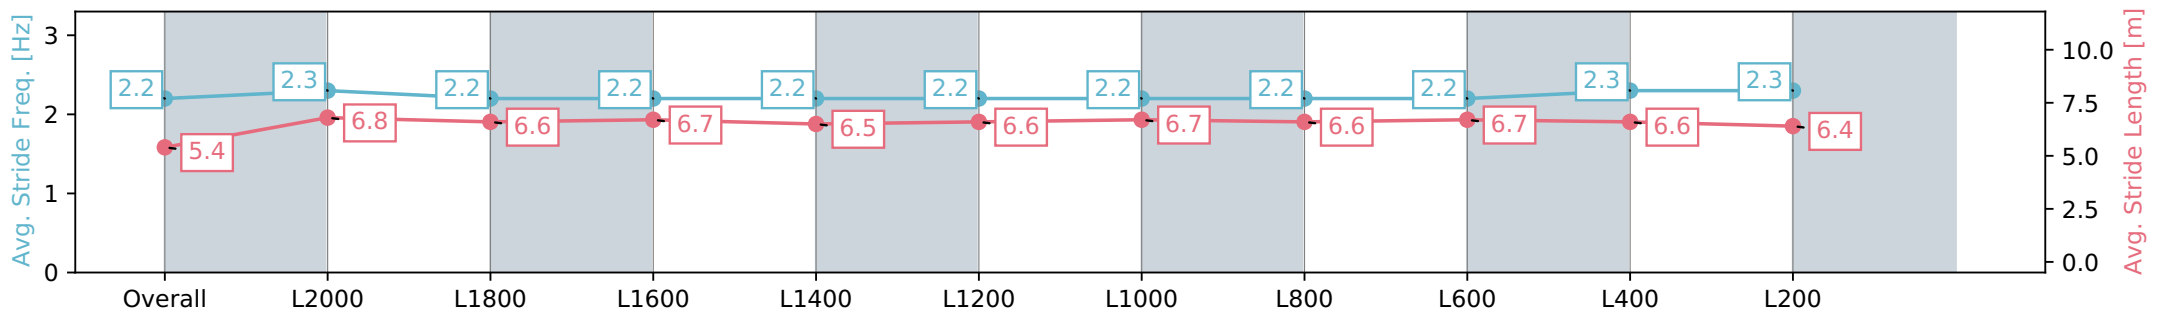

Section	Overall	L2000	L1800	L1600	L1400	L1200	L1000	L800	L600	L400	L200
Section Times	2:32.77 [2] (0:20.75)	2:12.02 [10] (0:12.87)	1:59.15 [10] (0:13.27)	1:45.88 [10] (0:13.31)	1:32.57 [10] (0:13.46)	1:19.11 [8] (0:13.34)	1:05.77 [8] (0:13.08)	0:52.69 [10] (0:13.24)	0:39.45 [9] (0:13.31)	0:26.14 [7] (0:13.05)	0:13.09 [2] (0:13.09)
Average Speed [km/h]	43.7	56.3	54.9	54.1	53.6	54.6	55.2	54.5	54.9	55.5	54.8
Top Speed [km/h]	59.2	57.8	55.8	54.6	54.9	55.3	55.7	55.6	55.7	56.0	55.5
Avg. Dist. to Rail [m]	9.4	1.9	2.2	1.7	1.9	2.2	2.7	2.0	2.1	5.2	8.9
Avg. Stride Freq. [Hz]	2.2	2.3	2.2	2.2	2.2	2.2	2.2	2.2	2.2	2.3	2.3
Avg. Stride Length [m]	5.4	6.8	6.6	6.7	6.5	6.6	6.7	6.6	6.7	6.6	6.4