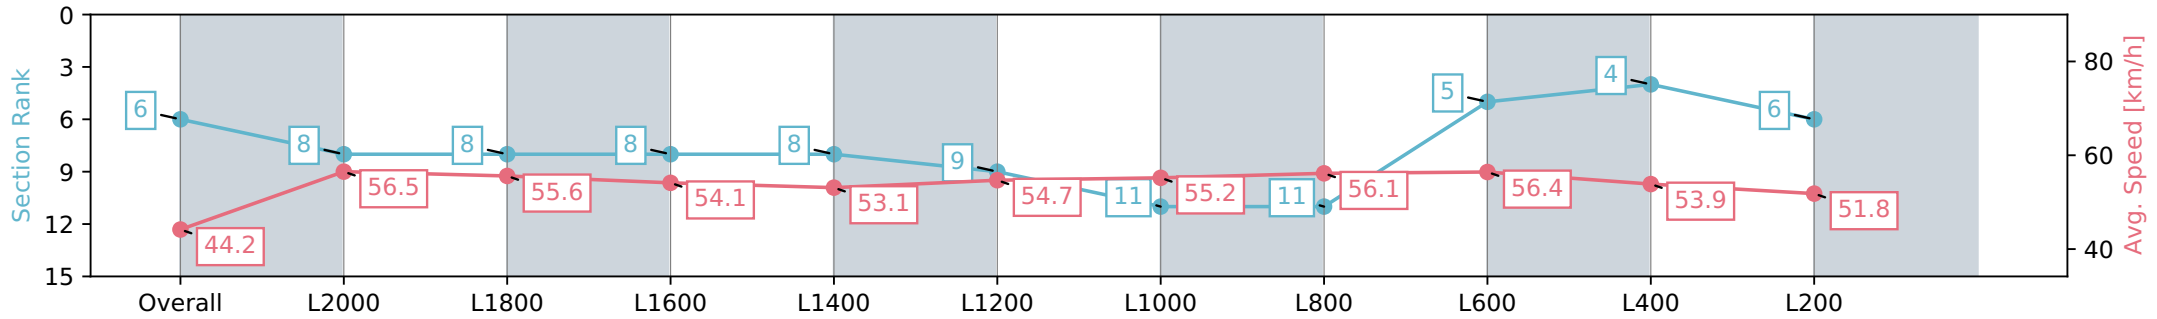

Section	Overall	L2000	L1800	L1600	L1400	L1200	L1000	L800	L600	L400	L200
Section Times	2:33.90 [6] (0:20.59)	2:13.31 [8] (0:12.85)	2:00.46 [8] (0:13.24)	1:47.22 [8] (0:13.33)	1:33.89 [8] (0:13.65)	1:20.24 [9] (0:13.49)	1:06.75 [11] (0:13.09)	0:53.66 [11] (0:12.98)	0:40.68 [5] (0:13.28)	0:27.39 [4] (0:13.56)	0:13.83 [6] (0:13.83)
Average Speed [km/h]	44.2	56.5	55.6	54.1	53.1	54.7	55.2	56.1	56.4	53.9	51.8
Top Speed [km/h]	59.6	57.7	57.4	55.0	54.6	56.0	56.7	57.1	56.7	55.2	53.8
Avg. Dist. to Rail [m]	12.7	2.8	3.7	3.8	4.5	4.3	5.6	5.5	6.5	9.8	12.1
Avg. Stride Freq. [Hz]	2.3	2.3	2.2	2.2	2.2	2.2	2.2	2.3	2.3	2.3	2.2
Avg. Stride Length [m]	5.2	6.9	6.9	6.8	6.7	6.8	6.9	6.7	6.7	6.6	6.5