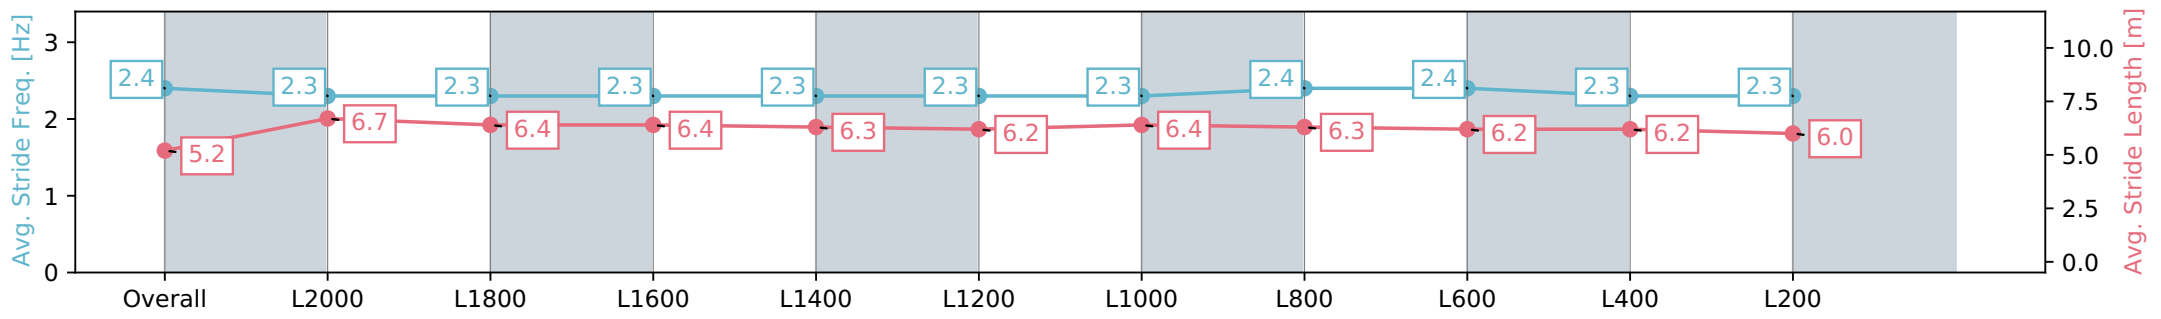

Section	Overall	L2000	L1800	L1600	L1400	L1200	L1000	L800	L600	L400	L200
Section Times	2:34.49 [8] (0:20.22)	2:14.27 [3] (0:12.69)	2:01.58 [4] (0:13.34)	1:48.24 [5] (0:13.36)	1:34.88 [5] (0:13.57)	1:21.30 [5] (0:13.56)	1:07.73 [6] (0:13.01)	0:54.72 [5] (0:13.24)	0:41.48 [3] (0:13.59)	0:27.89 [6] (0:13.75)	0:14.14 [7] (0:14.14)
Average Speed [km/h]	44.8	57.2	55.1	53.9	53.2	54.1	55.5	54.9	54.5	52.9	50.7
Top Speed [km/h]	61.0	60.0	55.7	54.8	54.3	54.9	56.4	57.2	55.6	53.2	52.6
Avg. Dist. to Rail [m]	7.6	2.7	3.5	2.8	2.9	3.4	5.0	4.8	4.8	7.1	9.1
Avg. Stride Freq. [Hz]	2.4	2.3	2.3	2.3	2.3	2.3	2.3	2.4	2.4	2.3	2.3
Avg. Stride Length [m]	5.2	6.7	6.4	6.4	6.3	6.2	6.4	6.3	6.2	6.2	6.0