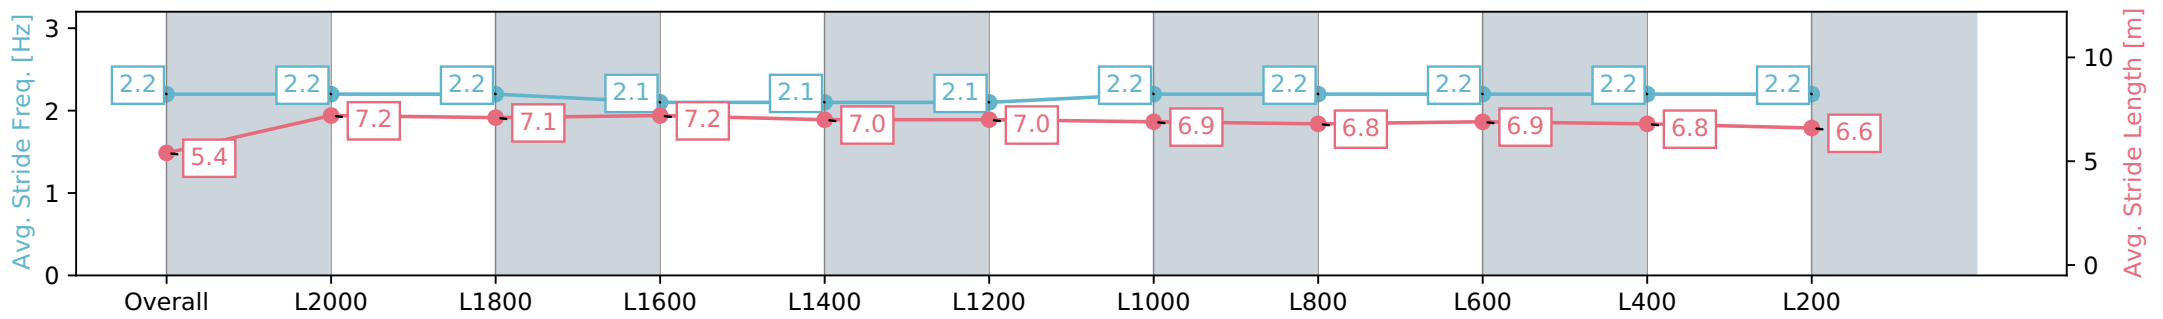

Section	Overall	L2000	L1800	L1600	L1400	L1200	L1000	L800	L600	L400	L200
Section Times	2:33.88 [5] (0:21.11)	2:12.77 [12] (0:12.84)	1:59.93 [12] (0:13.27)	1:46.66 [12] (0:13.18)	1:33.48 [11] (0:13.42)	1:20.06 [11] (0:13.26)	1:06.80 [9] (0:12.95)	0:53.85 [7] (0:13.28)	0:40.57 [7] (0:13.25)	0:27.32 [5] (0:13.44)	0:13.88 [5] (0:13.88)
Average Speed [km/h]	43.1	56.5	55.0	54.7	53.9	55.0	55.8	54.6	54.9	53.8	51.6
Top Speed [km/h]	57.2	57.4	56.3	55.5	55.5	56.6	56.6	57.2	55.8	54.9	53.5
Avg. Dist. to Rail [m]	12.3	2.1	2.6	2.2	2.4	2.5	2.9	3.0	1.8	1.3	1.5
Avg. Stride Freq. [Hz]	2.2	2.2	2.2	2.1	2.1	2.1	2.2	2.2	2.2	2.2	2.2
Avg. Stride Length [m]	5.4	7.2	7.1	7.2	7.0	7.0	6.9	6.8	6.9	6.8	6.6