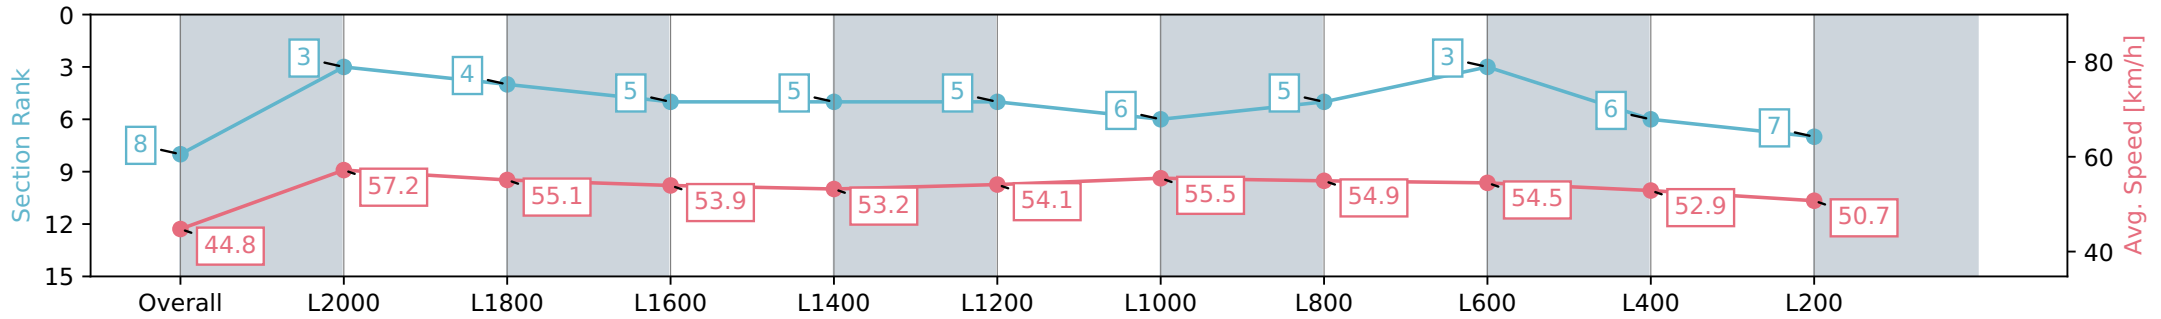

Section	Overall	L2000	L1800	L1600	L1400	L1200	L1000	L800	L600	L400	L200
Section Times	2:34.49 [8] (0:20.22)	2:14.27 [3] (0:12.69)	2:01.58 [4] (0:13.34)	1:48.24 [5] (0:13.36)	1:34.88 [5] (0:13.57)	1:21.30 [5] (0:13.56)	1:07.73 [6] (0:13.01)	0:54.72 [5] (0:13.24)	0:41.48 [3] (0:13.59)	0:27.89 [6] (0:13.75)	0:14.14 [7] (0:14.14)
Average Speed [km/h]	44.8	57.2	55.1	53.9	53.2	54.1	55.5	54.9	54.5	52.9	50.7
Top Speed [km/h]	61.0	60.0	55.7	54.8	54.3	54.9	56.4	57.2	55.6	53.2	52.6
Avg. Dist. to Rail [m]	7.6	2.7	3.5	2.8	2.9	3.4	5.0	4.8	4.8	7.1	9.1
Avg. Stride Freq. [Hz]	2.4	2.3	2.3	2.3	2.3	2.3	2.3	2.4	2.4	2.3	2.3
Avg. Stride Length [m]	5.2	6.7	6.4	6.4	6.3	6.2	6.4	6.3	6.2	6.2	6.0