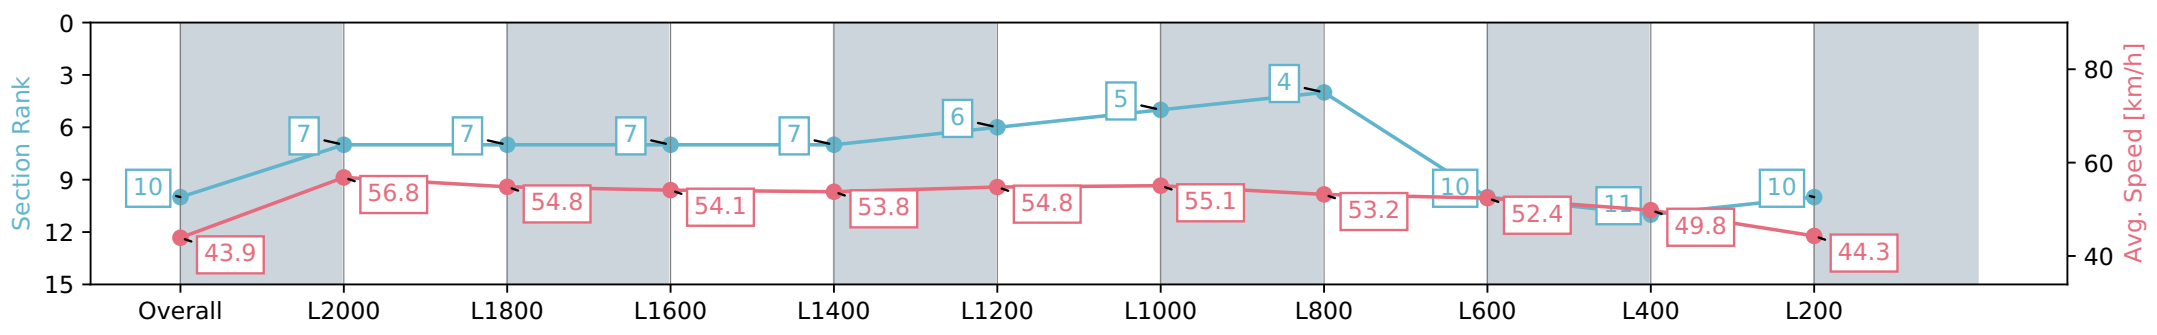

Section	Overall	L2000	L1800	L1600	L1400	L1200	L1000	L800	L600	L400	L200
Section Times	2:38.08 [10] (0:20.54)	2:17.54 [7] (0:12.74)	2:04.80 [7] (0:13.30)	1:51.50 [7] (0:13.31)	1:38.19 [7] (0:13.42)	1:24.77 [6] (0:13.33)	1:11.44 [5] (0:13.11)	0:58.33 [4] (0:13.60)	0:44.73 [10] (0:14.01)	0:30.72 [11] (0:14.54)	0:16.18 [10] (0:16.18)
Average Speed [km/h]	43.9	56.8	54.8	54.1	53.8	54.8	55.1	53.2	52.4	49.8	44.3
Top Speed [km/h]	60.6	59.3	55.5	54.7	54.6	55.7	55.6	55.3	53.3	51.8	48.1
Avg. Dist. to Rail [m]	7.6	1.3	2.2	2.1	2.1	2.3	2.9	2.7	3.1	4.4	5.8
Avg. Stride Freq. [Hz]	2.3	2.3	2.2	2.2	2.2	2.2	2.3	2.3	2.2	2.2	2.1
Avg. Stride Length [m]	5.4	6.9	6.8	6.8	6.8	6.7	6.6	6.6	6.4	6.3	5.9