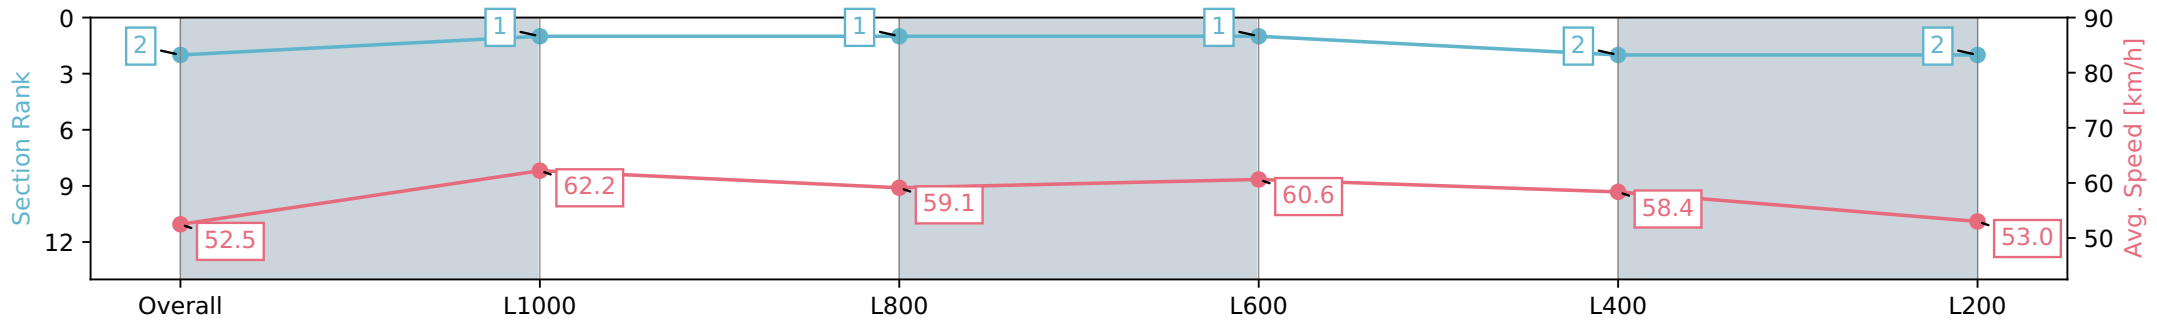

| Section | Overall | L1000 | L800 | L600 | L400 | L200 |
|------------------------|--------------------------|--------------------------|--------------------------|--------------------------|--------------------------|--------------------------|
| Section Times | 1:19.13 [2] (0:17.17) | 1:01.96 [1] (0:11.60) | 0:50.36 [1] (0:12.25) | 0:38.11 [1] (0:12.09) | 0:26.02 [2] (0:12.42) | 0:13.60 [2] (0:13.60) |
| Average Speed [km/h] | 52.5 | 62.2 | 59.1 | 60.6 | 58.4 | 53.0 |
| Top Speed [km/h] | 64.9 | 64.2 | 60.7 | 61.8 | 60.6 | 57.5 |
| Avg. Dist. to Rail [m] | 4.8 | 1.0 | 2.2 | 3.1 | 4.1 | 6.1 |
| Avg. Stride Freq. [Hz] | 2.3 | 2.3 | 2.3 | 2.4 | 2.3 | 2.2 |
| Avg. Stride Length [m] | 6.3 | 7.4 | 7.0 | 7.1 | 7.1 | 6.7 |