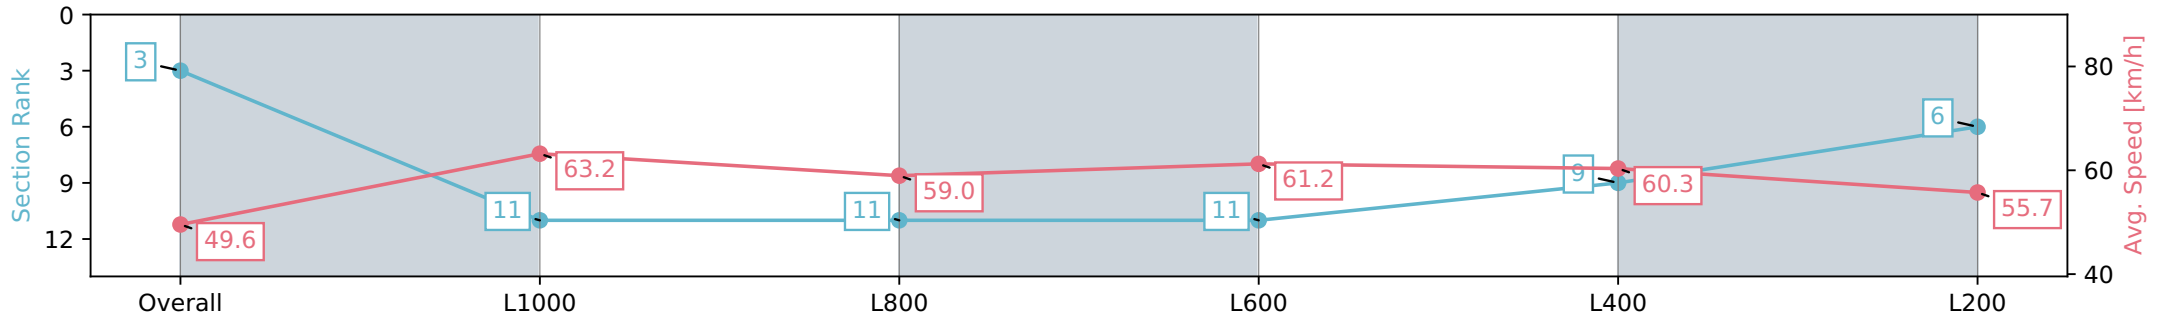

| Section | Overall | L1000 | L800 | L600 | L400 | L200 |
|------------------------|--------------------------|---------------------------|---------------------------|---------------------------|--------------------------|--------------------------|
| Section Times | 1:19.18 [3] (0:18.19) | 1:00.99 [11] (0:11.54) | 0:49.45 [11] (0:12.31) | 0:37.14 [11] (0:12.06) | 0:25.08 [9] (0:12.15) | 0:12.93 [6] (0:12.93) |
| Average Speed [km/h] | 49.6 | 63.2 | 59.0 | 61.2 | 60.3 | 55.7 |
| Top Speed [km/h] | 62.9 | 64.2 | 61.8 | 62.2 | 62.2 | 59.0 |
| Avg. Dist. to Rail [m] | 7.2 | 2.9 | 3.5 | 4.5 | 10.1 | 11.8 |
| Avg. Stride Freq. [Hz] | 2.1 | 2.3 | 2.2 | 2.3 | 2.3 | 2.2 |
| Avg. Stride Length [m] | 6.5 | 7.7 | 7.4 | 7.3 | 7.1 | 7.1 |