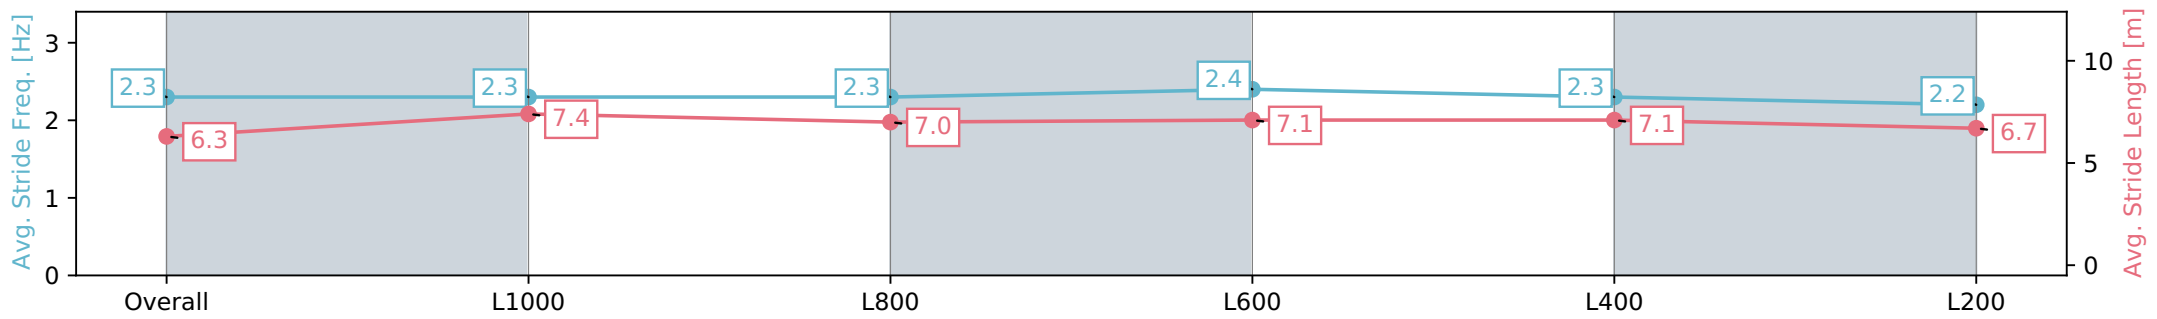

| Section | Overall | L1000 | L800 | L600 | L400 | L200 |
|------------------------|--------------------------|--------------------------|--------------------------|--------------------------|--------------------------|--------------------------|
| Section Times | 1:19.13 [2] (0:17.17) | 1:01.96 [1] (0:11.60) | 0:50.36 [1] (0:12.25) | 0:38.11 [1] (0:12.09) | 0:26.02 [2] (0:12.42) | 0:13.60 [2] (0:13.60) |
| Average Speed [km/h] | 52.5 | 62.2 | 59.1 | 60.6 | 58.4 | 53.0 |
| Top Speed [km/h] | 64.9 | 64.2 | 60.7 | 61.8 | 60.6 | 57.5 |
| Avg. Dist. to Rail [m] | 4.8 | 1.0 | 2.2 | 3.1 | 4.1 | 6.1 |
| Avg. Stride Freq. [Hz] | 2.3 | 2.3 | 2.3 | 2.4 | 2.3 | 2.2 |
| Avg. Stride Length [m] | 6.3 | 7.4 | 7.0 | 7.1 | 7.1 | 6.7 |