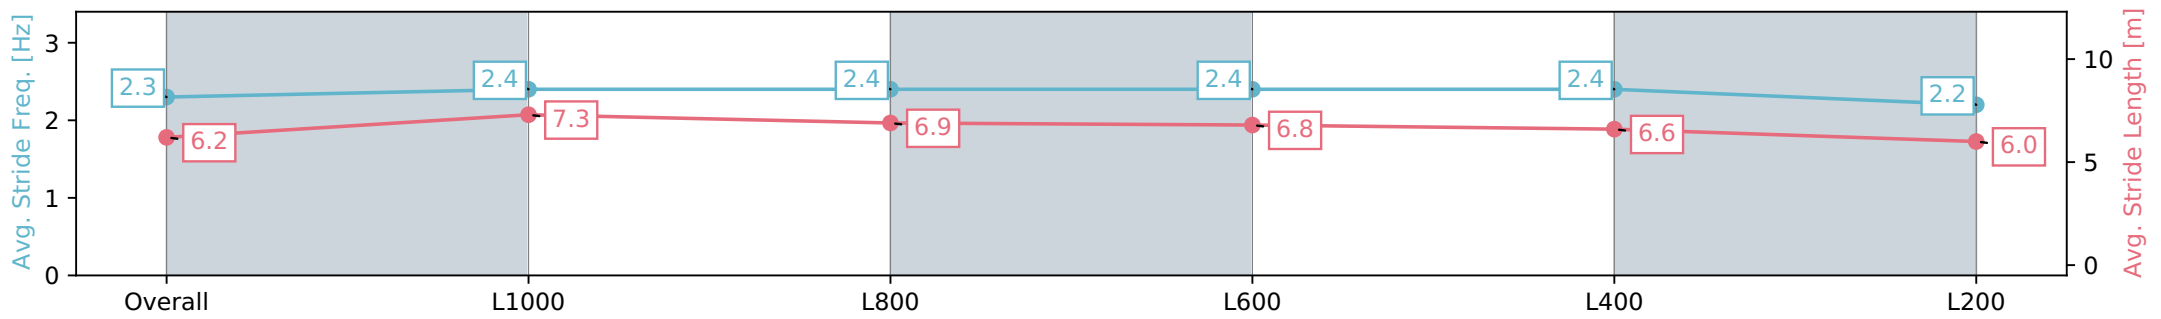

Horse/Jockey Name	KATIM'S CLUB/Callan Murray
Finish Rank	11
Fastest Section Time (Section)	0:11.69 (L800)
Top Speed [km/h] (Section)	64.9 (Overall)
Race State	Finished

Morphettville Parks SA - Professional
Race 7: Happy 18th Cooper Barlow Handicap - 1250m
29 June 2024 - 3:13PM
Track Rating: Heavy 9, Weather: Overcast, Rail Position: +9m
1000m-W/Post, +6m Remainder. Sectional 612m

Section	Overall	L1000	L800	L600	L400	L200
Section Times	1:21.80 [11] (0:17.33)	1:04.47 [4] (0:11.69)	0:52.78 [4] (0:12.31)	0:40.47 [4] (0:12.46)	0:28.01 [5] (0:12.90)	0:15.11 [10] (0:15.11)
Average Speed [km/h]	52.0	62.0	58.8	58.5	56.1	47.7
Top Speed [km/h]	64.9	64.3	60.8	60.0	58.4	53.7
Avg. Dist. to Rail [m]	2.9	1.9	2.0	2.5	1.8	3.6
Avg. Stride Freq. [Hz]	2.3	2.4	2.4	2.4	2.4	2.2
Avg. Stride Length [m]	6.2	7.3	6.9	6.8	6.6	6.0

Report Created: Sat 29 June 2024 16:00:04 GMT+10 (Note: Timing is based on positional data)

- [ ] Ranking at each section and finish
- -:-:- No data available at this section
- NA No data available