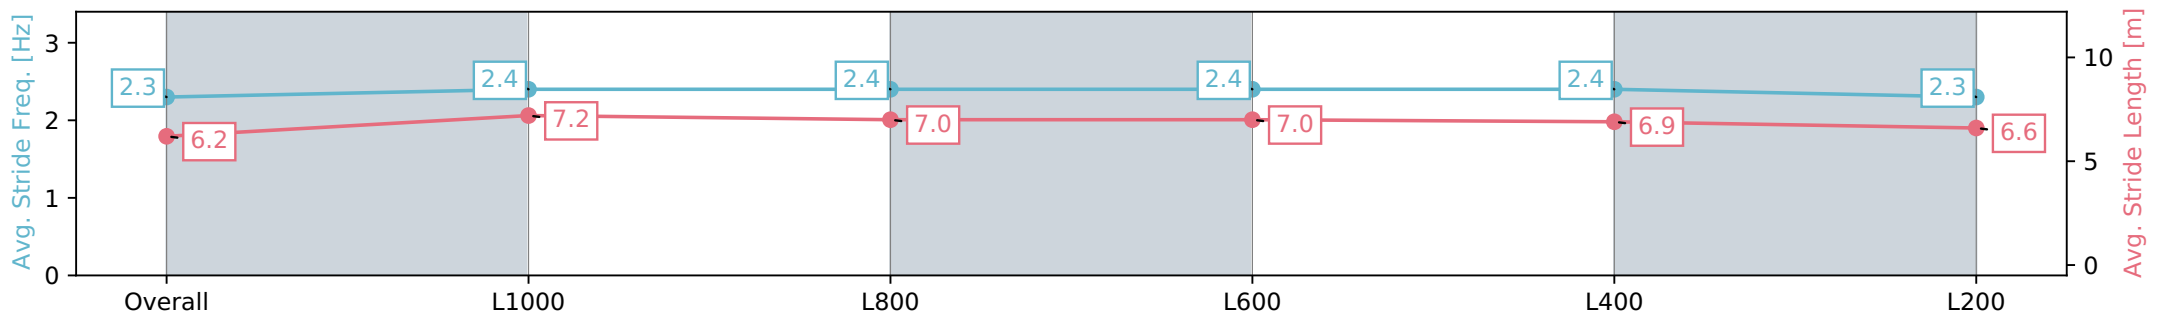

| Section | Overall | L1000 | L800 | L600 | L400 | L200 |
|------------------------|--------------------------|--------------------------|--------------------------|--------------------------|--------------------------|--------------------------|
| Section Times | 1:18.51 [1] (0:17.19) | 1:01.32 [2] (0:11.67) | 0:49.65 [2] (0:12.20) | 0:37.45 [2] (0:12.00) | 0:25.45 [1] (0:12.11) | 0:13.34 [1] (0:13.34) |
| Average Speed [km/h] | 52.3 | 61.9 | 59.3 | 60.6 | 59.6 | 54.0 |
| Top Speed [km/h] | 64.5 | 64.6 | 61.4 | 61.4 | 61.1 | 58.5 |
| Avg. Dist. to Rail [m] | 1.6 | 0.8 | 1.9 | 1.9 | 1.5 | 2.3 |
| Avg. Stride Freq. [Hz] | 2.3 | 2.4 | 2.4 | 2.4 | 2.4 | 2.3 |
| Avg. Stride Length [m] | 6.2 | 7.2 | 7.0 | 7.0 | 6.9 | 6.6 |