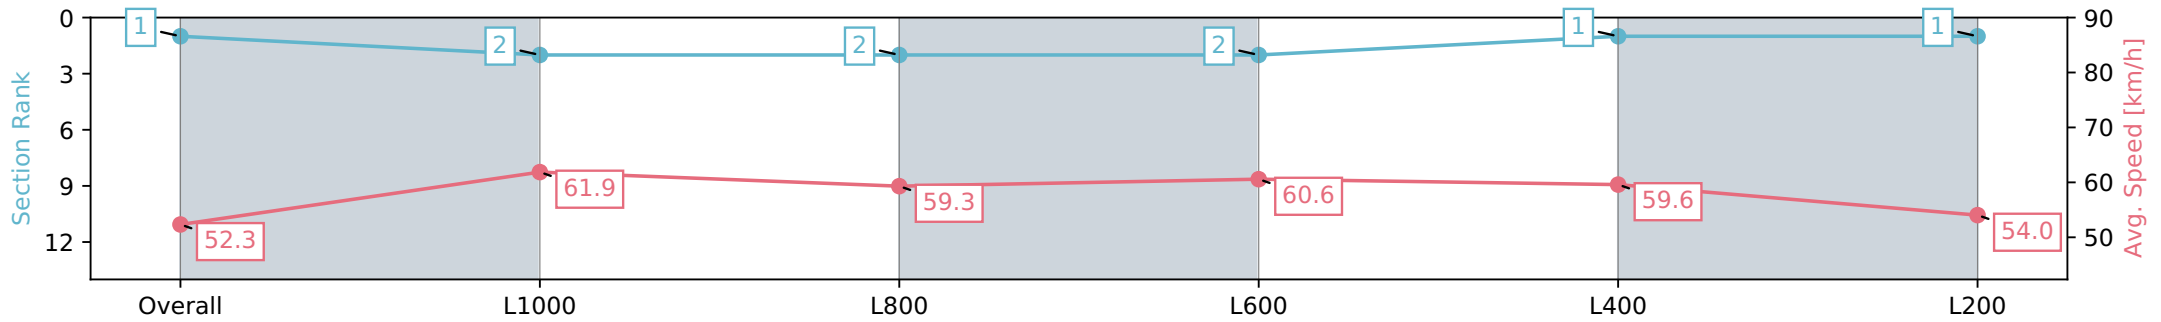

| Section | Overall | L1000 | L800 | L600 | L400 | L200 |
|------------------------|--------------------------|--------------------------|--------------------------|--------------------------|--------------------------|--------------------------|
| Section Times | 1:18.51 [1] (0:17.19) | 1:01.32 [2] (0:11.67) | 0:49.65 [2] (0:12.20) | 0:37.45 [2] (0:12.00) | 0:25.45 [1] (0:12.11) | 0:13.34 [1] (0:13.34) |
| Average Speed [km/h] | 52.3 | 61.9 | 59.3 | 60.6 | 59.6 | 54.0 |
| Top Speed [km/h] | 64.5 | 64.6 | 61.4 | 61.4 | 61.1 | 58.5 |
| Avg. Dist. to Rail [m] | 1.6 | 0.8 | 1.9 | 1.9 | 1.5 | 2.3 |
| Avg. Stride Freq. [Hz] | 2.3 | 2.4 | 2.4 | 2.4 | 2.4 | 2.3 |
| Avg. Stride Length [m] | 6.2 | 7.2 | 7.0 | 7.0 | 6.9 | 6.6 |