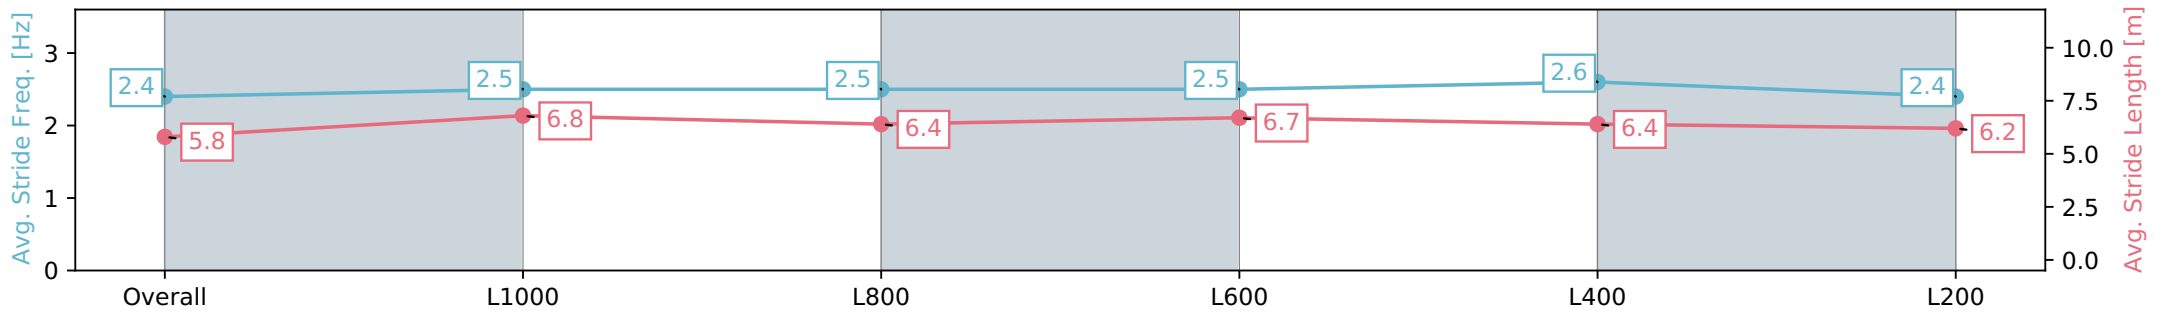

Horse/Jockey Name	TAMETOMO/Teagan Voorham
Finish Rank	7
Fastest Section Time (Section)	0:11.68 (L800)
Top Speed [km/h] (Section)	64.3 (Overall)
Race State	Finished

Morphettville Parks SA - Professional
Race 7: Happy 18th Cooper Barlow Handicap - 1250m
29 June 2024 - 3:13PM
Track Rating: Heavy 9, Weather: Overcast, Rail Position: +9m
1000m-W/Post, +6m Remainder. Sectional 612m

Section	Overall	L1000	L800	L600	L400	L200
Section Times	1:20.07 [7] (0:17.94)	1:02.13 [9] (0:11.68)	0:50.45 [10] (0:12.38)	0:38.07 [10] (0:12.16)	0:25.91 [11] (0:12.28)	0:13.63 [8] (0:13.63)
Average Speed [km/h]	50.2	62.3	58.3	60.4	59.5	52.8
Top Speed [km/h]	63.3	64.3	60.8	61.1	61.1	56.9
Avg. Dist. to Rail [m]	5.6	1.9	1.5	3.4	8.4	11.0
Avg. Stride Freq. [Hz]	2.4	2.5	2.5	2.5	2.6	2.4
Avg. Stride Length [m]	5.8	6.8	6.4	6.7	6.4	6.2

- [ ] Ranking at each section and finish
- -:-:- No data available at this section
- NA No data available