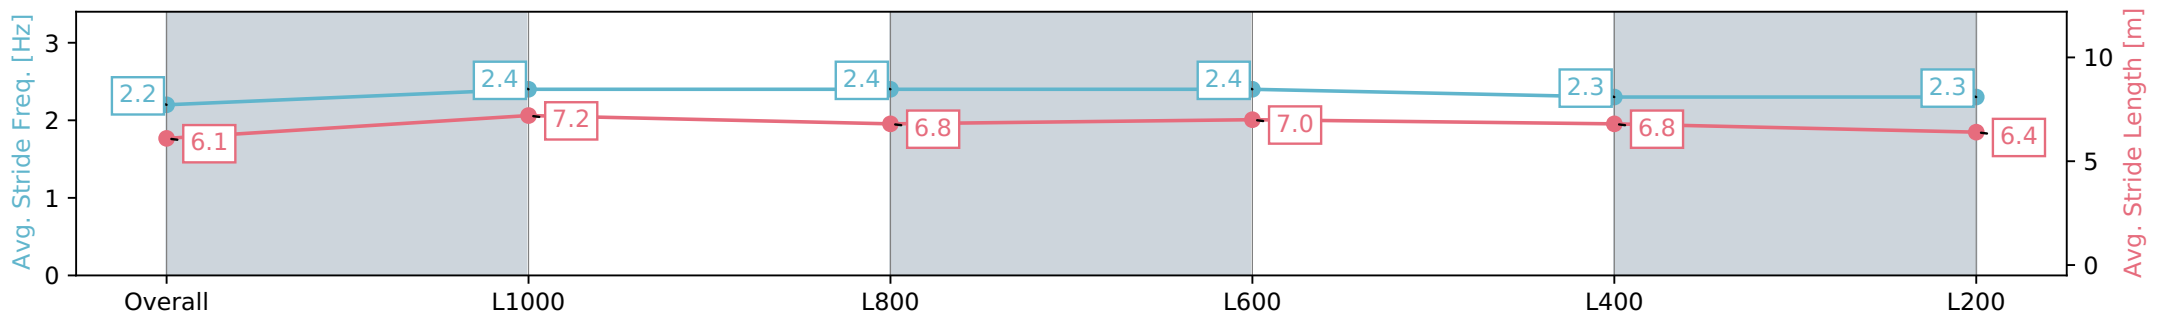

- [] Ranking at each section and finish
- :-:- No data available at this section
- NA No data available

| | |
|--------------------------------|--------------------------|
| Horse/Jockey Name | WHEELS/Felicity Atkinson |
| Finish Rank | 10 |
| Fastest Section Time (Section) | 0:11.57 (L800) |
| Top Speed [km/h] (Section) | 63.5 (Overall) |
| Race State | Finished |

Morphettville Parks SA - Professional

Race 7: Happy 18th Cooper Barlow Handicap - 1250m

29 June 2024 - 3:13PM

Track Rating: Heavy 9, Weather: Overcast, Rail Position: +9m
1000m-W/Post, +6m Remainder. Sectional 612m

| Section | Overall | L1000 | L800 | L600 | L400 | L200 |
|------------------------|---------------------------|---------------------------|--------------------------|--------------------------|---------------------------|---------------------------|
| Section Times | 1:20.93 [10] (0:18.01) | 1:02.92 [10] (0:11.57) | 0:51.34 [9] (0:12.28) | 0:39.05 [9] (0:12.27) | 0:26.78 [10] (0:12.71) | 0:14.07 [11] (0:14.07) |
| Average Speed [km/h] | 50.0 | 62.7 | 58.7 | 59.5 | 57.0 | 51.3 |
| Top Speed [km/h] | 63.0 | 63.5 | 61.9 | 60.3 | 59.2 | 55.1 |
| Avg. Dist. to Rail [m] | 4.3 | 1.6 | 1.7 | 2.3 | 3.5 | 5.8 |
| Avg. Stride Freq. [Hz] | 2.2 | 2.4 | 2.4 | 2.4 | 2.3 | 2.3 |
| Avg. Stride Length [m] | 6.1 | 7.2 | 6.8 | 7.0 | 6.8 | 6.4 |