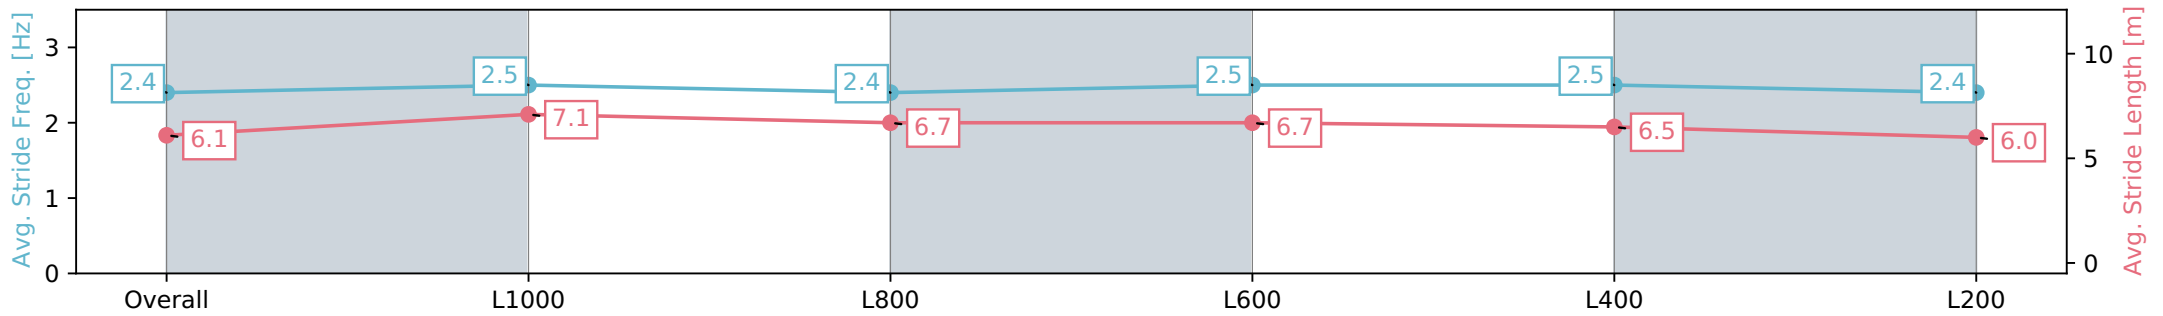

Horse/Jockey Name	FLY ON BYE/Sheridan Clarke
Finish Rank	6
Fastest Section Time (Section)	0:11.65 (L800)
Top Speed [km/h] (Section)	64.6 (Overall)
Race State	Finished

Morphettville Parks SA - Professional
Race 7: Happy 18th Cooper Barlow Handicap - 1250m
29 June 2024 - 3:13PM
Track Rating: Heavy 9, Weather: Overcast, Rail Position: +9m
1000m-W/Post, +6m Remainder. Sectional 612m

Section	Overall	L1000	L800	L600	L400	L200
Section Times	1:19.99 [6] (0:17.28)	1:02.70 [3] (0:11.65)	0:51.05 [3] (0:12.25)	0:38.80 [3] (0:12.21)	0:26.59 [3] (0:12.55)	0:14.04 [3] (0:14.04)
Average Speed [km/h]	52.1	62.7	59.2	60.0	57.8	51.3
Top Speed [km/h]	64.6	63.9	62.5	60.4	59.7	56.8
Avg. Dist. to Rail [m]	4.9	2.7	3.4	3.1	4.7	7.5
Avg. Stride Freq. [Hz]	2.4	2.5	2.4	2.5	2.5	2.4
Avg. Stride Length [m]	6.1	7.1	6.7	6.7	6.5	6.0

Report Created: Sat 29 June 2024 15:59:51 GMT+10 (Note: Timing is based on positional data)

- [ ] Ranking at each section and finish
- -:-:- No data available at this section
- NA No data available