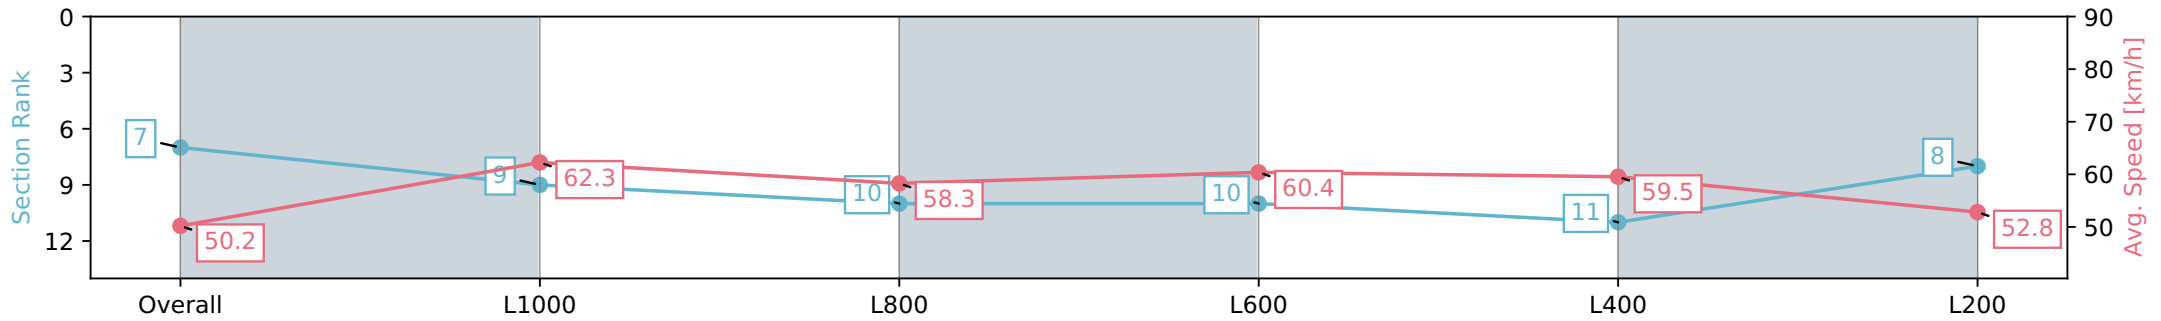

Horse/Jockey Name	TAMETOMO/Teagan Voorham
Finish Rank	7
Fastest Section Time (Section)	0:11.68 (L800)
Top Speed [km/h] (Section)	64.3 (Overall)
Race State	Finished

Morphettville Parks SA - Professional
Race 7: Happy 18th Cooper Barlow Handicap - 1250m
29 June 2024 - 3:13PM
Track Rating: Heavy 9, Weather: Overcast, Rail Position: +9m
1000m-W/Post, +6m Remainder. Sectional 612m

Section	Overall	L1000	L800	L600	L400	L200
Section Times	1:20.07 [7] (0:17.94)	1:02.13 [9] (0:11.68)	0:50.45 [10] (0:12.38)	0:38.07 [10] (0:12.16)	0:25.91 [11] (0:12.28)	0:13.63 [8] (0:13.63)
Average Speed [km/h]	50.2	62.3	58.3	60.4	59.5	52.8
Top Speed [km/h]	63.3	64.3	60.8	61.1	61.1	56.9
Avg. Dist. to Rail [m]	5.6	1.9	1.5	3.4	8.4	11.0
Avg. Stride Freq. [Hz]	2.4	2.5	2.5	2.5	2.6	2.4
Avg. Stride Length [m]	5.8	6.8	6.4	6.7	6.4	6.2

- [ ] Ranking at each section and finish
- -:-:- No data available at this section
- NA No data available