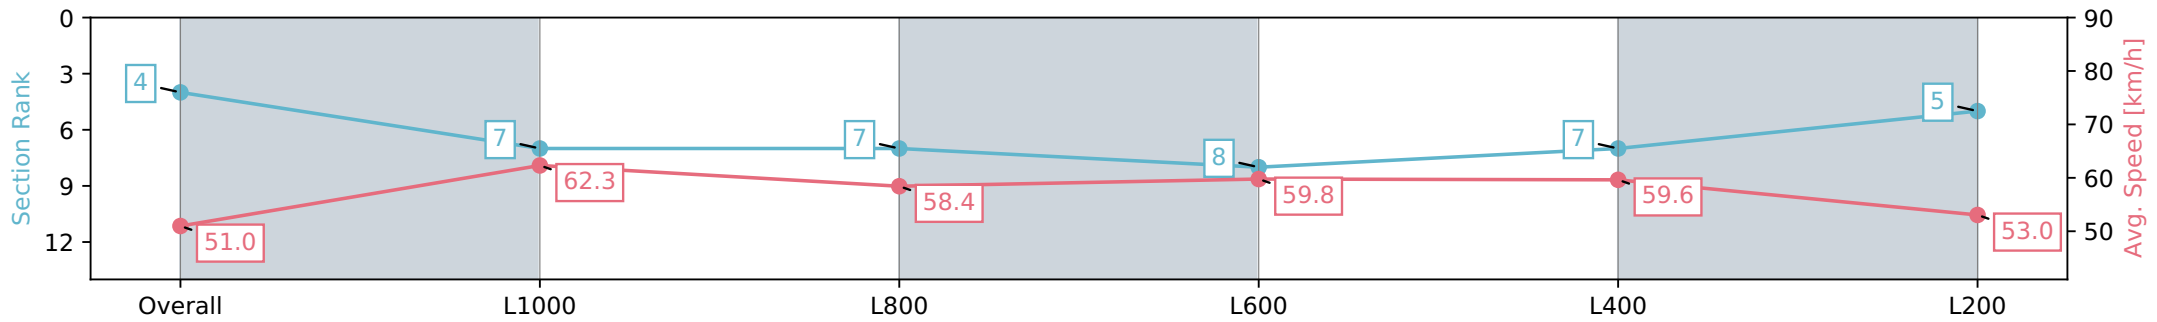

| Section | Overall | L1000 | L800 | L600 | L400 | L200 |
|------------------------|--------------------------|--------------------------|--------------------------|--------------------------|--------------------------|--------------------------|
| Section Times | 1:19.82 [4] (0:17.66) | 1:02.16 [7] (0:11.73) | 0:50.43 [7] (0:12.42) | 0:38.01 [8] (0:12.25) | 0:25.76 [7] (0:12.18) | 0:13.58 [5] (0:13.57) |
| Average Speed [km/h] | 51.0 | 62.3 | 58.4 | 59.8 | 59.6 | 53.0 |
| Top Speed [km/h] | 62.8 | 64.2 | 61.3 | 61.1 | 61.6 | 56.9 |
| Avg. Dist. to Rail [m] | 5.7 | 3.4 | 3.0 | 3.4 | 4.6 | 8.1 |
| Avg. Stride Freq. [Hz] | 2.3 | 2.4 | 2.4 | 2.5 | 2.5 | 2.4 |
| Avg. Stride Length [m] | 6.0 | 7.0 | 6.7 | 6.8 | 6.6 | 6.3 |