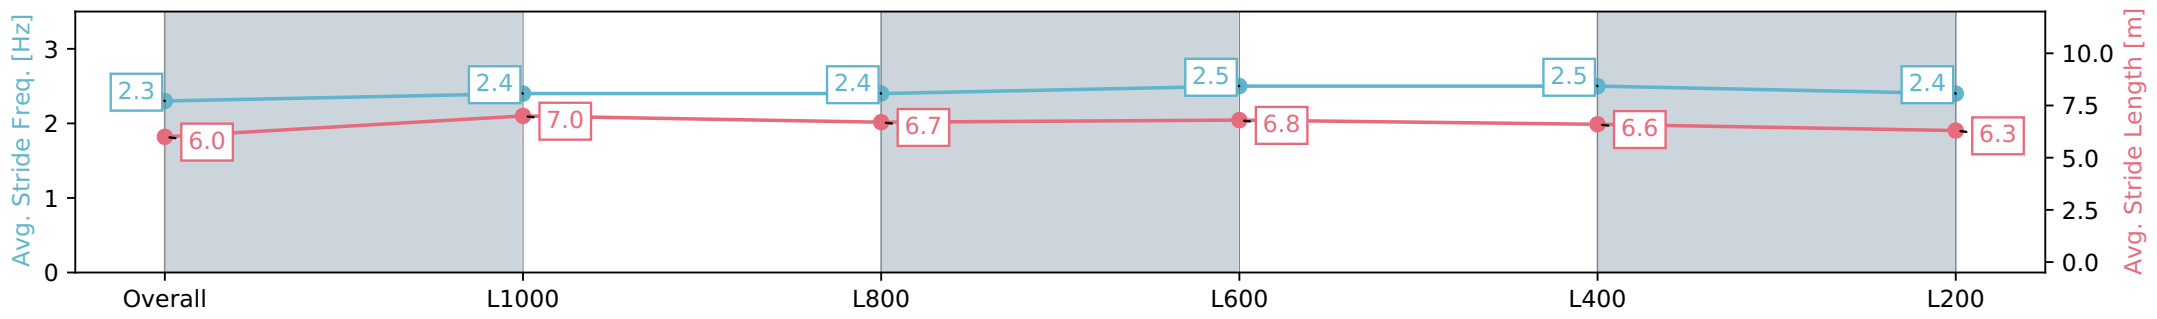

| Section | Overall | L1000 | L800 | L600 | L400 | L200 |
|------------------------|--------------------------|--------------------------|--------------------------|--------------------------|--------------------------|--------------------------|
| Section Times | 1:19.82 [4] (0:17.66) | 1:02.16 [7] (0:11.73) | 0:50.43 [7] (0:12.42) | 0:38.01 [8] (0:12.25) | 0:25.76 [7] (0:12.18) | 0:13.58 [5] (0:13.57) |
| Average Speed [km/h] | 51.0 | 62.3 | 58.4 | 59.8 | 59.6 | 53.0 |
| Top Speed [km/h] | 62.8 | 64.2 | 61.3 | 61.1 | 61.6 | 56.9 |
| Avg. Dist. to Rail [m] | 5.7 | 3.4 | 3.0 | 3.4 | 4.6 | 8.1 |
| Avg. Stride Freq. [Hz] | 2.3 | 2.4 | 2.4 | 2.5 | 2.5 | 2.4 |
| Avg. Stride Length [m] | 6.0 | 7.0 | 6.7 | 6.8 | 6.6 | 6.3 |