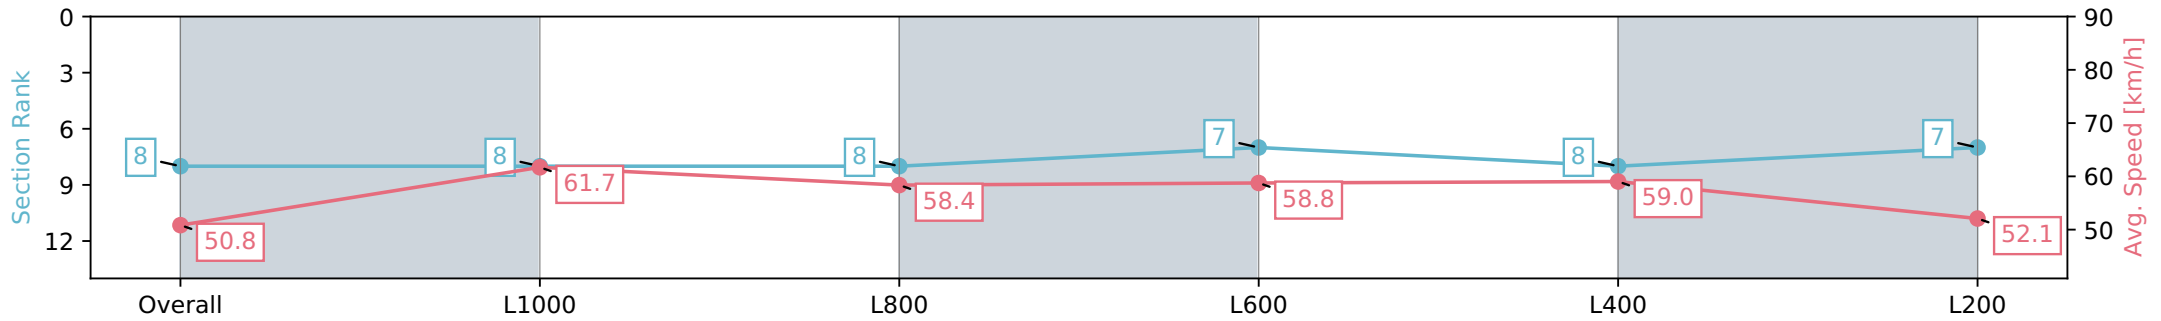

Horse/Jockey Name	NICCOLITE/Harry Grace
Finish Rank	8
Fastest Section Time (Section)	0:11.67 (L800)
Top Speed [km/h] (Section)	65.2 (Overall)
Race State	Finished

Morphettville Parks SA - Professional
Race 7: Happy 18th Cooper Barlow Handicap - 1250m
29 June 2024 - 3:13PM
Track Rating: Heavy 9, Weather: Overcast, Rail Position: +9m
1000m-W/Post, +6m Remainder. Sectional 612m

Section	Overall	L1000	L800	L600	L400	L200
Section Times	1:20.18 [8] (0:17.73)	1:02.45 [8] (0:11.67)	0:50.78 [8] (0:12.36)	0:38.42 [7] (0:12.32)	0:26.10 [8] (0:12.28)	0:13.82 [7] (0:13.82)
Average Speed [km/h]	50.8	61.7	58.4	58.8	59.0	52.1
Top Speed [km/h]	65.2	65.2	59.9	59.5	60.1	57.0
Avg. Dist. to Rail [m]	2.4	0.5	0.7	1.0	4.5	8.4
Avg. Stride Freq. [Hz]	2.4	2.5	2.5	2.5	2.6	2.4
Avg. Stride Length [m]	5.8	6.7	6.4	6.4	6.4	6.1

- [ ] Ranking at each section and finish
- -:-:- No data available at this section
- NA No data available