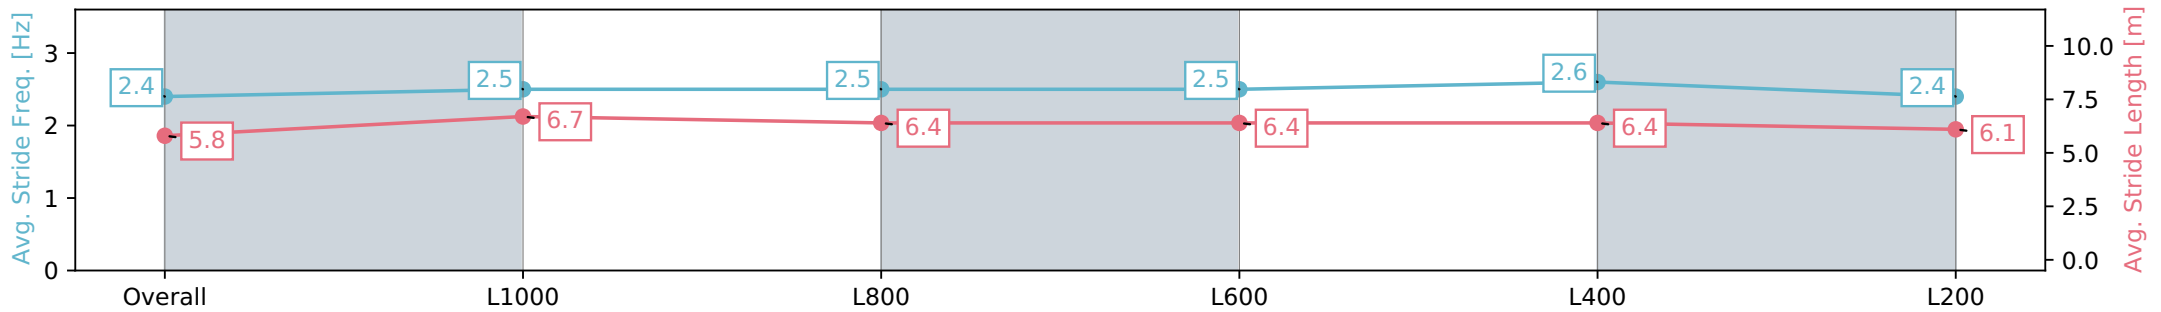

Horse/Jockey Name	NICCOLITE/Harry Grace
Finish Rank	8
Fastest Section Time (Section)	0:11.67 (L800)
Top Speed [km/h] (Section)	65.2 (Overall)
Race State	Finished

Morphettville Parks SA - Professional
Race 7: Happy 18th Cooper Barlow Handicap - 1250m
29 June 2024 - 3:13PM
Track Rating: Heavy 9, Weather: Overcast, Rail Position: +9m
1000m-W/Post, +6m Remainder. Sectional 612m

Section	Overall	L1000	L800	L600	L400	L200
Section Times	1:20.18 [8] (0:17.73)	1:02.45 [8] (0:11.67)	0:50.78 [8] (0:12.36)	0:38.42 [7] (0:12.32)	0:26.10 [8] (0:12.28)	0:13.82 [7] (0:13.82)
Average Speed [km/h]	50.8	61.7	58.4	58.8	59.0	52.1
Top Speed [km/h]	65.2	65.2	59.9	59.5	60.1	57.0
Avg. Dist. to Rail [m]	2.4	0.5	0.7	1.0	4.5	8.4
Avg. Stride Freq. [Hz]	2.4	2.5	2.5	2.5	2.6	2.4
Avg. Stride Length [m]	5.8	6.7	6.4	6.4	6.4	6.1

- [ ] Ranking at each section and finish
- -:-:- No data available at this section
- NA No data available