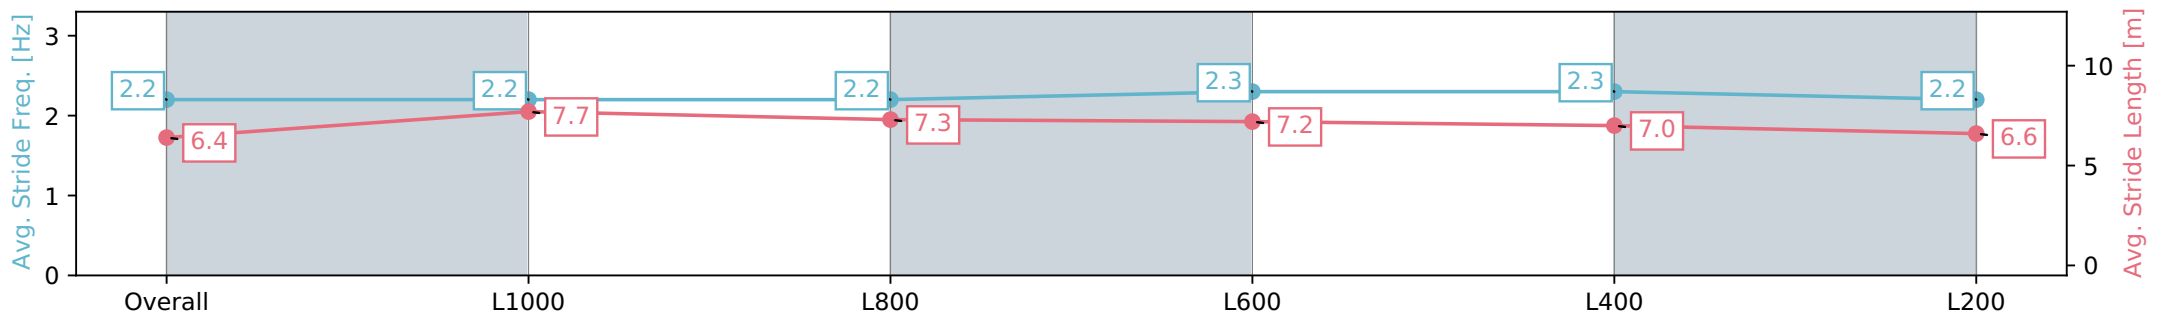

Horse/Jockey Name	HEADPHONES/Alana Livesey
Finish Rank	5
Fastest Section Time (Section)	0:11.56 (L800)
Top Speed [km/h] (Section)	65.4 (Overall)
Race State	Finished

Morphettville Parks SA - Professional
Race 7: Happy 18th Cooper Barlow Handicap - 1250m
29 June 2024 - 3:13PM
Track Rating: Heavy 9, Weather: Overcast, Rail Position: +9m
1000m-W/Post, +6m Remainder. Sectional 612m

Section	Overall	L1000	L800	L600	L400	L200
Section Times	1:19.86 [5] (0:17.60)	1:02.26 [6] (0:11.56)	0:50.70 [5] (0:12.28)	0:38.42 [5] (0:12.20)	0:26.22 [4] (0:12.56)	0:13.66 [4] (0:13.66)
Average Speed [km/h]	51.1	62.6	59.0	59.5	57.7	52.7
Top Speed [km/h]	65.4	65.2	61.7	60.5	60.1	57.0
Avg. Dist. to Rail [m]	3.4	1.6	1.4	1.8	3.7	6.6
Avg. Stride Freq. [Hz]	2.2	2.2	2.2	2.3	2.3	2.2
Avg. Stride Length [m]	6.4	7.7	7.3	7.2	7.0	6.6

Report Created: Sat 29 June 2024 15:59:48 GMT+10 (Note: Timing is based on positional data)

- [ ] Ranking at each section and finish
- -:-:- No data available at this section
- NA No data available