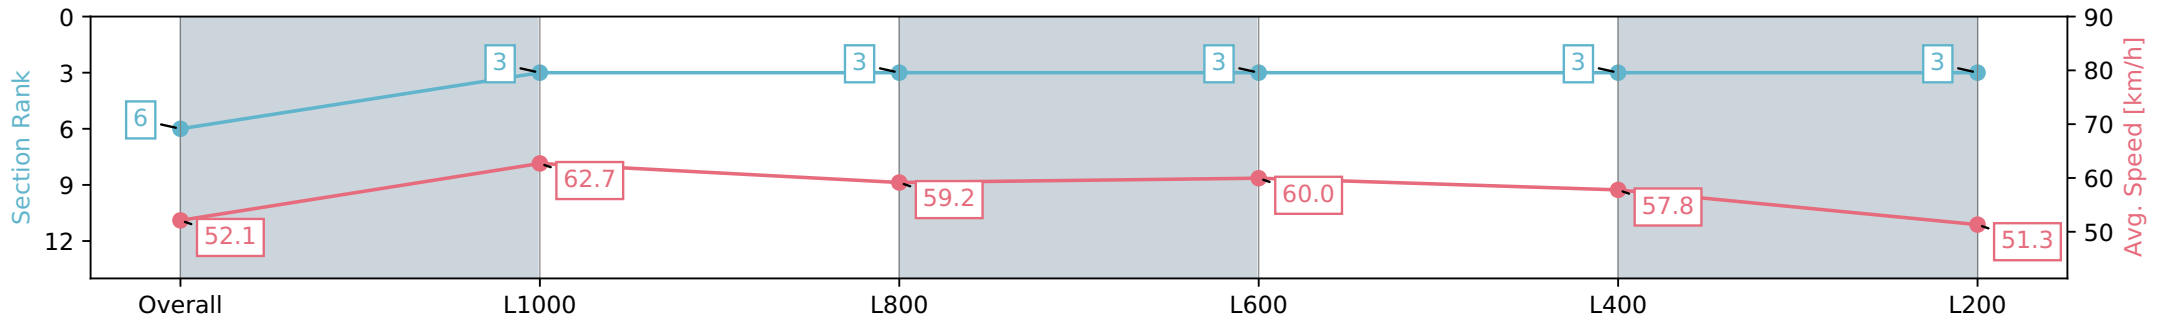

Horse/Jockey Name	FLY ON BYE/Sheridan Clarke
Finish Rank	6
Fastest Section Time (Section)	0:11.65 (L800)
Top Speed [km/h] (Section)	64.6 (Overall)
Race State	Finished

Morphettville Parks SA - Professional
Race 7: Happy 18th Cooper Barlow Handicap - 1250m
29 June 2024 - 3:13PM
Track Rating: Heavy 9, Weather: Overcast, Rail Position: +9m
1000m-W/Post, +6m Remainder. Sectional 612m

Section	Overall	L1000	L800	L600	L400	L200
Section Times	1:19.99 [6] (0:17.28)	1:02.70 [3] (0:11.65)	0:51.05 [3] (0:12.25)	0:38.80 [3] (0:12.21)	0:26.59 [3] (0:12.55)	0:14.04 [3] (0:14.04)
Average Speed [km/h]	52.1	62.7	59.2	60.0	57.8	51.3
Top Speed [km/h]	64.6	63.9	62.5	60.4	59.7	56.8
Avg. Dist. to Rail [m]	4.9	2.7	3.4	3.1	4.7	7.5
Avg. Stride Freq. [Hz]	2.4	2.5	2.4	2.5	2.5	2.4
Avg. Stride Length [m]	6.1	7.1	6.7	6.7	6.5	6.0

Report Created: Sat 29 June 2024 15:59:51 GMT+10 (Note: Timing is based on positional data)

- [ ] Ranking at each section and finish
- -:-:- No data available at this section
- NA No data available