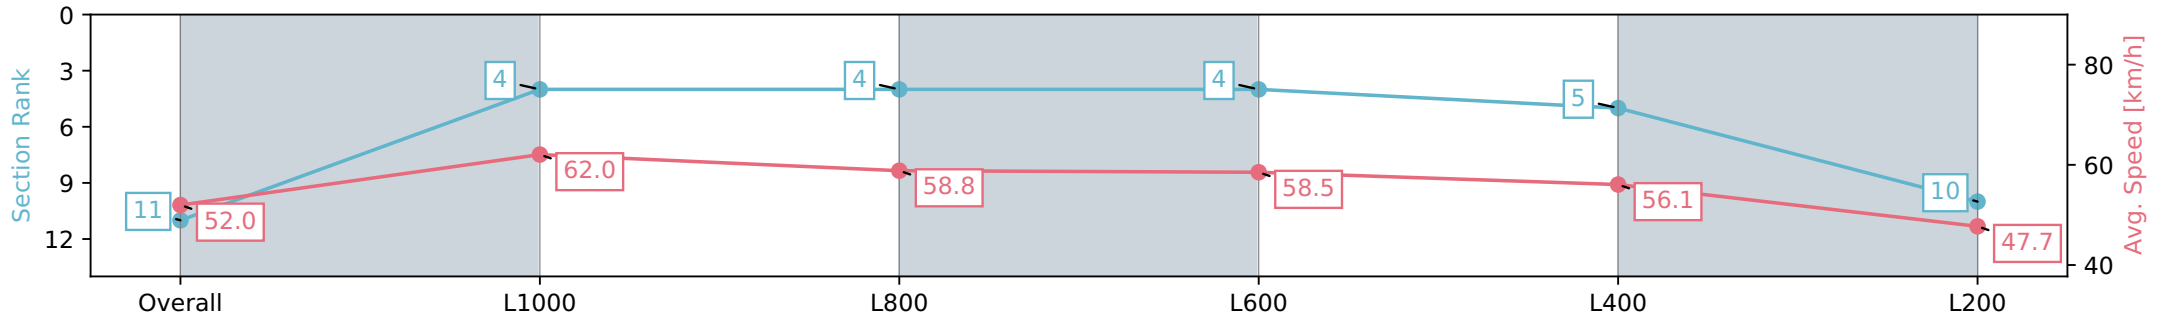

Horse/Jockey Name	KATIM'S CLUB/Callan Murray
Finish Rank	11
Fastest Section Time (Section)	0:11.69 (L800)
Top Speed [km/h] (Section)	64.9 (Overall)
Race State	Finished

Morphettville Parks SA - Professional
Race 7: Happy 18th Cooper Barlow Handicap - 1250m
29 June 2024 - 3:13PM
Track Rating: Heavy 9, Weather: Overcast, Rail Position: +9m
1000m-W/Post, +6m Remainder. Sectional 612m

Section	Overall	L1000	L800	L600	L400	L200
Section Times	1:21.80 [11] (0:17.33)	1:04.47 [4] (0:11.69)	0:52.78 [4] (0:12.31)	0:40.47 [4] (0:12.46)	0:28.01 [5] (0:12.90)	0:15.11 [10] (0:15.11)
Average Speed [km/h]	52.0	62.0	58.8	58.5	56.1	47.7
Top Speed [km/h]	64.9	64.3	60.8	60.0	58.4	53.7
Avg. Dist. to Rail [m]	2.9	1.9	2.0	2.5	1.8	3.6
Avg. Stride Freq. [Hz]	2.3	2.4	2.4	2.4	2.4	2.2
Avg. Stride Length [m]	6.2	7.3	6.9	6.8	6.6	6.0

Report Created: Sat 29 June 2024 16:00:04 GMT+10 (Note: Timing is based on positional data)

- [ ] Ranking at each section and finish
- -:-:- No data available at this section
- NA No data available