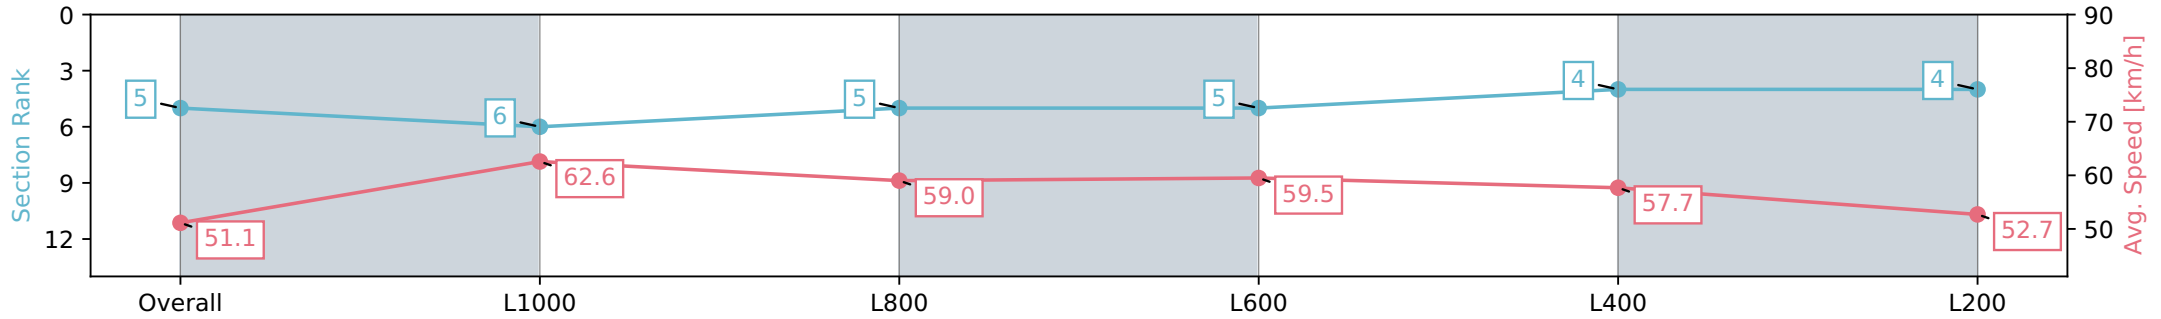

Horse/Jockey Name	HEADPHONES/Alana Livesey
Finish Rank	5
Fastest Section Time (Section)	0:11.56 (L800)
Top Speed [km/h] (Section)	65.4 (Overall)
Race State	Finished

Morphettville Parks SA - Professional
Race 7: Happy 18th Cooper Barlow Handicap - 1250m
29 June 2024 - 3:13PM
Track Rating: Heavy 9, Weather: Overcast, Rail Position: +9m
1000m-W/Post, +6m Remainder. Sectional 612m

Section	Overall	L1000	L800	L600	L400	L200
Section Times	1:19.86 [5] (0:17.60)	1:02.26 [6] (0:11.56)	0:50.70 [5] (0:12.28)	0:38.42 [5] (0:12.20)	0:26.22 [4] (0:12.56)	0:13.66 [4] (0:13.66)
Average Speed [km/h]	51.1	62.6	59.0	59.5	57.7	52.7
Top Speed [km/h]	65.4	65.2	61.7	60.5	60.1	57.0
Avg. Dist. to Rail [m]	3.4	1.6	1.4	1.8	3.7	6.6
Avg. Stride Freq. [Hz]	2.2	2.2	2.2	2.3	2.3	2.2
Avg. Stride Length [m]	6.4	7.7	7.3	7.2	7.0	6.6

Report Created: Sat 29 June 2024 15:59:48 GMT+10 (Note: Timing is based on positional data)

- [ ] Ranking at each section and finish
- -:-:- No data available at this section
- NA No data available