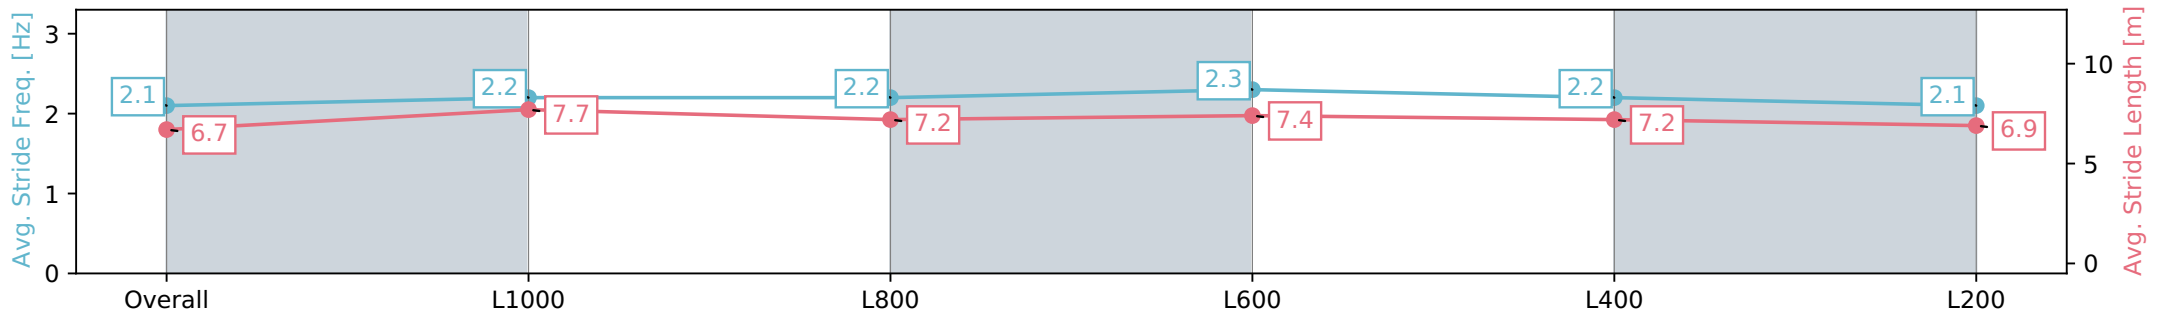

Horse/Jockey Name	RUBINI/Dom Tourneur
Finish Rank	9
Fastest Section Time (Section)	0:11.65 (L800)
Top Speed [km/h] (Section)	65.7 (Overall)
Race State	Finished

Morphettville Parks SA - Professional
Race 7: Happy 18th Cooper Barlow Handicap - 1250m
29 June 2024 - 3:13PM
Track Rating: Heavy 9, Weather: Overcast, Rail Position: +9m
1000m-W/Post, +6m Remainder. Sectional 612m

Section	Overall	L1000	L800	L600	L400	L200
Section Times	1:20.35 [9] (0:17.57)	1:02.77 [5] (0:11.65)	0:51.12 [6] (0:12.47)	0:38.65 [6] (0:12.30)	0:26.35 [6] (0:12.61)	0:13.74 [9] (0:13.74)
Average Speed [km/h]	51.2	62.4	58.1	60.0	57.8	52.4
Top Speed [km/h]	65.7	65.6	60.6	60.7	59.7	56.4
Avg. Dist. to Rail [m]	3.6	2.1	3.4	4.3	6.6	9.7
Avg. Stride Freq. [Hz]	2.1	2.2	2.2	2.3	2.2	2.1
Avg. Stride Length [m]	6.7	7.7	7.2	7.4	7.2	6.9

- [ ] Ranking at each section and finish
- -:-:- No data available at this section
- NA No data available