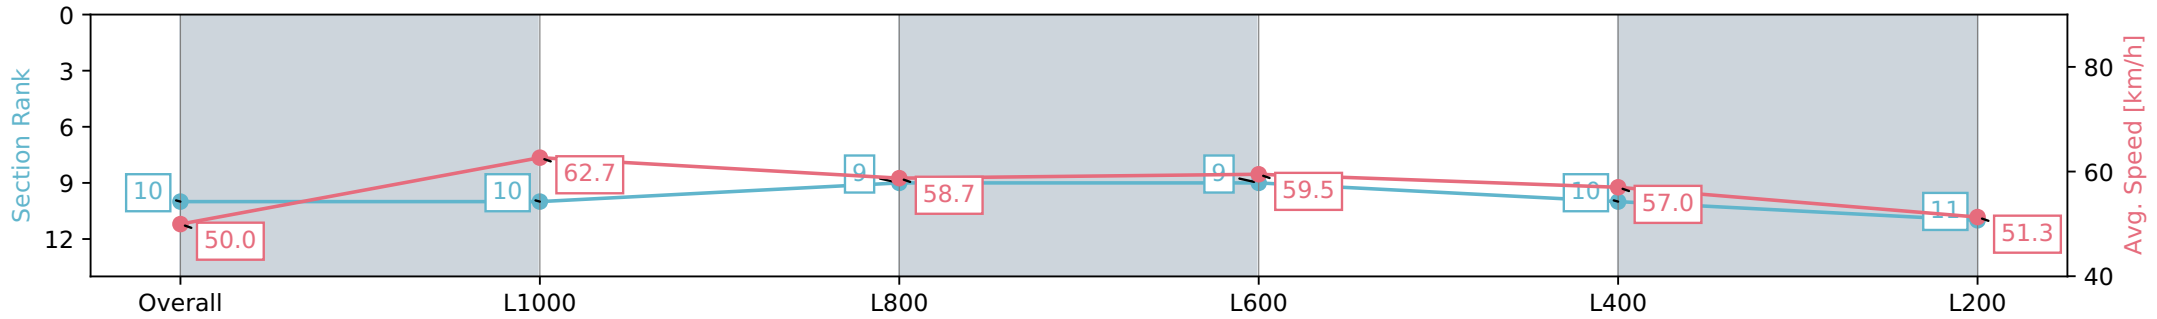

Horse/Jockey Name	WHEELS/Felicity Atkinson
Finish Rank	10
Fastest Section Time (Section)	0:11.57 (L800)
Top Speed [km/h] (Section)	63.5 (Overall)
Race State	Finished

Morphettville Parks SA - Professional

Race 7: Happy 18th Cooper Barlow Handicap - 1250m

29 June 2024 - 3:13PM

Track Rating: Heavy 9, Weather: Overcast, Rail Position: +9m
1000m-W/Post, +6m Remainder. Sectional 612m

Section	Overall	L1000	L800	L600	L400	L200
Section Times	1:20.93 [10] (0:18.01)	1:02.92 [10] (0:11.57)	0:51.34 [9] (0:12.28)	0:39.05 [9] (0:12.27)	0:26.78 [10] (0:12.71)	0:14.07 [11] (0:14.07)
Average Speed [km/h]	50.0	62.7	58.7	59.5	57.0	51.3
Top Speed [km/h]	63.0	63.5	61.9	60.3	59.2	55.1
Avg. Dist. to Rail [m]	4.3	1.6	1.7	2.3	3.5	5.8
Avg. Stride Freq. [Hz]	2.2	2.4	2.4	2.4	2.3	2.3
Avg. Stride Length [m]	6.1	7.2	6.8	7.0	6.8	6.4

[ ] Ranking at each section and finish
-:-:- No data available at this section
NA No data available