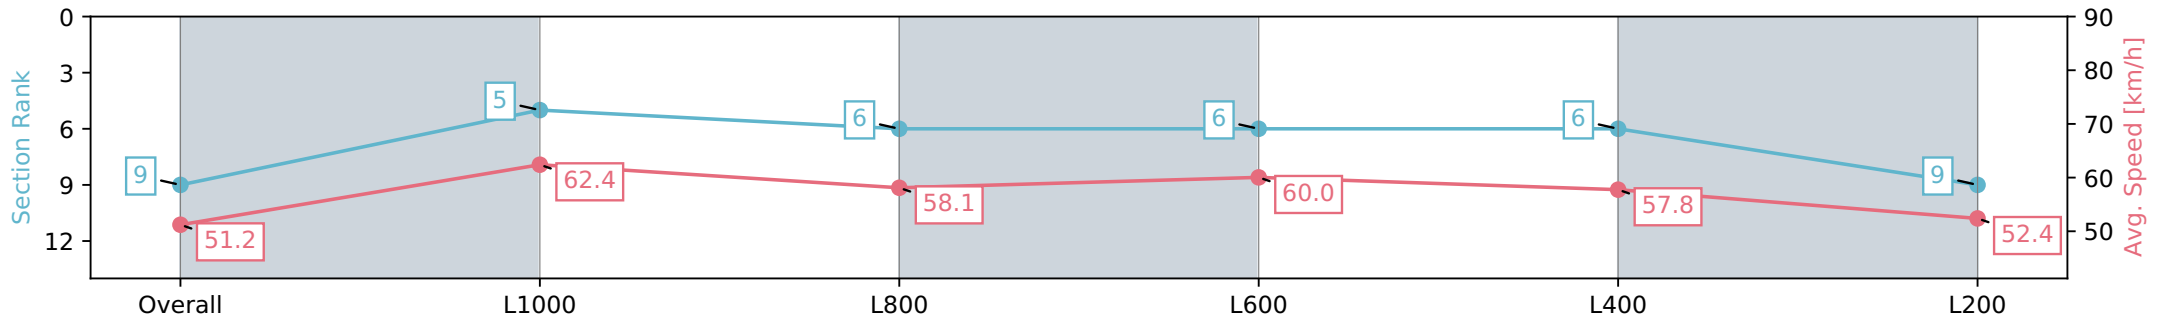

Horse/Jockey Name	RUBINI/Dom Tourneur
Finish Rank	9
Fastest Section Time (Section)	0:11.65 (L800)
Top Speed [km/h] (Section)	65.7 (Overall)
Race State	Finished

Morphettville Parks SA - Professional
Race 7: Happy 18th Cooper Barlow Handicap - 1250m
29 June 2024 - 3:13PM
Track Rating: Heavy 9, Weather: Overcast, Rail Position: +9m
1000m-W/Post, +6m Remainder. Sectional 612m

Section	Overall	L1000	L800	L600	L400	L200
Section Times	1:20.35 [9] (0:17.57)	1:02.77 [5] (0:11.65)	0:51.12 [6] (0:12.47)	0:38.65 [6] (0:12.30)	0:26.35 [6] (0:12.61)	0:13.74 [9] (0:13.74)
Average Speed [km/h]	51.2	62.4	58.1	60.0	57.8	52.4
Top Speed [km/h]	65.7	65.6	60.6	60.7	59.7	56.4
Avg. Dist. to Rail [m]	3.6	2.1	3.4	4.3	6.6	9.7
Avg. Stride Freq. [Hz]	2.1	2.2	2.2	2.3	2.2	2.1
Avg. Stride Length [m]	6.7	7.7	7.2	7.4	7.2	6.9

- [ ] Ranking at each section and finish
- -:-:- No data available at this section
- NA No data available