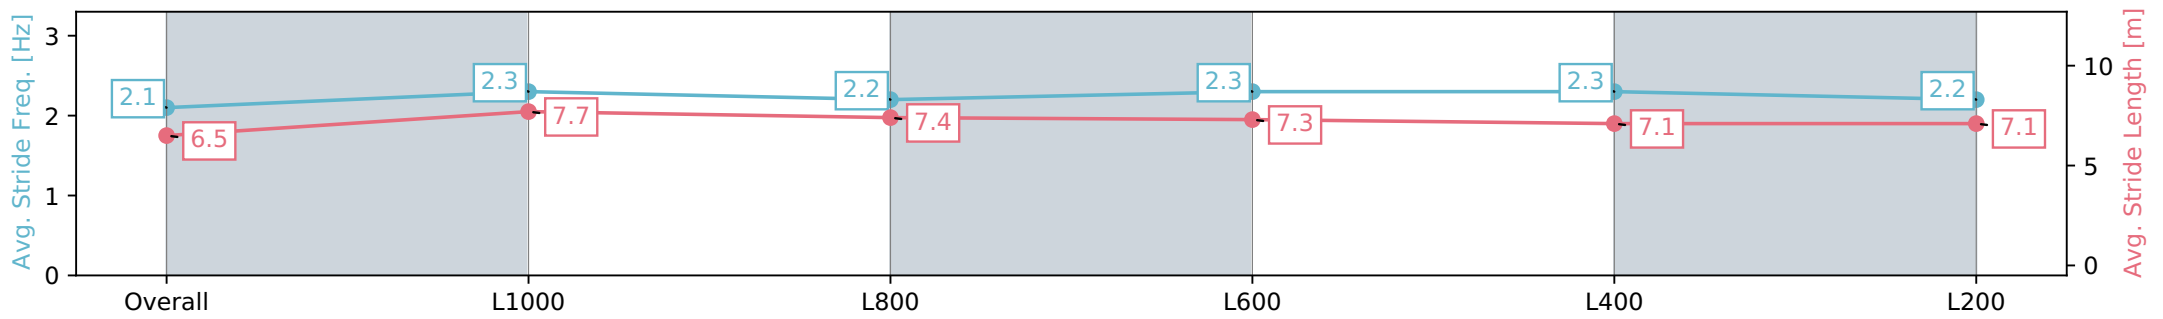

| Section | Overall | L1000 | L800 | L600 | L400 | L200 |
|------------------------|--------------------------|---------------------------|---------------------------|---------------------------|--------------------------|--------------------------|
| Section Times | 1:19.18 [3] (0:18.19) | 1:00.99 [11] (0:11.54) | 0:49.45 [11] (0:12.31) | 0:37.14 [11] (0:12.06) | 0:25.08 [9] (0:12.15) | 0:12.93 [6] (0:12.93) |
| Average Speed [km/h] | 49.6 | 63.2 | 59.0 | 61.2 | 60.3 | 55.7 |
| Top Speed [km/h] | 62.9 | 64.2 | 61.8 | 62.2 | 62.2 | 59.0 |
| Avg. Dist. to Rail [m] | 7.2 | 2.9 | 3.5 | 4.5 | 10.1 | 11.8 |
| Avg. Stride Freq. [Hz] | 2.1 | 2.3 | 2.2 | 2.3 | 2.3 | 2.2 |
| Avg. Stride Length [m] | 6.5 | 7.7 | 7.4 | 7.3 | 7.1 | 7.1 |