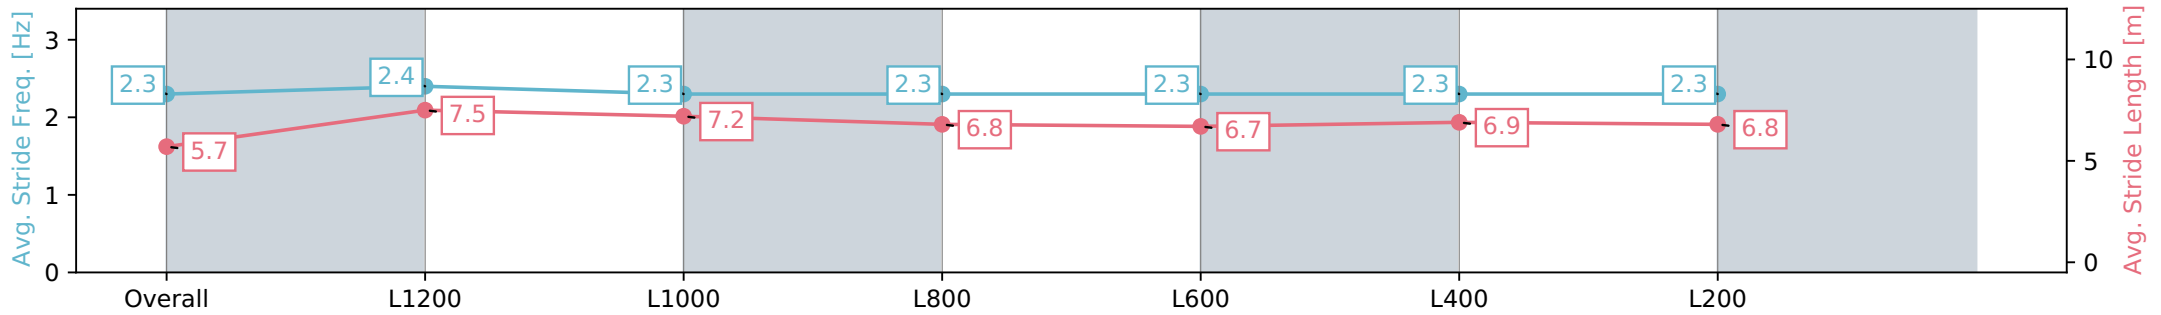

Race 6: Sportsbet Oaklands Plate - 1400m

29 June 2024 - 2:38PM

Track Rating: Heavy 9, Weather: Overcast, Rail Position: +9m
1000m-W/Post, +6m Remainder. Sectional 612m

Section	Overall	L1200	L1000	L800	L600	L400	L200
Section Times	1:29.10 [1] (0:15.03)	1:14.07 [14] (0:11.25)	1:02.82 [14] (0:12.10)	0:50.72 [14] (0:12.66)	0:38.06 [14] (0:12.70)	0:25.36 [14] (0:12.55)	0:12.81 [9] (0:12.81)
Average Speed [km/h]	48.0	64.0	60.0	57.3	57.8	58.2	56.2
Top Speed [km/h]	64.6	65.0	63.0	59.1	58.1	58.7	58.3
Avg. Dist. to Rail [m]	8.5	2.6	1.9	3.1	3.5	9.5	13.3
Avg. Stride Freq. [Hz]	2.3	2.4	2.3	2.3	2.3	2.3	2.3
Avg. Stride Length [m]	5.7	7.5	7.2	6.8	6.7	6.9	6.8