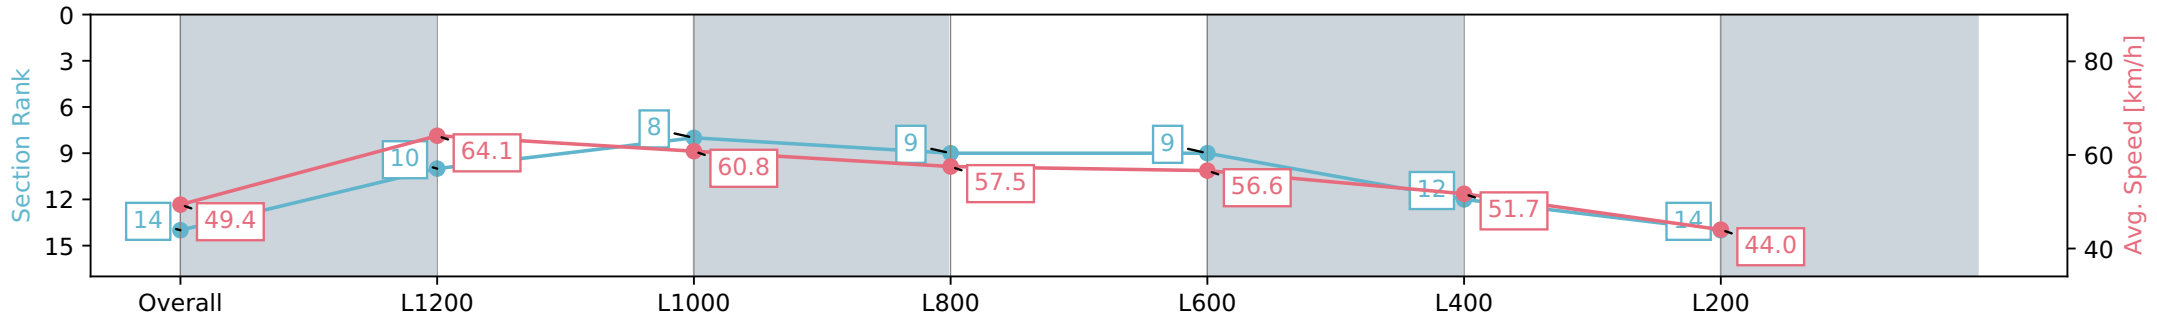

Horse/Jockey Name	FUTURE COMMAND/Teagan Voorham
Finish Rank	14
Fastest Section Time (Section)	0:11.23 (L1200)
Top Speed [km/h] (Section)	65.8 (Overall)
Race State	Finished

Morphettville Parks SA - Professional

Race 6: Sportsbet Oaklands Plate - 1400m

29 June 2024 - 2:38PM

Track Rating: Heavy 9, Weather: Overcast, Rail Position: +9m
1000m-W/Post, +6m Remainder. Sectional 612m

Section	Overall	L1200	L1000	L800	L600	L400	L200
Section Times	1:33.79 [14] (0:14.57)	1:19.21 [10] (0:11.23)	1:07.98 [8] (0:11.99)	0:55.99 [9] (0:12.61)	0:43.38 [9] (0:12.98)	0:30.40 [12] (0:14.05)	0:16.35 [14] (0:16.35)
Average Speed [km/h]	49.4	64.1	60.8	57.5	56.6	51.7	44.0
Top Speed [km/h]	64.5	65.8	62.6	62.6	57.7	54.8	48.9
Avg. Dist. to Rail [m]	8.0	2.9	2.6	3.0	3.7	3.6	3.6
Avg. Stride Freq. [Hz]	2.2	2.3	2.2	2.2	2.2	2.1	2.0
Avg. Stride Length [m]	6.3	7.7	7.5	7.1	7.1	6.7	6.1

- [ ] Ranking at each section and finish
- -:-:- No data available at this section
- NA No data available