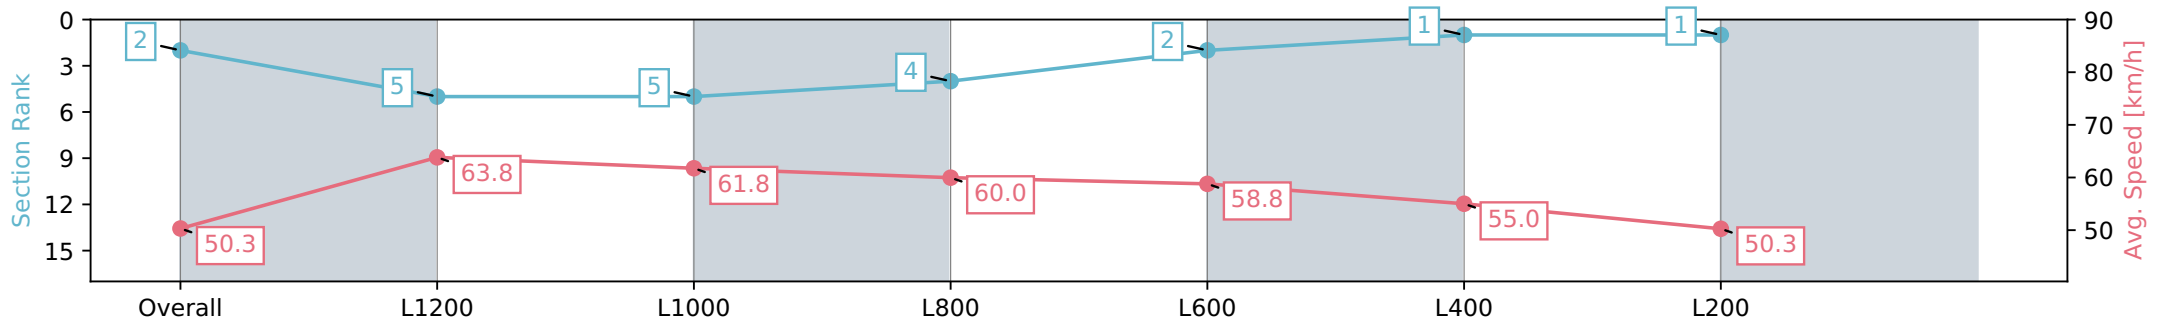

Section	Overall	L1200	L1000	L800	L600	L400	L200
Section Times	1:29.34 [2] (0:14.32)	1:15.02 [5] (0:11.30)	1:03.72 [5] (0:11.82)	0:51.90 [4] (0:12.08)	0:39.82 [2] (0:12.36)	0:27.46 [1] (0:13.13)	0:14.33 [1] (0:14.33)
Average Speed [km/h]	50.3	63.8	61.8	60.0	58.8	55.0	50.3
Top Speed [km/h]	64.3	64.6	63.7	61.7	59.7	57.6	53.6
Avg. Dist. to Rail [m]	9.9	5.0	2.8	3.6	1.6	2.9	4.6
Avg. Stride Freq. [Hz]	2.2	2.3	2.2	2.3	2.3	2.2	2.2
Avg. Stride Length [m]	6.2	7.8	7.6	7.2	7.2	6.8	6.5