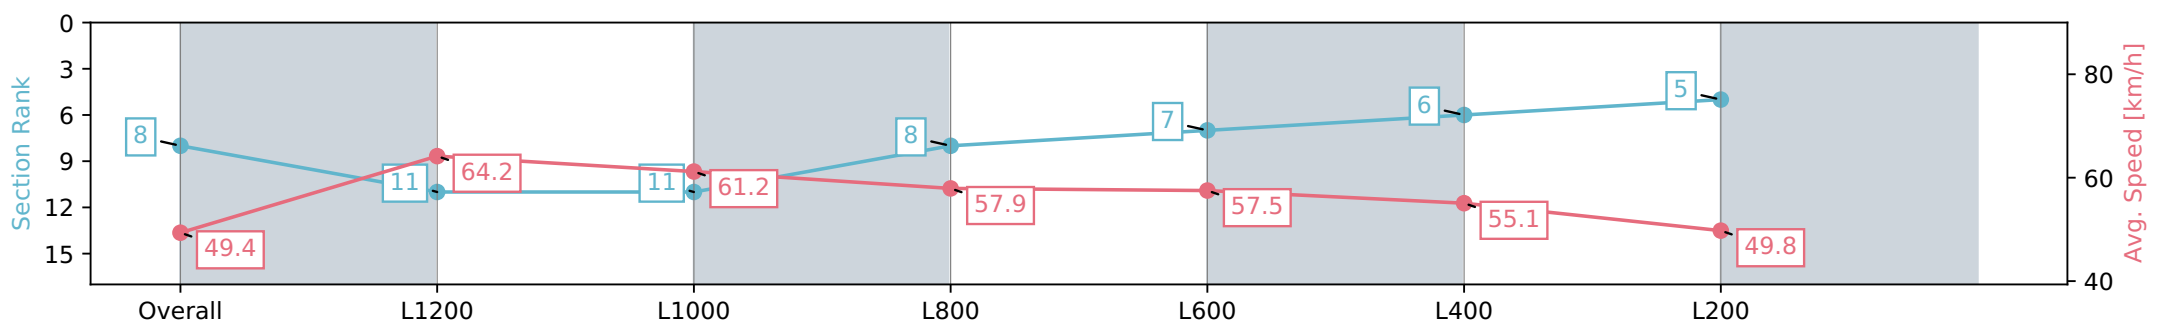

Horse/Jockey Name	BIG BRUTE/Felicity Atkinson
Finish Rank	8
Fastest Section Time (Section)	0:11.27 (L1200)
Top Speed [km/h] (Section)	64.6 (Overall)
Race State	Finished

Morphettville Parks SA - Professional

Race 6: Sportsbet Oaklands Plate - 1400m

29 June 2024 - 2:38PM

Track Rating: Heavy 9, Weather: Overcast, Rail Position: +9m
1000m-W/Post, +6m Remainder. Sectional 612m

Section	Overall	L1200	L1000	L800	L600	L400	L200
Section Times	1:30.56 [8] (0:14.60)	1:15.96 [11] (0:11.27)	1:04.69 [11] (0:11.91)	0:52.78 [8] (0:12.49)	0:40.29 [7] (0:12.63)	0:27.66 [6] (0:13.20)	0:14.46 [5] (0:14.46)
Average Speed [km/h]	49.4	64.2	61.2	57.9	57.5	55.1	49.8
Top Speed [km/h]	63.2	64.6	63.6	59.9	58.3	56.4	53.3
Avg. Dist. to Rail [m]	11.2	3.3	3.1	2.4	1.8	4.3	5.6
Avg. Stride Freq. [Hz]	2.1	2.2	2.1	2.1	2.1	2.1	2.0
Avg. Stride Length [m]	6.4	8.1	8.0	7.6	7.6	7.3	7.0

- [ ] Ranking at each section and finish
- -:-:- No data available at this section
- NA No data available