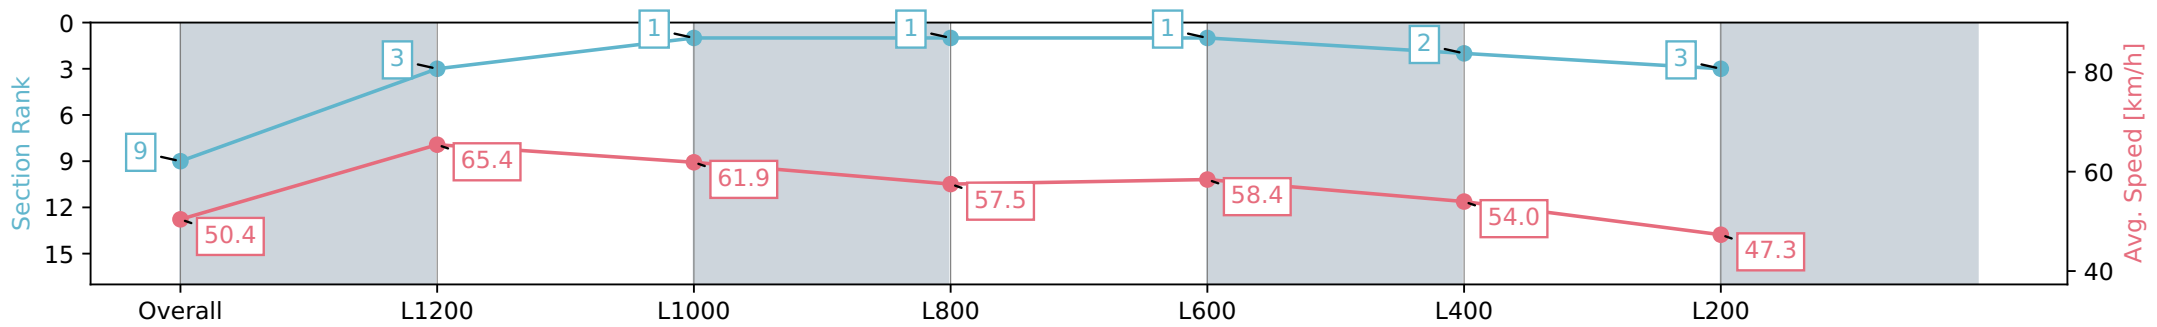

Horse/Jockey Name	DON'T RUSSIA/Sheridan Clarke
Finish Rank	9
Fastest Section Time (Section)	0:10.99 (L1200)
Top Speed [km/h] (Section)	66.0 (Overall)
Race State	Finished

Morphettville Parks SA - Professional

Race 6: Sportsbet Oaklands Plate - 1400m

29 June 2024 - 2:38PM

Track Rating: Heavy 9, Weather: Overcast, Rail Position: +9m
1000m-W/Post, +6m Remainder. Sectional 612m

Section	Overall	L1200	L1000	L800	L600	L400	L200
Section Times	1:30.61 [9] (0:14.28)	1:16.33 [3] (0:10.99)	1:05.34 [1] (0:11.66)	0:53.68 [1] (0:12.57)	0:41.10 [1] (0:12.49)	0:28.61 [2] (0:13.40)	0:15.21 [3] (0:15.21)
Average Speed [km/h]	50.4	65.4	61.9	57.5	58.4	54.0	47.3
Top Speed [km/h]	65.3	66.0	64.4	60.0	59.5	57.1	50.8
Avg. Dist. to Rail [m]	5.8	1.4	0.9	2.2	2.4	1.5	3.7
Avg. Stride Freq. [Hz]	2.3	2.4	2.4	2.3	2.4	2.3	2.2
Avg. Stride Length [m]	6.0	7.6	7.3	7.0	6.9	6.6	6.1

- [ ] Ranking at each section and finish
- -:-:- No data available at this section
- NA No data available