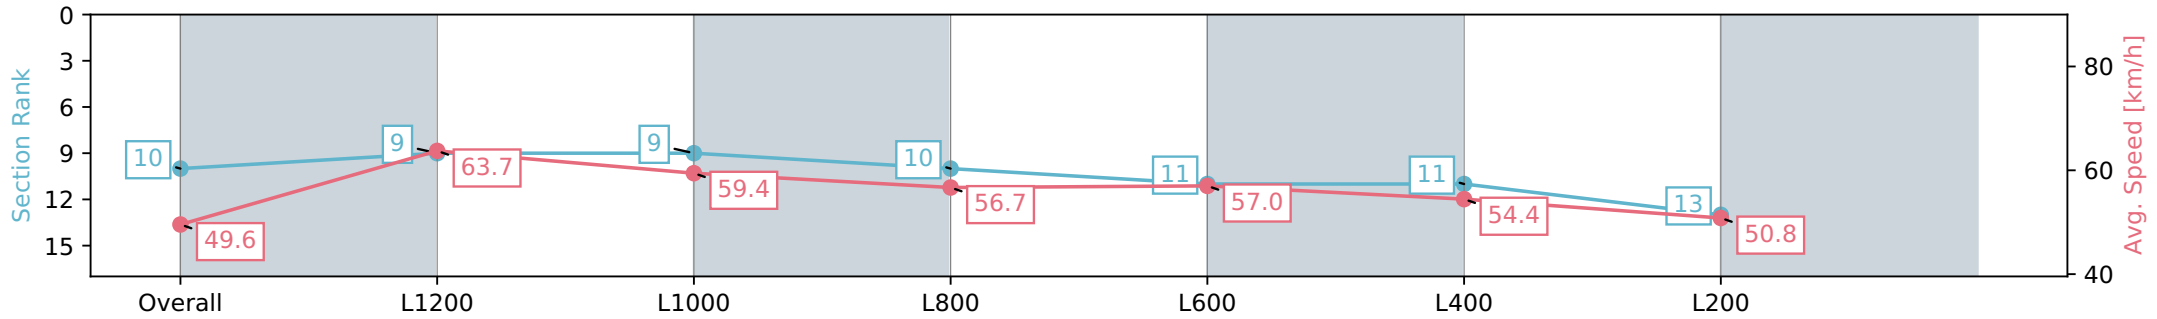

Horse/Jockey Name	HARD LEAF/Rochelle Milnes
Finish Rank	10
Fastest Section Time (Section)	0:11.30 (L1200)
Top Speed [km/h] (Section)	64.5 (Overall)
Race State	Finished

Morphettville Parks SA - Professional

Race 6: Sportsbet Oaklands Plate - 1400m

29 June 2024 - 2:38PM

Track Rating: Heavy 9, Weather: Overcast, Rail Position: +9m
1000m-W/Post, +6m Remainder. Sectional 612m

Section	Overall	L1200	L1000	L800	L600	L400	L200
Section Times	1:30.82 [10] (0:14.52)	1:16.30 [9] (0:11.30)	1:05.00 [9] (0:12.11)	0:52.89 [10] (0:12.74)	0:40.15 [11] (0:12.72)	0:27.43 [11] (0:13.25)	0:14.18 [13] (0:14.18)
Average Speed [km/h]	49.6	63.7	59.4	56.7	57.0	54.4	50.8
Top Speed [km/h]	64.3	64.5	61.8	60.0	58.1	56.9	52.7
Avg. Dist. to Rail [m]	1.6	0.8	0.4	1.4	1.2	1.3	3.0
Avg. Stride Freq. [Hz]	2.4	2.5	2.4	2.3	2.3	2.3	2.3
Avg. Stride Length [m]	5.8	7.1	6.9	6.7	6.8	6.6	6.3

[ ] Ranking at each section and finish
-:-:- No data available at this section
NA No data available