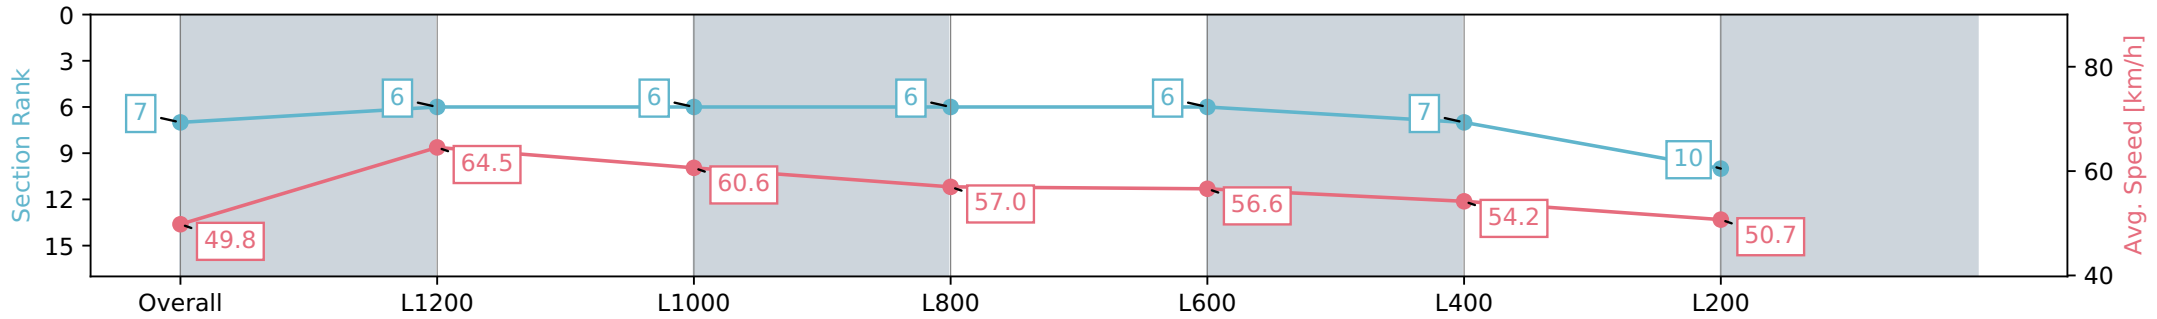

Horse/Jockey Name	TEARDROP ROTATION/Dylan Caboche
Finish Rank	7
Fastest Section Time (Section)	0:11.16 (L1200)
Top Speed [km/h] (Section)	65.5 (Overall)
Race State	Finished

Morphettville Parks SA - Professional

Race 6: Sportsbet Oaklands Plate - 1400m

29 June 2024 - 2:38PM

Track Rating: Heavy 9, Weather: Overcast, Rail Position: +9m
1000m-W/Post, +6m Remainder. Sectional 612m

Section	Overall	L1200	L1000	L800	L600	L400	L200
Section Times	1:30.50 [7] (0:14.47)	1:16.03 [6] (0:11.16)	1:04.87 [6] (0:11.89)	0:52.98 [6] (0:12.67)	0:40.31 [6] (0:12.80)	0:27.51 [7] (0:13.32)	0:14.19 [10] (0:14.19)
Average Speed [km/h]	49.8	64.5	60.6	57.0	56.6	54.2	50.7
Top Speed [km/h]	63.9	65.5	63.4	59.9	57.3	55.7	52.5
Avg. Dist. to Rail [m]	3.9	1.4	0.8	0.9	1.2	1.4	1.6
Avg. Stride Freq. [Hz]	2.4	2.4	2.3	2.3	2.3	2.2	2.2
Avg. Stride Length [m]	5.8	7.4	7.3	7.0	7.0	6.7	6.5

- [ ] Ranking at each section and finish
- -:-:- No data available at this section
- NA No data available