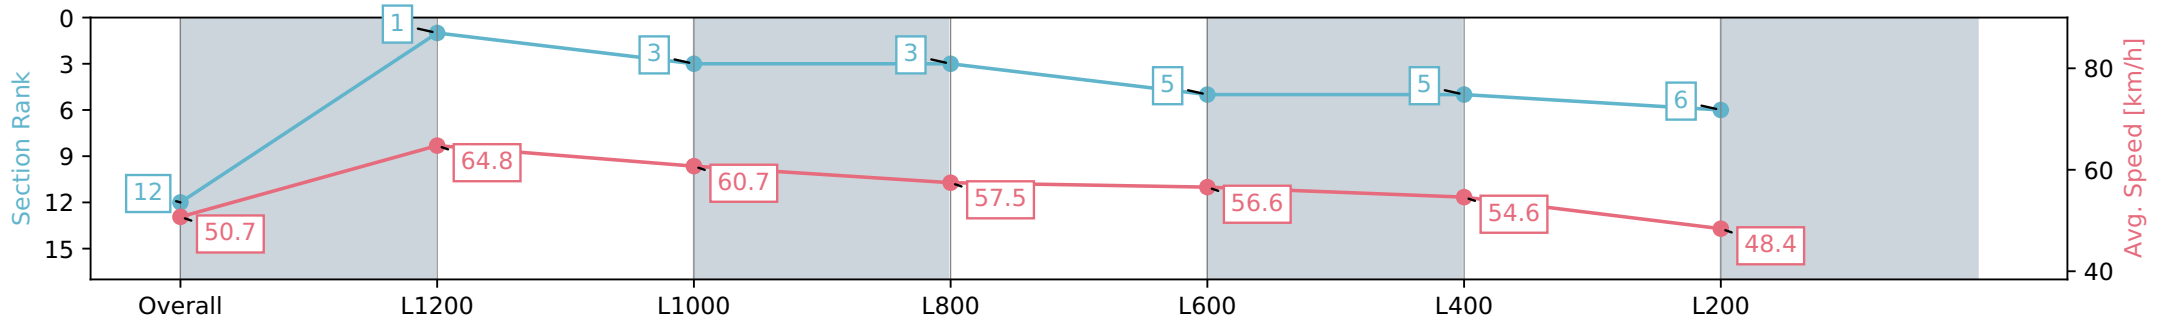

Horse/Jockey Name	OMANYALA/Todd Pannell
Finish Rank	12
Fastest Section Time (Section)	0:11.12 (L1200)
Top Speed [km/h] (Section)	65.7 (Overall)
Race State	Finished

Morphettville Parks SA - Professional

Race 6: Sportsbet Oaklands Plate - 1400m

29 June 2024 - 2:38PM

Track Rating: Heavy 9, Weather: Overcast, Rail Position: +9m
1000m-W/Post, +6m Remainder. Sectional 612m

Section	Overall	L1200	L1000	L800	L600	L400	L200
Section Times	1:31.00 [12] (0:14.20)	1:16.80 [1] (0:11.12)	1:05.68 [3] (0:11.98)	0:53.70 [3] (0:12.59)	0:41.11 [5] (0:12.92)	0:28.19 [5] (0:13.28)	0:14.90 [6] (0:14.90)
Average Speed [km/h]	50.7	64.8	60.7	57.5	56.6	54.6	48.4
Top Speed [km/h]	65.1	65.7	62.6	59.7	57.5	55.6	52.8
Avg. Dist. to Rail [m]	7.5	2.9	2.2	2.5	2.6	3.9	4.3
Avg. Stride Freq. [Hz]	2.2	2.2	2.1	2.1	2.1	2.1	2.0
Avg. Stride Length [m]	6.3	8.0	7.7	7.4	7.3	7.0	6.5

- [ ] Ranking at each section and finish
- -:-:- No data available at this section
- NA No data available