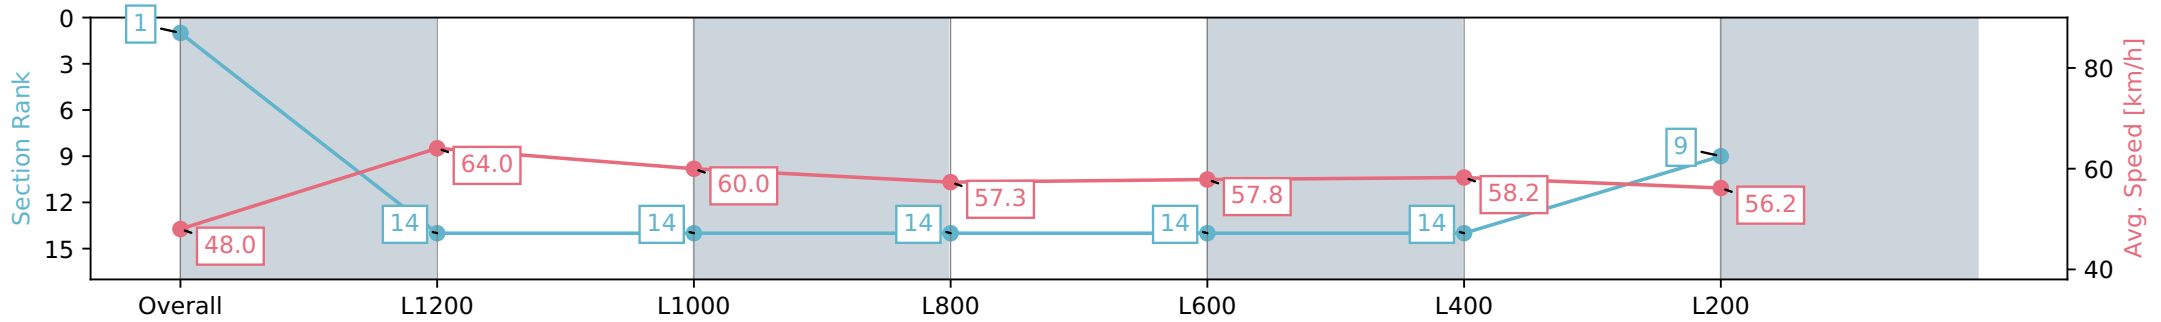

Race 6: Sportsbet Oaklands Plate - 1400m

29 June 2024 - 2:38PM

Track Rating: Heavy 9, Weather: Overcast, Rail Position: +9m
1000m-W/Post, +6m Remainder. Sectional 612m

Section	Overall	L1200	L1000	L800	L600	L400	L200
Section Times	1:29.10 [1] (0:15.03)	1:14.07 [14] (0:11.25)	1:02.82 [14] (0:12.10)	0:50.72 [14] (0:12.66)	0:38.06 [14] (0:12.70)	0:25.36 [14] (0:12.55)	0:12.81 [9] (0:12.81)
Average Speed [km/h]	48.0	64.0	60.0	57.3	57.8	58.2	56.2
Top Speed [km/h]	64.6	65.0	63.0	59.1	58.1	58.7	58.3
Avg. Dist. to Rail [m]	8.5	2.6	1.9	3.1	3.5	9.5	13.3
Avg. Stride Freq. [Hz]	2.3	2.4	2.3	2.3	2.3	2.3	2.3
Avg. Stride Length [m]	5.7	7.5	7.2	6.8	6.7	6.9	6.8