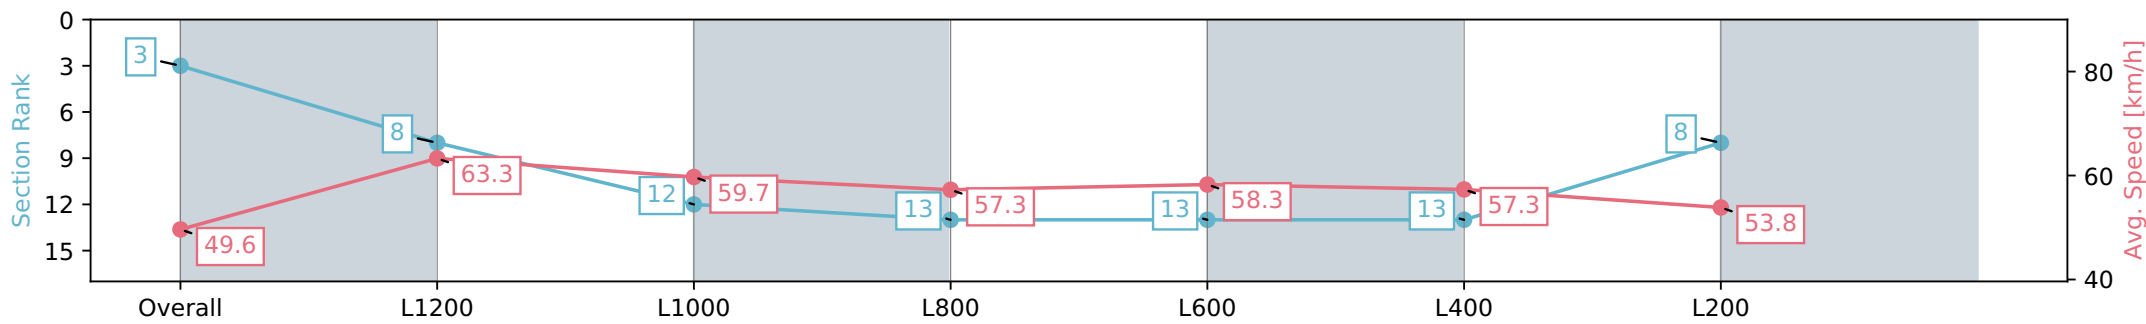

Section	Overall	L1200	L1000	L800	L600	L400	L200
Section Times	1:29.59 [3] (0:14.52)	1:15.07 [8] (0:11.41)	1:03.66 [12] (0:12.24)	0:51.42 [13] (0:12.68)	0:38.74 [13] (0:12.62)	0:26.12 [13] (0:12.73)	0:13.39 [8] (0:13.39)
Average Speed [km/h]	49.6	63.3	59.7	57.3	58.3	57.3	53.8
Top Speed [km/h]	62.6	63.7	62.0	59.7	59.3	58.6	57.3
Avg. Dist. to Rail [m]	14.0	6.1	3.1	3.1	3.9	8.8	12.3
Avg. Stride Freq. [Hz]	2.4	2.5	2.4	2.4	2.4	2.4	2.4
Avg. Stride Length [m]	5.7	7.1	6.9	6.7	6.9	6.6	6.4