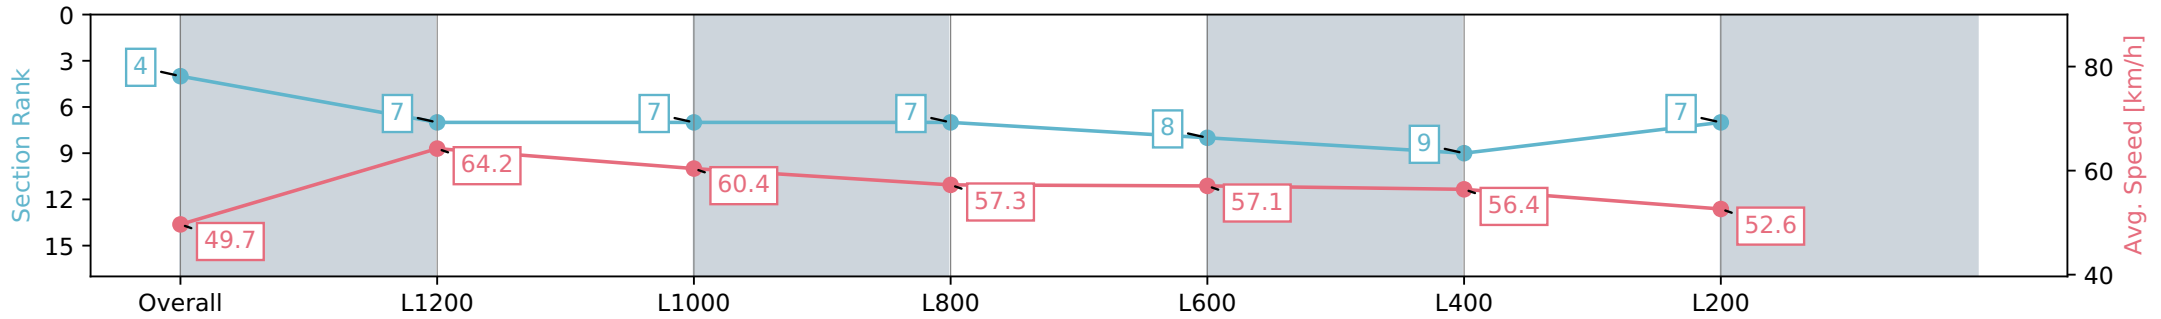

Section	Overall	L1200	L1000	L800	L600	L400	L200
Section Times	1:29.79 [4] (0:14.49)	1:15.30 [7] (0:11.23)	1:04.07 [7] (0:12.04)	0:52.03 [7] (0:12.63)	0:39.40 [8] (0:12.83)	0:26.57 [9] (0:12.90)	0:13.67 [7] (0:13.67)
Average Speed [km/h]	49.7	64.2	60.4	57.3	57.1	56.4	52.6
Top Speed [km/h]	64.0	65.3	62.9	60.2	57.6	57.5	56.4
Avg. Dist. to Rail [m]	5.1	2.9	2.0	1.9	2.9	6.4	7.5
Avg. Stride Freq. [Hz]	2.2	2.3	2.2	2.2	2.2	2.3	2.3
Avg. Stride Length [m]	6.1	7.7	7.5	7.0	7.0	6.8	6.5