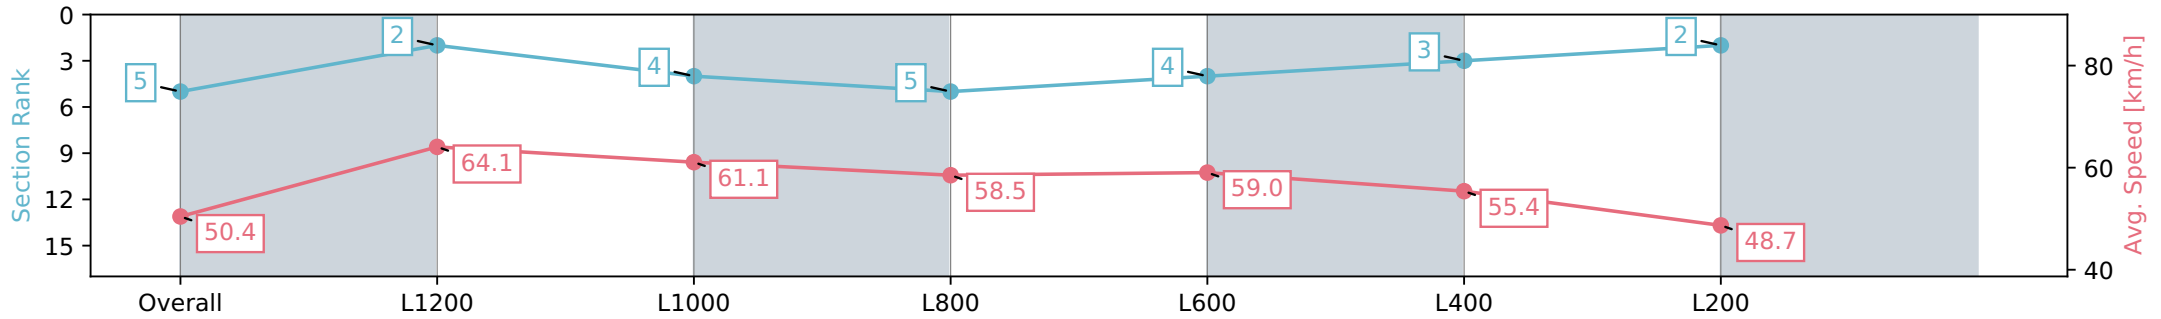

Section	Overall	L1200	L1000	L800	L600	L400	L200
Section Times	1:30.08 [5] (0:14.27)	1:15.81 [2] (0:11.26)	1:04.55 [4] (0:11.93)	0:52.62 [5] (0:12.37)	0:40.25 [4] (0:12.36)	0:27.89 [3] (0:13.12)	0:14.77 [2] (0:14.77)
Average Speed [km/h]	50.4	64.1	61.1	58.5	59.0	55.4	48.7
Top Speed [km/h]	65.3	65.3	62.5	61.3	59.9	58.5	52.3
Avg. Dist. to Rail [m]	8.8	4.3	2.6	2.6	2.6	3.7	5.4
Avg. Stride Freq. [Hz]	2.3	2.3	2.3	2.3	2.3	2.3	2.2
Avg. Stride Length [m]	6.1	7.6	7.5	7.0	7.2	6.8	6.3