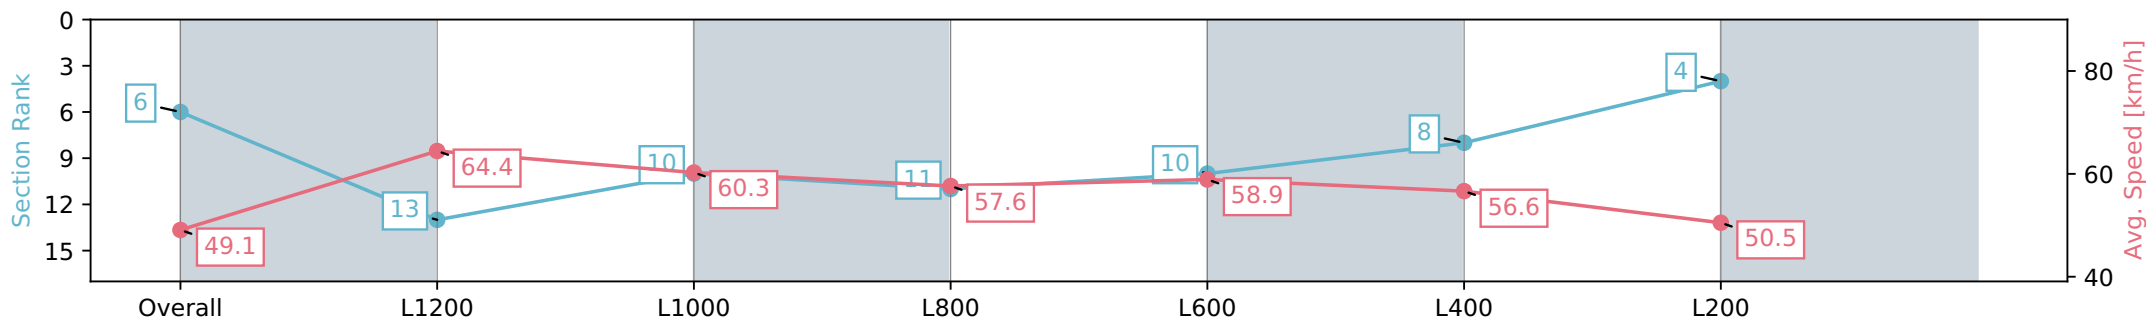

Section	Overall	L1200	L1000	L800	L600	L400	L200
Section Times	1:30.18 [6] (0:14.68)	1:15.50 [13] (0:11.17)	1:04.33 [10] (0:12.08)	0:52.25 [11] (0:12.60)	0:39.65 [10] (0:12.52)	0:27.13 [8] (0:12.84)	0:14.29 [4] (0:14.28)
Average Speed [km/h]	49.1	64.4	60.3	57.6	58.9	56.6	50.5
Top Speed [km/h]	65.0	65.5	62.0	59.4	60.3	59.4	54.2
Avg. Dist. to Rail [m]	4.8	2.2	2.2	3.0	4.4	5.1	5.6
Avg. Stride Freq. [Hz]	2.4	2.5	2.3	2.4	2.5	2.4	2.3
Avg. Stride Length [m]	5.7	7.3	7.1	6.7	6.6	6.5	6.2