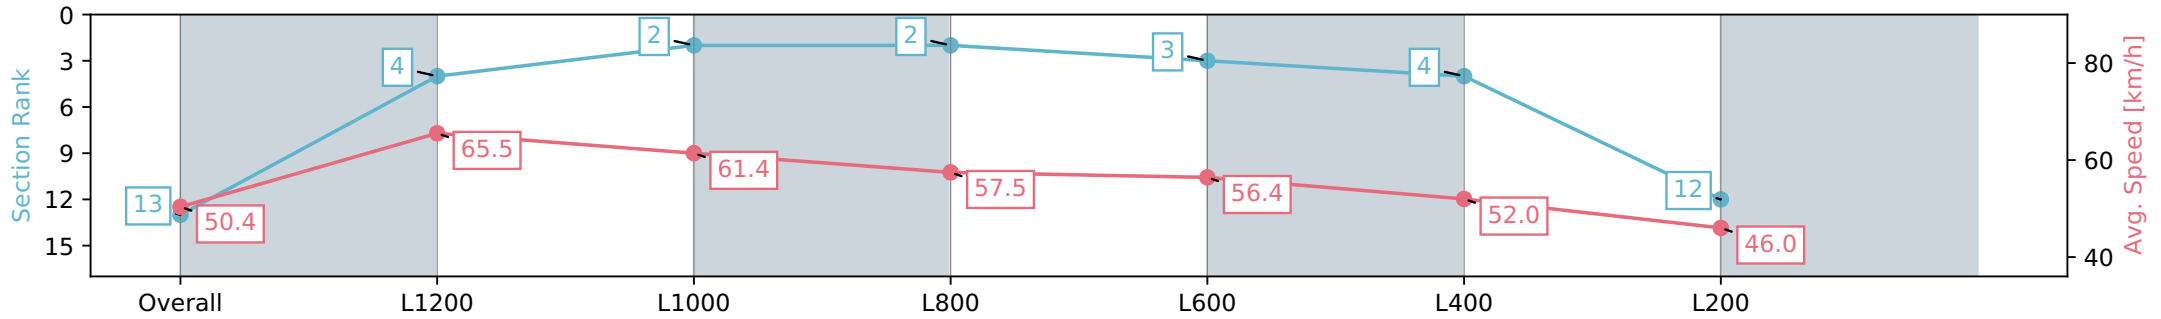

Horse/Jockey Name	CAVITY BAY/Jason Holder
Finish Rank	13
Fastest Section Time (Section)	0:10.99 (L1200)
Top Speed [km/h] (Section)	66.3 (Overall)
Race State	Finished

Morphettville Parks SA - Professional

Race 6: Sportsbet Oaklands Plate - 1400m

29 June 2024 - 2:38PM

Track Rating: Heavy 9, Weather: Overcast, Rail Position: +9m
1000m-W/Post, +6m Remainder. Sectional 612m

Section	Overall	L1200	L1000	L800	L600	L400	L200
Section Times	1:32.11 [13] (0:14.30)	1:17.81 [4] (0:10.99)	1:06.82 [2] (0:11.82)	0:55.00 [2] (0:12.57)	0:42.42 [3] (0:12.86)	0:29.56 [4] (0:13.92)	0:15.64 [12] (0:15.64)
Average Speed [km/h]	50.4	65.5	61.4	57.5	56.4	52.0	46.0
Top Speed [km/h]	65.0	66.3	65.8	59.2	57.8	54.6	49.5
Avg. Dist. to Rail [m]	8.1	3.8	1.6	1.7	1.6	2.5	4.9
Avg. Stride Freq. [Hz]	2.5	2.5	2.4	2.4	2.4	2.4	2.2
Avg. Stride Length [m]	5.6	7.2	7.0	6.6	6.5	6.1	5.8

[ ] Ranking at each section and finish
-:-:- No data available at this section
NA No data available