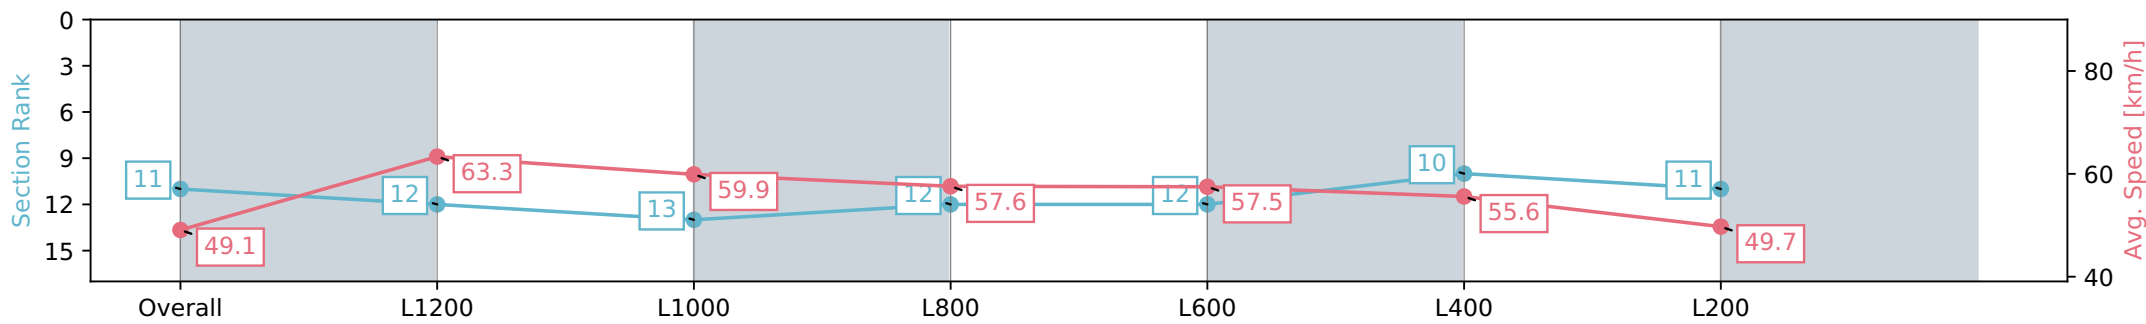

Horse/Jockey Name	LOVEY/Ben Price
Finish Rank	11
Fastest Section Time (Section)	0:11.34 (L1200)
Top Speed [km/h] (Section)	64.3 (Overall)
Race State	Finished

Morphettville Parks SA - Professional

Race 6: Sportsbet Oaklands Plate - 1400m

29 June 2024 - 2:38PM

Track Rating: Heavy 9, Weather: Overcast, Rail Position: +9m
1000m-W/Post, +6m Remainder. Sectional 612m

Section	Overall	L1200	L1000	L800	L600	L400	L200
Section Times	1:30.90 [11] (0:14.67)	1:16.23 [12] (0:11.34)	1:04.89 [13] (0:12.08)	0:52.81 [12] (0:12.60)	0:40.21 [12] (0:12.69)	0:27.52 [10] (0:13.02)	0:14.50 [11] (0:14.50)
Average Speed [km/h]	49.1	63.3	59.9	57.6	57.5	55.6	49.7
Top Speed [km/h]	63.9	64.3	62.1	58.5	58.3	57.4	53.6
Avg. Dist. to Rail [m]	3.5	1.1	1.0	2.1	2.6	3.4	7.0
Avg. Stride Freq. [Hz]	2.3	2.4	2.3	2.3	2.3	2.3	2.2
Avg. Stride Length [m]	5.8	7.3	7.2	6.9	6.9	6.7	6.4

- [ ] Ranking at each section and finish
- -:-:- No data available at this section
- NA No data available