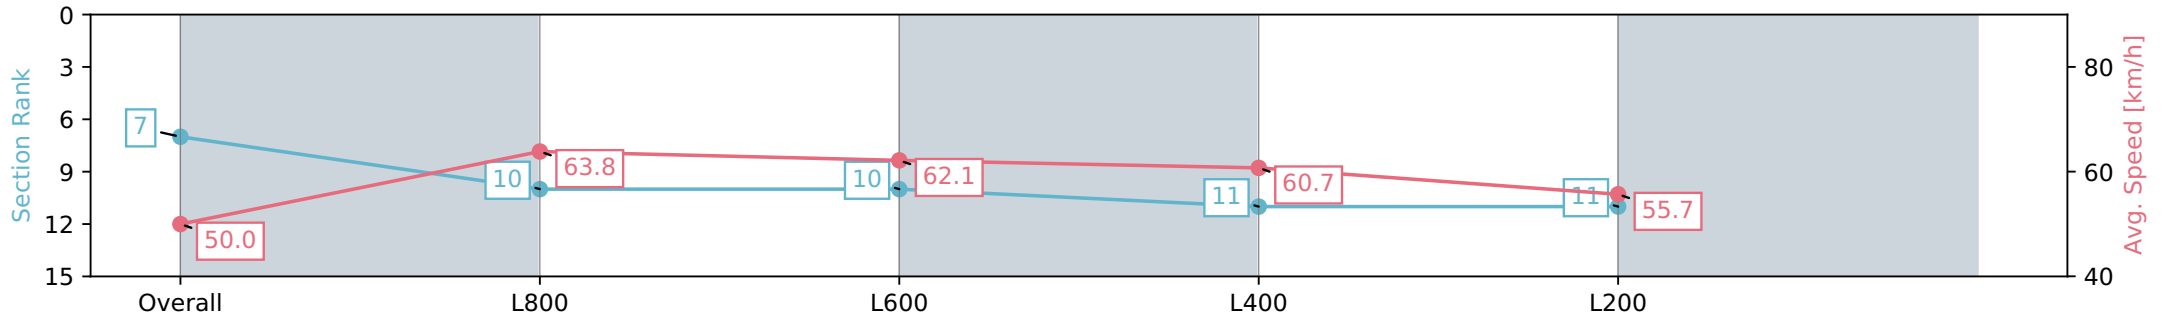

Section	Overall	L800	L600	L400	L200
Section Times	1:02.12 [7] (0:14.42)	0:47.70 [10] (0:11.32)	0:36.38 [10] (0:11.68)	0:24.70 [11] (0:11.90)	0:12.80 [11] (0:12.80)
Average Speed [km/h]	50.0	63.8	62.1	60.7	55.7
Top Speed [km/h]	65.9	66.5	63.2	61.7	59.2
Avg. Dist. to Rail [m]	4.7	2.4	1.3	2.9	7.1
Avg. Stride Freq. [Hz]	2.4	2.6	2.5	2.6	2.5
Avg. Stride Length [m]	5.7	6.9	6.9	6.6	6.3