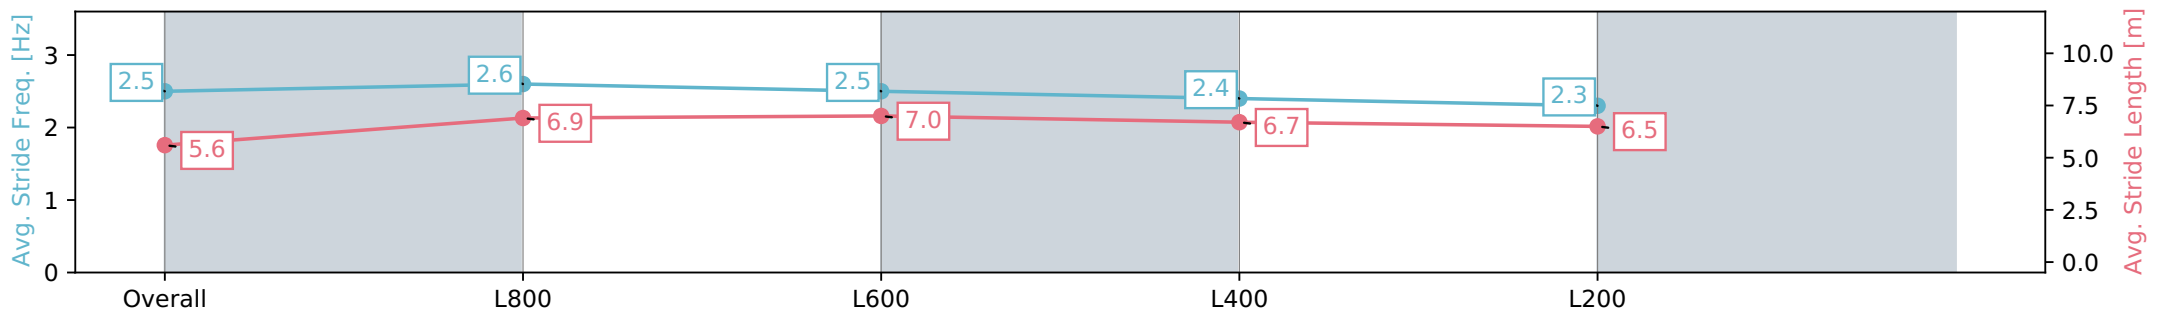

Section	Overall	L800	L600	L400	L200
Section Times	1:02.07 [6] (0:13.79)	0:48.28 [3] (0:10.87)	0:37.41 [1] (0:11.51)	0:25.90 [1] (0:12.38)	0:13.52 [1] (0:13.52)
Average Speed [km/h]	52.3	66.1	62.1	58.4	52.7
Top Speed [km/h]	70.8	70.7	62.5	61.3	56.6
Avg. Dist. to Rail [m]	9.1	1.4	1.0	2.4	5.3
Avg. Stride Freq. [Hz]	2.5	2.6	2.5	2.4	2.3
Avg. Stride Length [m]	5.6	6.9	7.0	6.7	6.5