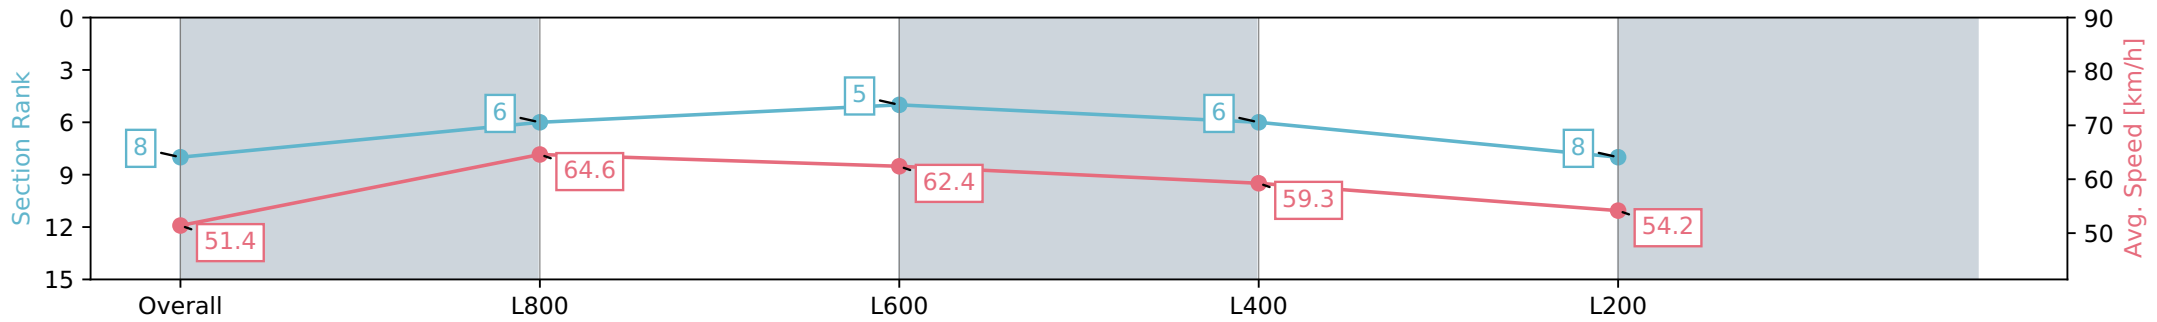

Section	Overall	L800	L600	L400	L200
Section Times	1:02.23 [8] (0:14.03)	0:48.20 [6] (0:11.20)	0:37.00 [5] (0:11.61)	0:25.39 [6] (0:12.25)	0:13.14 [8] (0:13.14)
Average Speed [km/h]	51.4	64.6	62.4	59.3	54.2
Top Speed [km/h]	70.0	69.9	64.2	61.4	58.0
Avg. Dist. to Rail [m]	8.4	2.7	1.1	6.2	9.8
Avg. Stride Freq. [Hz]	2.5	2.6	2.5	2.4	2.3
Avg. Stride Length [m]	5.5	7.0	7.0	6.7	6.4