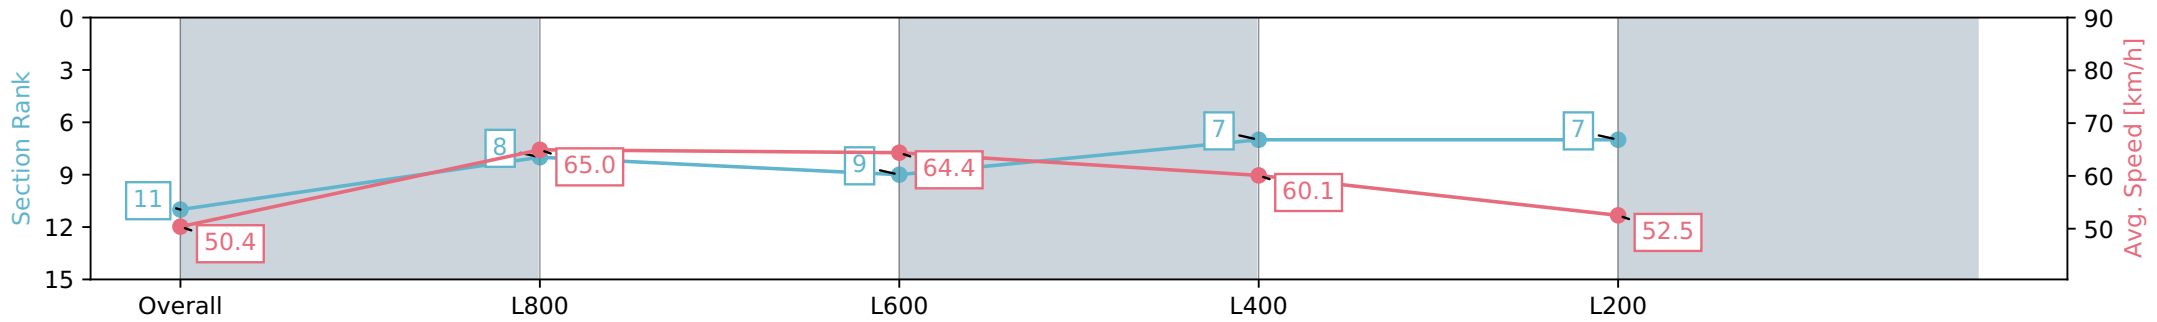

Section	Overall	L800	L600	L400	L200
Section Times	1:02.57 [11] (0:14.30)	0:48.27 [8] (0:11.22)	0:37.05 [9] (0:11.43)	0:25.62 [7] (0:12.07)	0:13.55 [7] (0:13.55)
Average Speed [km/h]	50.4	65.0	64.4	60.1	52.5
Top Speed [km/h]	67.7	67.6	65.0	63.2	56.7
Avg. Dist. to Rail [m]	9.3	4.8	3.7	6.5	10.8
Avg. Stride Freq. [Hz]	2.4	2.5	2.6	2.5	2.3
Avg. Stride Length [m]	5.8	7.2	6.9	6.7	6.3