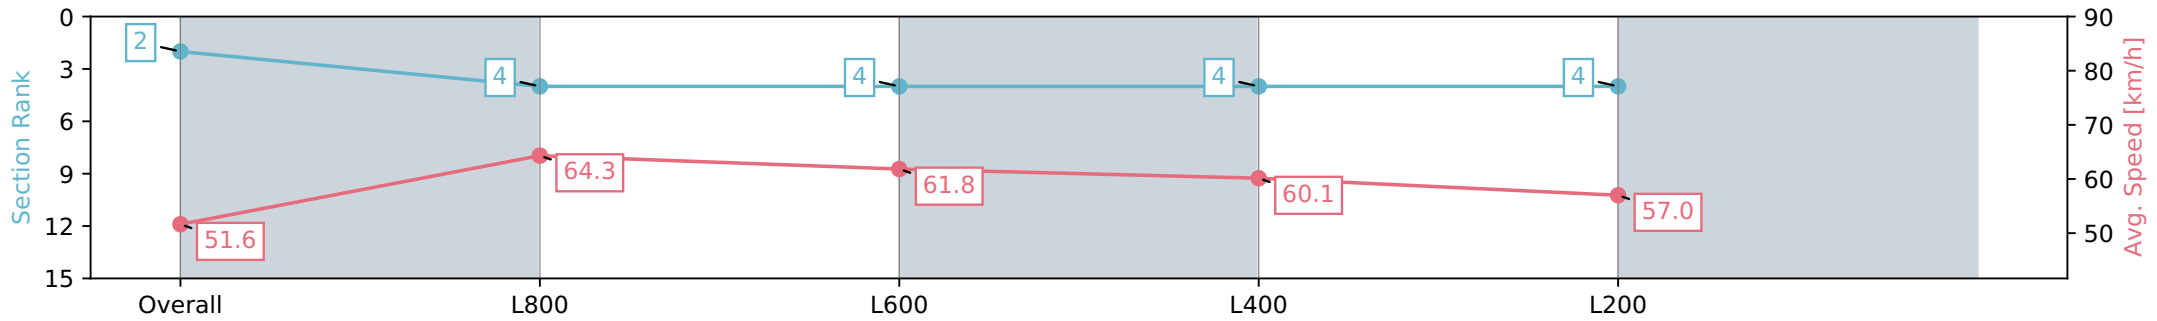

Section	Overall	L800	L600	L400	L200
Section Times	1:01.33 [2] (0:13.95)	0:47.38 [4] (0:11.22)	0:36.16 [4] (0:11.67)	0:24.49 [4] (0:11.99)	0:12.50 [4] (0:12.50)
Average Speed [km/h]	51.6	64.3	61.8	60.1	57.0
Top Speed [km/h]	67.9	67.5	63.2	61.3	59.2
Avg. Dist. to Rail [m]	2.5	1.2	0.6	1.6	2.1
Avg. Stride Freq. [Hz]	2.3	2.4	2.3	2.3	2.3
Avg. Stride Length [m]	6.1	7.5	7.4	7.1	6.8