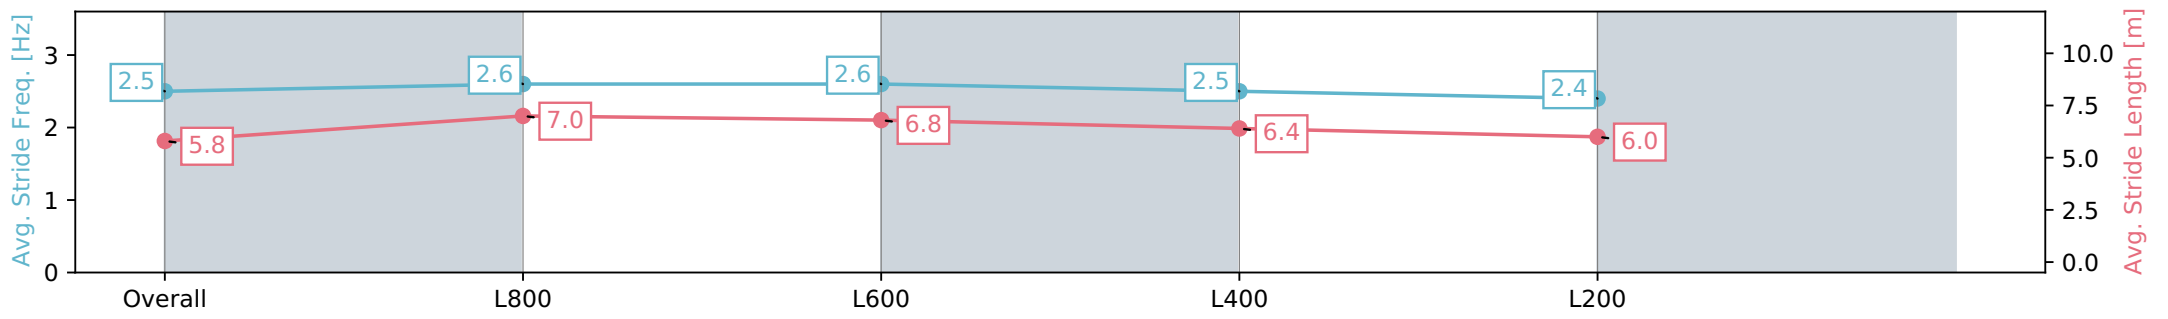

Section	Overall	L800	L600	L400	L200
Section Times	1:02.01 [5] (0:13.70)	0:48.31 [1] (0:10.97)	0:37.34 [2] (0:11.65)	0:25.69 [2] (0:12.27)	0:13.42 [3] (0:13.42)
Average Speed [km/h]	52.6	65.8	62.4	59.0	53.0
Top Speed [km/h]	70.5	70.0	63.2	62.3	58.0
Avg. Dist. to Rail [m]	10.3	1.9	1.6	3.8	7.0
Avg. Stride Freq. [Hz]	2.5	2.6	2.6	2.5	2.4
Avg. Stride Length [m]	5.8	7.0	6.8	6.4	6.0