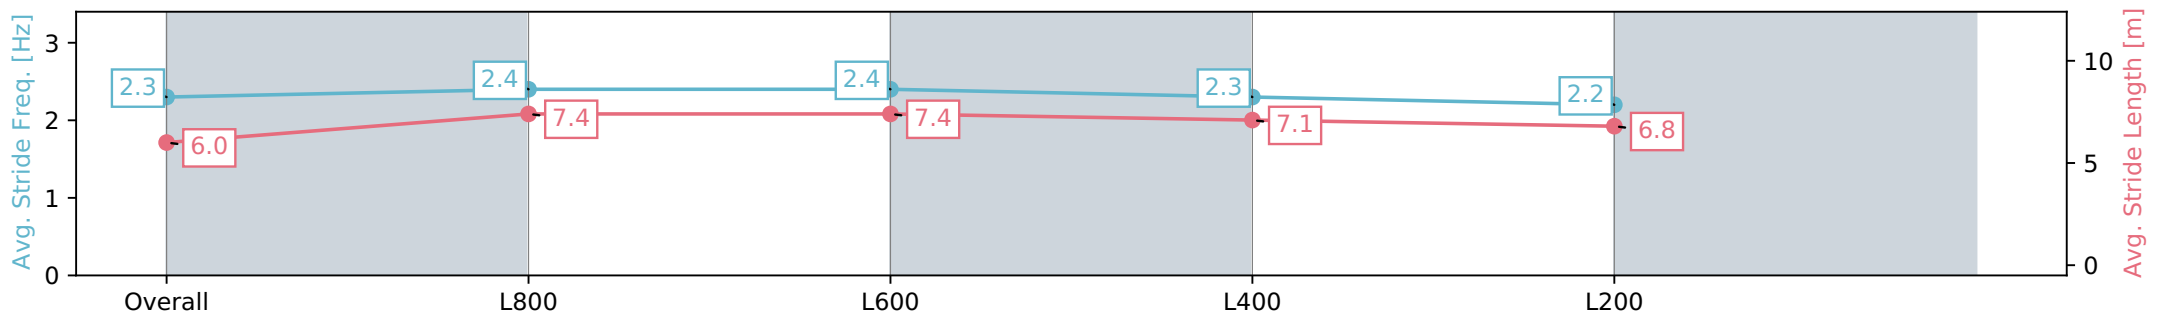

Section	Overall	L800	L600	L400	L200
Section Times	1:02.50 [10] (0:13.98)	0:48.52 [5] (0:11.30)	0:37.22 [6] (0:11.56)	0:25.66 [5] (0:12.37)	0:13.29 [10] (0:13.28)
Average Speed [km/h]	51.5	64.1	63.4	58.8	53.6
Top Speed [km/h]	66.4	66.2	63.7	62.6	56.4
Avg. Dist. to Rail [m]	3.3	2.3	3.0	6.9	8.2
Avg. Stride Freq. [Hz]	2.3	2.4	2.4	2.3	2.2
Avg. Stride Length [m]	6.0	7.4	7.4	7.1	6.8