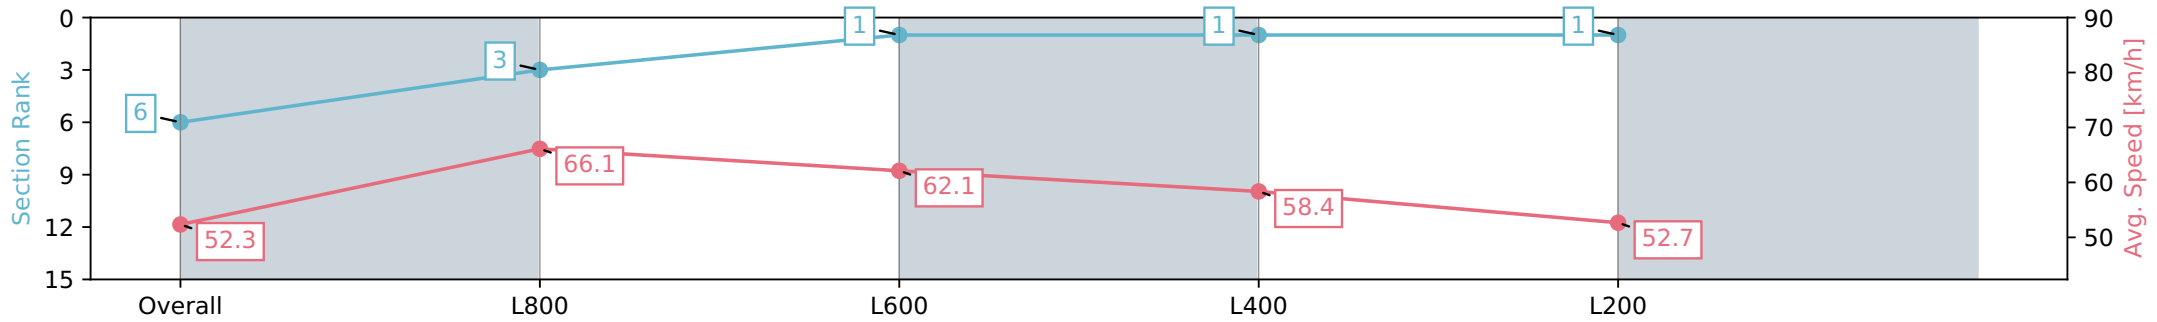

Section	Overall	L800	L600	L400	L200
Section Times	1:02.07 [6] (0:13.79)	0:48.28 [3] (0:10.87)	0:37.41 [1] (0:11.51)	0:25.90 [1] (0:12.38)	0:13.52 [1] (0:13.52)
Average Speed [km/h]	52.3	66.1	62.1	58.4	52.7
Top Speed [km/h]	70.8	70.7	62.5	61.3	56.6
Avg. Dist. to Rail [m]	9.1	1.4	1.0	2.4	5.3
Avg. Stride Freq. [Hz]	2.5	2.6	2.5	2.4	2.3
Avg. Stride Length [m]	5.6	6.9	7.0	6.7	6.5