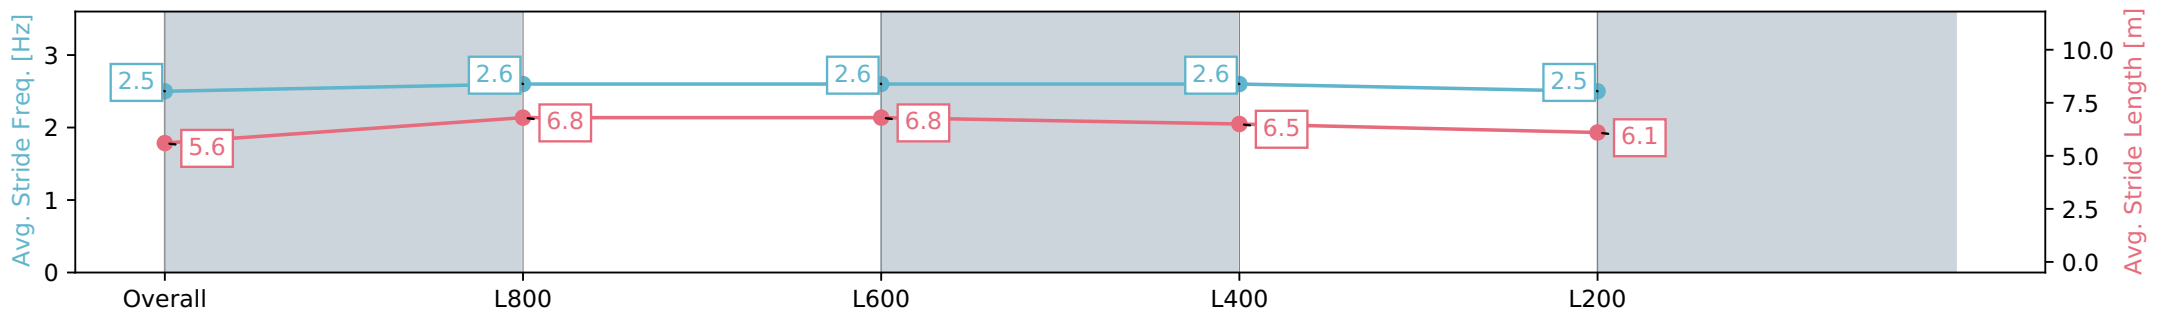

Horse/Jockey Name	REINE OF NINE/Dylan Caboche
Finish Rank	12
Fastest Section Time (Section)	0:11.41 (L800)
Top Speed [km/h] (Section)	65.9 (Overall)
Race State	Finished

Morphettville Parks SA - Professional

Race 5: Fleurieu Milk Company Handicap - 1000m

29 June 2024 - 1:58PM

Track Rating: Heavy 9, Weather: Overcast, Rail Position: +9m
1000m-W/Post, +6m Remainder. Sectional 612m

Section	Overall	L800	L600	L400	L200
Section Times	1:02.66 [12] (0:14.45)	0:48.21 [11] (0:11.41)	0:36.80 [12] (0:11.57)	0:25.22 [12] (0:12.06)	0:13.16 [12] (0:13.16)
Average Speed [km/h]	49.9	63.5	63.2	60.2	54.1
Top Speed [km/h]	65.4	65.9	63.8	61.9	58.3
Avg. Dist. to Rail [m]	6.5	3.3	2.6	5.8	6.8
Avg. Stride Freq. [Hz]	2.5	2.6	2.6	2.6	2.5
Avg. Stride Length [m]	5.6	6.8	6.8	6.5	6.1

[ ] Ranking at each section and finish
-:-:- No data available at this section
NA No data available