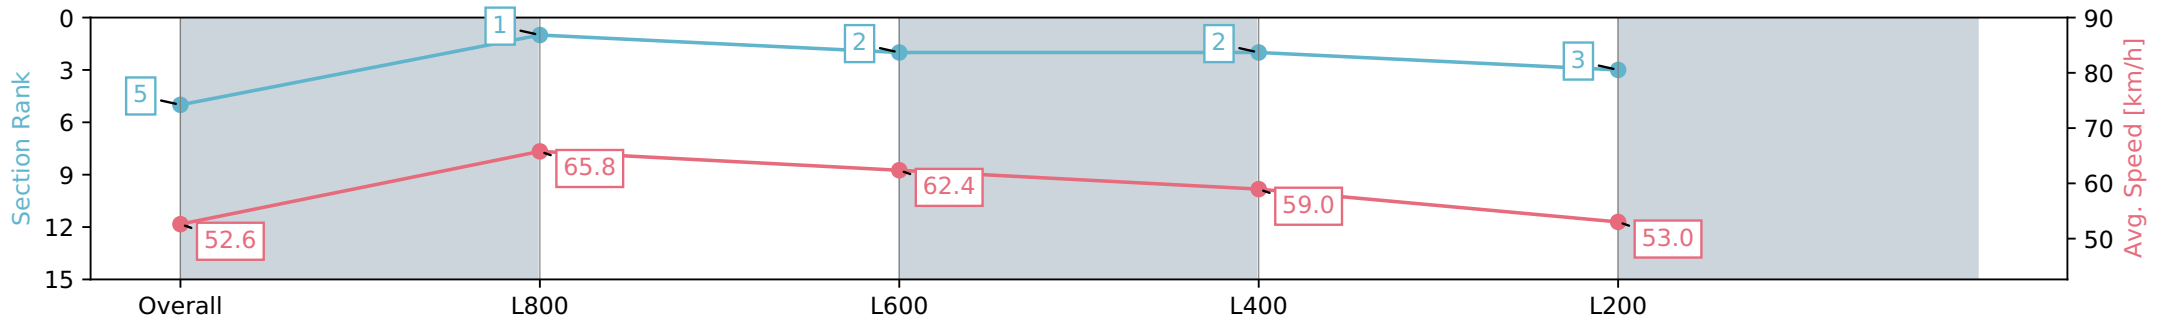

Section	Overall	L800	L600	L400	L200
Section Times	1:02.01 [5] (0:13.70)	0:48.31 [1] (0:10.97)	0:37.34 [2] (0:11.65)	0:25.69 [2] (0:12.27)	0:13.42 [3] (0:13.42)
Average Speed [km/h]	52.6	65.8	62.4	59.0	53.0
Top Speed [km/h]	70.5	70.0	63.2	62.3	58.0
Avg. Dist. to Rail [m]	10.3	1.9	1.6	3.8	7.0
Avg. Stride Freq. [Hz]	2.5	2.6	2.6	2.5	2.4
Avg. Stride Length [m]	5.8	7.0	6.8	6.4	6.0