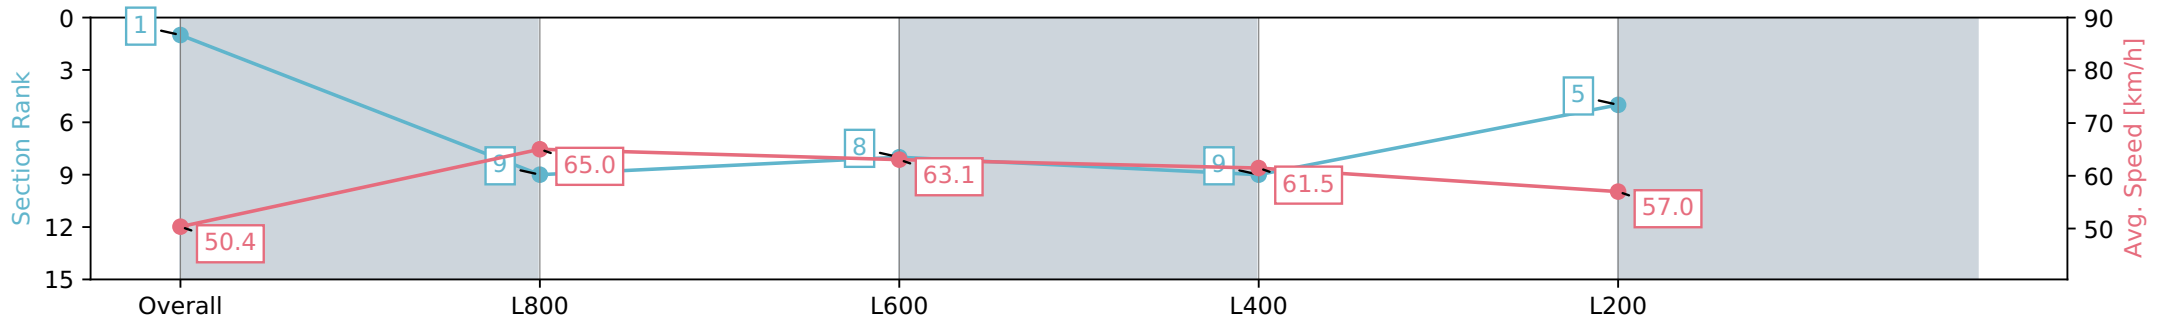

29 June 2024 - 1:58PM

Track Rating: Heavy 9, Weather: Overcast, Rail Position: +9m
1000m-W/Post, +6m Remainder. Sectional 612m

Section	Overall	L800	L600	L400	L200
Section Times	1:01.33 [1] (0:14.32)	0:47.01 [9] (0:11.12)	0:35.89 [8] (0:11.60)	0:24.29 [9] (0:11.80)	0:12.49 [5] (0:12.49)
Average Speed [km/h]	50.4	65.0	63.1	61.5	57.0
Top Speed [km/h]	66.8	67.7	64.0	62.3	59.6
Avg. Dist. to Rail [m]	2.2	1.9	2.8	3.7	3.1
Avg. Stride Freq. [Hz]	2.3	2.5	2.4	2.4	2.3
Avg. Stride Length [m]	5.7	7.2	7.3	7.0	6.8