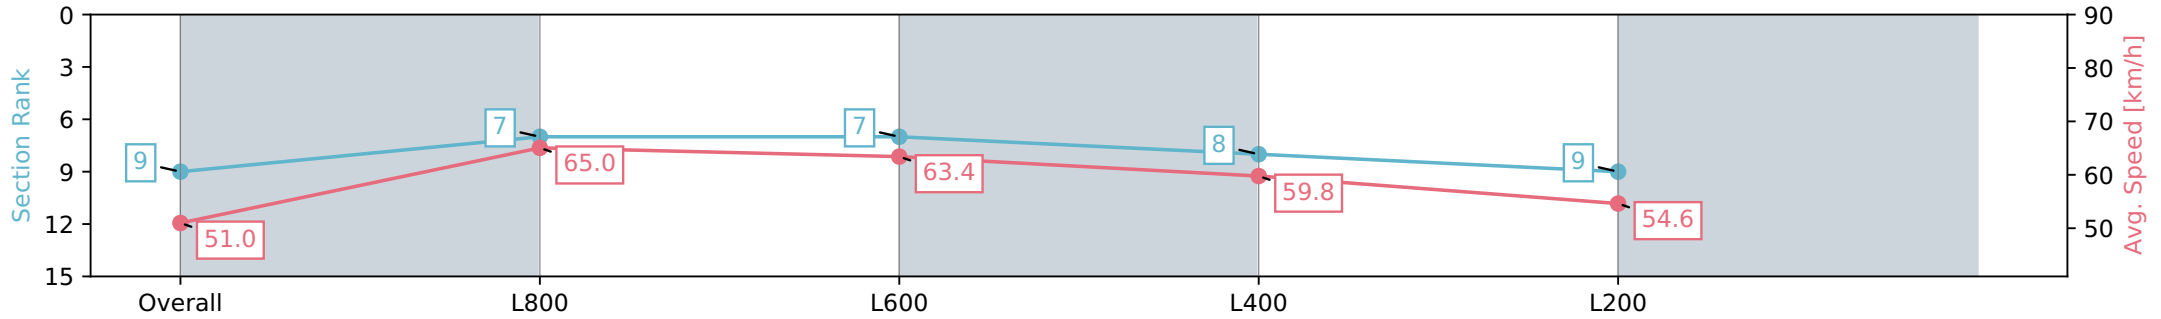

Section	Overall	L800	L600	L400	L200
Section Times	1:02.24 [9] (0:14.12)	0:48.12 [7] (0:11.20)	0:36.92 [7] (0:11.72)	0:25.20 [8] (0:12.17)	0:13.03 [9] (0:13.03)
Average Speed [km/h]	51.0	65.0	63.4	59.8	54.6
Top Speed [km/h]	65.9	66.4	65.0	61.6	57.4
Avg. Dist. to Rail [m]	6.3	3.9	5.4	8.0	13.6
Avg. Stride Freq. [Hz]	2.4	2.5	2.5	2.4	2.3
Avg. Stride Length [m]	5.8	7.0	7.1	6.9	6.5