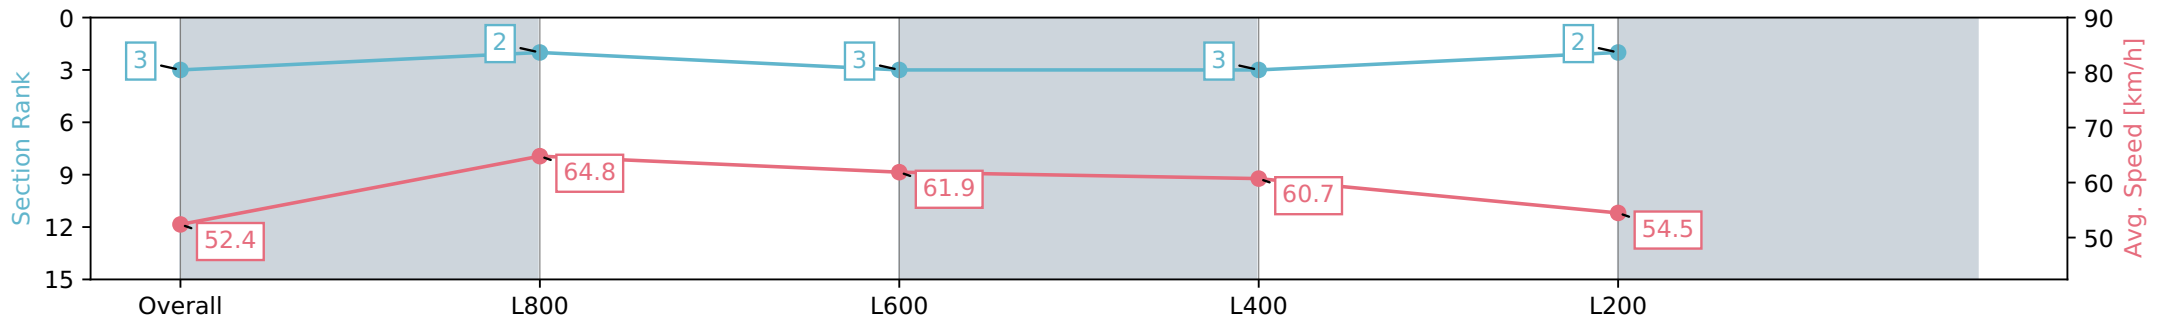

Section	Overall	L800	L600	L400	L200
Section Times	1:01.65 [3] (0:13.76)	0:47.89 [2] (0:11.17)	0:36.72 [3] (0:11.75)	0:24.97 [3] (0:11.89)	0:13.08 [2] (0:13.08)
Average Speed [km/h]	52.4	64.8	61.9	60.7	54.5
Top Speed [km/h]	68.5	68.6	62.9	61.9	58.3
Avg. Dist. to Rail [m]	6.5	2.0	1.9	1.9	5.0
Avg. Stride Freq. [Hz]	2.5	2.5	2.4	2.4	2.3
Avg. Stride Length [m]	5.8	7.2	7.1	6.9	6.5