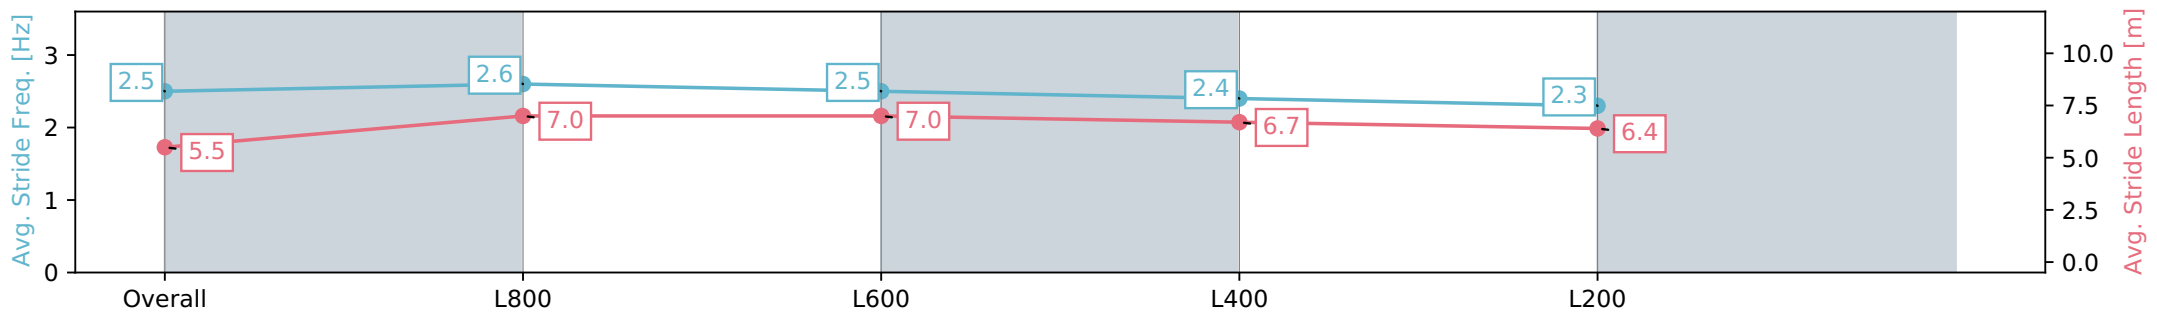

Section	Overall	L800	L600	L400	L200
Section Times	1:02.23 [8] (0:14.03)	0:48.20 [6] (0:11.20)	0:37.00 [5] (0:11.61)	0:25.39 [6] (0:12.25)	0:13.14 [8] (0:13.14)
Average Speed [km/h]	51.4	64.6	62.4	59.3	54.2
Top Speed [km/h]	70.0	69.9	64.2	61.4	58.0
Avg. Dist. to Rail [m]	8.4	2.7	1.1	6.2	9.8
Avg. Stride Freq. [Hz]	2.5	2.6	2.5	2.4	2.3
Avg. Stride Length [m]	5.5	7.0	7.0	6.7	6.4