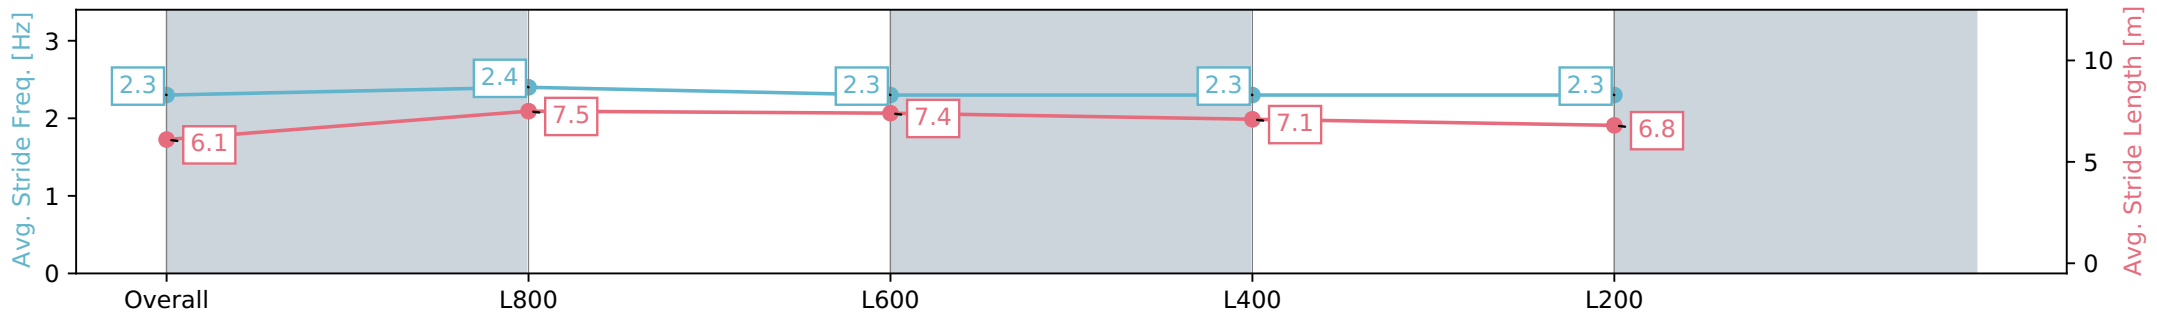

Section	Overall	L800	L600	L400	L200
Section Times	1:01.33 [2] (0:13.95)	0:47.38 [4] (0:11.22)	0:36.16 [4] (0:11.67)	0:24.49 [4] (0:11.99)	0:12.50 [4] (0:12.50)
Average Speed [km/h]	51.6	64.3	61.8	60.1	57.0
Top Speed [km/h]	67.9	67.5	63.2	61.3	59.2
Avg. Dist. to Rail [m]	2.5	1.2	0.6	1.6	2.1
Avg. Stride Freq. [Hz]	2.3	2.4	2.3	2.3	2.3
Avg. Stride Length [m]	6.1	7.5	7.4	7.1	6.8