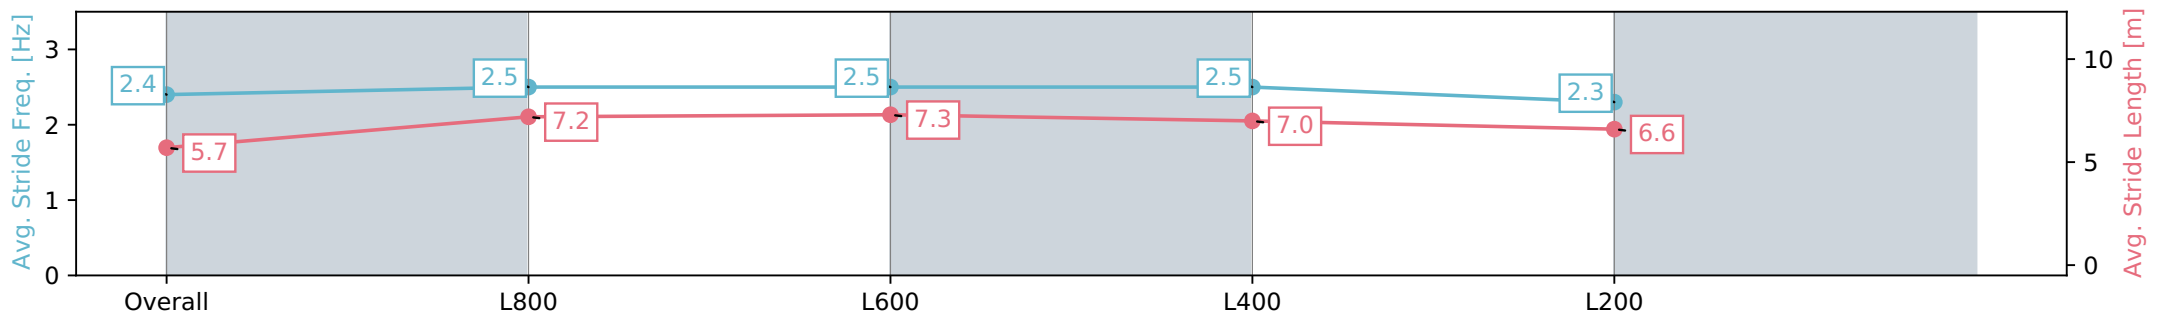

Section	Overall	L800	L600	L400	L200
Section Times	1:01.80 [4] (0:14.59)	0:47.21 [12] (0:11.26)	0:35.95 [11] (0:11.34)	0:24.61 [10] (0:11.80)	0:12.81 [6] (0:12.81)
Average Speed [km/h]	49.4	64.4	64.9	61.7	55.6
Top Speed [km/h]	66.0	66.2	66.2	64.2	59.0
Avg. Dist. to Rail [m]	6.9	3.6	3.8	7.8	11.7
Avg. Stride Freq. [Hz]	2.4	2.5	2.5	2.5	2.3
Avg. Stride Length [m]	5.7	7.2	7.3	7.0	6.6