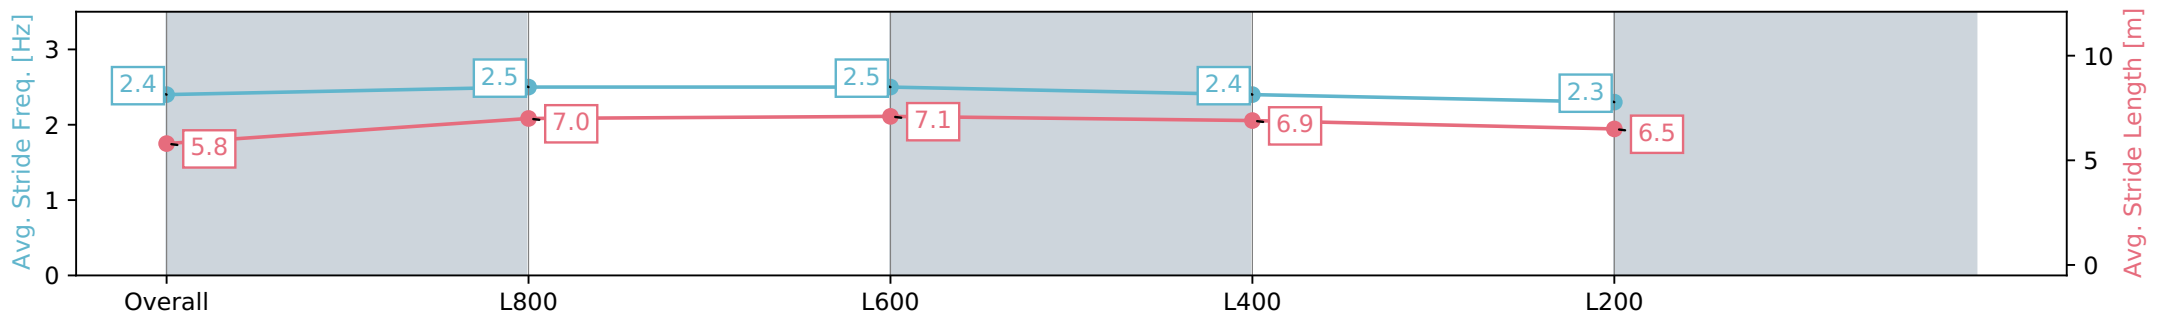

Section	Overall	L800	L600	L400	L200
Section Times	1:02.24 [9] (0:14.12)	0:48.12 [7] (0:11.20)	0:36.92 [7] (0:11.72)	0:25.20 [8] (0:12.17)	0:13.03 [9] (0:13.03)
Average Speed [km/h]	51.0	65.0	63.4	59.8	54.6
Top Speed [km/h]	65.9	66.4	65.0	61.6	57.4
Avg. Dist. to Rail [m]	6.3	3.9	5.4	8.0	13.6
Avg. Stride Freq. [Hz]	2.4	2.5	2.5	2.4	2.3
Avg. Stride Length [m]	5.8	7.0	7.1	6.9	6.5