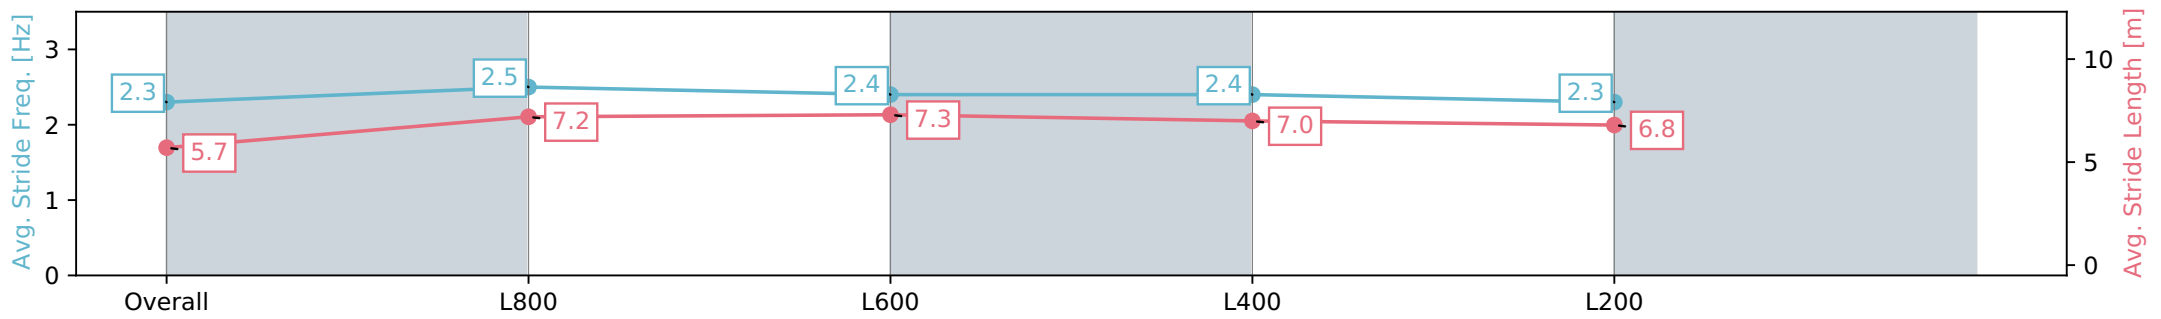

29 June 2024 - 1:58PM

Track Rating: Heavy 9, Weather: Overcast, Rail Position: +9m
1000m-W/Post, +6m Remainder. Sectional 612m

Section	Overall	L800	L600	L400	L200
Section Times	1:01.33 [1] (0:14.32)	0:47.01 [9] (0:11.12)	0:35.89 [8] (0:11.60)	0:24.29 [9] (0:11.80)	0:12.49 [5] (0:12.49)
Average Speed [km/h]	50.4	65.0	63.1	61.5	57.0
Top Speed [km/h]	66.8	67.7	64.0	62.3	59.6
Avg. Dist. to Rail [m]	2.2	1.9	2.8	3.7	3.1
Avg. Stride Freq. [Hz]	2.3	2.5	2.4	2.4	2.3
Avg. Stride Length [m]	5.7	7.2	7.3	7.0	6.8