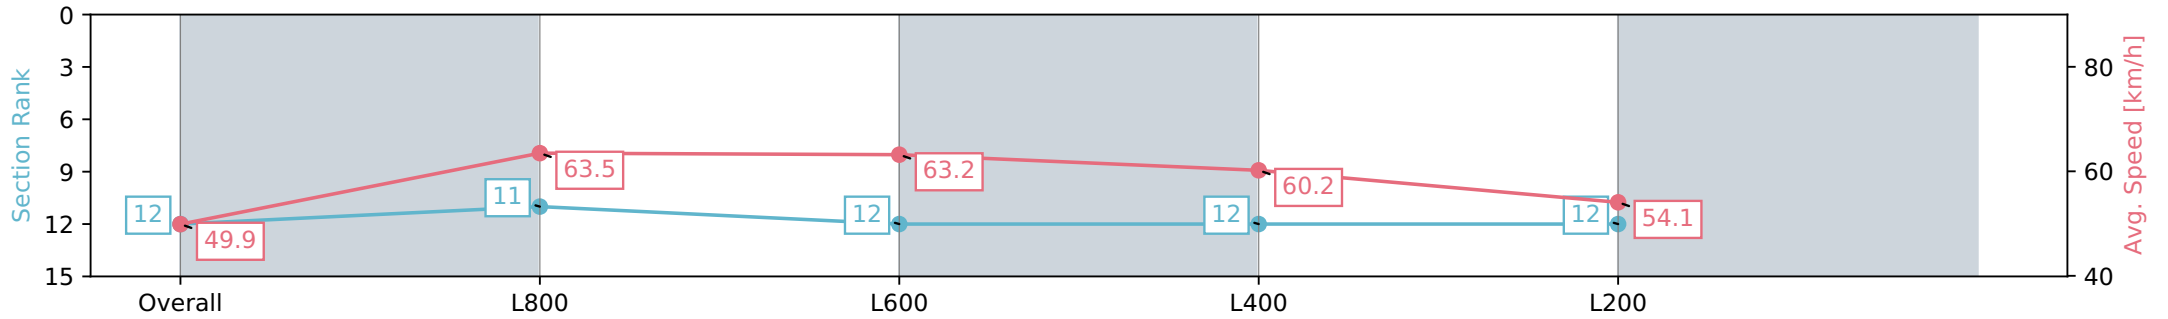

Horse/Jockey Name	REINE OF NINE/Dylan Caboche
Finish Rank	12
Fastest Section Time (Section)	0:11.41 (L800)
Top Speed [km/h] (Section)	65.9 (Overall)
Race State	Finished

Morphettville Parks SA - Professional

Race 5: Fleurieu Milk Company Handicap - 1000m

29 June 2024 - 1:58PM

Track Rating: Heavy 9, Weather: Overcast, Rail Position: +9m
1000m-W/Post, +6m Remainder. Sectional 612m

Section	Overall	L800	L600	L400	L200
Section Times	1:02.66 [12] (0:14.45)	0:48.21 [11] (0:11.41)	0:36.80 [12] (0:11.57)	0:25.22 [12] (0:12.06)	0:13.16 [12] (0:13.16)
Average Speed [km/h]	49.9	63.5	63.2	60.2	54.1
Top Speed [km/h]	65.4	65.9	63.8	61.9	58.3
Avg. Dist. to Rail [m]	6.5	3.3	2.6	5.8	6.8
Avg. Stride Freq. [Hz]	2.5	2.6	2.6	2.6	2.5
Avg. Stride Length [m]	5.6	6.8	6.8	6.5	6.1

[ ] Ranking at each section and finish
-:-:- No data available at this section
NA No data available