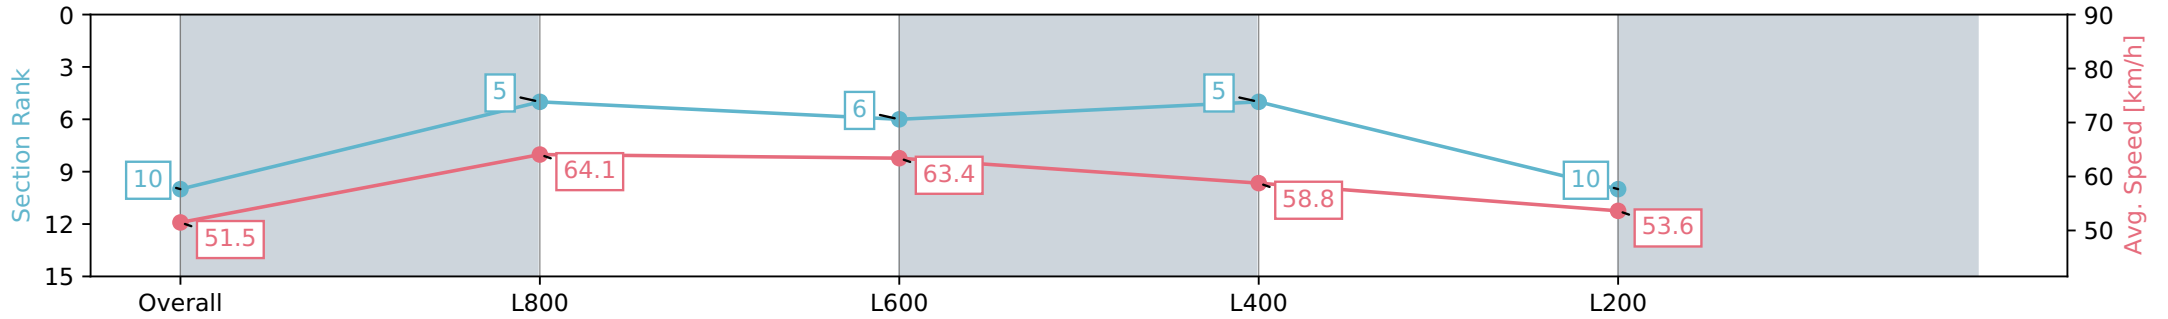

Section	Overall	L800	L600	L400	L200
Section Times	1:02.50 [10] (0:13.98)	0:48.52 [5] (0:11.30)	0:37.22 [6] (0:11.56)	0:25.66 [5] (0:12.37)	0:13.29 [10] (0:13.28)
Average Speed [km/h]	51.5	64.1	63.4	58.8	53.6
Top Speed [km/h]	66.4	66.2	63.7	62.6	56.4
Avg. Dist. to Rail [m]	3.3	2.3	3.0	6.9	8.2
Avg. Stride Freq. [Hz]	2.3	2.4	2.4	2.3	2.2
Avg. Stride Length [m]	6.0	7.4	7.4	7.1	6.8