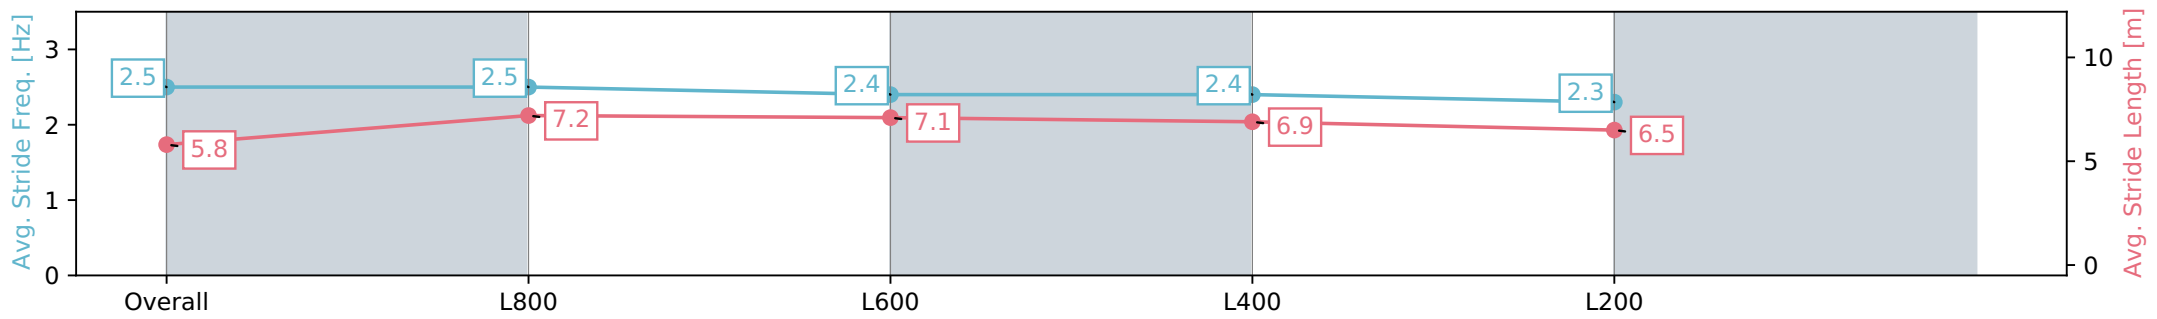

Section	Overall	L800	L600	L400	L200
Section Times	1:01.65 [3] (0:13.76)	0:47.89 [2] (0:11.17)	0:36.72 [3] (0:11.75)	0:24.97 [3] (0:11.89)	0:13.08 [2] (0:13.08)
Average Speed [km/h]	52.4	64.8	61.9	60.7	54.5
Top Speed [km/h]	68.5	68.6	62.9	61.9	58.3
Avg. Dist. to Rail [m]	6.5	2.0	1.9	1.9	5.0
Avg. Stride Freq. [Hz]	2.5	2.5	2.4	2.4	2.3
Avg. Stride Length [m]	5.8	7.2	7.1	6.9	6.5