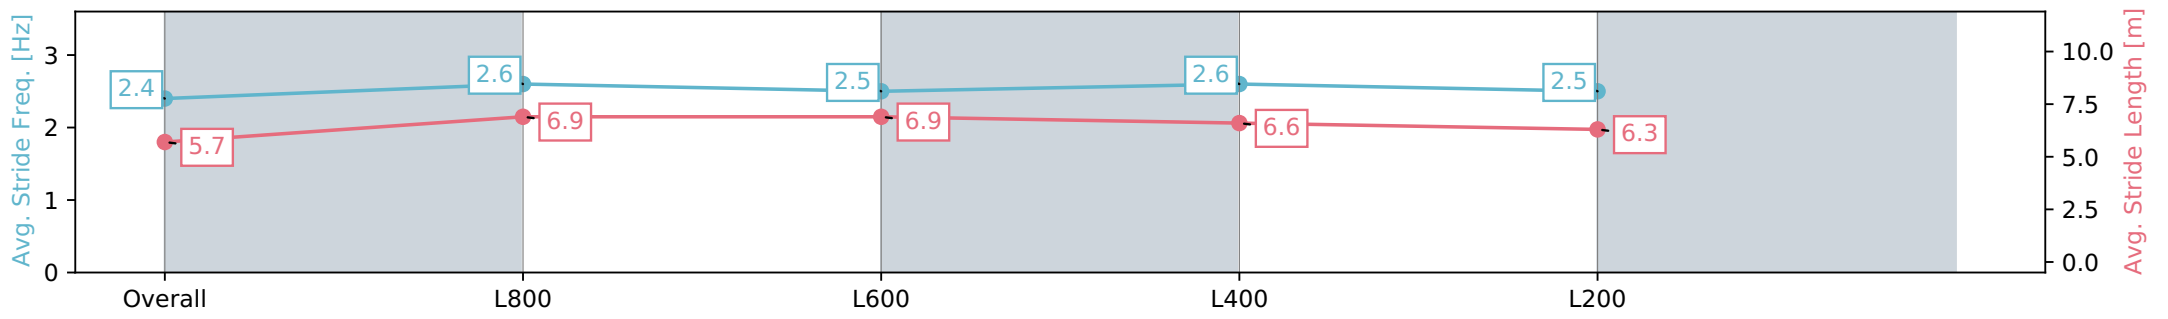

Section	Overall	L800	L600	L400	L200
Section Times	1:02.12 [7] (0:14.42)	0:47.70 [10] (0:11.32)	0:36.38 [10] (0:11.68)	0:24.70 [11] (0:11.90)	0:12.80 [11] (0:12.80)
Average Speed [km/h]	50.0	63.8	62.1	60.7	55.7
Top Speed [km/h]	65.9	66.5	63.2	61.7	59.2
Avg. Dist. to Rail [m]	4.7	2.4	1.3	2.9	7.1
Avg. Stride Freq. [Hz]	2.4	2.6	2.5	2.6	2.5
Avg. Stride Length [m]	5.7	6.9	6.9	6.6	6.3