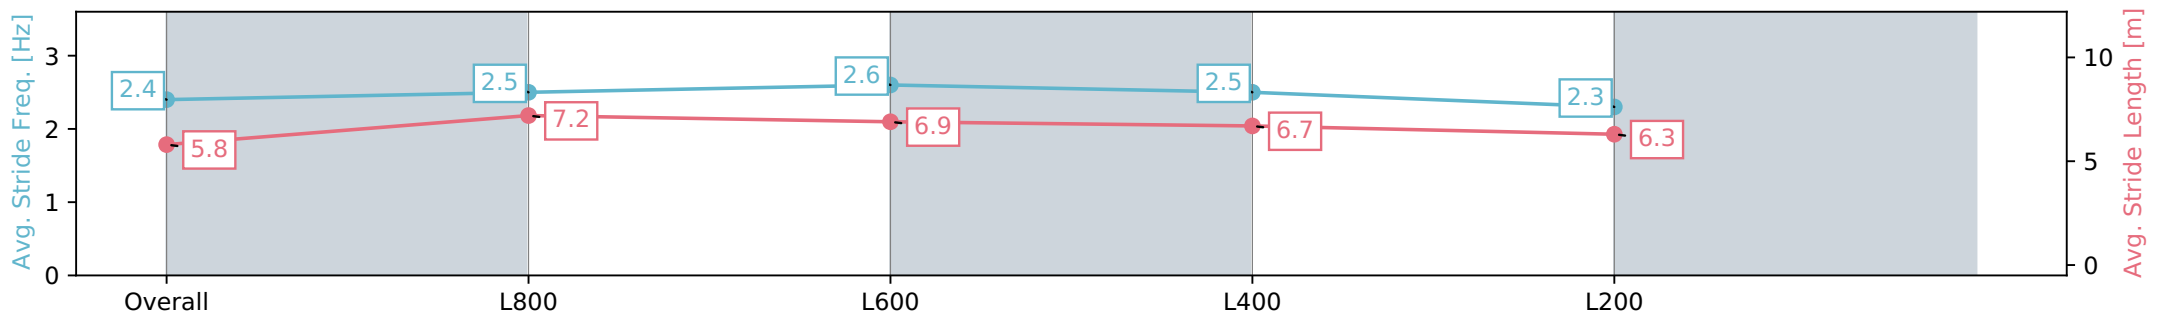

Section	Overall	L800	L600	L400	L200
Section Times	1:02.57 [11] (0:14.30)	0:48.27 [8] (0:11.22)	0:37.05 [9] (0:11.43)	0:25.62 [7] (0:12.07)	0:13.55 [7] (0:13.55)
Average Speed [km/h]	50.4	65.0	64.4	60.1	52.5
Top Speed [km/h]	67.7	67.6	65.0	63.2	56.7
Avg. Dist. to Rail [m]	9.3	4.8	3.7	6.5	10.8
Avg. Stride Freq. [Hz]	2.4	2.5	2.6	2.5	2.3
Avg. Stride Length [m]	5.8	7.2	6.9	6.7	6.3