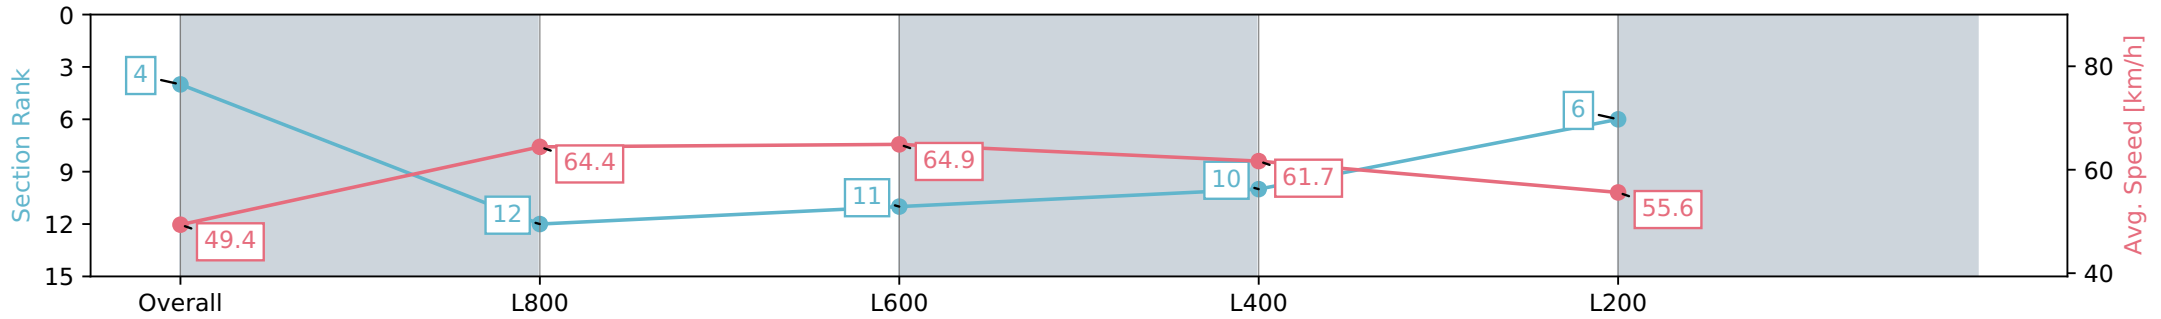

Section	Overall	L800	L600	L400	L200
Section Times	1:01.80 [4] (0:14.59)	0:47.21 [12] (0:11.26)	0:35.95 [11] (0:11.34)	0:24.61 [10] (0:11.80)	0:12.81 [6] (0:12.81)
Average Speed [km/h]	49.4	64.4	64.9	61.7	55.6
Top Speed [km/h]	66.0	66.2	66.2	64.2	59.0
Avg. Dist. to Rail [m]	6.9	3.6	3.8	7.8	11.7
Avg. Stride Freq. [Hz]	2.4	2.5	2.5	2.5	2.3
Avg. Stride Length [m]	5.7	7.2	7.3	7.0	6.6