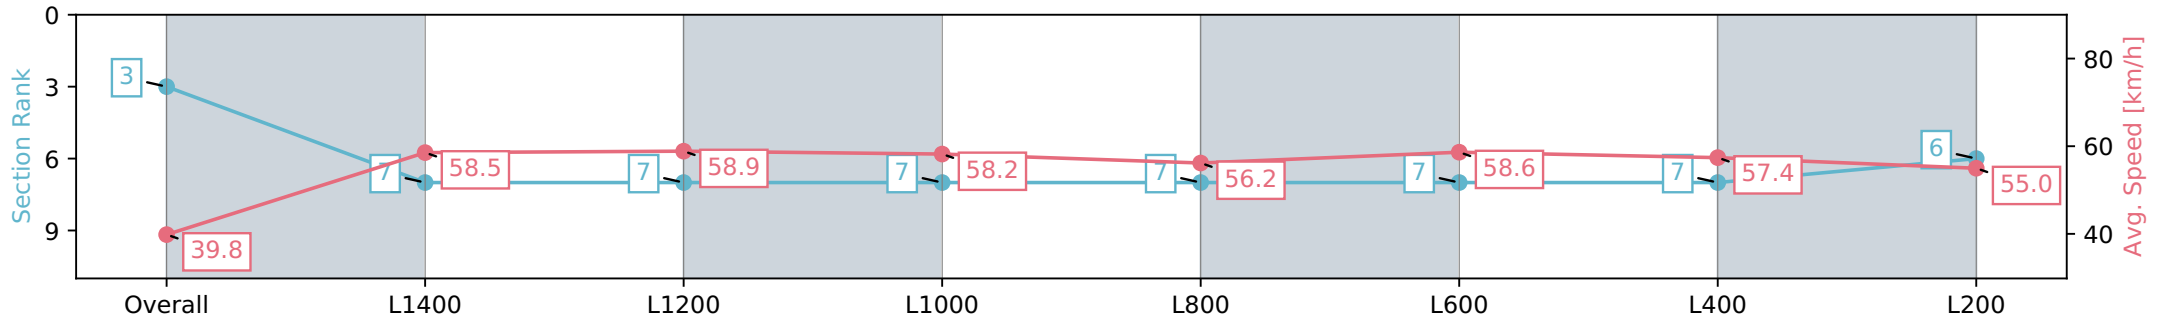

Section	Overall	L1400	L1200	L1000	L800	L600	L400	L200
Section Times	1:41.72 [3] (0:13.57)	1:28.14 [7] (0:12.34)	1:15.80 [7] (0:12.43)	1:03.37 [7] (0:12.38)	0:50.99 [7] (0:12.90)	0:38.09 [7] (0:12.51)	0:25.58 [7] (0:12.61)	0:12.97 [6] (0:12.97)
Average Speed [km/h]	39.8	58.5	58.9	58.2	56.2	58.6	57.4	55.0
Top Speed [km/h]	56.1	60.6	60.0	60.1	57.6	59.2	58.7	56.6
Avg. Dist. to Rail [m]	8.5	2.7	2.9	3.4	2.8	2.8	5.7	7.4
Avg. Stride Freq. [Hz]	2.1	2.3	2.3	2.2	2.2	2.3	2.2	2.2
Avg. Stride Length [m]	5.2	7.2	7.0	7.0	6.8	6.9	6.8	6.7