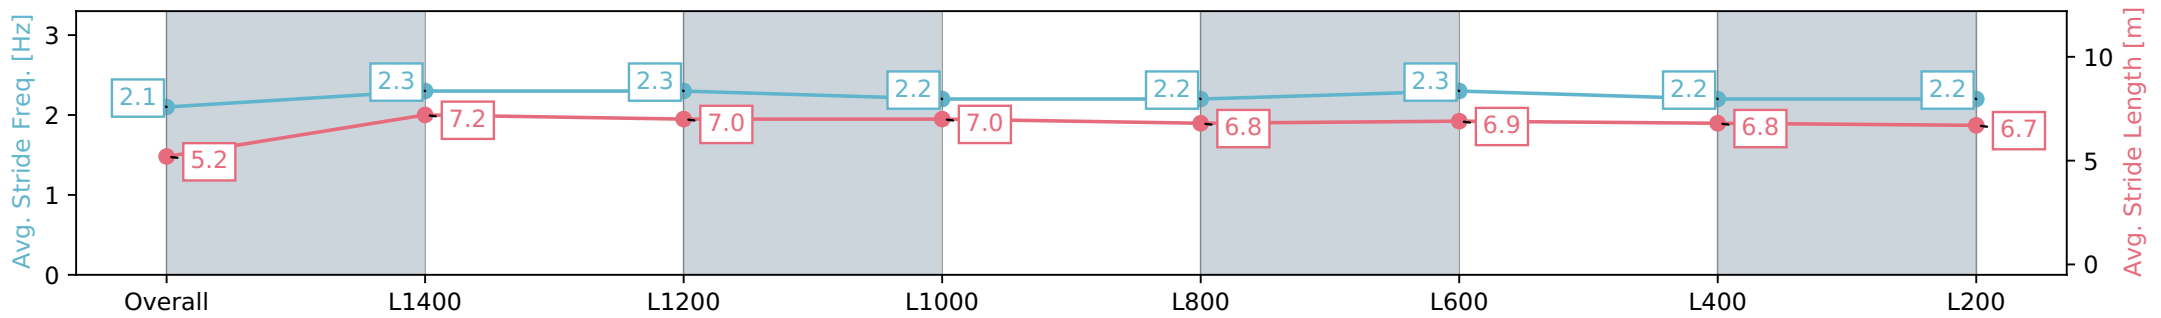

Section	Overall	L1400	L1200	L1000	L800	L600	L400	L200
Section Times	1:41.72 [3] (0:13.57)	1:28.14 [7] (0:12.34)	1:15.80 [7] (0:12.43)	1:03.37 [7] (0:12.38)	0:50.99 [7] (0:12.90)	0:38.09 [7] (0:12.51)	0:25.58 [7] (0:12.61)	0:12.97 [6] (0:12.97)
Average Speed [km/h]	39.8	58.5	58.9	58.2	56.2	58.6	57.4	55.0
Top Speed [km/h]	56.1	60.6	60.0	60.1	57.6	59.2	58.7	56.6
Avg. Dist. to Rail [m]	8.5	2.7	2.9	3.4	2.8	2.8	5.7	7.4
Avg. Stride Freq. [Hz]	2.1	2.3	2.3	2.2	2.2	2.3	2.2	2.2
Avg. Stride Length [m]	5.2	7.2	7.0	7.0	6.8	6.9	6.8	6.7