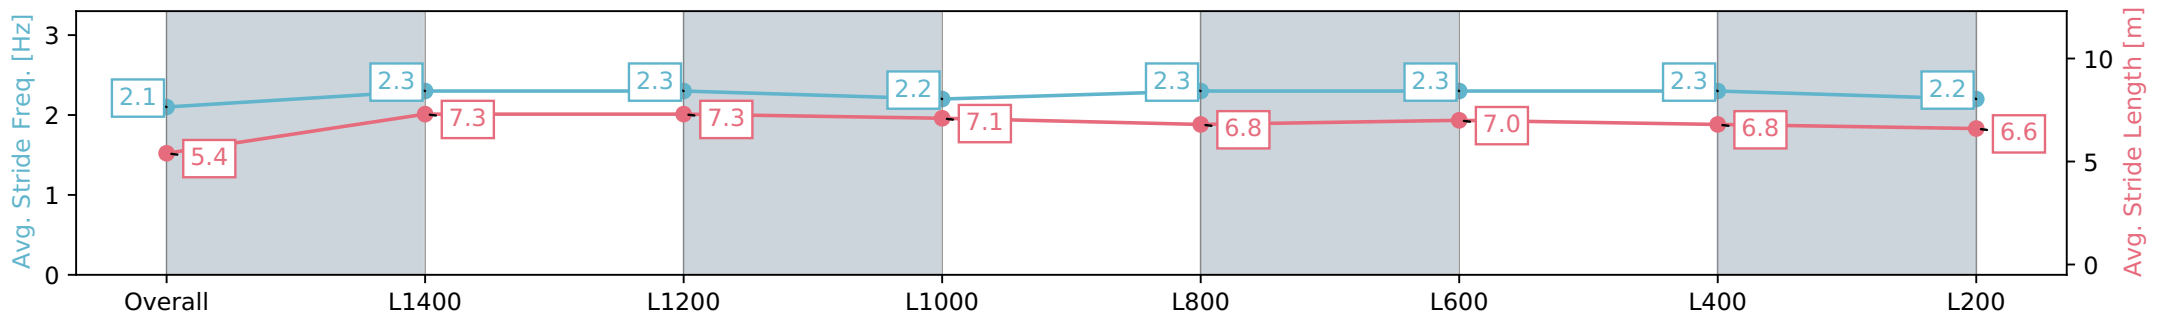

Section	Overall	L1400	L1200	L1000	L800	L600	L400	L200
Section Times	1:41.93 [4] (0:13.12)	1:28.81 [4] (0:12.05)	1:16.76 [4] (0:12.41)	1:04.35 [4] (0:12.46)	0:51.89 [4] (0:12.82)	0:39.07 [4] (0:12.61)	0:26.46 [4] (0:12.85)	0:13.61 [3] (0:13.61)
Average Speed [km/h]	41.1	60.0	59.0	57.8	56.6	57.9	56.3	52.2
Top Speed [km/h]	59.5	61.0	59.7	58.6	57.9	59.0	57.7	54.5
Avg. Dist. to Rail [m]	6.1	2.4	3.0	3.4	2.5	2.7	2.2	3.6
Avg. Stride Freq. [Hz]	2.1	2.3	2.3	2.2	2.3	2.3	2.3	2.2
Avg. Stride Length [m]	5.4	7.3	7.3	7.1	6.8	7.0	6.8	6.6