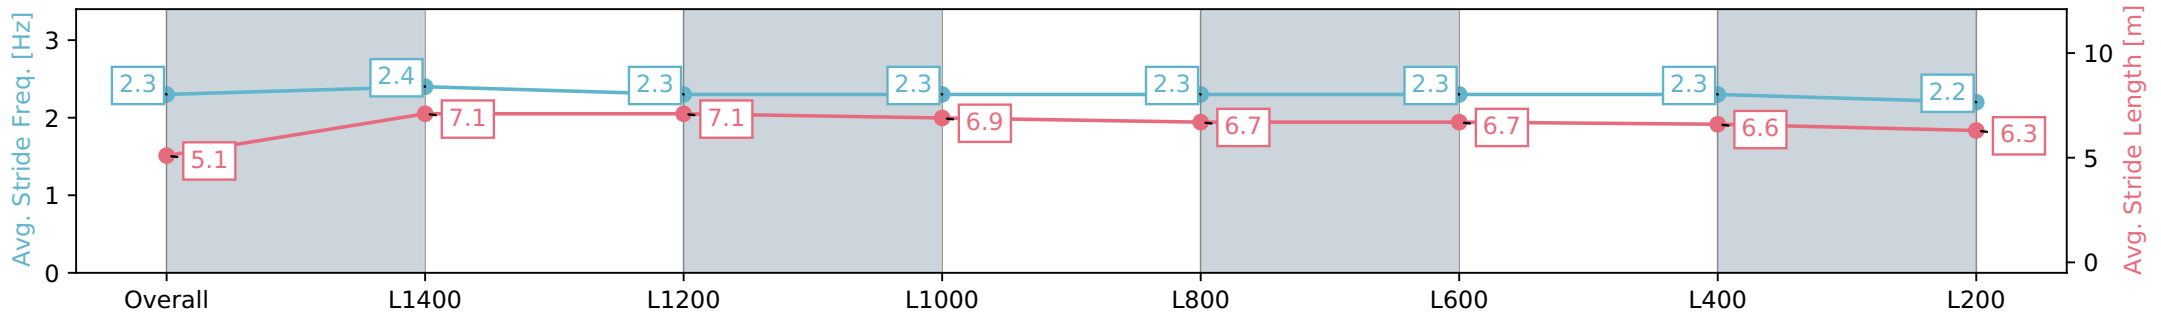

29 June 2024 - 1:19PM

Track Rating: Heavy 9, Weather: Raining, Rail Position: +9m 1000m-W/Post, +6m Remainder. Sectional 612m

Section	Overall	L1400	L1200	L1000	L800	L600	L400	L200
Section Times	1:41.32 [1] (0:12.97)	1:28.35 [1] (0:11.73)	1:16.62 [1] (0:12.40)	1:04.22 [1] (0:12.47)	0:51.75 [1] (0:12.74)	0:39.01 [1] (0:12.65)	0:26.36 [1] (0:12.87)	0:13.49 [1] (0:13.49)
Average Speed [km/h]	41.6	61.6	58.9	57.8	56.8	57.7	56.1	52.8
Top Speed [km/h]	62.6	62.9	60.0	58.2	57.9	57.9	56.9	54.9
Avg. Dist. to Rail [m]	6.7	2.1	2.6	2.6	2.2	2.1	2.9	3.1
Avg. Stride Freq. [Hz]	2.3	2.4	2.3	2.3	2.3	2.3	2.3	2.2
Avg. Stride Length [m]	5.1	7.1	7.1	6.9	6.7	6.7	6.6	6.3