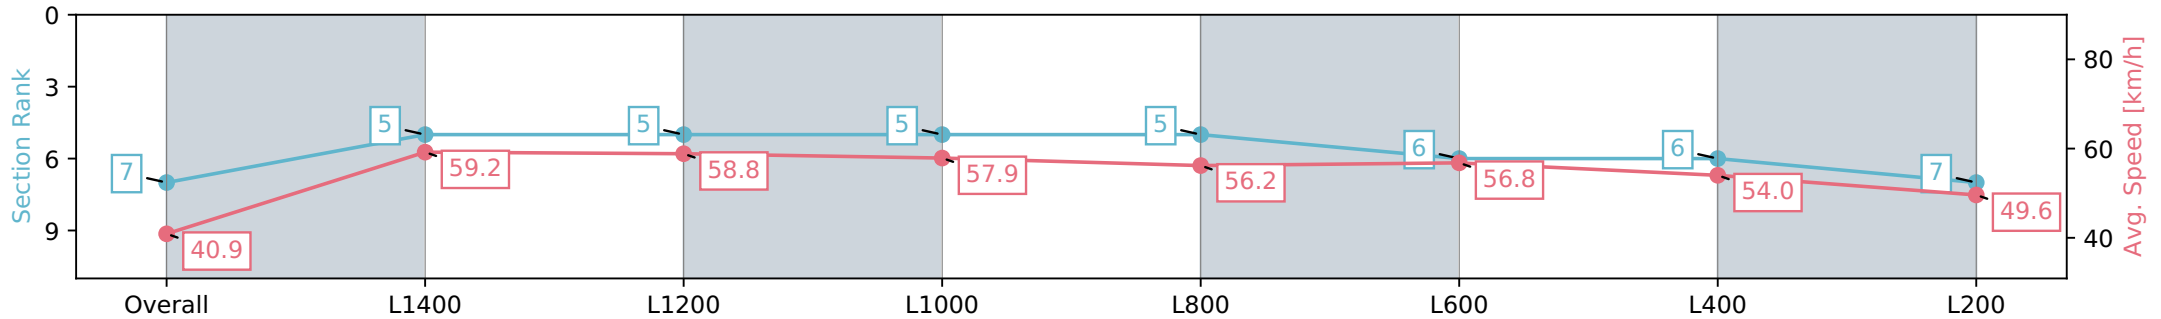

Morphettville Parks SA - Professional

Race 4: Sportsbet Jockey Watch Handicap - 1550m

29 June 2024 - 1:19PM

Track Rating: Heavy 9, Weather: Raining, Rail Position: +9m 1000m-W/Post, +6m Remainder. Sectional 612m

Section	Overall	L1400	L1200	L1000	L800	L600	L400	L200
Section Times	1:43.66 [7] (0:13.21)	1:30.45 [5] (0:12.19)	1:18.26 [5] (0:12.40)	1:05.86 [5] (0:12.47)	0:53.39 [5] (0:12.86)	0:40.53 [6] (0:12.80)	0:27.73 [6] (0:13.39)	0:14.34 [7] (0:14.34)
Average Speed [km/h]	40.9	59.2	58.8	57.9	56.2	56.8	54.0	49.6
Top Speed [km/h]	58.3	59.8	59.9	58.4	57.4	57.8	55.3	52.1
Avg. Dist. to Rail [m]	5.1	1.6	2.4	2.3	1.8	1.9	2.6	3.9
Avg. Stride Freq. [Hz]	2.1	2.2	2.2	2.2	2.2	2.3	2.2	2.1
Avg. Stride Length [m]	5.3	7.4	7.3	7.1	6.8	7.0	6.7	6.4