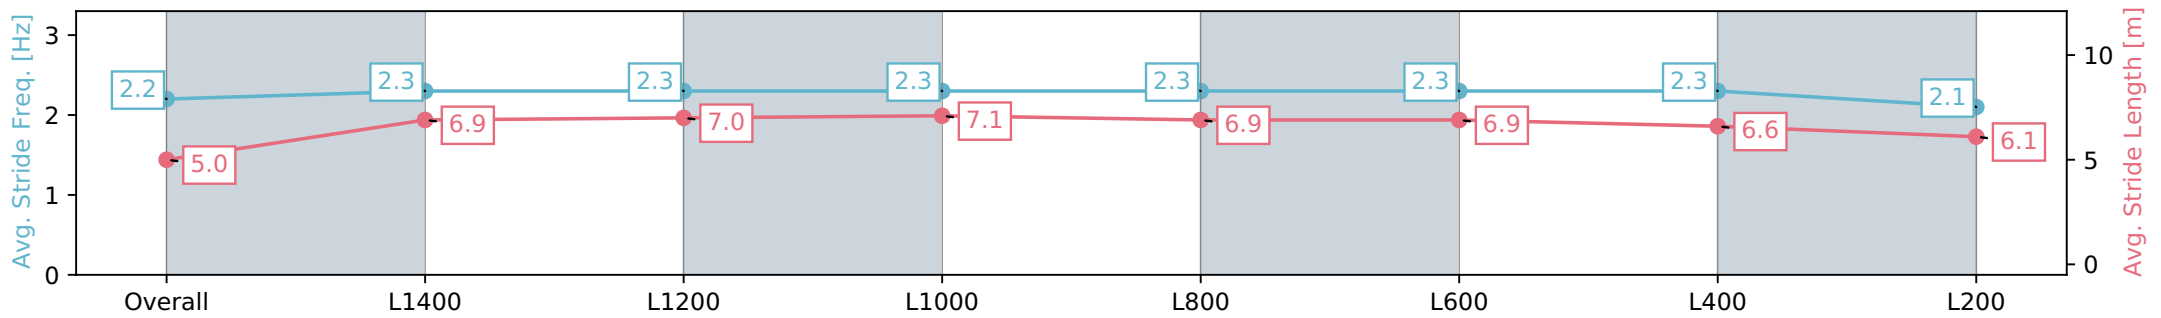

[] Ranking at each section and finish
 -:-:- No data available at this section
 NA No data available

Horse/Jockey Name	AITCH D'AMICO/Ben Price
Finish Rank	8
Fastest Section Time (Section)	0:12.20 (L1000)
Top Speed [km/h] (Section)	60.9 (L1000)
Race State	Finished

Morphettville Parks SA - Professional

Race 4: Sportsbet Jockey Watch Handicap - 1550m

29 June 2024 - 1:19PM

Track Rating: Heavy 9, Weather: Raining, Rail Position: +9m 1000m-W/Post, +6m Remainder. Sectional 612m

Section	Overall	L1400	L1200	L1000	L800	L600	L400	L200
Section Times	1:45.73 [8] (0:13.75)	1:31.98 [8] (0:12.82)	1:19.16 [8] (0:12.56)	1:06.59 [8] (0:12.20)	0:54.39 [8] (0:12.89)	0:41.50 [8] (0:12.97)	0:28.53 [8] (0:13.45)	0:15.08 [8] (0:15.08)
Average Speed [km/h]	39.4	56.4	58.4	59.2	56.2	56.2	53.7	47.2
Top Speed [km/h]	55.4	58.1	59.0	60.9	58.1	57.3	55.8	50.3
Avg. Dist. to Rail [m]	9.3	3.2	3.7	4.2	3.4	2.1	3.4	5.4
Avg. Stride Freq. [Hz]	2.2	2.3	2.3	2.3	2.3	2.3	2.3	2.1
Avg. Stride Length [m]	5.0	6.9	7.0	7.1	6.9	6.9	6.6	6.1