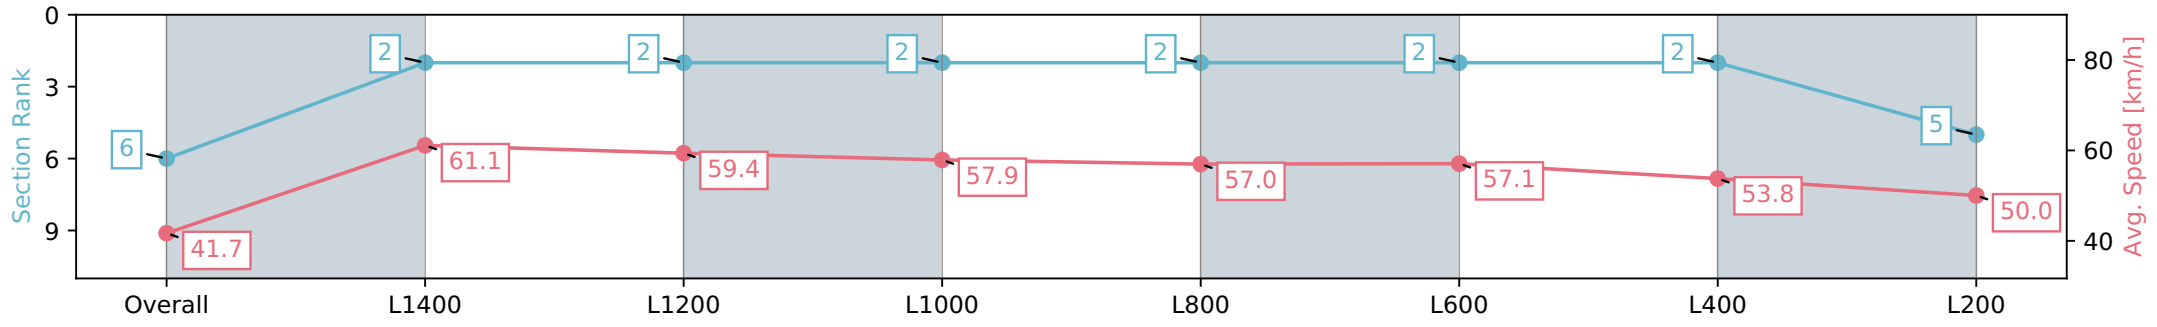

Horse/Jockey Name	NOT USUAL GLORIOUS/Alana Livesey
Finish Rank	6
Fastest Section Time (Section)	0:11.81 (L1400)
Top Speed [km/h] (Section)	62.2 (L1400)
Race State	Finished

Morphettville Parks SA - Professional
Race 4: Sportsbet Jockey Watch Handicap - 1550m
29 June 2024 - 1:19PM
Track Rating: Heavy 9, Weather: Raining, Rail Position: +9m 1000m-W/Post, +6m Remainder. Sectional 612m

Section	Overall	L1400	L1200	L1000	L800	L600	L400	L200
Section Times	1:42.92 [6] (0:12.97)	1:29.95 [2] (0:11.81)	1:18.14 [2] (0:12.41)	1:05.73 [2] (0:12.46)	0:53.27 [2] (0:12.74)	0:40.53 [2] (0:12.82)	0:27.71 [2] (0:13.49)	0:14.22 [5] (0:14.22)
Average Speed [km/h]	41.7	61.1	59.4	57.9	57.0	57.1	53.8	50.0
Top Speed [km/h]	58.8	62.2	60.8	59.4	58.1	58.1	56.8	53.2
Avg. Dist. to Rail [m]	8.0	3.3	3.9	3.6	3.4	2.6	5.1	6.1
Avg. Stride Freq. [Hz]	2.2	2.4	2.3	2.3	2.3	2.3	2.3	2.2
Avg. Stride Length [m]	5.1	7.0	7.1	7.0	6.9	6.9	6.6	6.3

[ ] Ranking at each section and finish
-:-:- No data available at this section
NA No data available