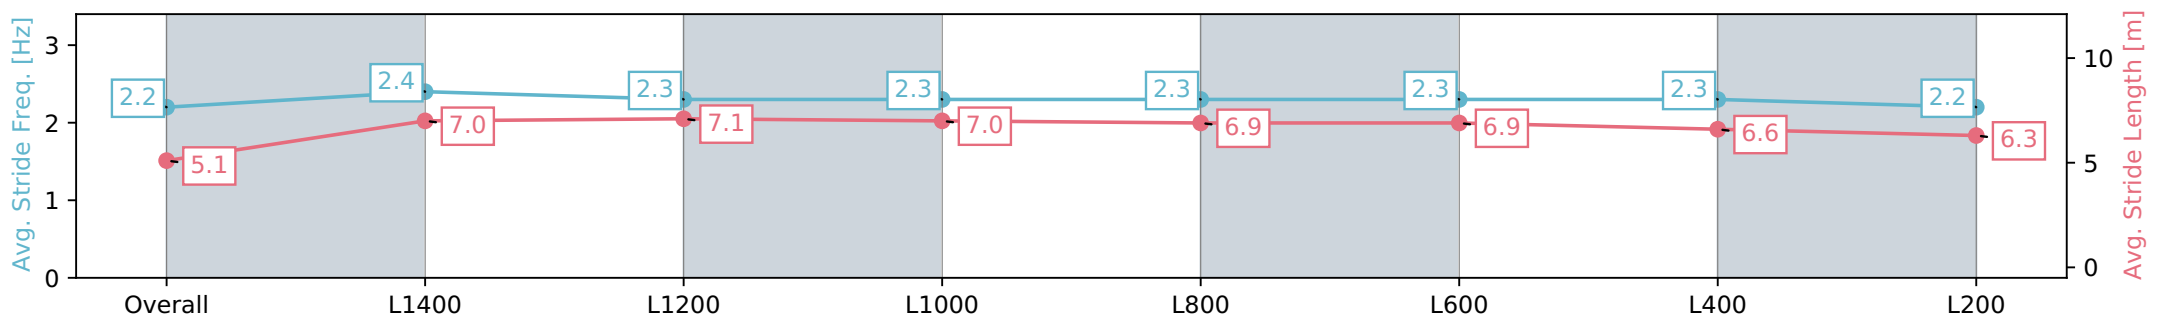

Horse/Jockey Name	NOT USUAL GLORIOUS/Alana Livesey
Finish Rank	6
Fastest Section Time (Section)	0:11.81 (L1400)
Top Speed [km/h] (Section)	62.2 (L1400)
Race State	Finished

Morphettville Parks SA - Professional
Race 4: Sportsbet Jockey Watch Handicap - 1550m
29 June 2024 - 1:19PM
Track Rating: Heavy 9, Weather: Raining, Rail Position: +9m 1000m-W/Post, +6m Remainder. Sectional 612m

Section	Overall	L1400	L1200	L1000	L800	L600	L400	L200
Section Times	1:42.92 [6] (0:12.97)	1:29.95 [2] (0:11.81)	1:18.14 [2] (0:12.41)	1:05.73 [2] (0:12.46)	0:53.27 [2] (0:12.74)	0:40.53 [2] (0:12.82)	0:27.71 [2] (0:13.49)	0:14.22 [5] (0:14.22)
Average Speed [km/h]	41.7	61.1	59.4	57.9	57.0	57.1	53.8	50.0
Top Speed [km/h]	58.8	62.2	60.8	59.4	58.1	58.1	56.8	53.2
Avg. Dist. to Rail [m]	8.0	3.3	3.9	3.6	3.4	2.6	5.1	6.1
Avg. Stride Freq. [Hz]	2.2	2.4	2.3	2.3	2.3	2.3	2.3	2.2
Avg. Stride Length [m]	5.1	7.0	7.1	7.0	6.9	6.9	6.6	6.3

[ ] Ranking at each section and finish
-:-:- No data available at this section
NA No data available