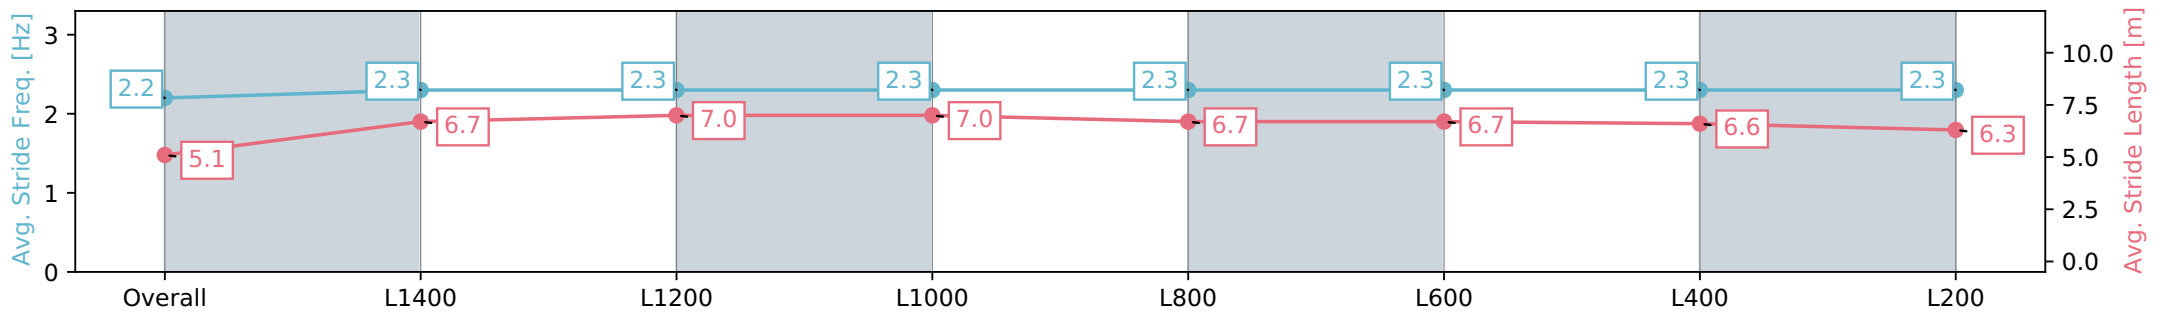

Morphettville Parks SA - Professional

Race 4: Sportsbet Jockey Watch Handicap - 1550m

29 June 2024 - 1:19PM

Track Rating: Heavy 9, Weather: Raining, Rail Position: +9m 1000m-W/Post, +6m Remainder. Sectional 612m

Section	Overall	L1400	L1200	L1000	L800	L600	L400	L200
Section Times	1:42.18 [5] (0:13.27)	1:28.91 [6] (0:12.26)	1:16.65 [6] (0:12.33)	1:04.32 [6] (0:12.48)	0:51.84 [6] (0:12.78)	0:39.06 [5] (0:12.57)	0:26.48 [5] (0:12.94)	0:13.54 [4] (0:13.54)
Average Speed [km/h]	40.6	59.0	59.4	57.8	56.8	58.2	56.1	52.5
Top Speed [km/h]	57.7	60.3	60.4	58.6	58.8	58.9	57.9	55.1
Avg. Dist. to Rail [m]	7.6	3.2	3.1	3.2	2.8	3.0	4.6	5.5
Avg. Stride Freq. [Hz]	2.2	2.3	2.3	2.3	2.3	2.3	2.3	2.3
Avg. Stride Length [m]	5.1	6.7	7.0	7.0	6.7	6.7	6.6	6.3