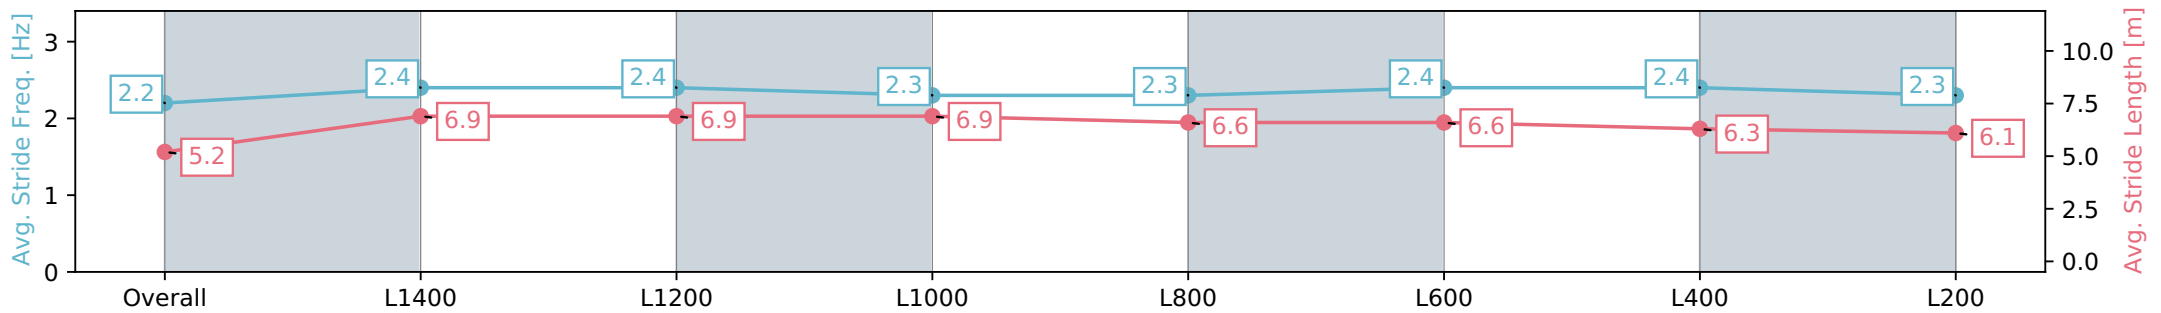

Section	Overall	L1400	L1200	L1000	L800	L600	L400	L200
Section Times	1:41.69 [2] (0:12.98)	1:28.71 [3] (0:11.89)	1:16.82 [3] (0:12.48)	1:04.34 [3] (0:12.48)	0:51.86 [3] (0:12.78)	0:39.08 [3] (0:12.61)	0:26.47 [3] (0:12.88)	0:13.59 [2] (0:13.59)
Average Speed [km/h]	41.6	60.7	58.2	57.8	56.6	57.6	56.2	52.4
Top Speed [km/h]	60.0	61.9	59.0	58.6	58.1	58.5	58.2	54.7
Avg. Dist. to Rail [m]	4.8	1.2	1.8	2.2	1.8	1.8	4.4	5.3
Avg. Stride Freq. [Hz]	2.2	2.4	2.4	2.3	2.3	2.4	2.4	2.3
Avg. Stride Length [m]	5.2	6.9	6.9	6.9	6.6	6.6	6.3	6.1