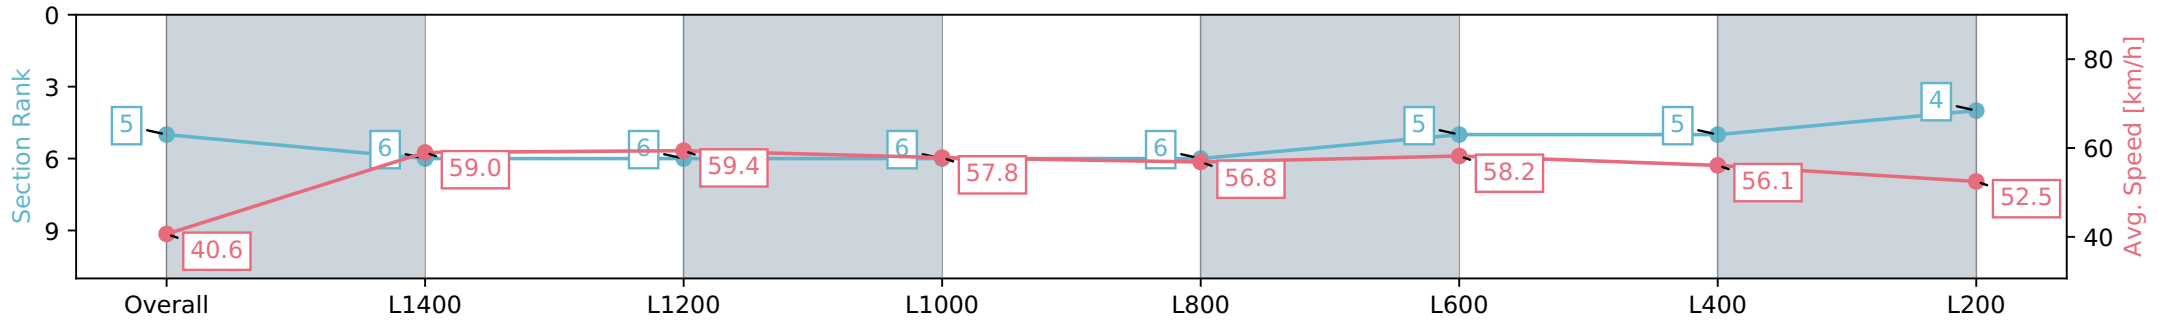

Section	Overall	L1400	L1200	L1000	L800	L600	L400	L200
Section Times	1:42.18 [5] (0:13.27)	1:28.91 [6] (0:12.26)	1:16.65 [6] (0:12.33)	1:04.32 [6] (0:12.48)	0:51.84 [6] (0:12.78)	0:39.06 [5] (0:12.57)	0:26.48 [5] (0:12.94)	0:13.54 [4] (0:13.54)
Average Speed [km/h]	40.6	59.0	59.4	57.8	56.8	58.2	56.1	52.5
Top Speed [km/h]	57.7	60.3	60.4	58.6	58.8	58.9	57.9	55.1
Avg. Dist. to Rail [m]	7.6	3.2	3.1	3.2	2.8	3.0	4.6	5.5
Avg. Stride Freq. [Hz]	2.2	2.3	2.3	2.3	2.3	2.3	2.3	2.3
Avg. Stride Length [m]	5.1	6.7	7.0	7.0	6.7	6.7	6.6	6.3