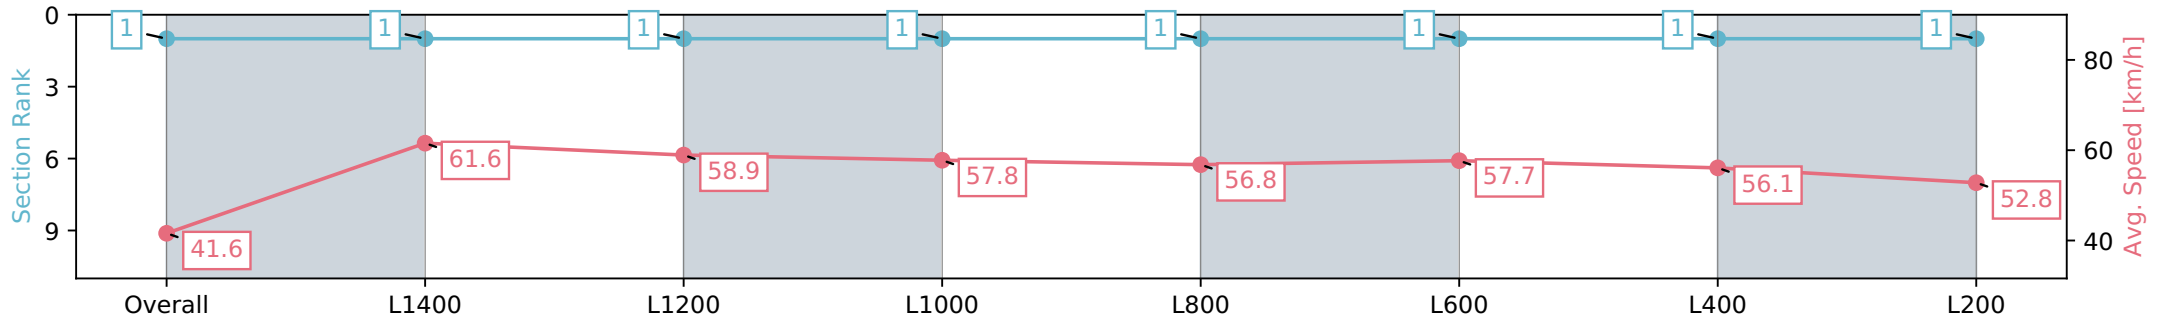

29 June 2024 - 1:19PM

Track Rating: Heavy 9, Weather: Raining, Rail Position: +9m 1000m-W/Post, +6m Remainder. Sectional 612m

Section	Overall	L1400	L1200	L1000	L800	L600	L400	L200
Section Times	1:41.32 [1] (0:12.97)	1:28.35 [1] (0:11.73)	1:16.62 [1] (0:12.40)	1:04.22 [1] (0:12.47)	0:51.75 [1] (0:12.74)	0:39.01 [1] (0:12.65)	0:26.36 [1] (0:12.87)	0:13.49 [1] (0:13.49)
Average Speed [km/h]	41.6	61.6	58.9	57.8	56.8	57.7	56.1	52.8
Top Speed [km/h]	62.6	62.9	60.0	58.2	57.9	57.9	56.9	54.9
Avg. Dist. to Rail [m]	6.7	2.1	2.6	2.6	2.2	2.1	2.9	3.1
Avg. Stride Freq. [Hz]	2.3	2.4	2.3	2.3	2.3	2.3	2.3	2.2
Avg. Stride Length [m]	5.1	7.1	7.1	6.9	6.7	6.7	6.6	6.3