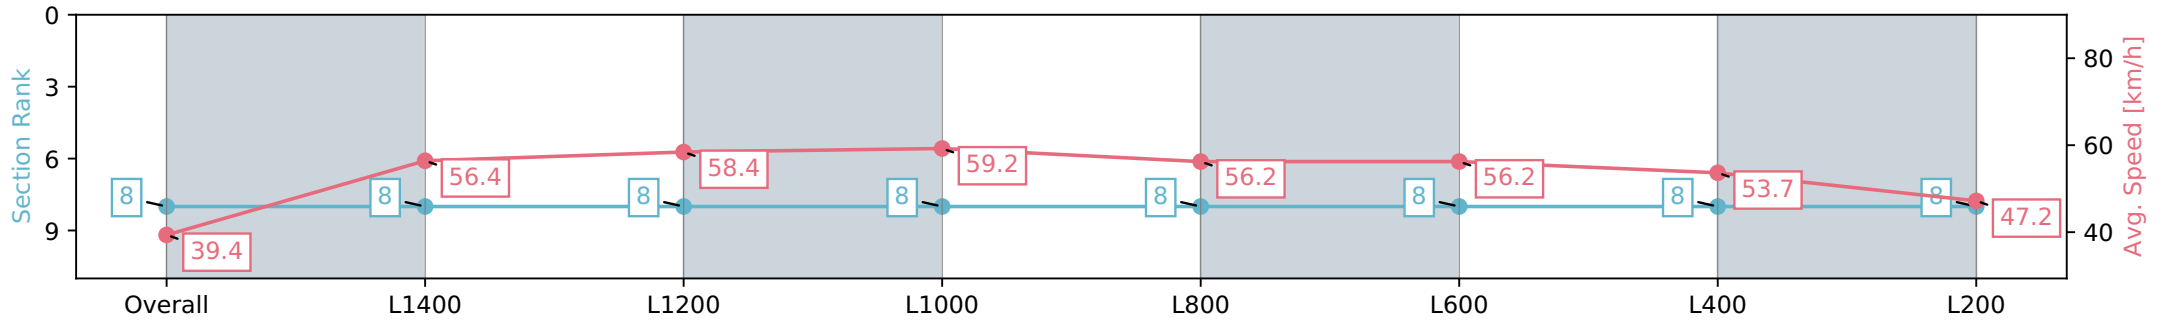

Morphettville Parks SA - Professional

Race 4: Sportsbet Jockey Watch Handicap - 1550m

29 June 2024 - 1:19PM

Track Rating: Heavy 9, Weather: Raining, Rail Position: +9m 1000m-W/Post, +6m Remainder. Sectional 612m

Section	Overall	L1400	L1200	L1000	L800	L600	L400	L200
Section Times	1:45.73 [8] (0:13.75)	1:31.98 [8] (0:12.82)	1:19.16 [8] (0:12.56)	1:06.59 [8] (0:12.20)	0:54.39 [8] (0:12.89)	0:41.50 [8] (0:12.97)	0:28.53 [8] (0:13.45)	0:15.08 [8] (0:15.08)
Average Speed [km/h]	39.4	56.4	58.4	59.2	56.2	56.2	53.7	47.2
Top Speed [km/h]	55.4	58.1	59.0	60.9	58.1	57.3	55.8	50.3
Avg. Dist. to Rail [m]	9.3	3.2	3.7	4.2	3.4	2.1	3.4	5.4
Avg. Stride Freq. [Hz]	2.2	2.3	2.3	2.3	2.3	2.3	2.3	2.1
Avg. Stride Length [m]	5.0	6.9	7.0	7.1	6.9	6.9	6.6	6.1