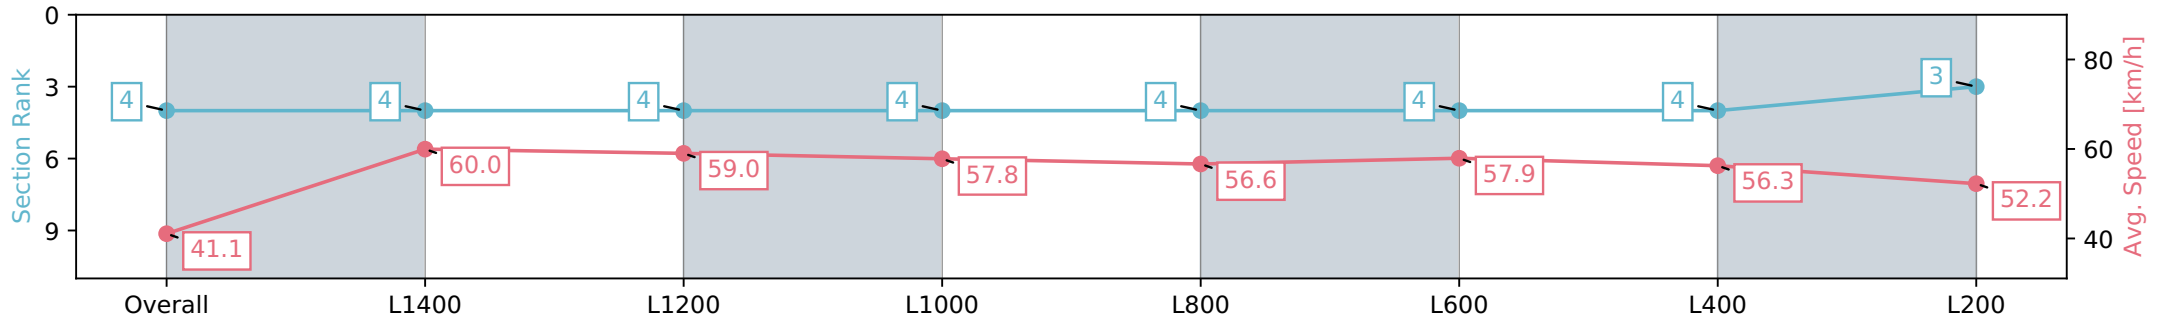

Section	Overall	L1400	L1200	L1000	L800	L600	L400	L200
Section Times	1:41.93 [4] (0:13.12)	1:28.81 [4] (0:12.05)	1:16.76 [4] (0:12.41)	1:04.35 [4] (0:12.46)	0:51.89 [4] (0:12.82)	0:39.07 [4] (0:12.61)	0:26.46 [4] (0:12.85)	0:13.61 [3] (0:13.61)
Average Speed [km/h]	41.1	60.0	59.0	57.8	56.6	57.9	56.3	52.2
Top Speed [km/h]	59.5	61.0	59.7	58.6	57.9	59.0	57.7	54.5
Avg. Dist. to Rail [m]	6.1	2.4	3.0	3.4	2.5	2.7	2.2	3.6
Avg. Stride Freq. [Hz]	2.1	2.3	2.3	2.2	2.3	2.3	2.3	2.2
Avg. Stride Length [m]	5.4	7.3	7.3	7.1	6.8	7.0	6.8	6.6