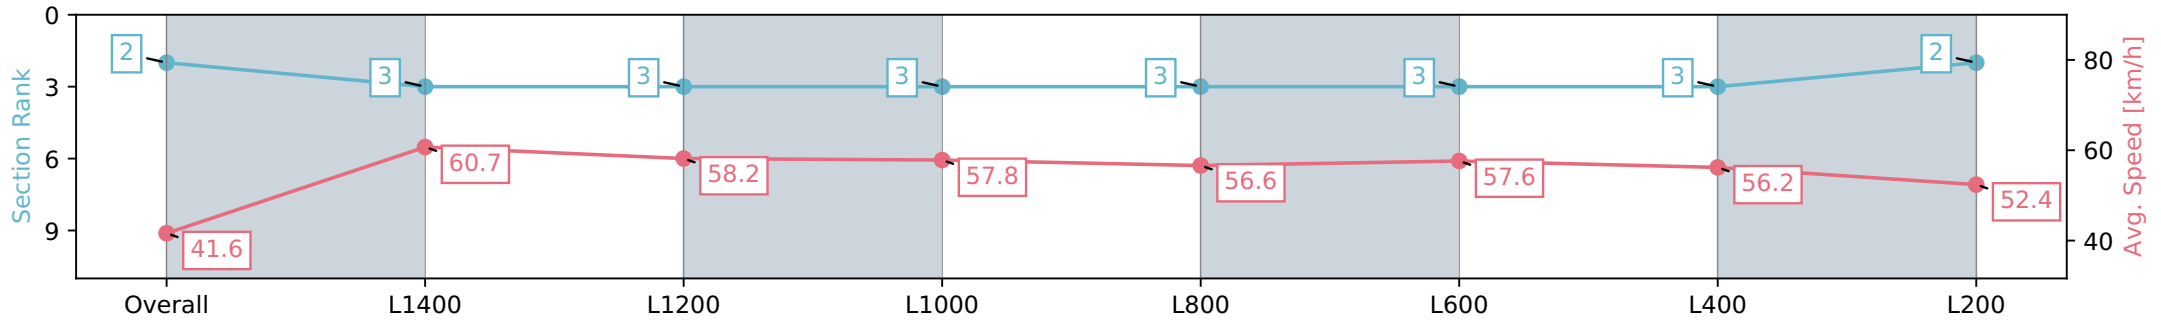

Section	Overall	L1400	L1200	L1000	L800	L600	L400	L200
Section Times	1:41.69 [2] (0:12.98)	1:28.71 [3] (0:11.89)	1:16.82 [3] (0:12.48)	1:04.34 [3] (0:12.48)	0:51.86 [3] (0:12.78)	0:39.08 [3] (0:12.61)	0:26.47 [3] (0:12.88)	0:13.59 [2] (0:13.59)
Average Speed [km/h]	41.6	60.7	58.2	57.8	56.6	57.6	56.2	52.4
Top Speed [km/h]	60.0	61.9	59.0	58.6	58.1	58.5	58.2	54.7
Avg. Dist. to Rail [m]	4.8	1.2	1.8	2.2	1.8	1.8	4.4	5.3
Avg. Stride Freq. [Hz]	2.2	2.4	2.4	2.3	2.3	2.4	2.4	2.3
Avg. Stride Length [m]	5.2	6.9	6.9	6.9	6.6	6.6	6.3	6.1