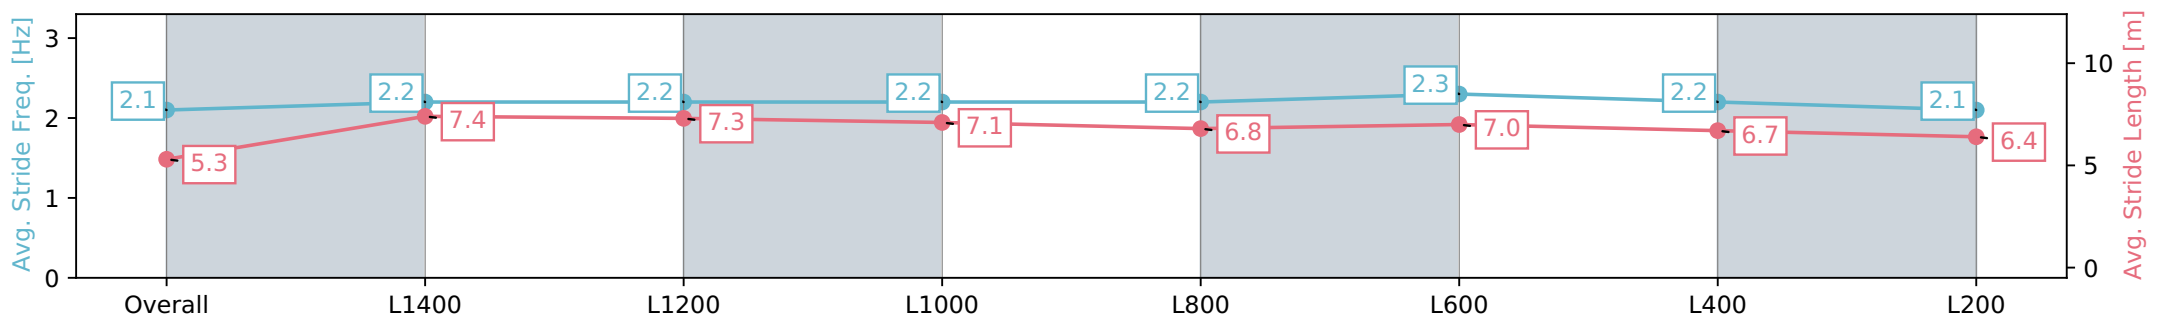

Morphettville Parks SA - Professional

Race 4: Sportsbet Jockey Watch Handicap - 1550m

29 June 2024 - 1:19PM

Track Rating: Heavy 9, Weather: Raining, Rail Position: +9m 1000m-W/Post, +6m Remainder. Sectional 612m

Section	Overall	L1400	L1200	L1000	L800	L600	L400	L200
Section Times	1:43.66 [7] (0:13.21)	1:30.45 [5] (0:12.19)	1:18.26 [5] (0:12.40)	1:05.86 [5] (0:12.47)	0:53.39 [5] (0:12.86)	0:40.53 [6] (0:12.80)	0:27.73 [6] (0:13.39)	0:14.34 [7] (0:14.34)
Average Speed [km/h]	40.9	59.2	58.8	57.9	56.2	56.8	54.0	49.6
Top Speed [km/h]	58.3	59.8	59.9	58.4	57.4	57.8	55.3	52.1
Avg. Dist. to Rail [m]	5.1	1.6	2.4	2.3	1.8	1.9	2.6	3.9
Avg. Stride Freq. [Hz]	2.1	2.2	2.2	2.2	2.2	2.3	2.2	2.1
Avg. Stride Length [m]	5.3	7.4	7.3	7.1	6.8	7.0	6.7	6.4