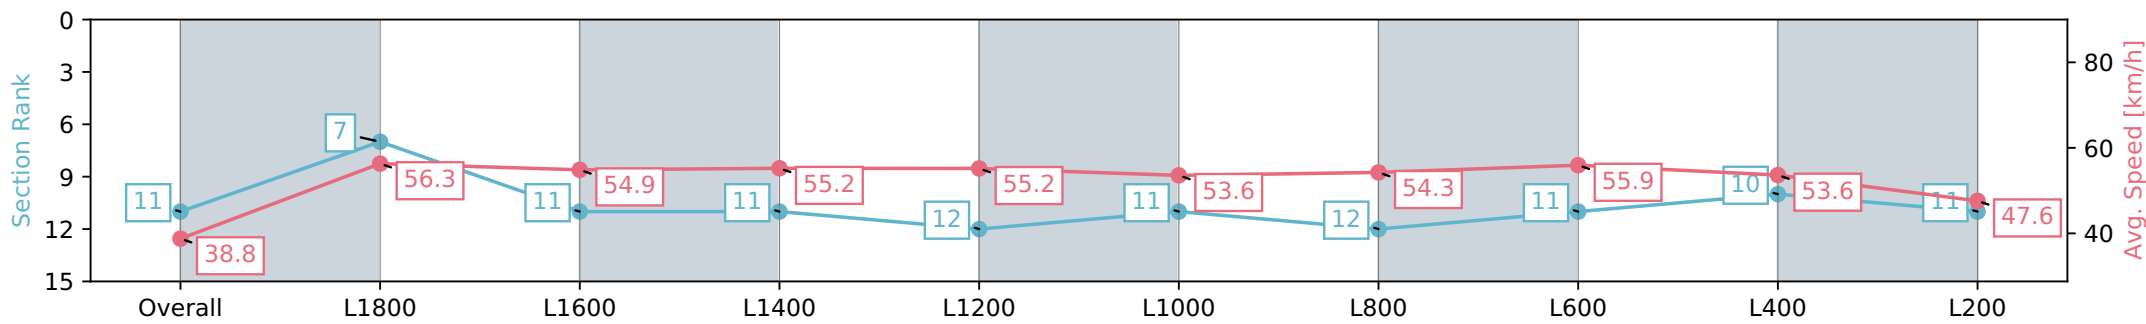

Morphettville Parks SA - Professional

Race 3: Croser Handicap - 1950m

29 June 2024 - 12:43PM

Track Rating: Heavy 9, Weather: Raining, Rail Position: +9m 1000m-W/Post, +6m Remainder. Sectional 612m

Section	Overall	L1800	L1600	L1400	L1200	L1000	L800	L600	L400	L200
Section Times	2:14.92 [11] (0:14.03)	2:00.89 [7] (0:13.01)	1:47.88 [11] (0:13.13)	1:34.75 [11] (0:13.09)	1:21.66 [12] (0:13.22)	1:08.44 [11] (0:13.47)	0:54.97 [12] (0:13.33)	0:41.64 [11] (0:13.15)	0:28.49 [10] (0:13.54)	0:14.95 [11] (0:14.95)
Average Speed [km/h]	38.8	56.3	54.9	55.2	55.2	53.6	54.3	55.9	53.6	47.6
Top Speed [km/h]	58.0	57.8	57.2	56.3	56.3	54.5	56.2	56.9	55.4	52.5
Avg. Dist. to Rail [m]	10.1	2.9	2.4	2.0	2.5	3.1	2.5	3.4	6.6	8.5
Avg. Stride Freq. [Hz]	2.2	2.2	2.1	2.2	2.2	2.1	2.2	2.2	2.2	2.1
Avg. Stride Length [m]	4.8	7.2	7.1	7.0	7.0	7.0	6.7	6.8	6.9	6.4