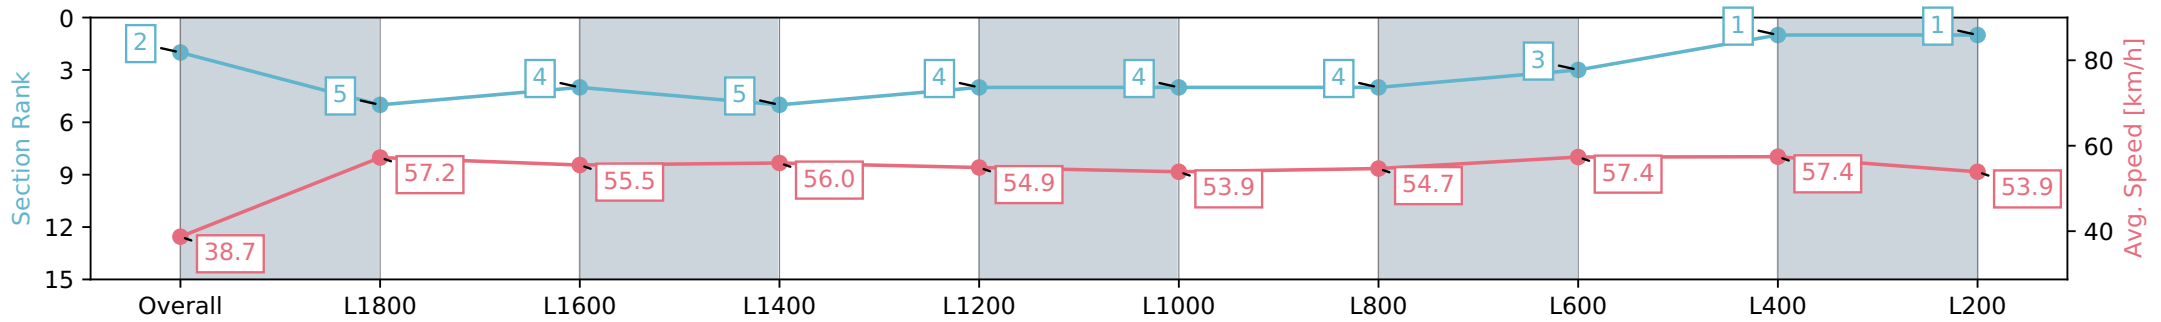

Morphettville Parks SA - Professional

Race 3: Croser Handicap - 1950m

29 June 2024 - 12:43PM

Track Rating: Heavy 9, Weather: Raining, Rail Position: +9m 1000m-W/Post, +6m Remainder. Sectional 612m

Section	Overall	L1800	L1600	L1400	L1200	L1000	L800	L600	L400	L200
Section Times	2:10.91 [2] (0:13.96)	1:56.95 [5] (0:12.66)	1:44.29 [4] (0:12.96)	1:31.33 [5] (0:12.90)	1:18.43 [4] (0:13.26)	1:05.17 [4] (0:13.40)	0:51.77 [4] (0:13.20)	0:38.57 [3] (0:12.77)	0:25.80 [1] (0:12.59)	0:13.21 [1] (0:13.21)
Average Speed [km/h]	38.7	57.2	55.5	56.0	54.9	53.9	54.7	57.4	57.4	53.9
Top Speed [km/h]	59.2	59.3	56.3	56.6	56.0	54.9	57.6	58.1	58.0	56.6
Avg. Dist. to Rail [m]	6.8	1.0	0.8	1.0	2.0	2.4	1.7	2.8	3.5	4.7
Avg. Stride Freq. [Hz]	2.2	2.2	2.1	2.2	2.1	2.1	2.1	2.2	2.2	2.2
Avg. Stride Length [m]	4.9	7.3	7.3	7.2	7.3	7.2	6.8	7.2	7.2	6.8