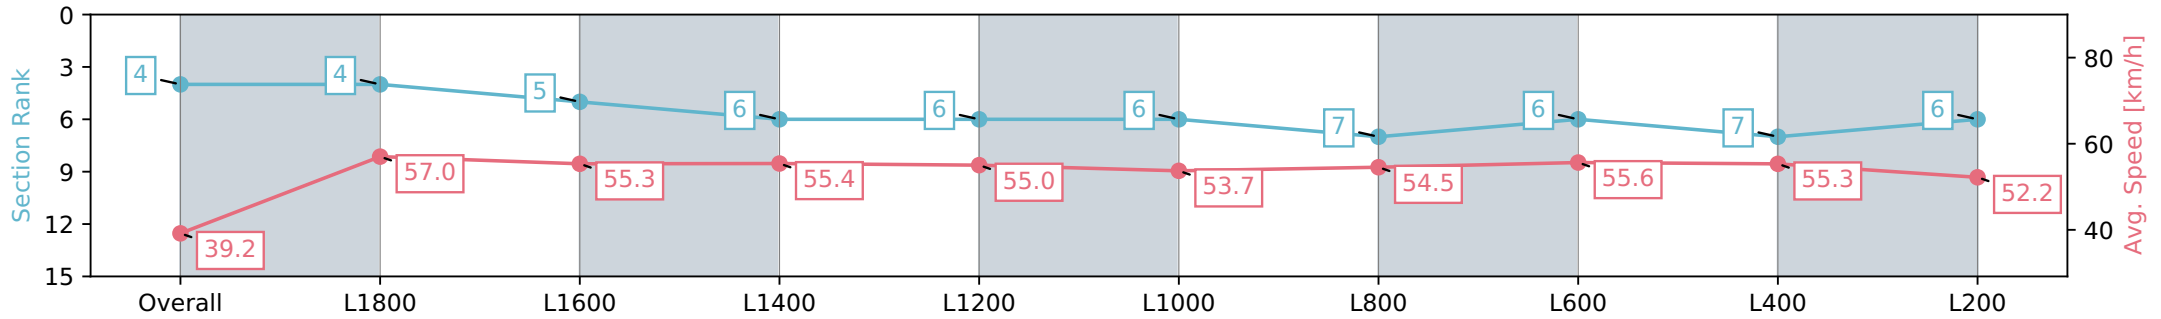

Morphettville Parks SA - Professional

Race 3: Croser Handicap - 1950m

29 June 2024 - 12:43PM

Track Rating: Heavy 9, Weather: Raining, Rail Position: +9m 1000m-W/Post, +6m Remainder. Sectional 612m

Section	Overall	L1800	L1600	L1400	L1200	L1000	L800	L600	L400	L200
Section Times	2:12.83 [4] (0:13.87)	1:58.96 [4] (0:12.81)	1:46.15 [5] (0:13.00)	1:33.15 [6] (0:13.05)	1:20.10 [6] (0:13.28)	1:06.82 [6] (0:13.43)	0:53.39 [7] (0:13.32)	0:40.07 [6] (0:13.31)	0:26.76 [7] (0:13.14)	0:13.62 [6] (0:13.62)
Average Speed [km/h]	39.2	57.0	55.3	55.4	55.0	53.7	54.5	55.6	55.3	52.2
Top Speed [km/h]	59.0	58.5	56.9	55.9	56.4	54.6	56.3	56.5	56.1	54.4
Avg. Dist. to Rail [m]	8.6	2.4	1.8	2.0	2.6	3.1	3.4	4.7	6.8	8.1
Avg. Stride Freq. [Hz]	2.2	2.2	2.2	2.2	2.2	2.1	2.2	2.2	2.2	2.2
Avg. Stride Length [m]	5.0	7.1	7.1	7.0	7.0	7.0	6.7	6.6	6.9	6.7