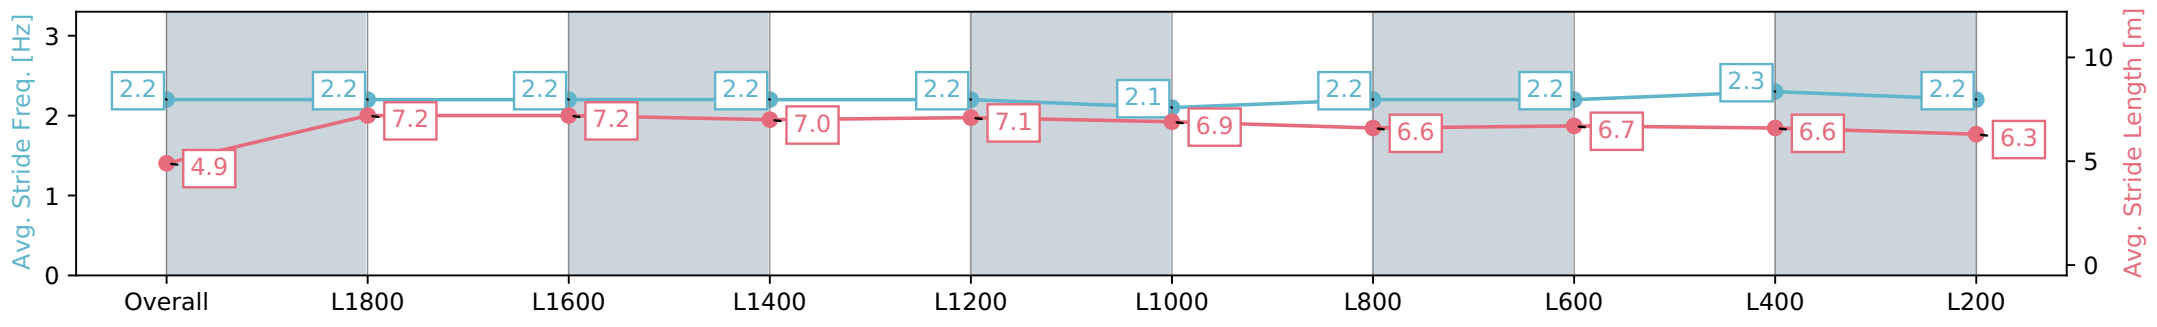

Morphettville Parks SA - Professional

Race 3: Croser Handicap - 1950m

29 June 2024 - 12:43PM

Track Rating: Heavy 9, Weather: Raining, Rail Position: +9m 1000m-W/Post, +6m Remainder. Sectional 612m

Section	Overall	L1800	L1600	L1400	L1200	L1000	L800	L600	L400	L200
Section Times	2:13.12 [5] (0:13.86)	1:59.26 [3] (0:12.62)	1:46.64 [3] (0:12.65)	1:33.99 [1] (0:12.72)	1:21.27 [1] (0:13.18)	1:08.09 [1] (0:13.54)	0:54.55 [1] (0:13.43)	0:41.12 [1] (0:13.14)	0:27.98 [2] (0:13.48)	0:14.50 [4] (0:14.50)
Average Speed [km/h]	39.4	57.9	57.0	56.6	55.3	53.3	53.8	55.5	53.7	49.1
Top Speed [km/h]	60.5	59.4	58.8	57.8	56.4	54.5	54.8	56.2	55.3	51.9
Avg. Dist. to Rail [m]	11.3	2.7	1.6	1.5	1.9	2.4	1.7	2.2	3.8	5.6
Avg. Stride Freq. [Hz]	2.2	2.2	2.2	2.2	2.2	2.1	2.2	2.2	2.3	2.2
Avg. Stride Length [m]	4.9	7.2	7.2	7.0	7.1	6.9	6.6	6.7	6.6	6.3