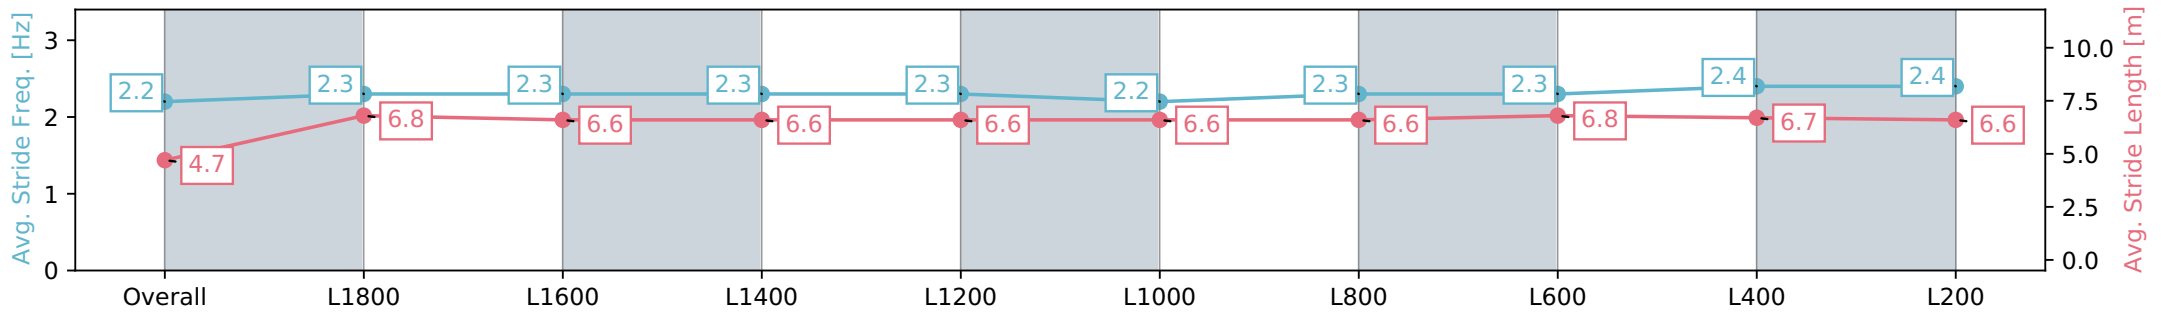

Race 3: Croser Handicap - 1950m

29 June 2024 - 12:43PM

Track Rating: Heavy 9, Weather: Raining, Rail Position: +9m 1000m-W/Post, +6m Remainder. Sectional 612m

Section	Overall	L1800	L1600	L1400	L1200	L1000	L800	L600	L400	L200
Section Times	2:10.87 [1] (0:14.25)	1:56.62 [11] (0:12.93)	1:43.69 [12] (0:13.00)	1:30.69 [12] (0:12.82)	1:17.87 [10] (0:13.22)	1:04.65 [8] (0:13.30)	0:51.35 [8] (0:13.32)	0:38.03 [7] (0:12.94)	0:25.09 [6] (0:12.52)	0:12.57 [2] (0:12.56)
Average Speed [km/h]	38.1	56.1	55.3	56.2	55.0	54.2	54.5	57.0	57.8	56.6
Top Speed [km/h]	58.0	57.8	56.5	57.3	56.4	54.9	55.8	57.9	58.8	58.4
Avg. Dist. to Rail [m]	9.5	1.4	0.2	0.2	1.8	3.3	3.3	4.0	3.3	3.9
Avg. Stride Freq. [Hz]	2.2	2.3	2.3	2.3	2.3	2.2	2.3	2.3	2.4	2.4
Avg. Stride Length [m]	4.7	6.8	6.6	6.6	6.6	6.6	6.6	6.8	6.7	6.6