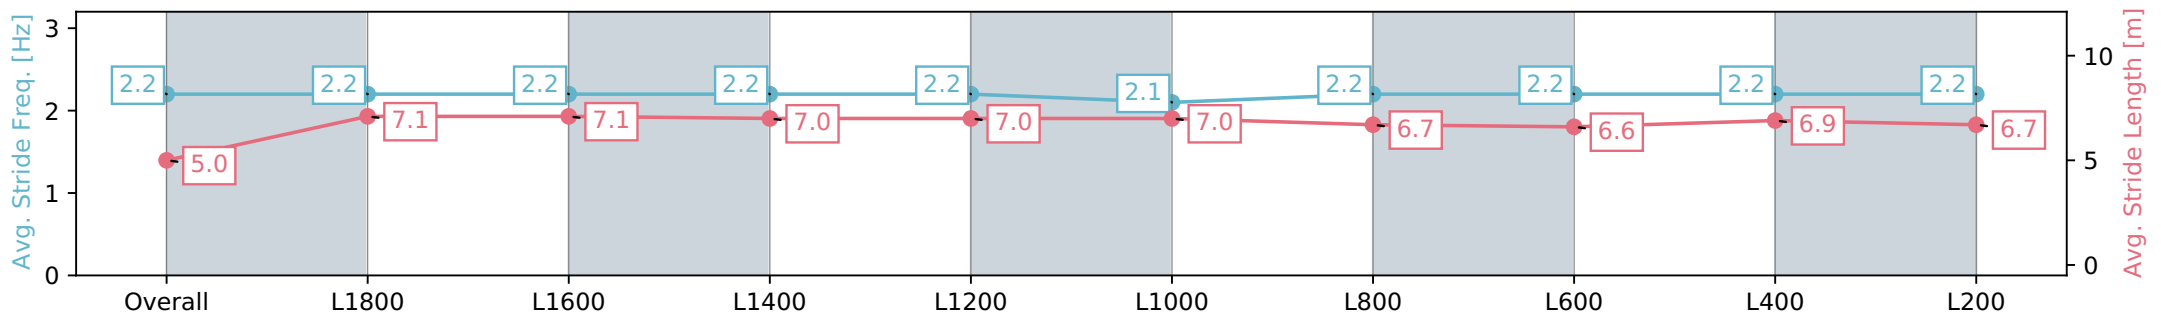

Morphettville Parks SA - Professional

Race 3: Croser Handicap - 1950m

29 June 2024 - 12:43PM

Track Rating: Heavy 9, Weather: Raining, Rail Position: +9m 1000m-W/Post, +6m Remainder. Sectional 612m

Section	Overall	L1800	L1600	L1400	L1200	L1000	L800	L600	L400	L200
Section Times	2:12.83 [4] (0:13.87)	1:58.96 [4] (0:12.81)	1:46.15 [5] (0:13.00)	1:33.15 [6] (0:13.05)	1:20.10 [6] (0:13.28)	1:06.82 [6] (0:13.43)	0:53.39 [7] (0:13.32)	0:40.07 [6] (0:13.31)	0:26.76 [7] (0:13.14)	0:13.62 [6] (0:13.62)
Average Speed [km/h]	39.2	57.0	55.3	55.4	55.0	53.7	54.5	55.6	55.3	52.2
Top Speed [km/h]	59.0	58.5	56.9	55.9	56.4	54.6	56.3	56.5	56.1	54.4
Avg. Dist. to Rail [m]	8.6	2.4	1.8	2.0	2.6	3.1	3.4	4.7	6.8	8.1
Avg. Stride Freq. [Hz]	2.2	2.2	2.2	2.2	2.2	2.1	2.2	2.2	2.2	2.2
Avg. Stride Length [m]	5.0	7.1	7.1	7.0	7.0	7.0	6.7	6.6	6.9	6.7