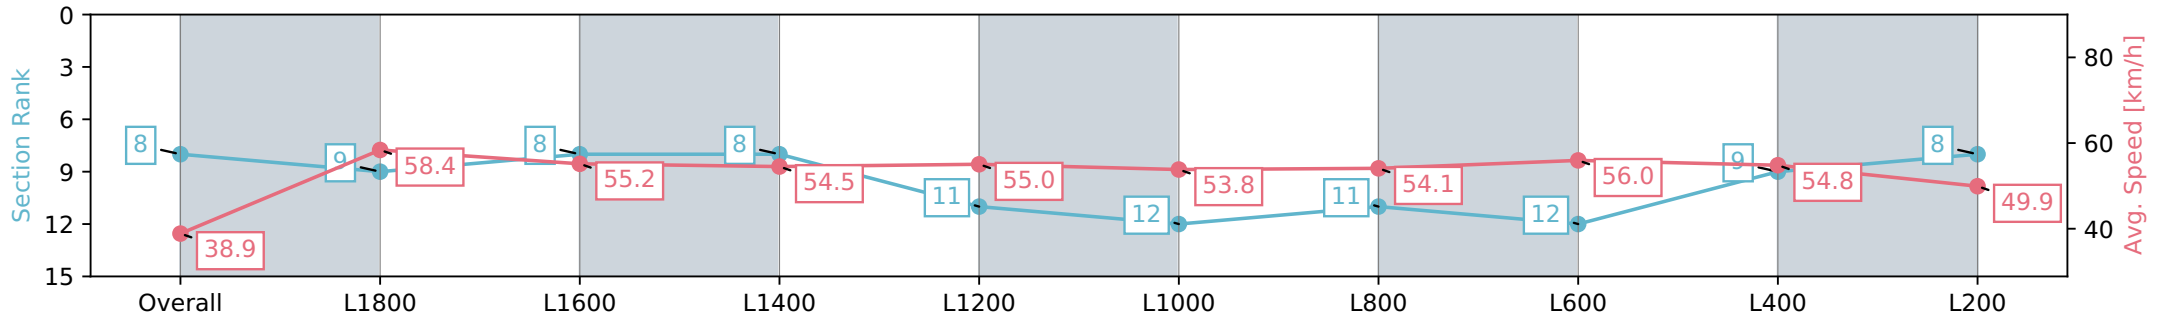

Morphettville Parks SA - Professional

Race 3: Croser Handicap - 1950m

29 June 2024 - 12:43PM

Track Rating: Heavy 9, Weather: Raining, Rail Position: +9m 1000m-W/Post, +6m Remainder. Sectional 612m

Section	Overall	L1800	L1600	L1400	L1200	L1000	L800	L600	L400	L200
Section Times	2:13.81 [8] (0:14.16)	1:59.65 [9] (0:12.66)	1:46.99 [8] (0:13.08)	1:33.91 [8] (0:13.27)	1:20.64 [11] (0:13.33)	1:07.31 [12] (0:13.41)	0:53.90 [11] (0:13.43)	0:40.47 [12] (0:13.06)	0:27.41 [9] (0:13.16)	0:14.25 [8] (0:14.25)
Average Speed [km/h]	38.9	58.4	55.2	54.5	55.0	53.8	54.1	56.0	54.8	49.9
Top Speed [km/h]	60.3	60.0	56.4	55.8	56.2	54.6	55.2	56.9	56.7	52.4
Avg. Dist. to Rail [m]	15.1	4.7	3.1	2.7	3.4	3.9	3.5	2.5	1.8	3.0
Avg. Stride Freq. [Hz]	2.2	2.3	2.2	2.2	2.2	2.2	2.2	2.3	2.3	2.2
Avg. Stride Length [m]	4.8	7.1	7.0	7.0	6.9	6.9	6.7	6.5	6.7	6.2