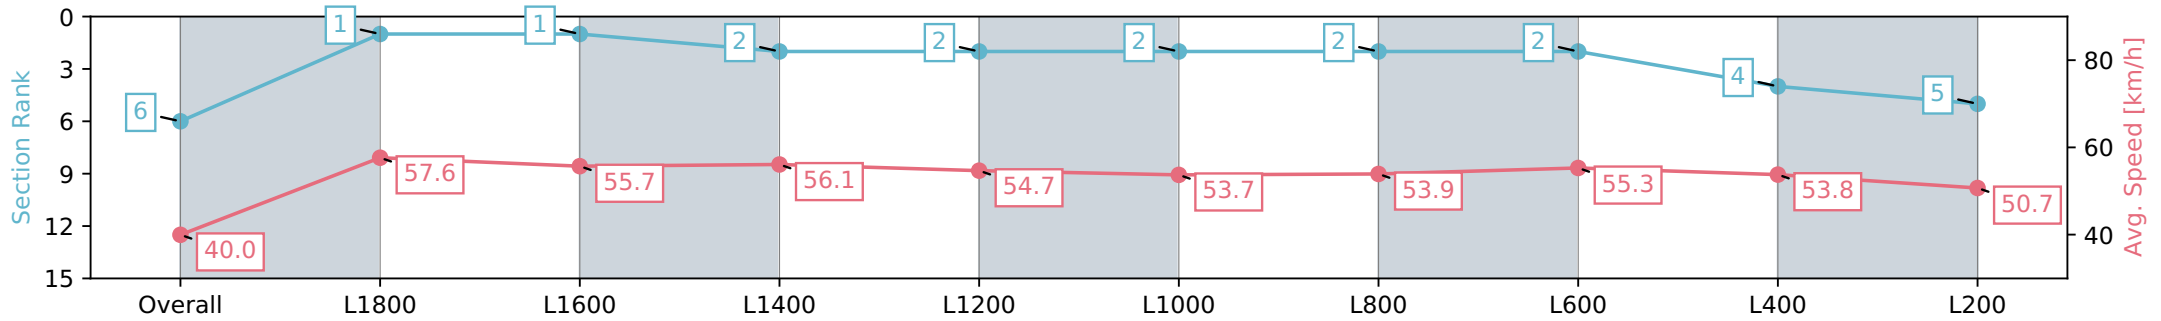

Morphettville Parks SA - Professional

Race 3: Croser Handicap - 1950m

29 June 2024 - 12:43PM

Track Rating: Heavy 9, Weather: Raining, Rail Position: +9m 1000m-W/Post, +6m Remainder. Sectional 612m

Section	Overall	L1800	L1600	L1400	L1200	L1000	L800	L600	L400	L200
Section Times	2:13.14 [6] (0:13.64)	1:59.50 [1] (0:12.65)	1:46.85 [1] (0:12.92)	1:33.93 [2] (0:12.88)	1:21.05 [2] (0:13.37)	1:07.68 [2] (0:13.43)	0:54.25 [2] (0:13.43)	0:40.82 [2] (0:13.27)	0:27.55 [4] (0:13.48)	0:14.07 [5] (0:14.07)
Average Speed [km/h]	40.0	57.6	55.7	56.1	54.7	53.7	53.9	55.3	53.8	50.7
Top Speed [km/h]	60.4	60.4	56.4	56.4	55.7	54.7	54.9	56.1	55.6	52.4
Avg. Dist. to Rail [m]	9.4	2.4	1.1	1.4	2.5	2.9	2.7	3.2	4.6	5.8
Avg. Stride Freq. [Hz]	2.3	2.3	2.3	2.3	2.3	2.2	2.2	2.3	2.3	2.2
Avg. Stride Length [m]	4.8	6.9	6.8	6.8	6.7	6.4	6.5	6.7	6.6	6.3