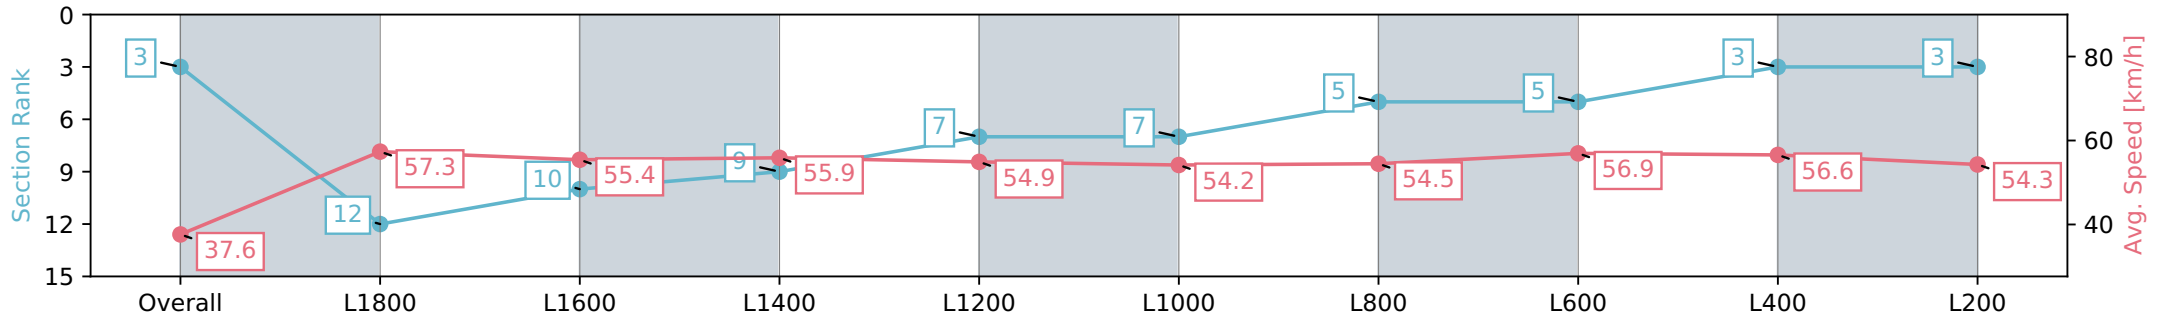

Morphettville Parks SA - Professional

Race 3: Croser Handicap - 1950m

29 June 2024 - 12:43PM

Track Rating: Heavy 9, Weather: Raining, Rail Position: +9m 1000m-W/Post, +6m Remainder. Sectional 612m

Section	Overall	L1800	L1600	L1400	L1200	L1000	L800	L600	L400	L200
Section Times	2:11.42 [3] (0:14.39)	1:57.03 [12] (0:12.56)	1:44.46 [10] (0:12.99)	1:31.47 [9] (0:12.87)	1:18.60 [7] (0:13.24)	1:05.36 [7] (0:13.30)	0:52.06 [5] (0:13.32)	0:38.74 [5] (0:12.86)	0:25.88 [3] (0:12.78)	0:13.10 [3] (0:13.10)
Average Speed [km/h]	37.6	57.3	55.4	55.9	54.9	54.2	54.5	56.9	56.6	54.3
Top Speed [km/h]	58.9	58.9	56.7	56.8	56.0	54.9	56.4	57.6	57.5	56.9
Avg. Dist. to Rail [m]	8.0	0.9	0.5	0.2	1.5	2.3	2.3	2.9	4.5	4.9
Avg. Stride Freq. [Hz]	2.2	2.3	2.2	2.2	2.2	2.2	2.2	2.3	2.3	2.2
Avg. Stride Length [m]	4.7	7.1	7.0	7.0	6.9	6.9	6.8	7.0	6.9	6.7