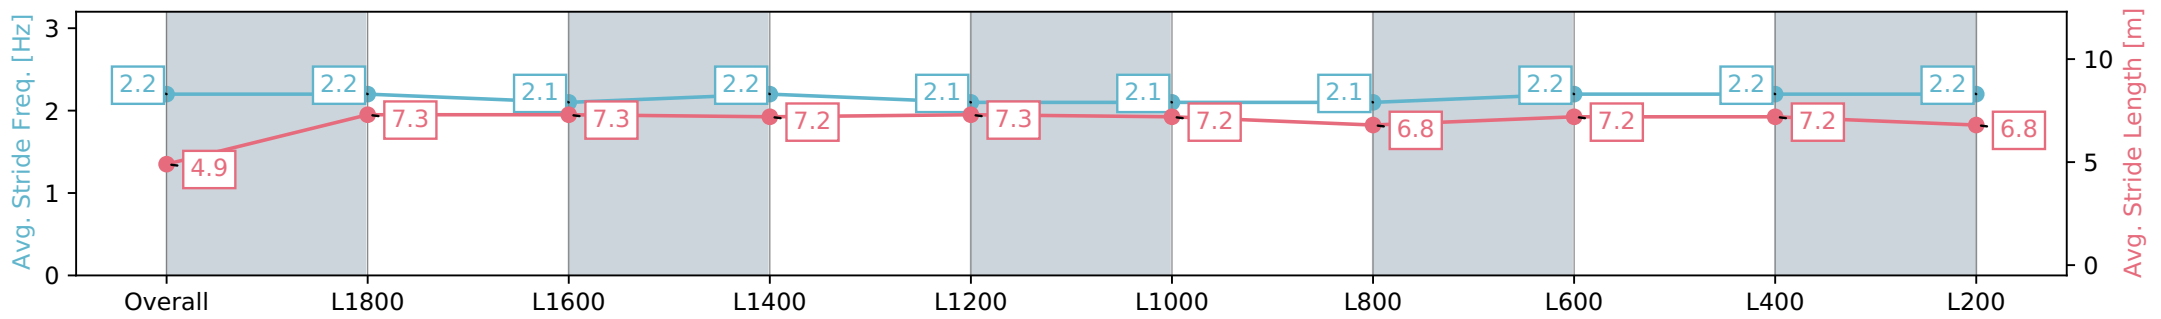

Morphettville Parks SA - Professional

Race 3: Croser Handicap - 1950m

29 June 2024 - 12:43PM

Track Rating: Heavy 9, Weather: Raining, Rail Position: +9m 1000m-W/Post, +6m Remainder. Sectional 612m

Section	Overall	L1800	L1600	L1400	L1200	L1000	L800	L600	L400	L200
Section Times	2:10.91 [2] (0:13.96)	1:56.95 [5] (0:12.66)	1:44.29 [4] (0:12.96)	1:31.33 [5] (0:12.90)	1:18.43 [4] (0:13.26)	1:05.17 [4] (0:13.40)	0:51.77 [4] (0:13.20)	0:38.57 [3] (0:12.77)	0:25.80 [1] (0:12.59)	0:13.21 [1] (0:13.21)
Average Speed [km/h]	38.7	57.2	55.5	56.0	54.9	53.9	54.7	57.4	57.4	53.9
Top Speed [km/h]	59.2	59.3	56.3	56.6	56.0	54.9	57.6	58.1	58.0	56.6
Avg. Dist. to Rail [m]	6.8	1.0	0.8	1.0	2.0	2.4	1.7	2.8	3.5	4.7
Avg. Stride Freq. [Hz]	2.2	2.2	2.1	2.2	2.1	2.1	2.1	2.2	2.2	2.2
Avg. Stride Length [m]	4.9	7.3	7.3	7.2	7.3	7.2	6.8	7.2	7.2	6.8