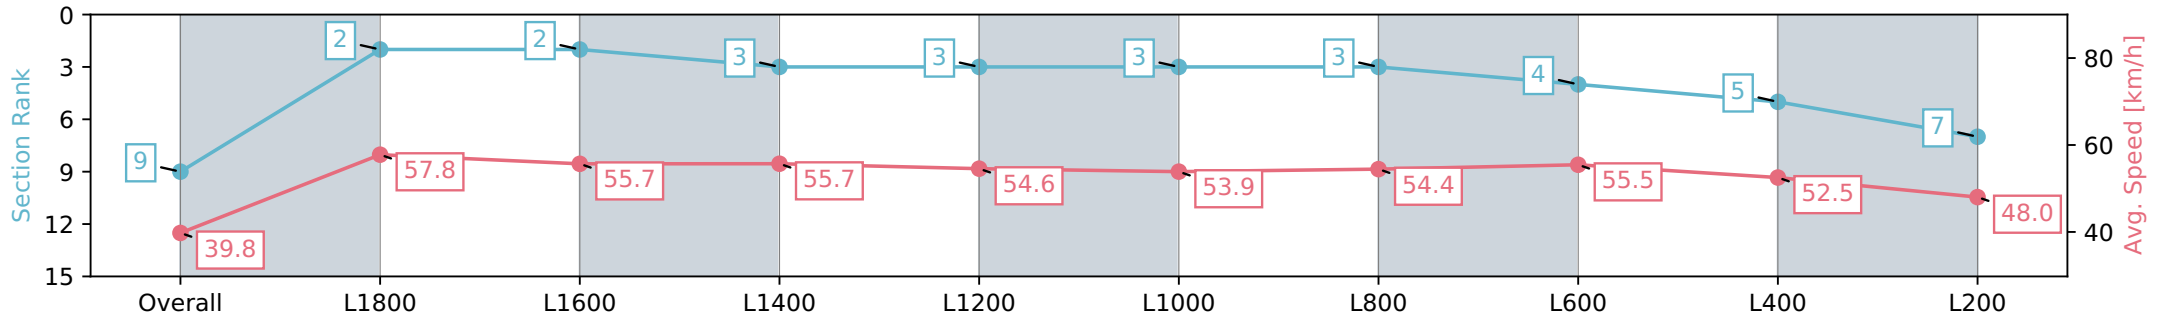

Morphettville Parks SA - Professional

Race 3: Croser Handicap - 1950m

29 June 2024 - 12:43PM

Track Rating: Heavy 9, Weather: Raining, Rail Position: +9m 1000m-W/Post, +6m Remainder. Sectional 612m

Section	Overall	L1800	L1600	L1400	L1200	L1000	L800	L600	L400	L200
Section Times	2:14.38 [9] (0:13.77)	2:00.61 [2] (0:12.65)	1:47.96 [2] (0:12.93)	1:35.03 [3] (0:12.98)	1:22.05 [3] (0:13.38)	1:08.67 [3] (0:13.39)	0:55.28 [3] (0:13.35)	0:41.93 [4] (0:13.31)	0:28.62 [5] (0:13.80)	0:14.82 [7] (0:14.82)
Average Speed [km/h]	39.8	57.8	55.7	55.7	54.6	53.9	54.4	55.5	52.5	48.0
Top Speed [km/h]	60.4	60.1	56.7	56.2	55.8	54.8	56.3	56.4	55.2	50.6
Avg. Dist. to Rail [m]	12.7	2.7	1.4	2.0	2.6	3.3	3.3	4.1	4.9	5.7
Avg. Stride Freq. [Hz]	2.4	2.4	2.3	2.3	2.3	2.3	2.3	2.4	2.3	2.3
Avg. Stride Length [m]	4.6	6.7	6.6	6.6	6.6	6.5	6.6	6.5	6.2	5.9