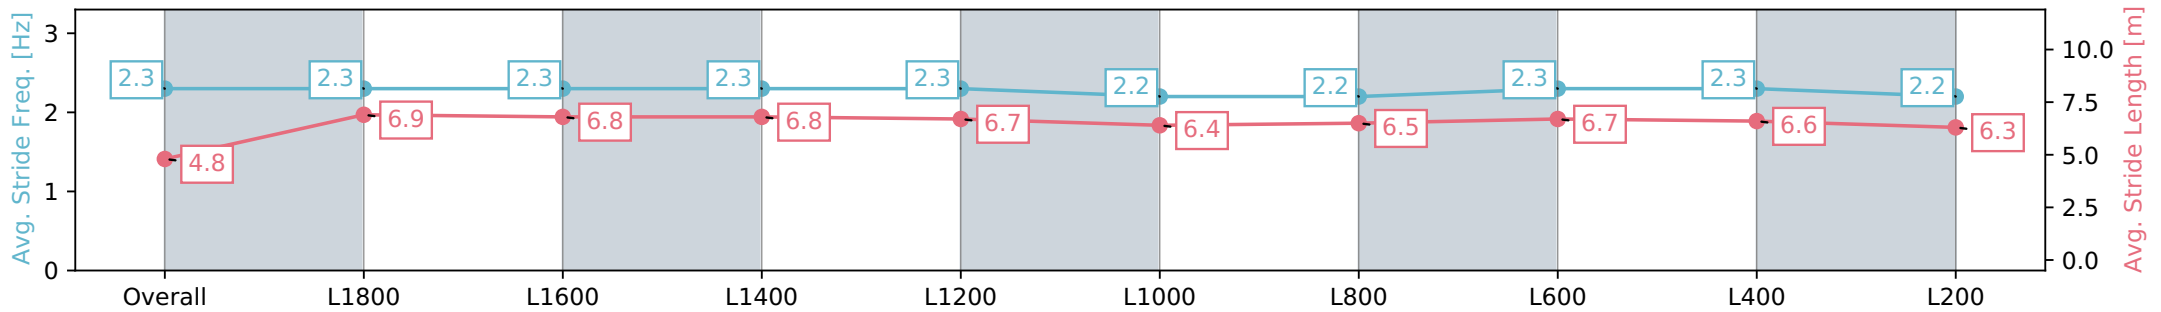

Morphettville Parks SA - Professional

Race 3: Croser Handicap - 1950m

29 June 2024 - 12:43PM

Track Rating: Heavy 9, Weather: Raining, Rail Position: +9m 1000m-W/Post, +6m Remainder. Sectional 612m

Section	Overall	L1800	L1600	L1400	L1200	L1000	L800	L600	L400	L200
Section Times	2:13.14 [6] (0:13.64)	1:59.50 [1] (0:12.65)	1:46.85 [1] (0:12.92)	1:33.93 [2] (0:12.88)	1:21.05 [2] (0:13.37)	1:07.68 [2] (0:13.43)	0:54.25 [2] (0:13.43)	0:40.82 [2] (0:13.27)	0:27.55 [4] (0:13.48)	0:14.07 [5] (0:14.07)
Average Speed [km/h]	40.0	57.6	55.7	56.1	54.7	53.7	53.9	55.3	53.8	50.7
Top Speed [km/h]	60.4	60.4	56.4	56.4	55.7	54.7	54.9	56.1	55.6	52.4
Avg. Dist. to Rail [m]	9.4	2.4	1.1	1.4	2.5	2.9	2.7	3.2	4.6	5.8
Avg. Stride Freq. [Hz]	2.3	2.3	2.3	2.3	2.3	2.2	2.2	2.3	2.3	2.2
Avg. Stride Length [m]	4.8	6.9	6.8	6.8	6.7	6.4	6.5	6.7	6.6	6.3

- [] Ranking at each section and finish
- :-:- No data available at this section
- NA No data available

Horse/Jockey Name	SEA OF SECRETS/Stacey Metcalfe
Finish Rank	7
Fastest Section Time (Section)	0:12.77 (L1800)
Top Speed [km/h] (Section)	59.3 (Overall)
Race State	Finished