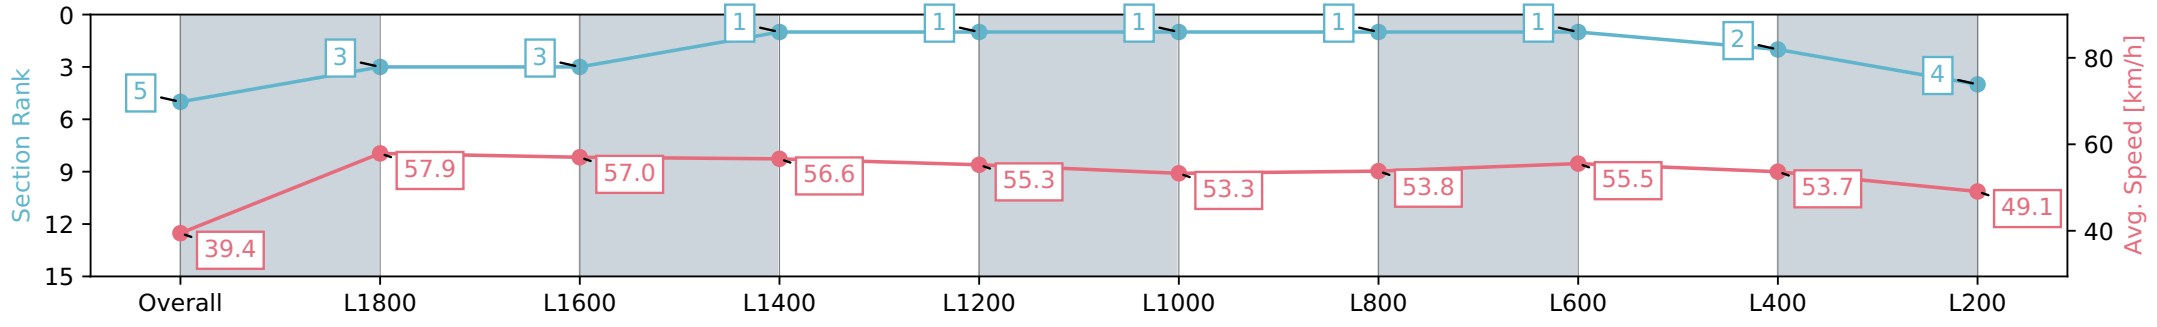

Morphettville Parks SA - Professional

Race 3: Croser Handicap - 1950m

29 June 2024 - 12:43PM

Track Rating: Heavy 9, Weather: Raining, Rail Position: +9m 1000m-W/Post, +6m Remainder. Sectional 612m

Section	Overall	L1800	L1600	L1400	L1200	L1000	L800	L600	L400	L200
Section Times	2:13.12 [5] (0:13.86)	1:59.26 [3] (0:12.62)	1:46.64 [3] (0:12.65)	1:33.99 [1] (0:12.72)	1:21.27 [1] (0:13.18)	1:08.09 [1] (0:13.54)	0:54.55 [1] (0:13.43)	0:41.12 [1] (0:13.14)	0:27.98 [2] (0:13.48)	0:14.50 [4] (0:14.50)
Average Speed [km/h]	39.4	57.9	57.0	56.6	55.3	53.3	53.8	55.5	53.7	49.1
Top Speed [km/h]	60.5	59.4	58.8	57.8	56.4	54.5	54.8	56.2	55.3	51.9
Avg. Dist. to Rail [m]	11.3	2.7	1.6	1.5	1.9	2.4	1.7	2.2	3.8	5.6
Avg. Stride Freq. [Hz]	2.2	2.2	2.2	2.2	2.2	2.1	2.2	2.2	2.3	2.2
Avg. Stride Length [m]	4.9	7.2	7.2	7.0	7.1	6.9	6.6	6.7	6.6	6.3