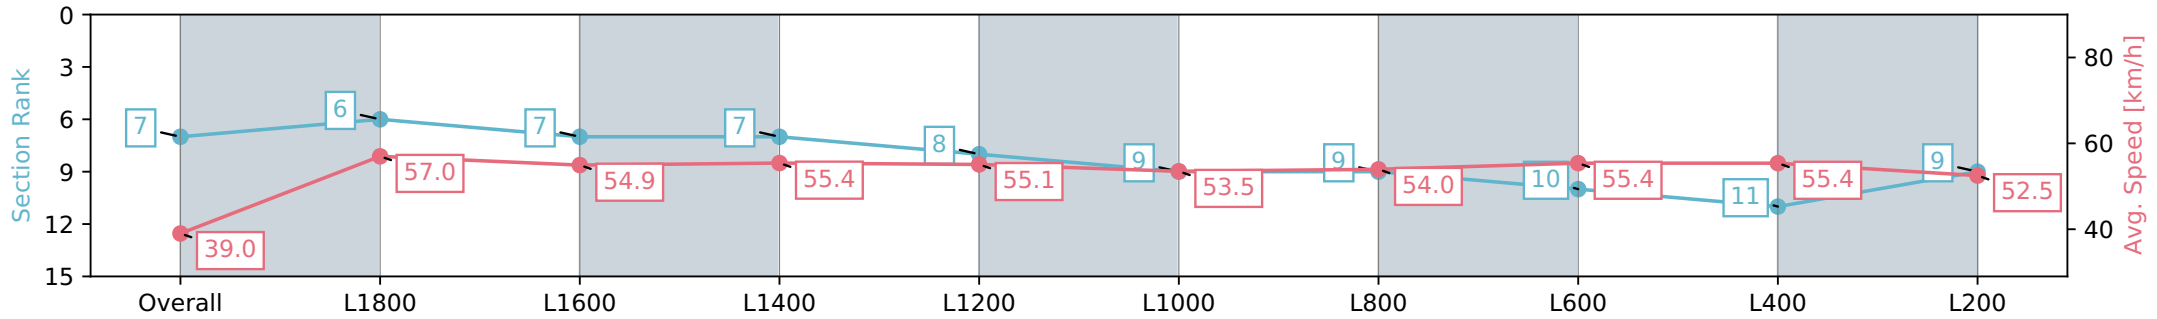

Morphettville Parks SA - Professional

Race 3: Croser Handicap - 1950m

29 June 2024 - 12:43PM

Track Rating: Heavy 9, Weather: Raining, Rail Position: +9m 1000m-W/Post, +6m Remainder. Sectional 612m

Section	Overall	L1800	L1600	L1400	L1200	L1000	L800	L600	L400	L200
Section Times	2:13.17 [7] (0:13.97)	1:59.20 [6] (0:12.77)	1:46.43 [7] (0:13.11)	1:33.32 [7] (0:13.03)	1:20.29 [8] (0:13.34)	1:06.95 [9] (0:13.44)	0:53.51 [9] (0:13.50)	0:40.01 [10] (0:13.31)	0:26.70 [11] (0:13.13)	0:13.57 [9] (0:13.56)
Average Speed [km/h]	39.0	57.0	54.9	55.4	55.1	53.5	54.0	55.4	55.4	52.5
Top Speed [km/h]	59.3	58.9	56.9	56.1	56.2	54.7	54.8	56.0	56.2	54.7
Avg. Dist. to Rail [m]	10.2	2.1	1.7	2.1	3.2	4.2	3.4	4.1	7.3	8.5
Avg. Stride Freq. [Hz]	2.1	2.2	2.1	2.1	2.2	2.1	2.1	2.2	2.2	2.1
Avg. Stride Length [m]	5.0	7.3	7.2	7.1	7.1	6.9	6.8	7.1	7.1	6.8