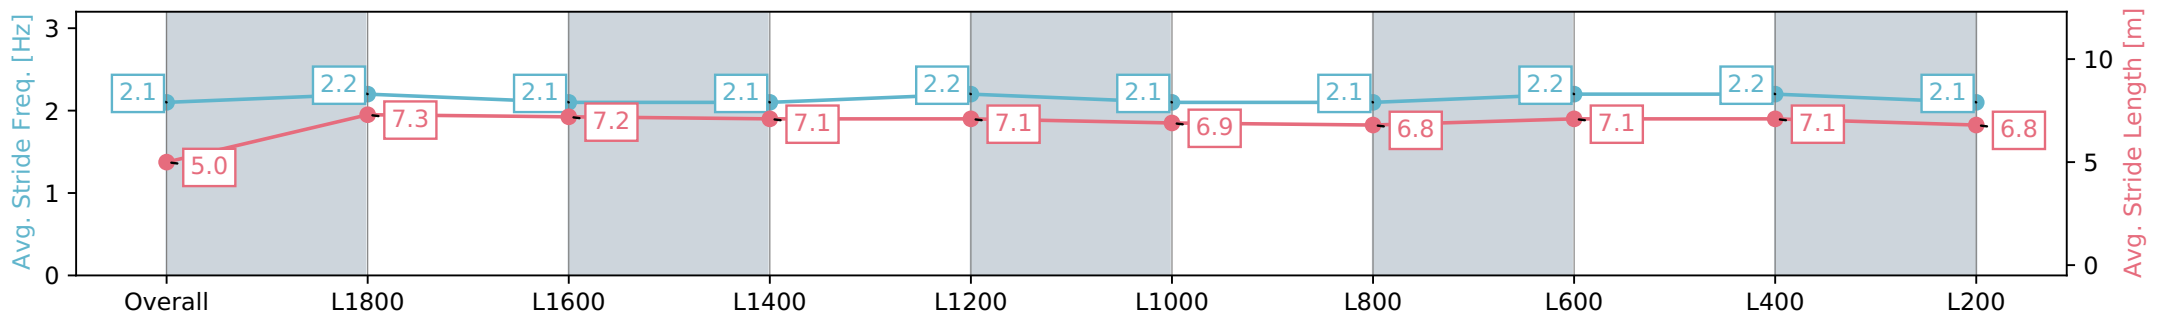

- [] Ranking at each section and finish
- :-:- No data available at this section
- NA No data available

Horse/Jockey Name	SEA OF SECRETS/Stacey Metcalfe
Finish Rank	7
Fastest Section Time (Section)	0:12.77 (L1800)
Top Speed [km/h] (Section)	59.3 (Overall)
Race State	Finished

Morphettville Parks SA - Professional

Race 3: Croser Handicap - 1950m

29 June 2024 - 12:43PM

Track Rating: Heavy 9, Weather: Raining, Rail Position: +9m 1000m-W/Post, +6m Remainder. Sectional 612m

Section	Overall	L1800	L1600	L1400	L1200	L1000	L800	L600	L400	L200
Section Times	2:13.17 [7] (0:13.97)	1:59.20 [6] (0:12.77)	1:46.43 [7] (0:13.11)	1:33.32 [7] (0:13.03)	1:20.29 [8] (0:13.34)	1:06.95 [9] (0:13.44)	0:53.51 [9] (0:13.50)	0:40.01 [10] (0:13.31)	0:26.70 [11] (0:13.13)	0:13.57 [9] (0:13.56)
Average Speed [km/h]	39.0	57.0	54.9	55.4	55.1	53.5	54.0	55.4	55.4	52.5
Top Speed [km/h]	59.3	58.9	56.9	56.1	56.2	54.7	54.8	56.0	56.2	54.7
Avg. Dist. to Rail [m]	10.2	2.1	1.7	2.1	3.2	4.2	3.4	4.1	7.3	8.5
Avg. Stride Freq. [Hz]	2.1	2.2	2.1	2.1	2.2	2.1	2.1	2.2	2.2	2.1
Avg. Stride Length [m]	5.0	7.3	7.2	7.1	7.1	6.9	6.8	7.1	7.1	6.8