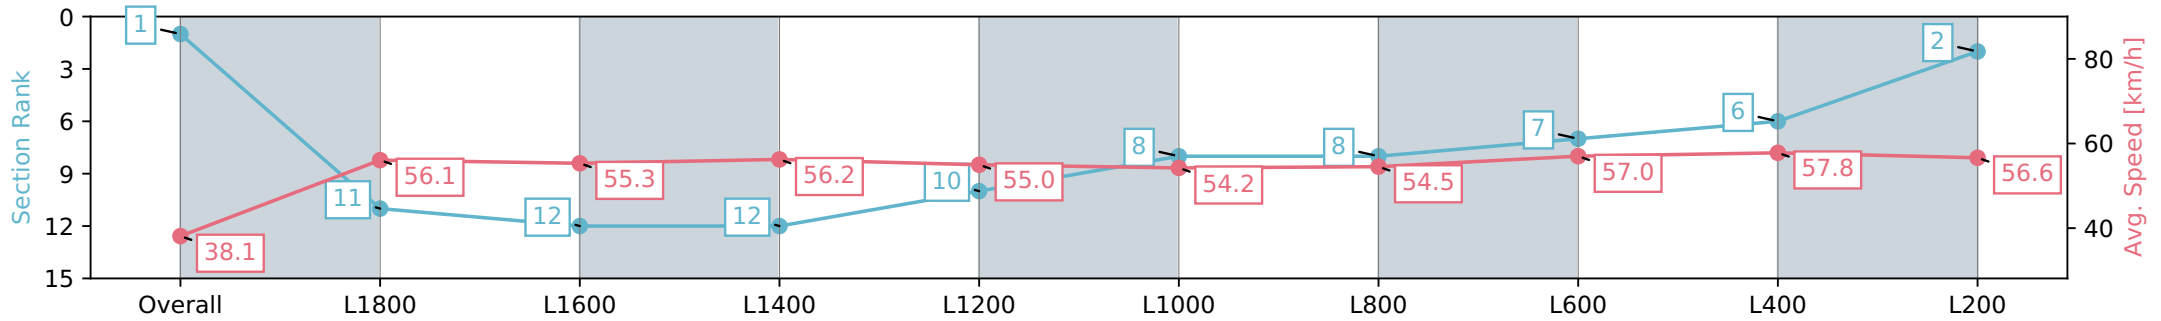

Race 3: Croser Handicap - 1950m

29 June 2024 - 12:43PM

Track Rating: Heavy 9, Weather: Raining, Rail Position: +9m 1000m-W/Post, +6m Remainder. Sectional 612m

Section	Overall	L1800	L1600	L1400	L1200	L1000	L800	L600	L400	L200
Section Times	2:10.87 [1] (0:14.25)	1:56.62 [11] (0:12.93)	1:43.69 [12] (0:13.00)	1:30.69 [12] (0:12.82)	1:17.87 [10] (0:13.22)	1:04.65 [8] (0:13.30)	0:51.35 [8] (0:13.32)	0:38.03 [7] (0:12.94)	0:25.09 [6] (0:12.52)	0:12.57 [2] (0:12.56)
Average Speed [km/h]	38.1	56.1	55.3	56.2	55.0	54.2	54.5	57.0	57.8	56.6
Top Speed [km/h]	58.0	57.8	56.5	57.3	56.4	54.9	55.8	57.9	58.8	58.4
Avg. Dist. to Rail [m]	9.5	1.4	0.2	0.2	1.8	3.3	3.3	4.0	3.3	3.9
Avg. Stride Freq. [Hz]	2.2	2.3	2.3	2.3	2.3	2.2	2.3	2.3	2.4	2.4
Avg. Stride Length [m]	4.7	6.8	6.6	6.6	6.6	6.6	6.6	6.8	6.7	6.6