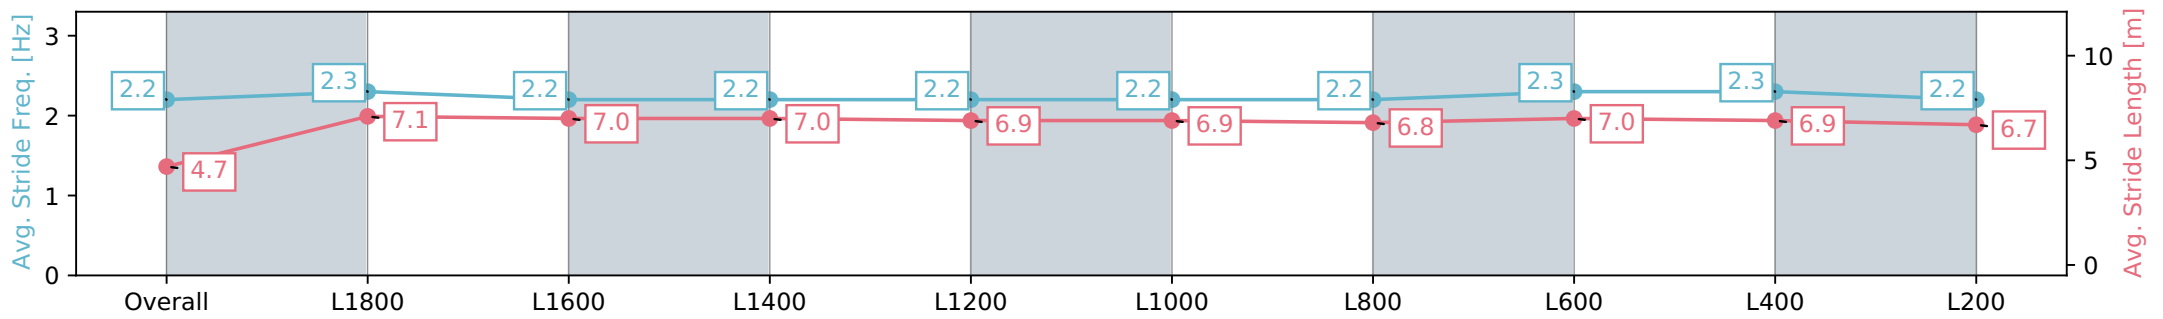

Morphettville Parks SA - Professional

Race 3: Croser Handicap - 1950m

29 June 2024 - 12:43PM

Track Rating: Heavy 9, Weather: Raining, Rail Position: +9m 1000m-W/Post, +6m Remainder. Sectional 612m

Section	Overall	L1800	L1600	L1400	L1200	L1000	L800	L600	L400	L200
Section Times	2:11.42 [3] (0:14.39)	1:57.03 [12] (0:12.56)	1:44.46 [10] (0:12.99)	1:31.47 [9] (0:12.87)	1:18.60 [7] (0:13.24)	1:05.36 [7] (0:13.30)	0:52.06 [5] (0:13.32)	0:38.74 [5] (0:12.86)	0:25.88 [3] (0:12.78)	0:13.10 [3] (0:13.10)
Average Speed [km/h]	37.6	57.3	55.4	55.9	54.9	54.2	54.5	56.9	56.6	54.3
Top Speed [km/h]	58.9	58.9	56.7	56.8	56.0	54.9	56.4	57.6	57.5	56.9
Avg. Dist. to Rail [m]	8.0	0.9	0.5	0.2	1.5	2.3	2.3	2.9	4.5	4.9
Avg. Stride Freq. [Hz]	2.2	2.3	2.2	2.2	2.2	2.2	2.2	2.3	2.3	2.2
Avg. Stride Length [m]	4.7	7.1	7.0	7.0	6.9	6.9	6.8	7.0	6.9	6.7