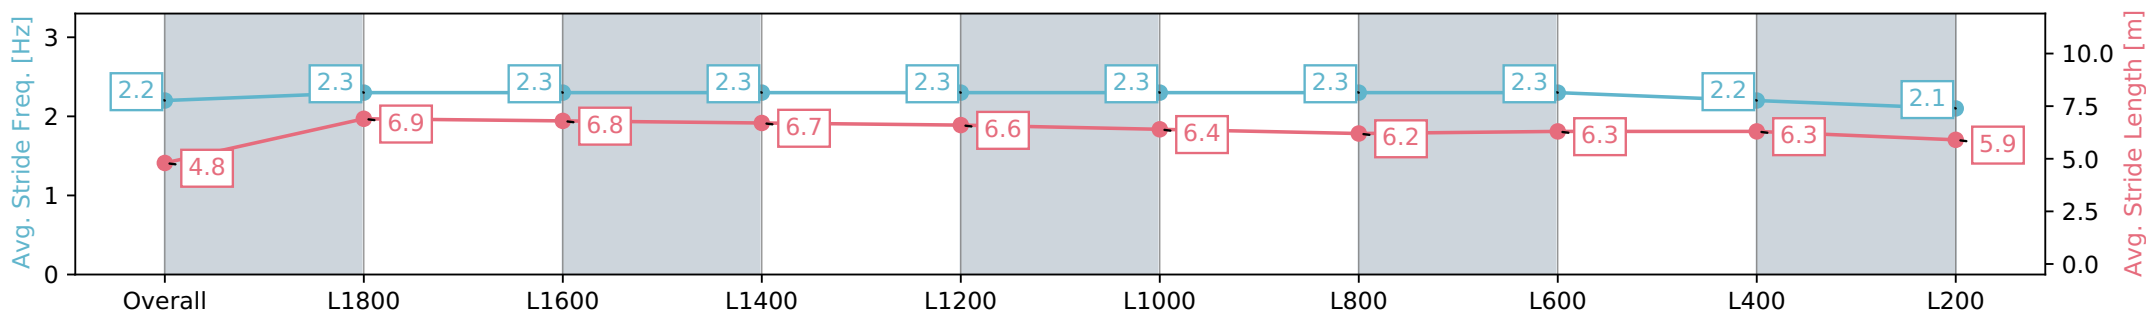

Morphettville Parks SA - Professional

Race 3: Croser Handicap - 1950m

29 June 2024 - 12:43PM

Track Rating: Heavy 9, Weather: Raining, Rail Position: +9m 1000m-W/Post, +6m Remainder. Sectional 612m

Section	Overall	L1800	L1600	L1400	L1200	L1000	L800	L600	L400	L200
Section Times	2:17.05 [12] (0:14.08)	2:02.97 [8] (0:12.66)	1:50.31 [6] (0:12.80)	1:37.51 [4] (0:13.01)	1:24.50 [5] (0:13.32)	1:11.18 [5] (0:13.50)	0:57.68 [6] (0:13.77)	0:43.91 [9] (0:13.81)	0:30.10 [12] (0:14.28)	0:15.81 [12] (0:15.81)
Average Speed [km/h]	38.9	58.2	56.4	55.5	55.1	53.5	52.9	53.4	50.5	45.0
Top Speed [km/h]	60.0	59.5	58.0	56.3	56.2	54.6	54.1	54.5	52.2	48.9
Avg. Dist. to Rail [m]	13.4	4.2	3.0	2.7	3.3	4.1	4.1	4.0	1.9	1.9
Avg. Stride Freq. [Hz]	2.2	2.3	2.3	2.3	2.3	2.3	2.3	2.3	2.2	2.1
Avg. Stride Length [m]	4.8	6.9	6.8	6.7	6.6	6.4	6.2	6.3	6.3	5.9

- [] Ranking at each section and finish
- :-:- No data available at this section
- NA No data available