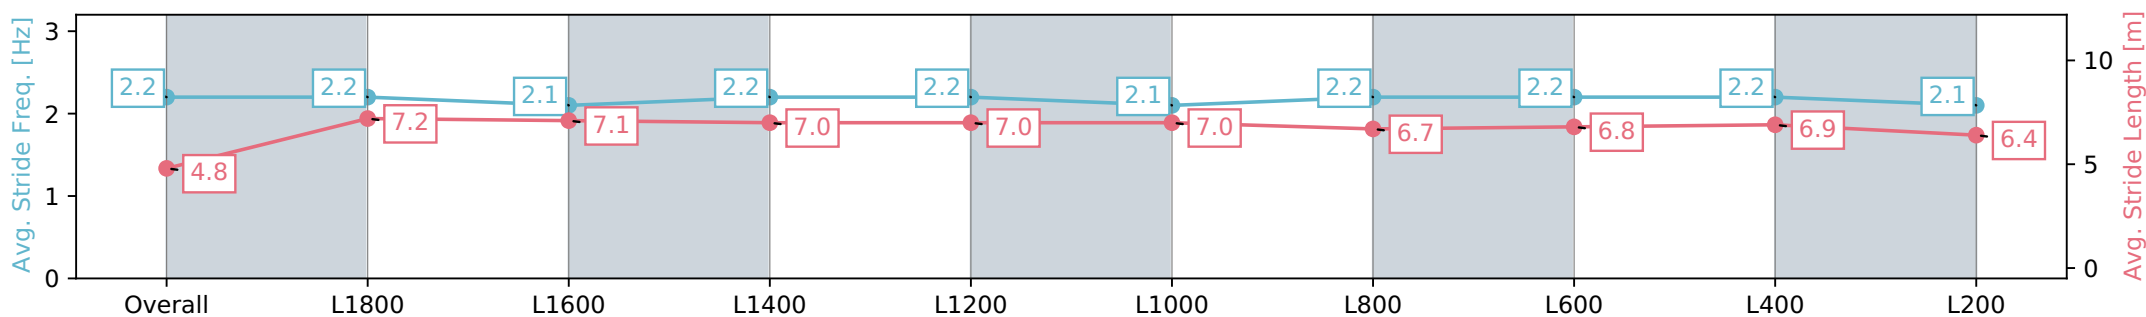

Morphettville Parks SA - Professional

Race 3: Croser Handicap - 1950m

29 June 2024 - 12:43PM

Track Rating: Heavy 9, Weather: Raining, Rail Position: +9m 1000m-W/Post, +6m Remainder. Sectional 612m

Section	Overall	L1800	L1600	L1400	L1200	L1000	L800	L600	L400	L200
Section Times	2:14.92 [11] (0:14.03)	2:00.89 [7] (0:13.01)	1:47.88 [11] (0:13.13)	1:34.75 [11] (0:13.09)	1:21.66 [12] (0:13.22)	1:08.44 [11] (0:13.47)	0:54.97 [12] (0:13.33)	0:41.64 [11] (0:13.15)	0:28.49 [10] (0:13.54)	0:14.95 [11] (0:14.95)
Average Speed [km/h]	38.8	56.3	54.9	55.2	55.2	53.6	54.3	55.9	53.6	47.6
Top Speed [km/h]	58.0	57.8	57.2	56.3	56.3	54.5	56.2	56.9	55.4	52.5
Avg. Dist. to Rail [m]	10.1	2.9	2.4	2.0	2.5	3.1	2.5	3.4	6.6	8.5
Avg. Stride Freq. [Hz]	2.2	2.2	2.1	2.2	2.2	2.1	2.2	2.2	2.2	2.1
Avg. Stride Length [m]	4.8	7.2	7.1	7.0	7.0	7.0	6.7	6.8	6.9	6.4