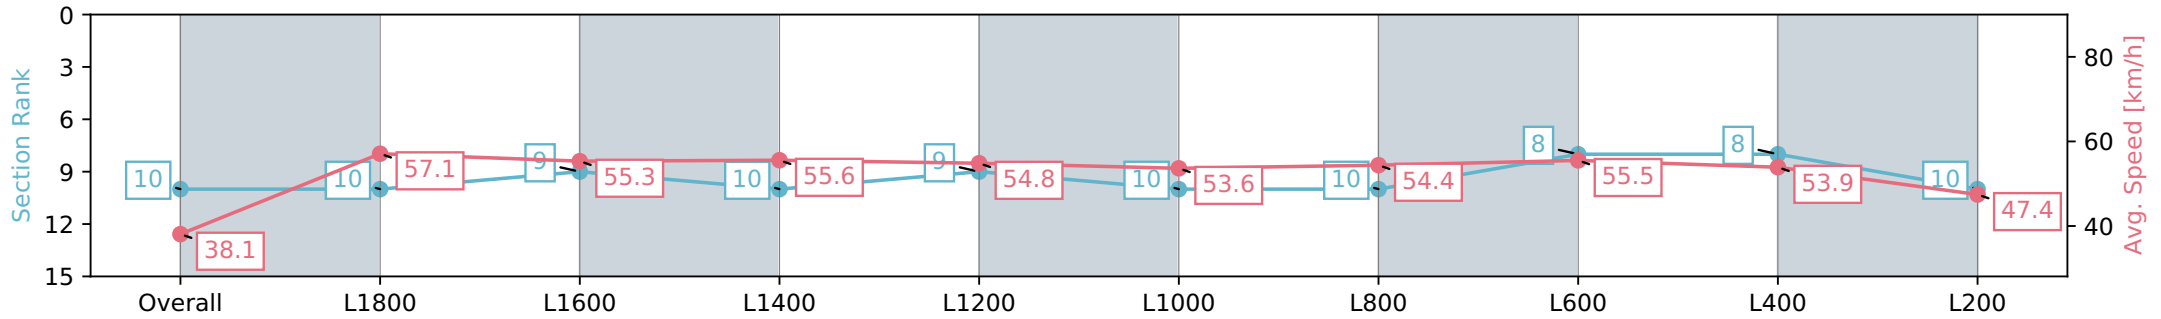

Morphettville Parks SA - Professional

Race 3: Croser Handicap - 1950m

29 June 2024 - 12:43PM

Track Rating: Heavy 9, Weather: Raining, Rail Position: +9m 1000m-W/Post, +6m Remainder. Sectional 612m

Section	Overall	L1800	L1600	L1400	L1200	L1000	L800	L600	L400	L200
Section Times	2:14.68 [10] (0:14.23)	2:00.45 [10] (0:12.72)	1:47.73 [9] (0:13.02)	1:34.71 [10] (0:12.98)	1:21.73 [9] (0:13.32)	1:08.41 [10] (0:13.44)	0:54.97 [10] (0:13.35)	0:41.62 [8] (0:13.21)	0:28.41 [8] (0:13.41)	0:15.00 [10] (0:15.00)
Average Speed [km/h]	38.1	57.1	55.3	55.6	54.8	53.6	54.4	55.5	53.9	47.4
Top Speed [km/h]	58.9	59.8	57.1	57.0	56.1	54.5	55.4	57.1	55.4	52.8
Avg. Dist. to Rail [m]	8.4	1.5	0.9	1.4	2.6	3.3	2.9	3.1	4.4	6.6
Avg. Stride Freq. [Hz]	2.2	2.4	2.3	2.4	2.3	2.3	2.4	2.3	2.3	2.2
Avg. Stride Length [m]	4.8	6.7	6.6	6.6	6.6	6.5	6.5	6.6	6.5	5.9