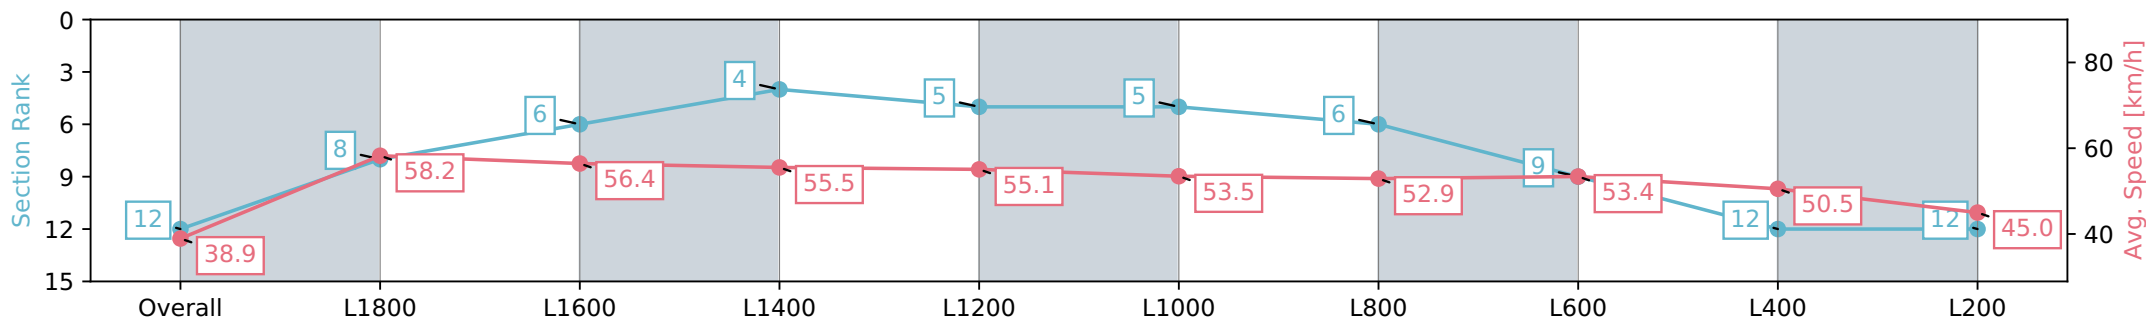

Morphettville Parks SA - Professional

Race 3: Croser Handicap - 1950m

29 June 2024 - 12:43PM

Track Rating: Heavy 9, Weather: Raining, Rail Position: +9m 1000m-W/Post, +6m Remainder. Sectional 612m

Section	Overall	L1800	L1600	L1400	L1200	L1000	L800	L600	L400	L200
Section Times	2:17.05 [12] (0:14.08)	2:02.97 [8] (0:12.66)	1:50.31 [6] (0:12.80)	1:37.51 [4] (0:13.01)	1:24.50 [5] (0:13.32)	1:11.18 [5] (0:13.50)	0:57.68 [6] (0:13.77)	0:43.91 [9] (0:13.81)	0:30.10 [12] (0:14.28)	0:15.81 [12] (0:15.81)
Average Speed [km/h]	38.9	58.2	56.4	55.5	55.1	53.5	52.9	53.4	50.5	45.0
Top Speed [km/h]	60.0	59.5	58.0	56.3	56.2	54.6	54.1	54.5	52.2	48.9
Avg. Dist. to Rail [m]	13.4	4.2	3.0	2.7	3.3	4.1	4.1	4.0	1.9	1.9
Avg. Stride Freq. [Hz]	2.2	2.3	2.3	2.3	2.3	2.3	2.3	2.3	2.2	2.1
Avg. Stride Length [m]	4.8	6.9	6.8	6.7	6.6	6.4	6.2	6.3	6.3	5.9