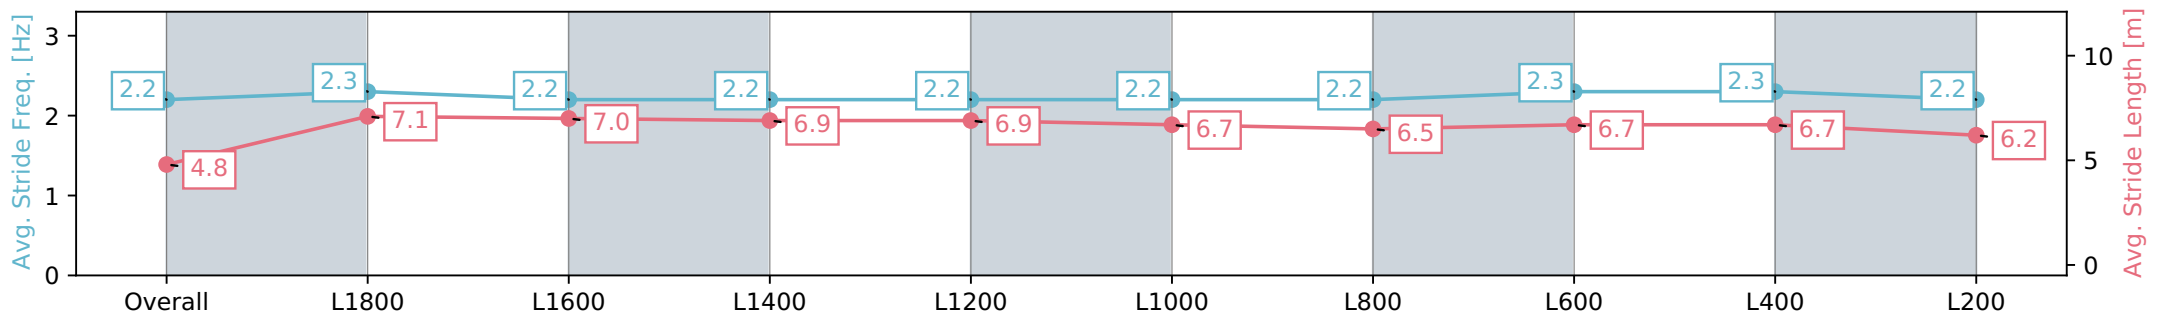

Morphettville Parks SA - Professional

Race 3: Croser Handicap - 1950m

29 June 2024 - 12:43PM

Track Rating: Heavy 9, Weather: Raining, Rail Position: +9m 1000m-W/Post, +6m Remainder. Sectional 612m

Section	Overall	L1800	L1600	L1400	L1200	L1000	L800	L600	L400	L200
Section Times	2:13.81 [8] (0:14.16)	1:59.65 [9] (0:12.66)	1:46.99 [8] (0:13.08)	1:33.91 [8] (0:13.27)	1:20.64 [11] (0:13.33)	1:07.31 [12] (0:13.41)	0:53.90 [11] (0:13.43)	0:40.47 [12] (0:13.06)	0:27.41 [9] (0:13.16)	0:14.25 [8] (0:14.25)
Average Speed [km/h]	38.9	58.4	55.2	54.5	55.0	53.8	54.1	56.0	54.8	49.9
Top Speed [km/h]	60.3	60.0	56.4	55.8	56.2	54.6	55.2	56.9	56.7	52.4
Avg. Dist. to Rail [m]	15.1	4.7	3.1	2.7	3.4	3.9	3.5	2.5	1.8	3.0
Avg. Stride Freq. [Hz]	2.2	2.3	2.2	2.2	2.2	2.2	2.2	2.3	2.3	2.2
Avg. Stride Length [m]	4.8	7.1	7.0	7.0	6.9	6.9	6.7	6.5	6.7	6.2