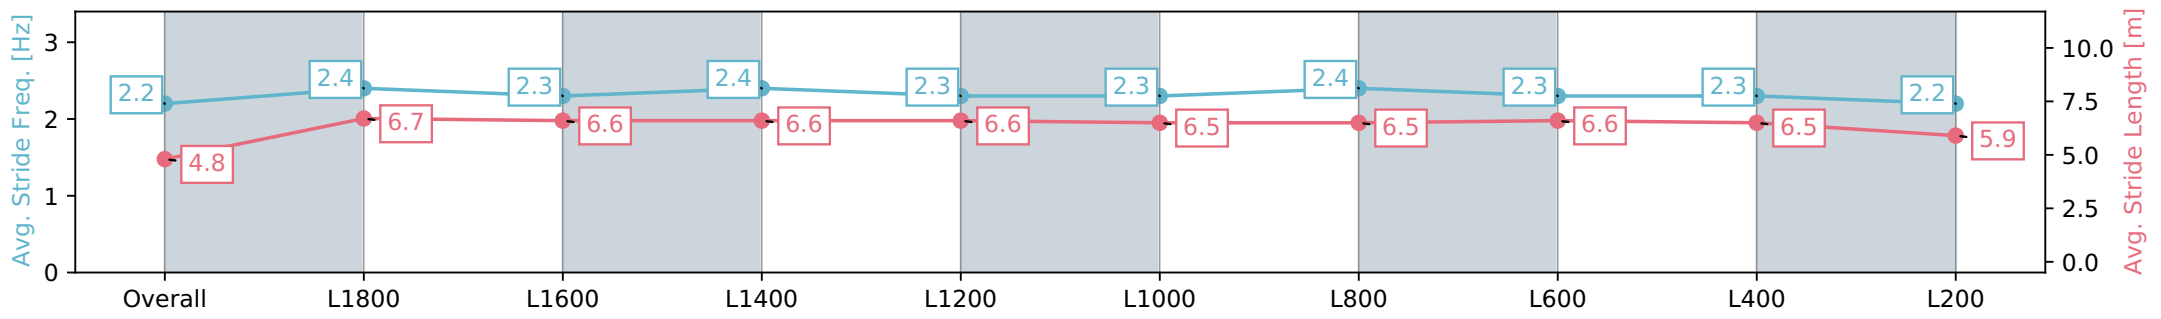

Morphettville Parks SA - Professional

Race 3: Croser Handicap - 1950m

29 June 2024 - 12:43PM

Track Rating: Heavy 9, Weather: Raining, Rail Position: +9m 1000m-W/Post, +6m Remainder. Sectional 612m

Section	Overall	L1800	L1600	L1400	L1200	L1000	L800	L600	L400	L200
Section Times	2:14.68 [10] (0:14.23)	2:00.45 [10] (0:12.72)	1:47.73 [9] (0:13.02)	1:34.71 [10] (0:12.98)	1:21.73 [9] (0:13.32)	1:08.41 [10] (0:13.44)	0:54.97 [10] (0:13.35)	0:41.62 [8] (0:13.21)	0:28.41 [8] (0:13.41)	0:15.00 [10] (0:15.00)
Average Speed [km/h]	38.1	57.1	55.3	55.6	54.8	53.6	54.4	55.5	53.9	47.4
Top Speed [km/h]	58.9	59.8	57.1	57.0	56.1	54.5	55.4	57.1	55.4	52.8
Avg. Dist. to Rail [m]	8.4	1.5	0.9	1.4	2.6	3.3	2.9	3.1	4.4	6.6
Avg. Stride Freq. [Hz]	2.2	2.4	2.3	2.4	2.3	2.3	2.4	2.3	2.3	2.2
Avg. Stride Length [m]	4.8	6.7	6.6	6.6	6.6	6.5	6.5	6.6	6.5	5.9

Report Created: Sat 29 June 2024 14:06:45 GMT+10 (Note: Timing is based on positional data)

- [] Ranking at each section and finish
- :-:- No data available at this section
- NA No data available

Horse/Jockey Name	MARIOTA/Todd Pannell
Finish Rank	11
Fastest Section Time (Section)	0:13.01 (L1800)
Top Speed [km/h] (Section)	58.0 (Overall)
Race State	Finished