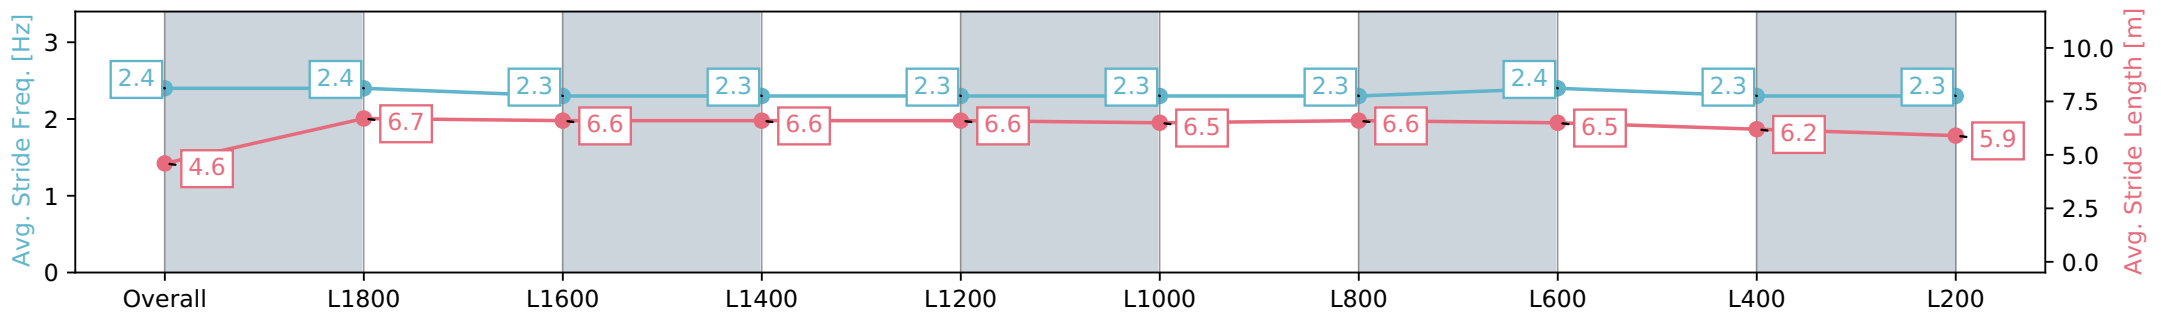

Morphettville Parks SA - Professional

Race 3: Croser Handicap - 1950m

29 June 2024 - 12:43PM

Track Rating: Heavy 9, Weather: Raining, Rail Position: +9m 1000m-W/Post, +6m Remainder. Sectional 612m

Section	Overall	L1800	L1600	L1400	L1200	L1000	L800	L600	L400	L200
Section Times	2:14.38 [9] (0:13.77)	2:00.61 [2] (0:12.65)	1:47.96 [2] (0:12.93)	1:35.03 [3] (0:12.98)	1:22.05 [3] (0:13.38)	1:08.67 [3] (0:13.39)	0:55.28 [3] (0:13.35)	0:41.93 [4] (0:13.31)	0:28.62 [5] (0:13.80)	0:14.82 [7] (0:14.82)
Average Speed [km/h]	39.8	57.8	55.7	55.7	54.6	53.9	54.4	55.5	52.5	48.0
Top Speed [km/h]	60.4	60.1	56.7	56.2	55.8	54.8	56.3	56.4	55.2	50.6
Avg. Dist. to Rail [m]	12.7	2.7	1.4	2.0	2.6	3.3	3.3	4.1	4.9	5.7
Avg. Stride Freq. [Hz]	2.4	2.4	2.3	2.3	2.3	2.3	2.3	2.4	2.3	2.3
Avg. Stride Length [m]	4.6	6.7	6.6	6.6	6.6	6.5	6.6	6.5	6.2	5.9