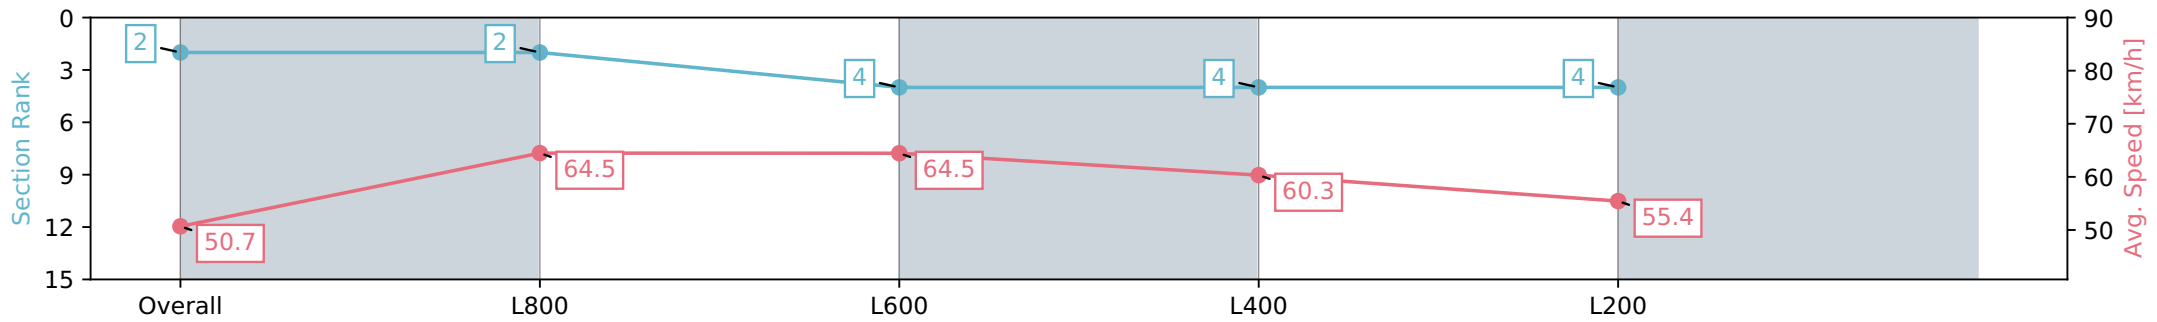

Morphettville Parks SA - Professional

Race 2: Hahn Handicap - 1000m

29 June 2024 - 12:09PM

Track Rating: Heavy 8, Weather: Raining, Rail Position: +9m 1000m-W/Post, +6m Remainder. Sectional 612m

Section	Overall	L800	L600	L400	L200
Section Times	1:01.40 [2] (0:14.20)	0:47.20 [2] (0:11.18)	0:36.02 [4] (0:11.18)	0:24.84 [4] (0:11.99)	0:12.85 [4] (0:12.85)
Average Speed [km/h]	50.7	64.5	64.5	60.3	55.4
Top Speed [km/h]	67.8	67.6	65.4	62.4	58.6
Avg. Dist. to Rail [m]	2.3	0.8	0.6	3.8	5.7
Avg. Stride Freq. [Hz]	2.4	2.5	2.5	2.4	2.3
Avg. Stride Length [m]	5.8	7.1	7.3	6.9	6.6