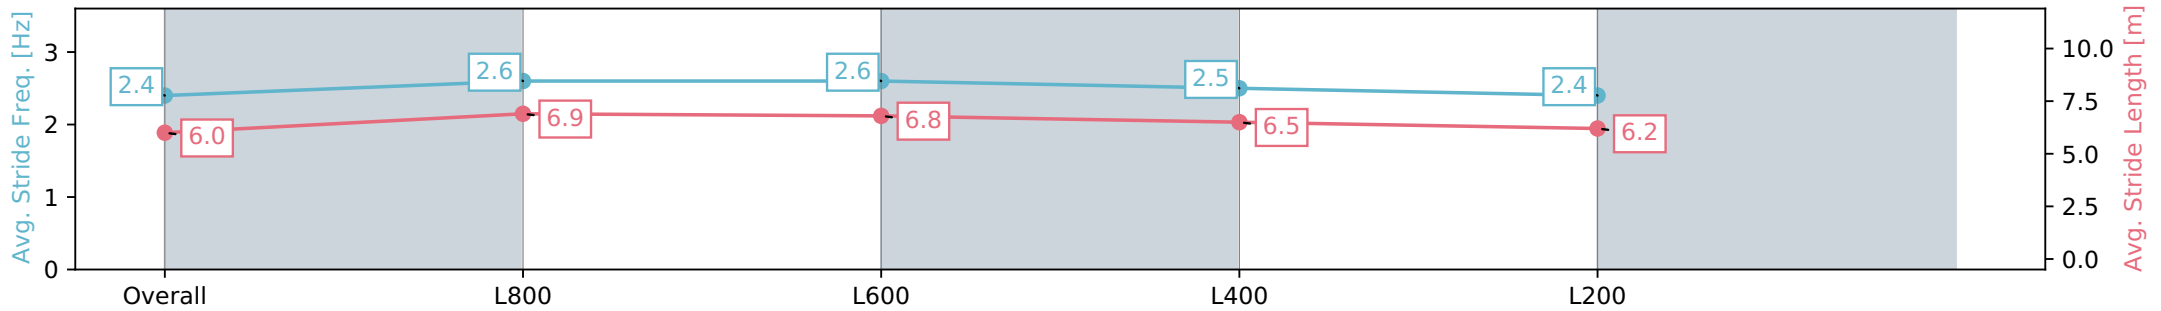

Morphettville Parks SA - Professional

Race 2: Hahn Handicap - 1000m

29 June 2024 - 12:09PM

Track Rating: Heavy 8, Weather: Raining, Rail Position: +9m 1000m-W/Post, +6m Remainder. Sectional 612m

Section	Overall	L800	L600	L400	L200
Section Times	1:01.73 [7] (0:13.96)	0:47.77 [1] (0:11.01)	0:36.76 [1] (0:11.42)	0:25.34 [1] (0:12.14)	0:13.20 [3] (0:13.20)
Average Speed [km/h]	51.6	65.4	63.5	59.6	53.9
Top Speed [km/h]	67.7	68.1	64.4	61.4	57.9
Avg. Dist. to Rail [m]	7.8	1.3	1.1	3.7	4.8
Avg. Stride Freq. [Hz]	2.4	2.6	2.6	2.5	2.4
Avg. Stride Length [m]	6.0	6.9	6.8	6.5	6.2