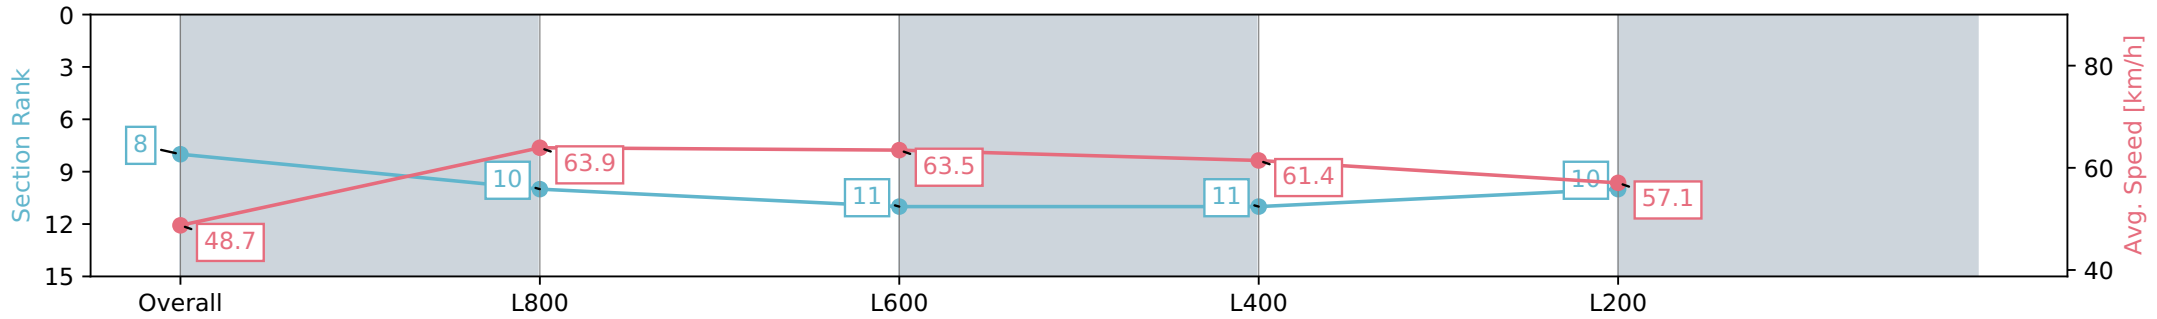

Morphettville Parks SA - Professional

Race 2: Hahn Handicap - 1000m

29 June 2024 - 12:09PM

Track Rating: Heavy 8, Weather: Raining, Rail Position: +9m 1000m-W/Post, +6m Remainder. Sectional 612m

Section	Overall	L800	L600	L400	L200
Section Times	1:01.79 [8] (0:14.78)	0:47.01 [10] (0:11.32)	0:35.69 [11] (0:11.44)	0:24.25 [11] (0:11.77)	0:12.48 [10] (0:12.48)
Average Speed [km/h]	48.7	63.9	63.5	61.4	57.1
Top Speed [km/h]	65.3	65.6	63.7	63.1	60.4
Avg. Dist. to Rail [m]	7.0	2.1	1.4	3.7	5.0
Avg. Stride Freq. [Hz]	2.5	2.7	2.6	2.6	2.6
Avg. Stride Length [m]	5.4	6.6	6.6	6.4	6.2