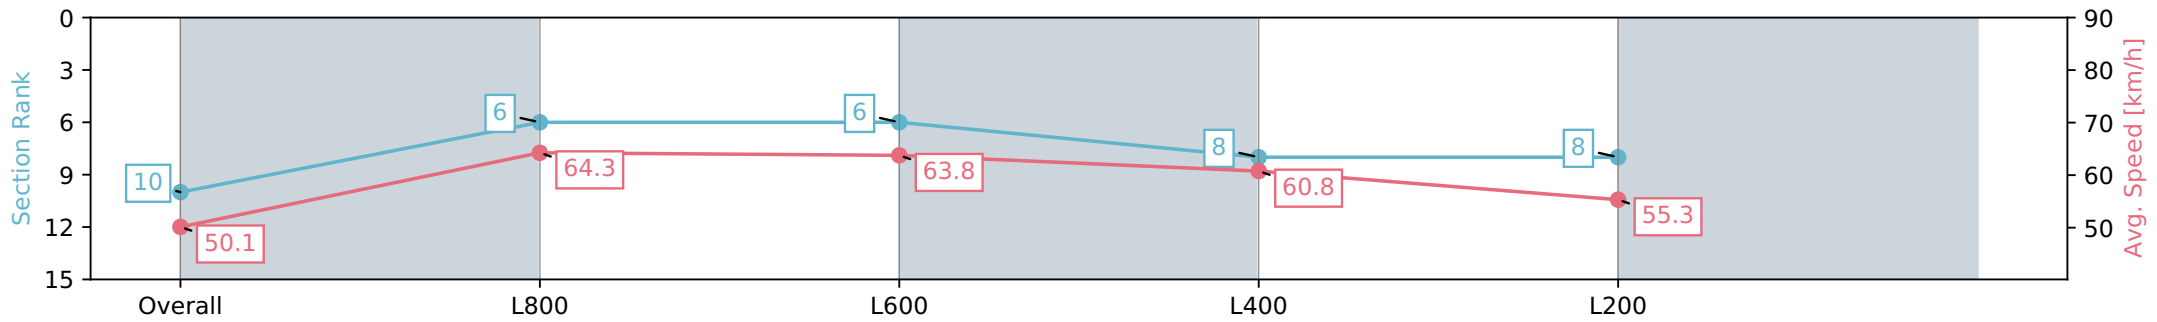

Morphettville Parks SA - Professional

Race 2: Hahn Handicap - 1000m

29 June 2024 - 12:09PM

Track Rating: Heavy 8, Weather: Raining, Rail Position: +9m 1000m-W/Post, +6m Remainder. Sectional 612m

Section	Overall	L800	L600	L400	L200
Section Times	1:01.88 [10] (0:14.36)	0:47.52 [6] (0:11.26)	0:36.26 [6] (0:11.47)	0:24.79 [8] (0:11.92)	0:12.87 [8] (0:12.87)
Average Speed [km/h]	50.1	64.3	63.8	60.8	55.3
Top Speed [km/h]	64.9	66.0	64.2	63.7	58.2
Avg. Dist. to Rail [m]	4.1	2.3	2.7	4.8	6.4
Avg. Stride Freq. [Hz]	2.5	2.5	2.5	2.4	2.3
Avg. Stride Length [m]	5.5	7.1	7.0	6.9	6.6