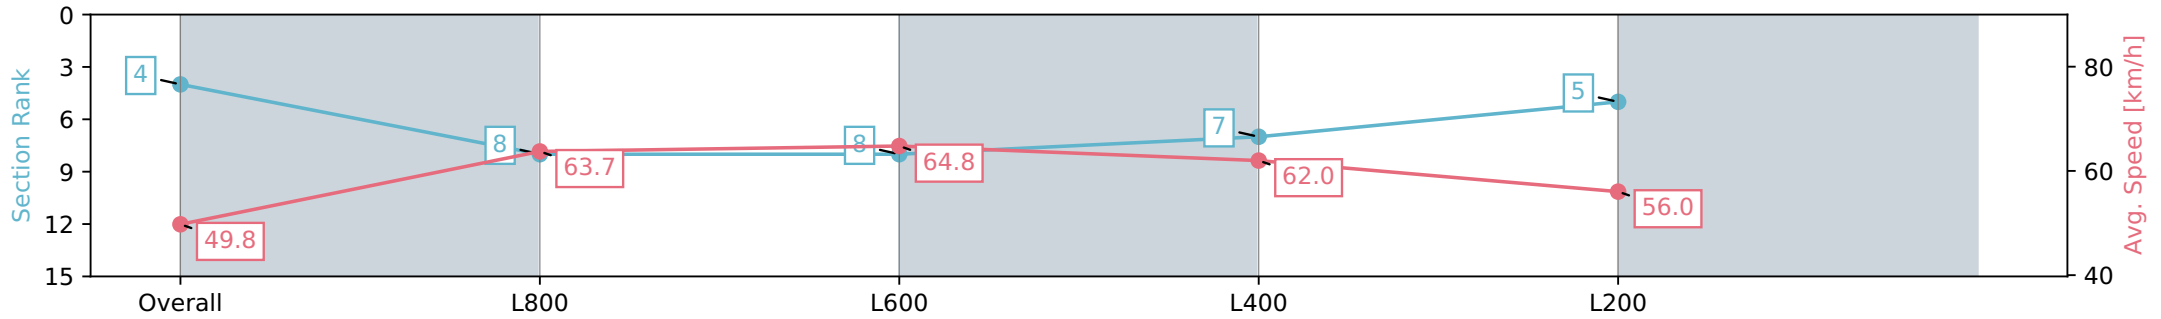

Morphettville Parks SA - Professional

Race 2: Hahn Handicap - 1000m

29 June 2024 - 12:09PM

Track Rating: Heavy 8, Weather: Raining, Rail Position: +9m 1000m-W/Post, +6m Remainder. Sectional 612m

Section	Overall	L800	L600	L400	L200
Section Times	1:01.46 [4] (0:14.51)	0:46.95 [8] (0:11.33)	0:35.62 [8] (0:11.25)	0:24.37 [7] (0:11.65)	0:12.72 [5] (0:12.72)
Average Speed [km/h]	49.8	63.7	64.8	62.0	56.0
Top Speed [km/h]	64.8	65.8	65.1	64.4	59.3
Avg. Dist. to Rail [m]	6.1	1.8	1.9	3.8	6.6
Avg. Stride Freq. [Hz]	2.4	2.5	2.5	2.5	2.3
Avg. Stride Length [m]	5.7	7.2	7.2	7.0	6.6