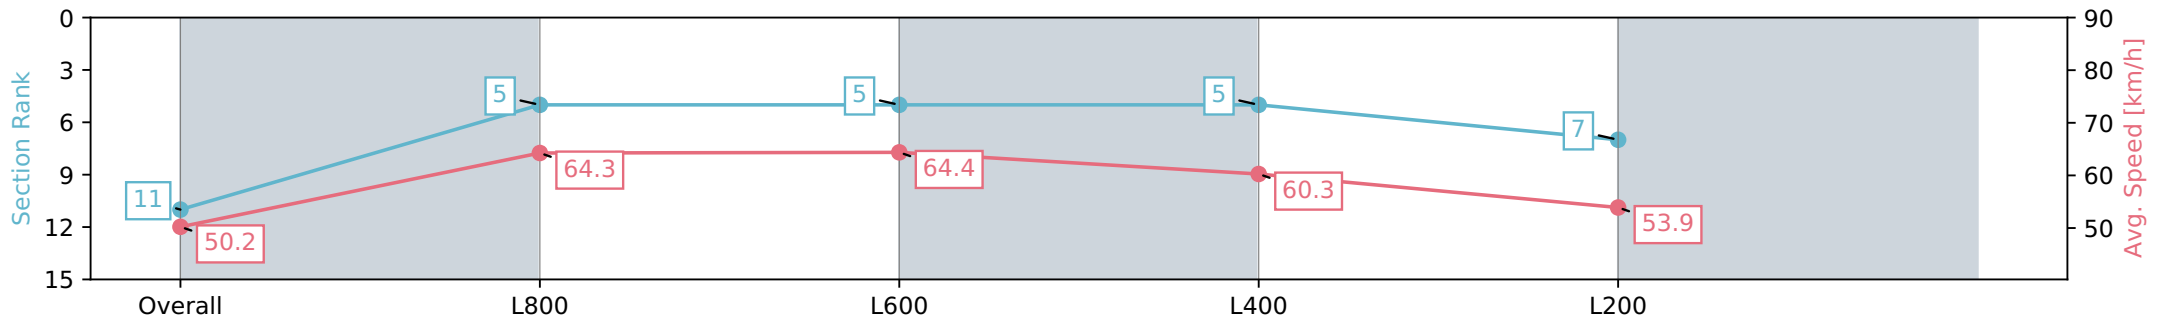

Morphettville Parks SA - Professional

Race 2: Hahn Handicap - 1000m

29 June 2024 - 12:09PM

Track Rating: Heavy 8, Weather: Raining, Rail Position: +9m 1000m-W/Post, +6m Remainder. Sectional 612m

Section	Overall	L800	L600	L400	L200
Section Times	1:02.17 [11] (0:14.33)	0:47.84 [5] (0:11.26)	0:36.58 [5] (0:11.36)	0:25.22 [5] (0:12.03)	0:13.19 [7] (0:13.19)
Average Speed [km/h]	50.2	64.3	64.4	60.3	53.9
Top Speed [km/h]	66.2	66.2	64.7	62.6	58.2
Avg. Dist. to Rail [m]	3.6	2.3	2.7	3.8	4.3
Avg. Stride Freq. [Hz]	2.5	2.5	2.5	2.5	2.4
Avg. Stride Length [m]	5.6	7.0	7.0	6.6	6.3