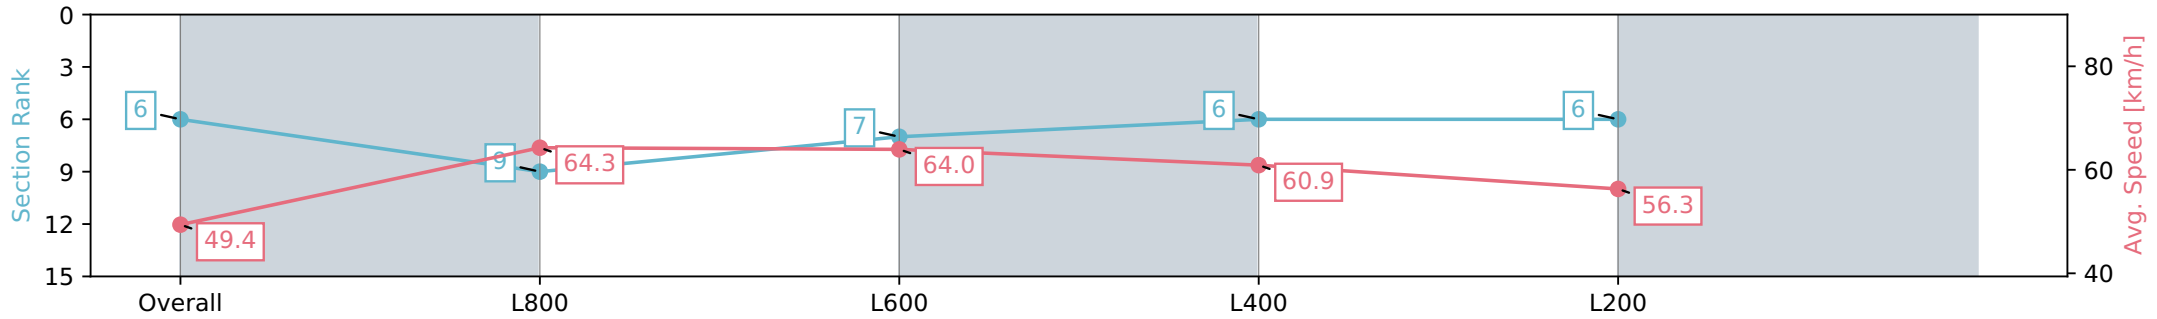

Morphettville Parks SA - Professional

Race 2: Hahn Handicap - 1000m

29 June 2024 - 12:09PM

Track Rating: Heavy 8, Weather: Raining, Rail Position: +9m 1000m-W/Post, +6m Remainder. Sectional 612m

Section	Overall	L800	L600	L400	L200
Section Times	1:01.58 [6] (0:14.59)	0:46.99 [9] (0:11.20)	0:35.79 [7] (0:11.28)	0:24.51 [6] (0:11.85)	0:12.66 [6] (0:12.66)
Average Speed [km/h]	49.4	64.3	64.0	60.9	56.3
Top Speed [km/h]	66.5	66.4	64.6	62.9	59.0
Avg. Dist. to Rail [m]	4.5	0.7	0.8	2.4	4.1
Avg. Stride Freq. [Hz]	2.2	2.4	2.4	2.4	2.3
Avg. Stride Length [m]	6.1	7.6	7.5	7.2	6.9