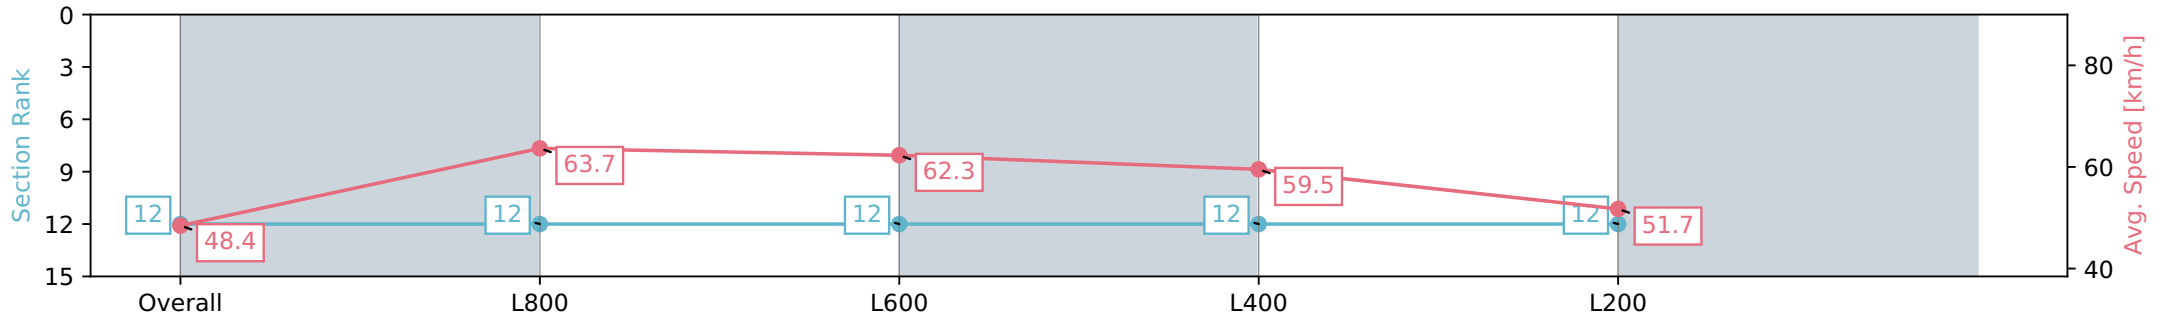

Morphettville Parks SA - Professional

Race 2: Hahn Handicap - 1000m

29 June 2024 - 12:09PM

Track Rating: Heavy 8, Weather: Raining, Rail Position: +9m 1000m-W/Post, +6m Remainder. Sectional 612m

Section	Overall	L800	L600	L400	L200
Section Times	1:03.87 [12] (0:14.90)	0:48.97 [12] (0:11.37)	0:37.60 [12] (0:11.68)	0:25.92 [12] (0:12.15)	0:13.77 [12] (0:13.77)
Average Speed [km/h]	48.4	63.7	62.3	59.5	51.7
Top Speed [km/h]	65.4	65.8	62.8	62.6	56.1
Avg. Dist. to Rail [m]	8.6	2.8	1.8	4.4	6.9
Avg. Stride Freq. [Hz]	2.3	2.5	2.5	2.4	2.3
Avg. Stride Length [m]	5.9	7.0	6.9	6.8	6.3