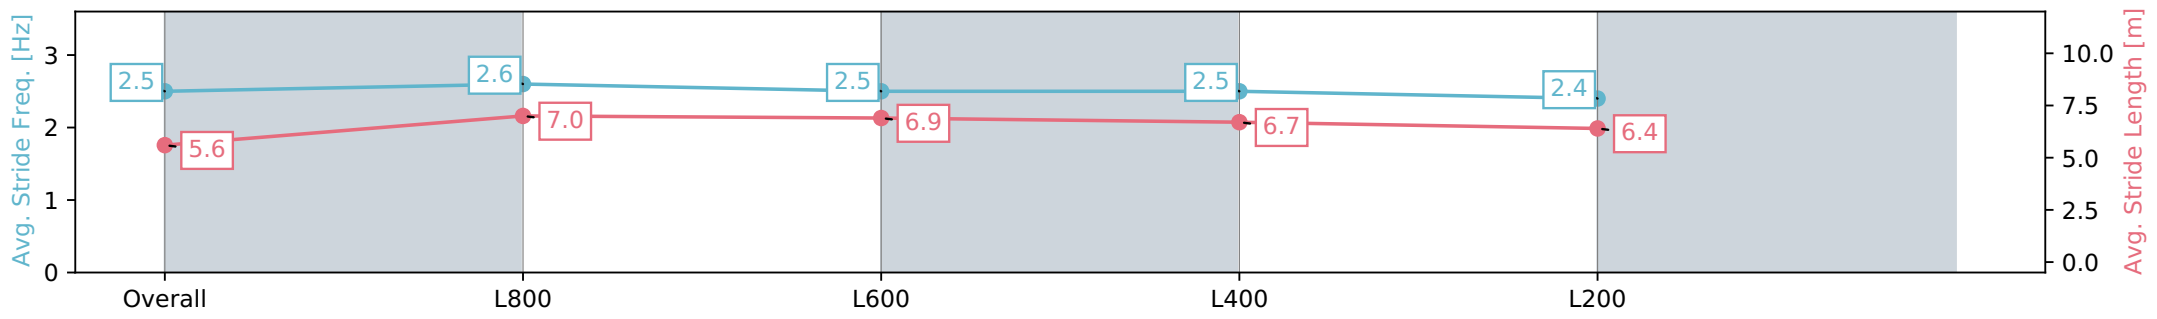

Morphettville Parks SA - Professional

Race 2: Hahn Handicap - 1000m

29 June 2024 - 12:09PM

Track Rating: Heavy 8, Weather: Raining, Rail Position: +9m 1000m-W/Post, +6m Remainder. Sectional 612m

Section	Overall	L800	L600	L400	L200
Section Times	1:01.40 [3] (0:14.26)	0:47.14 [4] (0:11.07)	0:36.07 [3] (0:11.20)	0:24.87 [3] (0:11.95)	0:12.92 [2] (0:12.92)
Average Speed [km/h]	50.5	64.8	63.6	60.2	55.1
Top Speed [km/h]	67.3	66.6	64.4	63.2	58.0
Avg. Dist. to Rail [m]	1.5	1.4	1.8	0.4	0.5
Avg. Stride Freq. [Hz]	2.5	2.6	2.5	2.5	2.4
Avg. Stride Length [m]	5.6	7.0	6.9	6.7	6.4