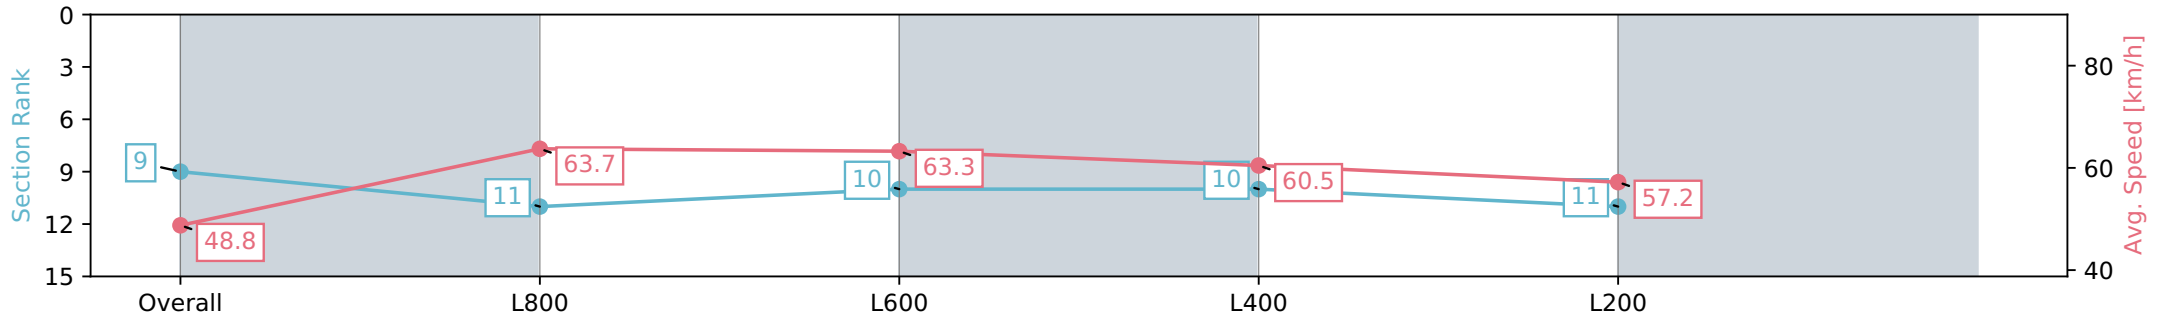

Morphettville Parks SA - Professional

Race 2: Hahn Handicap - 1000m

29 June 2024 - 12:09PM

Track Rating: Heavy 8, Weather: Raining, Rail Position: +9m 1000m-W/Post, +6m Remainder. Sectional 612m

Section	Overall	L800	L600	L400	L200
Section Times	1:01.80 [9] (0:14.78)	0:47.02 [11] (0:11.28)	0:35.74 [10] (0:11.34)	0:24.40 [10] (0:11.92)	0:12.48 [11] (0:12.48)
Average Speed [km/h]	48.8	63.7	63.3	60.5	57.2
Top Speed [km/h]	64.6	65.5	63.8	61.9	60.1
Avg. Dist. to Rail [m]	5.2	0.9	0.5	1.5	1.4
Avg. Stride Freq. [Hz]	2.3	2.5	2.4	2.4	2.4
Avg. Stride Length [m]	5.8	7.1	7.2	6.9	6.7