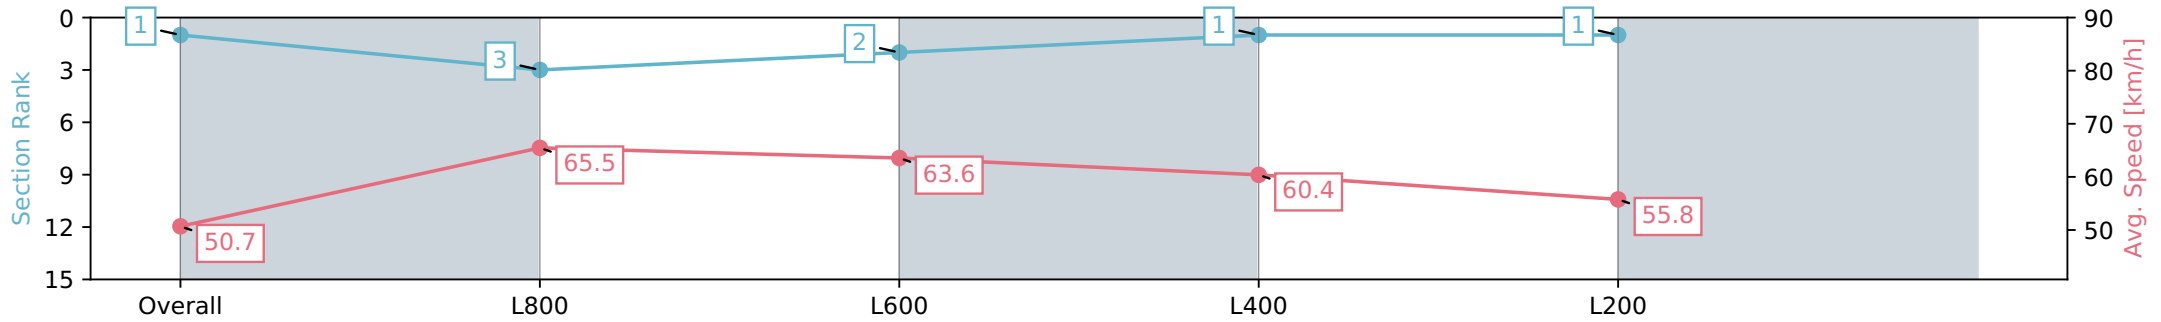

Race 2: Hahn Handicap - 1000m

29 June 2024 - 12:09PM

Track Rating: Heavy 8, Weather: Raining, Rail Position: +9m 1000m-W/Post, +6m Remainder. Sectional 612m

Section	Overall	L800	L600	L400	L200
Section Times	1:01.10 [1] (0:14.21)	0:46.89 [3] (0:10.95)	0:35.94 [2] (0:11.23)	0:24.71 [1] (0:11.96)	0:12.75 [1] (0:12.75)
Average Speed [km/h]	50.7	65.5	63.6	60.4	55.8
Top Speed [km/h]	67.8	68.2	65.2	61.8	58.8
Avg. Dist. to Rail [m]	4.2	1.3	1.8	2.0	2.3
Avg. Stride Freq. [Hz]	2.5	2.5	2.5	2.4	2.3
Avg. Stride Length [m]	5.6	7.1	7.0	6.8	6.6