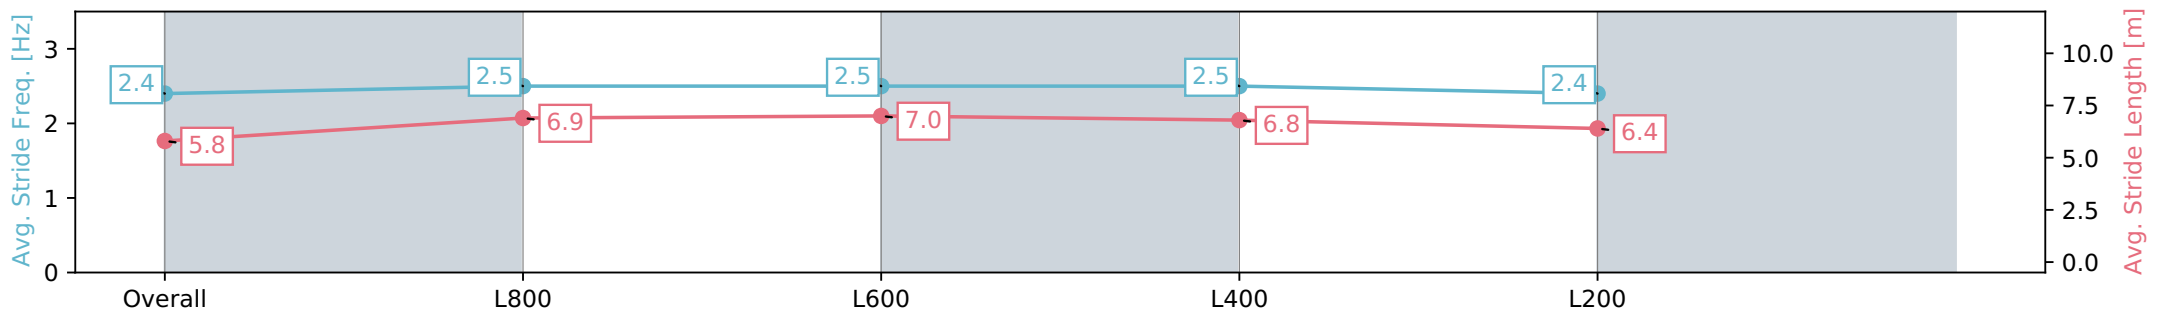

Morphettville Parks SA - Professional

Race 2: Hahn Handicap - 1000m

29 June 2024 - 12:09PM

Track Rating: Heavy 8, Weather: Raining, Rail Position: +9m 1000m-W/Post, +6m Remainder. Sectional 612m

Section	Overall	L800	L600	L400	L200
Section Times	1:01.55 [5] (0:14.46)	0:47.09 [7] (0:11.43)	0:35.66 [9] (0:11.40)	0:24.26 [9] (0:11.80)	0:12.46 [9] (0:12.46)
Average Speed [km/h]	49.8	63.2	63.7	61.4	57.2
Top Speed [km/h]	64.8	64.3	64.3	63.5	59.8
Avg. Dist. to Rail [m]	7.6	1.9	1.4	5.5	7.9
Avg. Stride Freq. [Hz]	2.4	2.5	2.5	2.5	2.4
Avg. Stride Length [m]	5.8	6.9	7.0	6.8	6.4