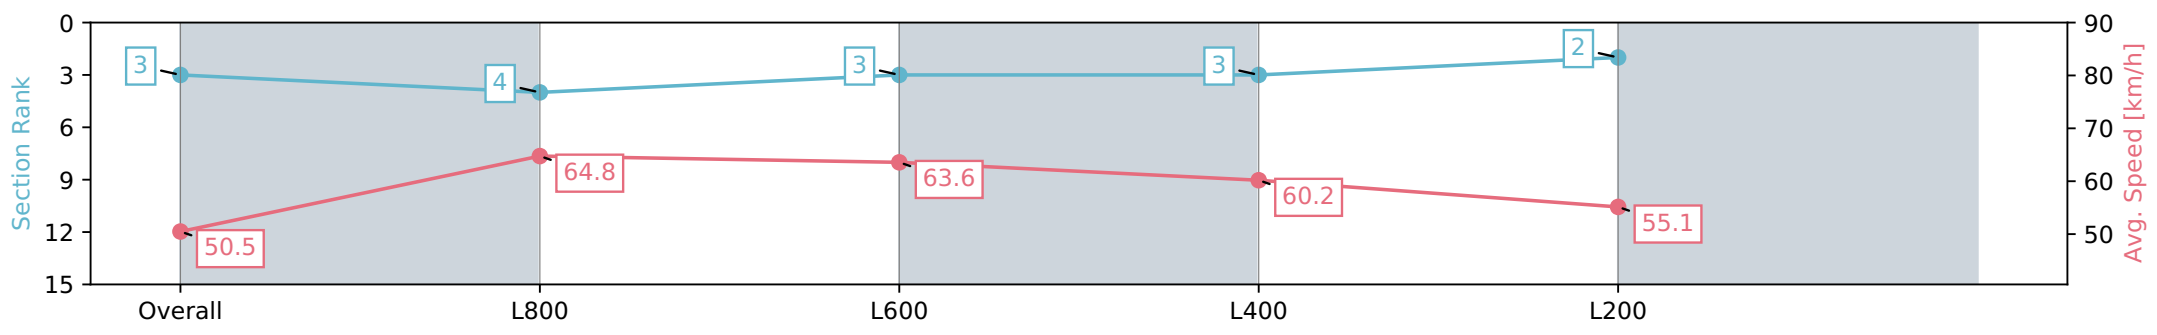

Morphettville Parks SA - Professional

Race 2: Hahn Handicap - 1000m

29 June 2024 - 12:09PM

Track Rating: Heavy 8, Weather: Raining, Rail Position: +9m 1000m-W/Post, +6m Remainder. Sectional 612m

Section	Overall	L800	L600	L400	L200
Section Times	1:01.40 [3] (0:14.26)	0:47.14 [4] (0:11.07)	0:36.07 [3] (0:11.20)	0:24.87 [3] (0:11.95)	0:12.92 [2] (0:12.92)
Average Speed [km/h]	50.5	64.8	63.6	60.2	55.1
Top Speed [km/h]	67.3	66.6	64.4	63.2	58.0
Avg. Dist. to Rail [m]	1.5	1.4	1.8	0.4	0.5
Avg. Stride Freq. [Hz]	2.5	2.6	2.5	2.5	2.4
Avg. Stride Length [m]	5.6	7.0	6.9	6.7	6.4