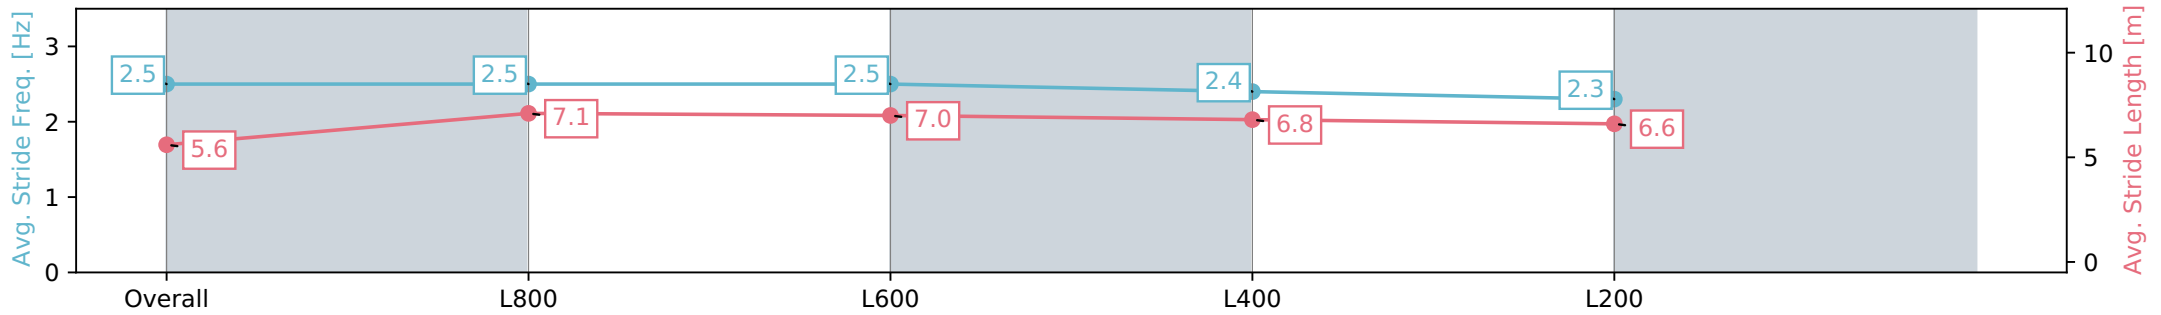

Horse/Jockey Name	MAGIC FIELD/Rochelle Milnes
Finish Rank	1
Fastest Section Time (Section)	0:10.95 (L800)
Top Speed [km/h] (Section)	68.2 (Overall)
Race State	Finished

Morphettville Parks SA - Professional

Race 2: Hahn Handicap - 1000m

29 June 2024 - 12:09PM

Track Rating: Heavy 8, Weather: Raining, Rail Position: +9m 1000m-W/Post, +6m Remainder. Sectional 612m

Section	Overall	L800	L600	L400	L200
Section Times	1:01.10 [1] (0:14.21)	0:46.89 [3] (0:10.95)	0:35.94 [2] (0:11.23)	0:24.71 [1] (0:11.96)	0:12.75 [1] (0:12.75)
Average Speed [km/h]	50.7	65.5	63.6	60.4	55.8
Top Speed [km/h]	67.8	68.2	65.2	61.8	58.8
Avg. Dist. to Rail [m]	4.2	1.3	1.8	2.0	2.3
Avg. Stride Freq. [Hz]	2.5	2.5	2.5	2.4	2.3
Avg. Stride Length [m]	5.6	7.1	7.0	6.8	6.6

[ ] Ranking at each section and finish
-:-:- No data available at this section
NA No data available