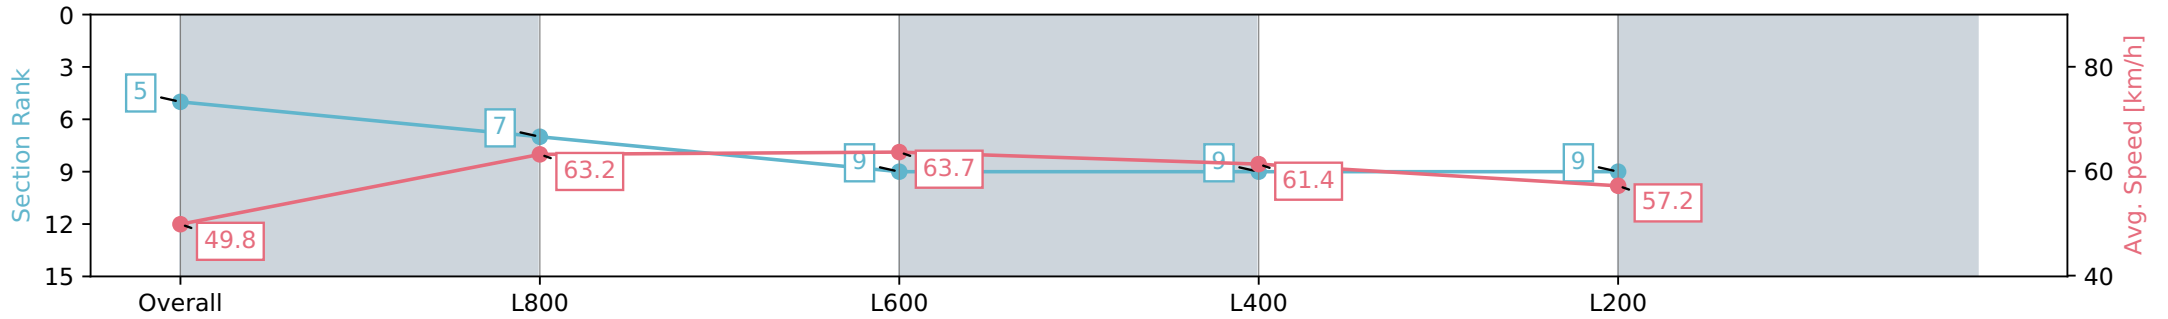

Morphettville Parks SA - Professional

Race 2: Hahn Handicap - 1000m

29 June 2024 - 12:09PM

Track Rating: Heavy 8, Weather: Raining, Rail Position: +9m 1000m-W/Post, +6m Remainder. Sectional 612m

Section	Overall	L800	L600	L400	L200
Section Times	1:01.55 [5] (0:14.46)	0:47.09 [7] (0:11.43)	0:35.66 [9] (0:11.40)	0:24.26 [9] (0:11.80)	0:12.46 [9] (0:12.46)
Average Speed [km/h]	49.8	63.2	63.7	61.4	57.2
Top Speed [km/h]	64.8	64.3	64.3	63.5	59.8
Avg. Dist. to Rail [m]	7.6	1.9	1.4	5.5	7.9
Avg. Stride Freq. [Hz]	2.4	2.5	2.5	2.5	2.4
Avg. Stride Length [m]	5.8	6.9	7.0	6.8	6.4