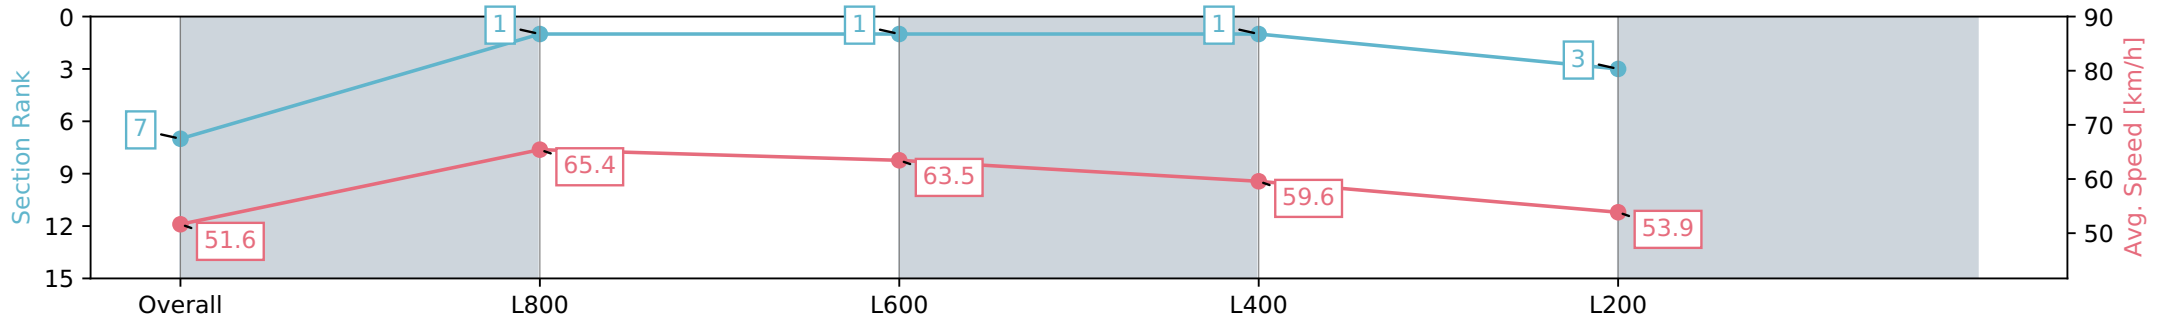

Morphettville Parks SA - Professional

Race 2: Hahn Handicap - 1000m

29 June 2024 - 12:09PM

Track Rating: Heavy 8, Weather: Raining, Rail Position: +9m 1000m-W/Post, +6m Remainder. Sectional 612m

Section	Overall	L800	L600	L400	L200
Section Times	1:01.73 [7] (0:13.96)	0:47.77 [1] (0:11.01)	0:36.76 [1] (0:11.42)	0:25.34 [1] (0:12.14)	0:13.20 [3] (0:13.20)
Average Speed [km/h]	51.6	65.4	63.5	59.6	53.9
Top Speed [km/h]	67.7	68.1	64.4	61.4	57.9
Avg. Dist. to Rail [m]	7.8	1.3	1.1	3.7	4.8
Avg. Stride Freq. [Hz]	2.4	2.6	2.6	2.5	2.4
Avg. Stride Length [m]	6.0	6.9	6.8	6.5	6.2