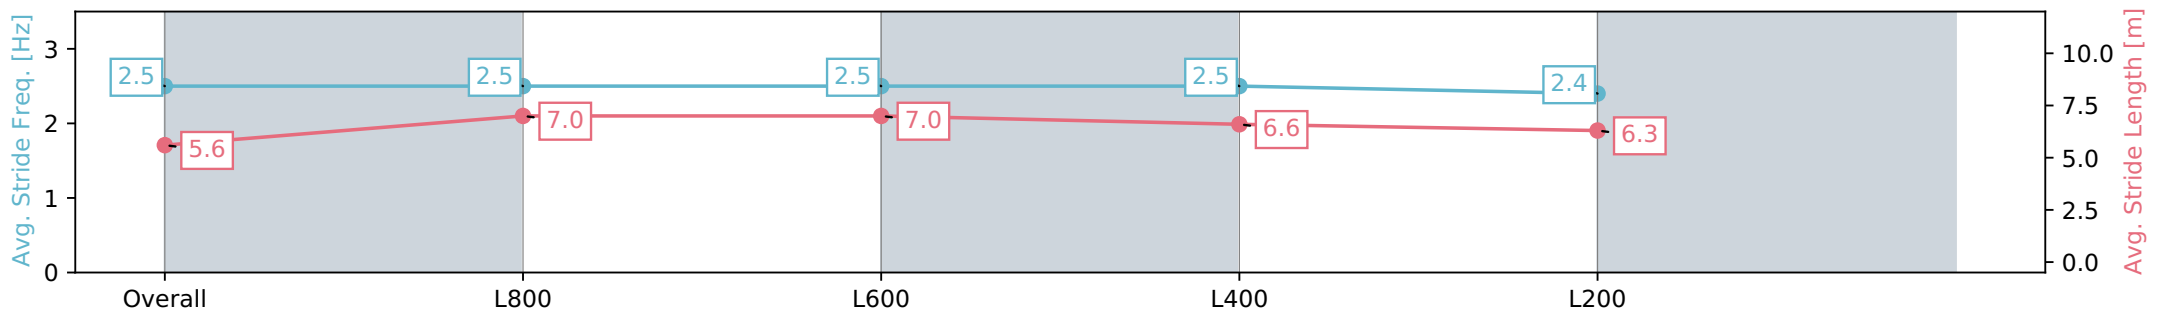

Morphettville Parks SA - Professional

Race 2: Hahn Handicap - 1000m

29 June 2024 - 12:09PM

Track Rating: Heavy 8, Weather: Raining, Rail Position: +9m 1000m-W/Post, +6m Remainder. Sectional 612m

Section	Overall	L800	L600	L400	L200
Section Times	1:02.17 [11] (0:14.33)	0:47.84 [5] (0:11.26)	0:36.58 [5] (0:11.36)	0:25.22 [5] (0:12.03)	0:13.19 [7] (0:13.19)
Average Speed [km/h]	50.2	64.3	64.4	60.3	53.9
Top Speed [km/h]	66.2	66.2	64.7	62.6	58.2
Avg. Dist. to Rail [m]	3.6	2.3	2.7	3.8	4.3
Avg. Stride Freq. [Hz]	2.5	2.5	2.5	2.5	2.4
Avg. Stride Length [m]	5.6	7.0	7.0	6.6	6.3

[] Ranking at each section and finish
 -:-:- No data available at this section
 NA No data available

Horse/Jockey Name	VALAROC/Kayla Crowther
Finish Rank	12
Fastest Section Time (Section)	0:11.37 (L800)
Top Speed [km/h] (Section)	65.8 (Overall)
Race State	Finished