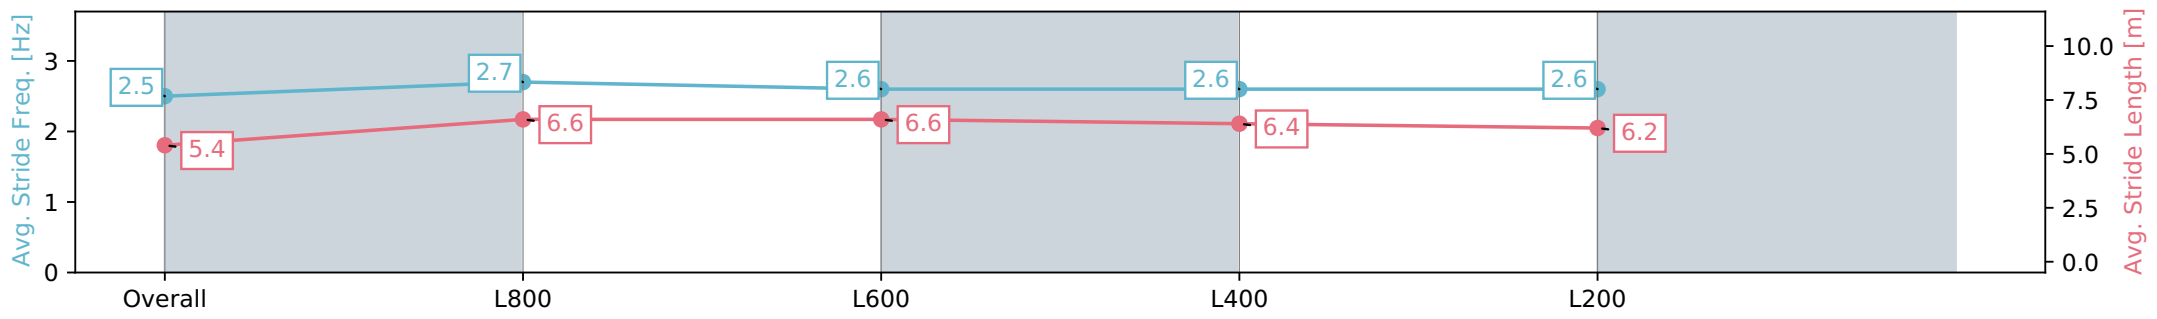

Morphettville Parks SA - Professional

Race 2: Hahn Handicap - 1000m

29 June 2024 - 12:09PM

Track Rating: Heavy 8, Weather: Raining, Rail Position: +9m 1000m-W/Post, +6m Remainder. Sectional 612m

Section	Overall	L800	L600	L400	L200
Section Times	1:01.79 [8] (0:14.78)	0:47.01 [10] (0:11.32)	0:35.69 [11] (0:11.44)	0:24.25 [11] (0:11.77)	0:12.48 [10] (0:12.48)
Average Speed [km/h]	48.7	63.9	63.5	61.4	57.1
Top Speed [km/h]	65.3	65.6	63.7	63.1	60.4
Avg. Dist. to Rail [m]	7.0	2.1	1.4	3.7	5.0
Avg. Stride Freq. [Hz]	2.5	2.7	2.6	2.6	2.6
Avg. Stride Length [m]	5.4	6.6	6.6	6.4	6.2