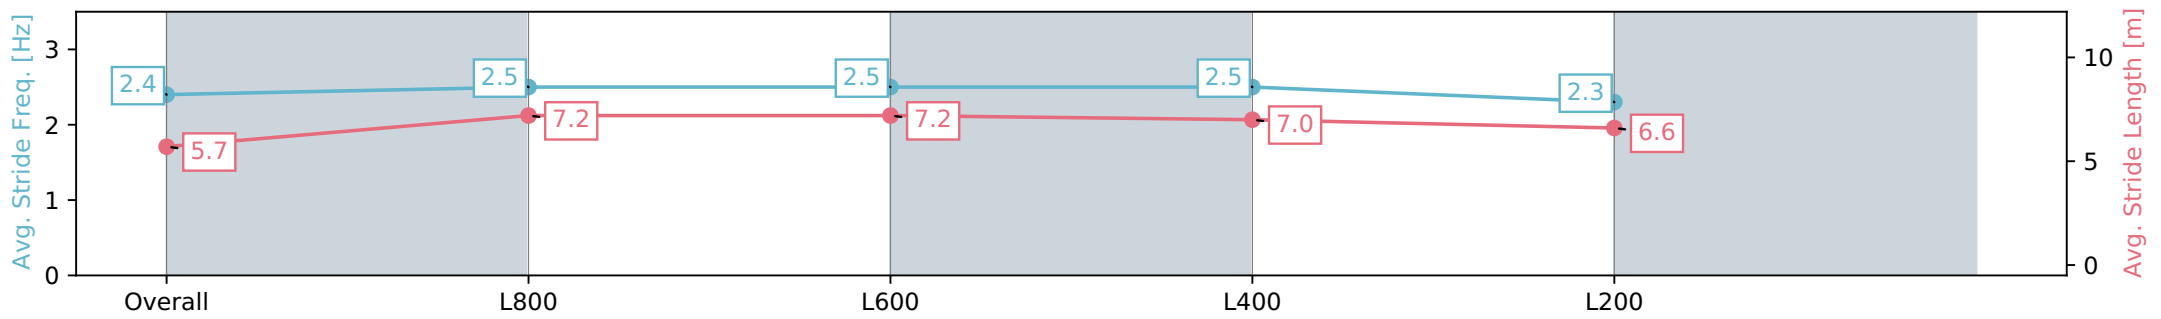

Morphettville Parks SA - Professional

Race 2: Hahn Handicap - 1000m

29 June 2024 - 12:09PM

Track Rating: Heavy 8, Weather: Raining, Rail Position: +9m 1000m-W/Post, +6m Remainder. Sectional 612m

Section	Overall	L800	L600	L400	L200
Section Times	1:01.46 [4] (0:14.51)	0:46.95 [8] (0:11.33)	0:35.62 [8] (0:11.25)	0:24.37 [7] (0:11.65)	0:12.72 [5] (0:12.72)
Average Speed [km/h]	49.8	63.7	64.8	62.0	56.0
Top Speed [km/h]	64.8	65.8	65.1	64.4	59.3
Avg. Dist. to Rail [m]	6.1	1.8	1.9	3.8	6.6
Avg. Stride Freq. [Hz]	2.4	2.5	2.5	2.5	2.3
Avg. Stride Length [m]	5.7	7.2	7.2	7.0	6.6